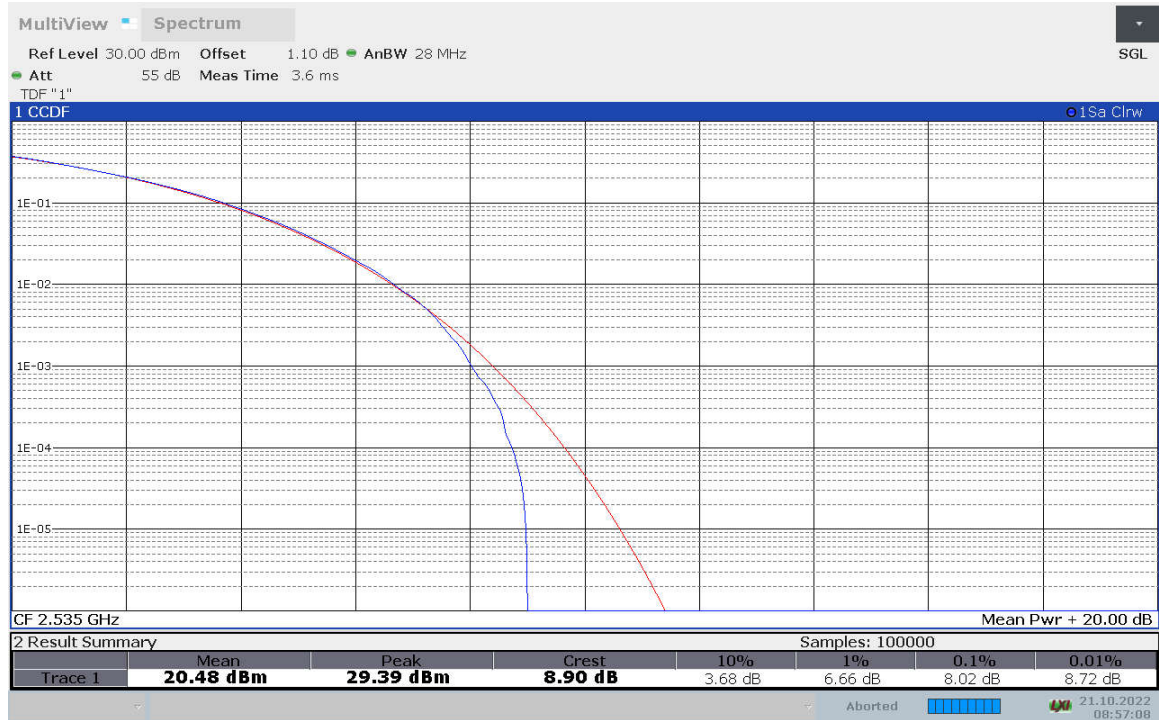

n7, 20MHz Bandwidth, CP-64QAM (PAPR)