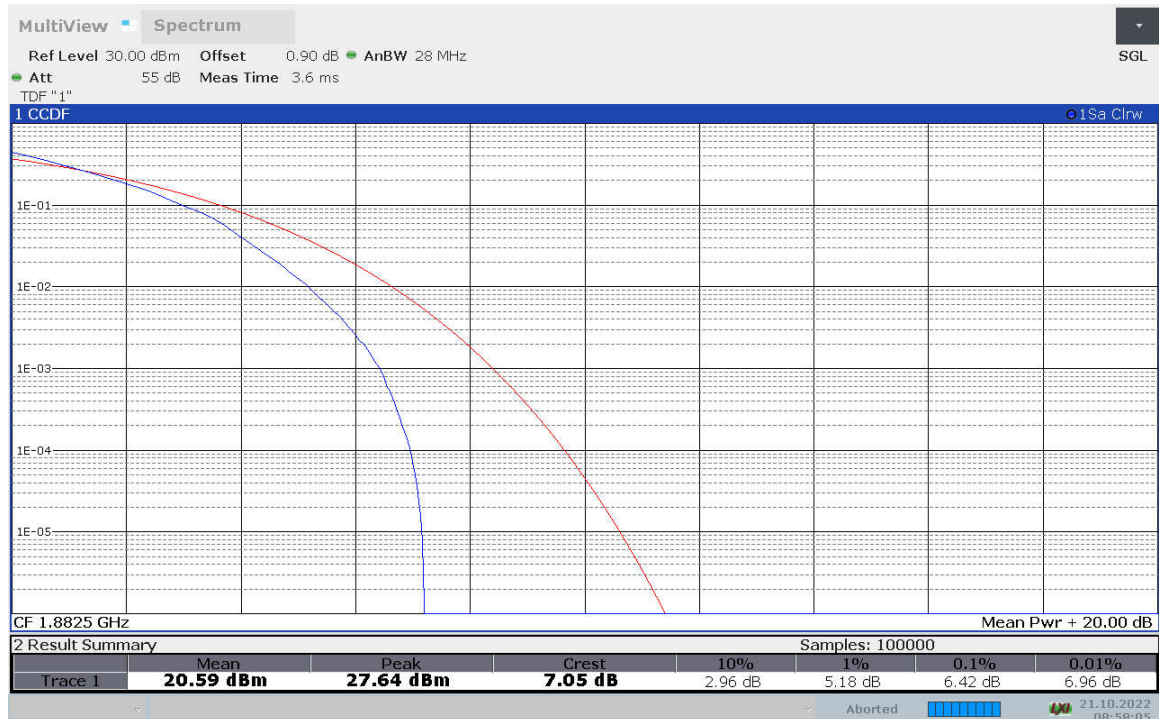

n25, 20MHz Bandwidth, DFT-s-pi/2 BPSK (PAPR)

n25, 20MHz Bandwidth, DFT-s-QPSK (PAPR)

n25, 20MHz Bandwidth, DFT-s-16QAM (PAPR)

n25, 20MHz Bandwidth, DFT-s-64QAM (PAPR)

n25, 20MHz Bandwidth, DFT-s-256QAM (PAPR)

n25, 20MHz Bandwidth, CP-QPSK (PAPR)