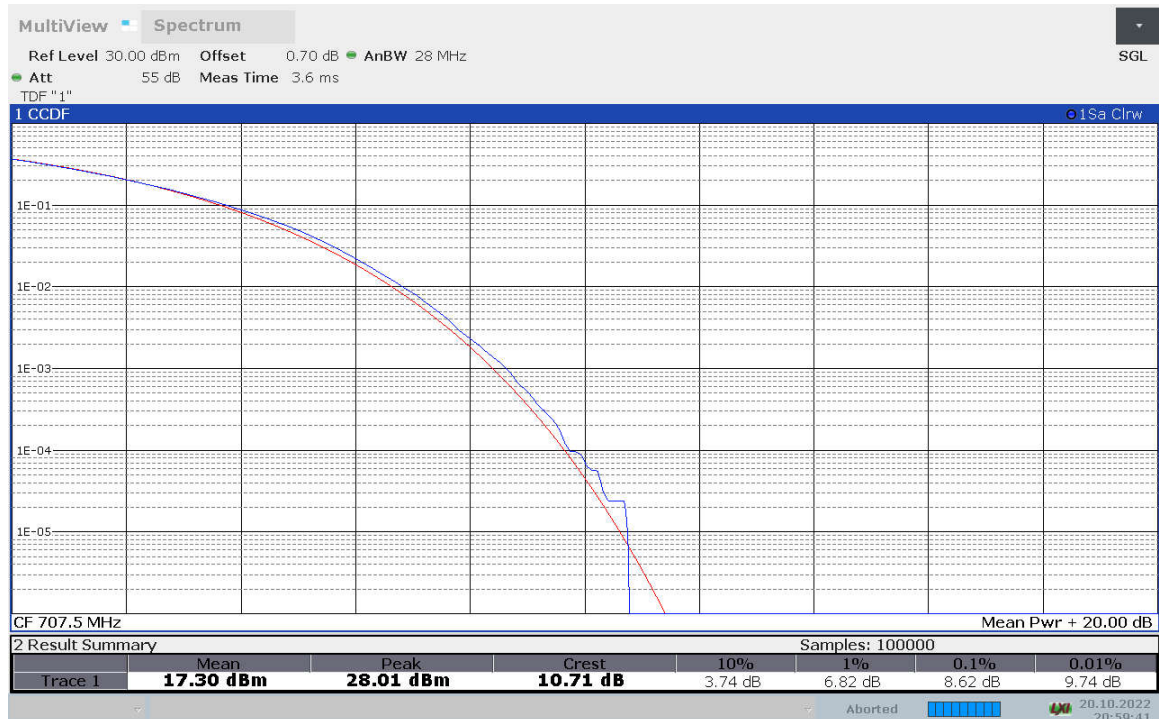

n12, 15MHz Bandwidth, CP-QPSK (PAPR)

n12, 15MHz Bandwidth, CP-16QAM (PAPR)

n12, 15MHz Bandwidth, CP-64QAM (PAPR)

n12, 15MHz Bandwidth, CP-256QAM (PAPR)

n25,20MHz

Frequency (MHz)	PAPR (dB)								
	DFT-s-pi/2 BPSK	DFT-s-QPSK	DFT-s-16QAM	DFT-s-64QAM	DFT-s-256QAM	CP-QPSK	CP-16QAM	CP-64QAM	CP-256QAM
1882.5	4.30	5.36	6.00	6.42	6.64	7.88	7.84	8.00	8.36