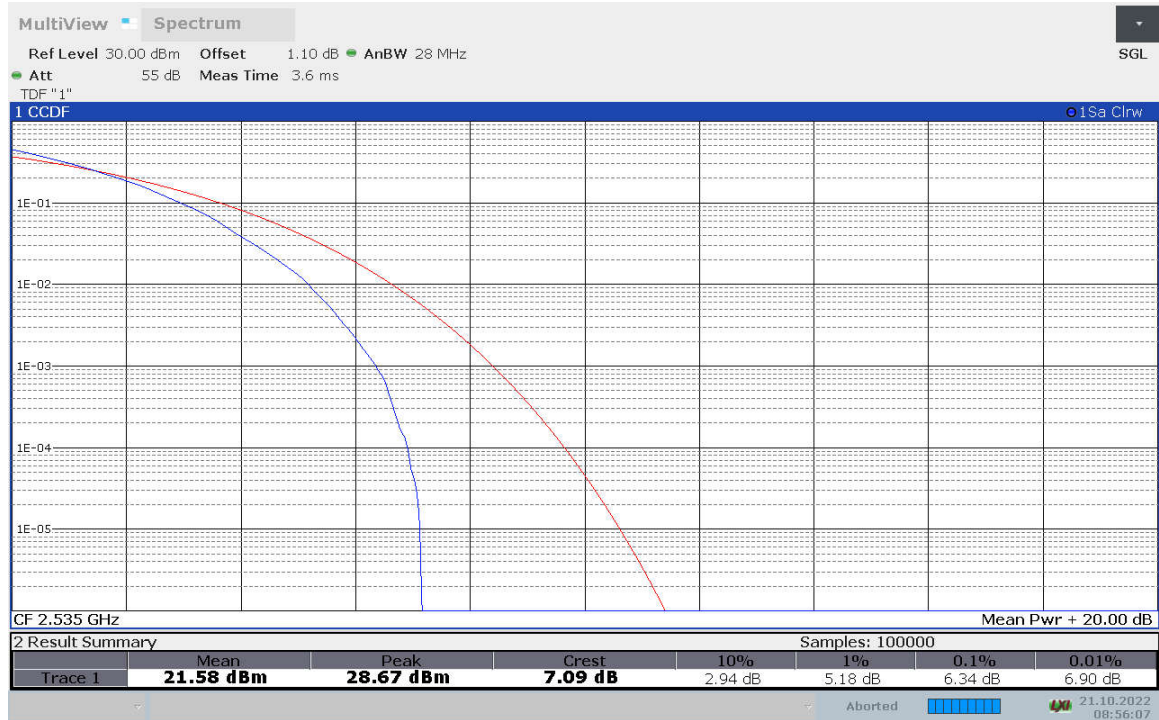

n7, 20MHz Bandwidth, DFT-s-64QAM (PAPR)