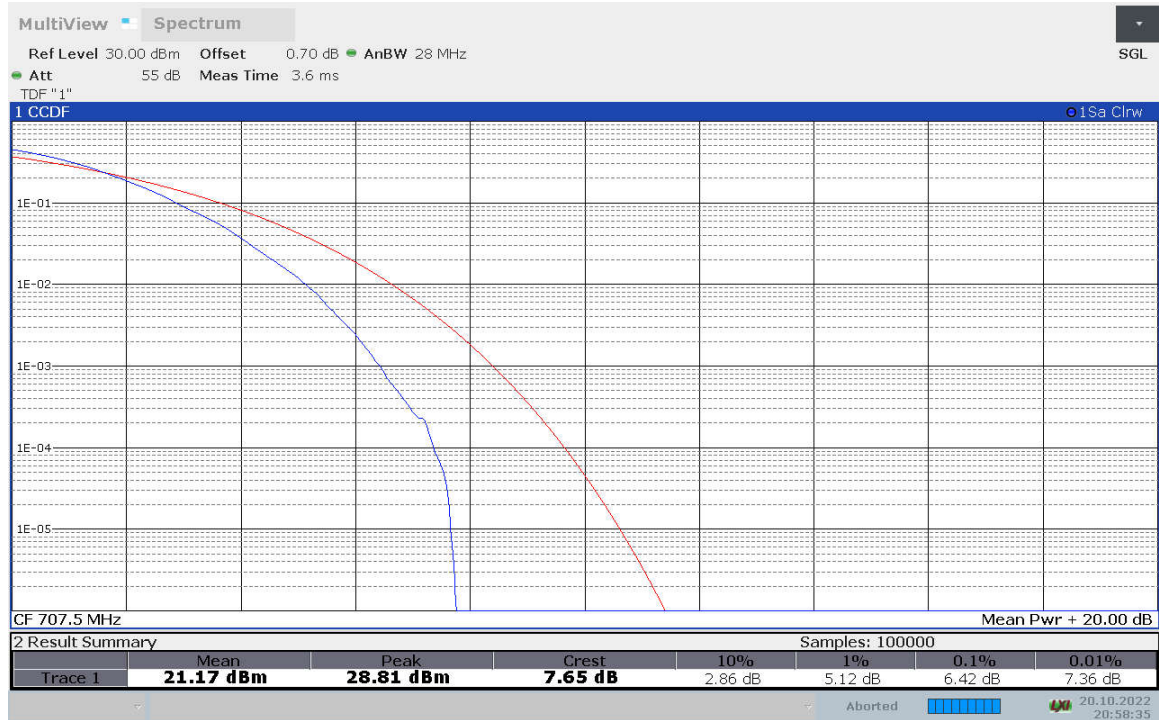

n12, 15MHz Bandwidth, DFT-s-pi/2 BPSK (PAPR)

n12, 15MHz Bandwidth, DFT-s-QPSK (PAPR)

n12, 15MHz Bandwidth, DFT-s-16QAM (PAPR)

n12, 15MHz Bandwidth, DFT-s-64QAM (PAPR)

n12, 15MHz Bandwidth, DFT-s-256QAM (PAPR)