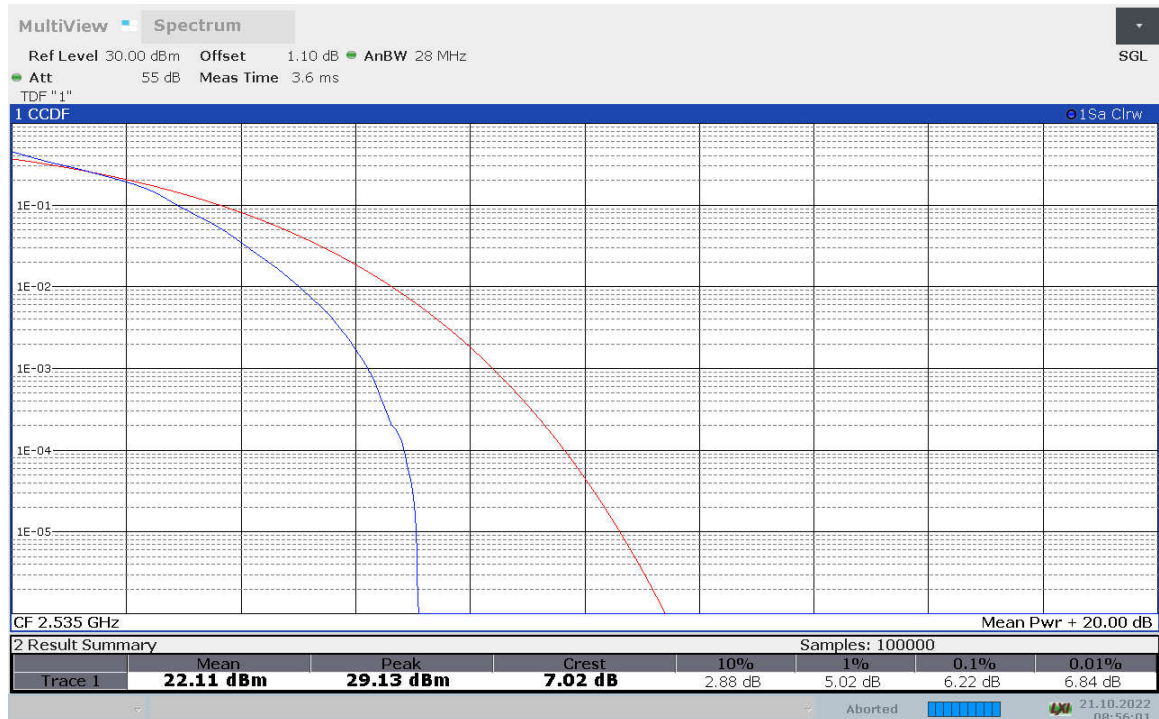

n7, 20MHz Bandwidth, DFT-s-16QAM (PAPR)