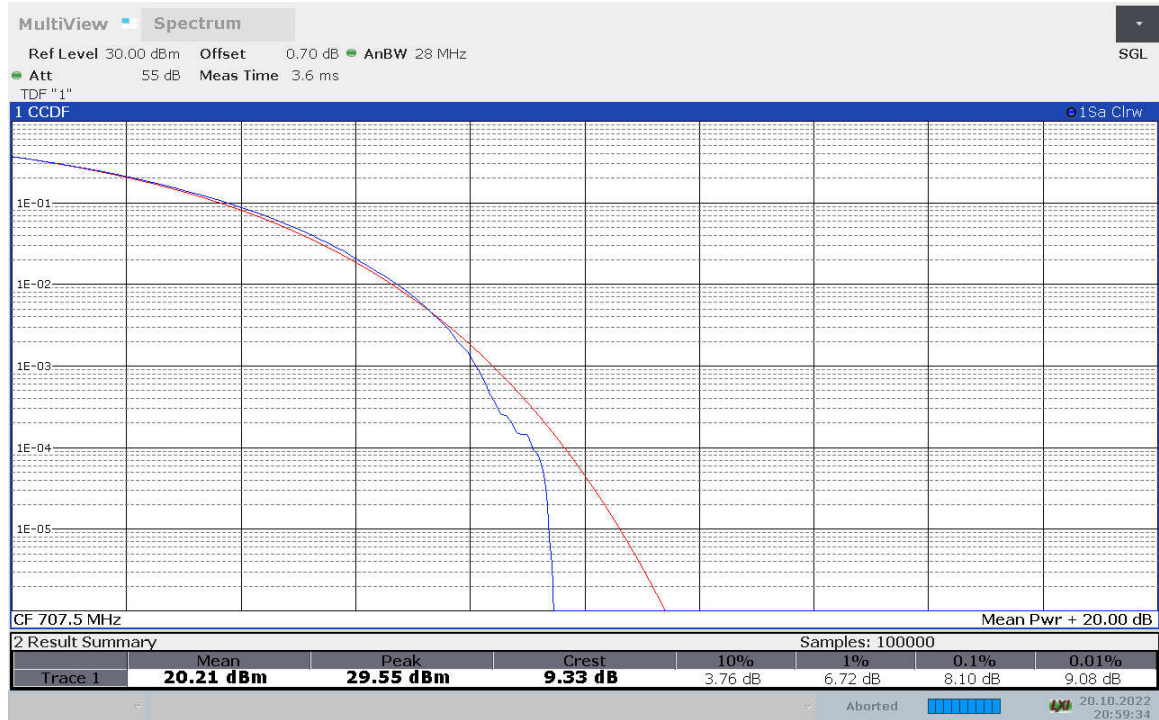

n12, 15MHz Bandwidth, CP-QPSK (PAPR)

n12, 15MHz Bandwidth, CP-16QAM (PAPR)

n12, 15MHz Bandwidth, CP-64QAM (PAPR)

n12, 15MHz Bandwidth, CP-256QAM (PAPR)

n25,20MHz

Frequency (MHz)	PAPR (dB)								
	DFT-s-pi/2 BPSK	DFT-s-QPSK	DFT-s-16QAM	DFT-s-64QAM	DFT-s-256QAM	CP-QPSK	CP-16QAM	CP-64QAM	CP-256QAM
1882.5	4.30	5.36	6.00	6.42	6.64	7.88	7.84	8.00	8.36