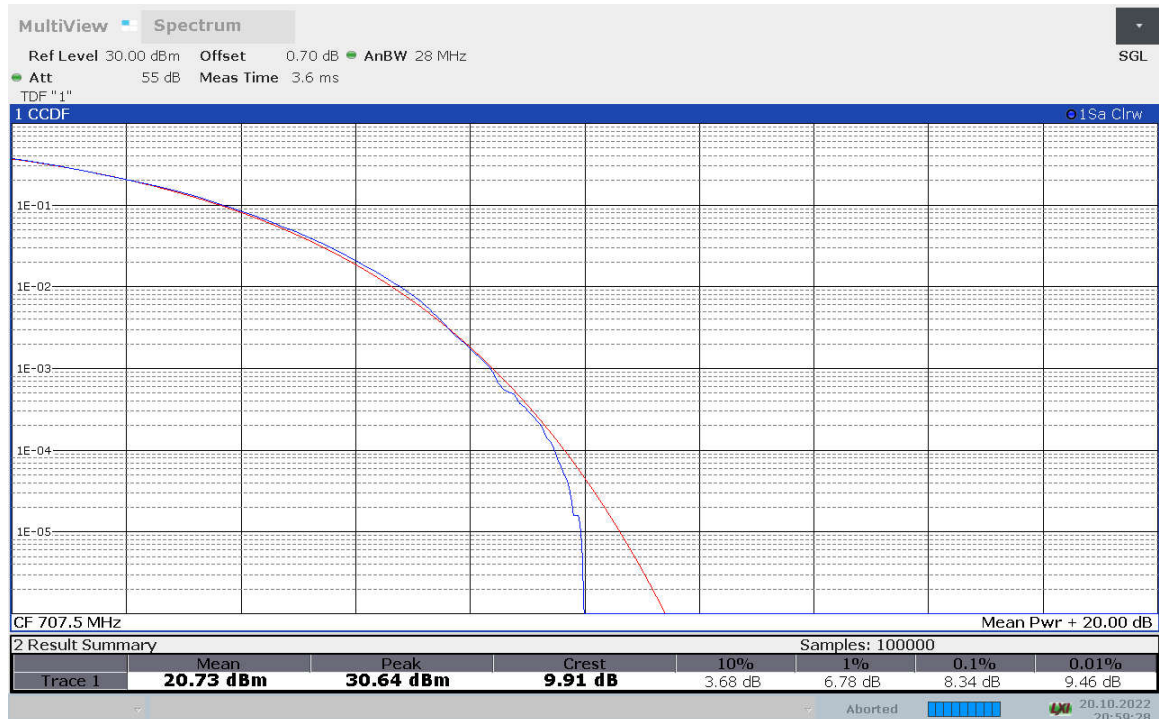

n12, 15MHz Bandwidth, CP-16QAM (PAPR)