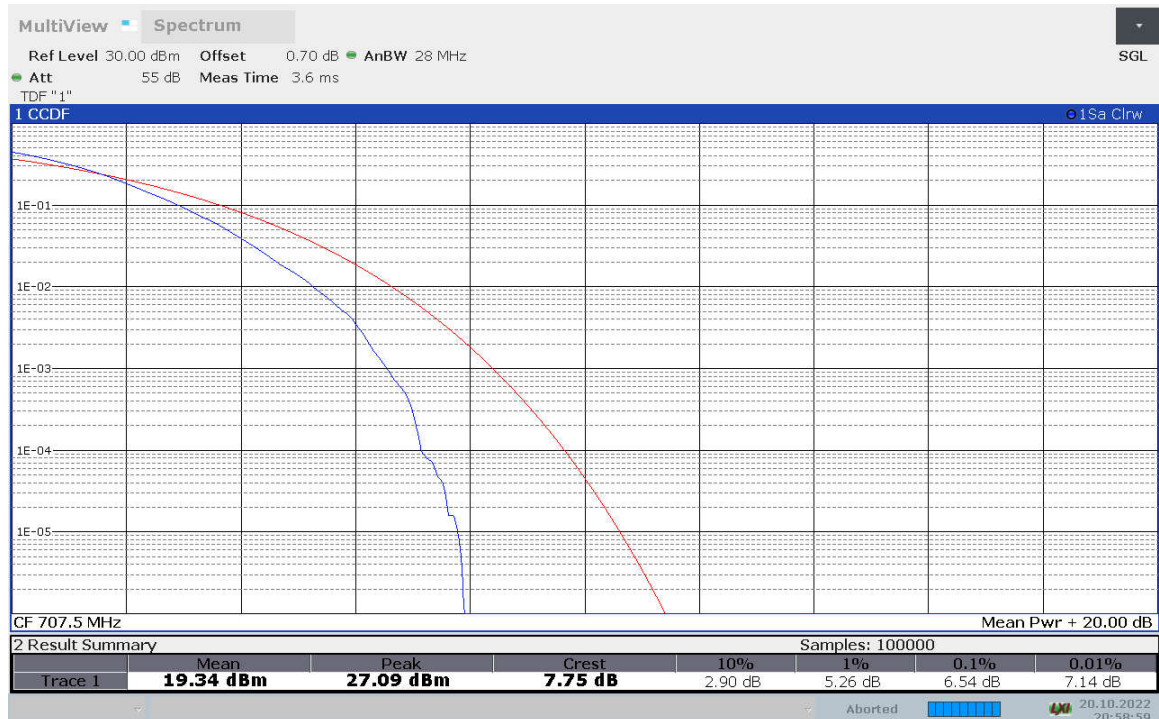

n12, 15MHz Bandwidth, DFT-s-pi/2 BPSK (PAPR)

n12, 15MHz Bandwidth, DFT-s-QPSK (PAPR)

n12, 15MHz Bandwidth, DFT-s-16QAM (PAPR)

n12, 15MHz Bandwidth, DFT-s-64QAM (PAPR)

n12, 15MHz Bandwidth, DFT-s-256QAM (PAPR)