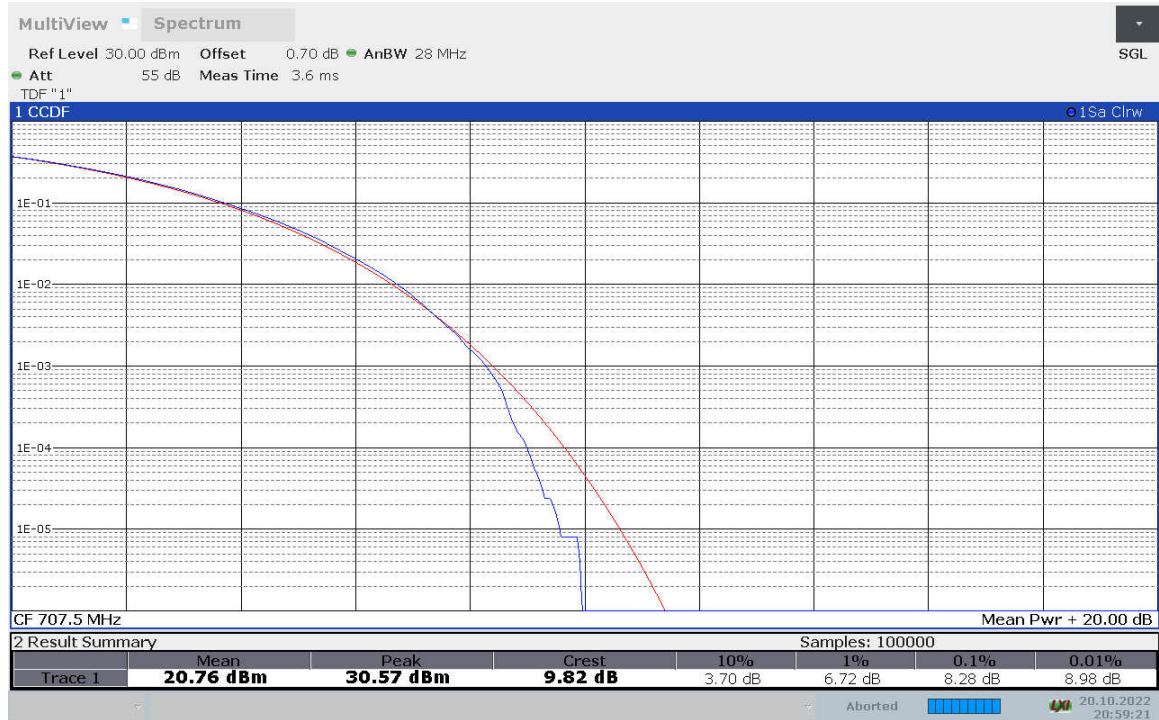

n12, 15MHz Bandwidth, CP-QPSK (PAPR)