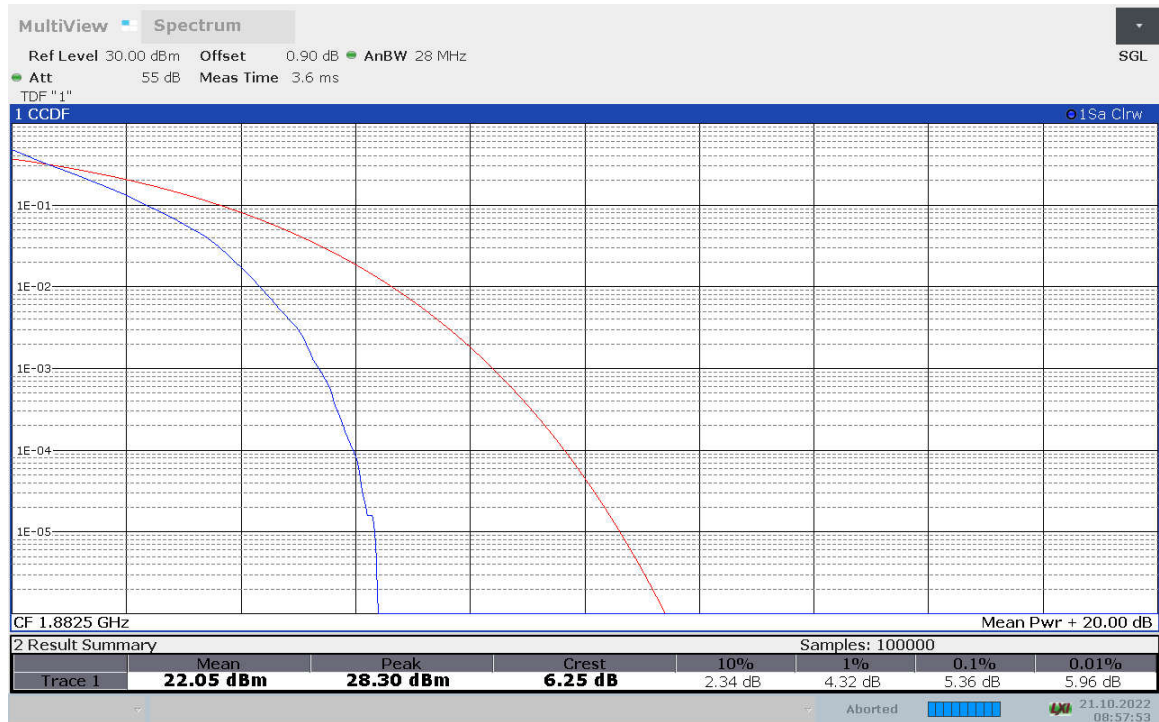

n25, 20MHz Bandwidth, DFT-s-QPSK (PAPR)