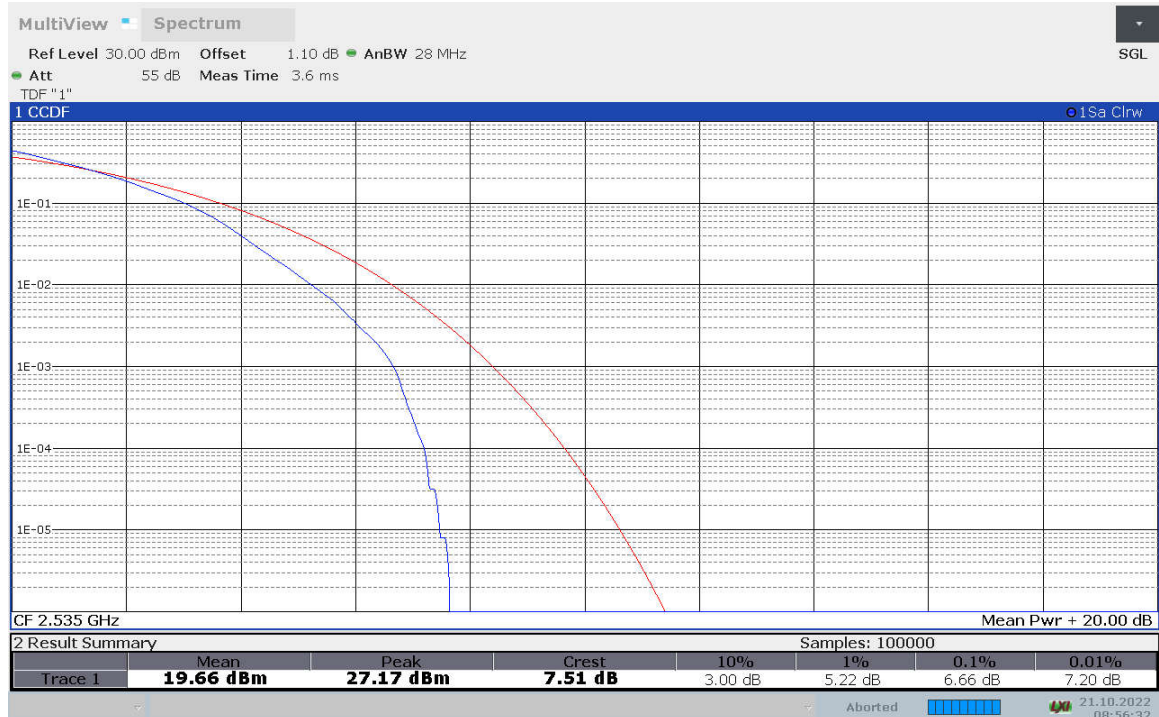

n7, 20MHz Bandwidth, DFT-s-256QAM (PAPR)