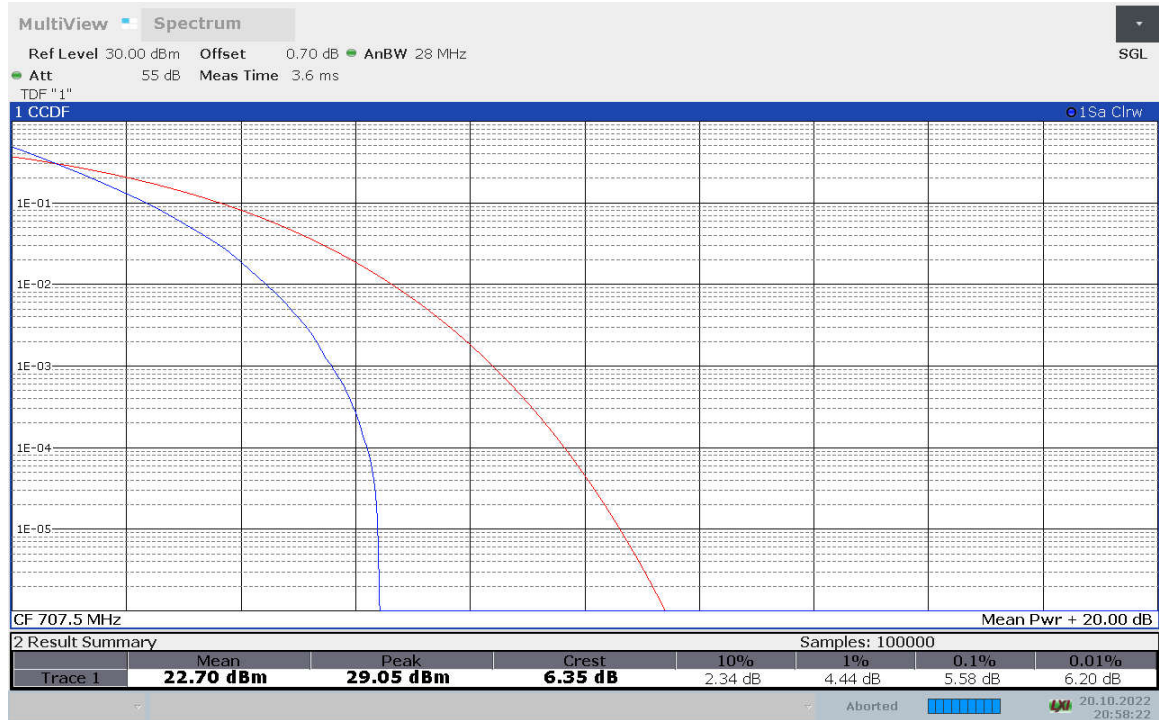

n12, 15MHz Bandwidth, DFT-s-QPSK (PAPR)