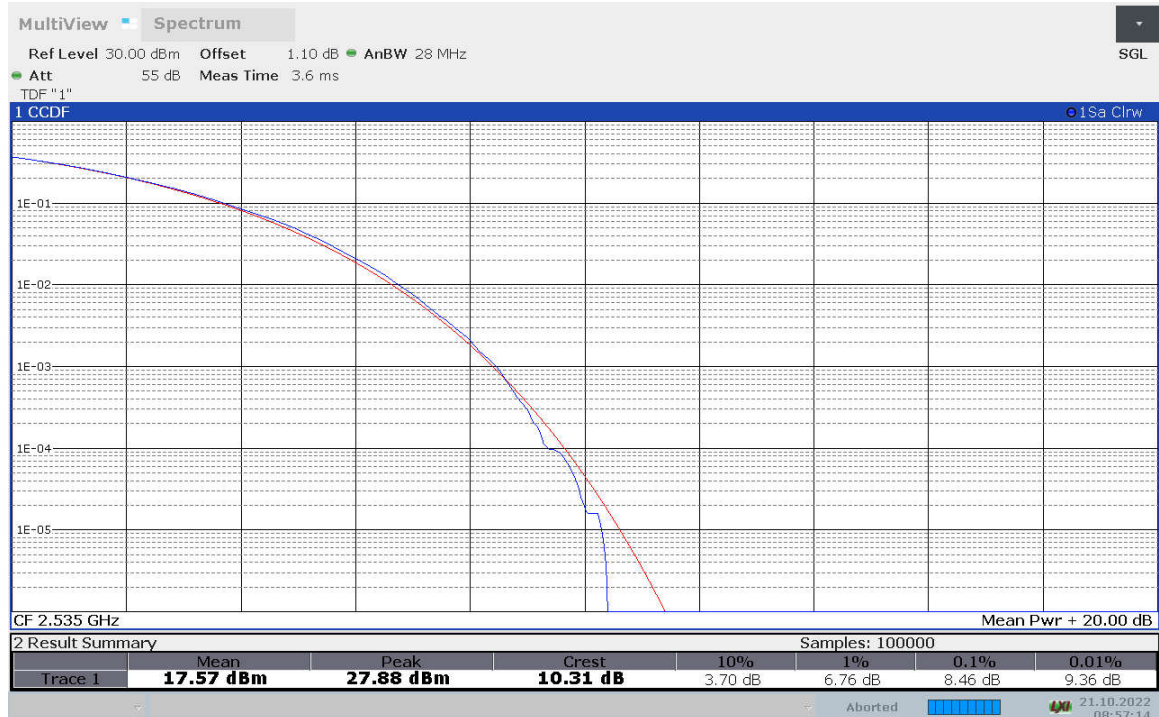

n7, 20MHz Bandwidth, CP-256QAM (PAPR)