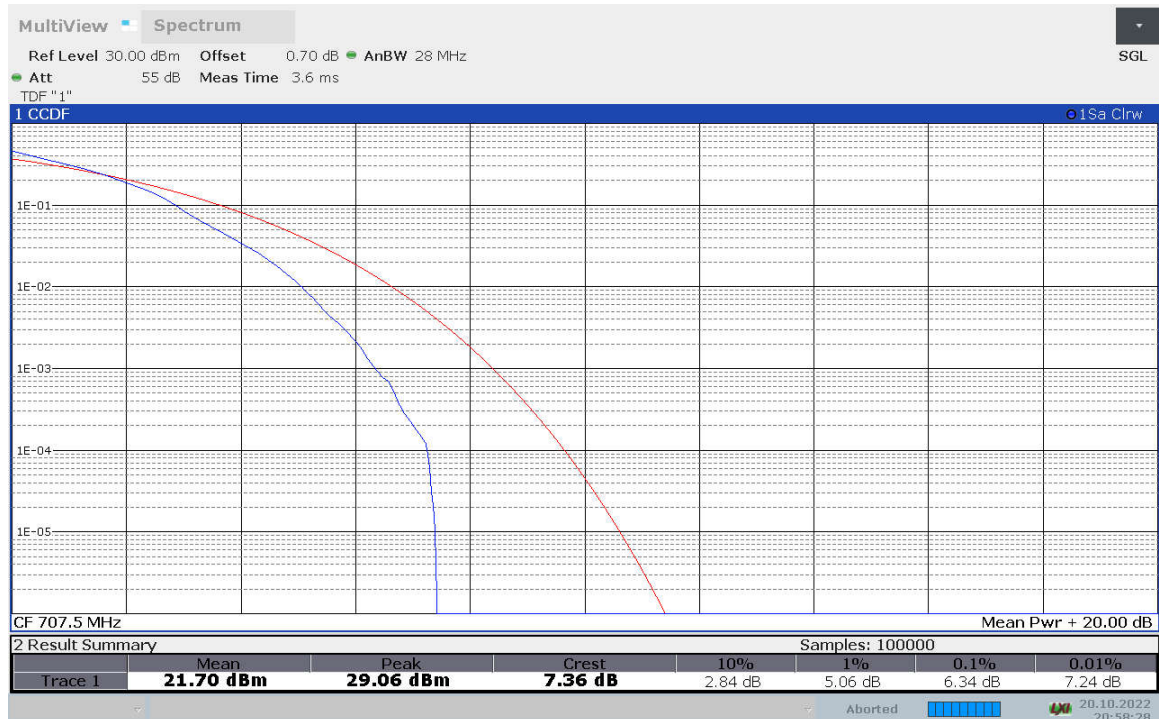

n12, 15MHz Bandwidth, DFT-s-pi/2 BPSK (PAPR)

n12, 15MHz Bandwidth, DFT-s-QPSK (PAPR)

n12, 15MHz Bandwidth, DFT-s-16QAM (PAPR)

n12, 15MHz Bandwidth, DFT-s-64QAM (PAPR)

n12, 15MHz Bandwidth, DFT-s-256QAM (PAPR)