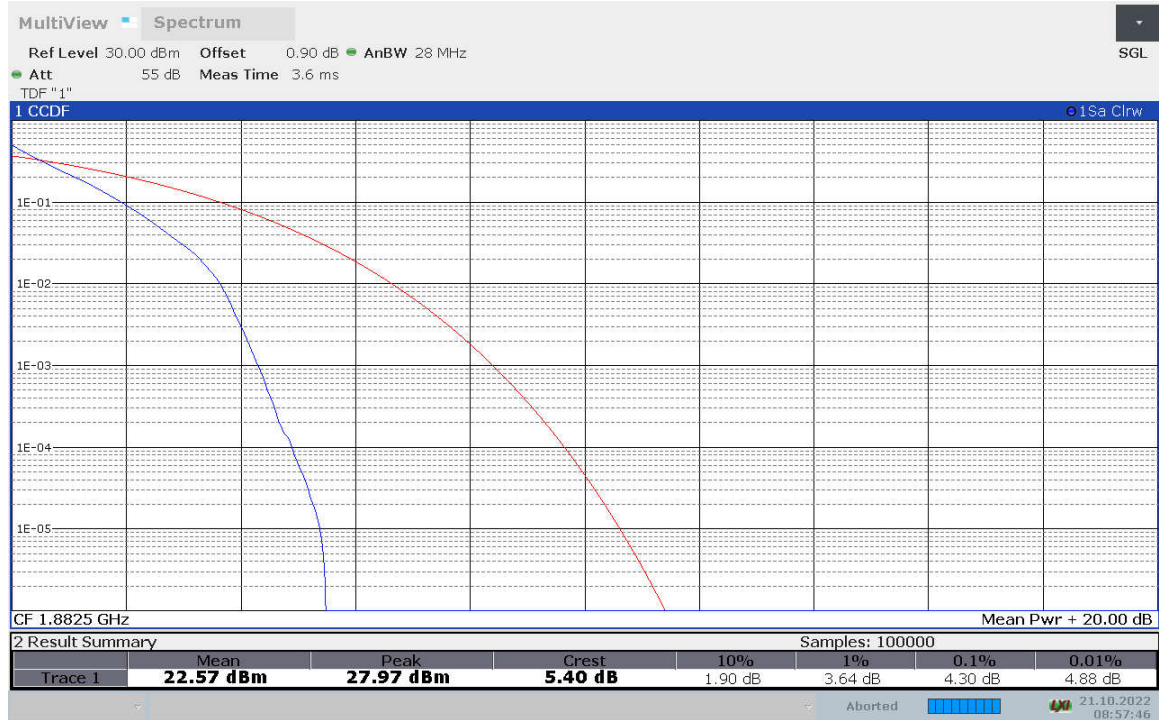

n25,20MHz

Frequency (MHz)	PAPR (dB)								
	DFT-s-pi/2 BPSK	DFT-s-QPSK	DFT-s-16QAM	DFT-s-64QAM	DFT-s-256QAM	CP-QPSK	CP-16QAM	CP-64QAM	CP-256QAM
1882.5	4.30	5.36	6.00	6.42	6.64	7.88	7.84	8.00	8.36

n25, 20MHz Bandwidth, DFT-s-pi/2 BPSK (PAPR)