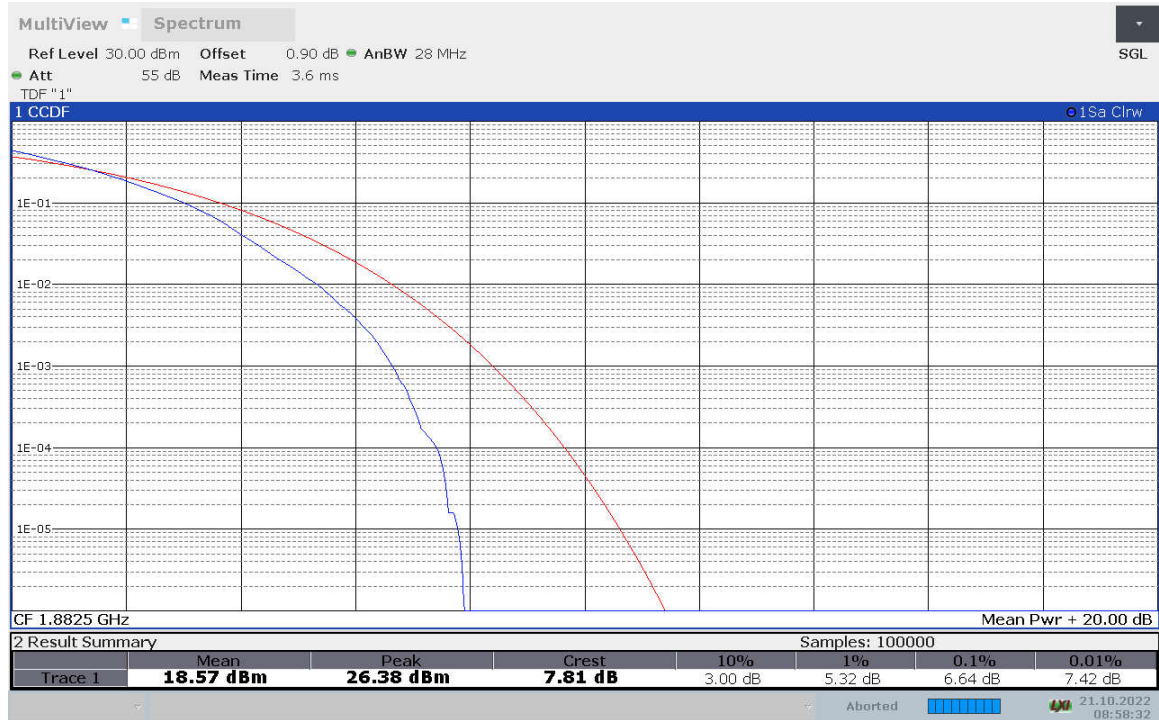

n25, 20MHz Bandwidth, DFT-s-pi/2 BPSK (PAPR)

n25, 20MHz Bandwidth, DFT-s-QPSK (PAPR)

n25, 20MHz Bandwidth, DFT-s-16QAM (PAPR)

n25, 20MHz Bandwidth, DFT-s-64QAM (PAPR)

n25, 20MHz Bandwidth, DFT-s-256QAM (PAPR)

n25, 20MHz Bandwidth, CP-QPSK (PAPR)