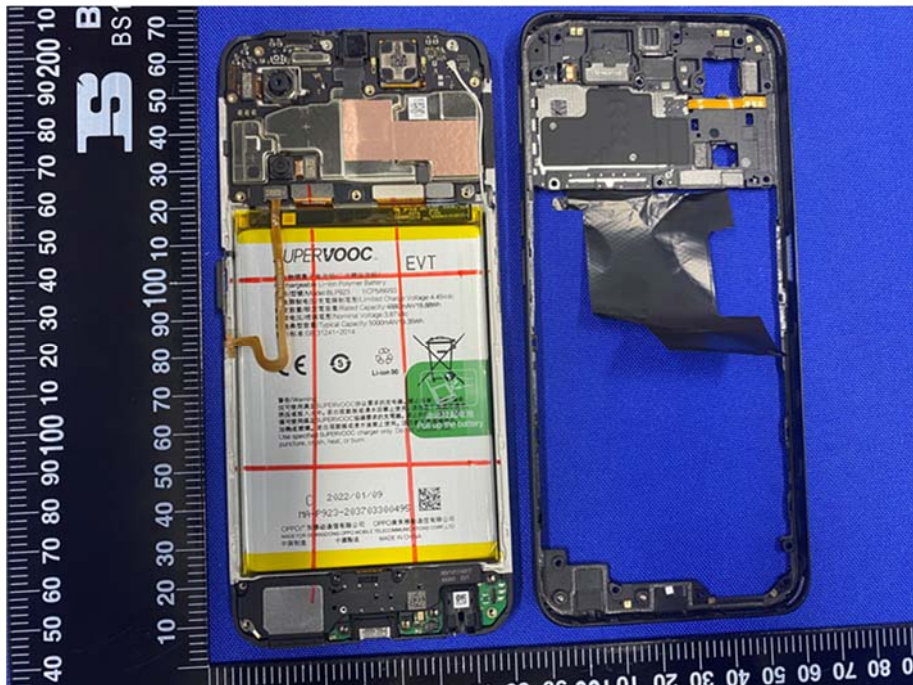

EUT INTERNAL PHOTOS

EUT UNCOVER VIEW

EUT UNCOVER VIEW

EUT UNCOVER VIEW

EUT UNCOVER VIEW

MAIN BOARD TOP VIEW (WITH SHIELDING)

MAIN BOARD REAR VIEW (WITH SHIELDING)

MAIN BOARD TOP VIEW (WITHOUT SHIELDING)

MAIN BOARD REAR VIEW (WITHOUT SHIELDING)

SUB BOARD TOP VIEW

SUB BOARD REAR VIEW

Battery Photo 2(TOP)

Battery Photo 2(REAR)

Battery Photo 3(TOP)

Battery Photo 3(REAR)

Battery Photo 4(TOP)

Battery Photo 4(REAR)