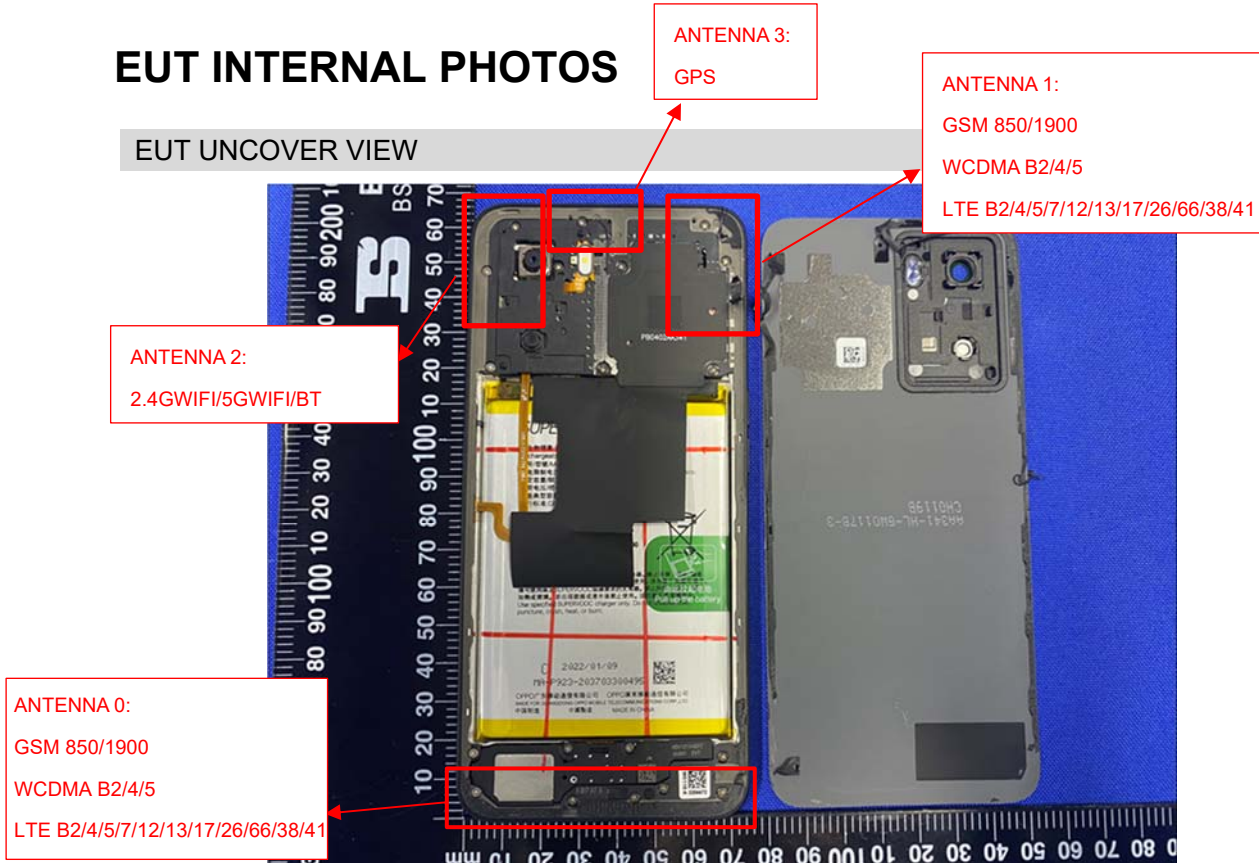

EUT INTERNAL PHOTOS

EUT UNCOVER VIEW

EUT UNCOVER VIEW

EUT UNCOVER VIEW

EUT UNCOVER VIEW

MAIN BOARD TOP VIEW (WITH SHIELDING)

MAIN BOARD REAR VIEW (WITH SHIELDING)

MAIN BOARD TOP VIEW (WITHOUT SHIELDING)

MAIN BOARD REAR VIEW (WITHOUT SHIELDING)

SUB BOARD TOP VIEW

SUB BOARD REAR VIEW

Battery Photo 2(TOP)

Battery Photo 2(REAR)

Battery Photo 3(TOP)

Battery Photo 3(REAR)

Battery Photo 4(TOP)