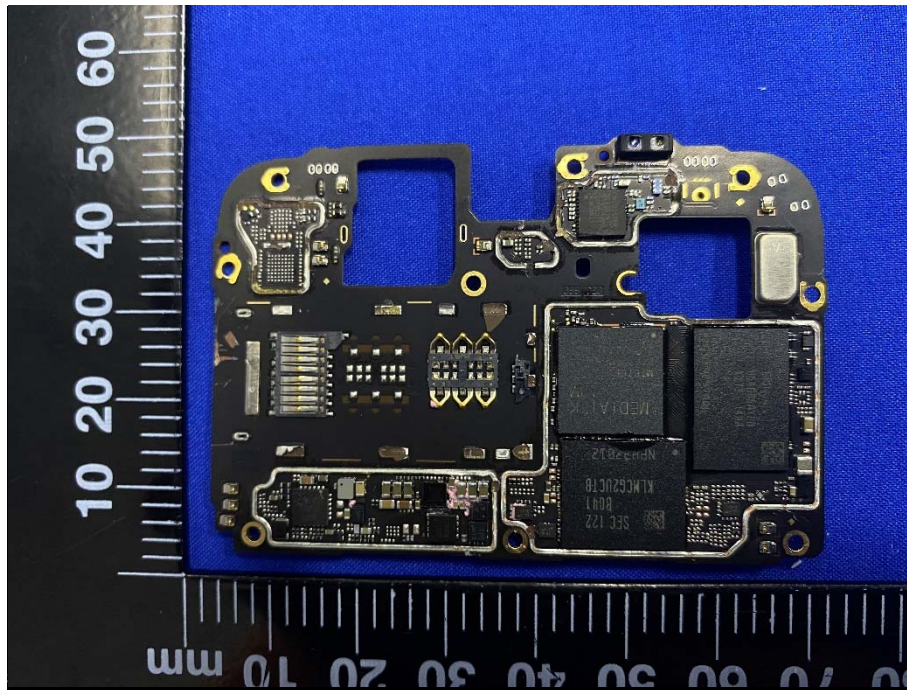

EUT INTERNAL PHOTOS

EUT UNCOVER VIEW

EUT UNCOVER VIEW

EUT UNCOVER VIEW

EUT UNCOVER VIEW

MAIN BOARD TOP VIEW (WITH SHIELDING)

MAIN BOARD REAR VIEW (WITH SHIELDING)

MAIN BOARD TOP VIEW (WITHOUT SHIELDING)

MAIN BOARD REAR VIEW (WITHOUT SHIELDING)

SUB BOARD TOP VIEW

SUB BOARD REAR VIEW

Battery Photo 2(TOP)

Battery Photo 2(REAR)

Battery Photo 3(TOP)

Battery Photo 3(REAR)

Battery Photo 4(TOP)

Battery Photo 4(REAR)