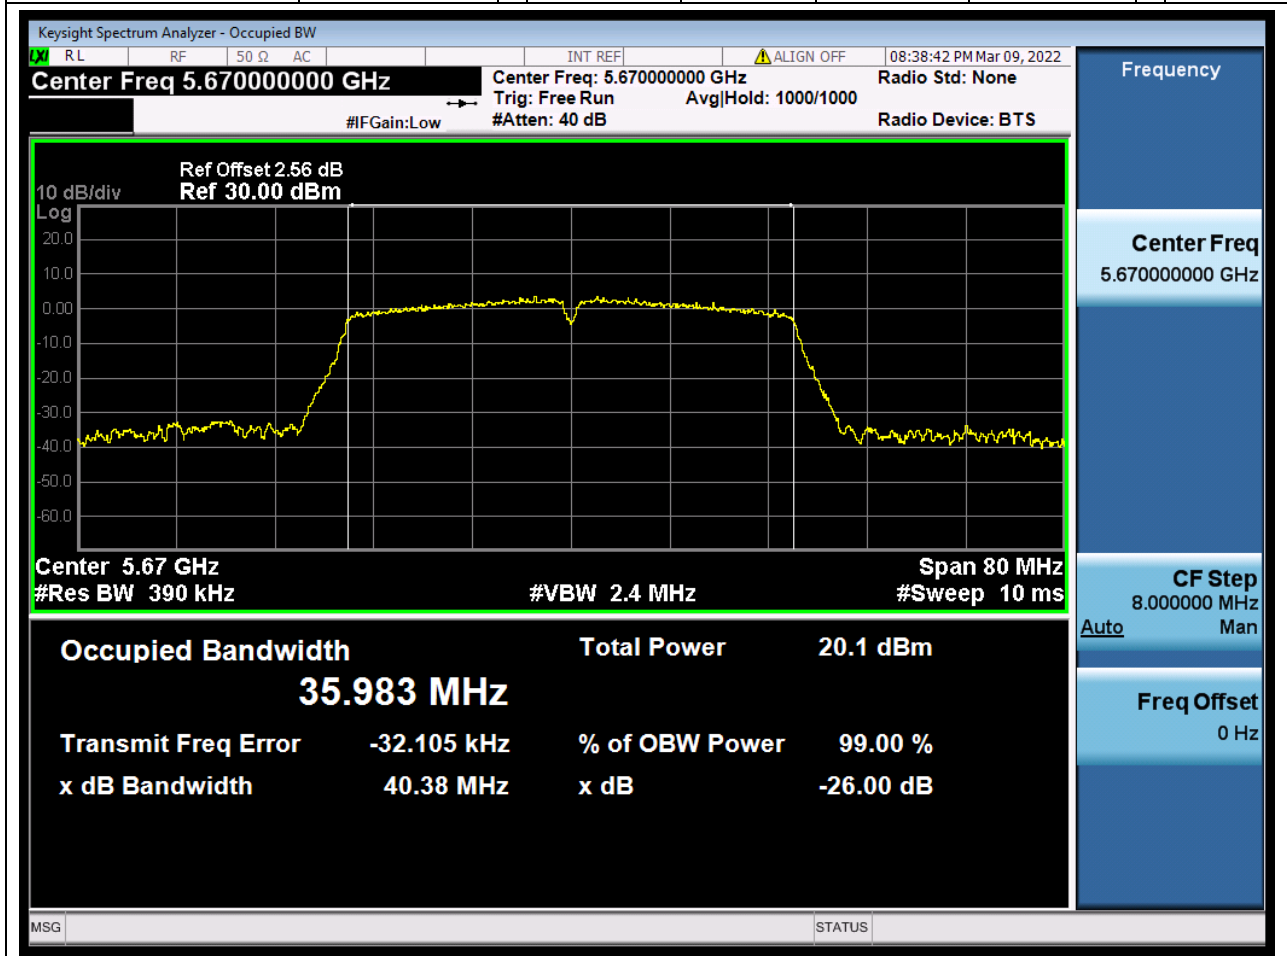

37. 802.11n_40M_U-NII-2C_H

37.1. A.2.2-99% Bandwidth(NTNV)

Center Frequency (MHz)	OBW Power (%)	RBW (MHz)	Detector	Limit (MHz)	OBW (MHz)	Verdict
5670	99	0.39	Peak	0	35.983496	Unknown