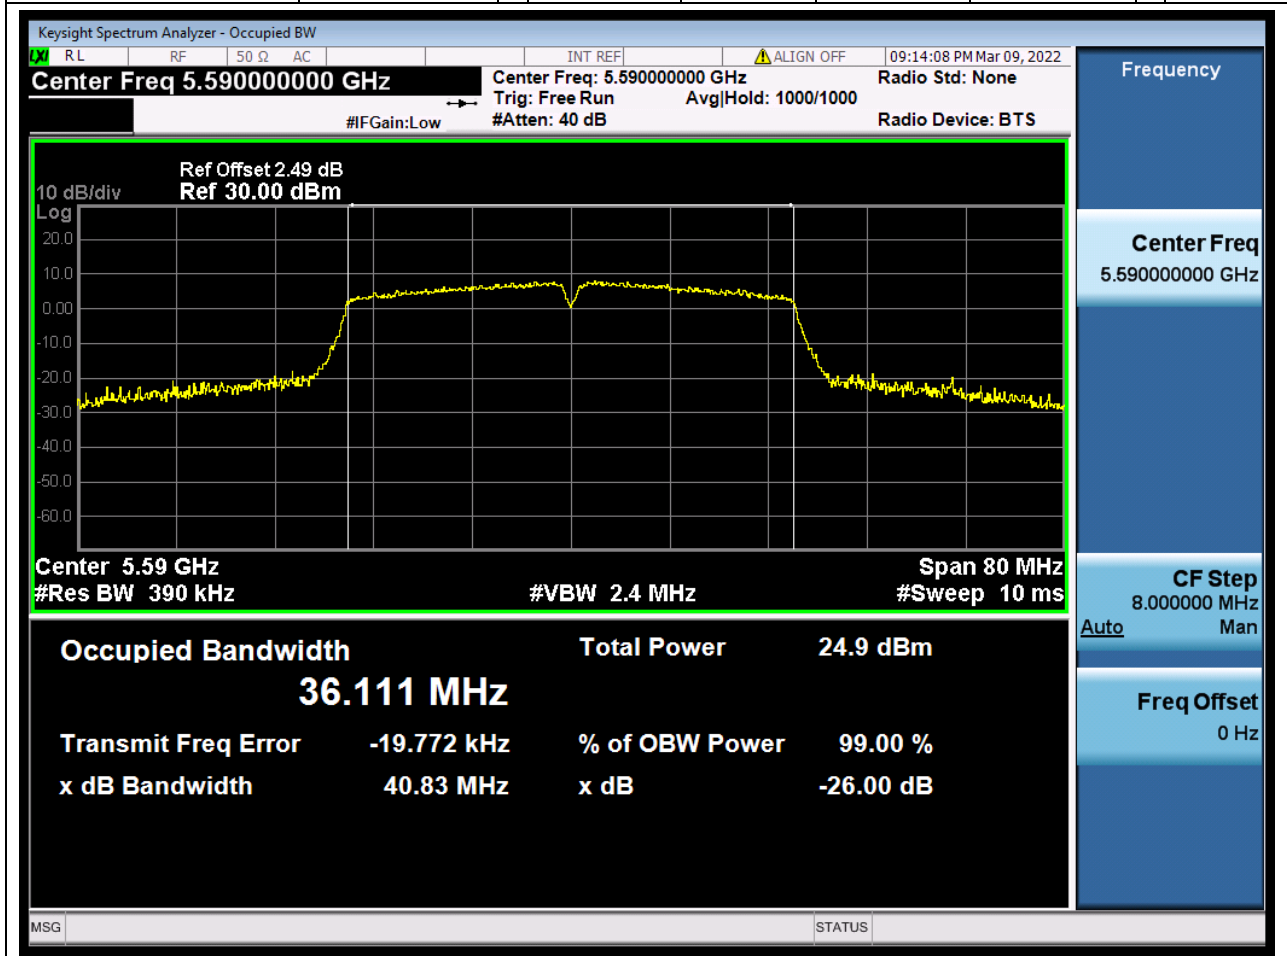

42. 802.11ac_40M_U-NII-2C_M

42.1. A.2.2-99% Bandwidth(NTNV)

Center Frequency (MHz)	OBW Power (%)	RBW (MHz)	Detector	Limit (MHz)	OBW (MHz)	Verdict
5590	99	0.39	Peak	0	36.110514	Unknown