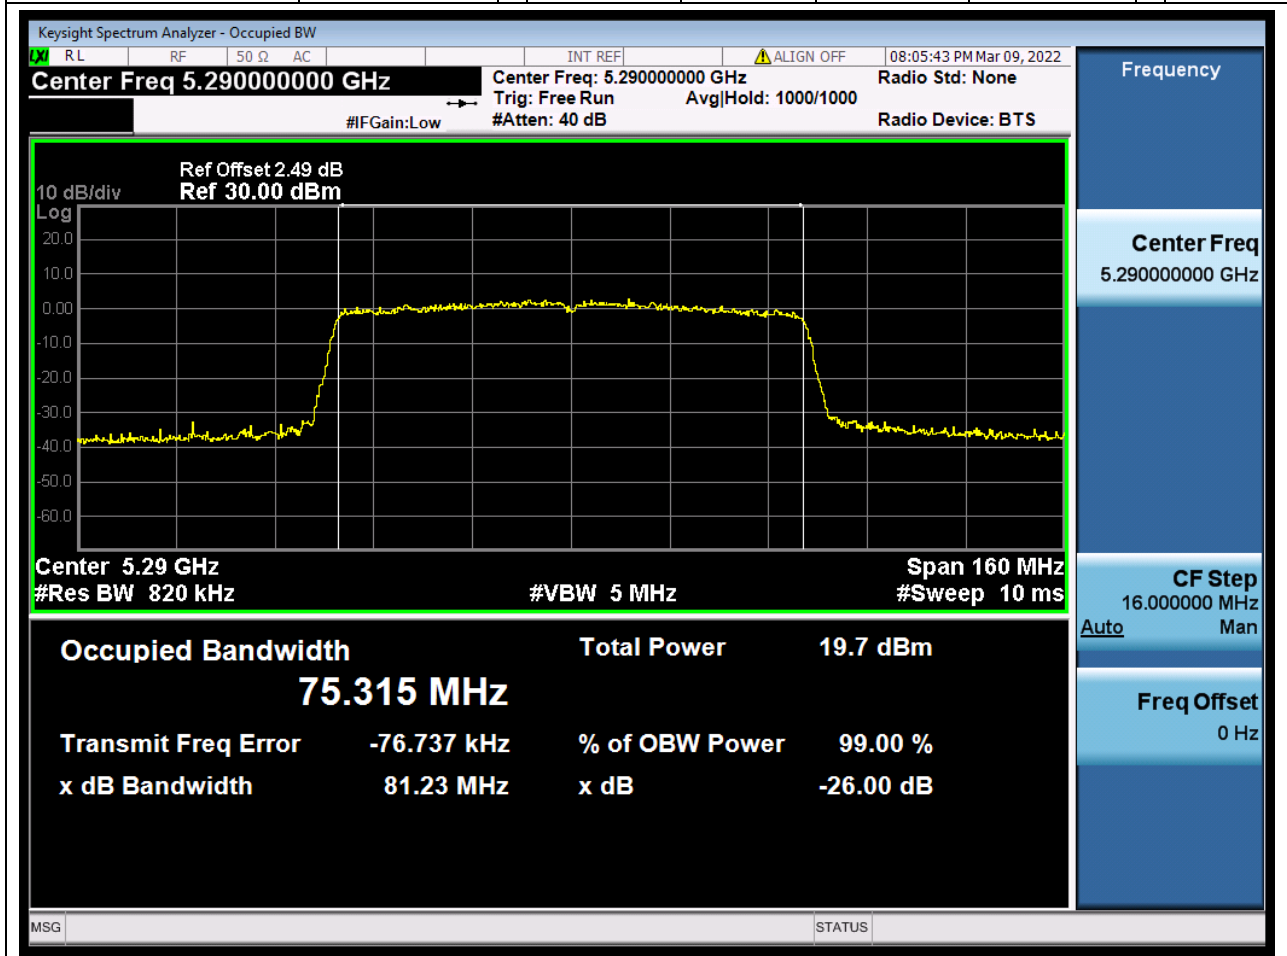

28. 802.11ac_80M_U-NII-2A_M

28.1. A.2.2-99% Bandwidth(NTNV)

Center Frequency (MHz)	OBW Power (%)	RBW (MHz)	Detector	Limit (MHz)	OBW (MHz)	Verdict
5290	99	0.82	Peak	0	75.314909	Unknown