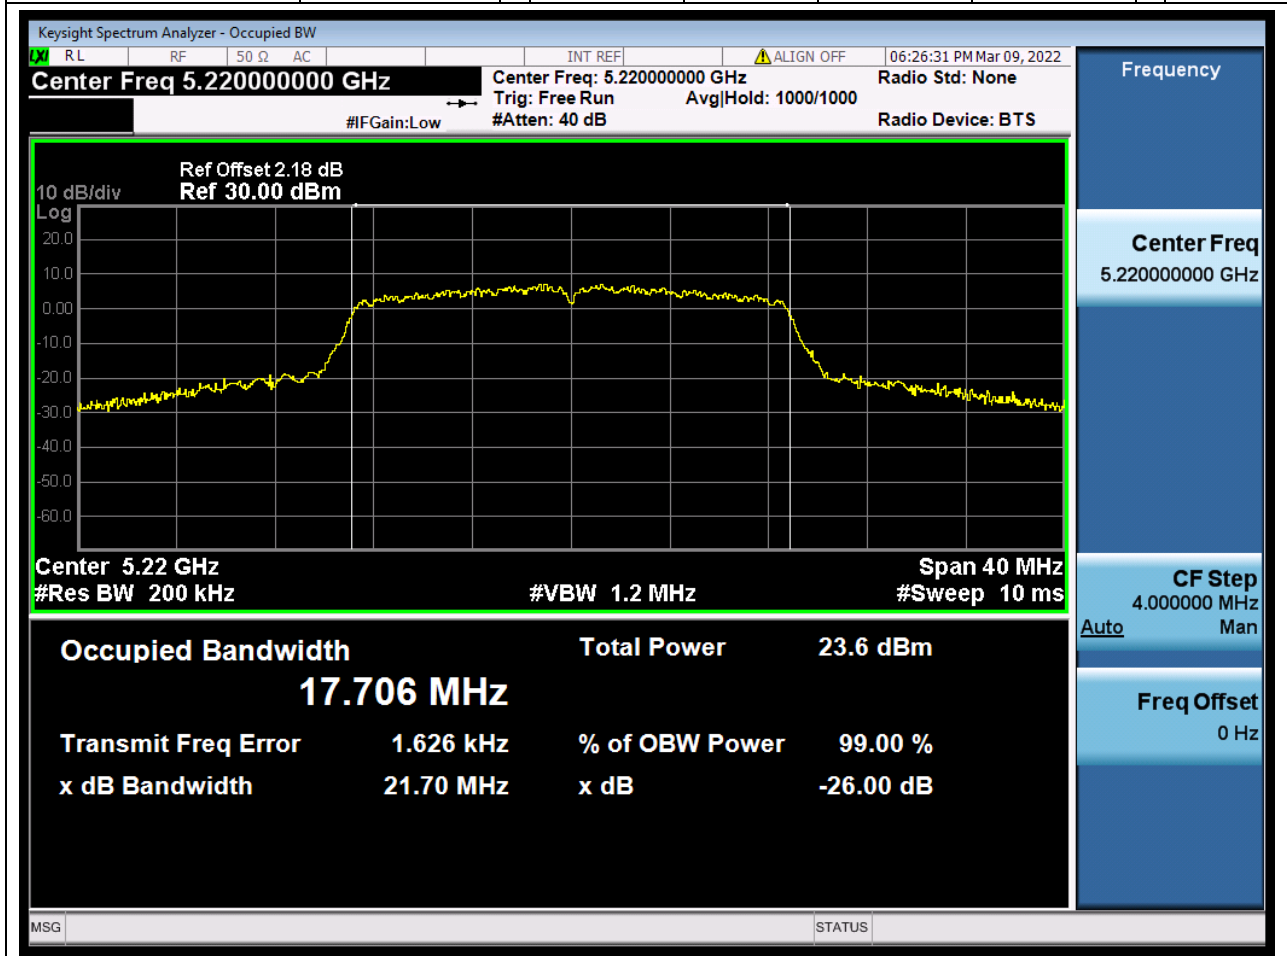

5. 802.11n_20M_U-NII-1_M

5.1. A.2.2-99% Bandwidth(NTNV)

Center Frequency (MHz)	OBW Power (%)	RBW (MHz)	Detector	Limit (MHz)	OBW (MHz)	Verdict
5220	99	0.2	Peak	0	17.70599	Unknown