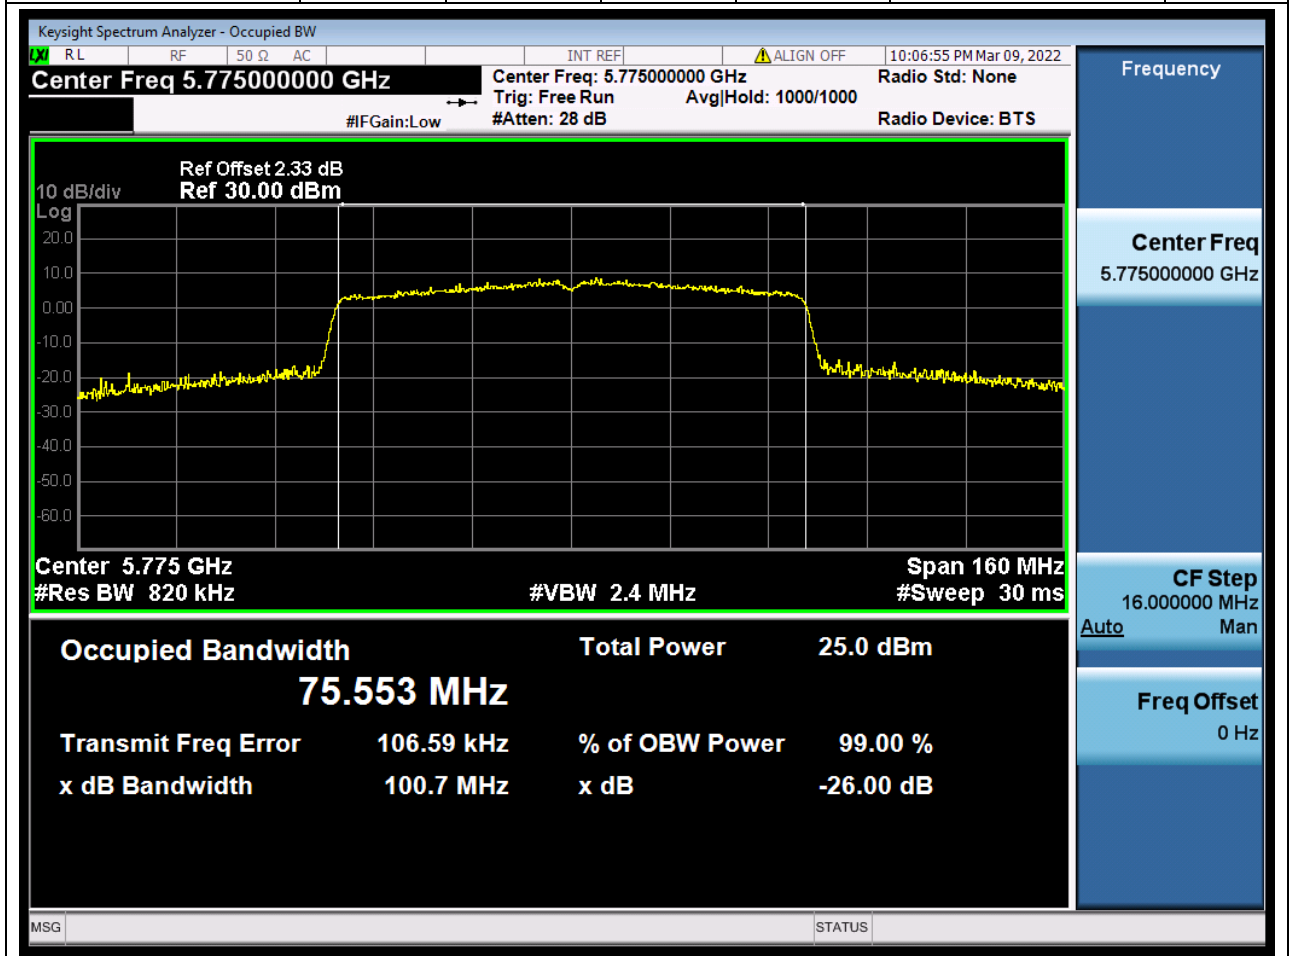

59. 802.11ac_80M_U-NII-3_M

59.1. A.2-26dB Bandwidth(NTNV)

Center Frequency (MHz)	XdB Down	RBW (MHz)	Detector	Limit (MHz)	XdB BandWidth (MHz)	Verdict
5775	26	0.82	Peak	0	100.662119	Unknow