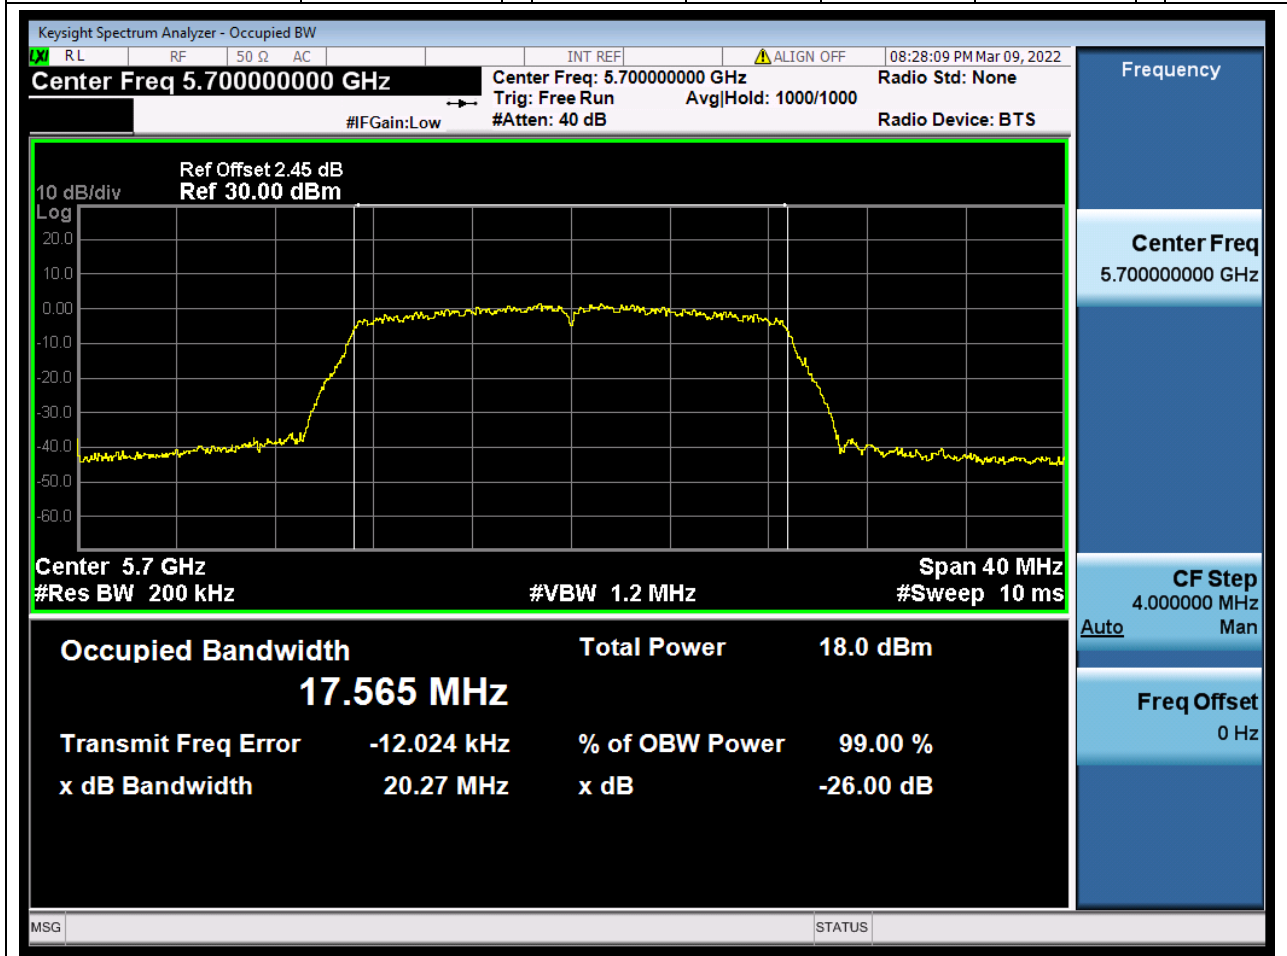

34. 802.11n_20M_U-NII-2C_H

34.1. A.2.2-99% Bandwidth(NTNV)

Center Frequency (MHz)	OBW Power (%)	RBW (MHz)	Detector	Limit (MHz)	OBW (MHz)	Verdict
5700	99	0.2	Peak	0	17.5649	Unknown