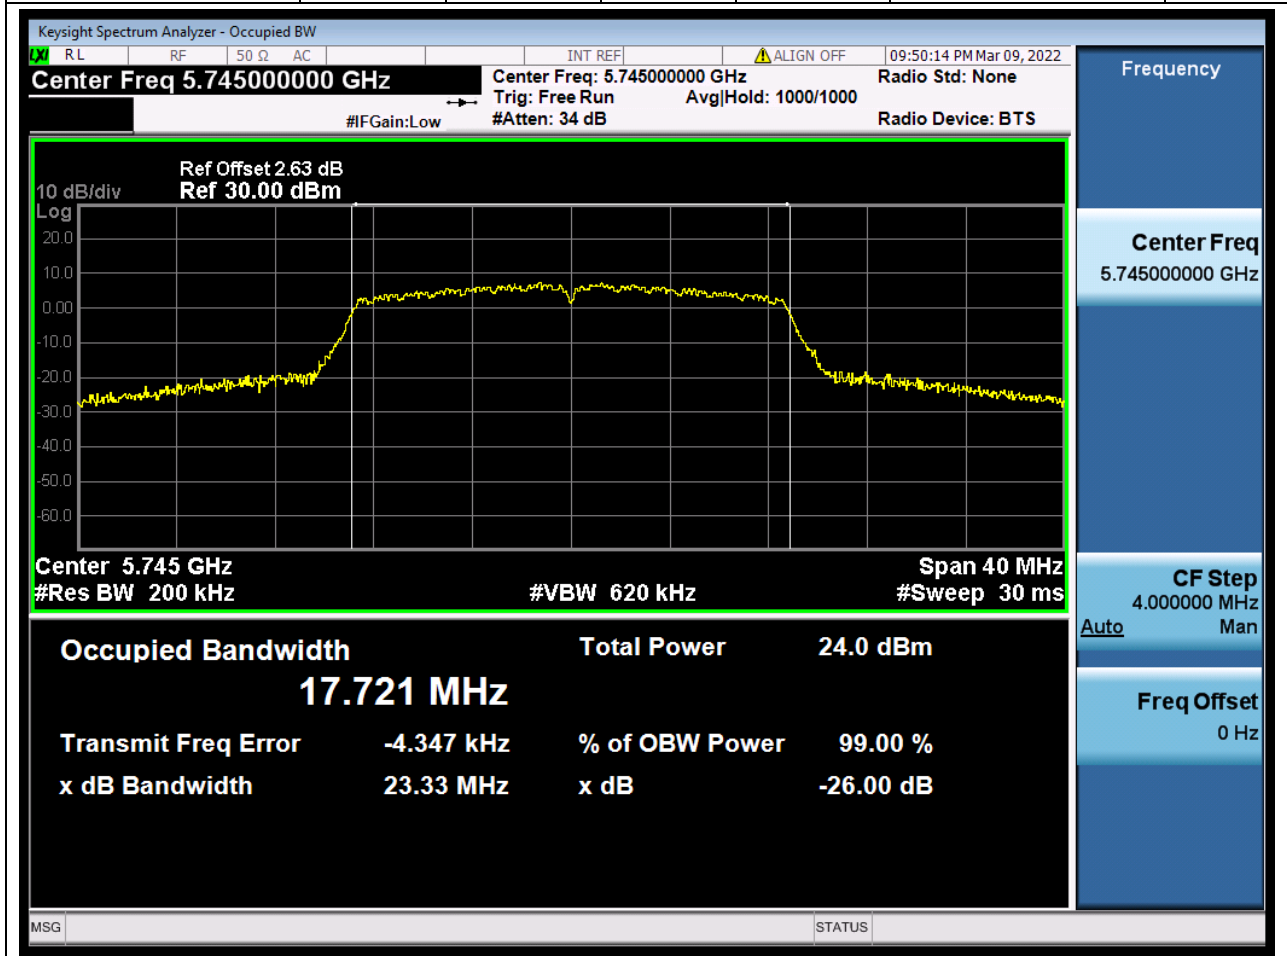

54. 802.11ac_20M_U-NII-3_L

54.1. A.2-26dB Bandwidth(NTNV)

Center Frequency (MHz)	XdB Down	RBW (MHz)	Detector	Limit (MHz)	XdB BandWidth (MHz)	Verdict
5745	26	0.2	Peak	0	23.325941	Unknow