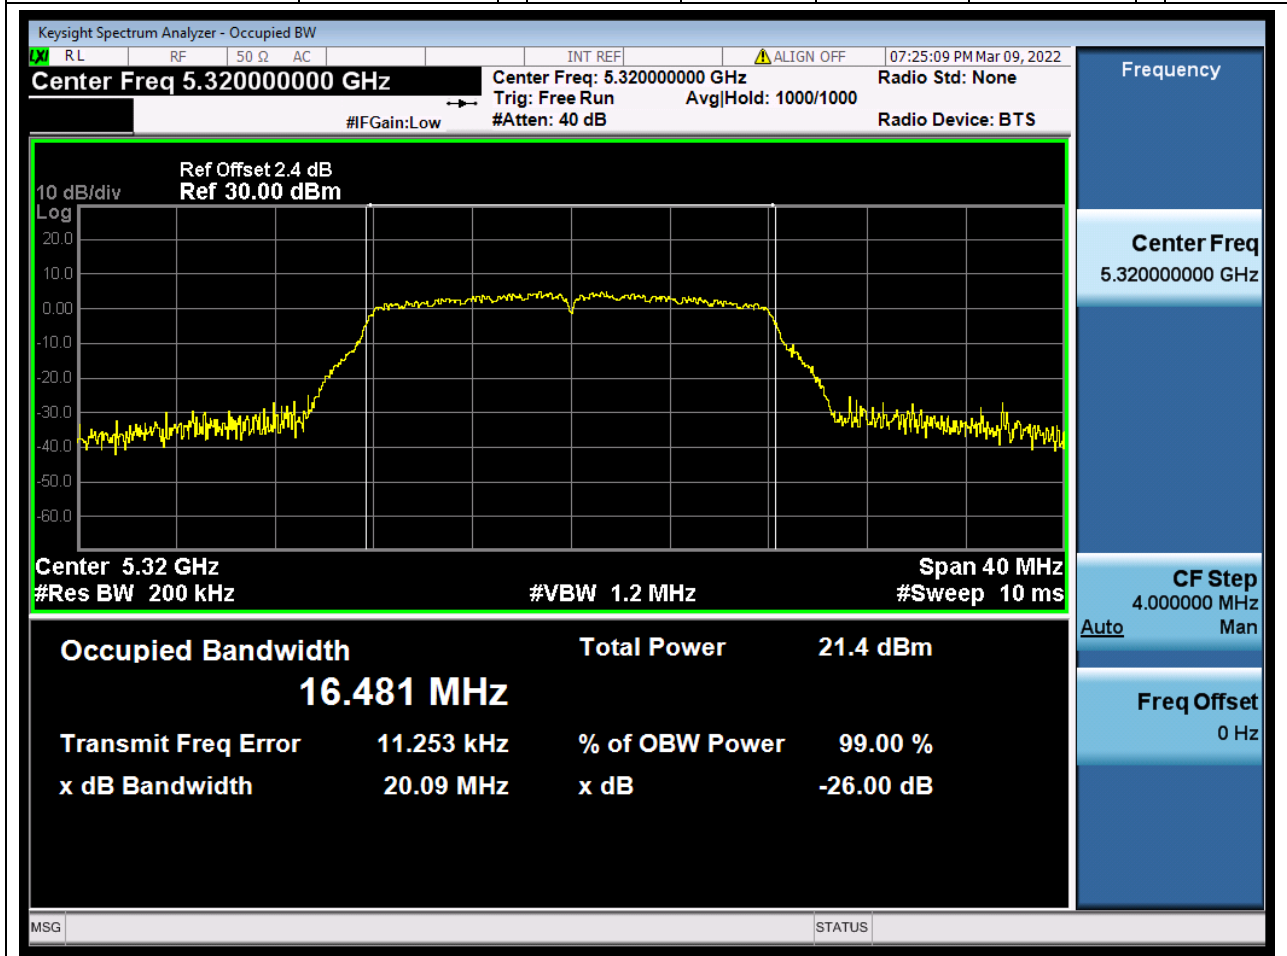

17. 802.11a_20M_U-NII-2A_H

17.1. A.2.2-99% Bandwidth(NTNV)

Center Frequency (MHz)	OBW Power (%)	RBW (MHz)	Detector	Limit (MHz)	OBW (MHz)	Verdict
5320	99	0.2	Peak	0	16.481047	Unknown