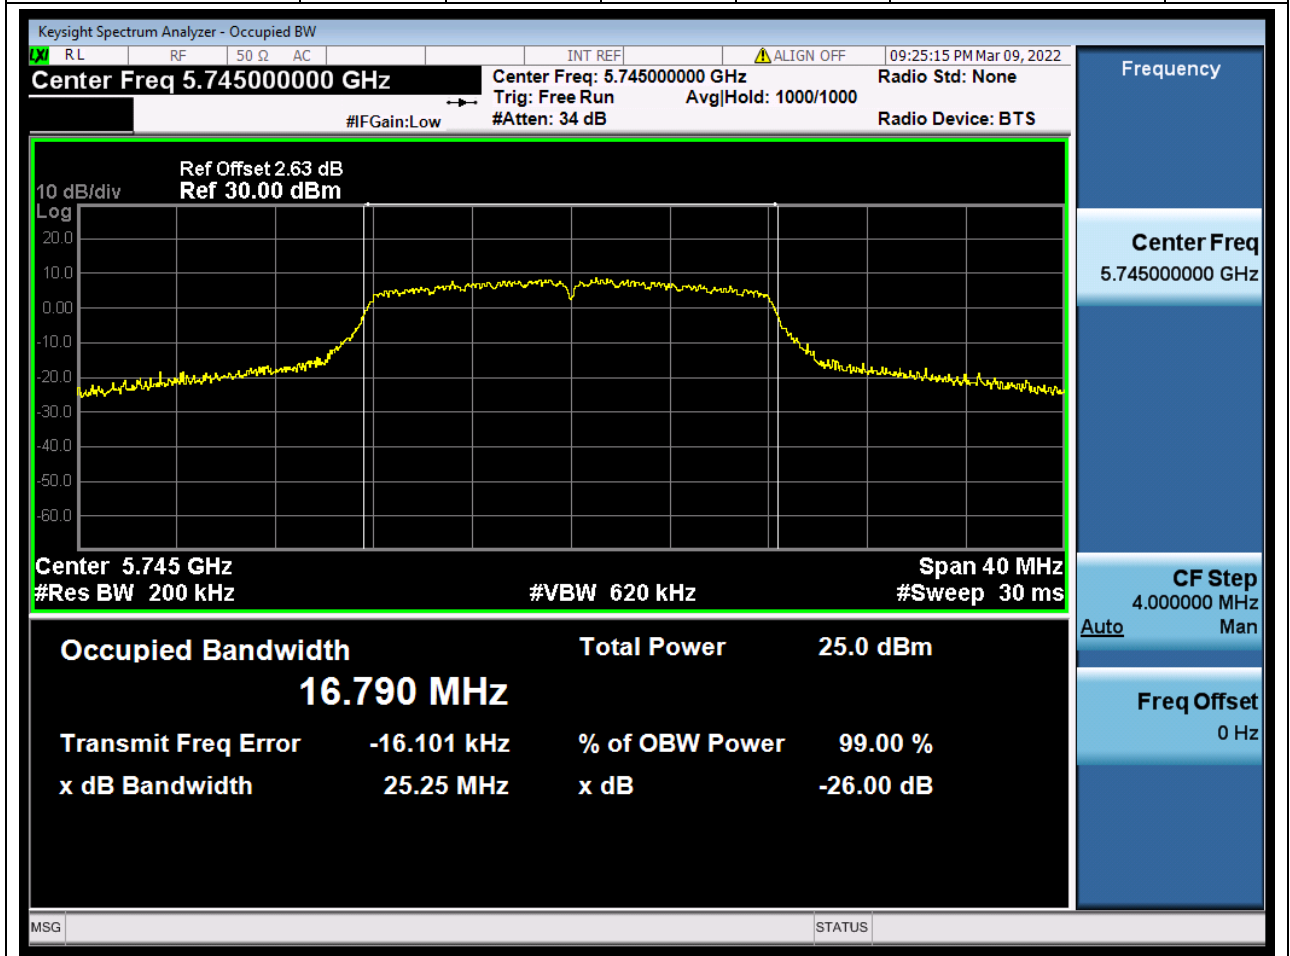

46. 802.11a_20M_U-NII-3_L

46.1. A.2-26dB Bandwidth(NTNV)

Center Frequency (MHz)	XdB Down	RBW (MHz)	Detector	Limit (MHz)	XdB BandWidth (MHz)	Verdict
5745	26	0.2	Peak	0	25.251159	Unknow