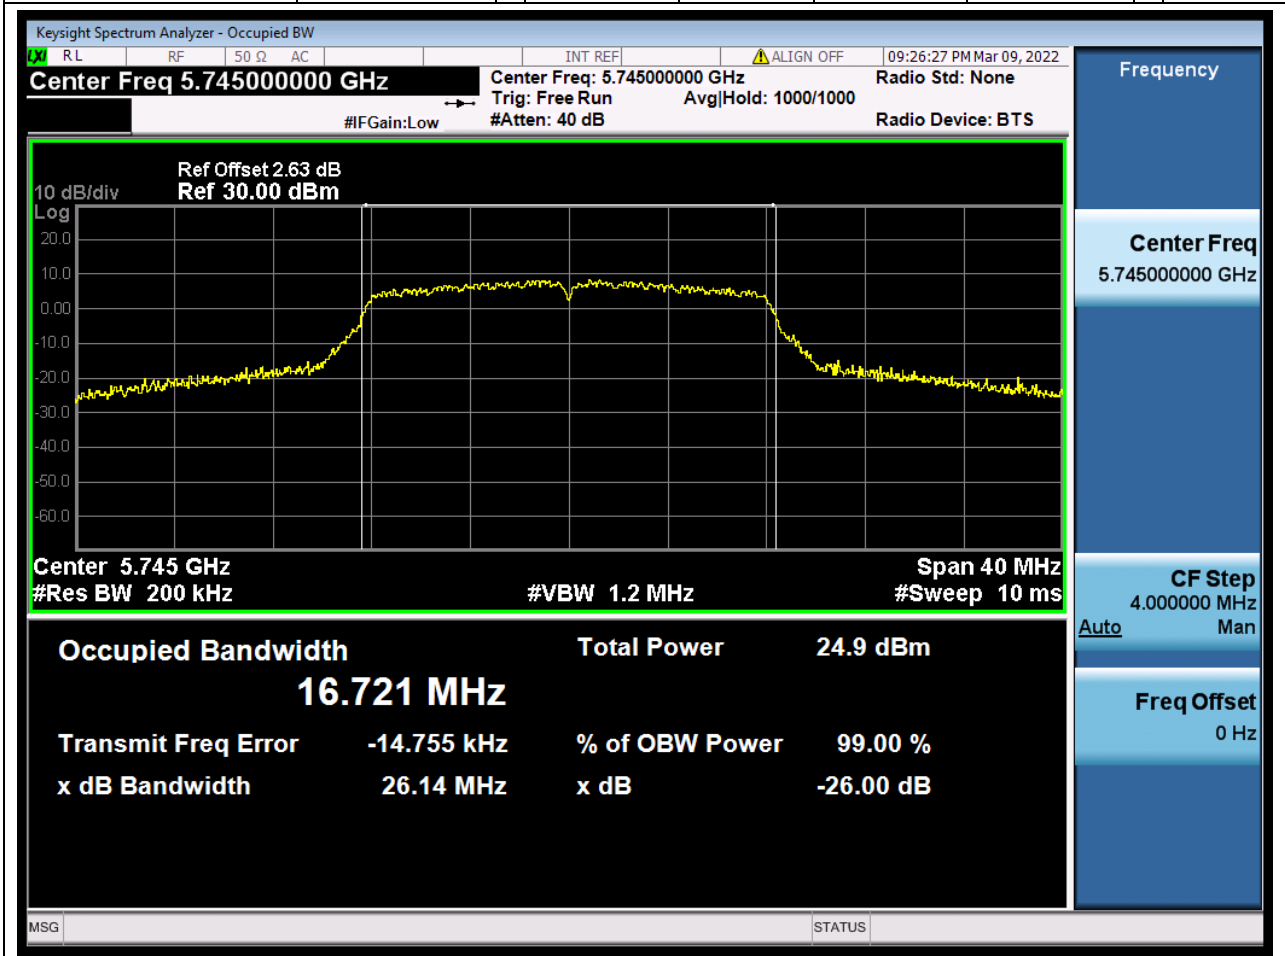

46. 802.11a_20M_U-NII-3_L

46.1. A.2.2-99% Bandwidth(NTNV)

Center Frequency (MHz)	OBW Power (%)	RBW (MHz)	Detector	Limit (MHz)	OBW (MHz)	Verdict
5745	99	0.2	Peak	0	16.721289	Unknown