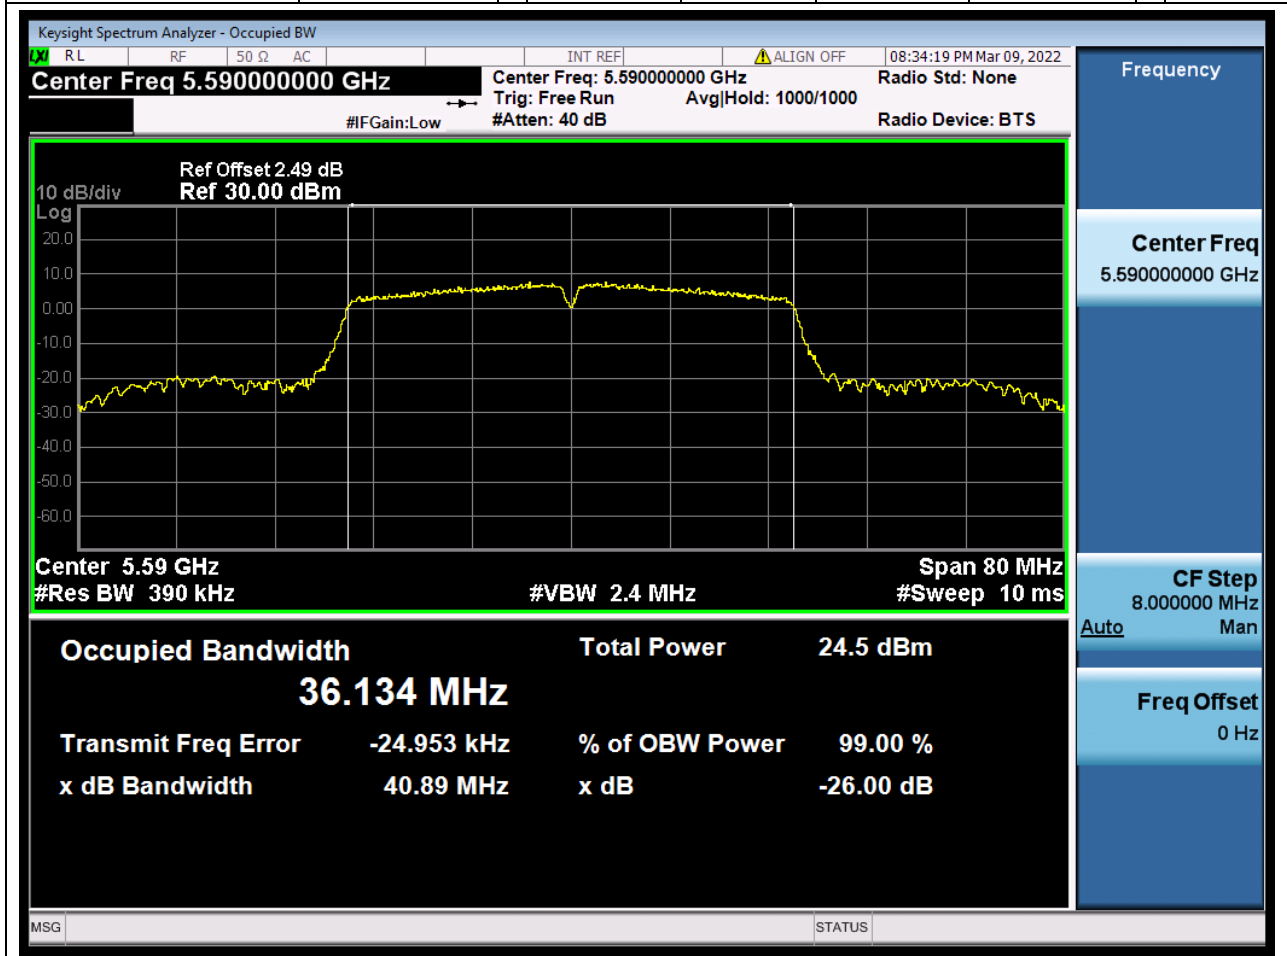

36. 802.11n_40M_U-NII-2C_M

36.1. A.2.2-99% Bandwidth(NTNV)

Center Frequency (MHz)	OBW Power (%)	RBW (MHz)	Detector	Limit (MHz)	OBW (MHz)	Verdict
5590	99	0.39	Peak	0	36.133708	Unknown