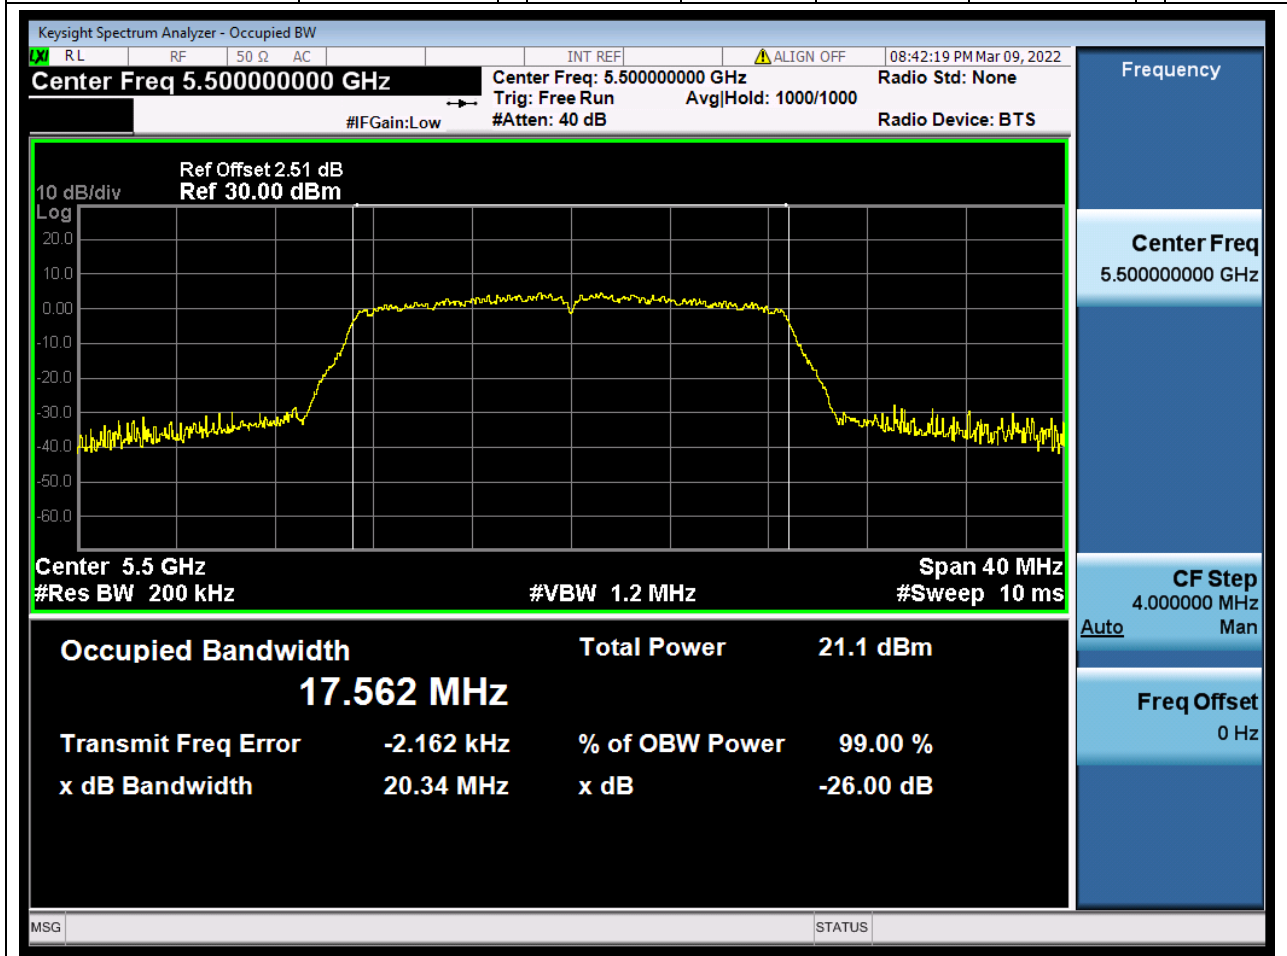

38. 802.11ac_20M_U-NII-2C_L

38.1. A.2.2-99% Bandwidth(NTNV)

Center Frequency (MHz)	OBW Power (%)	RBW (MHz)	Detector	Limit (MHz)	OBW (MHz)	Verdict
5500	99	0.2	Peak	0	17.561935	Unknown