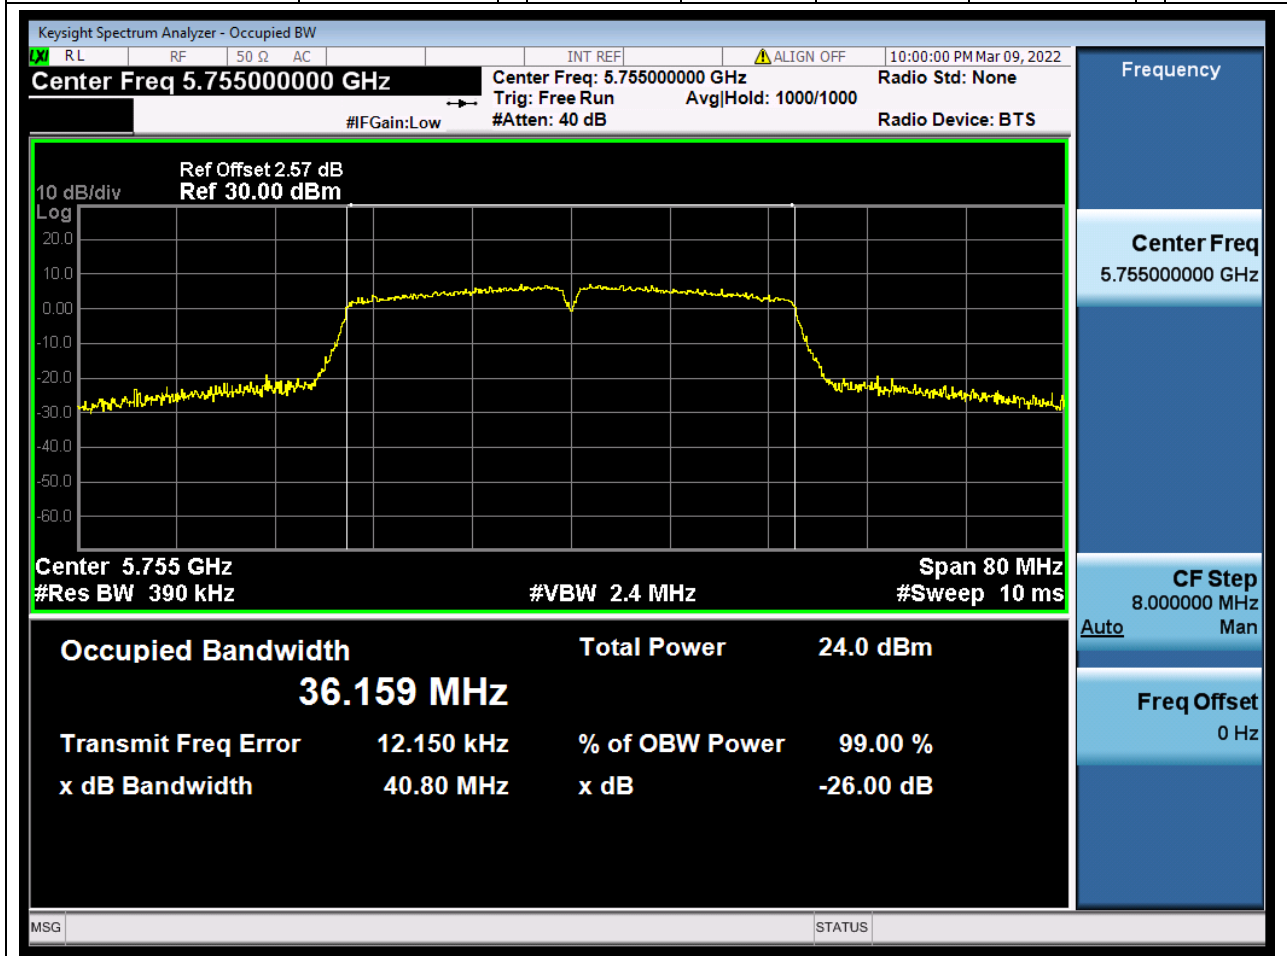

57. 802.11ac_40M_U-NII-3_L

57.1. A.2.2-99% Bandwidth(NTNV)

Center Frequency (MHz)	OBW Power (%)	RBW (MHz)	Detector	Limit (MHz)	OBW (MHz)	Verdict
5755	99	0.39	Peak	0	36.159179	Unknown