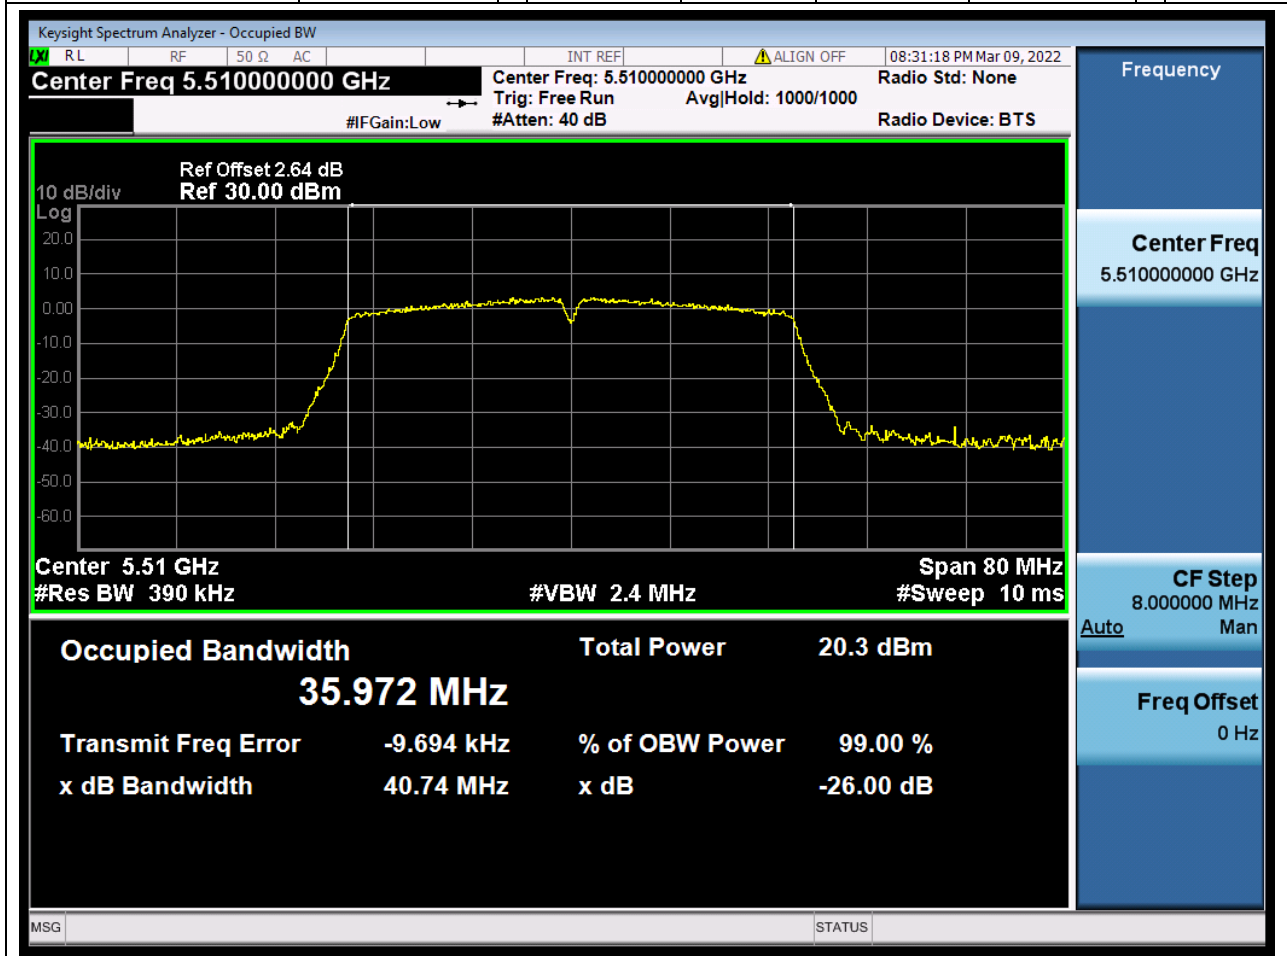

35. 802.11n_40M_U-NII-2C_L

35.1. A.2.2-99% Bandwidth(NTNV)

Center Frequency (MHz)	OBW Power (%)	RBW (MHz)	Detector	Limit (MHz)	OBW (MHz)	Verdict
5510	99	0.39	Peak	0	35.972328	Unknown