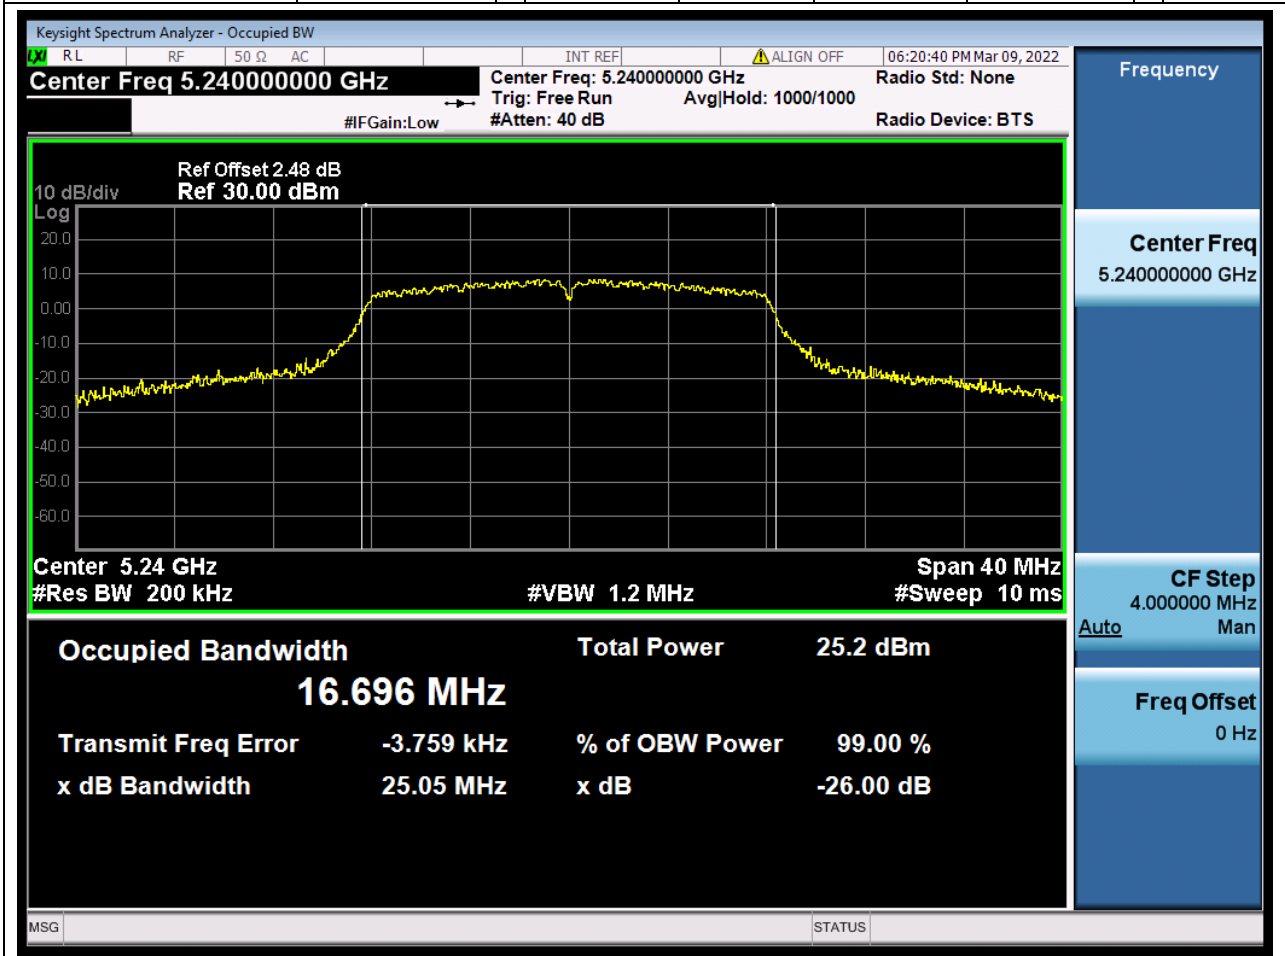

3. 802.11a_20M_U-NII-1_H

3.1. A.2.2-99% Bandwidth(NTNV)

Center Frequency (MHz)	OBW Power (%)	RBW (MHz)	Detector	Limit (MHz)	OBW (MHz)	Verdict
5240	99	0.2	Peak	0	16.696368	Unknown