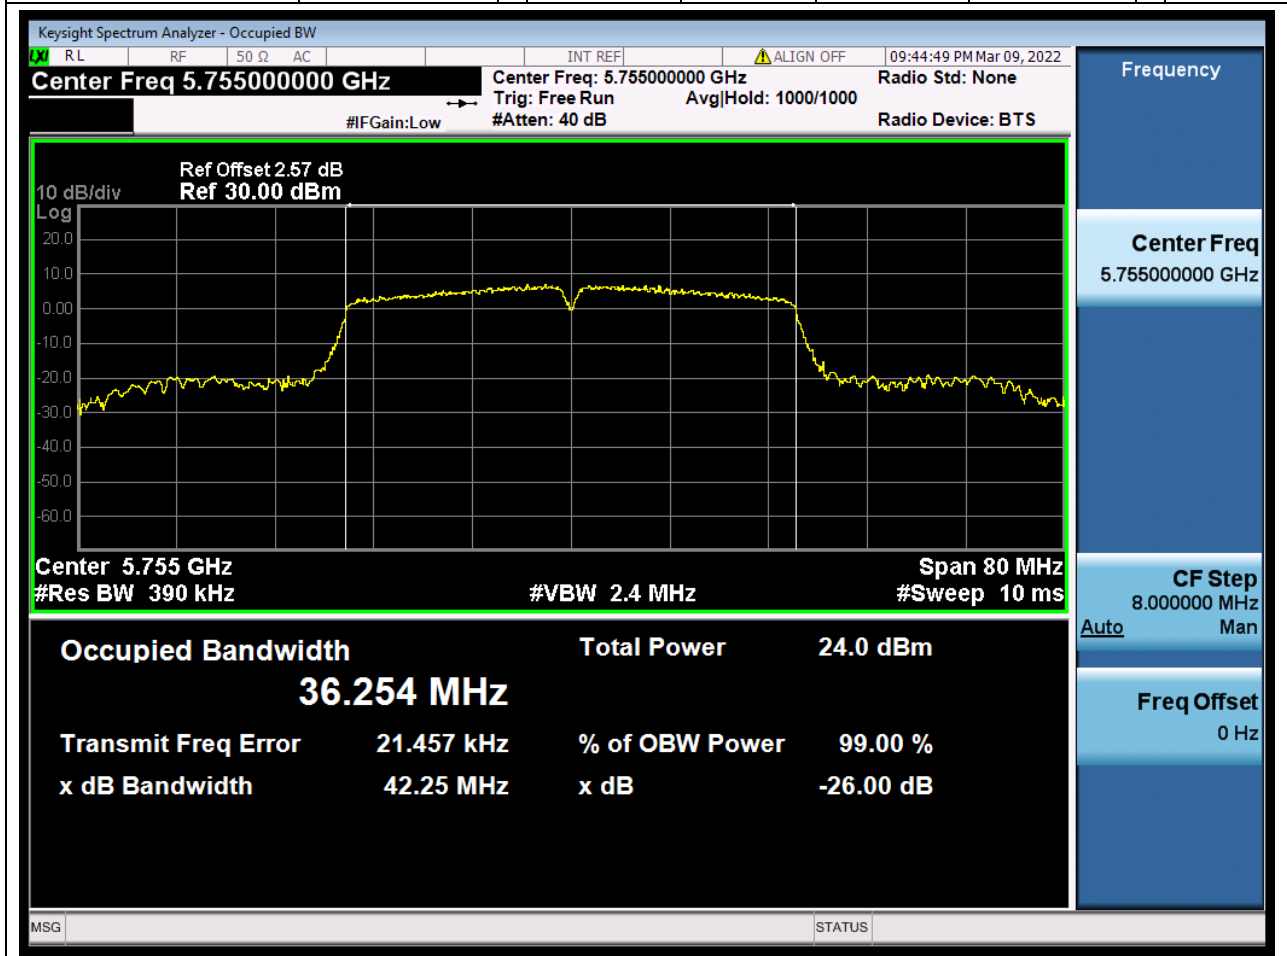

52. 802.11n_40M_U-NII-3_L

52.1. A.2.2-99% Bandwidth(NTNV)

Center Frequency (MHz)	OBW Power (%)	RBW (MHz)	Detector	Limit (MHz)	OBW (MHz)	Verdict
5755	99	0.39	Peak	0	36.254341	Unknown