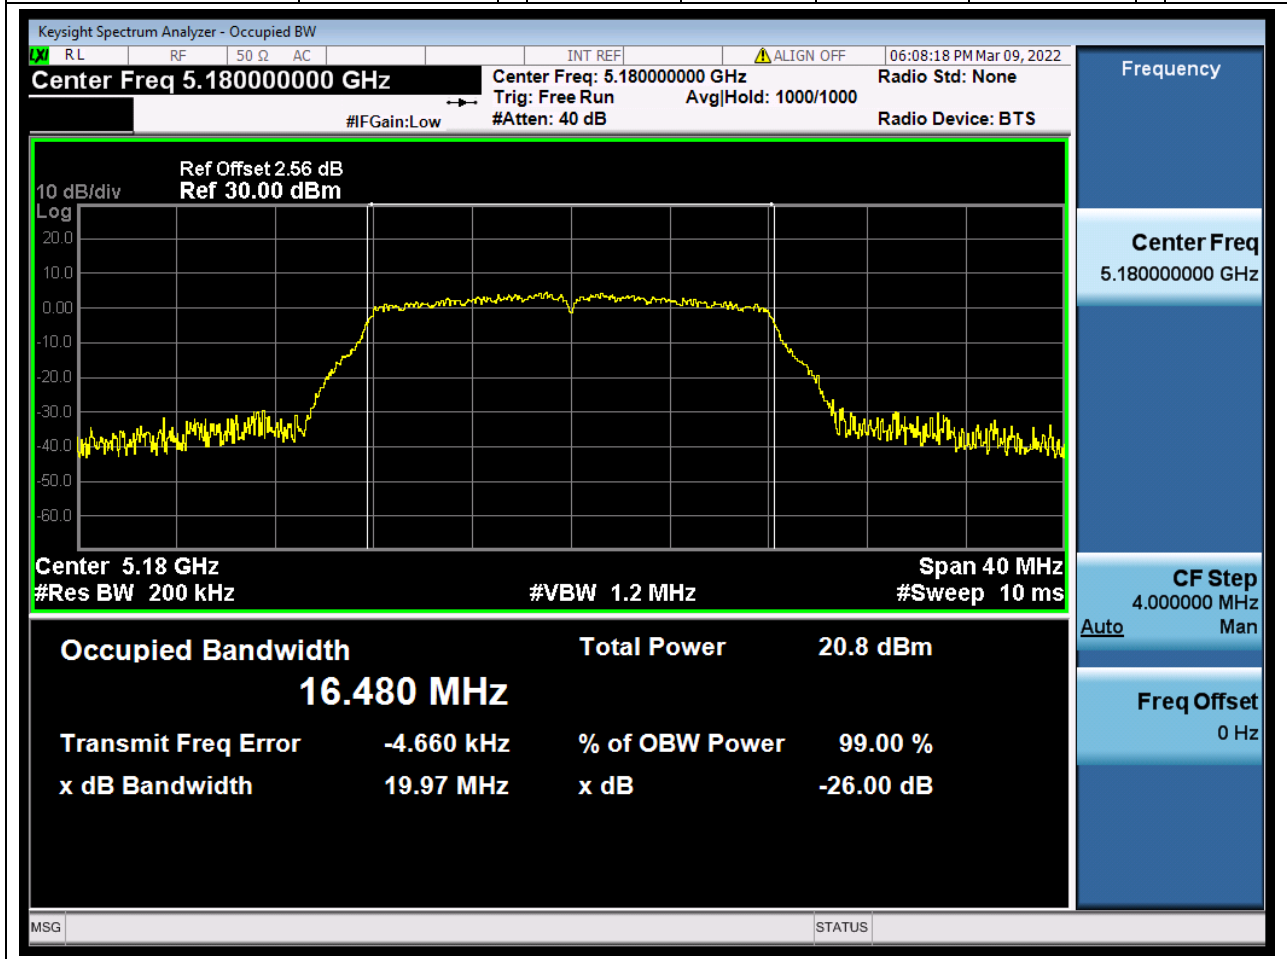

1. 802.11a_20M_U-NII-1_L

1.1. A.2.2-99% Bandwidth(NTNV)

Center Frequency (MHz)	OBW Power (%)	RBW (MHz)	Detector	Limit (MHz)	OBW (MHz)	Verdict
5180	99	0.2	Peak	0	16.480155	Unknown