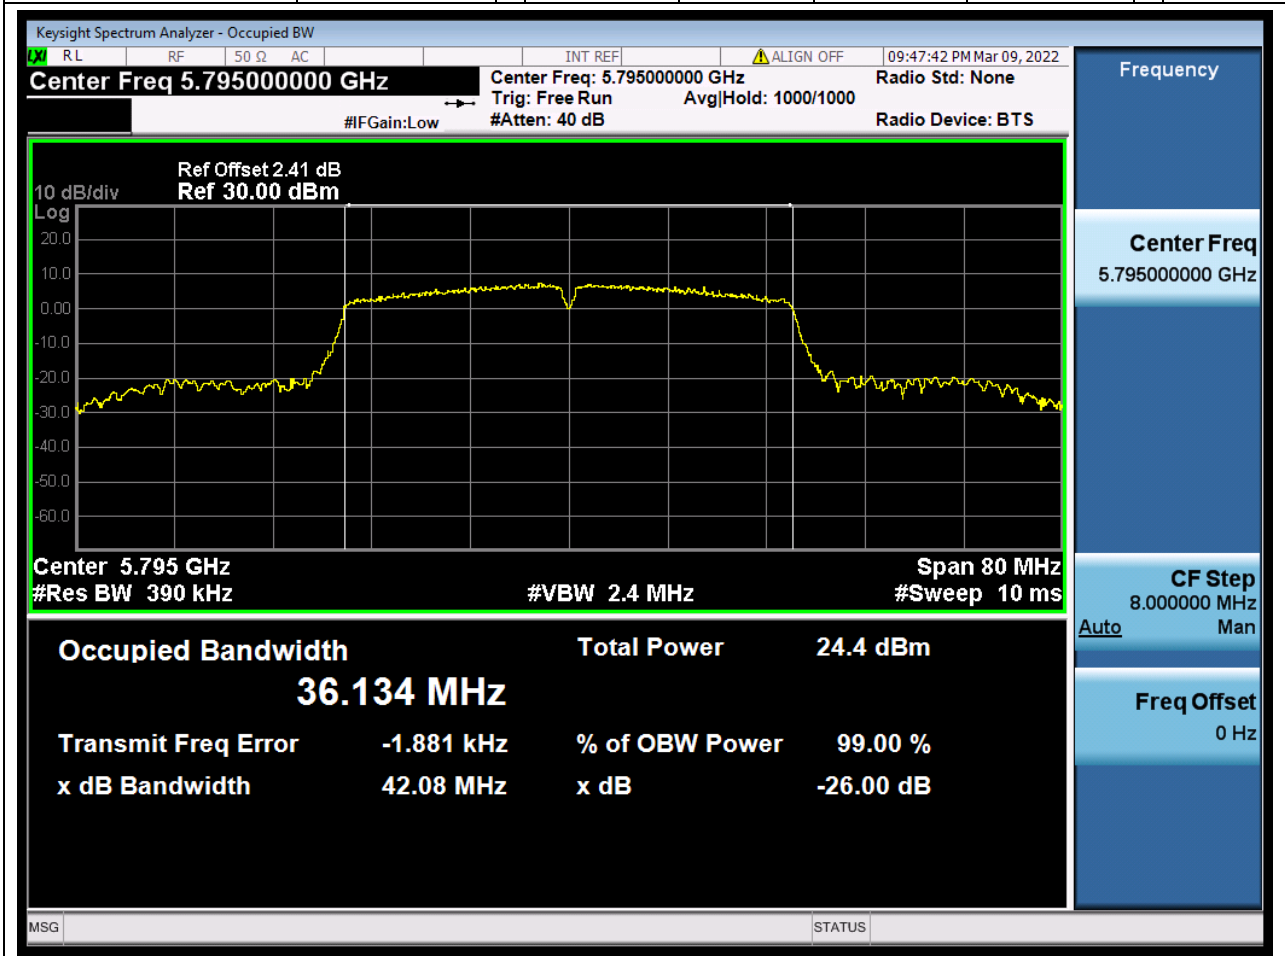

53. 802.11n_40M_U-NII-3_H

53.1. A.2.2-99% Bandwidth(NTNV)

Center Frequency (MHz)	OBW Power (%)	RBW (MHz)	Detector	Limit (MHz)	OBW (MHz)	Verdict
5795	99	0.39	Peak	0	36.134229	Unknown