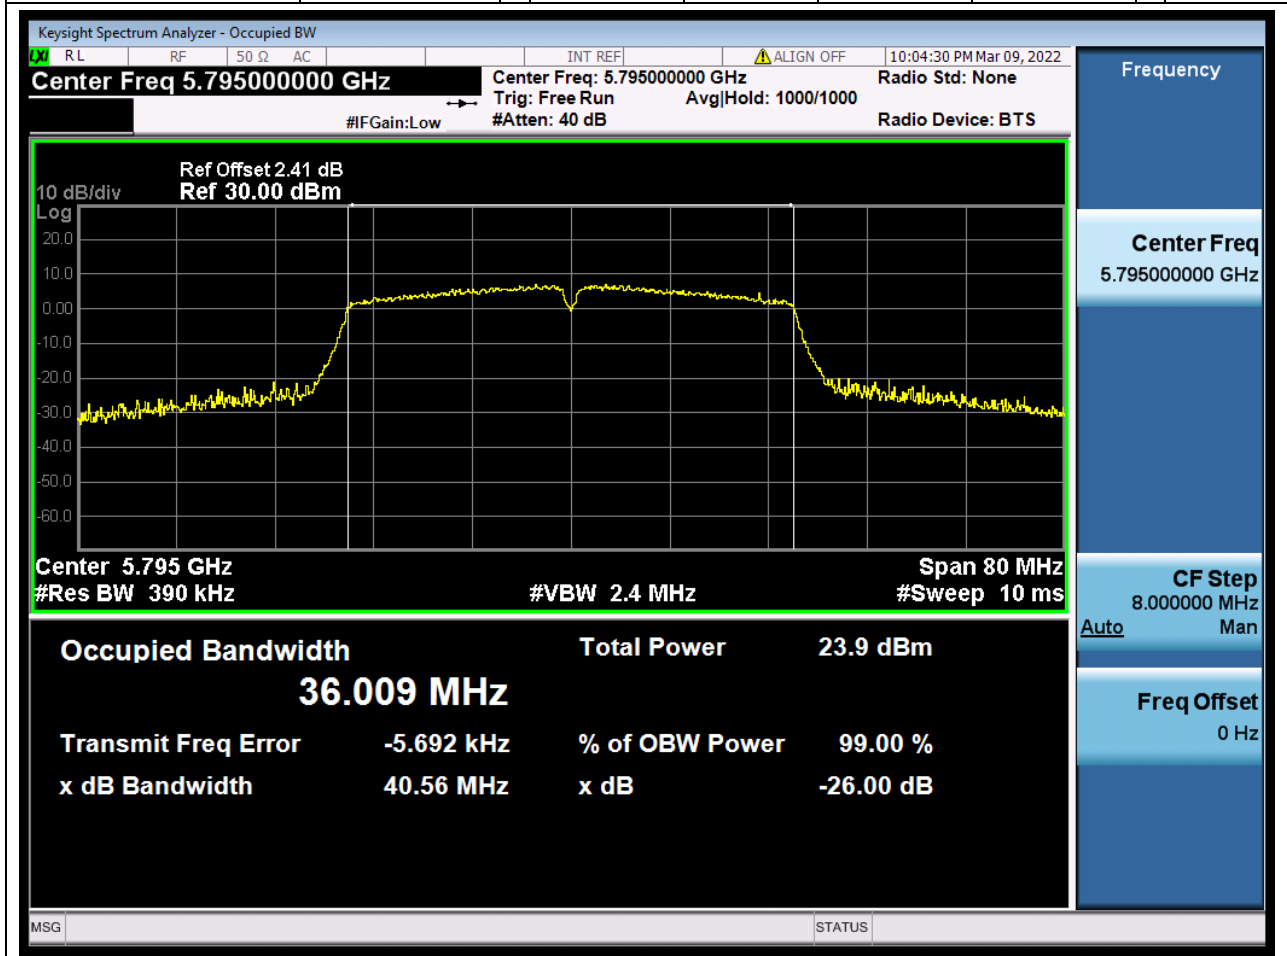

58. 802.11ac_40M_U-NII-3_H

58.1. A.2.2-99% Bandwidth(NTNV)

Center Frequency (MHz)	OBW Power (%)	RBW (MHz)	Detector	Limit (MHz)	OBW (MHz)	Verdict
5795	99	0.39	Peak	0	36.00947	Unknown