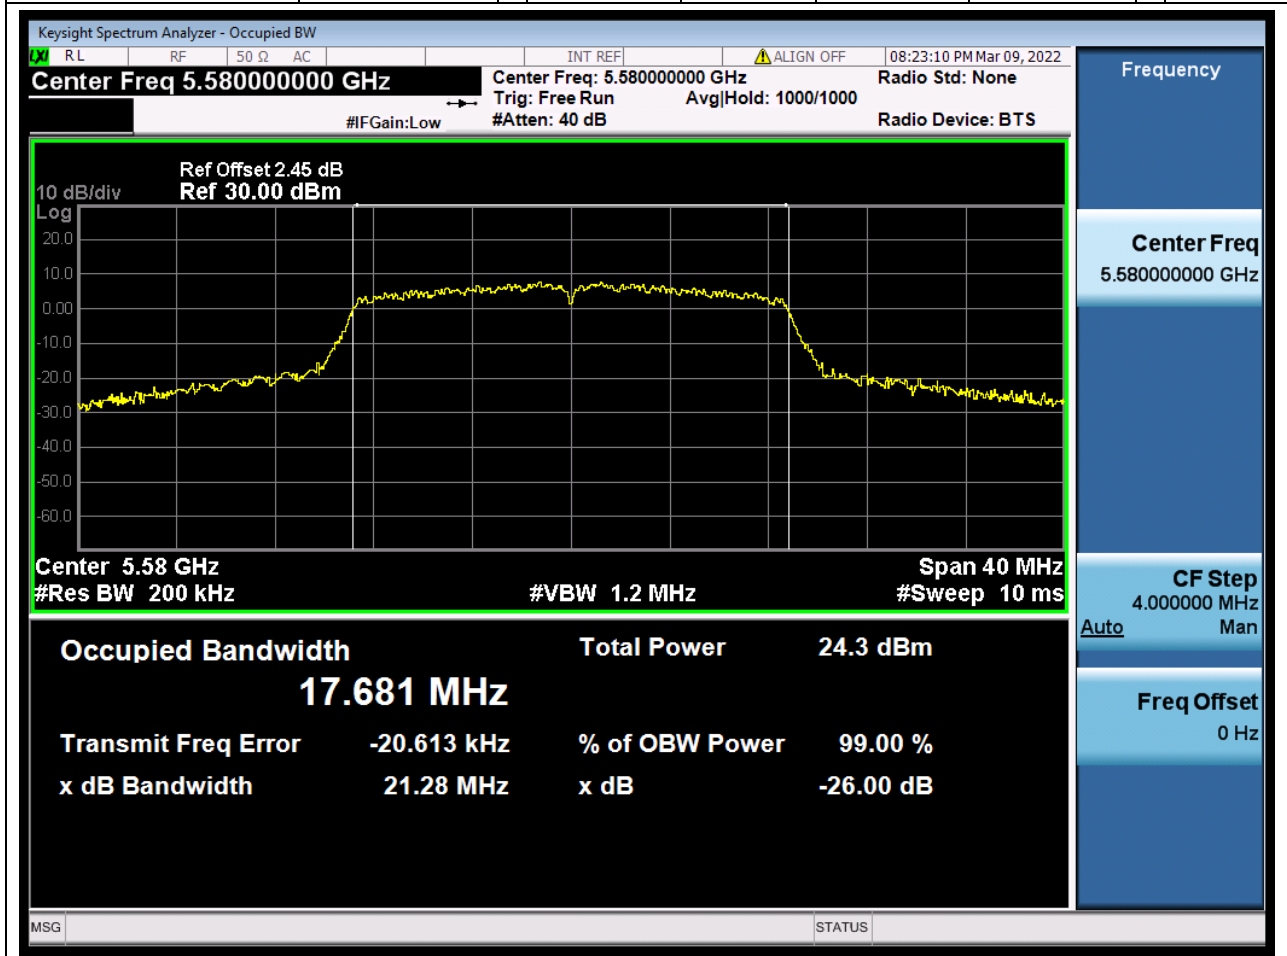

33. 802.11n_20M_U-NII-2C_M

33.1. A.2.2-99% Bandwidth(NTNV)

Center Frequency (MHz)	OBW Power (%)	RBW (MHz)	Detector	Limit (MHz)	OBW (MHz)	Verdict
5580	99	0.2	Peak	0	17.681224	Unknown