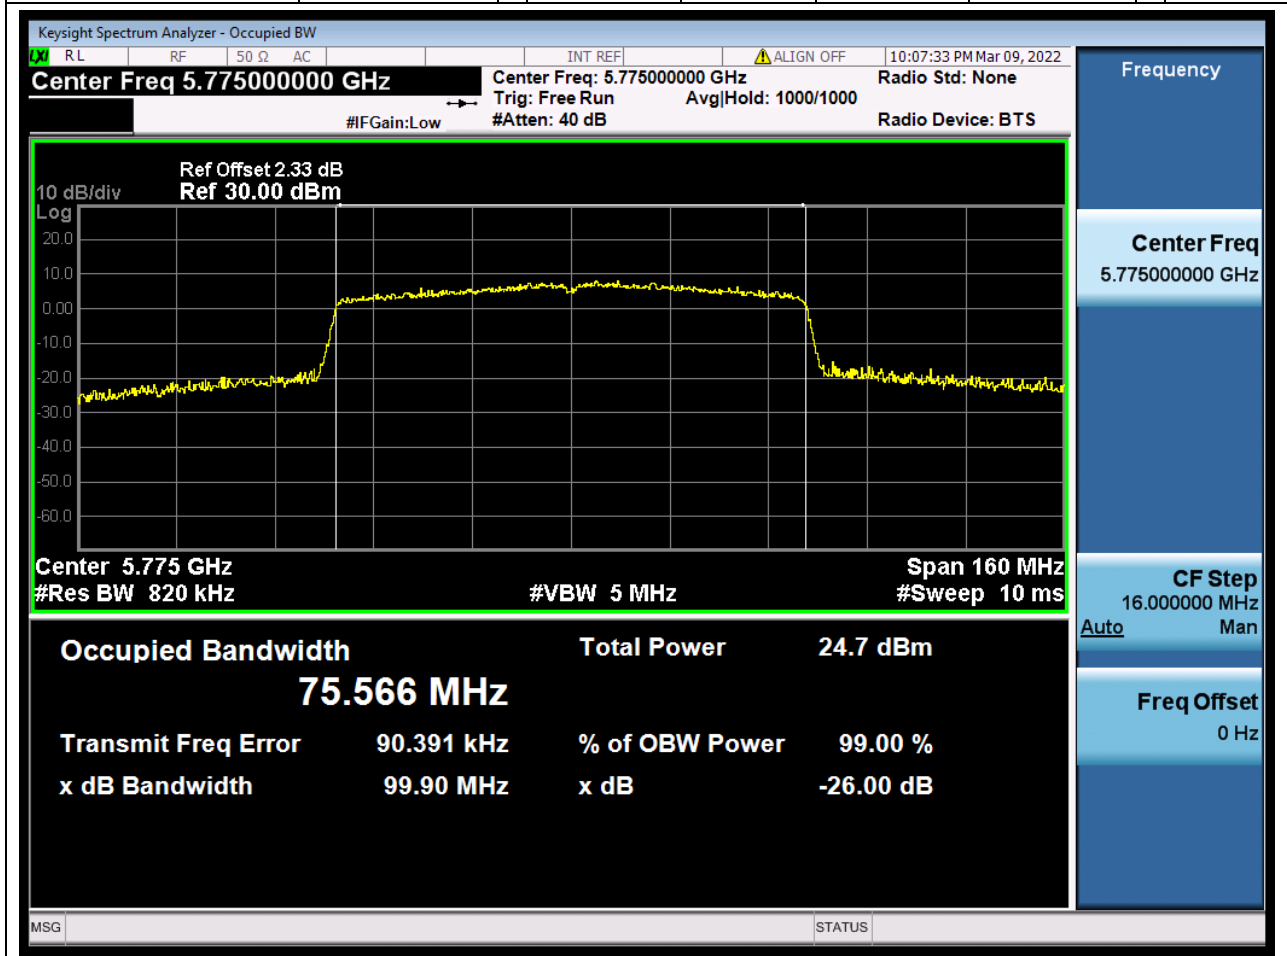

59. 802.11ac_80M_U-NII-3_M

59.1. A.2.2-99% Bandwidth(NTNV)

Center Frequency (MHz)	OBW Power (%)	RBW (MHz)	Detector	Limit (MHz)	OBW (MHz)	Verdict
5775	99	0.82	Peak	0	75.565573	Unknown