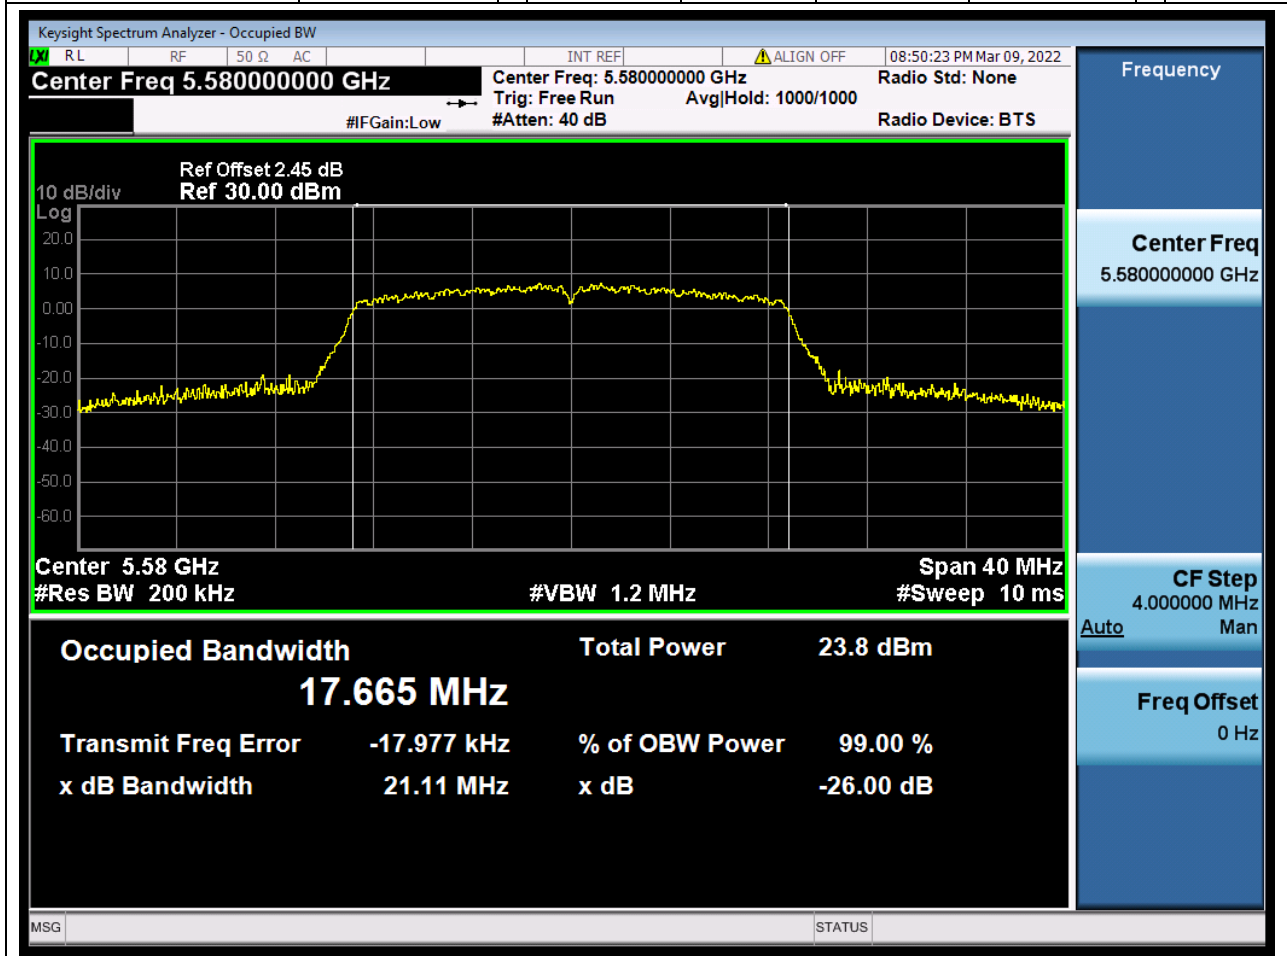

39. 802.11ac_20M_U-NII-2C_M

39.1. A.2.2-99% Bandwidth(NTNV)

Center Frequency (MHz)	OBW Power (%)	RBW (MHz)	Detector	Limit (MHz)	OBW (MHz)	Verdict
5580	99	0.2	Peak	0	17.664566	Unknown