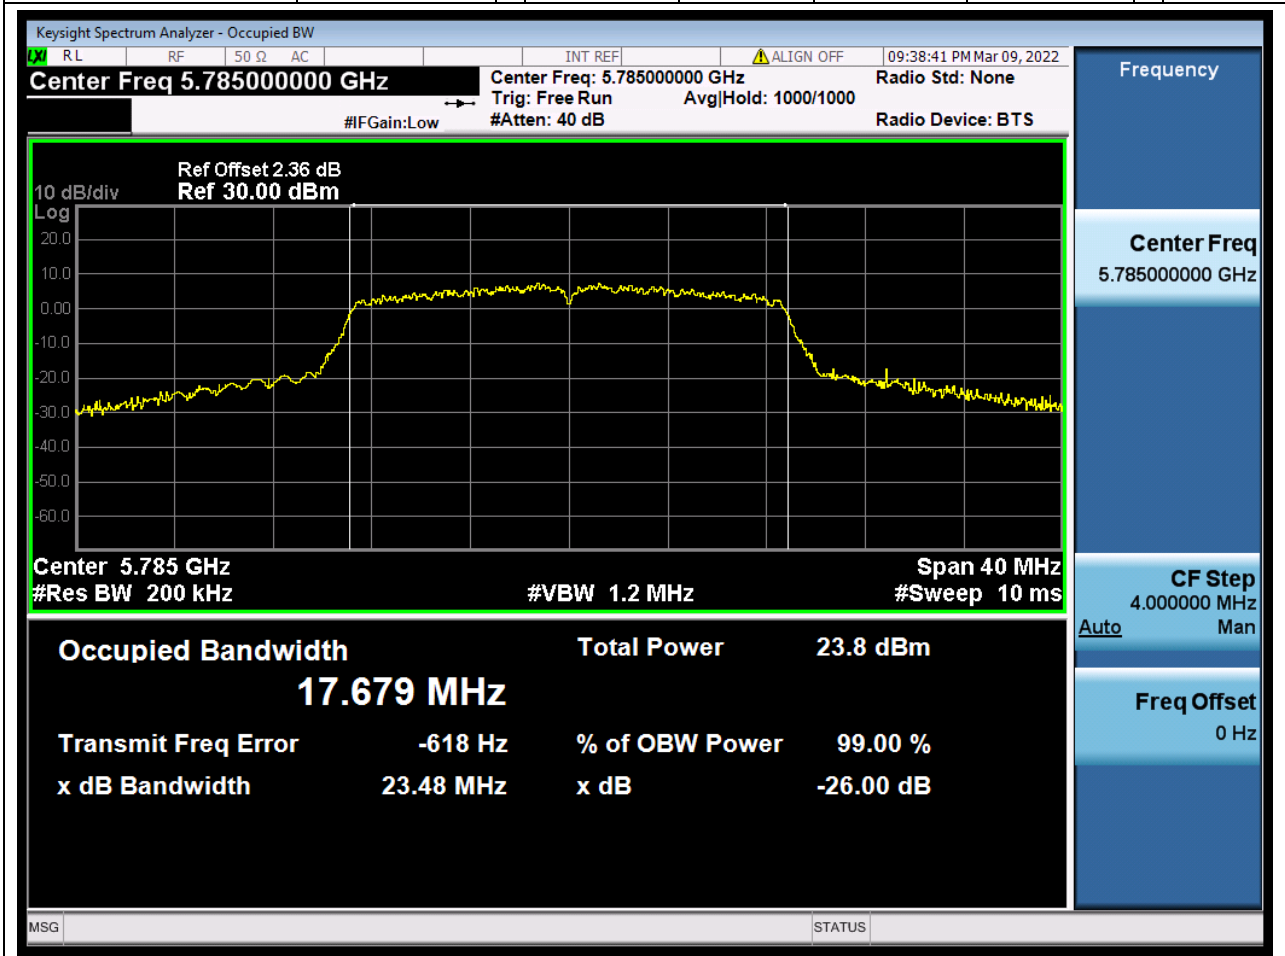

50. 802.11n_20M_U-NII-3_M

50.1. A.2.2-99% Bandwidth(NTNV)

Center Frequency (MHz)	OBW Power (%)	RBW (MHz)	Detector	Limit (MHz)	OBW (MHz)	Verdict
5785	99	0.2	Peak	0	17.679232	Unknown