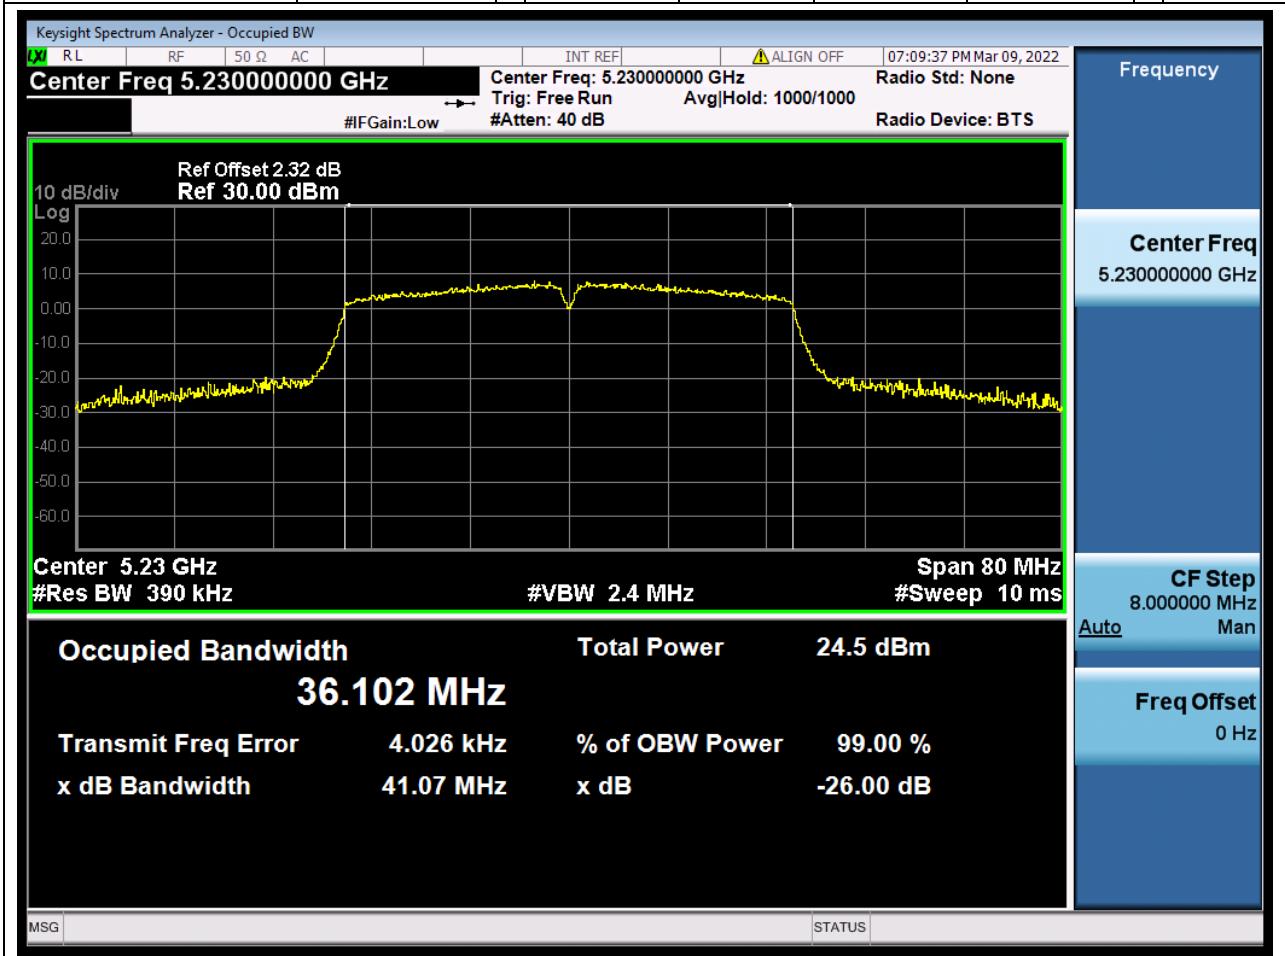

13. 802.11ac_40M_U-NII-1_H

13.1. A.2.2-99% Bandwidth(NTNV)

Center Frequency (MHz)	OBW Power (%)	RBW (MHz)	Detector	Limit (MHz)	OBW (MHz)	Verdict
5230	99	0.39	Peak	0	36.101755	Unknown