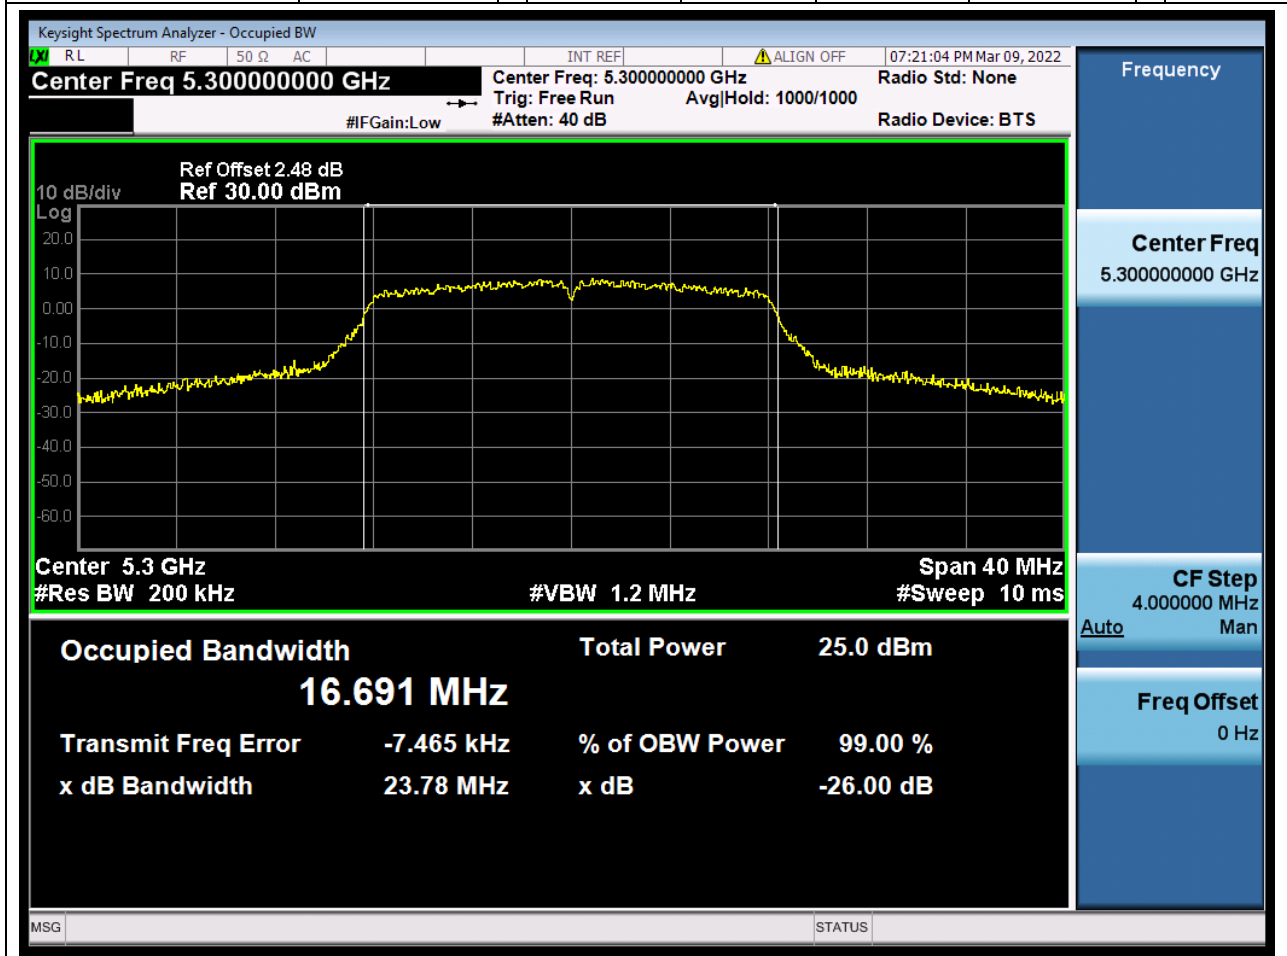

16. 802.11a_20M_U-NII-2A_M

16.1. A.2.2-99% Bandwidth(NTNV)

Center Frequency (MHz)	OBW Power (%)	RBW (MHz)	Detector	Limit (MHz)	OBW (MHz)	Verdict
5300	99	0.2	Peak	0	16.690822	Unknown