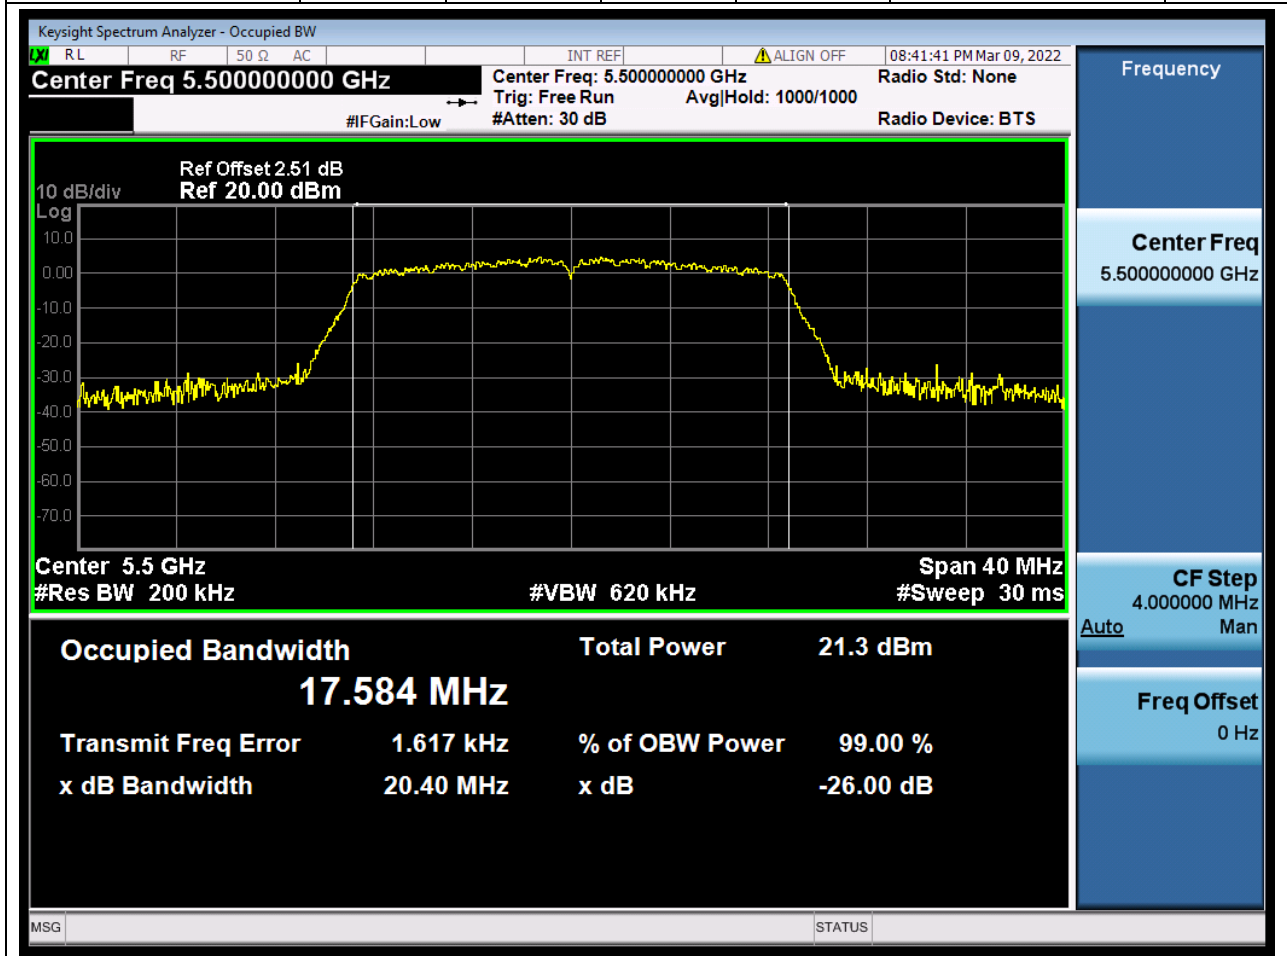

38. 802.11ac_20M_U-NII-2C_L

38.1. A.2-26dB Bandwidth(NTNV)

Center Frequency (MHz)	XdB Down	RBW (MHz)	Detector	Limit (MHz)	XdB BandWidth (MHz)	Verdict
5500	26	0.2	Peak	0	20.39809	Unknow