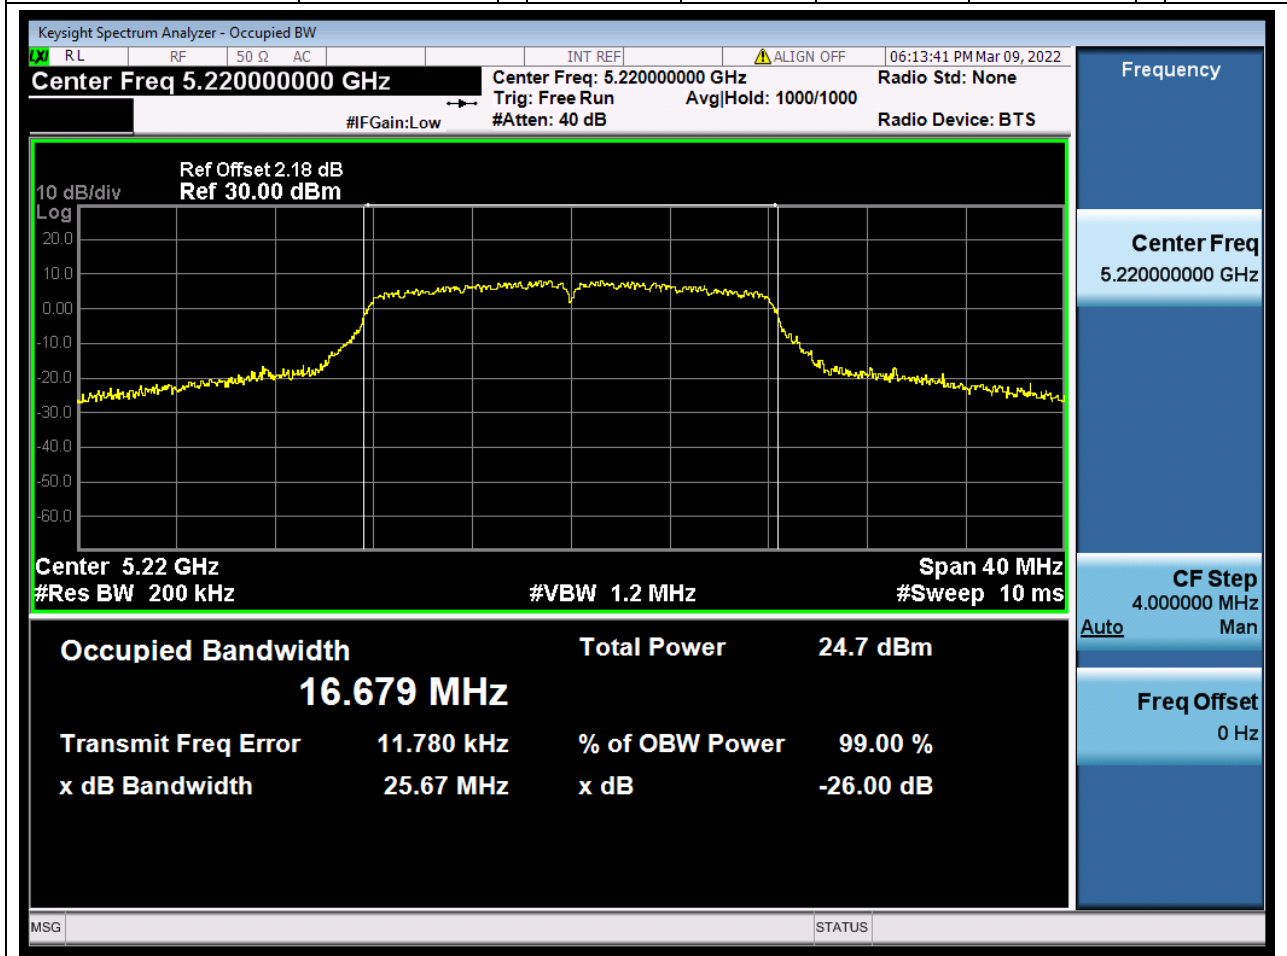

2. 802.11a_20M_U-NII-1_M

2.1. A.2.2-99% Bandwidth(NTNV)

Center Frequency (MHz)	OBW Power (%)	RBW (MHz)	Detector	Limit (MHz)	OBW (MHz)	Verdict
5220	99	0.2	Peak	0	16.679483	Unknown