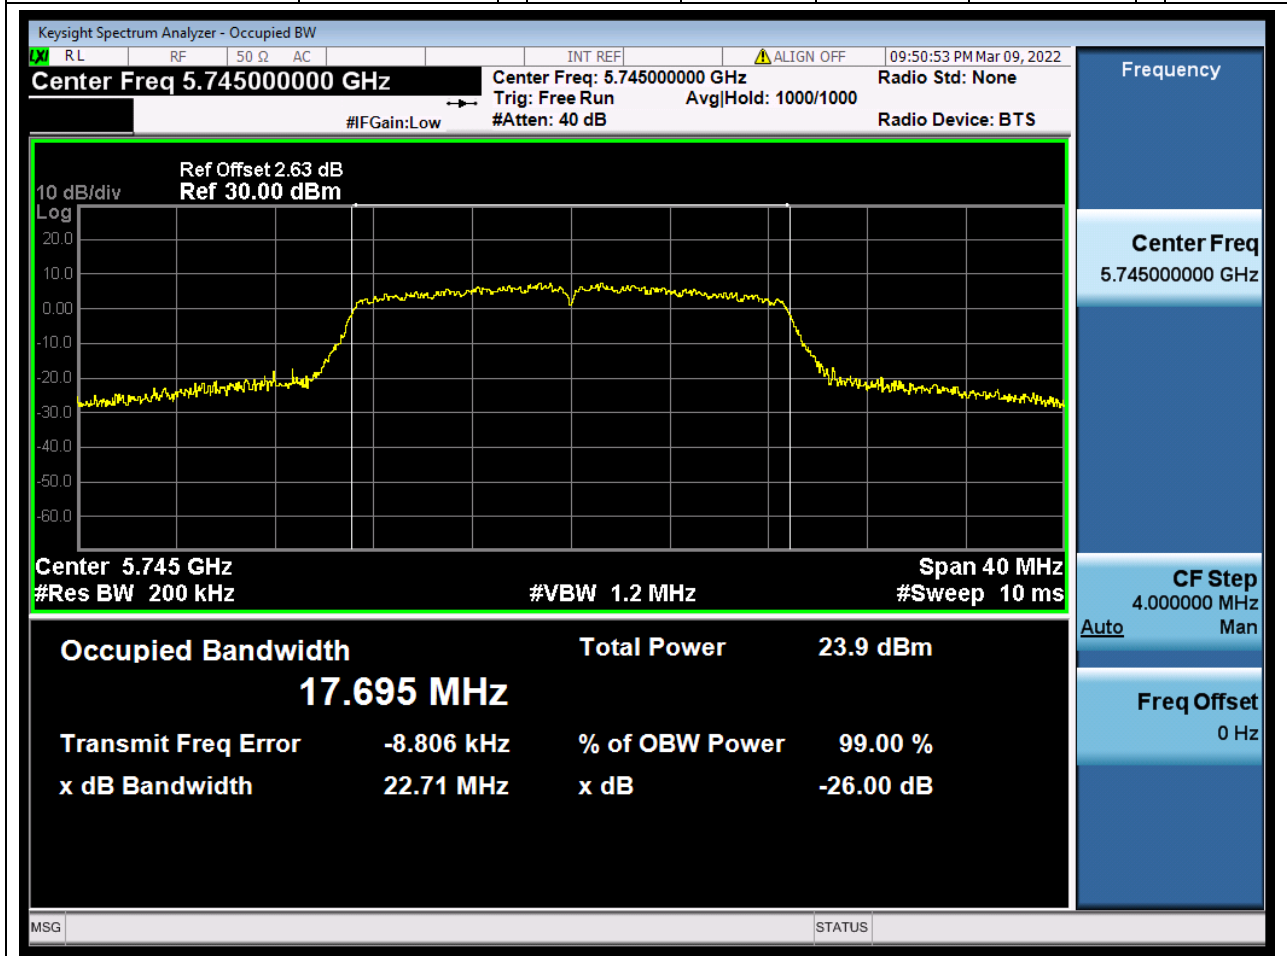

54. 802.11ac_20M_U-NII-3_L

54.1. A.2.2-99% Bandwidth(NTNV)

Center Frequency (MHz)	OBW Power (%)	RBW (MHz)	Detector	Limit (MHz)	OBW (MHz)	Verdict
5745	99	0.2	Peak	0	17.694764	Unknown