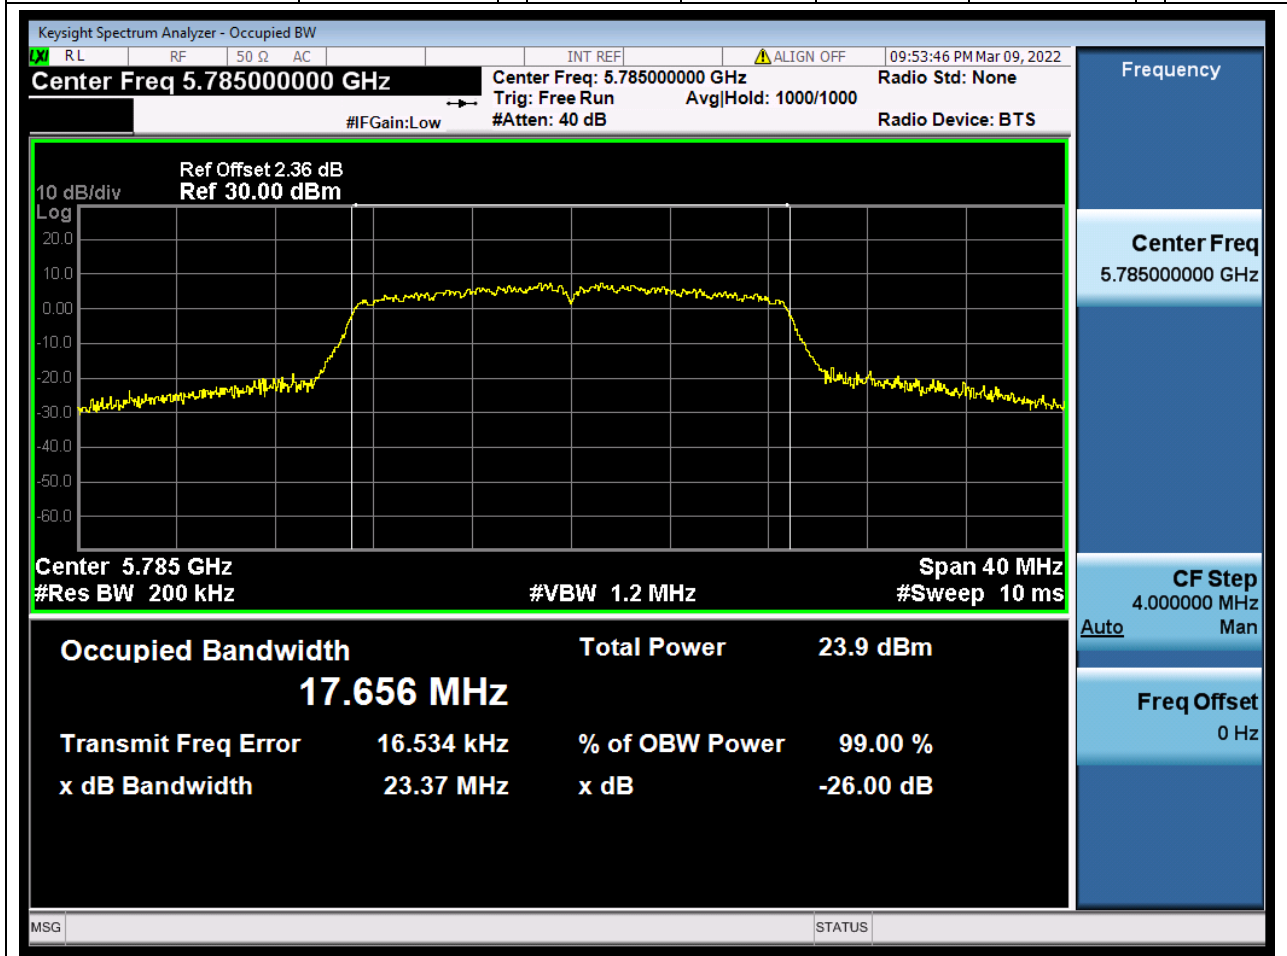

55. 802.11ac_20M_U-NII-3_M

55.1. A.2.2-99% Bandwidth(NTNV)

Center Frequency (MHz)	OBW Power (%)	RBW (MHz)	Detector	Limit (MHz)	OBW (MHz)	Verdict
5785	99	0.2	Peak	0	17.656447	Unknown