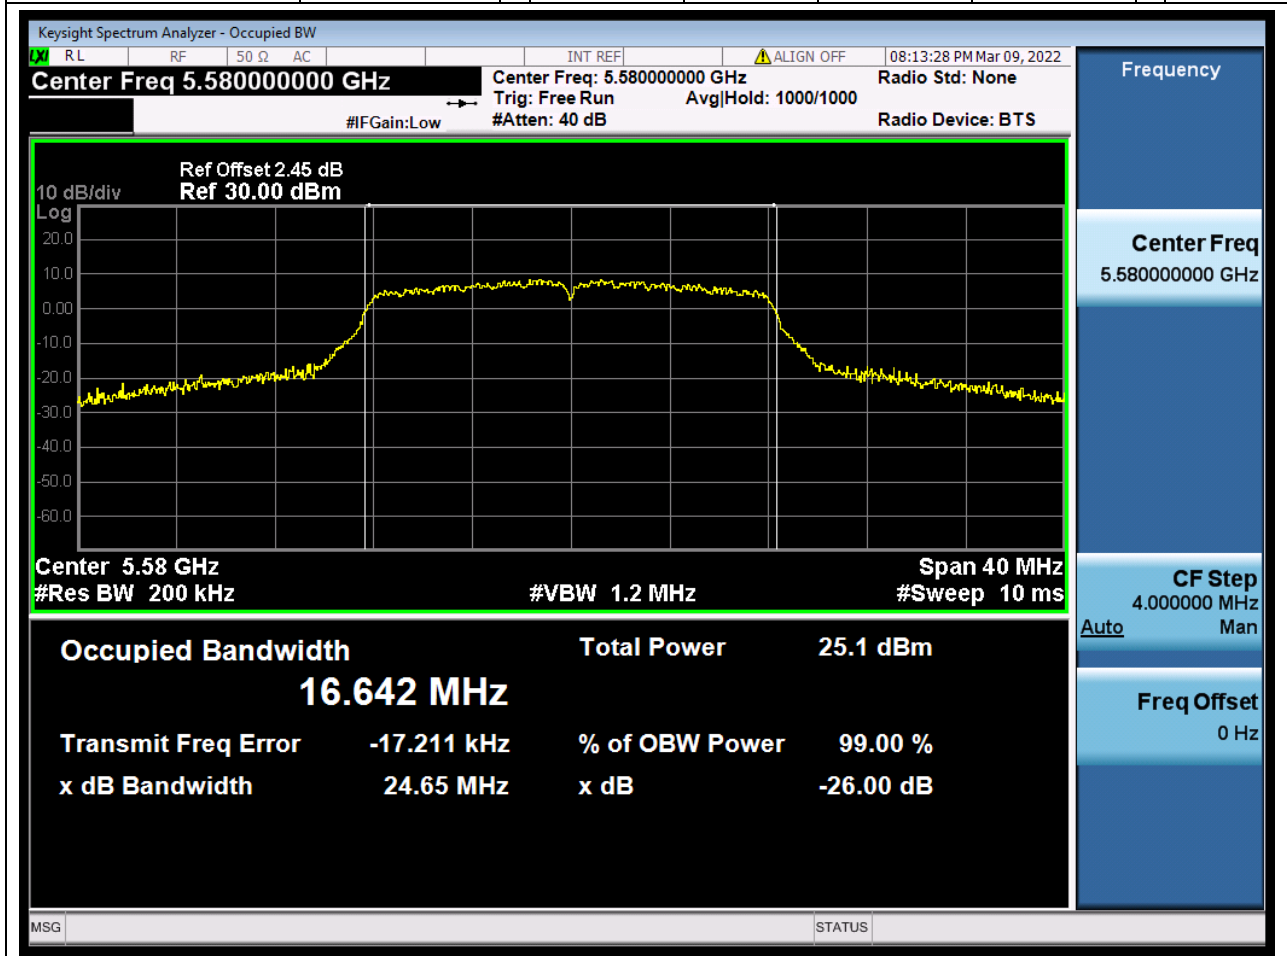

30. 802.11a_20M_U-NII-2C_M

30.1. A.2.2-99% Bandwidth(NTNV)

Center Frequency (MHz)	OBW Power (%)	RBW (MHz)	Detector	Limit (MHz)	OBW (MHz)	Verdict
5580	99	0.2	Peak	0	16.64234	Unknown