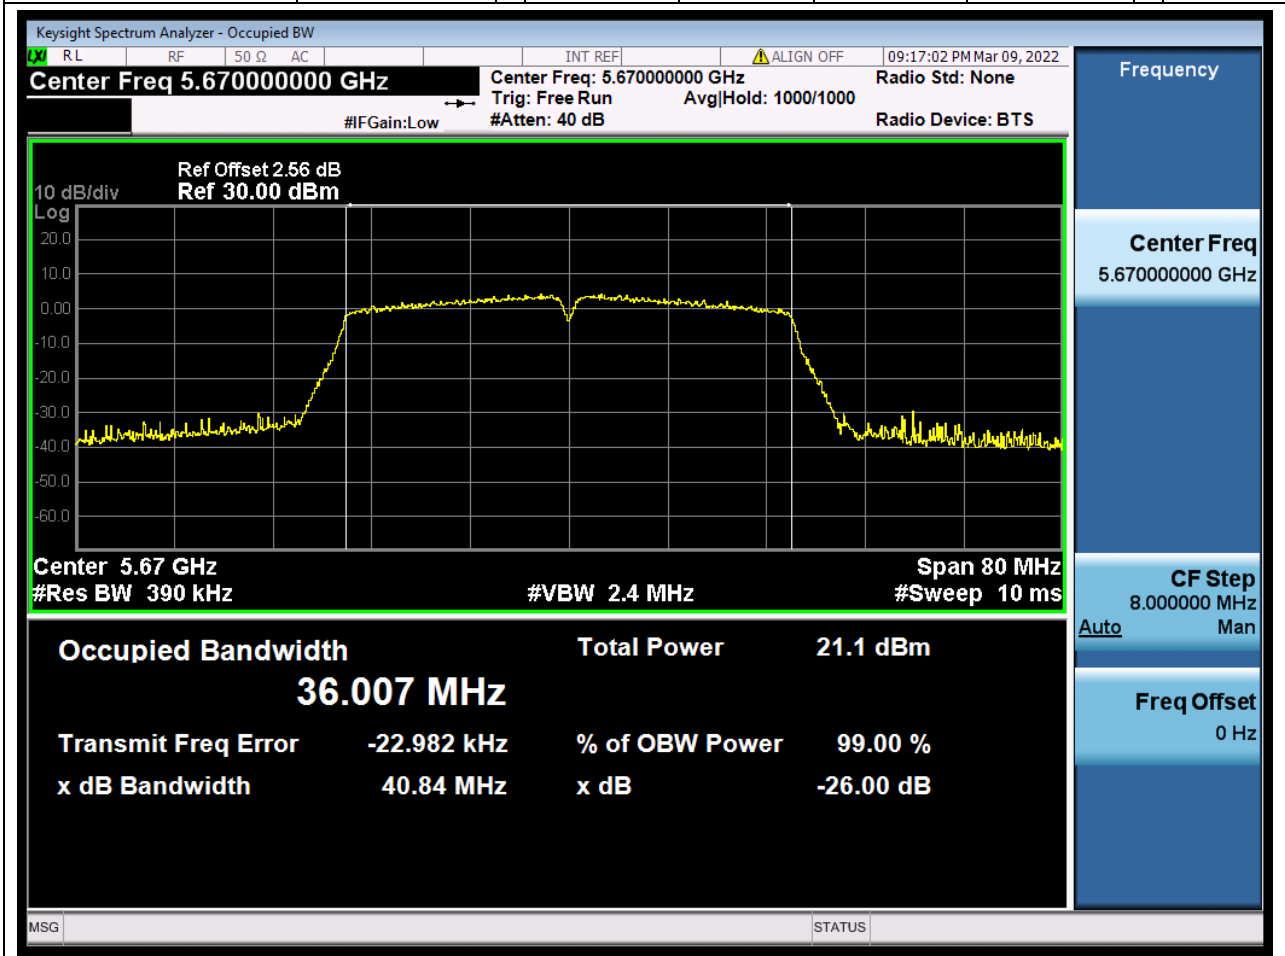

43. 802.11ac_40M_U-NII-2C_H

43.1. A.2.2-99% Bandwidth(NTNV)

Center Frequency (MHz)	OBW Power (%)	RBW (MHz)	Detector	Limit (MHz)	OBW (MHz)	Verdict
5670	99	0.39	Peak	0	36.006504	Unknown