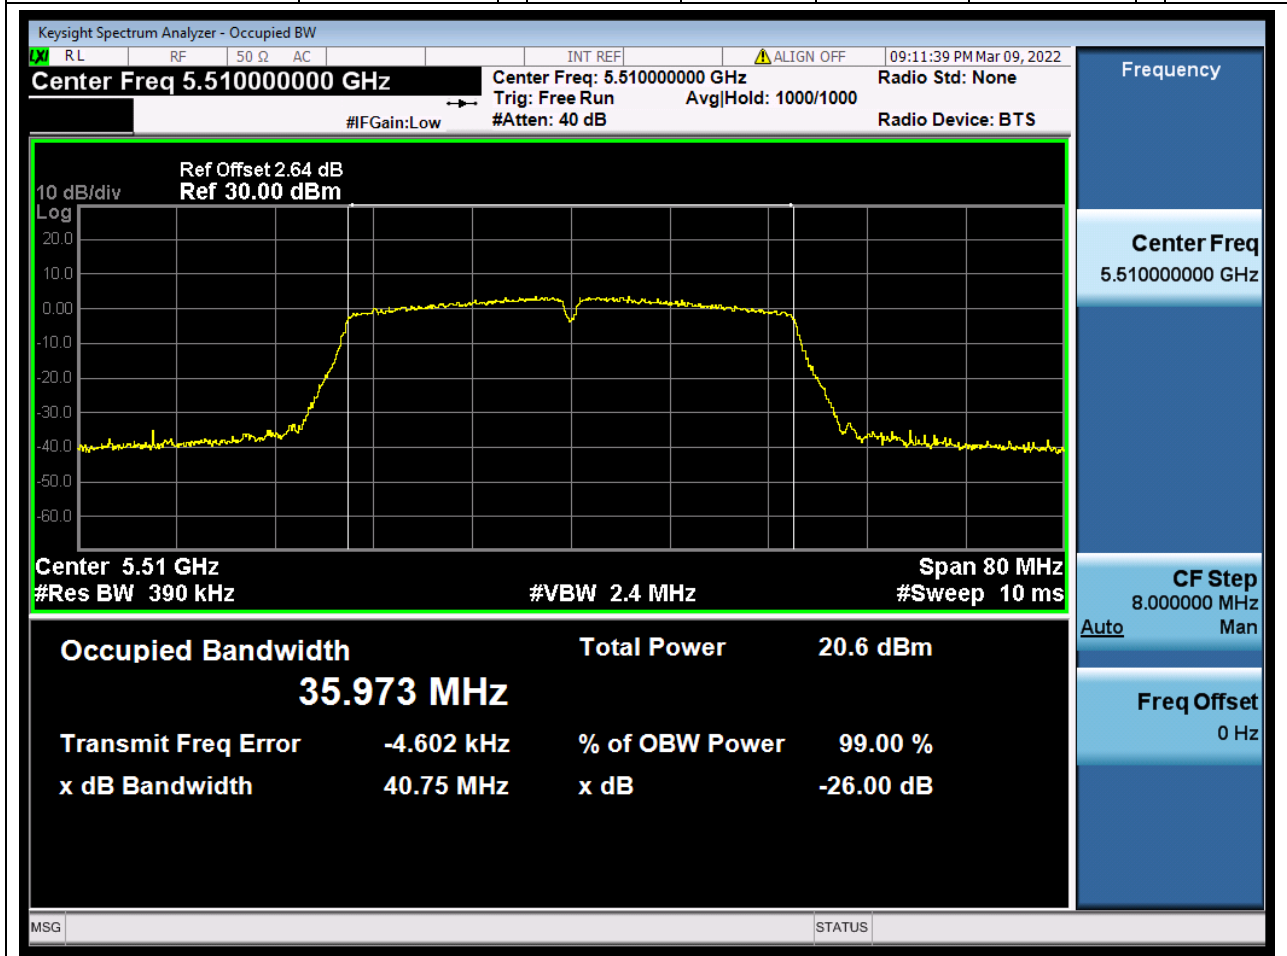

41. 802.11ac_40M_U-NII-2C_L

41.1. A.2.2-99% Bandwidth(NTNV)

Center Frequency (MHz)	OBW Power (%)	RBW (MHz)	Detector	Limit (MHz)	OBW (MHz)	Verdict
5510	99	0.39	Peak	0	35.973242	Unknown