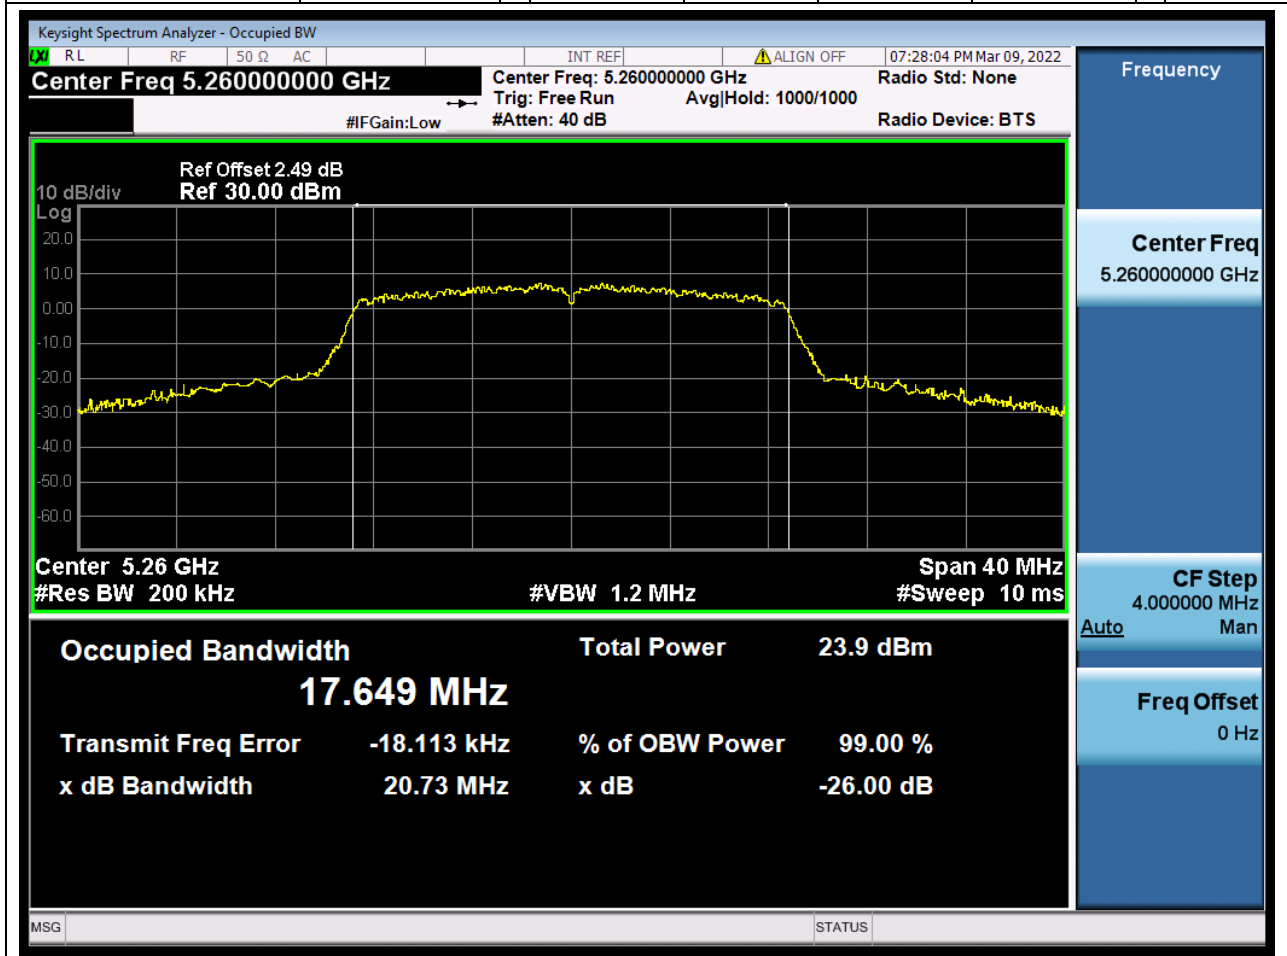

18. 802.11n_20M_U-NII-2A_L

18.1. A.2.2-99% Bandwidth(NTNV)

Center Frequency (MHz)	OBW Power (%)	RBW (MHz)	Detector	Limit (MHz)	OBW (MHz)	Verdict
5260	99	0.2	Peak	0	17.64874	Unknown