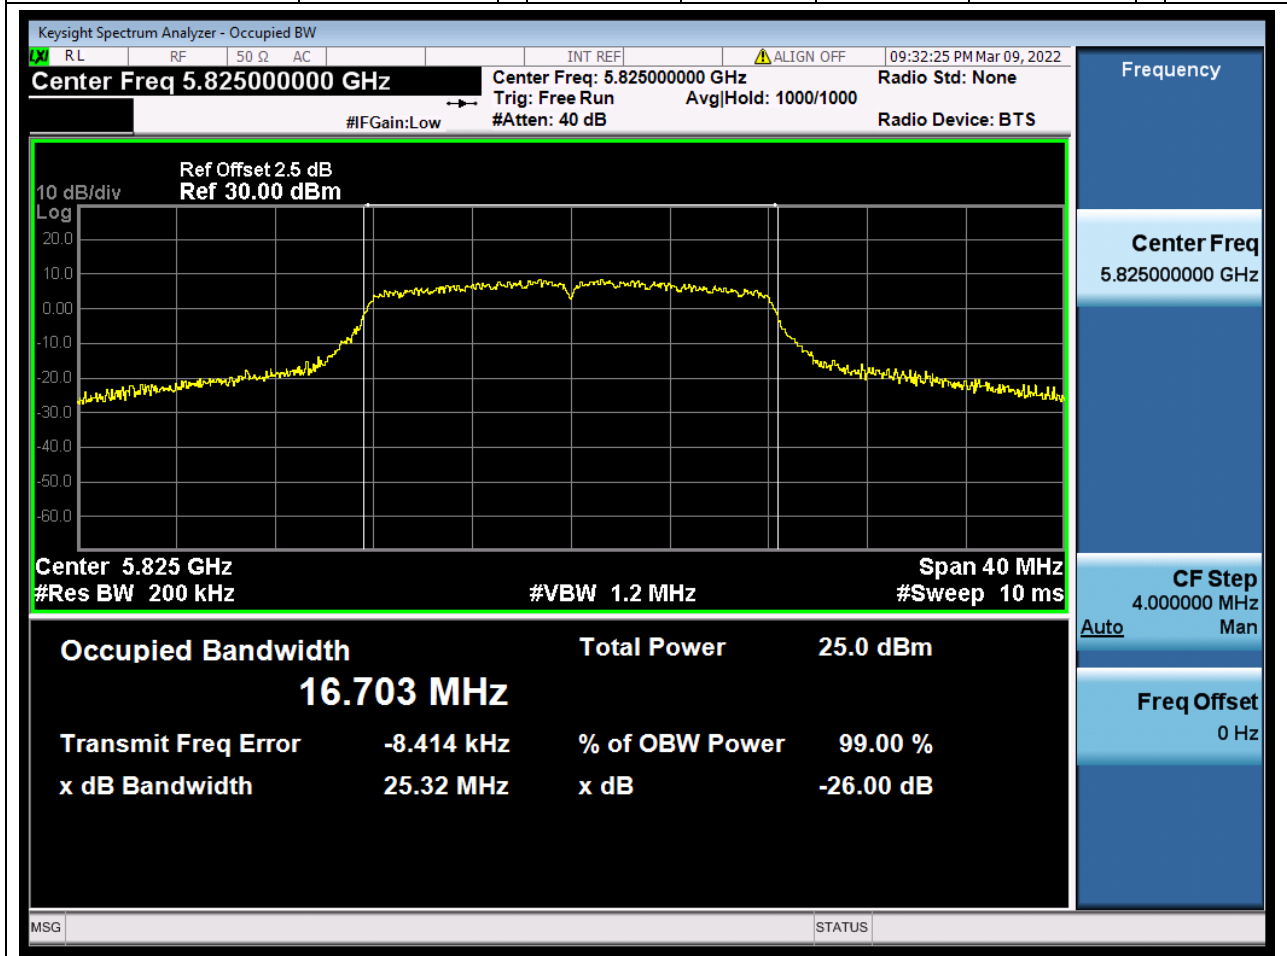

48. 802.11a_20M_U-NII-3_H

48.1. A.2.2-99% Bandwidth(NTNV)

Center Frequency (MHz)	OBW Power (%)	RBW (MHz)	Detector	Limit (MHz)	OBW (MHz)	Verdict
5825	99	0.2	Peak	0	16.703184	Unknown