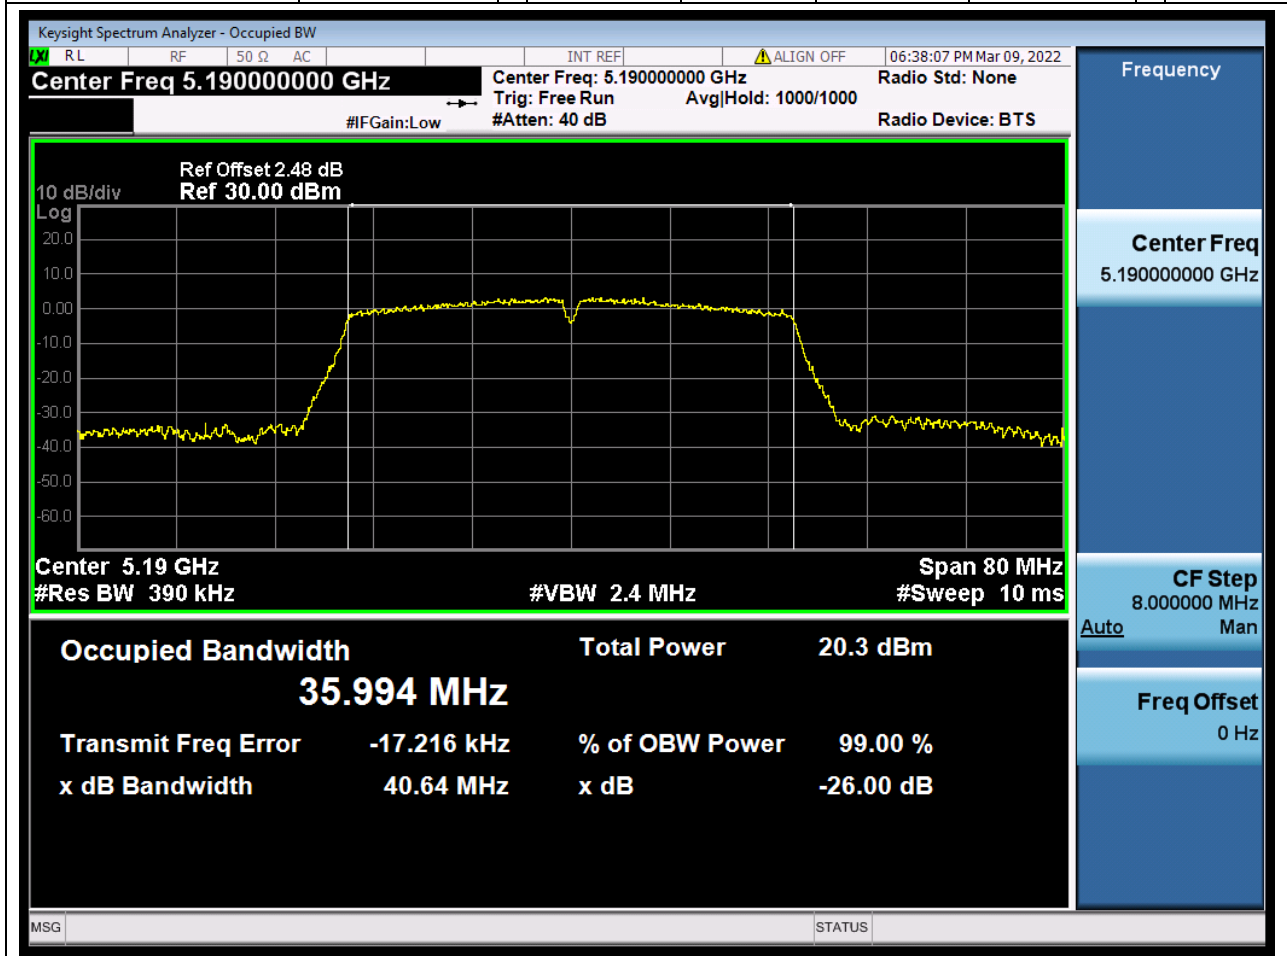

7. 802.11n_40M_U-NII-1_L

7.1. A.2.2-99% Bandwidth(NTNV)

Center Frequency (MHz)	OBW Power (%)	RBW (MHz)	Detector	Limit (MHz)	OBW (MHz)	Verdict
5190	99	0.39	Peak	0	35.994312	Unknown