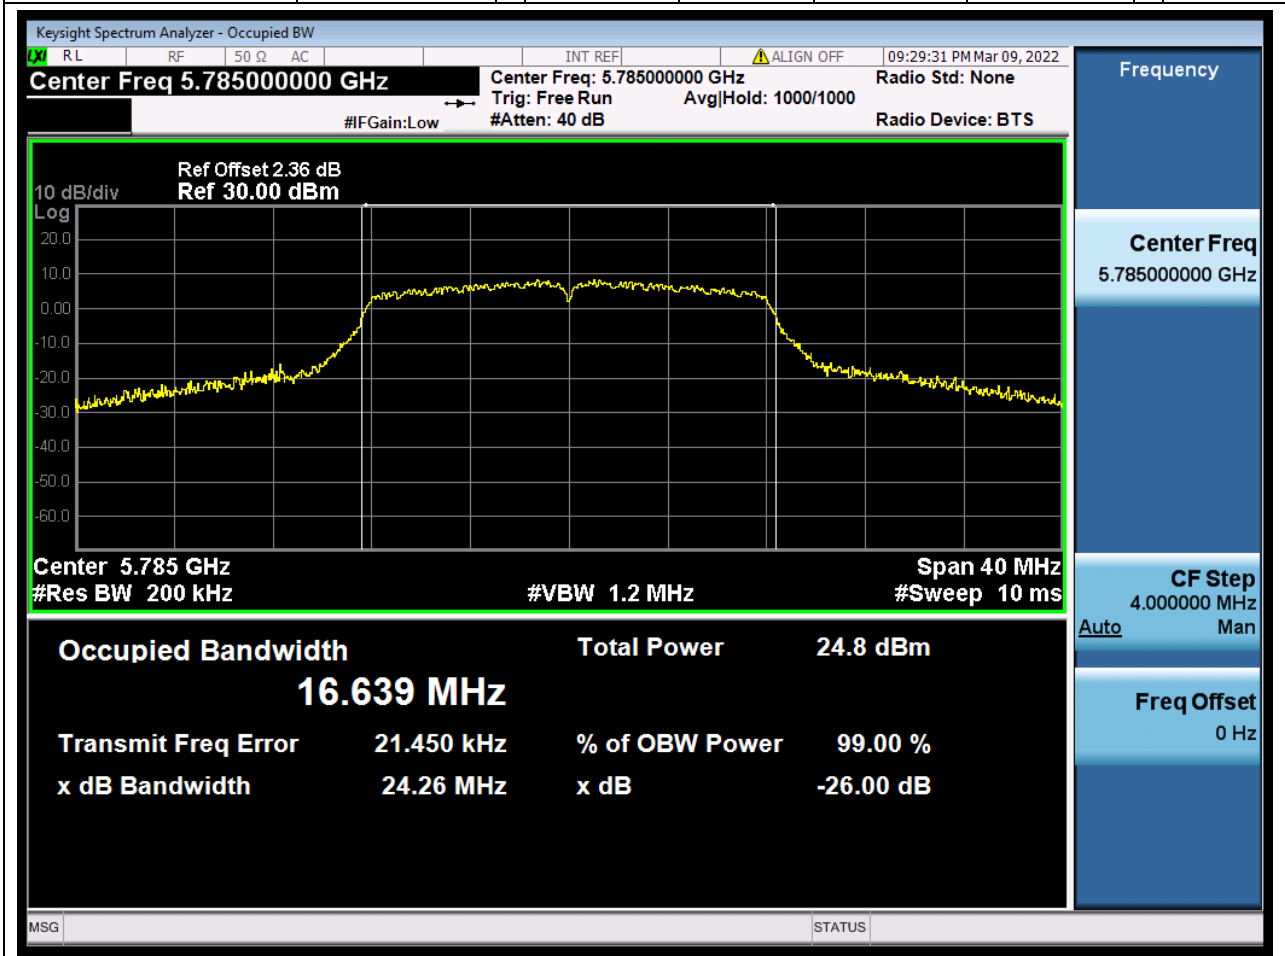

47. 802.11a_20M_U-NII-3_M

47.1. A.2.2-99% Bandwidth(NTNV)

Center Frequency (MHz)	OBW Power (%)	RBW (MHz)	Detector	Limit (MHz)	OBW (MHz)	Verdict
5785	99	0.2	Peak	0	16.639229	Unknown