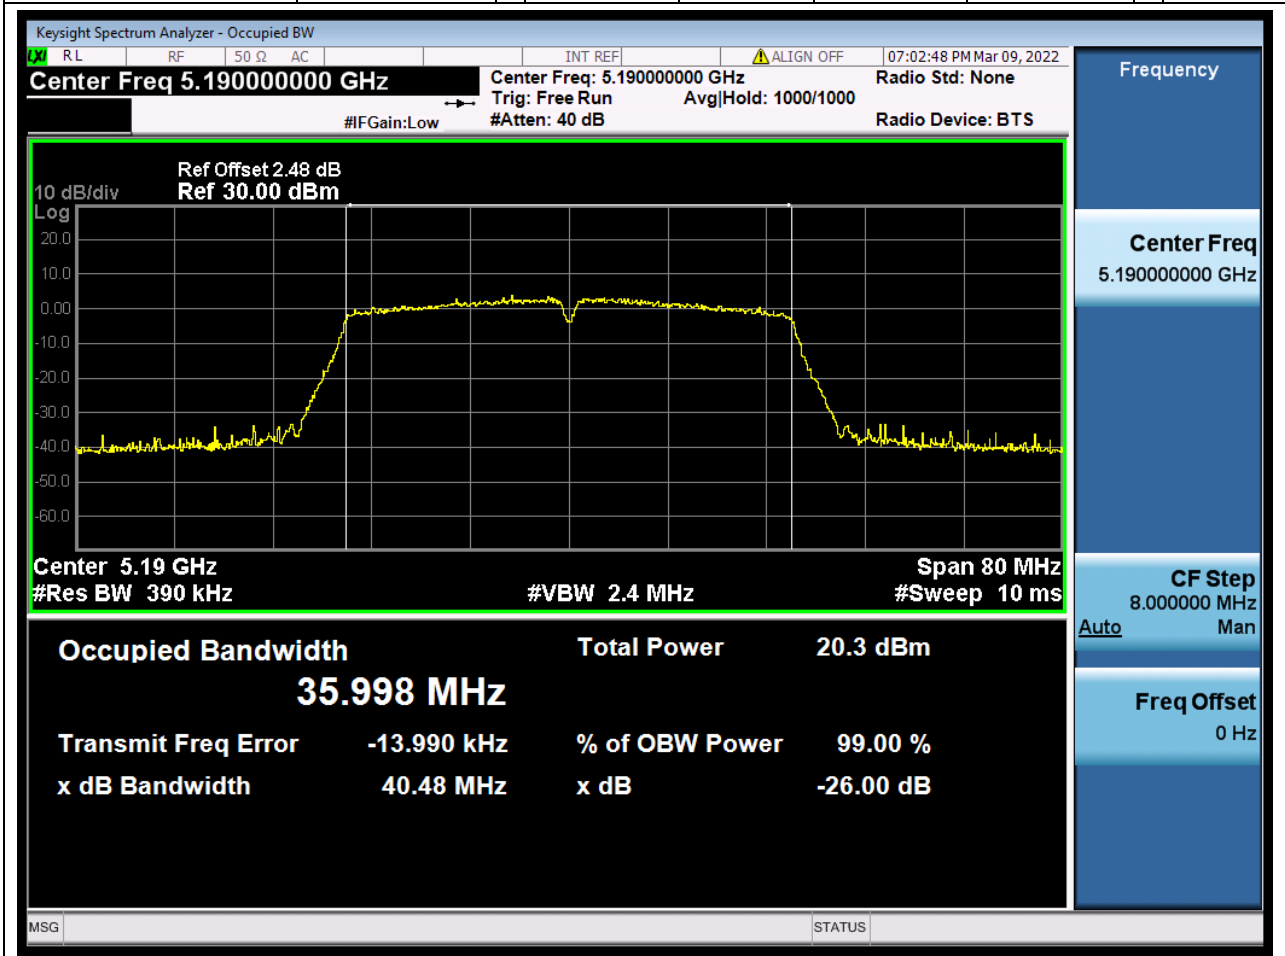

12. 802.11ac_40M_U-NII-1_L

12.1. A.2.2-99% Bandwidth(NTNV)

Center Frequency (MHz)	OBW Power (%)	RBW (MHz)	Detector	Limit (MHz)	OBW (MHz)	Verdict
5190	99	0.39	Peak	0	35.998479	Unknown