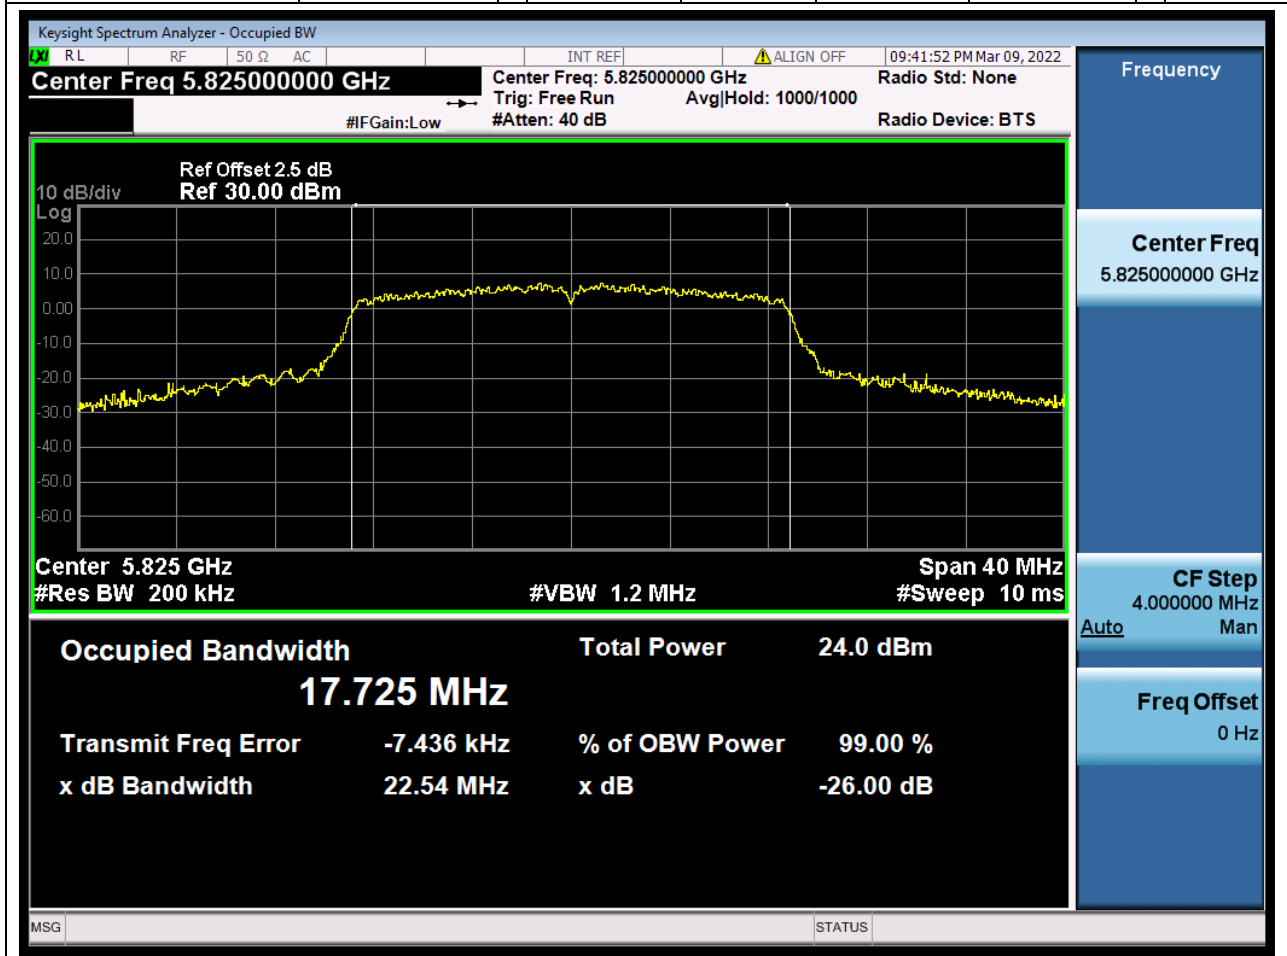

51. 802.11n_20M_U-NII-3_H

51.1. A.2.2-99% Bandwidth(NTNV)

Center Frequency (MHz)	OBW Power (%)	RBW (MHz)	Detector	Limit (MHz)	OBW (MHz)	Verdict
5825	99	0.2	Peak	0	17.724773	Unknown