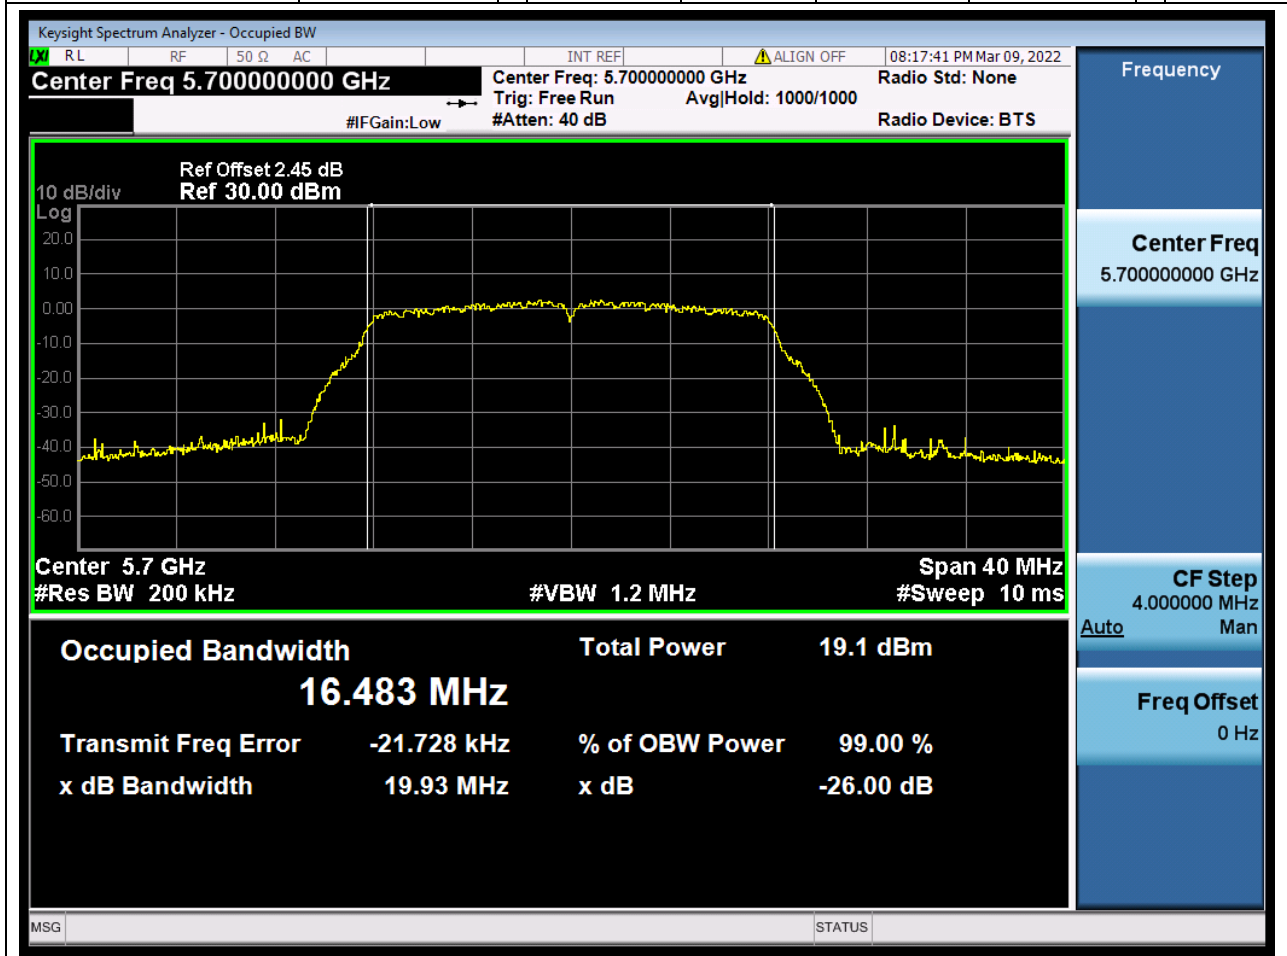

31. 802.11a_20M_U-NII-2C_H

31.1. A.2.2-99% Bandwidth(NTNV)

Center Frequency (MHz)	OBW Power (%)	RBW (MHz)	Detector	Limit (MHz)	OBW (MHz)	Verdict
5700	99	0.2	Peak	0	16.482855	Unknown