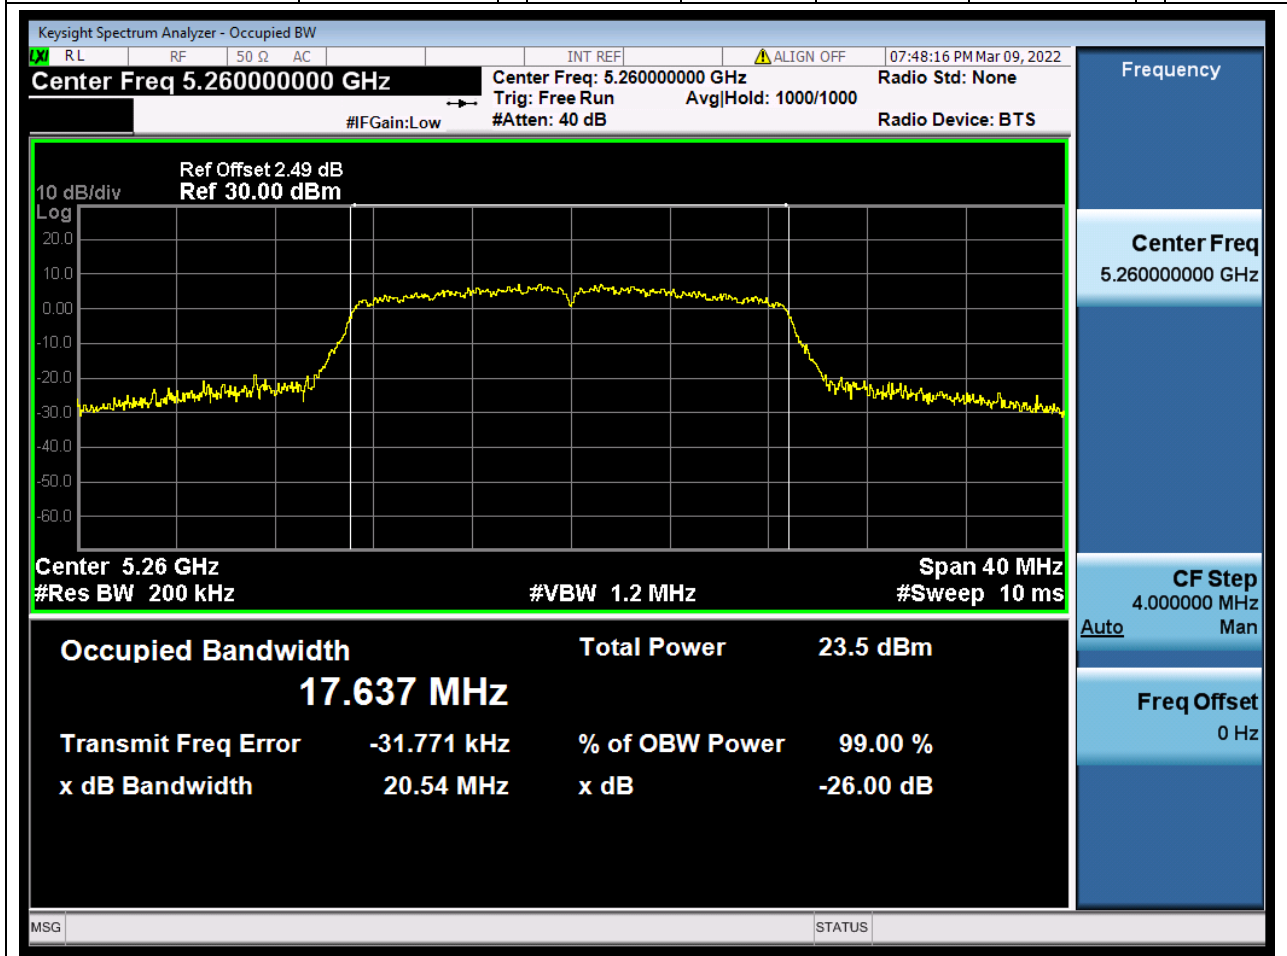

23. 802.11ac_20M_U-NII-2A_L

23.1. A.2.2-99% Bandwidth(NTNV)

Center Frequency (MHz)	OBW Power (%)	RBW (MHz)	Detector	Limit (MHz)	OBW (MHz)	Verdict
5260	99	0.2	Peak	0	17.637043	Unknown