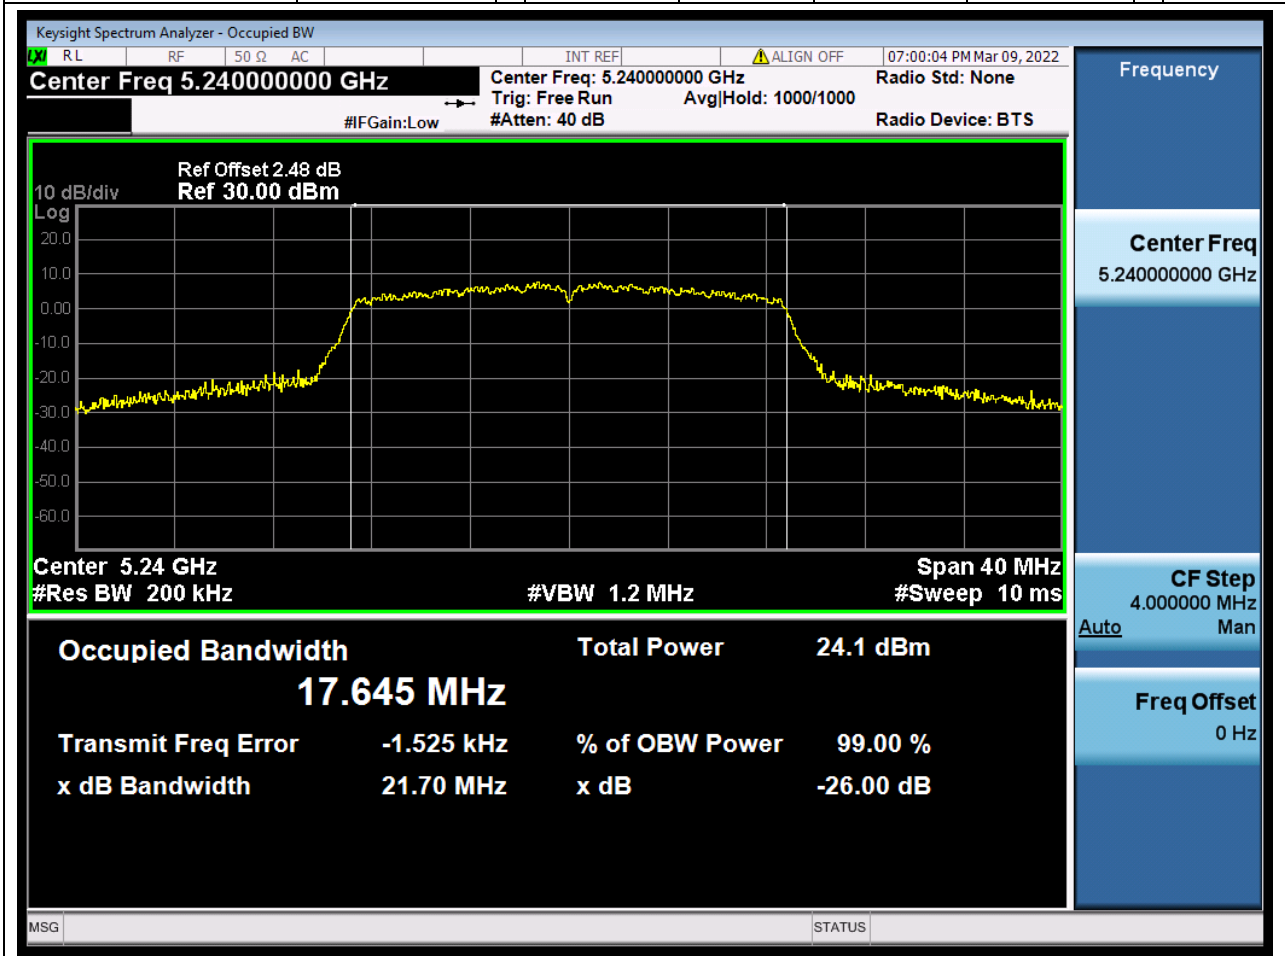

11. 802.11ac_20M_U-NII-1_H

11.1. A.2.2-99% Bandwidth(NTNV)

Center Frequency (MHz)	OBW Power (%)	RBW (MHz)	Detector	Limit (MHz)	OBW (MHz)	Verdict
5240	99	0.2	Peak	0	17.645424	Unknown