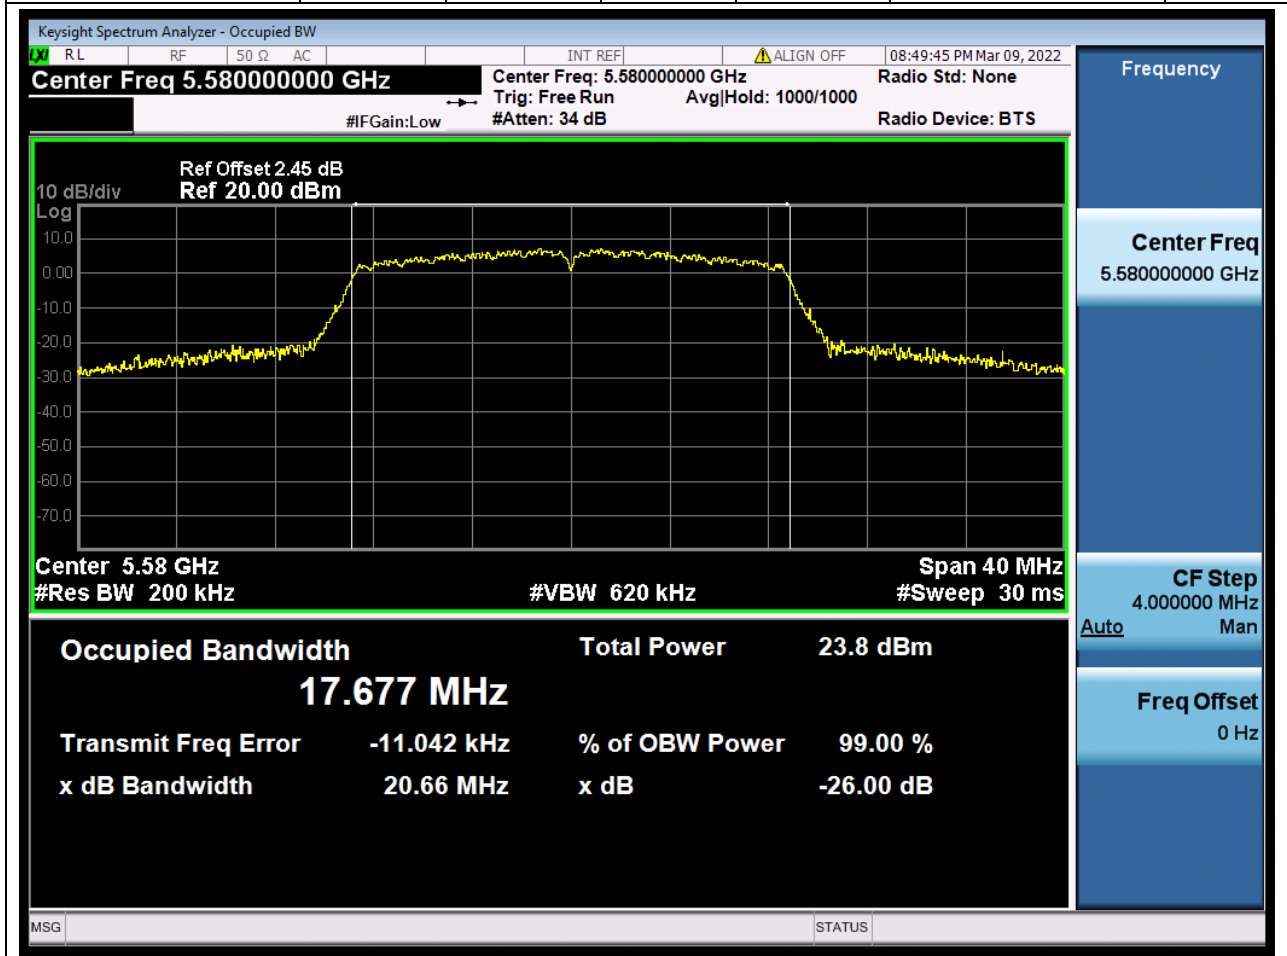

39. 802.11ac_20M_U-NII-2C_M

39.1. A.2-26dB Bandwidth(NTNV)

Center Frequency (MHz)	XdB Down	RBW (MHz)	Detector	Limit (MHz)	XdB BandWidth (MHz)	Verdict
5580	26	0.2	Peak	0	20.656627	Unknow