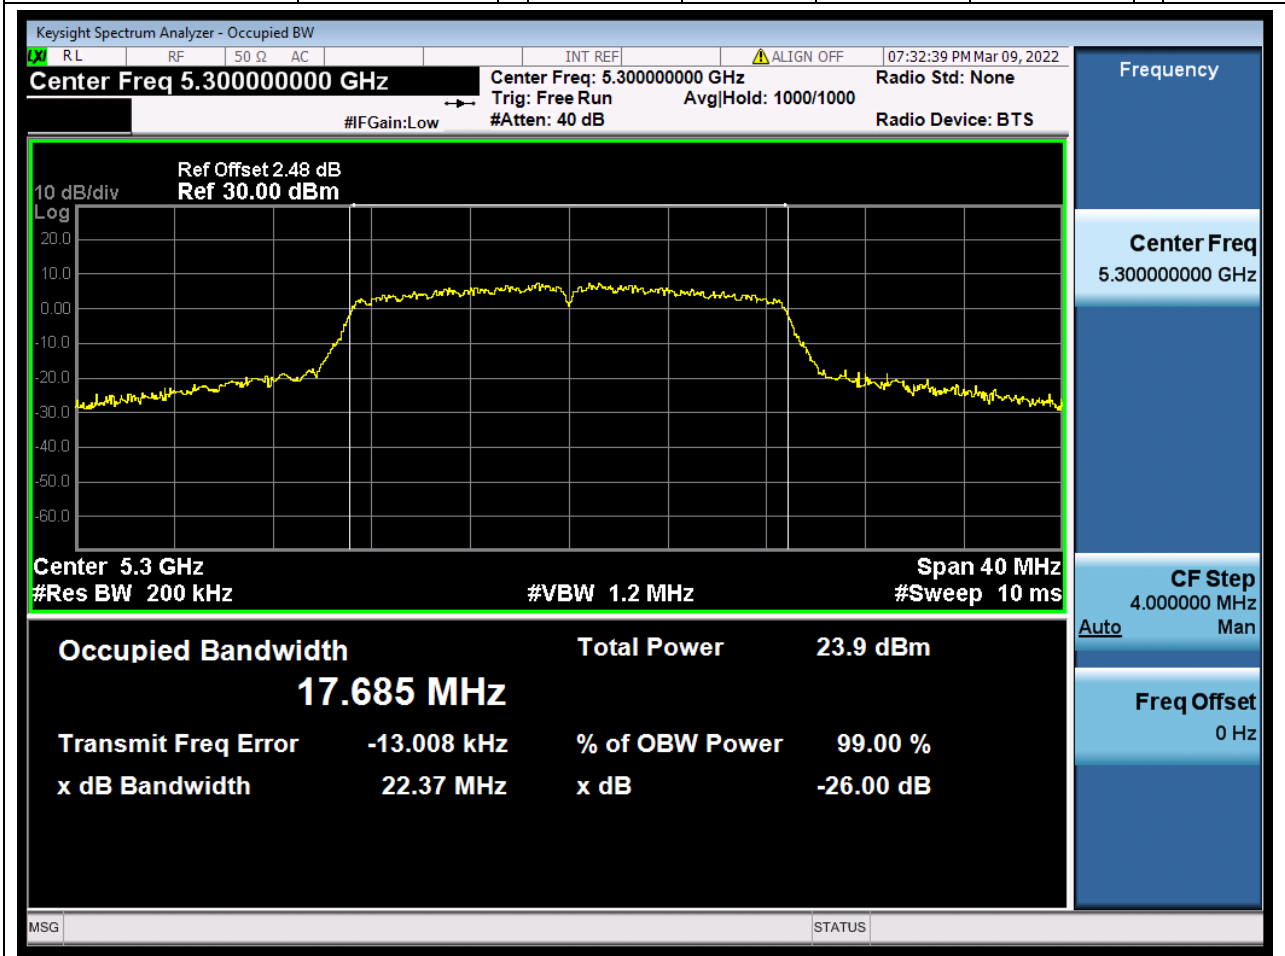

19. 802.11n_20M_U-NII-2A_M

19.1. A.2.2-99% Bandwidth(NTNV)

Center Frequency (MHz)	OBW Power (%)	RBW (MHz)	Detector	Limit (MHz)	OBW (MHz)	Verdict
5300	99	0.2	Peak	0	17.68492	Unknown