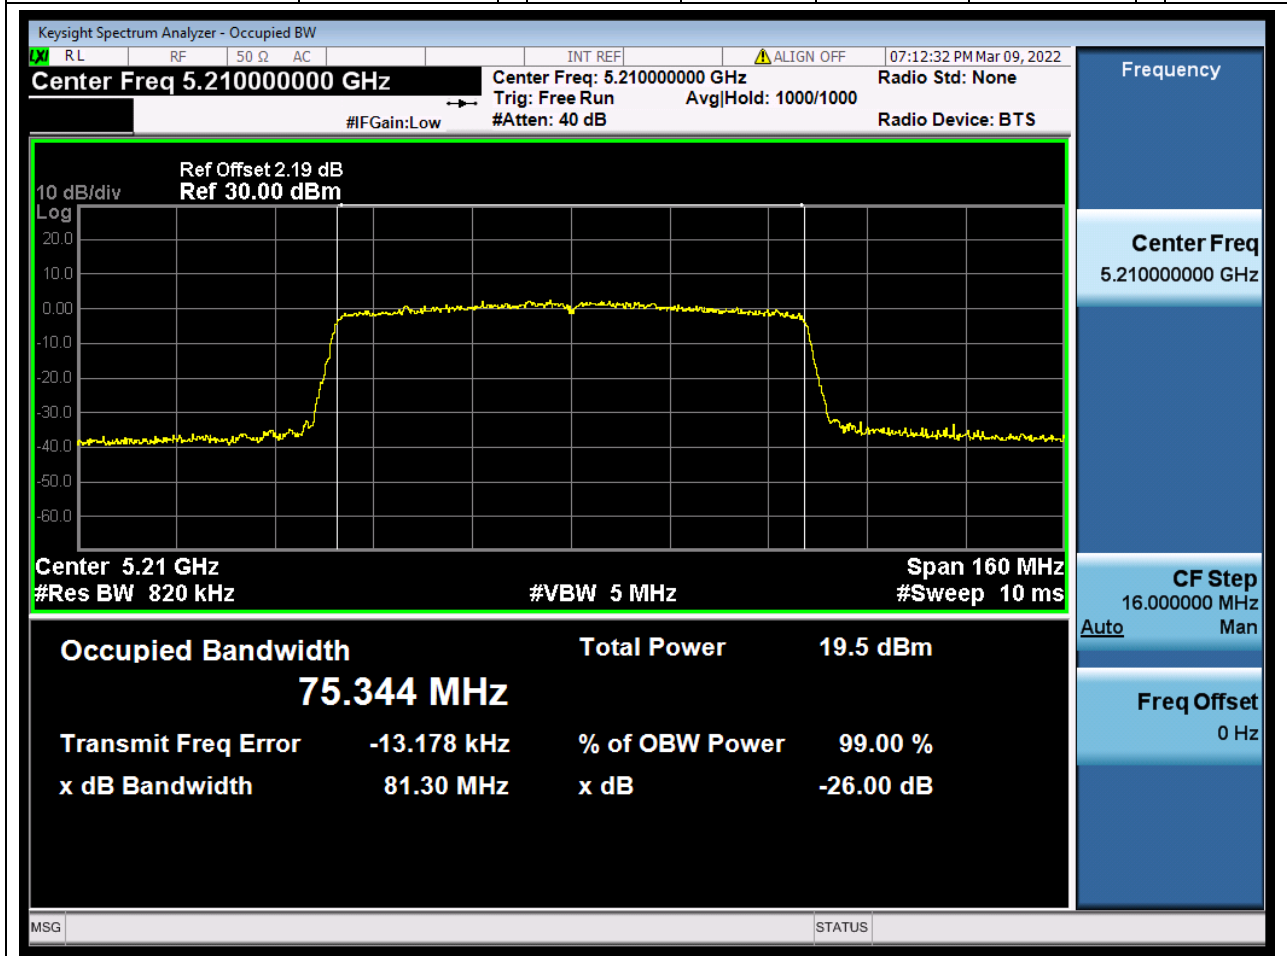

14. 802.11ac_80M_U-NII-1_M

14.1. A.2.2-99% Bandwidth(NTNV)

Center Frequency (MHz)	OBW Power (%)	RBW (MHz)	Detector	Limit (MHz)	OBW (MHz)	Verdict
5210	99	0.82	Peak	0	75.344385	Unknown