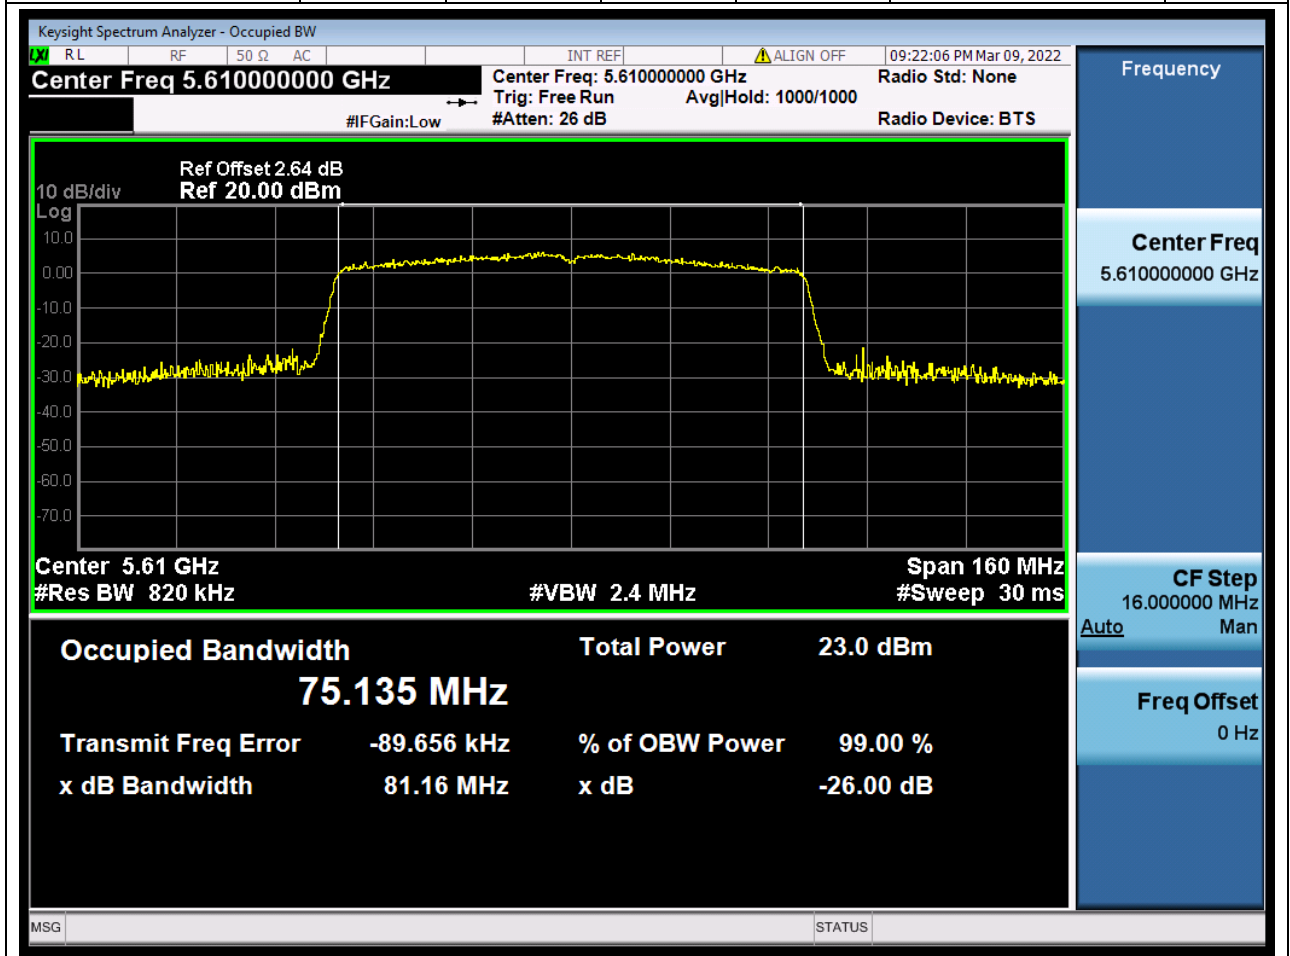

45. 802.11ac_80M_U-NII-2C_M

45.1. A.2-26dB Bandwidth(NTNV)

Center Frequency (MHz)	XdB Down	RBW (MHz)	Detector	Limit (MHz)	XdB BandWidth (MHz)	Verdict
5610	26	0.82	Peak	0	81.156063	Unknow