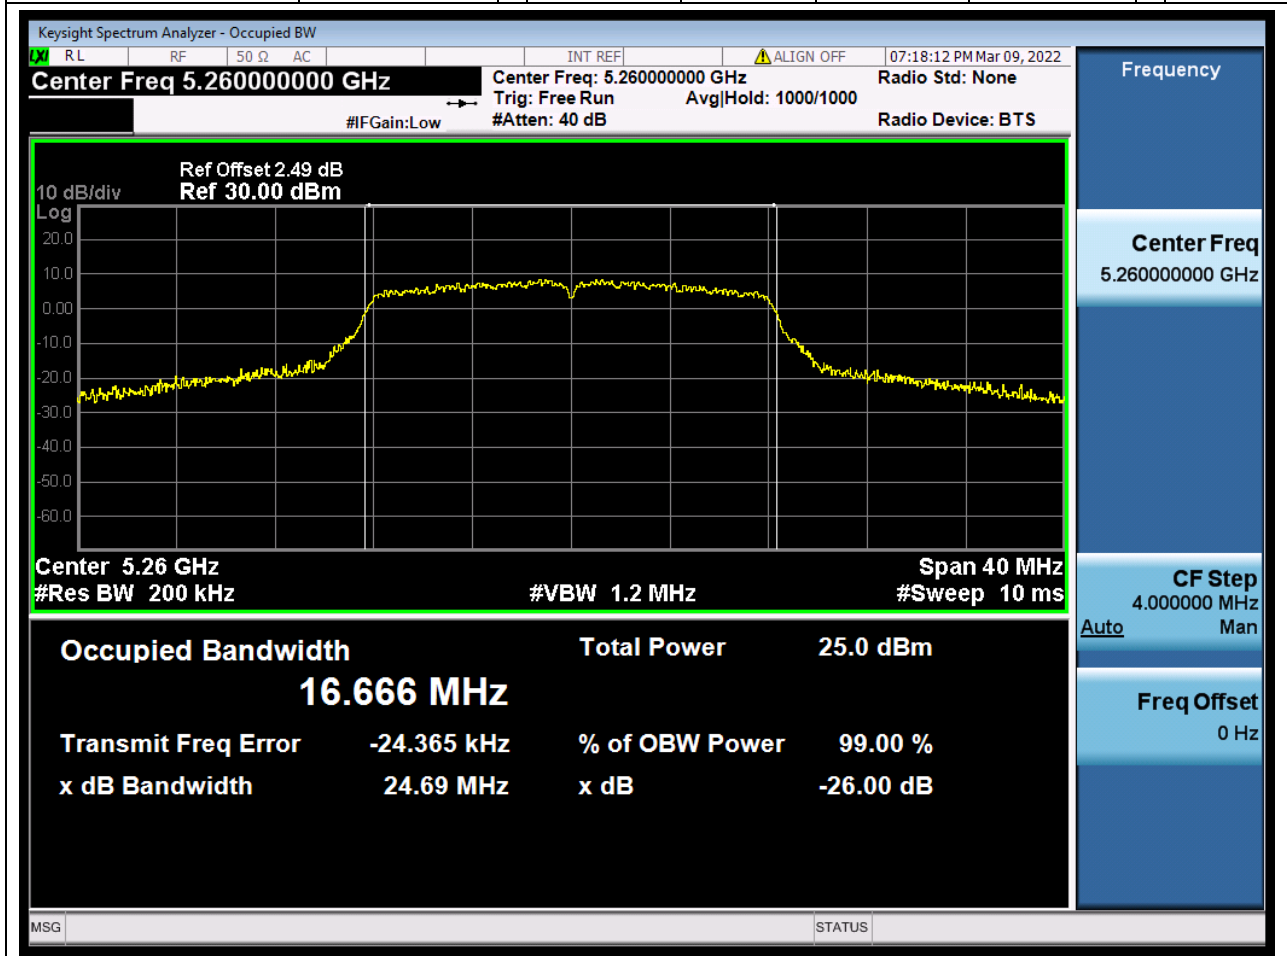

15. 802.11a_20M_U-NII-2A_L

15.1. A.2.2-99% Bandwidth(NTNV)

Center Frequency (MHz)	OBW Power (%)	RBW (MHz)	Detector	Limit (MHz)	OBW (MHz)	Verdict
5260	99	0.2	Peak	0	16.665832	Unknown