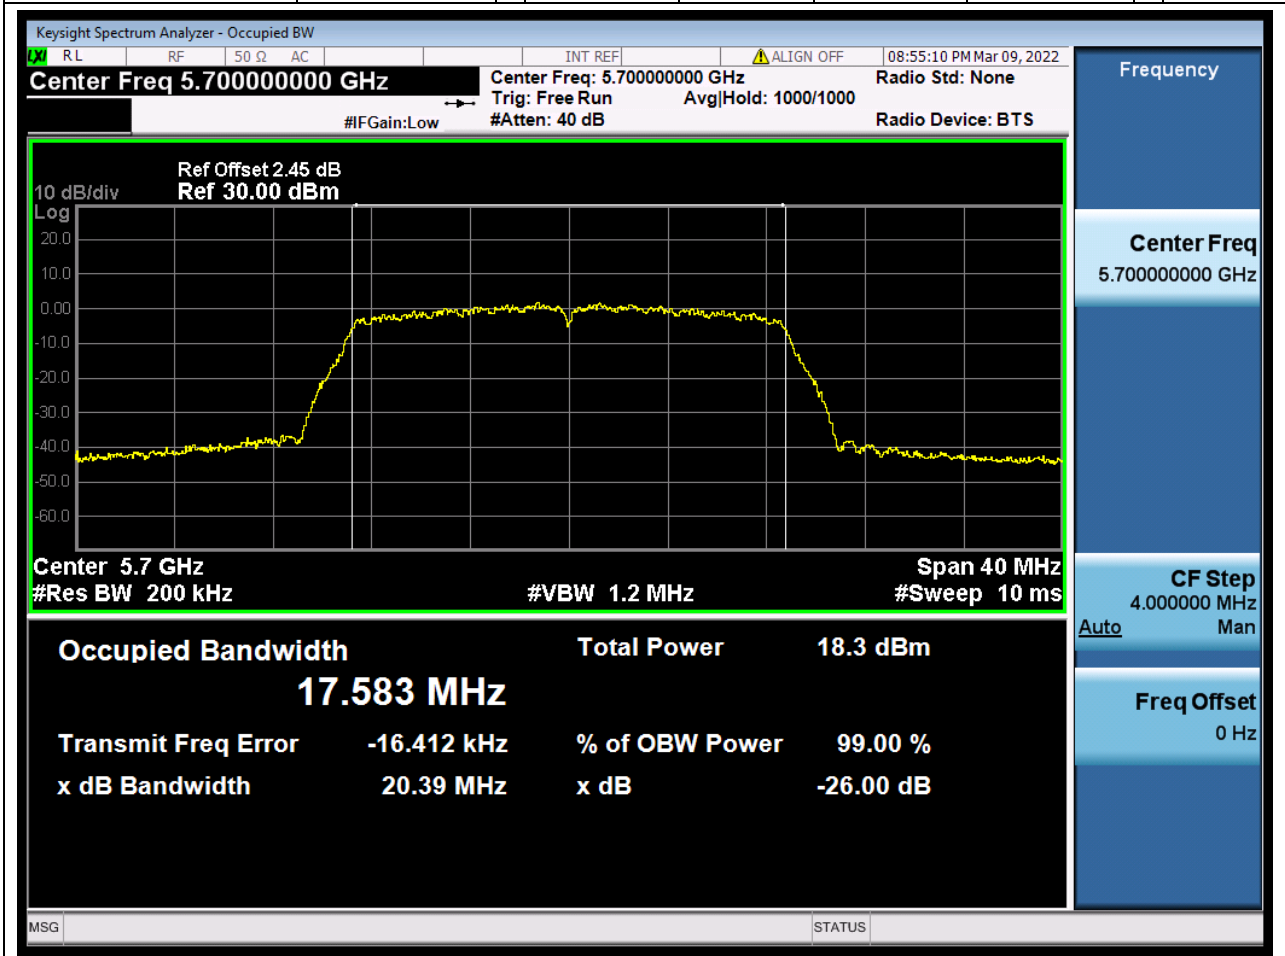

40. 802.11ac_20M_U-NII-2C_H

40.1. A.2.2-99% Bandwidth(NTNV)

Center Frequency (MHz)	OBW Power (%)	RBW (MHz)	Detector	Limit (MHz)	OBW (MHz)	Verdict
5700	99	0.2	Peak	0	17.583165	Unknown