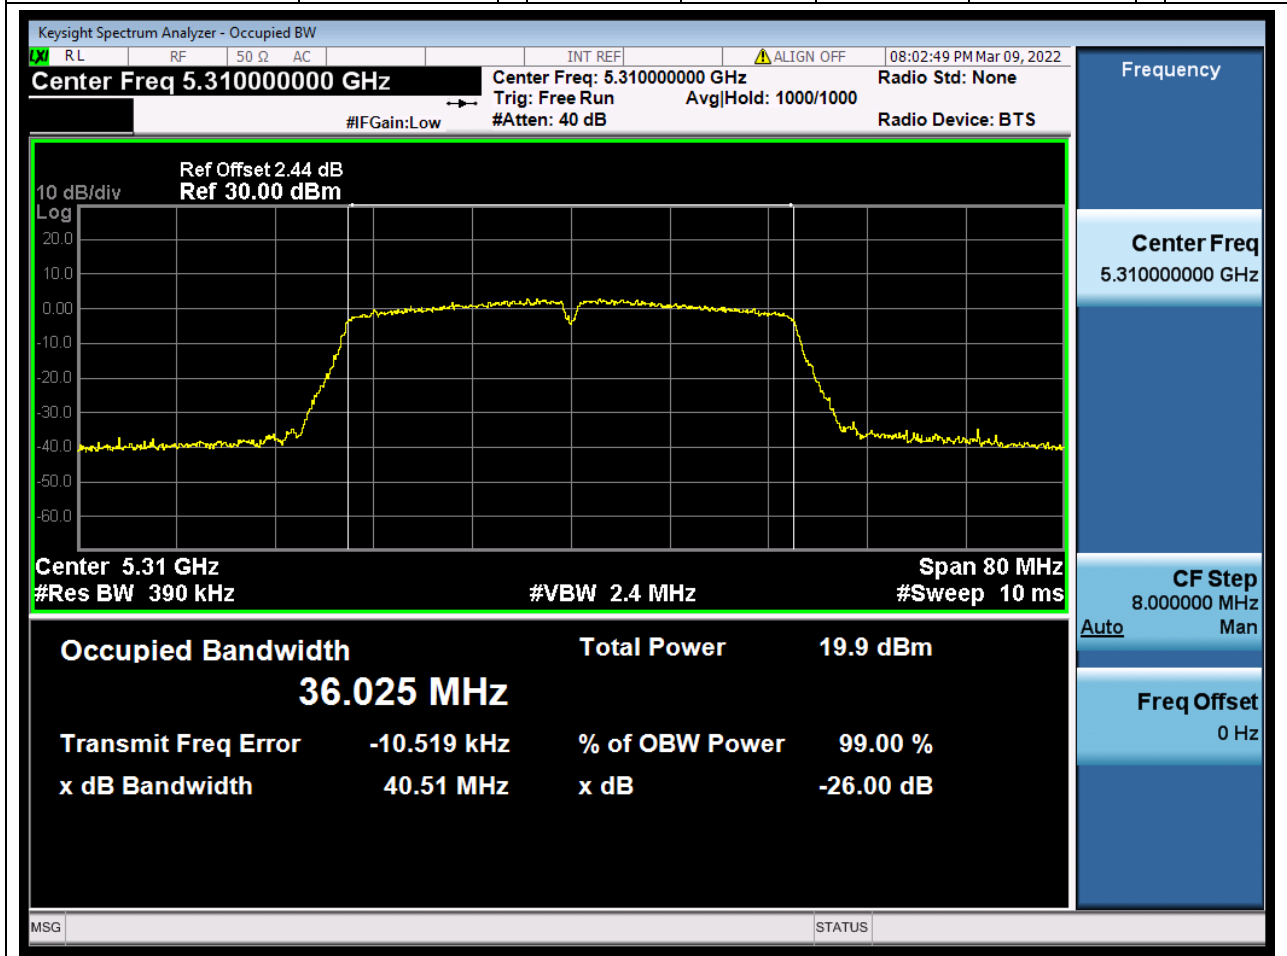

27. 802.11ac_40M_U-NII-2A_H

27.1. A.2.2-99% Bandwidth(NTNV)

Center Frequency (MHz)	OBW Power (%)	RBW (MHz)	Detector	Limit (MHz)	OBW (MHz)	Verdict
5310	99	0.39	Peak	0	36.025483	Unknown