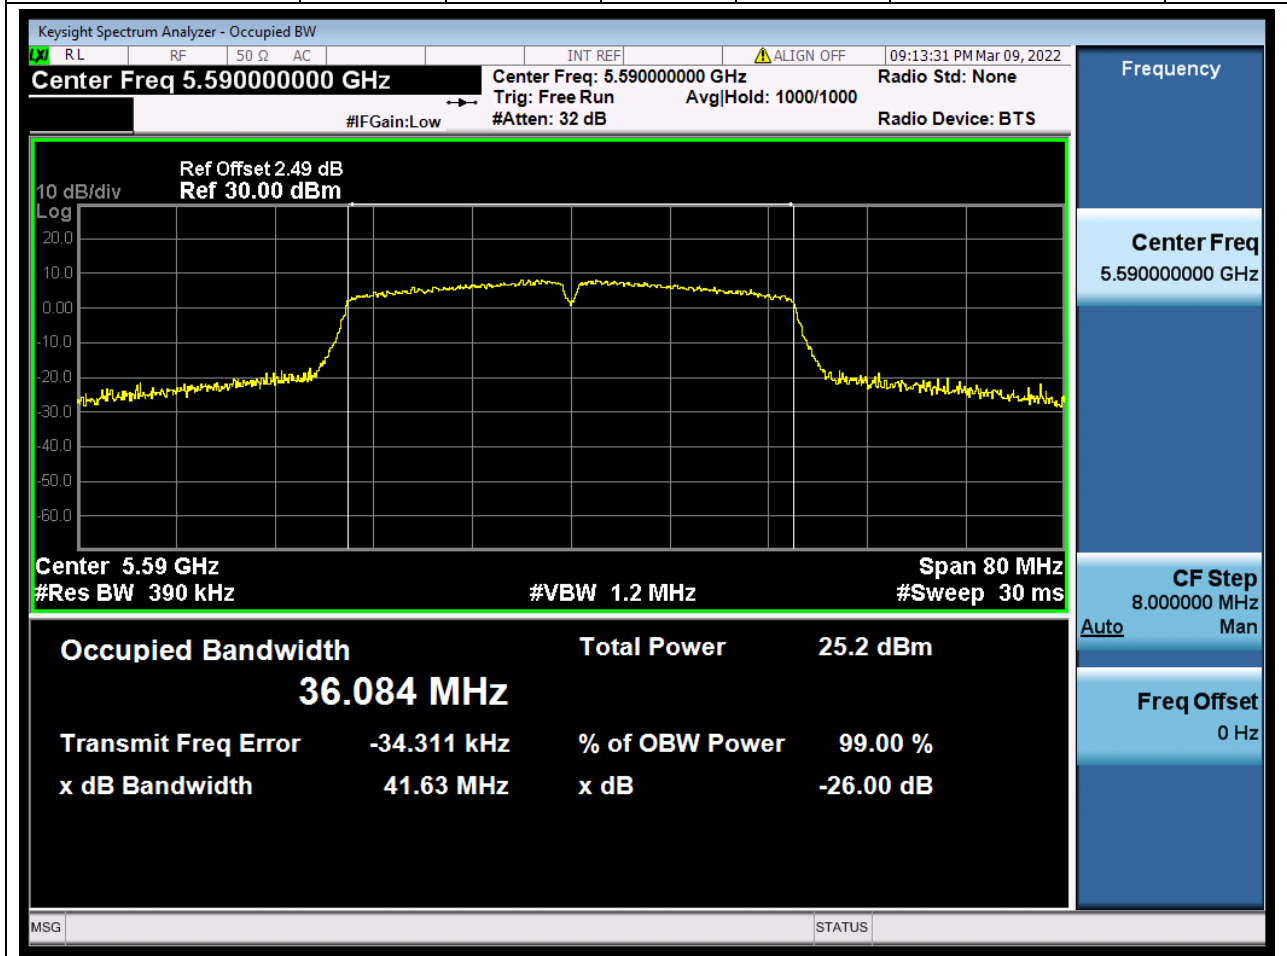

42. 802.11ac_40M_U-NII-2C_M

42.1. A.2-26dB Bandwidth(NTNV)

Center Frequency (MHz)	XdB Down	RBW (MHz)	Detector	Limit (MHz)	XdB BandWidth (MHz)	Verdict
5590	26	0.39	Peak	0	41.626054	Unknow