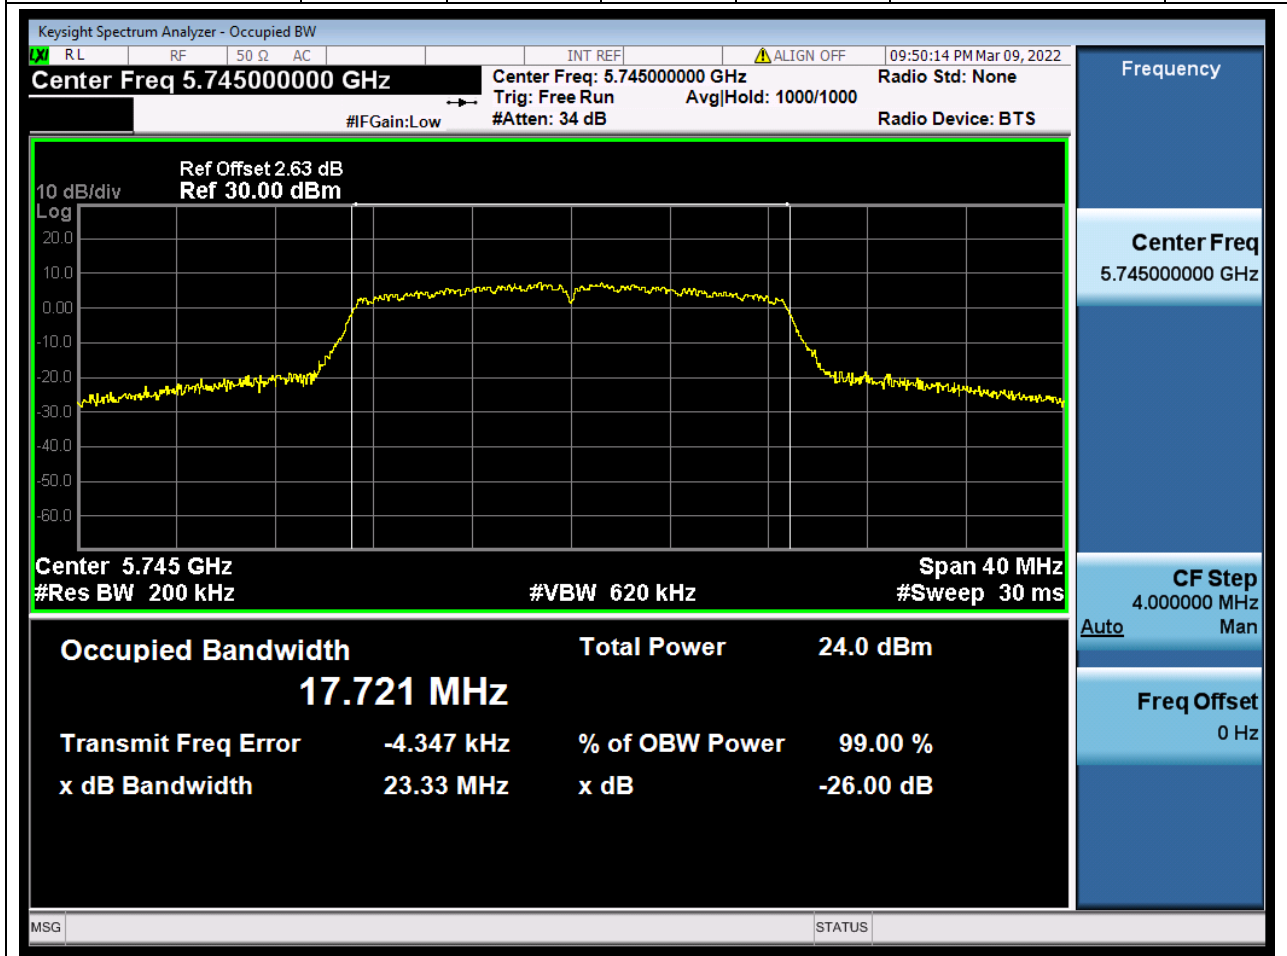

54. 802.11ac_20M_U-NII-3_L

54.1. A.2-26dB Bandwidth(NTNV)

Center Frequency (MHz)	XdB Down	RBW (MHz)	Detector	Limit (MHz)	XdB BandWidth (MHz)	Verdict
5745	26	0.2	Peak	0	23.325941	Unknow