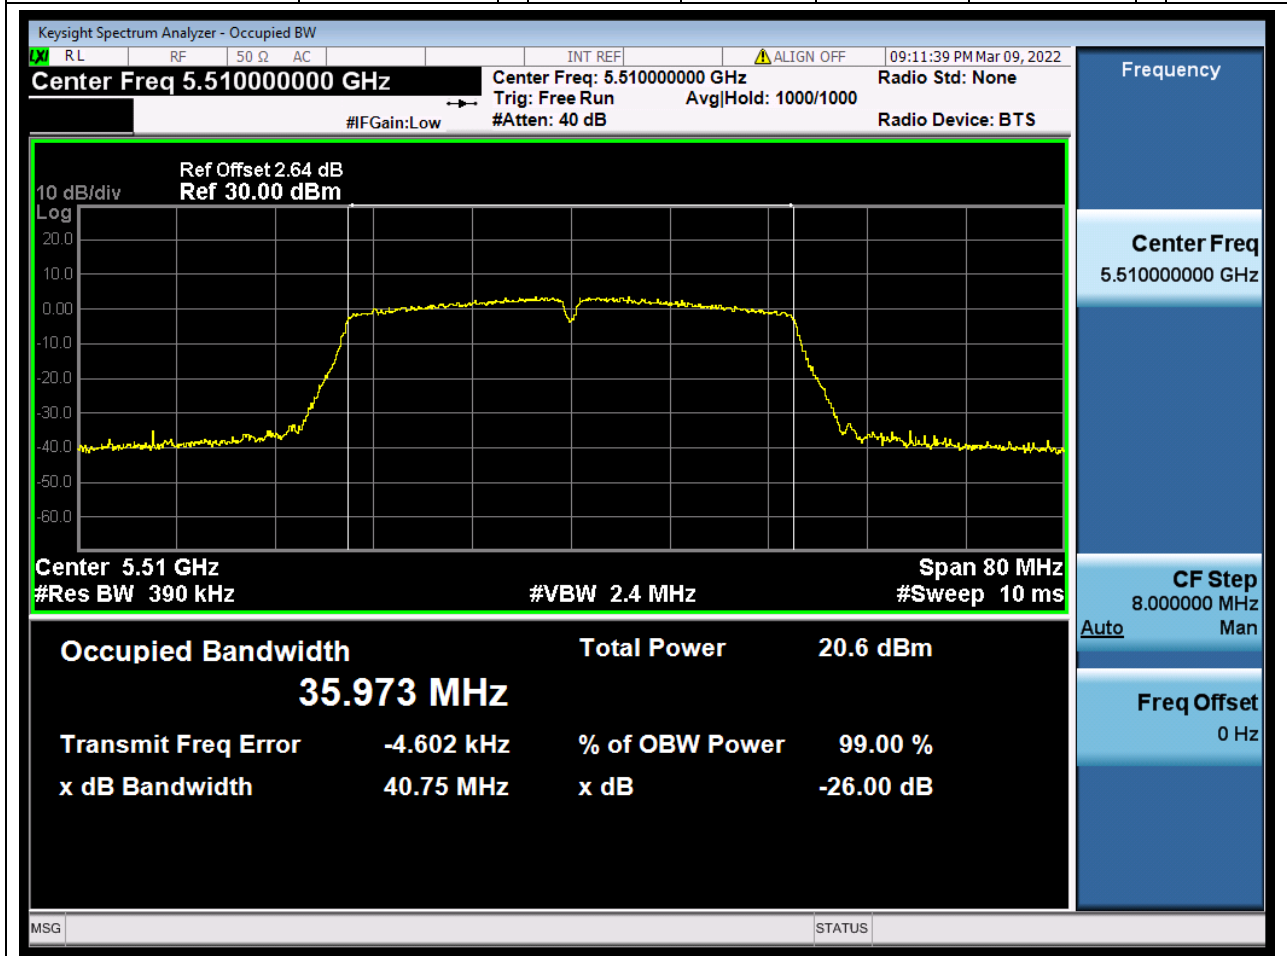

41. 802.11ac_40M_U-NII-2C_L

41.1. A.2.2-99% Bandwidth(NTNV)

Center Frequency (MHz)	OBW Power (%)	RBW (MHz)	Detector	Limit (MHz)	OBW (MHz)	Verdict
5510	99	0.39	Peak	0	35.973242	Unknown