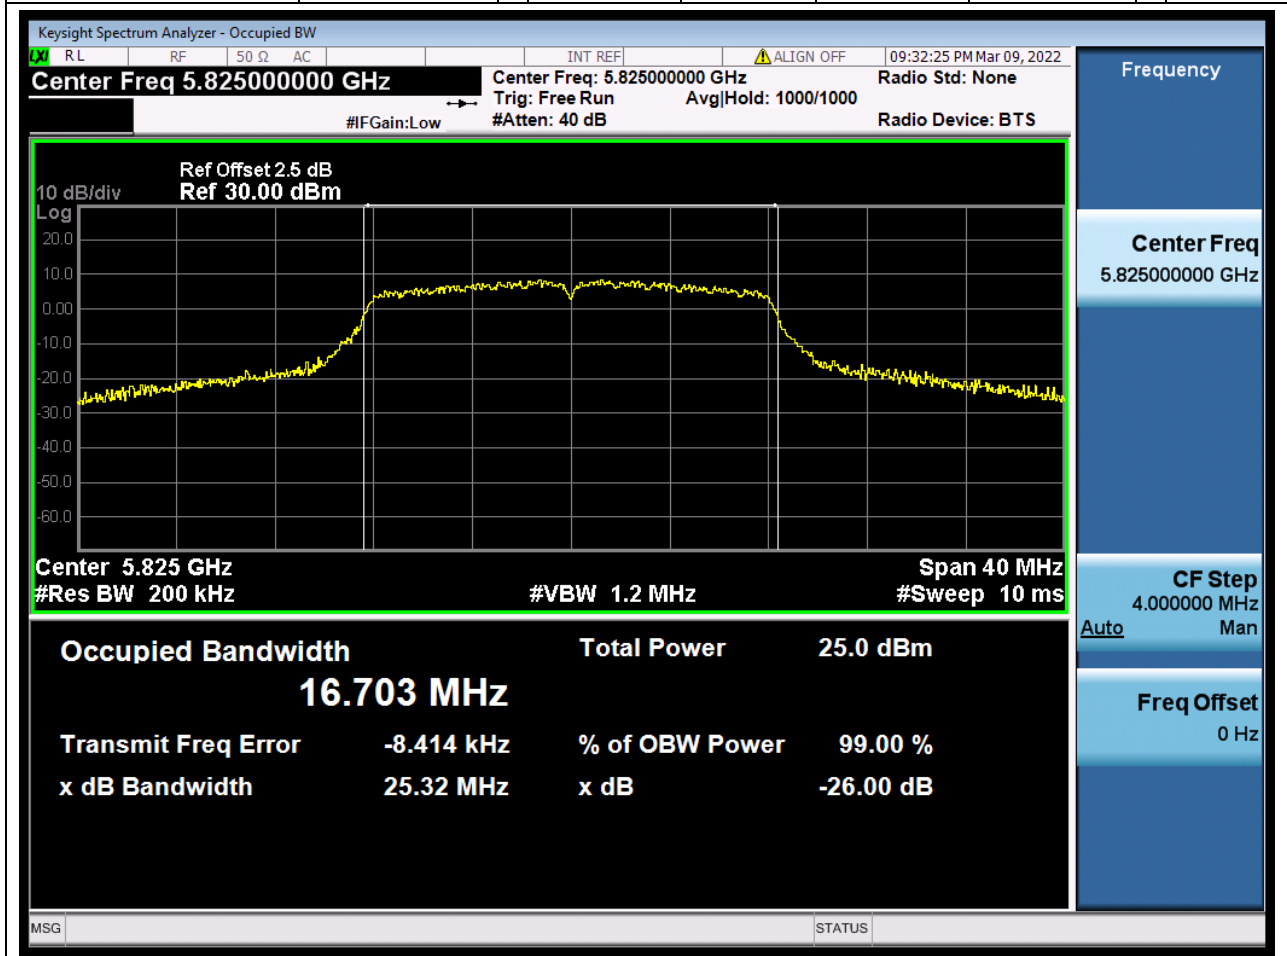

48. 802.11a_20M_U-NII-3_H

48.1. A.2.2-99% Bandwidth(NTNV)

Center Frequency (MHz)	OBW Power (%)	RBW (MHz)	Detector	Limit (MHz)	OBW (MHz)	Verdict
5825	99	0.2	Peak	0	16.703184	Unknown