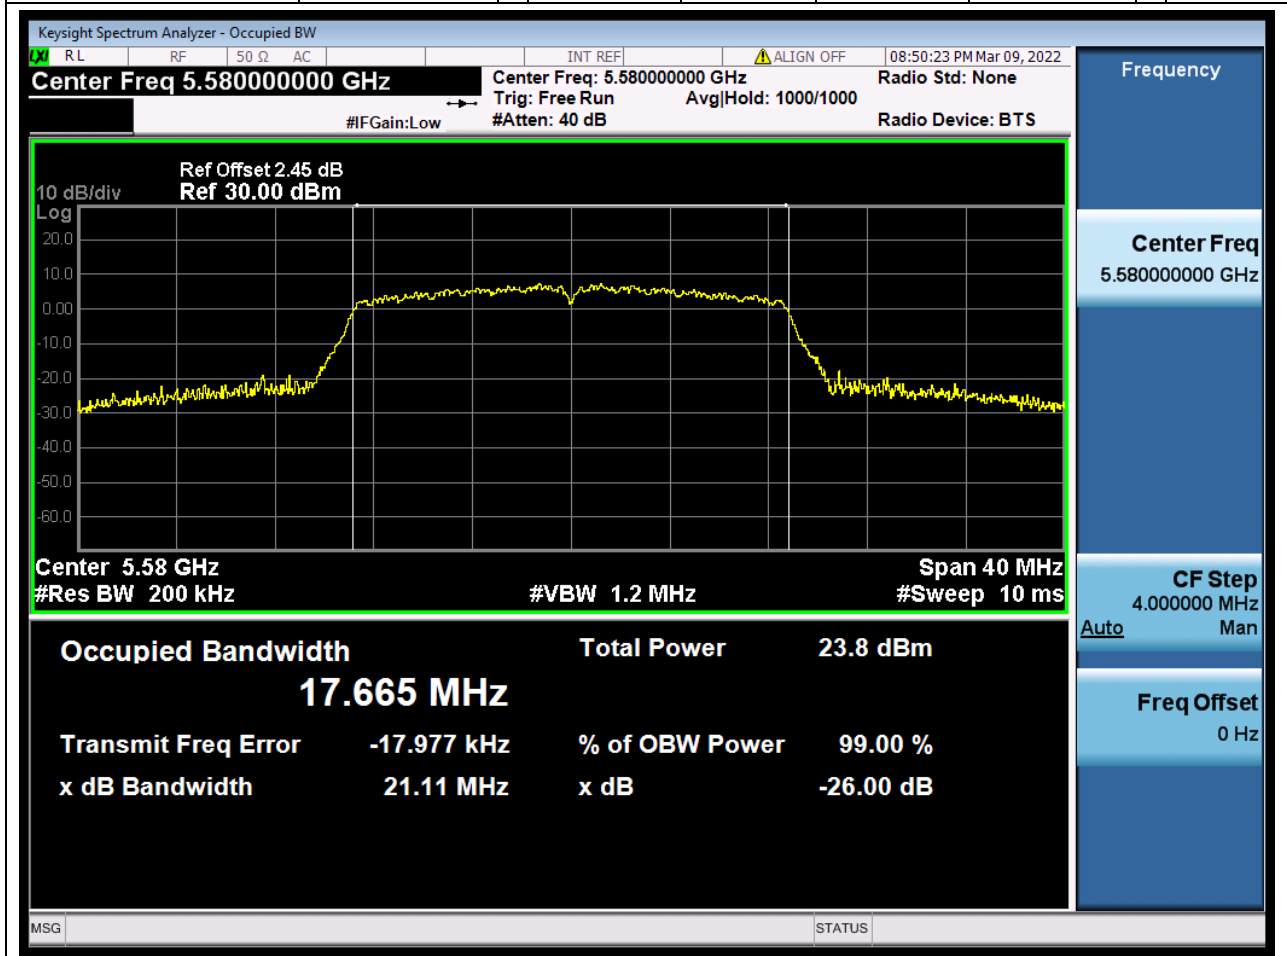

39. 802.11ac_20M_U-NII-2C_M

39.1. A.2.2-99% Bandwidth(NTNV)

Center Frequency (MHz)	OBW Power (%)	RBW (MHz)	Detector	Limit (MHz)	OBW (MHz)	Verdict
5580	99	0.2	Peak	0	17.664566	Unknown