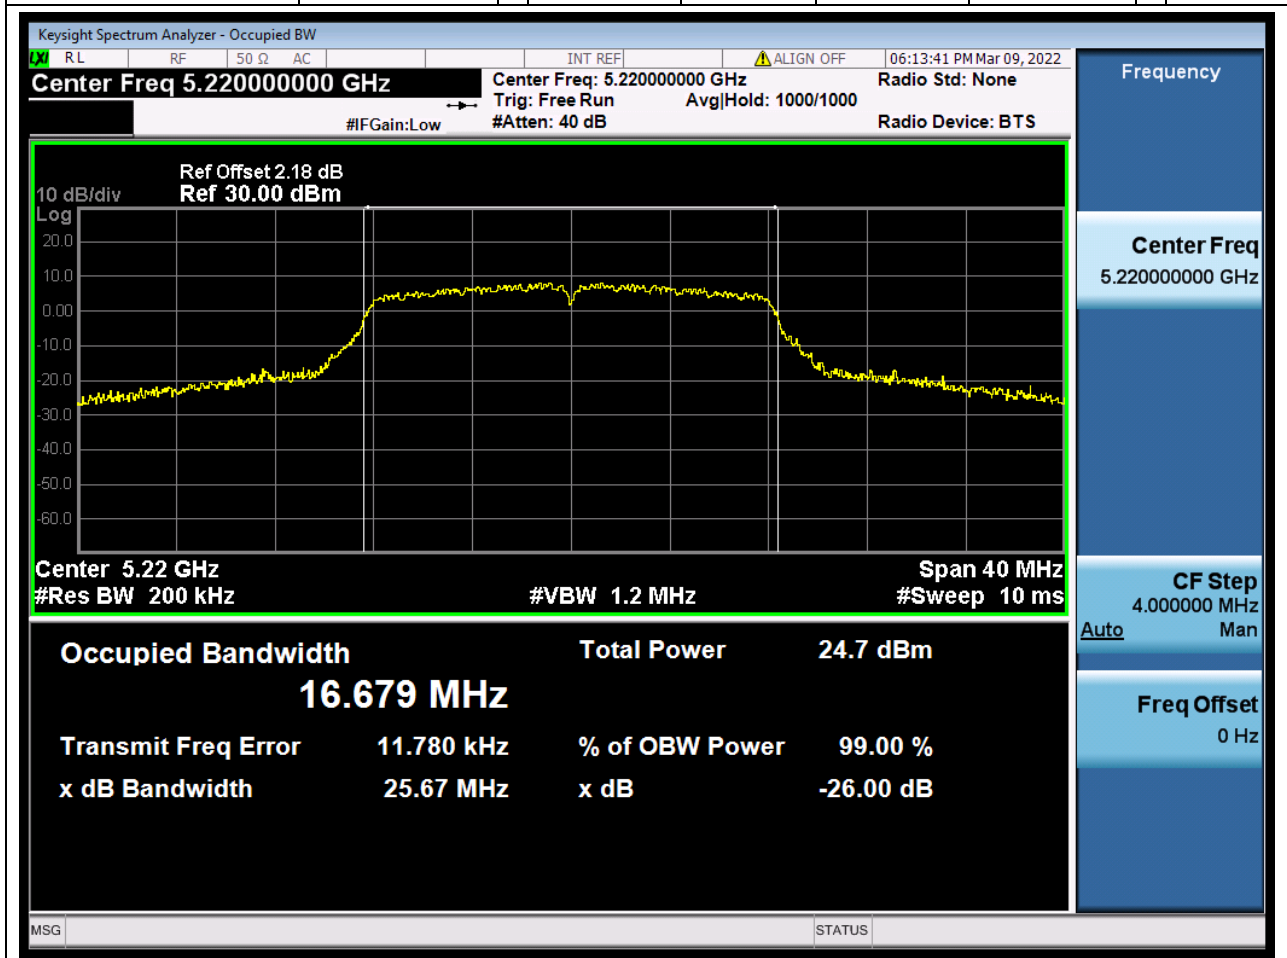

2. 802.11a_20M_U-NII-1_M

2.1. A.2.2-99% Bandwidth(NTNV)

Center Frequency (MHz)	OBW Power (%)	RBW (MHz)	Detector	Limit (MHz)	OBW (MHz)	Verdict
5220	99	0.2	Peak	0	16.679483	Unknown