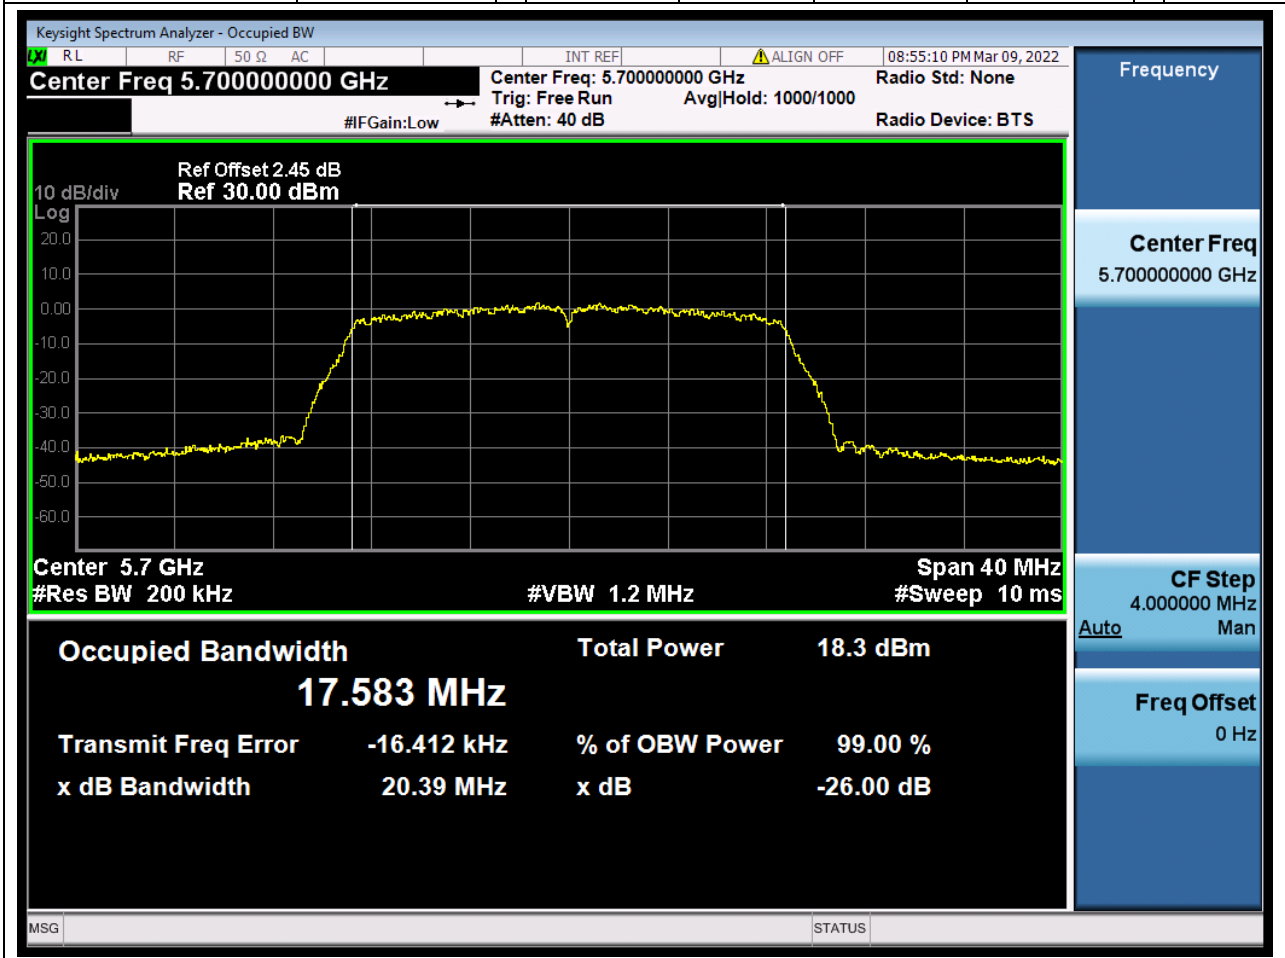

40. 802.11ac_20M_U-NII-2C_H

40.1. A.2.2-99% Bandwidth(NTNV)

Center Frequency (MHz)	OBW Power (%)	RBW (MHz)	Detector	Limit (MHz)	OBW (MHz)	Verdict
5700	99	0.2	Peak	0	17.583165	Unknown