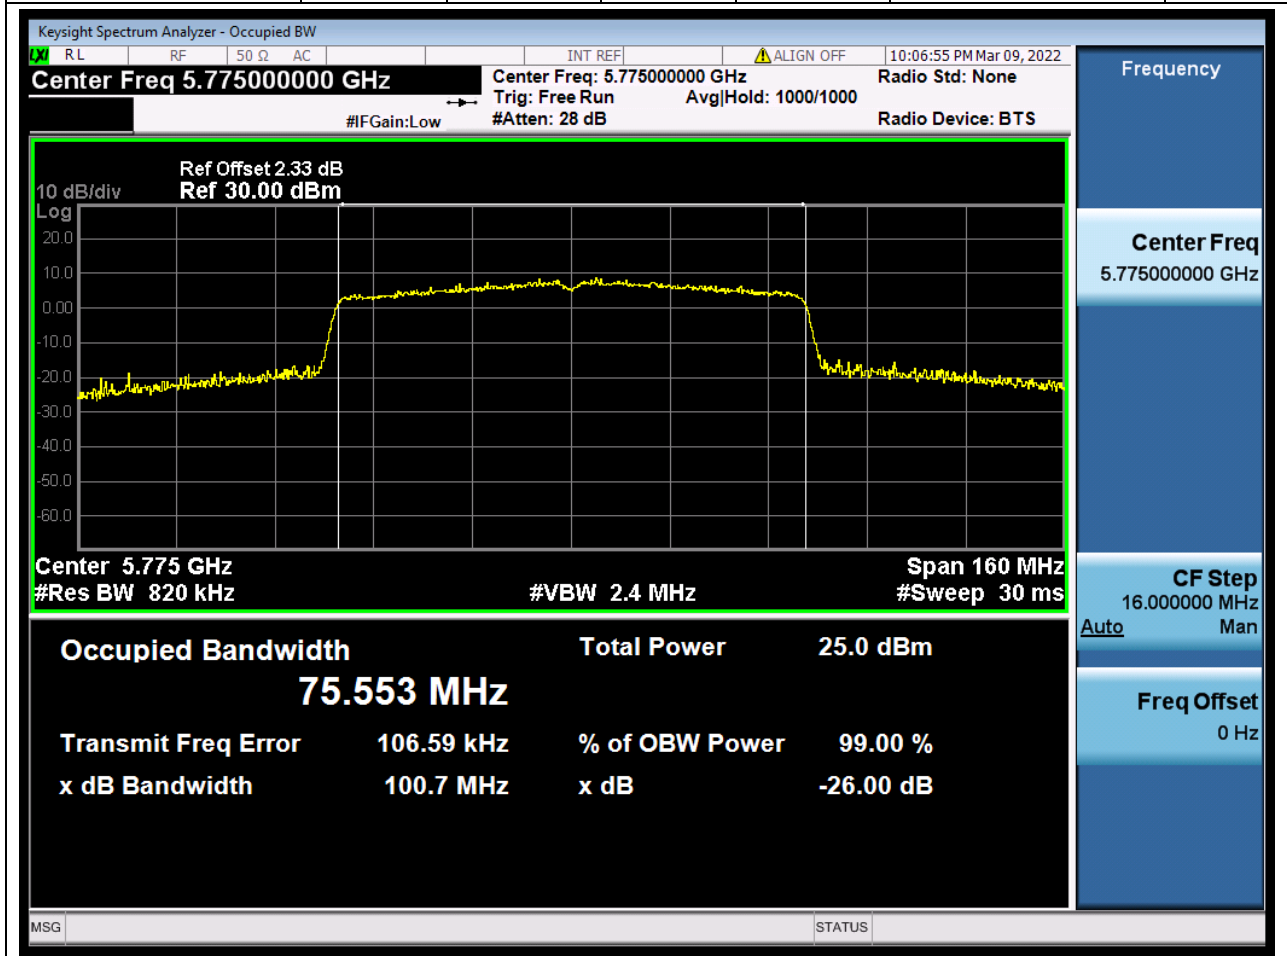

59. 802.11ac_80M_U-NII-3_M

59.1. A.2-26dB Bandwidth(NTNV)

Center Frequency (MHz)	XdB Down	RBW (MHz)	Detector	Limit (MHz)	XdB BandWidth (MHz)	Verdict
5775	26	0.82	Peak	0	100.662119	Unknow