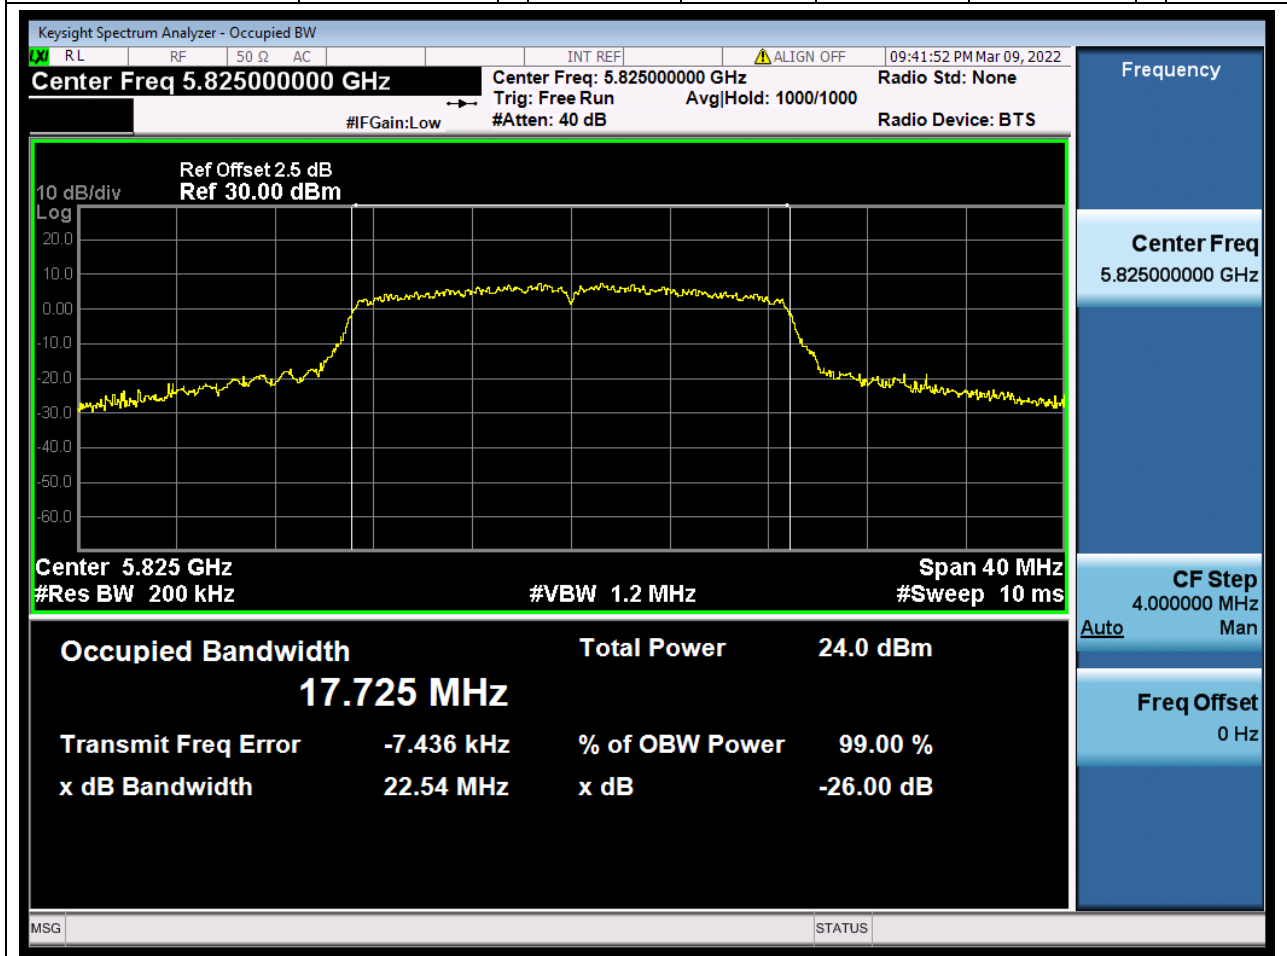

51. 802.11n_20M_U-NII-3_H

51.1. A.2.2-99% Bandwidth(NTNV)

Center Frequency (MHz)	OBW Power (%)	RBW (MHz)	Detector	Limit (MHz)	OBW (MHz)	Verdict
5825	99	0.2	Peak	0	17.724773	Unknown