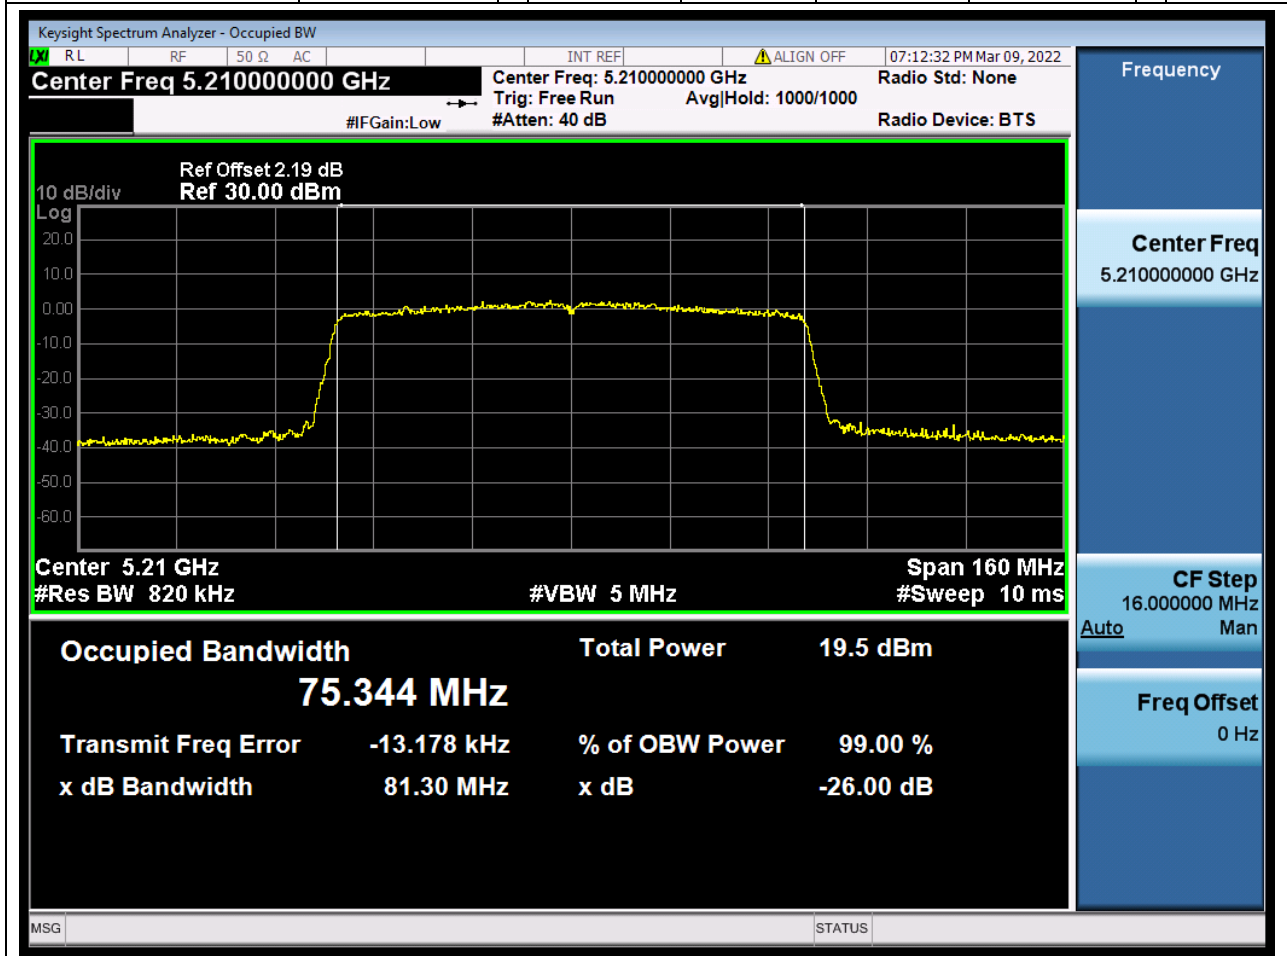

14. 802.11ac_80M_U-NII-1_M

14.1. A.2.2-99% Bandwidth(NTNV)

Center Frequency (MHz)	OBW Power (%)	RBW (MHz)	Detector	Limit (MHz)	OBW (MHz)	Verdict
5210	99	0.82	Peak	0	75.344385	Unknown