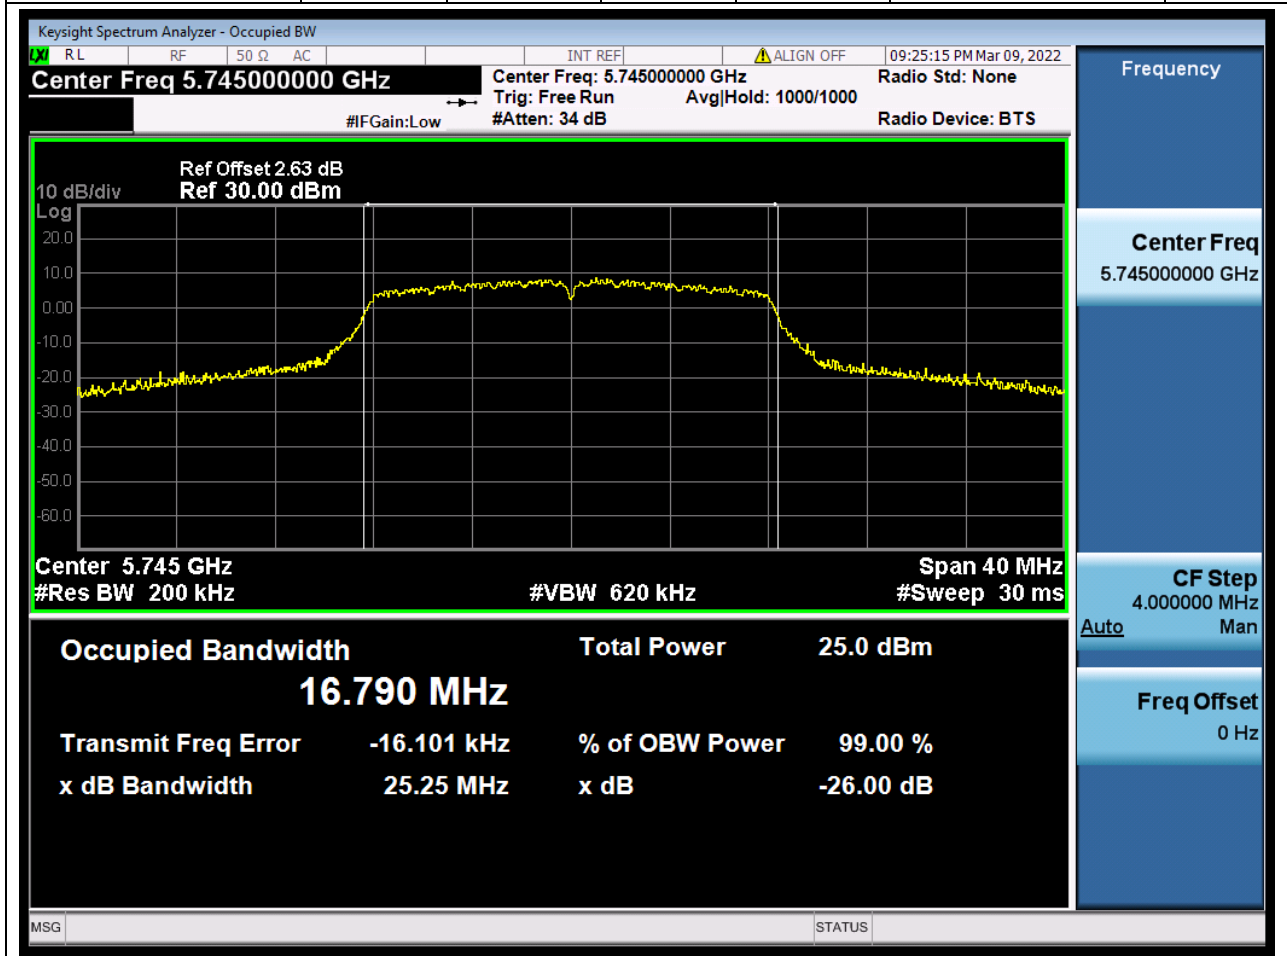

46. 802.11a_20M_U-NII-3_L

46.1. A.2-26dB Bandwidth(NTNV)

Center Frequency (MHz)	XdB Down	RBW (MHz)	Detector	Limit (MHz)	XdB BandWidth (MHz)	Verdict
5745	26	0.2	Peak	0	25.251159	Unknow