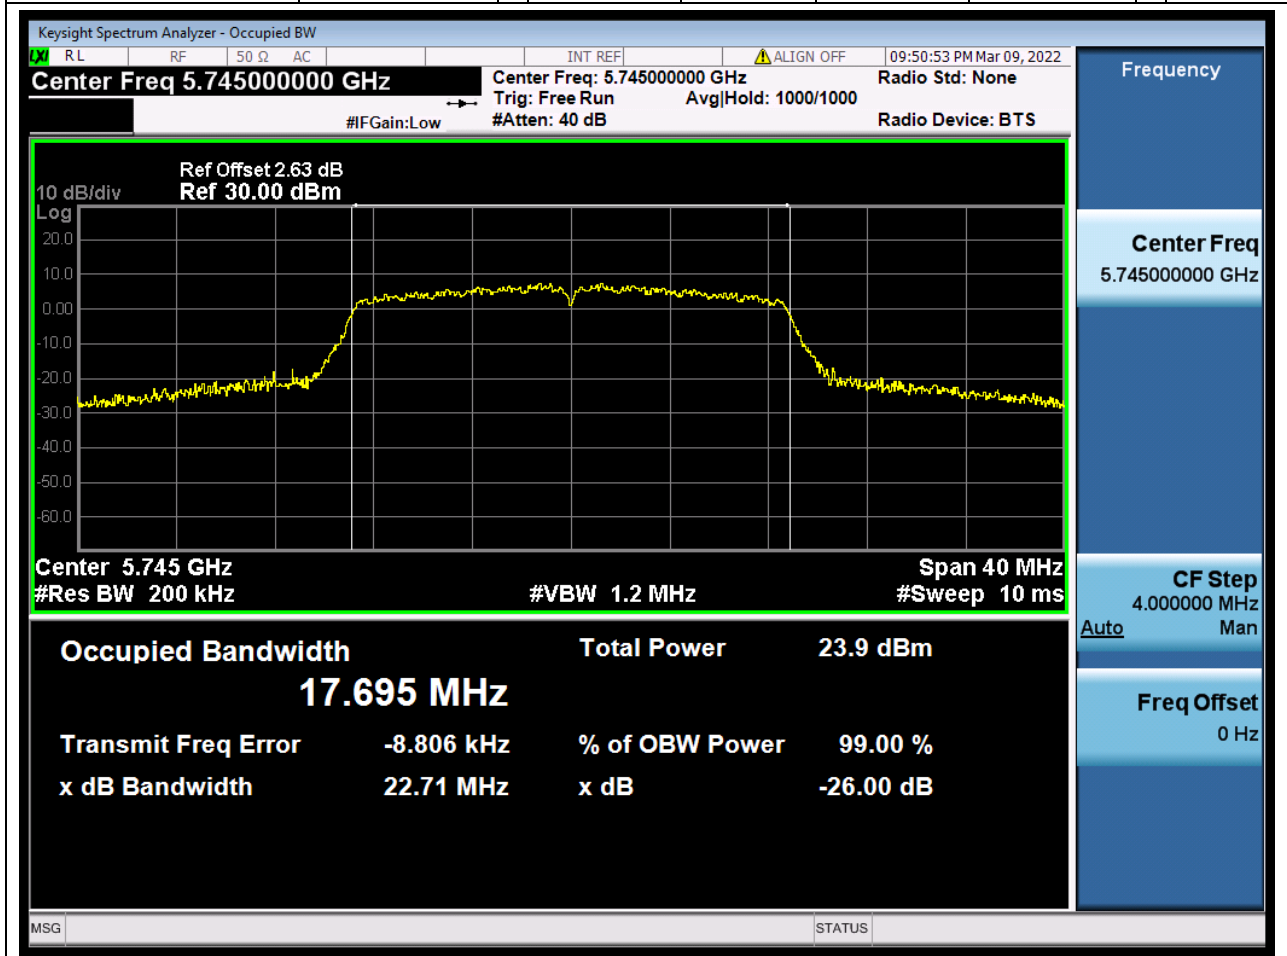

54. 802.11ac_20M_U-NII-3_L

54.1. A.2.2-99% Bandwidth(NTNV)

Center Frequency (MHz)	OBW Power (%)	RBW (MHz)	Detector	Limit (MHz)	OBW (MHz)	Verdict
5745	99	0.2	Peak	0	17.694764	Unknown