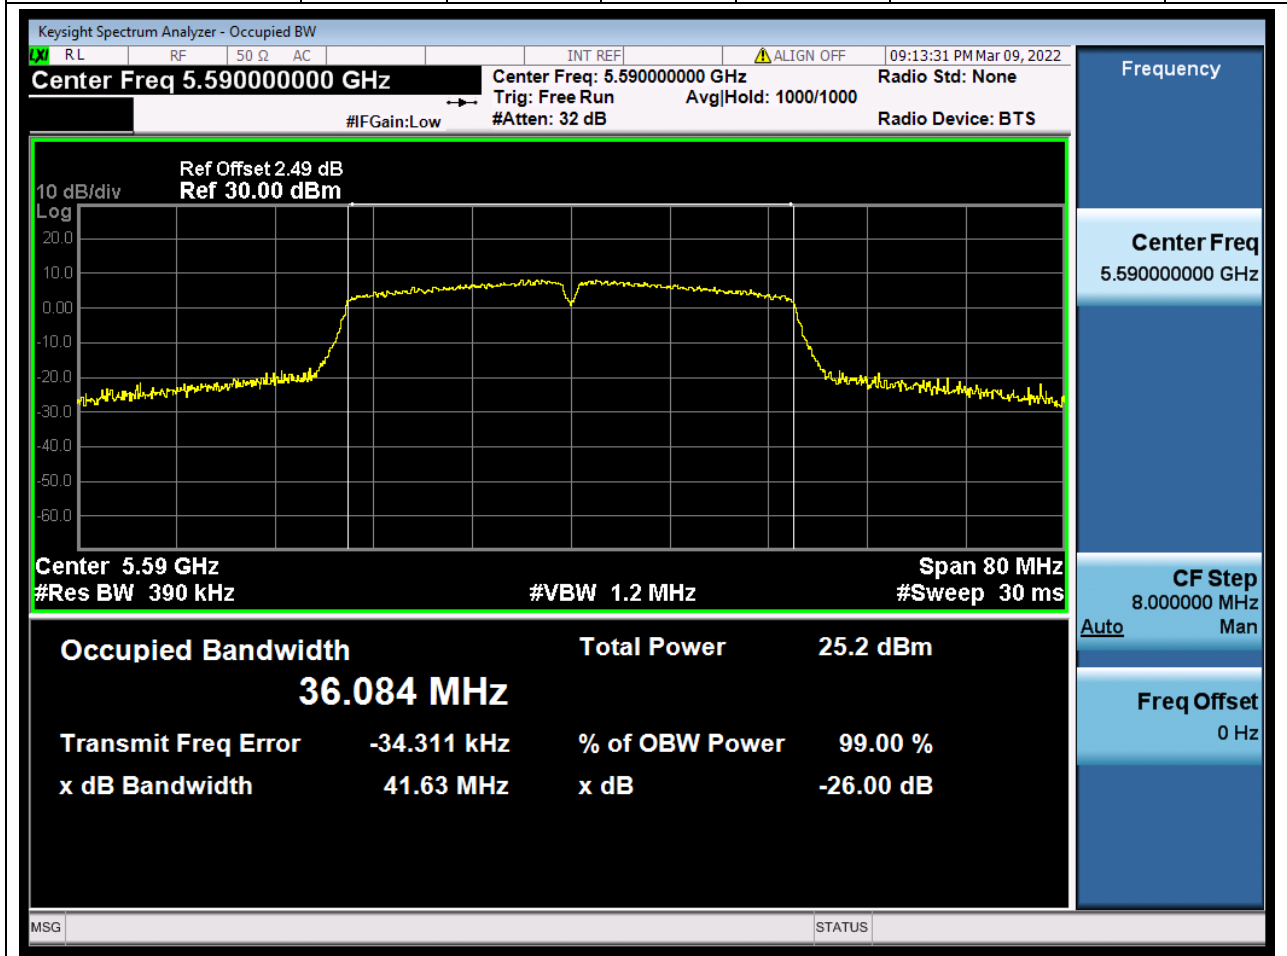

42. 802.11ac_40M_U-NII-2C_M

42.1. A.2-26dB Bandwidth(NTNV)

Center Frequency (MHz)	XdB Down	RBW (MHz)	Detector	Limit (MHz)	XdB BandWidth (MHz)	Verdict
5590	26	0.39	Peak	0	41.626054	Unknow