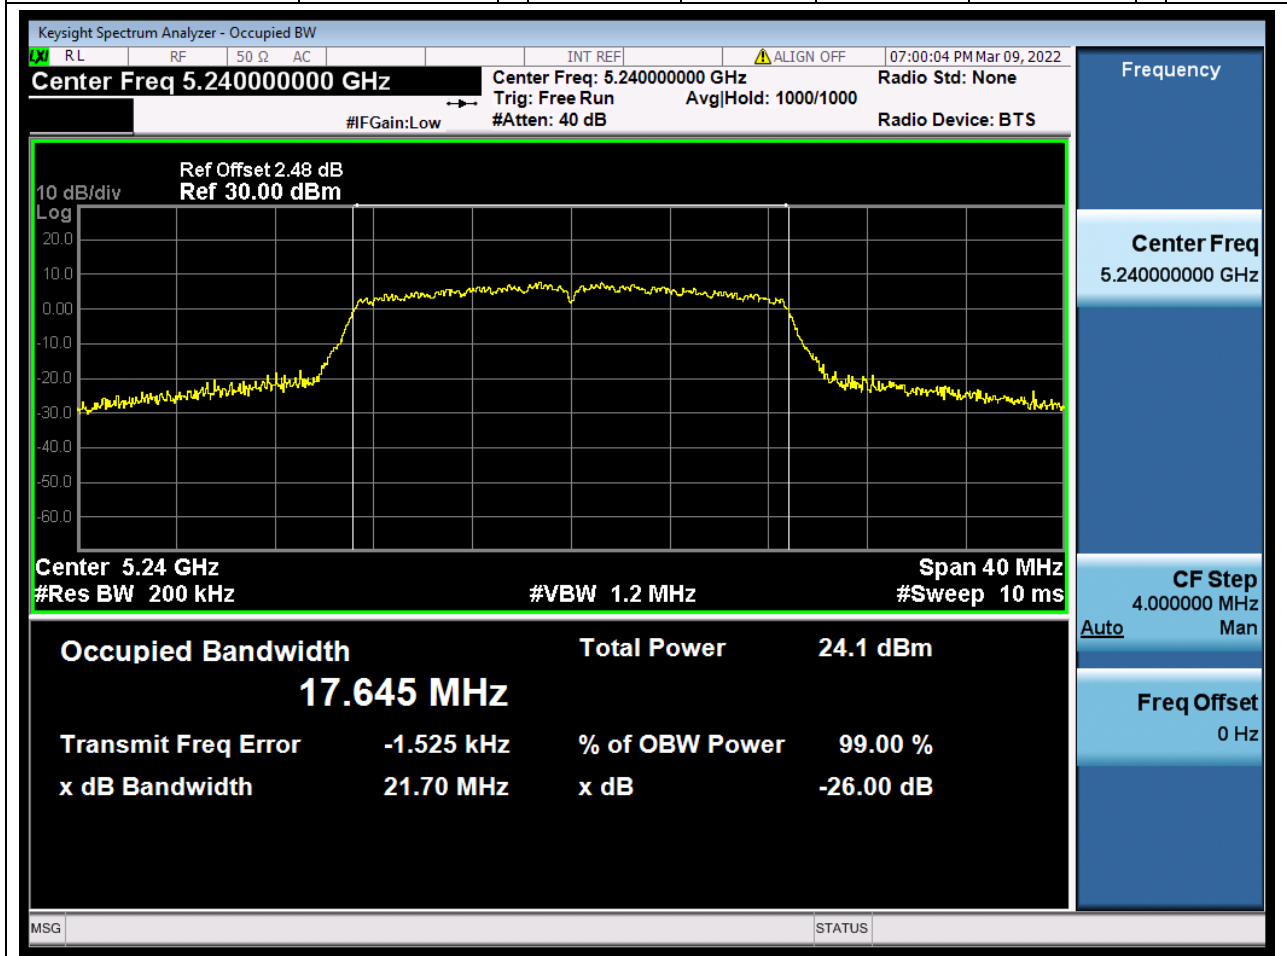

11. 802.11ac_20M_U-NII-1_H

11.1. A.2.2-99% Bandwidth(NTNV)

Center Frequency (MHz)	OBW Power (%)	RBW (MHz)	Detector	Limit (MHz)	OBW (MHz)	Verdict
5240	99	0.2	Peak	0	17.645424	Unknown