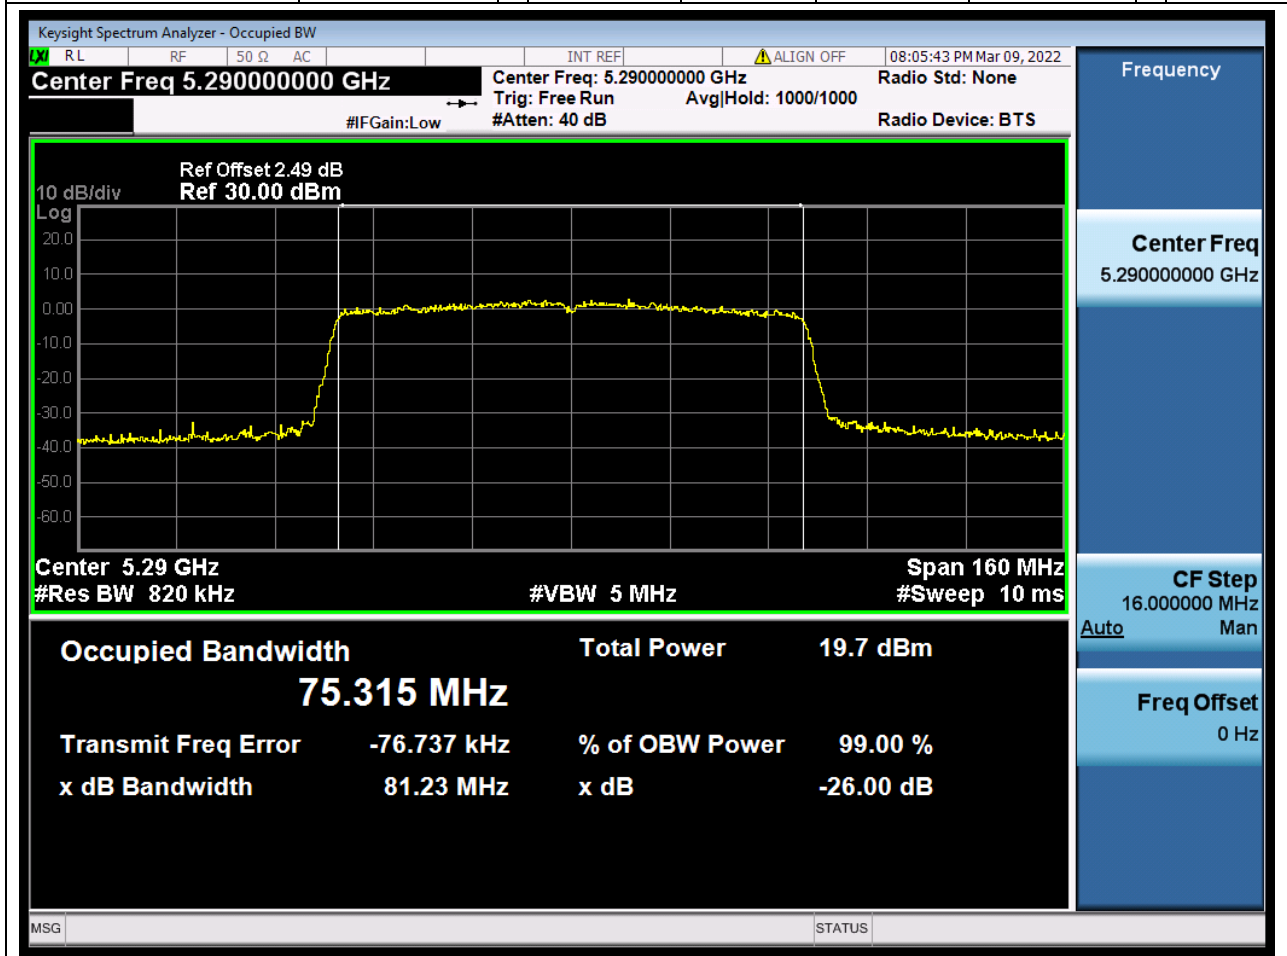

28. 802.11ac_80M_U-NII-2A_M

28.1. A.2.2-99% Bandwidth(NTNV)

Center Frequency (MHz)	OBW Power (%)	RBW (MHz)	Detector	Limit (MHz)	OBW (MHz)	Verdict
5290	99	0.82	Peak	0	75.314909	Unknown