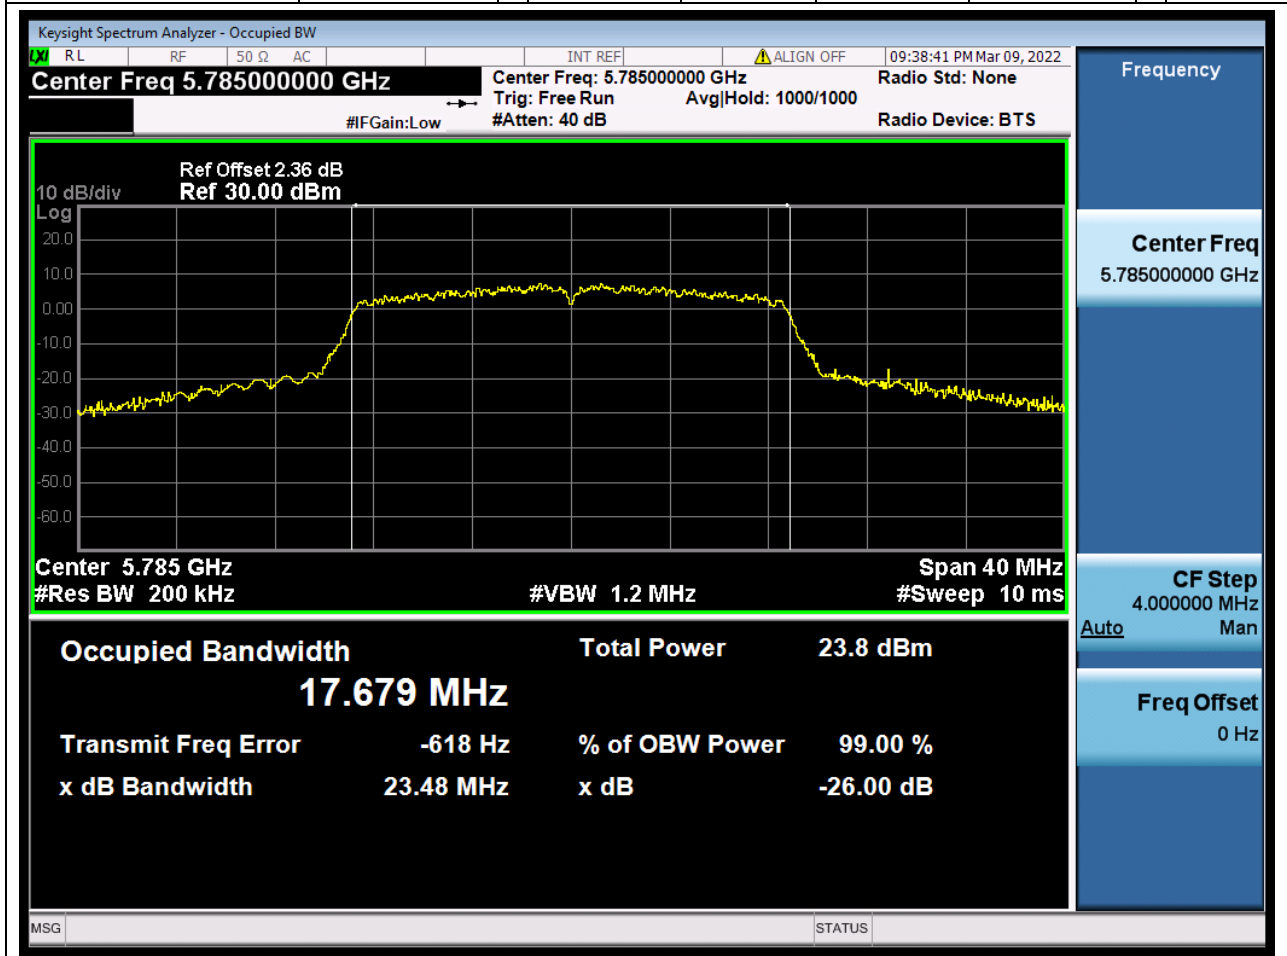

50. 802.11n_20M_U-NII-3_M

50.1. A.2.2-99% Bandwidth(NTNV)

Center Frequency (MHz)	OBW Power (%)	RBW (MHz)	Detector	Limit (MHz)	OBW (MHz)	Verdict
5785	99	0.2	Peak	0	17.679232	Unknown