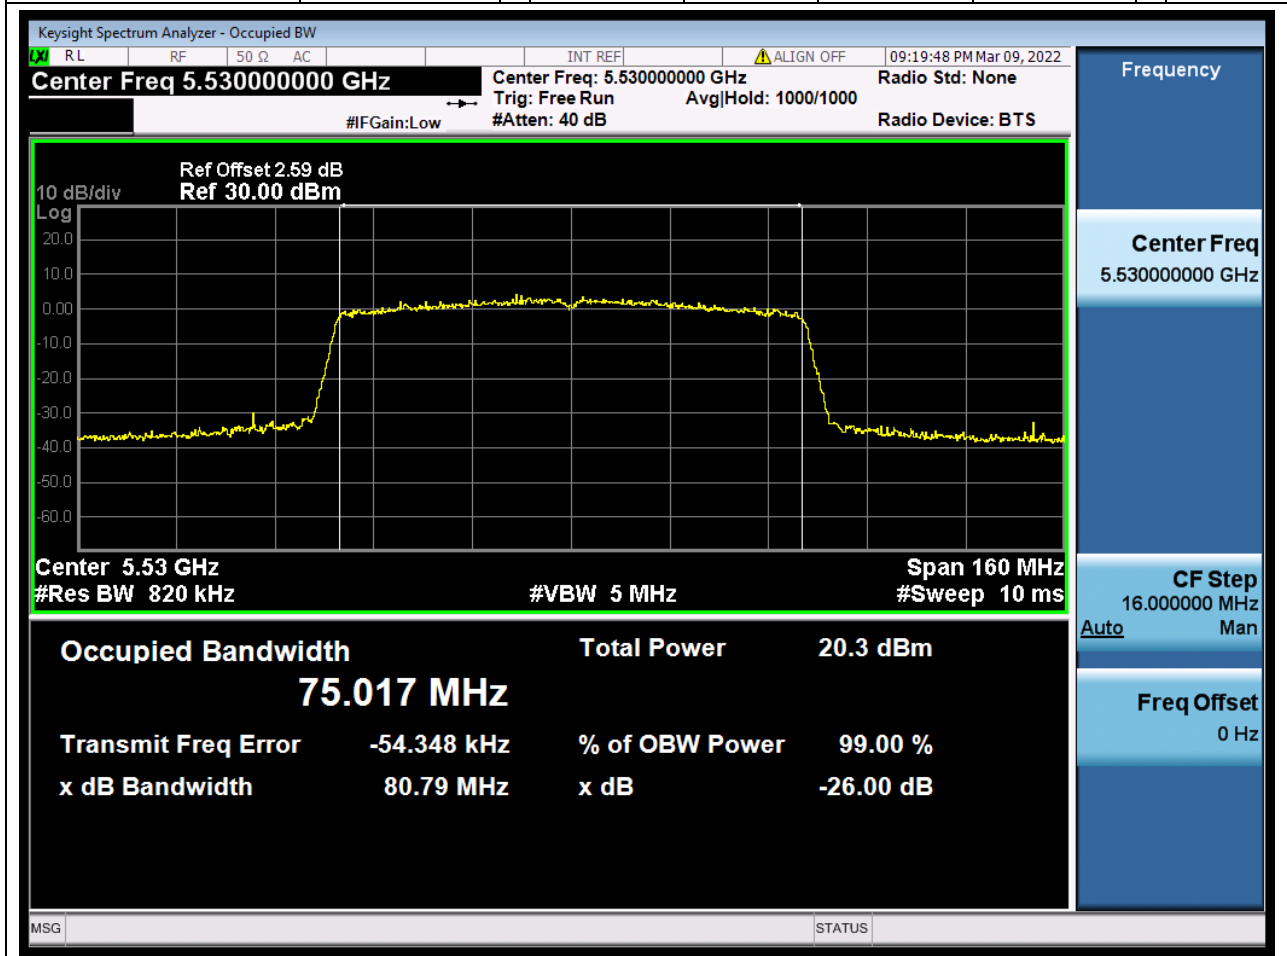

44. 802.11ac_80M_U-NII-2C_L

44.1. A.2.2-99% Bandwidth(NTNV)

Center Frequency (MHz)	OBW Power (%)	RBW (MHz)	Detector	Limit (MHz)	OBW (MHz)	Verdict
5530	99	0.82	Peak	0	75.01708	Unknown