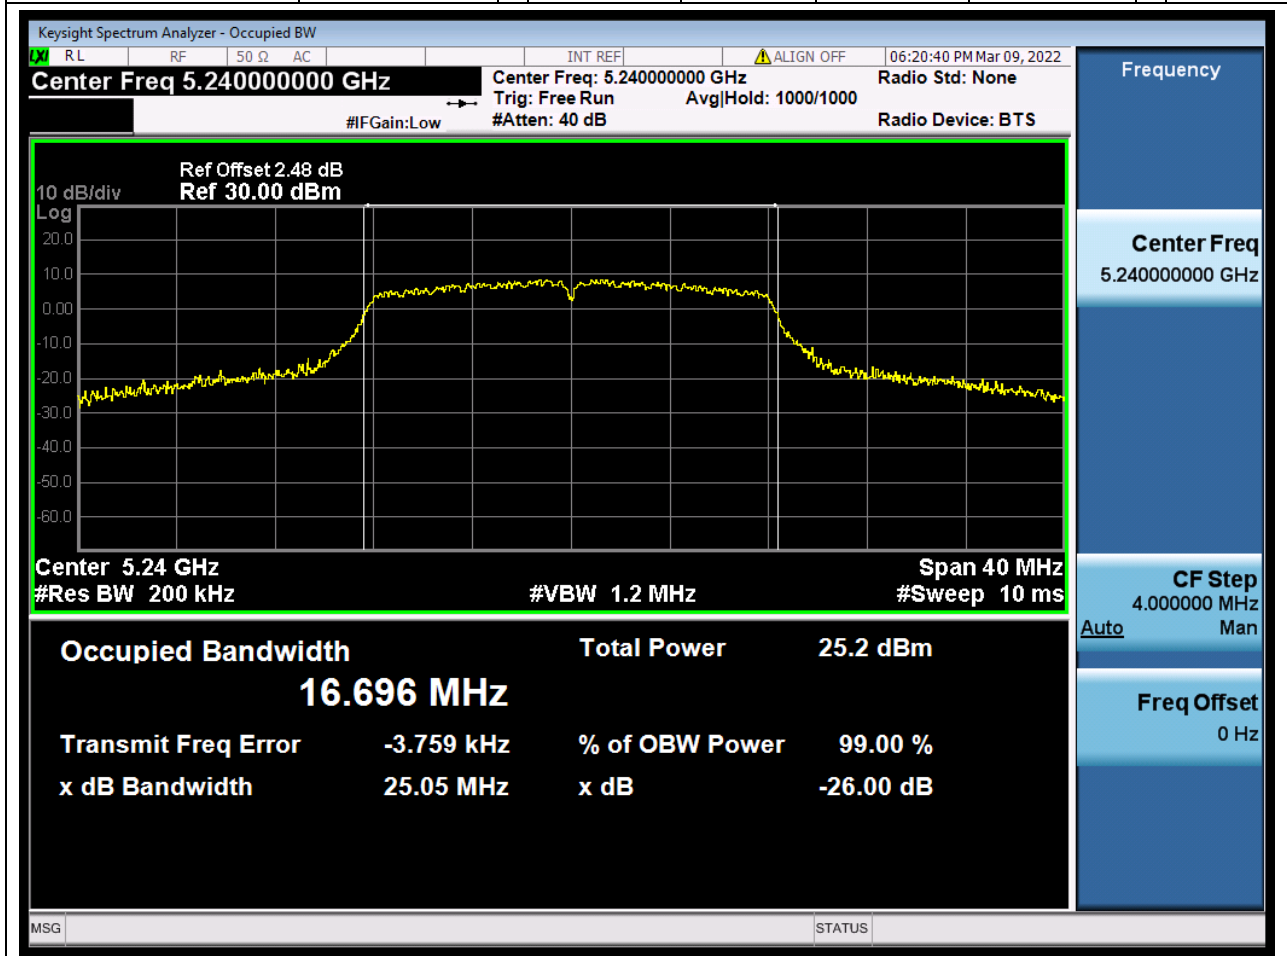

3. 802.11a_20M_U-NII-1_H

3.1. A.2.2-99% Bandwidth(NTNV)

Center Frequency (MHz)	OBW Power (%)	RBW (MHz)	Detector	Limit (MHz)	OBW (MHz)	Verdict
5240	99	0.2	Peak	0	16.696368	Unknown