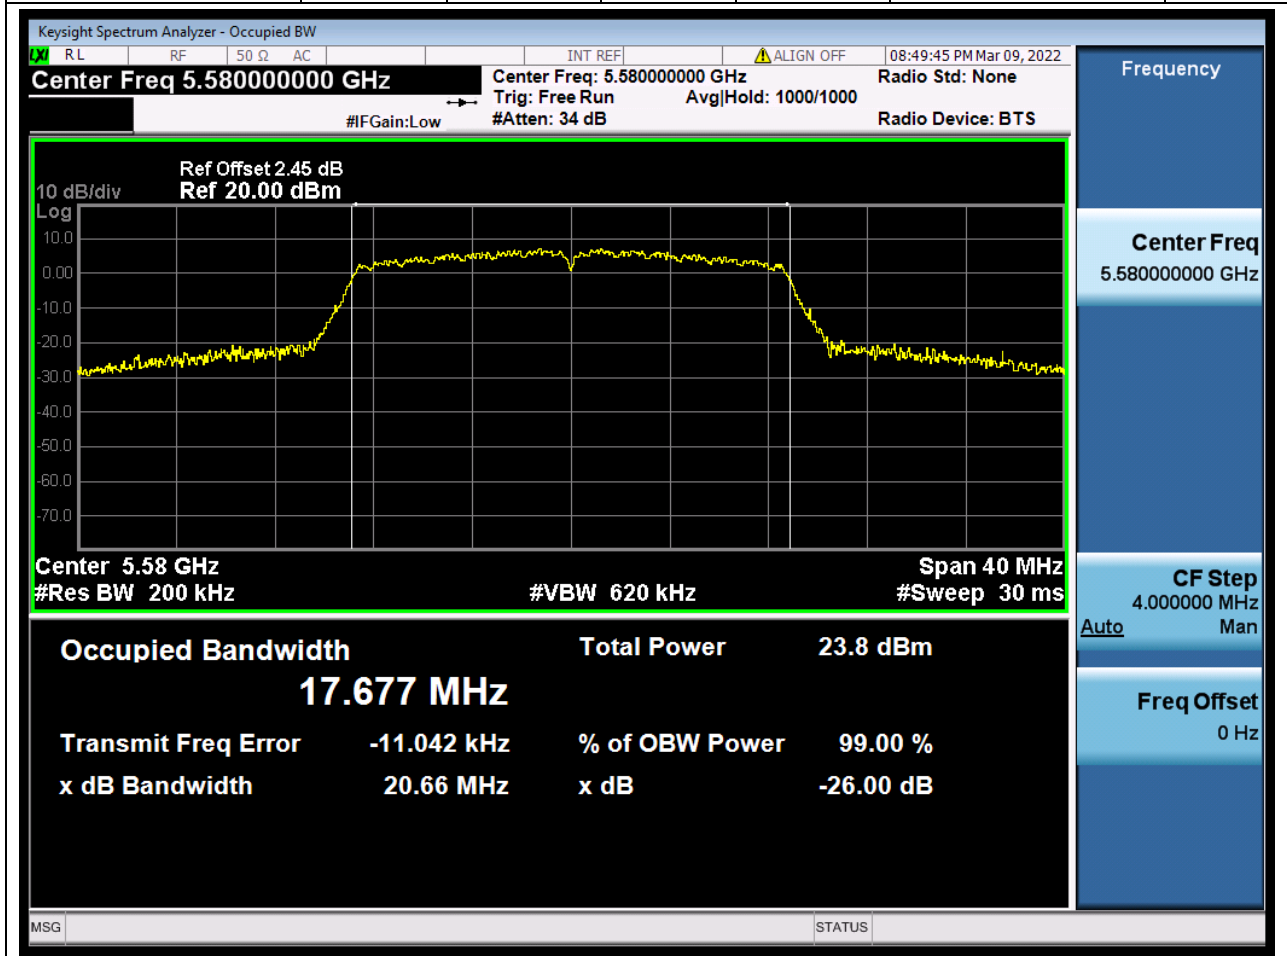

39. 802.11ac_20M_U-NII-2C_M

39.1. A.2-26dB Bandwidth(NTNV)

Center Frequency (MHz)	XdB Down	RBW (MHz)	Detector	Limit (MHz)	XdB BandWidth (MHz)	Verdict
5580	26	0.2	Peak	0	20.656627	Unknow