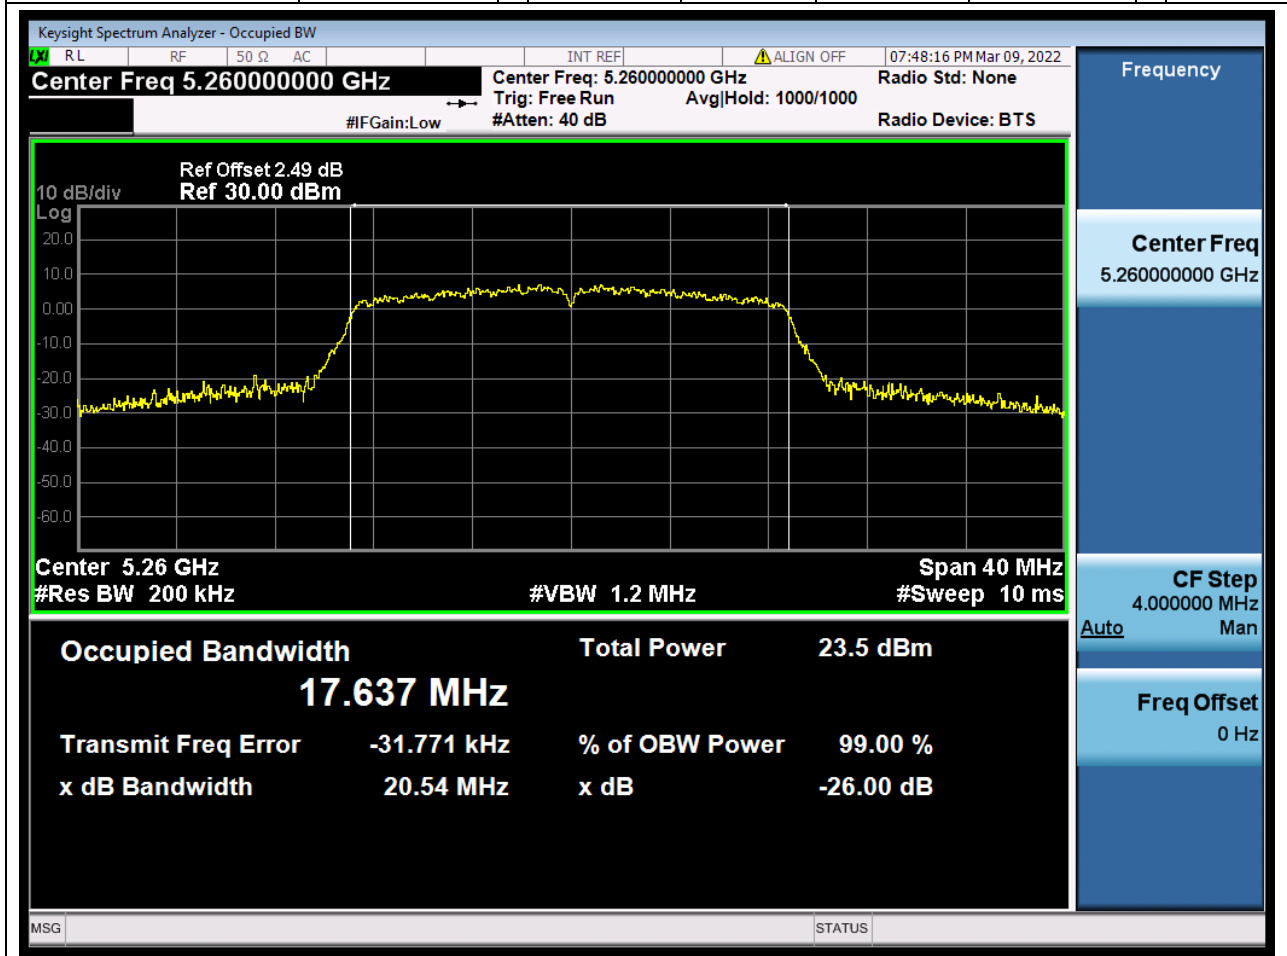

23. 802.11ac_20M_U-NII-2A_L

23.1. A.2.2-99% Bandwidth(NTNV)

Center Frequency (MHz)	OBW Power (%)	RBW (MHz)	Detector	Limit (MHz)	OBW (MHz)	Verdict
5260	99	0.2	Peak	0	17.637043	Unknown