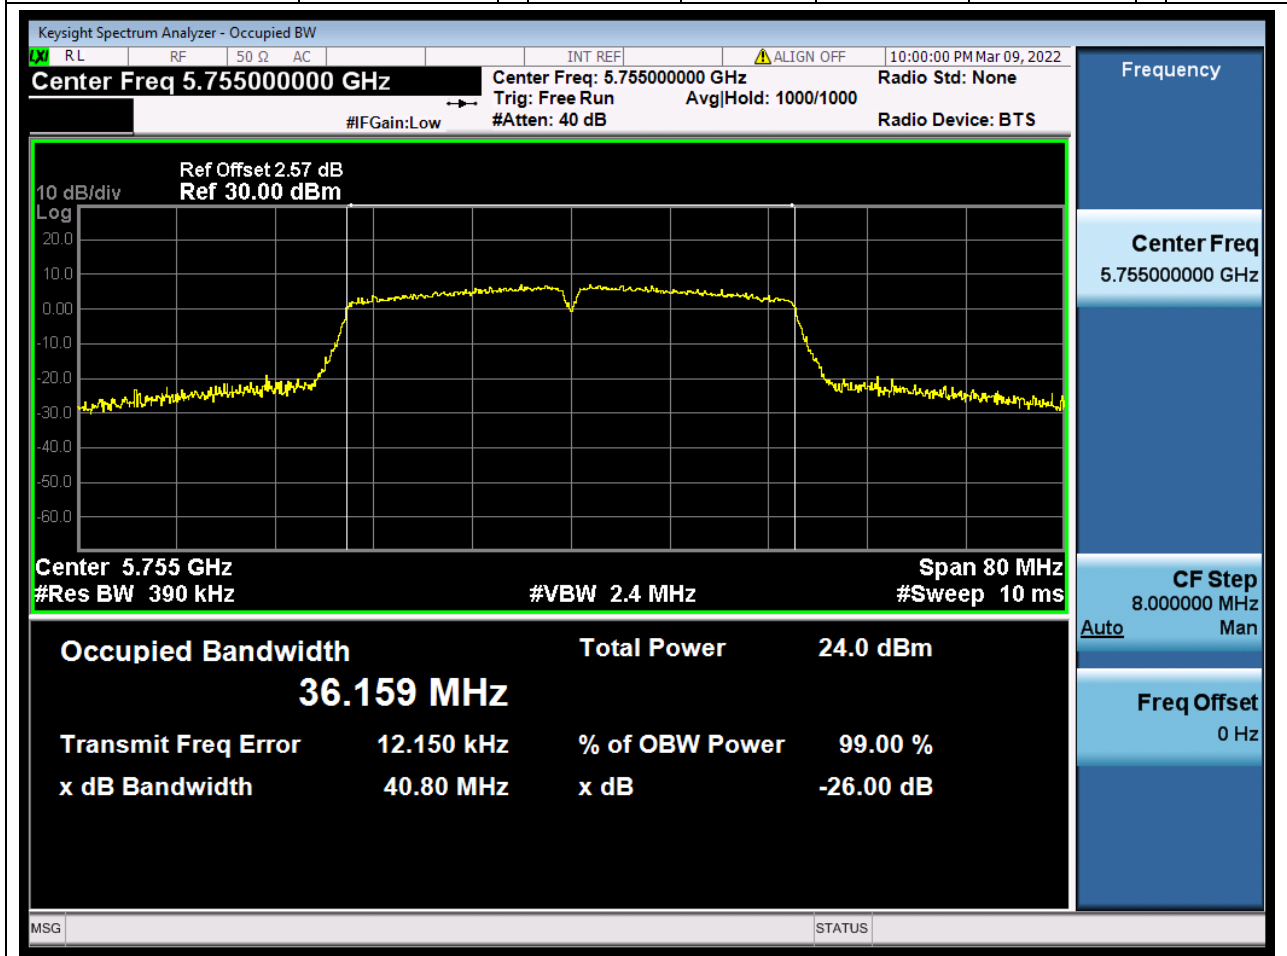

57. 802.11ac_40M_U-NII-3_L

57.1. A.2.2-99% Bandwidth(NTNV)

Center Frequency (MHz)	OBW Power (%)	RBW (MHz)	Detector	Limit (MHz)	OBW (MHz)	Verdict
5755	99	0.39	Peak	0	36.159179	Unknown