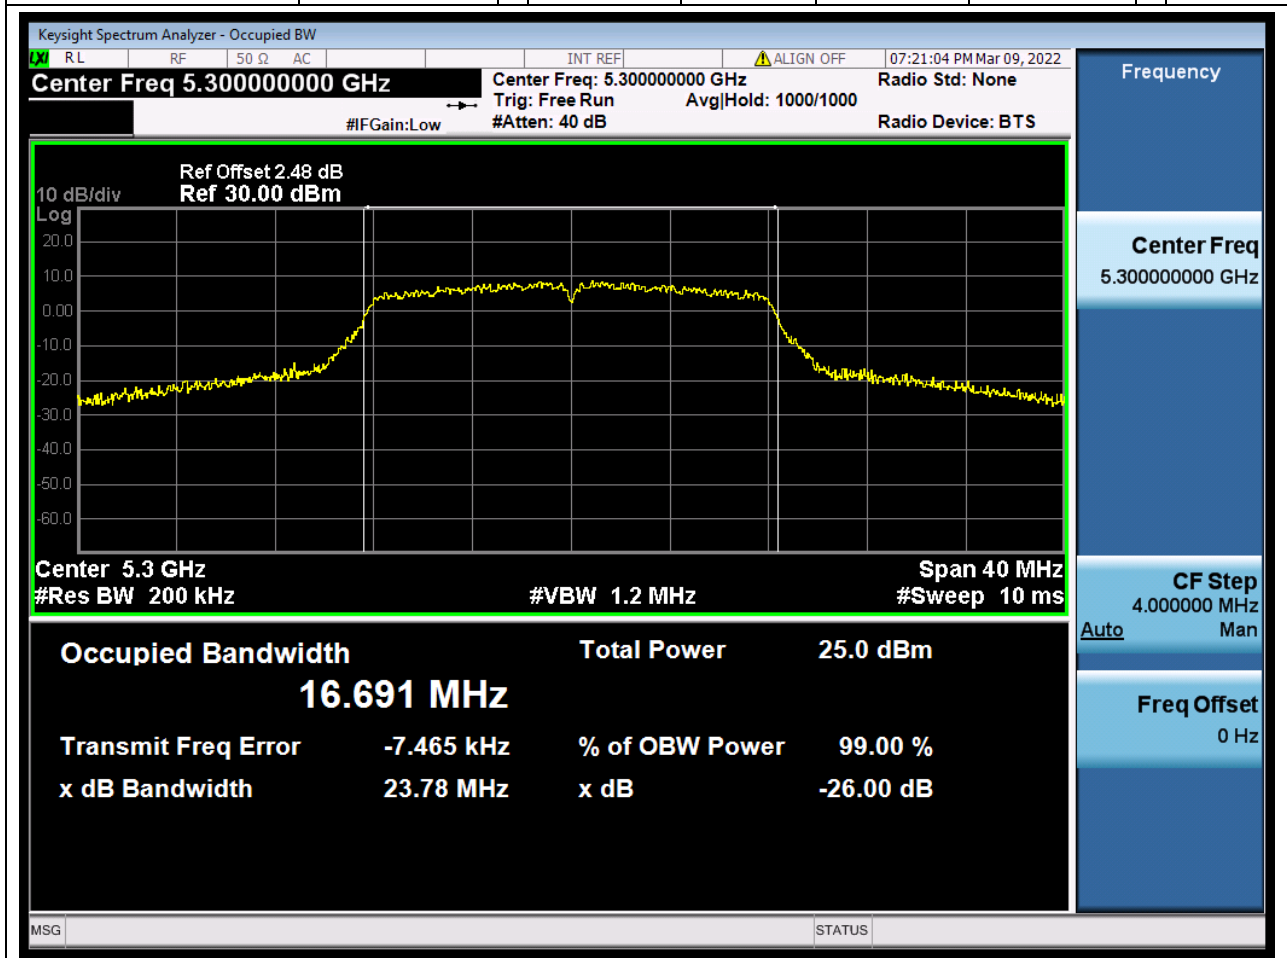

16. 802.11a_20M_U-NII-2A_M

16.1. A.2.2-99% Bandwidth(NTNV)

Center Frequency (MHz)	OBW Power (%)	RBW (MHz)	Detector	Limit (MHz)	OBW (MHz)	Verdict
5300	99	0.2	Peak	0	16.690822	Unknow