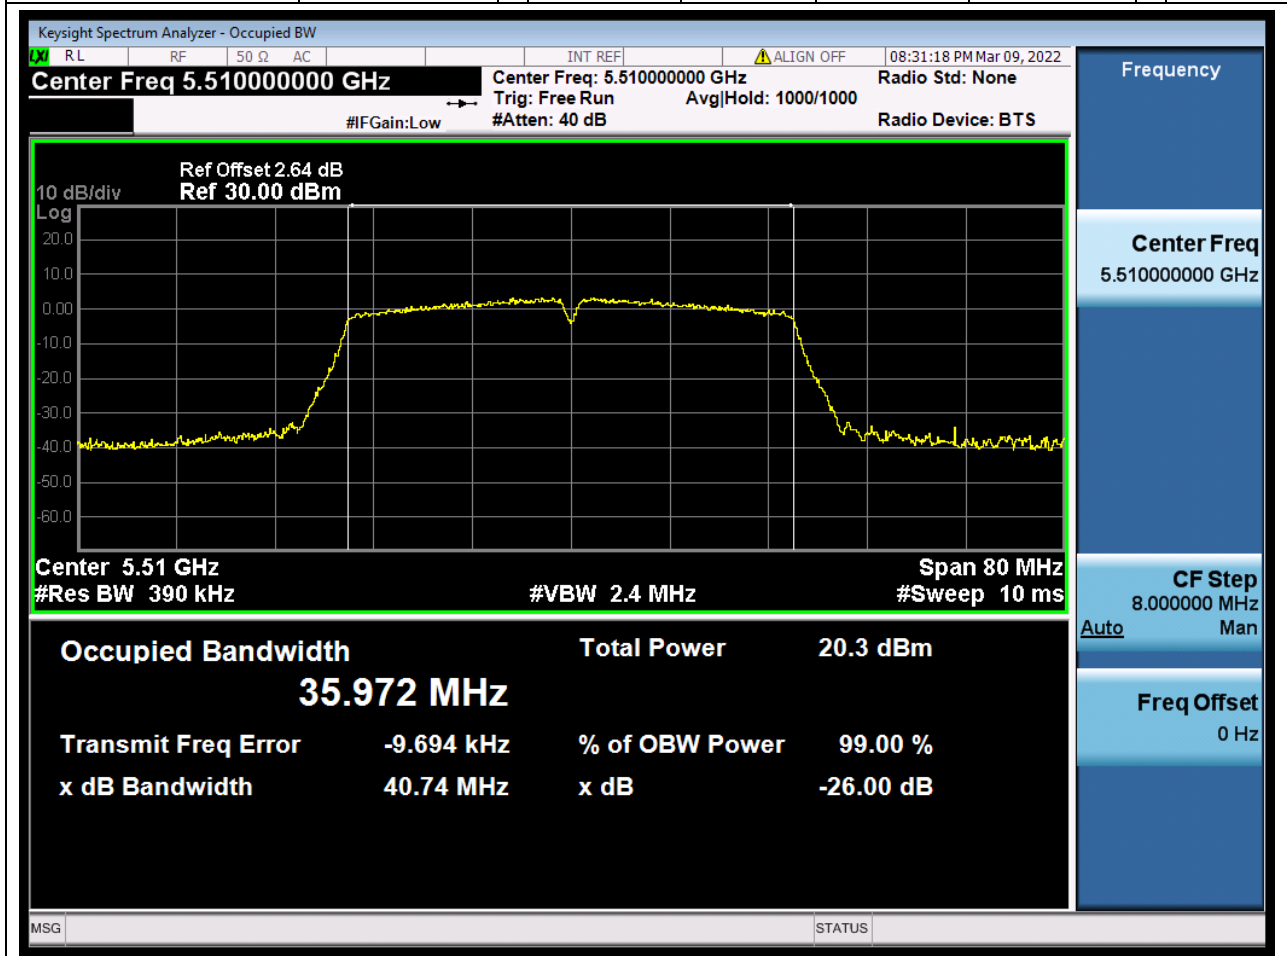

35. 802.11n_40M_U-NII-2C_L

35.1. A.2.2-99% Bandwidth(NTNV)

Center Frequency (MHz)	OBW Power (%)	RBW (MHz)	Detector	Limit (MHz)	OBW (MHz)	Verdict
5510	99	0.39	Peak	0	35.972328	Unknown