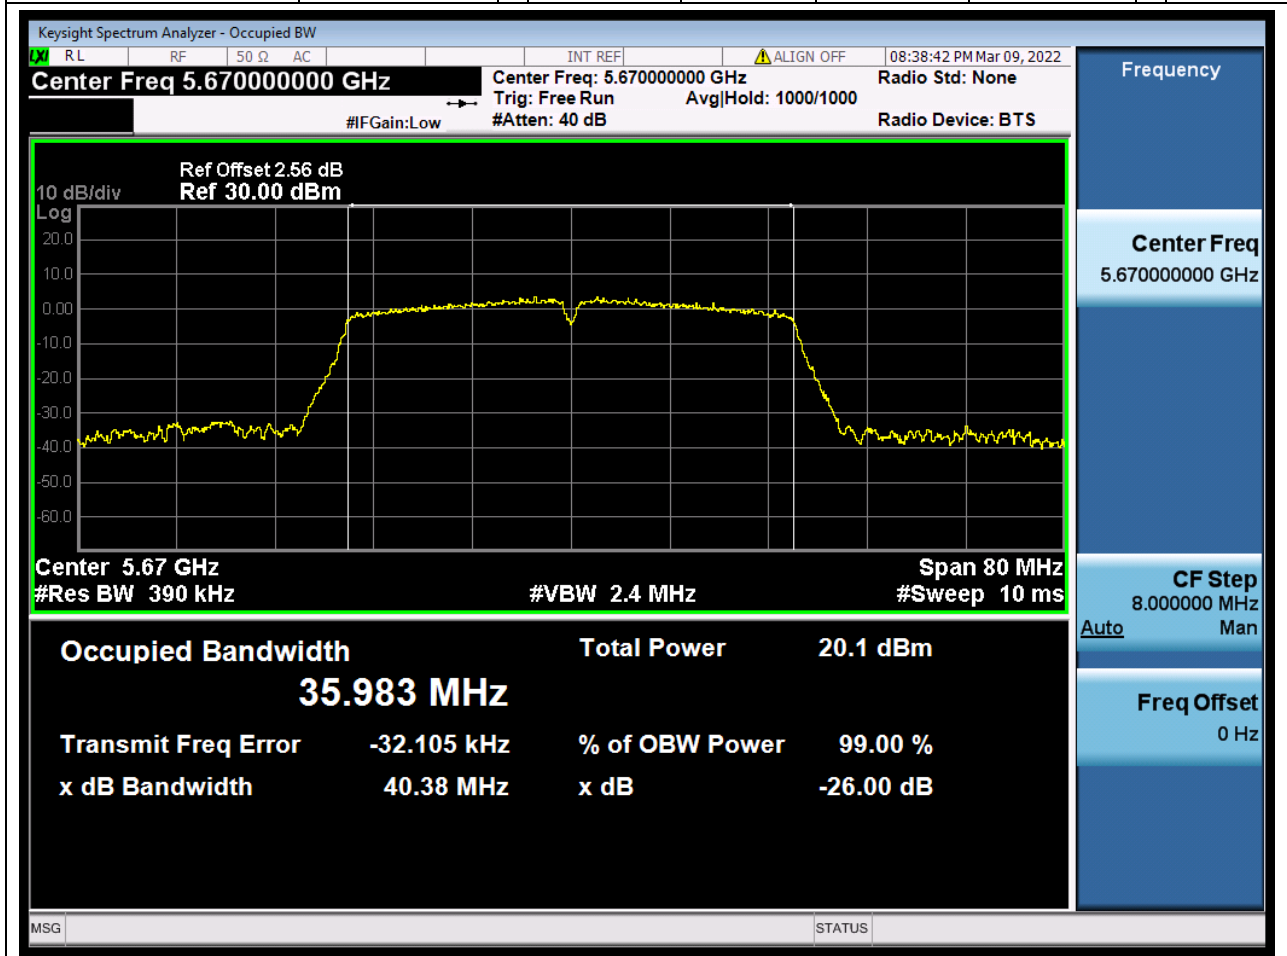

37. 802.11n_40M_U-NII-2C_H

37.1. A.2.2-99% Bandwidth(NTNV)

Center Frequency (MHz)	OBW Power (%)	RBW (MHz)	Detector	Limit (MHz)	OBW (MHz)	Verdict
5670	99	0.39	Peak	0	35.983496	Unknown