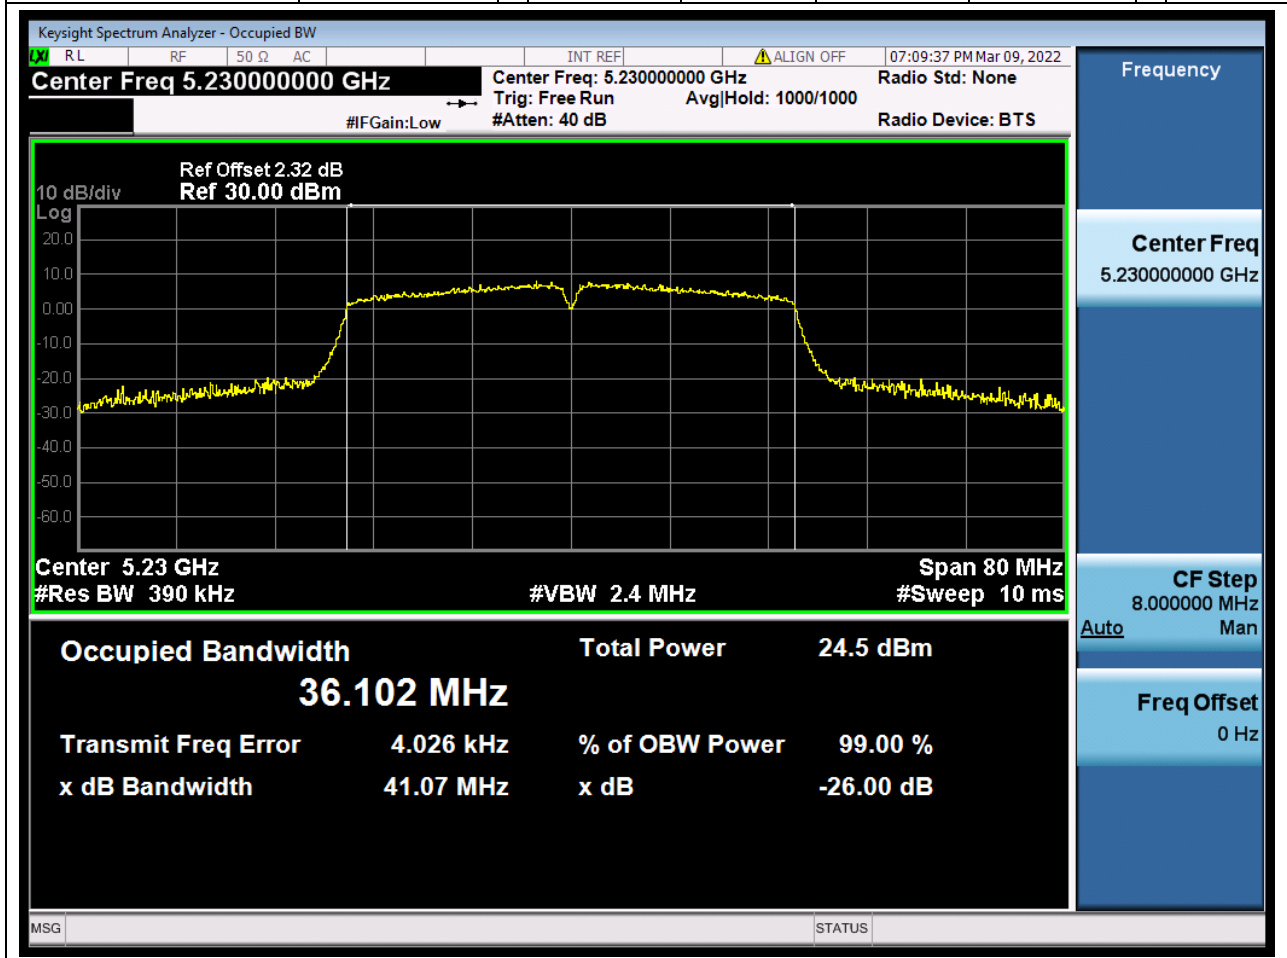

13. 802.11ac_40M_U-NII-1_H

13.1. A.2.2-99% Bandwidth(NTNV)

Center Frequency (MHz)	OBW Power (%)	RBW (MHz)	Detector	Limit (MHz)	OBW (MHz)	Verdict
5230	99	0.39	Peak	0	36.101755	Unknown