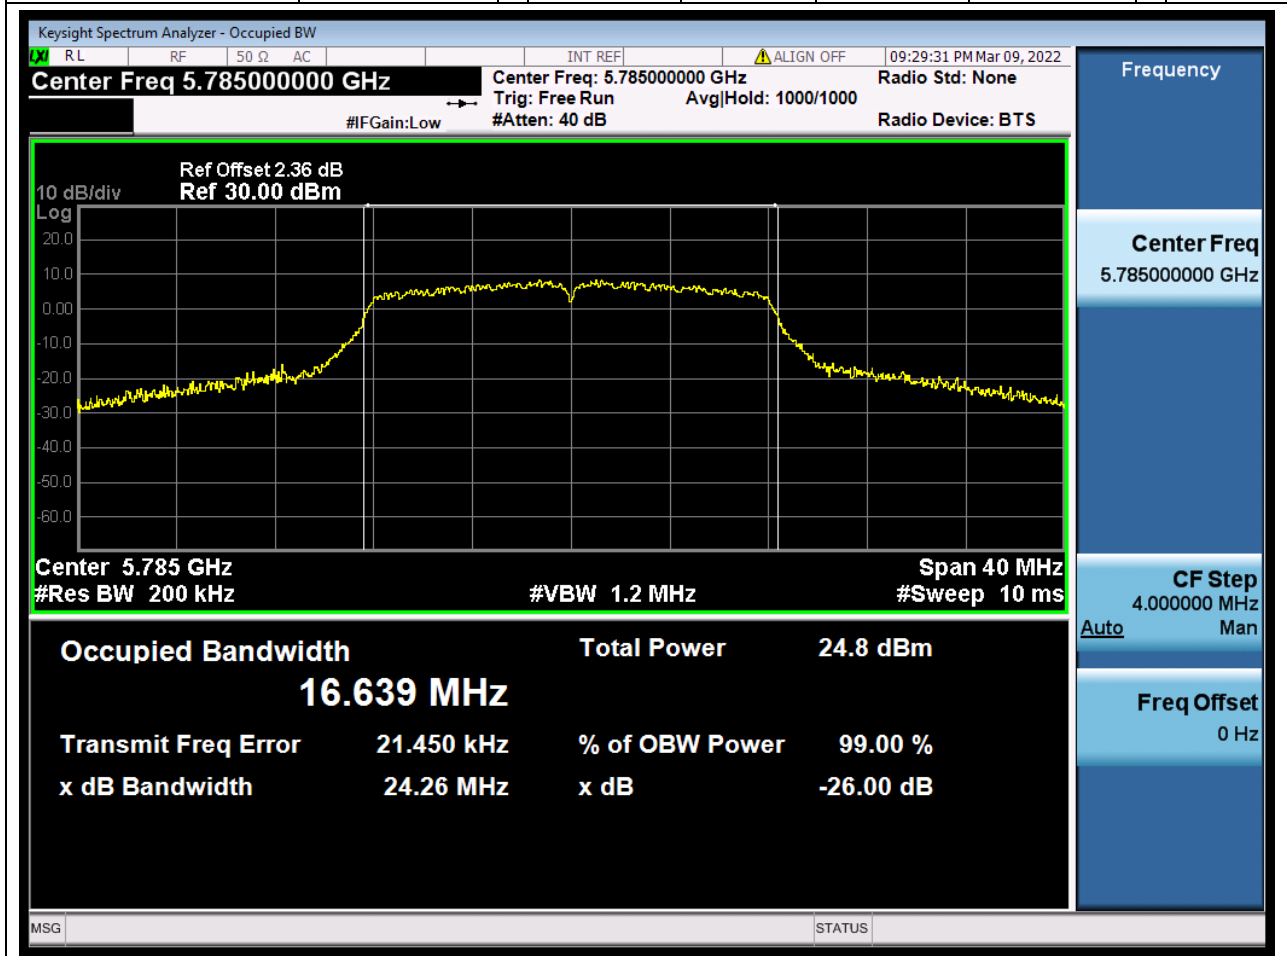

47. 802.11a_20M_U-NII-3_M

47.1. A.2.2-99% Bandwidth(NTNV)

Center Frequency (MHz)	OBW Power (%)	RBW (MHz)	Detector	Limit (MHz)	OBW (MHz)	Verdict
5785	99	0.2	Peak	0	16.639229	Unknown