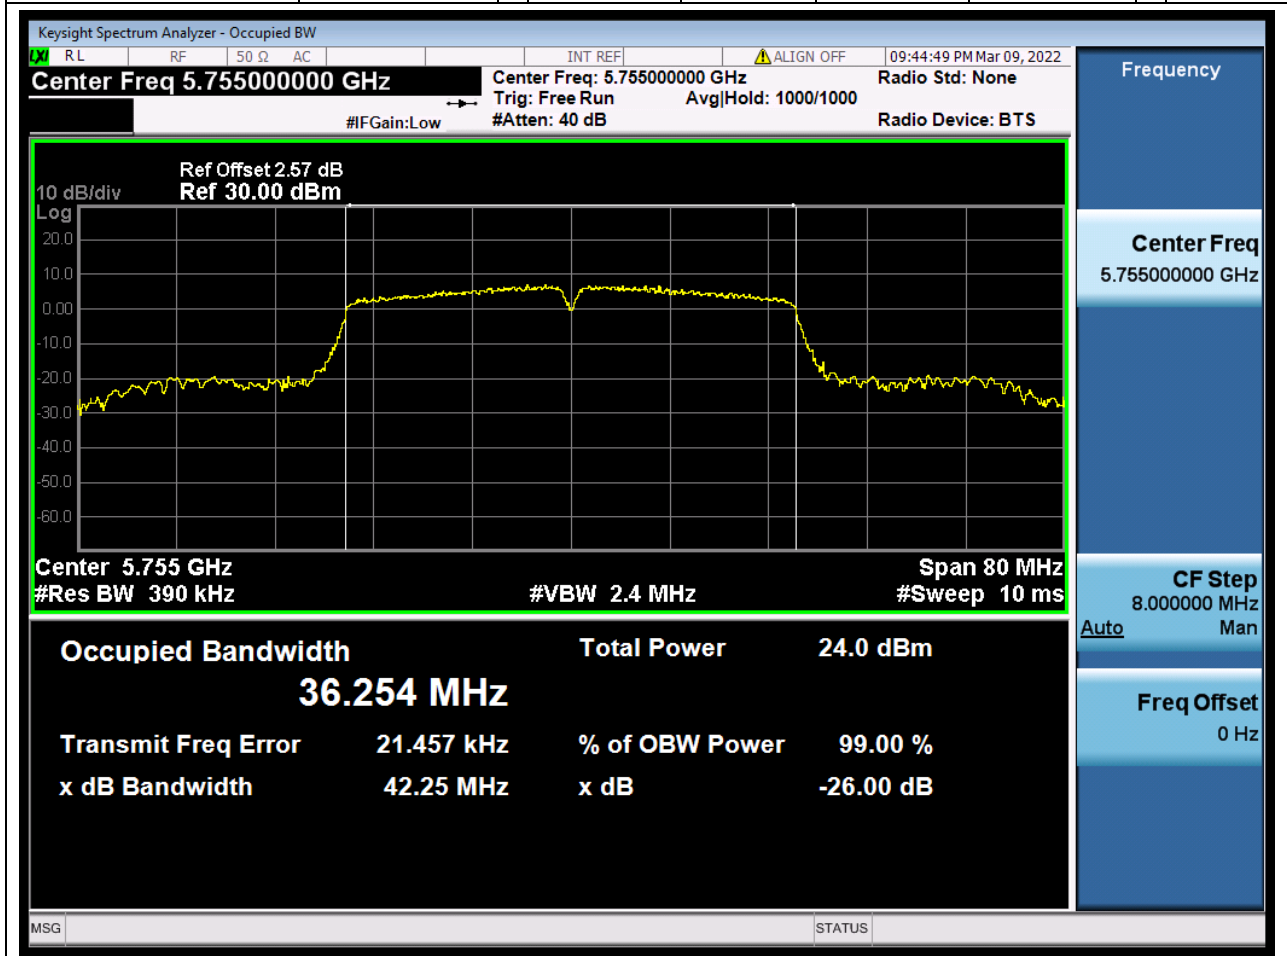

52. 802.11n_40M_U-NII-3_L

52.1. A.2.2-99% Bandwidth(NTNV)

Center Frequency (MHz)	OBW Power (%)	RBW (MHz)	Detector	Limit (MHz)	OBW (MHz)	Verdict
5755	99	0.39	Peak	0	36.254341	Unknown