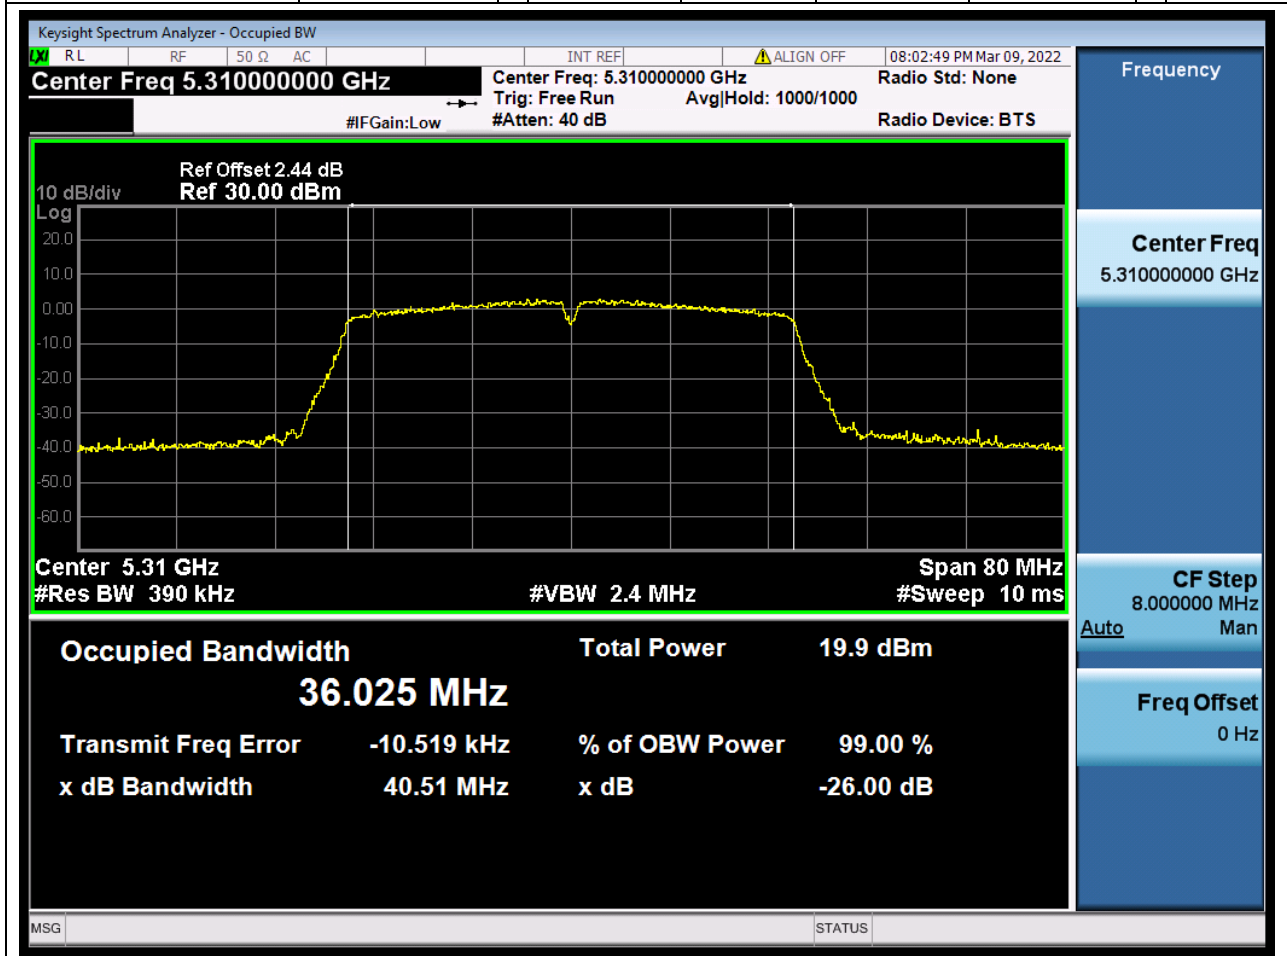

27. 802.11ac_40M_U-NII-2A_H

27.1. A.2.2-99% Bandwidth(NTNV)

Center Frequency (MHz)	OBW Power (%)	RBW (MHz)	Detector	Limit (MHz)	OBW (MHz)	Verdict
5310	99	0.39	Peak	0	36.025483	Unknown