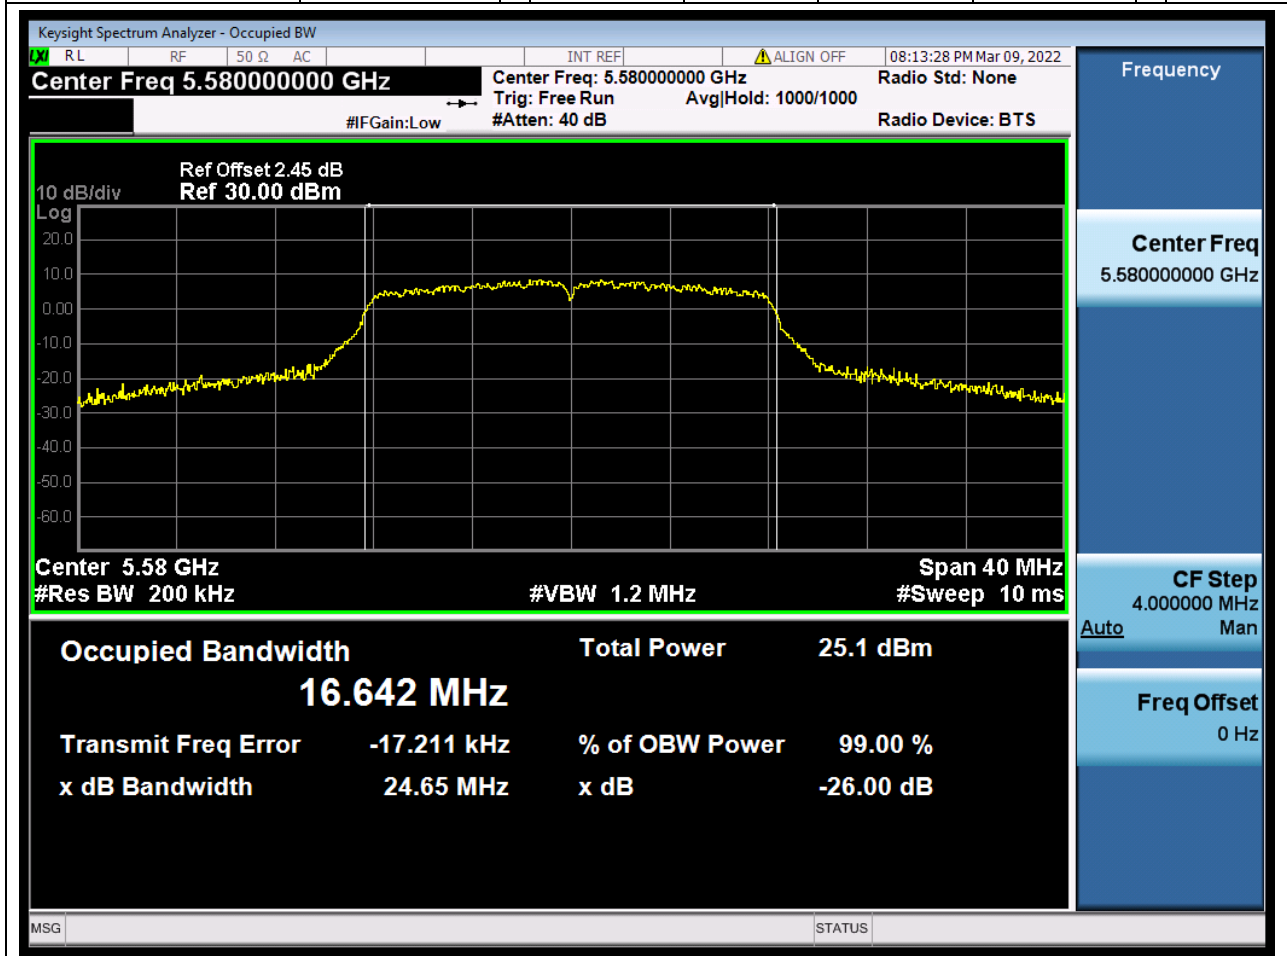

30. 802.11a_20M_U-NII-2C_M

30.1. A.2.2-99% Bandwidth(NTNV)

Center Frequency (MHz)	OBW Power (%)	RBW (MHz)	Detector	Limit (MHz)	OBW (MHz)	Verdict
5580	99	0.2	Peak	0	16.64234	Unknown