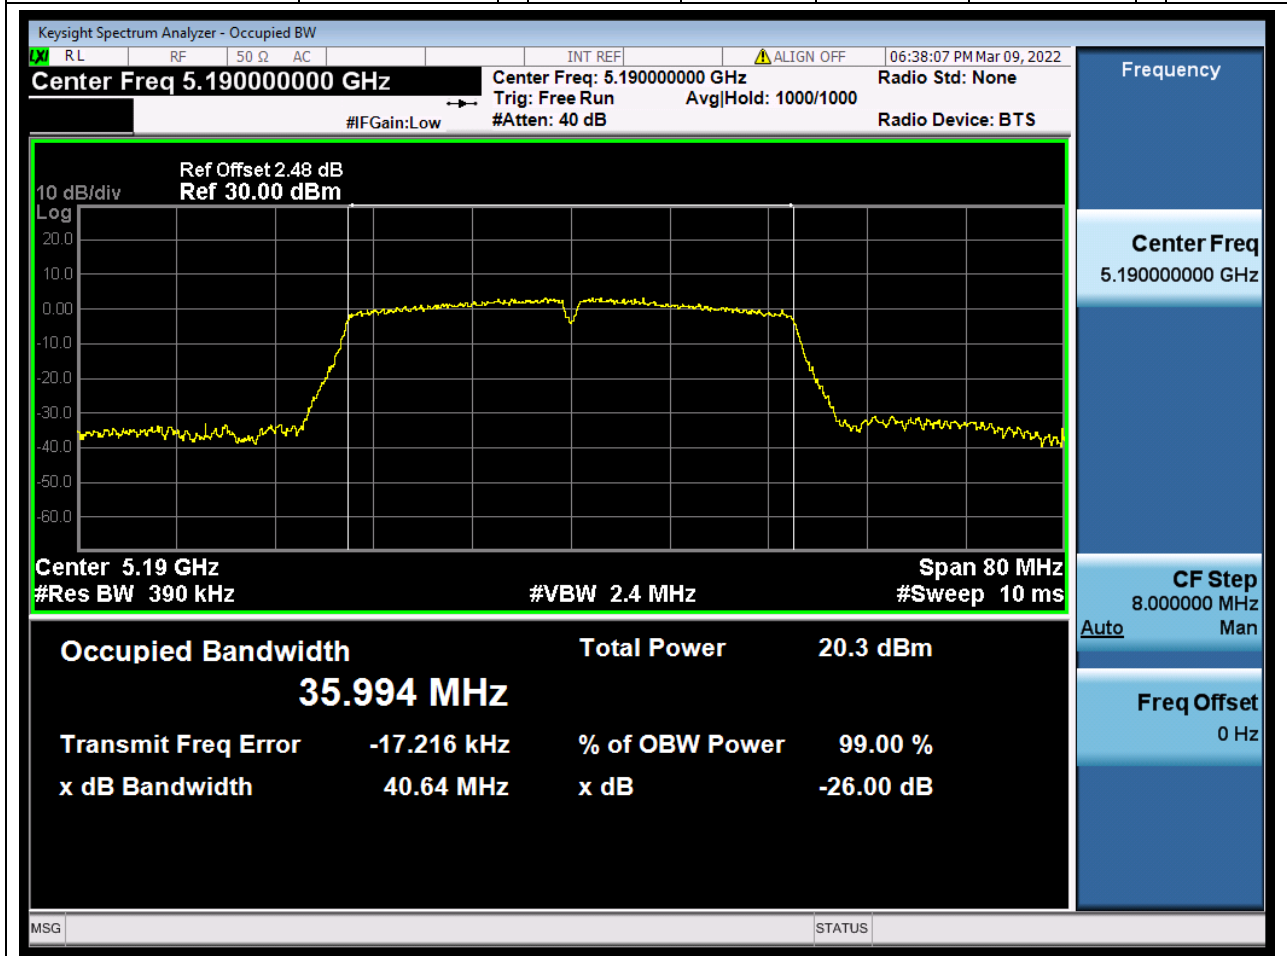

7. 802.11n_40M_U-NII-1_L

7.1. A.2.2-99% Bandwidth(NTNV)

Center Frequency (MHz)	OBW Power (%)	RBW (MHz)	Detector	Limit (MHz)	OBW (MHz)	Verdict
5190	99	0.39	Peak	0	35.994312	Unknown