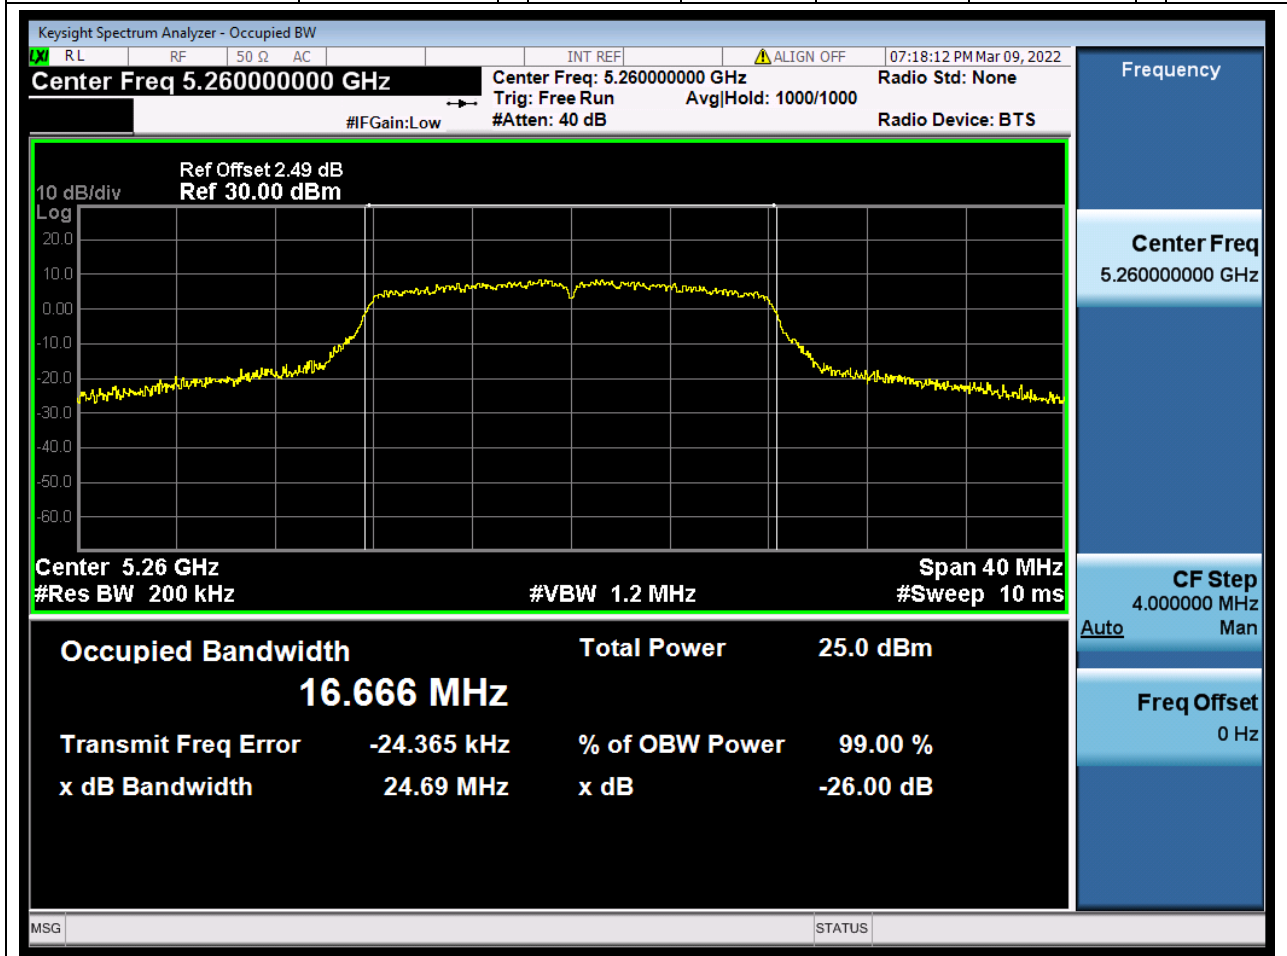

15. 802.11a_20M_U-NII-2A_L

15.1. A.2.2-99% Bandwidth(NTNV)

Center Frequency (MHz)	OBW Power (%)	RBW (MHz)	Detector	Limit (MHz)	OBW (MHz)	Verdict
5260	99	0.2	Peak	0	16.665832	Unknown