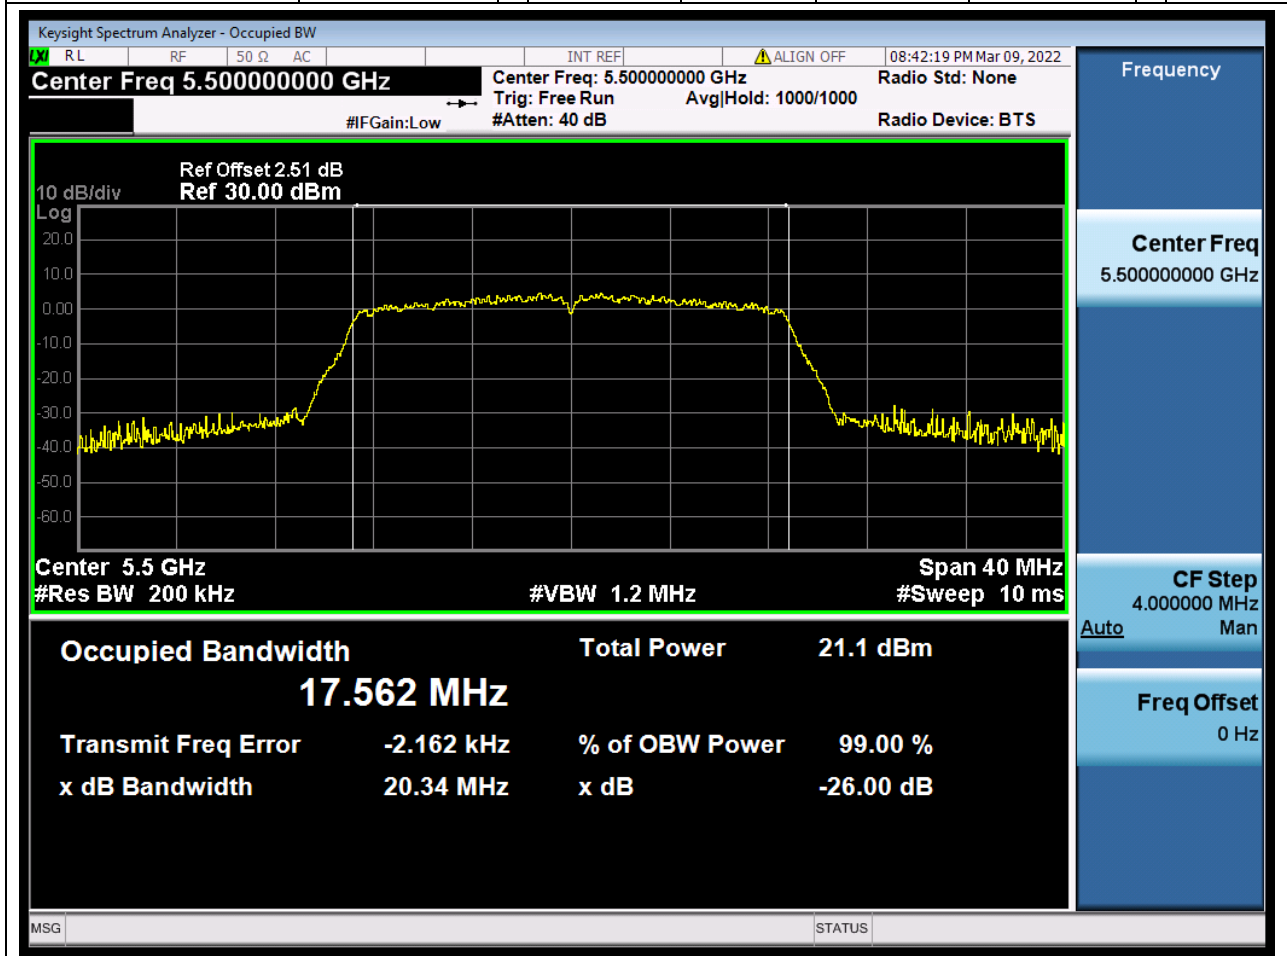

38. 802.11ac_20M_U-NII-2C_L

38.1. A.2.2-99% Bandwidth(NTNV)

Center Frequency (MHz)	OBW Power (%)	RBW (MHz)	Detector	Limit (MHz)	OBW (MHz)	Verdict
5500	99	0.2	Peak	0	17.561935	Unknown