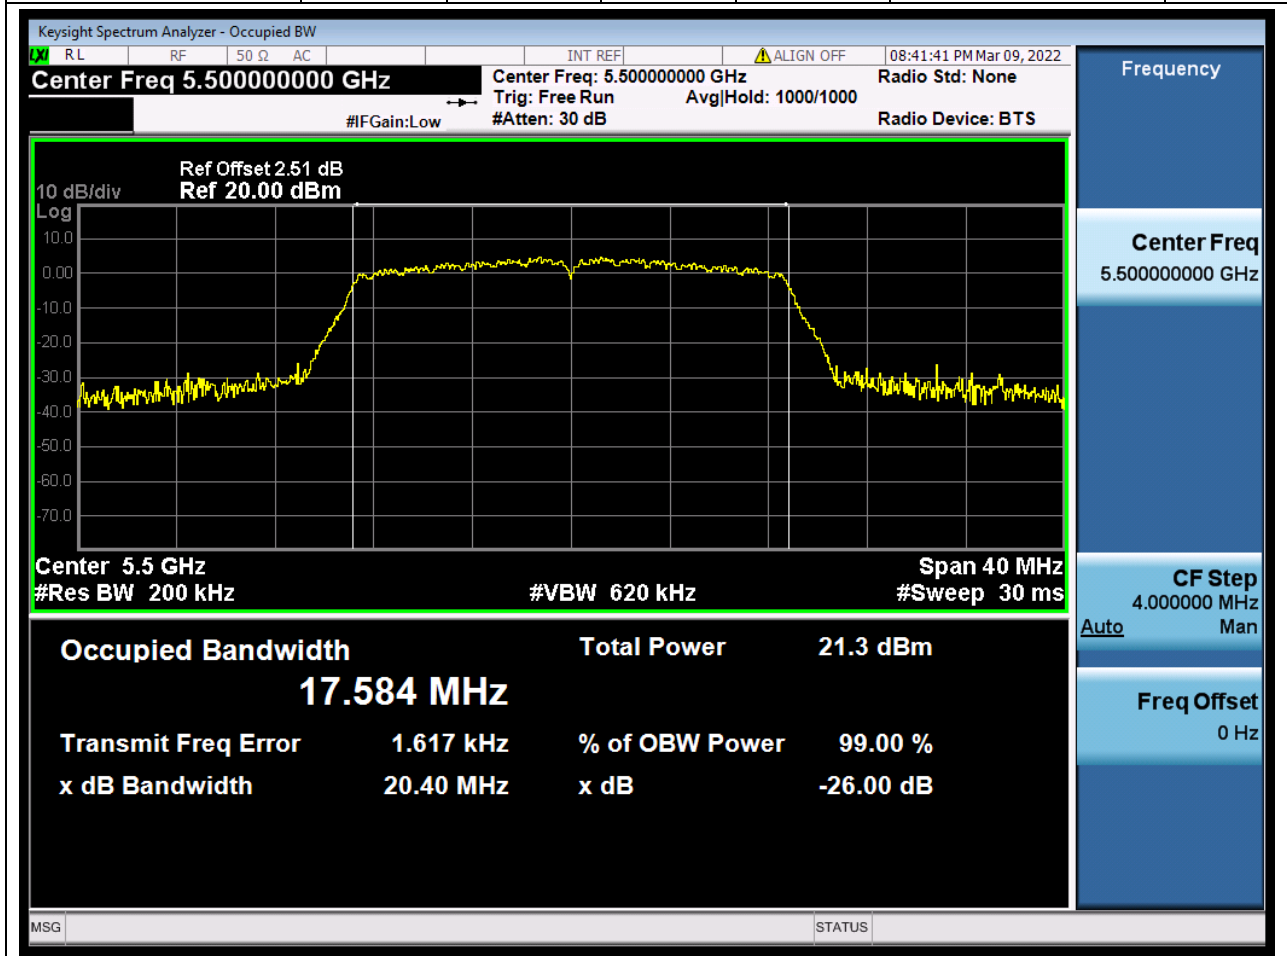

38. 802.11ac_20M_U-NII-2C_L

38.1. A.2-26dB Bandwidth(NTNV)

Center Frequency (MHz)	XdB Down	RBW (MHz)	Detector	Limit (MHz)	XdB BandWidth (MHz)	Verdict
5500	26	0.2	Peak	0	20.39809	Unknow