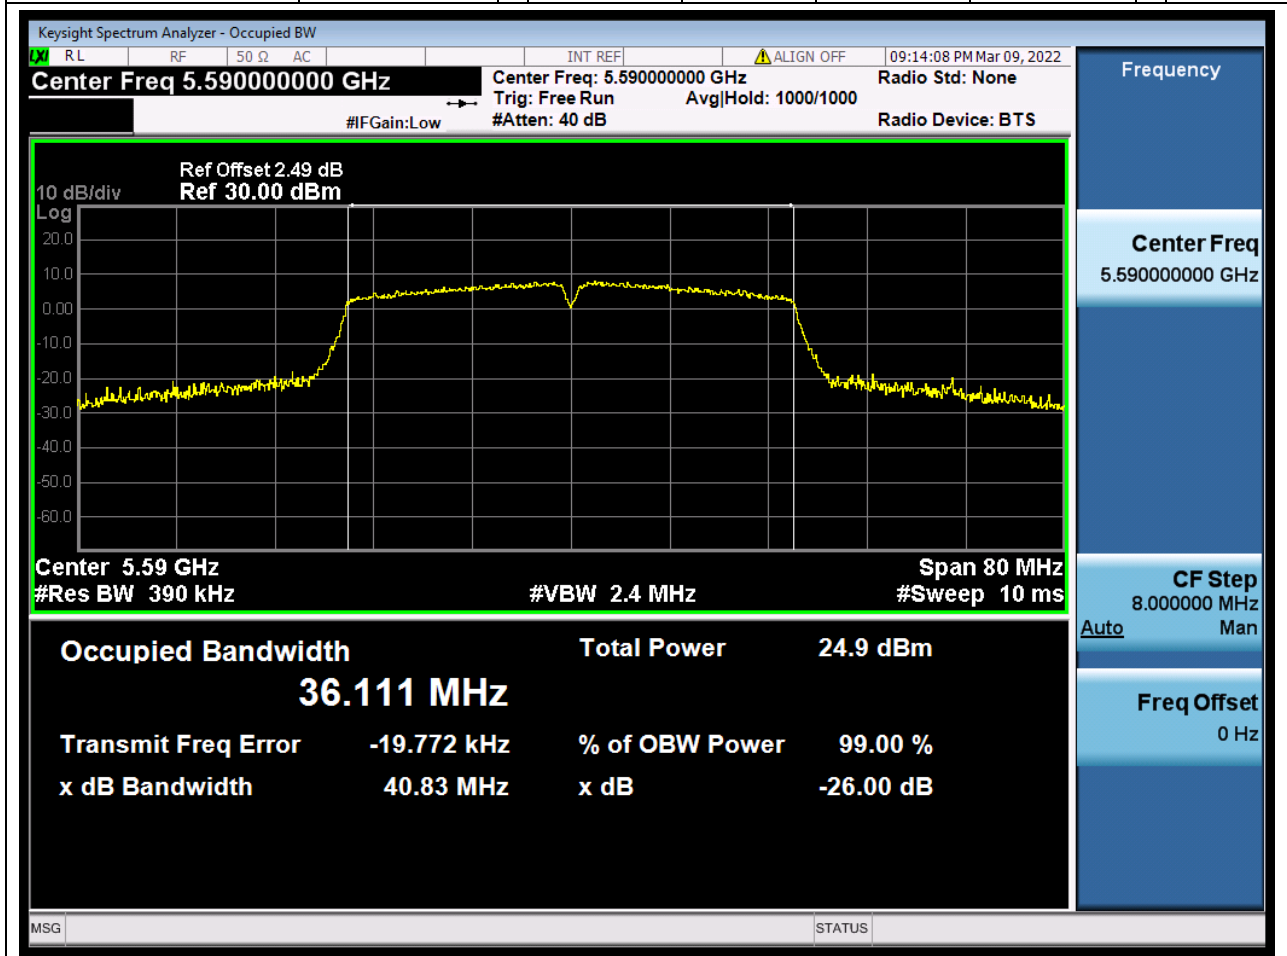

42. 802.11ac_40M_U-NII-2C_M

42.1. A.2.2-99% Bandwidth(NTNV)

Center Frequency (MHz)	OBW Power (%)	RBW (MHz)	Detector	Limit (MHz)	OBW (MHz)	Verdict
5590	99	0.39	Peak	0	36.110514	Unknown