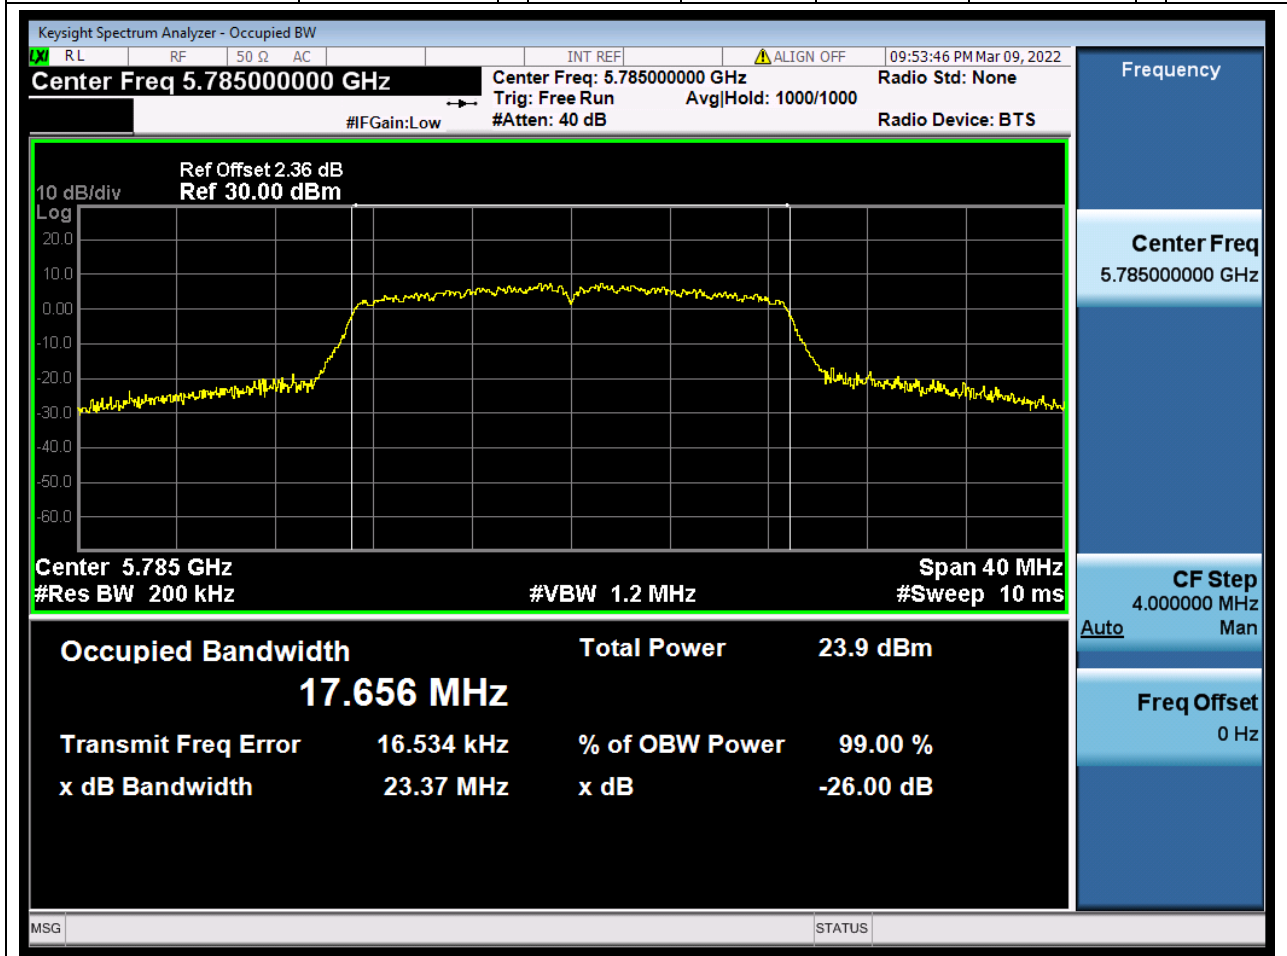

55. 802.11ac_20M_U-NII-3_M

55.1. A.2.2-99% Bandwidth(NTNV)

Center Frequency (MHz)	OBW Power (%)	RBW (MHz)	Detector	Limit (MHz)	OBW (MHz)	Verdict
5785	99	0.2	Peak	0	17.656447	Unknown