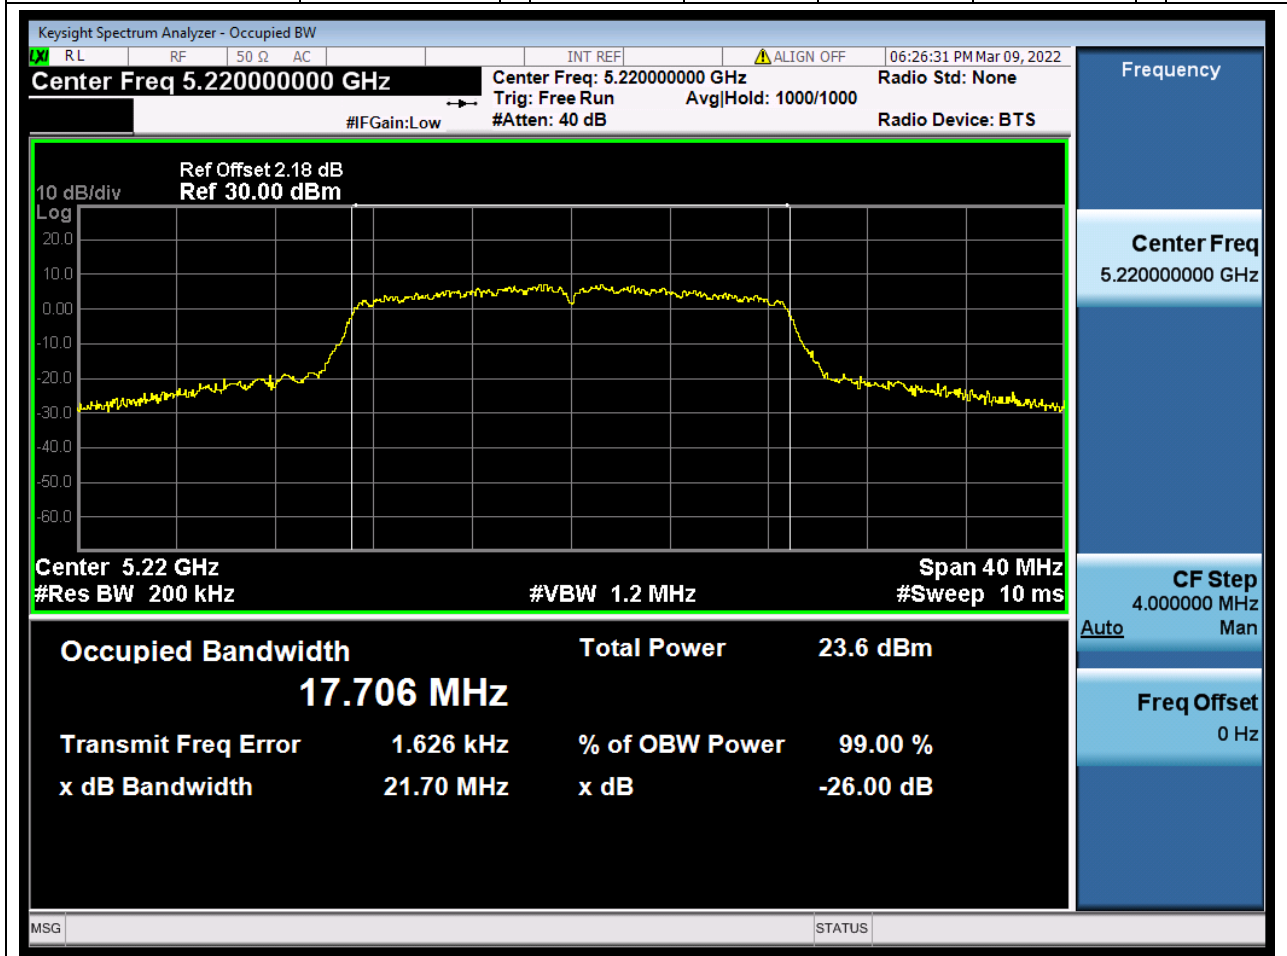

5. 802.11n_20M_U-NII-1_M

5.1. A.2.2-99% Bandwidth(NTNV)

Center Frequency (MHz)	OBW Power (%)	RBW (MHz)	Detector	Limit (MHz)	OBW (MHz)	Verdict
5220	99	0.2	Peak	0	17.70599	Unknown