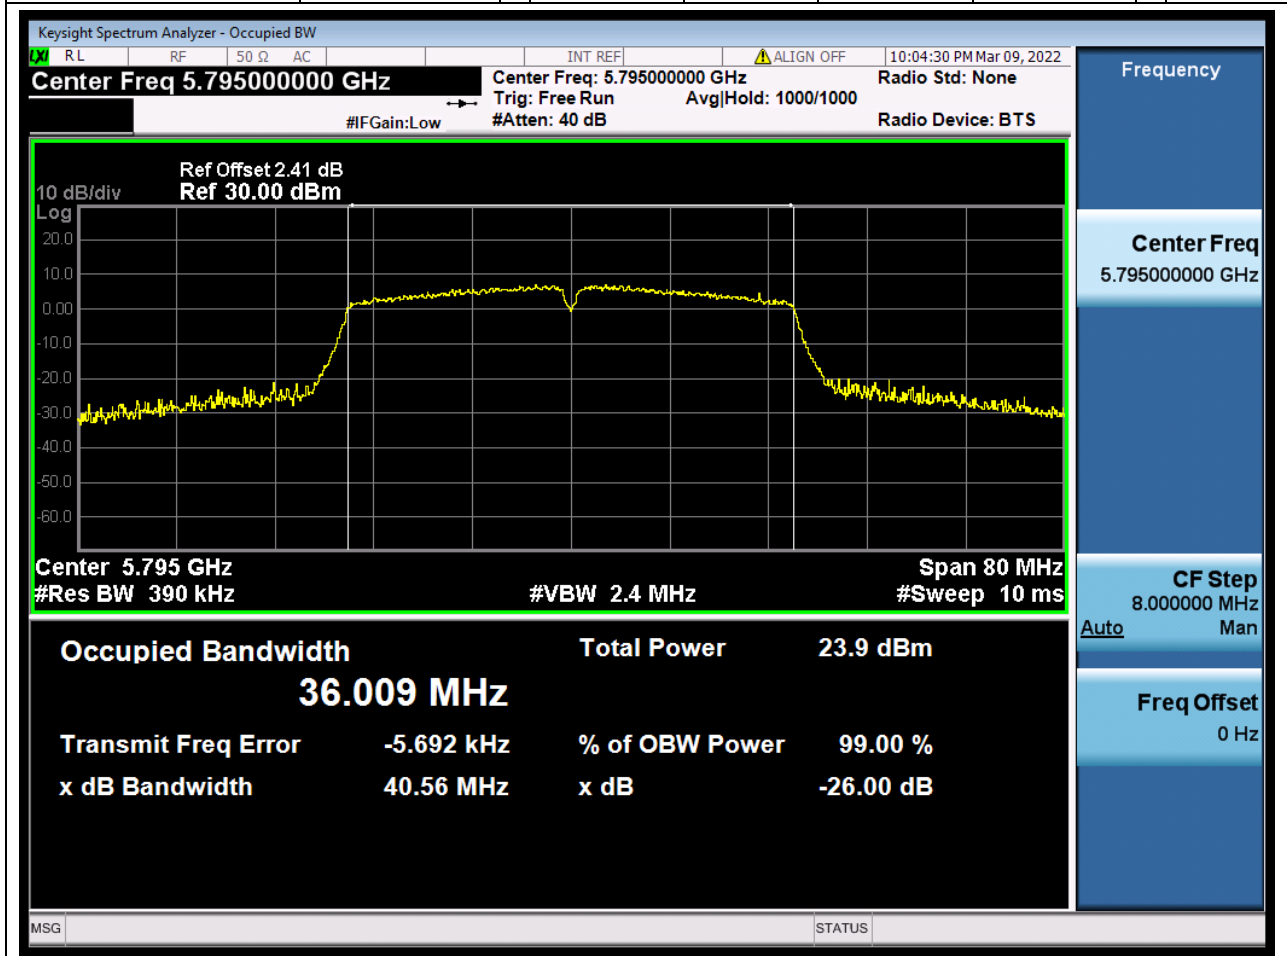

58. 802.11ac_40M_U-NII-3_H

58.1. A.2.2-99% Bandwidth(NTNV)

Center Frequency (MHz)	OBW Power (%)	RBW (MHz)	Detector	Limit (MHz)	OBW (MHz)	Verdict
5795	99	0.39	Peak	0	36.00947	Unknown