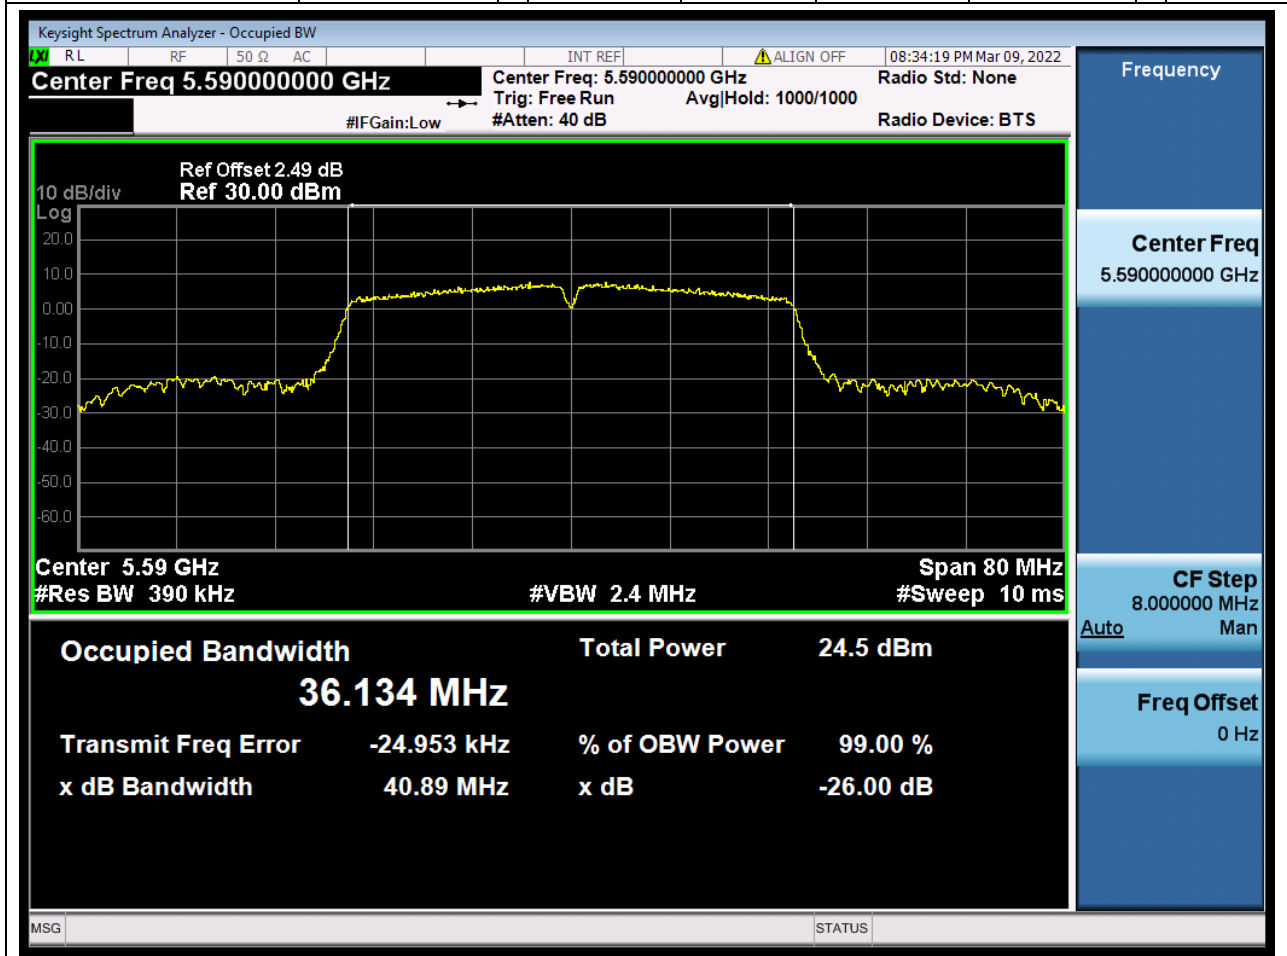

36. 802.11n_40M_U-NII-2C_M

36.1. A.2.2-99% Bandwidth(NTNV)

Center Frequency (MHz)	OBW Power (%)	RBW (MHz)	Detector	Limit (MHz)	OBW (MHz)	Verdict
5590	99	0.39	Peak	0	36.133708	Unknown