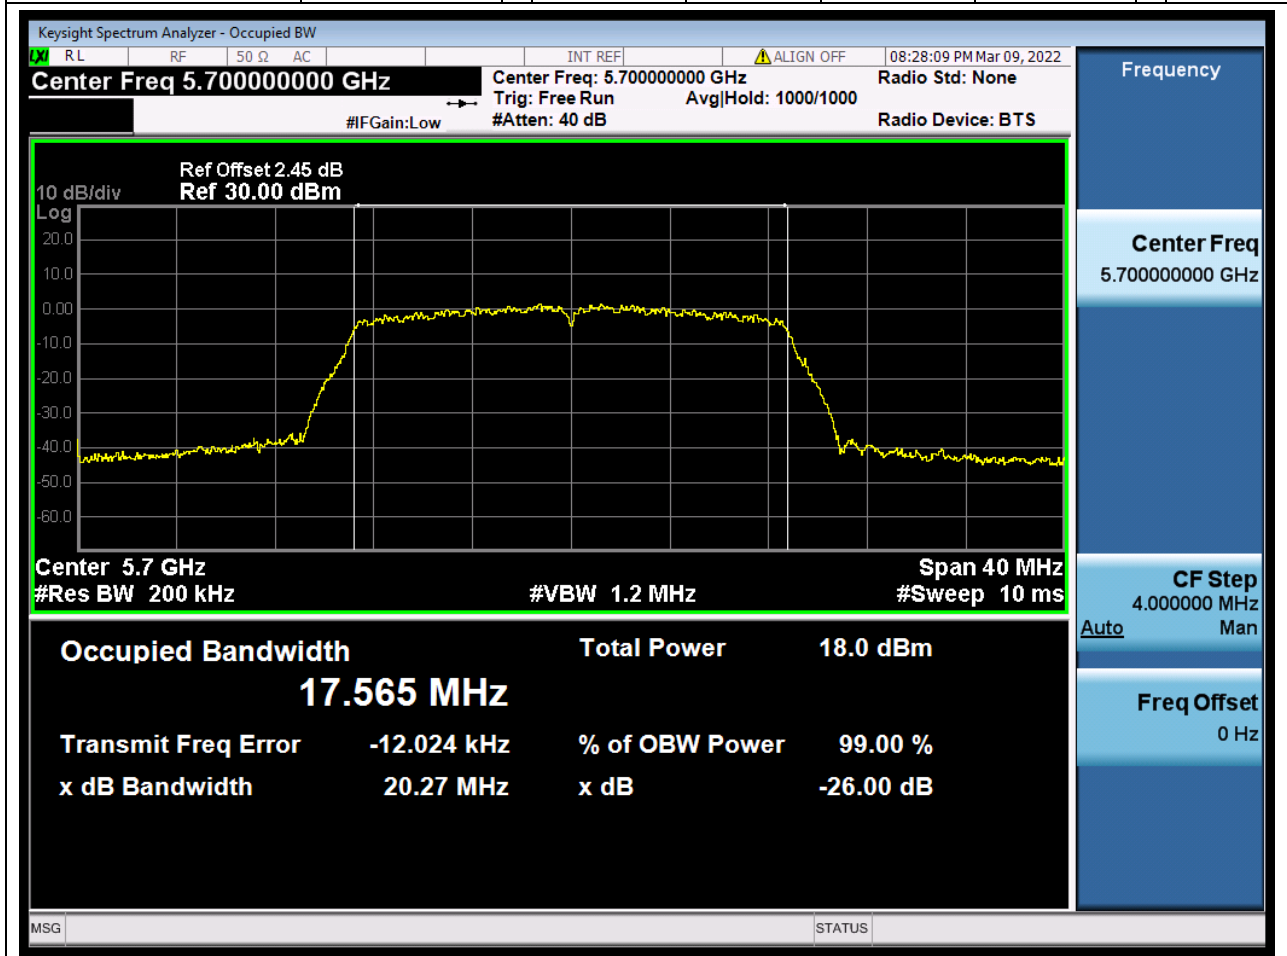

34. 802.11n_20M_U-NII-2C_H

34.1. A.2.2-99% Bandwidth(NTNV)

Center Frequency (MHz)	OBW Power (%)	RBW (MHz)	Detector	Limit (MHz)	OBW (MHz)	Verdict
5700	99	0.2	Peak	0	17.5649	Unknown