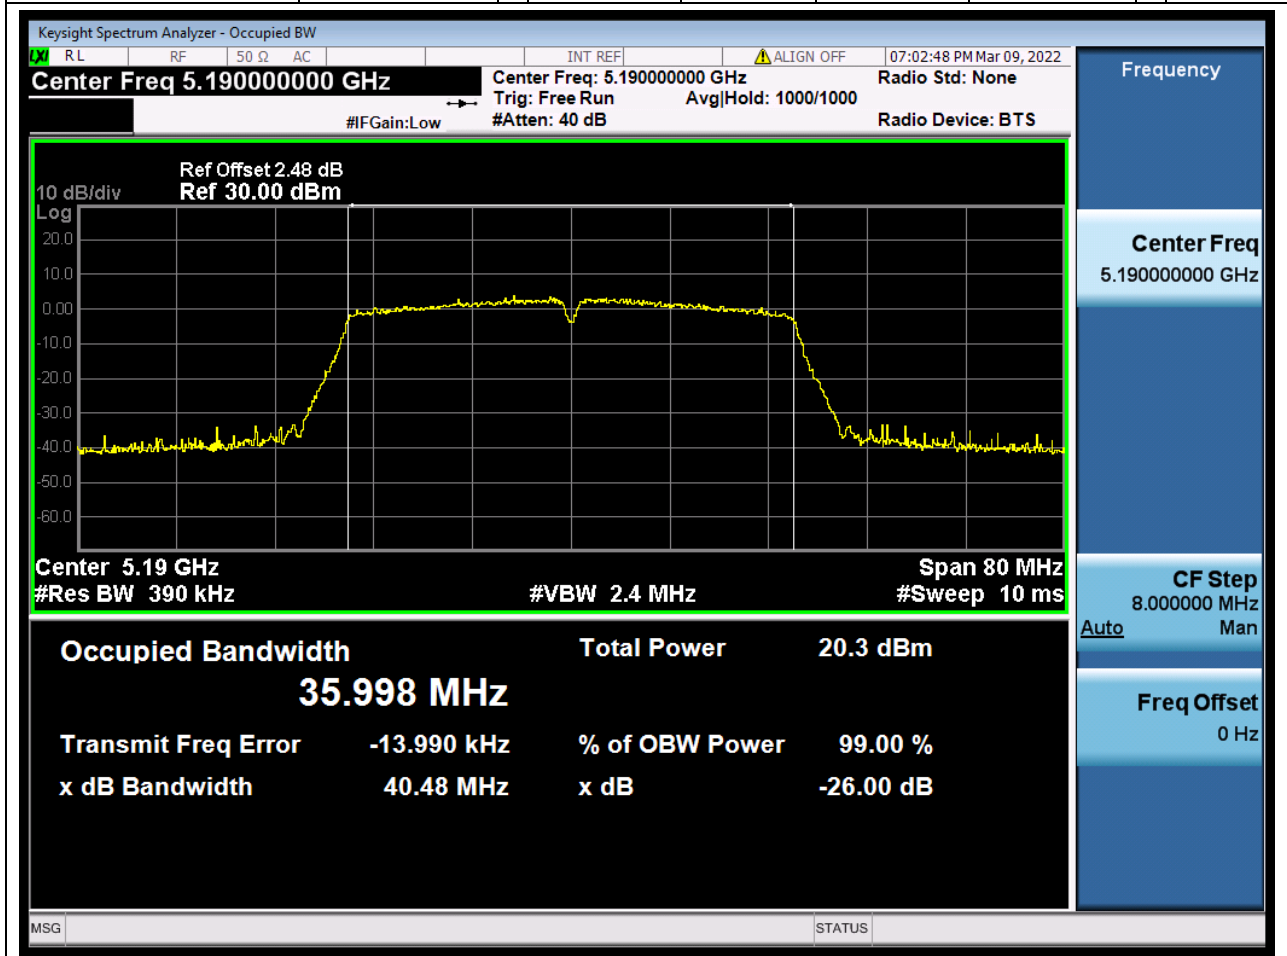

12. 802.11ac_40M_U-NII-1_L

12.1. A.2.2-99% Bandwidth(NTNV)

Center Frequency (MHz)	OBW Power (%)	RBW (MHz)	Detector	Limit (MHz)	OBW (MHz)	Verdict
5190	99	0.39	Peak	0	35.998479	Unknown