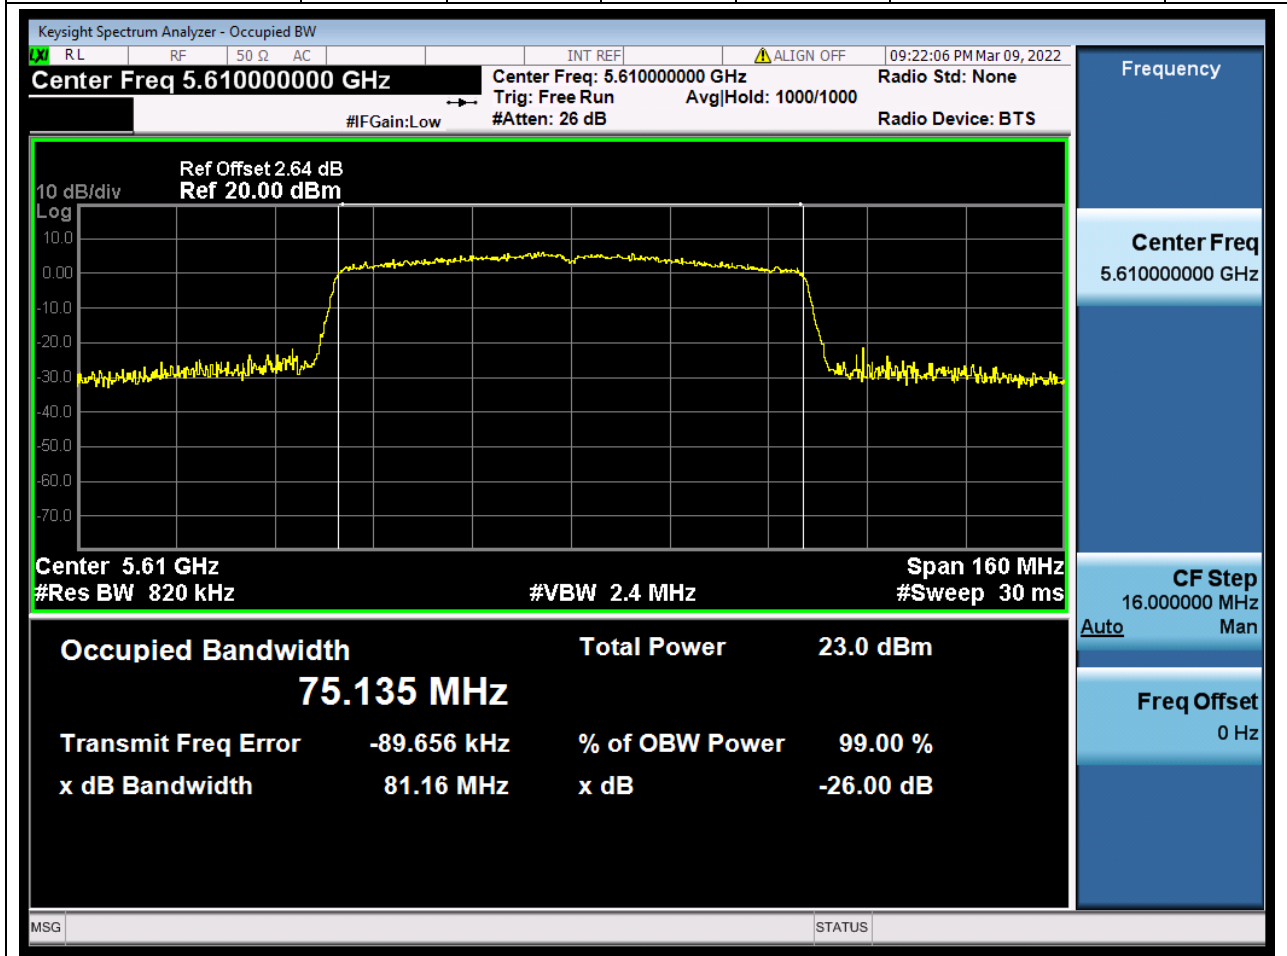

45. 802.11ac_80M_U-NII-2C_M

45.1. A.2-26dB Bandwidth(NTNV)

Center Frequency (MHz)	XdB Down	RBW (MHz)	Detector	Limit (MHz)	XdB BandWidth (MHz)	Verdict
5610	26	0.82	Peak	0	81.156063	Unknow