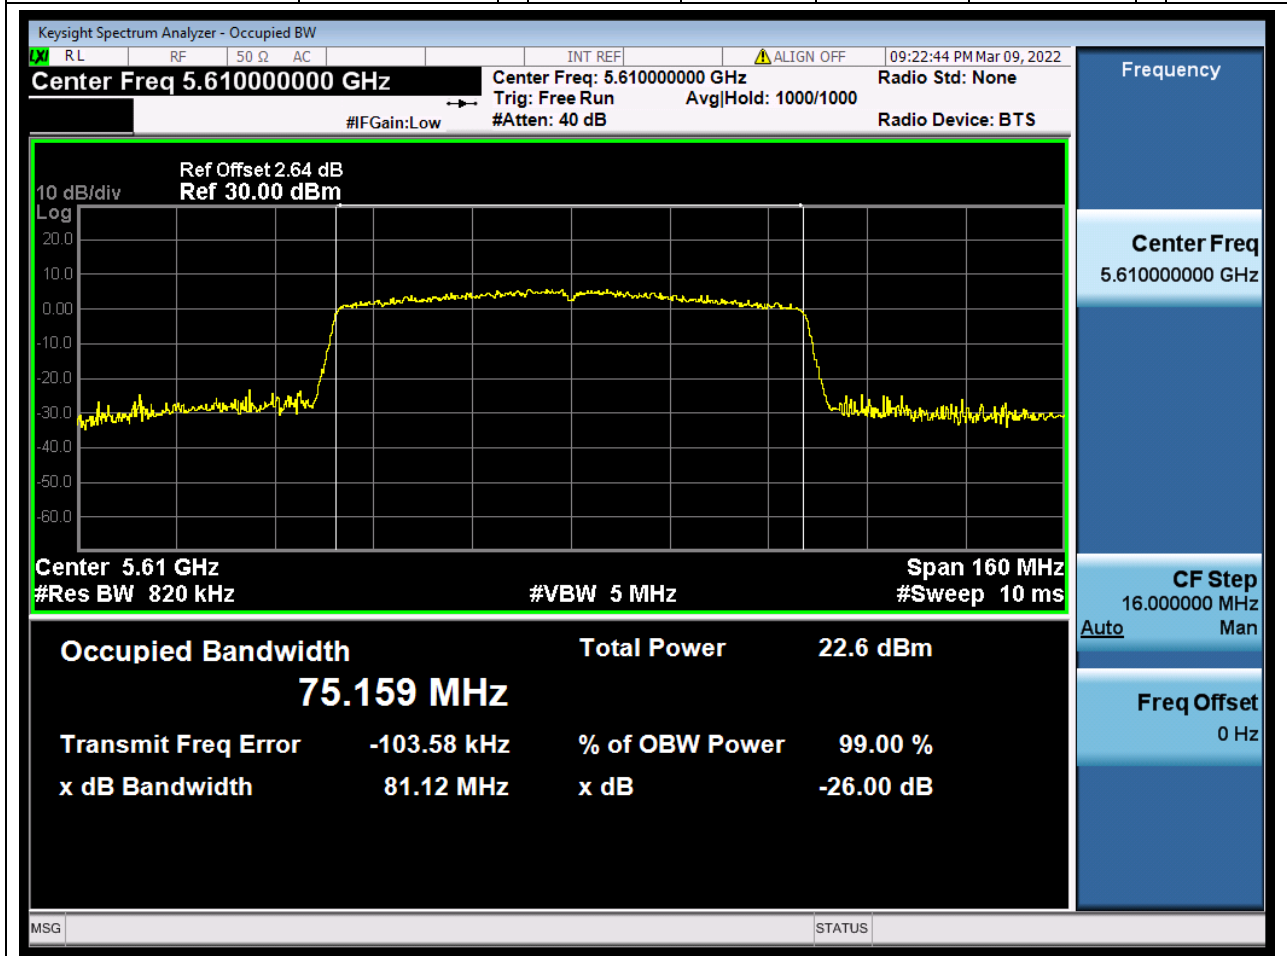

45. 802.11ac_80M_U-NII-2C_M

45.1. A.2.2-99% Bandwidth(NTNV)

Center Frequency (MHz)	OBW Power (%)	RBW (MHz)	Detector	Limit (MHz)	OBW (MHz)	Verdict
5610	99	0.82	Peak	0	75.159303	Unknown