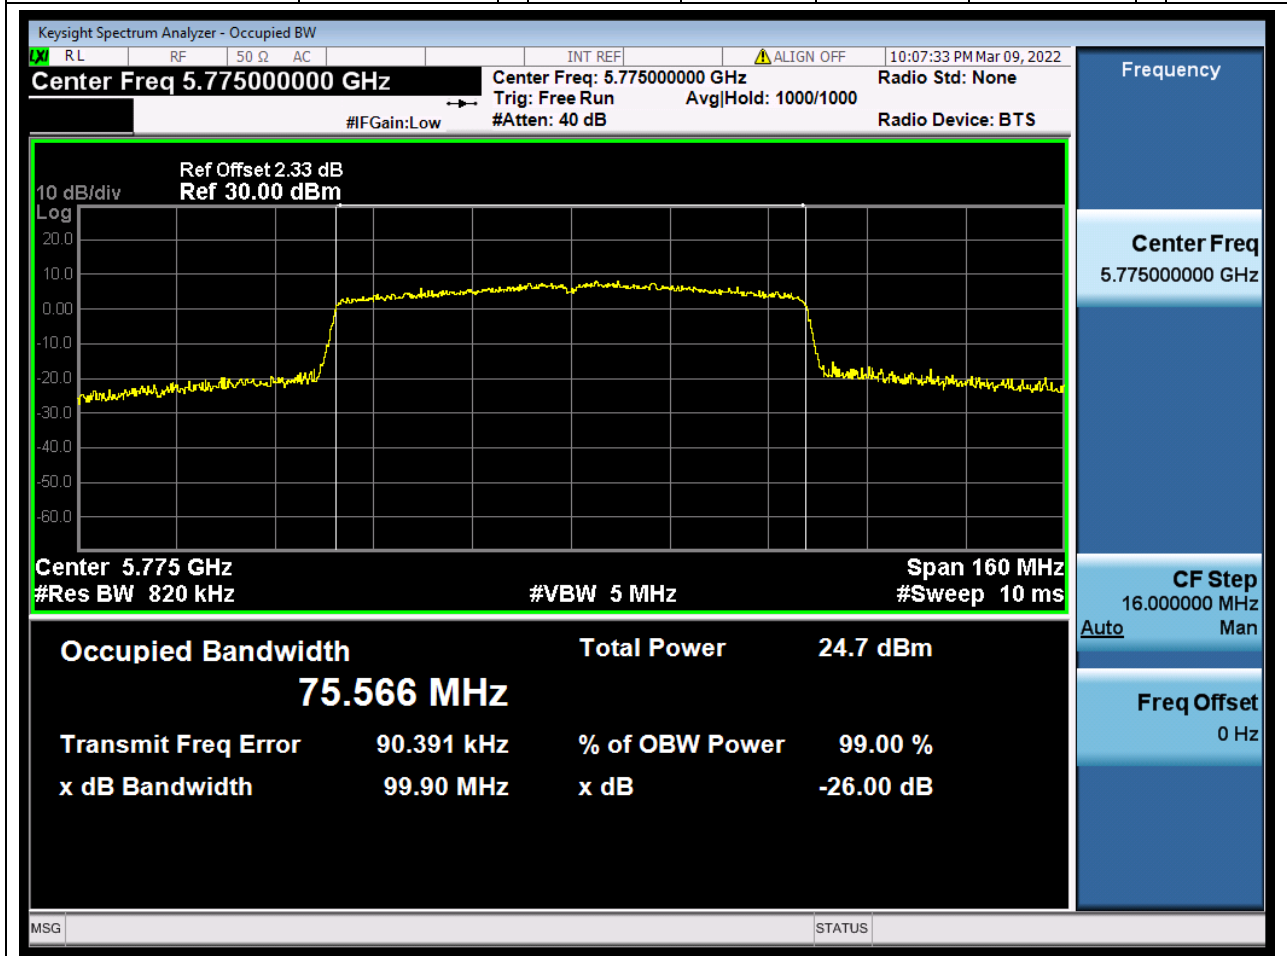

59. 802.11ac_80M_U-NII-3_M

59.1. A.2.2-99% Bandwidth(NTNV)

Center Frequency (MHz)	OBW Power (%)	RBW (MHz)	Detector	Limit (MHz)	OBW (MHz)	Verdict
5775	99	0.82	Peak	0	75.565573	Unknown