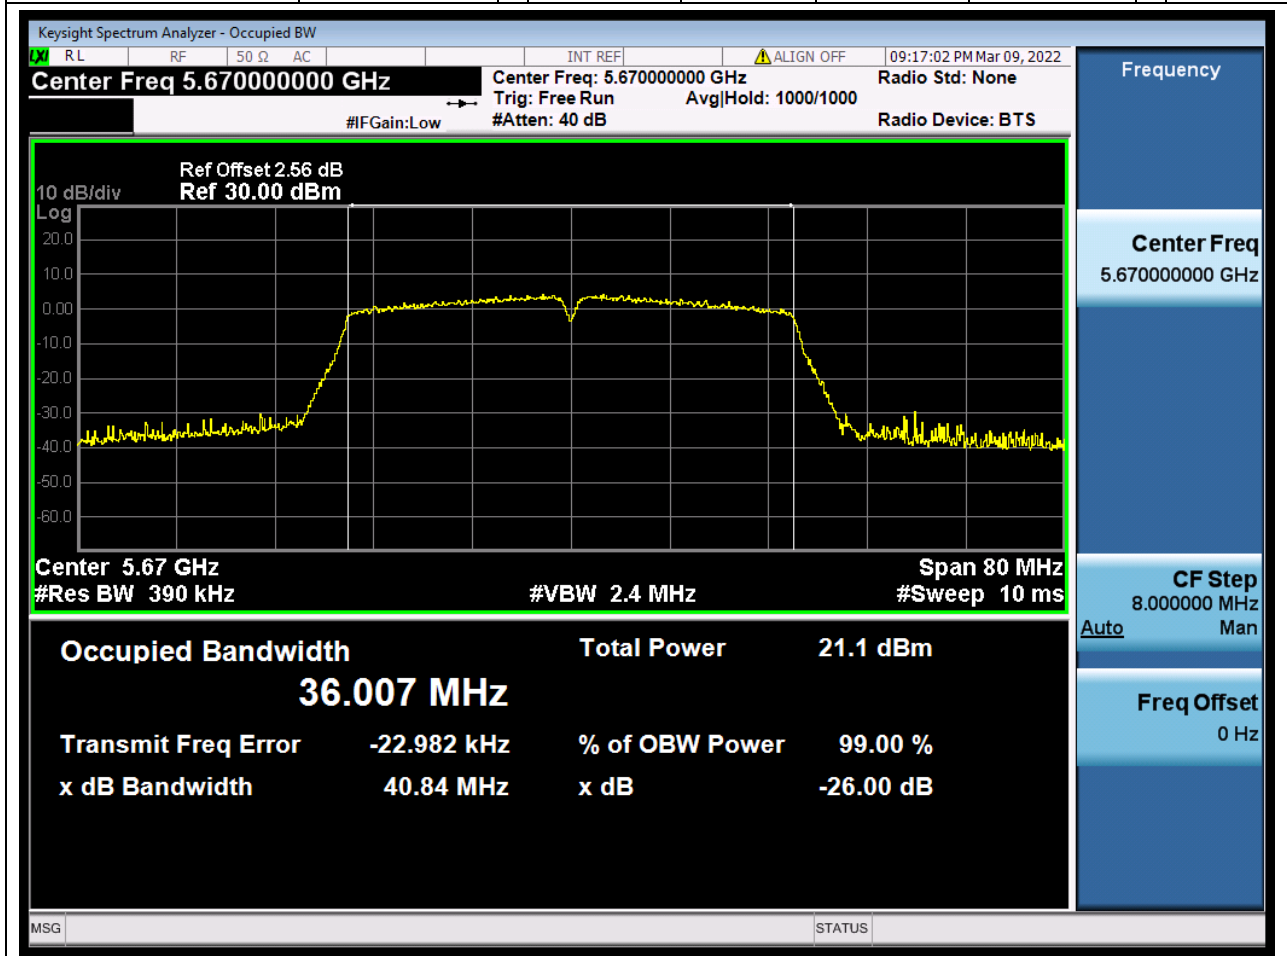

43. 802.11ac_40M_U-NII-2C_H

43.1. A.2.2-99% Bandwidth(NTNV)

Center Frequency (MHz)	OBW Power (%)	RBW (MHz)	Detector	Limit (MHz)	OBW (MHz)	Verdict
5670	99	0.39	Peak	0	36.006504	Unknown