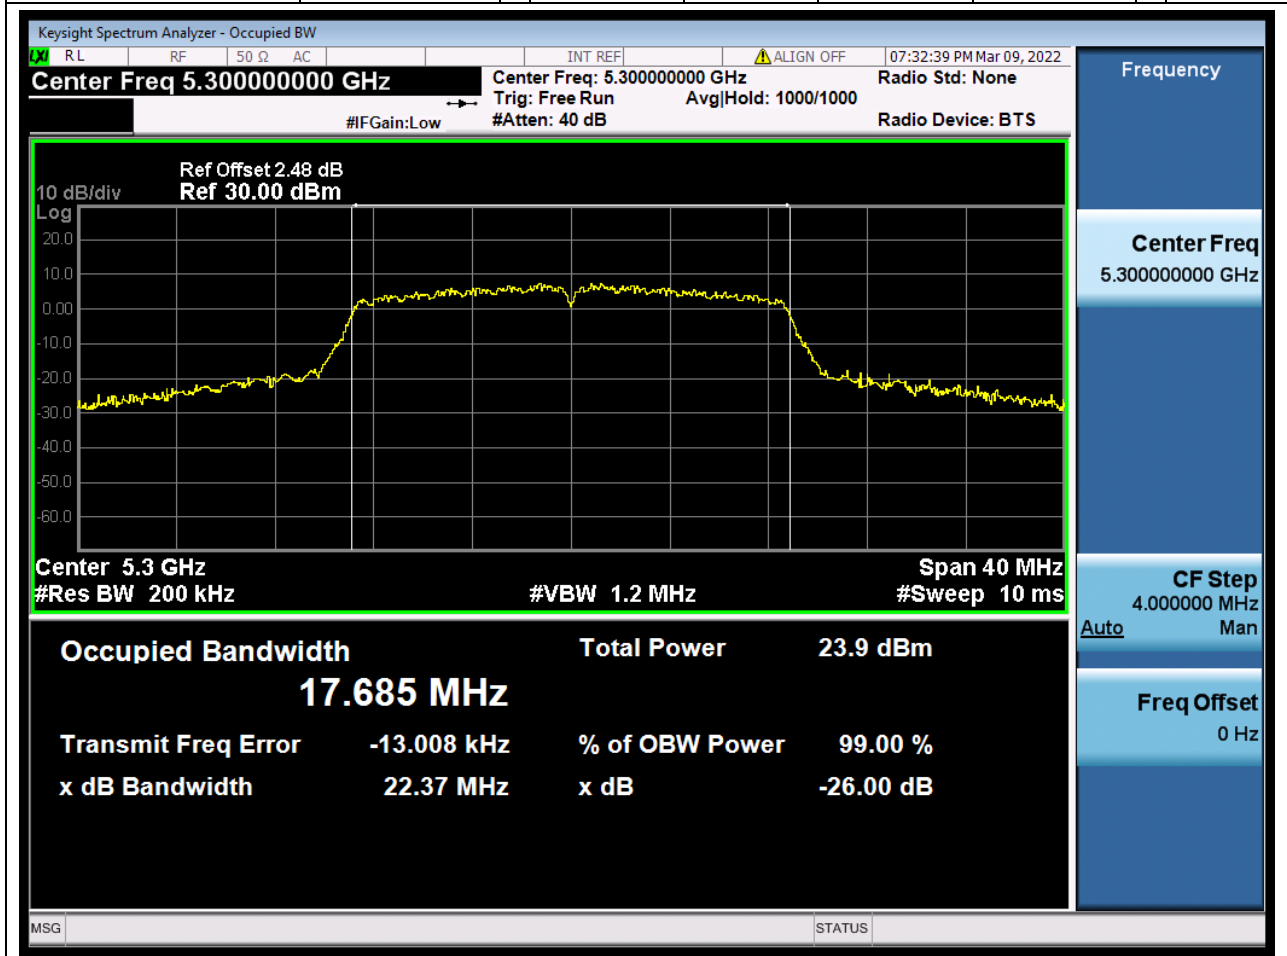

19. 802.11n_20M_U-NII-2A_M

19.1. A.2.2-99% Bandwidth(NTNV)

Center Frequency (MHz)	OBW Power (%)	RBW (MHz)	Detector	Limit (MHz)	OBW (MHz)	Verdict
5300	99	0.2	Peak	0	17.68492	Unknown