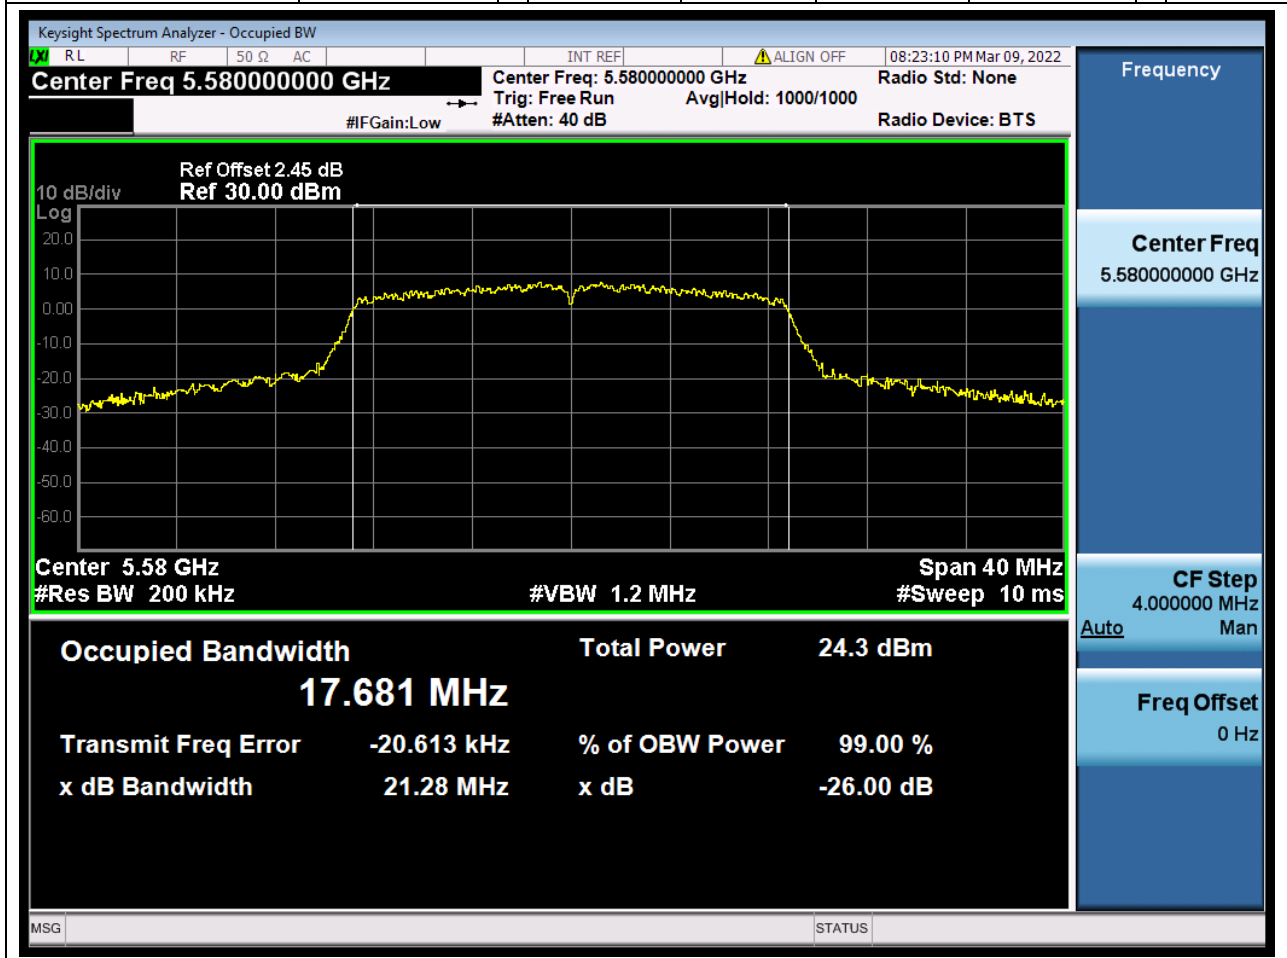

33. 802.11n_20M_U-NII-2C_M

33.1. A.2.2-99% Bandwidth(NTNV)

Center Frequency (MHz)	OBW Power (%)	RBW (MHz)	Detector	Limit (MHz)	OBW (MHz)	Verdict
5580	99	0.2	Peak	0	17.681224	Unknown