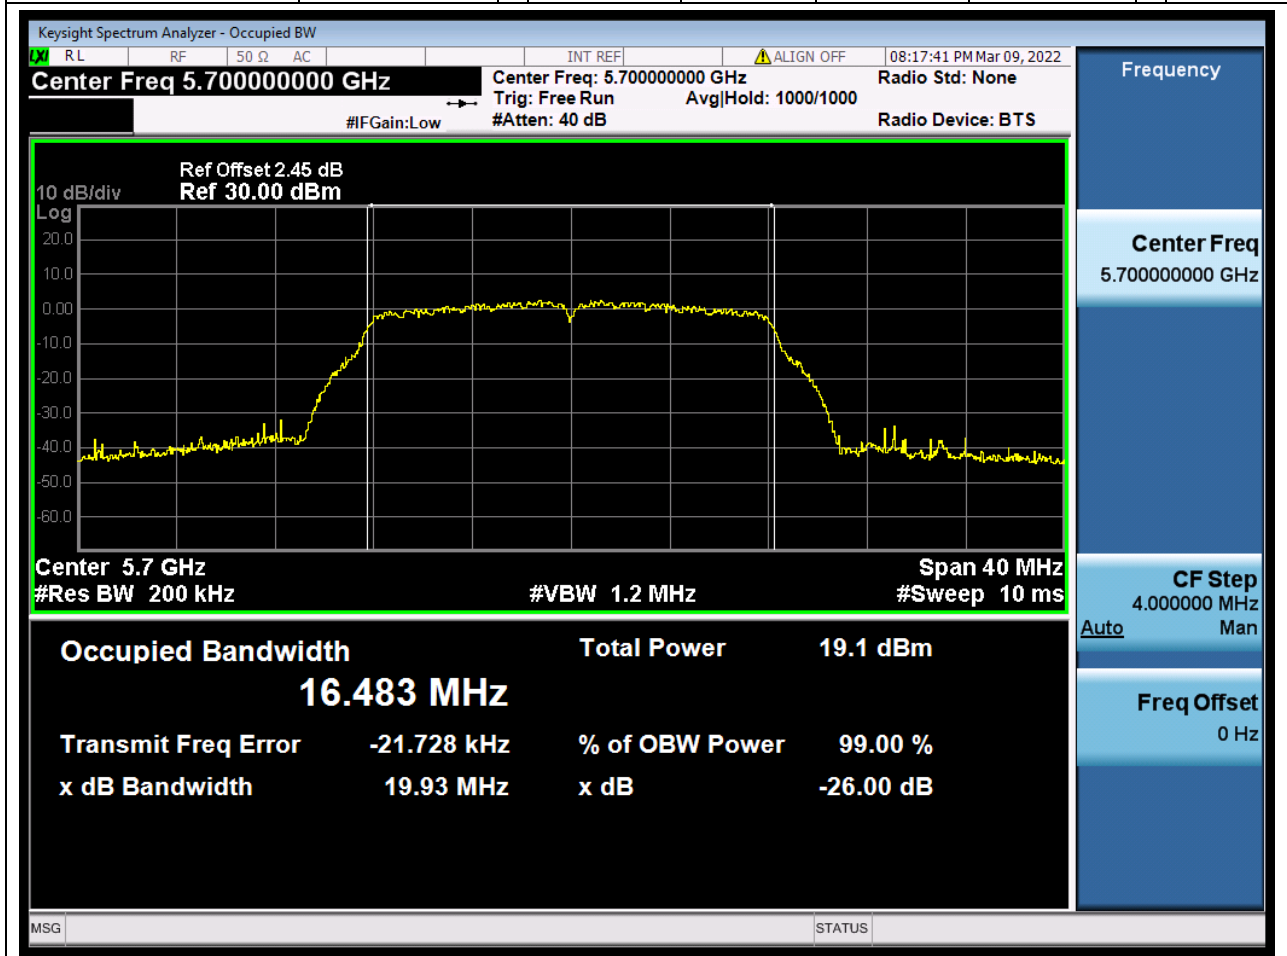

31. 802.11a_20M_U-NII-2C_H

31.1. A.2.2-99% Bandwidth(NTNV)

Center Frequency (MHz)	OBW Power (%)	RBW (MHz)	Detector	Limit (MHz)	OBW (MHz)	Verdict
5700	99	0.2	Peak	0	16.482855	Unknown