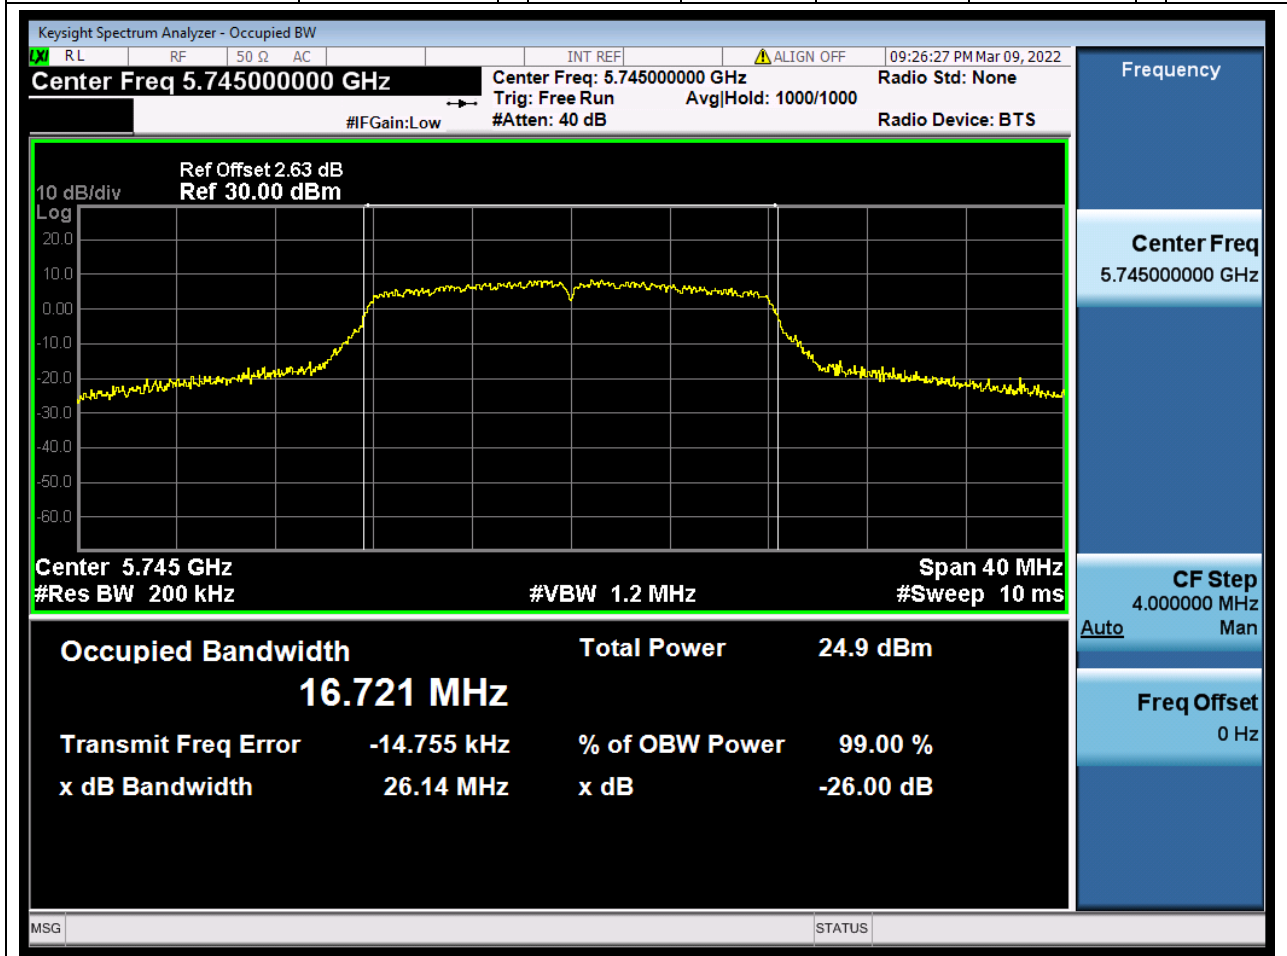

46. 802.11a_20M_U-NII-3_L

46.1. A.2.2-99% Bandwidth(NTNV)

Center Frequency (MHz)	OBW Power (%)	RBW (MHz)	Detector	Limit (MHz)	OBW (MHz)	Verdict
5745	99	0.2	Peak	0	16.721289	Unknown