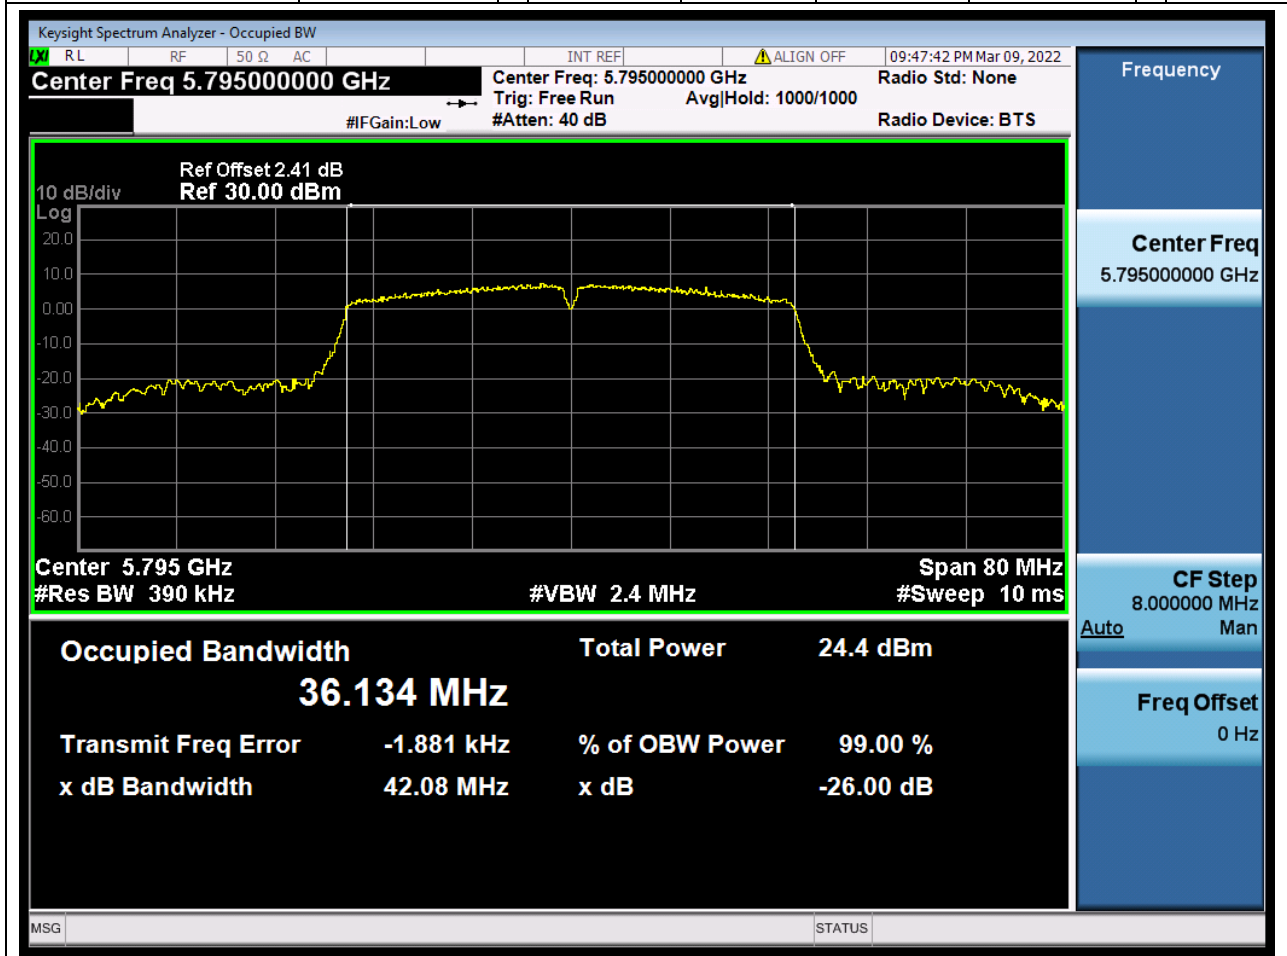

53. 802.11n_40M_U-NII-3_H

53.1. A.2.2-99% Bandwidth(NTNV)

Center Frequency (MHz)	OBW Power (%)	RBW (MHz)	Detector	Limit (MHz)	OBW (MHz)	Verdict
5795	99	0.39	Peak	0	36.134229	Unknown