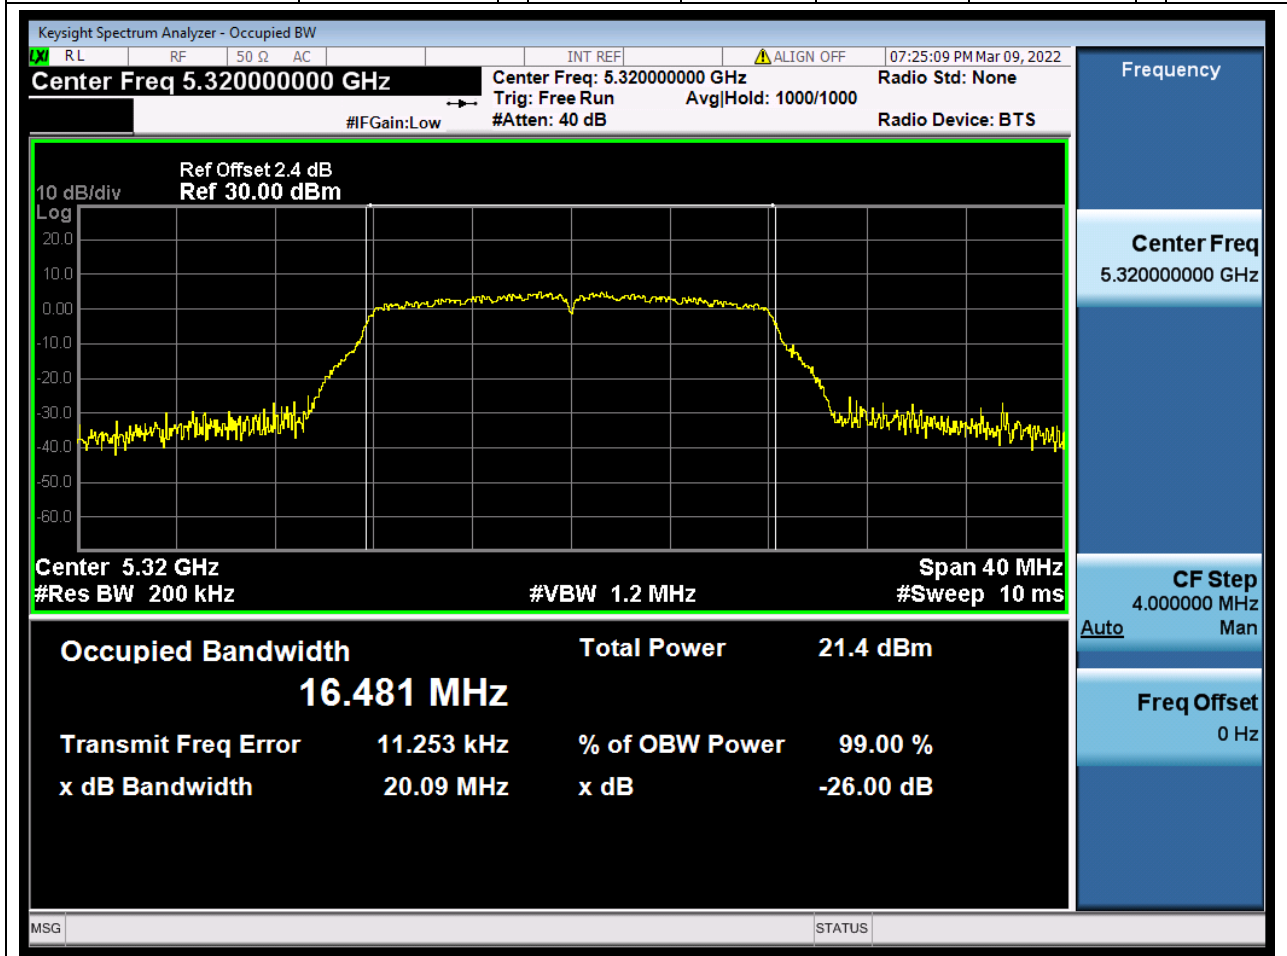

17. 802.11a_20M_U-NII-2A_H

17.1. A.2.2-99% Bandwidth(NTNV)

Center Frequency (MHz)	OBW Power (%)	RBW (MHz)	Detector	Limit (MHz)	OBW (MHz)	Verdict
5320	99	0.2	Peak	0	16.481047	Unknown