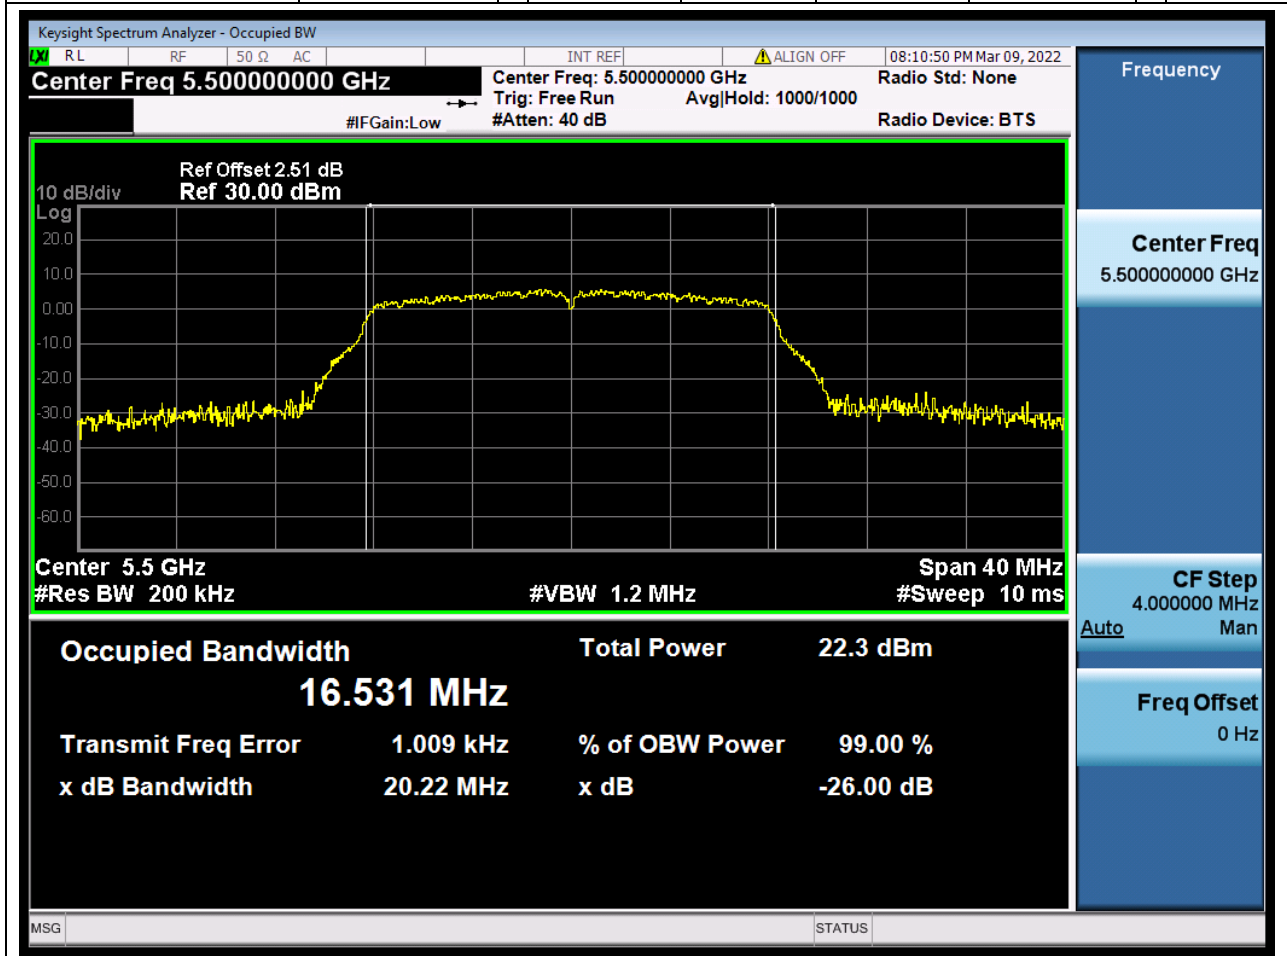

29. 802.11a_20M_U-NII-2C_L

29.1. A.2.2-99% Bandwidth(NTNV)

Center Frequency (MHz)	OBW Power (%)	RBW (MHz)	Detector	Limit (MHz)	OBW (MHz)	Verdict
5500	99	0.2	Peak	0	16.531435	Unknown