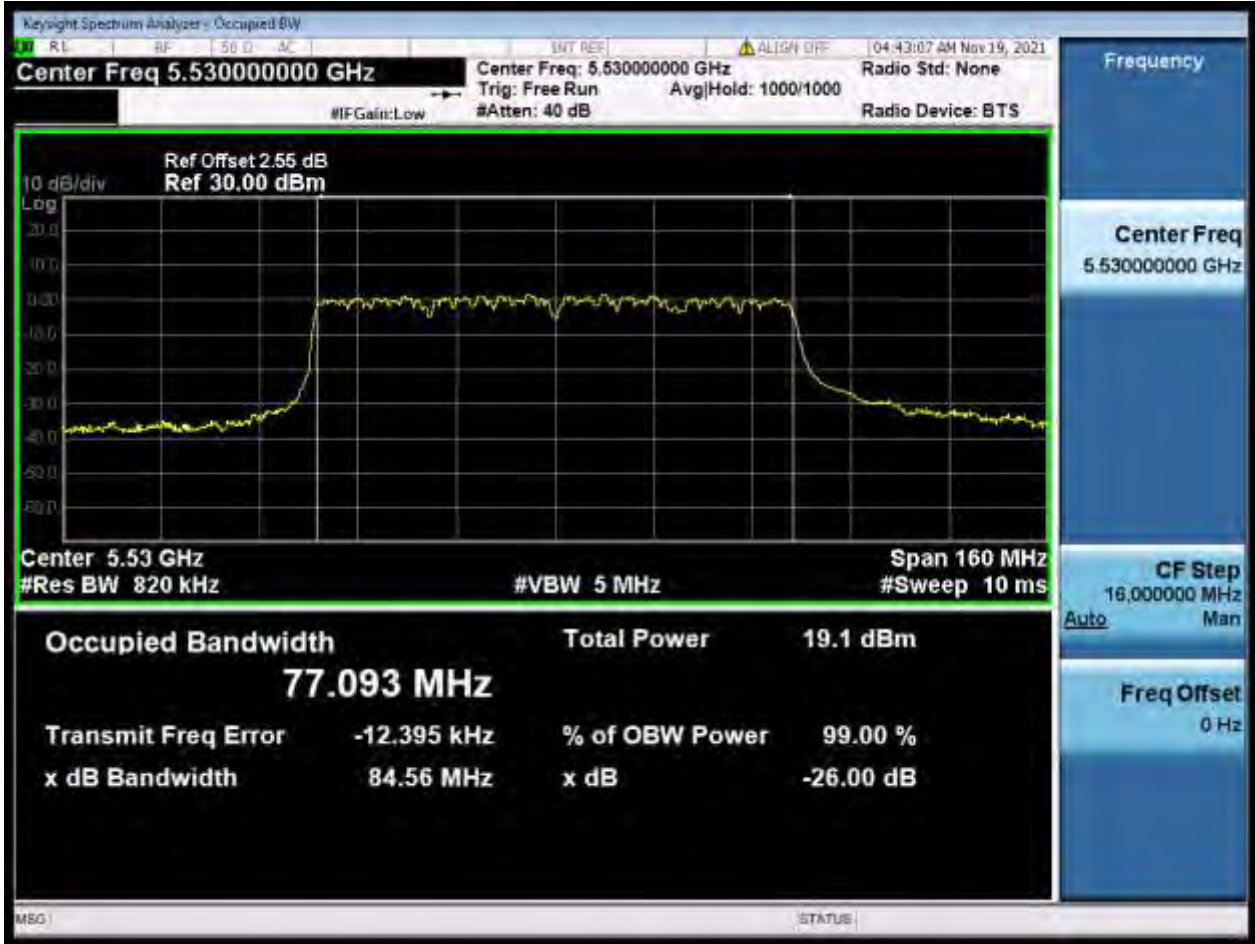

64. 802.11ax_80M_U-NII-2C_L

64.2. A.2.2-99% Bandwidth(NTNV)

Center Frequency (MHz)	OBW Power (%)	RBW (MHz)	Detector	Limit (MHz)	OBW (MHz)	Verdict
5530	99	0.82	Peak	0	77.093075	Unknow