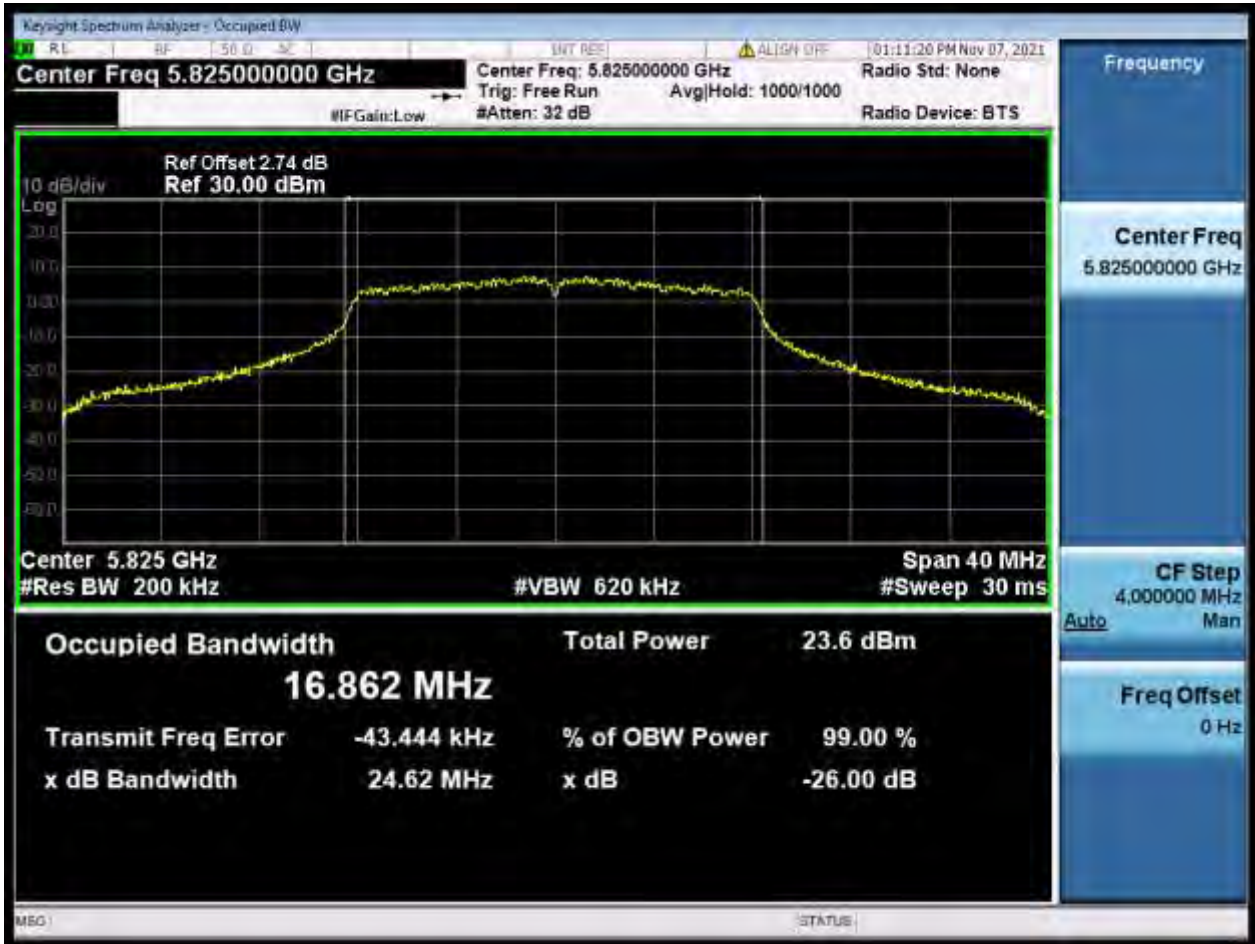

68. 802.11a_20M_U-NII-3_H

68.1. A.2-26dB Bandwidth(NTNV)

Center Frequency (MHz)	XdB Down	RBW (MHz)	Detector	Limit (MHz)	XdB BandWidth (MHz)	Verdict
5825	26	0.2	Peak	0	24.622264	Unknow