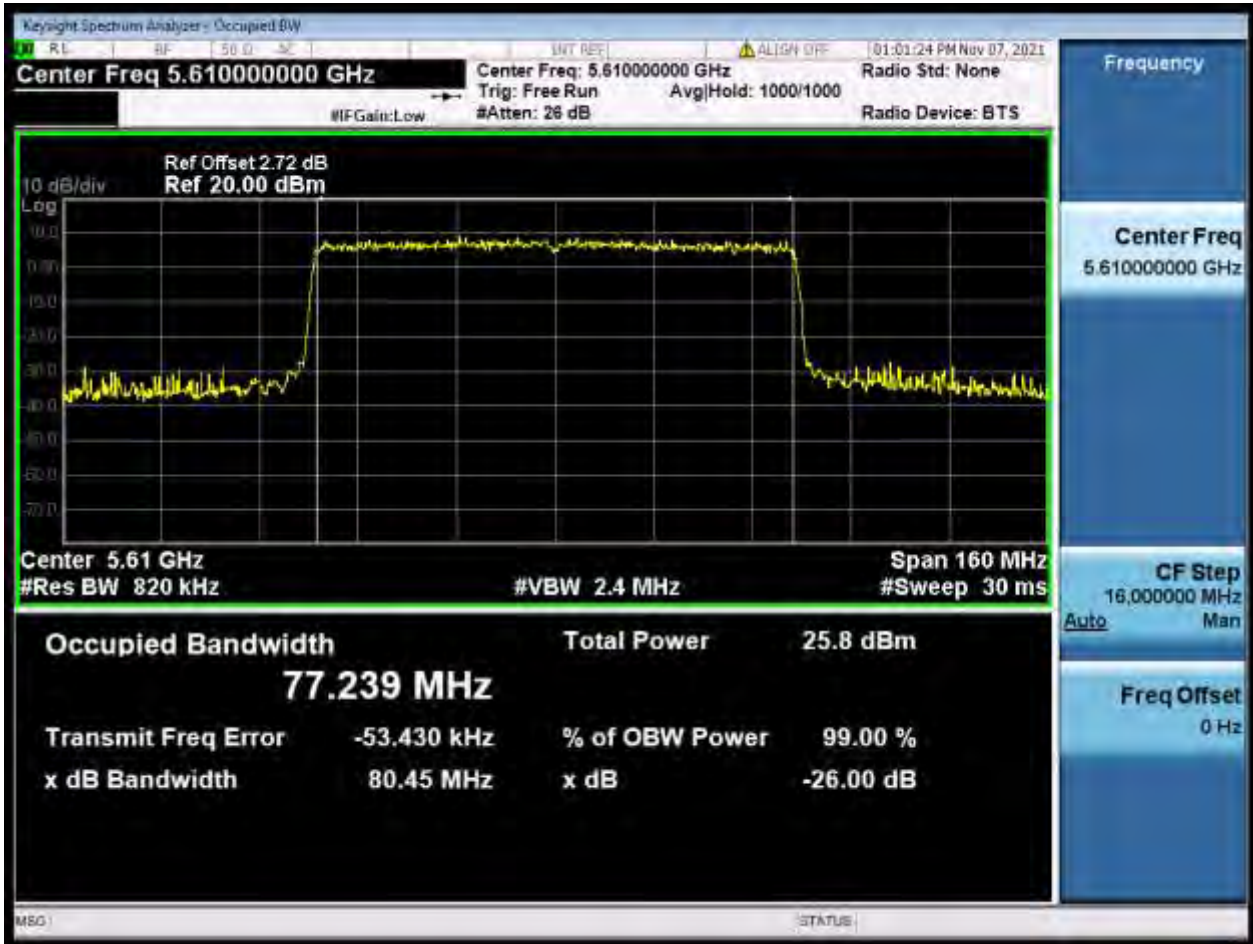

65. 802.11ax_80M_U-NII-2C_M

65.1. A.2-26dB Bandwidth(NTNV)

Center Frequency (MHz)	XdB Down	RBW (MHz)	Detector	Limit (MHz)	XdB BandWidth (MHz)	Verdict
5610	26	0.82	Peak	0	80.450141	Unknow