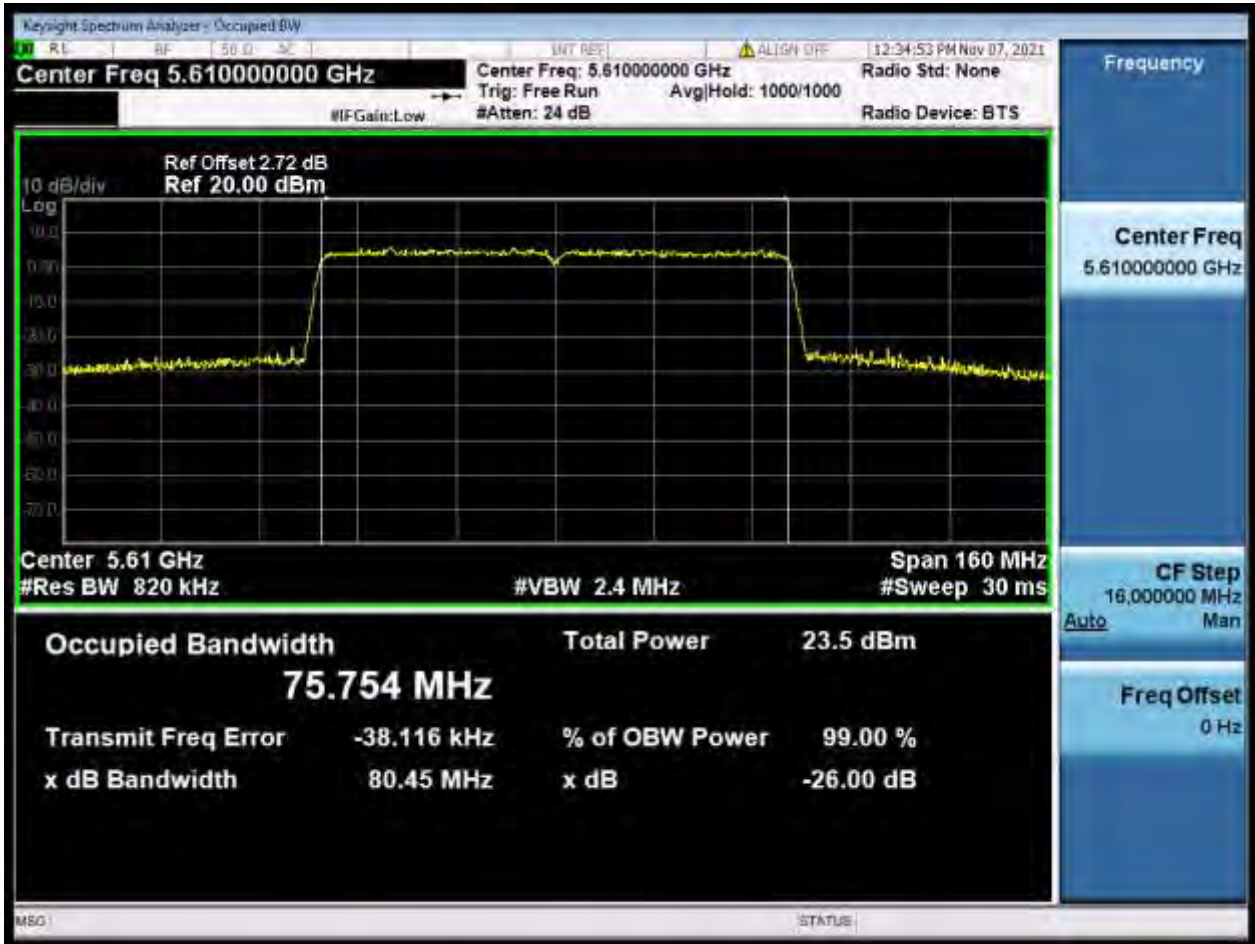

57. 802.11ac_80M_U-NII-2C_M

57.1. A.2-26dB Bandwidth(NTNV)

Center Frequency (MHz)	XdB Down	RBW (MHz)	Detector	Limit (MHz)	XdB BandWidth (MHz)	Verdict
5610	26	0.82	Peak	0	80.454574	Unknow