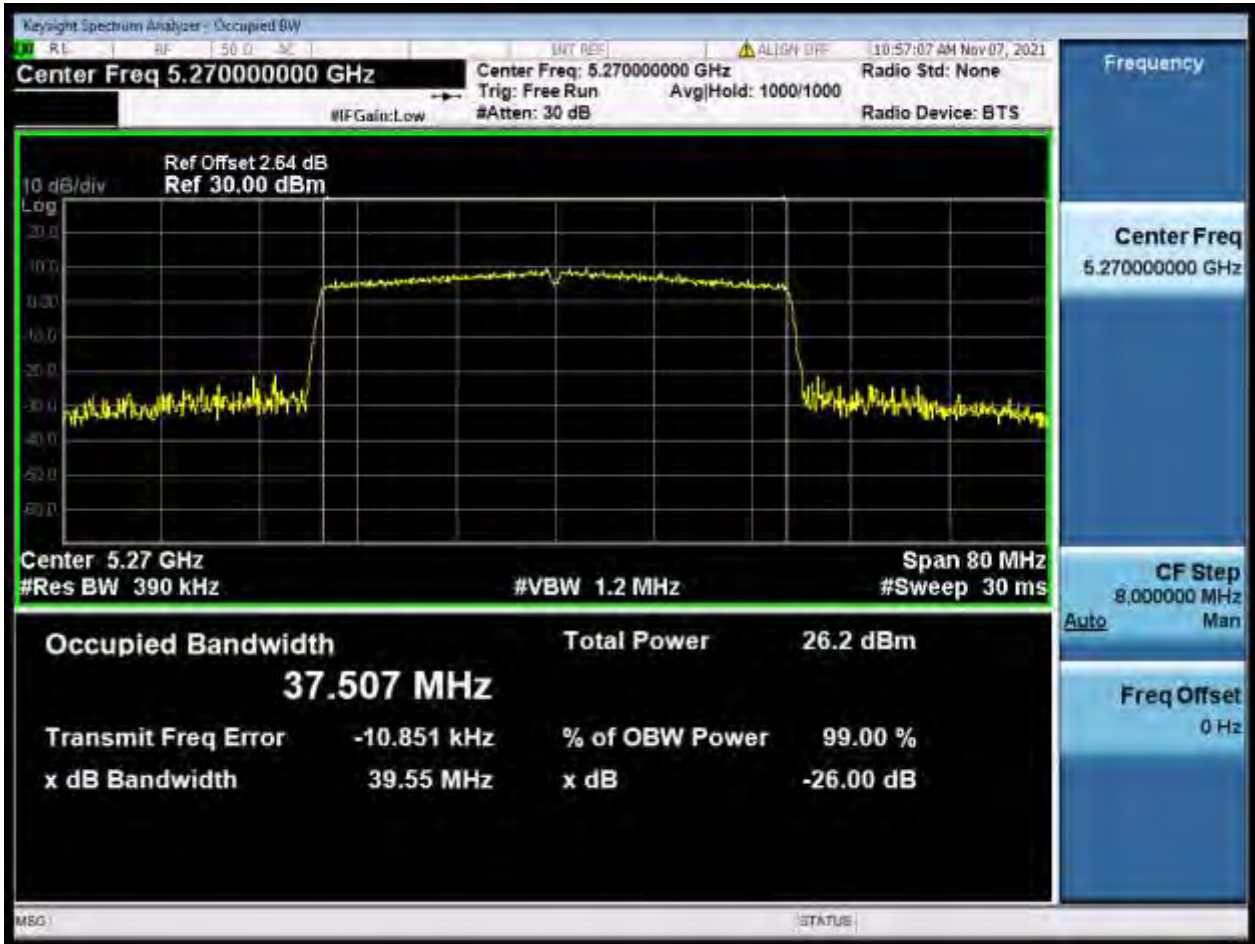

38. 802.11ax_40M_U-NII-2A_L

38.1. A.2-26dB Bandwidth(NTNV)

Center Frequency (MHz)	XdB Down	RBW (MHz)	Detector	Limit (MHz)	XdB BandWidth (MHz)	Verdict
5270	26	0.39	Peak	0	39.550315	Unknow