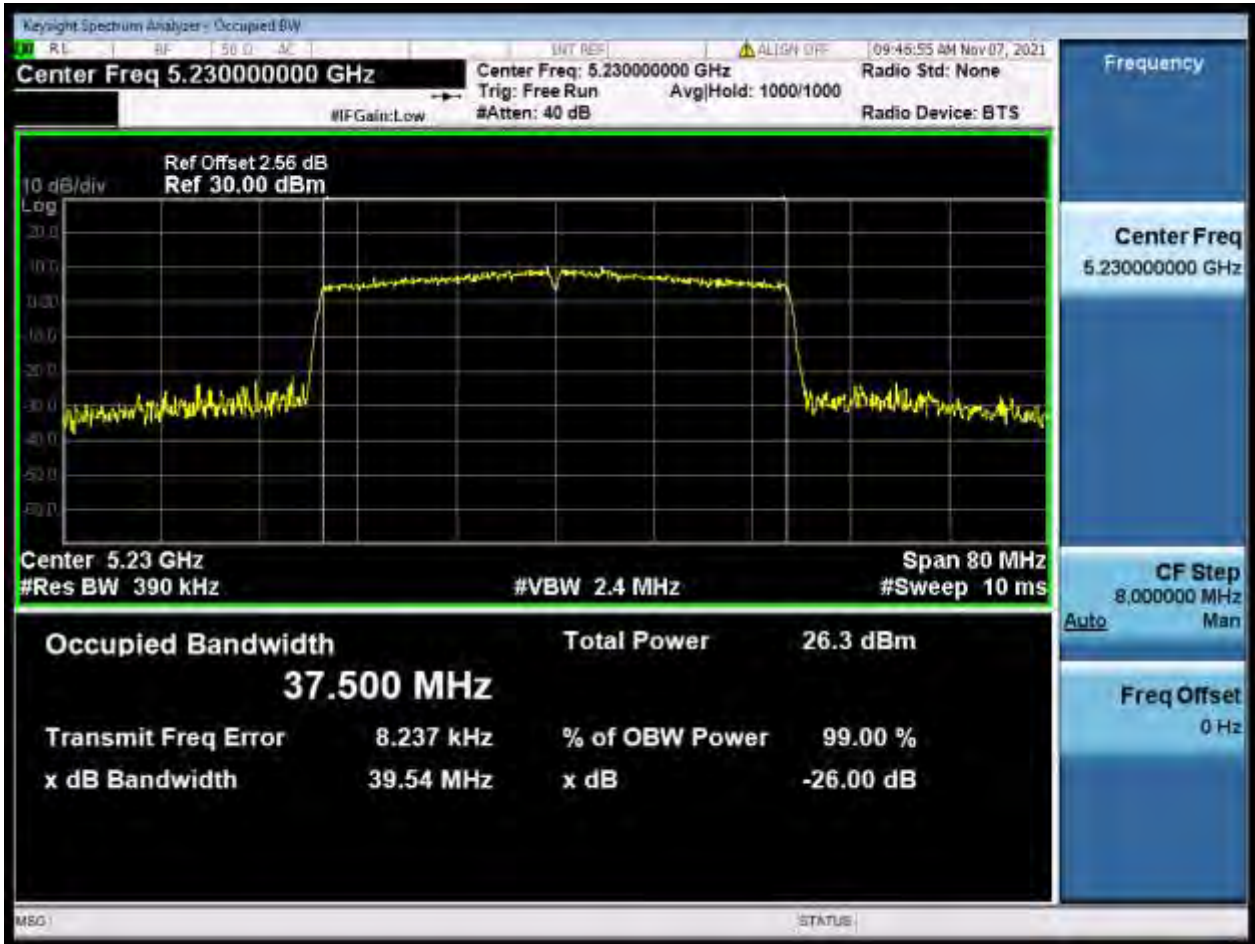

19. 802.11ax_40M_U-NII-1_H

19.1. A.2.2-99% Bandwidth(NTNV)

Center Frequency (MHz)	OBW Power (%)	RBW (MHz)	Detector	Limit (MHz)	OBW (MHz)	Verdict
5230	99	0.39	Peak	0	37.500327	Unknow