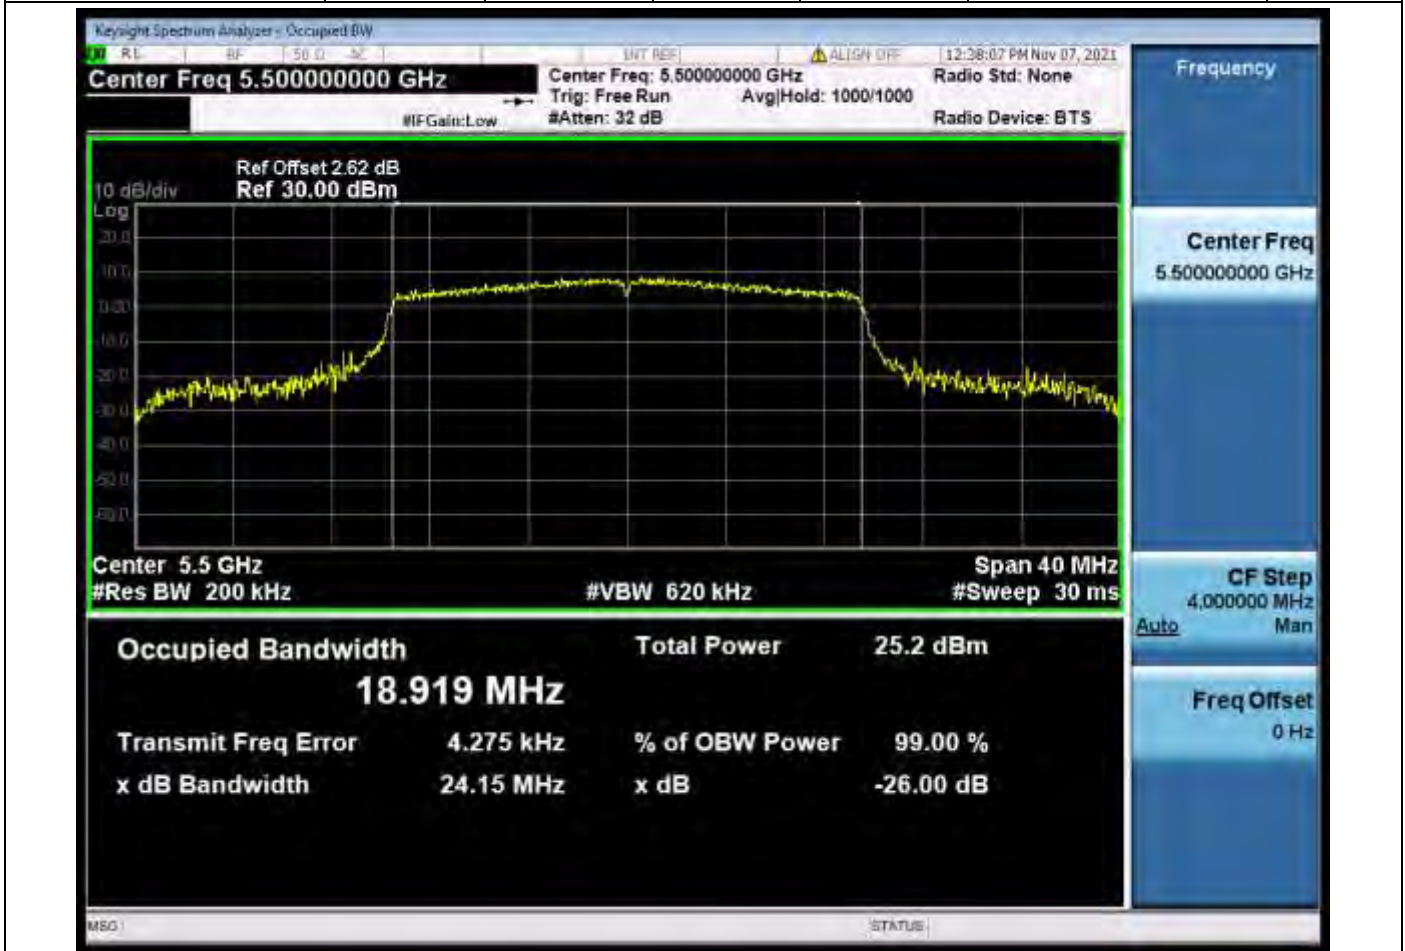

58. 802.11ax_20M_U-NII-2C_L

58.1. A.2-26dB Bandwidth(NTNV)

Center Frequency (MHz)	XdB Down	RBW (MHz)	Detector	Limit (MHz)	XdB BandWidth (MHz)	Verdict
5500	26	0.2	Peak	0	24.146821	Unknow