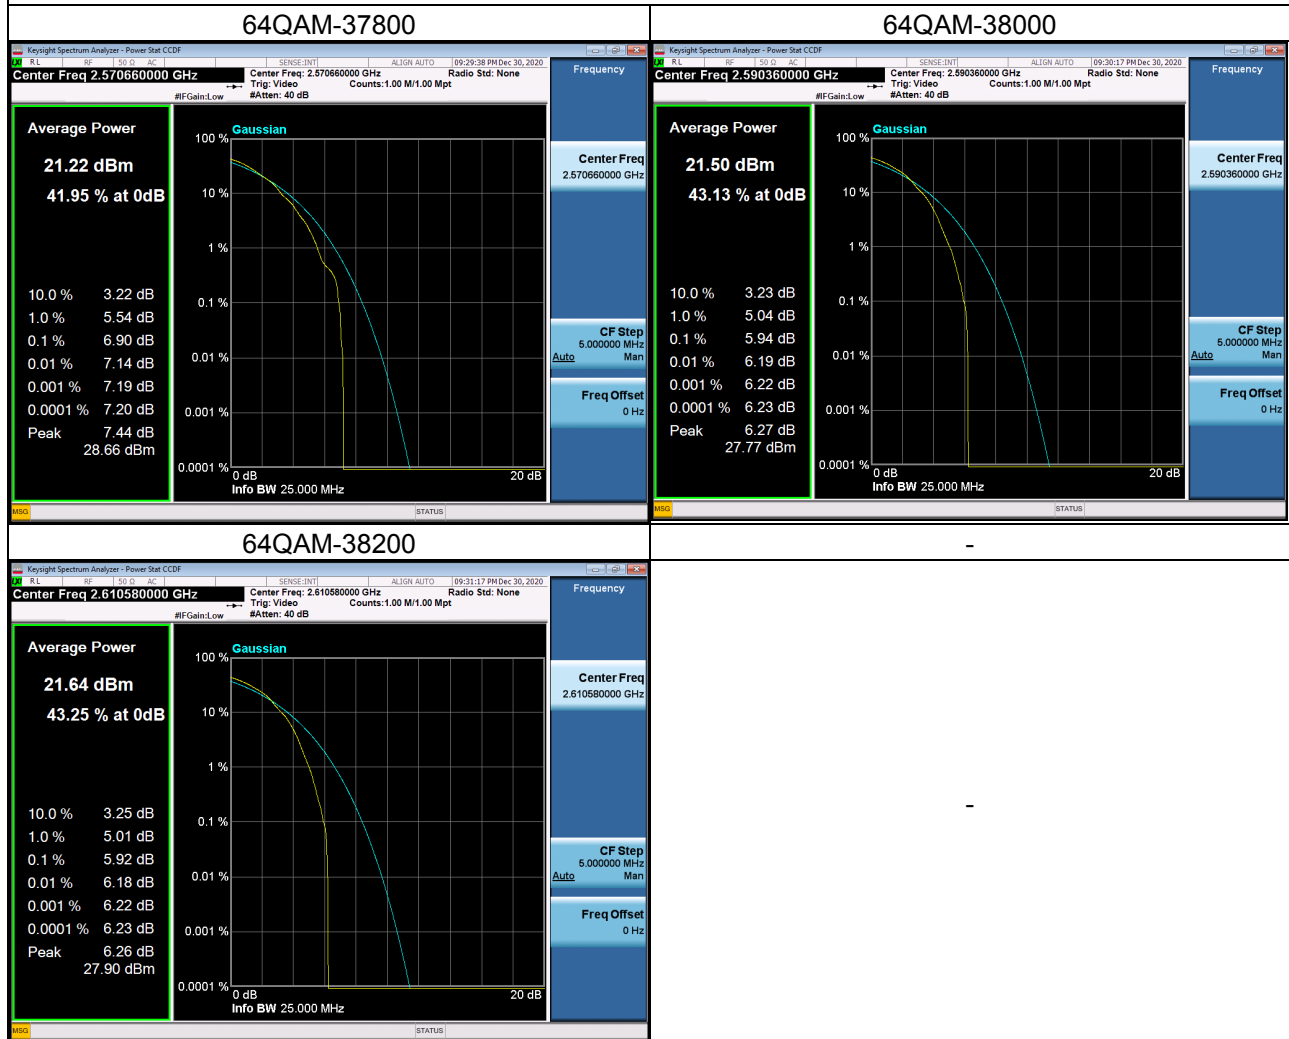

LTE Band 12 Spectrum Plot_10M

LTE Band 12 Spectrum Plot_10M

LTE Band 17_5M Spectrum Plot

LTE Band 17_5M Spectrum Plot

LTE Band 17_10M Spectrum Plot

LTE Band 17_10M Spectrum Plot

LTE Band 38_5M Spectrum Plot

LTE Band 38_5M Spectrum Plot

LTE Band 38_10M Spectrum Plot

LTE Band 38_10M Spectrum Plot

LTE Band 38_15M Spectrum Plot

LTE Band 38_15M Spectrum Plot

LTE Band 38_20M Spectrum Plot

LTE Band 38_20M Spectrum Plot

LTE Band 41_5M Spectrum Plot

LTE Band 41_5M Spectrum Plot