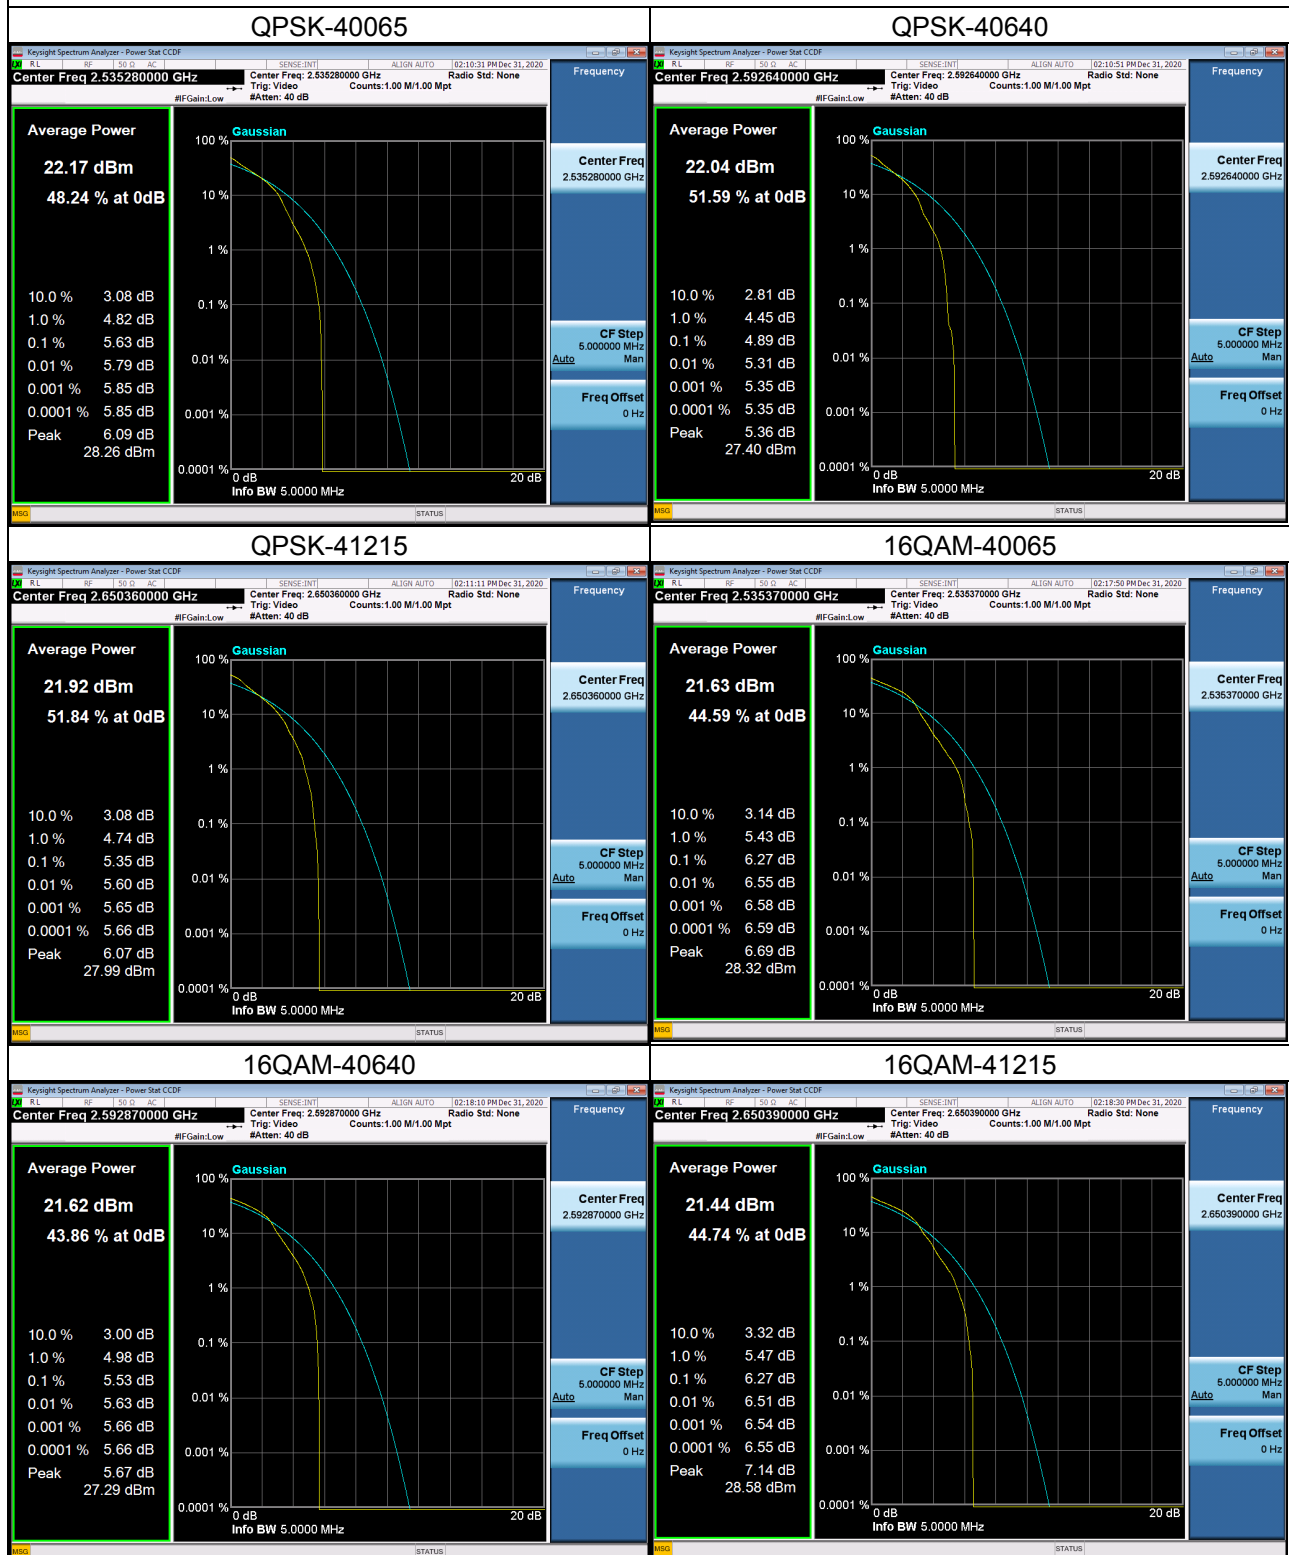

LTE Band 12 Spectrum Plot_10M

LTE Band 12 Spectrum Plot_10M

LTE Band 17_5M Spectrum Plot

LTE Band 17_5M Spectrum Plot

LTE Band 17_10M Spectrum Plot

LTE Band 17_10M Spectrum Plot

LTE Band 38_5M Spectrum Plot

LTE Band 38_5M Spectrum Plot

LTE Band 38_10M Spectrum Plot

LTE Band 38_10M Spectrum Plot

LTE Band 38_15M Spectrum Plot

LTE Band 38_15M Spectrum Plot

LTE Band 38_20M Spectrum Plot

LTE Band 38_20M Spectrum Plot

LTE Band 41_5M Spectrum Plot

LTE Band 41_5M Spectrum Plot