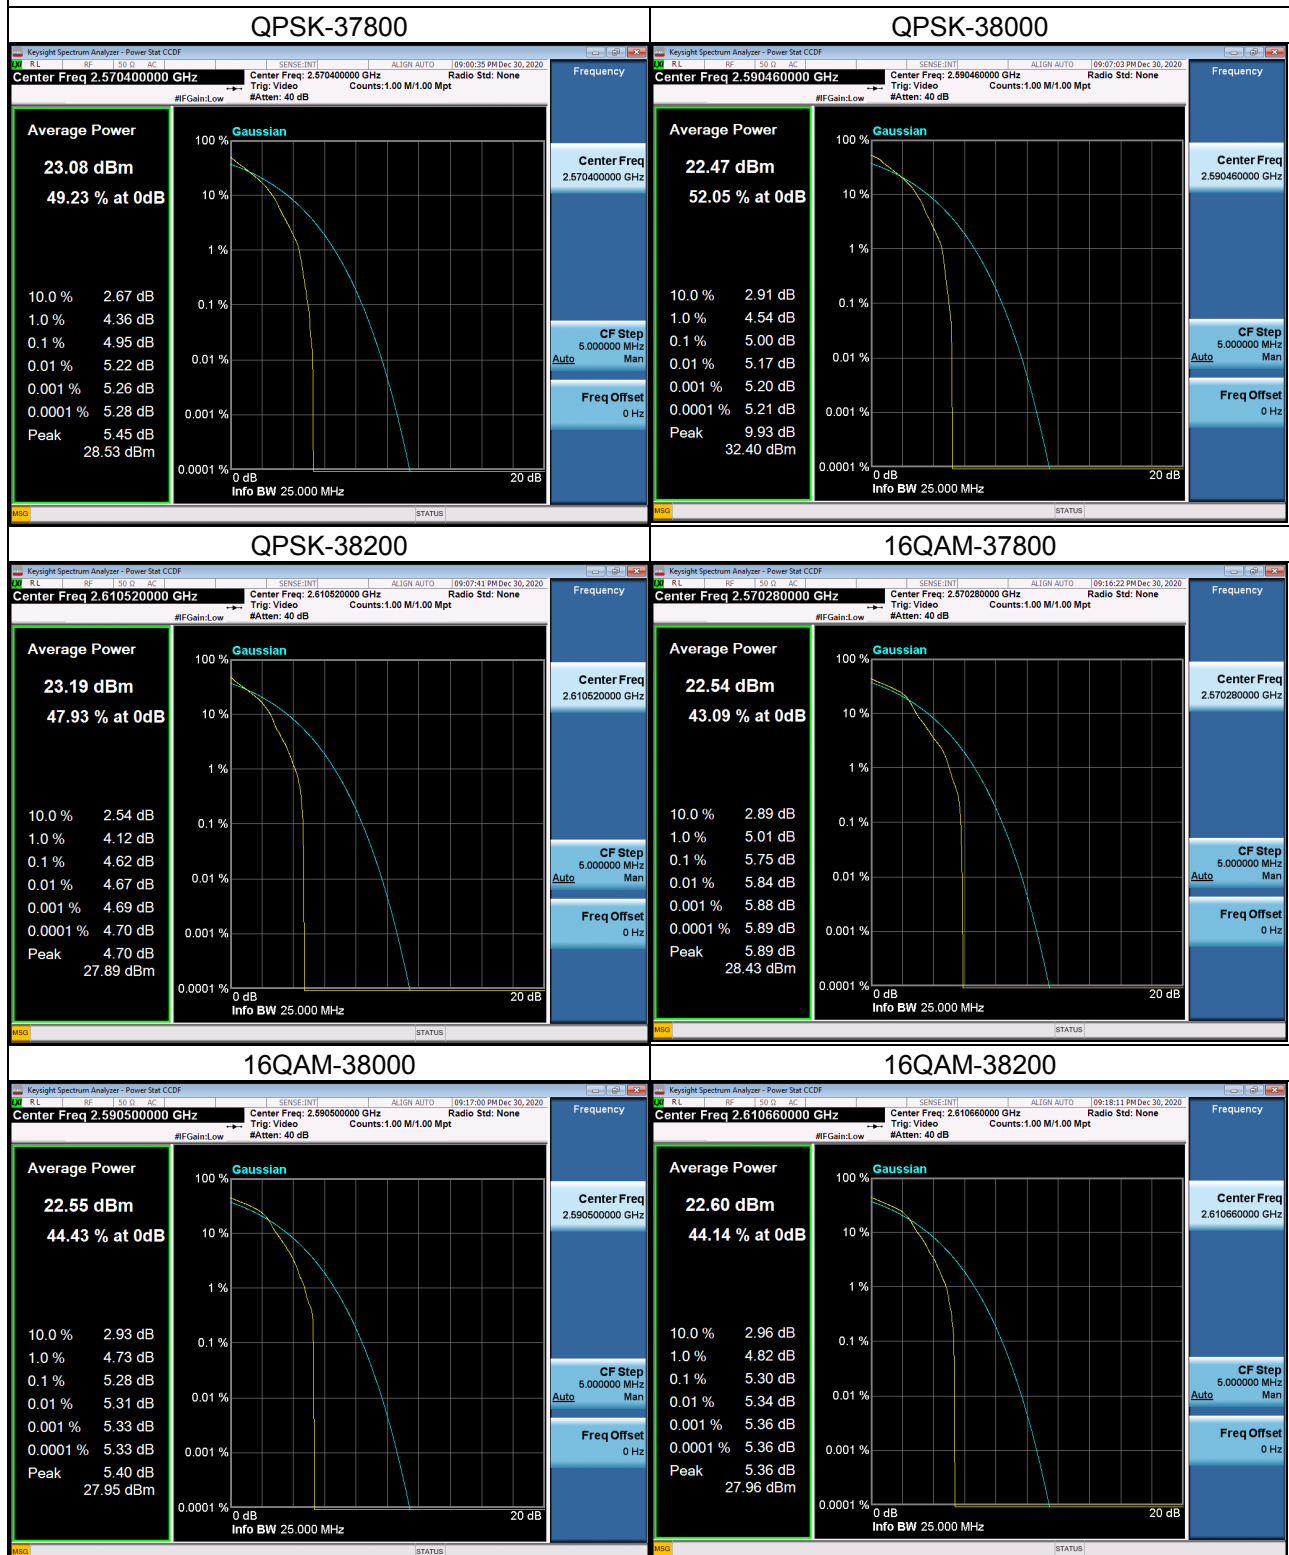

LTE Band 12 Spectrum Plot_10M

LTE Band 12 Spectrum Plot_10M

LTE Band 17_5M Spectrum Plot

LTE Band 17_5M Spectrum Plot

LTE Band 17_10M Spectrum Plot

LTE Band 17_10M Spectrum Plot

LTE Band 38_5M Spectrum Plot

LTE Band 38_5M Spectrum Plot

LTE Band 38_10M Spectrum Plot

LTE Band 38_10M Spectrum Plot

LTE Band 38_15M Spectrum Plot

LTE Band 38_15M Spectrum Plot

LTE Band 38_20M Spectrum Plot

LTE Band 38_20M Spectrum Plot

LTE Band 41_5M Spectrum Plot

LTE Band 41_5M Spectrum Plot