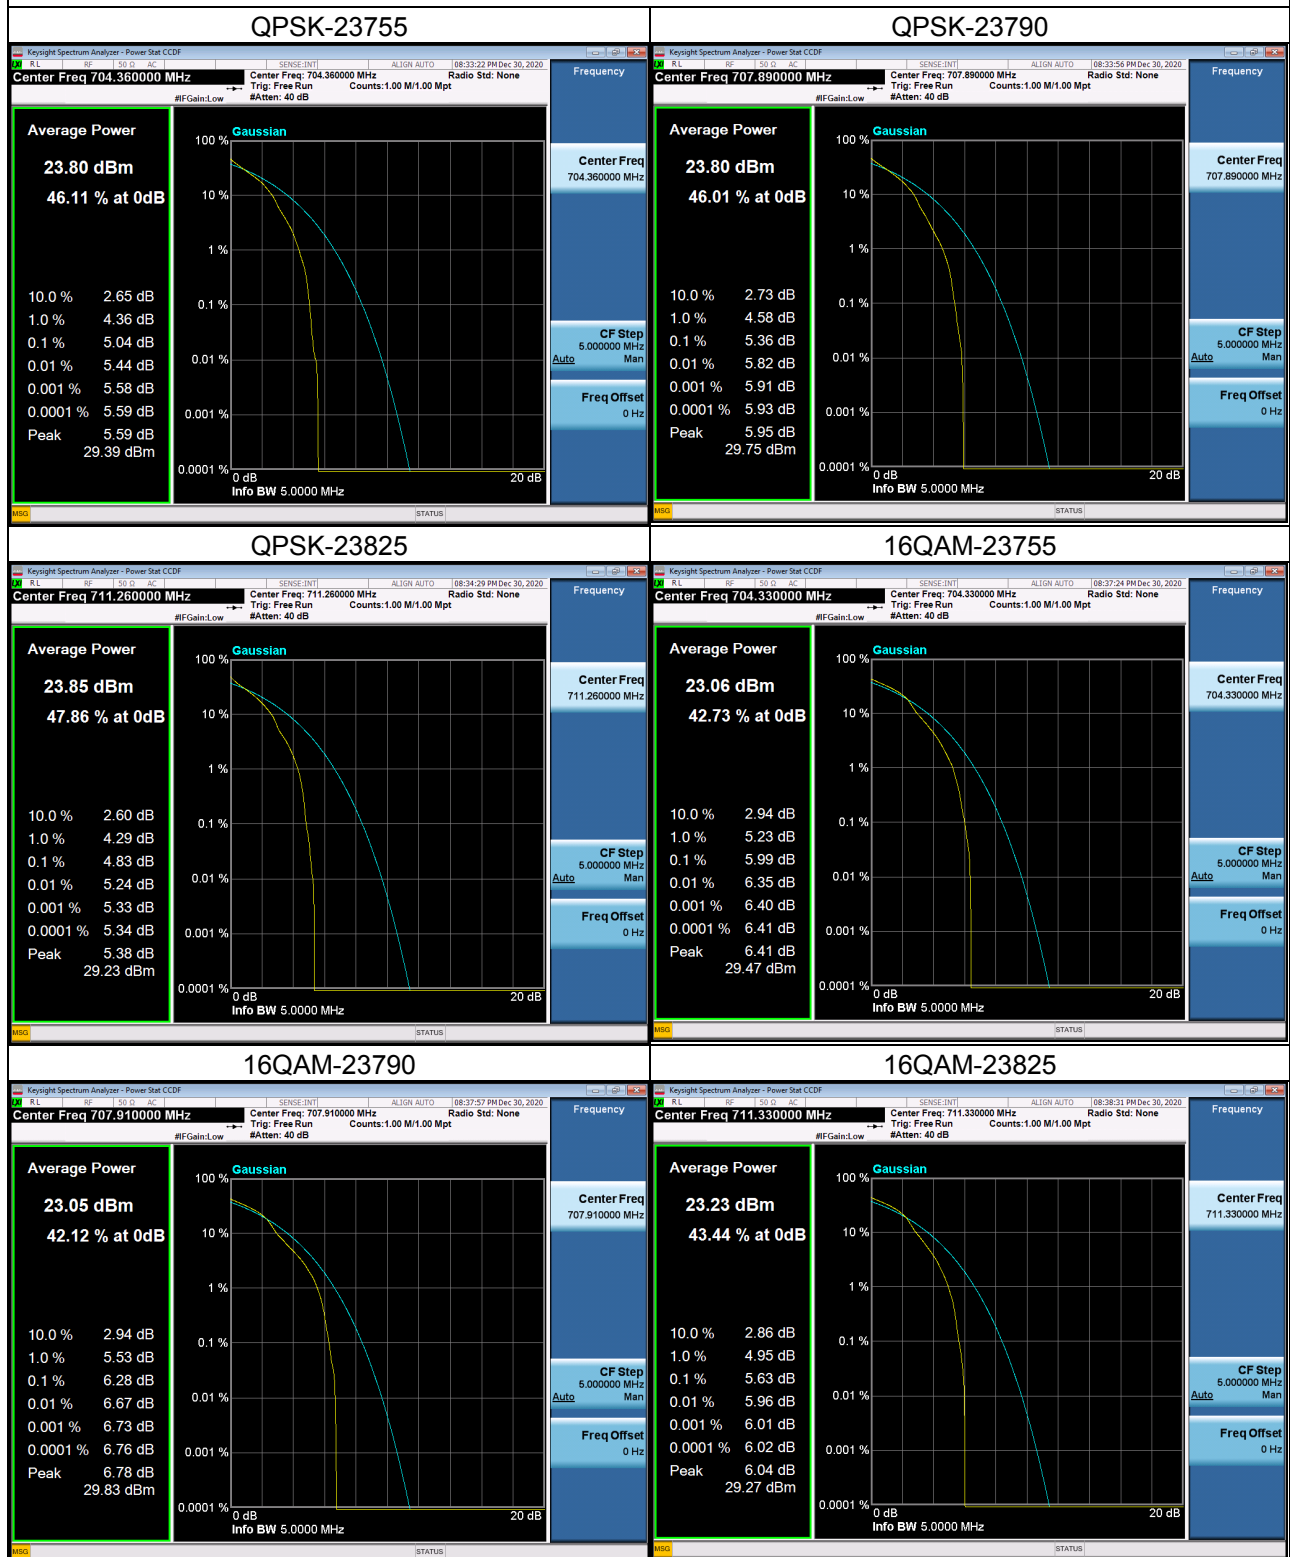

LTE Band 12 Spectrum Plot_10M

LTE Band 12 Spectrum Plot_10M

LTE Band 17_5M Spectrum Plot

LTE Band 17_5M Spectrum Plot

LTE Band 17_10M Spectrum Plot

LTE Band 17_10M Spectrum Plot

LTE Band 38_5M Spectrum Plot

LTE Band 38_5M Spectrum Plot

LTE Band 38_10M Spectrum Plot

LTE Band 38_10M Spectrum Plot

LTE Band 38_15M Spectrum Plot

LTE Band 38_15M Spectrum Plot

LTE Band 38_20M Spectrum Plot

LTE Band 38_20M Spectrum Plot

LTE Band 41_5M Spectrum Plot

LTE Band 41_5M Spectrum Plot