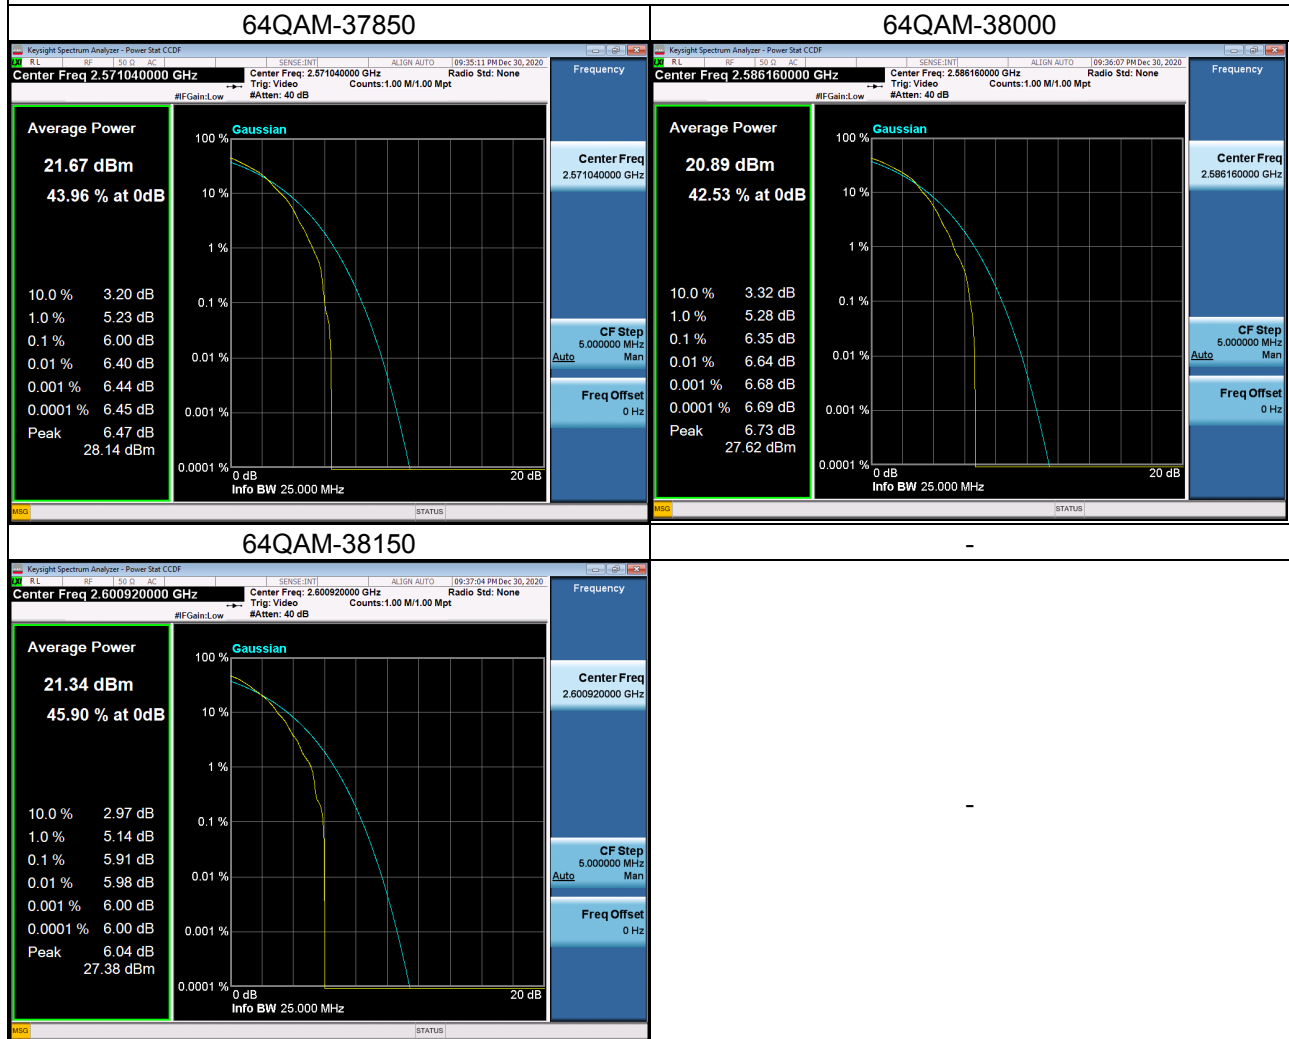

LTE Band 12 Spectrum Plot_10M

LTE Band 12 Spectrum Plot_10M

LTE Band 17_5M Spectrum Plot

LTE Band 17_5M Spectrum Plot

LTE Band 17_10M Spectrum Plot

LTE Band 17_10M Spectrum Plot

LTE Band 38_5M Spectrum Plot

LTE Band 38_5M Spectrum Plot

LTE Band 38_10M Spectrum Plot

LTE Band 38_10M Spectrum Plot

LTE Band 38_15M Spectrum Plot

LTE Band 38_15M Spectrum Plot

LTE Band 38_20M Spectrum Plot

LTE Band 38_20M Spectrum Plot

LTE Band 41_5M Spectrum Plot

LTE Band 41_5M Spectrum Plot