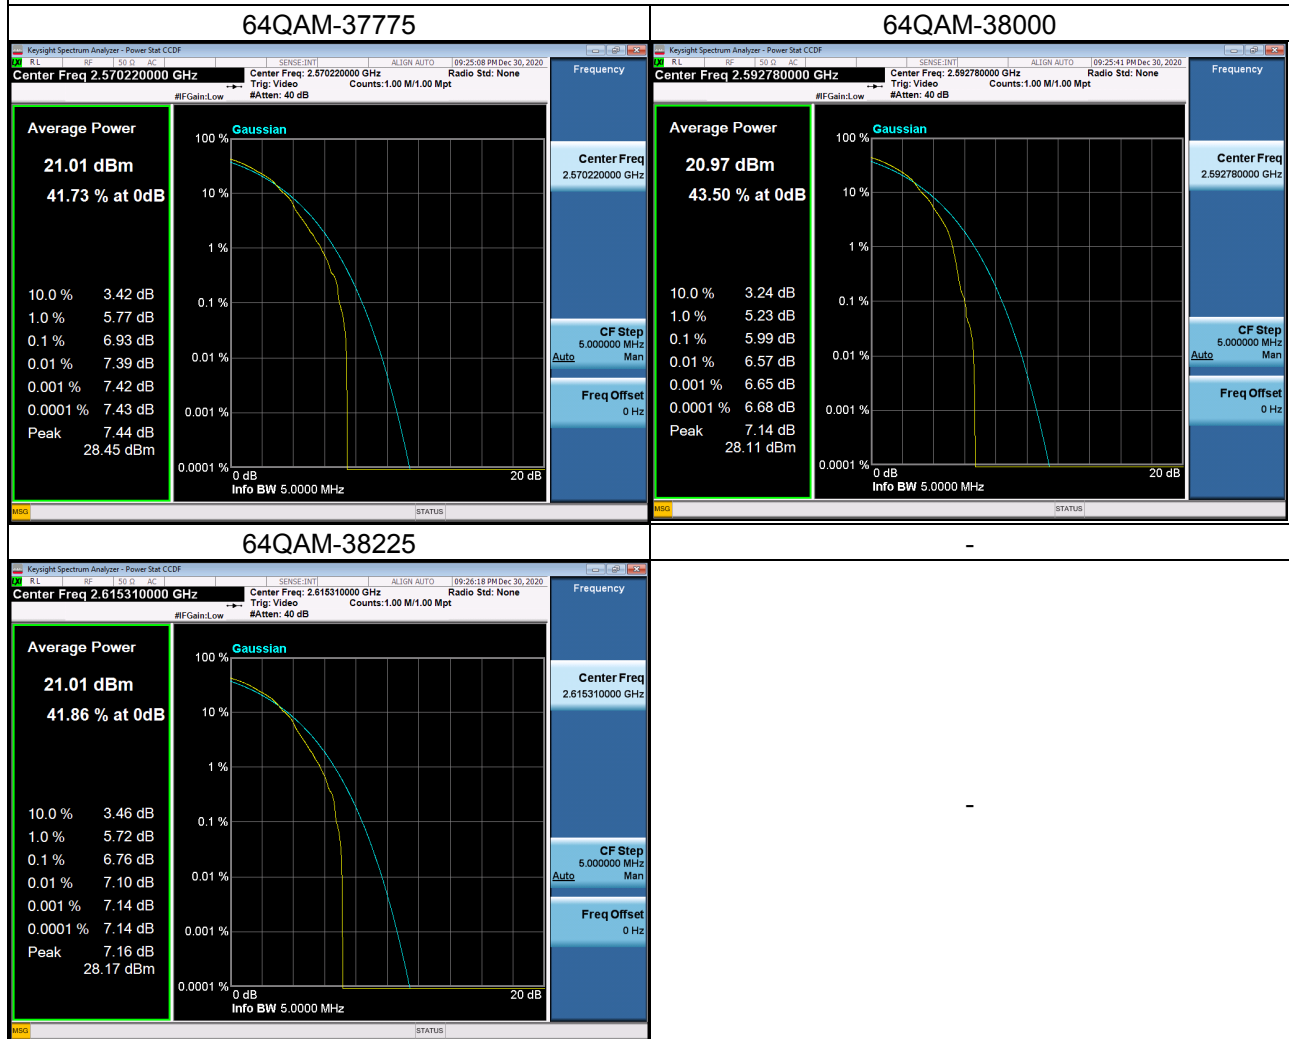

LTE Band 12 Spectrum Plot_10M

LTE Band 12 Spectrum Plot_10M

LTE Band 17_5M Spectrum Plot

LTE Band 17_5M Spectrum Plot

LTE Band 17_10M Spectrum Plot

LTE Band 17_10M Spectrum Plot

LTE Band 38_5M Spectrum Plot

LTE Band 38_5M Spectrum Plot

LTE Band 38_10M Spectrum Plot

LTE Band 38_10M Spectrum Plot

LTE Band 38_15M Spectrum Plot

LTE Band 38_15M Spectrum Plot

LTE Band 38_20M Spectrum Plot

LTE Band 38_20M Spectrum Plot

LTE Band 41_5M Spectrum Plot

LTE Band 41_5M Spectrum Plot