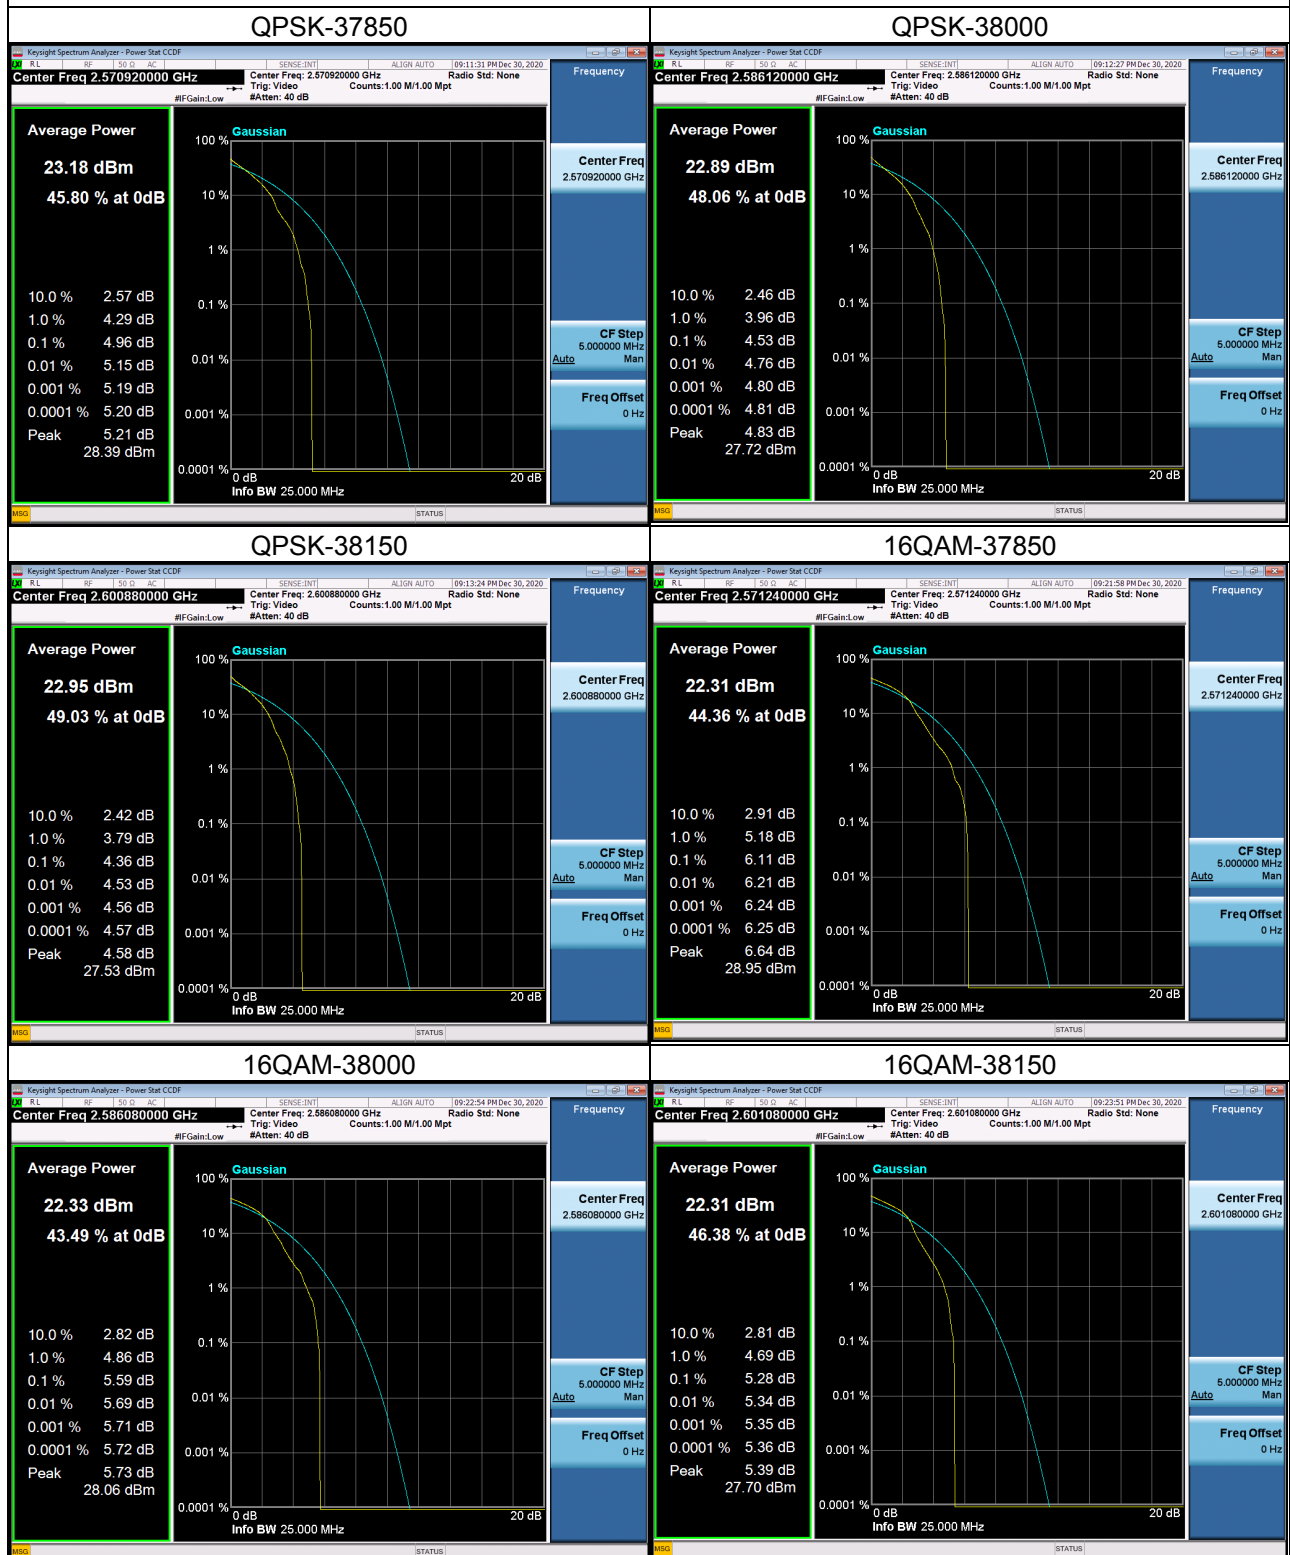

LTE Band 12 Spectrum Plot_10M

LTE Band 12 Spectrum Plot_10M

LTE Band 17_5M Spectrum Plot

LTE Band 17_5M Spectrum Plot

LTE Band 17_10M Spectrum Plot

LTE Band 17_10M Spectrum Plot

LTE Band 38_5M Spectrum Plot

LTE Band 38_5M Spectrum Plot

LTE Band 38_10M Spectrum Plot

LTE Band 38_10M Spectrum Plot

LTE Band 38_15M Spectrum Plot

LTE Band 38_15M Spectrum Plot

LTE Band 38_20M Spectrum Plot

LTE Band 38_20M Spectrum Plot

LTE Band 41_5M Spectrum Plot

LTE Band 41_5M Spectrum Plot