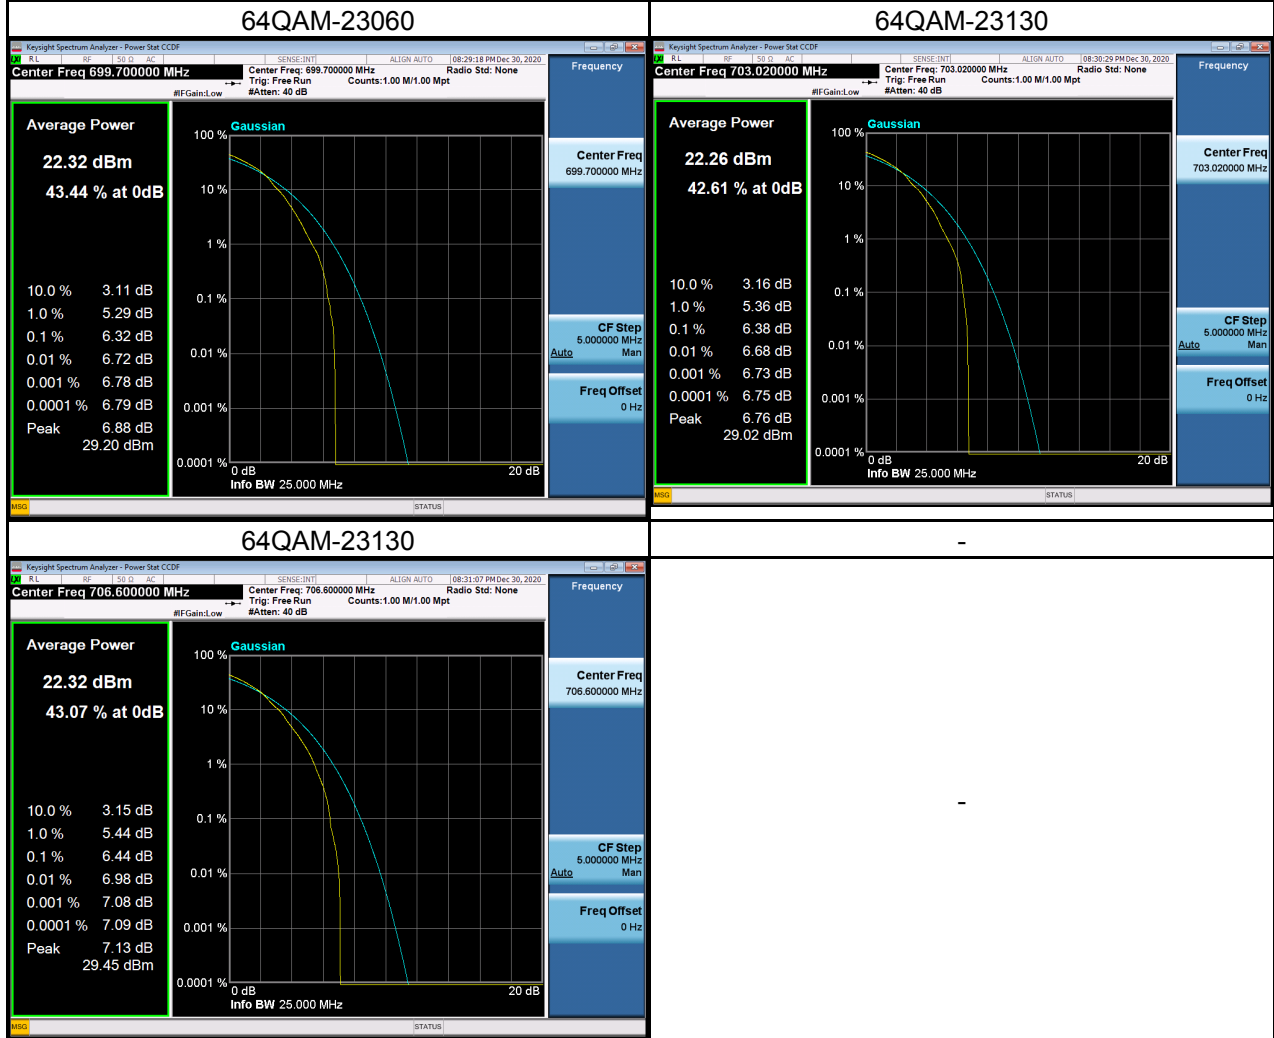

LTE Band 12 Spectrum Plot_10M

LTE Band 12 Spectrum Plot_10M

LTE Band 17_5M Spectrum Plot

LTE Band 17_5M Spectrum Plot

LTE Band 17_10M Spectrum Plot

LTE Band 17_10M Spectrum Plot

LTE Band 38_5M Spectrum Plot

LTE Band 38_5M Spectrum Plot

LTE Band 38_10M Spectrum Plot

LTE Band 38_10M Spectrum Plot

LTE Band 38_15M Spectrum Plot

LTE Band 38_15M Spectrum Plot

LTE Band 38_20M Spectrum Plot

LTE Band 38_20M Spectrum Plot

LTE Band 41_5M Spectrum Plot

LTE Band 41_5M Spectrum Plot