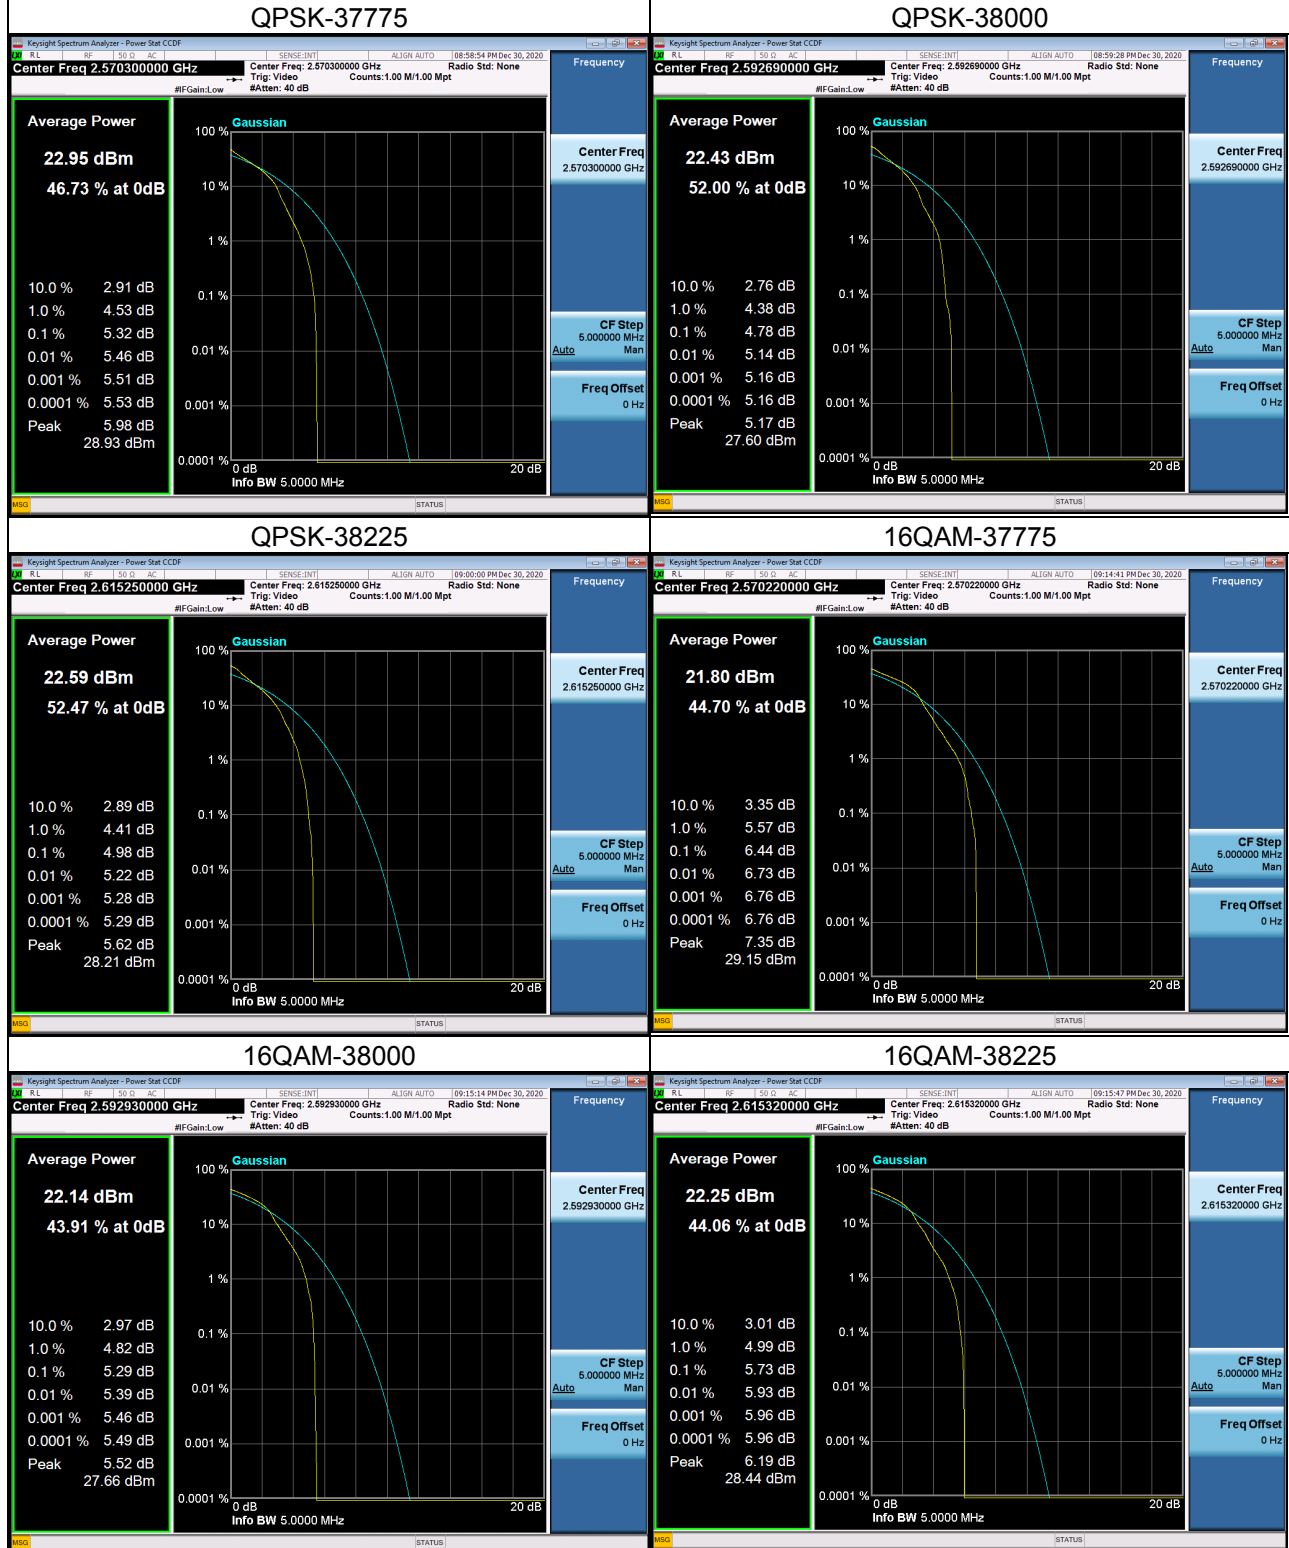

LTE Band 12 Spectrum Plot_10M

LTE Band 12 Spectrum Plot_10M

LTE Band 17_5M Spectrum Plot

LTE Band 17_5M Spectrum Plot

LTE Band 17_10M Spectrum Plot

LTE Band 17_10M Spectrum Plot

LTE Band 38_5M Spectrum Plot

LTE Band 38_5M Spectrum Plot

LTE Band 38_10M Spectrum Plot

LTE Band 38_10M Spectrum Plot

LTE Band 38_15M Spectrum Plot

LTE Band 38_15M Spectrum Plot

LTE Band 38_20M Spectrum Plot

LTE Band 38_20M Spectrum Plot

LTE Band 41_5M Spectrum Plot

LTE Band 41_5M Spectrum Plot