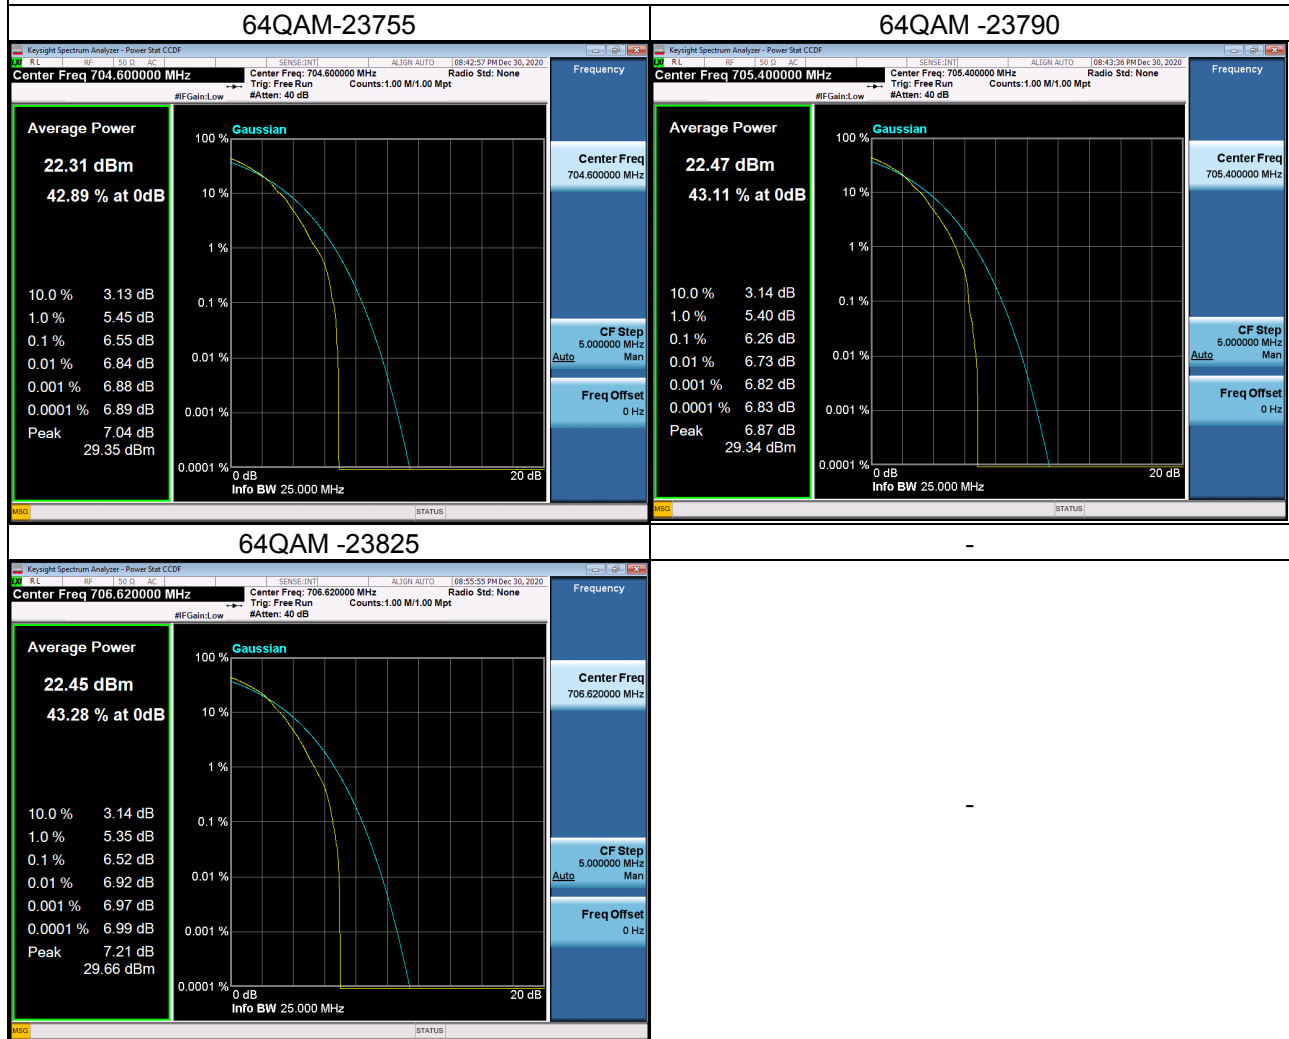

LTE Band 12 Spectrum Plot_10M

LTE Band 12 Spectrum Plot_10M

LTE Band 17_5M Spectrum Plot

LTE Band 17_5M Spectrum Plot

LTE Band 17_10M Spectrum Plot

LTE Band 17_10M Spectrum Plot

LTE Band 38_5M Spectrum Plot

LTE Band 38_5M Spectrum Plot

LTE Band 38_10M Spectrum Plot

LTE Band 38_10M Spectrum Plot

LTE Band 38_15M Spectrum Plot

LTE Band 38_15M Spectrum Plot

LTE Band 38_20M Spectrum Plot

LTE Band 38_20M Spectrum Plot

LTE Band 41_5M Spectrum Plot

LTE Band 41_5M Spectrum Plot