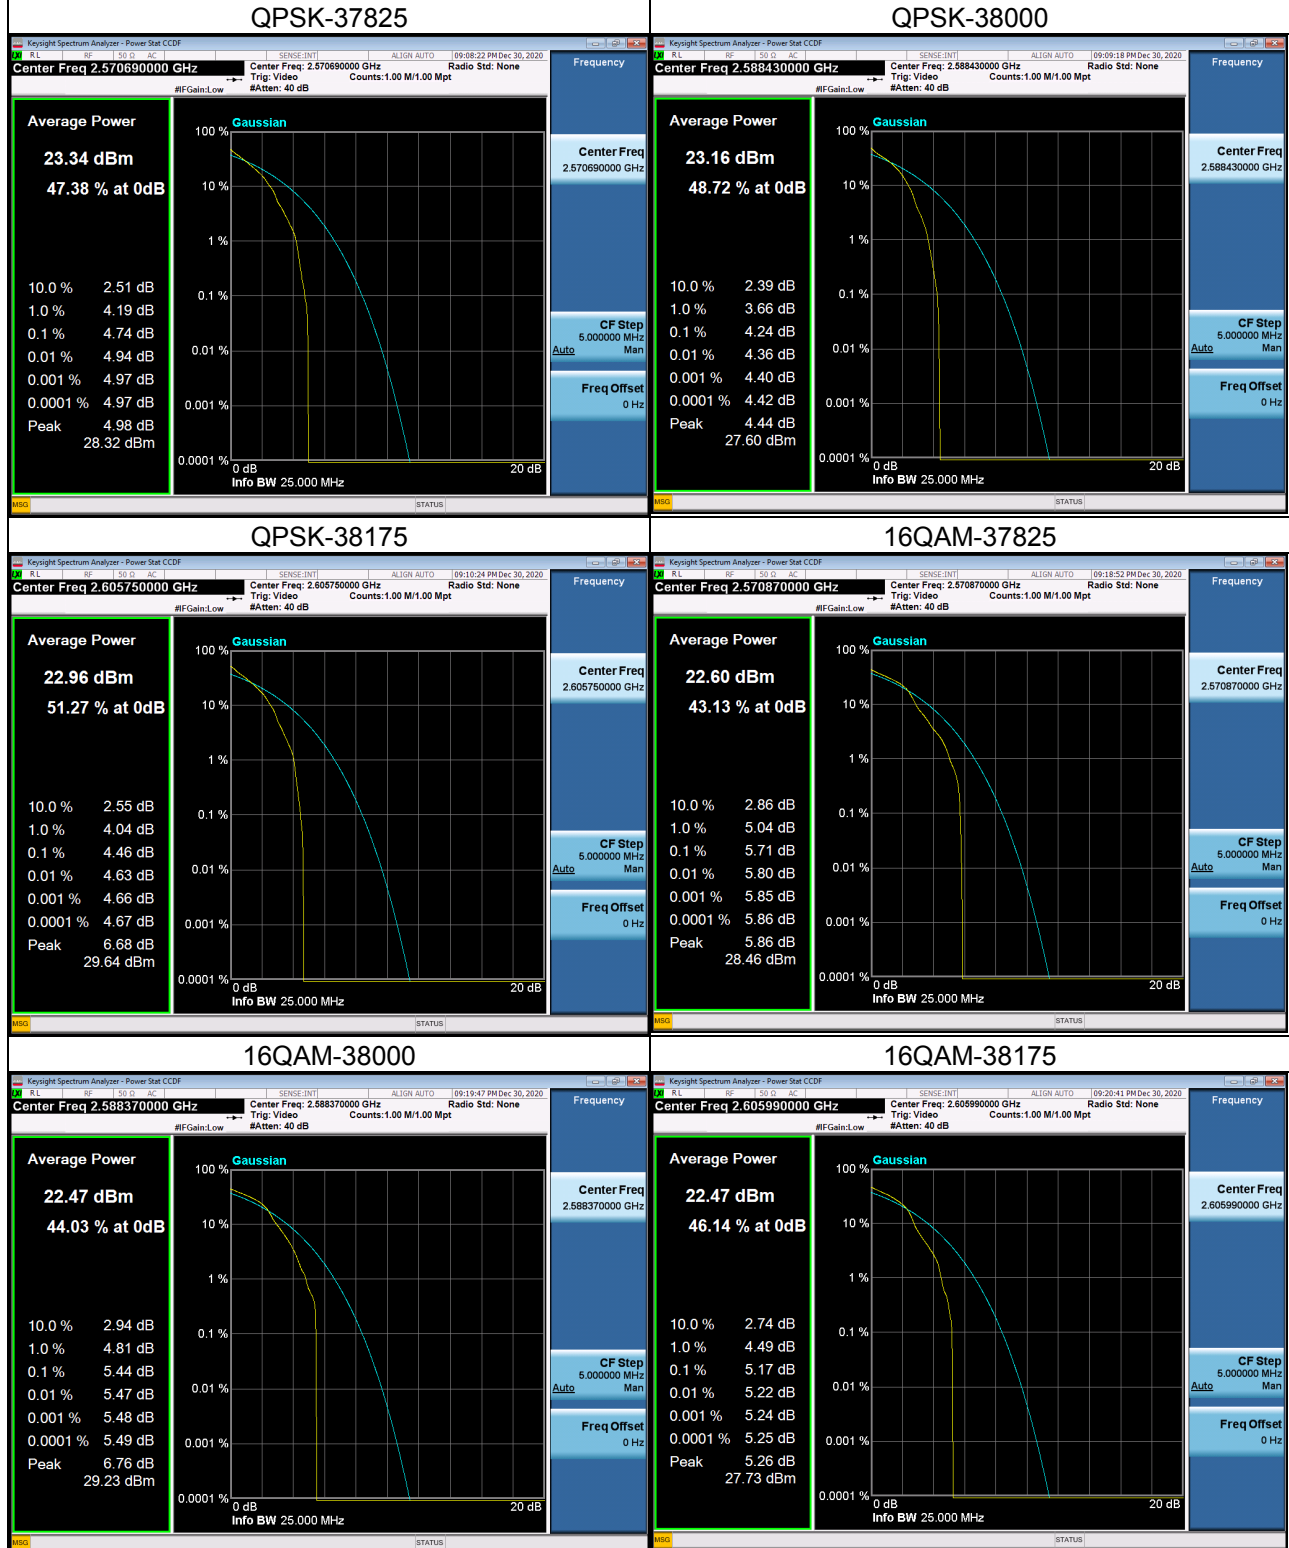

LTE Band 12 Spectrum Plot_10M

LTE Band 12 Spectrum Plot_10M

LTE Band 17_5M Spectrum Plot

LTE Band 17_5M Spectrum Plot

LTE Band 17_10M Spectrum Plot

LTE Band 17_10M Spectrum Plot

LTE Band 38_5M Spectrum Plot

LTE Band 38_5M Spectrum Plot

LTE Band 38_10M Spectrum Plot

LTE Band 38_10M Spectrum Plot

LTE Band 38_15M Spectrum Plot

LTE Band 38_15M Spectrum Plot

LTE Band 38_20M Spectrum Plot

LTE Band 38_20M Spectrum Plot

LTE Band 41_5M Spectrum Plot

LTE Band 41_5M Spectrum Plot