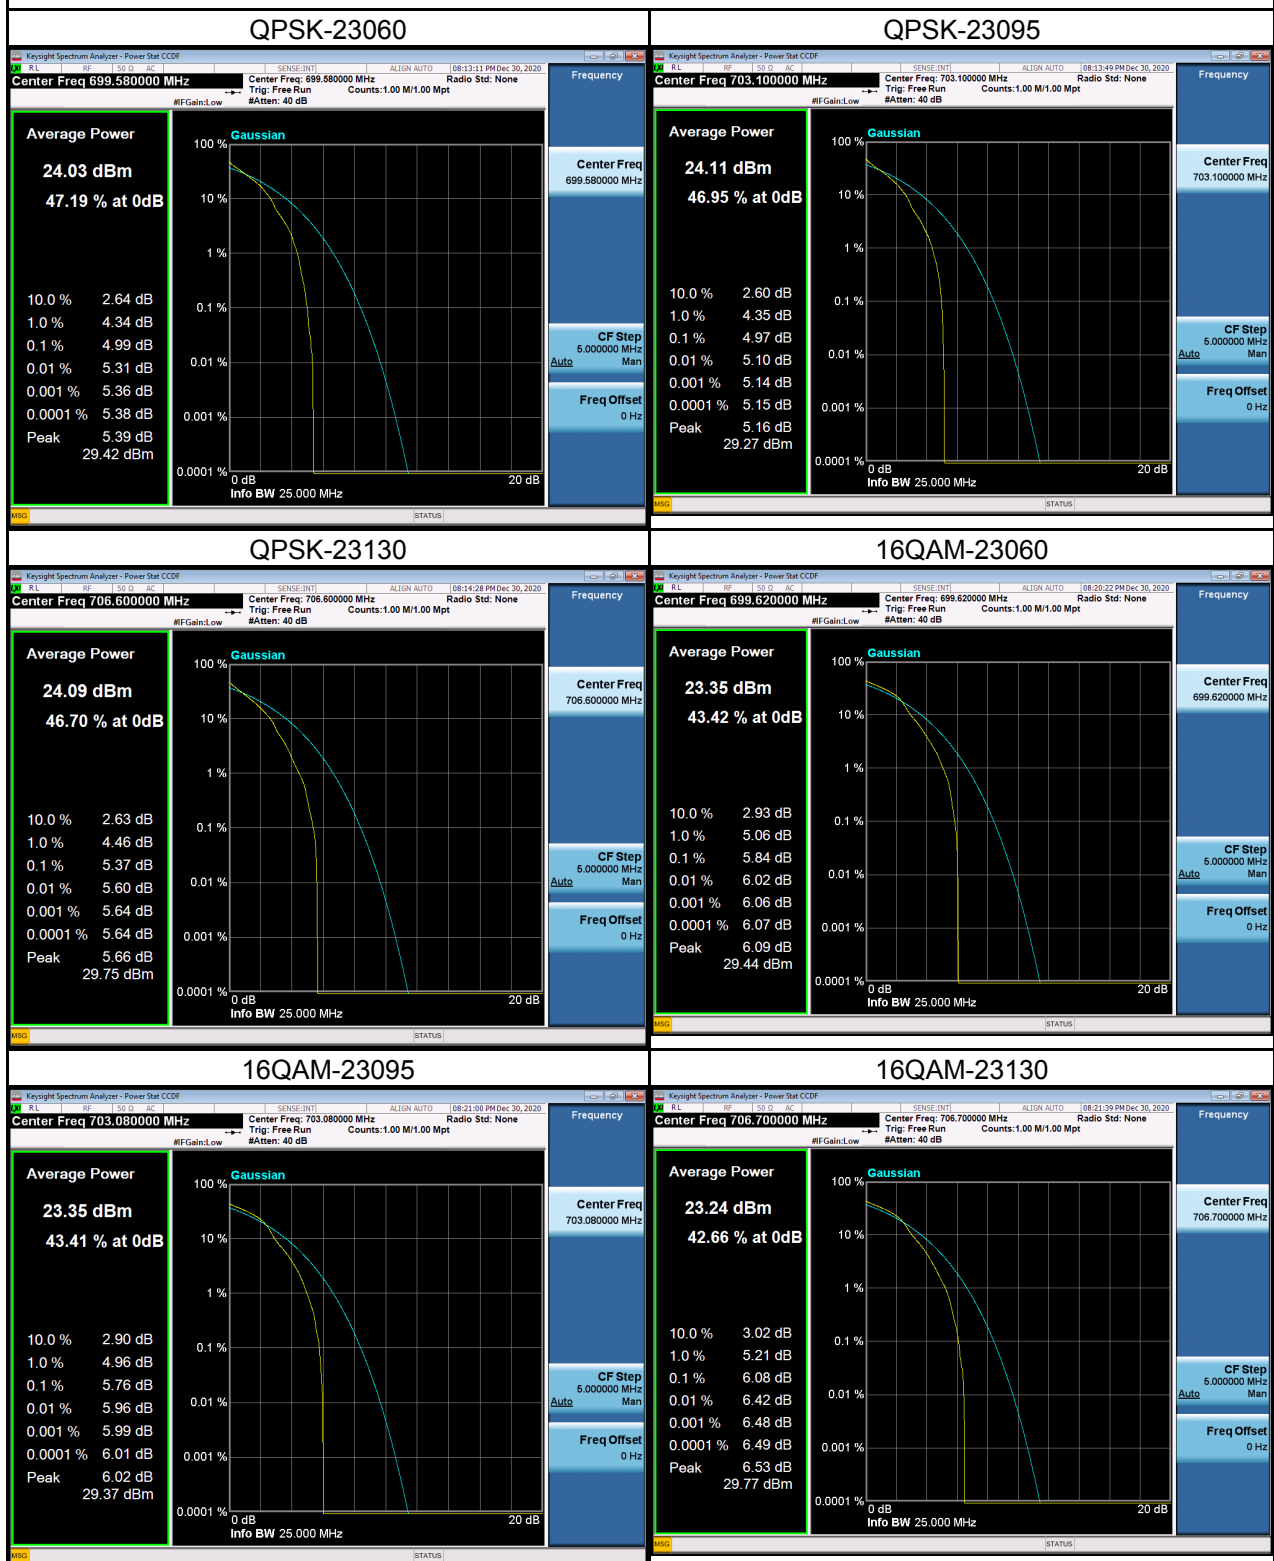

LTE Band 12 Spectrum Plot_10M

LTE Band 12 Spectrum Plot_10M

LTE Band 17_5M Spectrum Plot

LTE Band 17_5M Spectrum Plot

LTE Band 17_10M Spectrum Plot

LTE Band 17_10M Spectrum Plot

LTE Band 38_5M Spectrum Plot

LTE Band 38_5M Spectrum Plot

LTE Band 38_10M Spectrum Plot

LTE Band 38_10M Spectrum Plot

LTE Band 38_15M Spectrum Plot

LTE Band 38_15M Spectrum Plot

LTE Band 38_20M Spectrum Plot

LTE Band 38_20M Spectrum Plot

LTE Band 41_5M Spectrum Plot

LTE Band 41_5M Spectrum Plot