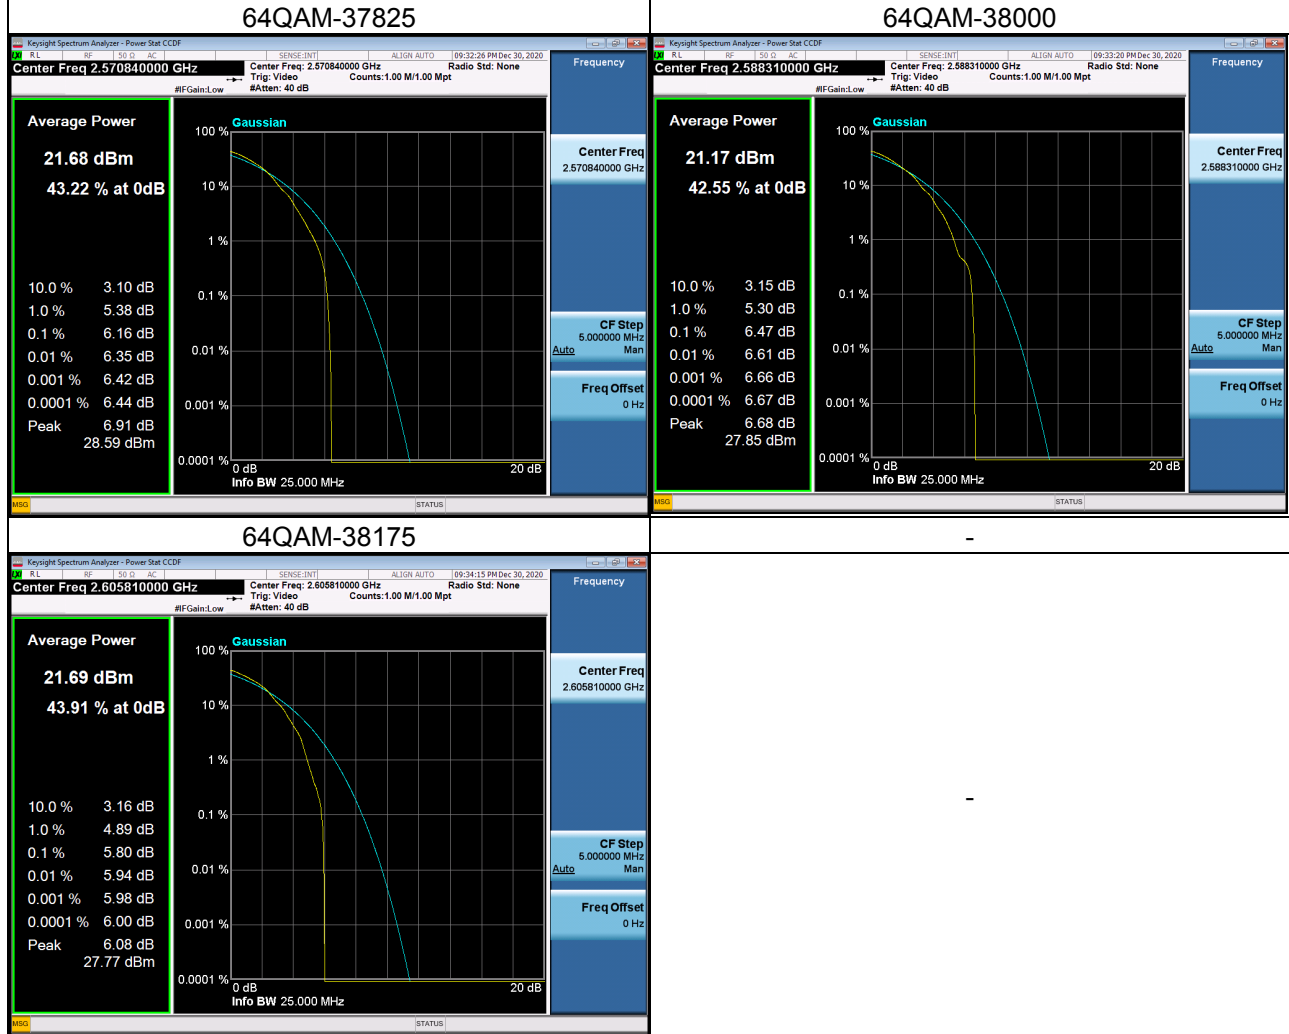

LTE Band 12 Spectrum Plot_10M

LTE Band 12 Spectrum Plot_10M

LTE Band 17_5M Spectrum Plot

LTE Band 17_5M Spectrum Plot

LTE Band 17_10M Spectrum Plot

LTE Band 17_10M Spectrum Plot

LTE Band 38_5M Spectrum Plot

LTE Band 38_5M Spectrum Plot

LTE Band 38_10M Spectrum Plot

LTE Band 38_10M Spectrum Plot

LTE Band 38_15M Spectrum Plot

LTE Band 38_15M Spectrum Plot

LTE Band 38_20M Spectrum Plot

LTE Band 38_20M Spectrum Plot

LTE Band 41_5M Spectrum Plot

LTE Band 41_5M Spectrum Plot