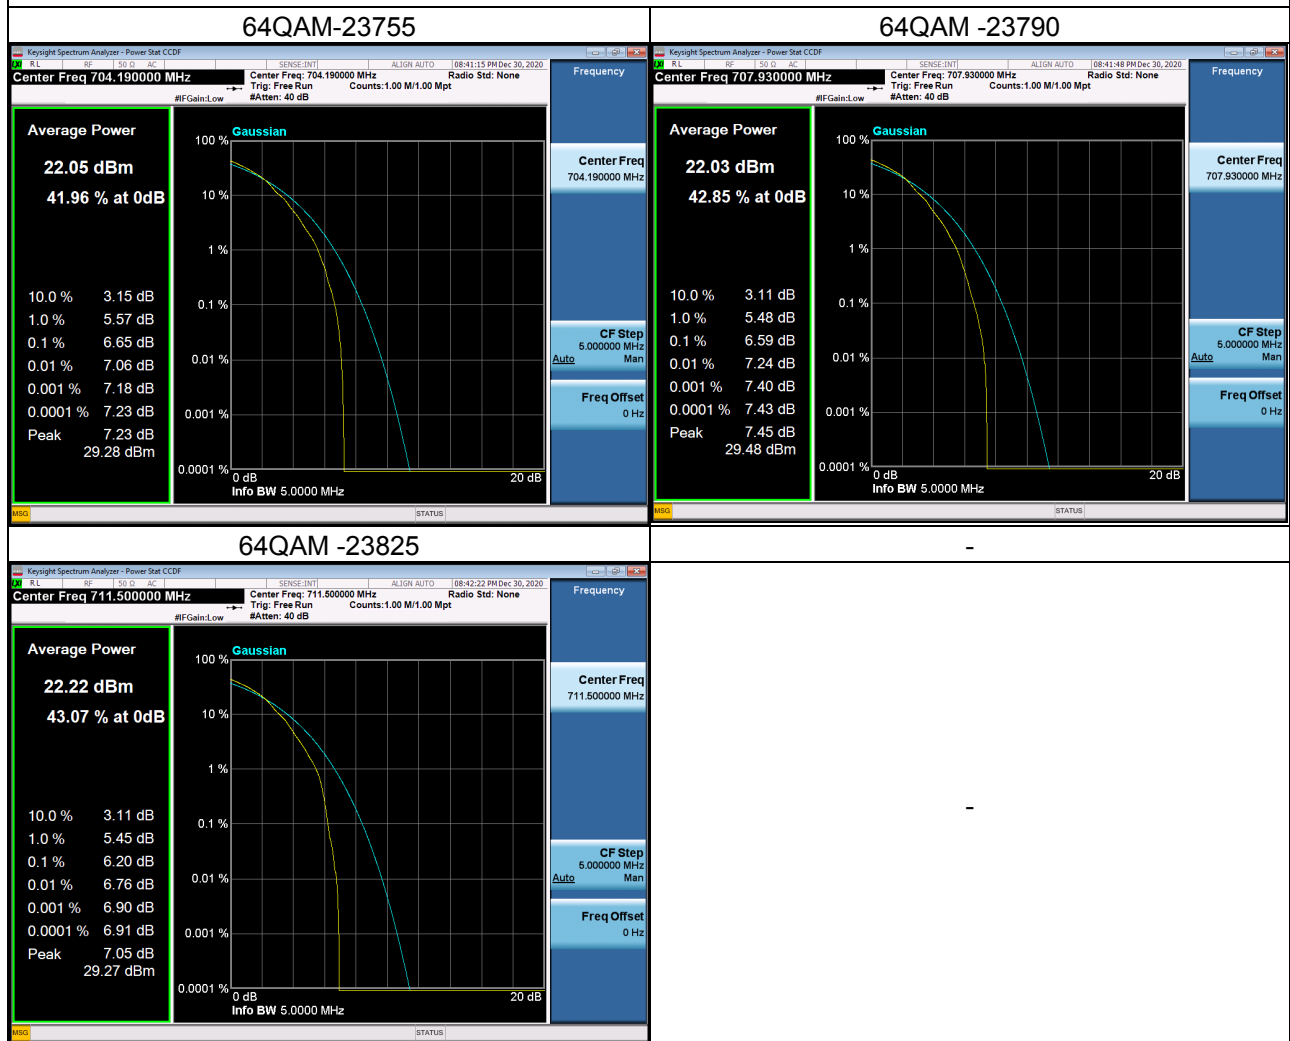

LTE Band 12 Spectrum Plot_10M

LTE Band 12 Spectrum Plot_10M

LTE Band 17_5M Spectrum Plot

LTE Band 17_5M Spectrum Plot

LTE Band 17_10M Spectrum Plot

LTE Band 17_10M Spectrum Plot

LTE Band 38_5M Spectrum Plot

LTE Band 38_5M Spectrum Plot

LTE Band 38_10M Spectrum Plot

LTE Band 38_10M Spectrum Plot

LTE Band 38_15M Spectrum Plot

LTE Band 38_15M Spectrum Plot

LTE Band 38_20M Spectrum Plot

LTE Band 38_20M Spectrum Plot

LTE Band 41_5M Spectrum Plot

LTE Band 41_5M Spectrum Plot