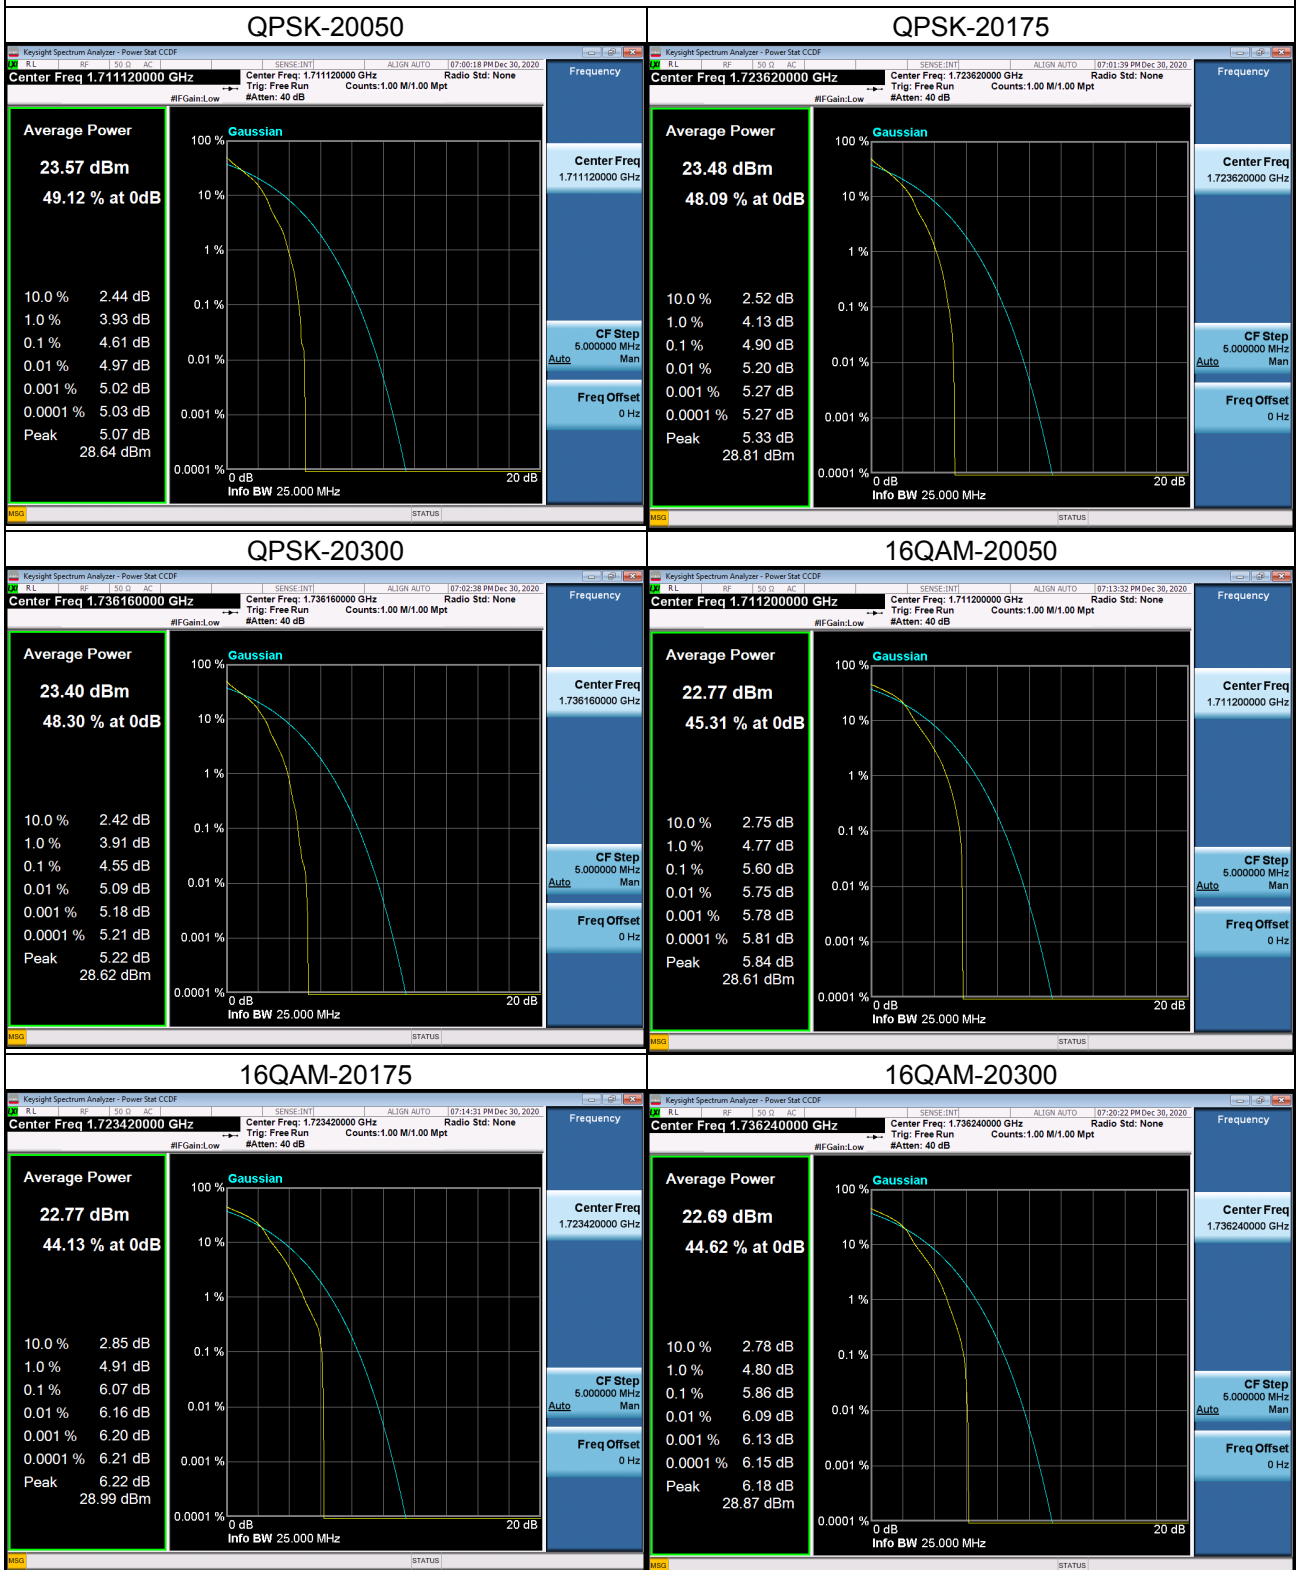

LTE Band 4_15M Spectrum Plot

LTE Band 4_20M Spectrum Plot

LTE Band 4_20M Spectrum Plot

LTE Band 7_5M Spectrum Plot

LTE Band 7_5M Spectrum Plot

LTE Band 7_10M Spectrum Plot

LTE Band 7_10M Spectrum Plot

LTE Band 7_15M Spectrum Plot

LTE Band 7_15M Spectrum Plot

LTE Band 7_20M Spectrum Plot

LTE Band 7_20M Spectrum Plot

LTE Band 12 Spectrum Plot_1.4M

LTE Band 12 Spectrum Plot_1.4M

LTE Band 12 Spectrum Plot_3M

LTE Band 12 Spectrum Plot_3M

LTE Band 12 Spectrum Plot_5M

LTE Band 12 Spectrum Plot_5M