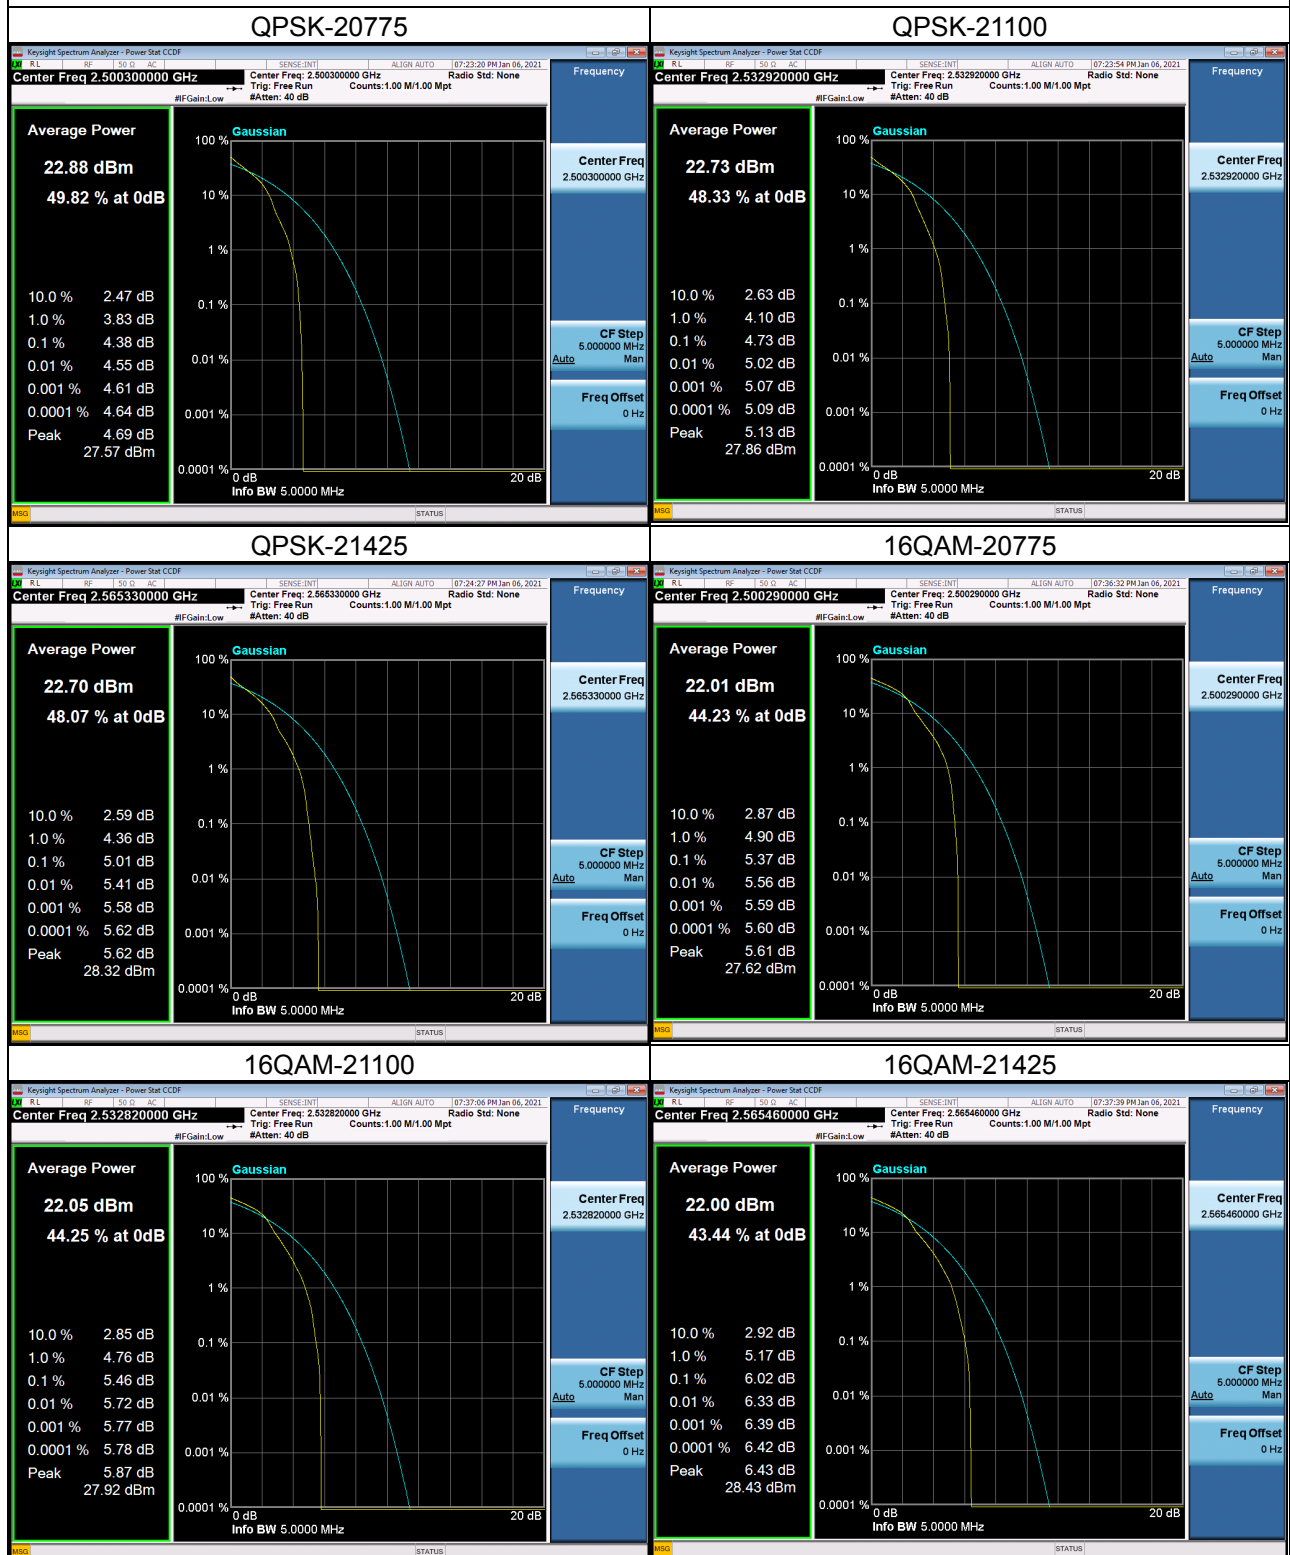

LTE Band 4_15M Spectrum Plot

LTE Band 4_20M Spectrum Plot

LTE Band 4_20M Spectrum Plot

LTE Band 7_5M Spectrum Plot

LTE Band 7_5M Spectrum Plot

LTE Band 7_10M Spectrum Plot

LTE Band 7_10M Spectrum Plot

LTE Band 7_15M Spectrum Plot

LTE Band 7_15M Spectrum Plot

LTE Band 7_20M Spectrum Plot

LTE Band 7_20M Spectrum Plot

LTE Band 12 Spectrum Plot_1.4M

LTE Band 12 Spectrum Plot_1.4M

LTE Band 12 Spectrum Plot_3M

LTE Band 12 Spectrum Plot_3M

LTE Band 12 Spectrum Plot_5M

LTE Band 12 Spectrum Plot_5M