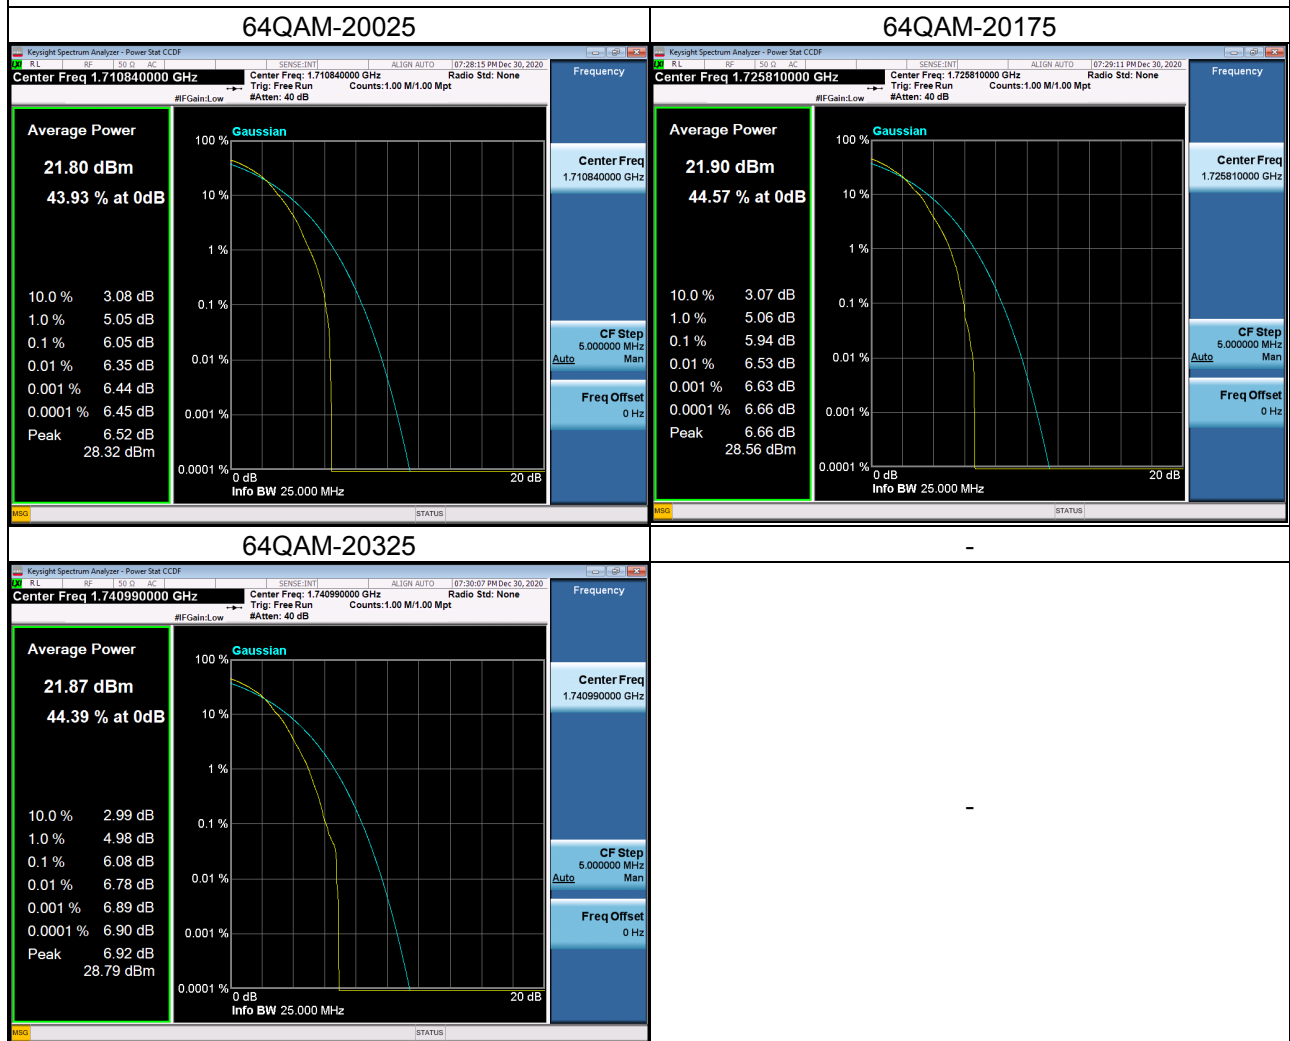

LTE Band 4_15M Spectrum Plot

LTE Band 4_20M Spectrum Plot

LTE Band 4_20M Spectrum Plot

LTE Band 7_5M Spectrum Plot

LTE Band 7_5M Spectrum Plot

LTE Band 7_10M Spectrum Plot

LTE Band 7_10M Spectrum Plot

LTE Band 7_15M Spectrum Plot

LTE Band 7_15M Spectrum Plot

LTE Band 7_20M Spectrum Plot

LTE Band 7_20M Spectrum Plot

LTE Band 12 Spectrum Plot_1.4M

LTE Band 12 Spectrum Plot_1.4M

LTE Band 12 Spectrum Plot_3M

LTE Band 12 Spectrum Plot_3M

LTE Band 12 Spectrum Plot_5M

LTE Band 12 Spectrum Plot_5M