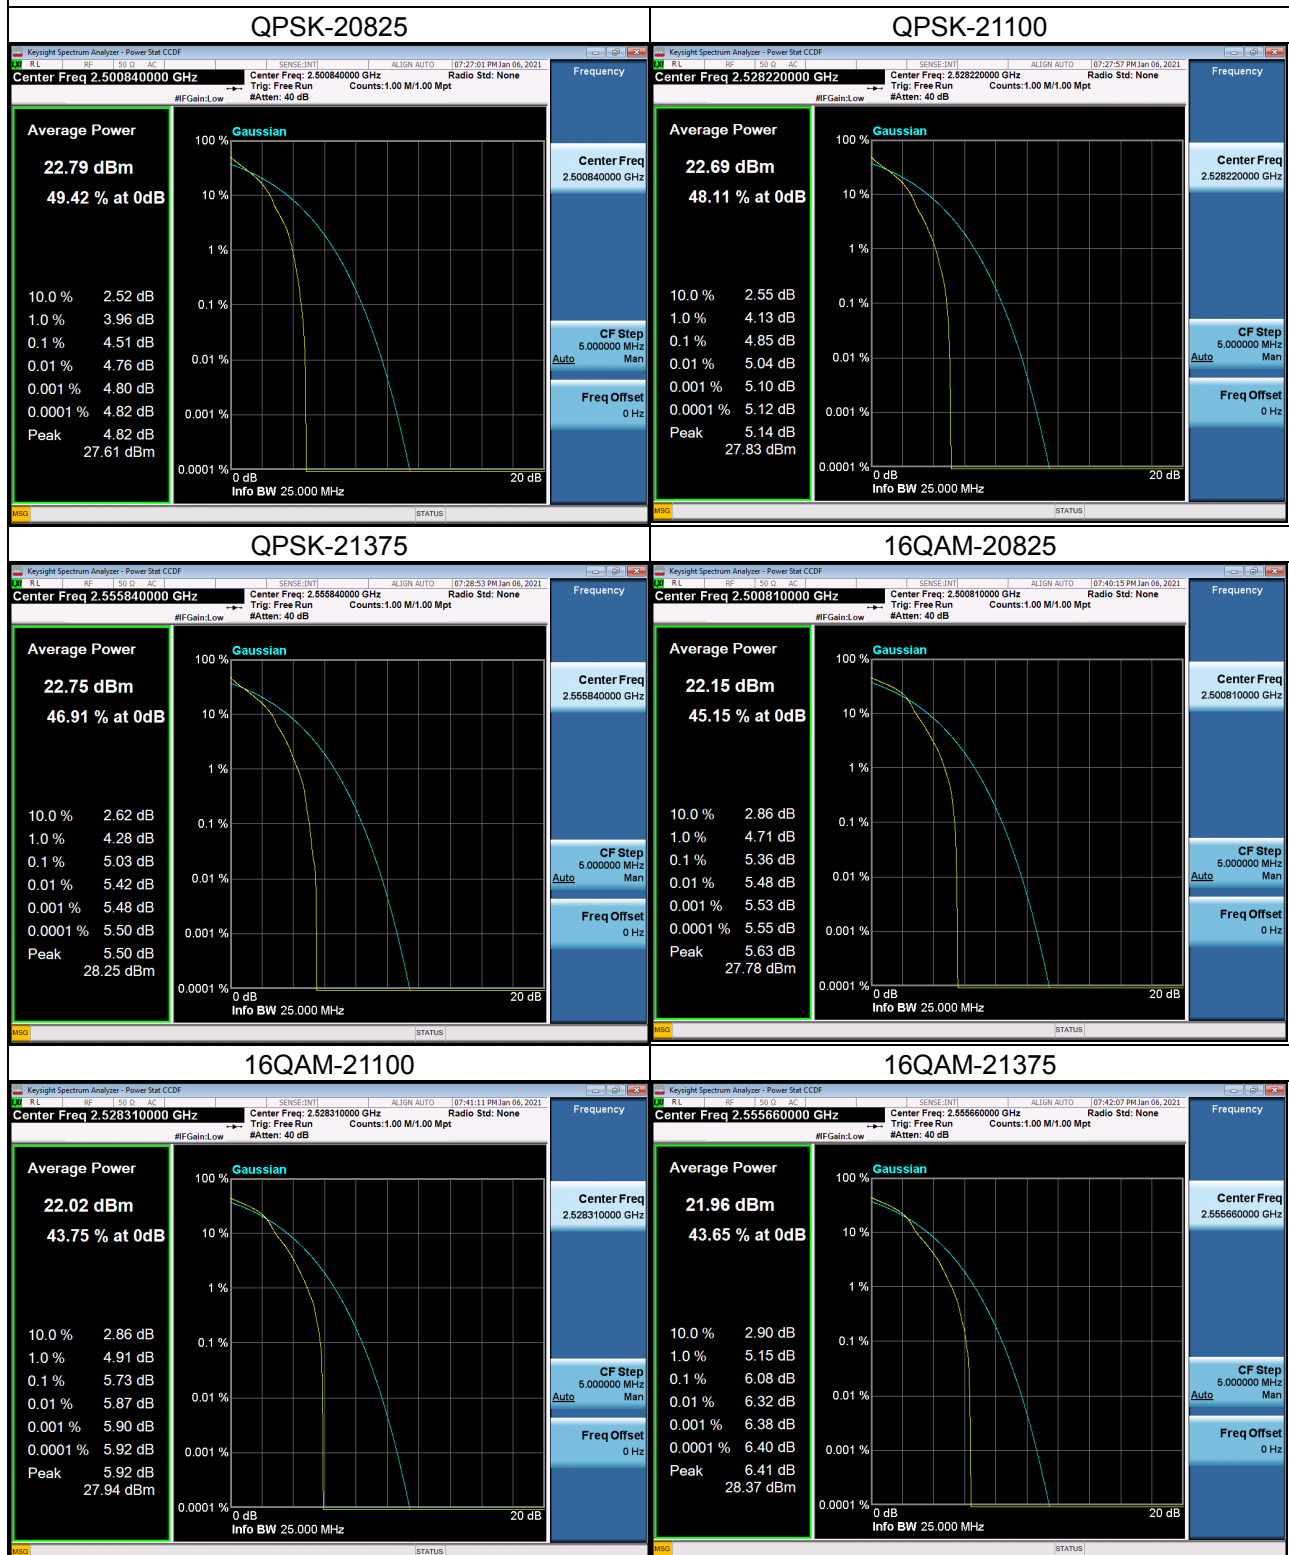

LTE Band 4_15M Spectrum Plot

LTE Band 4_20M Spectrum Plot

LTE Band 4_20M Spectrum Plot

LTE Band 7_5M Spectrum Plot

LTE Band 7_5M Spectrum Plot

LTE Band 7_10M Spectrum Plot

LTE Band 7_10M Spectrum Plot

LTE Band 7_15M Spectrum Plot

LTE Band 7_15M Spectrum Plot

LTE Band 7_20M Spectrum Plot

LTE Band 7_20M Spectrum Plot

LTE Band 12 Spectrum Plot_1.4M

LTE Band 12 Spectrum Plot_1.4M

LTE Band 12 Spectrum Plot_3M

LTE Band 12 Spectrum Plot_3M

LTE Band 12 Spectrum Plot_5M

LTE Band 12 Spectrum Plot_5M