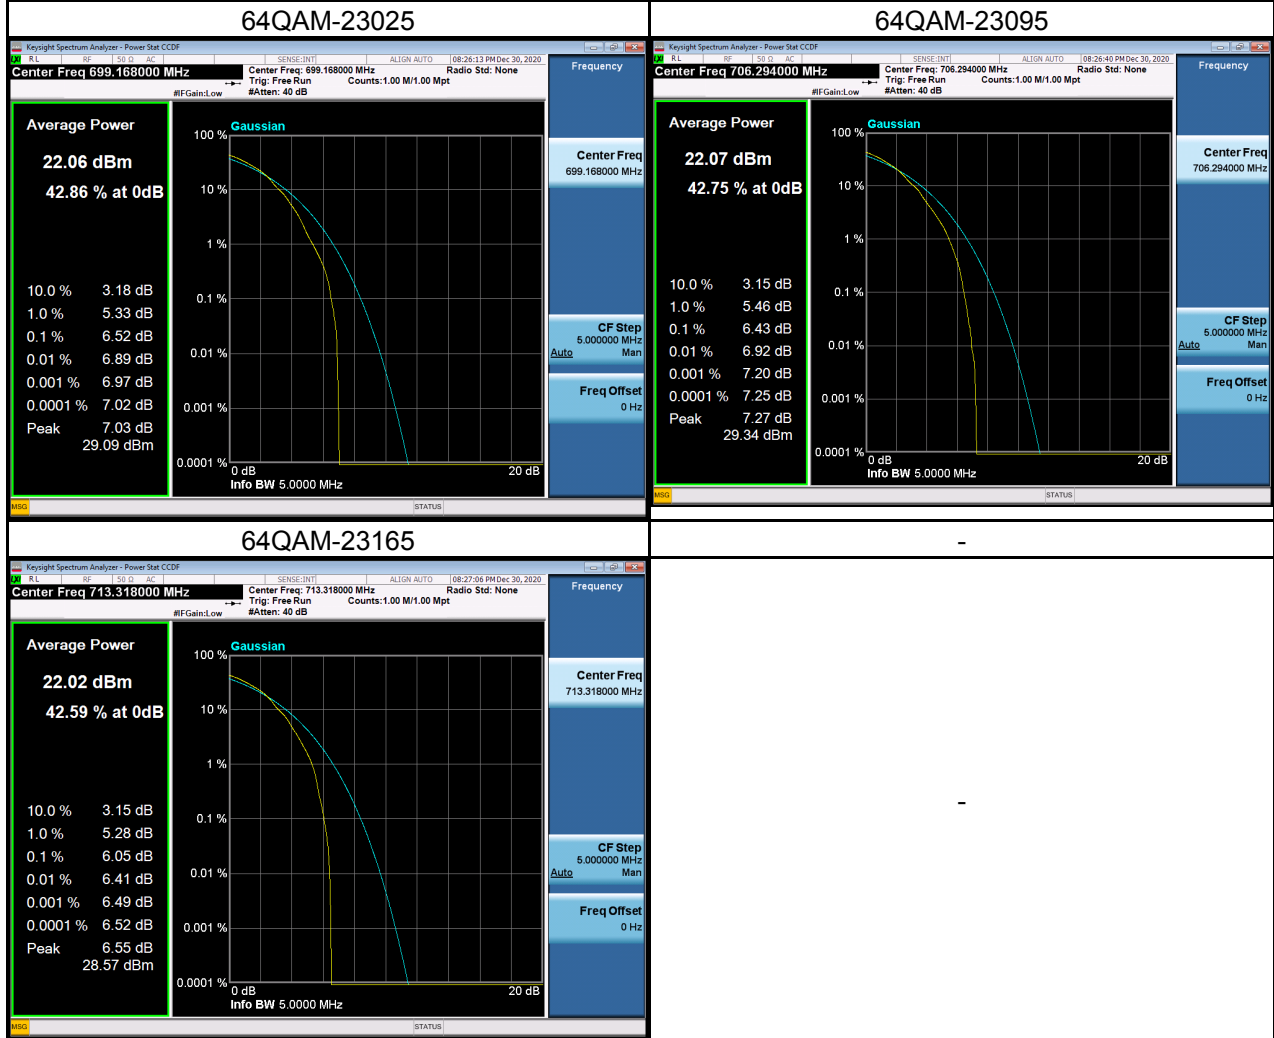

LTE Band 4_15M Spectrum Plot

LTE Band 4_20M Spectrum Plot

LTE Band 4_20M Spectrum Plot

LTE Band 7_5M Spectrum Plot

LTE Band 7_5M Spectrum Plot

LTE Band 7_10M Spectrum Plot

LTE Band 7_10M Spectrum Plot

LTE Band 7_15M Spectrum Plot

LTE Band 7_15M Spectrum Plot

LTE Band 7_20M Spectrum Plot

LTE Band 7_20M Spectrum Plot

LTE Band 12 Spectrum Plot_1.4M

LTE Band 12 Spectrum Plot_1.4M

LTE Band 12 Spectrum Plot_3M

LTE Band 12 Spectrum Plot_3M

LTE Band 12 Spectrum Plot_5M

LTE Band 12 Spectrum Plot_5M