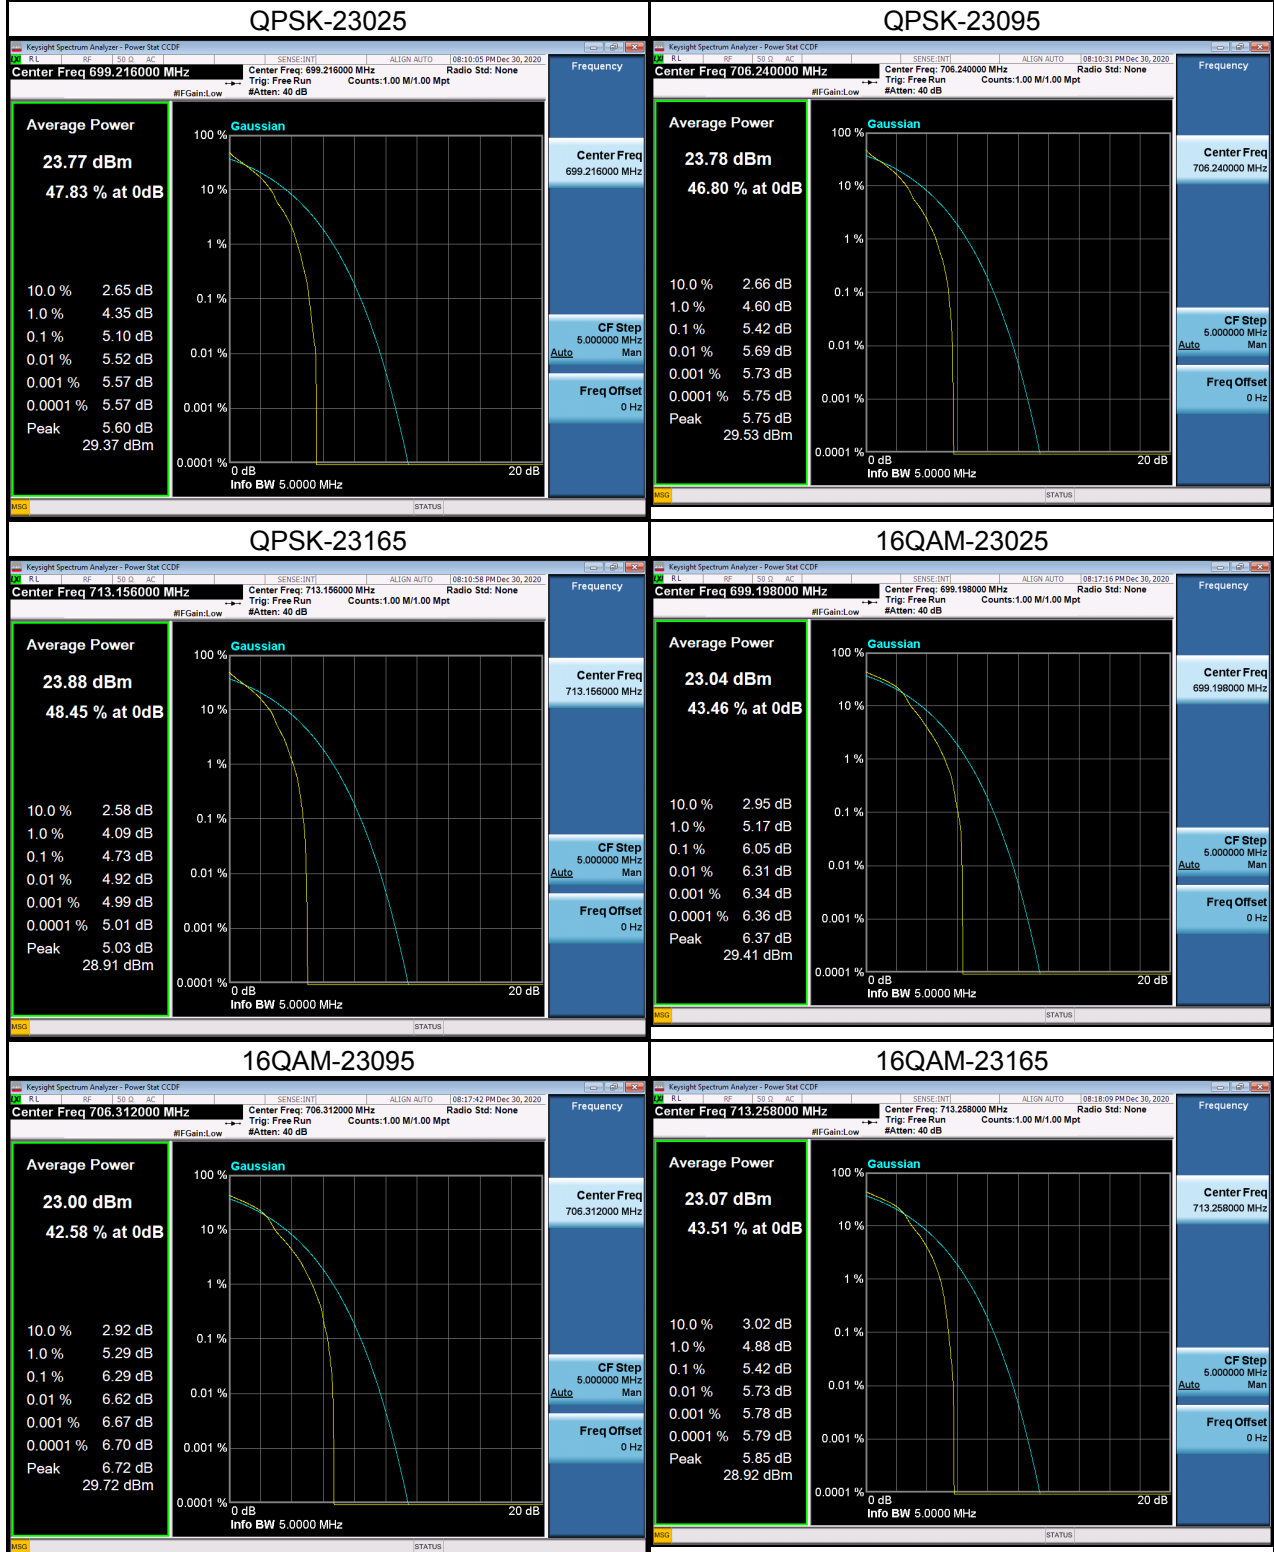

LTE Band 4_15M Spectrum Plot

LTE Band 4_20M Spectrum Plot

LTE Band 4_20M Spectrum Plot

LTE Band 7_5M Spectrum Plot

LTE Band 7_5M Spectrum Plot

LTE Band 7_10M Spectrum Plot

LTE Band 7_10M Spectrum Plot

LTE Band 7_15M Spectrum Plot

LTE Band 7_15M Spectrum Plot

LTE Band 7_20M Spectrum Plot

LTE Band 7_20M Spectrum Plot

LTE Band 12 Spectrum Plot_1.4M

LTE Band 12 Spectrum Plot_1.4M

LTE Band 12 Spectrum Plot_3M

LTE Band 12 Spectrum Plot_3M

LTE Band 12 Spectrum Plot_5M

LTE Band 12 Spectrum Plot_5M