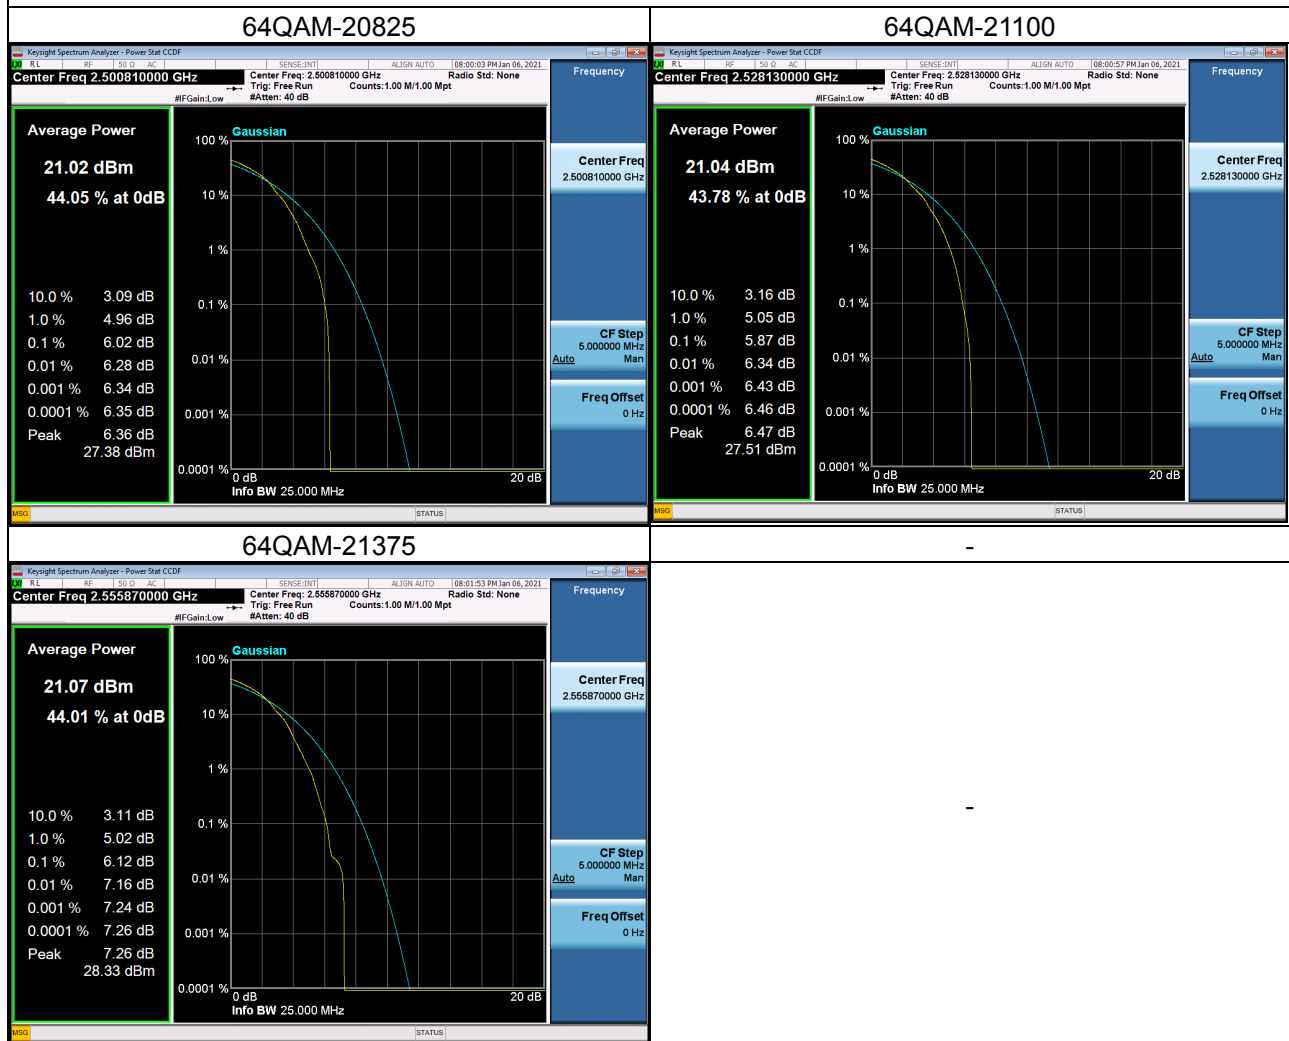

LTE Band 4_15M Spectrum Plot

LTE Band 4_20M Spectrum Plot

LTE Band 4_20M Spectrum Plot

LTE Band 7_5M Spectrum Plot

LTE Band 7_5M Spectrum Plot

LTE Band 7_10M Spectrum Plot

LTE Band 7_10M Spectrum Plot

LTE Band 7_15M Spectrum Plot

LTE Band 7_15M Spectrum Plot

LTE Band 7_20M Spectrum Plot

LTE Band 7_20M Spectrum Plot

LTE Band 12 Spectrum Plot_1.4M

LTE Band 12 Spectrum Plot_1.4M

LTE Band 12 Spectrum Plot_3M

LTE Band 12 Spectrum Plot_3M

LTE Band 12 Spectrum Plot_5M

LTE Band 12 Spectrum Plot_5M