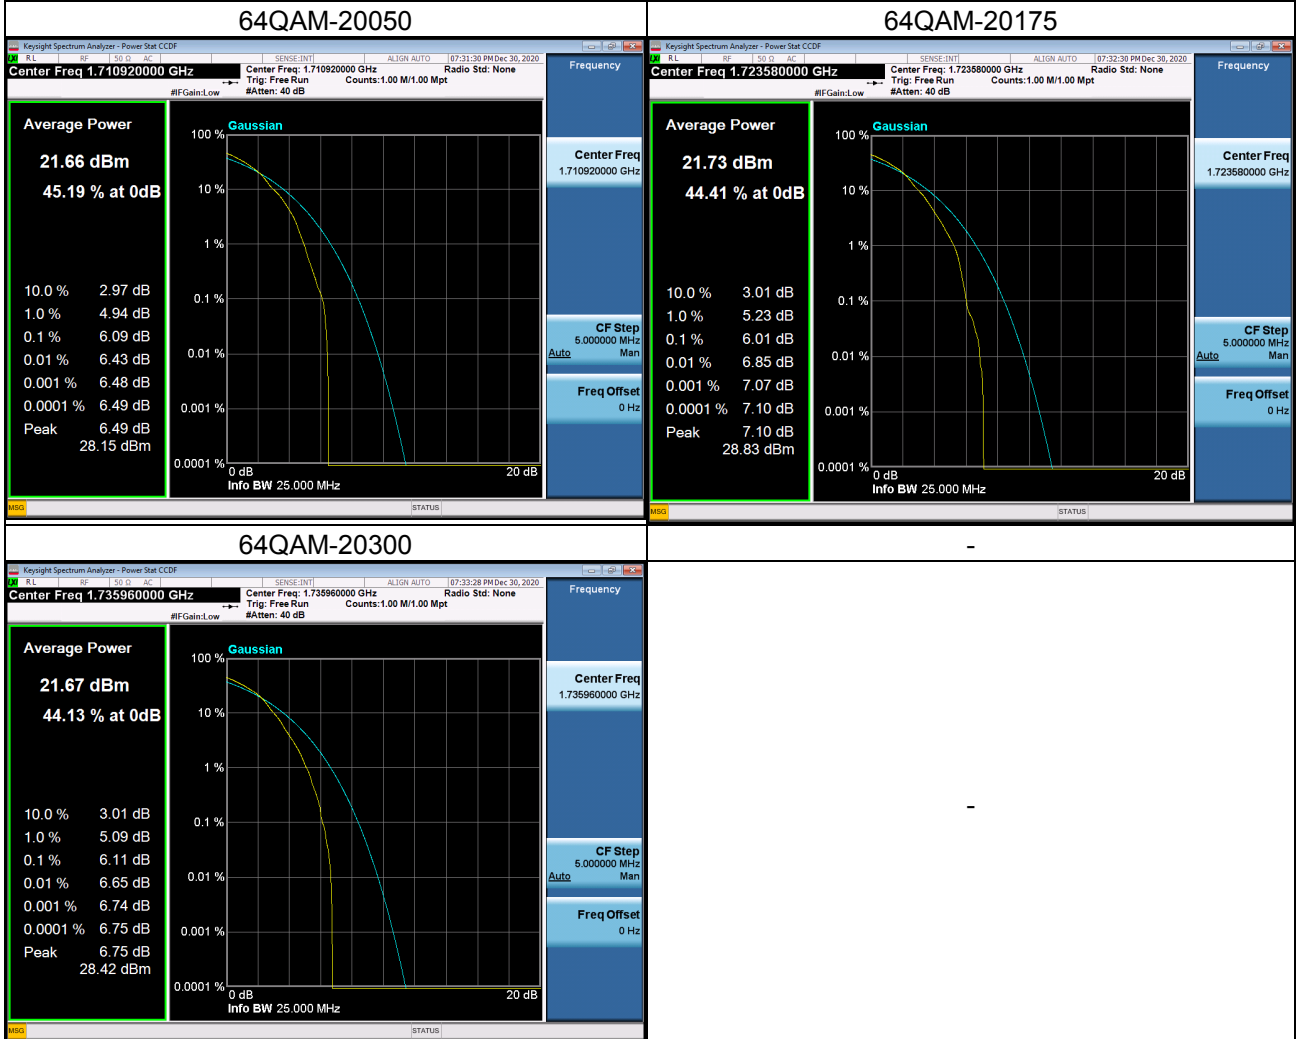

LTE Band 4_15M Spectrum Plot

LTE Band 4_20M Spectrum Plot

LTE Band 4_20M Spectrum Plot

LTE Band 7_5M Spectrum Plot

LTE Band 7_5M Spectrum Plot

LTE Band 7_10M Spectrum Plot

LTE Band 7_10M Spectrum Plot

LTE Band 7_15M Spectrum Plot

LTE Band 7_15M Spectrum Plot

LTE Band 7_20M Spectrum Plot

LTE Band 7_20M Spectrum Plot

LTE Band 12 Spectrum Plot_1.4M

LTE Band 12 Spectrum Plot_1.4M

LTE Band 12 Spectrum Plot_3M

LTE Band 12 Spectrum Plot_3M

LTE Band 12 Spectrum Plot_5M

LTE Band 12 Spectrum Plot_5M