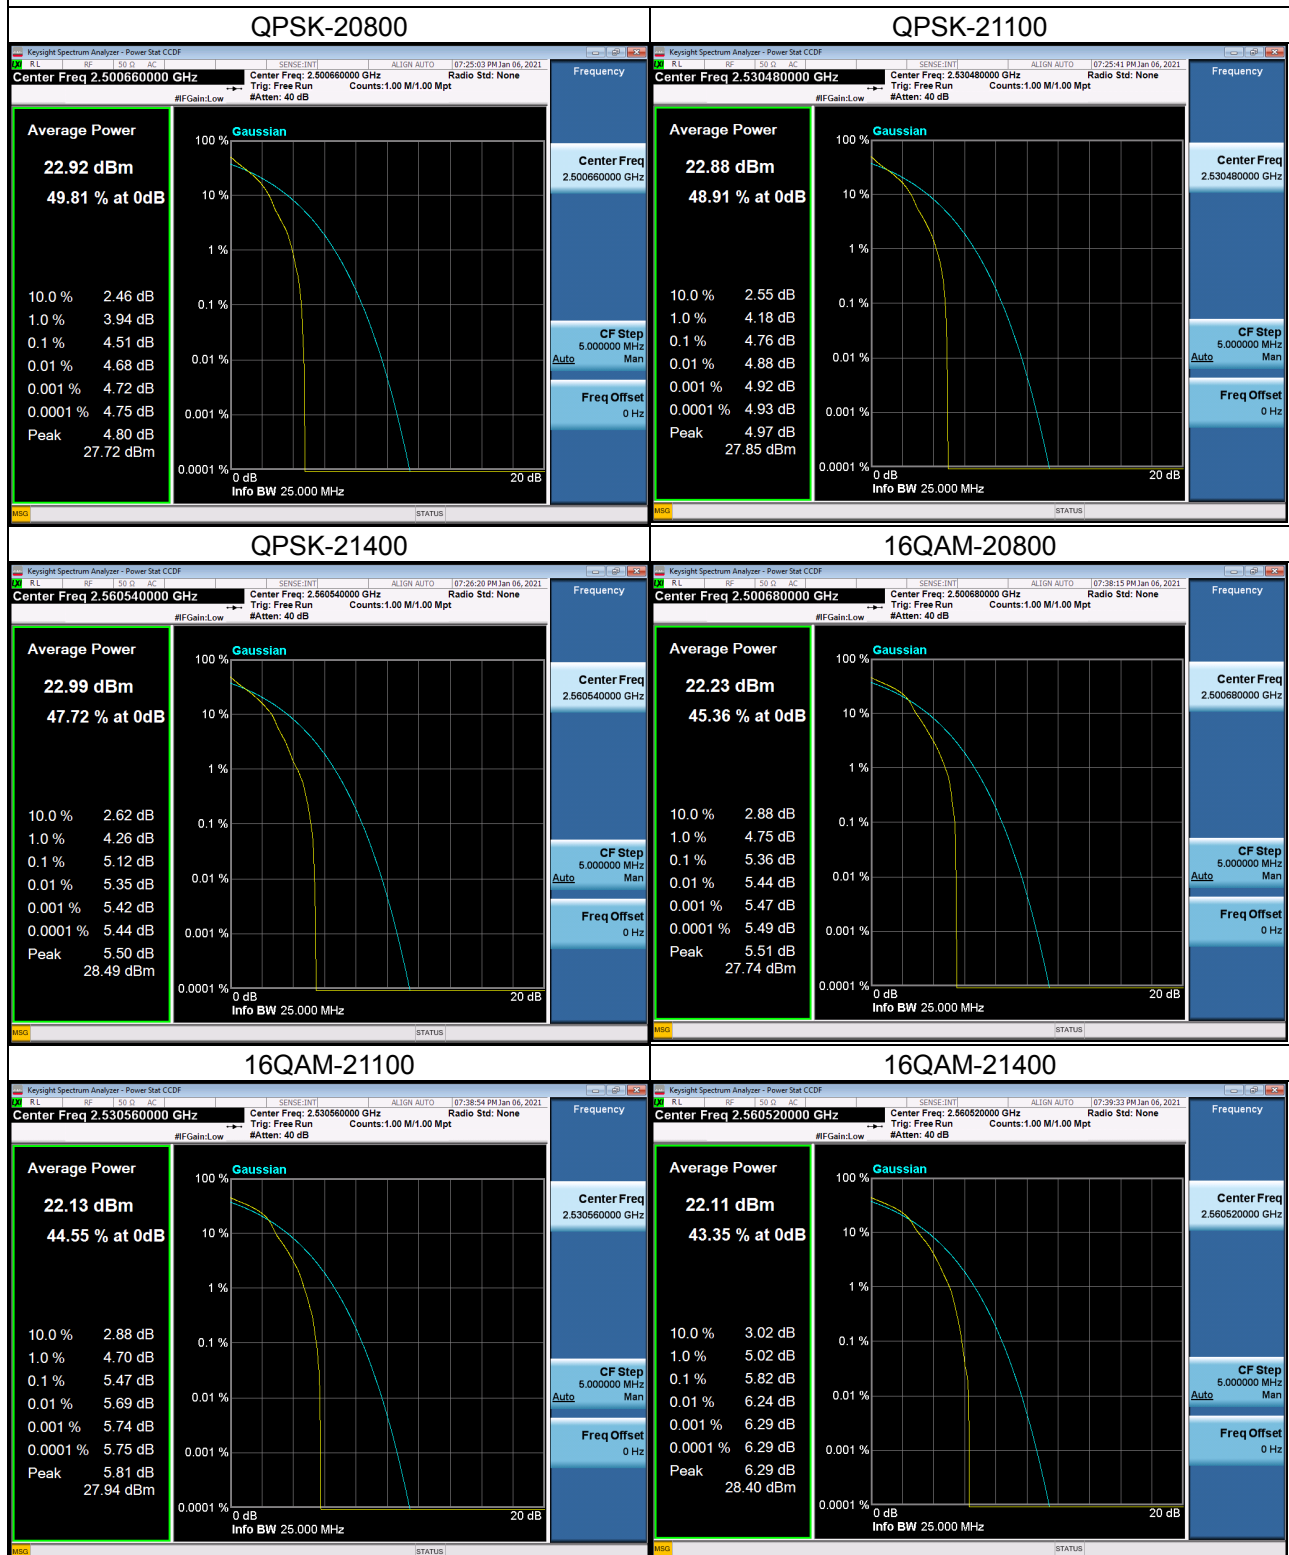

LTE Band 4_15M Spectrum Plot

LTE Band 4_20M Spectrum Plot

LTE Band 4_20M Spectrum Plot

LTE Band 7_5M Spectrum Plot

LTE Band 7_5M Spectrum Plot

LTE Band 7_10M Spectrum Plot

LTE Band 7_10M Spectrum Plot

LTE Band 7_15M Spectrum Plot

LTE Band 7_15M Spectrum Plot

LTE Band 7_20M Spectrum Plot

LTE Band 7_20M Spectrum Plot

LTE Band 12 Spectrum Plot_1.4M

LTE Band 12 Spectrum Plot_1.4M

LTE Band 12 Spectrum Plot_3M

LTE Band 12 Spectrum Plot_3M

LTE Band 12 Spectrum Plot_5M

LTE Band 12 Spectrum Plot_5M