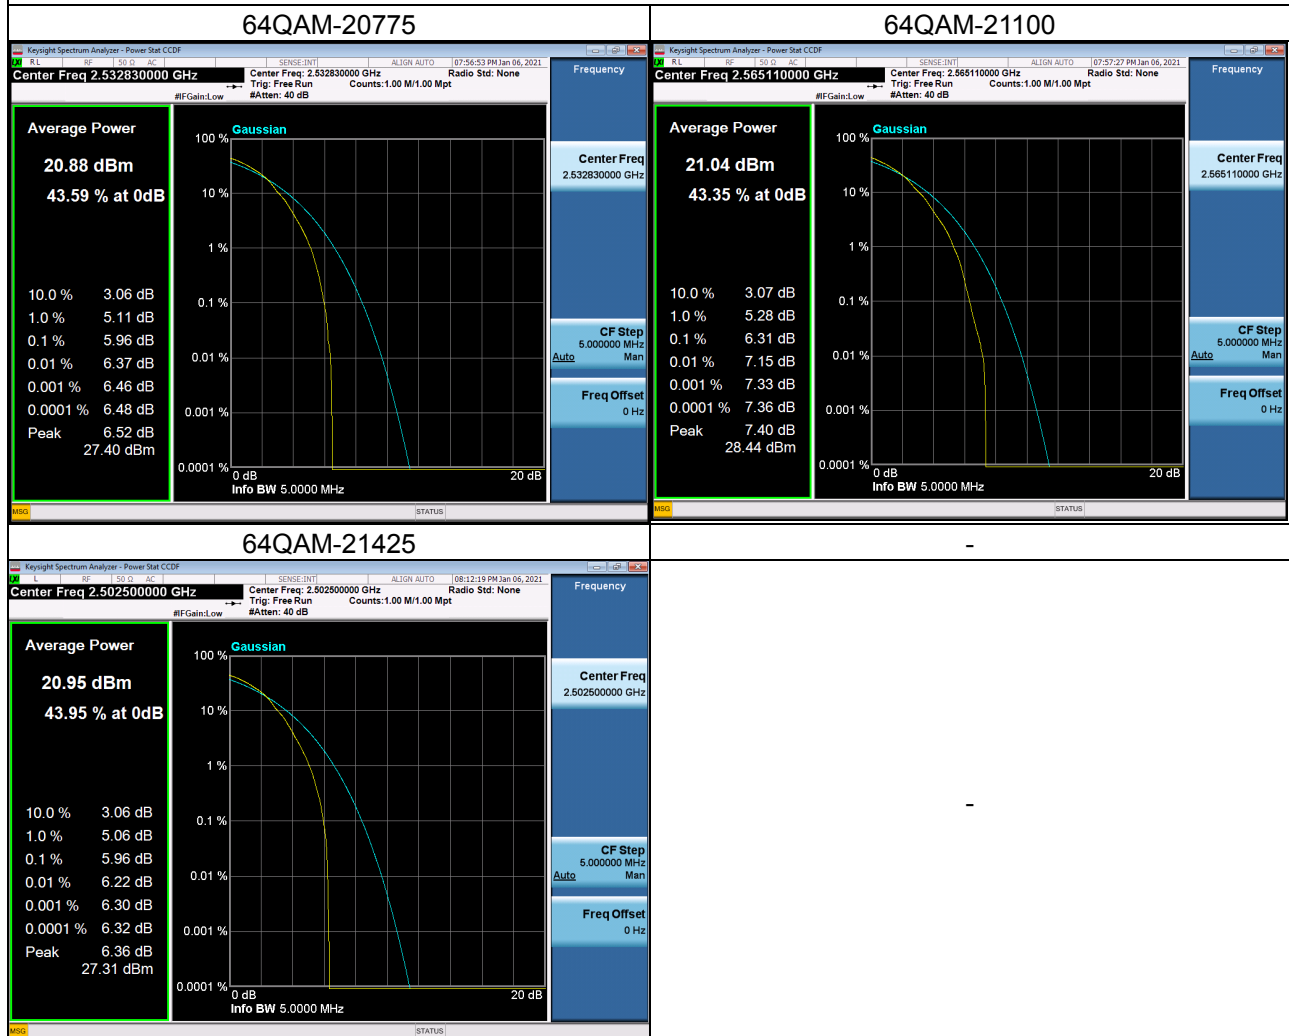

LTE Band 4_15M Spectrum Plot

LTE Band 4_20M Spectrum Plot

LTE Band 4_20M Spectrum Plot

LTE Band 7_5M Spectrum Plot

LTE Band 7_5M Spectrum Plot

LTE Band 7_10M Spectrum Plot

LTE Band 7_10M Spectrum Plot

LTE Band 7_15M Spectrum Plot

LTE Band 7_15M Spectrum Plot

LTE Band 7_20M Spectrum Plot

LTE Band 7_20M Spectrum Plot

LTE Band 12 Spectrum Plot_1.4M

LTE Band 12 Spectrum Plot_1.4M

LTE Band 12 Spectrum Plot_3M

LTE Band 12 Spectrum Plot_3M

LTE Band 12 Spectrum Plot_5M

LTE Band 12 Spectrum Plot_5M