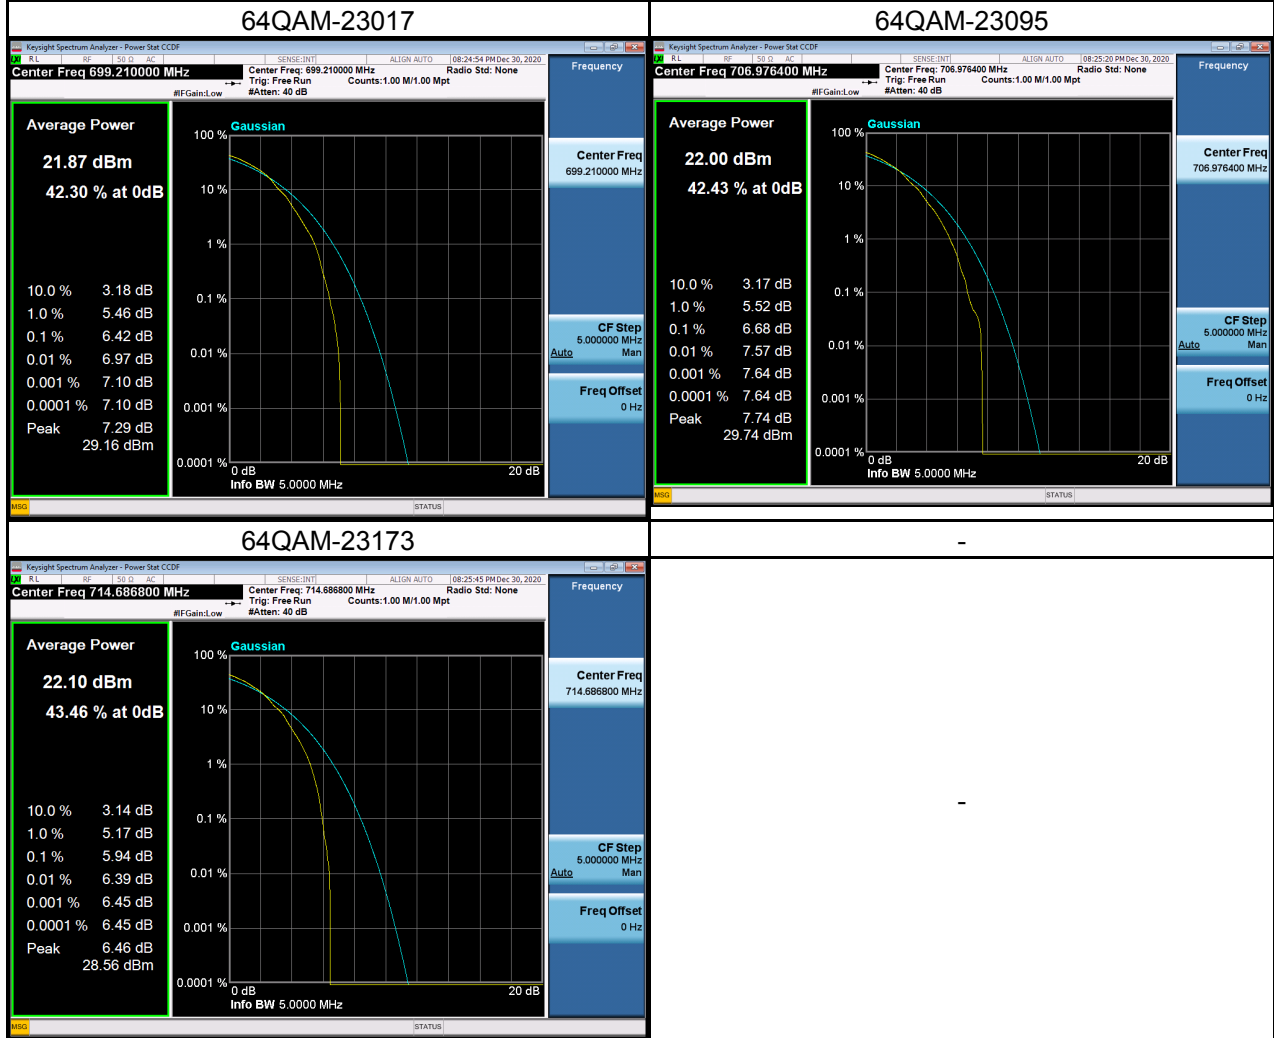

LTE Band 4_15M Spectrum Plot

LTE Band 4_20M Spectrum Plot

LTE Band 4_20M Spectrum Plot

LTE Band 7_5M Spectrum Plot

LTE Band 7_5M Spectrum Plot

LTE Band 7_10M Spectrum Plot

LTE Band 7_10M Spectrum Plot

LTE Band 7_15M Spectrum Plot

LTE Band 7_15M Spectrum Plot

LTE Band 7_20M Spectrum Plot

LTE Band 7_20M Spectrum Plot

LTE Band 12 Spectrum Plot_1.4M

LTE Band 12 Spectrum Plot_1.4M

LTE Band 12 Spectrum Plot_3M

LTE Band 12 Spectrum Plot_3M

LTE Band 12 Spectrum Plot_5M

LTE Band 12 Spectrum Plot_5M