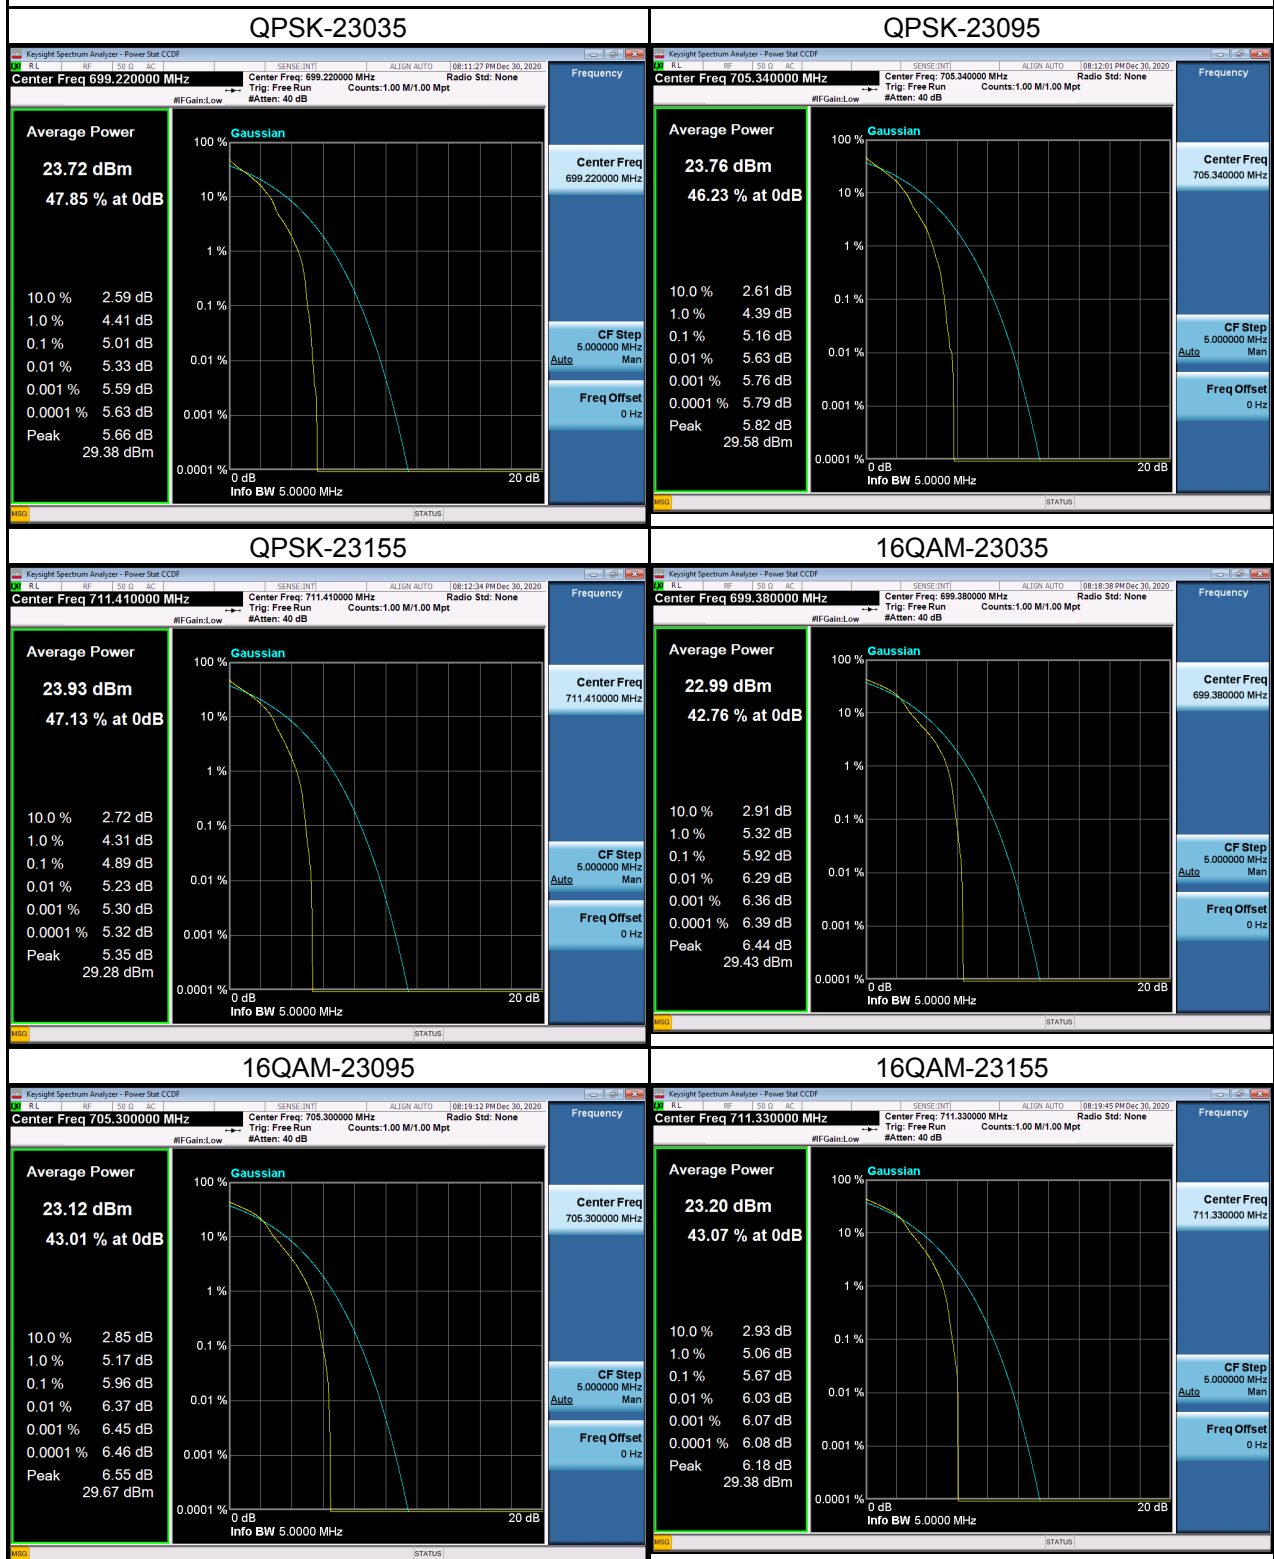

LTE Band 4_15M Spectrum Plot

LTE Band 4_20M Spectrum Plot

LTE Band 4_20M Spectrum Plot

LTE Band 7_5M Spectrum Plot

LTE Band 7_5M Spectrum Plot

LTE Band 7_10M Spectrum Plot

LTE Band 7_10M Spectrum Plot

LTE Band 7_15M Spectrum Plot

LTE Band 7_15M Spectrum Plot

LTE Band 7_20M Spectrum Plot

LTE Band 7_20M Spectrum Plot

LTE Band 12 Spectrum Plot_1.4M

LTE Band 12 Spectrum Plot_1.4M

LTE Band 12 Spectrum Plot_3M

LTE Band 12 Spectrum Plot_3M

LTE Band 12 Spectrum Plot_5M

LTE Band 12 Spectrum Plot_5M