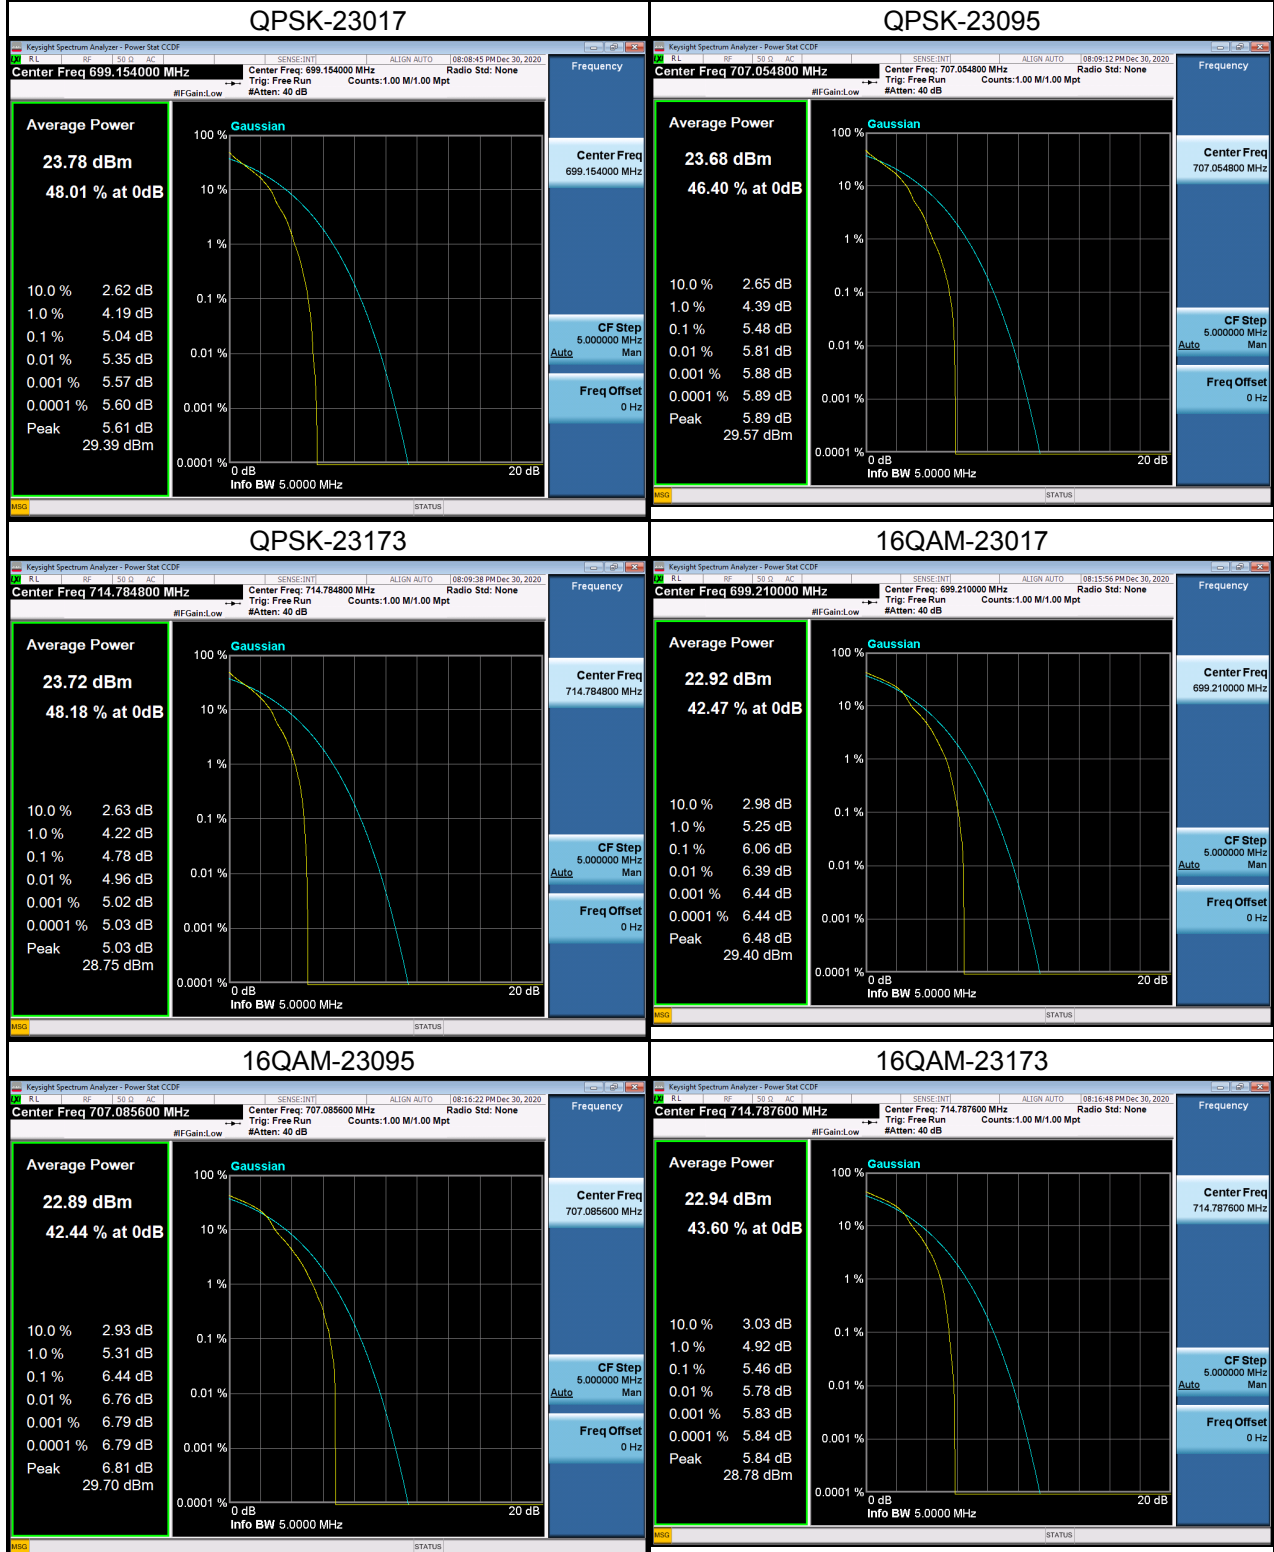

LTE Band 4_15M Spectrum Plot

LTE Band 4_20M Spectrum Plot

LTE Band 4_20M Spectrum Plot

LTE Band 7_5M Spectrum Plot

LTE Band 7_5M Spectrum Plot

LTE Band 7_10M Spectrum Plot

LTE Band 7_10M Spectrum Plot

LTE Band 7_15M Spectrum Plot

LTE Band 7_15M Spectrum Plot

LTE Band 7_20M Spectrum Plot

LTE Band 7_20M Spectrum Plot

LTE Band 12 Spectrum Plot_1.4M

LTE Band 12 Spectrum Plot_1.4M

LTE Band 12 Spectrum Plot_3M

LTE Band 12 Spectrum Plot_3M

LTE Band 12 Spectrum Plot_5M

LTE Band 12 Spectrum Plot_5M