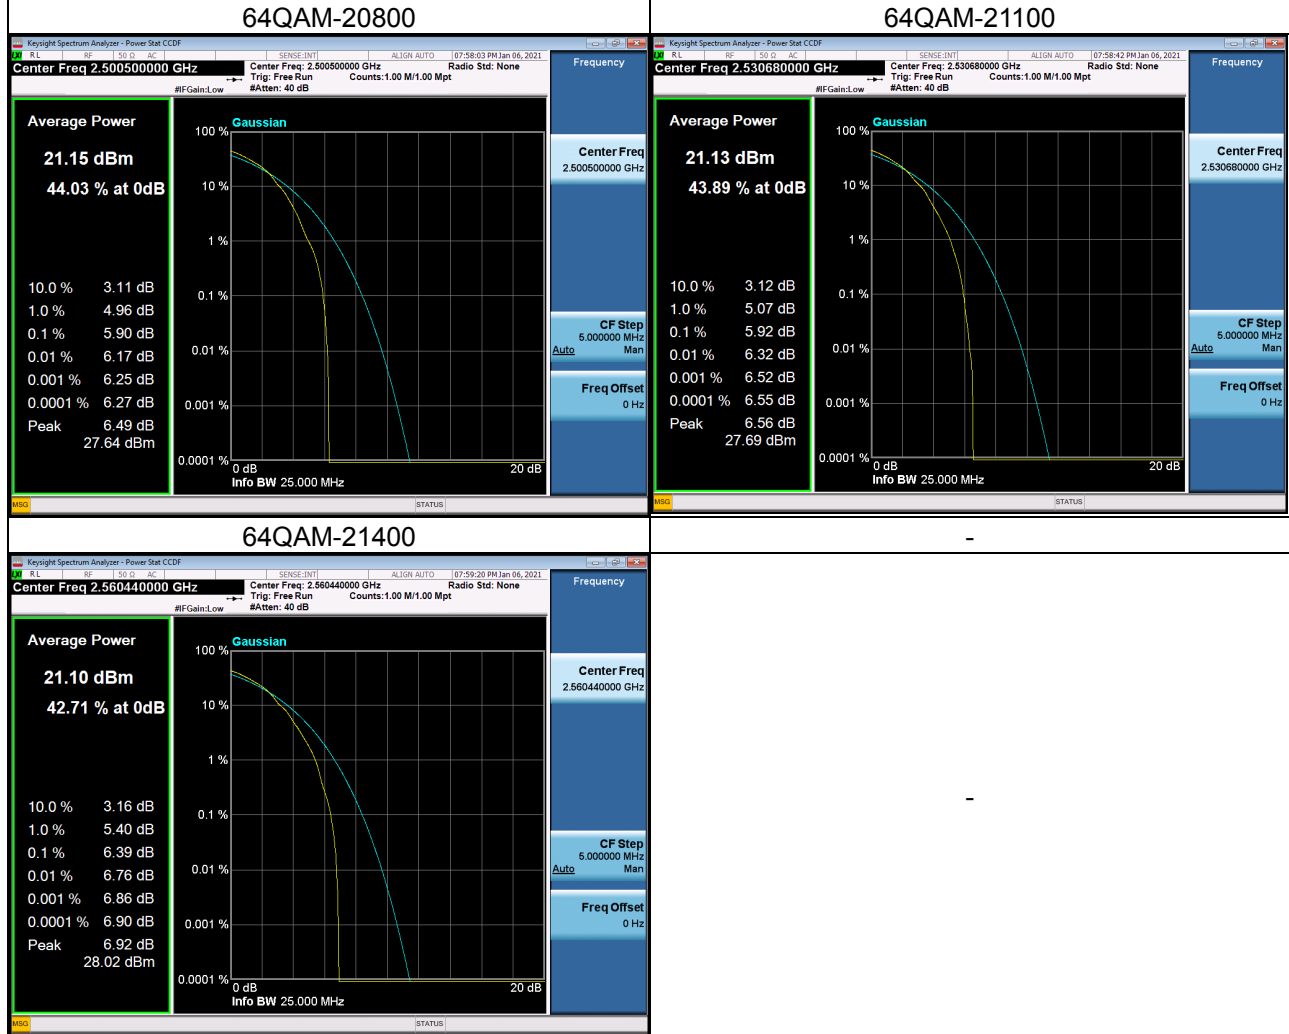

LTE Band 4_15M Spectrum Plot

LTE Band 4_20M Spectrum Plot

LTE Band 4_20M Spectrum Plot

LTE Band 7_5M Spectrum Plot

LTE Band 7_5M Spectrum Plot

LTE Band 7_10M Spectrum Plot

LTE Band 7_10M Spectrum Plot

LTE Band 7_15M Spectrum Plot

LTE Band 7_15M Spectrum Plot

LTE Band 7_20M Spectrum Plot

LTE Band 7_20M Spectrum Plot

LTE Band 12 Spectrum Plot_1.4M

LTE Band 12 Spectrum Plot_1.4M

LTE Band 12 Spectrum Plot_3M

LTE Band 12 Spectrum Plot_3M

LTE Band 12 Spectrum Plot_5M

LTE Band 12 Spectrum Plot_5M