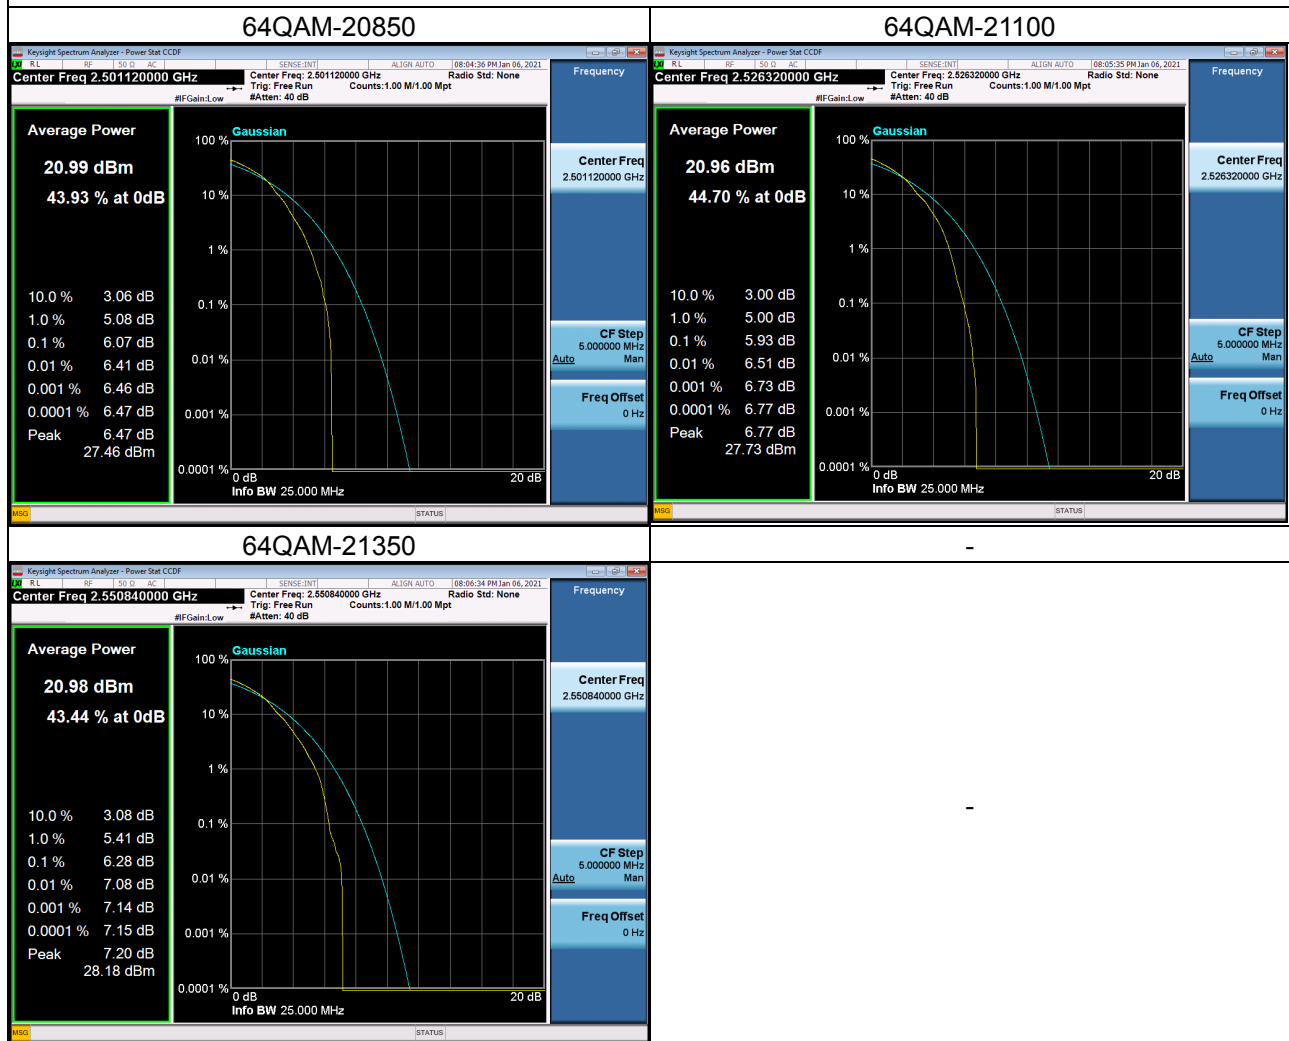

LTE Band 4_15M Spectrum Plot

LTE Band 4_20M Spectrum Plot

LTE Band 4_20M Spectrum Plot

LTE Band 7_5M Spectrum Plot

LTE Band 7_5M Spectrum Plot

LTE Band 7_10M Spectrum Plot

LTE Band 7_10M Spectrum Plot

LTE Band 7_15M Spectrum Plot

LTE Band 7_15M Spectrum Plot

LTE Band 7_20M Spectrum Plot

LTE Band 7_20M Spectrum Plot

LTE Band 12 Spectrum Plot_1.4M

LTE Band 12 Spectrum Plot_1.4M

LTE Band 12 Spectrum Plot_3M

LTE Band 12 Spectrum Plot_3M

LTE Band 12 Spectrum Plot_5M

LTE Band 12 Spectrum Plot_5M