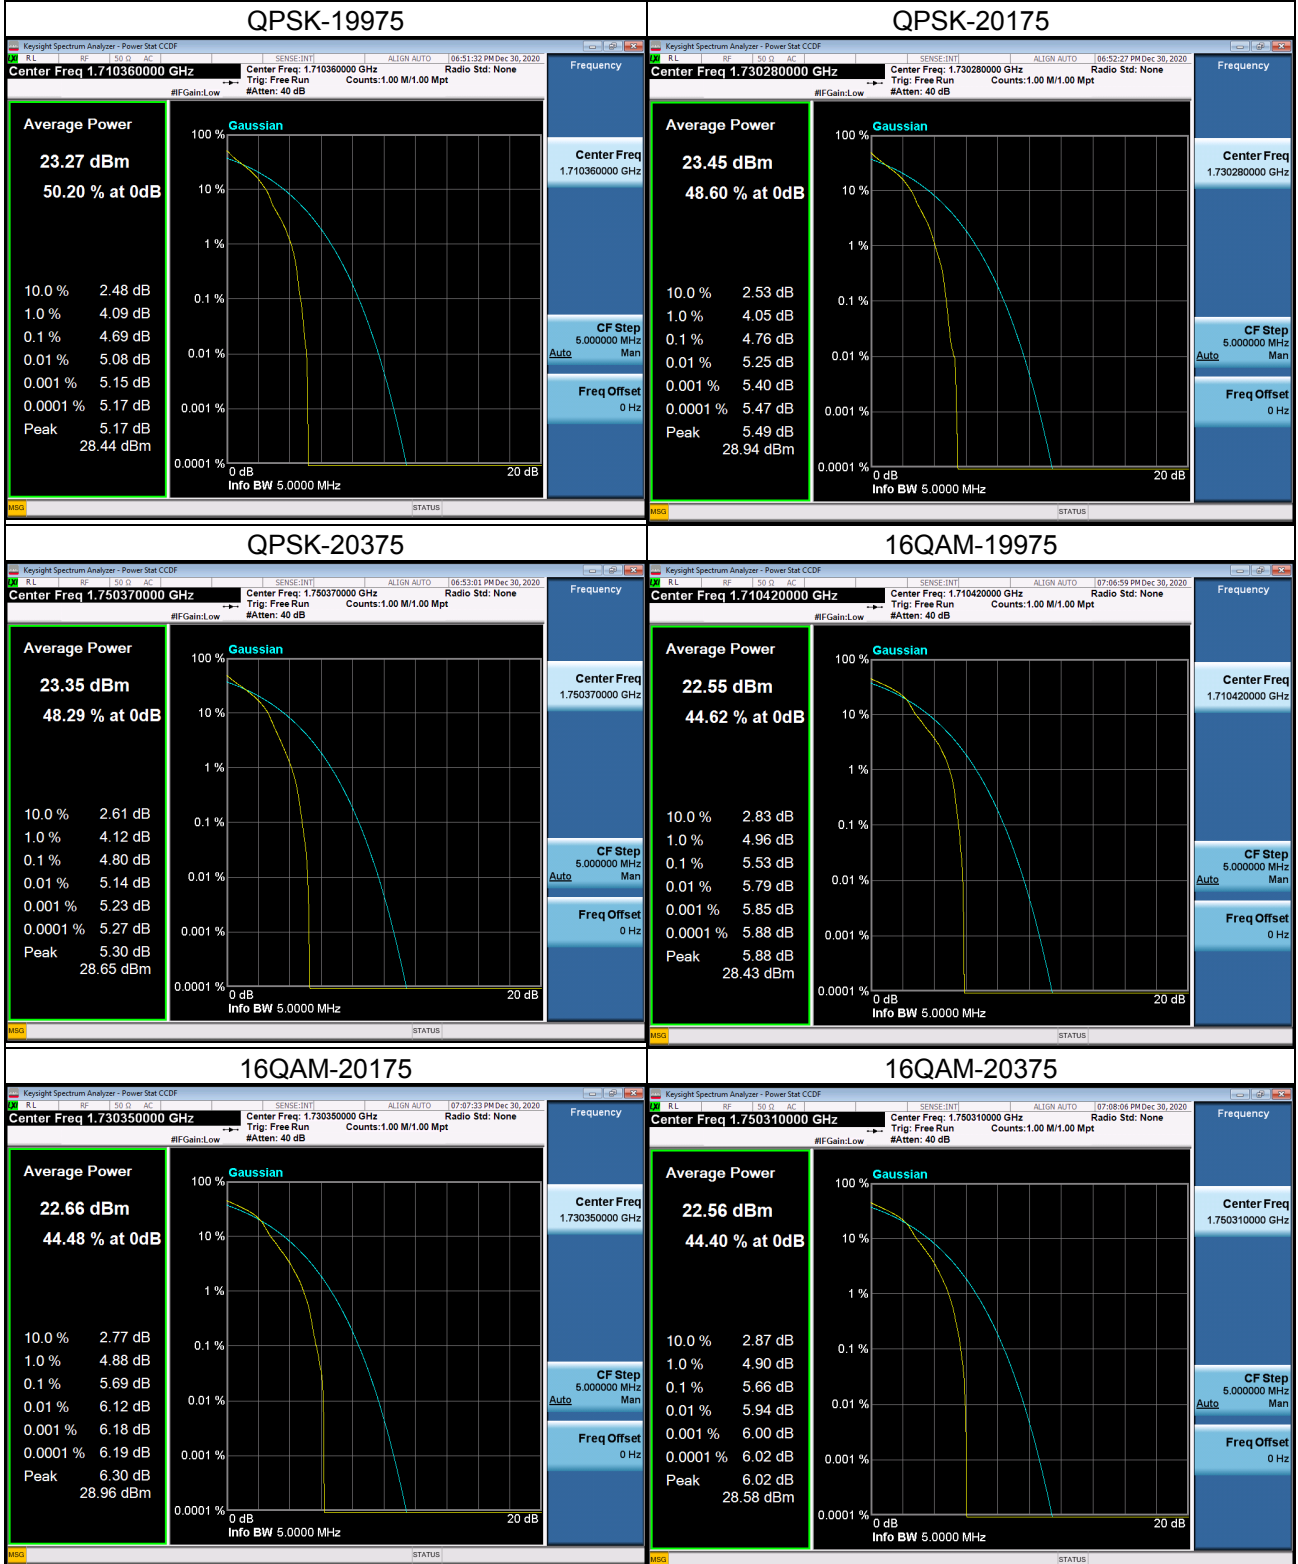

LTE Band 4_5M Spectrum Plot