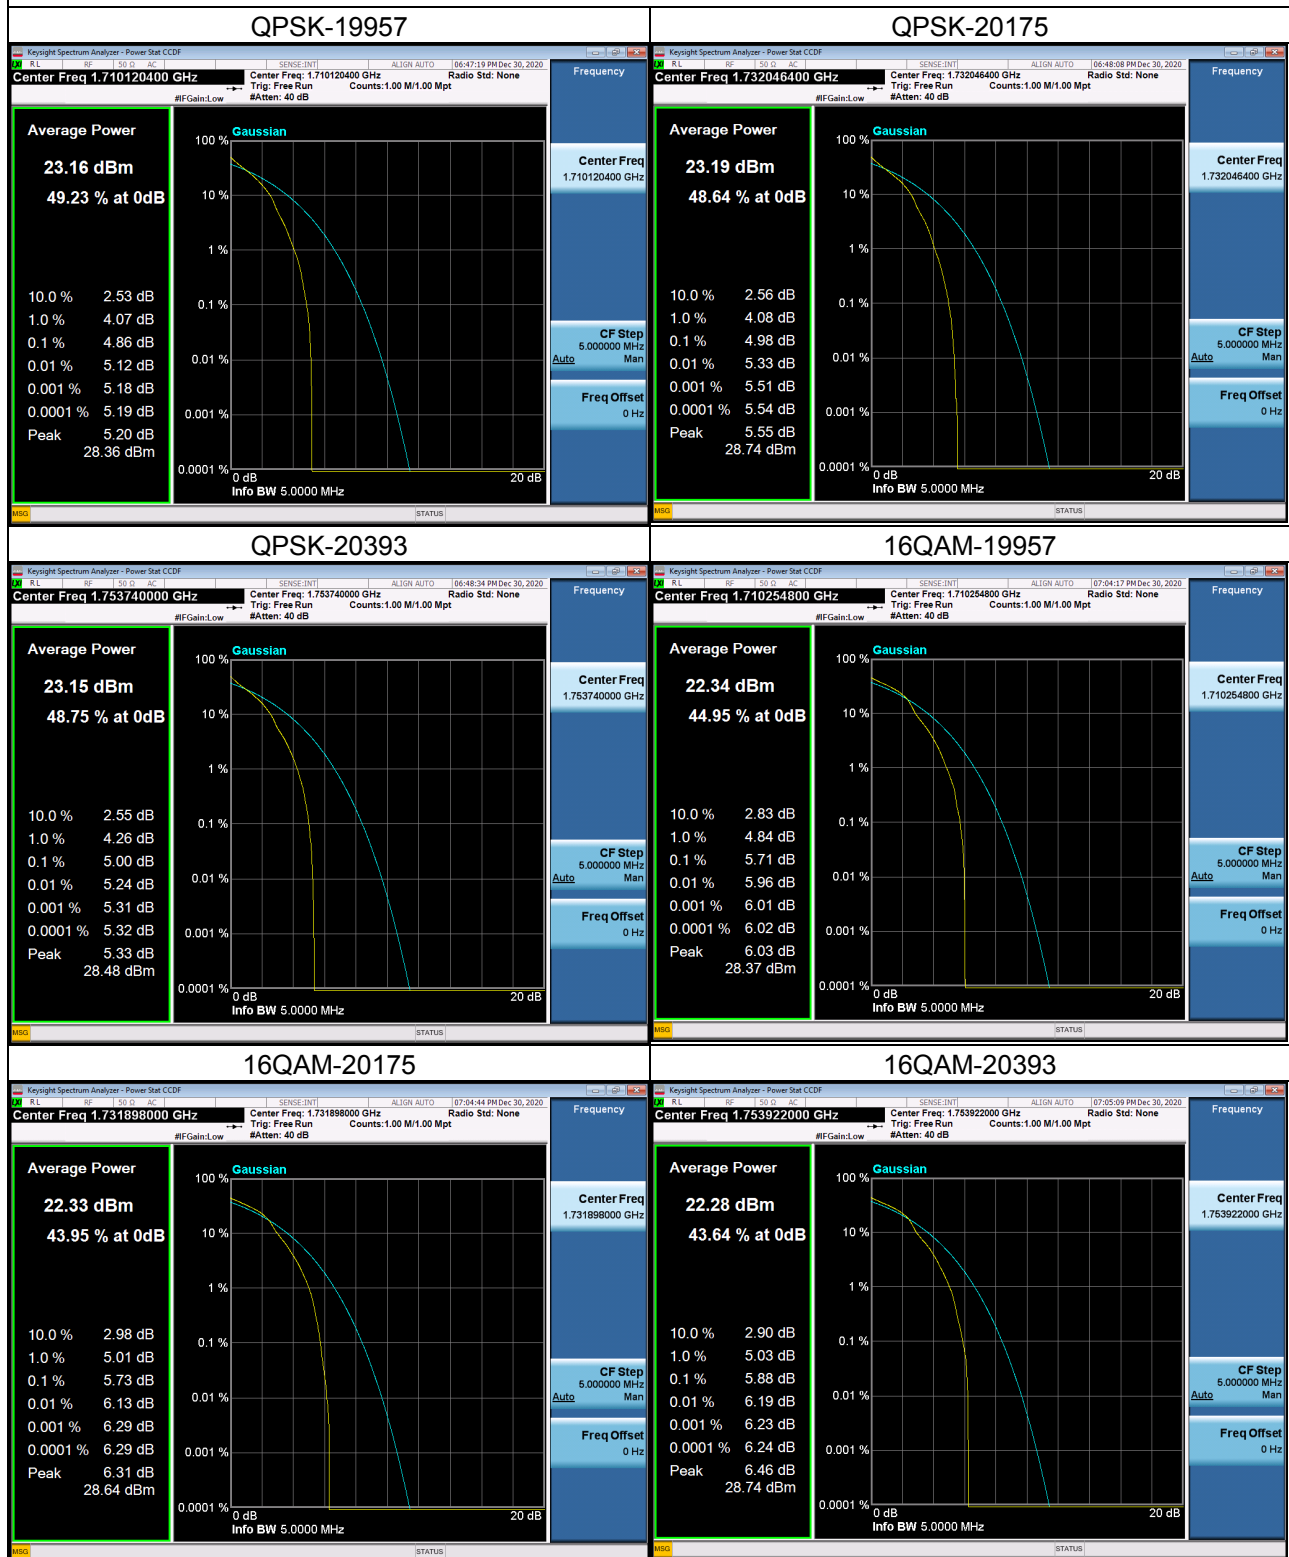

## LTE Band 66\_3M Spectrum Plot

**APPENDIX H - PEAK TO AVERAGE RATIO**

## WCDMA Band IV\_WCDMA Spectrum Plot

## WCDMA Band IV\_HSDPA Spectrum Plot

## LTE Band 4\_1.4M Spectrum Plot