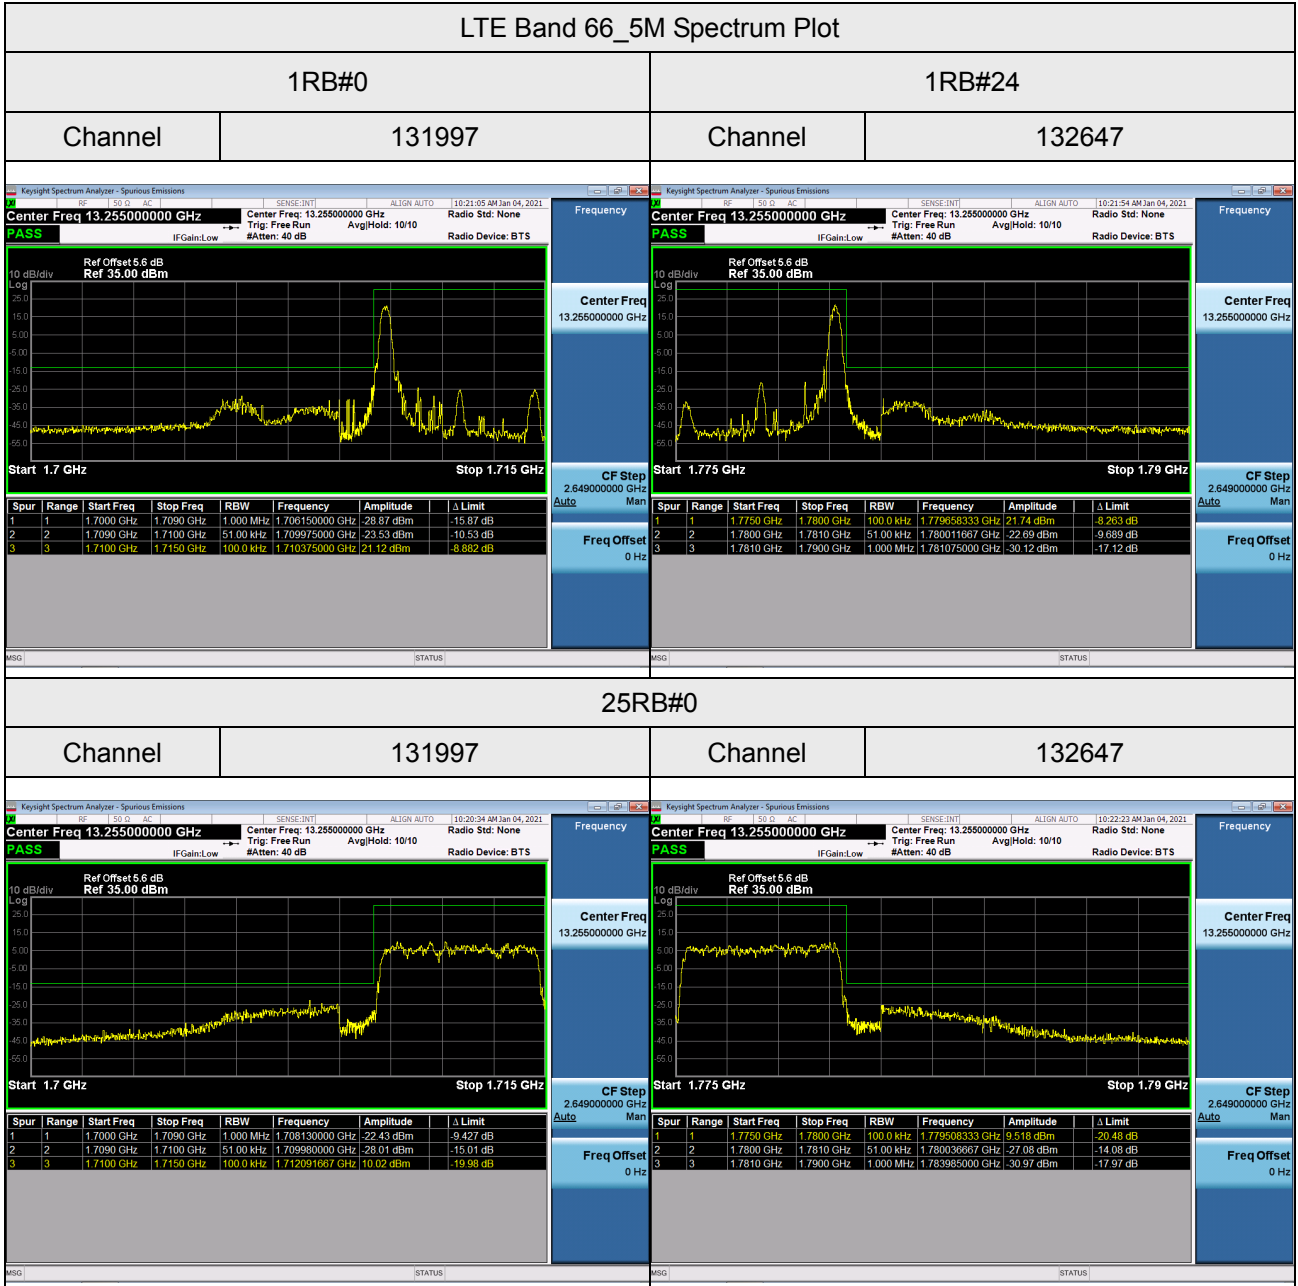

## LTE Band 66\_3M Spectrum Plot

**APPENDIX H - PEAK TO AVERAGE RATIO**

## WCDMA Band IV\_WCDMA Spectrum Plot

## LTE Band 4\_1.4M Spectrum Plot