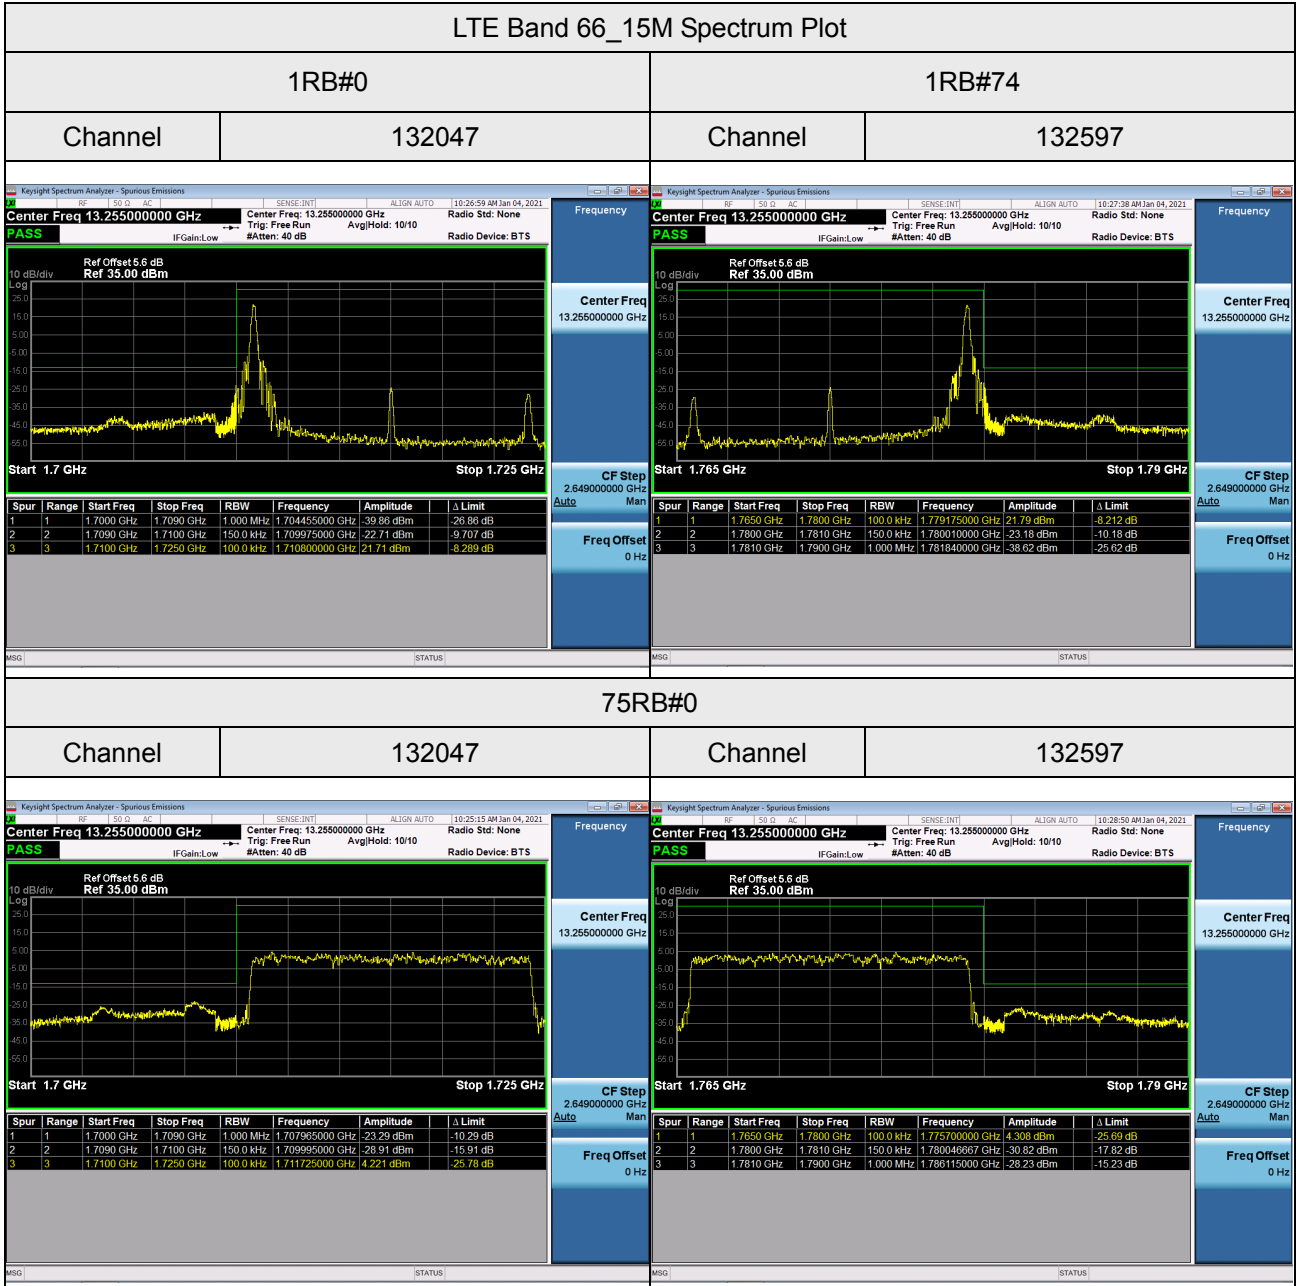

## LTE Band 66\_3M Spectrum Plot

**APPENDIX H - PEAK TO AVERAGE RATIO**

## WCDMA Band IV\_WCDMA Spectrum Plot