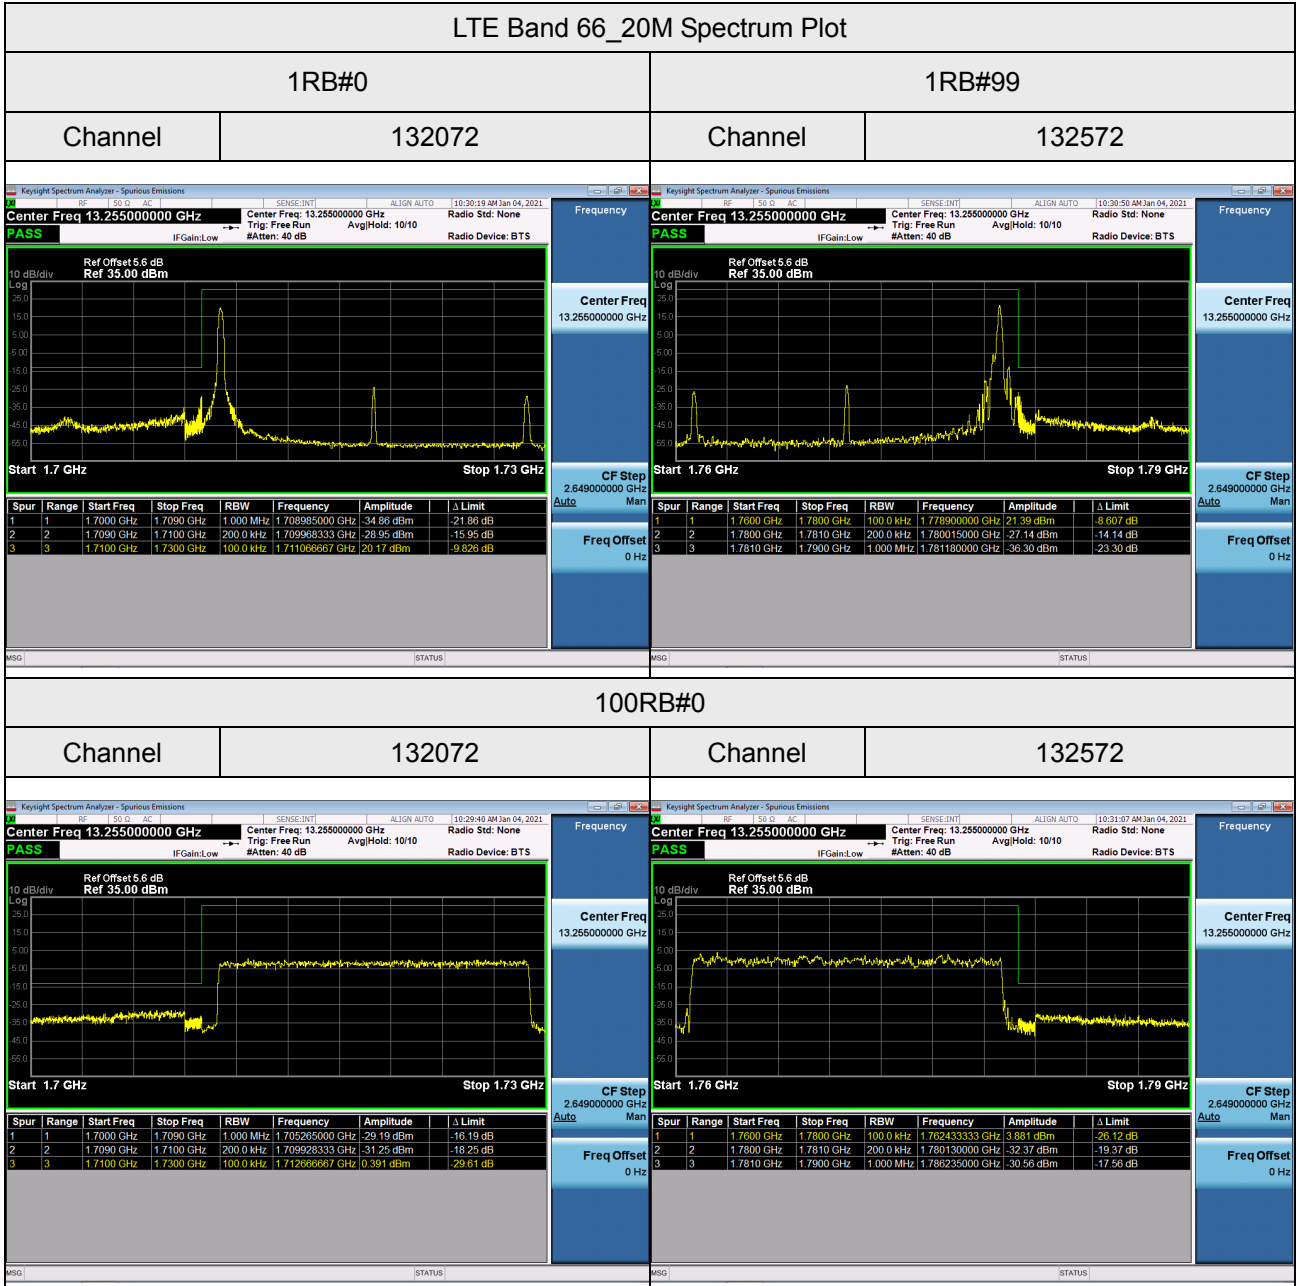

## LTE Band 66\_3M Spectrum Plot

**APPENDIX H - PEAK TO AVERAGE RATIO**

## WCDMA Band IV\_WCDMA Spectrum Plot

## LTE Band 4\_1.4M Spectrum Plot