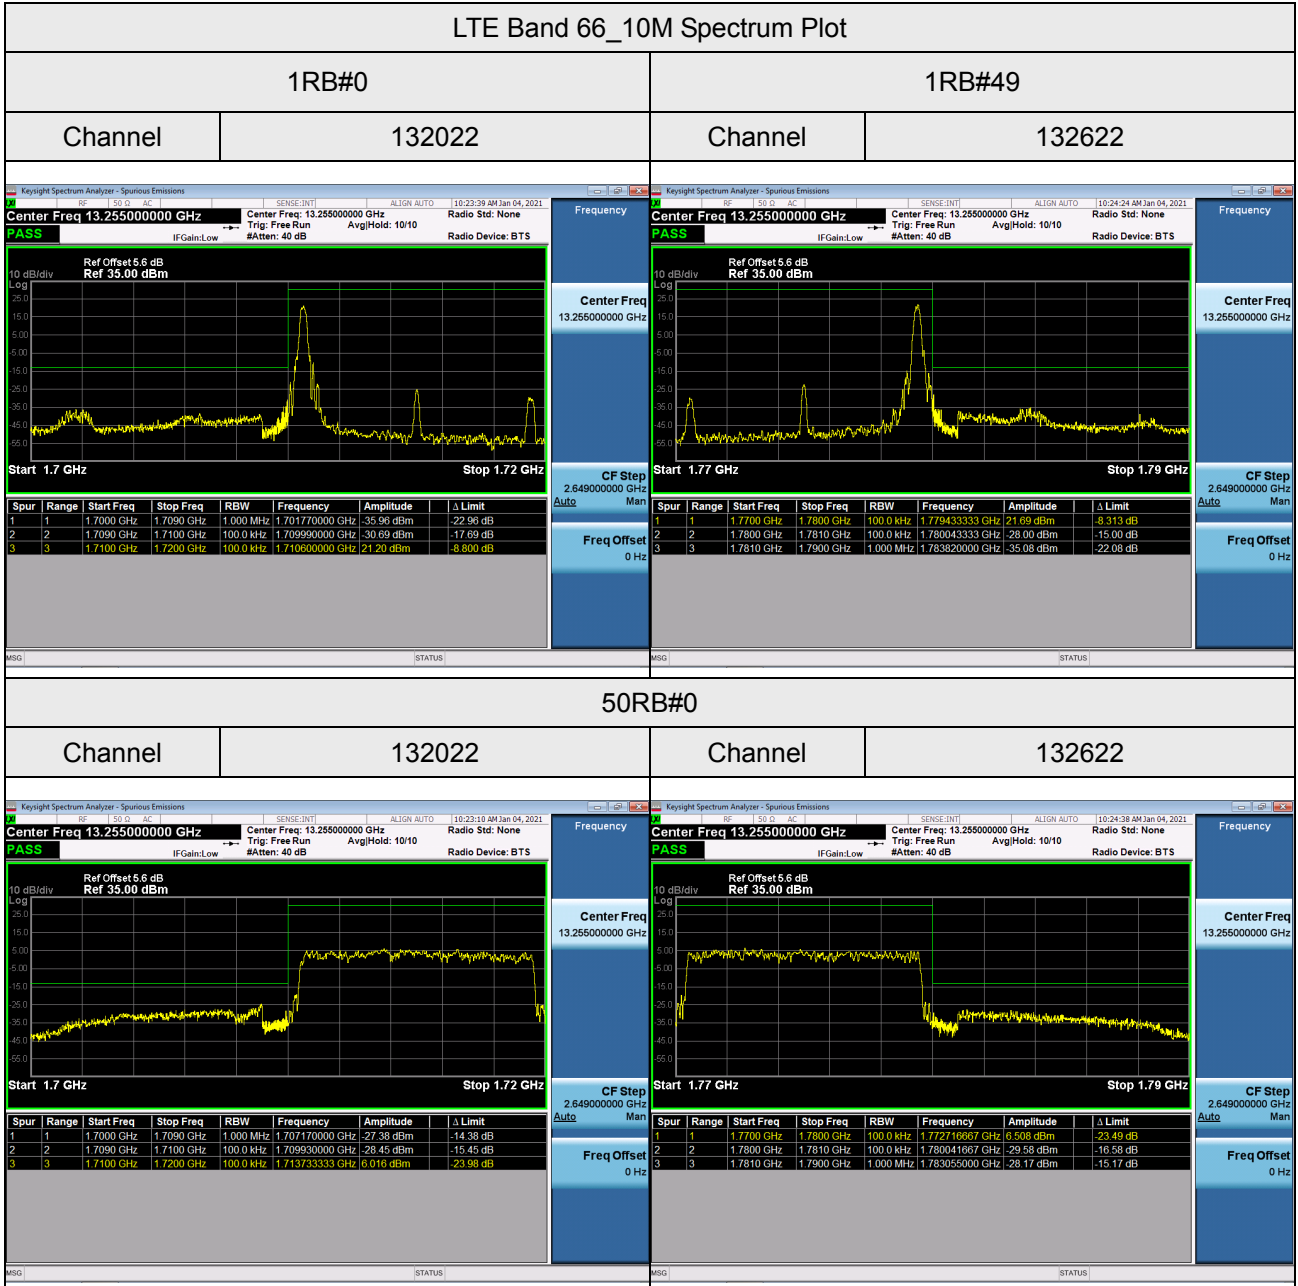

## LTE Band 66\_3M Spectrum Plot

**APPENDIX H - PEAK TO AVERAGE RATIO**

## WCDMA Band IV\_WCDMA Spectrum Plot