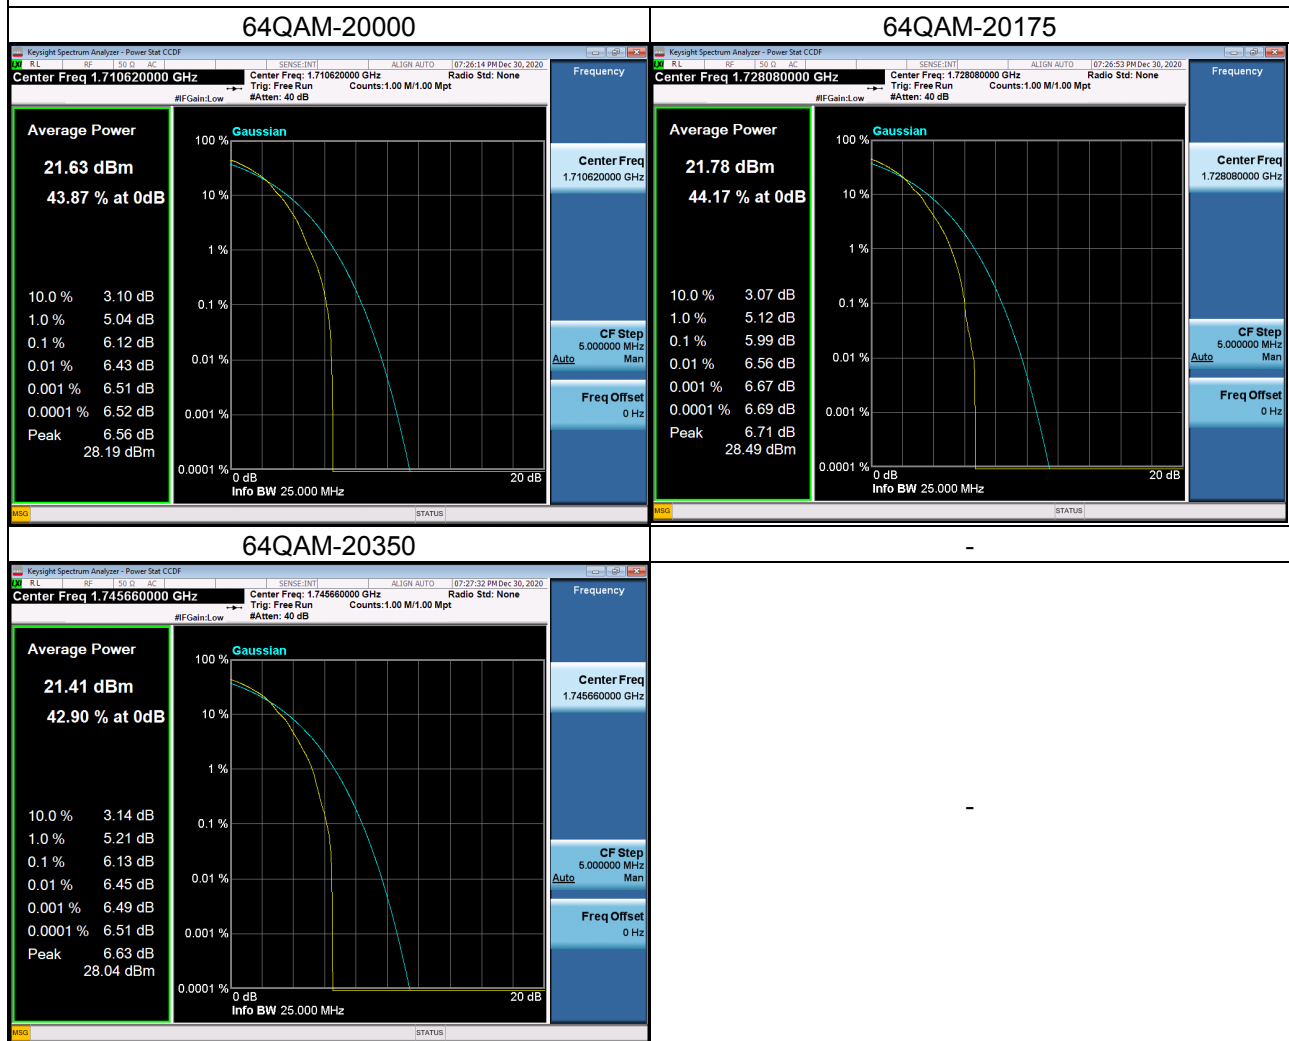

LTE Band 4_10M Spectrum Plot