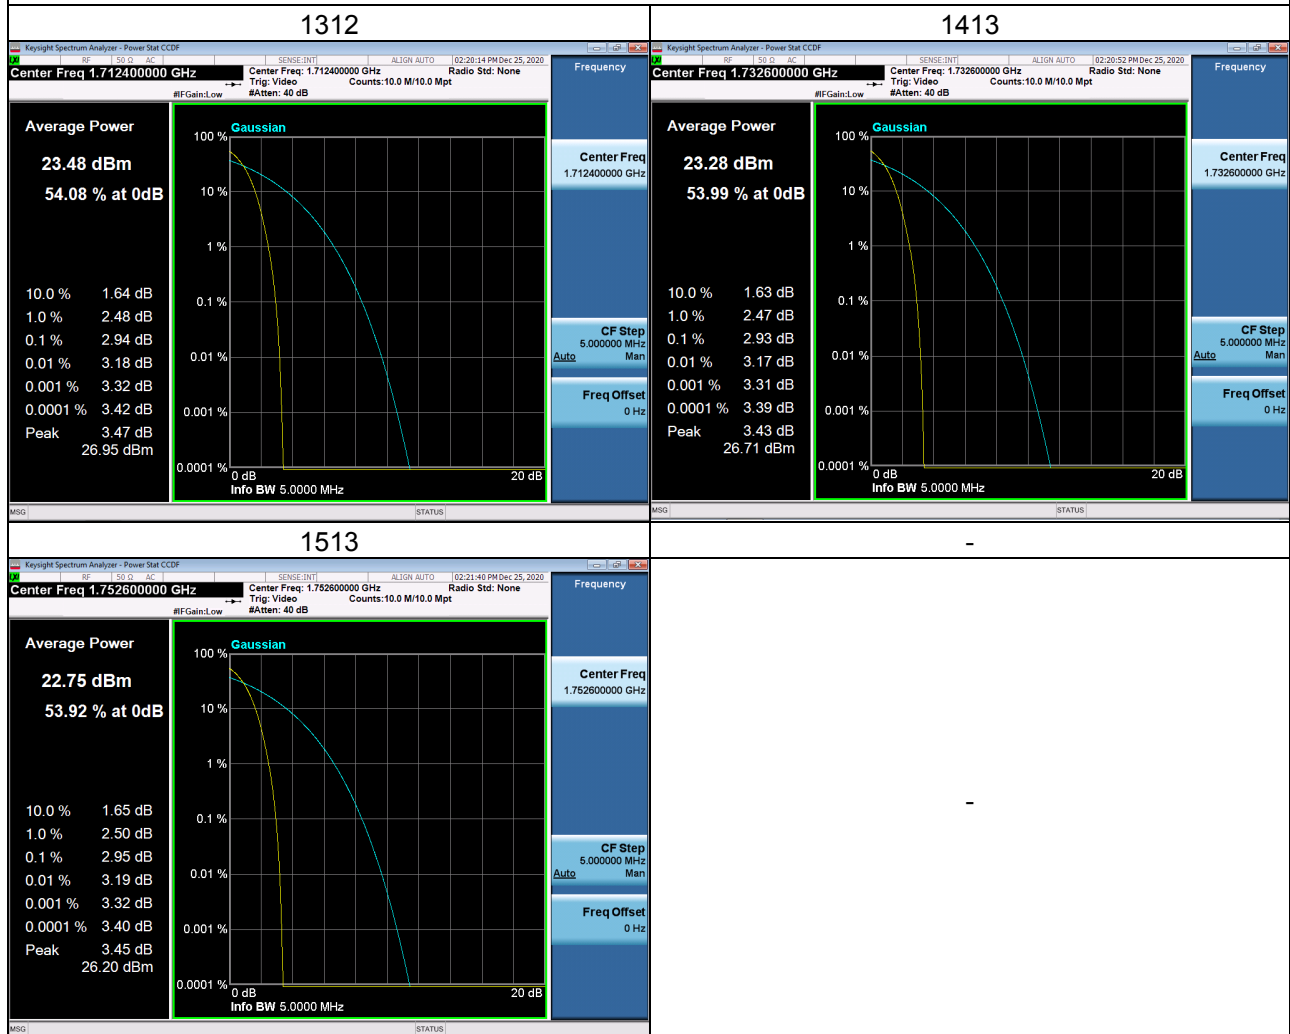

## LTE Band 66\_3M Spectrum Plot

**APPENDIX H - PEAK TO AVERAGE RATIO**

## WCDMA Band IV\_WCDMA Spectrum Plot