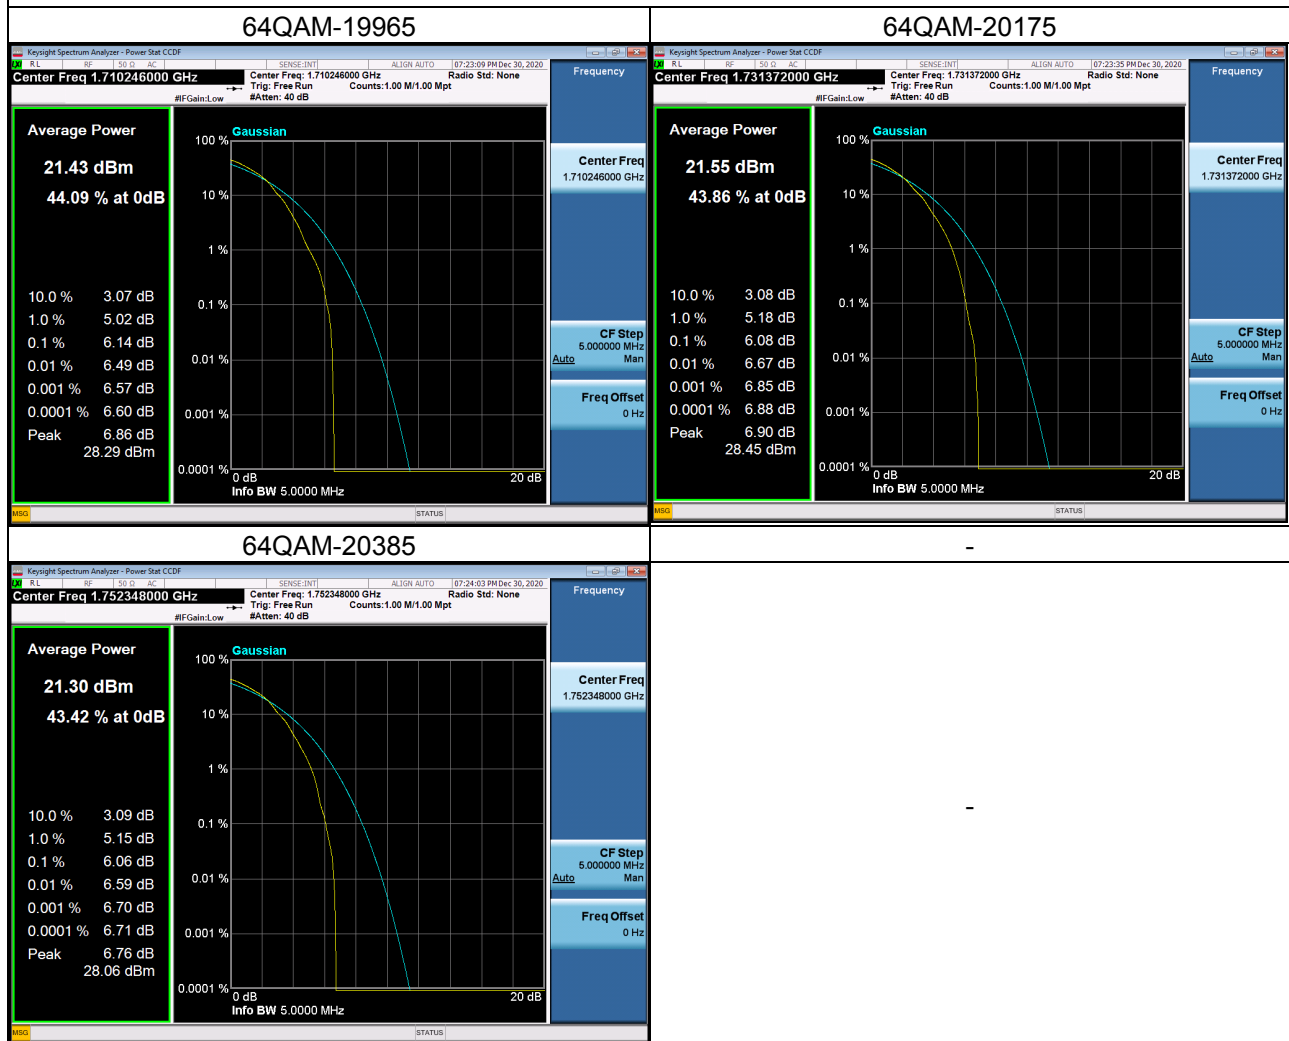

LTE Band 4_3M Spectrum Plot