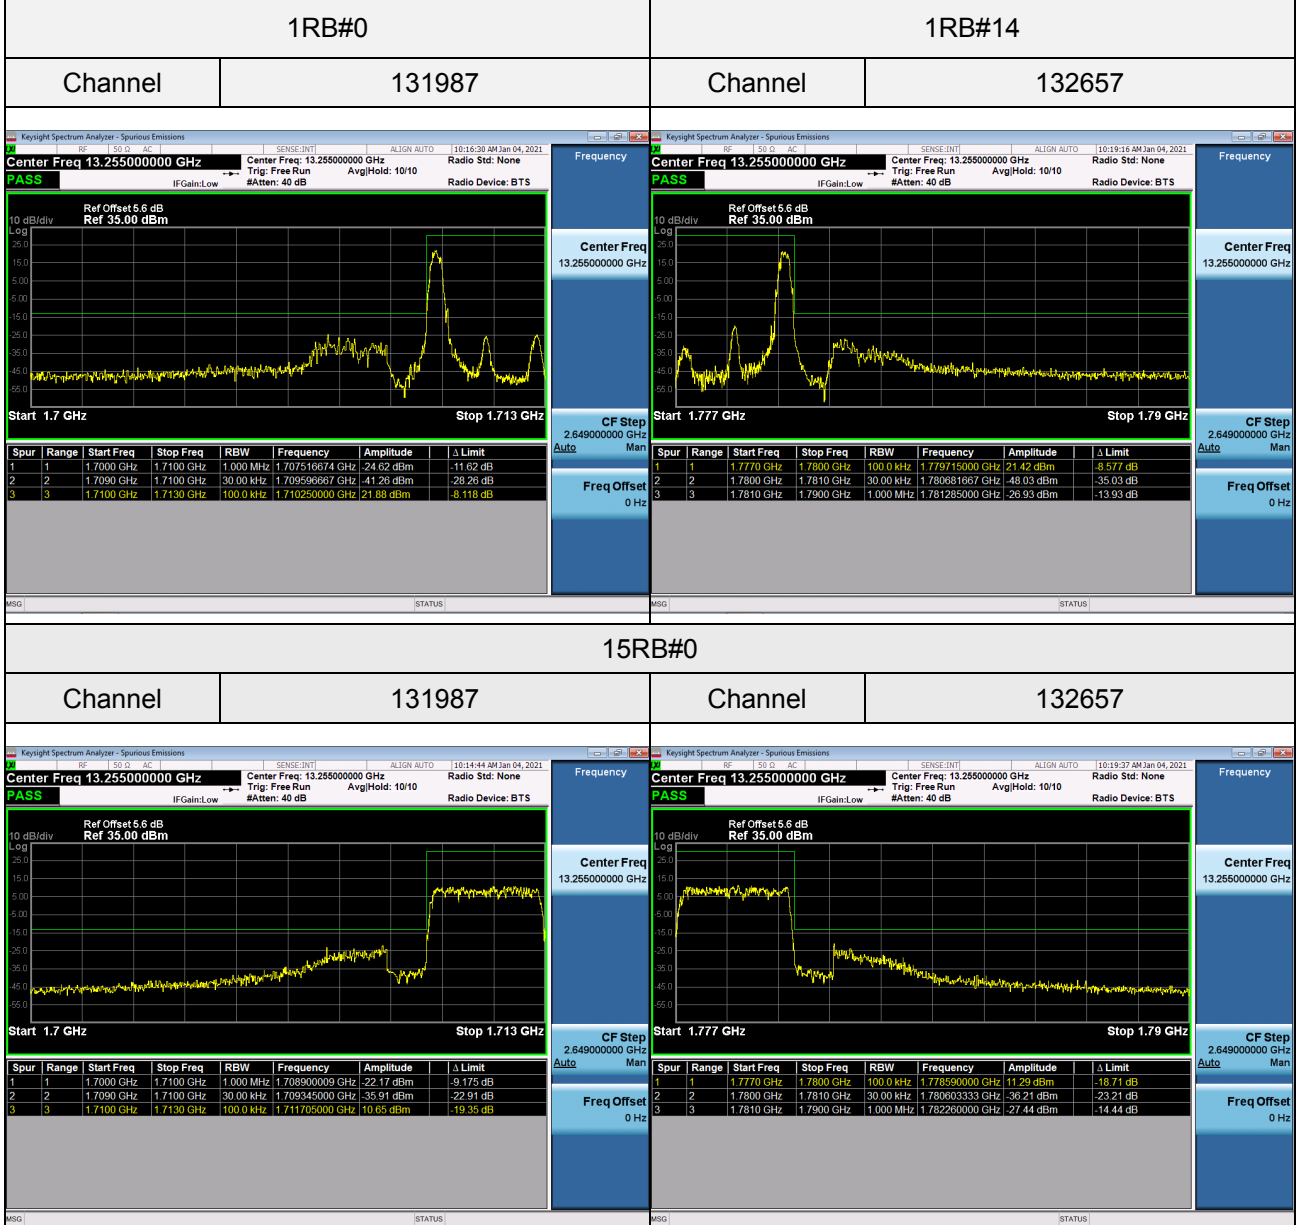

## LTE Band 66\_3M Spectrum Plot

**APPENDIX H - PEAK TO AVERAGE RATIO**

## WCDMA Band IV\_WCDMA Spectrum Plot