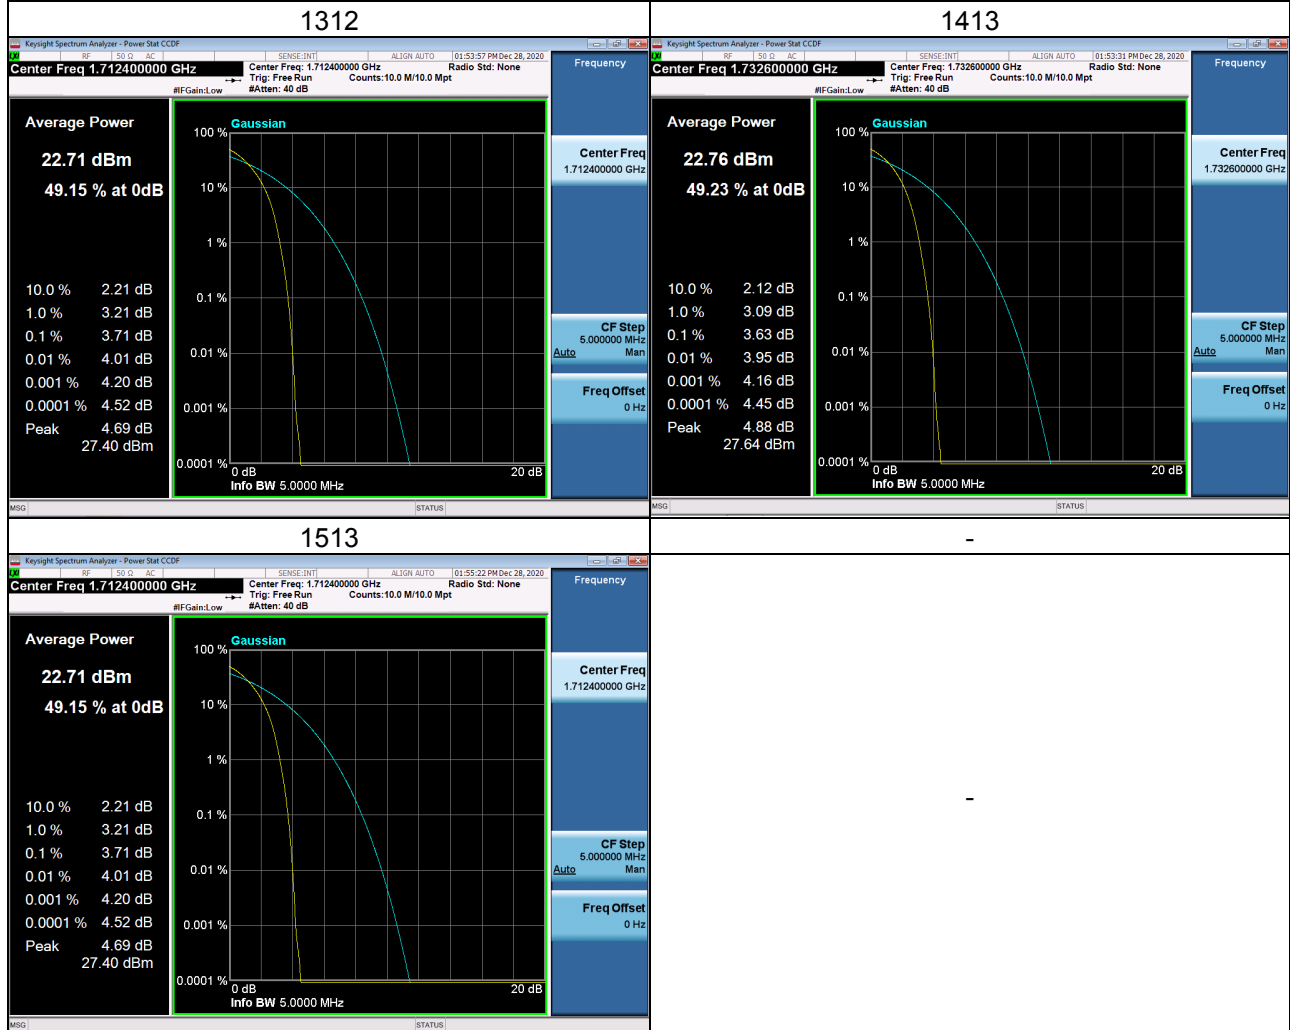

WCDMA Band IV_HSUPA Spectrum Plot