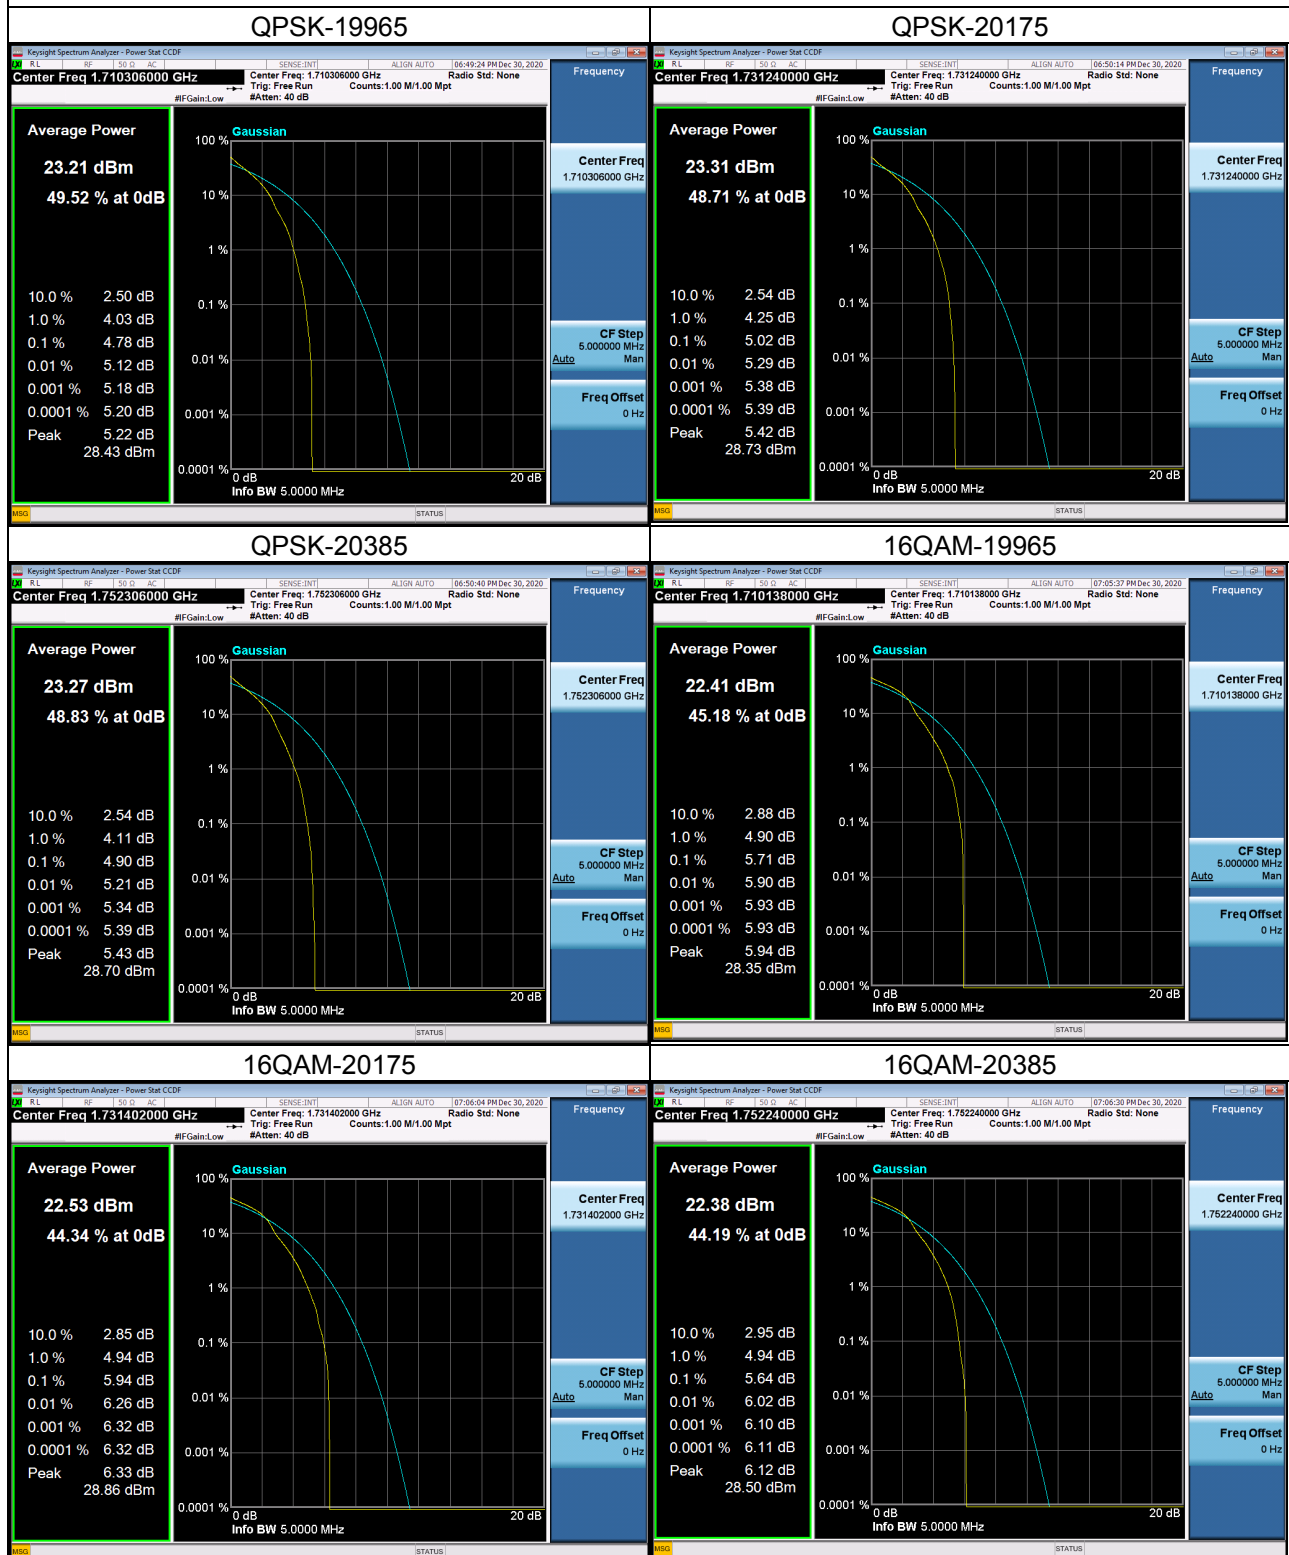

LTE Band 4_3M Spectrum Plot