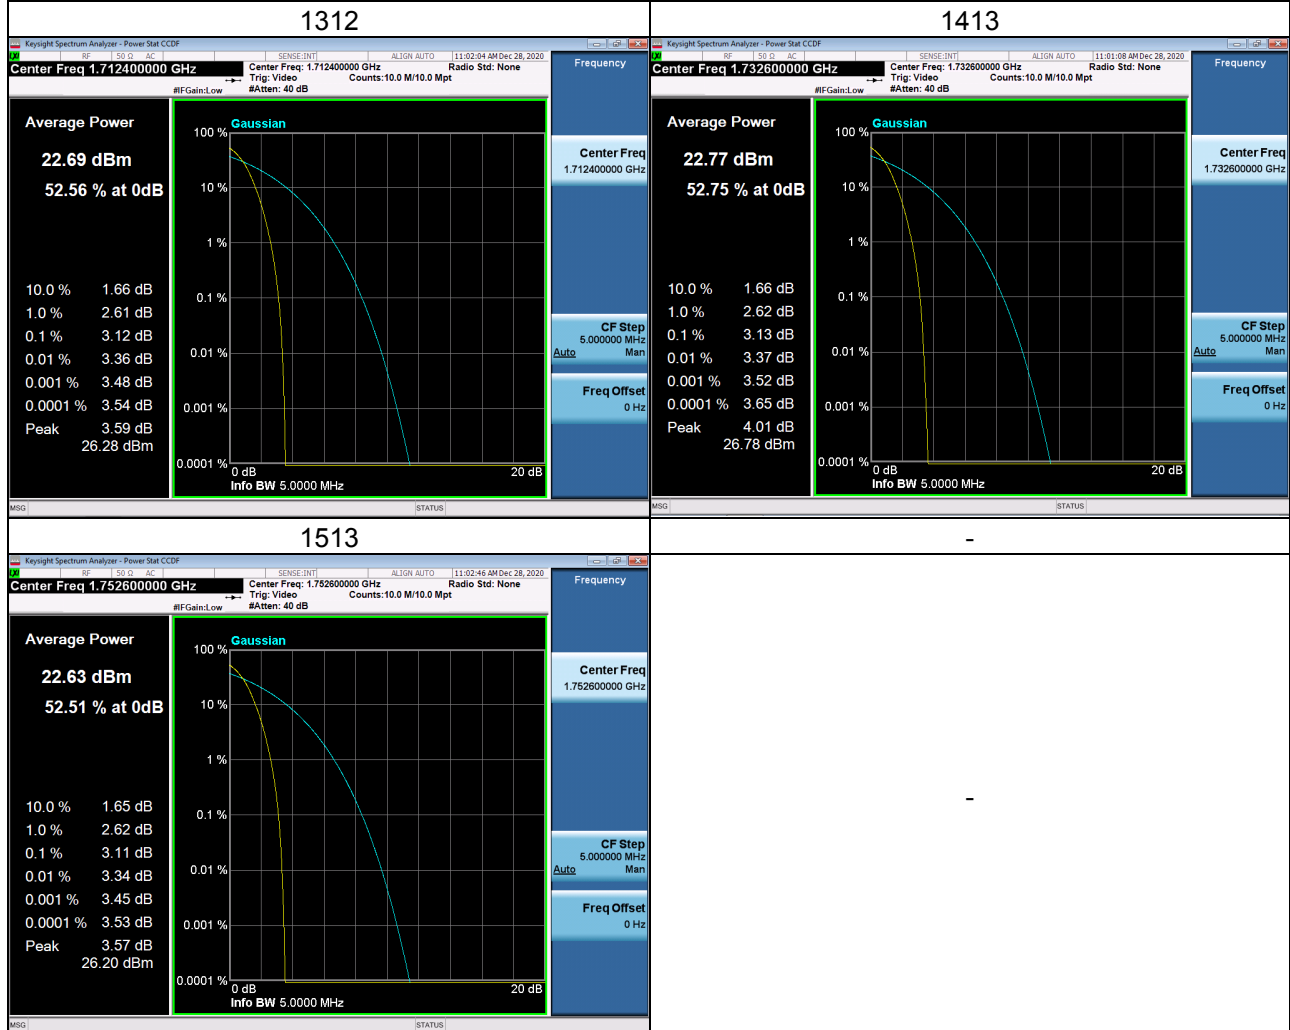

WCDMA Band IV_HSDPA Spectrum Plot