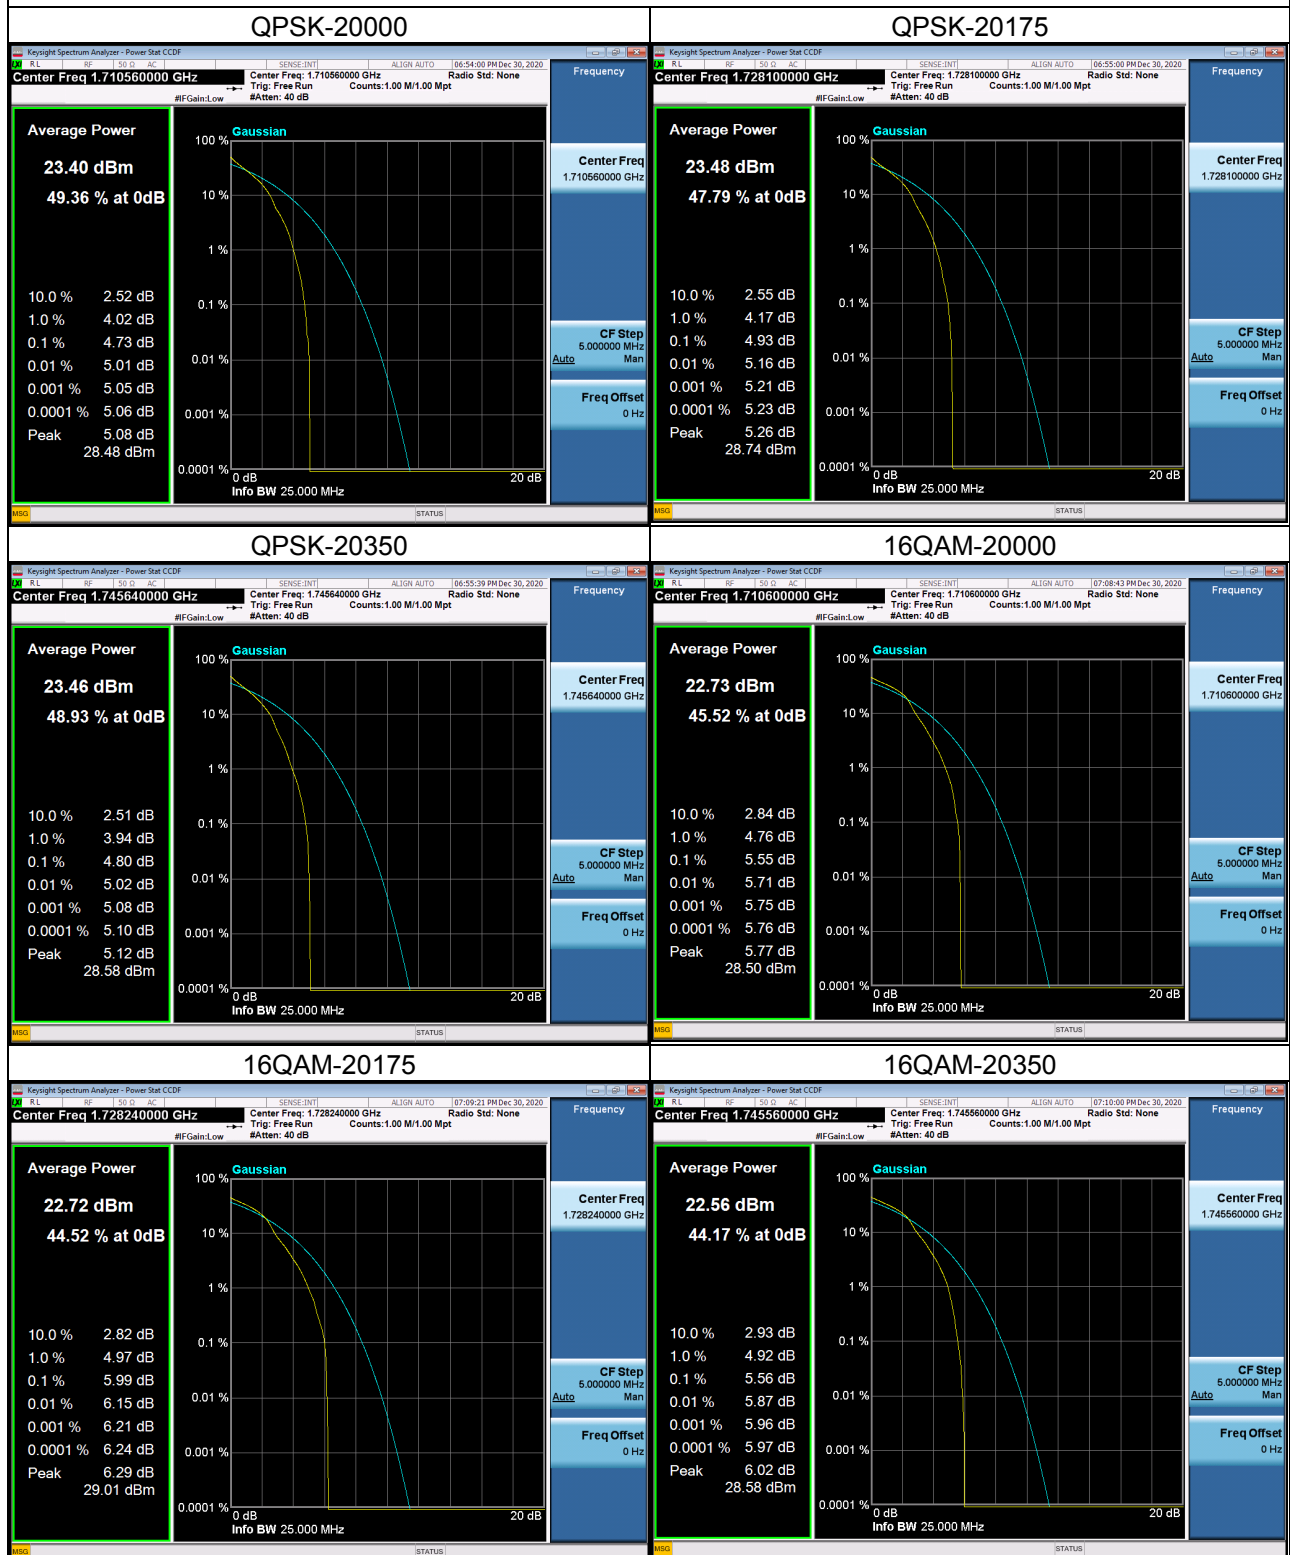

## LTE Band 4\_3M Spectrum Plot

## LTE Band 4\_5M Spectrum Plot

## LTE Band 4\_10M Spectrum Plot