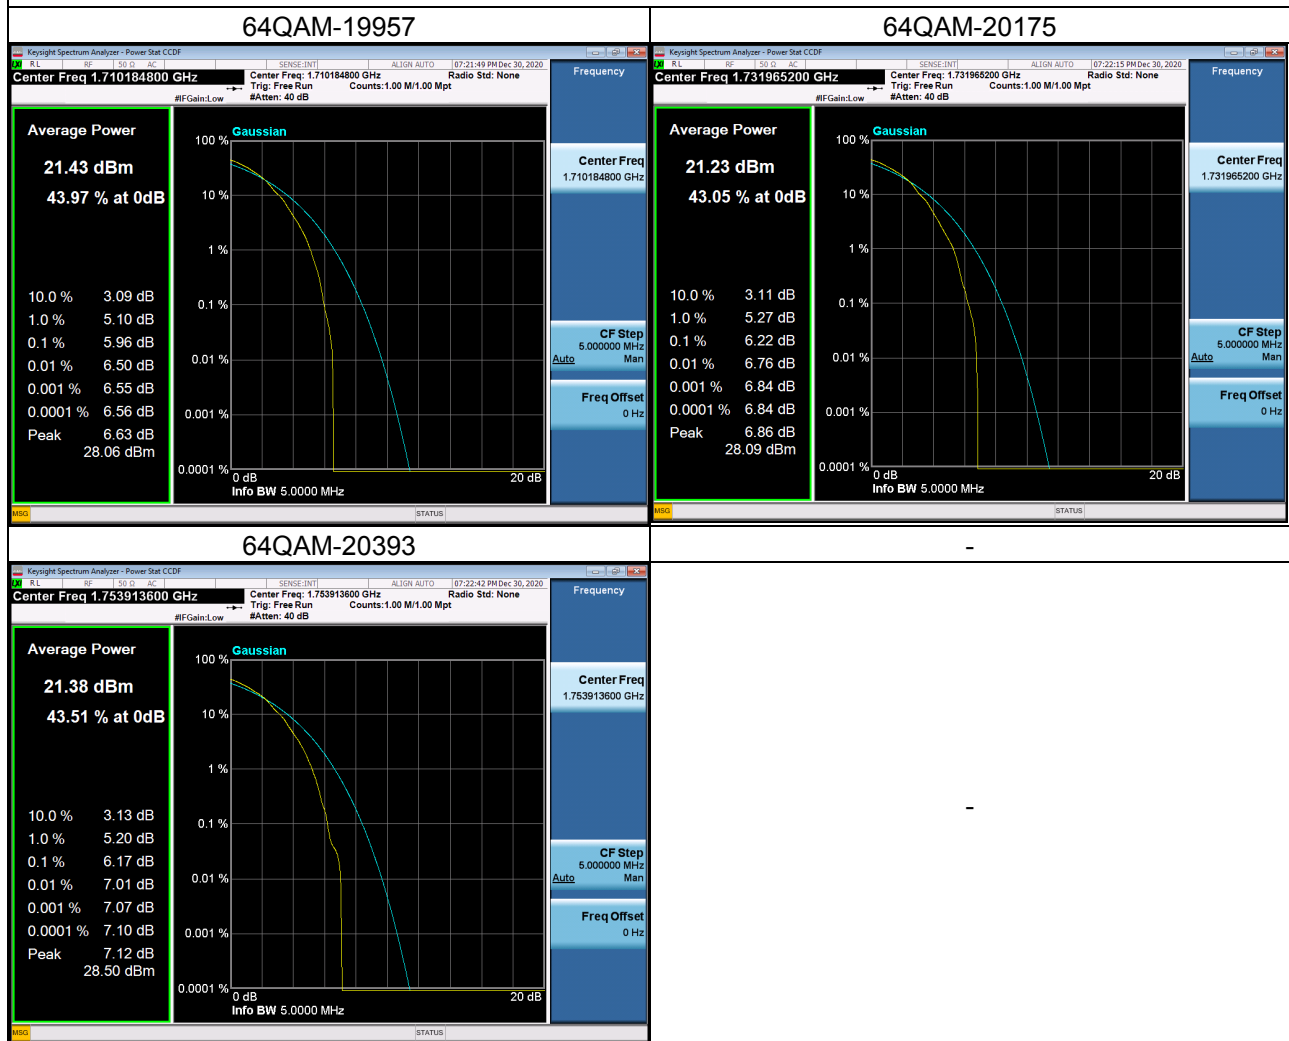

LTE Band 4_1.4M Spectrum Plot