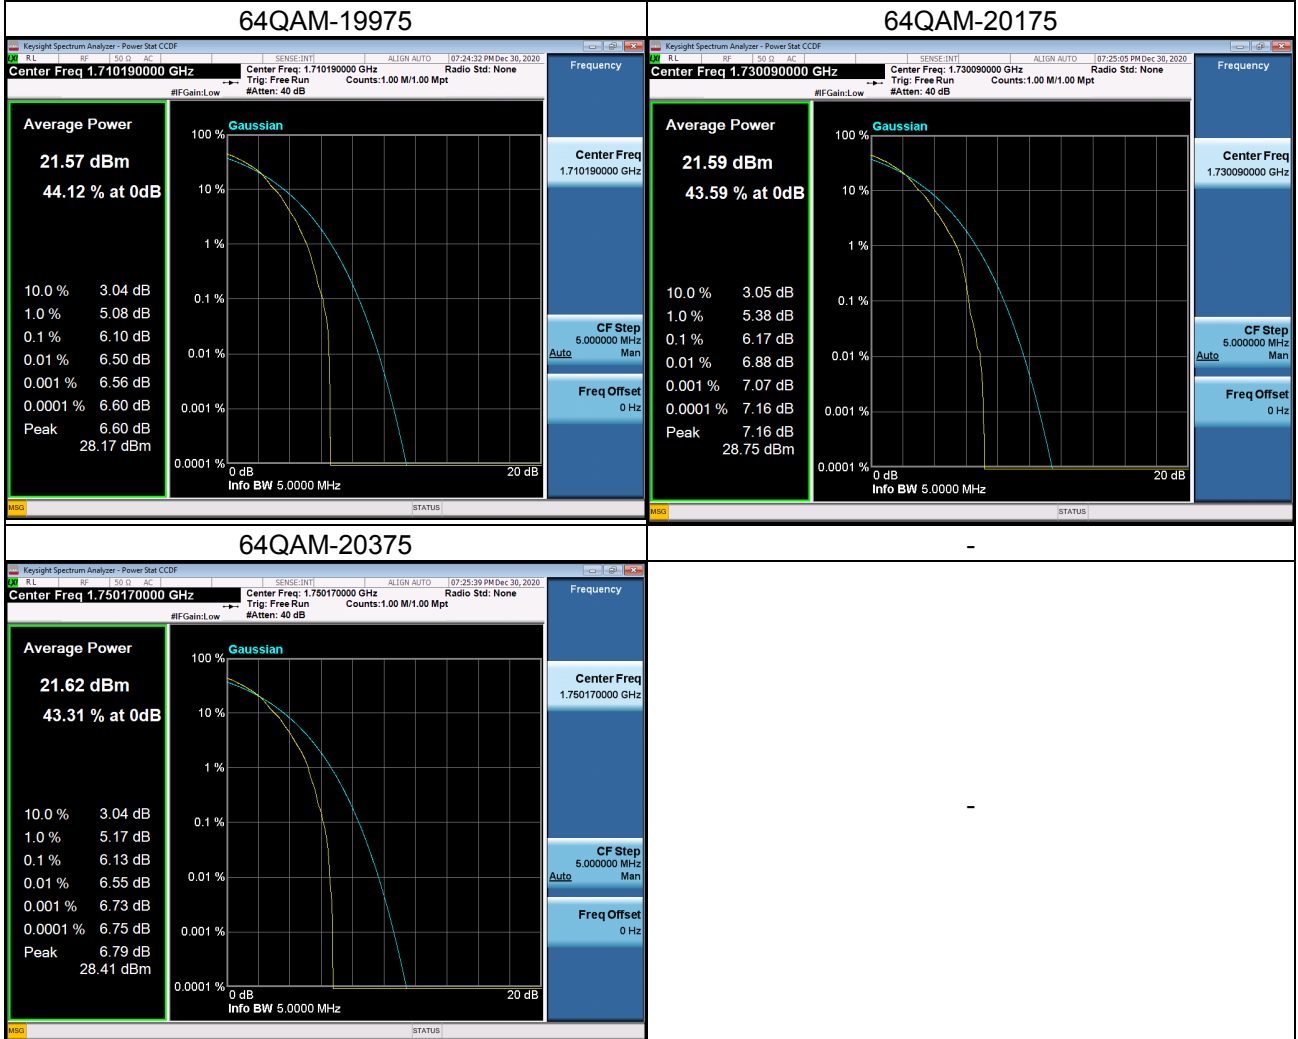

## LTE Band 4\_3M Spectrum Plot

## LTE Band 4\_5M Spectrum Plot