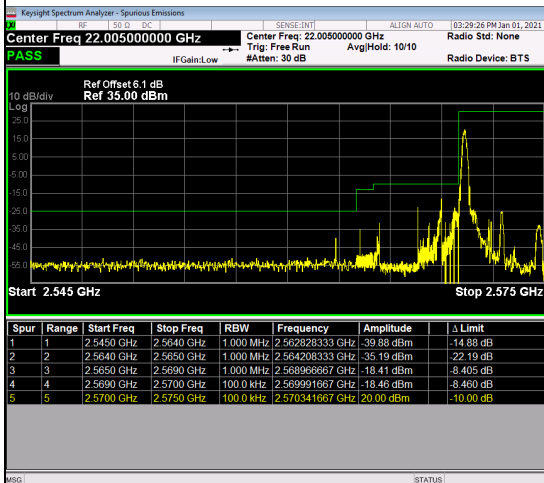

## LTE Band 38\_5M Spectrum Plot

1RB#0		1RB#24	
Channel	37775	Channel	38225