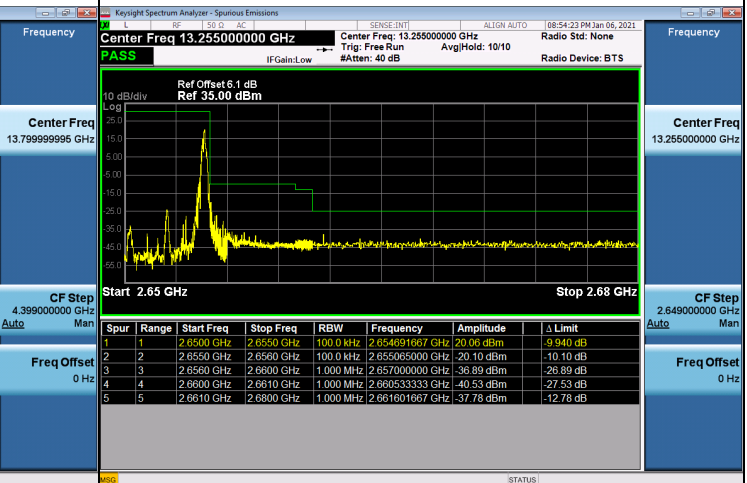

LTE Band 41_5M Spectrum Plot

1RB#0		1RB#24	
Channel	40065	Channel	41215