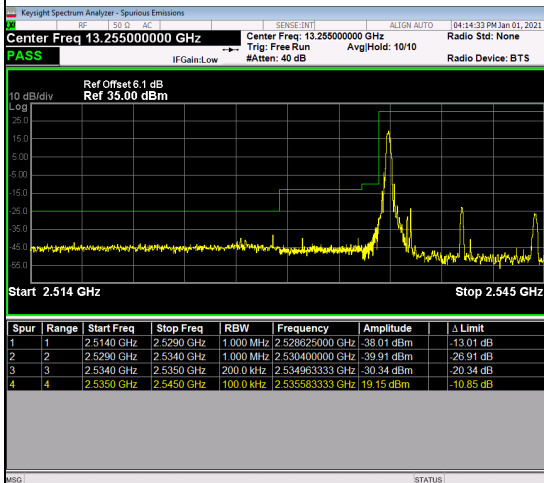

LTE Band 41_10M Spectrum Plot

1RB#0	1RB#49		
Channel	40090	Channel	41190