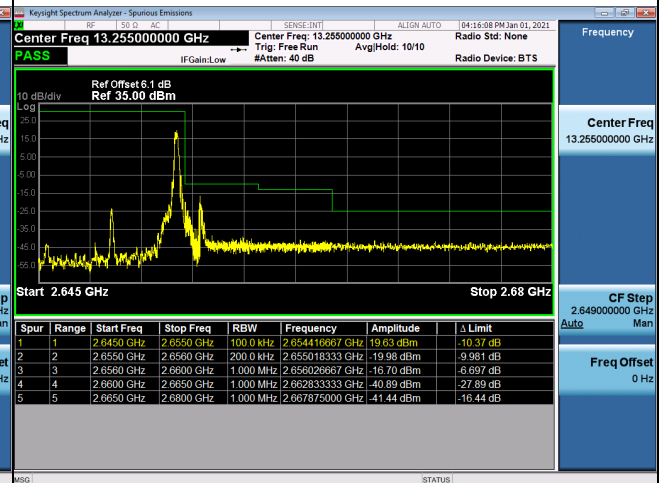

LTE Band 41_10M Spectrum Plot

1RB#0	1RB#49		
Channel	40090	Channel	41190