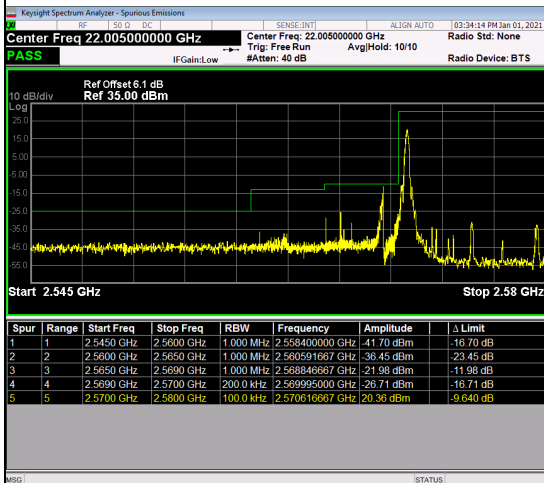

## LTE Band 38\_10M Spectrum Plot

1RB#0		1RB#49	
Channel	37800	Channel	38200