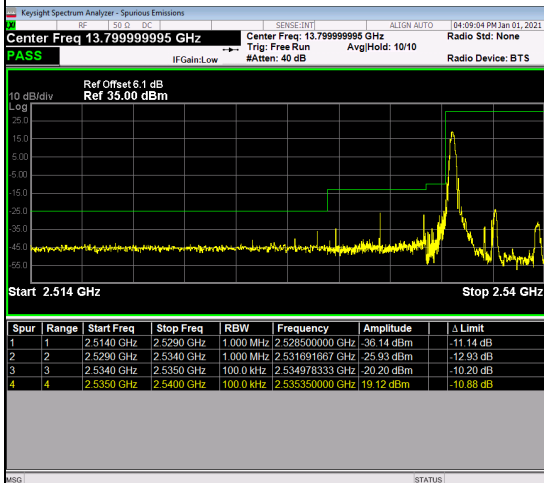

LTE Band 41_5M Spectrum Plot

1RB#0		1RB#24	
Channel	40065	Channel	41215