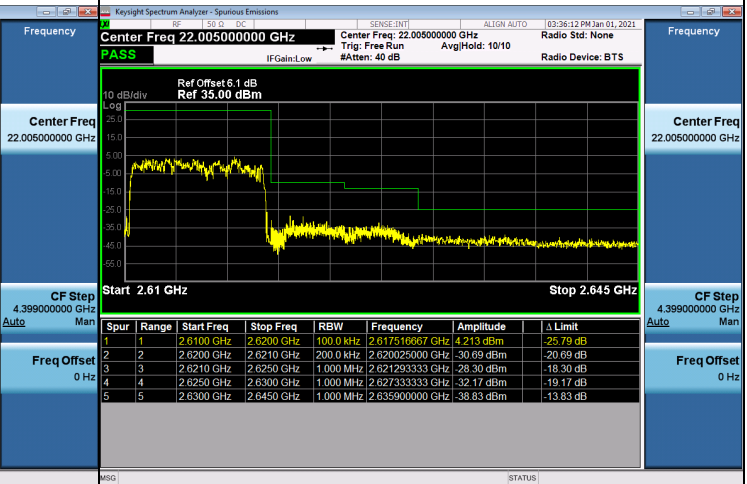

50RB#0

Channel		37800	Channel		38200