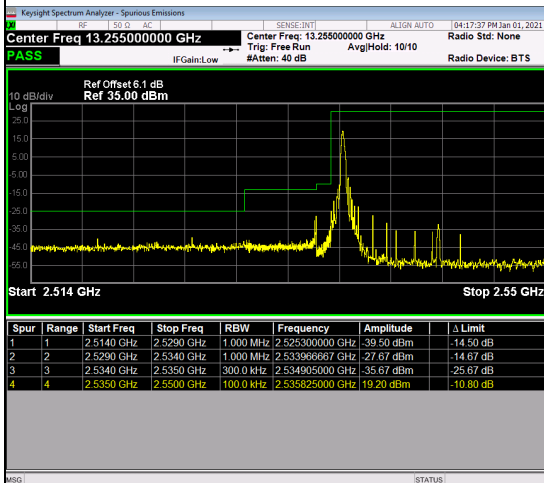

LTE Band 41_15M Spectrum Plot

1RB#0		1RB#74	
Channel	40115	Channel	41165