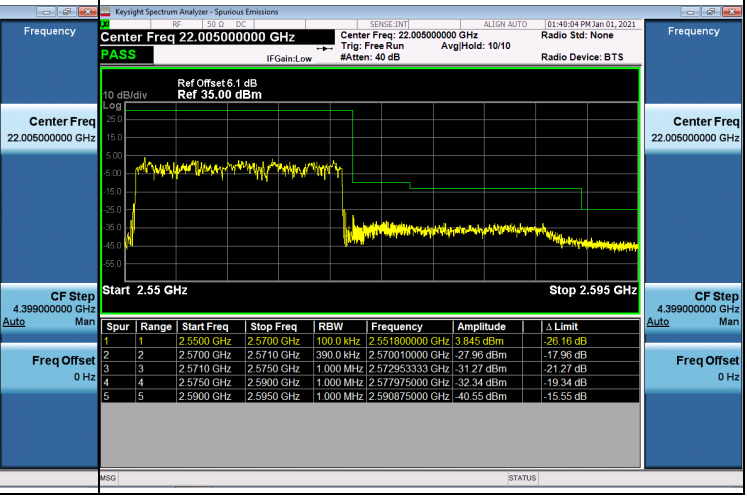

100RB#0

Channel		20850	Channel		21350