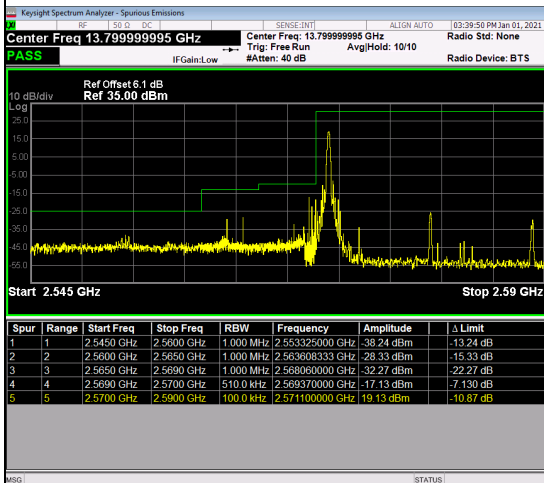

LTE Band 38_20M Spectrum Plot

1RB#0	1RB#99
Channel 37850	Channel 38150