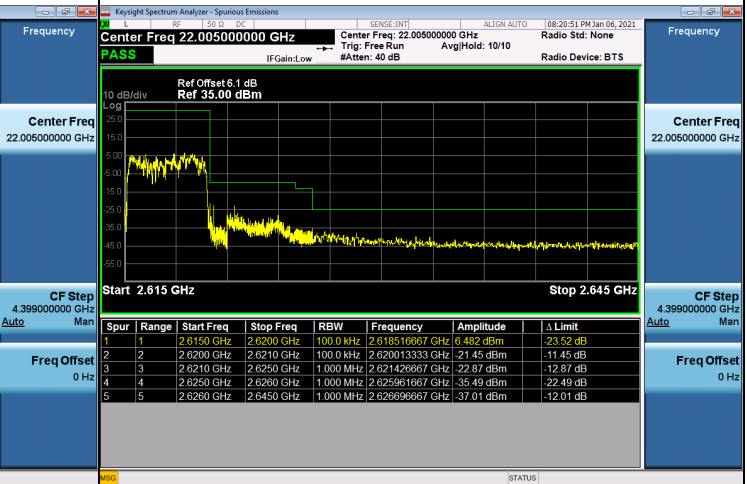

25RB#0

Channel		37775	Channel		38225