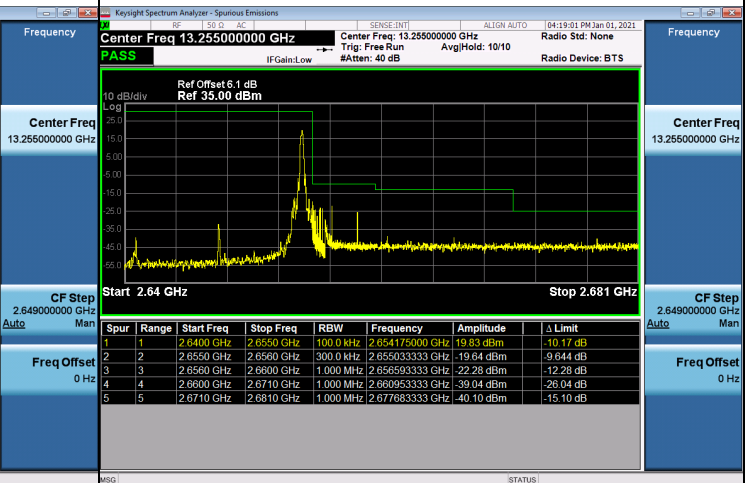

LTE Band 41_15M Spectrum Plot

1RB#0		1RB#74	
Channel	40115	Channel	41165