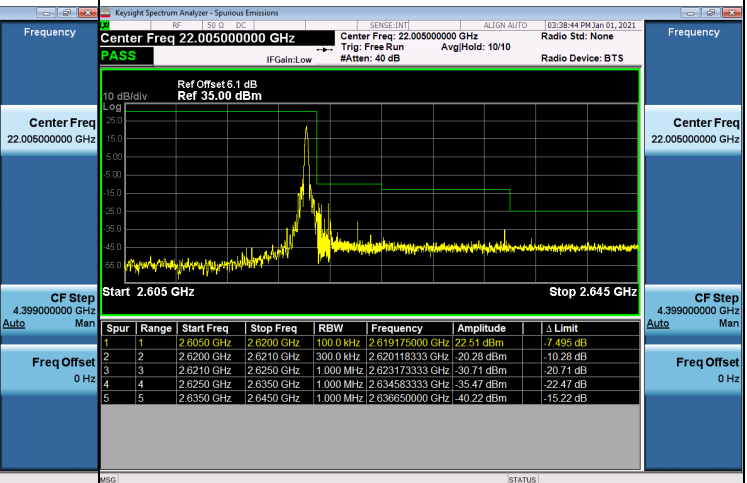

LTE Band 38_15M Spectrum Plot

1RB#0	1RB#74
Channel 37825	Channel 38175