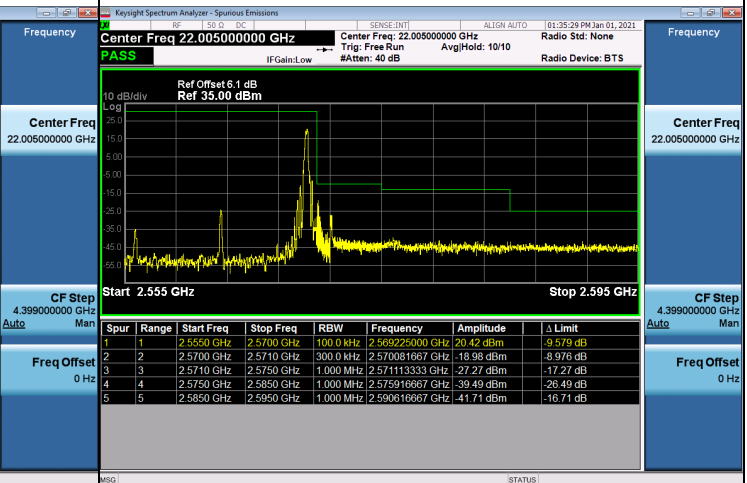

LTE Band 7_15M Spectrum Plot

1RB#0		1RB#74	
Channel	20825	Channel	21375