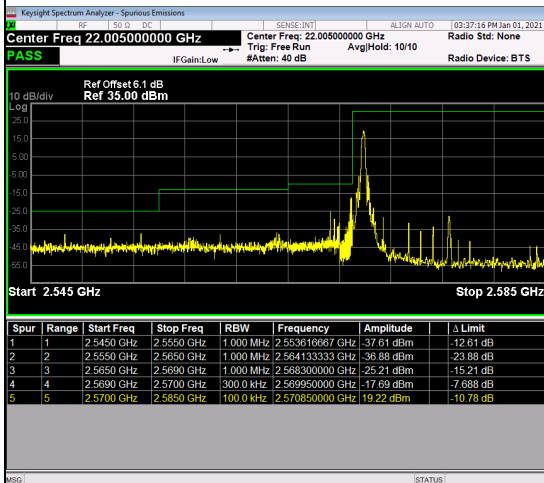

LTE Band 38_15M Spectrum Plot

1RB#0	1RB#74
Channel 37825	Channel 38175