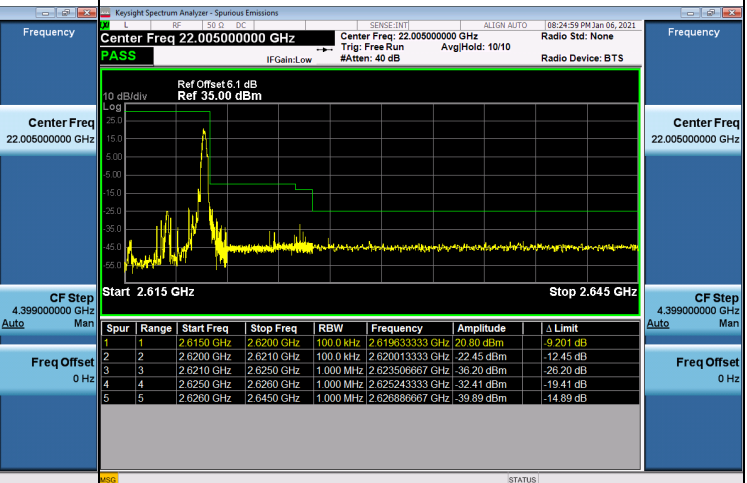

## LTE Band 38\_5M Spectrum Plot

1RB#0		1RB#24	
Channel	37775	Channel	38225