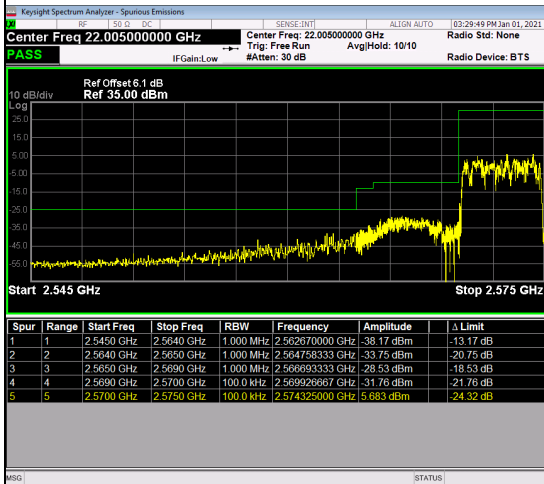

25RB#0

Channel		37775	Channel		38225