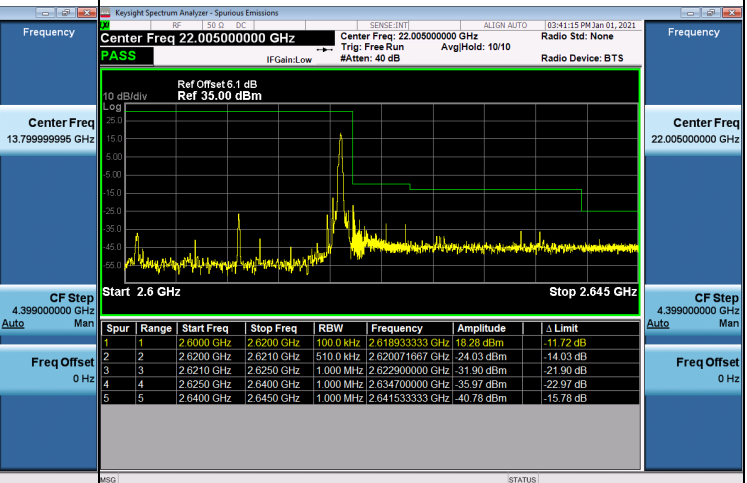

LTE Band 38_20M Spectrum Plot

1RB#0	1RB#99
Channel 37850	Channel 38150