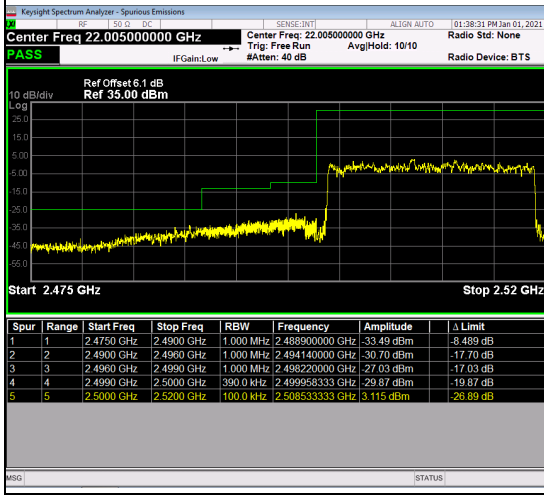

100RB#0

Channel		20850	Channel		21350