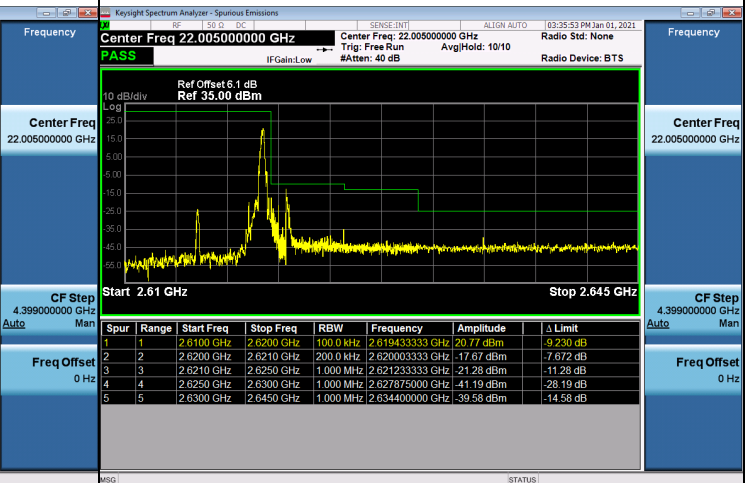

## LTE Band 38\_10M Spectrum Plot

1RB#0		1RB#49	
Channel	37800	Channel	38200