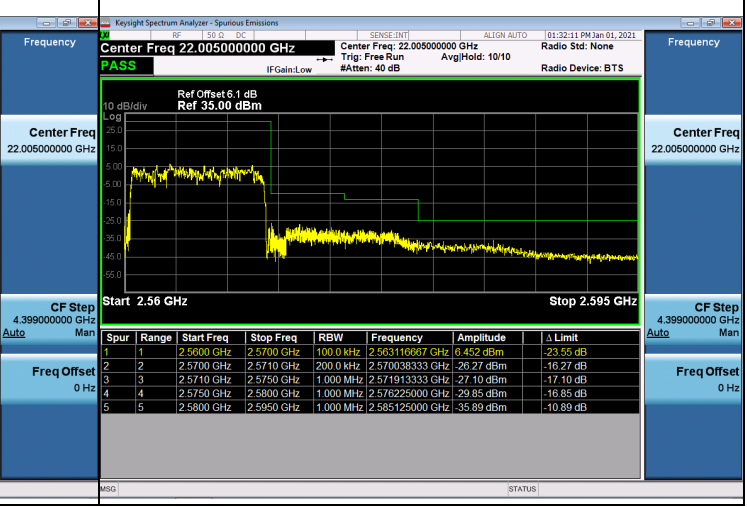

## LTE Band 7\_10M Spectrum Plot

1RB#0		1RB#49	
Channel	20800	Channel	21400

## 50RB#0

Channel	20800	Channel	21400
---------	-------	---------	-------