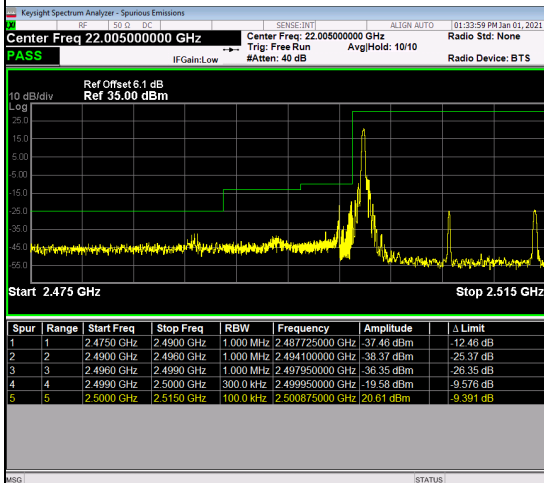

LTE Band 7_15M Spectrum Plot

1RB#0		1RB#74	
Channel	20825	Channel	21375