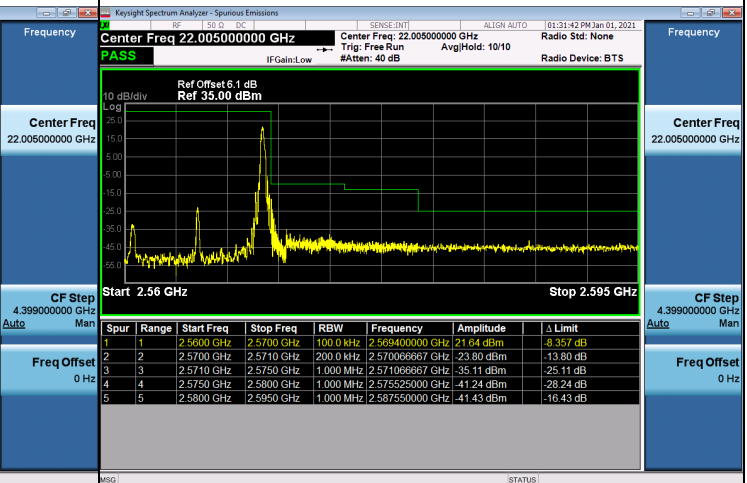

## LTE Band 7\_10M Spectrum Plot

1RB#0		1RB#49	
Channel	20800	Channel	21400