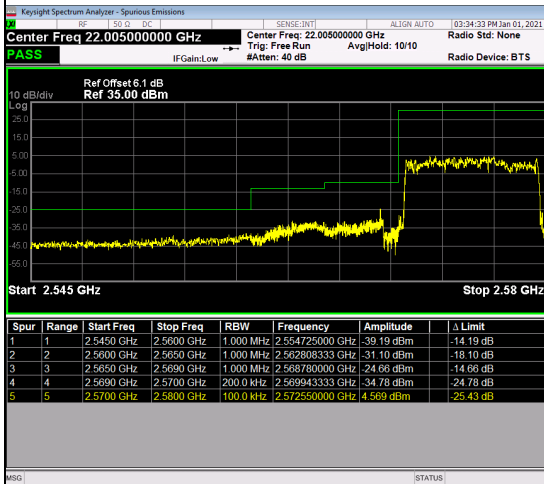

50RB#0

Channel		37800	Channel		38200