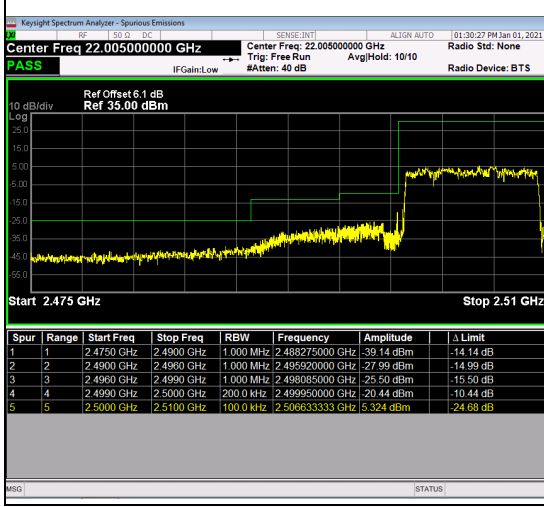

50RB#0

Channel	20800	Channel	21400