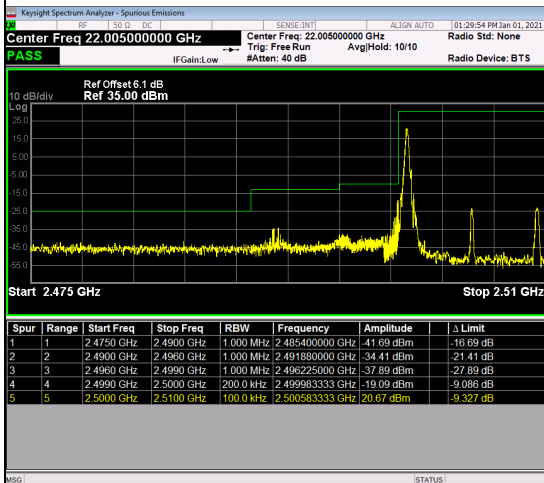

## LTE Band 7\_10M Spectrum Plot

1RB#0		1RB#49	
Channel	20800	Channel	21400