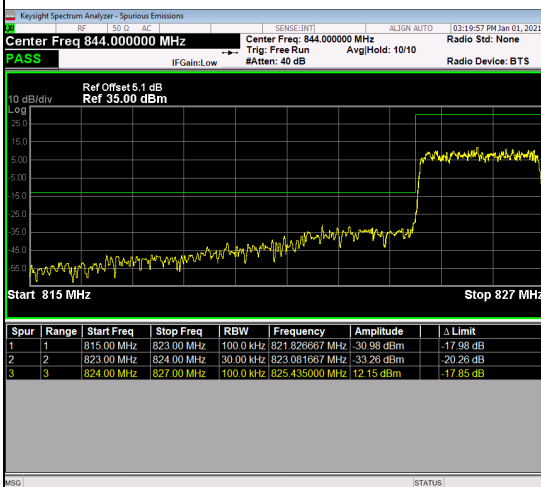

Channel

26797

Channel

27033

LTE Band 26_3M Spectrum Plot

1RB#0

1RB#14

Channel

26805

Channel

27025

15RB#0

Channel

26805

Channel

27025

LTE Band 26_5M Spectrum Plot

1RB#0

1RB#24

Channel

26815

Channel

27015

25RB#0