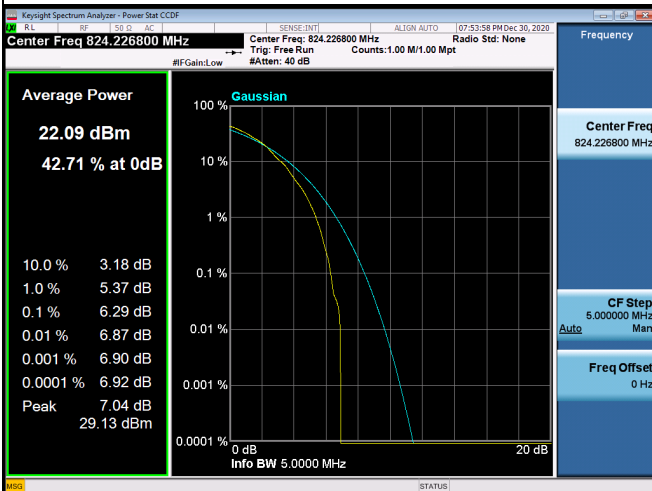

4233

LTE Band 5_1.4M Spectrum Plot

LTE Band 5_1.4M Spectrum Plot

64QAM-20407

64QAM-20525

64QAM-20643

LTE Band 5_3M Spectrum Plot

LTE Band 5_3M Spectrum Plot