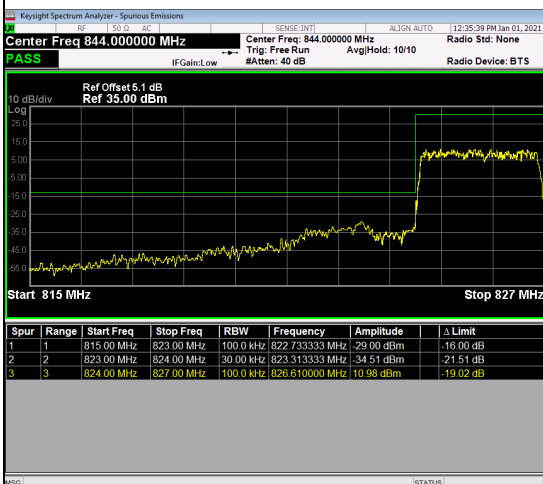

Channel

20407

Channel

20643

LTE Band 5_3M Spectrum Plot

1RB#0

1RB#14

Channel

20415

Channel

20635

15RB#0

Channel

20415

Channel

20635

LTE Band 5_5M Spectrum Plot

1RB#0

1RB#24

Channel

20425

Channel

20625

25RB#0