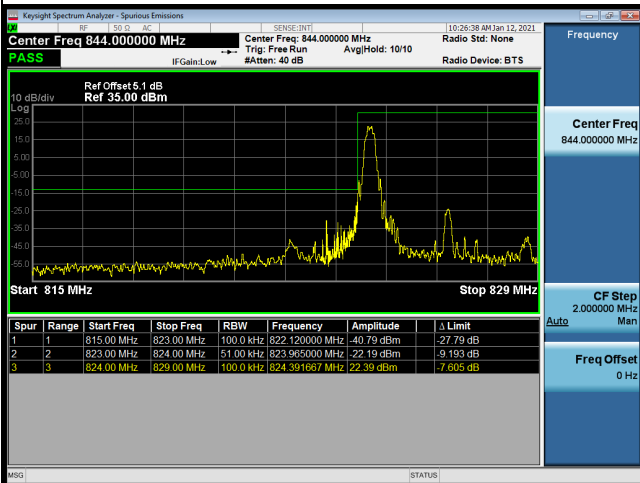

LTE Band 5_5M Spectrum Plot

1RB#0

1RB#24

Channel

20425

Channel

20625

25RB#0

Channel

20425

Channel

20625

LTE Band 5_10M Spectrum Plot

1RB#0

1RB#49

Channel