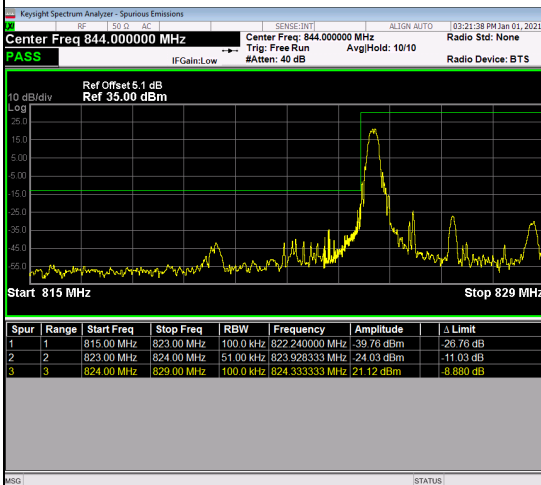

LTE Band 26_5M Spectrum Plot

1RB#0

1RB#24

Channel

26815

Channel

27015

25RB#0

Channel

26815

Channel

27015

LTE Band 26_10M Spectrum Plot

1RB#0

1RB#49

Channel