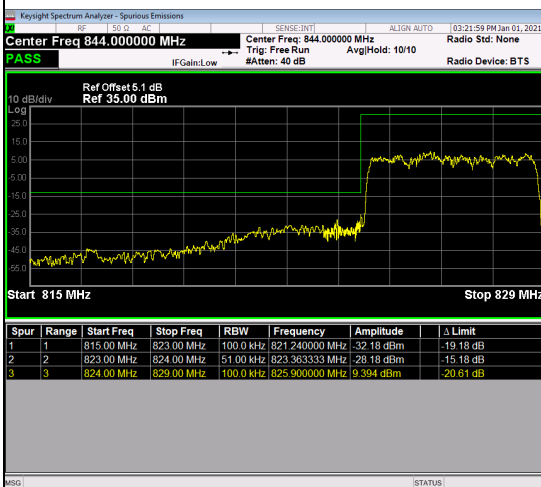

LTE Band 26_5M Spectrum Plot

1RB#0

1RB#24

Channel

26815

Channel

27015

25RB#0

Channel

26815

Channel

27015

LTE Band 26_10M Spectrum Plot

1RB#0

1RB#49

Channel