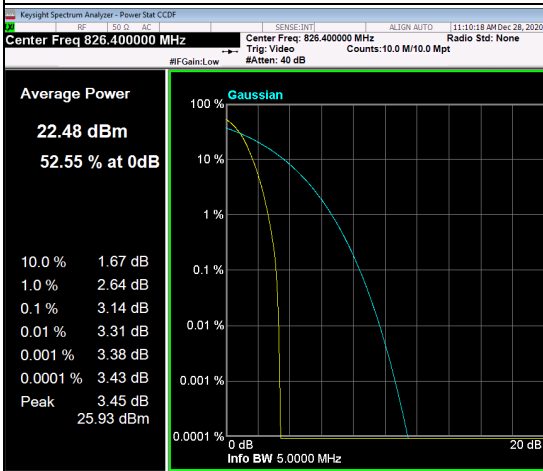

WCDMA Band V_HSDPA Spectrum Plot

4132

4182