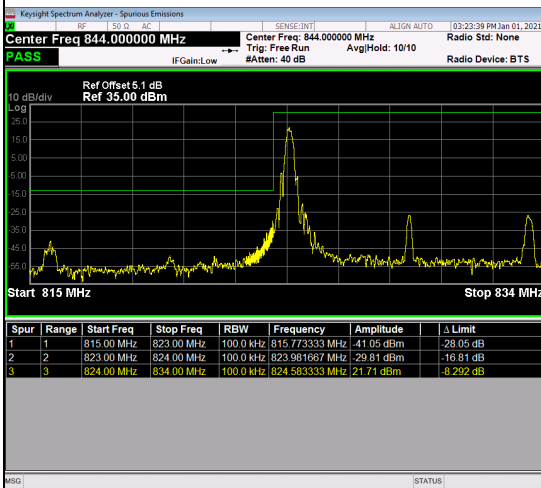

LTE Band 26_10M Spectrum Plot

1RB#0

1RB#49

Channel

26840

Channel

26690

50RB#0

Channel

26840

Channel

26690