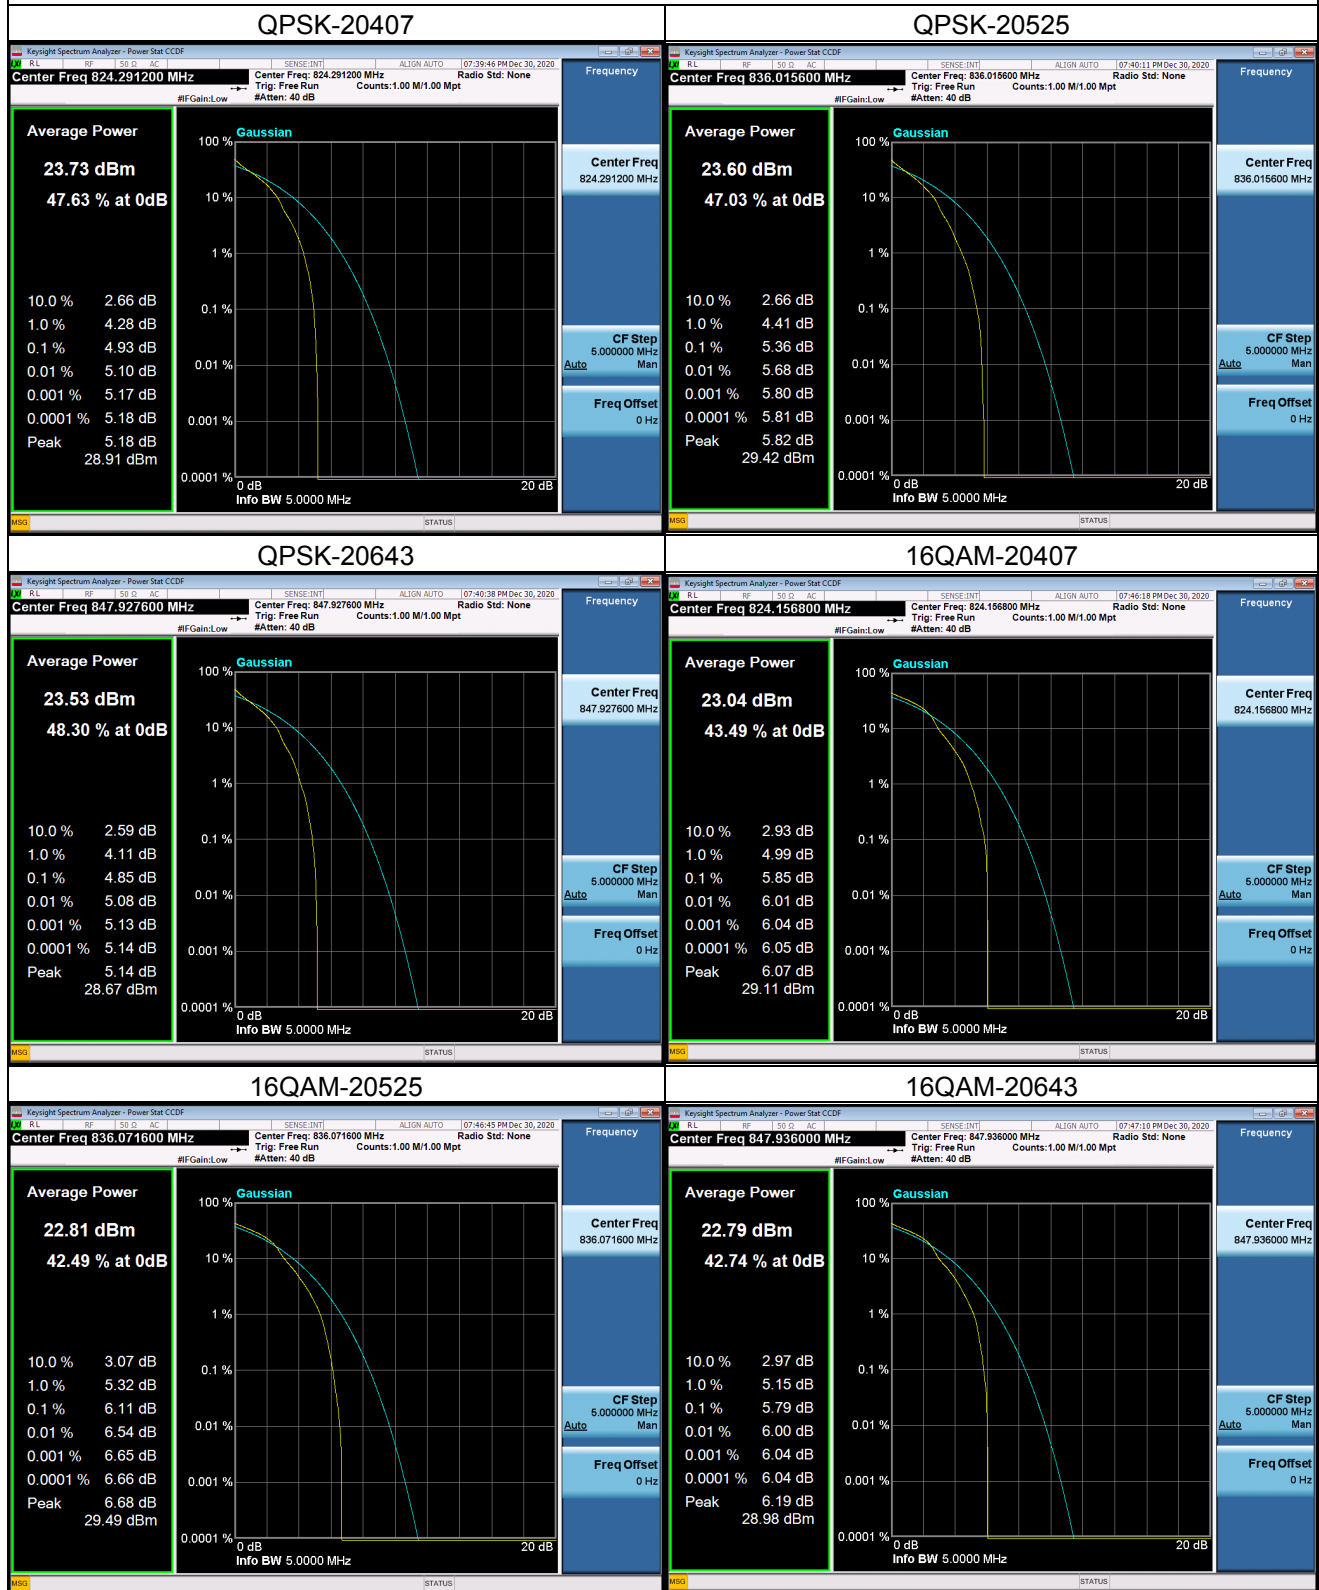

GSM-251

EDGE-128

EDGE-190

EDGE-251

WCDMA Band V_WCDMA Spectrum Plot

4132

4182

4233

-

WCDMA Band V_HSDPA Spectrum Plot

4132

4182

4233

WCDMA Band V_HSUPA Spectrum Plot

4132

4182

4233

LTE Band 5_1.4M Spectrum Plot

LTE Band 5_1.4M Spectrum Plot

64QAM-20407

64QAM-20525

64QAM-20643

LTE Band 5_3M Spectrum Plot

LTE Band 5_3M Spectrum Plot