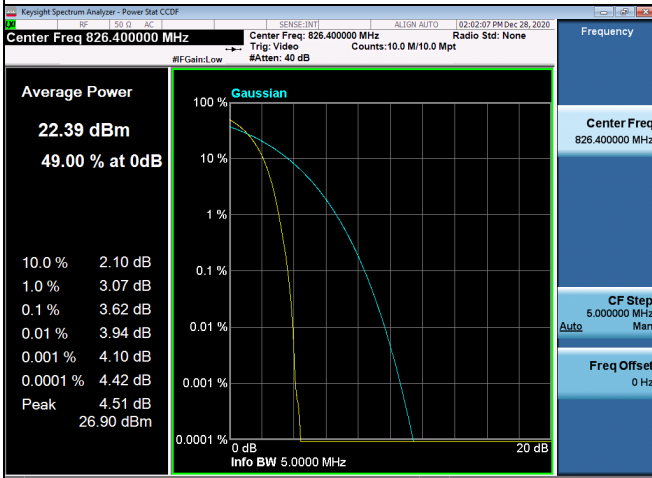

-

WCDMA Band V_HSDPA Spectrum Plot

4132

4182

4233

WCDMA Band V_HSUPA Spectrum Plot

4132

4182