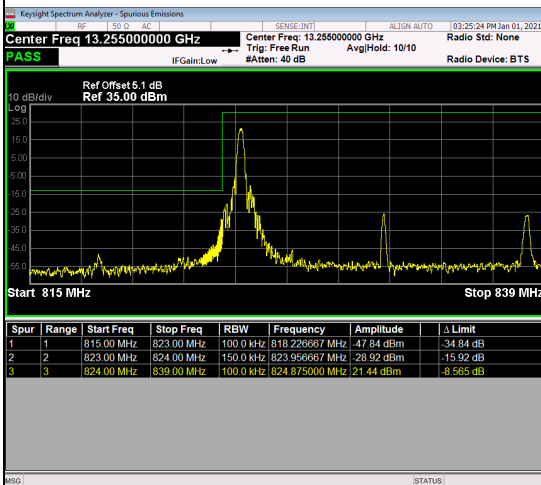

LTE Band 26_15M Spectrum Plot

1RB#0

1RB#74

Channel

26865

Channel

26965

75RB#0