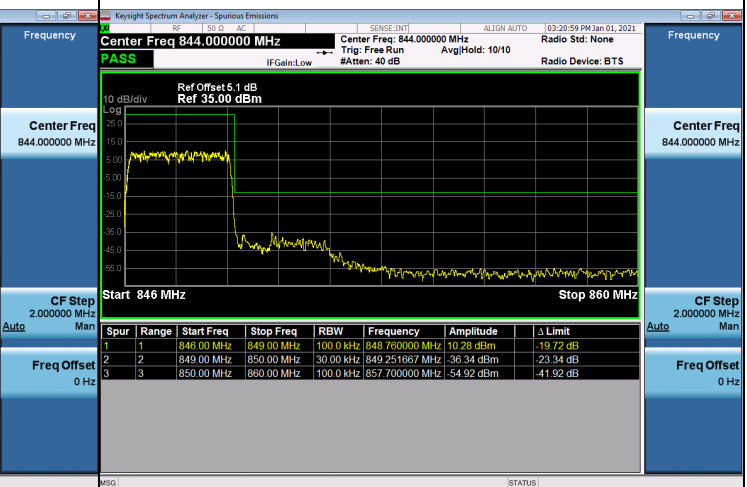

Channel

26797

Channel

27033

LTE Band 26_3M Spectrum Plot

1RB#0

1RB#14

Channel

26805

Channel

27025

15RB#0

Channel

26805

Channel

27025

LTE Band 26_5M Spectrum Plot

1RB#0

1RB#24

Channel

26815

Channel

27015

25RB#0