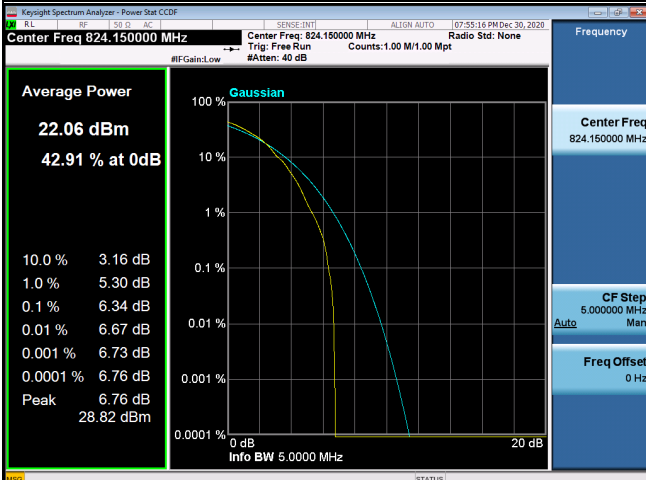

LTE Band 5_3M Spectrum Plot

64QAM-20415