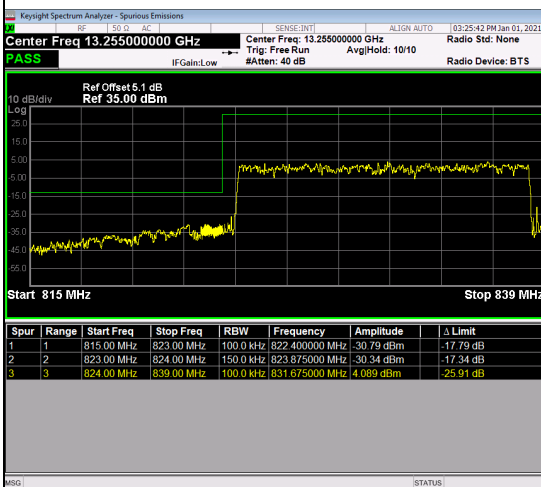

LTE Band 26_15M Spectrum Plot

1RB#0

1RB#74

Channel

26865

Channel

26965

75RB#0

Channel

26865

Channel

26965