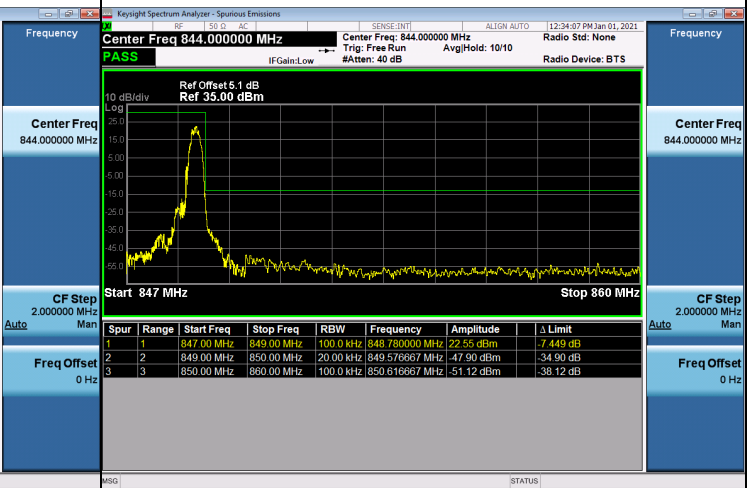

LTE Band 5_1.4M Spectrum Plot

1RB#0

1RB#5

Channel

20407

Channel

20643

6RB#0

Channel

20407

Channel

20643

LTE Band 5_3M Spectrum Plot

1RB#0

1RB#14

Channel