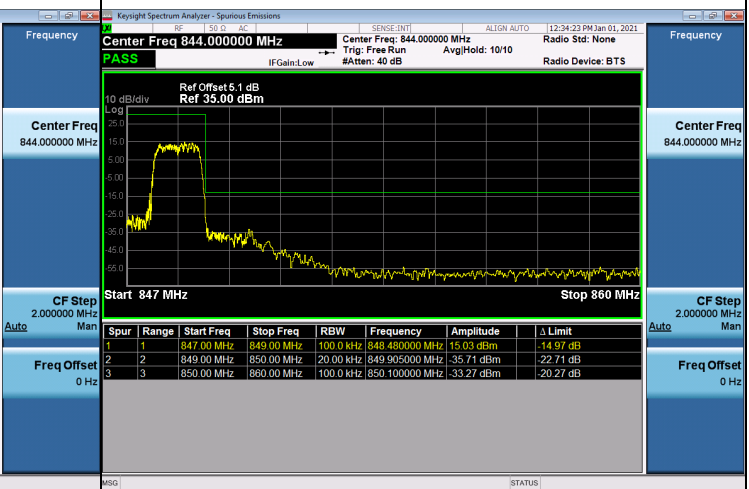

LTE Band 5_1.4M Spectrum Plot

1RB#0

1RB#5

Channel

20407

Channel

20643

6RB#0

Channel

20407

Channel

20643

LTE Band 5_3M Spectrum Plot

1RB#0

1RB#14

Channel