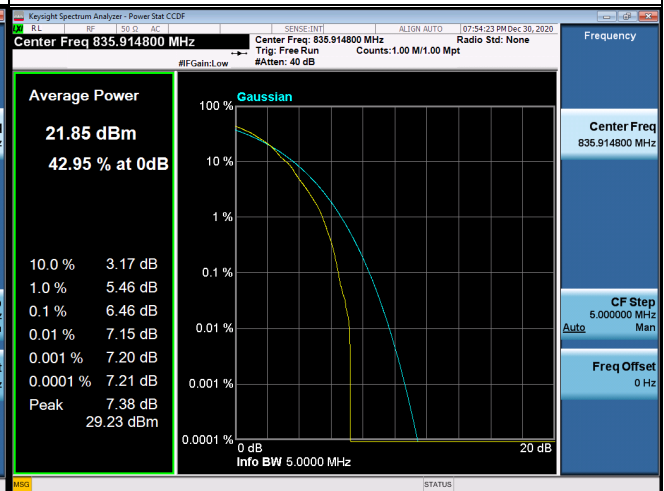

4233

LTE Band 5_1.4M Spectrum Plot

LTE Band 5_1.4M Spectrum Plot

64QAM-20407

64QAM-20525

64QAM-20643

LTE Band 5_3M Spectrum Plot

LTE Band 5_3M Spectrum Plot