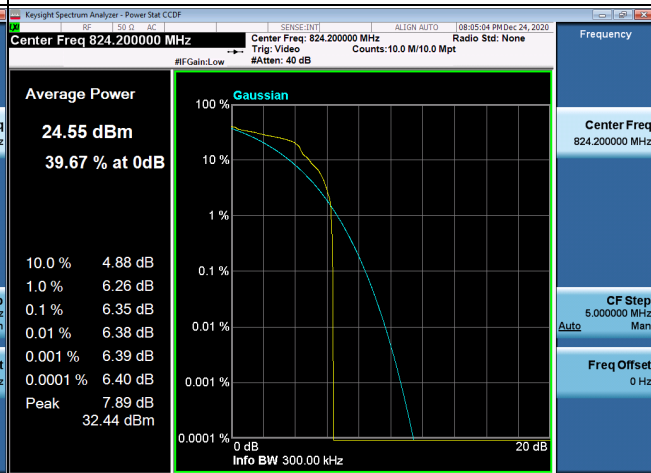

Channel

26865

Channel

26965

APPENDIX H - PEAK TO AVERAGE RATIO

GSM 850 Spectrum Plot

GSM-128

GSM-190

GSM-251

EDGE-128

EDGE-190

EDGE-251

WCDMA Band V_WCDMA Spectrum Plot

4132

4182

4233