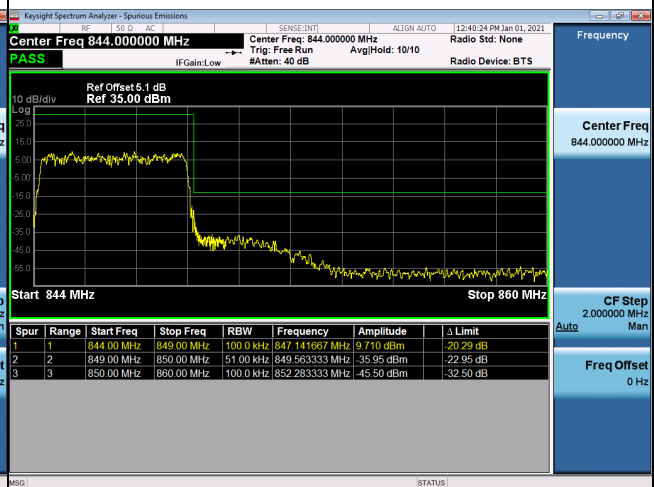

LTE Band 5_5M Spectrum Plot

1RB#0

1RB#24

Channel

20425

Channel

20625

25RB#0

Channel

20425

Channel

20625

LTE Band 5_10M Spectrum Plot

1RB#0

1RB#49

Channel