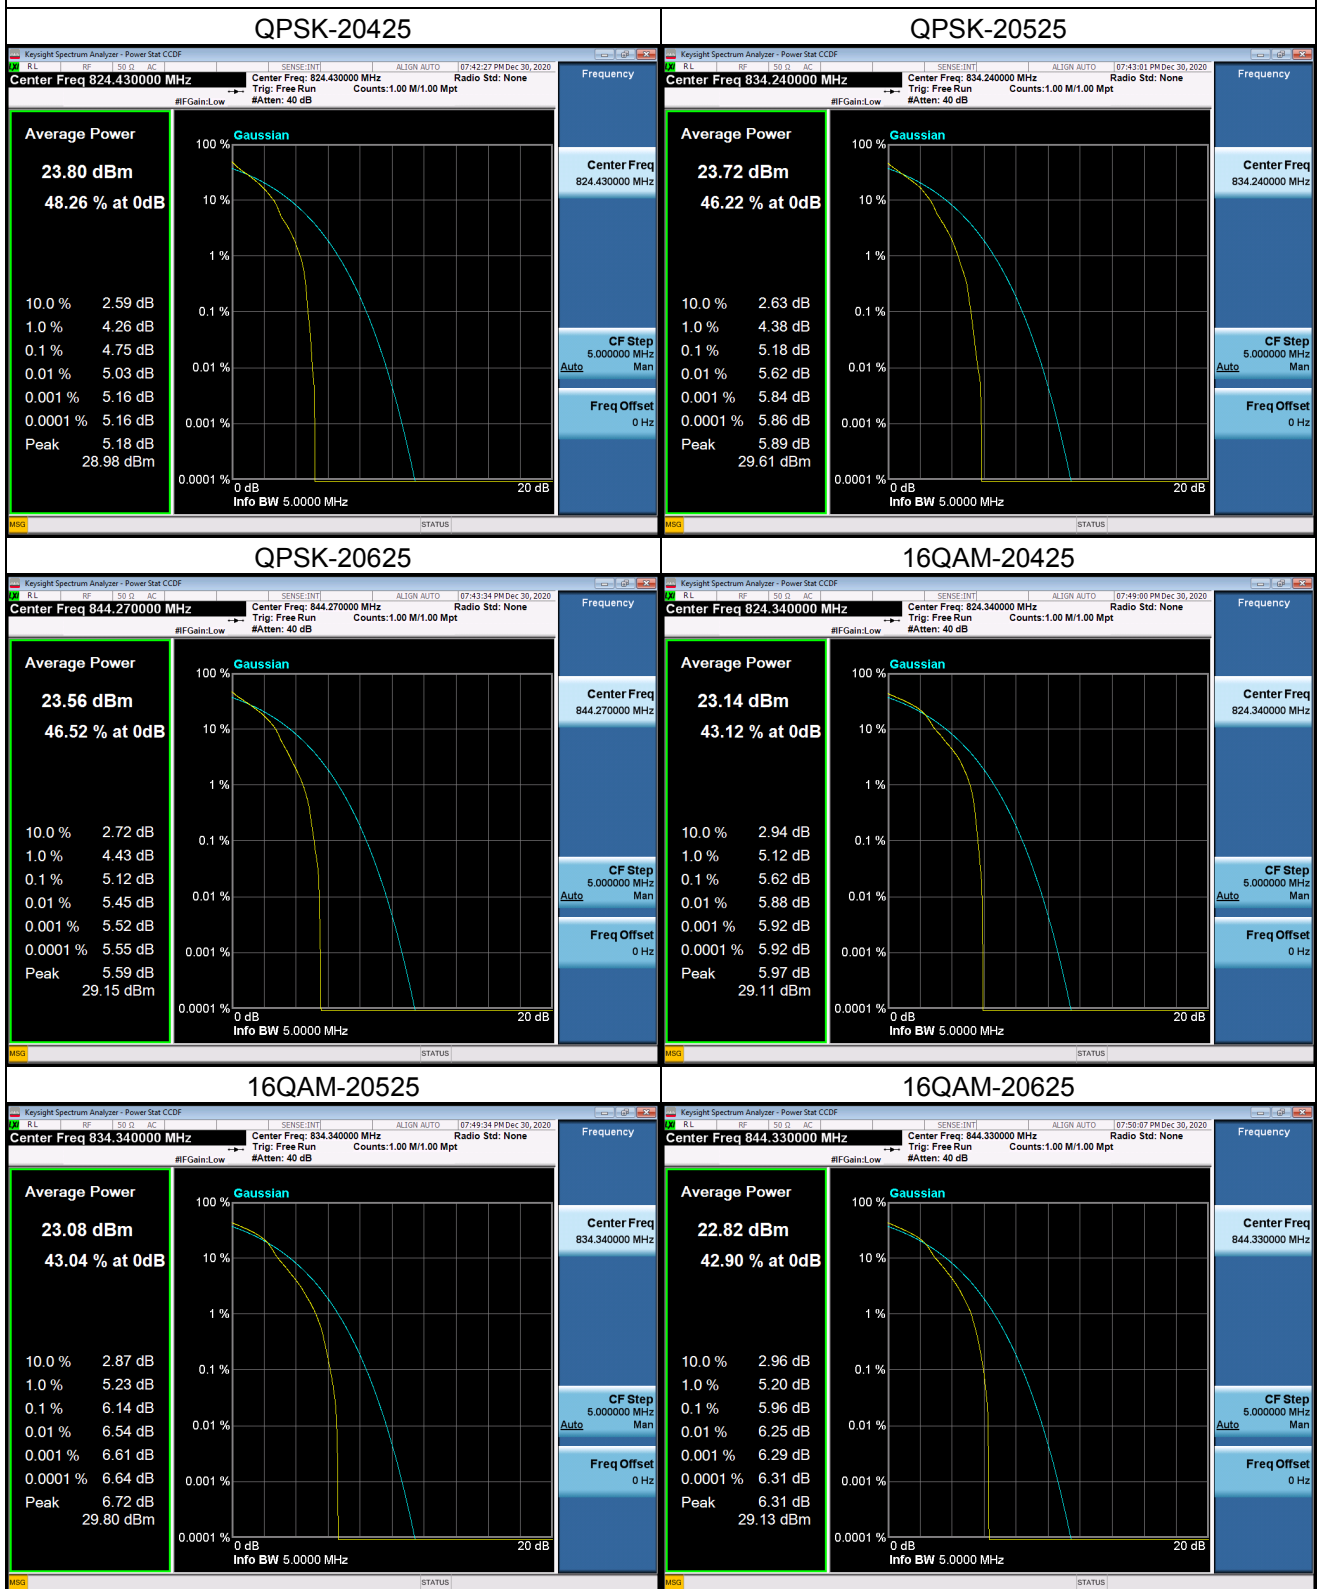

4233

LTE Band 5_1.4M Spectrum Plot

LTE Band 5_1.4M Spectrum Plot

64QAM-20407

64QAM-20525

64QAM-20643

LTE Band 5_3M Spectrum Plot

LTE Band 5_3M Spectrum Plot

64QAM-20415

64QAM-20525

64QAM-20635

LTE Band 5_5M Spectrum Plot

LTE Band 5_5M Spectrum Plot

64QAM-20425

64QAM-20525

64QAM-20625