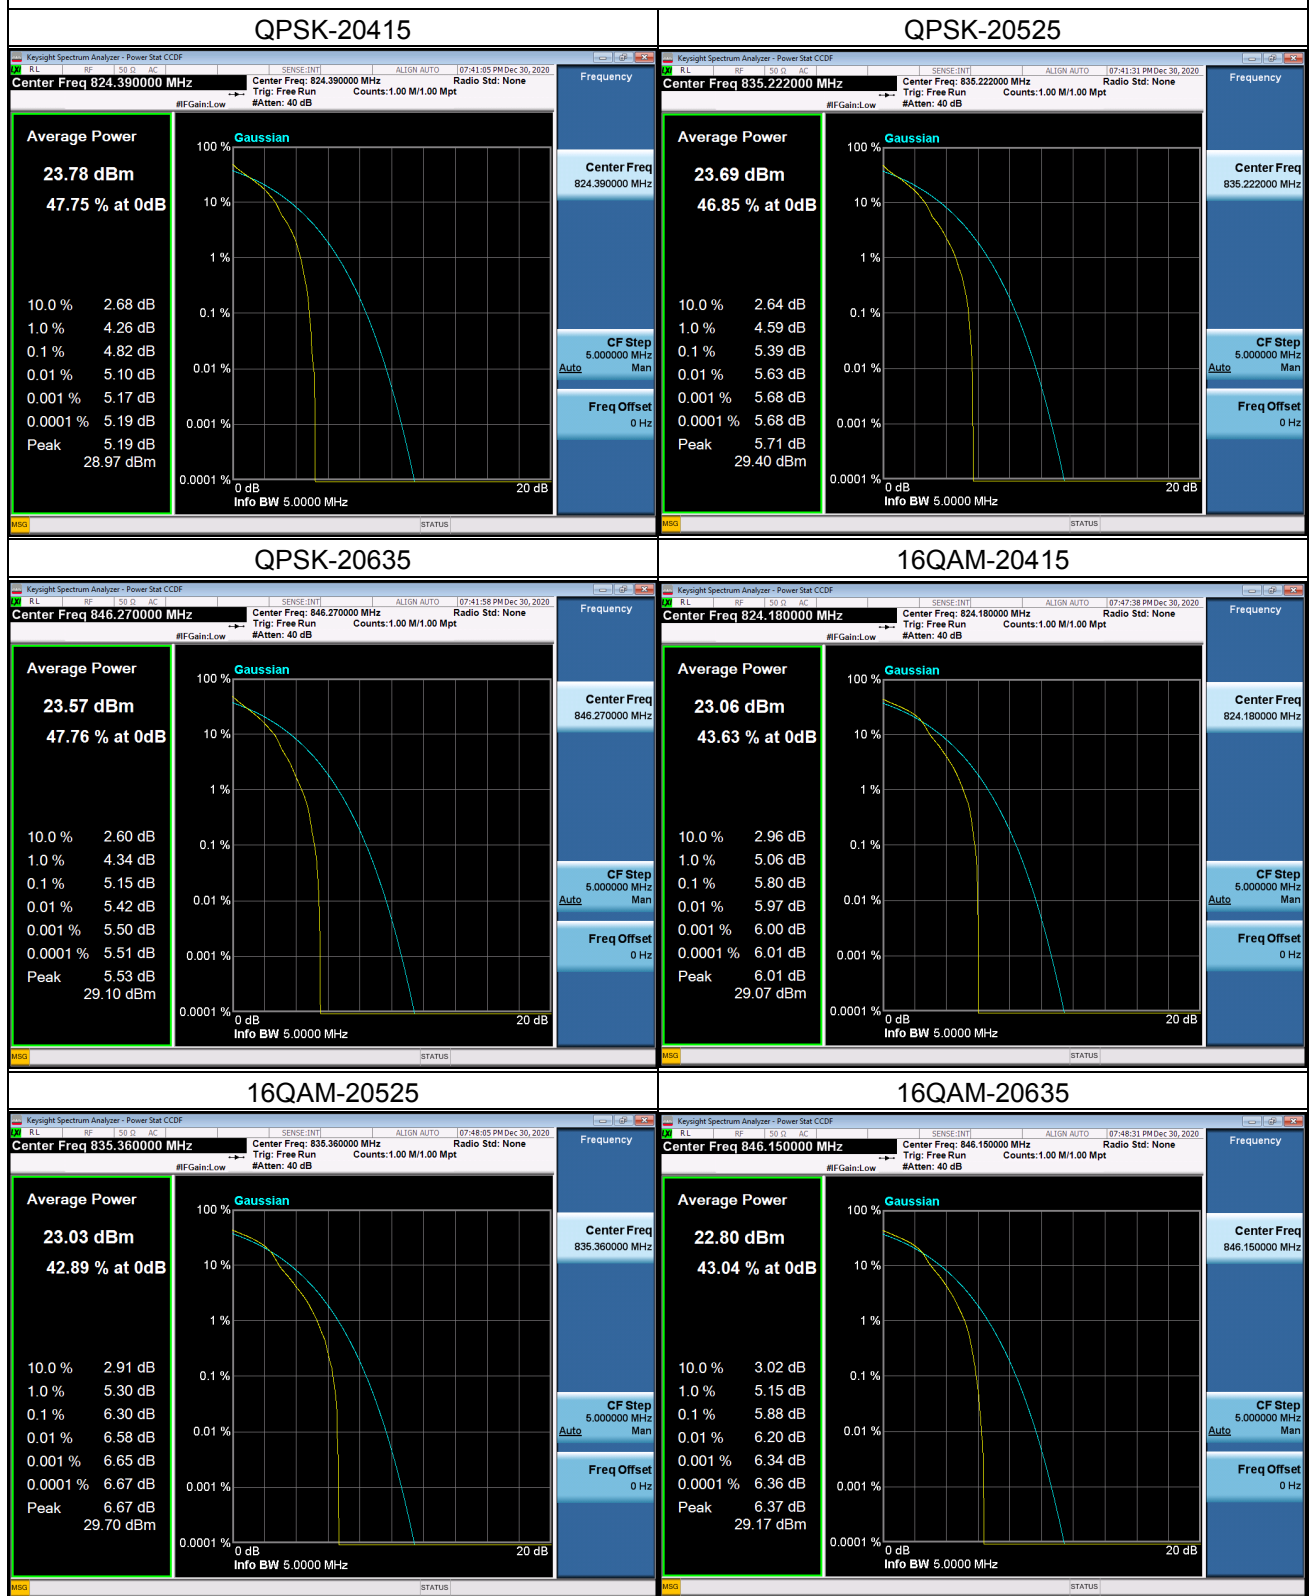

-

WCDMA Band V_HSDPA Spectrum Plot

4132

4182

4233

WCDMA Band V_HSUPA Spectrum Plot

4132

4182

4233

LTE Band 5_1.4M Spectrum Plot

LTE Band 5_1.4M Spectrum Plot

64QAM-20407

64QAM-20525

64QAM-20643

LTE Band 5_3M Spectrum Plot

LTE Band 5_3M Spectrum Plot

64QAM-20415

64QAM-20525

64QAM-20635

LTE Band 5_5M Spectrum Plot

LTE Band 5_5M Spectrum Plot

64QAM-20425

64QAM-20525

64QAM-20625