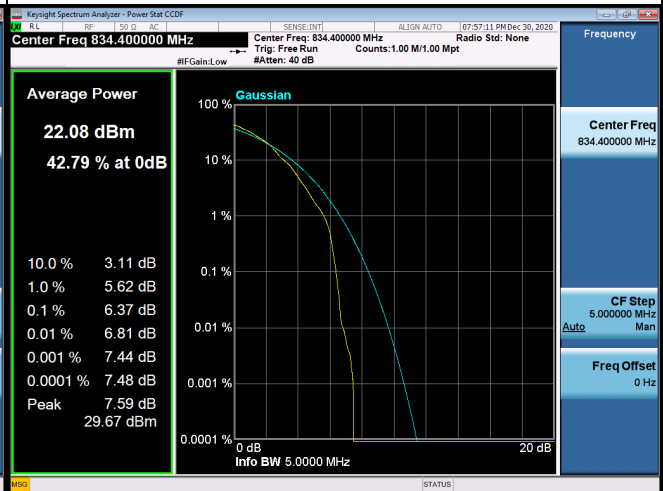

64QAM-20415

64QAM-20525

64QAM-20635

LTE Band 5_5M Spectrum Plot

LTE Band 5_5M Spectrum Plot

64QAM-20425

64QAM-20525

64QAM-20625