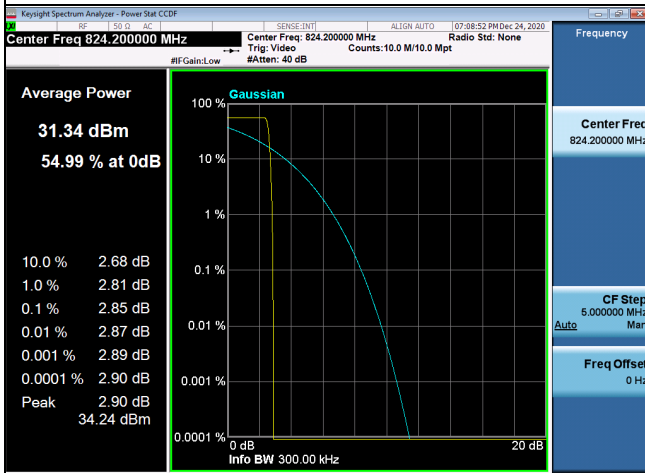

Channel

26865

Channel

26965

APPENDIX H - PEAK TO AVERAGE RATIO

GSM 850 Spectrum Plot

GSM-128

GSM-190