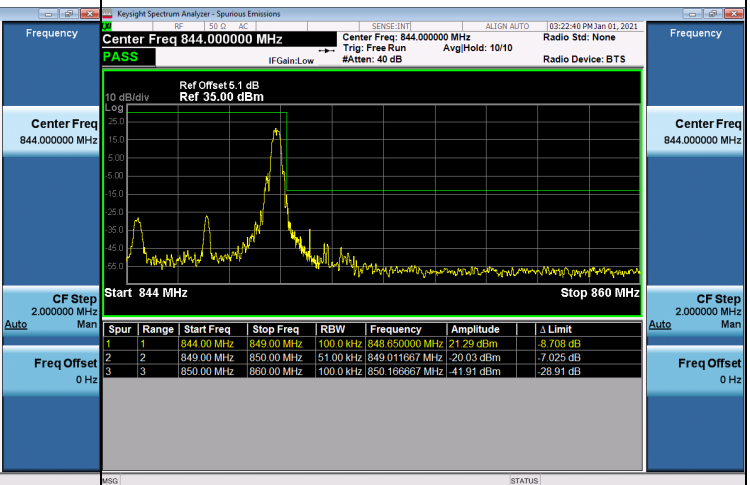

LTE Band 26_5M Spectrum Plot

1RB#0

1RB#24

Channel

26815

Channel

27015

25RB#0

Channel

26815

Channel

27015

LTE Band 26_10M Spectrum Plot

1RB#0

1RB#49

Channel