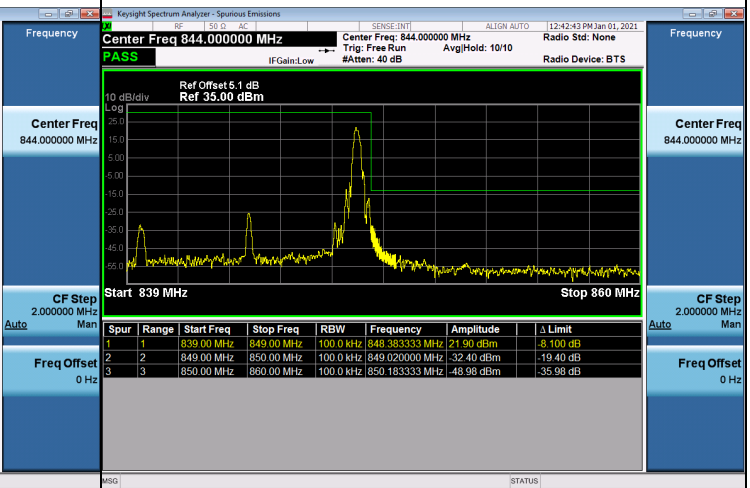

LTE Band 5_10M Spectrum Plot

1RB#0

1RB#49

Channel

20450

Channel

20600

50RB#0

Channel

20450

Channel

20600