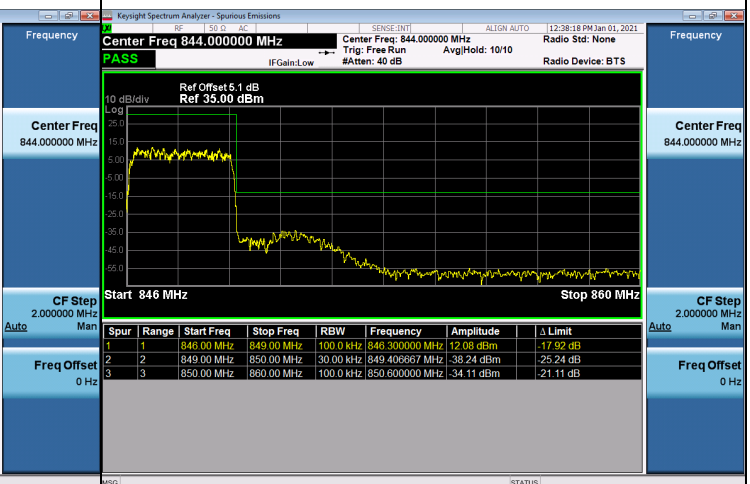

Channel

20407

Channel

20643

LTE Band 5_3M Spectrum Plot

1RB#0

1RB#14

Channel

20415

Channel

20635

15RB#0

Channel

20415

Channel

20635

LTE Band 5_5M Spectrum Plot

1RB#0

1RB#24

Channel

20425

Channel

20625

25RB#0