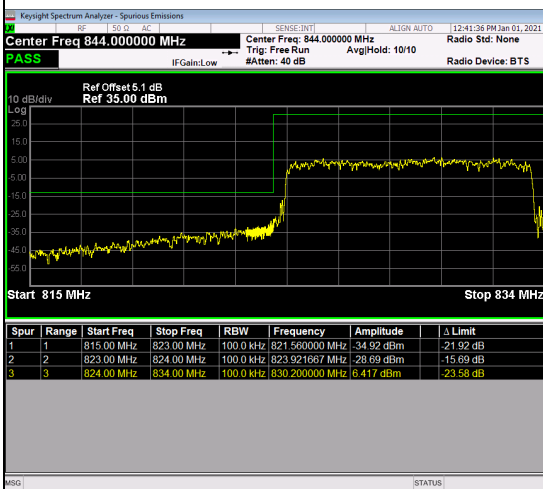

20450

Channel

20600

50RB#0

Channel

20450

Channel

20600

LTE Band 26_1.4M Spectrum Plot

1RB#0

1RB#5

Channel

26797

Channel

27033

6RB#0