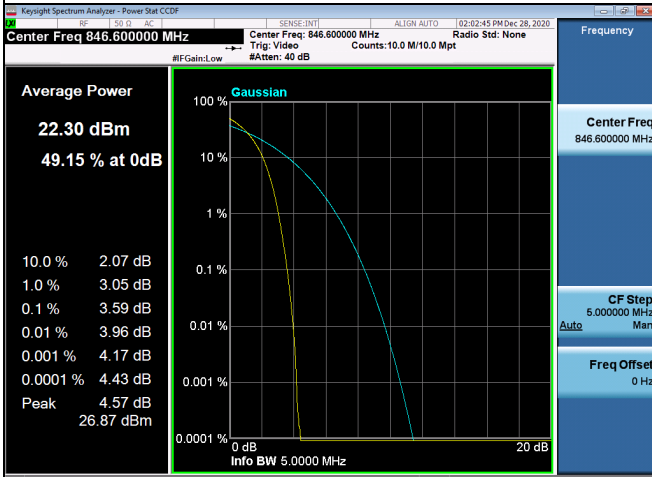

WCDMA Band V_HSUPA Spectrum Plot

4132

4182

4233