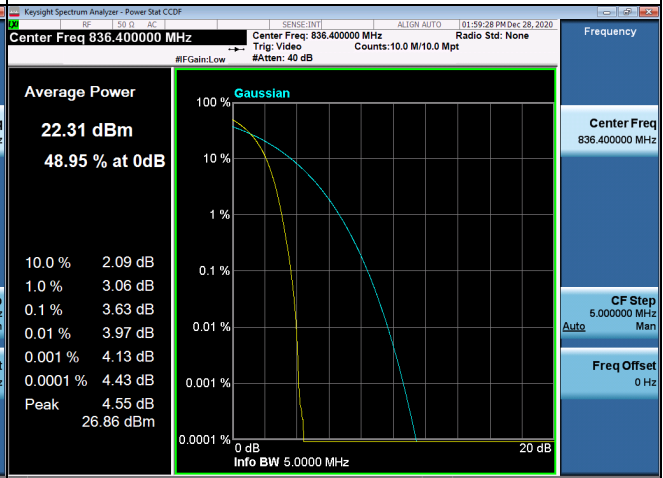

-

WCDMA Band V_HSDPA Spectrum Plot

4132

4182

4233

WCDMA Band V_HSUPA Spectrum Plot

4132

4182