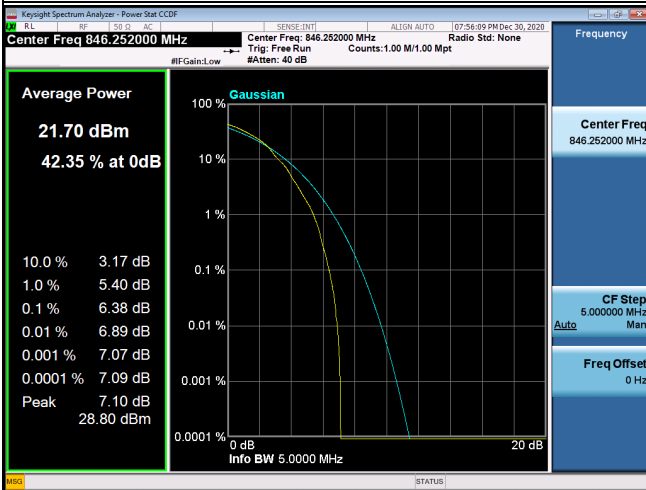

64QAM-20635