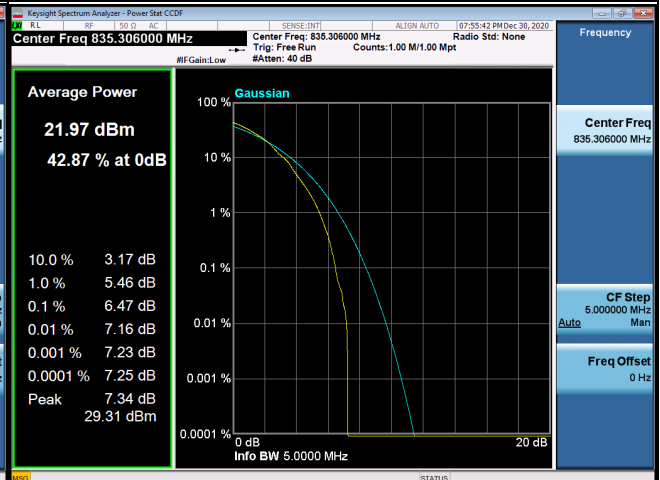

64QAM-20525