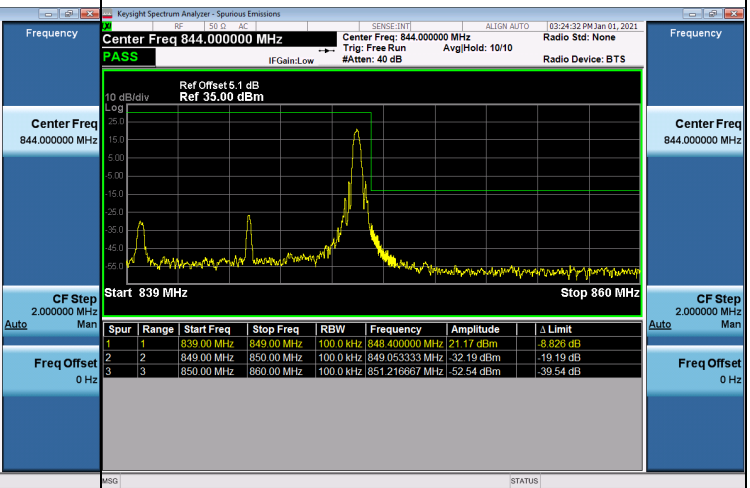

LTE Band 26_10M Spectrum Plot

1RB#0

1RB#49

Channel

26840

Channel

26690

50RB#0

Channel

26840

Channel

26690