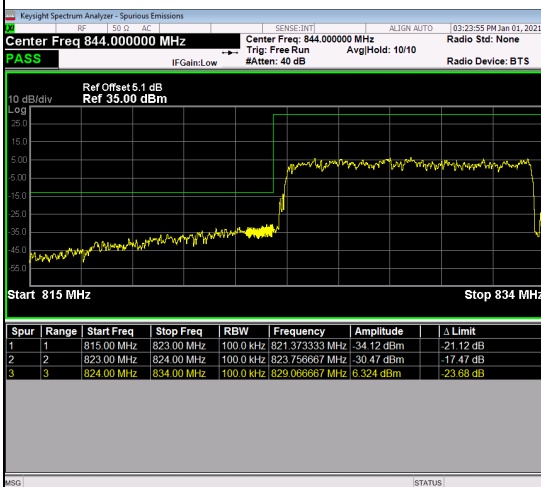

26840

Channel

26690

50RB#0

Channel

26840

Channel

26690