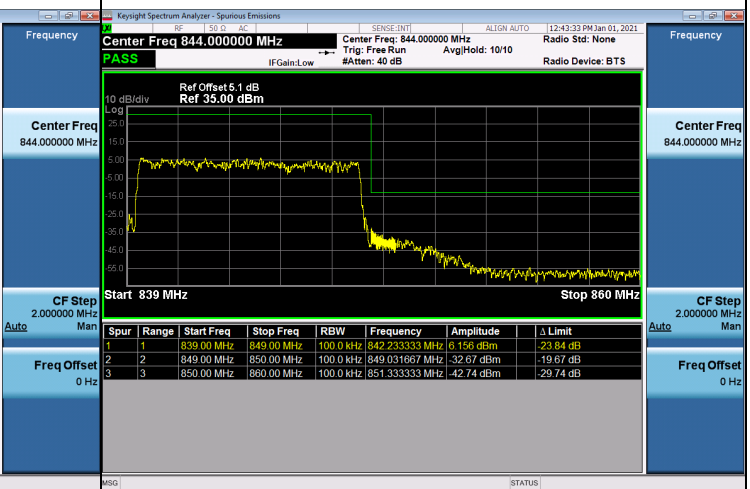

20450

Channel

20600

50RB#0

Channel

20450

Channel

20600

LTE Band 26_1.4M Spectrum Plot

1RB#0

1RB#5

Channel

26797

Channel

27033

6RB#0