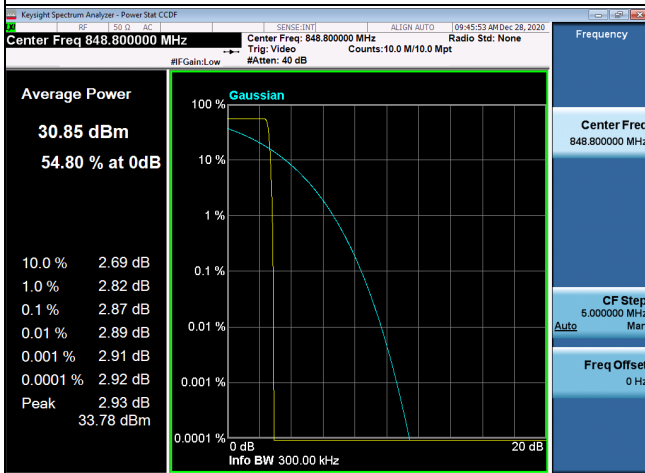

Channel

26865

Channel

26965

APPENDIX H - PEAK TO AVERAGE RATIO

GSM 850 Spectrum Plot

GSM-128

GSM-190

GSM-251

EDGE-128

EDGE-190

EDGE-251

WCDMA Band V_WCDMA Spectrum Plot

4132

4182

4233