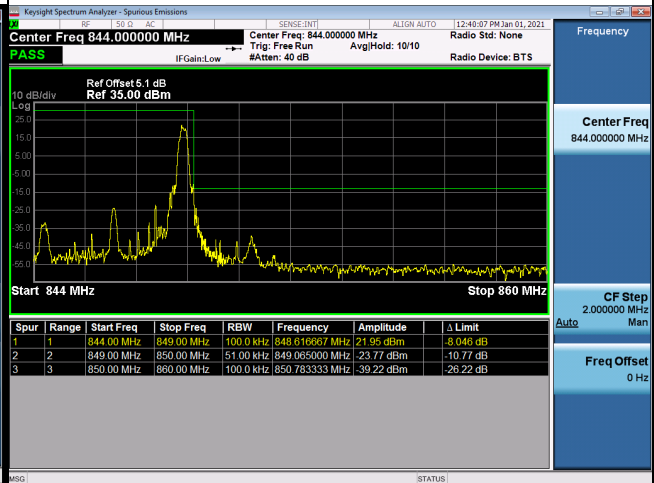

LTE Band 5_5M Spectrum Plot

1RB#0

1RB#24

Channel

20425

Channel

20625

25RB#0

Channel

20425

Channel

20625

LTE Band 5_10M Spectrum Plot

1RB#0

1RB#49

Channel