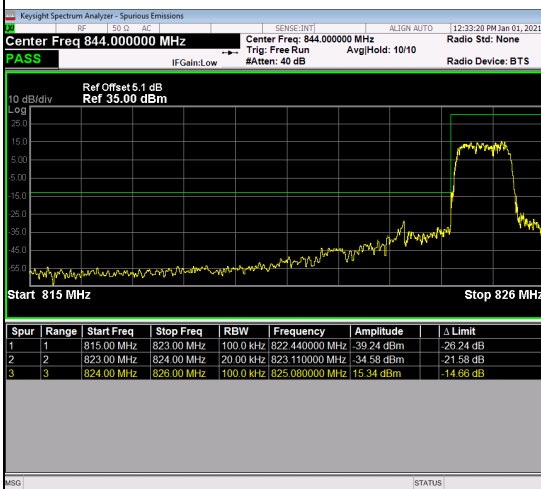

LTE Band 5_1.4M Spectrum Plot

1RB#0

1RB#5

Channel

20407

Channel

20643

6RB#0

Channel

20407

Channel

20643

LTE Band 5_3M Spectrum Plot

1RB#0

1RB#14

Channel