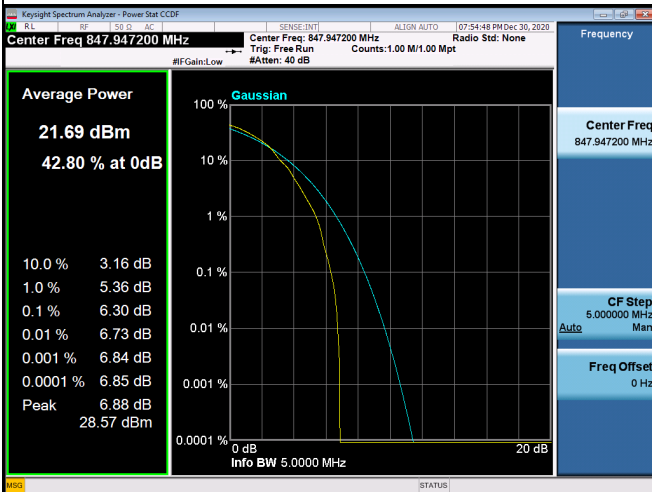

-

WCDMA Band V_HSDPA Spectrum Plot

4132

4182

4233

WCDMA Band V_HSUPA Spectrum Plot

4132

4182

4233

LTE Band 5_1.4M Spectrum Plot

LTE Band 5_1.4M Spectrum Plot

64QAM-20407

64QAM-20525

64QAM-20643

LTE Band 5_3M Spectrum Plot

LTE Band 5_3M Spectrum Plot