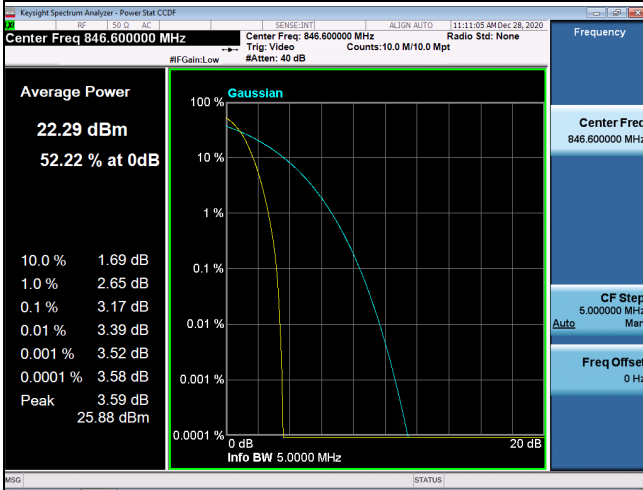

-

WCDMA Band V_HSDPA Spectrum Plot

4132

4182

4233

WCDMA Band V_HSUPA Spectrum Plot

4132

4182