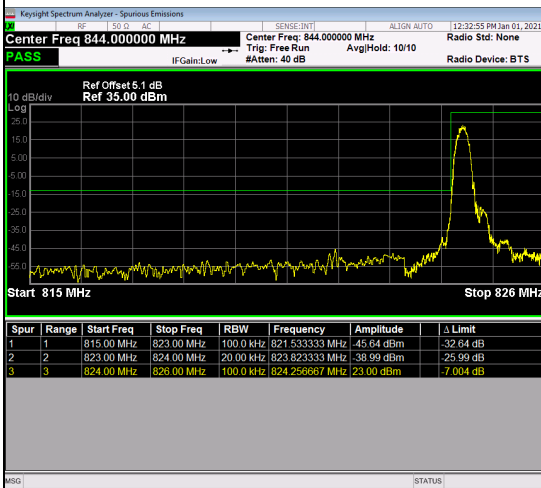

LTE Band 5_1.4M Spectrum Plot

1RB#0

1RB#5

Channel

20407

Channel

20643

6RB#0

Channel

20407

Channel

20643

LTE Band 5_3M Spectrum Plot

1RB#0

1RB#14

Channel