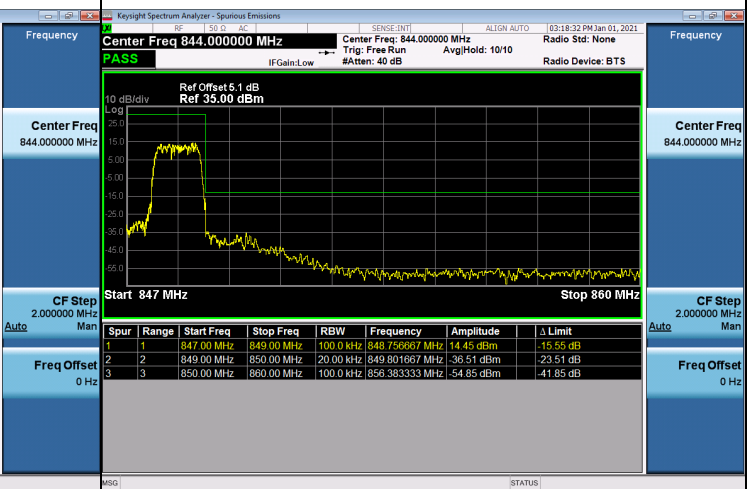

LTE Band 26_1.4M Spectrum Plot

1RB#0

1RB#5

Channel

26797

Channel

27033

6RB#0

Channel

26797

Channel

27033

LTE Band 26_3M Spectrum Plot

1RB#0

1RB#14

Channel