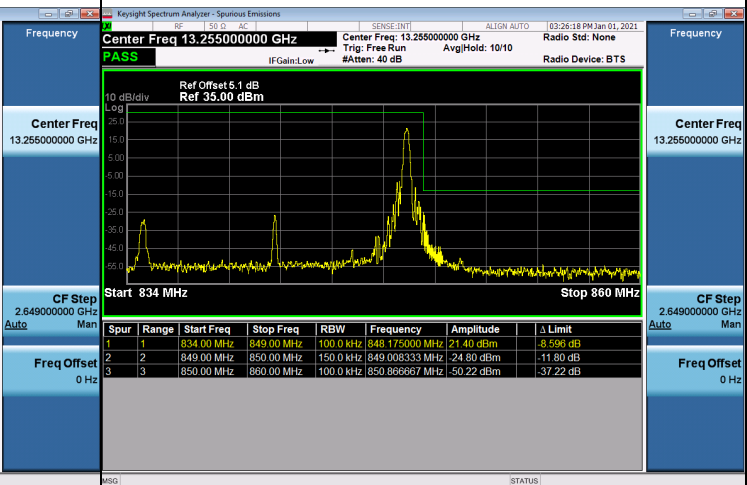

LTE Band 26_15M Spectrum Plot

1RB#0

1RB#74

Channel

26865

Channel

26965

75RB#0

Channel

26865

Channel

26965

APPENDIX H - PEAK TO AVERAGE RATIO

GSM 850 Spectrum Plot

GSM-128

GSM-190