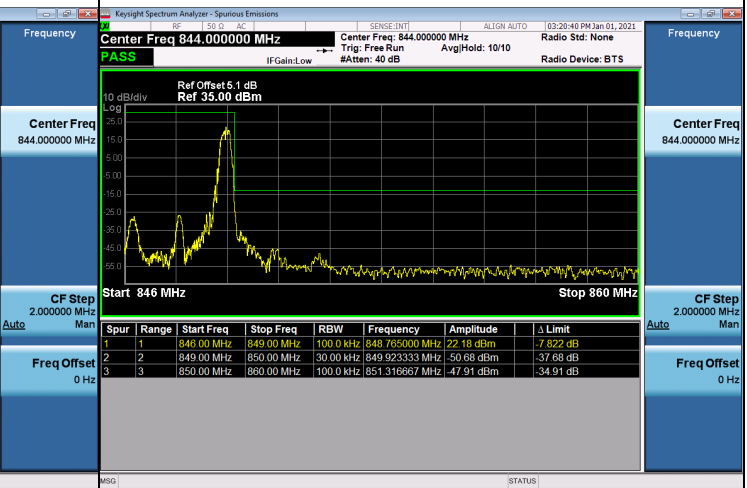

LTE Band 26_1.4M Spectrum Plot

1RB#0

1RB#5

Channel

26797

Channel

27033

6RB#0

Channel

26797

Channel

27033

LTE Band 26_3M Spectrum Plot

1RB#0

1RB#14

Channel

26805

Channel

27025

15RB#0

Channel

26805

Channel

27025