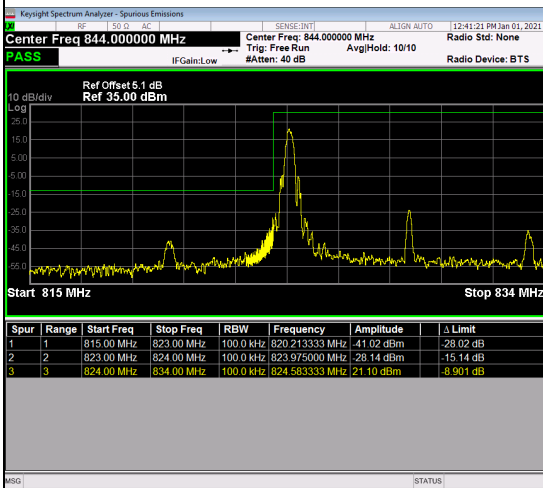

LTE Band 5_10M Spectrum Plot

1RB#0

1RB#49

Channel

20450

Channel

20600

50RB#0

Channel

20450

Channel

20600