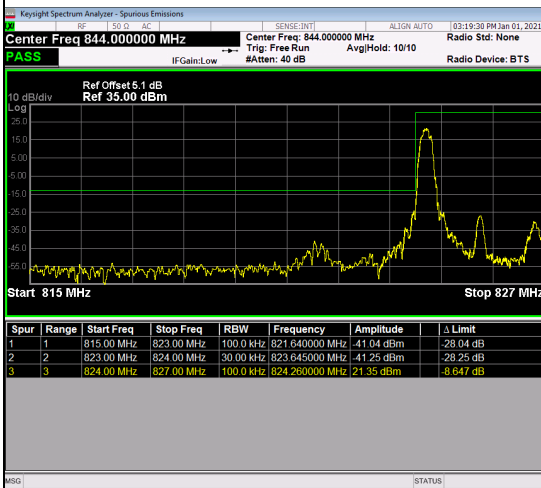

LTE Band 26_3M Spectrum Plot

1RB#0

1RB#14

Channel

26805

Channel

27025

15RB#0

Channel

26805

Channel

27025