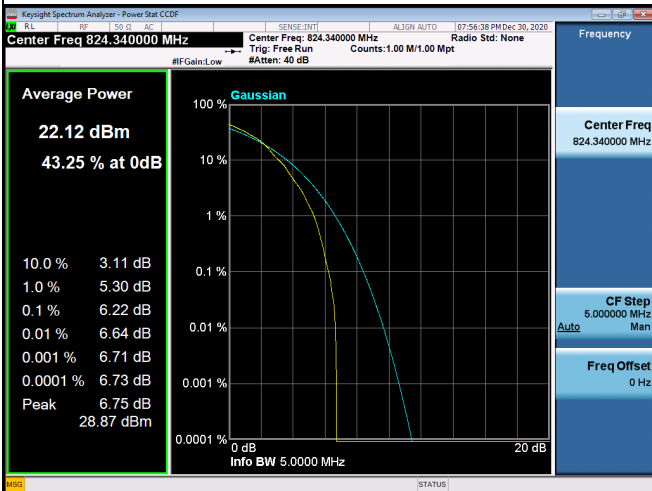

4233

LTE Band 5_1.4M Spectrum Plot

LTE Band 5_1.4M Spectrum Plot

64QAM-20407

64QAM-20525

64QAM-20643

LTE Band 5_3M Spectrum Plot

LTE Band 5_3M Spectrum Plot

64QAM-20415

64QAM-20525

64QAM-20635

LTE Band 5_5M Spectrum Plot

LTE Band 5_5M Spectrum Plot

64QAM-20425

64QAM-20525

64QAM-20625