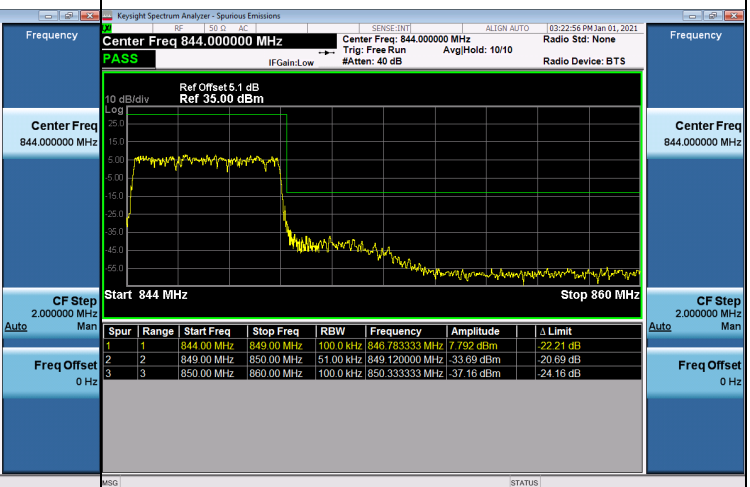

LTE Band 26_5M Spectrum Plot

1RB#0

1RB#24

Channel

26815

Channel

27015

25RB#0

Channel

26815

Channel

27015

LTE Band 26_10M Spectrum Plot

1RB#0

1RB#49

Channel