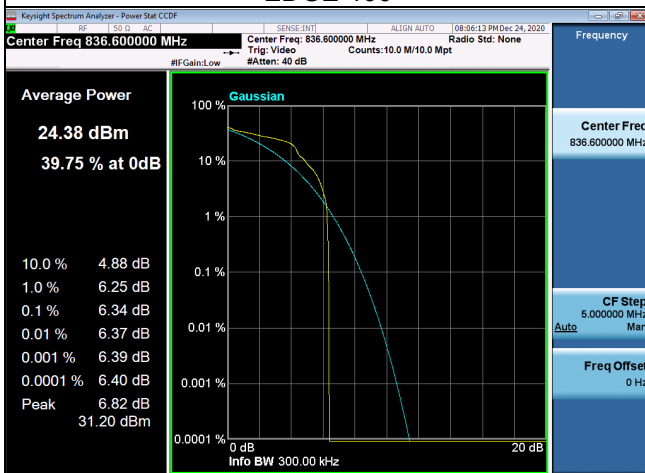

Channel

26865

Channel

26965

APPENDIX H - PEAK TO AVERAGE RATIO

GSM 850 Spectrum Plot

GSM-128

GSM-190

GSM-251

EDGE-128

EDGE-190

EDGE-251

WCDMA Band V_WCDMA Spectrum Plot

4132

4182

4233