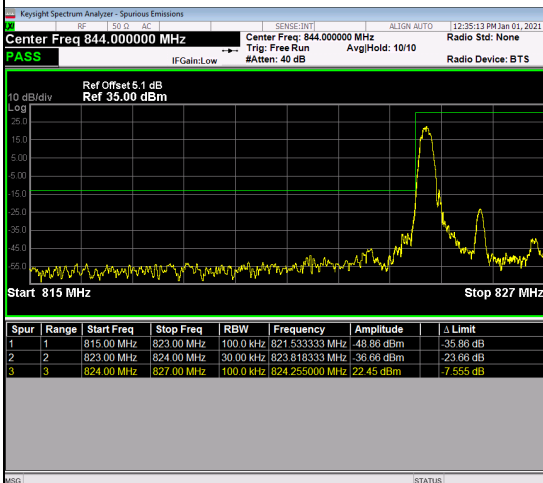

LTE Band 5_3M Spectrum Plot

1RB#0

1RB#14

Channel

20415

Channel

20635

15RB#0

Channel

20415

Channel

20635