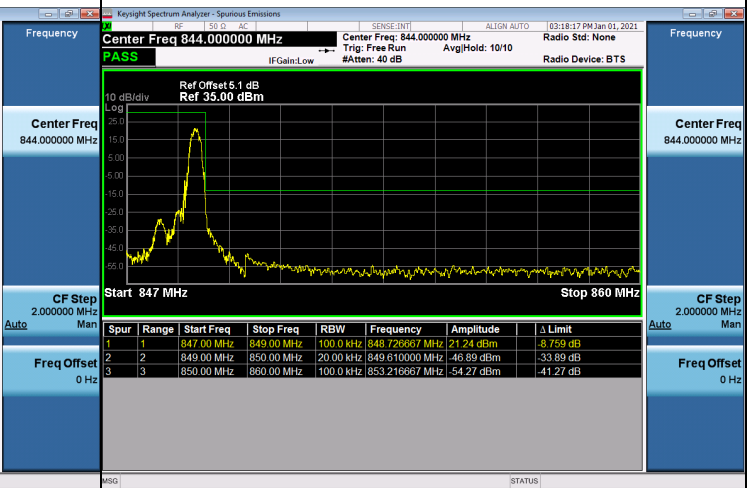

LTE Band 26_1.4M Spectrum Plot

1RB#0

1RB#5

Channel

26797

Channel

27033

6RB#0

Channel

26797

Channel

27033

LTE Band 26_3M Spectrum Plot

1RB#0

1RB#14

Channel