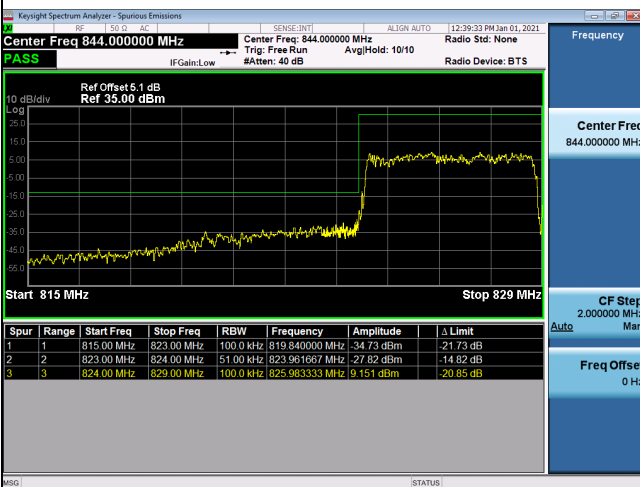

LTE Band 5_5M Spectrum Plot

1RB#0

1RB#24

Channel

20425

Channel

20625

25RB#0

Channel

20425

Channel

20625

LTE Band 5_10M Spectrum Plot

1RB#0

1RB#49

Channel