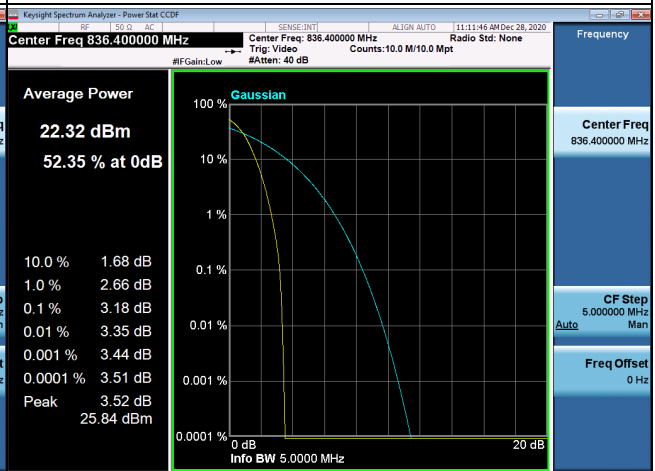

WCDMA Band V_HSDPA Spectrum Plot

4132

4182