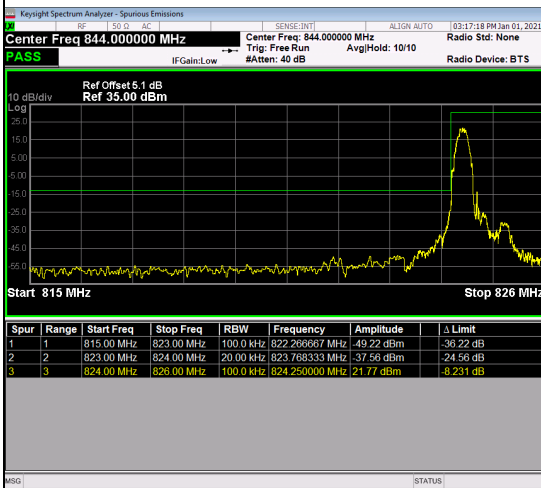

LTE Band 26_1.4M Spectrum Plot

1RB#0

1RB#5

Channel

26797

Channel

27033

6RB#0

Channel

26797

Channel

27033

LTE Band 26_3M Spectrum Plot

1RB#0

1RB#14

Channel