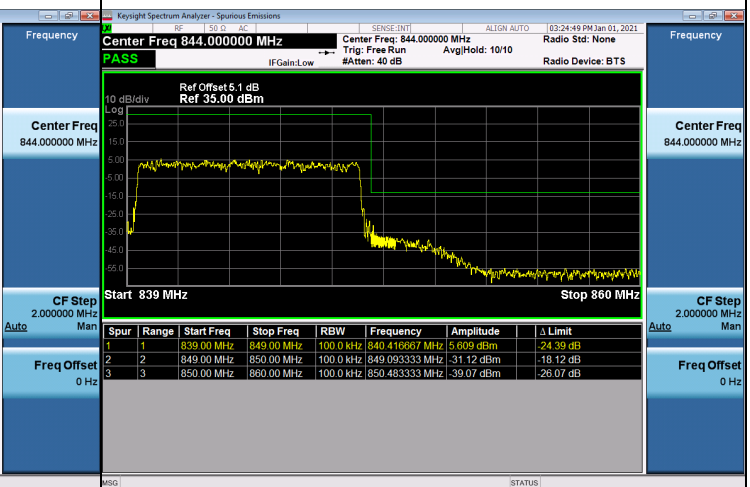

Channel

26815

Channel

27015

LTE Band 26_10M Spectrum Plot

1RB#0

1RB#49

Channel

26840

Channel

26690

50RB#0

Channel

26840

Channel

26690

LTE Band 26_15M Spectrum Plot

1RB#0

1RB#74

Channel

26865

Channel

26965

75RB#0