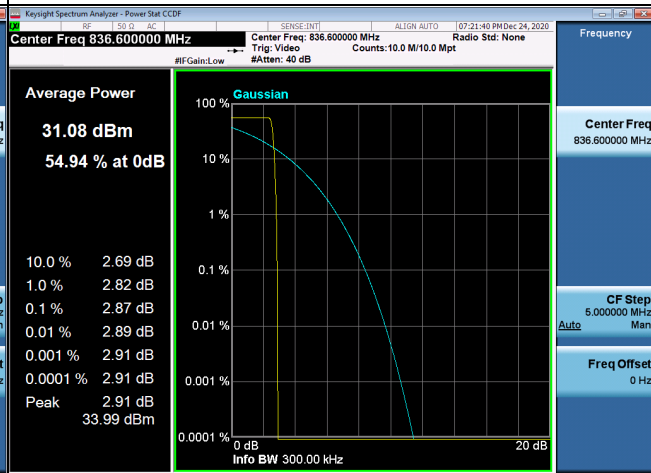

Channel

26865

Channel

26965

APPENDIX H - PEAK TO AVERAGE RATIO

GSM 850 Spectrum Plot

GSM-128

GSM-190