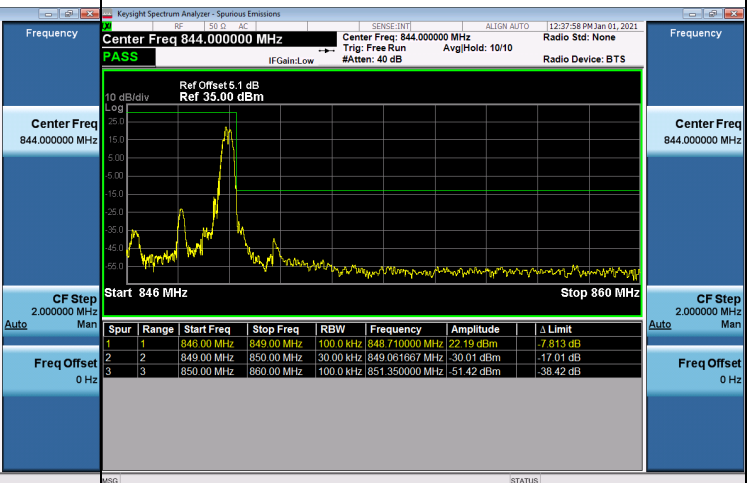

LTE Band 5_3M Spectrum Plot

1RB#0

1RB#14

Channel

20415

Channel

20635

15RB#0

Channel

20415

Channel

20635