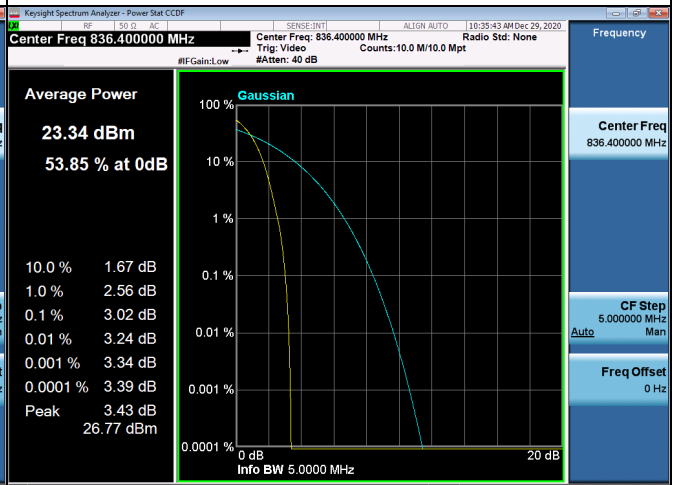

Channel

26865

Channel

26965

APPENDIX H - PEAK TO AVERAGE RATIO

GSM 850 Spectrum Plot

GSM-128

GSM-190

GSM-251

EDGE-128

EDGE-190

EDGE-251

WCDMA Band V_WCDMA Spectrum Plot

4132

4182

4233