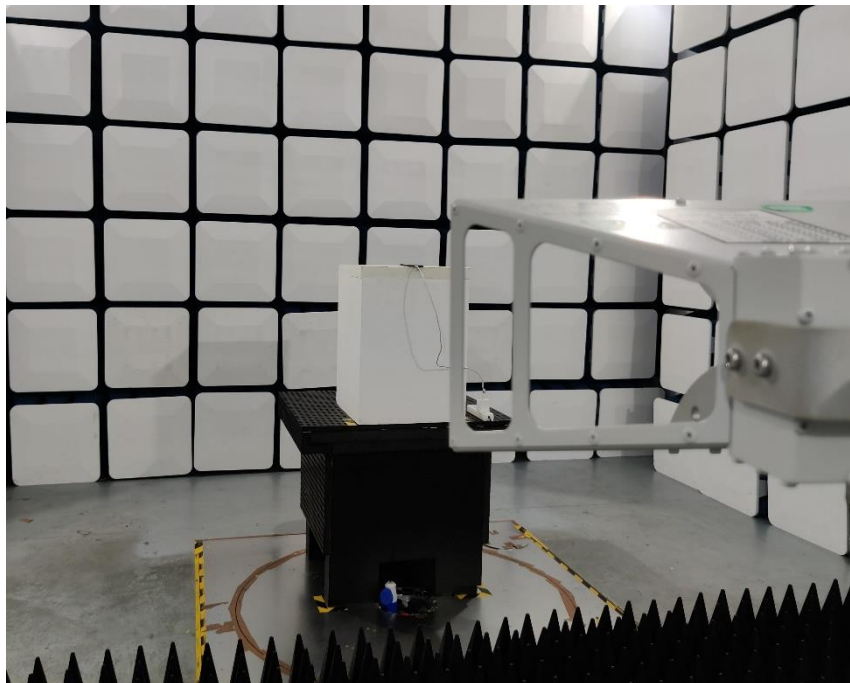

## TEST SETUP PHOTOS

### 1 Radiated Test Photo

30MHz-1GHz-RF

Above 1GHz-RF

Close-up-RF

Below-1GHz-BT/WIFI

Close-up-BT/WIFI

30MHz-1GHz-BT/WIFI

Close-up-BT/WIFI

Above 1GHz-BT/WIFI

Close-up-BT/WIFI

## 2 Conducted Test Photo

Conducted Test-BT/WIFI

DFS

Conducted Test-RF