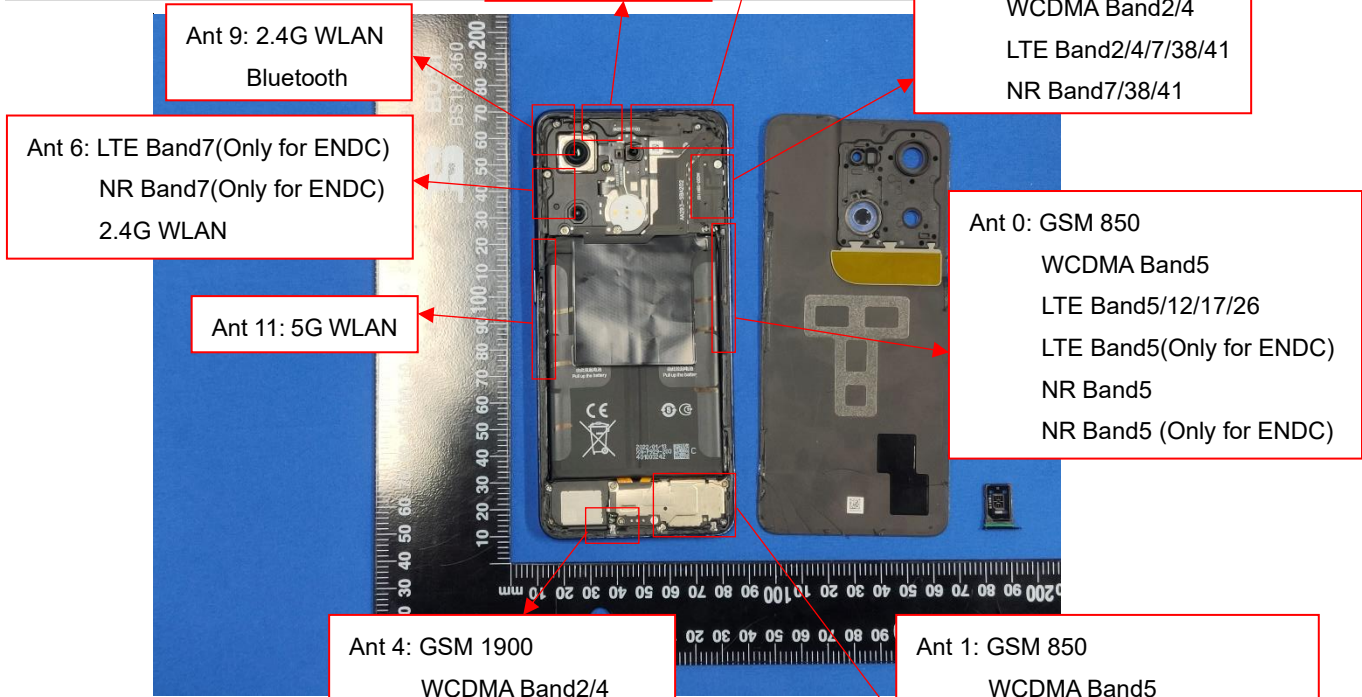

EUT INTERNAL PHOTOS

EUT UNCOVER VIEW

EUT UNCOVER VIEW

EUT UNCOVER VIEW

MAIN BOARD TOP VIEW (WITH SHIELDING)

MAIN BOARD REAR VIEW (WITH SHIELDING)

MAIN BOARD TOP VIEW (WITHOUT SHIELDING)

MAIN BOARD REAR VIEW (WITHOUT SHIELDING)

SUB BOARD TOP VIEW

SUB BOARD REAR VIEW

Battery Photo (FRONT)

Battery Photo (REAR)