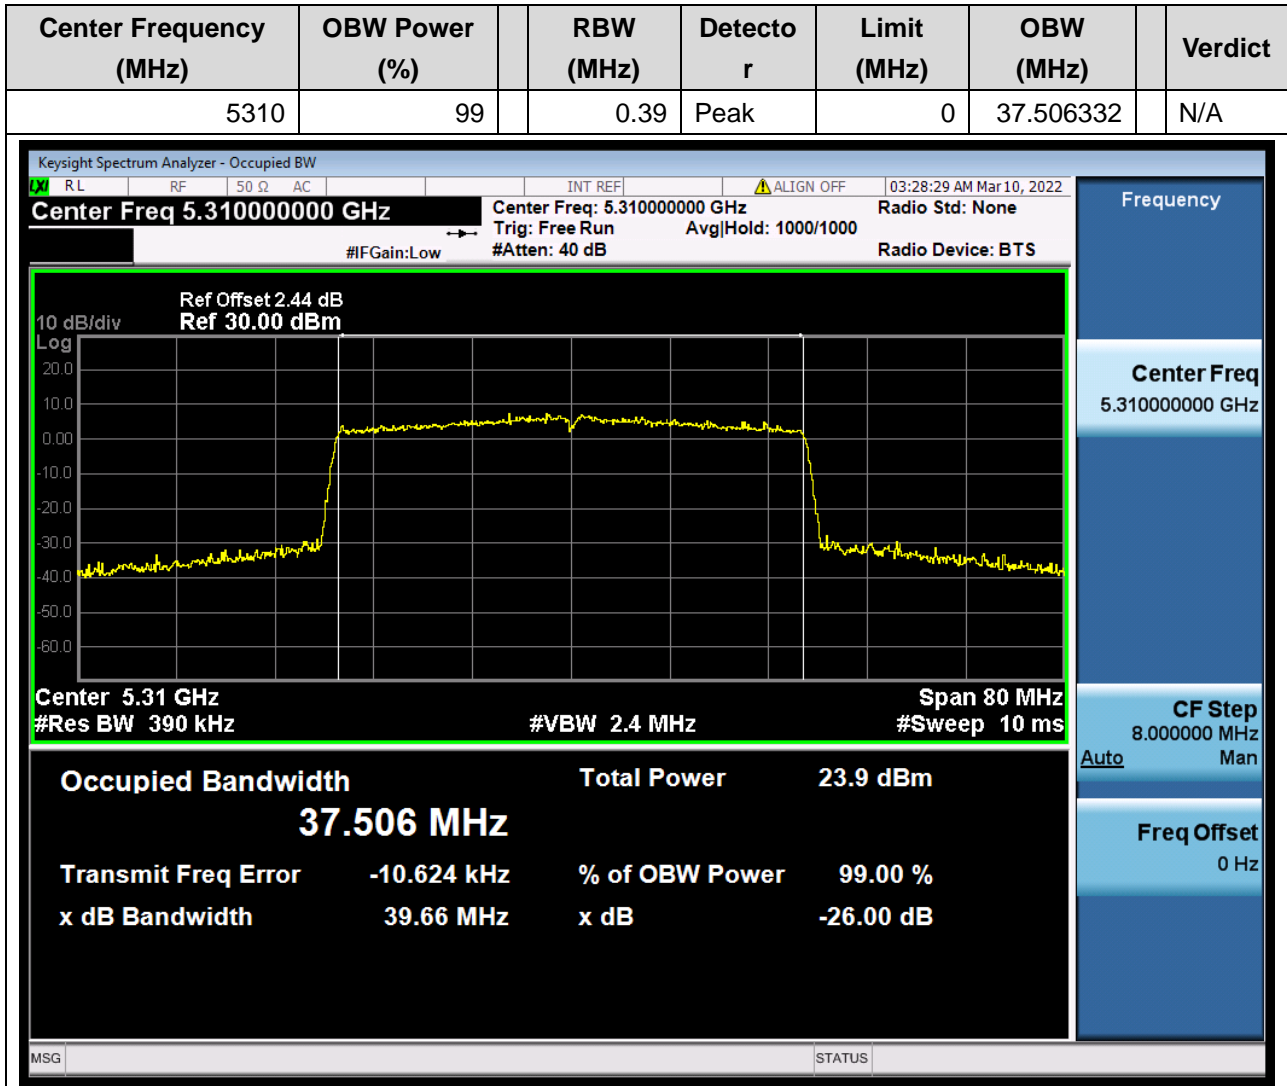

39. 802.11ax_40M_U-NII-2A_H

39.1. A.2.2-99% Bandwidth(NTNV)