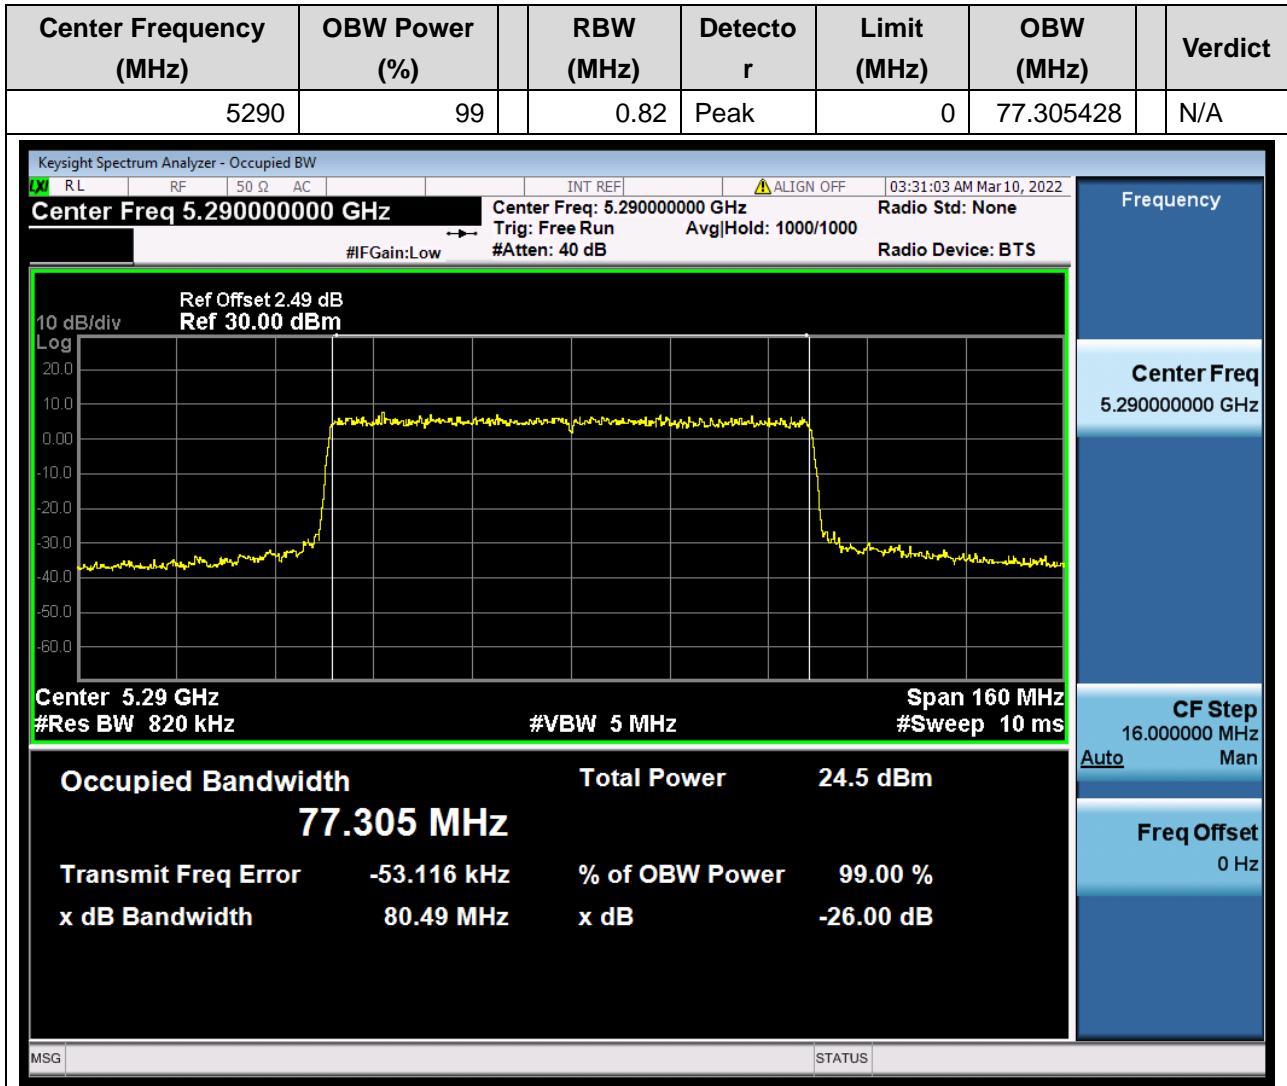

40. 802.11ax_80M_U-NII-2A_M

40.1. A.2.2-99% Bandwidth(NTNV)