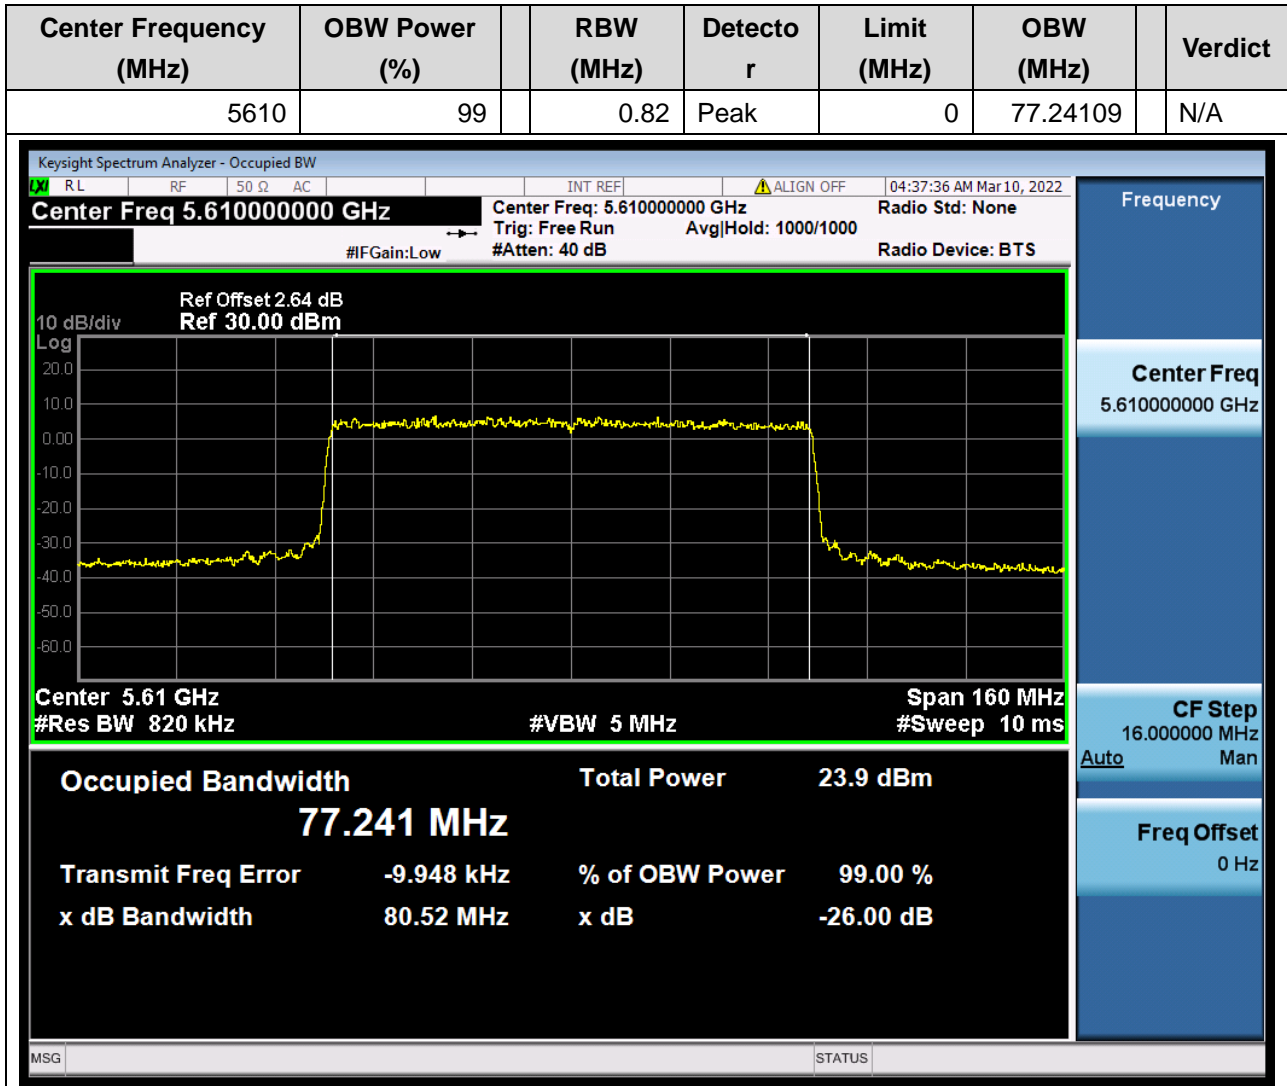

65. 802.11ax_80M_U-NII-2C_M

65.1. A.2.2-99% Bandwidth(NTNV)