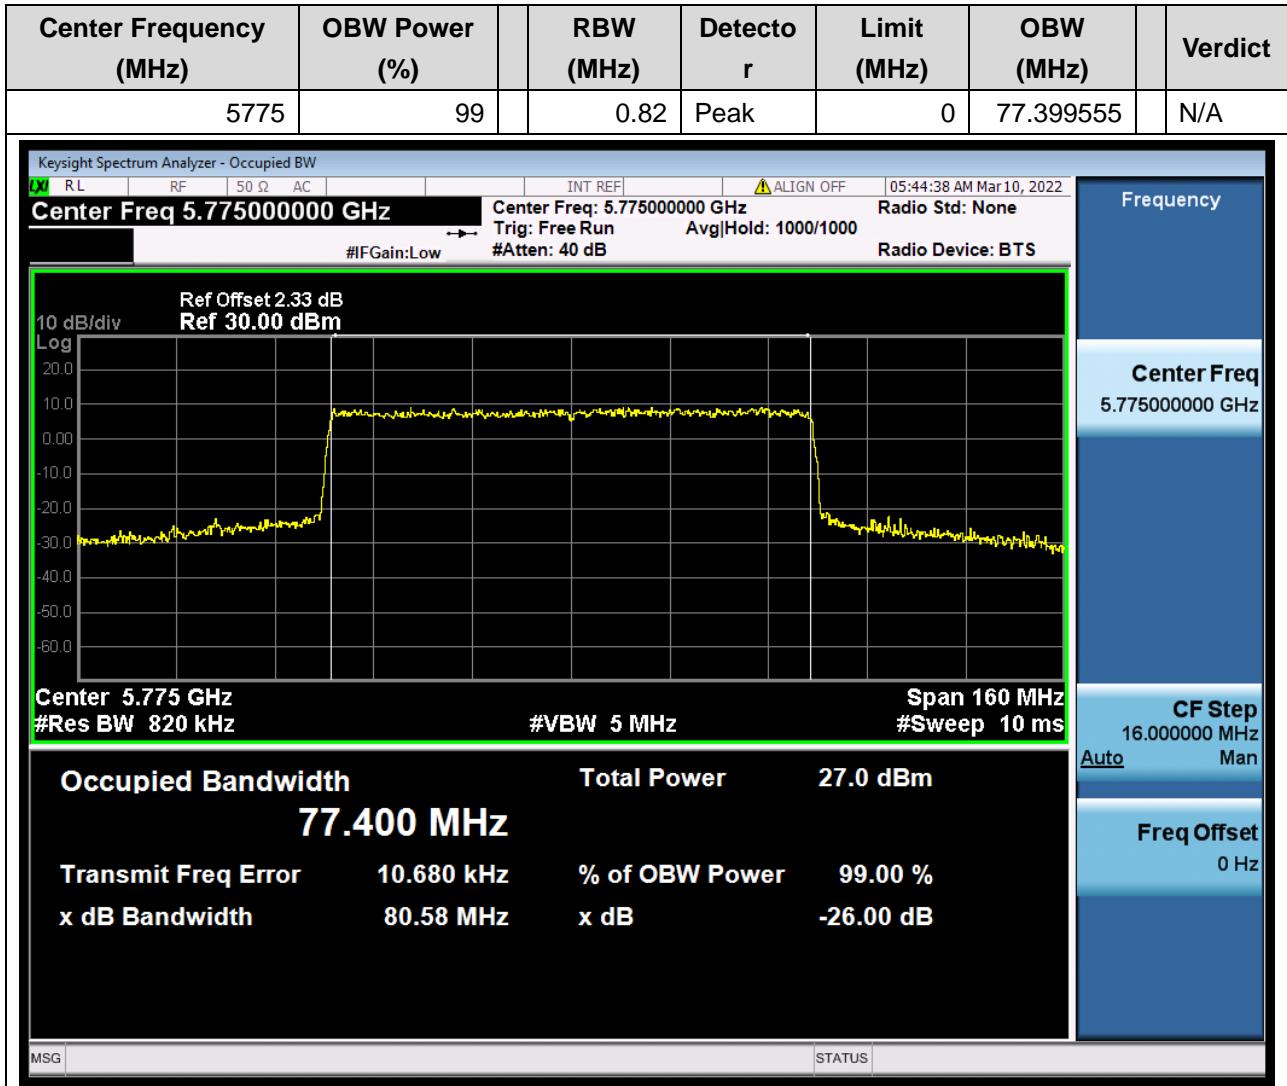

85. 802.11ax_80M_U-NII-3_M

85.1. A.2.2-99% Bandwidth(NTNV)