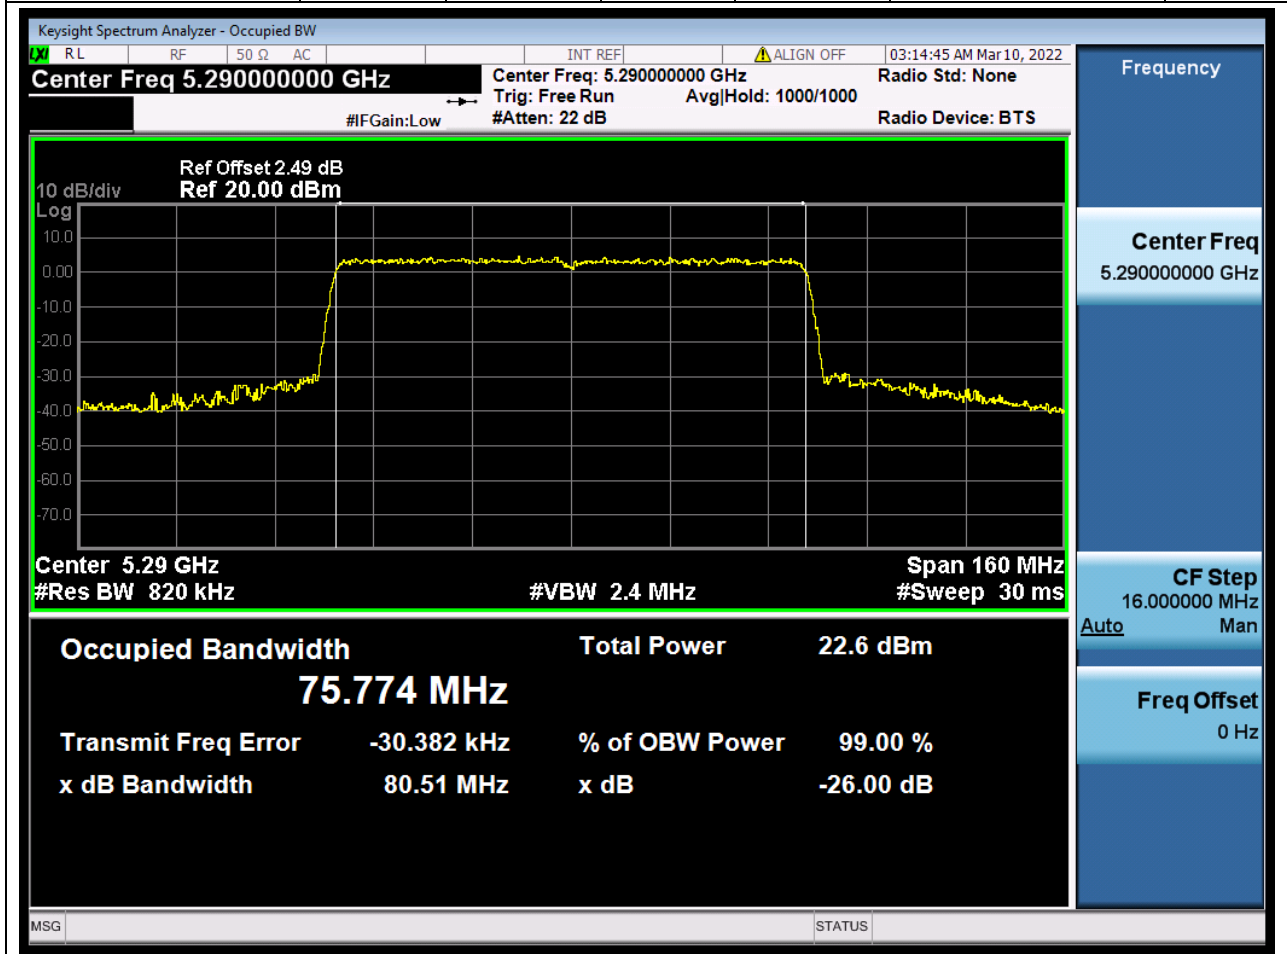

34. 802.11ac_80M_U-NII-2A_M

34.1. A.2-26dB Bandwidth(NTNV)

Center Frequency (MHz)	XdB Down	RBW (MHz)	Detector	Limit (MHz)	XdB BandWidth (MHz)	Verdict
5290	26	0.82	Peak	0	80.511182	N/A