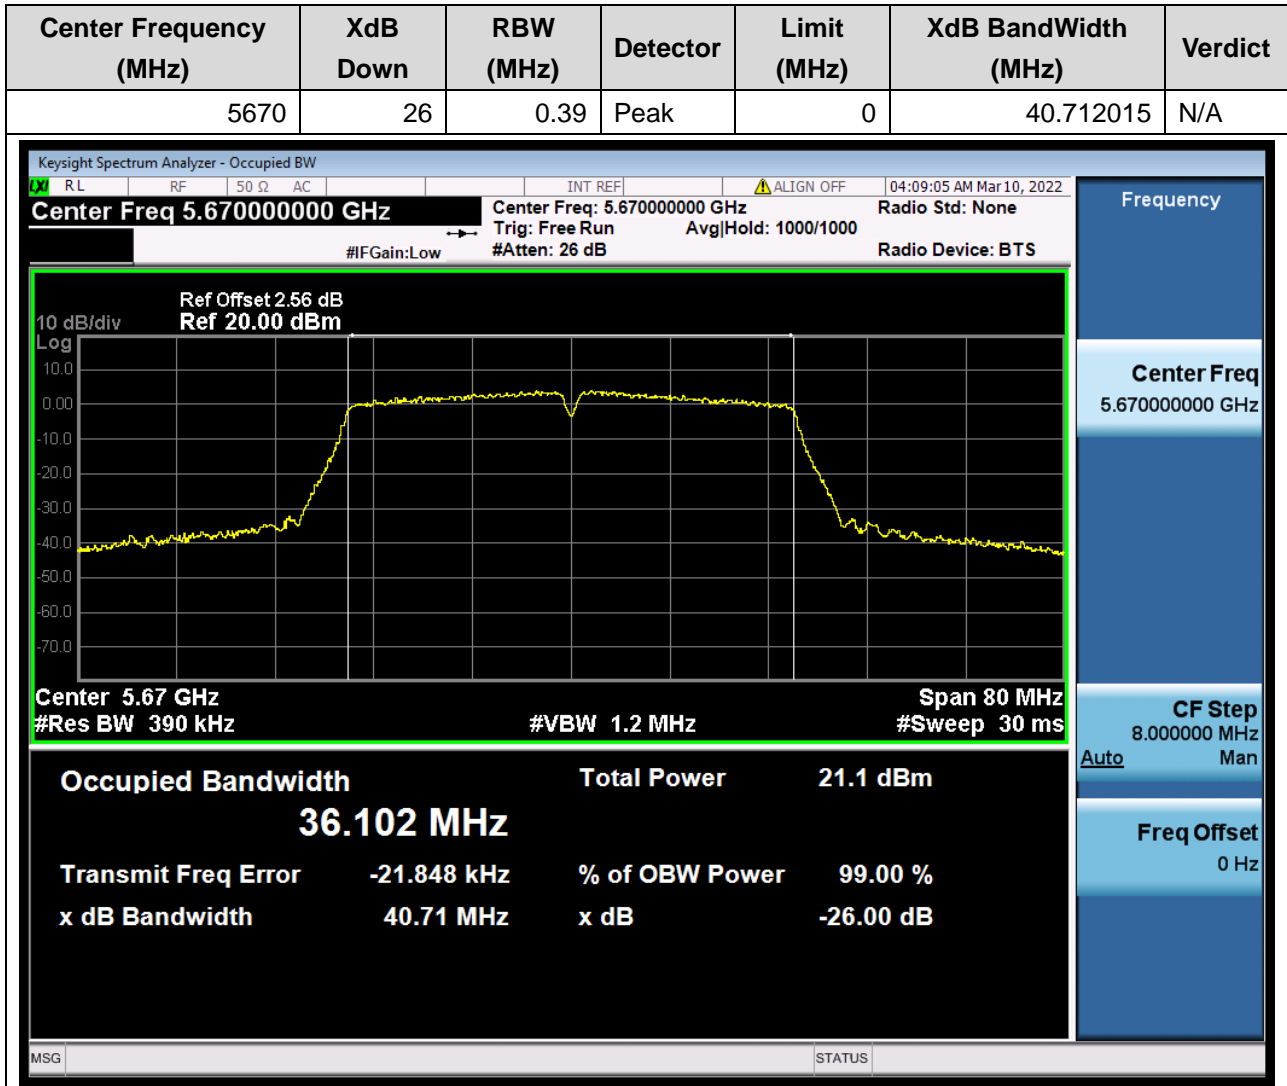

55. 802.11ac_40M_U-NII-2C_H

55.1. A.2-26dB Bandwidth(NTNV)