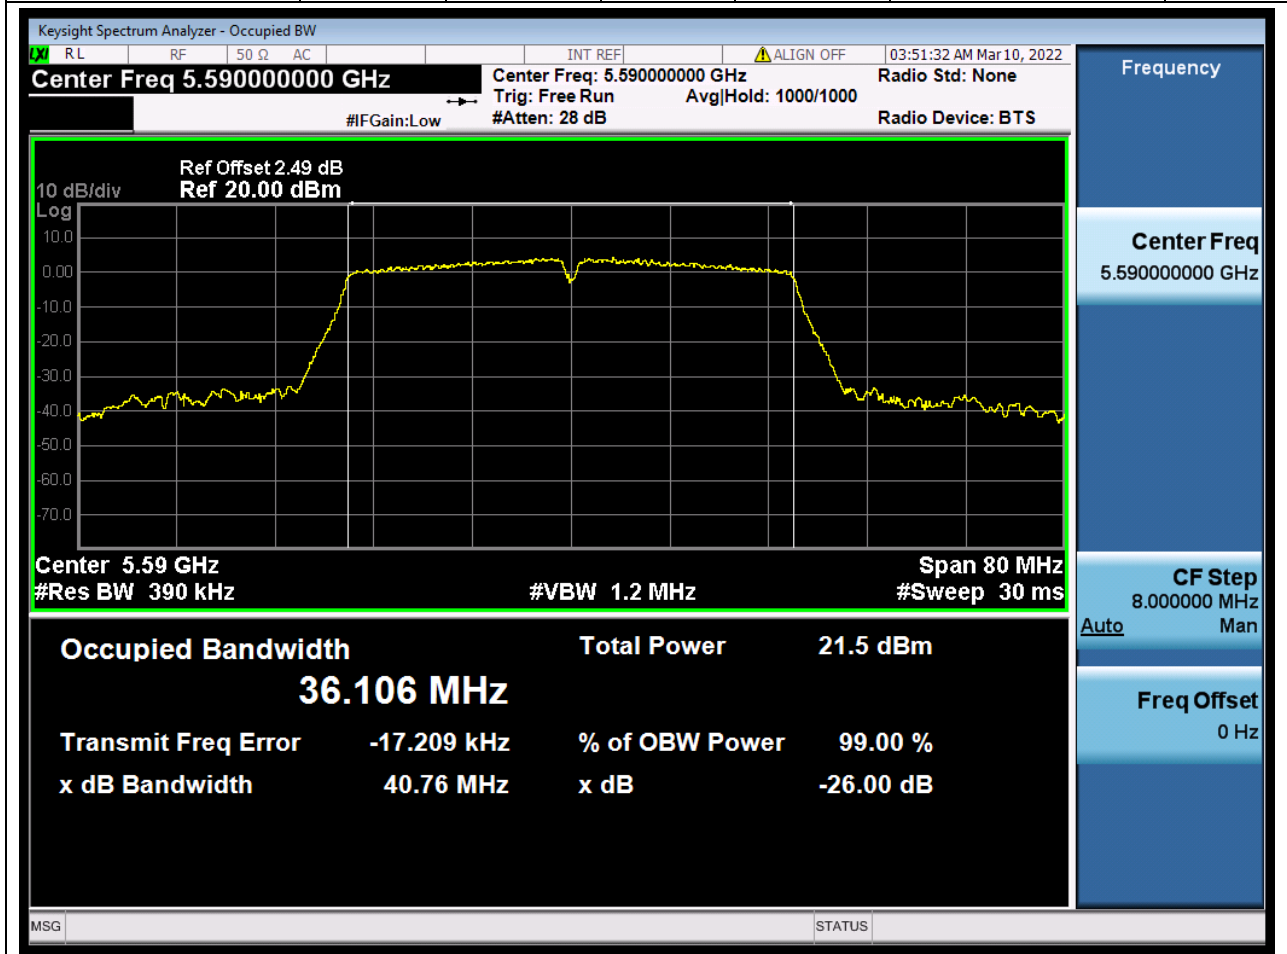

48. 802.11n_40M_U-NII-2C_M

48.1. A.2-26dB Bandwidth(NTNV)

Center Frequency (MHz)	XdB Down	RBW (MHz)	Detector	Limit (MHz)	XdB BandWidth (MHz)	Verdict
5590	26	0.39	Peak	0	40.761792	N/A