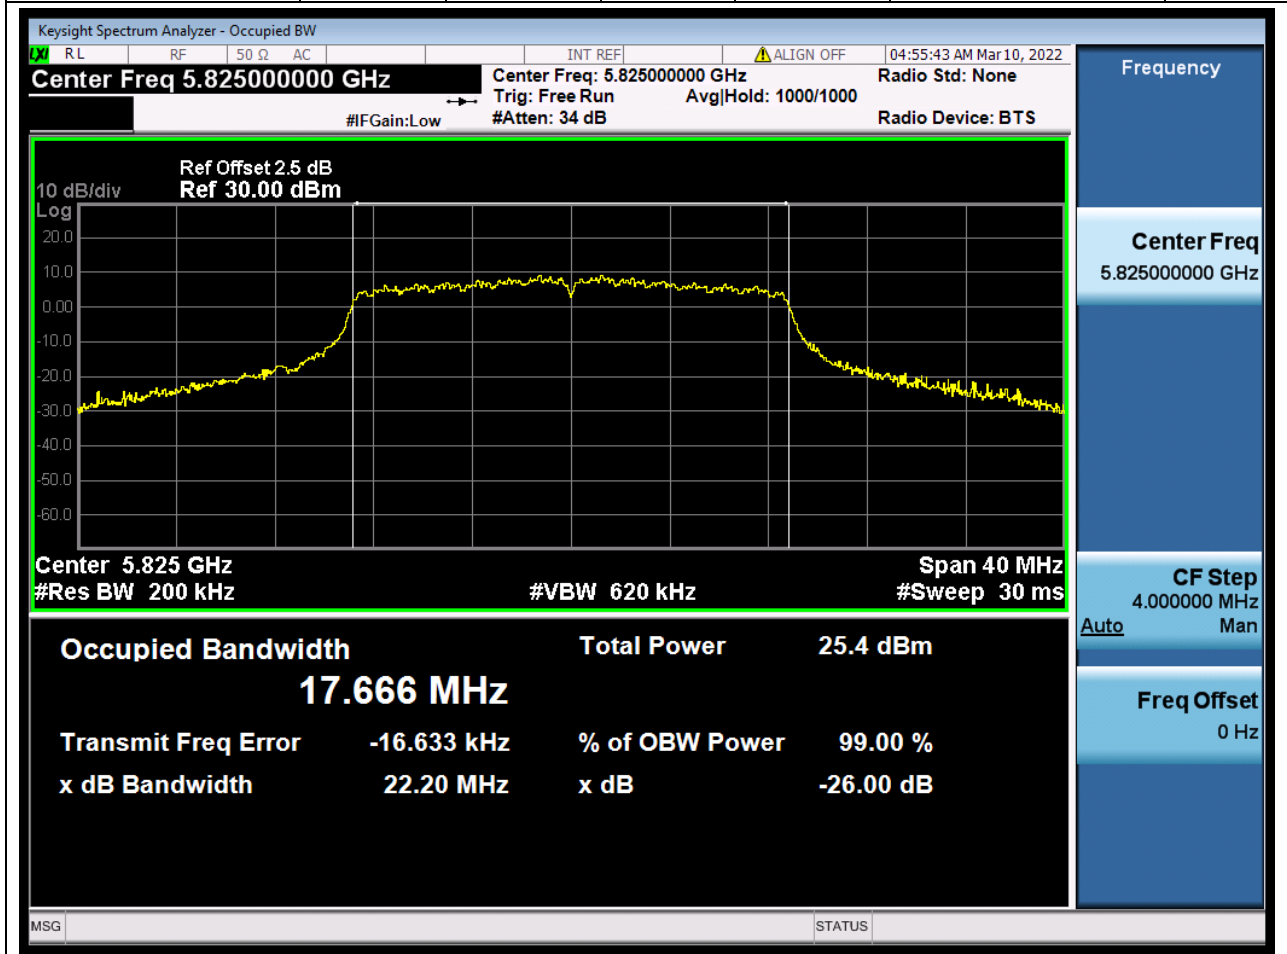

71. 802.11n_20M_U-NII-3_H

71.1. A.2-26dB Bandwidth(NTNV)

Center Frequency (MHz)	XdB Down	RBW (MHz)	Detector	Limit (MHz)	XdB BandWidth (MHz)	Verdict
5825	26	0.2	Peak	0	22.198444	N/A