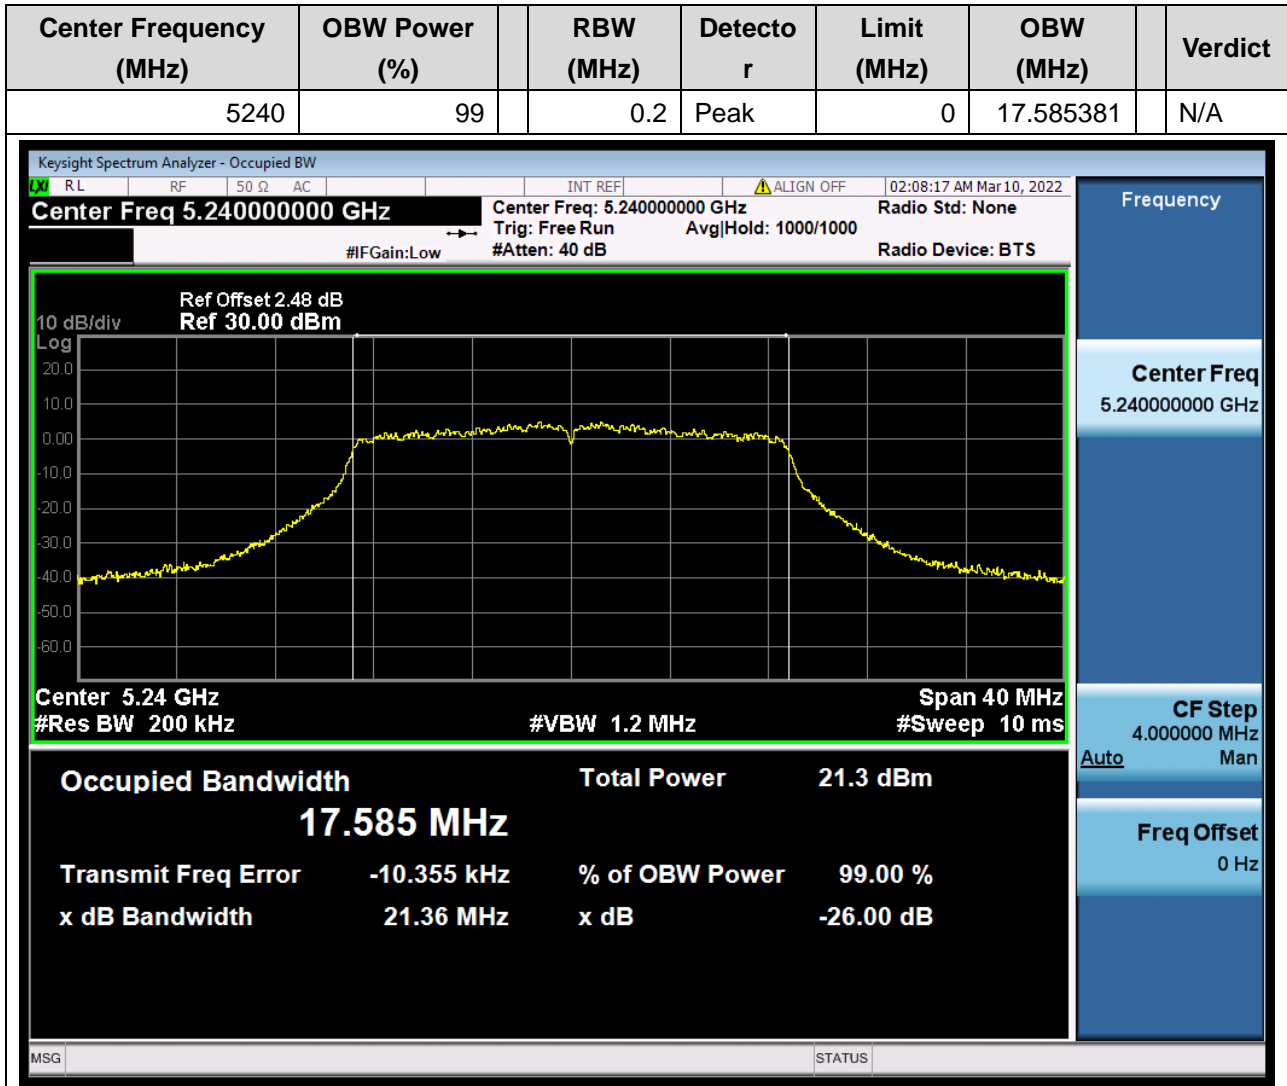

11. 802.11ac_20M_U-NII-1_H

11.1. A.2.2-99% Bandwidth(NTNV)