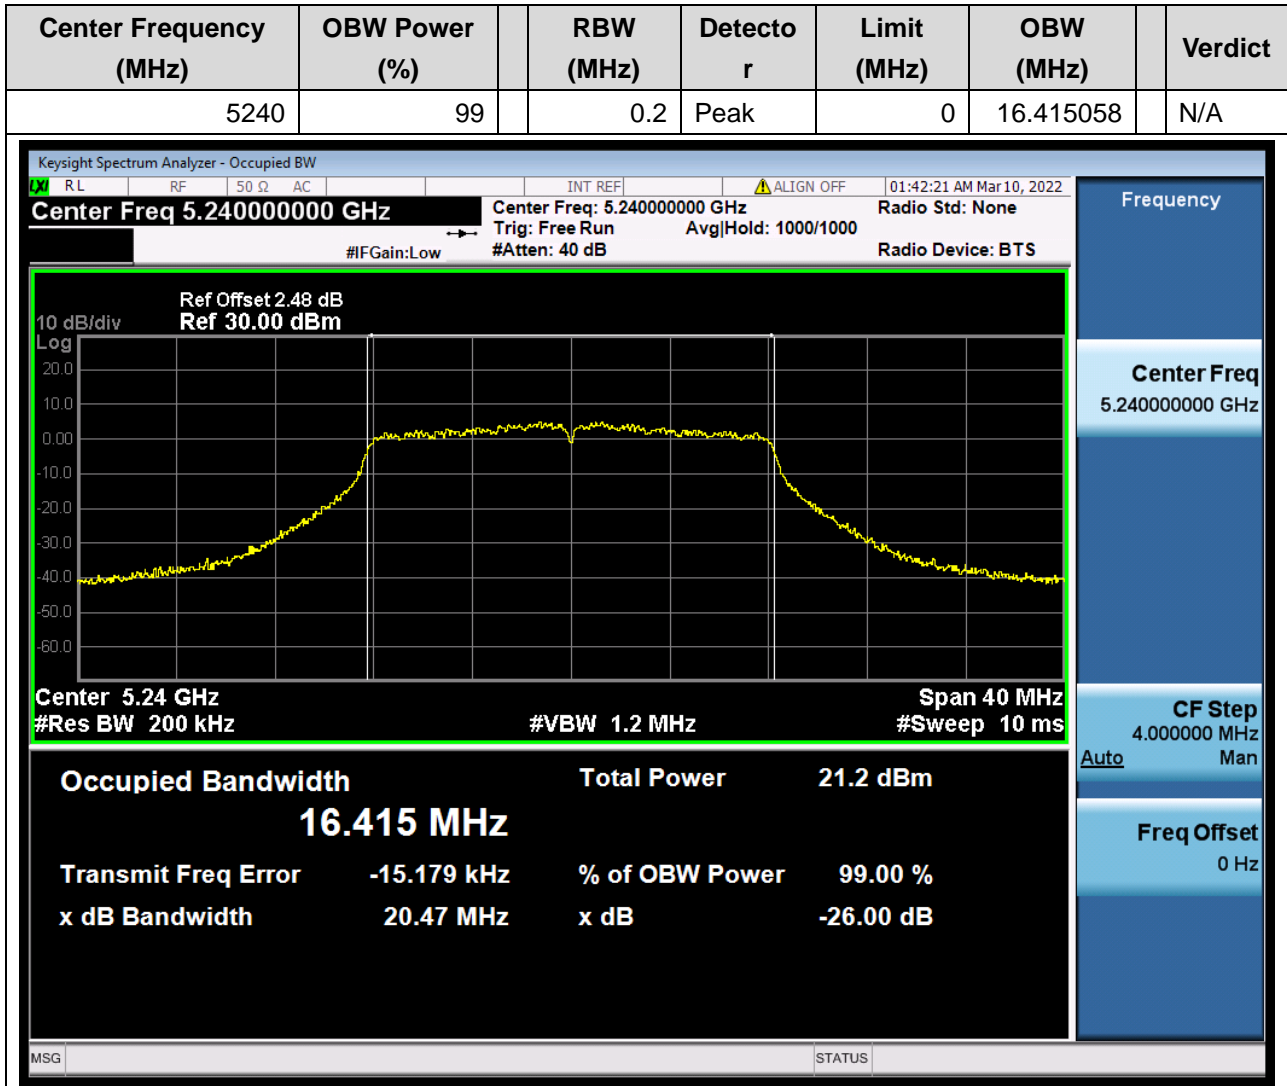

3. 802.11a_20M_U-NII-1_H

3.1. A.2.2-99% Bandwidth(NTNV)