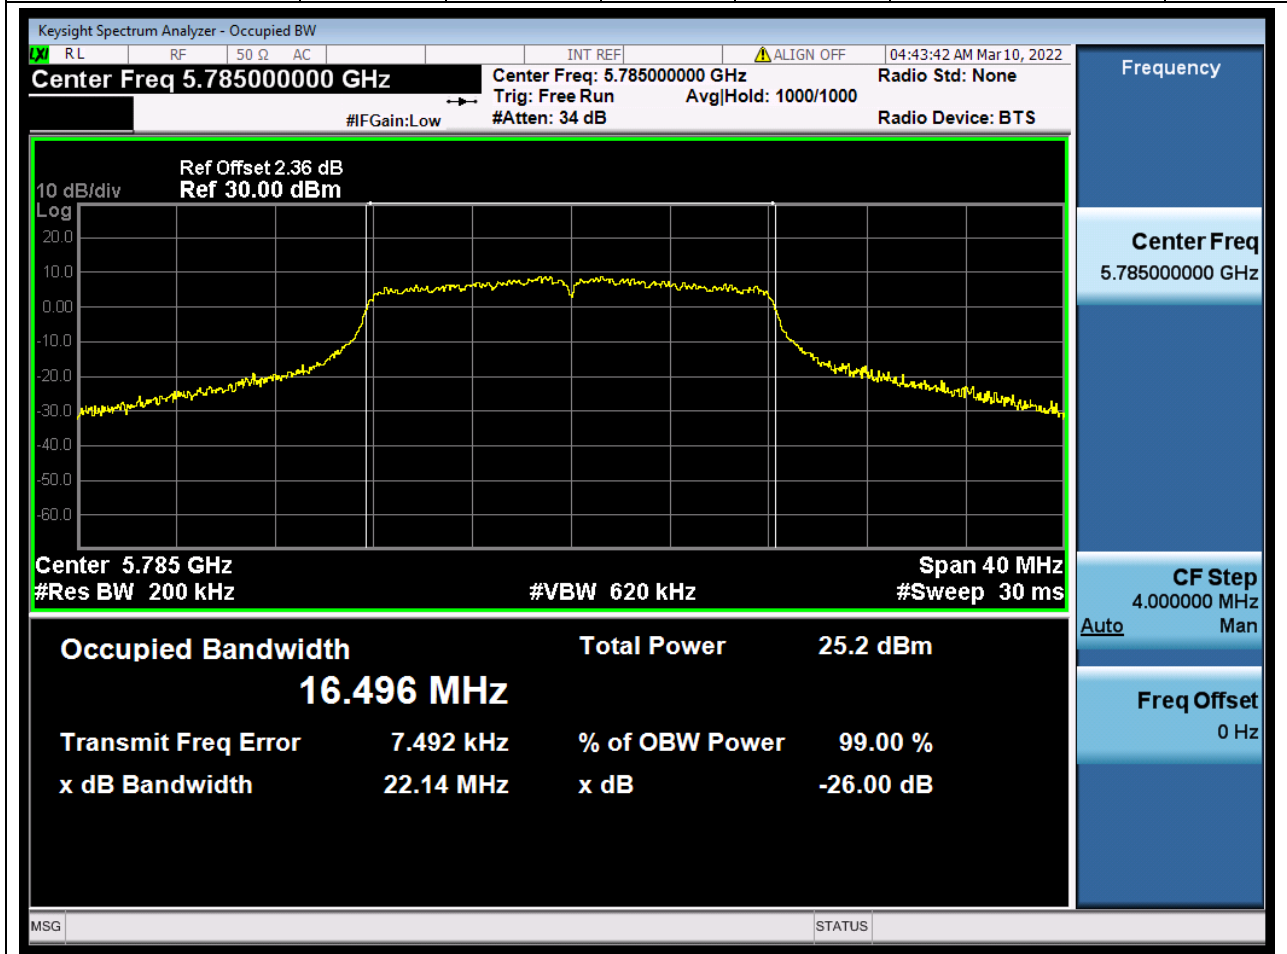

67. 802.11a_20M_U-NII-3_M

67.1. A.2-26dB Bandwidth(NTNV)

Center Frequency (MHz)	XdB Down	RBW (MHz)	Detector	Limit (MHz)	XdB BandWidth (MHz)	Verdict
5785	26	0.2	Peak	0	22.144402	N/A