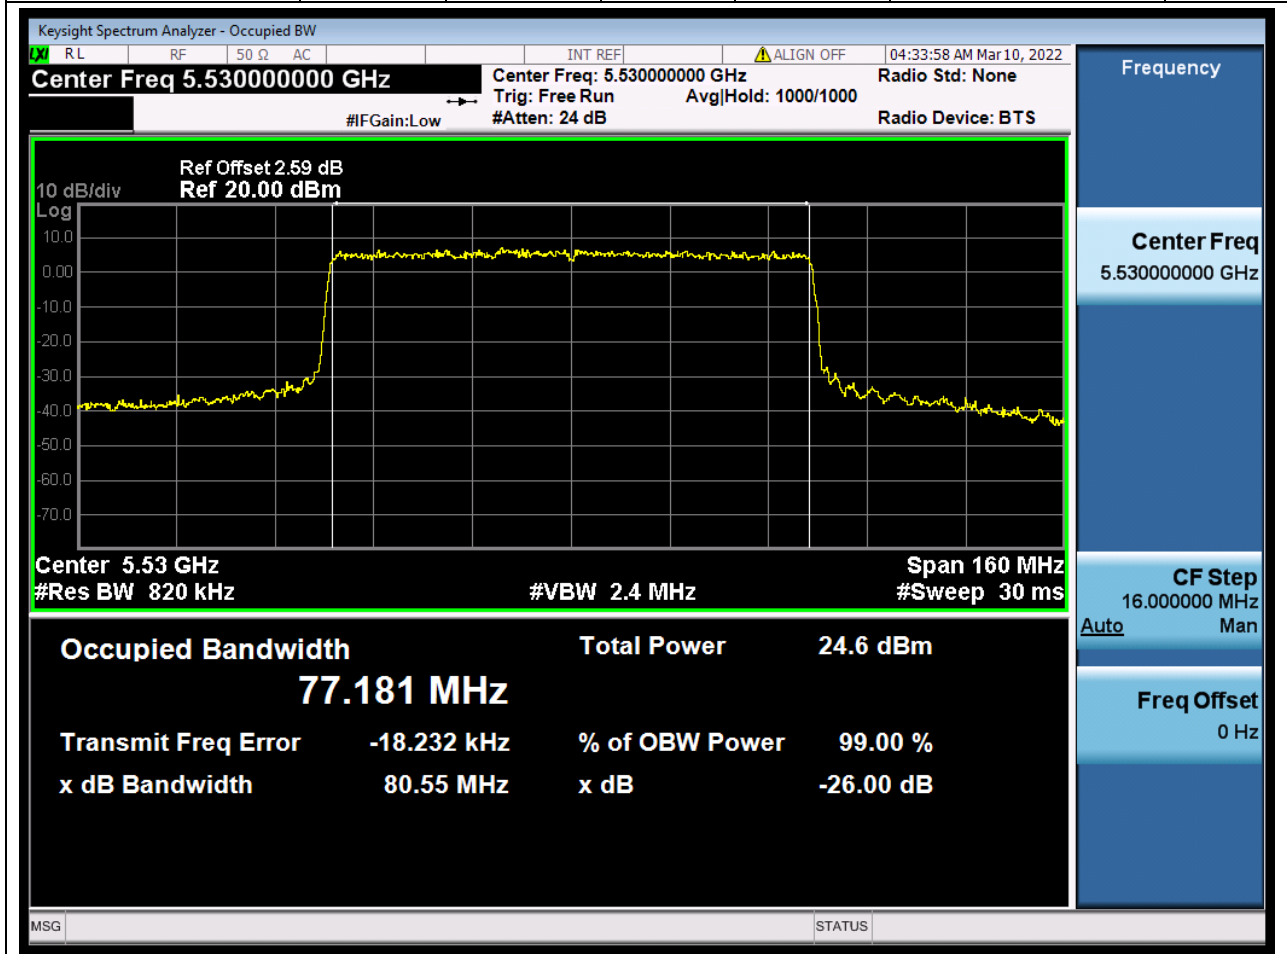

64. 802.11ax_80M_U-NII-2C_L

64.1. A.2-26dB Bandwidth(NTNV)

Center Frequency (MHz)	XdB Down	RBW (MHz)	Detector	Limit (MHz)	XdB BandWidth (MHz)	Verdict
5530	26	0.82	Peak	0	80.552968	N/A