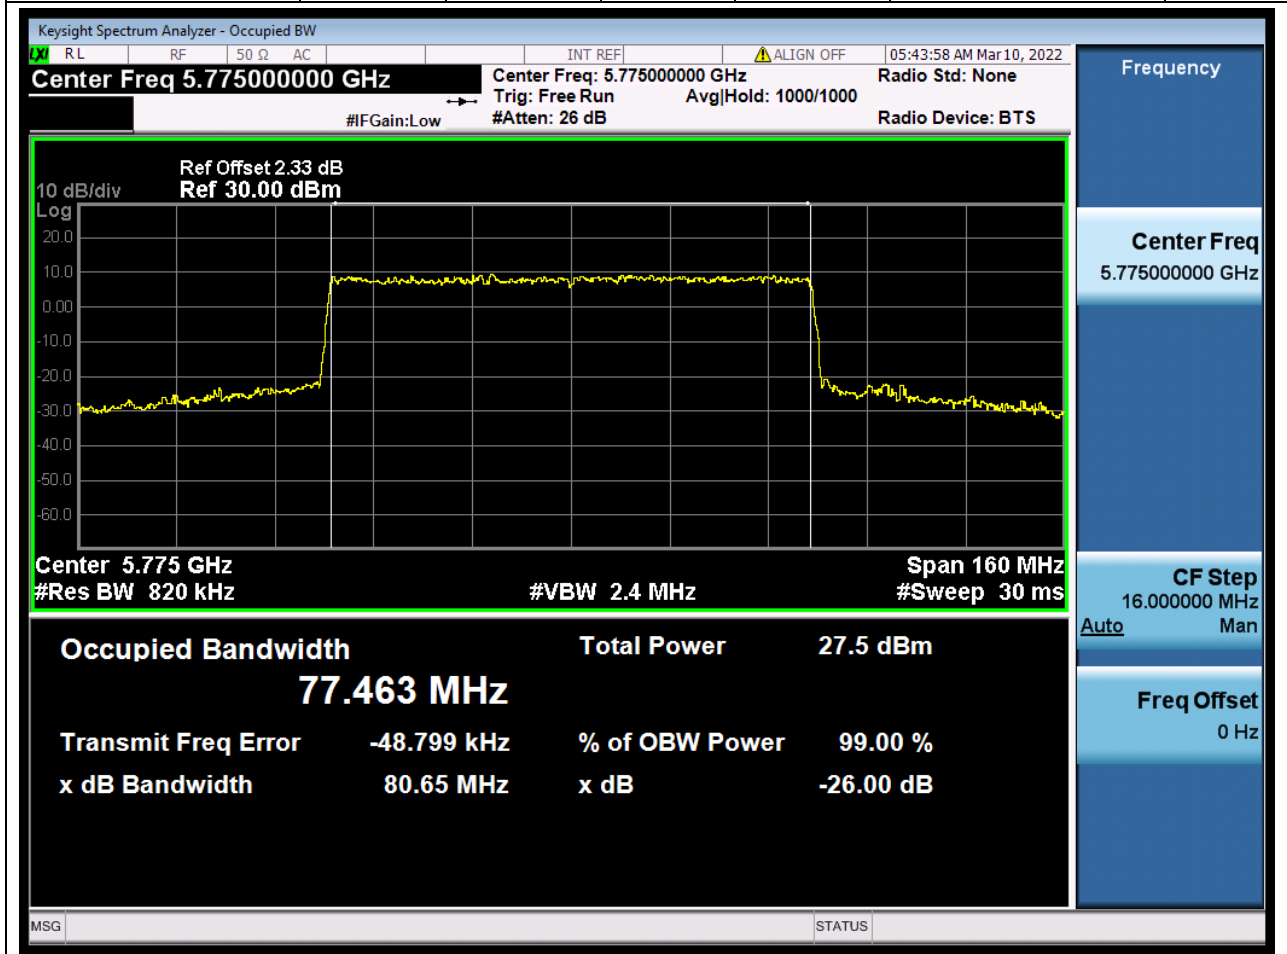

85. 802.11ax_80M_U-NII-3_M

85.1. A.2-26dB Bandwidth(NTNV)

Center Frequency (MHz)	XdB Down	RBW (MHz)	Detector	Limit (MHz)	XdB BandWidth (MHz)	Verdict
5775	26	0.82	Peak	0	80.653883	N/A