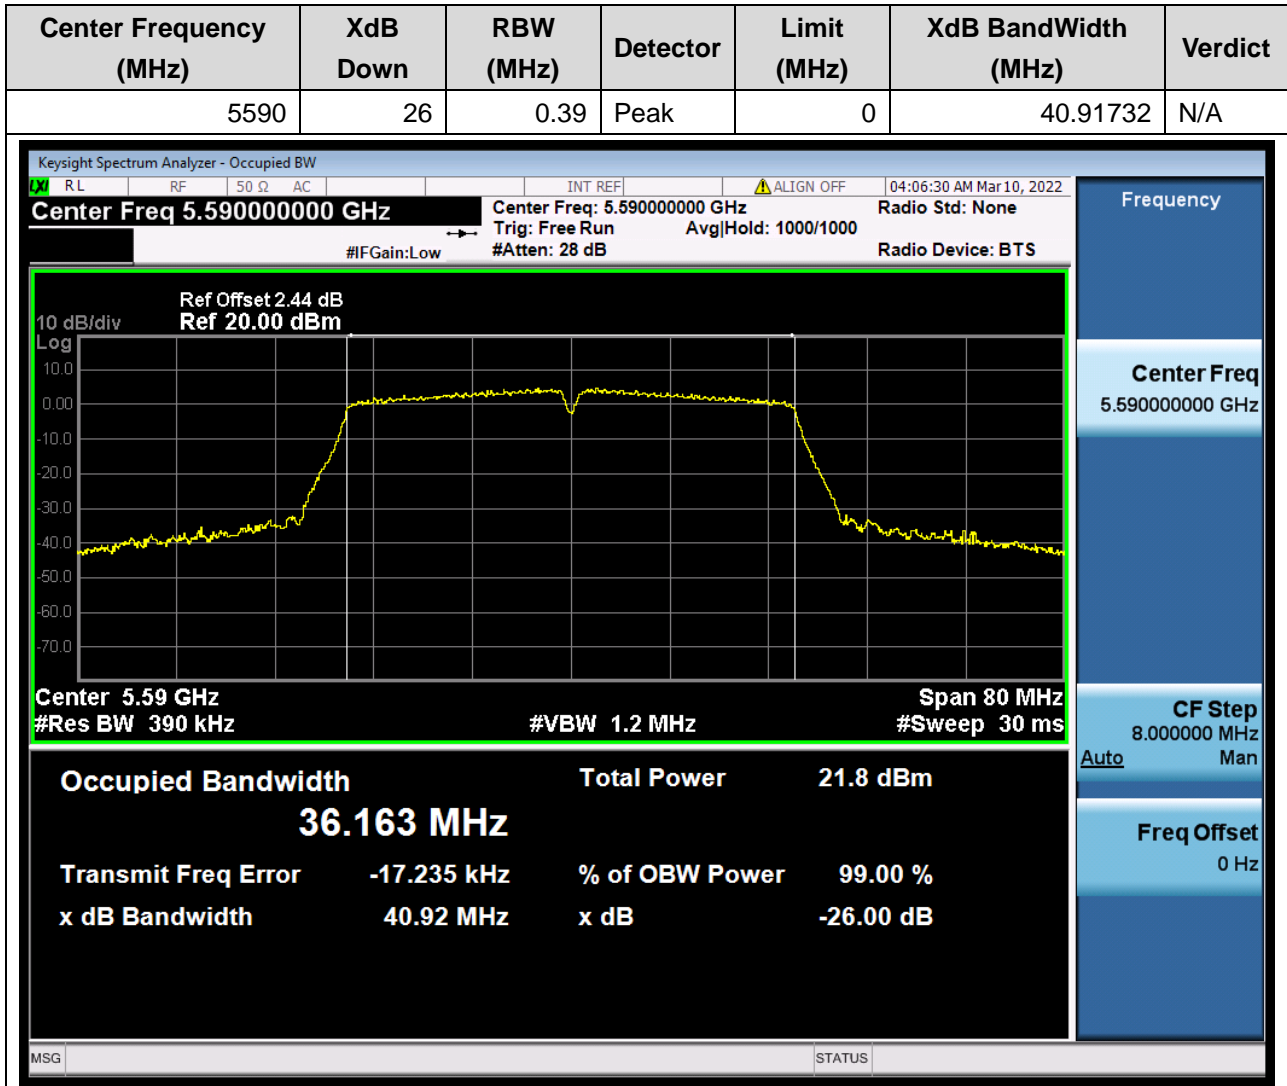

54. 802.11ac_40M_U-NII-2C_M

54.1. A.2-26dB Bandwidth(NTNV)