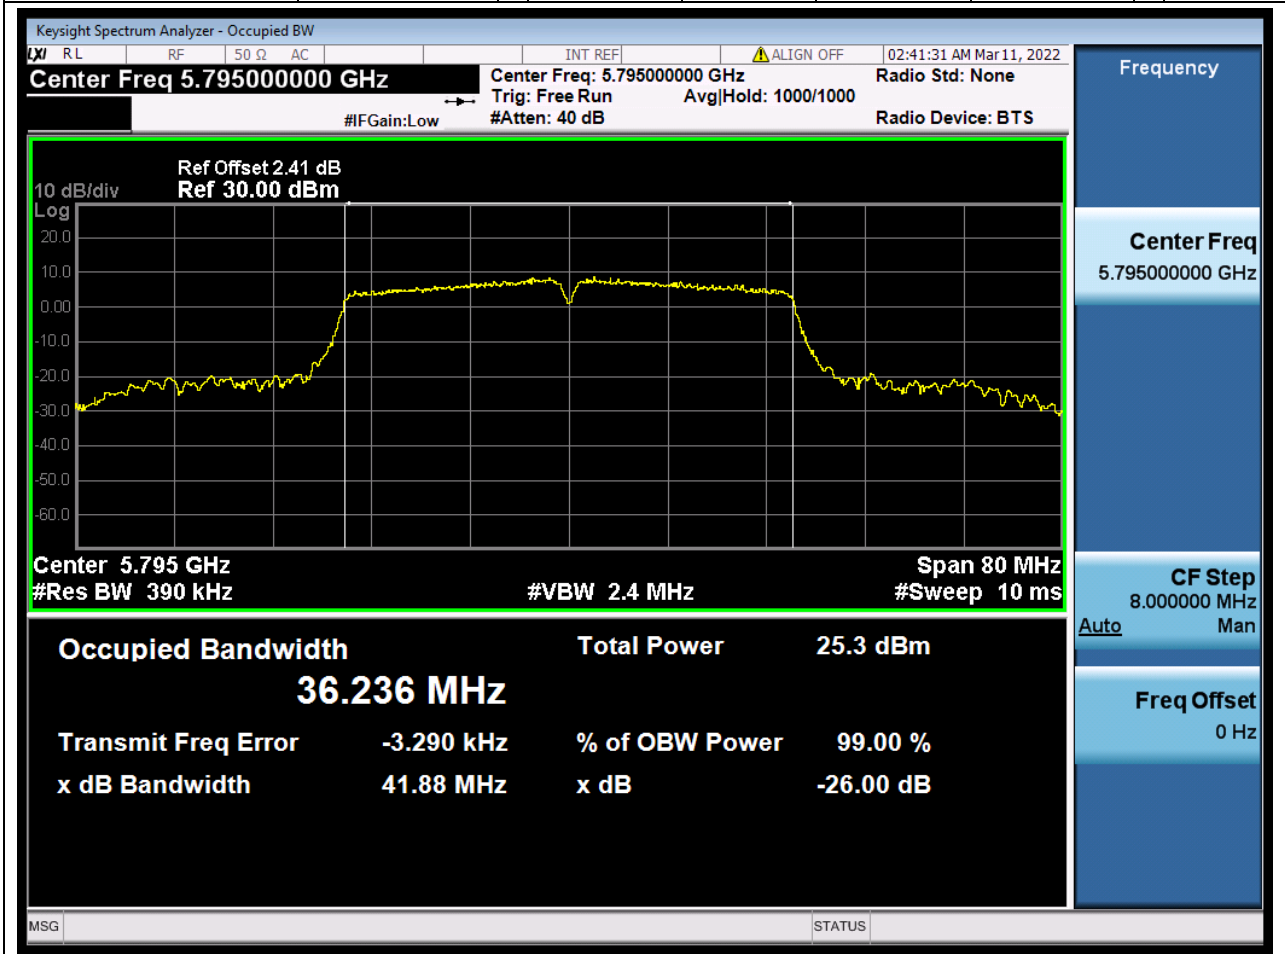

72. 802.11n_40M_U-NII-3_L

72.1. A.2.2-99% Bandwidth(NTNV)

73. 802.11n_40M_U-NII-3_H

73.1. A.2.2-99% Bandwidth(NTNV)

Center Frequency (MHz)	OBW Power (%)	RBW (MHz)	Detector	Limit (MHz)	OBW (MHz)	Verdict
5795	99	0.39	Peak	0	36.23615	N/A