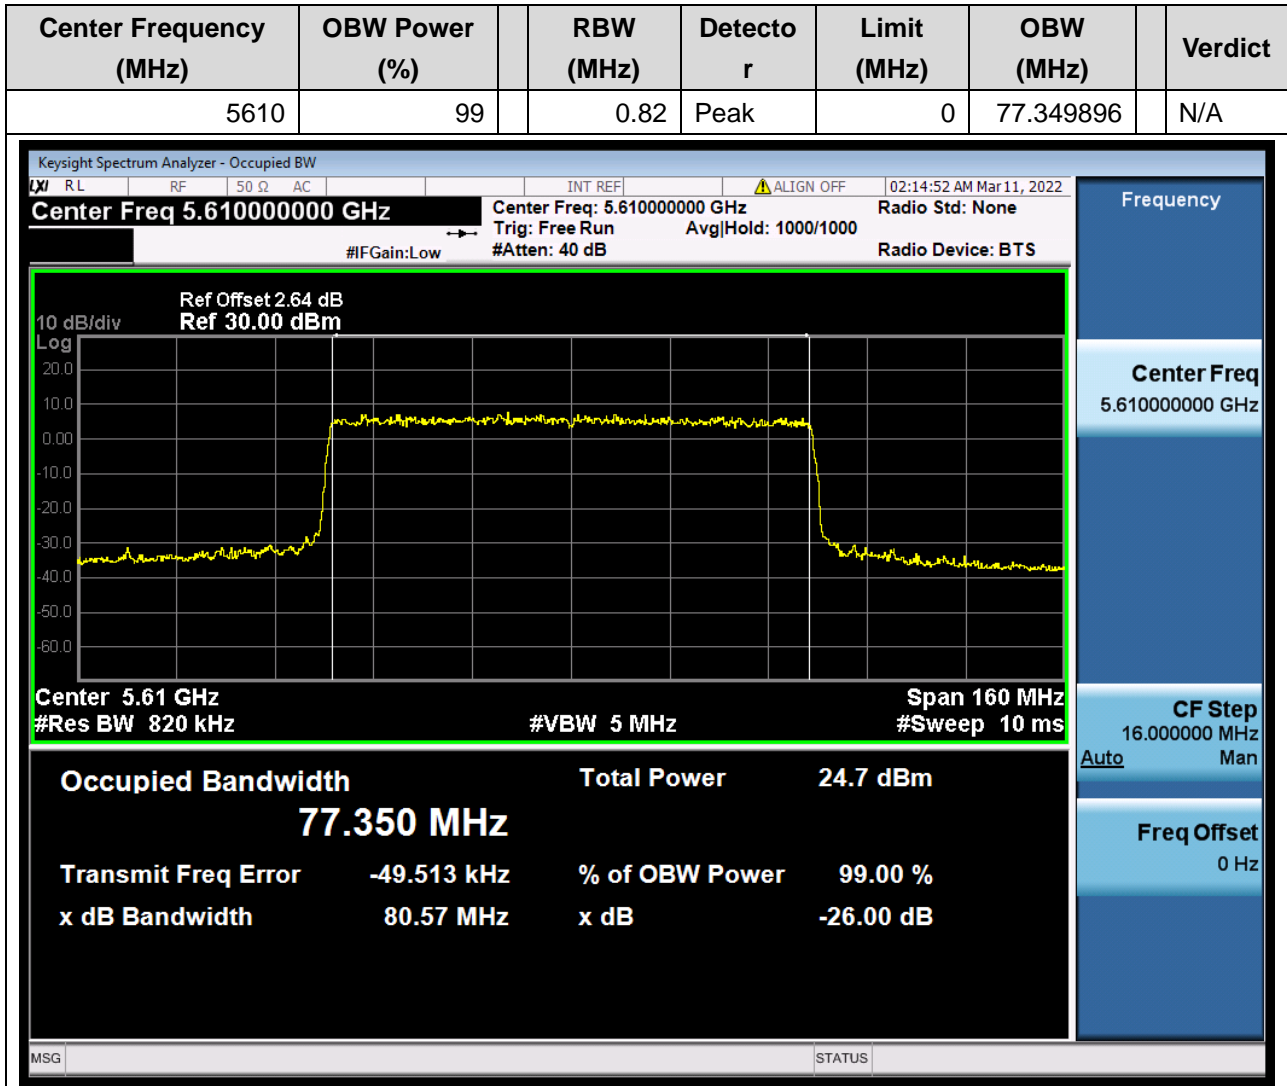

65. 802.11ax_80M_U-NII-2C_M

65.1. A.2.2-99% Bandwidth(NTNV)