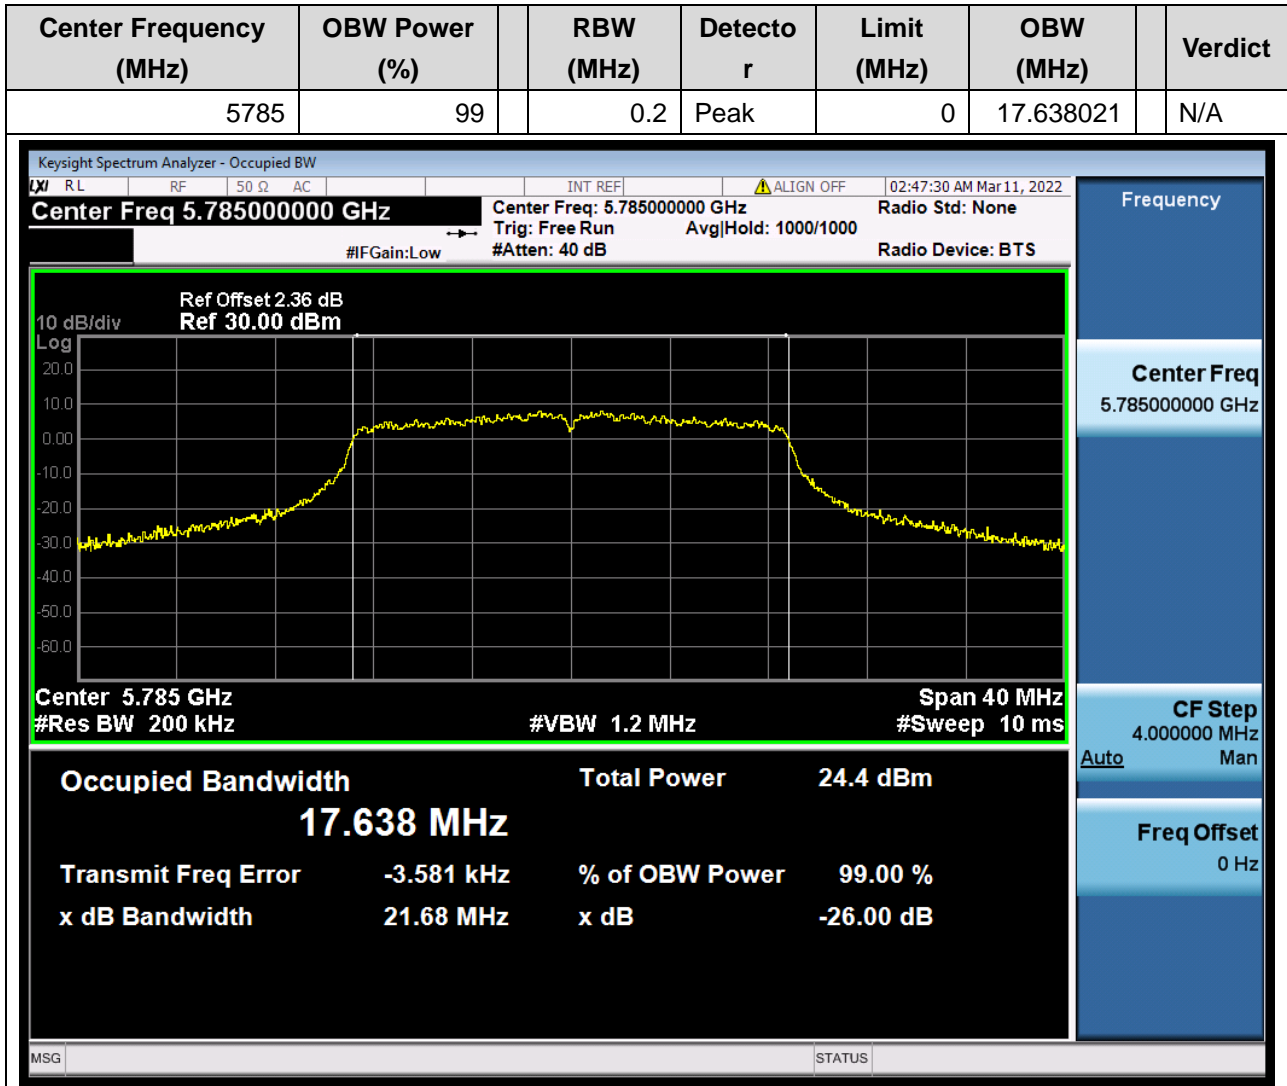

75. 802.11ac_20M_U-NII-3_M

75.1. A.2.2-99% Bandwidth(NTNV)