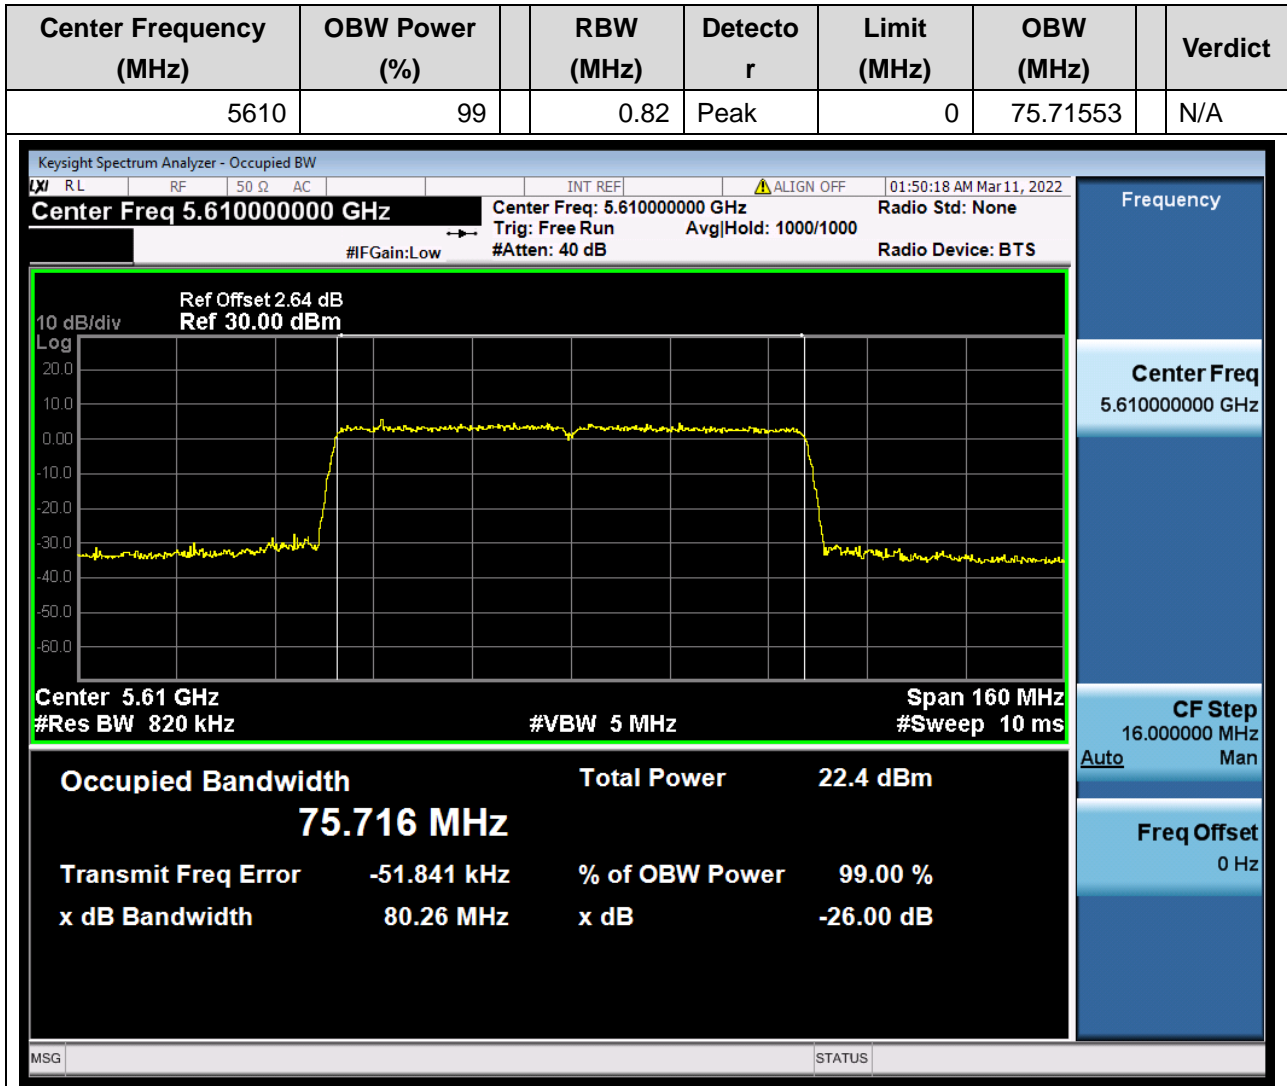

57. 802.11ac_80M_U-NII-2C_M

57.1. A.2.2-99% Bandwidth(NTNV)