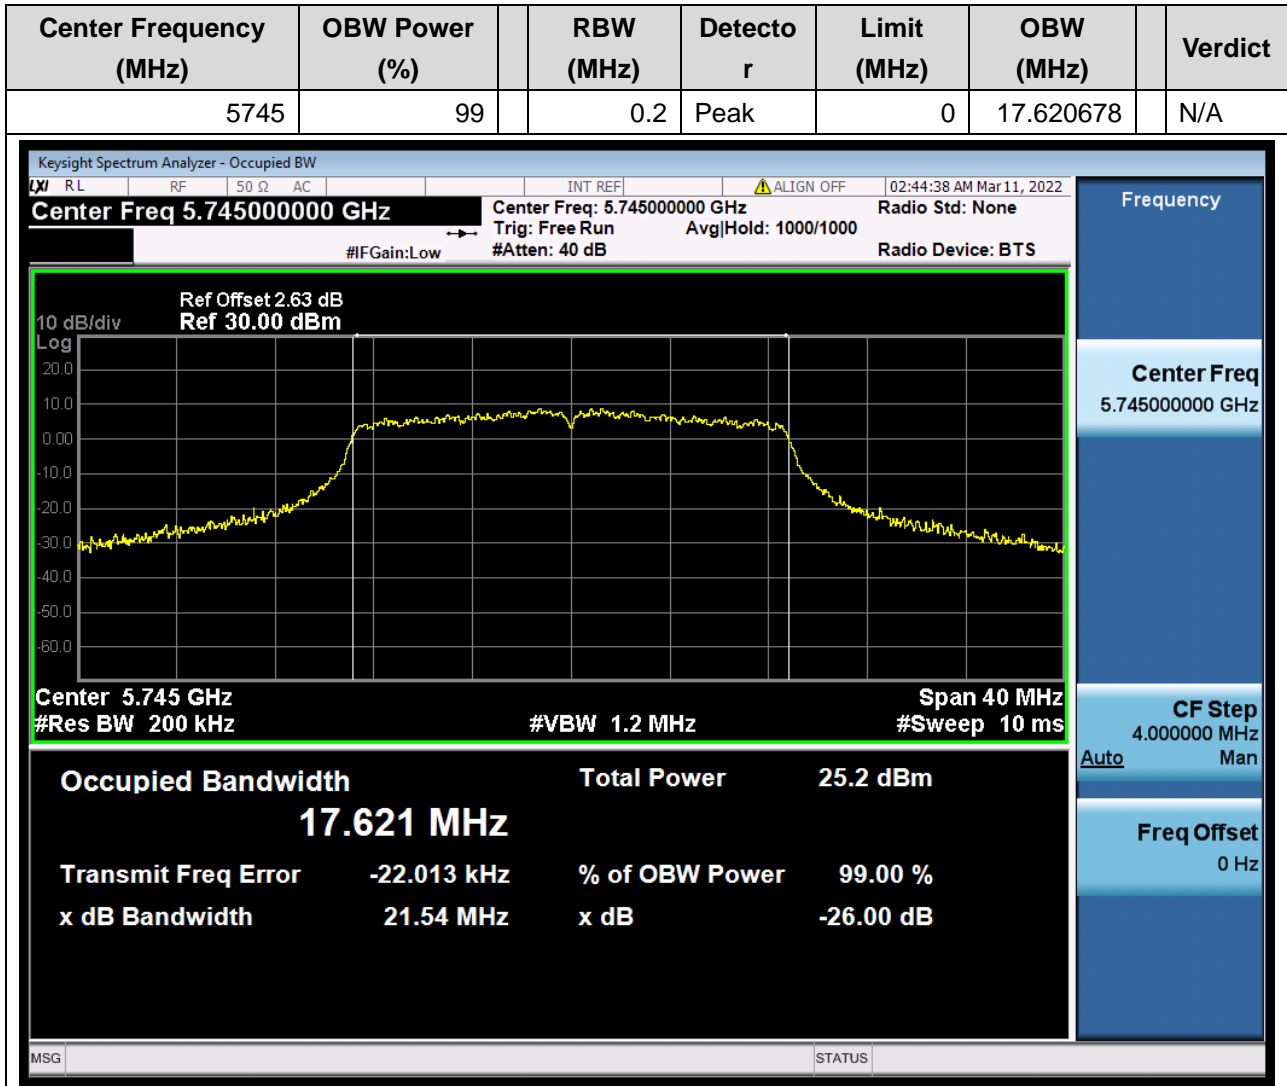

74. 802.11ac_20M_U-NII-3_L

74.1. A.2.2-99% Bandwidth(NTNV)