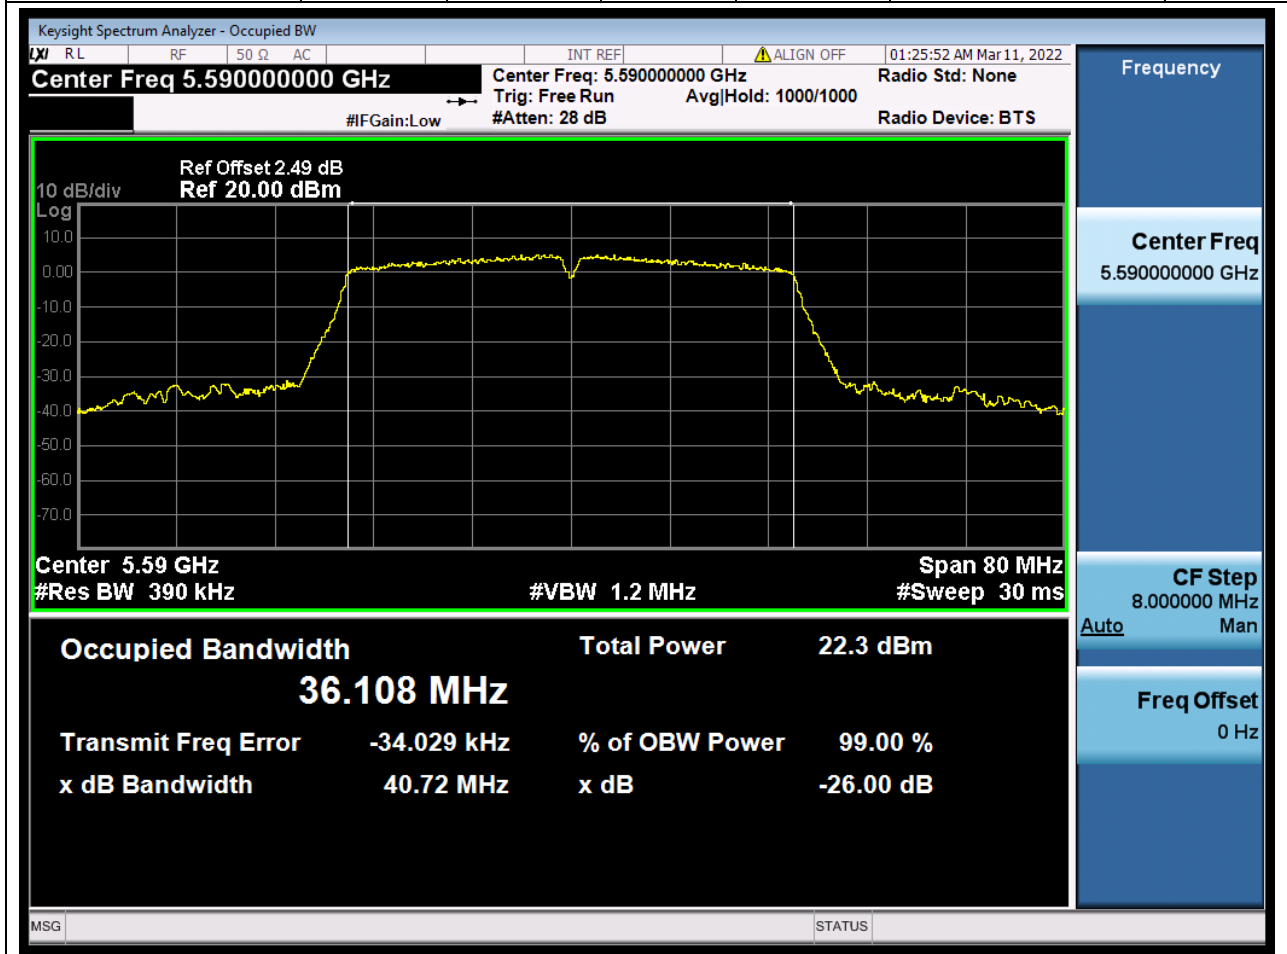

48. 802.11n_40M_U-NII-2C_M

48.1. A.2-26dB Bandwidth(NTNV)

Center Frequency (MHz)	XdB Down	RBW (MHz)	Detector	Limit (MHz)	XdB BandWidth (MHz)	Verdict
5590	26	0.39	Peak	0	40.71943	N/A