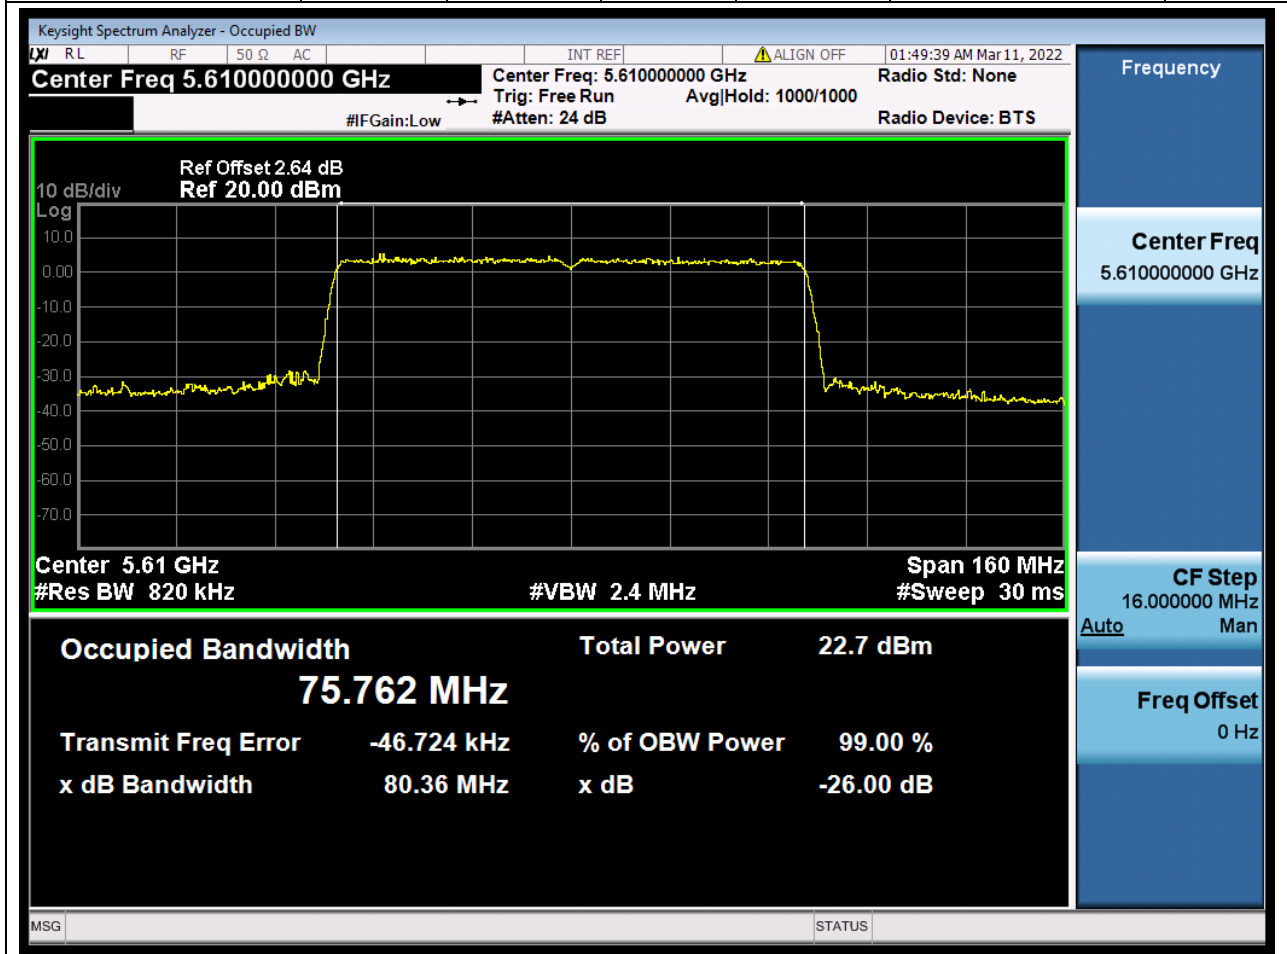

57. 802.11ac_80M_U-NII-2C_M

57.1. A.2-26dB Bandwidth(NTNV)

Center Frequency (MHz)	XdB Down	RBW (MHz)	Detector	Limit (MHz)	XdB BandWidth (MHz)	Verdict
5610	26	0.82	Peak	0	80.357868	N/A