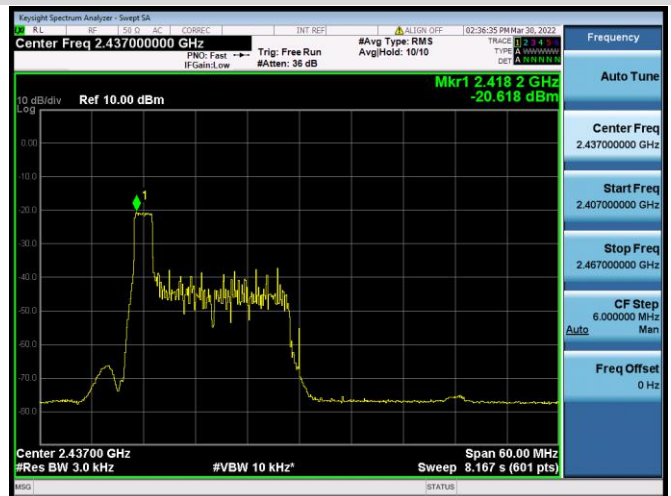

802.11ax-20 MHz(RU106) CHANNEL 9

802.11ax-20 MHz(RU106) CHANNEL 10

802.11ax-20 MHz(RU106) CHANNEL 11

802.11ax-40 MHz(RU26) CHANNEL 3

802.11ax-40 MHz(RU26) CHANNEL 4

802.11ax-40 MHz(RU26) CHANNEL 5

802.11ax-40 MHz(RU26) CHANNEL 6