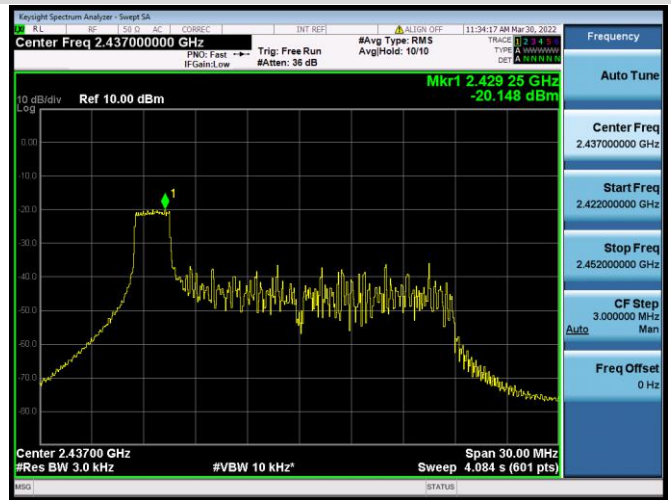

802.11ax-40 MHz(SU) CHANNEL 9

802.11ax-20 MHz(RU26) CHANNEL 1

802.11ax-20 MHz(RU26) CHANNEL 2

802.11ax-20 MHz(RU26) CHANNEL 3

802.11ax-20 MHz(RU26) CHANNEL 4

802.11ax-20 MHz(RU26) CHANNEL 5

802.11ax-20 MHz(RU26) CHANNEL 6