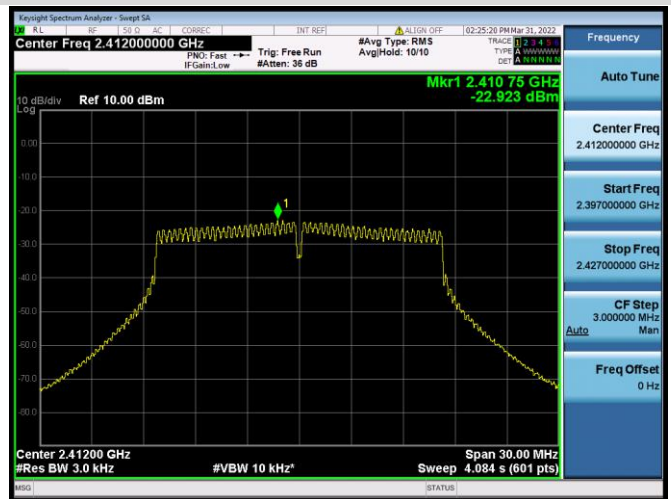

802.11ax-40 MHz(RU242) CHANNEL 7

802.11ax-40 MHz(RU242) CHANNEL 8

802.11ax-40 MHz(RU242) CHANNEL 9

MIMO-Aux. Antenna

802.11b CHANNEL 1

802.11b CHANNEL 6

802.11b CHANNEL 11

802.11g CHANNEL 1