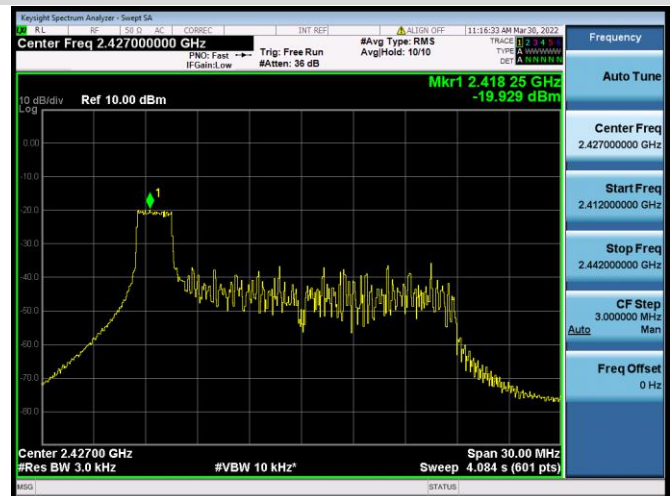

802.11ax-40 MHz(SU) CHANNEL 9

802.11ax-20 MHz(RU26) CHANNEL 1

802.11ax-20 MHz(RU26) CHANNEL 2

802.11ax-20 MHz(RU26) CHANNEL 3

802.11ax-20 MHz(RU26) CHANNEL 4

802.11ax-20 MHz(RU26) CHANNEL 5

802.11ax-20 MHz(RU26) CHANNEL 6