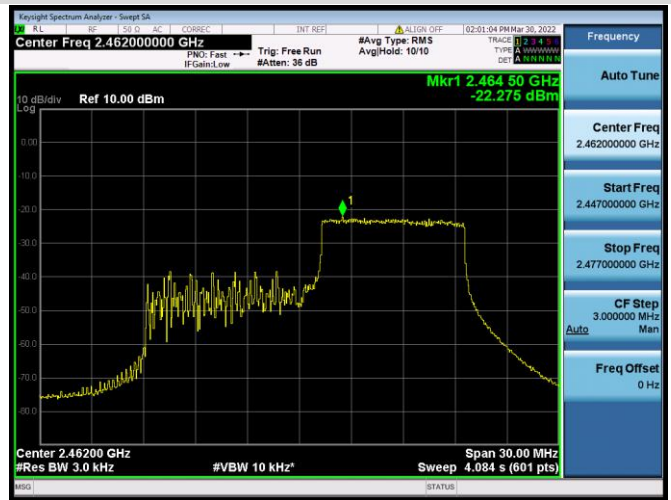

802.11ax-20 MHz(RU106) CHANNEL 11