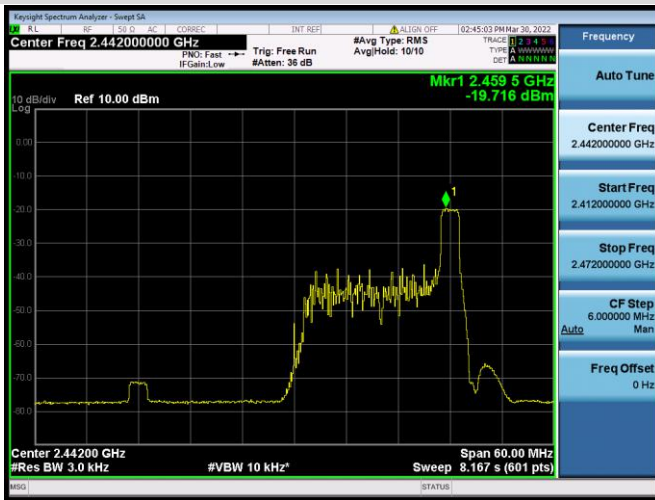

802.11ax-40 MHz(RU26) CHANNEL 7