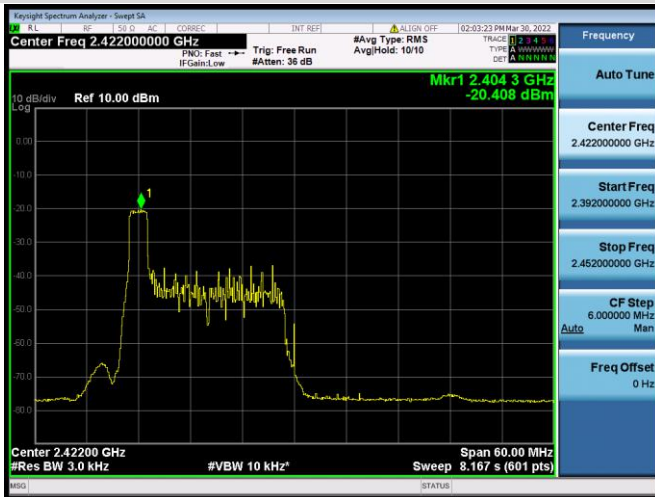

802.11ax-20 MHz(RU106) CHANNEL 9

802.11ax-20 MHz(RU106) CHANNEL 10

802.11ax-20 MHz(RU106) CHANNEL 11

802.11ax-40 MHz(RU26) CHANNEL 3

802.11ax-40 MHz(RU26) CHANNEL 4

802.11ax-40 MHz(RU26) CHANNEL 5

802.11ax-40 MHz(RU26) CHANNEL 6