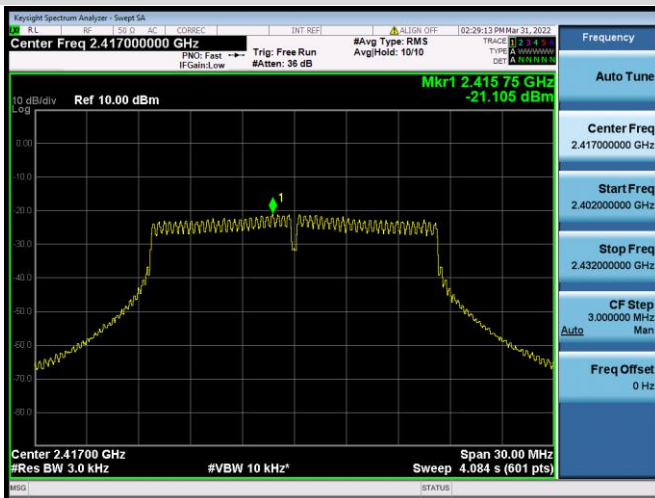

802.11g CHANNEL 2