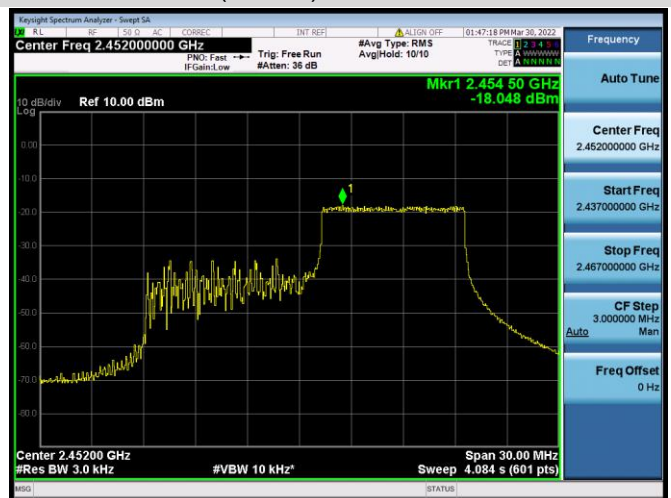

802.11ax-20 MHz(RU106) CHANNEL 9