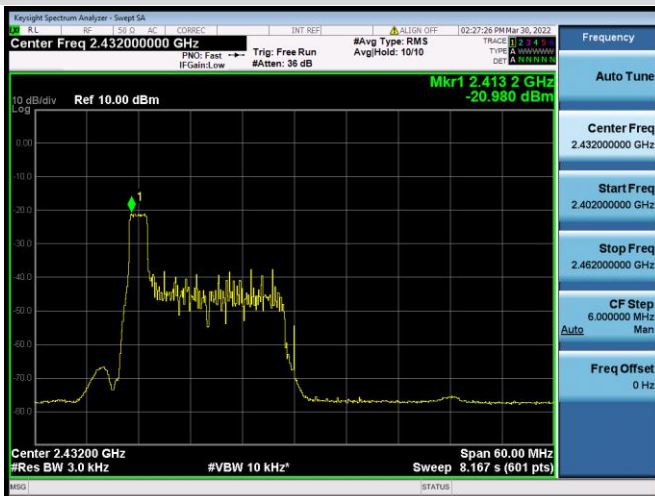

802.11ax-20 MHz(RU106) CHANNEL 9

802.11ax-20 MHz(RU106) CHANNEL 10

802.11ax-20 MHz(RU106) CHANNEL 11

802.11ax-40 MHz(RU26) CHANNEL 3

802.11ax-40 MHz(RU26) CHANNEL 4

802.11ax-40 MHz(RU26) CHANNEL 5

802.11ax-40 MHz(RU26) CHANNEL 6