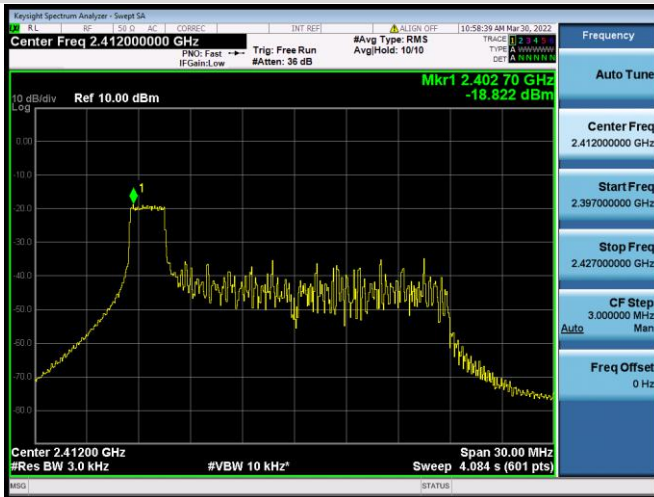

802.11ax-20 MHz(RU26) CHANNEL 1