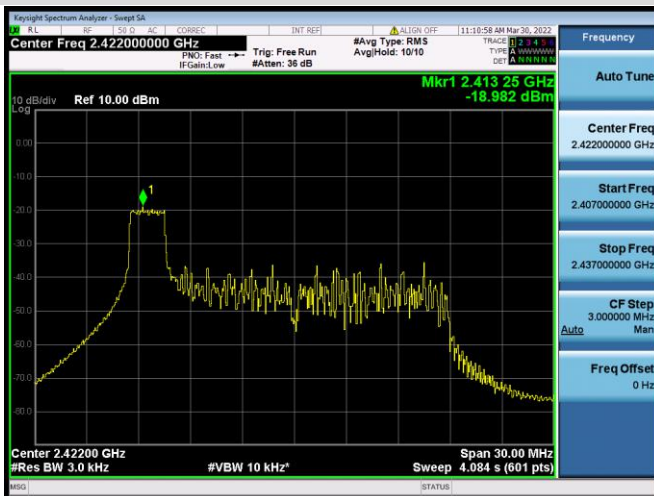

802.11ax-40 MHz(SU) CHANNEL 9

802.11ax-20 MHz(RU26) CHANNEL 1

802.11ax-20 MHz(RU26) CHANNEL 2

802.11ax-20 MHz(RU26) CHANNEL 3

802.11ax-20 MHz(RU26) CHANNEL 4

802.11ax-20 MHz(RU26) CHANNEL 5

802.11ax-20 MHz(RU26) CHANNEL 6