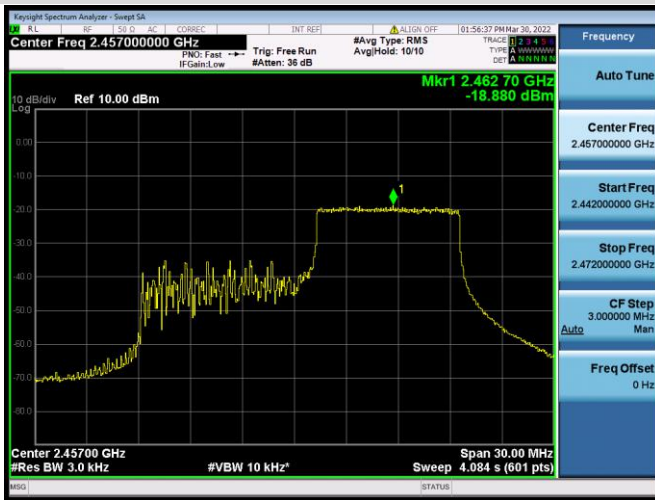

802.11ax-20 MHz(RU106) CHANNEL 10