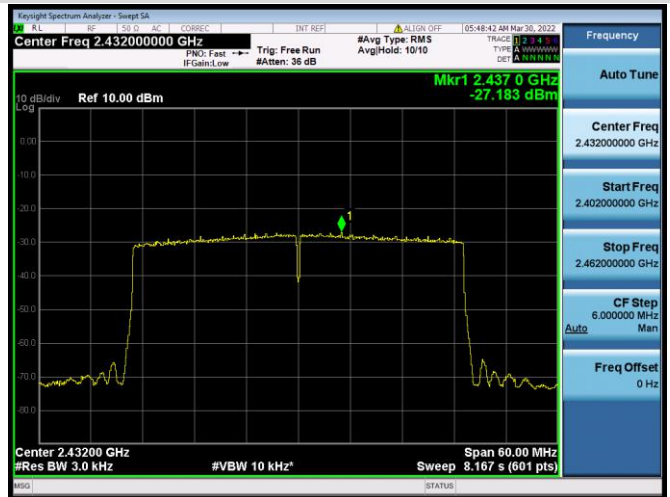

802.11ax-20 MHz(SU) CHANNEL 11

802.11ax-40 MHz(SU) CHANNEL 3

802.11ax-40 MHz(SU) CHANNEL 4

802.11ax-40 MHz(SU) CHANNEL 5

802.11ax-40 MHz(SU) CHANNEL 6

802.11ax-40 MHz(SU) CHANNEL 7

802.11ax-40 MHz(SU) CHANNEL 8