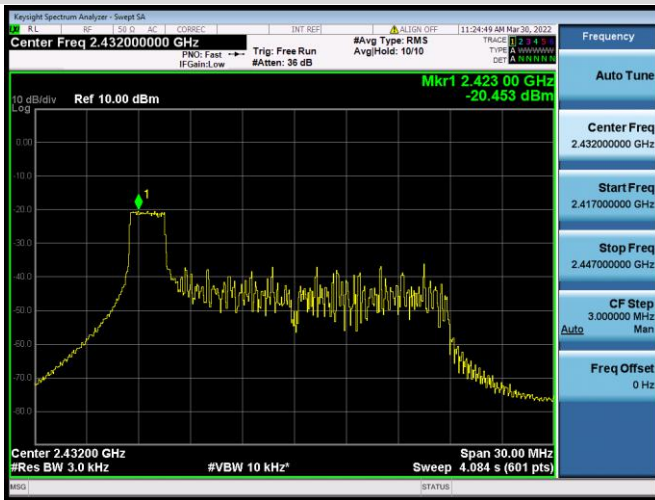

802.11ax-40 MHz(SU) CHANNEL 9

802.11ax-20 MHz(RU26) CHANNEL 1

802.11ax-20 MHz(RU26) CHANNEL 2

802.11ax-20 MHz(RU26) CHANNEL 3

802.11ax-20 MHz(RU26) CHANNEL 4

802.11ax-20 MHz(RU26) CHANNEL 5

802.11ax-20 MHz(RU26) CHANNEL 6