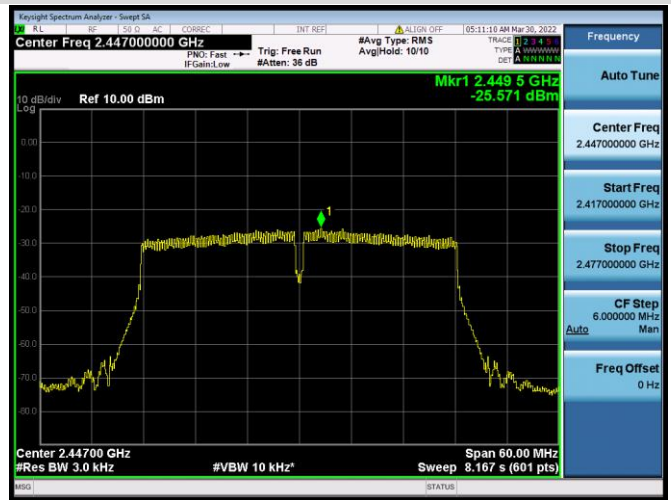

VHT-40 MHz(SU) CHANNEL 4

VHT-40 MHz(SU) CHANNEL 5

VHT-40 MHz(SU) CHANNEL 6

VHT-20 MHz(SU) CHANNEL 7

VHT-40 MHz(SU) CHANNEL 8

VHT-20 MHz(SU) CHANNEL 9

802.11ax-20 MHz(SU) CHANNEL 1

802.11ax-20 MHz(SU) CHANNEL 2