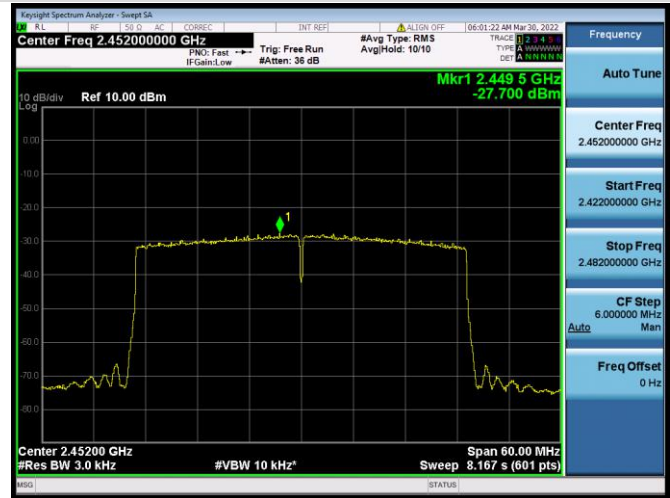

802.11ax-40 MHz(SU) CHANNEL 9