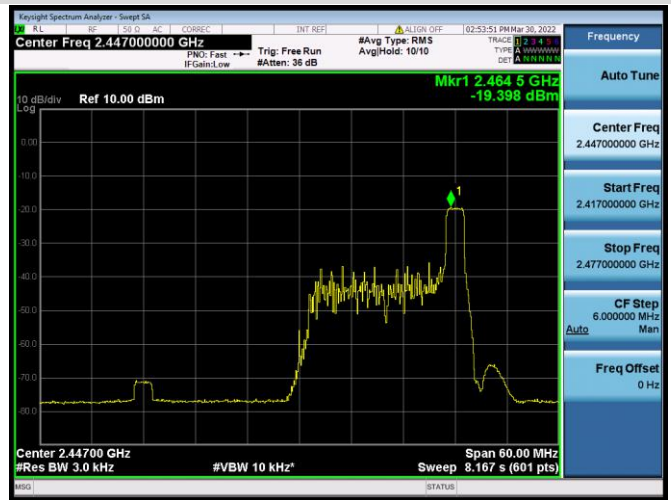

802.11ax-40 MHz(RU26) CHANNEL 8