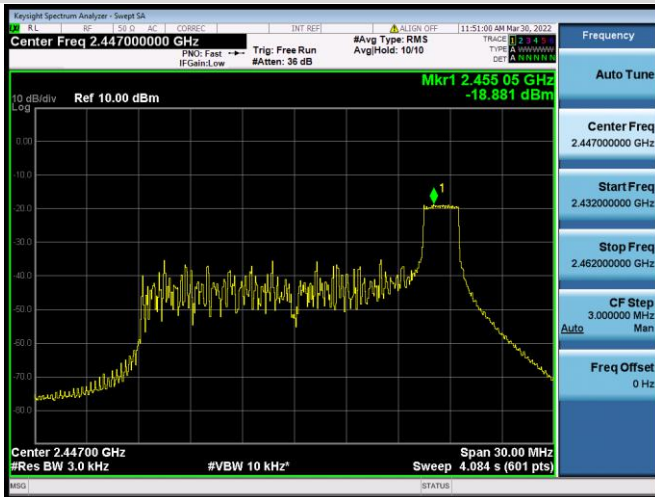

802.11ax-20 MHz(RU26) CHANNEL 8