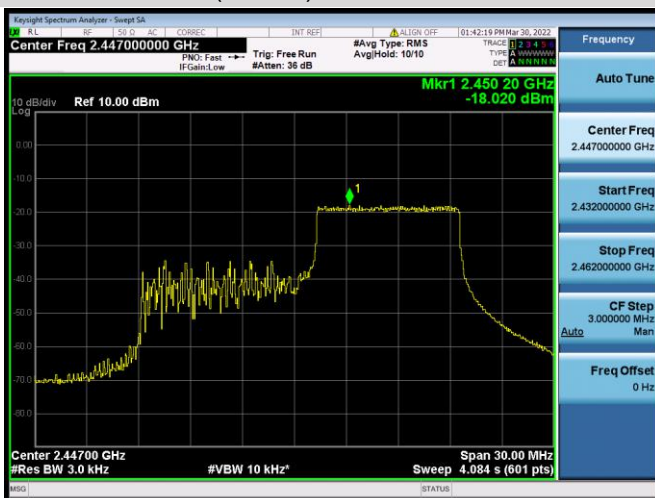

802.11ax-20 MHz(RU106) CHANNEL 1

802.11ax-20 MHz(RU106) CHANNEL 2

802.11ax-20 MHz(RU106) CHANNEL 3

802.11ax-20 MHz(RU106) CHANNEL 4

802.11ax-20 MHz(RU106) CHANNEL 5

802.11ax-20 MHz(RU106) CHANNEL 6

802.11ax-20 MHz(RU106) CHANNEL 8