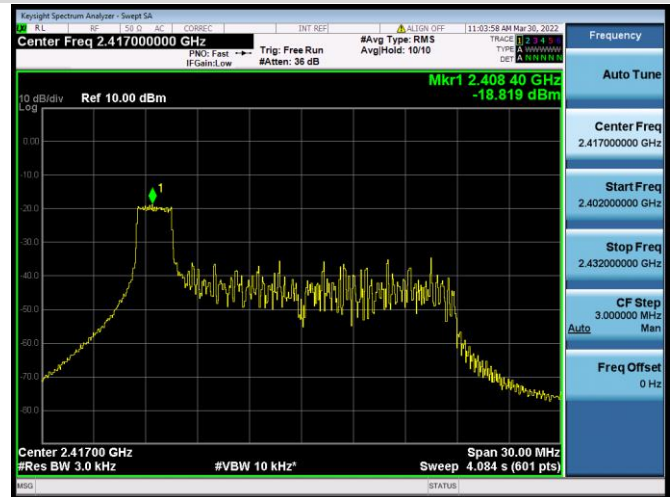

802.11ax-20 MHz(RU26) CHANNEL 2