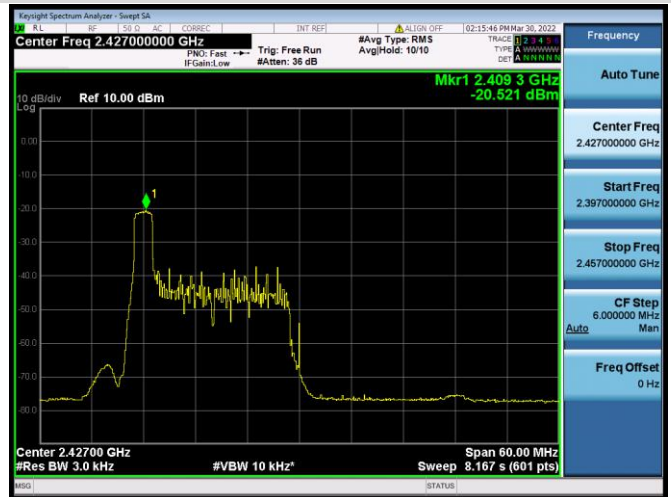

802.11ax-20 MHz(RU106) CHANNEL 9

802.11ax-20 MHz(RU106) CHANNEL 10

802.11ax-20 MHz(RU106) CHANNEL 11

802.11ax-40 MHz(RU26) CHANNEL 3

802.11ax-40 MHz(RU26) CHANNEL 4

802.11ax-40 MHz(RU26) CHANNEL 5

802.11ax-40 MHz(RU26) CHANNEL 6