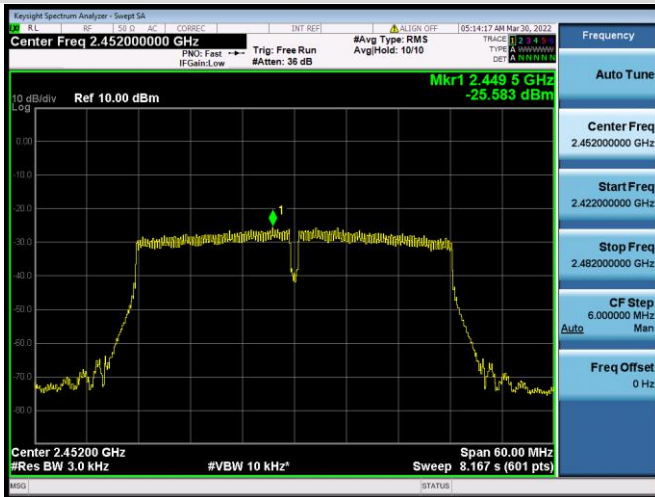

VHT-40 MHz(SU) CHANNEL 4

VHT-40 MHz(SU) CHANNEL 5

VHT-40 MHz(SU) CHANNEL 6

VHT-20 MHz(SU) CHANNEL 7

VHT-40 MHz(SU) CHANNEL 8

VHT-20 MHz(SU) CHANNEL 9

802.11ax-20 MHz(SU) CHANNEL 1

802.11ax-20 MHz(SU) CHANNEL 2