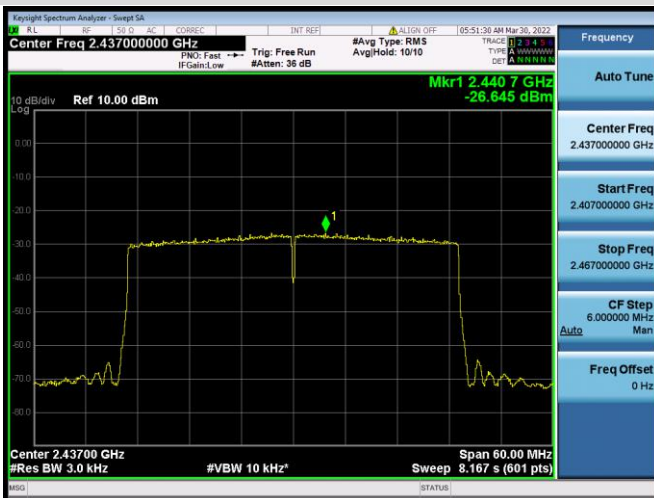

802.11ax-20 MHz(SU) CHANNEL 11

802.11ax-40 MHz(SU) CHANNEL 3

802.11ax-40 MHz(SU) CHANNEL 4

802.11ax-40 MHz(SU) CHANNEL 5

802.11ax-40 MHz(SU) CHANNEL 6

802.11ax-40 MHz(SU) CHANNEL 7

802.11ax-40 MHz(SU) CHANNEL 8