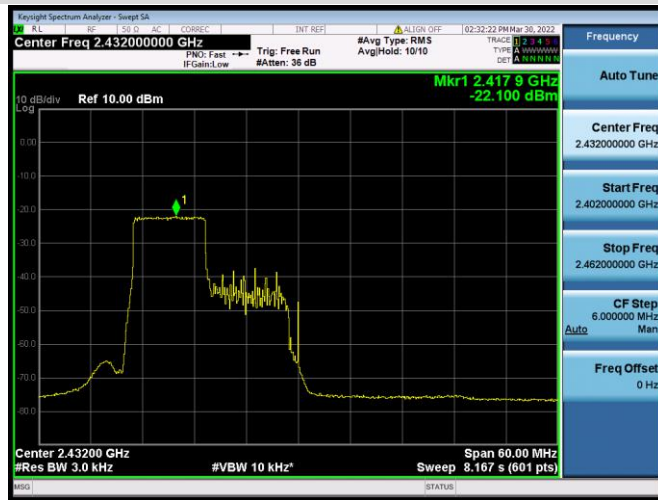

802.11ax-40 MHz(RU52) CHANNEL 7

802.11ax-40 MHz(RU52) CHANNEL 8

802.11ax-40 MHz(RU52) CHANNEL 9

802.11ax-40 MHz(RU106) CHANNEL 3

802.11ax-40 MHz(RU106) CHANNEL 4

802.11ax-40 MHz(RU106) CHANNEL 5

802.11ax-40 MHz(RU106) CHANNEL 6