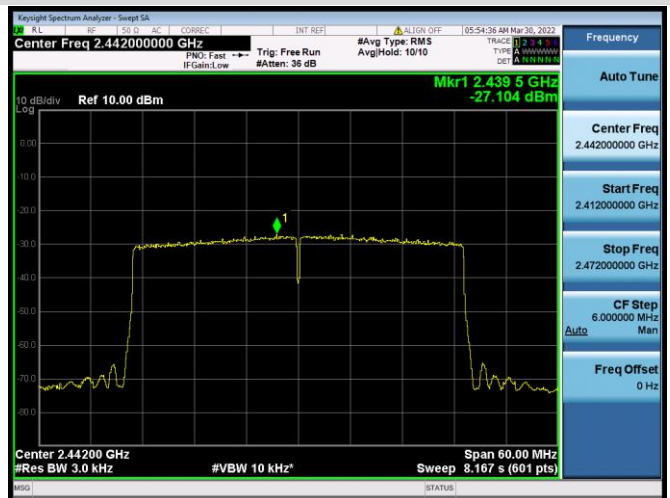

802.11ax-20 MHz(SU) CHANNEL 11

802.11ax-40 MHz(SU) CHANNEL 3

802.11ax-40 MHz(SU) CHANNEL 4

802.11ax-40 MHz(SU) CHANNEL 5

802.11ax-40 MHz(SU) CHANNEL 6

802.11ax-40 MHz(SU) CHANNEL 7

802.11ax-40 MHz(SU) CHANNEL 8