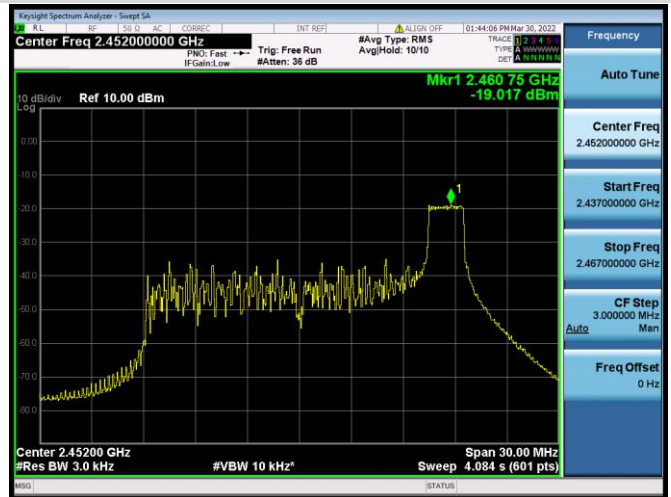

802.11ax-20 MHz(RU26) CHANNEL 9