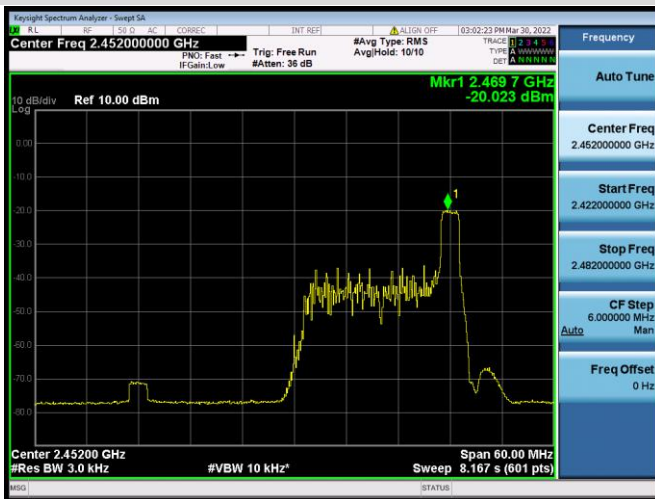

802.11ax-40 MHz(RU26) CHANNEL 9