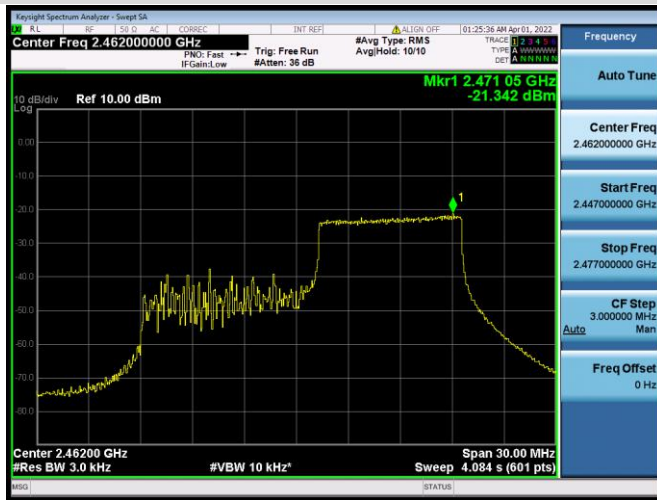

802.11ax-20 MHz(RU106) CHANNEL 5

802.11ax-20 MHz(RU106) CHANNEL 6

802.11ax-20 MHz(RU106) CHANNEL 8

802.11ax-20 MHz(RU106) CHANNEL 9

802.11ax-20 MHz(RU106) CHANNEL 10

802.11ax-20 MHz(RU106) CHANNEL 11

802.11ax-40 MHz(RU26) CHANNEL 3