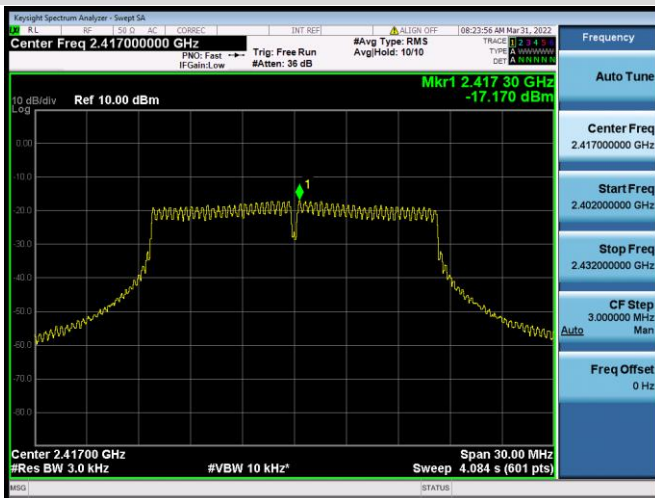

802.11g CHANNEL 2