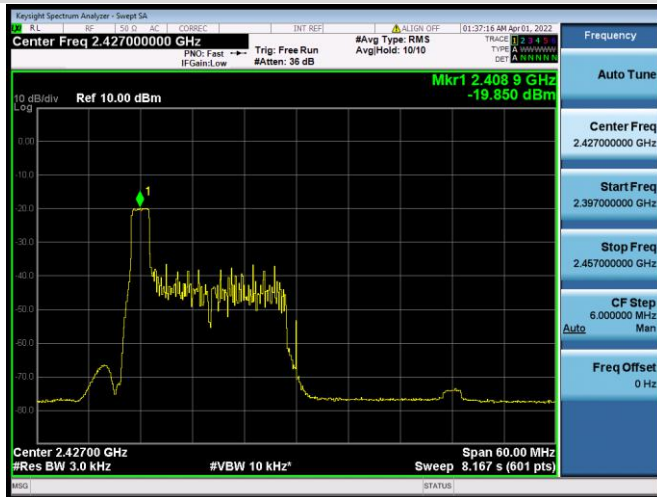

802.11ax-40 MHz(RU26) CHANNEL 4