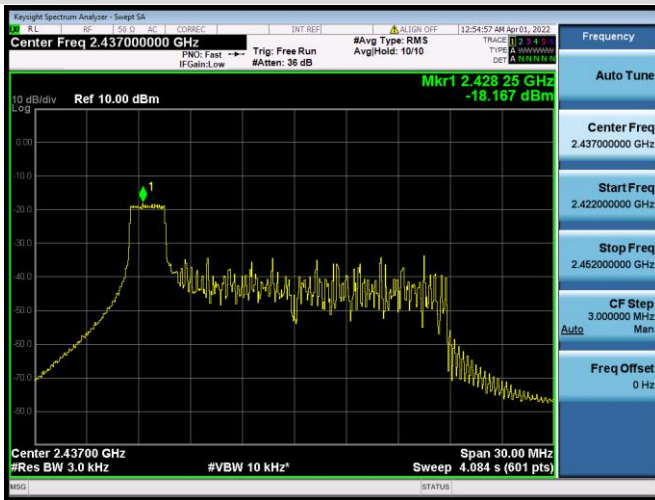

802.11ax-20 MHz(RU26) CHANNEL 6