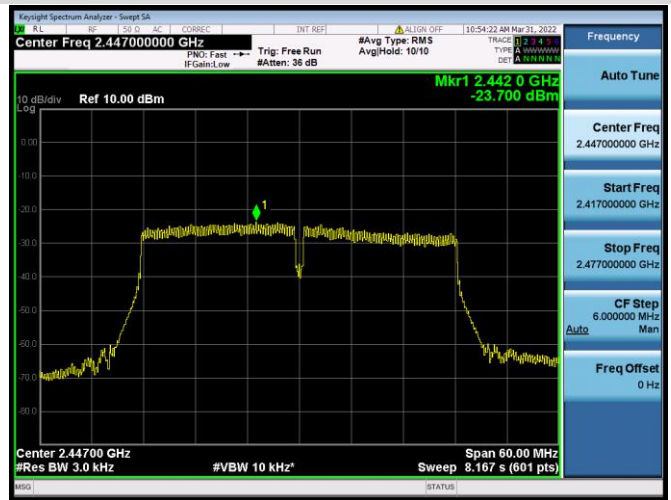

VHT-20 MHz(SU) CHANNEL 5

VHT-20 MHz(SU) CHANNEL 6

VHT-20 MHz(SU) CHANNEL 10

VHT-20 MHz(SU) CHANNEL 11

VHT-40 MHz(SU) CHANNEL 3

VHT-40 MHz(SU) CHANNEL 4

VHT-20 MHz(SU) CHANNEL 5

VHT-40 MHz(SU) CHANNEL 6

VHT-20 MHz(SU) CHANNEL 7

VHT-40 MHz(SU) CHANNEL 8

VHT-40 MHz(SU) CHANNEL 9

802.11ax-20 MHz(SU) CHANNEL 1

802.11ax-20 MHz(SU) CHANNEL 2

802.11ax-20 MHz(SU) CHANNEL 3

802.11ax-20 MHz(SU) CHANNEL 4

802.11ax-20 MHz(SU) CHANNEL 5