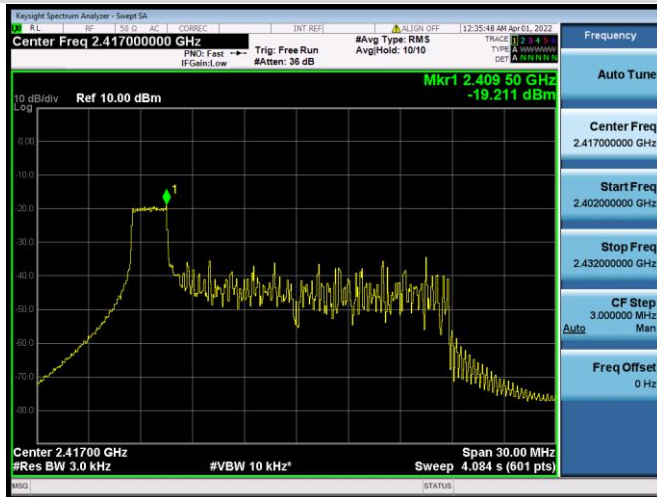

802.11ax-40 MHz(SU) CHANNEL 6

802.11ax-40 MHz(SU) CHANNEL 7

802.11ax-40 MHz(SU) CHANNEL 8

802.11ax-40 MHz(SU) CHANNEL 9

802.11ax-20 MHz(RU26) CHANNEL 1

802.11ax-20 MHz(RU26) CHANNEL 2

802.11ax-20 MHz(RU26) CHANNEL 3