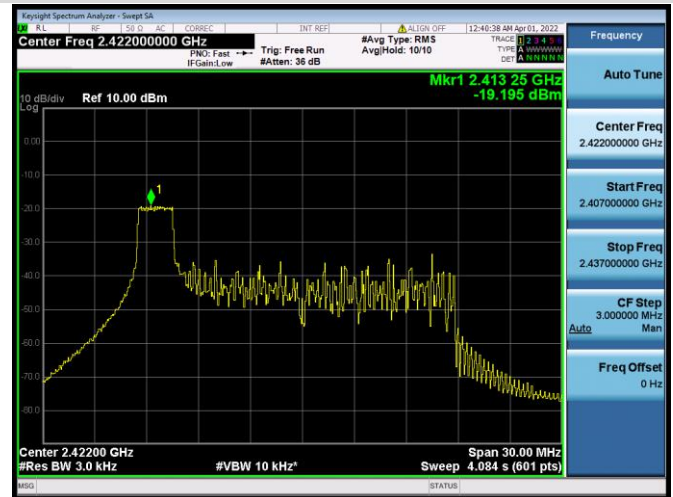

802.11ax-40 MHz(SU) CHANNEL 6

802.11ax-40 MHz(SU) CHANNEL 7

802.11ax-40 MHz(SU) CHANNEL 8

802.11ax-40 MHz(SU) CHANNEL 9

802.11ax-20 MHz(RU26) CHANNEL 1

802.11ax-20 MHz(RU26) CHANNEL 2

802.11ax-20 MHz(RU26) CHANNEL 3