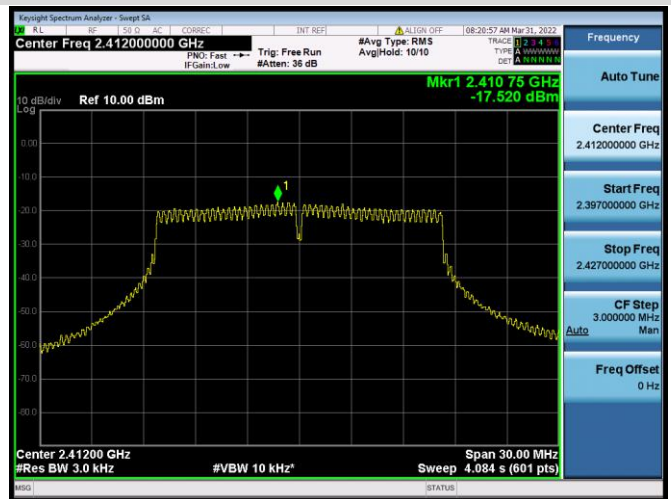

802.11ax-40 MHz(RU242) CHANNEL 7

802.11ax-40 MHz(RU242) CHANNEL 8

802.11ax-40 MHz(RU242) CHANNEL 9

Aux. Antenna

802.11b CHANNEL 1

802.11b CHANNEL 6

802.11b CHANNEL 11

802.11g CHANNEL 1