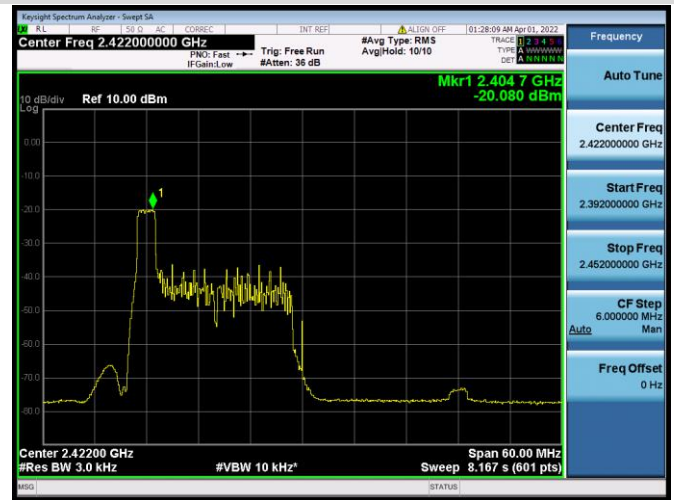

802.11ax-20 MHz(RU106) CHANNEL 5

802.11ax-20 MHz(RU106) CHANNEL 6

802.11ax-20 MHz(RU106) CHANNEL 8

802.11ax-20 MHz(RU106) CHANNEL 9

802.11ax-20 MHz(RU106) CHANNEL 10

802.11ax-20 MHz(RU106) CHANNEL 11

802.11ax-40 MHz(RU26) CHANNEL 3