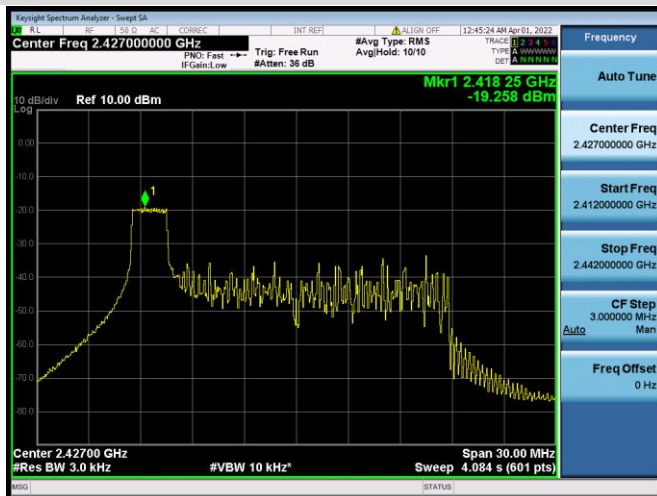

802.11ax-20 MHz(RU26) CHANNEL 4