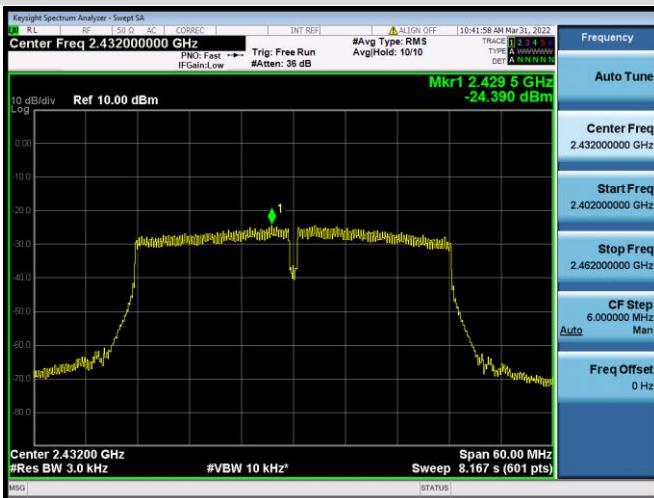

VHT-20 MHz(SU) CHANNEL 5

VHT-20 MHz(SU) CHANNEL 6

VHT-20 MHz(SU) CHANNEL 10

VHT-20 MHz(SU) CHANNEL 11

VHT-40 MHz(SU) CHANNEL 3

VHT-40 MHz(SU) CHANNEL 4

VHT-20 MHz(SU) CHANNEL 5

VHT-40 MHz(SU) CHANNEL 6

VHT-20 MHz(SU) CHANNEL 7

VHT-40 MHz(SU) CHANNEL 8

VHT-40 MHz(SU) CHANNEL 9

802.11ax-20 MHz(SU) CHANNEL 1

802.11ax-20 MHz(SU) CHANNEL 2

802.11ax-20 MHz(SU) CHANNEL 3

802.11ax-20 MHz(SU) CHANNEL 4

802.11ax-20 MHz(SU) CHANNEL 5