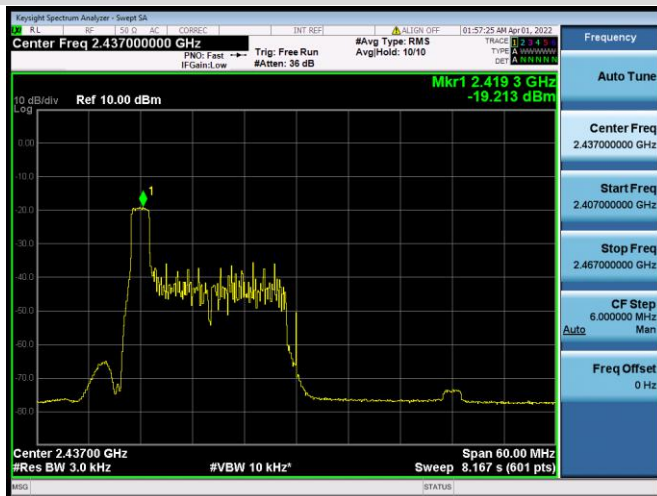

802.11ax-40 MHz(RU26) CHANNEL 6