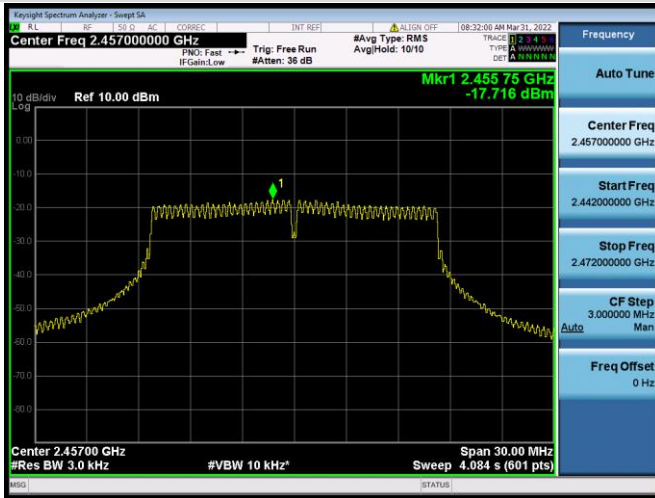

802.11g CHANNEL 10