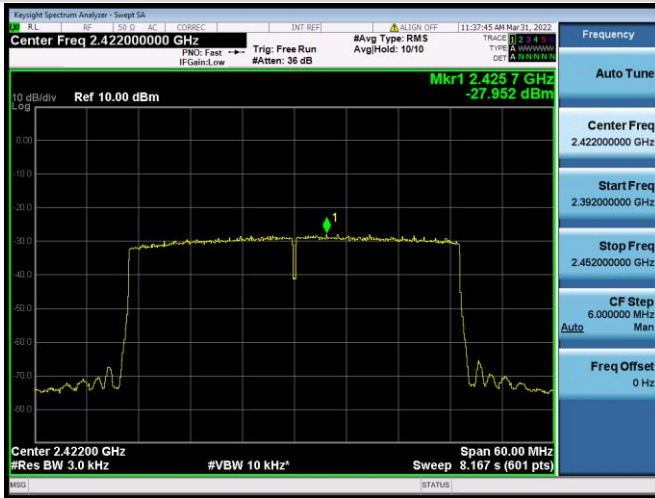

802.11ax-20 MHz(SU) CHANNEL 6

802.11ax-20 MHz(SU) CHANNEL 9

802.11ax-20 MHz(SU) CHANNEL 10

802.11ax-20 MHz(SU) CHANNEL 11

802.11ax-40 MHz(SU) CHANNEL 3

802.11ax-40 MHz(SU) CHANNEL 4

802.11ax-40 MHz(SU) CHANNEL 5