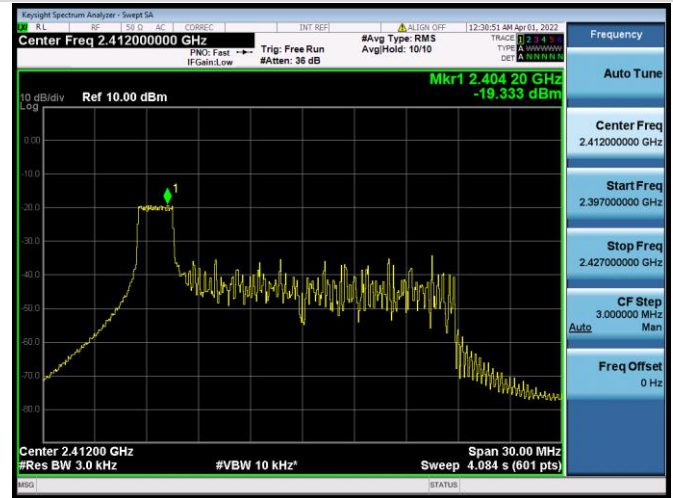

802.11ax-40 MHz(SU) CHANNEL 6

802.11ax-40 MHz(SU) CHANNEL 7

802.11ax-40 MHz(SU) CHANNEL 8

802.11ax-40 MHz(SU) CHANNEL 9

802.11ax-20 MHz(RU26) CHANNEL 1

802.11ax-20 MHz(RU26) CHANNEL 2

802.11ax-20 MHz(RU26) CHANNEL 3