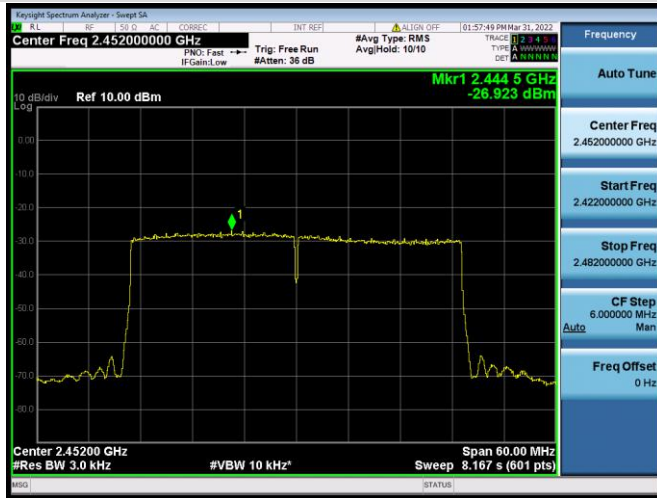

802.11ax-40 MHz(SU) CHANNEL 6

802.11ax-40 MHz(SU) CHANNEL 7

802.11ax-40 MHz(SU) CHANNEL 8

802.11ax-40 MHz(SU) CHANNEL 9

802.11ax-20 MHz(RU26) CHANNEL 1

802.11ax-20 MHz(RU26) CHANNEL 2

802.11ax-20 MHz(RU26) CHANNEL 3