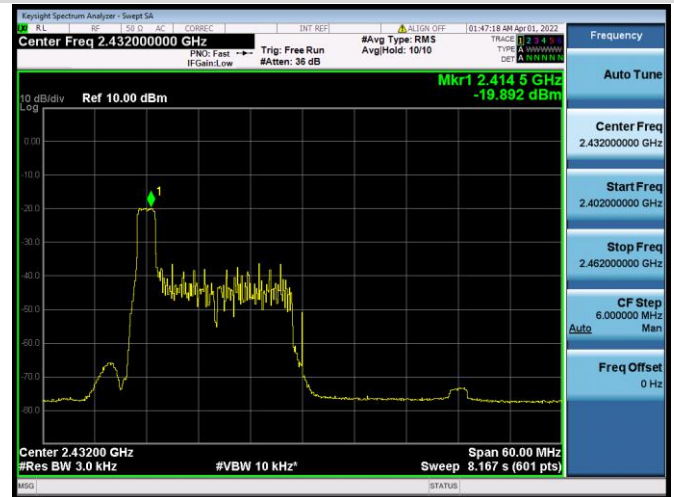

802.11ax-40 MHz(RU26) CHANNEL 5