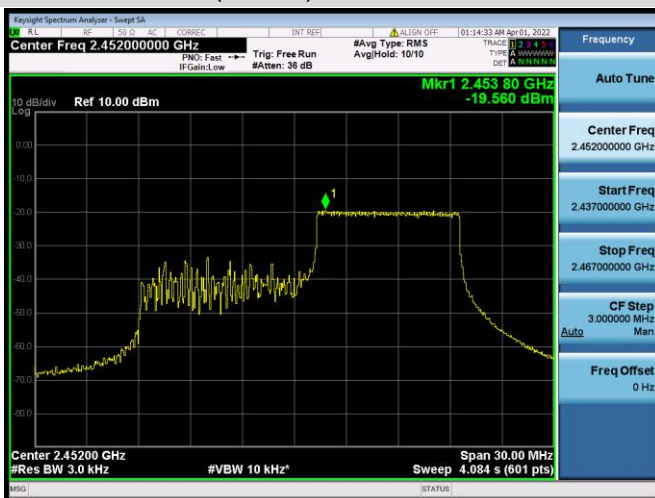

802.11ax-20 MHz(RU106) CHANNEL 5

802.11ax-20 MHz(RU106) CHANNEL 6

802.11ax-20 MHz(RU106) CHANNEL 8

802.11ax-20 MHz(RU106) CHANNEL 9

802.11ax-20 MHz(RU106) CHANNEL 10

802.11ax-20 MHz(RU106) CHANNEL 11

802.11ax-40 MHz(RU26) CHANNEL 3