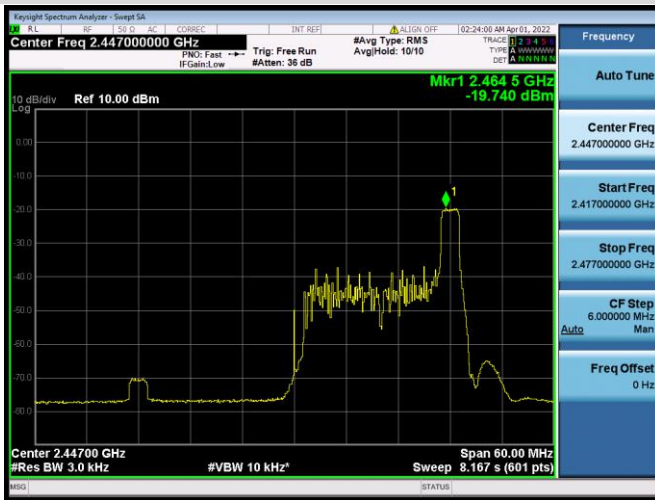

802.11ax-40 MHz(RU26) CHANNEL 4

802.11ax-40 MHz(RU26) CHANNEL 5

802.11ax-40 MHz(RU26) CHANNEL 6

802.11ax-40 MHz(RU26) CHANNEL 7

802.11ax-40 MHz(RU26) CHANNEL 8

802.11ax-40 MHz(RU26) CHANNEL 9

802.11ax-40 MHz(RU52) CHANNEL 3