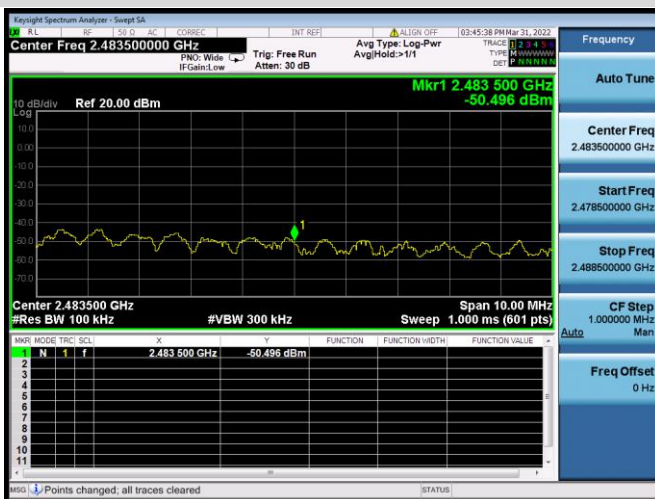

802.11n-40 MHz CHANNEL 3, REFERENCE LEVEL

802.11n-40 MHz CHANNEL 3, BAND EDGE

802.11n-40 MHz CHANNEL 4, CARRIER LEVEL

802.11n-40 MHz CHANNEL 4,
REFERENCE LEVEL

802.11n-40 MHz CHANNEL 4, BAND EDGE

802.11n-40 MHz CHANNEL 5, CARRIER LEVEL

802.11n-40 MHz CHANNEL 5,
REFERENCE LEVEL

802.11n-40 MHz CHANNEL 5, BAND EDGE

802.11n-40 MHz CHANNEL 7, CARRIER LEVEL

802.11n-40 MHz CHANNEL 7, REFERENCE LEVEL

802.11n-40 MHz CHANNEL 7, BAND EDGE

802.11n-40 MHz CHANNEL 8, CARRIER LEVEL

802.11n-40 MHz CHANNEL 8,
REFERENCE LEVEL

802.11n-40 MHz CHANNEL 8, BAND EDGE

802.11n-40 MHz CHANNEL 9, CARRIER LEVEL

802.11n-40 MHz CHANNEL 9,
REFERENCE LEVEL

802.11n-40 MHz CHANNEL 9, BAND EDGE

VHT-20 MHz CHANNEL 1, CARRIER LEVEL