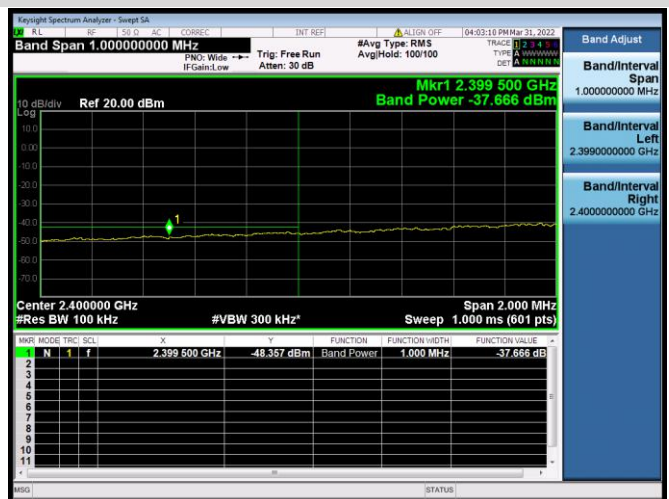

802.11n-40 MHz CHANNEL 8,
REFERENCE LEVEL

802.11n-40 MHz CHANNEL 8, BAND EDGE

802.11n-40 MHz CHANNEL 9, CARRIER LEVEL

802.11n-40 MHz CHANNEL 9,
REFERENCE LEVEL

802.11n-40 MHz CHANNEL 9, BAND EDGE

VHT-20 MHz CHANNEL 1, CARRIER LEVEL

VHT-20 MHz CHANNEL 1, REFERENCE LEVEL

VHT-20 MHz CHANNEL 1, BAND EDGE

VHT-20 MHz CHANNEL 2, CARRIER LEVEL

VHT-20 MHz CHANNEL 2, REFERENCE LEVEL

VHT-20 MHz CHANNEL 2, BAND EDGE

VHT-20 MHz CHANNEL 3, CARRIER LEVEL