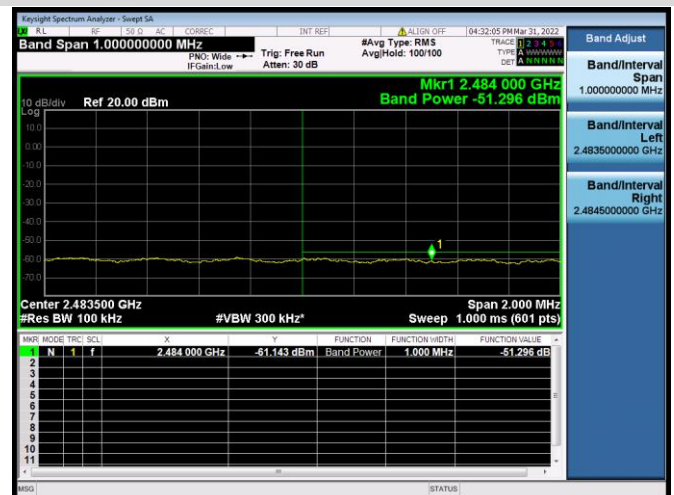

VHT-20 MHz CHANNEL 5, REFERENCE LEVEL

VHT-20 MHz CHANNEL 5, BAND EDGE

VHT-20 MHz CHANNEL 8, CARRIER LEVEL

VHT-20 MHz CHANNEL 8, BAND EDGE

VHT-20 MHz CHANNEL 8, REFERENCE LEVEL

VHT-20 MHz CHANNEL 9, CARRIER LEVEL

VHT-20 MHz CHANNEL 9, REFERENCE LEVEL

VHT-20 MHz CHANNEL 9, BAND EDGE

VHT-20 MHz CHANNEL 10, CARRIER LEVEL

VHT-20 MHz CHANNEL 10, REFERENCE LEVEL

VHT-20 MHz CHANNEL 10, BAND EDGE

VHT-20 MHz CHANNEL 11, CARRIER LEVEL