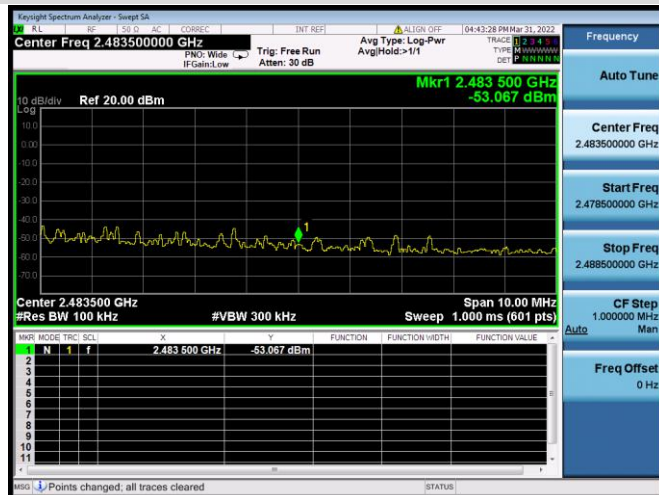

VHT-20 MHz CHANNEL 9, REFERENCE LEVEL

VHT-20 MHz CHANNEL 9, BAND EDGE

VHT-20 MHz CHANNEL 10, CARRIER LEVEL

VHT-20 MHz CHANNEL 10, REFERENCE LEVEL

VHT-20 MHz CHANNEL 10, BAND EDGE

VHT-20 MHz CHANNEL 11, CARRIER LEVEL

VHT-20 MHz CHANNEL 11, BAND EDGE

VHT-20 MHz CHANNEL 11, REFERENCE LEVEL

VHT-40 MHz CHANNEL 3, CARRIER LEVEL

VHT-40 MHz CHANNEL 3, REFERENCE LEVEL

VHT-40 MHz CHANNEL 3, BAND EDGE

VHT-40 MHz CHANNEL 4, CARRIER LEVEL