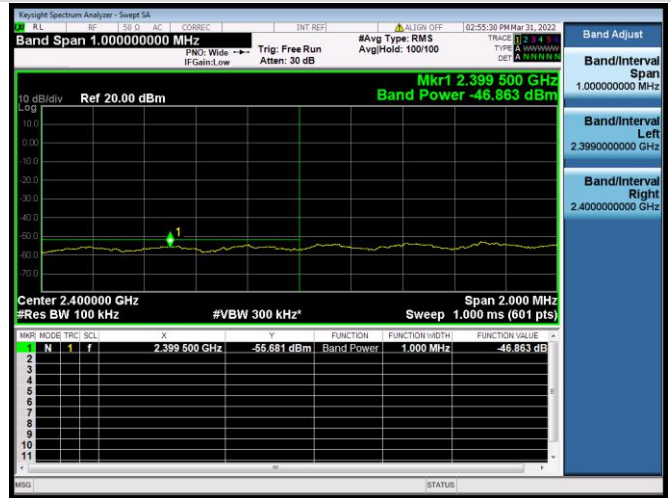

802.11n-20 MHz CHANNEL 2,
REFERENCE LEVEL

802.11n-20 MHz CHANNEL 2, BAND EDGE

802.11n-20 MHz CHANNEL 3, CARRIER LEVEL

802.11n-20 MHz CHANNEL 3,
REFERENCE LEVEL

802.11n-20 MHz CHANNEL 3, BAND EDGE

802.11n-20 MHz CHANNEL 4, CARRIER LEVEL

802.11n-20 MHz CHANNEL 4, REFERENCE LEVEL

802.11n-20 MHz CHANNEL 4, BAND EDGE

802.11n-20 MHz CHANNEL 5, CARRIER LEVEL

802.11n-20 MHz CHANNEL 5,
REFERENCE LEVEL

802.11n-20 MHz CHANNEL 5, BAND EDGE

802.11n-20 MHz CHANNEL 8, CARRIER LEVEL

802.11n-20 MHz CHANNEL 8, BAND EDGE

802.11n-20 MHz CHANNEL 8,
REFERENCE LEVEL

802.11n-20 MHz CHANNEL 9, CARRIER LEVEL

802.11n-20 MHz CHANNEL 9, REFERENCE LEVEL

802.11n-20 MHz CHANNEL 9, BAND EDGE

802.11n-20 MHz CHANNEL 10, CARRIER LEVEL