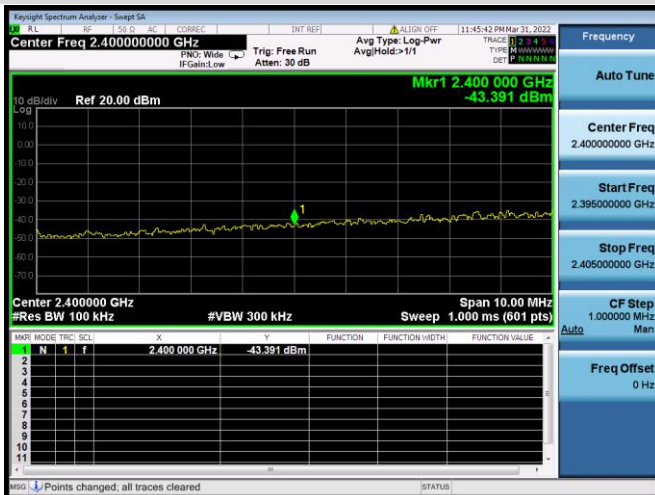

VHT-40 MHz CHANNEL 9, REFERENCE LEVEL

802.11ax-20 MHz(SU) CHANNEL 1, CARRIER LEVEL

802.11ax-20 MHz(SU) CHANNEL 1, REFERENCE LEVEL

802.11ax-20 MHz(SU) CHANNEL 1, BAND EDGE

802.11ax-20 MHz(SU) CHANNEL 2, CARRIER LEVEL

802.11ax-20 MHz(SU) CHANNEL 2, REFERENCE LEVEL

802.11ax-20 MHz(SU) CHANNEL 2, BAND EDGE

802.11ax-20 MHz(SU) CHANNEL 3, CARRIER LEVEL

802.11ax-20 MHz(SU) CHANNEL 3, REFERENCE LEVEL

802.11ax-20 MHz(SU) CHANNEL 3, BAND EDGE

802.11ax-20 MHz(SU) CHANNEL 4, CARRIER LEVEL

802.11ax-20 MHz(SU) CHANNEL 4, REFERENCE LEVEL

802.11ax-20 MHz(SU) CHANNEL 4, BAND EDGE

802.11ax-20 MHz(SU) CHANNEL 5, CARRIER LEVEL

802.11ax-20 MHz(SU) CHANNEL 5,
REFERENCE LEVEL