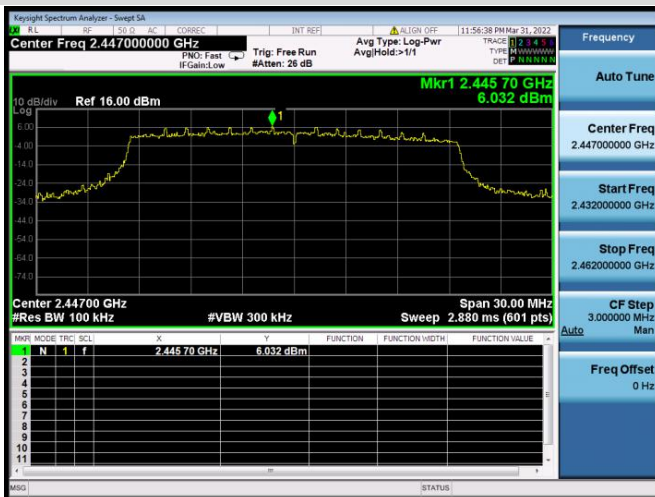

802.11ax-20 MHz(SU) CHANNEL 2, REFERENCE LEVEL

802.11ax-20 MHz(SU) CHANNEL 2, BAND EDGE

802.11ax-20 MHz(SU) CHANNEL 3, CARRIER LEVEL

802.11ax-20 MHz(SU) CHANNEL 3, REFERENCE LEVEL

802.11ax-20 MHz(SU) CHANNEL 3, BAND EDGE

802.11ax-20 MHz(SU) CHANNEL 4, CARRIER LEVEL

802.11ax-20 MHz(SU) CHANNEL 4, REFERENCE LEVEL

802.11ax-20 MHz(SU) CHANNEL 4, BAND EDGE

802.11ax-20 MHz(SU) CHANNEL 5, CARRIER LEVEL

802.11ax-20 MHz(SU) CHANNEL 5,
REFERENCE LEVEL

802.11ax-20 MHz(SU) CHANNEL 5, BAND EDGE

802.11ax-20 MHz(SU) CHANNEL 8, CARRIER LEVEL

802.11ax-20 MHz(SU) CHANNEL 8,
REFERENCE LEVEL

802.11ax-20 MHz(SU) CHANNEL 8, BAND EDGE

802.11ax-20 MHz(SU) CHANNEL 9, CARRIER LEVEL