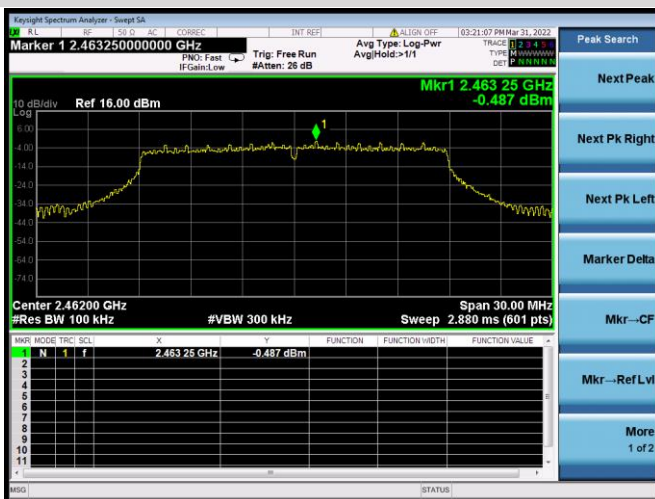

802.11n-20 MHz CHANNEL 4, REFERENCE LEVEL

802.11n-20 MHz CHANNEL 4, BAND EDGE

802.11n-20 MHz CHANNEL 5, CARRIER LEVEL

802.11n-20 MHz CHANNEL 5,
REFERENCE LEVEL

802.11n-20 MHz CHANNEL 5, BAND EDGE

802.11n-20 MHz CHANNEL 8, CARRIER LEVEL

802.11n-20 MHz CHANNEL 8, BAND EDGE

802.11n-20 MHz CHANNEL 8,
REFERENCE LEVEL

802.11n-20 MHz CHANNEL 9, CARRIER LEVEL

802.11n-20 MHz CHANNEL 9, REFERENCE LEVEL

802.11n-20 MHz CHANNEL 9, BAND EDGE

802.11n-20 MHz CHANNEL 10, CARRIER LEVEL

802.11n-20 MHz CHANNEL 10,
REFERENCE LEVEL

802.11n-20 MHz CHANNEL 10, BAND EDGE

802.11n-20 MHz CHANNEL 11, CARRIER LEVEL

802.11n-20 MHz CHANNEL 11, BAND EDGE

802.11n-20 MHz CHANNEL 11,
REFERENCE LEVEL

802.11n-40 MHz CHANNEL 3, CARRIER LEVEL