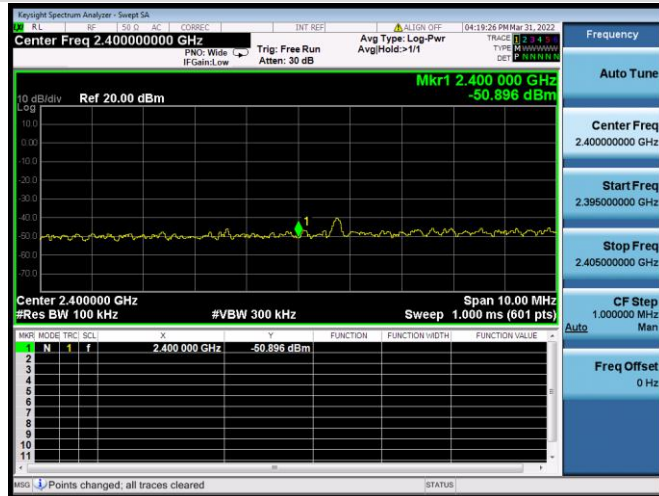

VHT-20 MHz CHANNEL 1, REFERENCE LEVEL

VHT-20 MHz CHANNEL 1, BAND EDGE

VHT-20 MHz CHANNEL 2, CARRIER LEVEL

VHT-20 MHz CHANNEL 2, REFERENCE LEVEL

VHT-20 MHz CHANNEL 2, BAND EDGE

VHT-20 MHz CHANNEL 3, CARRIER LEVEL

VHT-20 MHz CHANNEL 3, BAND EDGE

VHT-20 MHz CHANNEL 3, REFERENCE LEVEL

VHT-20 MHz CHANNEL 4, CARRIER LEVEL

VHT-20 MHz CHANNEL 4, REFERENCE LEVEL

VHT-20 MHz CHANNEL 4, BAND EDGE

VHT-20 MHz CHANNEL 5, CARRIER LEVEL

VHT-20 MHz CHANNEL 5, REFERENCE LEVEL

VHT-20 MHz CHANNEL 5, BAND EDGE

VHT-20 MHz CHANNEL 8, CARRIER LEVEL

VHT-20 MHz CHANNEL 8, BAND EDGE

VHT-20 MHz CHANNEL 8, REFERENCE LEVEL

VHT-20 MHz CHANNEL 9, CARRIER LEVEL