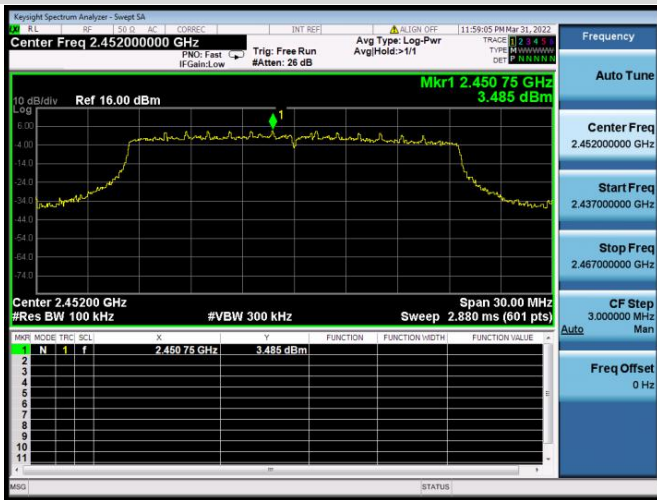

802.11ax-20 MHz(SU) CHANNEL 4, CARRIER LEVEL

802.11ax-20 MHz(SU) CHANNEL 4, REFERENCE LEVEL

802.11ax-20 MHz(SU) CHANNEL 4, BAND EDGE

802.11ax-20 MHz(SU) CHANNEL 5, CARRIER LEVEL

802.11ax-20 MHz(SU) CHANNEL 5,
REFERENCE LEVEL

802.11ax-20 MHz(SU) CHANNEL 5, BAND EDGE

802.11ax-20 MHz(SU) CHANNEL 8, CARRIER LEVEL

802.11ax-20 MHz(SU) CHANNEL 8,
REFERENCE LEVEL

802.11ax-20 MHz(SU) CHANNEL 8, BAND EDGE

802.11ax-20 MHz(SU) CHANNEL 9, CARRIER LEVEL

802.11ax-20 MHz(SU) CHANNEL 9, REFERENCE LEVEL

802.11ax-20 MHz(SU) CHANNEL 9, BAND EDGE

802.11ax-20 MHz(SU) CHANNEL 10, CARRIER LEVEL