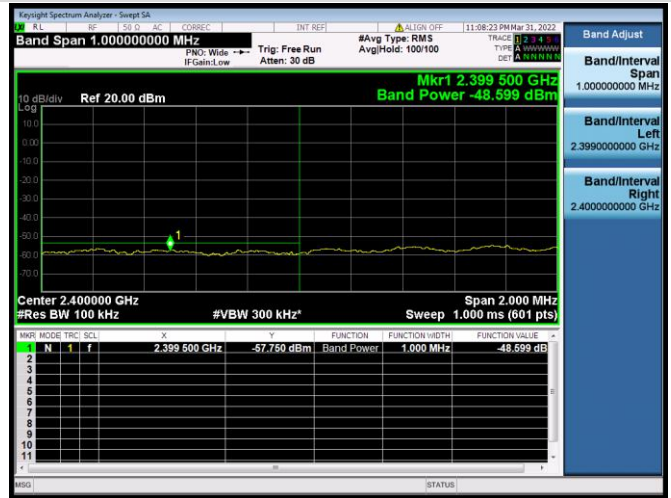

VHT-40 MHz CHANNEL 4, BAND EDGE