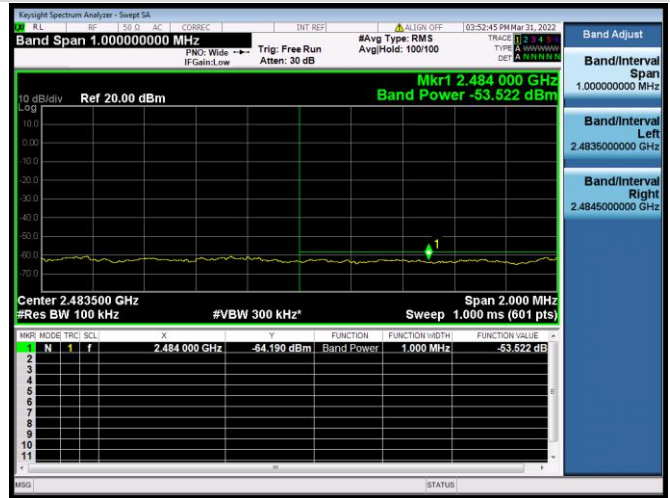

802.11n-40 MHz CHANNEL 3, REFERENCE LEVEL

802.11n-40 MHz CHANNEL 3, BAND EDGE

802.11n-40 MHz CHANNEL 4, CARRIER LEVEL

802.11n-40 MHz CHANNEL 4,
REFERENCE LEVEL

802.11n-40 MHz CHANNEL 4, BAND EDGE

802.11n-40 MHz CHANNEL 5, CARRIER LEVEL

802.11n-40 MHz CHANNEL 5,
REFERENCE LEVEL

802.11n-40 MHz CHANNEL 5, BAND EDGE

802.11n-40 MHz CHANNEL 7, CARRIER LEVEL

802.11n-40 MHz CHANNEL 7, REFERENCE LEVEL

802.11n-40 MHz CHANNEL 7, BAND EDGE

802.11n-40 MHz CHANNEL 8, CARRIER LEVEL

802.11n-40 MHz CHANNEL 8,
REFERENCE LEVEL

802.11n-40 MHz CHANNEL 8, BAND EDGE

802.11n-40 MHz CHANNEL 9, CARRIER LEVEL

802.11n-40 MHz CHANNEL 9,
REFERENCE LEVEL

802.11n-40 MHz CHANNEL 9, BAND EDGE

VHT-20 MHz CHANNEL 1, CARRIER LEVEL