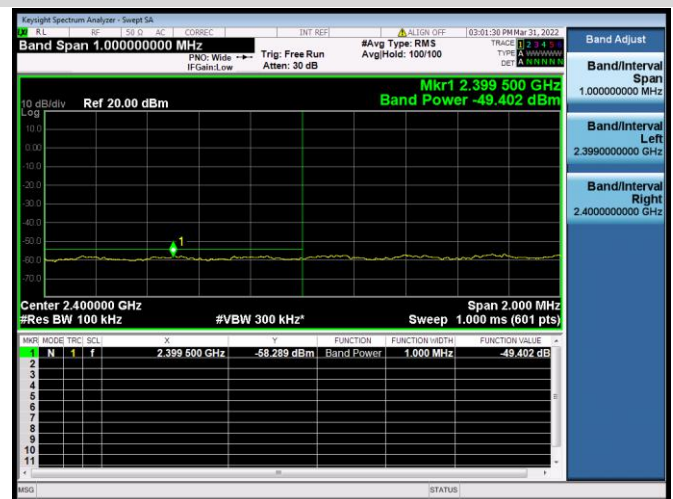

802.11n-20 MHz CHANNEL 2,
REFERENCE LEVEL

802.11n-20 MHz CHANNEL 2, BAND EDGE

802.11n-20 MHz CHANNEL 3, CARRIER LEVEL

802.11n-20 MHz CHANNEL 3,
REFERENCE LEVEL

802.11n-20 MHz CHANNEL 3, BAND EDGE

802.11n-20 MHz CHANNEL 4, CARRIER LEVEL

802.11n-20 MHz CHANNEL 4, REFERENCE LEVEL

802.11n-20 MHz CHANNEL 4, BAND EDGE

802.11n-20 MHz CHANNEL 5, CARRIER LEVEL

802.11n-20 MHz CHANNEL 5,
REFERENCE LEVEL

802.11n-20 MHz CHANNEL 5, BAND EDGE

802.11n-20 MHz CHANNEL 8, CARRIER LEVEL

802.11n-20 MHz CHANNEL 8, BAND EDGE

802.11n-20 MHz CHANNEL 8,
REFERENCE LEVEL

802.11n-20 MHz CHANNEL 9, CARRIER LEVEL

802.11n-20 MHz CHANNEL 9, REFERENCE LEVEL

802.11n-20 MHz CHANNEL 9, BAND EDGE

802.11n-20 MHz CHANNEL 10, CARRIER LEVEL