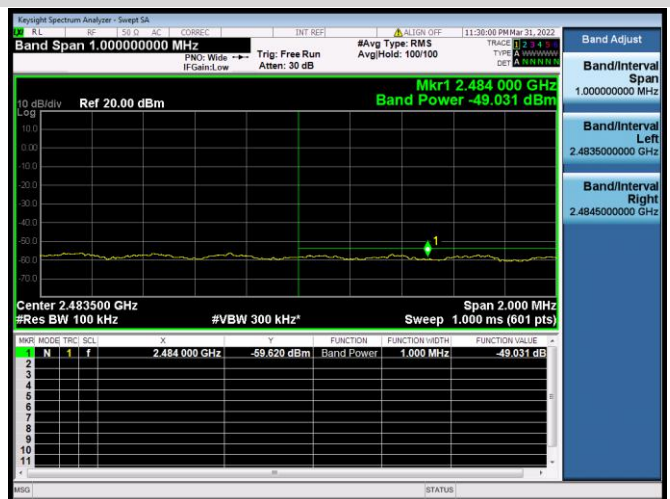

VHT-40 MHz CHANNEL 7, BAND EDGE