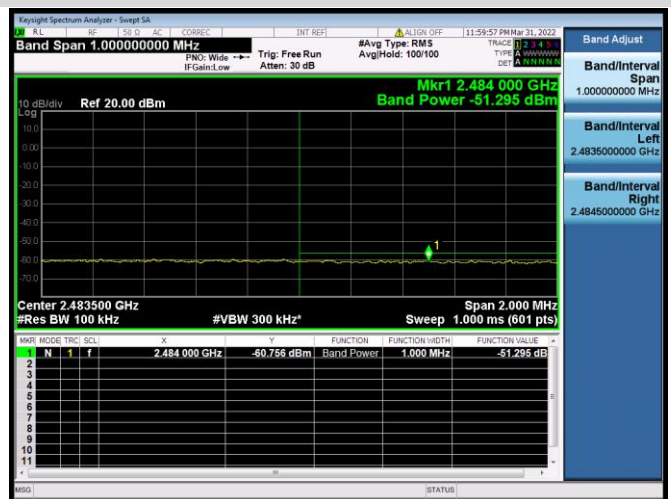

802.11ax-20 MHz(SU) CHANNEL 4, CARRIER LEVEL

802.11ax-20 MHz(SU) CHANNEL 4, REFERENCE LEVEL

802.11ax-20 MHz(SU) CHANNEL 4, BAND EDGE

802.11ax-20 MHz(SU) CHANNEL 5, CARRIER LEVEL

802.11ax-20 MHz(SU) CHANNEL 5,
REFERENCE LEVEL

802.11ax-20 MHz(SU) CHANNEL 5, BAND EDGE

802.11ax-20 MHz(SU) CHANNEL 8, CARRIER LEVEL

802.11ax-20 MHz(SU) CHANNEL 8,
REFERENCE LEVEL

802.11ax-20 MHz(SU) CHANNEL 8, BAND EDGE

802.11ax-20 MHz(SU) CHANNEL 9, CARRIER LEVEL

802.11ax-20 MHz(SU) CHANNEL 9, REFERENCE LEVEL

802.11ax-20 MHz(SU) CHANNEL 9, BAND EDGE

802.11ax-20 MHz(SU) CHANNEL 10, CARRIER LEVEL