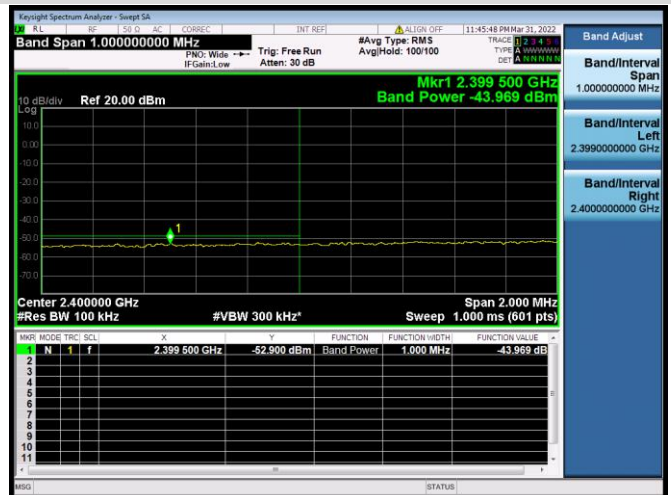

VHT-40 MHz CHANNEL 9, REFERENCE LEVEL

802.11ax-20 MHz(SU) CHANNEL 1, CARRIER LEVEL

802.11ax-20 MHz(SU) CHANNEL 1, REFERENCE LEVEL

802.11ax-20 MHz(SU) CHANNEL 1, BAND EDGE

802.11ax-20 MHz(SU) CHANNEL 2, CARRIER LEVEL

802.11ax-20 MHz(SU) CHANNEL 2, REFERENCE LEVEL

802.11ax-20 MHz(SU) CHANNEL 2, BAND EDGE

802.11ax-20 MHz(SU) CHANNEL 3, CARRIER LEVEL

802.11ax-20 MHz(SU) CHANNEL 3, REFERENCE LEVEL

802.11ax-20 MHz(SU) CHANNEL 3, BAND EDGE

802.11ax-20 MHz(SU) CHANNEL 4, CARRIER LEVEL

802.11ax-20 MHz(SU) CHANNEL 4, REFERENCE LEVEL

802.11ax-20 MHz(SU) CHANNEL 4, BAND EDGE

802.11ax-20 MHz(SU) CHANNEL 5, CARRIER LEVEL

802.11ax-20 MHz(SU) CHANNEL 5,
REFERENCE LEVEL