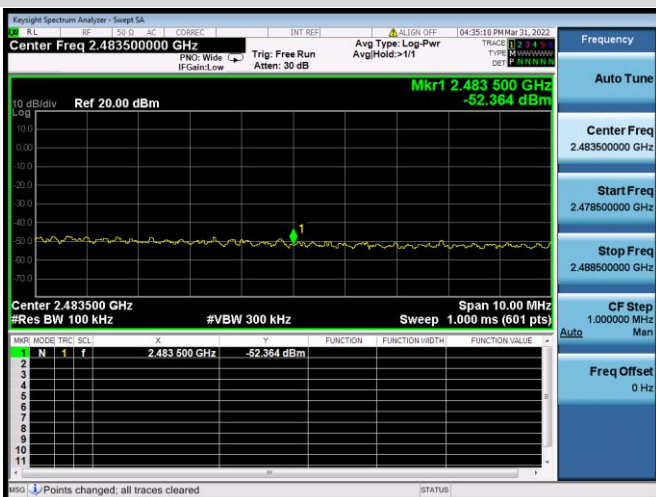

VHT-20 MHz CHANNEL 3, BAND EDGE

VHT-20 MHz CHANNEL 3, REFERENCE LEVEL

VHT-20 MHz CHANNEL 4, CARRIER LEVEL

VHT-20 MHz CHANNEL 4, REFERENCE LEVEL

VHT-20 MHz CHANNEL 4, BAND EDGE

VHT-20 MHz CHANNEL 5, CARRIER LEVEL

VHT-20 MHz CHANNEL 5, REFERENCE LEVEL

VHT-20 MHz CHANNEL 5, BAND EDGE

VHT-20 MHz CHANNEL 8, CARRIER LEVEL

VHT-20 MHz CHANNEL 8, BAND EDGE

VHT-20 MHz CHANNEL 8, REFERENCE LEVEL

VHT-20 MHz CHANNEL 9, CARRIER LEVEL

VHT-20 MHz CHANNEL 9, REFERENCE LEVEL

VHT-20 MHz CHANNEL 9, BAND EDGE

VHT-20 MHz CHANNEL 10, CARRIER LEVEL

VHT-20 MHz CHANNEL 10, REFERENCE LEVEL

VHT-20 MHz CHANNEL 10, BAND EDGE

VHT-20 MHz CHANNEL 11, CARRIER LEVEL