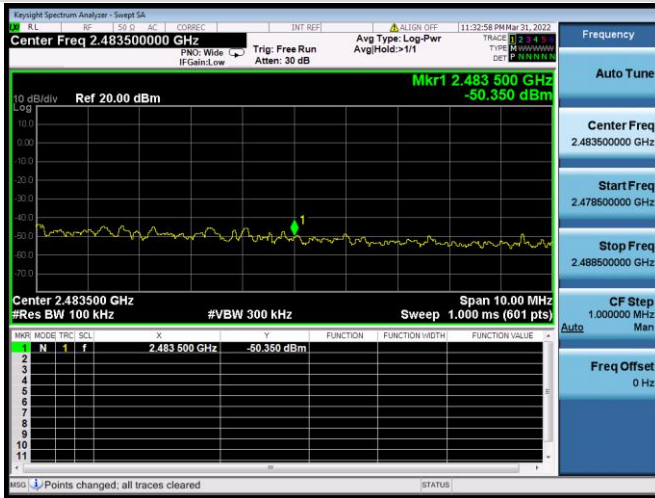

VHT-40 MHz CHANNEL 8, REFERENCE LEVEL