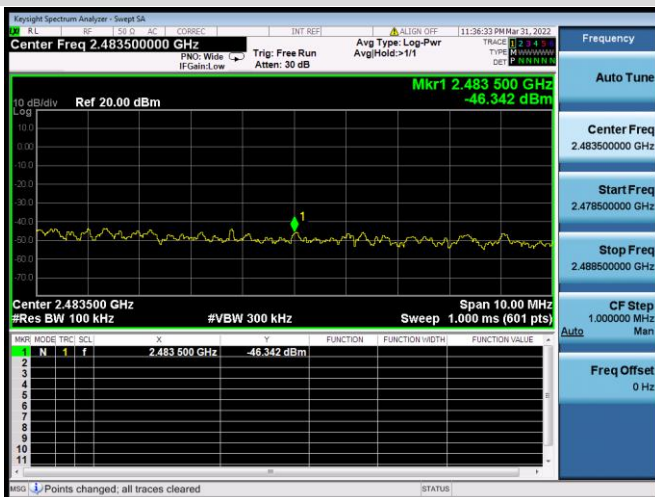

VHT-40 MHz CHANNEL 7, BAND EDGE

VHT-40 MHz CHANNEL 8, CARRIER LEVEL

VHT-40 MHz CHANNEL 8, REFERENCE LEVEL

VHT-40 MHz CHANNEL 8, BAND EDGE

VHT-40 MHz CHANNEL 9, CARRIER LEVEL

VHT-40 MHz CHANNEL 9, BAND EDGE

VHT-40 MHz CHANNEL 9, REFERENCE LEVEL

802.11ax-20 MHz(SU) CHANNEL 1, CARRIER LEVEL

802.11ax-20 MHz(SU) CHANNEL 1, REFERENCE LEVEL

802.11ax-20 MHz(SU) CHANNEL 1, BAND EDGE

802.11ax-20 MHz(SU) CHANNEL 2, CARRIER LEVEL