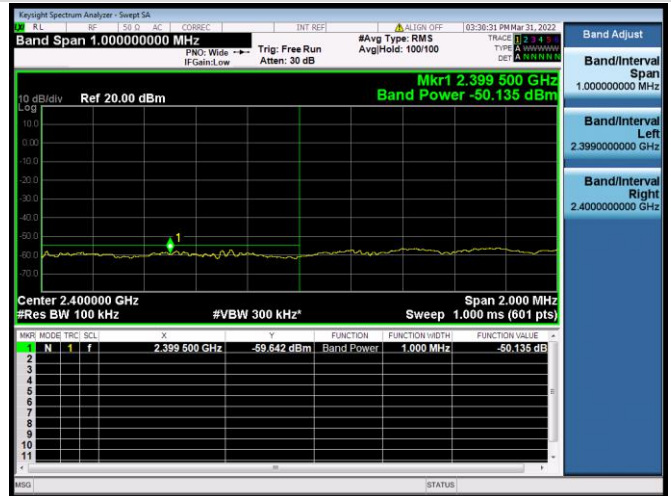

802.11n-20 MHz CHANNEL 10,
REFERENCE LEVEL

802.11n-20 MHz CHANNEL 10, BAND EDGE

802.11n-20 MHz CHANNEL 11, CARRIER LEVEL

802.11n-20 MHz CHANNEL 11, BAND EDGE

802.11n-20 MHz CHANNEL 11,
REFERENCE LEVEL

802.11n-40 MHz CHANNEL 3, CARRIER LEVEL

802.11n-40 MHz CHANNEL 3, REFERENCE LEVEL

802.11n-40 MHz CHANNEL 3, BAND EDGE

802.11n-40 MHz CHANNEL 4, CARRIER LEVEL

802.11n-40 MHz CHANNEL 4,
REFERENCE LEVEL

802.11n-40 MHz CHANNEL 4, BAND EDGE

802.11n-40 MHz CHANNEL 5, CARRIER LEVEL