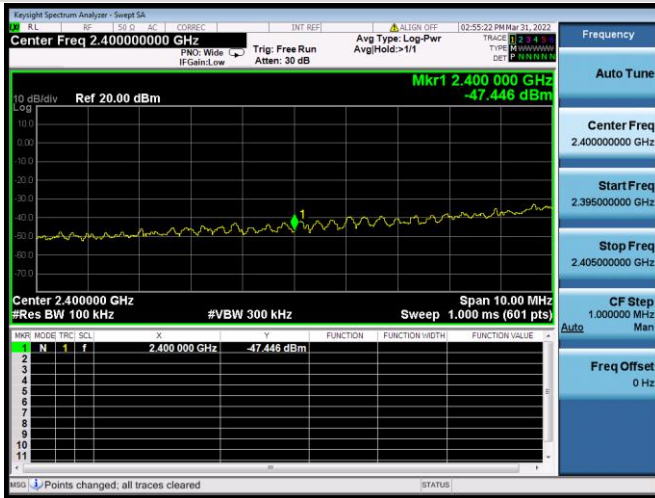

802.11n-20 MHz CHANNEL 2,
REFERENCE LEVEL

802.11n-20 MHz CHANNEL 2, BAND EDGE

802.11n-20 MHz CHANNEL 3, CARRIER LEVEL

802.11n-20 MHz CHANNEL 3,
REFERENCE LEVEL

802.11n-20 MHz CHANNEL 3, BAND EDGE

802.11n-20 MHz CHANNEL 4, CARRIER LEVEL

802.11n-20 MHz CHANNEL 4, REFERENCE LEVEL

802.11n-20 MHz CHANNEL 4, BAND EDGE

802.11n-20 MHz CHANNEL 5, CARRIER LEVEL

802.11n-20 MHz CHANNEL 5,
REFERENCE LEVEL

802.11n-20 MHz CHANNEL 5, BAND EDGE

802.11n-20 MHz CHANNEL 8, CARRIER LEVEL