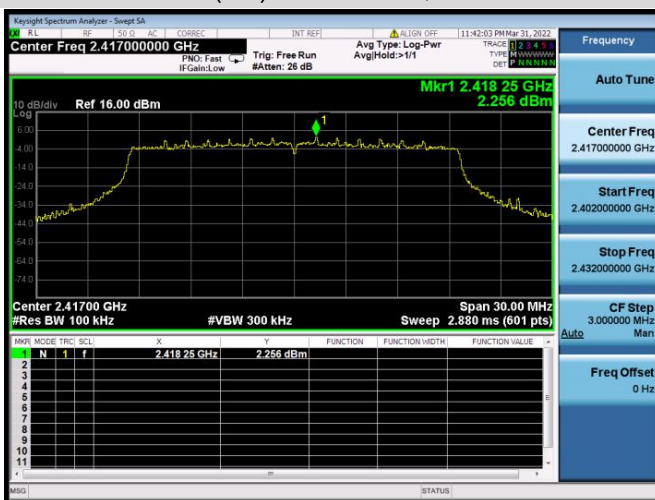

VHT-40 MHz CHANNEL 9, REFERENCE LEVEL

802.11ax-20 MHz(SU) CHANNEL 1, CARRIER LEVEL

802.11ax-20 MHz(SU) CHANNEL 1, REFERENCE LEVEL

802.11ax-20 MHz(SU) CHANNEL 1, BAND EDGE

802.11ax-20 MHz(SU) CHANNEL 2, CARRIER LEVEL

802.11ax-20 MHz(SU) CHANNEL 2, REFERENCE LEVEL

802.11ax-20 MHz(SU) CHANNEL 2, BAND EDGE

802.11ax-20 MHz(SU) CHANNEL 3, CARRIER LEVEL

802.11ax-20 MHz(SU) CHANNEL 3, REFERENCE LEVEL

802.11ax-20 MHz(SU) CHANNEL 3, BAND EDGE