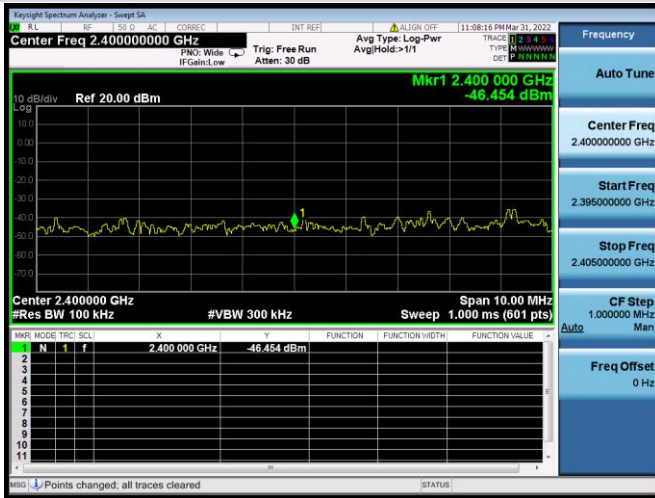

VHT-40 MHz CHANNEL 4, REFERENCE LEVEL