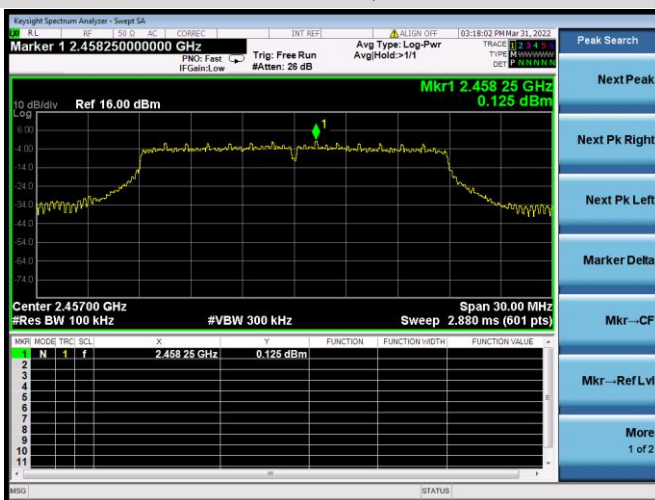

802.11n-20 MHz CHANNEL 4, REFERENCE LEVEL

802.11n-20 MHz CHANNEL 4, BAND EDGE

802.11n-20 MHz CHANNEL 5, CARRIER LEVEL

802.11n-20 MHz CHANNEL 5,
REFERENCE LEVEL

802.11n-20 MHz CHANNEL 5, BAND EDGE

802.11n-20 MHz CHANNEL 8, CARRIER LEVEL

802.11n-20 MHz CHANNEL 8, BAND EDGE

802.11n-20 MHz CHANNEL 8,
REFERENCE LEVEL

802.11n-20 MHz CHANNEL 9, CARRIER LEVEL

802.11n-20 MHz CHANNEL 9, REFERENCE LEVEL

802.11n-20 MHz CHANNEL 9, BAND EDGE

802.11n-20 MHz CHANNEL 10, CARRIER LEVEL

802.11n-20 MHz CHANNEL 10,
REFERENCE LEVEL

802.11n-20 MHz CHANNEL 10, BAND EDGE

802.11n-20 MHz CHANNEL 11, CARRIER LEVEL

802.11n-20 MHz CHANNEL 11, BAND EDGE

802.11n-20 MHz CHANNEL 11,
REFERENCE LEVEL

802.11n-40 MHz CHANNEL 3, CARRIER LEVEL