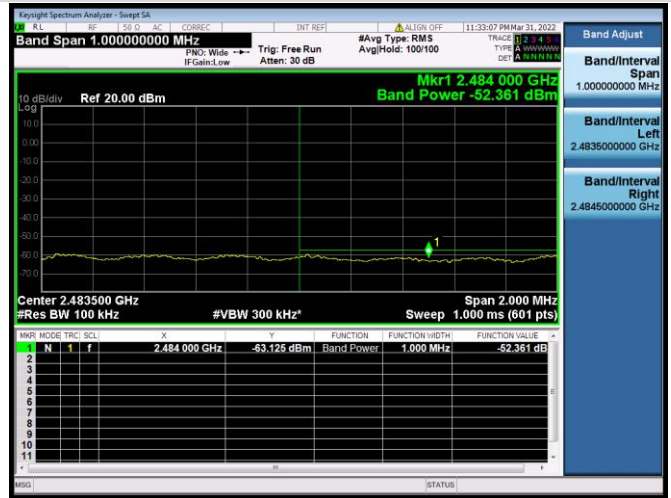

VHT-40 MHz CHANNEL 7, BAND EDGE

VHT-40 MHz CHANNEL 8, CARRIER LEVEL

VHT-40 MHz CHANNEL 8, REFERENCE LEVEL

VHT-40 MHz CHANNEL 8, BAND EDGE

VHT-40 MHz CHANNEL 9, CARRIER LEVEL

VHT-40 MHz CHANNEL 9, BAND EDGE

VHT-40 MHz CHANNEL 9, REFERENCE LEVEL

802.11ax-20 MHz(SU) CHANNEL 1, CARRIER LEVEL

802.11ax-20 MHz(SU) CHANNEL 1, REFERENCE LEVEL

802.11ax-20 MHz(SU) CHANNEL 1, BAND EDGE

802.11ax-20 MHz(SU) CHANNEL 2, CARRIER LEVEL