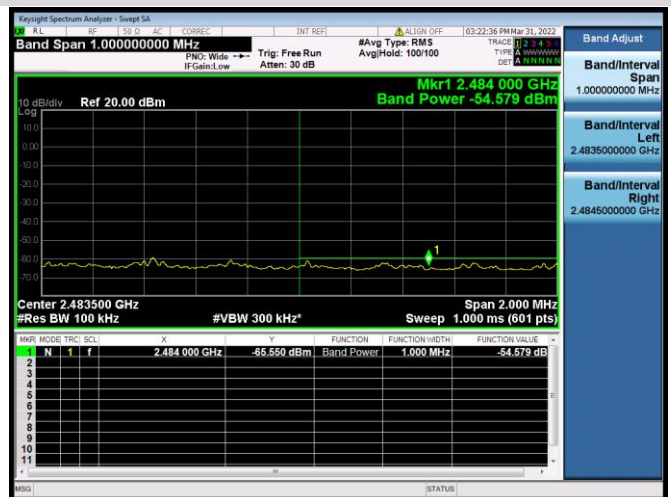

802.11n-20 MHz CHANNEL 8, BAND EDGE

802.11n-20 MHz CHANNEL 8,
REFERENCE LEVEL

802.11n-20 MHz CHANNEL 9, CARRIER LEVEL

802.11n-20 MHz CHANNEL 9, REFERENCE LEVEL

802.11n-20 MHz CHANNEL 9, BAND EDGE

802.11n-20 MHz CHANNEL 10, CARRIER LEVEL

802.11n-20 MHz CHANNEL 10,
REFERENCE LEVEL

802.11n-20 MHz CHANNEL 10, BAND EDGE

802.11n-20 MHz CHANNEL 11, CARRIER LEVEL

802.11n-20 MHz CHANNEL 11, BAND EDGE

802.11n-20 MHz CHANNEL 11,
REFERENCE LEVEL

802.11n-40 MHz CHANNEL 3, CARRIER LEVEL

802.11n-40 MHz CHANNEL 3, REFERENCE LEVEL

802.11n-40 MHz CHANNEL 3, BAND EDGE

802.11n-40 MHz CHANNEL 4, CARRIER LEVEL

802.11n-40 MHz CHANNEL 4,
REFERENCE LEVEL

802.11n-40 MHz CHANNEL 4, BAND EDGE

802.11n-40 MHz CHANNEL 5, CARRIER LEVEL