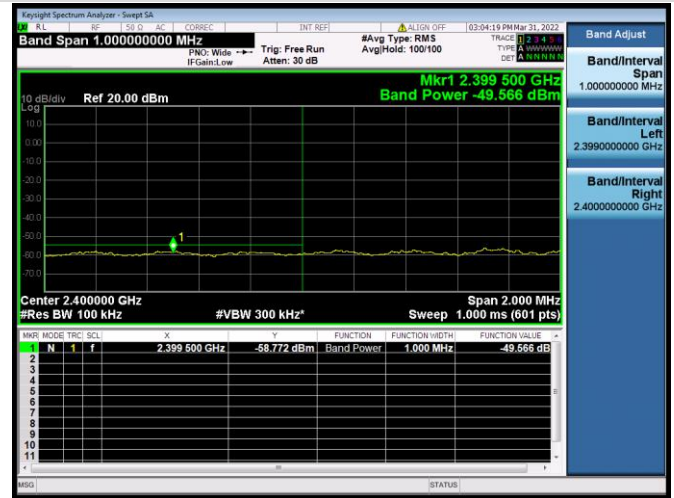

802.11n-20 MHz CHANNEL 2,
REFERENCE LEVEL

802.11n-20 MHz CHANNEL 2, BAND EDGE

802.11n-20 MHz CHANNEL 3, CARRIER LEVEL

802.11n-20 MHz CHANNEL 3,
REFERENCE LEVEL

802.11n-20 MHz CHANNEL 3, BAND EDGE

802.11n-20 MHz CHANNEL 4, CARRIER LEVEL

802.11n-20 MHz CHANNEL 4, REFERENCE LEVEL

802.11n-20 MHz CHANNEL 4, BAND EDGE

802.11n-20 MHz CHANNEL 5, CARRIER LEVEL

802.11n-20 MHz CHANNEL 5,
REFERENCE LEVEL

802.11n-20 MHz CHANNEL 5, BAND EDGE

802.11n-20 MHz CHANNEL 8, CARRIER LEVEL

802.11n-20 MHz CHANNEL 8, BAND EDGE

802.11n-20 MHz CHANNEL 8,
REFERENCE LEVEL

802.11n-20 MHz CHANNEL 9, CARRIER LEVEL

802.11n-20 MHz CHANNEL 9, REFERENCE LEVEL

802.11n-20 MHz CHANNEL 9, BAND EDGE

802.11n-20 MHz CHANNEL 10, CARRIER LEVEL