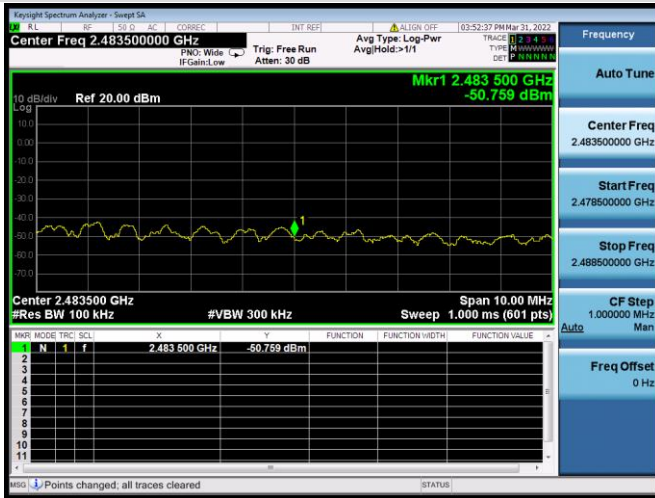

802.11n-40 MHz CHANNEL 3, REFERENCE LEVEL

802.11n-40 MHz CHANNEL 3, BAND EDGE

802.11n-40 MHz CHANNEL 4, CARRIER LEVEL

802.11n-40 MHz CHANNEL 4,
REFERENCE LEVEL

802.11n-40 MHz CHANNEL 4, BAND EDGE

802.11n-40 MHz CHANNEL 5, CARRIER LEVEL

802.11n-40 MHz CHANNEL 5,
REFERENCE LEVEL

802.11n-40 MHz CHANNEL 5, BAND EDGE

802.11n-40 MHz CHANNEL 7, CARRIER LEVEL

802.11n-40 MHz CHANNEL 7, REFERENCE LEVEL

802.11n-40 MHz CHANNEL 7, BAND EDGE

802.11n-40 MHz CHANNEL 8, CARRIER LEVEL

802.11n-40 MHz CHANNEL 8,
REFERENCE LEVEL

802.11n-40 MHz CHANNEL 8, BAND EDGE

802.11n-40 MHz CHANNEL 9, CARRIER LEVEL

802.11n-40 MHz CHANNEL 9,
REFERENCE LEVEL

802.11n-40 MHz CHANNEL 9, BAND EDGE

VHT-20 MHz CHANNEL 1, CARRIER LEVEL

VHT-20 MHz CHANNEL 1, REFERENCE LEVEL

VHT-20 MHz CHANNEL 1, BAND EDGE

VHT-20 MHz CHANNEL 2, CARRIER LEVEL

VHT-20 MHz CHANNEL 2, REFERENCE LEVEL

VHT-20 MHz CHANNEL 2, BAND EDGE

VHT-20 MHz CHANNEL 3, CARRIER LEVEL