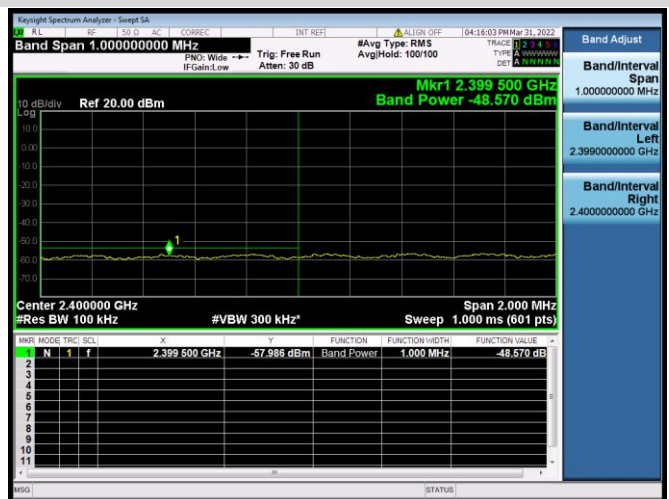

VHT-20 MHz CHANNEL 1, REFERENCE LEVEL

VHT-20 MHz CHANNEL 1, BAND EDGE

VHT-20 MHz CHANNEL 2, CARRIER LEVEL

VHT-20 MHz CHANNEL 2, REFERENCE LEVEL

VHT-20 MHz CHANNEL 2, BAND EDGE

VHT-20 MHz CHANNEL 3, CARRIER LEVEL

VHT-20 MHz CHANNEL 3, BAND EDGE

VHT-20 MHz CHANNEL 3, REFERENCE LEVEL

VHT-20 MHz CHANNEL 4, CARRIER LEVEL

VHT-20 MHz CHANNEL 4, REFERENCE LEVEL

VHT-20 MHz CHANNEL 4, BAND EDGE

VHT-20 MHz CHANNEL 5, CARRIER LEVEL

VHT-20 MHz CHANNEL 5, REFERENCE LEVEL

VHT-20 MHz CHANNEL 5, BAND EDGE

VHT-20 MHz CHANNEL 8, CARRIER LEVEL

VHT-20 MHz CHANNEL 8, BAND EDGE

VHT-20 MHz CHANNEL 8, REFERENCE LEVEL

VHT-20 MHz CHANNEL 9, CARRIER LEVEL