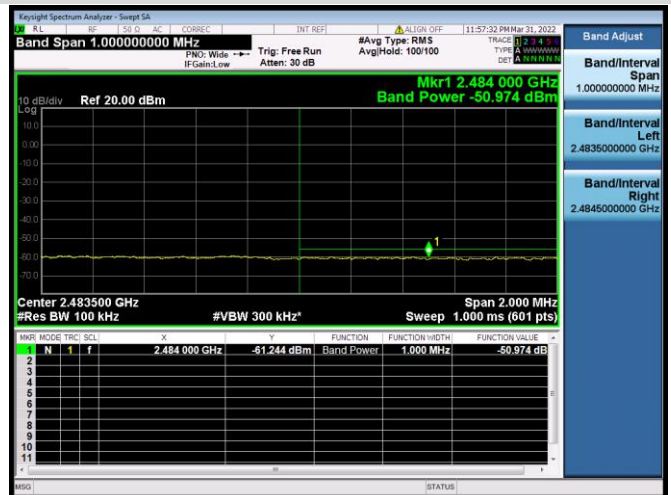

802.11ax-20 MHz(SU) CHANNEL 4, CARRIER LEVEL

802.11ax-20 MHz(SU) CHANNEL 4, REFERENCE LEVEL

802.11ax-20 MHz(SU) CHANNEL 4, BAND EDGE

802.11ax-20 MHz(SU) CHANNEL 5, CARRIER LEVEL

802.11ax-20 MHz(SU) CHANNEL 5,
REFERENCE LEVEL

802.11ax-20 MHz(SU) CHANNEL 5, BAND EDGE

802.11ax-20 MHz(SU) CHANNEL 8, CARRIER LEVEL

802.11ax-20 MHz(SU) CHANNEL 8,
REFERENCE LEVEL

802.11ax-20 MHz(SU) CHANNEL 8, BAND EDGE

802.11ax-20 MHz(SU) CHANNEL 9, CARRIER LEVEL

802.11ax-20 MHz(SU) CHANNEL 9, REFERENCE LEVEL

802.11ax-20 MHz(SU) CHANNEL 9, BAND EDGE

802.11ax-20 MHz(SU) CHANNEL 10, CARRIER LEVEL