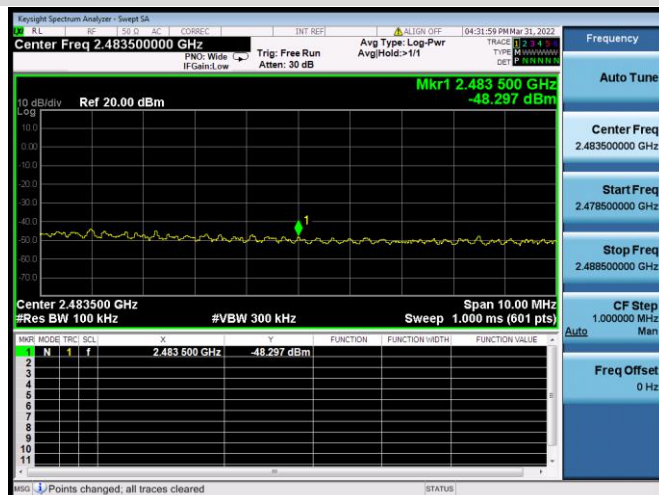

VHT-20 MHz CHANNEL 3, BAND EDGE

VHT-20 MHz CHANNEL 3, REFERENCE LEVEL

VHT-20 MHz CHANNEL 4, CARRIER LEVEL

VHT-20 MHz CHANNEL 4, REFERENCE LEVEL

VHT-20 MHz CHANNEL 4, BAND EDGE

VHT-20 MHz CHANNEL 5, CARRIER LEVEL

VHT-20 MHz CHANNEL 5, REFERENCE LEVEL

VHT-20 MHz CHANNEL 5, BAND EDGE

VHT-20 MHz CHANNEL 8, CARRIER LEVEL

VHT-20 MHz CHANNEL 8, BAND EDGE

VHT-20 MHz CHANNEL 8, REFERENCE LEVEL

VHT-20 MHz CHANNEL 9, CARRIER LEVEL

VHT-20 MHz CHANNEL 9, REFERENCE LEVEL

VHT-20 MHz CHANNEL 9, BAND EDGE

VHT-20 MHz CHANNEL 10, CARRIER LEVEL

VHT-20 MHz CHANNEL 10, REFERENCE LEVEL

VHT-20 MHz CHANNEL 10, BAND EDGE

VHT-20 MHz CHANNEL 11, CARRIER LEVEL