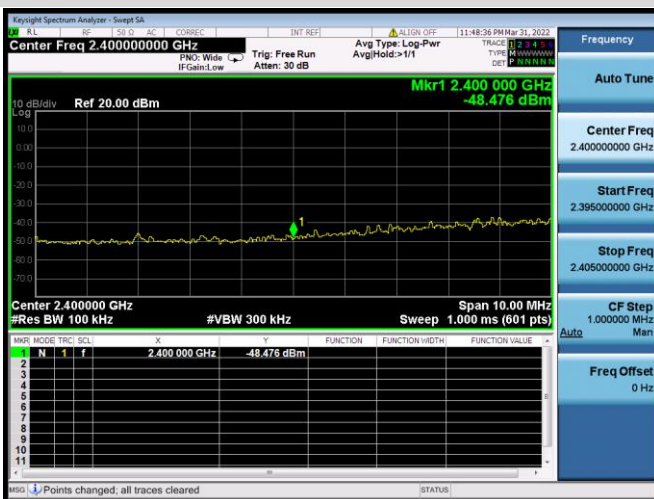

VHT-40 MHz CHANNEL 9, REFERENCE LEVEL

802.11ax-20 MHz(SU) CHANNEL 1, CARRIER LEVEL

802.11ax-20 MHz(SU) CHANNEL 1, REFERENCE LEVEL

802.11ax-20 MHz(SU) CHANNEL 1, BAND EDGE

802.11ax-20 MHz(SU) CHANNEL 2, CARRIER LEVEL

802.11ax-20 MHz(SU) CHANNEL 2, REFERENCE LEVEL

802.11ax-20 MHz(SU) CHANNEL 2, BAND EDGE

802.11ax-20 MHz(SU) CHANNEL 3, CARRIER LEVEL

802.11ax-20 MHz(SU) CHANNEL 3, REFERENCE LEVEL

802.11ax-20 MHz(SU) CHANNEL 3, BAND EDGE

802.11ax-20 MHz(SU) CHANNEL 4, CARRIER LEVEL

802.11ax-20 MHz(SU) CHANNEL 4, REFERENCE LEVEL

802.11ax-20 MHz(SU) CHANNEL 4, BAND EDGE

802.11ax-20 MHz(SU) CHANNEL 5, CARRIER LEVEL

802.11ax-20 MHz(SU) CHANNEL 5,
REFERENCE LEVEL