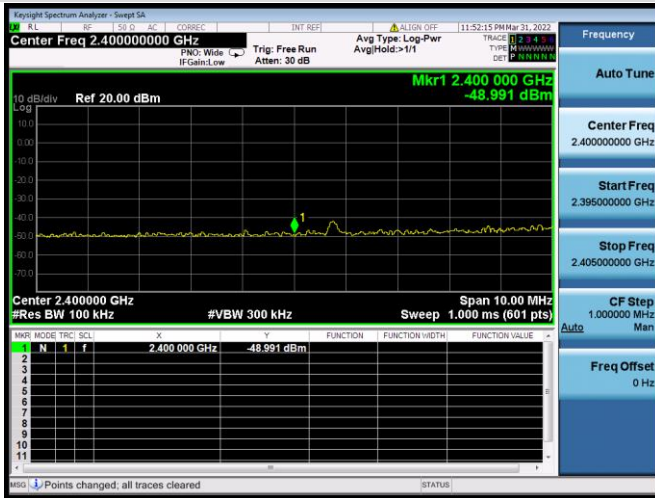

802.11ax-20 MHz(SU) CHANNEL 2, REFERENCE LEVEL

802.11ax-20 MHz(SU) CHANNEL 2, BAND EDGE

802.11ax-20 MHz(SU) CHANNEL 3, CARRIER LEVEL

802.11ax-20 MHz(SU) CHANNEL 3, REFERENCE LEVEL

802.11ax-20 MHz(SU) CHANNEL 3, BAND EDGE

802.11ax-20 MHz(SU) CHANNEL 4, CARRIER LEVEL

802.11ax-20 MHz(SU) CHANNEL 4, REFERENCE LEVEL

802.11ax-20 MHz(SU) CHANNEL 4, BAND EDGE

802.11ax-20 MHz(SU) CHANNEL 5, CARRIER LEVEL

802.11ax-20 MHz(SU) CHANNEL 5,
REFERENCE LEVEL

802.11ax-20 MHz(SU) CHANNEL 5, BAND EDGE

802.11ax-20 MHz(SU) CHANNEL 8, CARRIER LEVEL

802.11ax-20 MHz(SU) CHANNEL 8,
REFERENCE LEVEL

802.11ax-20 MHz(SU) CHANNEL 8, BAND EDGE

802.11ax-20 MHz(SU) CHANNEL 9, CARRIER LEVEL