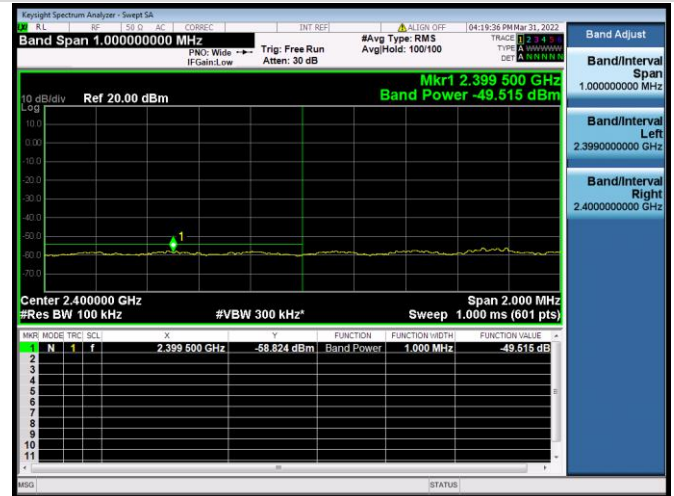

VHT-20 MHz CHANNEL 5, BAND EDGE