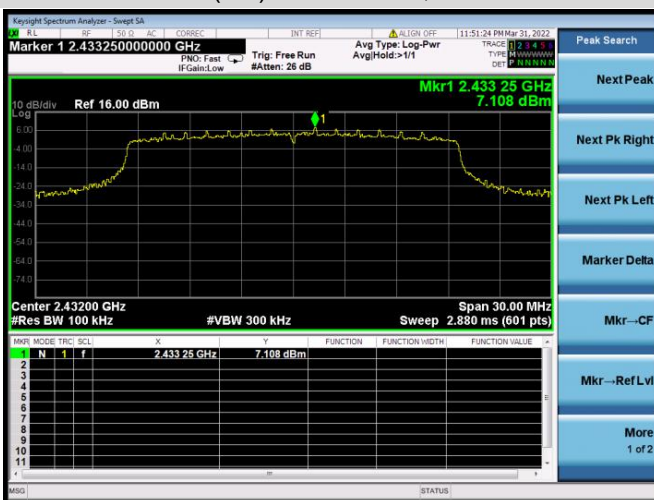

802.11ax-20 MHz(SU) CHANNEL 2, REFERENCE LEVEL

802.11ax-20 MHz(SU) CHANNEL 2, BAND EDGE

802.11ax-20 MHz(SU) CHANNEL 3, CARRIER LEVEL

802.11ax-20 MHz(SU) CHANNEL 3, REFERENCE LEVEL

802.11ax-20 MHz(SU) CHANNEL 3, BAND EDGE

802.11ax-20 MHz(SU) CHANNEL 4, CARRIER LEVEL

802.11ax-20 MHz(SU) CHANNEL 4, REFERENCE LEVEL

802.11ax-20 MHz(SU) CHANNEL 4, BAND EDGE

802.11ax-20 MHz(SU) CHANNEL 5, CARRIER LEVEL

802.11ax-20 MHz(SU) CHANNEL 5,
REFERENCE LEVEL

802.11ax-20 MHz(SU) CHANNEL 5, BAND EDGE

802.11ax-20 MHz(SU) CHANNEL 8, CARRIER LEVEL

802.11ax-20 MHz(SU) CHANNEL 8,
REFERENCE LEVEL

802.11ax-20 MHz(SU) CHANNEL 8, BAND EDGE

802.11ax-20 MHz(SU) CHANNEL 9, CARRIER LEVEL