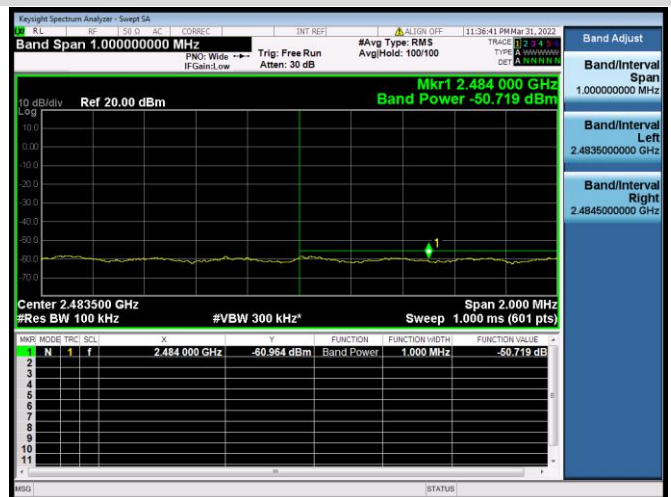

VHT-40 MHz CHANNEL 7, BAND EDGE

VHT-40 MHz CHANNEL 8, CARRIER LEVEL

VHT-40 MHz CHANNEL 8, REFERENCE LEVEL

VHT-40 MHz CHANNEL 8, BAND EDGE

VHT-40 MHz CHANNEL 9, CARRIER LEVEL

VHT-40 MHz CHANNEL 9, BAND EDGE

VHT-40 MHz CHANNEL 9, REFERENCE LEVEL

802.11ax-20 MHz(SU) CHANNEL 1, CARRIER LEVEL

802.11ax-20 MHz(SU) CHANNEL 1, REFERENCE LEVEL

802.11ax-20 MHz(SU) CHANNEL 1, BAND EDGE

802.11ax-20 MHz(SU) CHANNEL 2, CARRIER LEVEL