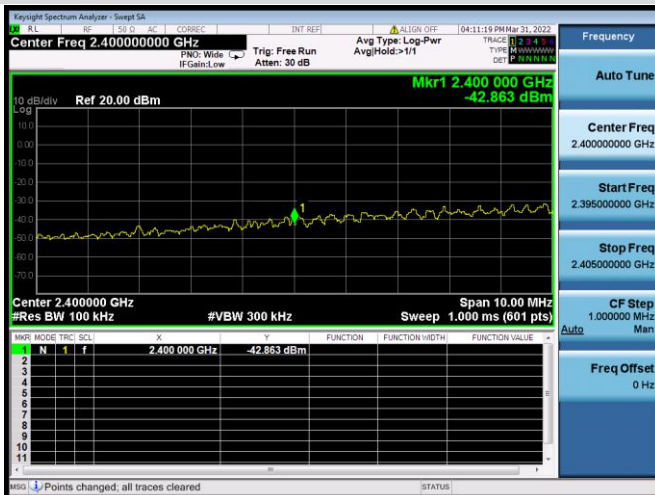

VHT-20 MHz CHANNEL 1, REFERENCE LEVEL

VHT-20 MHz CHANNEL 1, BAND EDGE

VHT-20 MHz CHANNEL 2, CARRIER LEVEL

VHT-20 MHz CHANNEL 2, REFERENCE LEVEL

VHT-20 MHz CHANNEL 2, BAND EDGE

VHT-20 MHz CHANNEL 3, CARRIER LEVEL

VHT-20 MHz CHANNEL 3, BAND EDGE

VHT-20 MHz CHANNEL 3, REFERENCE LEVEL

VHT-20 MHz CHANNEL 4, CARRIER LEVEL

VHT-20 MHz CHANNEL 4, REFERENCE LEVEL

VHT-20 MHz CHANNEL 4, BAND EDGE

VHT-20 MHz CHANNEL 5, CARRIER LEVEL