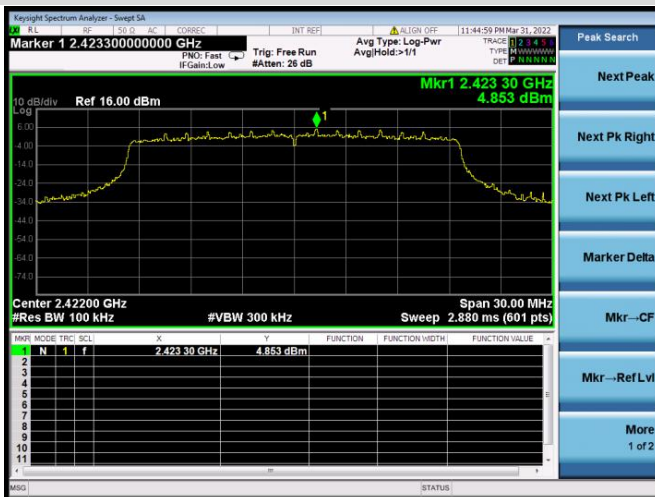

VHT-40 MHz CHANNEL 9, REFERENCE LEVEL

802.11ax-20 MHz(SU) CHANNEL 1, CARRIER LEVEL

802.11ax-20 MHz(SU) CHANNEL 1, REFERENCE LEVEL

802.11ax-20 MHz(SU) CHANNEL 1, BAND EDGE

802.11ax-20 MHz(SU) CHANNEL 2, CARRIER LEVEL

802.11ax-20 MHz(SU) CHANNEL 2, REFERENCE LEVEL

802.11ax-20 MHz(SU) CHANNEL 2, BAND EDGE

802.11ax-20 MHz(SU) CHANNEL 3, CARRIER LEVEL

802.11ax-20 MHz(SU) CHANNEL 3, REFERENCE LEVEL

802.11ax-20 MHz(SU) CHANNEL 3, BAND EDGE