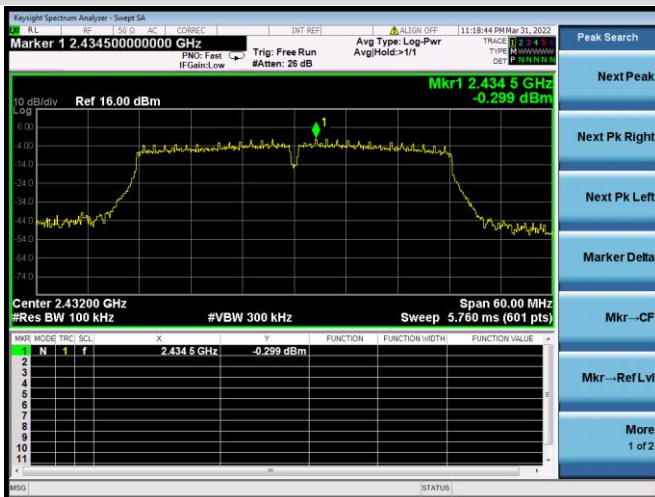

VHT-40 MHz CHANNEL 5, CARRIER LEVEL