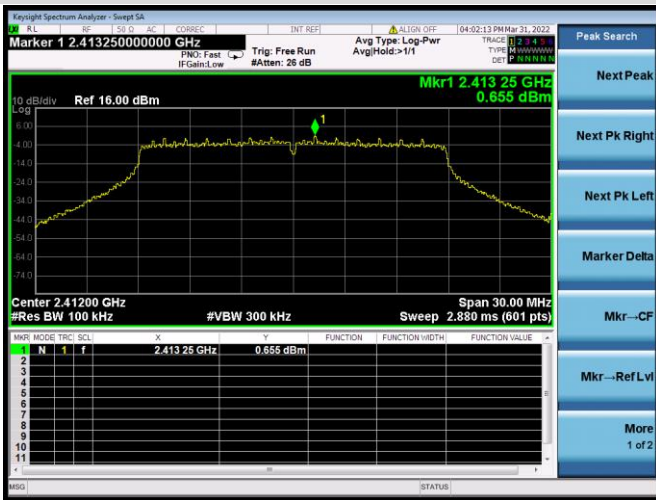

802.11n-40 MHz CHANNEL 8,
REFERENCE LEVEL

802.11n-40 MHz CHANNEL 8, BAND EDGE

802.11n-40 MHz CHANNEL 9, CARRIER LEVEL

802.11n-40 MHz CHANNEL 9,
REFERENCE LEVEL

802.11n-40 MHz CHANNEL 9, BAND EDGE

VHT-20 MHz CHANNEL 1, CARRIER LEVEL

VHT-20 MHz CHANNEL 1, REFERENCE LEVEL

VHT-20 MHz CHANNEL 1, BAND EDGE

VHT-20 MHz CHANNEL 2, CARRIER LEVEL

VHT-20 MHz CHANNEL 2, REFERENCE LEVEL

VHT-20 MHz CHANNEL 2, BAND EDGE

VHT-20 MHz CHANNEL 3, CARRIER LEVEL