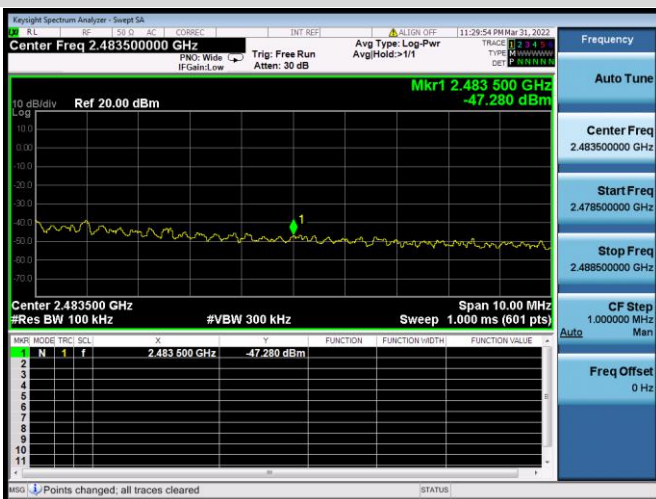

VHT-40 MHz CHANNEL 4, REFERENCE LEVEL

VHT-40 MHz CHANNEL 4, BAND EDGE

VHT-40 MHz CHANNEL 5, CARRIER LEVEL

VHT-40 MHz CHANNEL 5, BAND EDGE

VHT-40 MHz CHANNEL 7, CARRIER LEVEL

VHT-40 MHz CHANNEL 7, REFERENCE LEVEL