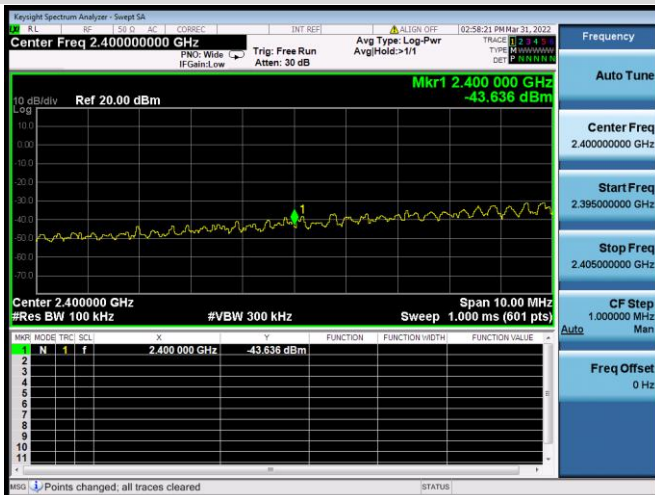

802.11n-20 MHz CHANNEL 2,
REFERENCE LEVEL

802.11n-20 MHz CHANNEL 2, BAND EDGE

802.11n-20 MHz CHANNEL 3, CARRIER LEVEL

802.11n-20 MHz CHANNEL 3,
REFERENCE LEVEL

802.11n-20 MHz CHANNEL 3, BAND EDGE

802.11n-20 MHz CHANNEL 4, CARRIER LEVEL

802.11n-20 MHz CHANNEL 4, REFERENCE LEVEL

802.11n-20 MHz CHANNEL 4, BAND EDGE

802.11n-20 MHz CHANNEL 5, CARRIER LEVEL

802.11n-20 MHz CHANNEL 5,
REFERENCE LEVEL

802.11n-20 MHz CHANNEL 5, BAND EDGE

802.11n-20 MHz CHANNEL 8, CARRIER LEVEL

802.11n-20 MHz CHANNEL 8, BAND EDGE

802.11n-20 MHz CHANNEL 8,
REFERENCE LEVEL

802.11n-20 MHz CHANNEL 9, CARRIER LEVEL

802.11n-20 MHz CHANNEL 9, REFERENCE LEVEL

802.11n-20 MHz CHANNEL 9, BAND EDGE

802.11n-20 MHz CHANNEL 10, CARRIER LEVEL