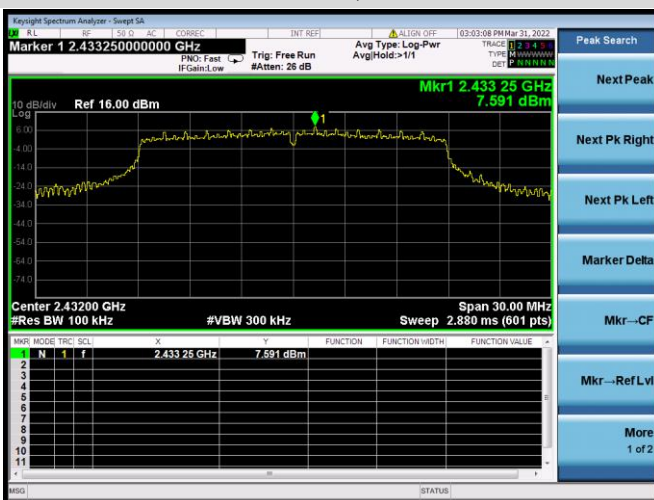

802.11n-20 MHz CHANNEL 2,
REFERENCE LEVEL

802.11n-20 MHz CHANNEL 2, BAND EDGE

802.11n-20 MHz CHANNEL 3, CARRIER LEVEL

802.11n-20 MHz CHANNEL 3,
REFERENCE LEVEL

802.11n-20 MHz CHANNEL 3, BAND EDGE

802.11n-20 MHz CHANNEL 4, CARRIER LEVEL

802.11n-20 MHz CHANNEL 4, REFERENCE LEVEL

802.11n-20 MHz CHANNEL 4, BAND EDGE

802.11n-20 MHz CHANNEL 5, CARRIER LEVEL

802.11n-20 MHz CHANNEL 5,
REFERENCE LEVEL

802.11n-20 MHz CHANNEL 5, BAND EDGE

802.11n-20 MHz CHANNEL 8, CARRIER LEVEL

802.11n-20 MHz CHANNEL 8, BAND EDGE

802.11n-20 MHz CHANNEL 8,
REFERENCE LEVEL

802.11n-20 MHz CHANNEL 9, CARRIER LEVEL

802.11n-20 MHz CHANNEL 9, REFERENCE LEVEL

802.11n-20 MHz CHANNEL 9, BAND EDGE

802.11n-20 MHz CHANNEL 10, CARRIER LEVEL