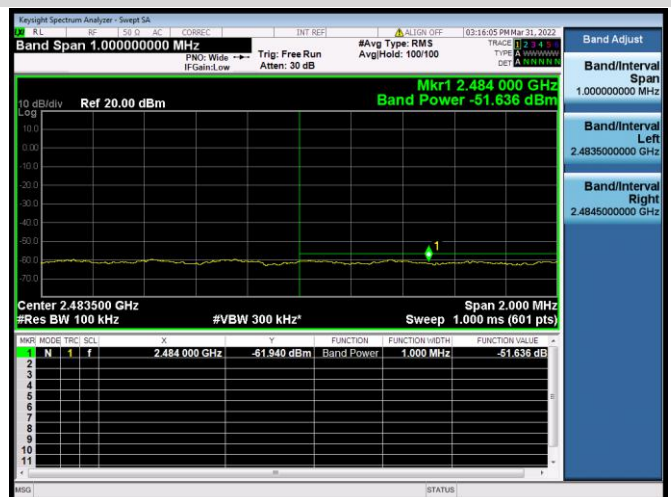

802.11n-20 MHz CHANNEL 2,
REFERENCE LEVEL

802.11n-20 MHz CHANNEL 2, BAND EDGE

802.11n-20 MHz CHANNEL 3, CARRIER LEVEL

802.11n-20 MHz CHANNEL 3,
REFERENCE LEVEL

802.11n-20 MHz CHANNEL 3, BAND EDGE

802.11n-20 MHz CHANNEL 4, CARRIER LEVEL

802.11n-20 MHz CHANNEL 4, REFERENCE LEVEL

802.11n-20 MHz CHANNEL 4, BAND EDGE

802.11n-20 MHz CHANNEL 5, CARRIER LEVEL

802.11n-20 MHz CHANNEL 5,
REFERENCE LEVEL

802.11n-20 MHz CHANNEL 5, BAND EDGE

802.11n-20 MHz CHANNEL 8, CARRIER LEVEL

802.11n-20 MHz CHANNEL 8, BAND EDGE

802.11n-20 MHz CHANNEL 8,
REFERENCE LEVEL

802.11n-20 MHz CHANNEL 9, CARRIER LEVEL

802.11n-20 MHz CHANNEL 9, REFERENCE LEVEL

802.11n-20 MHz CHANNEL 9, BAND EDGE

802.11n-20 MHz CHANNEL 10, CARRIER LEVEL

802.11n-20 MHz CHANNEL 10,
REFERENCE LEVEL

802.11n-20 MHz CHANNEL 10, BAND EDGE

802.11n-20 MHz CHANNEL 11, CARRIER LEVEL

802.11n-20 MHz CHANNEL 11, BAND EDGE

802.11n-20 MHz CHANNEL 11,
REFERENCE LEVEL

802.11n-40 MHz CHANNEL 3, CARRIER LEVEL