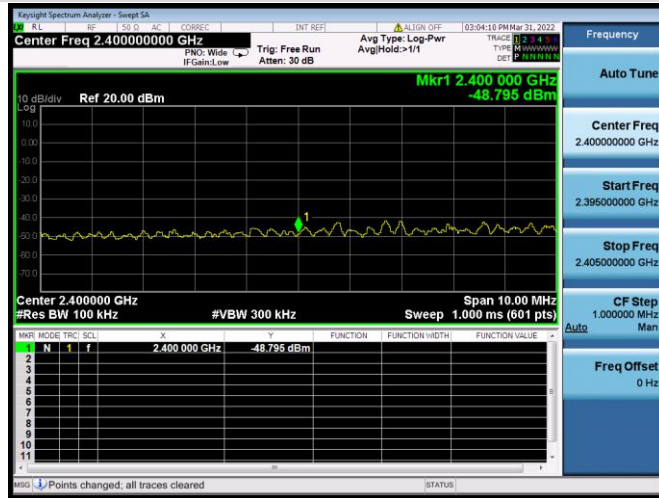

802.11n-20 MHz CHANNEL 2,
REFERENCE LEVEL

802.11n-20 MHz CHANNEL 2, BAND EDGE

802.11n-20 MHz CHANNEL 3, CARRIER LEVEL

802.11n-20 MHz CHANNEL 3,
REFERENCE LEVEL

802.11n-20 MHz CHANNEL 3, BAND EDGE

802.11n-20 MHz CHANNEL 4, CARRIER LEVEL

802.11n-20 MHz CHANNEL 4, REFERENCE LEVEL

802.11n-20 MHz CHANNEL 4, BAND EDGE

802.11n-20 MHz CHANNEL 5, CARRIER LEVEL

802.11n-20 MHz CHANNEL 5,
REFERENCE LEVEL

802.11n-20 MHz CHANNEL 5, BAND EDGE

802.11n-20 MHz CHANNEL 8, CARRIER LEVEL

802.11n-20 MHz CHANNEL 8, BAND EDGE

802.11n-20 MHz CHANNEL 8,
REFERENCE LEVEL

802.11n-20 MHz CHANNEL 9, CARRIER LEVEL

802.11n-20 MHz CHANNEL 9, REFERENCE LEVEL

802.11n-20 MHz CHANNEL 9, BAND EDGE

802.11n-20 MHz CHANNEL 10, CARRIER LEVEL