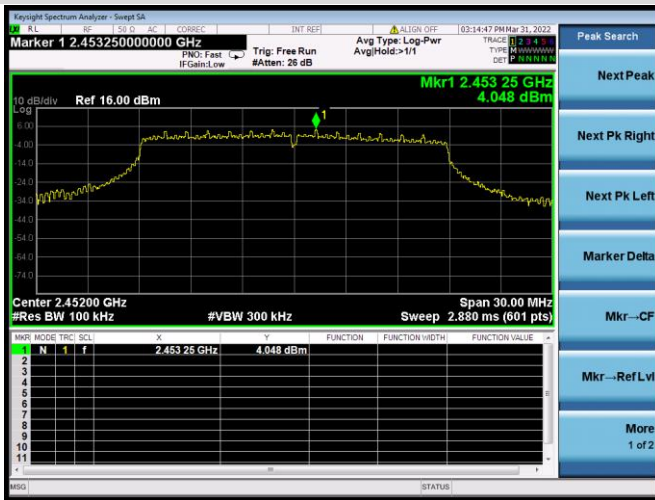

802.11n-20 MHz CHANNEL 2,
REFERENCE LEVEL

802.11n-20 MHz CHANNEL 2, BAND EDGE

802.11n-20 MHz CHANNEL 3, CARRIER LEVEL

802.11n-20 MHz CHANNEL 3,
REFERENCE LEVEL

802.11n-20 MHz CHANNEL 3, BAND EDGE

802.11n-20 MHz CHANNEL 4, CARRIER LEVEL

802.11n-20 MHz CHANNEL 4, REFERENCE LEVEL

802.11n-20 MHz CHANNEL 4, BAND EDGE

802.11n-20 MHz CHANNEL 5, CARRIER LEVEL

802.11n-20 MHz CHANNEL 5,
REFERENCE LEVEL

802.11n-20 MHz CHANNEL 5, BAND EDGE

802.11n-20 MHz CHANNEL 8, CARRIER LEVEL

802.11n-20 MHz CHANNEL 8, BAND EDGE

802.11n-20 MHz CHANNEL 8,
REFERENCE LEVEL

802.11n-20 MHz CHANNEL 9, CARRIER LEVEL

802.11n-20 MHz CHANNEL 9, REFERENCE LEVEL

802.11n-20 MHz CHANNEL 9, BAND EDGE

802.11n-20 MHz CHANNEL 10, CARRIER LEVEL

802.11n-20 MHz CHANNEL 10,
REFERENCE LEVEL

802.11n-20 MHz CHANNEL 10, BAND EDGE

802.11n-20 MHz CHANNEL 11, CARRIER LEVEL

802.11n-20 MHz CHANNEL 11, BAND EDGE

802.11n-20 MHz CHANNEL 11,
REFERENCE LEVEL

802.11n-40 MHz CHANNEL 3, CARRIER LEVEL