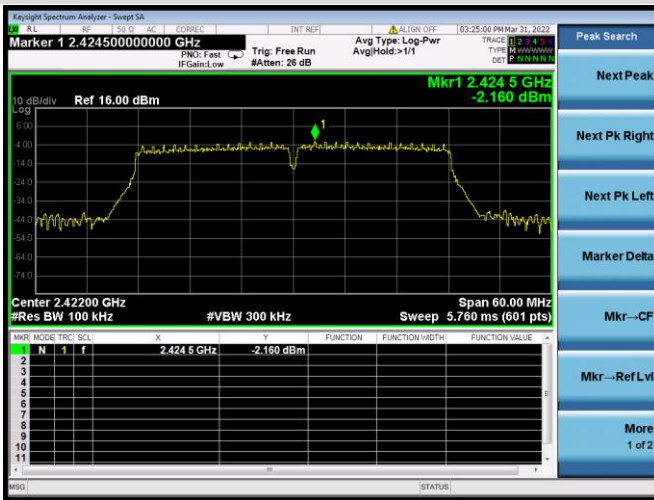

802.11n-20 MHz CHANNEL 8, BAND EDGE

802.11n-20 MHz CHANNEL 8,
REFERENCE LEVEL

802.11n-20 MHz CHANNEL 9, CARRIER LEVEL

802.11n-20 MHz CHANNEL 9, REFERENCE LEVEL

802.11n-20 MHz CHANNEL 9, BAND EDGE

802.11n-20 MHz CHANNEL 10, CARRIER LEVEL

802.11n-20 MHz CHANNEL 10,
REFERENCE LEVEL

802.11n-20 MHz CHANNEL 10, BAND EDGE

802.11n-20 MHz CHANNEL 11, CARRIER LEVEL

802.11n-20 MHz CHANNEL 11, BAND EDGE

802.11n-20 MHz CHANNEL 11,
REFERENCE LEVEL

802.11n-40 MHz CHANNEL 3, CARRIER LEVEL

802.11n-40 MHz CHANNEL 3, REFERENCE LEVEL

802.11n-40 MHz CHANNEL 3, BAND EDGE

802.11n-40 MHz CHANNEL 4, CARRIER LEVEL

802.11n-40 MHz CHANNEL 4,
REFERENCE LEVEL

802.11n-40 MHz CHANNEL 4, BAND EDGE

802.11n-40 MHz CHANNEL 5, CARRIER LEVEL