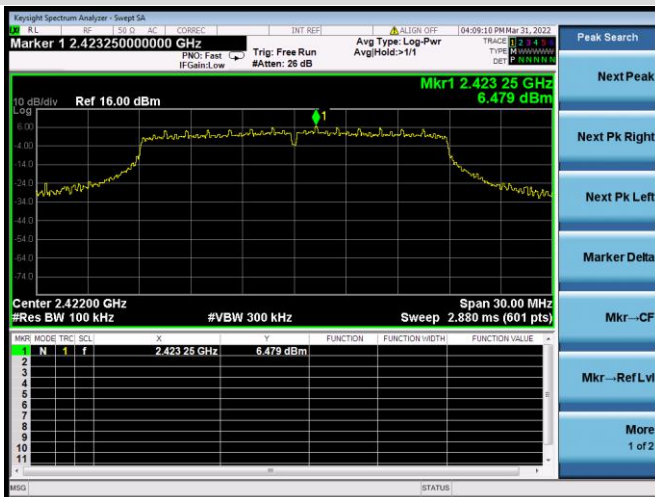

802.11n-40 MHz CHANNEL 8,
REFERENCE LEVEL

802.11n-40 MHz CHANNEL 8, BAND EDGE

802.11n-40 MHz CHANNEL 9, CARRIER LEVEL

802.11n-40 MHz CHANNEL 9,
REFERENCE LEVEL

802.11n-40 MHz CHANNEL 9, BAND EDGE

VHT-20 MHz CHANNEL 1, CARRIER LEVEL

VHT-20 MHz CHANNEL 1, REFERENCE LEVEL

VHT-20 MHz CHANNEL 1, BAND EDGE

VHT-20 MHz CHANNEL 2, CARRIER LEVEL

VHT-20 MHz CHANNEL 2, REFERENCE LEVEL

VHT-20 MHz CHANNEL 2, BAND EDGE

VHT-20 MHz CHANNEL 3, CARRIER LEVEL

VHT-20 MHz CHANNEL 3, BAND EDGE

VHT-20 MHz CHANNEL 3, REFERENCE LEVEL

VHT-20 MHz CHANNEL 4, CARRIER LEVEL

VHT-20 MHz CHANNEL 4, REFERENCE LEVEL

VHT-20 MHz CHANNEL 4, BAND EDGE

VHT-20 MHz CHANNEL 5, CARRIER LEVEL