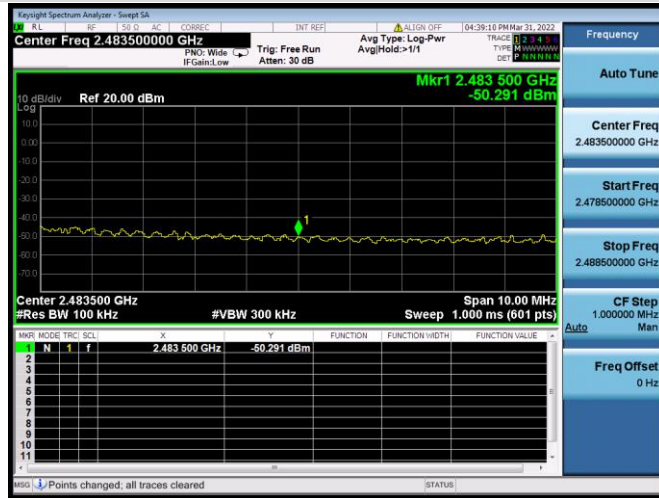

VHT-20 MHz CHANNEL 9, REFERENCE LEVEL

VHT-20 MHz CHANNEL 9, BAND EDGE

VHT-20 MHz CHANNEL 10, CARRIER LEVEL

VHT-20 MHz CHANNEL 10, REFERENCE LEVEL

VHT-20 MHz CHANNEL 10, BAND EDGE

VHT-20 MHz CHANNEL 11, CARRIER LEVEL

VHT-20 MHz CHANNEL 11, BAND EDGE

VHT-20 MHz CHANNEL 11, REFERENCE LEVEL

VHT-40 MHz CHANNEL 3, CARRIER LEVEL

VHT-40 MHz CHANNEL 3, REFERENCE LEVEL

VHT-40 MHz CHANNEL 3, BAND EDGE

VHT-40 MHz CHANNEL 4, CARRIER LEVEL