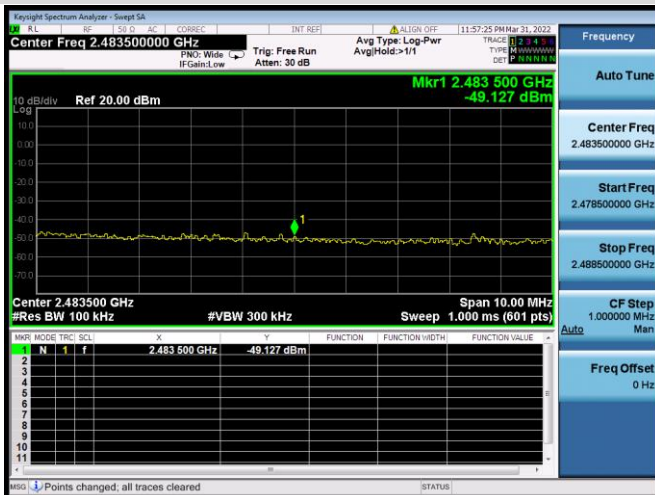

802.11ax-20 MHz(SU) CHANNEL 2, REFERENCE LEVEL

802.11ax-20 MHz(SU) CHANNEL 2, BAND EDGE

802.11ax-20 MHz(SU) CHANNEL 3, CARRIER LEVEL

802.11ax-20 MHz(SU) CHANNEL 3, REFERENCE LEVEL

802.11ax-20 MHz(SU) CHANNEL 3, BAND EDGE

802.11ax-20 MHz(SU) CHANNEL 4, CARRIER LEVEL

802.11ax-20 MHz(SU) CHANNEL 4, REFERENCE LEVEL

802.11ax-20 MHz(SU) CHANNEL 4, BAND EDGE

802.11ax-20 MHz(SU) CHANNEL 5, CARRIER LEVEL

802.11ax-20 MHz(SU) CHANNEL 5,
REFERENCE LEVEL

802.11ax-20 MHz(SU) CHANNEL 5, BAND EDGE

802.11ax-20 MHz(SU) CHANNEL 8, CARRIER LEVEL

802.11ax-20 MHz(SU) CHANNEL 8,
REFERENCE LEVEL

802.11ax-20 MHz(SU) CHANNEL 8, BAND EDGE

802.11ax-20 MHz(SU) CHANNEL 9, CARRIER LEVEL