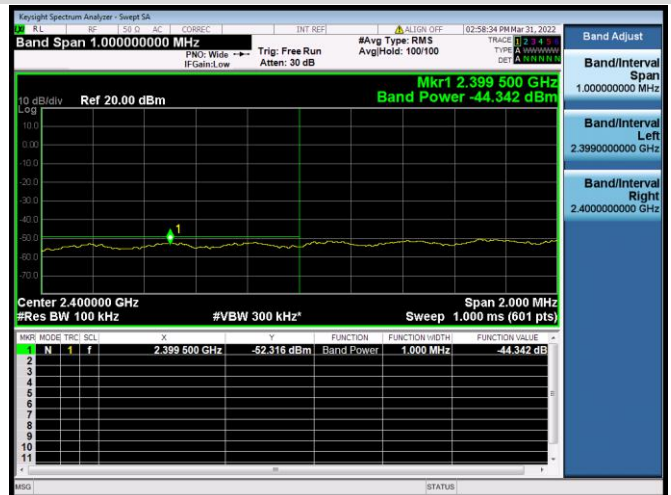

802.11n-20 MHz CHANNEL 2,
REFERENCE LEVEL

802.11n-20 MHz CHANNEL 2, BAND EDGE

802.11n-20 MHz CHANNEL 3, CARRIER LEVEL

802.11n-20 MHz CHANNEL 3,
REFERENCE LEVEL

802.11n-20 MHz CHANNEL 3, BAND EDGE

802.11n-20 MHz CHANNEL 4, CARRIER LEVEL

802.11n-20 MHz CHANNEL 4, REFERENCE LEVEL

802.11n-20 MHz CHANNEL 4, BAND EDGE

802.11n-20 MHz CHANNEL 5, CARRIER LEVEL

802.11n-20 MHz CHANNEL 5,
REFERENCE LEVEL

802.11n-20 MHz CHANNEL 5, BAND EDGE

802.11n-20 MHz CHANNEL 8, CARRIER LEVEL

802.11n-20 MHz CHANNEL 8, BAND EDGE

802.11n-20 MHz CHANNEL 8,
REFERENCE LEVEL

802.11n-20 MHz CHANNEL 9, CARRIER LEVEL

802.11n-20 MHz CHANNEL 9, REFERENCE LEVEL

802.11n-20 MHz CHANNEL 9, BAND EDGE

802.11n-20 MHz CHANNEL 10, CARRIER LEVEL