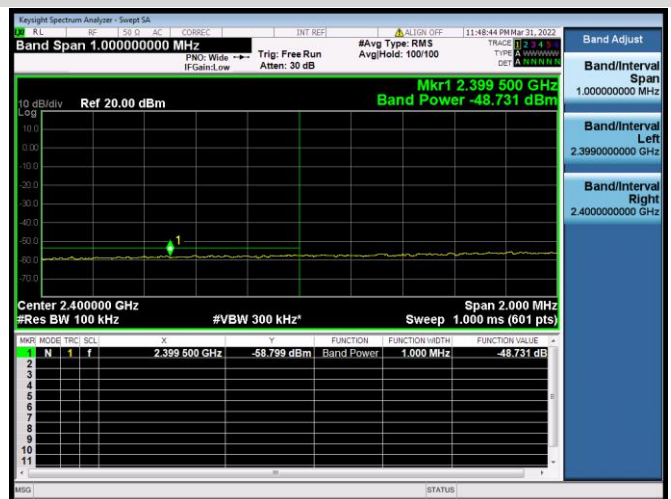

VHT-40 MHz CHANNEL 9, REFERENCE LEVEL

802.11ax-20 MHz(SU) CHANNEL 1, CARRIER LEVEL

802.11ax-20 MHz(SU) CHANNEL 1, REFERENCE LEVEL

802.11ax-20 MHz(SU) CHANNEL 1, BAND EDGE

802.11ax-20 MHz(SU) CHANNEL 2, CARRIER LEVEL

802.11ax-20 MHz(SU) CHANNEL 2, REFERENCE LEVEL

802.11ax-20 MHz(SU) CHANNEL 2, BAND EDGE

802.11ax-20 MHz(SU) CHANNEL 3, CARRIER LEVEL

802.11ax-20 MHz(SU) CHANNEL 3, REFERENCE LEVEL

802.11ax-20 MHz(SU) CHANNEL 3, BAND EDGE

802.11ax-20 MHz(SU) CHANNEL 4, CARRIER LEVEL

802.11ax-20 MHz(SU) CHANNEL 4, REFERENCE LEVEL

802.11ax-20 MHz(SU) CHANNEL 4, BAND EDGE

802.11ax-20 MHz(SU) CHANNEL 5, CARRIER LEVEL

802.11ax-20 MHz(SU) CHANNEL 5,
REFERENCE LEVEL