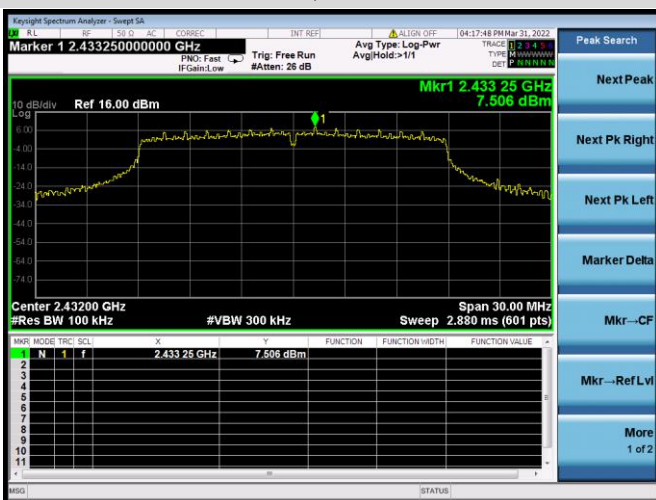

VHT-20 MHz CHANNEL 1, REFERENCE LEVEL

VHT-20 MHz CHANNEL 1, BAND EDGE

VHT-20 MHz CHANNEL 2, CARRIER LEVEL

VHT-20 MHz CHANNEL 2, REFERENCE LEVEL

VHT-20 MHz CHANNEL 2, BAND EDGE

VHT-20 MHz CHANNEL 3, CARRIER LEVEL

VHT-20 MHz CHANNEL 3, BAND EDGE

VHT-20 MHz CHANNEL 3, REFERENCE LEVEL

VHT-20 MHz CHANNEL 4, CARRIER LEVEL

VHT-20 MHz CHANNEL 4, REFERENCE LEVEL

VHT-20 MHz CHANNEL 4, BAND EDGE

VHT-20 MHz CHANNEL 5, CARRIER LEVEL

VHT-20 MHz CHANNEL 5, REFERENCE LEVEL

VHT-20 MHz CHANNEL 5, BAND EDGE

VHT-20 MHz CHANNEL 8, CARRIER LEVEL

VHT-20 MHz CHANNEL 8, BAND EDGE

VHT-20 MHz CHANNEL 8, REFERENCE LEVEL

VHT-20 MHz CHANNEL 9, CARRIER LEVEL