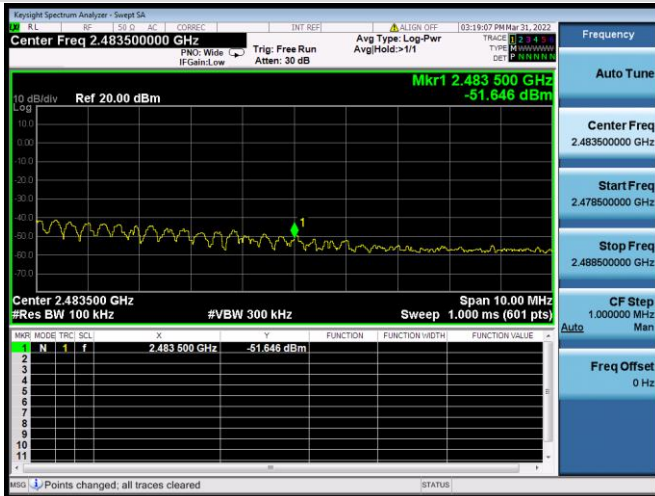

802.11n-20 MHz CHANNEL 4, REFERENCE LEVEL

802.11n-20 MHz CHANNEL 4, BAND EDGE

802.11n-20 MHz CHANNEL 5, CARRIER LEVEL

802.11n-20 MHz CHANNEL 5,
REFERENCE LEVEL

802.11n-20 MHz CHANNEL 5, BAND EDGE

802.11n-20 MHz CHANNEL 8, CARRIER LEVEL

802.11n-20 MHz CHANNEL 8, BAND EDGE

802.11n-20 MHz CHANNEL 8,
REFERENCE LEVEL

802.11n-20 MHz CHANNEL 9, CARRIER LEVEL

802.11n-20 MHz CHANNEL 9, REFERENCE LEVEL

802.11n-20 MHz CHANNEL 9, BAND EDGE

802.11n-20 MHz CHANNEL 10, CARRIER LEVEL

802.11n-20 MHz CHANNEL 10,
REFERENCE LEVEL

802.11n-20 MHz CHANNEL 10, BAND EDGE

802.11n-20 MHz CHANNEL 11, CARRIER LEVEL

802.11n-20 MHz CHANNEL 11, BAND EDGE

802.11n-20 MHz CHANNEL 11,
REFERENCE LEVEL

802.11n-40 MHz CHANNEL 3, CARRIER LEVEL