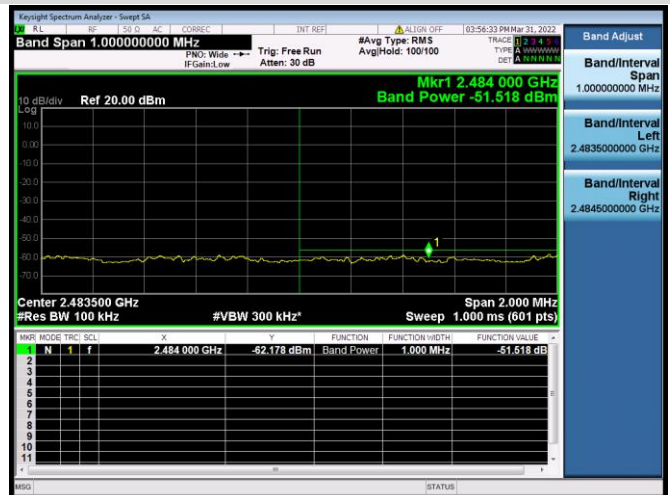

802.11n-40 MHz CHANNEL 5,
REFERENCE LEVEL

802.11n-40 MHz CHANNEL 5, BAND EDGE

802.11n-40 MHz CHANNEL 7, CARRIER LEVEL

802.11n-40 MHz CHANNEL 7, REFERENCE LEVEL

802.11n-40 MHz CHANNEL 7, BAND EDGE

802.11n-40 MHz CHANNEL 8, CARRIER LEVEL

802.11n-40 MHz CHANNEL 8,
REFERENCE LEVEL

802.11n-40 MHz CHANNEL 8, BAND EDGE

802.11n-40 MHz CHANNEL 9, CARRIER LEVEL

802.11n-40 MHz CHANNEL 9,
REFERENCE LEVEL

802.11n-40 MHz CHANNEL 9, BAND EDGE

VHT-20 MHz CHANNEL 1, CARRIER LEVEL

VHT-20 MHz CHANNEL 1, REFERENCE LEVEL

VHT-20 MHz CHANNEL 1, BAND EDGE

VHT-20 MHz CHANNEL 2, CARRIER LEVEL

VHT-20 MHz CHANNEL 2, REFERENCE LEVEL

VHT-20 MHz CHANNEL 2, BAND EDGE

VHT-20 MHz CHANNEL 3, CARRIER LEVEL