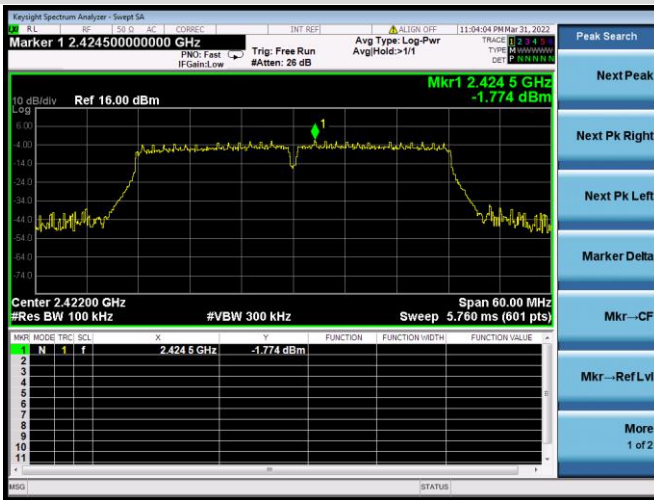

VHT-40 MHz CHANNEL 3, CARRIER LEVEL