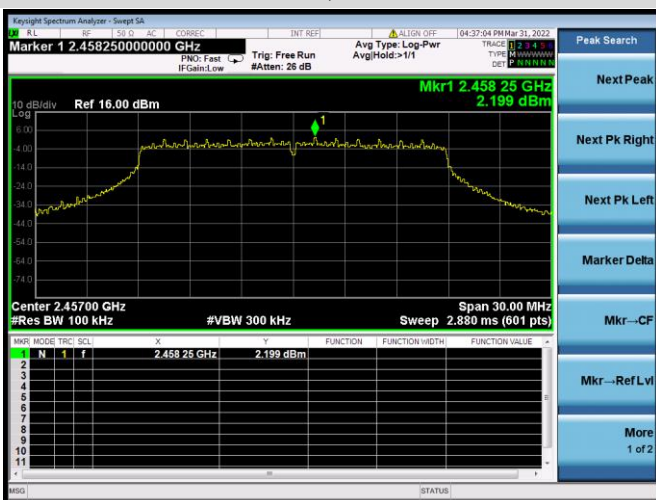

VHT-20 MHz CHANNEL 3, BAND EDGE

VHT-20 MHz CHANNEL 3, REFERENCE LEVEL

VHT-20 MHz CHANNEL 4, CARRIER LEVEL

VHT-20 MHz CHANNEL 4, REFERENCE LEVEL

VHT-20 MHz CHANNEL 4, BAND EDGE

VHT-20 MHz CHANNEL 5, CARRIER LEVEL

VHT-20 MHz CHANNEL 5, REFERENCE LEVEL

VHT-20 MHz CHANNEL 5, BAND EDGE

VHT-20 MHz CHANNEL 8, CARRIER LEVEL

VHT-20 MHz CHANNEL 8, BAND EDGE

VHT-20 MHz CHANNEL 8, REFERENCE LEVEL

VHT-20 MHz CHANNEL 9, CARRIER LEVEL

VHT-20 MHz CHANNEL 9, REFERENCE LEVEL

VHT-20 MHz CHANNEL 9, BAND EDGE

VHT-20 MHz CHANNEL 10, CARRIER LEVEL

VHT-20 MHz CHANNEL 10, REFERENCE LEVEL

VHT-20 MHz CHANNEL 10, BAND EDGE

VHT-20 MHz CHANNEL 11, CARRIER LEVEL