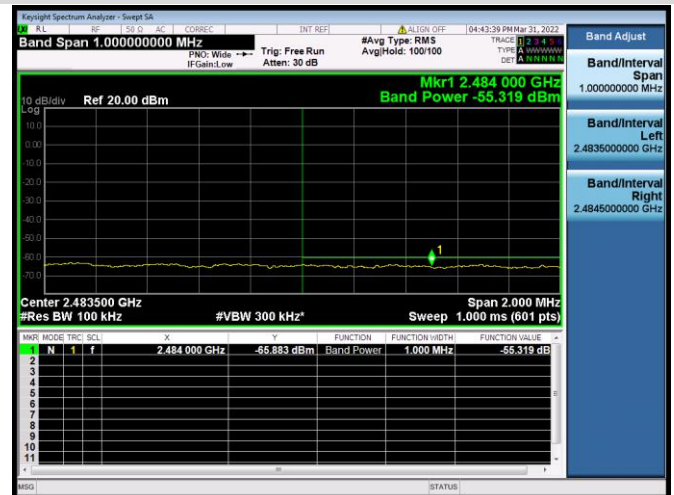

VHT-20 MHz CHANNEL 9, REFERENCE LEVEL

VHT-20 MHz CHANNEL 9, BAND EDGE

VHT-20 MHz CHANNEL 10, CARRIER LEVEL

VHT-20 MHz CHANNEL 10, REFERENCE LEVEL

VHT-20 MHz CHANNEL 10, BAND EDGE

VHT-20 MHz CHANNEL 11, CARRIER LEVEL

VHT-20 MHz CHANNEL 11, BAND EDGE

VHT-20 MHz CHANNEL 11, REFERENCE LEVEL

VHT-40 MHz CHANNEL 3, CARRIER LEVEL

VHT-40 MHz CHANNEL 3, REFERENCE LEVEL

VHT-40 MHz CHANNEL 3, BAND EDGE

VHT-40 MHz CHANNEL 4, CARRIER LEVEL