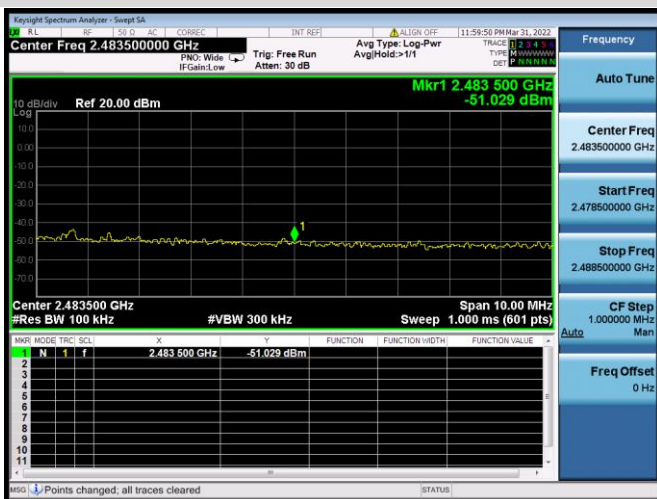

802.11ax-20 MHz(SU) CHANNEL 4, CARRIER LEVEL

802.11ax-20 MHz(SU) CHANNEL 4, REFERENCE LEVEL

802.11ax-20 MHz(SU) CHANNEL 4, BAND EDGE

802.11ax-20 MHz(SU) CHANNEL 5, CARRIER LEVEL

802.11ax-20 MHz(SU) CHANNEL 5,
REFERENCE LEVEL

802.11ax-20 MHz(SU) CHANNEL 5, BAND EDGE

802.11ax-20 MHz(SU) CHANNEL 8, CARRIER LEVEL

802.11ax-20 MHz(SU) CHANNEL 8,
REFERENCE LEVEL

802.11ax-20 MHz(SU) CHANNEL 8, BAND EDGE

802.11ax-20 MHz(SU) CHANNEL 9, CARRIER LEVEL

802.11ax-20 MHz(SU) CHANNEL 9, REFERENCE LEVEL

802.11ax-20 MHz(SU) CHANNEL 9, BAND EDGE

802.11ax-20 MHz(SU) CHANNEL 10, CARRIER LEVEL