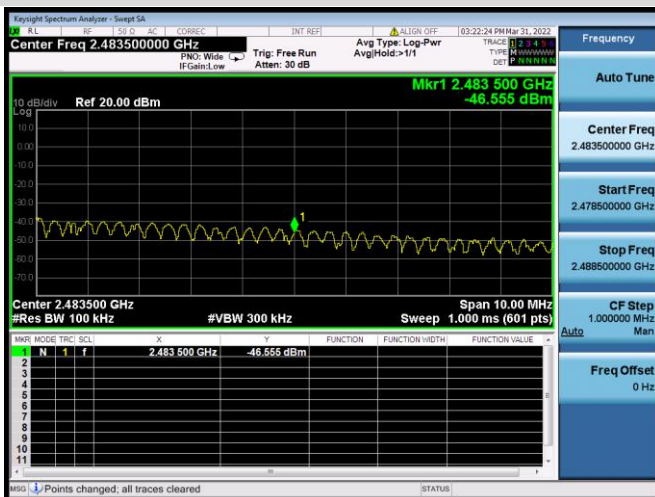

802.11n-20 MHz CHANNEL 8, BAND EDGE

802.11n-20 MHz CHANNEL 8,
REFERENCE LEVEL

802.11n-20 MHz CHANNEL 9, CARRIER LEVEL

802.11n-20 MHz CHANNEL 9, REFERENCE LEVEL

802.11n-20 MHz CHANNEL 9, BAND EDGE

802.11n-20 MHz CHANNEL 10, CARRIER LEVEL

802.11n-20 MHz CHANNEL 10,
REFERENCE LEVEL

802.11n-20 MHz CHANNEL 10, BAND EDGE

802.11n-20 MHz CHANNEL 11, CARRIER LEVEL

802.11n-20 MHz CHANNEL 11, BAND EDGE

802.11n-20 MHz CHANNEL 11,
REFERENCE LEVEL

802.11n-40 MHz CHANNEL 3, CARRIER LEVEL

802.11n-40 MHz CHANNEL 3, REFERENCE LEVEL

802.11n-40 MHz CHANNEL 3, BAND EDGE

802.11n-40 MHz CHANNEL 4, CARRIER LEVEL

802.11n-40 MHz CHANNEL 4,
REFERENCE LEVEL

802.11n-40 MHz CHANNEL 4, BAND EDGE

802.11n-40 MHz CHANNEL 5, CARRIER LEVEL