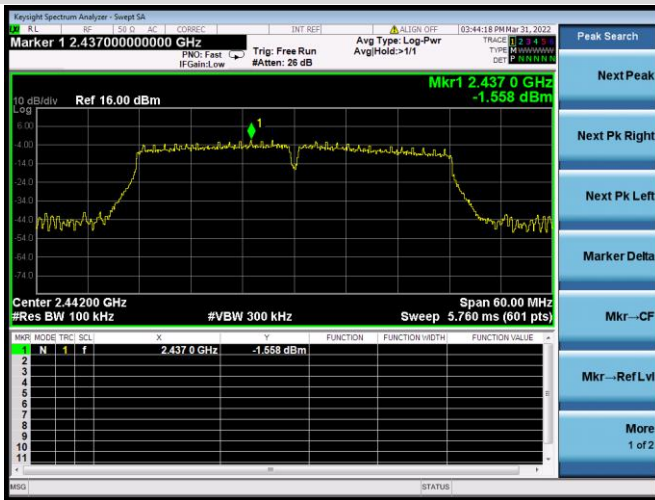

802.11n-20 MHz CHANNEL 10,
REFERENCE LEVEL

802.11n-20 MHz CHANNEL 10, BAND EDGE

802.11n-20 MHz CHANNEL 11, CARRIER LEVEL

802.11n-20 MHz CHANNEL 11, BAND EDGE

802.11n-20 MHz CHANNEL 11,
REFERENCE LEVEL

802.11n-40 MHz CHANNEL 3, CARRIER LEVEL

802.11n-40 MHz CHANNEL 3, REFERENCE LEVEL

802.11n-40 MHz CHANNEL 3, BAND EDGE

802.11n-40 MHz CHANNEL 4, CARRIER LEVEL

802.11n-40 MHz CHANNEL 4,
REFERENCE LEVEL

802.11n-40 MHz CHANNEL 4, BAND EDGE

802.11n-40 MHz CHANNEL 5, CARRIER LEVEL

802.11n-40 MHz CHANNEL 5,
REFERENCE LEVEL

802.11n-40 MHz CHANNEL 5, BAND EDGE

802.11n-40 MHz CHANNEL 7, CARRIER LEVEL

802.11n-40 MHz CHANNEL 7, REFERENCE LEVEL

802.11n-40 MHz CHANNEL 7, BAND EDGE

802.11n-40 MHz CHANNEL 8, CARRIER LEVEL