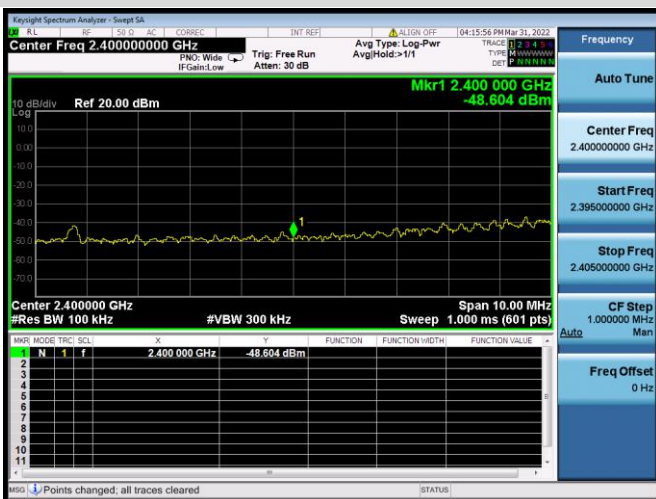

VHT-20 MHz CHANNEL 1, REFERENCE LEVEL

VHT-20 MHz CHANNEL 1, BAND EDGE

VHT-20 MHz CHANNEL 2, CARRIER LEVEL

VHT-20 MHz CHANNEL 2, REFERENCE LEVEL

VHT-20 MHz CHANNEL 2, BAND EDGE

VHT-20 MHz CHANNEL 3, CARRIER LEVEL

VHT-20 MHz CHANNEL 3, BAND EDGE

VHT-20 MHz CHANNEL 3, REFERENCE LEVEL

VHT-20 MHz CHANNEL 4, CARRIER LEVEL

VHT-20 MHz CHANNEL 4, REFERENCE LEVEL

VHT-20 MHz CHANNEL 4, BAND EDGE

VHT-20 MHz CHANNEL 5, CARRIER LEVEL

VHT-20 MHz CHANNEL 5, REFERENCE LEVEL

VHT-20 MHz CHANNEL 5, BAND EDGE

VHT-20 MHz CHANNEL 8, CARRIER LEVEL

VHT-20 MHz CHANNEL 8, BAND EDGE

VHT-20 MHz CHANNEL 8, REFERENCE LEVEL

VHT-20 MHz CHANNEL 9, CARRIER LEVEL