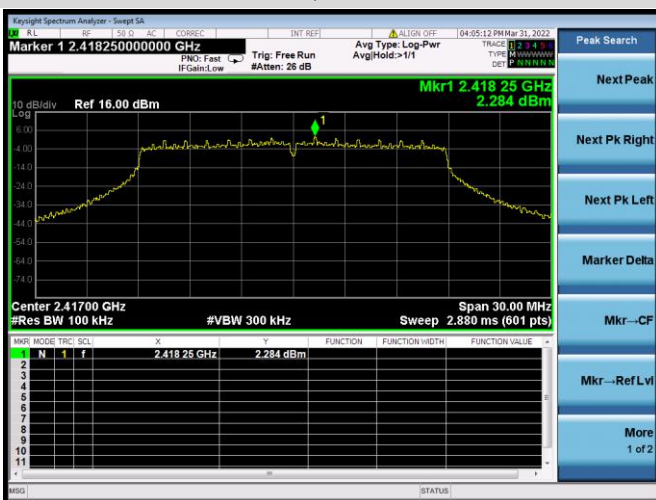

802.11n-40 MHz CHANNEL 8,
REFERENCE LEVEL

802.11n-40 MHz CHANNEL 8, BAND EDGE

802.11n-40 MHz CHANNEL 9, CARRIER LEVEL

802.11n-40 MHz CHANNEL 9,
REFERENCE LEVEL

802.11n-40 MHz CHANNEL 9, BAND EDGE

VHT-20 MHz CHANNEL 1, CARRIER LEVEL

VHT-20 MHz CHANNEL 1, REFERENCE LEVEL

VHT-20 MHz CHANNEL 1, BAND EDGE

VHT-20 MHz CHANNEL 2, CARRIER LEVEL

VHT-20 MHz CHANNEL 2, REFERENCE LEVEL

VHT-20 MHz CHANNEL 2, BAND EDGE

VHT-20 MHz CHANNEL 3, CARRIER LEVEL