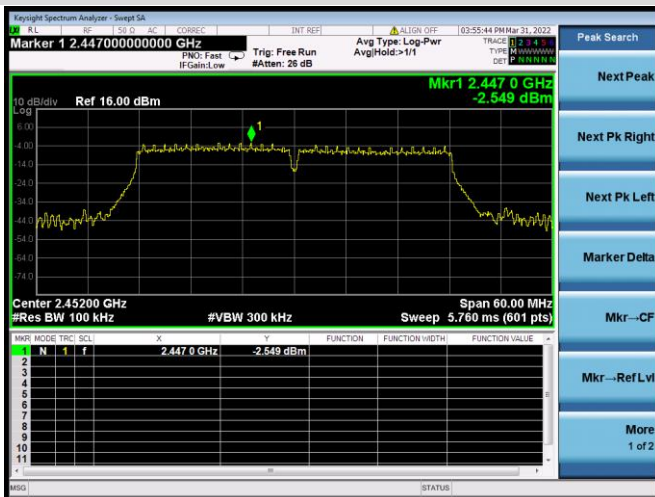

802.11n-40 MHz CHANNEL 3, REFERENCE LEVEL

802.11n-40 MHz CHANNEL 3, BAND EDGE

802.11n-40 MHz CHANNEL 4, CARRIER LEVEL

802.11n-40 MHz CHANNEL 4,
REFERENCE LEVEL

802.11n-40 MHz CHANNEL 4, BAND EDGE

802.11n-40 MHz CHANNEL 5, CARRIER LEVEL

802.11n-40 MHz CHANNEL 5,
REFERENCE LEVEL

802.11n-40 MHz CHANNEL 5, BAND EDGE

802.11n-40 MHz CHANNEL 7, CARRIER LEVEL

802.11n-40 MHz CHANNEL 7, REFERENCE LEVEL

802.11n-40 MHz CHANNEL 7, BAND EDGE

802.11n-40 MHz CHANNEL 8, CARRIER LEVEL

802.11n-40 MHz CHANNEL 8,
REFERENCE LEVEL

802.11n-40 MHz CHANNEL 8, BAND EDGE

802.11n-40 MHz CHANNEL 9, CARRIER LEVEL

802.11n-40 MHz CHANNEL 9,
REFERENCE LEVEL

802.11n-40 MHz CHANNEL 9, BAND EDGE

VHT-20 MHz CHANNEL 1, CARRIER LEVEL

VHT-20 MHz CHANNEL 1, REFERENCE LEVEL

VHT-20 MHz CHANNEL 1, BAND EDGE

VHT-20 MHz CHANNEL 2, CARRIER LEVEL

VHT-20 MHz CHANNEL 2, REFERENCE LEVEL

VHT-20 MHz CHANNEL 2, BAND EDGE

VHT-20 MHz CHANNEL 3, CARRIER LEVEL