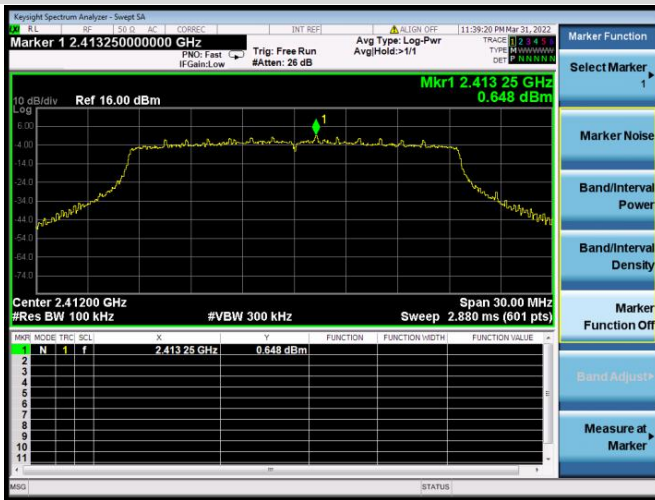

VHT-40 MHz CHANNEL 7, BAND EDGE

VHT-40 MHz CHANNEL 8, CARRIER LEVEL

VHT-40 MHz CHANNEL 8, REFERENCE LEVEL

VHT-40 MHz CHANNEL 8, BAND EDGE

VHT-40 MHz CHANNEL 9, CARRIER LEVEL

VHT-40 MHz CHANNEL 9, BAND EDGE

VHT-40 MHz CHANNEL 9, REFERENCE LEVEL

802.11ax-20 MHz(SU) CHANNEL 1, CARRIER LEVEL

802.11ax-20 MHz(SU) CHANNEL 1, REFERENCE LEVEL

802.11ax-20 MHz(SU) CHANNEL 1, BAND EDGE

802.11ax-20 MHz(SU) CHANNEL 2, CARRIER LEVEL