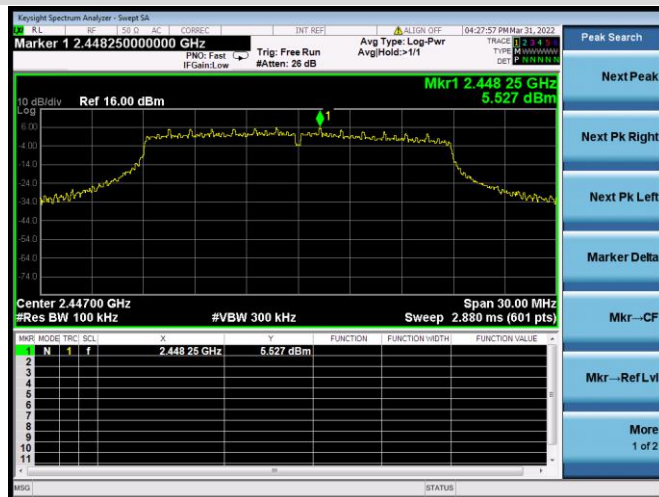

VHT-20 MHz CHANNEL 1, REFERENCE LEVEL

VHT-20 MHz CHANNEL 1, BAND EDGE

VHT-20 MHz CHANNEL 2, CARRIER LEVEL

VHT-20 MHz CHANNEL 2, REFERENCE LEVEL

VHT-20 MHz CHANNEL 2, BAND EDGE

VHT-20 MHz CHANNEL 3, CARRIER LEVEL

VHT-20 MHz CHANNEL 3, BAND EDGE

VHT-20 MHz CHANNEL 3, REFERENCE LEVEL

VHT-20 MHz CHANNEL 4, CARRIER LEVEL

VHT-20 MHz CHANNEL 4, REFERENCE LEVEL

VHT-20 MHz CHANNEL 4, BAND EDGE

VHT-20 MHz CHANNEL 5, CARRIER LEVEL

VHT-20 MHz CHANNEL 5, REFERENCE LEVEL

VHT-20 MHz CHANNEL 5, BAND EDGE

VHT-20 MHz CHANNEL 8, CARRIER LEVEL

VHT-20 MHz CHANNEL 8, BAND EDGE

VHT-20 MHz CHANNEL 8, REFERENCE LEVEL

VHT-20 MHz CHANNEL 9, CARRIER LEVEL