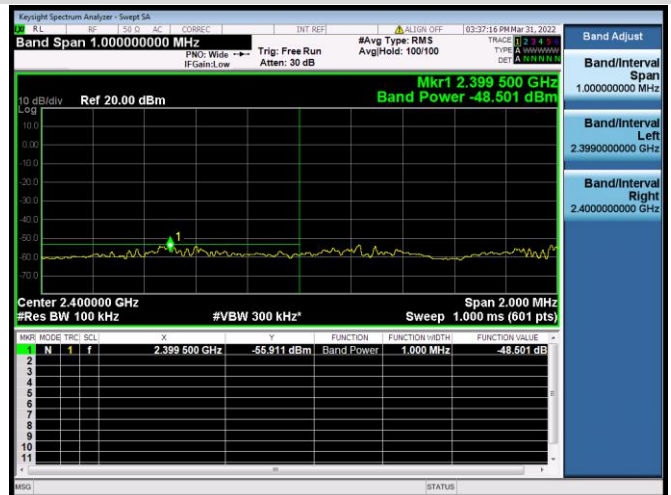

802.11n-20 MHz CHANNEL 10,
REFERENCE LEVEL

802.11n-20 MHz CHANNEL 10, BAND EDGE

802.11n-20 MHz CHANNEL 11, CARRIER LEVEL

802.11n-20 MHz CHANNEL 11, BAND EDGE

802.11n-20 MHz CHANNEL 11,
REFERENCE LEVEL

802.11n-40 MHz CHANNEL 3, CARRIER LEVEL

802.11n-40 MHz CHANNEL 3, REFERENCE LEVEL

802.11n-40 MHz CHANNEL 3, BAND EDGE

802.11n-40 MHz CHANNEL 4, CARRIER LEVEL

802.11n-40 MHz CHANNEL 4,
REFERENCE LEVEL

802.11n-40 MHz CHANNEL 4, BAND EDGE

802.11n-40 MHz CHANNEL 5, CARRIER LEVEL

802.11n-40 MHz CHANNEL 5,
REFERENCE LEVEL

802.11n-40 MHz CHANNEL 5, BAND EDGE

802.11n-40 MHz CHANNEL 7, CARRIER LEVEL

802.11n-40 MHz CHANNEL 7, REFERENCE LEVEL

802.11n-40 MHz CHANNEL 7, BAND EDGE

802.11n-40 MHz CHANNEL 8, CARRIER LEVEL