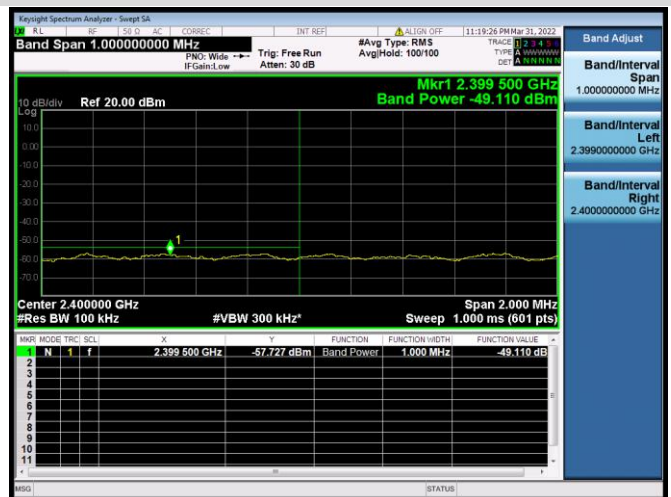

VHT-40 MHz CHANNEL 4, REFERENCE LEVEL

VHT-40 MHz CHANNEL 4, BAND EDGE

VHT-40 MHz CHANNEL 5, CARRIER LEVEL

VHT-40 MHz CHANNEL 5, BAND EDGE

VHT-40 MHz CHANNEL 7, CARRIER LEVEL

VHT-40 MHz CHANNEL 7, REFERENCE LEVEL