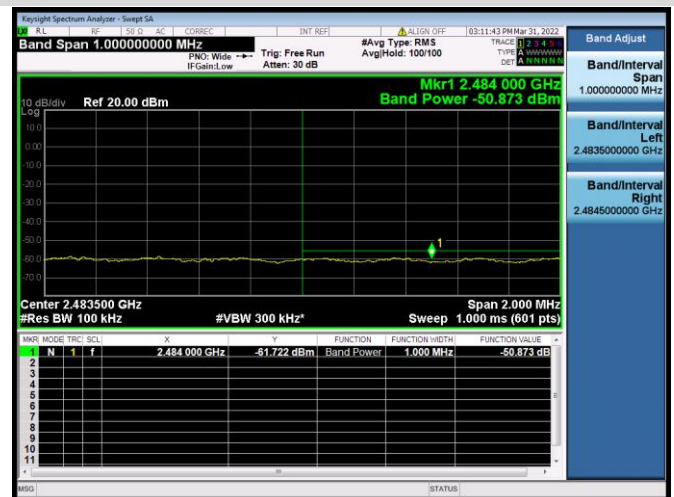

802.11n-20 MHz CHANNEL 2,
REFERENCE LEVEL

802.11n-20 MHz CHANNEL 2, BAND EDGE

802.11n-20 MHz CHANNEL 3, CARRIER LEVEL

802.11n-20 MHz CHANNEL 3,
REFERENCE LEVEL

802.11n-20 MHz CHANNEL 3, BAND EDGE

802.11n-20 MHz CHANNEL 4, CARRIER LEVEL

802.11n-20 MHz CHANNEL 4, REFERENCE LEVEL

802.11n-20 MHz CHANNEL 4, BAND EDGE

802.11n-20 MHz CHANNEL 5, CARRIER LEVEL

802.11n-20 MHz CHANNEL 5,
REFERENCE LEVEL

802.11n-20 MHz CHANNEL 5, BAND EDGE

802.11n-20 MHz CHANNEL 8, CARRIER LEVEL

802.11n-20 MHz CHANNEL 8, BAND EDGE

802.11n-20 MHz CHANNEL 8,
REFERENCE LEVEL

802.11n-20 MHz CHANNEL 9, CARRIER LEVEL

802.11n-20 MHz CHANNEL 9, REFERENCE LEVEL

802.11n-20 MHz CHANNEL 9, BAND EDGE

802.11n-20 MHz CHANNEL 10, CARRIER LEVEL