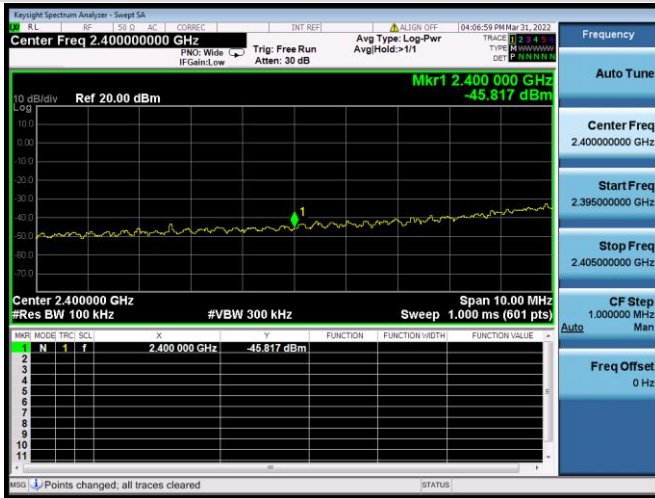

VHT-20 MHz CHANNEL 1, REFERENCE LEVEL

VHT-20 MHz CHANNEL 1, BAND EDGE

VHT-20 MHz CHANNEL 2, CARRIER LEVEL

VHT-20 MHz CHANNEL 2, REFERENCE LEVEL

VHT-20 MHz CHANNEL 2, BAND EDGE

VHT-20 MHz CHANNEL 3, CARRIER LEVEL

VHT-20 MHz CHANNEL 3, BAND EDGE

VHT-20 MHz CHANNEL 3, REFERENCE LEVEL

VHT-20 MHz CHANNEL 4, CARRIER LEVEL

VHT-20 MHz CHANNEL 4, REFERENCE LEVEL

VHT-20 MHz CHANNEL 4, BAND EDGE

VHT-20 MHz CHANNEL 5, CARRIER LEVEL