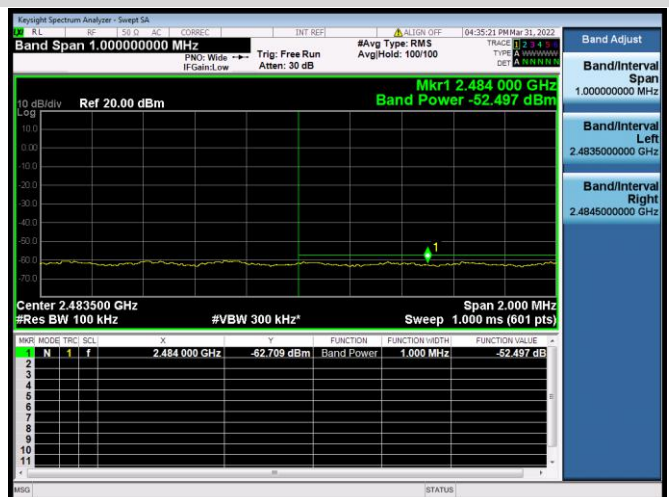

VHT-20 MHz CHANNEL 5, REFERENCE LEVEL

VHT-20 MHz CHANNEL 5, BAND EDGE

VHT-20 MHz CHANNEL 8, CARRIER LEVEL

VHT-20 MHz CHANNEL 8, BAND EDGE

VHT-20 MHz CHANNEL 8, REFERENCE LEVEL

VHT-20 MHz CHANNEL 9, CARRIER LEVEL

VHT-20 MHz CHANNEL 9, REFERENCE LEVEL

VHT-20 MHz CHANNEL 9, BAND EDGE

VHT-20 MHz CHANNEL 10, CARRIER LEVEL

VHT-20 MHz CHANNEL 10, REFERENCE LEVEL

VHT-20 MHz CHANNEL 10, BAND EDGE

VHT-20 MHz CHANNEL 11, CARRIER LEVEL