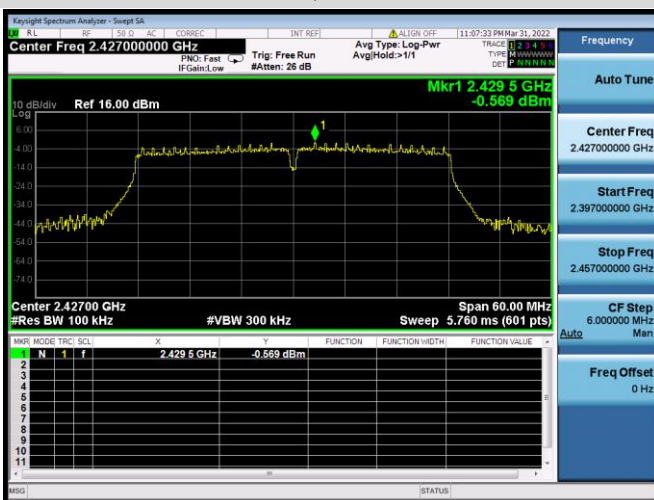

VHT-20 MHz CHANNEL 11, BAND EDGE

VHT-20 MHz CHANNEL 11, REFERENCE LEVEL

VHT-40 MHz CHANNEL 3, CARRIER LEVEL

VHT-40 MHz CHANNEL 3, REFERENCE LEVEL

VHT-40 MHz CHANNEL 3, BAND EDGE

VHT-40 MHz CHANNEL 4, CARRIER LEVEL