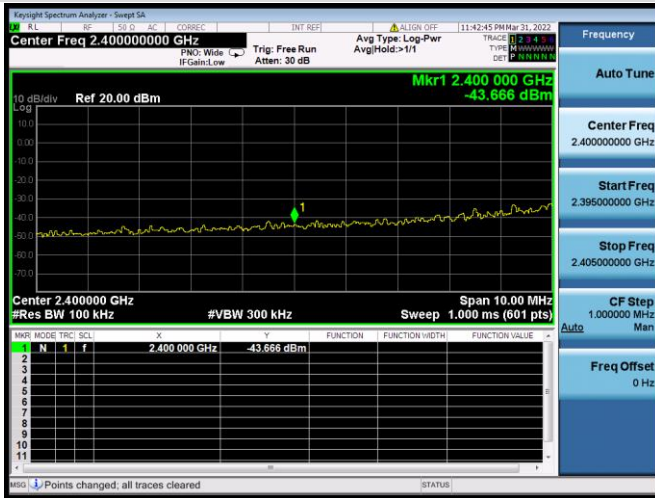

VHT-40 MHz CHANNEL 9, REFERENCE LEVEL

802.11ax-20 MHz(SU) CHANNEL 1, CARRIER LEVEL

802.11ax-20 MHz(SU) CHANNEL 1, REFERENCE LEVEL

802.11ax-20 MHz(SU) CHANNEL 1, BAND EDGE

802.11ax-20 MHz(SU) CHANNEL 2, CARRIER LEVEL

802.11ax-20 MHz(SU) CHANNEL 2, REFERENCE LEVEL

802.11ax-20 MHz(SU) CHANNEL 2, BAND EDGE

802.11ax-20 MHz(SU) CHANNEL 3, CARRIER LEVEL

802.11ax-20 MHz(SU) CHANNEL 3, REFERENCE LEVEL

802.11ax-20 MHz(SU) CHANNEL 3, BAND EDGE