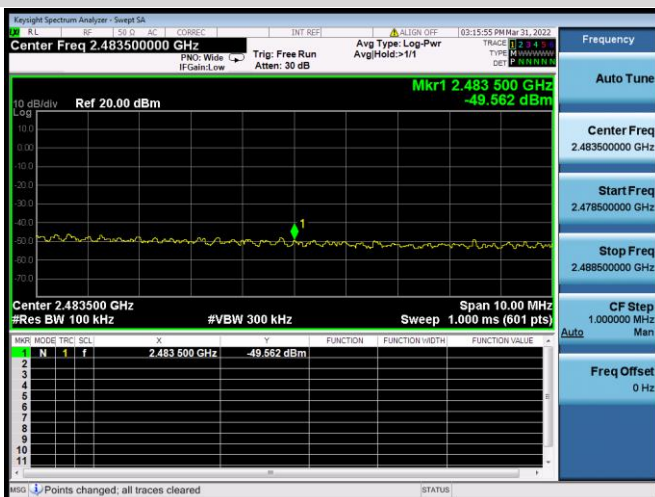

802.11n-20 MHz CHANNEL 2,
REFERENCE LEVEL

802.11n-20 MHz CHANNEL 2, BAND EDGE

802.11n-20 MHz CHANNEL 3, CARRIER LEVEL

802.11n-20 MHz CHANNEL 3,
REFERENCE LEVEL

802.11n-20 MHz CHANNEL 3, BAND EDGE

802.11n-20 MHz CHANNEL 4, CARRIER LEVEL

802.11n-20 MHz CHANNEL 4, REFERENCE LEVEL

802.11n-20 MHz CHANNEL 4, BAND EDGE

802.11n-20 MHz CHANNEL 5, CARRIER LEVEL

802.11n-20 MHz CHANNEL 5,
REFERENCE LEVEL

802.11n-20 MHz CHANNEL 5, BAND EDGE

802.11n-20 MHz CHANNEL 8, CARRIER LEVEL

802.11n-20 MHz CHANNEL 8, BAND EDGE

802.11n-20 MHz CHANNEL 8,
REFERENCE LEVEL

802.11n-20 MHz CHANNEL 9, CARRIER LEVEL

802.11n-20 MHz CHANNEL 9, REFERENCE LEVEL

802.11n-20 MHz CHANNEL 9, BAND EDGE

802.11n-20 MHz CHANNEL 10, CARRIER LEVEL

802.11n-20 MHz CHANNEL 10,
REFERENCE LEVEL

802.11n-20 MHz CHANNEL 10, BAND EDGE

802.11n-20 MHz CHANNEL 11, CARRIER LEVEL

802.11n-20 MHz CHANNEL 11, BAND EDGE

802.11n-20 MHz CHANNEL 11,
REFERENCE LEVEL

802.11n-40 MHz CHANNEL 3, CARRIER LEVEL