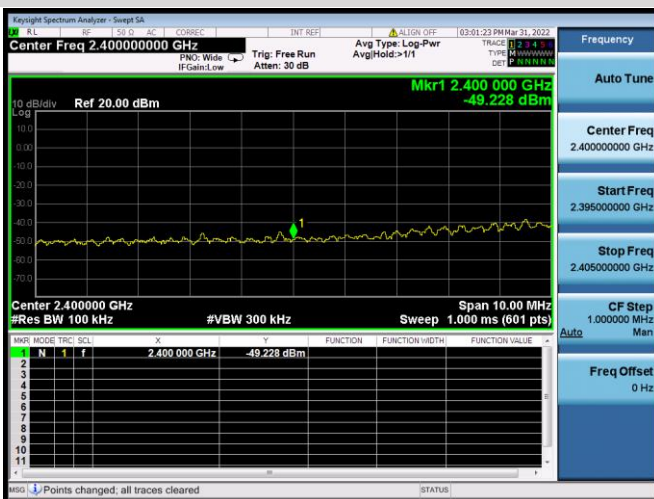

802.11n-20 MHz CHANNEL 2,
REFERENCE LEVEL

802.11n-20 MHz CHANNEL 2, BAND EDGE

802.11n-20 MHz CHANNEL 3, CARRIER LEVEL

802.11n-20 MHz CHANNEL 3,
REFERENCE LEVEL

802.11n-20 MHz CHANNEL 3, BAND EDGE

802.11n-20 MHz CHANNEL 4, CARRIER LEVEL

802.11n-20 MHz CHANNEL 4, REFERENCE LEVEL

802.11n-20 MHz CHANNEL 4, BAND EDGE

802.11n-20 MHz CHANNEL 5, CARRIER LEVEL

802.11n-20 MHz CHANNEL 5,
REFERENCE LEVEL

802.11n-20 MHz CHANNEL 5, BAND EDGE

802.11n-20 MHz CHANNEL 8, CARRIER LEVEL

802.11n-20 MHz CHANNEL 8, BAND EDGE

802.11n-20 MHz CHANNEL 8,
REFERENCE LEVEL

802.11n-20 MHz CHANNEL 9, CARRIER LEVEL

802.11n-20 MHz CHANNEL 9, REFERENCE LEVEL

802.11n-20 MHz CHANNEL 9, BAND EDGE

802.11n-20 MHz CHANNEL 10, CARRIER LEVEL