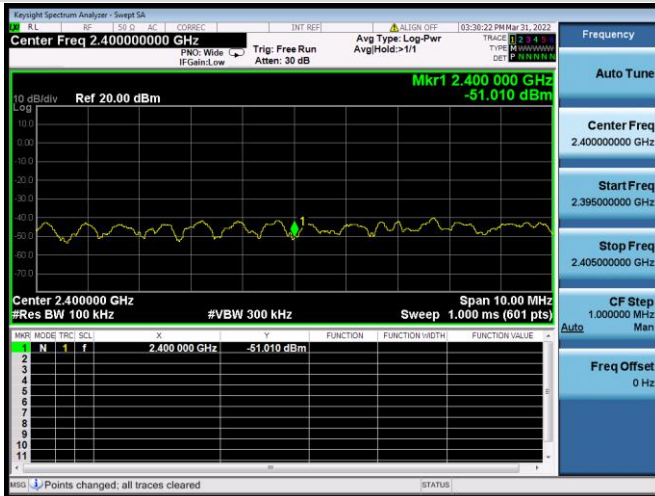

802.11n-20 MHz CHANNEL 10,
REFERENCE LEVEL

802.11n-20 MHz CHANNEL 10, BAND EDGE

802.11n-20 MHz CHANNEL 11, CARRIER LEVEL

802.11n-20 MHz CHANNEL 11, BAND EDGE

802.11n-20 MHz CHANNEL 11,
REFERENCE LEVEL

802.11n-40 MHz CHANNEL 3, CARRIER LEVEL

802.11n-40 MHz CHANNEL 3, REFERENCE LEVEL

802.11n-40 MHz CHANNEL 3, BAND EDGE

802.11n-40 MHz CHANNEL 4, CARRIER LEVEL

802.11n-40 MHz CHANNEL 4,
REFERENCE LEVEL

802.11n-40 MHz CHANNEL 4, BAND EDGE

802.11n-40 MHz CHANNEL 5, CARRIER LEVEL

802.11n-40 MHz CHANNEL 5,
REFERENCE LEVEL

802.11n-40 MHz CHANNEL 5, BAND EDGE

802.11n-40 MHz CHANNEL 7, CARRIER LEVEL

802.11n-40 MHz CHANNEL 7, REFERENCE LEVEL

802.11n-40 MHz CHANNEL 7, BAND EDGE

802.11n-40 MHz CHANNEL 8, CARRIER LEVEL