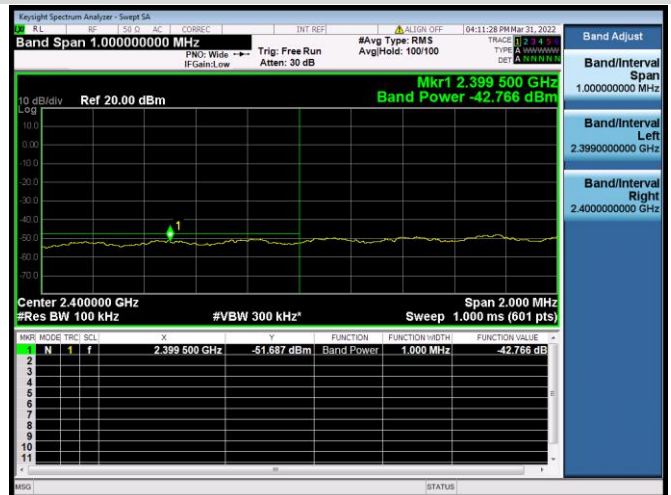

802.11n-40 MHz CHANNEL 8,
REFERENCE LEVEL

802.11n-40 MHz CHANNEL 8, BAND EDGE

802.11n-40 MHz CHANNEL 9, CARRIER LEVEL

802.11n-40 MHz CHANNEL 9,
REFERENCE LEVEL

802.11n-40 MHz CHANNEL 9, BAND EDGE

VHT-20 MHz CHANNEL 1, CARRIER LEVEL

VHT-20 MHz CHANNEL 1, REFERENCE LEVEL

VHT-20 MHz CHANNEL 1, BAND EDGE

VHT-20 MHz CHANNEL 2, CARRIER LEVEL

VHT-20 MHz CHANNEL 2, REFERENCE LEVEL

VHT-20 MHz CHANNEL 2, BAND EDGE

VHT-20 MHz CHANNEL 3, CARRIER LEVEL

VHT-20 MHz CHANNEL 3, BAND EDGE

VHT-20 MHz CHANNEL 3, REFERENCE LEVEL

VHT-20 MHz CHANNEL 4, CARRIER LEVEL

VHT-20 MHz CHANNEL 4, REFERENCE LEVEL

VHT-20 MHz CHANNEL 4, BAND EDGE

VHT-20 MHz CHANNEL 5, CARRIER LEVEL