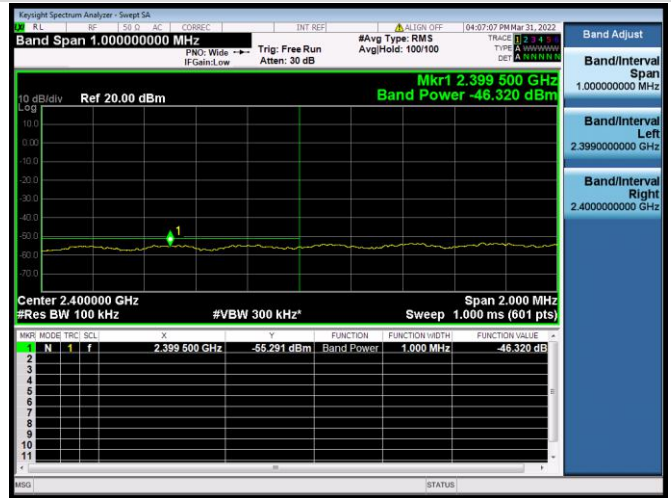

VHT-20 MHz CHANNEL 1, REFERENCE LEVEL

VHT-20 MHz CHANNEL 1, BAND EDGE

VHT-20 MHz CHANNEL 2, CARRIER LEVEL

VHT-20 MHz CHANNEL 2, REFERENCE LEVEL

VHT-20 MHz CHANNEL 2, BAND EDGE

VHT-20 MHz CHANNEL 3, CARRIER LEVEL

VHT-20 MHz CHANNEL 3, BAND EDGE

VHT-20 MHz CHANNEL 3, REFERENCE LEVEL

VHT-20 MHz CHANNEL 4, CARRIER LEVEL

VHT-20 MHz CHANNEL 4, REFERENCE LEVEL

VHT-20 MHz CHANNEL 4, BAND EDGE

VHT-20 MHz CHANNEL 5, CARRIER LEVEL