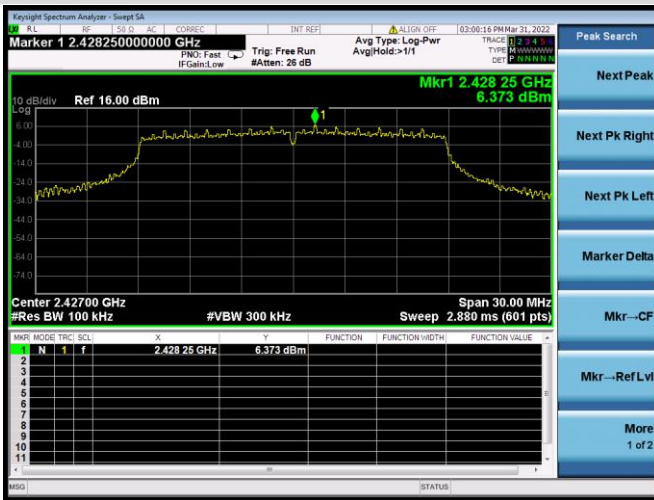

802.11n-20 MHz CHANNEL 2,
REFERENCE LEVEL

802.11n-20 MHz CHANNEL 2, BAND EDGE

802.11n-20 MHz CHANNEL 3, CARRIER LEVEL

802.11n-20 MHz CHANNEL 3,
REFERENCE LEVEL

802.11n-20 MHz CHANNEL 3, BAND EDGE

802.11n-20 MHz CHANNEL 4, CARRIER LEVEL

802.11n-20 MHz CHANNEL 4, REFERENCE LEVEL

802.11n-20 MHz CHANNEL 4, BAND EDGE

802.11n-20 MHz CHANNEL 5, CARRIER LEVEL

802.11n-20 MHz CHANNEL 5,
REFERENCE LEVEL

802.11n-20 MHz CHANNEL 5, BAND EDGE

802.11n-20 MHz CHANNEL 8, CARRIER LEVEL

802.11n-20 MHz CHANNEL 8, BAND EDGE

802.11n-20 MHz CHANNEL 8,
REFERENCE LEVEL

802.11n-20 MHz CHANNEL 9, CARRIER LEVEL

802.11n-20 MHz CHANNEL 9, REFERENCE LEVEL

802.11n-20 MHz CHANNEL 9, BAND EDGE

802.11n-20 MHz CHANNEL 10, CARRIER LEVEL