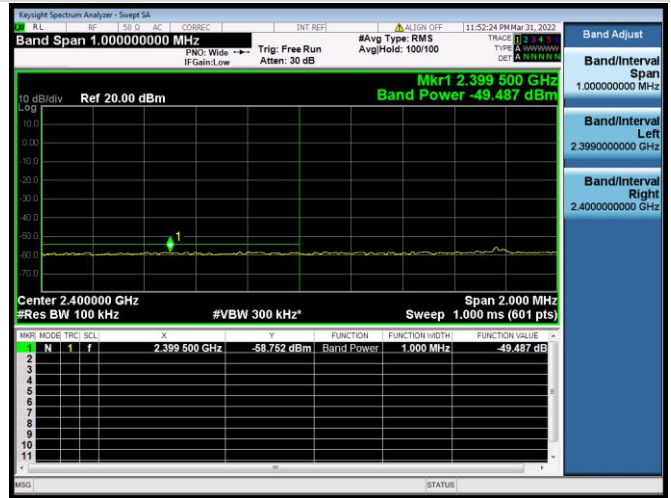

802.11ax-20 MHz(SU) CHANNEL 2, REFERENCE LEVEL

802.11ax-20 MHz(SU) CHANNEL 2, BAND EDGE

802.11ax-20 MHz(SU) CHANNEL 3, CARRIER LEVEL

802.11ax-20 MHz(SU) CHANNEL 3, REFERENCE LEVEL

802.11ax-20 MHz(SU) CHANNEL 3, BAND EDGE

802.11ax-20 MHz(SU) CHANNEL 4, CARRIER LEVEL

802.11ax-20 MHz(SU) CHANNEL 4, REFERENCE LEVEL

802.11ax-20 MHz(SU) CHANNEL 4, BAND EDGE

802.11ax-20 MHz(SU) CHANNEL 5, CARRIER LEVEL

802.11ax-20 MHz(SU) CHANNEL 5,
REFERENCE LEVEL

802.11ax-20 MHz(SU) CHANNEL 5, BAND EDGE

802.11ax-20 MHz(SU) CHANNEL 8, CARRIER LEVEL

802.11ax-20 MHz(SU) CHANNEL 8,
REFERENCE LEVEL

802.11ax-20 MHz(SU) CHANNEL 8, BAND EDGE

802.11ax-20 MHz(SU) CHANNEL 9, CARRIER LEVEL