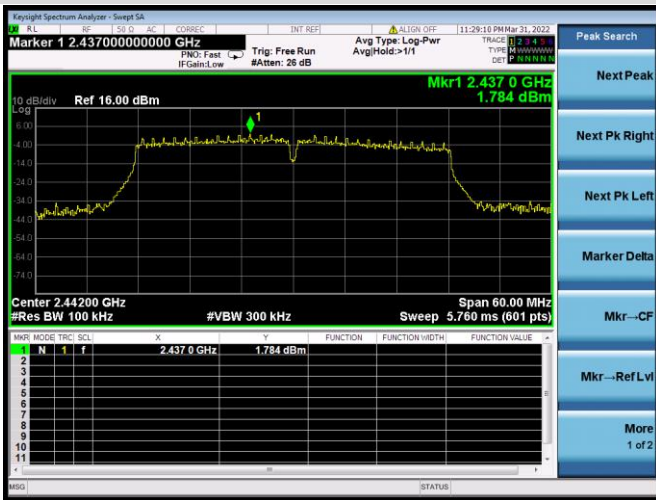

VHT-40 MHz CHANNEL 4, REFERENCE LEVEL

VHT-40 MHz CHANNEL 4, BAND EDGE

VHT-40 MHz CHANNEL 5, CARRIER LEVEL

VHT-40 MHz CHANNEL 5, BAND EDGE

VHT-40 MHz CHANNEL 7, CARRIER LEVEL

VHT-40 MHz CHANNEL 7, REFERENCE LEVEL