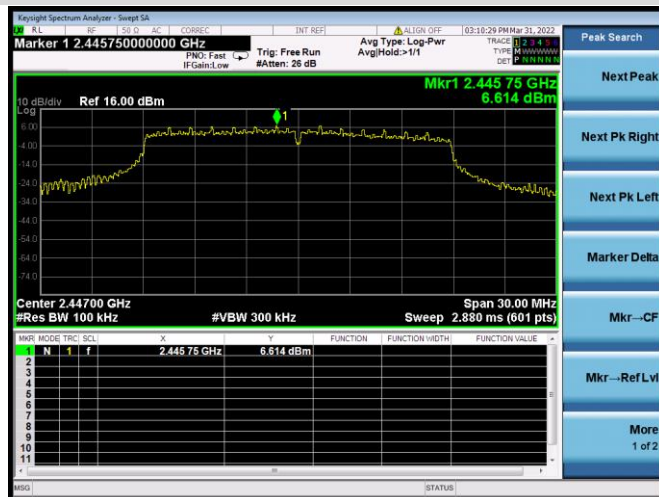

802.11n-20 MHz CHANNEL 2,
REFERENCE LEVEL

802.11n-20 MHz CHANNEL 2, BAND EDGE

802.11n-20 MHz CHANNEL 3, CARRIER LEVEL

802.11n-20 MHz CHANNEL 3,
REFERENCE LEVEL

802.11n-20 MHz CHANNEL 3, BAND EDGE

802.11n-20 MHz CHANNEL 4, CARRIER LEVEL

802.11n-20 MHz CHANNEL 4, REFERENCE LEVEL

802.11n-20 MHz CHANNEL 4, BAND EDGE

802.11n-20 MHz CHANNEL 5, CARRIER LEVEL

802.11n-20 MHz CHANNEL 5,
REFERENCE LEVEL

802.11n-20 MHz CHANNEL 5, BAND EDGE

802.11n-20 MHz CHANNEL 8, CARRIER LEVEL

802.11n-20 MHz CHANNEL 8, BAND EDGE

802.11n-20 MHz CHANNEL 8,
REFERENCE LEVEL

802.11n-20 MHz CHANNEL 9, CARRIER LEVEL

802.11n-20 MHz CHANNEL 9, REFERENCE LEVEL

802.11n-20 MHz CHANNEL 9, BAND EDGE

802.11n-20 MHz CHANNEL 10, CARRIER LEVEL

802.11n-20 MHz CHANNEL 10,
REFERENCE LEVEL

802.11n-20 MHz CHANNEL 10, BAND EDGE

802.11n-20 MHz CHANNEL 11, CARRIER LEVEL

802.11n-20 MHz CHANNEL 11, BAND EDGE

802.11n-20 MHz CHANNEL 11,
REFERENCE LEVEL

802.11n-40 MHz CHANNEL 3, CARRIER LEVEL