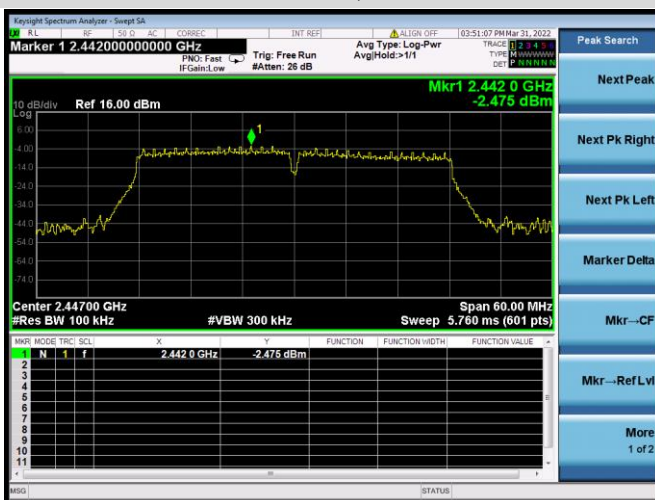

802.11n-40 MHz CHANNEL 3, REFERENCE LEVEL

802.11n-40 MHz CHANNEL 3, BAND EDGE

802.11n-40 MHz CHANNEL 4, CARRIER LEVEL

802.11n-40 MHz CHANNEL 4,
REFERENCE LEVEL

802.11n-40 MHz CHANNEL 4, BAND EDGE

802.11n-40 MHz CHANNEL 5, CARRIER LEVEL

802.11n-40 MHz CHANNEL 5,
REFERENCE LEVEL

802.11n-40 MHz CHANNEL 5, BAND EDGE

802.11n-40 MHz CHANNEL 7, CARRIER LEVEL

802.11n-40 MHz CHANNEL 7, REFERENCE LEVEL

802.11n-40 MHz CHANNEL 7, BAND EDGE

802.11n-40 MHz CHANNEL 8, CARRIER LEVEL

802.11n-40 MHz CHANNEL 8,
REFERENCE LEVEL

802.11n-40 MHz CHANNEL 8, BAND EDGE

802.11n-40 MHz CHANNEL 9, CARRIER LEVEL

802.11n-40 MHz CHANNEL 9,
REFERENCE LEVEL

802.11n-40 MHz CHANNEL 9, BAND EDGE

VHT-20 MHz CHANNEL 1, CARRIER LEVEL