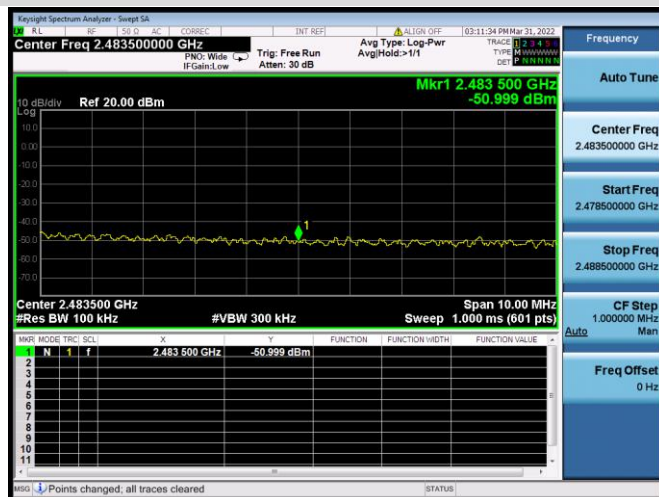

802.11n-20 MHz CHANNEL 2,
REFERENCE LEVEL

802.11n-20 MHz CHANNEL 2, BAND EDGE

802.11n-20 MHz CHANNEL 3, CARRIER LEVEL

802.11n-20 MHz CHANNEL 3,
REFERENCE LEVEL

802.11n-20 MHz CHANNEL 3, BAND EDGE

802.11n-20 MHz CHANNEL 4, CARRIER LEVEL

802.11n-20 MHz CHANNEL 4, REFERENCE LEVEL

802.11n-20 MHz CHANNEL 4, BAND EDGE

802.11n-20 MHz CHANNEL 5, CARRIER LEVEL

802.11n-20 MHz CHANNEL 5,
REFERENCE LEVEL

802.11n-20 MHz CHANNEL 5, BAND EDGE

802.11n-20 MHz CHANNEL 8, CARRIER LEVEL

802.11n-20 MHz CHANNEL 8, BAND EDGE

802.11n-20 MHz CHANNEL 8,
REFERENCE LEVEL

802.11n-20 MHz CHANNEL 9, CARRIER LEVEL

802.11n-20 MHz CHANNEL 9, REFERENCE LEVEL

802.11n-20 MHz CHANNEL 9, BAND EDGE

802.11n-20 MHz CHANNEL 10, CARRIER LEVEL