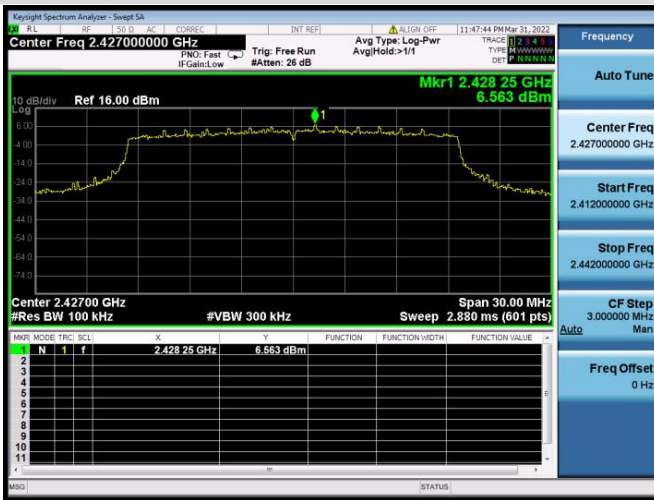

VHT-40 MHz CHANNEL 9, REFERENCE LEVEL

802.11ax-20 MHz(SU) CHANNEL 1, CARRIER LEVEL

802.11ax-20 MHz(SU) CHANNEL 1, REFERENCE LEVEL

802.11ax-20 MHz(SU) CHANNEL 1, BAND EDGE

802.11ax-20 MHz(SU) CHANNEL 2, CARRIER LEVEL

802.11ax-20 MHz(SU) CHANNEL 2, REFERENCE LEVEL

802.11ax-20 MHz(SU) CHANNEL 2, BAND EDGE

802.11ax-20 MHz(SU) CHANNEL 3, CARRIER LEVEL

802.11ax-20 MHz(SU) CHANNEL 3, REFERENCE LEVEL

802.11ax-20 MHz(SU) CHANNEL 3, BAND EDGE

802.11ax-20 MHz(SU) CHANNEL 4, CARRIER LEVEL

802.11ax-20 MHz(SU) CHANNEL 4, REFERENCE LEVEL

802.11ax-20 MHz(SU) CHANNEL 4, BAND EDGE

802.11ax-20 MHz(SU) CHANNEL 5, CARRIER LEVEL

802.11ax-20 MHz(SU) CHANNEL 5,
REFERENCE LEVEL