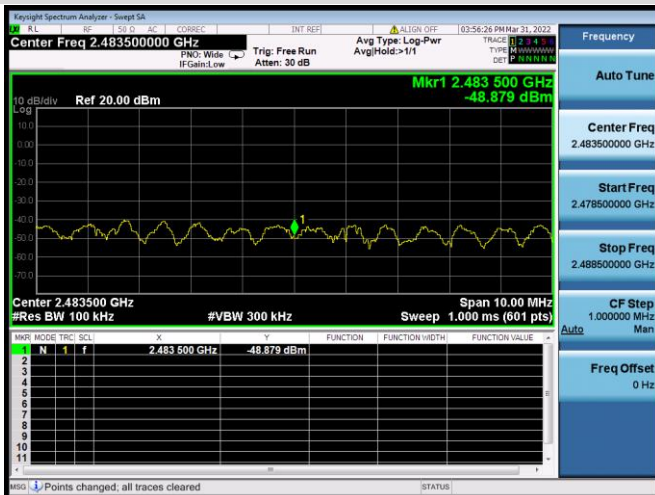

802.11n-40 MHz CHANNEL 5,
REFERENCE LEVEL

802.11n-40 MHz CHANNEL 5, BAND EDGE

802.11n-40 MHz CHANNEL 7, CARRIER LEVEL

802.11n-40 MHz CHANNEL 7, REFERENCE LEVEL

802.11n-40 MHz CHANNEL 7, BAND EDGE

802.11n-40 MHz CHANNEL 8, CARRIER LEVEL

802.11n-40 MHz CHANNEL 8,
REFERENCE LEVEL

802.11n-40 MHz CHANNEL 8, BAND EDGE

802.11n-40 MHz CHANNEL 9, CARRIER LEVEL

802.11n-40 MHz CHANNEL 9,
REFERENCE LEVEL

802.11n-40 MHz CHANNEL 9, BAND EDGE

VHT-20 MHz CHANNEL 1, CARRIER LEVEL

VHT-20 MHz CHANNEL 1, REFERENCE LEVEL

VHT-20 MHz CHANNEL 1, BAND EDGE

VHT-20 MHz CHANNEL 2, CARRIER LEVEL

VHT-20 MHz CHANNEL 2, REFERENCE LEVEL

VHT-20 MHz CHANNEL 2, BAND EDGE

VHT-20 MHz CHANNEL 3, CARRIER LEVEL