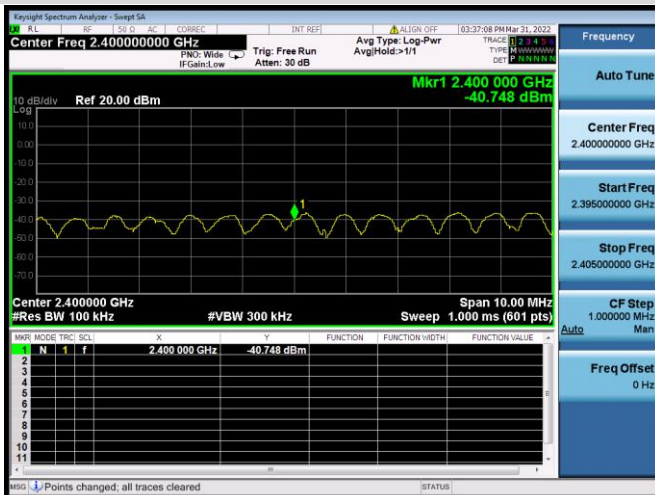

802.11n-20 MHz CHANNEL 10,
REFERENCE LEVEL

802.11n-20 MHz CHANNEL 10, BAND EDGE

802.11n-20 MHz CHANNEL 11, CARRIER LEVEL

802.11n-20 MHz CHANNEL 11, BAND EDGE

802.11n-20 MHz CHANNEL 11,
REFERENCE LEVEL

802.11n-40 MHz CHANNEL 3, CARRIER LEVEL

802.11n-40 MHz CHANNEL 3, REFERENCE LEVEL

802.11n-40 MHz CHANNEL 3, BAND EDGE

802.11n-40 MHz CHANNEL 4, CARRIER LEVEL

802.11n-40 MHz CHANNEL 4,
REFERENCE LEVEL

802.11n-40 MHz CHANNEL 4, BAND EDGE

802.11n-40 MHz CHANNEL 5, CARRIER LEVEL

802.11n-40 MHz CHANNEL 5,
REFERENCE LEVEL

802.11n-40 MHz CHANNEL 5, BAND EDGE

802.11n-40 MHz CHANNEL 7, CARRIER LEVEL

802.11n-40 MHz CHANNEL 7, REFERENCE LEVEL

802.11n-40 MHz CHANNEL 7, BAND EDGE

802.11n-40 MHz CHANNEL 8, CARRIER LEVEL