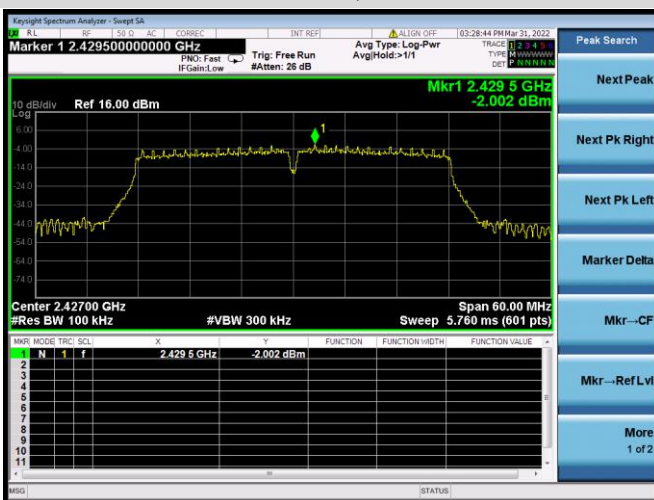

802.11n-20 MHz CHANNEL 8, BAND EDGE

802.11n-20 MHz CHANNEL 8,
REFERENCE LEVEL

802.11n-20 MHz CHANNEL 9, CARRIER LEVEL

802.11n-20 MHz CHANNEL 9, REFERENCE LEVEL

802.11n-20 MHz CHANNEL 9, BAND EDGE

802.11n-20 MHz CHANNEL 10, CARRIER LEVEL

802.11n-20 MHz CHANNEL 10,
REFERENCE LEVEL

802.11n-20 MHz CHANNEL 10, BAND EDGE

802.11n-20 MHz CHANNEL 11, CARRIER LEVEL

802.11n-20 MHz CHANNEL 11, BAND EDGE

802.11n-20 MHz CHANNEL 11,
REFERENCE LEVEL

802.11n-40 MHz CHANNEL 3, CARRIER LEVEL

802.11n-40 MHz CHANNEL 3, REFERENCE LEVEL

802.11n-40 MHz CHANNEL 3, BAND EDGE

802.11n-40 MHz CHANNEL 4, CARRIER LEVEL

802.11n-40 MHz CHANNEL 4,
REFERENCE LEVEL

802.11n-40 MHz CHANNEL 4, BAND EDGE

802.11n-40 MHz CHANNEL 5, CARRIER LEVEL