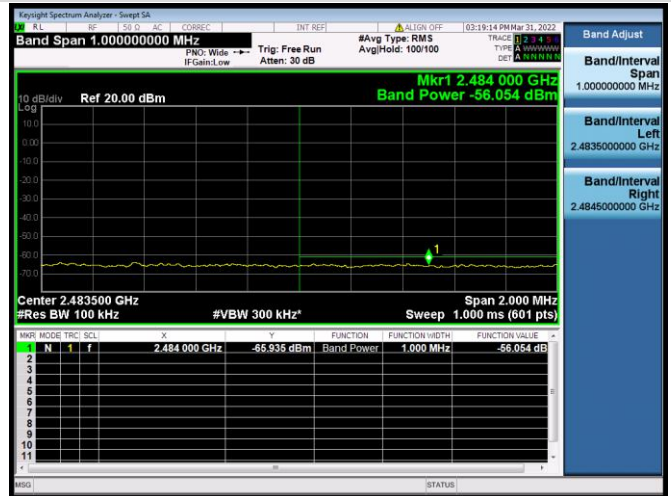

802.11n-20 MHz CHANNEL 4, REFERENCE LEVEL

802.11n-20 MHz CHANNEL 4, BAND EDGE

802.11n-20 MHz CHANNEL 5, CARRIER LEVEL

802.11n-20 MHz CHANNEL 5,
REFERENCE LEVEL

802.11n-20 MHz CHANNEL 5, BAND EDGE

802.11n-20 MHz CHANNEL 8, CARRIER LEVEL

802.11n-20 MHz CHANNEL 8, BAND EDGE

802.11n-20 MHz CHANNEL 8,
REFERENCE LEVEL

802.11n-20 MHz CHANNEL 9, CARRIER LEVEL

802.11n-20 MHz CHANNEL 9, REFERENCE LEVEL

802.11n-20 MHz CHANNEL 9, BAND EDGE

802.11n-20 MHz CHANNEL 10, CARRIER LEVEL

802.11n-20 MHz CHANNEL 10,
REFERENCE LEVEL

802.11n-20 MHz CHANNEL 10, BAND EDGE

802.11n-20 MHz CHANNEL 11, CARRIER LEVEL

802.11n-20 MHz CHANNEL 11, BAND EDGE

802.11n-20 MHz CHANNEL 11,
REFERENCE LEVEL

802.11n-40 MHz CHANNEL 3, CARRIER LEVEL