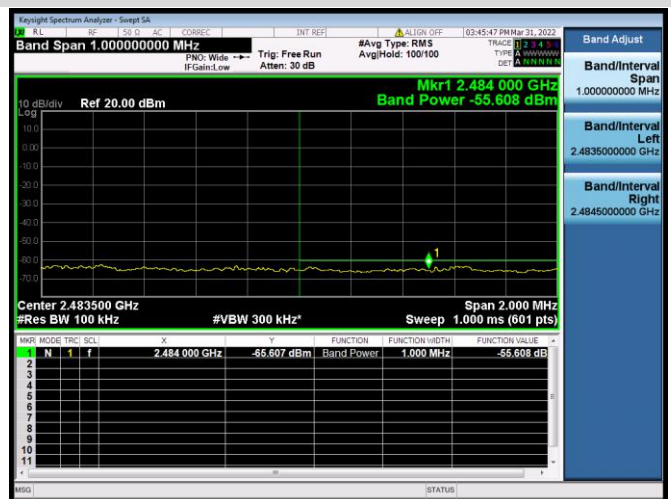

802.11n-40 MHz CHANNEL 3, REFERENCE LEVEL

802.11n-40 MHz CHANNEL 3, BAND EDGE

802.11n-40 MHz CHANNEL 4, CARRIER LEVEL

802.11n-40 MHz CHANNEL 4,
REFERENCE LEVEL

802.11n-40 MHz CHANNEL 4, BAND EDGE

802.11n-40 MHz CHANNEL 5, CARRIER LEVEL

802.11n-40 MHz CHANNEL 5,
REFERENCE LEVEL

802.11n-40 MHz CHANNEL 5, BAND EDGE

802.11n-40 MHz CHANNEL 7, CARRIER LEVEL

802.11n-40 MHz CHANNEL 7, REFERENCE LEVEL

802.11n-40 MHz CHANNEL 7, BAND EDGE

802.11n-40 MHz CHANNEL 8, CARRIER LEVEL

802.11n-40 MHz CHANNEL 8,
REFERENCE LEVEL

802.11n-40 MHz CHANNEL 8, BAND EDGE

802.11n-40 MHz CHANNEL 9, CARRIER LEVEL

802.11n-40 MHz CHANNEL 9,
REFERENCE LEVEL

802.11n-40 MHz CHANNEL 9, BAND EDGE

VHT-20 MHz CHANNEL 1, CARRIER LEVEL

VHT-20 MHz CHANNEL 1, REFERENCE LEVEL

VHT-20 MHz CHANNEL 1, BAND EDGE

VHT-20 MHz CHANNEL 2, CARRIER LEVEL

VHT-20 MHz CHANNEL 2, REFERENCE LEVEL

VHT-20 MHz CHANNEL 2, BAND EDGE

VHT-20 MHz CHANNEL 3, CARRIER LEVEL