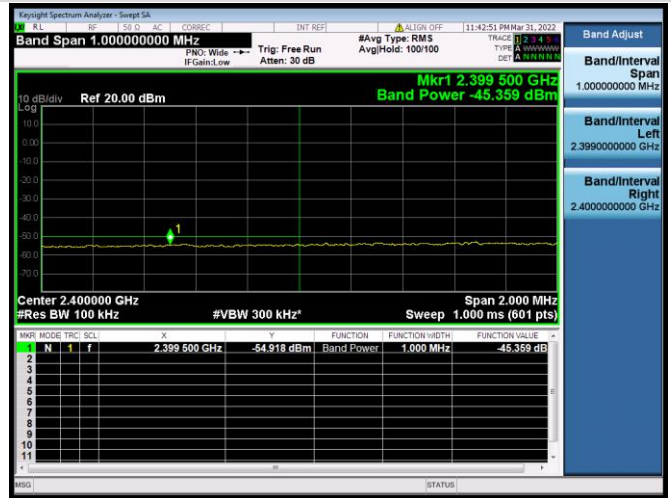

VHT-40 MHz CHANNEL 9, REFERENCE LEVEL

802.11ax-20 MHz(SU) CHANNEL 1, CARRIER LEVEL

802.11ax-20 MHz(SU) CHANNEL 1, REFERENCE LEVEL

802.11ax-20 MHz(SU) CHANNEL 1, BAND EDGE

802.11ax-20 MHz(SU) CHANNEL 2, CARRIER LEVEL

802.11ax-20 MHz(SU) CHANNEL 2, REFERENCE LEVEL

802.11ax-20 MHz(SU) CHANNEL 2, BAND EDGE

802.11ax-20 MHz(SU) CHANNEL 3, CARRIER LEVEL

802.11ax-20 MHz(SU) CHANNEL 3, REFERENCE LEVEL

802.11ax-20 MHz(SU) CHANNEL 3, BAND EDGE