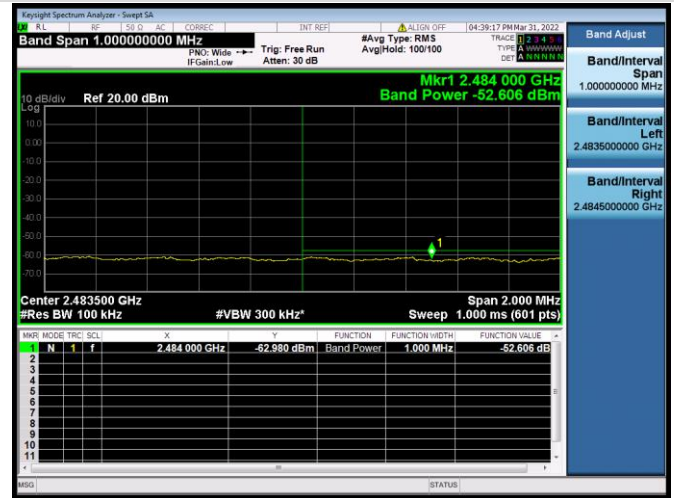

VHT-20 MHz CHANNEL 9, REFERENCE LEVEL

VHT-20 MHz CHANNEL 9, BAND EDGE

VHT-20 MHz CHANNEL 10, CARRIER LEVEL

VHT-20 MHz CHANNEL 10, REFERENCE LEVEL

VHT-20 MHz CHANNEL 10, BAND EDGE

VHT-20 MHz CHANNEL 11, CARRIER LEVEL