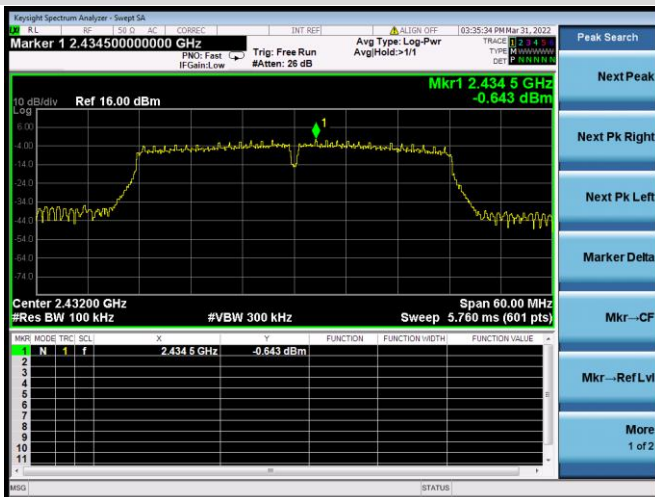

802.11n-20 MHz CHANNEL 10,
REFERENCE LEVEL

802.11n-20 MHz CHANNEL 10, BAND EDGE

802.11n-20 MHz CHANNEL 11, CARRIER LEVEL

802.11n-20 MHz CHANNEL 11, BAND EDGE

802.11n-20 MHz CHANNEL 11,
REFERENCE LEVEL

802.11n-40 MHz CHANNEL 3, CARRIER LEVEL

802.11n-40 MHz CHANNEL 3, REFERENCE LEVEL

802.11n-40 MHz CHANNEL 3, BAND EDGE

802.11n-40 MHz CHANNEL 4, CARRIER LEVEL

802.11n-40 MHz CHANNEL 4,
REFERENCE LEVEL

802.11n-40 MHz CHANNEL 4, BAND EDGE

802.11n-40 MHz CHANNEL 5, CARRIER LEVEL

802.11n-40 MHz CHANNEL 5,
REFERENCE LEVEL

802.11n-40 MHz CHANNEL 5, BAND EDGE

802.11n-40 MHz CHANNEL 7, CARRIER LEVEL

802.11n-40 MHz CHANNEL 7, REFERENCE LEVEL

802.11n-40 MHz CHANNEL 7, BAND EDGE

802.11n-40 MHz CHANNEL 8, CARRIER LEVEL