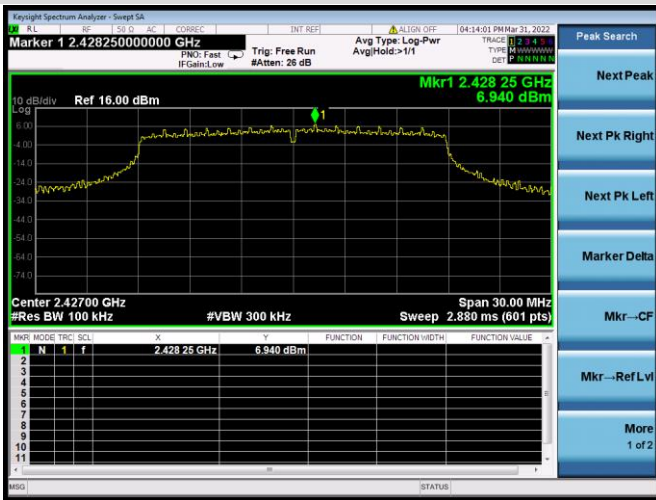

802.11n-40 MHz CHANNEL 8,
REFERENCE LEVEL

802.11n-40 MHz CHANNEL 8, BAND EDGE

802.11n-40 MHz CHANNEL 9, CARRIER LEVEL

802.11n-40 MHz CHANNEL 9,
REFERENCE LEVEL

802.11n-40 MHz CHANNEL 9, BAND EDGE

VHT-20 MHz CHANNEL 1, CARRIER LEVEL

VHT-20 MHz CHANNEL 1, REFERENCE LEVEL

VHT-20 MHz CHANNEL 1, BAND EDGE

VHT-20 MHz CHANNEL 2, CARRIER LEVEL

VHT-20 MHz CHANNEL 2, REFERENCE LEVEL

VHT-20 MHz CHANNEL 2, BAND EDGE

VHT-20 MHz CHANNEL 3, CARRIER LEVEL

VHT-20 MHz CHANNEL 3, BAND EDGE

VHT-20 MHz CHANNEL 3, REFERENCE LEVEL

VHT-20 MHz CHANNEL 4, CARRIER LEVEL

VHT-20 MHz CHANNEL 4, REFERENCE LEVEL

VHT-20 MHz CHANNEL 4, BAND EDGE

VHT-20 MHz CHANNEL 5, CARRIER LEVEL