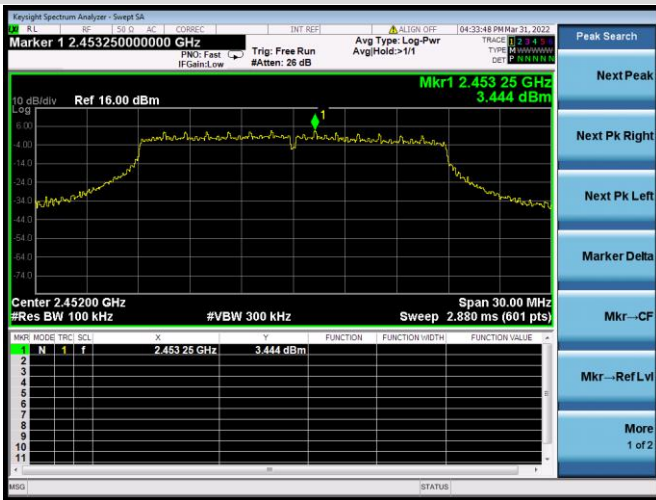

VHT-20 MHz CHANNEL 3, BAND EDGE

VHT-20 MHz CHANNEL 3, REFERENCE LEVEL

VHT-20 MHz CHANNEL 4, CARRIER LEVEL

VHT-20 MHz CHANNEL 4, REFERENCE LEVEL

VHT-20 MHz CHANNEL 4, BAND EDGE

VHT-20 MHz CHANNEL 5, CARRIER LEVEL

VHT-20 MHz CHANNEL 5, REFERENCE LEVEL

VHT-20 MHz CHANNEL 5, BAND EDGE

VHT-20 MHz CHANNEL 8, CARRIER LEVEL

VHT-20 MHz CHANNEL 8, BAND EDGE

VHT-20 MHz CHANNEL 8, REFERENCE LEVEL

VHT-20 MHz CHANNEL 9, CARRIER LEVEL

VHT-20 MHz CHANNEL 9, REFERENCE LEVEL

VHT-20 MHz CHANNEL 9, BAND EDGE

VHT-20 MHz CHANNEL 10, CARRIER LEVEL

VHT-20 MHz CHANNEL 10, REFERENCE LEVEL

VHT-20 MHz CHANNEL 10, BAND EDGE

VHT-20 MHz CHANNEL 11, CARRIER LEVEL