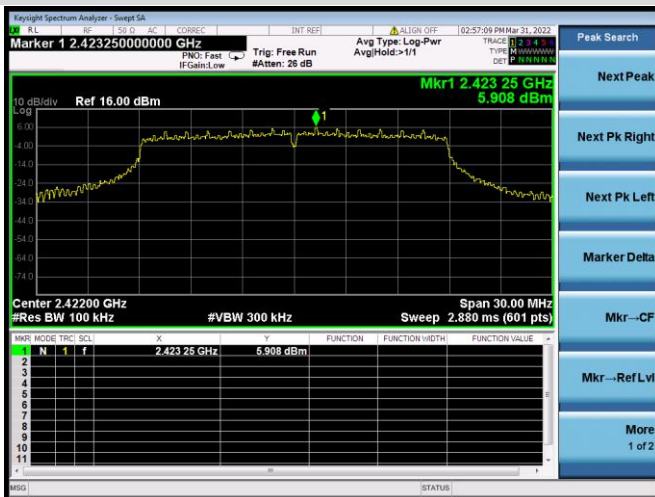

802.11n-20 MHz CHANNEL 2,
REFERENCE LEVEL

802.11n-20 MHz CHANNEL 2, BAND EDGE

802.11n-20 MHz CHANNEL 3, CARRIER LEVEL

802.11n-20 MHz CHANNEL 3,
REFERENCE LEVEL

802.11n-20 MHz CHANNEL 3, BAND EDGE

802.11n-20 MHz CHANNEL 4, CARRIER LEVEL

802.11n-20 MHz CHANNEL 4, REFERENCE LEVEL

802.11n-20 MHz CHANNEL 4, BAND EDGE

802.11n-20 MHz CHANNEL 5, CARRIER LEVEL

802.11n-20 MHz CHANNEL 5,
REFERENCE LEVEL

802.11n-20 MHz CHANNEL 5, BAND EDGE

802.11n-20 MHz CHANNEL 8, CARRIER LEVEL

802.11n-20 MHz CHANNEL 8, BAND EDGE

802.11n-20 MHz CHANNEL 8,
REFERENCE LEVEL

802.11n-20 MHz CHANNEL 9, CARRIER LEVEL

802.11n-20 MHz CHANNEL 9, REFERENCE LEVEL

802.11n-20 MHz CHANNEL 9, BAND EDGE

802.11n-20 MHz CHANNEL 10, CARRIER LEVEL