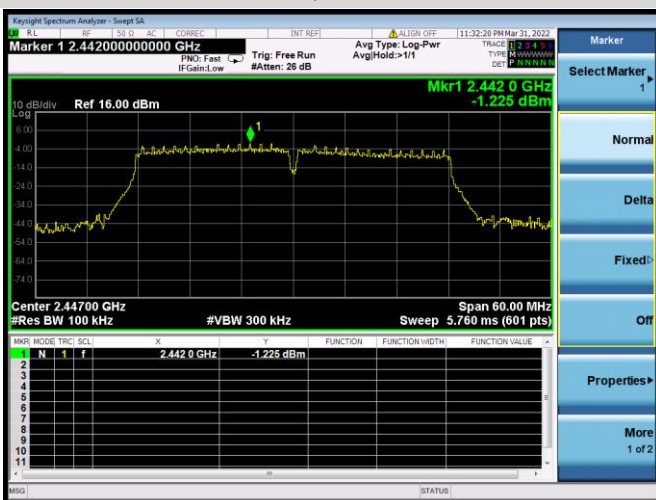

VHT-40 MHz CHANNEL 8, CARRIER LEVEL