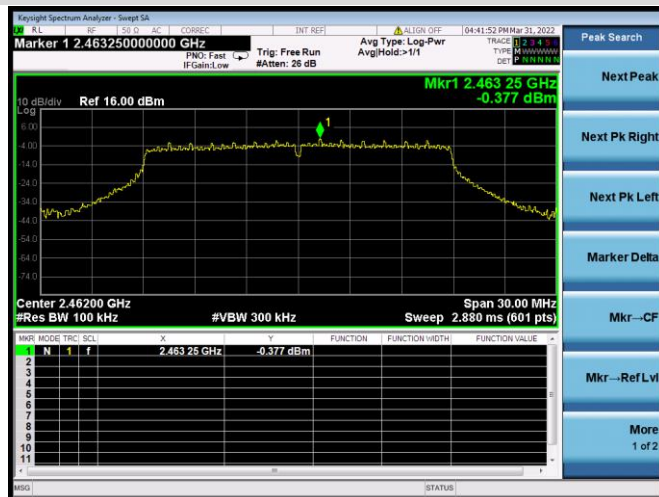

VHT-20 MHz CHANNEL 9, REFERENCE LEVEL

VHT-20 MHz CHANNEL 9, BAND EDGE

VHT-20 MHz CHANNEL 10, CARRIER LEVEL

VHT-20 MHz CHANNEL 10, REFERENCE LEVEL

VHT-20 MHz CHANNEL 10, BAND EDGE

VHT-20 MHz CHANNEL 11, CARRIER LEVEL

VHT-20 MHz CHANNEL 11, BAND EDGE

VHT-20 MHz CHANNEL 11, REFERENCE LEVEL

VHT-40 MHz CHANNEL 3, CARRIER LEVEL

VHT-40 MHz CHANNEL 3, REFERENCE LEVEL

VHT-40 MHz CHANNEL 3, BAND EDGE

VHT-40 MHz CHANNEL 4, CARRIER LEVEL