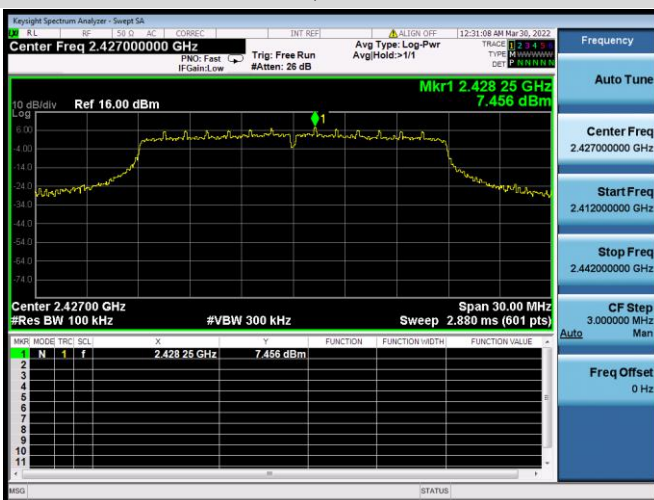

802.11n-40 MHz CHANNEL 8,
REFERENCE LEVEL

802.11n-40 MHz CHANNEL 8, BAND EDGE

802.11n-40 MHz CHANNEL 9, CARRIER LEVEL

802.11n-40 MHz CHANNEL 9, REFERENCE LEVEL

802.11n-40 MHz CHANNEL 9, BAND EDGE

VHT-20 MHz CHANNEL 1, CARRIER LEVEL

VHT-20 MHz CHANNEL 1, REFERENCE LEVEL

VHT-20 MHz CHANNEL 1, BAND EDGE

VHT-20 MHz CHANNEL 2, CARRIER LEVEL

VHT-20 MHz CHANNEL 2, BAND EDGE

VHT-20 MHz CHANNEL 2, REFERENCE LEVEL

VHT-20 MHz CHANNEL 3, CARRIER LEVEL

VHT-20 MHz CHANNEL 3, REFERENCE LEVEL

VHT-20 MHz CHANNEL 3, BAND EDGE

VHT-20 MHz CHANNEL 4, CARRIER LEVEL

VHT-20 MHz CHANNEL 4, REFERENCE LEVEL

VHT-20 MHz CHANNEL 4, BAND EDGE

VHT-20 MHz CHANNEL 9, CARRIER LEVEL