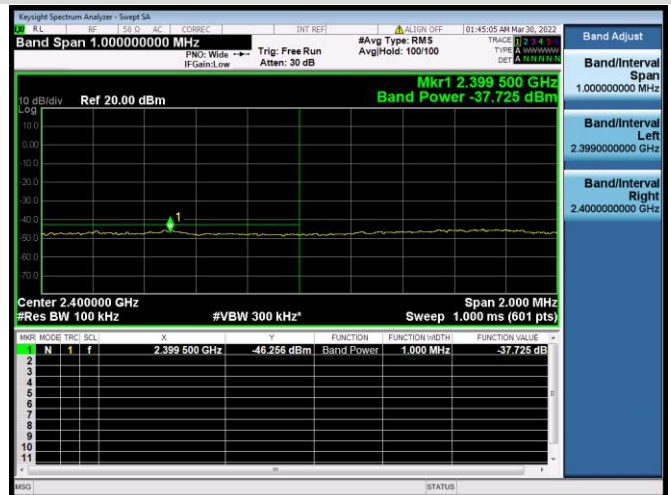

802.11ax-20 MHz(SU) CHANNEL 8, BAND EDGE

802.11ax-20 MHz(SU) CHANNEL 9, CARRIER LEVEL

802.11ax-20 MHz(SU) CHANNEL 9,
REFERENCE LEVEL

802.11ax-20 MHz(SU) CHANNEL 9, BAND EDGE

802.11ax-20 MHz(SU) CHANNEL 10, CARRIER
LEVEL

802.11ax-20 MHz(SU) CHANNEL 10,
REFERENCE LEVEL

802.11ax-20 MHz(SU) CHANNEL 10, BAND EDGE

802.11ax-20 MHz(SU) CHANNEL 11, CARRIER LEVEL

802.11ax-20 MHz(SU) CHANNEL 11,
REFERENCE LEVEL

802.11ax-20 MHz(SU) CHANNEL 11, BAND EDGE

802.11ax-40 MHz(SU) CHANNEL 3, CARRIER LEVEL

802.11ax-40 MHz(SU) CHANNEL 3,
REFERENCE LEVEL

802.11ax-40 MHz(SU) CHANNEL 3, BAND EDGE

802.11ax-40 MHz(SU) CHANNEL 4, CARRIER LEVEL

802.11ax-40 MHz(SU) CHANNEL 4, REFERENCE LEVEL