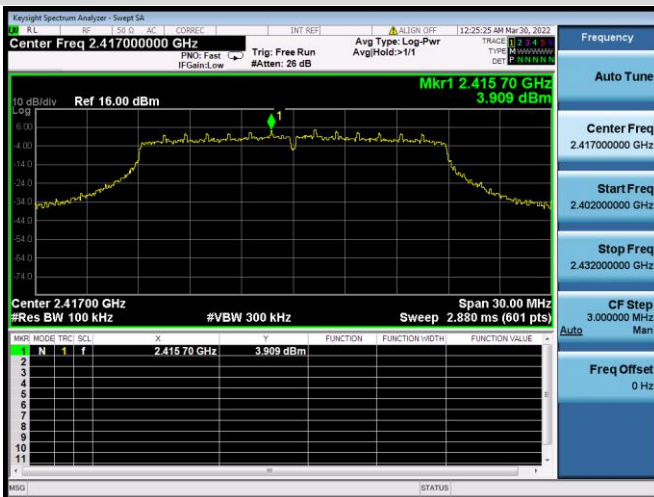

802.11n-40 MHz CHANNEL 5, REFERENCE LEVEL

802.11n-40 MHz CHANNEL 5, BAND EDGE

802.11n-40 MHz CHANNEL 7, CARRIER LEVEL

802.11n-40 MHz CHANNEL 7,
REFERENCE LEVEL

802.11n-40 MHz CHANNEL 7, BAND EDGE

802.11n-40 MHz CHANNEL 8, CARRIER LEVEL

802.11n-40 MHz CHANNEL 8,
REFERENCE LEVEL

802.11n-40 MHz CHANNEL 8, BAND EDGE

802.11n-40 MHz CHANNEL 9, CARRIER LEVEL

802.11n-40 MHz CHANNEL 9, REFERENCE LEVEL

802.11n-40 MHz CHANNEL 9, BAND EDGE

VHT-20 MHz CHANNEL 1, CARRIER LEVEL

VHT-20 MHz CHANNEL 1, REFERENCE LEVEL

VHT-20 MHz CHANNEL 1, BAND EDGE

VHT-20 MHz CHANNEL 2, CARRIER LEVEL

VHT-20 MHz CHANNEL 2, BAND EDGE

VHT-20 MHz CHANNEL 2, REFERENCE LEVEL

VHT-20 MHz CHANNEL 3, CARRIER LEVEL

VHT-20 MHz CHANNEL 3, REFERENCE LEVEL

VHT-20 MHz CHANNEL 3, BAND EDGE

VHT-20 MHz CHANNEL 4, CARRIER LEVEL

VHT-20 MHz CHANNEL 4, REFERENCE LEVEL

VHT-20 MHz CHANNEL 4, BAND EDGE

VHT-20 MHz CHANNEL 9, CARRIER LEVEL