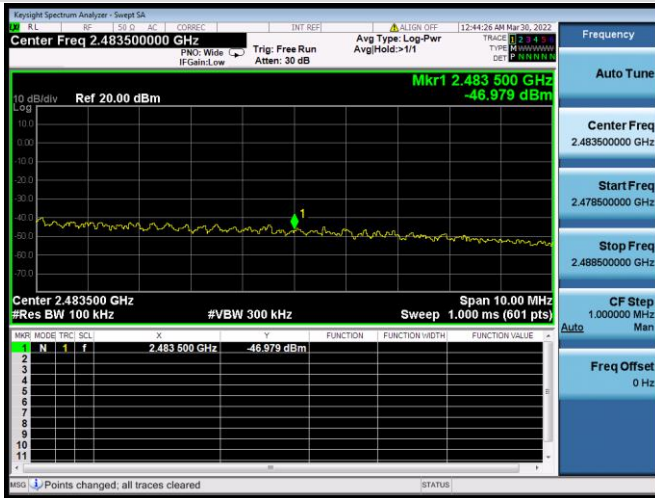

VHT-20 MHz CHANNEL 9, BAND EDGE

VHT-20 MHz CHANNEL 9, REFERENCE LEVEL

VHT-20 MHz CHANNEL 10, CARRIER LEVEL

VHT-20 MHz CHANNEL 10, REFERENCE LEVEL

VHT-20 MHz CHANNEL 10, BAND EDGE

VHT-20 MHz CHANNEL 11, CARRIER LEVEL

VHT-20 MHz CHANNEL 11, REFERENCE LEVEL

VHT-20 MHz CHANNEL 11, BAND EDGE

VHT-40 MHz CHANNEL 3, CARRIER LEVEL

VHT-40 MHz CHANNEL 3, BAND EDGE

VHT-40 MHz CHANNEL 3, REFERENCE LEVEL

VHT-40 MHz CHANNEL 4, CARRIER LEVEL