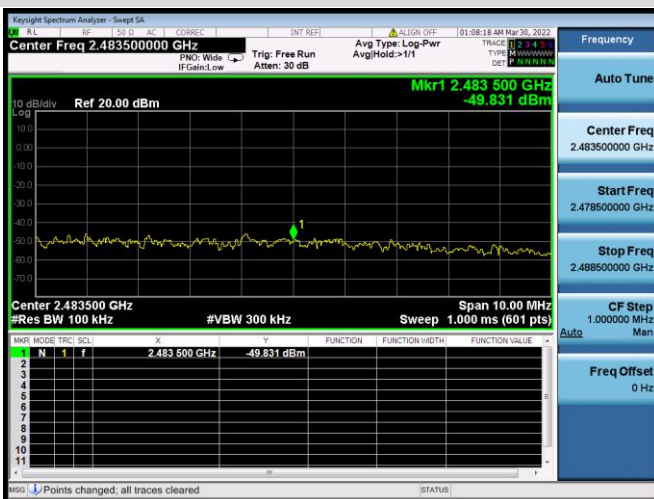

VHT-40 MHz CHANNEL 7, BAND EDGE

VHT-40 MHz CHANNEL 7,
REFERENCE LEVEL

VHT-40 MHz CHANNEL 8, CARRIER LEVEL

VHT-40 MHz CHANNEL 8, REFERENCE LEVEL

VHT-40 MHz CHANNEL 8, BAND EDGE

VHT-40 MHz CHANNEL 9, CARRIER LEVEL

VHT-40 MHz CHANNEL 9, REFERENCE LEVEL

VHT-40 MHz CHANNEL 9, BAND EDGE

802.11ax-20 MHz(SU) CHANNEL 1, CARRIER LEVEL

802.11ax-20 MHz(SU) CHANNEL 1, BAND EDGE

802.11ax-20 MHz(SU) CHANNEL 1, REFERENCE LEVEL

802.11ax-20 MHz(SU) CHANNEL 2, CARRIER LEVEL