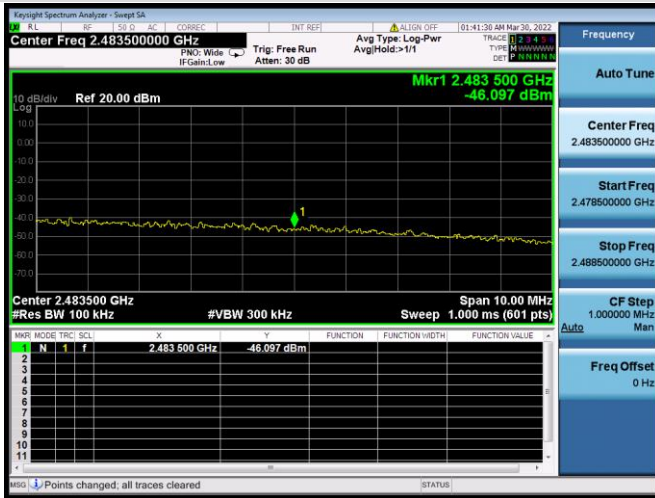

802.11ax-20 MHz(SU) CHANNEL 8, BAND EDGE

802.11ax-20 MHz(SU) CHANNEL 9, CARRIER LEVEL

802.11ax-20 MHz(SU) CHANNEL 9,
REFERENCE LEVEL

802.11ax-20 MHz(SU) CHANNEL 9, BAND EDGE

802.11ax-20 MHz(SU) CHANNEL 10, CARRIER
LEVEL

802.11ax-20 MHz(SU) CHANNEL 10,
REFERENCE LEVEL

802.11ax-20 MHz(SU) CHANNEL 10, BAND EDGE

802.11ax-20 MHz(SU) CHANNEL 11, CARRIER LEVEL

802.11ax-20 MHz(SU) CHANNEL 11,
REFERENCE LEVEL

802.11ax-20 MHz(SU) CHANNEL 11, BAND EDGE

802.11ax-40 MHz(SU) CHANNEL 3, CARRIER LEVEL

802.11ax-40 MHz(SU) CHANNEL 3,
REFERENCE LEVEL

802.11ax-40 MHz(SU) CHANNEL 3, BAND EDGE

802.11ax-40 MHz(SU) CHANNEL 4, CARRIER LEVEL

802.11ax-40 MHz(SU) CHANNEL 4, REFERENCE LEVEL