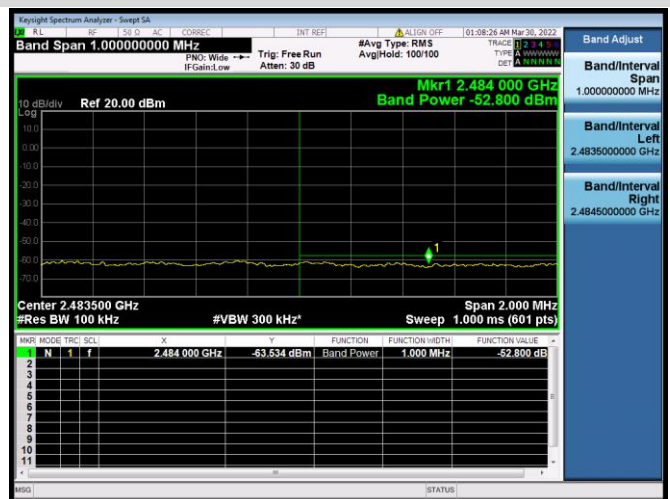

VHT-40 MHz CHANNEL 7, BAND EDGE

VHT-40 MHz CHANNEL 7,
REFERENCE LEVEL

VHT-40 MHz CHANNEL 8, CARRIER LEVEL

VHT-40 MHz CHANNEL 8, REFERENCE LEVEL

VHT-40 MHz CHANNEL 8, BAND EDGE

VHT-40 MHz CHANNEL 9, CARRIER LEVEL

VHT-40 MHz CHANNEL 9, REFERENCE LEVEL

VHT-40 MHz CHANNEL 9, BAND EDGE

802.11ax-20 MHz(SU) CHANNEL 1, CARRIER LEVEL

802.11ax-20 MHz(SU) CHANNEL 1, BAND EDGE

802.11ax-20 MHz(SU) CHANNEL 1, REFERENCE LEVEL

802.11ax-20 MHz(SU) CHANNEL 2, CARRIER LEVEL