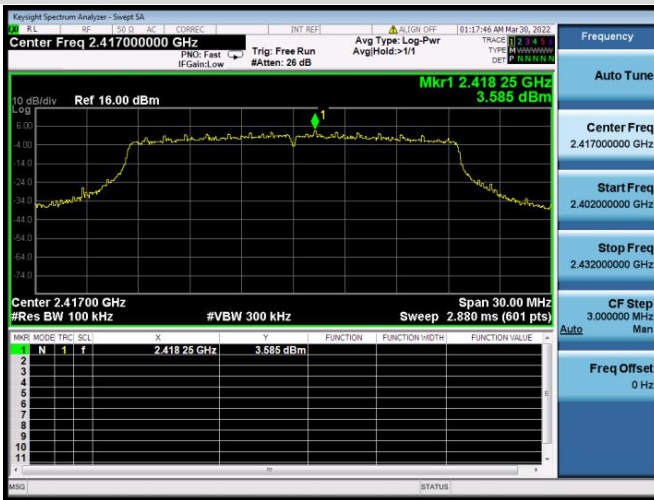

VHT-40 MHz CHANNEL 9, REFERENCE LEVEL

VHT-40 MHz CHANNEL 9, BAND EDGE

802.11ax-20 MHz(SU) CHANNEL 1, CARRIER LEVEL

802.11ax-20 MHz(SU) CHANNEL 1, BAND EDGE

802.11ax-20 MHz(SU) CHANNEL 1, REFERENCE LEVEL

802.11ax-20 MHz(SU) CHANNEL 2, CARRIER LEVEL

802.11ax-20 MHz(SU) CHANNEL 2, REFERENCE LEVEL

802.11ax-20 MHz(SU) CHANNEL 2, BAND EDGE

802.11ax-20 MHz(SU) CHANNEL 3, CARRIER LEVEL

802.11ax-20 MHz(SU) CHANNEL 3,
REFERENCE LEVEL

802.11ax-20 MHz(SU) CHANNEL 3, BAND EDGE