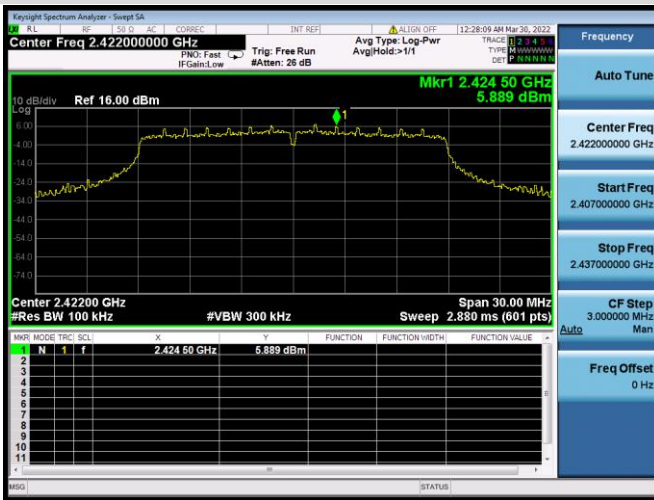

802.11n-40 MHz CHANNEL 8,
REFERENCE LEVEL

802.11n-40 MHz CHANNEL 8, BAND EDGE

802.11n-40 MHz CHANNEL 9, CARRIER LEVEL

802.11n-40 MHz CHANNEL 9, REFERENCE LEVEL

802.11n-40 MHz CHANNEL 9, BAND EDGE

VHT-20 MHz CHANNEL 1, CARRIER LEVEL

VHT-20 MHz CHANNEL 1, REFERENCE LEVEL

VHT-20 MHz CHANNEL 1, BAND EDGE

VHT-20 MHz CHANNEL 2, CARRIER LEVEL

VHT-20 MHz CHANNEL 2, BAND EDGE

VHT-20 MHz CHANNEL 2, REFERENCE LEVEL

VHT-20 MHz CHANNEL 3, CARRIER LEVEL

VHT-20 MHz CHANNEL 3, REFERENCE LEVEL

VHT-20 MHz CHANNEL 3, BAND EDGE

VHT-20 MHz CHANNEL 4, CARRIER LEVEL

VHT-20 MHz CHANNEL 4, REFERENCE LEVEL

VHT-20 MHz CHANNEL 4, BAND EDGE

VHT-20 MHz CHANNEL 9, CARRIER LEVEL