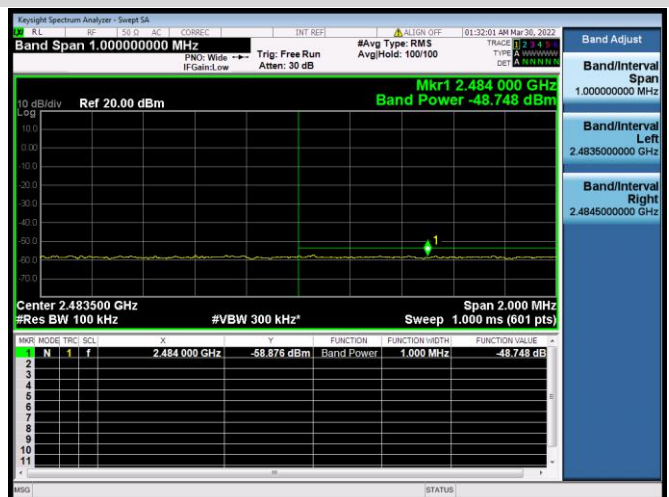

802.11ax-20 MHz(SU) CHANNEL 2, REFERENCE LEVEL

802.11ax-20 MHz(SU) CHANNEL 2, BAND EDGE

802.11ax-20 MHz(SU) CHANNEL 3, CARRIER LEVEL

802.11ax-20 MHz(SU) CHANNEL 3,
REFERENCE LEVEL

802.11ax-20 MHz(SU) CHANNEL 3, BAND EDGE

802.11ax-20 MHz(SU) CHANNEL 4, CARRIER LEVEL

802.11ax-20 MHz(SU) CHANNEL 4,
REFERENCE LEVEL

802.11ax-20 MHz(SU) CHANNEL 4, BAND EDGE

802.11ax-20 MHz(SU) CHANNEL 8, CARRIER LEVEL

802.11ax-20 MHz(SU) CHANNEL 8, REFERENCE LEVEL

802.11ax-20 MHz(SU) CHANNEL 8, BAND EDGE

802.11ax-20 MHz(SU) CHANNEL 9, CARRIER LEVEL

802.11ax-20 MHz(SU) CHANNEL 9,
REFERENCE LEVEL

802.11ax-20 MHz(SU) CHANNEL 9, BAND EDGE

802.11ax-20 MHz(SU) CHANNEL 10, CARRIER
LEVEL