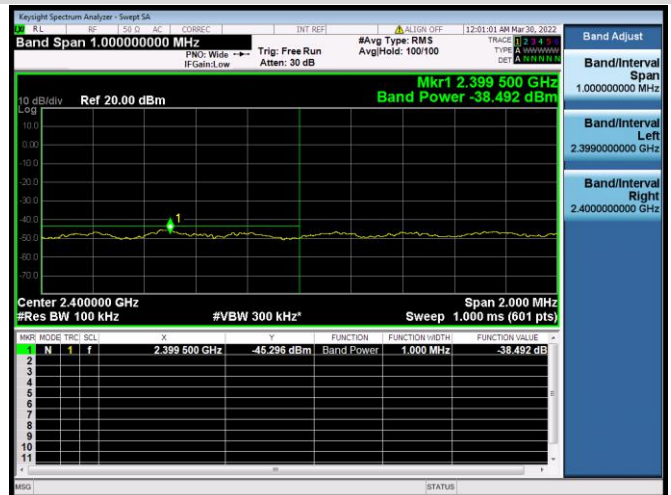

802.11n-40 MHz CHANNEL 3,
REFERENCE LEVEL

802.11n-40 MHz CHANNEL 3, BAND EDGE

802.11n-40 MHz CHANNEL 4, CARRIER LEVEL

802.11n-40 MHz CHANNEL 4,
REFERENCE LEVEL

802.11n-40 MHz CHANNEL 4, BAND EDGE

802.11n-40 MHz CHANNEL 5, CARRIER LEVEL

802.11n-40 MHz CHANNEL 5, REFERENCE LEVEL

802.11n-40 MHz CHANNEL 5, BAND EDGE

802.11n-40 MHz CHANNEL 7, CARRIER LEVEL

802.11n-40 MHz CHANNEL 7,
REFERENCE LEVEL

802.11n-40 MHz CHANNEL 7, BAND EDGE

802.11n-40 MHz CHANNEL 8, CARRIER LEVEL

VHT-20 MHz CHANNEL 1, REFERENCE LEVEL

VHT-20 MHz CHANNEL 1, BAND EDGE

VHT-20 MHz CHANNEL 2, CARRIER LEVEL

VHT-20 MHz CHANNEL 2, BAND EDGE

VHT-20 MHz CHANNEL 2, REFERENCE LEVEL

VHT-20 MHz CHANNEL 3, CARRIER LEVEL