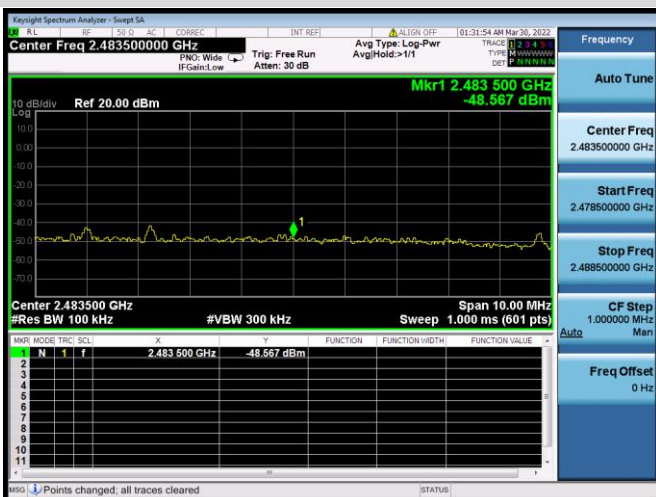

802.11ax-20 MHz(SU) CHANNEL 2, REFERENCE LEVEL

802.11ax-20 MHz(SU) CHANNEL 2, BAND EDGE

802.11ax-20 MHz(SU) CHANNEL 3, CARRIER LEVEL

802.11ax-20 MHz(SU) CHANNEL 3,
REFERENCE LEVEL

802.11ax-20 MHz(SU) CHANNEL 3, BAND EDGE

802.11ax-20 MHz(SU) CHANNEL 4, CARRIER LEVEL

802.11ax-20 MHz(SU) CHANNEL 4,
REFERENCE LEVEL

802.11ax-20 MHz(SU) CHANNEL 4, BAND EDGE

802.11ax-20 MHz(SU) CHANNEL 8, CARRIER LEVEL

802.11ax-20 MHz(SU) CHANNEL 8, REFERENCE LEVEL

802.11ax-20 MHz(SU) CHANNEL 8, BAND EDGE

802.11ax-20 MHz(SU) CHANNEL 9, CARRIER LEVEL

802.11ax-20 MHz(SU) CHANNEL 9,
REFERENCE LEVEL

802.11ax-20 MHz(SU) CHANNEL 9, BAND EDGE

802.11ax-20 MHz(SU) CHANNEL 10, CARRIER
LEVEL