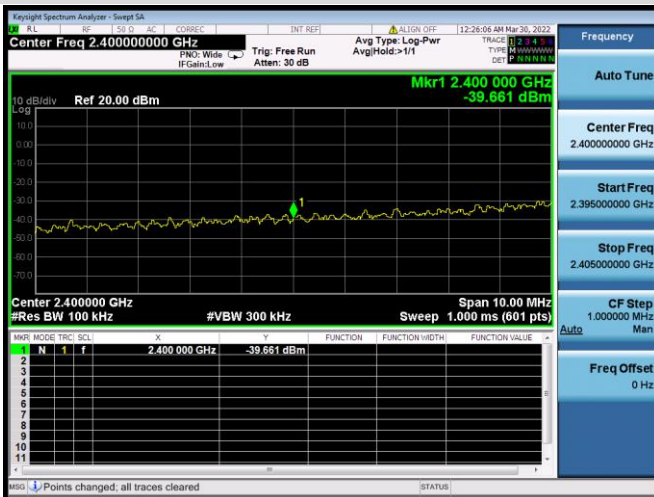

802.11n-40 MHz CHANNEL 8,
REFERENCE LEVEL

802.11n-40 MHz CHANNEL 8, BAND EDGE

802.11n-40 MHz CHANNEL 9, CARRIER LEVEL

802.11n-40 MHz CHANNEL 9, REFERENCE LEVEL

802.11n-40 MHz CHANNEL 9, BAND EDGE

VHT-20 MHz CHANNEL 1, CARRIER LEVEL

VHT-20 MHz CHANNEL 1, REFERENCE LEVEL

VHT-20 MHz CHANNEL 1, BAND EDGE

VHT-20 MHz CHANNEL 2, CARRIER LEVEL

VHT-20 MHz CHANNEL 2, BAND EDGE

VHT-20 MHz CHANNEL 2, REFERENCE LEVEL

VHT-20 MHz CHANNEL 3, CARRIER LEVEL

VHT-20 MHz CHANNEL 3, REFERENCE LEVEL

VHT-20 MHz CHANNEL 3, BAND EDGE

VHT-20 MHz CHANNEL 4, CARRIER LEVEL

VHT-20 MHz CHANNEL 4, REFERENCE LEVEL

VHT-20 MHz CHANNEL 4, BAND EDGE

VHT-20 MHz CHANNEL 9, CARRIER LEVEL