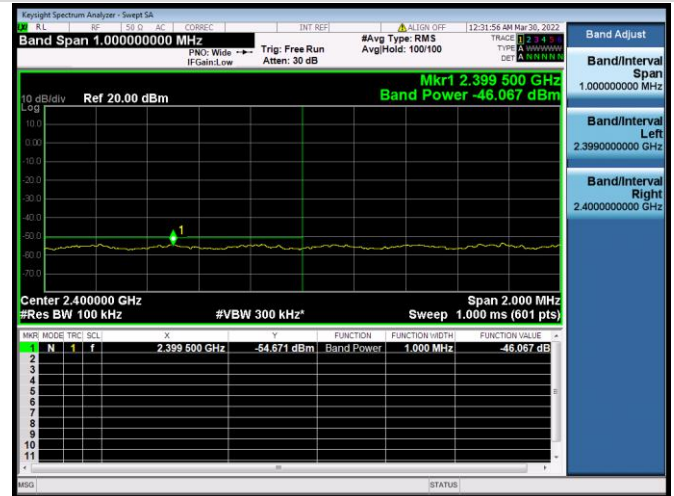

VHT-20 MHz CHANNEL 1, REFERENCE LEVEL

VHT-20 MHz CHANNEL 1, BAND EDGE

VHT-20 MHz CHANNEL 2, CARRIER LEVEL

VHT-20 MHz CHANNEL 2, BAND EDGE

VHT-20 MHz CHANNEL 2, REFERENCE LEVEL

VHT-20 MHz CHANNEL 3, CARRIER LEVEL

VHT-20 MHz CHANNEL 3, REFERENCE LEVEL

VHT-20 MHz CHANNEL 3, BAND EDGE

VHT-20 MHz CHANNEL 4, CARRIER LEVEL

VHT-20 MHz CHANNEL 4, REFERENCE LEVEL

VHT-20 MHz CHANNEL 4, BAND EDGE

VHT-20 MHz CHANNEL 9, CARRIER LEVEL

VHT-20 MHz CHANNEL 9, BAND EDGE

VHT-20 MHz CHANNEL 9, REFERENCE LEVEL

VHT-20 MHz CHANNEL 10, CARRIER LEVEL

VHT-20 MHz CHANNEL 10, REFERENCE LEVEL

VHT-20 MHz CHANNEL 10, BAND EDGE

VHT-20 MHz CHANNEL 11, CARRIER LEVEL