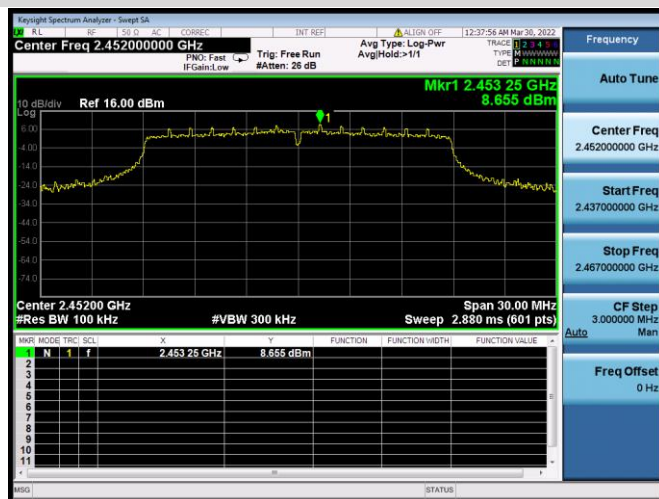

VHT-20 MHz CHANNEL 1, REFERENCE LEVEL

VHT-20 MHz CHANNEL 1, BAND EDGE

VHT-20 MHz CHANNEL 2, CARRIER LEVEL

VHT-20 MHz CHANNEL 2, BAND EDGE

VHT-20 MHz CHANNEL 2, REFERENCE LEVEL

VHT-20 MHz CHANNEL 3, CARRIER LEVEL

VHT-20 MHz CHANNEL 3, REFERENCE LEVEL

VHT-20 MHz CHANNEL 3, BAND EDGE

VHT-20 MHz CHANNEL 4, CARRIER LEVEL

VHT-20 MHz CHANNEL 4, REFERENCE LEVEL

VHT-20 MHz CHANNEL 4, BAND EDGE

VHT-20 MHz CHANNEL 9, CARRIER LEVEL

VHT-20 MHz CHANNEL 9, BAND EDGE

VHT-20 MHz CHANNEL 9, REFERENCE LEVEL

VHT-20 MHz CHANNEL 10, CARRIER LEVEL

VHT-20 MHz CHANNEL 10, REFERENCE LEVEL

VHT-20 MHz CHANNEL 10, BAND EDGE

VHT-20 MHz CHANNEL 11, CARRIER LEVEL