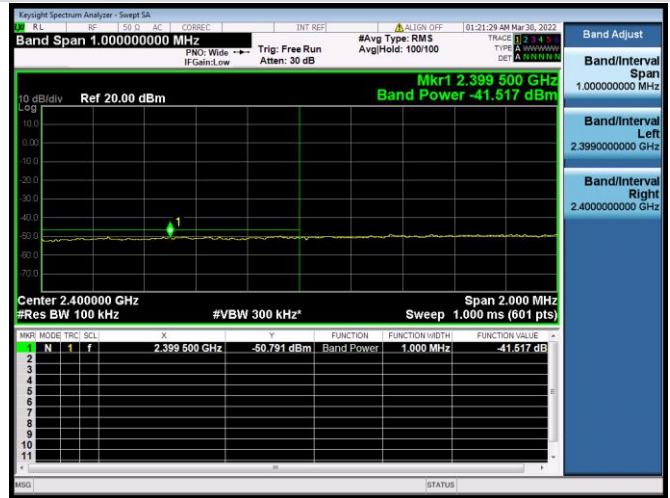

802.11ax-20 MHz(SU) CHANNEL 2, REFERENCE LEVEL

802.11ax-20 MHz(SU) CHANNEL 2, BAND EDGE

802.11ax-20 MHz(SU) CHANNEL 3, CARRIER LEVEL

802.11ax-20 MHz(SU) CHANNEL 3,
REFERENCE LEVEL

802.11ax-20 MHz(SU) CHANNEL 3, BAND EDGE

802.11ax-20 MHz(SU) CHANNEL 4, CARRIER LEVEL

802.11ax-20 MHz(SU) CHANNEL 4,
REFERENCE LEVEL

802.11ax-20 MHz(SU) CHANNEL 4, BAND EDGE

802.11ax-20 MHz(SU) CHANNEL 8, CARRIER LEVEL

802.11ax-20 MHz(SU) CHANNEL 8, REFERENCE LEVEL