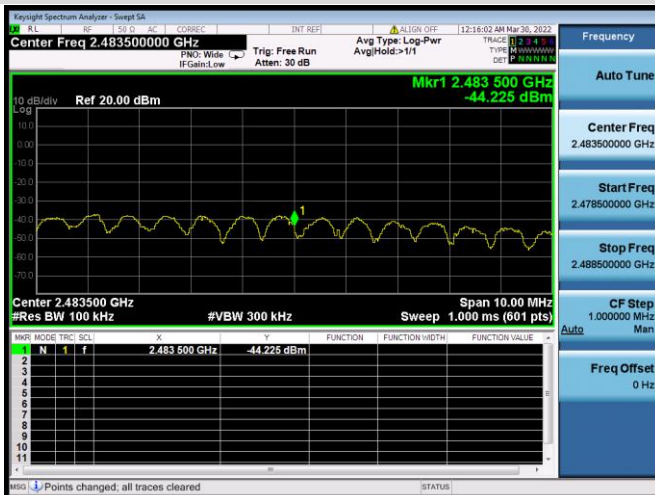

802.11n-40 MHz CHANNEL 3,
REFERENCE LEVEL

802.11n-40 MHz CHANNEL 3, BAND EDGE

802.11n-40 MHz CHANNEL 4, CARRIER LEVEL

802.11n-40 MHz CHANNEL 4,
REFERENCE LEVEL

802.11n-40 MHz CHANNEL 4, BAND EDGE

802.11n-40 MHz CHANNEL 5, CARRIER LEVEL

802.11n-40 MHz CHANNEL 5, REFERENCE LEVEL

802.11n-40 MHz CHANNEL 5, BAND EDGE

802.11n-40 MHz CHANNEL 7, CARRIER LEVEL

802.11n-40 MHz CHANNEL 7,
REFERENCE LEVEL

802.11n-40 MHz CHANNEL 7, BAND EDGE

802.11n-40 MHz CHANNEL 8, CARRIER LEVEL

802.11n-40 MHz CHANNEL 8,
REFERENCE LEVEL

802.11n-40 MHz CHANNEL 8, BAND EDGE

802.11n-40 MHz CHANNEL 9, CARRIER LEVEL

802.11n-40 MHz CHANNEL 9, REFERENCE LEVEL

802.11n-40 MHz CHANNEL 9, BAND EDGE

VHT-20 MHz CHANNEL 1, CARRIER LEVEL

VHT-20 MHz CHANNEL 1, REFERENCE LEVEL

VHT-20 MHz CHANNEL 1, BAND EDGE

VHT-20 MHz CHANNEL 2, CARRIER LEVEL

VHT-20 MHz CHANNEL 2, BAND EDGE

VHT-20 MHz CHANNEL 2, REFERENCE LEVEL

VHT-20 MHz CHANNEL 3, CARRIER LEVEL