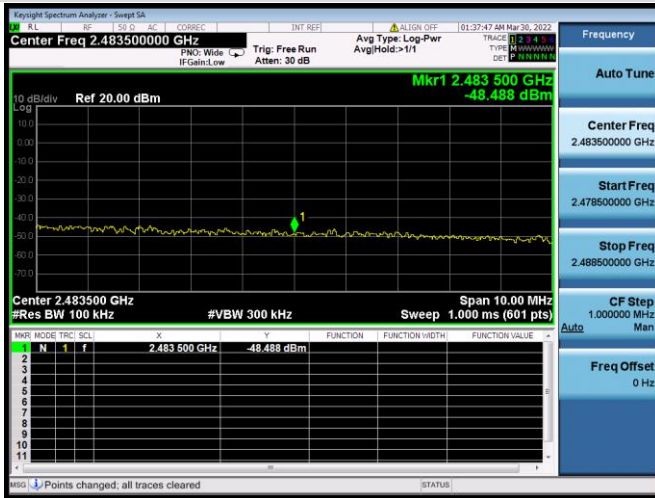

802.11ax-20 MHz(SU) CHANNEL 4, CARRIER LEVEL

802.11ax-20 MHz(SU) CHANNEL 4,
REFERENCE LEVEL

802.11ax-20 MHz(SU) CHANNEL 4, BAND EDGE

802.11ax-20 MHz(SU) CHANNEL 8, CARRIER LEVEL

802.11ax-20 MHz(SU) CHANNEL 8, REFERENCE LEVEL

802.11ax-20 MHz(SU) CHANNEL 8, BAND EDGE

802.11ax-20 MHz(SU) CHANNEL 9, CARRIER LEVEL

802.11ax-20 MHz(SU) CHANNEL 9,
REFERENCE LEVEL

802.11ax-20 MHz(SU) CHANNEL 9, BAND EDGE

802.11ax-20 MHz(SU) CHANNEL 10, CARRIER
LEVEL

802.11ax-20 MHz(SU) CHANNEL 10,
REFERENCE LEVEL

802.11ax-20 MHz(SU) CHANNEL 10, BAND EDGE

802.11ax-20 MHz(SU) CHANNEL 11, CARRIER LEVEL

802.11ax-20 MHz(SU) CHANNEL 11,
REFERENCE LEVEL

802.11ax-20 MHz(SU) CHANNEL 11, BAND EDGE