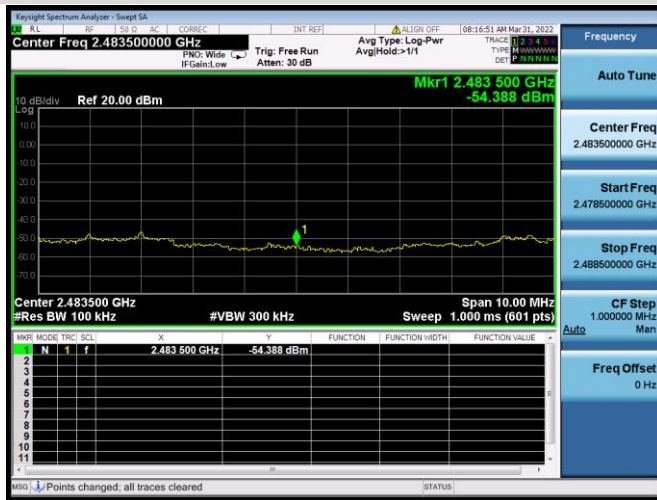

802.11ax-40 MHz(SU) CHANNEL 7, REFERENCE LEVEL

802.11ax-40 MHz(SU) CHANNEL 7, BAND EDGE

802.11ax-40 MHz(SU) CHANNEL 8, CARRIER LEVEL

802.11ax-40 MHz(SU) CHANNEL 8, REFERENCE LEVEL

802.11ax-40 MHz(SU) CHANNEL 8, BAND EDGE

802.11ax-40 MHz(SU) CHANNEL 9, CARRIER LEVEL

802.11ax-40 MHz(SU) CHANNEL 9, REFERENCE LEVEL

802.11ax-40 MHz(SU) CHANNEL 9, BAND EDGE

Aux. Antenna

802.11b CHANNEL 1, CARRIER LEVEL

802.11b CHANNEL 1, REFERENCE LEVEL

802.11b CHANNEL 1, BAND EDGE

802.11b CHANNEL 11, CARRIER LEVEL

802.11b CHANNEL 11, REFERENCE LEVEL

802.11b CHANNEL 11, BAND EDGE

802.11g CHANNEL 1, CARRIER LEVEL

802.11g CHANNEL 1, REFERENCE LEVEL

802.11g CHANNEL 1, BAND EDGE