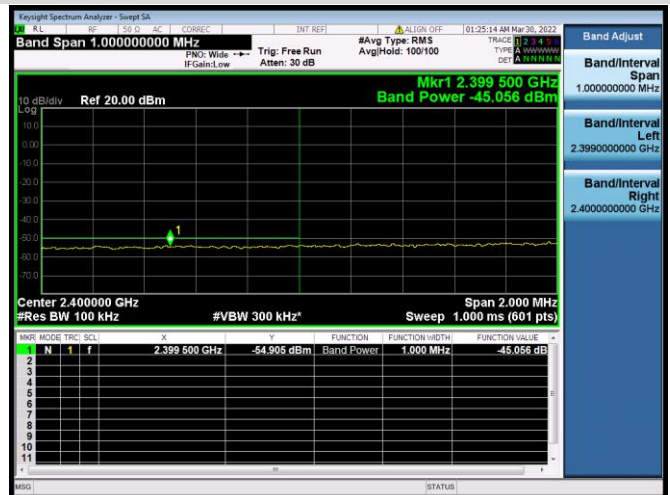

VHT-40 MHz CHANNEL 9, REFERENCE LEVEL

VHT-40 MHz CHANNEL 9, BAND EDGE

802.11ax-20 MHz(SU) CHANNEL 1, CARRIER LEVEL

802.11ax-20 MHz(SU) CHANNEL 1, BAND EDGE

802.11ax-20 MHz(SU) CHANNEL 1, REFERENCE LEVEL

802.11ax-20 MHz(SU) CHANNEL 2, CARRIER LEVEL

802.11ax-20 MHz(SU) CHANNEL 2, REFERENCE LEVEL

802.11ax-20 MHz(SU) CHANNEL 2, BAND EDGE

802.11ax-20 MHz(SU) CHANNEL 3, CARRIER LEVEL

802.11ax-20 MHz(SU) CHANNEL 3,
REFERENCE LEVEL

802.11ax-20 MHz(SU) CHANNEL 3, BAND EDGE

802.11ax-20 MHz(SU) CHANNEL 4, CARRIER LEVEL

802.11ax-20 MHz(SU) CHANNEL 4,
REFERENCE LEVEL

802.11ax-20 MHz(SU) CHANNEL 4, BAND EDGE

802.11ax-20 MHz(SU) CHANNEL 8, CARRIER LEVEL

802.11ax-20 MHz(SU) CHANNEL 8, REFERENCE LEVEL