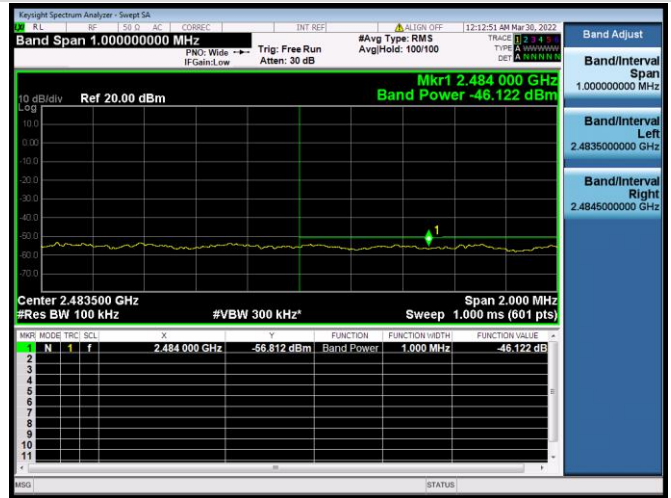

802.11n-40 MHz CHANNEL 3,
REFERENCE LEVEL

802.11n-40 MHz CHANNEL 3, BAND EDGE

802.11n-40 MHz CHANNEL 4, CARRIER LEVEL

802.11n-40 MHz CHANNEL 4,
REFERENCE LEVEL

802.11n-40 MHz CHANNEL 4, BAND EDGE

802.11n-40 MHz CHANNEL 5, CARRIER LEVEL

802.11n-40 MHz CHANNEL 5, REFERENCE LEVEL

802.11n-40 MHz CHANNEL 5, BAND EDGE

802.11n-40 MHz CHANNEL 7, CARRIER LEVEL

802.11n-40 MHz CHANNEL 7,
REFERENCE LEVEL

802.11n-40 MHz CHANNEL 7, BAND EDGE

802.11n-40 MHz CHANNEL 8, CARRIER LEVEL

802.11n-40 MHz CHANNEL 8,
REFERENCE LEVEL

802.11n-40 MHz CHANNEL 8, BAND EDGE

802.11n-40 MHz CHANNEL 9, CARRIER LEVEL

802.11n-40 MHz CHANNEL 9, REFERENCE LEVEL

802.11n-40 MHz CHANNEL 9, BAND EDGE

VHT-20 MHz CHANNEL 1, CARRIER LEVEL

VHT-20 MHz CHANNEL 1, REFERENCE LEVEL

VHT-20 MHz CHANNEL 1, BAND EDGE

VHT-20 MHz CHANNEL 2, CARRIER LEVEL

VHT-20 MHz CHANNEL 2, BAND EDGE

VHT-20 MHz CHANNEL 2, REFERENCE LEVEL

VHT-20 MHz CHANNEL 3, CARRIER LEVEL