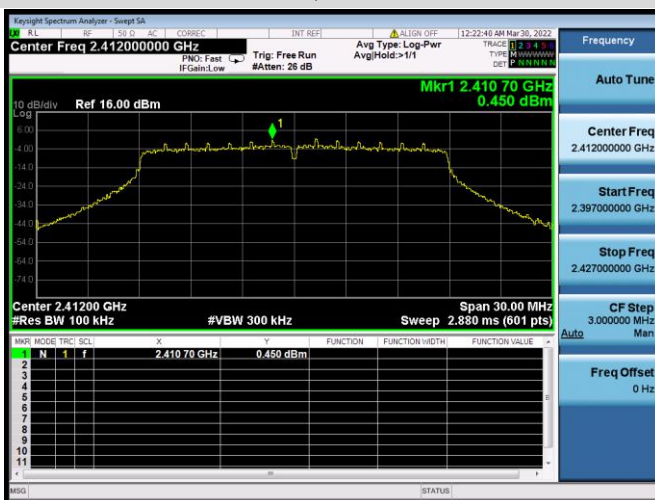

802.11n-40 MHz CHANNEL 5, REFERENCE LEVEL

802.11n-40 MHz CHANNEL 5, BAND EDGE

802.11n-40 MHz CHANNEL 7, CARRIER LEVEL

802.11n-40 MHz CHANNEL 7,
REFERENCE LEVEL

802.11n-40 MHz CHANNEL 7, BAND EDGE

802.11n-40 MHz CHANNEL 8, CARRIER LEVEL

802.11n-40 MHz CHANNEL 8,
REFERENCE LEVEL

802.11n-40 MHz CHANNEL 8, BAND EDGE

802.11n-40 MHz CHANNEL 9, CARRIER LEVEL

802.11n-40 MHz CHANNEL 9, REFERENCE LEVEL

802.11n-40 MHz CHANNEL 9, BAND EDGE

VHT-20 MHz CHANNEL 1, CARRIER LEVEL

VHT-20 MHz CHANNEL 1, REFERENCE LEVEL

VHT-20 MHz CHANNEL 1, BAND EDGE

VHT-20 MHz CHANNEL 2, CARRIER LEVEL

VHT-20 MHz CHANNEL 2, BAND EDGE

VHT-20 MHz CHANNEL 2, REFERENCE LEVEL

VHT-20 MHz CHANNEL 3, CARRIER LEVEL