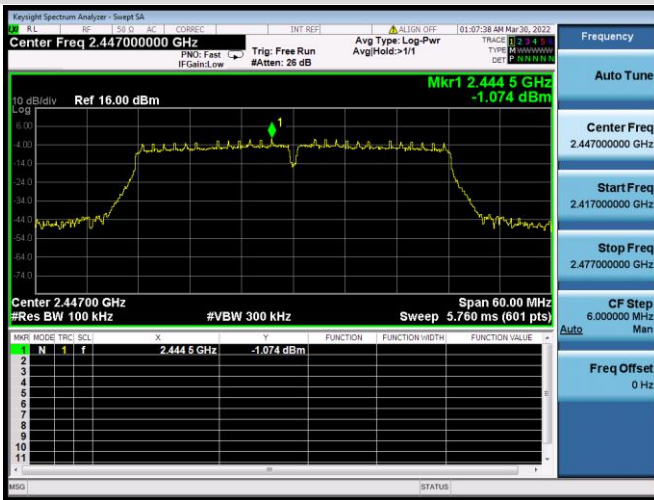

VHT-40 MHz CHANNEL 8, CARRIER LEVEL