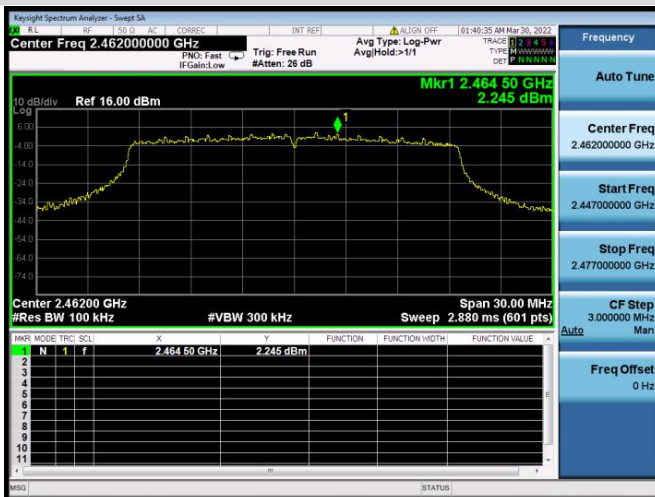

802.11ax-20 MHz(SU) CHANNEL 4, CARRIER LEVEL

802.11ax-20 MHz(SU) CHANNEL 4,
REFERENCE LEVEL

802.11ax-20 MHz(SU) CHANNEL 4, BAND EDGE

802.11ax-20 MHz(SU) CHANNEL 8, CARRIER LEVEL

802.11ax-20 MHz(SU) CHANNEL 8, REFERENCE LEVEL

802.11ax-20 MHz(SU) CHANNEL 8, BAND EDGE

802.11ax-20 MHz(SU) CHANNEL 9, CARRIER LEVEL

802.11ax-20 MHz(SU) CHANNEL 9,
REFERENCE LEVEL

802.11ax-20 MHz(SU) CHANNEL 9, BAND EDGE

802.11ax-20 MHz(SU) CHANNEL 10, CARRIER
LEVEL

802.11ax-20 MHz(SU) CHANNEL 10,
REFERENCE LEVEL

802.11ax-20 MHz(SU) CHANNEL 10, BAND EDGE

802.11ax-20 MHz(SU) CHANNEL 11, CARRIER LEVEL

802.11ax-20 MHz(SU) CHANNEL 11,
REFERENCE LEVEL

802.11ax-20 MHz(SU) CHANNEL 11, BAND EDGE