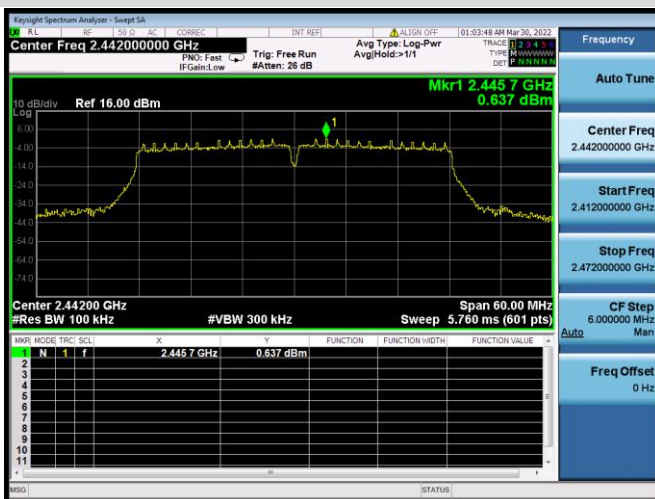

VHT-40 MHz CHANNEL 4, REFERENCE LEVEL

VHT-40 MHz CHANNEL 4, BAND EDGE

VHT-40 MHz CHANNEL 5, CARRIER LEVEL

VHT-40 MHz CHANNEL 5,
REFERENCE LEVEL

VHT-40 MHz CHANNEL 5, BAND EDGE

VHT-40 MHz CHANNEL 7, CARRIER LEVEL