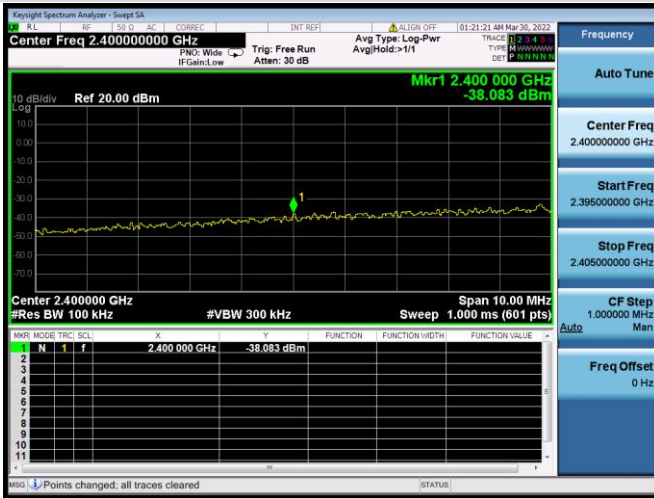

802.11ax-20 MHz(SU) CHANNEL 2, REFERENCE LEVEL

802.11ax-20 MHz(SU) CHANNEL 2, BAND EDGE

802.11ax-20 MHz(SU) CHANNEL 3, CARRIER LEVEL

802.11ax-20 MHz(SU) CHANNEL 3,
REFERENCE LEVEL

802.11ax-20 MHz(SU) CHANNEL 3, BAND EDGE

802.11ax-20 MHz(SU) CHANNEL 4, CARRIER LEVEL

802.11ax-20 MHz(SU) CHANNEL 4,
REFERENCE LEVEL

802.11ax-20 MHz(SU) CHANNEL 4, BAND EDGE

802.11ax-20 MHz(SU) CHANNEL 8, CARRIER LEVEL

802.11ax-20 MHz(SU) CHANNEL 8, REFERENCE LEVEL