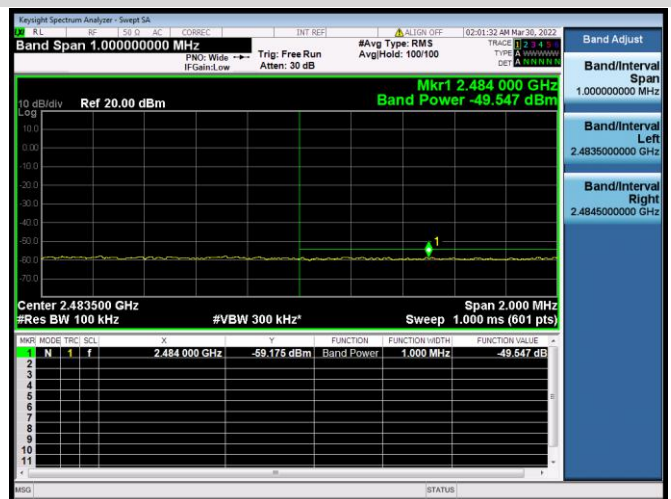

802.11ax-40 MHz(SU) CHANNEL 3, CARRIER LEVEL

802.11ax-40 MHz(SU) CHANNEL 3,
REFERENCE LEVEL

802.11ax-40 MHz(SU) CHANNEL 3, BAND EDGE

802.11ax-40 MHz(SU) CHANNEL 4, CARRIER LEVEL

802.11ax-40 MHz(SU) CHANNEL 4, REFERENCE LEVEL

802.11ax-40 MHz(SU) CHANNEL 4, BAND EDGE

802.11ax-40 MHz(SU) CHANNEL 5, CARRIER LEVEL

802.11ax-40 MHz(SU) CHANNEL 5, REFERENCE LEVEL

802.11ax-40 MHz(SU) CHANNEL 5, BAND EDGE

802.11ax-40 MHz(SU) CHANNEL 7, CARRIER LEVEL

802.11ax-40 MHz(SU) CHANNEL 7, REFERENCE LEVEL

802.11ax-40 MHz(SU) CHANNEL 7, BAND EDGE

802.11ax-40 MHz(SU) CHANNEL 8, CARRIER LEVEL

802.11ax-40 MHz(SU) CHANNEL 8, REFERENCE LEVEL

802.11ax-40 MHz(SU) CHANNEL 8, BAND EDGE