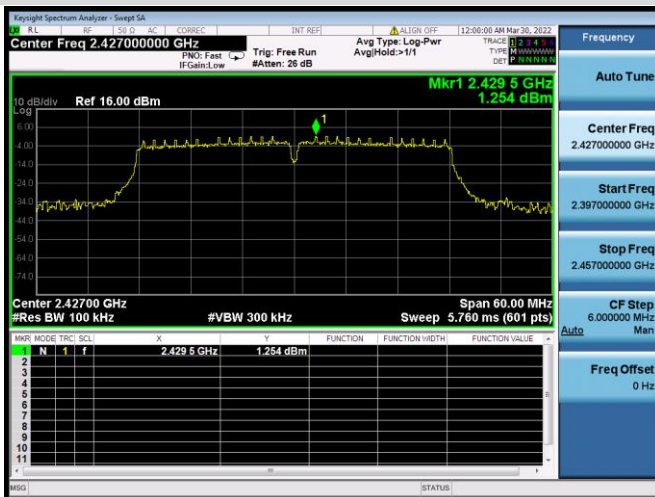

802.11n-40 MHz CHANNEL 3,
REFERENCE LEVEL

802.11n-40 MHz CHANNEL 3, BAND EDGE

802.11n-40 MHz CHANNEL 4, CARRIER LEVEL

802.11n-40 MHz CHANNEL 4,
REFERENCE LEVEL

802.11n-40 MHz CHANNEL 4, BAND EDGE

802.11n-40 MHz CHANNEL 5, CARRIER LEVEL

802.11n-40 MHz CHANNEL 5, REFERENCE LEVEL

802.11n-40 MHz CHANNEL 5, BAND EDGE

802.11n-40 MHz CHANNEL 7, CARRIER LEVEL

802.11n-40 MHz CHANNEL 7,
REFERENCE LEVEL

802.11n-40 MHz CHANNEL 7, BAND EDGE

802.11n-40 MHz CHANNEL 8, CARRIER LEVEL

VHT-20 MHz CHANNEL 1, REFERENCE LEVEL

VHT-20 MHz CHANNEL 1, BAND EDGE

VHT-20 MHz CHANNEL 2, CARRIER LEVEL

VHT-20 MHz CHANNEL 2, BAND EDGE

VHT-20 MHz CHANNEL 2, REFERENCE LEVEL

VHT-20 MHz CHANNEL 3, CARRIER LEVEL