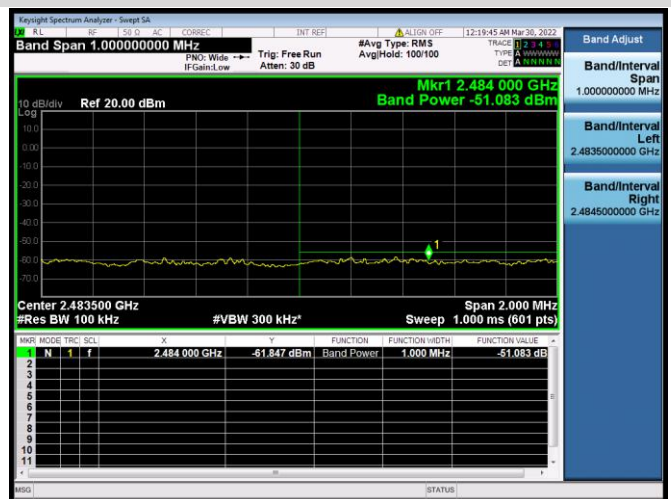

802.11n-40 MHz CHANNEL 5, REFERENCE LEVEL

802.11n-40 MHz CHANNEL 5, BAND EDGE

802.11n-40 MHz CHANNEL 7, CARRIER LEVEL

802.11n-40 MHz CHANNEL 7,
REFERENCE LEVEL

802.11n-40 MHz CHANNEL 7, BAND EDGE

802.11n-40 MHz CHANNEL 8, CARRIER LEVEL

802.11n-40 MHz CHANNEL 8,
REFERENCE LEVEL

802.11n-40 MHz CHANNEL 8, BAND EDGE

802.11n-40 MHz CHANNEL 9, CARRIER LEVEL

802.11n-40 MHz CHANNEL 9, REFERENCE LEVEL

802.11n-40 MHz CHANNEL 9, BAND EDGE

VHT-20 MHz CHANNEL 1, CARRIER LEVEL

VHT-20 MHz CHANNEL 1, REFERENCE LEVEL

VHT-20 MHz CHANNEL 1, BAND EDGE

VHT-20 MHz CHANNEL 2, CARRIER LEVEL

VHT-20 MHz CHANNEL 2, BAND EDGE

VHT-20 MHz CHANNEL 2, REFERENCE LEVEL

VHT-20 MHz CHANNEL 3, CARRIER LEVEL