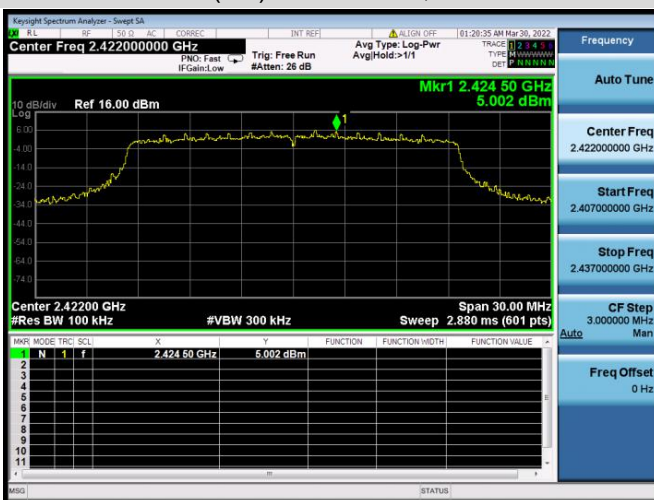

VHT-40 MHz CHANNEL 9, REFERENCE LEVEL

VHT-40 MHz CHANNEL 9, BAND EDGE

802.11ax-20 MHz(SU) CHANNEL 1, CARRIER LEVEL

802.11ax-20 MHz(SU) CHANNEL 1, BAND EDGE

802.11ax-20 MHz(SU) CHANNEL 1, REFERENCE LEVEL

802.11ax-20 MHz(SU) CHANNEL 2, CARRIER LEVEL

802.11ax-20 MHz(SU) CHANNEL 2, REFERENCE LEVEL

802.11ax-20 MHz(SU) CHANNEL 2, BAND EDGE

802.11ax-20 MHz(SU) CHANNEL 3, CARRIER LEVEL

802.11ax-20 MHz(SU) CHANNEL 3,
REFERENCE LEVEL

802.11ax-20 MHz(SU) CHANNEL 3, BAND EDGE