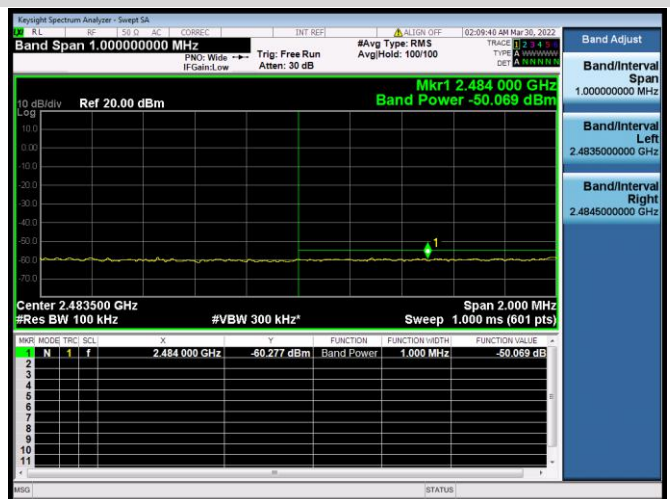

802.11ax-40 MHz(SU) CHANNEL 4, BAND EDGE

802.11ax-40 MHz(SU) CHANNEL 5, CARRIER LEVEL

802.11ax-40 MHz(SU) CHANNEL 5, REFERENCE LEVEL

802.11ax-40 MHz(SU) CHANNEL 5, BAND EDGE

802.11ax-40 MHz(SU) CHANNEL 7, CARRIER LEVEL

802.11ax-40 MHz(SU) CHANNEL 7, REFERENCE LEVEL

802.11ax-40 MHz(SU) CHANNEL 7, BAND EDGE

802.11ax-40 MHz(SU) CHANNEL 8, CARRIER LEVEL

802.11ax-40 MHz(SU) CHANNEL 8, REFERENCE LEVEL

802.11ax-40 MHz(SU) CHANNEL 8, BAND EDGE

802.11ax-40 MHz(SU) CHANNEL 9, CARRIER LEVEL

802.11ax-40 MHz(SU) CHANNEL 9, REFERENCE LEVEL

802.11ax-40 MHz(SU) CHANNEL 9, BAND EDGE

Aux. Antenna

802.11b CHANNEL 1, CARRIER LEVEL

802.11b CHANNEL 1, REFERENCE LEVEL