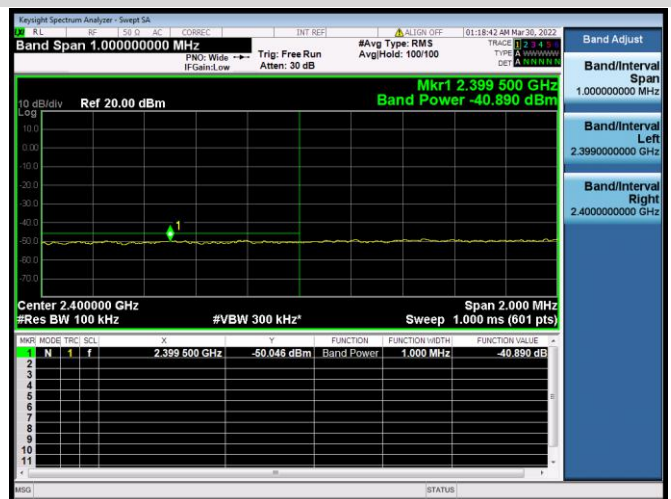

VHT-40 MHz CHANNEL 9, REFERENCE LEVEL

VHT-40 MHz CHANNEL 9, BAND EDGE

802.11ax-20 MHz(SU) CHANNEL 1, CARRIER LEVEL

802.11ax-20 MHz(SU) CHANNEL 1, BAND EDGE

802.11ax-20 MHz(SU) CHANNEL 1, REFERENCE LEVEL

802.11ax-20 MHz(SU) CHANNEL 2, CARRIER LEVEL

802.11ax-20 MHz(SU) CHANNEL 2, REFERENCE LEVEL

802.11ax-20 MHz(SU) CHANNEL 2, BAND EDGE

802.11ax-20 MHz(SU) CHANNEL 3, CARRIER LEVEL

802.11ax-20 MHz(SU) CHANNEL 3,
REFERENCE LEVEL

802.11ax-20 MHz(SU) CHANNEL 3, BAND EDGE