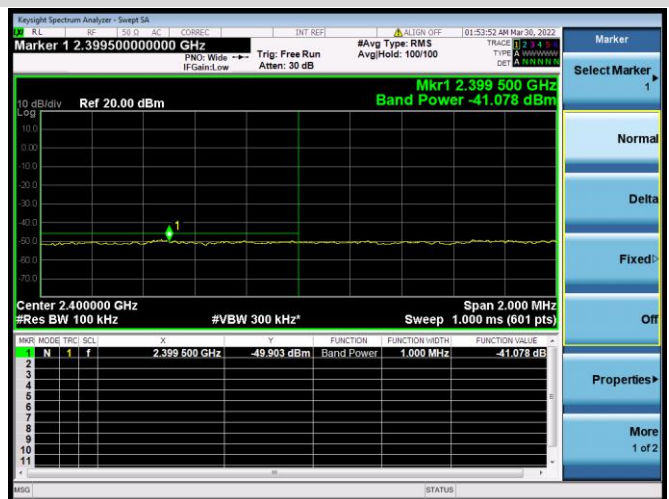

802.11ax-40 MHz(SU) CHANNEL 3, CARRIER LEVEL

802.11ax-40 MHz(SU) CHANNEL 3,
REFERENCE LEVEL

802.11ax-40 MHz(SU) CHANNEL 3, BAND EDGE

802.11ax-40 MHz(SU) CHANNEL 4, CARRIER LEVEL

802.11ax-40 MHz(SU) CHANNEL 4, REFERENCE LEVEL

802.11ax-40 MHz(SU) CHANNEL 4, BAND EDGE

802.11ax-40 MHz(SU) CHANNEL 5, CARRIER LEVEL

802.11ax-40 MHz(SU) CHANNEL 5, REFERENCE LEVEL

802.11ax-40 MHz(SU) CHANNEL 5, BAND EDGE

802.11ax-40 MHz(SU) CHANNEL 7, CARRIER LEVEL

802.11ax-40 MHz(SU) CHANNEL 7, REFERENCE LEVEL

802.11ax-40 MHz(SU) CHANNEL 7, BAND EDGE

802.11ax-40 MHz(SU) CHANNEL 8, CARRIER LEVEL

802.11ax-40 MHz(SU) CHANNEL 8, REFERENCE LEVEL

802.11ax-40 MHz(SU) CHANNEL 8, BAND EDGE