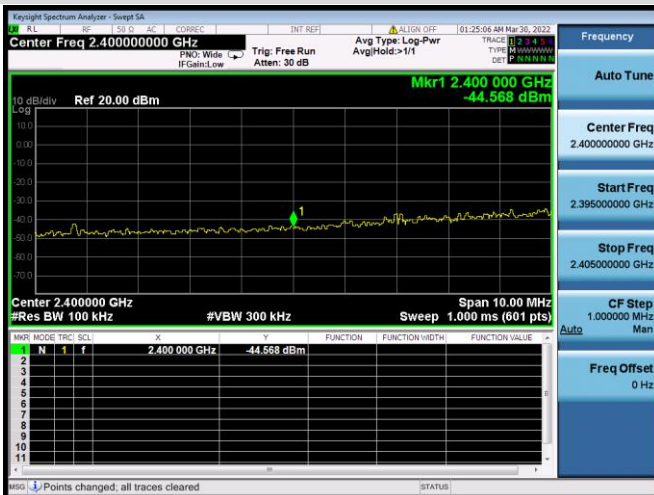

VHT-40 MHz CHANNEL 9, REFERENCE LEVEL

VHT-40 MHz CHANNEL 9, BAND EDGE

802.11ax-20 MHz(SU) CHANNEL 1, CARRIER LEVEL

802.11ax-20 MHz(SU) CHANNEL 1, BAND EDGE

802.11ax-20 MHz(SU) CHANNEL 1, REFERENCE LEVEL

802.11ax-20 MHz(SU) CHANNEL 2, CARRIER LEVEL

802.11ax-20 MHz(SU) CHANNEL 2, REFERENCE LEVEL

802.11ax-20 MHz(SU) CHANNEL 2, BAND EDGE

802.11ax-20 MHz(SU) CHANNEL 3, CARRIER LEVEL

802.11ax-20 MHz(SU) CHANNEL 3,
REFERENCE LEVEL

802.11ax-20 MHz(SU) CHANNEL 3, BAND EDGE

802.11ax-20 MHz(SU) CHANNEL 4, CARRIER LEVEL

802.11ax-20 MHz(SU) CHANNEL 4,
REFERENCE LEVEL

802.11ax-20 MHz(SU) CHANNEL 4, BAND EDGE

802.11ax-20 MHz(SU) CHANNEL 8, CARRIER LEVEL

802.11ax-20 MHz(SU) CHANNEL 8, REFERENCE LEVEL