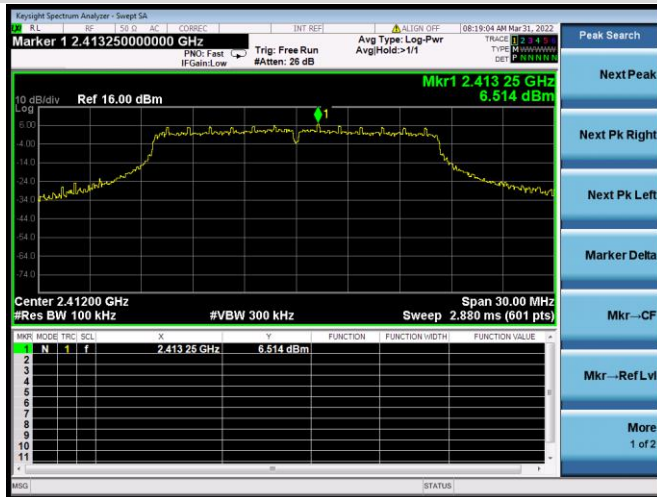

802.11ax-40 MHz(SU) CHANNEL 9, CARRIER LEVEL

802.11ax-40 MHz(SU) CHANNEL 9, REFERENCE LEVEL

802.11ax-40 MHz(SU) CHANNEL 9, BAND EDGE

Aux. Antenna

802.11b CHANNEL 1, CARRIER LEVEL

802.11b CHANNEL 1, REFERENCE LEVEL

802.11b CHANNEL 1, BAND EDGE

802.11b CHANNEL 11, CARRIER LEVEL

802.11b CHANNEL 11, REFERENCE LEVEL

802.11b CHANNEL 11, BAND EDGE

802.11g CHANNEL 1, CARRIER LEVEL

802.11g CHANNEL 1, REFERENCE LEVEL

802.11g CHANNEL 1, BAND EDGE