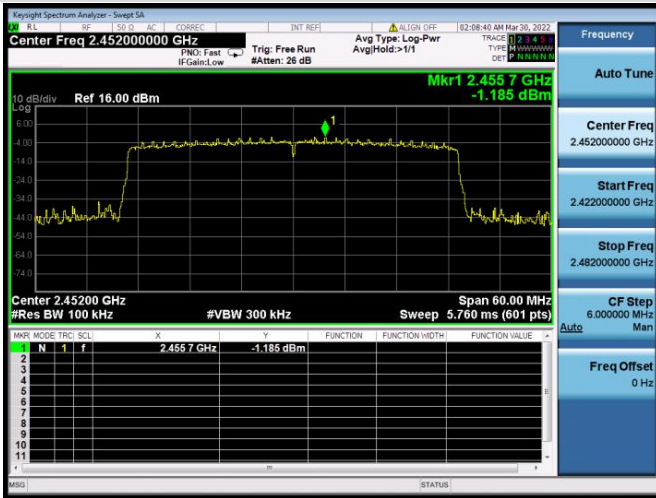

802.11ax-40 MHz(SU) CHANNEL 9, CARRIER LEVEL