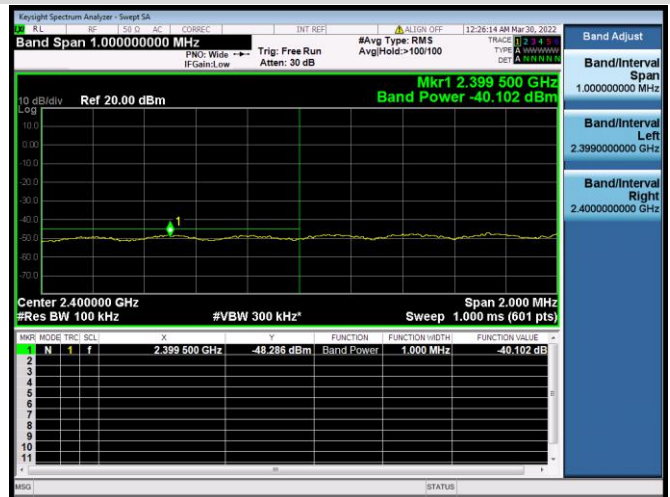

802.11n-40 MHz CHANNEL 8,
REFERENCE LEVEL

802.11n-40 MHz CHANNEL 8, BAND EDGE

802.11n-40 MHz CHANNEL 9, CARRIER LEVEL

802.11n-40 MHz CHANNEL 9, REFERENCE LEVEL

802.11n-40 MHz CHANNEL 9, BAND EDGE

VHT-20 MHz CHANNEL 1, CARRIER LEVEL

VHT-20 MHz CHANNEL 1, REFERENCE LEVEL

VHT-20 MHz CHANNEL 1, BAND EDGE

VHT-20 MHz CHANNEL 2, CARRIER LEVEL

VHT-20 MHz CHANNEL 2, BAND EDGE

VHT-20 MHz CHANNEL 2, REFERENCE LEVEL

VHT-20 MHz CHANNEL 3, CARRIER LEVEL

VHT-20 MHz CHANNEL 3, REFERENCE LEVEL

VHT-20 MHz CHANNEL 3, BAND EDGE

VHT-20 MHz CHANNEL 4, CARRIER LEVEL

VHT-20 MHz CHANNEL 4, REFERENCE LEVEL

VHT-20 MHz CHANNEL 4, BAND EDGE

VHT-20 MHz CHANNEL 9, CARRIER LEVEL