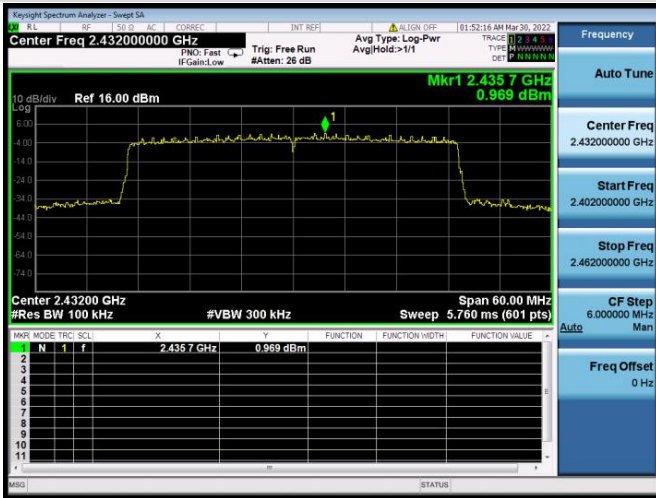

802.11ax-20 MHz(SU) CHANNEL 10,
REFERENCE LEVEL

802.11ax-20 MHz(SU) CHANNEL 10, BAND EDGE

802.11ax-20 MHz(SU) CHANNEL 11, CARRIER LEVEL

802.11ax-20 MHz(SU) CHANNEL 11,
REFERENCE LEVEL

802.11ax-20 MHz(SU) CHANNEL 11, BAND EDGE

802.11ax-40 MHz(SU) CHANNEL 3, CARRIER LEVEL

802.11ax-40 MHz(SU) CHANNEL 3,
REFERENCE LEVEL

802.11ax-40 MHz(SU) CHANNEL 3, BAND EDGE

802.11ax-40 MHz(SU) CHANNEL 4, CARRIER LEVEL

802.11ax-40 MHz(SU) CHANNEL 4, REFERENCE LEVEL

802.11ax-40 MHz(SU) CHANNEL 4, BAND EDGE

802.11ax-40 MHz(SU) CHANNEL 5, CARRIER LEVEL

802.11ax-40 MHz(SU) CHANNEL 5, REFERENCE LEVEL

802.11ax-40 MHz(SU) CHANNEL 5, BAND EDGE

802.11ax-40 MHz(SU) CHANNEL 7, CARRIER LEVEL