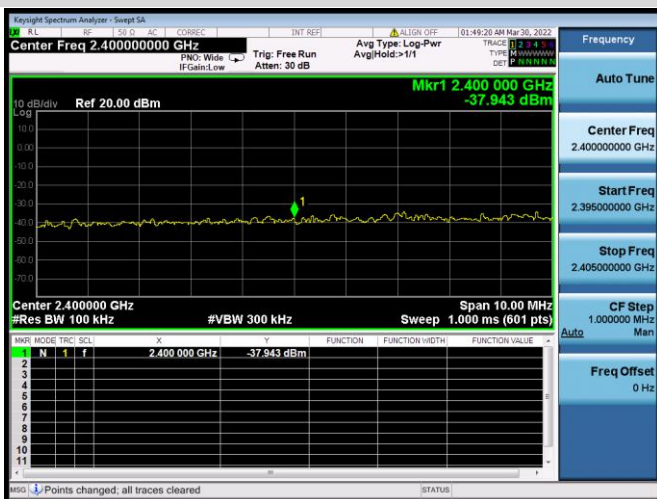

802.11ax-20 MHz(SU) CHANNEL 10,
REFERENCE LEVEL

802.11ax-20 MHz(SU) CHANNEL 10, BAND EDGE

802.11ax-20 MHz(SU) CHANNEL 11, CARRIER LEVEL

802.11ax-20 MHz(SU) CHANNEL 11,
REFERENCE LEVEL

802.11ax-20 MHz(SU) CHANNEL 11, BAND EDGE

802.11ax-40 MHz(SU) CHANNEL 3, CARRIER LEVEL

802.11ax-40 MHz(SU) CHANNEL 3,
REFERENCE LEVEL

802.11ax-40 MHz(SU) CHANNEL 3, BAND EDGE

802.11ax-40 MHz(SU) CHANNEL 4, CARRIER LEVEL

802.11ax-40 MHz(SU) CHANNEL 4, REFERENCE LEVEL

802.11ax-40 MHz(SU) CHANNEL 4, BAND EDGE

802.11ax-40 MHz(SU) CHANNEL 5, CARRIER LEVEL

802.11ax-40 MHz(SU) CHANNEL 5, REFERENCE LEVEL

802.11ax-40 MHz(SU) CHANNEL 5, BAND EDGE

802.11ax-40 MHz(SU) CHANNEL 7, CARRIER LEVEL