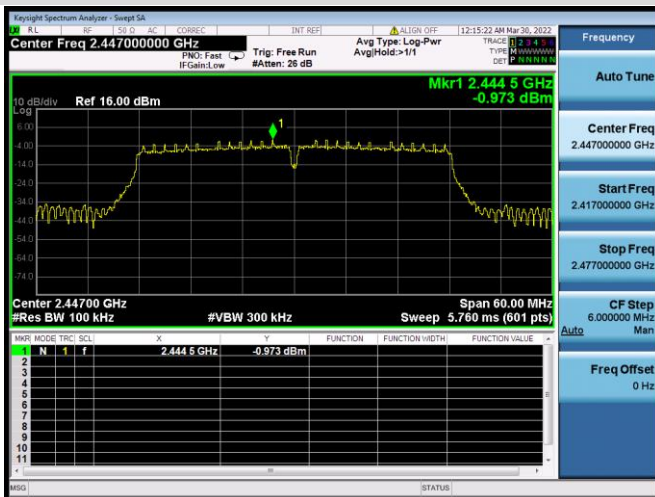

802.11n-40 MHz CHANNEL 3,
REFERENCE LEVEL

802.11n-40 MHz CHANNEL 3, BAND EDGE

802.11n-40 MHz CHANNEL 4, CARRIER LEVEL

802.11n-40 MHz CHANNEL 4,
REFERENCE LEVEL

802.11n-40 MHz CHANNEL 4, BAND EDGE

802.11n-40 MHz CHANNEL 5, CARRIER LEVEL

802.11n-40 MHz CHANNEL 5, REFERENCE LEVEL

802.11n-40 MHz CHANNEL 5, BAND EDGE

802.11n-40 MHz CHANNEL 7, CARRIER LEVEL

802.11n-40 MHz CHANNEL 7,
REFERENCE LEVEL

802.11n-40 MHz CHANNEL 7, BAND EDGE

802.11n-40 MHz CHANNEL 8, CARRIER LEVEL

802.11n-40 MHz CHANNEL 8,
REFERENCE LEVEL

802.11n-40 MHz CHANNEL 8, BAND EDGE

802.11n-40 MHz CHANNEL 9, CARRIER LEVEL

802.11n-40 MHz CHANNEL 9, REFERENCE LEVEL

802.11n-40 MHz CHANNEL 9, BAND EDGE

VHT-20 MHz CHANNEL 1, CARRIER LEVEL

VHT-20 MHz CHANNEL 1, REFERENCE LEVEL

VHT-20 MHz CHANNEL 1, BAND EDGE

VHT-20 MHz CHANNEL 2, CARRIER LEVEL

VHT-20 MHz CHANNEL 2, BAND EDGE

VHT-20 MHz CHANNEL 2, REFERENCE LEVEL

VHT-20 MHz CHANNEL 3, CARRIER LEVEL