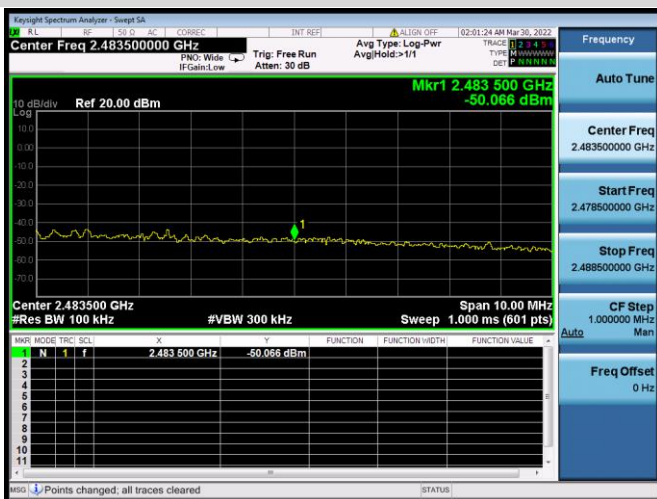

802.11ax-40 MHz(SU) CHANNEL 3, CARRIER LEVEL

802.11ax-40 MHz(SU) CHANNEL 3,
REFERENCE LEVEL

802.11ax-40 MHz(SU) CHANNEL 3, BAND EDGE

802.11ax-40 MHz(SU) CHANNEL 4, CARRIER LEVEL

802.11ax-40 MHz(SU) CHANNEL 4, REFERENCE LEVEL

802.11ax-40 MHz(SU) CHANNEL 4, BAND EDGE

802.11ax-40 MHz(SU) CHANNEL 5, CARRIER LEVEL

802.11ax-40 MHz(SU) CHANNEL 5, REFERENCE LEVEL

802.11ax-40 MHz(SU) CHANNEL 5, BAND EDGE

802.11ax-40 MHz(SU) CHANNEL 7, CARRIER LEVEL

802.11ax-40 MHz(SU) CHANNEL 7, REFERENCE LEVEL

802.11ax-40 MHz(SU) CHANNEL 7, BAND EDGE

802.11ax-40 MHz(SU) CHANNEL 8, CARRIER LEVEL

802.11ax-40 MHz(SU) CHANNEL 8, REFERENCE LEVEL

802.11ax-40 MHz(SU) CHANNEL 8, BAND EDGE