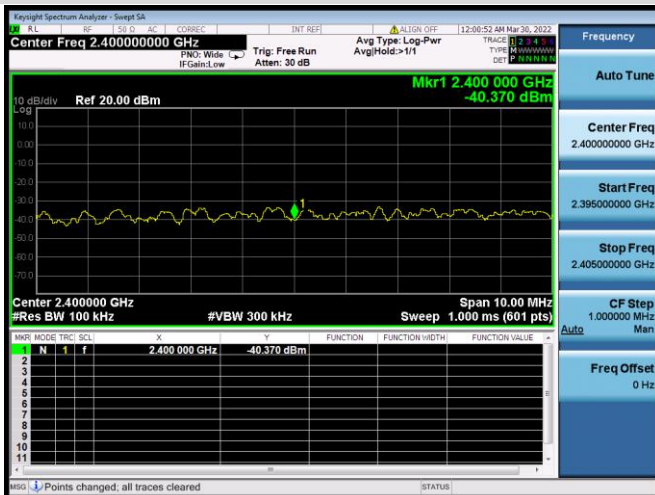

802.11n-40 MHz CHANNEL 3,
REFERENCE LEVEL

802.11n-40 MHz CHANNEL 3, BAND EDGE

802.11n-40 MHz CHANNEL 4, CARRIER LEVEL

802.11n-40 MHz CHANNEL 4,
REFERENCE LEVEL

802.11n-40 MHz CHANNEL 4, BAND EDGE

802.11n-40 MHz CHANNEL 5, CARRIER LEVEL

802.11n-40 MHz CHANNEL 5, REFERENCE LEVEL

802.11n-40 MHz CHANNEL 5, BAND EDGE

802.11n-40 MHz CHANNEL 7, CARRIER LEVEL

802.11n-40 MHz CHANNEL 7,
REFERENCE LEVEL

802.11n-40 MHz CHANNEL 7, BAND EDGE

802.11n-40 MHz CHANNEL 8, CARRIER LEVEL

VHT-20 MHz CHANNEL 1, REFERENCE LEVEL

VHT-20 MHz CHANNEL 1, BAND EDGE

VHT-20 MHz CHANNEL 2, CARRIER LEVEL

VHT-20 MHz CHANNEL 2, BAND EDGE

VHT-20 MHz CHANNEL 2, REFERENCE LEVEL

VHT-20 MHz CHANNEL 3, CARRIER LEVEL