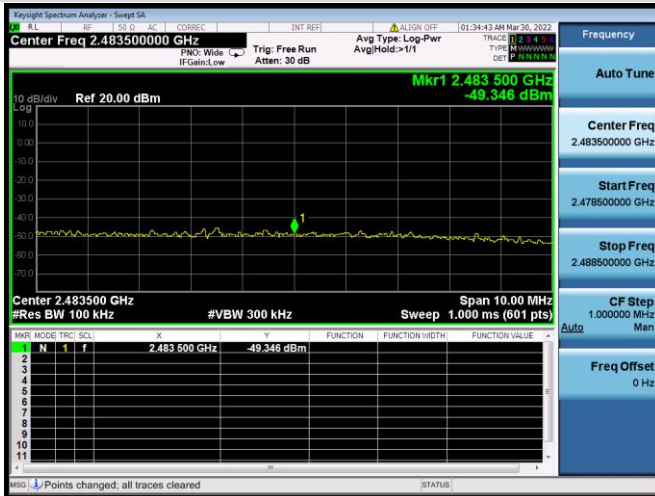

802.11ax-20 MHz(SU) CHANNEL 2, REFERENCE LEVEL

802.11ax-20 MHz(SU) CHANNEL 2, BAND EDGE

802.11ax-20 MHz(SU) CHANNEL 3, CARRIER LEVEL

802.11ax-20 MHz(SU) CHANNEL 3,
REFERENCE LEVEL

802.11ax-20 MHz(SU) CHANNEL 3, BAND EDGE

802.11ax-20 MHz(SU) CHANNEL 4, CARRIER LEVEL

802.11ax-20 MHz(SU) CHANNEL 4,
REFERENCE LEVEL

802.11ax-20 MHz(SU) CHANNEL 4, BAND EDGE

802.11ax-20 MHz(SU) CHANNEL 8, CARRIER LEVEL

802.11ax-20 MHz(SU) CHANNEL 8, REFERENCE LEVEL

802.11ax-20 MHz(SU) CHANNEL 8, BAND EDGE

802.11ax-20 MHz(SU) CHANNEL 9, CARRIER LEVEL

802.11ax-20 MHz(SU) CHANNEL 9,
REFERENCE LEVEL

802.11ax-20 MHz(SU) CHANNEL 9, BAND EDGE

802.11ax-20 MHz(SU) CHANNEL 10, CARRIER
LEVEL