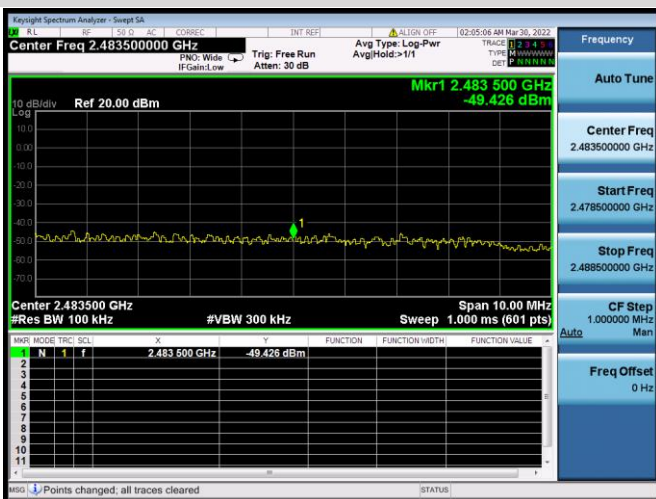

802.11ax-40 MHz(SU) CHANNEL 7, REFERENCE LEVEL

802.11ax-40 MHz(SU) CHANNEL 7, BAND EDGE

802.11ax-40 MHz(SU) CHANNEL 8, CARRIER LEVEL

802.11ax-40 MHz(SU) CHANNEL 8, REFERENCE LEVEL

802.11ax-40 MHz(SU) CHANNEL 8, BAND EDGE

802.11ax-40 MHz(SU) CHANNEL 9, CARRIER LEVEL

802.11ax-40 MHz(SU) CHANNEL 9, REFERENCE LEVEL

802.11ax-40 MHz(SU) CHANNEL 9, BAND EDGE

Aux. Antenna

802.11b CHANNEL 1, CARRIER LEVEL

802.11b CHANNEL 1, REFERENCE LEVEL