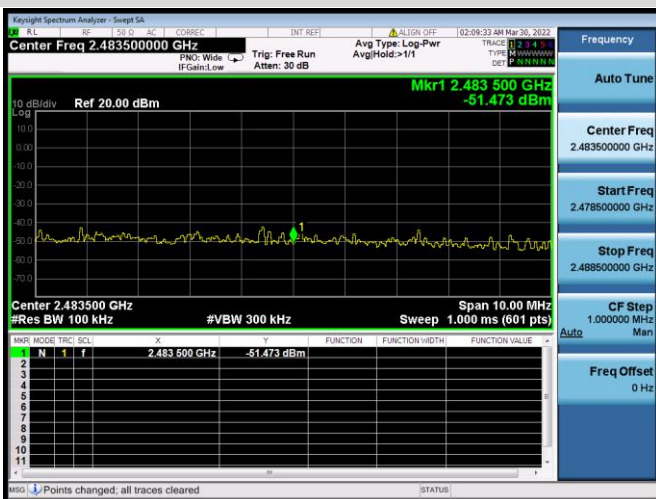

802.11ax-40 MHz(SU) CHANNEL 7, REFERENCE LEVEL

802.11ax-40 MHz(SU) CHANNEL 7, BAND EDGE

802.11ax-40 MHz(SU) CHANNEL 8, CARRIER LEVEL

802.11ax-40 MHz(SU) CHANNEL 8, REFERENCE LEVEL

802.11ax-40 MHz(SU) CHANNEL 8, BAND EDGE

802.11ax-40 MHz(SU) CHANNEL 9, CARRIER LEVEL

802.11ax-40 MHz(SU) CHANNEL 9, REFERENCE LEVEL

802.11ax-40 MHz(SU) CHANNEL 9, BAND EDGE

Aux. Antenna

802.11b CHANNEL 1, CARRIER LEVEL

802.11b CHANNEL 1, REFERENCE LEVEL