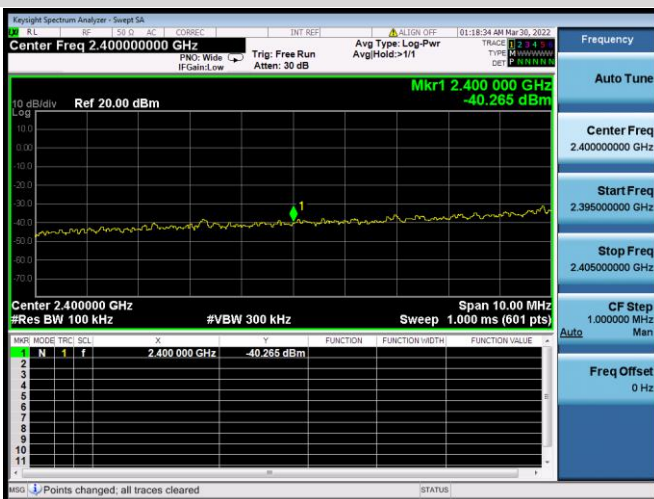

VHT-40 MHz CHANNEL 9, REFERENCE LEVEL

VHT-40 MHz CHANNEL 9, BAND EDGE

802.11ax-20 MHz(SU) CHANNEL 1, CARRIER LEVEL

802.11ax-20 MHz(SU) CHANNEL 1, BAND EDGE

802.11ax-20 MHz(SU) CHANNEL 1, REFERENCE LEVEL

802.11ax-20 MHz(SU) CHANNEL 2, CARRIER LEVEL

802.11ax-20 MHz(SU) CHANNEL 2, REFERENCE LEVEL

802.11ax-20 MHz(SU) CHANNEL 2, BAND EDGE

802.11ax-20 MHz(SU) CHANNEL 3, CARRIER LEVEL

802.11ax-20 MHz(SU) CHANNEL 3,
REFERENCE LEVEL

802.11ax-20 MHz(SU) CHANNEL 3, BAND EDGE