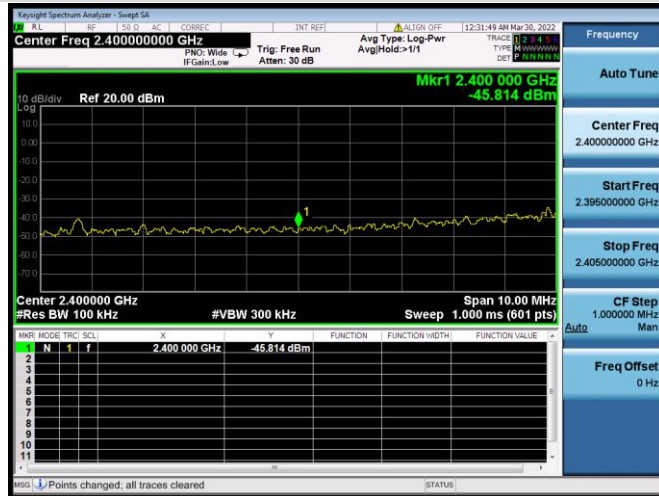

VHT-20 MHz CHANNEL 1, REFERENCE LEVEL

VHT-20 MHz CHANNEL 1, BAND EDGE

VHT-20 MHz CHANNEL 2, CARRIER LEVEL

VHT-20 MHz CHANNEL 2, BAND EDGE

VHT-20 MHz CHANNEL 2, REFERENCE LEVEL

VHT-20 MHz CHANNEL 3, CARRIER LEVEL

VHT-20 MHz CHANNEL 3, REFERENCE LEVEL

VHT-20 MHz CHANNEL 3, BAND EDGE

VHT-20 MHz CHANNEL 4, CARRIER LEVEL

VHT-20 MHz CHANNEL 4, REFERENCE LEVEL

VHT-20 MHz CHANNEL 4, BAND EDGE

VHT-20 MHz CHANNEL 9, CARRIER LEVEL

VHT-20 MHz CHANNEL 9, BAND EDGE

VHT-20 MHz CHANNEL 9, REFERENCE LEVEL

VHT-20 MHz CHANNEL 10, CARRIER LEVEL

VHT-20 MHz CHANNEL 10, REFERENCE LEVEL

VHT-20 MHz CHANNEL 10, BAND EDGE

VHT-20 MHz CHANNEL 11, CARRIER LEVEL