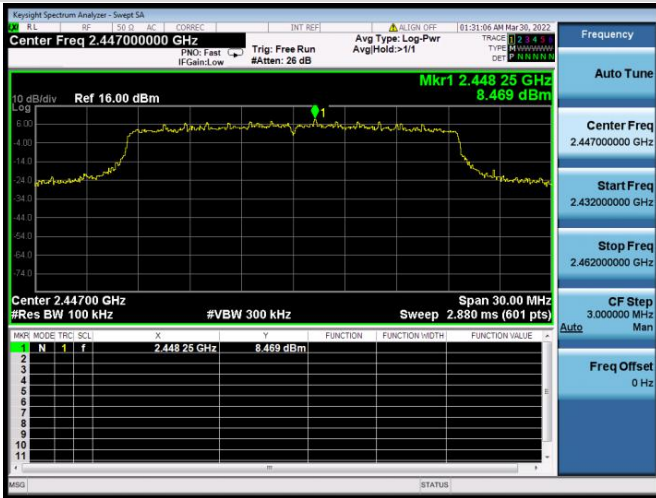

802.11ax-20 MHz(SU) CHANNEL 2, REFERENCE LEVEL

802.11ax-20 MHz(SU) CHANNEL 2, BAND EDGE

802.11ax-20 MHz(SU) CHANNEL 3, CARRIER LEVEL

802.11ax-20 MHz(SU) CHANNEL 3,
REFERENCE LEVEL

802.11ax-20 MHz(SU) CHANNEL 3, BAND EDGE

802.11ax-20 MHz(SU) CHANNEL 4, CARRIER LEVEL

802.11ax-20 MHz(SU) CHANNEL 4,
REFERENCE LEVEL

802.11ax-20 MHz(SU) CHANNEL 4, BAND EDGE

802.11ax-20 MHz(SU) CHANNEL 8, CARRIER LEVEL

802.11ax-20 MHz(SU) CHANNEL 8, REFERENCE LEVEL

802.11ax-20 MHz(SU) CHANNEL 8, BAND EDGE

802.11ax-20 MHz(SU) CHANNEL 9, CARRIER LEVEL

802.11ax-20 MHz(SU) CHANNEL 9,
REFERENCE LEVEL

802.11ax-20 MHz(SU) CHANNEL 9, BAND EDGE

802.11ax-20 MHz(SU) CHANNEL 10, CARRIER
LEVEL