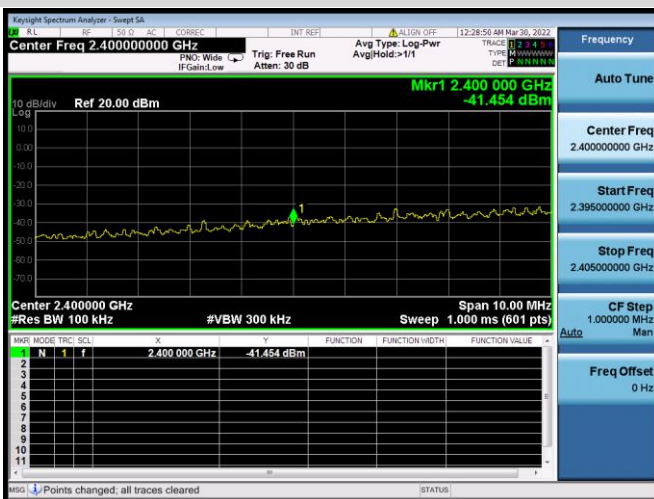

802.11n-40 MHz CHANNEL 8,
REFERENCE LEVEL

802.11n-40 MHz CHANNEL 8, BAND EDGE

802.11n-40 MHz CHANNEL 9, CARRIER LEVEL

802.11n-40 MHz CHANNEL 9, REFERENCE LEVEL

802.11n-40 MHz CHANNEL 9, BAND EDGE

VHT-20 MHz CHANNEL 1, CARRIER LEVEL

VHT-20 MHz CHANNEL 1, REFERENCE LEVEL

VHT-20 MHz CHANNEL 1, BAND EDGE

VHT-20 MHz CHANNEL 2, CARRIER LEVEL

VHT-20 MHz CHANNEL 2, BAND EDGE

VHT-20 MHz CHANNEL 2, REFERENCE LEVEL

VHT-20 MHz CHANNEL 3, CARRIER LEVEL

VHT-20 MHz CHANNEL 3, REFERENCE LEVEL

VHT-20 MHz CHANNEL 3, BAND EDGE

VHT-20 MHz CHANNEL 4, CARRIER LEVEL

VHT-20 MHz CHANNEL 4, REFERENCE LEVEL

VHT-20 MHz CHANNEL 4, BAND EDGE

VHT-20 MHz CHANNEL 9, CARRIER LEVEL