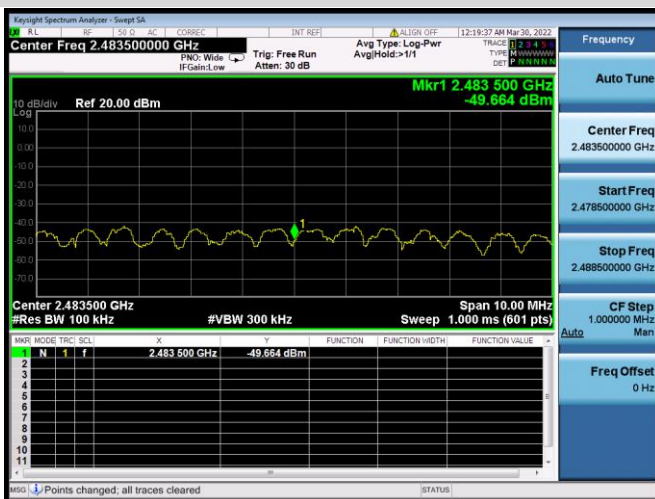

802.11n-40 MHz CHANNEL 5, REFERENCE LEVEL

802.11n-40 MHz CHANNEL 5, BAND EDGE

802.11n-40 MHz CHANNEL 7, CARRIER LEVEL

802.11n-40 MHz CHANNEL 7,
REFERENCE LEVEL

802.11n-40 MHz CHANNEL 7, BAND EDGE

802.11n-40 MHz CHANNEL 8, CARRIER LEVEL

802.11n-40 MHz CHANNEL 8,
REFERENCE LEVEL

802.11n-40 MHz CHANNEL 8, BAND EDGE

802.11n-40 MHz CHANNEL 9, CARRIER LEVEL

802.11n-40 MHz CHANNEL 9, REFERENCE LEVEL

802.11n-40 MHz CHANNEL 9, BAND EDGE

VHT-20 MHz CHANNEL 1, CARRIER LEVEL

VHT-20 MHz CHANNEL 1, REFERENCE LEVEL

VHT-20 MHz CHANNEL 1, BAND EDGE

VHT-20 MHz CHANNEL 2, CARRIER LEVEL

VHT-20 MHz CHANNEL 2, BAND EDGE

VHT-20 MHz CHANNEL 2, REFERENCE LEVEL

VHT-20 MHz CHANNEL 3, CARRIER LEVEL

VHT-20 MHz CHANNEL 3, REFERENCE LEVEL

VHT-20 MHz CHANNEL 3, BAND EDGE

VHT-20 MHz CHANNEL 4, CARRIER LEVEL

VHT-20 MHz CHANNEL 4, REFERENCE LEVEL

VHT-20 MHz CHANNEL 4, BAND EDGE

VHT-20 MHz CHANNEL 9, CARRIER LEVEL