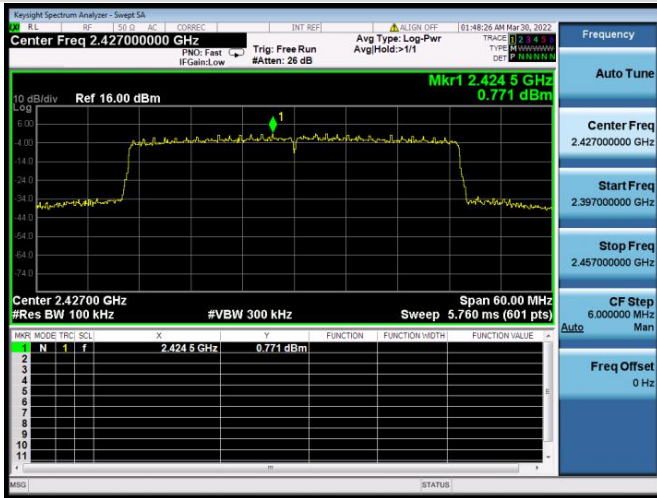

802.11ax-20 MHz(SU) CHANNEL 10,
REFERENCE LEVEL

802.11ax-20 MHz(SU) CHANNEL 10, BAND EDGE

802.11ax-20 MHz(SU) CHANNEL 11, CARRIER LEVEL

802.11ax-20 MHz(SU) CHANNEL 11,
REFERENCE LEVEL

802.11ax-20 MHz(SU) CHANNEL 11, BAND EDGE

802.11ax-40 MHz(SU) CHANNEL 3, CARRIER LEVEL

802.11ax-40 MHz(SU) CHANNEL 3,
REFERENCE LEVEL

802.11ax-40 MHz(SU) CHANNEL 3, BAND EDGE

802.11ax-40 MHz(SU) CHANNEL 4, CARRIER LEVEL

802.11ax-40 MHz(SU) CHANNEL 4, REFERENCE LEVEL

802.11ax-40 MHz(SU) CHANNEL 4, BAND EDGE

802.11ax-40 MHz(SU) CHANNEL 5, CARRIER LEVEL

802.11ax-40 MHz(SU) CHANNEL 5, REFERENCE LEVEL

802.11ax-40 MHz(SU) CHANNEL 5, BAND EDGE

802.11ax-40 MHz(SU) CHANNEL 7, CARRIER LEVEL