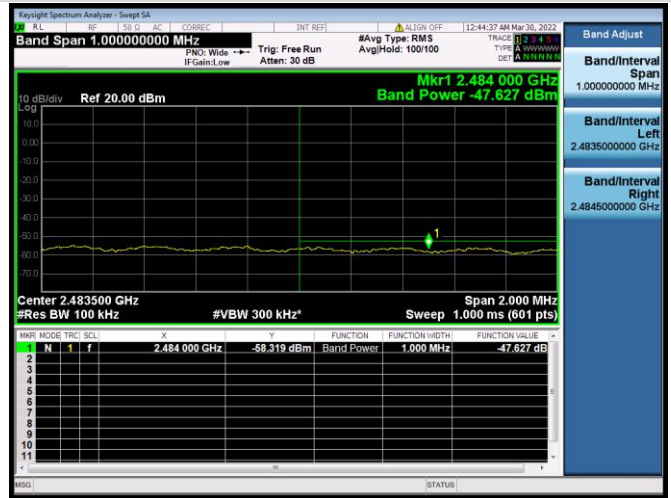

VHT-20 MHz CHANNEL 9, BAND EDGE

VHT-20 MHz CHANNEL 9, REFERENCE LEVEL

VHT-20 MHz CHANNEL 10, CARRIER LEVEL

VHT-20 MHz CHANNEL 10, REFERENCE LEVEL

VHT-20 MHz CHANNEL 10, BAND EDGE

VHT-20 MHz CHANNEL 11, CARRIER LEVEL

VHT-20 MHz CHANNEL 11, REFERENCE LEVEL

VHT-20 MHz CHANNEL 11, BAND EDGE

VHT-40 MHz CHANNEL 3, CARRIER LEVEL

VHT-40 MHz CHANNEL 3, BAND EDGE

VHT-40 MHz CHANNEL 3, REFERENCE LEVEL

VHT-40 MHz CHANNEL 4, CARRIER LEVEL