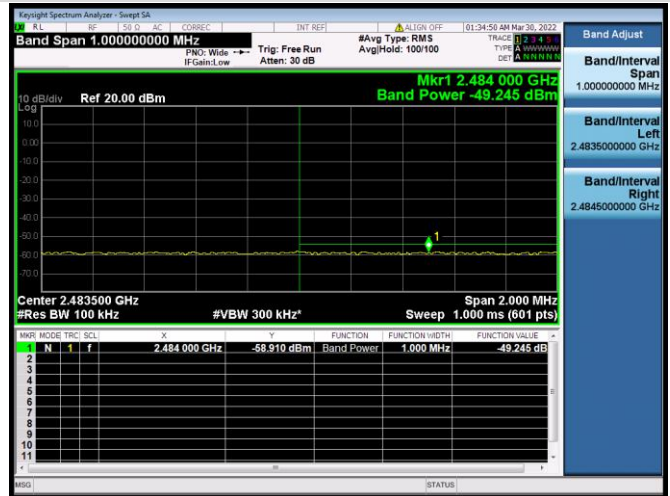

802.11ax-20 MHz(SU) CHANNEL 4, CARRIER LEVEL

802.11ax-20 MHz(SU) CHANNEL 4,
REFERENCE LEVEL

802.11ax-20 MHz(SU) CHANNEL 4, BAND EDGE

802.11ax-20 MHz(SU) CHANNEL 8, CARRIER LEVEL

802.11ax-20 MHz(SU) CHANNEL 8, REFERENCE LEVEL

802.11ax-20 MHz(SU) CHANNEL 8, BAND EDGE

802.11ax-20 MHz(SU) CHANNEL 9, CARRIER LEVEL

802.11ax-20 MHz(SU) CHANNEL 9,
REFERENCE LEVEL

802.11ax-20 MHz(SU) CHANNEL 9, BAND EDGE

802.11ax-20 MHz(SU) CHANNEL 10, CARRIER
LEVEL

802.11ax-20 MHz(SU) CHANNEL 10,
REFERENCE LEVEL

802.11ax-20 MHz(SU) CHANNEL 10, BAND EDGE

802.11ax-20 MHz(SU) CHANNEL 11, CARRIER LEVEL

802.11ax-20 MHz(SU) CHANNEL 11,
REFERENCE LEVEL

802.11ax-20 MHz(SU) CHANNEL 11, BAND EDGE