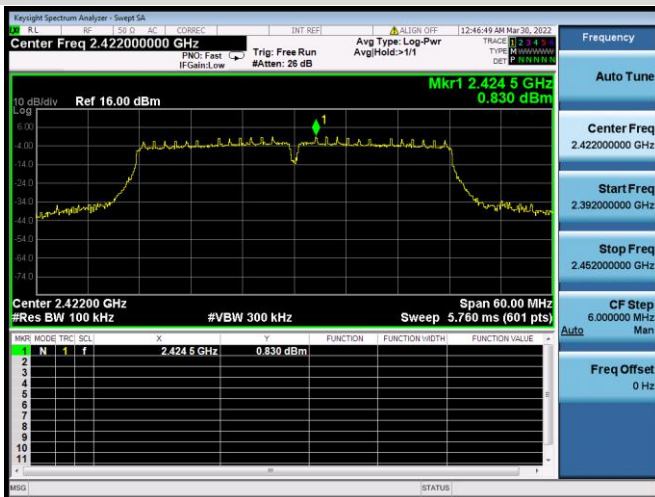

VHT-20 MHz CHANNEL 3, REFERENCE LEVEL

VHT-20 MHz CHANNEL 3, BAND EDGE

VHT-20 MHz CHANNEL 4, CARRIER LEVEL

VHT-20 MHz CHANNEL 4, REFERENCE LEVEL

VHT-20 MHz CHANNEL 4, BAND EDGE

VHT-20 MHz CHANNEL 9, CARRIER LEVEL

VHT-20 MHz CHANNEL 9, BAND EDGE

VHT-20 MHz CHANNEL 9, REFERENCE LEVEL

VHT-20 MHz CHANNEL 10, CARRIER LEVEL

VHT-20 MHz CHANNEL 10, REFERENCE LEVEL

VHT-20 MHz CHANNEL 10, BAND EDGE

VHT-20 MHz CHANNEL 11, CARRIER LEVEL

VHT-20 MHz CHANNEL 11, REFERENCE LEVEL

VHT-20 MHz CHANNEL 11, BAND EDGE

VHT-40 MHz CHANNEL 3, CARRIER LEVEL

VHT-40 MHz CHANNEL 3, BAND EDGE

VHT-40 MHz CHANNEL 3, REFERENCE LEVEL

VHT-40 MHz CHANNEL 4, CARRIER LEVEL