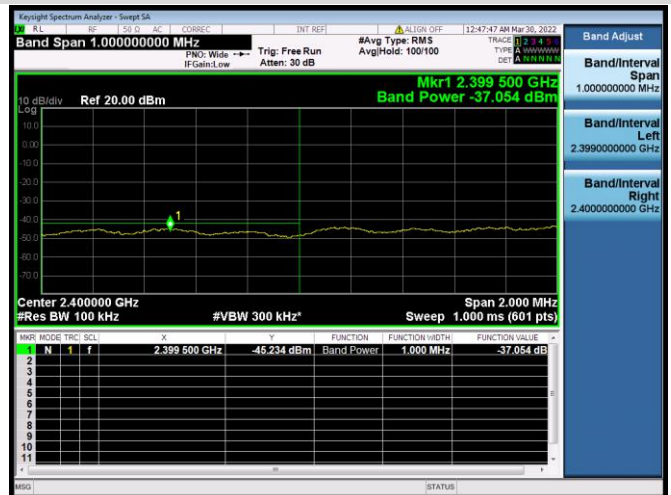

VHT-20 MHz CHANNEL 11, REFERENCE LEVEL

VHT-20 MHz CHANNEL 11, BAND EDGE

VHT-40 MHz CHANNEL 3, CARRIER LEVEL

VHT-40 MHz CHANNEL 3, BAND EDGE

VHT-40 MHz CHANNEL 3, REFERENCE LEVEL

VHT-40 MHz CHANNEL 4, CARRIER LEVEL