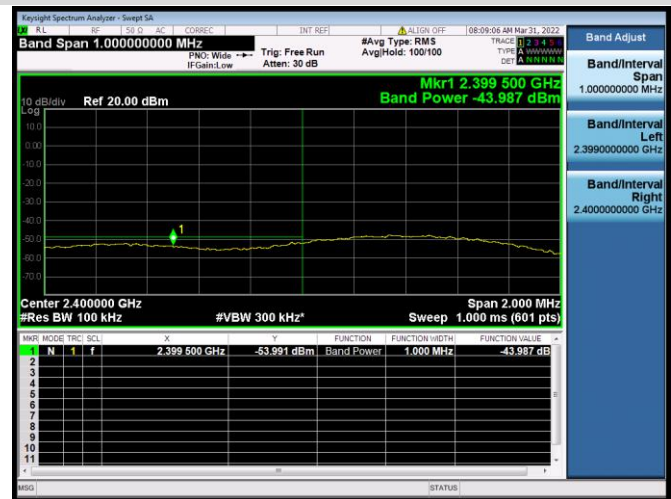

802.11ax-40 MHz(SU) CHANNEL 7, REFERENCE LEVEL

802.11ax-40 MHz(SU) CHANNEL 7, BAND EDGE

802.11ax-40 MHz(SU) CHANNEL 8, CARRIER LEVEL

802.11ax-40 MHz(SU) CHANNEL 8, REFERENCE LEVEL

802.11ax-40 MHz(SU) CHANNEL 8, BAND EDGE

802.11ax-40 MHz(SU) CHANNEL 9, CARRIER LEVEL

802.11ax-40 MHz(SU) CHANNEL 9, REFERENCE LEVEL

802.11ax-40 MHz(SU) CHANNEL 9, BAND EDGE

Aux. Antenna

802.11b CHANNEL 1, CARRIER LEVEL

802.11b CHANNEL 1, REFERENCE LEVEL

802.11b CHANNEL 1, BAND EDGE

802.11b CHANNEL 11, CARRIER LEVEL

802.11b CHANNEL 11, REFERENCE LEVEL

802.11b CHANNEL 11, BAND EDGE

802.11g CHANNEL 1, CARRIER LEVEL

802.11g CHANNEL 1, REFERENCE LEVEL

802.11g CHANNEL 1, BAND EDGE