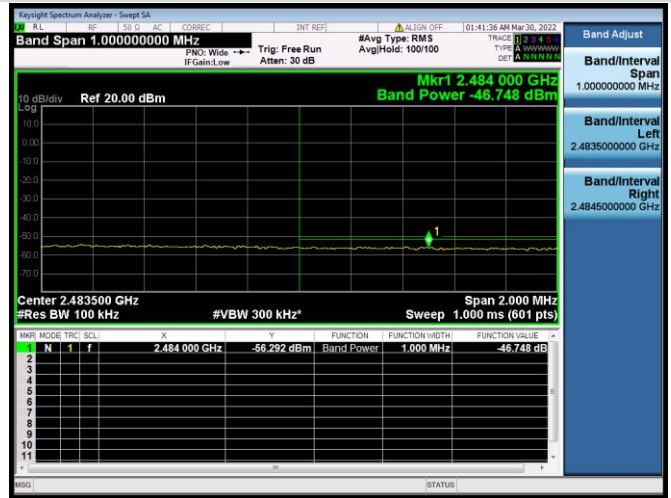

802.11ax-20 MHz(SU) CHANNEL 8, BAND EDGE

802.11ax-20 MHz(SU) CHANNEL 9, CARRIER LEVEL

802.11ax-20 MHz(SU) CHANNEL 9,
REFERENCE LEVEL

802.11ax-20 MHz(SU) CHANNEL 9, BAND EDGE

802.11ax-20 MHz(SU) CHANNEL 10, CARRIER
LEVEL

802.11ax-20 MHz(SU) CHANNEL 10,
REFERENCE LEVEL

802.11ax-20 MHz(SU) CHANNEL 10, BAND EDGE

802.11ax-20 MHz(SU) CHANNEL 11, CARRIER LEVEL

802.11ax-20 MHz(SU) CHANNEL 11,
REFERENCE LEVEL

802.11ax-20 MHz(SU) CHANNEL 11, BAND EDGE

802.11ax-40 MHz(SU) CHANNEL 3, CARRIER LEVEL

802.11ax-40 MHz(SU) CHANNEL 3,
REFERENCE LEVEL

802.11ax-40 MHz(SU) CHANNEL 3, BAND EDGE

802.11ax-40 MHz(SU) CHANNEL 4, CARRIER LEVEL

802.11ax-40 MHz(SU) CHANNEL 4, REFERENCE LEVEL