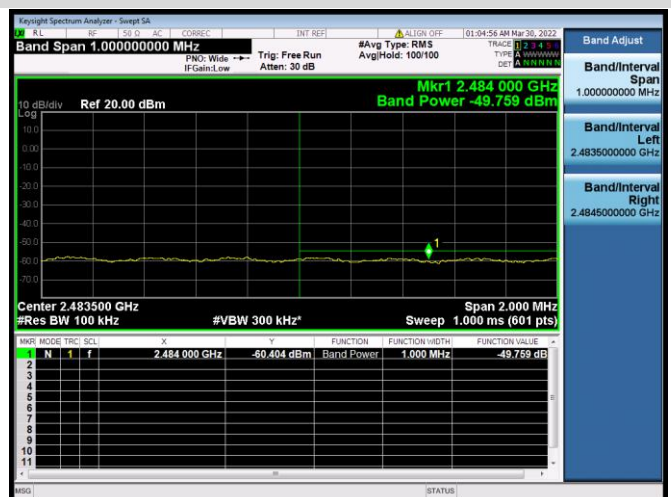

VHT-40 MHz CHANNEL 7, BAND EDGE

VHT-40 MHz CHANNEL 7,
REFERENCE LEVEL