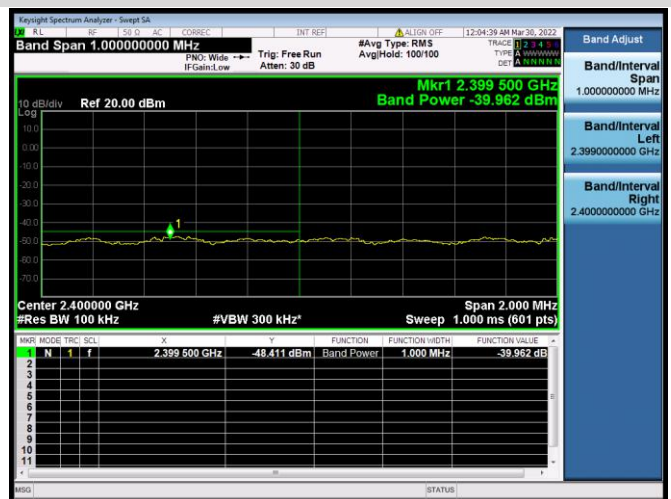

802.11n-40 MHz CHANNEL 3,
REFERENCE LEVEL

802.11n-40 MHz CHANNEL 3, BAND EDGE

802.11n-40 MHz CHANNEL 4, CARRIER LEVEL

802.11n-40 MHz CHANNEL 4,
REFERENCE LEVEL

802.11n-40 MHz CHANNEL 4, BAND EDGE

802.11n-40 MHz CHANNEL 5, CARRIER LEVEL

802.11n-40 MHz CHANNEL 5, REFERENCE LEVEL

802.11n-40 MHz CHANNEL 5, BAND EDGE

802.11n-40 MHz CHANNEL 7, CARRIER LEVEL

802.11n-40 MHz CHANNEL 7,
REFERENCE LEVEL

802.11n-40 MHz CHANNEL 7, BAND EDGE

802.11n-40 MHz CHANNEL 8, CARRIER LEVEL

VHT-20 MHz CHANNEL 1, REFERENCE LEVEL

VHT-20 MHz CHANNEL 1, BAND EDGE

VHT-20 MHz CHANNEL 2, CARRIER LEVEL

VHT-20 MHz CHANNEL 2, BAND EDGE

VHT-20 MHz CHANNEL 2, REFERENCE LEVEL

VHT-20 MHz CHANNEL 3, CARRIER LEVEL