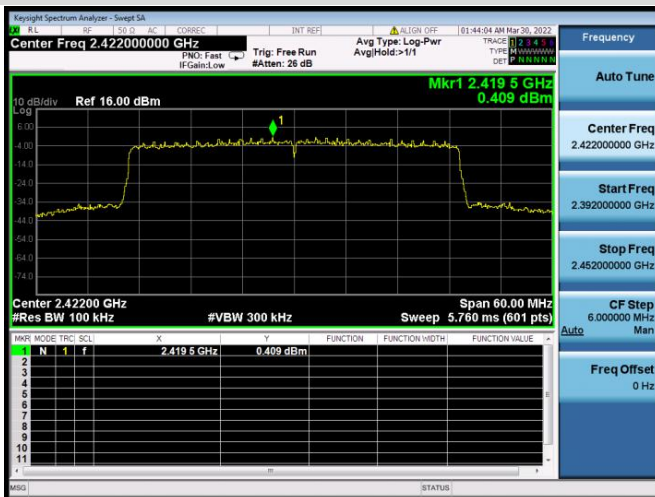

802.11ax-20 MHz(SU) CHANNEL 8, BAND EDGE

802.11ax-20 MHz(SU) CHANNEL 9, CARRIER LEVEL

802.11ax-20 MHz(SU) CHANNEL 9,
REFERENCE LEVEL

802.11ax-20 MHz(SU) CHANNEL 9, BAND EDGE

802.11ax-20 MHz(SU) CHANNEL 10, CARRIER
LEVEL

802.11ax-20 MHz(SU) CHANNEL 10,
REFERENCE LEVEL

802.11ax-20 MHz(SU) CHANNEL 10, BAND EDGE

802.11ax-20 MHz(SU) CHANNEL 11, CARRIER LEVEL

802.11ax-20 MHz(SU) CHANNEL 11,
REFERENCE LEVEL

802.11ax-20 MHz(SU) CHANNEL 11, BAND EDGE

802.11ax-40 MHz(SU) CHANNEL 3, CARRIER LEVEL

802.11ax-40 MHz(SU) CHANNEL 3,
REFERENCE LEVEL

802.11ax-40 MHz(SU) CHANNEL 3, BAND EDGE

802.11ax-40 MHz(SU) CHANNEL 4, CARRIER LEVEL

802.11ax-40 MHz(SU) CHANNEL 4, REFERENCE LEVEL