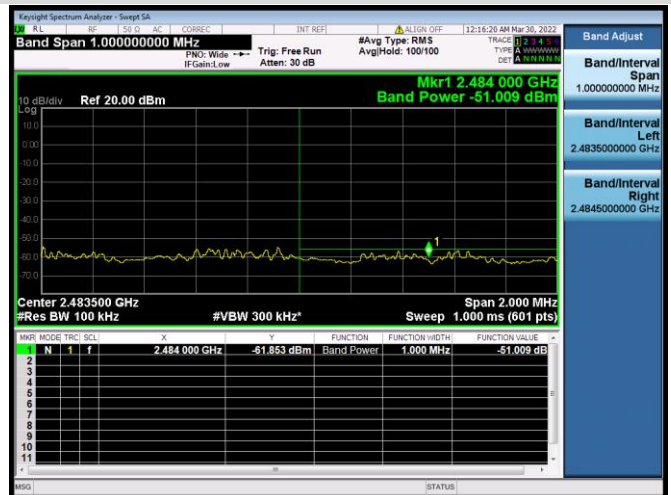

802.11n-40 MHz CHANNEL 3,
REFERENCE LEVEL

802.11n-40 MHz CHANNEL 3, BAND EDGE

802.11n-40 MHz CHANNEL 4, CARRIER LEVEL

802.11n-40 MHz CHANNEL 4,
REFERENCE LEVEL

802.11n-40 MHz CHANNEL 4, BAND EDGE

802.11n-40 MHz CHANNEL 5, CARRIER LEVEL

802.11n-40 MHz CHANNEL 5, REFERENCE LEVEL

802.11n-40 MHz CHANNEL 5, BAND EDGE

802.11n-40 MHz CHANNEL 7, CARRIER LEVEL

802.11n-40 MHz CHANNEL 7,
REFERENCE LEVEL

802.11n-40 MHz CHANNEL 7, BAND EDGE

802.11n-40 MHz CHANNEL 8, CARRIER LEVEL

802.11n-40 MHz CHANNEL 8,
REFERENCE LEVEL

802.11n-40 MHz CHANNEL 8, BAND EDGE

802.11n-40 MHz CHANNEL 9, CARRIER LEVEL

802.11n-40 MHz CHANNEL 9, REFERENCE LEVEL

802.11n-40 MHz CHANNEL 9, BAND EDGE

VHT-20 MHz CHANNEL 1, CARRIER LEVEL

VHT-20 MHz CHANNEL 1, REFERENCE LEVEL

VHT-20 MHz CHANNEL 1, BAND EDGE

VHT-20 MHz CHANNEL 2, CARRIER LEVEL

VHT-20 MHz CHANNEL 2, BAND EDGE

VHT-20 MHz CHANNEL 2, REFERENCE LEVEL

VHT-20 MHz CHANNEL 3, CARRIER LEVEL