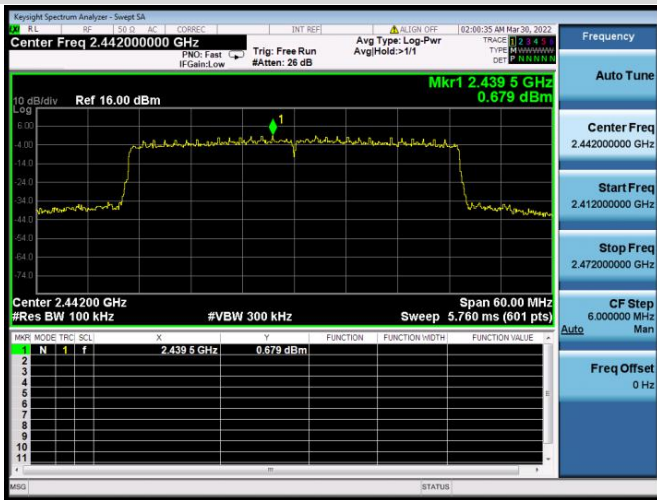

802.11ax-40 MHz(SU) CHANNEL 3, CARRIER LEVEL

802.11ax-40 MHz(SU) CHANNEL 3,
REFERENCE LEVEL

802.11ax-40 MHz(SU) CHANNEL 3, BAND EDGE

802.11ax-40 MHz(SU) CHANNEL 4, CARRIER LEVEL

802.11ax-40 MHz(SU) CHANNEL 4, REFERENCE LEVEL

802.11ax-40 MHz(SU) CHANNEL 4, BAND EDGE

802.11ax-40 MHz(SU) CHANNEL 5, CARRIER LEVEL

802.11ax-40 MHz(SU) CHANNEL 5, REFERENCE LEVEL

802.11ax-40 MHz(SU) CHANNEL 5, BAND EDGE

802.11ax-40 MHz(SU) CHANNEL 7, CARRIER LEVEL

802.11ax-40 MHz(SU) CHANNEL 7, REFERENCE LEVEL

802.11ax-40 MHz(SU) CHANNEL 7, BAND EDGE

802.11ax-40 MHz(SU) CHANNEL 8, CARRIER LEVEL

802.11ax-40 MHz(SU) CHANNEL 8, REFERENCE LEVEL

802.11ax-40 MHz(SU) CHANNEL 8, BAND EDGE