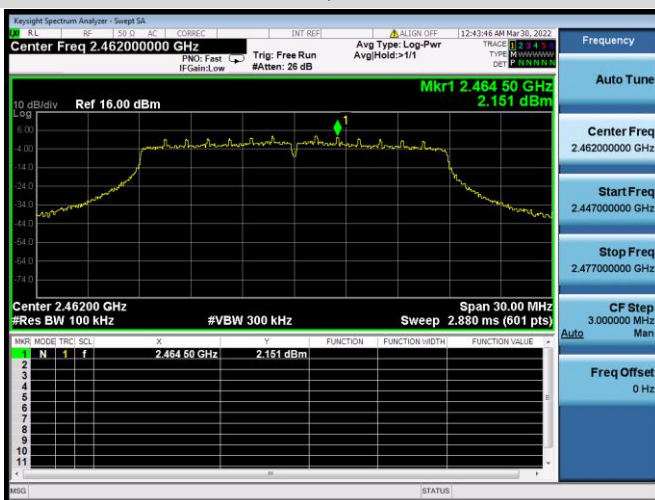

VHT-20 MHz CHANNEL 3, REFERENCE LEVEL

VHT-20 MHz CHANNEL 3, BAND EDGE

VHT-20 MHz CHANNEL 4, CARRIER LEVEL

VHT-20 MHz CHANNEL 4, REFERENCE LEVEL

VHT-20 MHz CHANNEL 4, BAND EDGE

VHT-20 MHz CHANNEL 9, CARRIER LEVEL

VHT-20 MHz CHANNEL 9, BAND EDGE

VHT-20 MHz CHANNEL 9, REFERENCE LEVEL

VHT-20 MHz CHANNEL 10, CARRIER LEVEL

VHT-20 MHz CHANNEL 10, REFERENCE LEVEL

VHT-20 MHz CHANNEL 10, BAND EDGE

VHT-20 MHz CHANNEL 11, CARRIER LEVEL

VHT-20 MHz CHANNEL 11, REFERENCE LEVEL

VHT-20 MHz CHANNEL 11, BAND EDGE

VHT-40 MHz CHANNEL 3, CARRIER LEVEL

VHT-40 MHz CHANNEL 3, BAND EDGE

VHT-40 MHz CHANNEL 3, REFERENCE LEVEL

VHT-40 MHz CHANNEL 4, CARRIER LEVEL