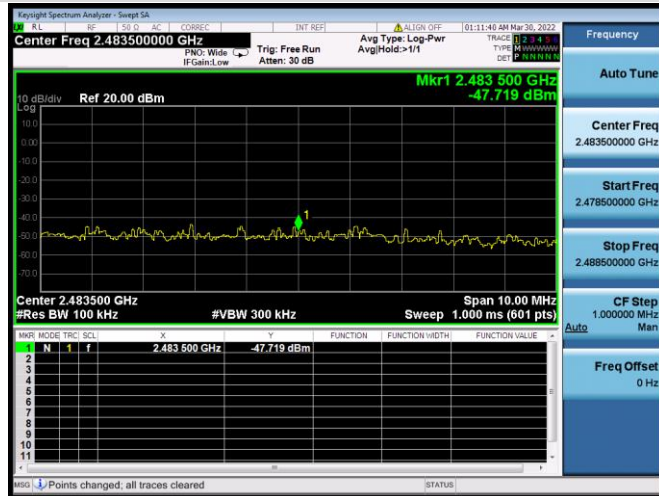

VHT-40 MHz CHANNEL 7, BAND EDGE

VHT-40 MHz CHANNEL 7,
REFERENCE LEVEL

VHT-40 MHz CHANNEL 8, CARRIER LEVEL

VHT-40 MHz CHANNEL 8, REFERENCE LEVEL

VHT-40 MHz CHANNEL 8, BAND EDGE

VHT-40 MHz CHANNEL 9, CARRIER LEVEL

VHT-40 MHz CHANNEL 9, REFERENCE LEVEL

VHT-40 MHz CHANNEL 9, BAND EDGE

802.11ax-20 MHz(SU) CHANNEL 1, CARRIER LEVEL

802.11ax-20 MHz(SU) CHANNEL 1, BAND EDGE

802.11ax-20 MHz(SU) CHANNEL 1, REFERENCE LEVEL

802.11ax-20 MHz(SU) CHANNEL 2, CARRIER LEVEL