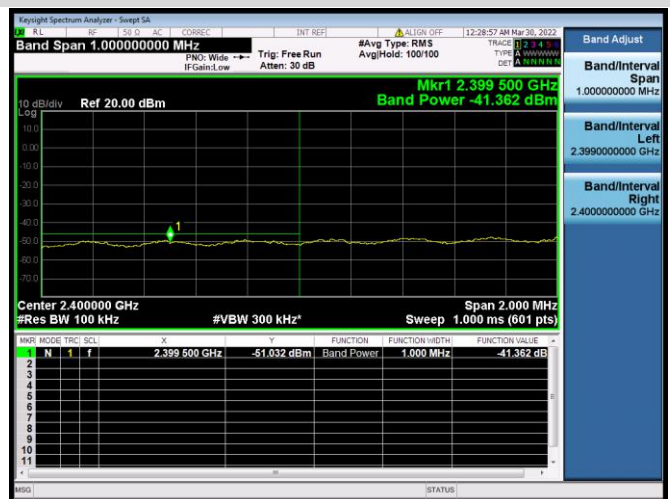

802.11n-40 MHz CHANNEL 8,
REFERENCE LEVEL

802.11n-40 MHz CHANNEL 8, BAND EDGE

802.11n-40 MHz CHANNEL 9, CARRIER LEVEL

802.11n-40 MHz CHANNEL 9, REFERENCE LEVEL

802.11n-40 MHz CHANNEL 9, BAND EDGE

VHT-20 MHz CHANNEL 1, CARRIER LEVEL

VHT-20 MHz CHANNEL 1, REFERENCE LEVEL

VHT-20 MHz CHANNEL 1, BAND EDGE

VHT-20 MHz CHANNEL 2, CARRIER LEVEL

VHT-20 MHz CHANNEL 2, BAND EDGE

VHT-20 MHz CHANNEL 2, REFERENCE LEVEL

VHT-20 MHz CHANNEL 3, CARRIER LEVEL

VHT-20 MHz CHANNEL 3, REFERENCE LEVEL

VHT-20 MHz CHANNEL 3, BAND EDGE

VHT-20 MHz CHANNEL 4, CARRIER LEVEL

VHT-20 MHz CHANNEL 4, REFERENCE LEVEL

VHT-20 MHz CHANNEL 4, BAND EDGE

VHT-20 MHz CHANNEL 9, CARRIER LEVEL