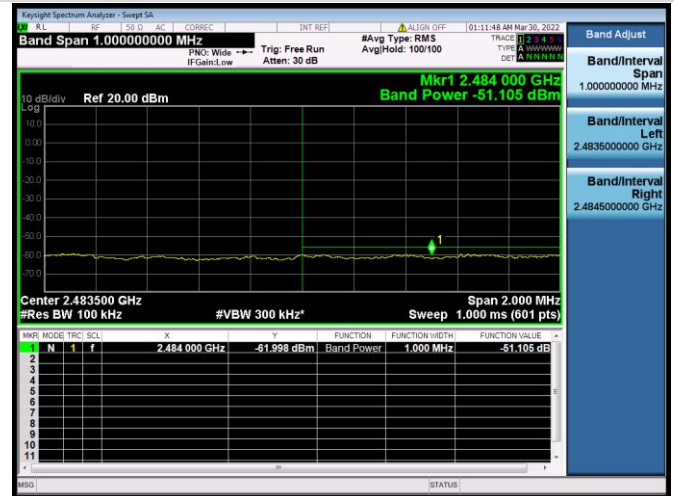

VHT-40 MHz CHANNEL 7, BAND EDGE

VHT-40 MHz CHANNEL 7,
REFERENCE LEVEL

VHT-40 MHz CHANNEL 8, CARRIER LEVEL

VHT-40 MHz CHANNEL 8, REFERENCE LEVEL

VHT-40 MHz CHANNEL 8, BAND EDGE

VHT-40 MHz CHANNEL 9, CARRIER LEVEL

VHT-40 MHz CHANNEL 9, REFERENCE LEVEL

VHT-40 MHz CHANNEL 9, BAND EDGE

802.11ax-20 MHz(SU) CHANNEL 1, CARRIER LEVEL

802.11ax-20 MHz(SU) CHANNEL 1, BAND EDGE

802.11ax-20 MHz(SU) CHANNEL 1, REFERENCE LEVEL

802.11ax-20 MHz(SU) CHANNEL 2, CARRIER LEVEL