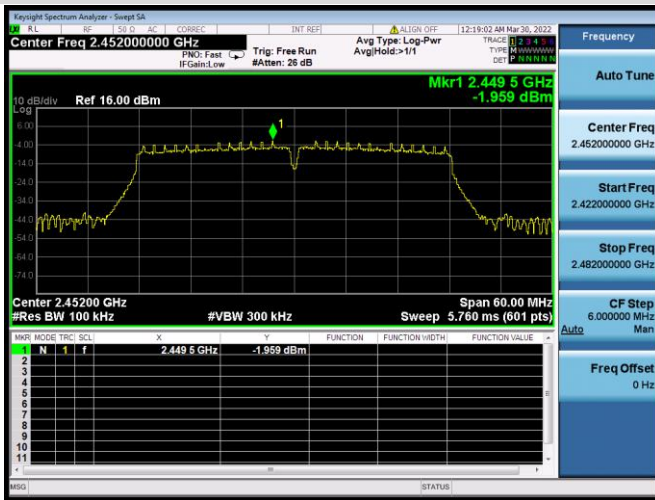

802.11n-40 MHz CHANNEL 3,
REFERENCE LEVEL

802.11n-40 MHz CHANNEL 3, BAND EDGE

802.11n-40 MHz CHANNEL 4, CARRIER LEVEL

802.11n-40 MHz CHANNEL 4,
REFERENCE LEVEL

802.11n-40 MHz CHANNEL 4, BAND EDGE

802.11n-40 MHz CHANNEL 5, CARRIER LEVEL

802.11n-40 MHz CHANNEL 5, REFERENCE LEVEL

802.11n-40 MHz CHANNEL 5, BAND EDGE

802.11n-40 MHz CHANNEL 7, CARRIER LEVEL

802.11n-40 MHz CHANNEL 7,
REFERENCE LEVEL

802.11n-40 MHz CHANNEL 7, BAND EDGE

802.11n-40 MHz CHANNEL 8, CARRIER LEVEL

802.11n-40 MHz CHANNEL 8,
REFERENCE LEVEL

802.11n-40 MHz CHANNEL 8, BAND EDGE

802.11n-40 MHz CHANNEL 9, CARRIER LEVEL

802.11n-40 MHz CHANNEL 9, REFERENCE LEVEL

802.11n-40 MHz CHANNEL 9, BAND EDGE

VHT-20 MHz CHANNEL 1, CARRIER LEVEL

VHT-20 MHz CHANNEL 1, REFERENCE LEVEL

VHT-20 MHz CHANNEL 1, BAND EDGE

VHT-20 MHz CHANNEL 2, CARRIER LEVEL

VHT-20 MHz CHANNEL 2, BAND EDGE

VHT-20 MHz CHANNEL 2, REFERENCE LEVEL

VHT-20 MHz CHANNEL 3, CARRIER LEVEL