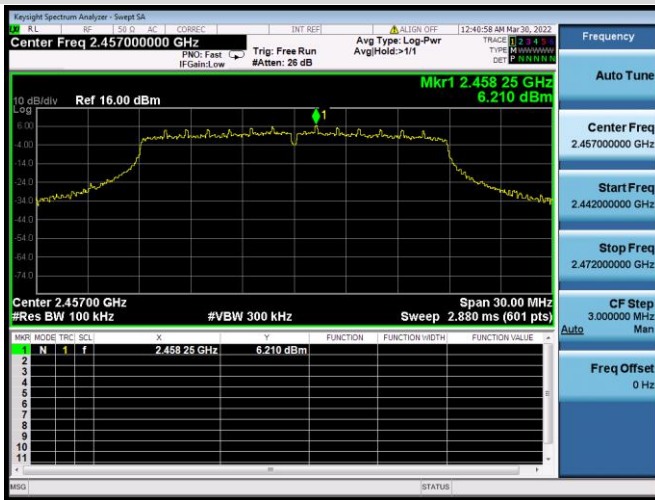

VHT-20 MHz CHANNEL 1, REFERENCE LEVEL

VHT-20 MHz CHANNEL 1, BAND EDGE

VHT-20 MHz CHANNEL 2, CARRIER LEVEL

VHT-20 MHz CHANNEL 2, BAND EDGE

VHT-20 MHz CHANNEL 2, REFERENCE LEVEL

VHT-20 MHz CHANNEL 3, CARRIER LEVEL

VHT-20 MHz CHANNEL 3, REFERENCE LEVEL

VHT-20 MHz CHANNEL 3, BAND EDGE

VHT-20 MHz CHANNEL 4, CARRIER LEVEL

VHT-20 MHz CHANNEL 4, REFERENCE LEVEL

VHT-20 MHz CHANNEL 4, BAND EDGE

VHT-20 MHz CHANNEL 9, CARRIER LEVEL

VHT-20 MHz CHANNEL 9, BAND EDGE

VHT-20 MHz CHANNEL 9, REFERENCE LEVEL

VHT-20 MHz CHANNEL 10, CARRIER LEVEL

VHT-20 MHz CHANNEL 10, REFERENCE LEVEL

VHT-20 MHz CHANNEL 10, BAND EDGE

VHT-20 MHz CHANNEL 11, CARRIER LEVEL