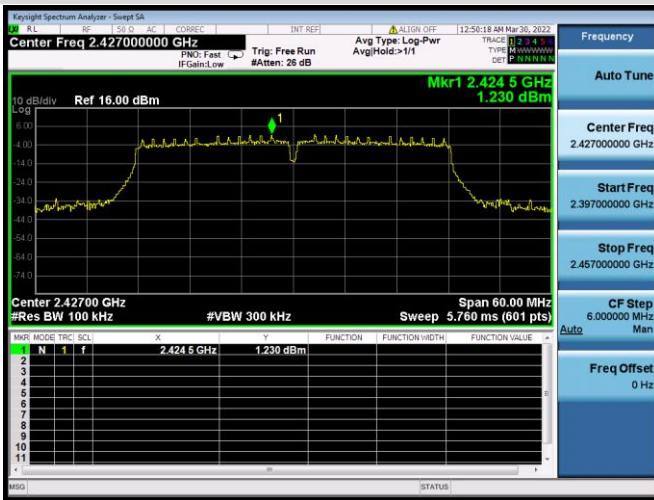

VHT-20 MHz CHANNEL 9, BAND EDGE

VHT-20 MHz CHANNEL 9, REFERENCE LEVEL

VHT-20 MHz CHANNEL 10, CARRIER LEVEL

VHT-20 MHz CHANNEL 10, REFERENCE LEVEL

VHT-20 MHz CHANNEL 10, BAND EDGE

VHT-20 MHz CHANNEL 11, CARRIER LEVEL

VHT-20 MHz CHANNEL 11, REFERENCE LEVEL

VHT-20 MHz CHANNEL 11, BAND EDGE

VHT-40 MHz CHANNEL 3, CARRIER LEVEL

VHT-40 MHz CHANNEL 3, BAND EDGE

VHT-40 MHz CHANNEL 3, REFERENCE LEVEL

VHT-40 MHz CHANNEL 4, CARRIER LEVEL

VHT-40 MHz CHANNEL 4, REFERENCE LEVEL

VHT-40 MHz CHANNEL 4, BAND EDGE

VHT-40 MHz CHANNEL 5, CARRIER LEVEL

VHT-40 MHz CHANNEL 5,
REFERENCE LEVEL

VHT-40 MHz CHANNEL 5, BAND EDGE

VHT-40 MHz CHANNEL 7, CARRIER LEVEL