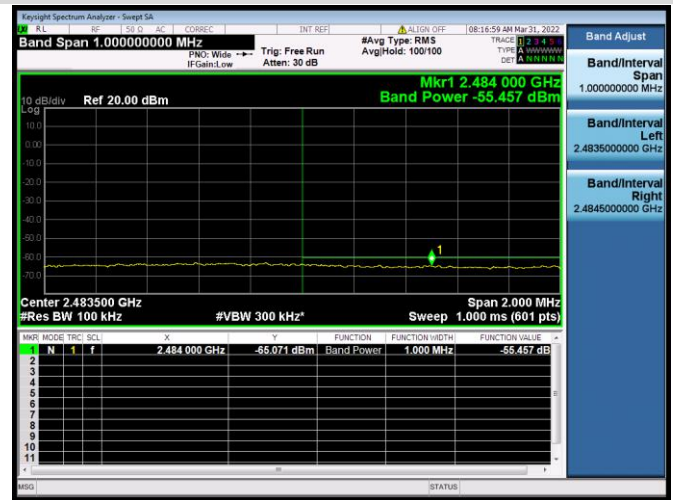

802.11ax-40 MHz(SU) CHANNEL 9, CARRIER LEVEL

802.11ax-40 MHz(SU) CHANNEL 9, REFERENCE LEVEL

802.11ax-40 MHz(SU) CHANNEL 9, BAND EDGE

Aux. Antenna

802.11b CHANNEL 1, CARRIER LEVEL

802.11b CHANNEL 1, REFERENCE LEVEL

802.11b CHANNEL 1, BAND EDGE

802.11b CHANNEL 11, CARRIER LEVEL

802.11b CHANNEL 11, REFERENCE LEVEL

802.11b CHANNEL 11, BAND EDGE

802.11g CHANNEL 1, CARRIER LEVEL

802.11g CHANNEL 1, REFERENCE LEVEL

802.11g CHANNEL 1, BAND EDGE