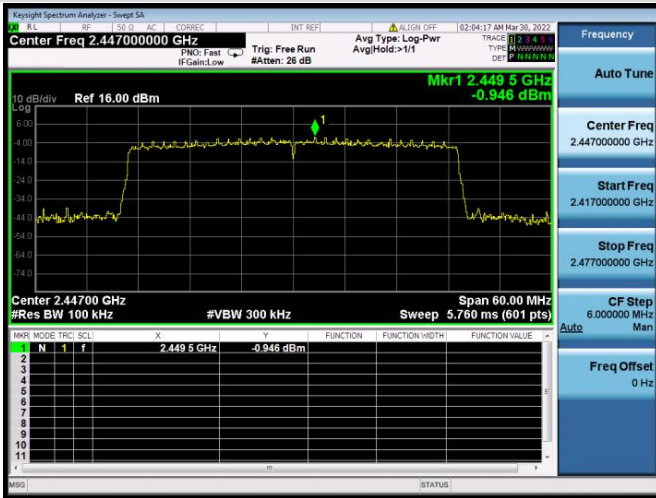

802.11ax-40 MHz(SU) CHANNEL 8, CARRIER LEVEL