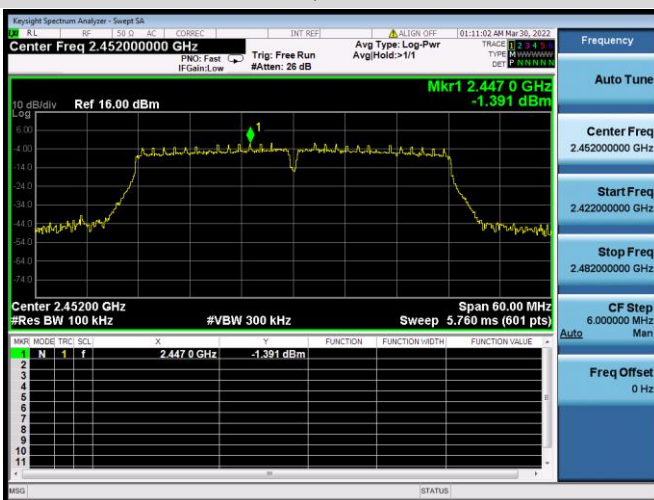

VHT-40 MHz CHANNEL 7, BAND EDGE

VHT-40 MHz CHANNEL 7,
REFERENCE LEVEL

VHT-40 MHz CHANNEL 8, CARRIER LEVEL

VHT-40 MHz CHANNEL 8, REFERENCE LEVEL

VHT-40 MHz CHANNEL 8, BAND EDGE

VHT-40 MHz CHANNEL 9, CARRIER LEVEL

VHT-40 MHz CHANNEL 9, REFERENCE LEVEL

VHT-40 MHz CHANNEL 9, BAND EDGE

802.11ax-20 MHz(SU) CHANNEL 1, CARRIER LEVEL

802.11ax-20 MHz(SU) CHANNEL 1, BAND EDGE

802.11ax-20 MHz(SU) CHANNEL 1, REFERENCE LEVEL

802.11ax-20 MHz(SU) CHANNEL 2, CARRIER LEVEL