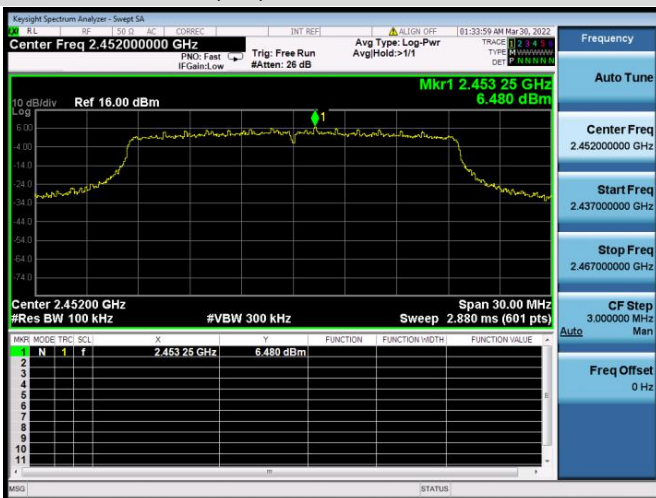

802.11ax-20 MHz(SU) CHANNEL 2, REFERENCE LEVEL

802.11ax-20 MHz(SU) CHANNEL 2, BAND EDGE

802.11ax-20 MHz(SU) CHANNEL 3, CARRIER LEVEL

802.11ax-20 MHz(SU) CHANNEL 3,
REFERENCE LEVEL

802.11ax-20 MHz(SU) CHANNEL 3, BAND EDGE

802.11ax-20 MHz(SU) CHANNEL 4, CARRIER LEVEL

802.11ax-20 MHz(SU) CHANNEL 4,
REFERENCE LEVEL

802.11ax-20 MHz(SU) CHANNEL 4, BAND EDGE

802.11ax-20 MHz(SU) CHANNEL 8, CARRIER LEVEL

802.11ax-20 MHz(SU) CHANNEL 8, REFERENCE LEVEL

802.11ax-20 MHz(SU) CHANNEL 8, BAND EDGE

802.11ax-20 MHz(SU) CHANNEL 9, CARRIER LEVEL

802.11ax-20 MHz(SU) CHANNEL 9,
REFERENCE LEVEL

802.11ax-20 MHz(SU) CHANNEL 9, BAND EDGE

802.11ax-20 MHz(SU) CHANNEL 10, CARRIER
LEVEL