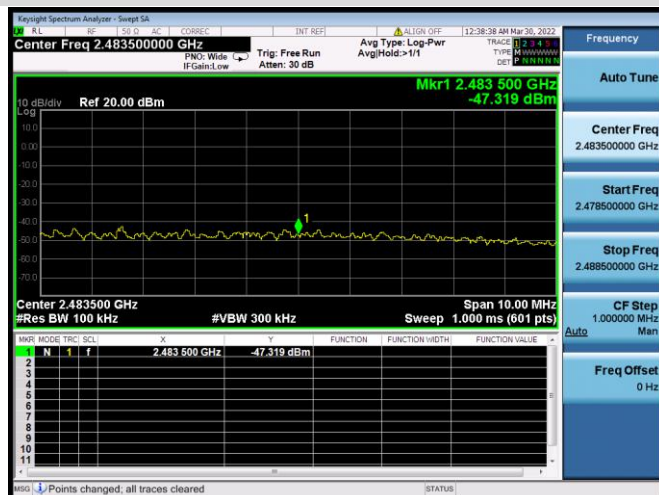

VHT-20 MHz CHANNEL 1, REFERENCE LEVEL

VHT-20 MHz CHANNEL 1, BAND EDGE

VHT-20 MHz CHANNEL 2, CARRIER LEVEL

VHT-20 MHz CHANNEL 2, BAND EDGE

VHT-20 MHz CHANNEL 2, REFERENCE LEVEL

VHT-20 MHz CHANNEL 3, CARRIER LEVEL

VHT-20 MHz CHANNEL 3, REFERENCE LEVEL

VHT-20 MHz CHANNEL 3, BAND EDGE

VHT-20 MHz CHANNEL 4, CARRIER LEVEL

VHT-20 MHz CHANNEL 4, REFERENCE LEVEL

VHT-20 MHz CHANNEL 4, BAND EDGE

VHT-20 MHz CHANNEL 9, CARRIER LEVEL

VHT-20 MHz CHANNEL 9, BAND EDGE

VHT-20 MHz CHANNEL 9, REFERENCE LEVEL

VHT-20 MHz CHANNEL 10, CARRIER LEVEL

VHT-20 MHz CHANNEL 10, REFERENCE LEVEL

VHT-20 MHz CHANNEL 10, BAND EDGE

VHT-20 MHz CHANNEL 11, CARRIER LEVEL