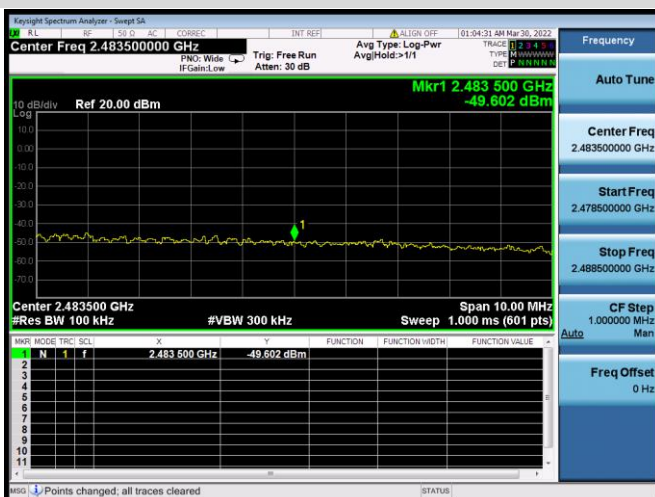

VHT-40 MHz CHANNEL 7, BAND EDGE

VHT-40 MHz CHANNEL 7,
REFERENCE LEVEL