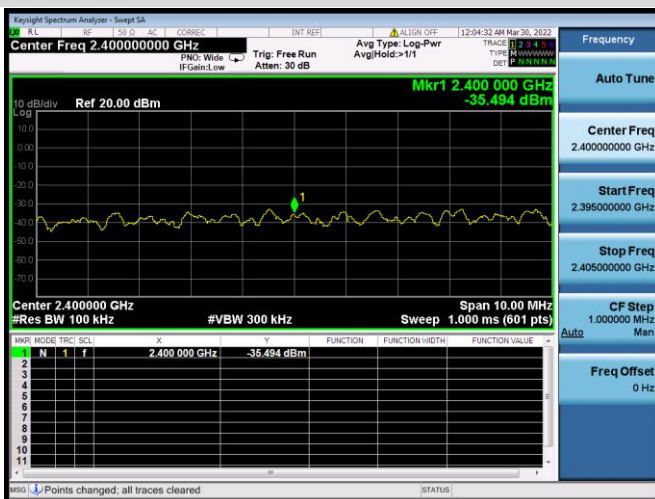

802.11n-40 MHz CHANNEL 3,
REFERENCE LEVEL

802.11n-40 MHz CHANNEL 3, BAND EDGE

802.11n-40 MHz CHANNEL 4, CARRIER LEVEL

802.11n-40 MHz CHANNEL 4,
REFERENCE LEVEL

802.11n-40 MHz CHANNEL 4, BAND EDGE

802.11n-40 MHz CHANNEL 5, CARRIER LEVEL

802.11n-40 MHz CHANNEL 5, REFERENCE LEVEL

802.11n-40 MHz CHANNEL 5, BAND EDGE

802.11n-40 MHz CHANNEL 7, CARRIER LEVEL

802.11n-40 MHz CHANNEL 7,
REFERENCE LEVEL

802.11n-40 MHz CHANNEL 7, BAND EDGE

802.11n-40 MHz CHANNEL 8, CARRIER LEVEL

VHT-20 MHz CHANNEL 1, REFERENCE LEVEL

VHT-20 MHz CHANNEL 1, BAND EDGE

VHT-20 MHz CHANNEL 2, CARRIER LEVEL

VHT-20 MHz CHANNEL 2, BAND EDGE

VHT-20 MHz CHANNEL 2, REFERENCE LEVEL

VHT-20 MHz CHANNEL 3, CARRIER LEVEL