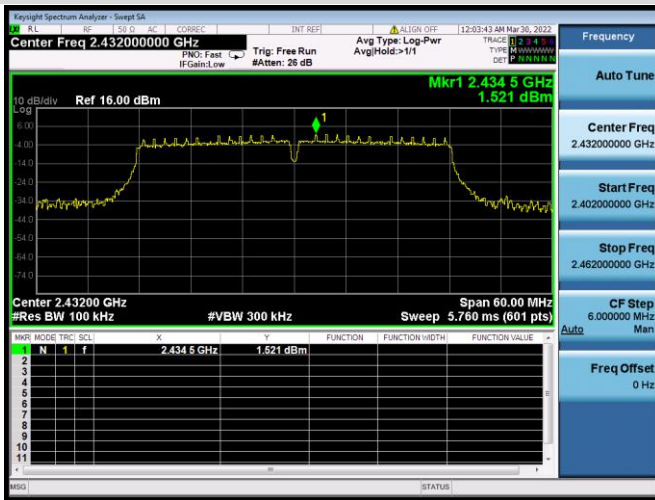

802.11n-40 MHz CHANNEL 3,
REFERENCE LEVEL

802.11n-40 MHz CHANNEL 3, BAND EDGE

802.11n-40 MHz CHANNEL 4, CARRIER LEVEL

802.11n-40 MHz CHANNEL 4,
REFERENCE LEVEL

802.11n-40 MHz CHANNEL 4, BAND EDGE

802.11n-40 MHz CHANNEL 5, CARRIER LEVEL

802.11n-40 MHz CHANNEL 5, REFERENCE LEVEL

802.11n-40 MHz CHANNEL 5, BAND EDGE

802.11n-40 MHz CHANNEL 7, CARRIER LEVEL

802.11n-40 MHz CHANNEL 7,
REFERENCE LEVEL

802.11n-40 MHz CHANNEL 7, BAND EDGE

802.11n-40 MHz CHANNEL 8, CARRIER LEVEL

VHT-20 MHz CHANNEL 1, REFERENCE LEVEL

VHT-20 MHz CHANNEL 1, BAND EDGE

VHT-20 MHz CHANNEL 2, CARRIER LEVEL

VHT-20 MHz CHANNEL 2, BAND EDGE

VHT-20 MHz CHANNEL 2, REFERENCE LEVEL

VHT-20 MHz CHANNEL 3, CARRIER LEVEL