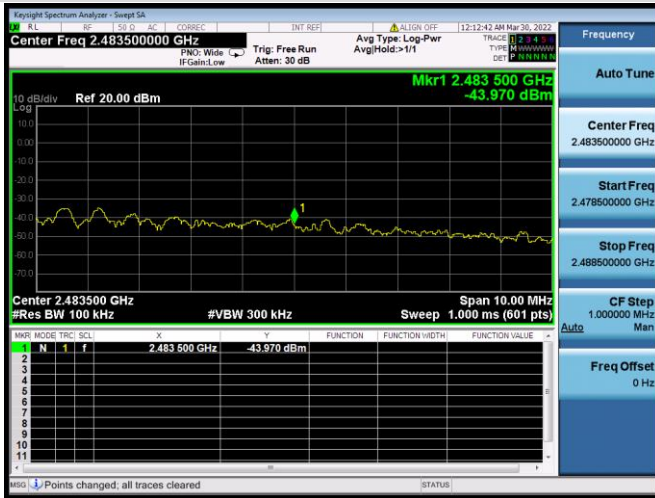

802.11n-40 MHz CHANNEL 3,
REFERENCE LEVEL

802.11n-40 MHz CHANNEL 3, BAND EDGE

802.11n-40 MHz CHANNEL 4, CARRIER LEVEL

802.11n-40 MHz CHANNEL 4,
REFERENCE LEVEL

802.11n-40 MHz CHANNEL 4, BAND EDGE

802.11n-40 MHz CHANNEL 5, CARRIER LEVEL

802.11n-40 MHz CHANNEL 5, REFERENCE LEVEL

802.11n-40 MHz CHANNEL 5, BAND EDGE

802.11n-40 MHz CHANNEL 7, CARRIER LEVEL

802.11n-40 MHz CHANNEL 7,
REFERENCE LEVEL

802.11n-40 MHz CHANNEL 7, BAND EDGE

802.11n-40 MHz CHANNEL 8, CARRIER LEVEL

802.11n-40 MHz CHANNEL 8,
REFERENCE LEVEL

802.11n-40 MHz CHANNEL 8, BAND EDGE

802.11n-40 MHz CHANNEL 9, CARRIER LEVEL

802.11n-40 MHz CHANNEL 9, REFERENCE LEVEL

802.11n-40 MHz CHANNEL 9, BAND EDGE

VHT-20 MHz CHANNEL 1, CARRIER LEVEL

VHT-20 MHz CHANNEL 1, REFERENCE LEVEL

VHT-20 MHz CHANNEL 1, BAND EDGE

VHT-20 MHz CHANNEL 2, CARRIER LEVEL

VHT-20 MHz CHANNEL 2, BAND EDGE

VHT-20 MHz CHANNEL 2, REFERENCE LEVEL

VHT-20 MHz CHANNEL 3, CARRIER LEVEL