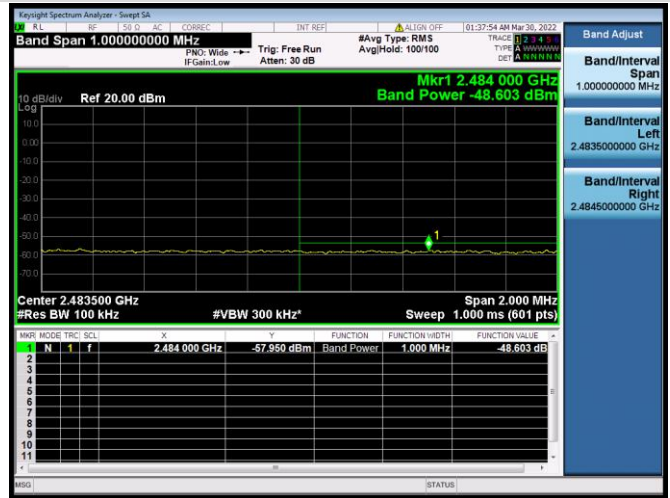

802.11ax-20 MHz(SU) CHANNEL 4, CARRIER LEVEL

802.11ax-20 MHz(SU) CHANNEL 4,
REFERENCE LEVEL

802.11ax-20 MHz(SU) CHANNEL 4, BAND EDGE

802.11ax-20 MHz(SU) CHANNEL 8, CARRIER LEVEL

802.11ax-20 MHz(SU) CHANNEL 8, REFERENCE LEVEL

802.11ax-20 MHz(SU) CHANNEL 8, BAND EDGE

802.11ax-20 MHz(SU) CHANNEL 9, CARRIER LEVEL

802.11ax-20 MHz(SU) CHANNEL 9,
REFERENCE LEVEL

802.11ax-20 MHz(SU) CHANNEL 9, BAND EDGE

802.11ax-20 MHz(SU) CHANNEL 10, CARRIER
LEVEL

802.11ax-20 MHz(SU) CHANNEL 10,
REFERENCE LEVEL

802.11ax-20 MHz(SU) CHANNEL 10, BAND EDGE

802.11ax-20 MHz(SU) CHANNEL 11, CARRIER LEVEL

802.11ax-20 MHz(SU) CHANNEL 11,
REFERENCE LEVEL

802.11ax-20 MHz(SU) CHANNEL 11, BAND EDGE