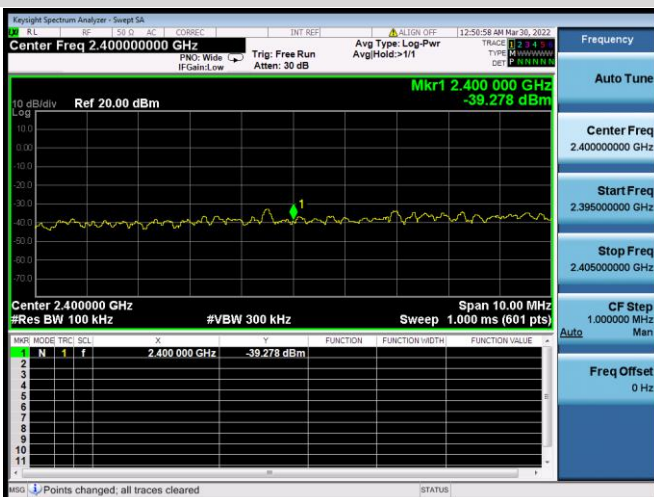

VHT-40 MHz CHANNEL 4, REFERENCE LEVEL