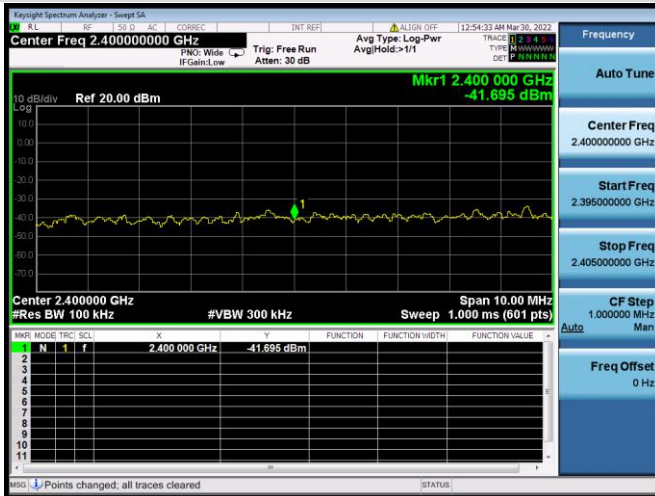

VHT-40 MHz CHANNEL 4, REFERENCE LEVEL

VHT-40 MHz CHANNEL 4, BAND EDGE

VHT-40 MHz CHANNEL 5, CARRIER LEVEL

VHT-40 MHz CHANNEL 5,
REFERENCE LEVEL

VHT-40 MHz CHANNEL 5, BAND EDGE

VHT-40 MHz CHANNEL 7, CARRIER LEVEL