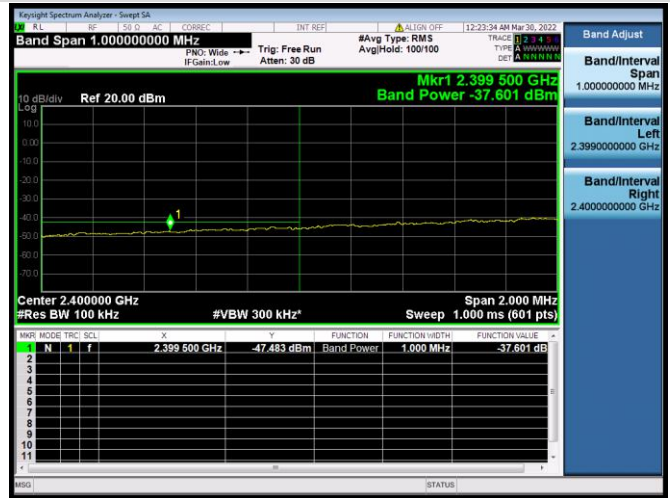

802.11n-40 MHz CHANNEL 5, REFERENCE LEVEL

802.11n-40 MHz CHANNEL 5, BAND EDGE

802.11n-40 MHz CHANNEL 7, CARRIER LEVEL

802.11n-40 MHz CHANNEL 7,
REFERENCE LEVEL

802.11n-40 MHz CHANNEL 7, BAND EDGE

802.11n-40 MHz CHANNEL 8, CARRIER LEVEL

802.11n-40 MHz CHANNEL 8,
REFERENCE LEVEL

802.11n-40 MHz CHANNEL 8, BAND EDGE

802.11n-40 MHz CHANNEL 9, CARRIER LEVEL

802.11n-40 MHz CHANNEL 9, REFERENCE LEVEL

802.11n-40 MHz CHANNEL 9, BAND EDGE

VHT-20 MHz CHANNEL 1, CARRIER LEVEL

VHT-20 MHz CHANNEL 1, REFERENCE LEVEL

VHT-20 MHz CHANNEL 1, BAND EDGE

VHT-20 MHz CHANNEL 2, CARRIER LEVEL

VHT-20 MHz CHANNEL 2, BAND EDGE

VHT-20 MHz CHANNEL 2, REFERENCE LEVEL

VHT-20 MHz CHANNEL 3, CARRIER LEVEL