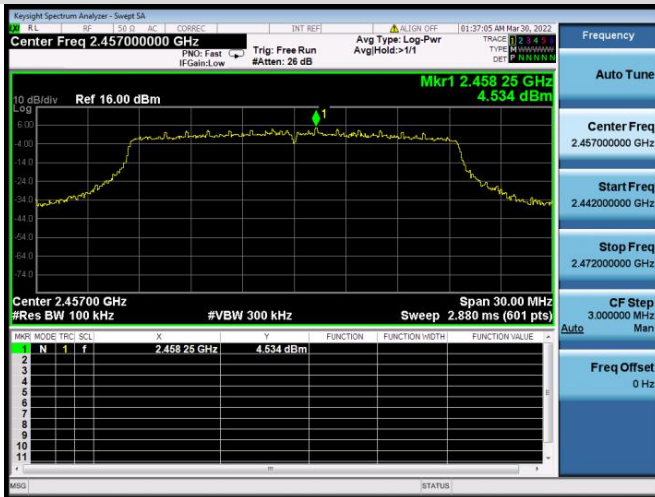

802.11ax-20 MHz(SU) CHANNEL 4, CARRIER LEVEL

802.11ax-20 MHz(SU) CHANNEL 4,
REFERENCE LEVEL

802.11ax-20 MHz(SU) CHANNEL 4, BAND EDGE

802.11ax-20 MHz(SU) CHANNEL 8, CARRIER LEVEL

802.11ax-20 MHz(SU) CHANNEL 8, REFERENCE LEVEL

802.11ax-20 MHz(SU) CHANNEL 8, BAND EDGE

802.11ax-20 MHz(SU) CHANNEL 9, CARRIER LEVEL

802.11ax-20 MHz(SU) CHANNEL 9,
REFERENCE LEVEL

802.11ax-20 MHz(SU) CHANNEL 9, BAND EDGE

802.11ax-20 MHz(SU) CHANNEL 10, CARRIER
LEVEL

802.11ax-20 MHz(SU) CHANNEL 10,
REFERENCE LEVEL

802.11ax-20 MHz(SU) CHANNEL 10, BAND EDGE

802.11ax-20 MHz(SU) CHANNEL 11, CARRIER LEVEL

802.11ax-20 MHz(SU) CHANNEL 11,
REFERENCE LEVEL

802.11ax-20 MHz(SU) CHANNEL 11, BAND EDGE