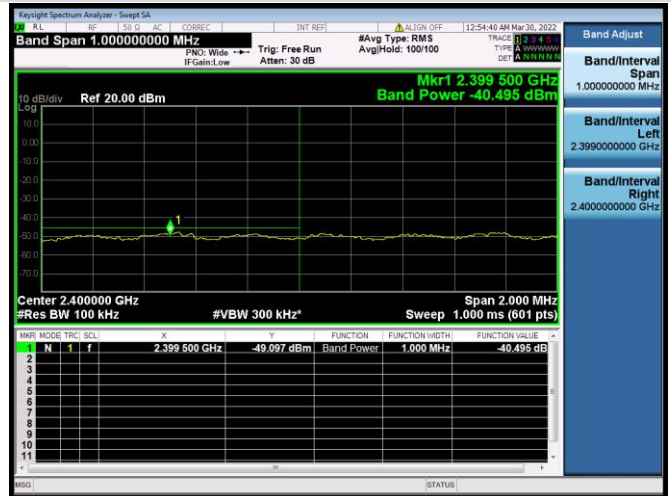

VHT-40 MHz CHANNEL 4, REFERENCE LEVEL

VHT-40 MHz CHANNEL 4, BAND EDGE

VHT-40 MHz CHANNEL 5, CARRIER LEVEL

VHT-40 MHz CHANNEL 5,
REFERENCE LEVEL

VHT-40 MHz CHANNEL 5, BAND EDGE

VHT-40 MHz CHANNEL 7, CARRIER LEVEL