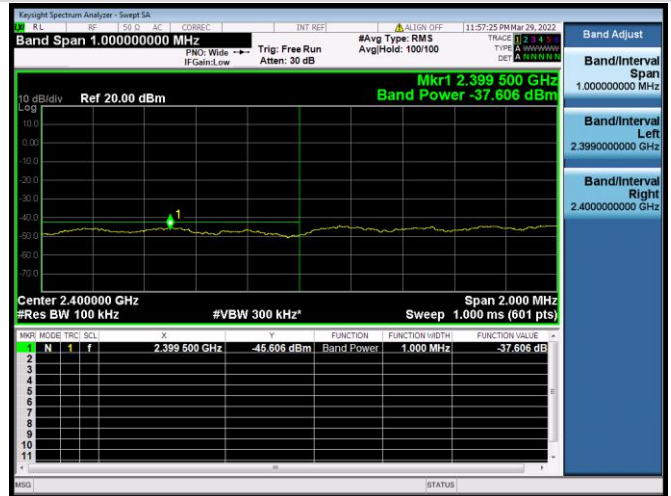

802.11n-40 MHz CHANNEL 3,
REFERENCE LEVEL

802.11n-40 MHz CHANNEL 3, BAND EDGE

802.11n-40 MHz CHANNEL 4, CARRIER LEVEL

802.11n-40 MHz CHANNEL 4,
REFERENCE LEVEL

802.11n-40 MHz CHANNEL 4, BAND EDGE

802.11n-40 MHz CHANNEL 5, CARRIER LEVEL

802.11n-40 MHz CHANNEL 5, REFERENCE LEVEL

802.11n-40 MHz CHANNEL 5, BAND EDGE

802.11n-40 MHz CHANNEL 7, CARRIER LEVEL

802.11n-40 MHz CHANNEL 7,
REFERENCE LEVEL

802.11n-40 MHz CHANNEL 7, BAND EDGE

802.11n-40 MHz CHANNEL 8, CARRIER LEVEL