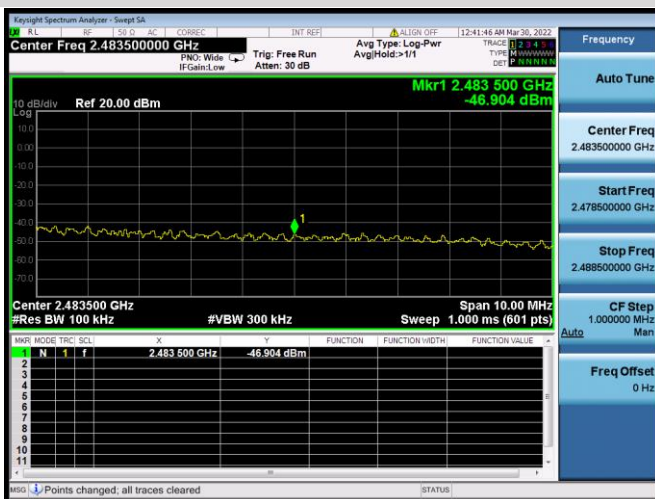

VHT-20 MHz CHANNEL 3, REFERENCE LEVEL

VHT-20 MHz CHANNEL 3, BAND EDGE

VHT-20 MHz CHANNEL 4, CARRIER LEVEL

VHT-20 MHz CHANNEL 4, REFERENCE LEVEL

VHT-20 MHz CHANNEL 4, BAND EDGE

VHT-20 MHz CHANNEL 9, CARRIER LEVEL

VHT-20 MHz CHANNEL 9, BAND EDGE

VHT-20 MHz CHANNEL 9, REFERENCE LEVEL

VHT-20 MHz CHANNEL 10, CARRIER LEVEL

VHT-20 MHz CHANNEL 10, REFERENCE LEVEL

VHT-20 MHz CHANNEL 10, BAND EDGE

VHT-20 MHz CHANNEL 11, CARRIER LEVEL

VHT-20 MHz CHANNEL 11, REFERENCE LEVEL

VHT-20 MHz CHANNEL 11, BAND EDGE

VHT-40 MHz CHANNEL 3, CARRIER LEVEL

VHT-40 MHz CHANNEL 3, BAND EDGE

VHT-40 MHz CHANNEL 3, REFERENCE LEVEL

VHT-40 MHz CHANNEL 4, CARRIER LEVEL