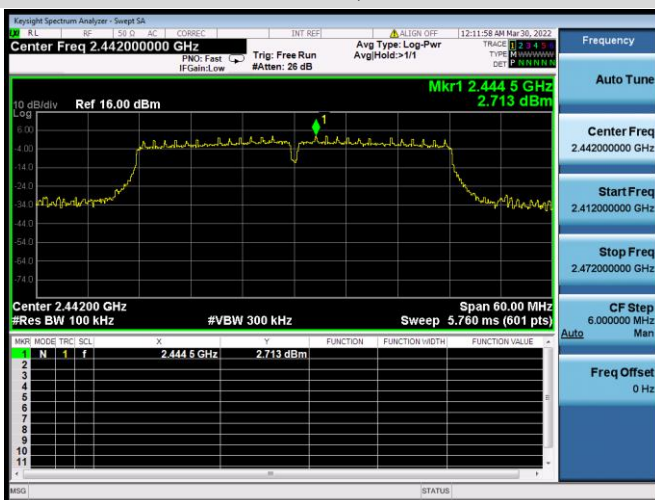

802.11n-40 MHz CHANNEL 3,
REFERENCE LEVEL

802.11n-40 MHz CHANNEL 3, BAND EDGE

802.11n-40 MHz CHANNEL 4, CARRIER LEVEL

802.11n-40 MHz CHANNEL 4,
REFERENCE LEVEL

802.11n-40 MHz CHANNEL 4, BAND EDGE

802.11n-40 MHz CHANNEL 5, CARRIER LEVEL

802.11n-40 MHz CHANNEL 5, REFERENCE LEVEL

802.11n-40 MHz CHANNEL 5, BAND EDGE

802.11n-40 MHz CHANNEL 7, CARRIER LEVEL

802.11n-40 MHz CHANNEL 7,
REFERENCE LEVEL

802.11n-40 MHz CHANNEL 7, BAND EDGE

802.11n-40 MHz CHANNEL 8, CARRIER LEVEL

VHT-20 MHz CHANNEL 1, REFERENCE LEVEL

VHT-20 MHz CHANNEL 1, BAND EDGE

VHT-20 MHz CHANNEL 2, CARRIER LEVEL

VHT-20 MHz CHANNEL 2, BAND EDGE

VHT-20 MHz CHANNEL 2, REFERENCE LEVEL

VHT-20 MHz CHANNEL 3, CARRIER LEVEL