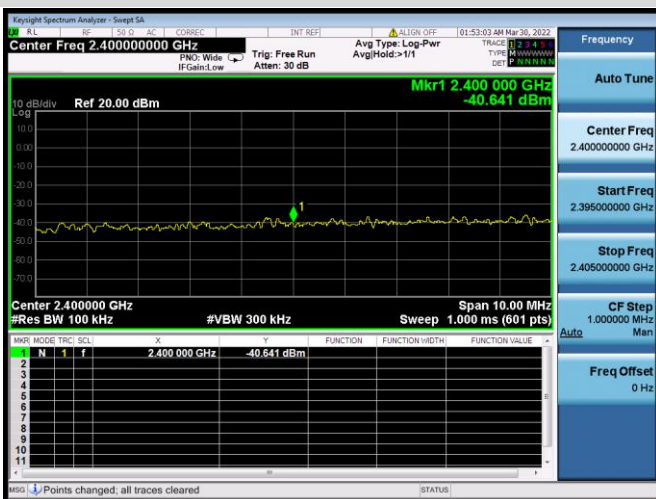

802.11ax-20 MHz(SU) CHANNEL 10,
REFERENCE LEVEL

802.11ax-20 MHz(SU) CHANNEL 10, BAND EDGE

802.11ax-20 MHz(SU) CHANNEL 11, CARRIER LEVEL

802.11ax-20 MHz(SU) CHANNEL 11,
REFERENCE LEVEL

802.11ax-20 MHz(SU) CHANNEL 11, BAND EDGE

802.11ax-40 MHz(SU) CHANNEL 3, CARRIER LEVEL

802.11ax-40 MHz(SU) CHANNEL 3,
REFERENCE LEVEL

802.11ax-40 MHz(SU) CHANNEL 3, BAND EDGE

802.11ax-40 MHz(SU) CHANNEL 4, CARRIER LEVEL

802.11ax-40 MHz(SU) CHANNEL 4, REFERENCE LEVEL

802.11ax-40 MHz(SU) CHANNEL 4, BAND EDGE

802.11ax-40 MHz(SU) CHANNEL 5, CARRIER LEVEL

802.11ax-40 MHz(SU) CHANNEL 5, REFERENCE LEVEL

802.11ax-40 MHz(SU) CHANNEL 5, BAND EDGE

802.11ax-40 MHz(SU) CHANNEL 7, CARRIER LEVEL