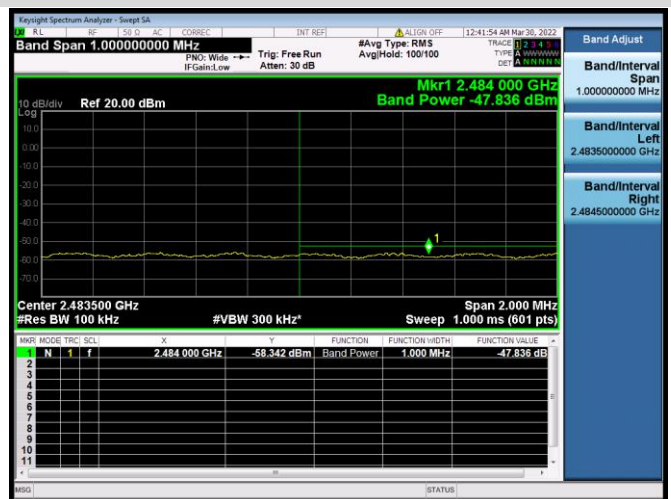

VHT-20 MHz CHANNEL 3, REFERENCE LEVEL

VHT-20 MHz CHANNEL 3, BAND EDGE

VHT-20 MHz CHANNEL 4, CARRIER LEVEL

VHT-20 MHz CHANNEL 4, REFERENCE LEVEL

VHT-20 MHz CHANNEL 4, BAND EDGE

VHT-20 MHz CHANNEL 9, CARRIER LEVEL

VHT-20 MHz CHANNEL 9, BAND EDGE

VHT-20 MHz CHANNEL 9, REFERENCE LEVEL

VHT-20 MHz CHANNEL 10, CARRIER LEVEL

VHT-20 MHz CHANNEL 10, REFERENCE LEVEL

VHT-20 MHz CHANNEL 10, BAND EDGE

VHT-20 MHz CHANNEL 11, CARRIER LEVEL

VHT-20 MHz CHANNEL 11, REFERENCE LEVEL

VHT-20 MHz CHANNEL 11, BAND EDGE

VHT-40 MHz CHANNEL 3, CARRIER LEVEL

VHT-40 MHz CHANNEL 3, BAND EDGE

VHT-40 MHz CHANNEL 3, REFERENCE LEVEL

VHT-40 MHz CHANNEL 4, CARRIER LEVEL