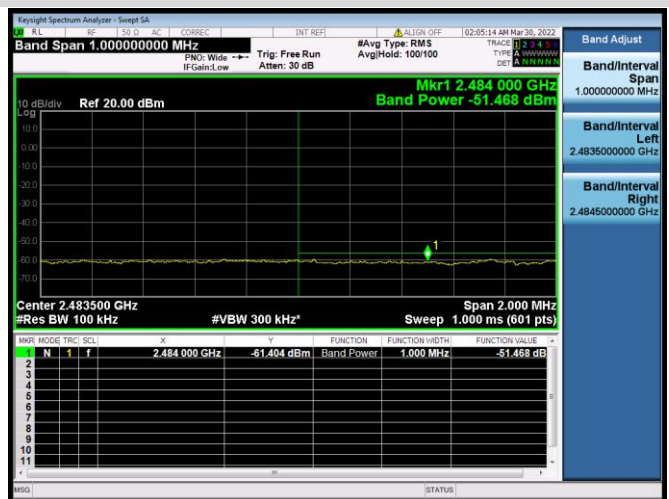

802.11ax-40 MHz(SU) CHANNEL 4, BAND EDGE

802.11ax-40 MHz(SU) CHANNEL 5, CARRIER LEVEL

802.11ax-40 MHz(SU) CHANNEL 5, REFERENCE LEVEL

802.11ax-40 MHz(SU) CHANNEL 5, BAND EDGE

802.11ax-40 MHz(SU) CHANNEL 7, CARRIER LEVEL

802.11ax-40 MHz(SU) CHANNEL 7, REFERENCE LEVEL

802.11ax-40 MHz(SU) CHANNEL 7, BAND EDGE

802.11ax-40 MHz(SU) CHANNEL 8, CARRIER LEVEL

802.11ax-40 MHz(SU) CHANNEL 8, REFERENCE LEVEL

802.11ax-40 MHz(SU) CHANNEL 8, BAND EDGE

802.11ax-40 MHz(SU) CHANNEL 9, CARRIER LEVEL

802.11ax-40 MHz(SU) CHANNEL 9, REFERENCE LEVEL

802.11ax-40 MHz(SU) CHANNEL 9, BAND EDGE

Aux. Antenna

802.11b CHANNEL 1, CARRIER LEVEL

802.11b CHANNEL 1, REFERENCE LEVEL