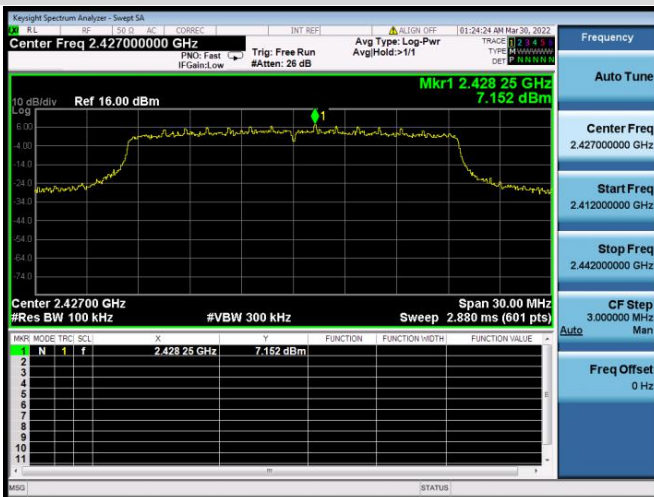

VHT-40 MHz CHANNEL 9, REFERENCE LEVEL

VHT-40 MHz CHANNEL 9, BAND EDGE

802.11ax-20 MHz(SU) CHANNEL 1, CARRIER LEVEL

802.11ax-20 MHz(SU) CHANNEL 1, BAND EDGE

802.11ax-20 MHz(SU) CHANNEL 1, REFERENCE LEVEL

802.11ax-20 MHz(SU) CHANNEL 2, CARRIER LEVEL

802.11ax-20 MHz(SU) CHANNEL 2, REFERENCE LEVEL

802.11ax-20 MHz(SU) CHANNEL 2, BAND EDGE

802.11ax-20 MHz(SU) CHANNEL 3, CARRIER LEVEL

802.11ax-20 MHz(SU) CHANNEL 3,
REFERENCE LEVEL

802.11ax-20 MHz(SU) CHANNEL 3, BAND EDGE

802.11ax-20 MHz(SU) CHANNEL 4, CARRIER LEVEL

802.11ax-20 MHz(SU) CHANNEL 4,
REFERENCE LEVEL

802.11ax-20 MHz(SU) CHANNEL 4, BAND EDGE

802.11ax-20 MHz(SU) CHANNEL 8, CARRIER LEVEL

802.11ax-20 MHz(SU) CHANNEL 8, REFERENCE LEVEL