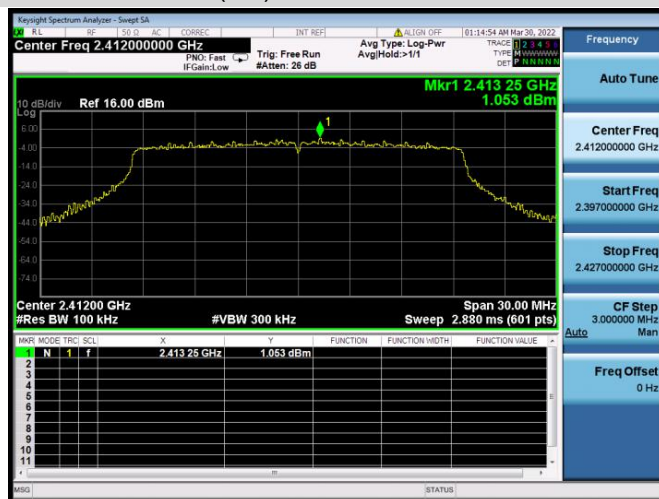

VHT-40 MHz CHANNEL 7, BAND EDGE

VHT-40 MHz CHANNEL 7,
REFERENCE LEVEL

VHT-40 MHz CHANNEL 8, CARRIER LEVEL

VHT-40 MHz CHANNEL 8, REFERENCE LEVEL

VHT-40 MHz CHANNEL 8, BAND EDGE

VHT-40 MHz CHANNEL 9, CARRIER LEVEL

VHT-40 MHz CHANNEL 9, REFERENCE LEVEL

VHT-40 MHz CHANNEL 9, BAND EDGE

802.11ax-20 MHz(SU) CHANNEL 1, CARRIER LEVEL

802.11ax-20 MHz(SU) CHANNEL 1, BAND EDGE

802.11ax-20 MHz(SU) CHANNEL 1, REFERENCE LEVEL

802.11ax-20 MHz(SU) CHANNEL 2, CARRIER LEVEL

802.11ax-20 MHz(SU) CHANNEL 2, REFERENCE LEVEL

802.11ax-20 MHz(SU) CHANNEL 2, BAND EDGE

802.11ax-20 MHz(SU) CHANNEL 3, CARRIER LEVEL

802.11ax-20 MHz(SU) CHANNEL 3,
REFERENCE LEVEL

802.11ax-20 MHz(SU) CHANNEL 3, BAND EDGE