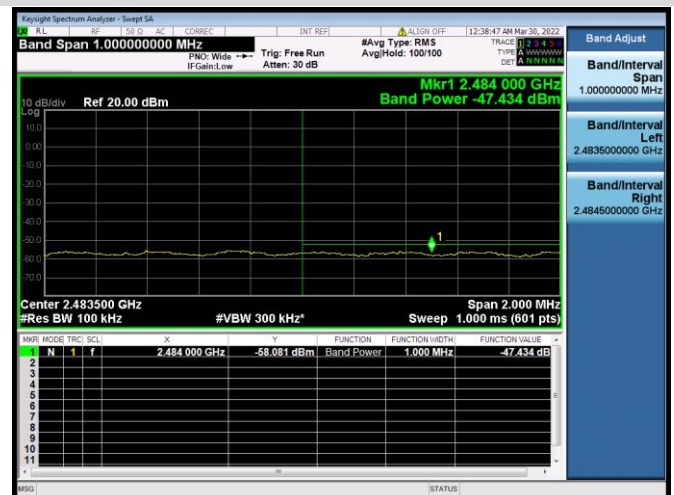

VHT-20 MHz CHANNEL 1, REFERENCE LEVEL

VHT-20 MHz CHANNEL 1, BAND EDGE

VHT-20 MHz CHANNEL 2, CARRIER LEVEL

VHT-20 MHz CHANNEL 2, BAND EDGE

VHT-20 MHz CHANNEL 2, REFERENCE LEVEL

VHT-20 MHz CHANNEL 3, CARRIER LEVEL

VHT-20 MHz CHANNEL 3, REFERENCE LEVEL

VHT-20 MHz CHANNEL 3, BAND EDGE

VHT-20 MHz CHANNEL 4, CARRIER LEVEL

VHT-20 MHz CHANNEL 4, REFERENCE LEVEL

VHT-20 MHz CHANNEL 4, BAND EDGE

VHT-20 MHz CHANNEL 9, CARRIER LEVEL

VHT-20 MHz CHANNEL 9, BAND EDGE

VHT-20 MHz CHANNEL 9, REFERENCE LEVEL

VHT-20 MHz CHANNEL 10, CARRIER LEVEL

VHT-20 MHz CHANNEL 10, REFERENCE LEVEL

VHT-20 MHz CHANNEL 10, BAND EDGE

VHT-20 MHz CHANNEL 11, CARRIER LEVEL