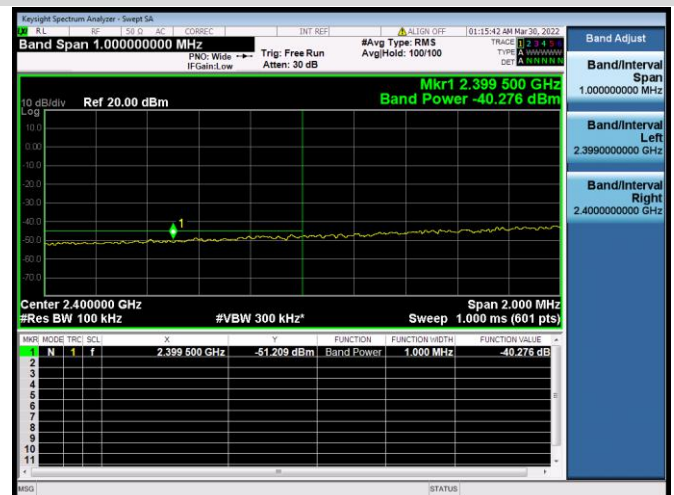

VHT-40 MHz CHANNEL 9, REFERENCE LEVEL

VHT-40 MHz CHANNEL 9, BAND EDGE

802.11ax-20 MHz(SU) CHANNEL 1, CARRIER LEVEL

802.11ax-20 MHz(SU) CHANNEL 1, BAND EDGE

802.11ax-20 MHz(SU) CHANNEL 1, REFERENCE LEVEL

802.11ax-20 MHz(SU) CHANNEL 2, CARRIER LEVEL

802.11ax-20 MHz(SU) CHANNEL 2, REFERENCE LEVEL

802.11ax-20 MHz(SU) CHANNEL 2, BAND EDGE

802.11ax-20 MHz(SU) CHANNEL 3, CARRIER LEVEL

802.11ax-20 MHz(SU) CHANNEL 3,
REFERENCE LEVEL

802.11ax-20 MHz(SU) CHANNEL 3, BAND EDGE