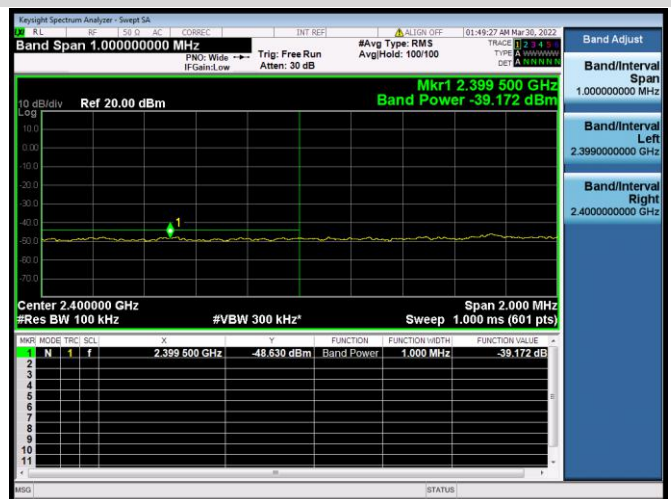

802.11ax-20 MHz(SU) CHANNEL 10,
REFERENCE LEVEL

802.11ax-20 MHz(SU) CHANNEL 10, BAND EDGE

802.11ax-20 MHz(SU) CHANNEL 11, CARRIER LEVEL

802.11ax-20 MHz(SU) CHANNEL 11,
REFERENCE LEVEL

802.11ax-20 MHz(SU) CHANNEL 11, BAND EDGE

802.11ax-40 MHz(SU) CHANNEL 3, CARRIER LEVEL

802.11ax-40 MHz(SU) CHANNEL 3,
REFERENCE LEVEL

802.11ax-40 MHz(SU) CHANNEL 3, BAND EDGE

802.11ax-40 MHz(SU) CHANNEL 4, CARRIER LEVEL

802.11ax-40 MHz(SU) CHANNEL 4, REFERENCE LEVEL

802.11ax-40 MHz(SU) CHANNEL 4, BAND EDGE

802.11ax-40 MHz(SU) CHANNEL 5, CARRIER LEVEL

802.11ax-40 MHz(SU) CHANNEL 5, REFERENCE LEVEL

802.11ax-40 MHz(SU) CHANNEL 5, BAND EDGE

802.11ax-40 MHz(SU) CHANNEL 7, CARRIER LEVEL