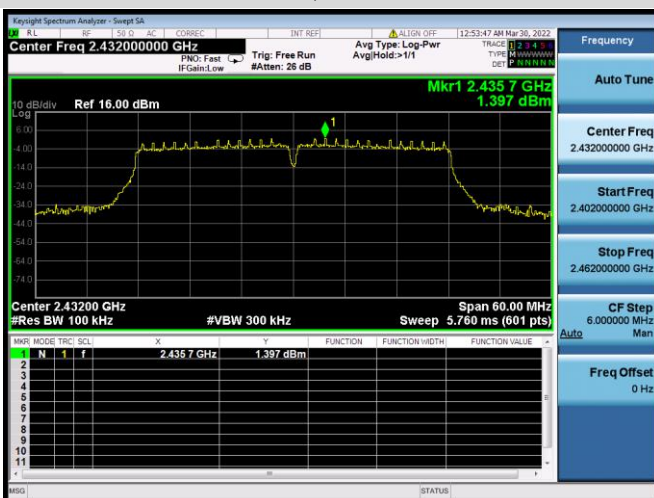

VHT-20 MHz CHANNEL 9, BAND EDGE

VHT-20 MHz CHANNEL 9, REFERENCE LEVEL

VHT-20 MHz CHANNEL 10, CARRIER LEVEL

VHT-20 MHz CHANNEL 10, REFERENCE LEVEL

VHT-20 MHz CHANNEL 10, BAND EDGE

VHT-20 MHz CHANNEL 11, CARRIER LEVEL

VHT-20 MHz CHANNEL 11, REFERENCE LEVEL

VHT-20 MHz CHANNEL 11, BAND EDGE

VHT-40 MHz CHANNEL 3, CARRIER LEVEL

VHT-40 MHz CHANNEL 3, BAND EDGE

VHT-40 MHz CHANNEL 3, REFERENCE LEVEL

VHT-40 MHz CHANNEL 4, CARRIER LEVEL

VHT-40 MHz CHANNEL 4, REFERENCE LEVEL

VHT-40 MHz CHANNEL 4, BAND EDGE

VHT-40 MHz CHANNEL 5, CARRIER LEVEL

VHT-40 MHz CHANNEL 5,
REFERENCE LEVEL

VHT-40 MHz CHANNEL 5, BAND EDGE

VHT-40 MHz CHANNEL 7, CARRIER LEVEL