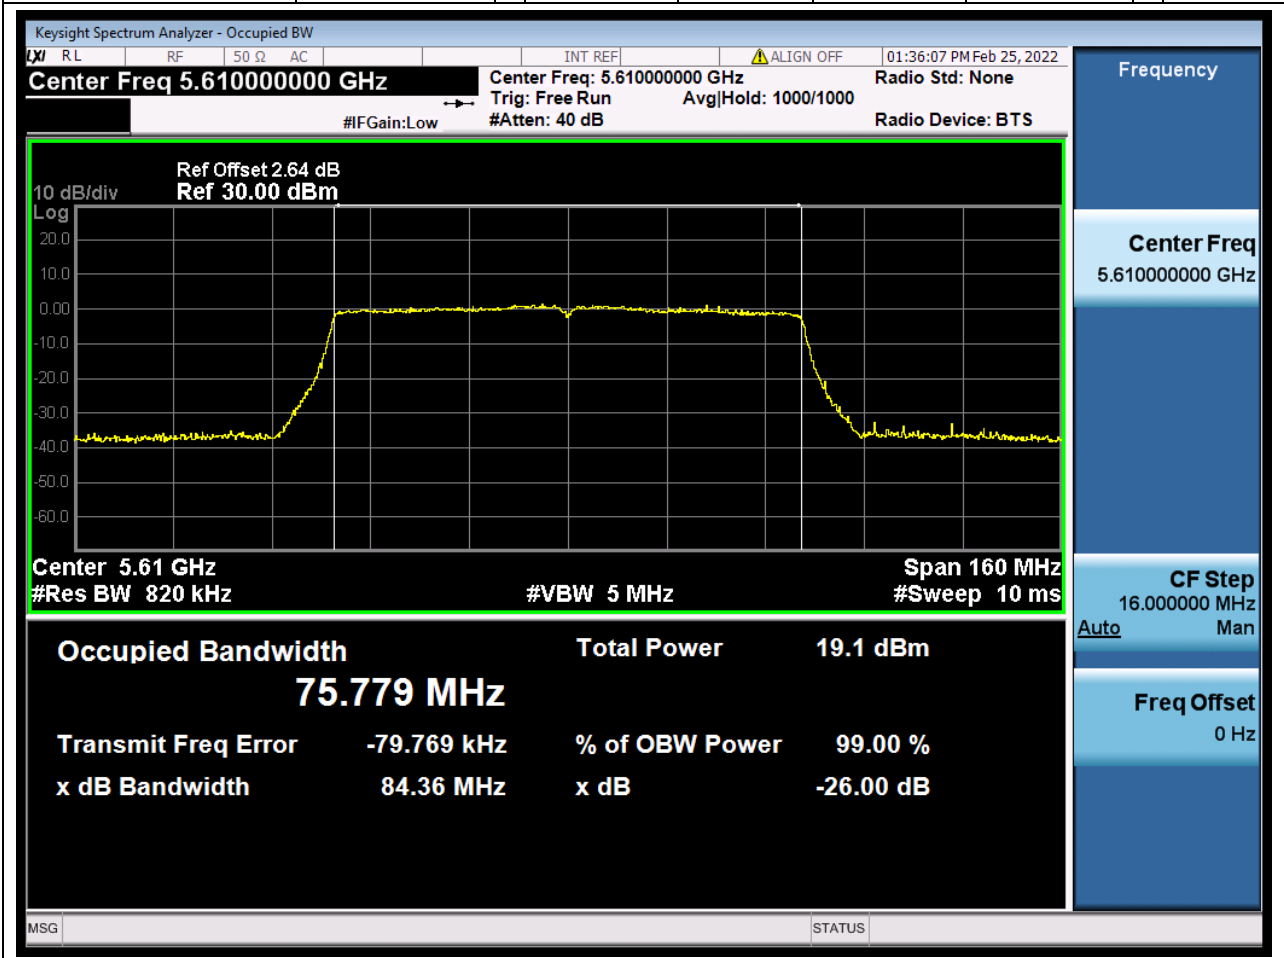

45. 802.11ac_80M_U-NII-2C_M

45.1. A.2.2-99% Bandwidth(NTNV)

Center Frequency (MHz)	OBW Power (%)	RBW (MHz)	Detector	Limit (MHz)	OBW (MHz)	Verdict
5610	99	0.82	Peak	0	75.778823	Unknown