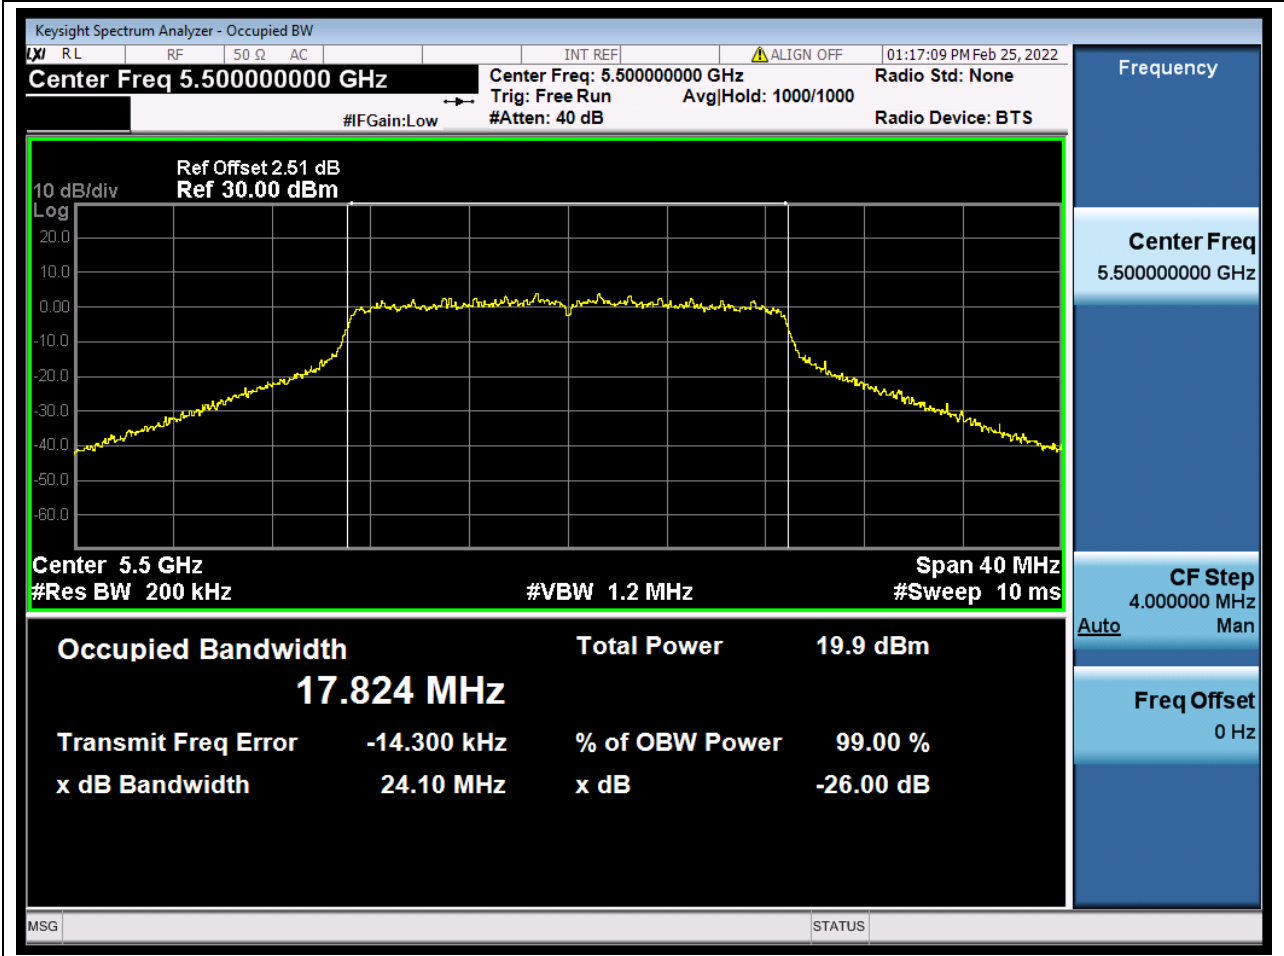

38. 802.11ac_20M_U-NII-2C_L

38.1. A.2.2-99% Bandwidth(NTNV)

Center Frequency (MHz)	OBW Power (%)	RBW (MHz)	Detector	Limit (MHz)	OBW (MHz)	Verdict
5500	99	0.2	Peak	0	17.823926	Unknown