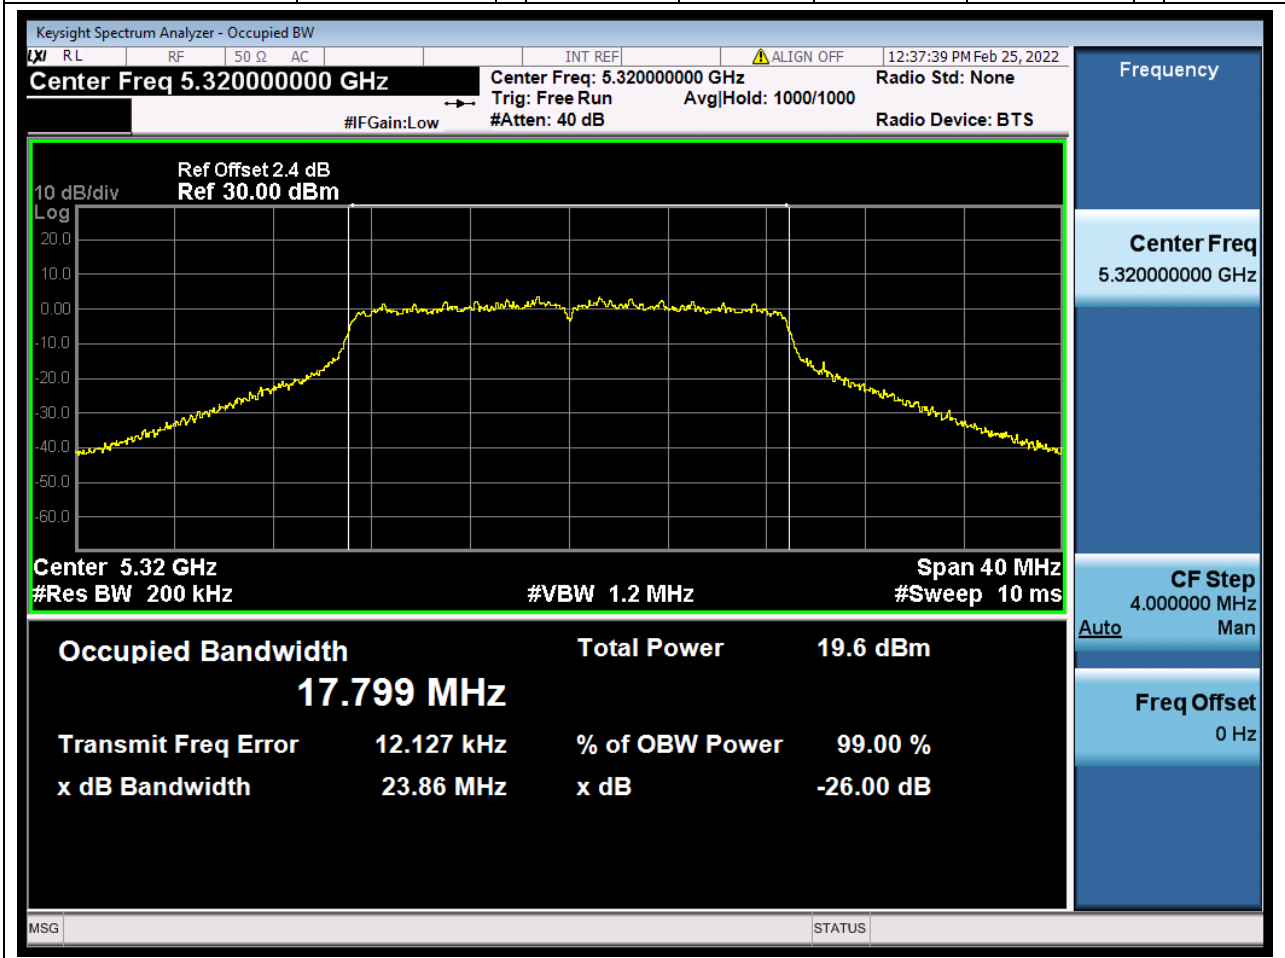

25. 802.11ac_20M_U-NII-2A_H

25.1. A.2.2-99% Bandwidth(NTNV)

Center Frequency (MHz)	OBW Power (%)	RBW (MHz)	Detector	Limit (MHz)	OBW (MHz)	Verdict
5320	99	0.2	Peak	0	17.799076	Unknown