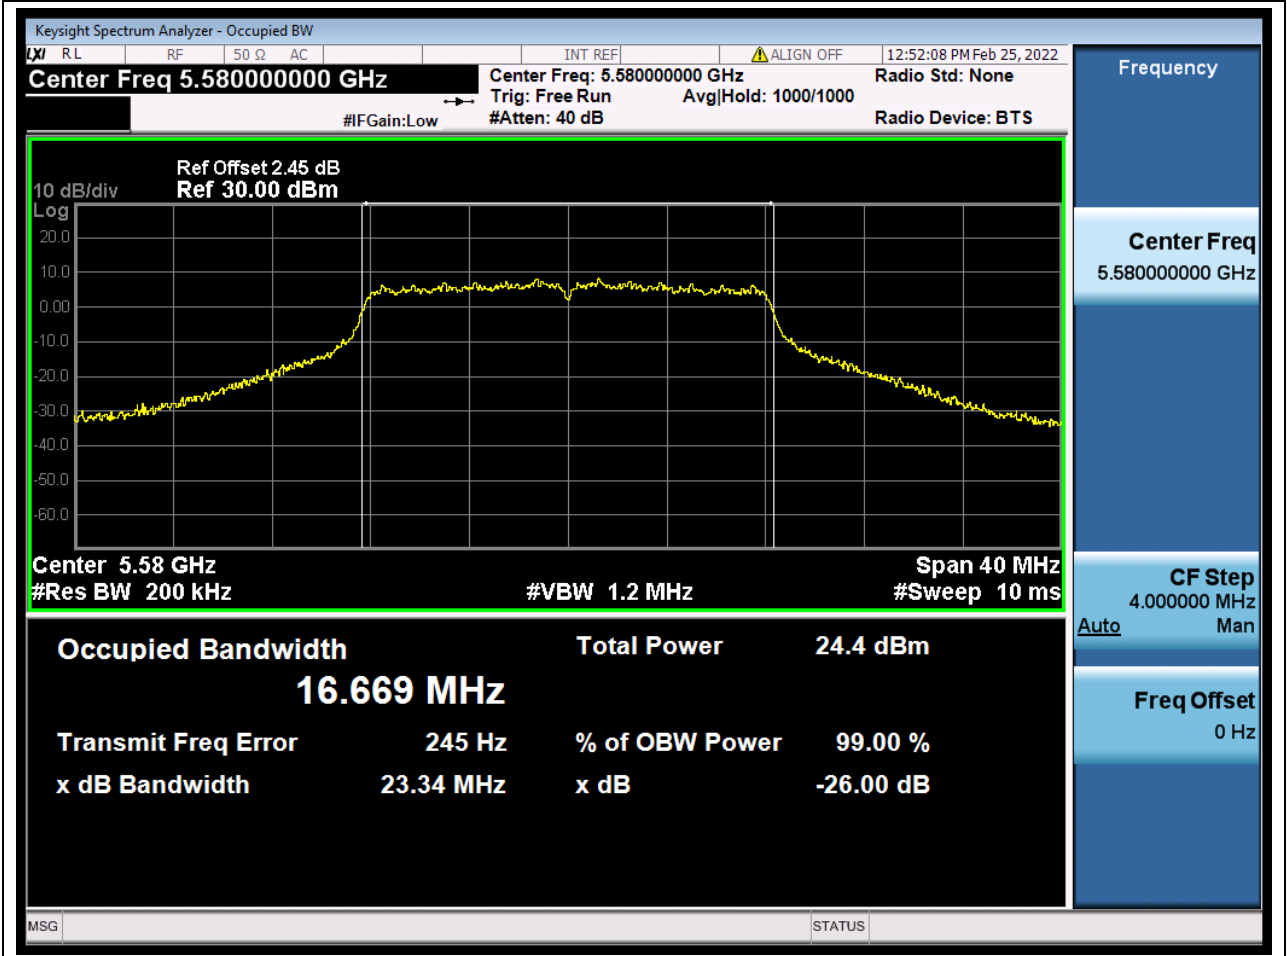

30. 802.11a_20M_U-NII-2C_M

30.1. A.2.2-99% Bandwidth(NTNV)

Center Frequency (MHz)	OBW Power (%)	RBW (MHz)	Detector	Limit (MHz)	OBW (MHz)	Verdict
5580	99	0.2	Peak	0	16.66886	Unknown