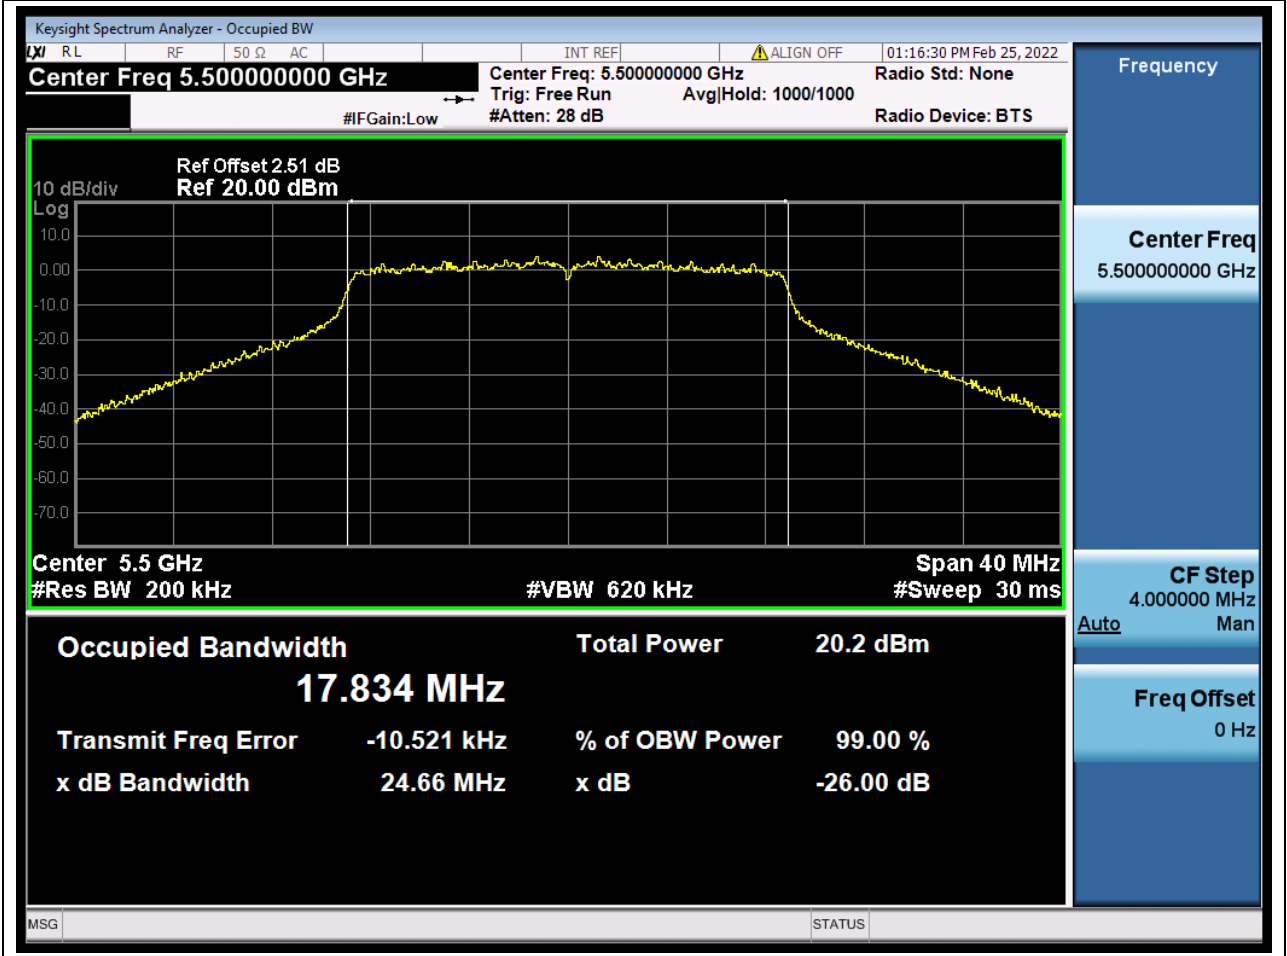

38. 802.11ac_20M_U-NII-2C_L

38.1. A.2-26dB Bandwidth(NTNV)

Center Frequency (MHz)	XdB Down	RBW (MHz)	Detector	Limit (MHz)	XdB BandWidth (MHz)	Verdict
5500	26	0.2	Peak	0	24.663276	Unknow