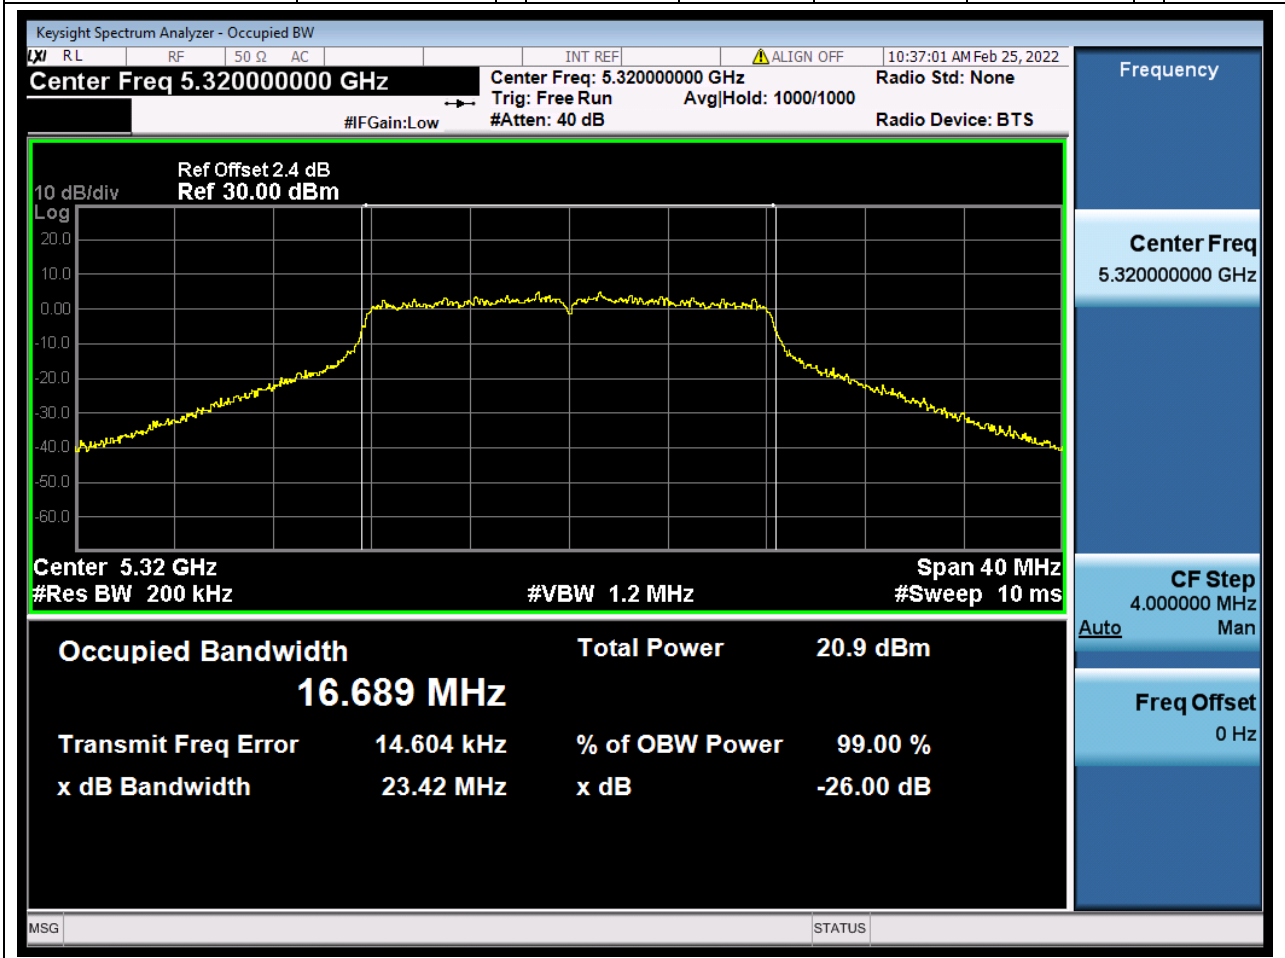

17. 802.11a_20M_U-NII-2A_H

17.1. A.2.2-99% Bandwidth(NTNV)

Center Frequency (MHz)	OBW Power (%)	RBW (MHz)	Detector	Limit (MHz)	OBW (MHz)	Verdict
5320	99	0.2	Peak	0	16.688899	Unknown