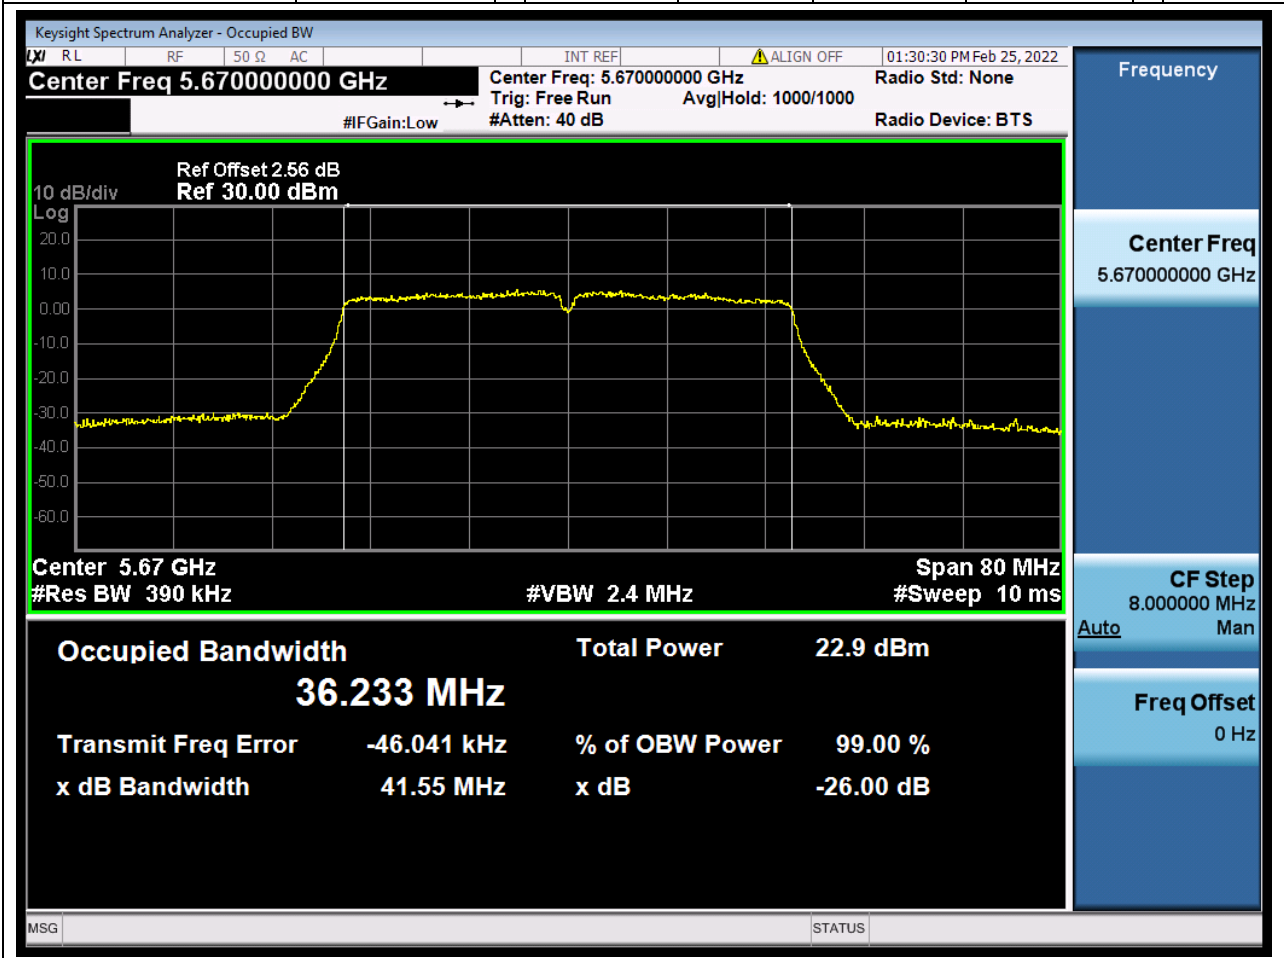

43. 802.11ac_40M_U-NII-2C_H

43.1. A.2.2-99% Bandwidth(NTNV)

Center Frequency (MHz)	OBW Power (%)	RBW (MHz)	Detector	Limit (MHz)	OBW (MHz)	Verdict
5670	99	0.39	Peak	0	36.233341	Unknown