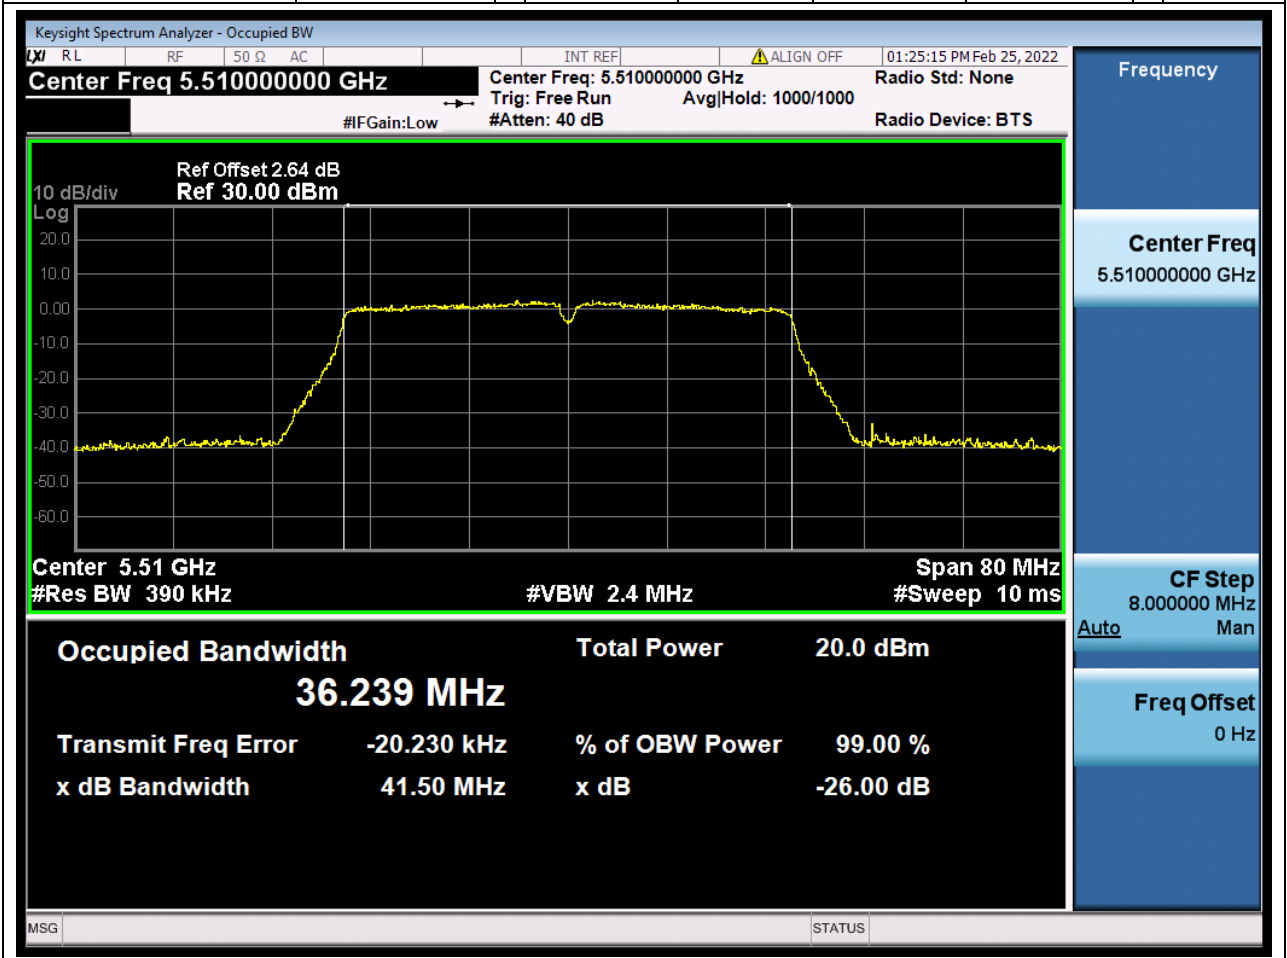

41. 802.11ac_40M_U-NII-2C_L

41.1. A.2.2-99% Bandwidth(NTNV)

Center Frequency (MHz)	OBW Power (%)	RBW (MHz)	Detector	Limit (MHz)	OBW (MHz)	Verdict
5510	99	0.39	Peak	0	36.239221	Unknown