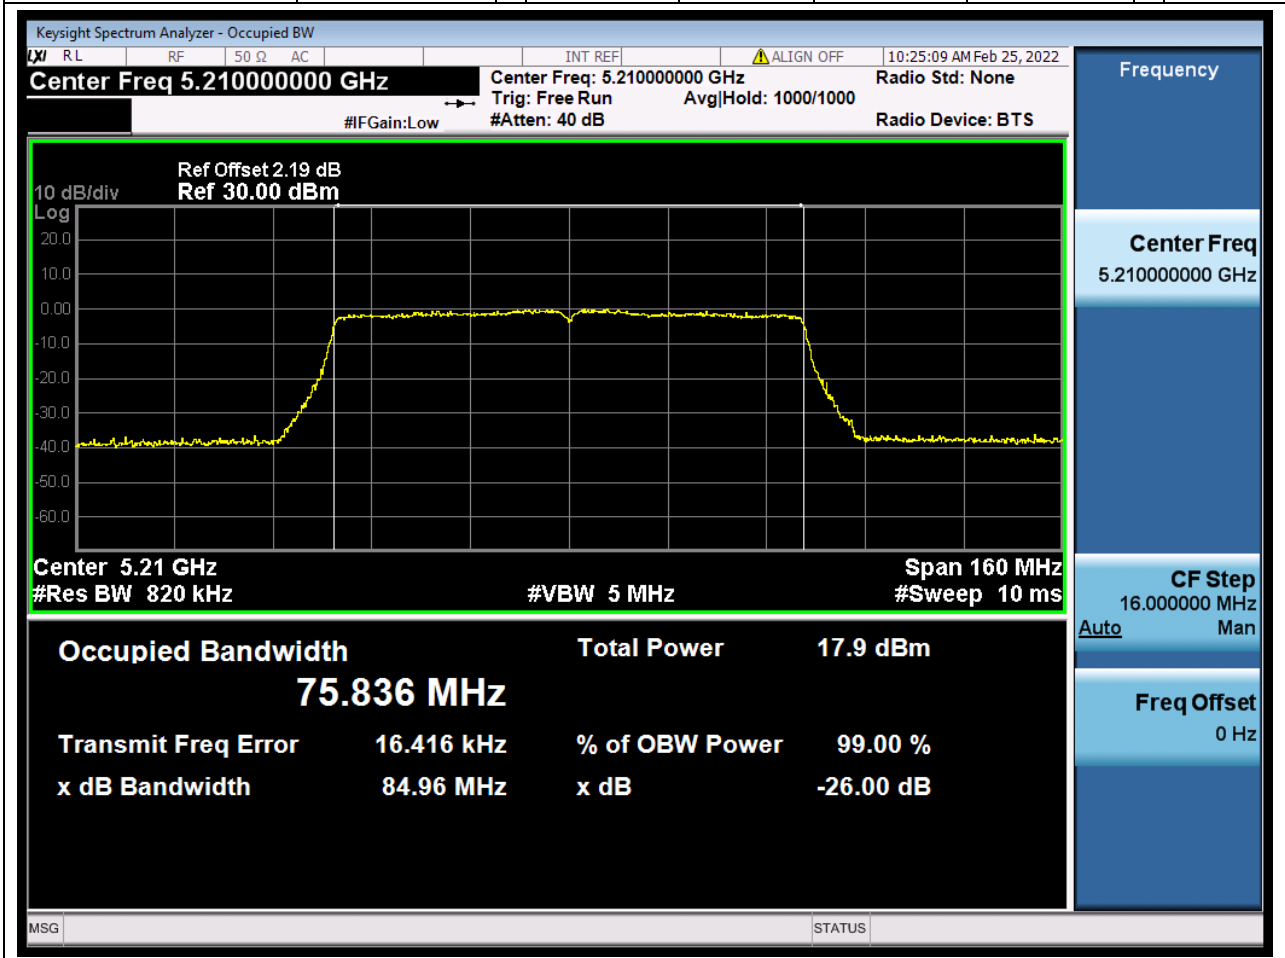

14. 802.11ac_80M_U-NII-1_M

14.1. A.2.2-99% Bandwidth(NTNV)

Center Frequency (MHz)	OBW Power (%)	RBW (MHz)	Detector	Limit (MHz)	OBW (MHz)	Verdict
5210	99	0.82	Peak	0	75.836438	Unknown