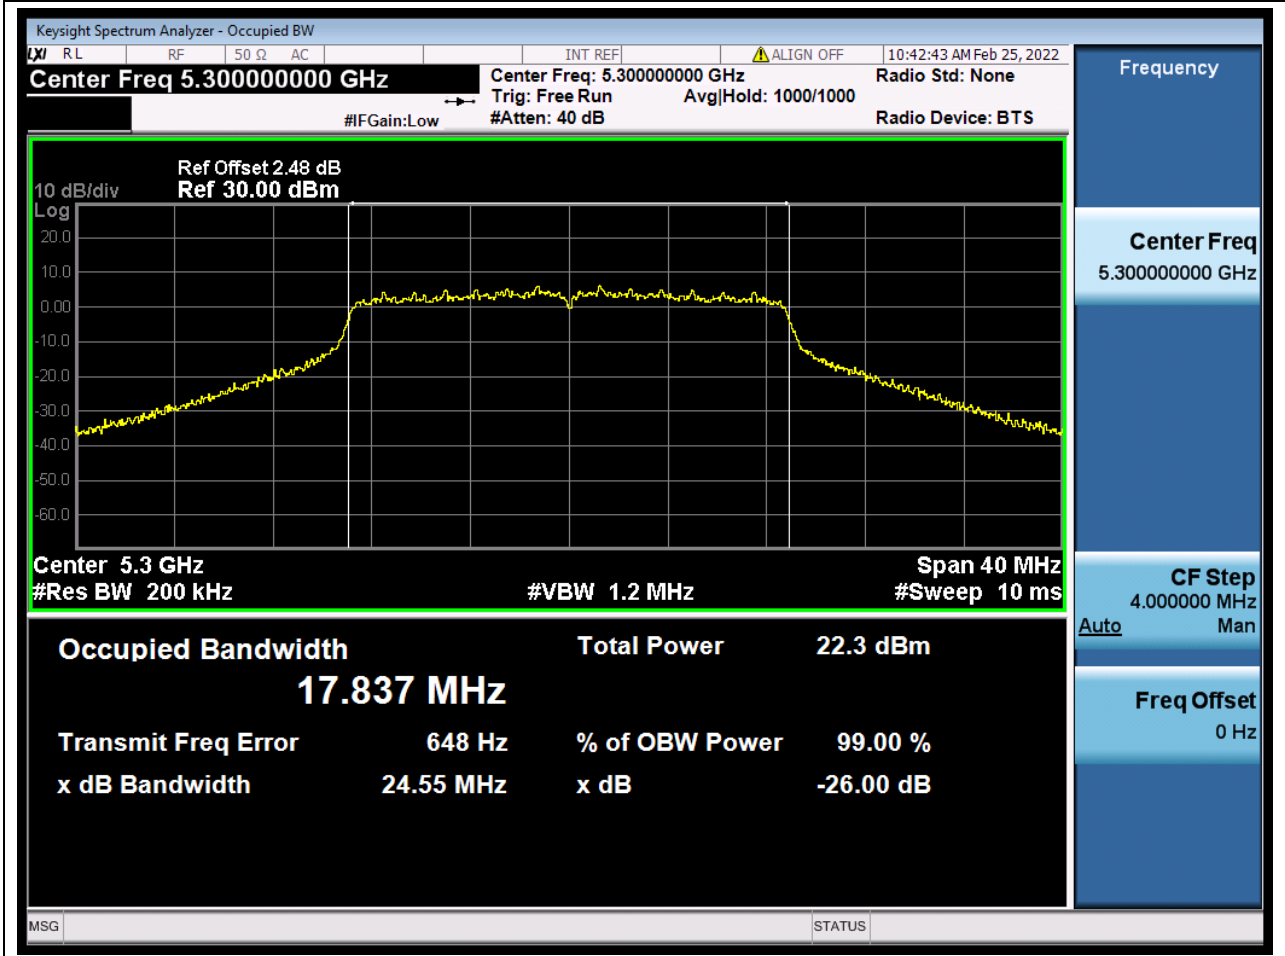

19. 802.11n_20M_U-NII-2A_M

19.1. A.2.2-99% Bandwidth(NTNV)

Center Frequency (MHz)	OBW Power (%)	RBW (MHz)	Detector	Limit (MHz)	OBW (MHz)	Verdict
5300	99	0.2	Peak	0	17.837158	Unknown