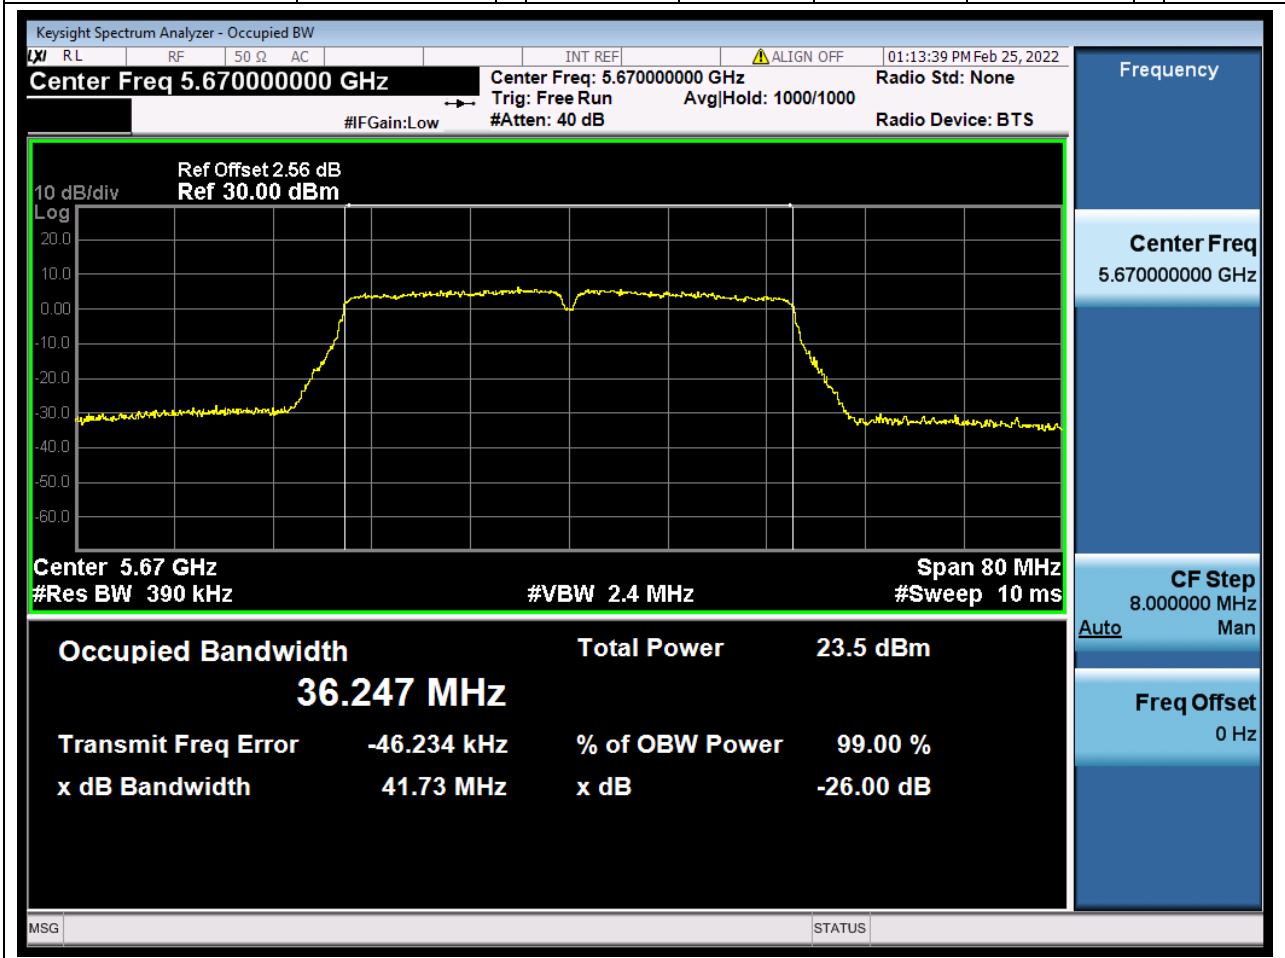

37. 802.11n_40M_U-NII-2C_H

37.1. A.2.2-99% Bandwidth(NTNV)

Center Frequency (MHz)	OBW Power (%)	RBW (MHz)	Detector	Limit (MHz)	OBW (MHz)	Verdict
5670	99	0.39	Peak	0	36.246848	Unknown