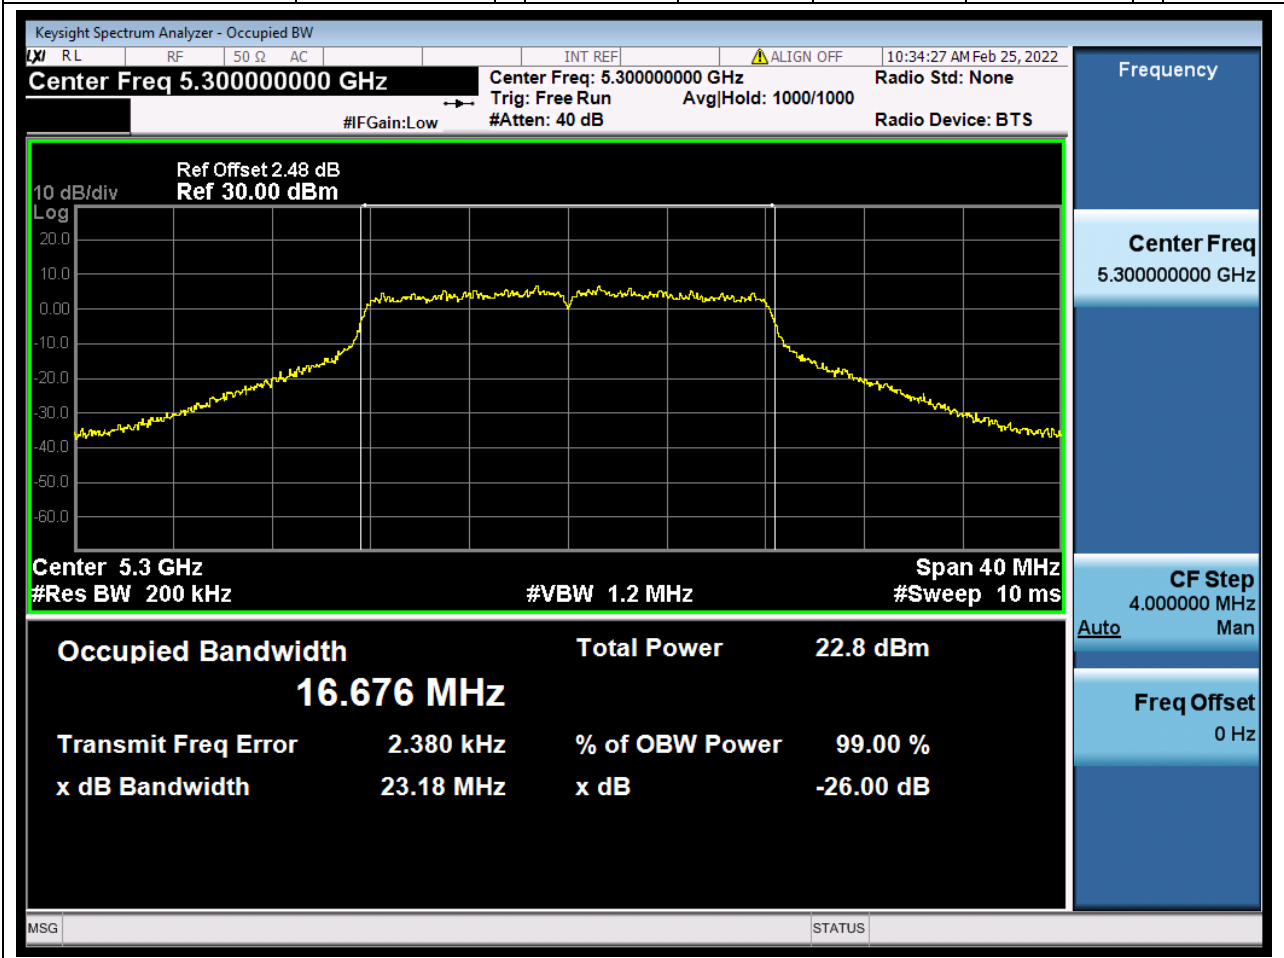

16. 802.11a_20M_U-NII-2A_M

16.1. A.2.2-99% Bandwidth(NTNV)

Center Frequency (MHz)	OBW Power (%)	RBW (MHz)	Detector	Limit (MHz)	OBW (MHz)	Verdict
5300	99	0.2	Peak	0	16.676148	Unknown