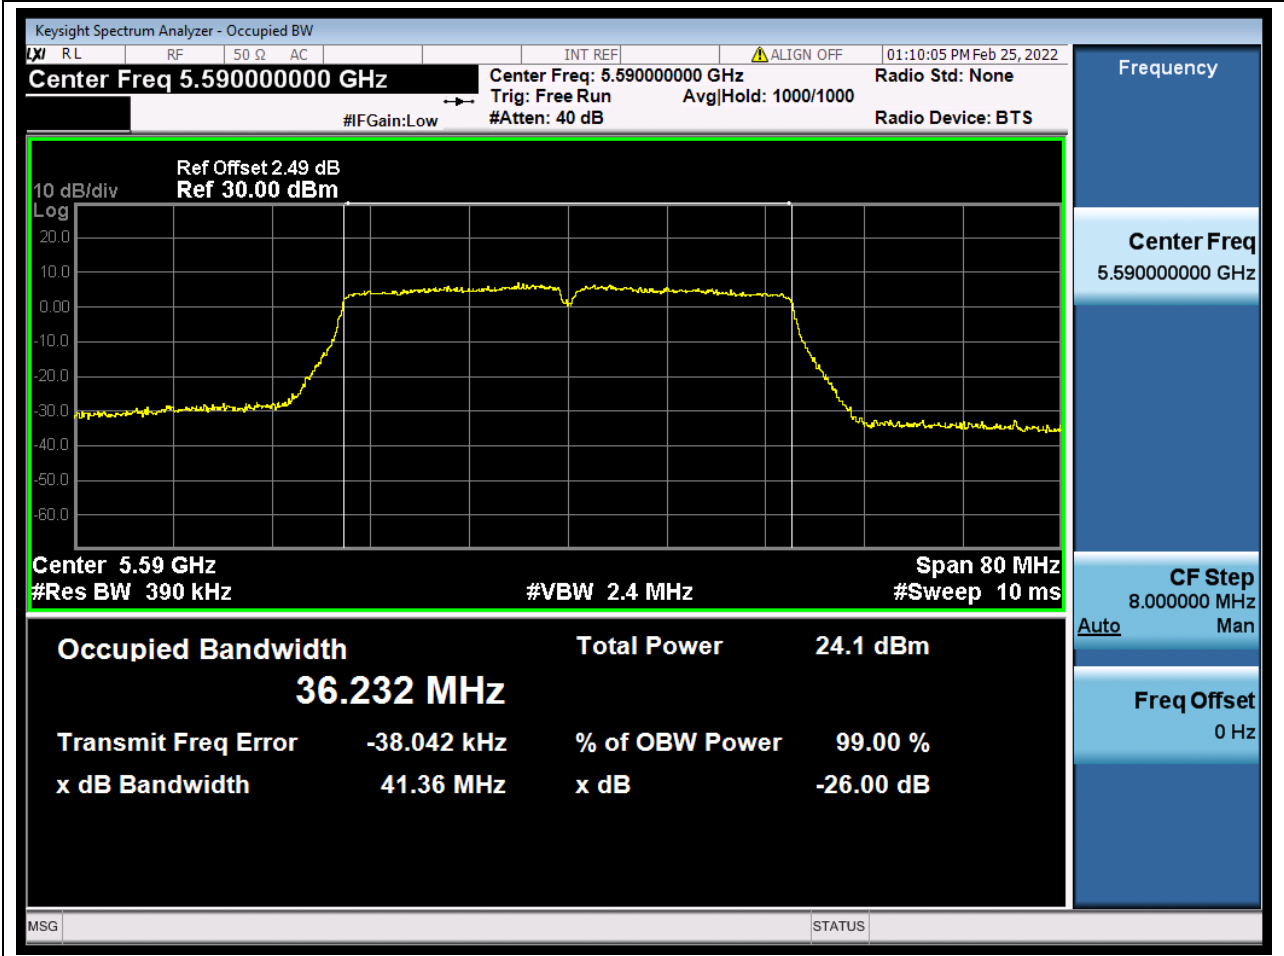

36. 802.11n_40M_U-NII-2C_M

36.1. A.2.2-99% Bandwidth(NTNV)

Center Frequency (MHz)	OBW Power (%)	RBW (MHz)	Detector	Limit (MHz)	OBW (MHz)	Verdict
5590	99	0.39	Peak	0	36.231925	Unknown