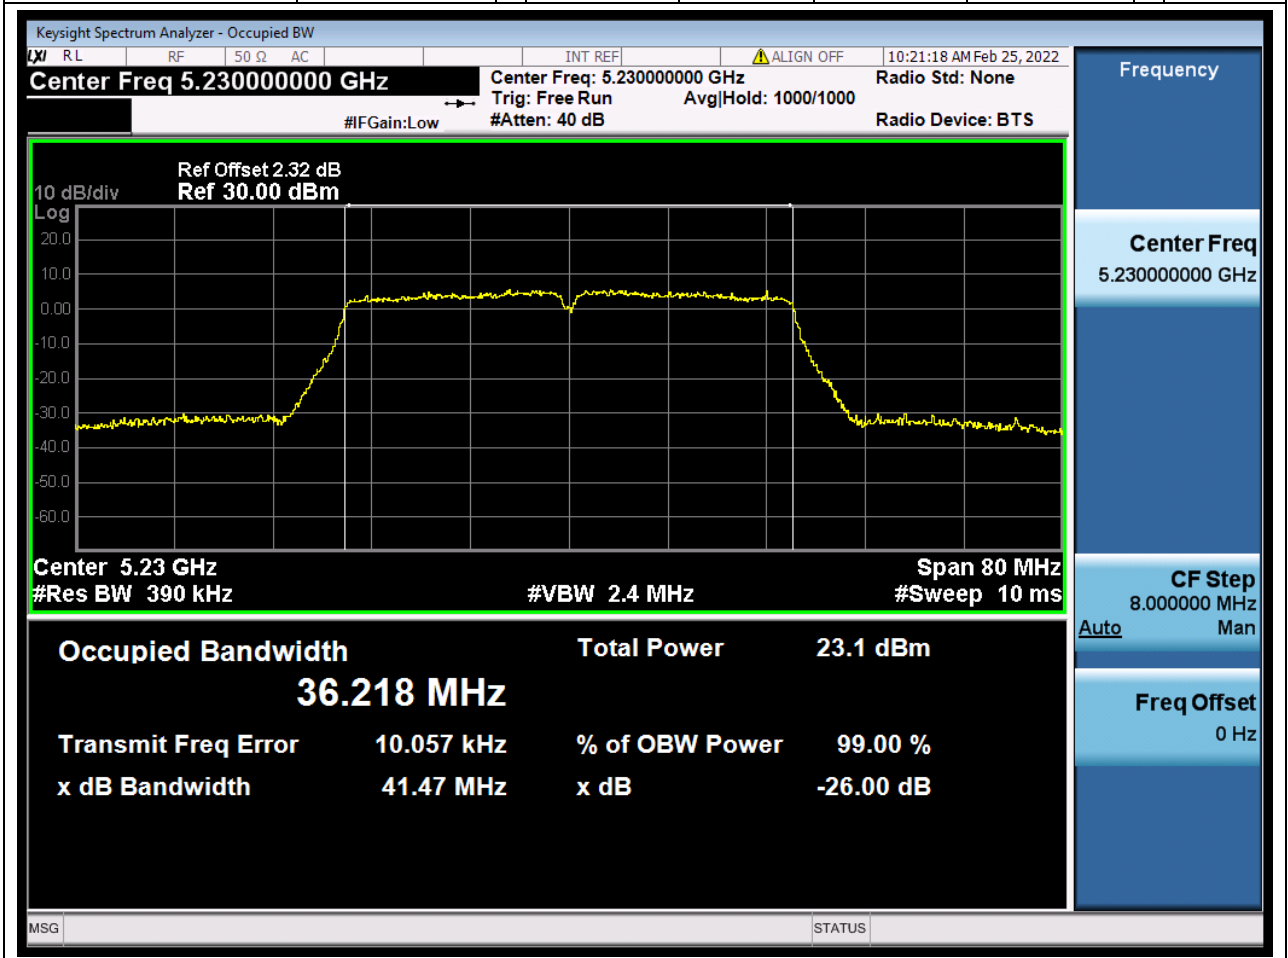

13. 802.11ac_40M_U-NII-1_H

13.1. A.2.2-99% Bandwidth(NTNV)

Center Frequency (MHz)	OBW Power (%)	RBW (MHz)	Detector	Limit (MHz)	OBW (MHz)	Verdict
5230	99	0.39	Peak	0	36.218221	Unknown