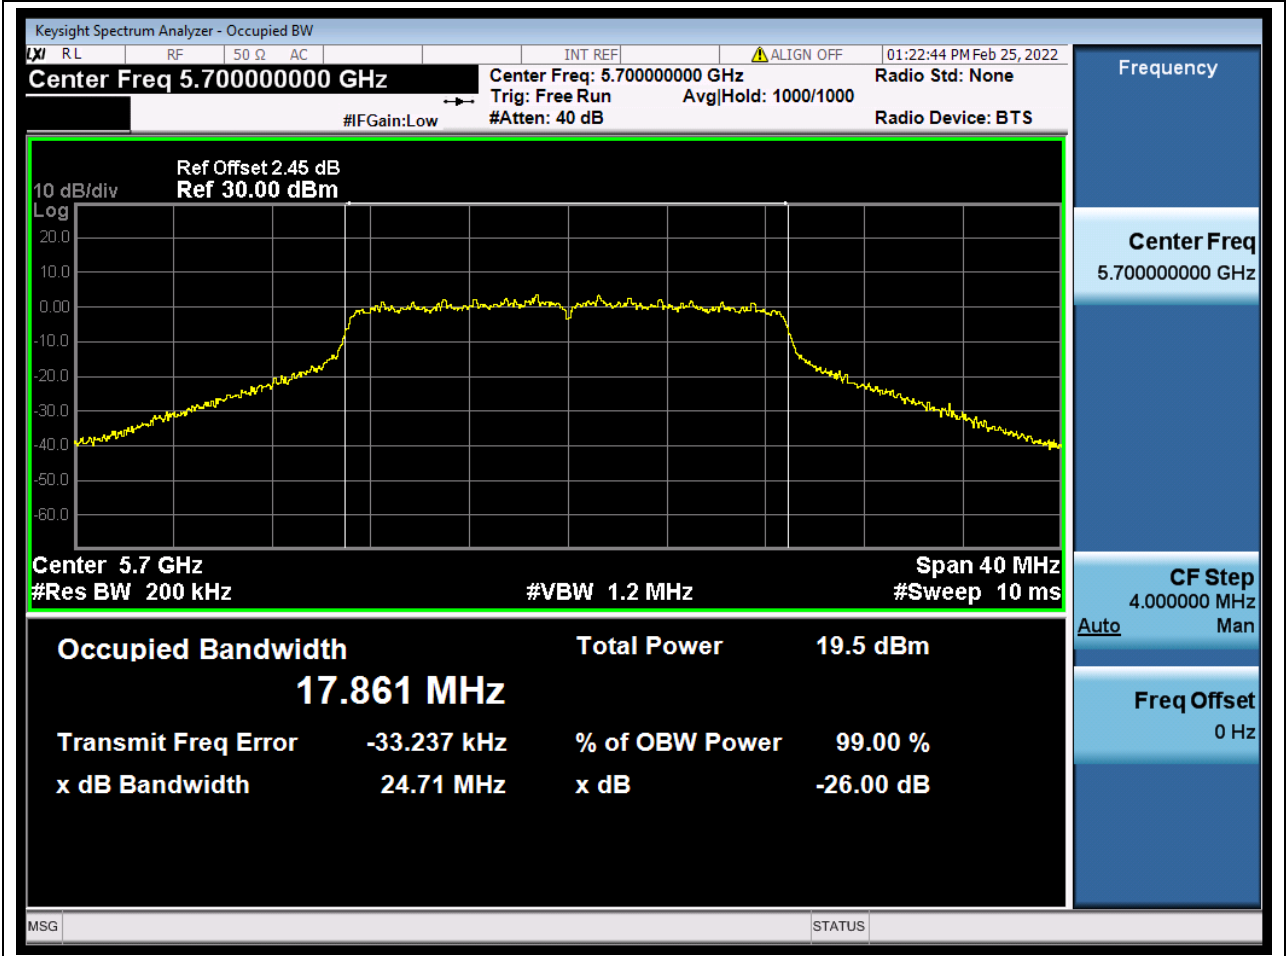

40. 802.11ac_20M_U-NII-2C_H

40.1. A.2.2-99% Bandwidth(NTNV)

Center Frequency (MHz)	OBW Power (%)	RBW (MHz)	Detector	Limit (MHz)	OBW (MHz)	Verdict
5700	99	0.2	Peak	0	17.860735	Unknown