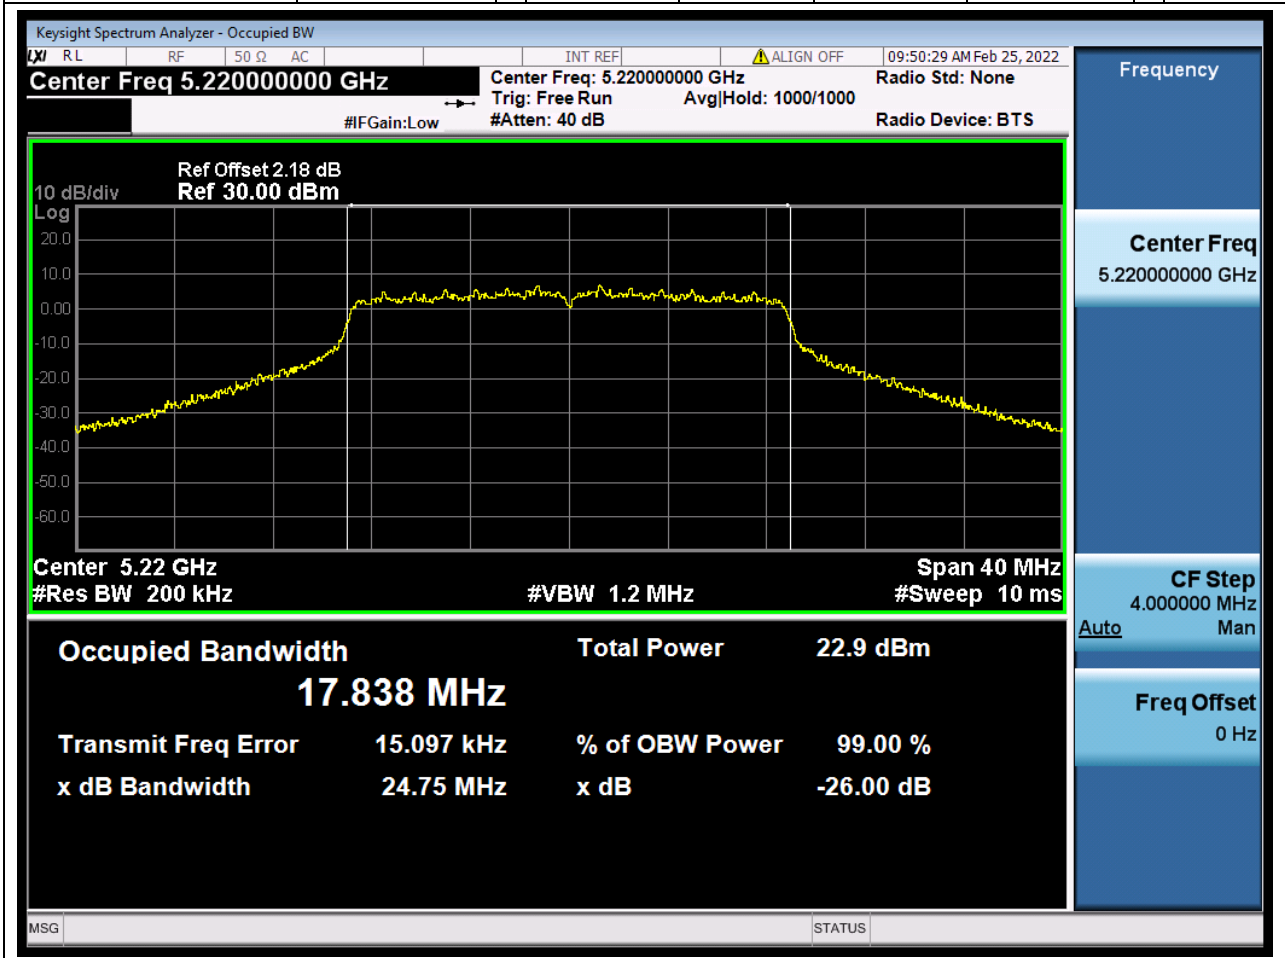

5. 802.11n_20M_U-NII-1_M

5.1. A.2.2-99% Bandwidth(NTNV)

Center Frequency (MHz)	OBW Power (%)	RBW (MHz)	Detector	Limit (MHz)	OBW (MHz)	Verdict
5220	99	0.2	Peak	0	17.838069	Unknown