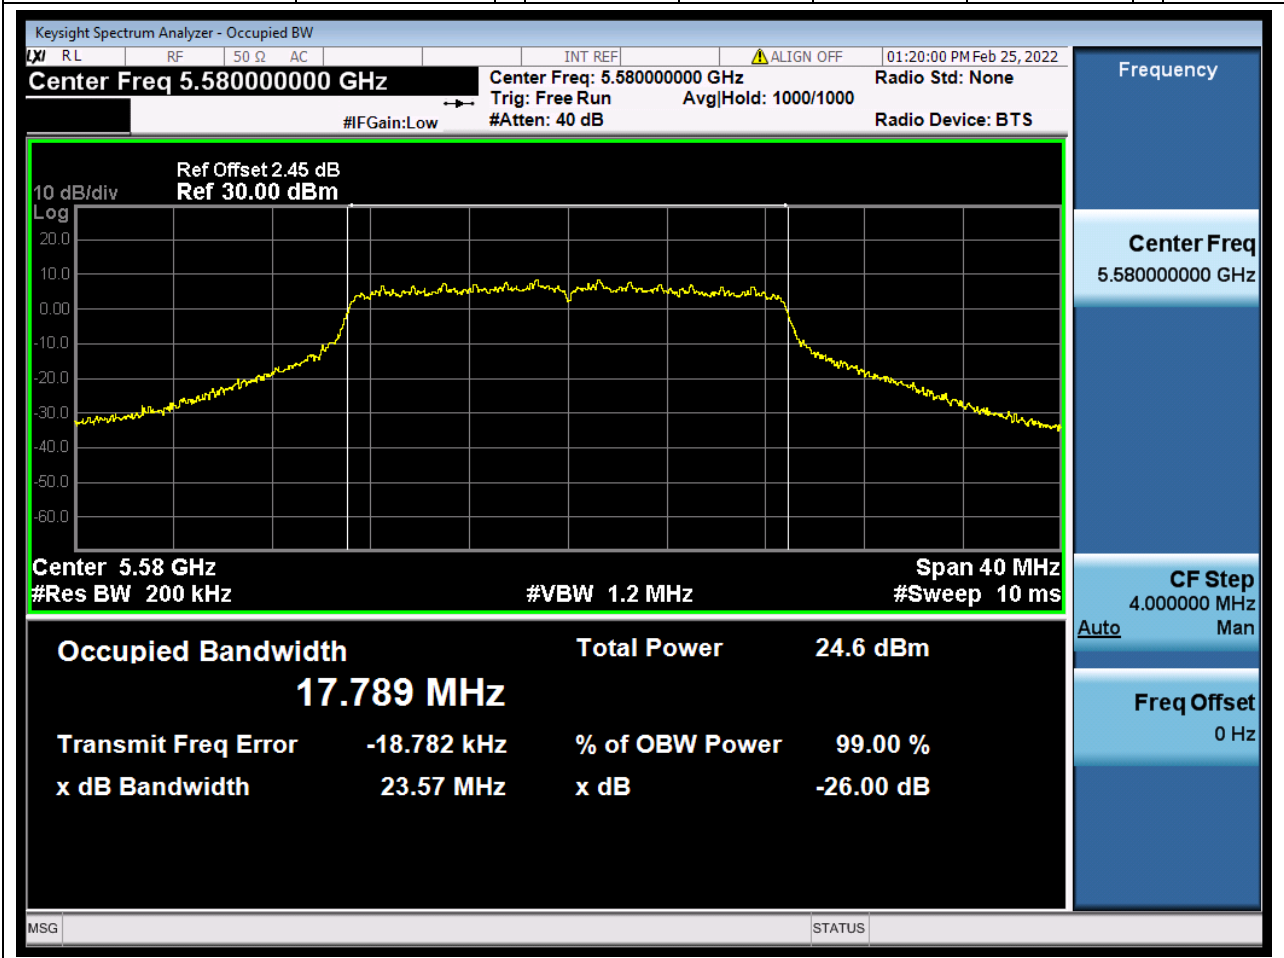

39. 802.11ac_20M_U-NII-2C_M

39.1. A.2.2-99% Bandwidth(NTNV)

Center Frequency (MHz)	OBW Power (%)	RBW (MHz)	Detector	Limit (MHz)	OBW (MHz)	Verdict
5580	99	0.2	Peak	0	17.788711	Unknow