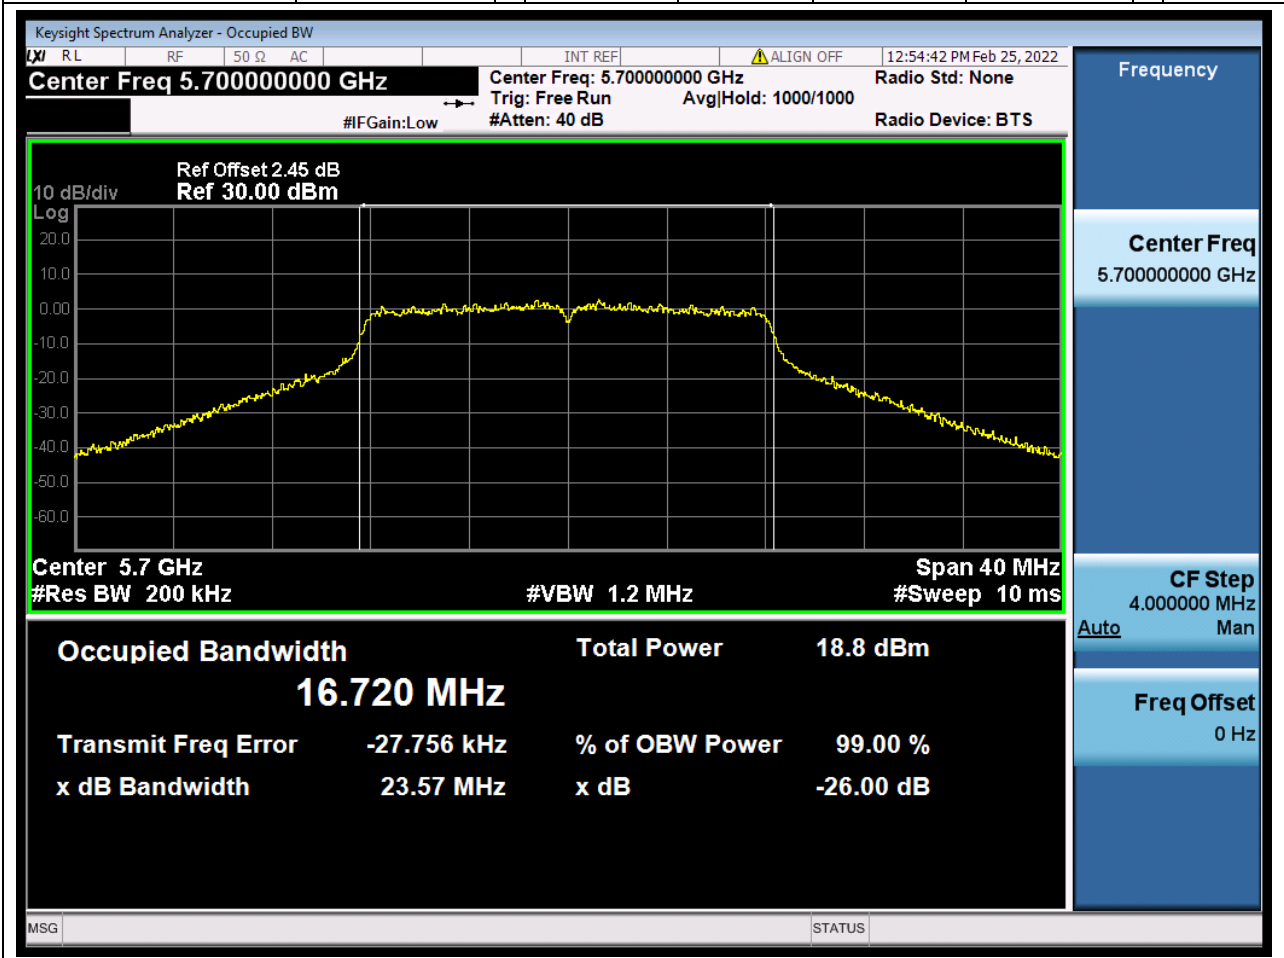

31. 802.11a_20M_U-NII-2C_H

31.1. A.2.2-99% Bandwidth(NTNV)

Center Frequency (MHz)	OBW Power (%)	RBW (MHz)	Detector	Limit (MHz)	OBW (MHz)	Verdict
5700	99	0.2	Peak	0	16.720318	Unknown