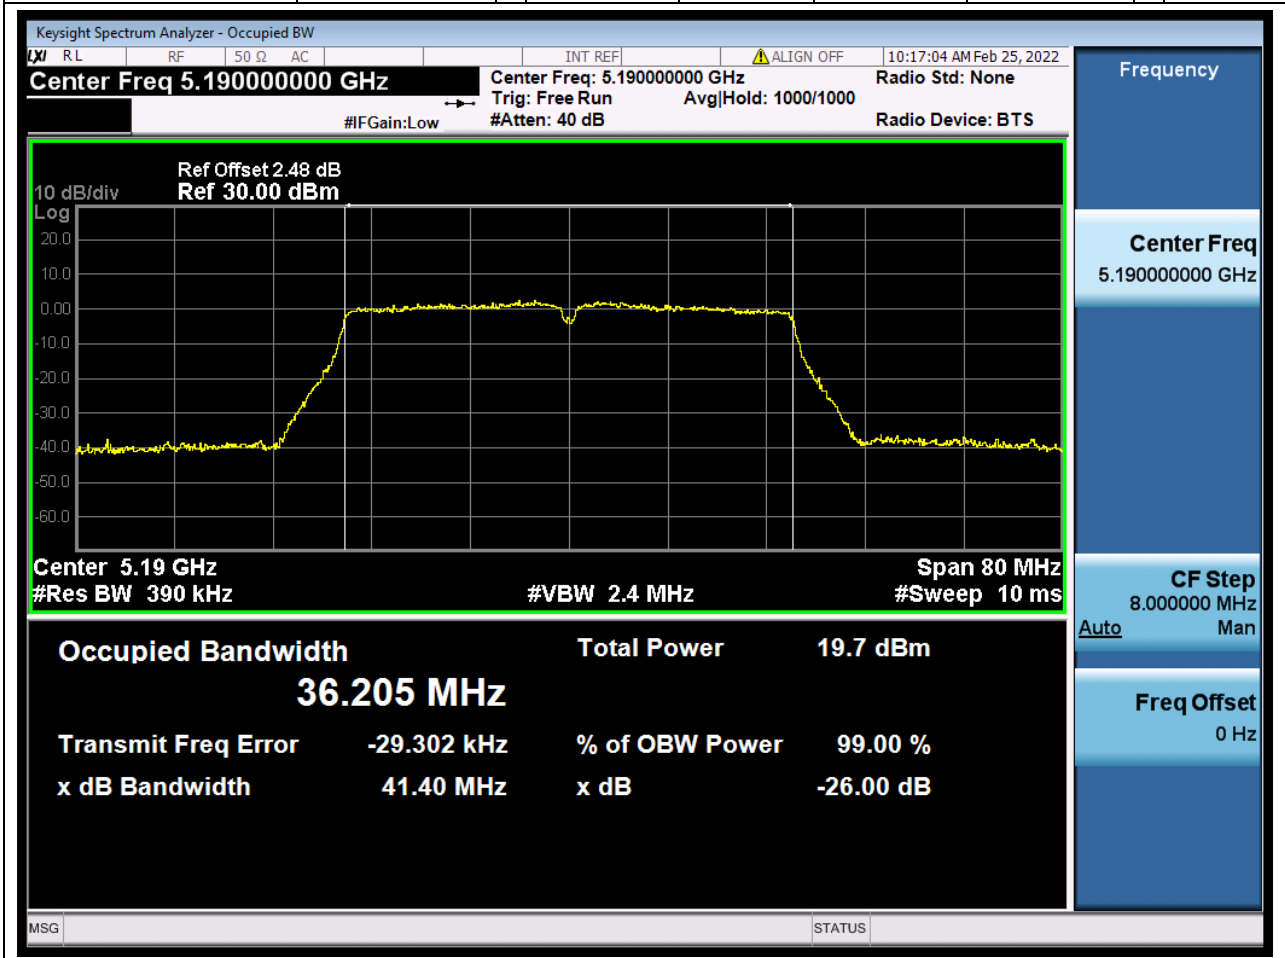

12. 802.11ac_40M_U-NII-1_L

12.1. A.2.2-99% Bandwidth(NTNV)

Center Frequency (MHz)	OBW Power (%)	RBW (MHz)	Detector	Limit (MHz)	OBW (MHz)	Verdict
5190	99	0.39	Peak	0	36.205247	Unknown