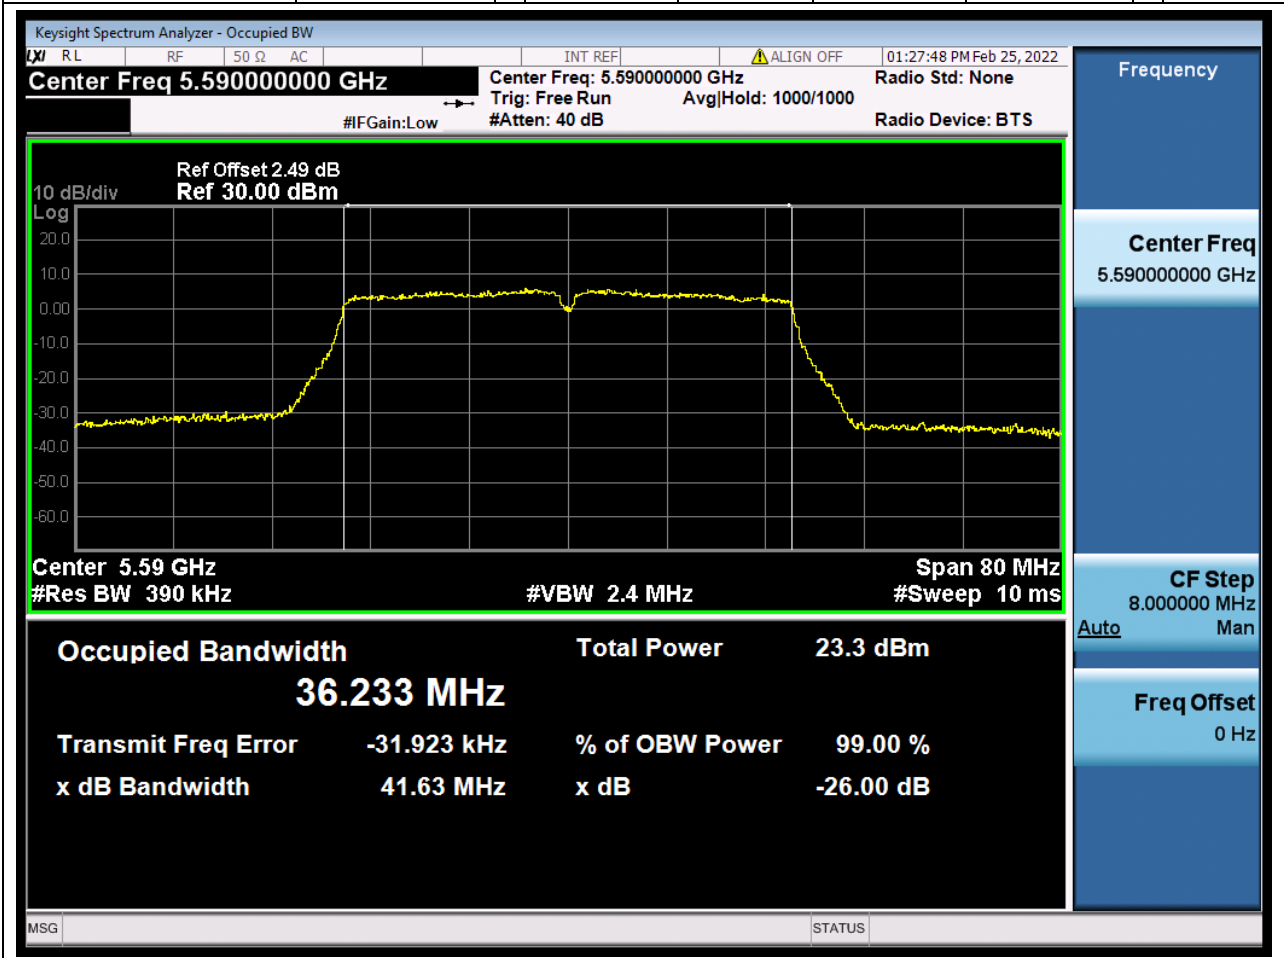

42. 802.11ac_40M_U-NII-2C_M

42.1. A.2.2-99% Bandwidth(NTNV)

Center Frequency (MHz)	OBW Power (%)	RBW (MHz)	Detector	Limit (MHz)	OBW (MHz)	Verdict
5590	99	0.39	Peak	0	36.232753	Unknown