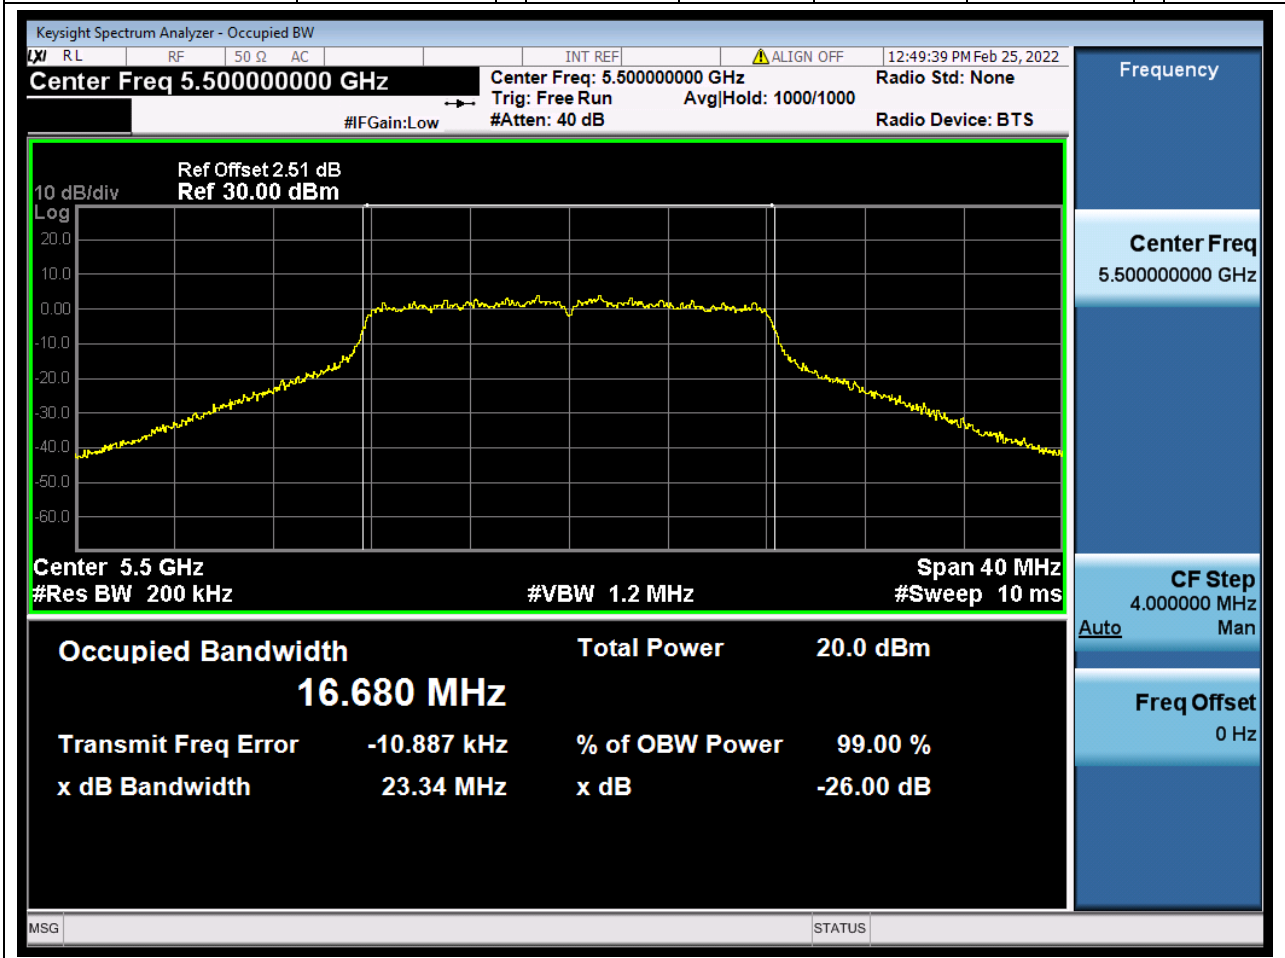

29. 802.11a_20M_U-NII-2C_L

29.1. A.2.2-99% Bandwidth(NTNV)

Center Frequency (MHz)	OBW Power (%)	RBW (MHz)	Detector	Limit (MHz)	OBW (MHz)	Verdict
5500	99	0.2	Peak	0	16.680072	Unknow