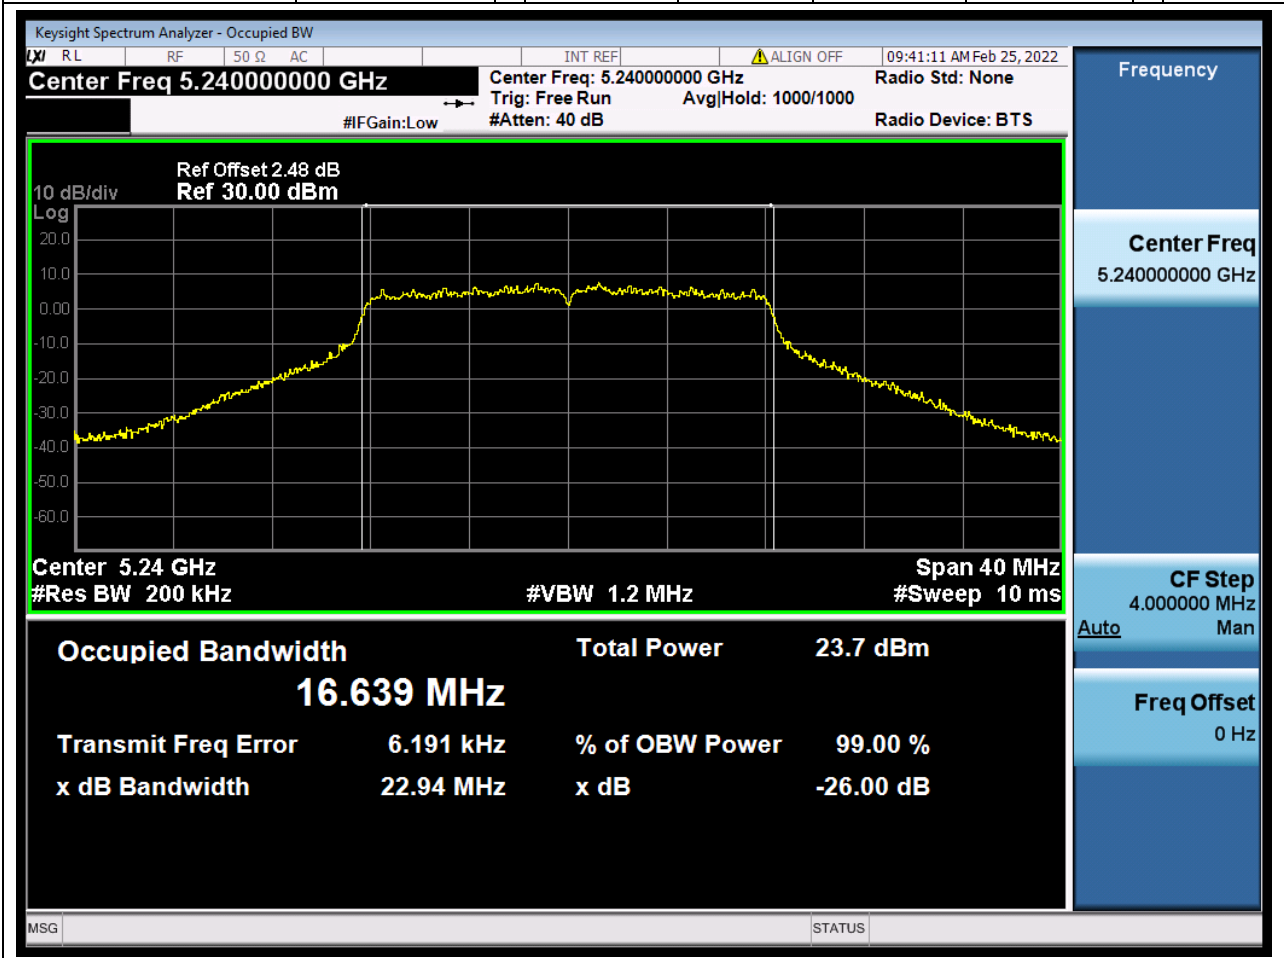

3. 802.11a_20M_U-NII-1_H

3.1. A.2.2-99% Bandwidth(NTNV)

Center Frequency (MHz)	OBW Power (%)	RBW (MHz)	Detector	Limit (MHz)	OBW (MHz)	Verdict
5240	99	0.2	Peak	0	16.638548	Unknown