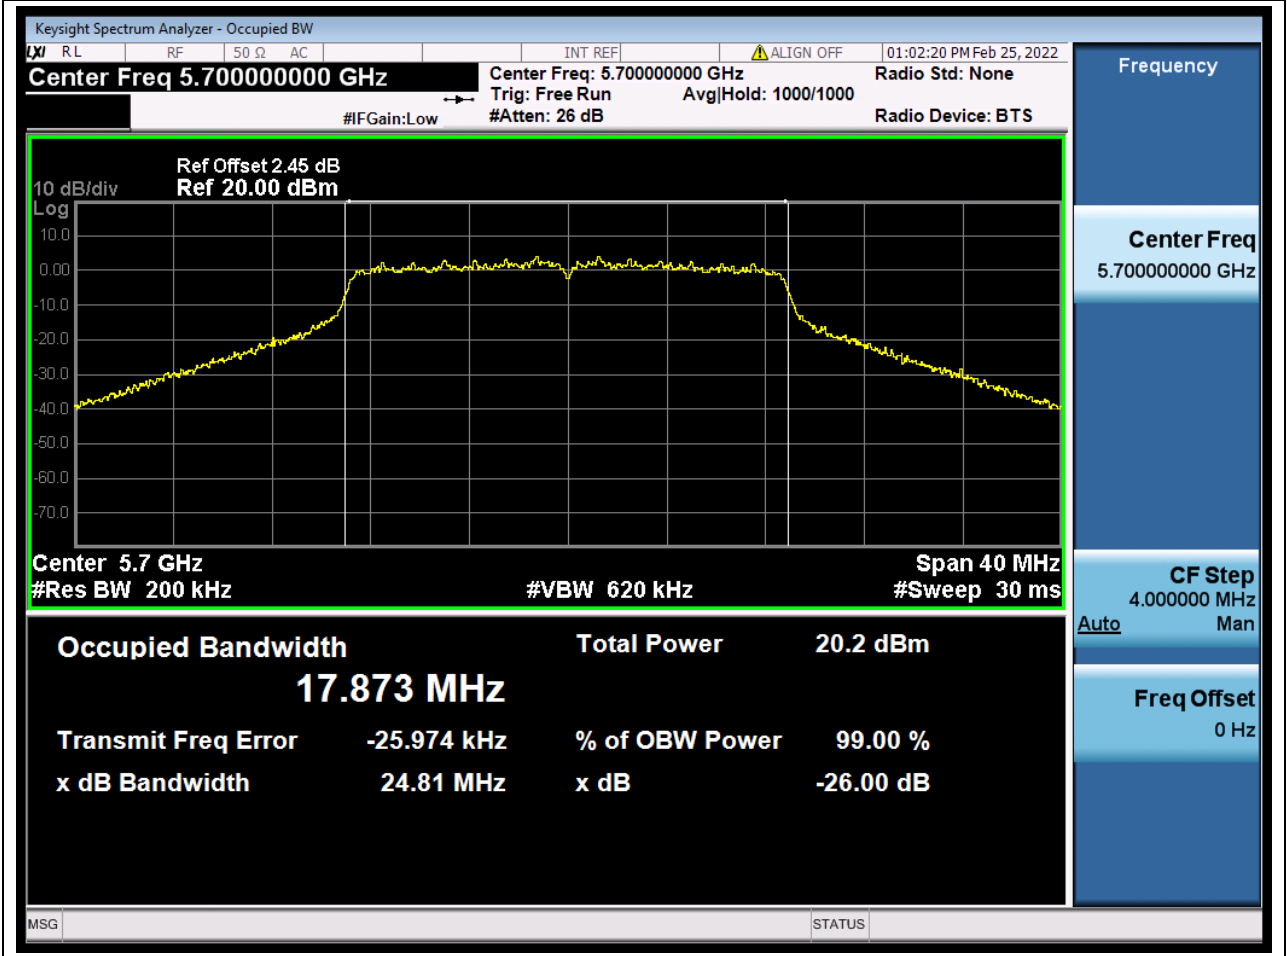

34. 802.11n_20M_U-NII-2C_H

34.1. A.2-26dB Bandwidth(NTNV)

Center Frequency (MHz)	XdB Down	RBW (MHz)	Detector	Limit (MHz)	XdB BandWidth (MHz)	Verdict
5700	26	0.2	Peak	0	24.807202	Unknow