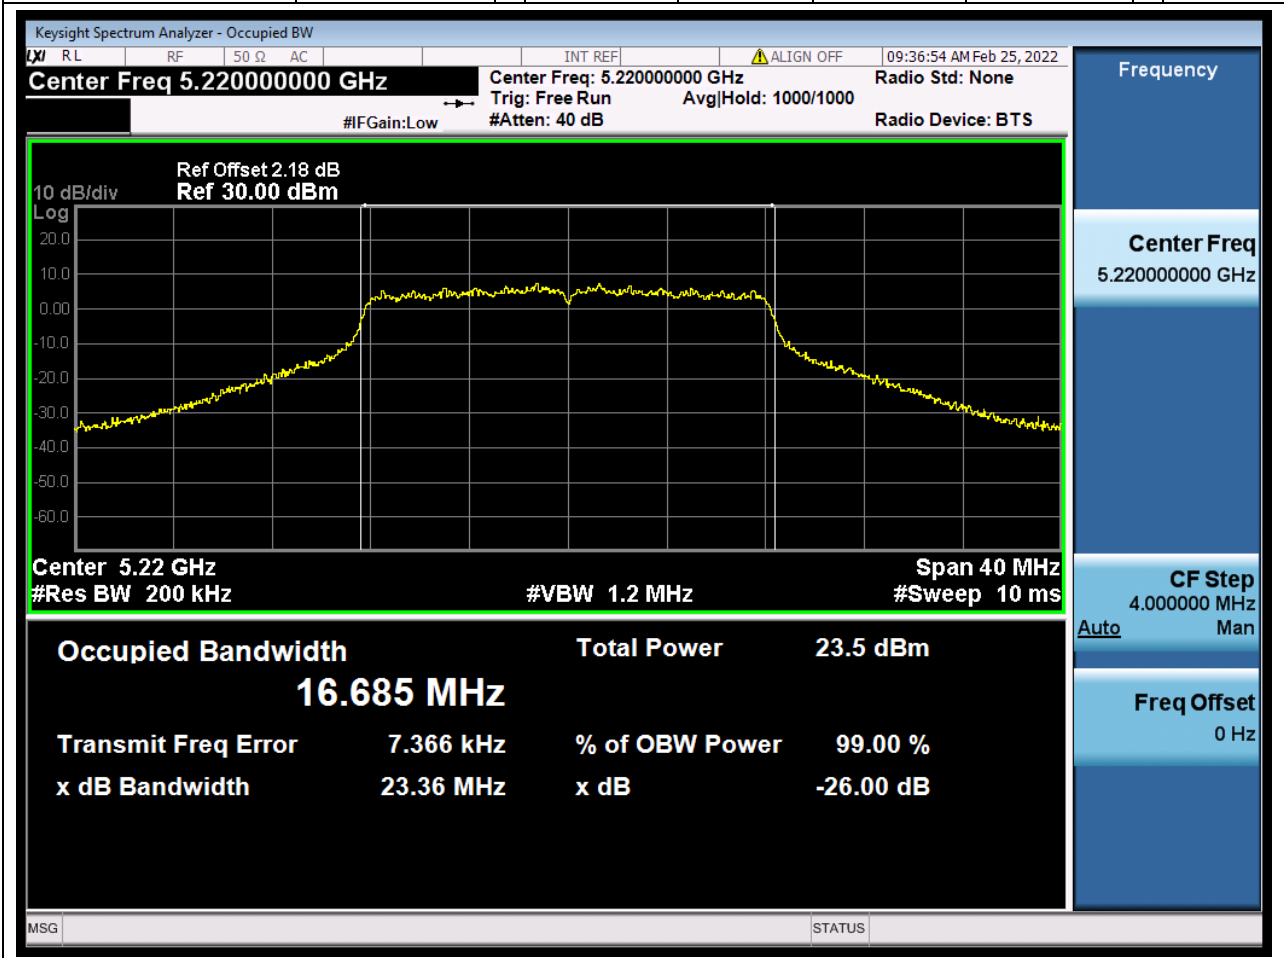

2. 802.11a_20M_U-NII-1_M

2.1. A.2.2-99% Bandwidth(NTNV)

Center Frequency (MHz)	OBW Power (%)	RBW (MHz)	Detector	Limit (MHz)	OBW (MHz)	Verdict
5220	99	0.2	Peak	0	16.685188	Unknown