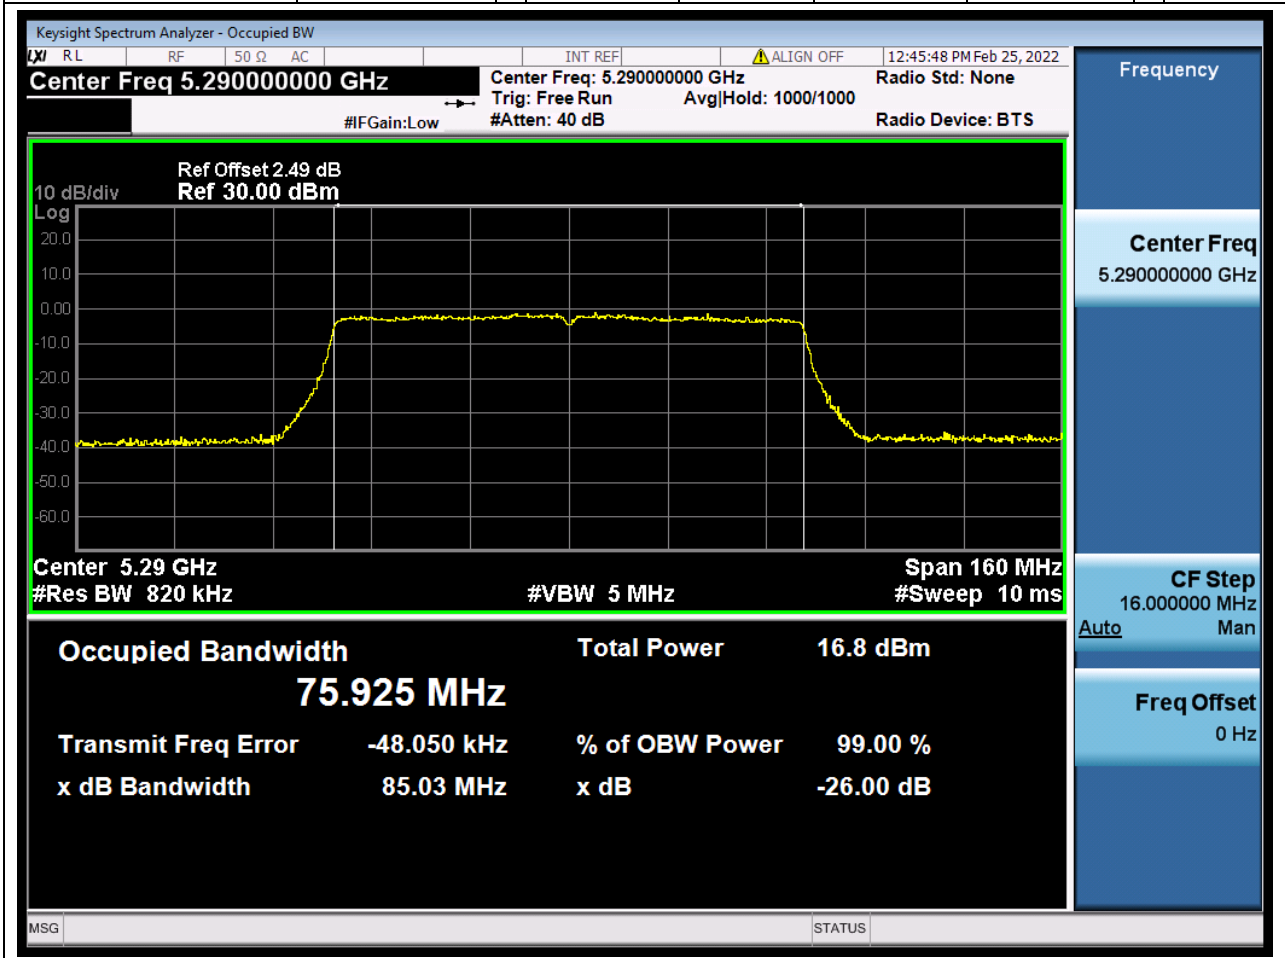

28. 802.11ac_80M_U-NII-2A_M

28.1. A.2.2-99% Bandwidth(NTNV)

Center Frequency (MHz)	OBW Power (%)	RBW (MHz)	Detector	Limit (MHz)	OBW (MHz)	Verdict
5290	99	0.82	Peak	0	75.925213	Unknown