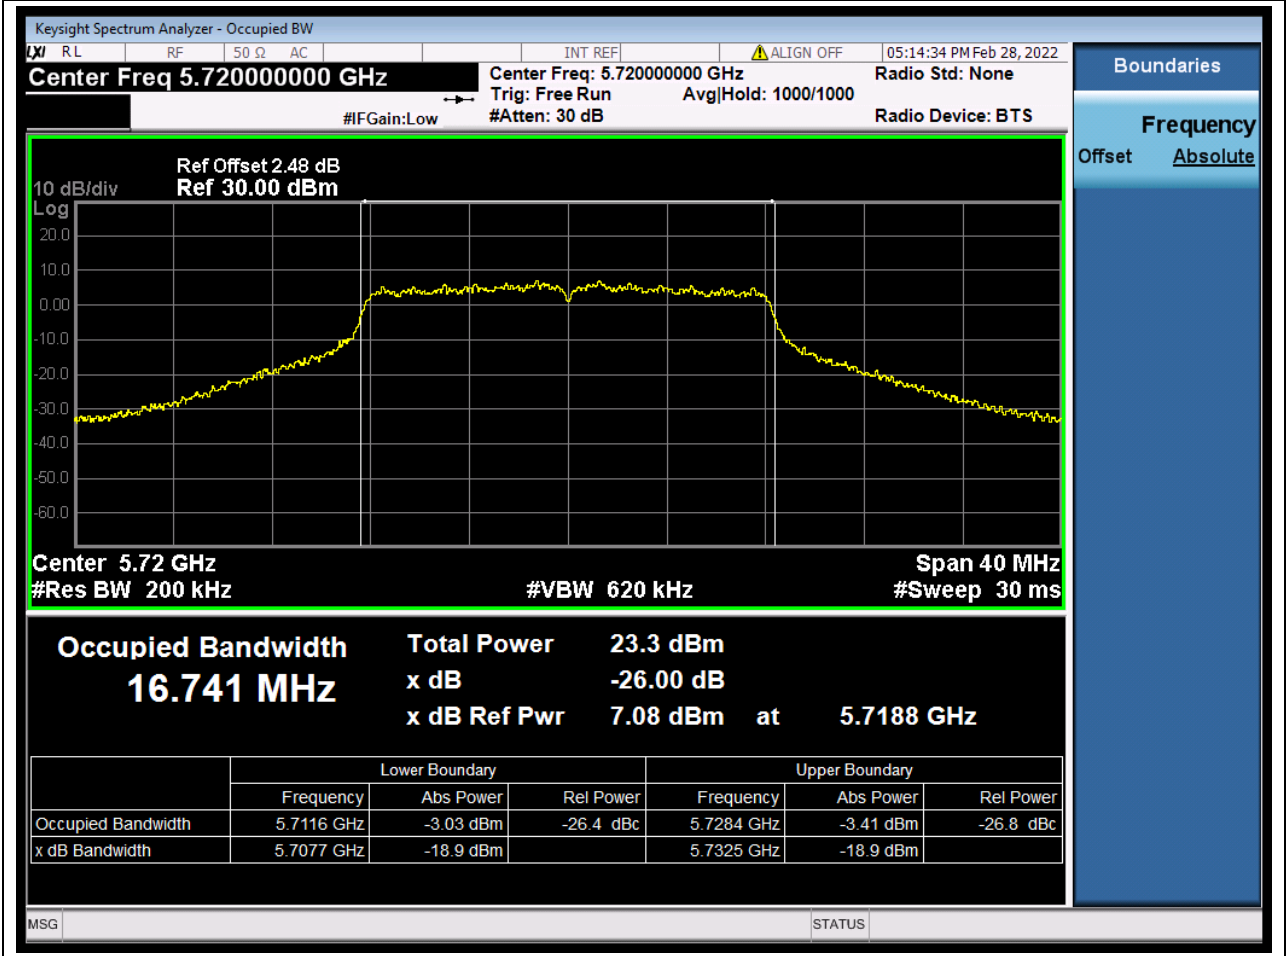

1. 802.11a_20M_U-NII-2C_CH144

1.2. A.2-26dB Bandwidth(NTNV)

Center Frequency (MHz)	XdB Down	RBW (MHz)	Detector	Limit (MHz)	XdB BandWidth (MHz)	Verdict
5720	26	0.2	Peak	0	24.847606	Unknow