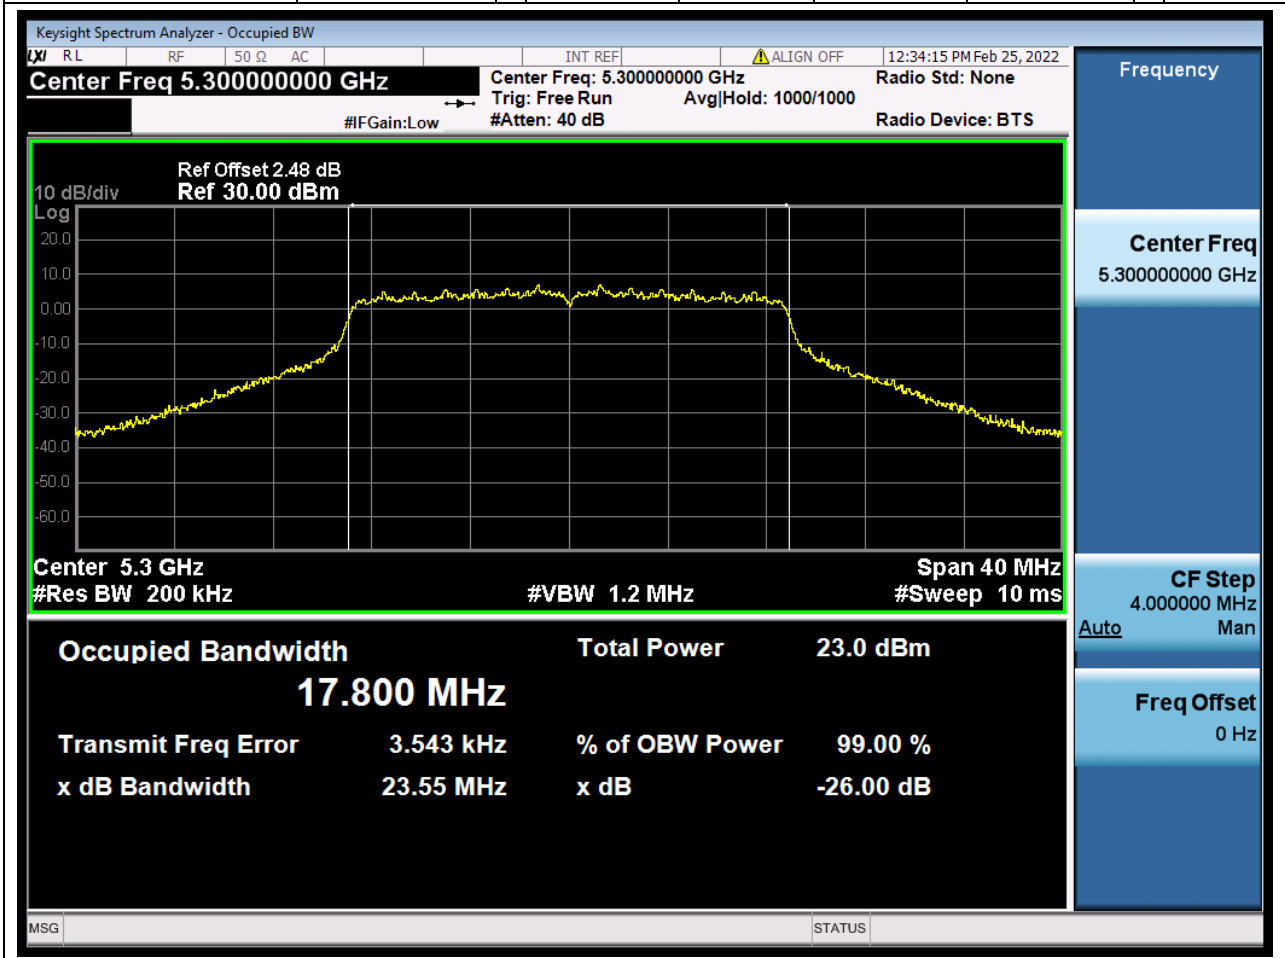

24. 802.11ac_20M_U-NII-2A_M

24.1. A.2.2-99% Bandwidth(NTNV)

Center Frequency (MHz)	OBW Power (%)	RBW (MHz)	Detector	Limit (MHz)	OBW (MHz)	Verdict
5300	99	0.2	Peak	0	17.799729	Unknown