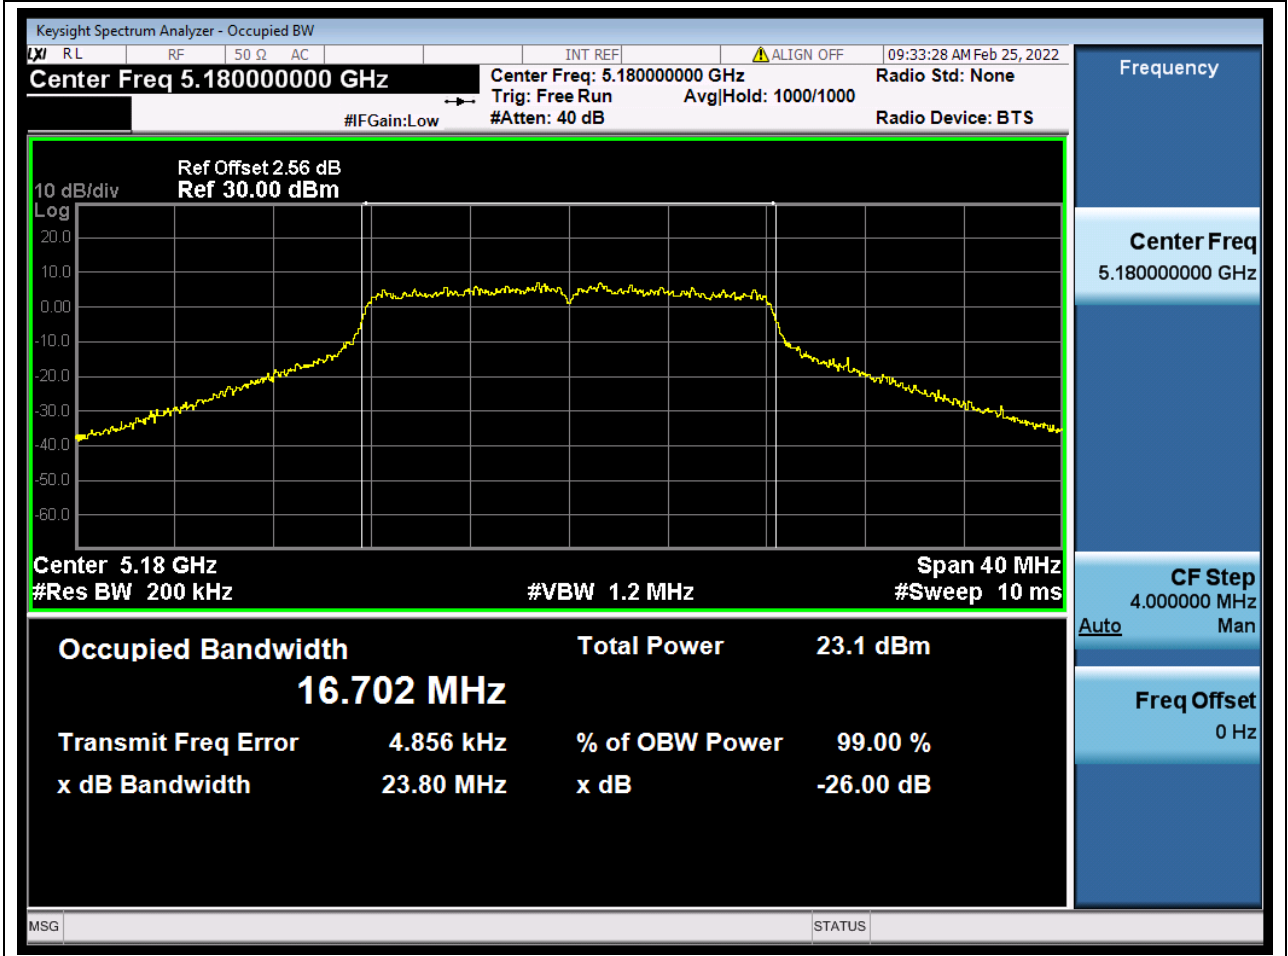

1. 802.11a_20M_U-NII-1_L

1.1. A.2.2-99% Bandwidth(NTNV)

Center Frequency (MHz)	OBW Power (%)	RBW (MHz)	Detector	Limit (MHz)	OBW (MHz)	Verdict
5180	99	0.2	Peak	0	16.701722	Unknown