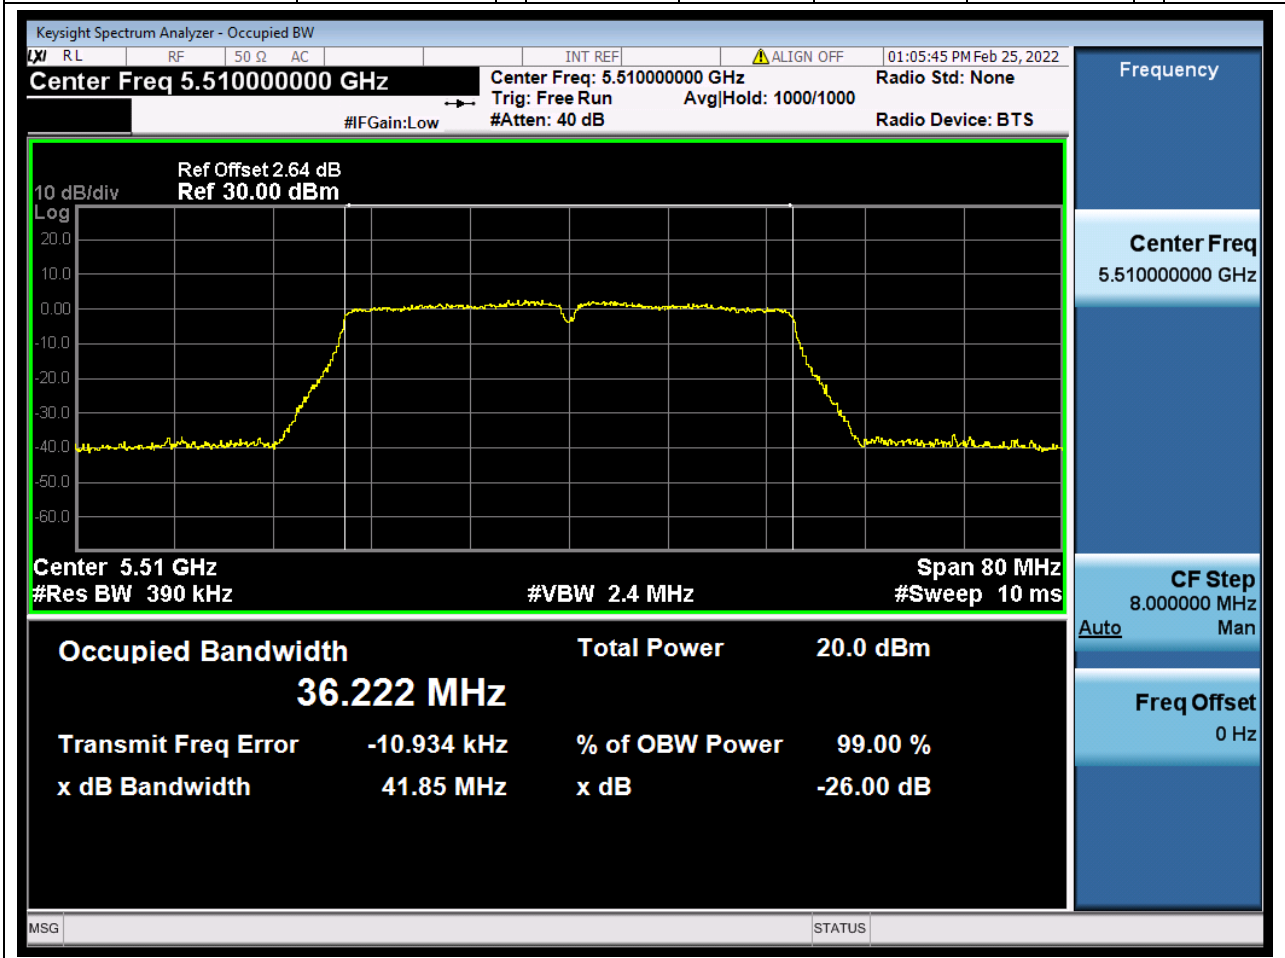

35. 802.11n_40M_U-NII-2C_L

35.1. A.2.2-99% Bandwidth(NTNV)

Center Frequency (MHz)	OBW Power (%)	RBW (MHz)	Detector	Limit (MHz)	OBW (MHz)	Verdict
5510	99	0.39	Peak	0	36.221595	Unknown