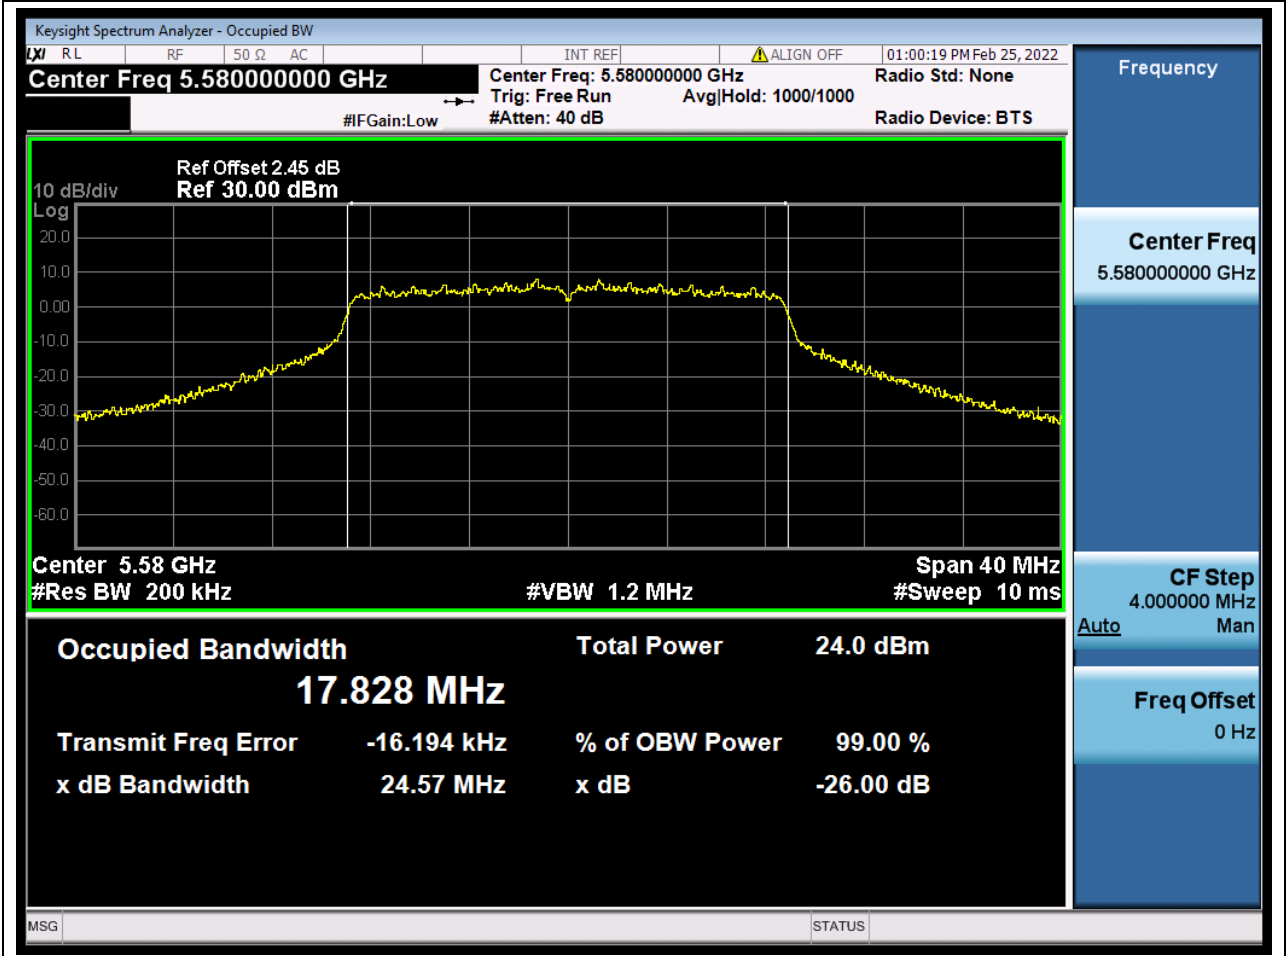

33. 802.11n_20M_U-NII-2C_M

33.1. A.2.2-99% Bandwidth(NTNV)

Center Frequency (MHz)	OBW Power (%)	RBW (MHz)	Detector	Limit (MHz)	OBW (MHz)	Verdict
5580	99	0.2	Peak	0	17.827864	Unknow