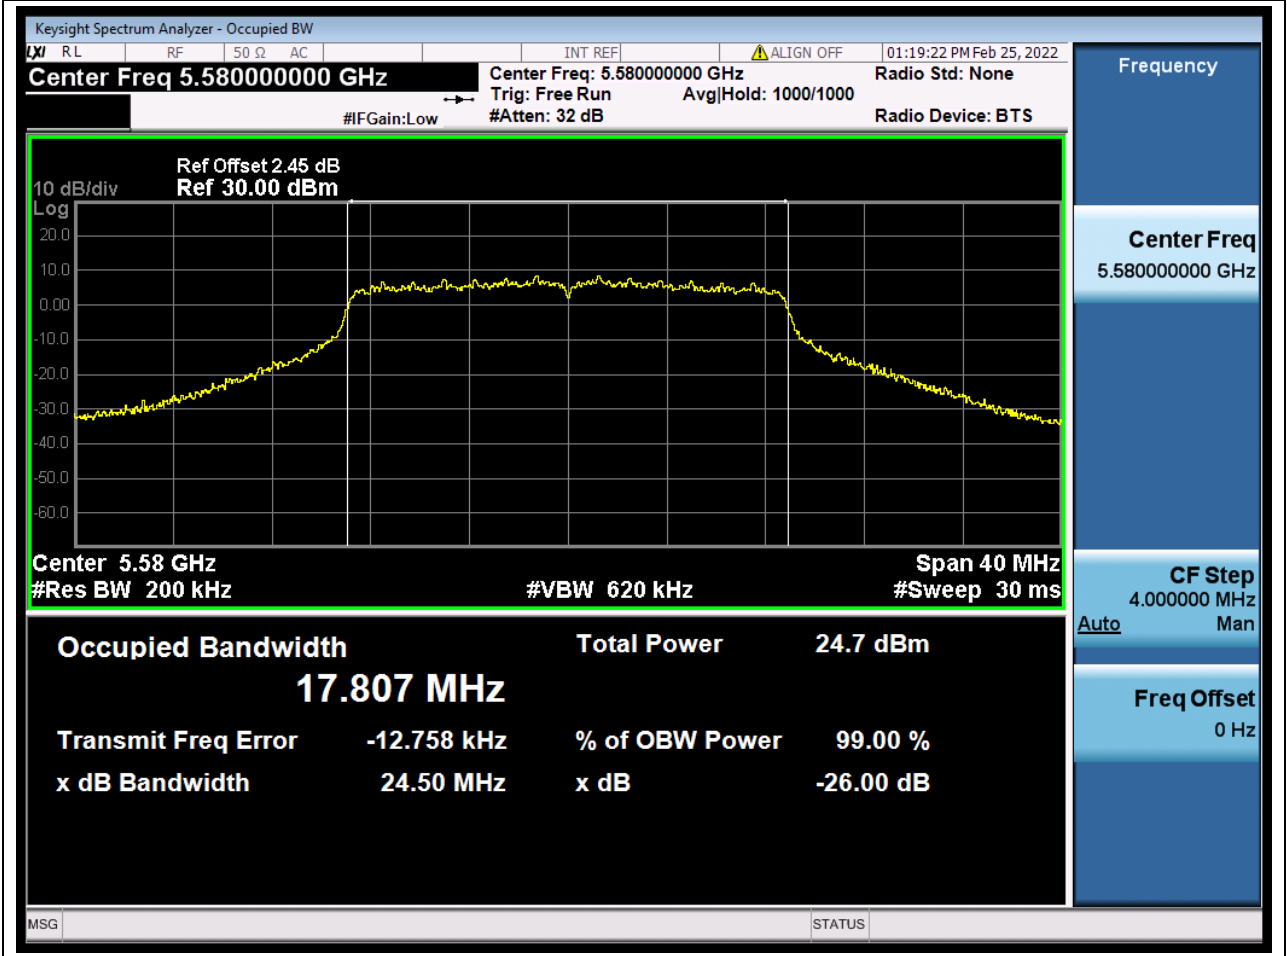

39. 802.11ac_20M_U-NII-2C_M

39.1. A.2-26dB Bandwidth(NTNV)

Center Frequency (MHz)	XdB Down	RBW (MHz)	Detector	Limit (MHz)	XdB BandWidth (MHz)	Verdict
5580	26	0.2	Peak	0	24.503834	Unknow