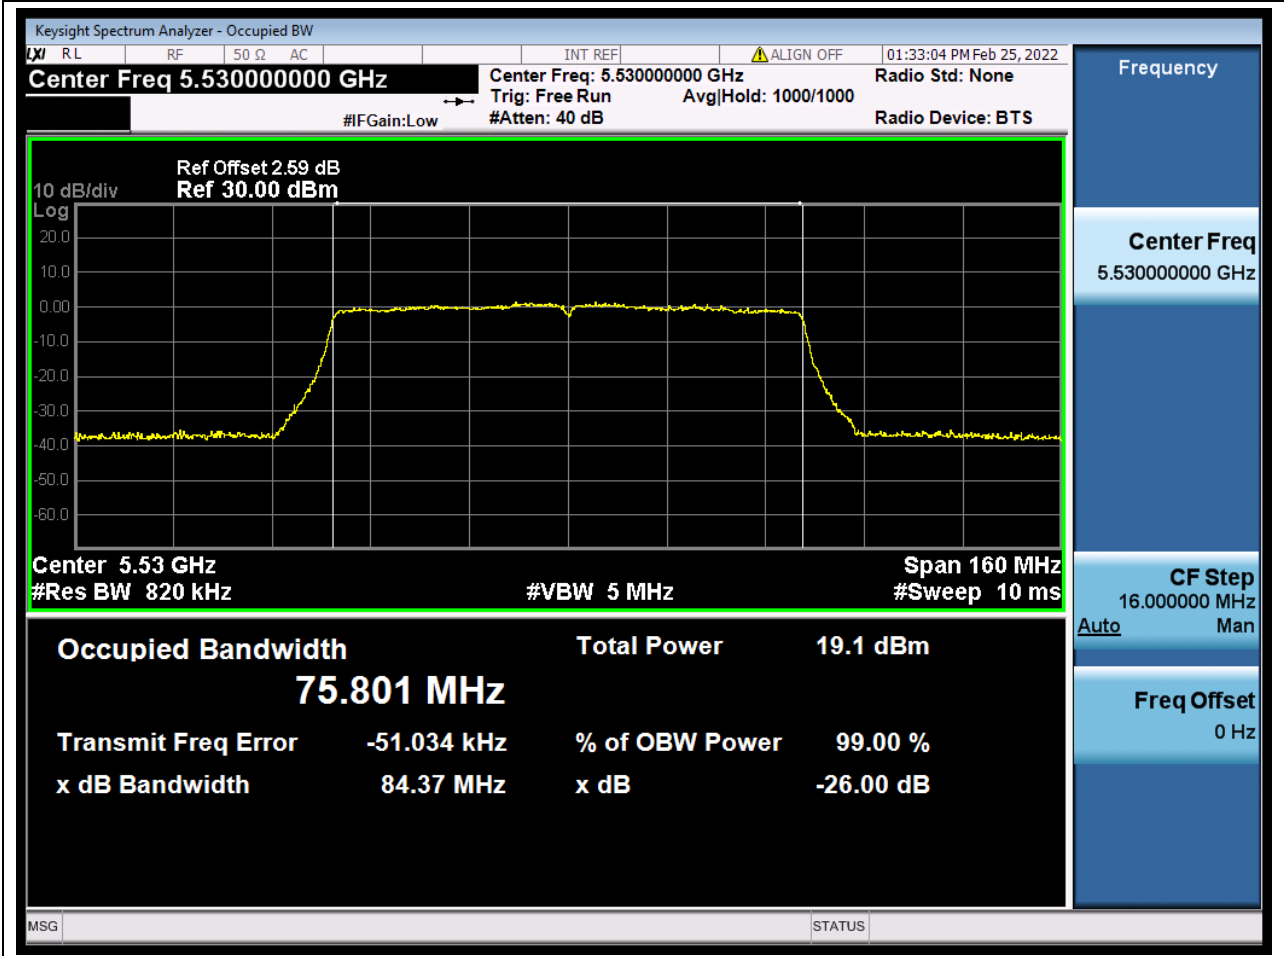

44. 802.11ac_80M_U-NII-2C_L

44.1. A.2.2-99% Bandwidth(NTNV)

Center Frequency (MHz)	OBW Power (%)	RBW (MHz)	Detector	Limit (MHz)	OBW (MHz)	Verdict
5530	99	0.82	Peak	0	75.80089	Unknow