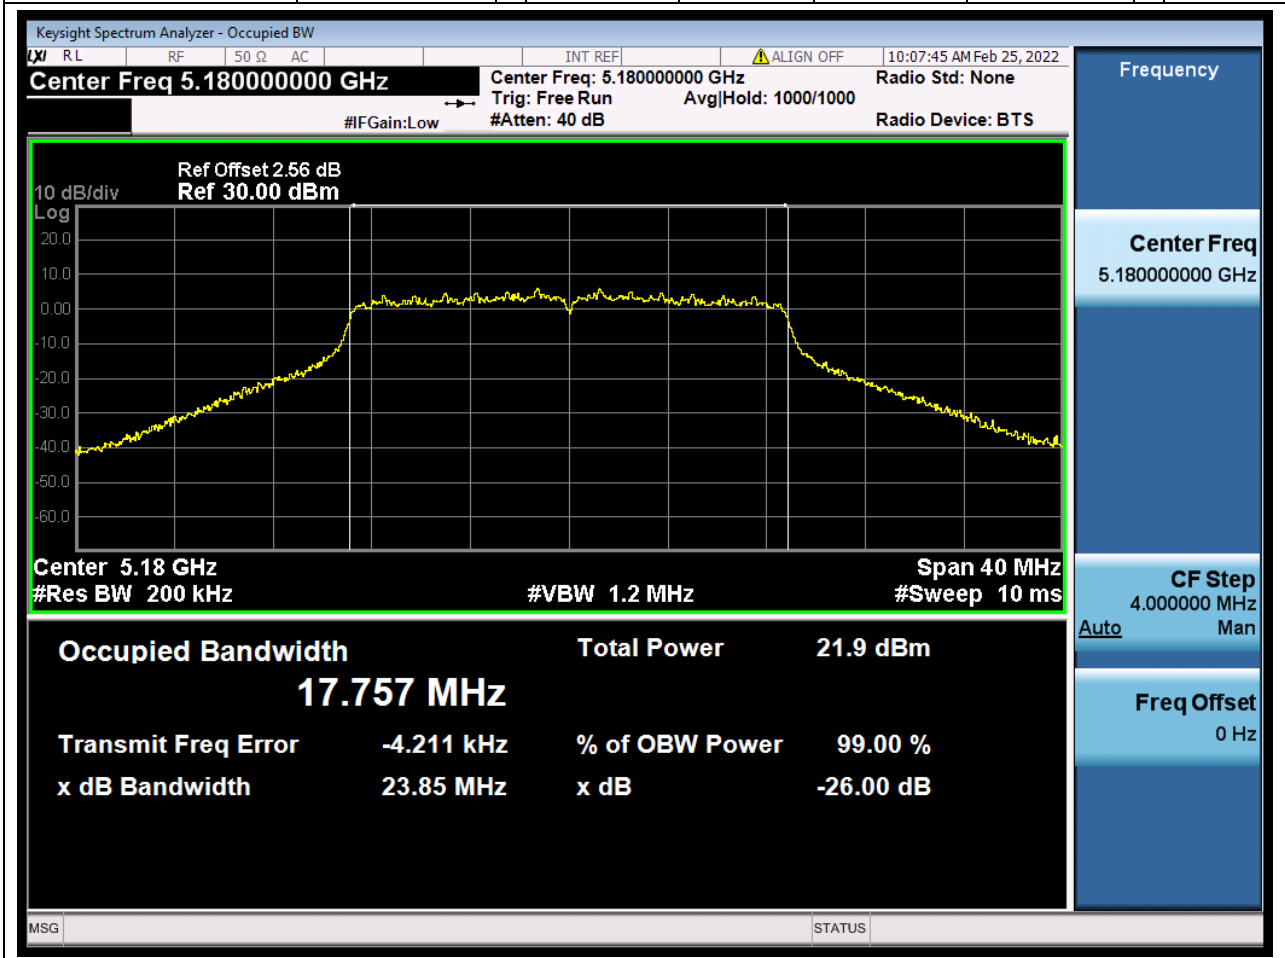

9. 802.11ac_20M_U-NII-1_L

9.1. A.2.2-99% Bandwidth(NTNV)

Center Frequency (MHz)	OBW Power (%)	RBW (MHz)	Detector	Limit (MHz)	OBW (MHz)	Verdict
5180	99	0.2	Peak	0	17.756925	Unknown