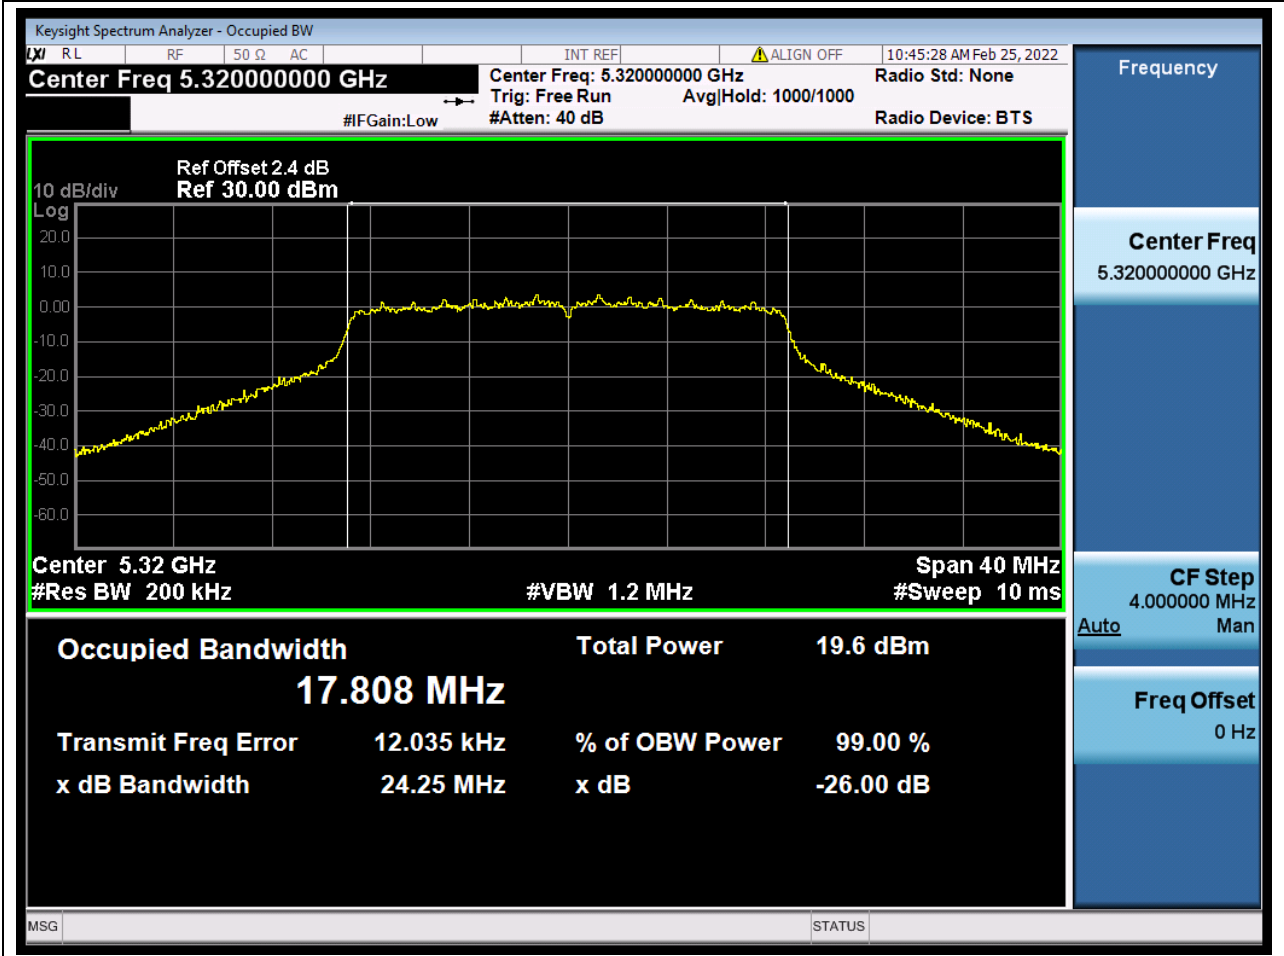

20. 802.11n_20M_U-NII-2A_H

20.1. A.2.2-99% Bandwidth(NTNV)

Center Frequency (MHz)	OBW Power (%)	RBW (MHz)	Detector	Limit (MHz)	OBW (MHz)	Verdict
5320	99	0.2	Peak	0	17.807743	Unknown