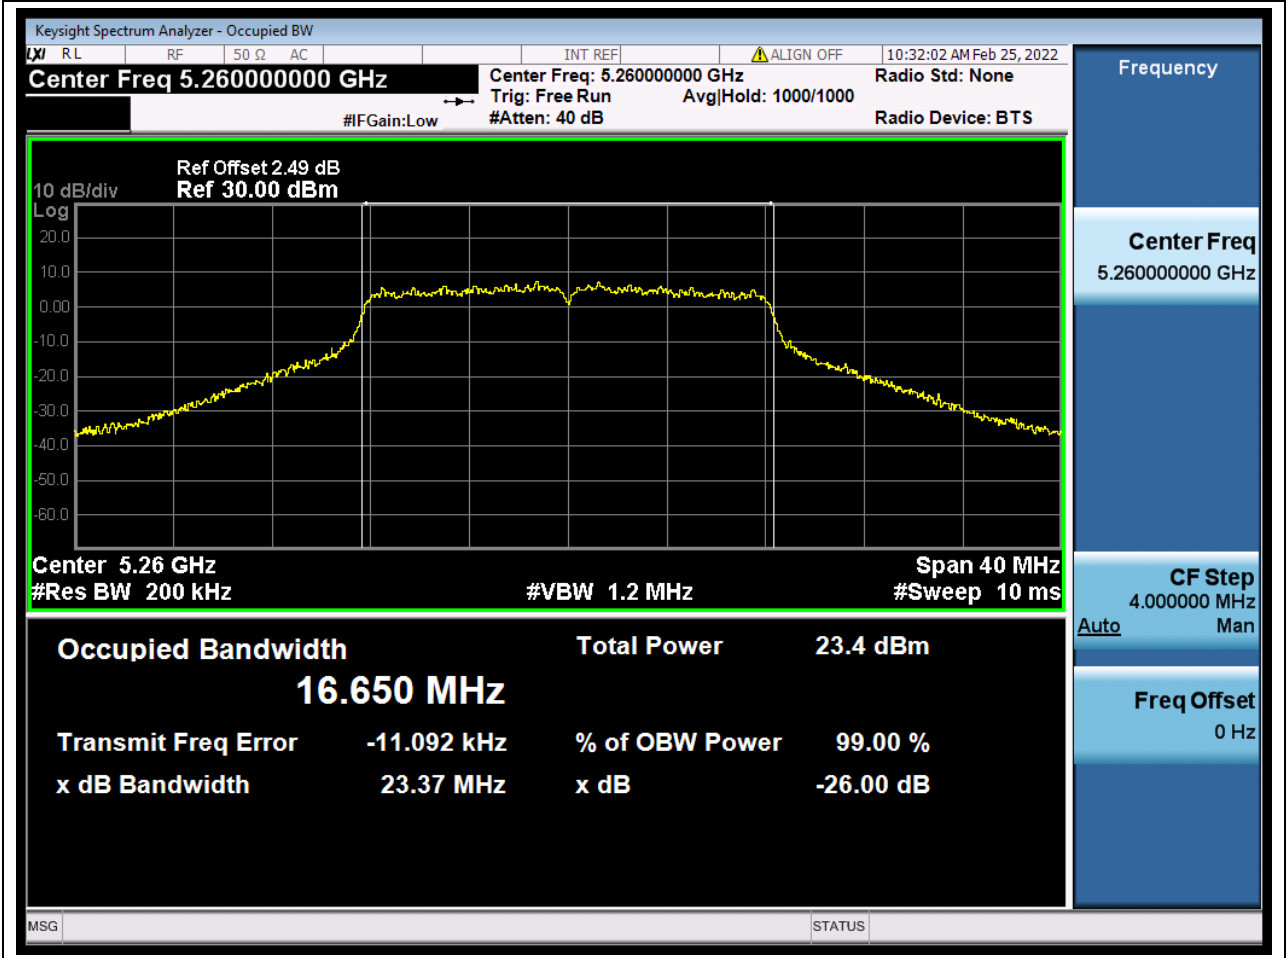

15. 802.11a_20M_U-NII-2A_L

15.1. A.2.2-99% Bandwidth(NTNV)

Center Frequency (MHz)	OBW Power (%)	RBW (MHz)	Detector	Limit (MHz)	OBW (MHz)	Verdict
5260	99	0.2	Peak	0	16.649808	Unknown