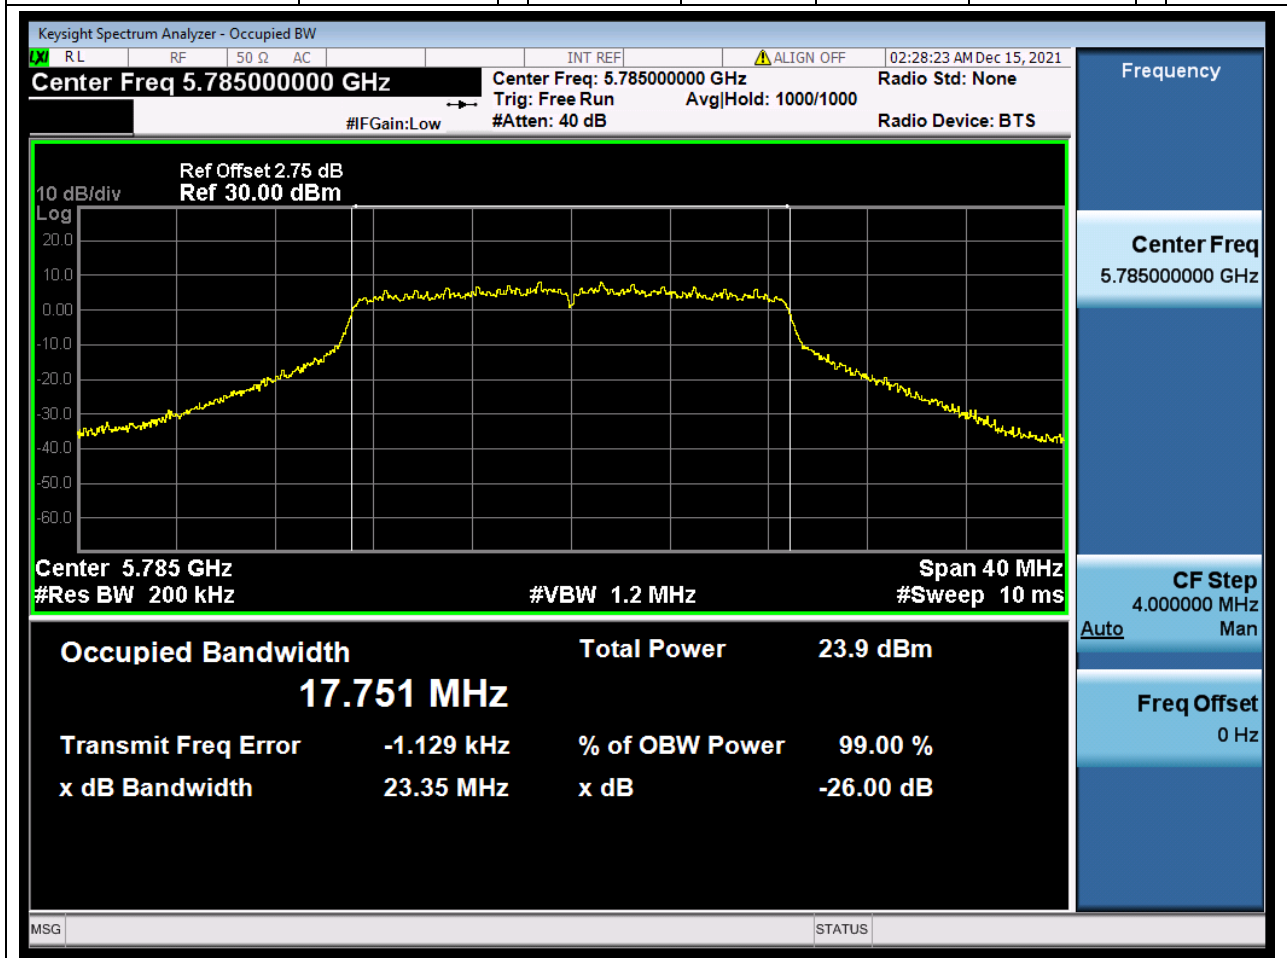

55. 802.11ac_20M_U-NII-3_M

55.1. A.2.2-99% Bandwidth(NTNV)

Center Frequency (MHz)	OBW Power (%)	RBW (MHz)	Detector	Limit (MHz)	OBW (MHz)	Verdict
5785	99	0.2	Peak	0	17.751412	Unknown