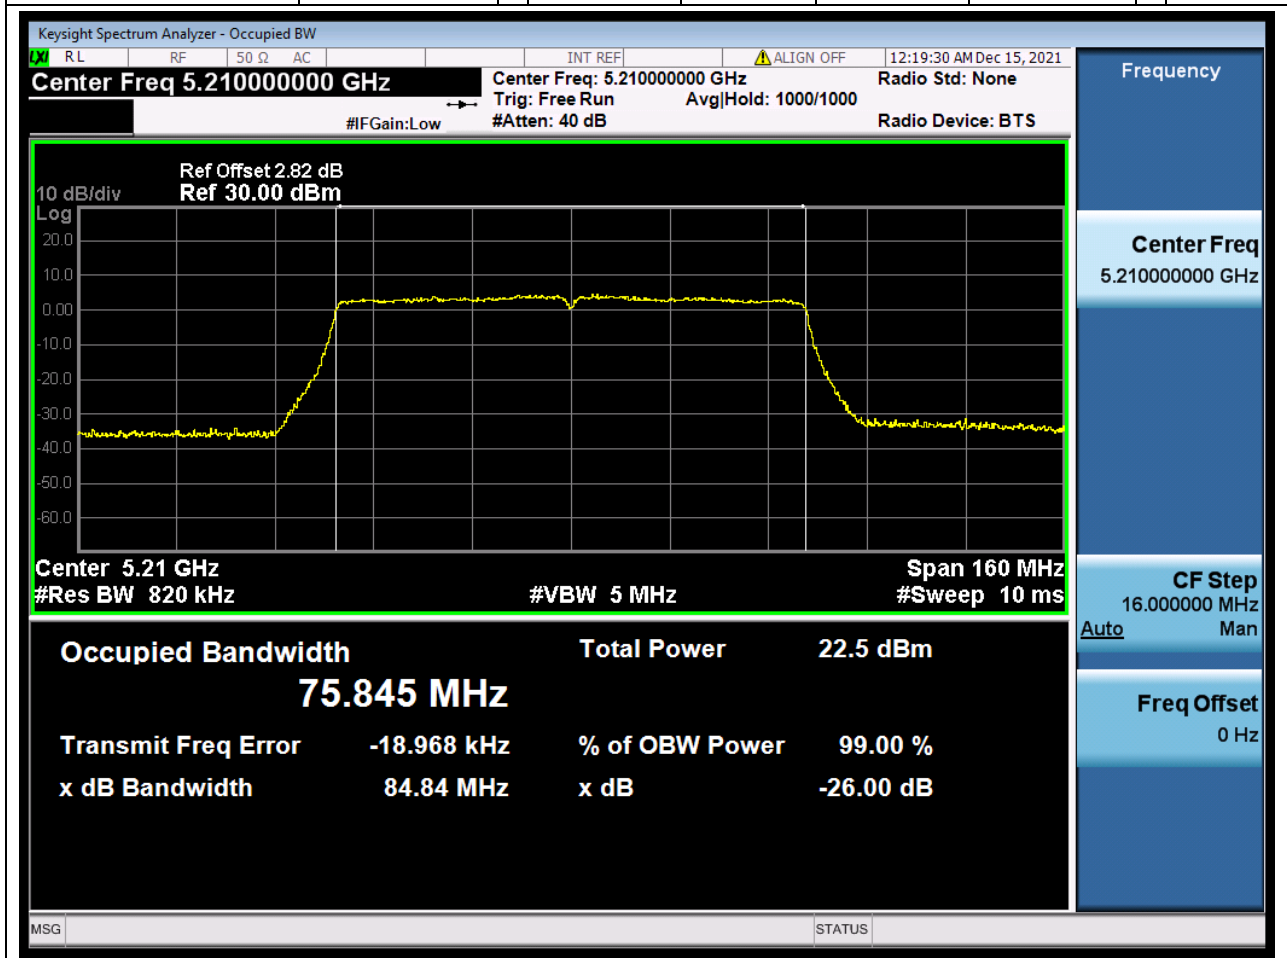

14. 802.11ac_80M_U-NII-1_M

14.1. A.2.2-99% Bandwidth(NTNV)

Center Frequency (MHz)	OBW Power (%)	RBW (MHz)	Detector	Limit (MHz)	OBW (MHz)	Verdict
5210	99	0.82	Peak	0	75.844584	Unknow