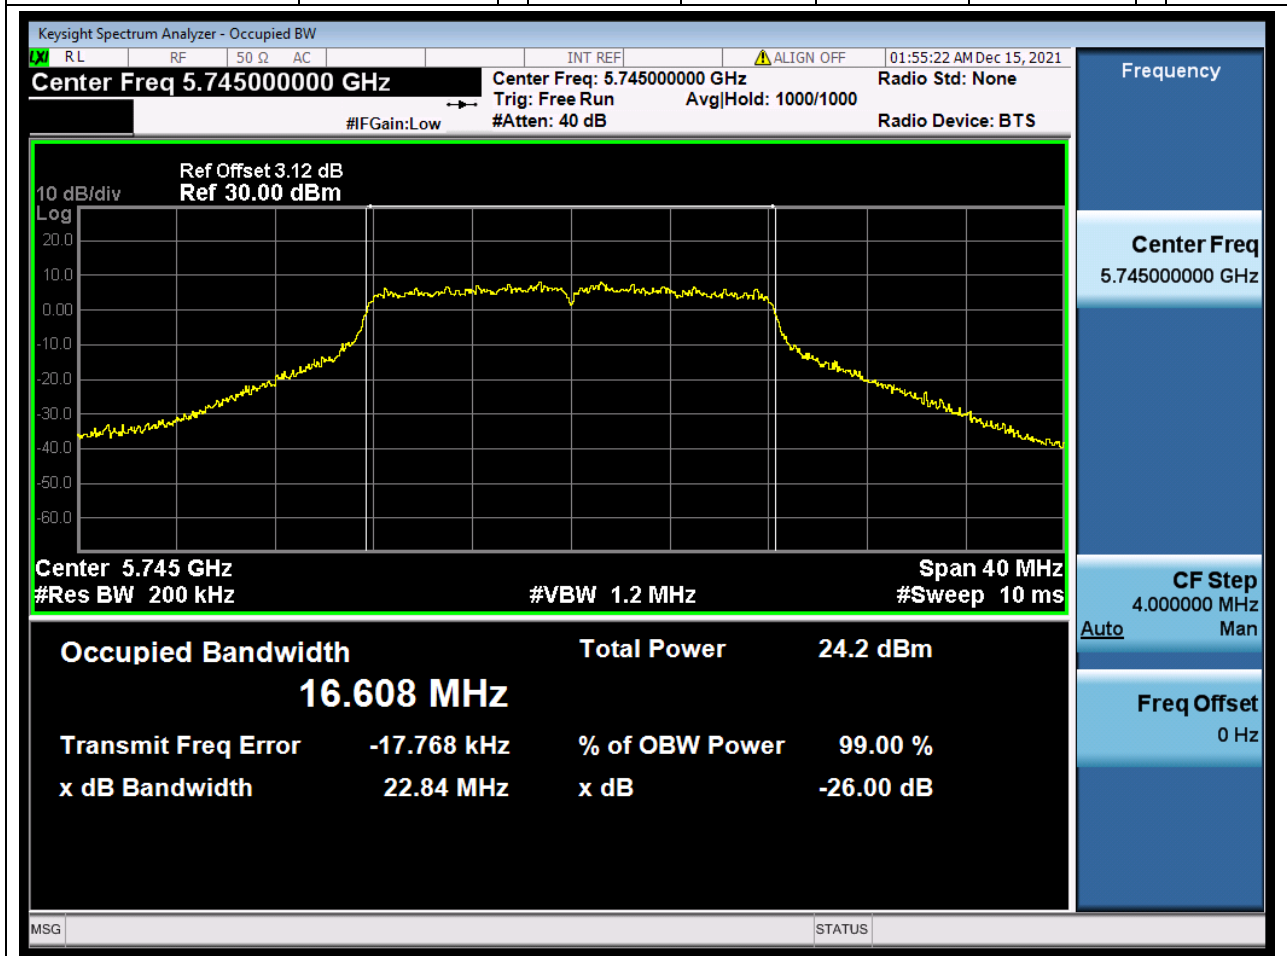

46. 802.11a_20M_U-NII-3_L

46.1. A.2.2-99% Bandwidth(NTNV)

Center Frequency (MHz)	OBW Power (%)	RBW (MHz)	Detector	Limit (MHz)	OBW (MHz)	Verdict
5745	99	0.2	Peak	0	16.607665	Unknow