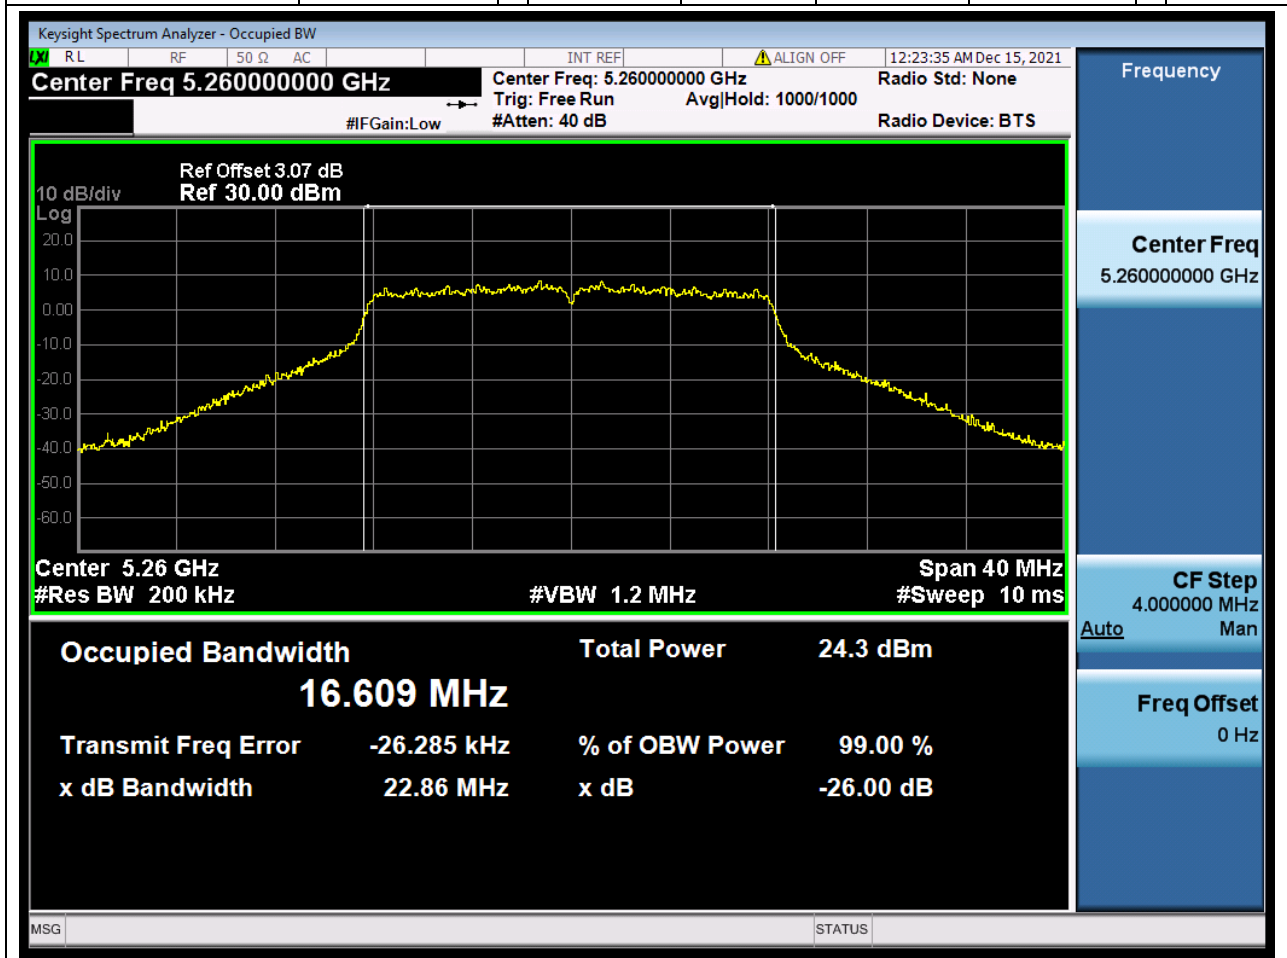

15. 802.11a_20M_U-NII-2A_L

15.1. A.2.2-99% Bandwidth(NTNV)

Center Frequency (MHz)	OBW Power (%)	RBW (MHz)	Detector	Limit (MHz)	OBW (MHz)	Verdict
5260	99	0.2	Peak	0	16.609079	Unknow