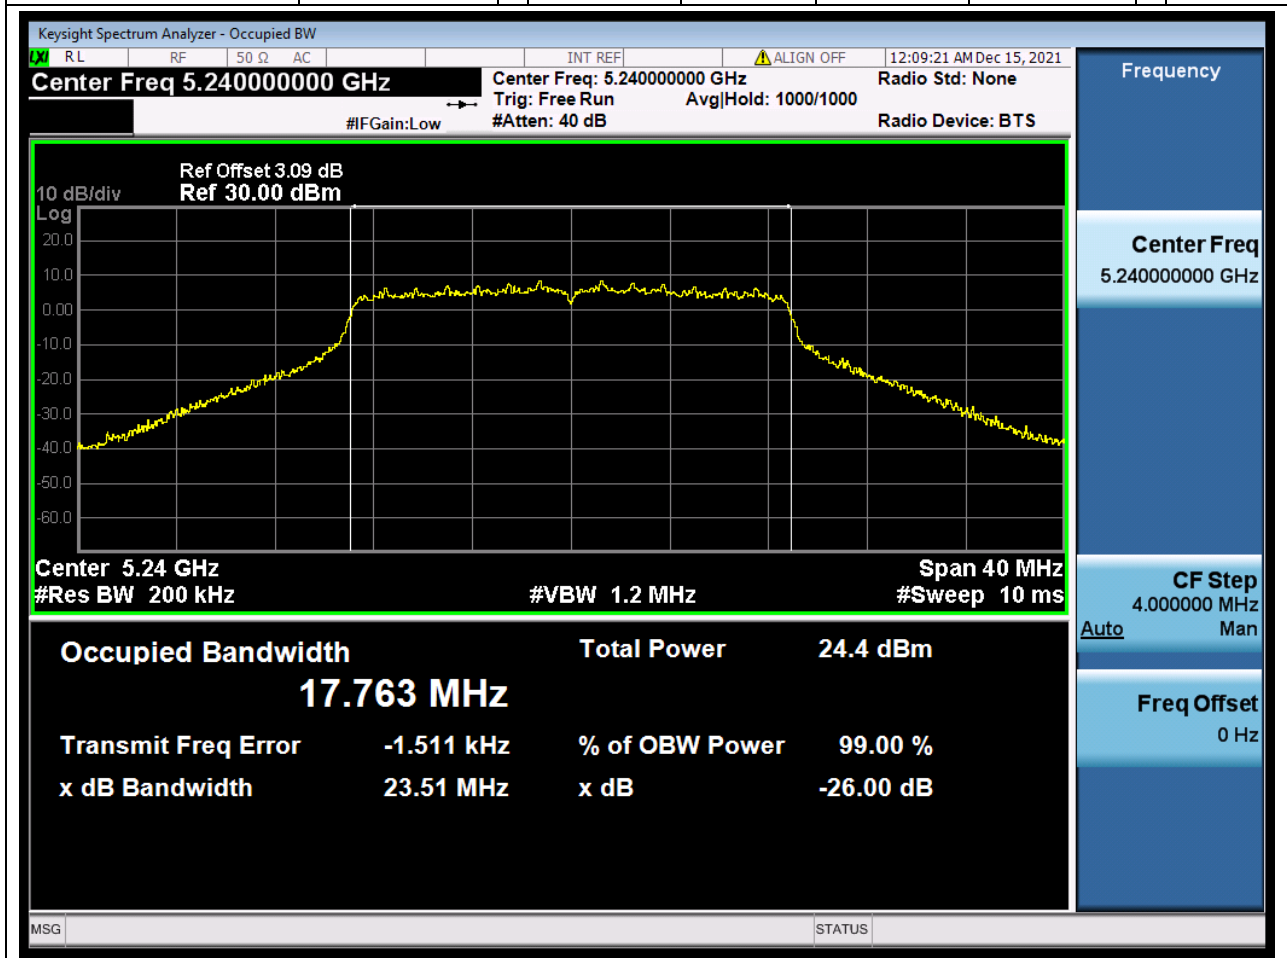

11. 802.11ac_20M_U-NII-1_H

11.1. A.2.2-99% Bandwidth(NTNV)

Center Frequency (MHz)	OBW Power (%)	RBW (MHz)	Detector	Limit (MHz)	OBW (MHz)	Verdict
5240	99	0.2	Peak	0	17.763317	Unknow