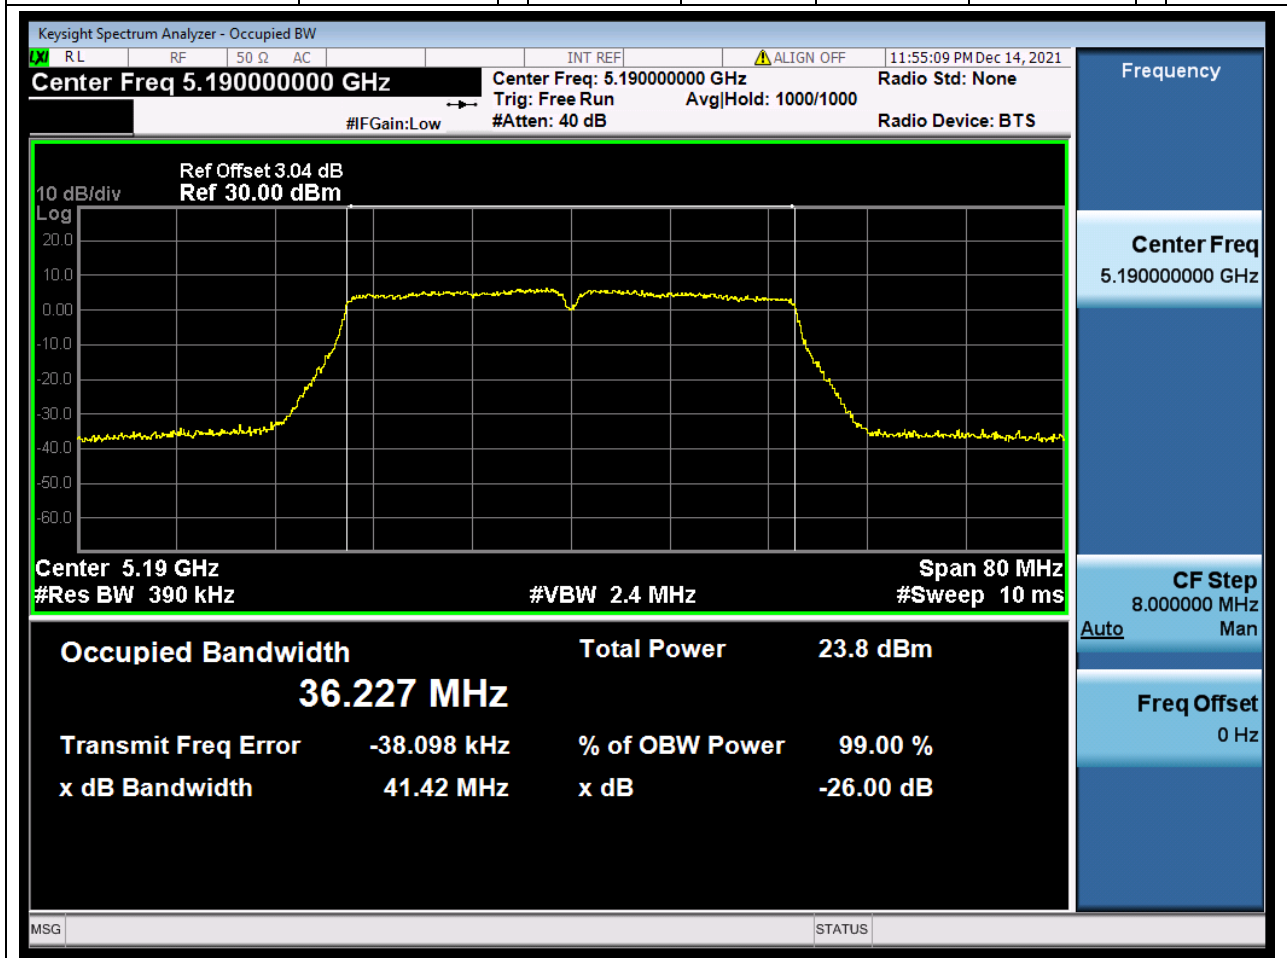

7. 802.11n_40M_U-NII-1_L

7.1. A.2.2-99% Bandwidth(NTNV)

Center Frequency (MHz)	OBW Power (%)	RBW (MHz)	Detector	Limit (MHz)	OBW (MHz)	Verdict
5190	99	0.39	Peak	0	36.226642	Unknow