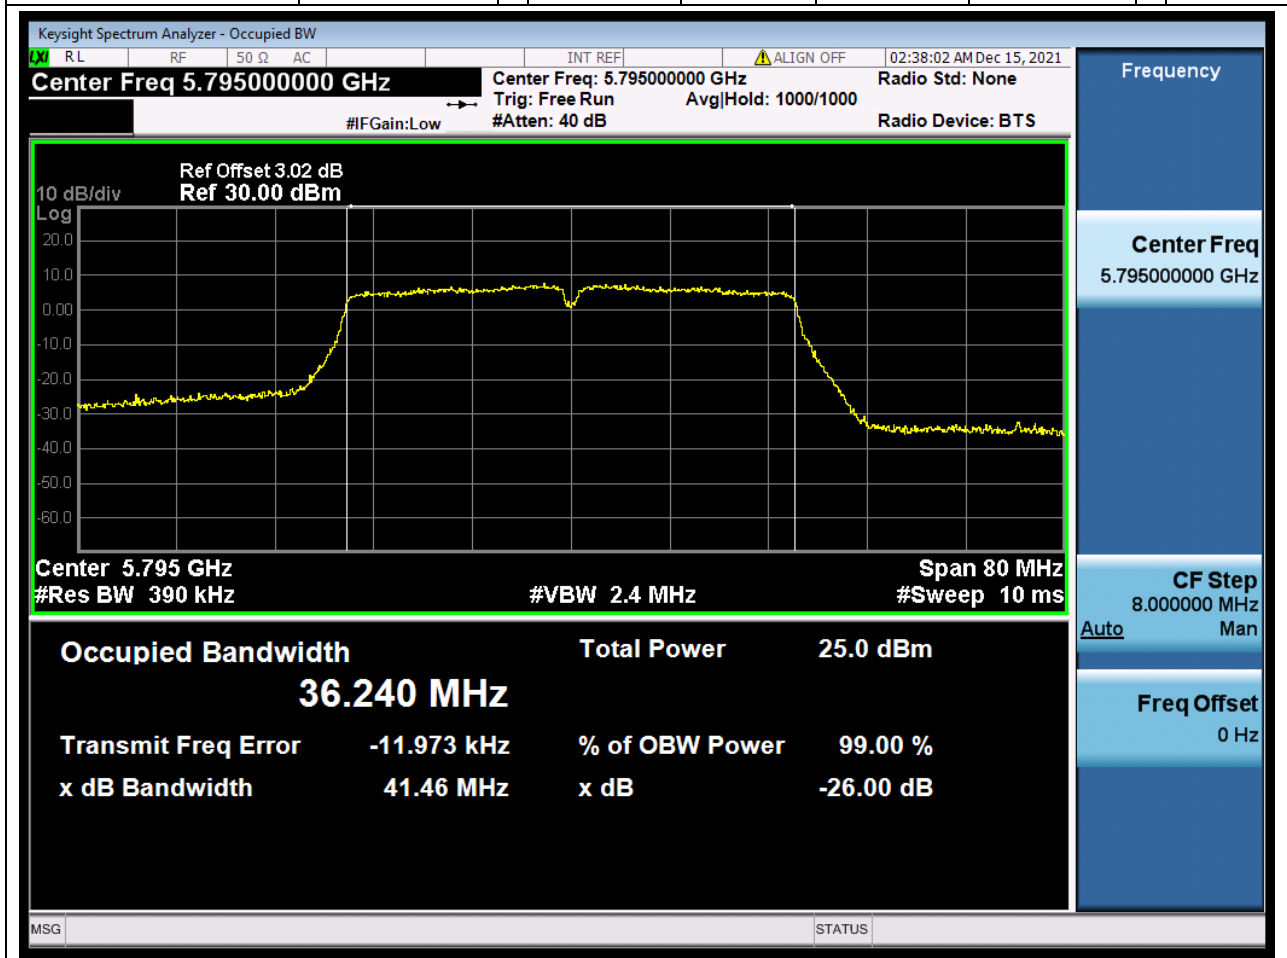

58. 802.11ac_40M_U-NII-3_H

58.1. A.2.2-99% Bandwidth(NTNV)

Center Frequency (MHz)	OBW Power (%)	RBW (MHz)	Detector	Limit (MHz)	OBW (MHz)	Verdict
5795	99	0.39	Peak	0	36.240051	Unknow