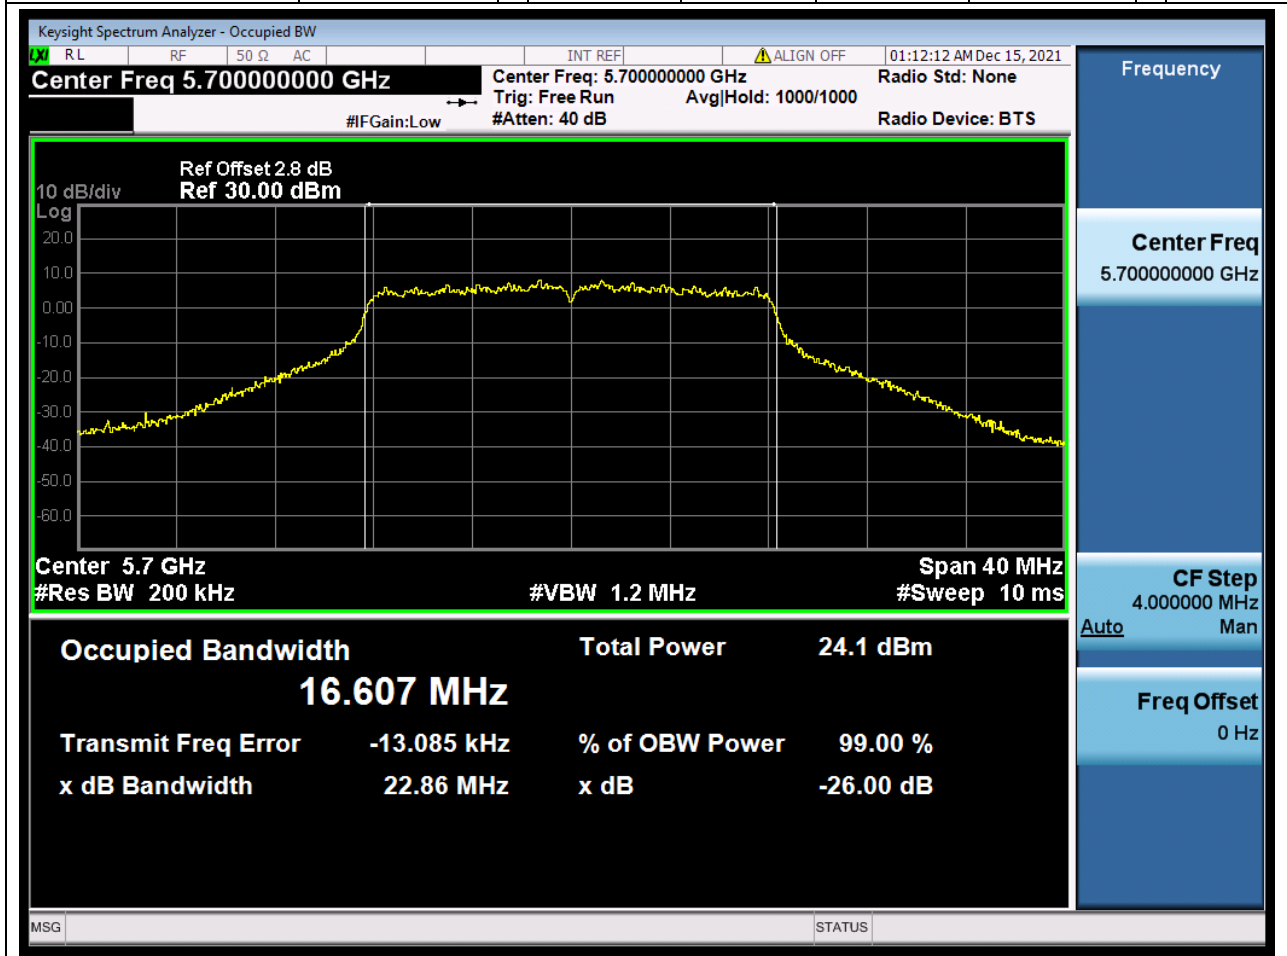

31. 802.11a_20M_U-NII-2C_H

31.1. A.2.2-99% Bandwidth(NTNV)

Center Frequency (MHz)	OBW Power (%)	RBW (MHz)	Detector	Limit (MHz)	OBW (MHz)	Verdict
5700	99	0.2	Peak	0	16.607429	Unknow