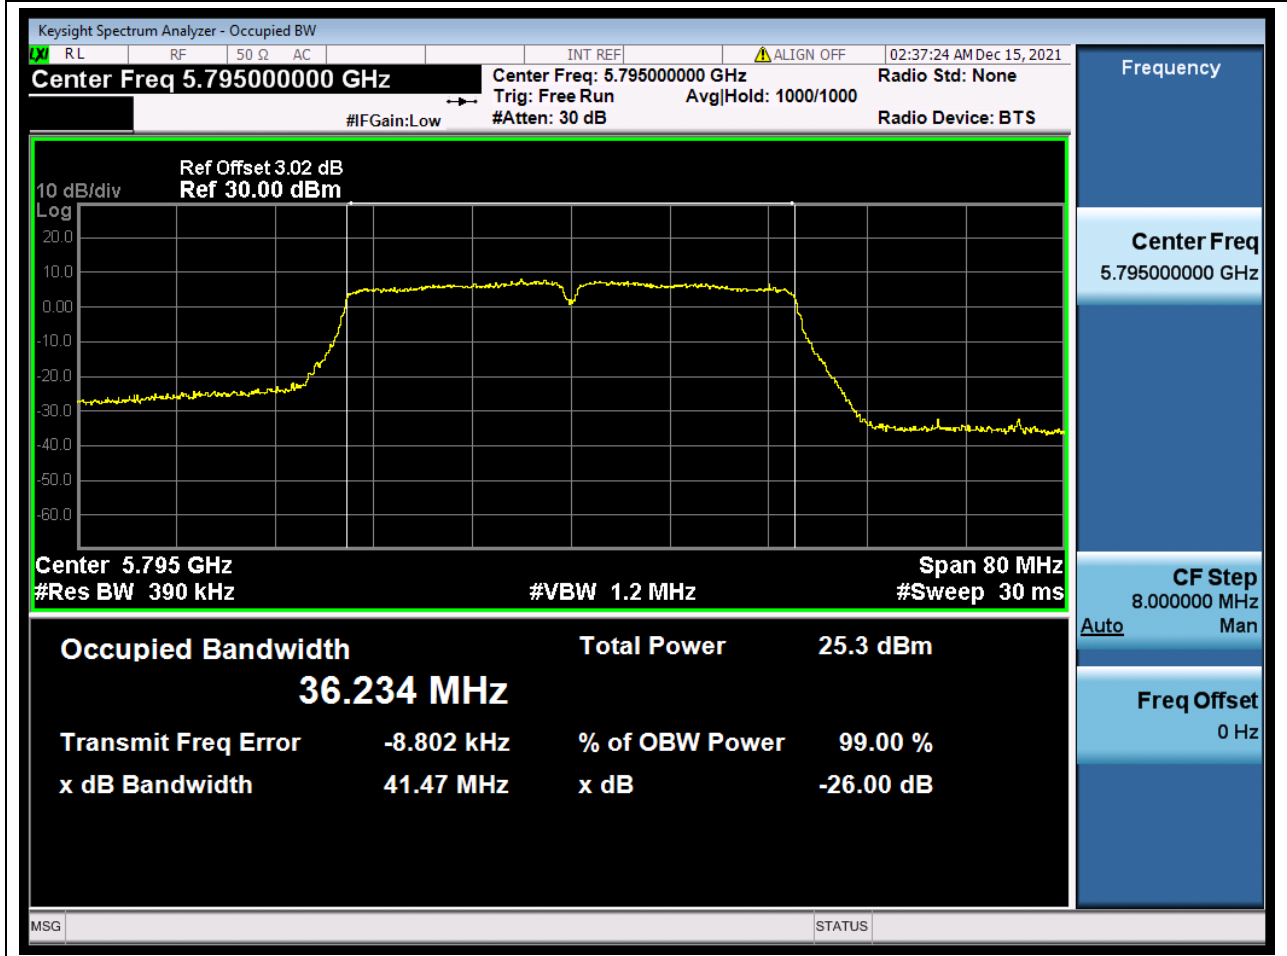

58. 802.11ac_40M_U-NII-3_H

58.1. A.2-26dB Bandwidth(NTNV)

Center Frequency (MHz)	XdB Down	RBW (MHz)	Detector	Limit (MHz)	XdB BandWidth (MHz)	Verdict
5795	26	0.39	Peak	0	41.474812	Unknow