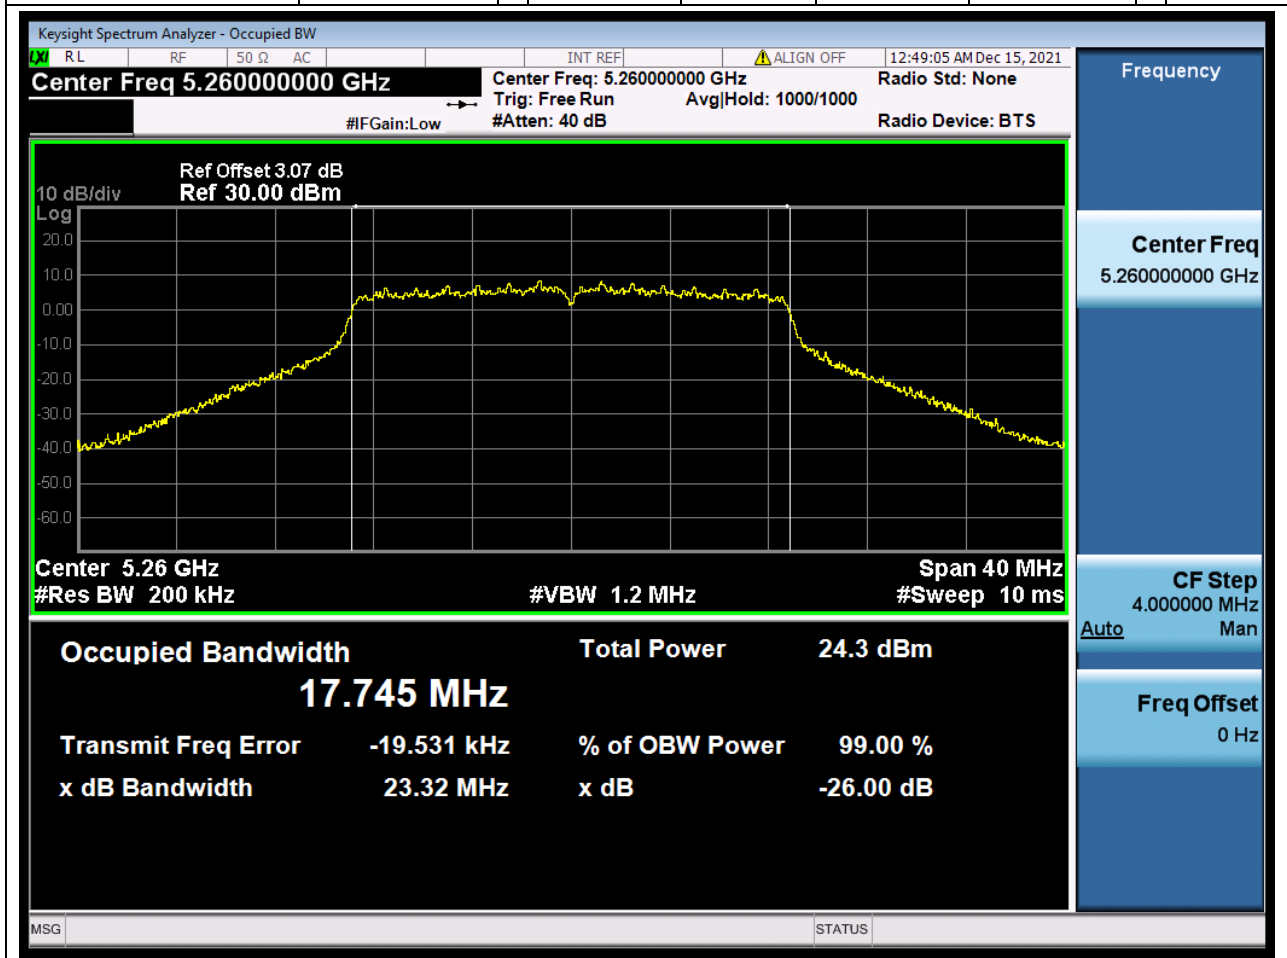

23. 802.11ac_20M_U-NII-2A_L

23.1. A.2.2-99% Bandwidth(NTNV)

Center Frequency (MHz)	OBW Power (%)	RBW (MHz)	Detector	Limit (MHz)	OBW (MHz)	Verdict
5260	99	0.2	Peak	0	17.744707	Unknow