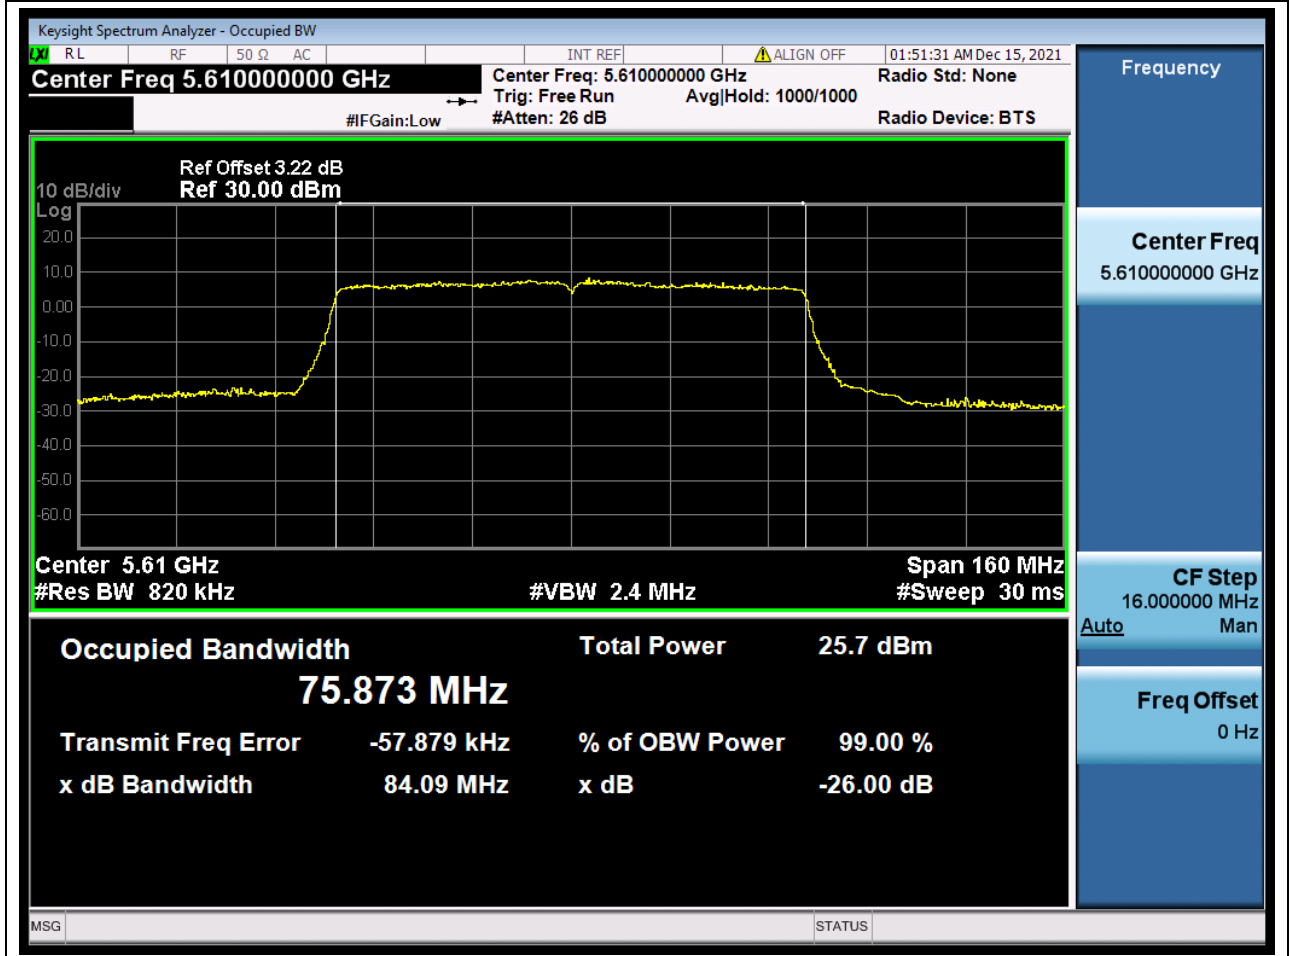

45. 802.11ac_80M_U-NII-2C_M

45.1. A.2-26dB Bandwidth(NTNV)

Center Frequency (MHz)	XdB Down	RBW (MHz)	Detector	Limit (MHz)	XdB BandWidth (MHz)	Verdict
5610	26	0.82	Peak	0	84.090938	Unknow