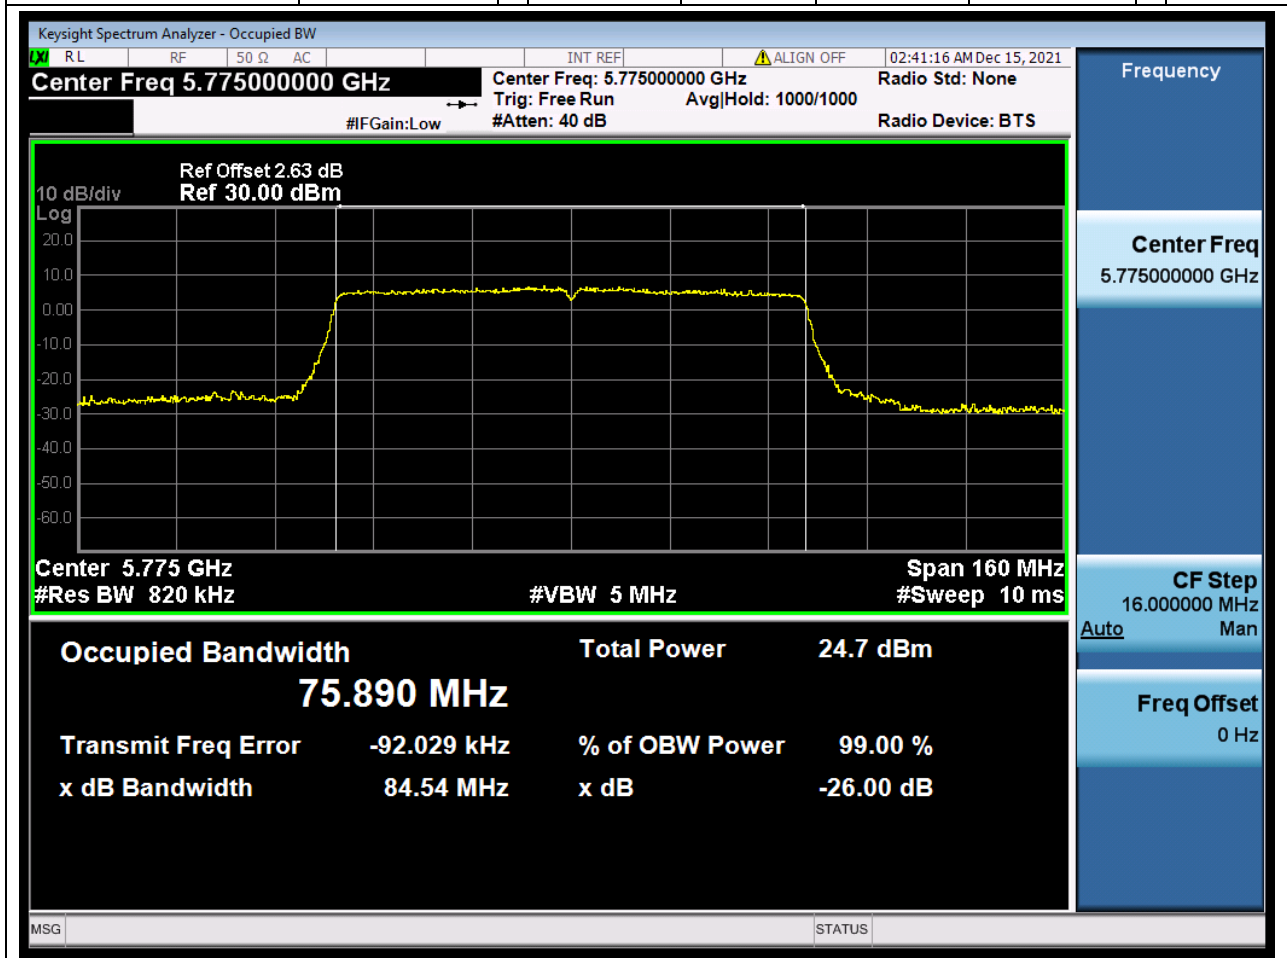

59. 802.11ac_80M_U-NII-3_M

59.1. A.2.2-99% Bandwidth(NTNV)

Center Frequency (MHz)	OBW Power (%)	RBW (MHz)	Detector	Limit (MHz)	OBW (MHz)	Verdict
5775	99	0.82	Peak	0	75.889926	Unknown