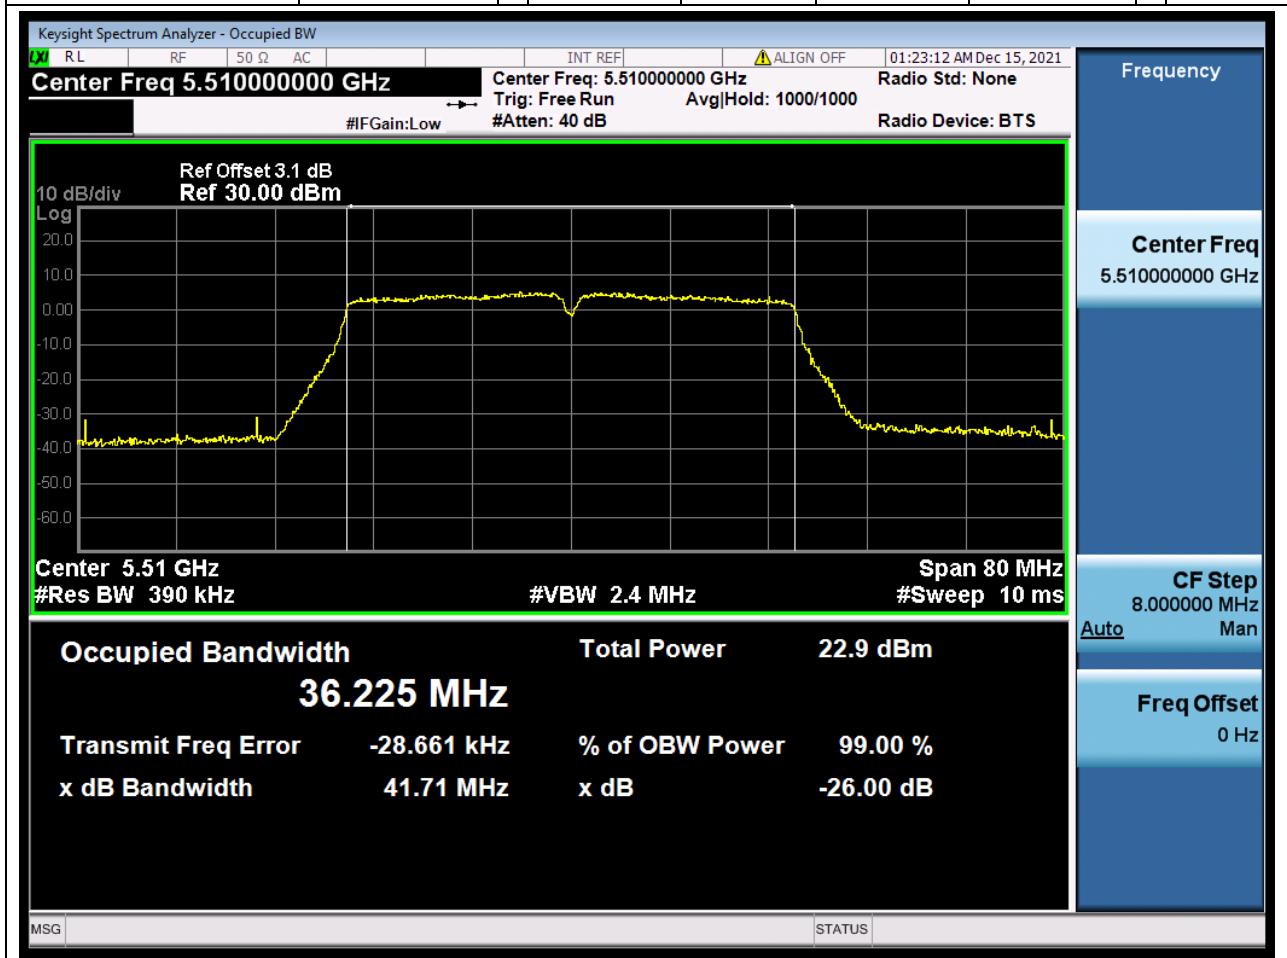

35. 802.11n_40M_U-NII-2C_L

35.1. A.2.2-99% Bandwidth(NTNV)

Center Frequency (MHz)	OBW Power (%)	RBW (MHz)	Detector	Limit (MHz)	OBW (MHz)	Verdict
5510	99	0.39	Peak	0	36.224747	Unknow