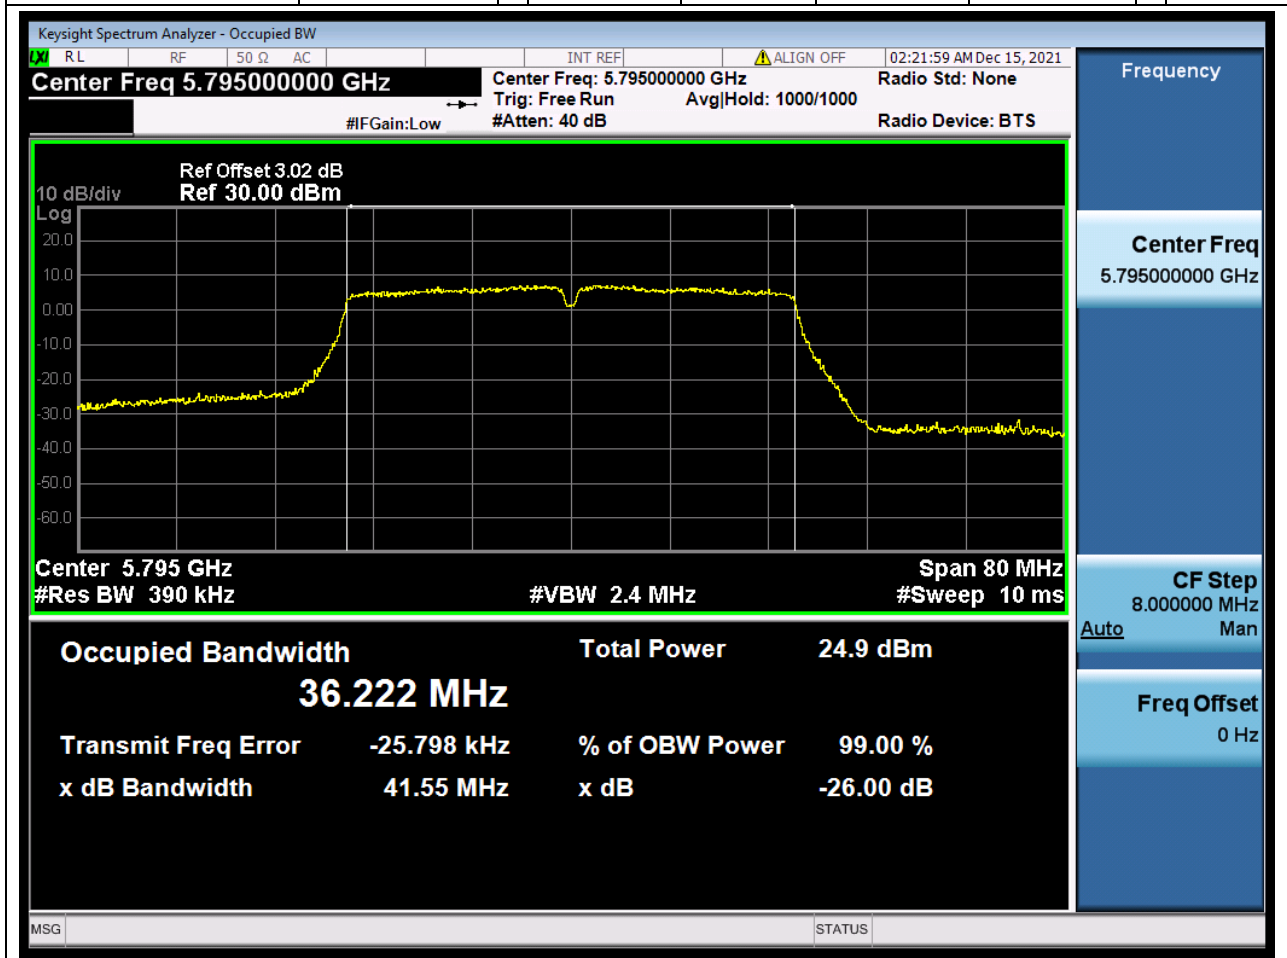

53. 802.11n_40M_U-NII-3_H

53.1. A.2.2-99% Bandwidth(NTNV)

Center Frequency (MHz)	OBW Power (%)	RBW (MHz)	Detector	Limit (MHz)	OBW (MHz)	Verdict
5795	99	0.39	Peak	0	36.221891	Unknow