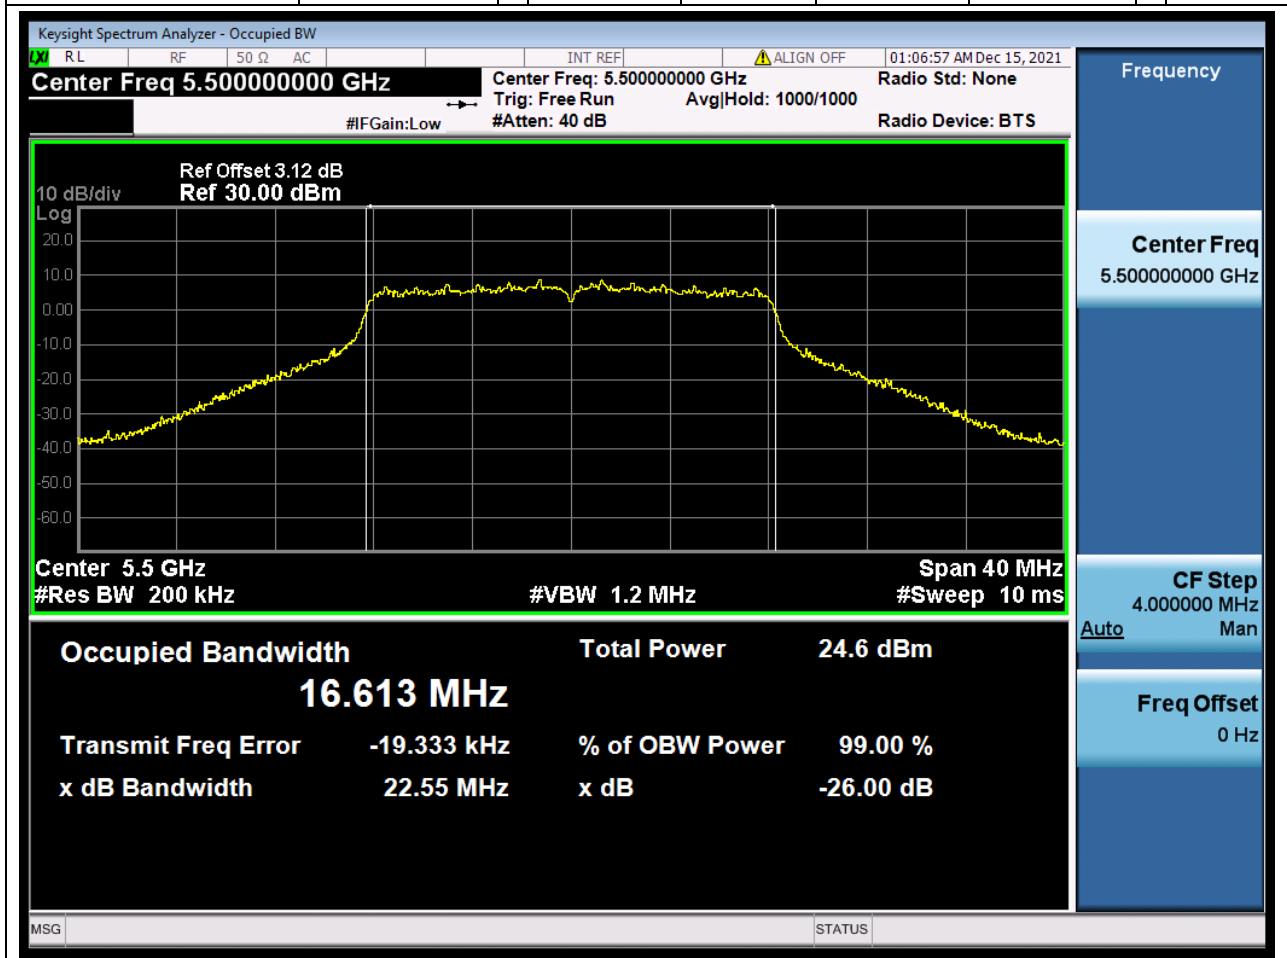

29. 802.11a_20M_U-NII-2C_L

29.1. A.2.2-99% Bandwidth(NTNV)

Center Frequency (MHz)	OBW Power (%)	RBW (MHz)	Detector	Limit (MHz)	OBW (MHz)	Verdict
5500	99	0.2	Peak	0	16.612796	Unknow