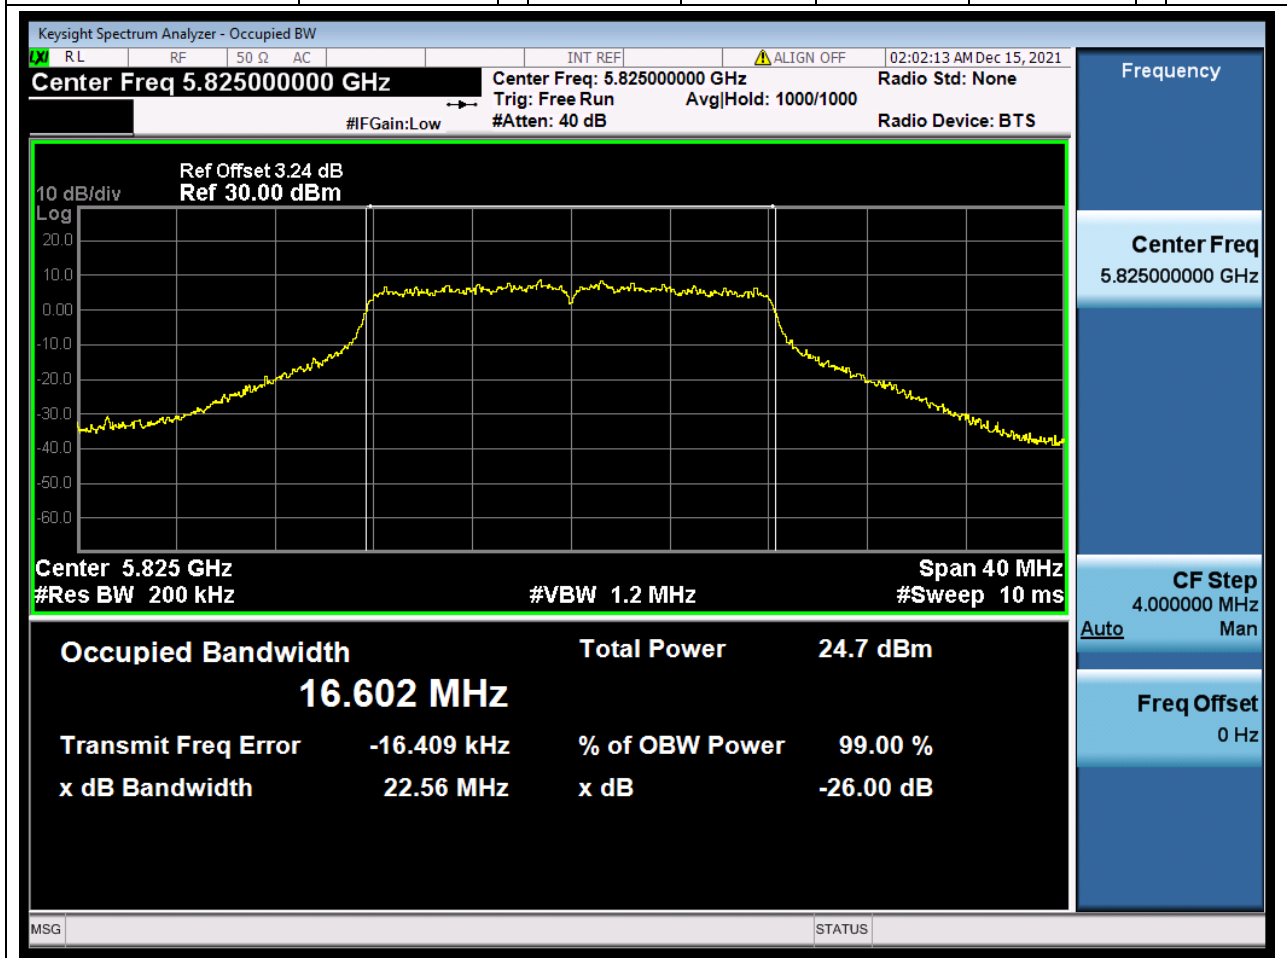

48. 802.11a_20M_U-NII-3_H

48.1. A.2.2-99% Bandwidth(NTNV)

Center Frequency (MHz)	OBW Power (%)	RBW (MHz)	Detector	Limit (MHz)	OBW (MHz)	Verdict
5825	99	0.2	Peak	0	16.601538	Unknown