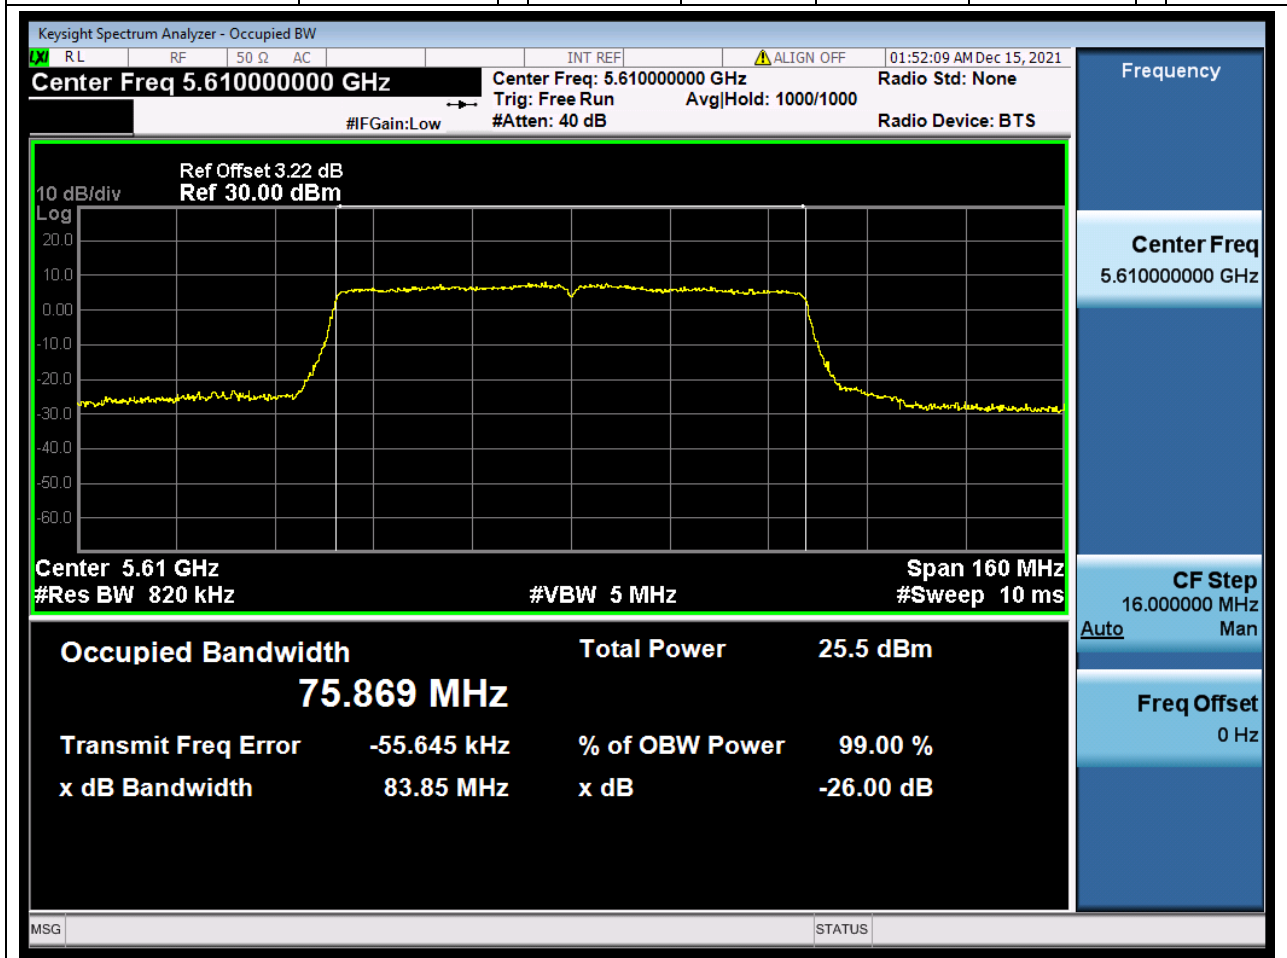

45. 802.11ac_80M_U-NII-2C_M

45.1. A.2.2-99% Bandwidth(NTNV)

Center Frequency (MHz)	OBW Power (%)	RBW (MHz)	Detector	Limit (MHz)	OBW (MHz)	Verdict
5610	99	0.82	Peak	0	75.869217	Unknown