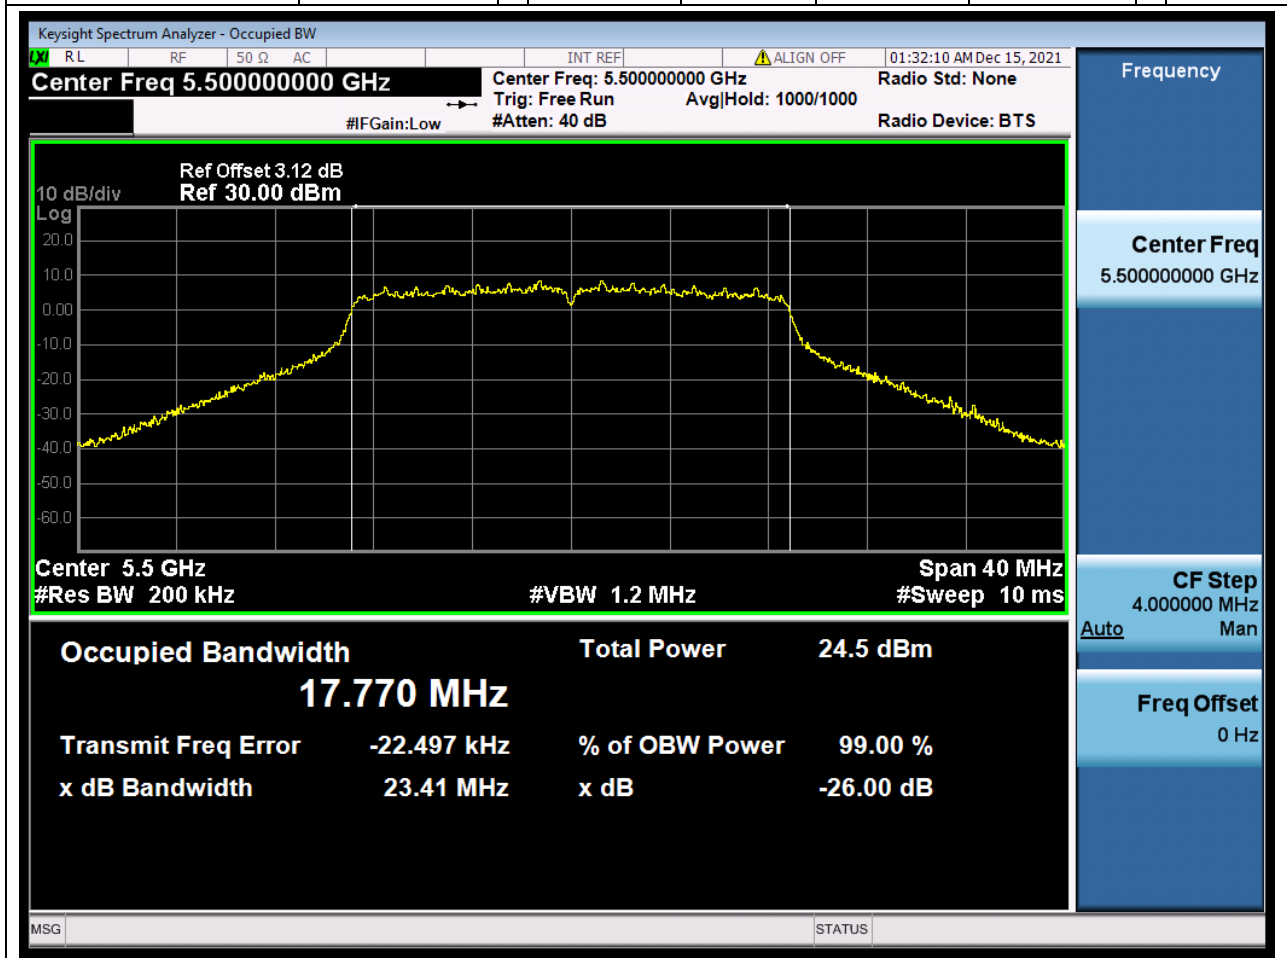

38. 802.11ac_20M_U-NII-2C_L

38.1. A.2.2-99% Bandwidth(NTNV)

Center Frequency (MHz)	OBW Power (%)	RBW (MHz)	Detector	Limit (MHz)	OBW (MHz)	Verdict
5500	99	0.2	Peak	0	17.770239	Unknow