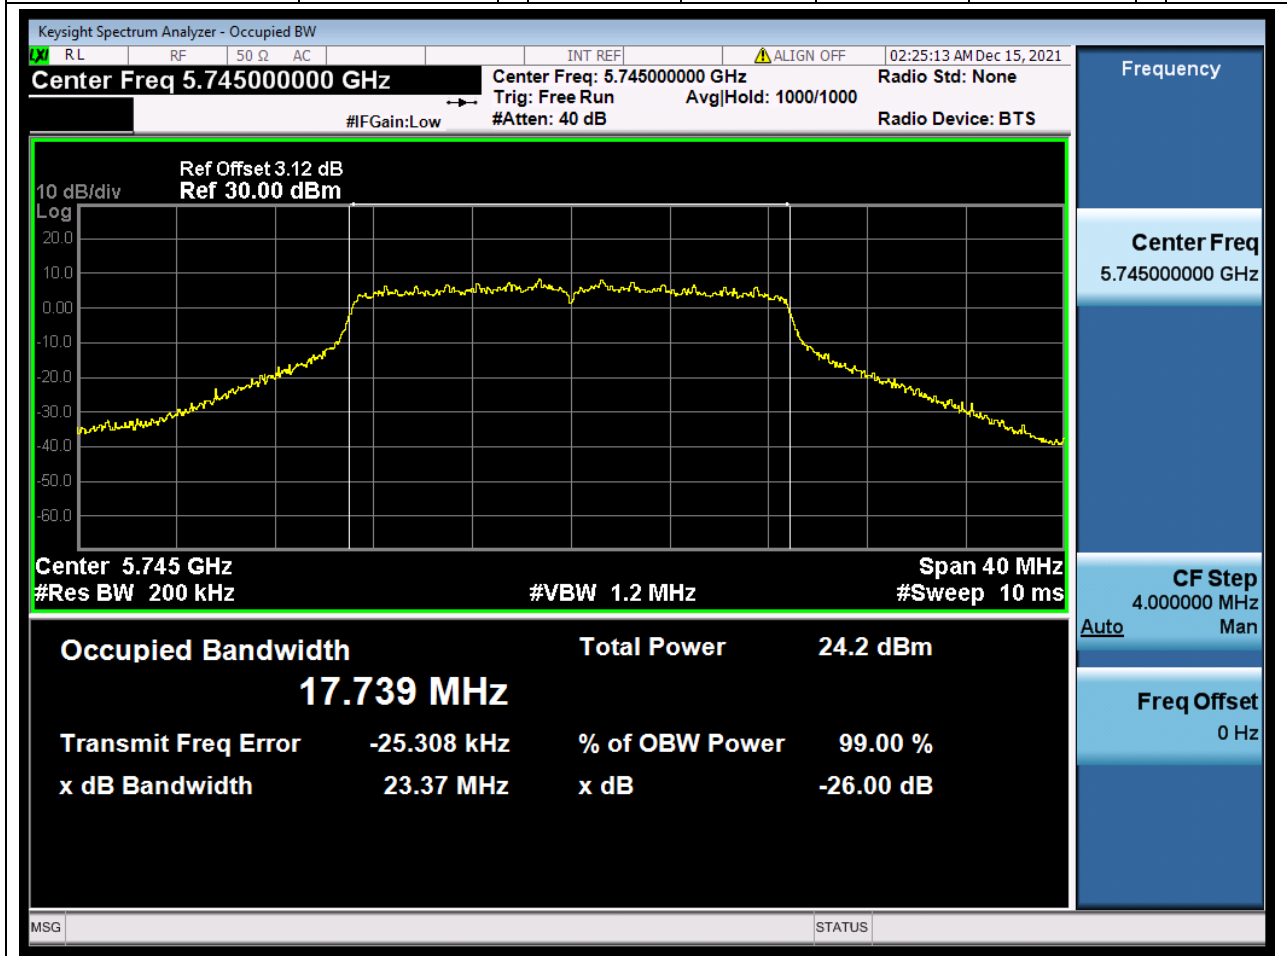

54. 802.11ac_20M_U-NII-3_L

54.1. A.2.2-99% Bandwidth(NTNV)

Center Frequency (MHz)	OBW Power (%)	RBW (MHz)	Detector	Limit (MHz)	OBW (MHz)	Verdict
5745	99	0.2	Peak	0	17.739496	Unknow