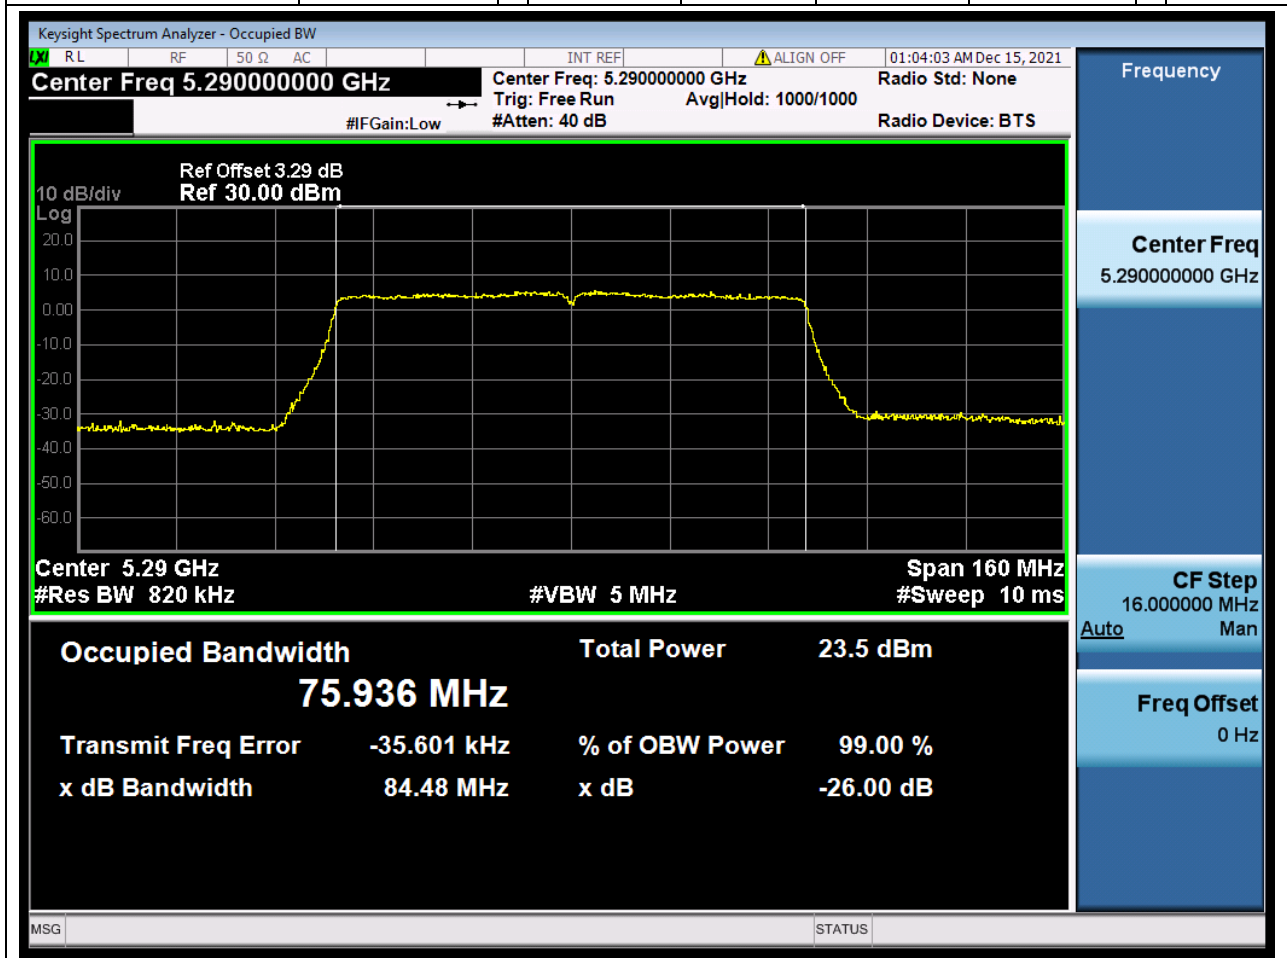

28. 802.11ac_80M_U-NII-2A_M

28.1. A.2.2-99% Bandwidth(NTNV)

Center Frequency (MHz)	OBW Power (%)	RBW (MHz)	Detector	Limit (MHz)	OBW (MHz)	Verdict
5290	99	0.82	Peak	0	75.936474	Unknow