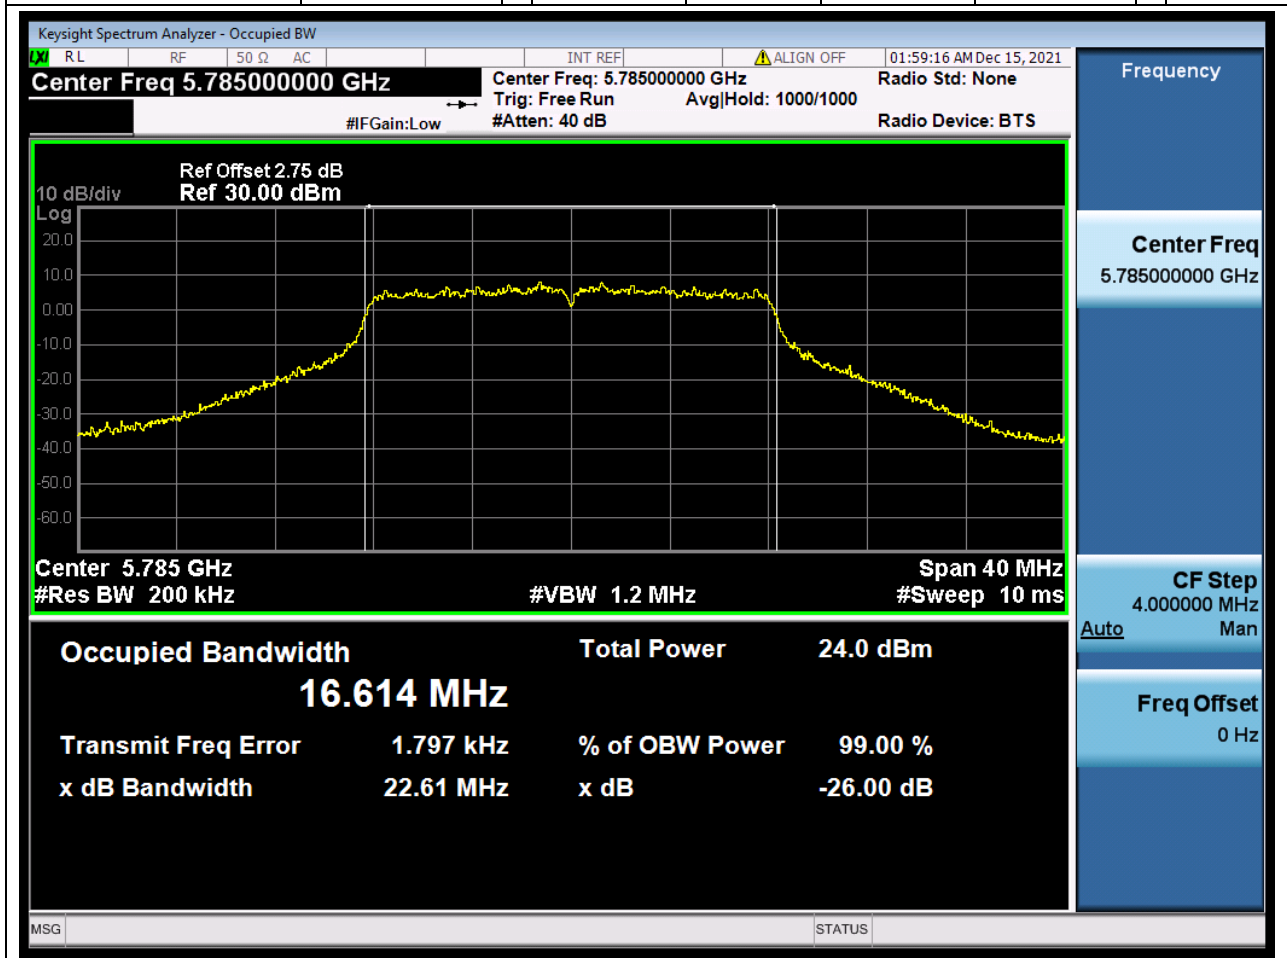

47. 802.11a_20M_U-NII-3_M

47.1. A.2.2-99% Bandwidth(NTNV)

Center Frequency (MHz)	OBW Power (%)	RBW (MHz)	Detector	Limit (MHz)	OBW (MHz)	Verdict
5785	99	0.2	Peak	0	16.6139	Unknown