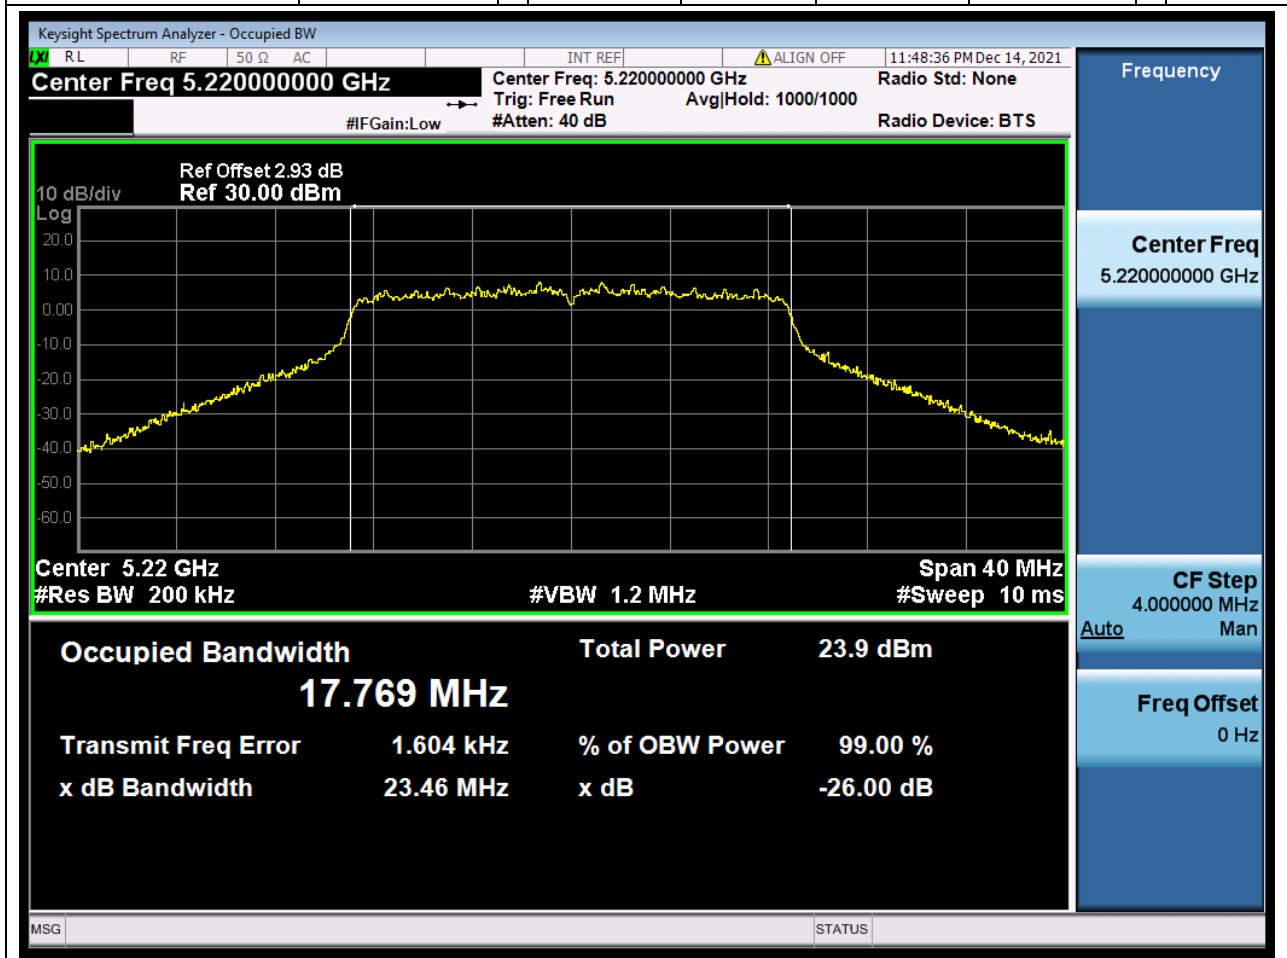

5. 802.11n_20M_U-NII-1_M

5.1. A.2.2-99% Bandwidth(NTNV)

Center Frequency (MHz)	OBW Power (%)	RBW (MHz)	Detector	Limit (MHz)	OBW (MHz)	Verdict
5220	99	0.2	Peak	0	17.768944	Unknow