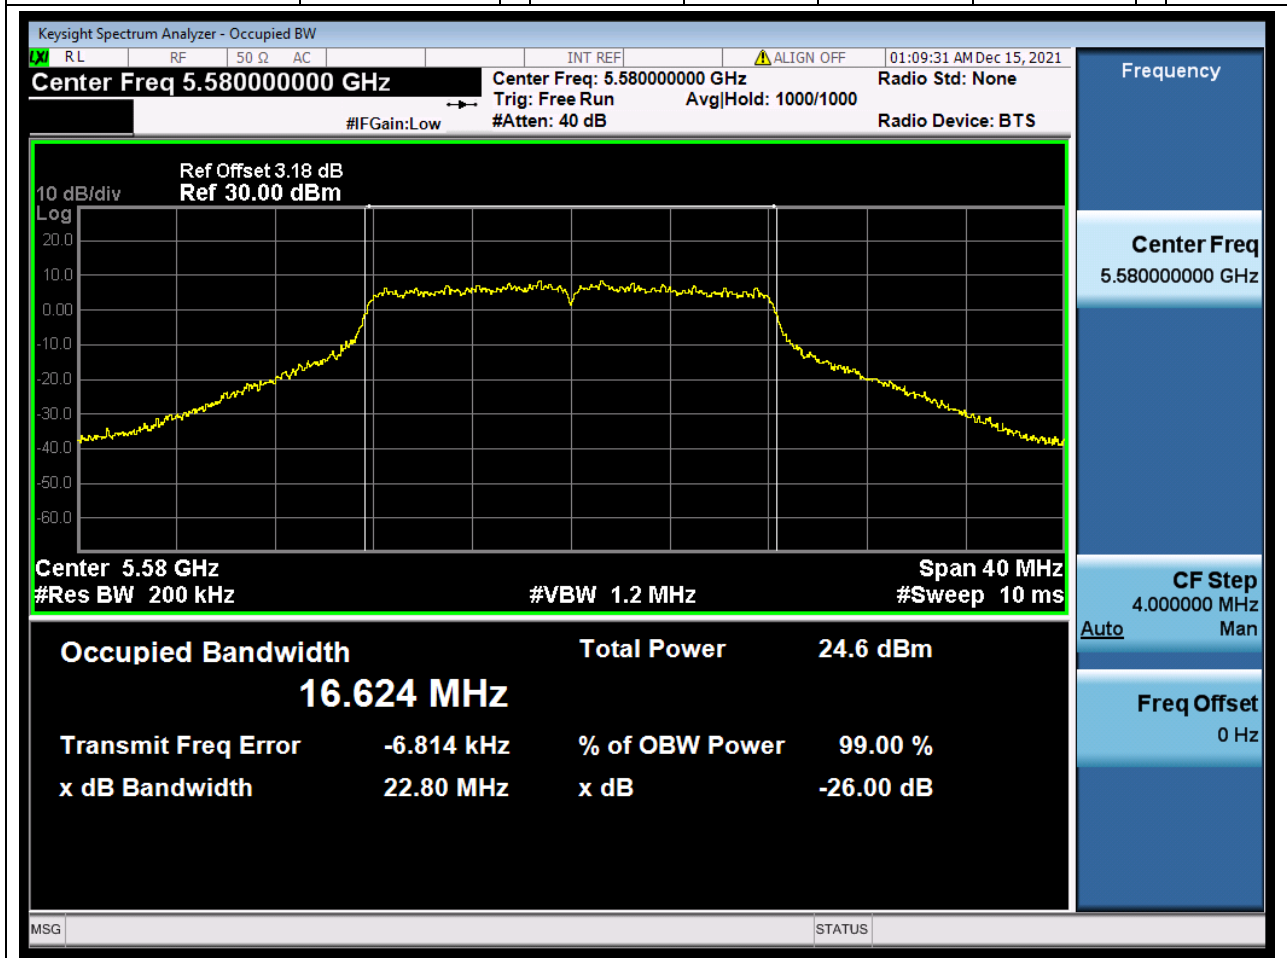

30. 802.11a_20M_U-NII-2C_M

30.1. A.2.2-99% Bandwidth(NTNV)

Center Frequency (MHz)	OBW Power (%)	RBW (MHz)	Detector	Limit (MHz)	OBW (MHz)	Verdict
5580	99	0.2	Peak	0	16.62395	Unknow