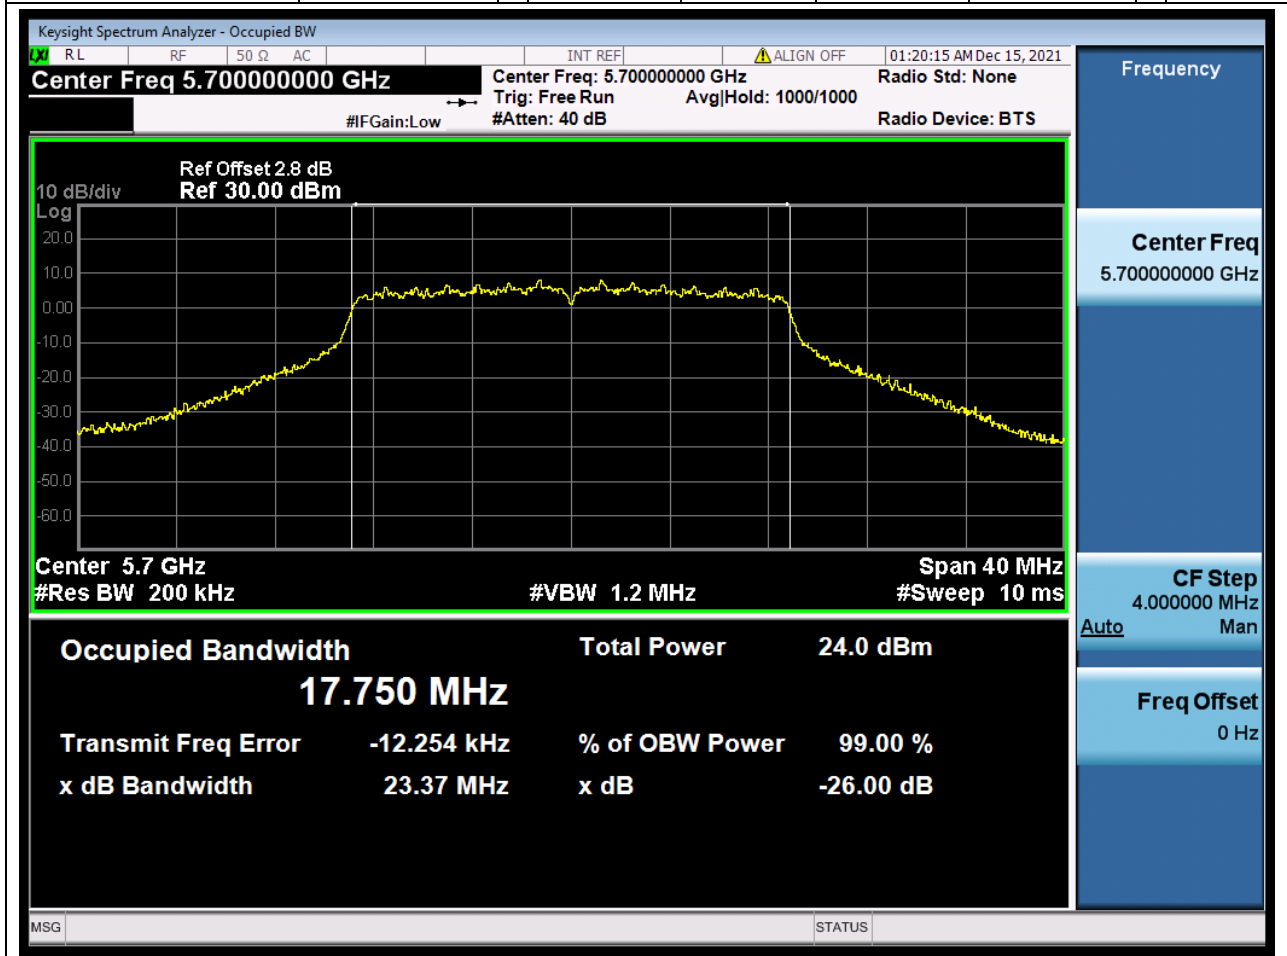

34. 802.11n_20M_U-NII-2C_H

34.1. A.2.2-99% Bandwidth(NTNV)

Center Frequency (MHz)	OBW Power (%)	RBW (MHz)	Detector	Limit (MHz)	OBW (MHz)	Verdict
5700	99	0.2	Peak	0	17.750393	Unknow