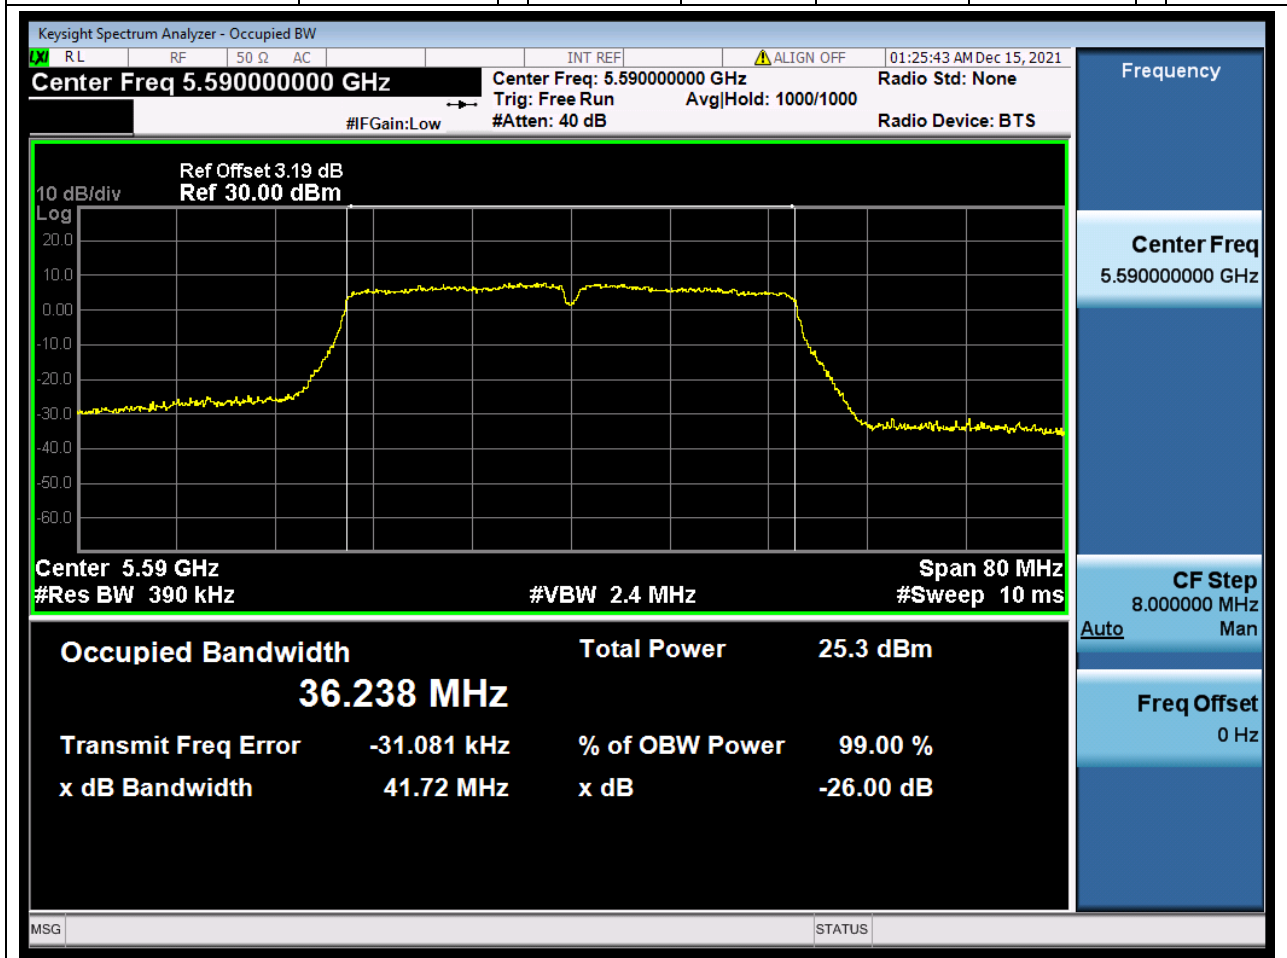

36. 802.11n_40M_U-NII-2C_M

36.1. A.2.2-99% Bandwidth(NTNV)

Center Frequency (MHz)	OBW Power (%)	RBW (MHz)	Detector	Limit (MHz)	OBW (MHz)	Verdict
5590	99	0.39	Peak	0	36.237733	Unknow