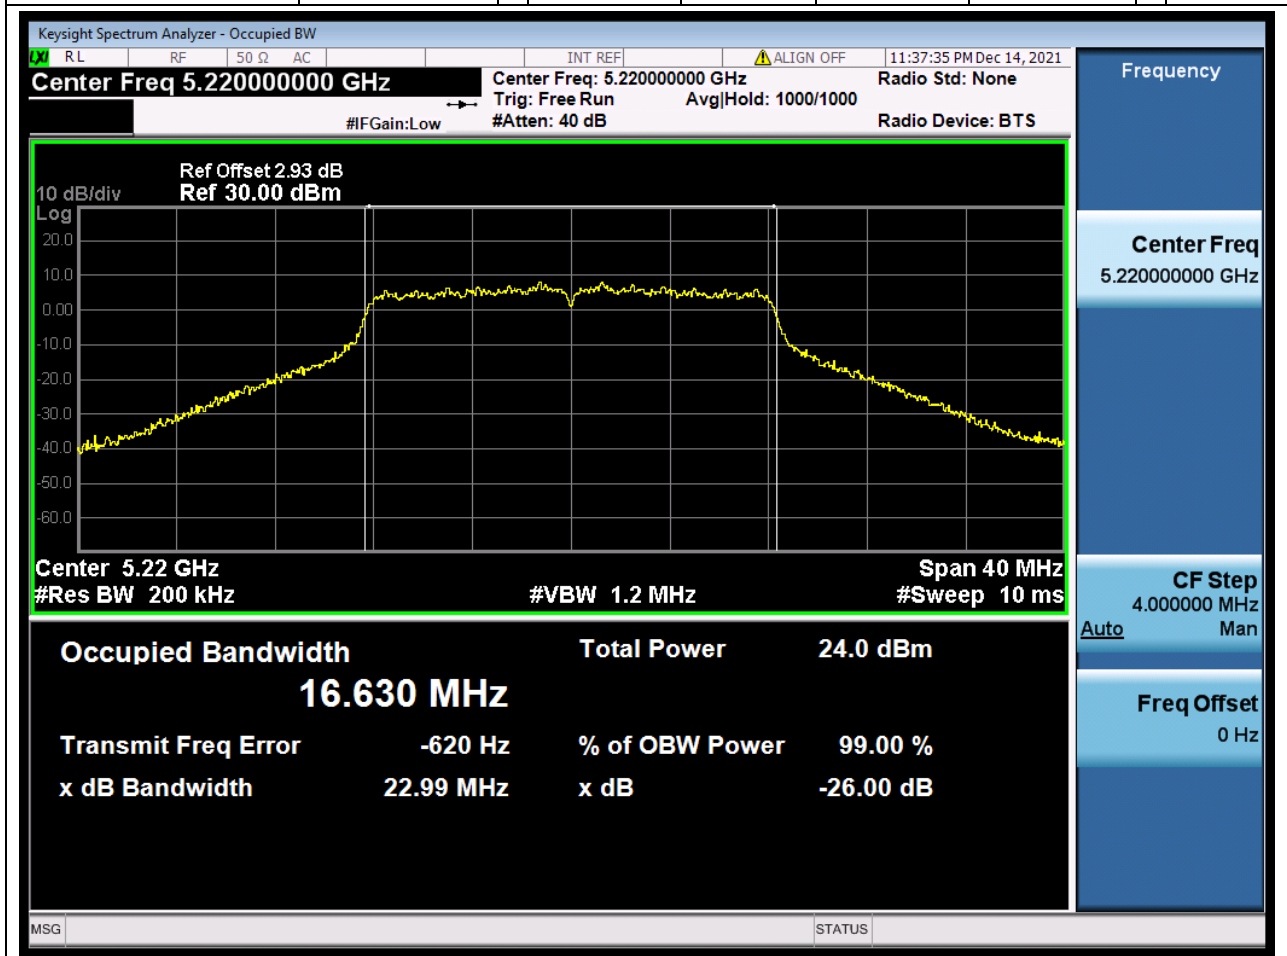

2. 802.11a_20M_U-NII-1_M

2.1. A.2.2-99% Bandwidth(NTNV)

Center Frequency (MHz)	OBW Power (%)	RBW (MHz)	Detector	Limit (MHz)	OBW (MHz)	Verdict
5220	99	0.2	Peak	0	16.629938	Unknow