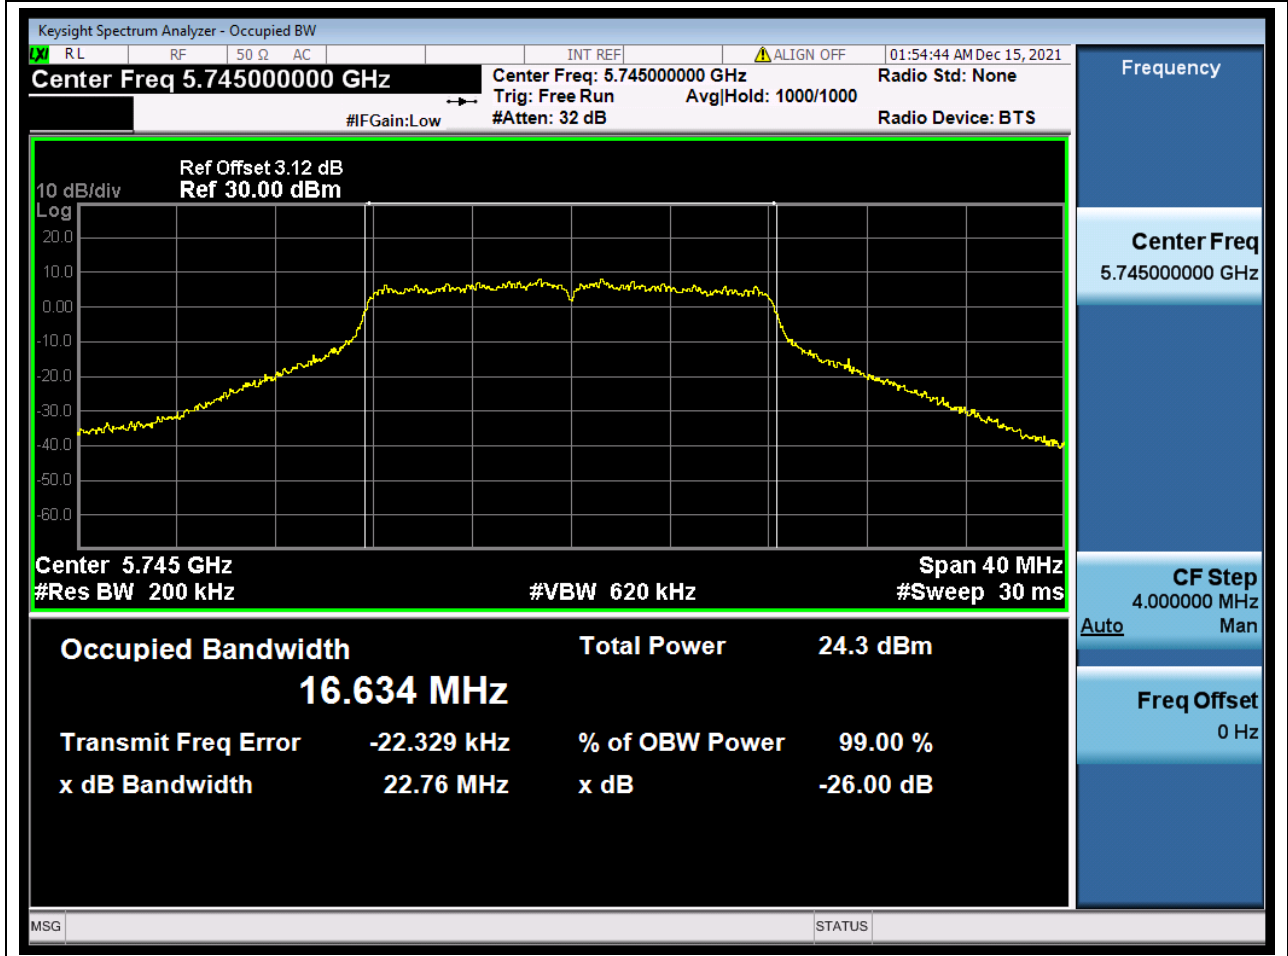

46. 802.11a_20M_U-NII-3_L

46.1. A.2-26dB Bandwidth(NTNV)

Center Frequency (MHz)	XdB Down	RBW (MHz)	Detector	Limit (MHz)	XdB BandWidth (MHz)	Verdict
5745	26	0.2	Peak	0	22.764966	Unknow