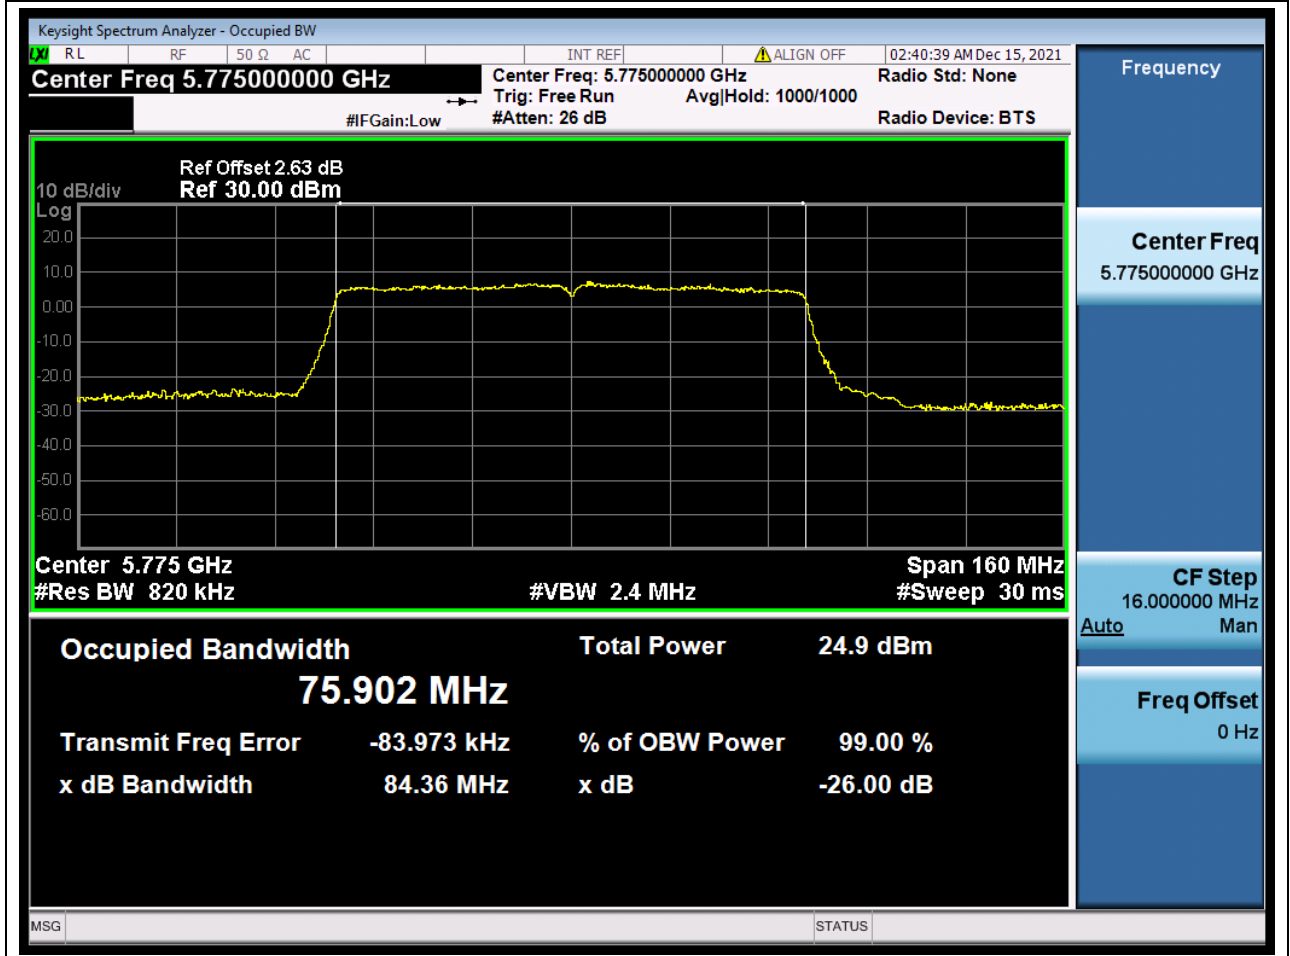

59. 802.11ac_80M_U-NII-3_M

59.1. A.2-26dB Bandwidth(NTNV)

Center Frequency (MHz)	XdB Down	RBW (MHz)	Detector	Limit (MHz)	XdB BandWidth (MHz)	Verdict
5775	26	0.82	Peak	0	84.359038	Unknow