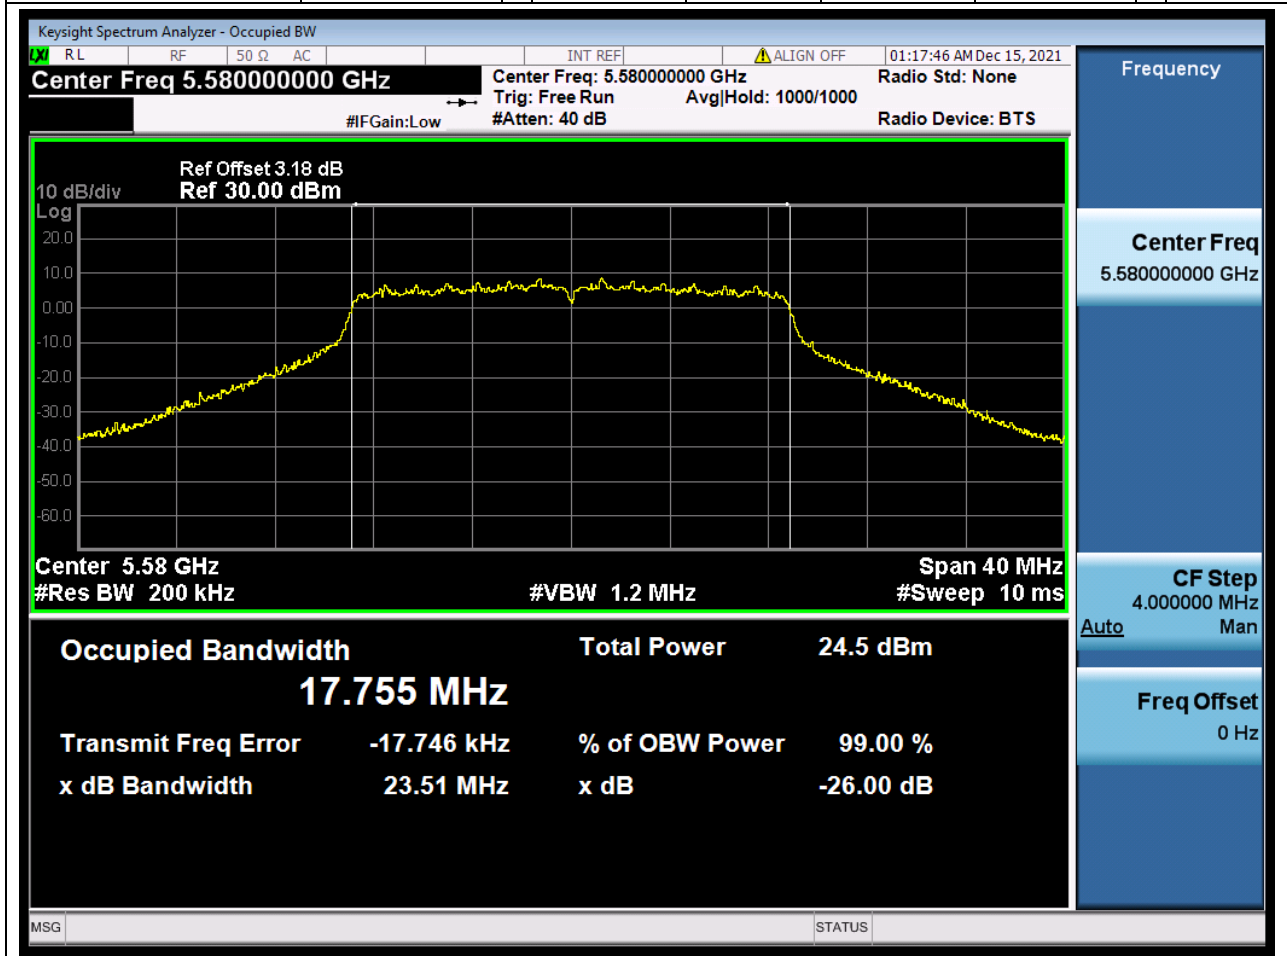

33. 802.11n_20M_U-NII-2C_M

33.1. A.2.2-99% Bandwidth(NTNV)

Center Frequency (MHz)	OBW Power (%)	RBW (MHz)	Detector	Limit (MHz)	OBW (MHz)	Verdict
5580	99	0.2	Peak	0	17.7553	Unknow