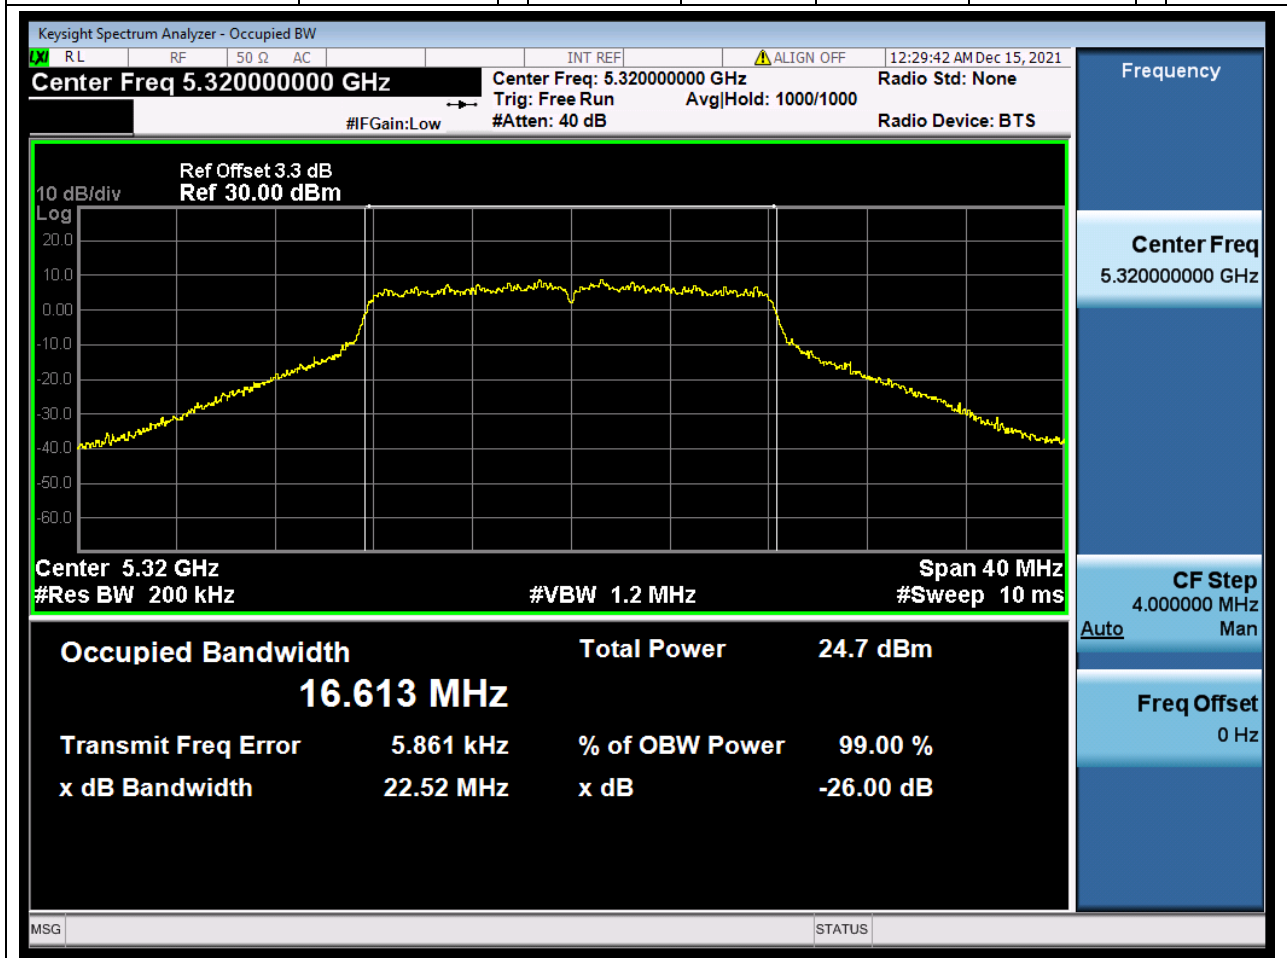

17. 802.11a_20M_U-NII-2A_H

17.1. A.2.2-99% Bandwidth(NTNV)

Center Frequency (MHz)	OBW Power (%)	RBW (MHz)	Detector	Limit (MHz)	OBW (MHz)	Verdict
5320	99	0.2	Peak	0	16.613451	Unknown