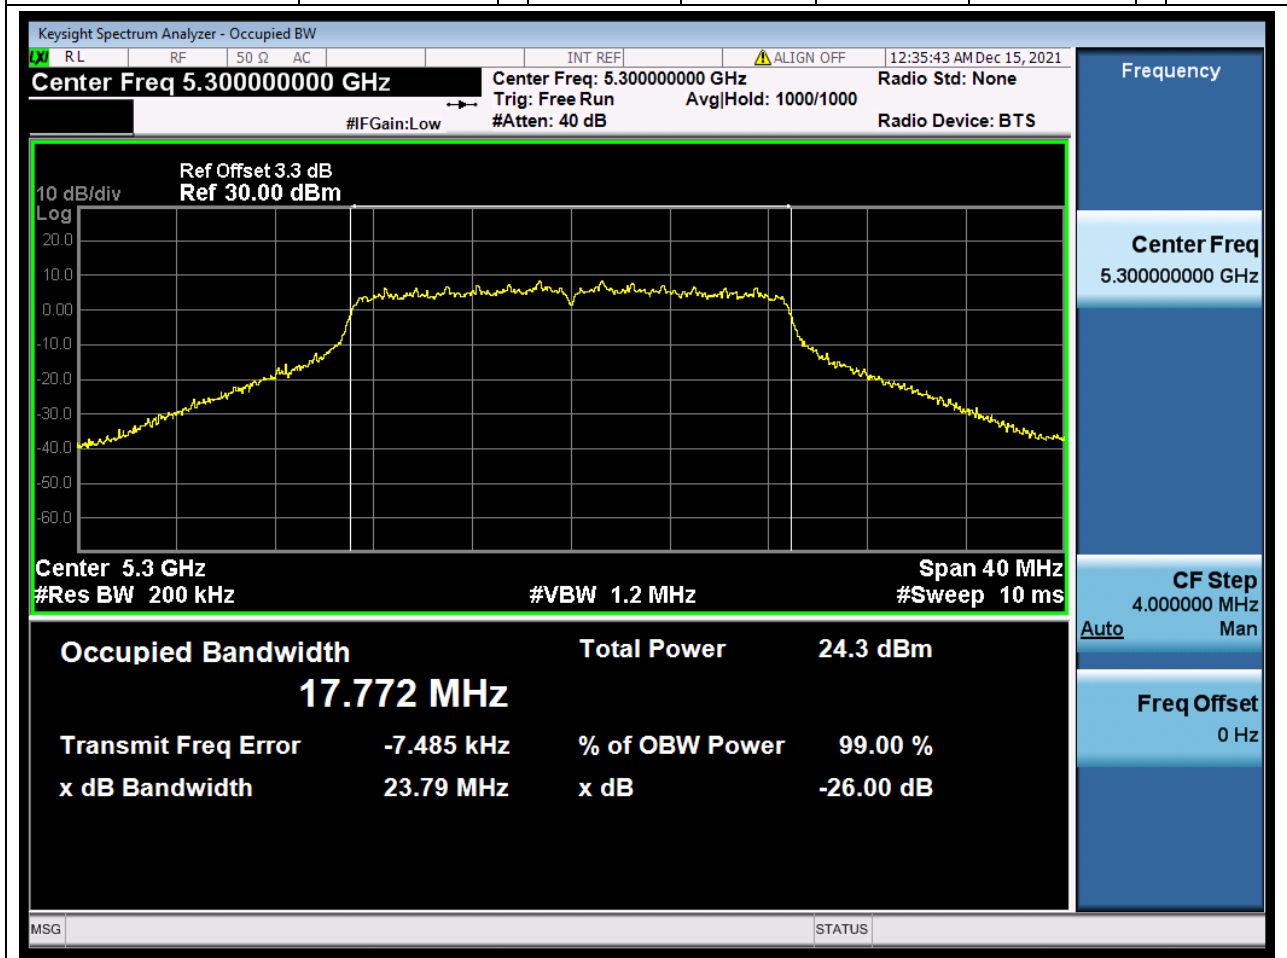

19. 802.11n_20M_U-NII-2A_M

19.1. A.2.2-99% Bandwidth(NTNV)

Center Frequency (MHz)	OBW Power (%)	RBW (MHz)	Detector	Limit (MHz)	OBW (MHz)	Verdict
5300	99	0.2	Peak	0	17.771554	Unknow