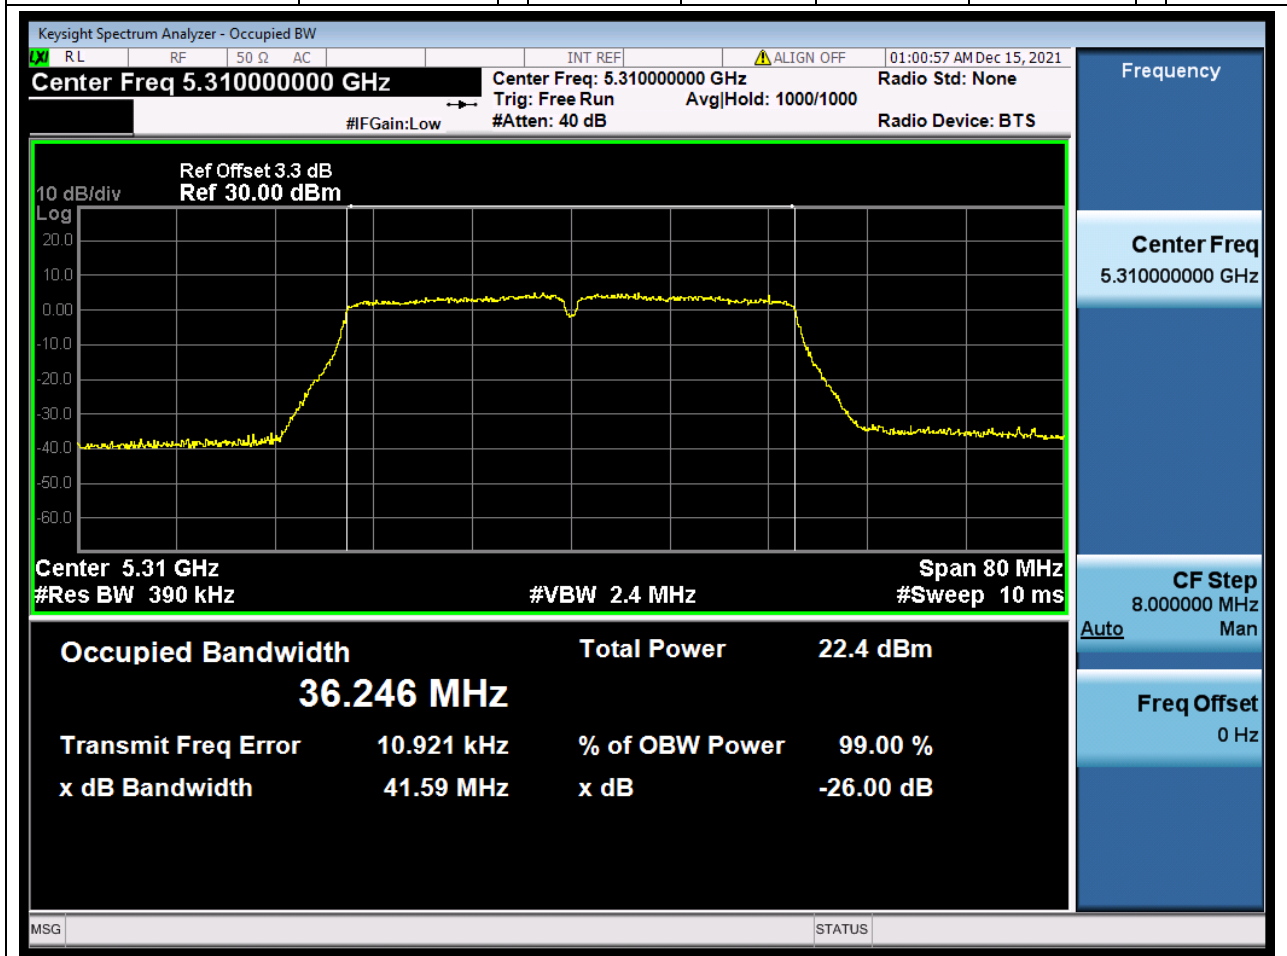

27. 802.11ac_40M_U-NII-2A_H

27.1. A.2.2-99% Bandwidth(NTNV)

Center Frequency (MHz)	OBW Power (%)	RBW (MHz)	Detector	Limit (MHz)	OBW (MHz)	Verdict
5310	99	0.39	Peak	0	36.245522	Unknow