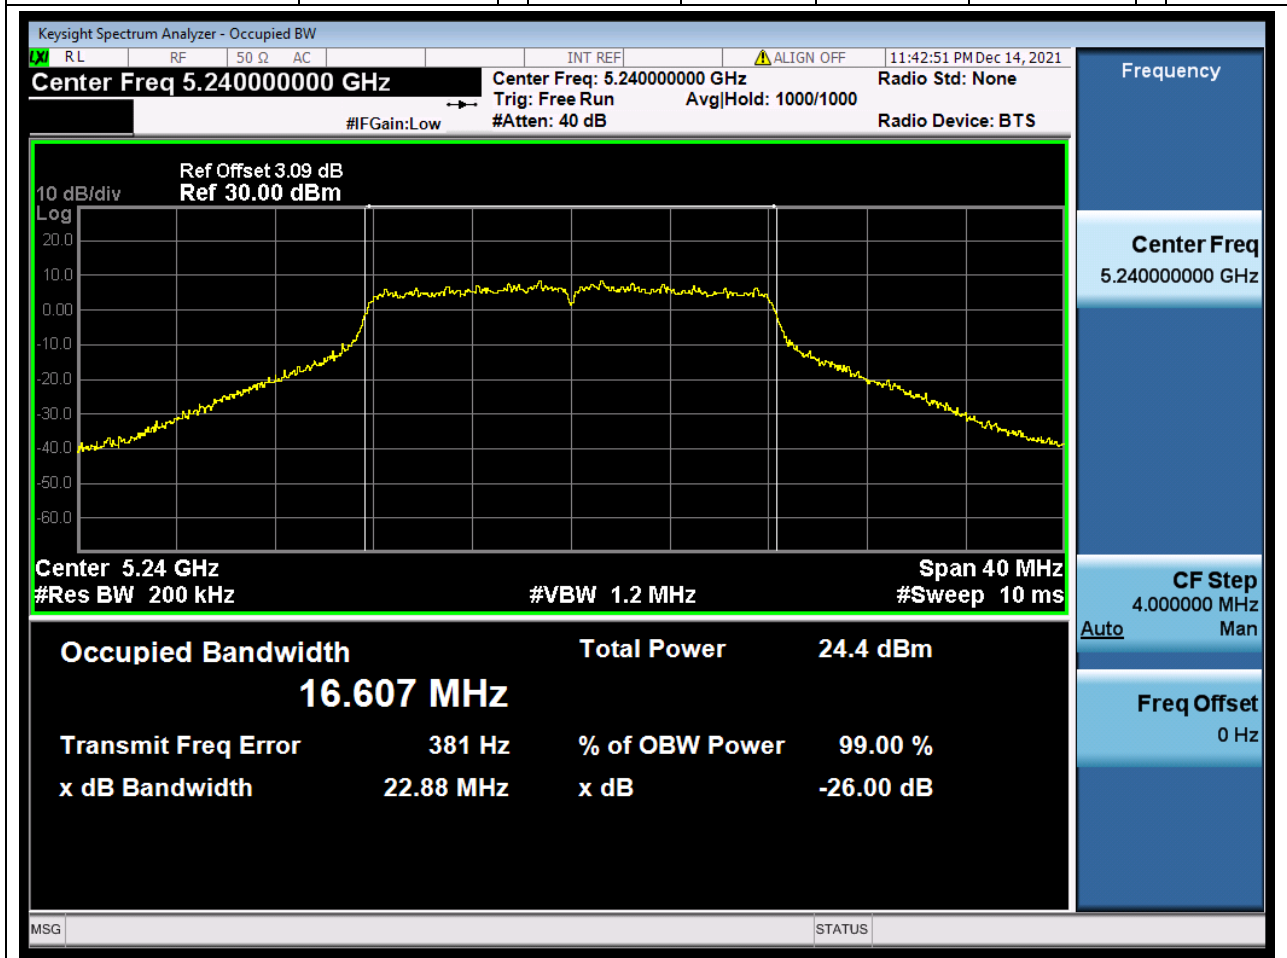

3. 802.11a_20M_U-NII-1_H

3.1. A.2.2-99% Bandwidth(NTNV)

Center Frequency (MHz)	OBW Power (%)	RBW (MHz)	Detector	Limit (MHz)	OBW (MHz)	Verdict
5240	99	0.2	Peak	0	16.607243	Unknown