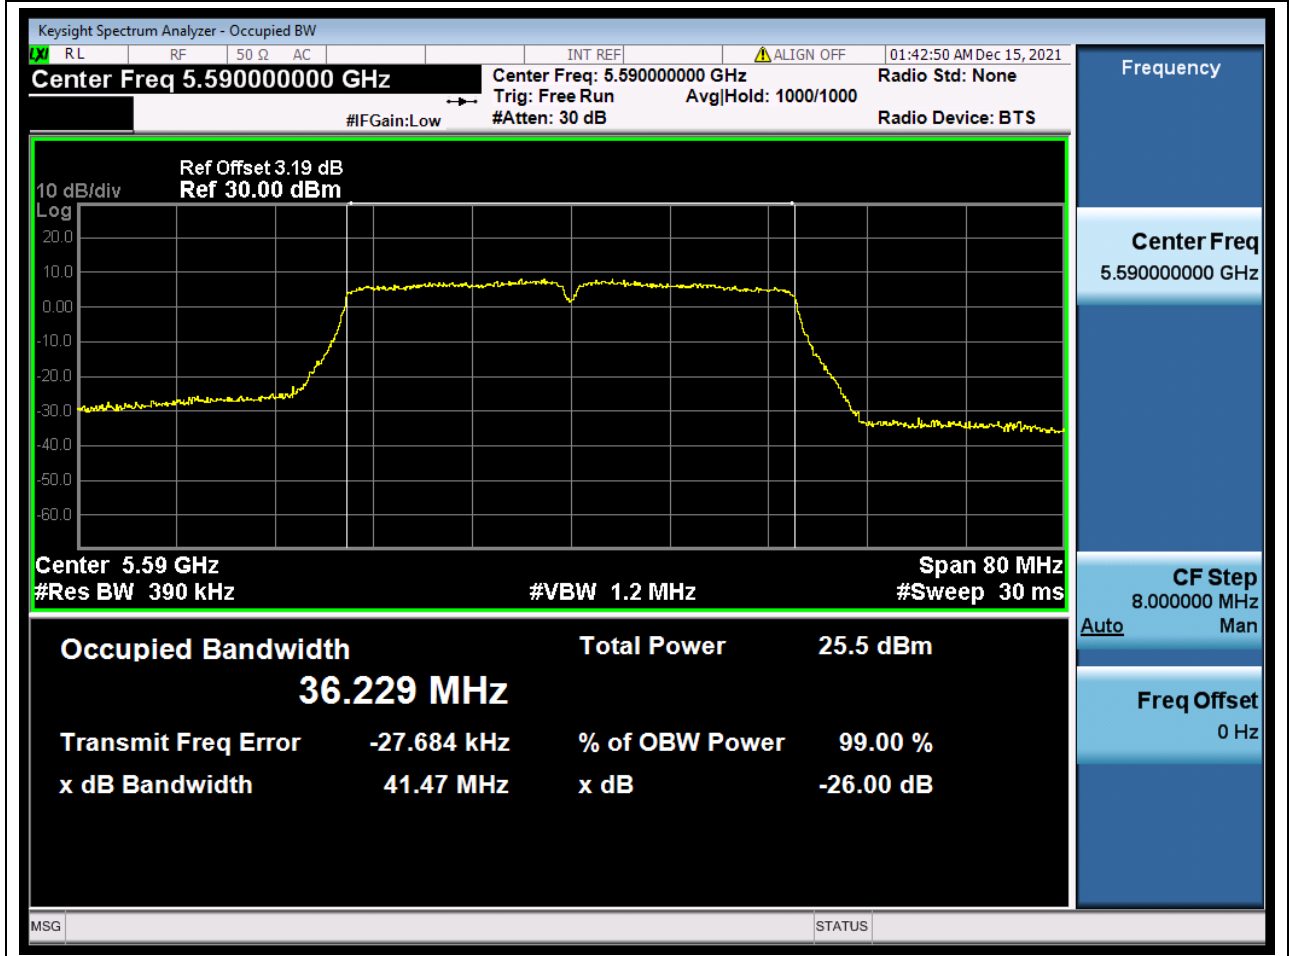

42. 802.11ac_40M_U-NII-2C_M

42.1. A.2-26dB Bandwidth(NTNV)

Center Frequency (MHz)	XdB Down	RBW (MHz)	Detector	Limit (MHz)	XdB BandWidth (MHz)	Verdict
5590	26	0.39	Peak	0	41.472969	Unknow