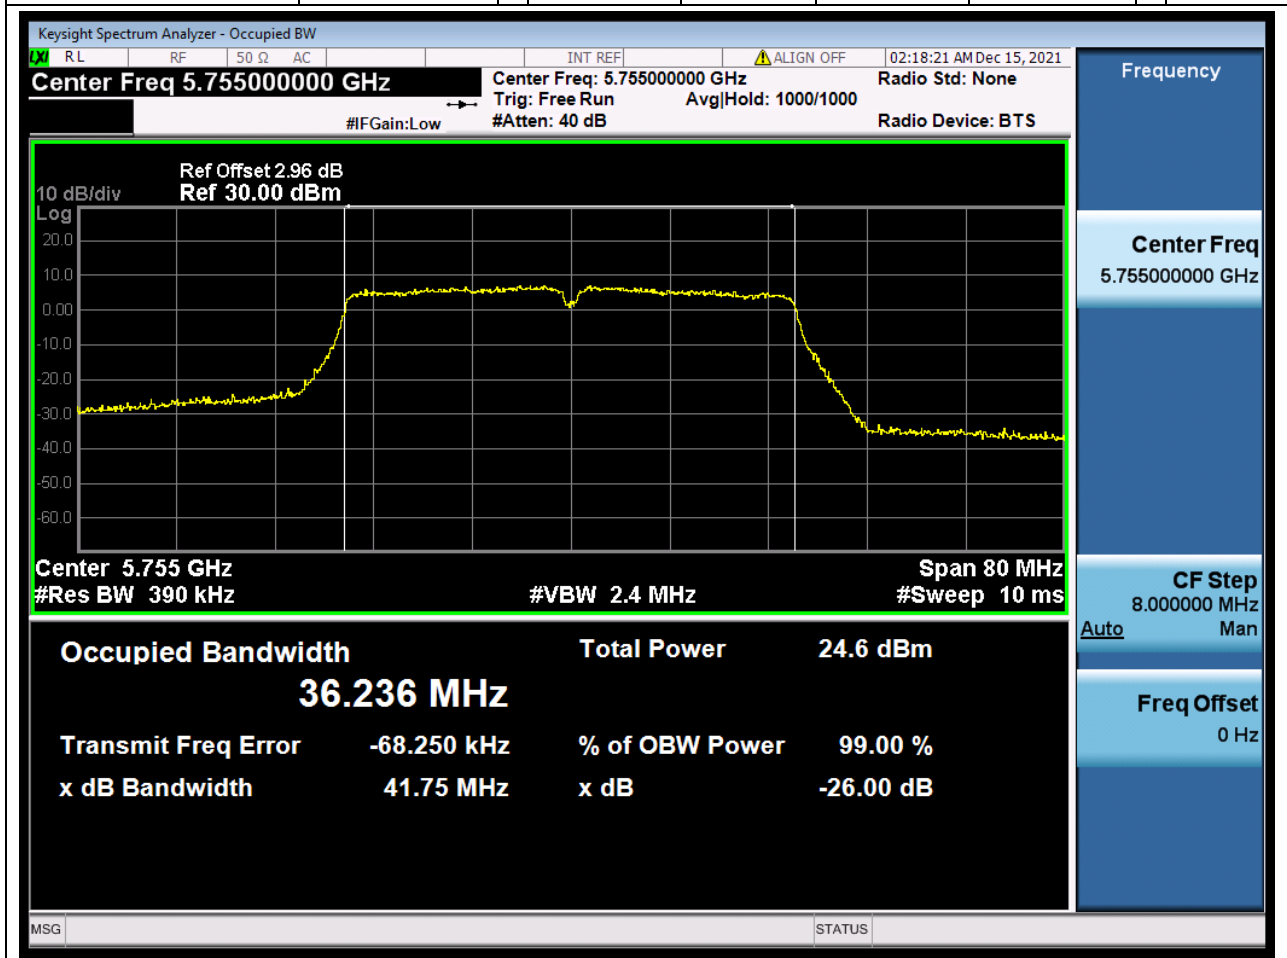

52. 802.11n_40M_U-NII-3_L

52.1. A.2.2-99% Bandwidth(NTNV)

Center Frequency (MHz)	OBW Power (%)	RBW (MHz)	Detector	Limit (MHz)	OBW (MHz)	Verdict
5755	99	0.39	Peak	0	36.235674	Unknown