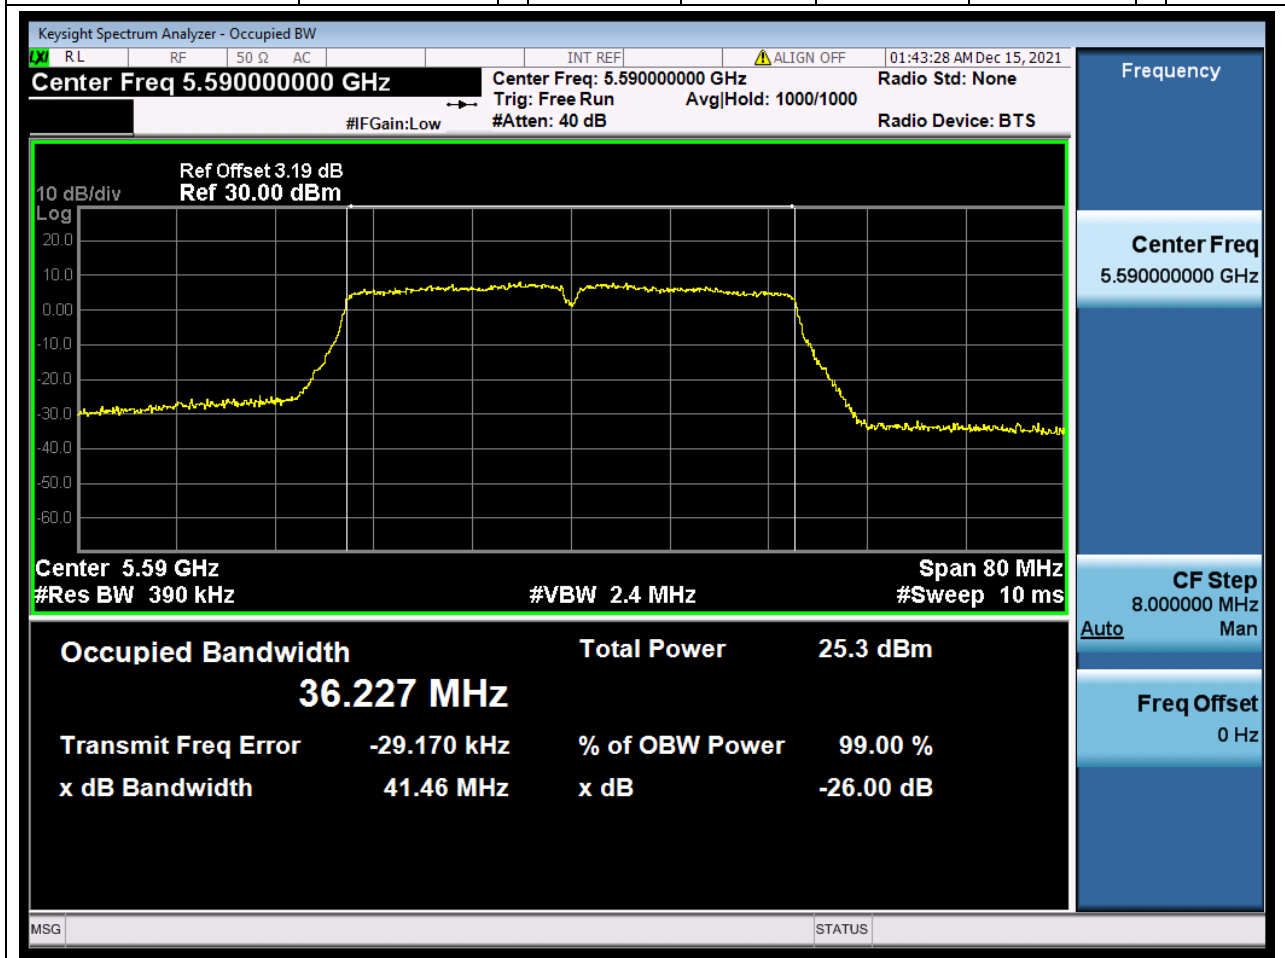

42. 802.11ac_40M_U-NII-2C_M

42.1. A.2.2-99% Bandwidth(NTNV)

Center Frequency (MHz)	OBW Power (%)	RBW (MHz)	Detector	Limit (MHz)	OBW (MHz)	Verdict
5590	99	0.39	Peak	0	36.227452	Unknow