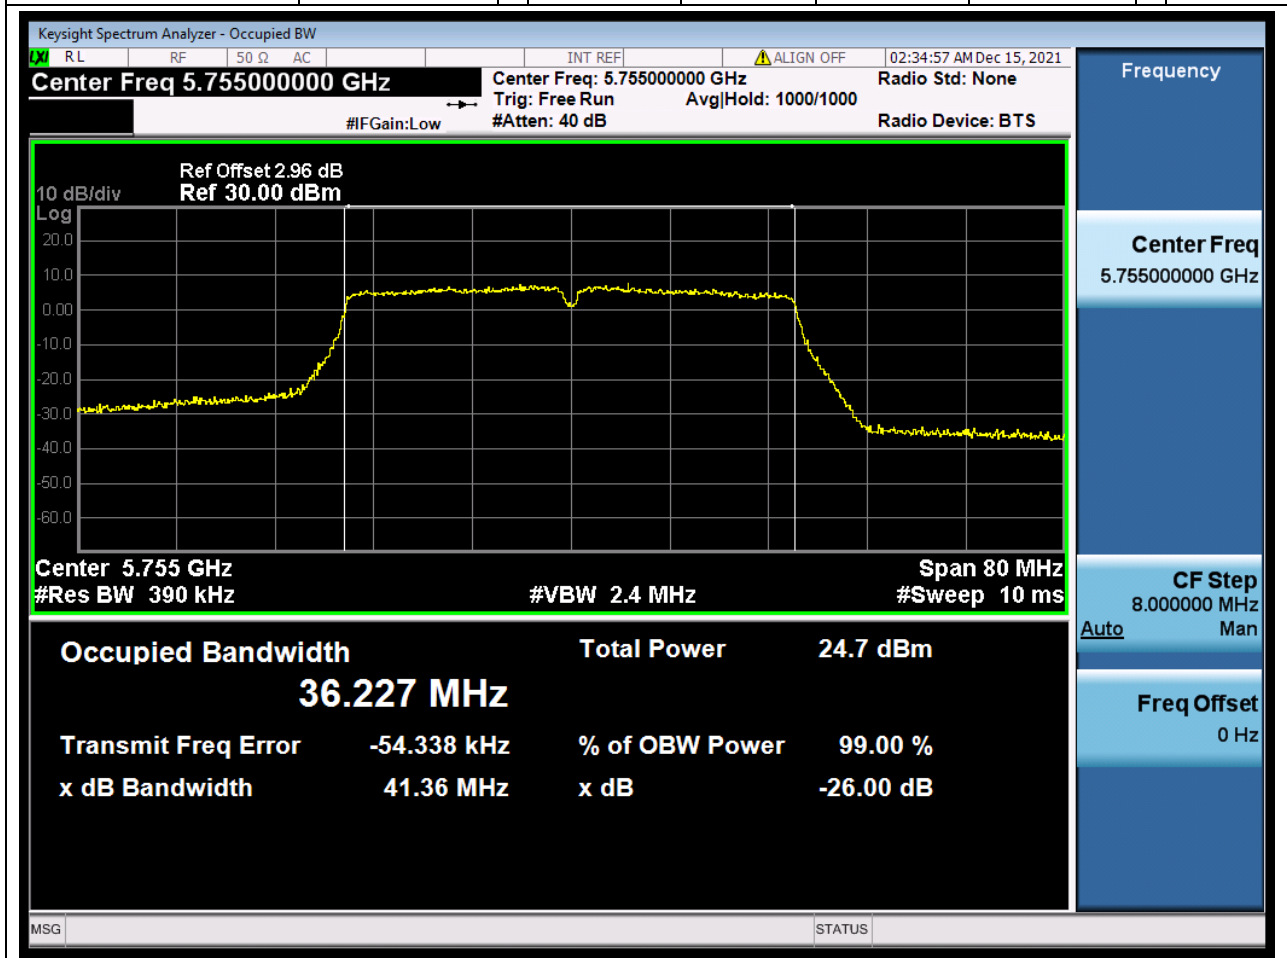

57. 802.11ac_40M_U-NII-3_L

57.1. A.2.2-99% Bandwidth(NTNV)

Center Frequency (MHz)	OBW Power (%)	RBW (MHz)	Detector	Limit (MHz)	OBW (MHz)	Verdict
5755	99	0.39	Peak	0	36.227446	Unknown