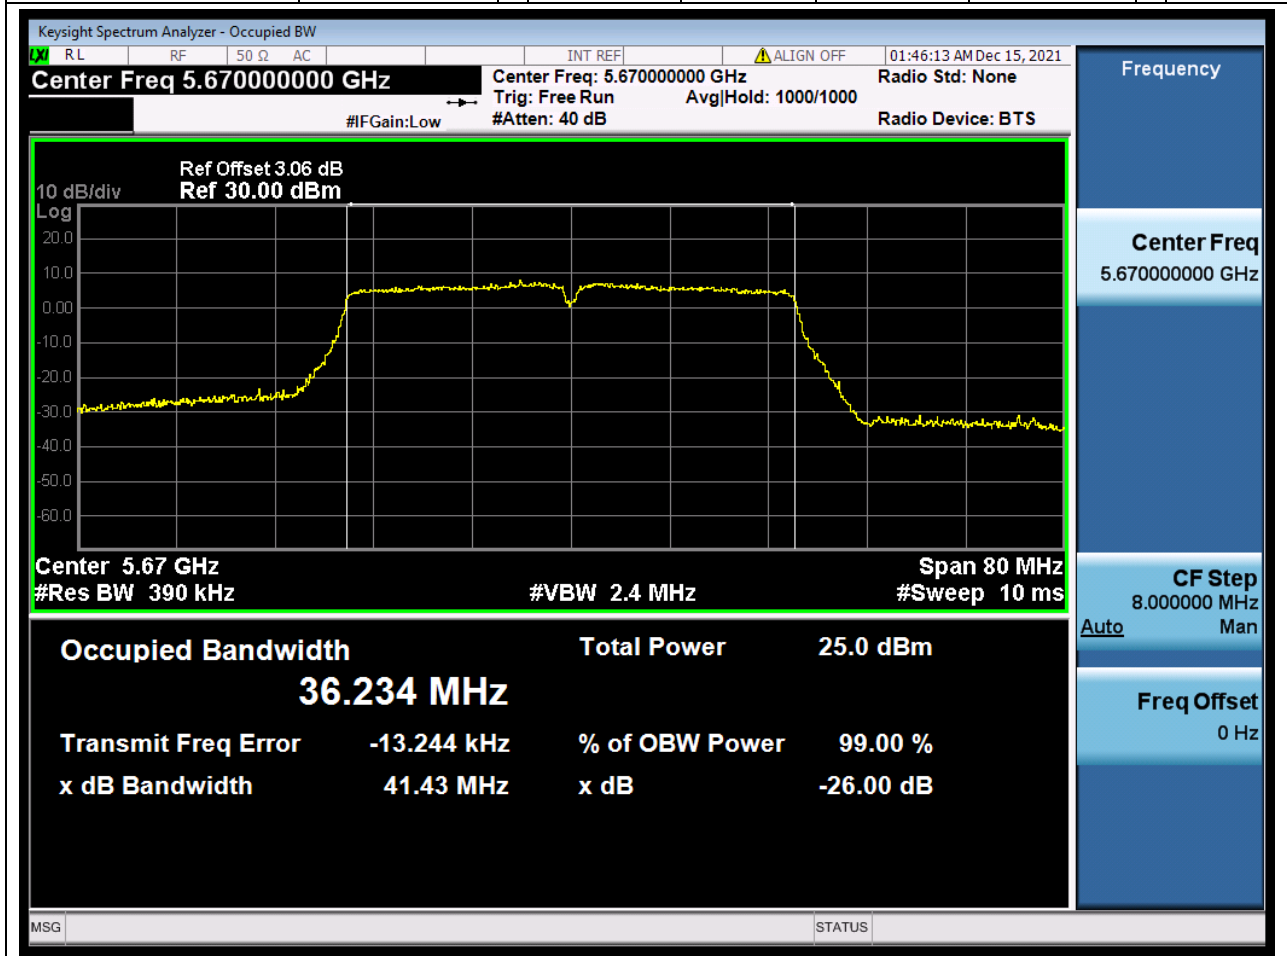

43. 802.11ac_40M_U-NII-2C_H

43.1. A.2.2-99% Bandwidth(NTNV)

Center Frequency (MHz)	OBW Power (%)	RBW (MHz)	Detector	Limit (MHz)	OBW (MHz)	Verdict
5670	99	0.39	Peak	0	36.234366	Unknow