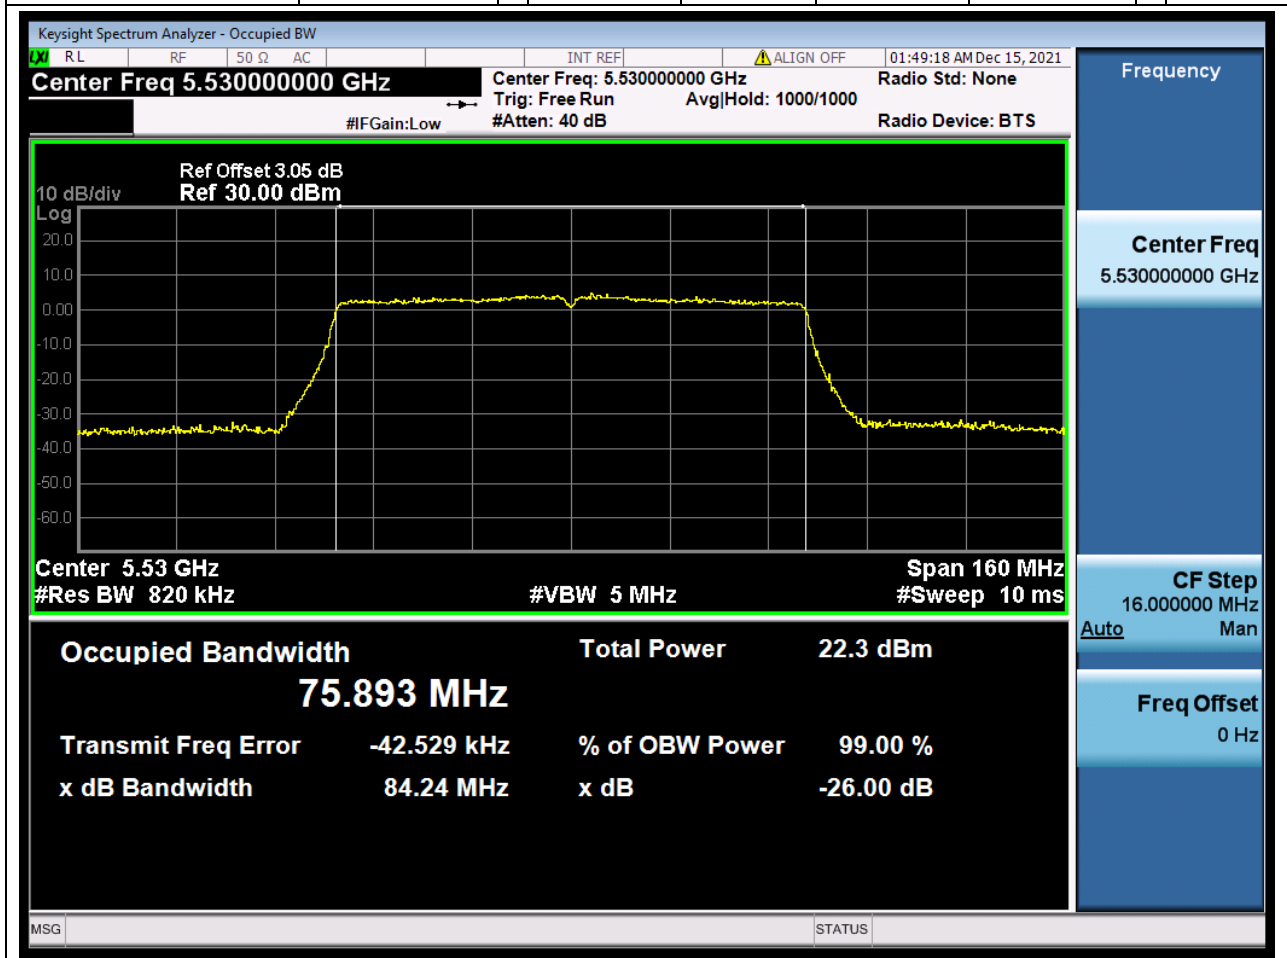

44. 802.11ac_80M_U-NII-2C_L

44.1. A.2.2-99% Bandwidth(NTNV)

Center Frequency (MHz)	OBW Power (%)	RBW (MHz)	Detector	Limit (MHz)	OBW (MHz)	Verdict
5530	99	0.82	Peak	0	75.893122	Unknow