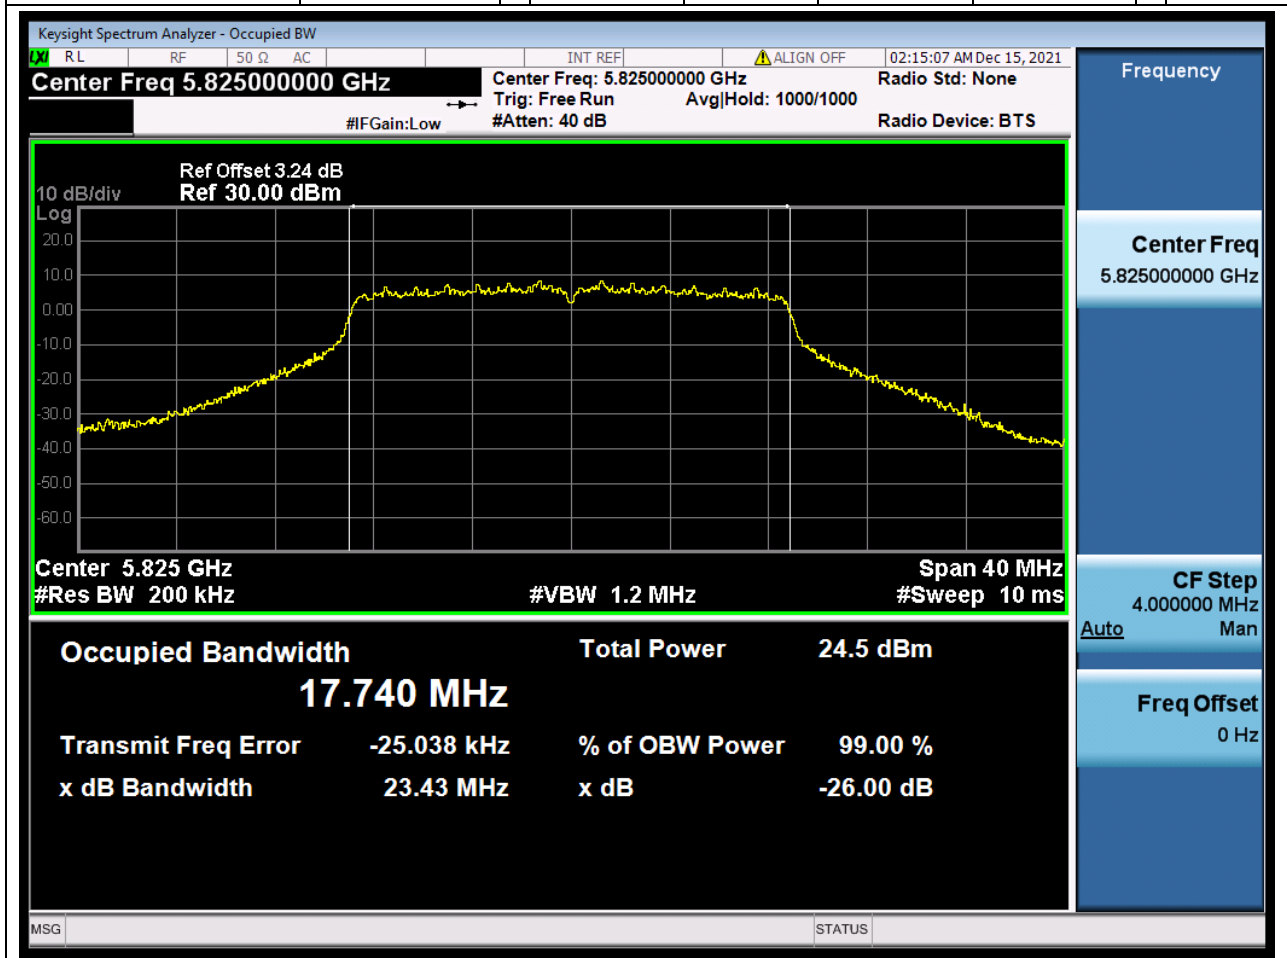

51. 802.11n_20M_U-NII-3_H

51.1. A.2.2-99% Bandwidth(NTNV)

Center Frequency (MHz)	OBW Power (%)	RBW (MHz)	Detector	Limit (MHz)	OBW (MHz)	Verdict
5825	99	0.2	Peak	0	17.74007	Unknow