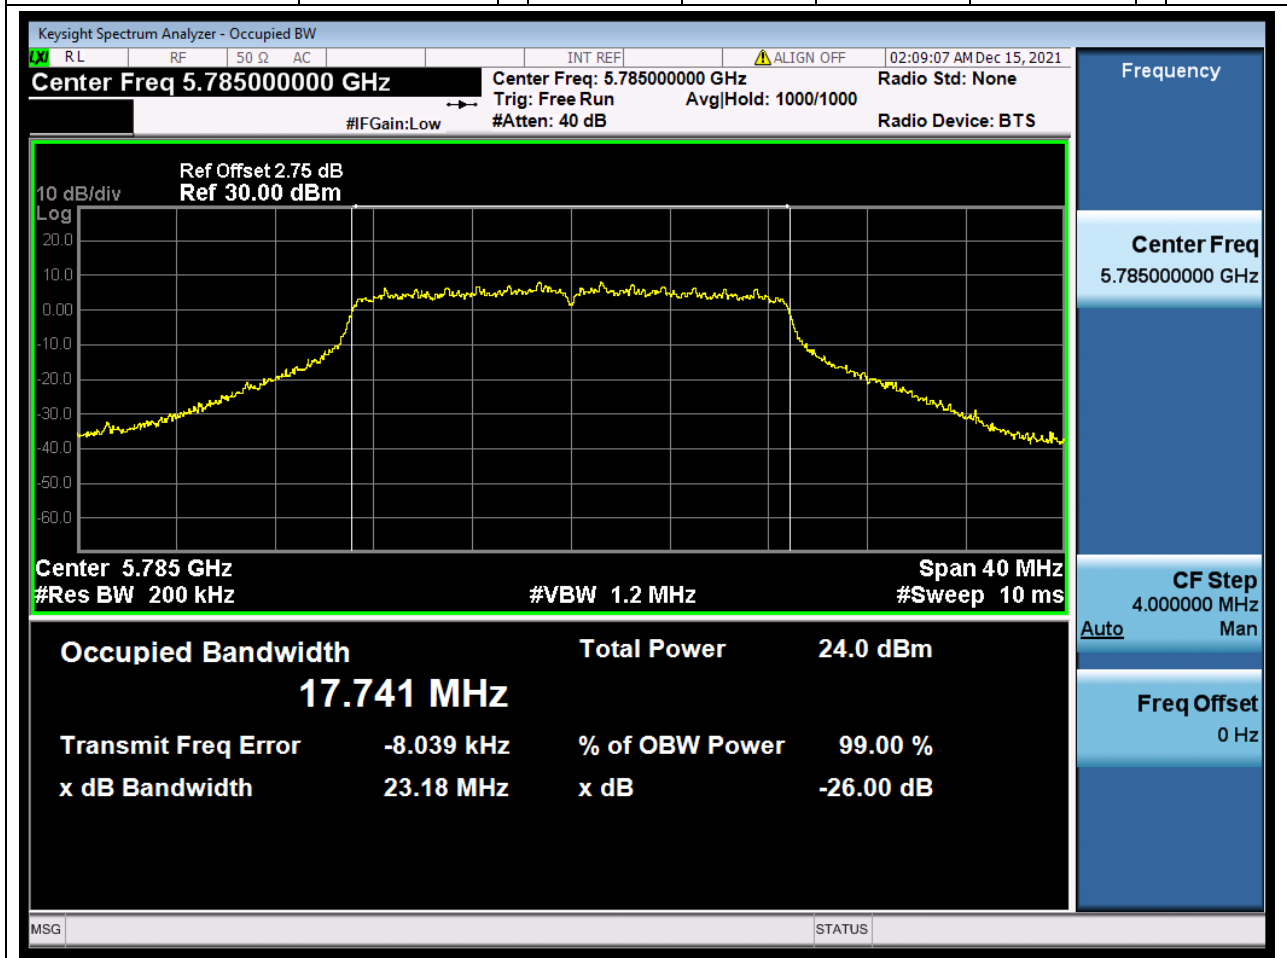

50. 802.11n_20M_U-NII-3_M

50.1. A.2.2-99% Bandwidth(NTNV)

Center Frequency (MHz)	OBW Power (%)	RBW (MHz)	Detector	Limit (MHz)	OBW (MHz)	Verdict
5785	99	0.2	Peak	0	17.741184	Unknow