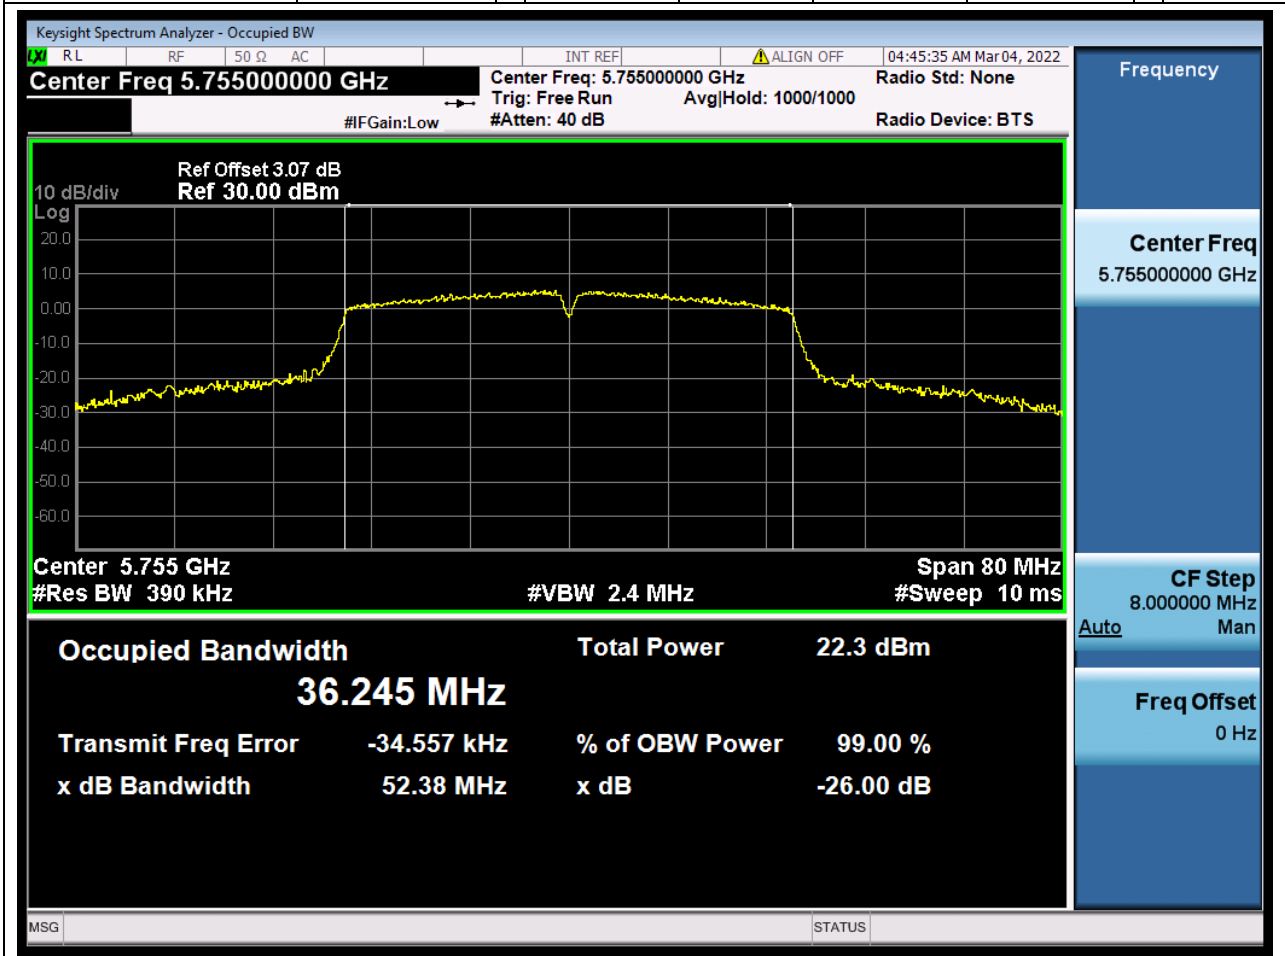

52. 802.11n_40M_U-NII-3_L

52.1. A.2.2-99% Bandwidth(NTNV)

Center Frequency (MHz)	OBW Power (%)	RBW (MHz)	Detector	Limit (MHz)	OBW (MHz)	Verdict
5755	99	0.39	Peak	0	36.245142	Unknown