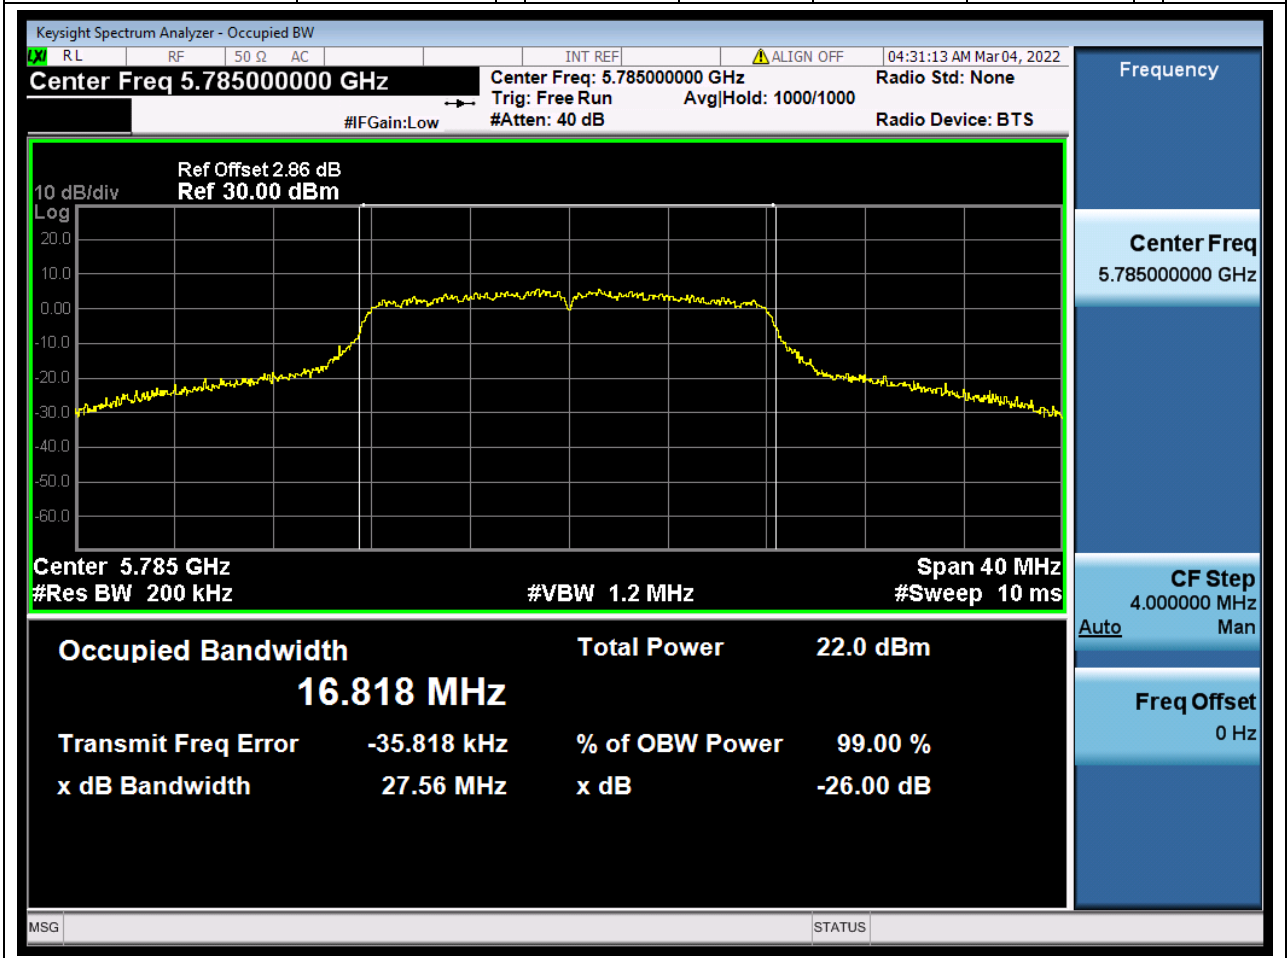

47. 802.11a_20M_U-NII-3_M

47.1. A.2.2-99% Bandwidth(NTNV)

Center Frequency (MHz)	OBW Power (%)	RBW (MHz)	Detector	Limit (MHz)	OBW (MHz)	Verdict
5785	99	0.2	Peak	0	16.818173	Unknown