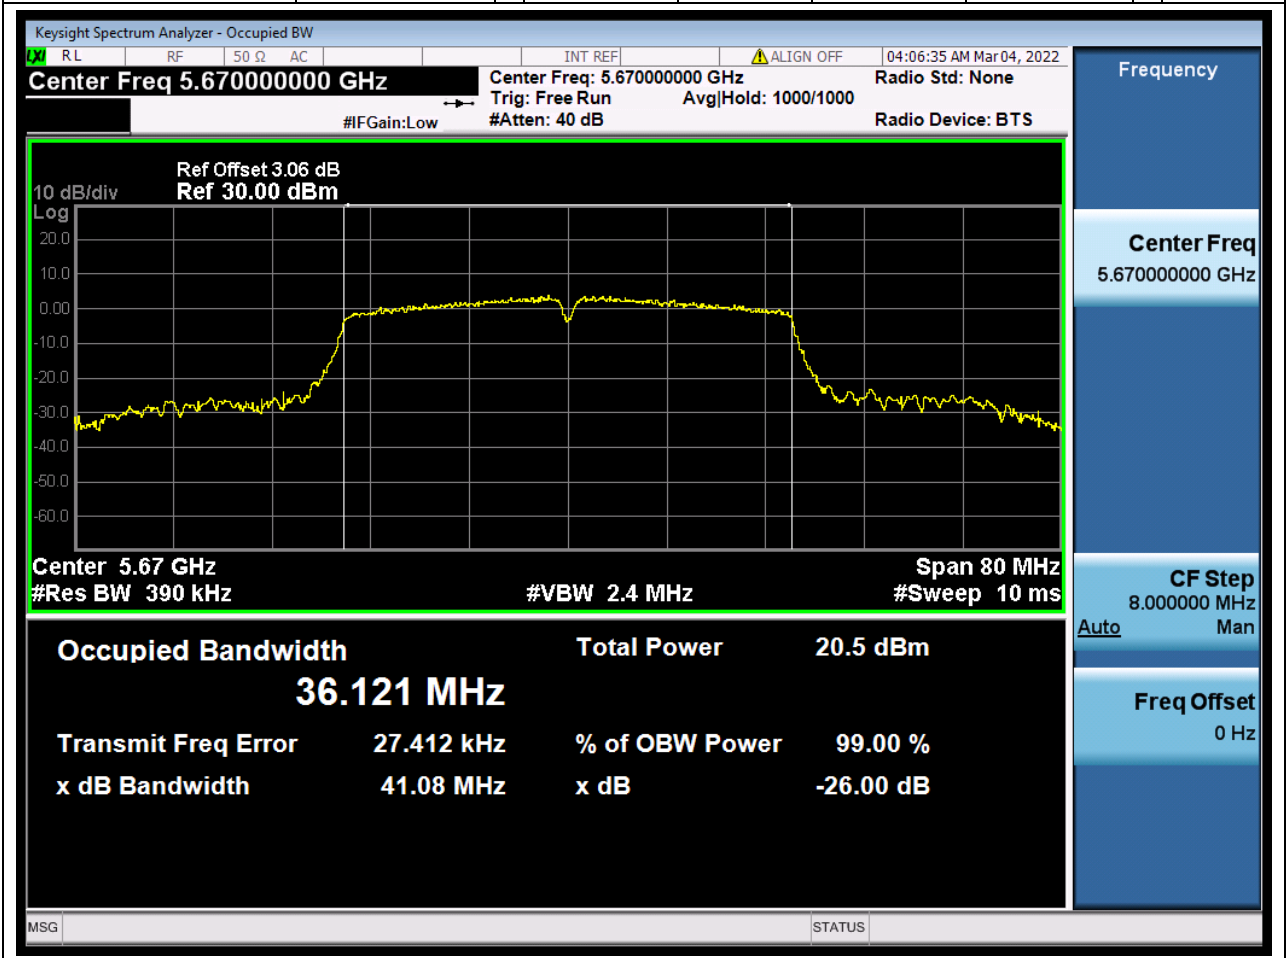

37. 802.11n_40M_U-NII-2C_H

37.1. A.2.2-99% Bandwidth(NTNV)

Center Frequency (MHz)	OBW Power (%)	RBW (MHz)	Detector	Limit (MHz)	OBW (MHz)	Verdict
5670	99	0.39	Peak	0	36.120862	Unknown