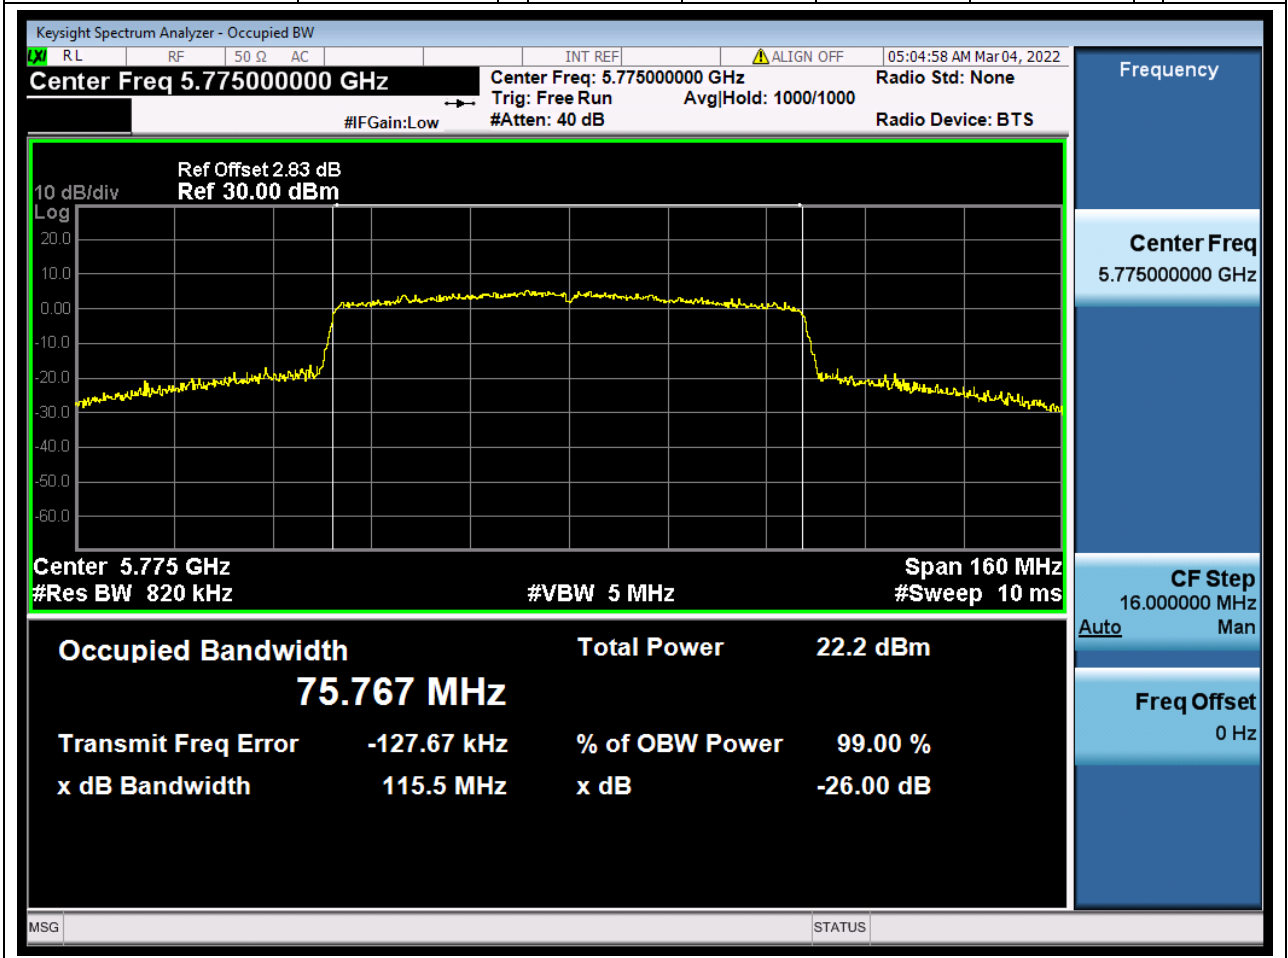

59. 802.11ac_80M_U-NII-3_M

59.1. A.2.2-99% Bandwidth(NTNV)

Center Frequency (MHz)	OBW Power (%)	RBW (MHz)	Detector	Limit (MHz)	OBW (MHz)	Verdict
5775	99	0.82	Peak	0	75.76693	Unknown