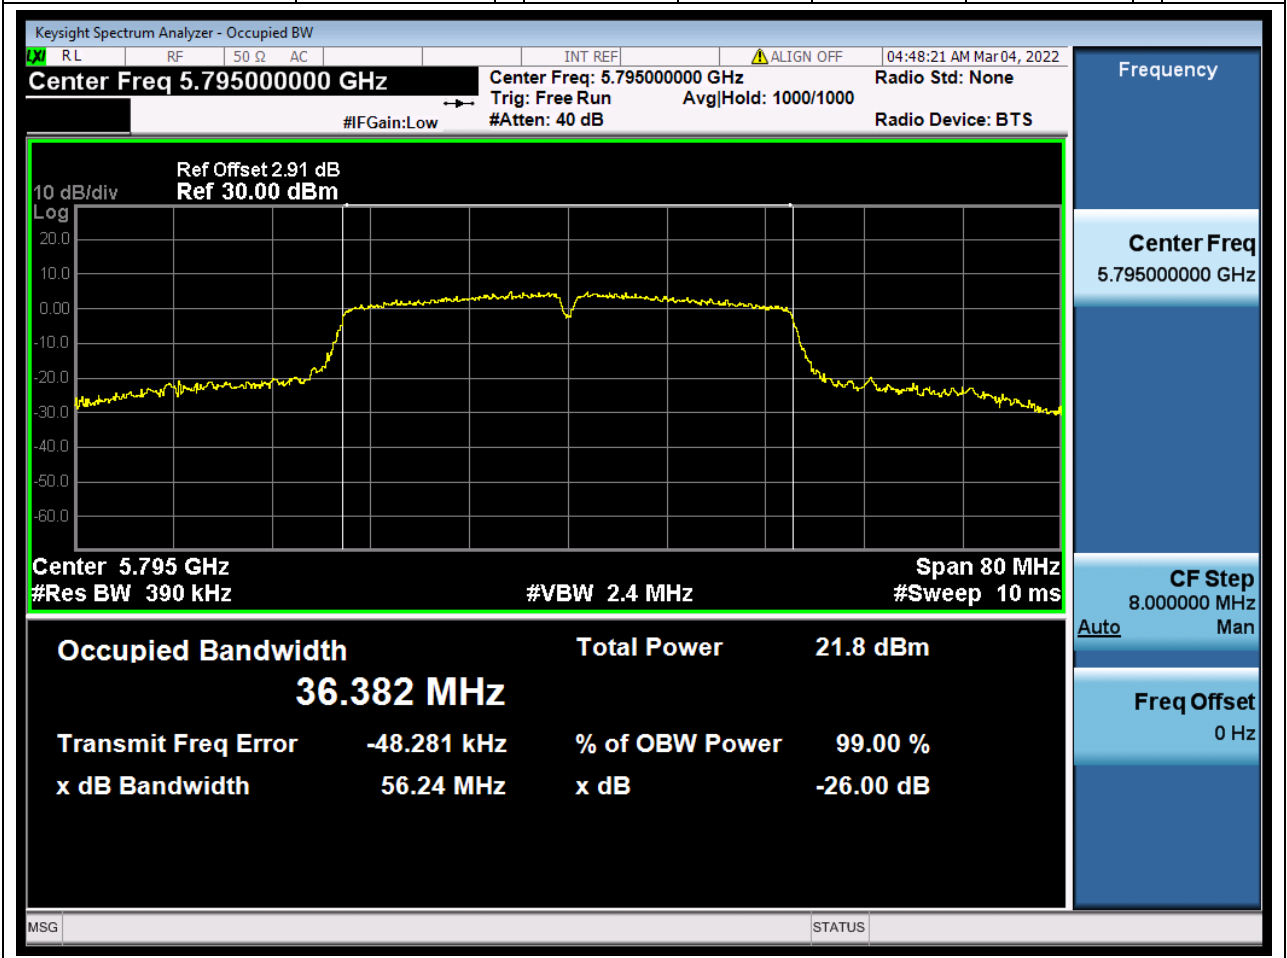

53. 802.11n_40M_U-NII-3_H

53.1. A.2.2-99% Bandwidth(NTNV)

Center Frequency (MHz)	OBW Power (%)	RBW (MHz)	Detector	Limit (MHz)	OBW (MHz)	Verdict
5795	99	0.39	Peak	0	36.381559	Unknown