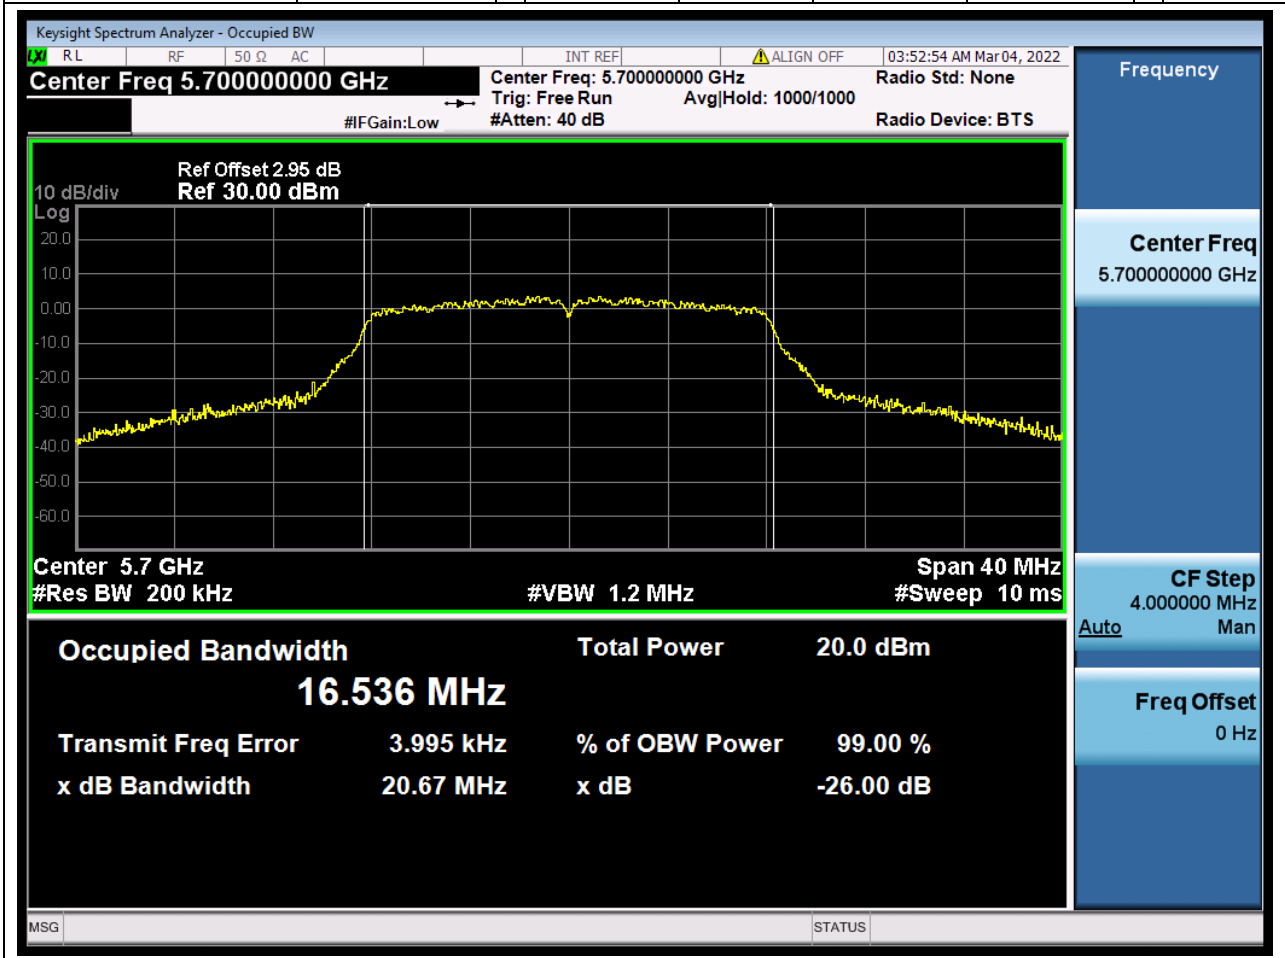

31. 802.11a_20M_U-NII-2C_H

31.1. A.2.2-99% Bandwidth(NTNV)

Center Frequency (MHz)	OBW Power (%)	RBW (MHz)	Detector	Limit (MHz)	OBW (MHz)	Verdict
5700	99	0.2	Peak	0	16.535799	Unknown