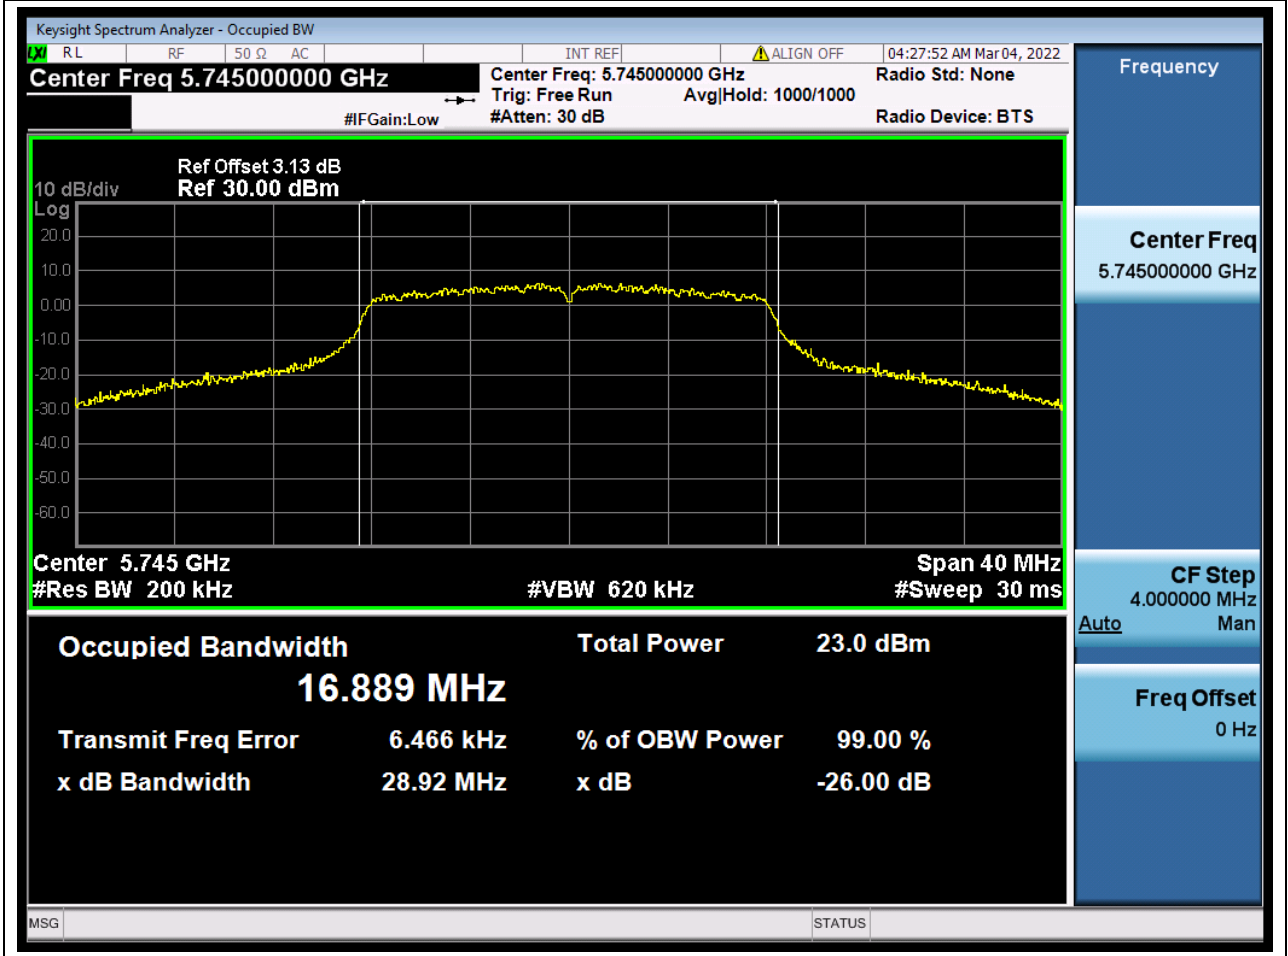

46. 802.11a_20M_U-NII-3_L

46.1. A.2-26dB Bandwidth(NTNV)

Center Frequency (MHz)	XdB Down	RBW (MHz)	Detector	Limit (MHz)	XdB BandWidth (MHz)	Verdict
5745	26	0.2	Peak	0	28.922455	Unknow