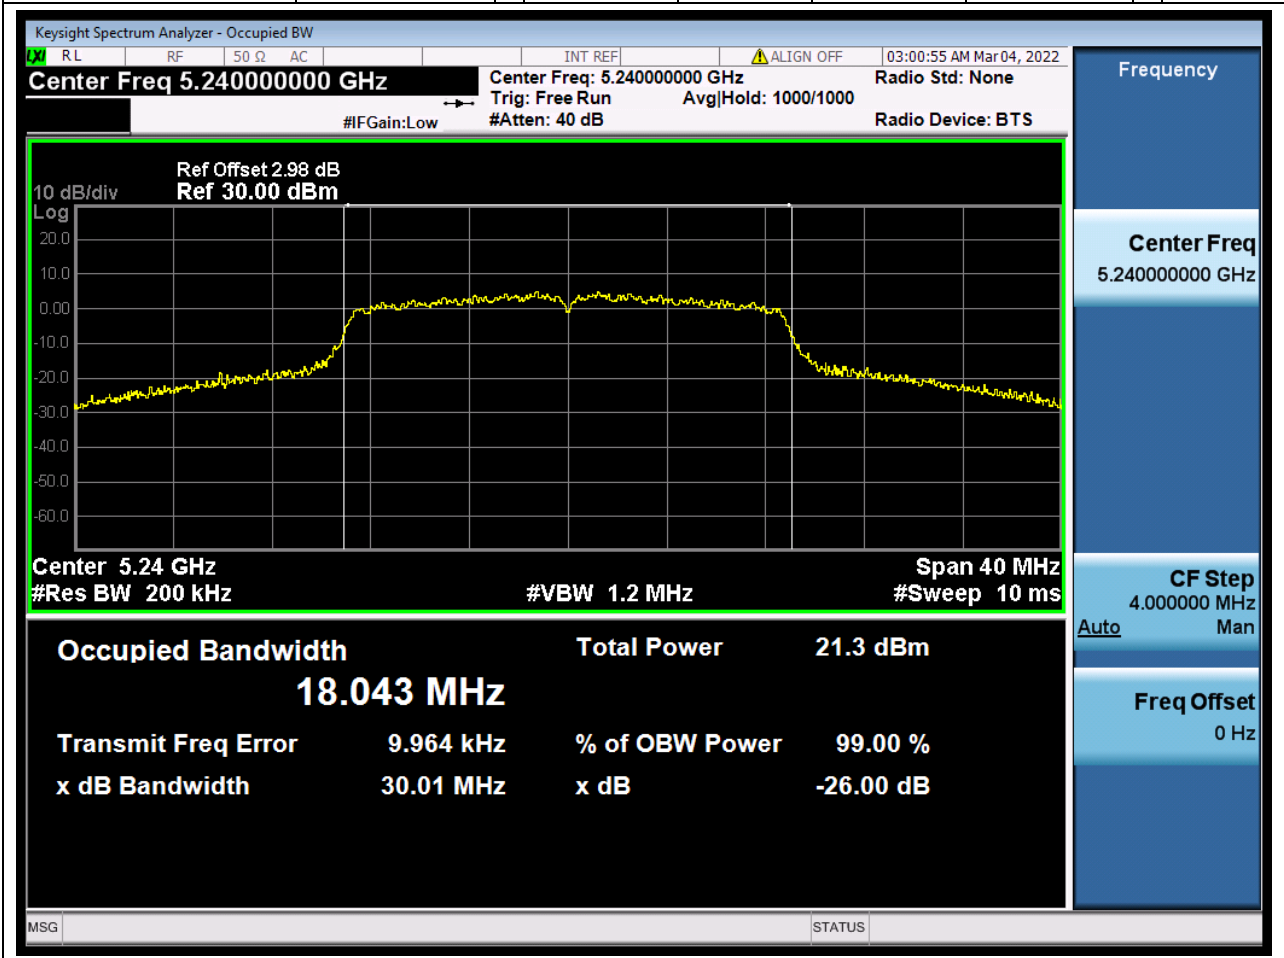

11. 802.11ac_20M_U-NII-1_H

11.1. A.2.2-99% Bandwidth(NTNV)

Center Frequency (MHz)	OBW Power (%)	RBW (MHz)	Detector	Limit (MHz)	OBW (MHz)	Verdict
5240	99	0.2	Peak	0	18.043246	Unknown