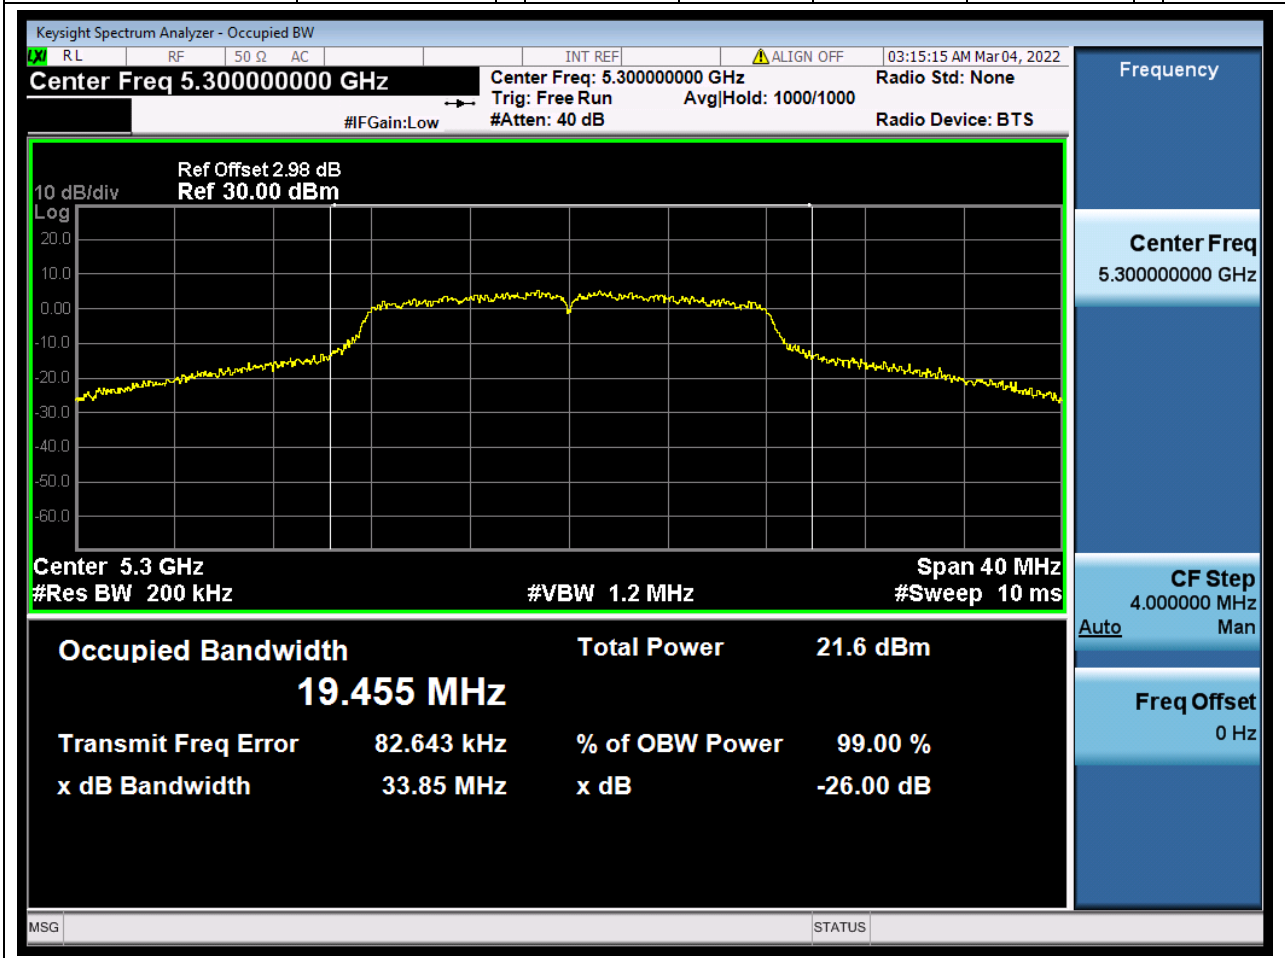

16. 802.11a_20M_U-NII-2A_M

16.1. A.2.2-99% Bandwidth(NTNV)

Center Frequency (MHz)	OBW Power (%)	RBW (MHz)	Detector	Limit (MHz)	OBW (MHz)	Verdict
5300	99	0.2	Peak	0	19.454818	Unknown