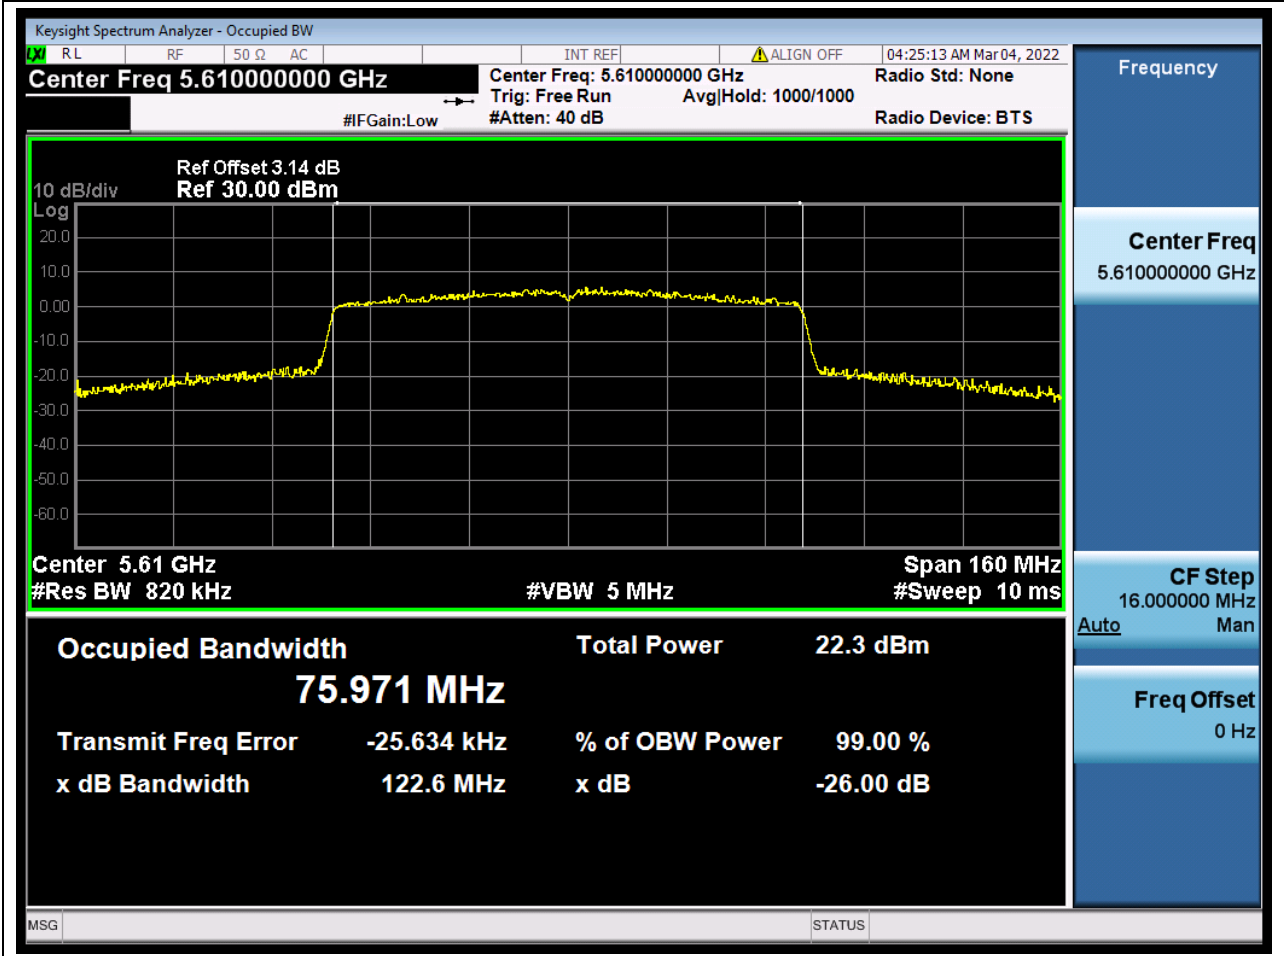

45. 802.11ac_80M_U-NII-2C_M

45.1. A.2.2-99% Bandwidth(NTNV)

Center Frequency (MHz)	OBW Power (%)	RBW (MHz)	Detector	Limit (MHz)	OBW (MHz)	Verdict
5610	99	0.82	Peak	0	75.970935	Unknow