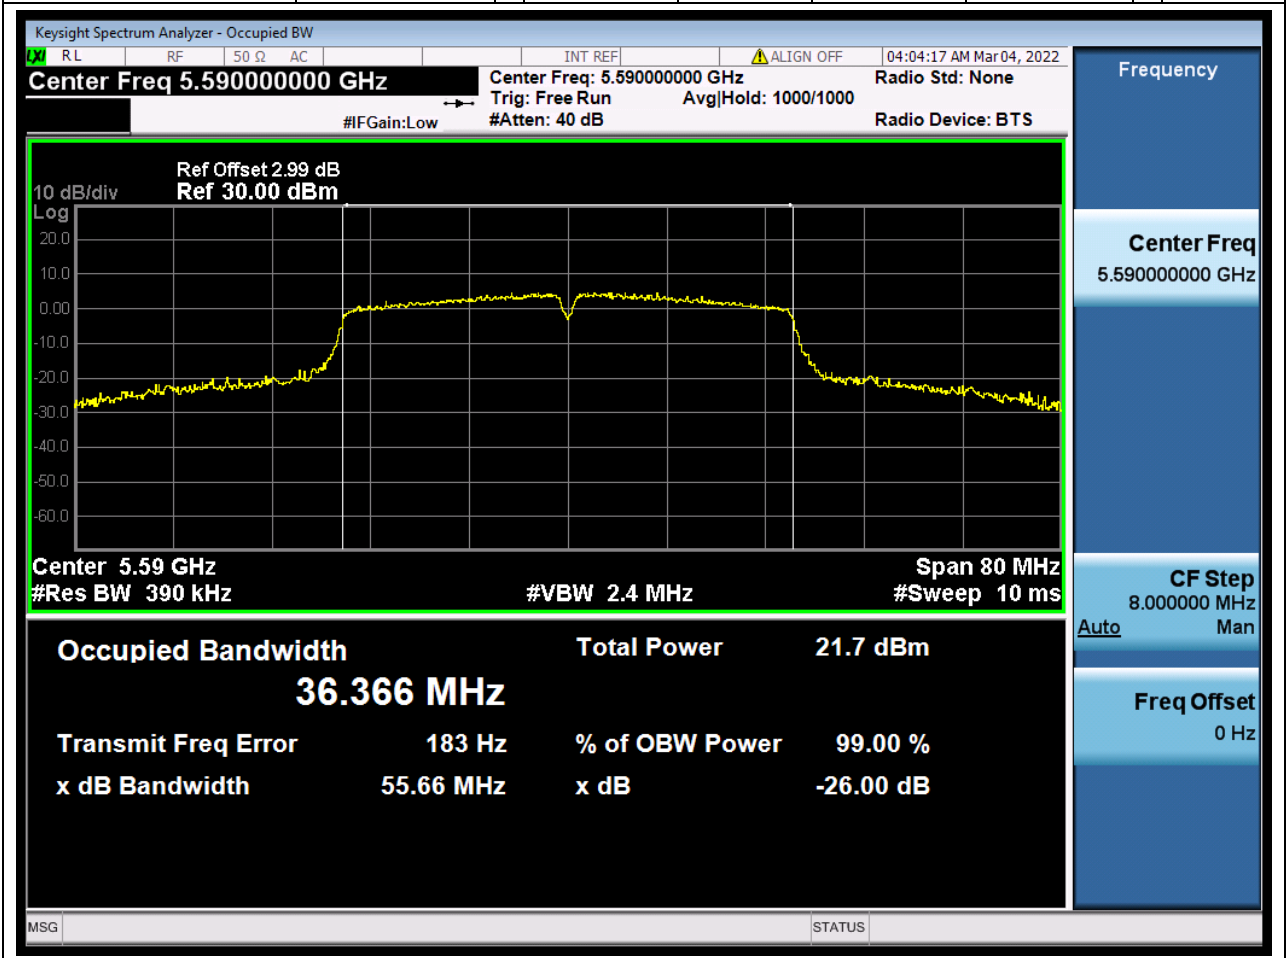

36. 802.11n_40M_U-NII-2C_M

36.1. A.2.2-99% Bandwidth(NTNV)

Center Frequency (MHz)	OBW Power (%)	RBW (MHz)	Detector	Limit (MHz)	OBW (MHz)	Verdict
5590	99	0.39	Peak	0	36.366129	Unknown