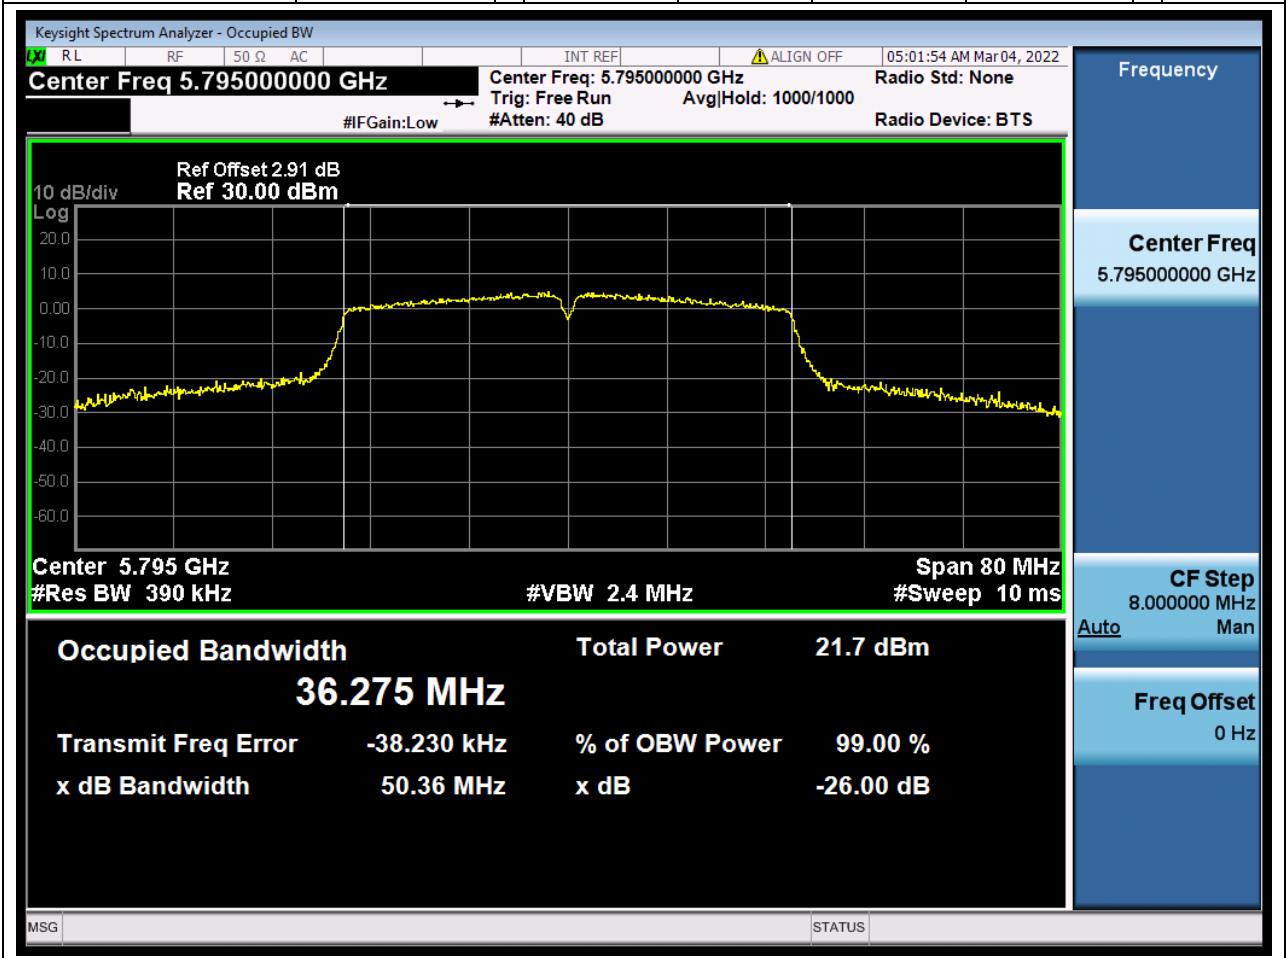

58. 802.11ac_40M_U-NII-3_H

58.1. A.2.2-99% Bandwidth(NTNV)

Center Frequency (MHz)	OBW Power (%)	RBW (MHz)	Detector	Limit (MHz)	OBW (MHz)	Verdict
5795	99	0.39	Peak	0	36.274956	Unknown