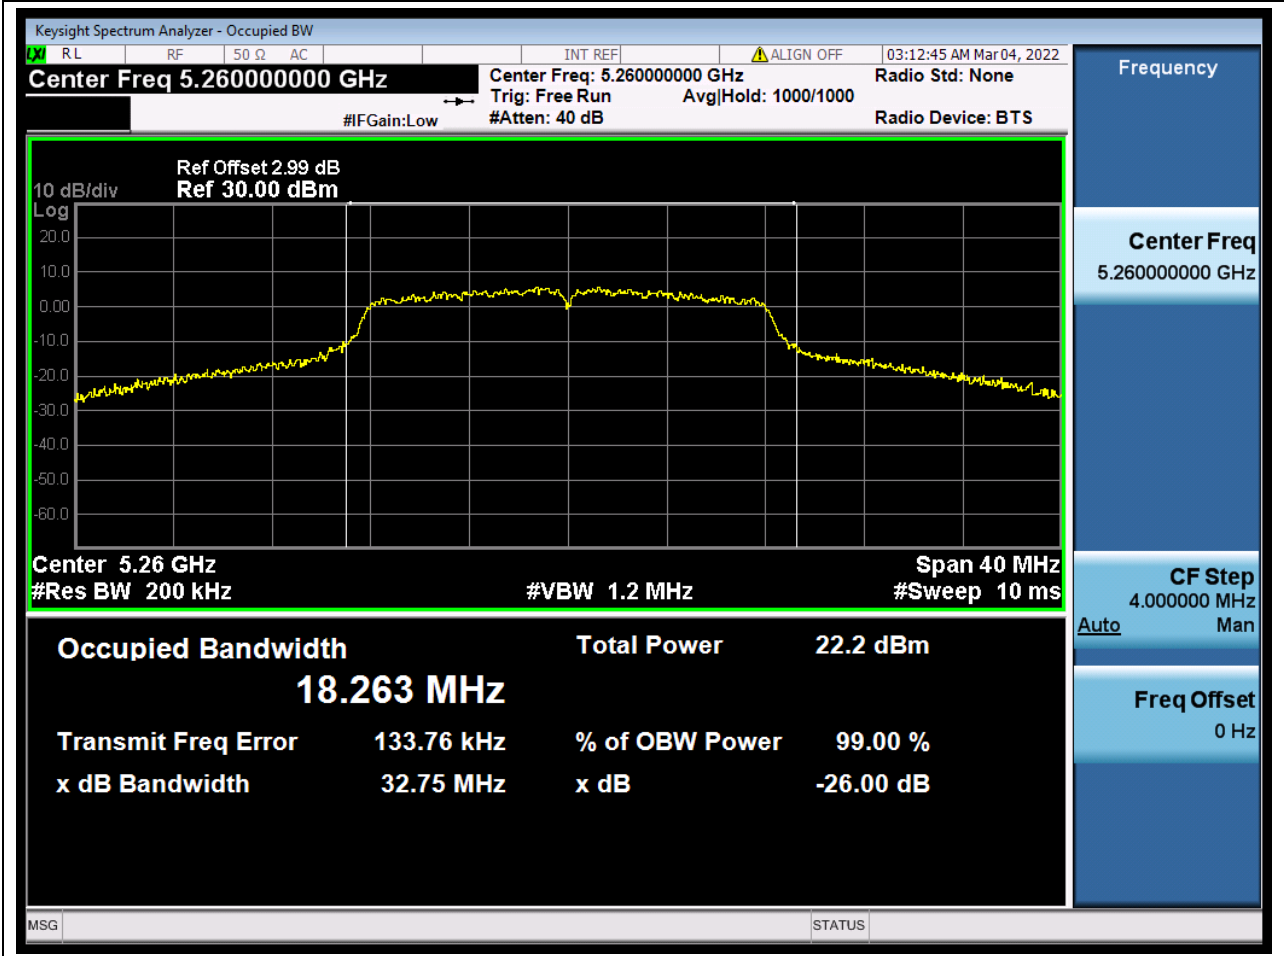

15. 802.11a_20M_U-NII-2A_L

15.1. A.2.2-99% Bandwidth(NTNV)

Center Frequency (MHz)	OBW Power (%)	RBW (MHz)	Detector	Limit (MHz)	OBW (MHz)	Verdict
5260	99	0.2	Peak	0	18.262567	Unknown