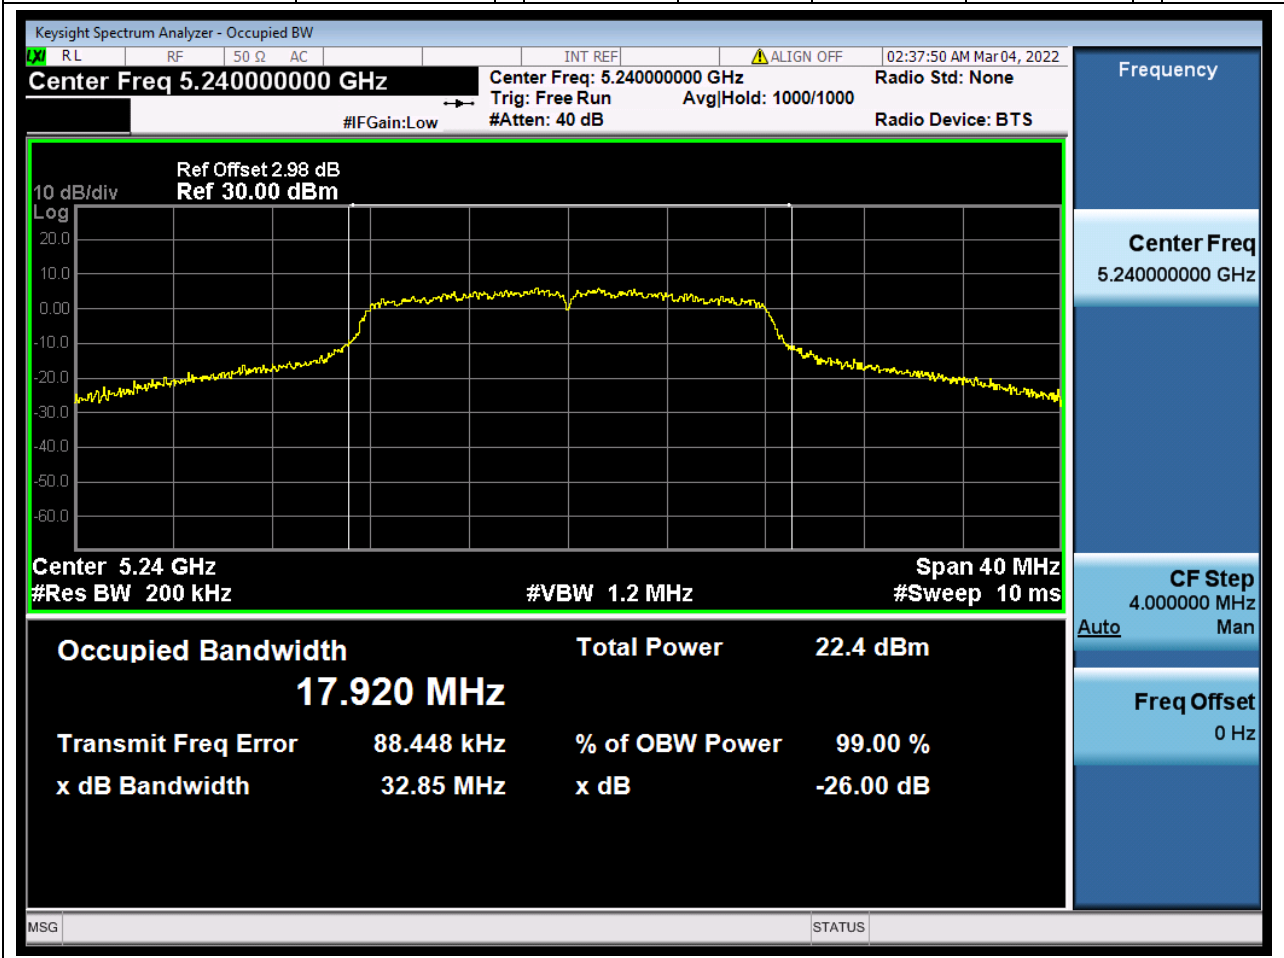

3. 802.11a_20M_U-NII-1_H

3.1. A.2.2-99% Bandwidth(NTNV)

Center Frequency (MHz)	OBW Power (%)	RBW (MHz)	Detector	Limit (MHz)	OBW (MHz)	Verdict
5240	99	0.2	Peak	0	17.919814	Unknown