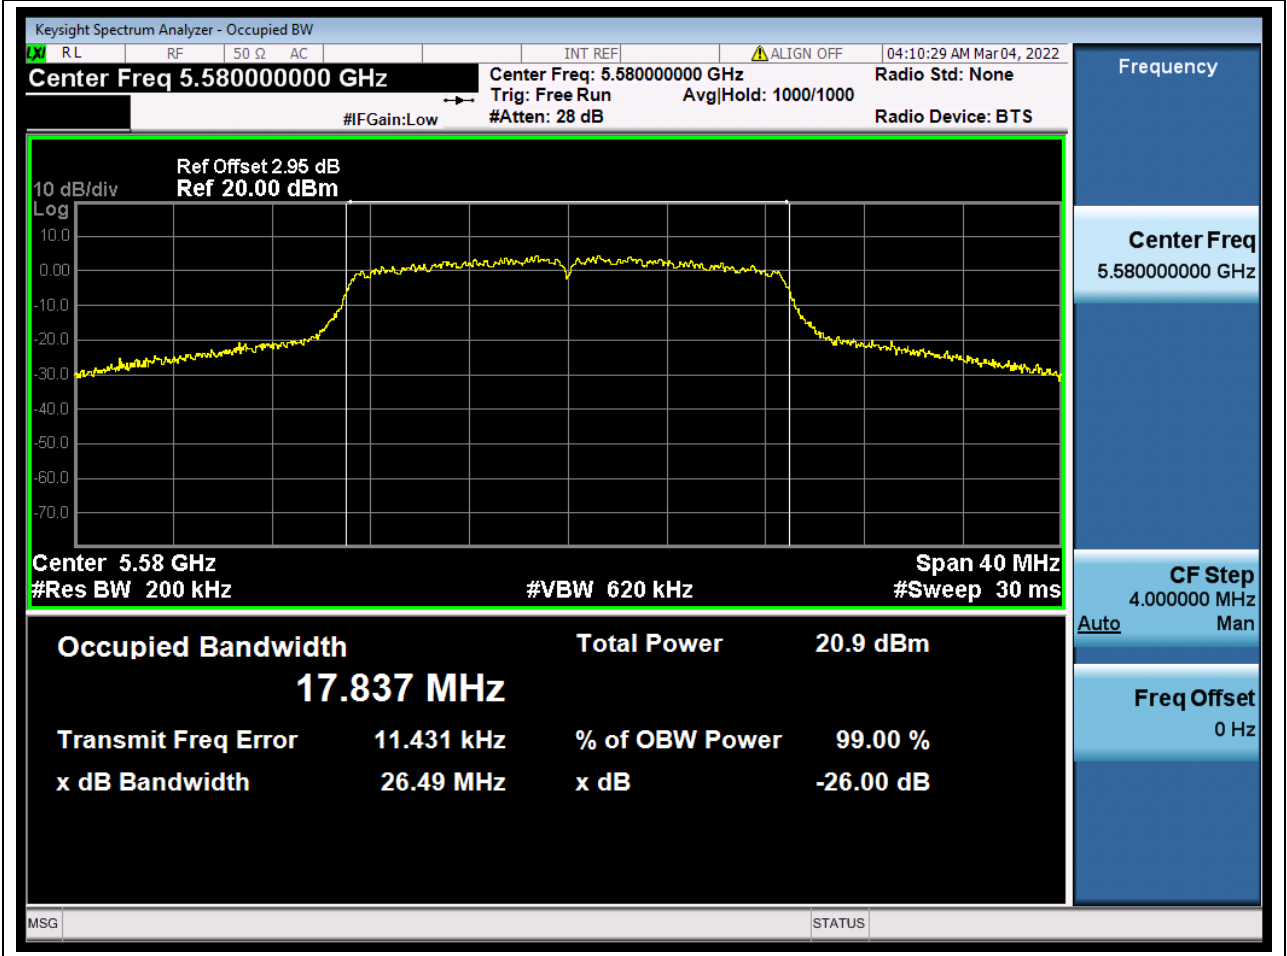

39. 802.11ac_20M_U-NII-2C_M

39.1. A.2-26dB Bandwidth(NTNV)

Center Frequency (MHz)	XdB Down	RBW (MHz)	Detector	Limit (MHz)	XdB BandWidth (MHz)	Verdict
5580	26	0.2	Peak	0	26.488883	Unknow