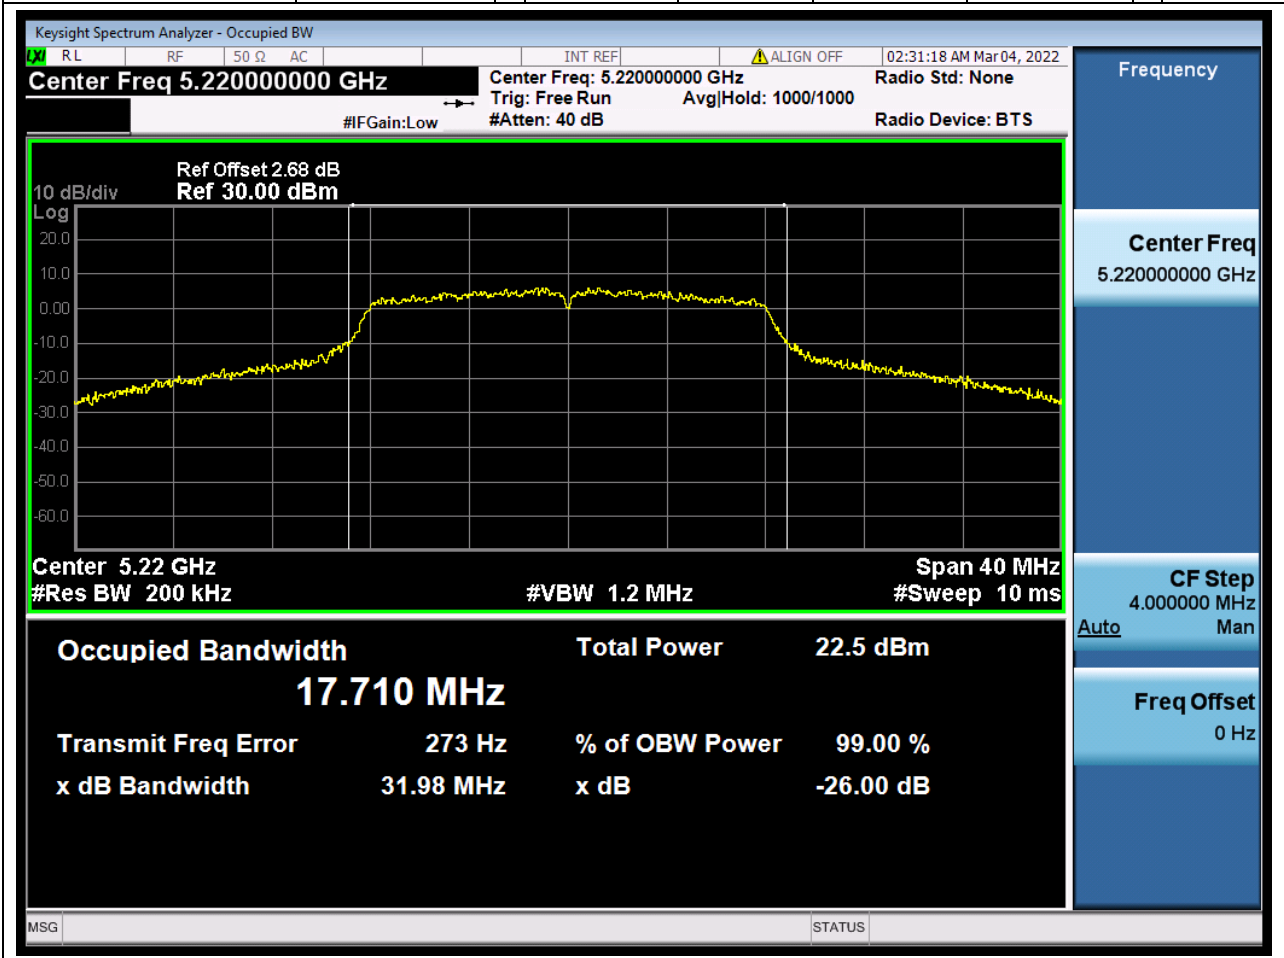

2. 802.11a_20M_U-NII-1_M

2.1. A.2.2-99% Bandwidth(NTNV)

Center Frequency (MHz)	OBW Power (%)	RBW (MHz)	Detector	Limit (MHz)	OBW (MHz)	Verdict
5220	99	0.2	Peak	0	17.710114	Unknown