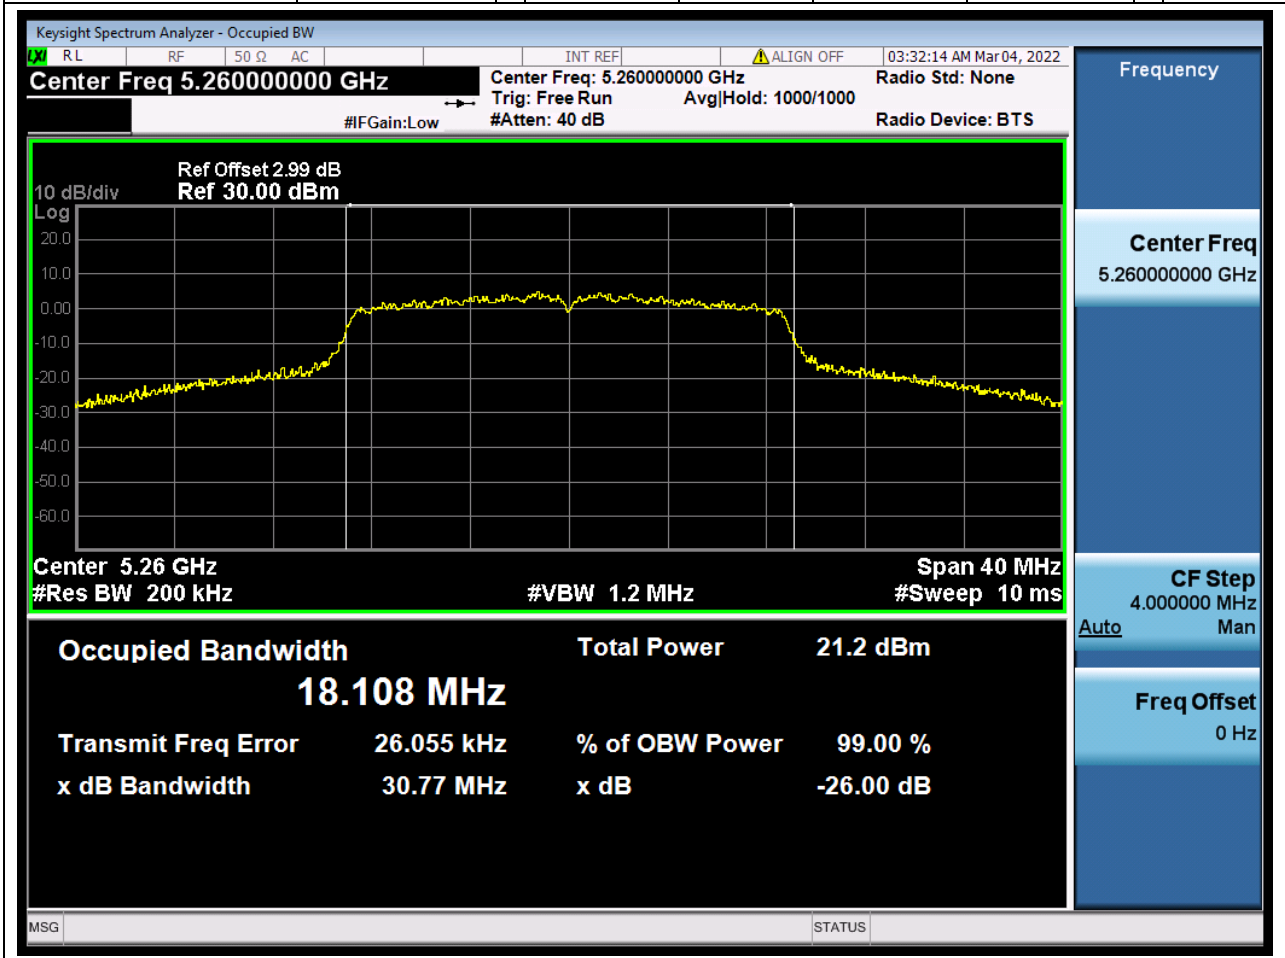

23. 802.11ac_20M_U-NII-2A_L

23.1. A.2.2-99% Bandwidth(NTNV)

Center Frequency (MHz)	OBW Power (%)	RBW (MHz)	Detector	Limit (MHz)	OBW (MHz)	Verdict
5260	99	0.2	Peak	0	18.107983	Unknown