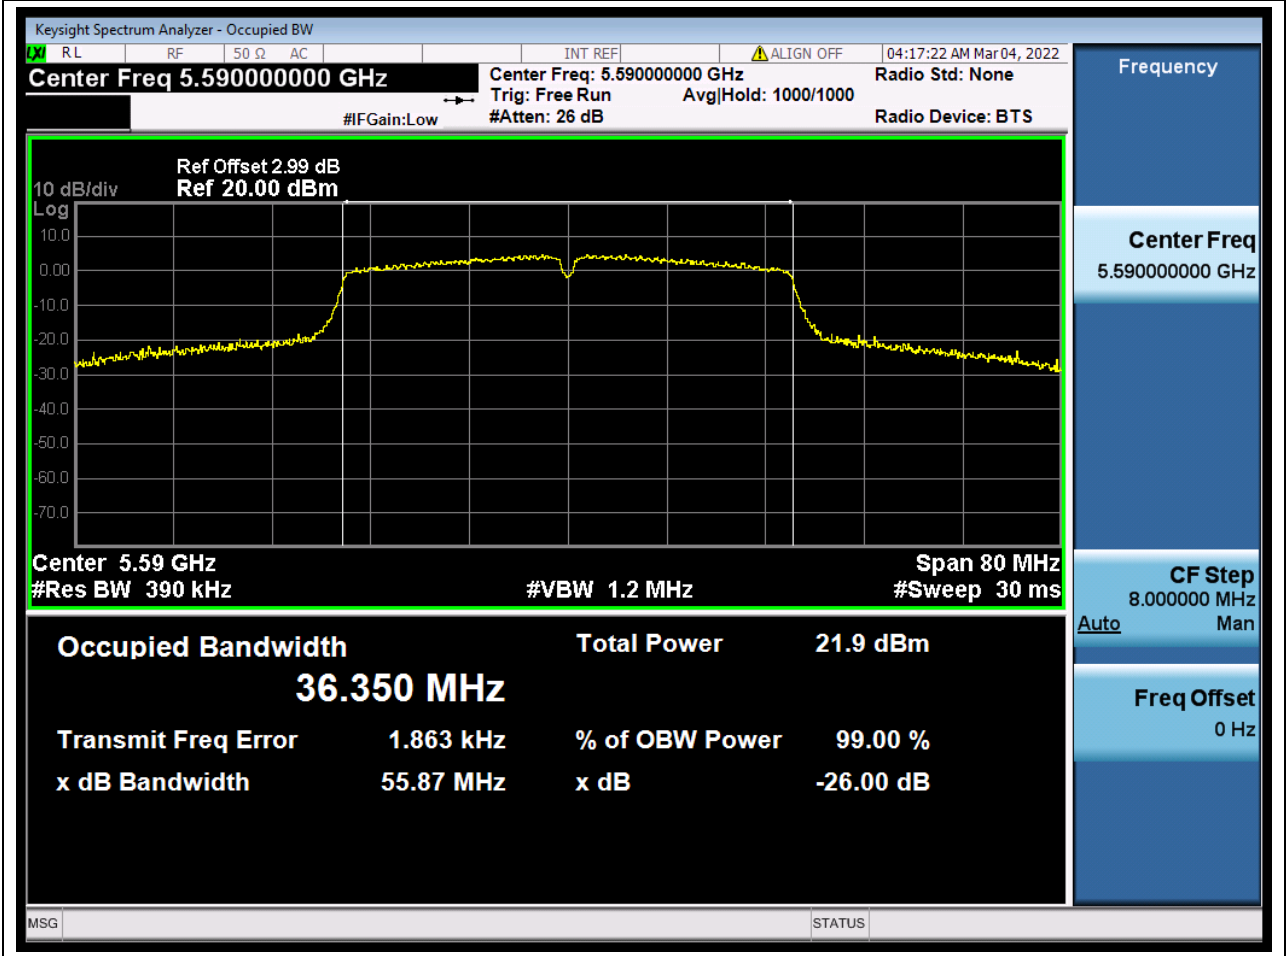

42. 802.11ac_40M_U-NII-2C_M

42.1. A.2-26dB Bandwidth(NTNV)

Center Frequency (MHz)	XdB Down	RBW (MHz)	Detector	Limit (MHz)	XdB BandWidth (MHz)	Verdict
5590	26	0.39	Peak	0	55.874978	Unknow