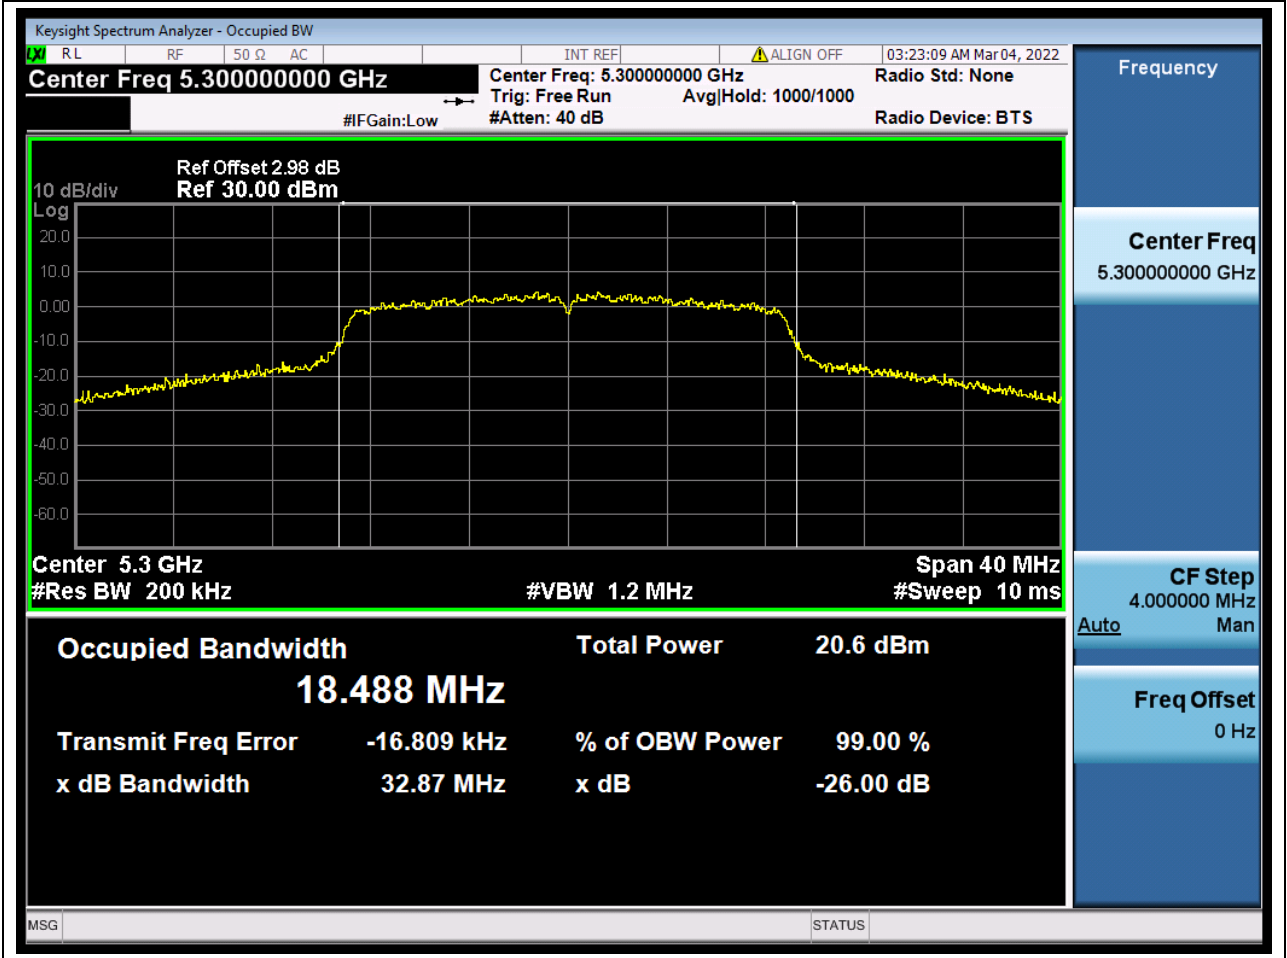

19. 802.11n_20M_U-NII-2A_M

19.1. A.2.2-99% Bandwidth(NTNV)

Center Frequency (MHz)	OBW Power (%)	RBW (MHz)	Detector	Limit (MHz)	OBW (MHz)	Verdict
5300	99	0.2	Peak	0	18.487962	Unknown