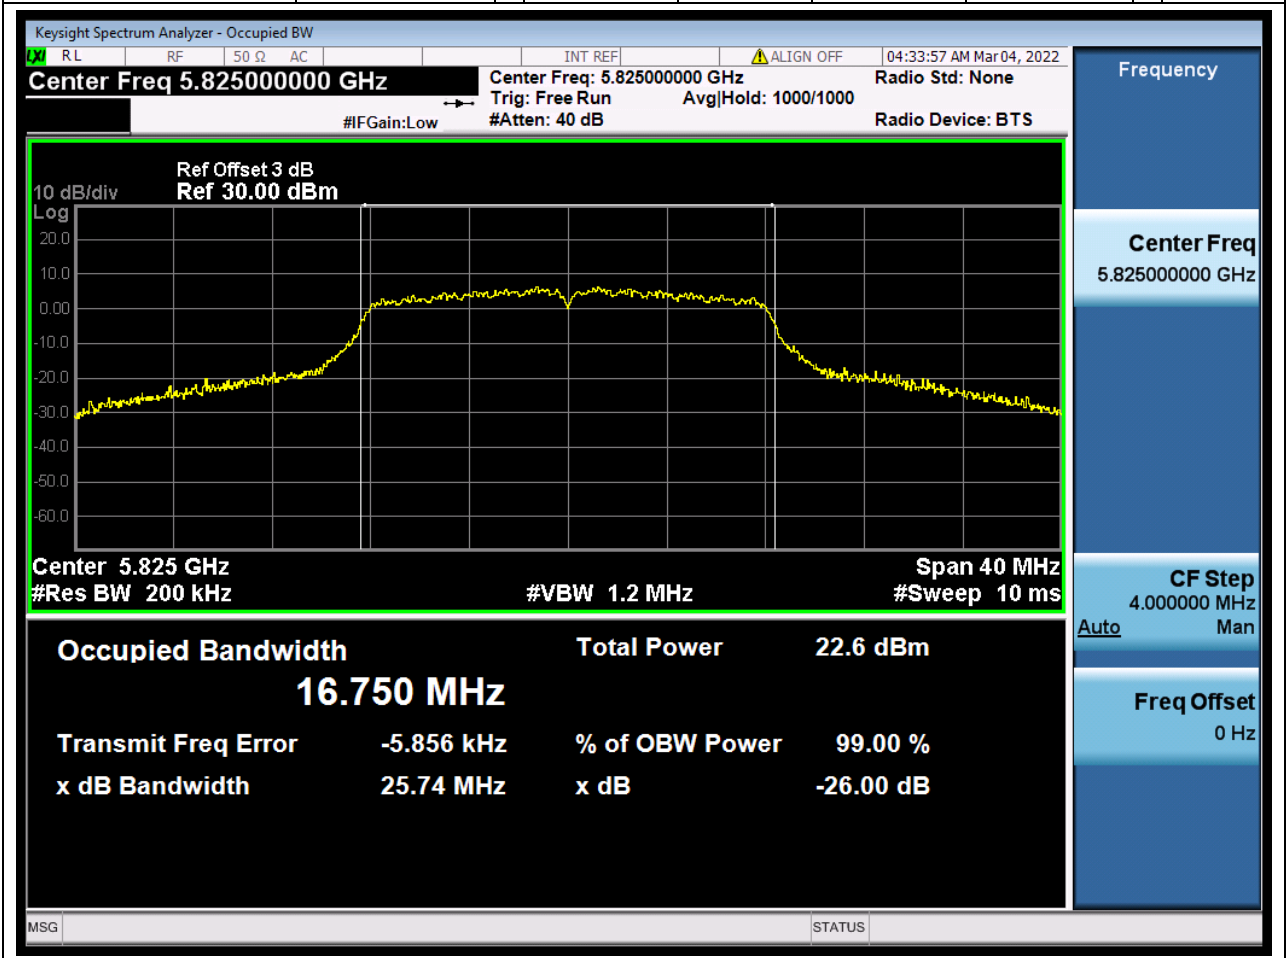

48. 802.11a_20M_U-NII-3_H

48.1. A.2.2-99% Bandwidth(NTNV)

Center Frequency (MHz)	OBW Power (%)	RBW (MHz)	Detector	Limit (MHz)	OBW (MHz)	Verdict
5825	99	0.2	Peak	0	16.750045	Unknown