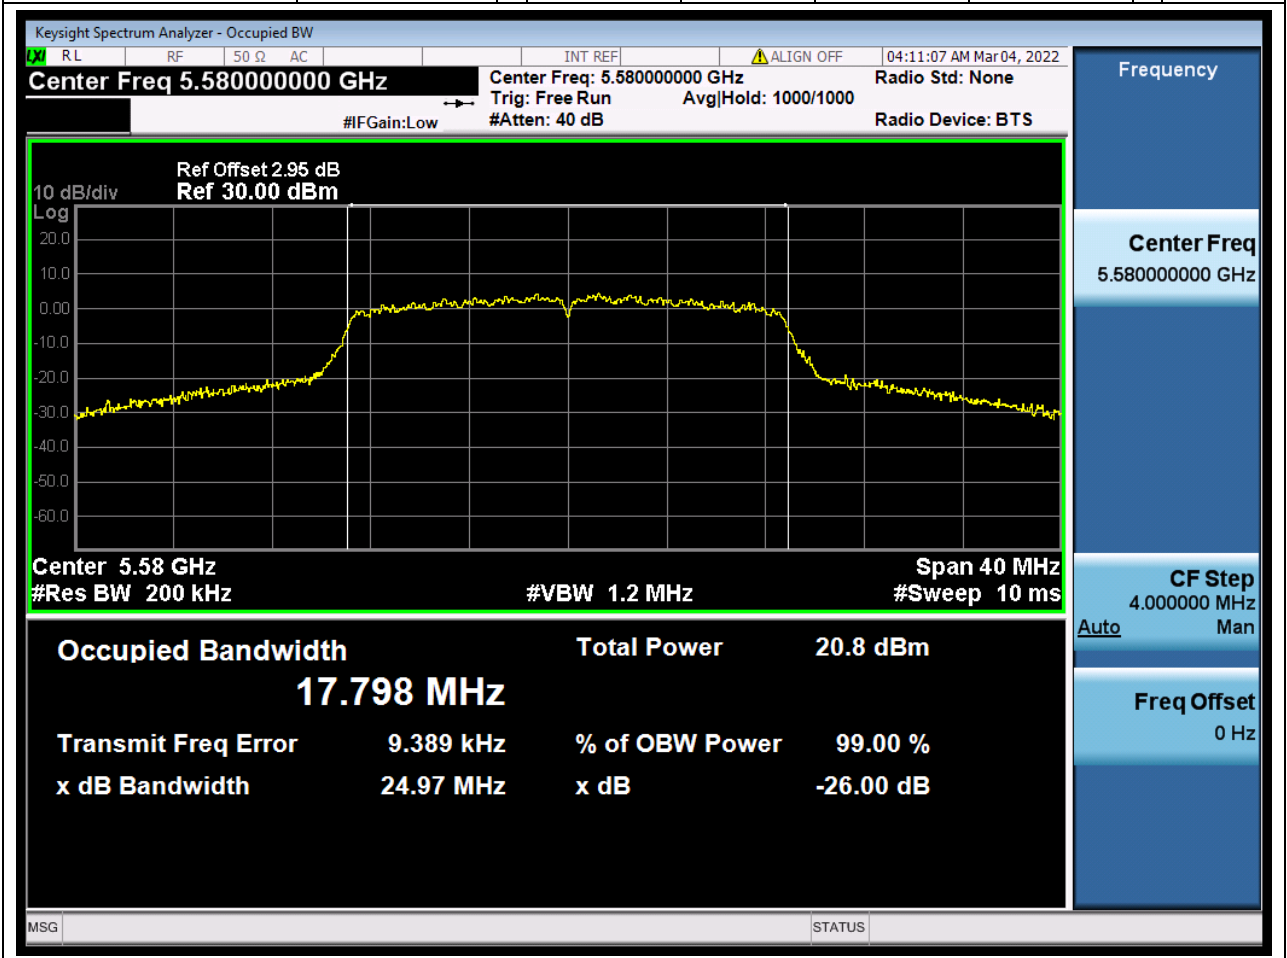

39. 802.11ac_20M_U-NII-2C_M

39.1. A.2.2-99% Bandwidth(NTNV)

Center Frequency (MHz)	OBW Power (%)	RBW (MHz)	Detector	Limit (MHz)	OBW (MHz)	Verdict
5580	99	0.2	Peak	0	17.79833	Unknown