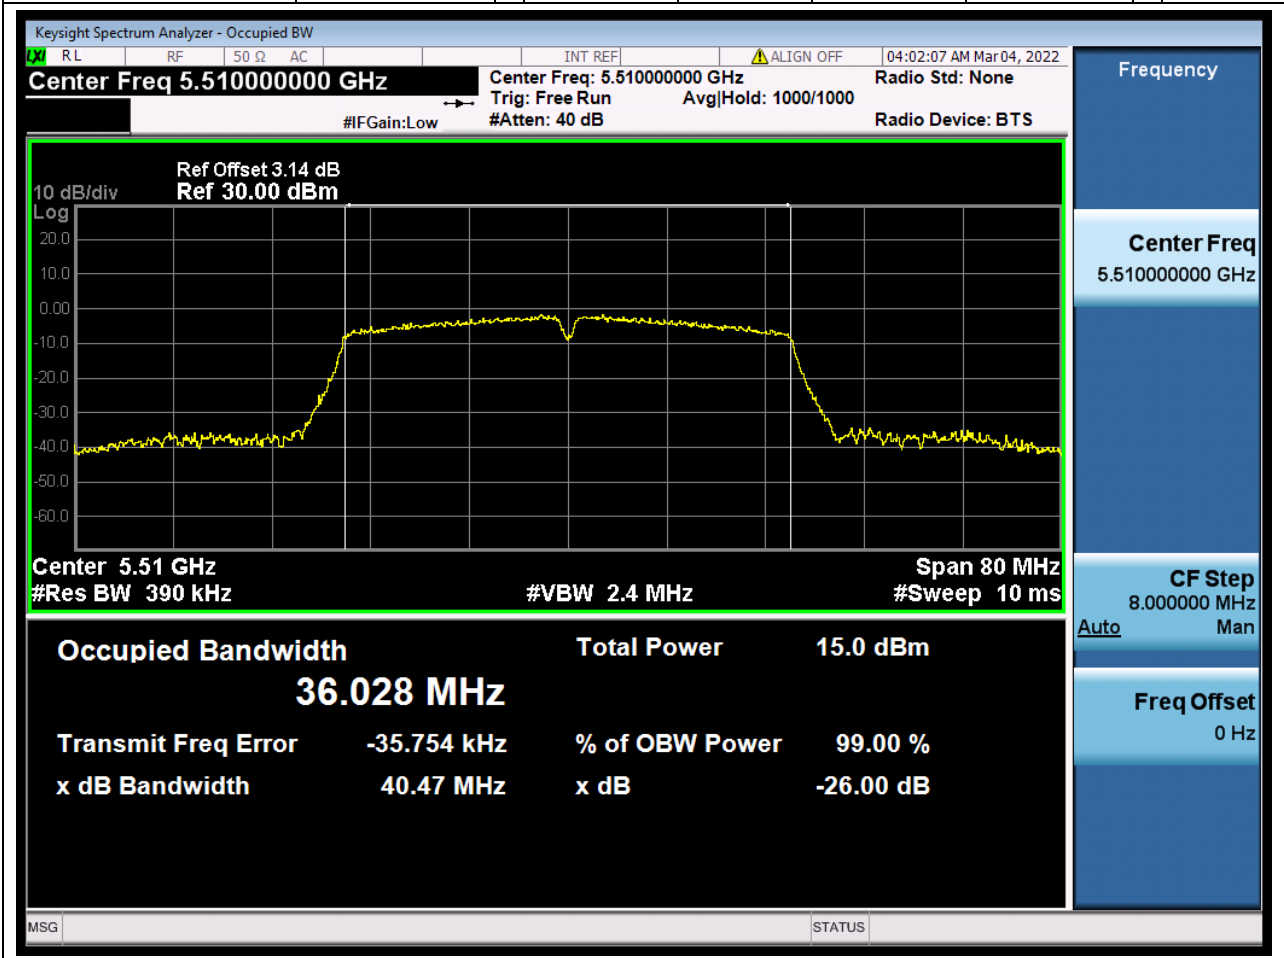

35. 802.11n_40M_U-NII-2C_L

35.1. A.2.2-99% Bandwidth(NTNV)

Center Frequency (MHz)	OBW Power (%)	RBW (MHz)	Detector	Limit (MHz)	OBW (MHz)	Verdict
5510	99	0.39	Peak	0	36.028339	Unknow