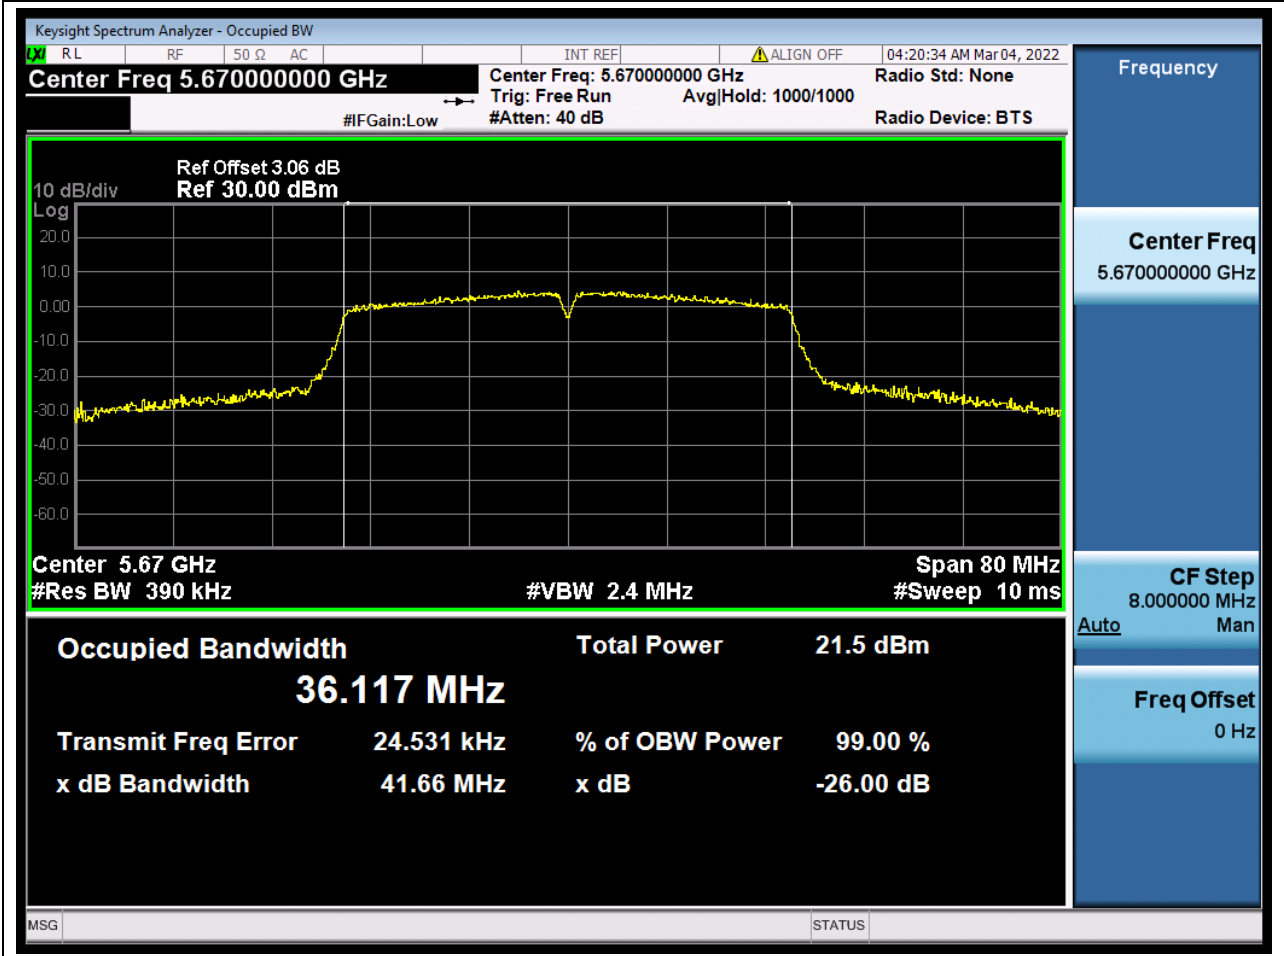

43. 802.11ac_40M_U-NII-2C_H

43.1. A.2.2-99% Bandwidth(NTNV)

Center Frequency (MHz)	OBW Power (%)	RBW (MHz)	Detector	Limit (MHz)	OBW (MHz)	Verdict
5670	99	0.39	Peak	0	36.116849	Unknown