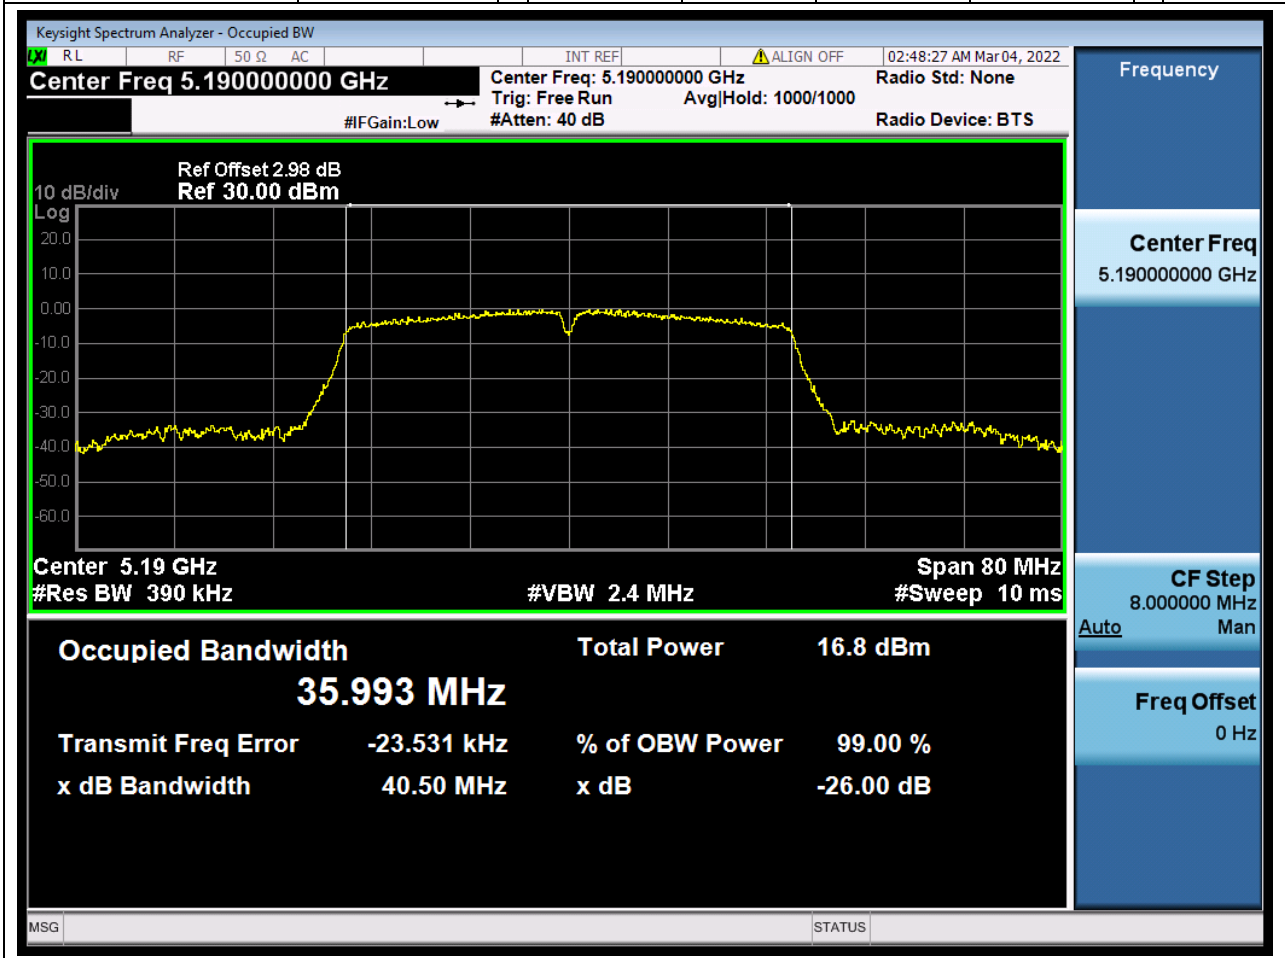

7. 802.11n_40M_U-NII-1_L

7.1. A.2.2-99% Bandwidth(NTNV)

Center Frequency (MHz)	OBW Power (%)	RBW (MHz)	Detector	Limit (MHz)	OBW (MHz)	Verdict
5190	99	0.39	Peak	0	35.99324	Unknown