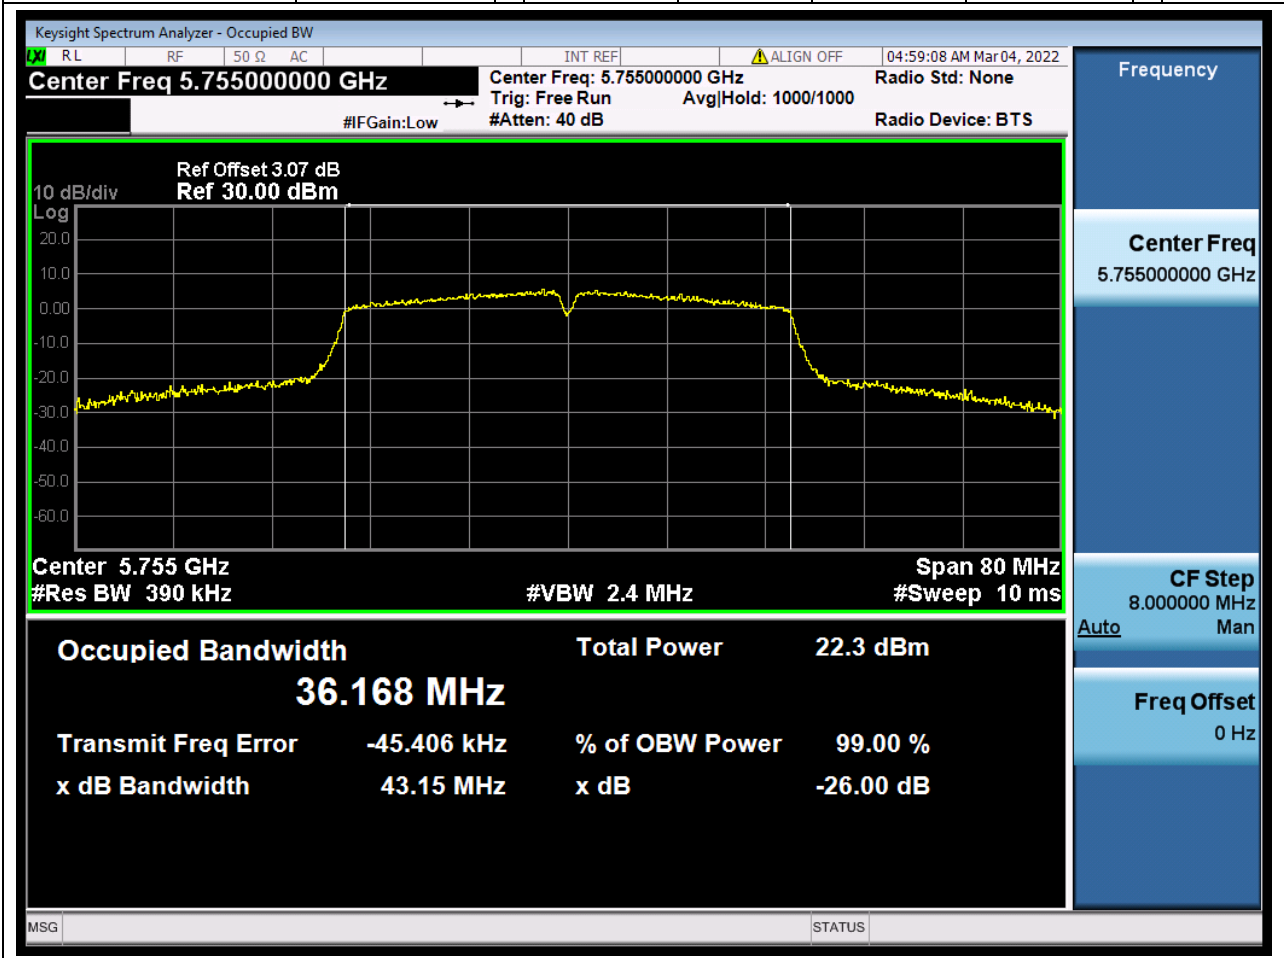

57. 802.11ac_40M_U-NII-3_L

57.1. A.2.2-99% Bandwidth(NTNV)

Center Frequency (MHz)	OBW Power (%)	RBW (MHz)	Detector	Limit (MHz)	OBW (MHz)	Verdict
5755	99	0.39	Peak	0	36.167533	Unknown