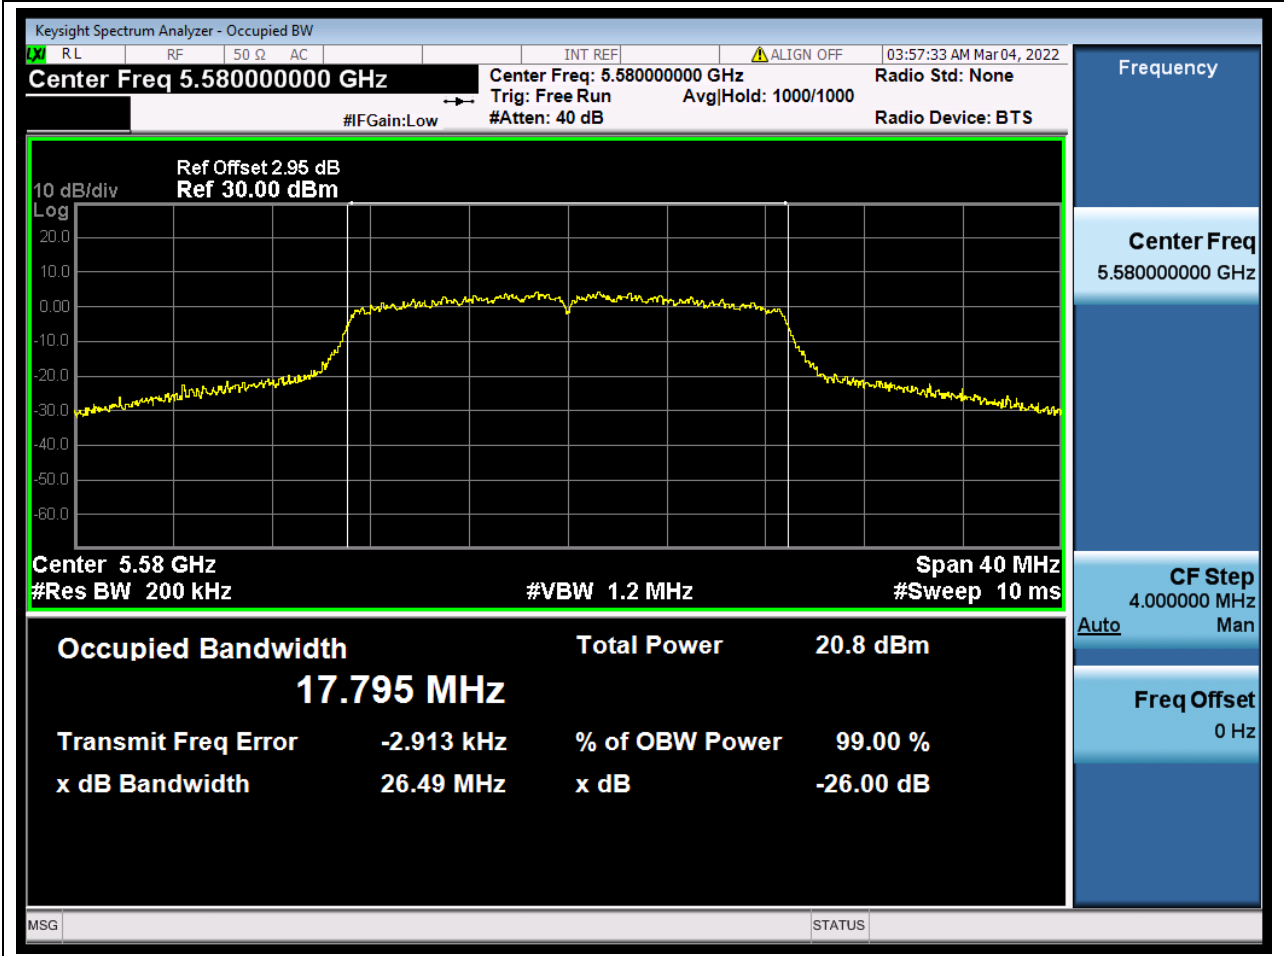

33. 802.11n_20M_U-NII-2C_M

33.1. A.2.2-99% Bandwidth(NTNV)

Center Frequency (MHz)	OBW Power (%)	RBW (MHz)	Detector	Limit (MHz)	OBW (MHz)	Verdict
5580	99	0.2	Peak	0	17.794693	Unknow