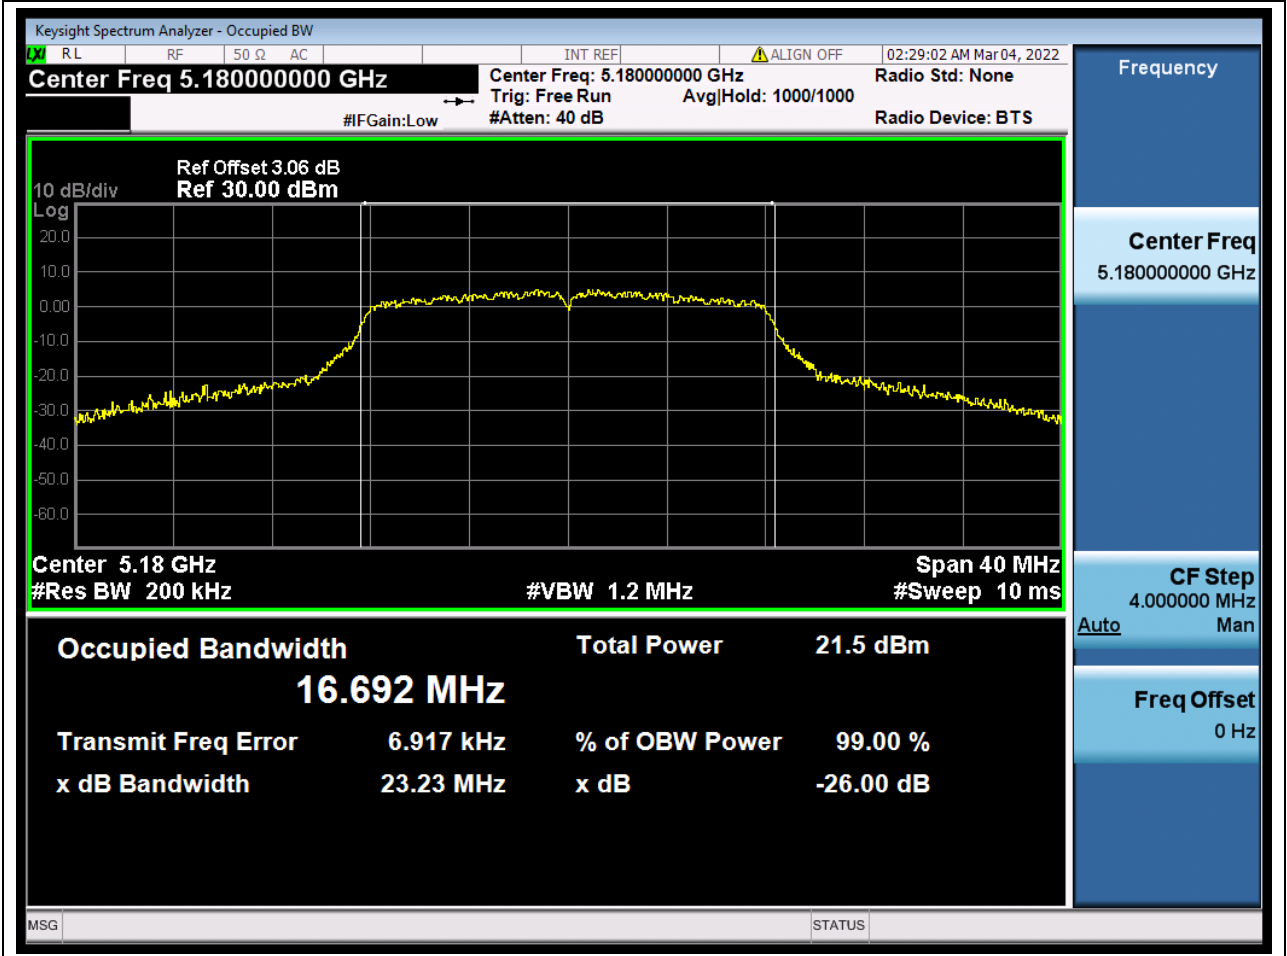

1. 802.11a_20M_U-NII-1_L

1.1. A.2.2-99% Bandwidth(NTNV)

Center Frequency (MHz)	OBW Power (%)	RBW (MHz)	Detector	Limit (MHz)	OBW (MHz)	Verdict
5180	99	0.2	Peak	0	16.691843	Unknown