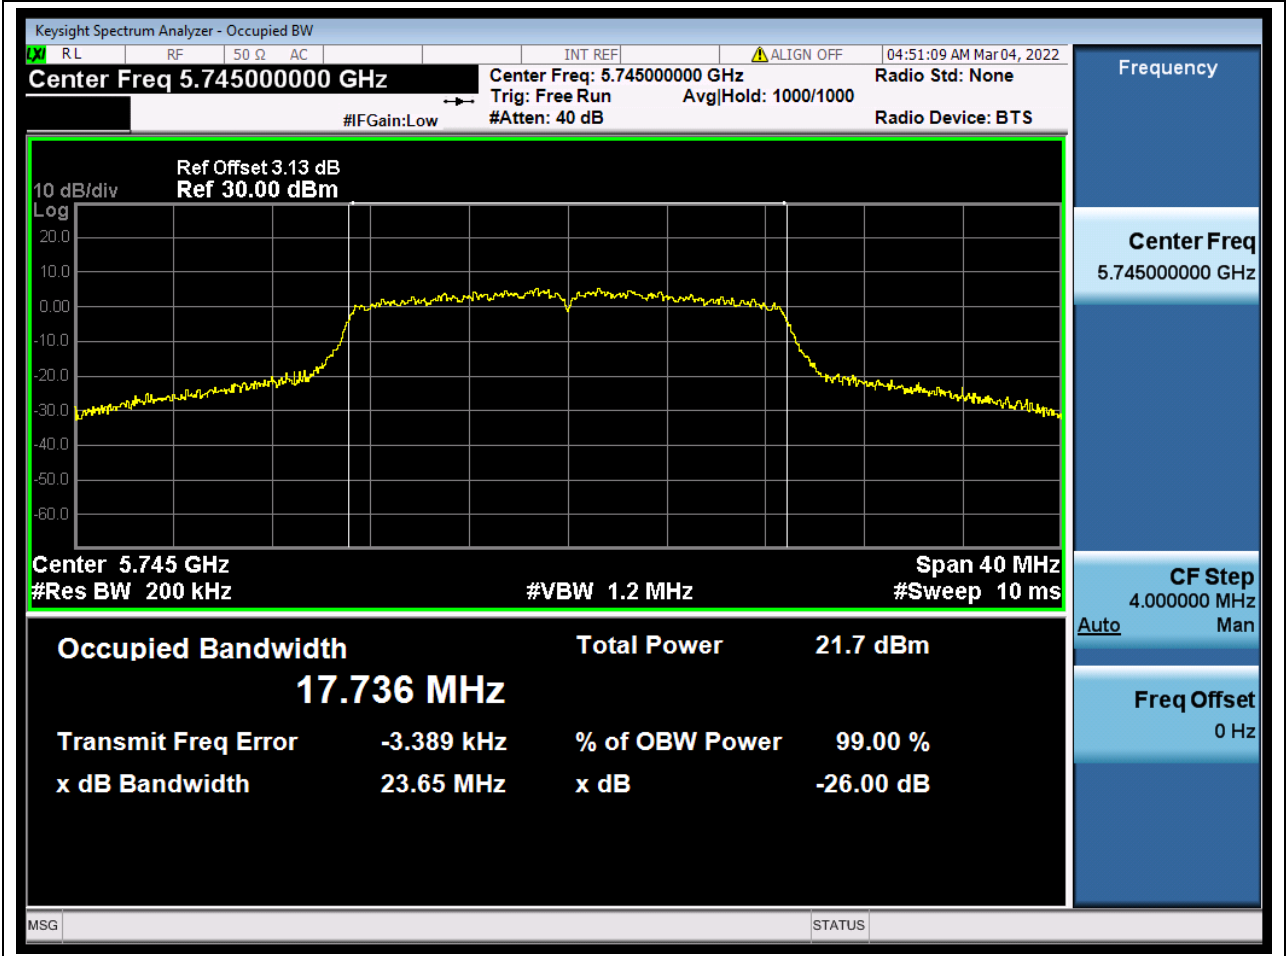

54. 802.11ac_20M_U-NII-3_L

54.1. A.2.2-99% Bandwidth(NTNV)

Center Frequency (MHz)	OBW Power (%)	RBW (MHz)	Detector	Limit (MHz)	OBW (MHz)	Verdict
5745	99	0.2	Peak	0	17.736366	Unknown