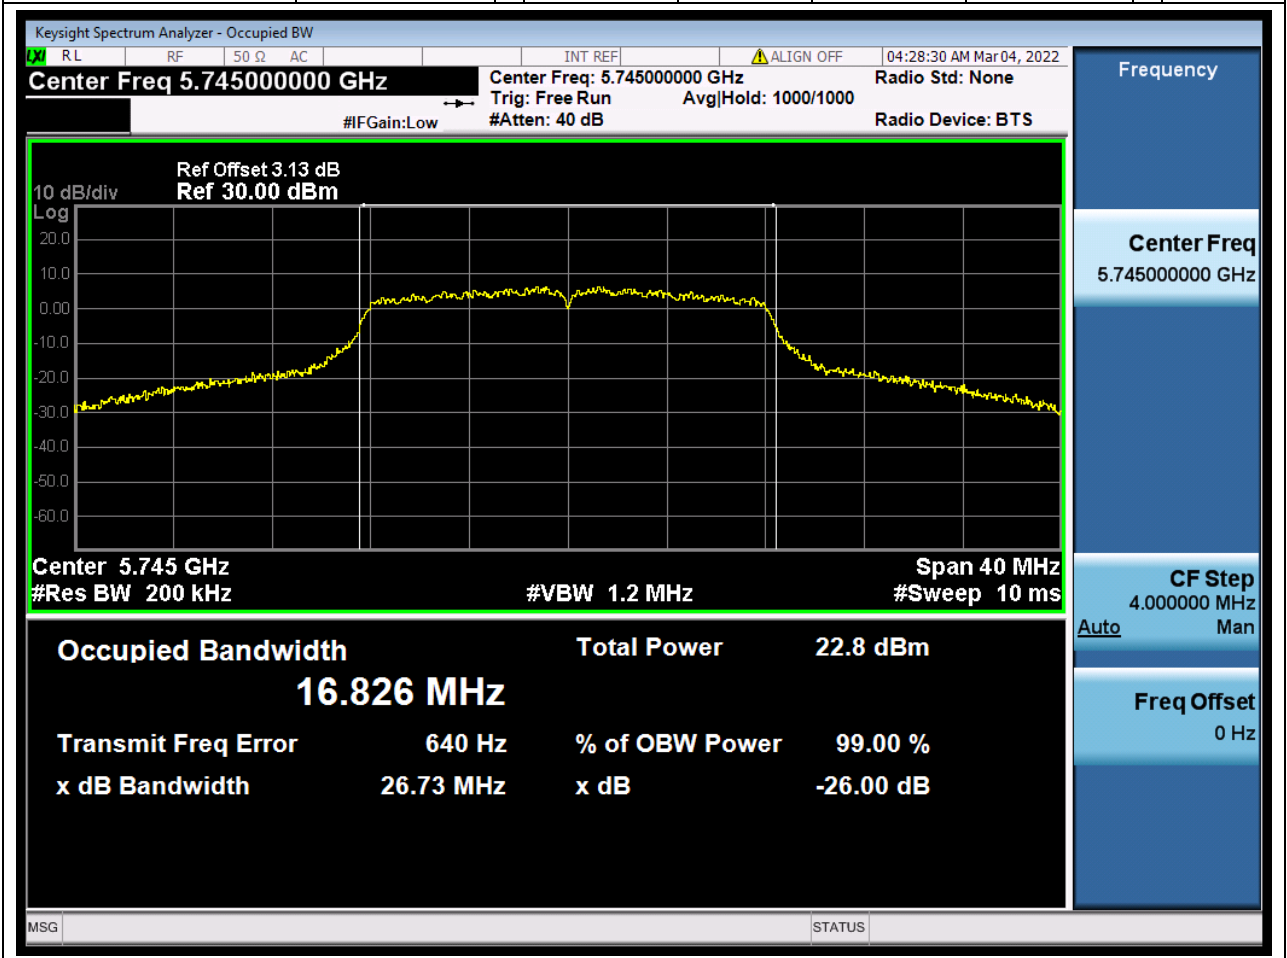

46. 802.11a_20M_U-NII-3_L

46.1. A.2.2-99% Bandwidth(NTNV)

Center Frequency (MHz)	OBW Power (%)	RBW (MHz)	Detector	Limit (MHz)	OBW (MHz)	Verdict
5745	99	0.2	Peak	0	16.826305	Unknown