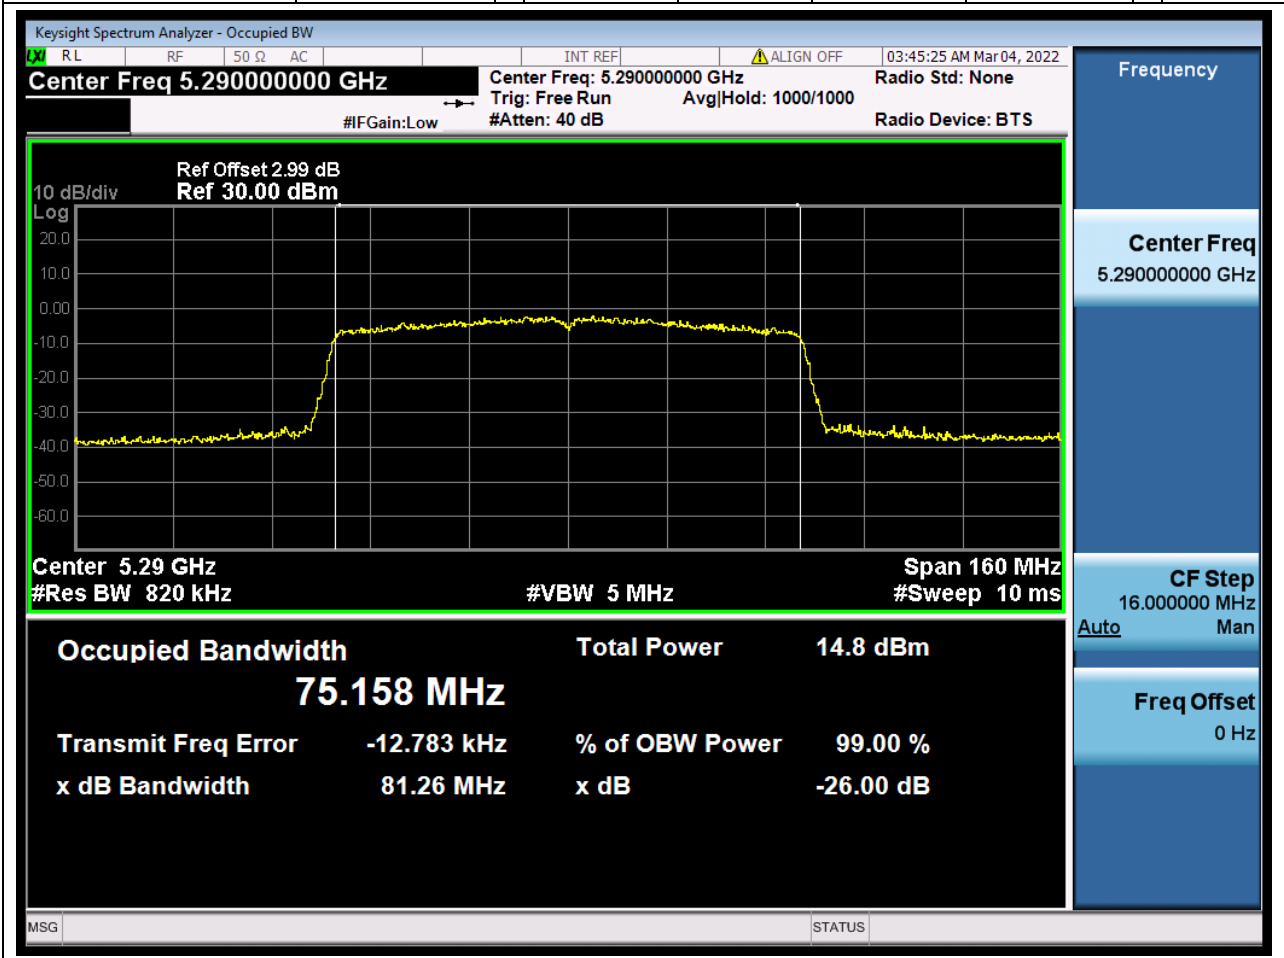

28. 802.11ac_80M_U-NII-2A_M

28.1. A.2.2-99% Bandwidth(NTNV)

Center Frequency (MHz)	OBW Power (%)	RBW (MHz)	Detector	Limit (MHz)	OBW (MHz)	Verdict
5290	99	0.82	Peak	0	75.157979	Unknown