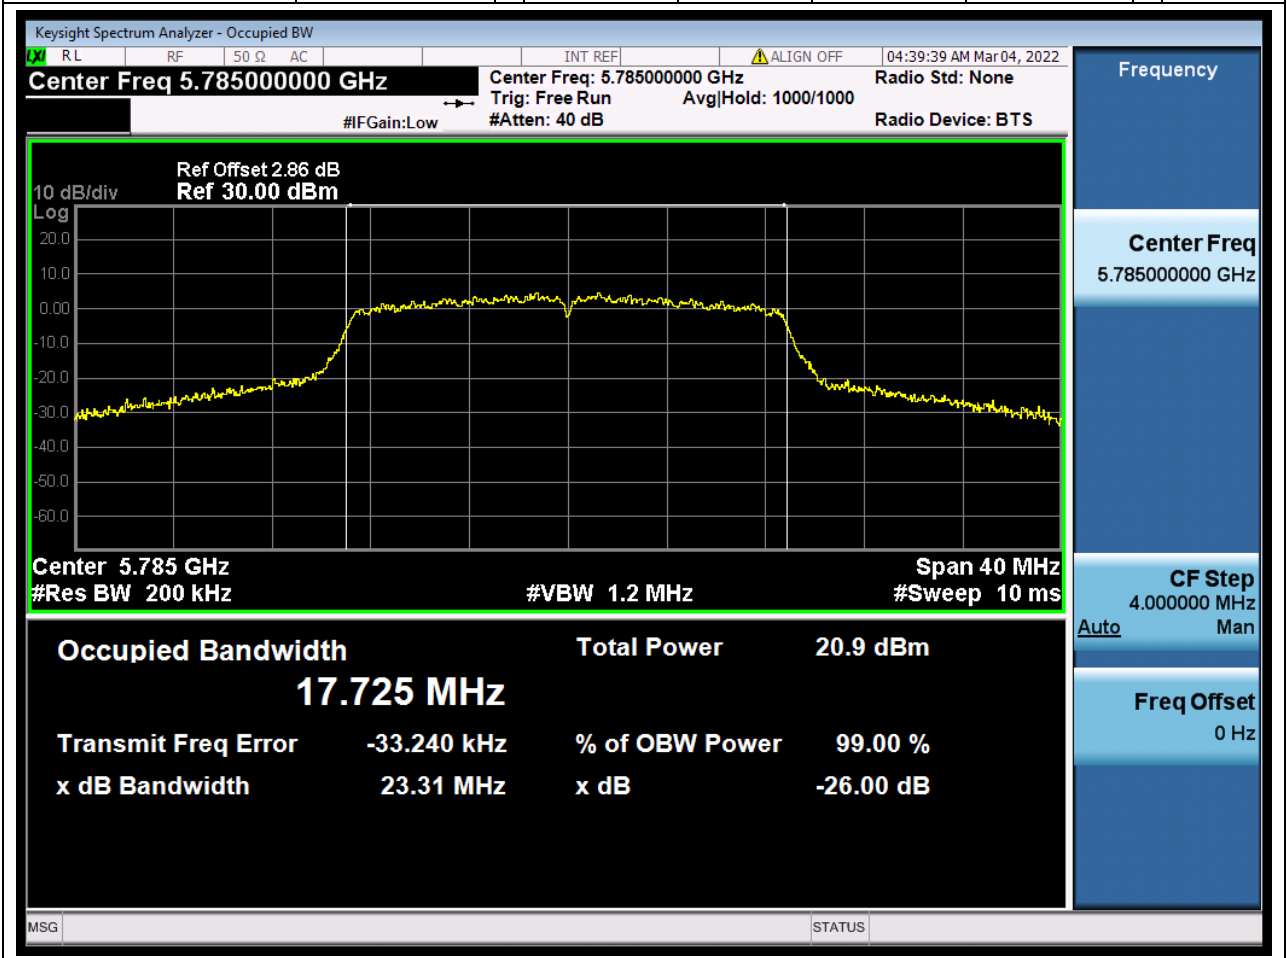

50. 802.11n_20M_U-NII-3_M

50.1. A.2.2-99% Bandwidth(NTNV)

Center Frequency (MHz)	OBW Power (%)	RBW (MHz)	Detector	Limit (MHz)	OBW (MHz)	Verdict
5785	99	0.2	Peak	0	17.724976	Unknown