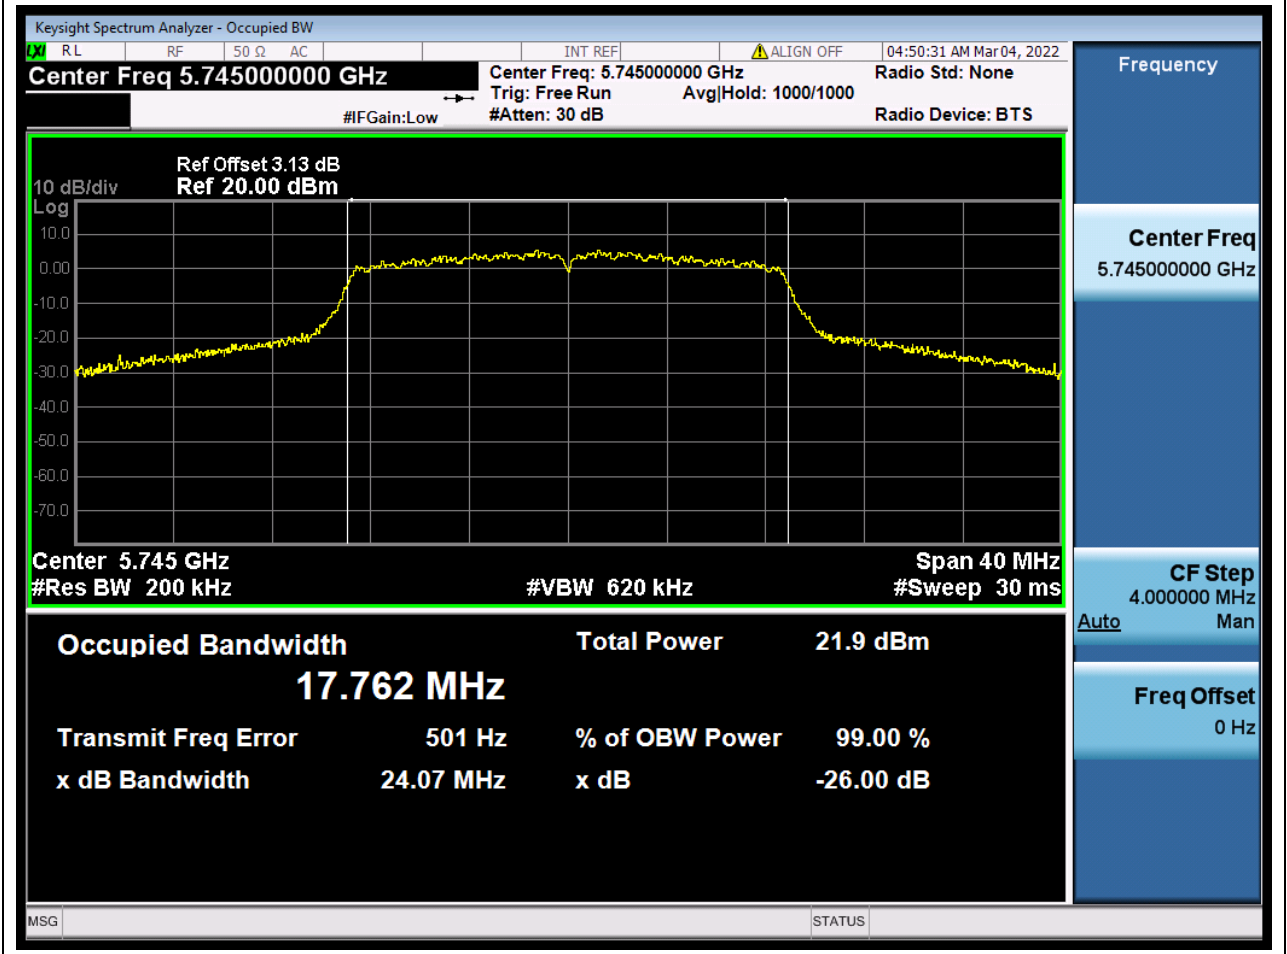

54. 802.11ac_20M_U-NII-3_L

54.1. A.2-26dB Bandwidth(NTNV)

Center Frequency (MHz)	XdB Down	RBW (MHz)	Detector	Limit (MHz)	XdB BandWidth (MHz)	Verdict
5745	26	0.2	Peak	0	24.068983	Unknow