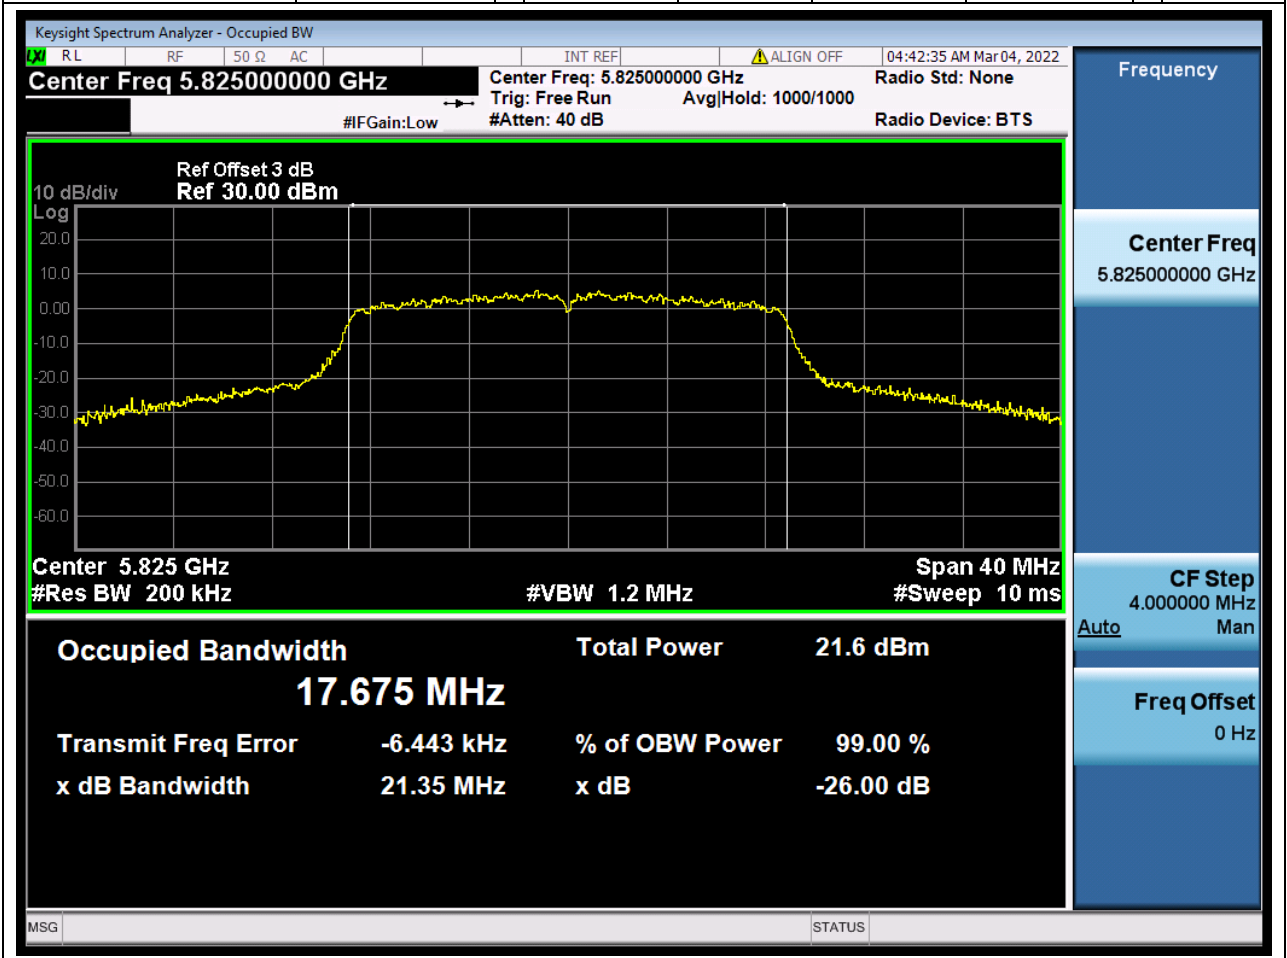

51. 802.11n_20M_U-NII-3_H

51.1. A.2.2-99% Bandwidth(NTNV)

Center Frequency (MHz)	OBW Power (%)	RBW (MHz)	Detector	Limit (MHz)	OBW (MHz)	Verdict
5825	99	0.2	Peak	0	17.675139	Unknown