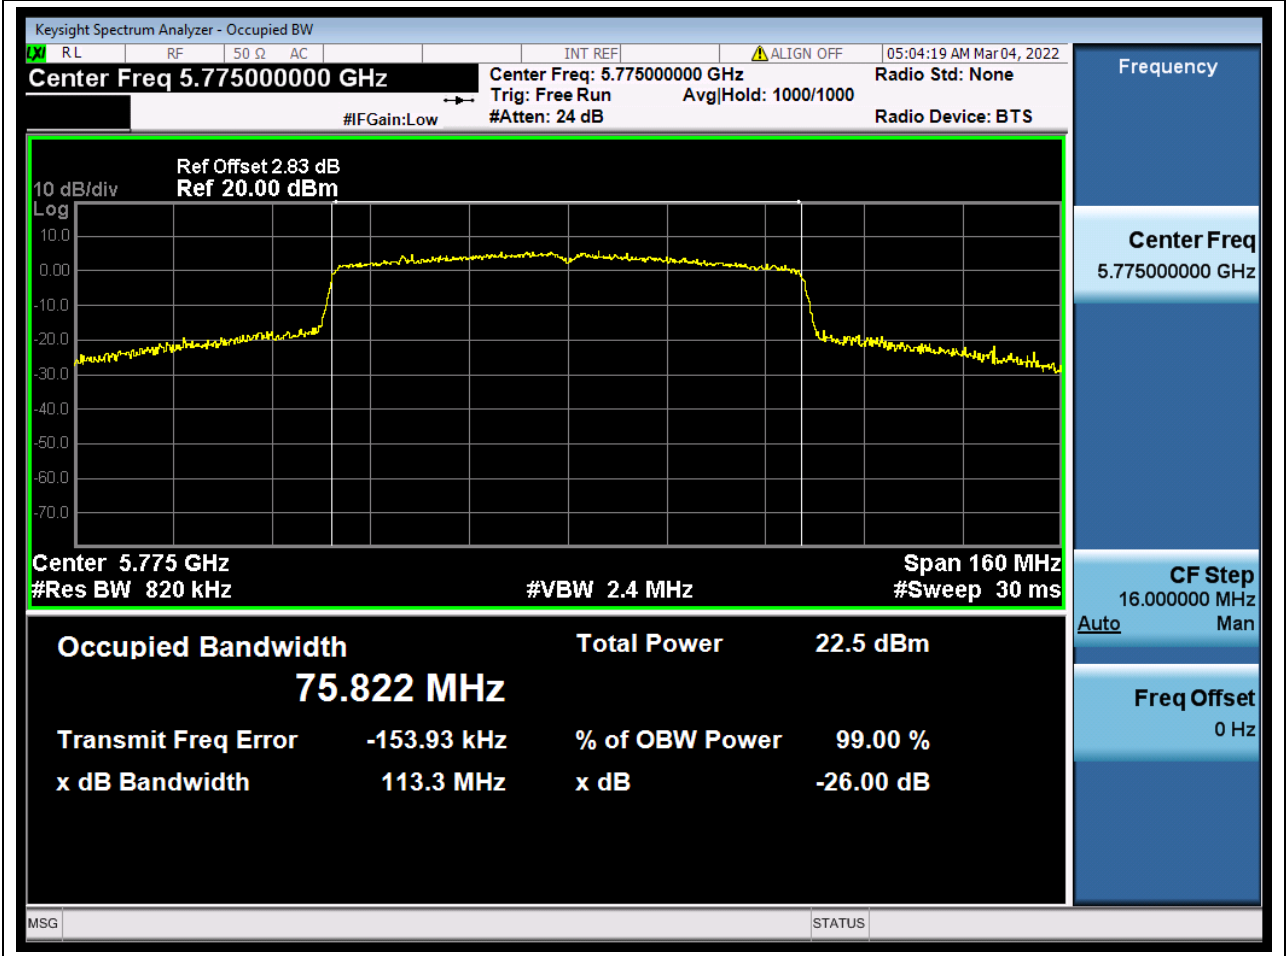

59. 802.11ac_80M_U-NII-3_M

59.1. A.2-26dB Bandwidth(NTNV)

Center Frequency (MHz)	XdB Down	RBW (MHz)	Detector	Limit (MHz)	XdB BandWidth (MHz)	Verdict
5775	26	0.82	Peak	0	113.296792	Unknow