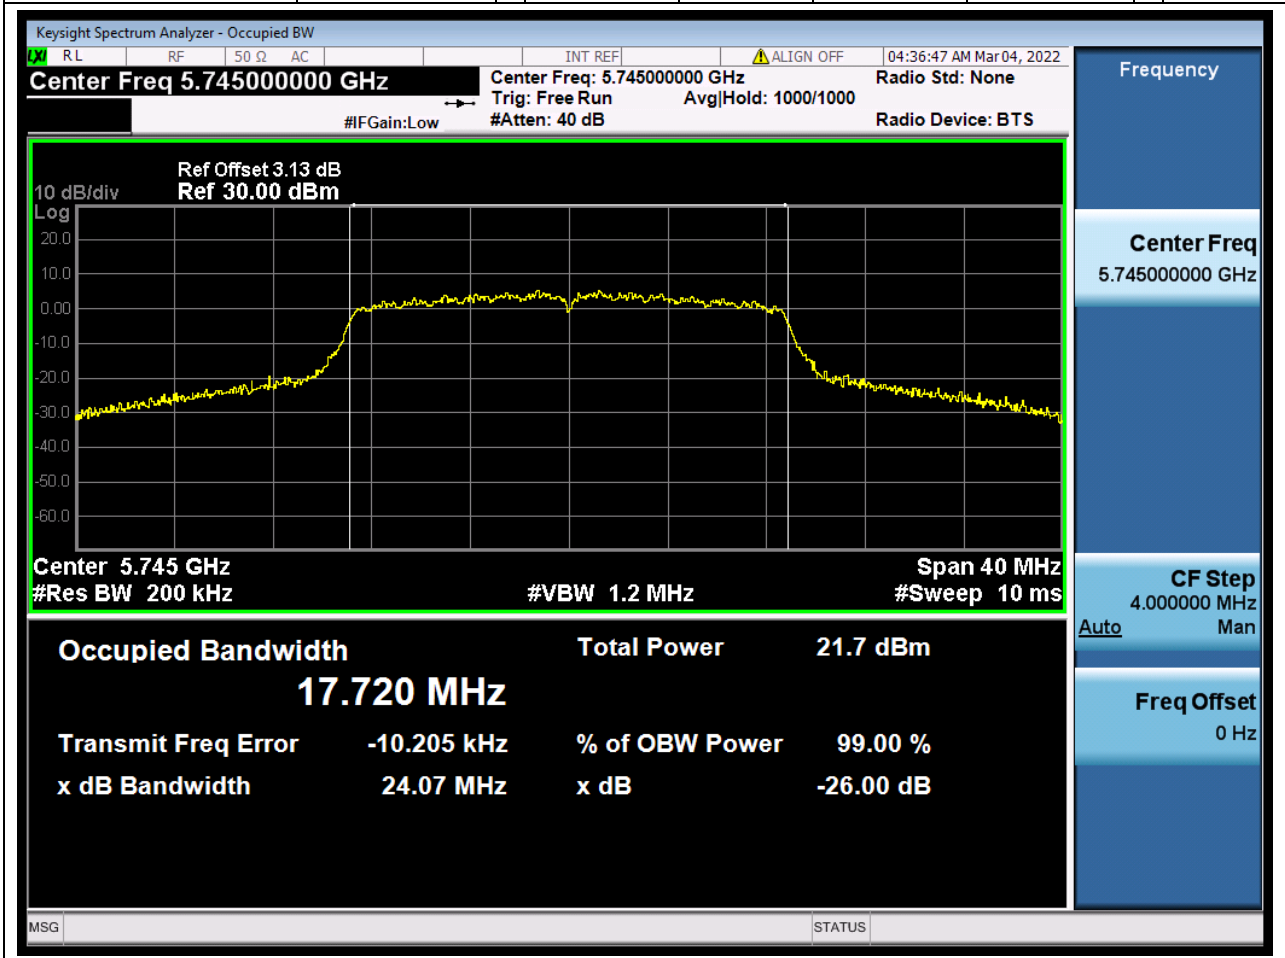

49. 802.11n_20M_U-NII-3_L

49.1. A.2.2-99% Bandwidth(NTNV)

Center Frequency (MHz)	OBW Power (%)	RBW (MHz)	Detector	Limit (MHz)	OBW (MHz)	Verdict
5745	99	0.2	Peak	0	17.720367	Unknown