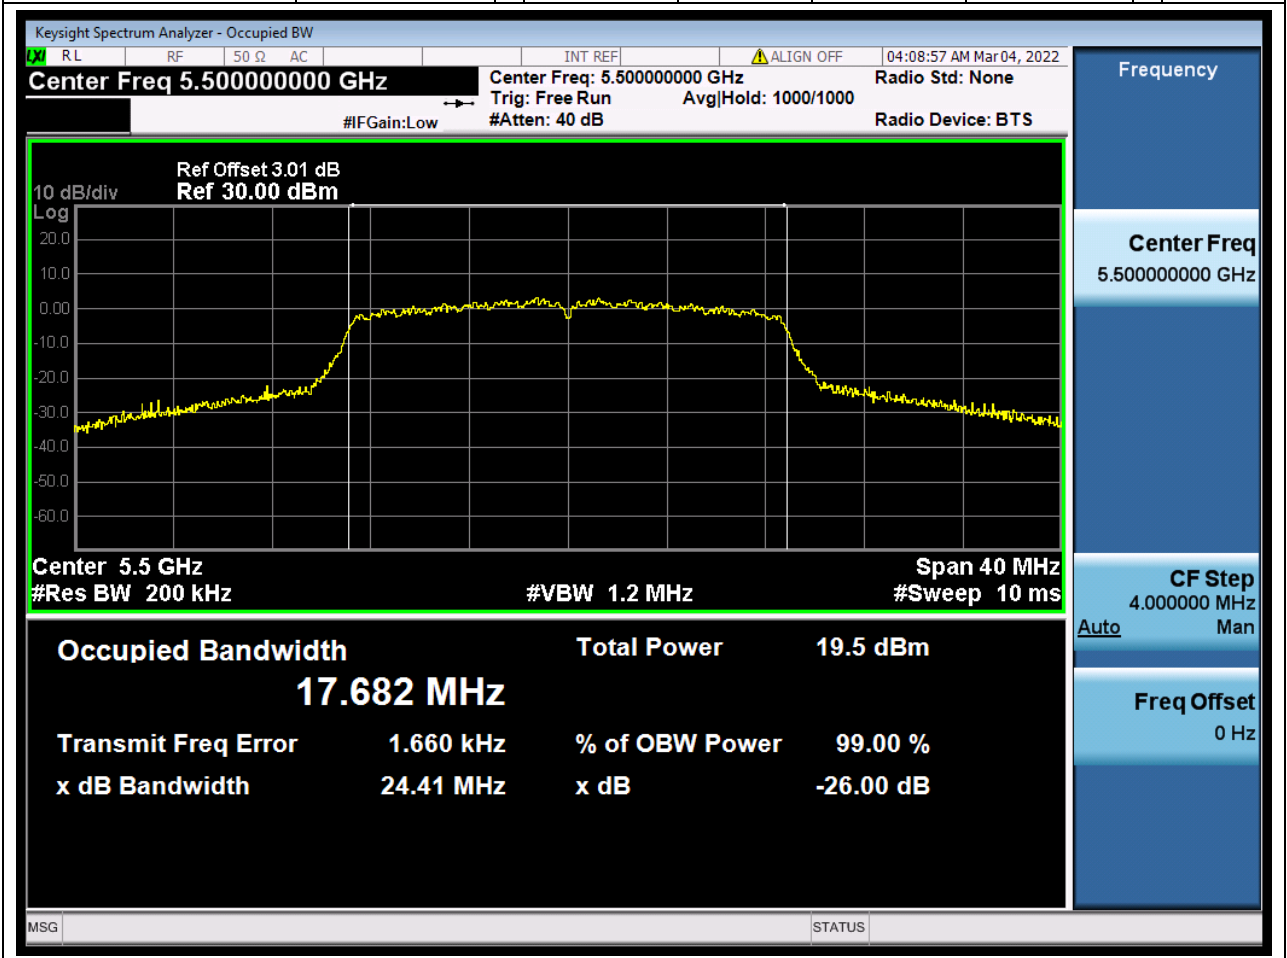

38. 802.11ac_20M_U-NII-2C_L

38.1. A.2.2-99% Bandwidth(NTNV)

Center Frequency (MHz)	OBW Power (%)	RBW (MHz)	Detector	Limit (MHz)	OBW (MHz)	Verdict
5500	99	0.2	Peak	0	17.681963	Unknown