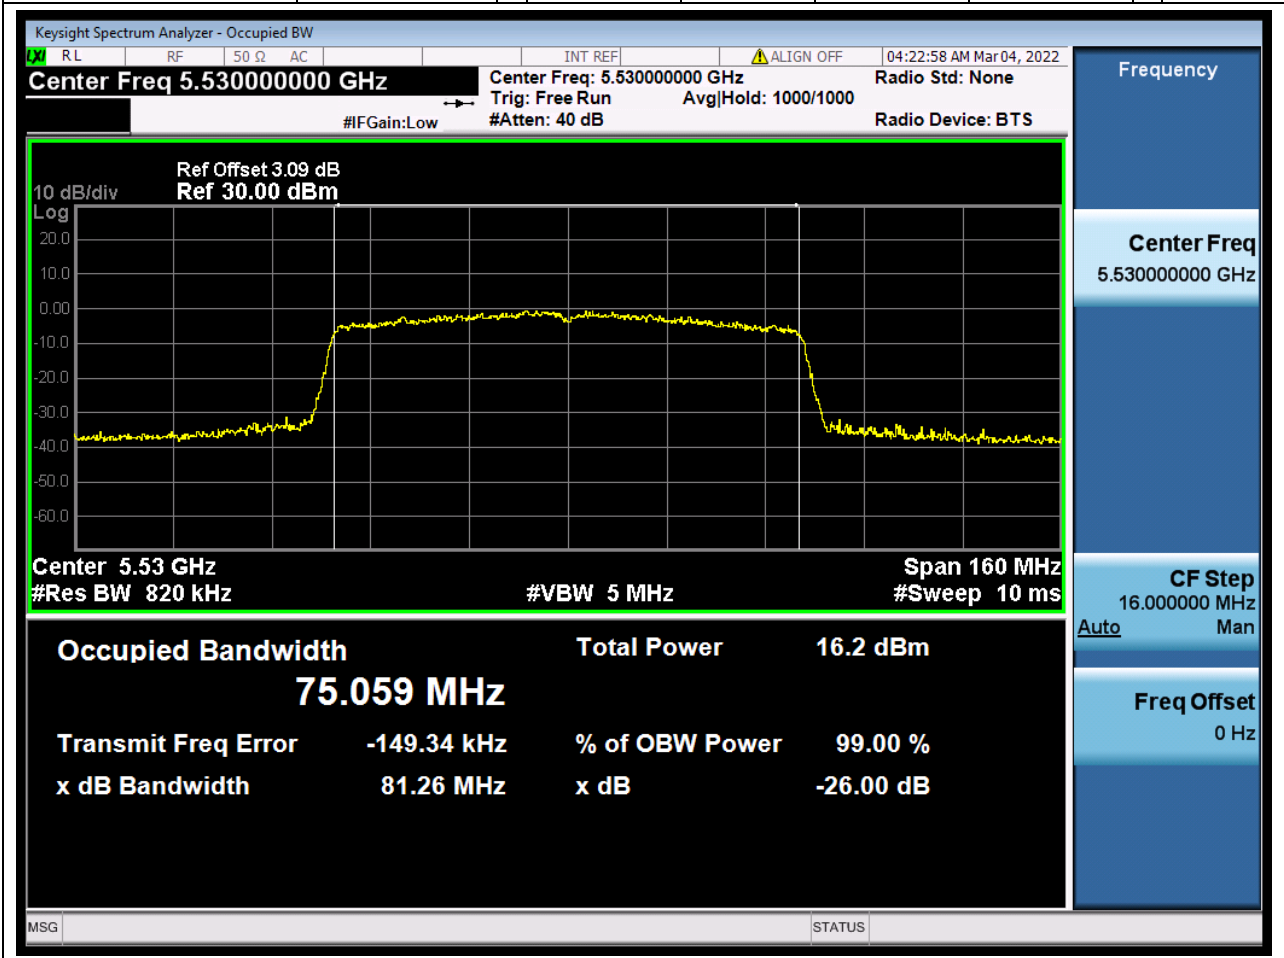

44. 802.11ac_80M_U-NII-2C_L

44.1. A.2.2-99% Bandwidth(NTNV)

Center Frequency (MHz)	OBW Power (%)	RBW (MHz)	Detector	Limit (MHz)	OBW (MHz)	Verdict
5530	99	0.82	Peak	0	75.05917	Unknown