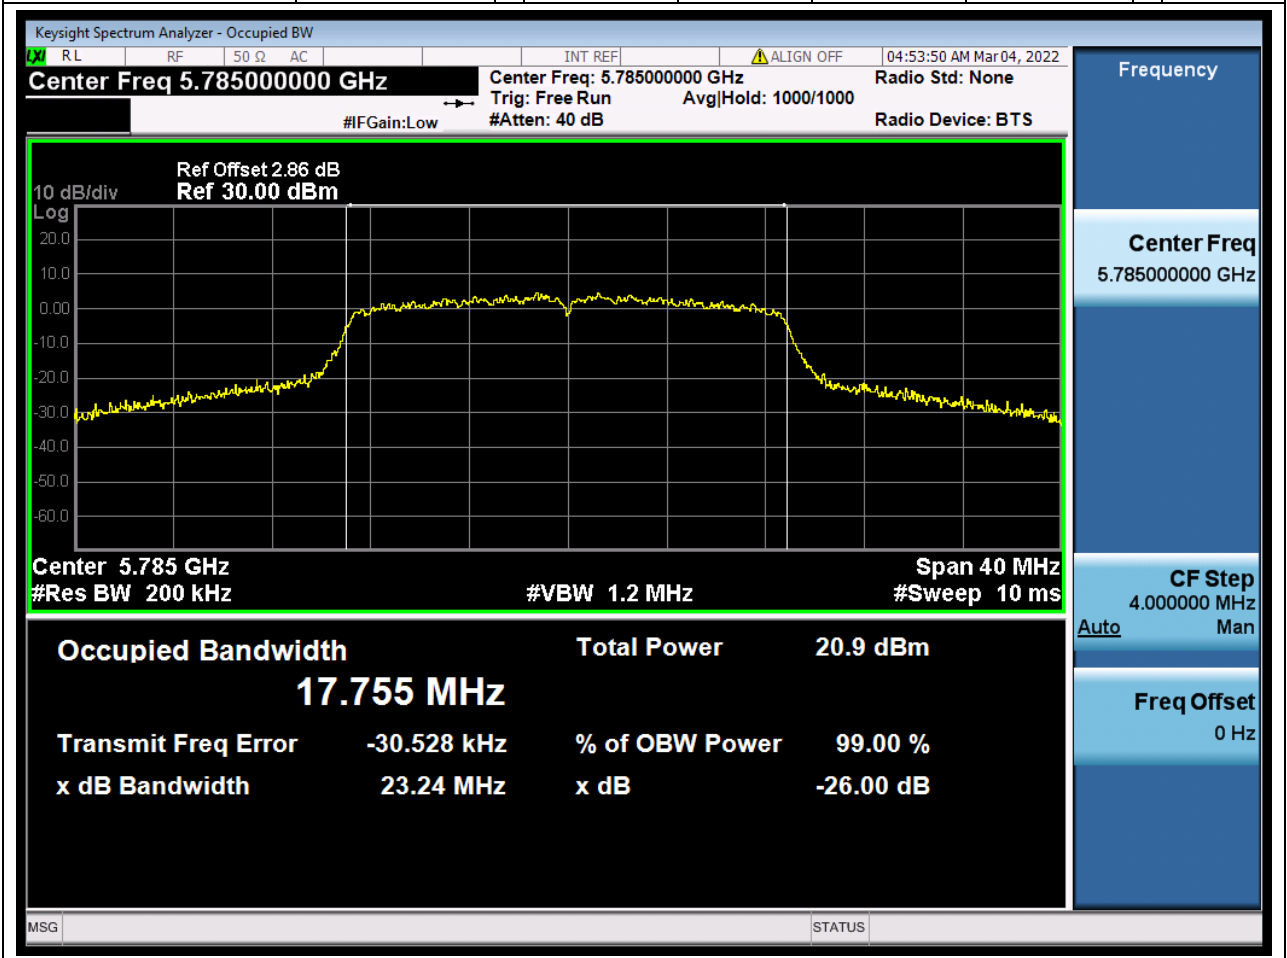

55. 802.11ac_20M_U-NII-3_M

55.1. A.2.2-99% Bandwidth(NTNV)

Center Frequency (MHz)	OBW Power (%)	RBW (MHz)	Detector	Limit (MHz)	OBW (MHz)	Verdict
5785	99	0.2	Peak	0	17.754683	Unknown