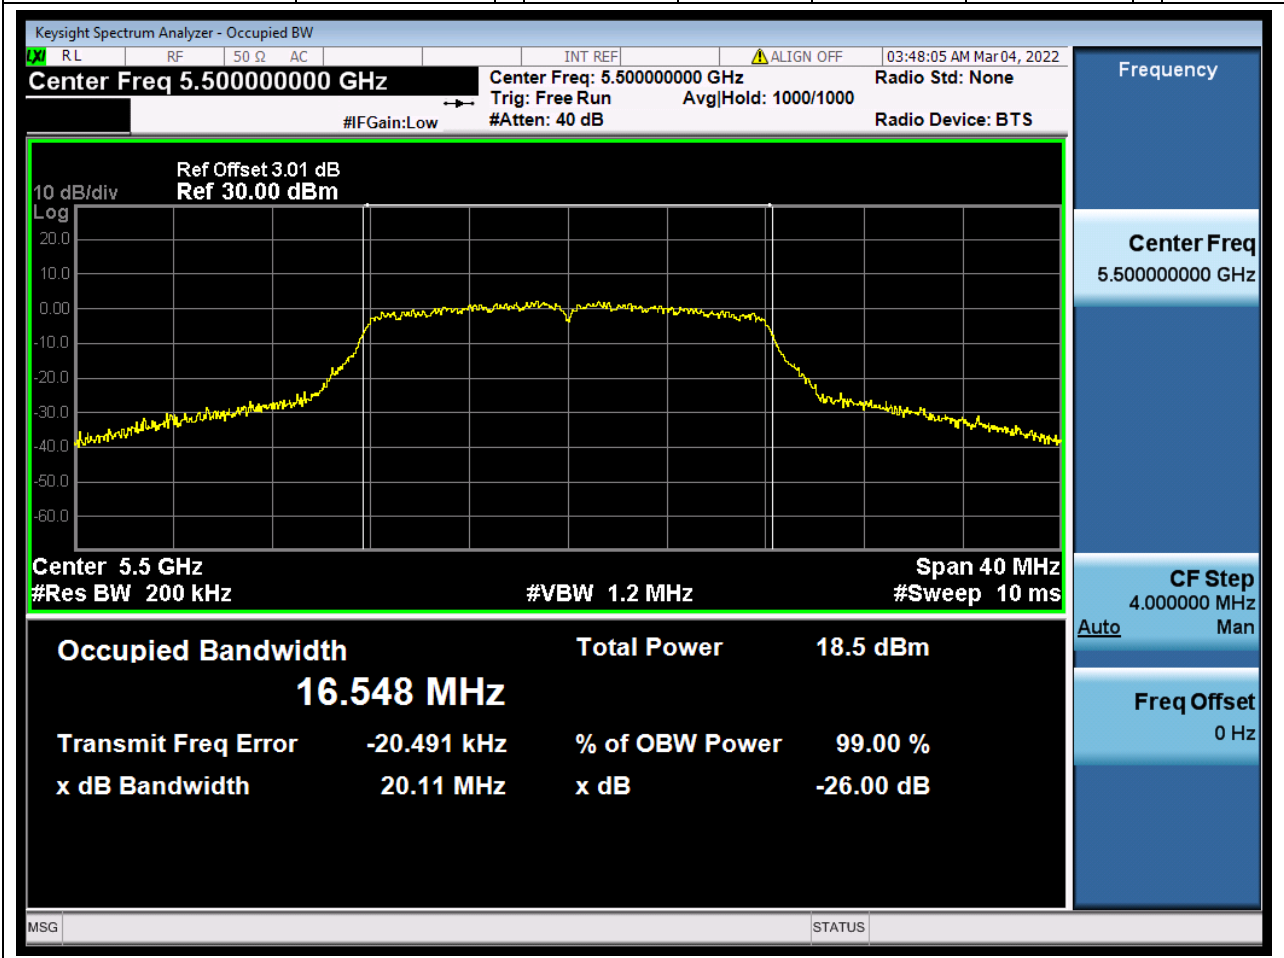

29. 802.11a_20M_U-NII-2C_L

29.1. A.2.2-99% Bandwidth(NTNV)

Center Frequency (MHz)	OBW Power (%)	RBW (MHz)	Detector	Limit (MHz)	OBW (MHz)	Verdict
5500	99	0.2	Peak	0	16.548136	Unknown