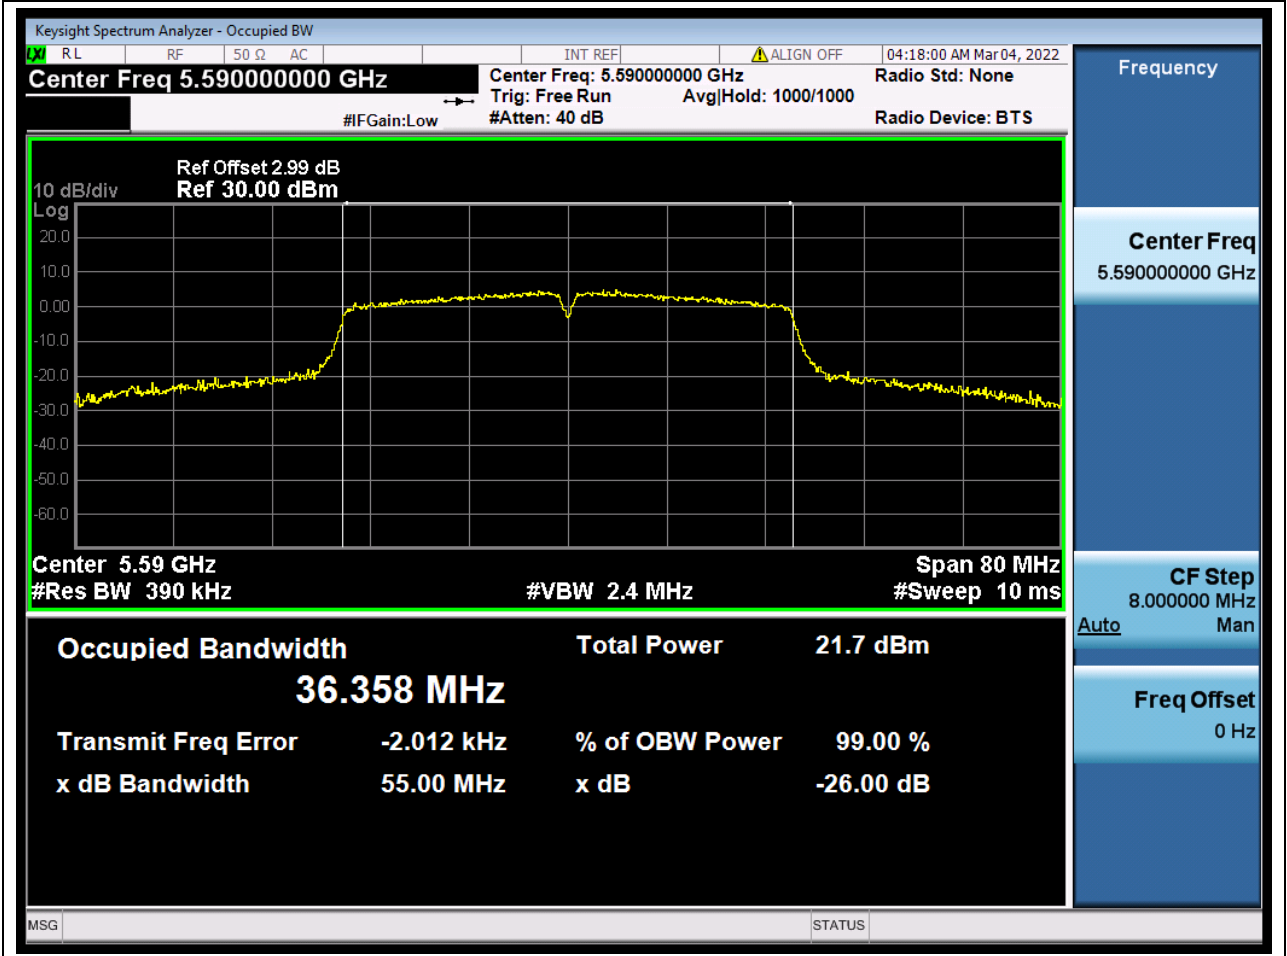

42. 802.11ac_40M_U-NII-2C_M

42.1. A.2.2-99% Bandwidth(NTNV)

Center Frequency (MHz)	OBW Power (%)	RBW (MHz)	Detector	Limit (MHz)	OBW (MHz)	Verdict
5590	99	0.39	Peak	0	36.35791	Unknown