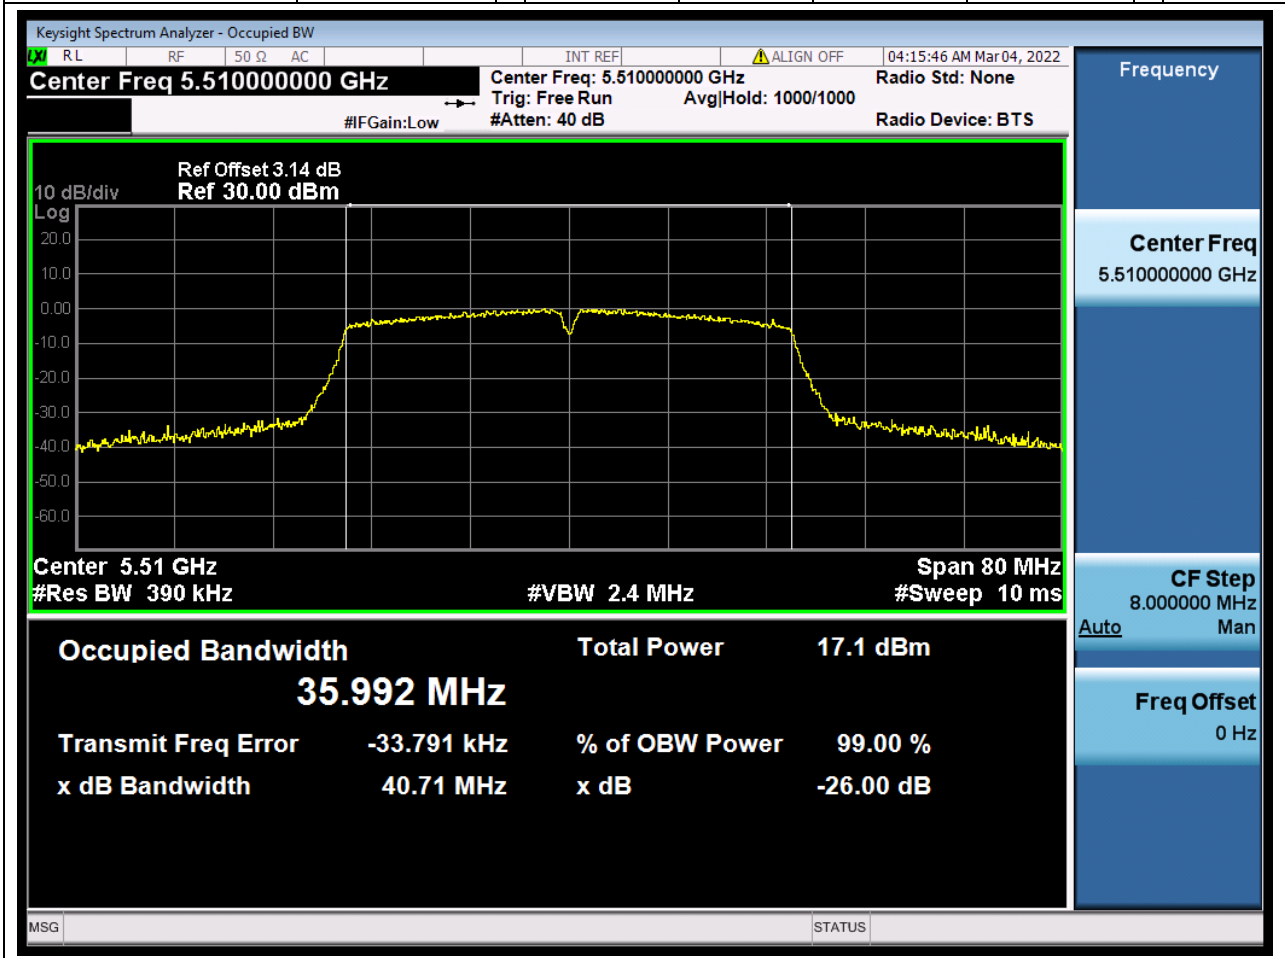

41. 802.11ac_40M_U-NII-2C_L

41.1. A.2.2-99% Bandwidth(NTNV)

Center Frequency (MHz)	OBW Power (%)	RBW (MHz)	Detector	Limit (MHz)	OBW (MHz)	Verdict
5510	99	0.39	Peak	0	35.991886	Unknow