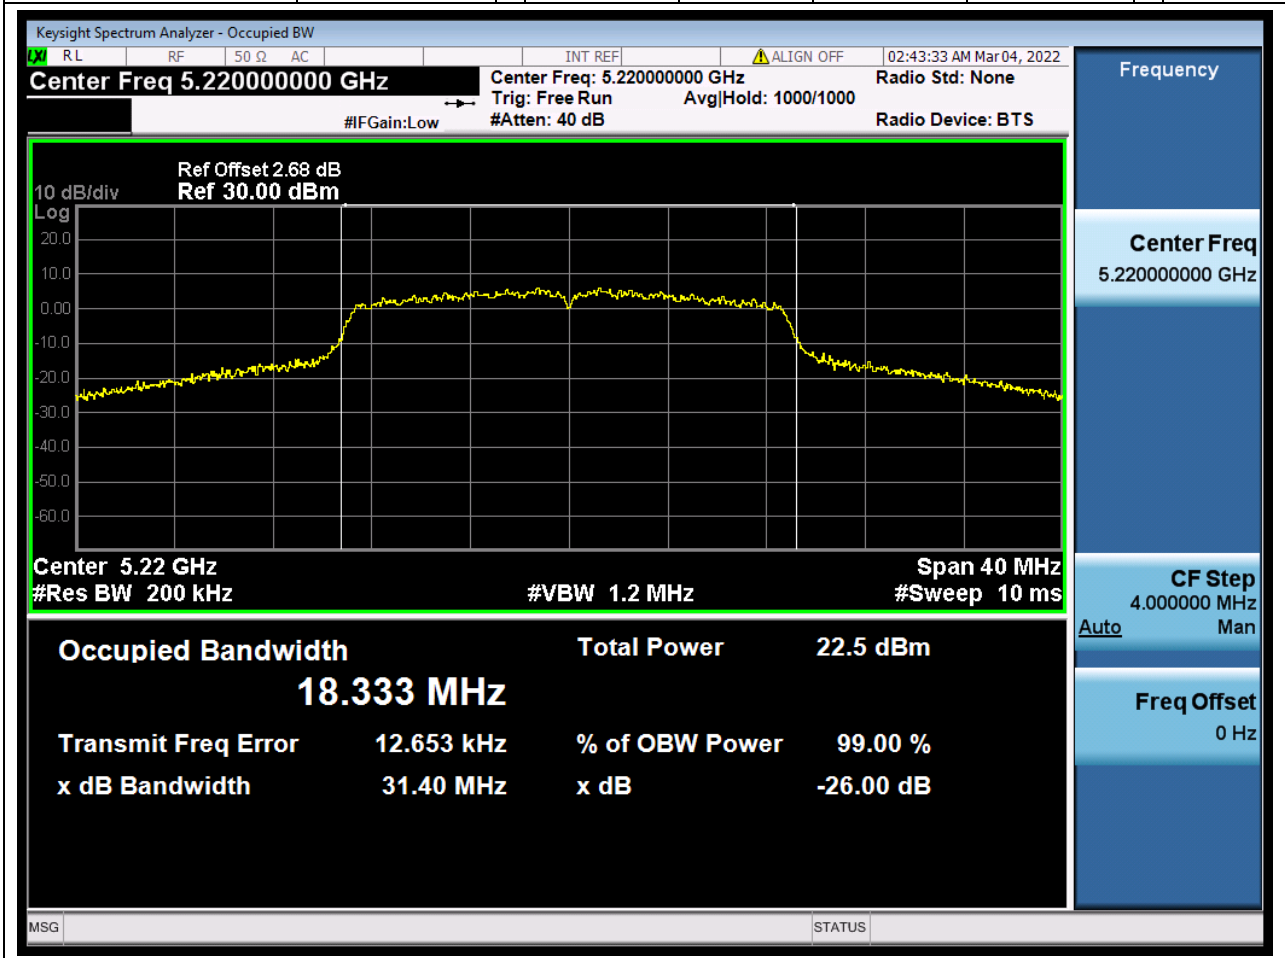

5. 802.11n_20M_U-NII-1_M

5.1. A.2.2-99% Bandwidth(NTNV)

Center Frequency (MHz)	OBW Power (%)	RBW (MHz)	Detector	Limit (MHz)	OBW (MHz)	Verdict
5220	99	0.2	Peak	0	18.333196	Unknown