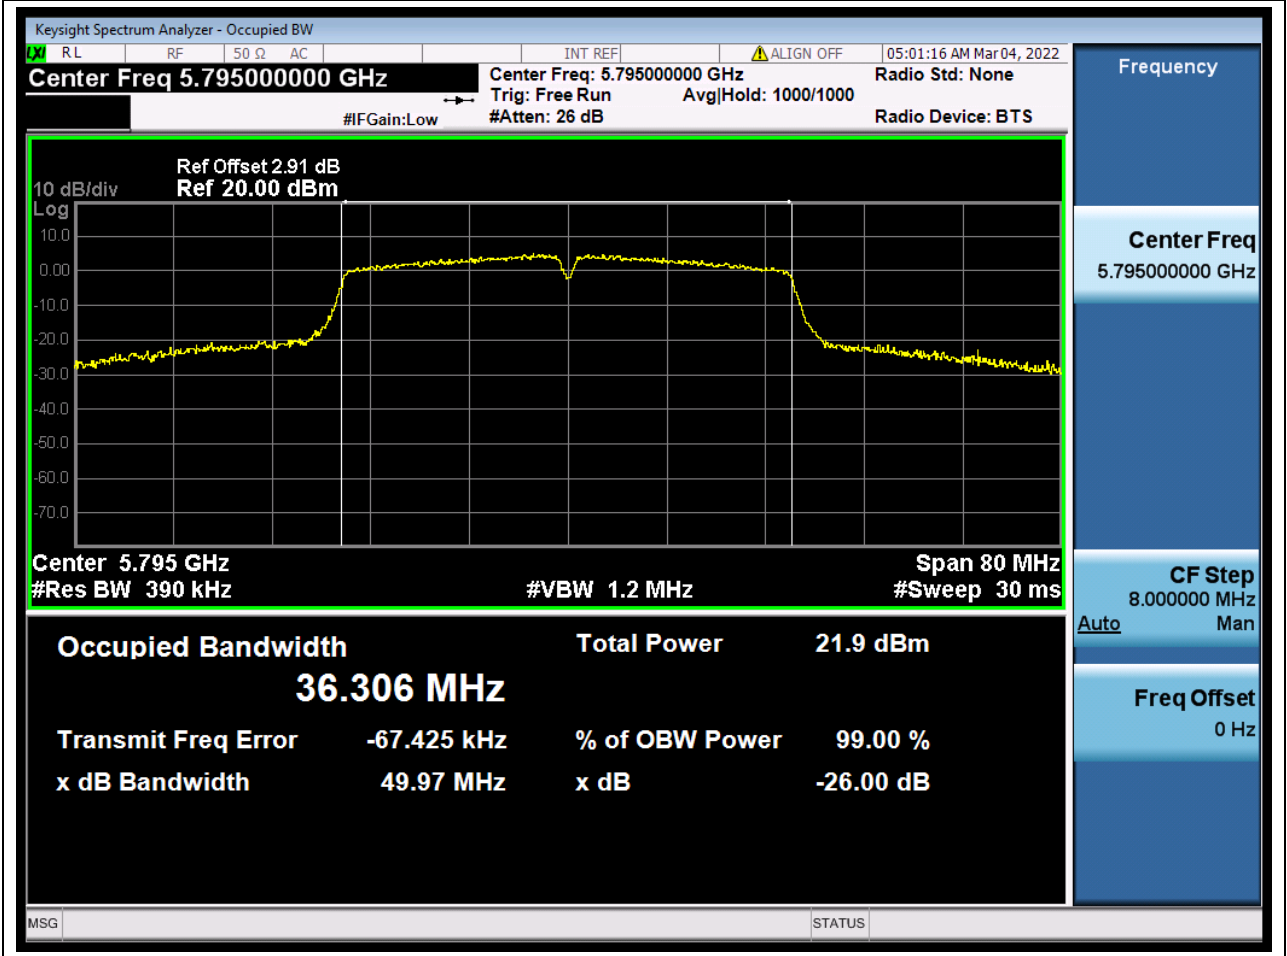

58. 802.11ac_40M_U-NII-3_H

58.1. A.2-26dB Bandwidth(NTNV)

Center Frequency (MHz)	XdB Down	RBW (MHz)	Detector	Limit (MHz)	XdB BandWidth (MHz)	Verdict
5795	26	0.39	Peak	0	49.968579	Unknow