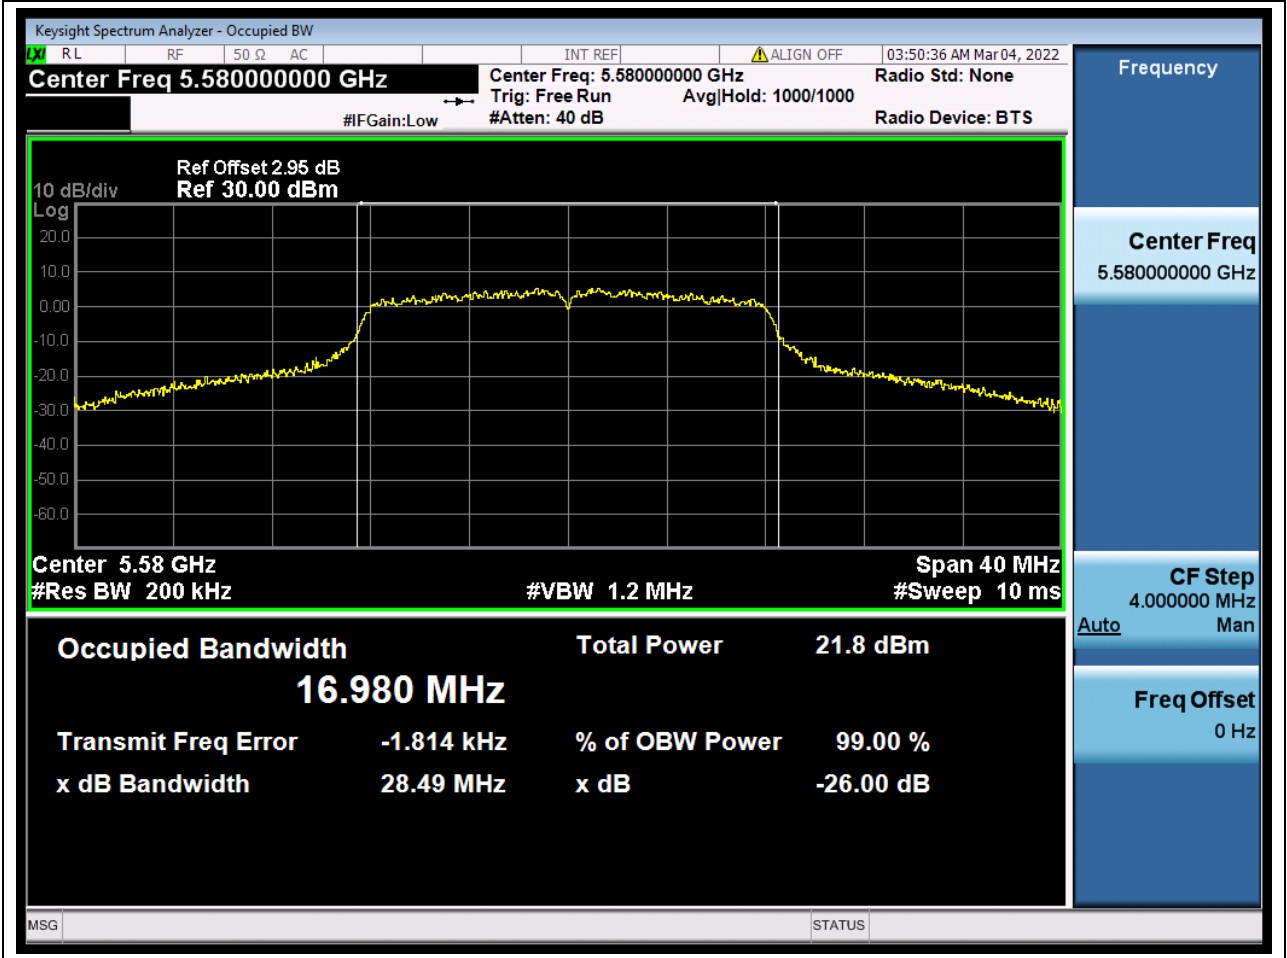

30. 802.11a_20M_U-NII-2C_M

30.1. A.2.2-99% Bandwidth(NTNV)

Center Frequency (MHz)	OBW Power (%)	RBW (MHz)	Detector	Limit (MHz)	OBW (MHz)	Verdict
5580	99	0.2	Peak	0	16.980095	Unknown