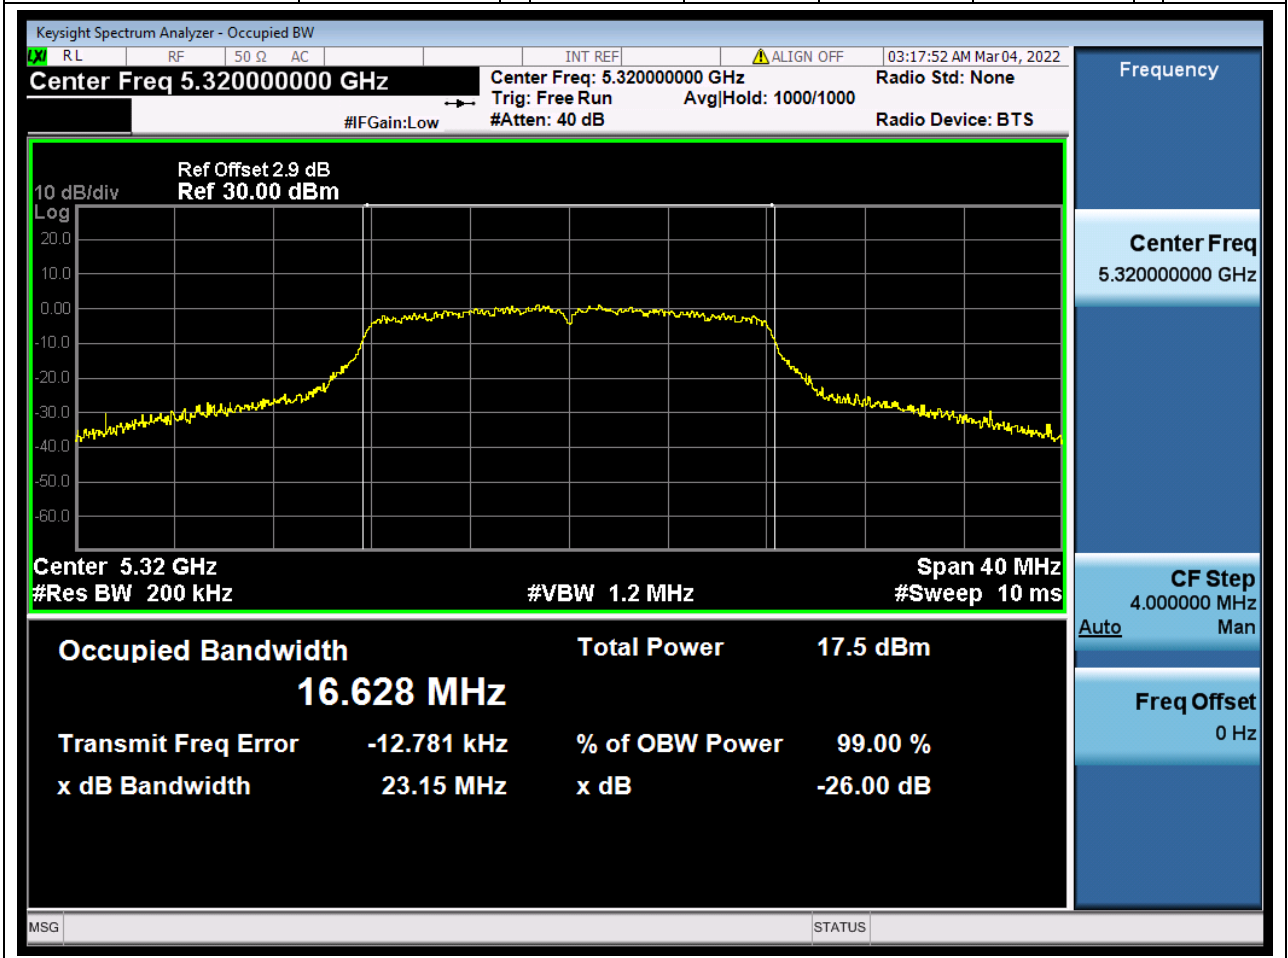

17. 802.11a_20M_U-NII-2A_H

17.1. A.2.2-99% Bandwidth(NTNV)

Center Frequency (MHz)	OBW Power (%)	RBW (MHz)	Detector	Limit (MHz)	OBW (MHz)	Verdict
5320	99	0.2	Peak	0	16.6277	Unknown