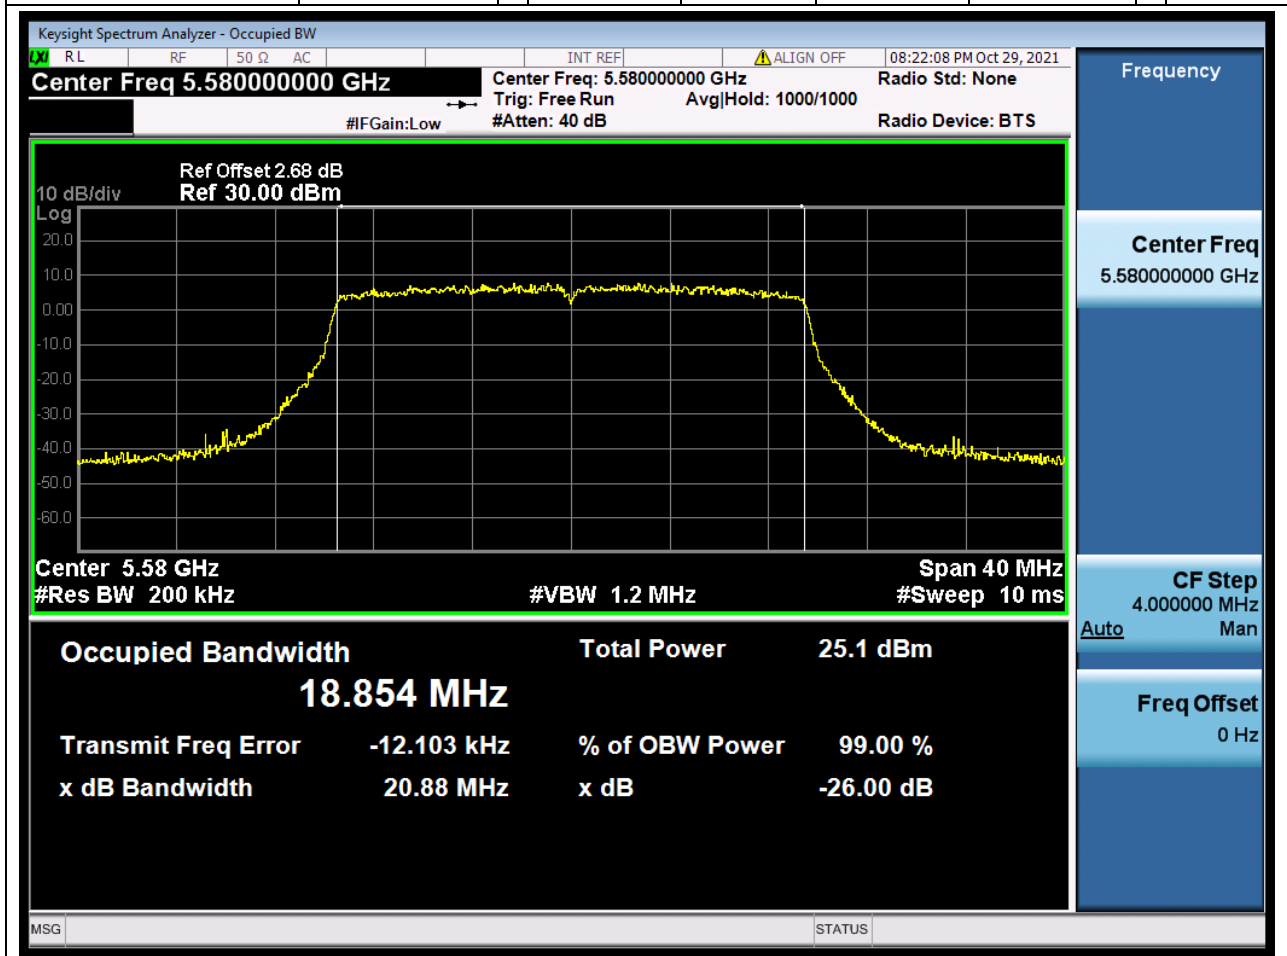

88. 802.11ax_20M_Band3_M

88.1. A.2.2-99% Bandwidth(NTNV)

Center Frequency (MHz)	OBW Power (%)	RBW (MHz)	Detector	Limit (MHz)	OBW (MHz)	Verdict
5580	99	0.2	Peak	0	18.854005	Unknow