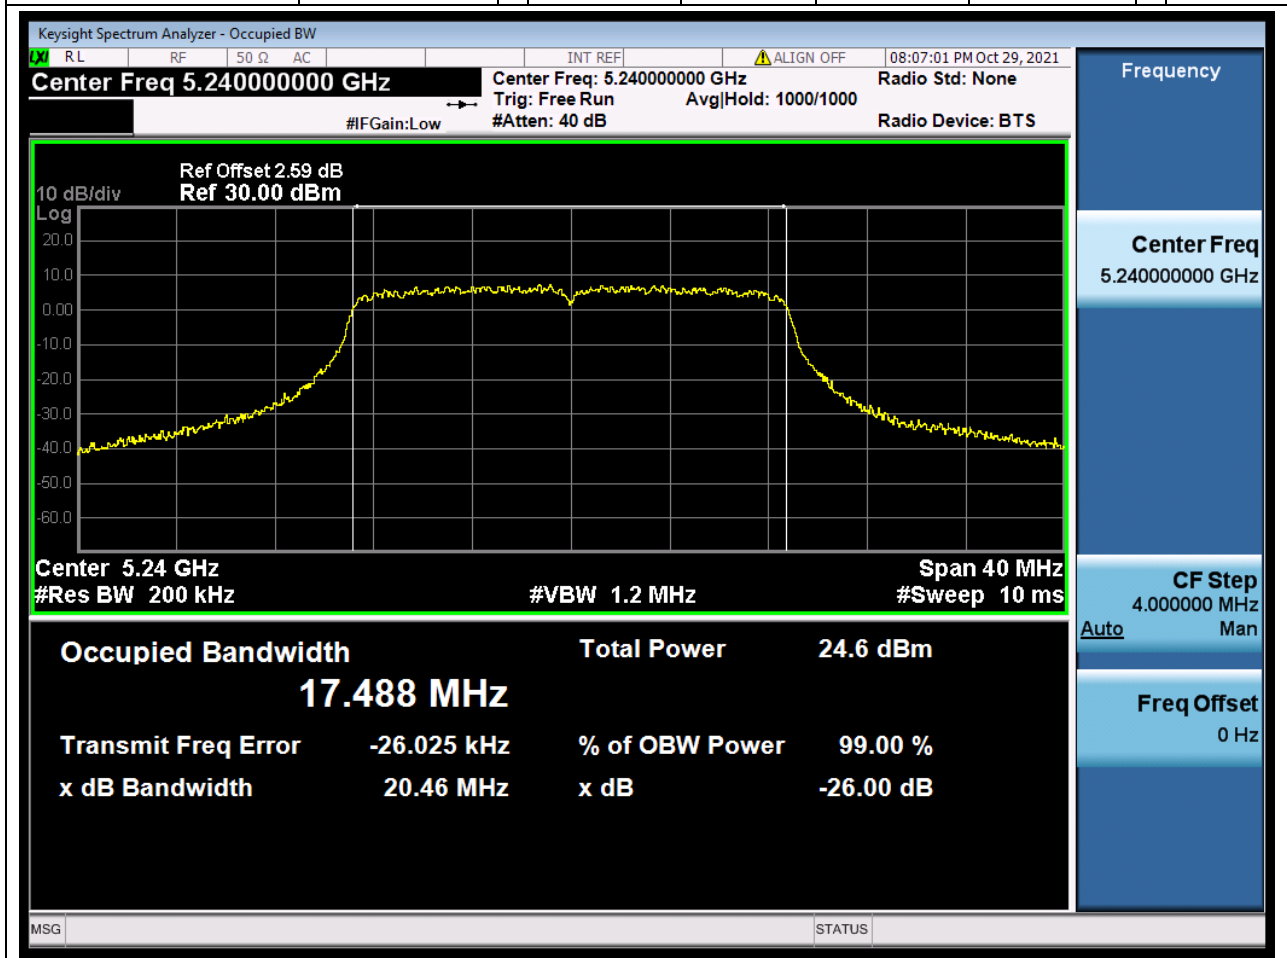

86. 802.11ac_20M_Band1_H

86.1. A.2.2-99% Bandwidth(NTNV)

Center Frequency (MHz)	OBW Power (%)	RBW (MHz)	Detector	Limit (MHz)	OBW (MHz)	Verdict
5240	99	0.2	Peak	0	17.487926	Unknow