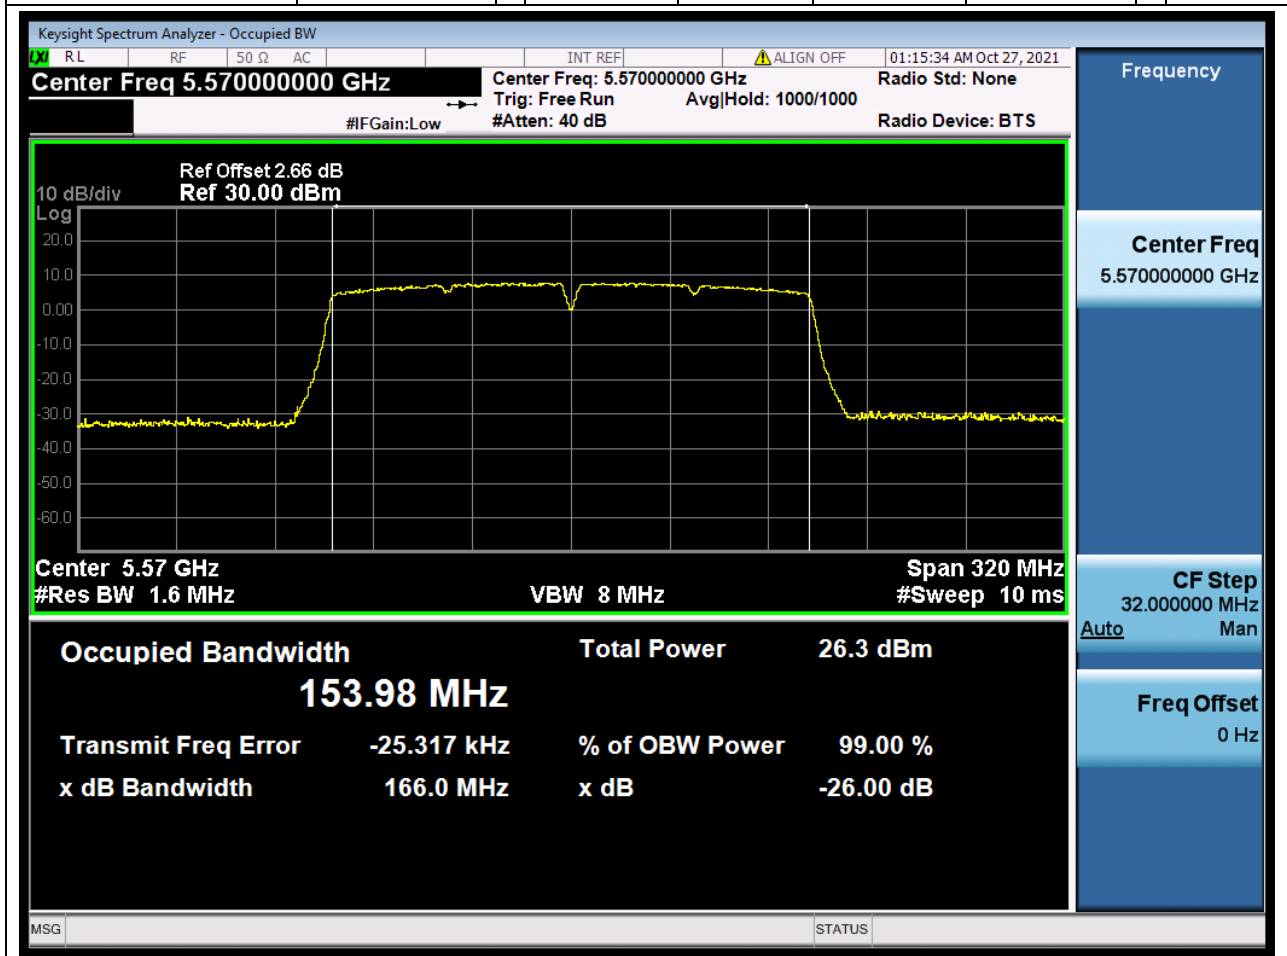

82. 802.11ac_160M_Band3_M

82.1. A.2.2-99% Bandwidth(NTNV)

Center Frequency (MHz)	OBW Power (%)	RBW (MHz)	Detector	Limit (MHz)	OBW (MHz)	Verdict
5570	99	1.6	Peak	0	153.982446	Unknow