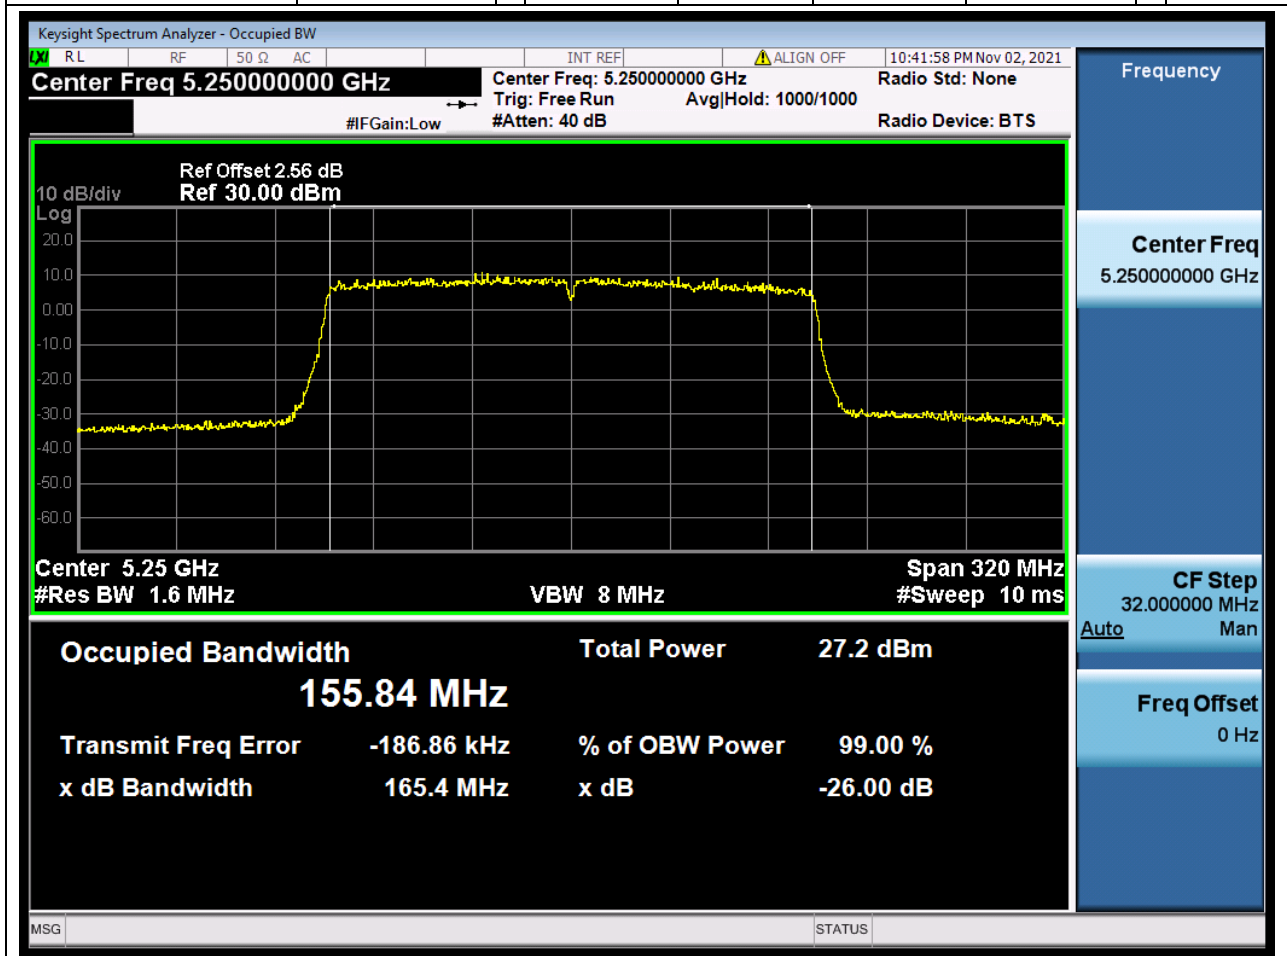

81. 802.11ax_160M_Band2_M

81.2. A.2.2-99% Bandwidth(NTNV)

Center Frequency (MHz)	OBW Power (%)	RBW (MHz)	Detector	Limit (MHz)	OBW (MHz)	Verdict
5250	99	1.6	Peak	0	155.837765	Unknow