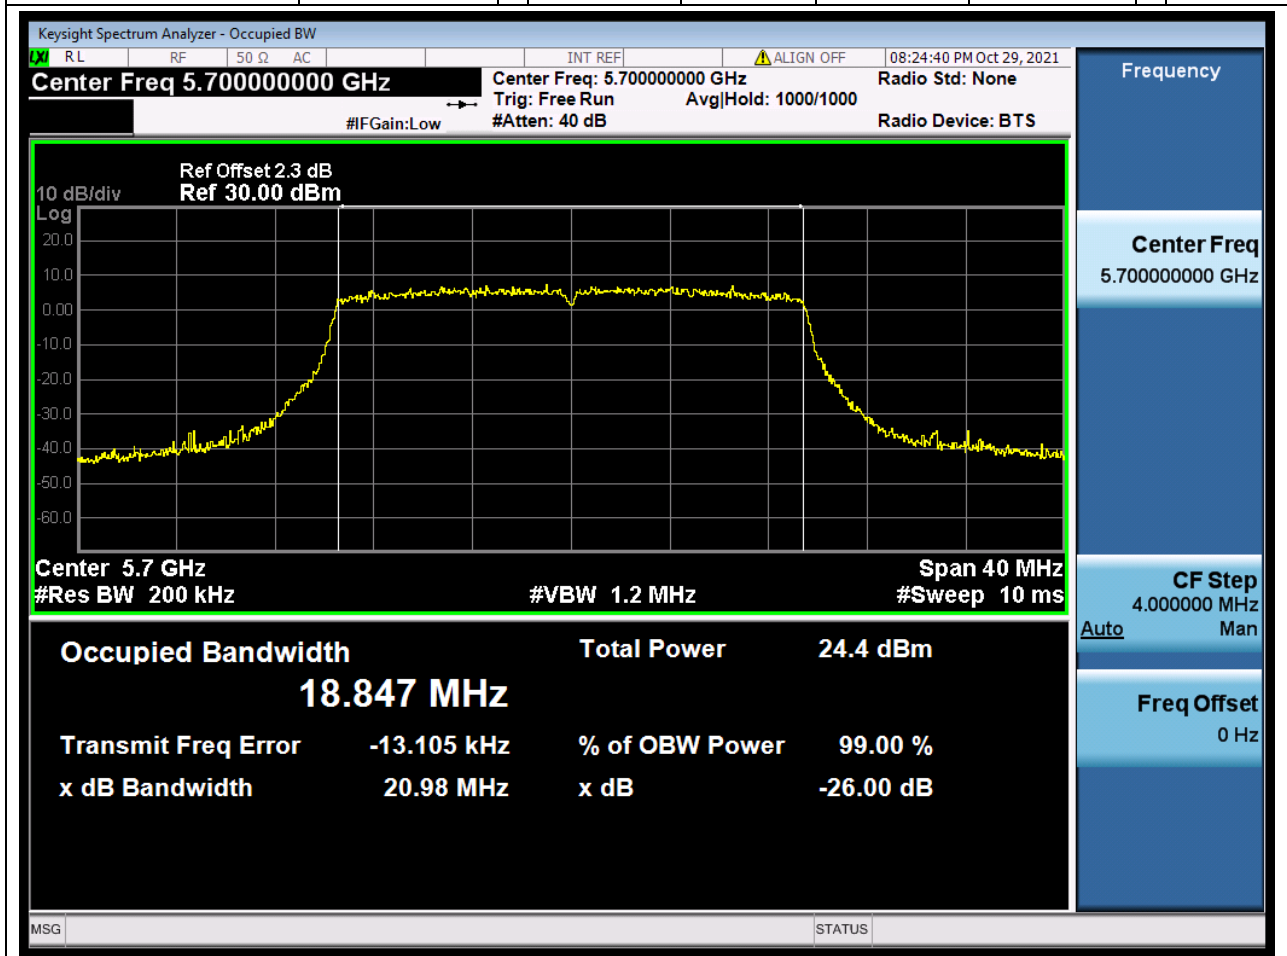

89. 802.11ax_20M_Band3_H

89.1. A.2.2-99% Bandwidth(NTNV)

Center Frequency (MHz)	OBW Power (%)	RBW (MHz)	Detector	Limit (MHz)	OBW (MHz)	Verdict
5700	99	0.2	Peak	0	18.847386	Unknow