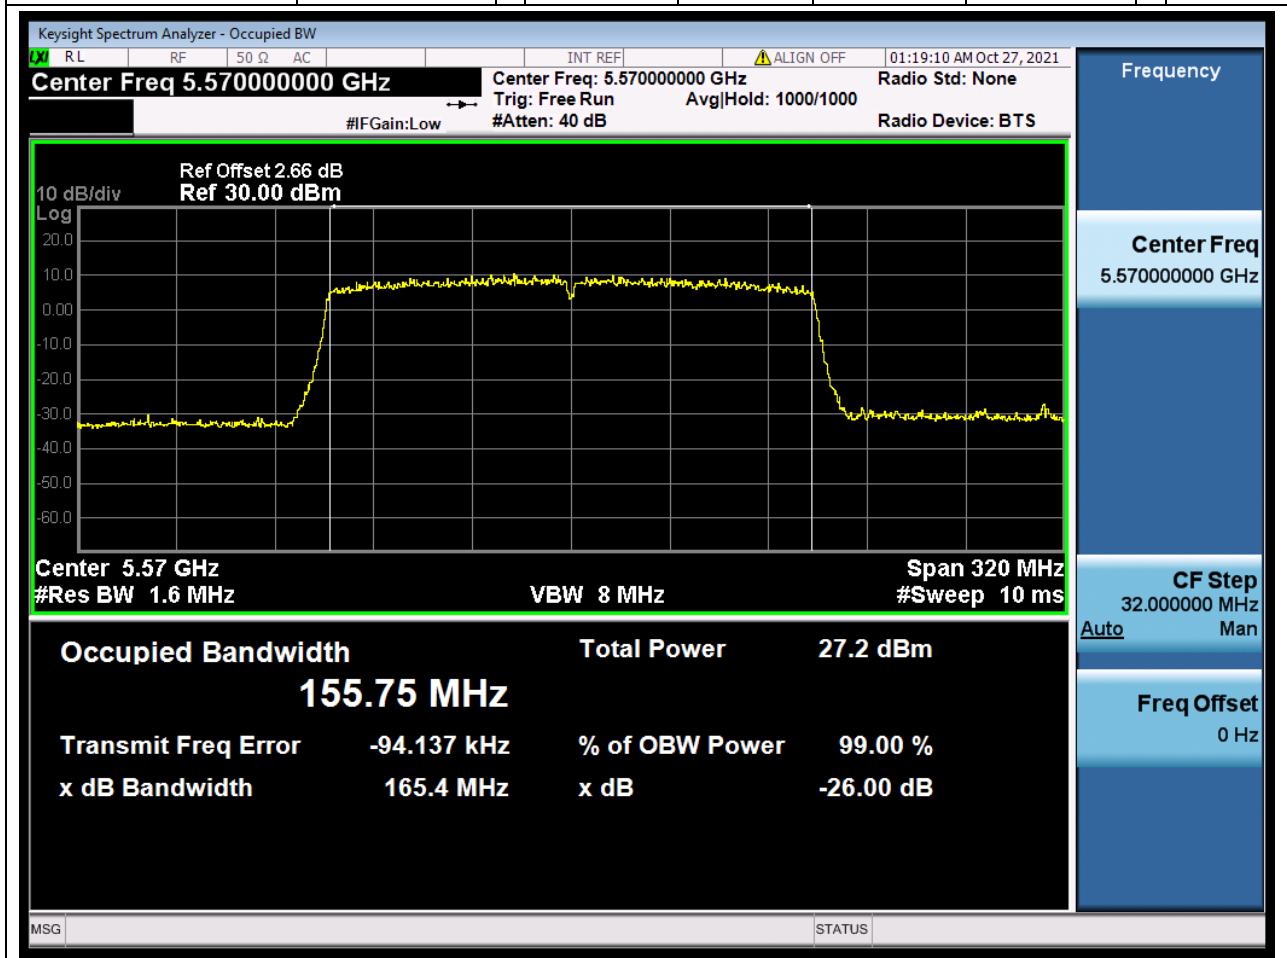

83. 802.11ax_160M_Band3_M

83.1. A.2.2-99% Bandwidth(NTNV)

Center Frequency (MHz)	OBW Power (%)	RBW (MHz)	Detector	Limit (MHz)	OBW (MHz)	Verdict
5570	99	1.6	Peak	0	155.752769	Unknow