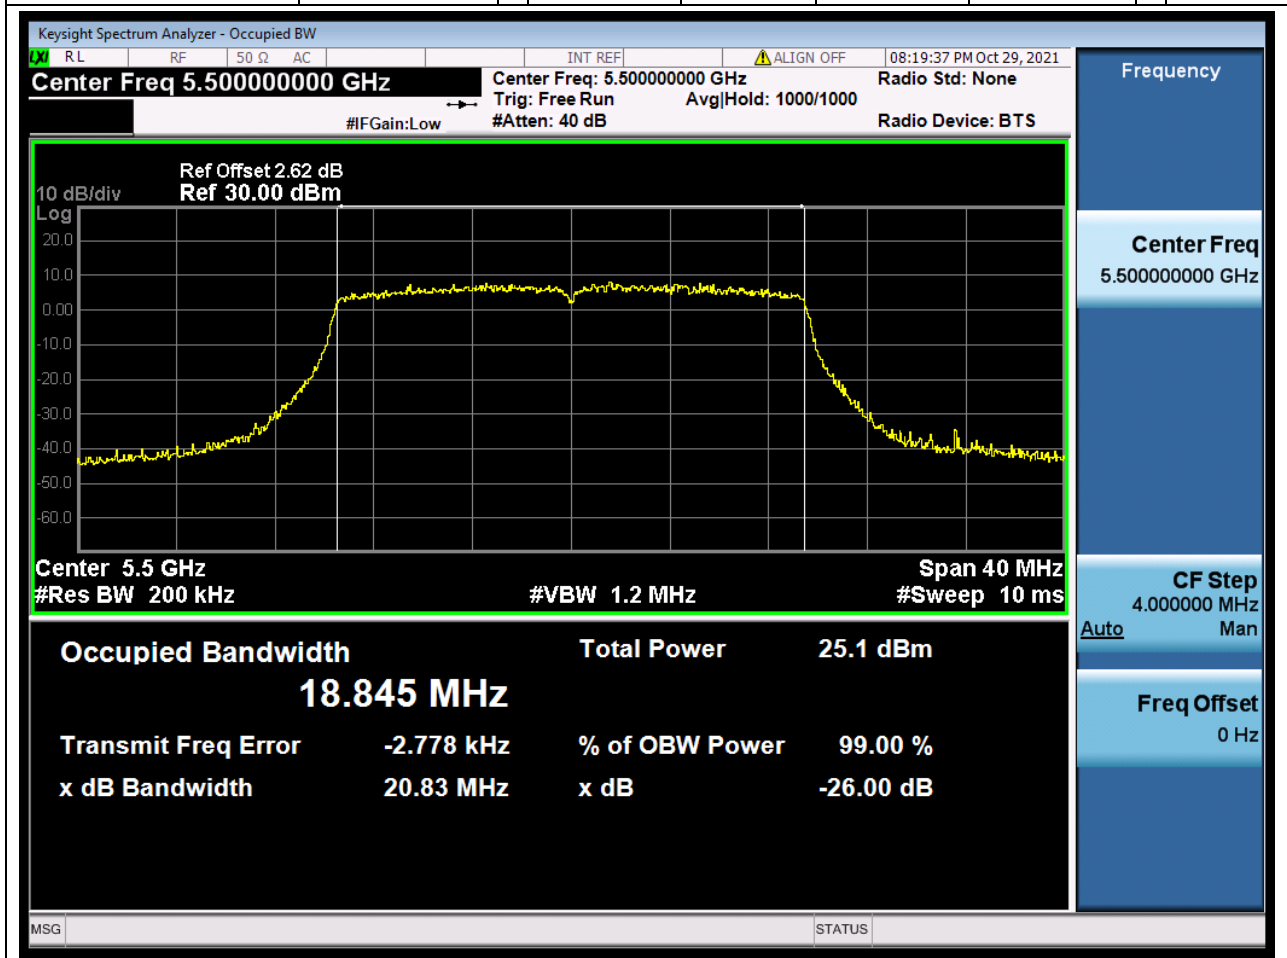

87. 802.11ax_20M_Band3_L

87.1. A.2.2-99% Bandwidth(NTNV)

Center Frequency (MHz)	OBW Power (%)	RBW (MHz)	Detector	Limit (MHz)	OBW (MHz)	Verdict
5500	99	0.2	Peak	0	18.844748	Unknow