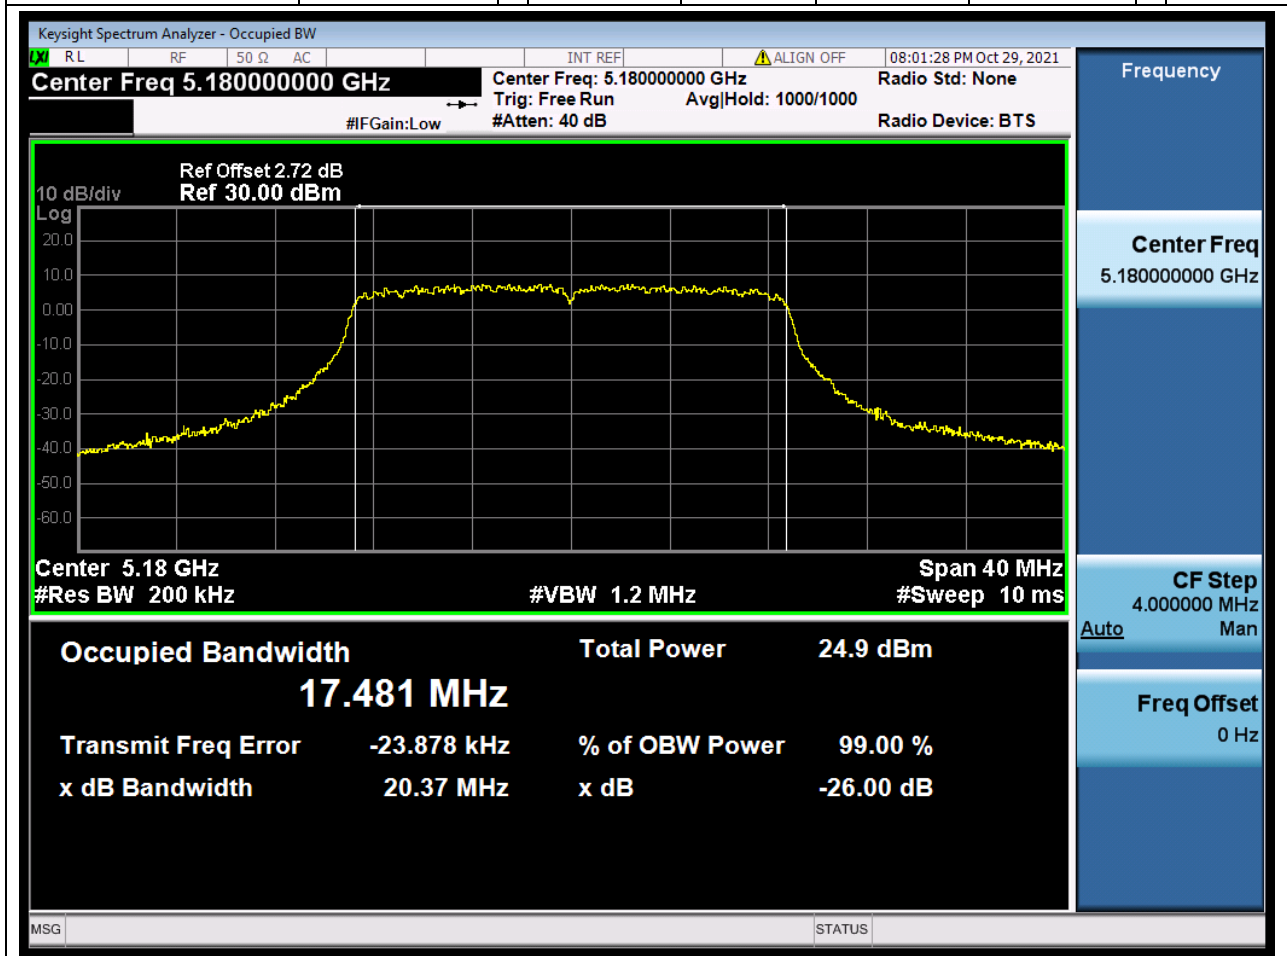

84. 802.11ac_20M_Band1_L

84.1. A.2.2-99% Bandwidth(NTNV)

Center Frequency (MHz)	OBW Power (%)	RBW (MHz)	Detector	Limit (MHz)	OBW (MHz)	Verdict
5180	99	0.2	Peak	0	17.480704	Unknow