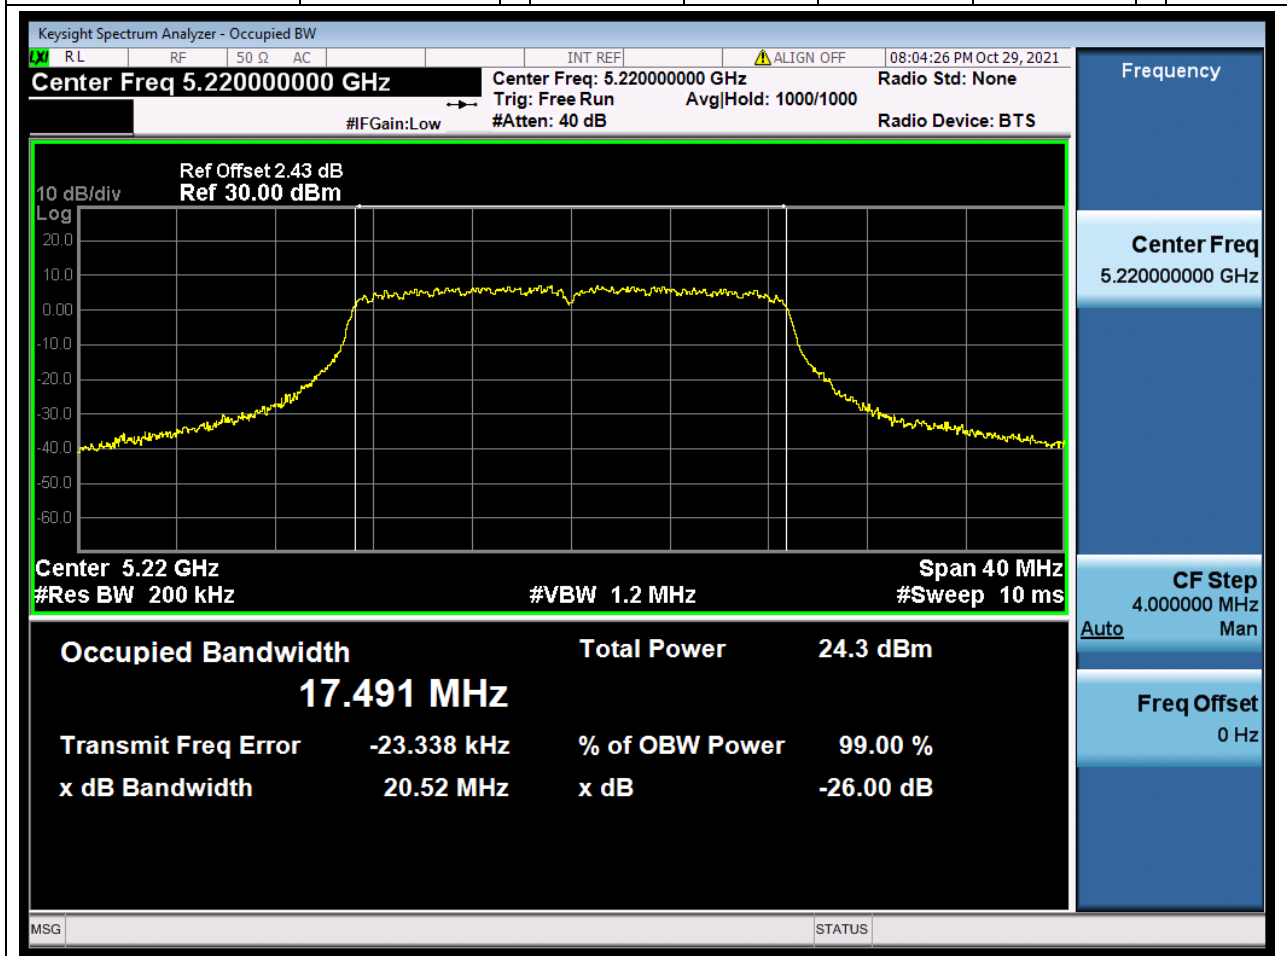

85. 802.11ac_20M_Band1_M

85.1. A.2.2-99% Bandwidth(NTNV)

Center Frequency (MHz)	OBW Power (%)	RBW (MHz)	Detector	Limit (MHz)	OBW (MHz)	Verdict
5220	99	0.2	Peak	0	17.49087	Unknown