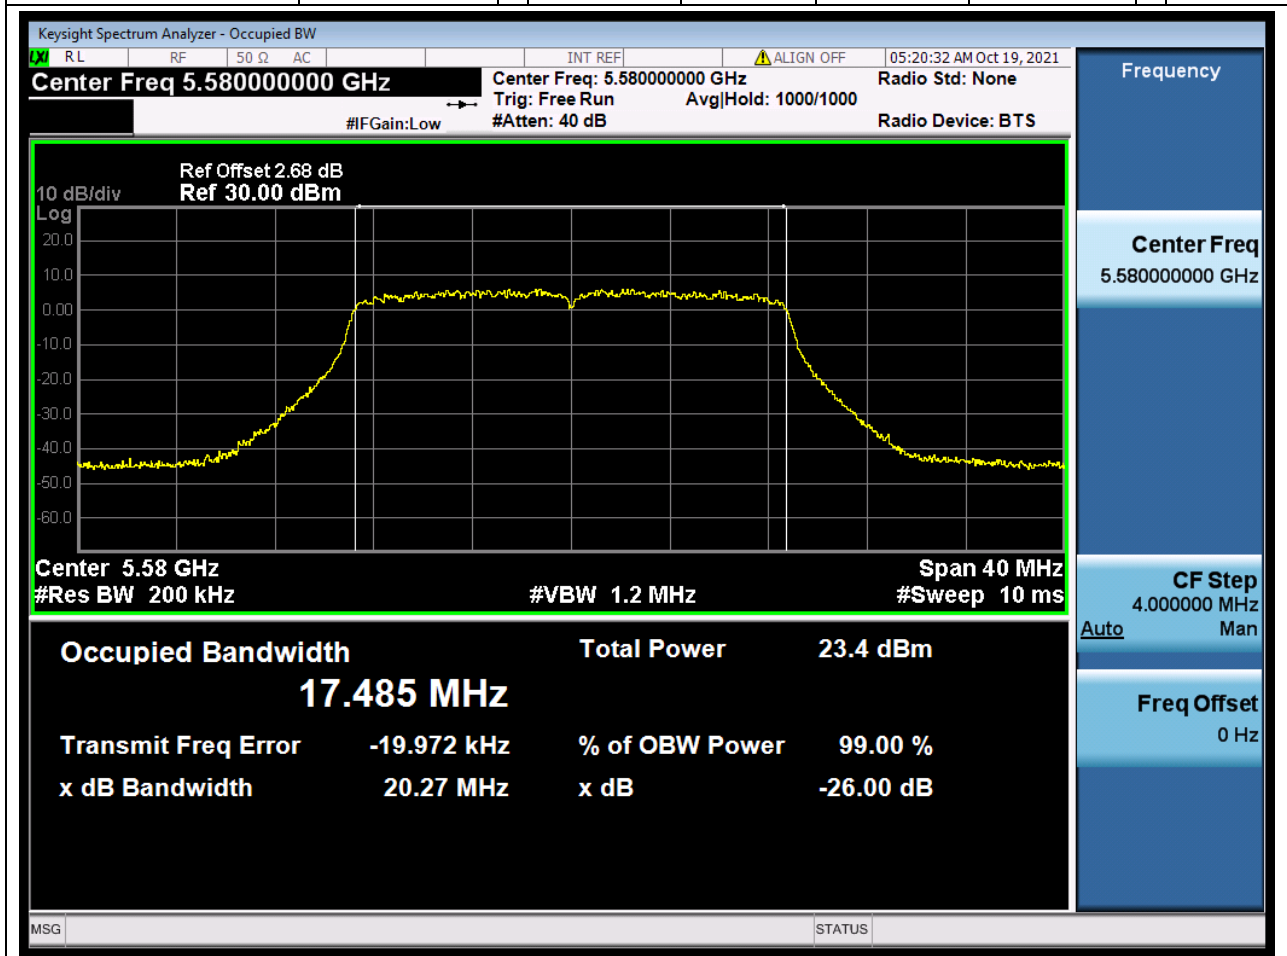

42. 802.11n_20M_Band3_M

42.1. A.2.2-99% Bandwidth(NTNV)

Center Frequency (MHz)	OBW Power (%)	RBW (MHz)	Detector	Limit (MHz)	OBW (MHz)	Verdict
5580	99	0.2	Peak	0	17.484625	Unknow