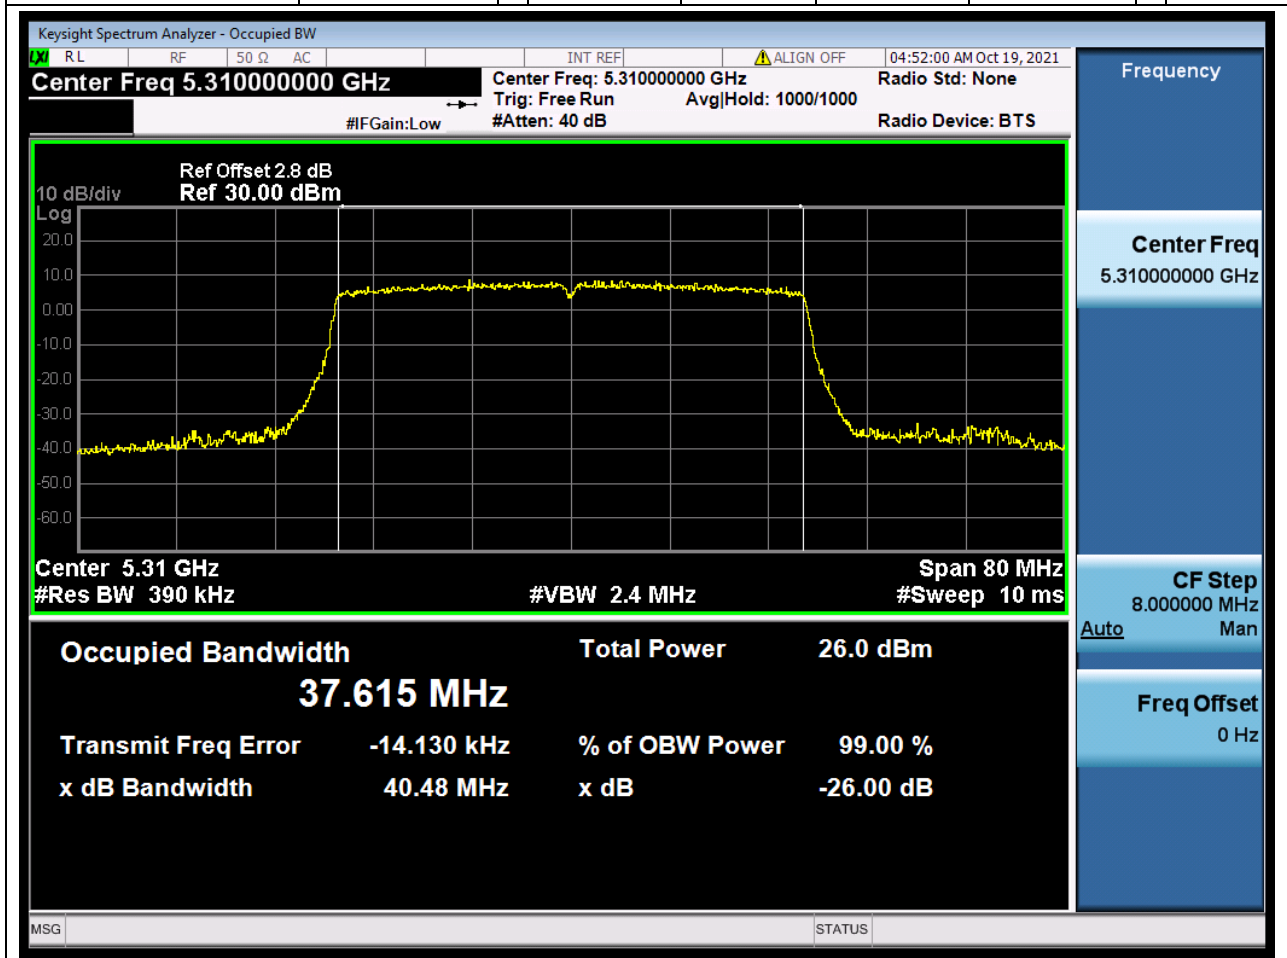

35. 802.11ax_40M_Band2_H

35.1. A.2.2-99% Bandwidth(NTNV)

Center Frequency (MHz)	OBW Power (%)	RBW (MHz)	Detector	Limit (MHz)	OBW (MHz)	Verdict
5310	99	0.39	Peak	0	37.615312	Unknow