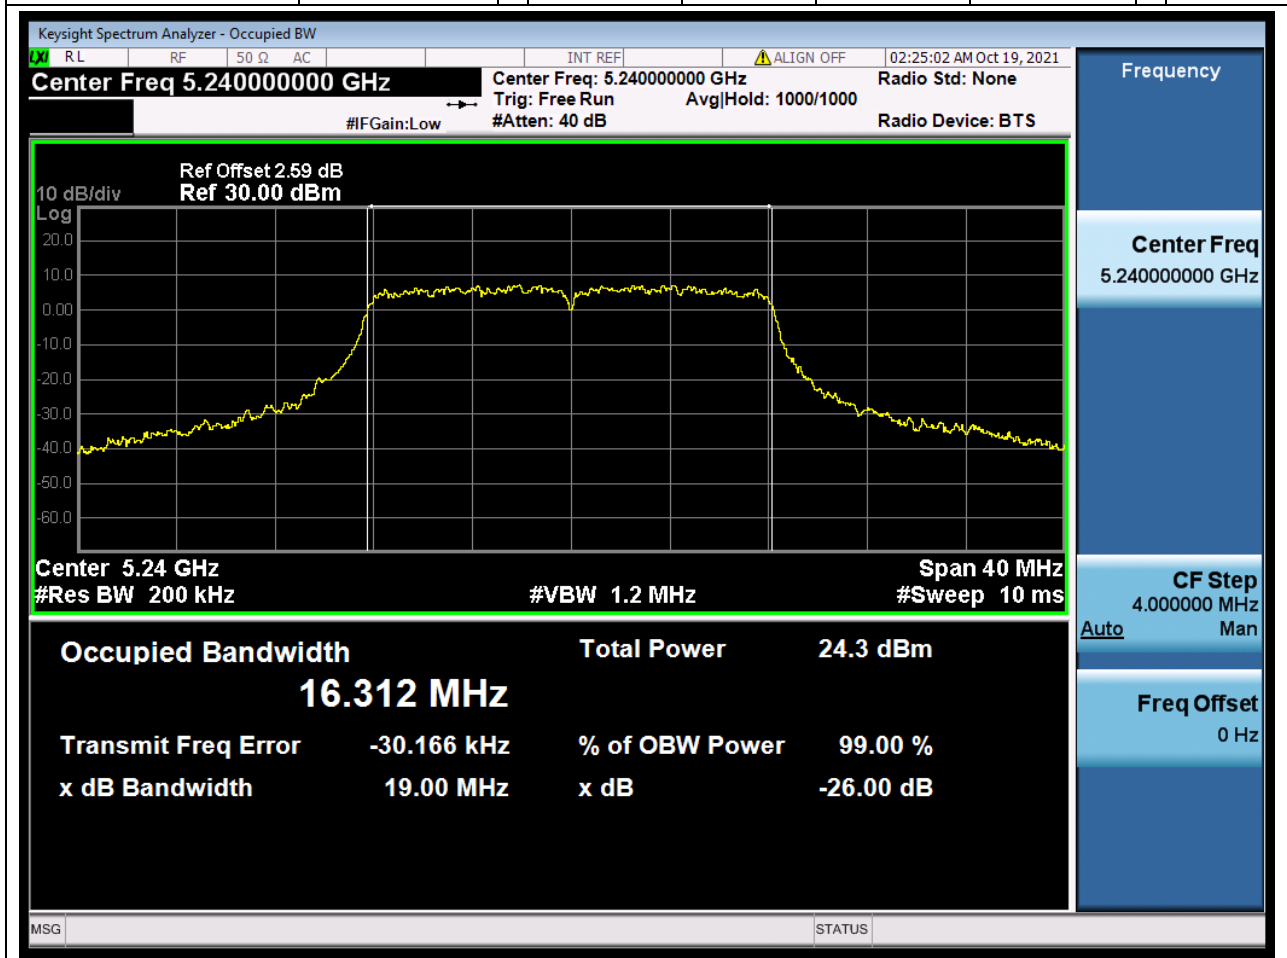

3. 802.11a_20M_Band1_H

3.2. A.2.2-99% Bandwidth(NTNV)

Center Frequency (MHz)	OBW Power (%)	RBW (MHz)	Detector	Limit (MHz)	OBW (MHz)	Verdict
5240	99	0.2	Peak	0	16.311586	Unknown