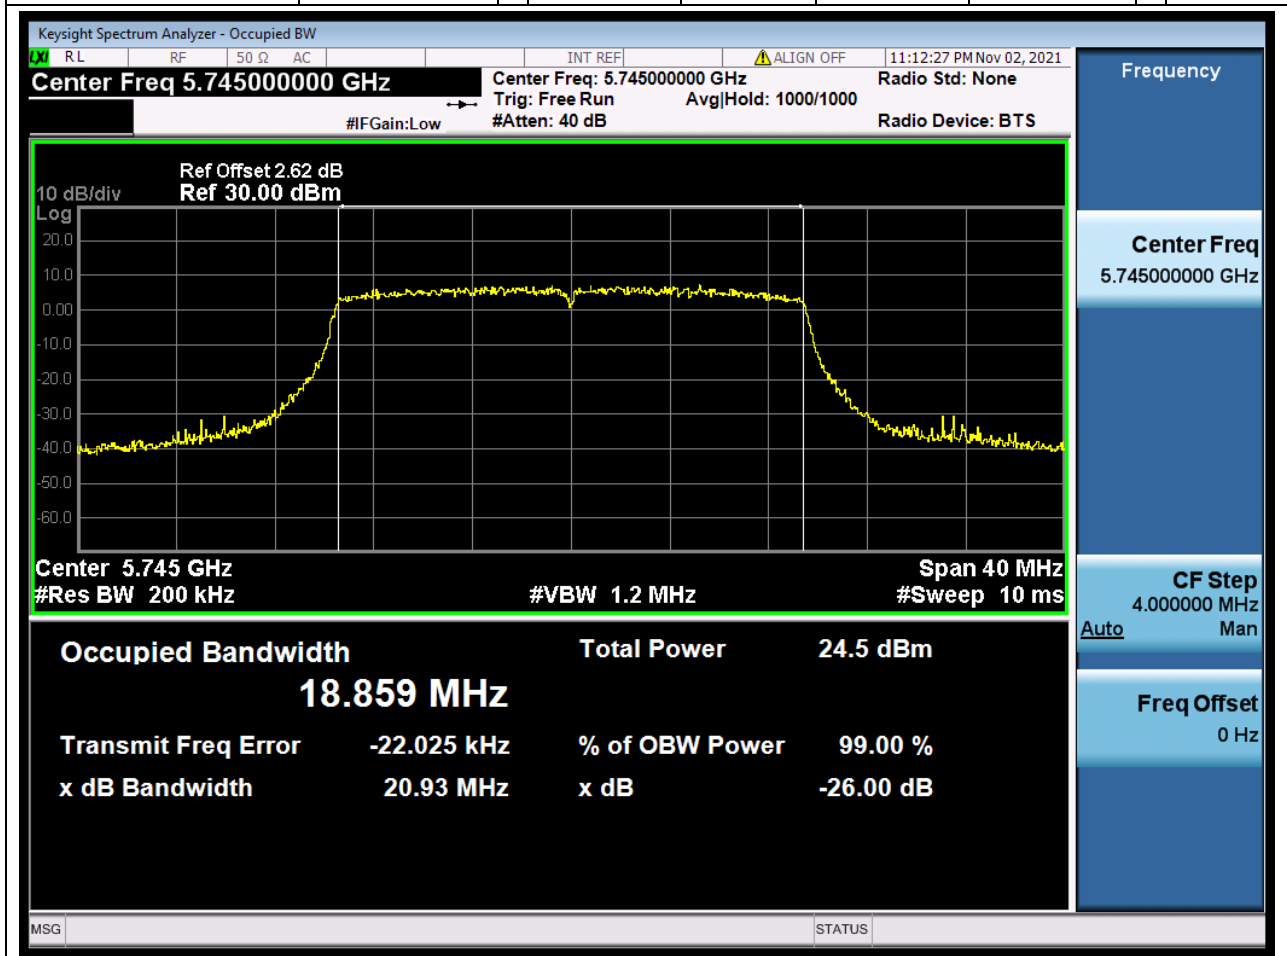

69. 802.11ax_20M_Band4_L

69.2. A.2.2-99% Bandwidth(NTNV)

Center Frequency (MHz)	OBW Power (%)	RBW (MHz)	Detector	Limit (MHz)	OBW (MHz)	Verdict
5745	99	0.2	Peak	0	18.859183	Unknow