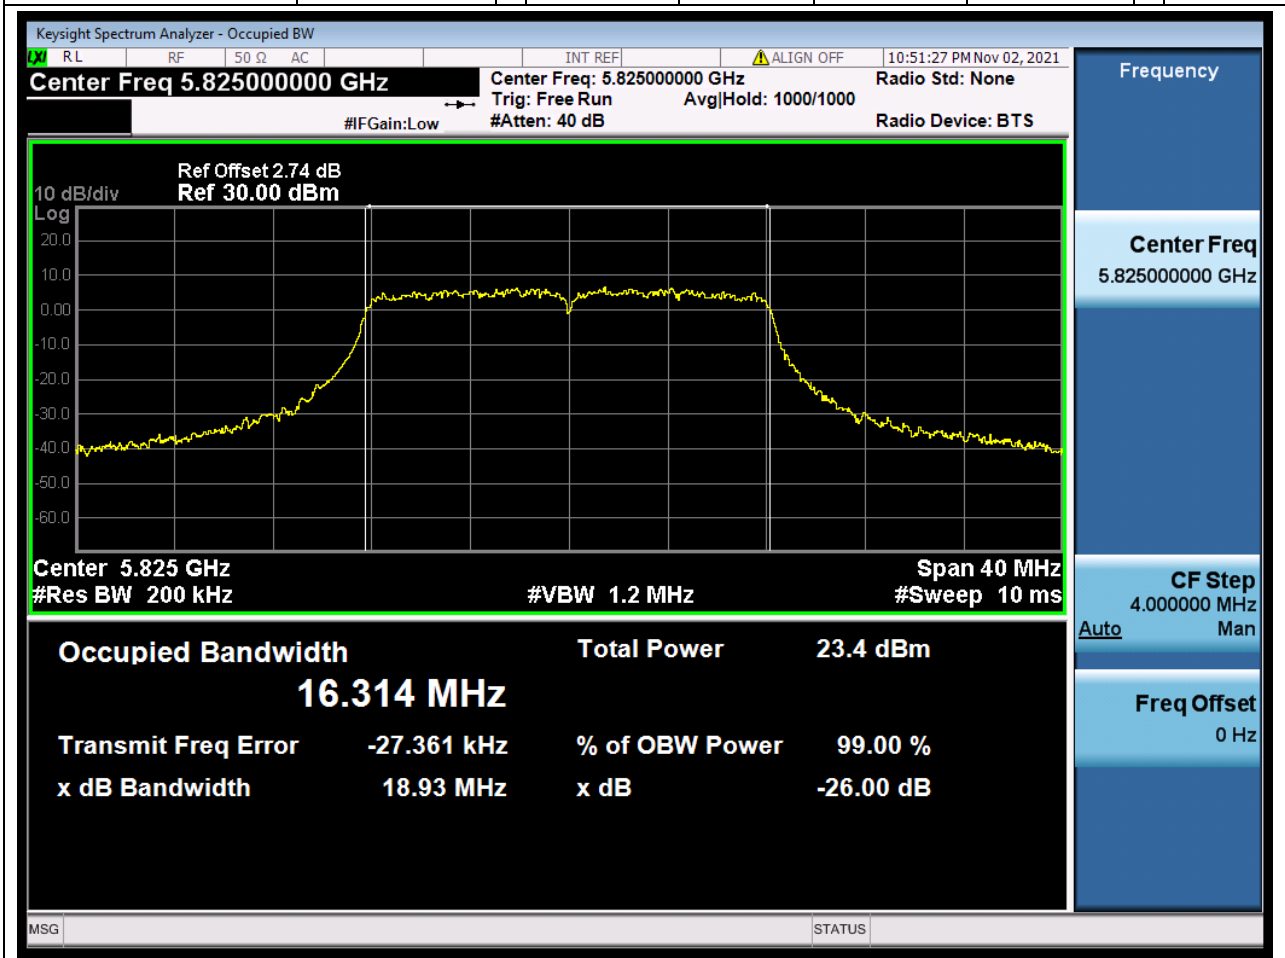

62. 802.11a_20M_Band4_H

62.4. A.2.2-99% Bandwidth(NTNV)

Center Frequency (MHz)	OBW Power (%)	RBW (MHz)	Detector	Limit (MHz)	OBW (MHz)	Verdict
5825	99	0.2	Peak	0	16.314004	Unknow