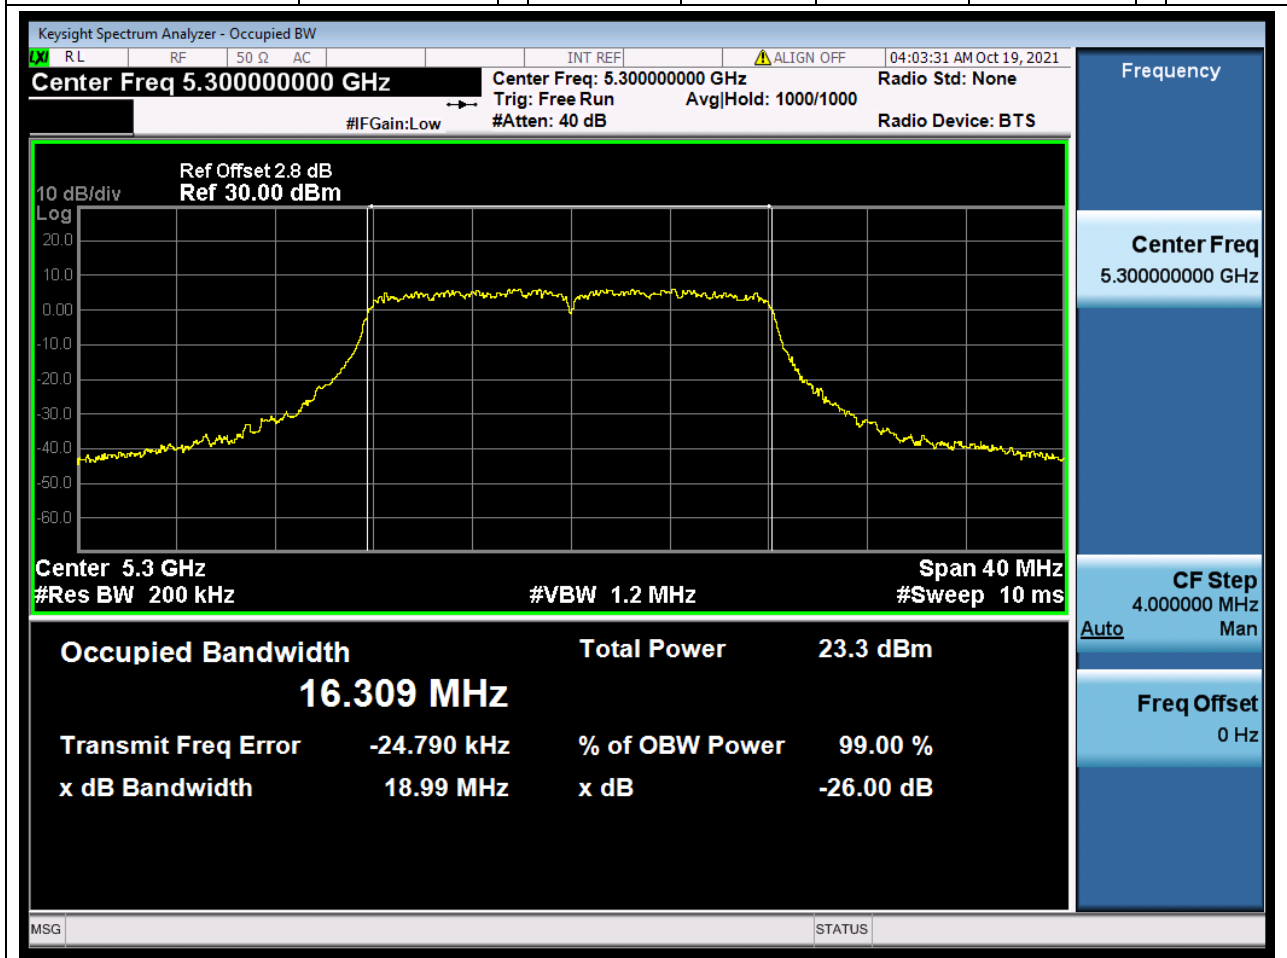

19. 802.11a_20M_Band2_M

19.1. A.2.2-99% Bandwidth(NTNV)

Center Frequency (MHz)	OBW Power (%)	RBW (MHz)	Detector	Limit (MHz)	OBW (MHz)	Verdict
5300	99	0.2	Peak	0	16.309049	Unknow