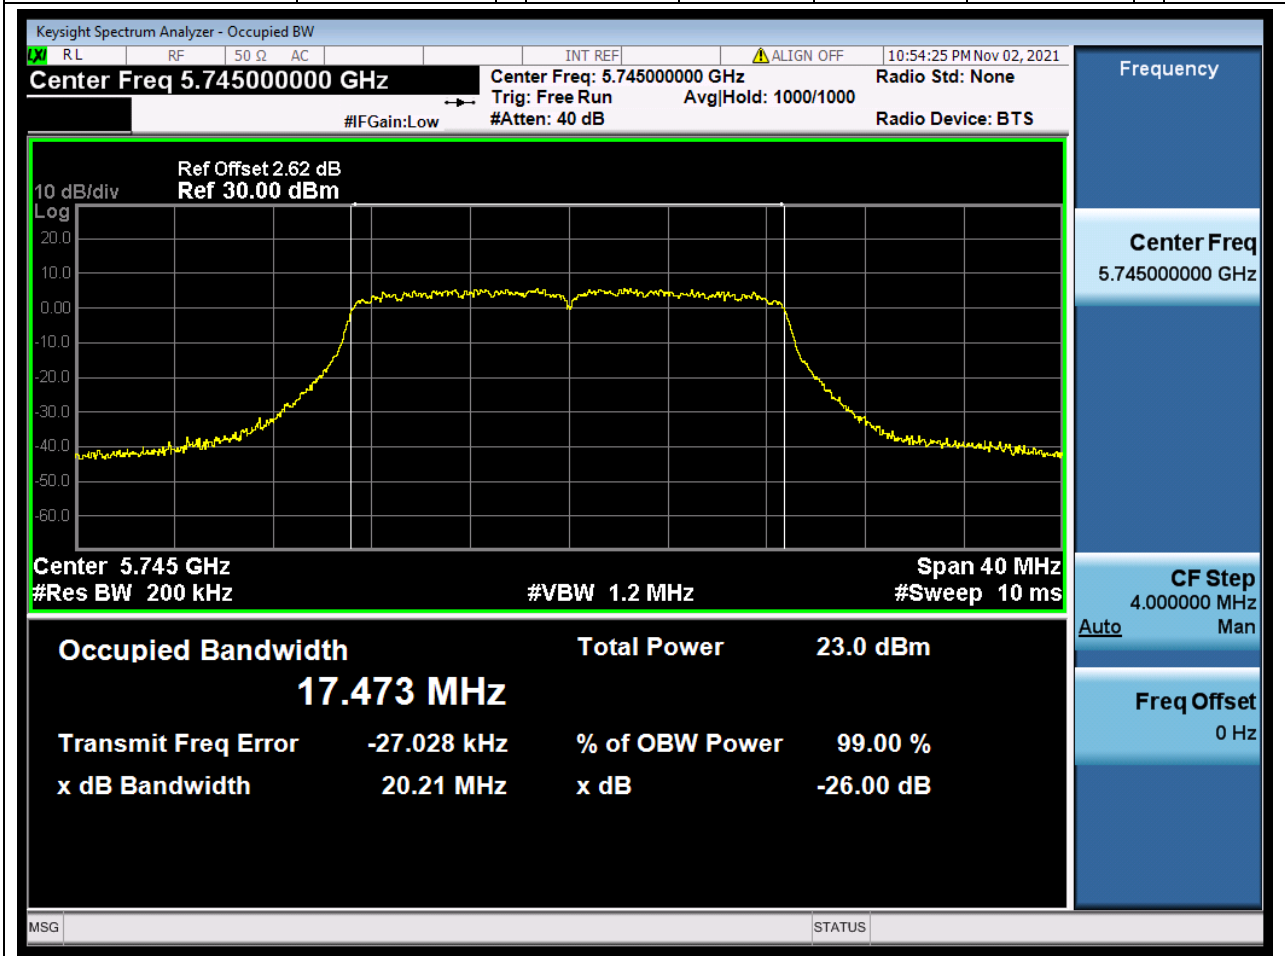

63. 802.11n_20M_Band4_L

63.2. A.2.2-99% Bandwidth(NTNV)

Center Frequency (MHz)	OBW Power (%)	RBW (MHz)	Detector	Limit (MHz)	OBW (MHz)	Verdict
5745	99	0.2	Peak	0	17.473069	Unknow