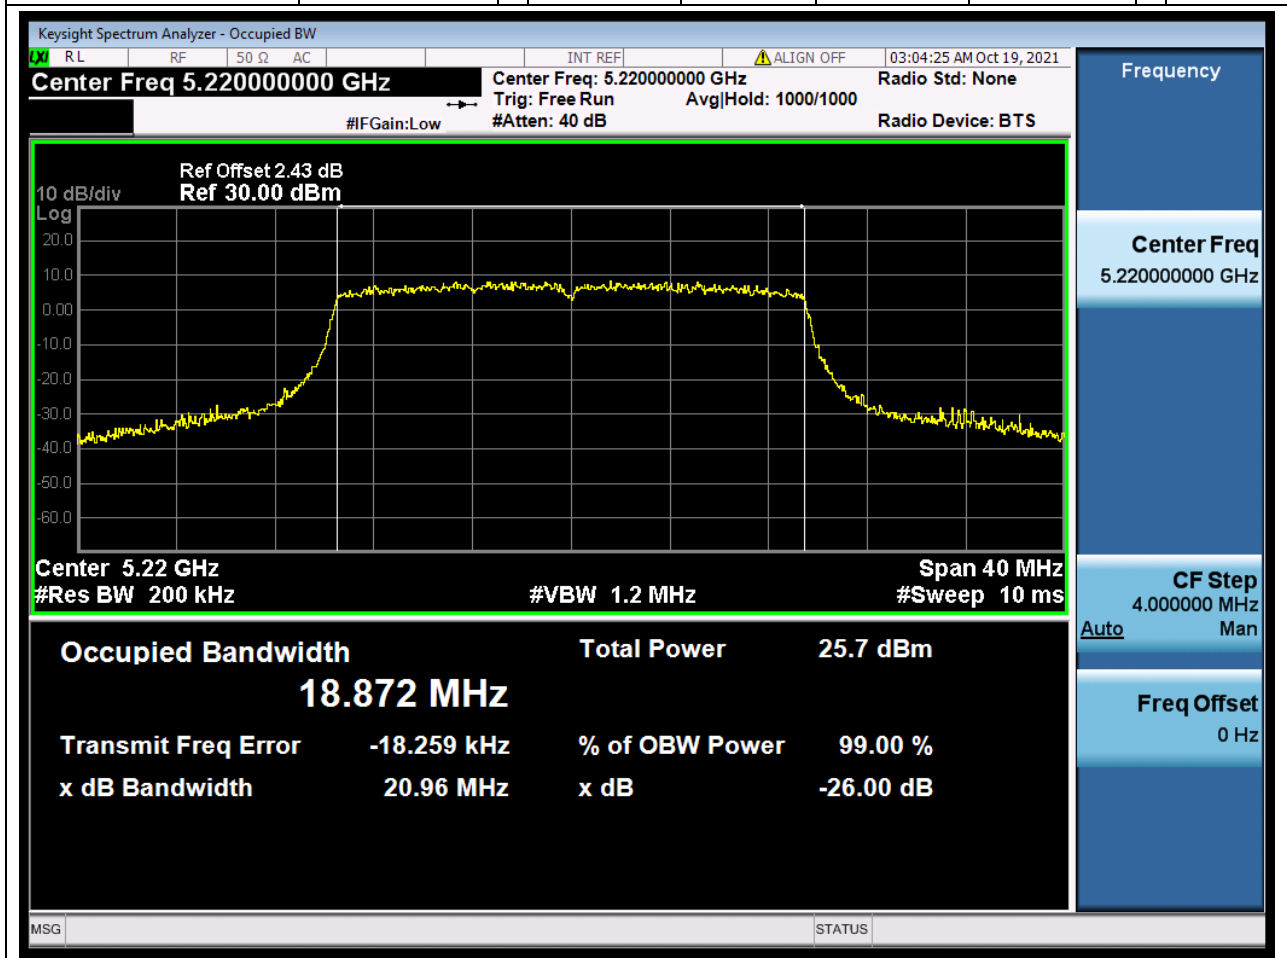

8. 802.11ax_20M_Band1_M

8.2. A.2.2-99% Bandwidth(NTNV)

Center Frequency (MHz)	OBW Power (%)	RBW (MHz)	Detector	Limit (MHz)	OBW (MHz)	Verdict
5220	99	0.2	Peak	0	18.871565	Unknow