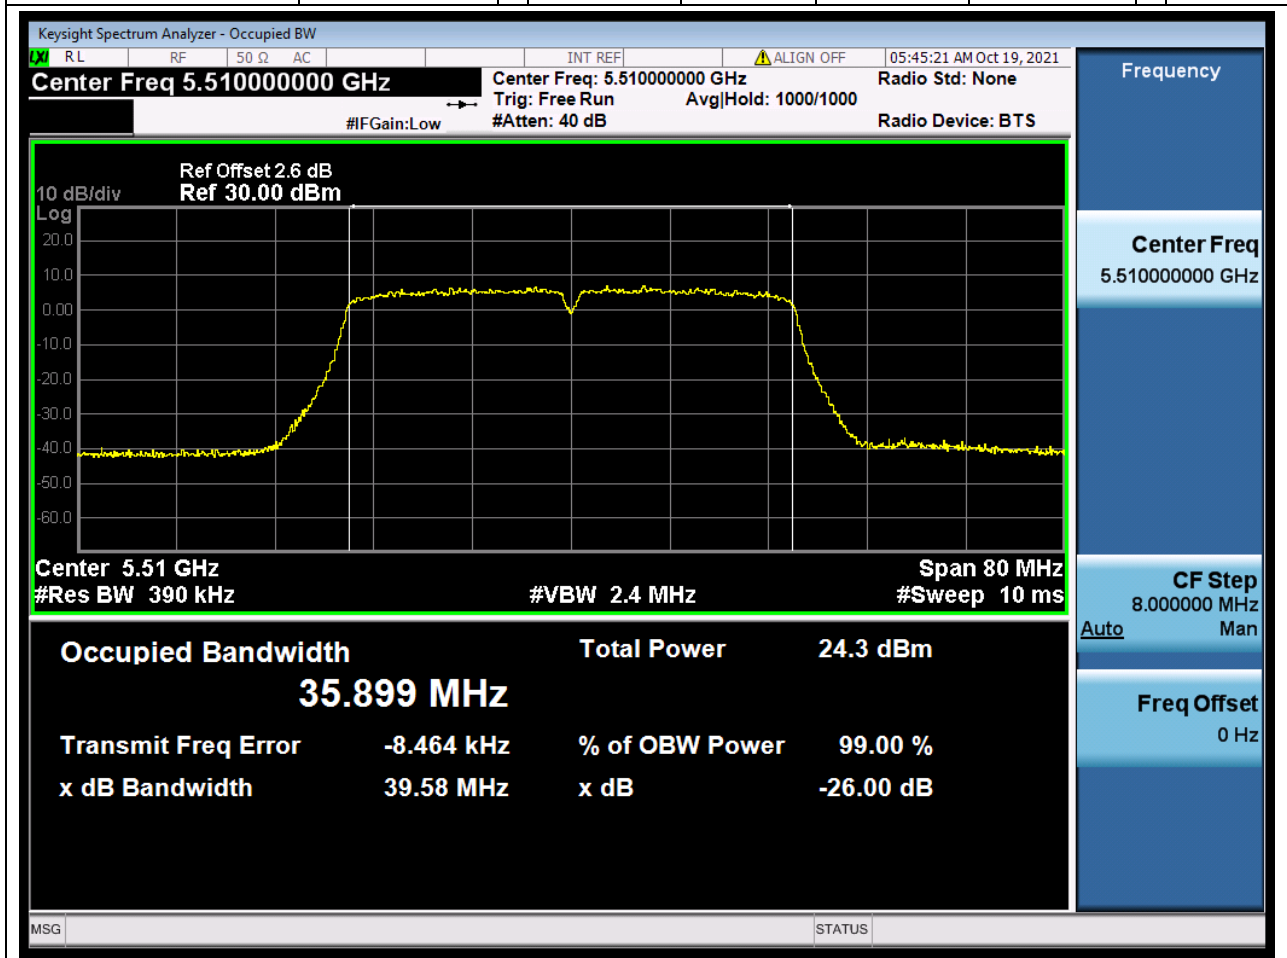

50. 802.11ac_40M_Band3_L

50.1. A.2.2-99% Bandwidth(NTNV)

Center Frequency (MHz)	OBW Power (%)	RBW (MHz)	Detector	Limit (MHz)	OBW (MHz)	Verdict
5510	99	0.39	Peak	0	35.898609	Unknow