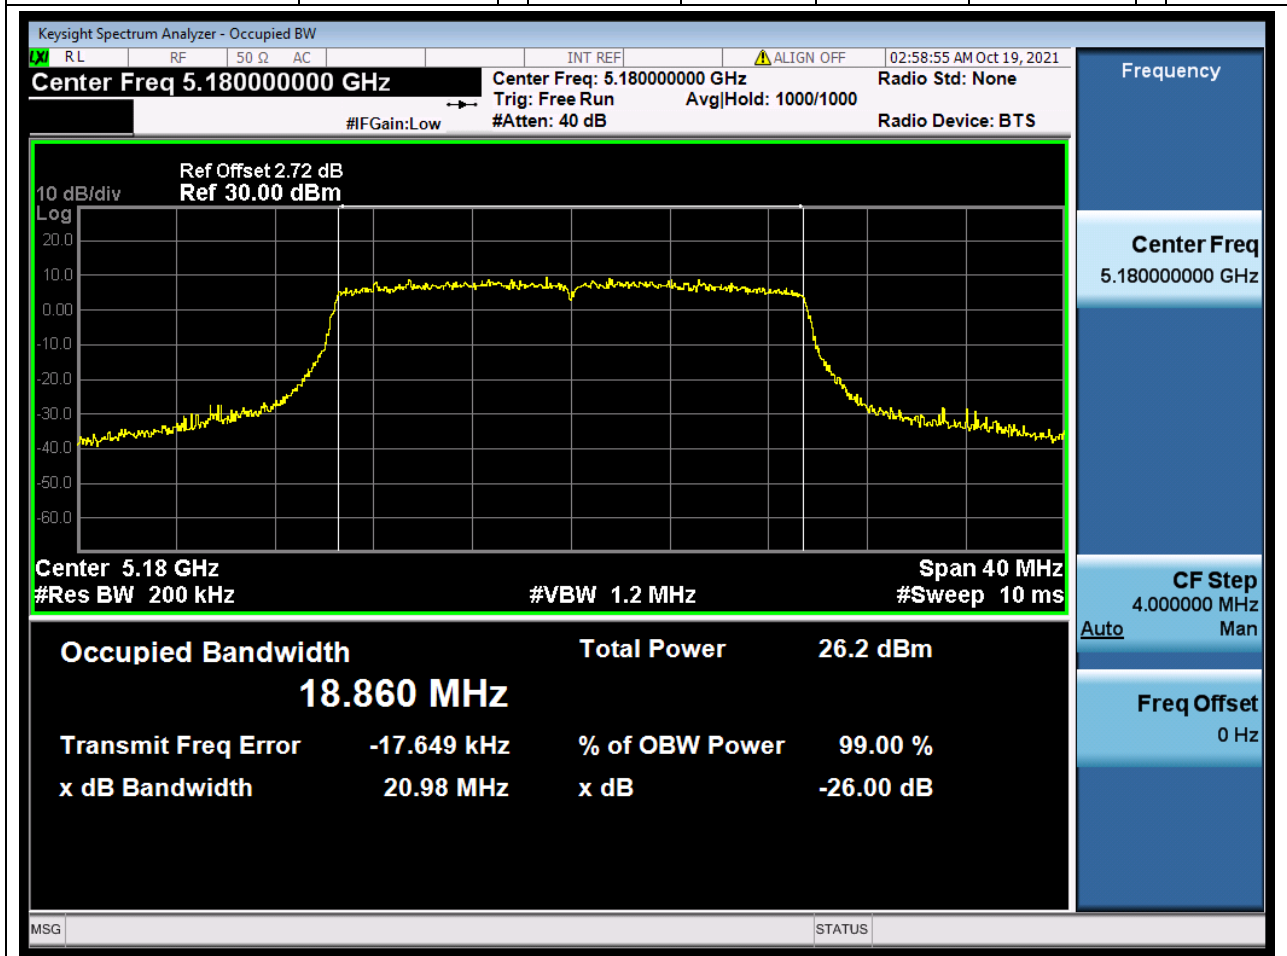

7. 802.11ax_20M_Band1_L

7.2. A.2.2-99% Bandwidth(NTNV)

Center Frequency (MHz)	OBW Power (%)	RBW (MHz)	Detector	Limit (MHz)	OBW (MHz)	Verdict
5180	99	0.2	Peak	0	18.860432	Unknow