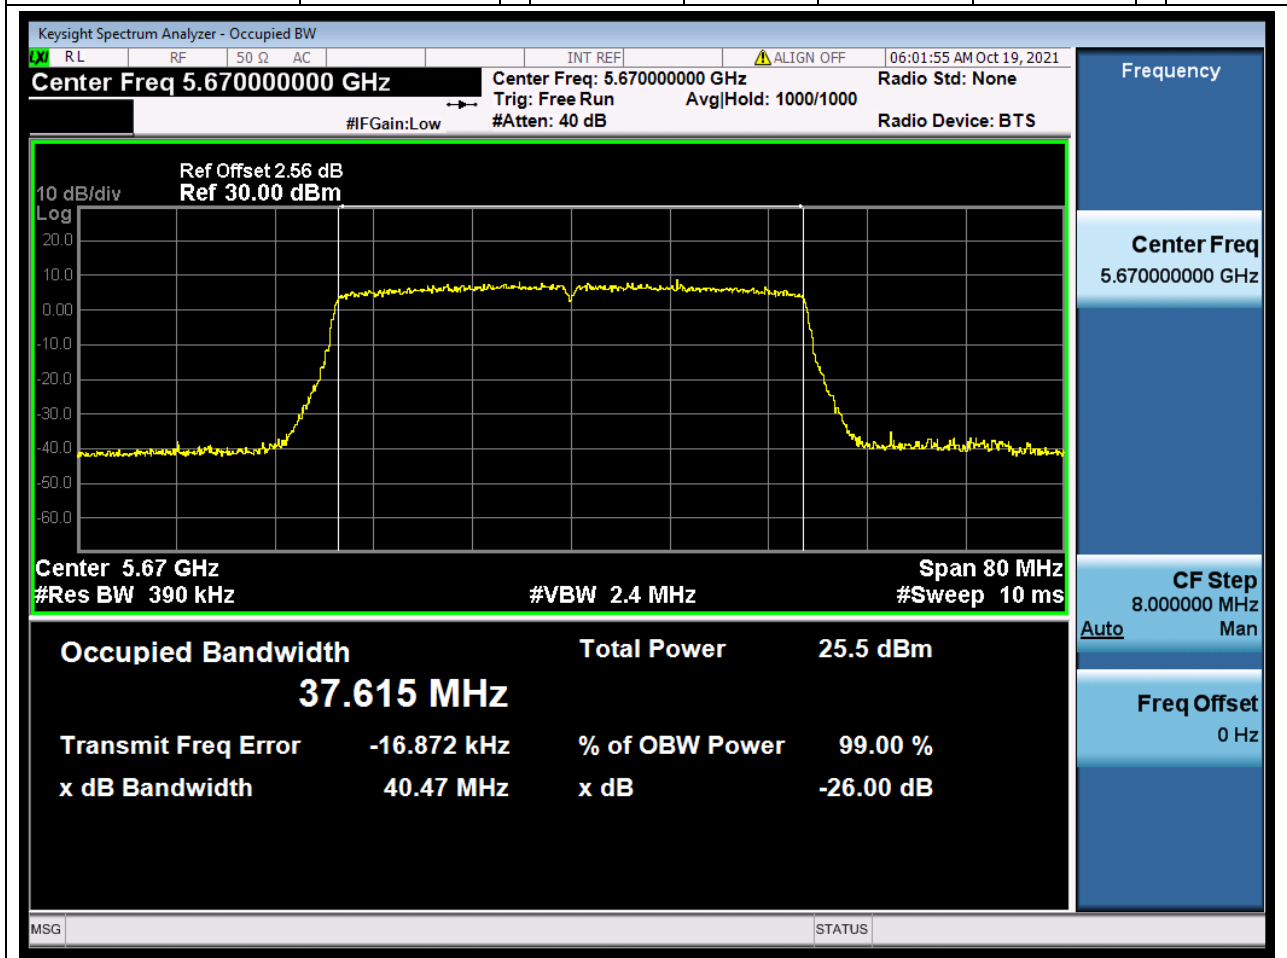

55. 802.11ax_40M_Band3_H

55.1. A.2.2-99% Bandwidth(NTNV)

Center Frequency (MHz)	OBW Power (%)	RBW (MHz)	Detector	Limit (MHz)	OBW (MHz)	Verdict
5670	99	0.39	Peak	0	37.61483	Unknow