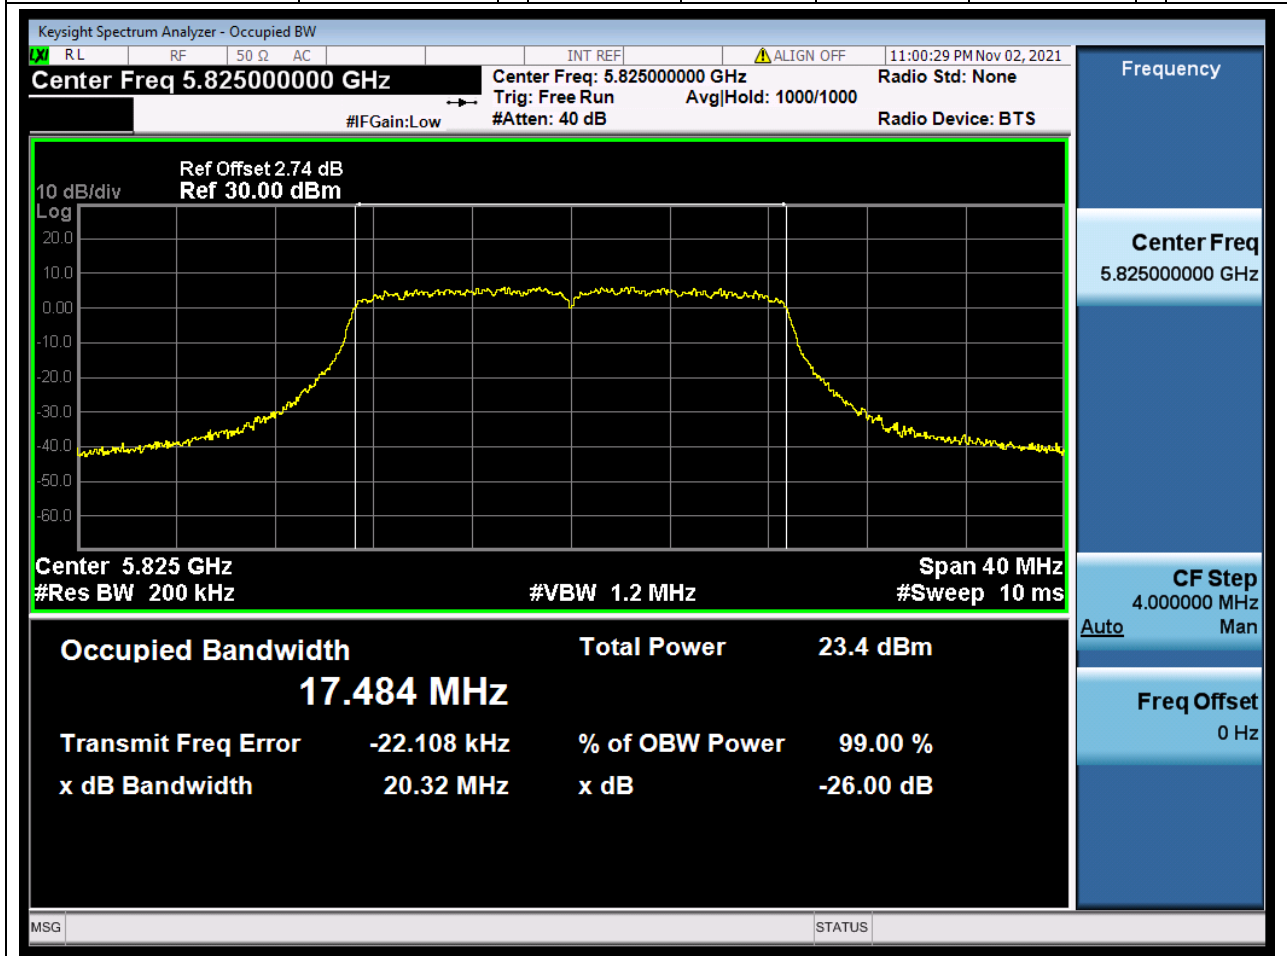

65. 802.11n_20M_Band4_H

65.2. A.2.2-99% Bandwidth(NTNV)

Center Frequency (MHz)	OBW Power (%)	RBW (MHz)	Detector	Limit (MHz)	OBW (MHz)	Verdict
5825	99	0.2	Peak	0	17.484081	Unknown