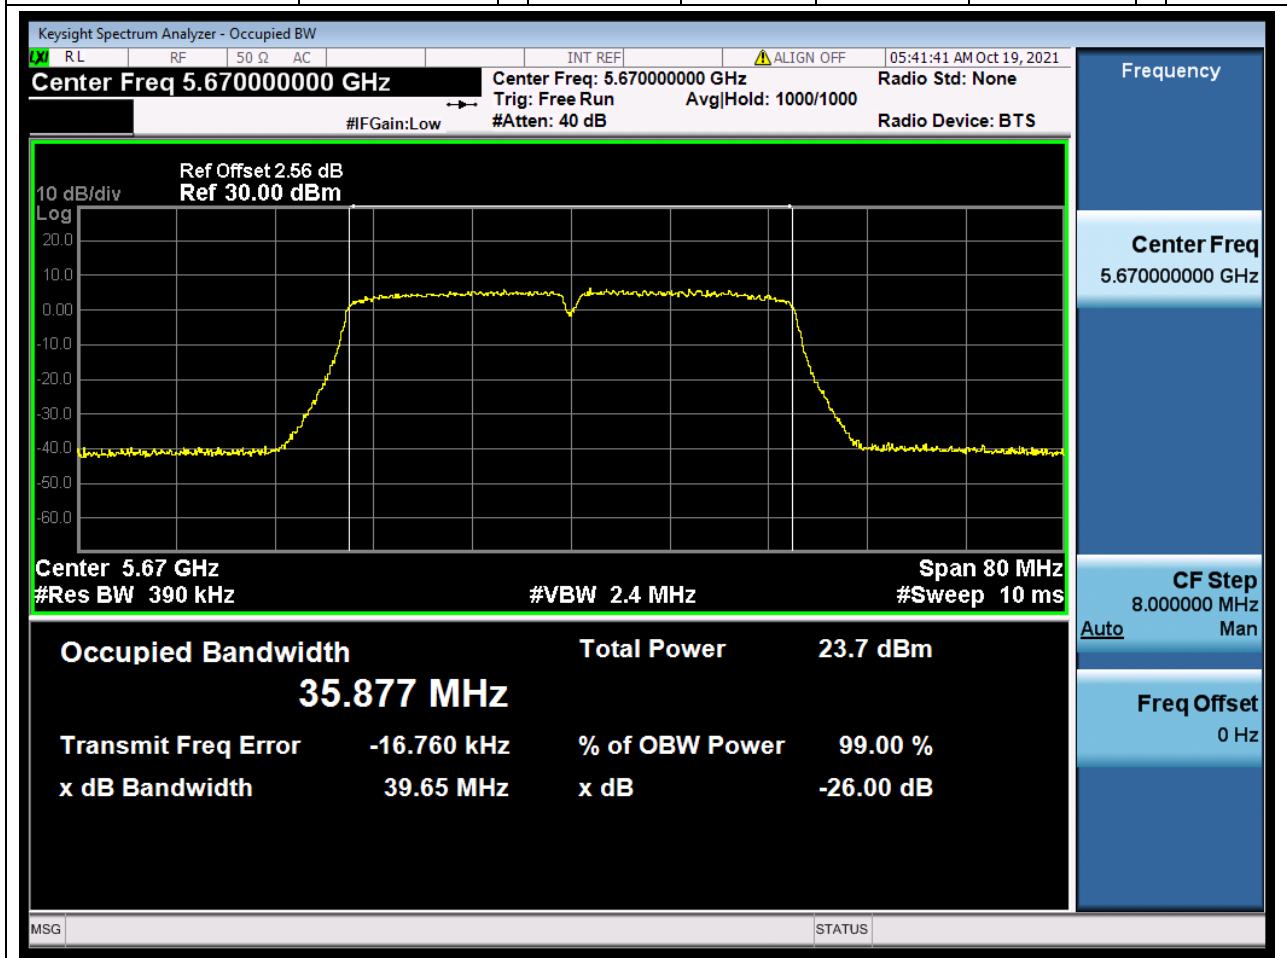

49. 802.11n_40M_Band3_H

49.1. A.2.2-99% Bandwidth(NTNV)

Center Frequency (MHz)	OBW Power (%)	RBW (MHz)	Detector	Limit (MHz)	OBW (MHz)	Verdict
5670	99	0.39	Peak	0	35.877192	Unknow