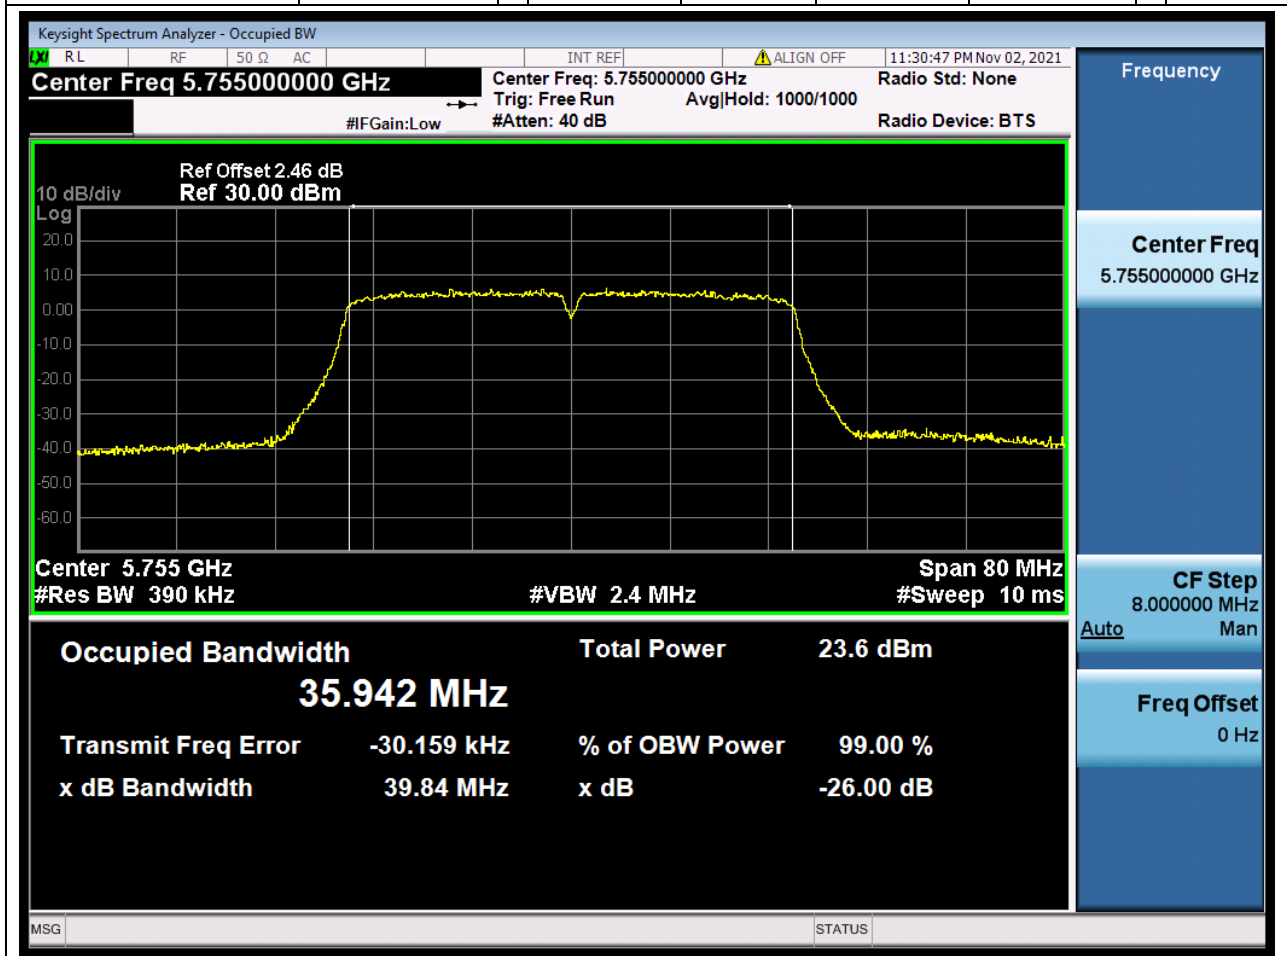

74. 802.11ac_40M_Band4_L

74.2. A.2.2-99% Bandwidth(NTNV)

Center Frequency (MHz)	OBW Power (%)	RBW (MHz)	Detector	Limit (MHz)	OBW (MHz)	Verdict
5755	99	0.39	Peak	0	35.942291	Unknow