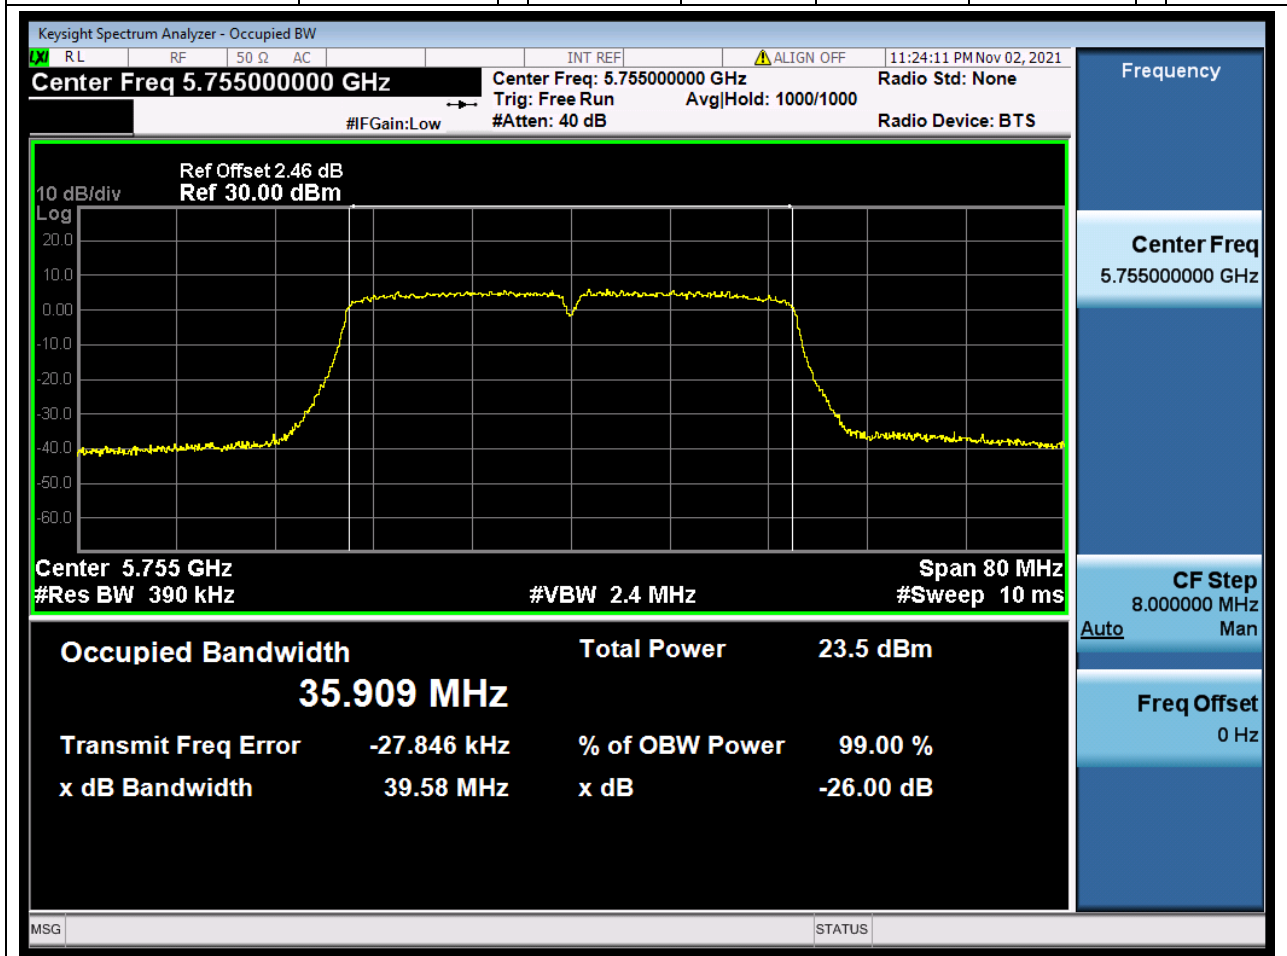

72. 802.11n_40M_Band4_L

72.2. A.2.2-99% Bandwidth(NTNV)

Center Frequency (MHz)	OBW Power (%)	RBW (MHz)	Detector	Limit (MHz)	OBW (MHz)	Verdict
5755	99	0.39	Peak	0	35.908803	Unknow