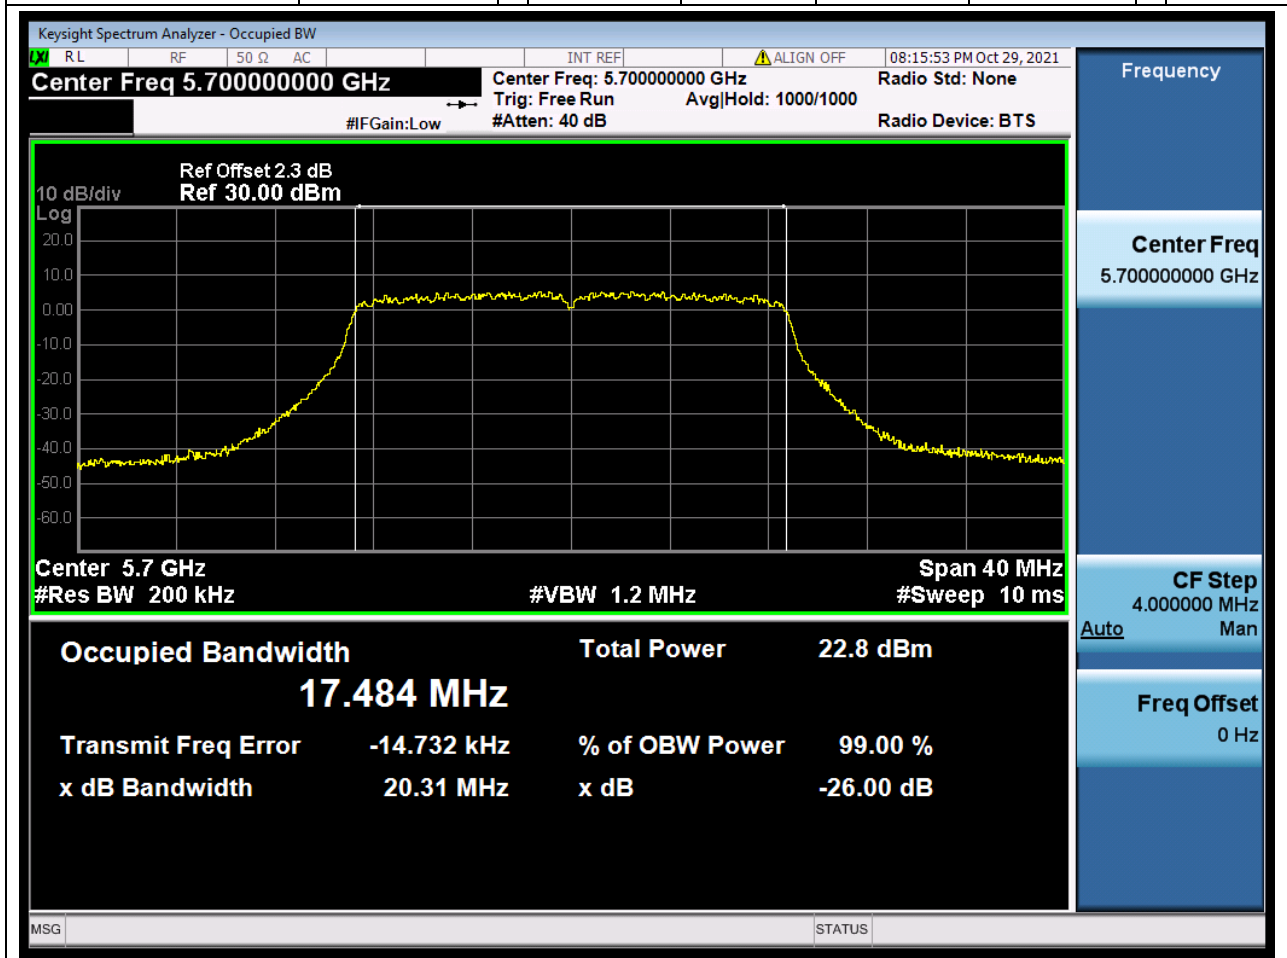

46. 802.11ac_20M_Band3_H

46.2. A.2.2-99% Bandwidth(NTNV)

Center Frequency (MHz)	OBW Power (%)	RBW (MHz)	Detector	Limit (MHz)	OBW (MHz)	Verdict
5700	99	0.2	Peak	0	17.483865	Unknow