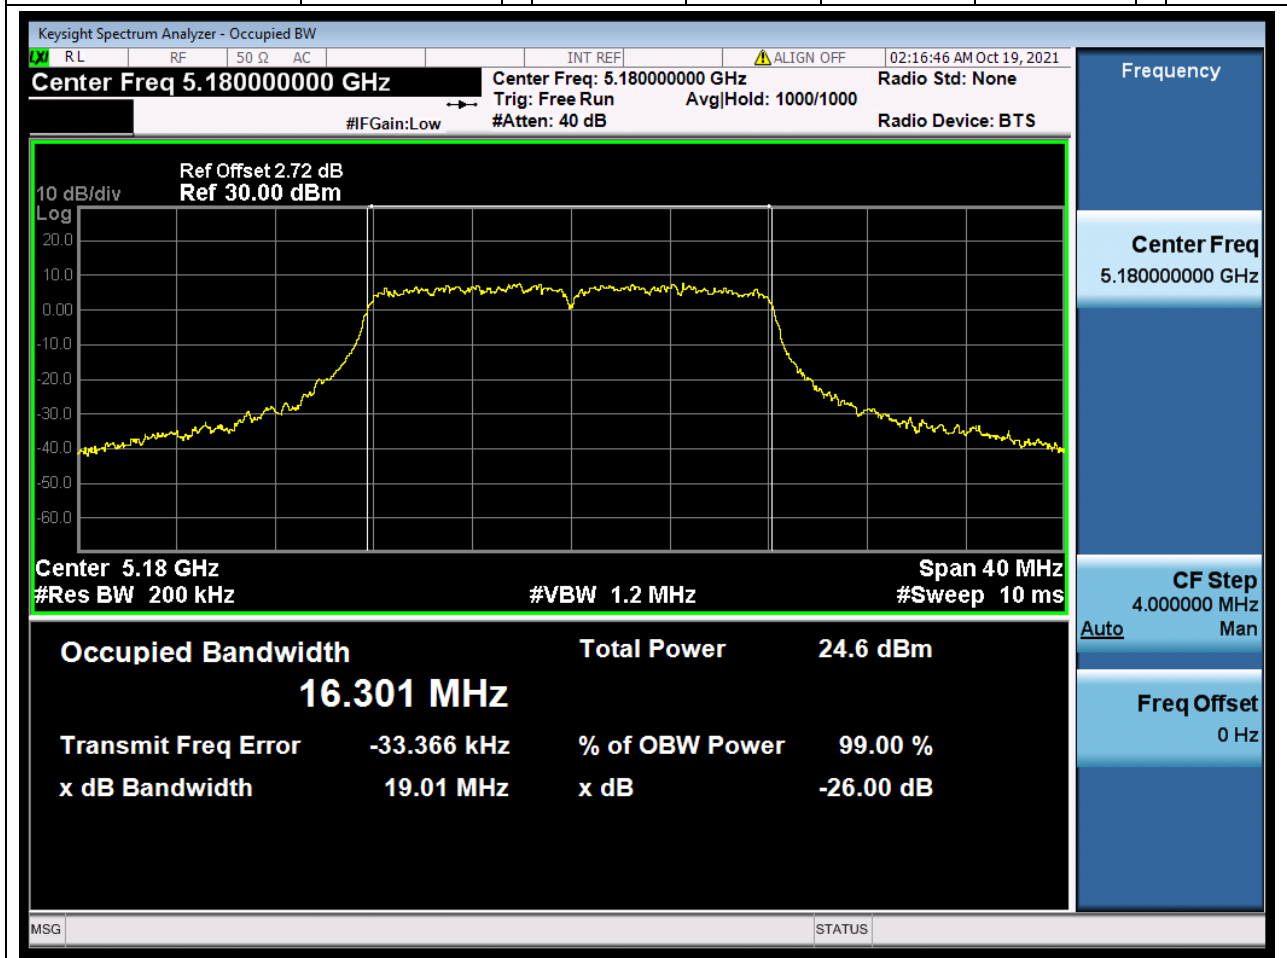

99% Bandwidth

1. 802.11a_20M_Band1_L

1.2. A.2.2-99% Bandwidth(NTNV)

Center Frequency (MHz)	OBW Power (%)	RBW (MHz)	Detector	Limit (MHz)	OBW (MHz)	Verdict
5180	99	0.2	Peak	0	16.3006	Unknown