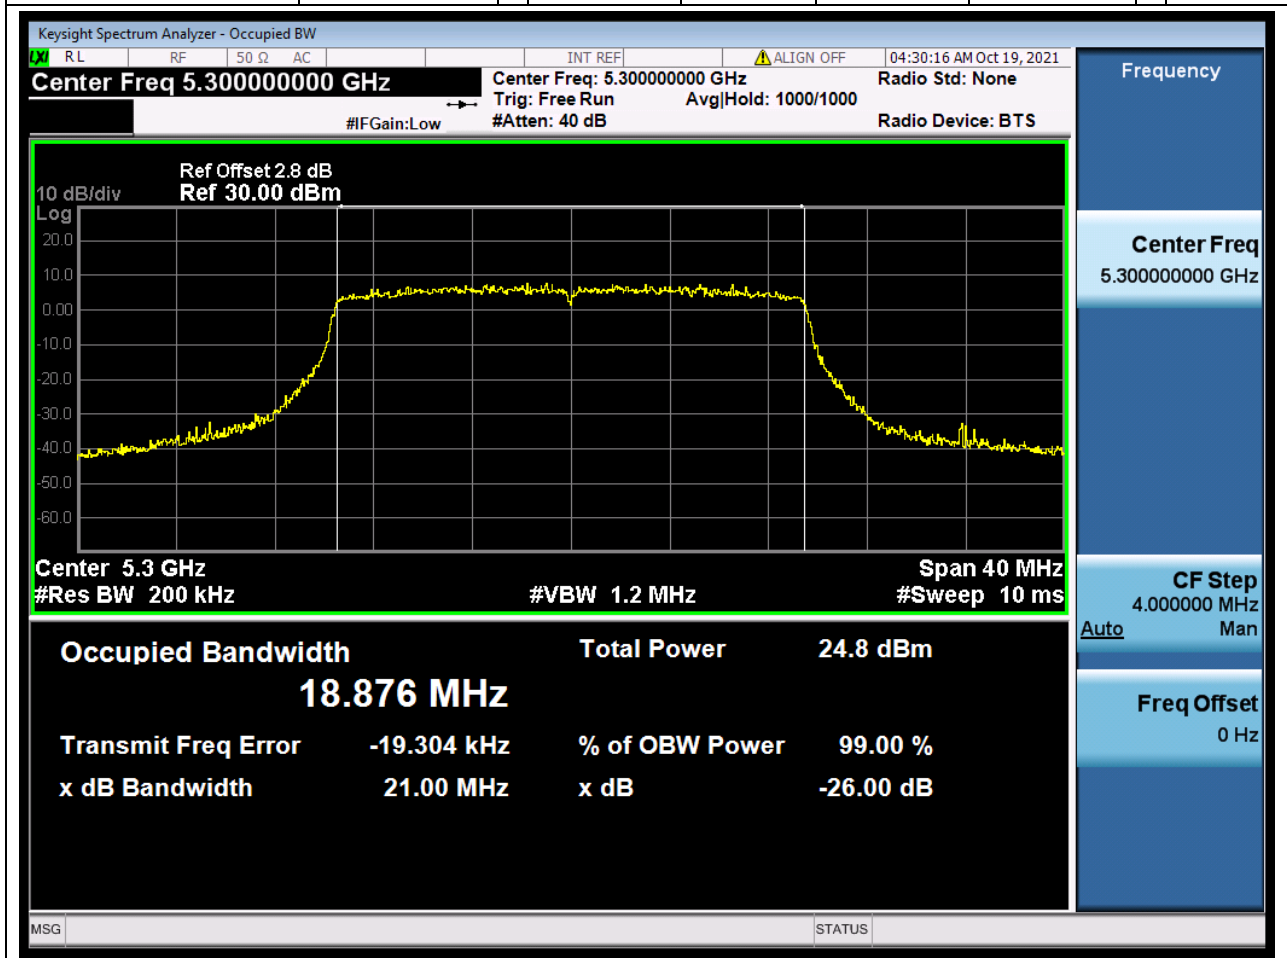

28. 802.11ax_20M_Band2_M

28.1. A.2.2-99% Bandwidth(NTNV)

Center Frequency (MHz)	OBW Power (%)	RBW (MHz)	Detector	Limit (MHz)	OBW (MHz)	Verdict
5300	99	0.2	Peak	0	18.876122	Unknow