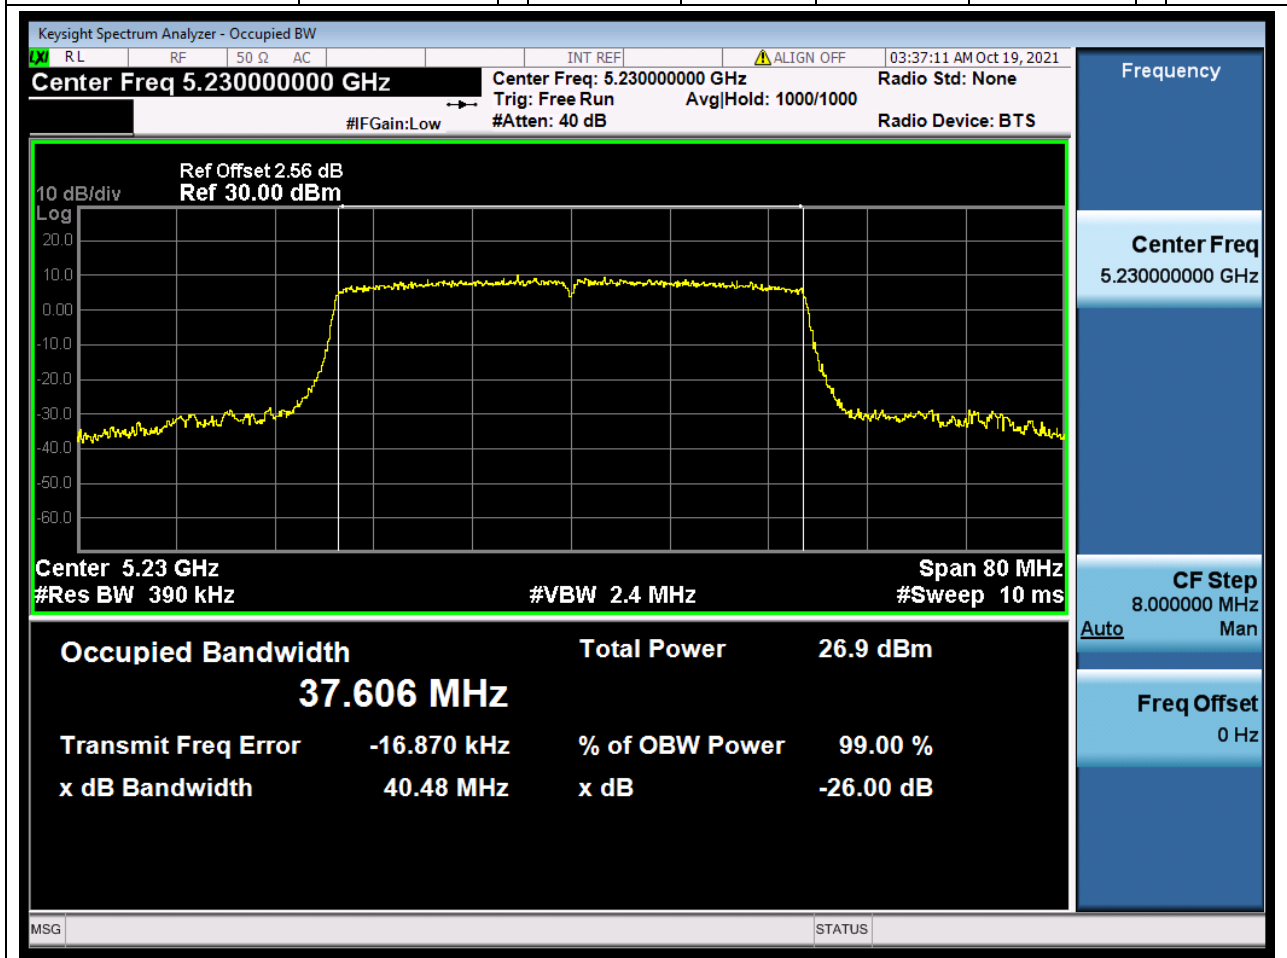

15. 802.11ax_40M_Band1_H

15.1. A.2.2-99% Bandwidth(NTNV)

Center Frequency (MHz)	OBW Power (%)	RBW (MHz)	Detector	Limit (MHz)	OBW (MHz)	Verdict
5230	99	0.39	Peak	0	37.606477	Unknow