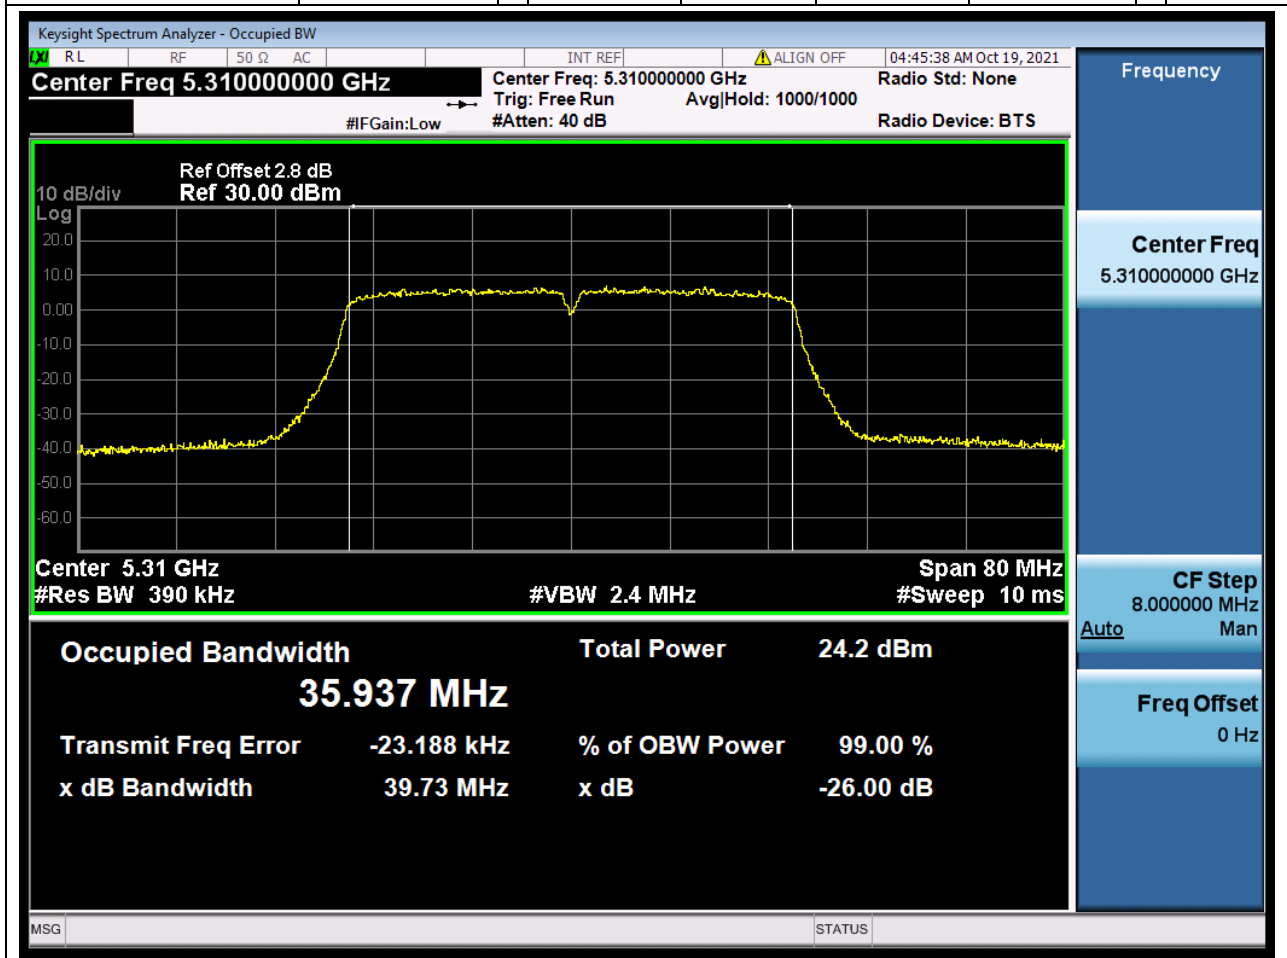

33. 802.11ac_40M_Band2_H

33.1. A.2.2-99% Bandwidth(NTNV)

Center Frequency (MHz)	OBW Power (%)	RBW (MHz)	Detector	Limit (MHz)	OBW (MHz)	Verdict
5310	99	0.39	Peak	0	35.937444	Unknow