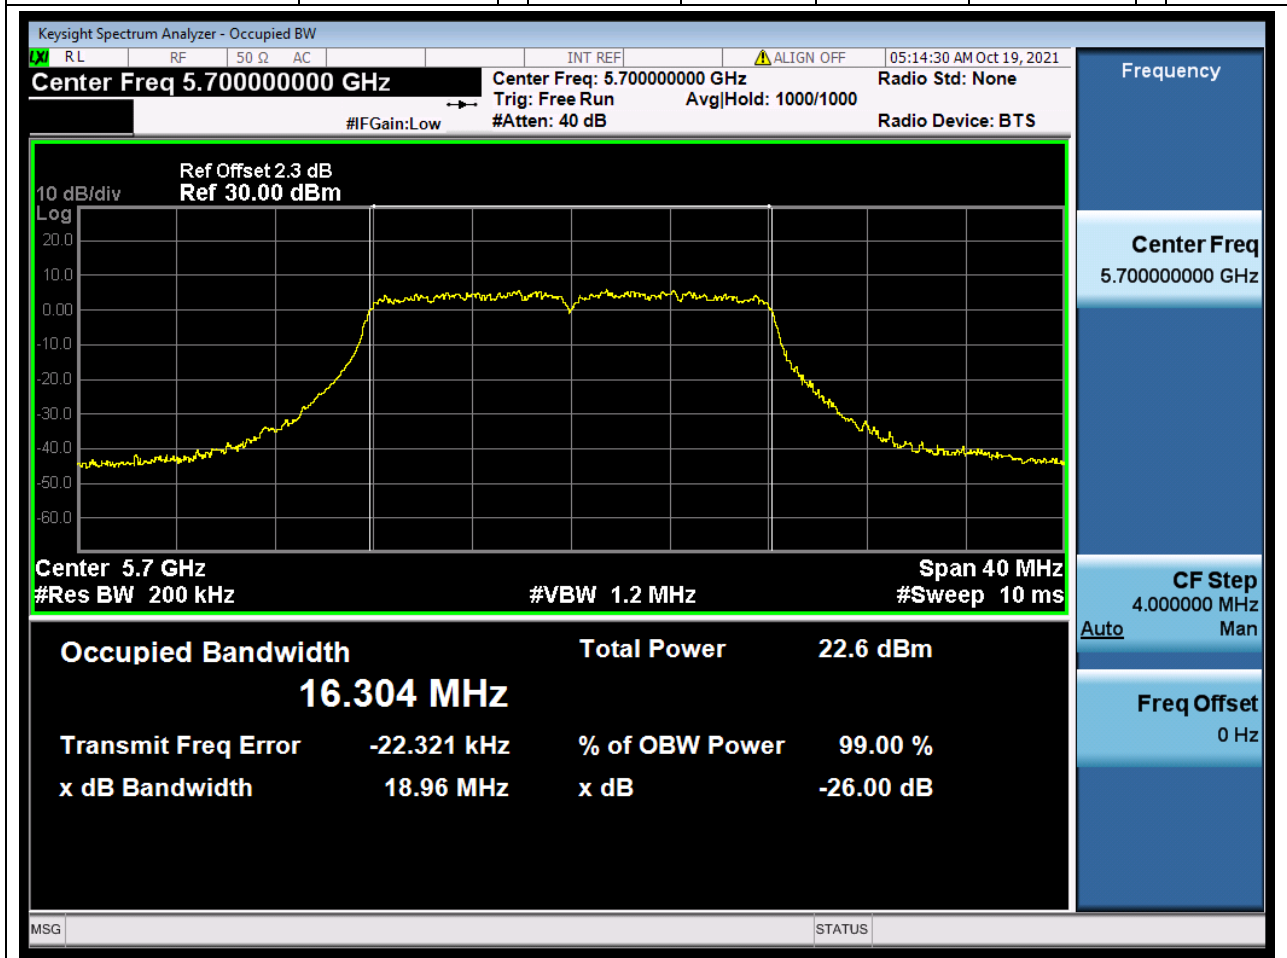

40. 802.11a_20M_Band3_H

40.1. A.2.2-99% Bandwidth(NTNV)

Center Frequency (MHz)	OBW Power (%)	RBW (MHz)	Detector	Limit (MHz)	OBW (MHz)	Verdict
5700	99	0.2	Peak	0	16.304483	Unknow