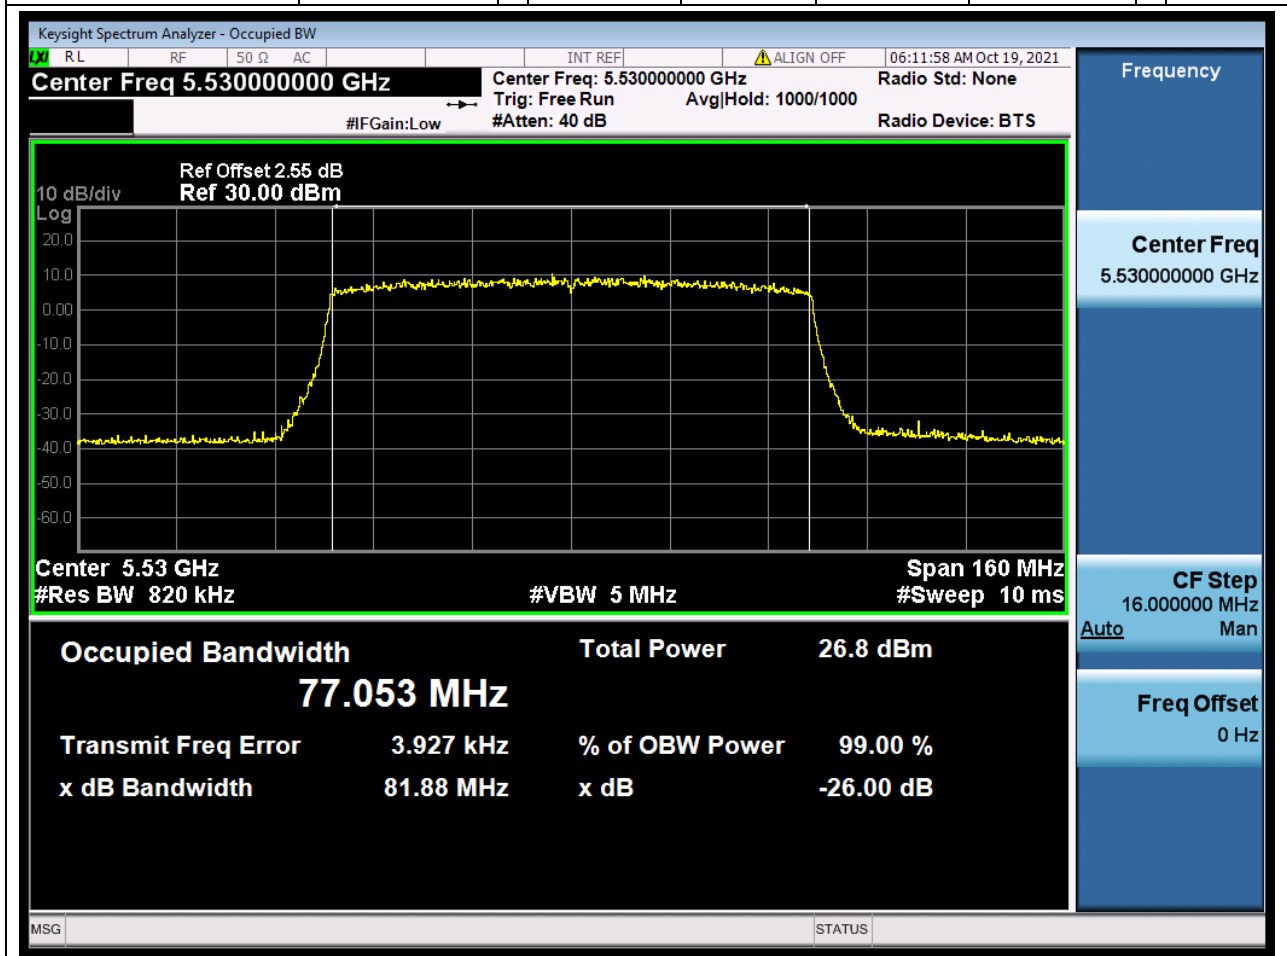

58. 802.11ax_80M_Band3_L

58.1. A.2.2-99% Bandwidth(NTNV)

Center Frequency (MHz)	OBW Power (%)	RBW (MHz)	Detector	Limit (MHz)	OBW (MHz)	Verdict
5530	99	0.82	Peak	0	77.053389	Unknow