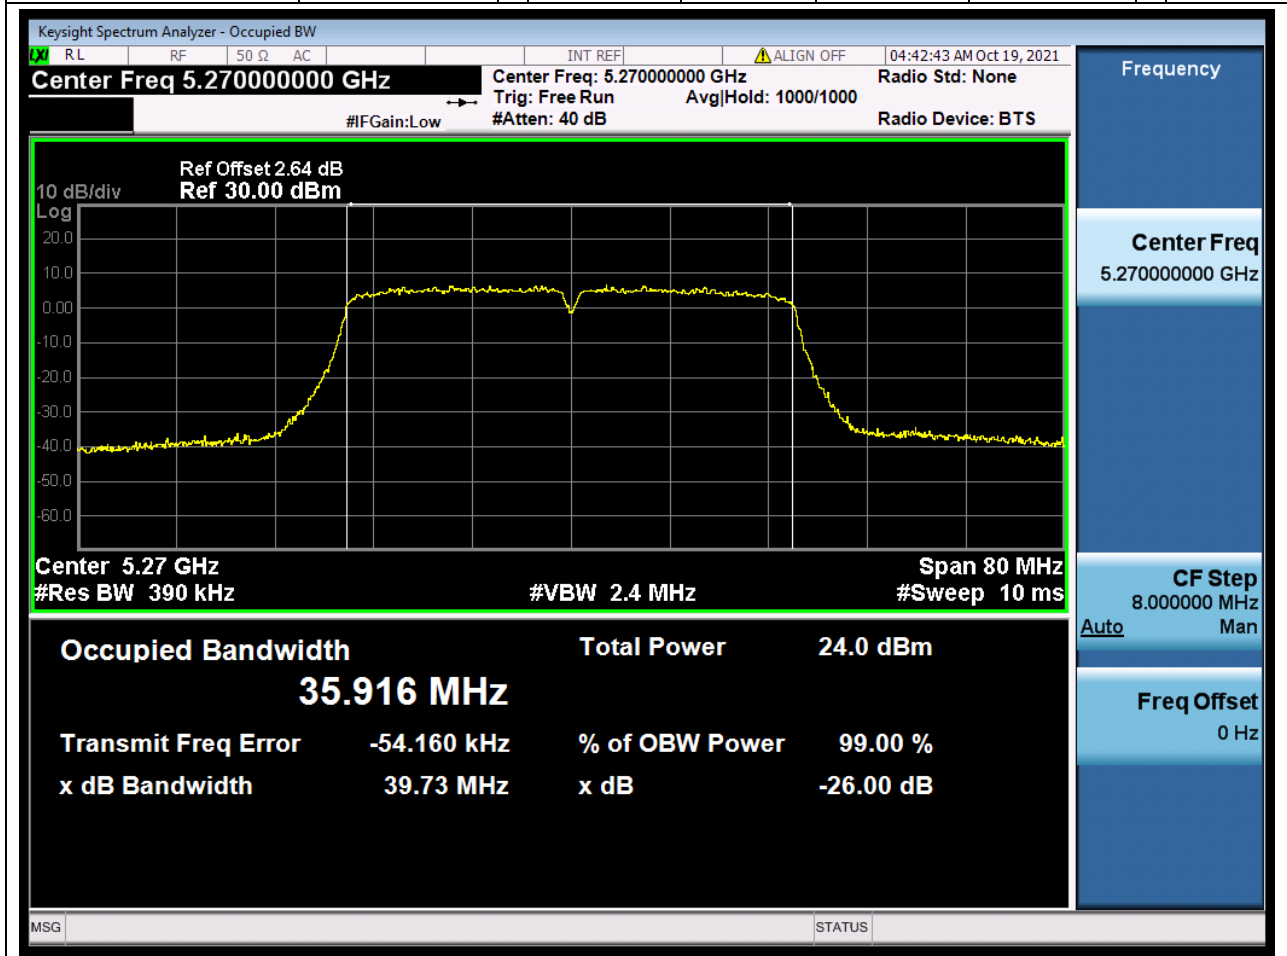

32. 802.11ac_40M_Band2_L

32.1. A.2.2-99% Bandwidth(NTNV)

Center Frequency (MHz)	OBW Power (%)	RBW (MHz)	Detector	Limit (MHz)	OBW (MHz)	Verdict
5270	99	0.39	Peak	0	35.915805	Unknow