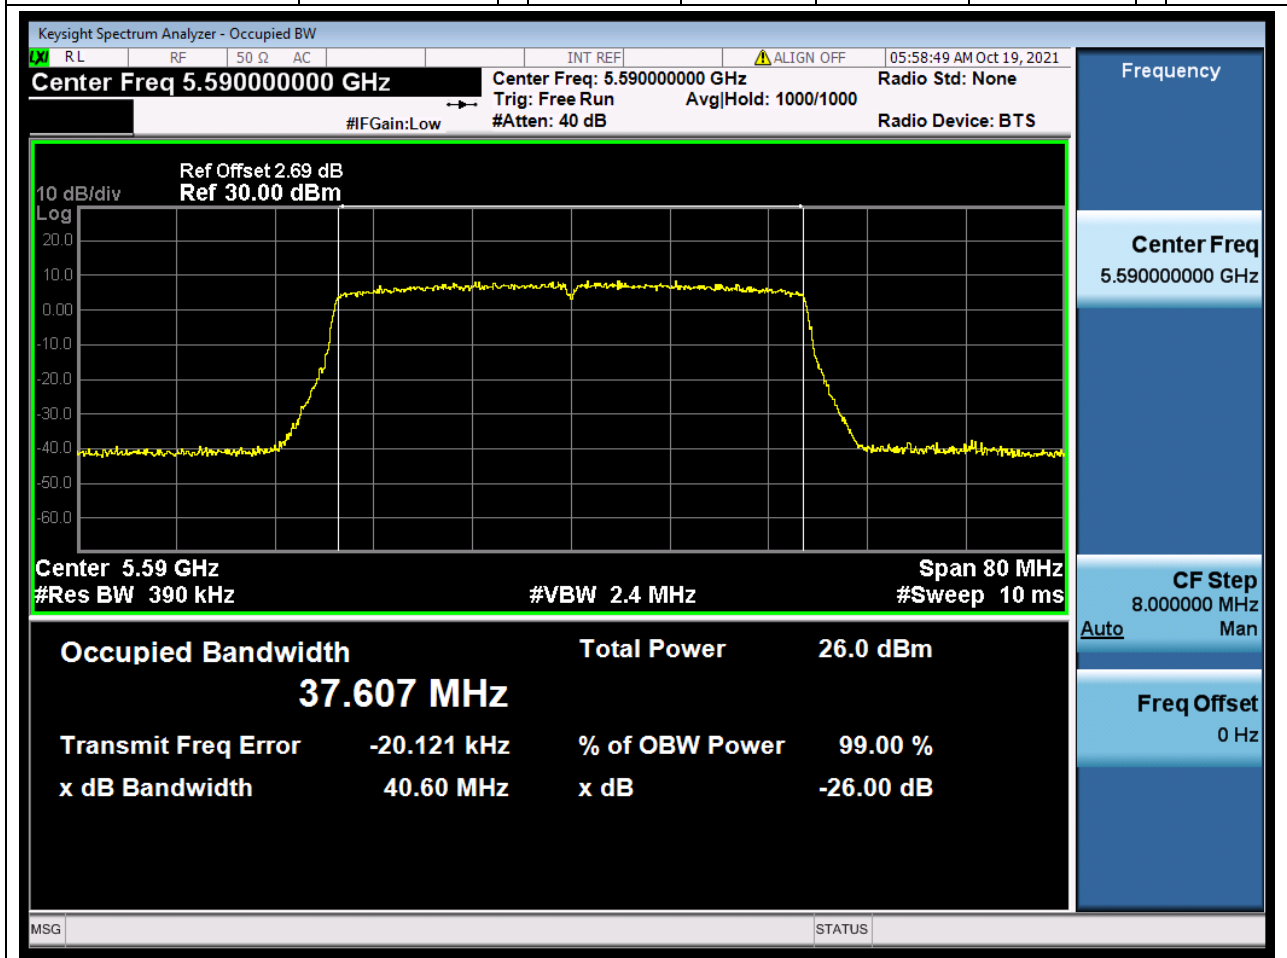

54. 802.11ax_40M_Band3_M

54.1. A.2.2-99% Bandwidth(NTNV)

Center Frequency (MHz)	OBW Power (%)	RBW (MHz)	Detector	Limit (MHz)	OBW (MHz)	Verdict
5590	99	0.39	Peak	0	37.607035	Unknown