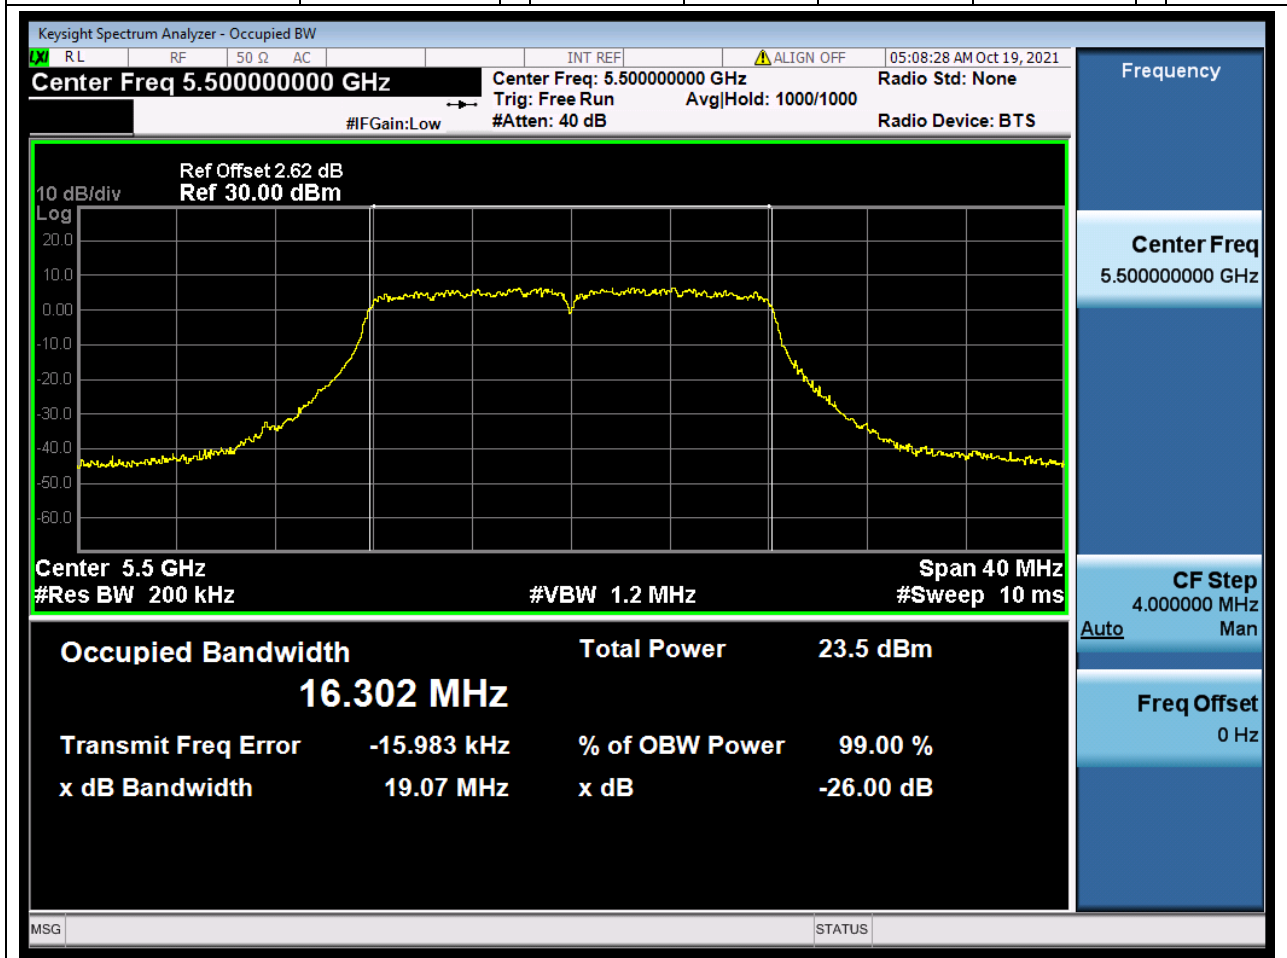

38. 802.11a_20M_Band3_L

38.1. A.2.2-99% Bandwidth(NTNV)

Center Frequency (MHz)	OBW Power (%)	RBW (MHz)	Detector	Limit (MHz)	OBW (MHz)	Verdict
5500	99	0.2	Peak	0	16.30192	Unknow