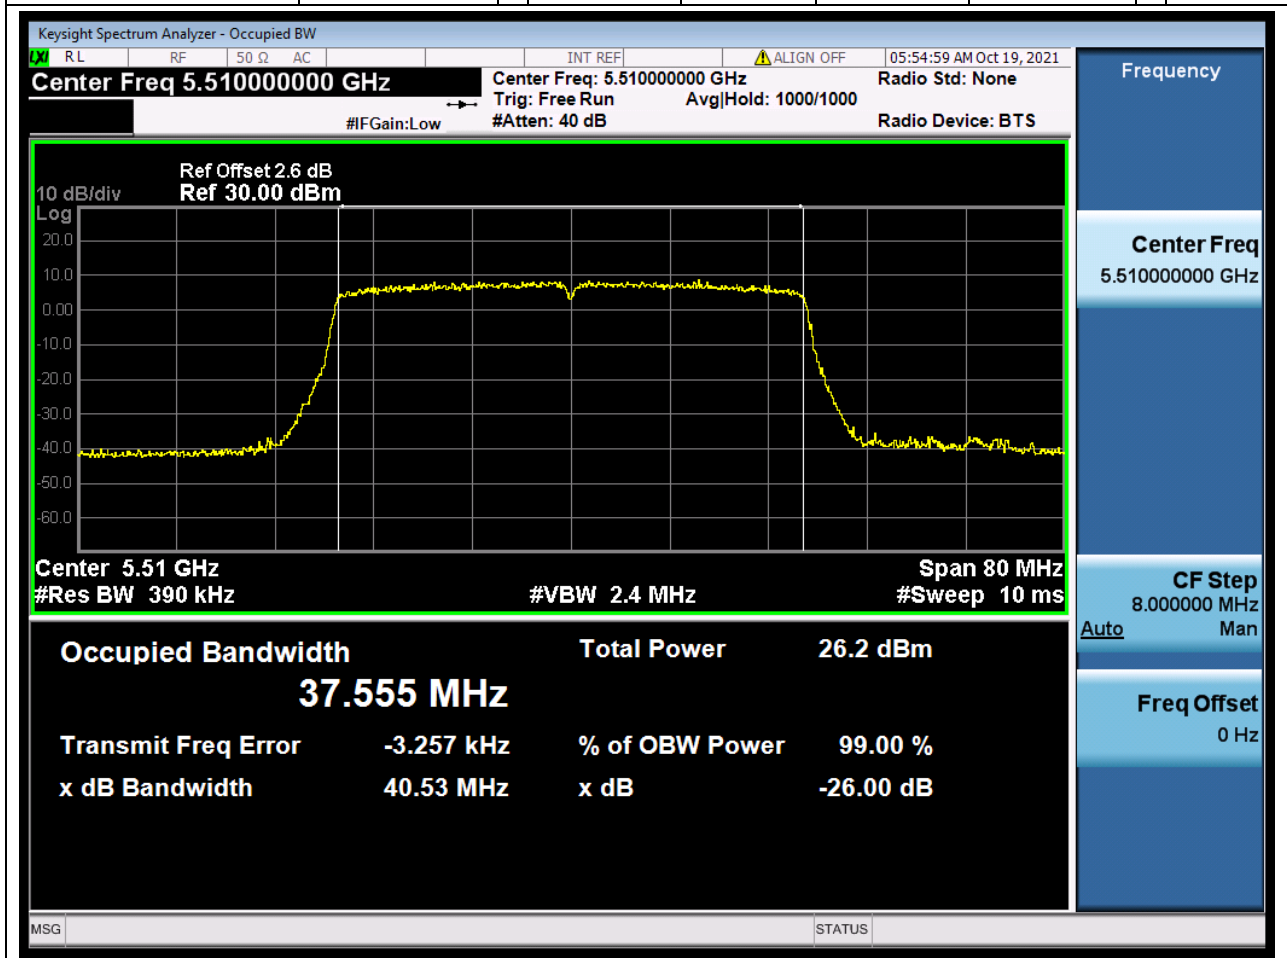

53. 802.11ax_40M_Band3_L

53.1. A.2.2-99% Bandwidth(NTNV)

Center Frequency (MHz)	OBW Power (%)	RBW (MHz)	Detector	Limit (MHz)	OBW (MHz)	Verdict
5510	99	0.39	Peak	0	37.554631	Unknow