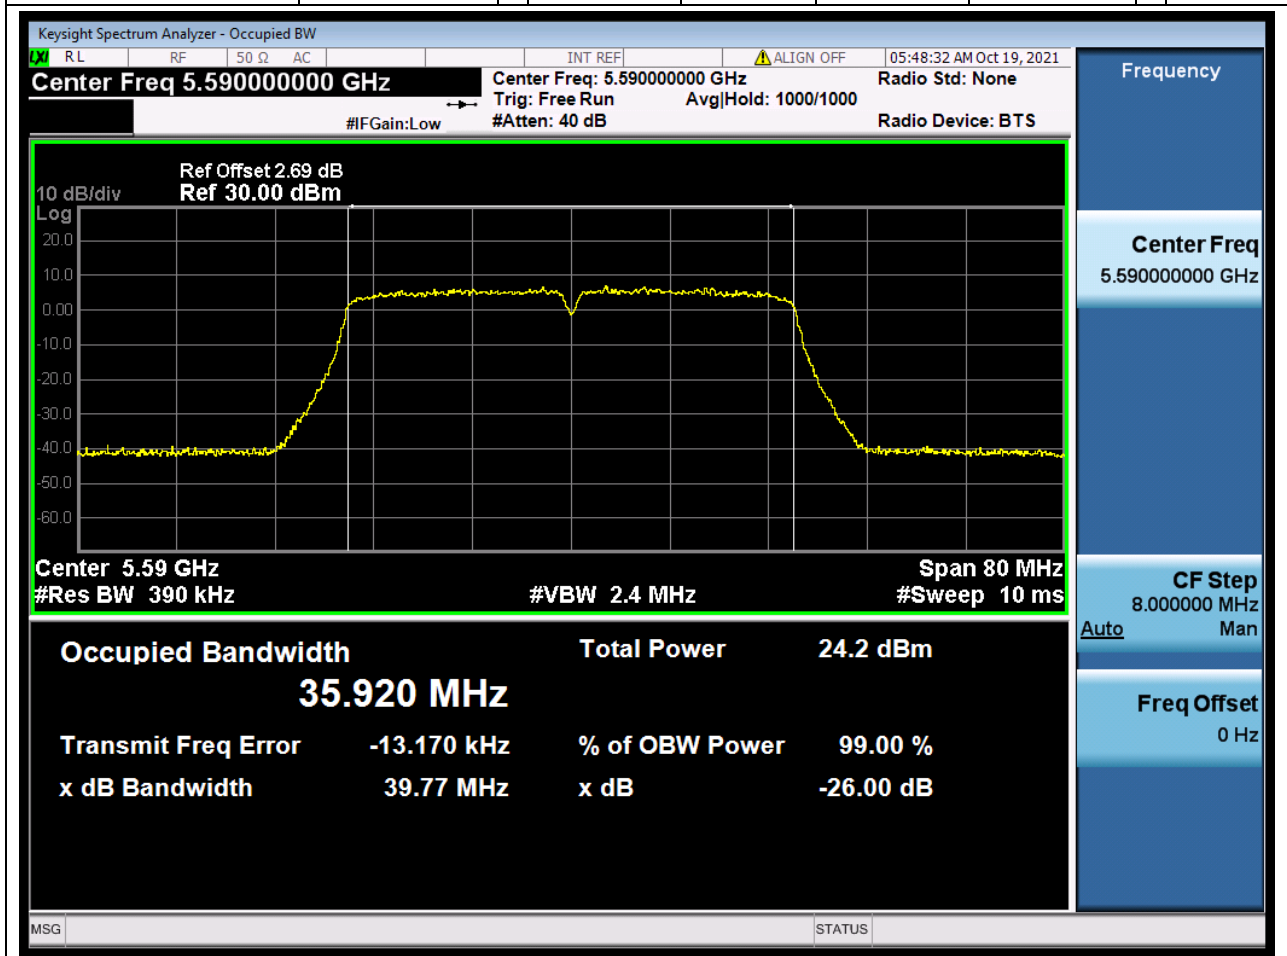

51. 802.11ac_40M_Band3_M

51.1. A.2.2-99% Bandwidth(NTNV)

Center Frequency (MHz)	OBW Power (%)	RBW (MHz)	Detector	Limit (MHz)	OBW (MHz)	Verdict
5590	99	0.39	Peak	0	35.920476	Unknow