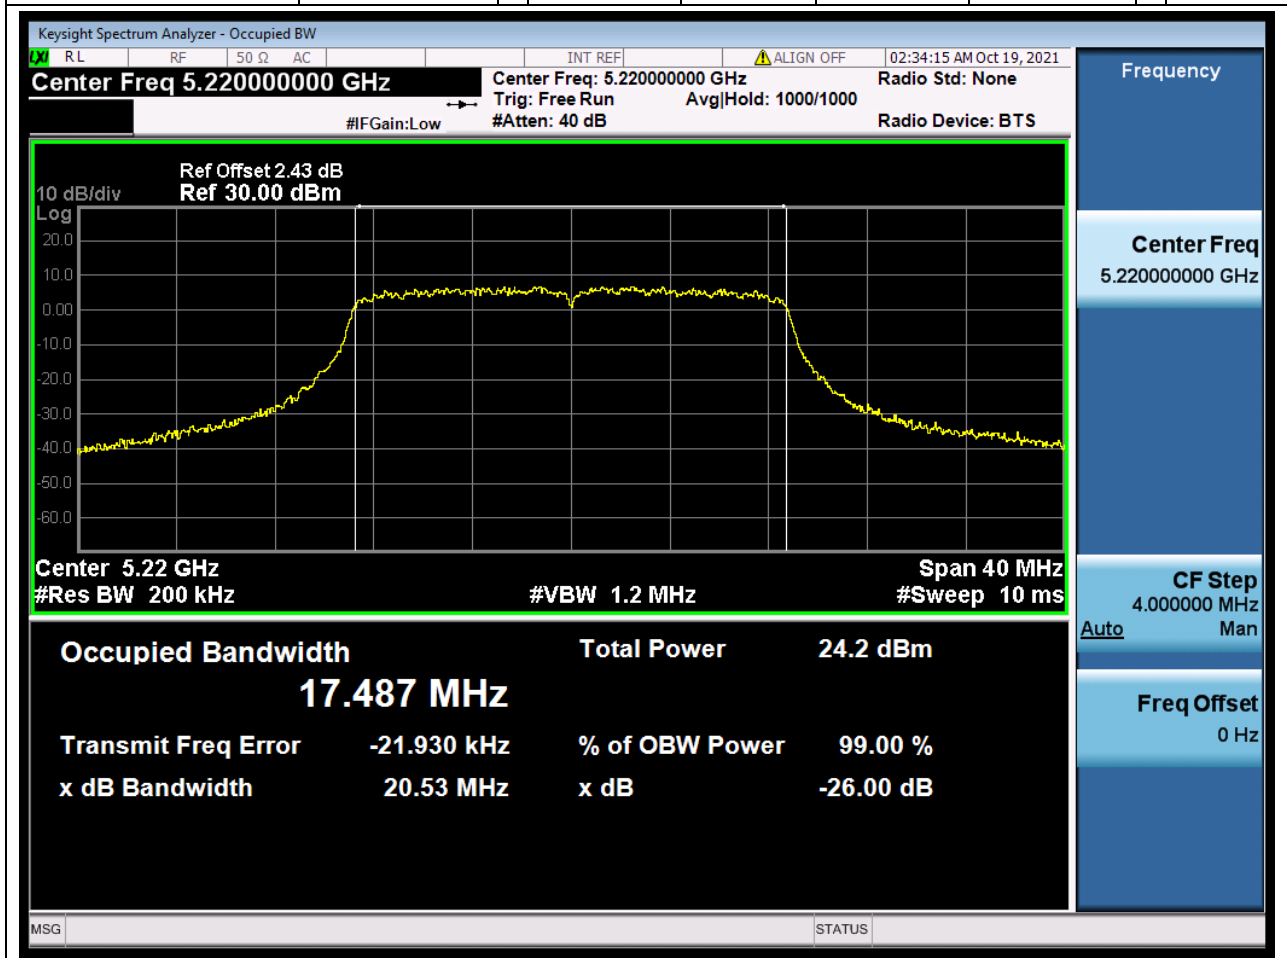

5. 802.11n_20M_Band1_M

5.1. A.2.2-99% Bandwidth(NTNV)

Center Frequency (MHz)	OBW Power (%)	RBW (MHz)	Detector	Limit (MHz)	OBW (MHz)	Verdict
5220	99	0.2	Peak	0	17.487369	Unknown