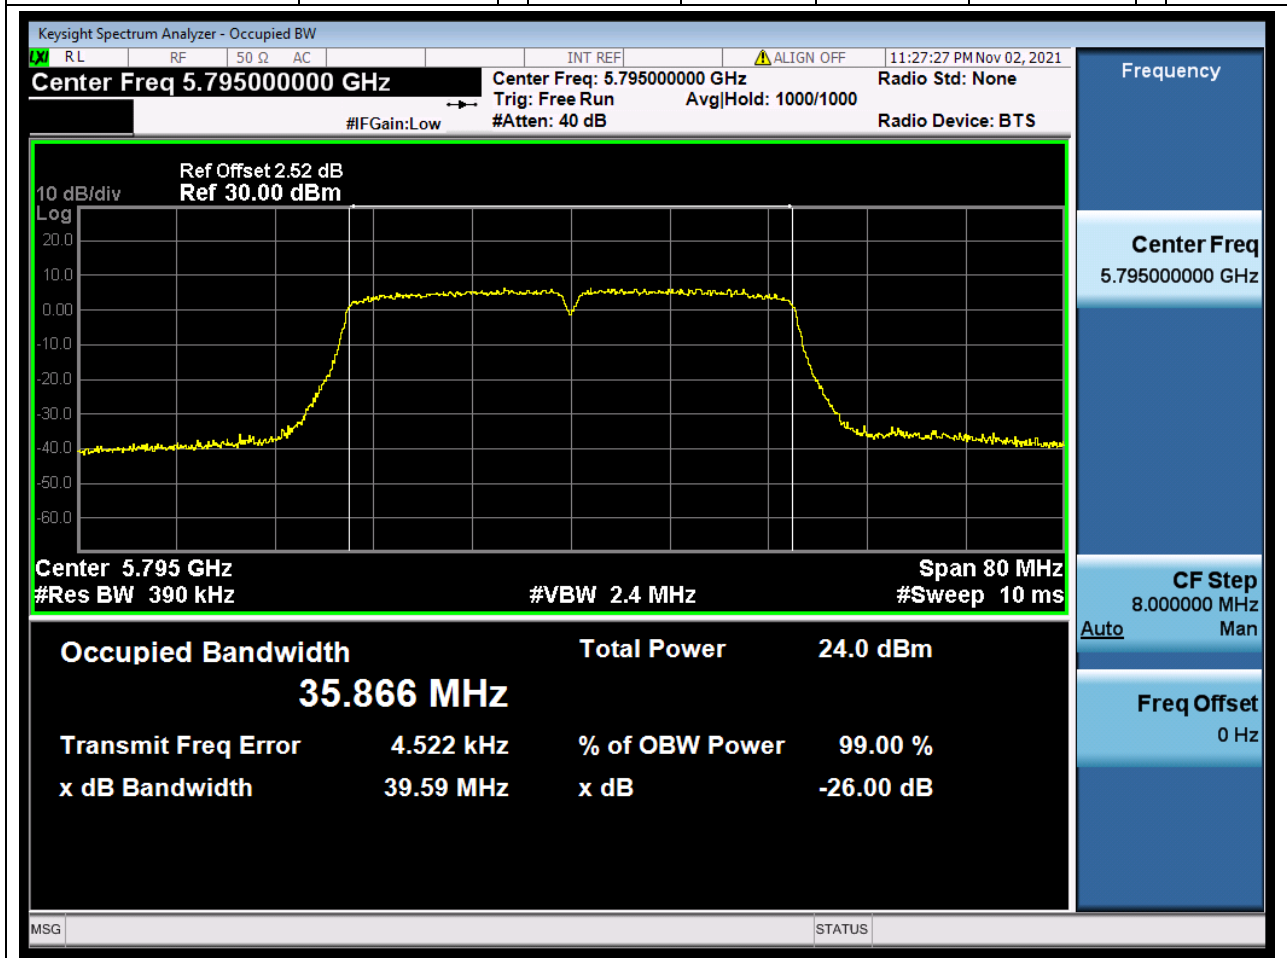

73. 802.11n_40M_Band4_H

73.2. A.2.2-99% Bandwidth(NTNV)

Center Frequency (MHz)	OBW Power (%)	RBW (MHz)	Detector	Limit (MHz)	OBW (MHz)	Verdict
5795	99	0.39	Peak	0	35.865515	Unknow