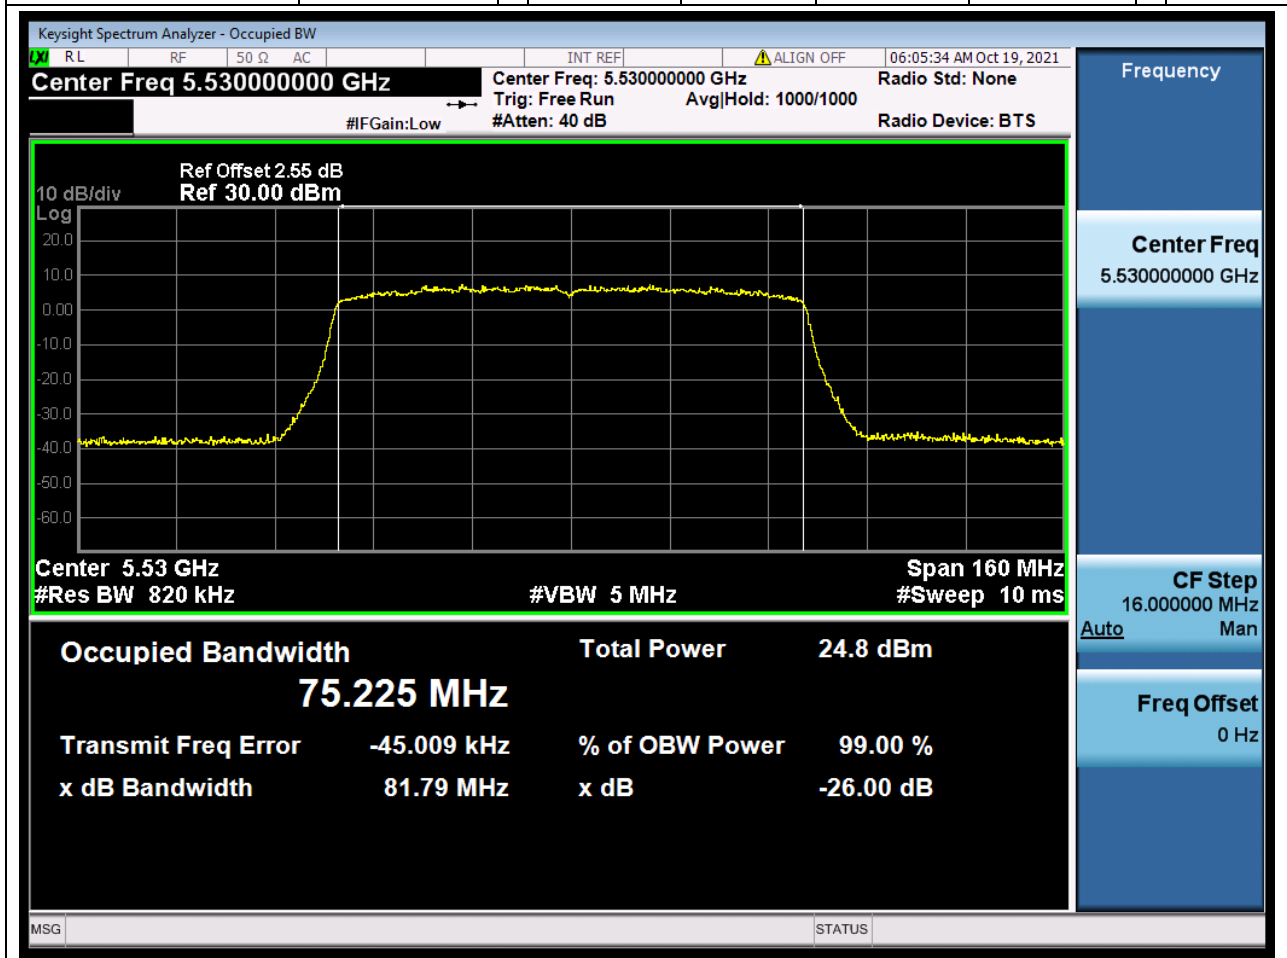

56. 802.11ac_80M_Band3_L

56.1. A.2.2-99% Bandwidth(NTNV)

Center Frequency (MHz)	OBW Power (%)	RBW (MHz)	Detector	Limit (MHz)	OBW (MHz)	Verdict
5530	99	0.82	Peak	0	75.224977	Unknow