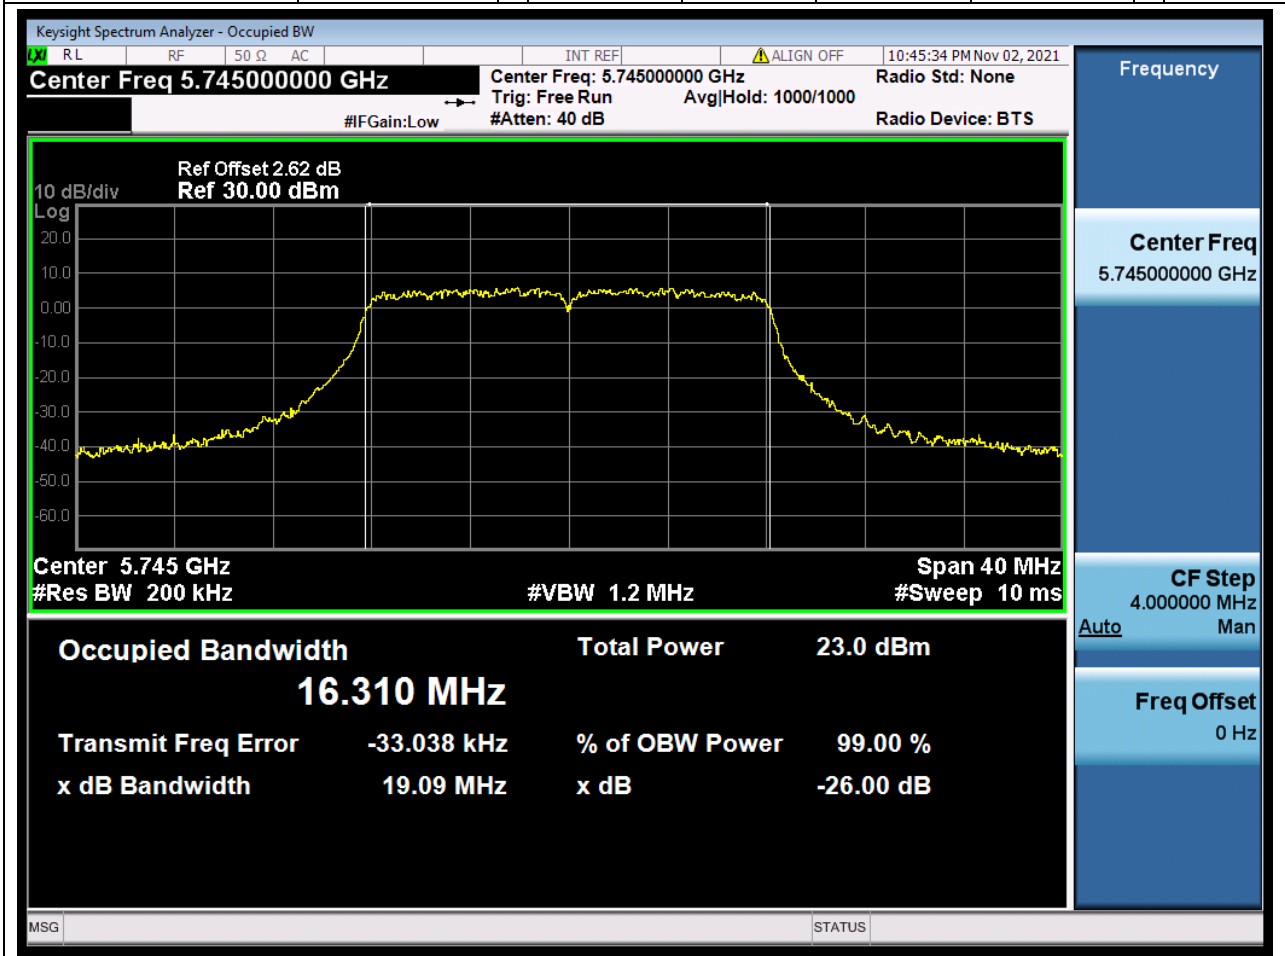

60. 802.11a_20M_Band4_L

60.2. A.2.2-99% Bandwidth(NTNV)

Center Frequency (MHz)	OBW Power (%)	RBW (MHz)	Detector	Limit (MHz)	OBW (MHz)	Verdict
5745	99	0.2	Peak	0	16.30959	Unknow