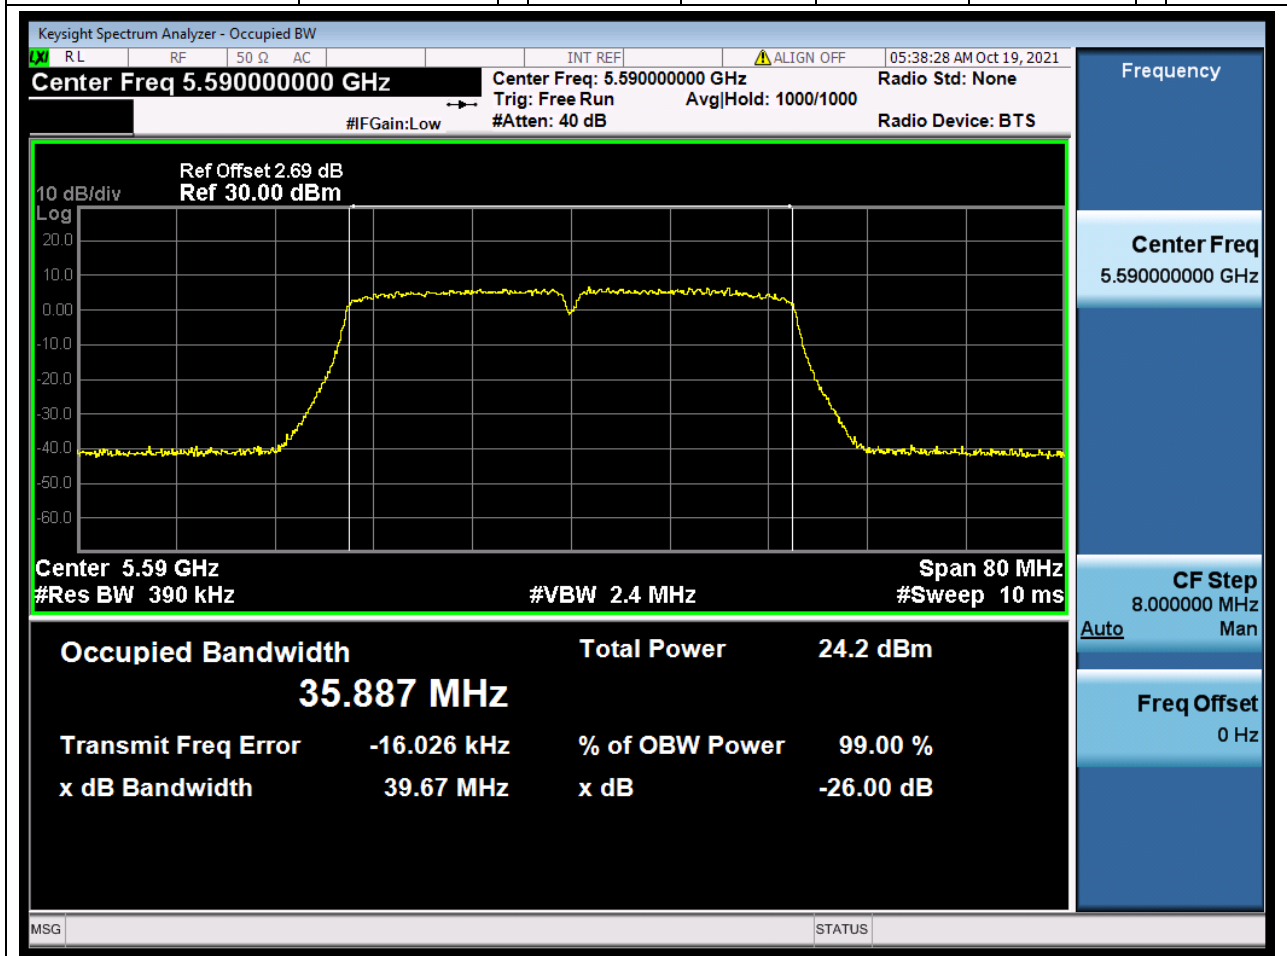

48. 802.11n_40M_Band3_M

48.1. A.2.2-99% Bandwidth(NTNV)

Center Frequency (MHz)	OBW Power (%)	RBW (MHz)	Detector	Limit (MHz)	OBW (MHz)	Verdict
5590	99	0.39	Peak	0	35.886554	Unknow