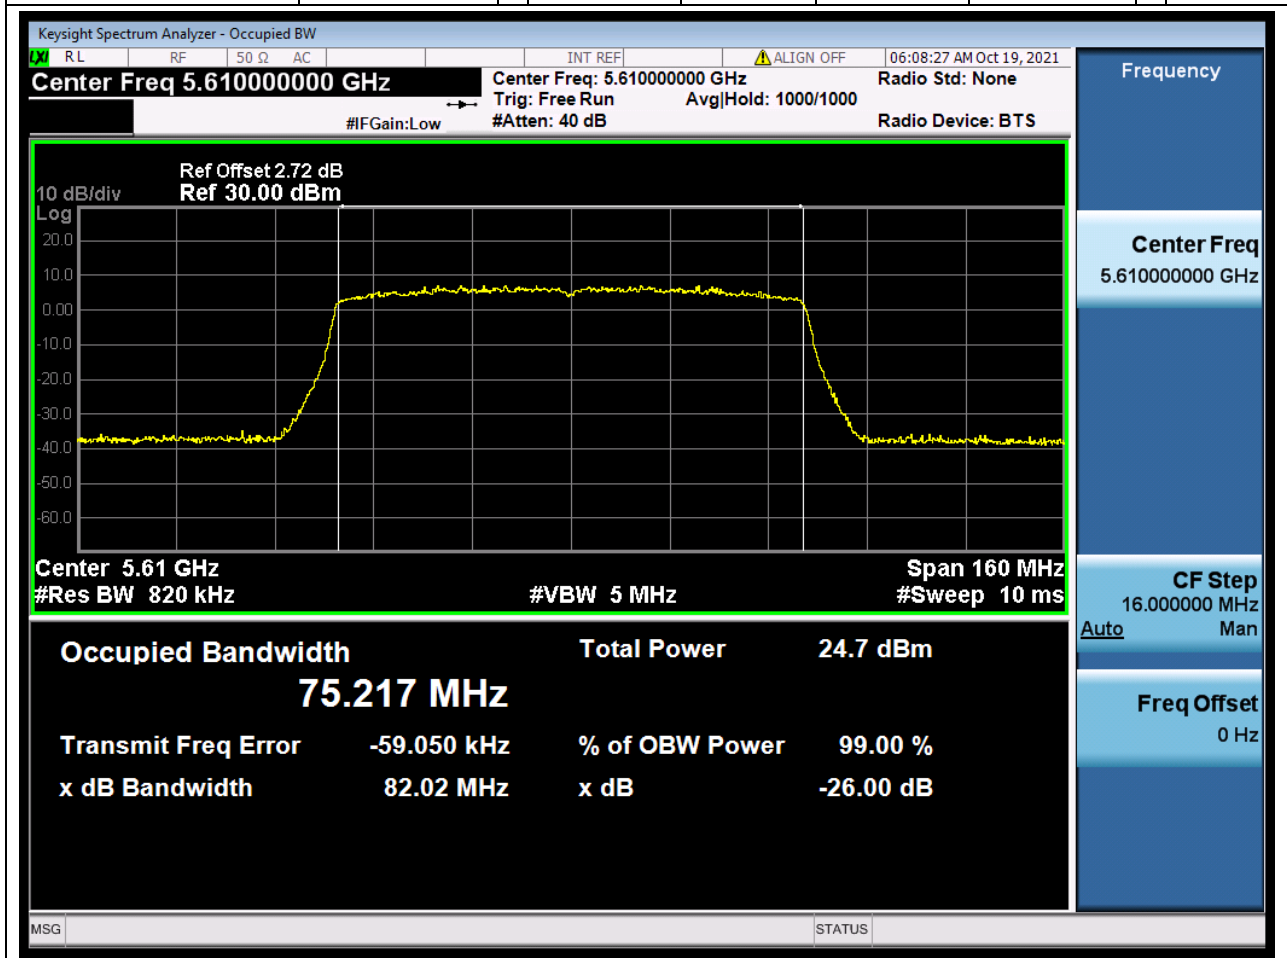

57. 802.11ac_80M_Band3_M

57.1. A.2.2-99% Bandwidth(NTNV)

Center Frequency (MHz)	OBW Power (%)	RBW (MHz)	Detector	Limit (MHz)	OBW (MHz)	Verdict
5610	99	0.82	Peak	0	75.217298	Unknow