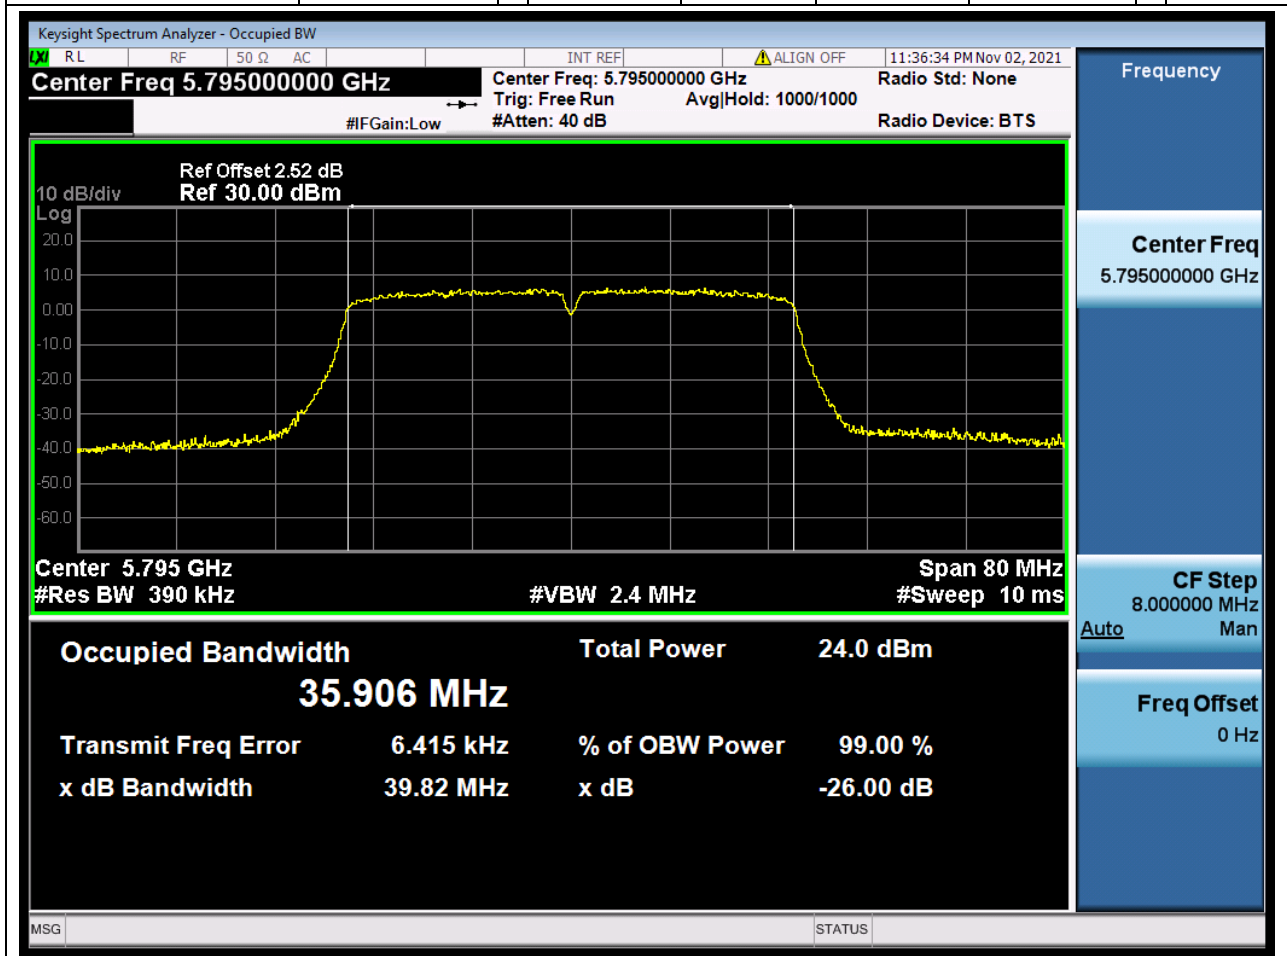

75. 802.11ac_40M_Band4_H

75.2. A.2.2-99% Bandwidth(NTNV)

Center Frequency (MHz)	OBW Power (%)	RBW (MHz)	Detector	Limit (MHz)	OBW (MHz)	Verdict
5795	99	0.39	Peak	0	35.906204	Unknow