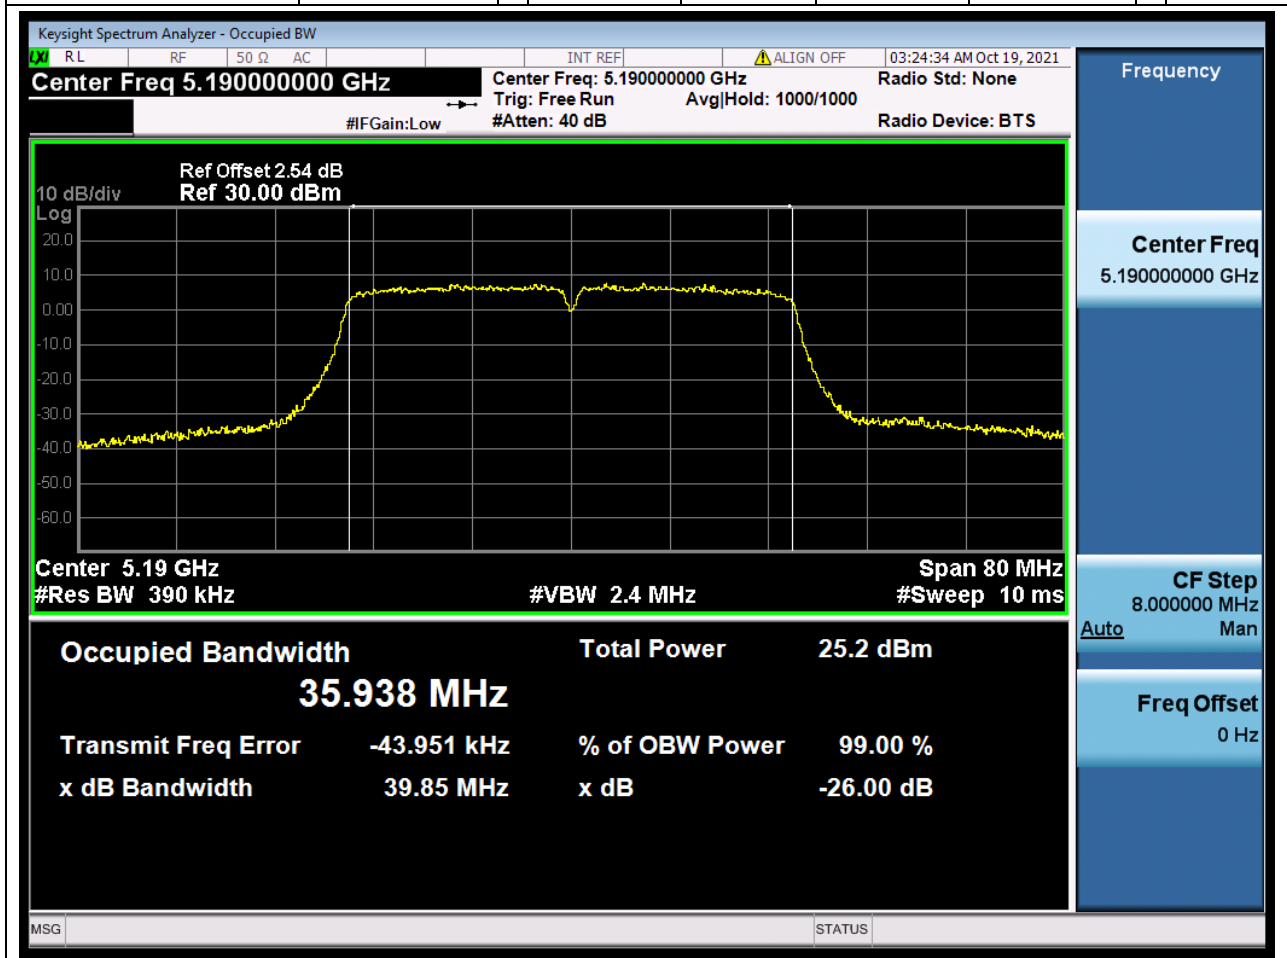

12. 802.11ac_40M_Band1_L

12.1. A.2.2-99% Bandwidth(NTNV)

Center Frequency (MHz)	OBW Power (%)	RBW (MHz)	Detector	Limit (MHz)	OBW (MHz)	Verdict
5190	99	0.39	Peak	0	35.937893	Unknown