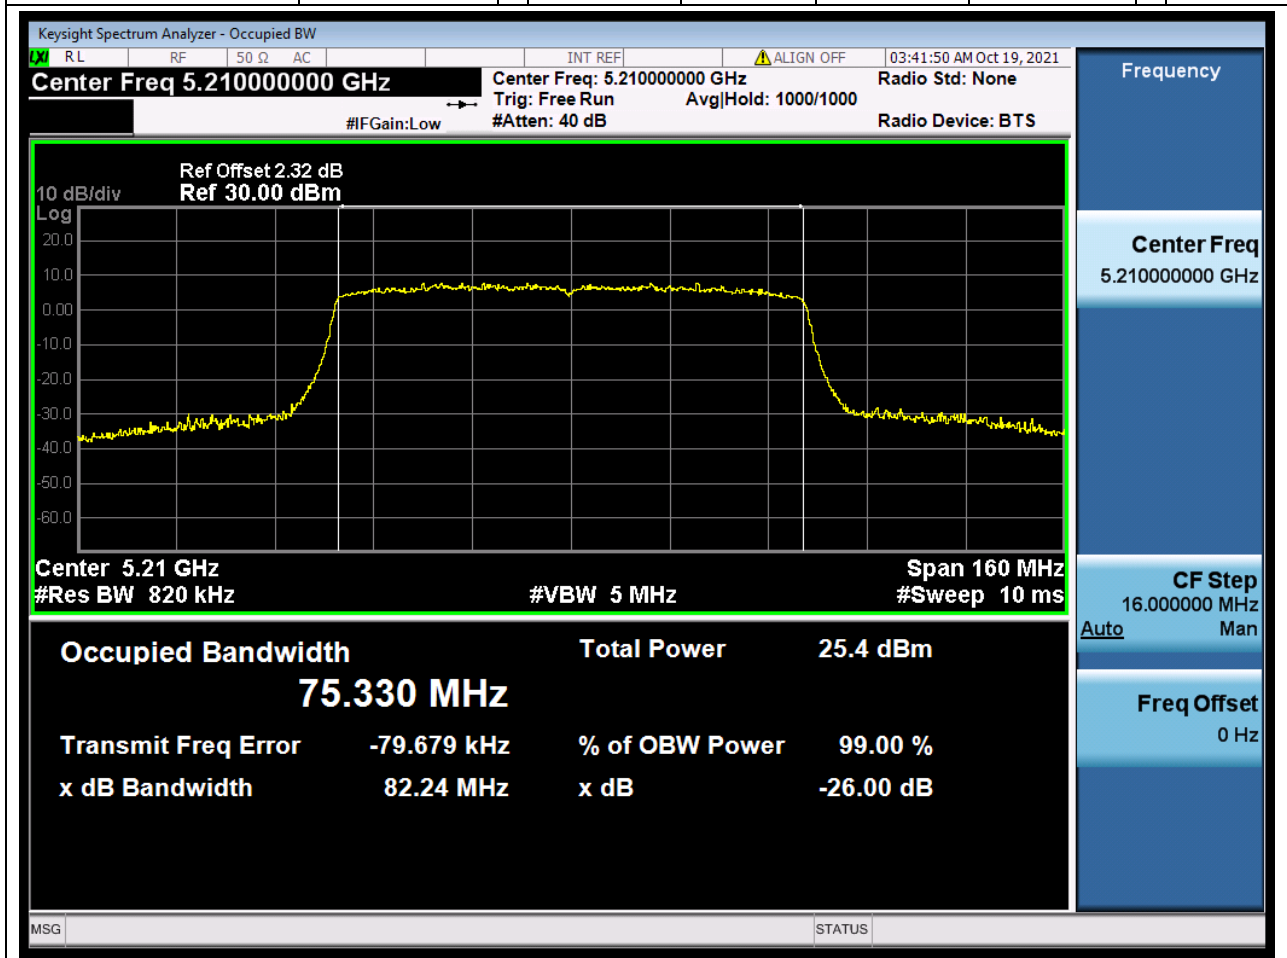

16. 802.11ac_80M_Band1_M

16.1. A.2.2-99% Bandwidth(NTNV)

Center Frequency (MHz)	OBW Power (%)	RBW (MHz)	Detector	Limit (MHz)	OBW (MHz)	Verdict
5210	99	0.82	Peak	0	75.330059	Unknow