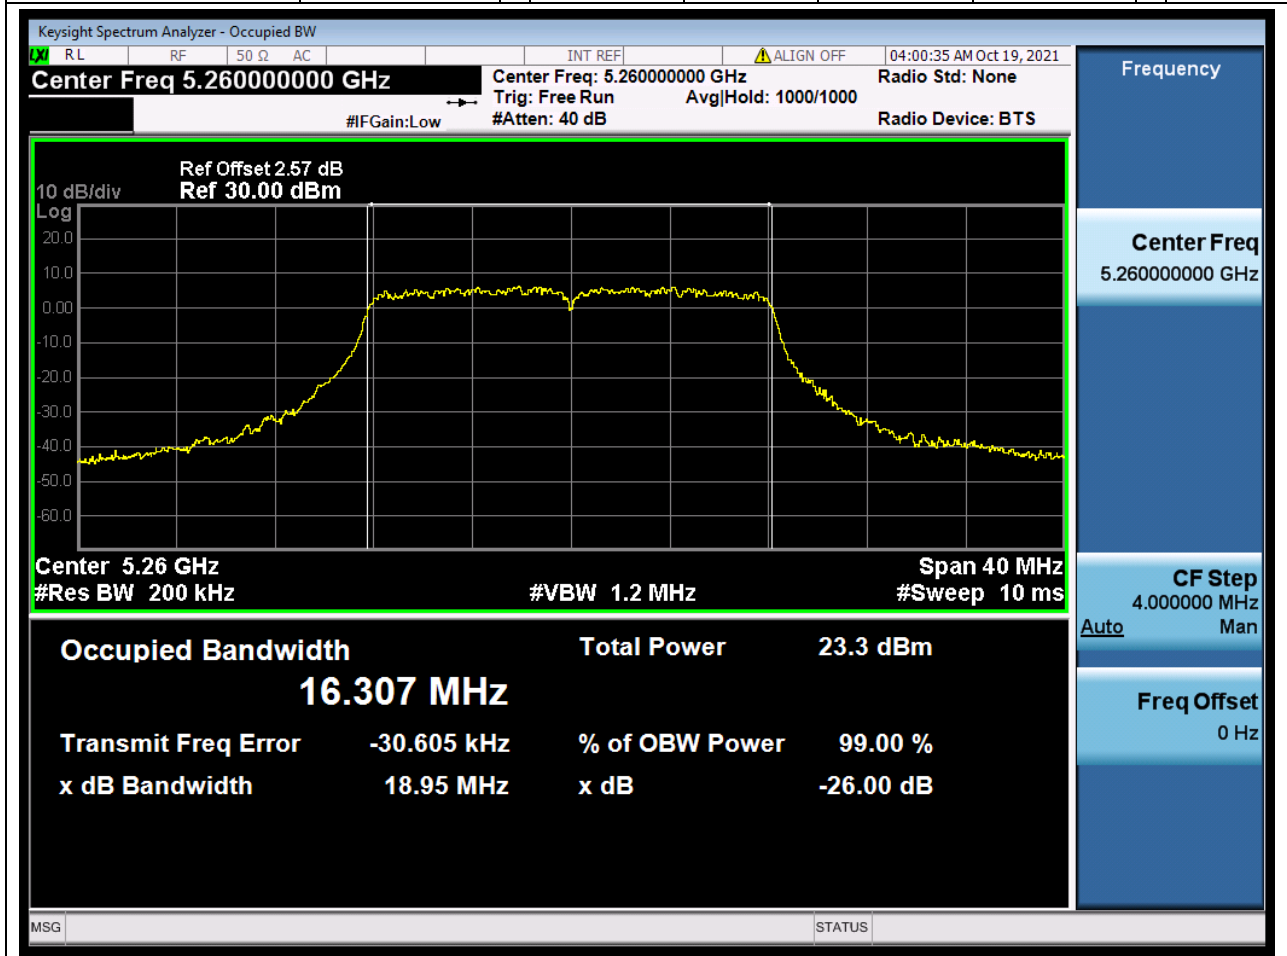

18. 802.11a_20M_Band2_L

18.1. A.2.2-99% Bandwidth(NTNV)

Center Frequency (MHz)	OBW Power (%)	RBW (MHz)	Detector	Limit (MHz)	OBW (MHz)	Verdict
5260	99	0.2	Peak	0	16.30736	Unknow