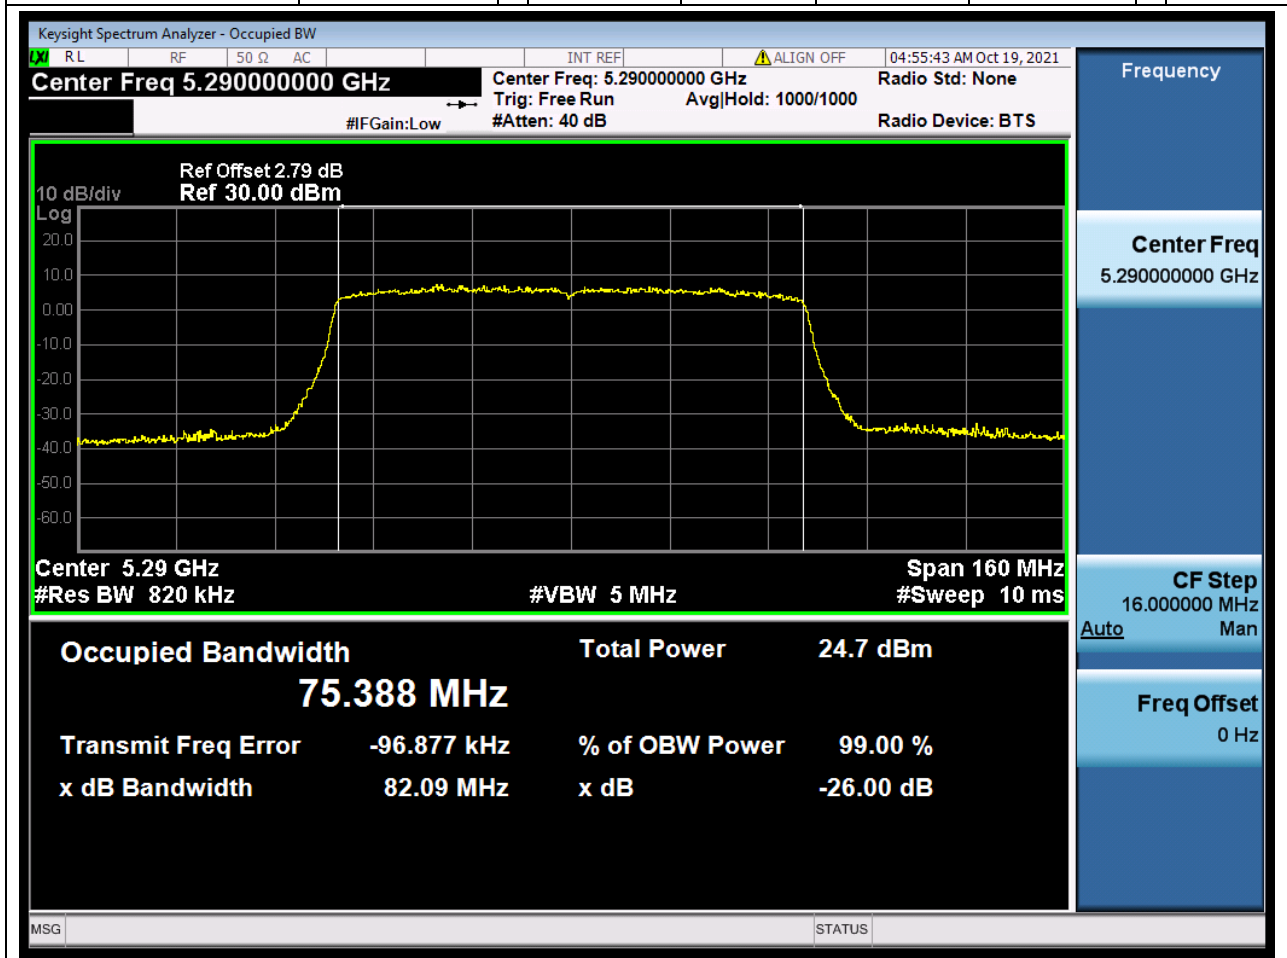

36. 802.11ac_80M_Band2_M

36.1. A.2.2-99% Bandwidth(NTNV)

Center Frequency (MHz)	OBW Power (%)	RBW (MHz)	Detector	Limit (MHz)	OBW (MHz)	Verdict
5290	99	0.82	Peak	0	75.388238	Unknow