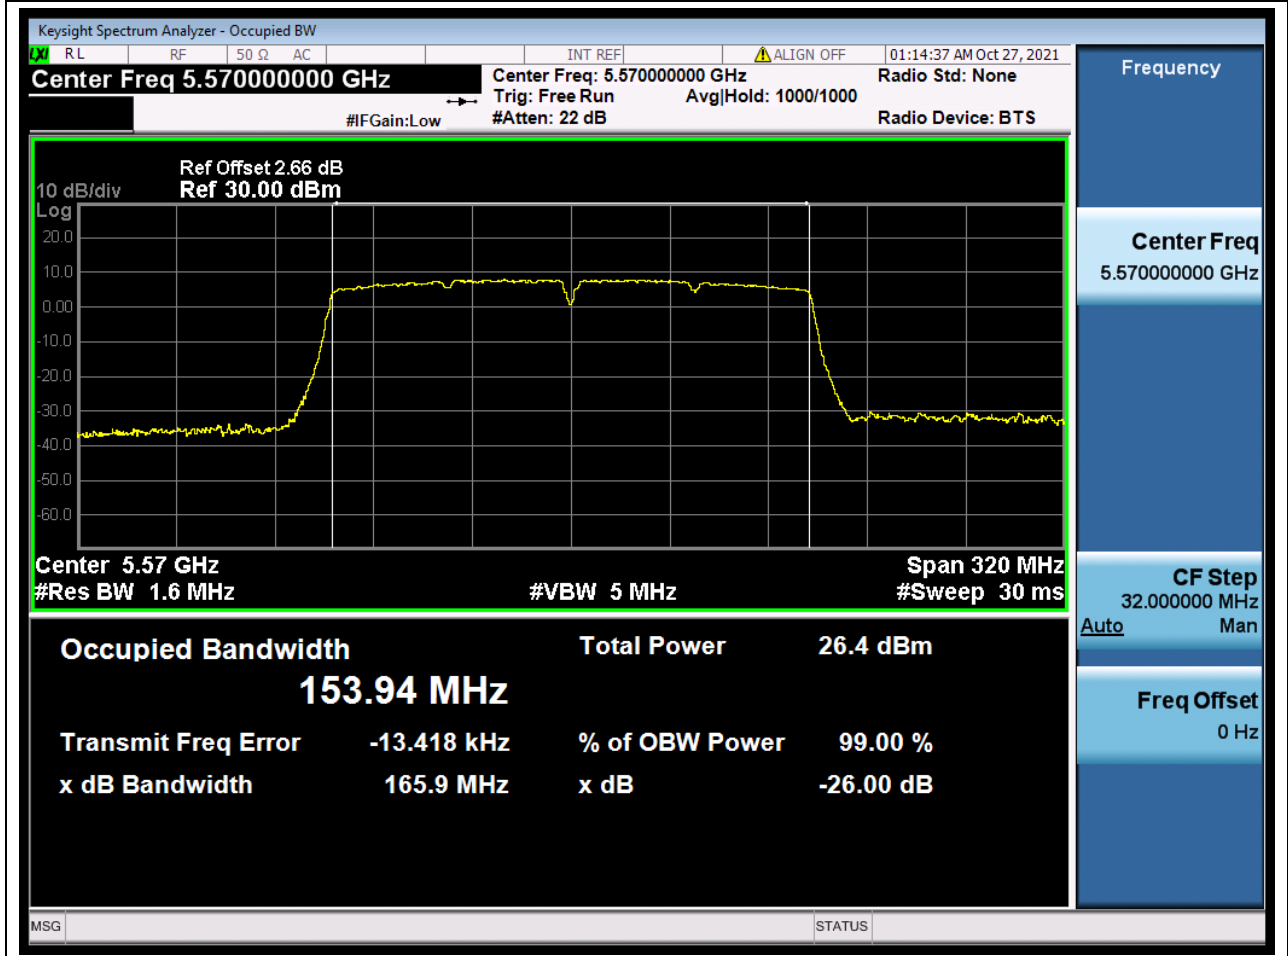

82. 802.11ac_160M_Band3_M

82.1. A.2-26dB Bandwidth(NTNV)

Center Frequency (MHz)	XdB Down	RBW (MHz)	Detector	Limit (MHz)	XdB BandWidth (MHz)	Verdict
5570	26	1.6	Peak	0	165.946089	Unknow