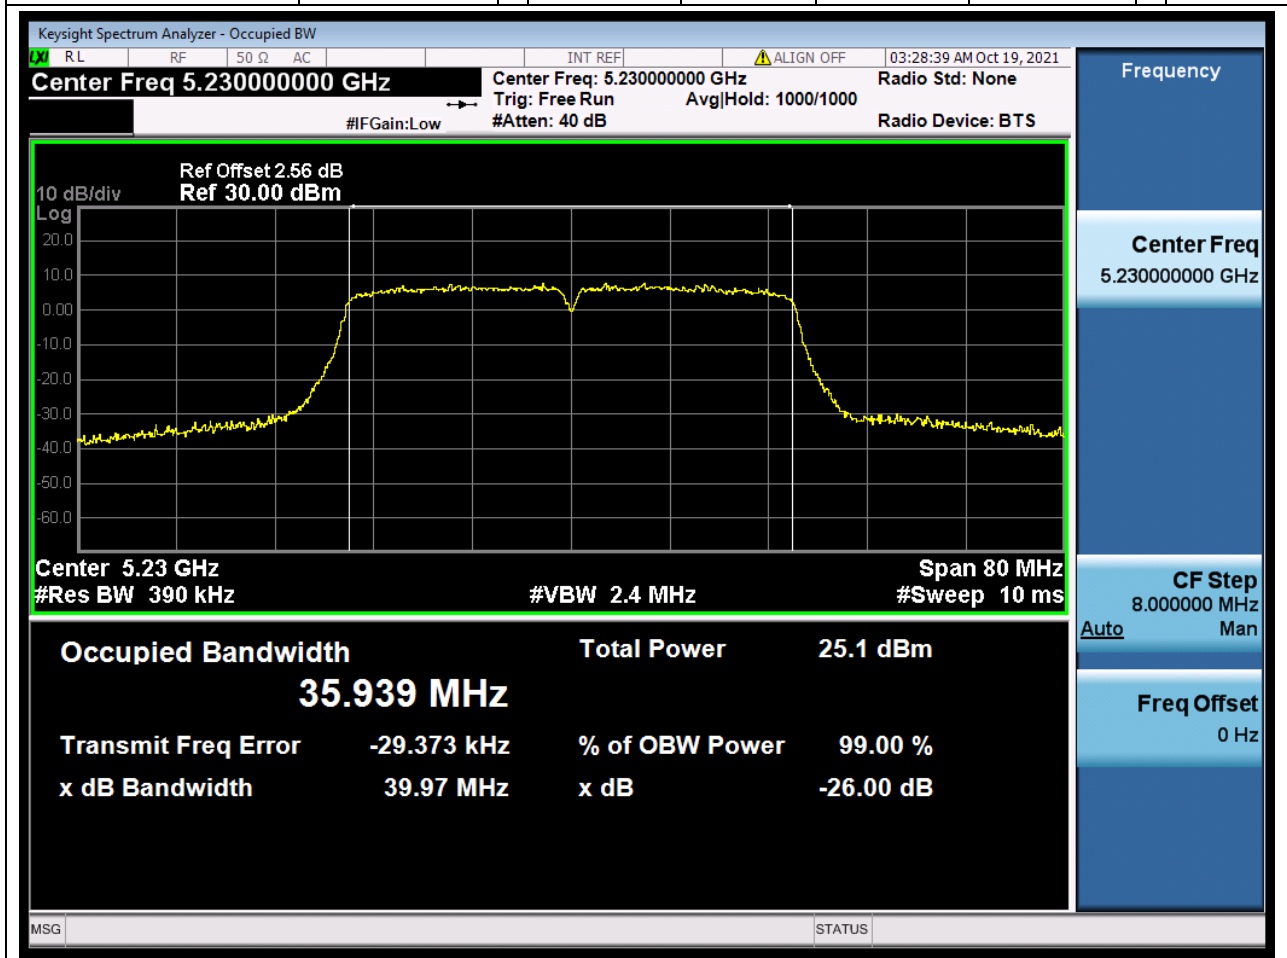

13. 802.11ac_40M_Band1_H

13.1. A.2.2-99% Bandwidth(NTNV)

Center Frequency (MHz)	OBW Power (%)	RBW (MHz)	Detector	Limit (MHz)	OBW (MHz)	Verdict
5230	99	0.39	Peak	0	35.939045	Unknow