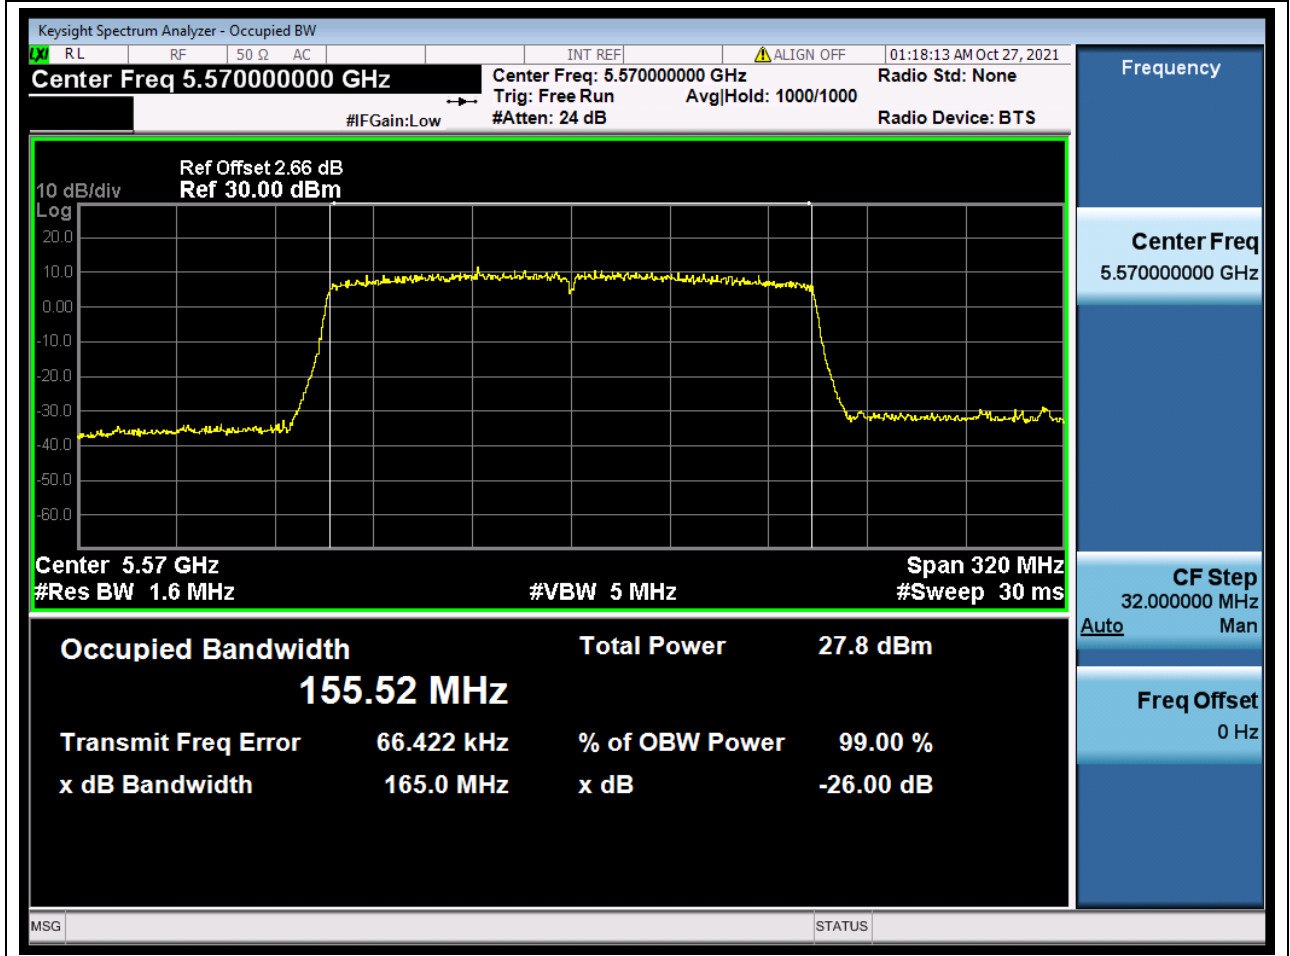

83. 802.11ax_160M_Band3_M

83.1. A.2-26dB Bandwidth(NTNV)

Center Frequency (MHz)	XdB Down	RBW (MHz)	Detector	Limit (MHz)	XdB BandWidth (MHz)	Verdict
5570	26	1.6	Peak	0	164.999929	Unknow