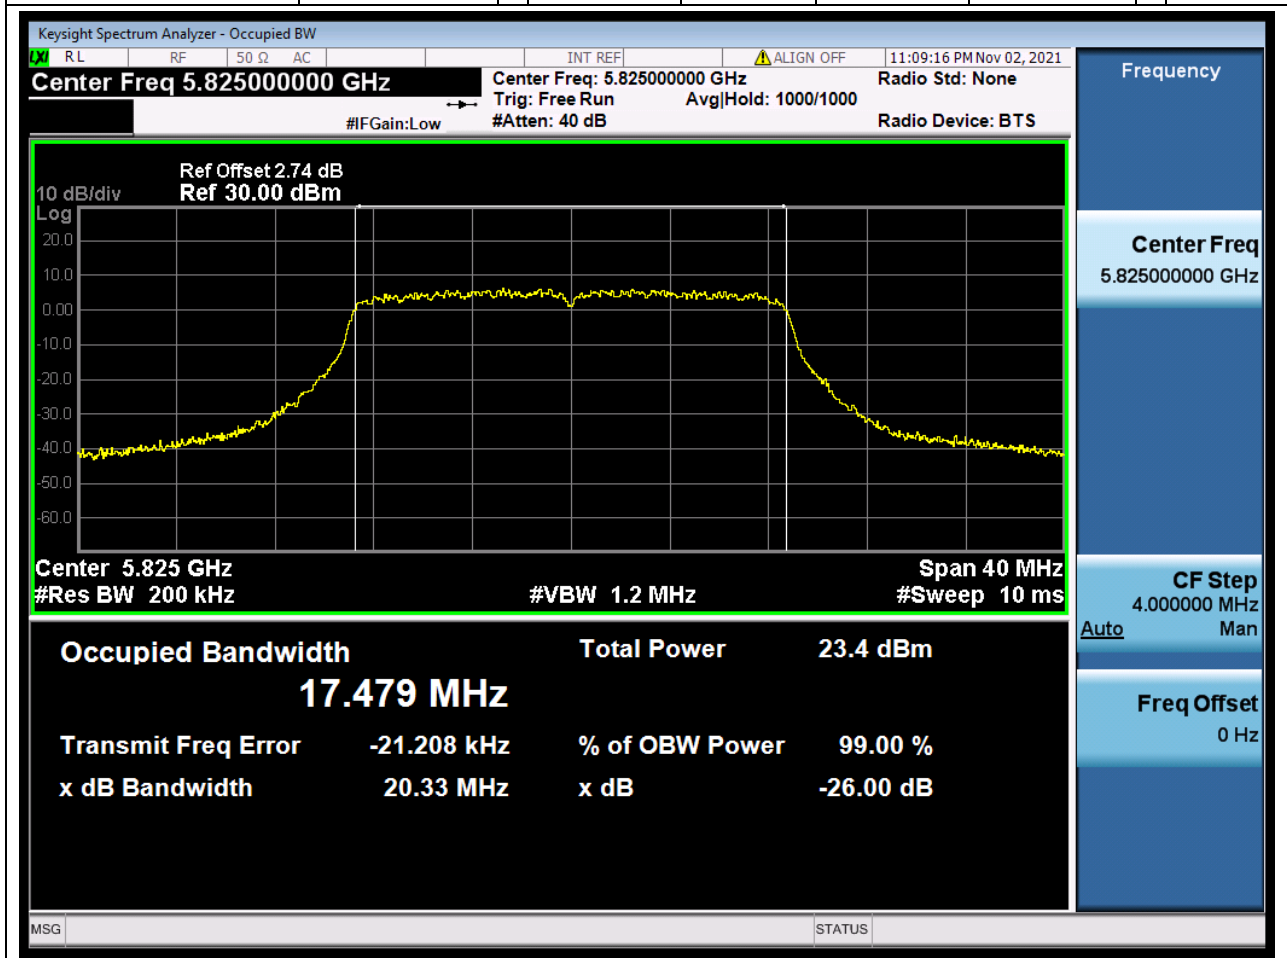

68. 802.11ac_20M_Band4_H

68.2. A.2.2-99% Bandwidth(NTNV)

Center Frequency (MHz)	OBW Power (%)	RBW (MHz)	Detector	Limit (MHz)	OBW (MHz)	Verdict
5825	99	0.2	Peak	0	17.479078	Unknown