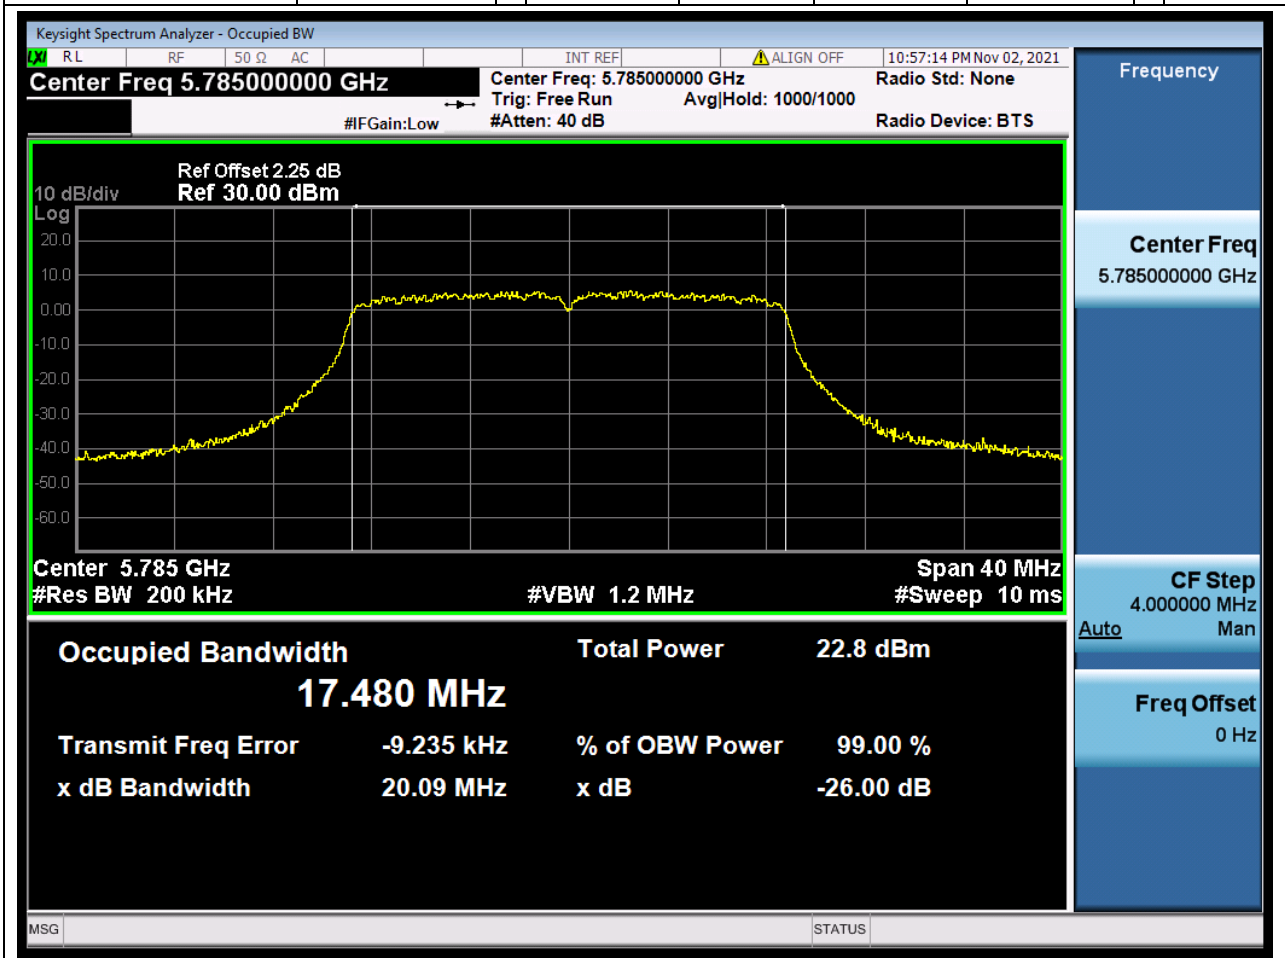

64. 802.11n_20M_Band4_M

64.2. A.2.2-99% Bandwidth(NTNV)

Center Frequency (MHz)	OBW Power (%)	RBW (MHz)	Detector	Limit (MHz)	OBW (MHz)	Verdict
5785	99	0.2	Peak	0	17.480232	Unknow