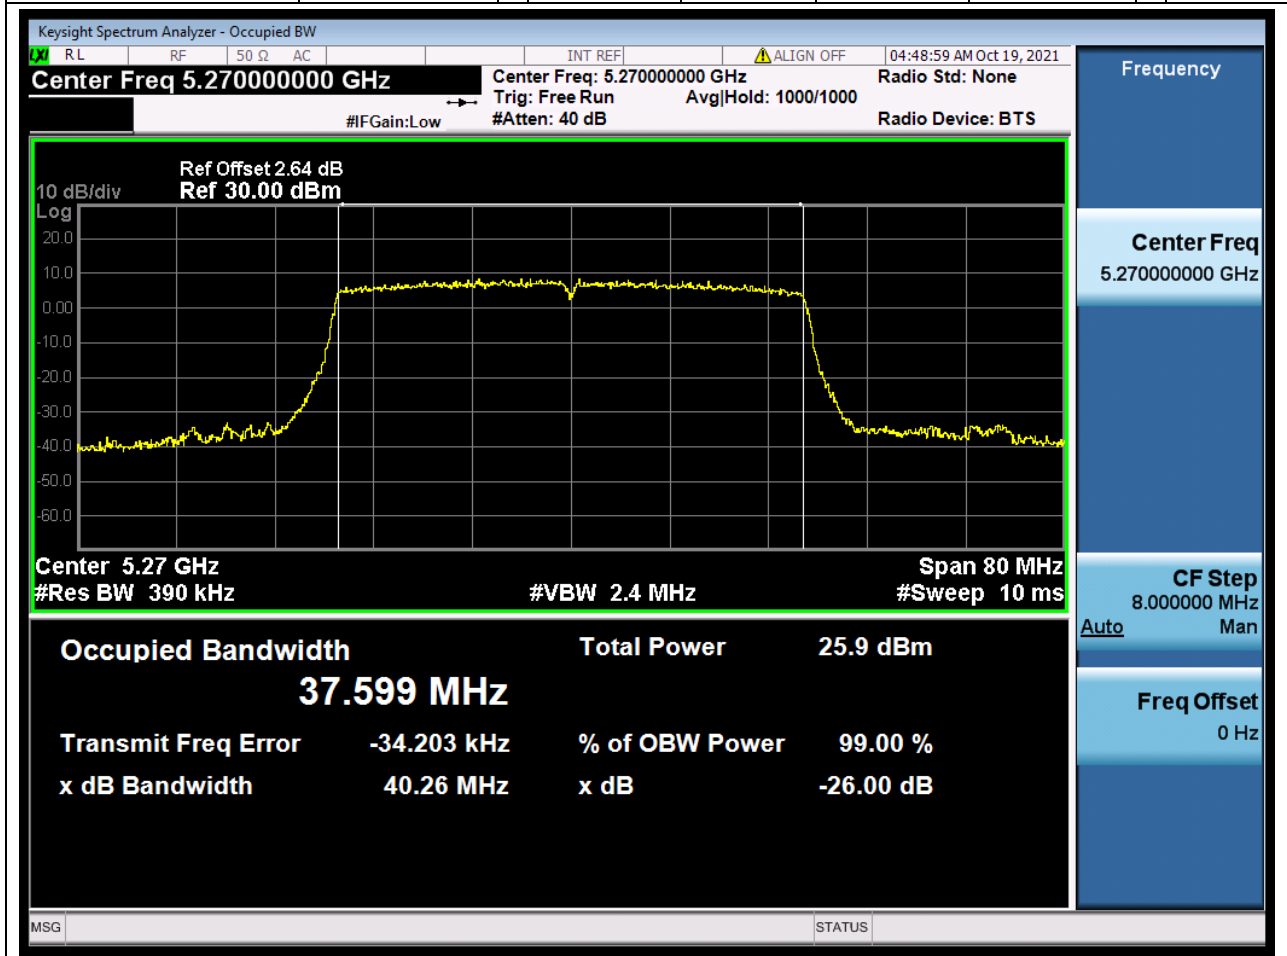

34. 802.11ax_40M_Band2_L

34.1. A.2.2-99% Bandwidth(NTNV)

Center Frequency (MHz)	OBW Power (%)	RBW (MHz)	Detector	Limit (MHz)	OBW (MHz)	Verdict
5270	99	0.39	Peak	0	37.599343	Unknow