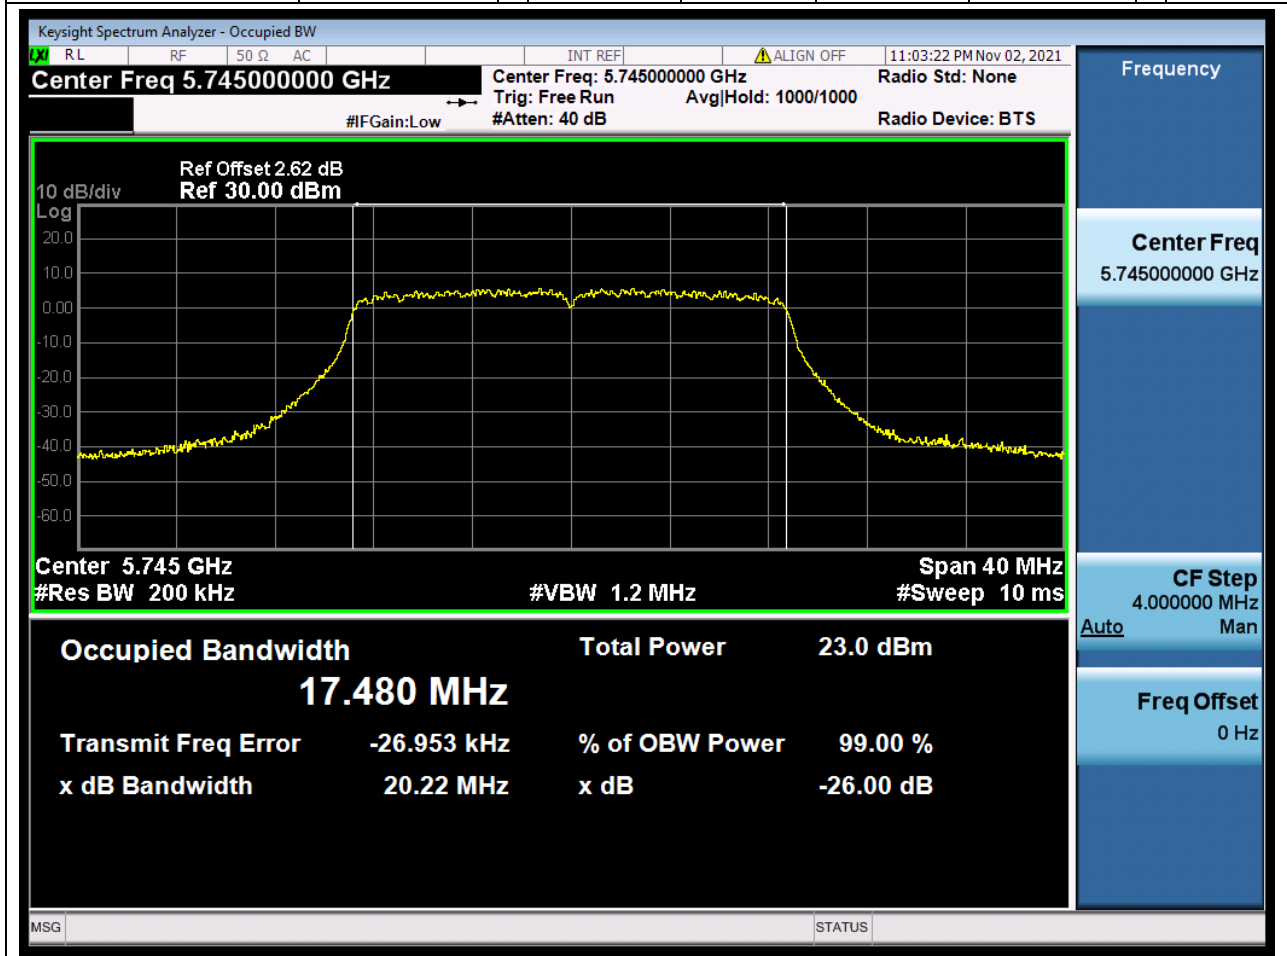

66. 802.11ac_20M_Band4_L

66.2. A.2.2-99% Bandwidth(NTNV)

Center Frequency (MHz)	OBW Power (%)	RBW (MHz)	Detector	Limit (MHz)	OBW (MHz)	Verdict
5745	99	0.2	Peak	0	17.480354	Unknow