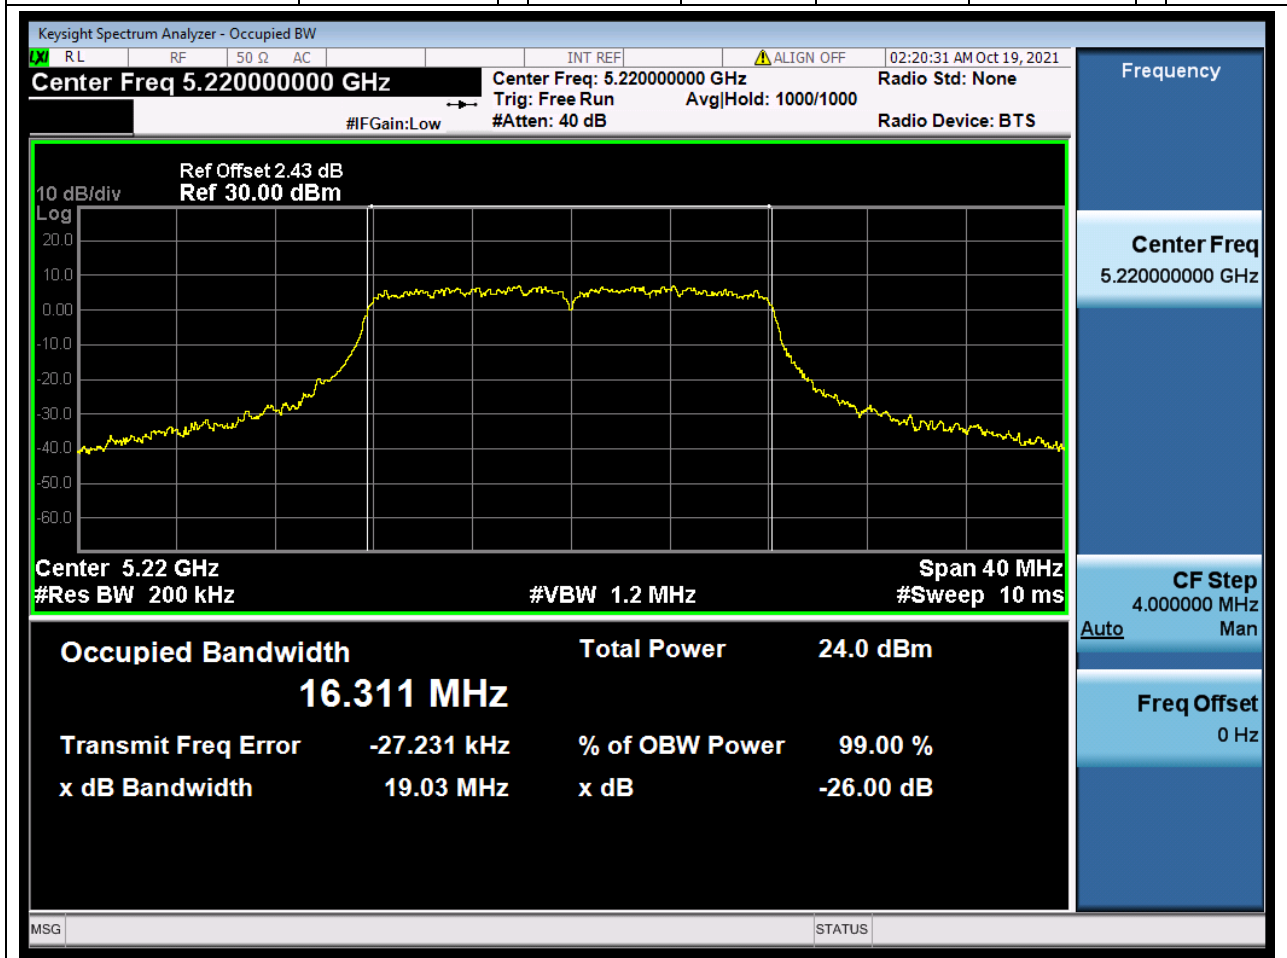

2. 802.11a_20M_Band1_M

2.2. A.2.2-99% Bandwidth(NTNV)

Center Frequency (MHz)	OBW Power (%)	RBW (MHz)	Detector	Limit (MHz)	OBW (MHz)	Verdict
5220	99	0.2	Peak	0	16.310664	Unknown