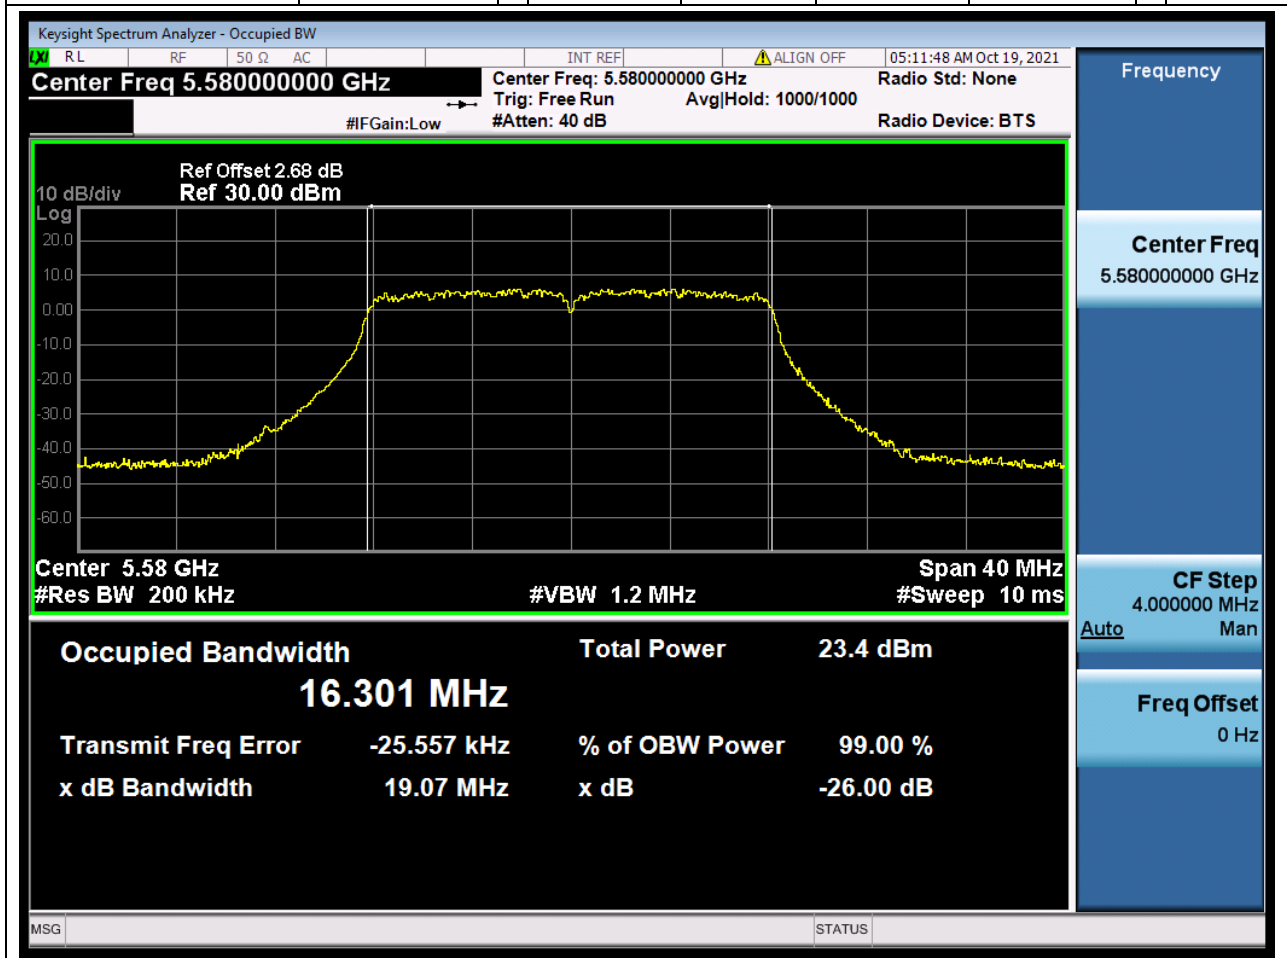

39. 802.11a_20M_Band3_M

39.1. A.2.2-99% Bandwidth(NTNV)

Center Frequency (MHz)	OBW Power (%)	RBW (MHz)	Detector	Limit (MHz)	OBW (MHz)	Verdict
5580	99	0.2	Peak	0	16.301246	Unknown