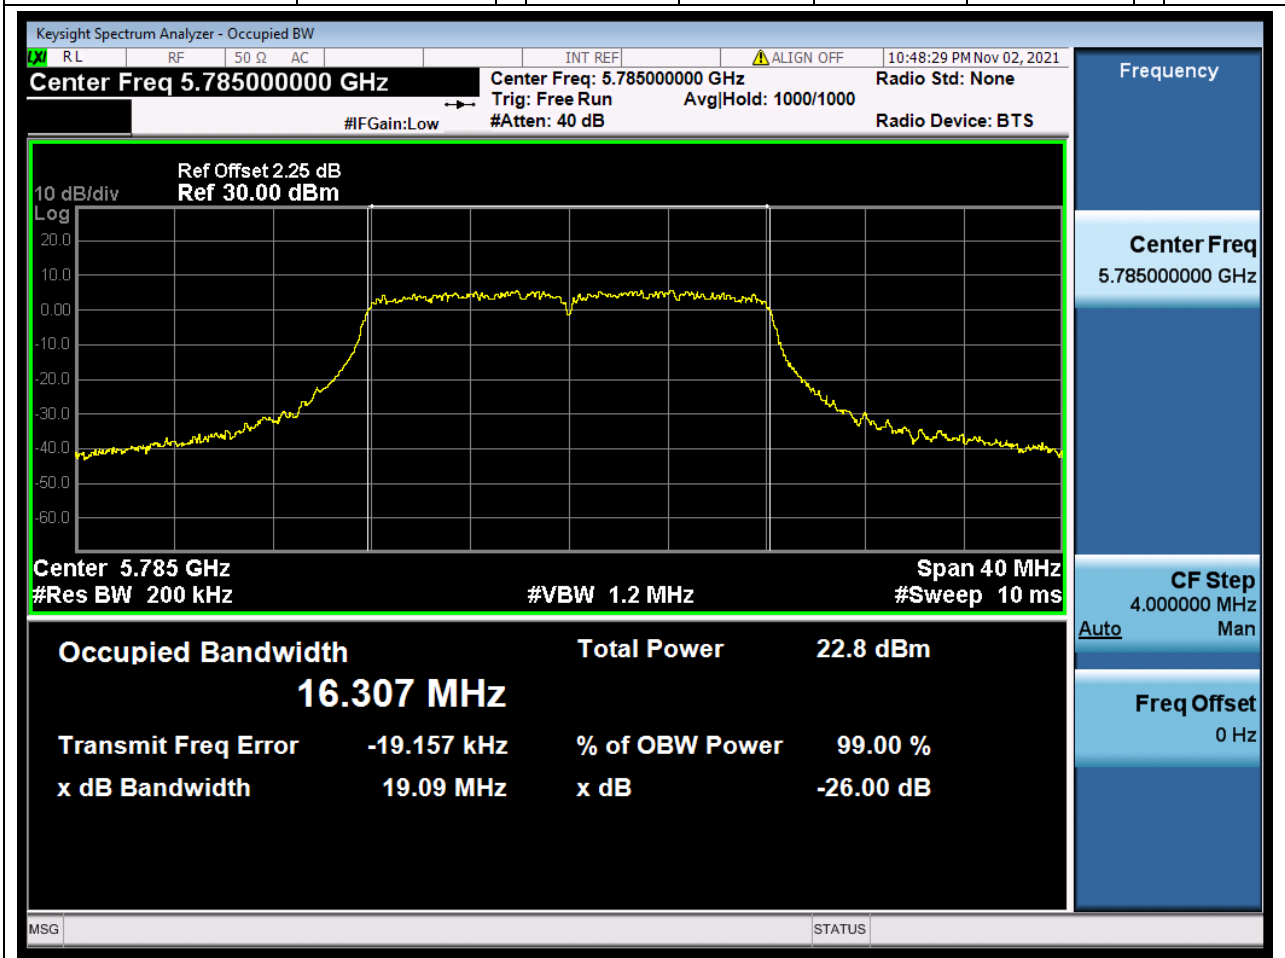

61. 802.11a_20M_Band4_M

61.2. A.2.2-99% Bandwidth(NTNV)

Center Frequency (MHz)	OBW Power (%)	RBW (MHz)	Detector	Limit (MHz)	OBW (MHz)	Verdict
5785	99	0.2	Peak	0	16.307178	Unknow