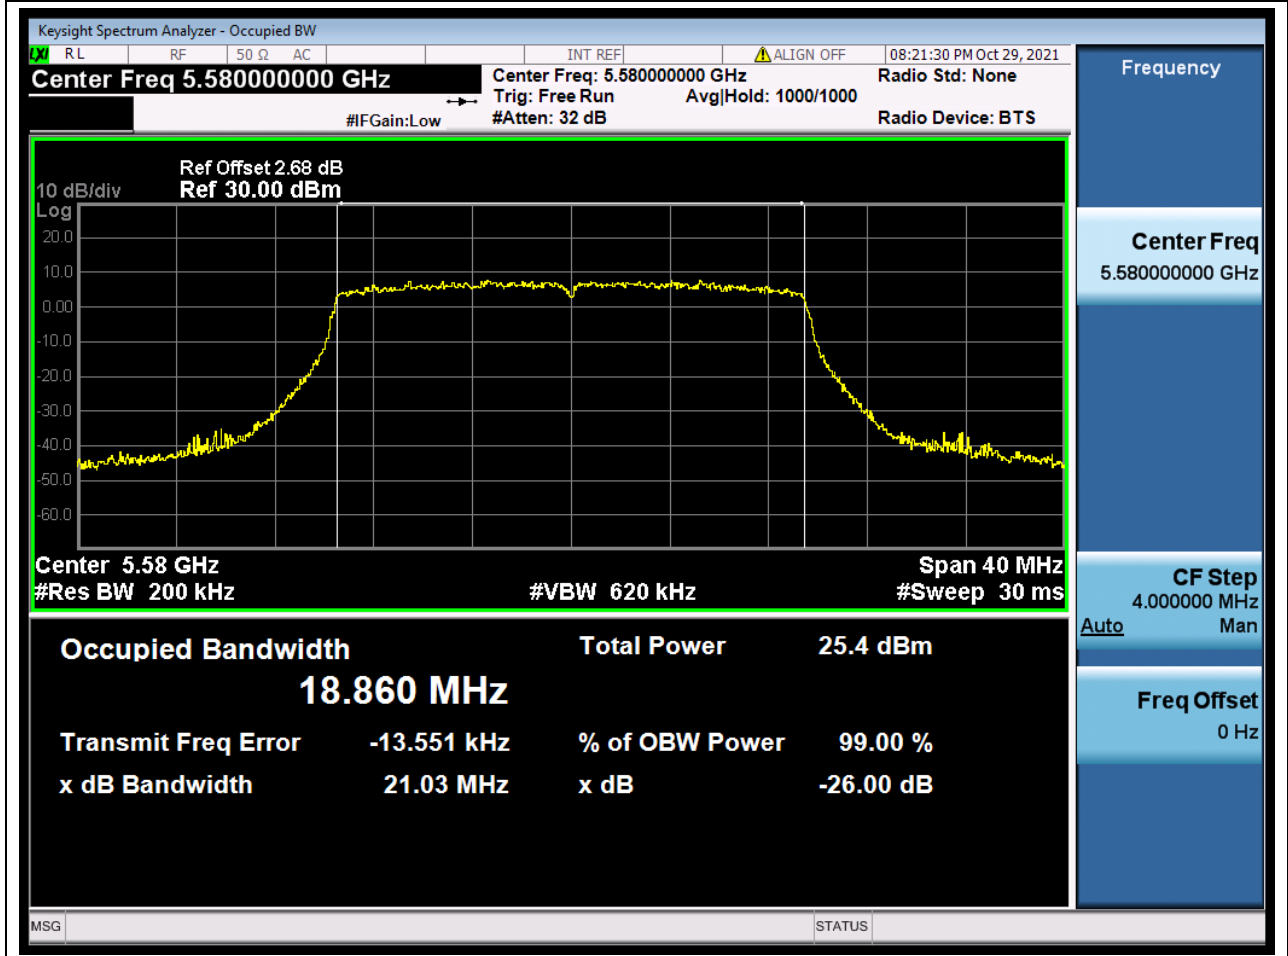

88. 802.11ax_20M_Band3_M

88.1. A.2-26dB Bandwidth(NTNV)

Center Frequency (MHz)	XdB Down	RBW (MHz)	Detector	Limit (MHz)	XdB BandWidth (MHz)	Verdict
5580	26	0.2	Peak	0	21.034253	Unknow