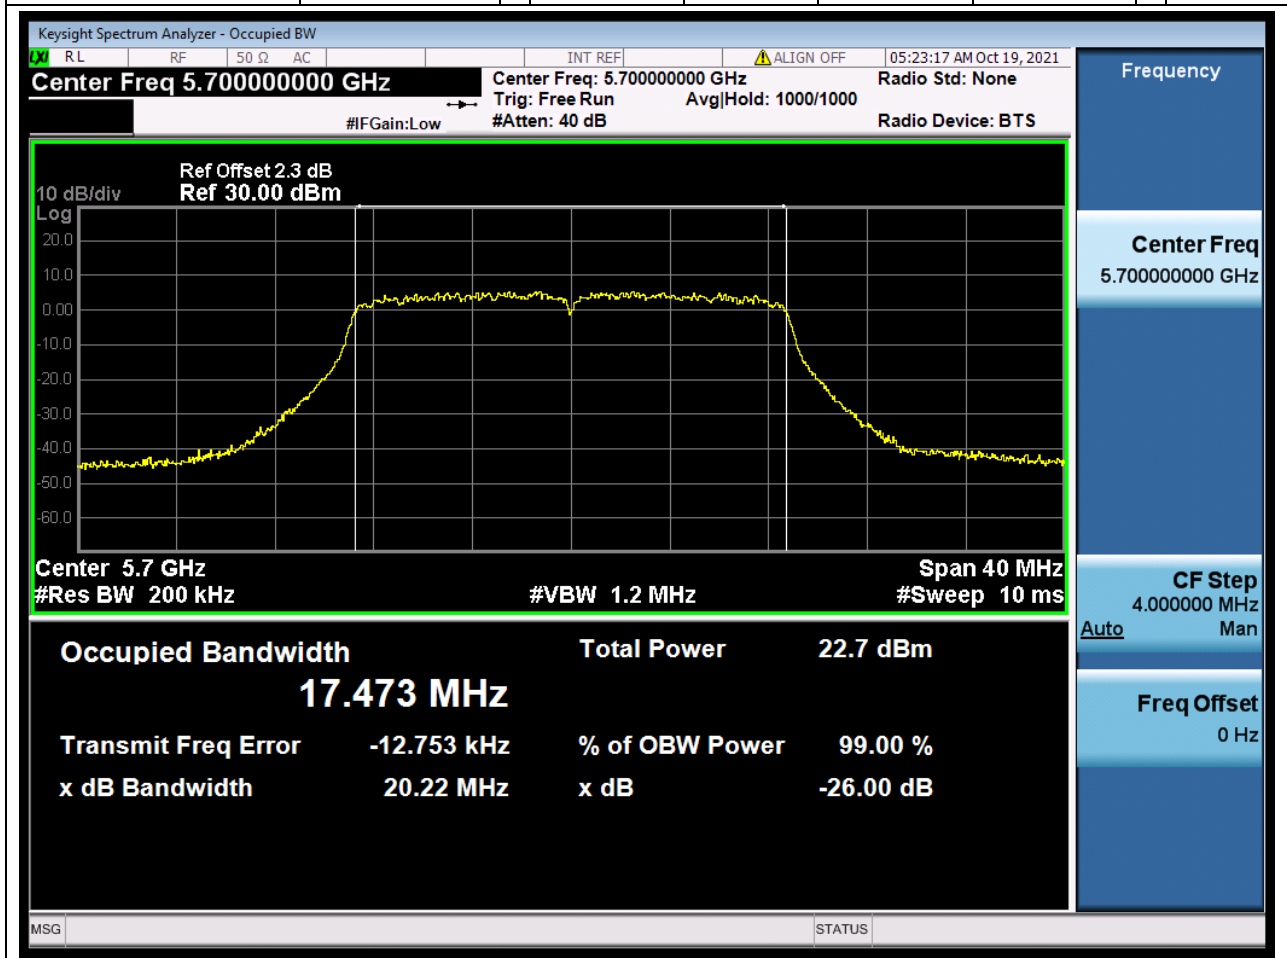

43. 802.11n_20M_Band3_H

43.1. A.2.2-99% Bandwidth(NTNV)

Center Frequency (MHz)	OBW Power (%)	RBW (MHz)	Detector	Limit (MHz)	OBW (MHz)	Verdict
5700	99	0.2	Peak	0	17.47281	Unknow