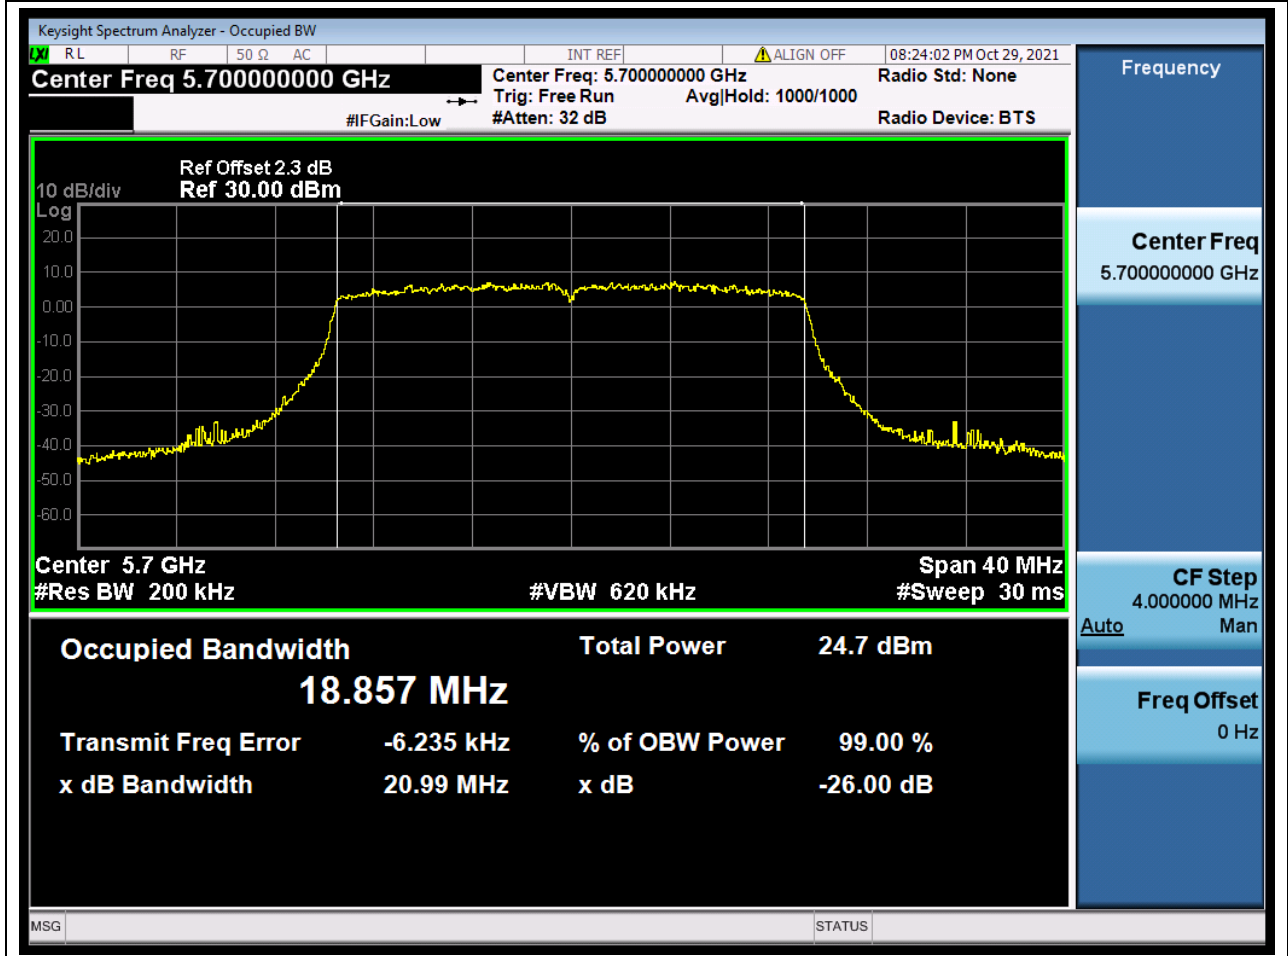

89. 802.11ax_20M_Band3_H

89.1. A.2-26dB Bandwidth(NTNV)

Center Frequency (MHz)	XdB Down	RBW (MHz)	Detector	Limit (MHz)	XdB BandWidth (MHz)	Verdict
5700	26	0.2	Peak	0	20.988044	Unknow