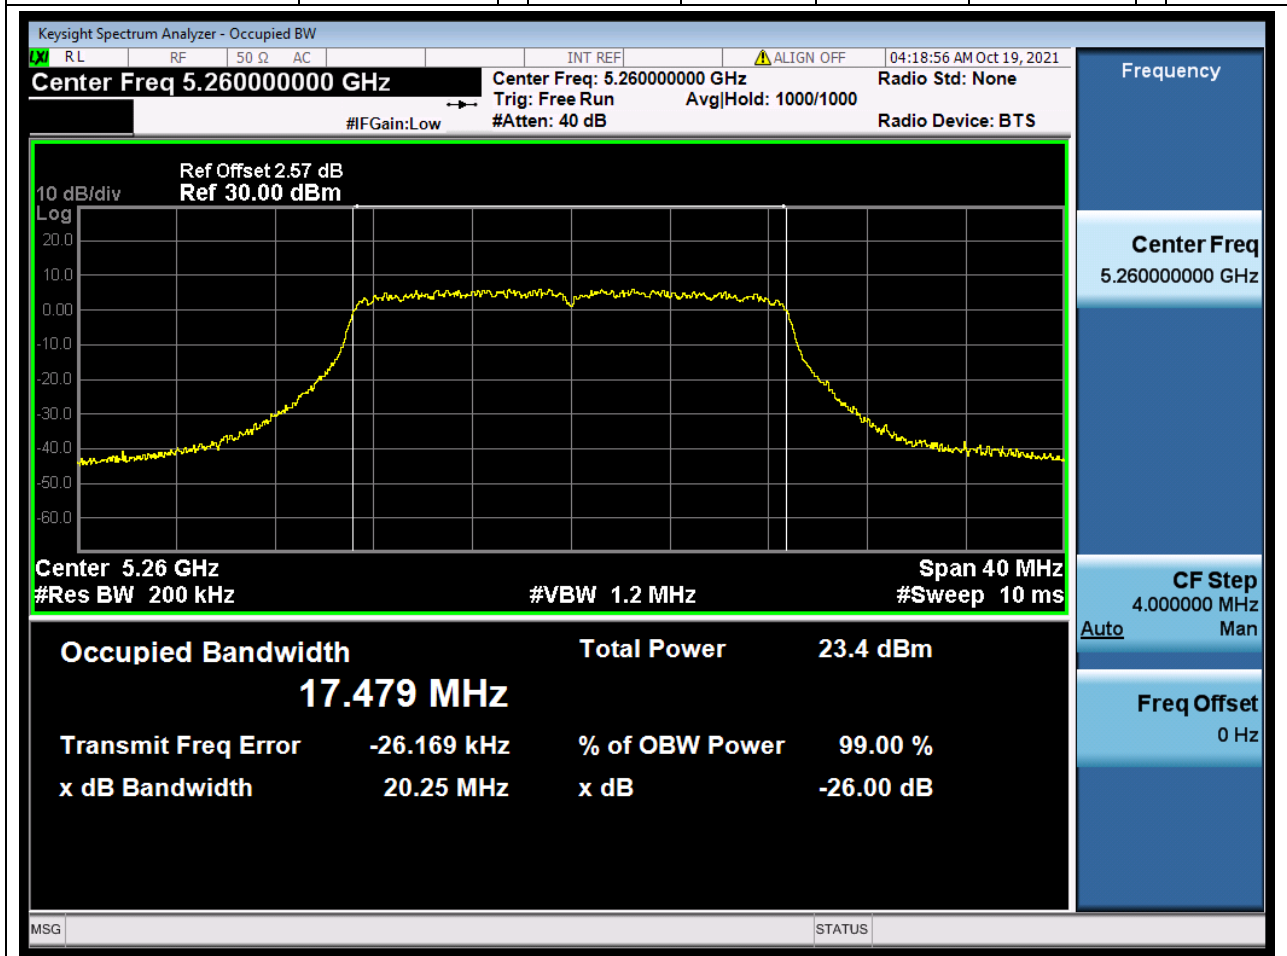

24. 802.11ac_20M_Band2_L

24.1. A.2.2-99% Bandwidth(NTNV)

Center Frequency (MHz)	OBW Power (%)	RBW (MHz)	Detector	Limit (MHz)	OBW (MHz)	Verdict
5260	99	0.2	Peak	0	17.479027	Unknow