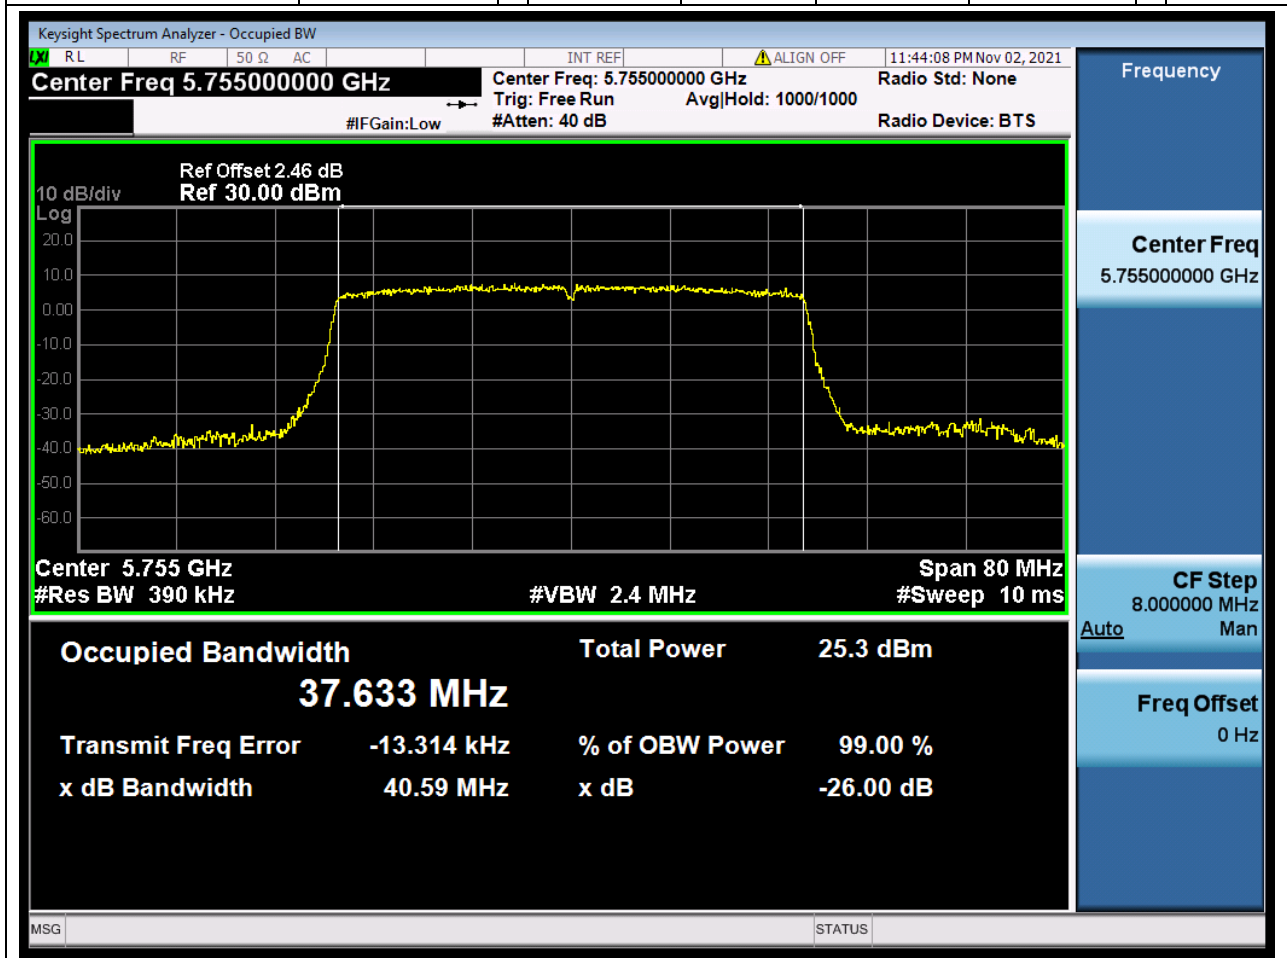

76. 802.11ax_40M_Band4_L

76.2. A.2.2-99% Bandwidth(NTNV)

Center Frequency (MHz)	OBW Power (%)	RBW (MHz)	Detector	Limit (MHz)	OBW (MHz)	Verdict
5755	99	0.39	Peak	0	37.632784	Unknow