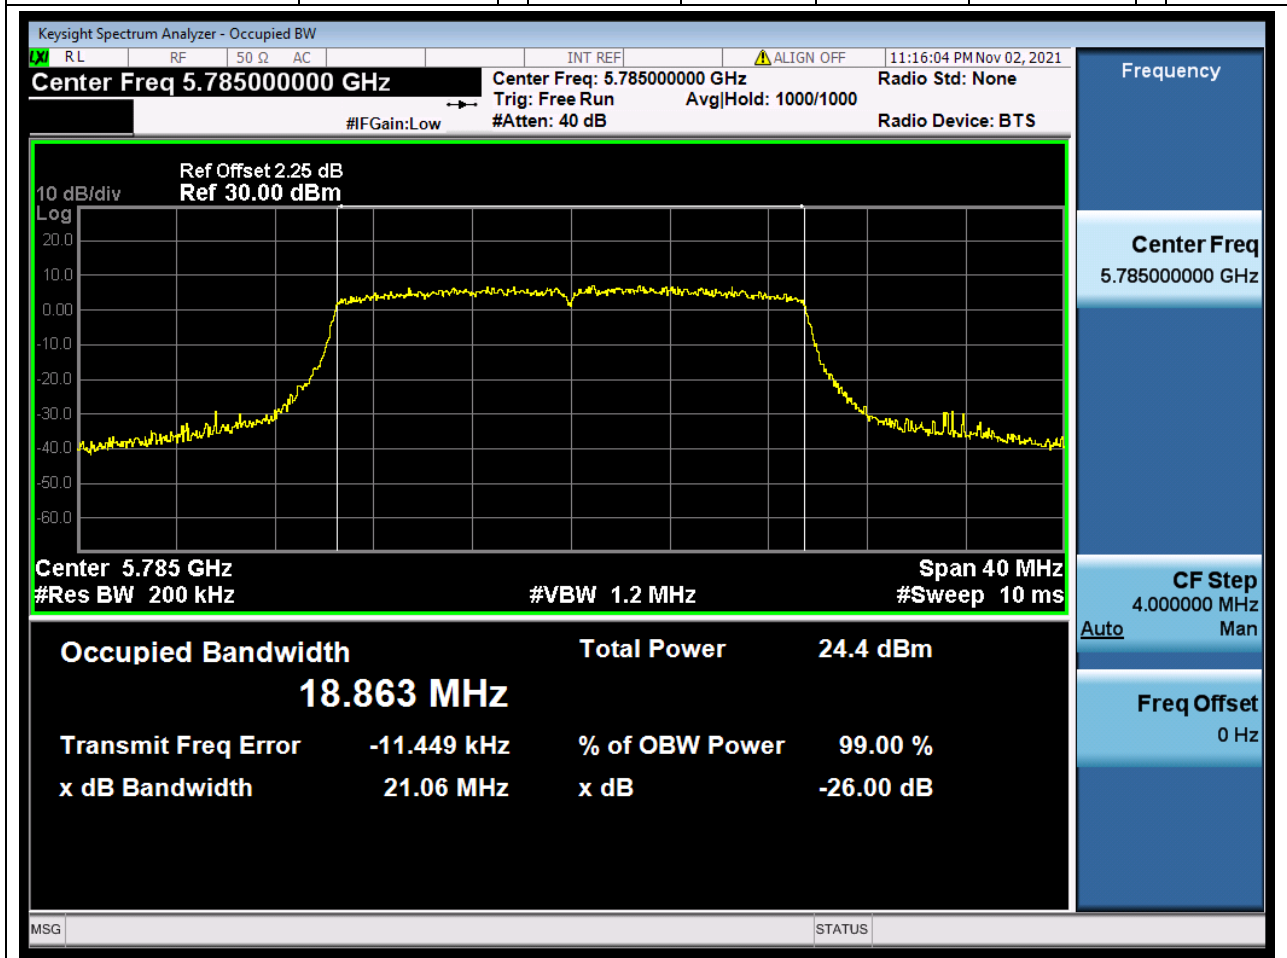

70. 802.11ax_20M_Band4_M

70.2. A.2.2-99% Bandwidth(NTNV)

Center Frequency (MHz)	OBW Power (%)	RBW (MHz)	Detector	Limit (MHz)	OBW (MHz)	Verdict
5785	99	0.2	Peak	0	18.863408	Unknown