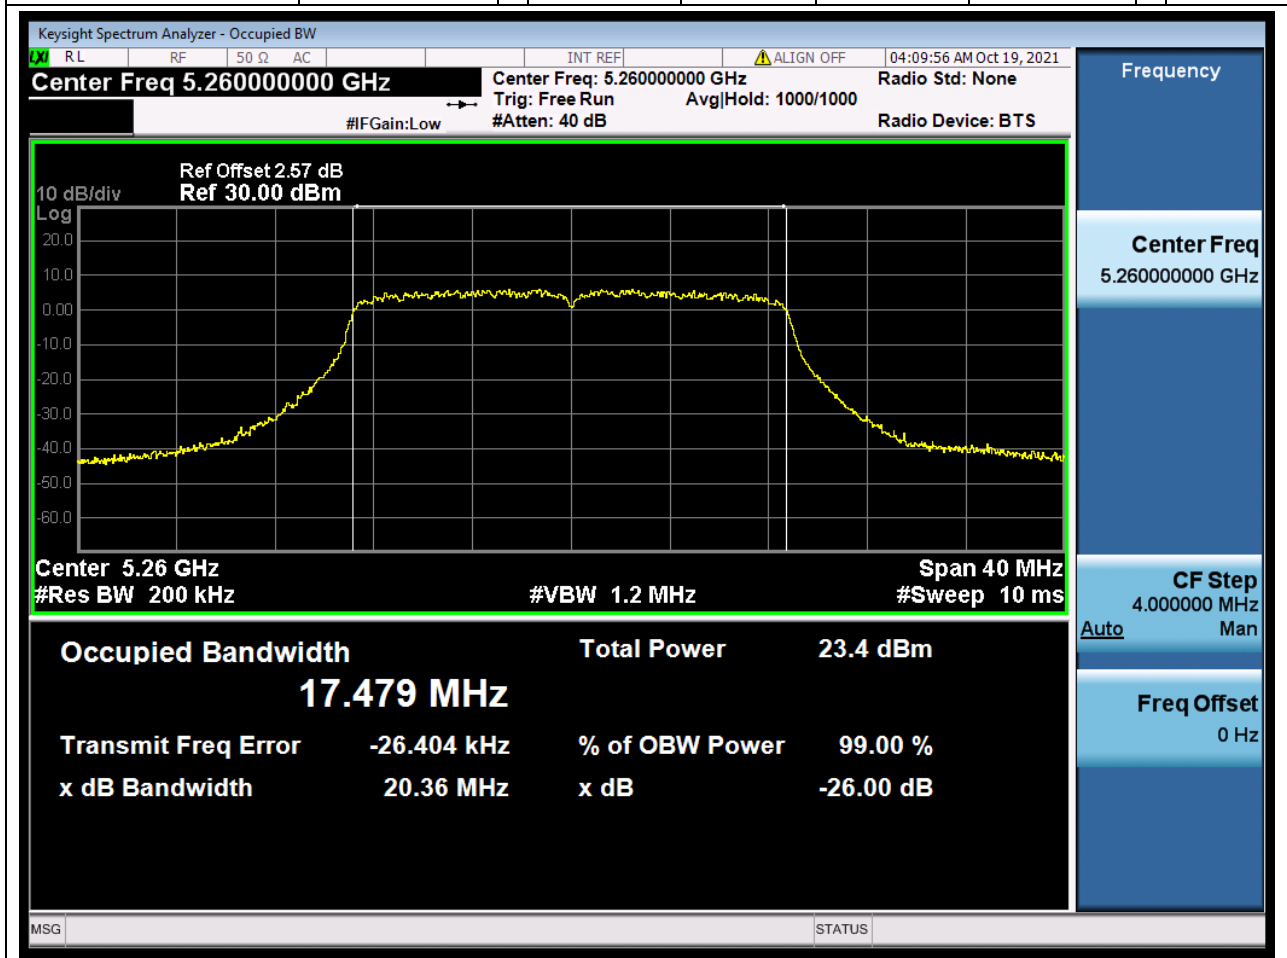

21. 802.11n_20M_Band2_L

21.1. A.2.2-99% Bandwidth(NTNV)

Center Frequency (MHz)	OBW Power (%)	RBW (MHz)	Detector	Limit (MHz)	OBW (MHz)	Verdict
5260	99	0.2	Peak	0	17.479365	Unknow