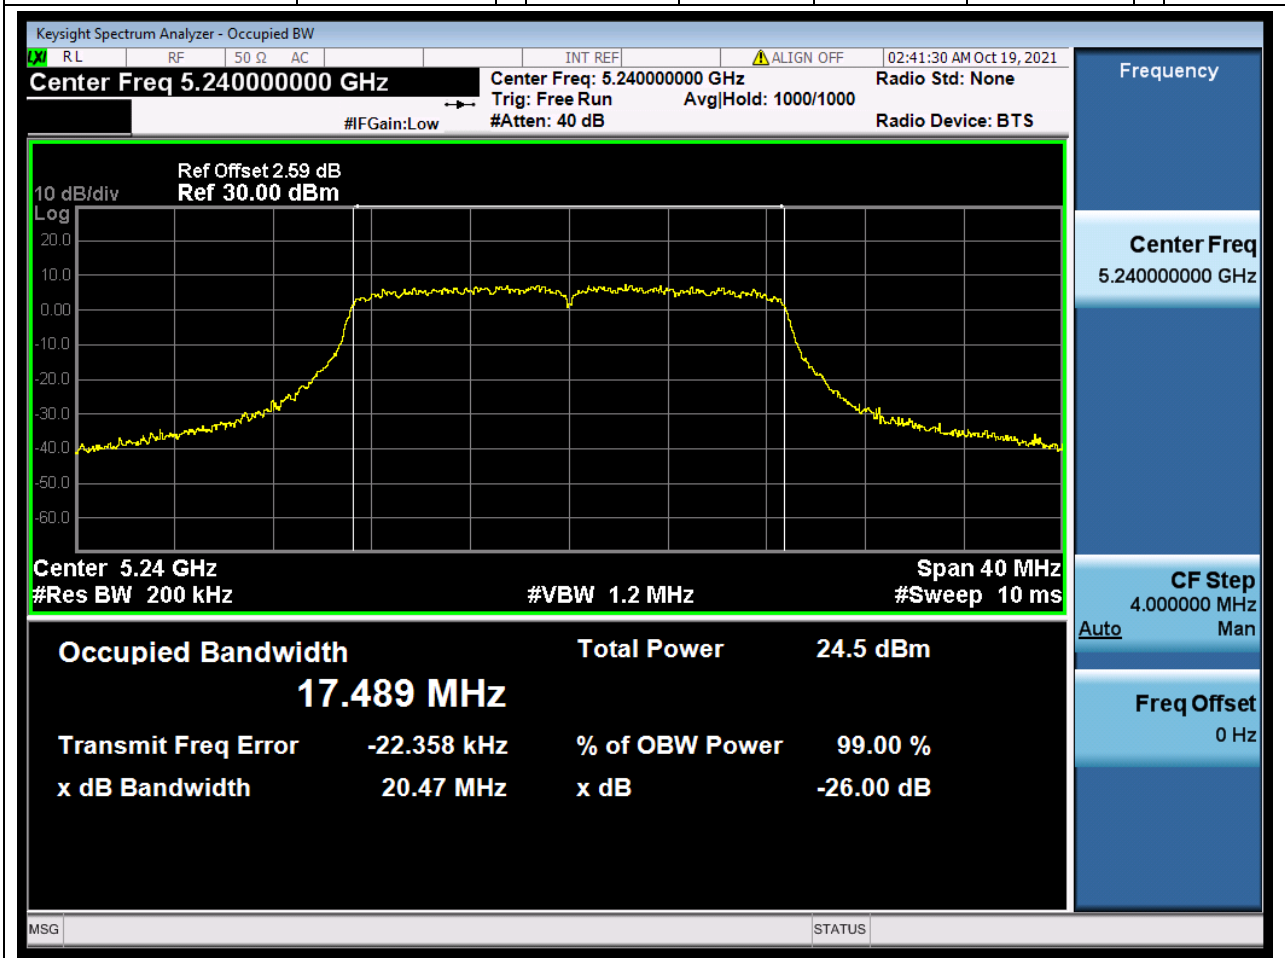

6. 802.11n_20M_Band1_H

6.1. A.2.2-99% Bandwidth(NTNV)

Center Frequency (MHz)	OBW Power (%)	RBW (MHz)	Detector	Limit (MHz)	OBW (MHz)	Verdict
5240	99	0.2	Peak	0	17.488829	Unknown