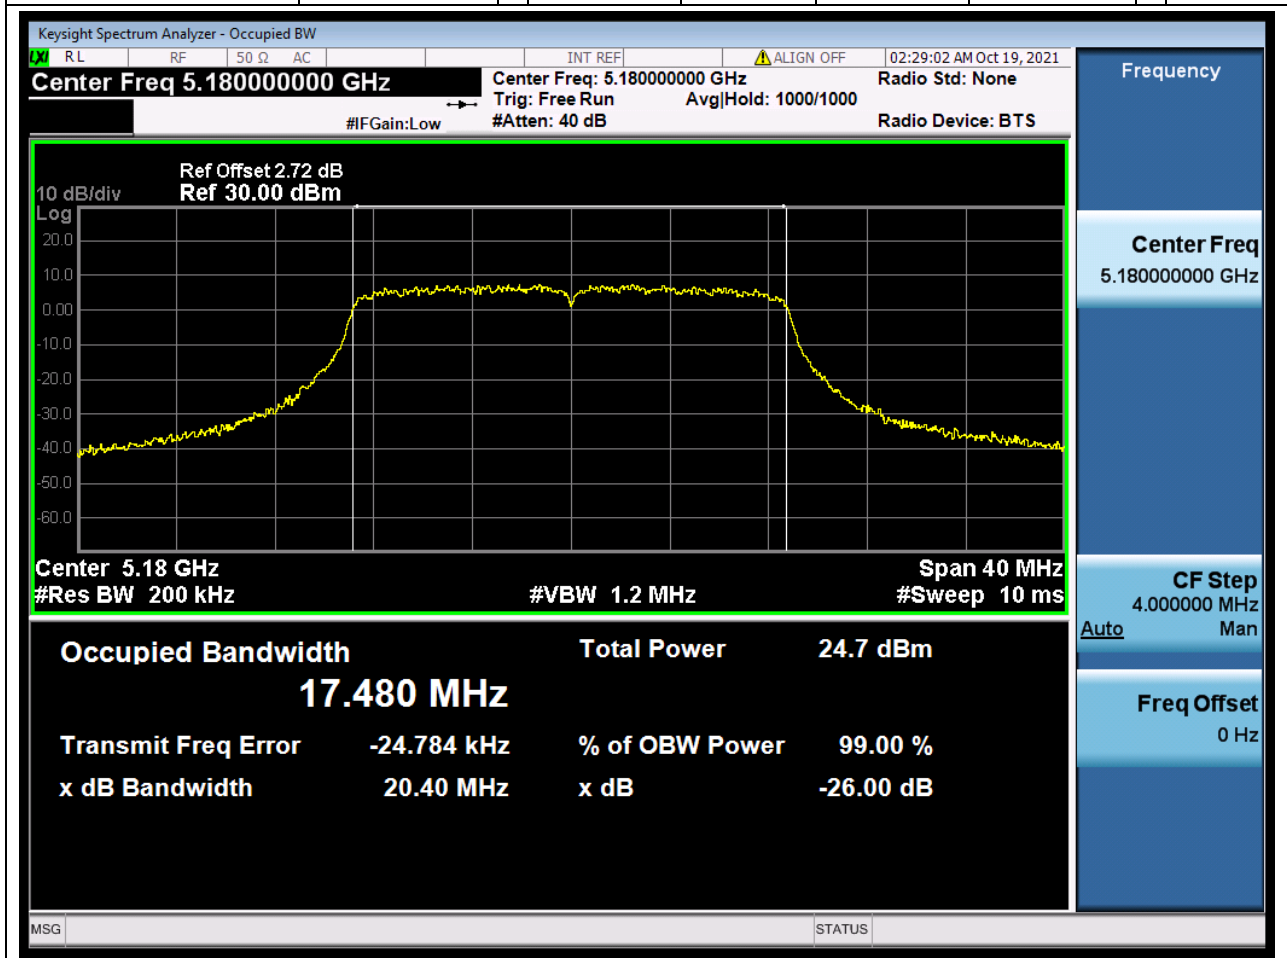

4. 802.11n_20M_Band1_L

4.1. A.2.2-99% Bandwidth(NTNV)

Center Frequency (MHz)	OBW Power (%)	RBW (MHz)	Detector	Limit (MHz)	OBW (MHz)	Verdict
5180	99	0.2	Peak	0	17.480029	Unknow