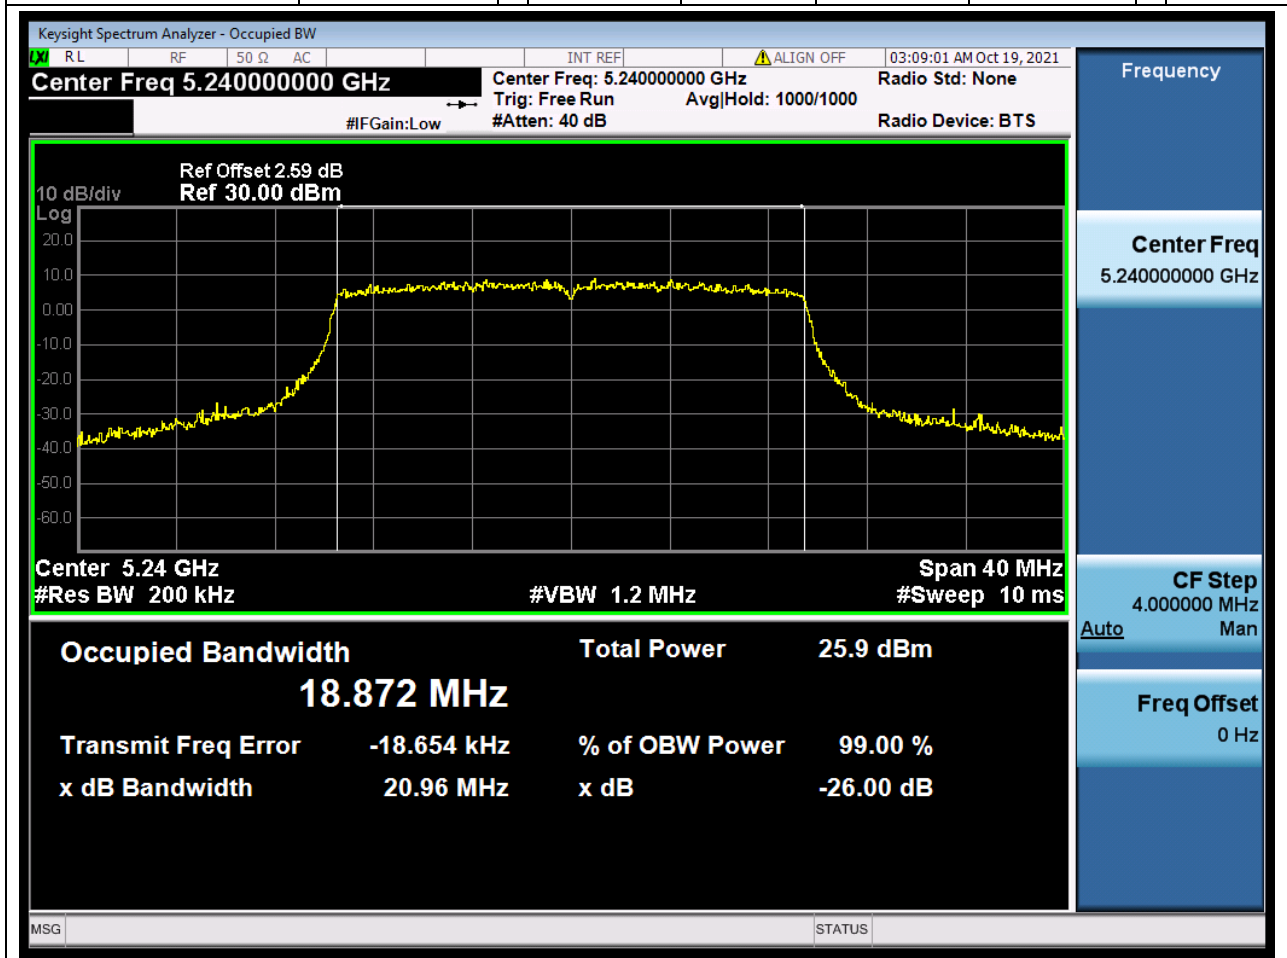

9. 802.11ax_20M_Band1_H

9.2. A.2.2-99% Bandwidth(NTNV)

Center Frequency (MHz)	OBW Power (%)	RBW (MHz)	Detector	Limit (MHz)	OBW (MHz)	Verdict
5240	99	0.2	Peak	0	18.871924	Unknow