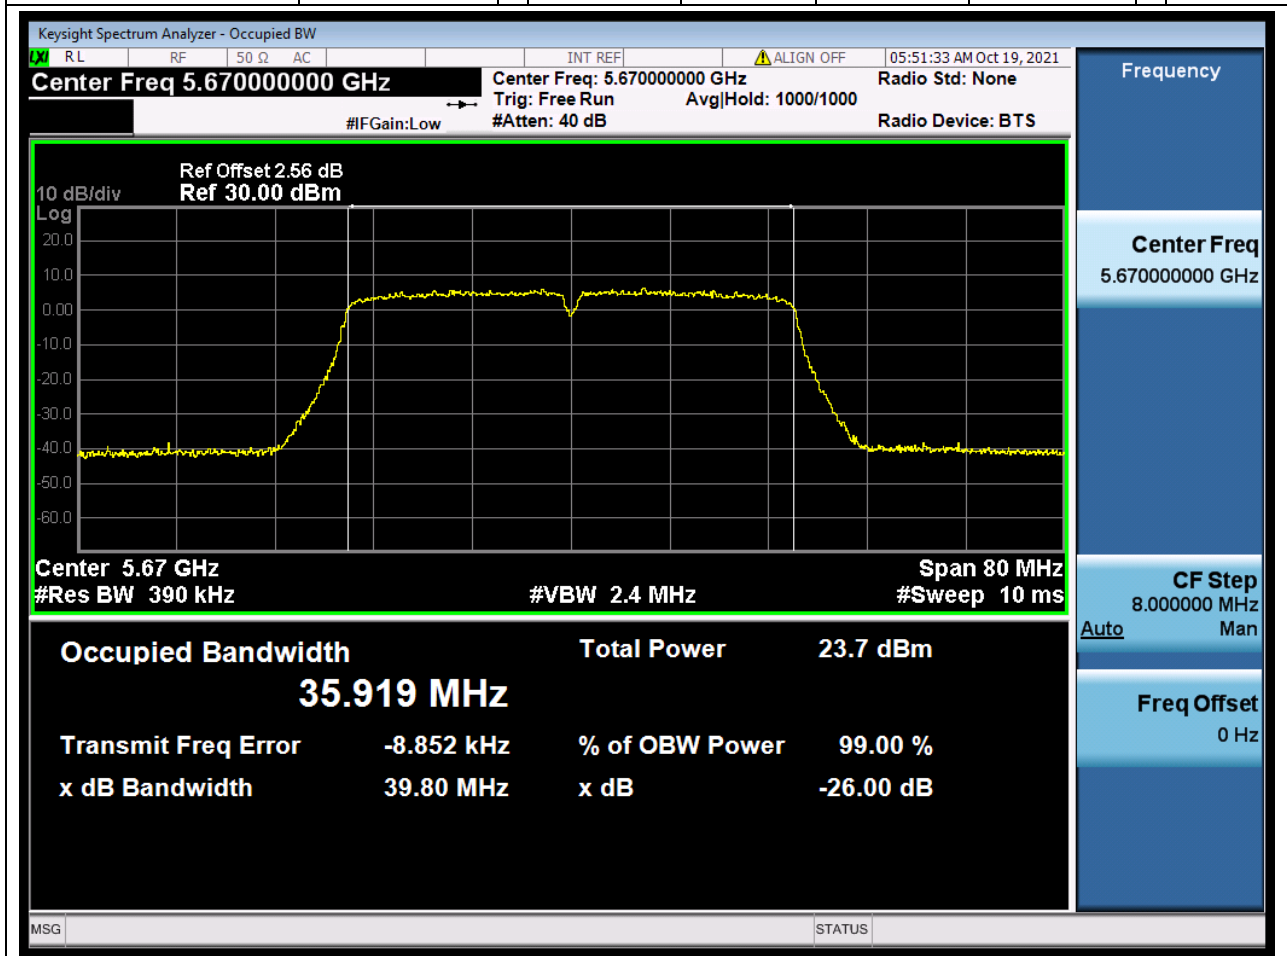

52. 802.11ac_40M_Band3_H

52.1. A.2.2-99% Bandwidth(NTNV)

Center Frequency (MHz)	OBW Power (%)	RBW (MHz)	Detector	Limit (MHz)	OBW (MHz)	Verdict
5670	99	0.39	Peak	0	35.919342	Unknow