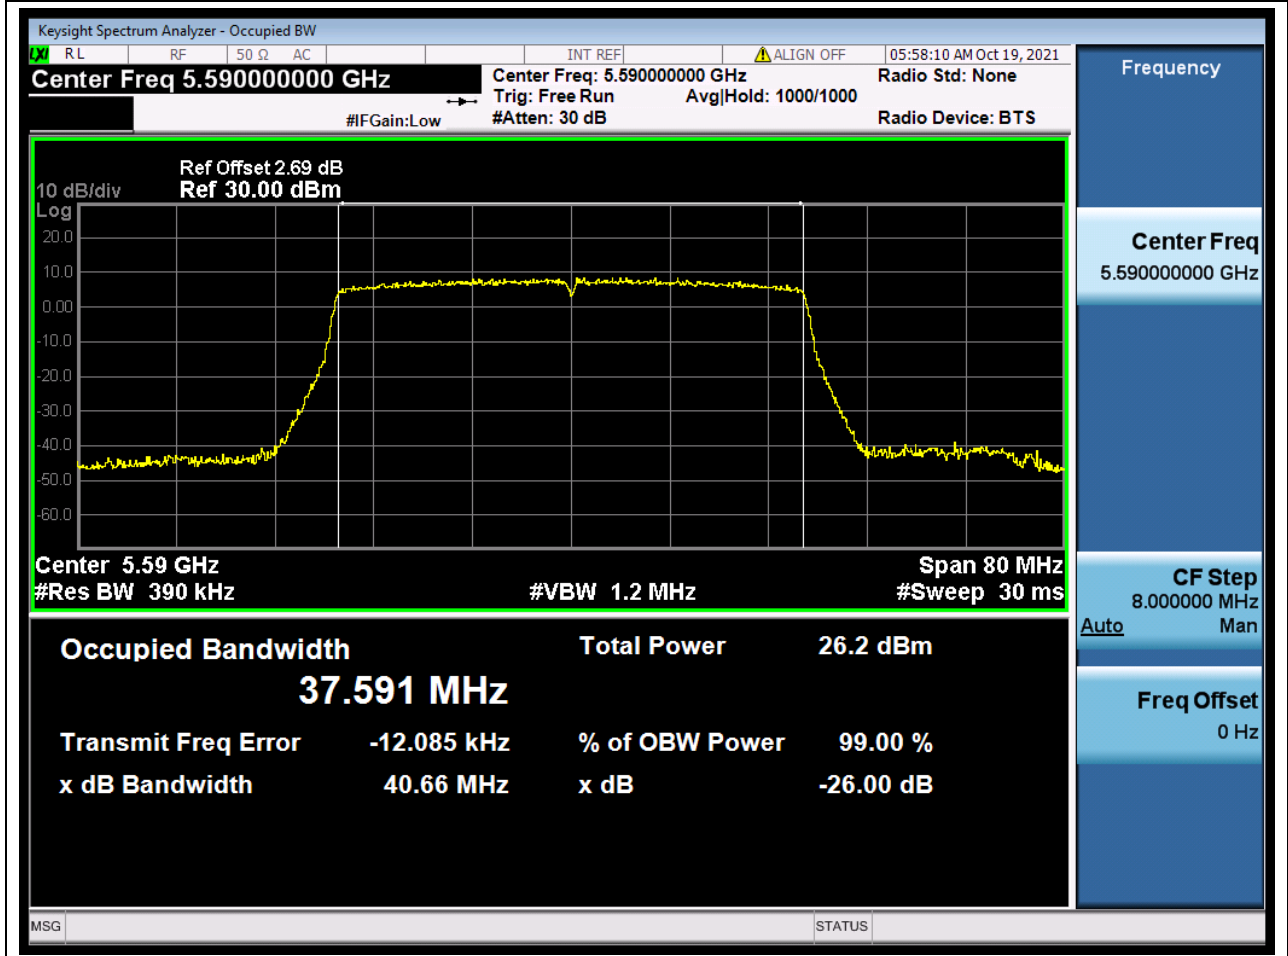

54. 802.11ax_40M_Band3_M

54.1. A.2-26dB Bandwidth(NTNV)

Center Frequency (MHz)	XdB Down	RBW (MHz)	Detector	Limit (MHz)	XdB BandWidth (MHz)	Verdict
5590	26	0.39	Peak	0	40.658702	Unknow