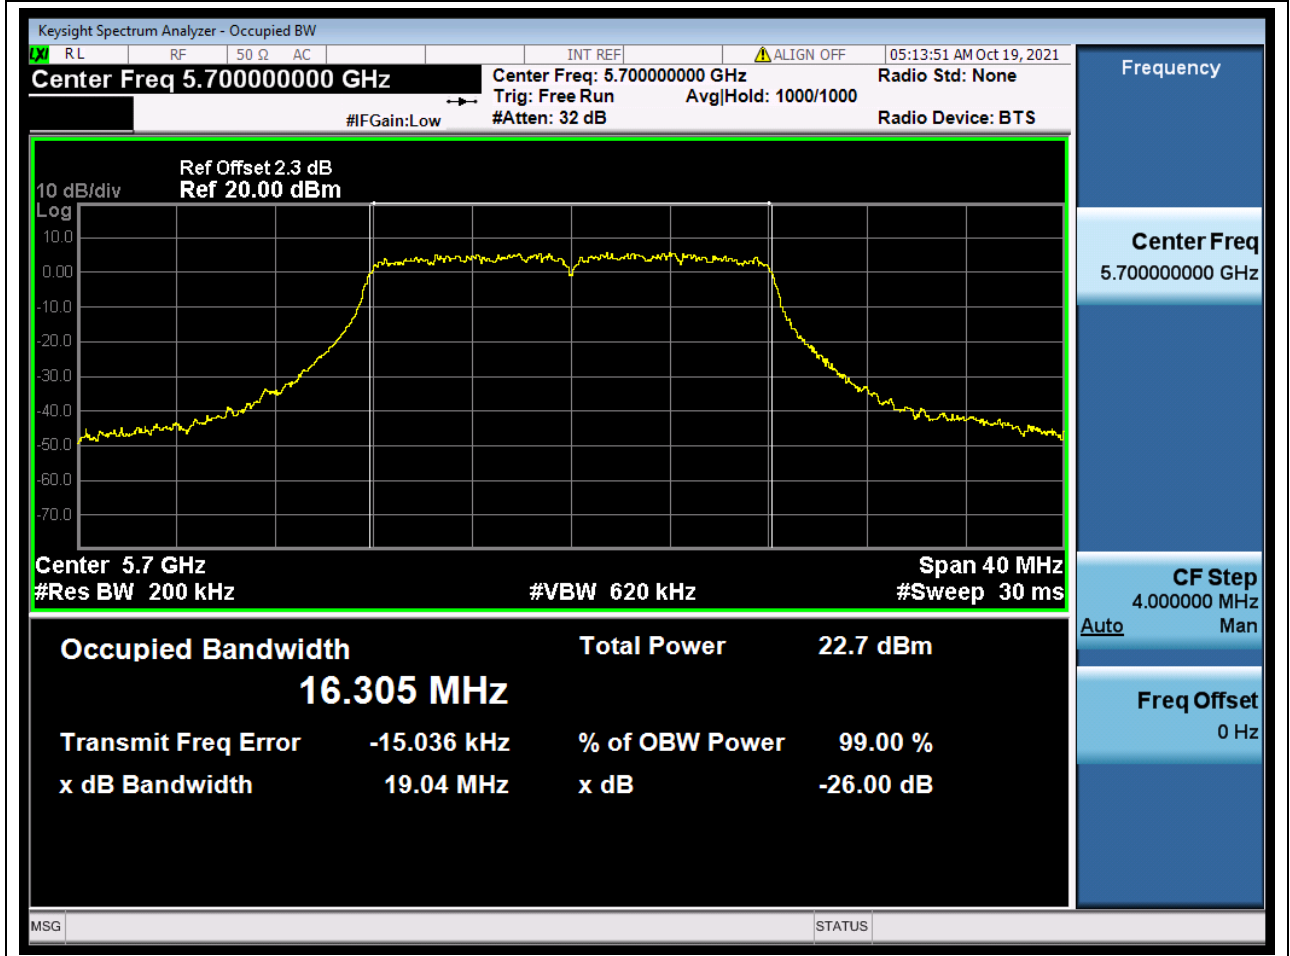

40. 802.11a_20M_Band3_H

40.1. A.2-26dB Bandwidth(NTNV)

Center Frequency (MHz)	XdB Down	RBW (MHz)	Detector	Limit (MHz)	XdB BandWidth (MHz)	Verdict
5700	26	0.2	Peak	0	19.03759	Unknow