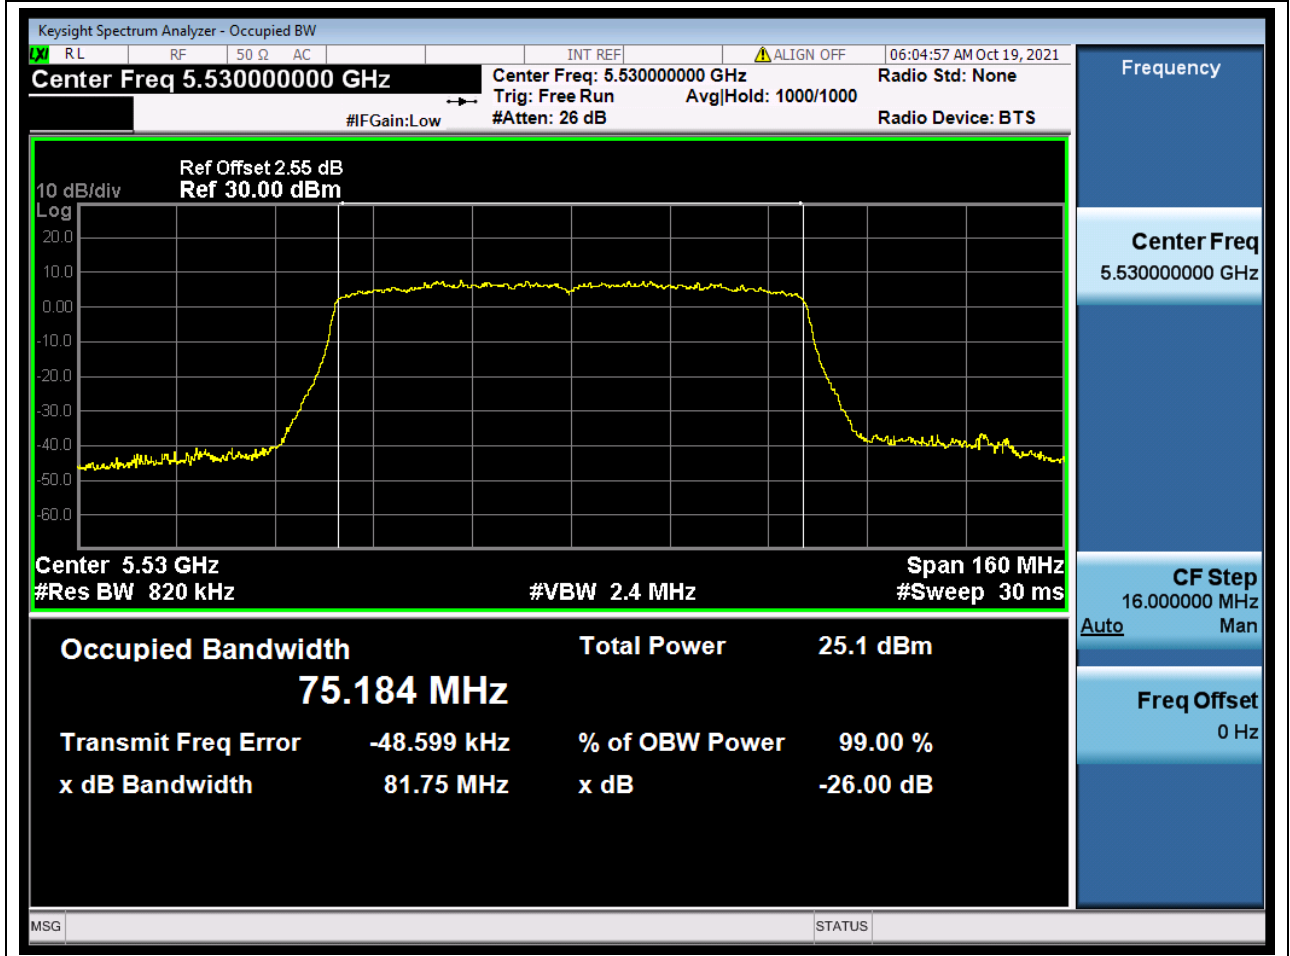

56. 802.11ac_80M_Band3_L

56.1. A.2-26dB Bandwidth(NTNV)

Center Frequency (MHz)	XdB Down	RBW (MHz)	Detector	Limit (MHz)	XdB BandWidth (MHz)	Verdict
5530	26	0.82	Peak	0	81.748122	Unknow