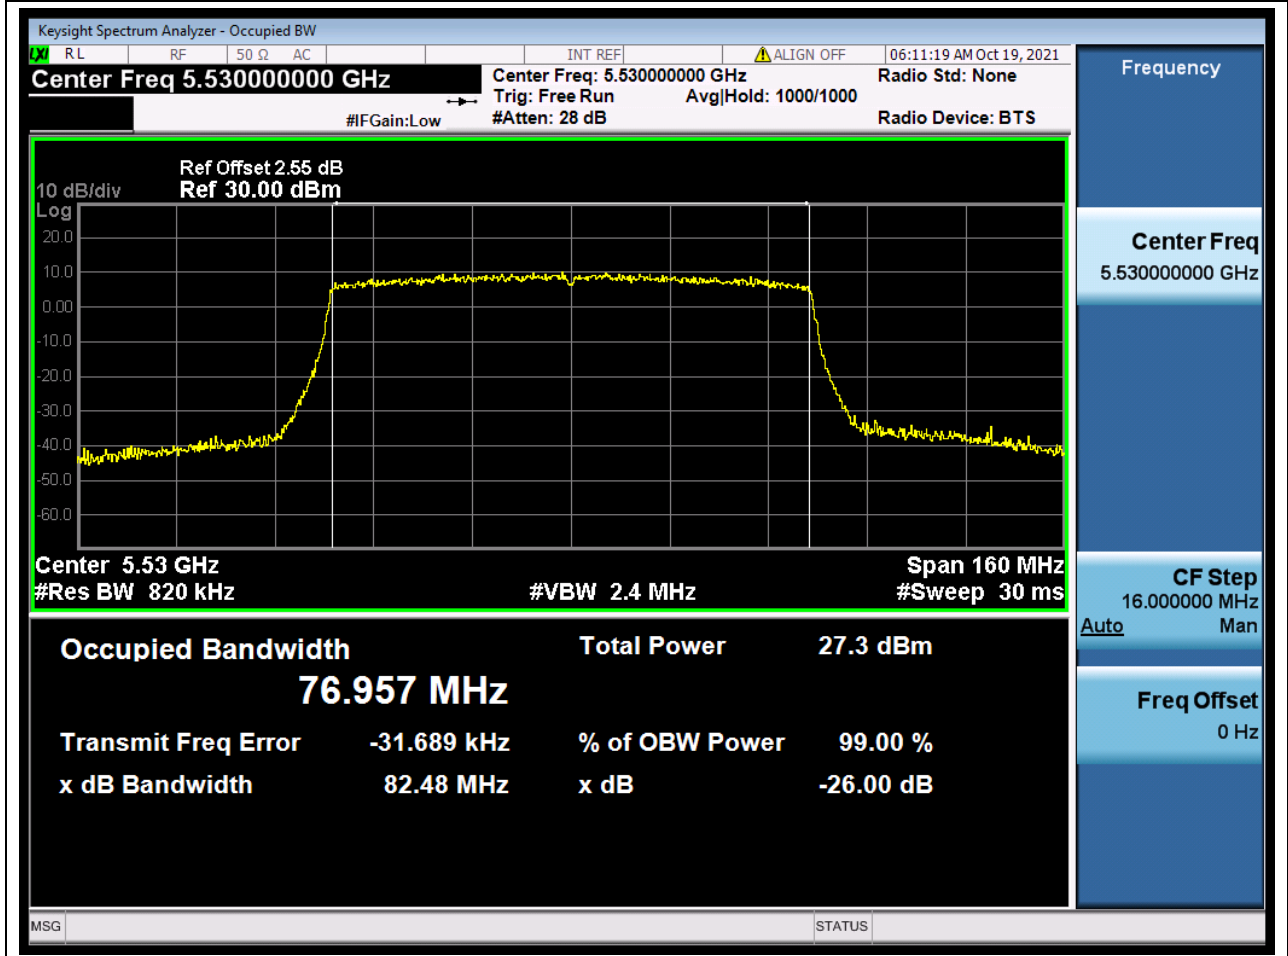

58. 802.11ax_80M_Band3_L

58.1. A.2-26dB Bandwidth(NTNV)

Center Frequency (MHz)	XdB Down	RBW (MHz)	Detector	Limit (MHz)	XdB BandWidth (MHz)	Verdict
5530	26	0.82	Peak	0	82.481853	Unknow