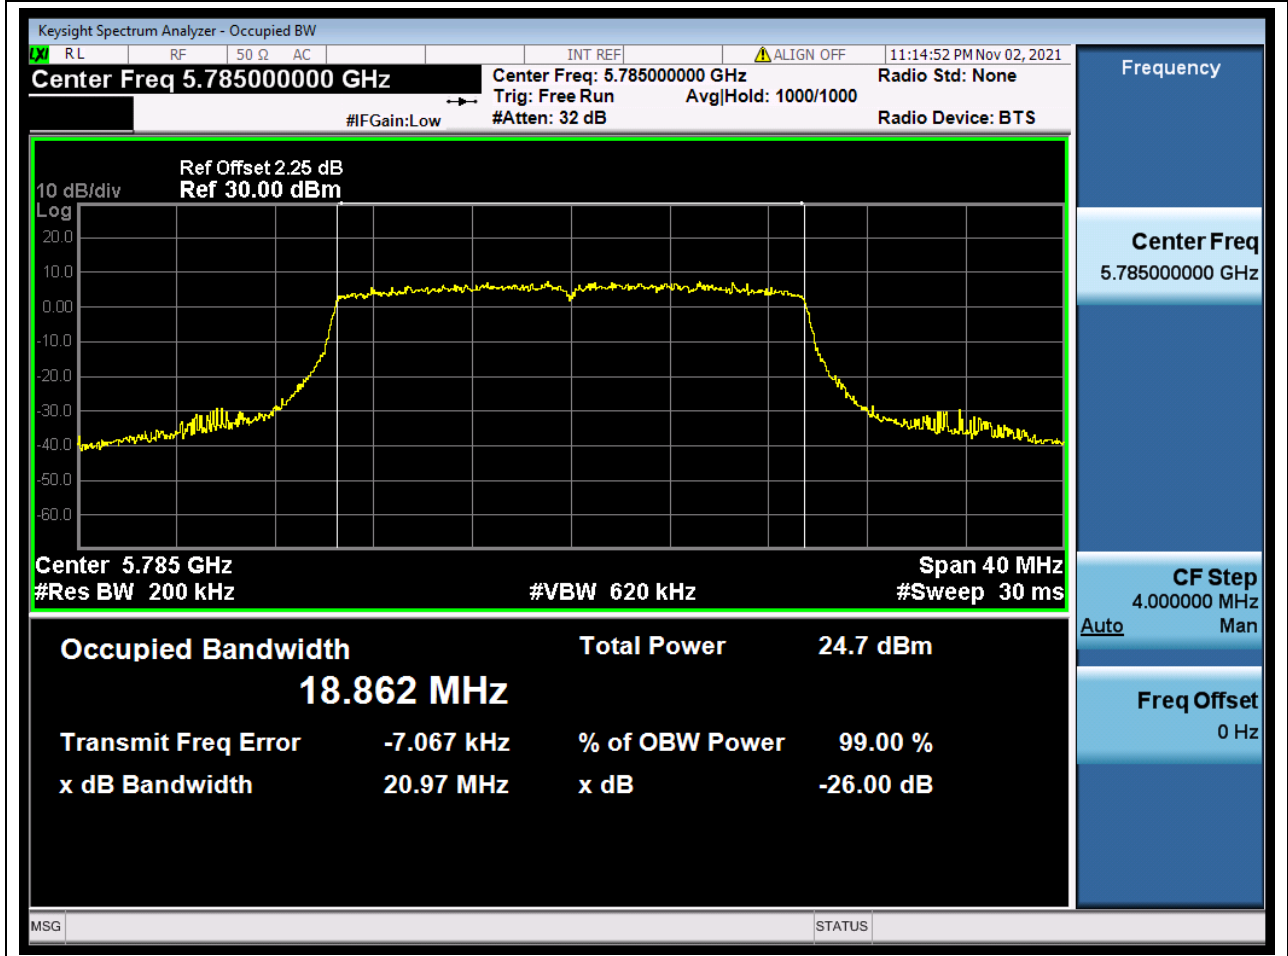

70. 802.11ax_20M_Band4_M

70.2. A.2-26dB Bandwidth(NTNV)

Center Frequency (MHz)	XdB Down	RBW (MHz)	Detector	Limit (MHz)	XdB BandWidth (MHz)	Verdict
5785	26	0.2	Peak	0	20.967866	Unknow