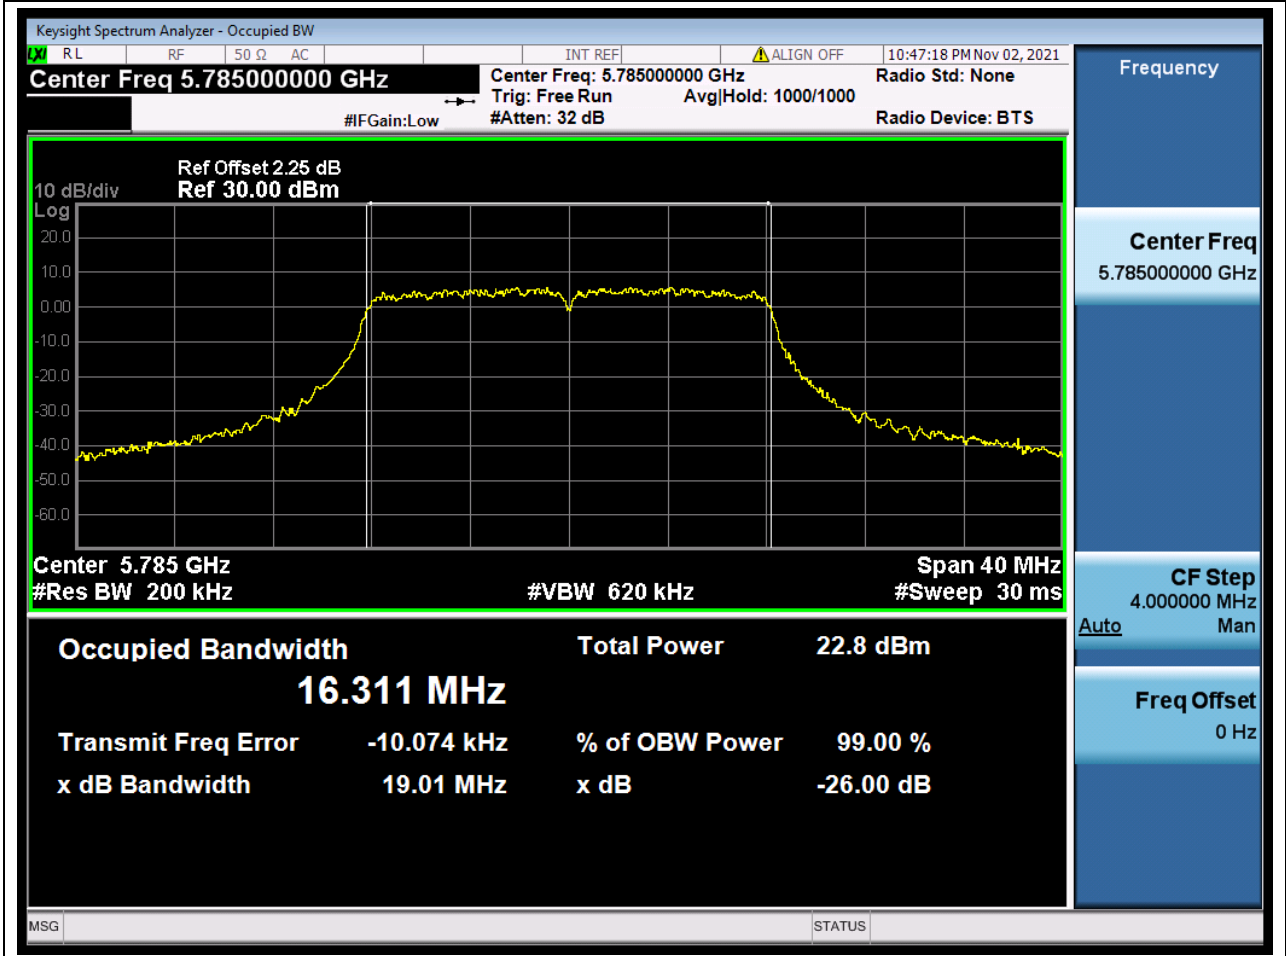

61. 802.11a_20M_Band4_M

61.2. A.2-26dB Bandwidth(NTNV)

Center Frequency (MHz)	XdB Down	RBW (MHz)	Detector	Limit (MHz)	XdB BandWidth (MHz)	Verdict
5785	26	0.2	Peak	0	19.006389	Unknow