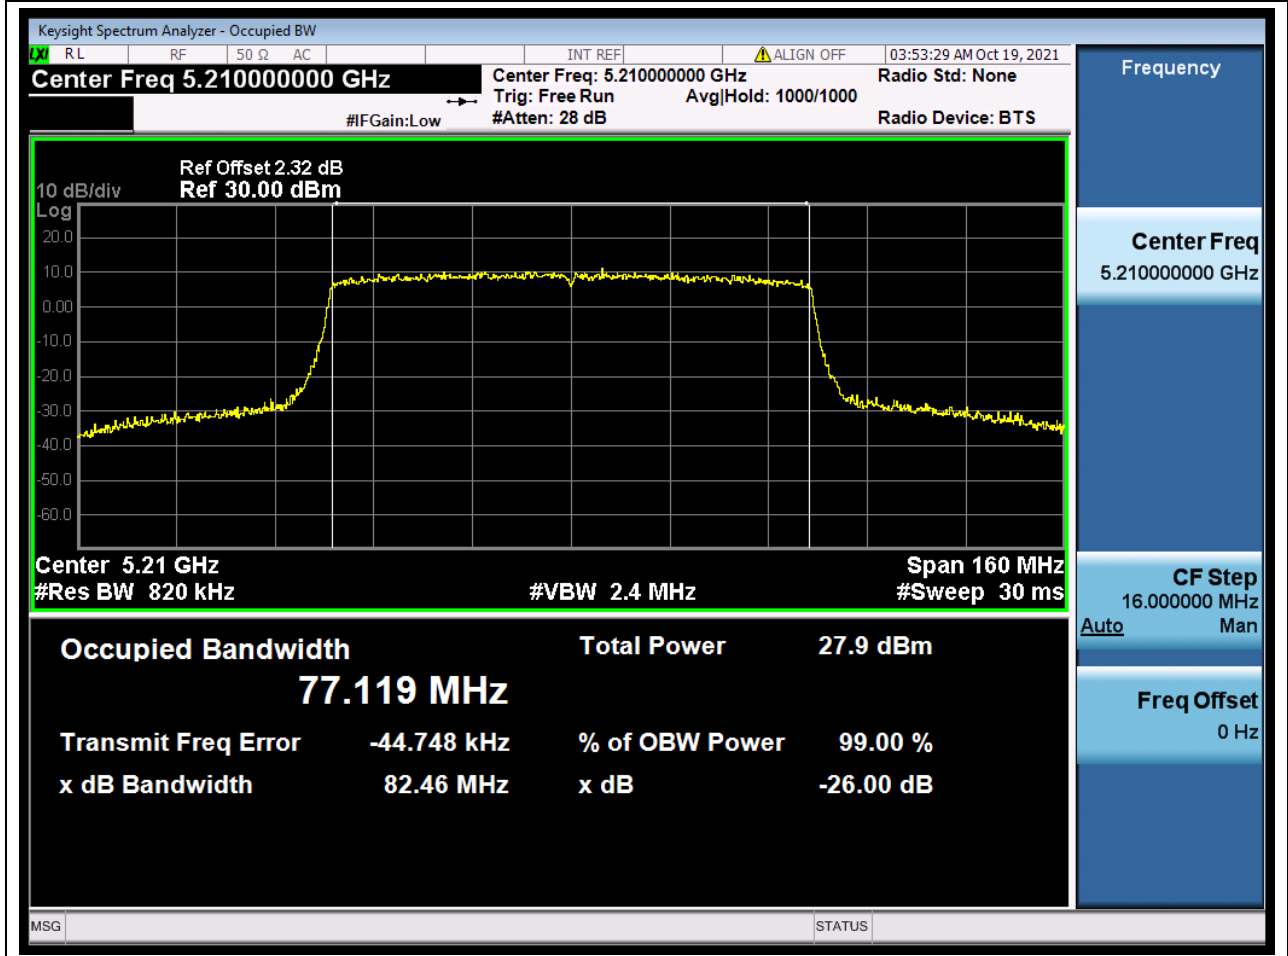

17. 802.11ax_80M_Band1_M

17.1. A.2-26dB Bandwidth(NTNV)

Center Frequency (MHz)	XdB Down	RBW (MHz)	Detector	Limit (MHz)	XdB BandWidth (MHz)	Verdict
5210	26	0.82	Peak	0	82.457645	Unknow