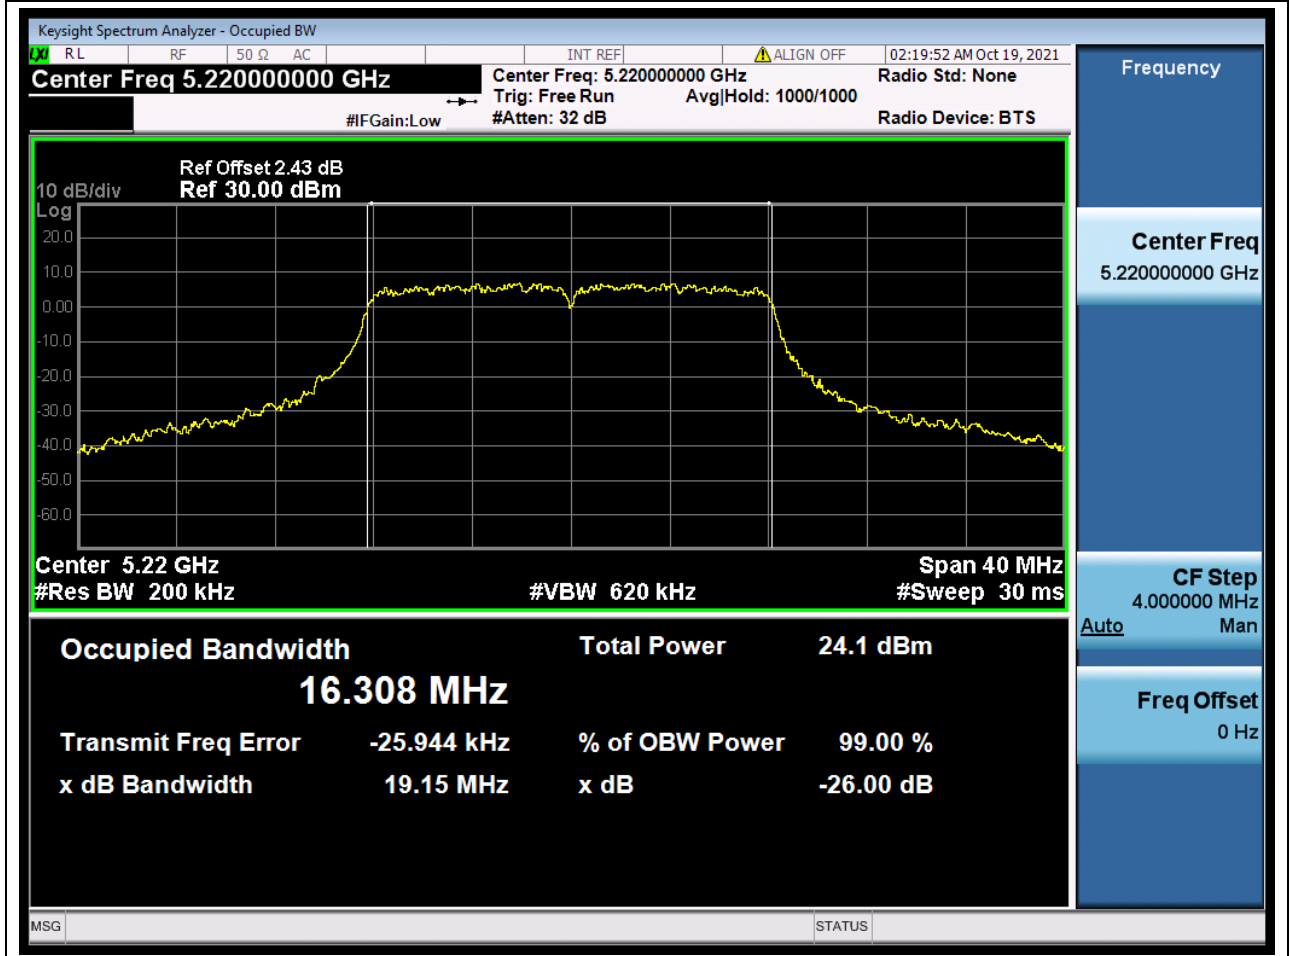

2. 802.11a_20M_Band1_M

2.2. A.2-26dB Bandwidth(NTNV)

Center Frequency (MHz)	XdB Down	RBW (MHz)	Detector	Limit (MHz)	XdB BandWidth (MHz)	Verdict
5220	26	0.2	Peak	0	19.150238	Unknow