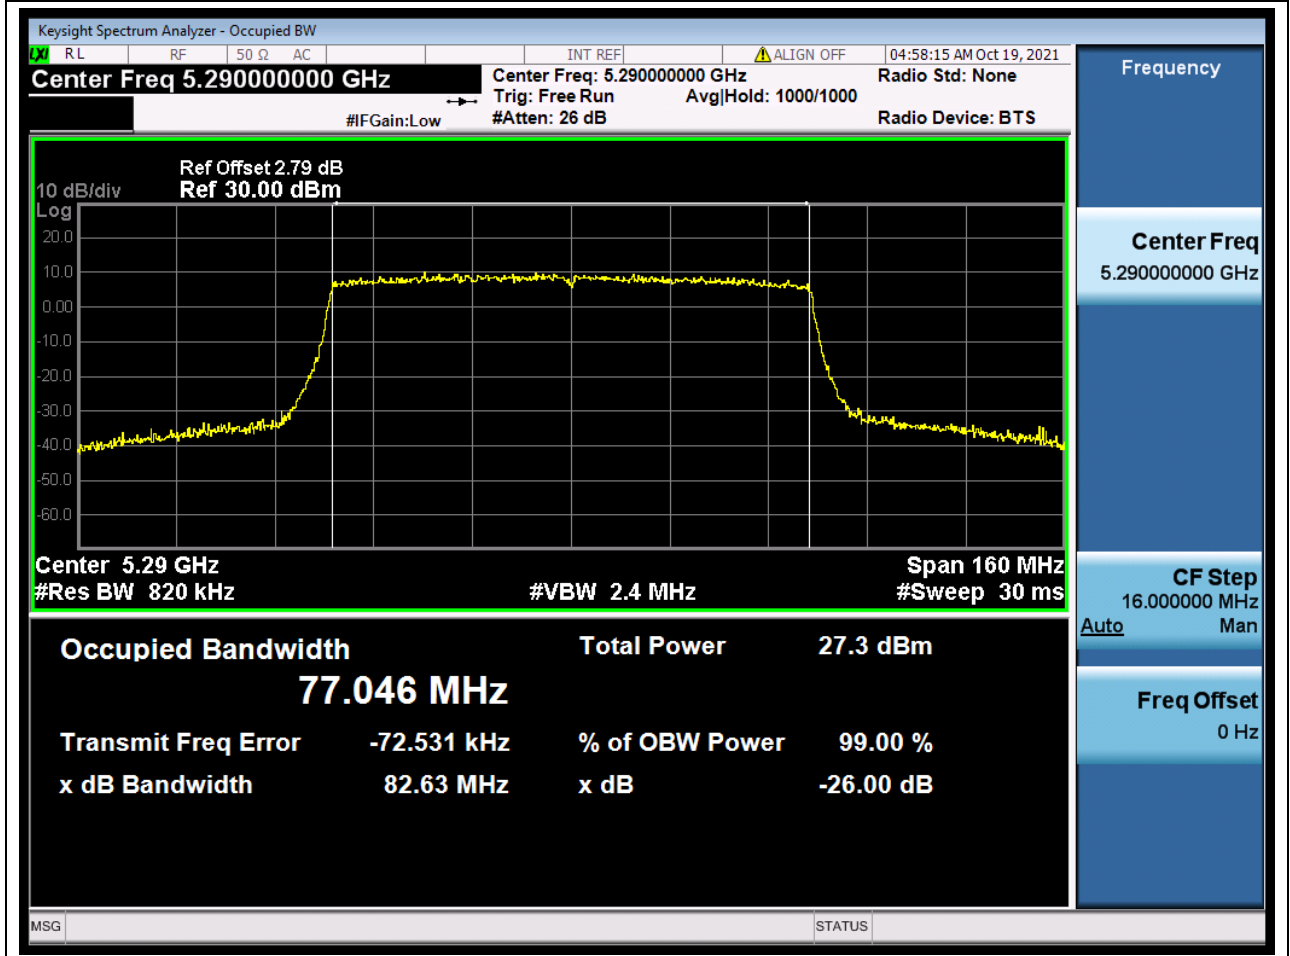

37. 802.11ax_80M_Band2_M

37.1. A.2-26dB Bandwidth(NTNV)

Center Frequency (MHz)	XdB Down	RBW (MHz)	Detector	Limit (MHz)	XdB BandWidth (MHz)	Verdict
5290	26	0.82	Peak	0	82.630435	Unknow