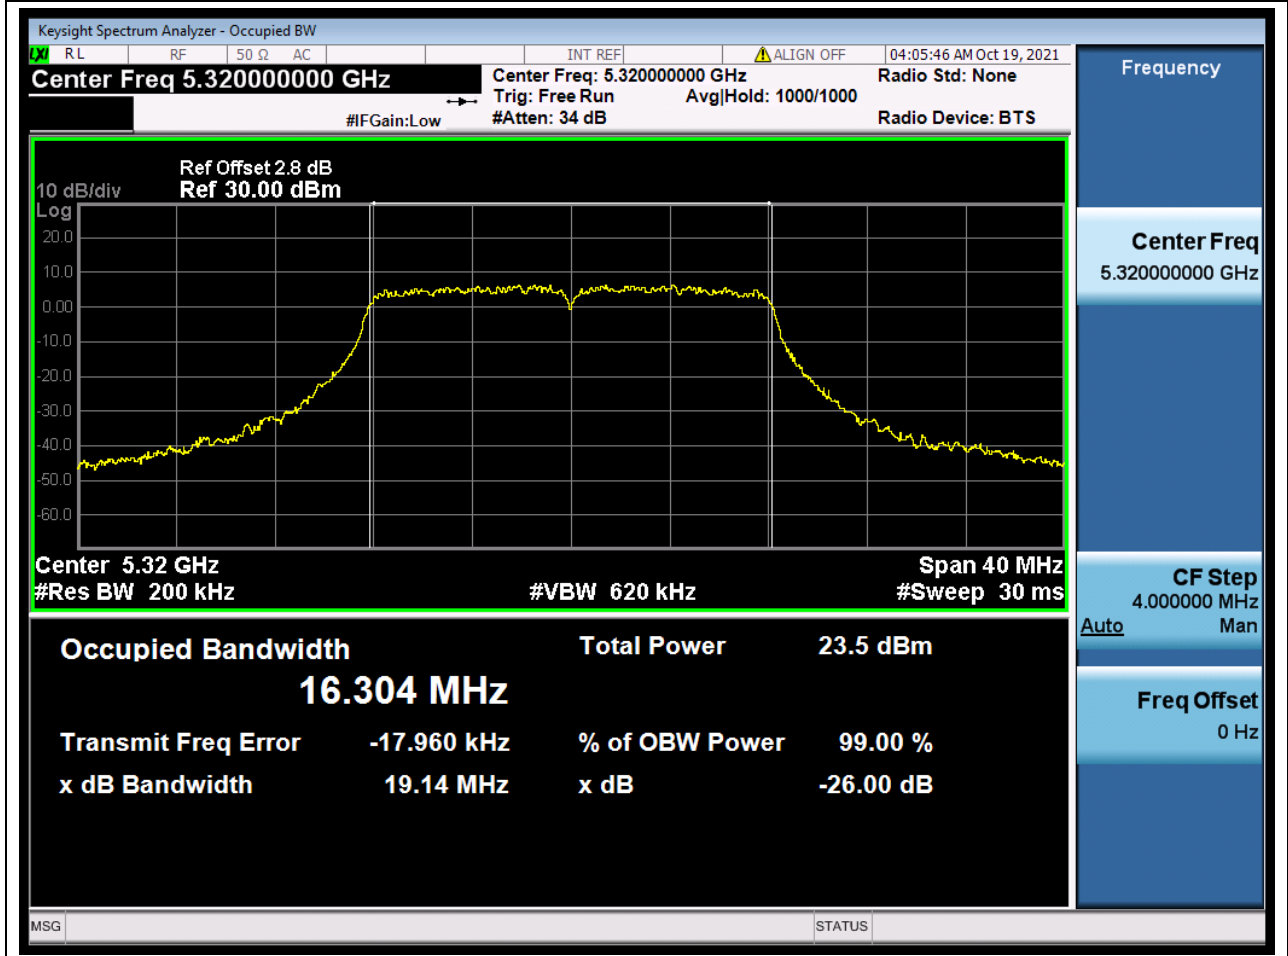

20. 802.11a_20M_Band2_H

20.1. A.2-26dB Bandwidth(NTNV)

Center Frequency (MHz)	XdB Down	RBW (MHz)	Detector	Limit (MHz)	XdB BandWidth (MHz)	Verdict
5320	26	0.2	Peak	0	19.138413	Unknow