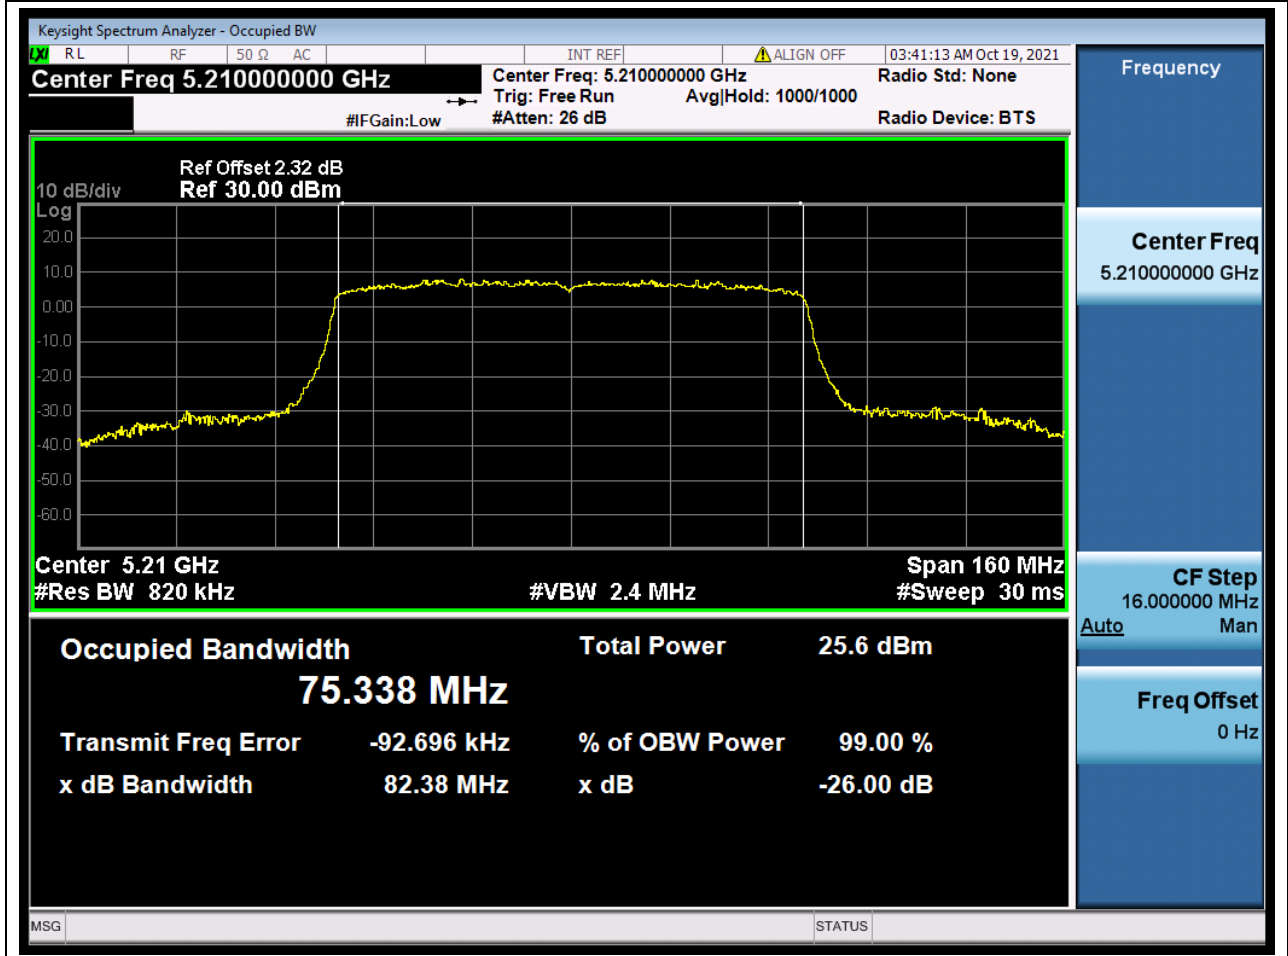

16. 802.11ac_80M_Band1_M

16.1. A.2-26dB Bandwidth(NTNV)

Center Frequency (MHz)	XdB Down	RBW (MHz)	Detector	Limit (MHz)	XdB BandWidth (MHz)	Verdict
5210	26	0.82	Peak	0	82.37671	Unknow