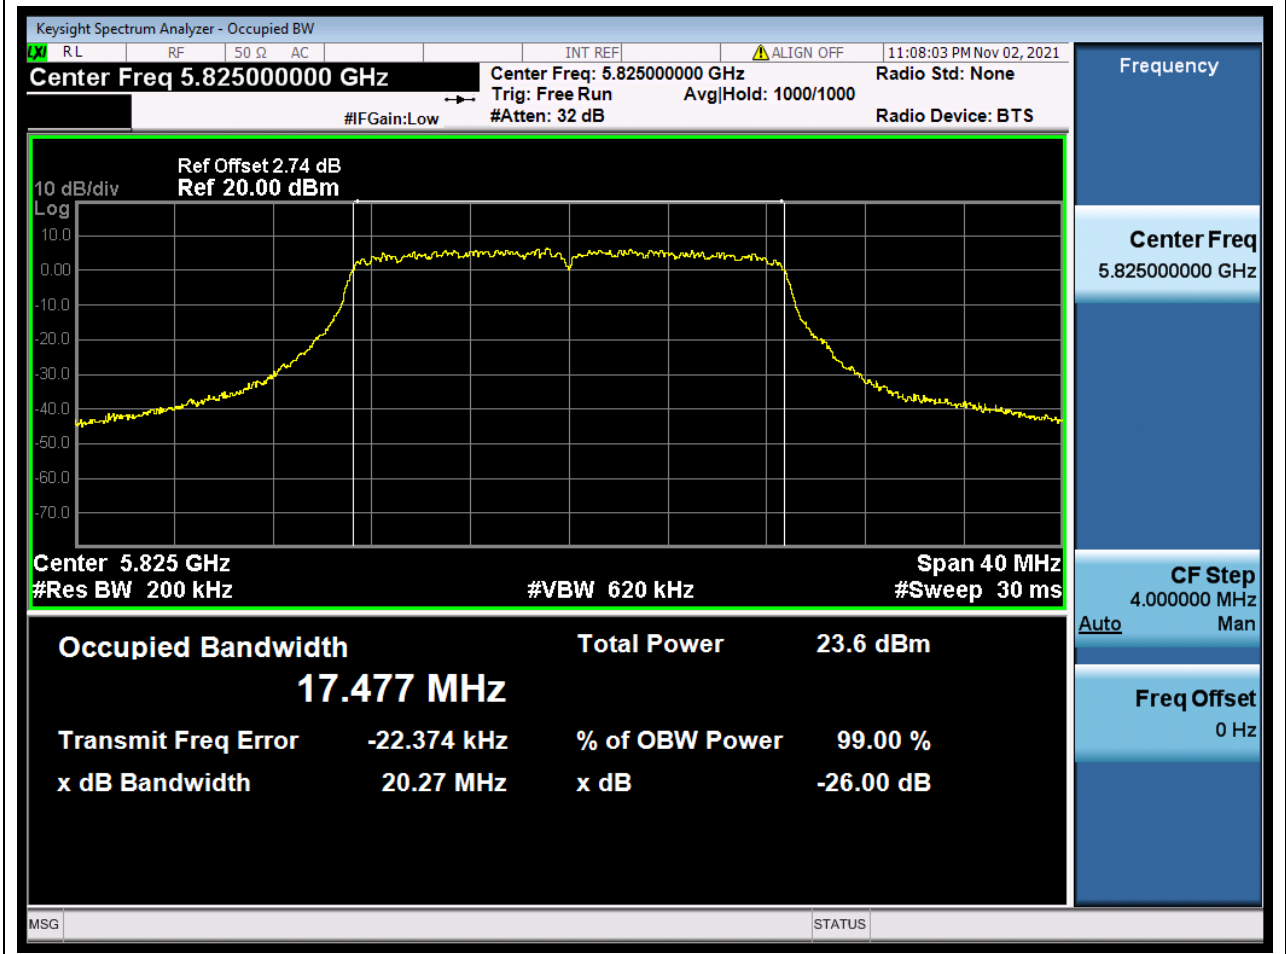

68. 802.11ac_20M_Band4_H

68.2. A.2-26dB Bandwidth(NTNV)

Center Frequency (MHz)	XdB Down	RBW (MHz)	Detector	Limit (MHz)	XdB BandWidth (MHz)	Verdict
5825	26	0.2	Peak	0	20.269219	Unknow