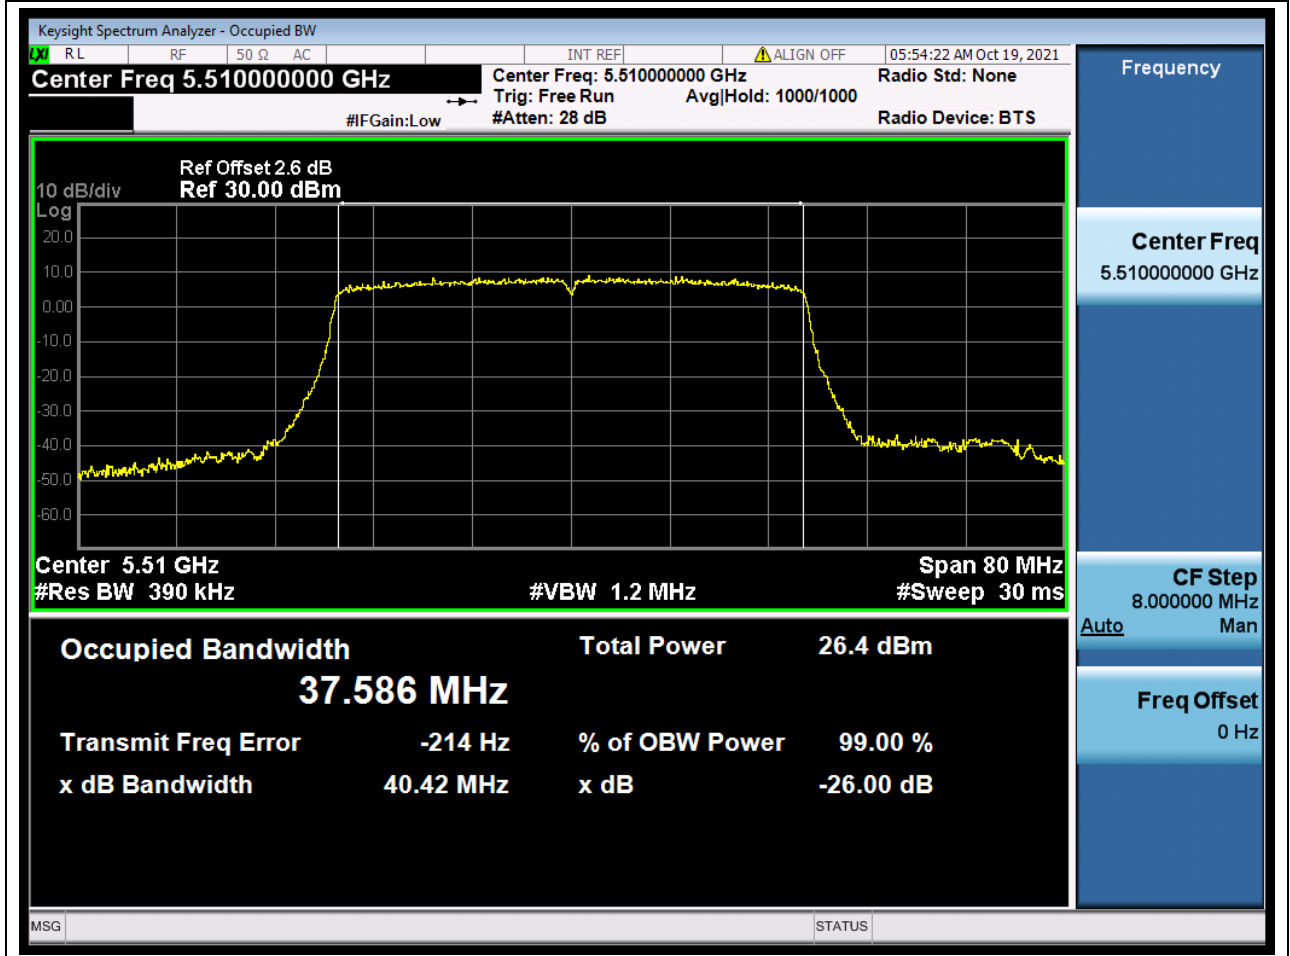

53. 802.11ax_40M_Band3_L

53.1. A.2-26dB Bandwidth(NTNV)

Center Frequency (MHz)	XdB Down	RBW (MHz)	Detector	Limit (MHz)	XdB BandWidth (MHz)	Verdict
5510	26	0.39	Peak	0	40.415493	Unknow