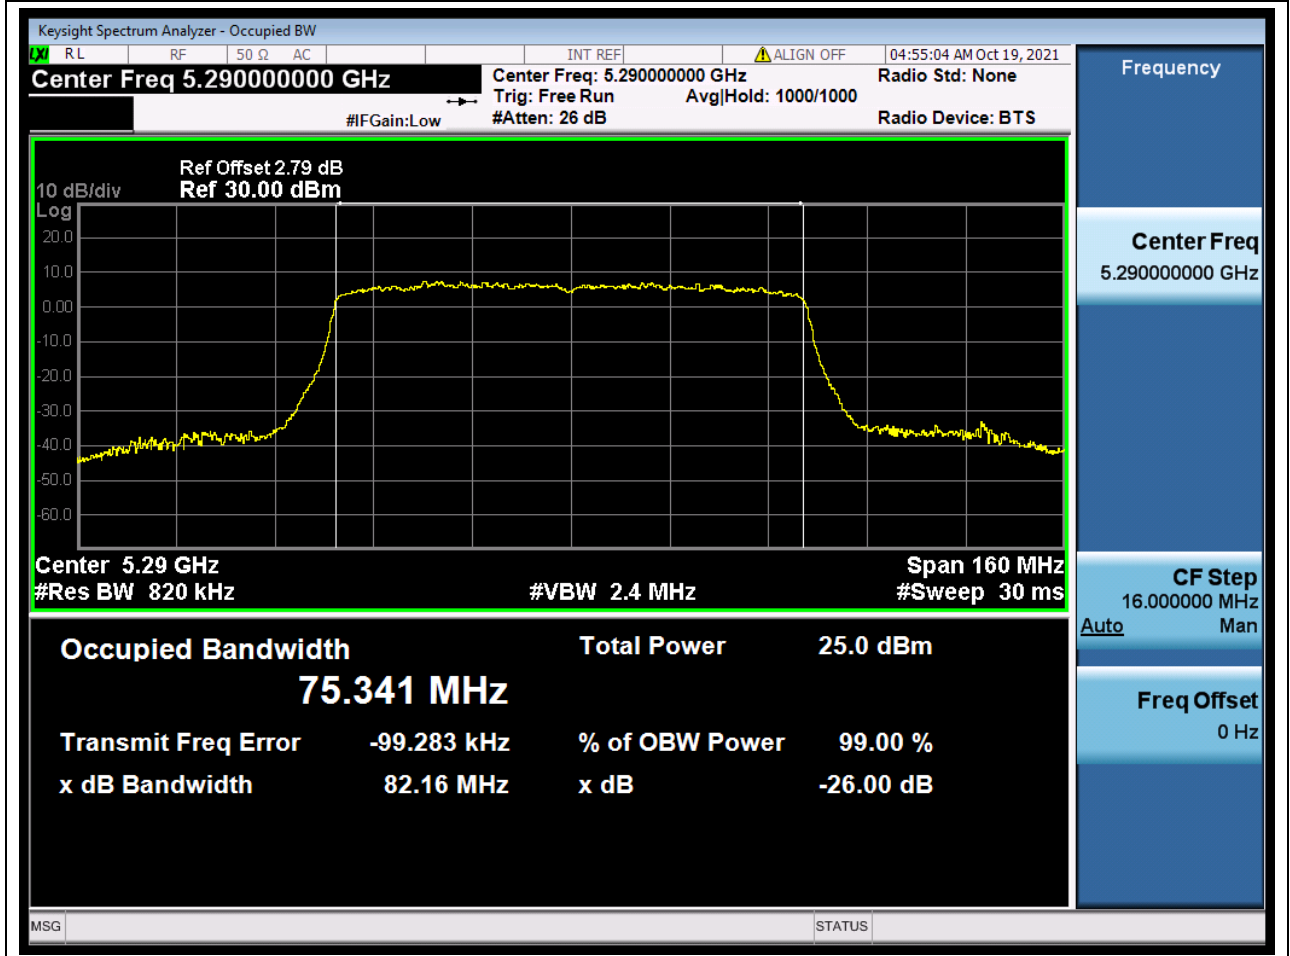

36. 802.11ac_80M_Band2_M

36.1. A.2-26dB Bandwidth(NTNV)

Center Frequency (MHz)	XdB Down	RBW (MHz)	Detector	Limit (MHz)	XdB BandWidth (MHz)	Verdict
5290	26	0.82	Peak	0	82.159872	Unknow