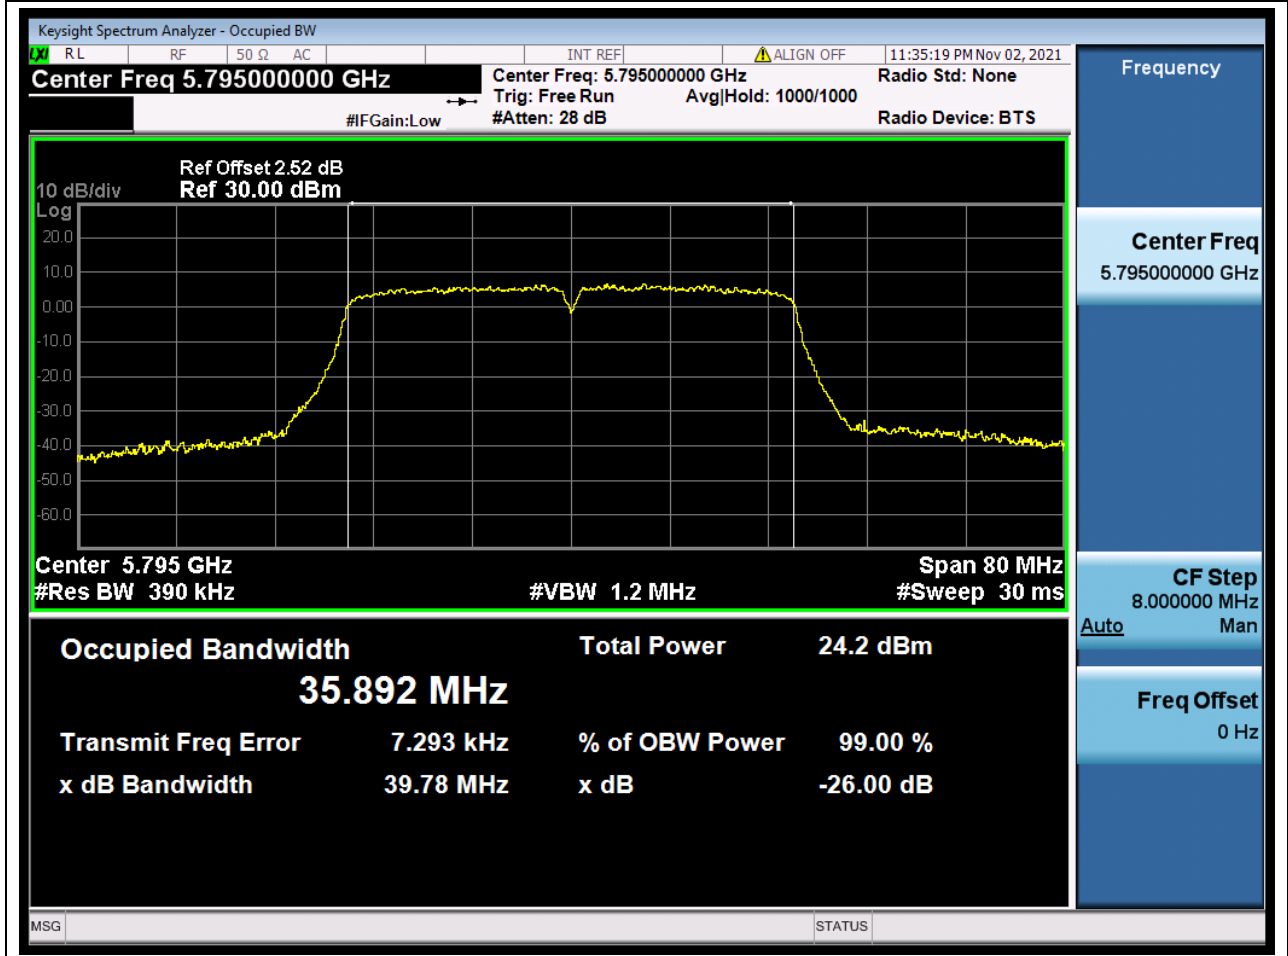

75. 802.11ac_40M_Band4_H

75.2. A.2-26dB Bandwidth(NTNV)

Center Frequency (MHz)	XdB Down	RBW (MHz)	Detector	Limit (MHz)	XdB BandWidth (MHz)	Verdict
5795	26	0.39	Peak	0	39.784901	Unknow