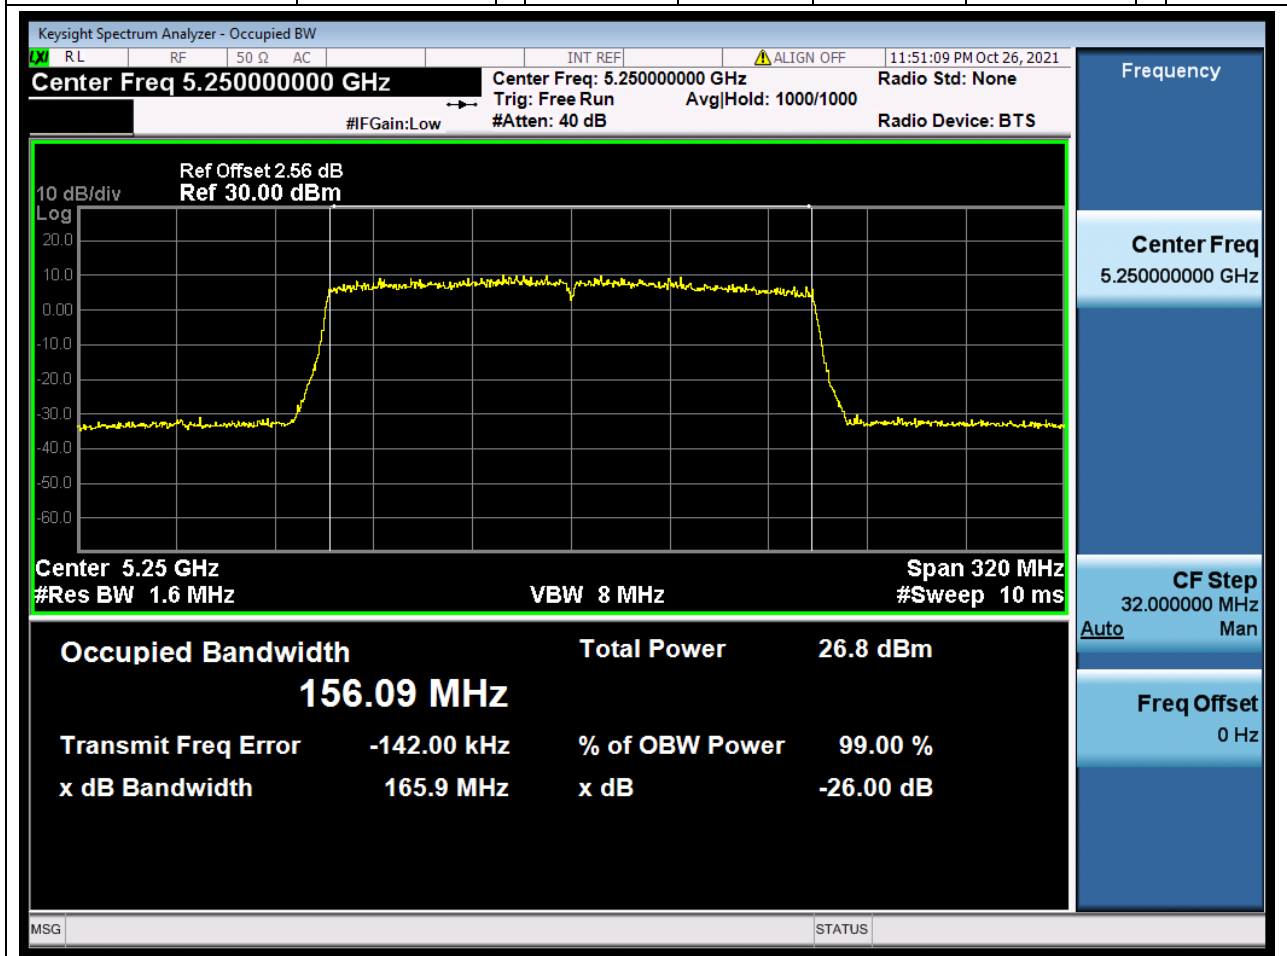

84. 802.11ax_160M_Band2_M

84.1. A.2.2-99% Bandwidth(NTNV)

Center Frequency (MHz)	OBW Power (%)	RBW (MHz)	Detector	Limit (MHz)	OBW (MHz)	Verdict
5250	99	1.6	Peak	0	156.091078	Unknow

85. 802.11ac_160M_Band3_M