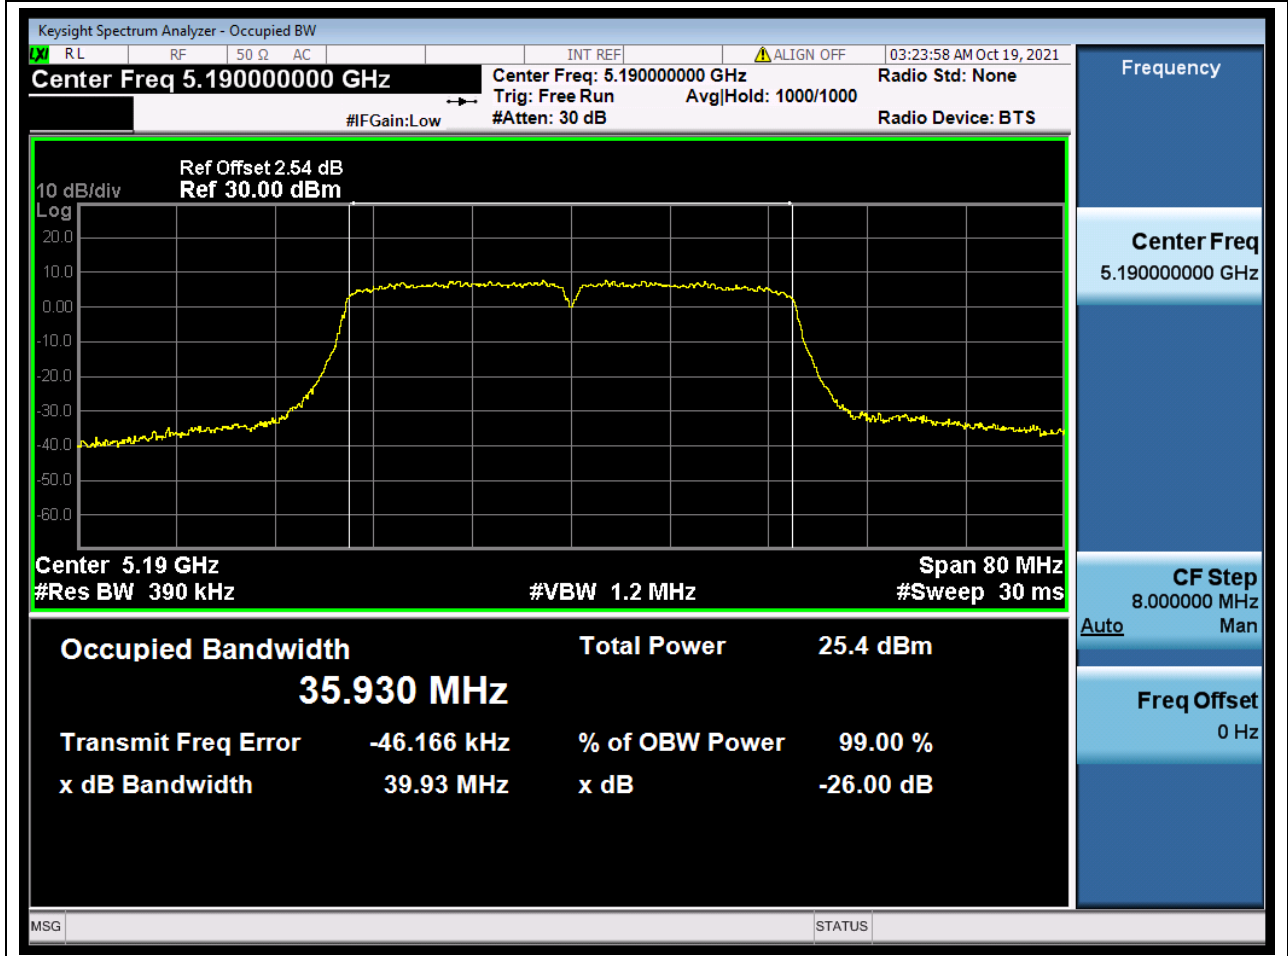

12. 802.11ac_40M_Band1_L

12.1. A.2-26dB Bandwidth(NTNV)

Center Frequency (MHz)	XdB Down	RBW (MHz)	Detector	Limit (MHz)	XdB BandWidth (MHz)	Verdict
5190	26	0.39	Peak	0	39.933897	Unknow