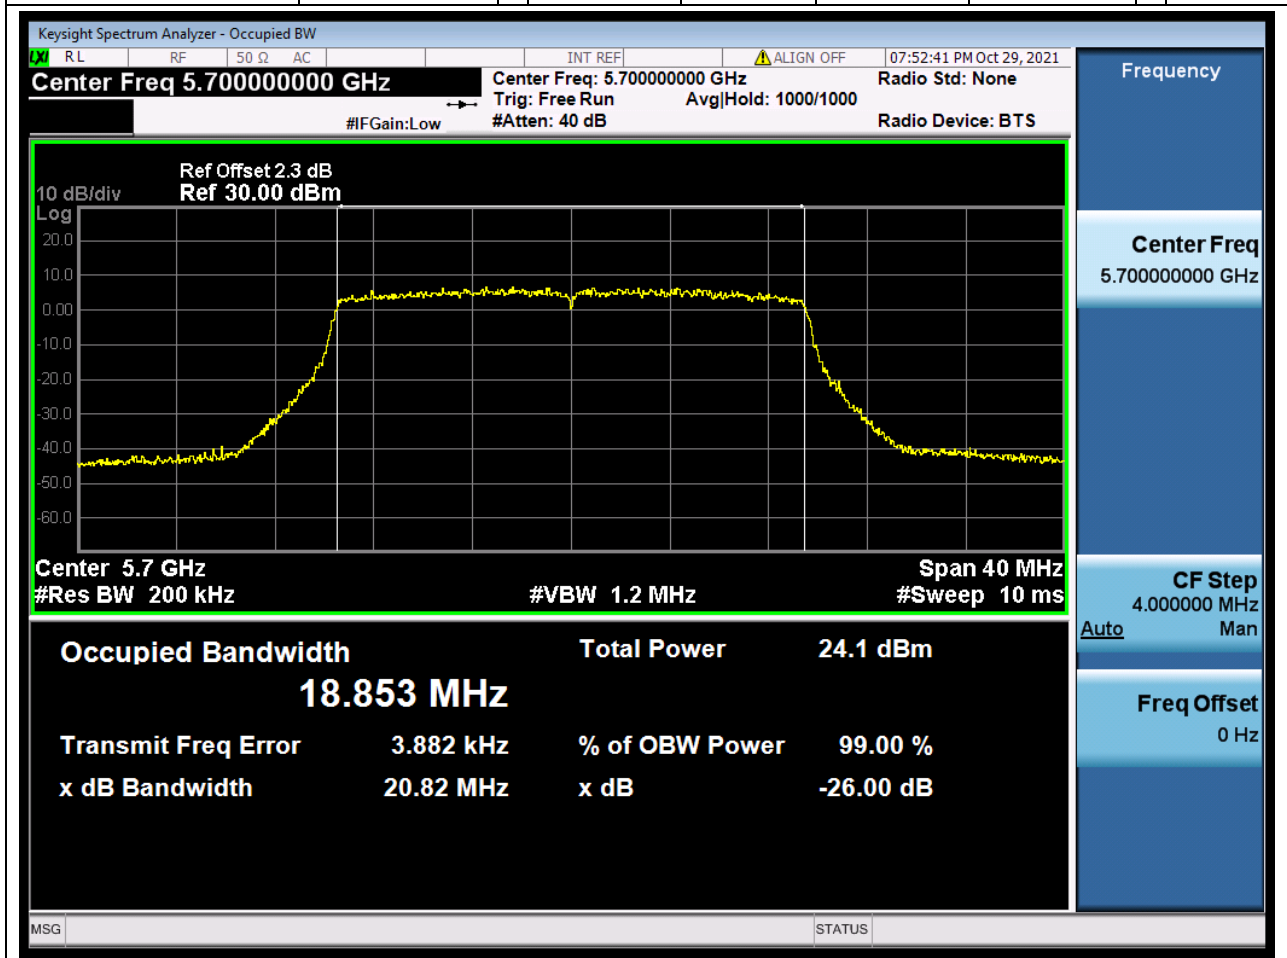

89. 802.11ax_20M_Band3_H

89.1. A.2.2-99% Bandwidth(NTNV)

Center Frequency (MHz)	OBW Power (%)	RBW (MHz)	Detector	Limit (MHz)	OBW (MHz)	Verdict
5700	99	0.2	Peak	0	18.852766	Unknow