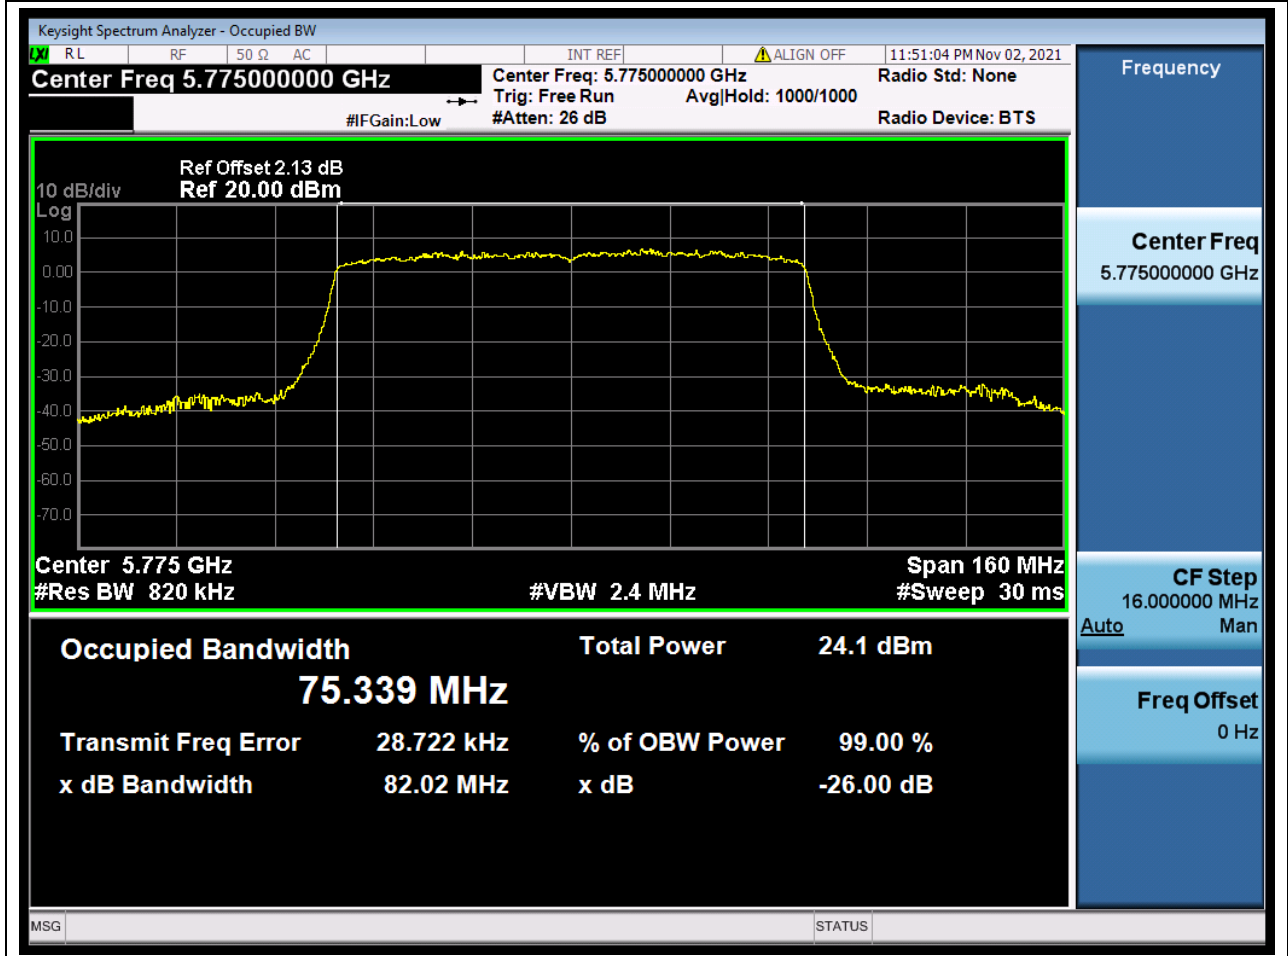

78. 802.11ac_80M_Band4_M

78.2. A.2-26dB Bandwidth(NTNV)

Center Frequency (MHz)	XdB Down	RBW (MHz)	Detector	Limit (MHz)	XdB BandWidth (MHz)	Verdict
5775	26	0.82	Peak	0	82.02389	Unknow