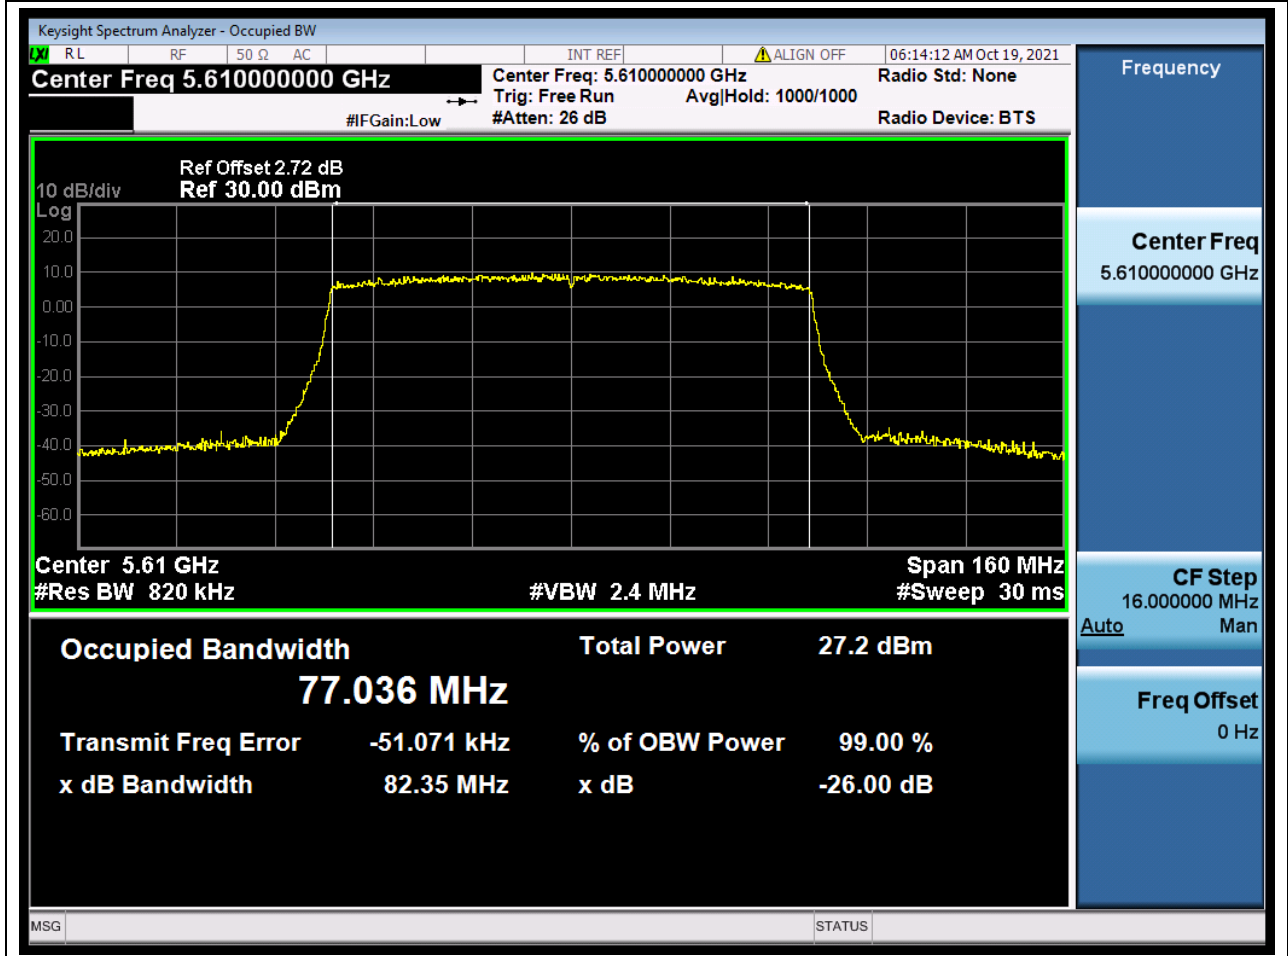

59. 802.11ax_80M_Band3_M

59.1. A.2-26dB Bandwidth(NTNV)

Center Frequency (MHz)	XdB Down	RBW (MHz)	Detector	Limit (MHz)	XdB BandWidth (MHz)	Verdict
5610	26	0.82	Peak	0	82.35058	Unknow