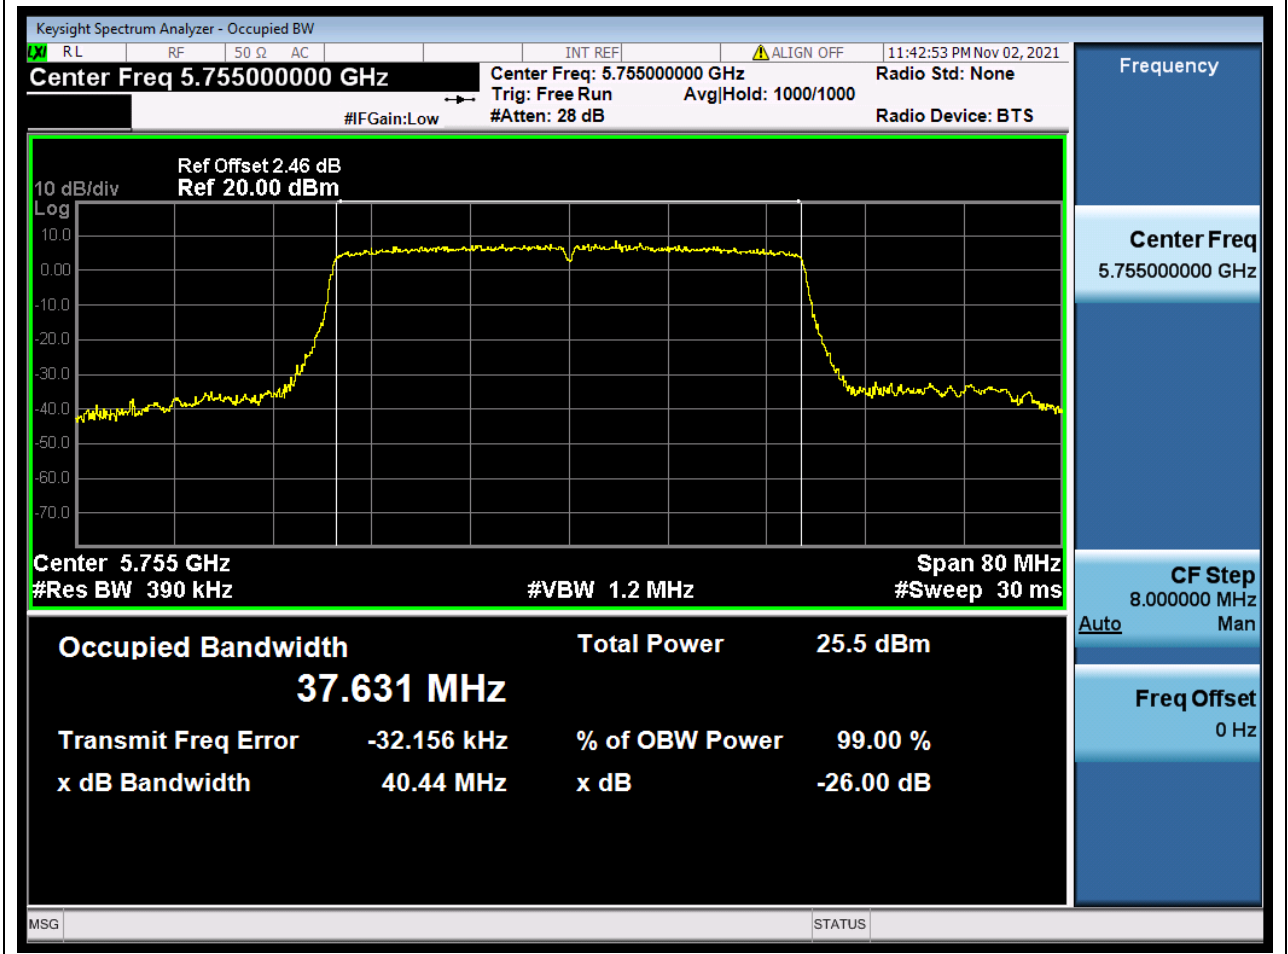

76. 802.11ax_40M_Band4_L

76.2. A.2-26dB Bandwidth(NTNV)

Center Frequency (MHz)	XdB Down	RBW (MHz)	Detector	Limit (MHz)	XdB BandWidth (MHz)	Verdict
5755	26	0.39	Peak	0	40.43803	Unknow