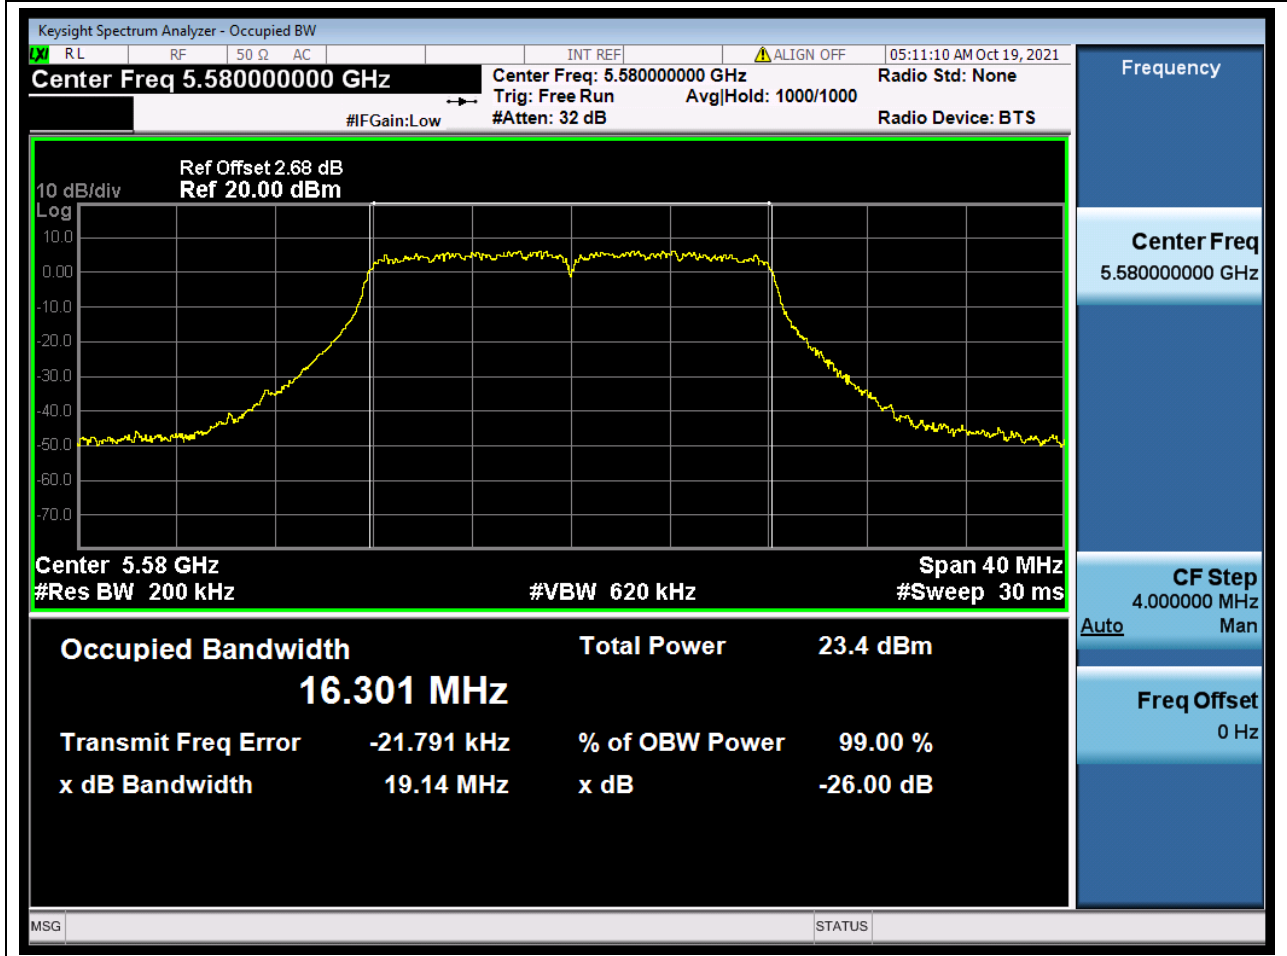

39. 802.11a_20M_Band3_M

39.1. A.2-26dB Bandwidth(NTNV)

Center Frequency (MHz)	XdB Down	RBW (MHz)	Detector	Limit (MHz)	XdB BandWidth (MHz)	Verdict
5580	26	0.2	Peak	0	19.140736	Unknow