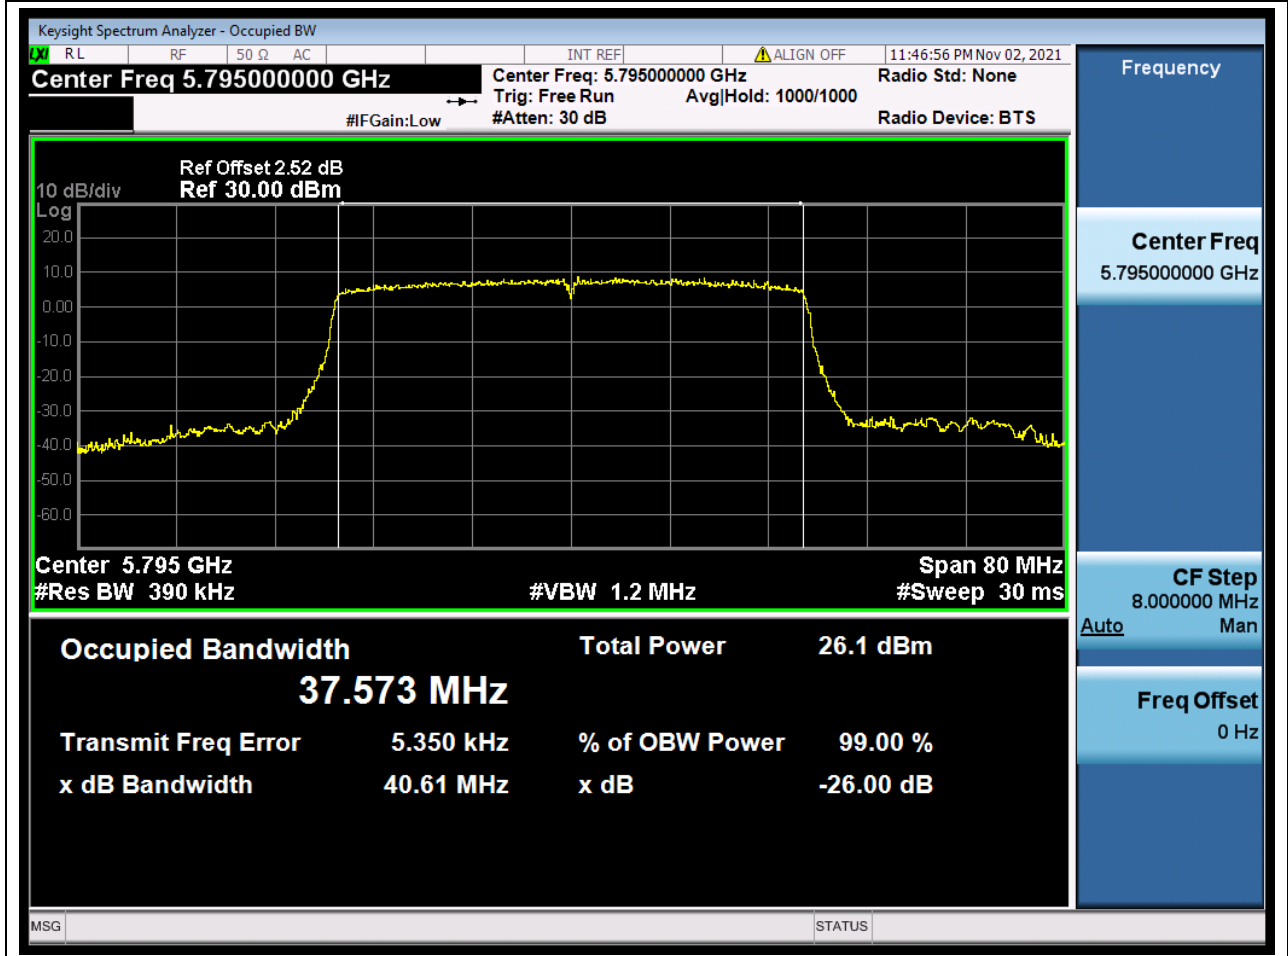

77. 802.11ax_40M_Band4_H

77.2. A.2-26dB Bandwidth(NTNV)

Center Frequency (MHz)	XdB Down	RBW (MHz)	Detector	Limit (MHz)	XdB BandWidth (MHz)	Verdict
5795	26	0.39	Peak	0	40.607626	Unknow