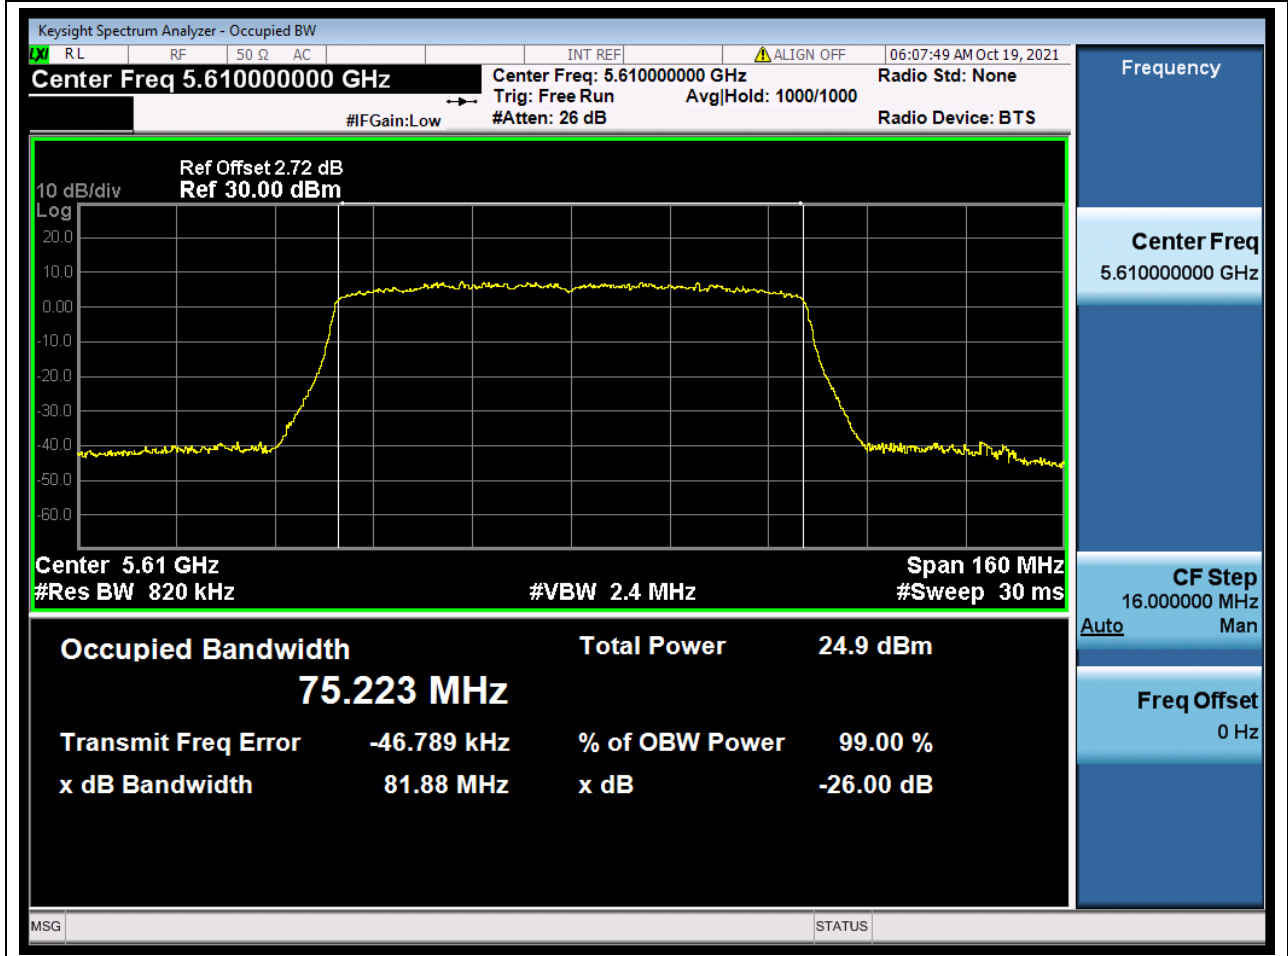

57. 802.11ac_80M_Band3_M

57.1. A.2-26dB Bandwidth(NTNV)

Center Frequency (MHz)	XdB Down	RBW (MHz)	Detector	Limit (MHz)	XdB BandWidth (MHz)	Verdict
5610	26	0.82	Peak	0	81.883052	Unknow