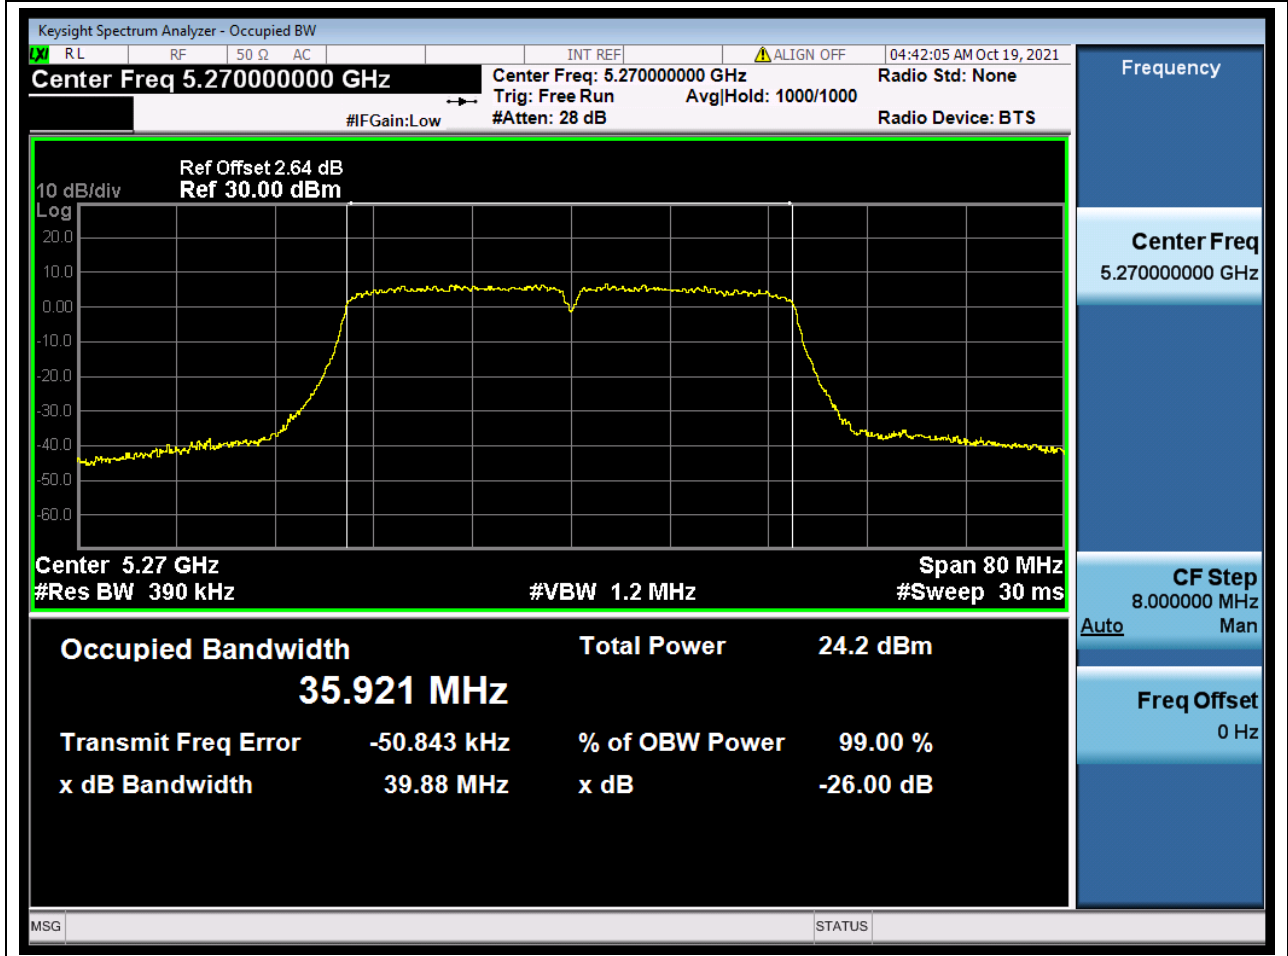

32. 802.11ac_40M_Band2_L

32.1. A.2-26dB Bandwidth(NTNV)

Center Frequency (MHz)	XdB Down	RBW (MHz)	Detector	Limit (MHz)	XdB BandWidth (MHz)	Verdict
5270	26	0.39	Peak	0	39.879118	Unknow