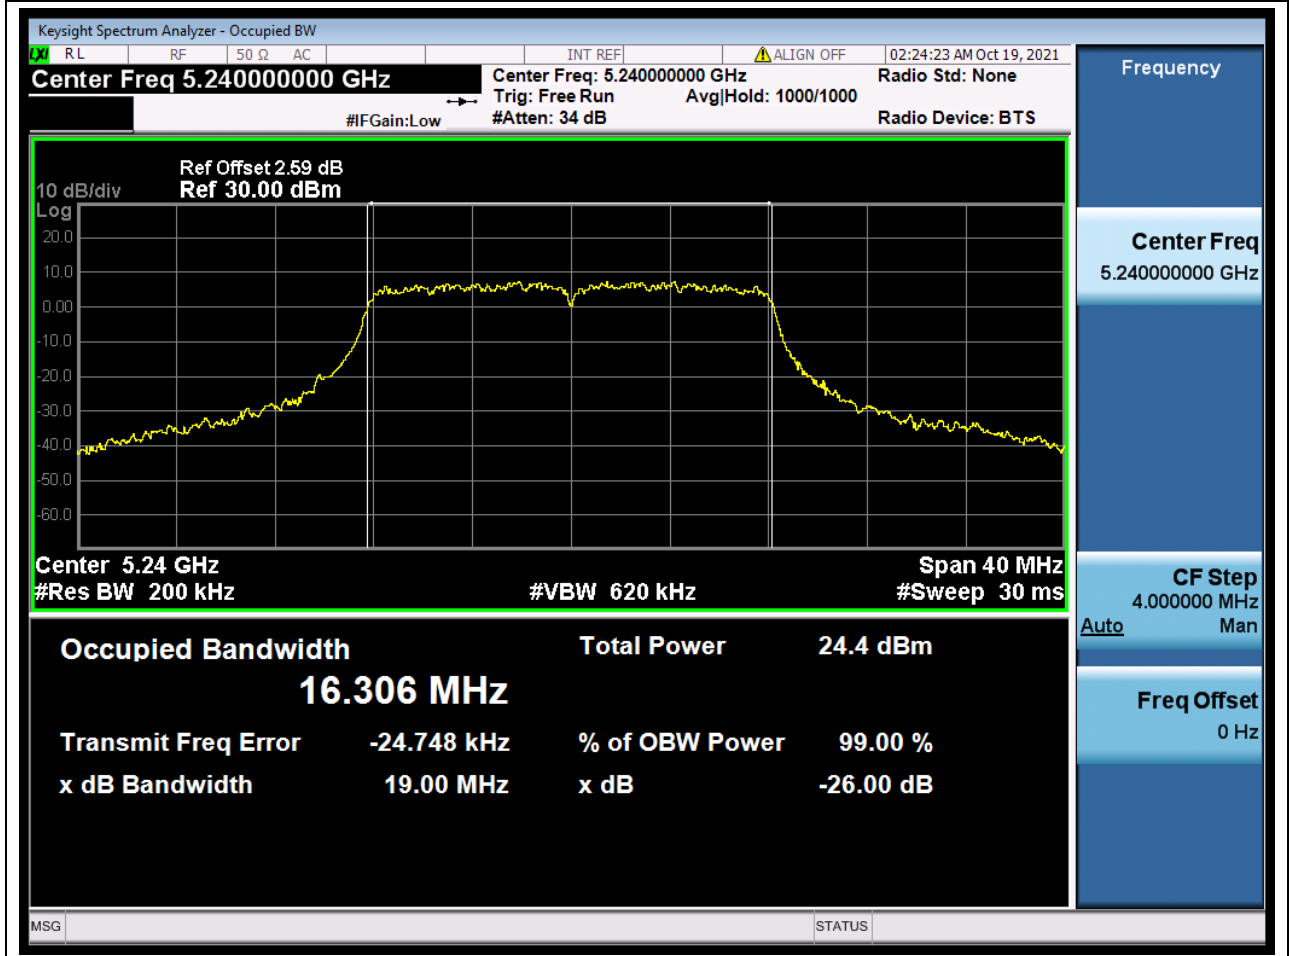

3. 802.11a_20M_Band1_H

3.2. A.2-26dB Bandwidth(NTNV)

Center Frequency (MHz)	XdB Down	RBW (MHz)	Detector	Limit (MHz)	XdB BandWidth (MHz)	Verdict
5240	26	0.2	Peak	0	18.996981	Unknow