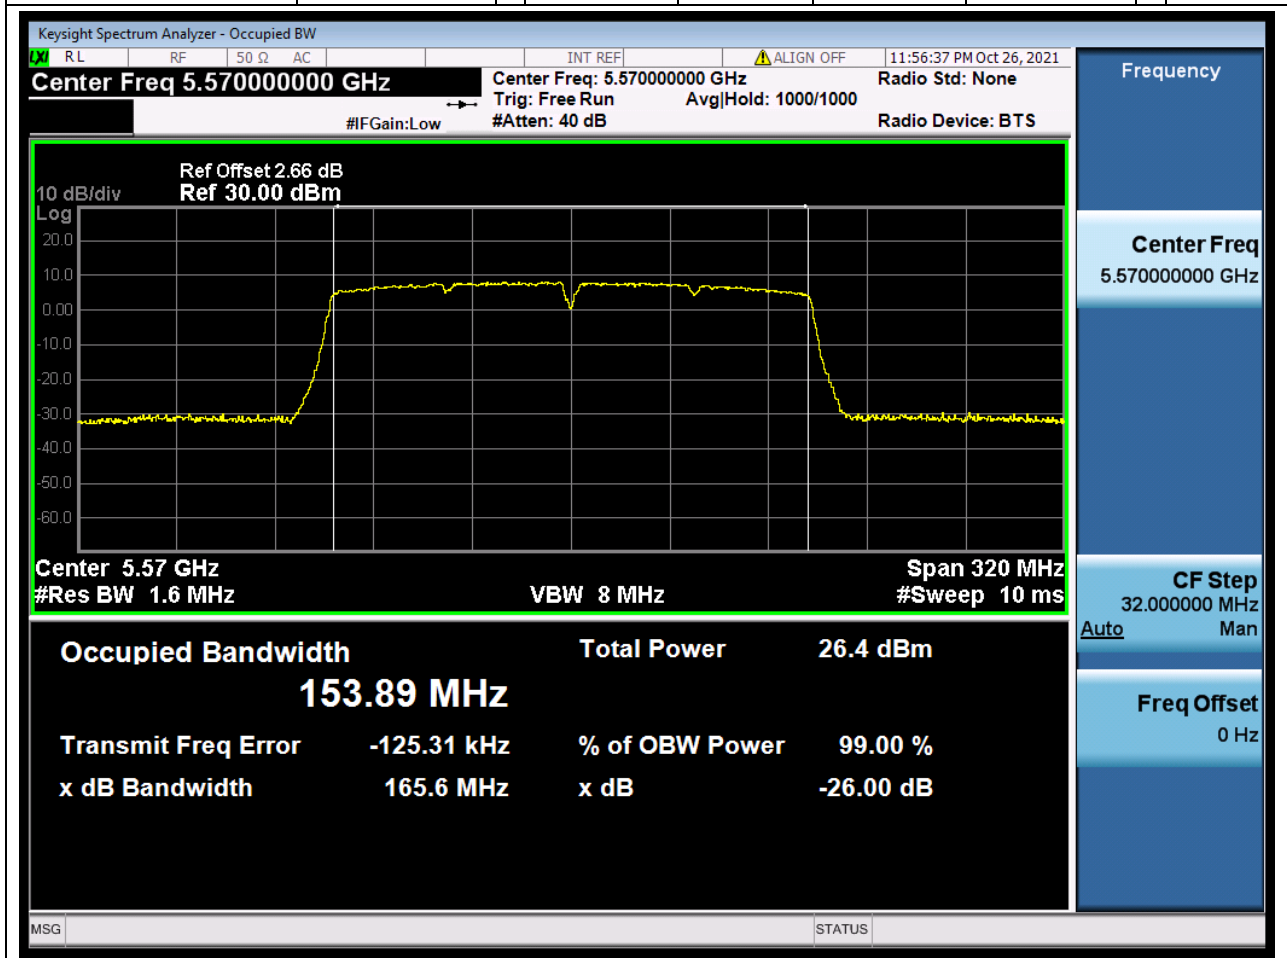

85. 802.11ac_160M_Band3_M

85.1. A.2.2-99% Bandwidth(NTNV)

Center Frequency (MHz)	OBW Power (%)	RBW (MHz)	Detector	Limit (MHz)	OBW (MHz)	Verdict
5570	99	1.6	Peak	0	153.886916	Unknow