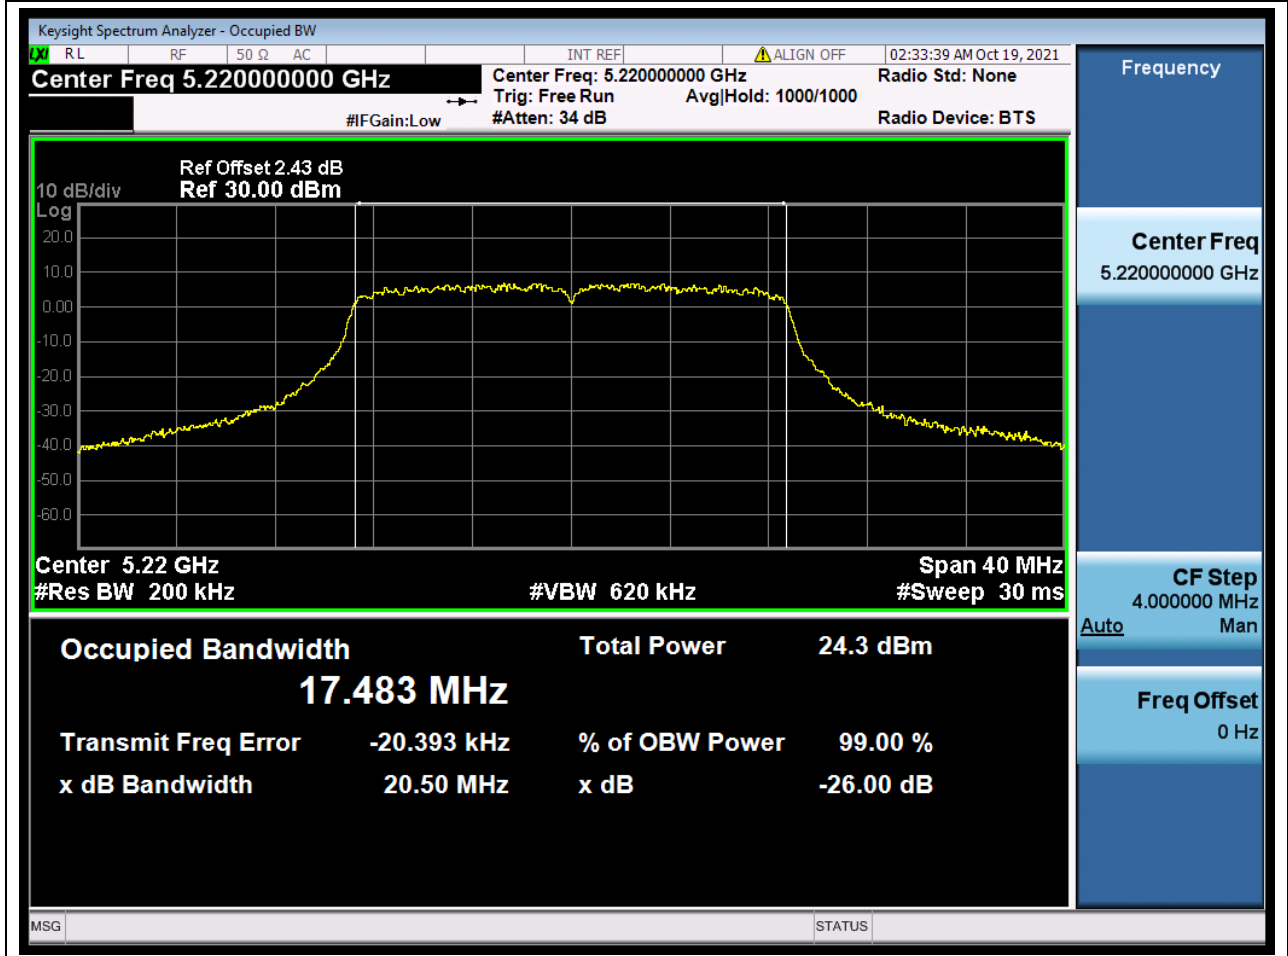

5. 802.11n_20M_Band1_M

5.1. A.2-26dB Bandwidth(NTNV)

Center Frequency (MHz)	XdB Down	RBW (MHz)	Detector	Limit (MHz)	XdB BandWidth (MHz)	Verdict
5220	26	0.2	Peak	0	20.503737	Unknow