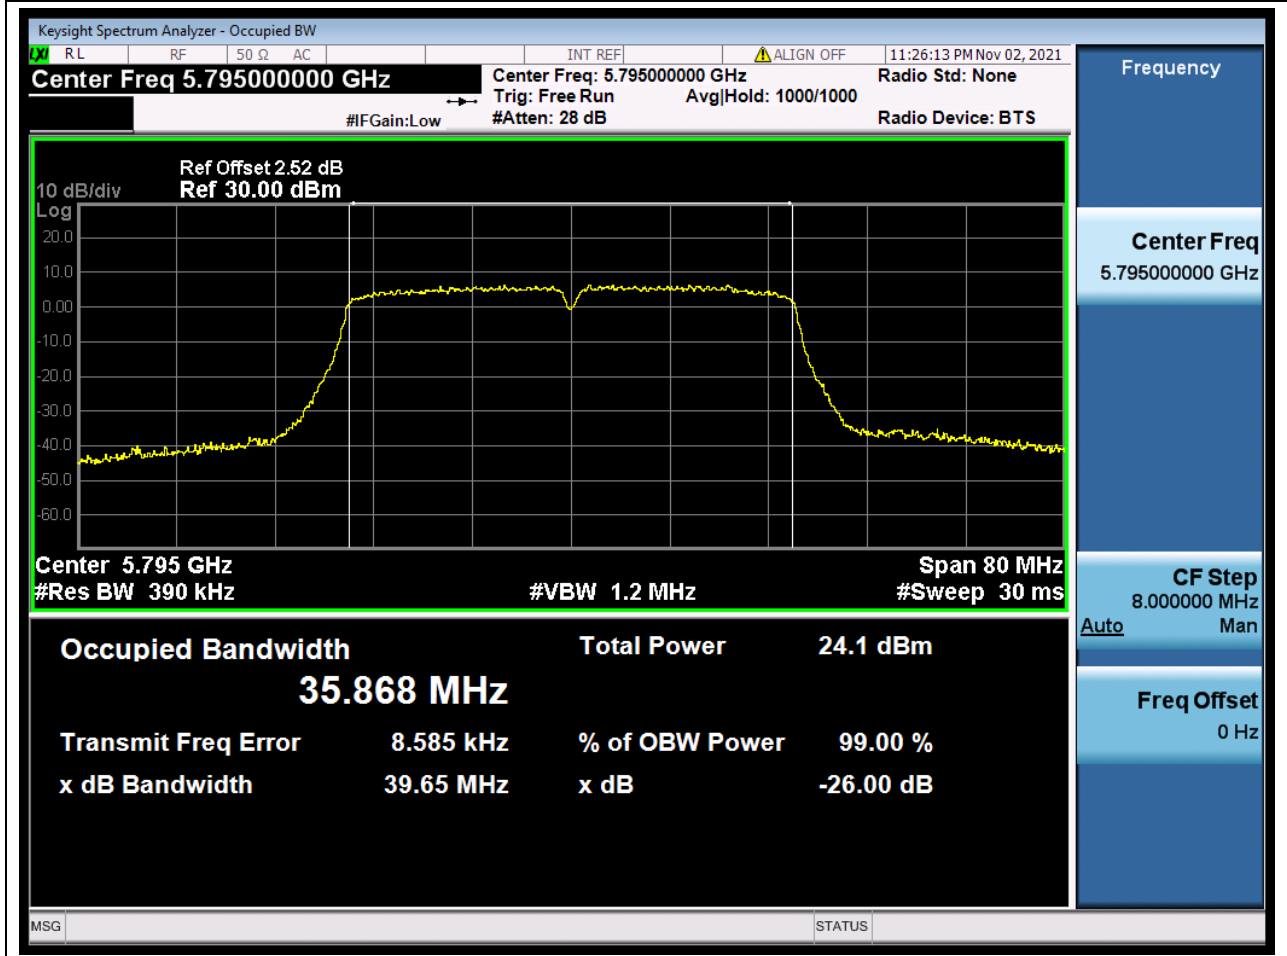

73. 802.11n_40M_Band4_H

73.2. A.2-26dB Bandwidth(NTNV)

Center Frequency (MHz)	XdB Down	RBW (MHz)	Detector	Limit (MHz)	XdB BandWidth (MHz)	Verdict
5795	26	0.39	Peak	0	39.652999	Unknow