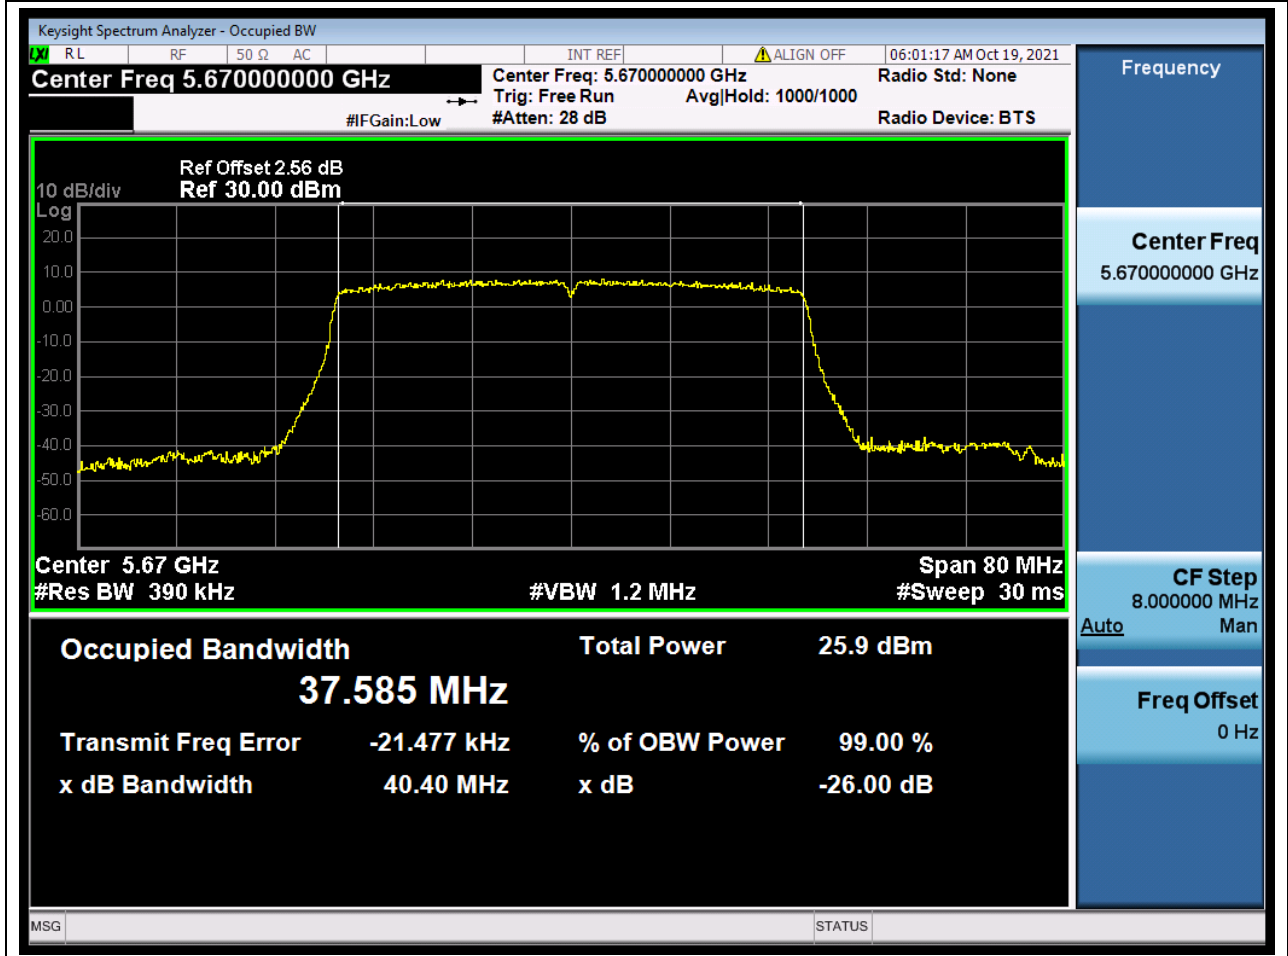

55. 802.11ax_40M_Band3_H

55.1. A.2-26dB Bandwidth(NTNV)

Center Frequency (MHz)	XdB Down	RBW (MHz)	Detector	Limit (MHz)	XdB BandWidth (MHz)	Verdict
5670	26	0.39	Peak	0	40.403112	Unknow