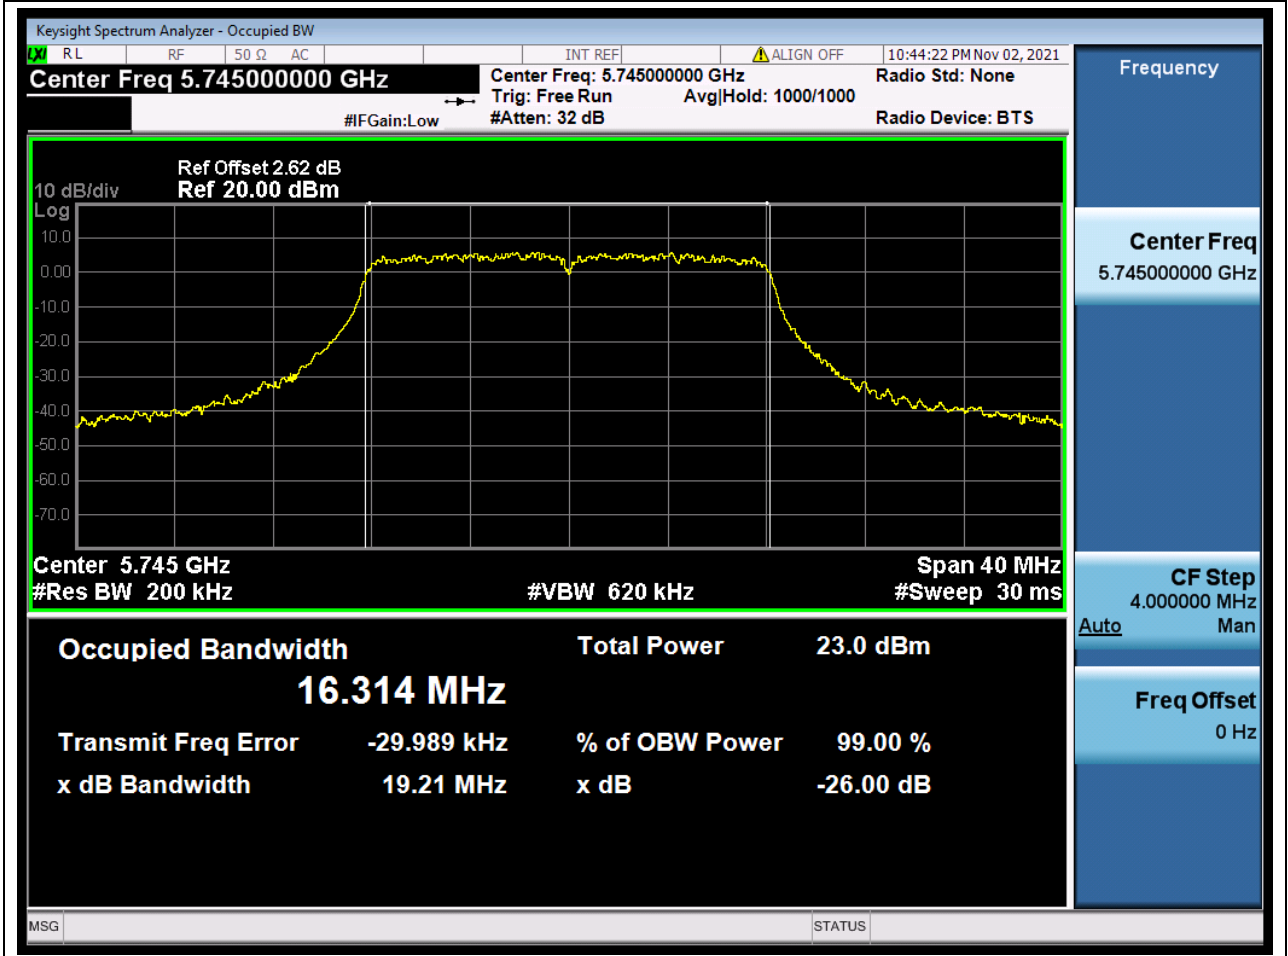

60. 802.11a_20M_Band4_L

60.2. A.2-26dB Bandwidth(NTNV)

Center Frequency (MHz)	XdB Down	RBW (MHz)	Detector	Limit (MHz)	XdB BandWidth (MHz)	Verdict
5745	26	0.2	Peak	0	19.210292	Unknow