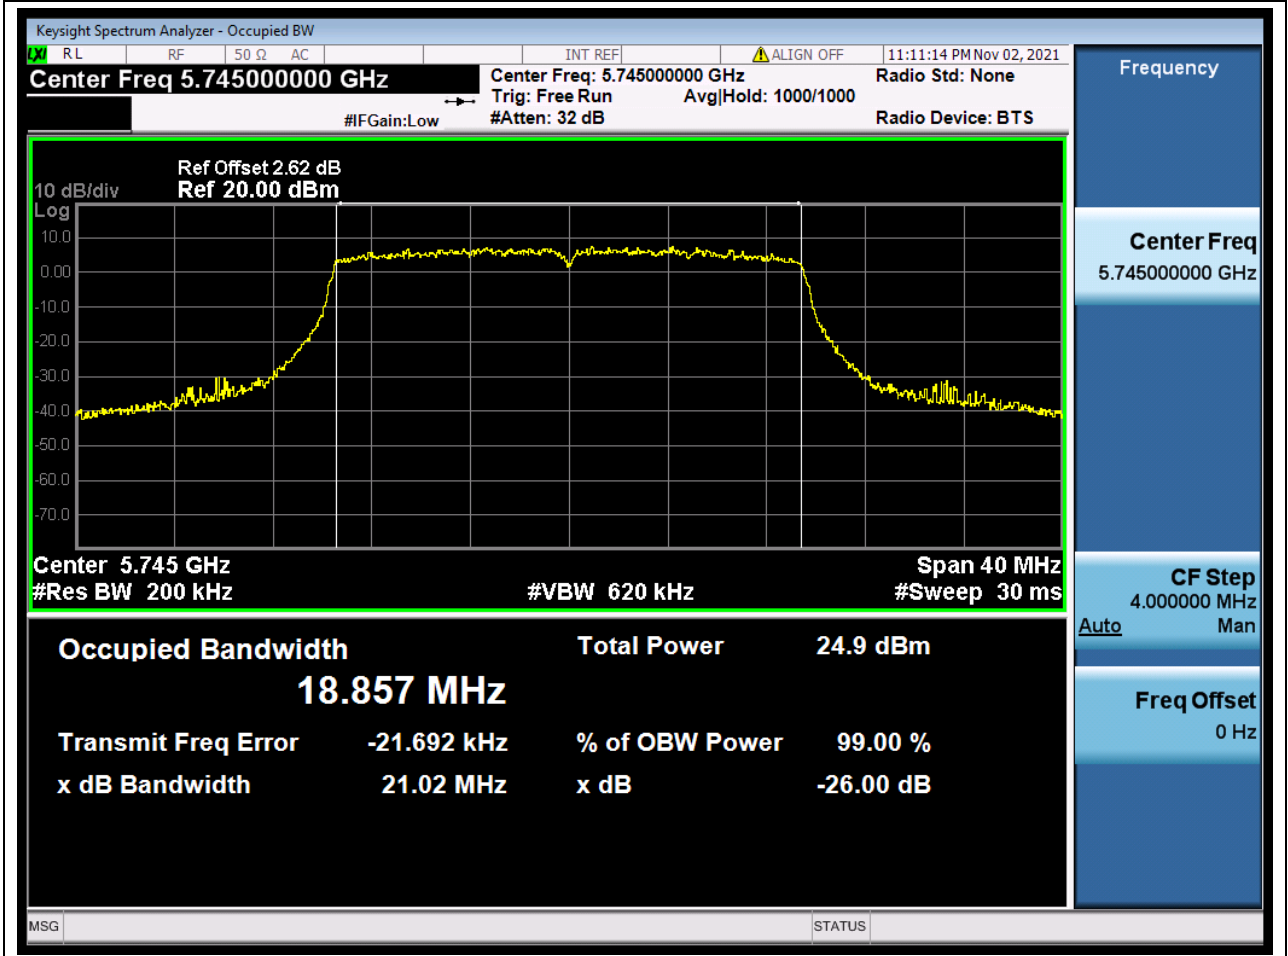

69. 802.11ax_20M_Band4_L

69.2. A.2-26dB Bandwidth(NTNV)

Center Frequency (MHz)	XdB Down	RBW (MHz)	Detector	Limit (MHz)	XdB BandWidth (MHz)	Verdict
5745	26	0.2	Peak	0	21.022651	Unknow