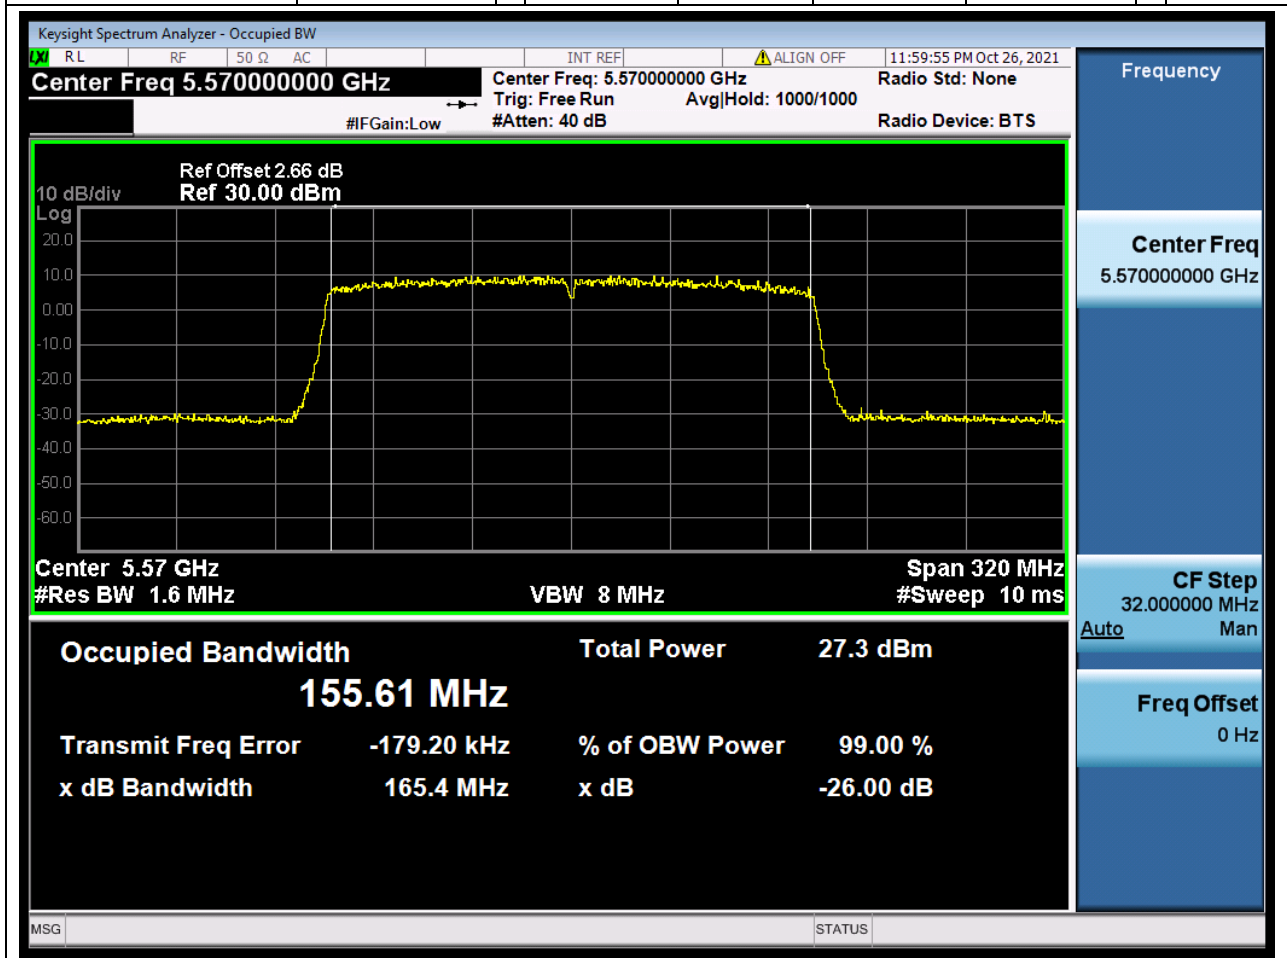

86. 802.11ax_160M_Band3_M

86.1. A.2.2-99% Bandwidth(NTNV)

Center Frequency (MHz)	OBW Power (%)	RBW (MHz)	Detector	Limit (MHz)	OBW (MHz)	Verdict
5570	99	1.6	Peak	0	155.612965	Unknow