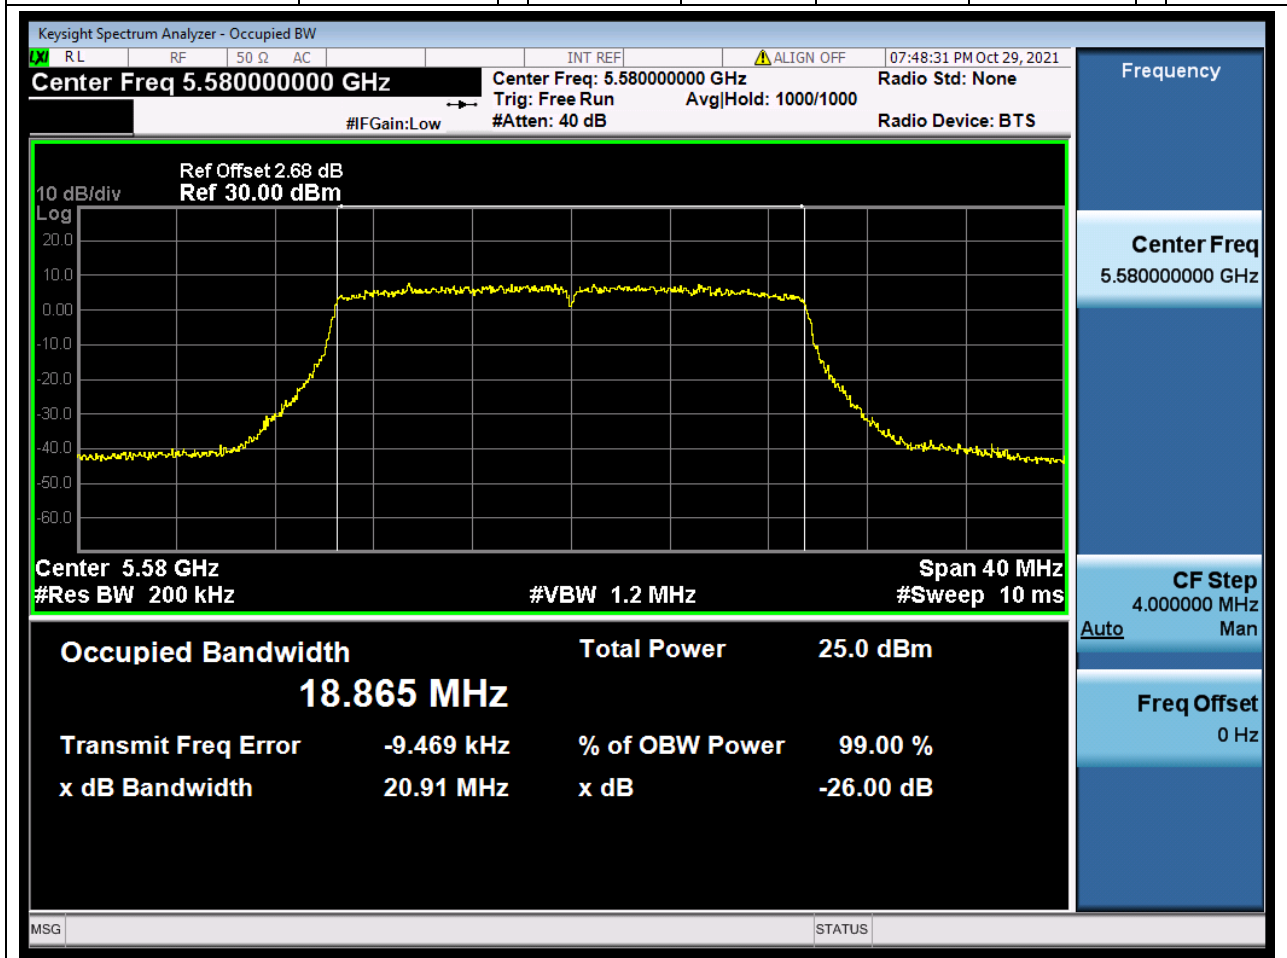

88. 802.11ax_20M_Band3_M

88.1. A.2.2-99% Bandwidth(NTNV)

Center Frequency (MHz)	OBW Power (%)	RBW (MHz)	Detector	Limit (MHz)	OBW (MHz)	Verdict
5580	99	0.2	Peak	0	18.865473	Unknow