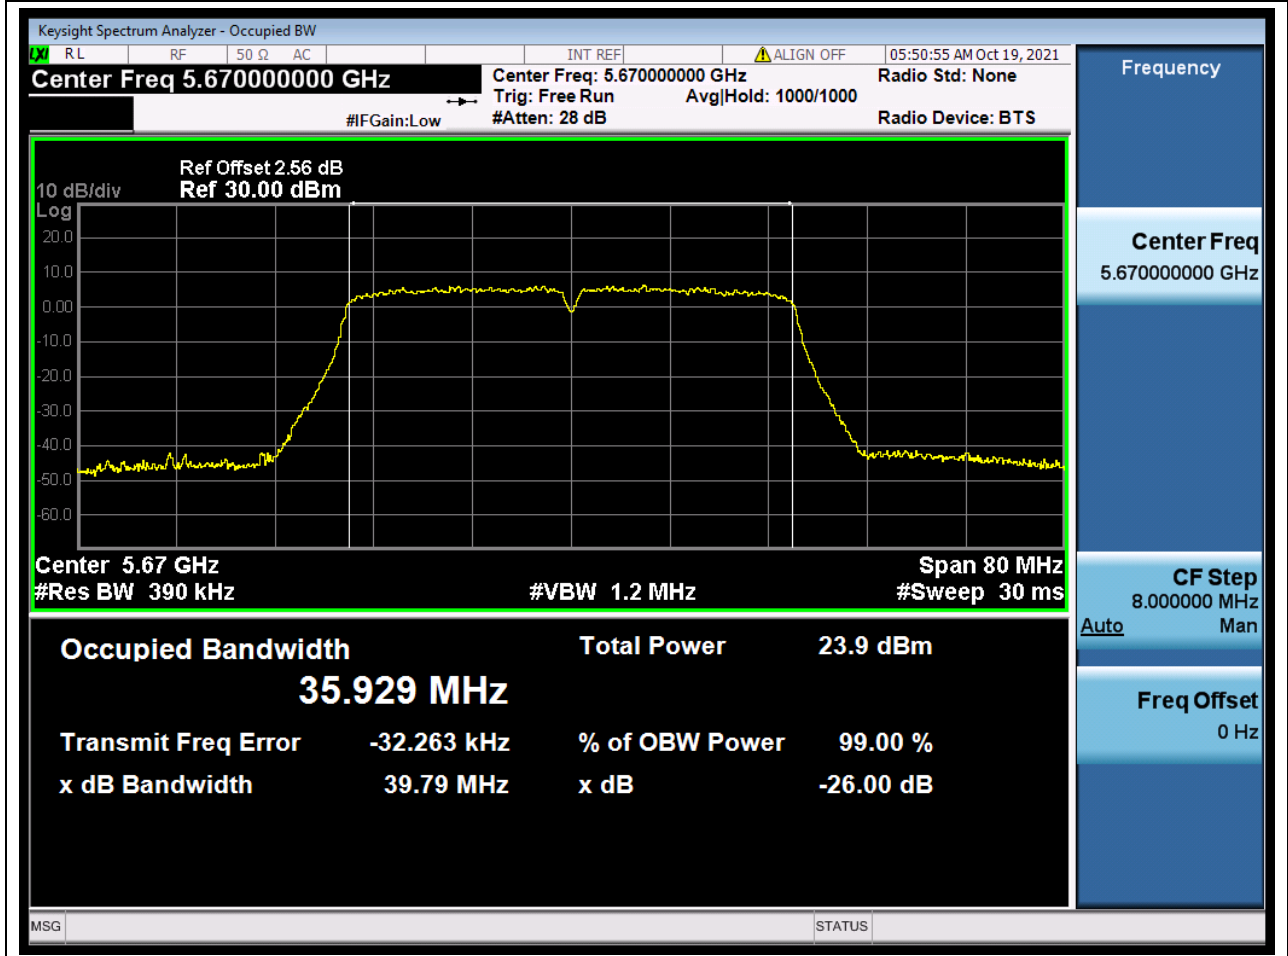

52. 802.11ac_40M_Band3_H

52.1. A.2-26dB Bandwidth(NTNV)

Center Frequency (MHz)	XdB Down	RBW (MHz)	Detector	Limit (MHz)	XdB BandWidth (MHz)	Verdict
5670	26	0.39	Peak	0	39.79446	Unknow