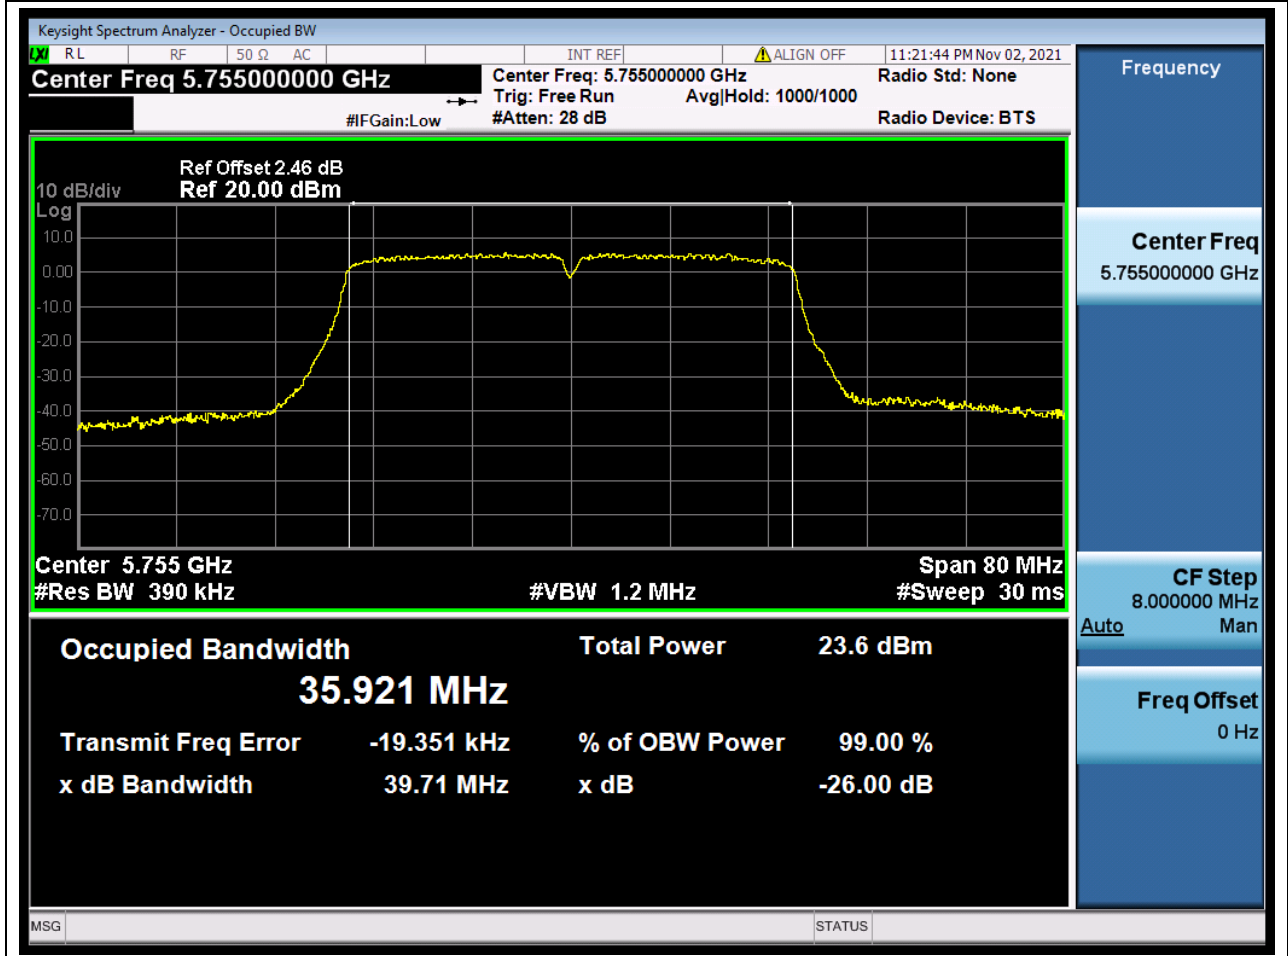

72. 802.11n_40M_Band4_L

72.2. A.2-26dB Bandwidth(NTNV)

Center Frequency (MHz)	XdB Down	RBW (MHz)	Detector	Limit (MHz)	XdB BandWidth (MHz)	Verdict
5755	26	0.39	Peak	0	39.706686	Unknow