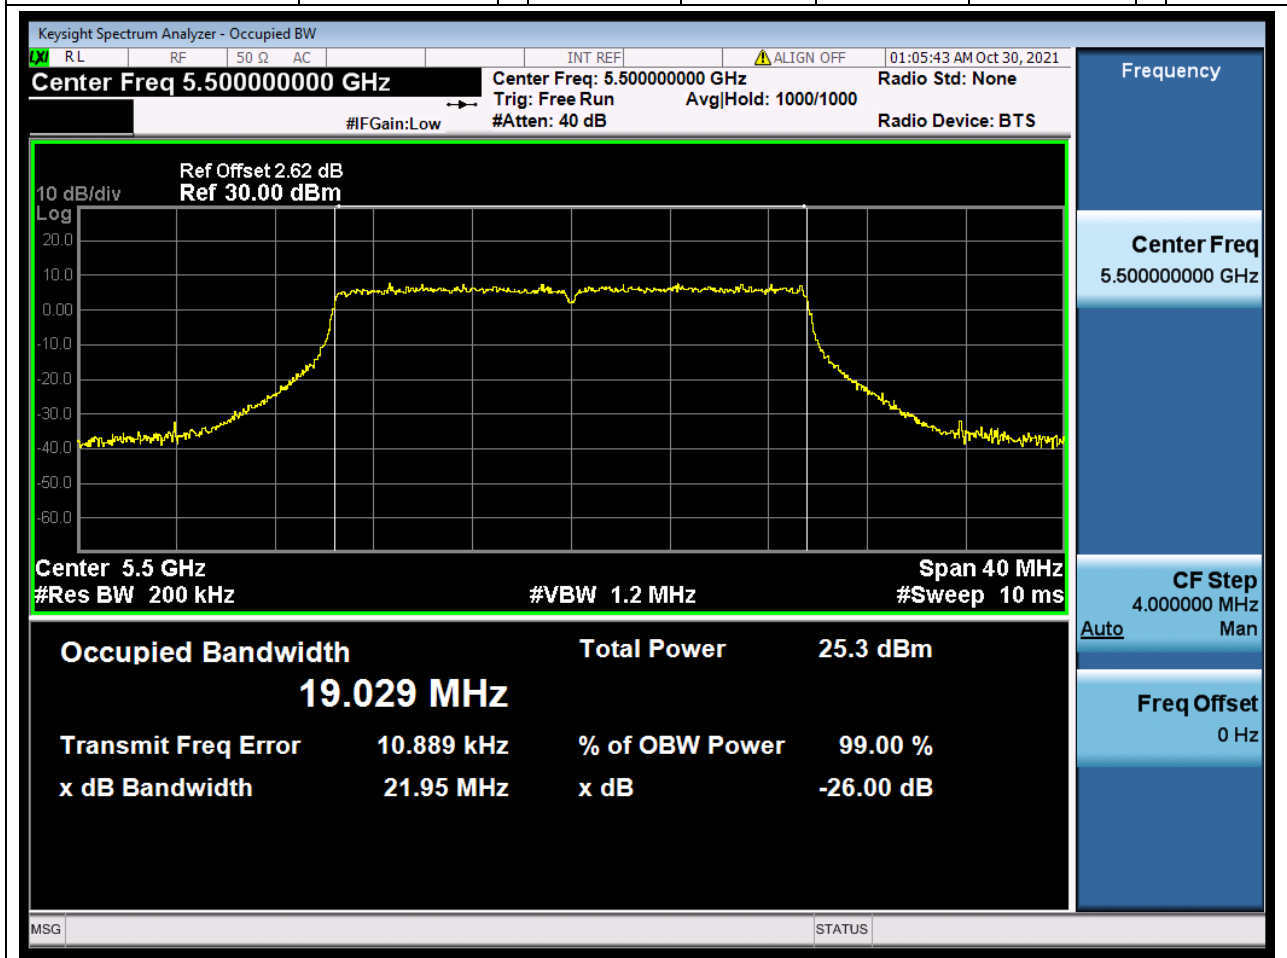

87. 802.11ax_20M_Band3_L

87.2. A.2.2-99% Bandwidth(NTNV)

Center Frequency (MHz)	OBW Power (%)	RBW (MHz)	Detector	Limit (MHz)	OBW (MHz)	Verdict
5500	99	0.2	Peak	0	19.028915	Unknow