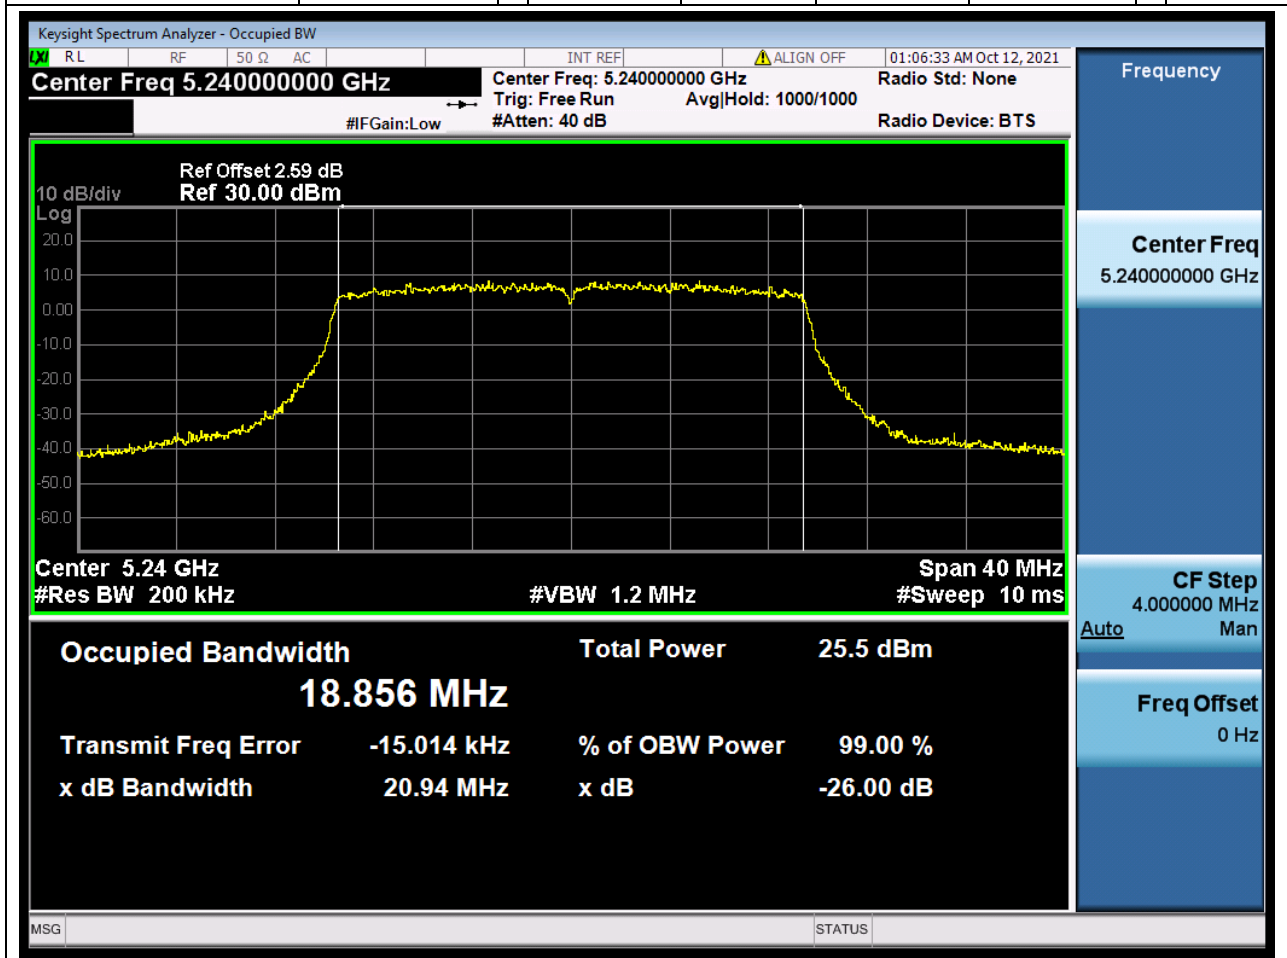

12. 802.11ax_20M_Band1_H

12.1. A.2.2-99% Bandwidth(NTNV)

Center Frequency (MHz)	OBW Power (%)	RBW (MHz)	Detector	Limit (MHz)	OBW (MHz)	Verdict
5240	99	0.2	Peak	0	18.855916	Unknow