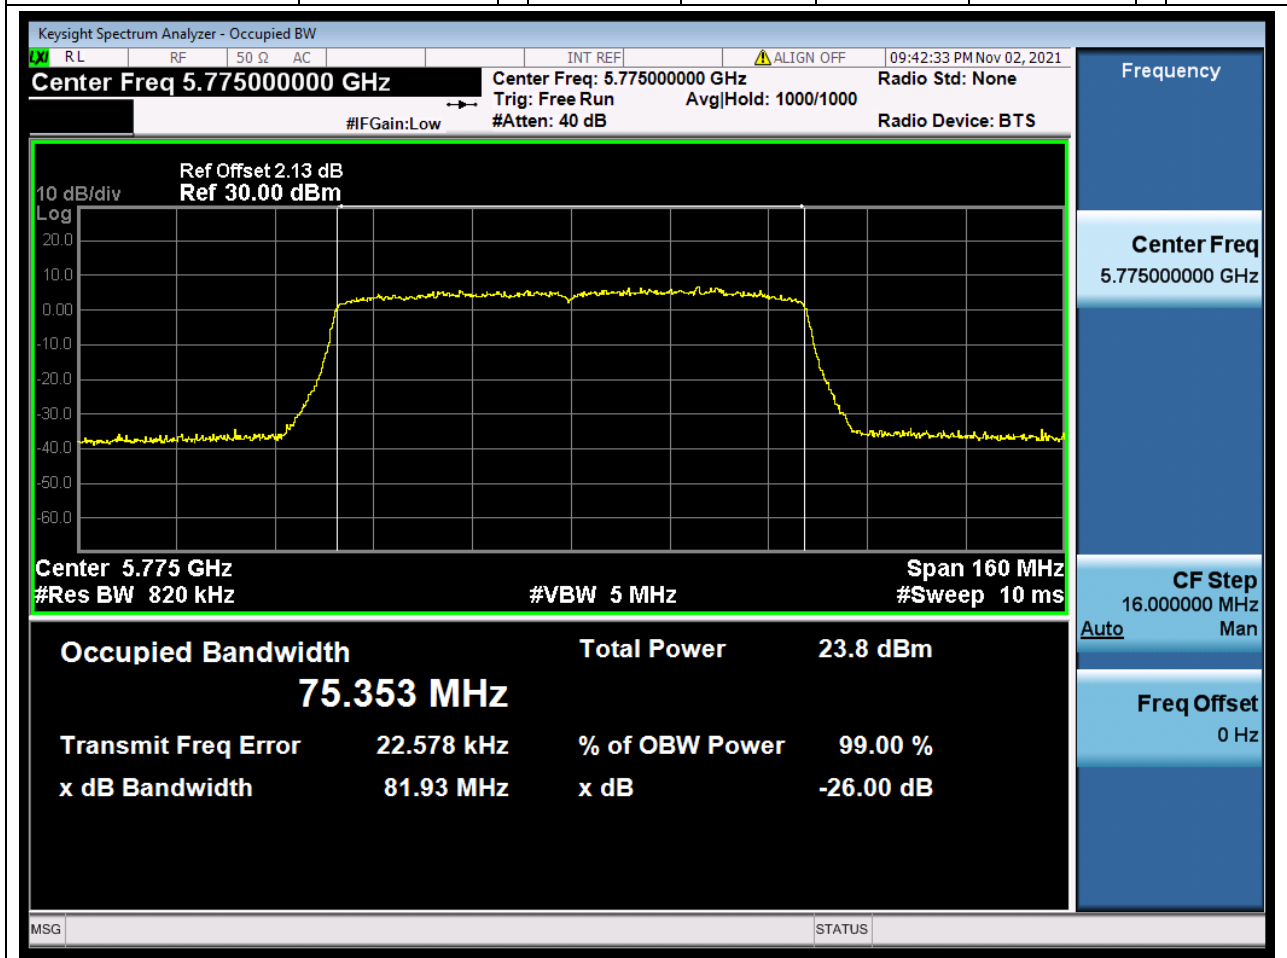

81. 802.11ac_80M_Band4_M

81.2. A.2.2-99% Bandwidth(NTNV)

Center Frequency (MHz)	OBW Power (%)	RBW (MHz)	Detector	Limit (MHz)	OBW (MHz)	Verdict
5775	99	0.82	Peak	0	75.352876	Unknow