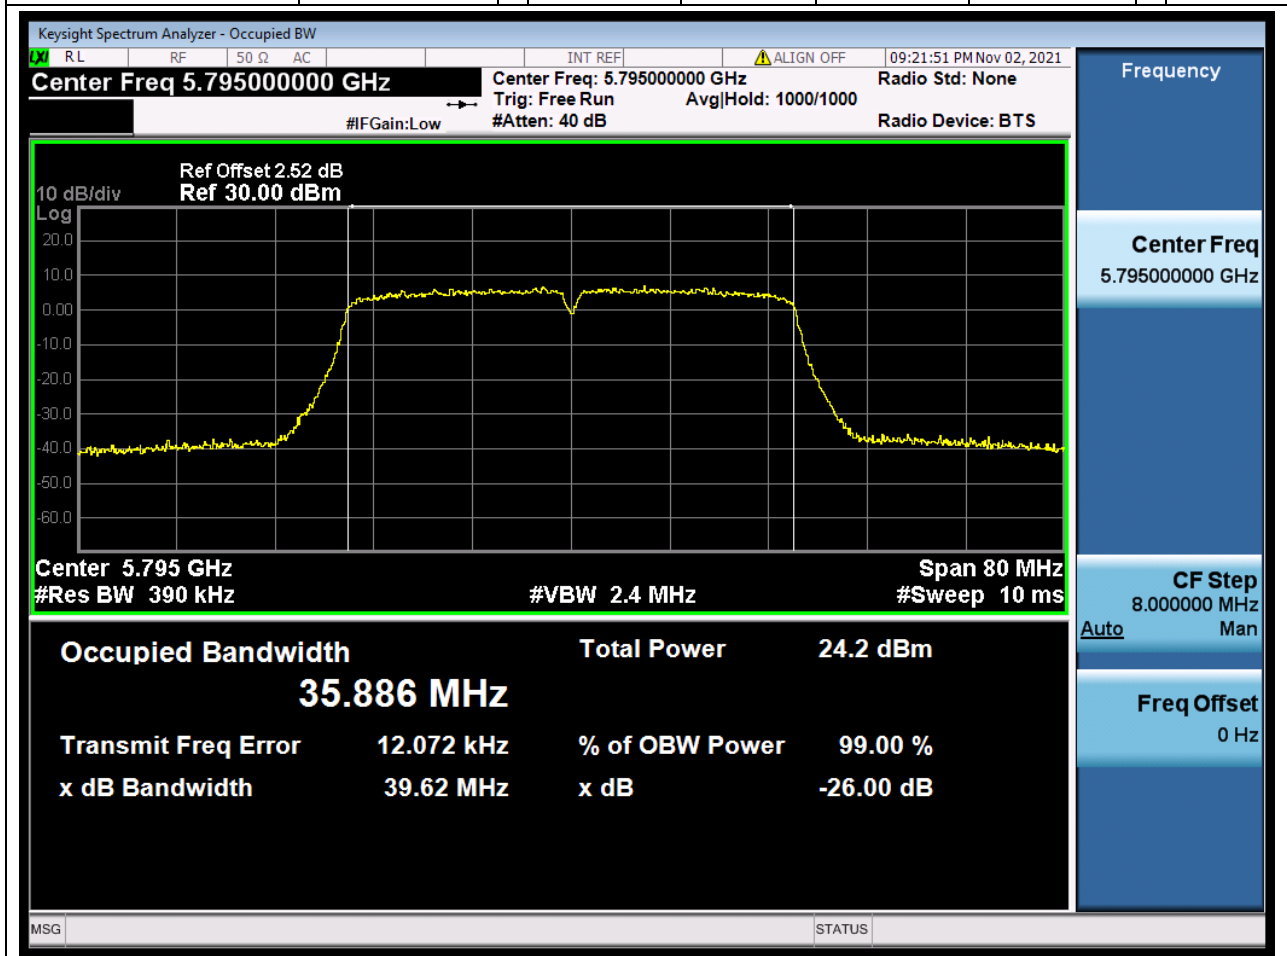

78. 802.11ac_40M_Band4_H

78.2. A.2.2-99% Bandwidth(NTNV)

Center Frequency (MHz)	OBW Power (%)	RBW (MHz)	Detector	Limit (MHz)	OBW (MHz)	Verdict
5795	99	0.39	Peak	0	35.885647	Unknow