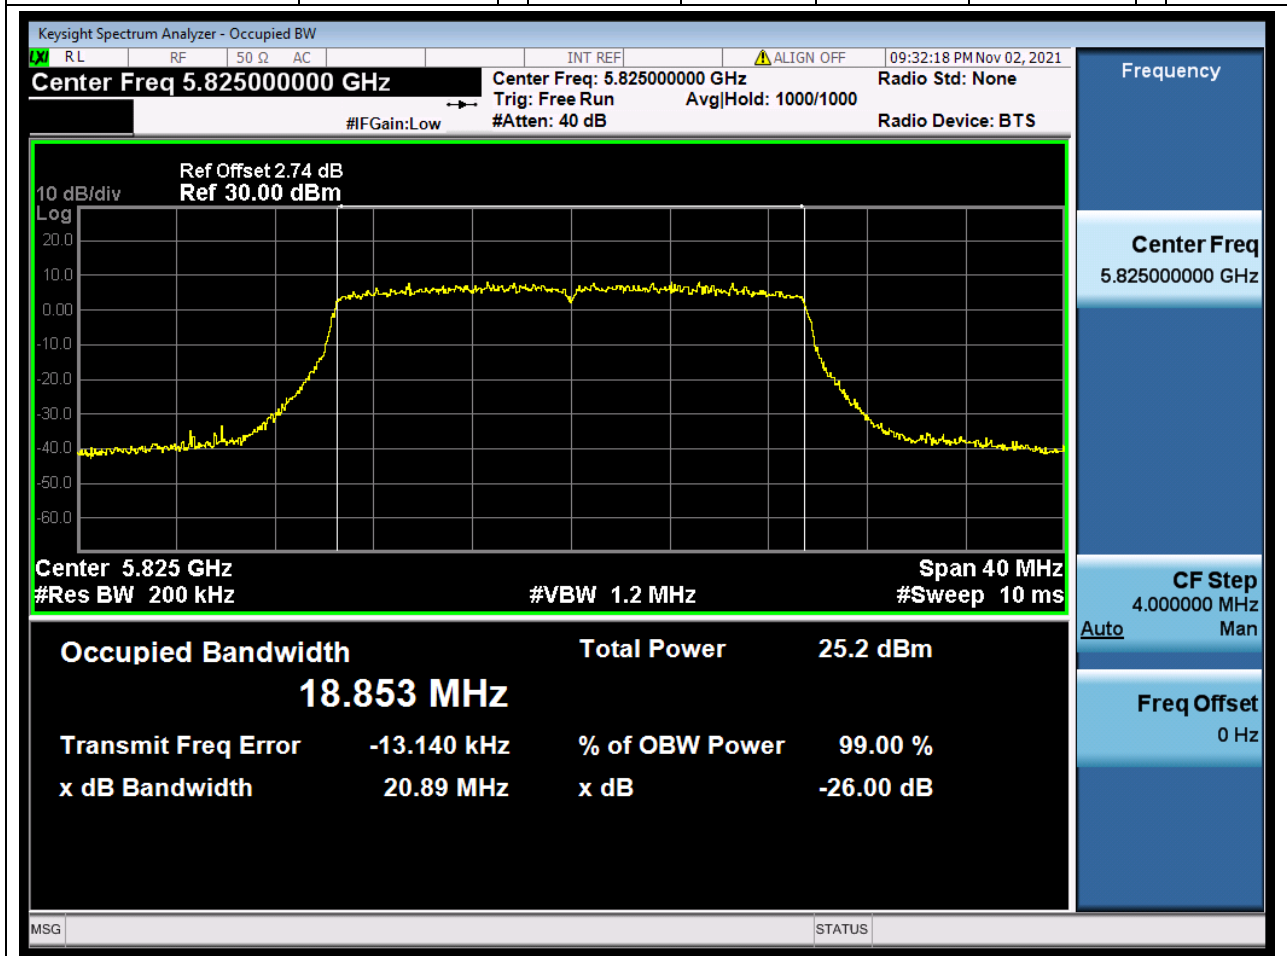

74. 802.11ax_20M_Band4_H

74.2. A.2.2-99% Bandwidth(NTNV)

Center Frequency (MHz)	OBW Power (%)	RBW (MHz)	Detector	Limit (MHz)	OBW (MHz)	Verdict
5825	99	0.2	Peak	0	18.853492	Unknow