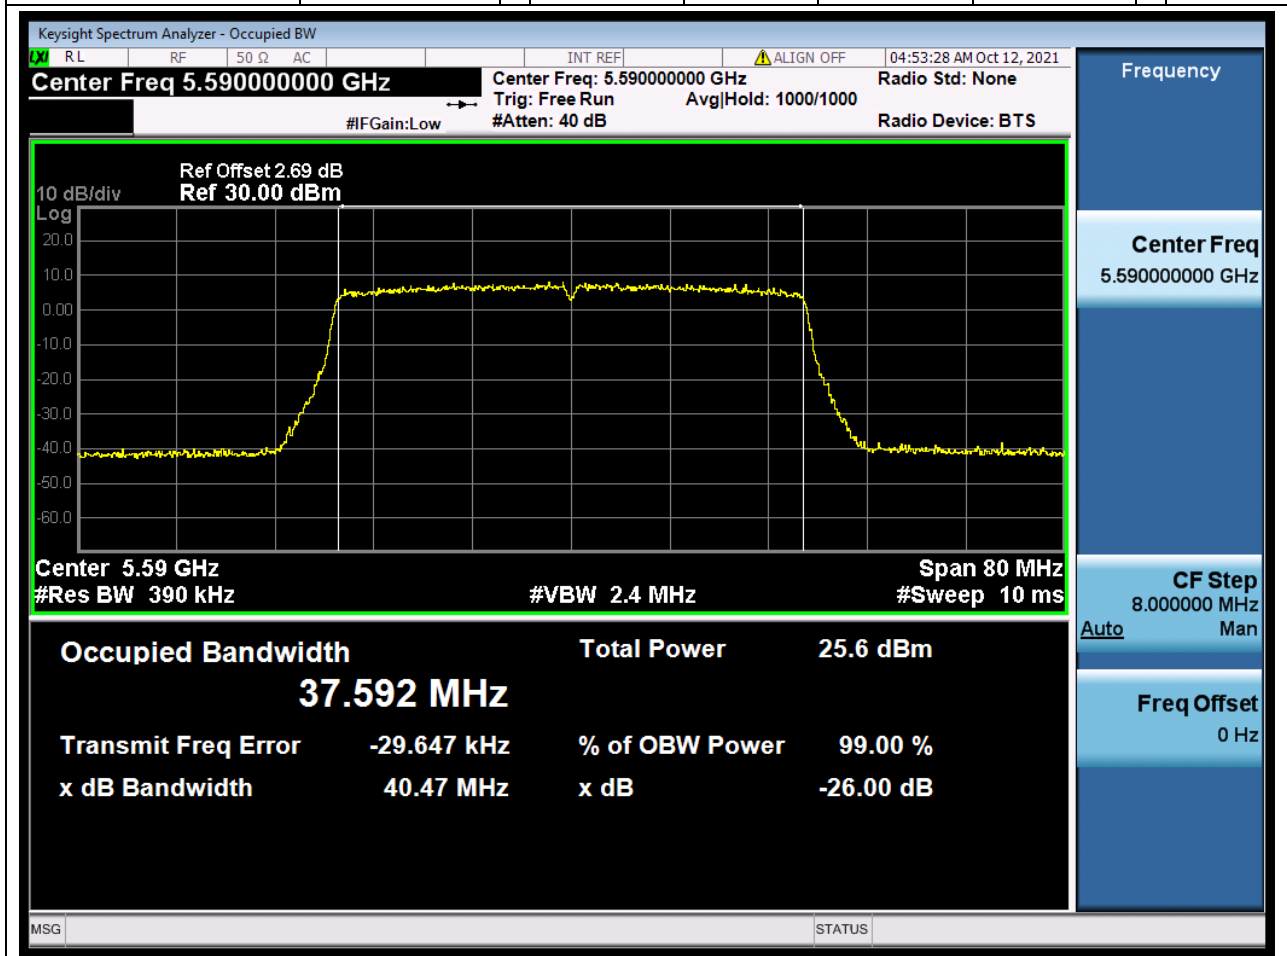

57. 802.11ax_40M_Band3_M

57.1. A.2.2-99% Bandwidth(NTNV)

Center Frequency (MHz)	OBW Power (%)	RBW (MHz)	Detector	Limit (MHz)	OBW (MHz)	Verdict
5590	99	0.39	Peak	0	37.59169	Unknow