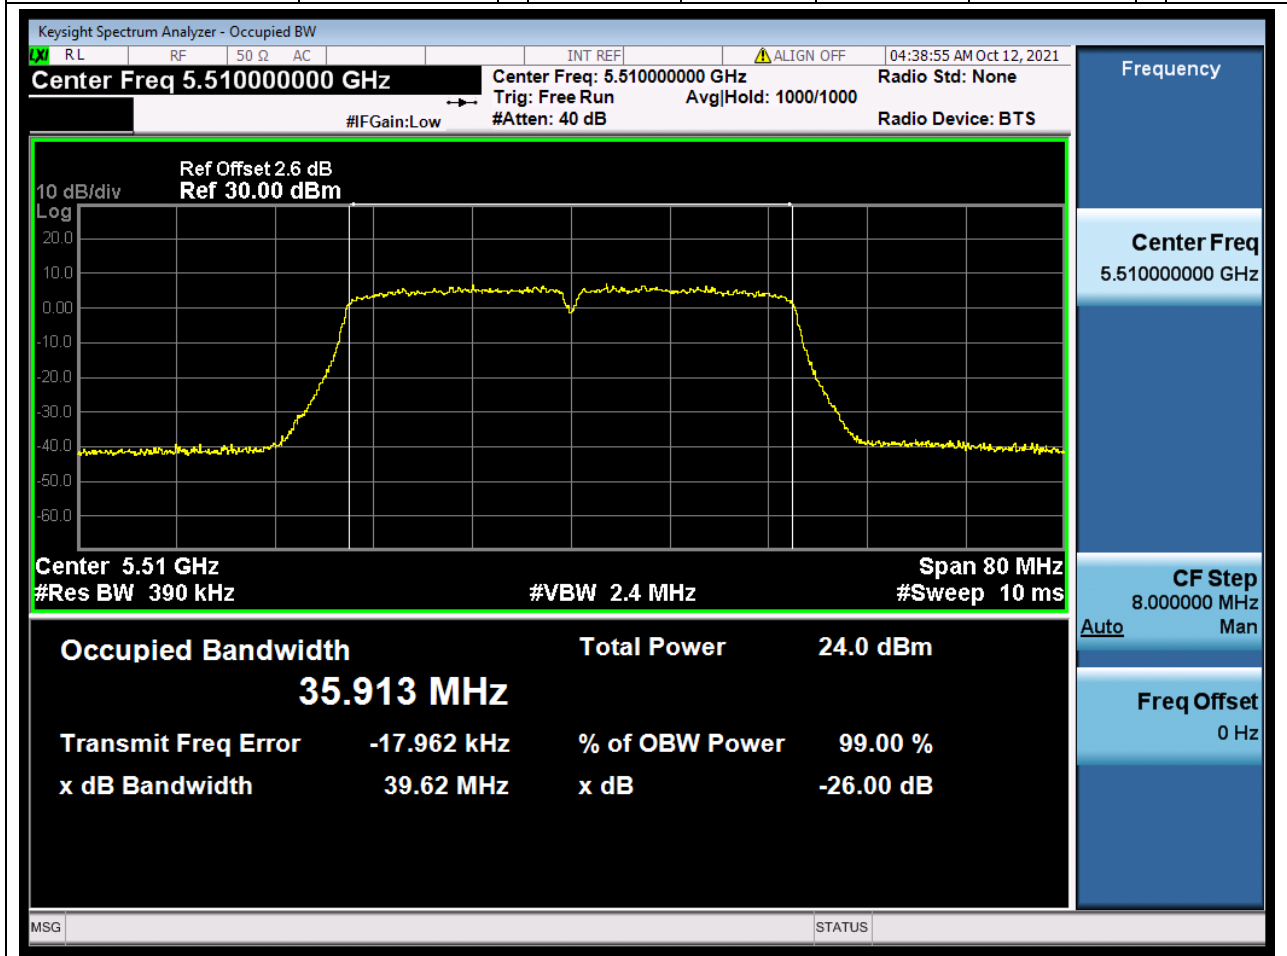

53. 802.11ac_40M_Band3_L

53.1. A.2.2-99% Bandwidth(NTNV)

Center Frequency (MHz)	OBW Power (%)	RBW (MHz)	Detector	Limit (MHz)	OBW (MHz)	Verdict
5510	99	0.39	Peak	0	35.912694	Unknow