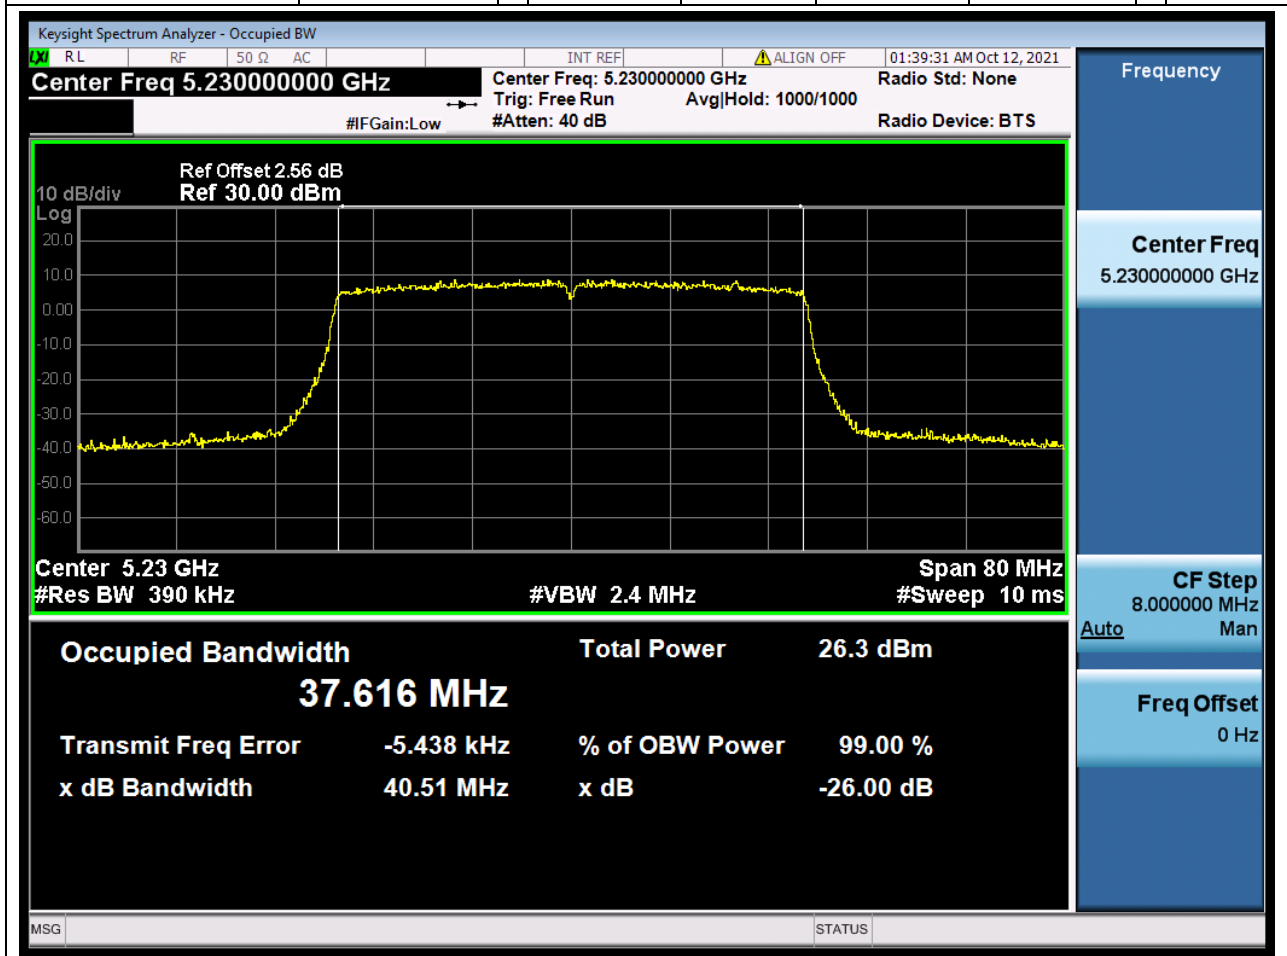

18. 802.11ax_40M_Band1_H

18.1. A.2.2-99% Bandwidth(NTNV)

Center Frequency (MHz)	OBW Power (%)	RBW (MHz)	Detector	Limit (MHz)	OBW (MHz)	Verdict
5230	99	0.39	Peak	0	37.616475	Unknow