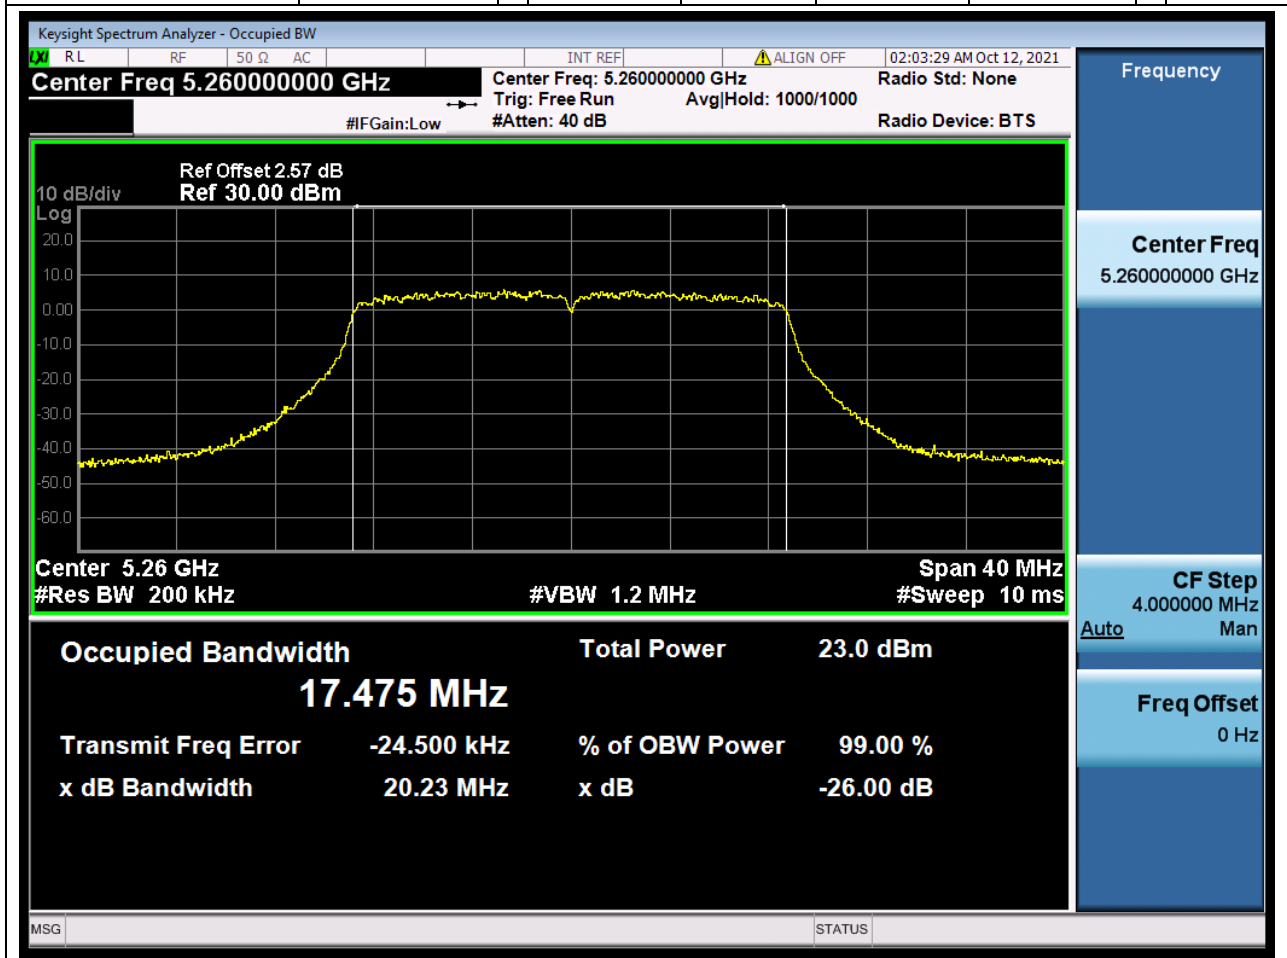

23. 802.11n_20M_Band2_L

23.1. A.2.2-99% Bandwidth(NTNV)

Center Frequency (MHz)	OBW Power (%)	RBW (MHz)	Detector	Limit (MHz)	OBW (MHz)	Verdict
5260	99	0.2	Peak	0	17.474824	Unknow