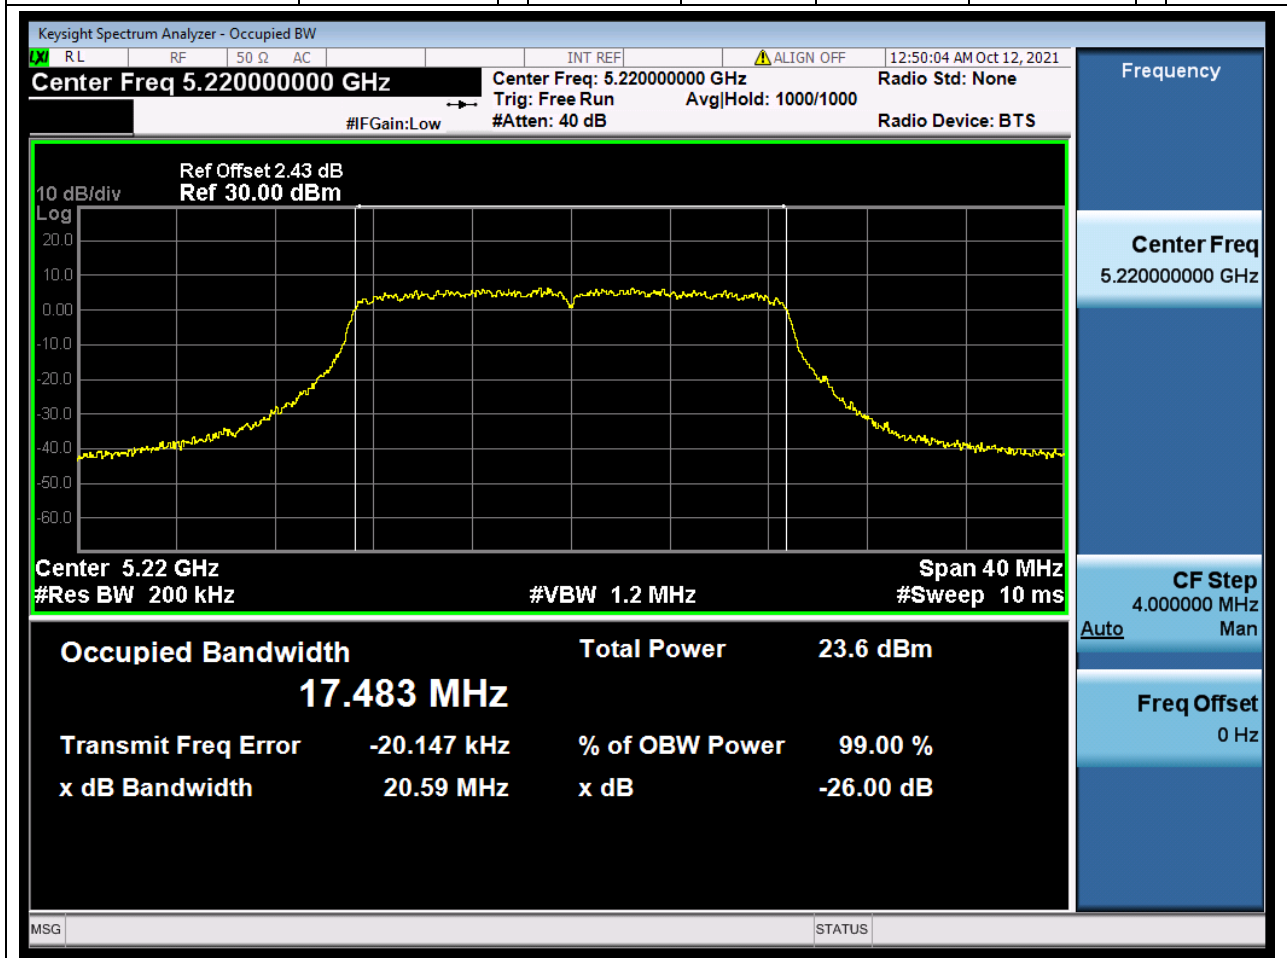

8. 802.11ac_20M_Band1_M

8.1. A.2.2-99% Bandwidth(NTNV)

Center Frequency (MHz)	OBW Power (%)	RBW (MHz)	Detector	Limit (MHz)	OBW (MHz)	Verdict
5220	99	0.2	Peak	0	17.482782	Unknow