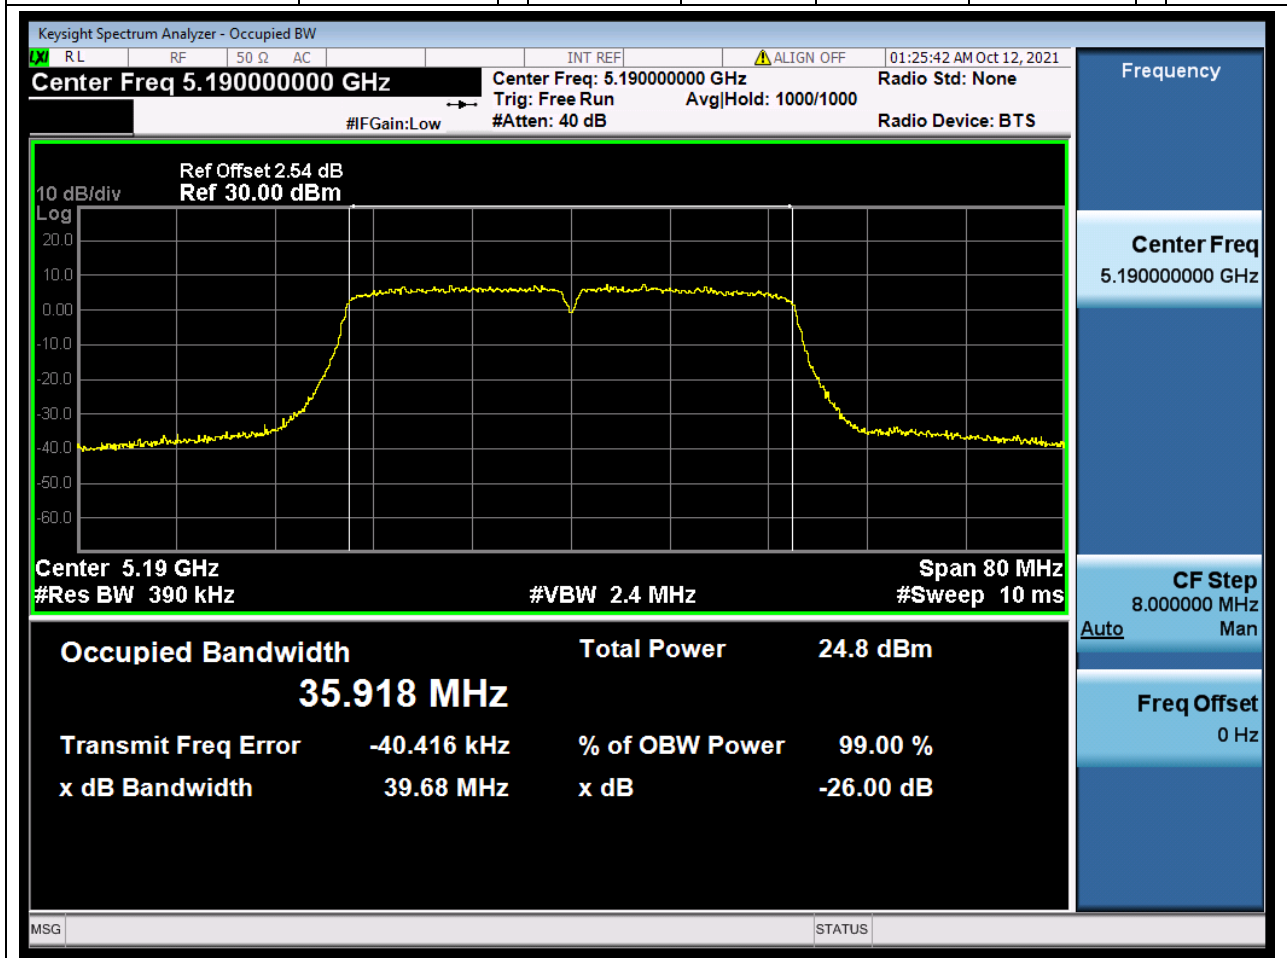

15. 802.11ac_40M_Band1_L

15.1. A.2.2-99% Bandwidth(NTNV)

Center Frequency (MHz)	OBW Power (%)	RBW (MHz)	Detector	Limit (MHz)	OBW (MHz)	Verdict
5190	99	0.39	Peak	0	35.917714	Unknown