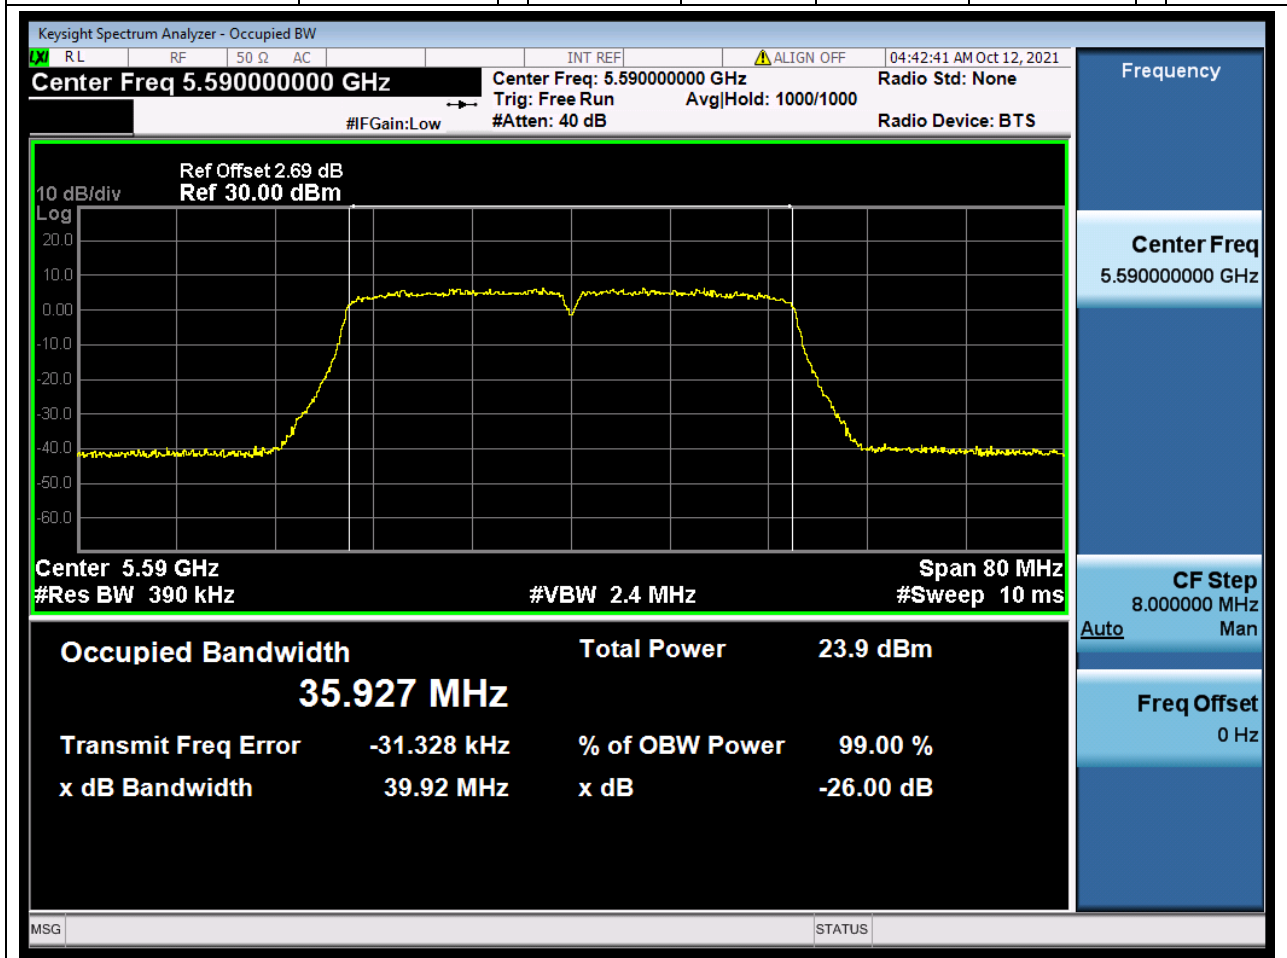

54. 802.11ac_40M_Band3_M

54.1. A.2.2-99% Bandwidth(NTNV)

Center Frequency (MHz)	OBW Power (%)	RBW (MHz)	Detector	Limit (MHz)	OBW (MHz)	Verdict
5590	99	0.39	Peak	0	35.926632	Unknow