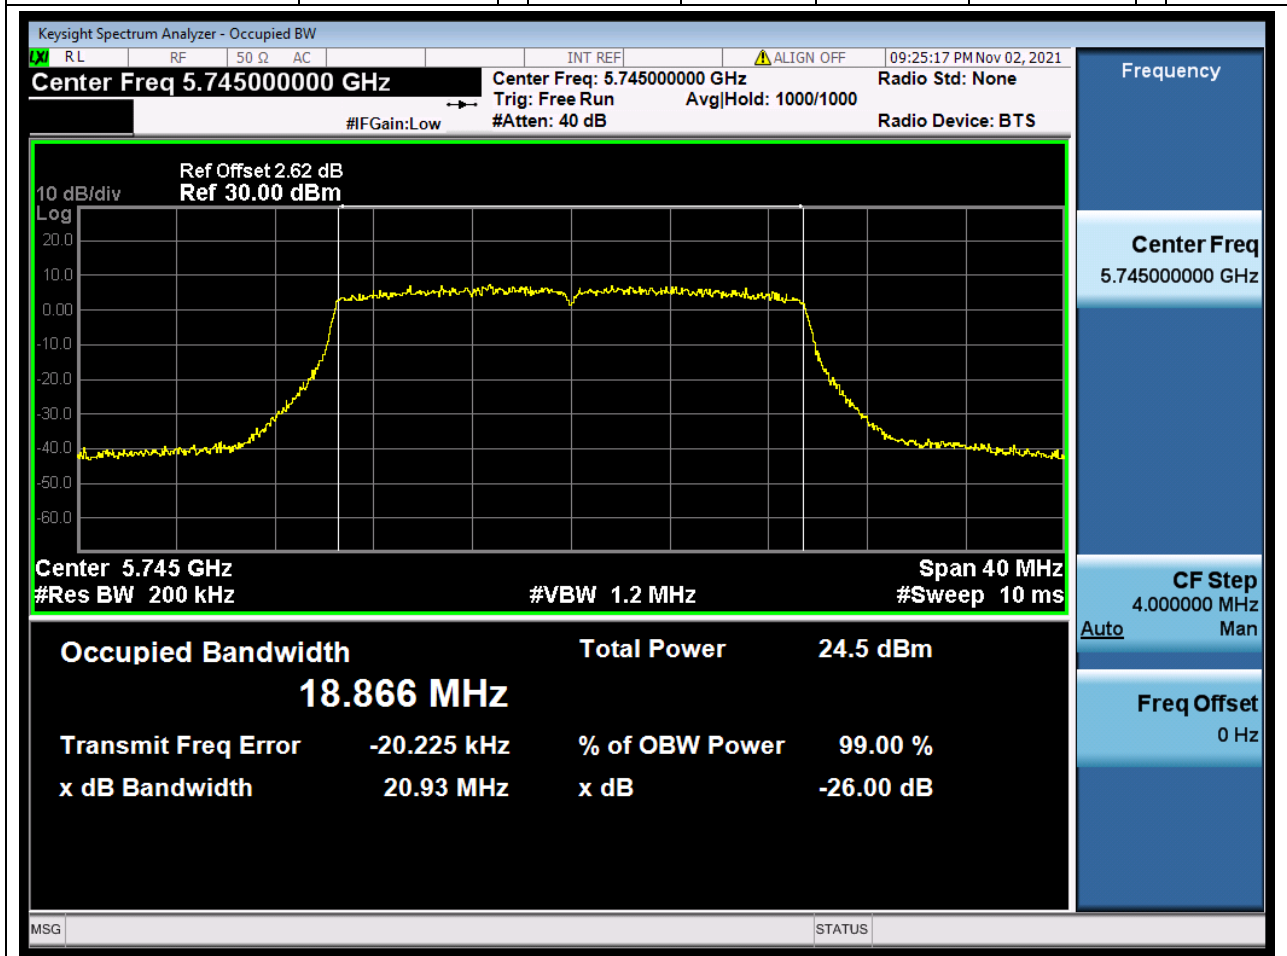

72. 802.11ax_20M_Band4_L

72.2. A.2.2-99% Bandwidth(NTNV)

Center Frequency (MHz)	OBW Power (%)	RBW (MHz)	Detector	Limit (MHz)	OBW (MHz)	Verdict
5745	99	0.2	Peak	0	18.866094	Unknow