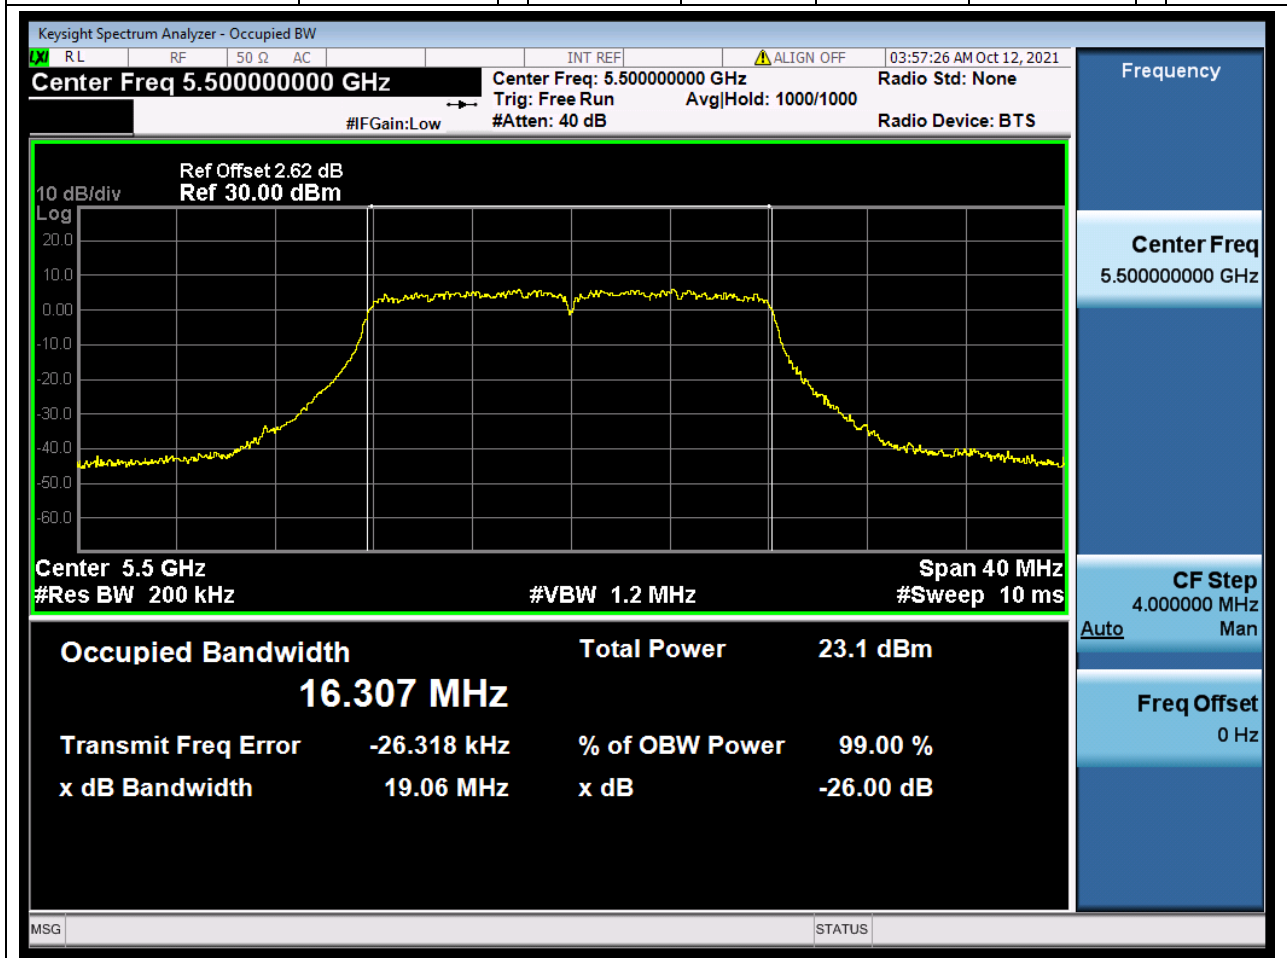

41. 802.11a_20M_Band3_L

41.1. A.2.2-99% Bandwidth(NTNV)

Center Frequency (MHz)	OBW Power (%)	RBW (MHz)	Detector	Limit (MHz)	OBW (MHz)	Verdict
5500	99	0.2	Peak	0	16.306829	Unknow