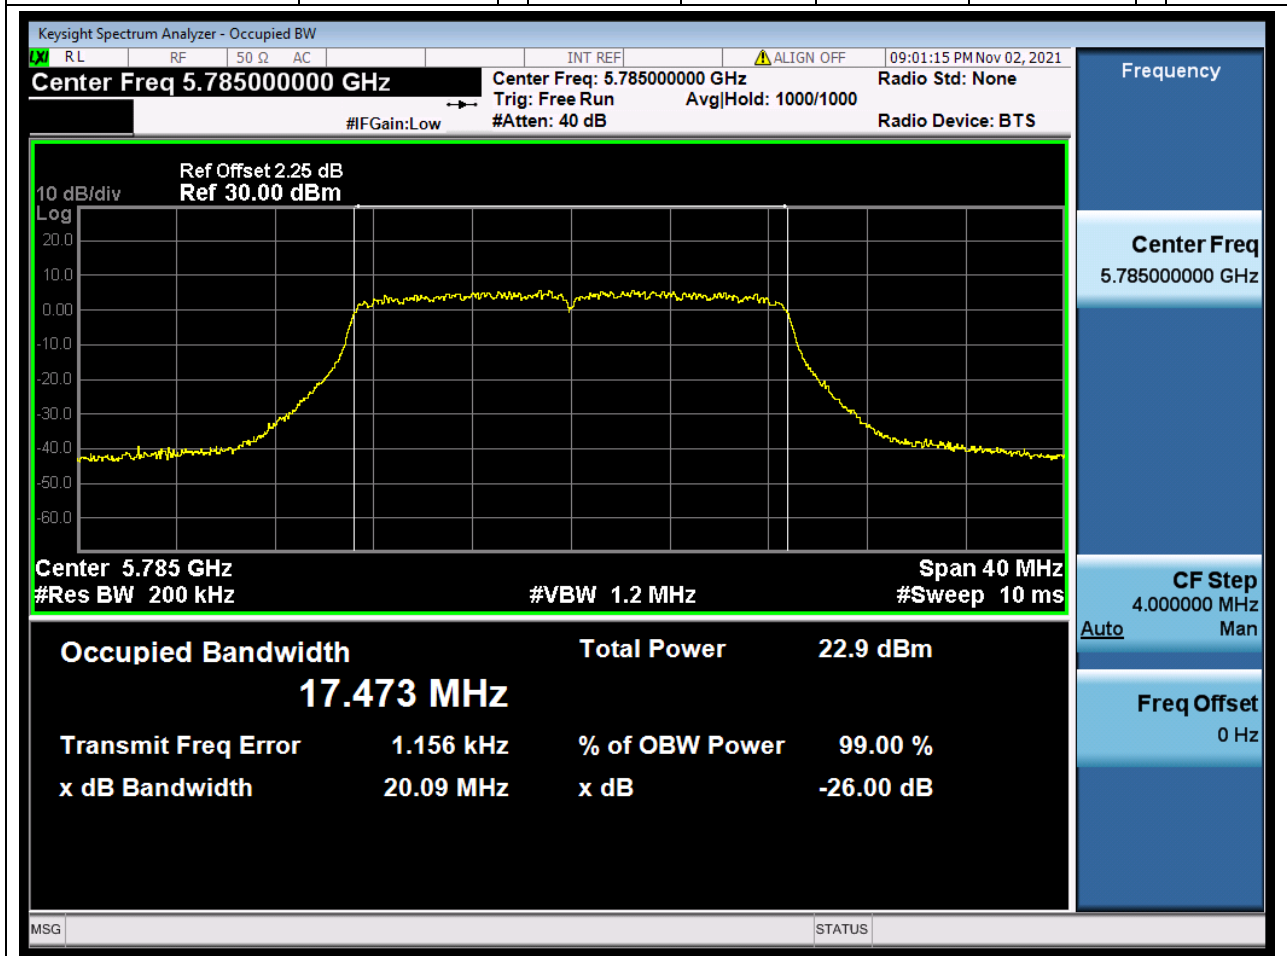

70. 802.11ac_20M_Band4_M

70.2. A.2.2-99% Bandwidth(NTNV)

Center Frequency (MHz)	OBW Power (%)	RBW (MHz)	Detector	Limit (MHz)	OBW (MHz)	Verdict
5785	99	0.2	Peak	0	17.473448	Unknow