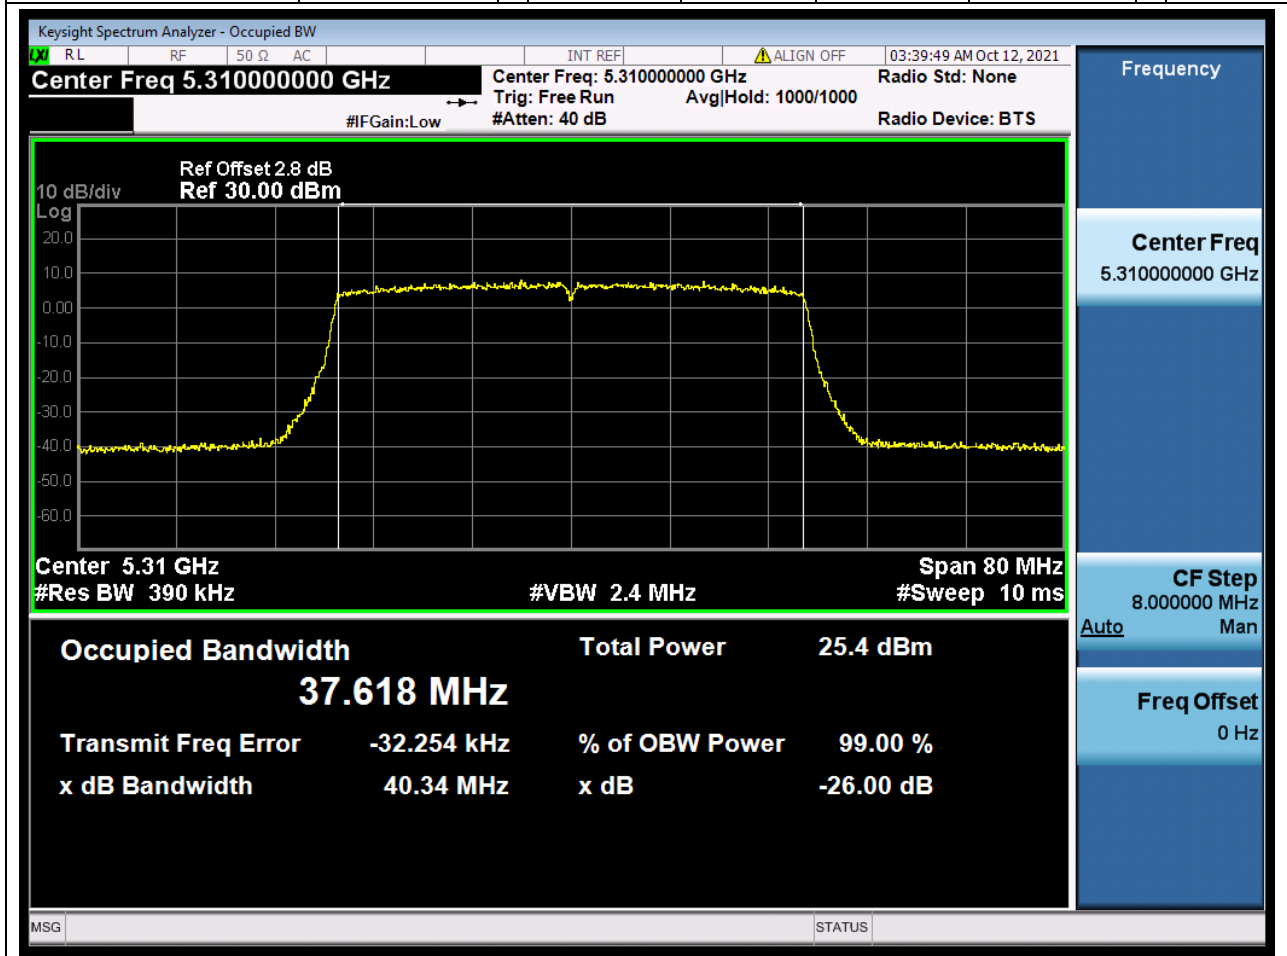

37. 802.11ax_40M_Band2_H

37.1. A.2.2-99% Bandwidth(NTNV)

Center Frequency (MHz)	OBW Power (%)	RBW (MHz)	Detector	Limit (MHz)	OBW (MHz)	Verdict
5310	99	0.39	Peak	0	37.617946	Unknown