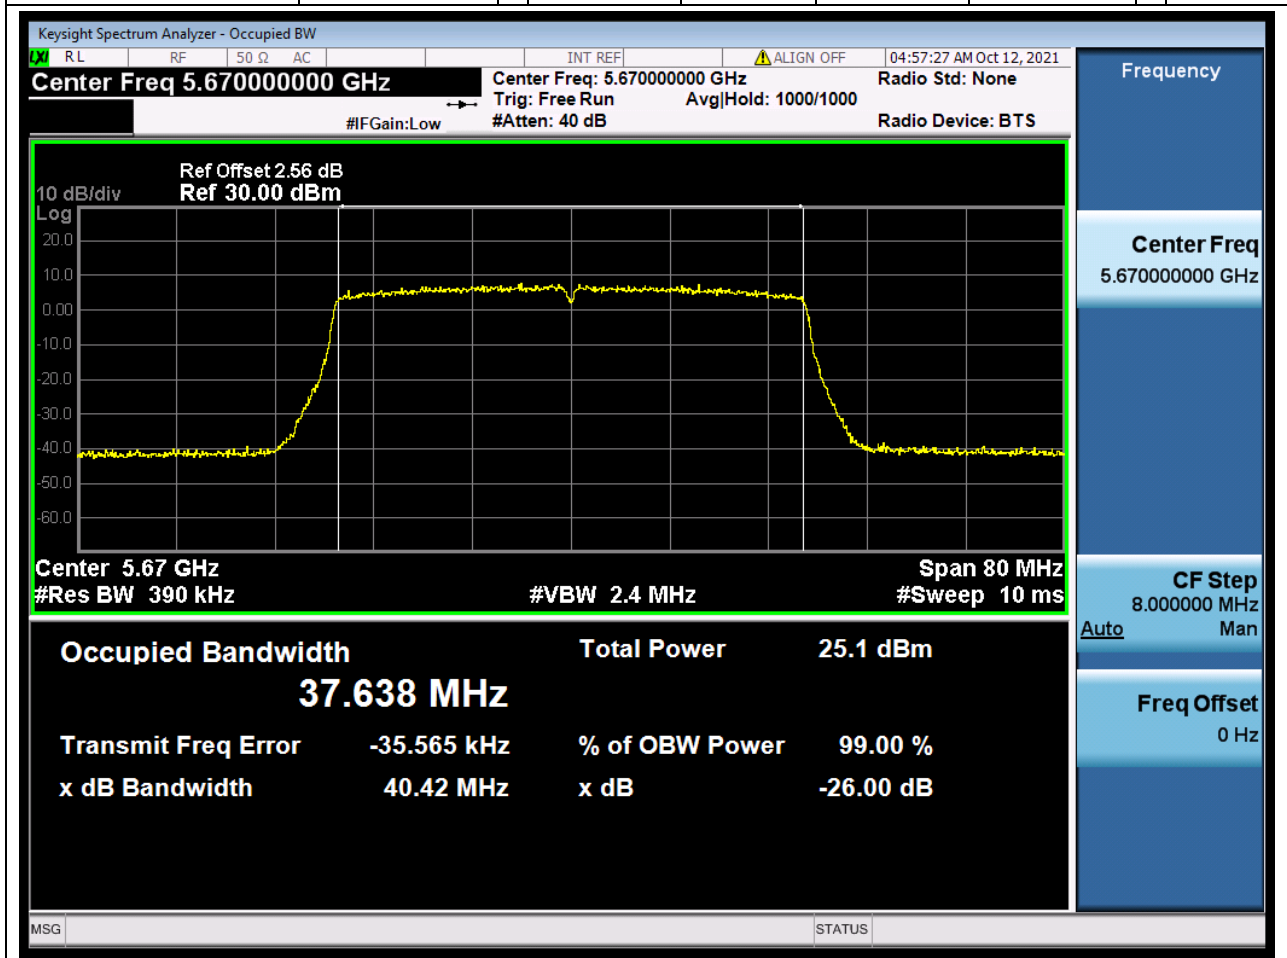

58. 802.11ax_40M_Band3_H

58.1. A.2.2-99% Bandwidth(NTNV)

Center Frequency (MHz)	OBW Power (%)	RBW (MHz)	Detector	Limit (MHz)	OBW (MHz)	Verdict
5670	99	0.39	Peak	0	37.638342	Unknow