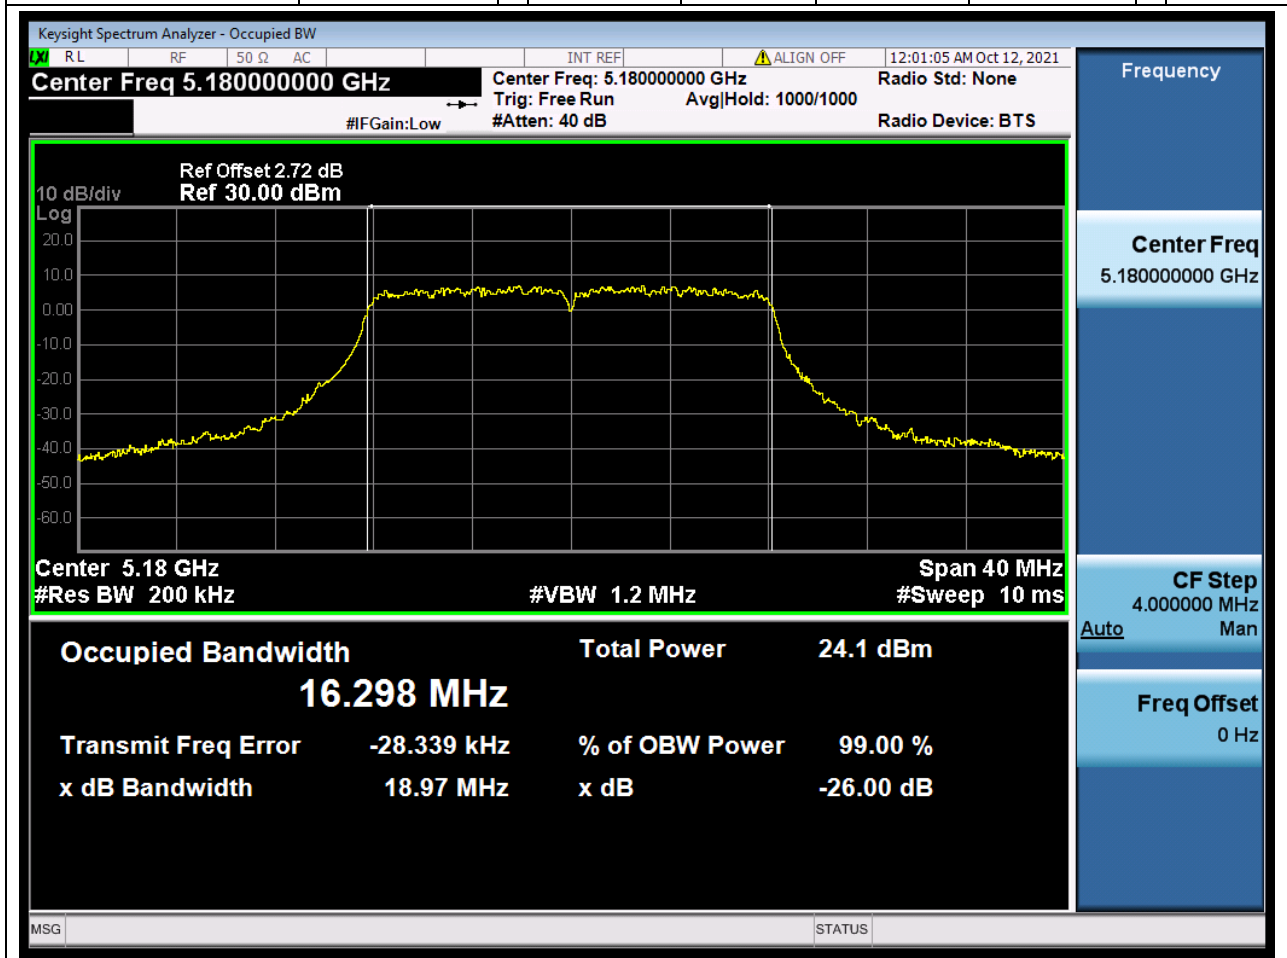

99% Bandwidth

1. 802.11a_20M_Band1_L

1.1. A.2.2-99% Bandwidth(NTNV)

Center Frequency (MHz)	OBW Power (%)	RBW (MHz)	Detector	Limit (MHz)	OBW (MHz)	Verdict
5180	99	0.2	Peak	0	16.297997	Unknown