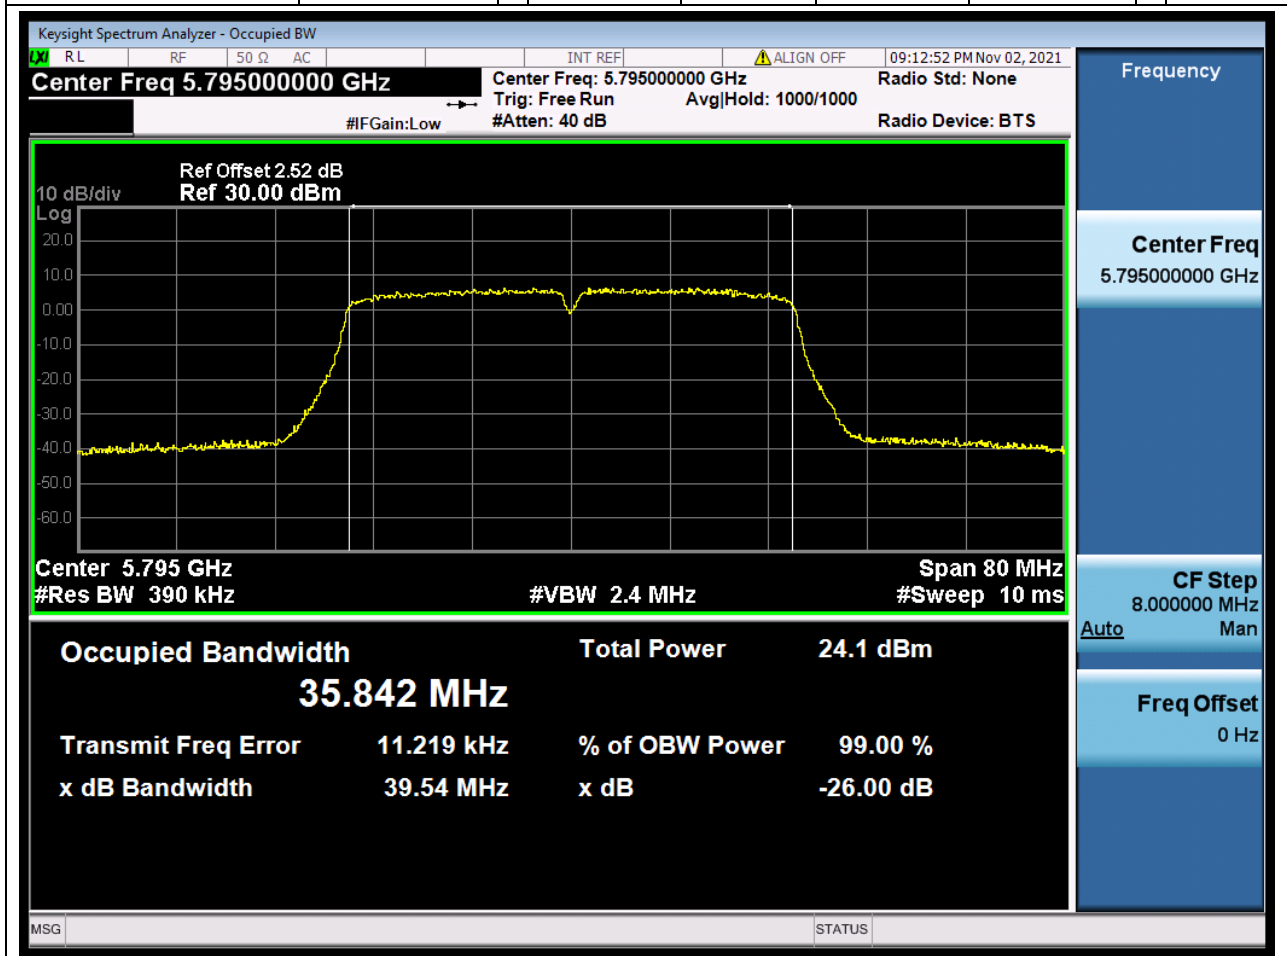

76. 802.11n_40M_Band4_H

76.2. A.2.2-99% Bandwidth(NTNV)

Center Frequency (MHz)	OBW Power (%)	RBW (MHz)	Detector	Limit (MHz)	OBW (MHz)	Verdict
5795	99	0.39	Peak	0	35.842348	Unknow