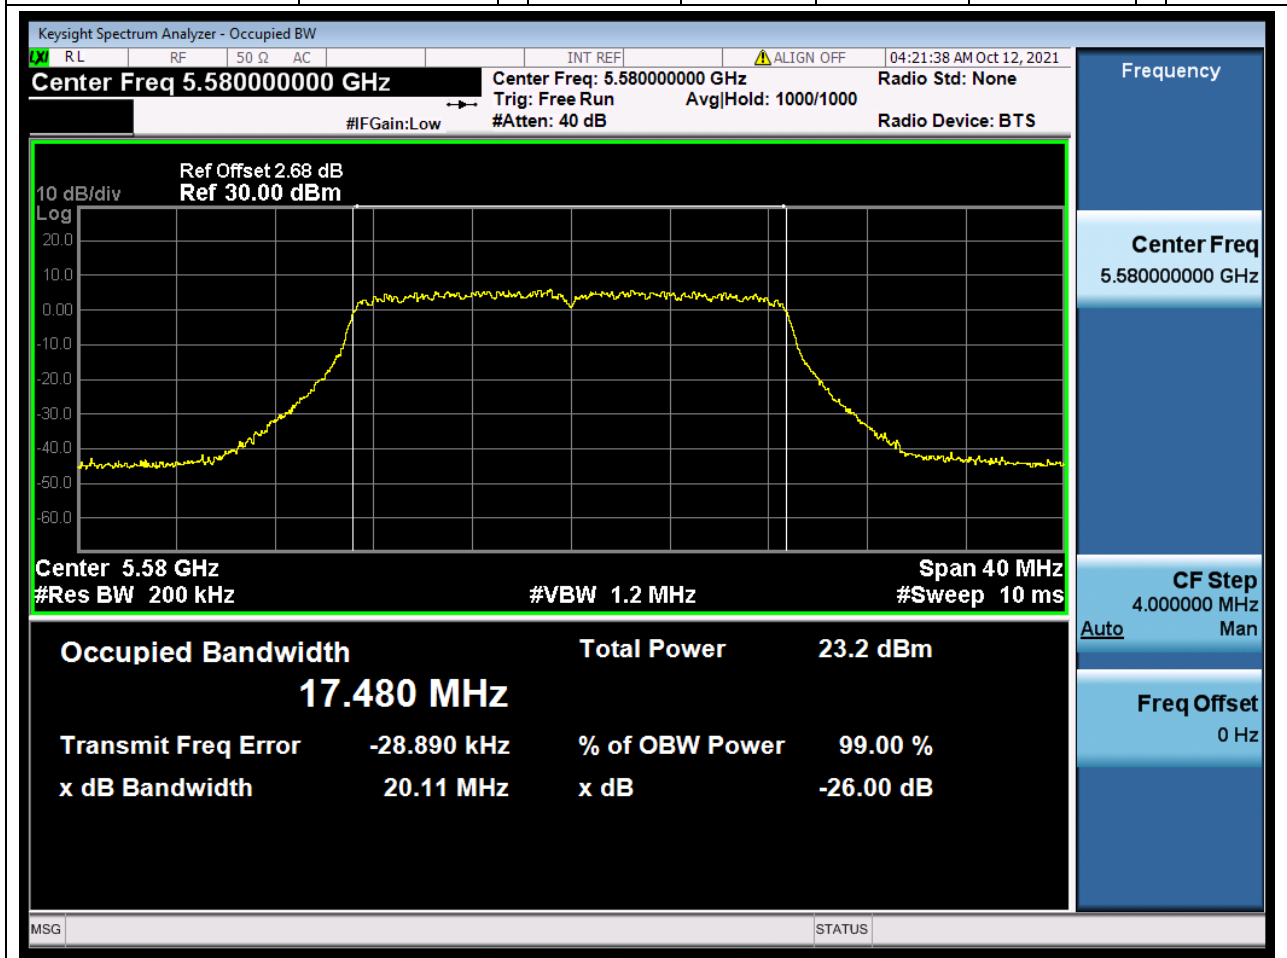

48. 802.11ac_20M_Band3_M

48.1. A.2.2-99% Bandwidth(NTNV)

Center Frequency (MHz)	OBW Power (%)	RBW (MHz)	Detector	Limit (MHz)	OBW (MHz)	Verdict
5580	99	0.2	Peak	0	17.479546	Unknow