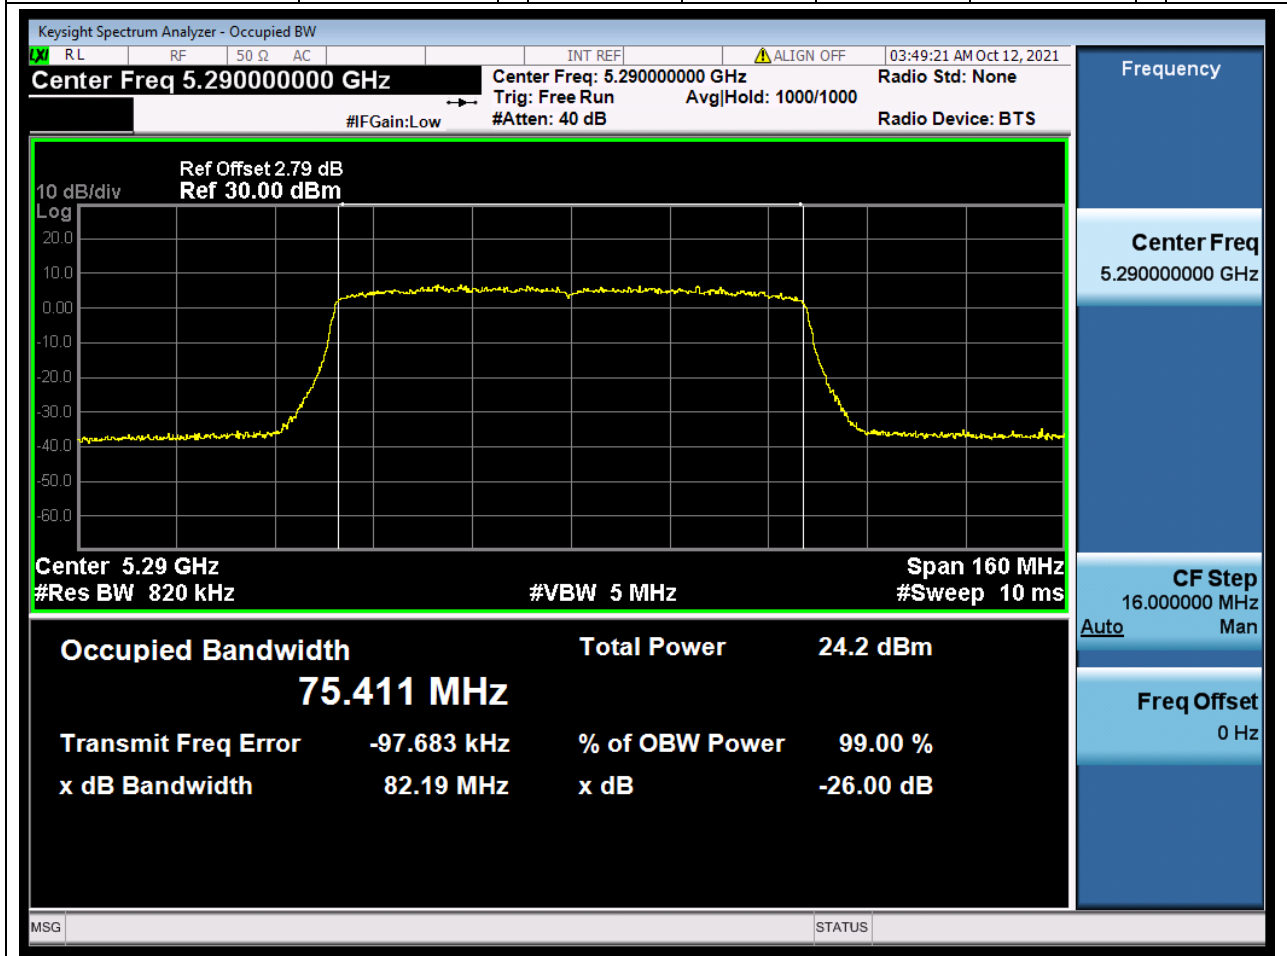

39. 802.11ac_80M_Band2_M

39.1. A.2.2-99% Bandwidth(NTNV)

Center Frequency (MHz)	OBW Power (%)	RBW (MHz)	Detector	Limit (MHz)	OBW (MHz)	Verdict
5290	99	0.82	Peak	0	75.411331	Unknow