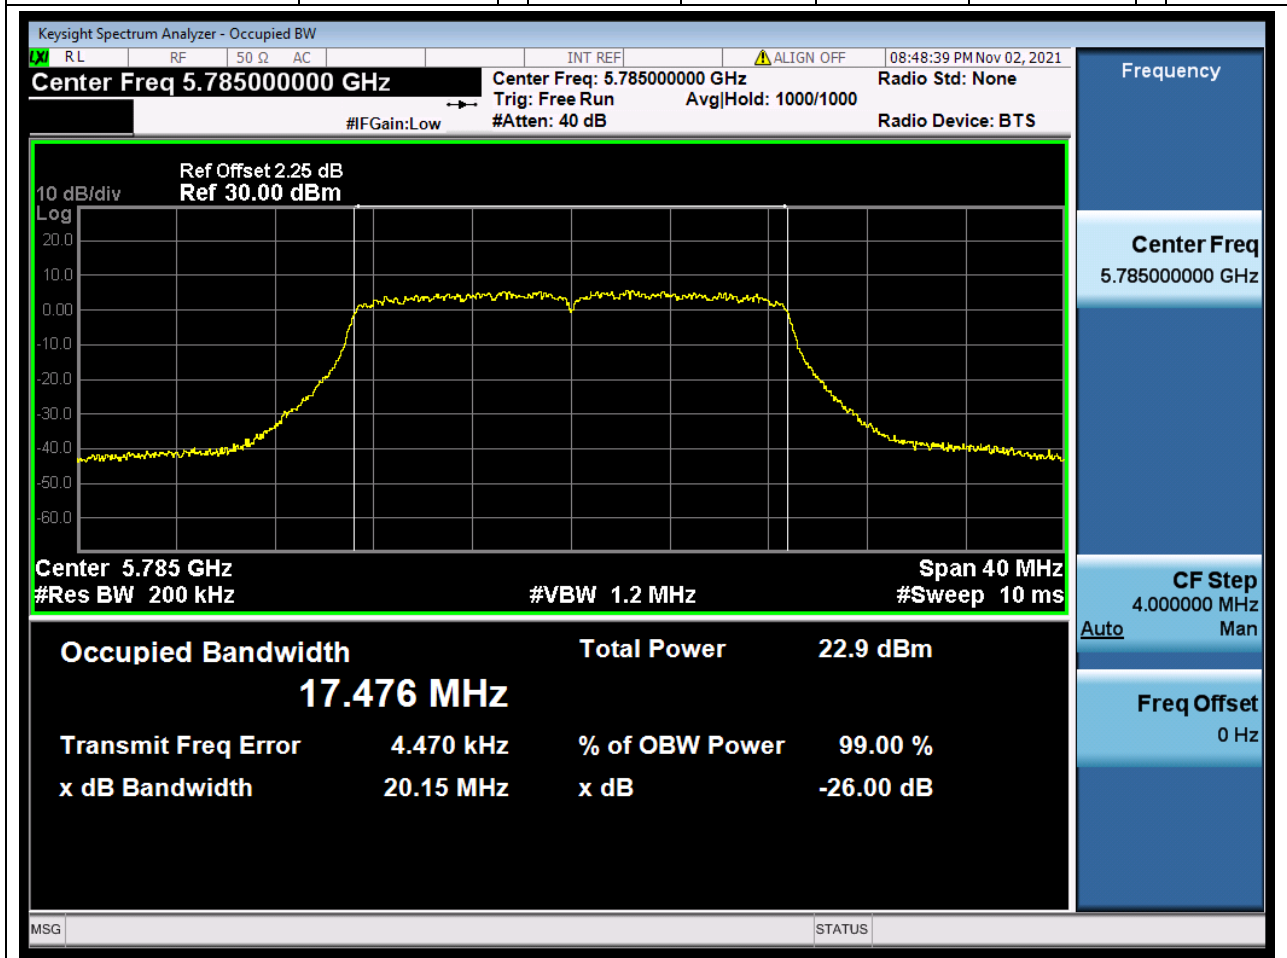

67. 802.11n_20M_Band4_M

67.2. A.2.2-99% Bandwidth(NTNV)

Center Frequency (MHz)	OBW Power (%)	RBW (MHz)	Detector	Limit (MHz)	OBW (MHz)	Verdict
5785	99	0.2	Peak	0	17.475603	Unknow