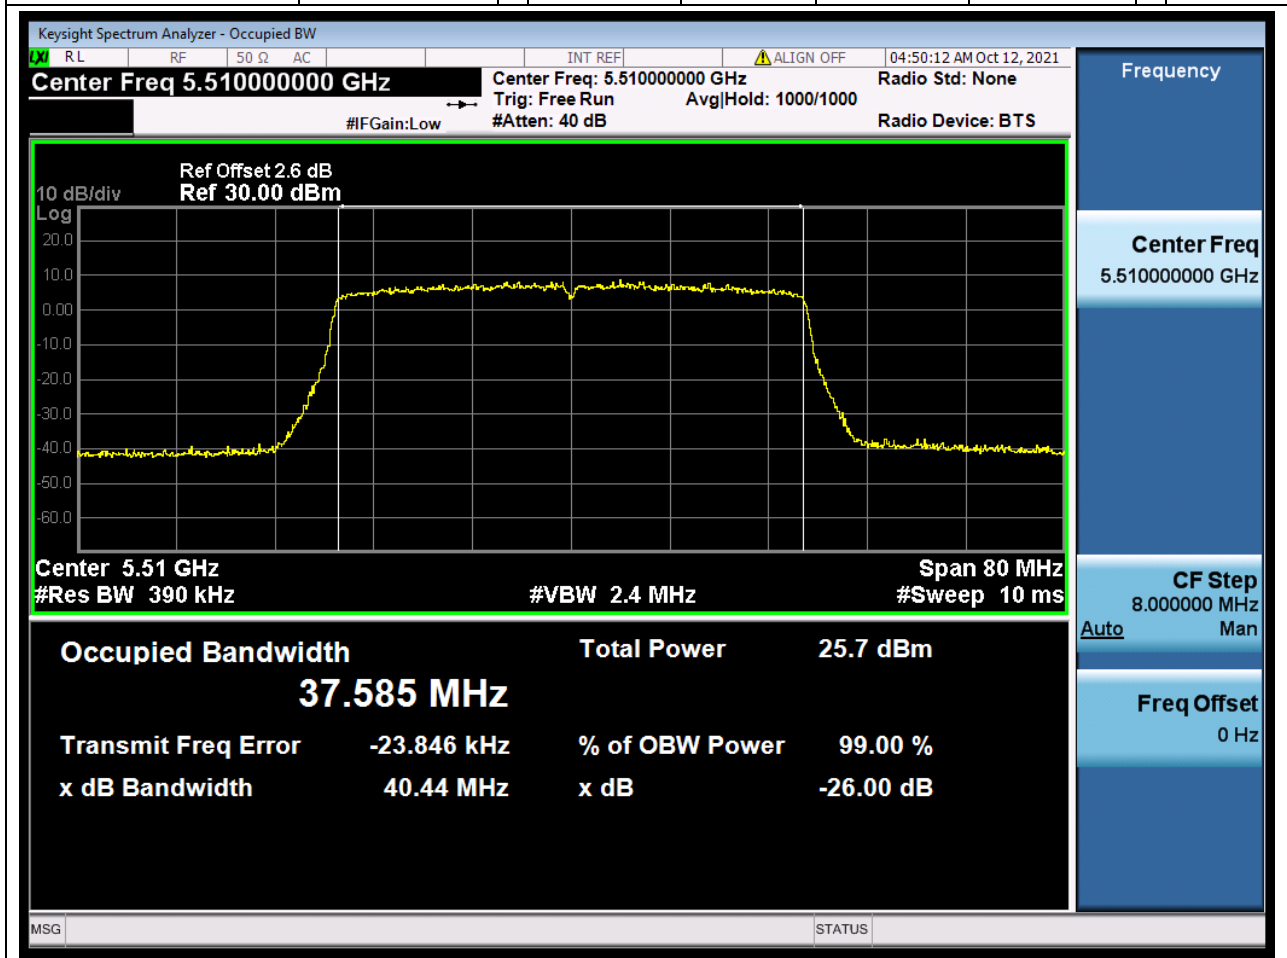

56. 802.11ax_40M_Band3_L

56.1. A.2.2-99% Bandwidth(NTNV)

Center Frequency (MHz)	OBW Power (%)	RBW (MHz)	Detector	Limit (MHz)	OBW (MHz)	Verdict
5510	99	0.39	Peak	0	37.585161	Unknow