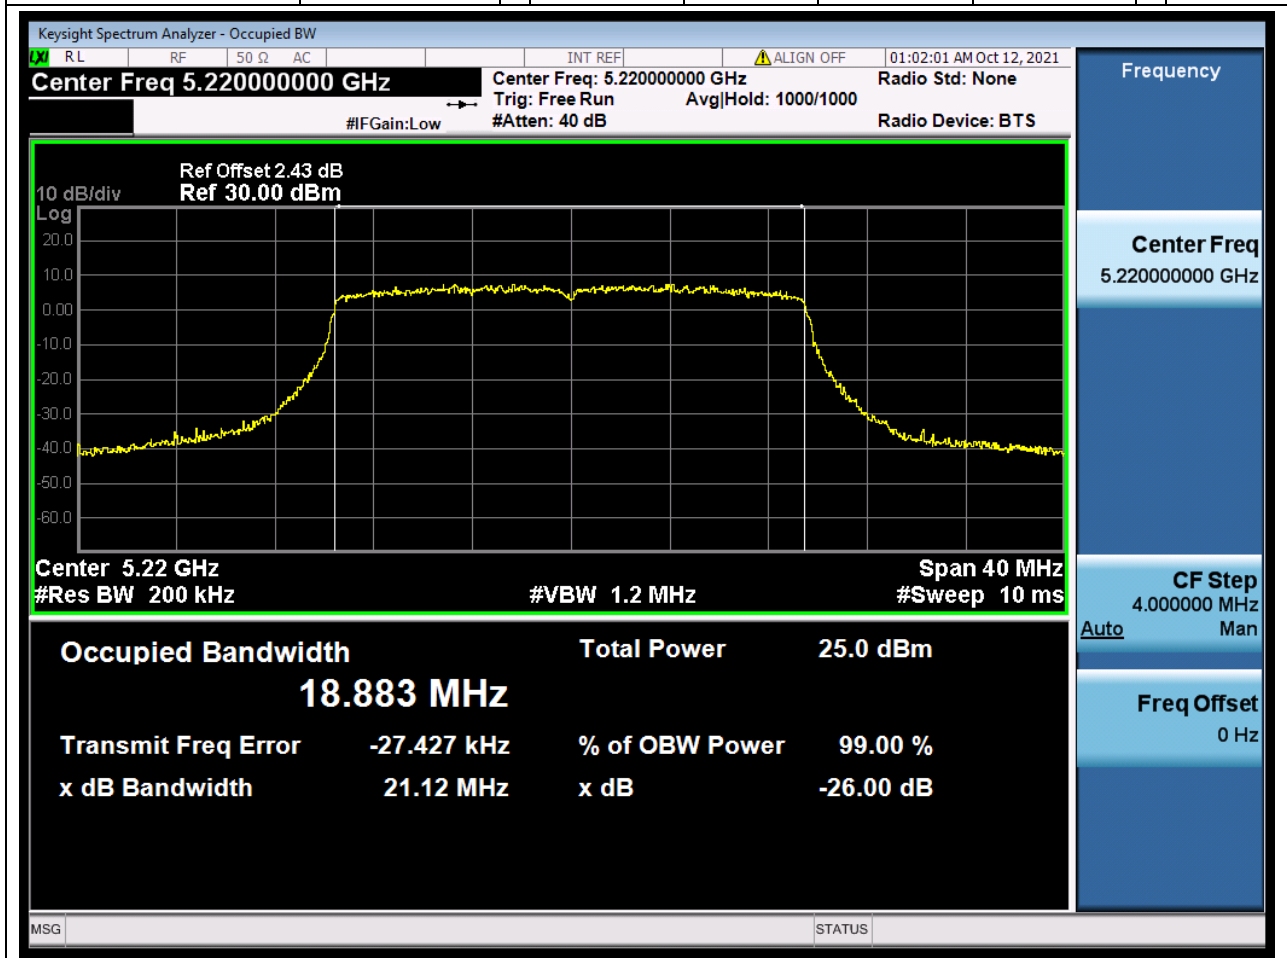

11. 802.11ax_20M_Band1_M

11.1. A.2.2-99% Bandwidth(NTNV)

Center Frequency (MHz)	OBW Power (%)	RBW (MHz)	Detector	Limit (MHz)	OBW (MHz)	Verdict
5220	99	0.2	Peak	0	18.88312	Unknow