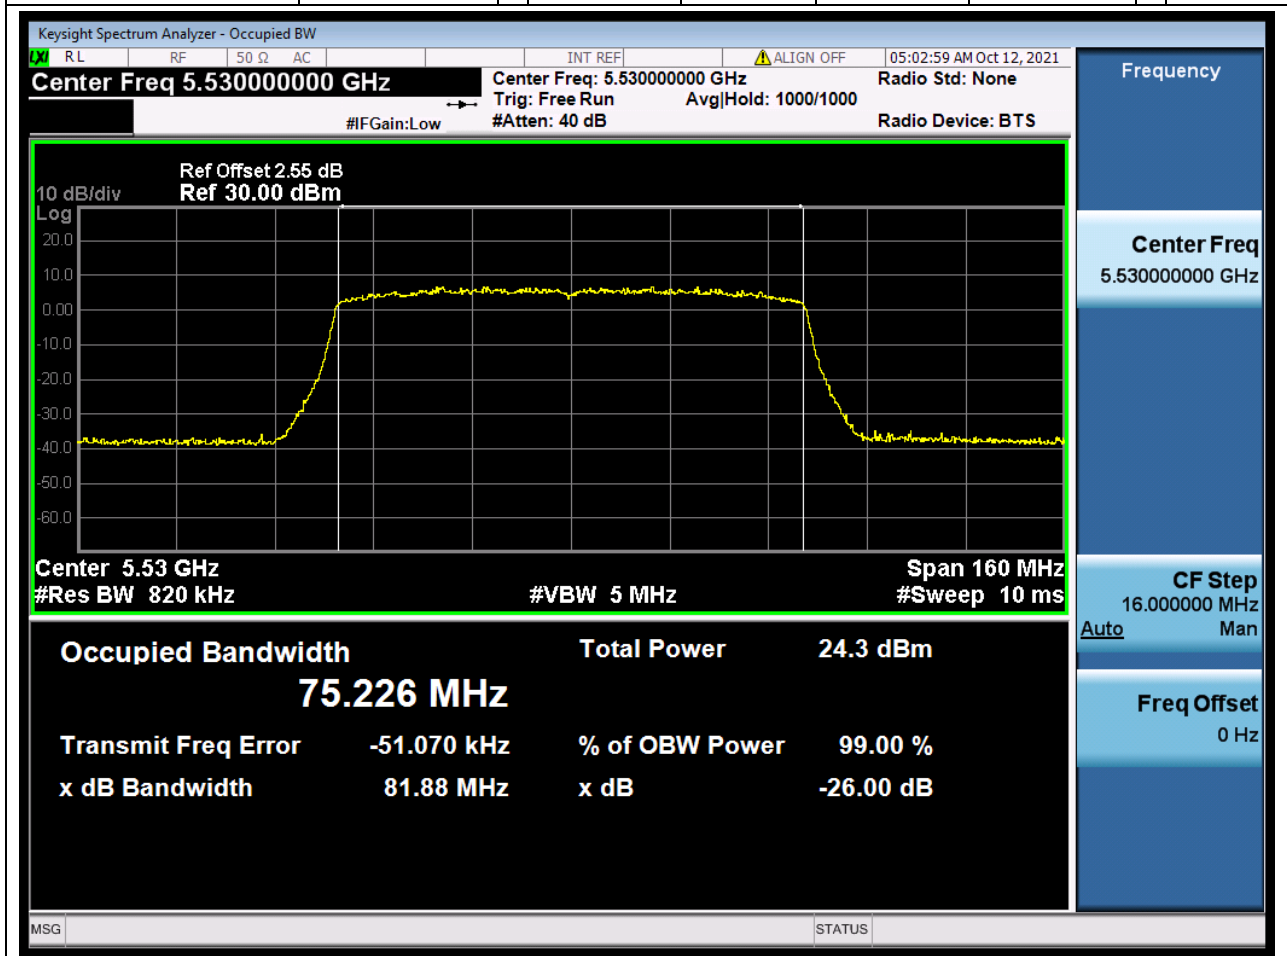

59. 802.11ac_80M_Band3_L

59.1. A.2.2-99% Bandwidth(NTNV)

Center Frequency (MHz)	OBW Power (%)	RBW (MHz)	Detector	Limit (MHz)	OBW (MHz)	Verdict
5530	99	0.82	Peak	0	75.225716	Unknow