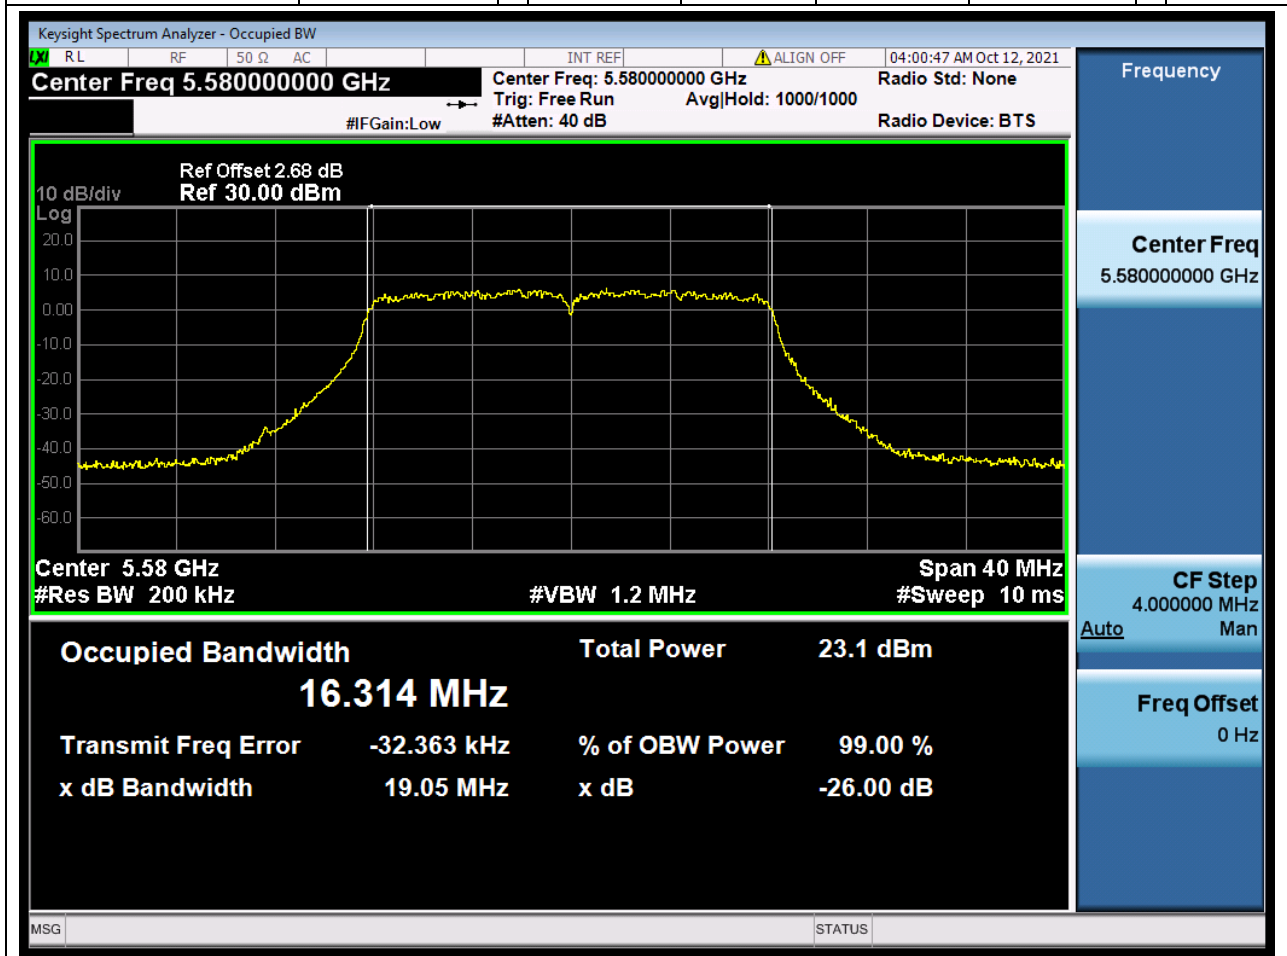

42. 802.11a_20M_Band3_M

42.1. A.2.2-99% Bandwidth(NTNV)

Center Frequency (MHz)	OBW Power (%)	RBW (MHz)	Detector	Limit (MHz)	OBW (MHz)	Verdict
5580	99	0.2	Peak	0	16.314123	Unknow