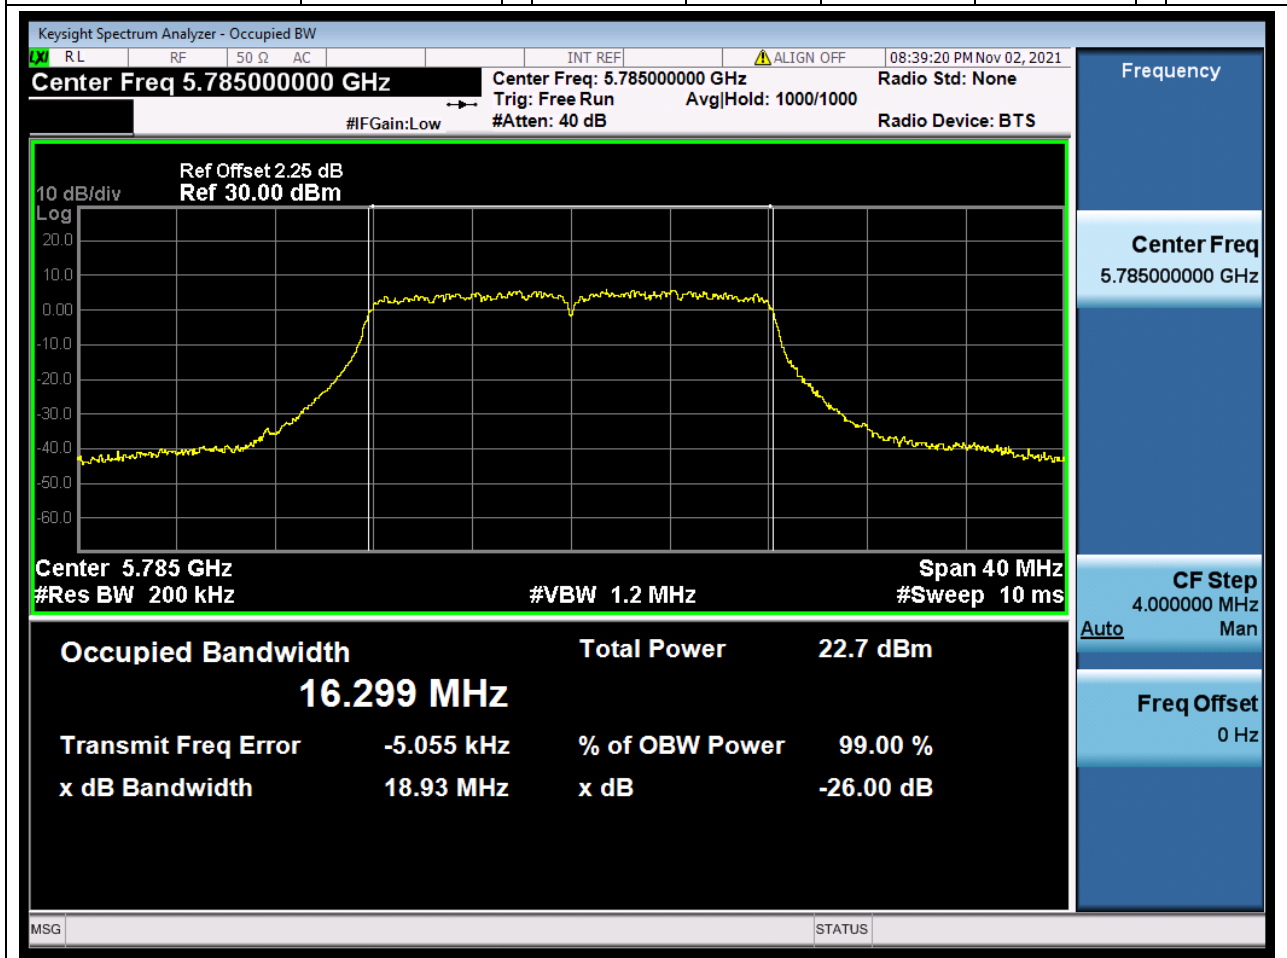

64. 802.11a_20M_Band4_M

64.2. A.2.2-99% Bandwidth(NTNV)

Center Frequency (MHz)	OBW Power (%)	RBW (MHz)	Detector	Limit (MHz)	OBW (MHz)	Verdict
5785	99	0.2	Peak	0	16.2995	Unknow