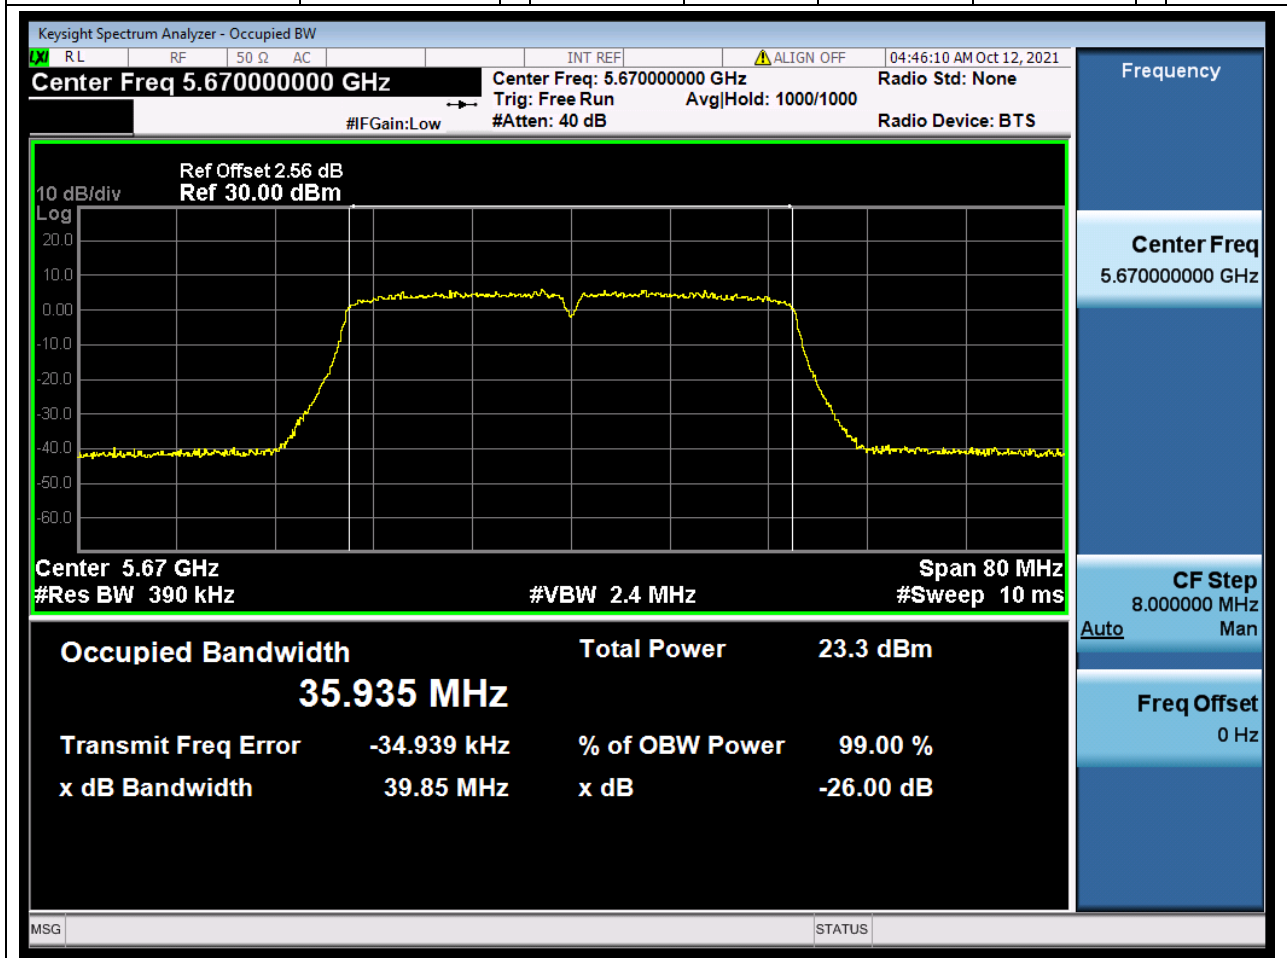

55. 802.11ac_40M_Band3_H

55.1. A.2.2-99% Bandwidth(NTNV)

Center Frequency (MHz)	OBW Power (%)	RBW (MHz)	Detector	Limit (MHz)	OBW (MHz)	Verdict
5670	99	0.39	Peak	0	35.93465	Unknow