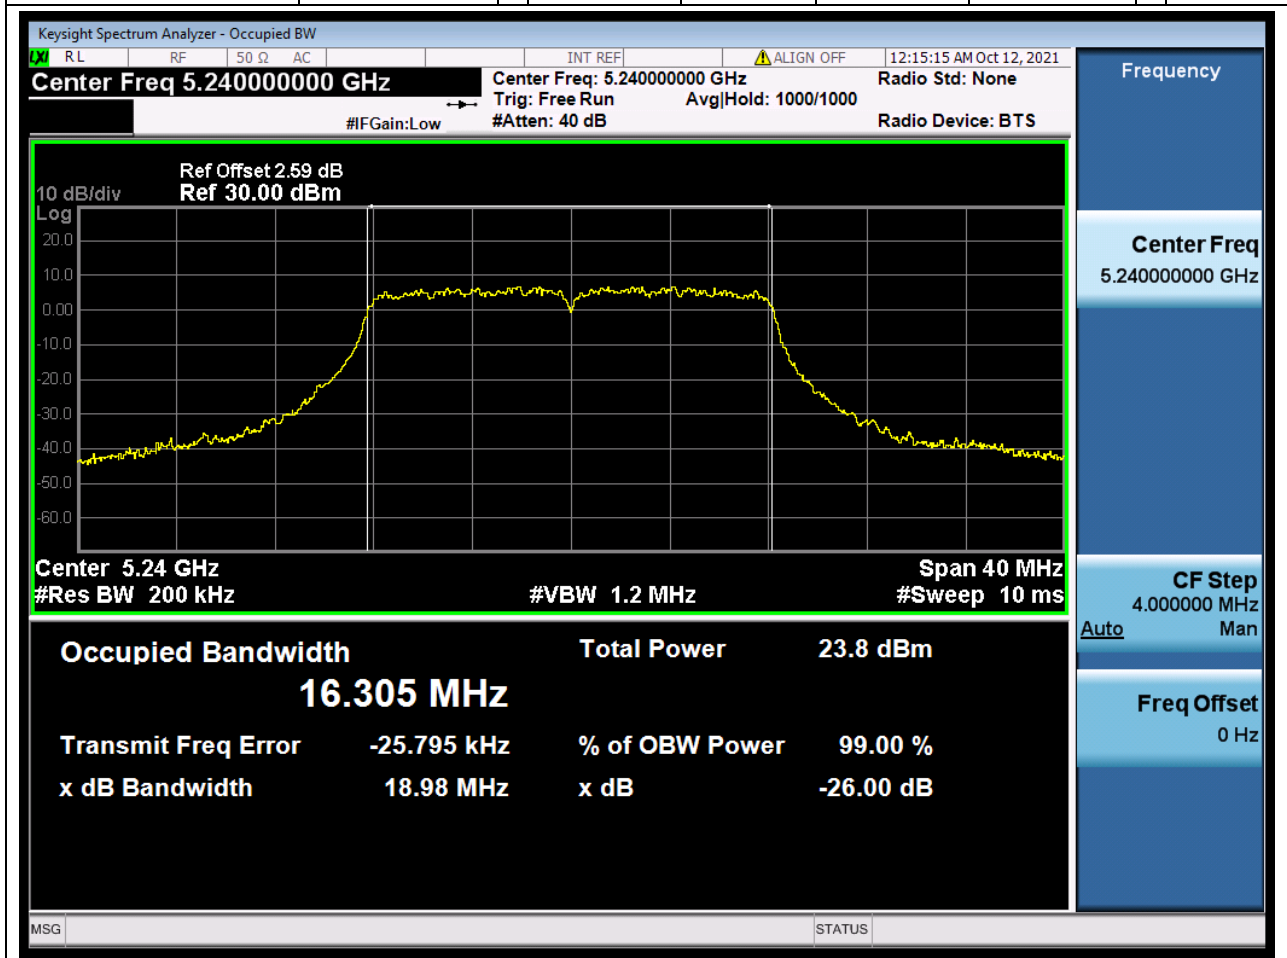

3. 802.11a_20M_Band1_H

3.1. A.2.2-99% Bandwidth(NTNV)

Center Frequency (MHz)	OBW Power (%)	RBW (MHz)	Detector	Limit (MHz)	OBW (MHz)	Verdict
5240	99	0.2	Peak	0	16.304522	Unknow