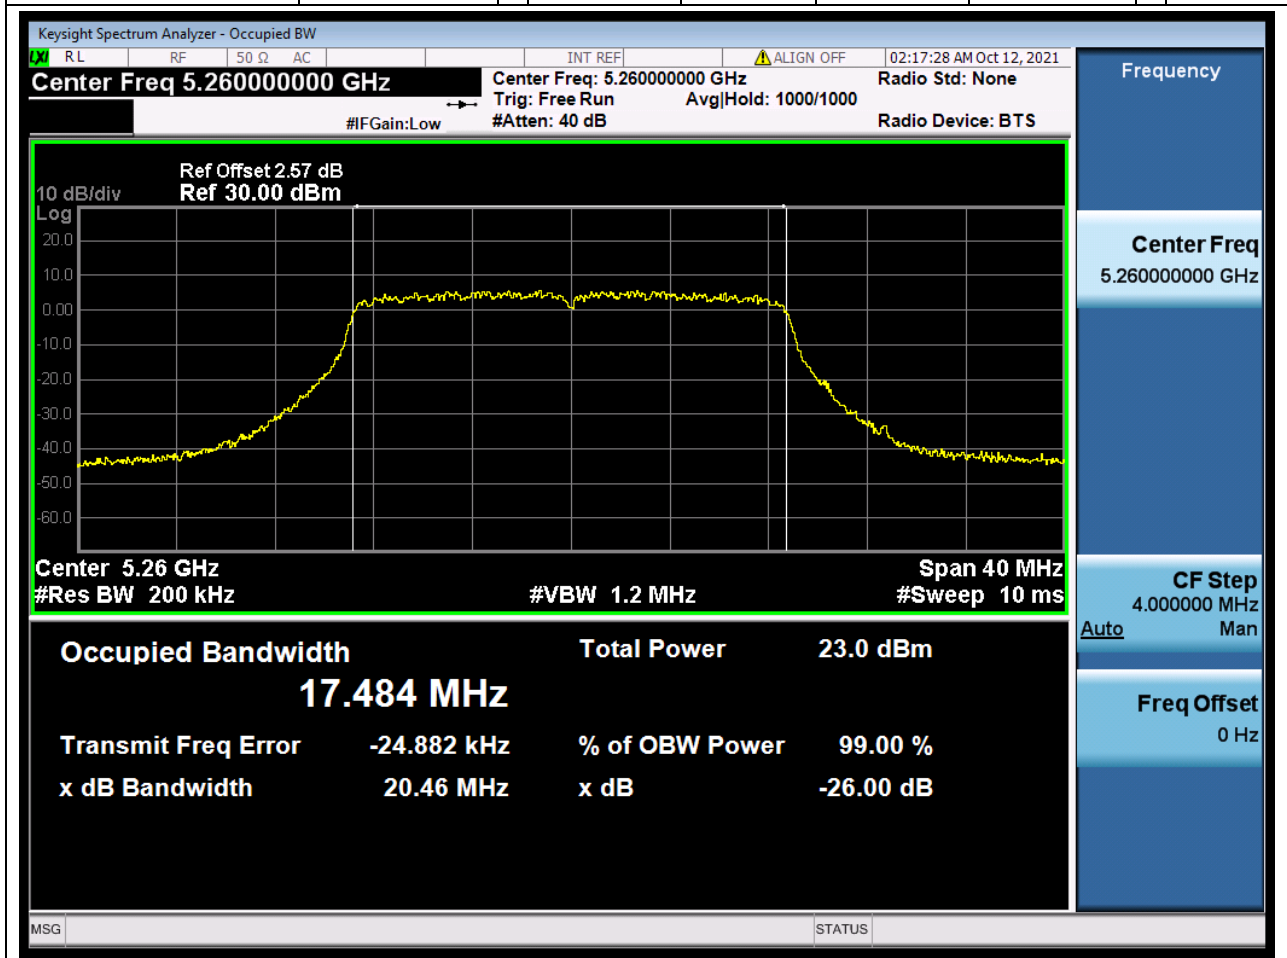

26. 802.11ac_20M_Band2_L

26.1. A.2.2-99% Bandwidth(NTNV)

Center Frequency (MHz)	OBW Power (%)	RBW (MHz)	Detector	Limit (MHz)	OBW (MHz)	Verdict
5260	99	0.2	Peak	0	17.484239	Unknow