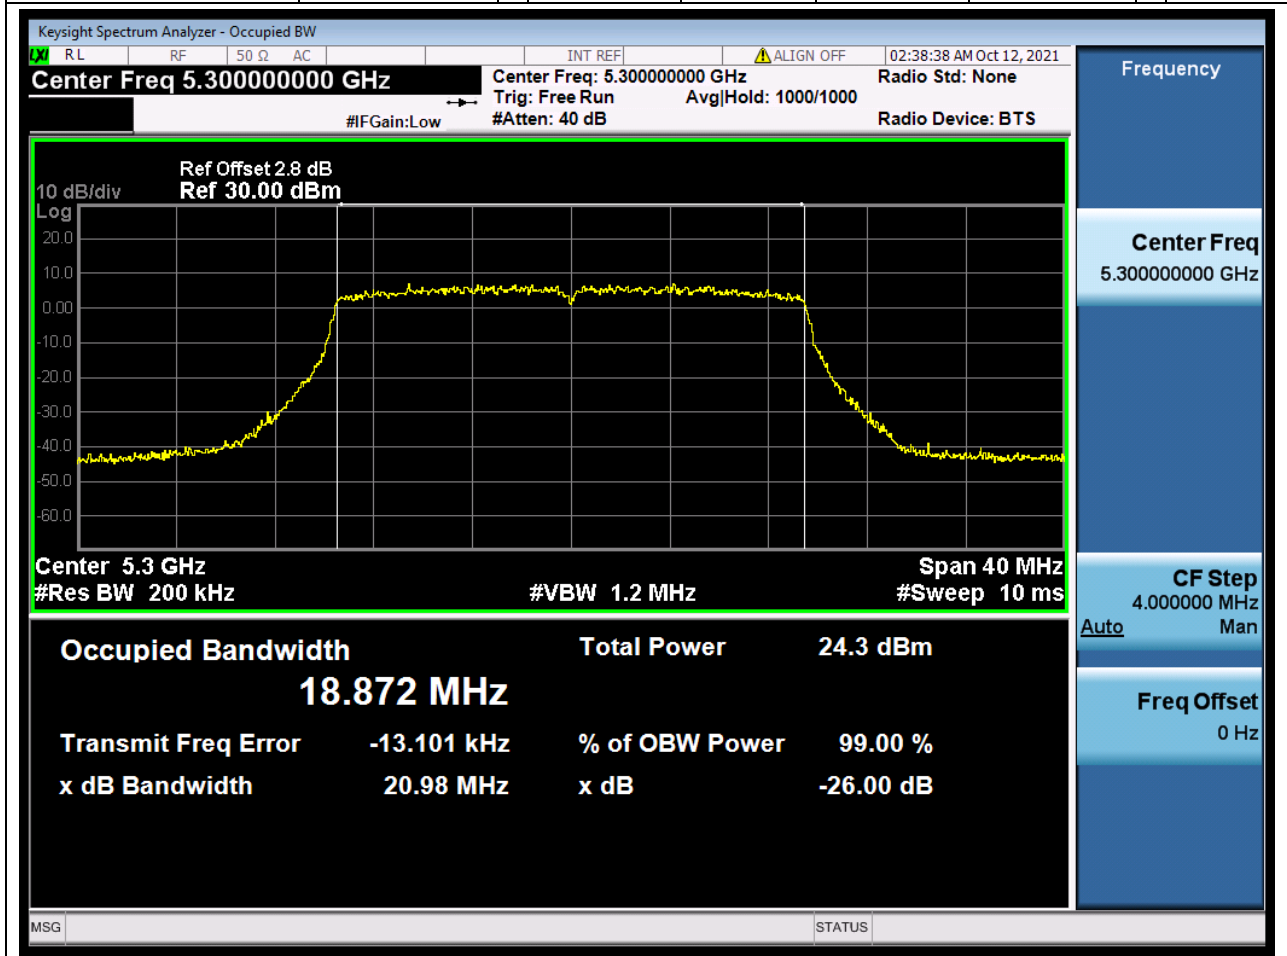

30. 802.11ax_20M_Band2_M

30.1. A.2.2-99% Bandwidth(NTNV)

Center Frequency (MHz)	OBW Power (%)	RBW (MHz)	Detector	Limit (MHz)	OBW (MHz)	Verdict
5300	99	0.2	Peak	0	18.872179	Unknow