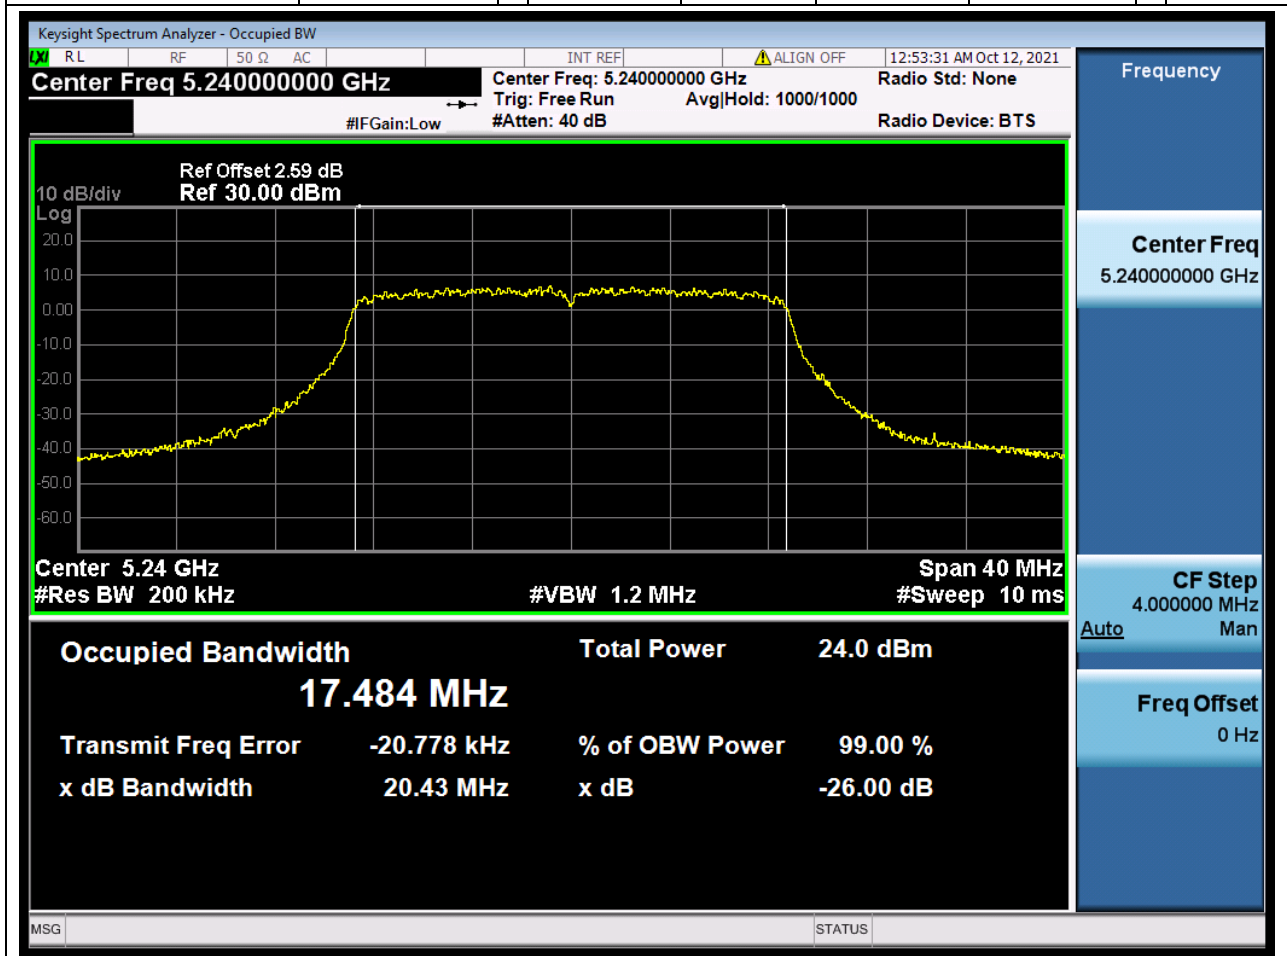

9. 802.11ac_20M_Band1_H

9.1. A.2.2-99% Bandwidth(NTNV)

Center Frequency (MHz)	OBW Power (%)	RBW (MHz)	Detector	Limit (MHz)	OBW (MHz)	Verdict
5240	99	0.2	Peak	0	17.483912	Unknow