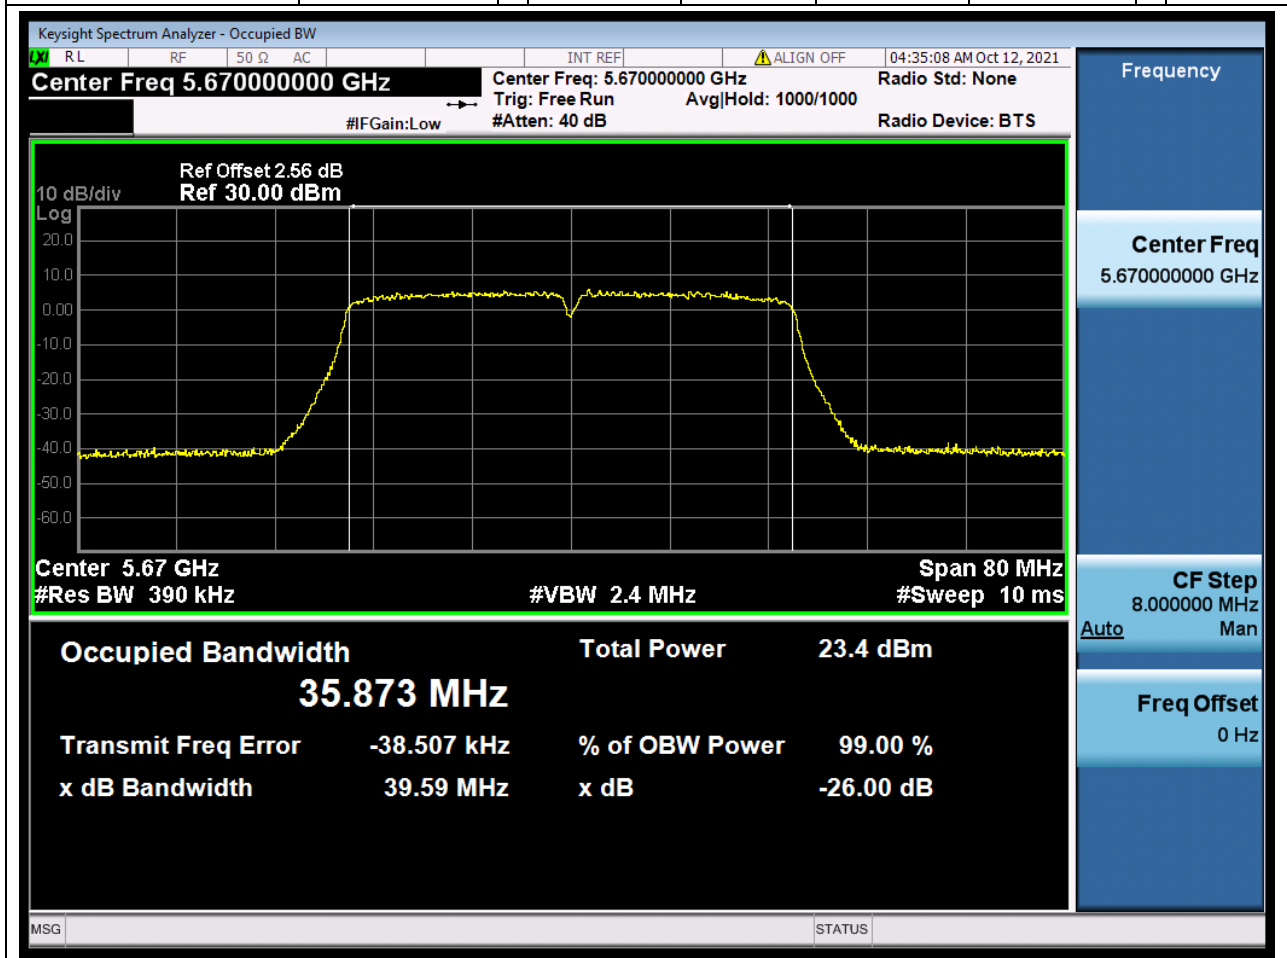

52. 802.11n_40M_Band3_H

52.1. A.2.2-99% Bandwidth(NTNV)

Center Frequency (MHz)	OBW Power (%)	RBW (MHz)	Detector	Limit (MHz)	OBW (MHz)	Verdict
5670	99	0.39	Peak	0	35.873434	Unknow