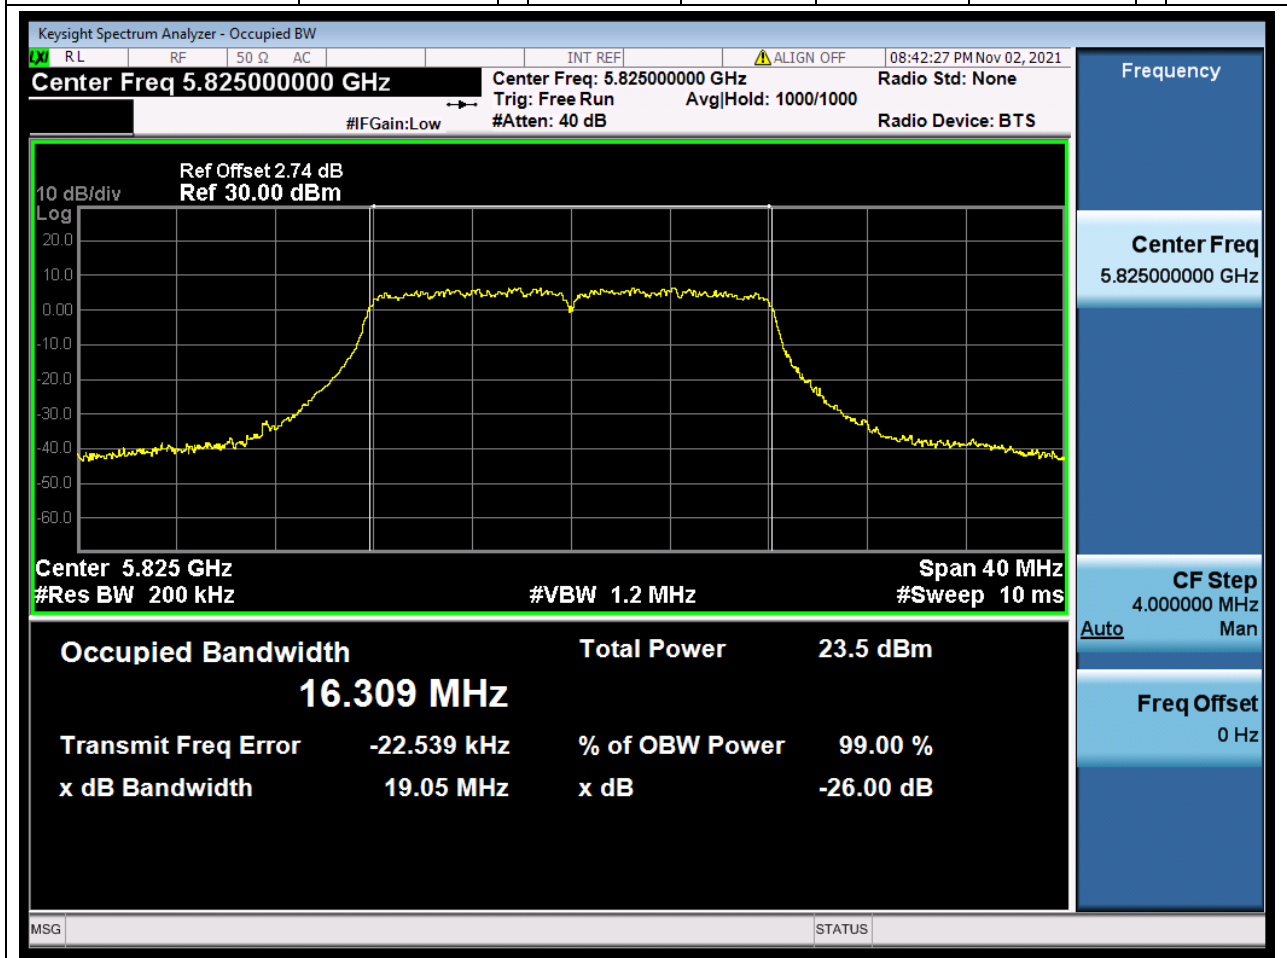

65. 802.11a_20M_Band4_H

65.2. A.2.2-99% Bandwidth(NTNV)

Center Frequency (MHz)	OBW Power (%)	RBW (MHz)	Detector	Limit (MHz)	OBW (MHz)	Verdict
5825	99	0.2	Peak	0	16.308563	Unknow