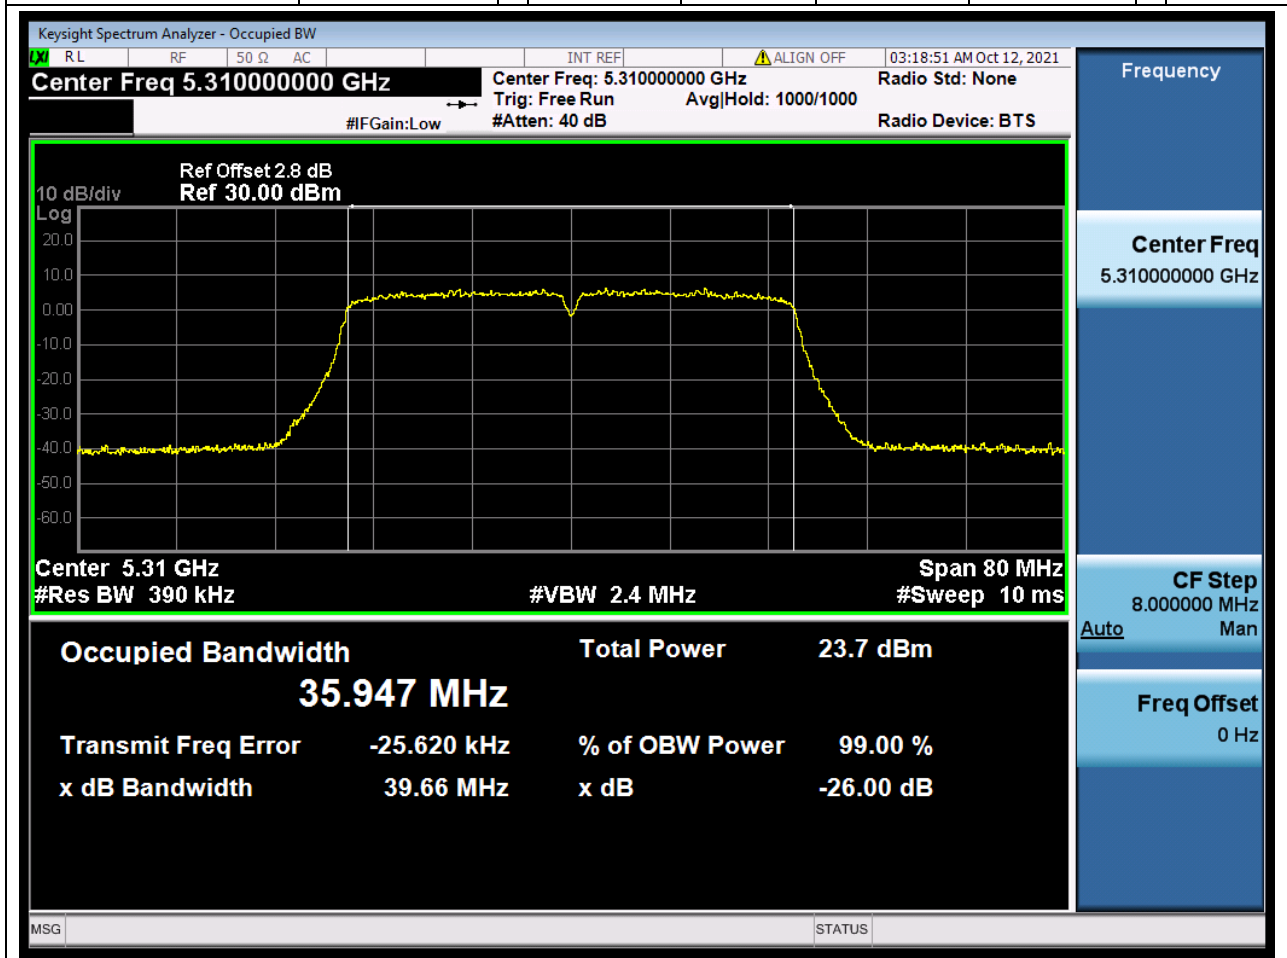

35. 802.11ac_40M_Band2_H

35.1. A.2.2-99% Bandwidth(NTNV)

Center Frequency (MHz)	OBW Power (%)	RBW (MHz)	Detector	Limit (MHz)	OBW (MHz)	Verdict
5310	99	0.39	Peak	0	35.946841	Unknow