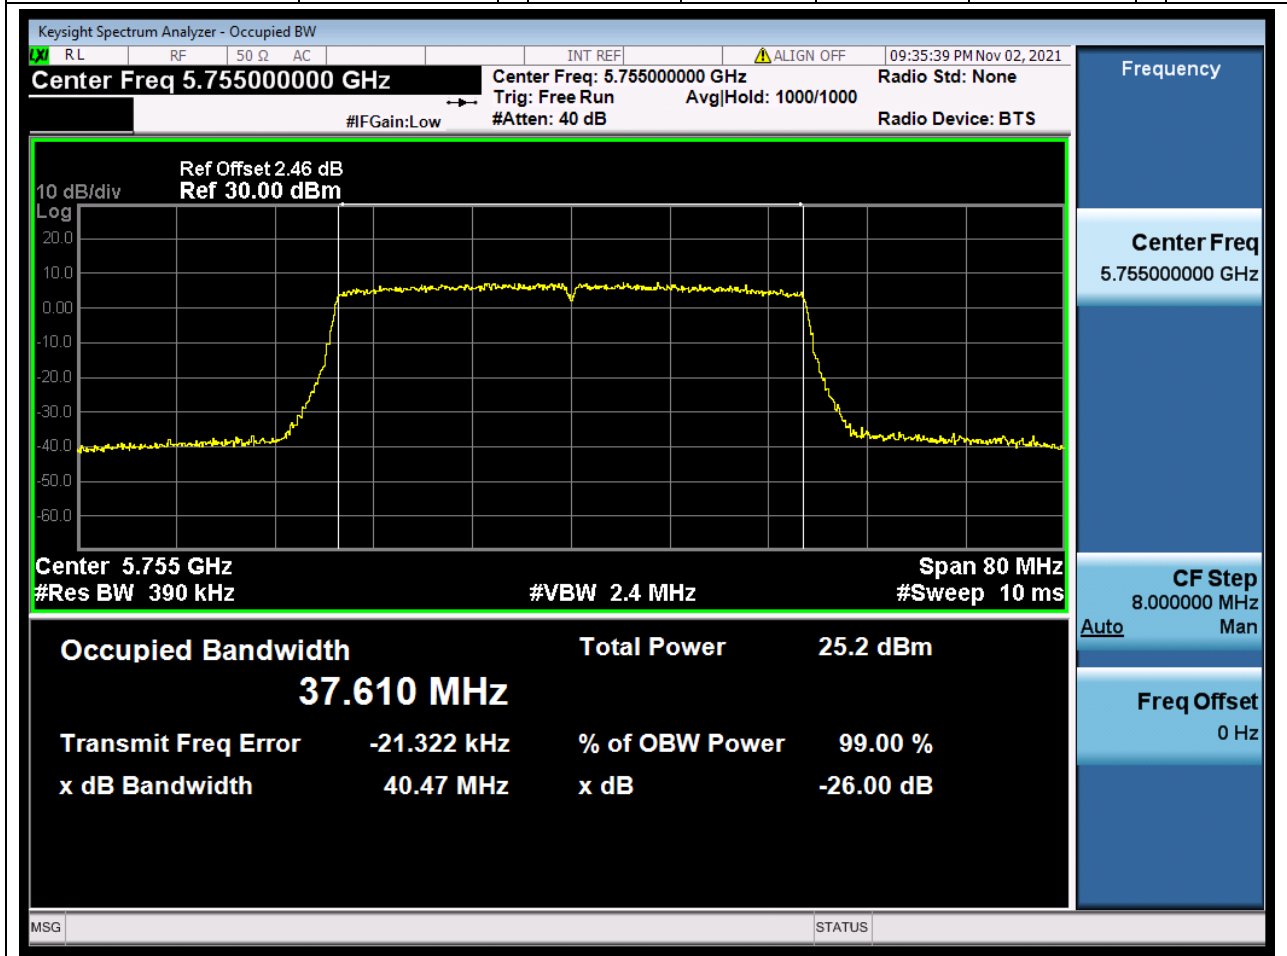

79. 802.11ax_40M_Band4_L

79.2. A.2.2-99% Bandwidth(NTNV)

Center Frequency (MHz)	OBW Power (%)	RBW (MHz)	Detector	Limit (MHz)	OBW (MHz)	Verdict
5755	99	0.39	Peak	0	37.609705	Unknow