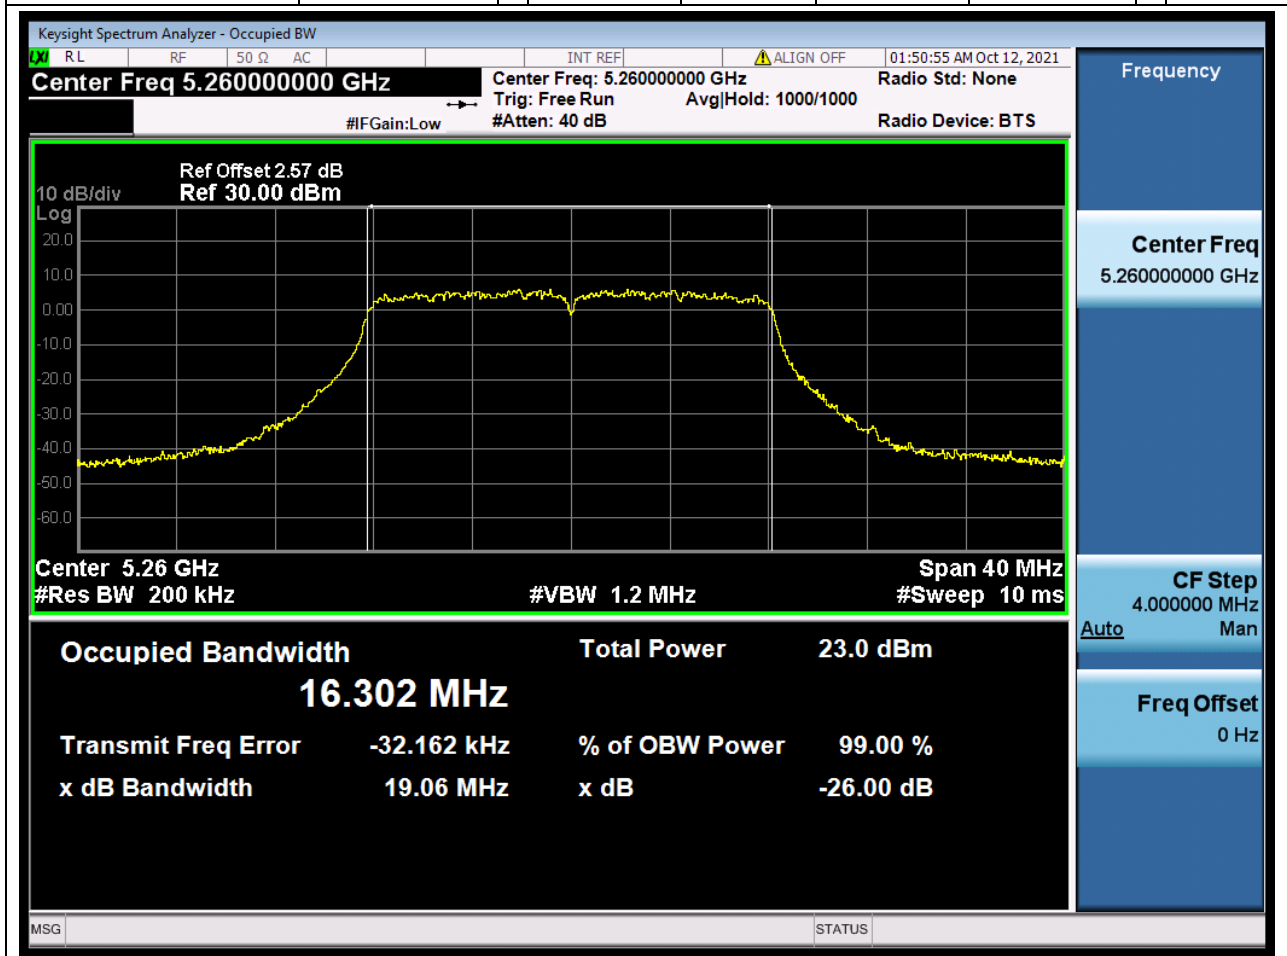

20. 802.11a_20M_Band2_L

20.1. A.2.2-99% Bandwidth(NTNV)

Center Frequency (MHz)	OBW Power (%)	RBW (MHz)	Detector	Limit (MHz)	OBW (MHz)	Verdict
5260	99	0.2	Peak	0	16.302476	Unknow