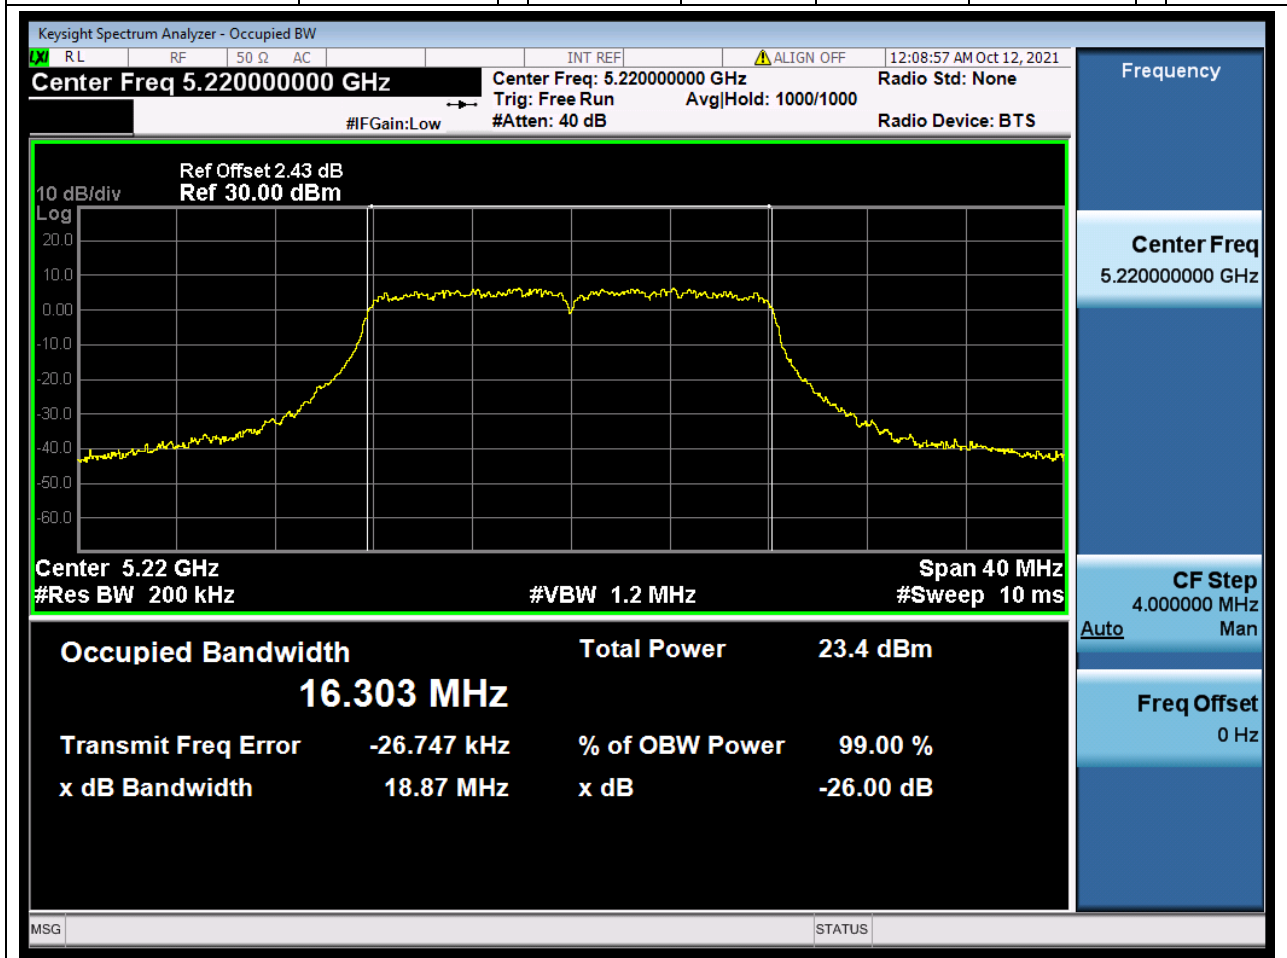

2. 802.11a_20M_Band1_M

2.1. A.2.2-99% Bandwidth(NTNV)

Center Frequency (MHz)	OBW Power (%)	RBW (MHz)	Detector	Limit (MHz)	OBW (MHz)	Verdict
5220	99	0.2	Peak	0	16.302806	Unknow