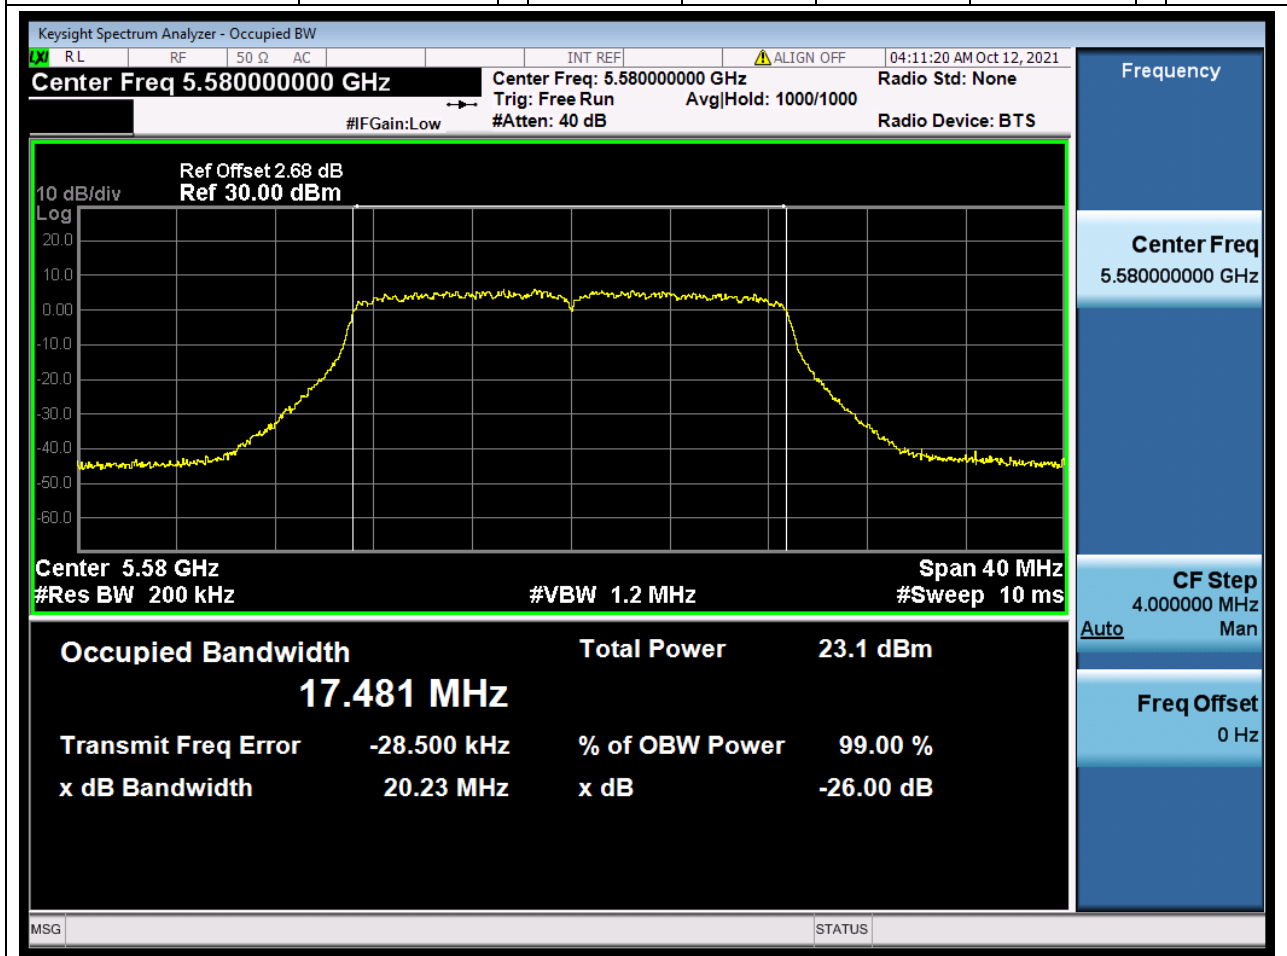

45. 802.11n_20M_Band3_M

45.1. A.2.2-99% Bandwidth(NTNV)

Center Frequency (MHz)	OBW Power (%)	RBW (MHz)	Detector	Limit (MHz)	OBW (MHz)	Verdict
5580	99	0.2	Peak	0	17.481169	Unknown