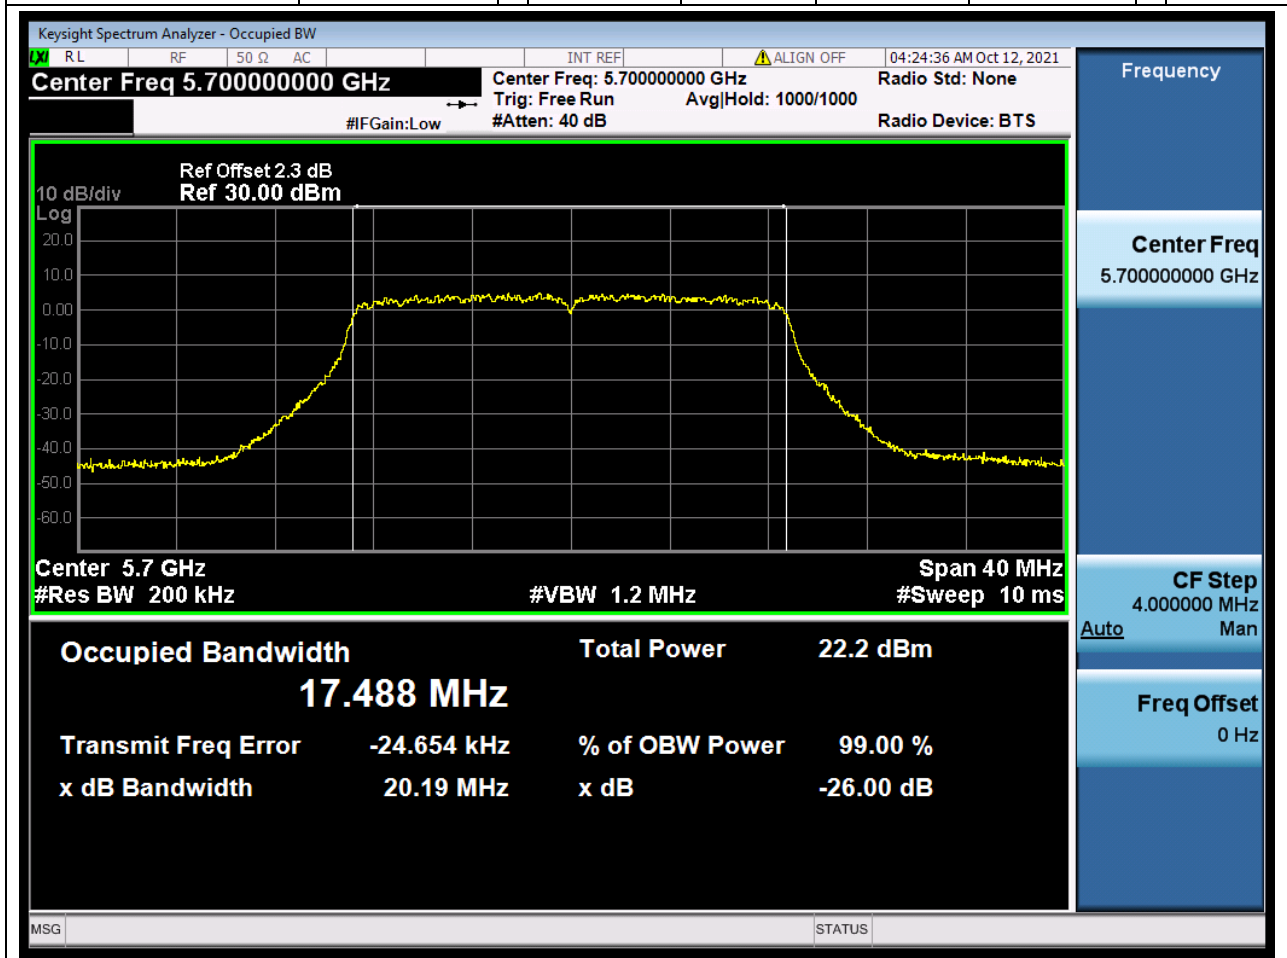

49. 802.11ac_20M_Band3_H

49.1. A.2.2-99% Bandwidth(NTNV)

Center Frequency (MHz)	OBW Power (%)	RBW (MHz)	Detector	Limit (MHz)	OBW (MHz)	Verdict
5700	99	0.2	Peak	0	17.488476	Unknow