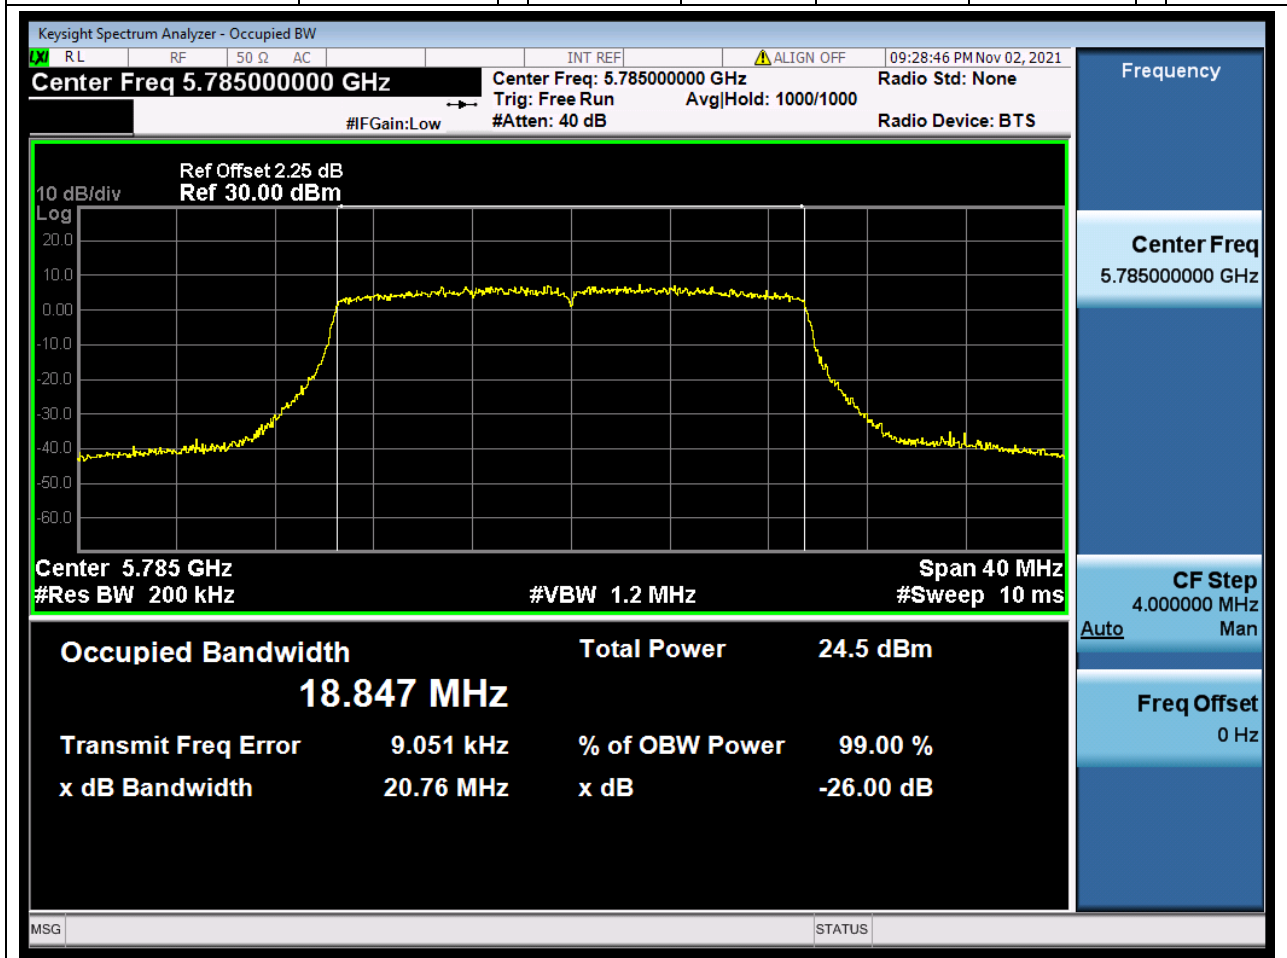

73. 802.11ax_20M_Band4_M

73.2. A.2.2-99% Bandwidth(NTNV)

Center Frequency (MHz)	OBW Power (%)	RBW (MHz)	Detector	Limit (MHz)	OBW (MHz)	Verdict
5785	99	0.2	Peak	0	18.847457	Unknow