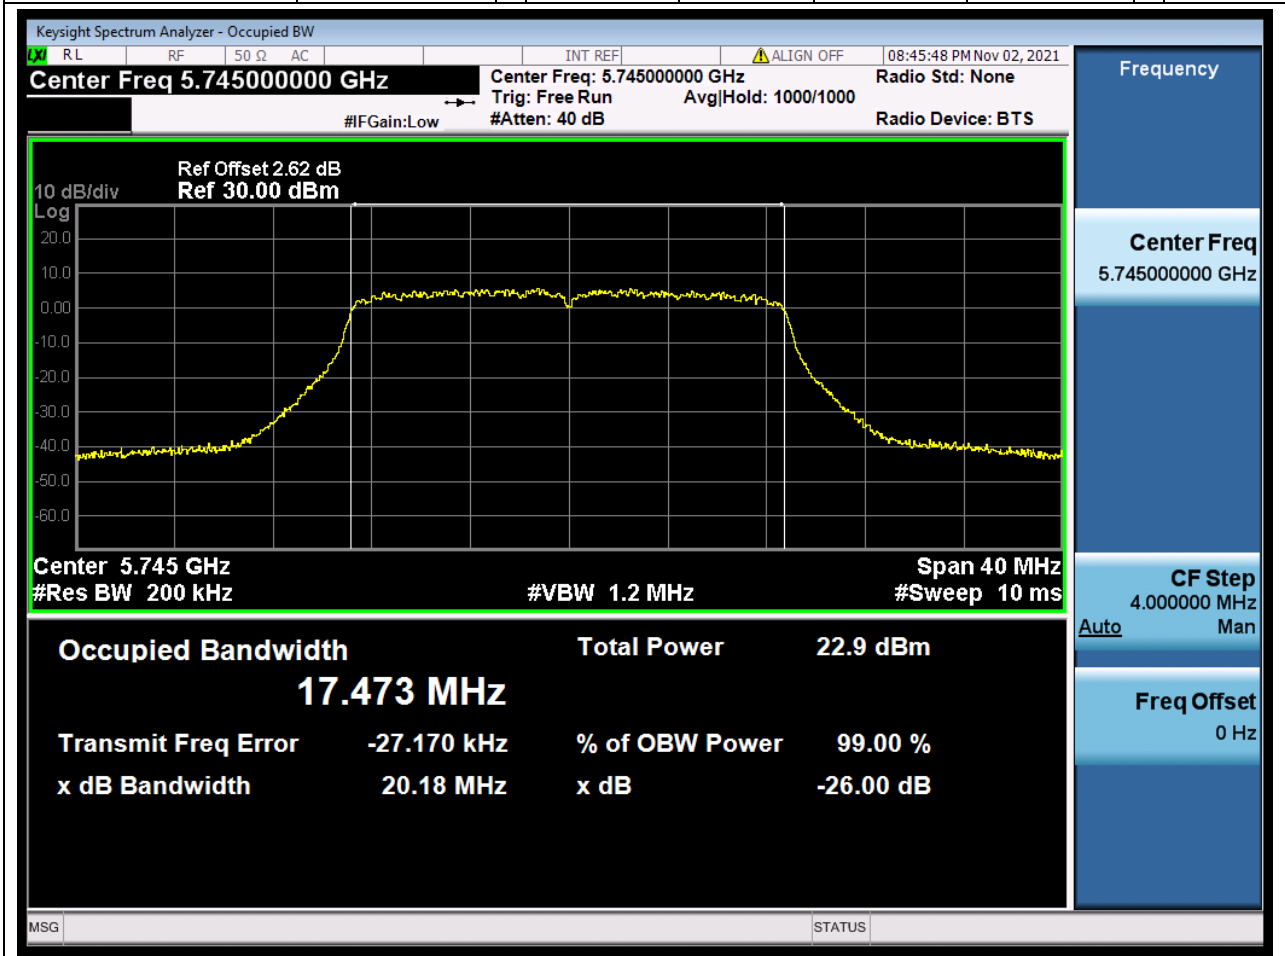

66. 802.11n_20M_Band4_L

66.2. A.2.2-99% Bandwidth(NTNV)

Center Frequency (MHz)	OBW Power (%)	RBW (MHz)	Detector	Limit (MHz)	OBW (MHz)	Verdict
5745	99	0.2	Peak	0	17.472927	Unknow