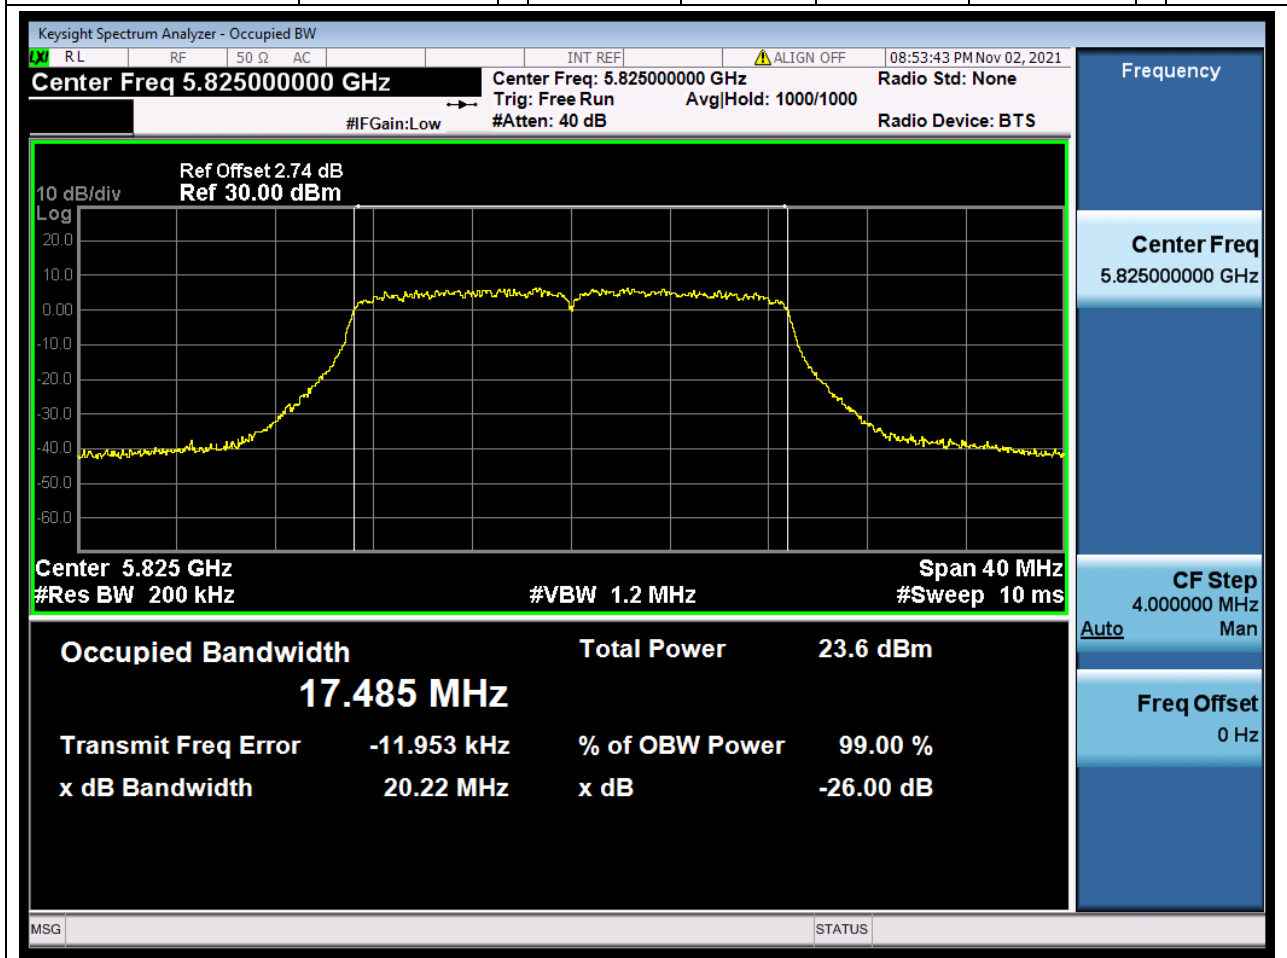

68. 802.11n_20M_Band4_H

68.2. A.2.2-99% Bandwidth(NTNV)

Center Frequency (MHz)	OBW Power (%)	RBW (MHz)	Detector	Limit (MHz)	OBW (MHz)	Verdict
5825	99	0.2	Peak	0	17.485398	Unknown