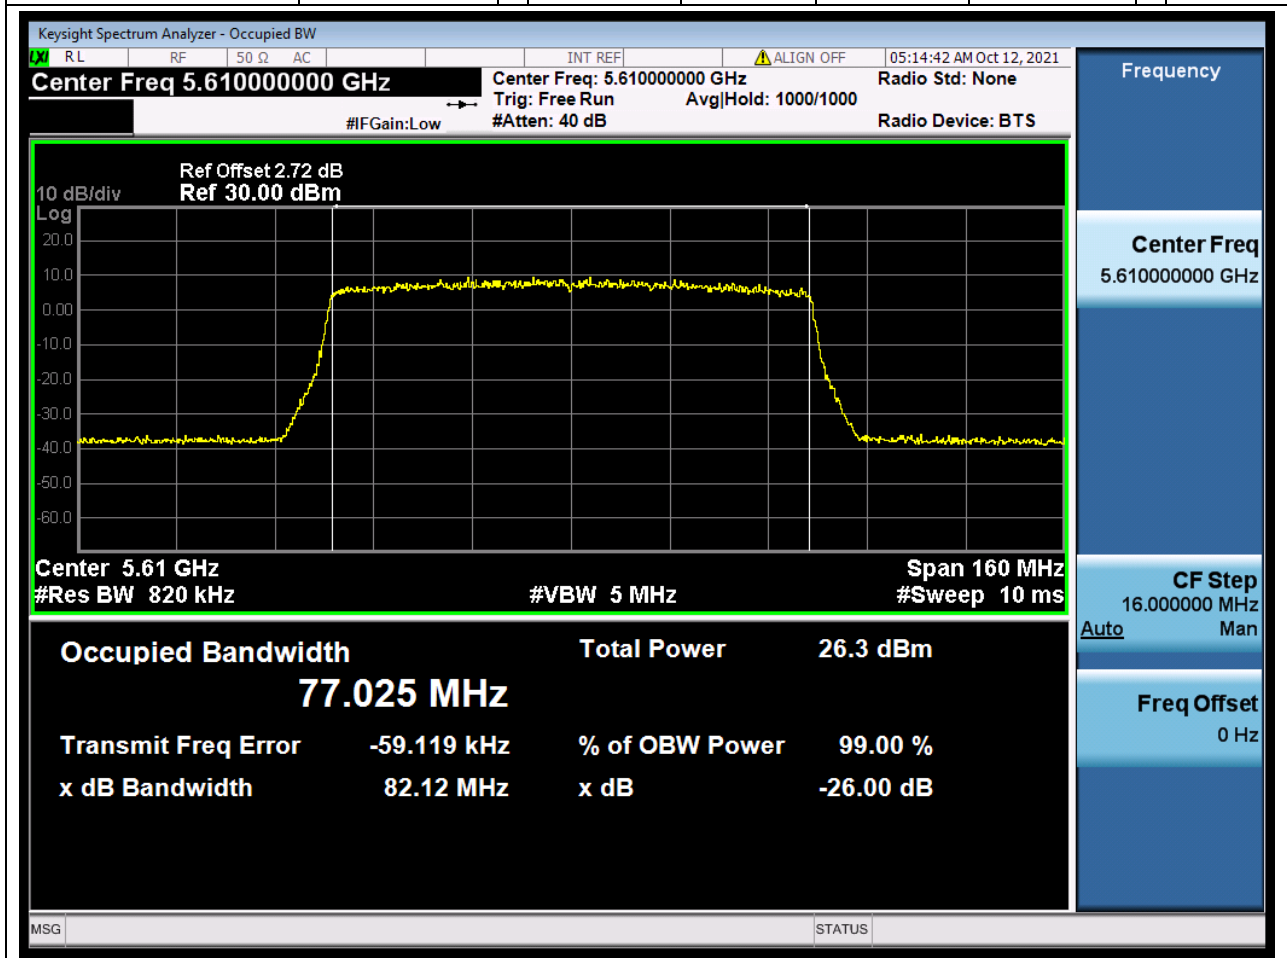

62. 802.11ax_80M_Band3_M

62.1. A.2.2-99% Bandwidth(NTNV)

Center Frequency (MHz)	OBW Power (%)	RBW (MHz)	Detector	Limit (MHz)	OBW (MHz)	Verdict
5610	99	0.82	Peak	0	77.025341	Unknow