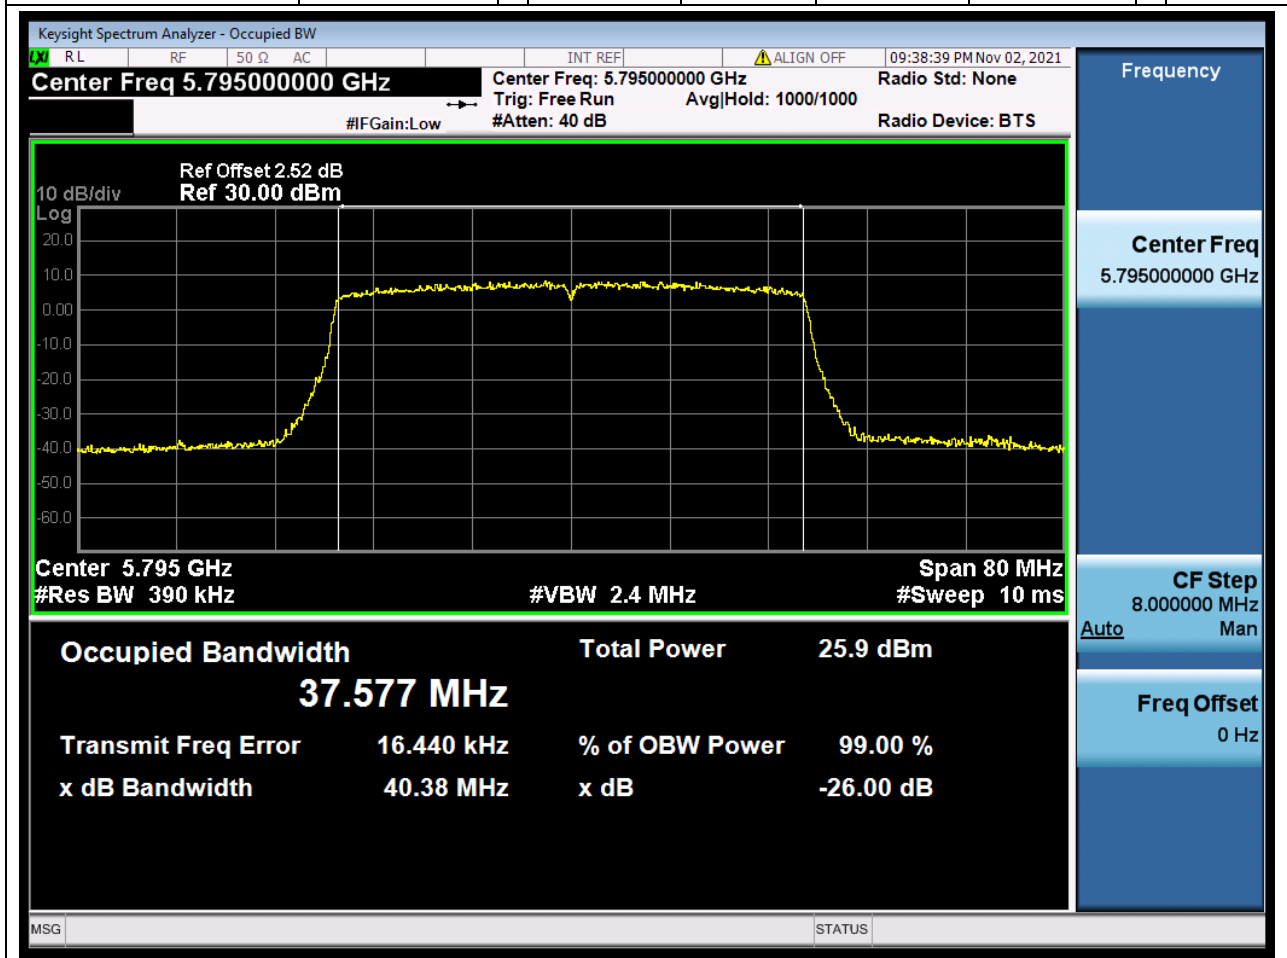

80. 802.11ax_40M_Band4_H

80.2. A.2.2-99% Bandwidth(NTNV)

Center Frequency (MHz)	OBW Power (%)	RBW (MHz)	Detector	Limit (MHz)	OBW (MHz)	Verdict
5795	99	0.39	Peak	0	37.577276	Unknown