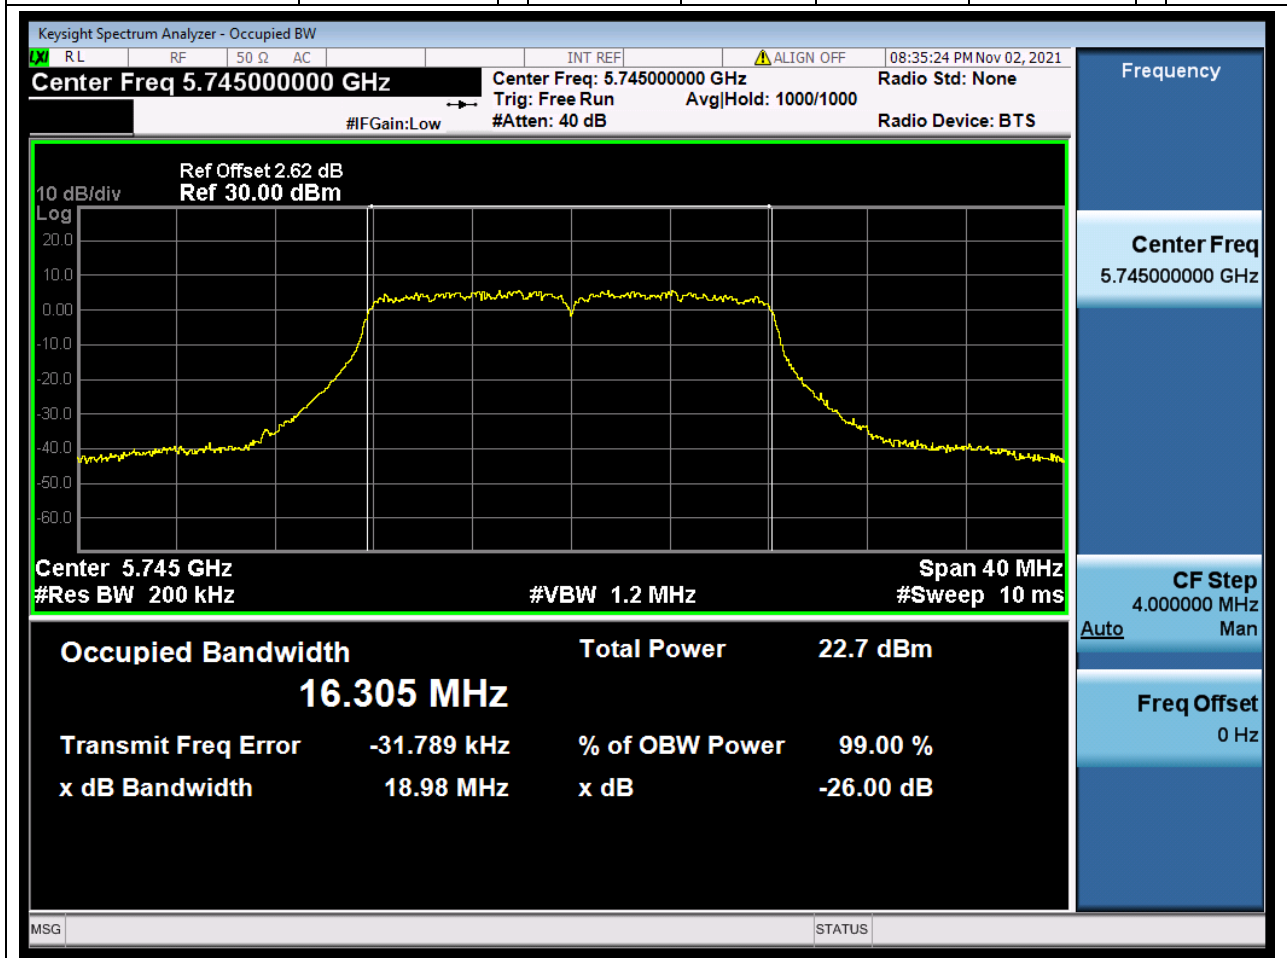

63. 802.11a_20M_Band4_L

63.2. A.2.2-99% Bandwidth(NTNV)

Center Frequency (MHz)	OBW Power (%)	RBW (MHz)	Detector	Limit (MHz)	OBW (MHz)	Verdict
5745	99	0.2	Peak	0	16.304894	Unknow