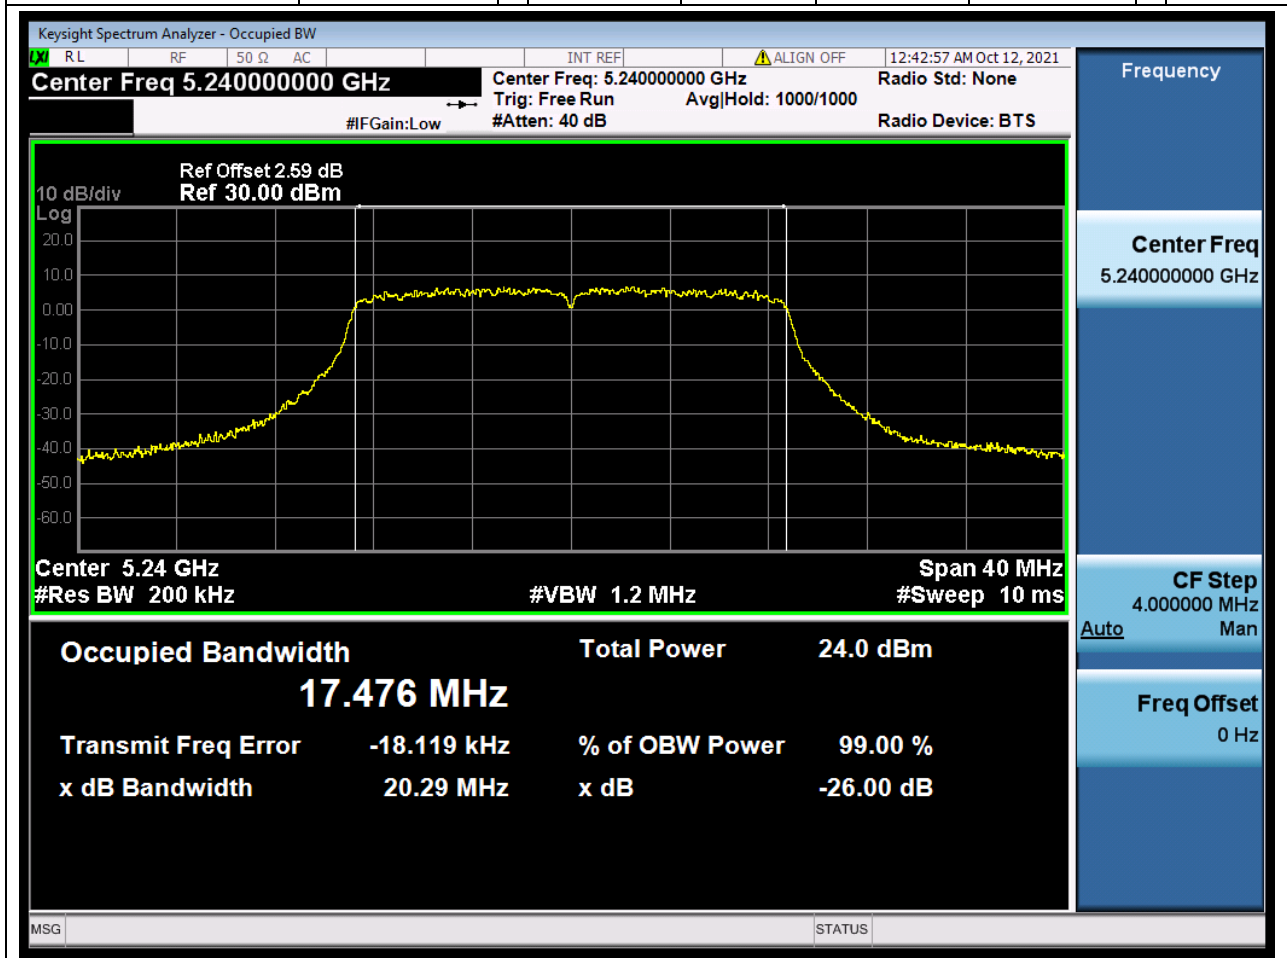

6. 802.11n_20M_Band1_H

6.1. A.2.2-99% Bandwidth(NTNV)

Center Frequency (MHz)	OBW Power (%)	RBW (MHz)	Detector	Limit (MHz)	OBW (MHz)	Verdict
5240	99	0.2	Peak	0	17.475584	Unknown