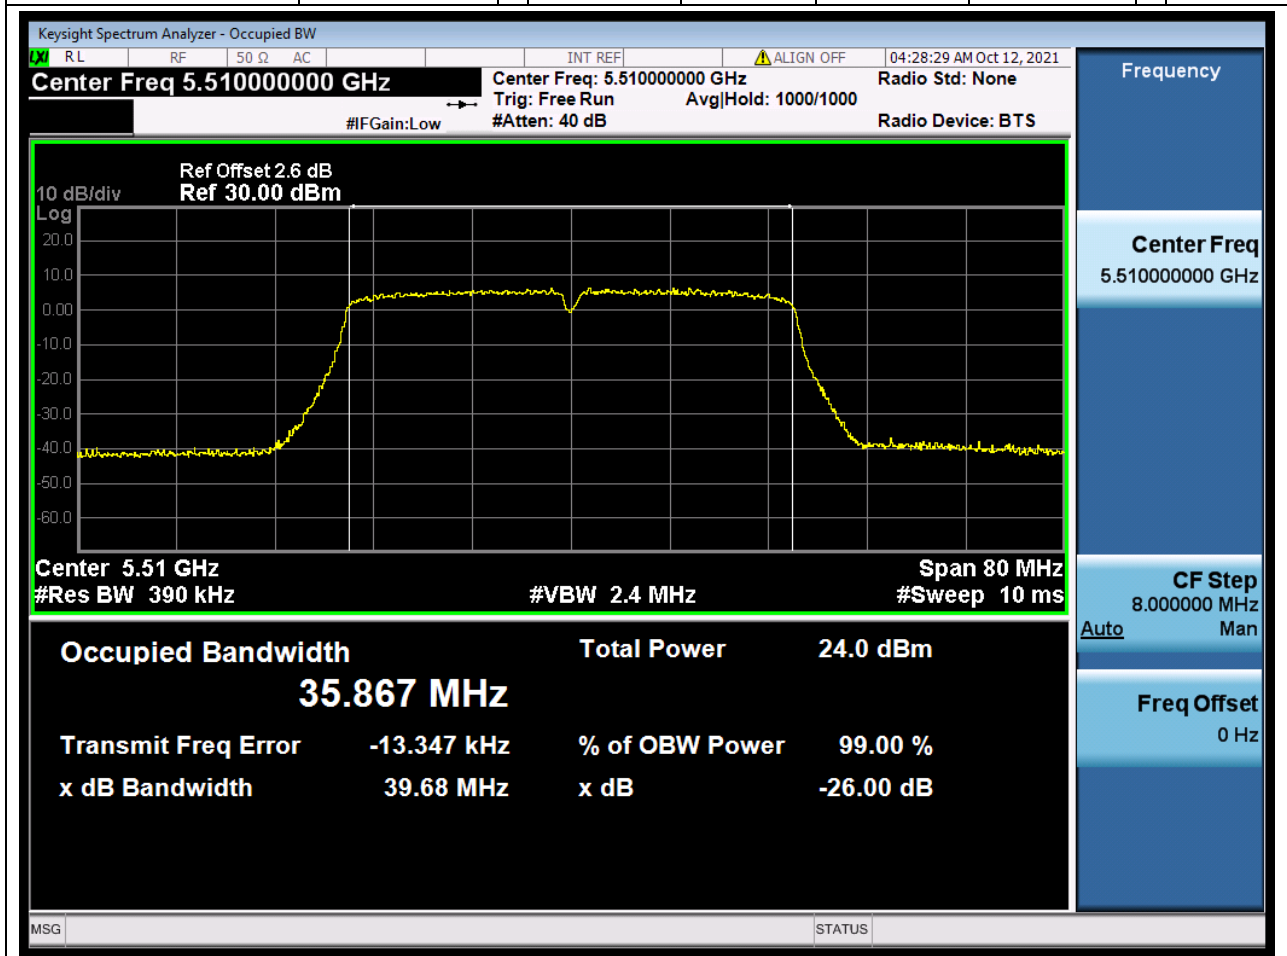

50. 802.11n_40M_Band3_L

50.1. A.2.2-99% Bandwidth(NTNV)

Center Frequency (MHz)	OBW Power (%)	RBW (MHz)	Detector	Limit (MHz)	OBW (MHz)	Verdict
5510	99	0.39	Peak	0	35.867474	Unknow