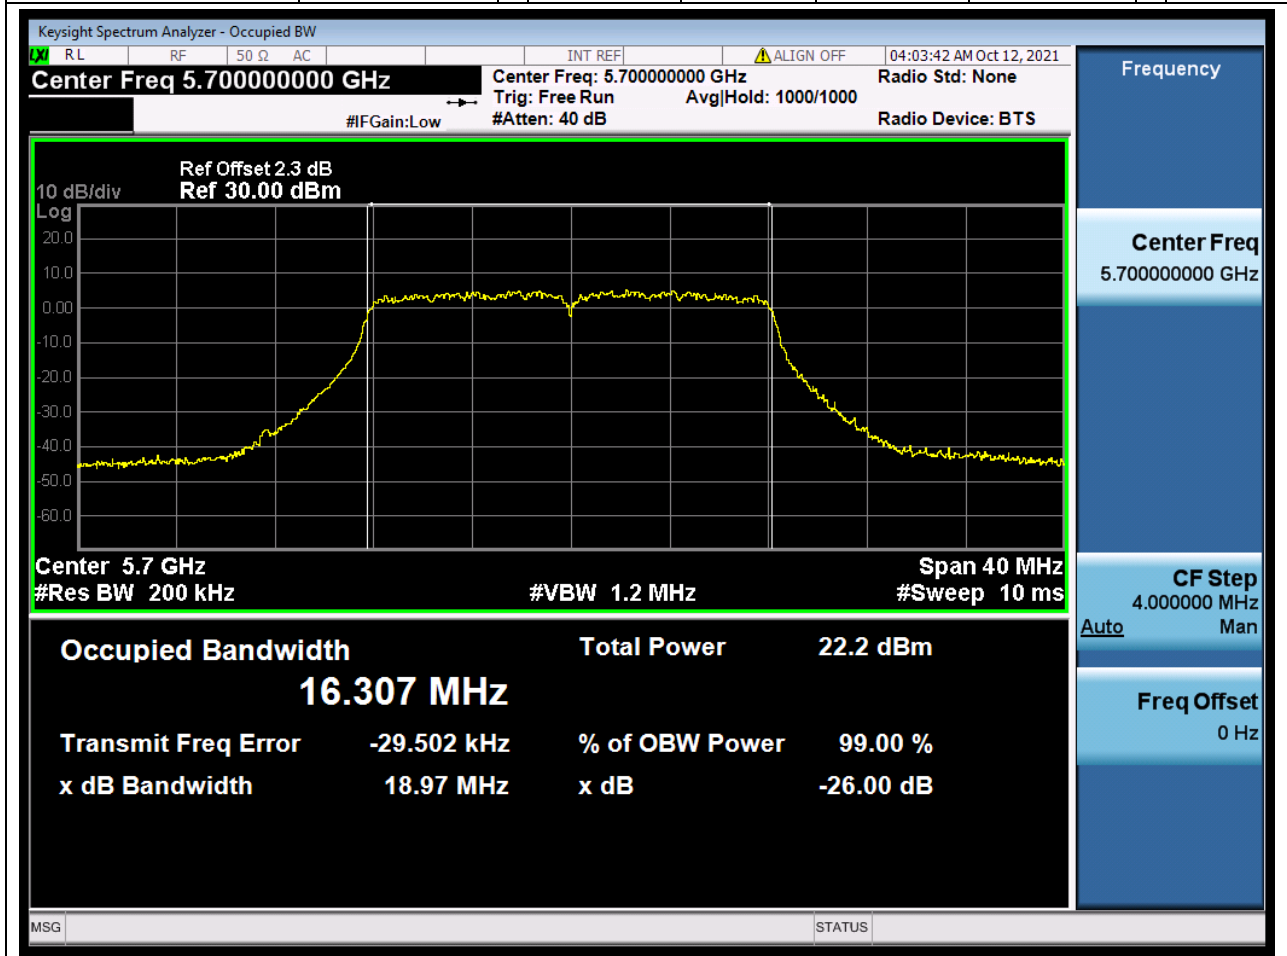

43. 802.11a_20M_Band3_H

43.1. A.2.2-99% Bandwidth(NTNV)

Center Frequency (MHz)	OBW Power (%)	RBW (MHz)	Detector	Limit (MHz)	OBW (MHz)	Verdict
5700	99	0.2	Peak	0	16.307341	Unknow