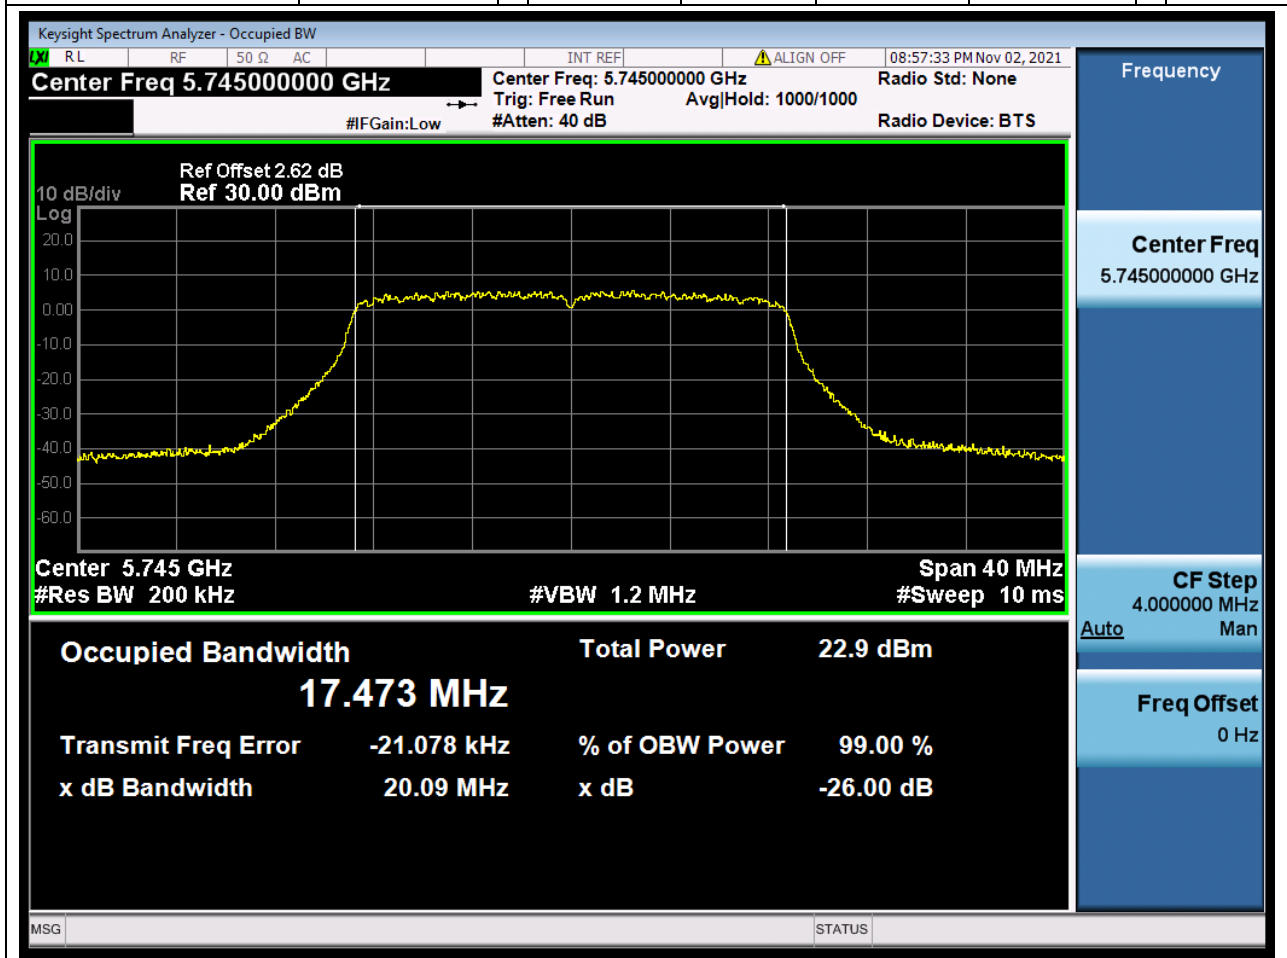

69. 802.11ac_20M_Band4_L

69.2. A.2.2-99% Bandwidth(NTNV)

Center Frequency (MHz)	OBW Power (%)	RBW (MHz)	Detector	Limit (MHz)	OBW (MHz)	Verdict
5745	99	0.2	Peak	0	17.473083	Unknown