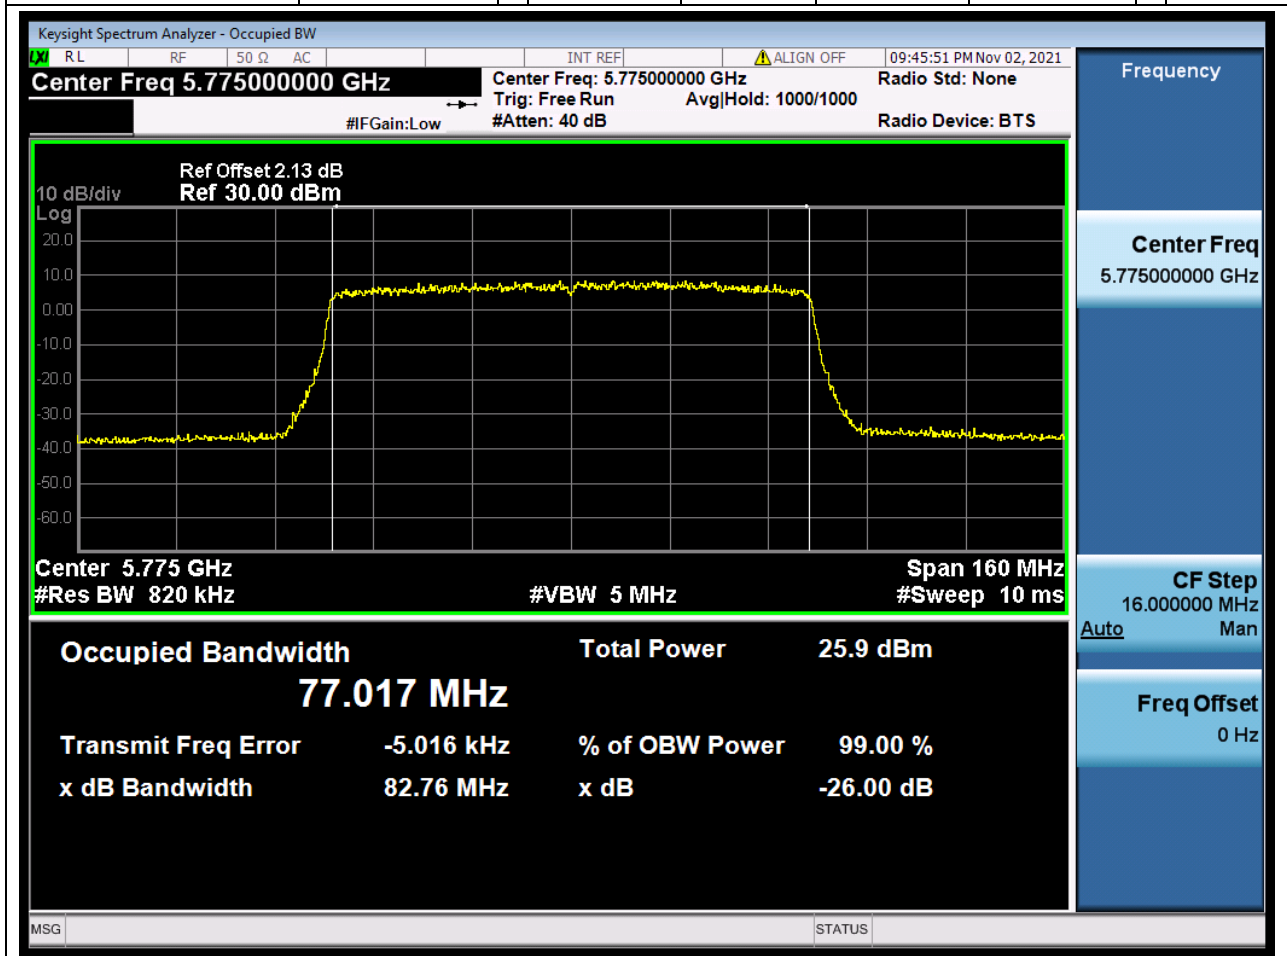

82. 802.11ax_80M_Band4_M

82.2. A.2.2-99% Bandwidth(NTNV)

Center Frequency (MHz)	OBW Power (%)	RBW (MHz)	Detector	Limit (MHz)	OBW (MHz)	Verdict
5775	99	0.82	Peak	0	77.016558	Unknow