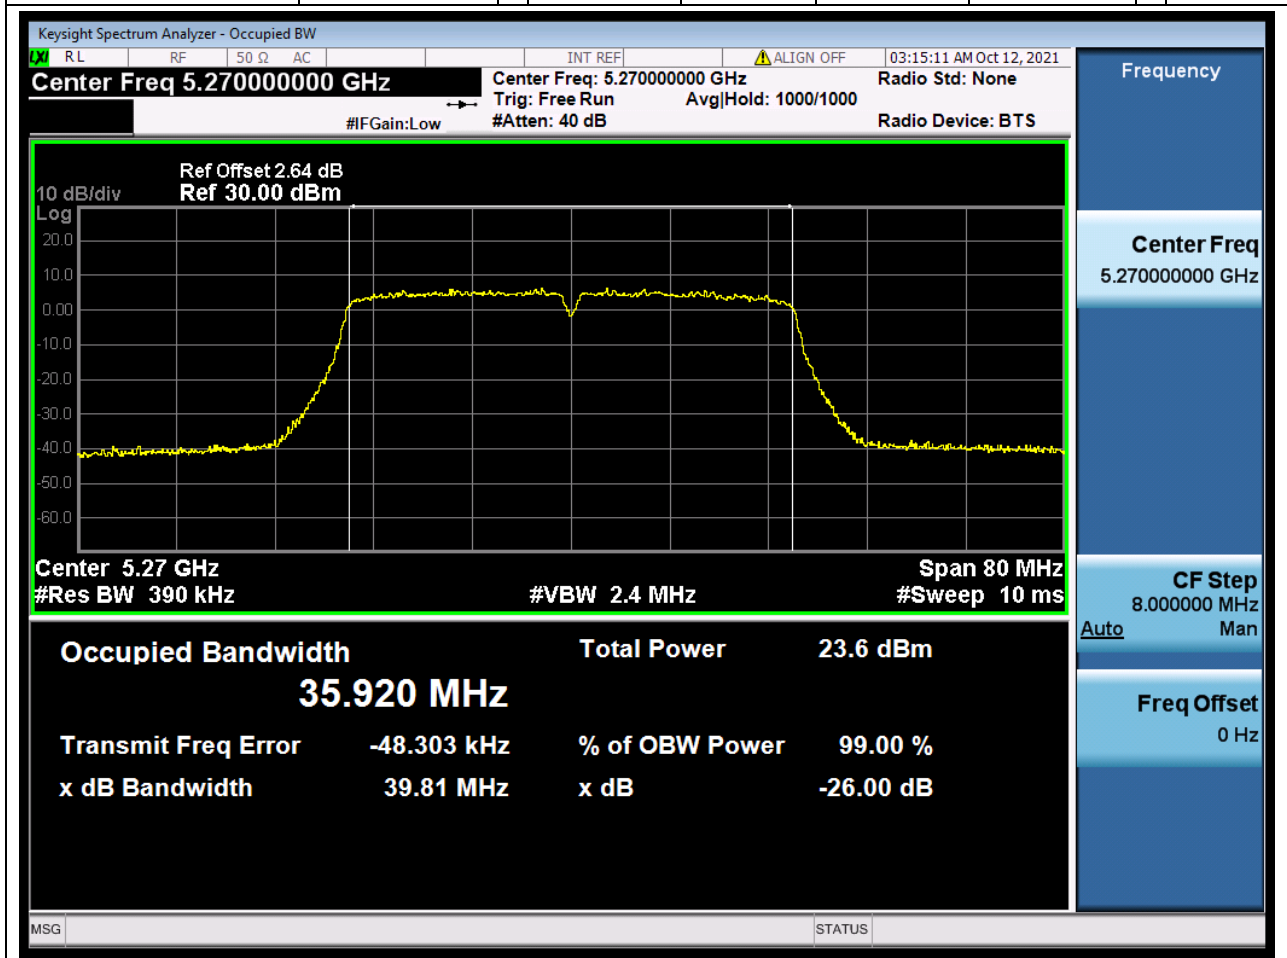

34. 802.11ac_40M_Band2_L

34.1. A.2.2-99% Bandwidth(NTNV)

Center Frequency (MHz)	OBW Power (%)	RBW (MHz)	Detector	Limit (MHz)	OBW (MHz)	Verdict
5270	99	0.39	Peak	0	35.919831	Unknow