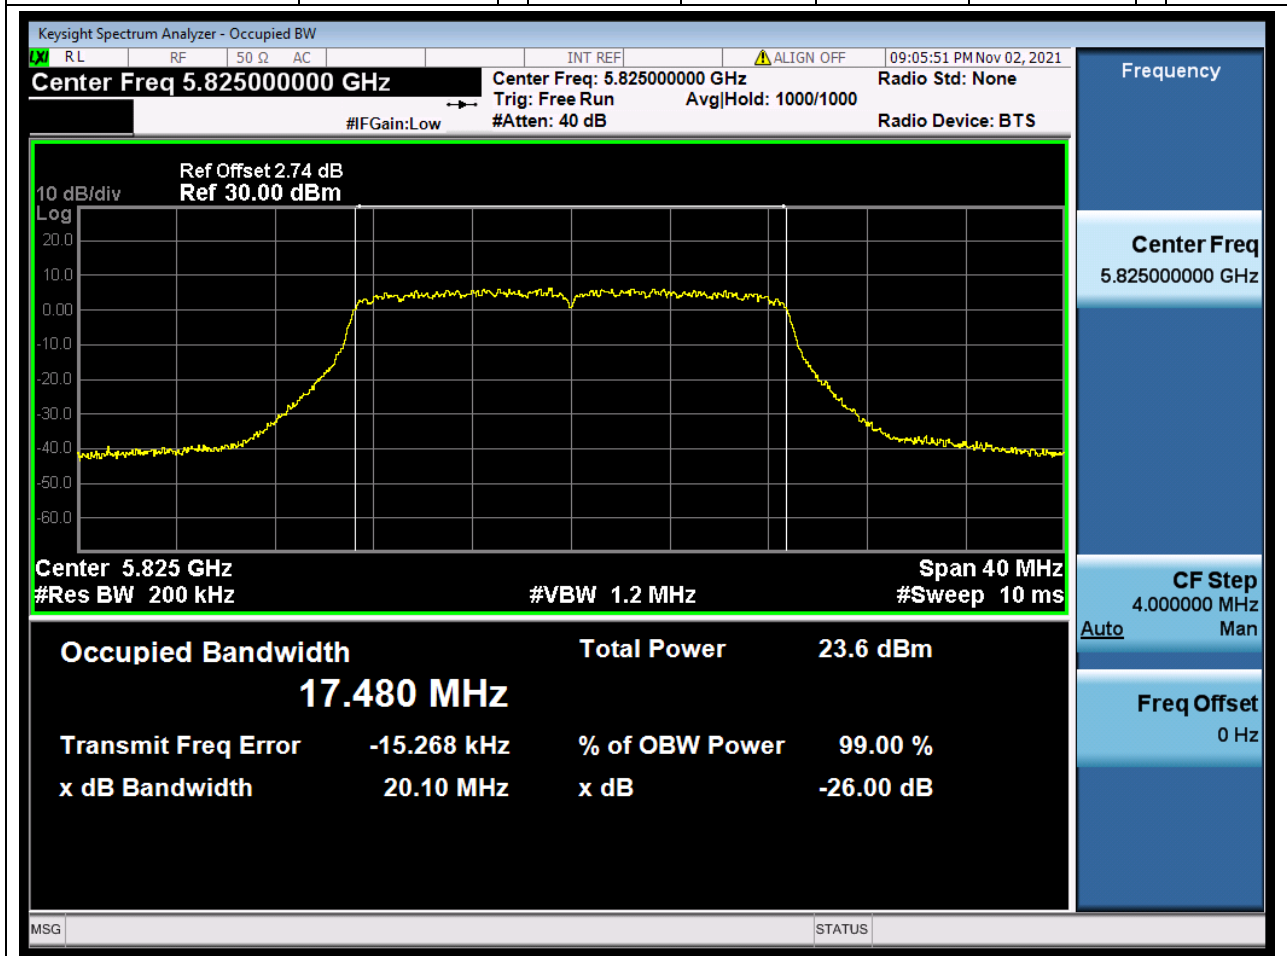

71. 802.11ac_20M_Band4_H

71.2. A.2.2-99% Bandwidth(NTNV)

Center Frequency (MHz)	OBW Power (%)	RBW (MHz)	Detector	Limit (MHz)	OBW (MHz)	Verdict
5825	99	0.2	Peak	0	17.480462	Unknow