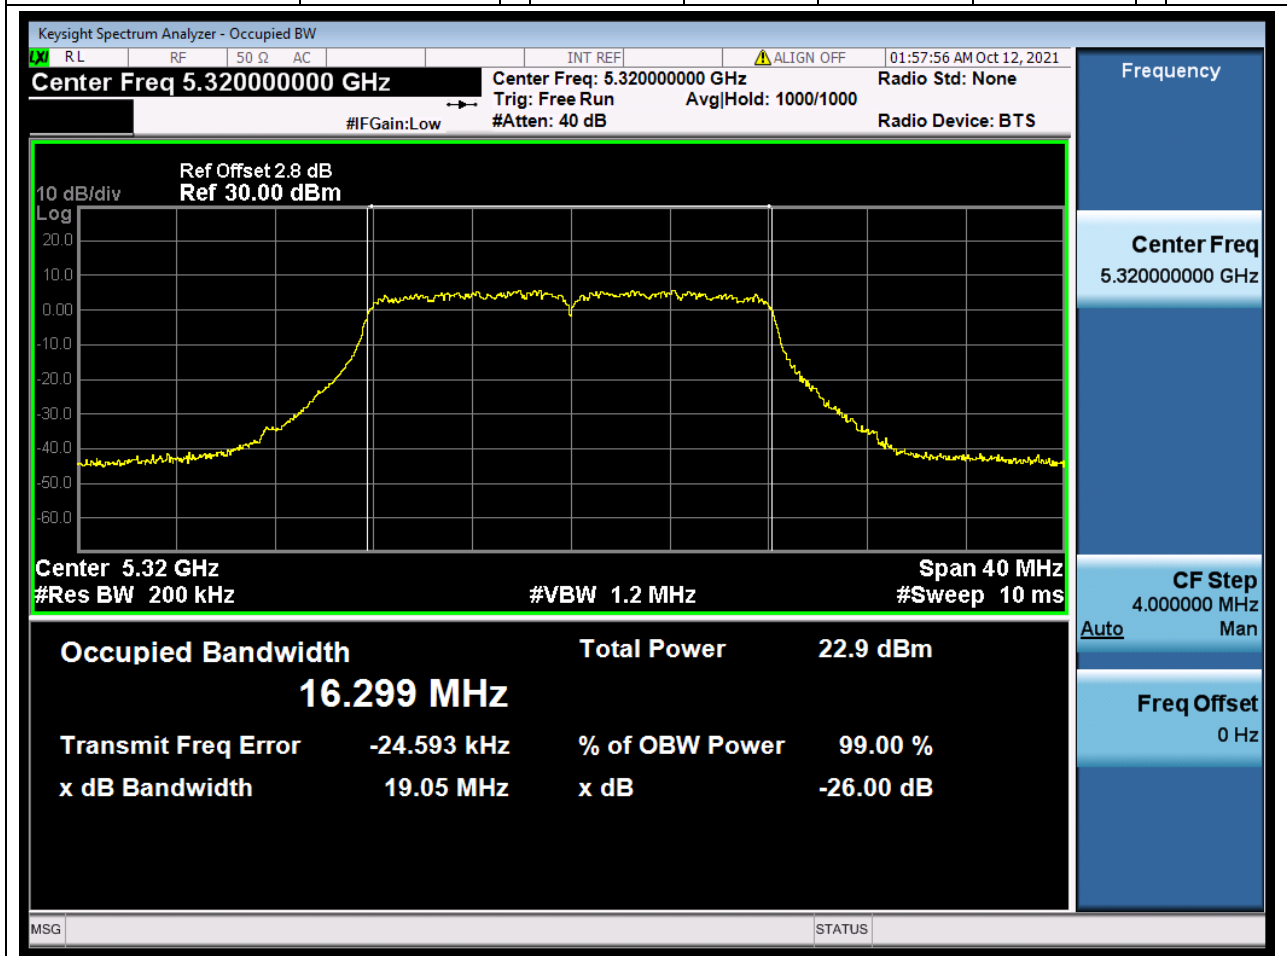

22. 802.11a_20M_Band2_H

22.1. A.2.2-99% Bandwidth(NTNV)

Center Frequency (MHz)	OBW Power (%)	RBW (MHz)	Detector	Limit (MHz)	OBW (MHz)	Verdict
5320	99	0.2	Peak	0	16.29888	Unknow