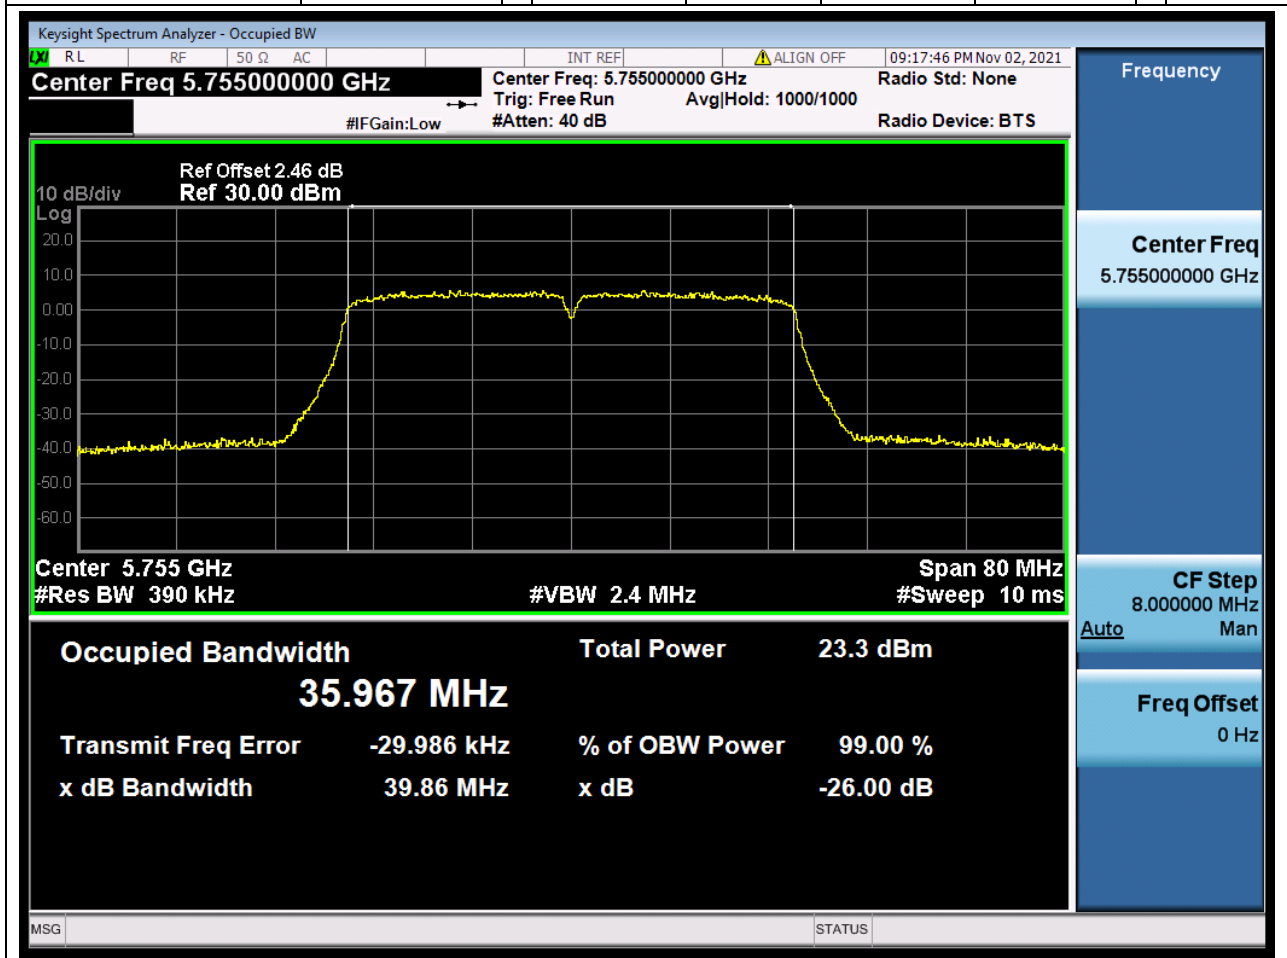

77. 802.11ac_40M_Band4_L

77.2. A.2.2-99% Bandwidth(NTNV)

Center Frequency (MHz)	OBW Power (%)	RBW (MHz)	Detector	Limit (MHz)	OBW (MHz)	Verdict
5755	99	0.39	Peak	0	35.9673	Unknow