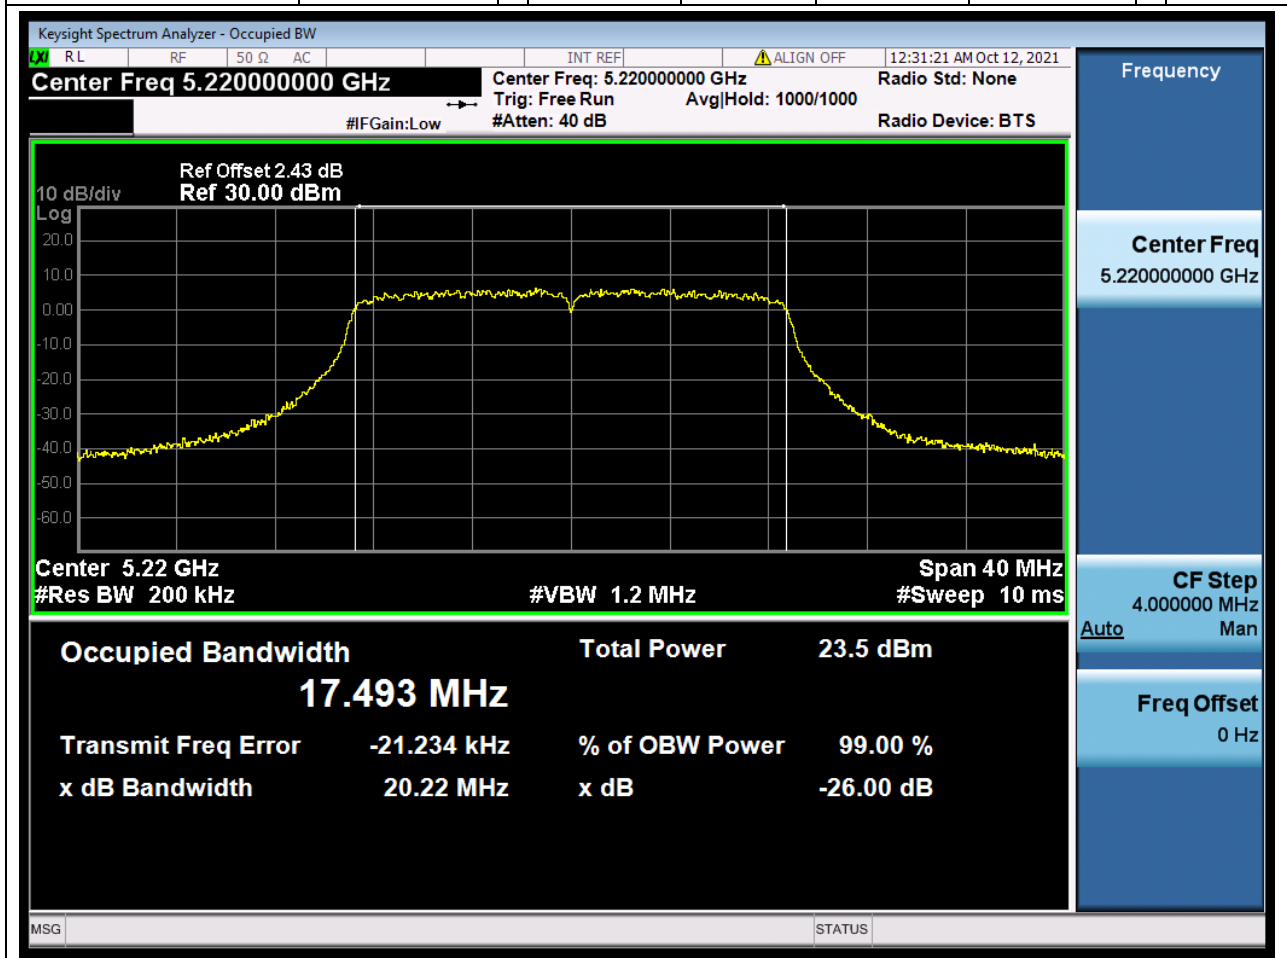

5. 802.11n_20M_Band1_M

5.1. A.2.2-99% Bandwidth(NTNV)

Center Frequency (MHz)	OBW Power (%)	RBW (MHz)	Detector	Limit (MHz)	OBW (MHz)	Verdict
5220	99	0.2	Peak	0	17.492575	Unknow