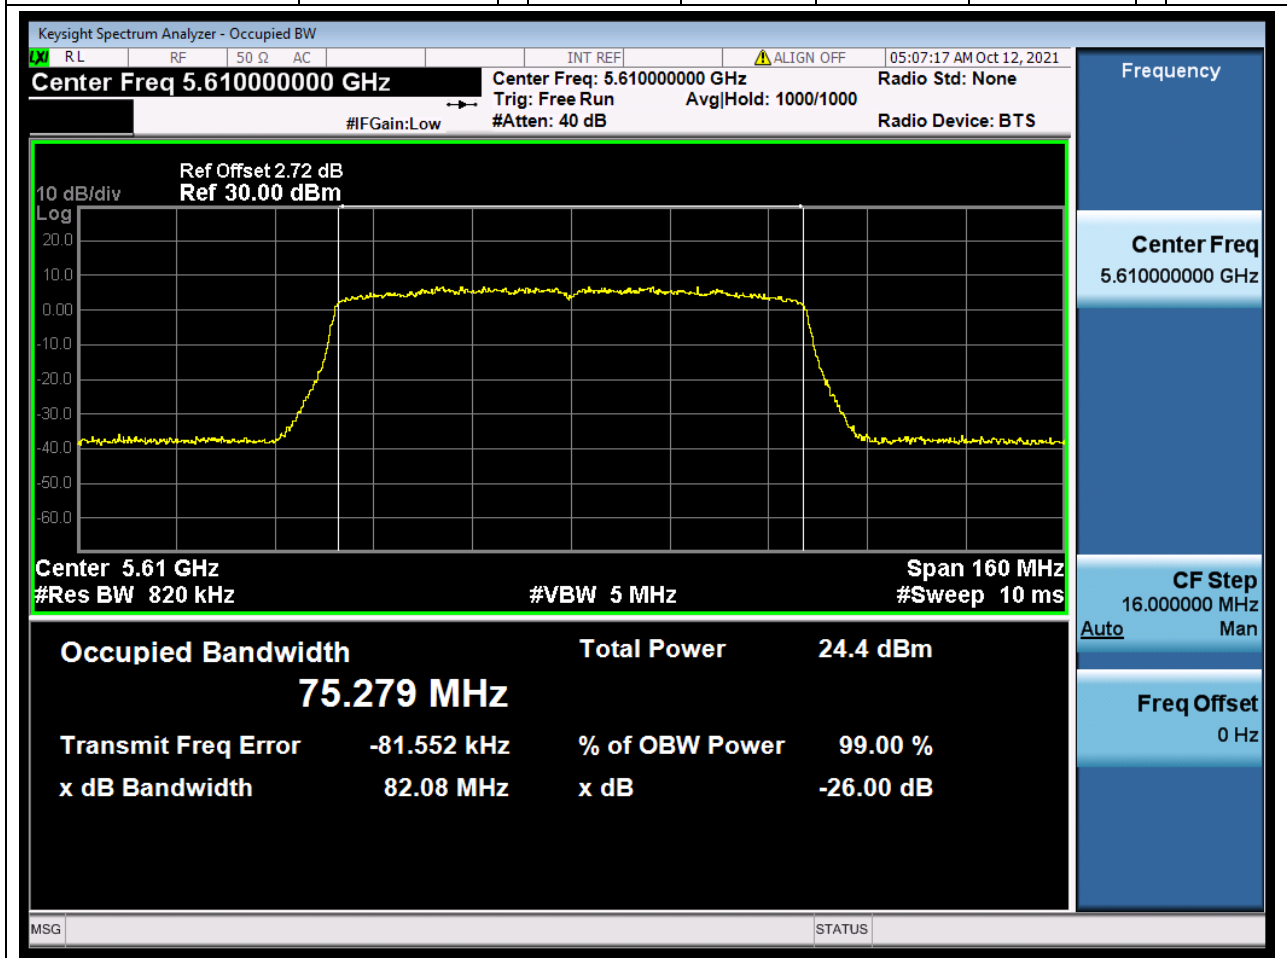

60. 802.11ac_80M_Band3_M

60.1. A.2.2-99% Bandwidth(NTNV)

Center Frequency (MHz)	OBW Power (%)	RBW (MHz)	Detector	Limit (MHz)	OBW (MHz)	Verdict
5610	99	0.82	Peak	0	75.279109	Unknow