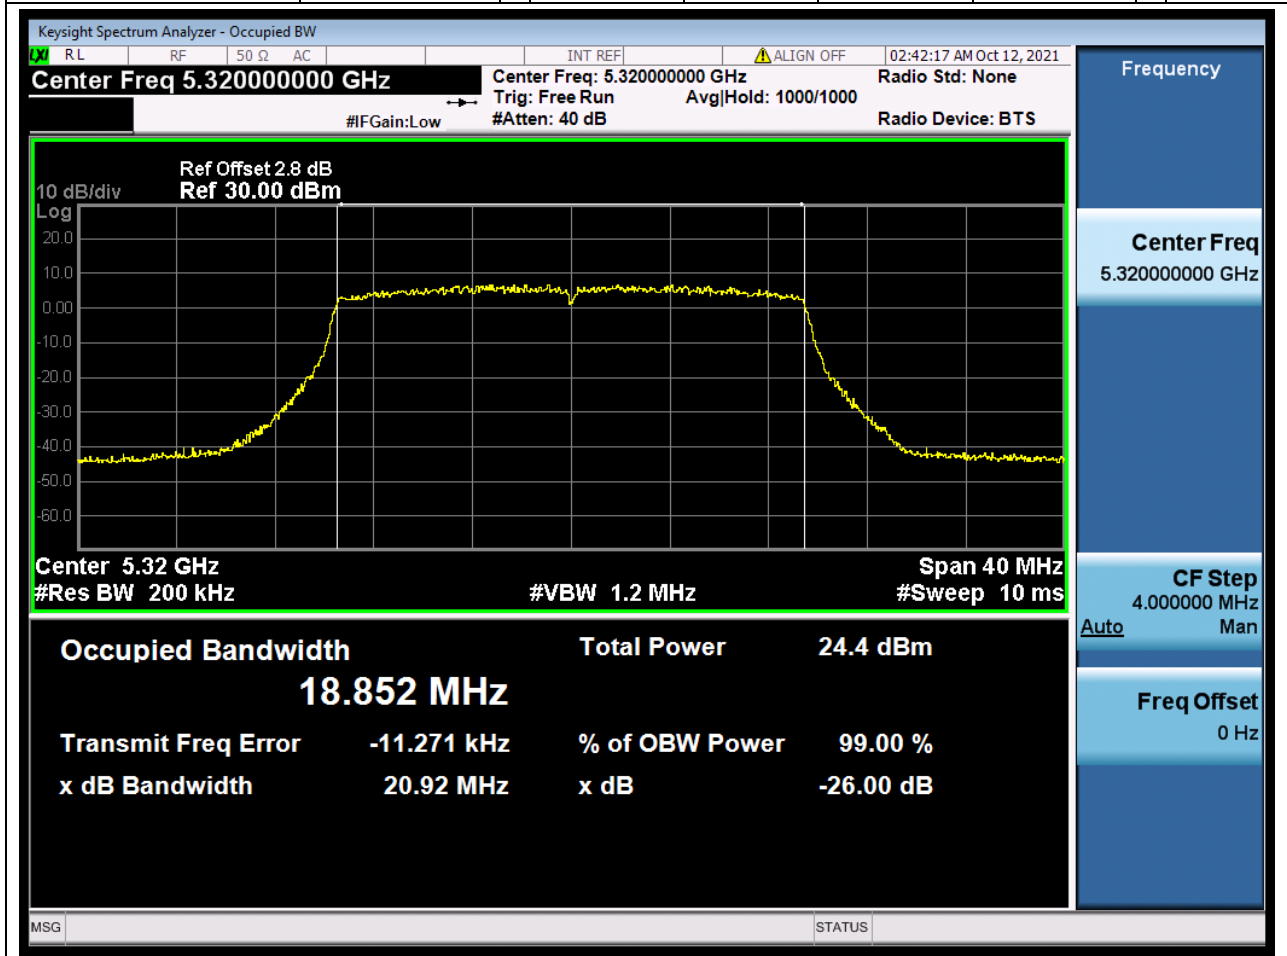

31. 802.11ax_20M_Band2_H

31.1. A.2.2-99% Bandwidth(NTNV)

Center Frequency (MHz)	OBW Power (%)	RBW (MHz)	Detector	Limit (MHz)	OBW (MHz)	Verdict
5320	99	0.2	Peak	0	18.85184	Unknow