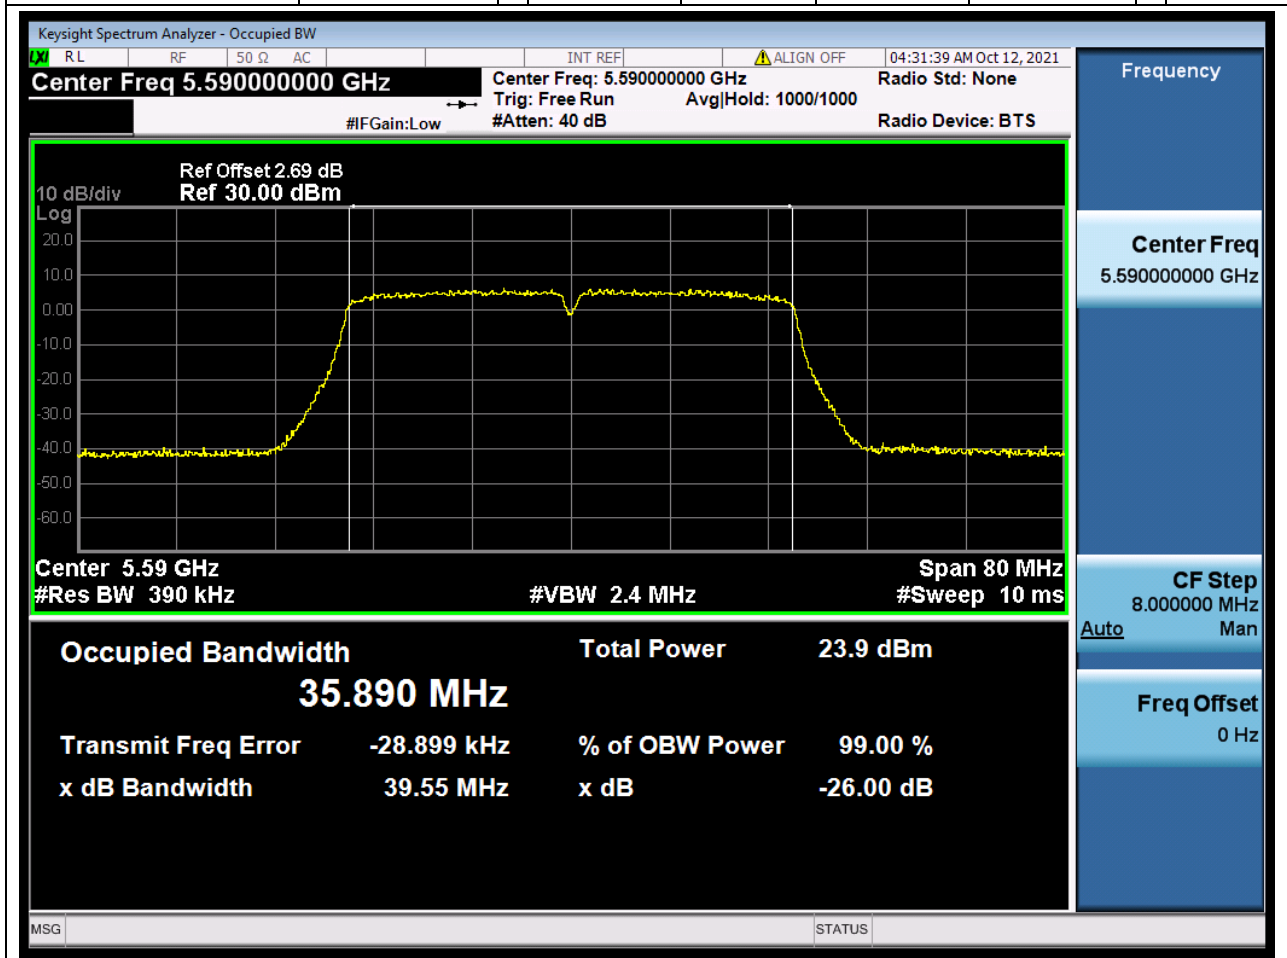

51. 802.11n_40M_Band3_M

51.1. A.2.2-99% Bandwidth(NTNV)

Center Frequency (MHz)	OBW Power (%)	RBW (MHz)	Detector	Limit (MHz)	OBW (MHz)	Verdict
5590	99	0.39	Peak	0	35.890129	Unknow