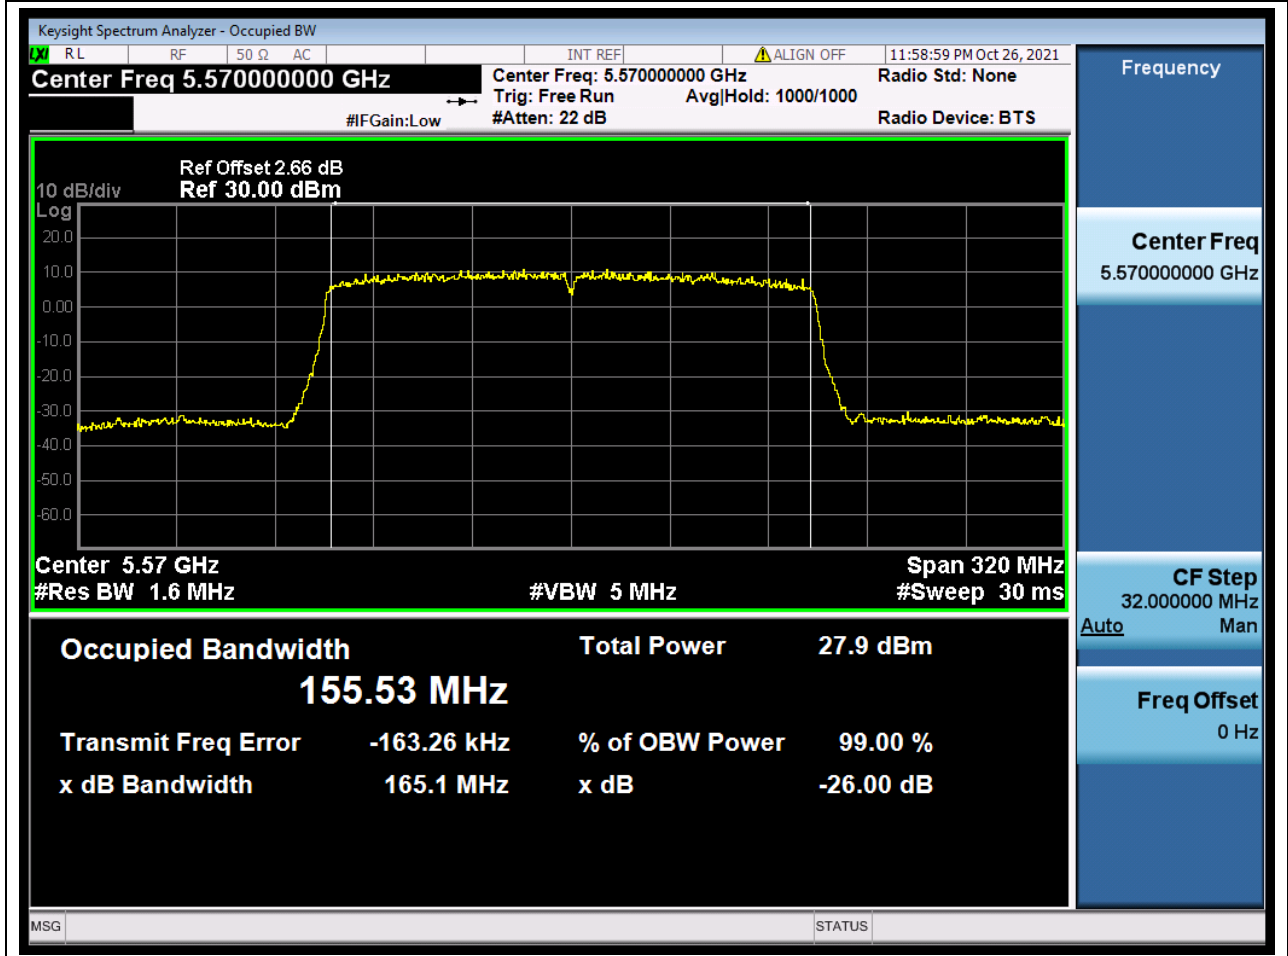

86. 802.11ax_160M_Band3_M

86.1. A.2-26dB Bandwidth(NTNV)

Center Frequency (MHz)	XdB Down	RBW (MHz)	Detector	Limit (MHz)	XdB BandWidth (MHz)	Verdict
5570	26	1.6	Peak	0	165.055044	Unknow