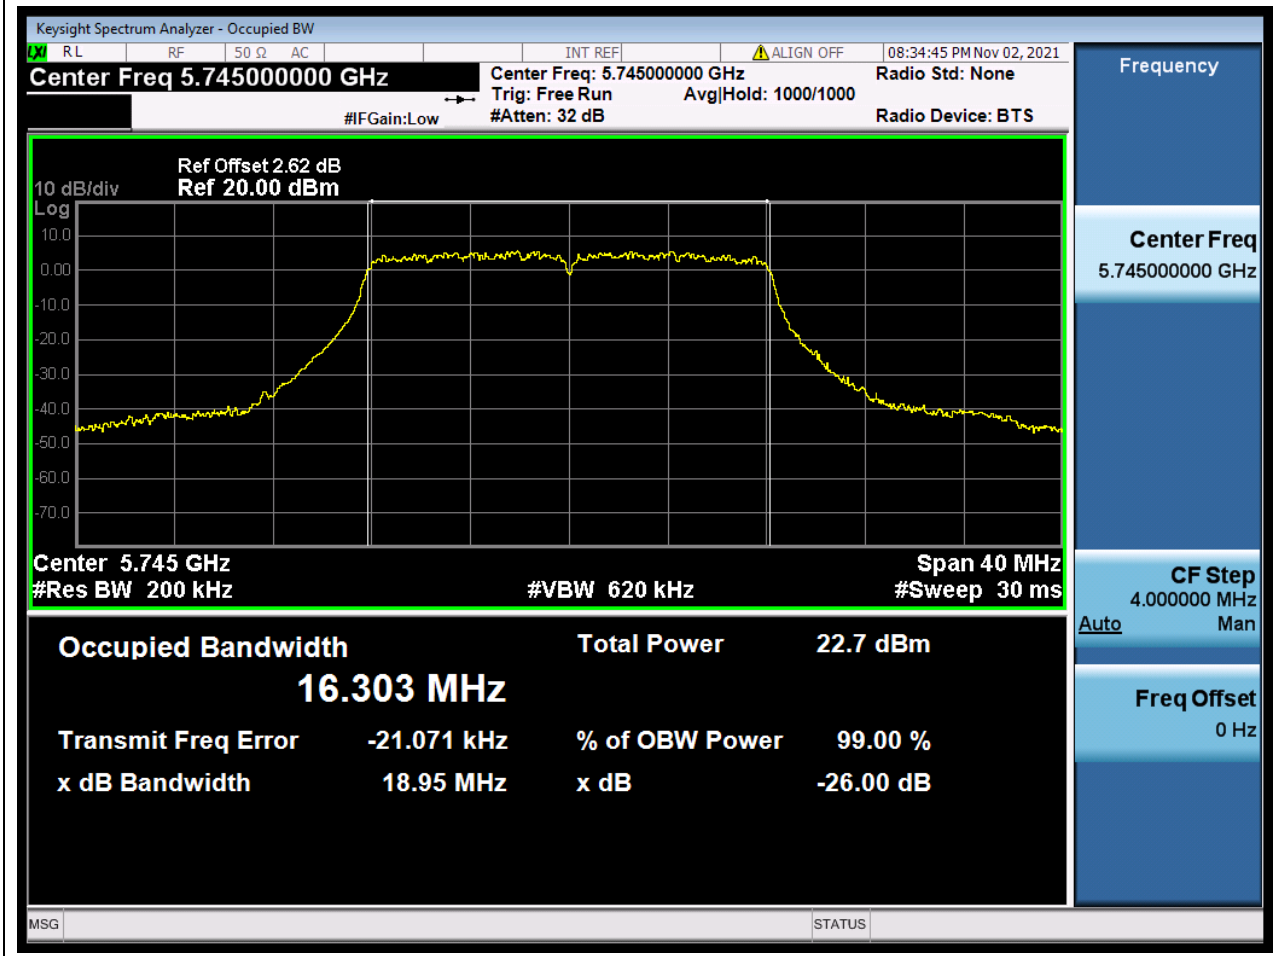

63. 802.11a_20M_Band4_L

63.2. A.2-26dB Bandwidth(NTNV)

Center Frequency (MHz)	XdB Down	RBW (MHz)	Detector	Limit (MHz)	XdB BandWidth (MHz)	Verdict
5745	26	0.2	Peak	0	18.954833	Unknow