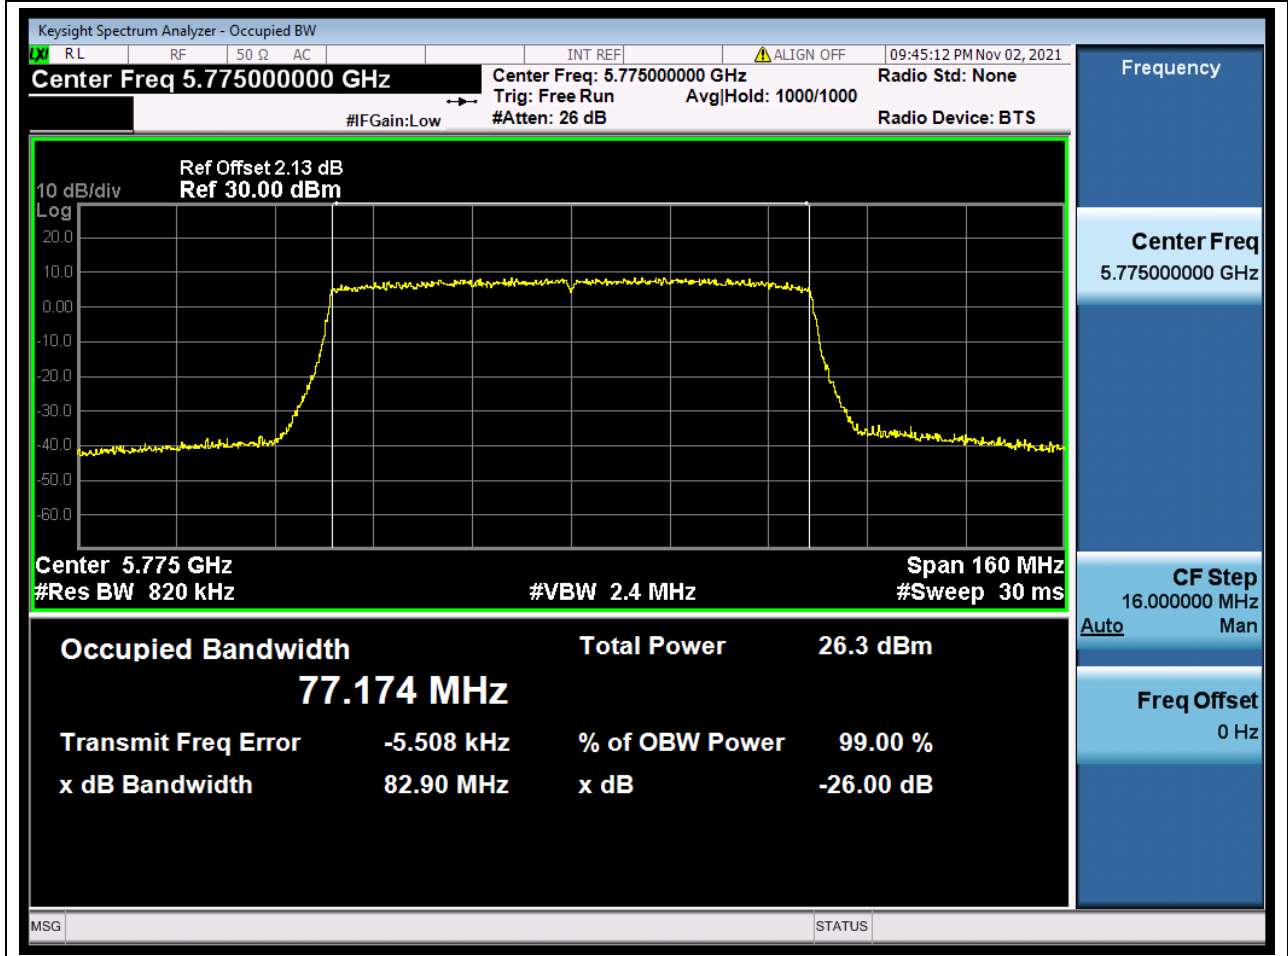

82. 802.11ax_80M_Band4_M

82.2. A.2-26dB Bandwidth(NTNV)

Center Frequency (MHz)	XdB Down	RBW (MHz)	Detector	Limit (MHz)	XdB BandWidth (MHz)	Verdict
5775	26	0.82	Peak	0	82.902767	Unknow