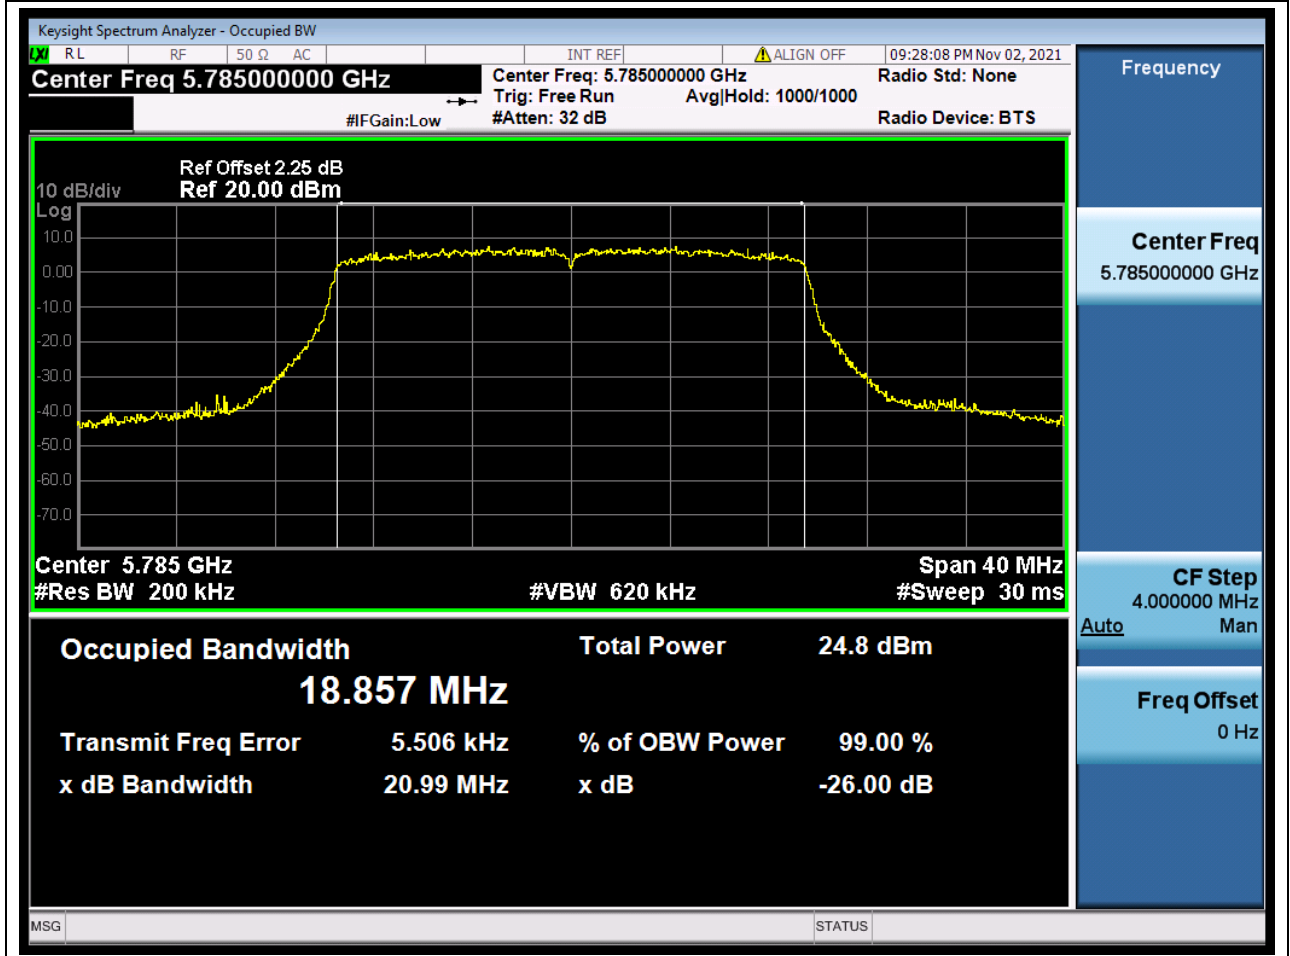

73. 802.11ax_20M_Band4_M

73.2. A.2-26dB Bandwidth(NTNV)

Center Frequency (MHz)	XdB Down	RBW (MHz)	Detector	Limit (MHz)	XdB BandWidth (MHz)	Verdict
5785	26	0.2	Peak	0	20.989019	Unknow