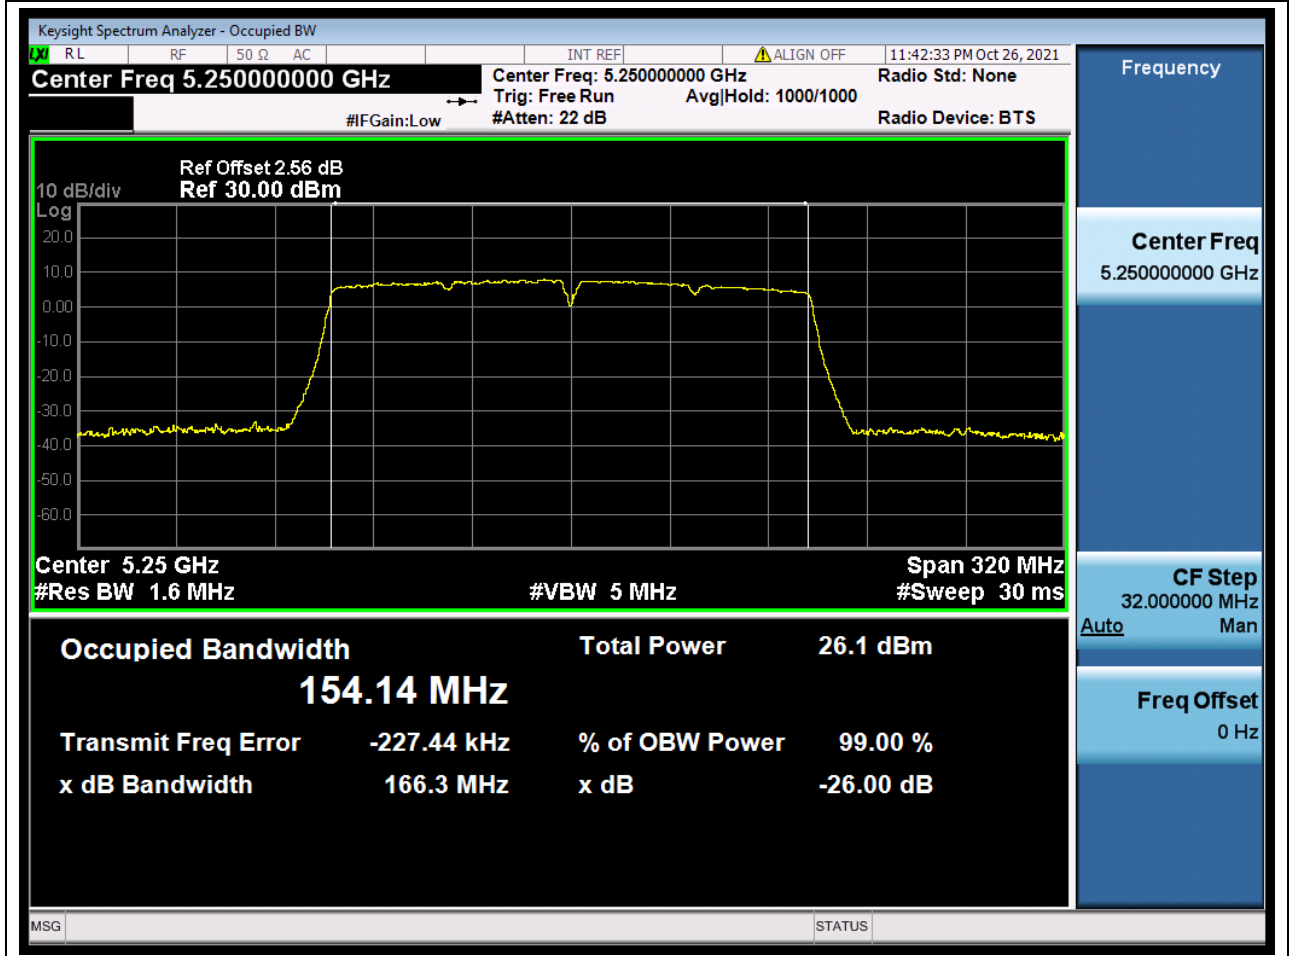

83. 802.11ac_160M_Band2_M

83.1. A.2-26dB Bandwidth(NTNV)

Center Frequency (MHz)	XdB Down	RBW (MHz)	Detector	Limit (MHz)	XdB BandWidth (MHz)	Verdict
5250	26	1.6	Peak	0	166.251625	Unknow