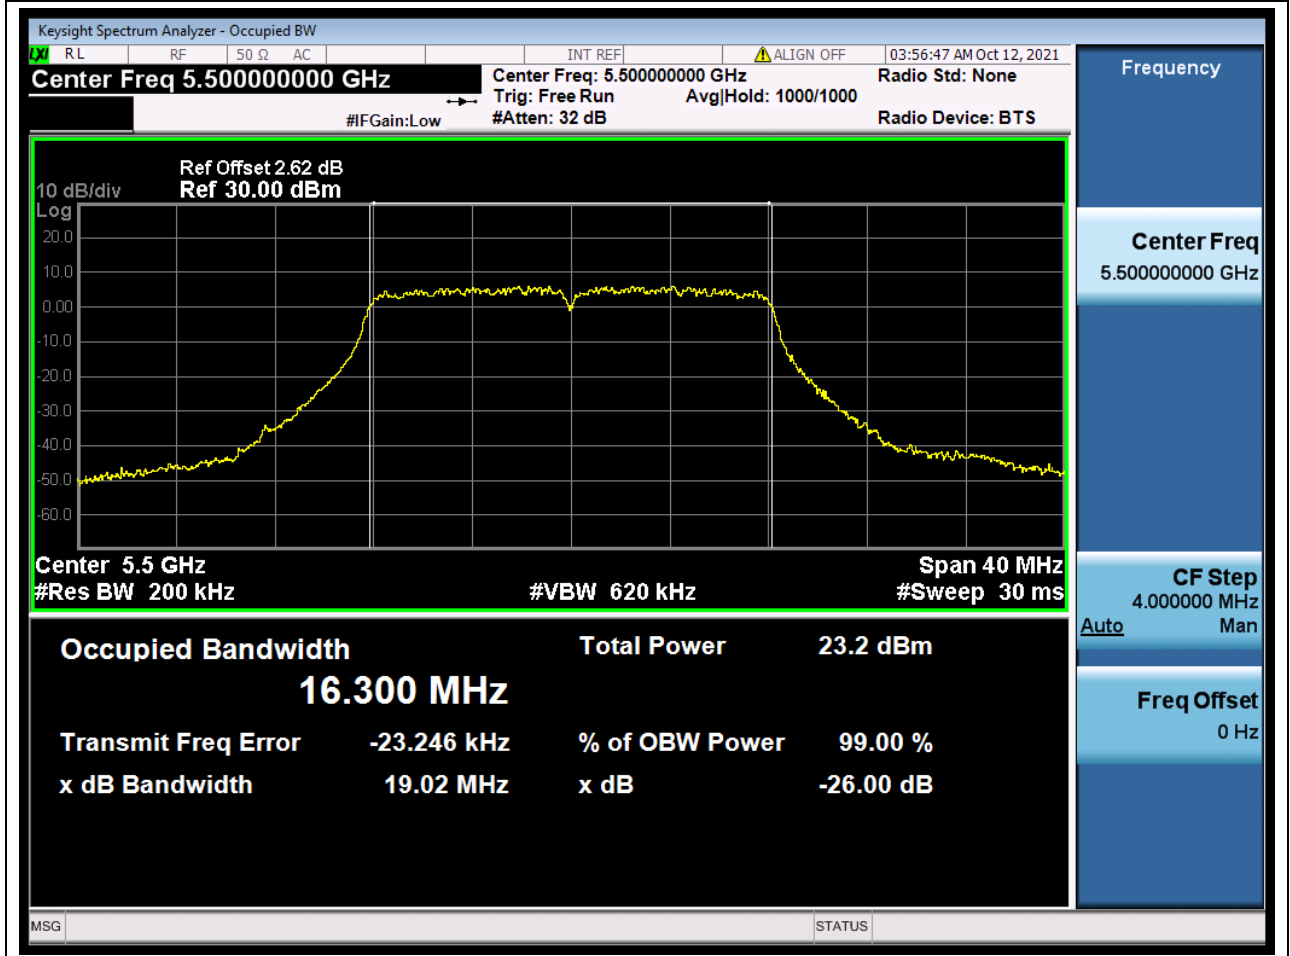

41. 802.11a_20M_Band3_L

41.1. A.2-26dB Bandwidth(NTNV)

Center Frequency (MHz)	XdB Down	RBW (MHz)	Detector	Limit (MHz)	XdB BandWidth (MHz)	Verdict
5500	26	0.2	Peak	0	19.015392	Unknow