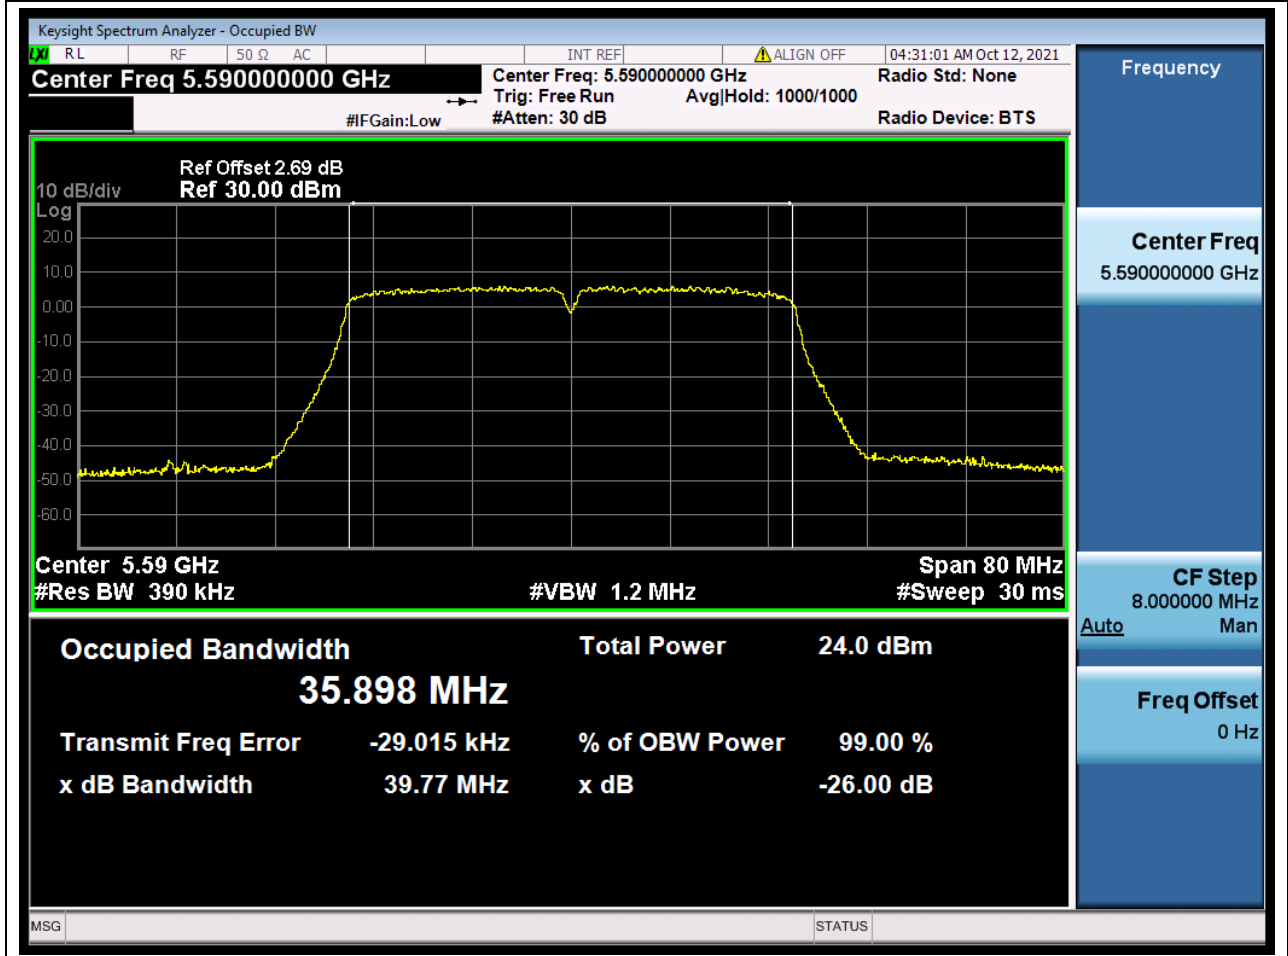

51. 802.11n_40M_Band3_M

51.1. A.2-26dB Bandwidth(NTNV)

Center Frequency (MHz)	XdB Down	RBW (MHz)	Detector	Limit (MHz)	XdB BandWidth (MHz)	Verdict
5590	26	0.39	Peak	0	39.768835	Unknow