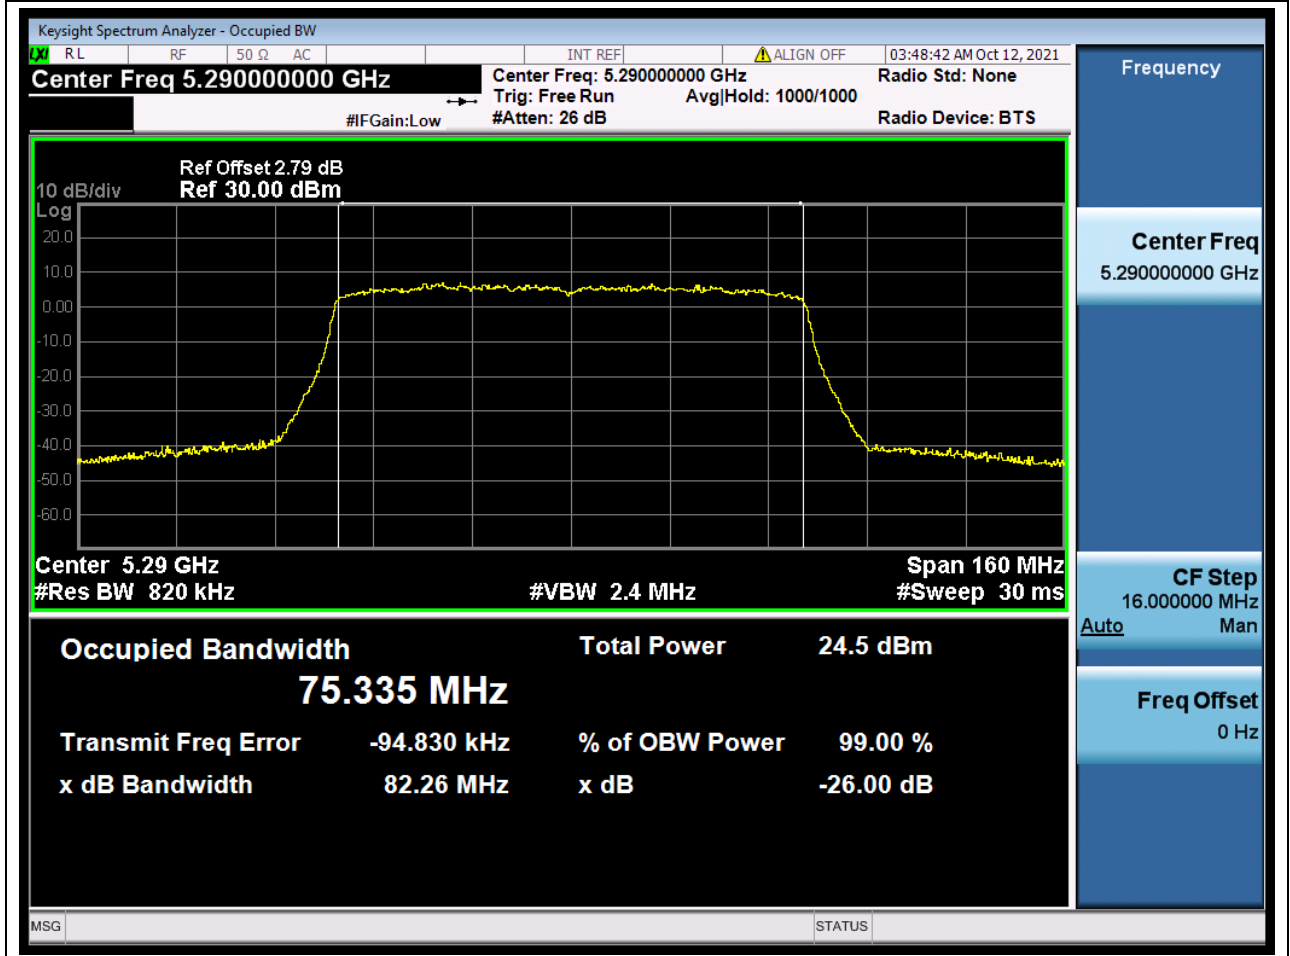

39. 802.11ac_80M_Band2_M

39.1. A.2-26dB Bandwidth(NTNV)

Center Frequency (MHz)	XdB Down	RBW (MHz)	Detector	Limit (MHz)	XdB BandWidth (MHz)	Verdict
5290	26	0.82	Peak	0	82.262944	Unknow