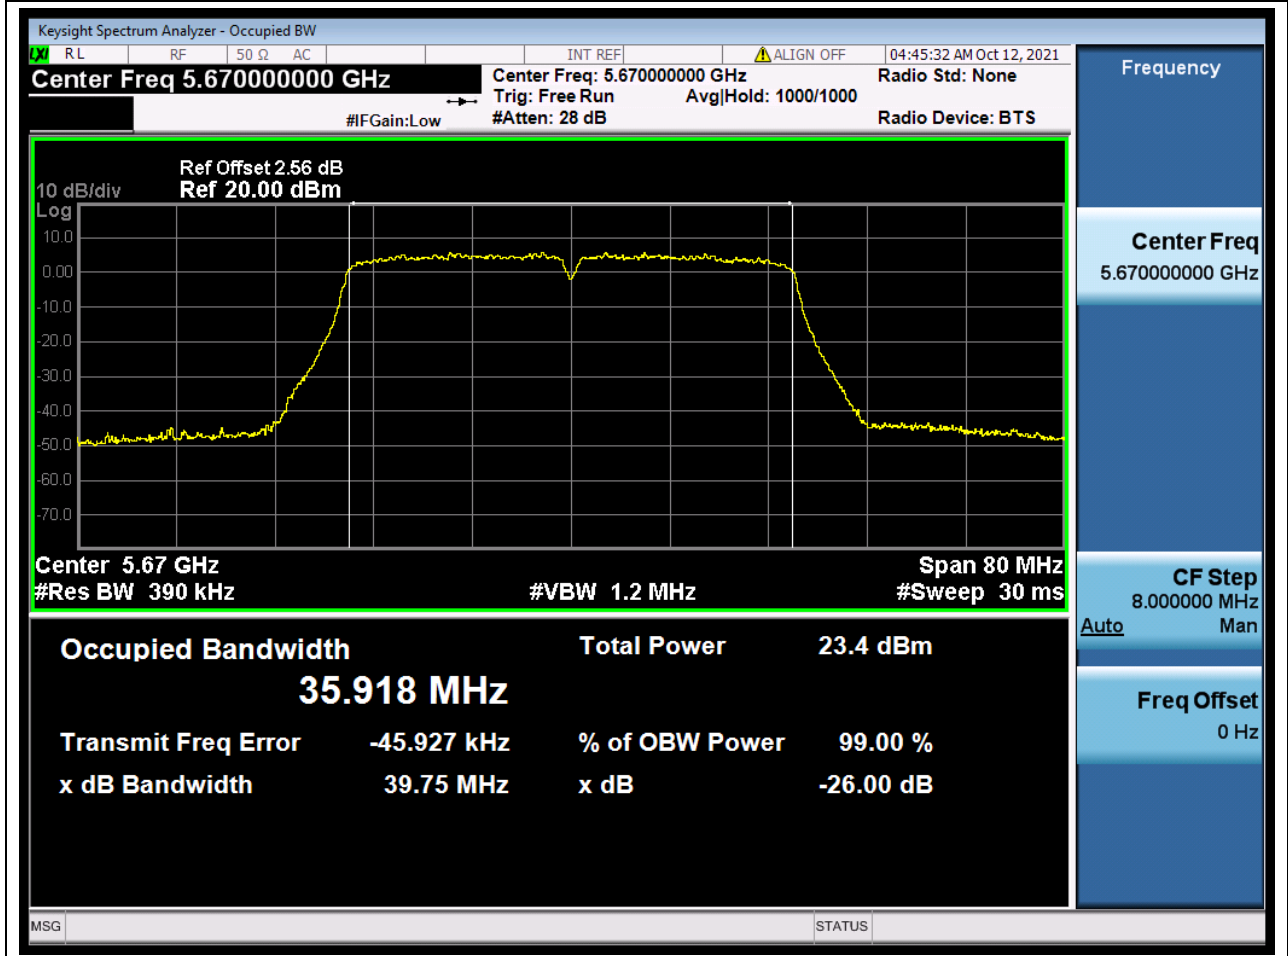

55. 802.11ac_40M_Band3_H

55.1. A.2-26dB Bandwidth(NTNV)

Center Frequency (MHz)	XdB Down	RBW (MHz)	Detector	Limit (MHz)	XdB BandWidth (MHz)	Verdict
5670	26	0.39	Peak	0	39.750917	Unknow