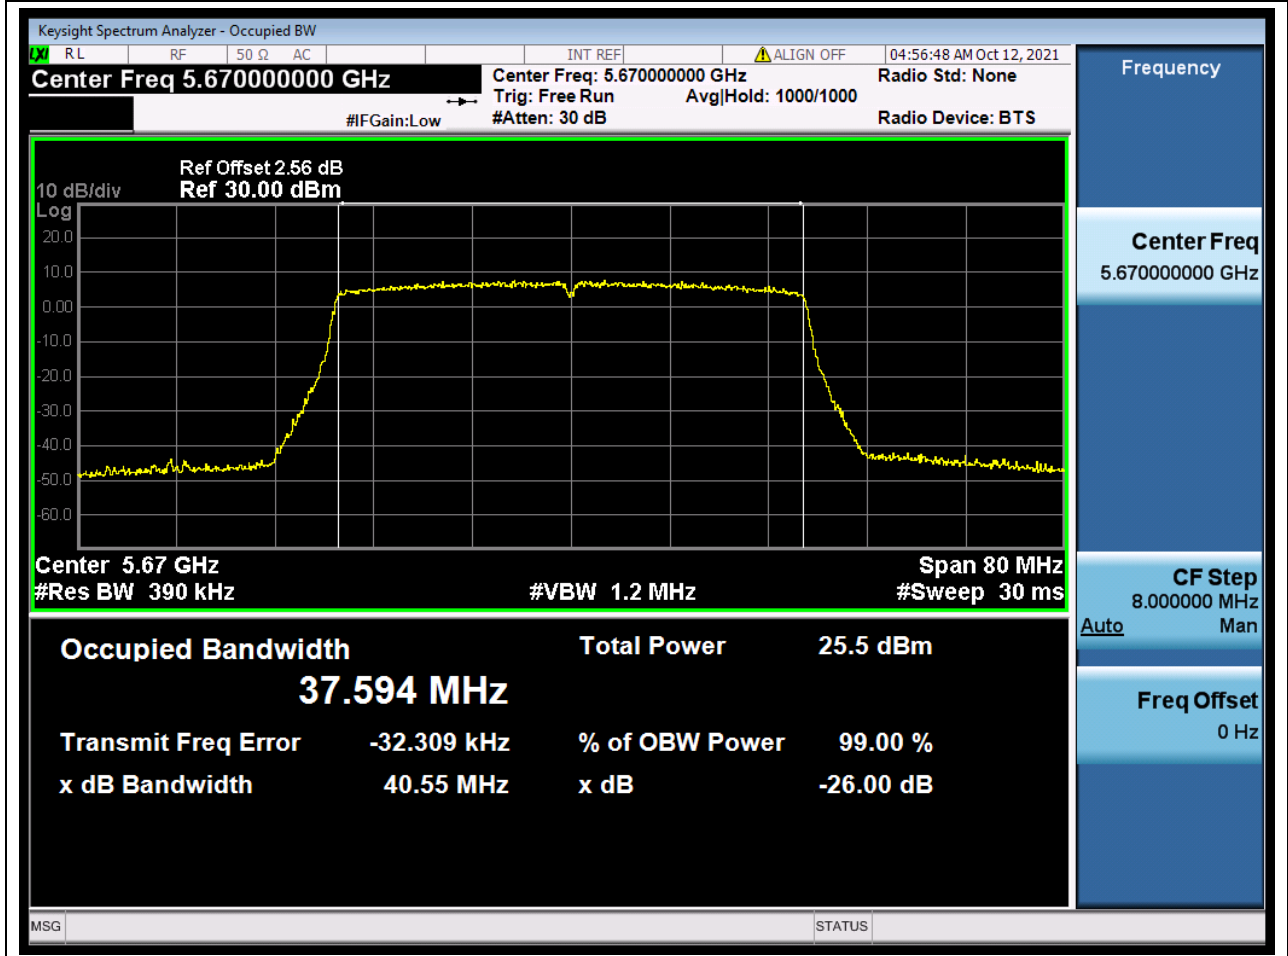

58. 802.11ax_40M_Band3_H

58.1. A.2-26dB Bandwidth(NTNV)

Center Frequency (MHz)	XdB Down	RBW (MHz)	Detector	Limit (MHz)	XdB BandWidth (MHz)	Verdict
5670	26	0.39	Peak	0	40.550888	Unknow