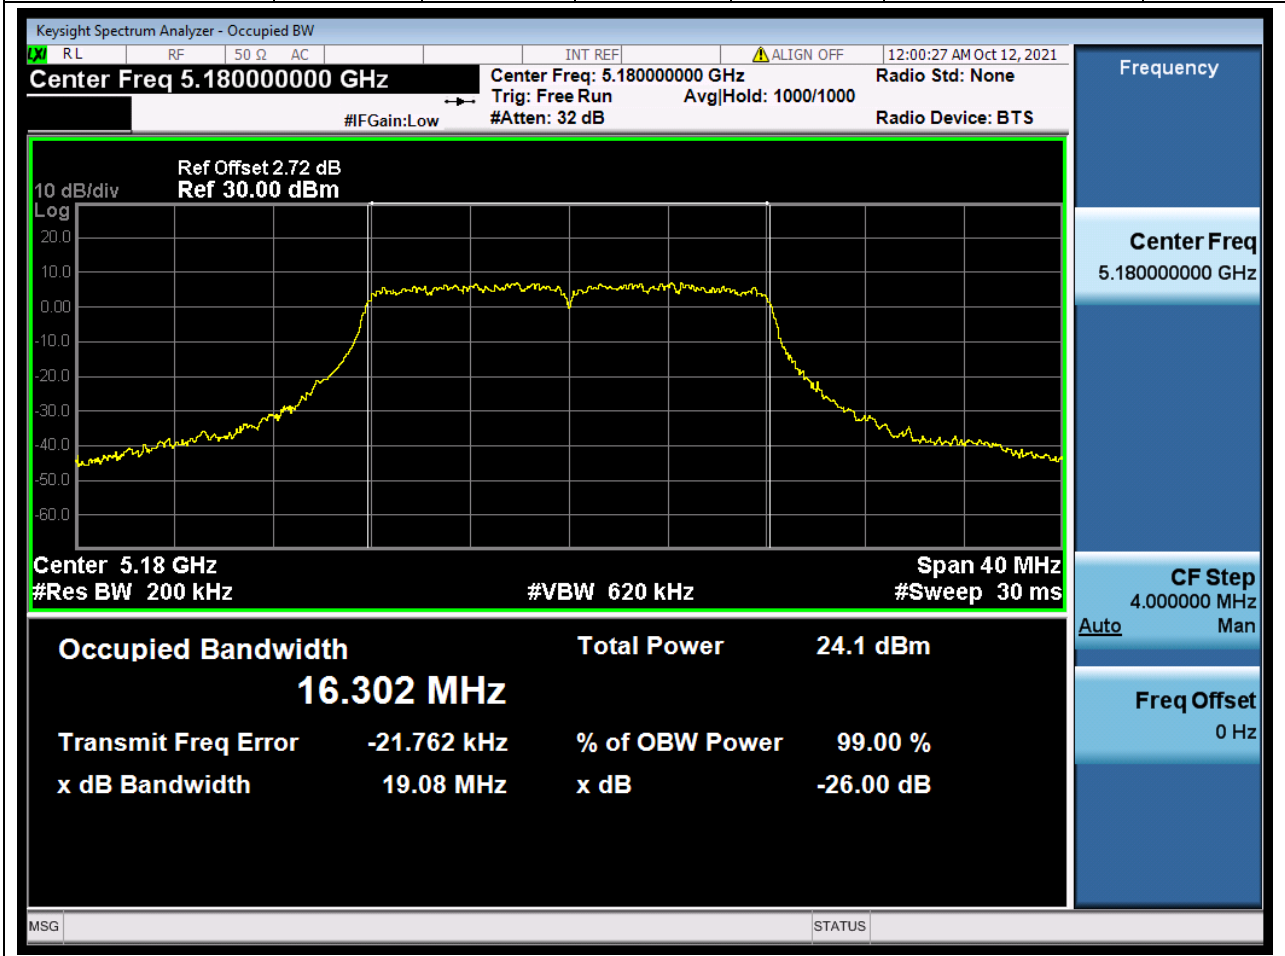

A.2 Emission Bandwidth & 99% Bandwidth

Main Antenna

1. 802.11a_20M_Band1_L

1.1. A.2-26dB Bandwidth(NTNV)

Center Frequency (MHz)	XdB Down	RBW (MHz)	Detector	Limit (MHz)	XdB BandWidth (MHz)	Verdict
5180	26	0.2	Peak	0	19.081277	Unknow