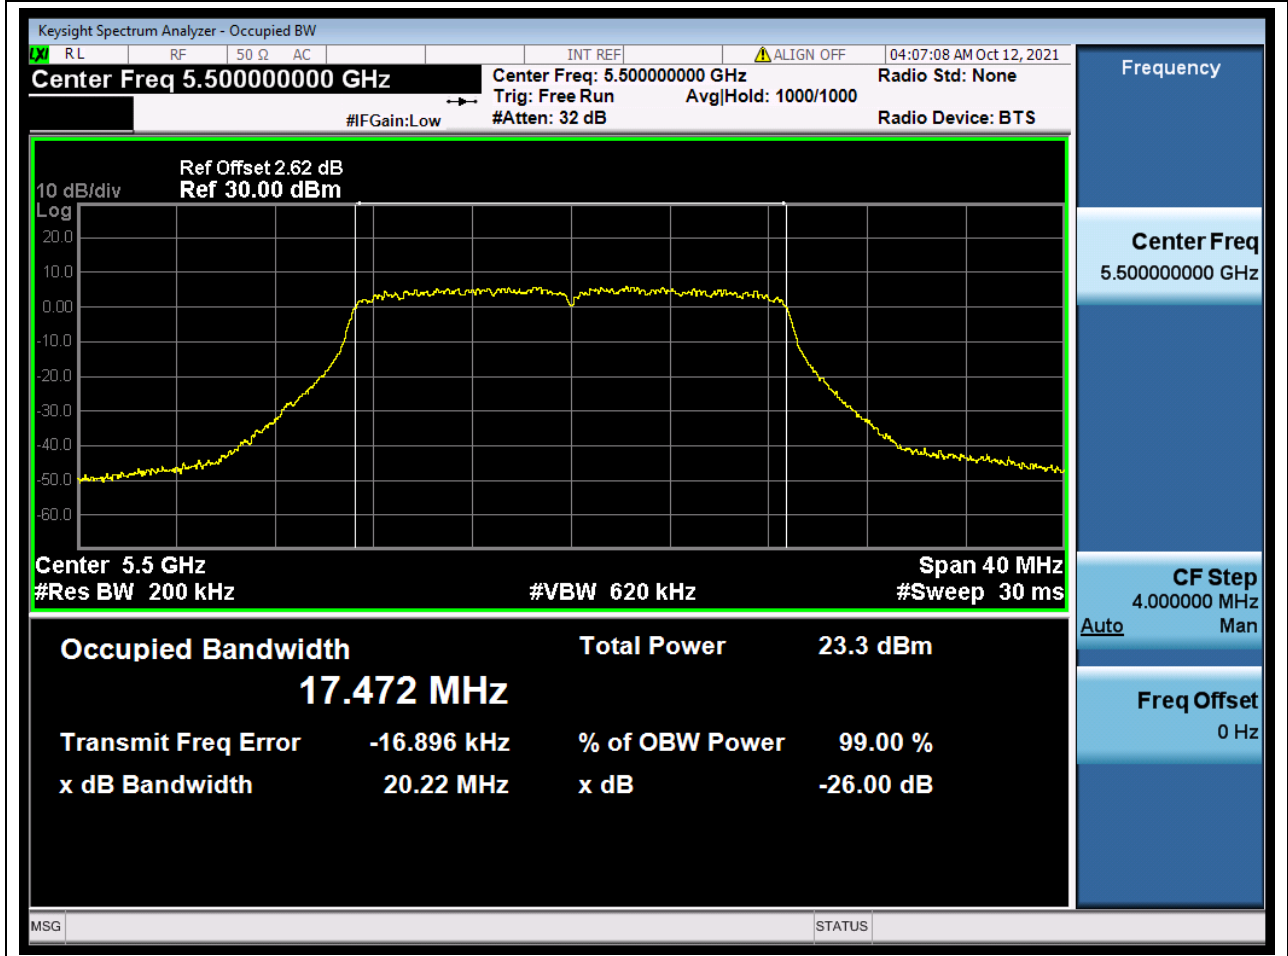

44. 802.11n_20M_Band3_L

44.1. A.2-26dB Bandwidth(NTNV)

Center Frequency (MHz)	XdB Down	RBW (MHz)	Detector	Limit (MHz)	XdB BandWidth (MHz)	Verdict
5500	26	0.2	Peak	0	20.216254	Unknow