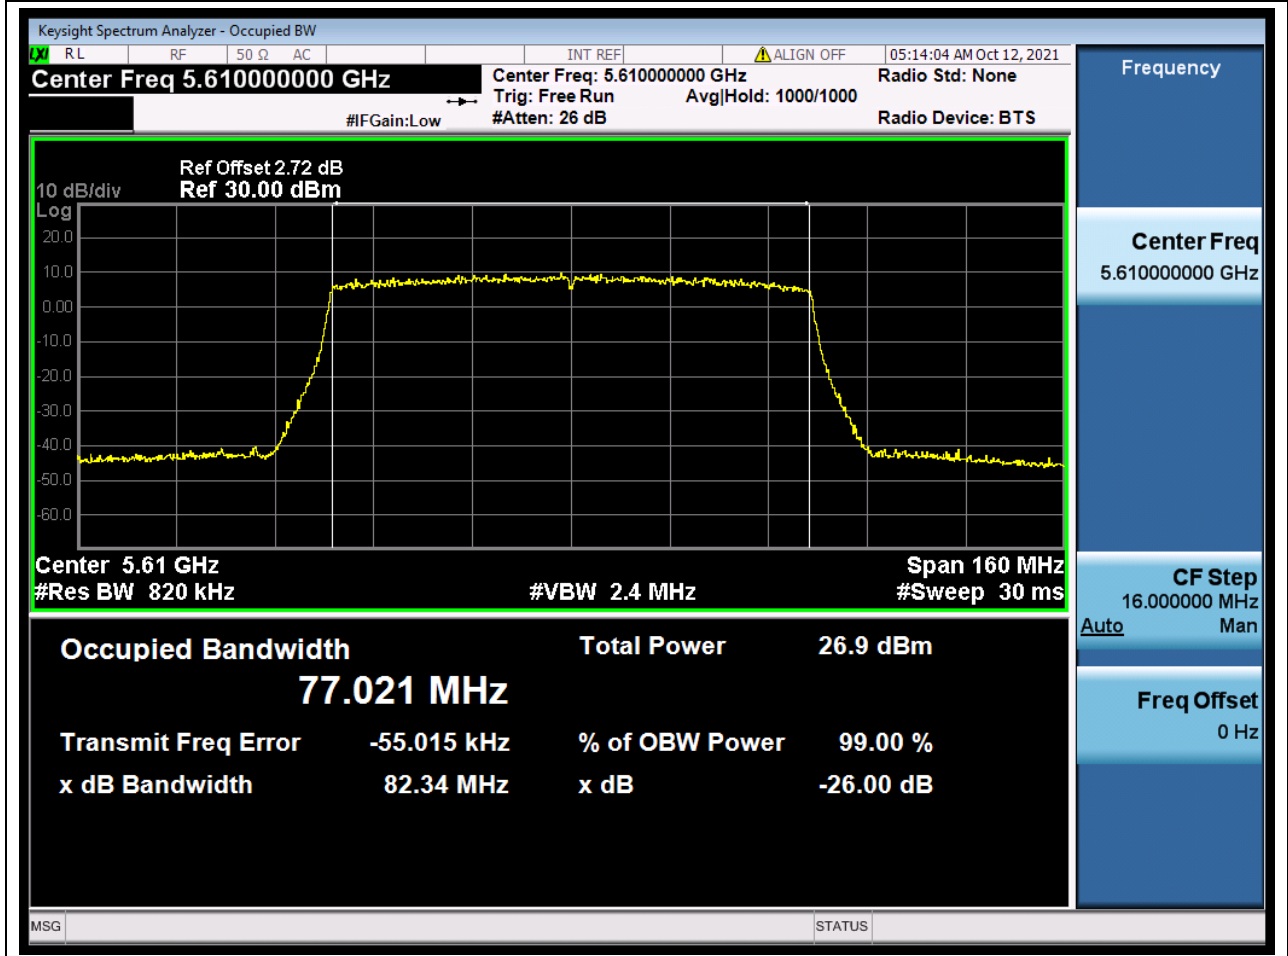

62. 802.11ax_80M_Band3_M

62.1. A.2-26dB Bandwidth(NTNV)

Center Frequency (MHz)	XdB Down	RBW (MHz)	Detector	Limit (MHz)	XdB BandWidth (MHz)	Verdict
5610	26	0.82	Peak	0	82.342085	Unknow