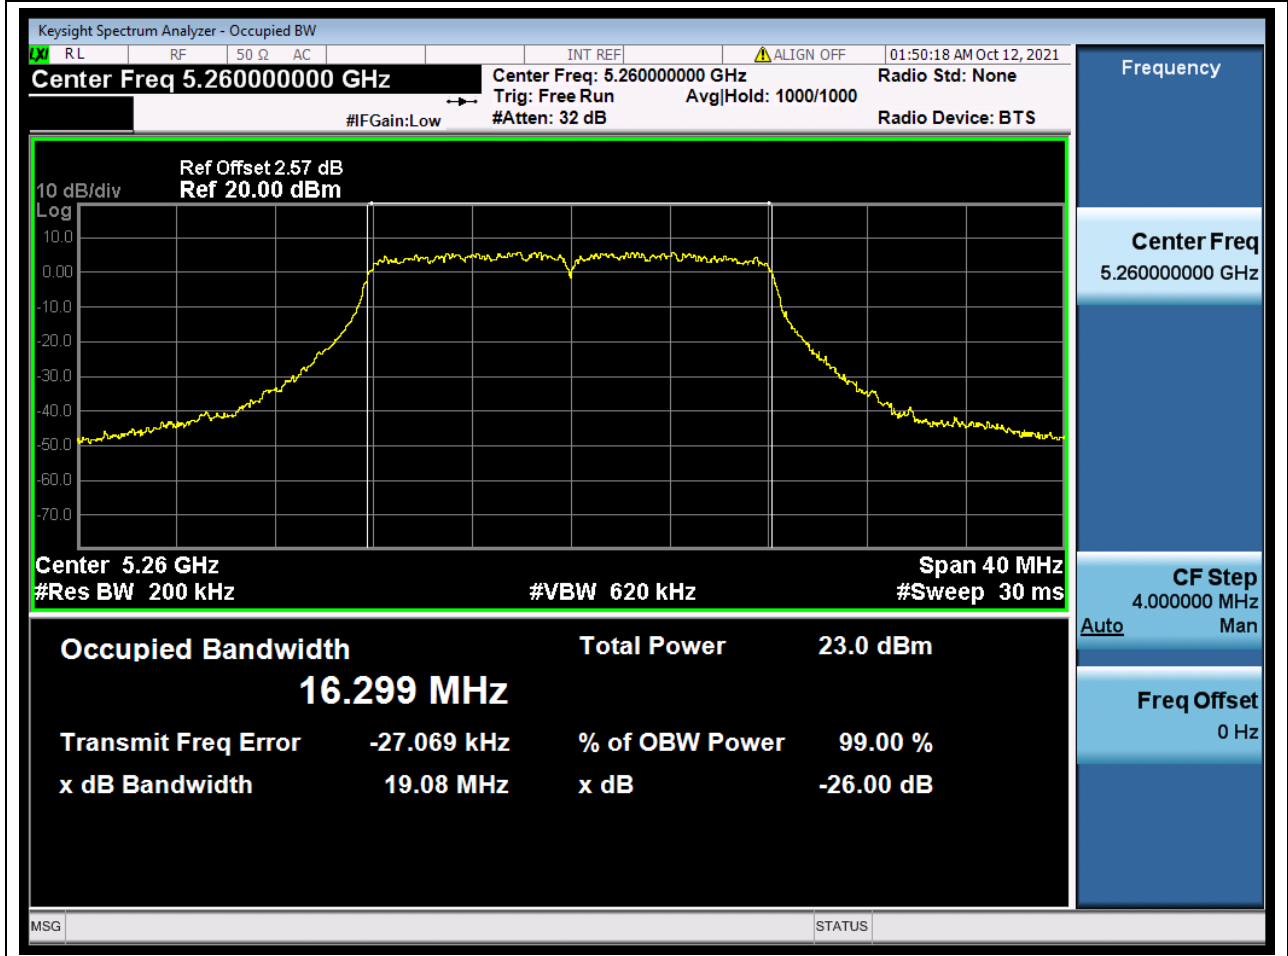

20. 802.11a_20M_Band2_L

20.1. A.2-26dB Bandwidth(NTNV)

Center Frequency (MHz)	XdB Down	RBW (MHz)	Detector	Limit (MHz)	XdB BandWidth (MHz)	Verdict
5260	26	0.2	Peak	0	19.076581	Unknow