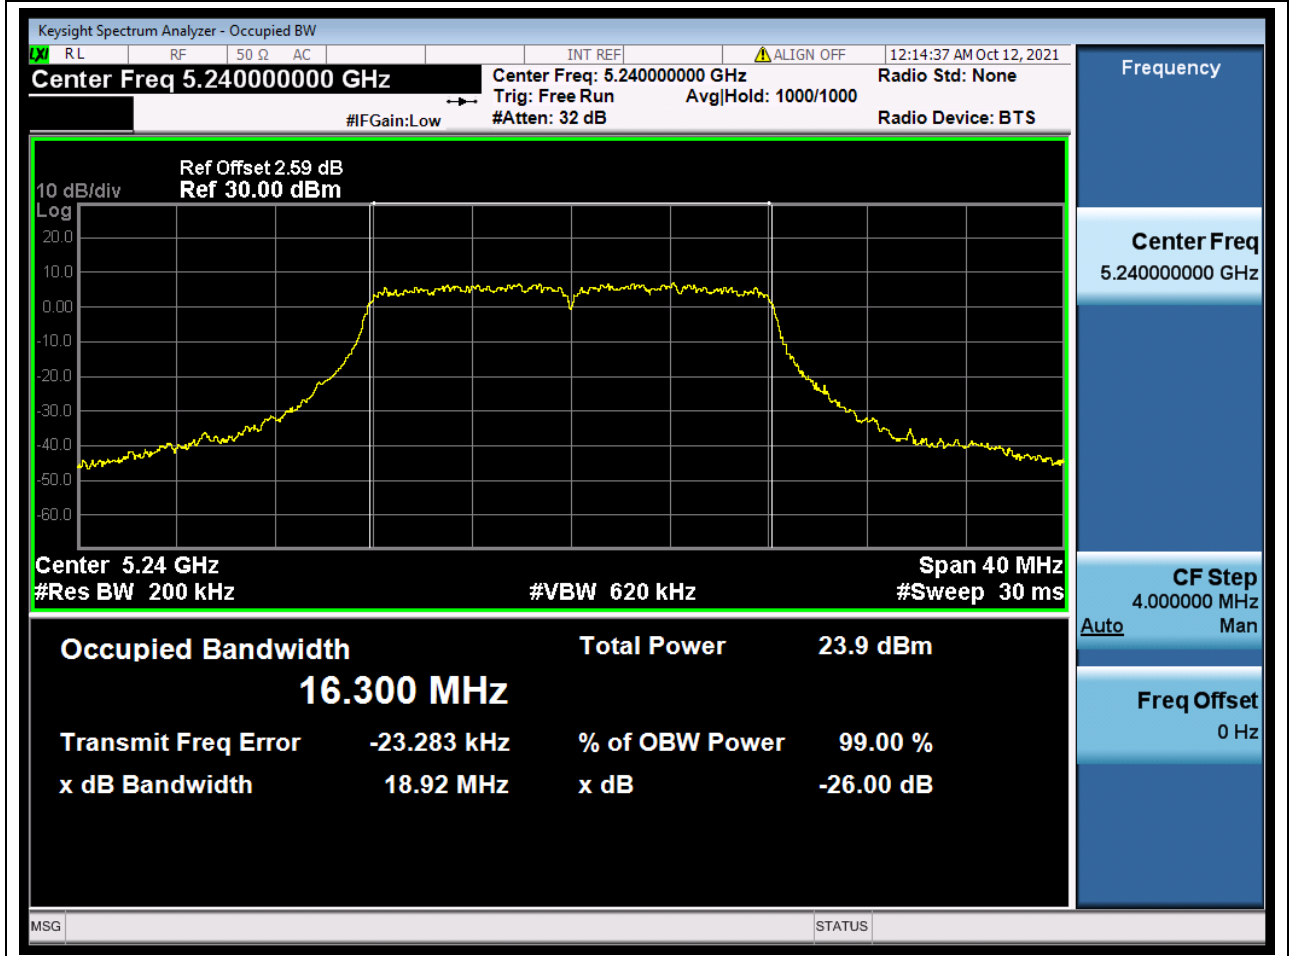

3. 802.11a_20M_Band1_H

3.1. A.2-26dB Bandwidth(NTNV)

Center Frequency (MHz)	XdB Down	RBW (MHz)	Detector	Limit (MHz)	XdB BandWidth (MHz)	Verdict
5240	26	0.2	Peak	0	18.922662	Unknow