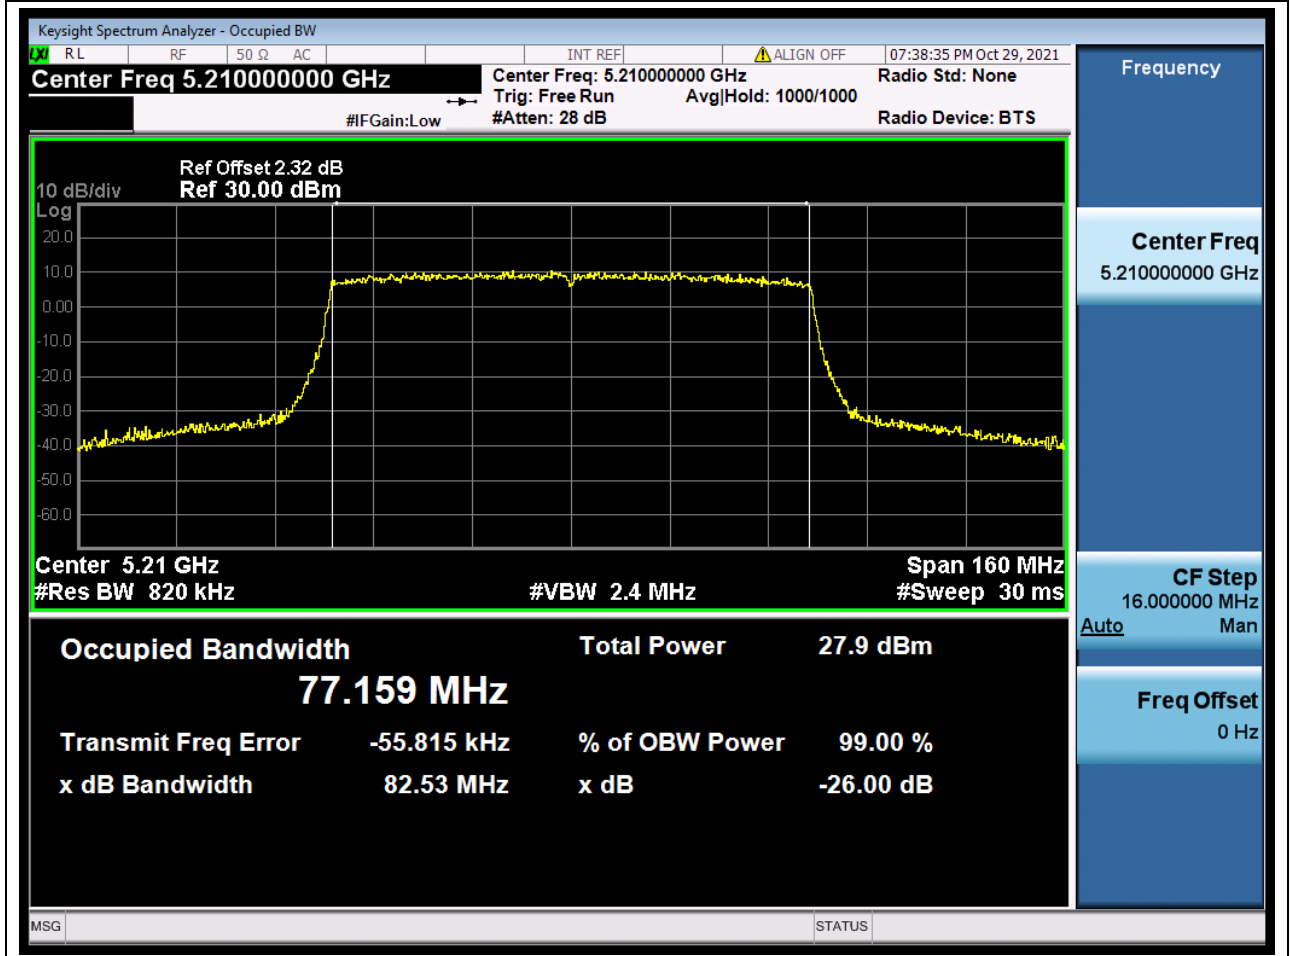

38. 802.11ax_80M_Band1_M

38.2. A.2-26dB Bandwidth(NTNV)

Center Frequency (MHz)	XdB Down	RBW (MHz)	Detector	Limit (MHz)	XdB BandWidth (MHz)	Verdict
5210	26	0.82	Peak	0	82.532352	Unknow