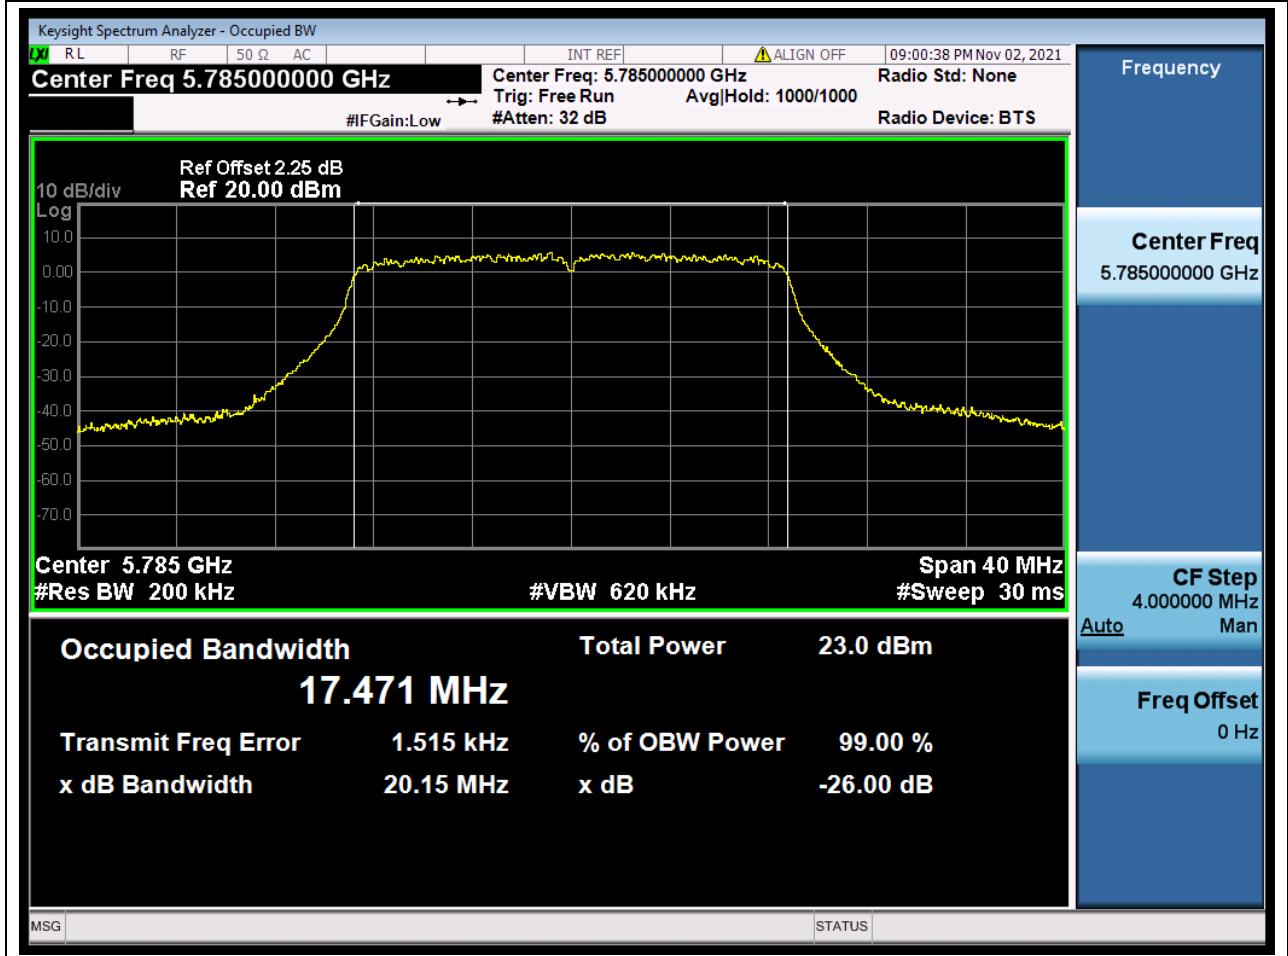

70. 802.11ac_20M_Band4_M

70.2. A.2-26dB Bandwidth(NTNV)

Center Frequency (MHz)	XdB Down	RBW (MHz)	Detector	Limit (MHz)	XdB BandWidth (MHz)	Verdict
5785	26	0.2	Peak	0	20.146488	Unknow