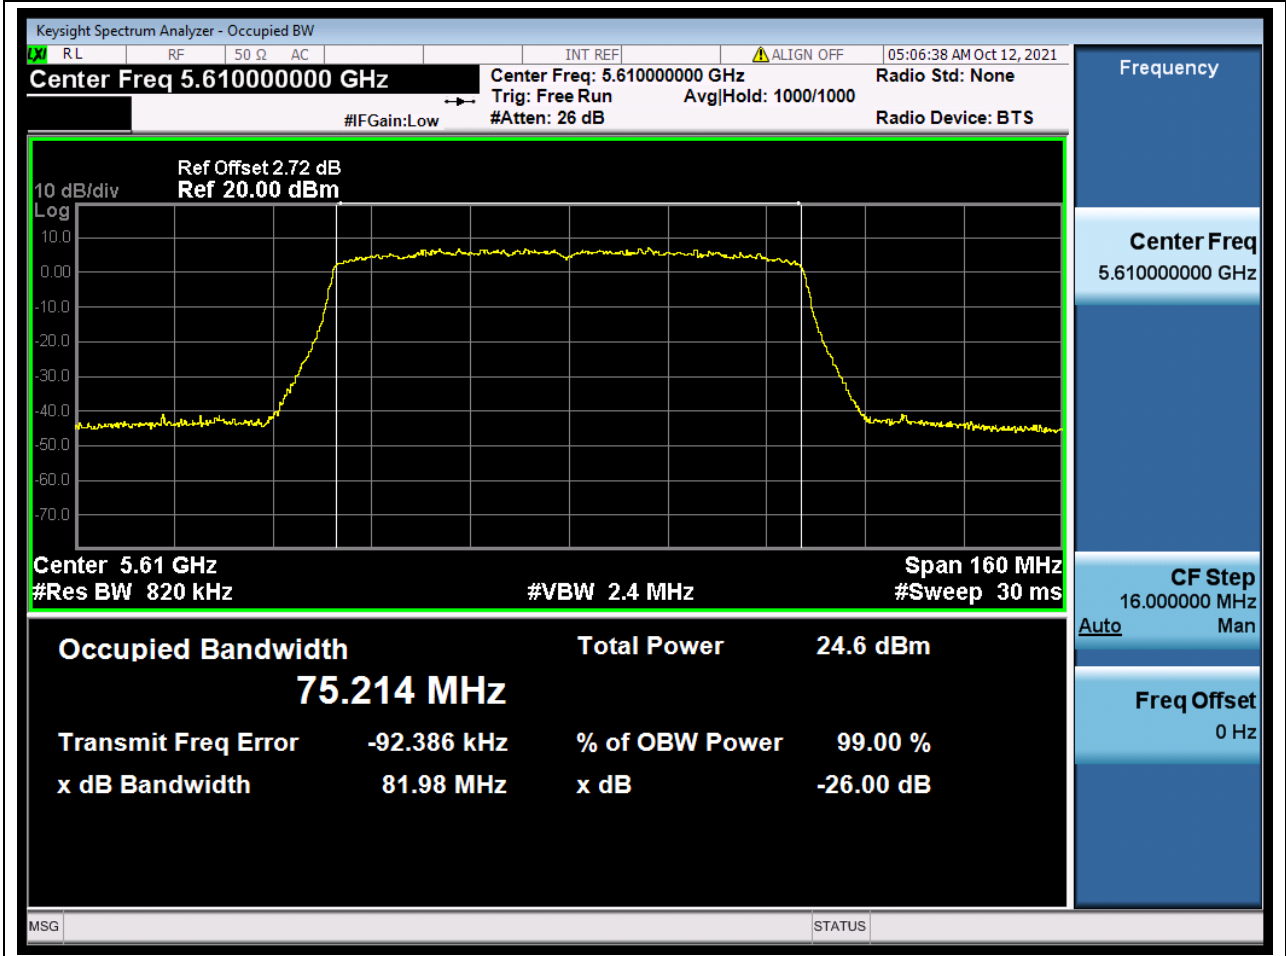

60. 802.11ac_80M_Band3_M

60.1. A.2-26dB Bandwidth(NTNV)

Center Frequency (MHz)	XdB Down	RBW (MHz)	Detector	Limit (MHz)	XdB BandWidth (MHz)	Verdict
5610	26	0.82	Peak	0	81.981351	Unknow