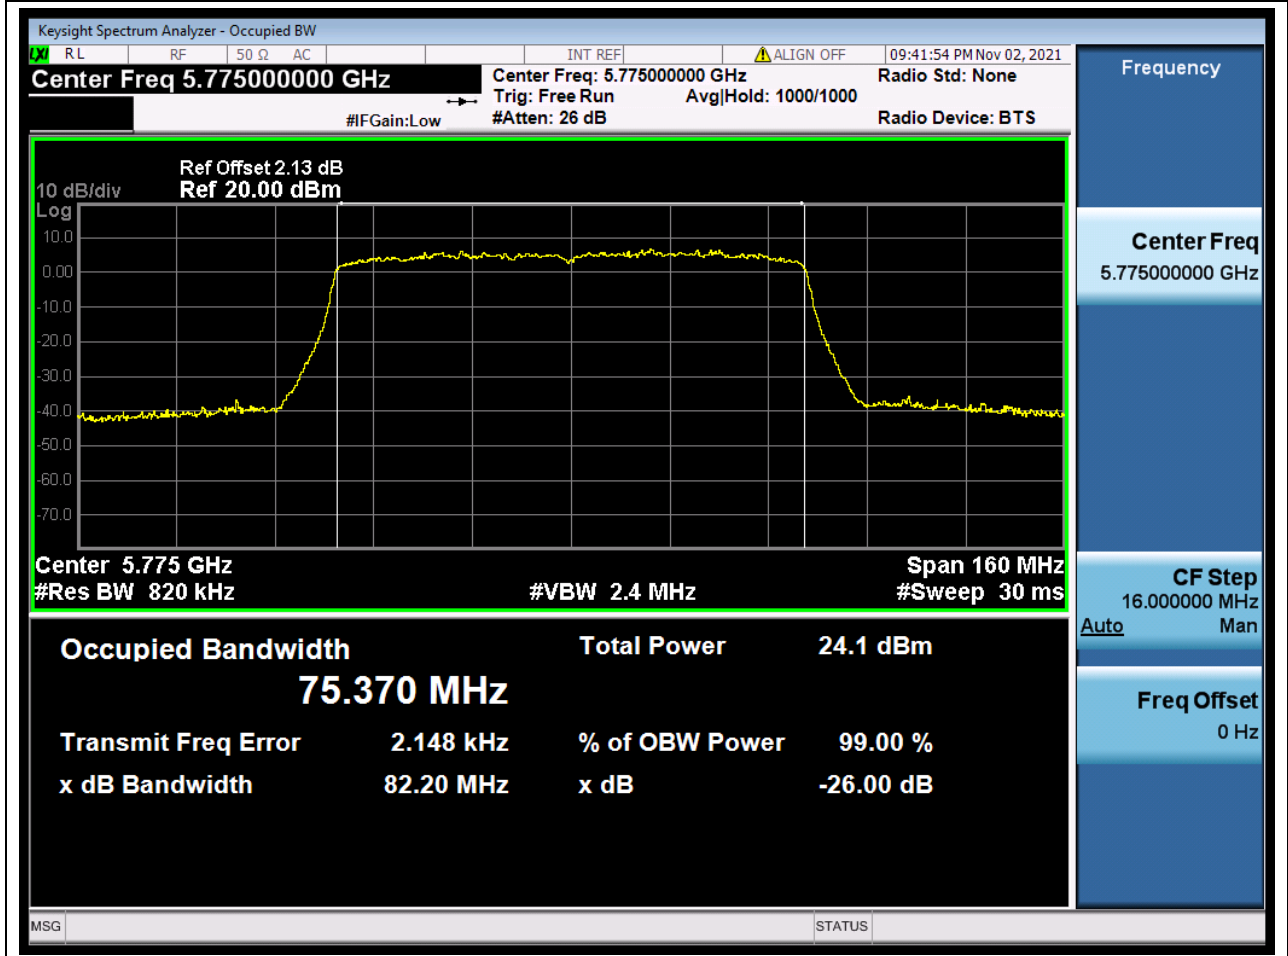

81. 802.11ac_80M_Band4_M

81.2. A.2-26dB Bandwidth(NTNV)

Center Frequency (MHz)	XdB Down	RBW (MHz)	Detector	Limit (MHz)	XdB BandWidth (MHz)	Verdict
5775	26	0.82	Peak	0	82.20405	Unknow