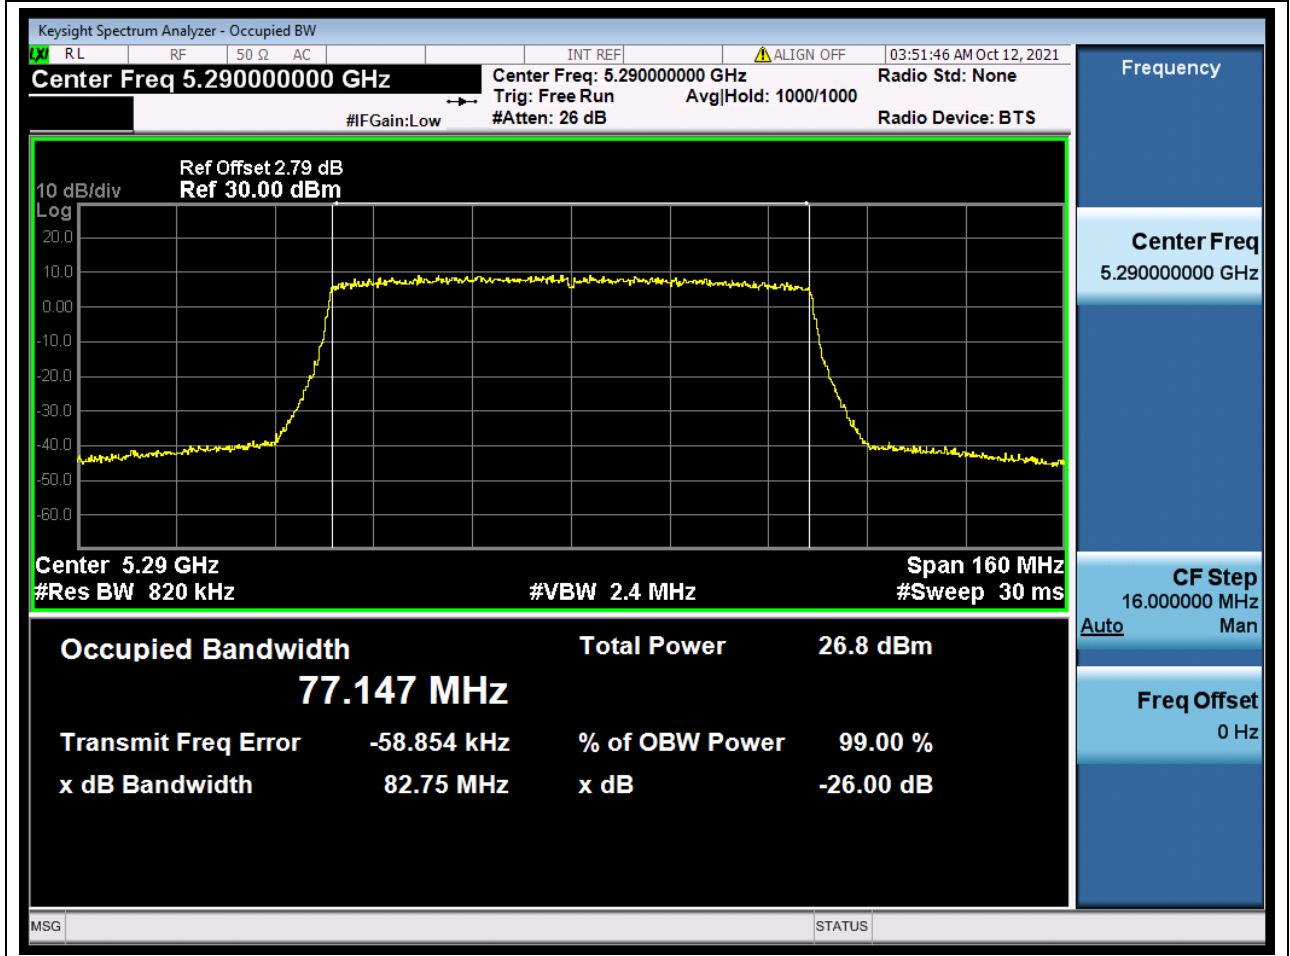

40. 802.11ax_80M_Band2_M

40.1. A.2-26dB Bandwidth(NTNV)

Center Frequency (MHz)	XdB Down	RBW (MHz)	Detector	Limit (MHz)	XdB BandWidth (MHz)	Verdict
5290	26	0.82	Peak	0	82.750213	Unknow