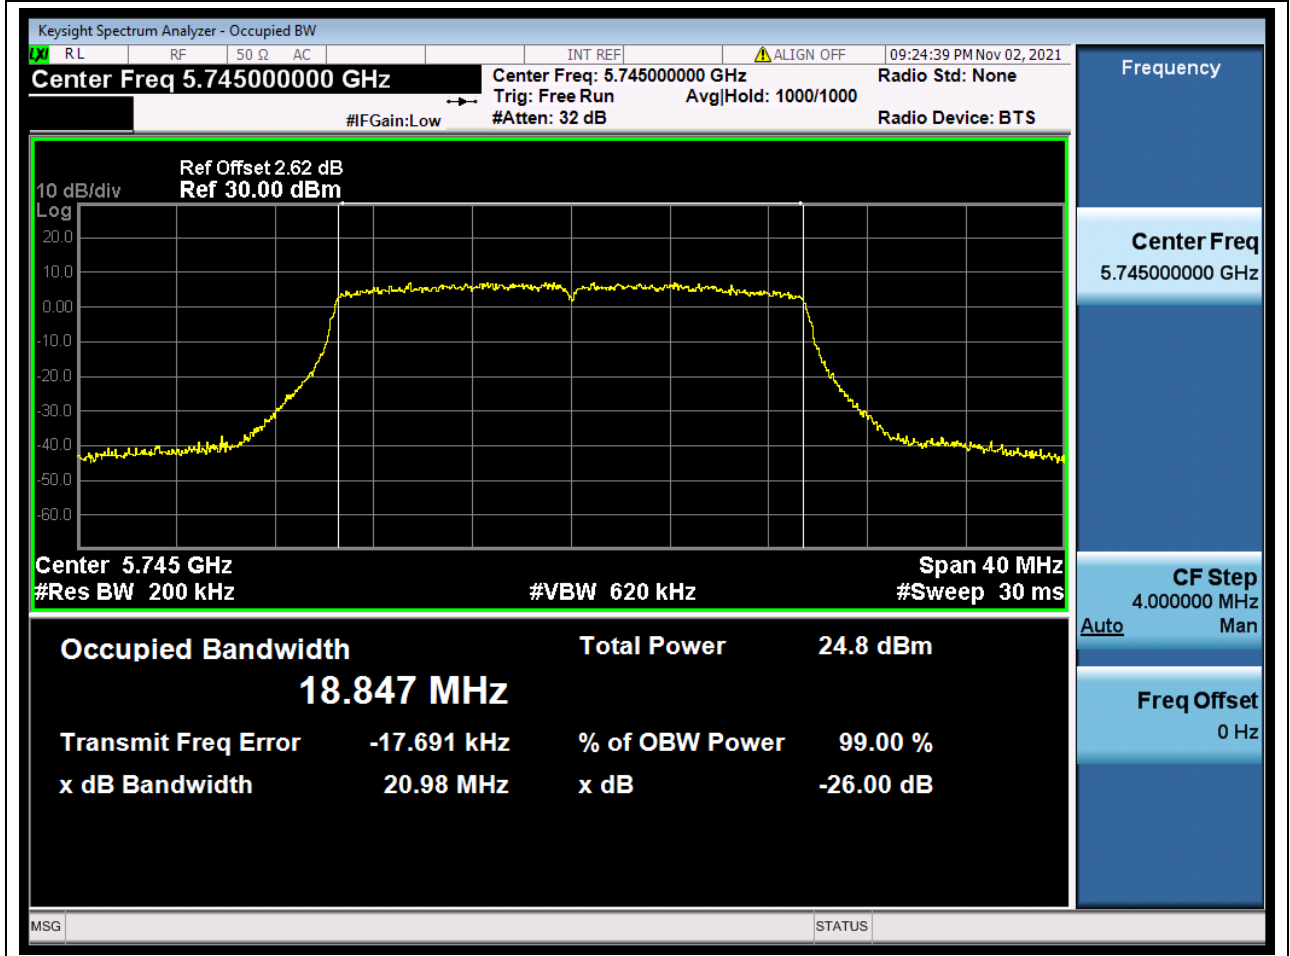

72. 802.11ax_20M_Band4_L

72.2. A.2-26dB Bandwidth(NTNV)

Center Frequency (MHz)	XdB Down	RBW (MHz)	Detector	Limit (MHz)	XdB BandWidth (MHz)	Verdict
5745	26	0.2	Peak	0	20.980328	Unknow