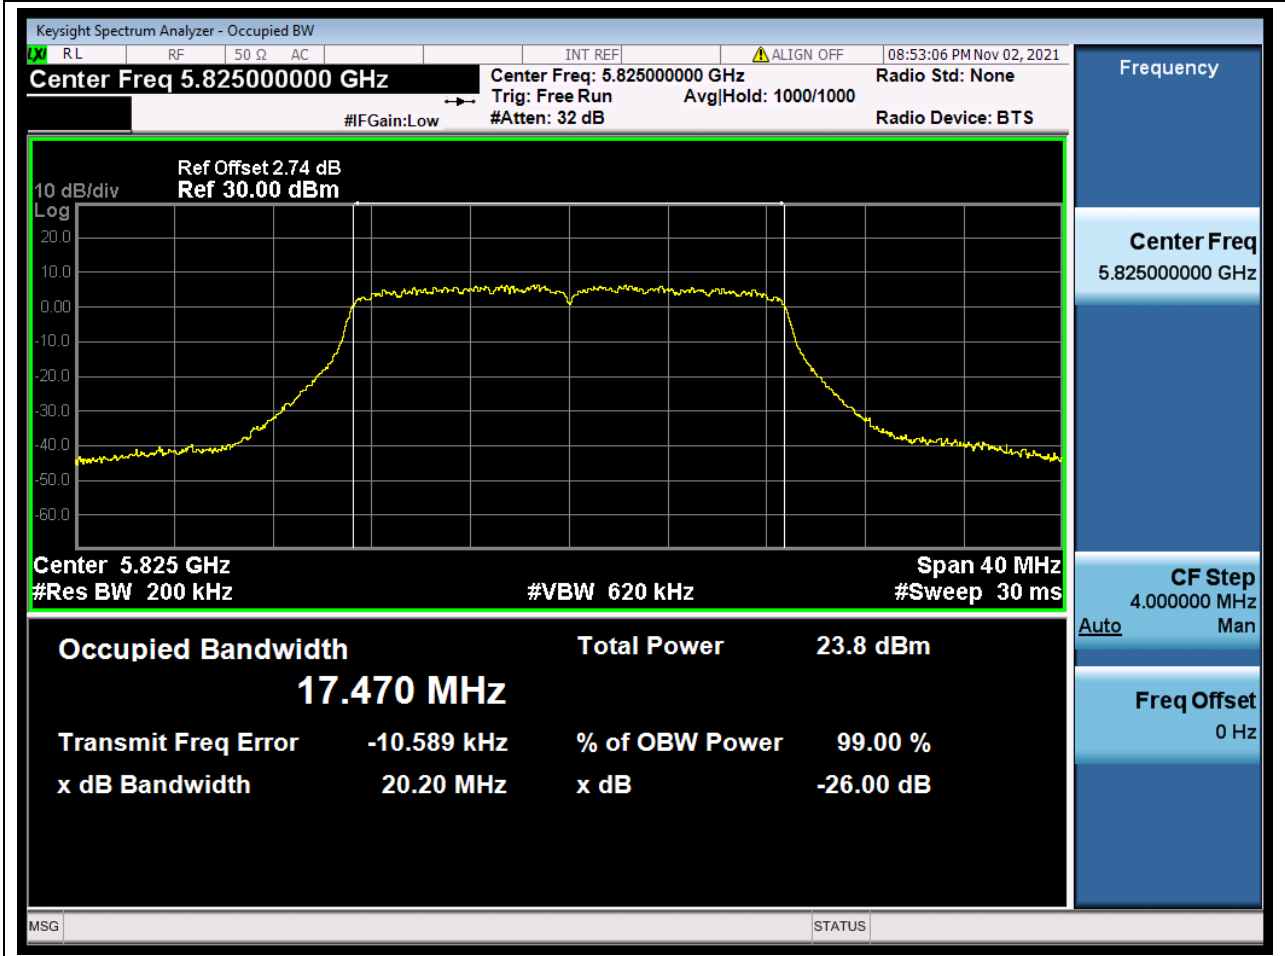

68. 802.11n_20M_Band4_H

68.2. A.2-26dB Bandwidth(NTNV)

Center Frequency (MHz)	XdB Down	RBW (MHz)	Detector	Limit (MHz)	XdB BandWidth (MHz)	Verdict
5825	26	0.2	Peak	0	20.200759	Unknow