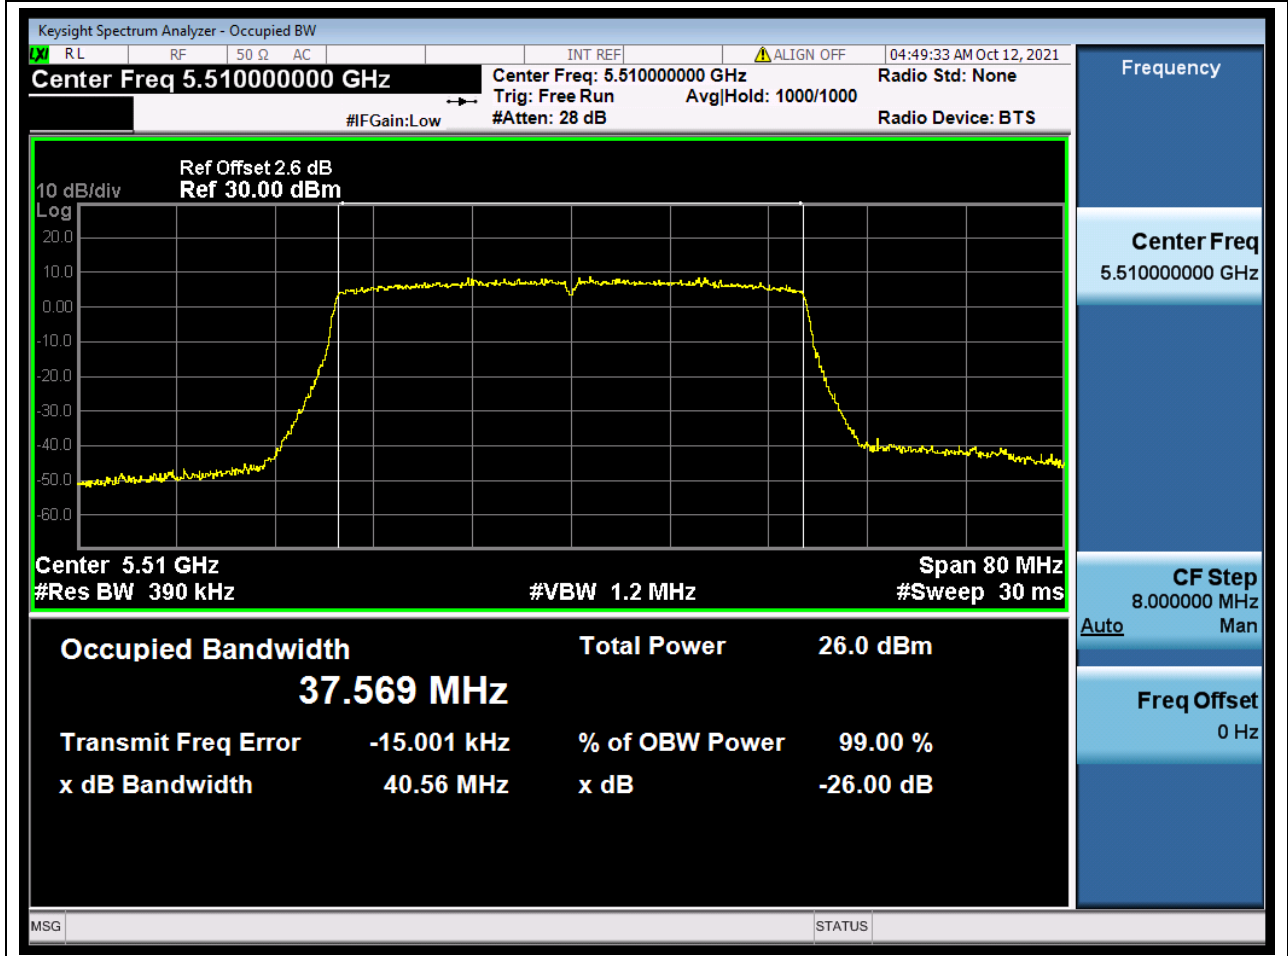

56. 802.11ax_40M_Band3_L

56.1. A.2-26dB Bandwidth(NTNV)

Center Frequency (MHz)	XdB Down	RBW (MHz)	Detector	Limit (MHz)	XdB BandWidth (MHz)	Verdict
5510	26	0.39	Peak	0	40.556137	Unknow