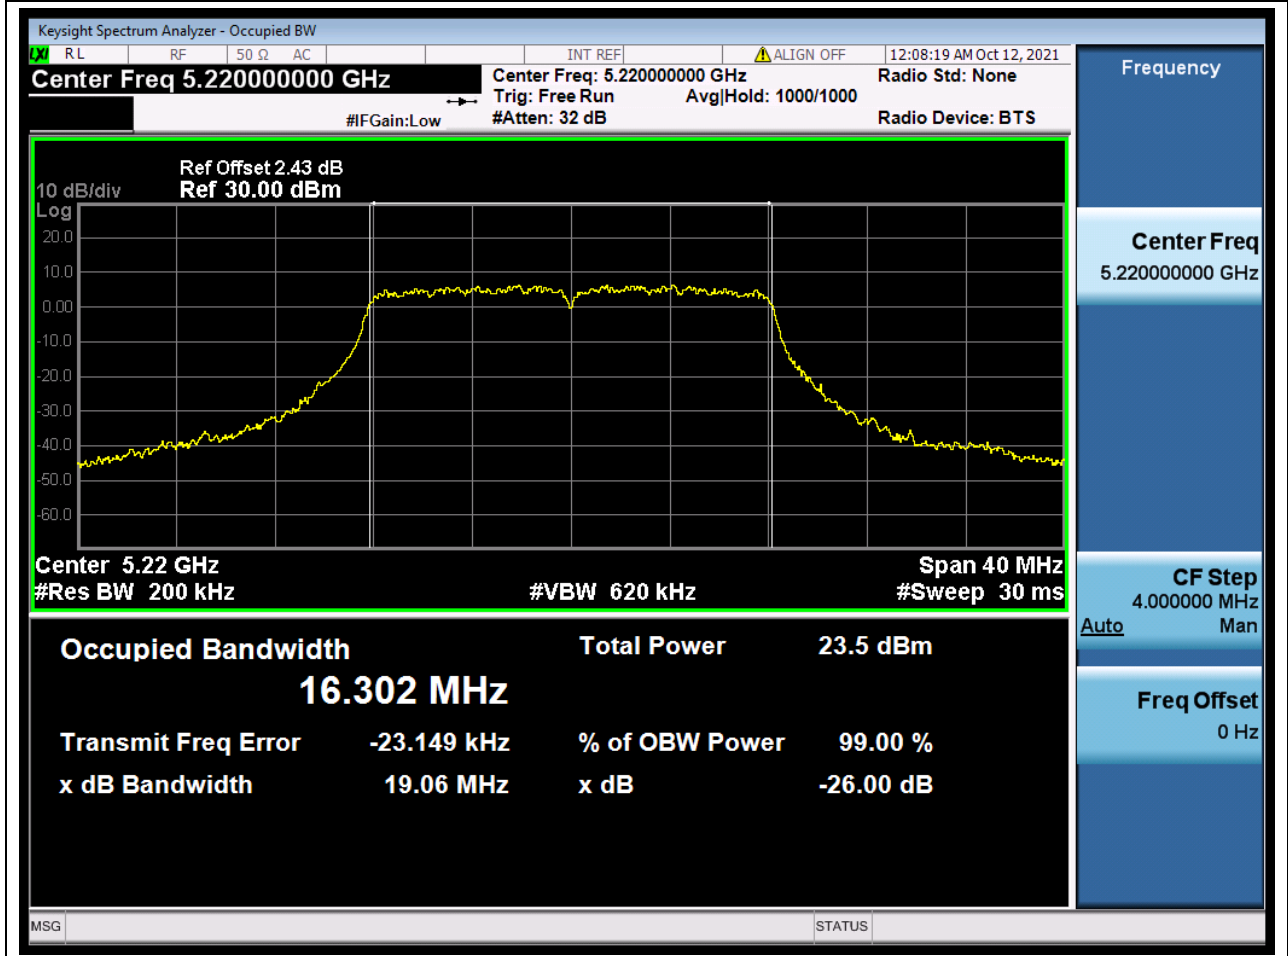

2. 802.11a_20M_Band1_M

2.1. A.2-26dB Bandwidth(NTNV)

Center Frequency (MHz)	XdB Down	RBW (MHz)	Detector	Limit (MHz)	XdB BandWidth (MHz)	Verdict
5220	26	0.2	Peak	0	19.063201	Unknow