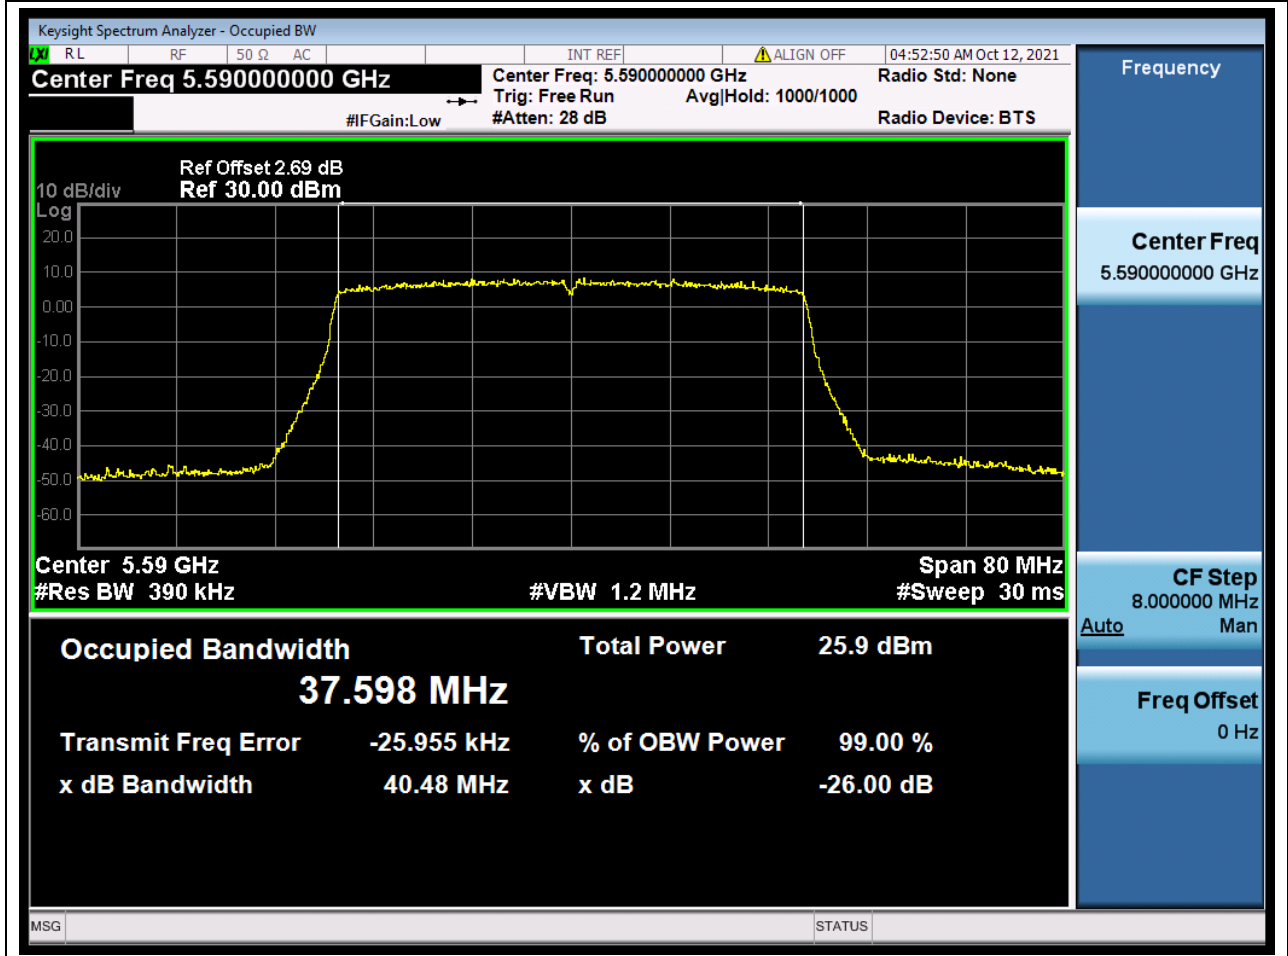

57. 802.11ax_40M_Band3_M

57.1. A.2-26dB Bandwidth(NTNV)

Center Frequency (MHz)	XdB Down	RBW (MHz)	Detector	Limit (MHz)	XdB BandWidth (MHz)	Verdict
5590	26	0.39	Peak	0	40.480094	Unknow