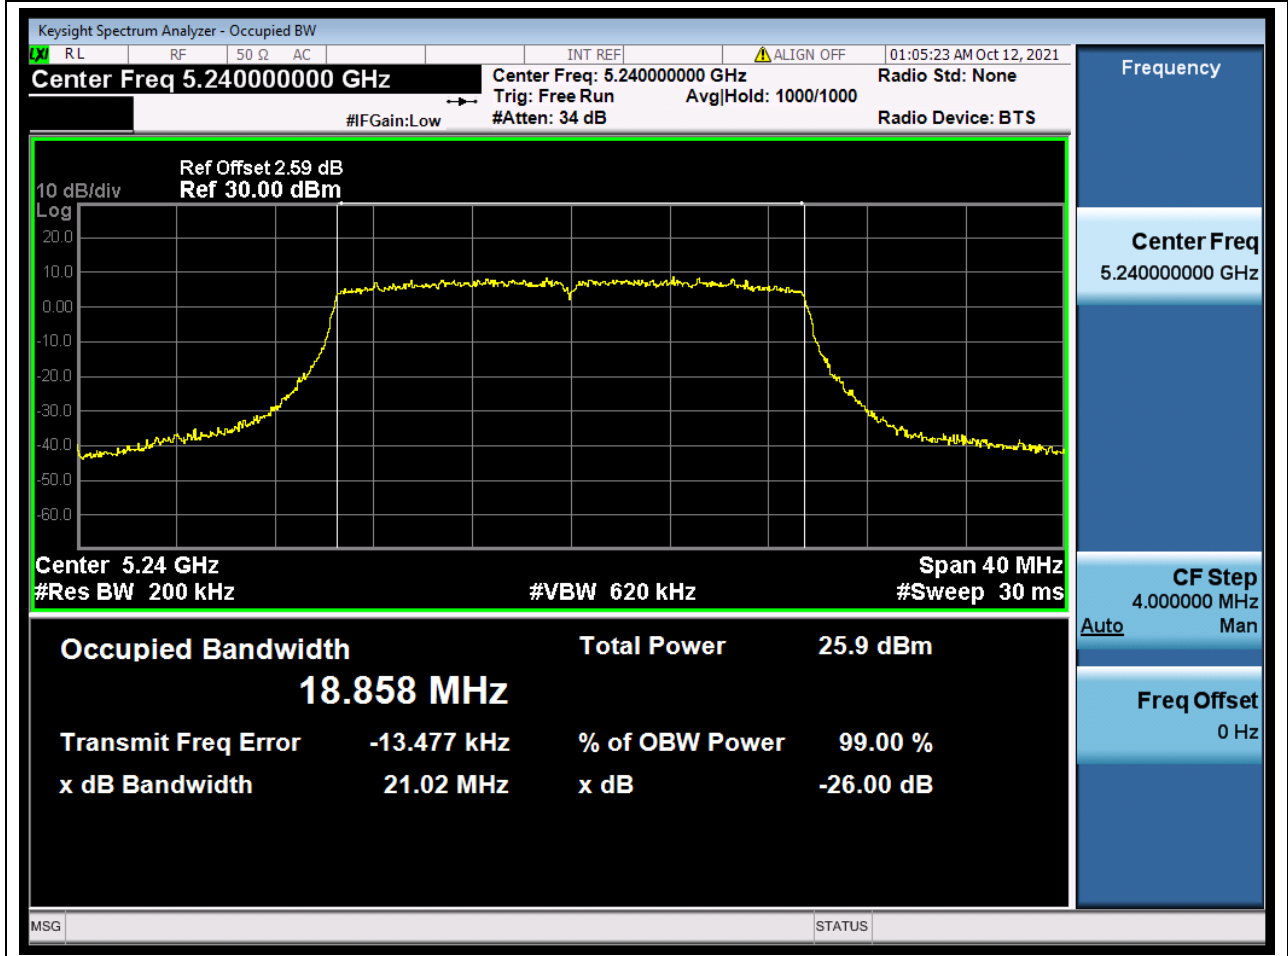

12. 802.11ax_20M_Band1_H

12.1. A.2-26dB Bandwidth(NTNV)

Center Frequency (MHz)	XdB Down	RBW (MHz)	Detector	Limit (MHz)	XdB BandWidth (MHz)	Verdict
5240	26	0.2	Peak	0	21.01973	Unknow