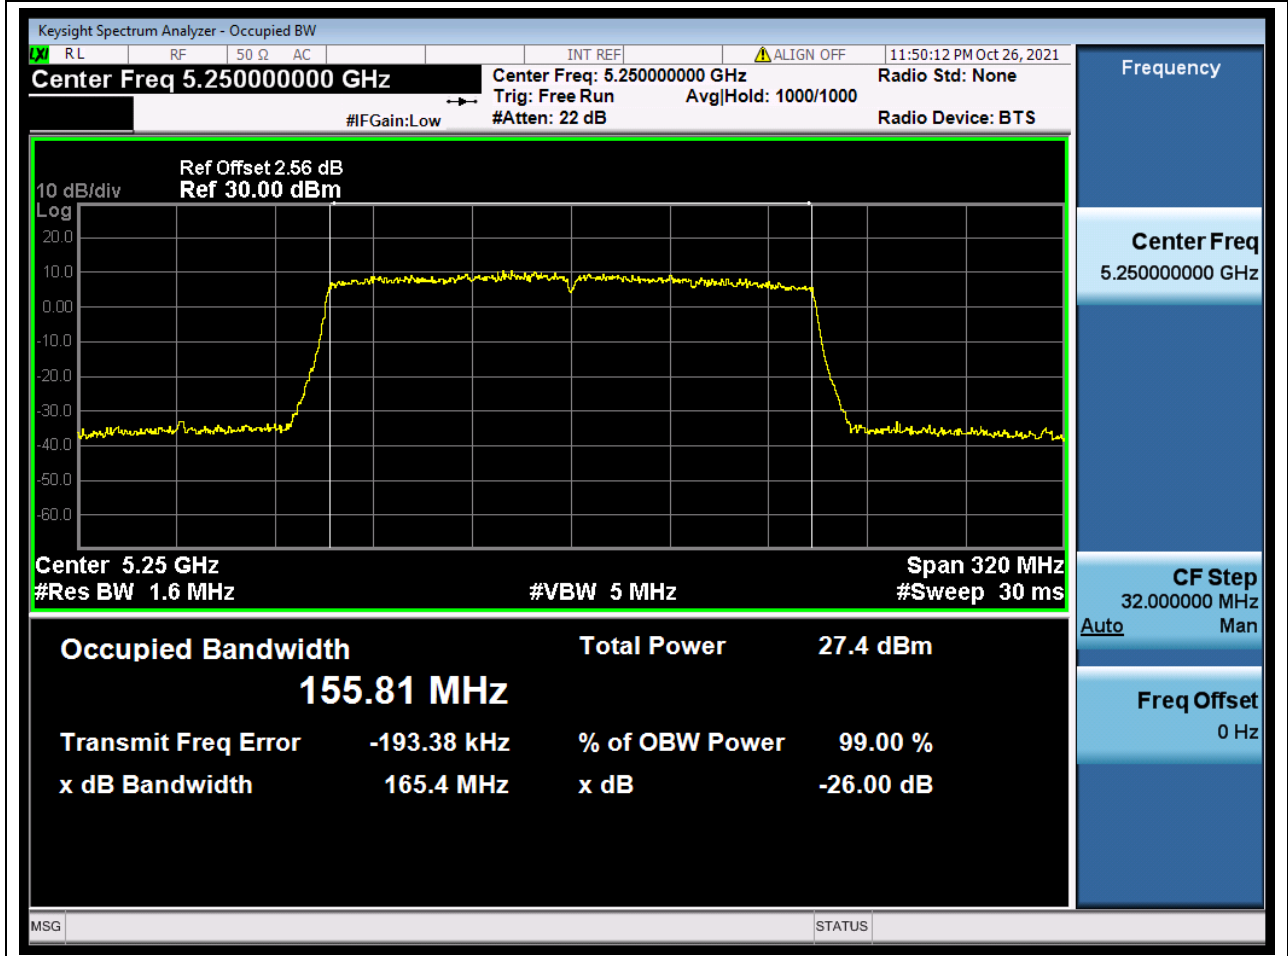

84. 802.11ax_160M_Band2_M

84.1. A.2-26dB Bandwidth(NTNV)

Center Frequency (MHz)	XdB Down	RBW (MHz)	Detector	Limit (MHz)	XdB BandWidth (MHz)	Verdict
5250	26	1.6	Peak	0	165.408046	Unknow