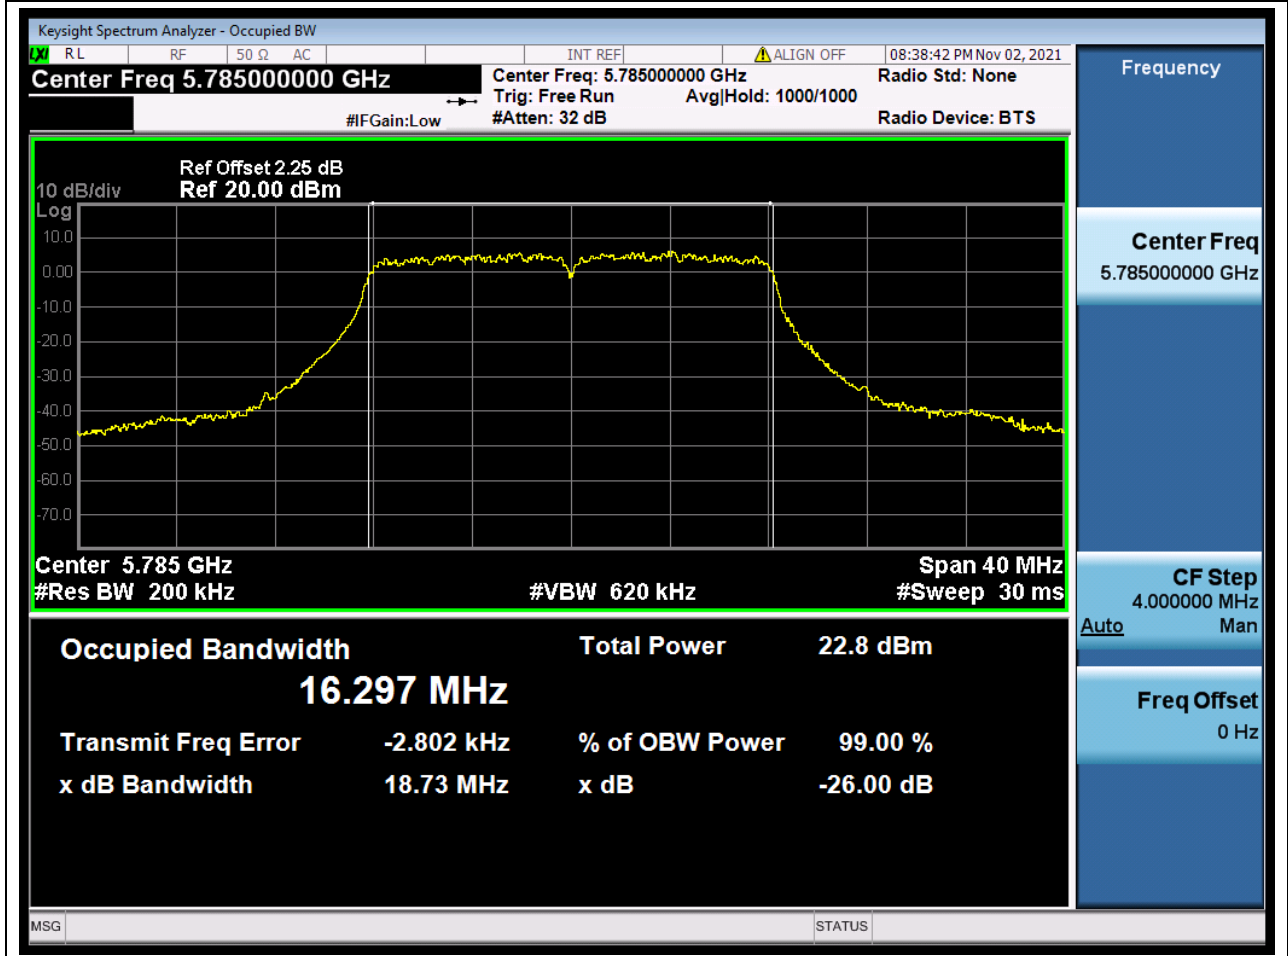

64. 802.11a_20M_Band4_M

64.2. A.2-26dB Bandwidth(NTNV)

Center Frequency (MHz)	XdB Down	RBW (MHz)	Detector	Limit (MHz)	XdB BandWidth (MHz)	Verdict
5785	26	0.2	Peak	0	18.727096	Unknow