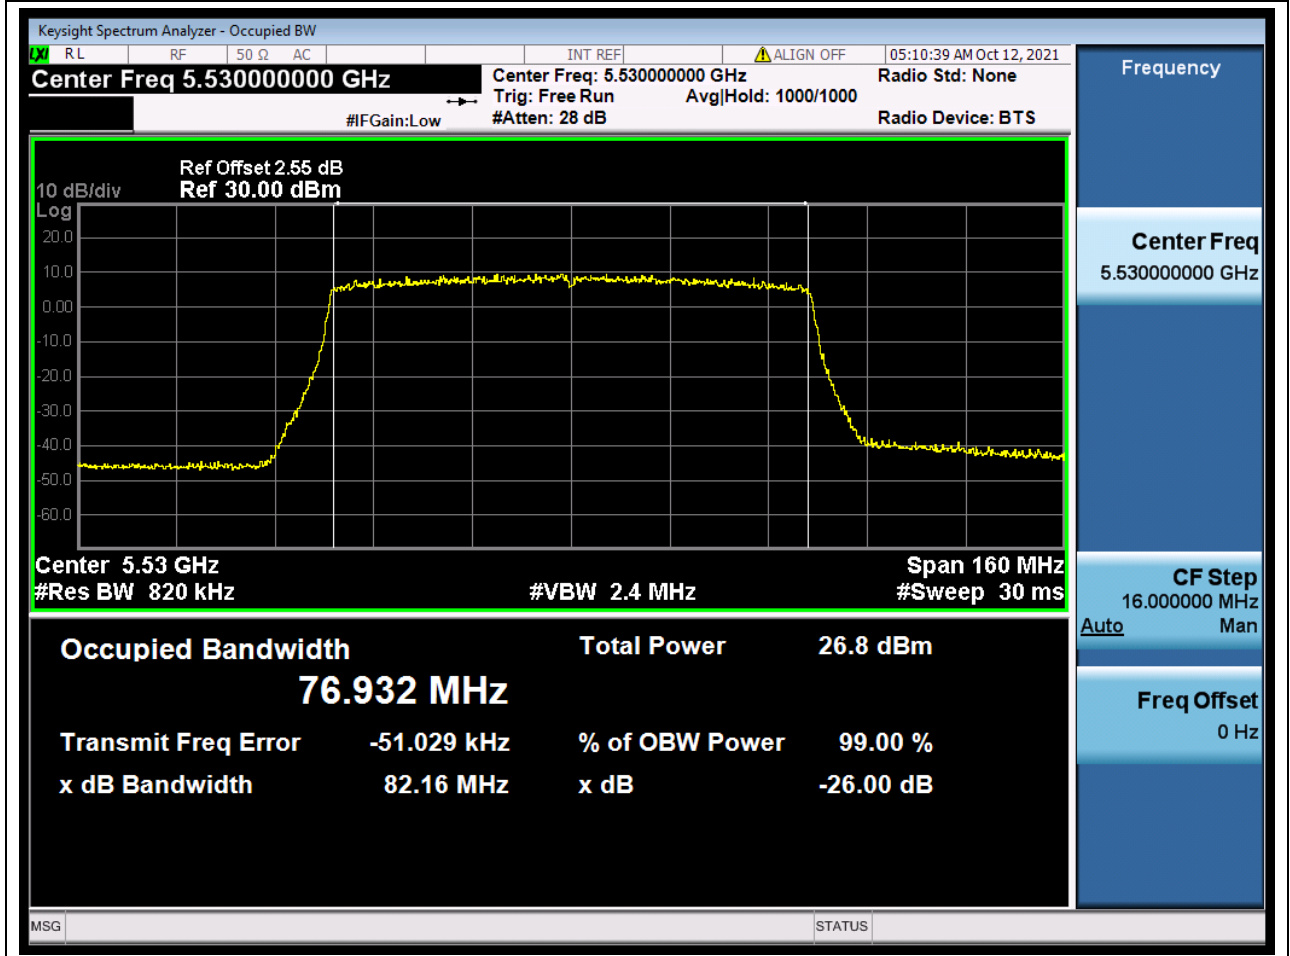

61. 802.11ax_80M_Band3_L

61.1. A.2-26dB Bandwidth(NTNV)

Center Frequency (MHz)	XdB Down	RBW (MHz)	Detector	Limit (MHz)	XdB BandWidth (MHz)	Verdict
5530	26	0.82	Peak	0	82.162502	Unknow