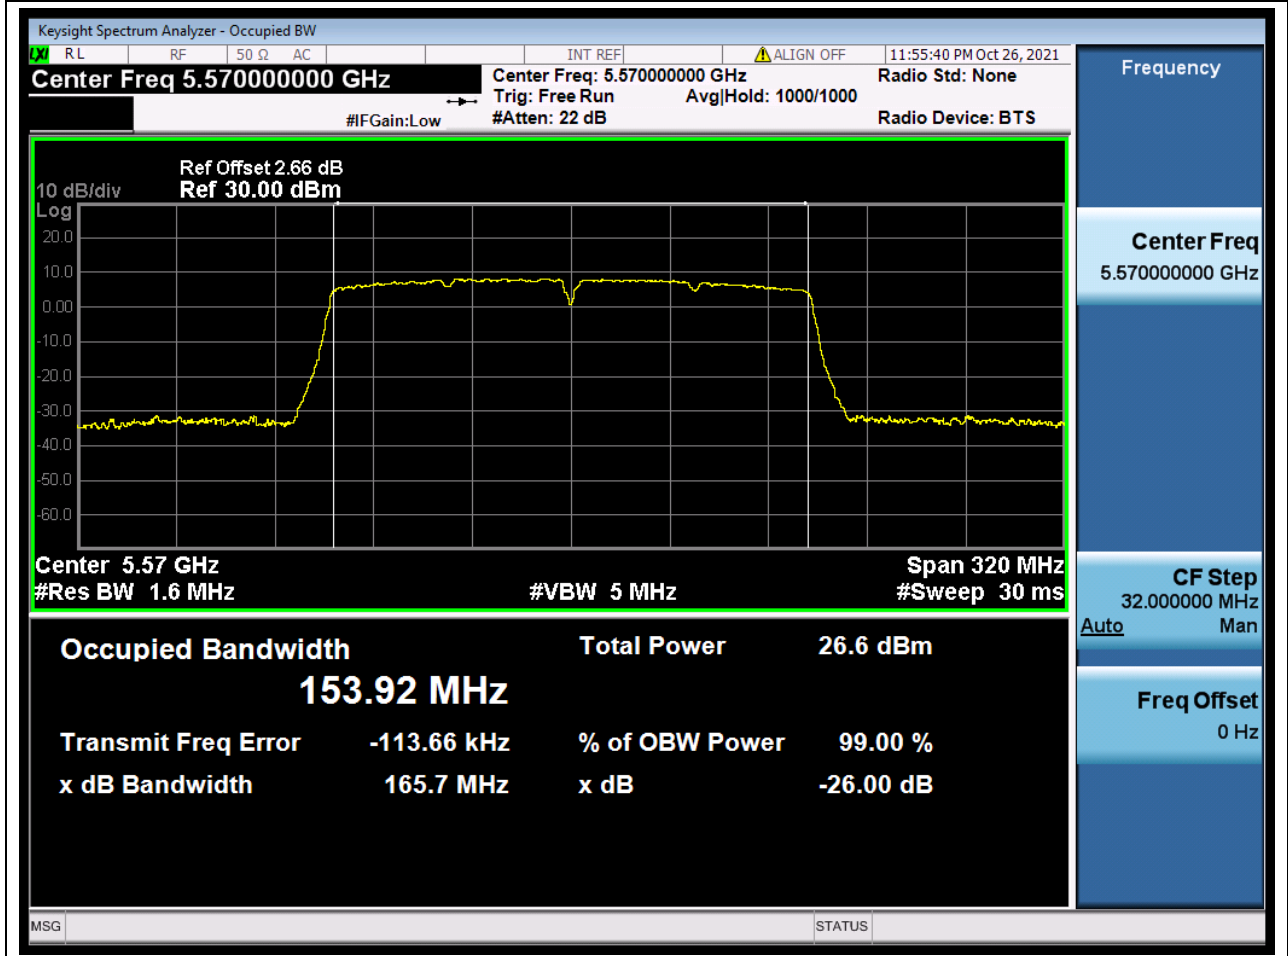

85. 802.11ac_160M_Band3_M

85.1. A.2-26dB Bandwidth(NTNV)

Center Frequency (MHz)	XdB Down	RBW (MHz)	Detector	Limit (MHz)	XdB BandWidth (MHz)	Verdict
5570	26	1.6	Peak	0	165.693364	Unknow