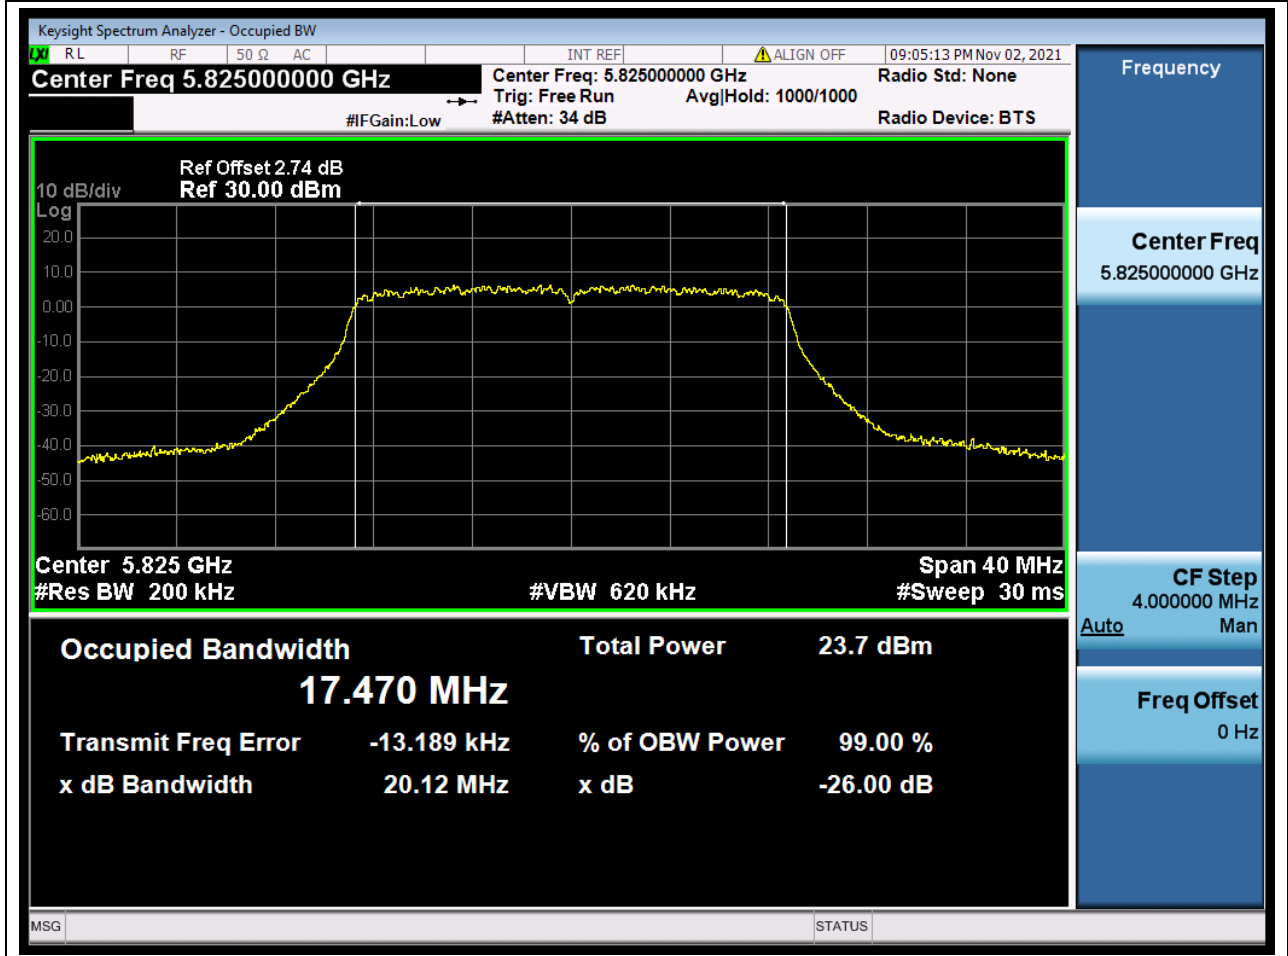

71. 802.11ac_20M_Band4_H

71.2. A.2-26dB Bandwidth(NTNV)

Center Frequency (MHz)	XdB Down	RBW (MHz)	Detector	Limit (MHz)	XdB BandWidth (MHz)	Verdict
5825	26	0.2	Peak	0	20.119198	Unknow