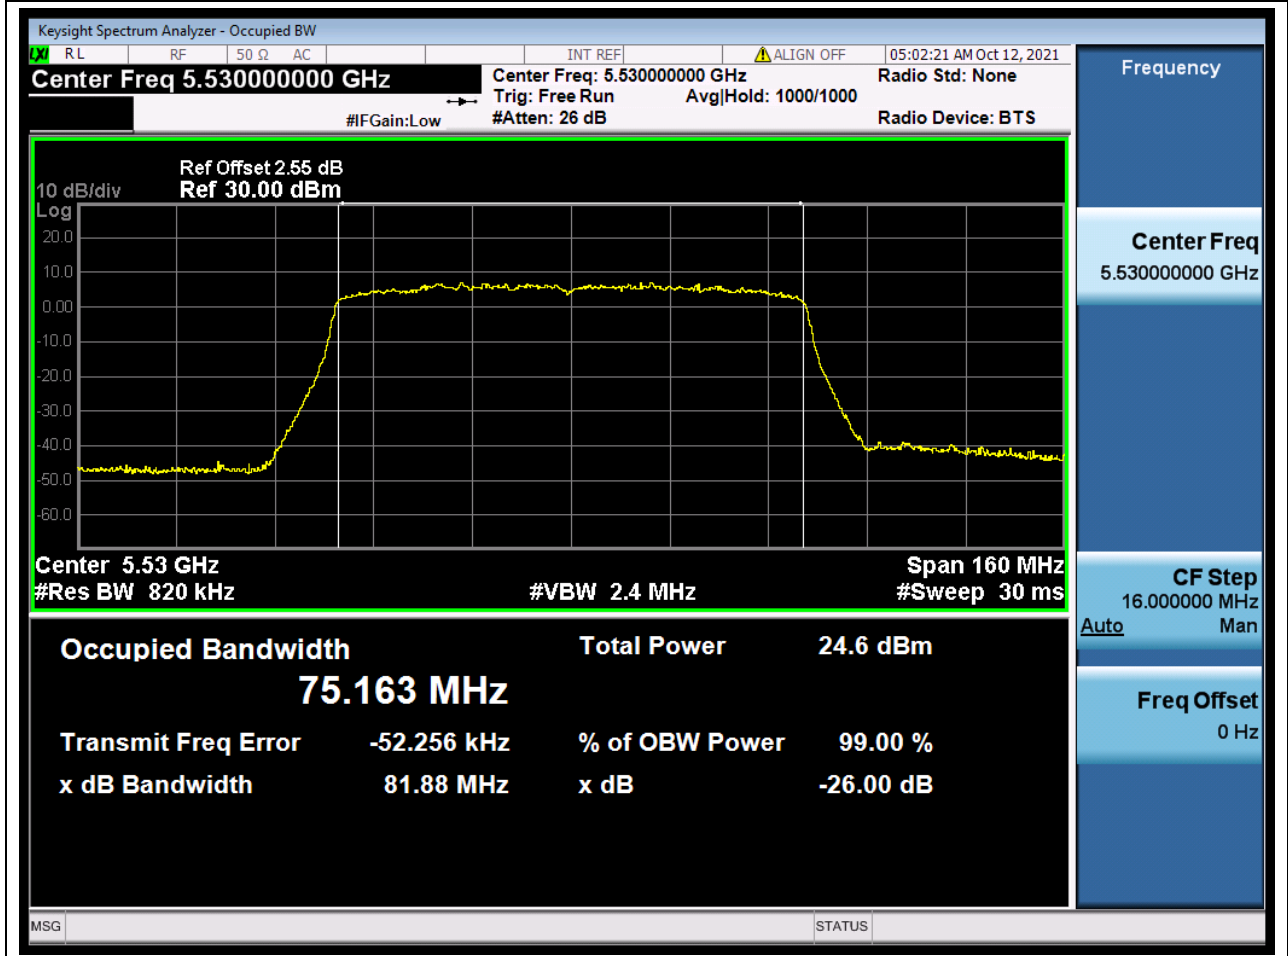

59. 802.11ac_80M_Band3_L

59.1. A.2-26dB Bandwidth(NTNV)

Center Frequency (MHz)	XdB Down	RBW (MHz)	Detector	Limit (MHz)	XdB BandWidth (MHz)	Verdict
5530	26	0.82	Peak	0	81.882173	Unknow