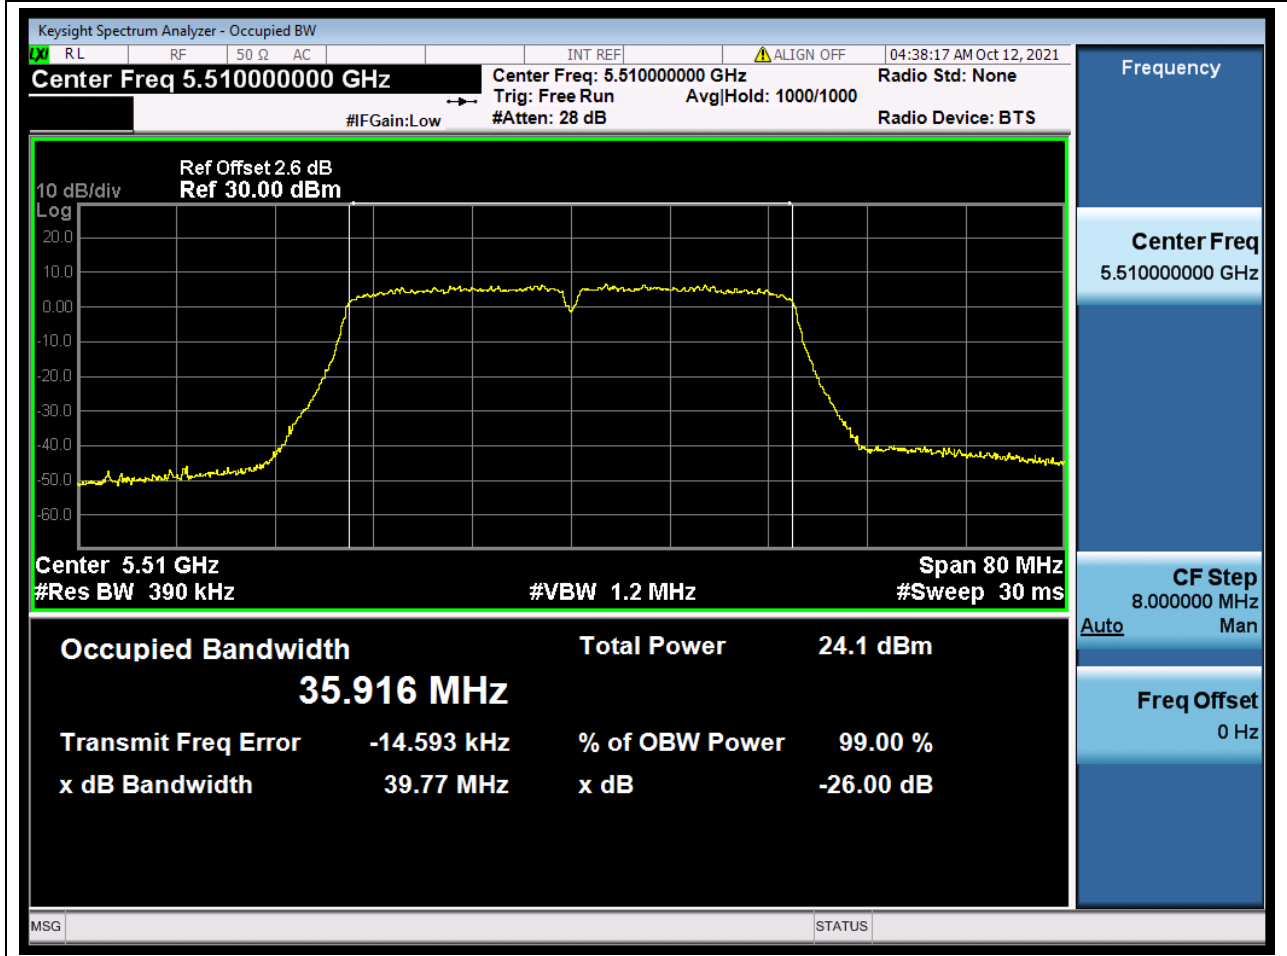

53. 802.11ac_40M_Band3_L

53.1. A.2-26dB Bandwidth(NTNV)

Center Frequency (MHz)	XdB Down	RBW (MHz)	Detector	Limit (MHz)	XdB BandWidth (MHz)	Verdict
5510	26	0.39	Peak	0	39.772481	Unknow