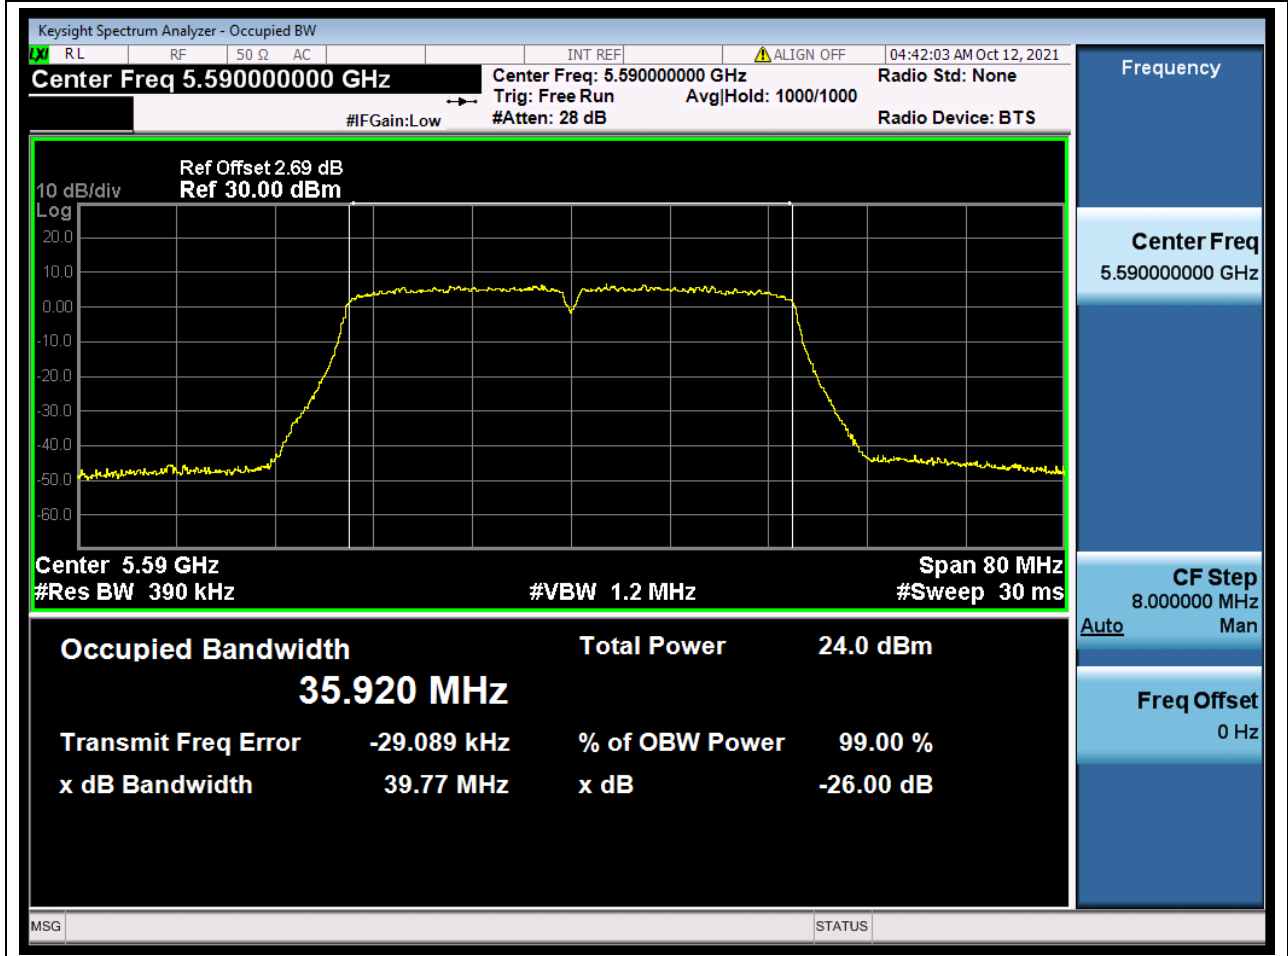

54. 802.11ac_40M_Band3_M

54.1. A.2-26dB Bandwidth(NTNV)

Center Frequency (MHz)	XdB Down	RBW (MHz)	Detector	Limit (MHz)	XdB BandWidth (MHz)	Verdict
5590	26	0.39	Peak	0	39.768601	Unknow