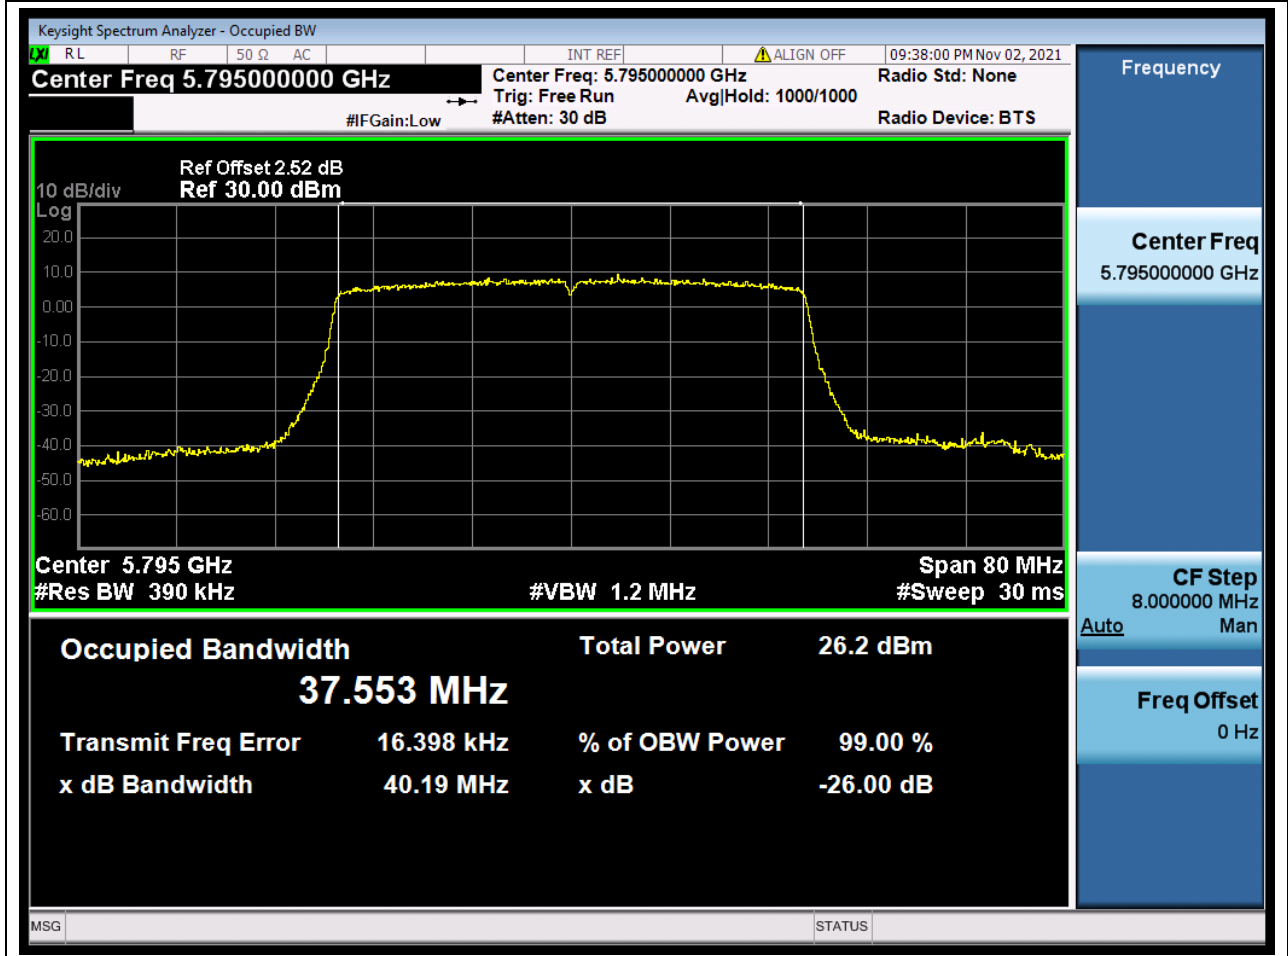

80. 802.11ax_40M_Band4_H

80.2. A.2-26dB Bandwidth(NTNV)

Center Frequency (MHz)	XdB Down	RBW (MHz)	Detector	Limit (MHz)	XdB BandWidth (MHz)	Verdict
5795	26	0.39	Peak	0	40.187612	Unknow