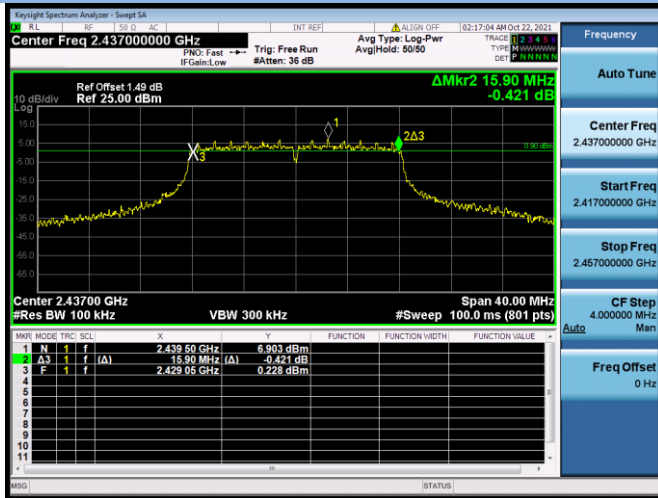

802.11ax-40 MHz CHANNEL 6

802.11ax-40 MHz CHANNEL 7

802.11ax-40 MHz CHANNEL 8

802.11ax-40 MHz CHANNEL 9

Aux. Antenna
6 dB Bandwidth

802.11b CHANNEL 1

802.11b CHANNEL 6

802.11b CHANNEL 11

802.11g CHANNEL 1

802.11g CHANNEL 2

802.11g CHANNEL 6

802.11g CHANNEL 11

802.11n-20 MHz CHANNEL 1

802.11n-20 MHz CHANNEL 2

802.11n-20 MHz CHANNEL 6

802.11 n-20 MHz CHANNEL 10