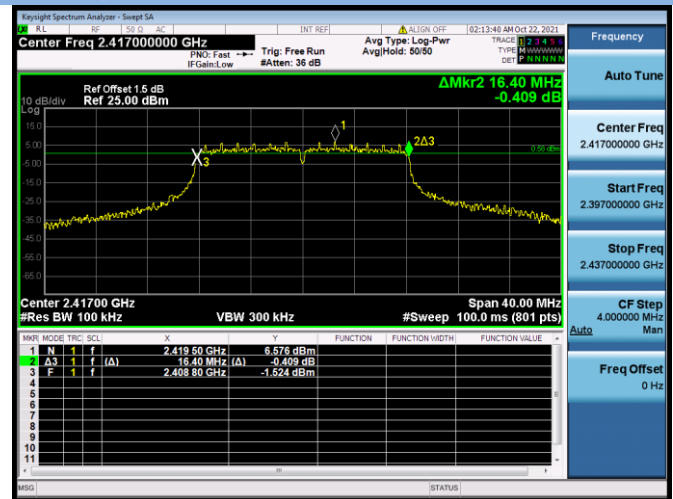

802.11g CHANNEL 2