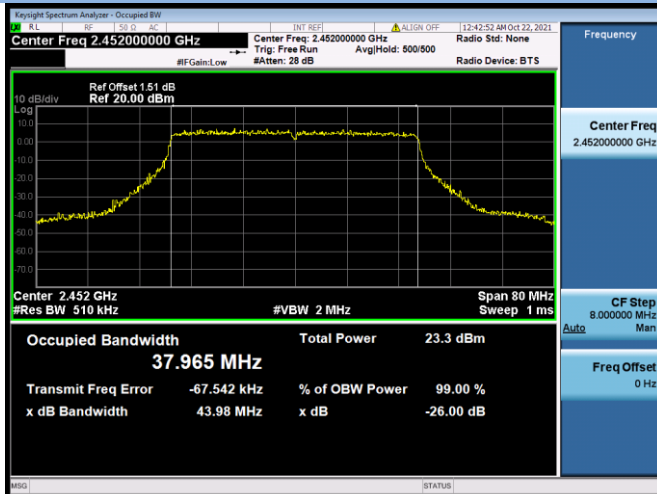

802.11ax-20 MHz CHANNEL 1

802.11ax-20 MHz CHANNEL 2

802.11ax-20 MHz CHANNEL 6

802.11ax-20 MHz CHANNEL 10

802.11ax-20 MHz CHANNEL 11

802.11ax-40 MHz CHANNEL 3

802.11ax-40 MHz CHANNEL 4

802.11ax-40 MHz CHANNEL 5

802.11ax-40 MHz CHANNEL 6

802.11ax-40 MHz CHANNEL 7

802.11ax-40 MHz CHANNEL 8

802.11ax-40 MHz CHANNEL 9

Aux. Antenna
6 dB Bandwidth

802.11b CHANNEL 1

802.11b CHANNEL 6

802.11b CHANNEL 11

802.11g CHANNEL 1

802.11g CHANNEL 2

802.11g CHANNEL 6

802.11g CHANNEL 11

802.11n-20 MHz CHANNEL 1

802.11n-20 MHz CHANNEL 2

802.11n-20 MHz CHANNEL 6

802.11 n-20 MHz CHANNEL 10