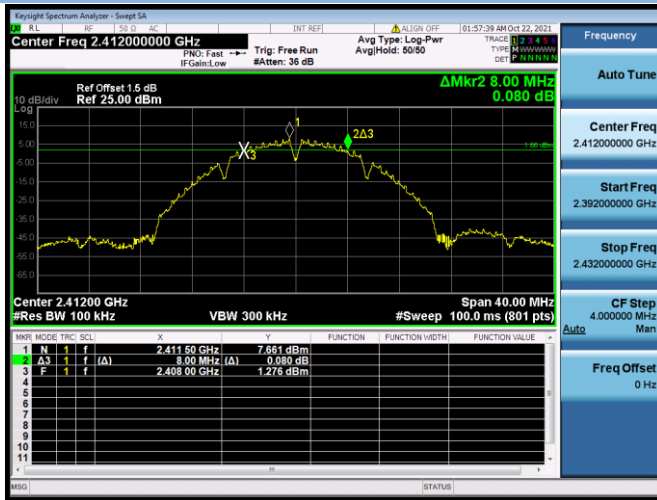

802.11ax-20 MHz CHANNEL 1

802.11ax-20 MHz CHANNEL 2

802.11ax-20 MHz CHANNEL 6

802.11ax-20 MHz CHANNEL 10

802.11ax-20 MHz CHANNEL 11

802.11ax-40 MHz CHANNEL 3

802.11ax-40 MHz CHANNEL 4

802.11ax-40 MHz CHANNEL 5

802.11ax-40 MHz CHANNEL 6

802.11ax-40 MHz CHANNEL 7

802.11ax-40 MHz CHANNEL 8

802.11ax-40 MHz CHANNEL 9

Aux. Antenna
6 dB Bandwidth

802.11b CHANNEL 1

802.11b CHANNEL 6

802.11b CHANNEL 11

802.11g CHANNEL 1

802.11g CHANNEL 2

802.11g CHANNEL 6

802.11g CHANNEL 11

802.11n-20 MHz CHANNEL 1

802.11n-20 MHz CHANNEL 2

802.11n-20 MHz CHANNEL 6

802.11 n-20 MHz CHANNEL 10