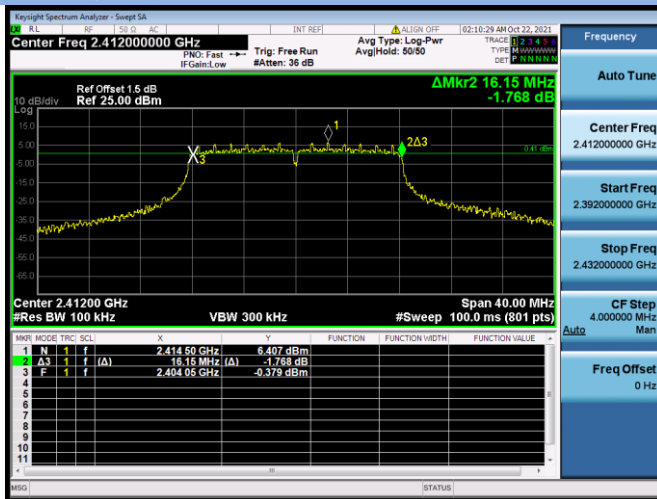

802.11g CHANNEL 1