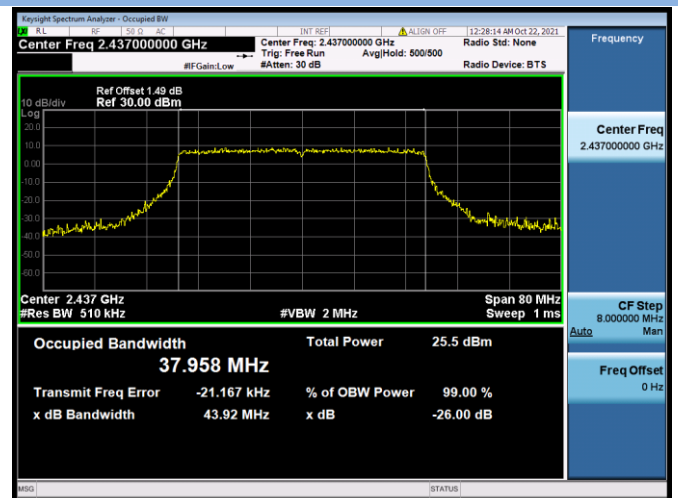

802.11ax-40 MHz CHANNEL 6