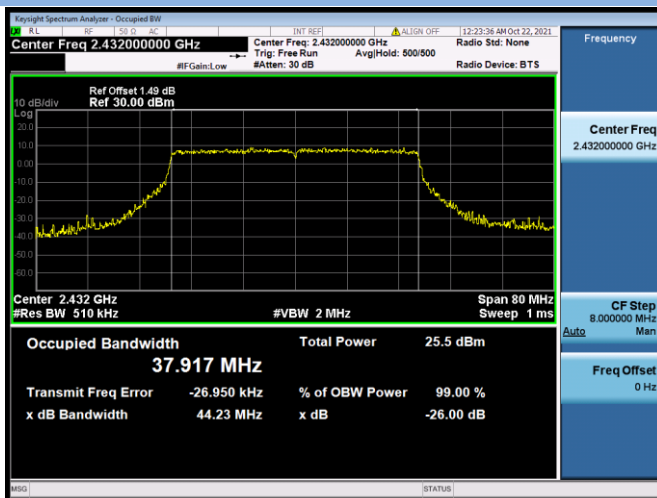

802.11ax-20 MHz CHANNEL 1

802.11ax-20 MHz CHANNEL 2

802.11ax-20 MHz CHANNEL 6

802.11ax-20 MHz CHANNEL 10

802.11ax-20 MHz CHANNEL 11

802.11ax-40 MHz CHANNEL 3

802.11ax-40 MHz CHANNEL 4

802.11ax-40 MHz CHANNEL 5