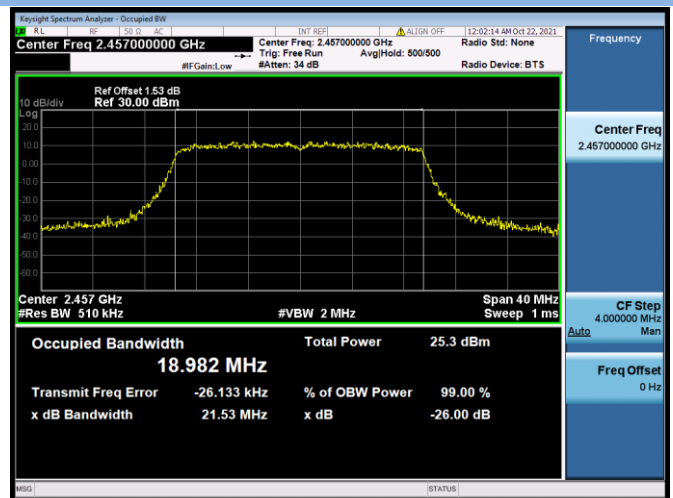

802.11ax-20 MHz CHANNEL 1

802.11ax-20 MHz CHANNEL 2

802.11ax-20 MHz CHANNEL 6

802.11ax-20 MHz CHANNEL 10

802.11ax-20 MHz CHANNEL 11

802.11ax-40 MHz CHANNEL 3

802.11ax-40 MHz CHANNEL 4

802.11ax-40 MHz CHANNEL 5