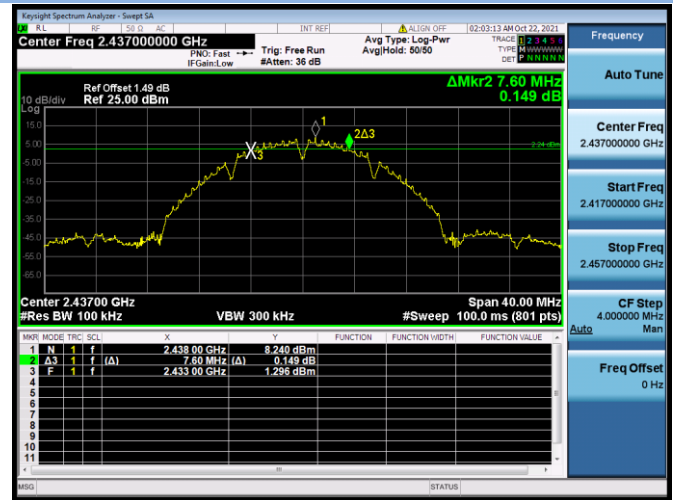

802.11ax-20 MHz CHANNEL 1

802.11ax-20 MHz CHANNEL 2

802.11ax-20 MHz CHANNEL 6

802.11ax-20 MHz CHANNEL 10

802.11ax-20 MHz CHANNEL 11

802.11ax-40 MHz CHANNEL 3

802.11ax-40 MHz CHANNEL 4

802.11ax-40 MHz CHANNEL 5

802.11ax-40 MHz CHANNEL 6

802.11ax-40 MHz CHANNEL 7

802.11ax-40 MHz CHANNEL 8

802.11ax-40 MHz CHANNEL 9

Aux. Antenna
6 dB Bandwidth

802.11b CHANNEL 1

802.11b CHANNEL 6

802.11b CHANNEL 11

802.11g CHANNEL 1

802.11g CHANNEL 2

802.11g CHANNEL 6

802.11g CHANNEL 11

802.11n-20 MHz CHANNEL 1

802.11n-20 MHz CHANNEL 2

802.11n-20 MHz CHANNEL 6

802.11 n-20 MHz CHANNEL 10