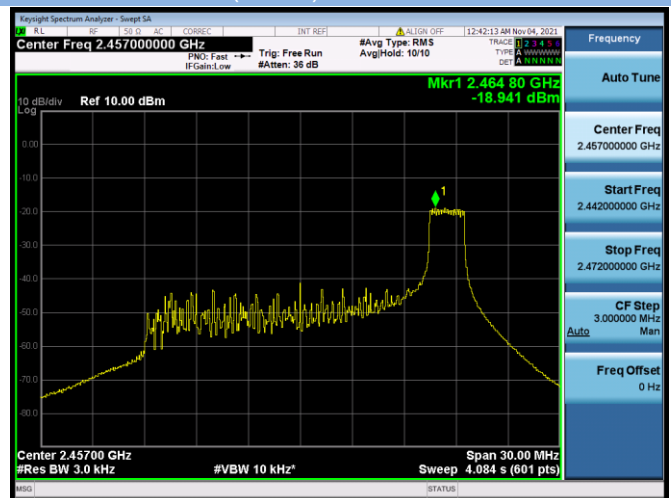

802.11ax-40 MHz(SU) CHANNEL 9

802.11ax-20 MHz(RU26) CHANNEL 1

802.11ax-20 MHz(RU26) CHANNEL 2

802.11ax-20 MHz(RU26) CHANNEL 6

802.11ax-20 MHz(RU26) CHANNEL 10

802.11ax-20 MHz(RU26) CHANNEL 11

802.11ax-20 MHz(RU52) CHANNEL 1