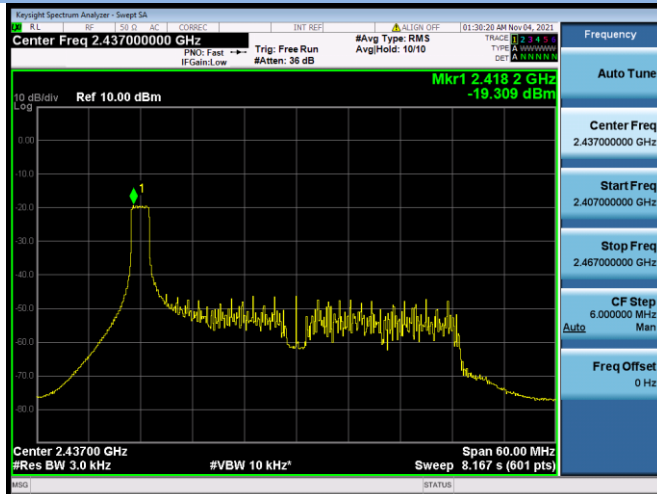

802.11ax-20 MHz(RU52) CHANNEL 10

802.11ax-20 MHz(RU52) CHANNEL 11

802.11ax-40 MHz(RU26) CHANNEL 3

802.11ax-40 MHz(RU26) CHANNEL 4

802.11ax-40 MHz(RU26) CHANNEL 5

802.11ax-40 MHz(RU26) CHANNEL 6

802.11ax-40 MHz(RU26) CHANNEL 7