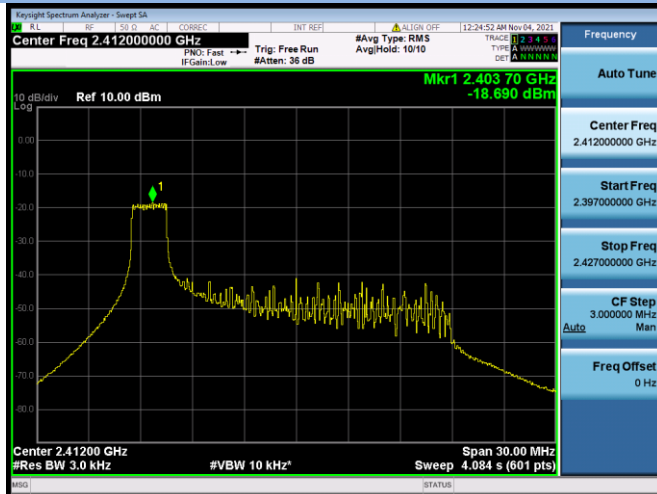

802.11ax-20 MHz(RU26) CHANNEL 1