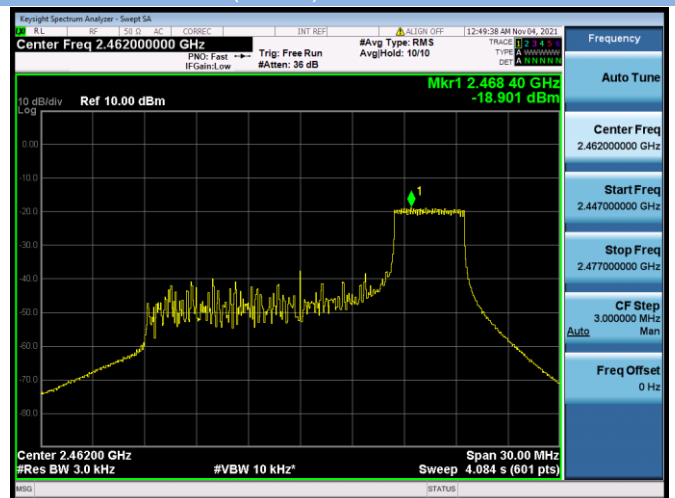

802.11ax-20 MHz(RU52) CHANNEL 2

802.11ax-20 MHz(RU52) CHANNEL 6

802.11ax-20 MHz(RU52) CHANNEL 10

802.11ax-20 MHz(RU52) CHANNEL 11

802.11ax-20 MHz(RU106) CHANNEL 1

802.11ax-20 MHz(RU106) CHANNEL 2

802.11ax-20 MHz(RU52) CHANNEL 6