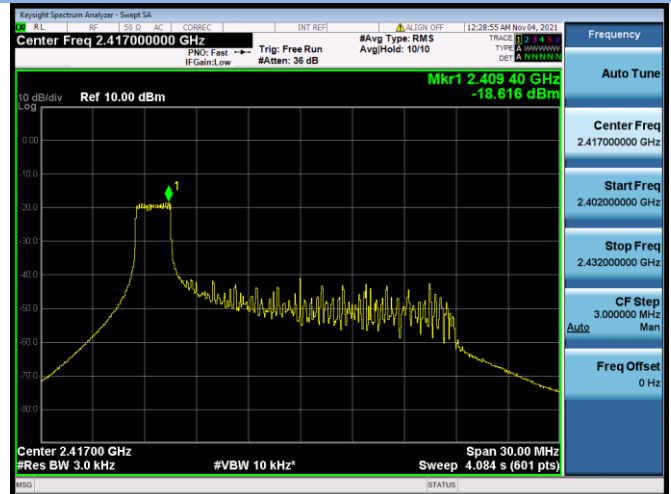

802.11ax-20 MHz(RU26) CHANNEL 2