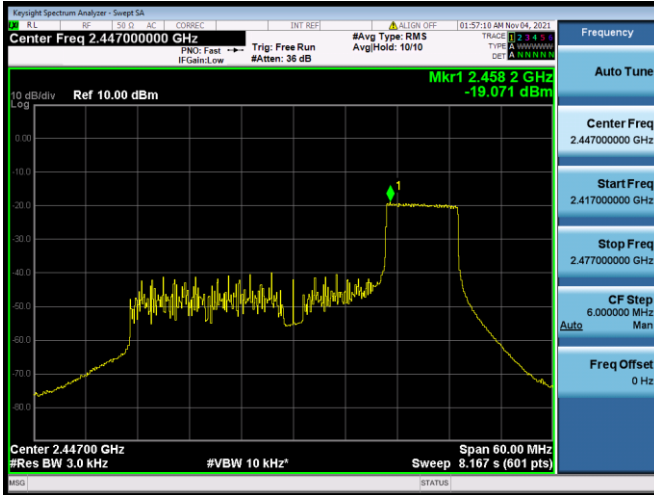

802.11ax-40 MHz(RU106) CHANNEL 8