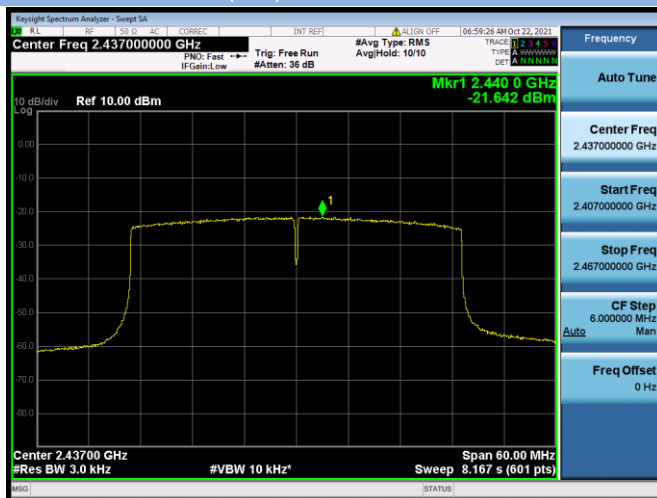

802.11ax-20 MHz(SU) CHANNEL 11

802.11ax-40 MHz(SU) CHANNEL 3

802.11ax-40 MHz(SU) CHANNEL 4

802.11ax-40 MHz(SU) CHANNEL 5

802.11ax-40 MHz(SU) CHANNEL 6

802.11ax-40 MHz(SU) CHANNEL 7

802.11ax-40 MHz(SU) CHANNEL 8