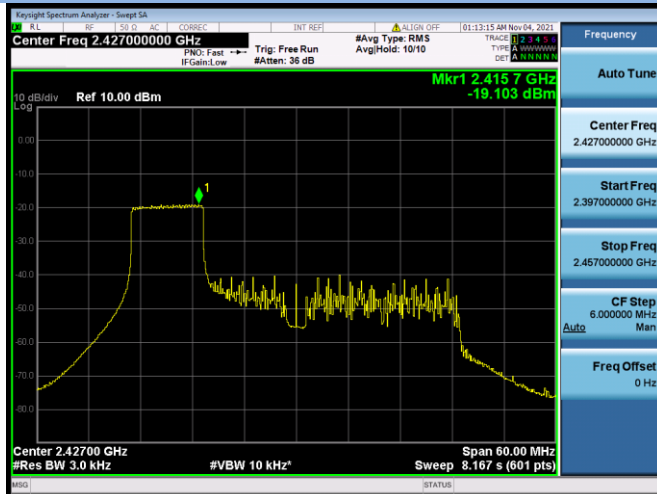

802.11ax-40 MHz(RU52) CHANNEL 8

802.11ax-40 MHz(RU52) CHANNEL 3

802.11ax-40 MHz(RU106) CHANNEL 3

802.11ax-40 MHz(RU106) CHANNEL 4

802.11ax-40 MHz(RU106) CHANNEL 5

802.11ax-40 MHz(RU106) CHANNEL 6

802.11ax-40 MHz(RU106) CHANNEL 7