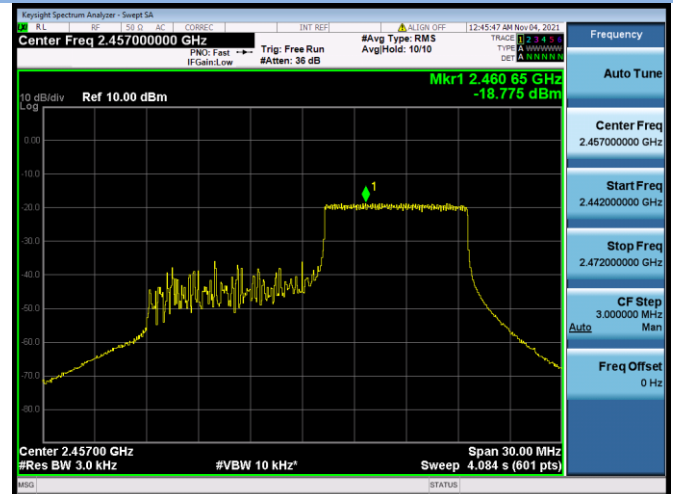

802.11ax-20 MHz(RU52) CHANNEL 10