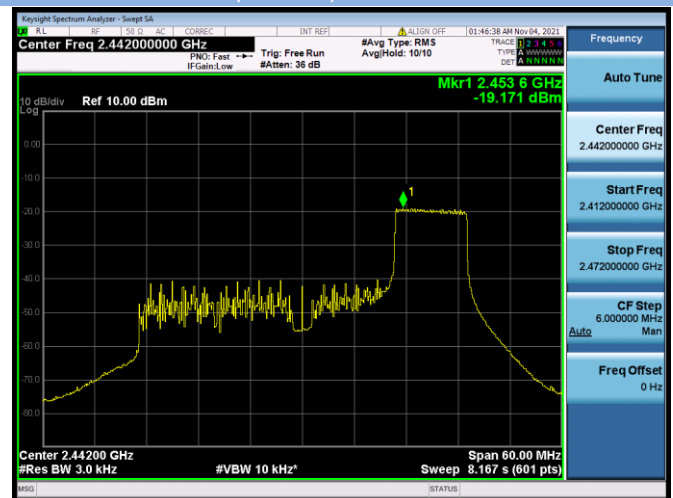

802.11ax-40 MHz(RU52) CHANNEL 8

802.11ax-40 MHz(RU52) CHANNEL 3

802.11ax-40 MHz(RU106) CHANNEL 3

802.11ax-40 MHz(RU106) CHANNEL 4

802.11ax-40 MHz(RU106) CHANNEL 5

802.11ax-40 MHz(RU106) CHANNEL 6

802.11ax-40 MHz(RU106) CHANNEL 7