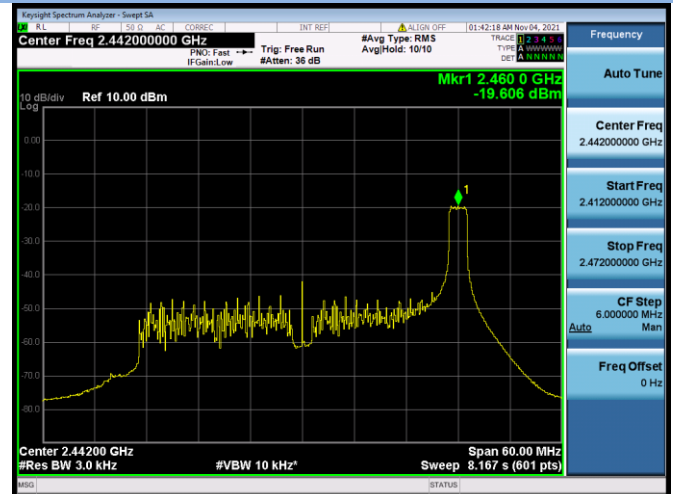

802.11ax-20 MHz(RU52) CHANNEL 10

802.11ax-20 MHz(RU52) CHANNEL 11

802.11ax-40 MHz(RU26) CHANNEL 3

802.11ax-40 MHz(RU26) CHANNEL 4

802.11ax-40 MHz(RU26) CHANNEL 5

802.11ax-40 MHz(RU26) CHANNEL 6

802.11ax-40 MHz(RU26) CHANNEL 7