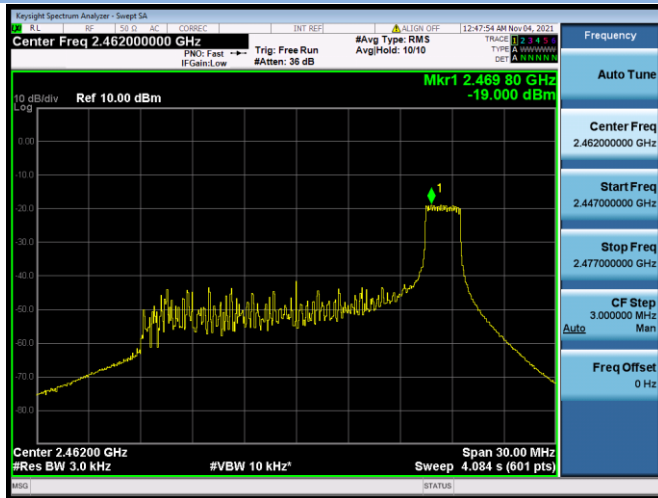

802.11ax-40 MHz(SU) CHANNEL 9

802.11ax-20 MHz(RU26) CHANNEL 1

802.11ax-20 MHz(RU26) CHANNEL 2

802.11ax-20 MHz(RU26) CHANNEL 6

802.11ax-20 MHz(RU26) CHANNEL 10

802.11ax-20 MHz(RU26) CHANNEL 11

802.11ax-20 MHz(RU52) CHANNEL 1

802.11ax-20 MHz(RU52) CHANNEL 2

802.11ax-20 MHz(RU52) CHANNEL 6

802.11ax-20 MHz(RU52) CHANNEL 10

802.11ax-20 MHz(RU52) CHANNEL 11

802.11ax-20 MHz(RU106) CHANNEL 1

802.11ax-20 MHz(RU106) CHANNEL 2

802.11ax-20 MHz(RU52) CHANNEL 6