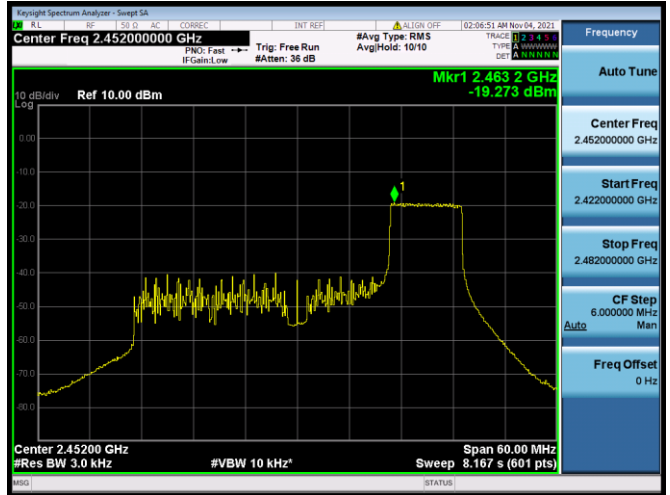

802.11ax-40 MHz(RU106) CHANNEL 9