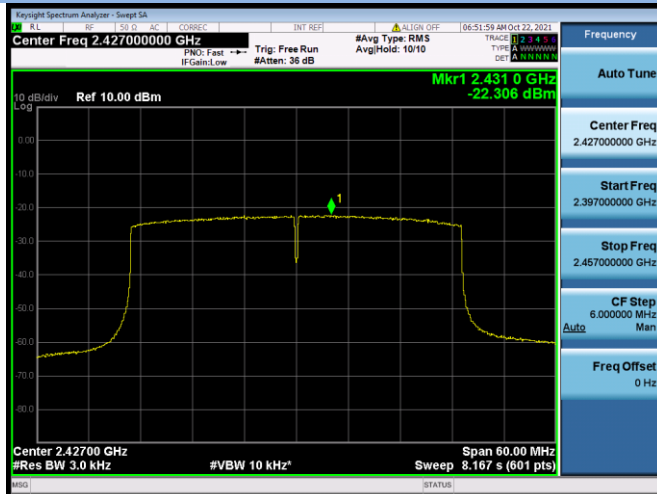

802.11ax-20 MHz(SU) CHANNEL 11

802.11ax-40 MHz(SU) CHANNEL 3

802.11ax-40 MHz(SU) CHANNEL 4

802.11ax-40 MHz(SU) CHANNEL 5

802.11ax-40 MHz(SU) CHANNEL 6

802.11ax-40 MHz(SU) CHANNEL 7

802.11ax-40 MHz(SU) CHANNEL 8