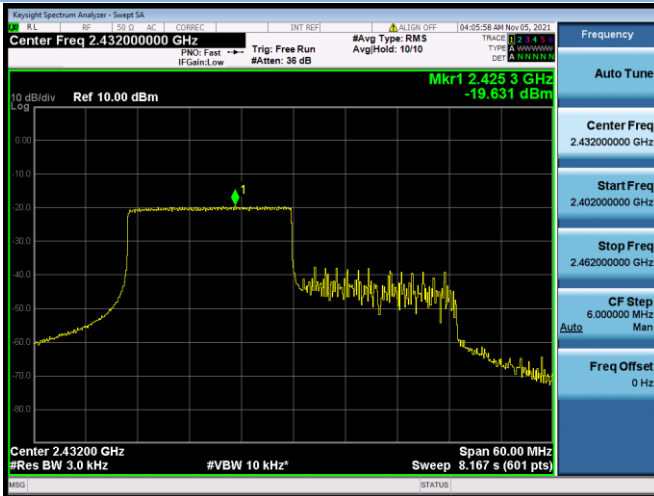

802.11ax-40 MHz(RU106) CHANNEL 8

802.11ax-40 MHz(RU106) CHANNEL 9

802.11ax-40 MHz(RU242) CHANNEL 3

802.11ax-40 MHz(RU242) CHANNEL 4

802.11ax-40 MHz(RU242) CHANNEL 5

802.11ax-40 MHz(RU242) CHANNEL 6

802.11ax-40 MHz(RU242) CHANNEL 7

802.11ax-40 MHz(RU242) CHANNEL 8

802.11ax-40 MHz(RU242) CHANNEL 9

ANNEX B TEST SETUP PHOTOS

Please refer the document "BL-SZ190589-AR.pdf".

ANNEX C EUT EXTERNAL PHOTOS

Please refer the document "BL-SZ190589-AW.pdf".