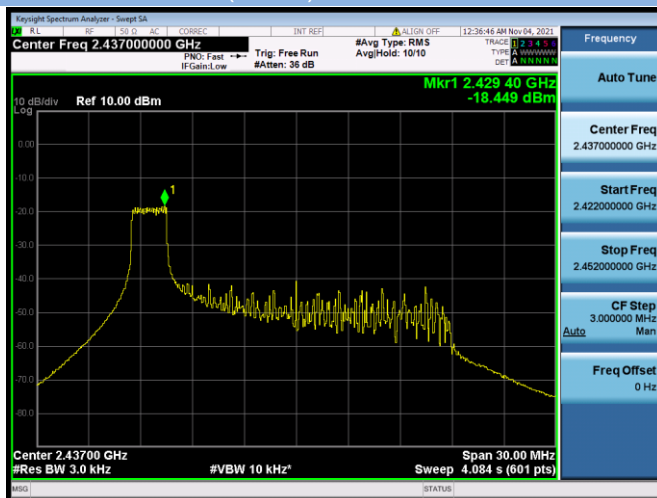

802.11ax-40 MHz(SU) CHANNEL 9

802.11ax-20 MHz(RU26) CHANNEL 1

802.11ax-20 MHz(RU26) CHANNEL 2

802.11ax-20 MHz(RU26) CHANNEL 6

802.11ax-20 MHz(RU26) CHANNEL 10

802.11ax-20 MHz(RU26) CHANNEL 11

802.11ax-20 MHz(RU52) CHANNEL 1