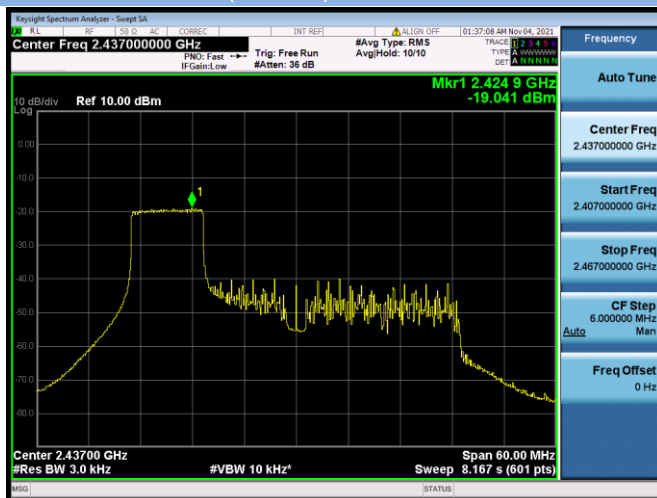

802.11ax-40 MHz(RU52) CHANNEL 8

802.11ax-40 MHz(RU52) CHANNEL 3

802.11ax-40 MHz(RU106) CHANNEL 3

802.11ax-40 MHz(RU106) CHANNEL 4

802.11ax-40 MHz(RU106) CHANNEL 5

802.11ax-40 MHz(RU106) CHANNEL 6

802.11ax-40 MHz(RU106) CHANNEL 7