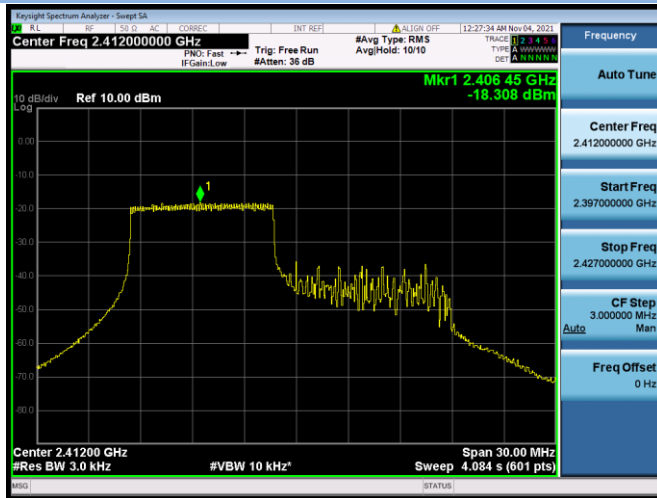

802.11ax-20 MHz(RU52) CHANNEL 2

802.11ax-20 MHz(RU52) CHANNEL 6

802.11ax-20 MHz(RU52) CHANNEL 10

802.11ax-20 MHz(RU52) CHANNEL 11

802.11ax-20 MHz(RU106) CHANNEL 1

802.11ax-20 MHz(RU106) CHANNEL 2

802.11ax-20 MHz(RU52) CHANNEL 6