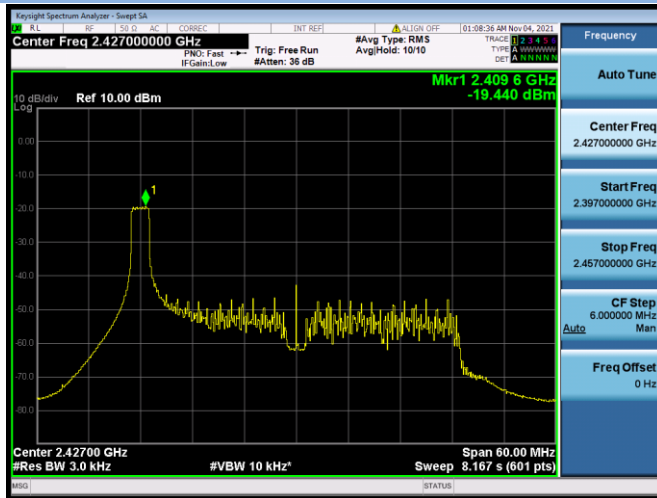

802.11ax-20 MHz(RU52) CHANNEL 10

802.11ax-20 MHz(RU52) CHANNEL 11

802.11ax-40 MHz(RU26) CHANNEL 3

802.11ax-40 MHz(RU26) CHANNEL 4

802.11ax-40 MHz(RU26) CHANNEL 5

802.11ax-40 MHz(RU26) CHANNEL 6

802.11ax-40 MHz(RU26) CHANNEL 7