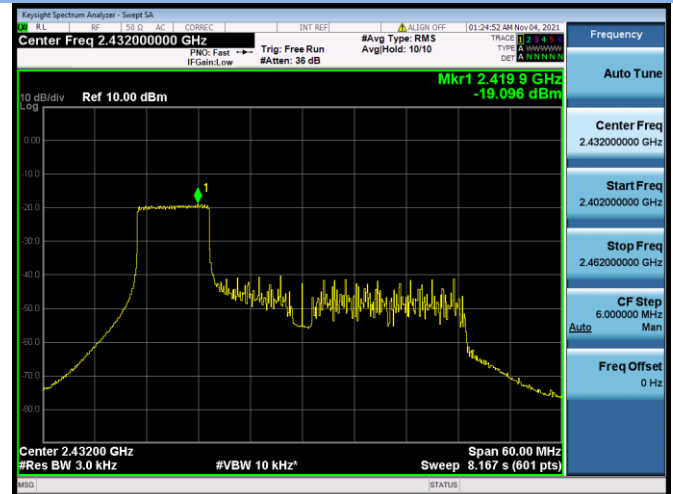

802.11ax-40 MHz(RU52) CHANNEL 8

802.11ax-40 MHz(RU52) CHANNEL 3

802.11ax-40 MHz(RU106) CHANNEL 3

802.11ax-40 MHz(RU106) CHANNEL 4

802.11ax-40 MHz(RU106) CHANNEL 5

802.11ax-40 MHz(RU106) CHANNEL 6

802.11ax-40 MHz(RU106) CHANNEL 7