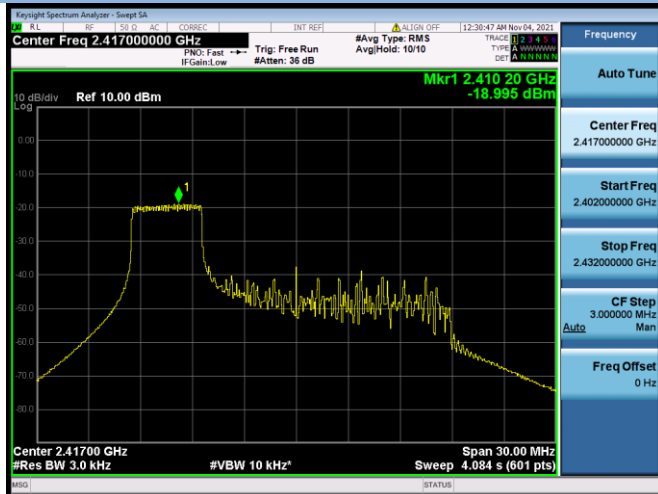

802.11ax-40 MHz(SU) CHANNEL 9

802.11ax-20 MHz(RU26) CHANNEL 1

802.11ax-20 MHz(RU26) CHANNEL 2

802.11ax-20 MHz(RU26) CHANNEL 6

802.11ax-20 MHz(RU26) CHANNEL 10

802.11ax-20 MHz(RU26) CHANNEL 11

802.11ax-20 MHz(RU52) CHANNEL 1

802.11ax-20 MHz(RU52) CHANNEL 2

802.11ax-20 MHz(RU52) CHANNEL 6

802.11ax-20 MHz(RU52) CHANNEL 10

802.11ax-20 MHz(RU52) CHANNEL 11

802.11ax-20 MHz(RU106) CHANNEL 1

802.11ax-20 MHz(RU106) CHANNEL 2

802.11ax-20 MHz(RU52) CHANNEL 6