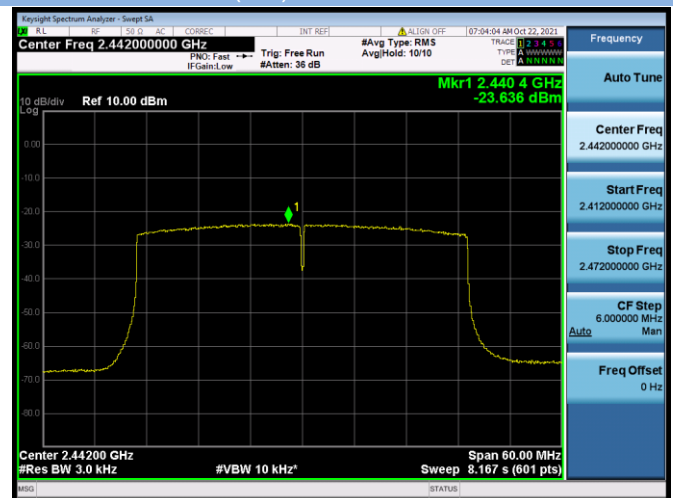

802.11ax-20 MHz(SU) CHANNEL 11

802.11ax-40 MHz(SU) CHANNEL 3

802.11ax-40 MHz(SU) CHANNEL 4

802.11ax-40 MHz(SU) CHANNEL 5

802.11ax-40 MHz(SU) CHANNEL 6

802.11ax-40 MHz(SU) CHANNEL 7

802.11ax-40 MHz(SU) CHANNEL 8