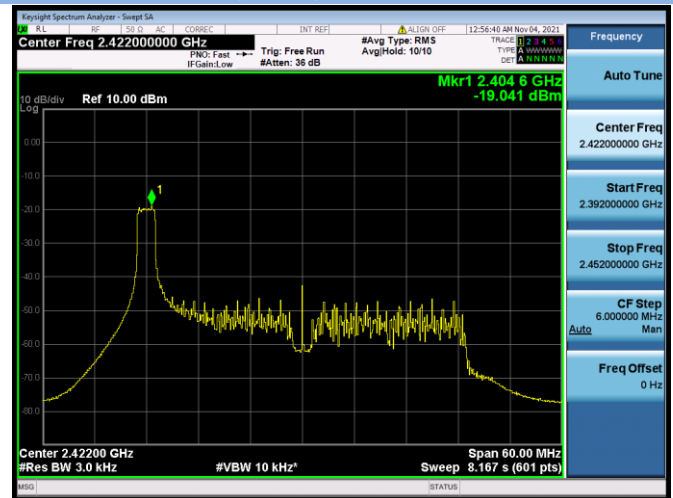

802.11ax-40 MHz(RU26) CHANNEL 3