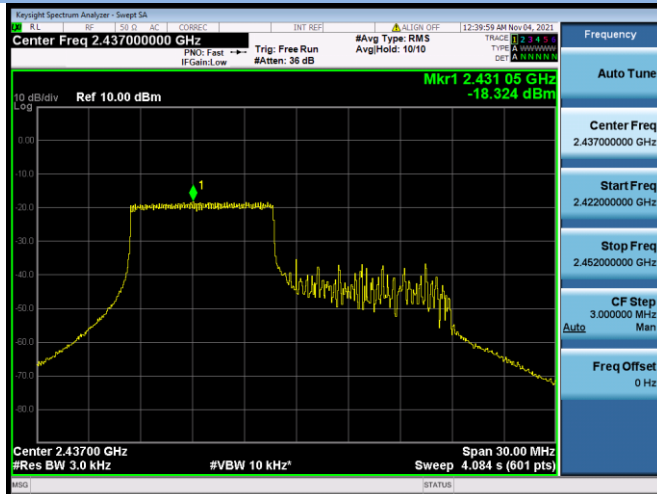

802.11ax-20 MHz(RU52) CHANNEL 2

802.11ax-20 MHz(RU52) CHANNEL 6

802.11ax-20 MHz(RU52) CHANNEL 10

802.11ax-20 MHz(RU52) CHANNEL 11

802.11ax-20 MHz(RU106) CHANNEL 1

802.11ax-20 MHz(RU106) CHANNEL 2

802.11ax-20 MHz(RU52) CHANNEL 6