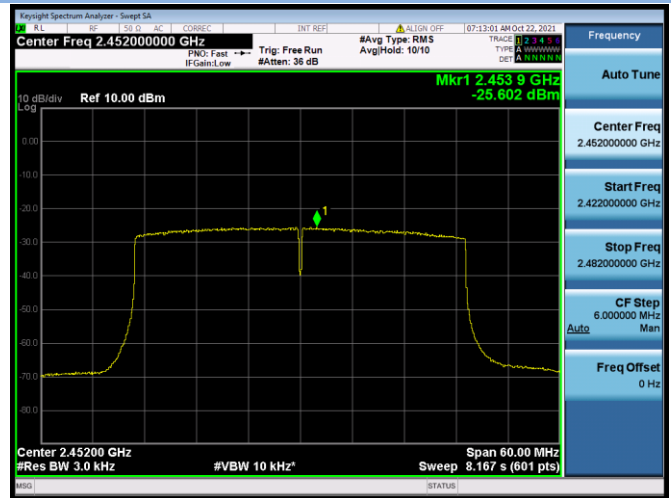

802.11ax-40 MHz(SU) CHANNEL 9