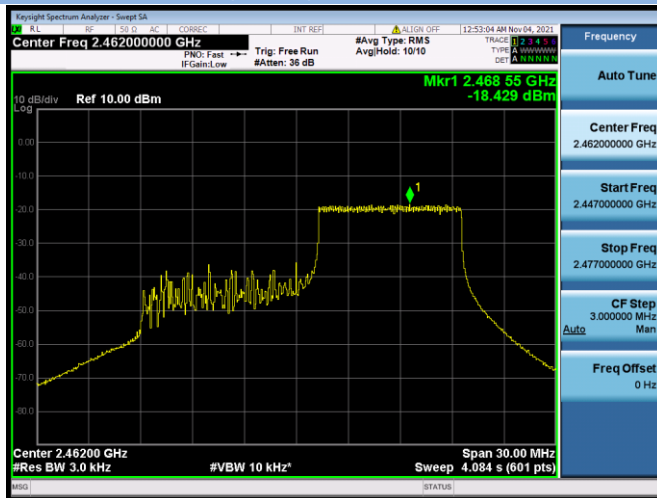

802.11ax-20 MHz(RU52) CHANNEL 11