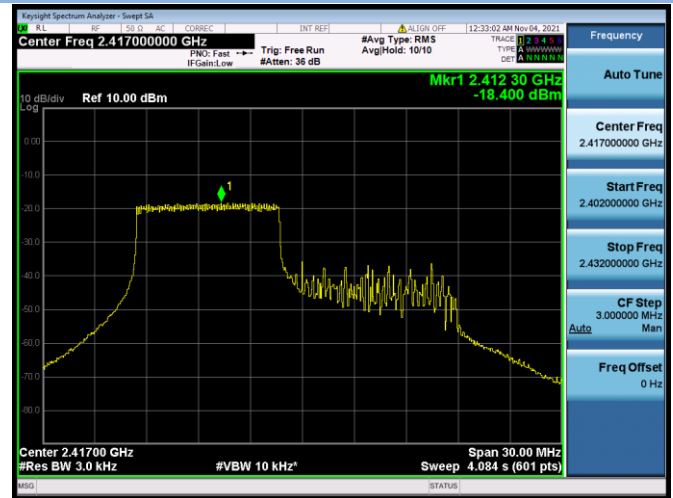

802.11ax-20 MHz(RU52) CHANNEL 2

802.11ax-20 MHz(RU52) CHANNEL 6

802.11ax-20 MHz(RU52) CHANNEL 10

802.11ax-20 MHz(RU52) CHANNEL 11

802.11ax-20 MHz(RU106) CHANNEL 1

802.11ax-20 MHz(RU106) CHANNEL 2

802.11ax-20 MHz(RU52) CHANNEL 6