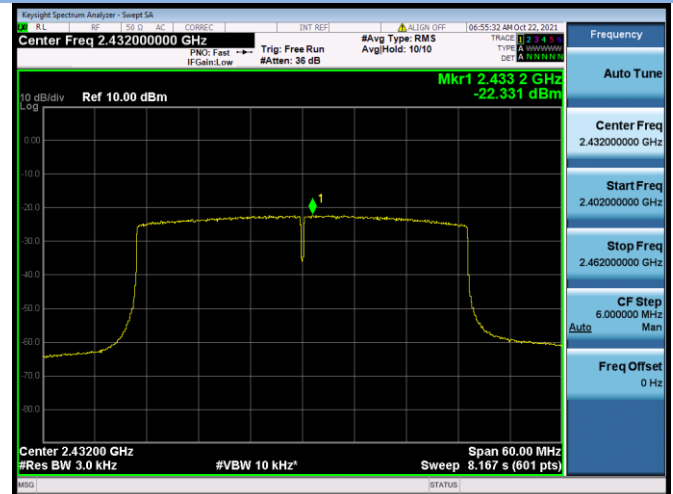

802.11ax-20 MHz(SU) CHANNEL 11

802.11ax-40 MHz(SU) CHANNEL 3

802.11ax-40 MHz(SU) CHANNEL 4

802.11ax-40 MHz(SU) CHANNEL 5

802.11ax-40 MHz(SU) CHANNEL 6

802.11ax-40 MHz(SU) CHANNEL 7

802.11ax-40 MHz(SU) CHANNEL 8