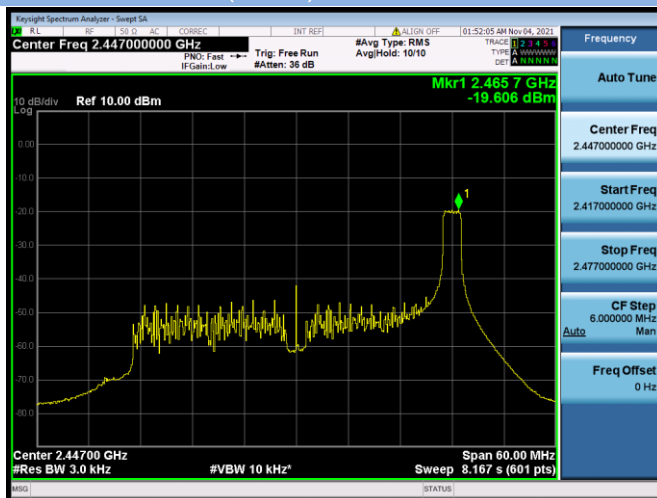

802.11ax-40 MHz(RU26) CHANNEL 8