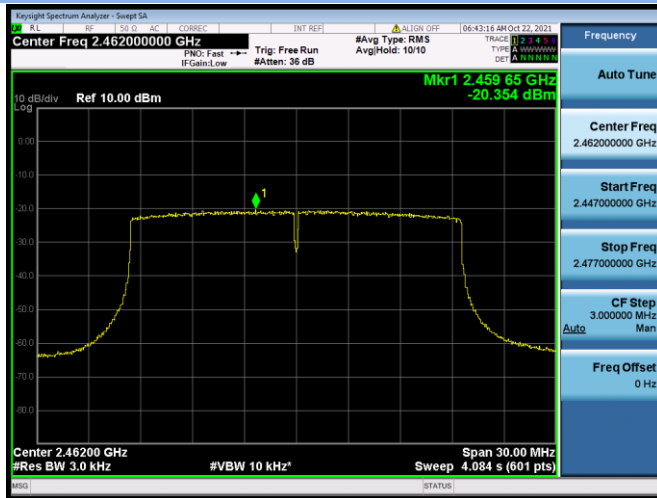

802.11ax-20 MHz(SU) CHANNEL 11

802.11ax-40 MHz(SU) CHANNEL 3

802.11ax-40 MHz(SU) CHANNEL 4

802.11ax-40 MHz(SU) CHANNEL 5

802.11ax-40 MHz(SU) CHANNEL 6

802.11ax-40 MHz(SU) CHANNEL 7

802.11ax-40 MHz(SU) CHANNEL 8