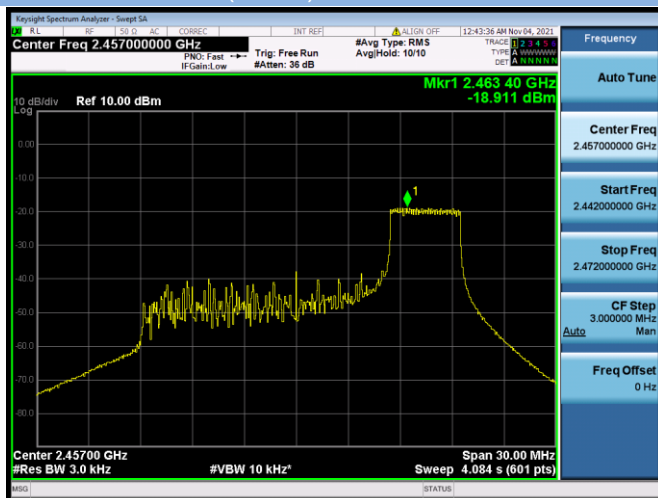

802.11ax-20 MHz(RU52) CHANNEL 10