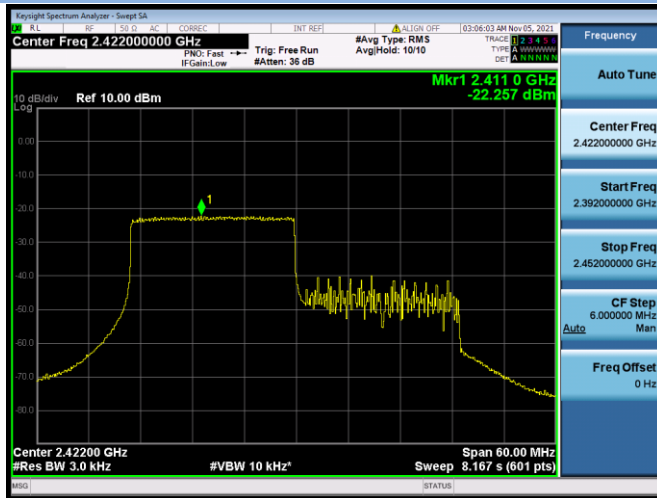

802.11ax-40 MHz(RU106) CHANNEL 5

802.11ax-40 MHz(RU106) CHANNEL 6

802.11ax-40 MHz(RU106) CHANNEL 7

802.11ax-40 MHz(RU106) CHANNEL 8

802.11ax-40 MHz(RU106) CHANNEL 9

802.11ax-40 MHz(RU242) CHANNEL 3

802.11ax-40 MHz(RU242) CHANNEL 4