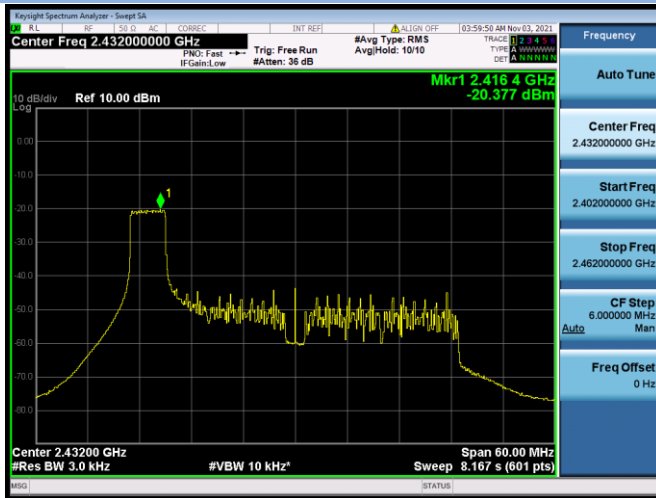

802.11ax-40 MHz(RU52) CHANNEL 5

802.11ax-40 MHz(RU52) CHANNEL 6

802.11ax-40 MHz(RU52) CHANNEL 7

802.11ax-40 MHz(RU52) CHANNEL 8

802.11ax-40 MHz(RU52) CHANNEL 9

802.11ax-40 MHz(RU106) CHANNEL 3

802.11ax-40 MHz(RU106) CHANNEL 4