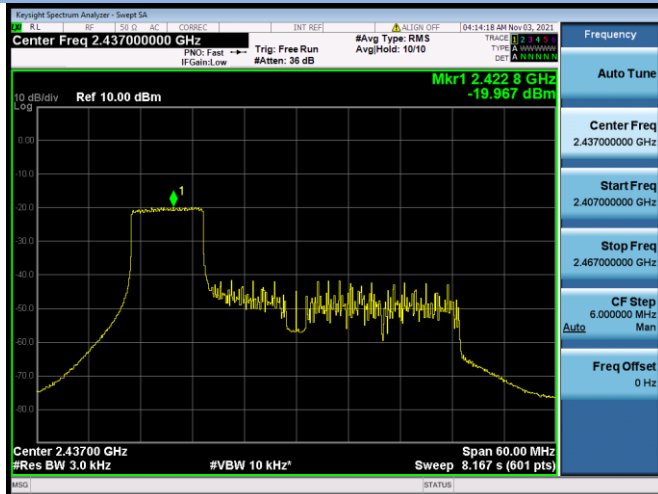

802.11ax-40 MHz(RU106) CHANNEL 6