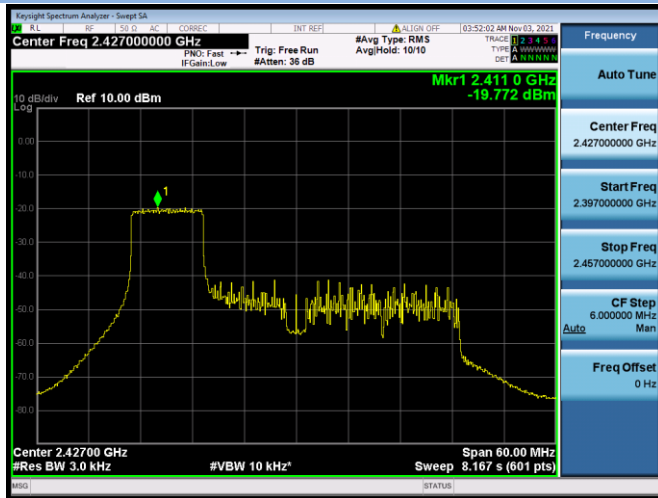

802.11ax-40 MHz(RU52) CHANNEL 5

802.11ax-40 MHz(RU52) CHANNEL 6

802.11ax-40 MHz(RU52) CHANNEL 7

802.11ax-40 MHz(RU52) CHANNEL 8

802.11ax-40 MHz(RU52) CHANNEL 9

802.11ax-40 MHz(RU106) CHANNEL 3

802.11ax-40 MHz(RU106) CHANNEL 4