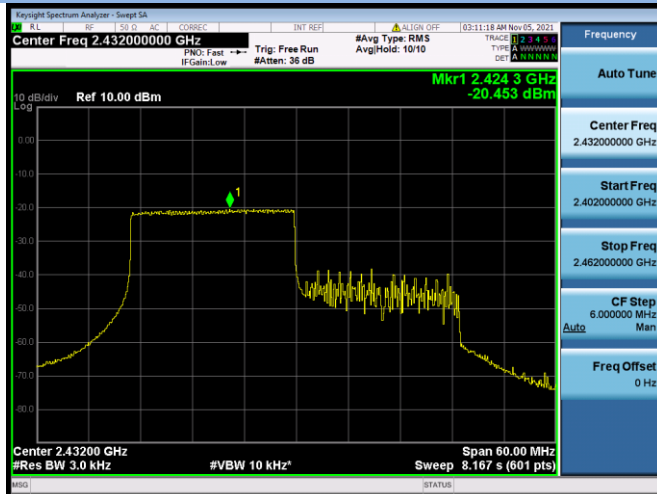

802.11ax-40 MHz(RU242) CHANNEL 5