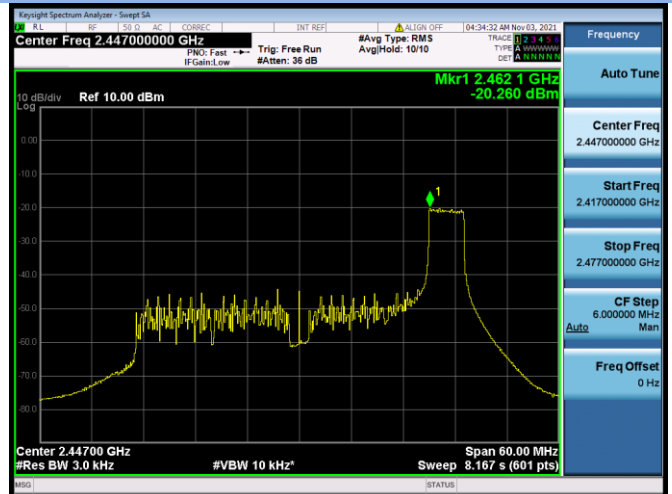

802.11ax-40 MHz(RU52) CHANNEL 5

802.11ax-40 MHz(RU52) CHANNEL 6

802.11ax-40 MHz(RU52) CHANNEL 7

802.11ax-40 MHz(RU52) CHANNEL 8

802.11ax-40 MHz(RU52) CHANNEL 9

802.11ax-40 MHz(RU106) CHANNEL 3

802.11ax-40 MHz(RU106) CHANNEL 4