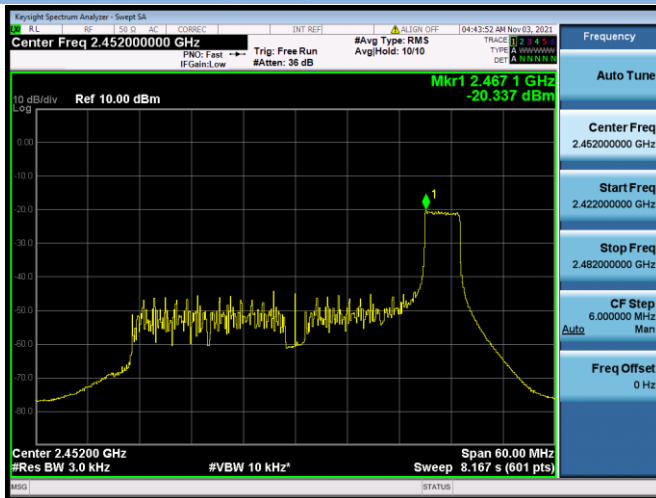

802.11ax-40 MHz(RU52) CHANNEL 5

802.11ax-40 MHz(RU52) CHANNEL 6

802.11ax-40 MHz(RU52) CHANNEL 7

802.11ax-40 MHz(RU52) CHANNEL 8

802.11ax-40 MHz(RU52) CHANNEL 9

802.11ax-40 MHz(RU106) CHANNEL 3

802.11ax-40 MHz(RU106) CHANNEL 4