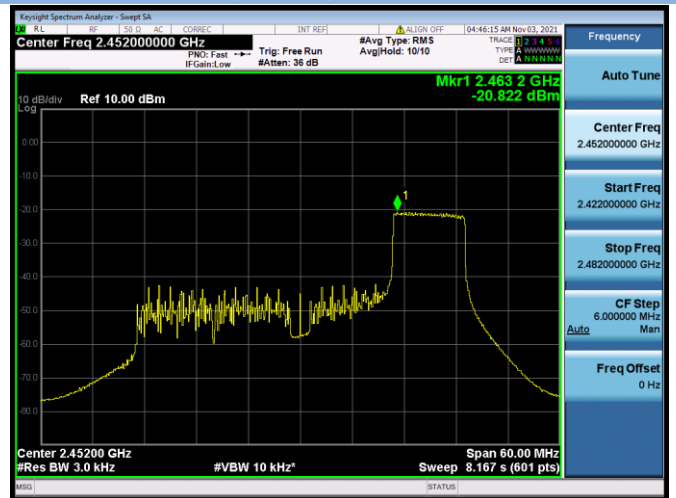

802.11ax-40 MHz(RU106) CHANNEL 5

802.11ax-40 MHz(RU106) CHANNEL 6

802.11ax-40 MHz(RU106) CHANNEL 7

802.11ax-40 MHz(RU106) CHANNEL 8

802.11ax-40 MHz(RU106) CHANNEL 9

802.11ax-40 MHz(RU242) CHANNEL 3

802.11ax-40 MHz(RU242) CHANNEL 4