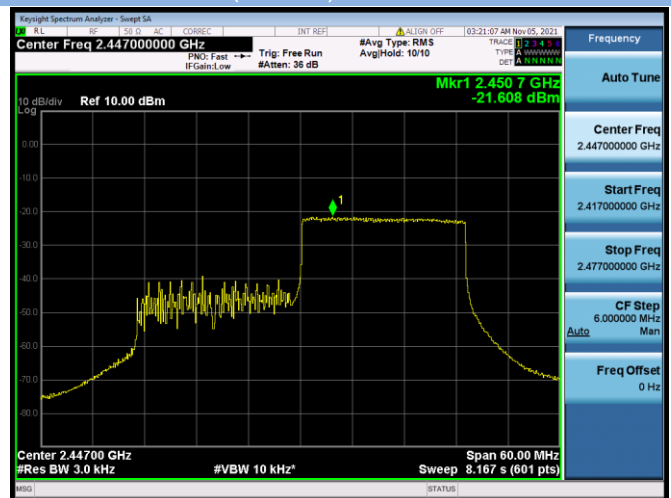

802.11ax-40 MHz(RU242) CHANNEL 5

802.11ax-40 MHz(RU242) CHANNEL 6

802.11ax-40 MHz(RU242) CHANNEL 7

802.11ax-40 MHz(RU242) CHANNEL 8

802.11ax-40 MHz(RU242) CHANNEL 9

MIMO-Aux. Antenna

802.11b CHANNEL 1

802.11b CHANNEL 6