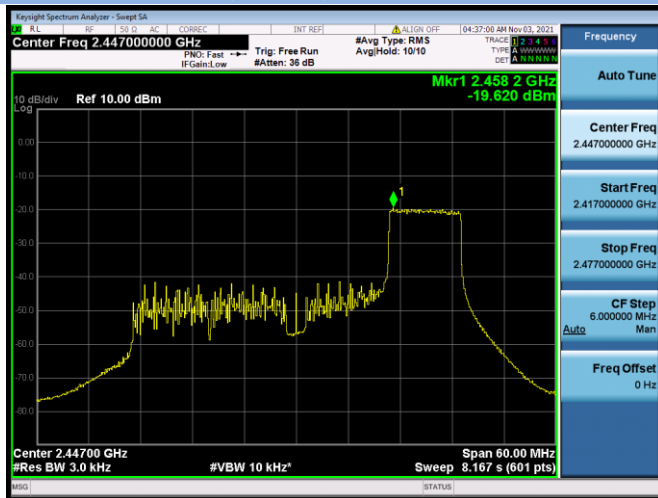

802.11ax-40 MHz(RU106) CHANNEL 5

802.11ax-40 MHz(RU106) CHANNEL 6

802.11ax-40 MHz(RU106) CHANNEL 7

802.11ax-40 MHz(RU106) CHANNEL 8

802.11ax-40 MHz(RU106) CHANNEL 9

802.11ax-40 MHz(RU242) CHANNEL 3

802.11ax-40 MHz(RU242) CHANNEL 4