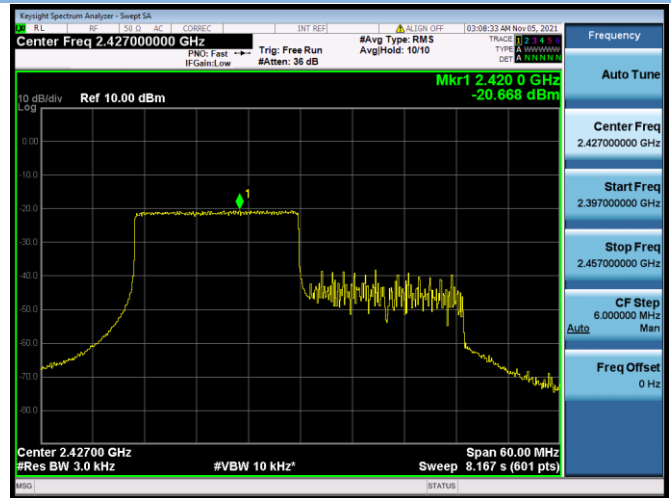

802.11ax-40 MHz(RU106) CHANNEL 5

802.11ax-40 MHz(RU106) CHANNEL 6

802.11ax-40 MHz(RU106) CHANNEL 7

802.11ax-40 MHz(RU106) CHANNEL 8

802.11ax-40 MHz(RU106) CHANNEL 9

802.11ax-40 MHz(RU242) CHANNEL 3

802.11ax-40 MHz(RU242) CHANNEL 4