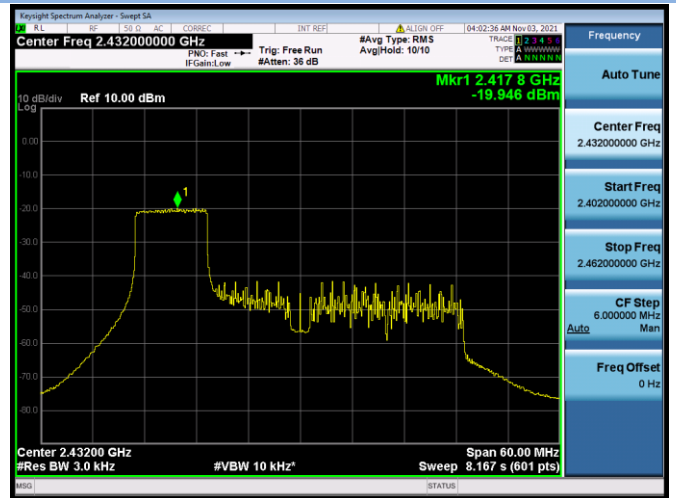

802.11ax-40 MHz(RU106) CHANNEL 5