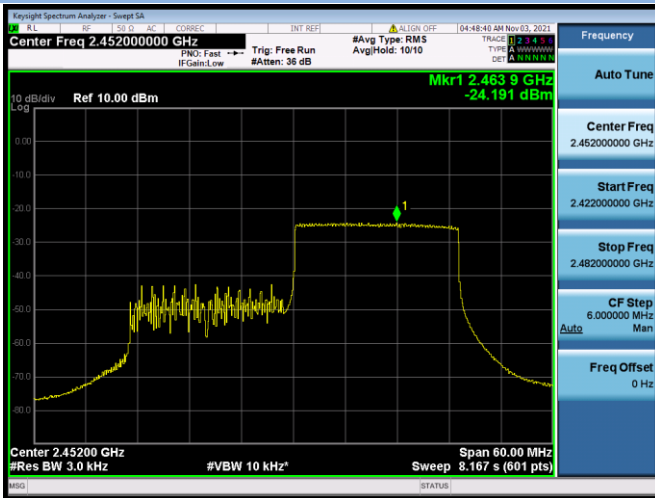

802.11ax-40 MHz(RU242) CHANNEL 5

802.11ax-40 MHz(RU242) CHANNEL 6

802.11ax-40 MHz(RU242) CHANNEL 7

802.11ax-40 MHz(RU242) CHANNEL 8

802.11ax-40 MHz(RU242) CHANNEL 9

MIMO-Aux. Antenna

802.11b CHANNEL 1

802.11b CHANNEL 6