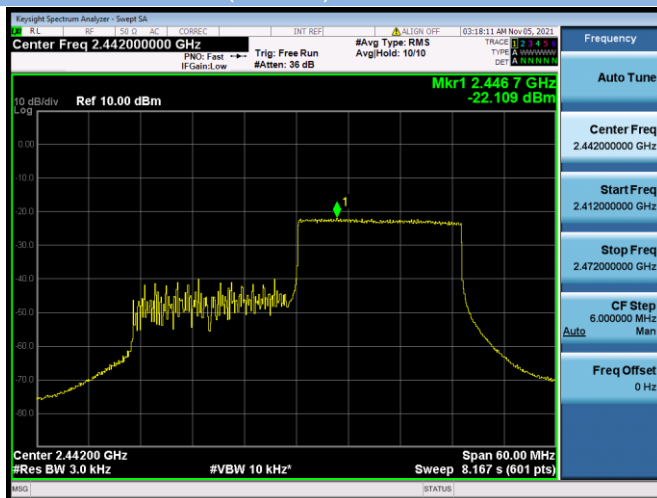

802.11ax-40 MHz(RU242) CHANNEL 7