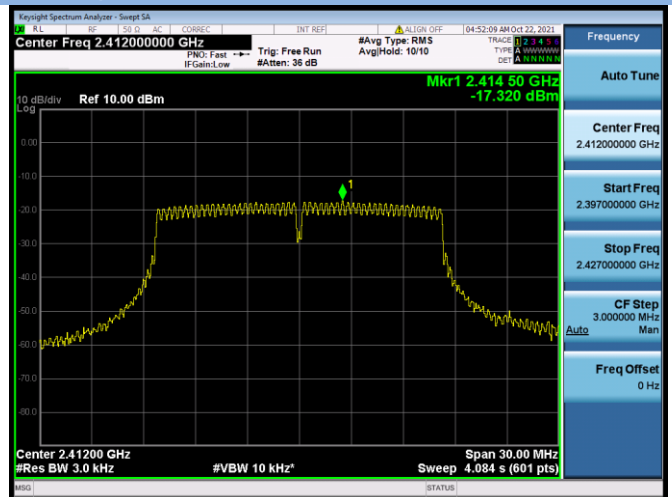

802.11g CHANNEL 1