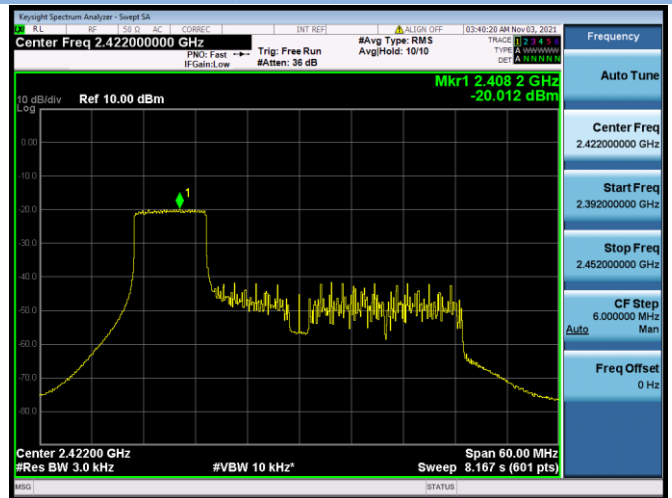

802.11ax-40 MHz(RU52) CHANNEL 5

802.11ax-40 MHz(RU52) CHANNEL 6

802.11ax-40 MHz(RU52) CHANNEL 7

802.11ax-40 MHz(RU52) CHANNEL 8

802.11ax-40 MHz(RU52) CHANNEL 9

802.11ax-40 MHz(RU106) CHANNEL 3

802.11ax-40 MHz(RU106) CHANNEL 4