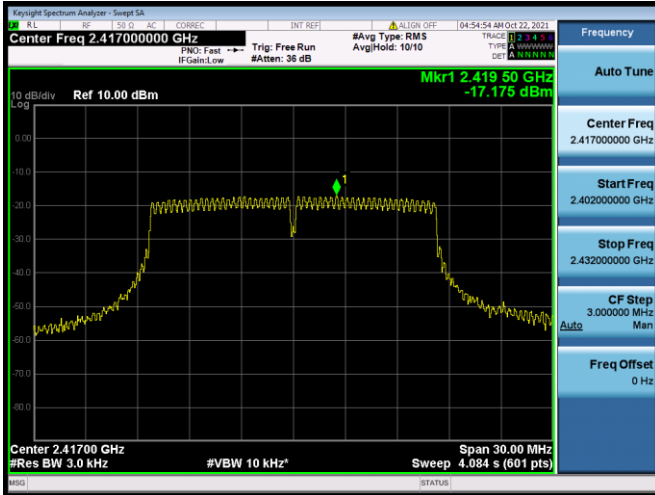

802.11g CHANNEL 2