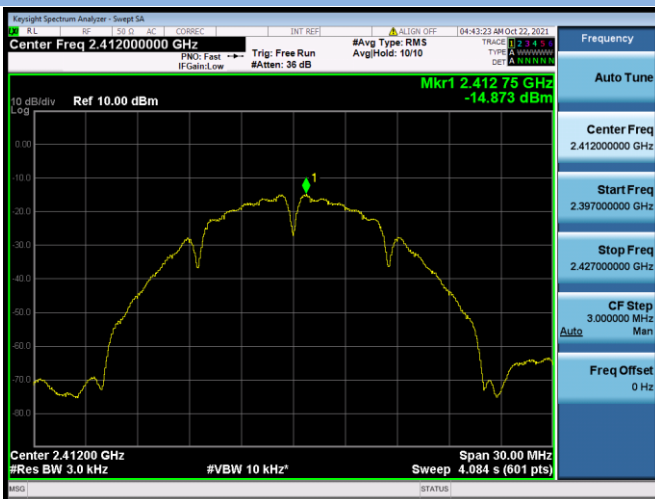

802.11ax-40 MHz(RU242) CHANNEL 5

802.11ax-40 MHz(RU242) CHANNEL 6

802.11ax-40 MHz(RU242) CHANNEL 7

802.11ax-40 MHz(RU242) CHANNEL 8

802.11ax-40 MHz(RU242) CHANNEL 9

MIMO-Aux. Antenna

802.11b CHANNEL 1

802.11b CHANNEL 6