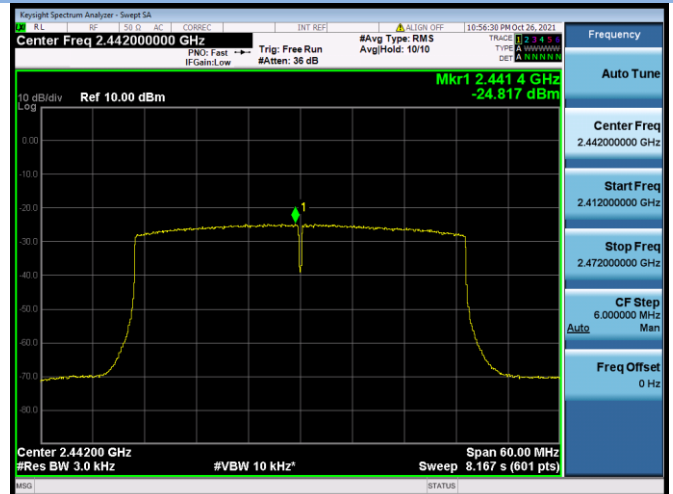

802.11ax-40 MHz(SU) CHANNEL 4

802.11ax-40 MHz(SU) CHANNEL 5

802.11ax-40 MHz(SU) CHANNEL 6

802.11ax-40 MHz(SU) CHANNEL 7

802.11ax-40 MHz(SU) CHANNEL 8

802.11ax-40 MHz(SU) CHANNEL 9

802.11ax-20 MHz(RU26) CHANNEL 1