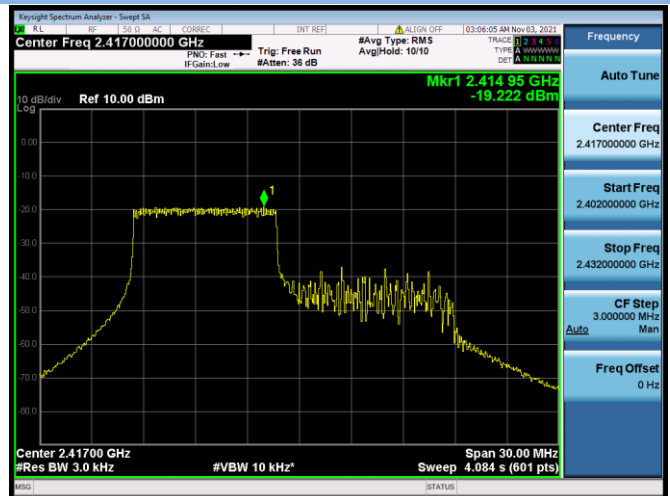

802.11ax-20 MHz(RU52) CHANNEL 10

802.11ax-20 MHz(RU52) CHANNEL 11

802.11ax-20 MHz(RU106) CHANNEL 1

802.11ax-20 MHz(RU106) CHANNEL 2

802.11ax-20 MHz(RU52) CHANNEL 6

802.11ax-20 MHz(RU52) CHANNEL 10

802.11ax-20 MHz(RU52) CHANNEL 11