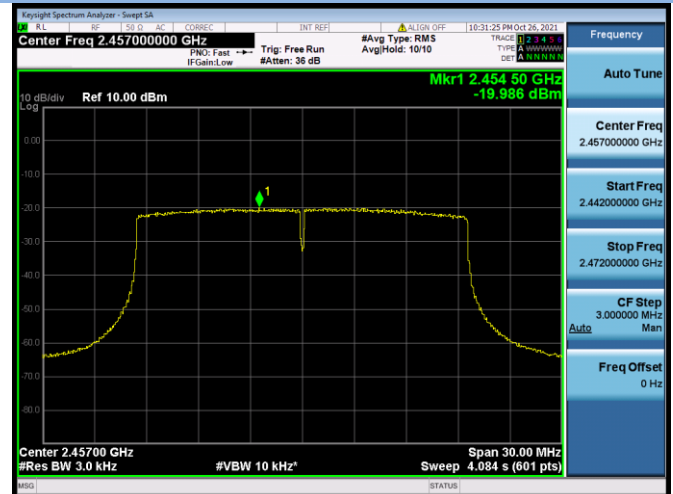

802.11ac-40 MHz CHANNEL 9

802.11ax-20 MHz(SU) CHANNEL 1

802.11ax-20 MHz(SU) CHANNEL 2

802.11ax-20 MHz(SU) CHANNEL 6

802.11ax-20 MHz(SU) CHANNEL 10

802.11ax-20 MHz(SU) CHANNEL 11

802.11ax-40 MHz(SU) CHANNEL 3