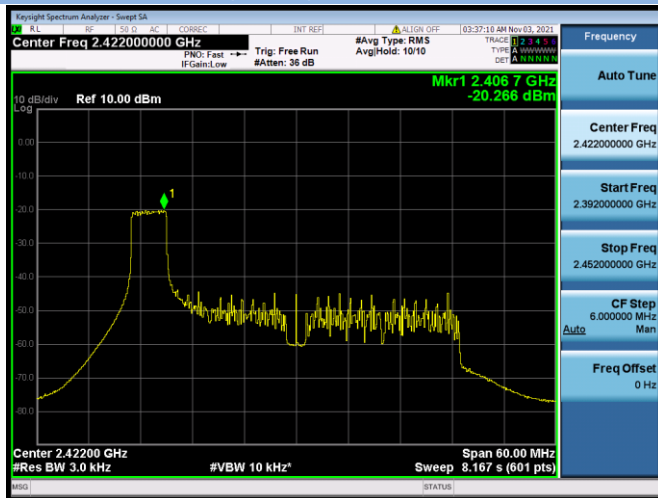

802.11ax-40 MHz(RU52) CHANNEL 3

802.11ax-40 MHz(RU52) CHANNEL 4