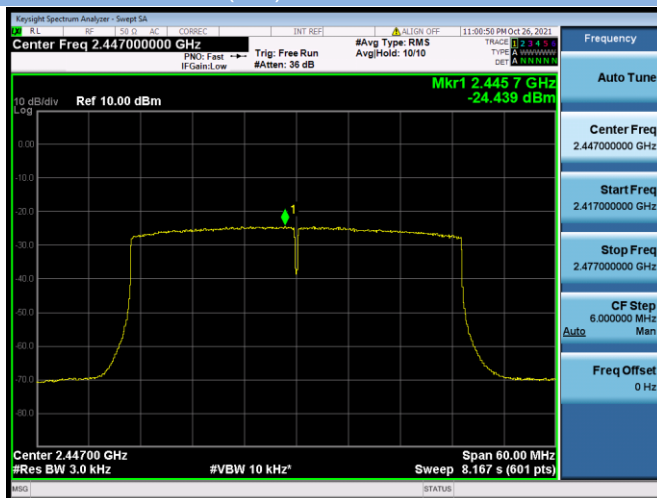

802.11ax-40 MHz(SU) CHANNEL 4

802.11ax-40 MHz(SU) CHANNEL 5

802.11ax-40 MHz(SU) CHANNEL 6

802.11ax-40 MHz(SU) CHANNEL 7

802.11ax-40 MHz(SU) CHANNEL 8

802.11ax-40 MHz(SU) CHANNEL 9

802.11ax-20 MHz(RU26) CHANNEL 1