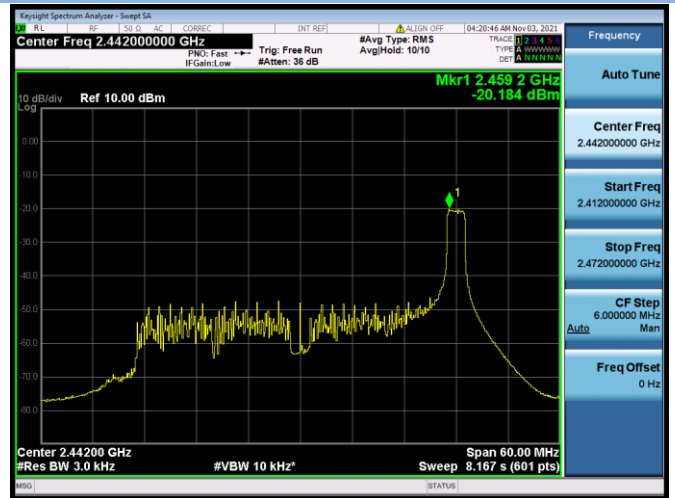

802.11ax-40 MHz(RU26) CHANNEL 7