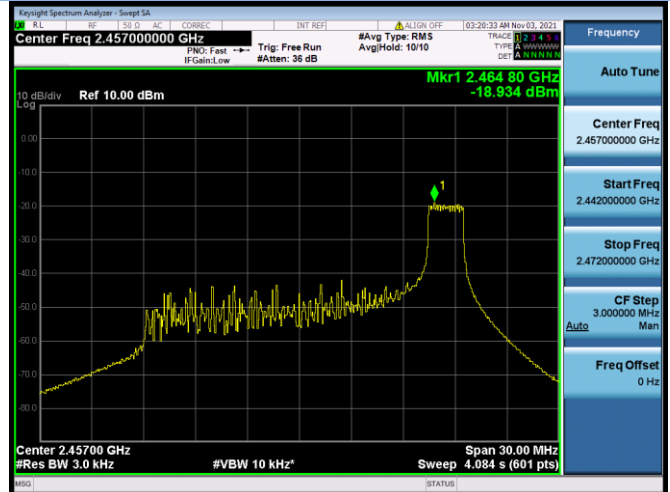

802.11ax-20 MHz(RU26) CHANNEL 10