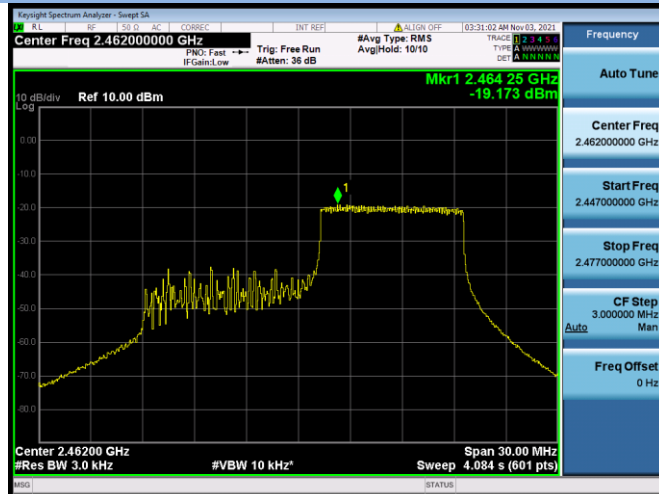

802.11ax-20 MHz(RU52) CHANNEL 10

802.11ax-20 MHz(RU52) CHANNEL 11

802.11ax-20 MHz(RU106) CHANNEL 1

802.11ax-20 MHz(RU106) CHANNEL 2

802.11ax-20 MHz(RU52) CHANNEL 6

802.11ax-20 MHz(RU52) CHANNEL 10

802.11ax-20 MHz(RU52) CHANNEL 11