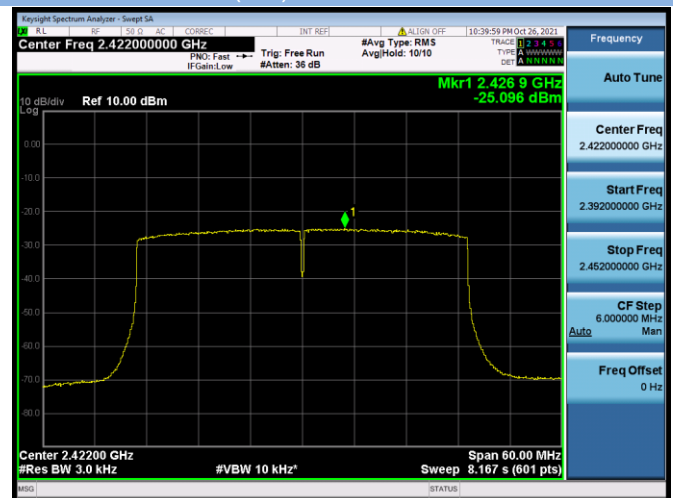

802.11ac-40 MHz CHANNEL 9

802.11ax-20 MHz(SU) CHANNEL 1

802.11ax-20 MHz(SU) CHANNEL 2

802.11ax-20 MHz(SU) CHANNEL 6

802.11ax-20 MHz(SU) CHANNEL 10

802.11ax-20 MHz(SU) CHANNEL 11

802.11ax-40 MHz(SU) CHANNEL 3