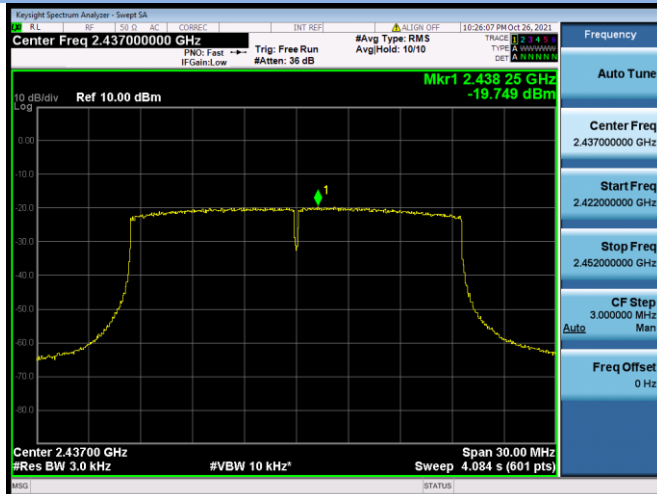

802.11ac-40 MHz CHANNEL 9

802.11ax-20 MHz(SU) CHANNEL 1

802.11ax-20 MHz(SU) CHANNEL 2

802.11ax-20 MHz(SU) CHANNEL 6

802.11ax-20 MHz(SU) CHANNEL 10

802.11ax-20 MHz(SU) CHANNEL 11

802.11ax-40 MHz(SU) CHANNEL 3