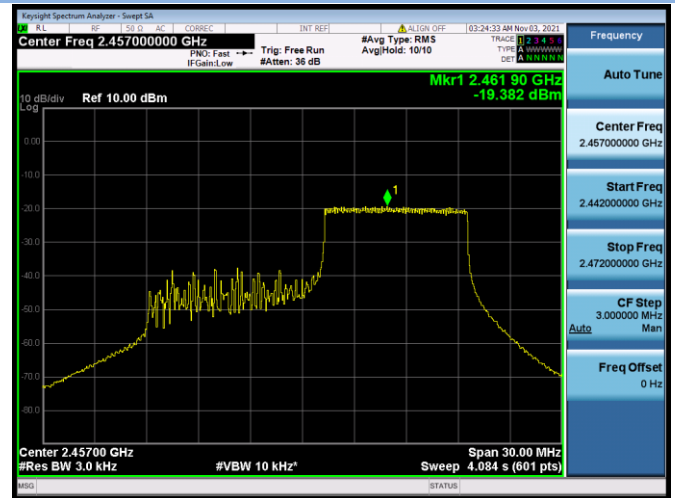

802.11ax-20 MHz(RU52) CHANNEL 10

802.11ax-20 MHz(RU52) CHANNEL 11

802.11ax-20 MHz(RU106) CHANNEL 1

802.11ax-20 MHz(RU106) CHANNEL 2

802.11ax-20 MHz(RU52) CHANNEL 6

802.11ax-20 MHz(RU52) CHANNEL 10

802.11ax-20 MHz(RU52) CHANNEL 11