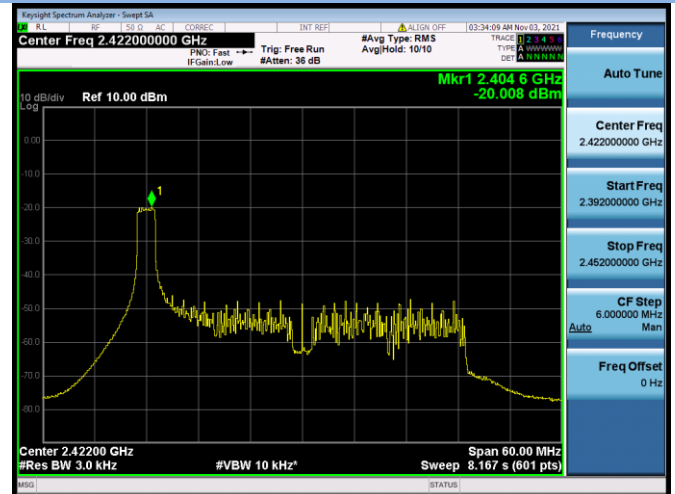

802.11ax-40 MHz(RU26) CHANNEL 3