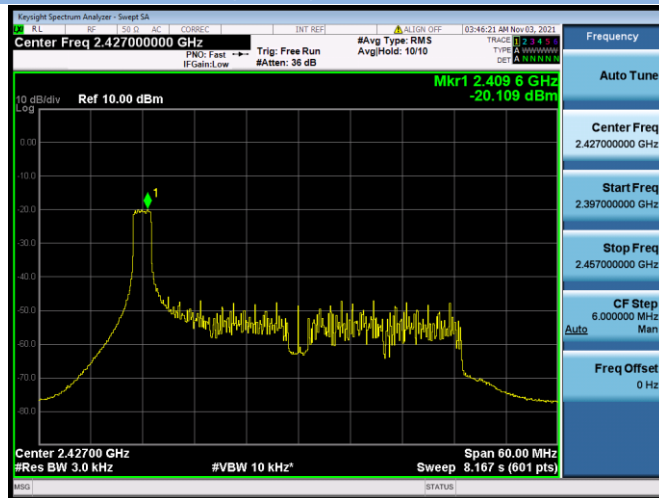

802.11ax-40 MHz(RU26) CHANNEL 4