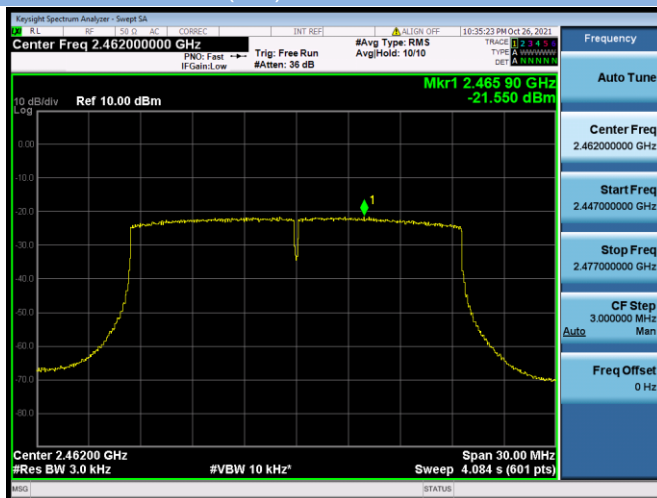

802.11ac-40 MHz CHANNEL 9

802.11ax-20 MHz(SU) CHANNEL 1

802.11ax-20 MHz(SU) CHANNEL 2

802.11ax-20 MHz(SU) CHANNEL 6

802.11ax-20 MHz(SU) CHANNEL 10

802.11ax-20 MHz(SU) CHANNEL 11

802.11ax-40 MHz(SU) CHANNEL 3