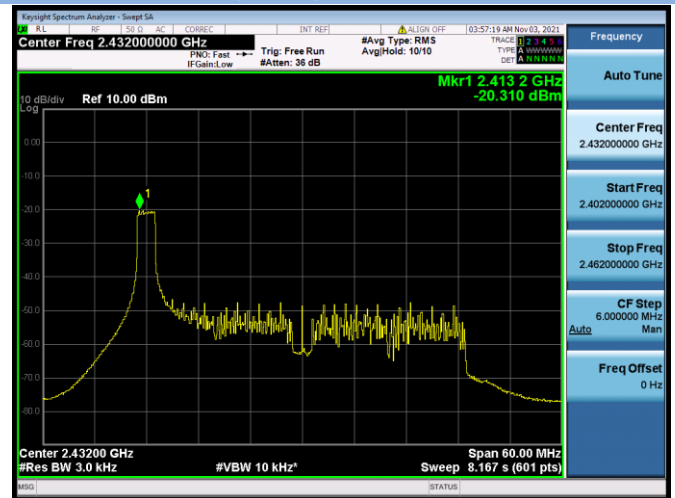

802.11ax-40 MHz(RU26) CHANNEL 5