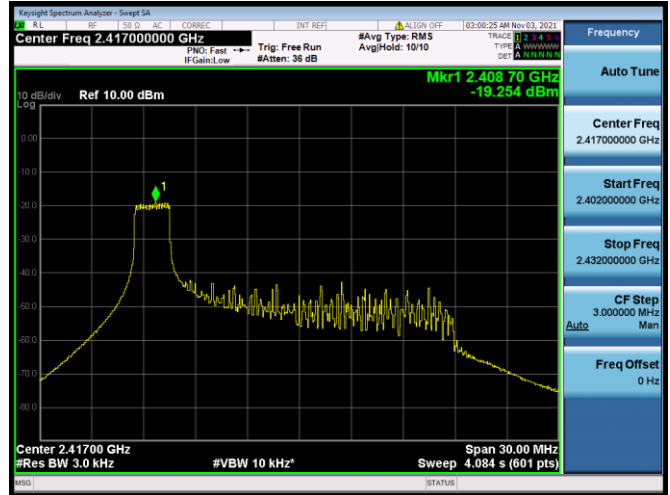

802.11ax-20 MHz(RU26) CHANNEL 2