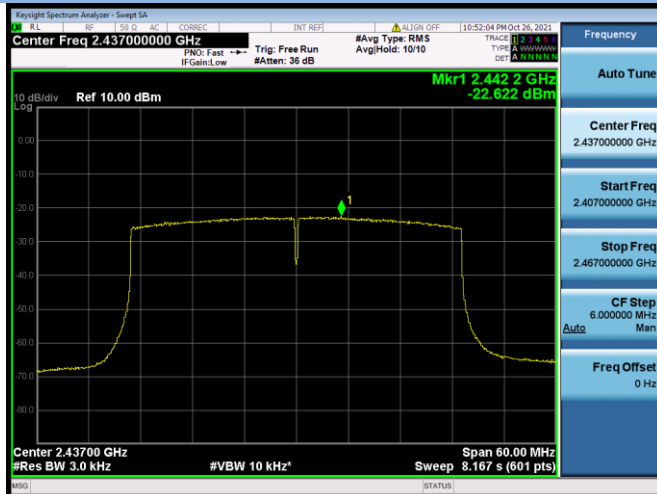

802.11ax-40 MHz(SU) CHANNEL 6