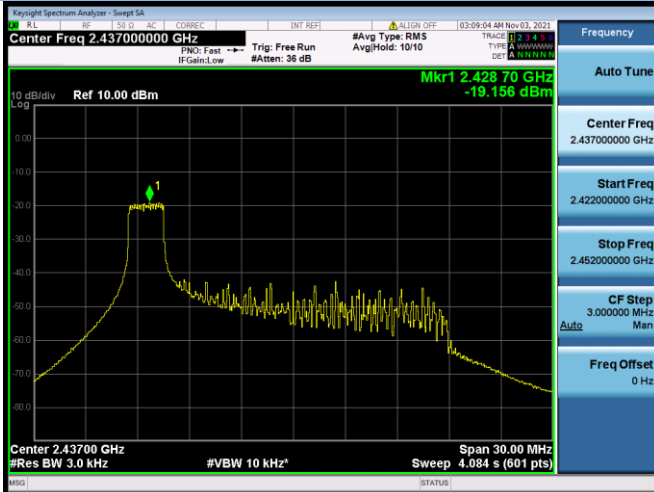

802.11ax-20 MHz(RU26) CHANNEL 6