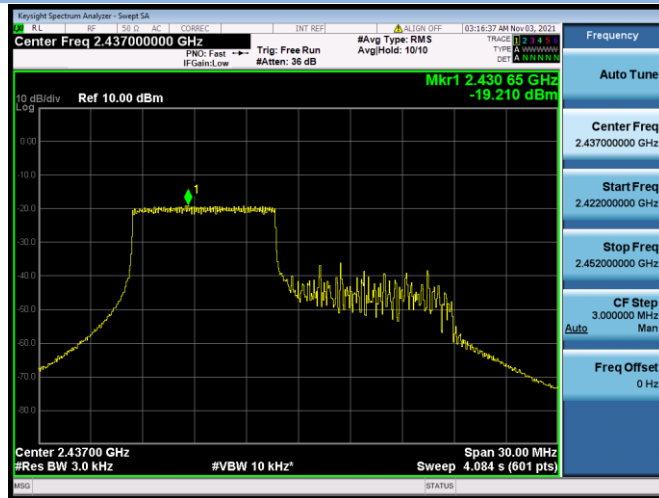

802.11ax-20 MHz(RU52) CHANNEL 10

802.11ax-20 MHz(RU52) CHANNEL 11

802.11ax-20 MHz(RU106) CHANNEL 1

802.11ax-20 MHz(RU106) CHANNEL 2

802.11ax-20 MHz(RU52) CHANNEL 6

802.11ax-20 MHz(RU52) CHANNEL 10

802.11ax-20 MHz(RU52) CHANNEL 11