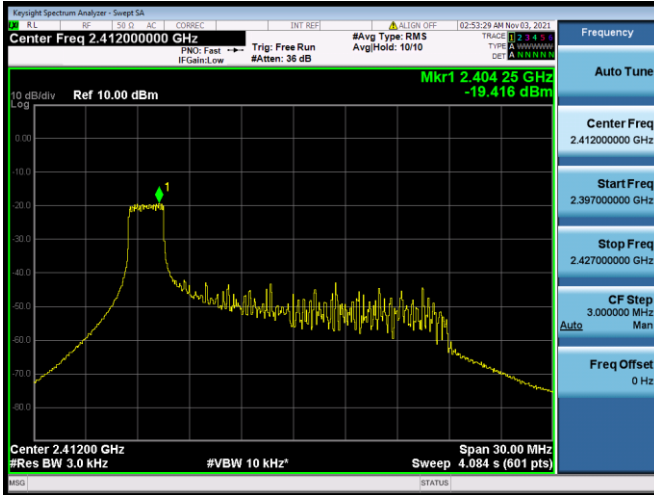

802.11ax-40 MHz(SU) CHANNEL 4

802.11ax-40 MHz(SU) CHANNEL 5

802.11ax-40 MHz(SU) CHANNEL 6

802.11ax-40 MHz(SU) CHANNEL 7

802.11ax-40 MHz(SU) CHANNEL 8

802.11ax-40 MHz(SU) CHANNEL 9

802.11ax-20 MHz(RU26) CHANNEL 1