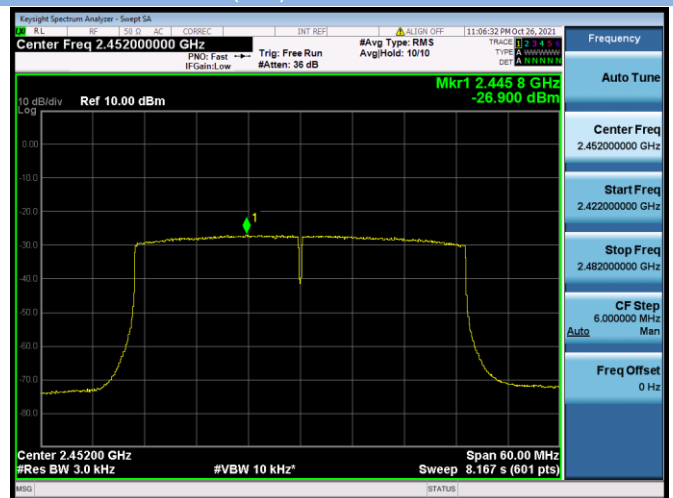

802.11ax-40 MHz(SU) CHANNEL 4

802.11ax-40 MHz(SU) CHANNEL 5

802.11ax-40 MHz(SU) CHANNEL 6

802.11ax-40 MHz(SU) CHANNEL 7

802.11ax-40 MHz(SU) CHANNEL 8

802.11ax-40 MHz(SU) CHANNEL 9

802.11ax-20 MHz(RU26) CHANNEL 1