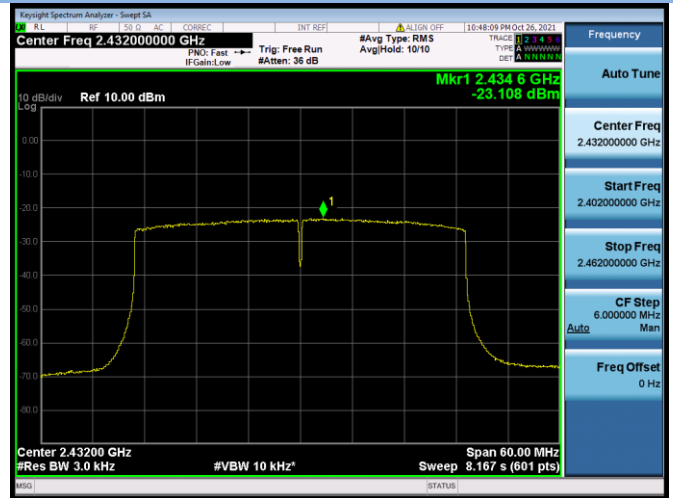

802.11ax-40 MHz(SU) CHANNEL 5