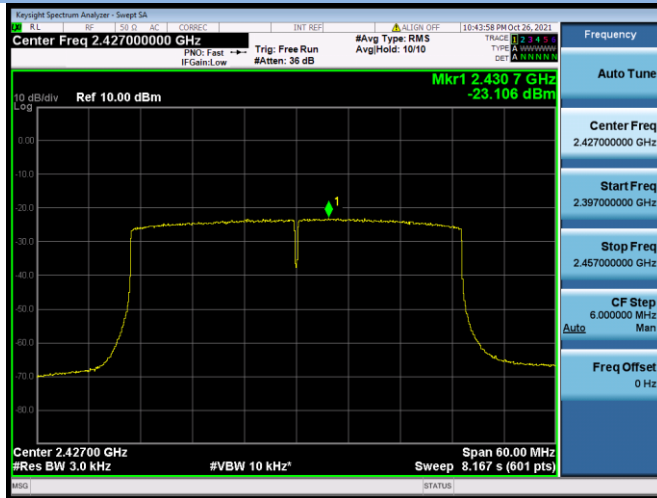

802.11ax-40 MHz(SU) CHANNEL 4