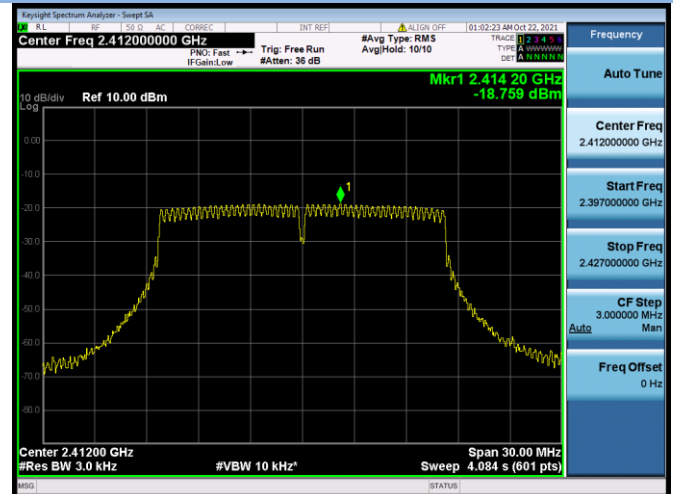

802.11g CHANNEL 1