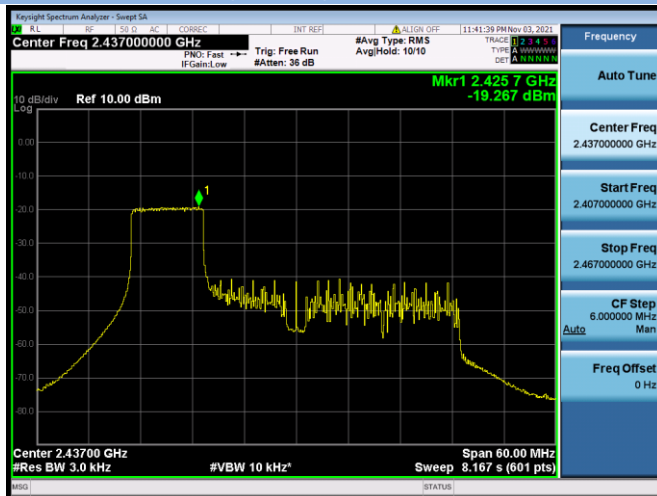

802.11ax-40 MHz(RU106) CHANNEL 6