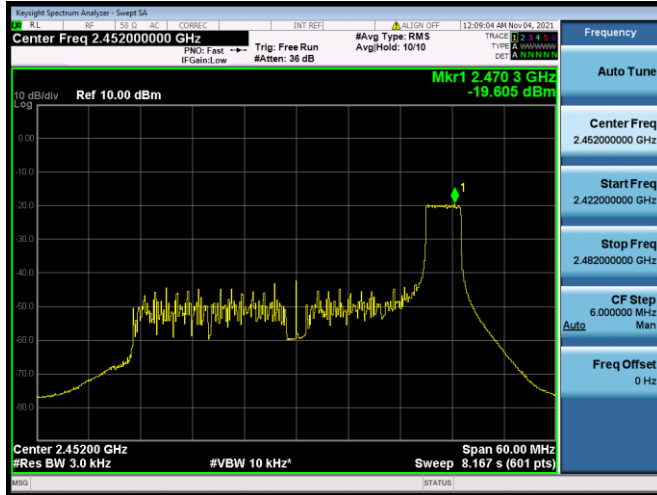

802.11ax-40 MHz(RU52) CHANNEL 6

802.11ax-40 MHz(RU52) CHANNEL 7

802.11ax-40 MHz(RU52) CHANNEL 8

802.11ax-40 MHz(RU52) CHANNEL 9

802.11ax-40 MHz(RU106) CHANNEL 3

802.11ax-40 MHz(RU106) CHANNEL 4

802.11ax-40 MHz(RU106) CHANNEL 5