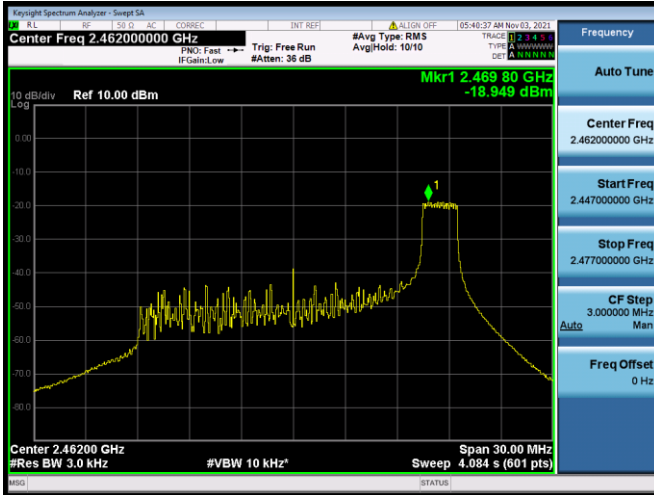

802.11ax-20 MHz(RU26) CHANNEL 11

802.11ax-20 MHz(RU52) CHANNEL 1

802.11ax-20 MHz(RU52) CHANNEL 2

802.11ax-20 MHz(RU52) CHANNEL 6

802.11ax-20 MHz(RU52) CHANNEL 10

802.11ax-20 MHz(RU52) CHANNEL 11

802.11ax-20 MHz(RU106) CHANNEL 1