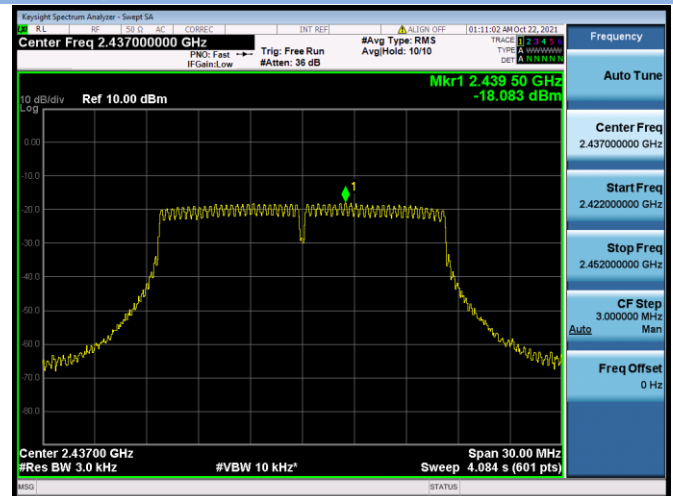

802.11g CHANNEL 6