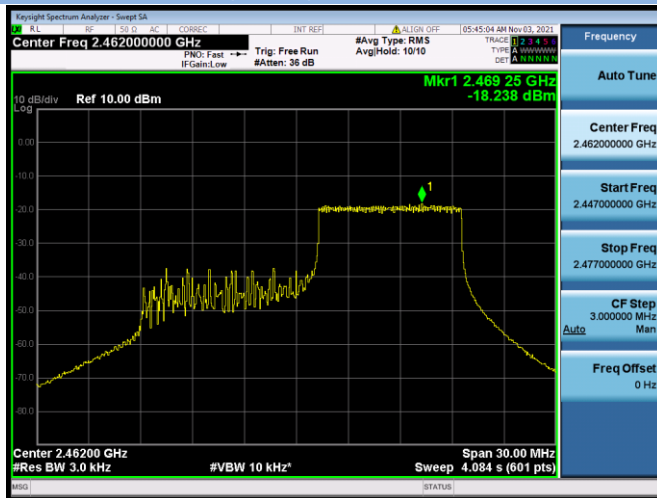

802.11ax-20 MHz(RU106) CHANNEL 2

802.11ax-20 MHz(RU52) CHANNEL 6

802.11ax-20 MHz(RU52) CHANNEL 10

802.11ax-20 MHz(RU52) CHANNEL 11

802.11ax-40 MHz(RU26) CHANNEL 3

802.11ax-40 MHz(RU26) CHANNEL 4

802.11ax-40 MHz(RU26) CHANNEL 5