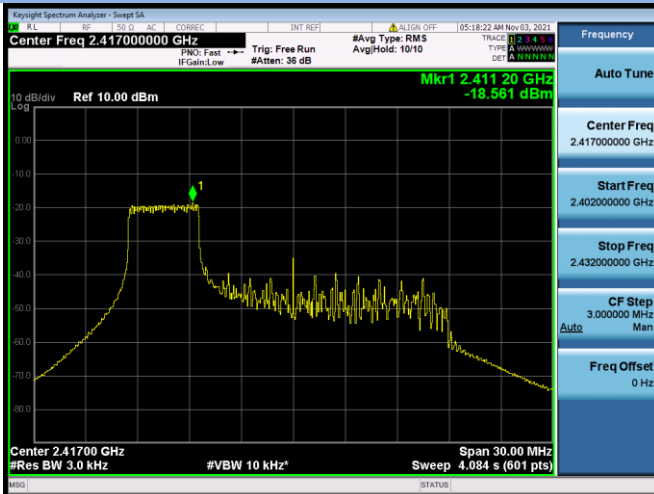

802.11ax-20 MHz(RU26) CHANNEL 11

802.11ax-20 MHz(RU52) CHANNEL 1

802.11ax-20 MHz(RU52) CHANNEL 2

802.11ax-20 MHz(RU52) CHANNEL 6

802.11ax-20 MHz(RU52) CHANNEL 10

802.11ax-20 MHz(RU52) CHANNEL 11

802.11ax-20 MHz(RU106) CHANNEL 1