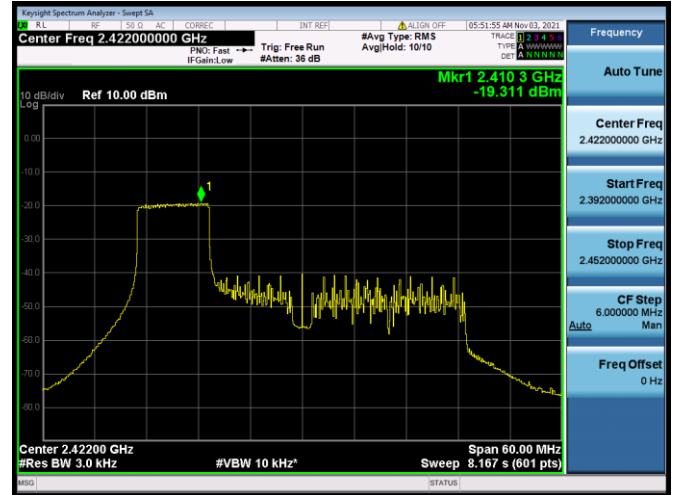

802.11ax-40 MHz(RU52) CHANNEL 6

802.11ax-40 MHz(RU52) CHANNEL 7

802.11ax-40 MHz(RU52) CHANNEL 8

802.11ax-40 MHz(RU52) CHANNEL 9

802.11ax-40 MHz(RU106) CHANNEL 3

802.11ax-40 MHz(RU106) CHANNEL 4

802.11ax-40 MHz(RU106) CHANNEL 5