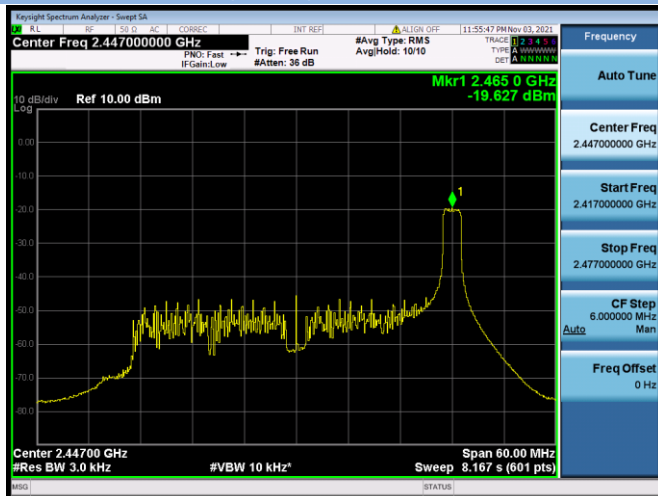

802.11ax-40 MHz(RU26) CHANNEL 8