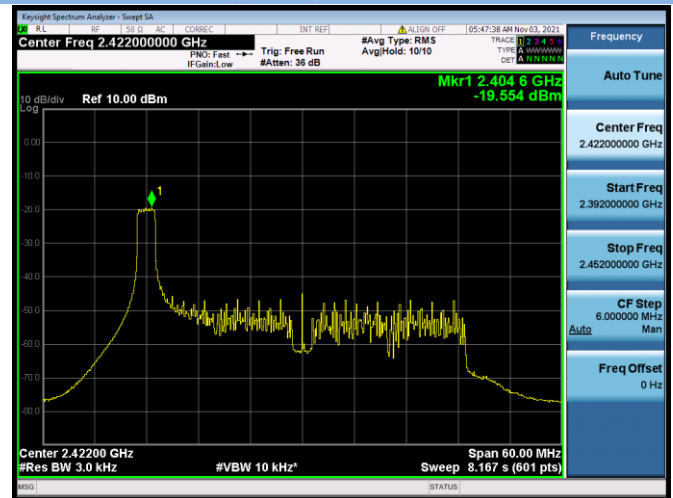

802.11ax-20 MHz(RU106) CHANNEL 2

802.11ax-20 MHz(RU52) CHANNEL 6

802.11ax-20 MHz(RU52) CHANNEL 10

802.11ax-20 MHz(RU52) CHANNEL 11

802.11ax-40 MHz(RU26) CHANNEL 3

802.11ax-40 MHz(RU26) CHANNEL 4

802.11ax-40 MHz(RU26) CHANNEL 5