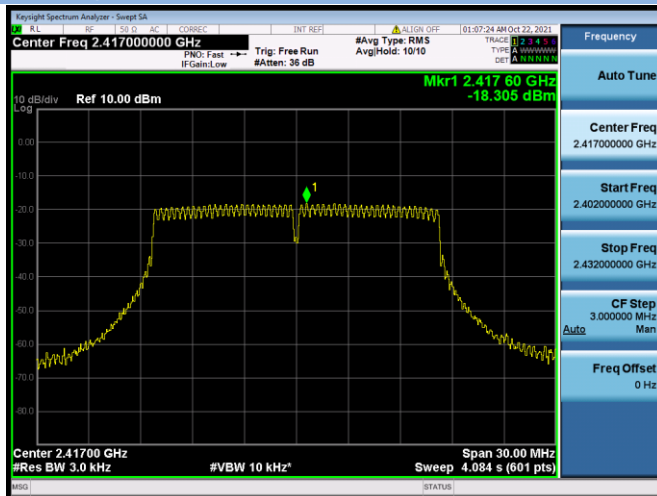

802.11g CHANNEL 2