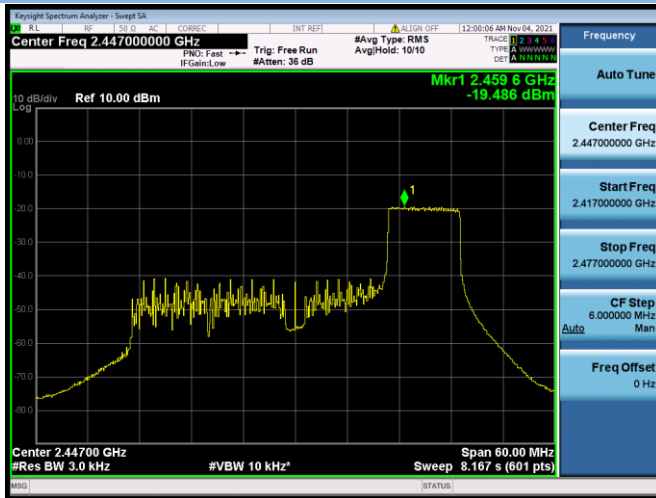

802.11ax-40 MHz(RU106) CHANNEL 8