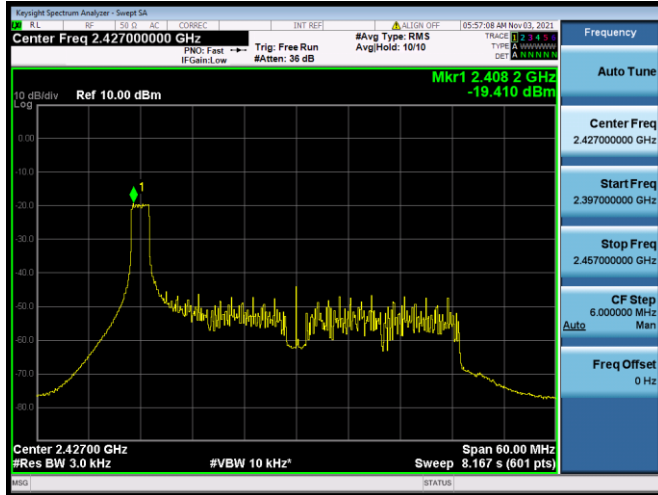

802.11ax-20 MHz(RU106) CHANNEL 2

802.11ax-20 MHz(RU52) CHANNEL 6

802.11ax-20 MHz(RU52) CHANNEL 10

802.11ax-20 MHz(RU52) CHANNEL 11

802.11ax-40 MHz(RU26) CHANNEL 3

802.11ax-40 MHz(RU26) CHANNEL 4

802.11ax-40 MHz(RU26) CHANNEL 5