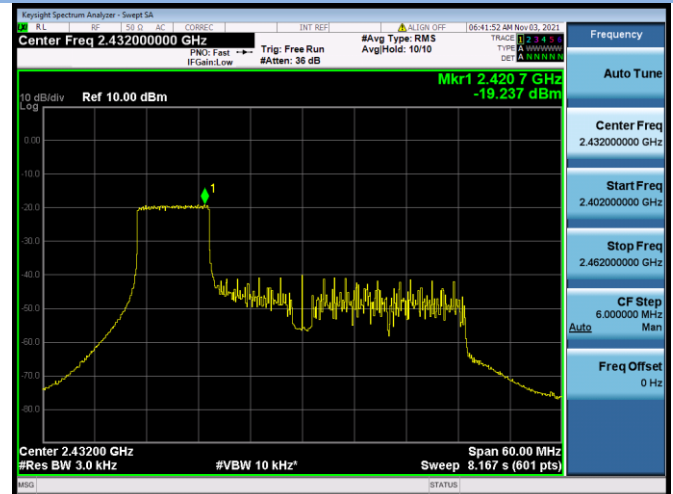

802.11ax-40 MHz(RU52) CHANNEL 6

802.11ax-40 MHz(RU52) CHANNEL 7

802.11ax-40 MHz(RU52) CHANNEL 8

802.11ax-40 MHz(RU52) CHANNEL 9

802.11ax-40 MHz(RU106) CHANNEL 3

802.11ax-40 MHz(RU106) CHANNEL 4

802.11ax-40 MHz(RU106) CHANNEL 5