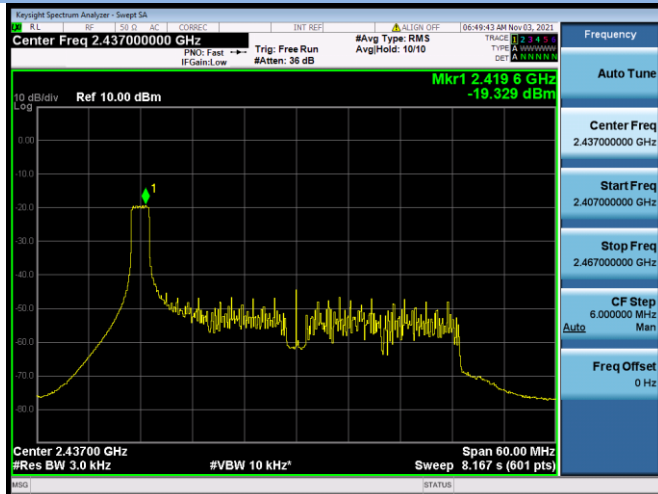

802.11ax-40 MHz(RU26) CHANNEL 6