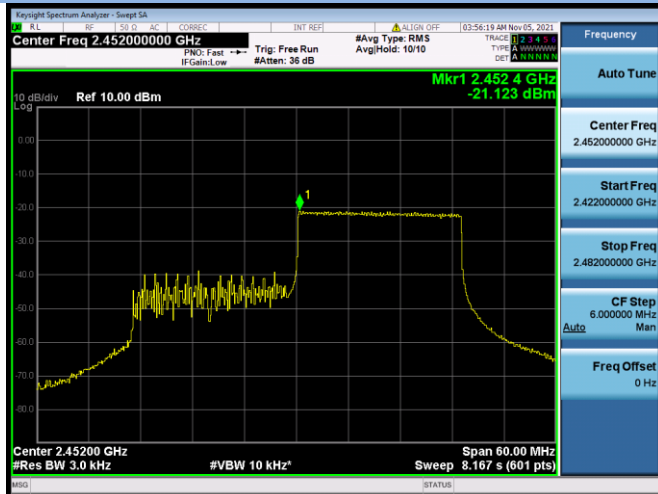

802.11ax-40 MHz(RU242) CHANNEL 6

802.11ax-40 MHz(RU242) CHANNEL 7

802.11ax-40 MHz(RU242) CHANNEL 8

802.11ax-40 MHz(RU242) CHANNEL 9

MIMO-Main Antenna

802.11b CHANNEL 1

802.11b CHANNEL 6

802.11b CHANNEL 11