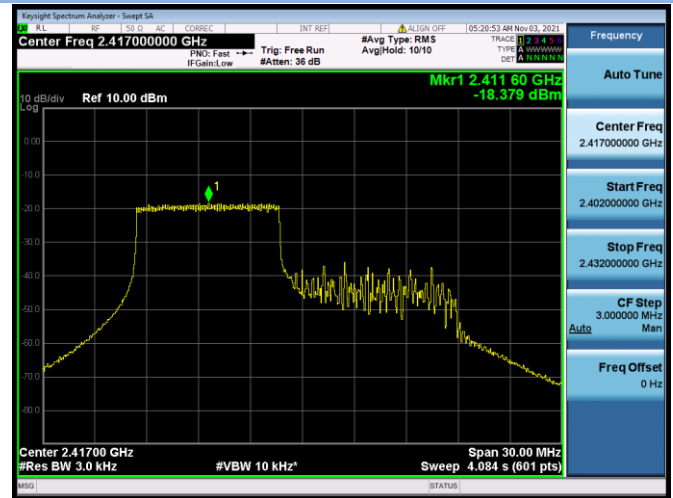

802.11ax-20 MHz(RU106) CHANNEL 2