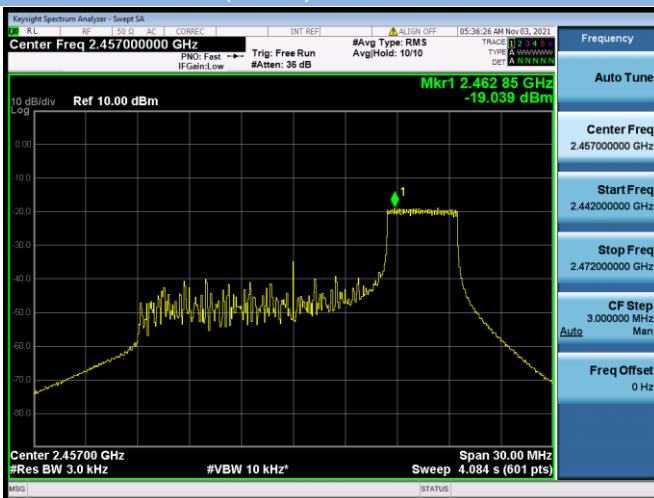

802.11ax-20 MHz(RU26) CHANNEL 11

802.11ax-20 MHz(RU52) CHANNEL 1

802.11ax-20 MHz(RU52) CHANNEL 2

802.11ax-20 MHz(RU52) CHANNEL 6

802.11ax-20 MHz(RU52) CHANNEL 10

802.11ax-20 MHz(RU52) CHANNEL 11

802.11ax-20 MHz(RU106) CHANNEL 1