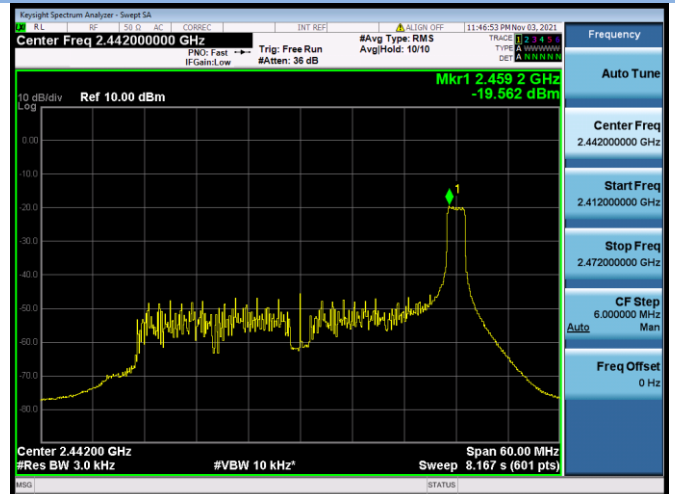

802.11ax-40 MHz(RU26) CHANNEL 7