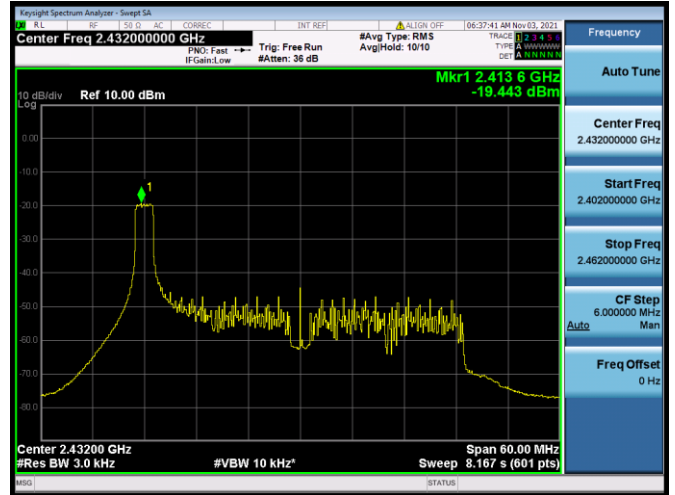

802.11ax-20 MHz(RU106) CHANNEL 2

802.11ax-20 MHz(RU52) CHANNEL 6

802.11ax-20 MHz(RU52) CHANNEL 10

802.11ax-20 MHz(RU52) CHANNEL 11

802.11ax-40 MHz(RU26) CHANNEL 3

802.11ax-40 MHz(RU26) CHANNEL 4

802.11ax-40 MHz(RU26) CHANNEL 5