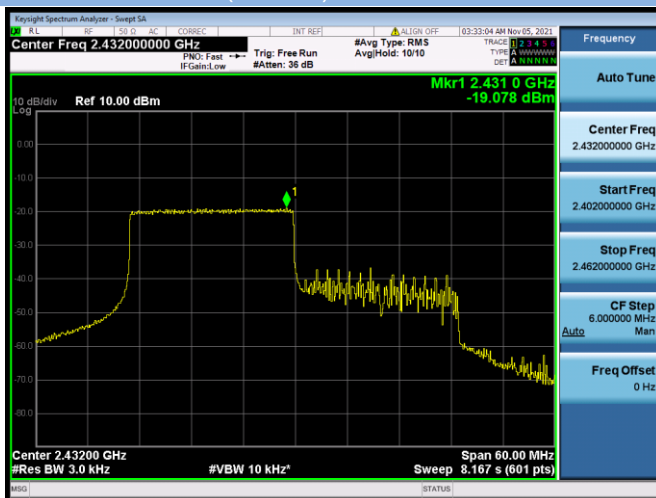

802.11ax-40 MHz(RU106) CHANNEL 6

802.11ax-40 MHz(RU106) CHANNEL 7

802.11ax-40 MHz(RU106) CHANNEL 8

802.11ax-40 MHz(RU106) CHANNEL 9

802.11ax-40 MHz(RU242) CHANNEL 3

802.11ax-40 MHz(RU242) CHANNEL 4

802.11ax-40 MHz(RU242) CHANNEL 5