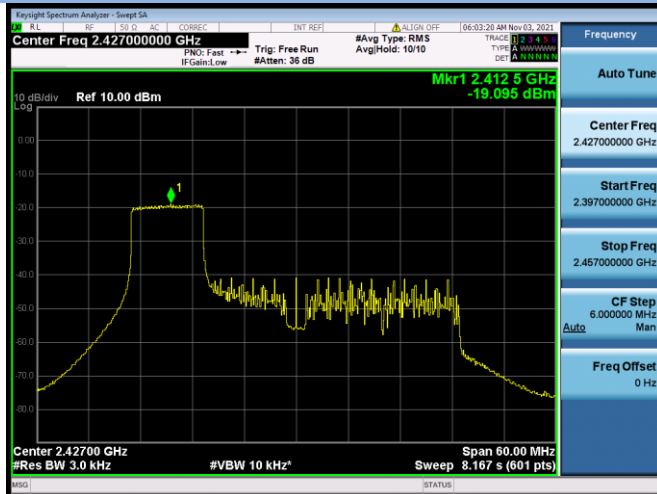

802.11ax-40 MHz(RU52) CHANNEL 6

802.11ax-40 MHz(RU52) CHANNEL 7

802.11ax-40 MHz(RU52) CHANNEL 8

802.11ax-40 MHz(RU52) CHANNEL 9

802.11ax-40 MHz(RU106) CHANNEL 3

802.11ax-40 MHz(RU106) CHANNEL 4

802.11ax-40 MHz(RU106) CHANNEL 5