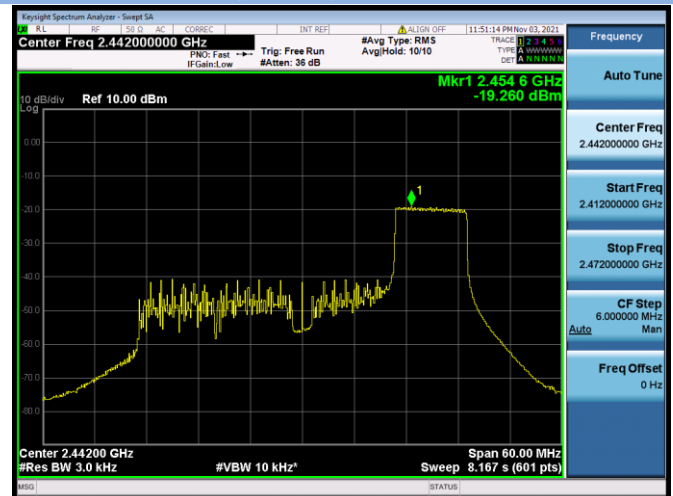

802.11ax-40 MHz(RU106) CHANNEL 7