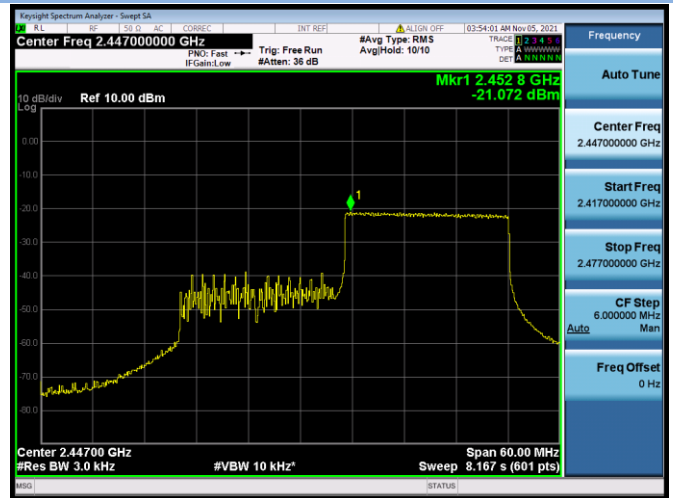

802.11ax-40 MHz(RU242) CHANNEL 8