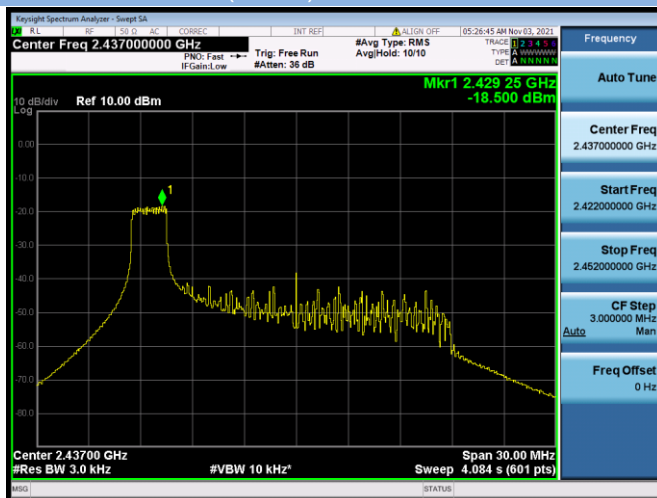

802.11ax-40 MHz(SU) CHANNEL 7

802.11ax-40 MHz(SU) CHANNEL 8

802.11ax-40 MHz(SU) CHANNEL 9

802.11ax-20 MHz(RU26) CHANNEL 1

802.11ax-20 MHz(RU26) CHANNEL 2

802.11ax-20 MHz(RU26) CHANNEL 6

802.11ax-20 MHz(RU26) CHANNEL 10