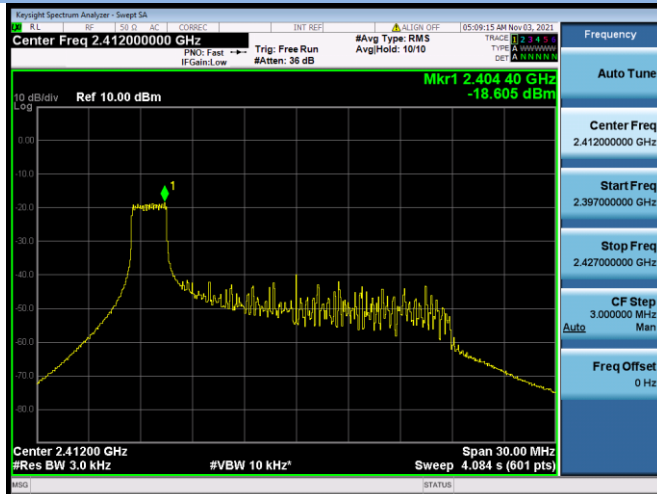

802.11ax-40 MHz(SU) CHANNEL 7

802.11ax-40 MHz(SU) CHANNEL 8

802.11ax-40 MHz(SU) CHANNEL 9

802.11ax-20 MHz(RU26) CHANNEL 1

802.11ax-20 MHz(RU26) CHANNEL 2

802.11ax-20 MHz(RU26) CHANNEL 6

802.11ax-20 MHz(RU26) CHANNEL 10