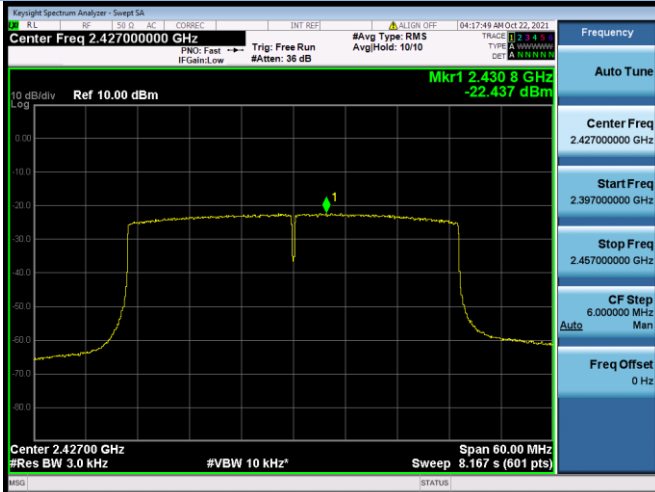

802.11ax-20 MHz(SU) CHANNEL 6

802.11ax-20 MHz(SU) CHANNEL 10

802.11ax-20 MHz(SU) CHANNEL 11

802.11ax-40 MHz(SU) CHANNEL 3

802.11ax-40 MHz(SU) CHANNEL 4

802.11ax-40 MHz(SU) CHANNEL 5

802.11ax-40 MHz(SU) CHANNEL 6