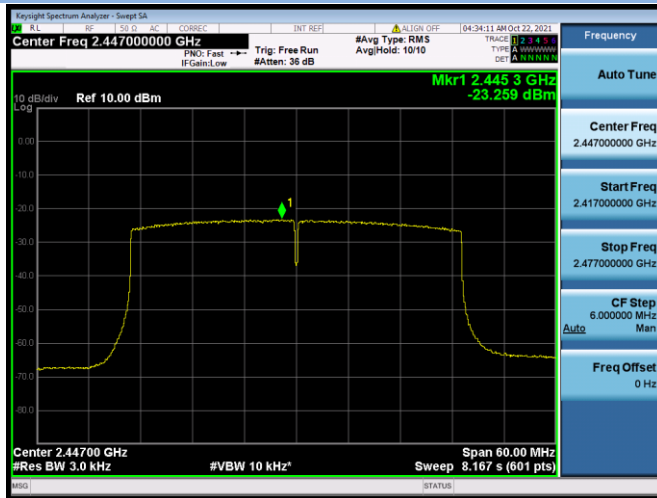

802.11ax-40 MHz(SU) CHANNEL 8