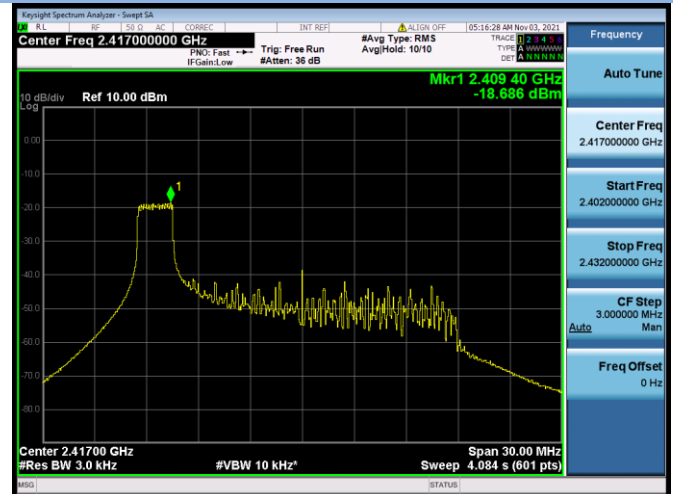

802.11ax-40 MHz(SU) CHANNEL 7

802.11ax-40 MHz(SU) CHANNEL 8

802.11ax-40 MHz(SU) CHANNEL 9

802.11ax-20 MHz(RU26) CHANNEL 1

802.11ax-20 MHz(RU26) CHANNEL 2

802.11ax-20 MHz(RU26) CHANNEL 6

802.11ax-20 MHz(RU26) CHANNEL 10