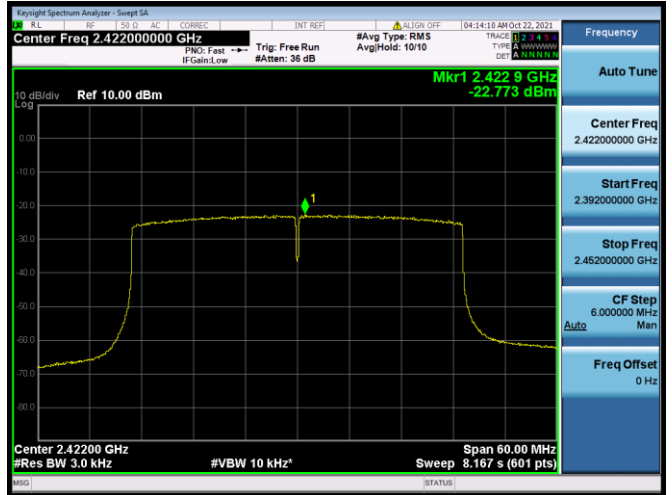

802.11ax-20 MHz(SU) CHANNEL 6

802.11ax-20 MHz(SU) CHANNEL 10

802.11ax-20 MHz(SU) CHANNEL 11

802.11ax-40 MHz(SU) CHANNEL 3

802.11ax-40 MHz(SU) CHANNEL 4

802.11ax-40 MHz(SU) CHANNEL 5

802.11ax-40 MHz(SU) CHANNEL 6