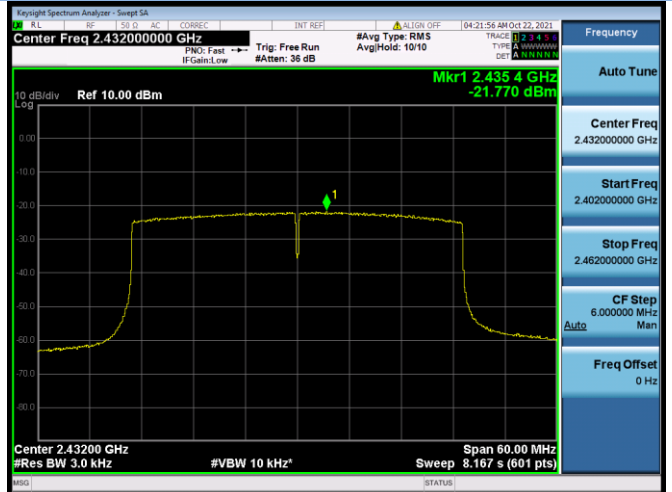

802.11ax-20 MHz(SU) CHANNEL 6

802.11ax-20 MHz(SU) CHANNEL 10

802.11ax-20 MHz(SU) CHANNEL 11

802.11ax-40 MHz(SU) CHANNEL 3

802.11ax-40 MHz(SU) CHANNEL 4

802.11ax-40 MHz(SU) CHANNEL 5

802.11ax-40 MHz(SU) CHANNEL 6