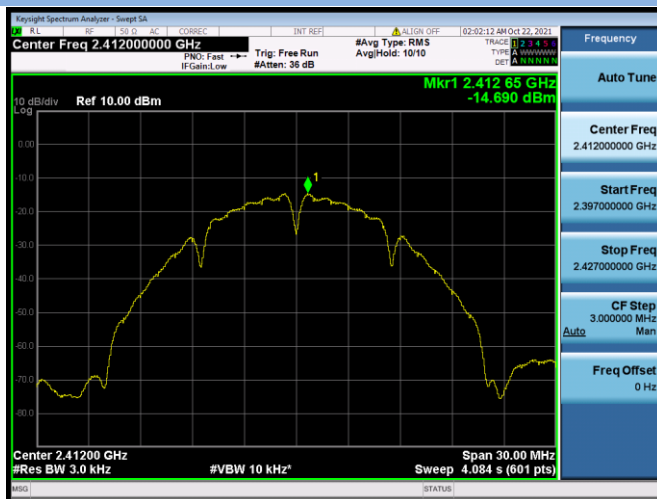

Aux. Antenna

802.11b CHANNEL 1