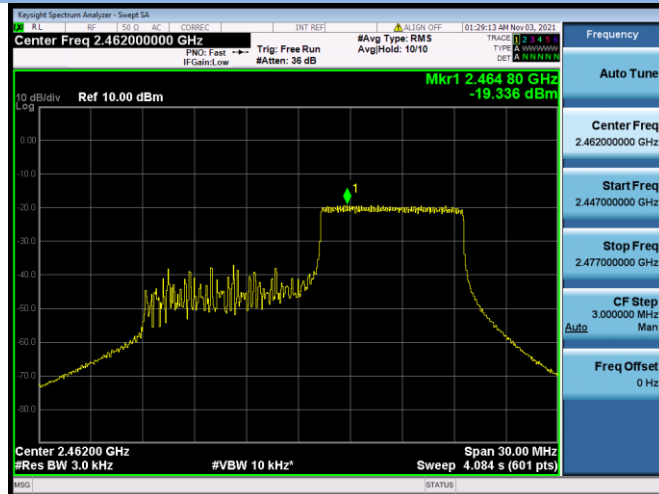

802.11ax-20 MHz(RU52) CHANNEL 11

802.11ax-20 MHz(RU106) CHANNEL 1

802.11ax-20 MHz(RU106) CHANNEL 2

802.11ax-20 MHz(RU52) CHANNEL 6

802.11ax-20 MHz(RU52) CHANNEL 10

802.11ax-20 MHz(RU52) CHANNEL 11

802.11ax-40 MHz(RU26) CHANNEL 3