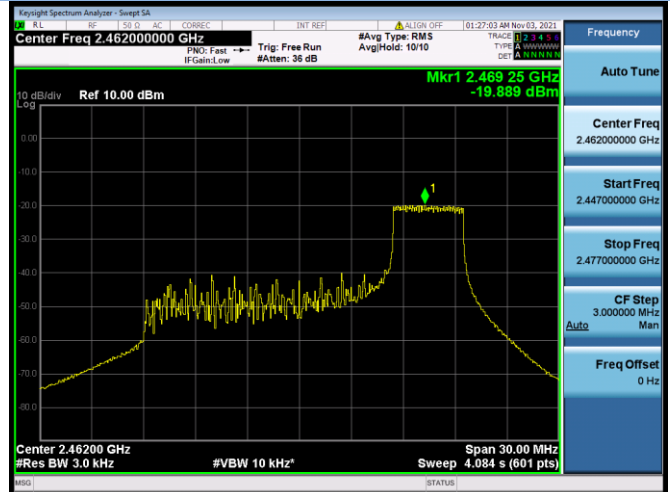

802.11ax-20 MHz(RU52) CHANNEL 11