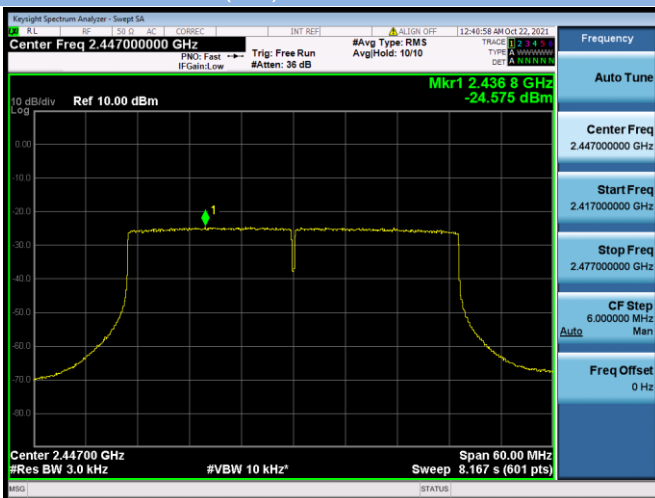

802.11ax-40 MHz(SU) CHANNEL 5

802.11ax-40 MHz(SU) CHANNEL 6

802.11ax-40 MHz(SU) CHANNEL 7

802.11ax-40 MHz(SU) CHANNEL 8

802.11ax-40 MHz(SU) CHANNEL 9

802.11ax-20 MHz(RU26) CHANNEL 1

802.11ax-20 MHz(RU26) CHANNEL 2