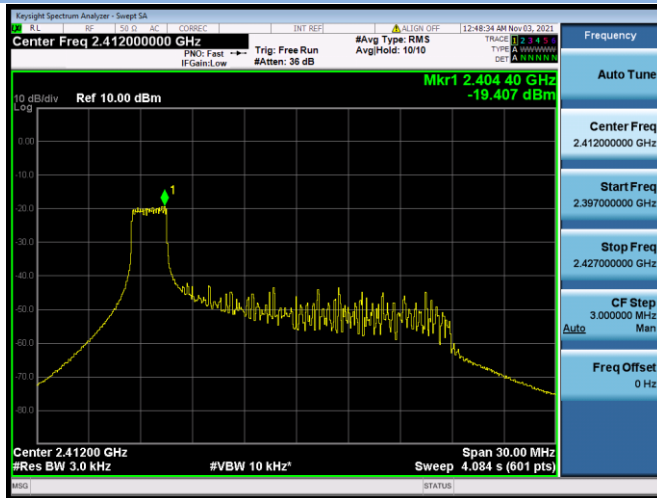

802.11ax-40 MHz(SU) CHANNEL 5

802.11ax-40 MHz(SU) CHANNEL 6

802.11ax-40 MHz(SU) CHANNEL 7

802.11ax-40 MHz(SU) CHANNEL 8

802.11ax-40 MHz(SU) CHANNEL 9

802.11ax-20 MHz(RU26) CHANNEL 1

802.11ax-20 MHz(RU26) CHANNEL 2