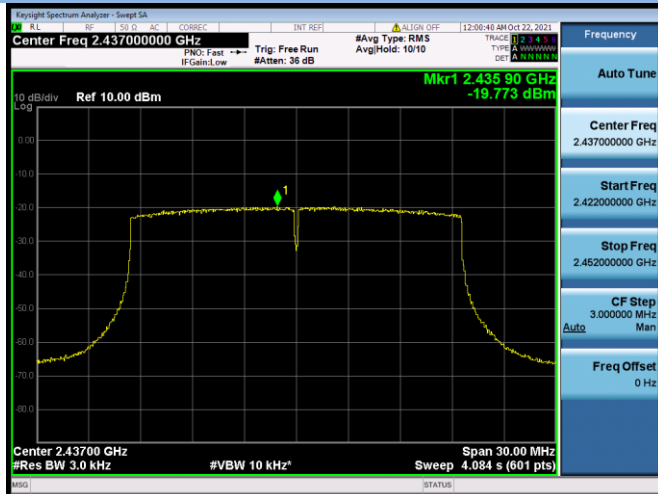

802.11ax-20 MHz(SU) CHANNEL 1

802.11ax-20 MHz(SU) CHANNEL 2

802.11ax-20 MHz(SU) CHANNEL 6

802.11ax-20 MHz(SU) CHANNEL 10

802.11ax-20 MHz(SU) CHANNEL 11

802.11ax-40 MHz(SU) CHANNEL 3

802.11ax-40 MHz(SU) CHANNEL 4