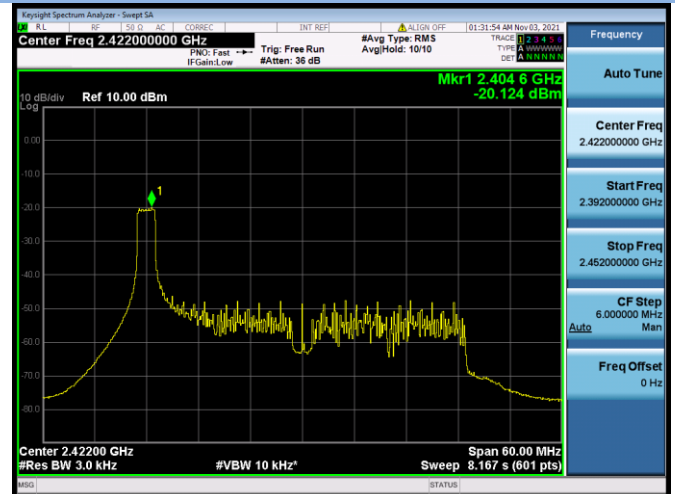

802.11ax-20 MHz(RU52) CHANNEL 11

802.11ax-20 MHz(RU106) CHANNEL 1

802.11ax-20 MHz(RU106) CHANNEL 2

802.11ax-20 MHz(RU52) CHANNEL 6

802.11ax-20 MHz(RU52) CHANNEL 10

802.11ax-20 MHz(RU52) CHANNEL 11

802.11ax-40 MHz(RU26) CHANNEL 3