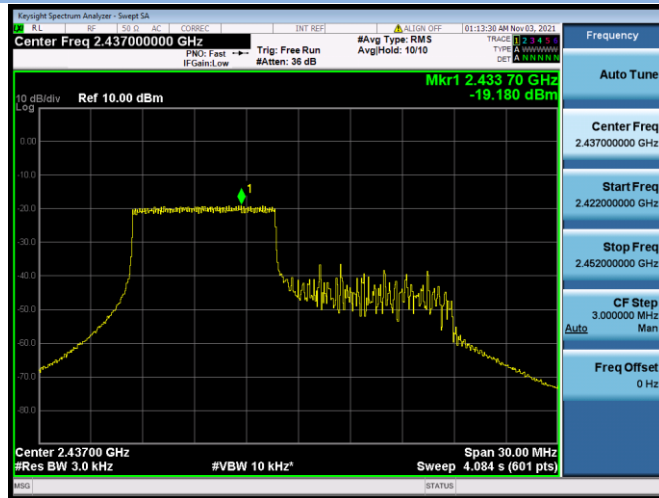

802.11ax-20 MHz(RU52) CHANNEL 11

802.11ax-20 MHz(RU106) CHANNEL 1

802.11ax-20 MHz(RU106) CHANNEL 2

802.11ax-20 MHz(RU52) CHANNEL 6

802.11ax-20 MHz(RU52) CHANNEL 10

802.11ax-20 MHz(RU52) CHANNEL 11

802.11ax-40 MHz(RU26) CHANNEL 3