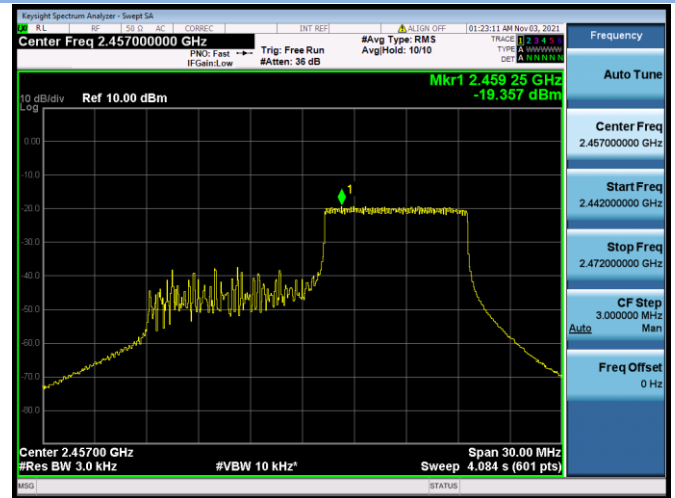

802.11ax-20 MHz(RU52) CHANNEL 11

802.11ax-20 MHz(RU106) CHANNEL 1

802.11ax-20 MHz(RU106) CHANNEL 2

802.11ax-20 MHz(RU52) CHANNEL 6

802.11ax-20 MHz(RU52) CHANNEL 10

802.11ax-20 MHz(RU52) CHANNEL 11

802.11ax-40 MHz(RU26) CHANNEL 3