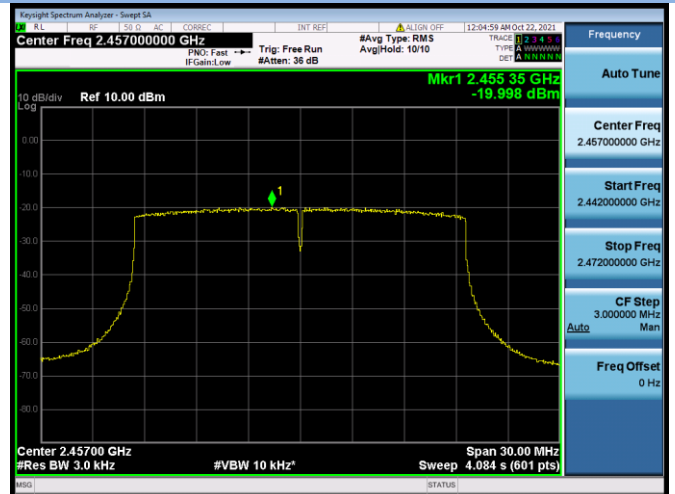

802.11ax-20 MHz(SU) CHANNEL 1

802.11ax-20 MHz(SU) CHANNEL 2

802.11ax-20 MHz(SU) CHANNEL 6

802.11ax-20 MHz(SU) CHANNEL 10

802.11ax-20 MHz(SU) CHANNEL 11

802.11ax-40 MHz(SU) CHANNEL 3

802.11ax-40 MHz(SU) CHANNEL 4