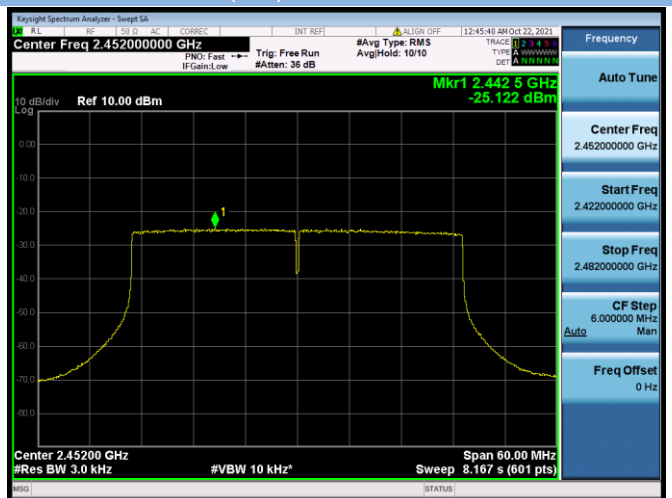

802.11ax-40 MHz(SU) CHANNEL 5

802.11ax-40 MHz(SU) CHANNEL 6

802.11ax-40 MHz(SU) CHANNEL 7

802.11ax-40 MHz(SU) CHANNEL 8

802.11ax-40 MHz(SU) CHANNEL 9

802.11ax-20 MHz(RU26) CHANNEL 1

802.11ax-20 MHz(RU26) CHANNEL 2