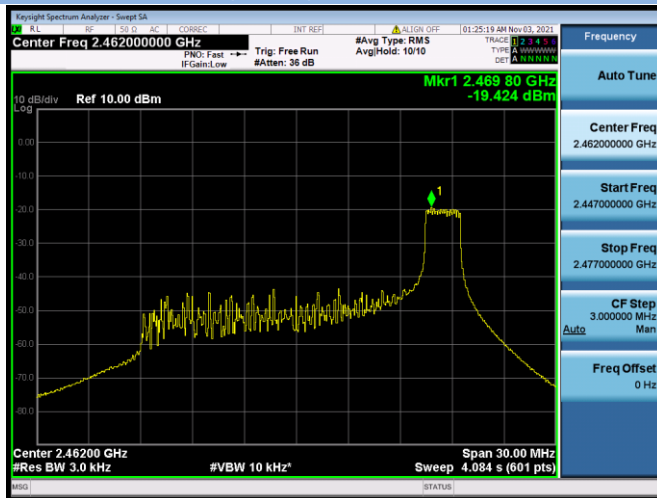

802.11ax-20 MHz(RU26) CHANNEL 11