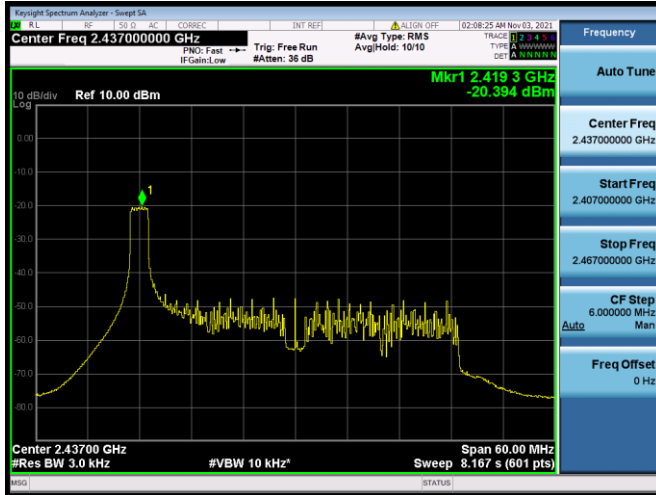

802.11ax-40 MHz(RU26) CHANNEL 6