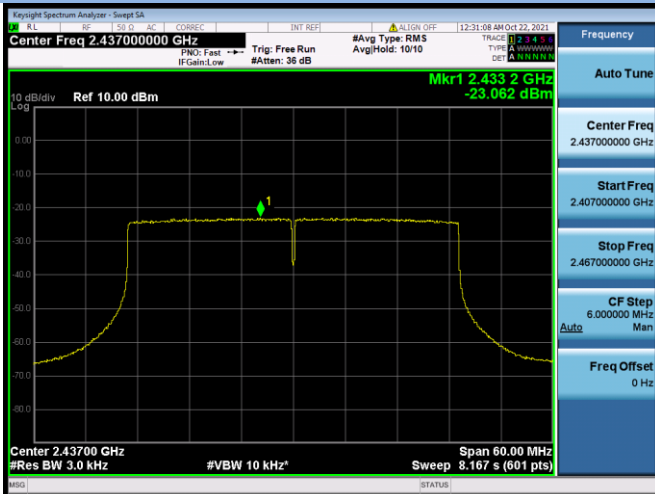

802.11ax-40 MHz(SU) CHANNEL 6