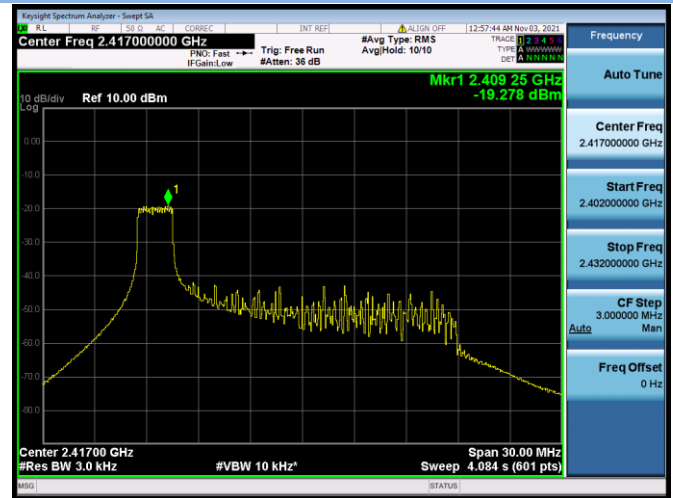

802.11ax-40 MHz(SU) CHANNEL 5

802.11ax-40 MHz(SU) CHANNEL 6

802.11ax-40 MHz(SU) CHANNEL 7

802.11ax-40 MHz(SU) CHANNEL 8

802.11ax-40 MHz(SU) CHANNEL 9

802.11ax-20 MHz(RU26) CHANNEL 1

802.11ax-20 MHz(RU26) CHANNEL 2