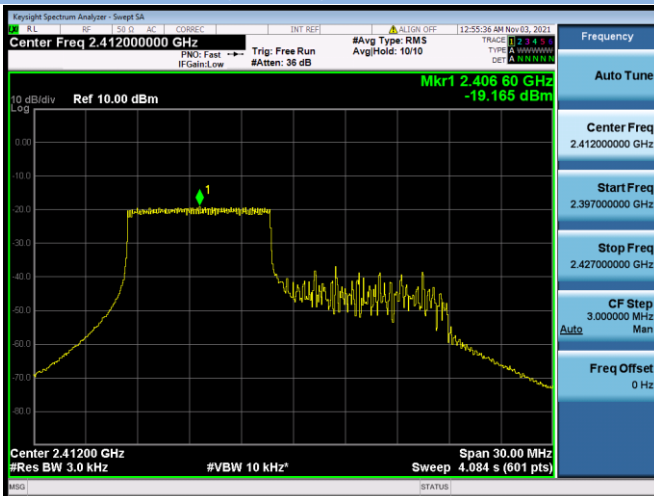

802.11ax-20 MHz(RU106) CHANNEL 1