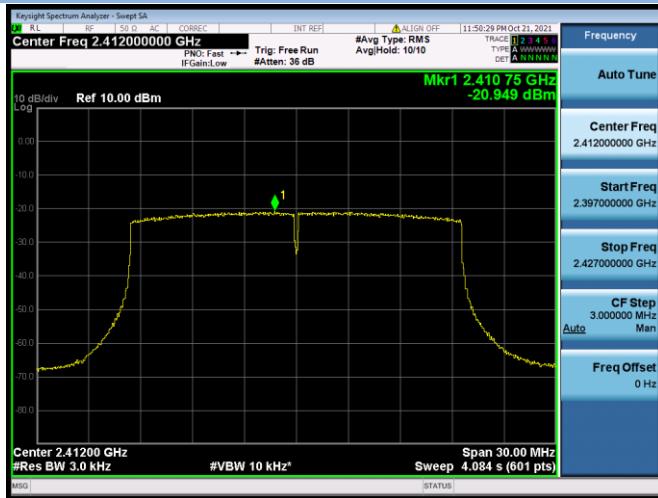

802.11ax-20 MHz(SU) CHANNEL 1

802.11ax-20 MHz(SU) CHANNEL 2

802.11ax-20 MHz(SU) CHANNEL 6

802.11ax-20 MHz(SU) CHANNEL 10

802.11ax-20 MHz(SU) CHANNEL 11

802.11ax-40 MHz(SU) CHANNEL 3

802.11ax-40 MHz(SU) CHANNEL 4