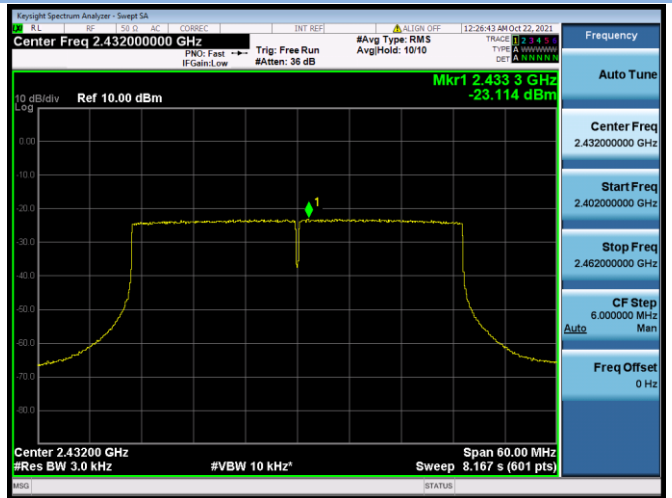

802.11ax-40 MHz(SU) CHANNEL 5