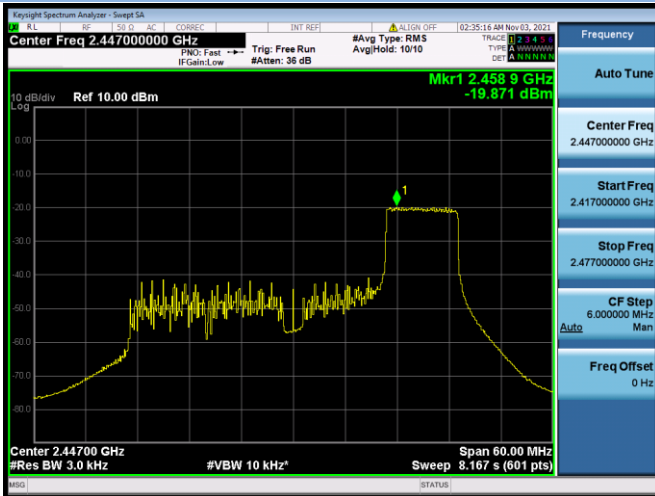

802.11ax-40 MHz(RU106) CHANNEL 4

802.11ax-40 MHz(RU106) CHANNEL 5

802.11ax-40 MHz(RU106) CHANNEL 6

802.11ax-40 MHz(RU106) CHANNEL 7

802.11ax-40 MHz(RU106) CHANNEL 8

802.11ax-40 MHz(RU106) CHANNEL 9