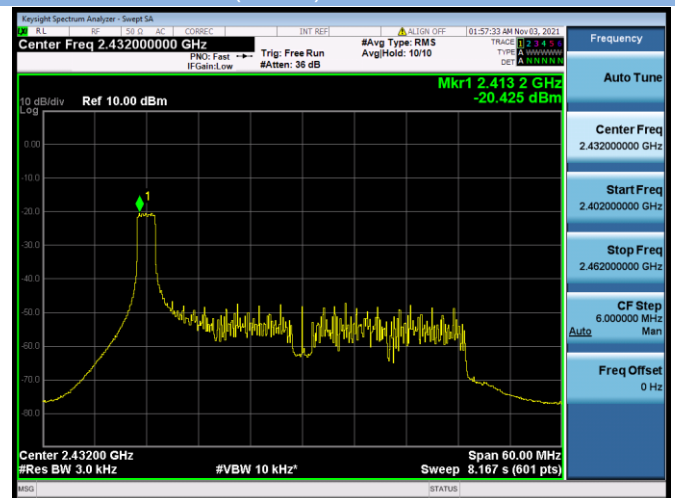

802.11ax-40 MHz(RU26) CHANNEL 5