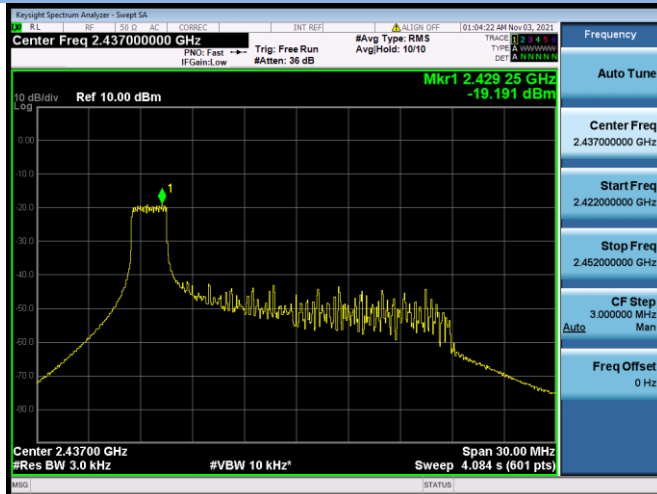

802.11ax-20 MHz(RU26) CHANNEL 6