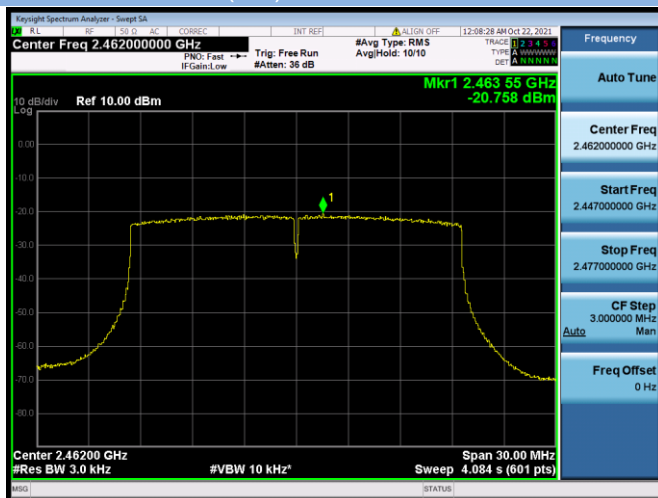

802.11ax-20 MHz(SU) CHANNEL 1

802.11ax-20 MHz(SU) CHANNEL 2

802.11ax-20 MHz(SU) CHANNEL 6

802.11ax-20 MHz(SU) CHANNEL 10

802.11ax-20 MHz(SU) CHANNEL 11

802.11ax-40 MHz(SU) CHANNEL 3

802.11ax-40 MHz(SU) CHANNEL 4