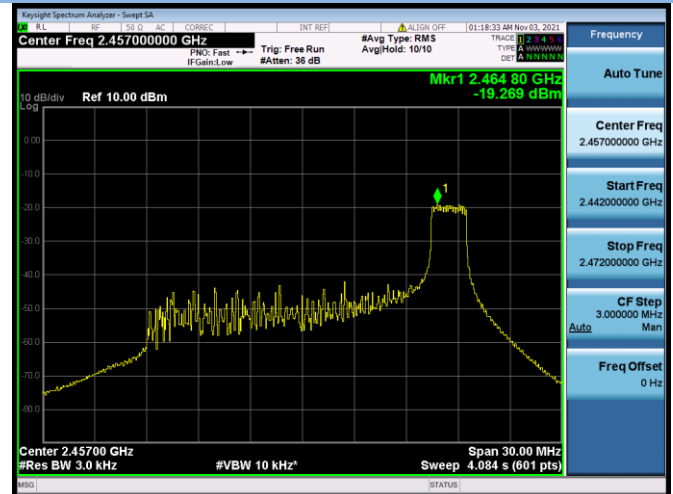

802.11ax-20 MHz(RU26) CHANNEL 10