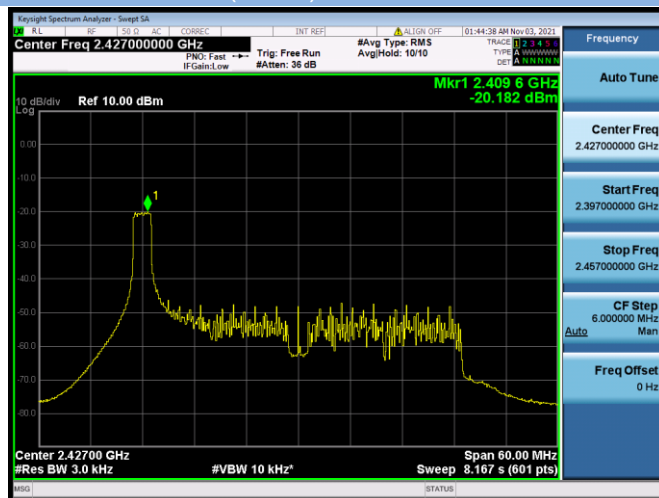

802.11ax-40 MHz(RU26) CHANNEL 4