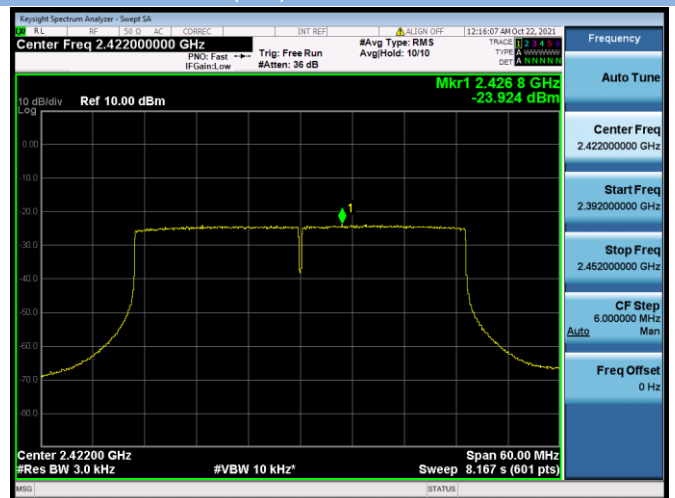

802.11ax-20 MHz(SU) CHANNEL 1

802.11ax-20 MHz(SU) CHANNEL 2

802.11ax-20 MHz(SU) CHANNEL 6

802.11ax-20 MHz(SU) CHANNEL 10

802.11ax-20 MHz(SU) CHANNEL 11

802.11ax-40 MHz(SU) CHANNEL 3

802.11ax-40 MHz(SU) CHANNEL 4