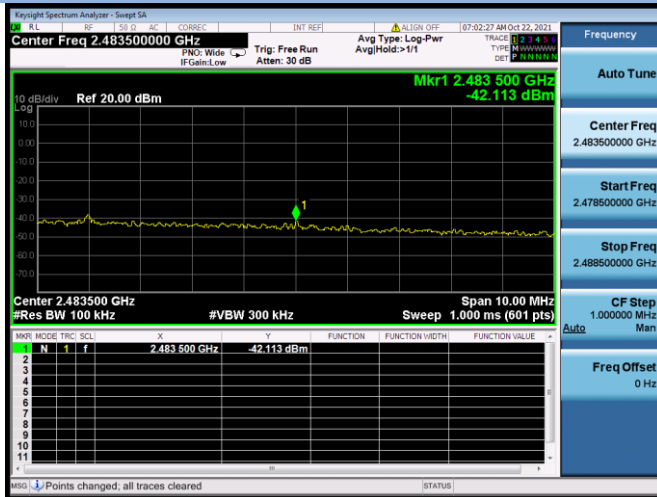

802.11ax-20 MHz CHANNEL 10, Band Edge

802.11ax-20 MHz CHANNEL 11, Carrier level

802.11ax-20 MHz CHANNEL 11, Reference level

802.11ax-20 MHz CHANNEL 11, Band Edge

802.11ax-40 MHz CHANNEL 3, Carrier level

802.11ax-40 MHz CHANNEL 3, Reference level

802.11ax-40 MHz CHANNEL 3, Band Edge

802.11ax-40 MHz CHANNEL 4, Carrier level

802.11ax-40 MHz CHANNEL 4, Reference level

802.11ax-40 MHz CHANNEL 4, Band Edge

802.11ax-40 MHz CHANNEL 5, Carrier level

802.11ax-40 MHz CHANNEL 5, Reference level

802.11ax-40 MHz CHANNEL 5, Band Edge

802.11ax-40 MHz CHANNEL 7, Carrier level

802.11ax-40 MHz CHANNEL 7, Reference level

802.11ax-40 MHz CHANNEL 7, Band Edge