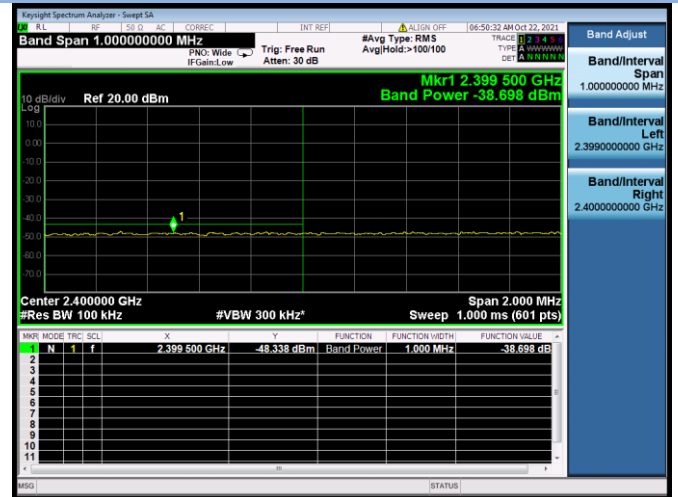

802.11ax-20 MHz CHANNEL 10, Band Edge

802.11ax-20 MHz CHANNEL 11, Carrier level

802.11ax-20 MHz CHANNEL 11, Reference level

802.11ax-20 MHz CHANNEL 11, Band Edge

802.11ax-40 MHz CHANNEL 3, Carrier level

802.11ax-40 MHz CHANNEL 3, Reference level

802.11ax-40 MHz CHANNEL 3, Band Edge

802.11ax-40 MHz CHANNEL 4, Carrier level

802.11ax-40 MHz CHANNEL 4, Reference level

802.11ax-40 MHz CHANNEL 4, Band Edge

802.11ax-40 MHz CHANNEL 5, Carrier level

802.11ax-40 MHz CHANNEL 5, Reference level

802.11ax-40 MHz CHANNEL 5, Band Edge

802.11ax-40 MHz CHANNEL 7, Carrier level

802.11ax-40 MHz CHANNEL 7, Reference level

802.11ax-40 MHz CHANNEL 7, Band Edge