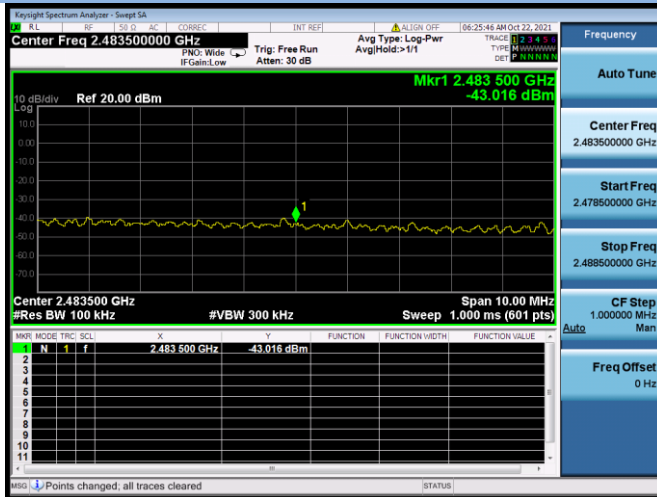

802.11ac-20 MHz CHANNEL 11, Band Edge

802.11ac-40 MHz CHANNEL 3, Carrier level

802.11ac-40 MHz CHANNEL 3, Reference level

802.11ac-40 MHz CHANNEL 3, Band Edge

802.11ac-40 MHz CHANNEL 4, Carrier level

802.11ac-40 MHz CHANNEL 4, Reference level

802.11ac-40 MHz CHANNEL 4, Band Edge

802.11ac-40 MHz CHANNEL 7, Carrier level

802.11ac-40 MHz CHANNEL 7, Reference level

802.11ac-40 MHz CHANNEL 7, Band Edge

802.11ac-40 MHz CHANNEL 8, Carrier level

802.11ac-40 MHz CHANNEL 8, Reference level

802.11ac-40 MHz CHANNEL 8, Band Edge

802.11ac-40 MHz CHANNEL 9, Carrier level

802.11ac-40 MHz CHANNEL 9, Reference level

802.11ac-40 MHz CHANNEL 9, Band Edge

802.11ax-20 MHz CHANNEL 1, Carrier level

802.11ax-20 MHz CHANNEL 1, Reference level

802.11ax-20 MHz CHANNEL 1, Band Edge

802.11ax-20 MHz CHANNEL 2, Carrier level

802.11ax-20 MHz CHANNEL 2, Reference level

802.11ax-20 MHz CHANNEL 2, Band Edge

802.11ax-20 MHz CHANNEL 10, Carrier level

802.11ax-20 MHz CHANNEL 10, Reference level