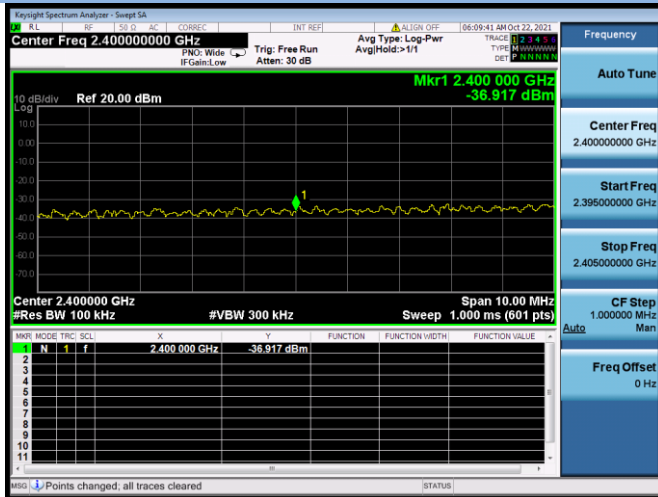

802.11ac-20 MHz CHANNEL 10, Carrier level

802.11ac-20 MHz CHANNEL 10, Reference level

802.11ac-20 MHz CHANNEL 10, Band Edge

802.11ac-20 MHz CHANNEL 11, Carrier level

802.11ac-20 MHz CHANNEL 11, Reference level

802.11ac-20 MHz CHANNEL 11, Band Edge

802.11ac-40 MHz CHANNEL 3, Carrier level

802.11ac-40 MHz CHANNEL 3, Reference level

802.11ac-40 MHz CHANNEL 3, Band Edge

802.11ac-40 MHz CHANNEL 4, Carrier level

802.11ac-40 MHz CHANNEL 4, Reference level

802.11ac-40 MHz CHANNEL 4, Band Edge

802.11ac-40 MHz CHANNEL 7, Carrier level

802.11ac-40 MHz CHANNEL 7, Reference level

802.11ac-40 MHz CHANNEL 7, Band Edge

802.11ac-40 MHz CHANNEL 8, Carrier level

802.11ac-40 MHz CHANNEL 8, Reference level