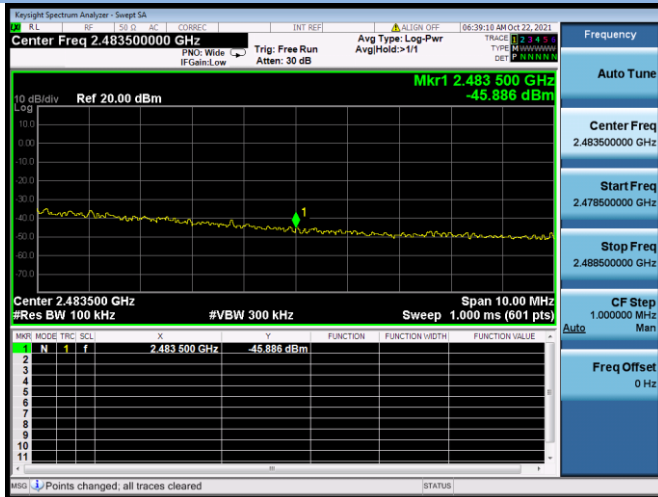

802.11ax-20 MHz CHANNEL 1, Band Edge

802.11ax-20 MHz CHANNEL 2, Carrier level

802.11ax-20 MHz CHANNEL 2, Reference level

802.11ax-20 MHz CHANNEL 2, Band Edge

802.11ax-20 MHz CHANNEL 10, Carrier level

802.11ax-20 MHz CHANNEL 10, Reference level

802.11ax-20 MHz CHANNEL 10, Band Edge

802.11ax-20 MHz CHANNEL 11, Carrier level

802.11ax-20 MHz CHANNEL 11, Reference level

802.11ax-20 MHz CHANNEL 11, Band Edge

802.11ax-40 MHz CHANNEL 3, Carrier level

802.11ax-40 MHz CHANNEL 3, Reference level