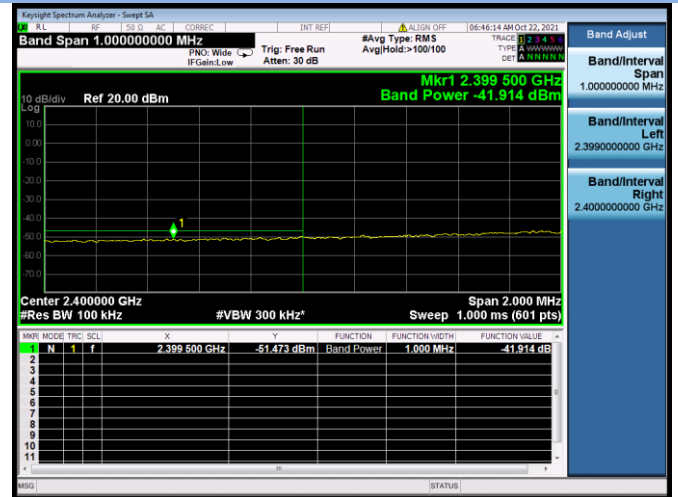

802.11ax-20 MHz CHANNEL 1, Band Edge

802.11ax-20 MHz CHANNEL 2, Carrier level

802.11ax-20 MHz CHANNEL 2, Reference level

802.11ax-20 MHz CHANNEL 2, Band Edge

802.11ax-20 MHz CHANNEL 10, Carrier level

802.11ax-20 MHz CHANNEL 10, Reference level

802.11ax-20 MHz CHANNEL 10, Band Edge

802.11ax-20 MHz CHANNEL 11, Carrier level

802.11ax-20 MHz CHANNEL 11, Reference level

802.11ax-20 MHz CHANNEL 11, Band Edge

802.11ax-40 MHz CHANNEL 3, Carrier level

802.11ax-40 MHz CHANNEL 3, Reference level

802.11ax-40 MHz CHANNEL 3, Band Edge

802.11ax-40 MHz CHANNEL 4, Carrier level

802.11ax-40 MHz CHANNEL 4, Reference level

802.11ax-40 MHz CHANNEL 4, Band Edge

802.11ax-40 MHz CHANNEL 5, Carrier level

802.11ax-40 MHz CHANNEL 5, Reference level