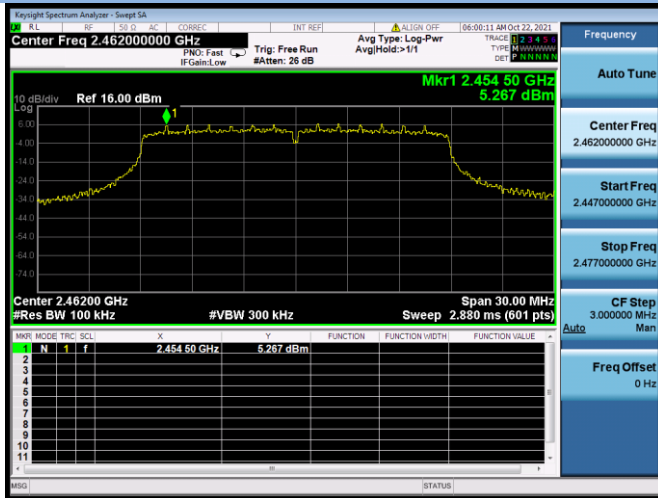

802.11ac-20 MHz CHANNEL 10, Carrier level

802.11ac-20 MHz CHANNEL 10, Reference level

802.11ac-20 MHz CHANNEL 10, Band Edge

802.11ac-20 MHz CHANNEL 11, Carrier level

802.11ac-20 MHz CHANNEL 11, Reference level

802.11ac-20 MHz CHANNEL 11, Band Edge

802.11ac-40 MHz CHANNEL 3, Carrier level

802.11ac-40 MHz CHANNEL 3, Reference level

802.11ac-40 MHz CHANNEL 3, Band Edge

802.11ac-40 MHz CHANNEL 4, Carrier level

802.11ac-40 MHz CHANNEL 4, Reference level