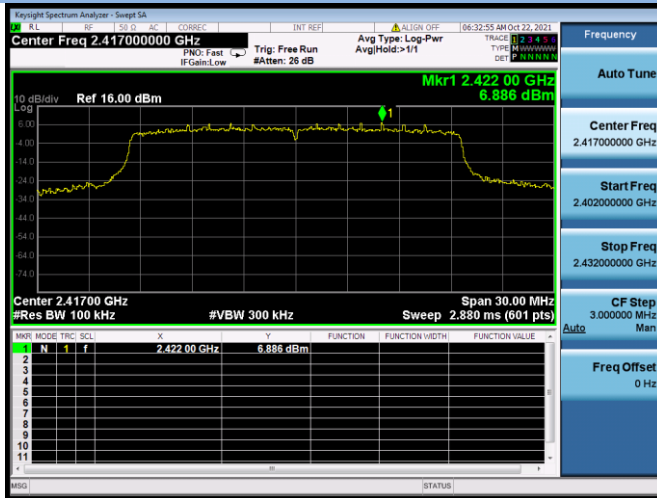

802.11ac-40 MHz CHANNEL 8, Band Edge

802.11ac-40 MHz CHANNEL 9, Carrier level

802.11ac-40 MHz CHANNEL 9, Reference level

802.11ac-40 MHz CHANNEL 9, Band Edge

802.11ax-20 MHz CHANNEL 1, Carrier level

802.11ax-20 MHz CHANNEL 1, Reference level

802.11ax-20 MHz CHANNEL 1, Band Edge

802.11ax-20 MHz CHANNEL 2, Carrier level

802.11ax-20 MHz CHANNEL 2, Reference level

802.11ax-20 MHz CHANNEL 2, Band Edge

802.11ax-20 MHz CHANNEL 10, Carrier level

802.11ax-20 MHz CHANNEL 10, Reference level