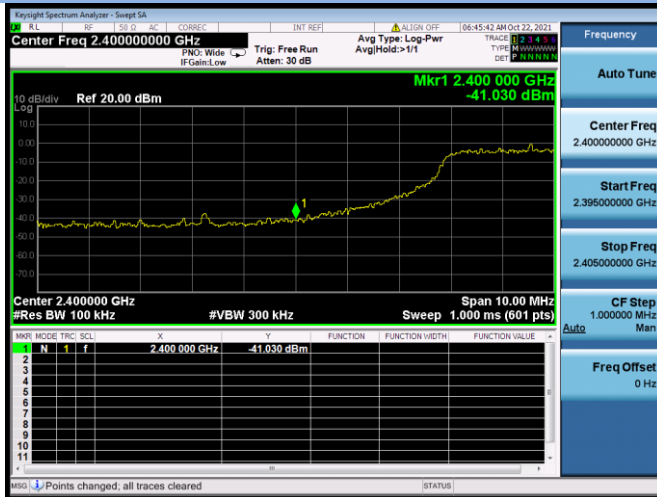

802.11ax-20 MHz CHANNEL 1, Band Edge

802.11ax-20 MHz CHANNEL 2, Carrier level

802.11ax-20 MHz CHANNEL 2, Reference level

802.11ax-20 MHz CHANNEL 2, Band Edge

802.11ax-20 MHz CHANNEL 10, Carrier level

802.11ax-20 MHz CHANNEL 10, Reference level

802.11ax-20 MHz CHANNEL 10, Band Edge

802.11ax-20 MHz CHANNEL 11, Carrier level

802.11ax-20 MHz CHANNEL 11, Reference level

802.11ax-20 MHz CHANNEL 11, Band Edge

802.11ax-40 MHz CHANNEL 3, Carrier level

802.11ax-40 MHz CHANNEL 3, Reference level

802.11ax-40 MHz CHANNEL 3, Band Edge

802.11ax-40 MHz CHANNEL 4, Carrier level

802.11ax-40 MHz CHANNEL 4, Reference level

802.11ax-40 MHz CHANNEL 4, Band Edge

802.11ax-40 MHz CHANNEL 5, Carrier level

802.11ax-40 MHz CHANNEL 5, Reference level