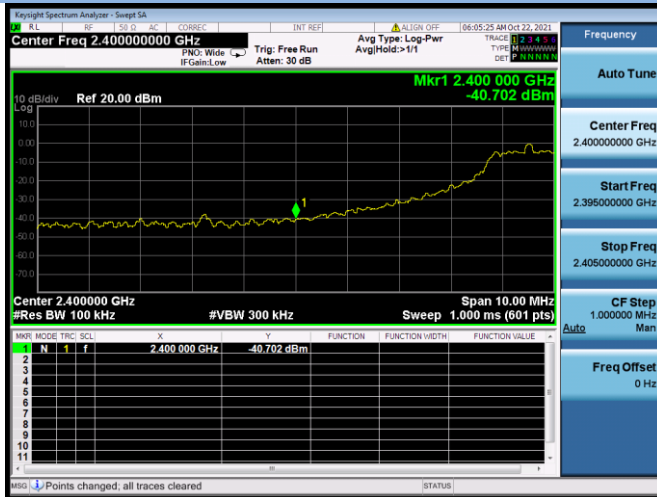

802.11ac-20 MHz CHANNEL 10, Carrier level

802.11ac-20 MHz CHANNEL 10, Reference level

802.11ac-20 MHz CHANNEL 10, Band Edge

802.11ac-20 MHz CHANNEL 11, Carrier level

802.11ac-20 MHz CHANNEL 11, Reference level

802.11ac-20 MHz CHANNEL 11, Band Edge

802.11ac-40 MHz CHANNEL 3, Carrier level

802.11ac-40 MHz CHANNEL 3, Reference level

802.11ac-40 MHz CHANNEL 3, Band Edge

802.11ac-40 MHz CHANNEL 4, Carrier level

802.11ac-40 MHz CHANNEL 4, Reference level

802.11ac-40 MHz CHANNEL 4, Band Edge

802.11ac-40 MHz CHANNEL 7, Carrier level

802.11ac-40 MHz CHANNEL 7, Reference level

802.11ac-40 MHz CHANNEL 7, Band Edge

802.11ac-40 MHz CHANNEL 8, Carrier level

802.11ac-40 MHz CHANNEL 8, Reference level