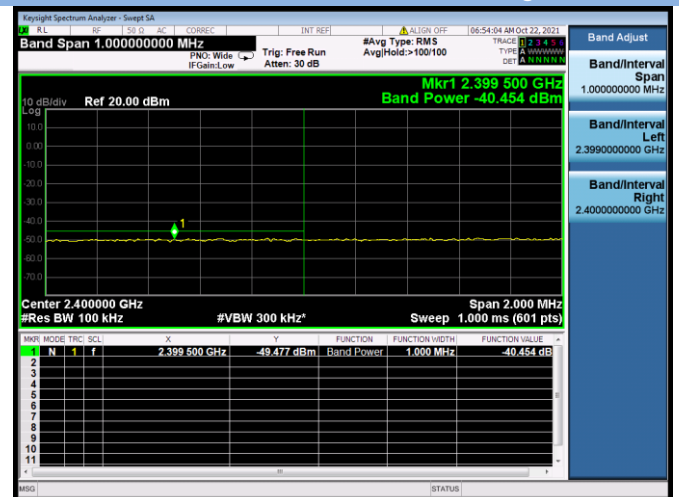

802.11ax-20 MHz CHANNEL 10, Band Edge

802.11ax-20 MHz CHANNEL 11, Carrier level

802.11ax-20 MHz CHANNEL 11, Reference level

802.11ax-20 MHz CHANNEL 11, Band Edge

802.11ax-40 MHz CHANNEL 3, Carrier level

802.11ax-40 MHz CHANNEL 3, Reference level

802.11ax-40 MHz CHANNEL 3, Band Edge

802.11ax-40 MHz CHANNEL 4, Carrier level

802.11ax-40 MHz CHANNEL 4, Reference level

802.11ax-40 MHz CHANNEL 4, Band Edge

802.11ax-40 MHz CHANNEL 5, Carrier level

802.11ax-40 MHz CHANNEL 5, Reference level

802.11ax-40 MHz CHANNEL 5, Band Edge

802.11ax-40 MHz CHANNEL 7, Carrier level

802.11ax-40 MHz CHANNEL 7, Reference level

802.11ax-40 MHz CHANNEL 7, Band Edge