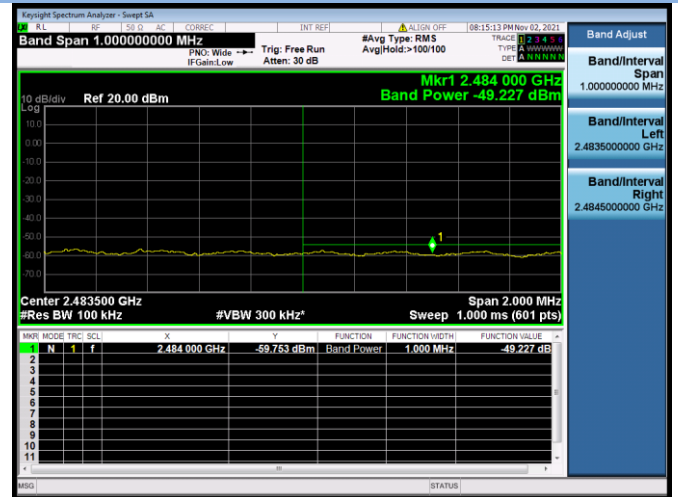

802.11ac-20 MHz CHANNEL 10, Carrier level

802.11ac-20 MHz CHANNEL 10, Reference level

802.11ac-20 MHz CHANNEL 10, Band Edge

802.11ac-20 MHz CHANNEL 11, Carrier level

802.11ac-20 MHz CHANNEL 11, Reference level

802.11ac-20 MHz CHANNEL 11, Band Edge

802.11ac-40 MHz CHANNEL 3, Carrier level

802.11ac-40 MHz CHANNEL 3, Reference level

802.11ac-40 MHz CHANNEL 3, Band Edge

802.11ac-40 MHz CHANNEL 4, Carrier level

802.11ac-40 MHz CHANNEL 4, Reference level