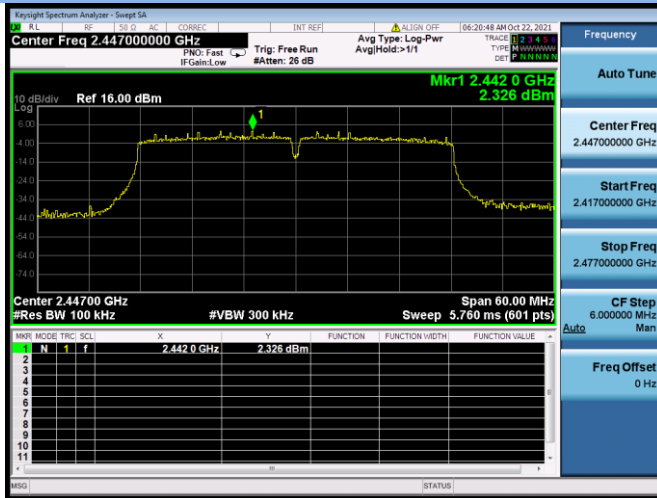

802.11ac-20 MHz CHANNEL 11, Band Edge

802.11ac-40 MHz CHANNEL 3, Carrier level

802.11ac-40 MHz CHANNEL 3, Reference level

802.11ac-40 MHz CHANNEL 3, Band Edge

802.11ac-40 MHz CHANNEL 4, Carrier level

802.11ac-40 MHz CHANNEL 4, Reference level

802.11ac-40 MHz CHANNEL 4, Band Edge

802.11ac-40 MHz CHANNEL 7, Carrier level

802.11ac-40 MHz CHANNEL 7, Reference level

802.11ac-40 MHz CHANNEL 7, Band Edge

802.11ac-40 MHz CHANNEL 8, Carrier level

802.11ac-40 MHz CHANNEL 8, Reference level

802.11ac-40 MHz CHANNEL 8, Band Edge

802.11ac-40 MHz CHANNEL 9, Carrier level

802.11ac-40 MHz CHANNEL 9, Reference level

802.11ac-40 MHz CHANNEL 9, Band Edge

802.11ax-20 MHz CHANNEL 1, Carrier level

802.11ax-20 MHz CHANNEL 1, Reference level

802.11ax-20 MHz CHANNEL 1, Band Edge

802.11ax-20 MHz CHANNEL 2, Carrier level

802.11ax-20 MHz CHANNEL 2, Reference level

802.11ax-20 MHz CHANNEL 2, Band Edge

802.11ax-20 MHz CHANNEL 10, Carrier level

802.11ax-20 MHz CHANNEL 10, Reference level