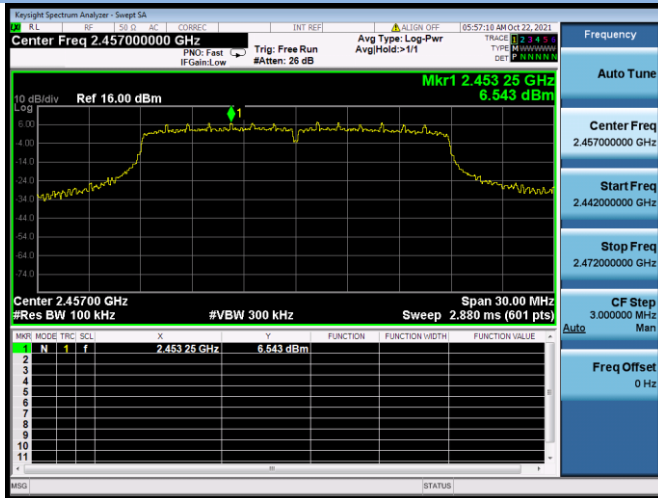

802.11ac-20 MHz CHANNEL 10, Carrier level

802.11ac-20 MHz CHANNEL 10, Reference level

802.11ac-20 MHz CHANNEL 10, Band Edge

802.11ac-20 MHz CHANNEL 11, Carrier level

802.11ac-20 MHz CHANNEL 11, Reference level

802.11ac-20 MHz CHANNEL 11, Band Edge

802.11ac-40 MHz CHANNEL 3, Carrier level

802.11ac-40 MHz CHANNEL 3, Reference level

802.11ac-40 MHz CHANNEL 3, Band Edge

802.11ac-40 MHz CHANNEL 4, Carrier level

802.11ac-40 MHz CHANNEL 4, Reference level

802.11ac-40 MHz CHANNEL 4, Band Edge

802.11ac-40 MHz CHANNEL 7, Carrier level

802.11ac-40 MHz CHANNEL 7, Reference level

802.11ac-40 MHz CHANNEL 7, Band Edge

802.11ac-40 MHz CHANNEL 8, Carrier level

802.11ac-40 MHz CHANNEL 8, Reference level