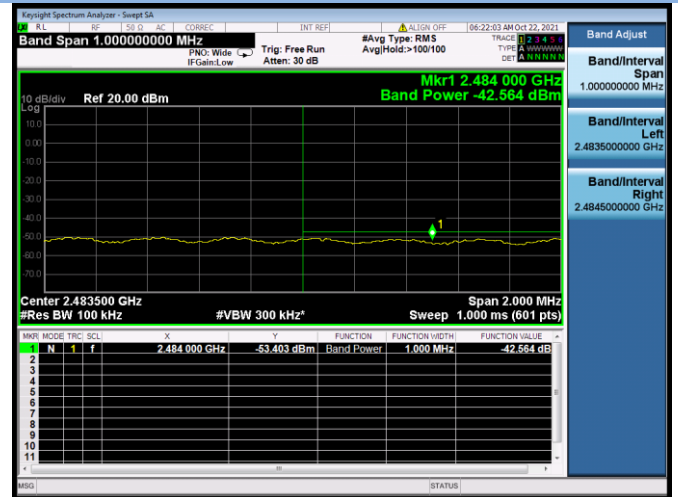

802.11ac-40 MHz CHANNEL 4, Band Edge

802.11ac-40 MHz CHANNEL 7, Carrier level

802.11ac-40 MHz CHANNEL 7, Reference level

802.11ac-40 MHz CHANNEL 7, Band Edge

802.11ac-40 MHz CHANNEL 8, Carrier level

802.11ac-40 MHz CHANNEL 8, Reference level

802.11ac-40 MHz CHANNEL 8, Band Edge

802.11ac-40 MHz CHANNEL 9, Carrier level

802.11ac-40 MHz CHANNEL 9, Reference level

802.11ac-40 MHz CHANNEL 9, Band Edge

802.11ax-20 MHz CHANNEL 1, Carrier level

802.11ax-20 MHz CHANNEL 1, Reference level