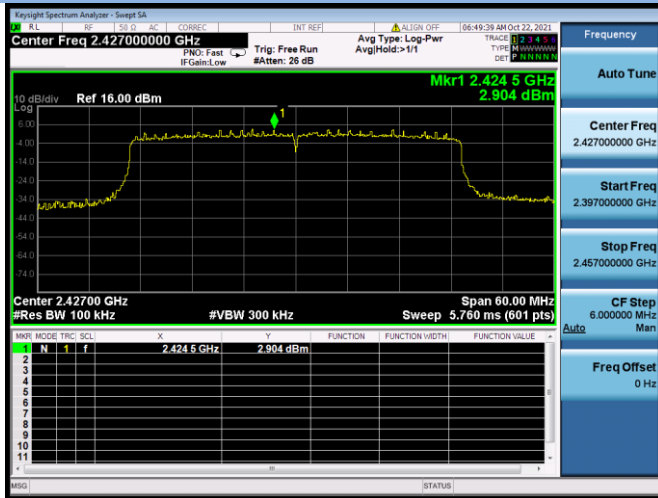

802.11ax-20 MHz CHANNEL 1, Band Edge

802.11ax-20 MHz CHANNEL 2, Carrier level

802.11ax-20 MHz CHANNEL 2, Reference level

802.11ax-20 MHz CHANNEL 2, Band Edge

802.11ax-20 MHz CHANNEL 10, Carrier level

802.11ax-20 MHz CHANNEL 10, Reference level

802.11ax-20 MHz CHANNEL 10, Band Edge

802.11ax-20 MHz CHANNEL 11, Carrier level

802.11ax-20 MHz CHANNEL 11, Reference level

802.11ax-20 MHz CHANNEL 11, Band Edge

802.11ax-40 MHz CHANNEL 3, Carrier level

802.11ax-40 MHz CHANNEL 3, Reference level

802.11ax-40 MHz CHANNEL 3, Band Edge

802.11ax-40 MHz CHANNEL 4, Carrier level

802.11ax-40 MHz CHANNEL 4, Reference level

802.11ax-40 MHz CHANNEL 4, Band Edge

802.11ax-40 MHz CHANNEL 5, Carrier level

802.11ax-40 MHz CHANNEL 5, Reference level