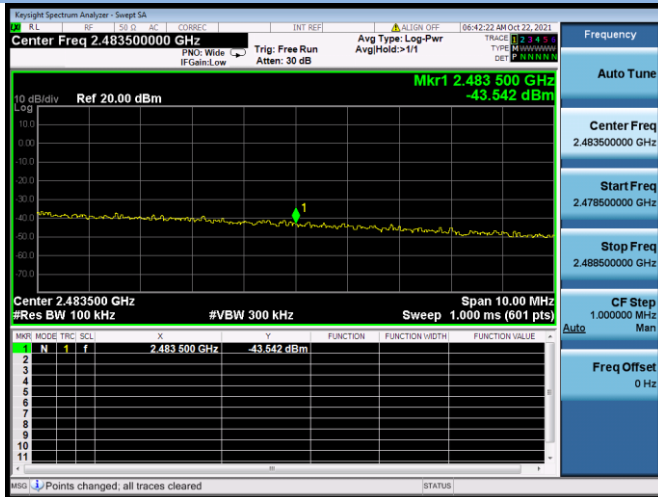

802.11ac-40 MHz CHANNEL 8, Band Edge

802.11ac-40 MHz CHANNEL 9, Carrier level

802.11ac-40 MHz CHANNEL 9, Reference level

802.11ac-40 MHz CHANNEL 9, Band Edge

802.11ax-20 MHz CHANNEL 1, Carrier level

802.11ax-20 MHz CHANNEL 1, Reference level

802.11ax-20 MHz CHANNEL 1, Band Edge

802.11ax-20 MHz CHANNEL 2, Carrier level

802.11ax-20 MHz CHANNEL 2, Reference level

802.11ax-20 MHz CHANNEL 2, Band Edge

802.11ax-20 MHz CHANNEL 10, Carrier level

802.11ax-20 MHz CHANNEL 10, Reference level

802.11ax-20 MHz CHANNEL 10, Band Edge

802.11ax-20 MHz CHANNEL 11, Carrier level

802.11ax-20 MHz CHANNEL 11, Reference level

802.11ax-20 MHz CHANNEL 11, Band Edge

802.11ax-40 MHz CHANNEL 3, Carrier level

802.11ax-40 MHz CHANNEL 3, Reference level