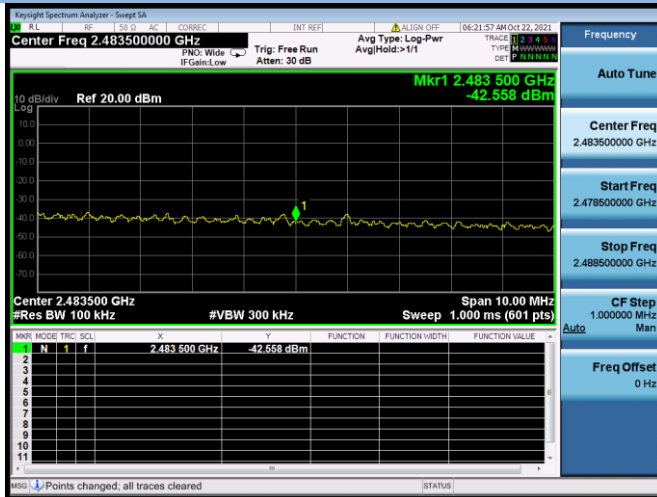

802.11ac-20 MHz CHANNEL 11, Band Edge

802.11ac-40 MHz CHANNEL 3, Carrier level

802.11ac-40 MHz CHANNEL 3, Reference level

802.11ac-40 MHz CHANNEL 3, Band Edge

802.11ac-40 MHz CHANNEL 4, Carrier level

802.11ac-40 MHz CHANNEL 4, Reference level

802.11ac-40 MHz CHANNEL 4, Band Edge

802.11ac-40 MHz CHANNEL 7, Carrier level

802.11ac-40 MHz CHANNEL 7, Reference level

802.11ac-40 MHz CHANNEL 7, Band Edge

802.11ac-40 MHz CHANNEL 8, Carrier level

802.11ac-40 MHz CHANNEL 8, Reference level

802.11ac-40 MHz CHANNEL 8, Band Edge

802.11ac-40 MHz CHANNEL 9, Carrier level

802.11ac-40 MHz CHANNEL 9, Reference level

802.11ac-40 MHz CHANNEL 9, Band Edge

802.11ax-20 MHz CHANNEL 1, Carrier level

802.11ax-20 MHz CHANNEL 1, Reference level

802.11ax-20 MHz CHANNEL 1, Band Edge

802.11ax-20 MHz CHANNEL 2, Carrier level

802.11ax-20 MHz CHANNEL 2, Reference level

802.11ax-20 MHz CHANNEL 2, Band Edge

802.11ax-20 MHz CHANNEL 10, Carrier level

802.11ax-20 MHz CHANNEL 10, Reference level