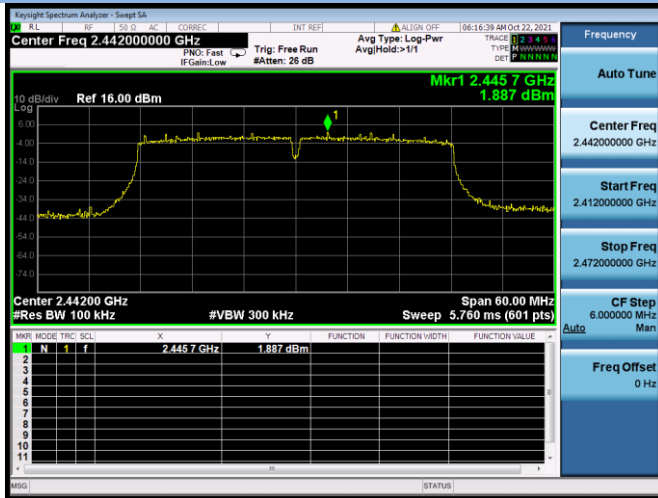

802.11ac-20 MHz CHANNEL 10, Carrier level

802.11ac-20 MHz CHANNEL 10, Reference level

802.11ac-20 MHz CHANNEL 10, Band Edge

802.11ac-20 MHz CHANNEL 11, Carrier level

802.11ac-20 MHz CHANNEL 11, Reference level

802.11ac-20 MHz CHANNEL 11, Band Edge

802.11ac-40 MHz CHANNEL 3, Carrier level

802.11ac-40 MHz CHANNEL 3, Reference level

802.11ac-40 MHz CHANNEL 3, Band Edge

802.11ac-40 MHz CHANNEL 4, Carrier level

802.11ac-40 MHz CHANNEL 4, Reference level

802.11ac-40 MHz CHANNEL 4, Band Edge

802.11ac-40 MHz CHANNEL 7, Carrier level

802.11ac-40 MHz CHANNEL 7, Reference level

802.11ac-40 MHz CHANNEL 7, Band Edge

802.11ac-40 MHz CHANNEL 8, Carrier level

802.11ac-40 MHz CHANNEL 8, Reference level