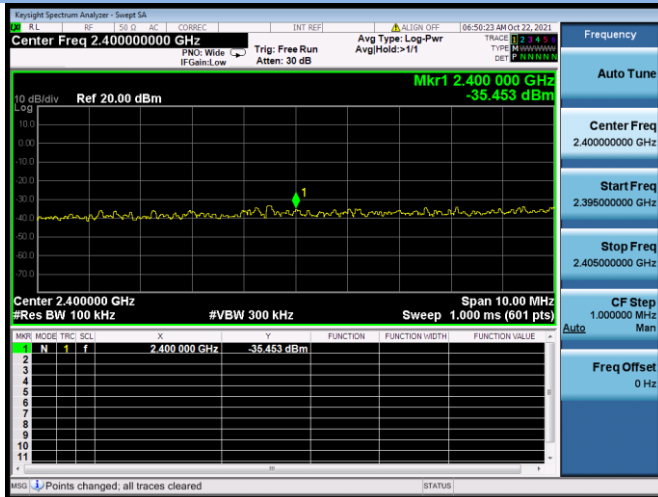

802.11ax-20 MHz CHANNEL 1, Band Edge

802.11ax-20 MHz CHANNEL 2, Carrier level

802.11ax-20 MHz CHANNEL 2, Reference level

802.11ax-20 MHz CHANNEL 2, Band Edge

802.11ax-20 MHz CHANNEL 10, Carrier level

802.11ax-20 MHz CHANNEL 10, Reference level

802.11ax-20 MHz CHANNEL 10, Band Edge

802.11ax-20 MHz CHANNEL 11, Carrier level

802.11ax-20 MHz CHANNEL 11, Reference level

802.11ax-20 MHz CHANNEL 11, Band Edge

802.11ax-40 MHz CHANNEL 3, Carrier level

802.11ax-40 MHz CHANNEL 3, Reference level

802.11ax-40 MHz CHANNEL 3, Band Edge

802.11ax-40 MHz CHANNEL 4, Carrier level

802.11ax-40 MHz CHANNEL 4, Reference level

802.11ax-40 MHz CHANNEL 4, Band Edge

802.11ax-40 MHz CHANNEL 5, Carrier level

802.11ax-40 MHz CHANNEL 5, Reference level