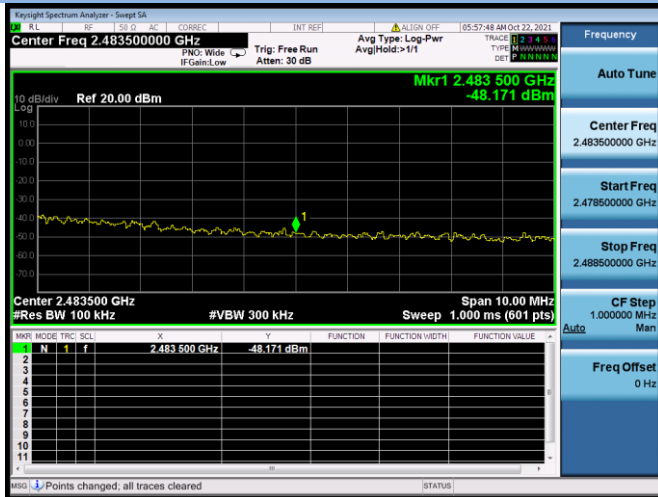

802.11ac-20 MHz CHANNEL 10, Carrier level

802.11ac-20 MHz CHANNEL 10, Reference level

802.11ac-20 MHz CHANNEL 10, Band Edge

802.11ac-20 MHz CHANNEL 11, Carrier level

802.11ac-20 MHz CHANNEL 11, Reference level

802.11ac-20 MHz CHANNEL 11, Band Edge

802.11ac-40 MHz CHANNEL 3, Carrier level

802.11ac-40 MHz CHANNEL 3, Reference level

802.11ac-40 MHz CHANNEL 3, Band Edge

802.11ac-40 MHz CHANNEL 4, Carrier level

802.11ac-40 MHz CHANNEL 4, Reference level

802.11ac-40 MHz CHANNEL 4, Band Edge

802.11ac-40 MHz CHANNEL 7, Carrier level

802.11ac-40 MHz CHANNEL 7, Reference level

802.11ac-40 MHz CHANNEL 7, Band Edge

802.11ac-40 MHz CHANNEL 8, Carrier level

802.11ac-40 MHz CHANNEL 8, Reference level