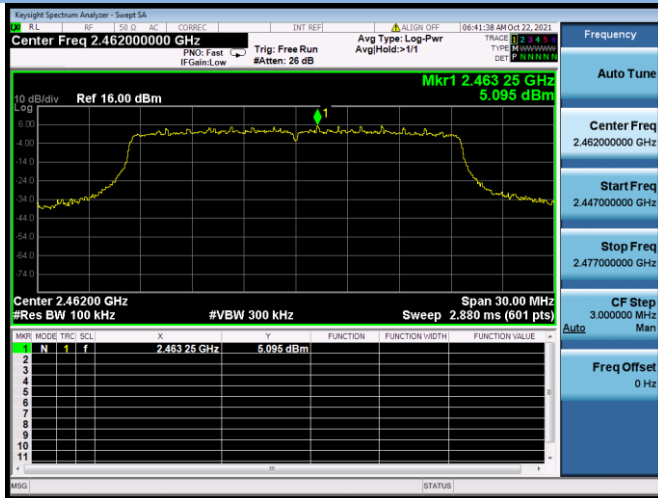

802.11ax-20 MHz CHANNEL 1, Band Edge

802.11ax-20 MHz CHANNEL 2, Carrier level

802.11ax-20 MHz CHANNEL 2, Reference level

802.11ax-20 MHz CHANNEL 2, Band Edge

802.11ax-20 MHz CHANNEL 10, Carrier level

802.11ax-20 MHz CHANNEL 10, Reference level

802.11ax-20 MHz CHANNEL 10, Band Edge

802.11ax-20 MHz CHANNEL 11, Carrier level

802.11ax-20 MHz CHANNEL 11, Reference level

802.11ax-20 MHz CHANNEL 11, Band Edge

802.11ax-40 MHz CHANNEL 3, Carrier level

802.11ax-40 MHz CHANNEL 3, Reference level