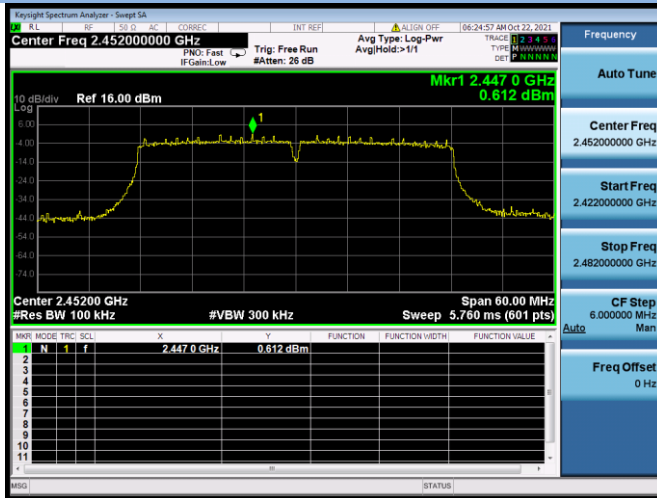

802.11ac-20 MHz CHANNEL 11, Band Edge

802.11ac-40 MHz CHANNEL 3, Carrier level

802.11ac-40 MHz CHANNEL 3, Reference level

802.11ac-40 MHz CHANNEL 3, Band Edge

802.11ac-40 MHz CHANNEL 4, Carrier level

802.11ac-40 MHz CHANNEL 4, Reference level

802.11ac-40 MHz CHANNEL 4, Band Edge

802.11ac-40 MHz CHANNEL 7, Carrier level

802.11ac-40 MHz CHANNEL 7, Reference level

802.11ac-40 MHz CHANNEL 7, Band Edge

802.11ac-40 MHz CHANNEL 8, Carrier level

802.11ac-40 MHz CHANNEL 8, Reference level

802.11ac-40 MHz CHANNEL 8, Band Edge

802.11ac-40 MHz CHANNEL 9, Carrier level

802.11ac-40 MHz CHANNEL 9, Reference level

802.11ac-40 MHz CHANNEL 9, Band Edge

802.11ax-20 MHz CHANNEL 1, Carrier level

802.11ax-20 MHz CHANNEL 1, Reference level