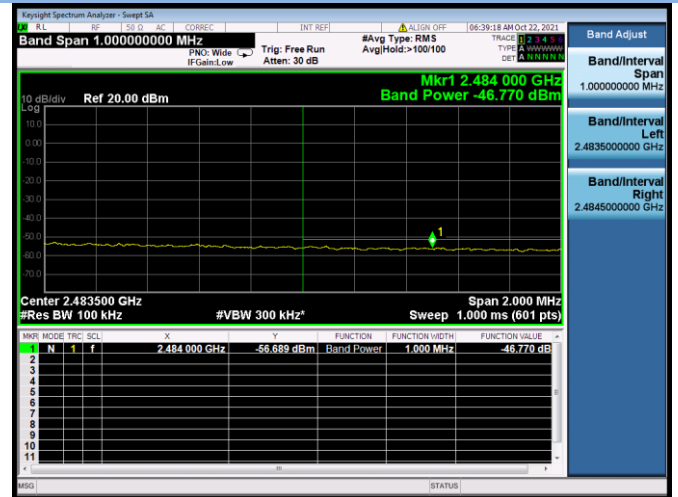

802.11ax-20 MHz CHANNEL 1, Band Edge

802.11ax-20 MHz CHANNEL 2, Carrier level

802.11ax-20 MHz CHANNEL 2, Reference level

802.11ax-20 MHz CHANNEL 2, Band Edge

802.11ax-20 MHz CHANNEL 10, Carrier level

802.11ax-20 MHz CHANNEL 10, Reference level

802.11ax-20 MHz CHANNEL 10, Band Edge

802.11ax-20 MHz CHANNEL 11, Carrier level

802.11ax-20 MHz CHANNEL 11, Reference level

802.11ax-20 MHz CHANNEL 11, Band Edge

802.11ax-40 MHz CHANNEL 3, Carrier level

802.11ax-40 MHz CHANNEL 3, Reference level