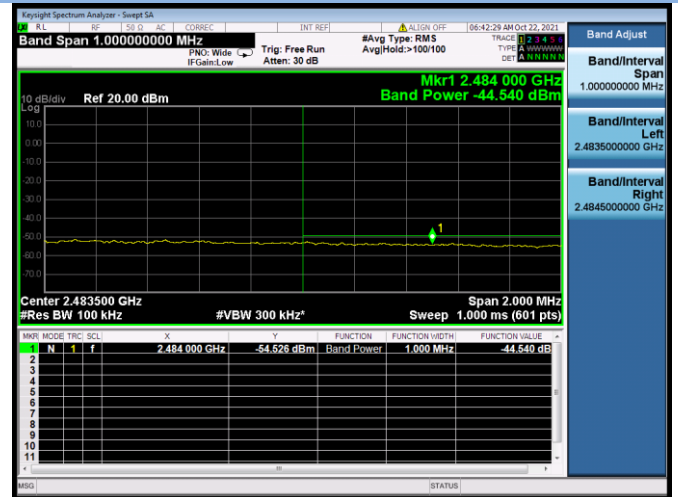

802.11ax-20 MHz CHANNEL 1, Band Edge

802.11ax-20 MHz CHANNEL 2, Carrier level

802.11ax-20 MHz CHANNEL 2, Reference level

802.11ax-20 MHz CHANNEL 2, Band Edge

802.11ax-20 MHz CHANNEL 10, Carrier level

802.11ax-20 MHz CHANNEL 10, Reference level

802.11ax-20 MHz CHANNEL 10, Band Edge

802.11ax-20 MHz CHANNEL 11, Carrier level

802.11ax-20 MHz CHANNEL 11, Reference level

802.11ax-20 MHz CHANNEL 11, Band Edge

802.11ax-40 MHz CHANNEL 3, Carrier level

802.11ax-40 MHz CHANNEL 3, Reference level

802.11ax-40 MHz CHANNEL 3, Band Edge

802.11ax-40 MHz CHANNEL 4, Carrier level

802.11ax-40 MHz CHANNEL 4, Reference level

802.11ax-40 MHz CHANNEL 4, Band Edge

802.11ax-40 MHz CHANNEL 5, Carrier level

802.11ax-40 MHz CHANNEL 5, Reference level