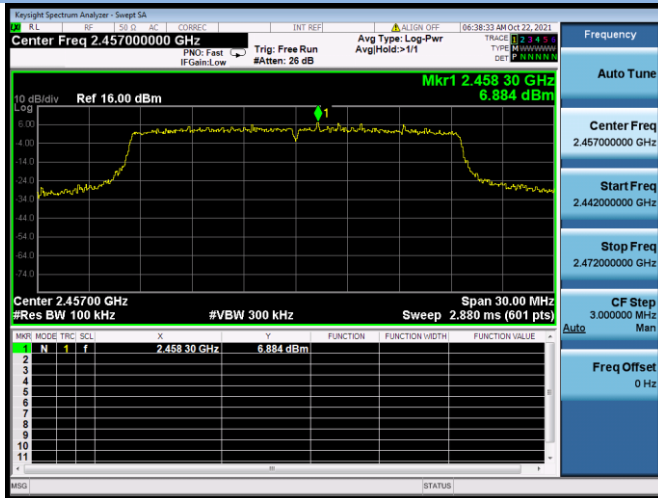

802.11ax-20 MHz CHANNEL 1, Band Edge

802.11ax-20 MHz CHANNEL 2, Carrier level

802.11ax-20 MHz CHANNEL 2, Reference level

802.11ax-20 MHz CHANNEL 2, Band Edge

802.11ax-20 MHz CHANNEL 10, Carrier level

802.11ax-20 MHz CHANNEL 10, Reference level

802.11ax-20 MHz CHANNEL 10, Band Edge

802.11ax-20 MHz CHANNEL 11, Carrier level

802.11ax-20 MHz CHANNEL 11, Reference level

802.11ax-20 MHz CHANNEL 11, Band Edge

802.11ax-40 MHz CHANNEL 3, Carrier level

802.11ax-40 MHz CHANNEL 3, Reference level