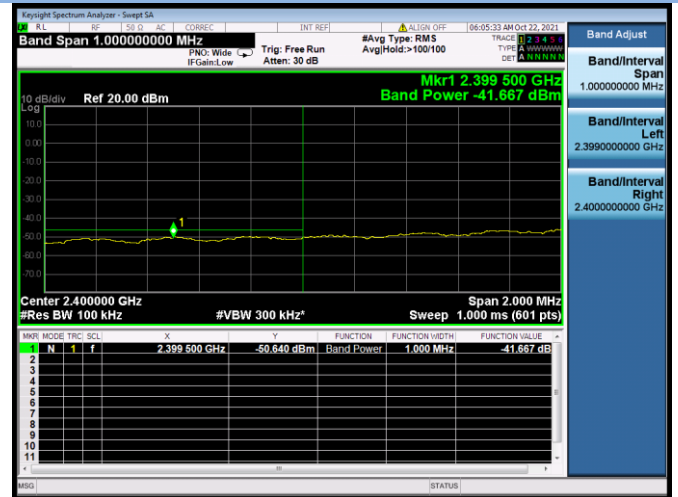

802.11ac-20 MHz CHANNEL 10, Carrier level

802.11ac-20 MHz CHANNEL 10, Reference level

802.11ac-20 MHz CHANNEL 10, Band Edge

802.11ac-20 MHz CHANNEL 11, Carrier level

802.11ac-20 MHz CHANNEL 11, Reference level

802.11ac-20 MHz CHANNEL 11, Band Edge

802.11ac-40 MHz CHANNEL 3, Carrier level

802.11ac-40 MHz CHANNEL 3, Reference level

802.11ac-40 MHz CHANNEL 3, Band Edge

802.11ac-40 MHz CHANNEL 4, Carrier level

802.11ac-40 MHz CHANNEL 4, Reference level

802.11ac-40 MHz CHANNEL 4, Band Edge

802.11ac-40 MHz CHANNEL 7, Carrier level

802.11ac-40 MHz CHANNEL 7, Reference level

802.11ac-40 MHz CHANNEL 7, Band Edge

802.11ac-40 MHz CHANNEL 8, Carrier level

802.11ac-40 MHz CHANNEL 8, Reference level