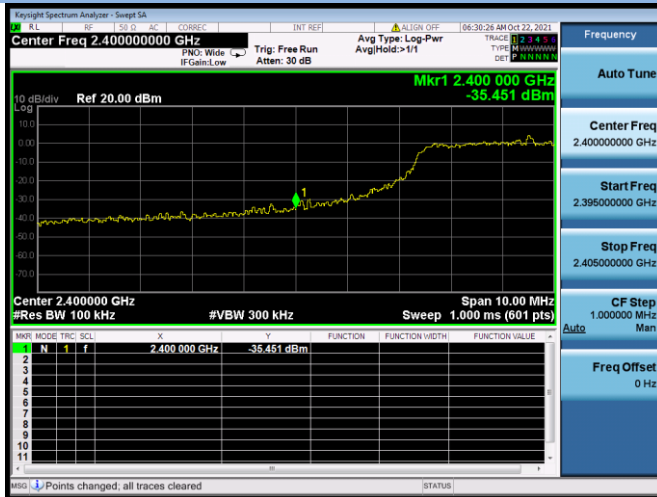

802.11ac-40 MHz CHANNEL 8, Band Edge

802.11ac-40 MHz CHANNEL 9, Carrier level

802.11ac-40 MHz CHANNEL 9, Reference level

802.11ac-40 MHz CHANNEL 9, Band Edge

802.11ax-20 MHz CHANNEL 1, Carrier level

802.11ax-20 MHz CHANNEL 1, Reference level

802.11ax-20 MHz CHANNEL 1, Band Edge

802.11ax-20 MHz CHANNEL 2, Carrier level

802.11ax-20 MHz CHANNEL 2, Reference level

802.11ax-20 MHz CHANNEL 2, Band Edge

802.11ax-20 MHz CHANNEL 10, Carrier level

802.11ax-20 MHz CHANNEL 10, Reference level