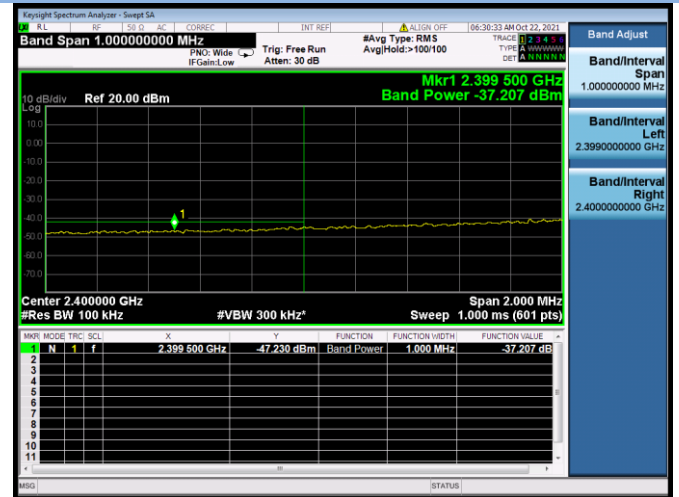

802.11ac-40 MHz CHANNEL 8, Band Edge

802.11ac-40 MHz CHANNEL 9, Carrier level

802.11ac-40 MHz CHANNEL 9, Reference level

802.11ac-40 MHz CHANNEL 9, Band Edge

802.11ax-20 MHz CHANNEL 1, Carrier level

802.11ax-20 MHz CHANNEL 1, Reference level

802.11ax-20 MHz CHANNEL 1, Band Edge

802.11ax-20 MHz CHANNEL 2, Carrier level

802.11ax-20 MHz CHANNEL 2, Reference level

802.11ax-20 MHz CHANNEL 2, Band Edge

802.11ax-20 MHz CHANNEL 10, Carrier level

802.11ax-20 MHz CHANNEL 10, Reference level