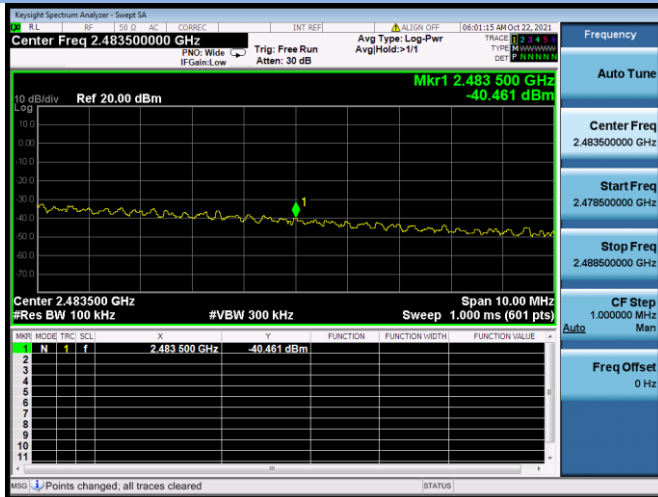

802.11ac-20 MHz CHANNEL 10, Carrier level

802.11ac-20 MHz CHANNEL 10, Reference level

802.11ac-20 MHz CHANNEL 10, Band Edge

802.11ac-20 MHz CHANNEL 11, Carrier level

802.11ac-20 MHz CHANNEL 11, Reference level

802.11ac-20 MHz CHANNEL 11, Band Edge

802.11ac-40 MHz CHANNEL 3, Carrier level

802.11ac-40 MHz CHANNEL 3, Reference level

802.11ac-40 MHz CHANNEL 3, Band Edge

802.11ac-40 MHz CHANNEL 4, Carrier level

802.11ac-40 MHz CHANNEL 4, Reference level