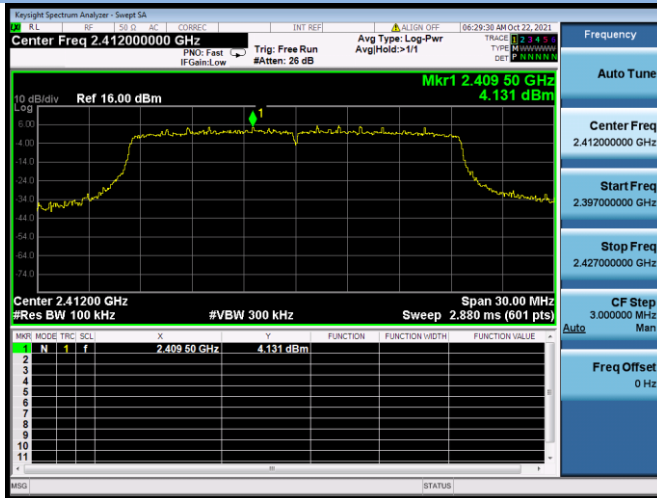

802.11ac-40 MHz CHANNEL 8, Band Edge

802.11ac-40 MHz CHANNEL 9, Carrier level

802.11ac-40 MHz CHANNEL 9, Reference level

802.11ac-40 MHz CHANNEL 9, Band Edge

802.11ax-20 MHz CHANNEL 1, Carrier level

802.11ax-20 MHz CHANNEL 1, Reference level

802.11ax-20 MHz CHANNEL 1, Band Edge

802.11ax-20 MHz CHANNEL 2, Carrier level

802.11ax-20 MHz CHANNEL 2, Reference level

802.11ax-20 MHz CHANNEL 2, Band Edge

802.11ax-20 MHz CHANNEL 10, Carrier level

802.11ax-20 MHz CHANNEL 10, Reference level