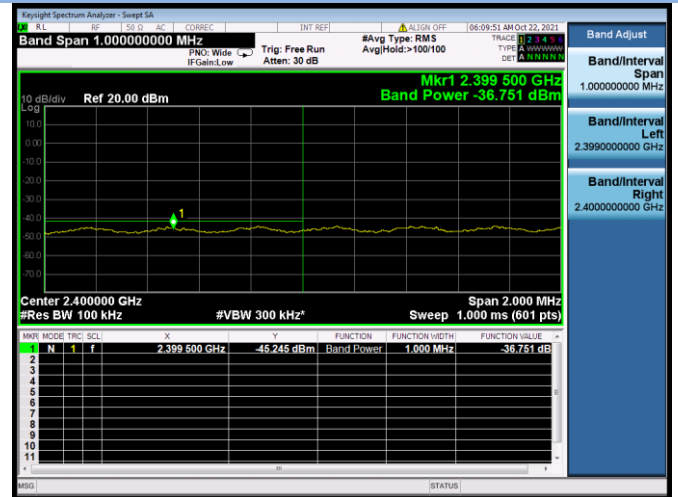

802.11ac-20 MHz CHANNEL 10, Carrier level

802.11ac-20 MHz CHANNEL 10, Reference level

802.11ac-20 MHz CHANNEL 10, Band Edge

802.11ac-20 MHz CHANNEL 11, Carrier level

802.11ac-20 MHz CHANNEL 11, Reference level

802.11ac-20 MHz CHANNEL 11, Band Edge

802.11ac-40 MHz CHANNEL 3, Carrier level

802.11ac-40 MHz CHANNEL 3, Reference level

802.11ac-40 MHz CHANNEL 3, Band Edge

802.11ac-40 MHz CHANNEL 4, Carrier level

802.11ac-40 MHz CHANNEL 4, Reference level

802.11ac-40 MHz CHANNEL 4, Band Edge

802.11ac-40 MHz CHANNEL 7, Carrier level

802.11ac-40 MHz CHANNEL 7, Reference level

802.11ac-40 MHz CHANNEL 7, Band Edge

802.11ac-40 MHz CHANNEL 8, Carrier level

802.11ac-40 MHz CHANNEL 8, Reference level