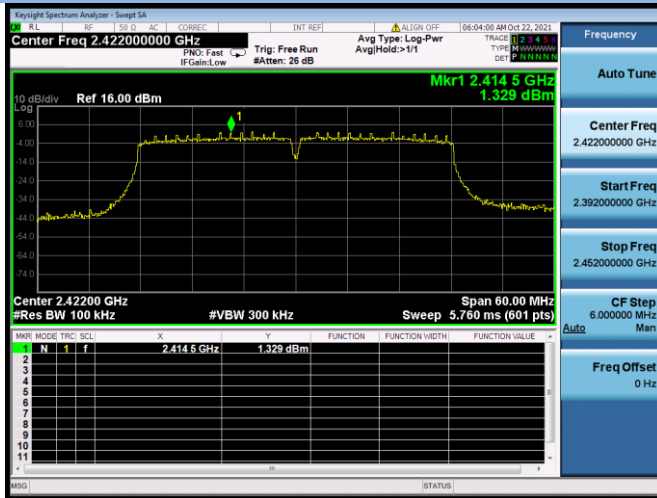

802.11ac-20 MHz CHANNEL 10, Carrier level

802.11ac-20 MHz CHANNEL 10, Reference level

802.11ac-20 MHz CHANNEL 10, Band Edge

802.11ac-20 MHz CHANNEL 11, Carrier level

802.11ac-20 MHz CHANNEL 11, Reference level

802.11ac-20 MHz CHANNEL 11, Band Edge

802.11ac-40 MHz CHANNEL 3, Carrier level

802.11ac-40 MHz CHANNEL 3, Reference level

802.11ac-40 MHz CHANNEL 3, Band Edge

802.11ac-40 MHz CHANNEL 4, Carrier level

802.11ac-40 MHz CHANNEL 4, Reference level