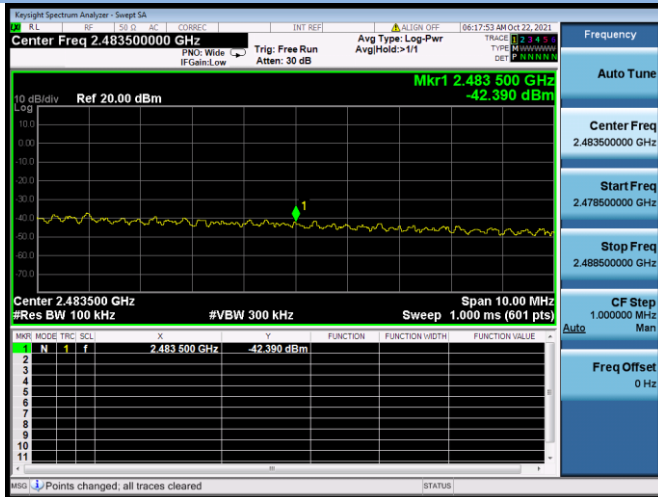

802.11ac-20 MHz CHANNEL 10, Carrier level

802.11ac-20 MHz CHANNEL 10, Reference level

802.11ac-20 MHz CHANNEL 10, Band Edge

802.11ac-20 MHz CHANNEL 11, Carrier level

802.11ac-20 MHz CHANNEL 11, Reference level

802.11ac-20 MHz CHANNEL 11, Band Edge

802.11ac-40 MHz CHANNEL 3, Carrier level

802.11ac-40 MHz CHANNEL 3, Reference level

802.11ac-40 MHz CHANNEL 3, Band Edge

802.11ac-40 MHz CHANNEL 4, Carrier level

802.11ac-40 MHz CHANNEL 4, Reference level

802.11ac-40 MHz CHANNEL 4, Band Edge

802.11ac-40 MHz CHANNEL 7, Carrier level

802.11ac-40 MHz CHANNEL 7, Reference level

802.11ac-40 MHz CHANNEL 7, Band Edge

802.11ac-40 MHz CHANNEL 8, Carrier level

802.11ac-40 MHz CHANNEL 8, Reference level