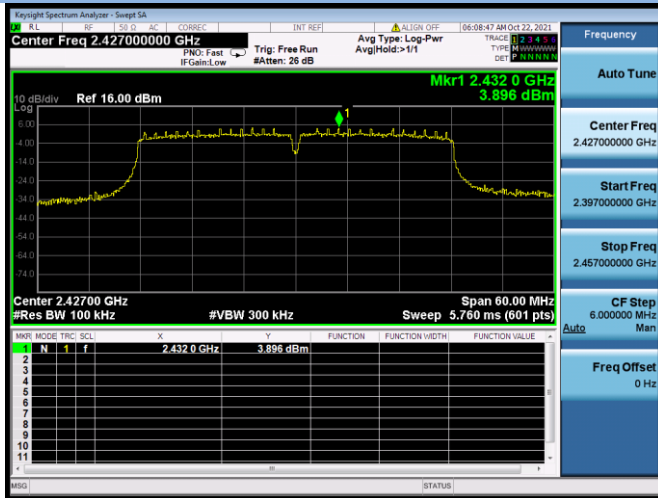

802.11ac-20 MHz CHANNEL 10, Carrier level

802.11ac-20 MHz CHANNEL 10, Reference level

802.11ac-20 MHz CHANNEL 10, Band Edge

802.11ac-20 MHz CHANNEL 11, Carrier level

802.11ac-20 MHz CHANNEL 11, Reference level

802.11ac-20 MHz CHANNEL 11, Band Edge

802.11ac-40 MHz CHANNEL 3, Carrier level

802.11ac-40 MHz CHANNEL 3, Reference level

802.11ac-40 MHz CHANNEL 3, Band Edge

802.11ac-40 MHz CHANNEL 4, Carrier level

802.11ac-40 MHz CHANNEL 4, Reference level

802.11ac-40 MHz CHANNEL 4, Band Edge

802.11ac-40 MHz CHANNEL 7, Carrier level

802.11ac-40 MHz CHANNEL 7, Reference level

802.11ac-40 MHz CHANNEL 7, Band Edge

802.11ac-40 MHz CHANNEL 8, Carrier level

802.11ac-40 MHz CHANNEL 8, Reference level