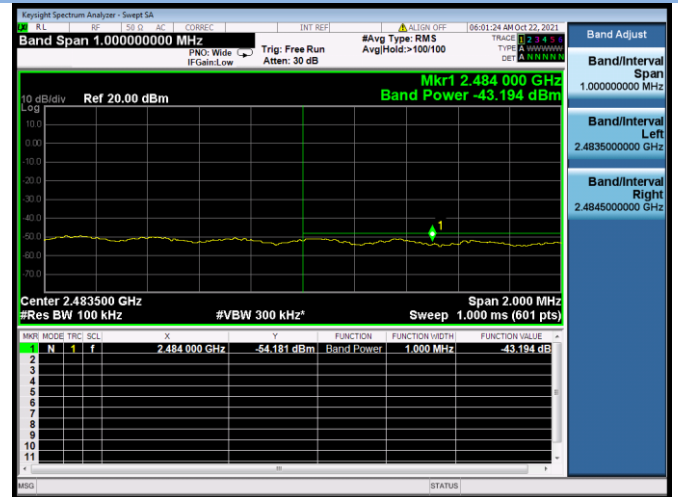

802.11ac-20 MHz CHANNEL 10, Carrier level

802.11ac-20 MHz CHANNEL 10, Reference level

802.11ac-20 MHz CHANNEL 10, Band Edge

802.11ac-20 MHz CHANNEL 11, Carrier level

802.11ac-20 MHz CHANNEL 11, Reference level

802.11ac-20 MHz CHANNEL 11, Band Edge

802.11ac-40 MHz CHANNEL 3, Carrier level

802.11ac-40 MHz CHANNEL 3, Reference level

802.11ac-40 MHz CHANNEL 3, Band Edge

802.11ac-40 MHz CHANNEL 4, Carrier level

802.11ac-40 MHz CHANNEL 4, Reference level