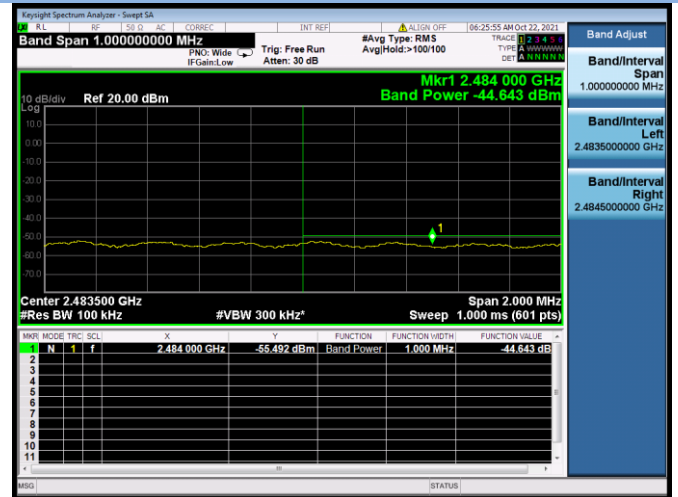

802.11ac-40 MHz CHANNEL 8, Band Edge

802.11ac-40 MHz CHANNEL 9, Carrier level

802.11ac-40 MHz CHANNEL 9, Reference level

802.11ac-40 MHz CHANNEL 9, Band Edge

802.11ax-20 MHz CHANNEL 1, Carrier level

802.11ax-20 MHz CHANNEL 1, Reference level

802.11ax-20 MHz CHANNEL 1, Band Edge

802.11ax-20 MHz CHANNEL 2, Carrier level

802.11ax-20 MHz CHANNEL 2, Reference level

802.11ax-20 MHz CHANNEL 2, Band Edge

802.11ax-20 MHz CHANNEL 10, Carrier level

802.11ax-20 MHz CHANNEL 10, Reference level