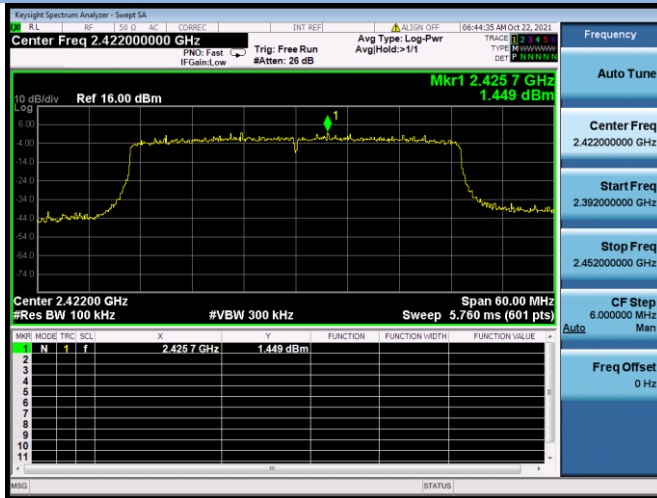

802.11ax-20 MHz CHANNEL 1, Band Edge

802.11ax-20 MHz CHANNEL 2, Carrier level

802.11ax-20 MHz CHANNEL 2, Reference level

802.11ax-20 MHz CHANNEL 2, Band Edge

802.11ax-20 MHz CHANNEL 10, Carrier level

802.11ax-20 MHz CHANNEL 10, Reference level

802.11ax-20 MHz CHANNEL 10, Band Edge

802.11ax-20 MHz CHANNEL 11, Carrier level

802.11ax-20 MHz CHANNEL 11, Reference level

802.11ax-20 MHz CHANNEL 11, Band Edge

802.11ax-40 MHz CHANNEL 3, Carrier level

802.11ax-40 MHz CHANNEL 3, Reference level

802.11ax-40 MHz CHANNEL 3, Band Edge

802.11ax-40 MHz CHANNEL 4, Carrier level

802.11ax-40 MHz CHANNEL 4, Reference level

802.11ax-40 MHz CHANNEL 4, Band Edge

802.11ax-40 MHz CHANNEL 5, Carrier level

802.11ax-40 MHz CHANNEL 5, Reference level