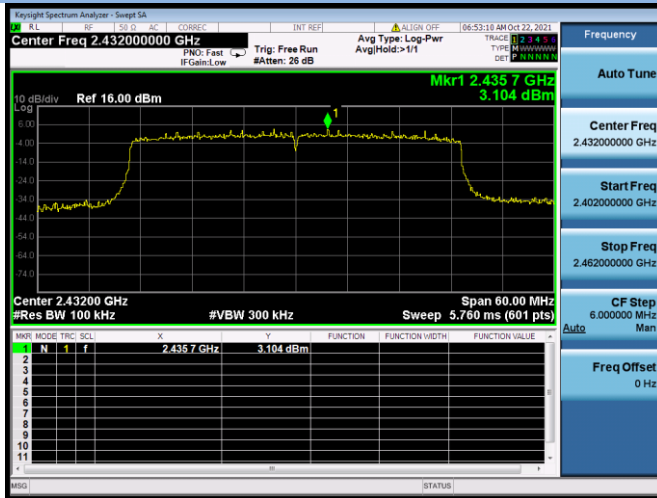

802.11ax-20 MHz CHANNEL 10, Band Edge

802.11ax-20 MHz CHANNEL 11, Carrier level

802.11ax-20 MHz CHANNEL 11, Reference level

802.11ax-20 MHz CHANNEL 11, Band Edge

802.11ax-40 MHz CHANNEL 3, Carrier level

802.11ax-40 MHz CHANNEL 3, Reference level

802.11ax-40 MHz CHANNEL 3, Band Edge

802.11ax-40 MHz CHANNEL 4, Carrier level

802.11ax-40 MHz CHANNEL 4, Reference level

802.11ax-40 MHz CHANNEL 4, Band Edge

802.11ax-40 MHz CHANNEL 5, Carrier level

802.11ax-40 MHz CHANNEL 5, Reference level

802.11ax-40 MHz CHANNEL 5, Band Edge

802.11ax-40 MHz CHANNEL 7, Carrier level

802.11ax-40 MHz CHANNEL 7, Reference level

802.11ax-40 MHz CHANNEL 7, Band Edge