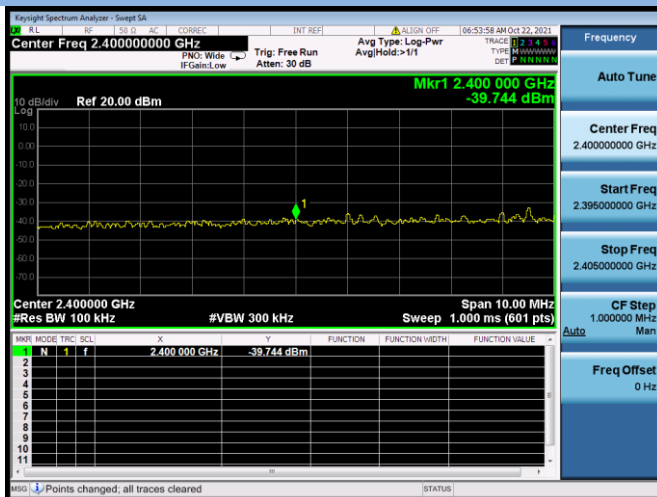

802.11ax-20 MHz CHANNEL 10, Band Edge

802.11ax-20 MHz CHANNEL 11, Carrier level

802.11ax-20 MHz CHANNEL 11, Reference level

802.11ax-20 MHz CHANNEL 11, Band Edge

802.11ax-40 MHz CHANNEL 3, Carrier level

802.11ax-40 MHz CHANNEL 3, Reference level

802.11ax-40 MHz CHANNEL 3, Band Edge

802.11ax-40 MHz CHANNEL 4, Carrier level

802.11ax-40 MHz CHANNEL 4, Reference level

802.11ax-40 MHz CHANNEL 4, Band Edge

802.11ax-40 MHz CHANNEL 5, Carrier level

802.11ax-40 MHz CHANNEL 5, Reference level

802.11ax-40 MHz CHANNEL 5, Band Edge

802.11ax-40 MHz CHANNEL 7, Carrier level

802.11ax-40 MHz CHANNEL 7, Reference level

802.11ax-40 MHz CHANNEL 7, Band Edge