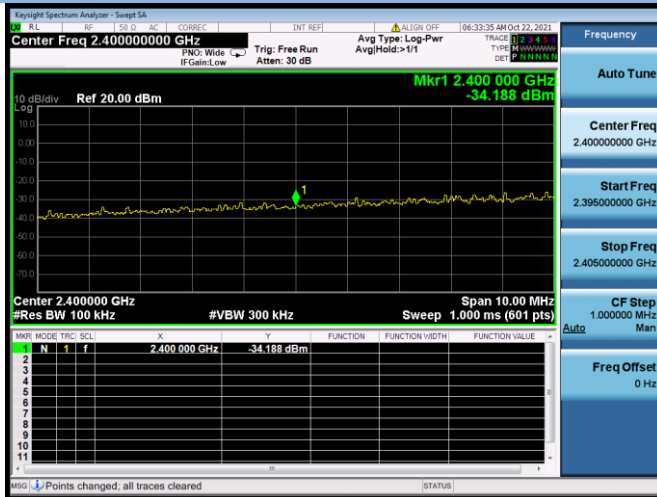

802.11ax-20 MHz CHANNEL 1, Band Edge

802.11ax-20 MHz CHANNEL 2, Carrier level

802.11ax-20 MHz CHANNEL 2, Reference level

802.11ax-20 MHz CHANNEL 2, Band Edge

802.11ax-20 MHz CHANNEL 10, Carrier level

802.11ax-20 MHz CHANNEL 10, Reference level

802.11ax-20 MHz CHANNEL 10, Band Edge

802.11ax-20 MHz CHANNEL 11, Carrier level

802.11ax-20 MHz CHANNEL 11, Reference level

802.11ax-20 MHz CHANNEL 11, Band Edge

802.11ax-40 MHz CHANNEL 3, Carrier level

802.11ax-40 MHz CHANNEL 3, Reference level