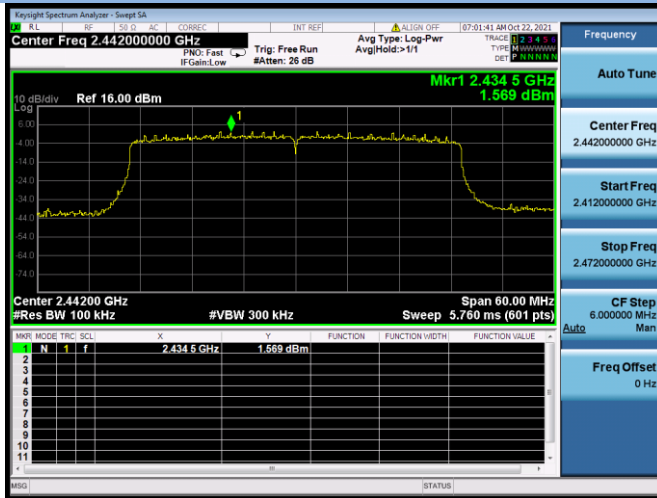

802.11ax-20 MHz CHANNEL 10, Band Edge

802.11ax-20 MHz CHANNEL 11, Carrier level

802.11ax-20 MHz CHANNEL 11, Reference level

802.11ax-20 MHz CHANNEL 11, Band Edge

802.11ax-40 MHz CHANNEL 3, Carrier level

802.11ax-40 MHz CHANNEL 3, Reference level

802.11ax-40 MHz CHANNEL 3, Band Edge

802.11ax-40 MHz CHANNEL 4, Carrier level

802.11ax-40 MHz CHANNEL 4, Reference level

802.11ax-40 MHz CHANNEL 4, Band Edge

802.11ax-40 MHz CHANNEL 5, Carrier level

802.11ax-40 MHz CHANNEL 5, Reference level

802.11ax-40 MHz CHANNEL 5, Band Edge

802.11ax-40 MHz CHANNEL 7, Carrier level

802.11ax-40 MHz CHANNEL 7, Reference level

802.11ax-40 MHz CHANNEL 7, Band Edge