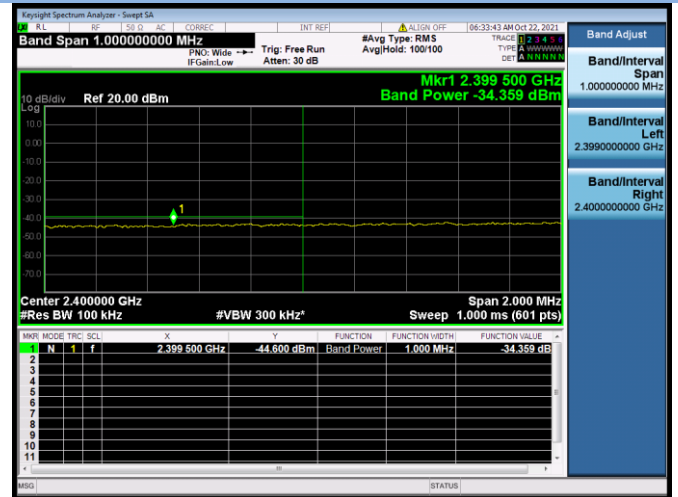

802.11ax-20 MHz CHANNEL 1, Band Edge

802.11ax-20 MHz CHANNEL 2, Carrier level

802.11ax-20 MHz CHANNEL 2, Reference level

802.11ax-20 MHz CHANNEL 2, Band Edge

802.11ax-20 MHz CHANNEL 10, Carrier level

802.11ax-20 MHz CHANNEL 10, Reference level

802.11ax-20 MHz CHANNEL 10, Band Edge

802.11ax-20 MHz CHANNEL 11, Carrier level

802.11ax-20 MHz CHANNEL 11, Reference level

802.11ax-20 MHz CHANNEL 11, Band Edge

802.11ax-40 MHz CHANNEL 3, Carrier level

802.11ax-40 MHz CHANNEL 3, Reference level