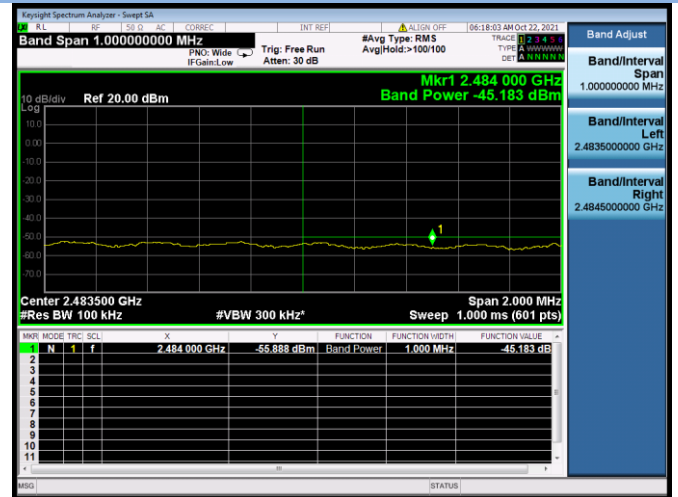

802.11ac-40 MHz CHANNEL 4, Band Edge

802.11ac-40 MHz CHANNEL 7, Carrier level

802.11ac-40 MHz CHANNEL 7, Reference level

802.11ac-40 MHz CHANNEL 7, Band Edge

802.11ac-40 MHz CHANNEL 8, Carrier level

802.11ac-40 MHz CHANNEL 8, Reference level

802.11ac-40 MHz CHANNEL 8, Band Edge

802.11ac-40 MHz CHANNEL 9, Carrier level

802.11ac-40 MHz CHANNEL 9, Reference level

802.11ac-40 MHz CHANNEL 9, Band Edge

802.11ax-20 MHz CHANNEL 1, Carrier level

802.11ax-20 MHz CHANNEL 1, Reference level