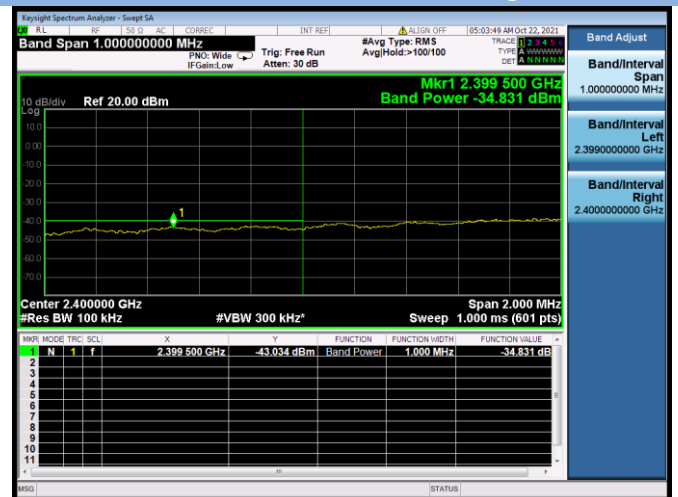

802.11b CHANNEL 11, Carrier level

802.11b CHANNEL 11, Reference level

802.11b CHANNEL 11, Band Edge

802.11g CHANNEL 1, Carrier level

802.11g CHANNEL 1, Reference level

802.11g CHANNEL 1, Band Edge

802.11g CHANNEL 2, Carrier level

802.11g CHANNEL 2, Reference level

802.11g CHANNEL 2, Band Edge

802.11g CHANNEL 11, Carrier level

802.11g CHANNEL 11, Reference level

802.11g CHANNEL 11, Band Edge

802.11n-20 MHz CHANNEL 1, Carrier level

802.11n-20 MHz CHANNEL 1, Reference level

802.11n-20 MHz CHANNEL 1, Band Edge

802.11n-20 MHz CHANNEL 2, Carrier level

802.11n-20 MHz CHANNEL 2, Reference level

802.11n-20 MHz CHANNEL 2, Band Edge

802.11n-20 MHz CHANNEL 10, Carrier level

802.11n-20 MHz CHANNEL 10, Reference level