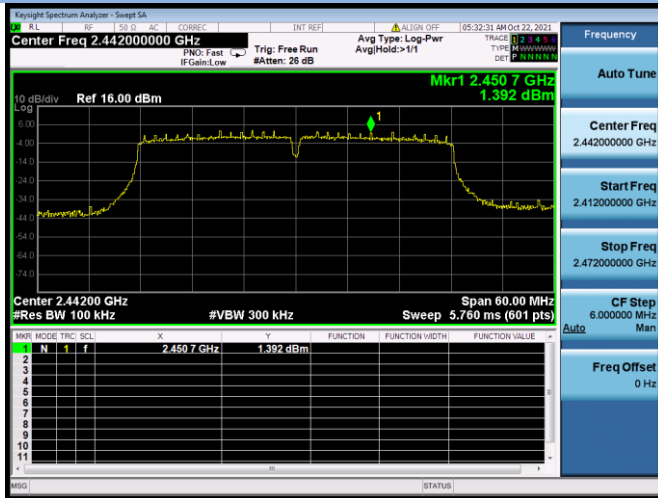

802.11n-20 MHz CHANNEL 10, Band Edge

802.11n-20 MHz CHANNEL 11, Carrier level

802.11n-20 MHz CHANNEL 11, Reference level

802.11n-20 MHz CHANNEL 11, Band Edge

802.11n-40 MHz CHANNEL 3, Carrier level

802.11n-40 MHz CHANNEL 3, Reference level

802.11n-40 MHz CHANNEL 3, Band Edge

802.11n-40 MHz CHANNEL 4, Carrier level

802.11n-40 MHz CHANNEL 4, Reference level

802.11n-40 MHz CHANNEL 4, Band Edge

802.11n-40 MHz CHANNEL 7, Carrier level

802.11n-40 MHz CHANNEL 7, Reference level

802.11n-40 MHz CHANNEL 7, Band Edge

802.11n-40 MHz CHANNEL 8, Carrier level

802.11n-40 MHz CHANNEL 8, Reference level

802.11n-40 MHz CHANNEL 8, Band Edge

802.11n-40 MHz CHANNEL 9, Carrier level

802.11n-40 MHz CHANNEL 9, Reference level