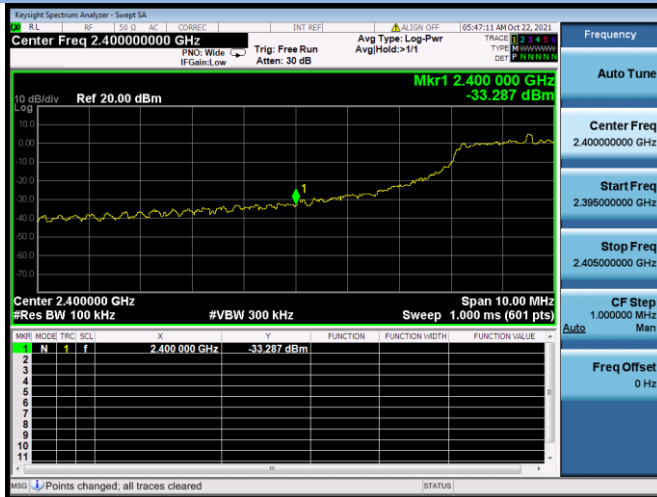

802.11n-40 MHz CHANNEL 7, Band Edge

802.11n-40 MHz CHANNEL 8, Carrier level

802.11n-40 MHz CHANNEL 8, Reference level

802.11n-40 MHz CHANNEL 8, Band Edge

802.11n-40 MHz CHANNEL 9, Carrier level

802.11n-40 MHz CHANNEL 9, Reference level

802.11n-40 MHz CHANNEL 9, Band Edge

802.11ac-20 MHz CHANNEL 1, Carrier level

802.11ac-20 MHz CHANNEL 1, Reference level

802.11ac-20 MHz CHANNEL 1, Band Edge

802.11ac-20 MHz CHANNEL 2, Carrier level

802.11ac-20 MHz CHANNEL 2, Reference level

802.11ac-20 MHz CHANNEL 2, Band Edge