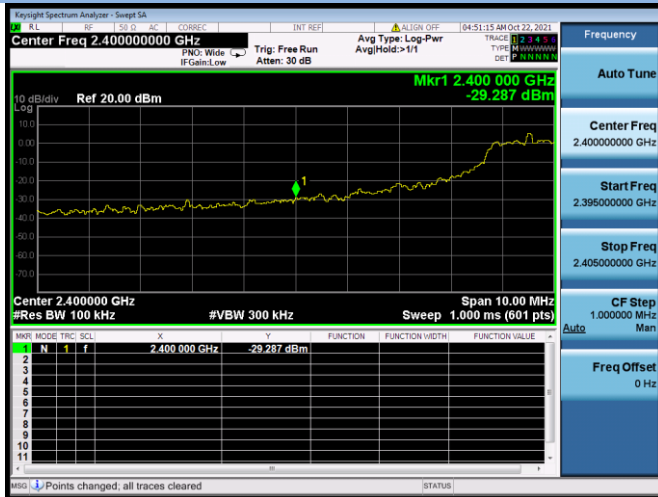

802.11b CHANNEL 11, Carrier level

802.11b CHANNEL 11, Reference level

802.11b CHANNEL 11, Band Edge

802.11g CHANNEL 1, Carrier level

802.11g CHANNEL 1, Reference level

802.11g CHANNEL 1, Band Edge

802.11g CHANNEL 2, Carrier level

802.11g CHANNEL 2, Reference level

802.11g CHANNEL 2, Band Edge

802.11g CHANNEL 11, Carrier level

802.11g CHANNEL 11, Reference level

802.11g CHANNEL 11, Band Edge

802.11n-20 MHz CHANNEL 1, Carrier level

802.11n-20 MHz CHANNEL 1, Reference level

802.11n-20 MHz CHANNEL 1, Band Edge

802.11n-20 MHz CHANNEL 2, Carrier level

802.11n-20 MHz CHANNEL 2, Reference level

802.11n-20 MHz CHANNEL 2, Band Edge

802.11n-20 MHz CHANNEL 10, Carrier level

802.11n-20 MHz CHANNEL 10, Reference level