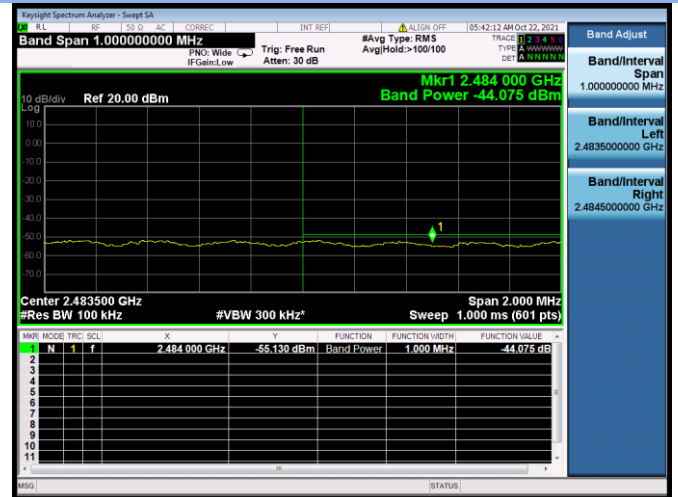

802.11n-40 MHz CHANNEL 7, Band Edge

802.11n-40 MHz CHANNEL 8, Carrier level

802.11n-40 MHz CHANNEL 8, Reference level

802.11n-40 MHz CHANNEL 8, Band Edge

802.11n-40 MHz CHANNEL 9, Carrier level

802.11n-40 MHz CHANNEL 9, Reference level

802.11n-40 MHz CHANNEL 9, Band Edge

802.11ac-20 MHz CHANNEL 1, Carrier level

802.11ac-20 MHz CHANNEL 1, Reference level

802.11ac-20 MHz CHANNEL 1, Band Edge

802.11ac-20 MHz CHANNEL 2, Carrier level

802.11ac-20 MHz CHANNEL 2, Reference level

802.11ac-20 MHz CHANNEL 2, Band Edge