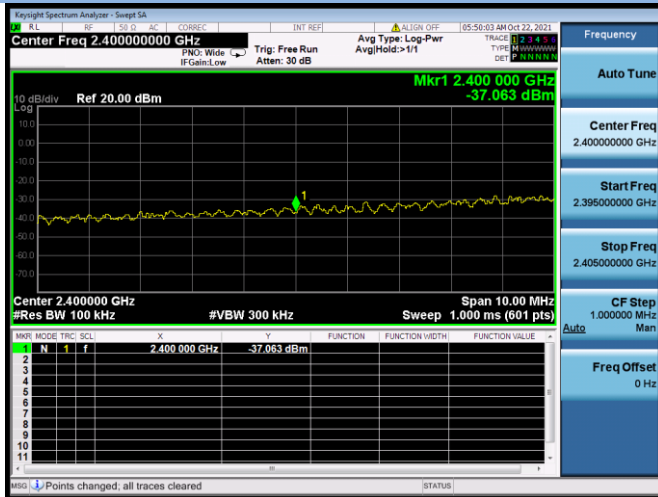

802.11n-40 MHz CHANNEL 9, Band Edge

802.11ac-20 MHz CHANNEL 1, Carrier level

802.11ac-20 MHz CHANNEL 1, Reference level

802.11ac-20 MHz CHANNEL 1, Band Edge

802.11ac-20 MHz CHANNEL 2, Carrier level

802.11ac-20 MHz CHANNEL 2, Reference level

802.11ac-20 MHz CHANNEL 2, Band Edge