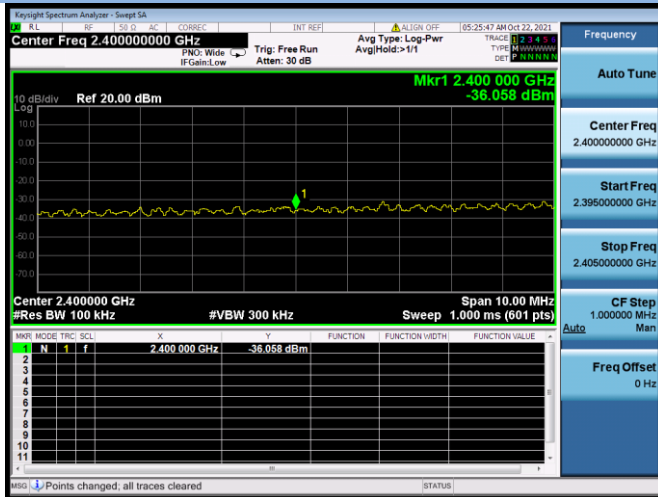

802.11n-20 MHz CHANNEL 1, Band Edge

802.11n-20 MHz CHANNEL 2, Carrier level

802.11n-20 MHz CHANNEL 2, Reference level

802.11n-20 MHz CHANNEL 2, Band Edge

802.11n-20 MHz CHANNEL 10, Carrier level

802.11n-20 MHz CHANNEL 10, Reference level

802.11n-20 MHz CHANNEL 10, Band Edge

802.11n-20 MHz CHANNEL 11, Carrier level

802.11n-20 MHz CHANNEL 11, Reference level

802.11n-20 MHz CHANNEL 11, Band Edge

802.11n-40 MHz CHANNEL 3, Carrier level

802.11n-40 MHz CHANNEL 3, Reference level

802.11n-40 MHz CHANNEL 3, Band Edge

802.11n-40 MHz CHANNEL 4, Carrier level

802.11n-40 MHz CHANNEL 4, Reference level

802.11n-40 MHz CHANNEL 4, Band Edge

802.11n-40 MHz CHANNEL 7, Carrier level

802.11n-40 MHz CHANNEL 7, Reference level