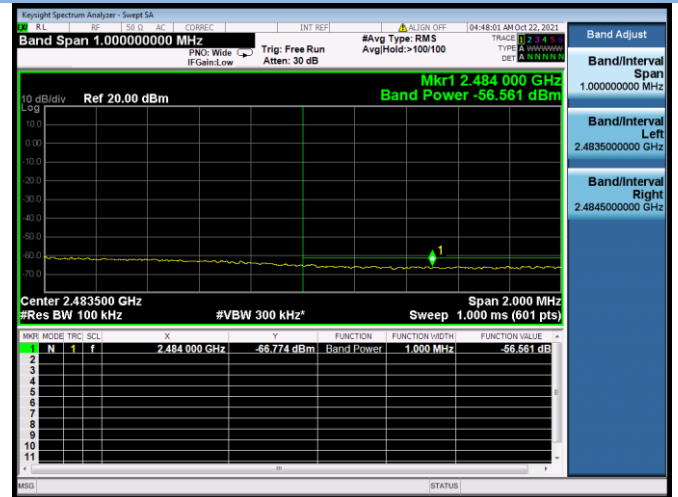

802.11b CHANNEL 11, Carrier level

802.11b CHANNEL 11, Reference level

802.11b CHANNEL 11, Band Edge

802.11g CHANNEL 1, Carrier level

802.11g CHANNEL 1, Reference level

802.11g CHANNEL 1, Band Edge

802.11g CHANNEL 2, Carrier level

802.11g CHANNEL 2, Reference level

802.11g CHANNEL 2, Band Edge

802.11g CHANNEL 11, Carrier level

802.11g CHANNEL 11, Reference level

802.11g CHANNEL 11, Band Edge

802.11n-20 MHz CHANNEL 1, Carrier level

802.11n-20 MHz CHANNEL 1, Reference level

802.11n-20 MHz CHANNEL 1, Band Edge

802.11n-20 MHz CHANNEL 2, Carrier level

802.11n-20 MHz CHANNEL 2, Reference level

802.11n-20 MHz CHANNEL 2, Band Edge

802.11n-20 MHz CHANNEL 10, Carrier level

802.11n-20 MHz CHANNEL 10, Reference level