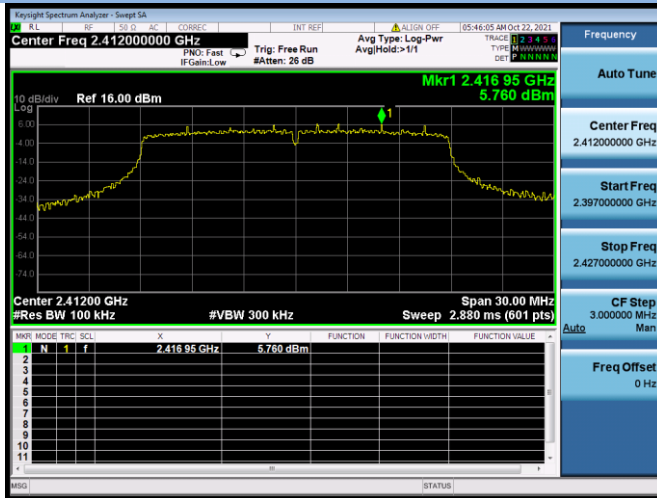

802.11n-40 MHz CHANNEL 7, Band Edge

802.11n-40 MHz CHANNEL 8, Carrier level

802.11n-40 MHz CHANNEL 8, Reference level

802.11n-40 MHz CHANNEL 8, Band Edge

802.11n-40 MHz CHANNEL 9, Carrier level

802.11n-40 MHz CHANNEL 9, Reference level

802.11n-40 MHz CHANNEL 9, Band Edge

802.11ac-20 MHz CHANNEL 1, Carrier level

802.11ac-20 MHz CHANNEL 1, Reference level

802.11ac-20 MHz CHANNEL 1, Band Edge

802.11ac-20 MHz CHANNEL 2, Carrier level

802.11ac-20 MHz CHANNEL 2, Reference level

802.11ac-20 MHz CHANNEL 2, Band Edge