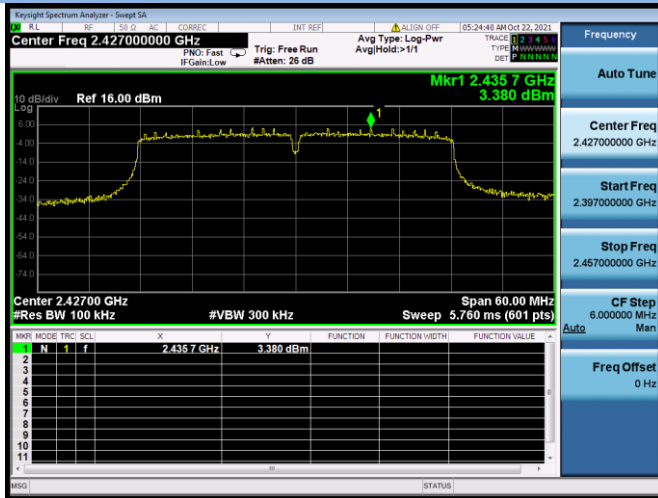

802.11n-20 MHz CHANNEL 1, Band Edge

802.11n-20 MHz CHANNEL 2, Carrier level

802.11n-20 MHz CHANNEL 2, Reference level

802.11n-20 MHz CHANNEL 2, Band Edge

802.11n-20 MHz CHANNEL 10, Carrier level

802.11n-20 MHz CHANNEL 10, Reference level

802.11n-20 MHz CHANNEL 10, Band Edge

802.11n-20 MHz CHANNEL 11, Carrier level

802.11n-20 MHz CHANNEL 11, Reference level

802.11n-20 MHz CHANNEL 11, Band Edge

802.11n-40 MHz CHANNEL 3, Carrier level

802.11n-40 MHz CHANNEL 3, Reference level

802.11n-40 MHz CHANNEL 3, Band Edge

802.11n-40 MHz CHANNEL 4, Carrier level

802.11n-40 MHz CHANNEL 4, Reference level

802.11n-40 MHz CHANNEL 4, Band Edge

802.11n-40 MHz CHANNEL 7, Carrier level

802.11n-40 MHz CHANNEL 7, Reference level