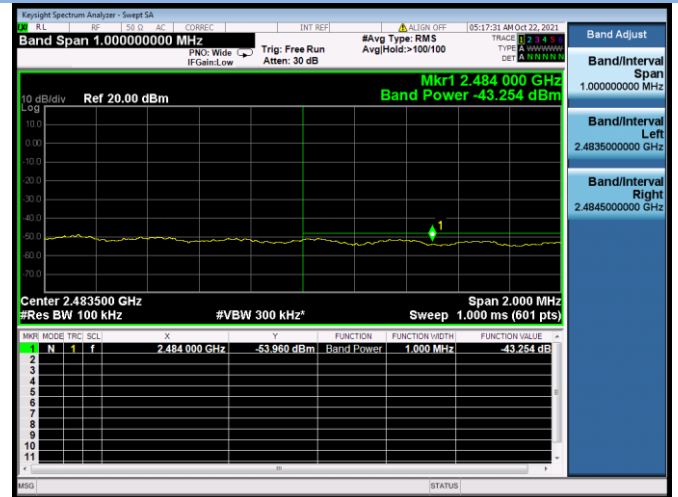

802.11n-20 MHz CHANNEL 1, Band Edge

802.11n-20 MHz CHANNEL 2, Carrier level

802.11n-20 MHz CHANNEL 2, Reference level

802.11n-20 MHz CHANNEL 2, Band Edge

802.11n-20 MHz CHANNEL 10, Carrier level

802.11n-20 MHz CHANNEL 10, Reference level

802.11n-20 MHz CHANNEL 10, Band Edge

802.11n-20 MHz CHANNEL 11, Carrier level

802.11n-20 MHz CHANNEL 11, Reference level

802.11n-20 MHz CHANNEL 11, Band Edge

802.11n-40 MHz CHANNEL 3, Carrier level

802.11n-40 MHz CHANNEL 3, Reference level

802.11n-40 MHz CHANNEL 3, Band Edge

802.11n-40 MHz CHANNEL 4, Carrier level

802.11n-40 MHz CHANNEL 4, Reference level

802.11n-40 MHz CHANNEL 4, Band Edge

802.11n-40 MHz CHANNEL 7, Carrier level

802.11n-40 MHz CHANNEL 7, Reference level