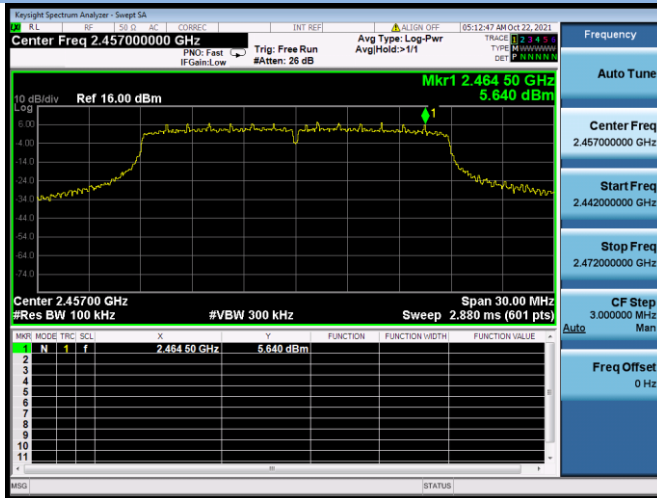

802.11g CHANNEL 2, Reference level

802.11g CHANNEL 2, Band Edge

802.11g CHANNEL 11, Carrier level

802.11g CHANNEL 11, Reference level

802.11g CHANNEL 11, Band Edge

802.11n-20 MHz CHANNEL 1, Carrier level

802.11n-20 MHz CHANNEL 1, Reference level

802.11n-20 MHz CHANNEL 1, Band Edge

802.11n-20 MHz CHANNEL 2, Carrier level

802.11n-20 MHz CHANNEL 2, Reference level

802.11n-20 MHz CHANNEL 2, Band Edge

802.11n-20 MHz CHANNEL 10, Carrier level

802.11n-20 MHz CHANNEL 10, Reference level

802.11n-20 MHz CHANNEL 10, Band Edge

802.11n-20 MHz CHANNEL 11, Carrier level

802.11n-20 MHz CHANNEL 11, Reference level

802.11n-20 MHz CHANNEL 11, Band Edge

802.11n-40 MHz CHANNEL 3, Carrier level

802.11n-40 MHz CHANNEL 3, Reference level