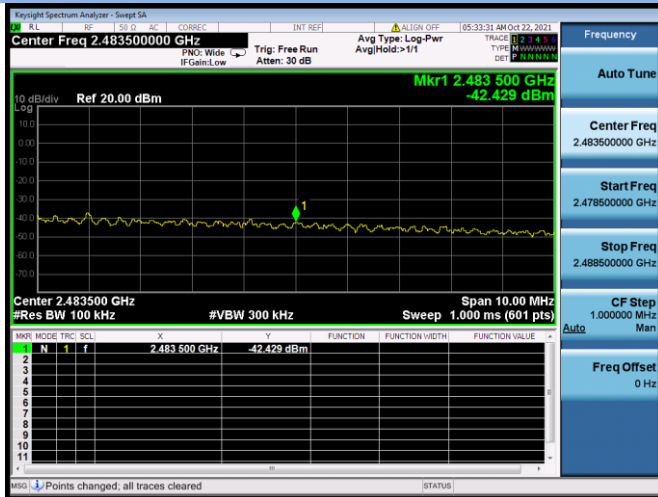

802.11n-20 MHz CHANNEL 10, Band Edge

802.11n-20 MHz CHANNEL 11, Carrier level

802.11n-20 MHz CHANNEL 11, Reference level

802.11n-20 MHz CHANNEL 11, Band Edge

802.11n-40 MHz CHANNEL 3, Carrier level

802.11n-40 MHz CHANNEL 3, Reference level

802.11n-40 MHz CHANNEL 3, Band Edge

802.11n-40 MHz CHANNEL 4, Carrier level

802.11n-40 MHz CHANNEL 4, Reference level

802.11n-40 MHz CHANNEL 4, Band Edge

802.11n-40 MHz CHANNEL 7, Carrier level

802.11n-40 MHz CHANNEL 7, Reference level

802.11n-40 MHz CHANNEL 7, Band Edge

802.11n-40 MHz CHANNEL 8, Carrier level

802.11n-40 MHz CHANNEL 8, Reference level

802.11n-40 MHz CHANNEL 8, Band Edge

802.11n-40 MHz CHANNEL 9, Carrier level

802.11n-40 MHz CHANNEL 9, Reference level