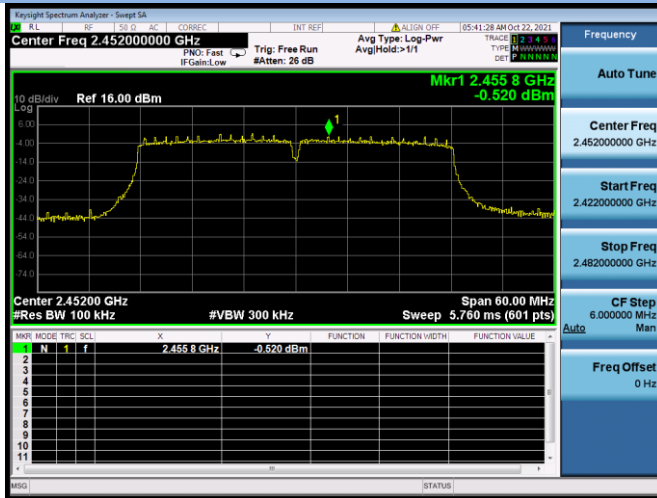

802.11n-40 MHz CHANNEL 7, Band Edge

802.11n-40 MHz CHANNEL 8, Carrier level

802.11n-40 MHz CHANNEL 8, Reference level

802.11n-40 MHz CHANNEL 8, Band Edge

802.11n-40 MHz CHANNEL 9, Carrier level

802.11n-40 MHz CHANNEL 9, Reference level

802.11n-40 MHz CHANNEL 9, Band Edge

802.11ac-20 MHz CHANNEL 1, Carrier level

802.11ac-20 MHz CHANNEL 1, Reference level

802.11ac-20 MHz CHANNEL 1, Band Edge

802.11ac-20 MHz CHANNEL 2, Carrier level

802.11ac-20 MHz CHANNEL 2, Reference level

802.11ac-20 MHz CHANNEL 2, Band Edge