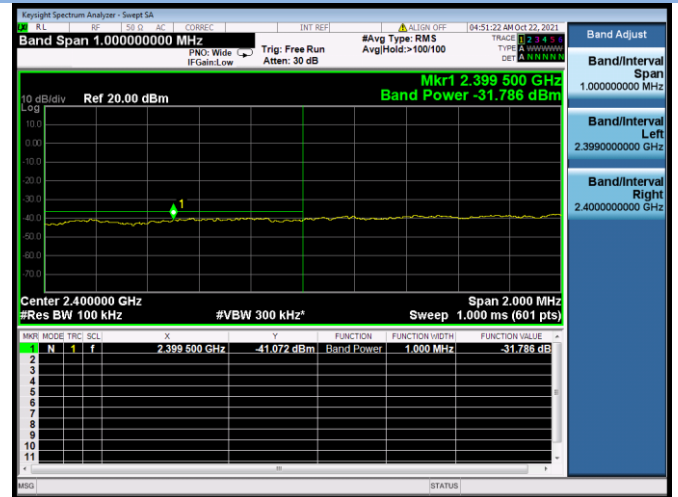

802.11b CHANNEL 11, Carrier level

802.11b CHANNEL 11, Reference level

802.11b CHANNEL 11, Band Edge

802.11g CHANNEL 1, Carrier level

802.11g CHANNEL 1, Reference level

802.11g CHANNEL 1, Band Edge

802.11g CHANNEL 2, Carrier level

802.11g CHANNEL 2, Reference level

802.11g CHANNEL 2, Band Edge

802.11g CHANNEL 11, Carrier level

802.11g CHANNEL 11, Reference level

802.11g CHANNEL 11, Band Edge

802.11n-20 MHz CHANNEL 1, Carrier level

802.11n-20 MHz CHANNEL 1, Reference level

802.11n-20 MHz CHANNEL 1, Band Edge

802.11n-20 MHz CHANNEL 2, Carrier level

802.11n-20 MHz CHANNEL 2, Reference level

802.11n-20 MHz CHANNEL 2, Band Edge

802.11n-20 MHz CHANNEL 10, Carrier level

802.11n-20 MHz CHANNEL 10, Reference level