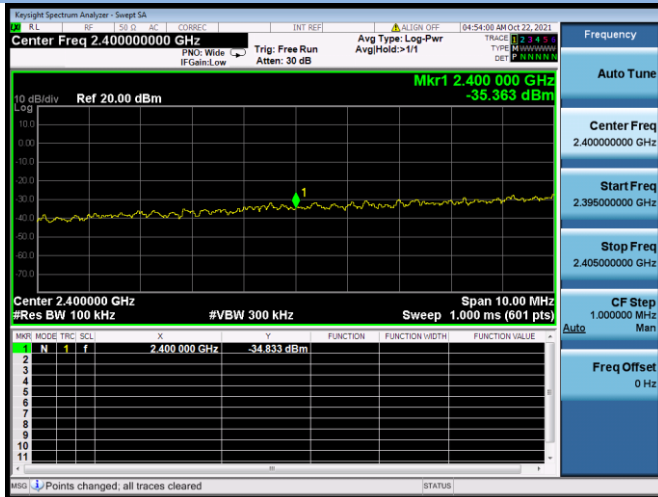

802.11b CHANNEL 11, Carrier level

802.11b CHANNEL 11, Reference level

802.11b CHANNEL 11, Band Edge

802.11g CHANNEL 1, Carrier level

802.11g CHANNEL 1, Reference level

802.11g CHANNEL 1, Band Edge

802.11g CHANNEL 2, Carrier level

802.11g CHANNEL 2, Reference level

802.11g CHANNEL 2, Band Edge

802.11g CHANNEL 11, Carrier level

802.11g CHANNEL 11, Reference level

802.11g CHANNEL 11, Band Edge

802.11n-20 MHz CHANNEL 1, Carrier level

802.11n-20 MHz CHANNEL 1, Reference level

802.11n-20 MHz CHANNEL 1, Band Edge

802.11n-20 MHz CHANNEL 2, Carrier level

802.11n-20 MHz CHANNEL 2, Reference level

802.11n-20 MHz CHANNEL 2, Band Edge

802.11n-20 MHz CHANNEL 10, Carrier level

802.11n-20 MHz CHANNEL 10, Reference level