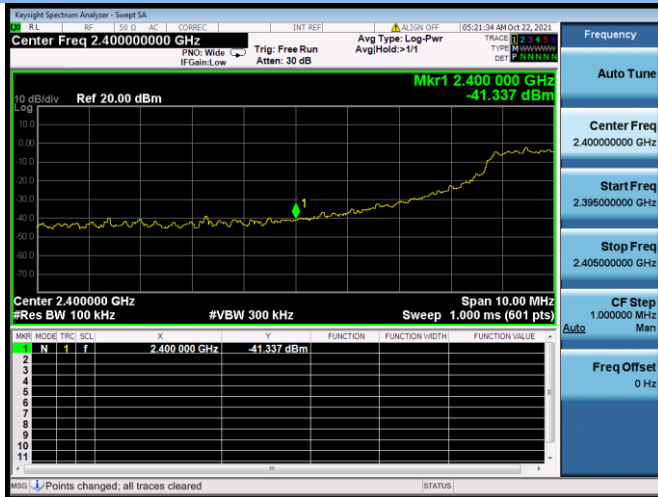

802.11n-20 MHz CHANNEL 1, Band Edge

802.11n-20 MHz CHANNEL 2, Carrier level

802.11n-20 MHz CHANNEL 2, Reference level

802.11n-20 MHz CHANNEL 2, Band Edge

802.11n-20 MHz CHANNEL 10, Carrier level

802.11n-20 MHz CHANNEL 10, Reference level

802.11n-20 MHz CHANNEL 10, Band Edge

802.11n-20 MHz CHANNEL 11, Carrier level

802.11n-20 MHz CHANNEL 11, Reference level

802.11n-20 MHz CHANNEL 11, Band Edge

802.11n-40 MHz CHANNEL 3, Carrier level

802.11n-40 MHz CHANNEL 3, Reference level

802.11n-40 MHz CHANNEL 3, Band Edge

802.11n-40 MHz CHANNEL 4, Carrier level

802.11n-40 MHz CHANNEL 4, Reference level

802.11n-40 MHz CHANNEL 4, Band Edge

802.11n-40 MHz CHANNEL 7, Carrier level

802.11n-40 MHz CHANNEL 7, Reference level