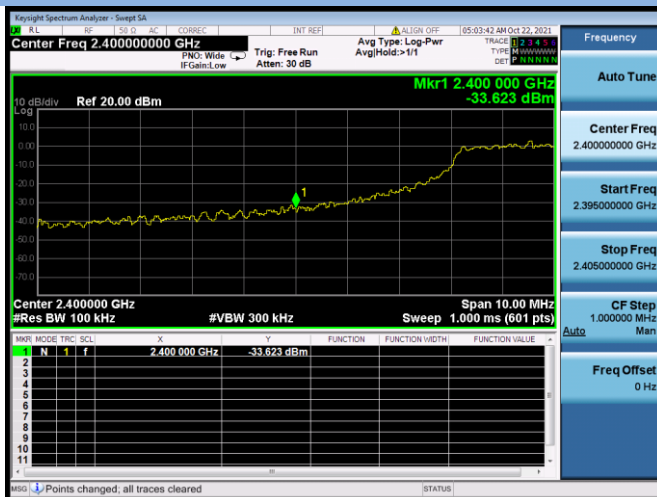

802.11b CHANNEL 11, Carrier level

802.11b CHANNEL 11, Reference level

802.11b CHANNEL 11, Band Edge

802.11g CHANNEL 1, Carrier level

802.11g CHANNEL 1, Reference level

802.11g CHANNEL 1, Band Edge

802.11g CHANNEL 2, Carrier level

802.11g CHANNEL 2, Reference level

802.11g CHANNEL 2, Band Edge

802.11g CHANNEL 11, Carrier level

802.11g CHANNEL 11, Reference level

802.11g CHANNEL 11, Band Edge

802.11n-20 MHz CHANNEL 1, Carrier level

802.11n-20 MHz CHANNEL 1, Reference level

802.11n-20 MHz CHANNEL 1, Band Edge

802.11n-20 MHz CHANNEL 2, Carrier level

802.11n-20 MHz CHANNEL 2, Reference level

802.11n-20 MHz CHANNEL 2, Band Edge

802.11n-20 MHz CHANNEL 10, Carrier level

802.11n-20 MHz CHANNEL 10, Reference level