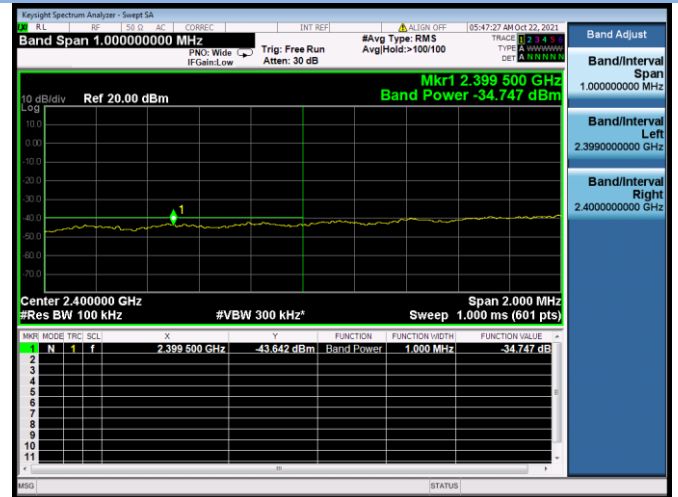

802.11n-40 MHz CHANNEL 9, Band Edge

802.11ac-20 MHz CHANNEL 1, Carrier level

802.11ac-20 MHz CHANNEL 1, Reference level

802.11ac-20 MHz CHANNEL 1, Band Edge

802.11ac-20 MHz CHANNEL 2, Carrier level

802.11ac-20 MHz CHANNEL 2, Reference level

802.11ac-20 MHz CHANNEL 2, Band Edge