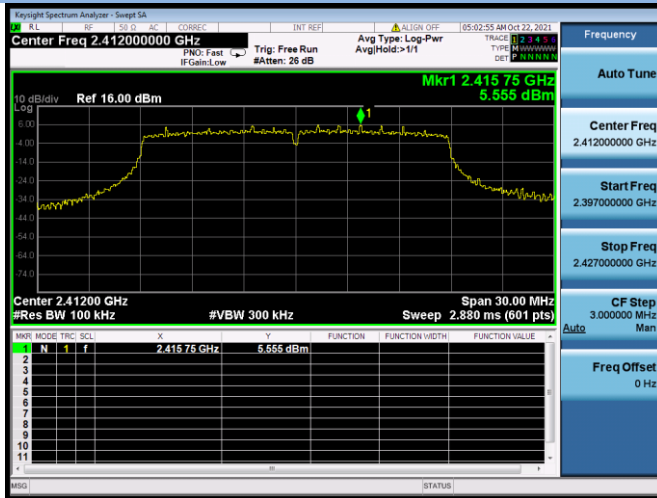

802.11b CHANNEL 11, Carrier level

802.11b CHANNEL 11, Reference level

802.11b CHANNEL 11, Band Edge

802.11g CHANNEL 1, Carrier level

802.11g CHANNEL 1, Reference level

802.11g CHANNEL 1, Band Edge

802.11g CHANNEL 2, Carrier level

802.11g CHANNEL 2, Reference level

802.11g CHANNEL 2, Band Edge

802.11g CHANNEL 11, Carrier level

802.11g CHANNEL 11, Reference level

802.11g CHANNEL 11, Band Edge

802.11n-20 MHz CHANNEL 1, Carrier level

802.11n-20 MHz CHANNEL 1, Reference level

802.11n-20 MHz CHANNEL 1, Band Edge

802.11n-20 MHz CHANNEL 2, Carrier level

802.11n-20 MHz CHANNEL 2, Reference level

802.11n-20 MHz CHANNEL 2, Band Edge

802.11n-20 MHz CHANNEL 10, Carrier level

802.11n-20 MHz CHANNEL 10, Reference level