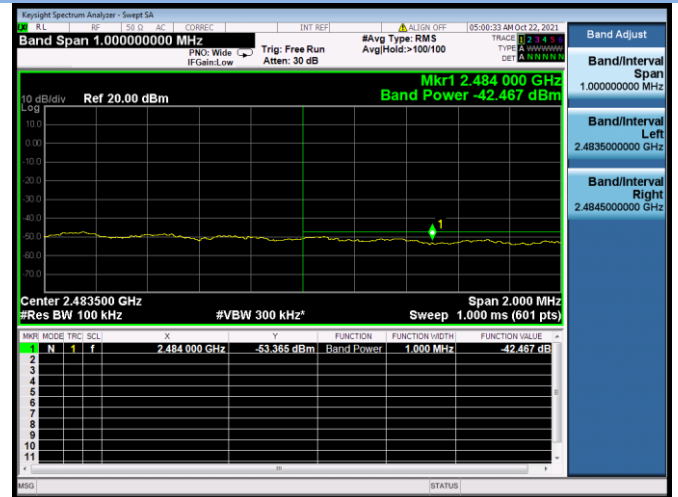

802.11b CHANNEL 11, Carrier level

802.11b CHANNEL 11, Reference level

802.11b CHANNEL 11, Band Edge

802.11g CHANNEL 1, Carrier level

802.11g CHANNEL 1, Reference level

802.11g CHANNEL 1, Band Edge

802.11g CHANNEL 2, Carrier level

802.11g CHANNEL 2, Reference level

802.11g CHANNEL 2, Band Edge

802.11g CHANNEL 11, Carrier level

802.11g CHANNEL 11, Reference level

802.11g CHANNEL 11, Band Edge

802.11n-20 MHz CHANNEL 1, Carrier level

802.11n-20 MHz CHANNEL 1, Reference level

802.11n-20 MHz CHANNEL 1, Band Edge

802.11n-20 MHz CHANNEL 2, Carrier level

802.11n-20 MHz CHANNEL 2, Reference level

802.11n-20 MHz CHANNEL 2, Band Edge

802.11n-20 MHz CHANNEL 10, Carrier level

802.11n-20 MHz CHANNEL 10, Reference level