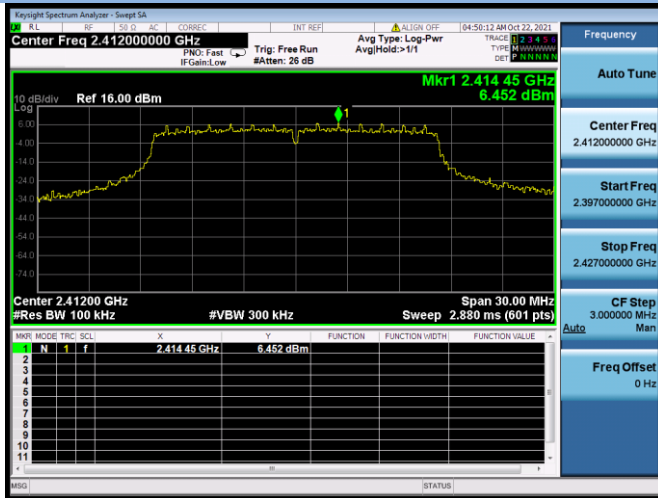

802.11b CHANNEL 11, Carrier level

802.11b CHANNEL 11, Reference level

802.11b CHANNEL 11, Band Edge

802.11g CHANNEL 1, Carrier level

802.11g CHANNEL 1, Reference level

802.11g CHANNEL 1, Band Edge

802.11g CHANNEL 2, Carrier level

802.11g CHANNEL 2, Reference level

802.11g CHANNEL 2, Band Edge

802.11g CHANNEL 11, Carrier level

802.11g CHANNEL 11, Reference level

802.11g CHANNEL 11, Band Edge

802.11n-20 MHz CHANNEL 1, Carrier level

802.11n-20 MHz CHANNEL 1, Reference level

802.11n-20 MHz CHANNEL 1, Band Edge

802.11n-20 MHz CHANNEL 2, Carrier level

802.11n-20 MHz CHANNEL 2, Reference level

802.11n-20 MHz CHANNEL 2, Band Edge

802.11n-20 MHz CHANNEL 10, Carrier level

802.11n-20 MHz CHANNEL 10, Reference level