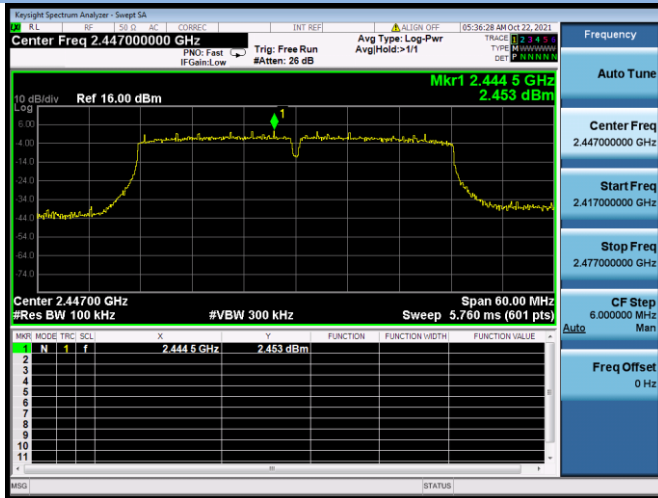

802.11n-20 MHz CHANNEL 10, Band Edge

802.11n-20 MHz CHANNEL 11, Carrier level

802.11n-20 MHz CHANNEL 11, Reference level

802.11n-20 MHz CHANNEL 11, Band Edge

802.11n-40 MHz CHANNEL 3, Carrier level

802.11n-40 MHz CHANNEL 3, Reference level

802.11n-40 MHz CHANNEL 3, Band Edge

802.11n-40 MHz CHANNEL 4, Carrier level

802.11n-40 MHz CHANNEL 4, Reference level

802.11n-40 MHz CHANNEL 4, Band Edge

802.11n-40 MHz CHANNEL 7, Carrier level

802.11n-40 MHz CHANNEL 7, Reference level

802.11n-40 MHz CHANNEL 7, Band Edge

802.11n-40 MHz CHANNEL 8, Carrier level

802.11n-40 MHz CHANNEL 8, Reference level

802.11n-40 MHz CHANNEL 8, Band Edge

802.11n-40 MHz CHANNEL 9, Carrier level

802.11n-40 MHz CHANNEL 9, Reference level