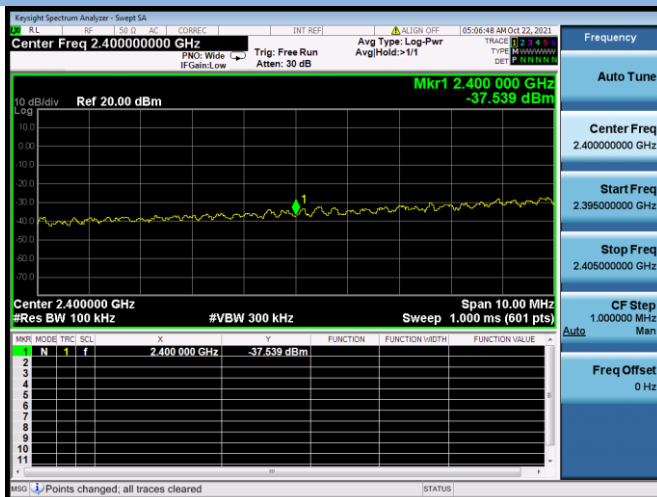

802.11b CHANNEL 11, Carrier level

802.11b CHANNEL 11, Reference level

802.11b CHANNEL 11, Band Edge

802.11g CHANNEL 1, Carrier level

802.11g CHANNEL 1, Reference level

802.11g CHANNEL 1, Band Edge

802.11g CHANNEL 2, Carrier level

802.11g CHANNEL 2, Reference level

802.11g CHANNEL 2, Band Edge

802.11g CHANNEL 11, Carrier level

802.11g CHANNEL 11, Reference level

802.11g CHANNEL 11, Band Edge

802.11n-20 MHz CHANNEL 1, Carrier level

802.11n-20 MHz CHANNEL 1, Reference level

802.11n-20 MHz CHANNEL 1, Band Edge

802.11n-20 MHz CHANNEL 2, Carrier level

802.11n-20 MHz CHANNEL 2, Reference level

802.11n-20 MHz CHANNEL 2, Band Edge

802.11n-20 MHz CHANNEL 10, Carrier level

802.11n-20 MHz CHANNEL 10, Reference level