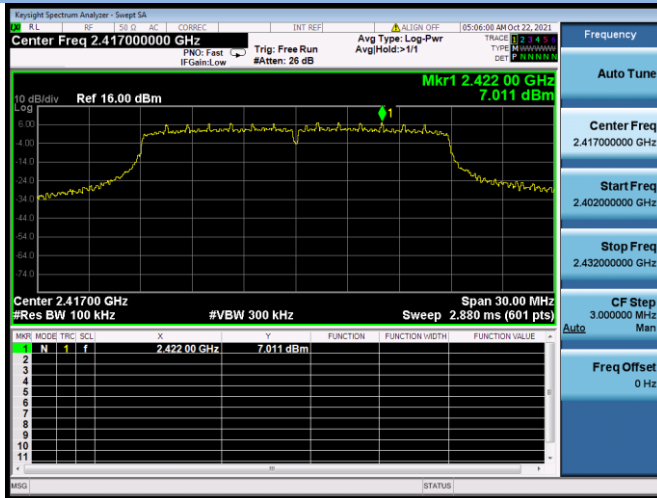

802.11b CHANNEL 11, Carrier level

802.11b CHANNEL 11, Reference level

802.11b CHANNEL 11, Band Edge

802.11g CHANNEL 1, Carrier level

802.11g CHANNEL 1, Reference level

802.11g CHANNEL 1, Band Edge

802.11g CHANNEL 2, Carrier level

802.11g CHANNEL 2, Reference level

802.11g CHANNEL 2, Band Edge

802.11g CHANNEL 11, Carrier level

802.11g CHANNEL 11, Reference level

802.11g CHANNEL 11, Band Edge

802.11n-20 MHz CHANNEL 1, Carrier level

802.11n-20 MHz CHANNEL 1, Reference level

802.11n-20 MHz CHANNEL 1, Band Edge

802.11n-20 MHz CHANNEL 2, Carrier level

802.11n-20 MHz CHANNEL 2, Reference level

802.11n-20 MHz CHANNEL 2, Band Edge

802.11n-20 MHz CHANNEL 10, Carrier level

802.11n-20 MHz CHANNEL 10, Reference level