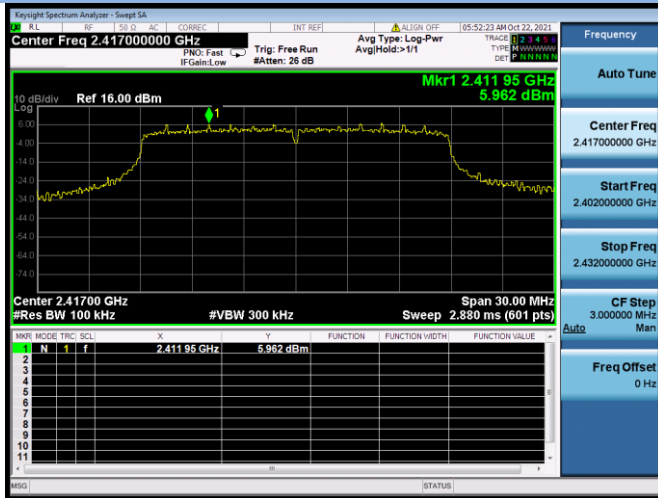

802.11n-40 MHz CHANNEL 9, Band Edge

802.11ac-20 MHz CHANNEL 1, Carrier level

802.11ac-20 MHz CHANNEL 1, Reference level

802.11ac-20 MHz CHANNEL 1, Band Edge

802.11ac-20 MHz CHANNEL 2, Carrier level

802.11ac-20 MHz CHANNEL 2, Reference level

802.11ac-20 MHz CHANNEL 2, Band Edge