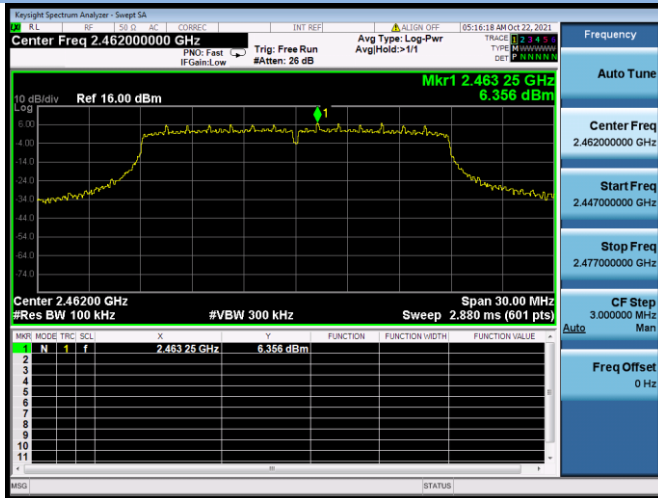

802.11g CHANNEL 2, Reference level

802.11g CHANNEL 2, Band Edge

802.11g CHANNEL 11, Carrier level

802.11g CHANNEL 11, Reference level

802.11g CHANNEL 11, Band Edge

802.11n-20 MHz CHANNEL 1, Carrier level

802.11n-20 MHz CHANNEL 1, Reference level

802.11n-20 MHz CHANNEL 1, Band Edge

802.11n-20 MHz CHANNEL 2, Carrier level

802.11n-20 MHz CHANNEL 2, Reference level

802.11n-20 MHz CHANNEL 2, Band Edge

802.11n-20 MHz CHANNEL 10, Carrier level

802.11n-20 MHz CHANNEL 10, Reference level

802.11n-20 MHz CHANNEL 10, Band Edge

802.11n-20 MHz CHANNEL 11, Carrier level

802.11n-20 MHz CHANNEL 11, Reference level

802.11n-20 MHz CHANNEL 11, Band Edge

802.11n-40 MHz CHANNEL 3, Carrier level

802.11n-40 MHz CHANNEL 3, Reference level