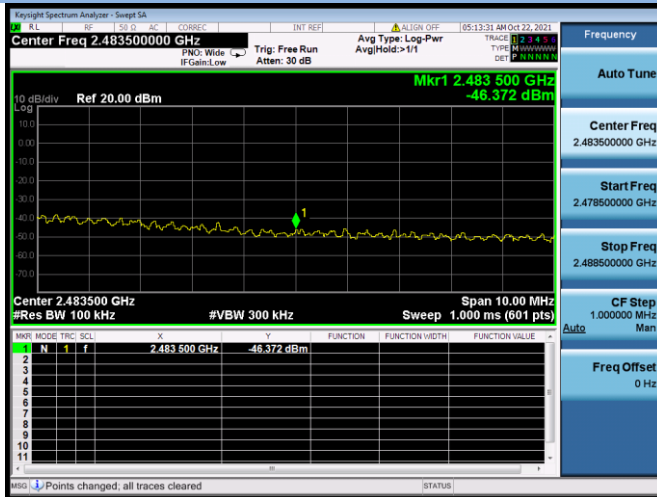

802.11g CHANNEL 2, Reference level

802.11g CHANNEL 2, Band Edge

802.11g CHANNEL 11, Carrier level

802.11g CHANNEL 11, Reference level

802.11g CHANNEL 11, Band Edge

802.11n-20 MHz CHANNEL 1, Carrier level

802.11n-20 MHz CHANNEL 1, Reference level

802.11n-20 MHz CHANNEL 1, Band Edge

802.11n-20 MHz CHANNEL 2, Carrier level

802.11n-20 MHz CHANNEL 2, Reference level

802.11n-20 MHz CHANNEL 2, Band Edge

802.11n-20 MHz CHANNEL 10, Carrier level

802.11n-20 MHz CHANNEL 10, Reference level

802.11n-20 MHz CHANNEL 10, Band Edge

802.11n-20 MHz CHANNEL 11, Carrier level

802.11n-20 MHz CHANNEL 11, Reference level

802.11n-20 MHz CHANNEL 11, Band Edge

802.11n-40 MHz CHANNEL 3, Carrier level

802.11n-40 MHz CHANNEL 3, Reference level