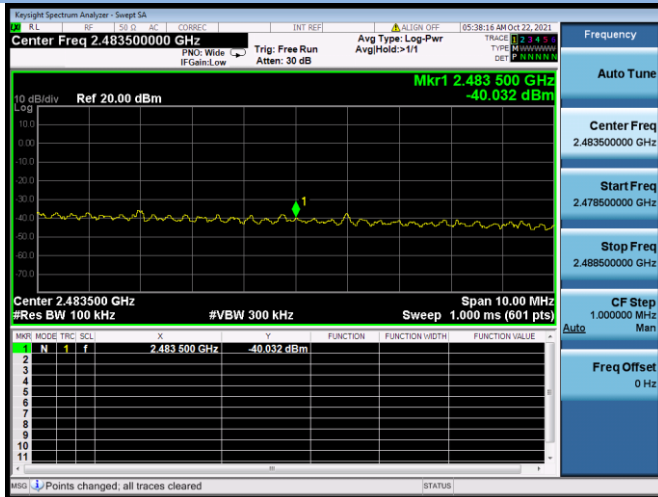

802.11n-20 MHz CHANNEL 10, Band Edge

802.11n-20 MHz CHANNEL 11, Carrier level

802.11n-20 MHz CHANNEL 11, Reference level

802.11n-20 MHz CHANNEL 11, Band Edge

802.11n-40 MHz CHANNEL 3, Carrier level

802.11n-40 MHz CHANNEL 3, Reference level

802.11n-40 MHz CHANNEL 3, Band Edge

802.11n-40 MHz CHANNEL 4, Carrier level

802.11n-40 MHz CHANNEL 4, Reference level

802.11n-40 MHz CHANNEL 4, Band Edge

802.11n-40 MHz CHANNEL 7, Carrier level

802.11n-40 MHz CHANNEL 7, Reference level

802.11n-40 MHz CHANNEL 7, Band Edge

802.11n-40 MHz CHANNEL 8, Carrier level

802.11n-40 MHz CHANNEL 8, Reference level

802.11n-40 MHz CHANNEL 8, Band Edge

802.11n-40 MHz CHANNEL 9, Carrier level

802.11n-40 MHz CHANNEL 9, Reference level