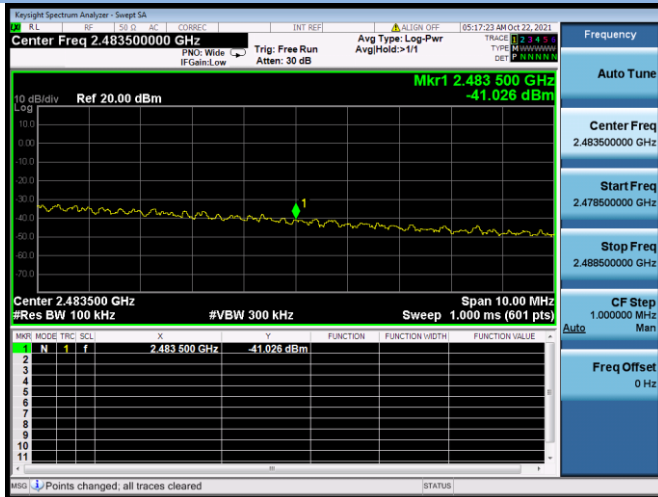

802.11g CHANNEL 2, Reference level

802.11g CHANNEL 2, Band Edge

802.11g CHANNEL 11, Carrier level

802.11g CHANNEL 11, Reference level

802.11g CHANNEL 11, Band Edge

802.11n-20 MHz CHANNEL 1, Carrier level

802.11n-20 MHz CHANNEL 1, Reference level

802.11n-20 MHz CHANNEL 1, Band Edge

802.11n-20 MHz CHANNEL 2, Carrier level

802.11n-20 MHz CHANNEL 2, Reference level

802.11n-20 MHz CHANNEL 2, Band Edge

802.11n-20 MHz CHANNEL 10, Carrier level

802.11n-20 MHz CHANNEL 10, Reference level

802.11n-20 MHz CHANNEL 10, Band Edge

802.11n-20 MHz CHANNEL 11, Carrier level

802.11n-20 MHz CHANNEL 11, Reference level

802.11n-20 MHz CHANNEL 11, Band Edge

802.11n-40 MHz CHANNEL 3, Carrier level

802.11n-40 MHz CHANNEL 3, Reference level