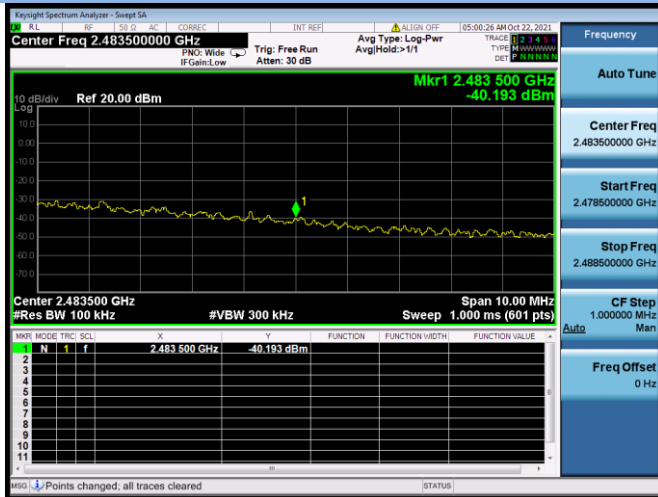

802.11b CHANNEL 11, Carrier level

802.11b CHANNEL 11, Reference level

802.11b CHANNEL 11, Band Edge

802.11g CHANNEL 1, Carrier level

802.11g CHANNEL 1, Reference level

802.11g CHANNEL 1, Band Edge

802.11g CHANNEL 2, Carrier level

802.11g CHANNEL 2, Reference level

802.11g CHANNEL 2, Band Edge

802.11g CHANNEL 11, Carrier level

802.11g CHANNEL 11, Reference level

802.11g CHANNEL 11, Band Edge

802.11n-20 MHz CHANNEL 1, Carrier level

802.11n-20 MHz CHANNEL 1, Reference level

802.11n-20 MHz CHANNEL 1, Band Edge

802.11n-20 MHz CHANNEL 2, Carrier level

802.11n-20 MHz CHANNEL 2, Reference level

802.11n-20 MHz CHANNEL 2, Band Edge

802.11n-20 MHz CHANNEL 10, Carrier level

802.11n-20 MHz CHANNEL 10, Reference level