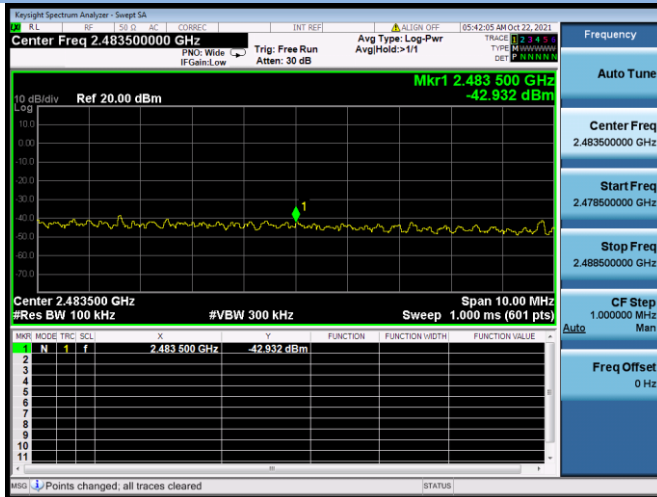

802.11n-40 MHz CHANNEL 3, Band Edge

802.11n-40 MHz CHANNEL 4, Carrier level

802.11n-40 MHz CHANNEL 4, Reference level

802.11n-40 MHz CHANNEL 4, Band Edge

802.11n-40 MHz CHANNEL 7, Carrier level

802.11n-40 MHz CHANNEL 7, Reference level

802.11n-40 MHz CHANNEL 7, Band Edge

802.11n-40 MHz CHANNEL 8, Carrier level

802.11n-40 MHz CHANNEL 8, Reference level

802.11n-40 MHz CHANNEL 8, Band Edge

802.11n-40 MHz CHANNEL 9, Carrier level

802.11n-40 MHz CHANNEL 9, Reference level

802.11n-40 MHz CHANNEL 9, Band Edge

802.11ac-20 MHz CHANNEL 1, Carrier level

802.11ac-20 MHz CHANNEL 1, Reference level

802.11ac-20 MHz CHANNEL 1, Band Edge

802.11ac-20 MHz CHANNEL 2, Carrier level

802.11ac-20 MHz CHANNEL 2, Reference level

802.11ac-20 MHz CHANNEL 2, Band Edge