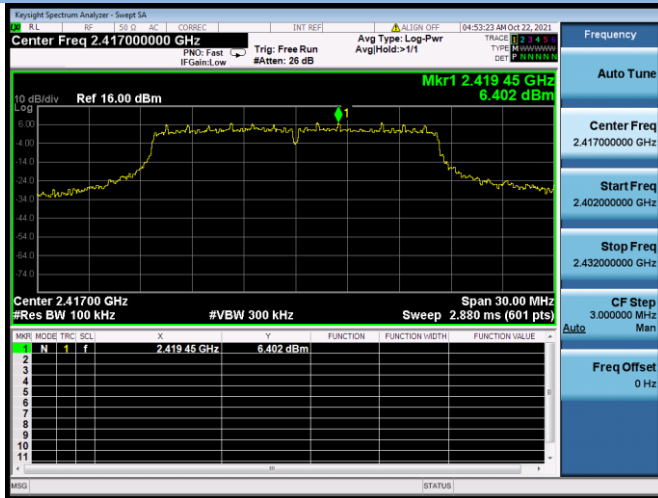

802.11b CHANNEL 11, Carrier level

802.11b CHANNEL 11, Reference level

802.11b CHANNEL 11, Band Edge

802.11g CHANNEL 1, Carrier level

802.11g CHANNEL 1, Reference level

802.11g CHANNEL 1, Band Edge

802.11g CHANNEL 2, Carrier level

802.11g CHANNEL 2, Reference level

802.11g CHANNEL 2, Band Edge

802.11g CHANNEL 11, Carrier level

802.11g CHANNEL 11, Reference level

802.11g CHANNEL 11, Band Edge

802.11n-20 MHz CHANNEL 1, Carrier level

802.11n-20 MHz CHANNEL 1, Reference level

802.11n-20 MHz CHANNEL 1, Band Edge

802.11n-20 MHz CHANNEL 2, Carrier level

802.11n-20 MHz CHANNEL 2, Reference level

802.11n-20 MHz CHANNEL 2, Band Edge

802.11n-20 MHz CHANNEL 10, Carrier level

802.11n-20 MHz CHANNEL 10, Reference level