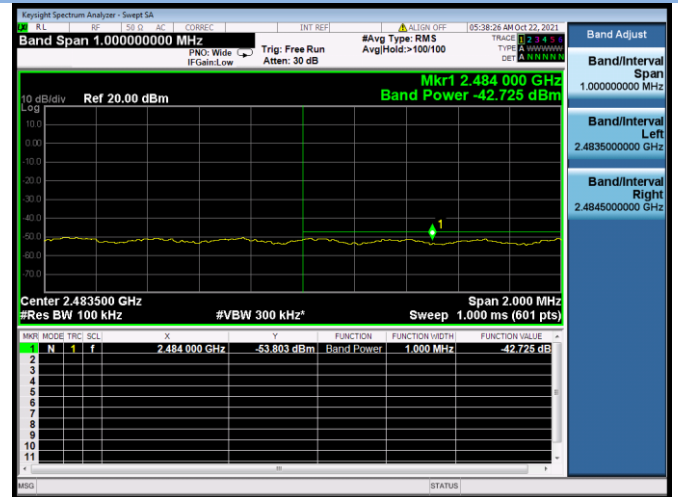

802.11n-40 MHz CHANNEL 7, Band Edge

802.11n-40 MHz CHANNEL 8, Carrier level

802.11n-40 MHz CHANNEL 8, Reference level

802.11n-40 MHz CHANNEL 8, Band Edge

802.11n-40 MHz CHANNEL 9, Carrier level

802.11n-40 MHz CHANNEL 9, Reference level

802.11n-40 MHz CHANNEL 9, Band Edge

802.11ac-20 MHz CHANNEL 1, Carrier level

802.11ac-20 MHz CHANNEL 1, Reference level

802.11ac-20 MHz CHANNEL 1, Band Edge

802.11ac-20 MHz CHANNEL 2, Carrier level

802.11ac-20 MHz CHANNEL 2, Reference level

802.11ac-20 MHz CHANNEL 2, Band Edge