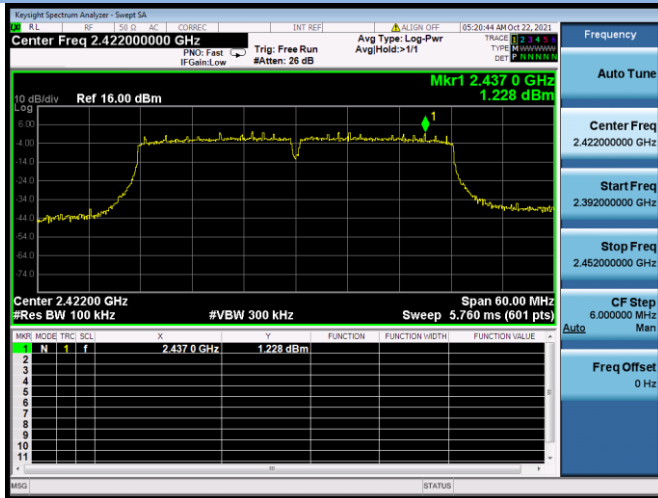

802.11n-20 MHz CHANNEL 1, Band Edge

802.11n-20 MHz CHANNEL 2, Carrier level

802.11n-20 MHz CHANNEL 2, Reference level

802.11n-20 MHz CHANNEL 2, Band Edge

802.11n-20 MHz CHANNEL 10, Carrier level

802.11n-20 MHz CHANNEL 10, Reference level

802.11n-20 MHz CHANNEL 10, Band Edge

802.11n-20 MHz CHANNEL 11, Carrier level

802.11n-20 MHz CHANNEL 11, Reference level

802.11n-20 MHz CHANNEL 11, Band Edge

802.11n-40 MHz CHANNEL 3, Carrier level

802.11n-40 MHz CHANNEL 3, Reference level

802.11n-40 MHz CHANNEL 3, Band Edge

802.11n-40 MHz CHANNEL 4, Carrier level

802.11n-40 MHz CHANNEL 4, Reference level

802.11n-40 MHz CHANNEL 4, Band Edge

802.11n-40 MHz CHANNEL 7, Carrier level

802.11n-40 MHz CHANNEL 7, Reference level