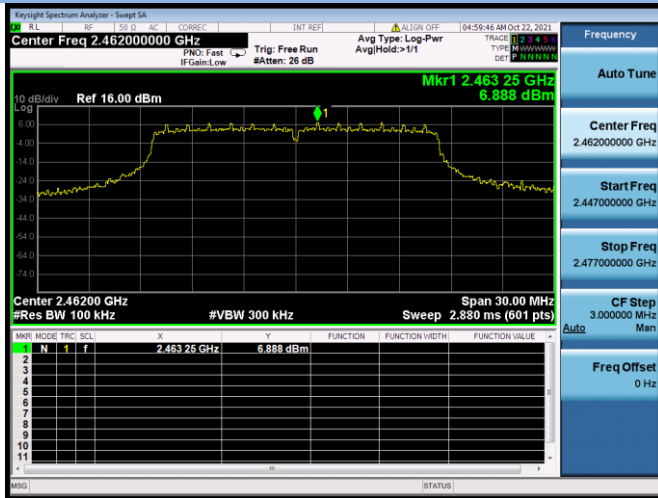

802.11b CHANNEL 11, Carrier level

802.11b CHANNEL 11, Reference level

802.11b CHANNEL 11, Band Edge

802.11g CHANNEL 1, Carrier level

802.11g CHANNEL 1, Reference level

802.11g CHANNEL 1, Band Edge

802.11g CHANNEL 2, Carrier level

802.11g CHANNEL 2, Reference level

802.11g CHANNEL 2, Band Edge

802.11g CHANNEL 11, Carrier level

802.11g CHANNEL 11, Reference level

802.11g CHANNEL 11, Band Edge

802.11n-20 MHz CHANNEL 1, Carrier level

802.11n-20 MHz CHANNEL 1, Reference level

802.11n-20 MHz CHANNEL 1, Band Edge

802.11n-20 MHz CHANNEL 2, Carrier level

802.11n-20 MHz CHANNEL 2, Reference level

802.11n-20 MHz CHANNEL 2, Band Edge

802.11n-20 MHz CHANNEL 10, Carrier level

802.11n-20 MHz CHANNEL 10, Reference level