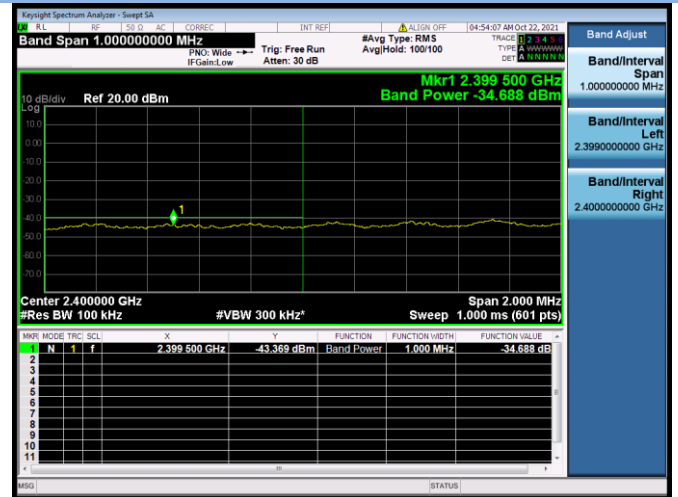

802.11b CHANNEL 11, Carrier level

802.11b CHANNEL 11, Reference level

802.11b CHANNEL 11, Band Edge

802.11g CHANNEL 1, Carrier level

802.11g CHANNEL 1, Reference level

802.11g CHANNEL 1, Band Edge

802.11g CHANNEL 2, Carrier level

802.11g CHANNEL 2, Reference level

802.11g CHANNEL 2, Band Edge

802.11g CHANNEL 11, Carrier level

802.11g CHANNEL 11, Reference level

802.11g CHANNEL 11, Band Edge

802.11n-20 MHz CHANNEL 1, Carrier level

802.11n-20 MHz CHANNEL 1, Reference level

802.11n-20 MHz CHANNEL 1, Band Edge

802.11n-20 MHz CHANNEL 2, Carrier level

802.11n-20 MHz CHANNEL 2, Reference level

802.11n-20 MHz CHANNEL 2, Band Edge

802.11n-20 MHz CHANNEL 10, Carrier level

802.11n-20 MHz CHANNEL 10, Reference level