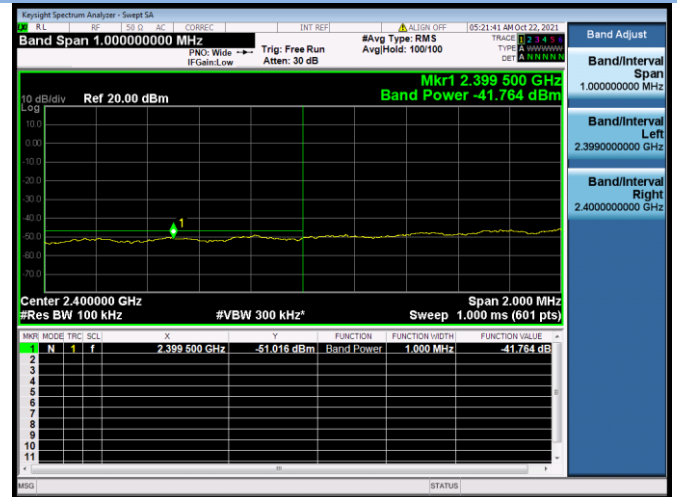

802.11n-20 MHz CHANNEL 1, Band Edge

802.11n-20 MHz CHANNEL 2, Carrier level

802.11n-20 MHz CHANNEL 2, Reference level

802.11n-20 MHz CHANNEL 2, Band Edge

802.11n-20 MHz CHANNEL 10, Carrier level

802.11n-20 MHz CHANNEL 10, Reference level

802.11n-20 MHz CHANNEL 10, Band Edge

802.11n-20 MHz CHANNEL 11, Carrier level

802.11n-20 MHz CHANNEL 11, Reference level

802.11n-20 MHz CHANNEL 11, Band Edge

802.11n-40 MHz CHANNEL 3, Carrier level

802.11n-40 MHz CHANNEL 3, Reference level

802.11n-40 MHz CHANNEL 3, Band Edge

802.11n-40 MHz CHANNEL 4, Carrier level

802.11n-40 MHz CHANNEL 4, Reference level

802.11n-40 MHz CHANNEL 4, Band Edge

802.11n-40 MHz CHANNEL 7, Carrier level

802.11n-40 MHz CHANNEL 7, Reference level