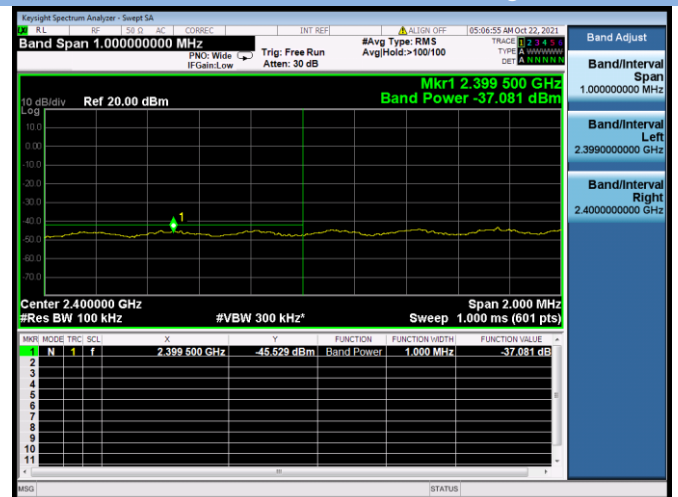

802.11g CHANNEL 2, Reference level

802.11g CHANNEL 2, Band Edge

802.11g CHANNEL 11, Carrier level

802.11g CHANNEL 11, Reference level

802.11g CHANNEL 11, Band Edge

802.11n-20 MHz CHANNEL 1, Carrier level

802.11n-20 MHz CHANNEL 1, Reference level

802.11n-20 MHz CHANNEL 1, Band Edge

802.11n-20 MHz CHANNEL 2, Carrier level

802.11n-20 MHz CHANNEL 2, Reference level

802.11n-20 MHz CHANNEL 2, Band Edge

802.11n-20 MHz CHANNEL 10, Carrier level

802.11n-20 MHz CHANNEL 10, Reference level

802.11n-20 MHz CHANNEL 10, Band Edge

802.11n-20 MHz CHANNEL 11, Carrier level

802.11n-20 MHz CHANNEL 11, Reference level

802.11n-20 MHz CHANNEL 11, Band Edge

802.11n-40 MHz CHANNEL 3, Carrier level

802.11n-40 MHz CHANNEL 3, Reference level