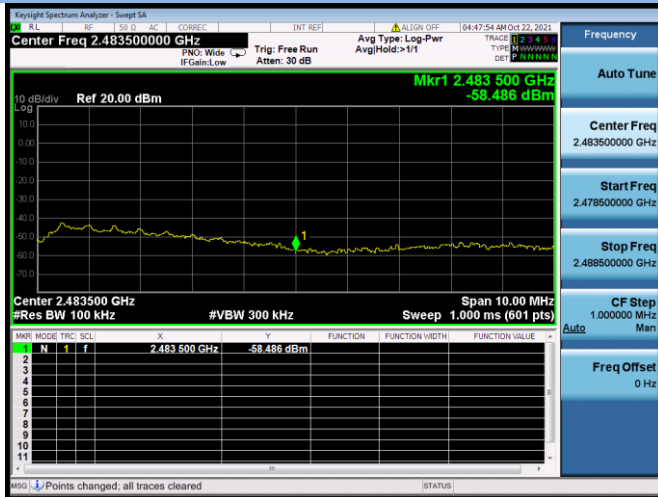

802.11b CHANNEL 11, Carrier level

802.11b CHANNEL 11, Reference level

802.11b CHANNEL 11, Band Edge

802.11g CHANNEL 1, Carrier level

802.11g CHANNEL 1, Reference level

802.11g CHANNEL 1, Band Edge

802.11g CHANNEL 2, Carrier level

802.11g CHANNEL 2, Reference level

802.11g CHANNEL 2, Band Edge

802.11g CHANNEL 11, Carrier level

802.11g CHANNEL 11, Reference level

802.11g CHANNEL 11, Band Edge

802.11n-20 MHz CHANNEL 1, Carrier level

802.11n-20 MHz CHANNEL 1, Reference level

802.11n-20 MHz CHANNEL 1, Band Edge

802.11n-20 MHz CHANNEL 2, Carrier level

802.11n-20 MHz CHANNEL 2, Reference level

802.11n-20 MHz CHANNEL 2, Band Edge

802.11n-20 MHz CHANNEL 10, Carrier level

802.11n-20 MHz CHANNEL 10, Reference level