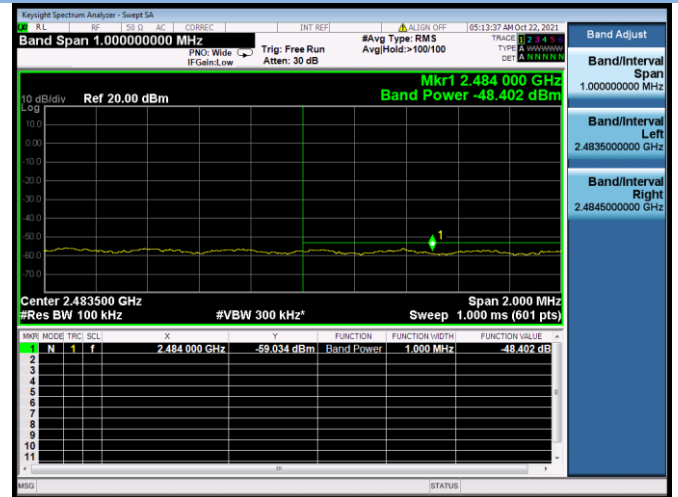

802.11g CHANNEL 2, Reference level

802.11g CHANNEL 2, Band Edge

802.11g CHANNEL 11, Carrier level

802.11g CHANNEL 11, Reference level

802.11g CHANNEL 11, Band Edge

802.11n-20 MHz CHANNEL 1, Carrier level

802.11n-20 MHz CHANNEL 1, Reference level

802.11n-20 MHz CHANNEL 1, Band Edge

802.11n-20 MHz CHANNEL 2, Carrier level

802.11n-20 MHz CHANNEL 2, Reference level

802.11n-20 MHz CHANNEL 2, Band Edge

802.11n-20 MHz CHANNEL 10, Carrier level

802.11n-20 MHz CHANNEL 10, Reference level

802.11n-20 MHz CHANNEL 10, Band Edge

802.11n-20 MHz CHANNEL 11, Carrier level

802.11n-20 MHz CHANNEL 11, Reference level

802.11n-20 MHz CHANNEL 11, Band Edge

802.11n-40 MHz CHANNEL 3, Carrier level

802.11n-40 MHz CHANNEL 3, Reference level