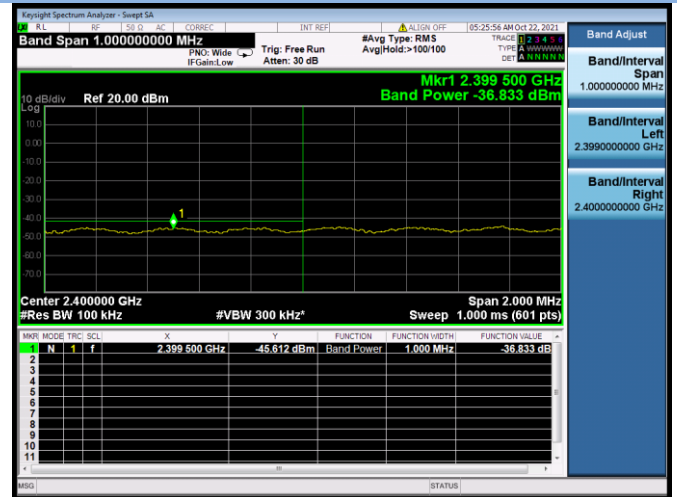

802.11n-20 MHz CHANNEL 10, Band Edge

802.11n-20 MHz CHANNEL 11, Carrier level

802.11n-20 MHz CHANNEL 11, Reference level

802.11n-20 MHz CHANNEL 11, Band Edge

802.11n-40 MHz CHANNEL 3, Carrier level

802.11n-40 MHz CHANNEL 3, Reference level

802.11n-40 MHz CHANNEL 3, Band Edge

802.11n-40 MHz CHANNEL 4, Carrier level

802.11n-40 MHz CHANNEL 4, Reference level

802.11n-40 MHz CHANNEL 4, Band Edge

802.11n-40 MHz CHANNEL 7, Carrier level

802.11n-40 MHz CHANNEL 7, Reference level