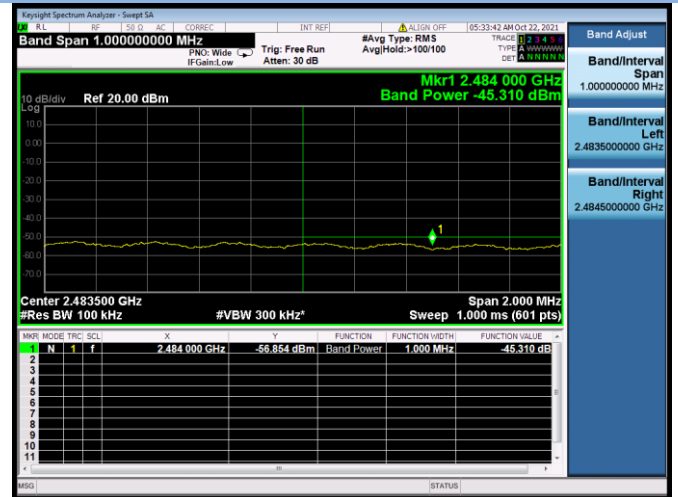

802.11n-40 MHz CHANNEL 7, Band Edge