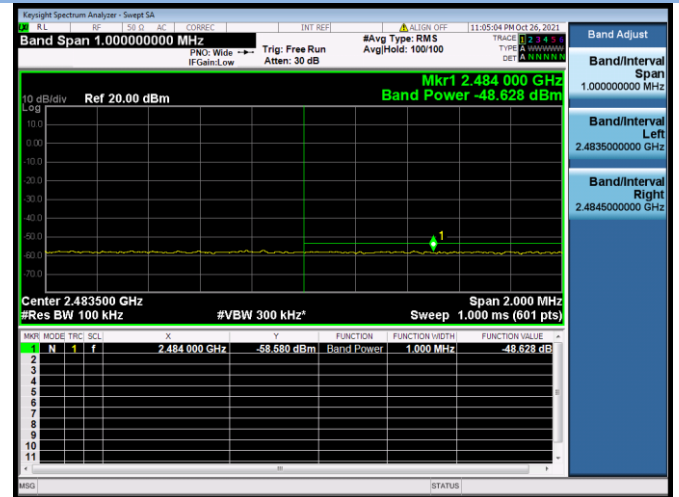

802.11ax-40 MHz CHANNEL 4, Band Edge

802.11ax-40 MHz CHANNEL 5, Carrier level

802.11ax-40 MHz CHANNEL 5, Reference level

802.11ax-40 MHz CHANNEL 5, Band Edge

802.11ax-40 MHz CHANNEL 7, Carrier level

802.11ax-40 MHz CHANNEL 7, Reference level

802.11ax-40 MHz CHANNEL 7, Band Edge

802.11ax-40 MHz CHANNEL 8, Carrier level

802.11ax-40 MHz CHANNEL 8, Reference level

802.11ax-40 MHz CHANNEL 8, Band Edge

802.11ax-40 MHz CHANNEL 9, Carrier level

802.11ax-40 MHz CHANNEL 9, Reference level

802.11ax-40 MHz CHANNEL 9, Band Edge

MIMO-Aux. Antenna

802.11b CHANNEL 1, Carrier level

802.11b CHANNEL 1, Reference level

802.11b CHANNEL 1, Band Edge