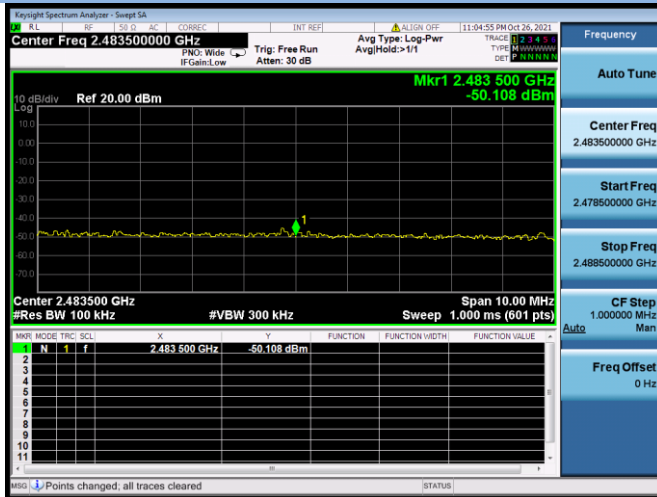

802.11ax-40 MHz CHANNEL 4, Band Edge

802.11ax-40 MHz CHANNEL 5, Carrier level

802.11ax-40 MHz CHANNEL 5, Reference level

802.11ax-40 MHz CHANNEL 5, Band Edge

802.11ax-40 MHz CHANNEL 7, Carrier level

802.11ax-40 MHz CHANNEL 7, Reference level

802.11ax-40 MHz CHANNEL 7, Band Edge

802.11ax-40 MHz CHANNEL 8, Carrier level

802.11ax-40 MHz CHANNEL 8, Reference level

802.11ax-40 MHz CHANNEL 8, Band Edge

802.11ax-40 MHz CHANNEL 9, Carrier level

802.11ax-40 MHz CHANNEL 9, Reference level

802.11ax-40 MHz CHANNEL 9, Band Edge

MIMO-Aux. Antenna

802.11b CHANNEL 1, Carrier level

802.11b CHANNEL 1, Reference level

802.11b CHANNEL 1, Band Edge