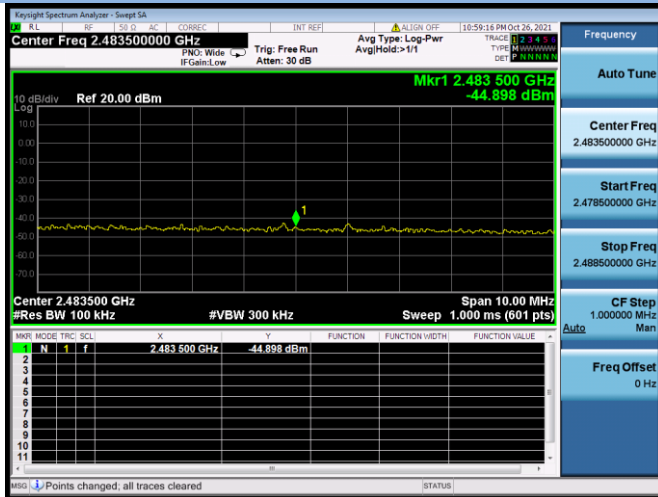

802.11ax-20 MHz CHANNEL 11, Band Edge

802.11ax-40 MHz CHANNEL 3, Carrier level

802.11ax-40 MHz CHANNEL 3, Reference level

802.11ax-40 MHz CHANNEL 3, Band Edge

802.11ax-40 MHz CHANNEL 4, Carrier level

802.11ax-40 MHz CHANNEL 4, Reference level

802.11ax-40 MHz CHANNEL 4, Band Edge

802.11ax-40 MHz CHANNEL 5, Carrier level

802.11ax-40 MHz CHANNEL 5, Reference level

802.11ax-40 MHz CHANNEL 5, Band Edge

802.11ax-40 MHz CHANNEL 7, Carrier level

802.11ax-40 MHz CHANNEL 7, Reference level

802.11ax-40 MHz CHANNEL 7, Band Edge

802.11ax-40 MHz CHANNEL 8, Carrier level

802.11ax-40 MHz CHANNEL 8, Reference level

802.11ax-40 MHz CHANNEL 8, Band Edge

802.11ax-40 MHz CHANNEL 9, Carrier level

802.11ax-40 MHz CHANNEL 9, Reference level