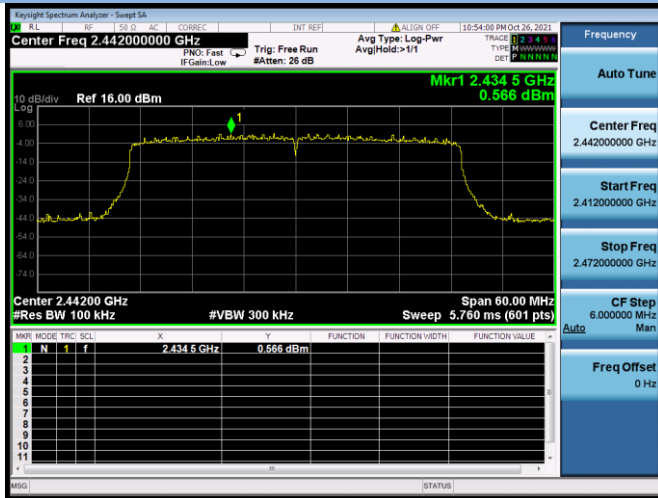

802.11ax-40 MHz CHANNEL 4, Band Edge

802.11ax-40 MHz CHANNEL 5, Carrier level

802.11ax-40 MHz CHANNEL 5, Reference level

802.11ax-40 MHz CHANNEL 5, Band Edge

802.11ax-40 MHz CHANNEL 7, Carrier level

802.11ax-40 MHz CHANNEL 7, Reference level