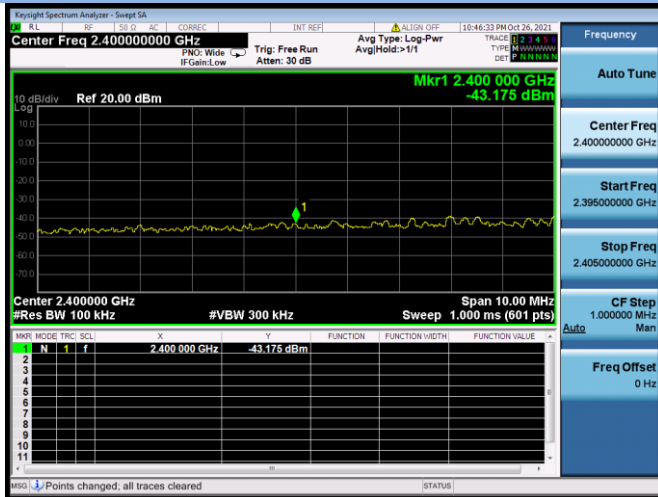

802.11ax-20 MHz CHANNEL 2, Band Edge

802.11ax-20 MHz CHANNEL 10, Carrier level

802.11ax-20 MHz CHANNEL 10, Reference level

802.11ax-20 MHz CHANNEL 10, Band Edge

802.11ax-20 MHz CHANNEL 11, Carrier level

802.11ax-20 MHz CHANNEL 11, Reference level

802.11ax-20 MHz CHANNEL 11, Band Edge

802.11ax-40 MHz CHANNEL 3, Carrier level

802.11ax-40 MHz CHANNEL 3, Reference level

802.11ax-40 MHz CHANNEL 3, Band Edge

802.11ax-40 MHz CHANNEL 4, Carrier level

802.11ax-40 MHz CHANNEL 4, Reference level

802.11ax-40 MHz CHANNEL 4, Band Edge

802.11ax-40 MHz CHANNEL 5, Carrier level

802.11ax-40 MHz CHANNEL 5, Reference level

802.11ax-40 MHz CHANNEL 5, Band Edge

802.11ax-40 MHz CHANNEL 7, Carrier level

802.11ax-40 MHz CHANNEL 7, Reference level