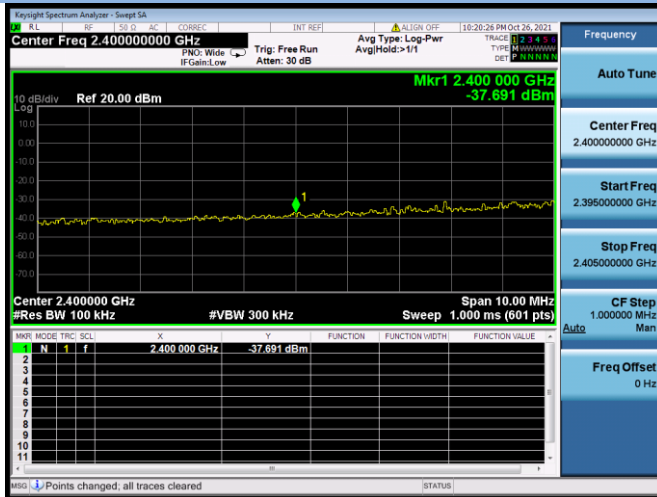

802.11ac-40 MHz CHANNEL 9, Band Edge

802.11ax-20 MHz CHANNEL 1, Carrier level

802.11ax-20 MHz CHANNEL 1, Reference level

802.11ax-20 MHz CHANNEL 1, Band Edge

802.11ax-20 MHz CHANNEL 2, Carrier level

802.11ax-20 MHz CHANNEL 2, Reference level

802.11ax-20 MHz CHANNEL 2, Band Edge

802.11ax-20 MHz CHANNEL 10, Carrier level

802.11ax-20 MHz CHANNEL 10, Reference level

802.11ax-20 MHz CHANNEL 10, Band Edge

802.11ax-20 MHz CHANNEL 11, Carrier level

802.11ax-20 MHz CHANNEL 11, Reference level