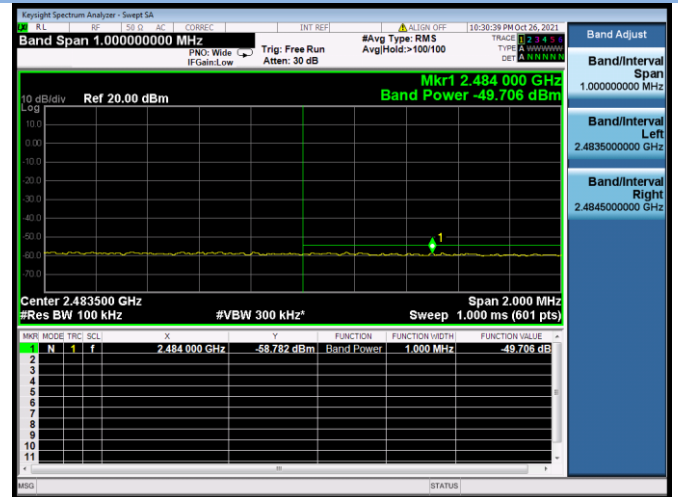

802.11ax-20 MHz CHANNEL 2, Band Edge

802.11ax-20 MHz CHANNEL 10, Carrier level

802.11ax-20 MHz CHANNEL 10, Reference level

802.11ax-20 MHz CHANNEL 10, Band Edge

802.11ax-20 MHz CHANNEL 11, Carrier level

802.11ax-20 MHz CHANNEL 11, Reference level

802.11ax-20 MHz CHANNEL 11, Band Edge

802.11ax-40 MHz CHANNEL 3, Carrier level

802.11ax-40 MHz CHANNEL 3, Reference level

802.11ax-40 MHz CHANNEL 3, Band Edge

802.11ax-40 MHz CHANNEL 4, Carrier level

802.11ax-40 MHz CHANNEL 4, Reference level