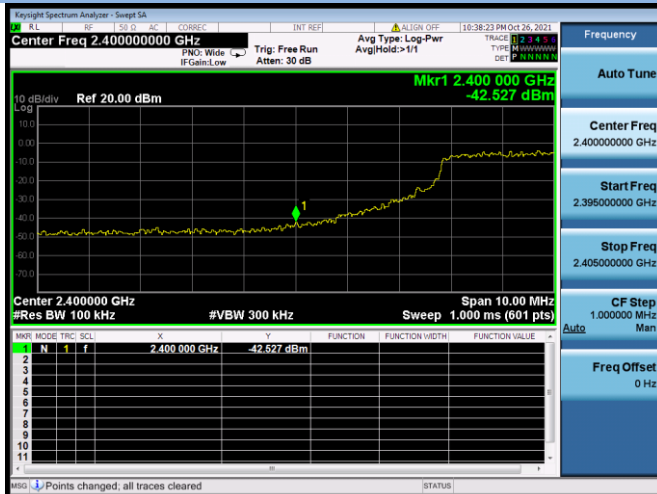

802.11ax-20 MHz CHANNEL 2, Band Edge

802.11ax-20 MHz CHANNEL 10, Carrier level

802.11ax-20 MHz CHANNEL 10, Reference level

802.11ax-20 MHz CHANNEL 10, Band Edge

802.11ax-20 MHz CHANNEL 11, Carrier level

802.11ax-20 MHz CHANNEL 11, Reference level

802.11ax-20 MHz CHANNEL 11, Band Edge

802.11ax-40 MHz CHANNEL 3, Carrier level

802.11ax-40 MHz CHANNEL 3, Reference level

802.11ax-40 MHz CHANNEL 3, Band Edge

802.11ax-40 MHz CHANNEL 4, Carrier level

802.11ax-40 MHz CHANNEL 4, Reference level

802.11ax-40 MHz CHANNEL 4, Band Edge

802.11ax-40 MHz CHANNEL 5, Carrier level

802.11ax-40 MHz CHANNEL 5, Reference level

802.11ax-40 MHz CHANNEL 5, Band Edge

802.11ax-40 MHz CHANNEL 7, Carrier level

802.11ax-40 MHz CHANNEL 7, Reference level