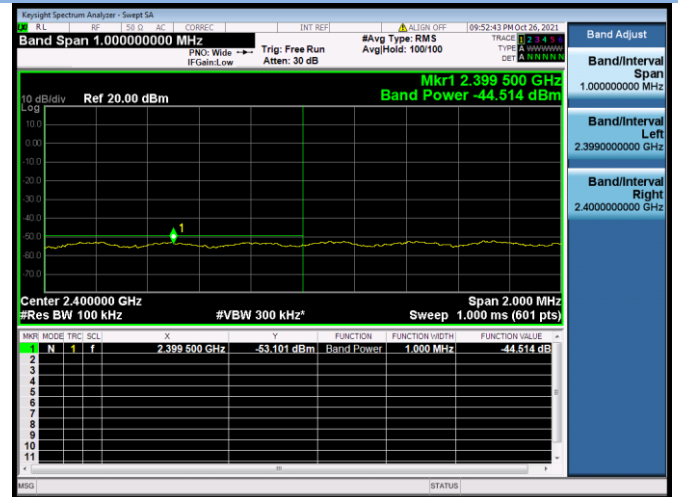

802.11ac-40 MHz CHANNEL 4, Carrier level

802.11ac-40 MHz CHANNEL 4, Reference level

802.11ac-40 MHz CHANNEL 4, Band Edge

802.11ac-40 MHz CHANNEL 7, Carrier level

802.11ac-40 MHz CHANNEL 7, Reference level

802.11ac-40 MHz CHANNEL 7, Band Edge

802.11ac-40 MHz CHANNEL 8, Carrier level

802.11ac-40 MHz CHANNEL 8, Reference level

802.11ac-40 MHz CHANNEL 8, Band Edge

802.11ac-40 MHz CHANNEL 9, Carrier level

802.11ac-40 MHz CHANNEL 9, Reference level