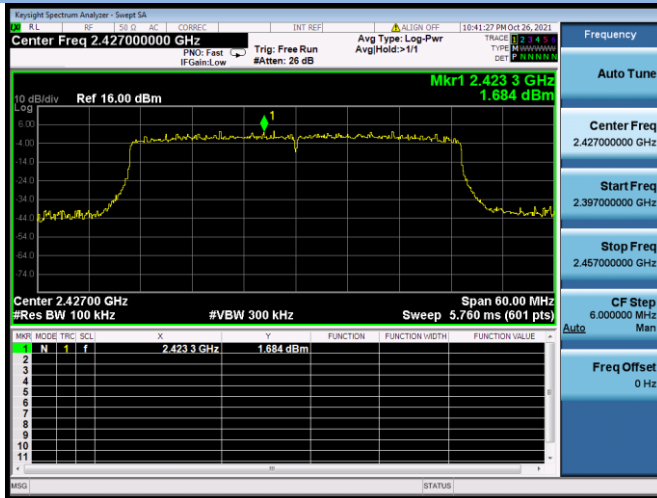

802.11ax-20 MHz CHANNEL 2, Band Edge

802.11ax-20 MHz CHANNEL 10, Carrier level

802.11ax-20 MHz CHANNEL 10, Reference level

802.11ax-20 MHz CHANNEL 10, Band Edge

802.11ax-20 MHz CHANNEL 11, Carrier level

802.11ax-20 MHz CHANNEL 11, Reference level

802.11ax-20 MHz CHANNEL 11, Band Edge

802.11ax-40 MHz CHANNEL 3, Carrier level

802.11ax-40 MHz CHANNEL 3, Reference level

802.11ax-40 MHz CHANNEL 3, Band Edge

802.11ax-40 MHz CHANNEL 4, Carrier level

802.11ax-40 MHz CHANNEL 4, Reference level

802.11ax-40 MHz CHANNEL 4, Band Edge

802.11ax-40 MHz CHANNEL 5, Carrier level

802.11ax-40 MHz CHANNEL 5, Reference level

802.11ax-40 MHz CHANNEL 5, Band Edge

802.11ax-40 MHz CHANNEL 7, Carrier level

802.11ax-40 MHz CHANNEL 7, Reference level