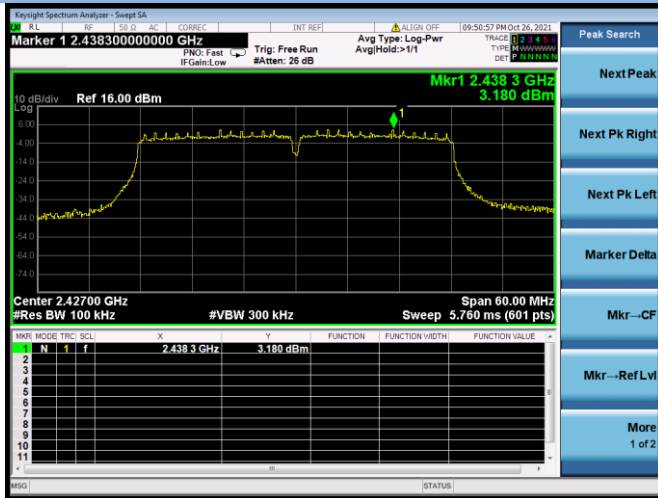

802.11ac-40 MHz CHANNEL 4, Carrier level

802.11ac-40 MHz CHANNEL 4, Reference level

802.11ac-40 MHz CHANNEL 4, Band Edge

802.11ac-40 MHz CHANNEL 7, Carrier level

802.11ac-40 MHz CHANNEL 7, Reference level

802.11ac-40 MHz CHANNEL 7, Band Edge

802.11ac-40 MHz CHANNEL 8, Carrier level

802.11ac-40 MHz CHANNEL 8, Reference level

802.11ac-40 MHz CHANNEL 8, Band Edge

802.11ac-40 MHz CHANNEL 9, Carrier level

802.11ac-40 MHz CHANNEL 9, Reference level

802.11ac-40 MHz CHANNEL 9, Band Edge

802.11ax-20 MHz CHANNEL 1, Carrier level

802.11ax-20 MHz CHANNEL 1, Reference level

802.11ax-20 MHz CHANNEL 1, Band Edge

802.11ax-20 MHz CHANNEL 2, Carrier level

802.11ax-20 MHz CHANNEL 2, Reference level