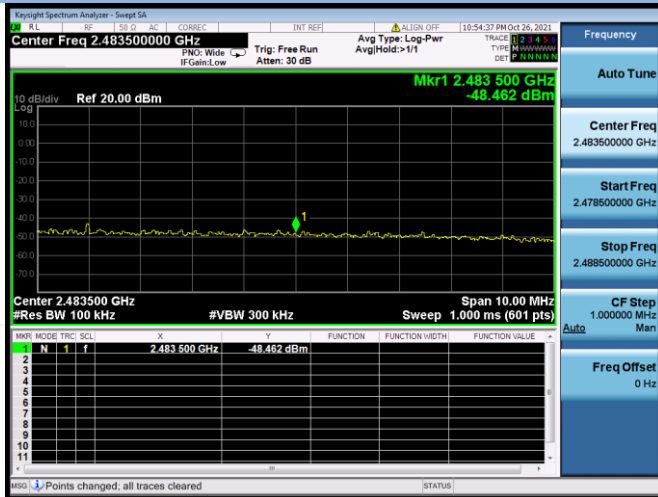

802.11ax-20 MHz CHANNEL 11, Band Edge

802.11ax-40 MHz CHANNEL 3, Carrier level

802.11ax-40 MHz CHANNEL 3, Reference level

802.11ax-40 MHz CHANNEL 3, Band Edge

802.11ax-40 MHz CHANNEL 4, Carrier level

802.11ax-40 MHz CHANNEL 4, Reference level

802.11ax-40 MHz CHANNEL 4, Band Edge

802.11ax-40 MHz CHANNEL 5, Carrier level

802.11ax-40 MHz CHANNEL 5, Reference level

802.11ax-40 MHz CHANNEL 5, Band Edge

802.11ax-40 MHz CHANNEL 7, Carrier level

802.11ax-40 MHz CHANNEL 7, Reference level

802.11ax-40 MHz CHANNEL 7, Band Edge

802.11ax-40 MHz CHANNEL 8, Carrier level

802.11ax-40 MHz CHANNEL 8, Reference level

802.11ax-40 MHz CHANNEL 8, Band Edge

802.11ax-40 MHz CHANNEL 9, Carrier level

802.11ax-40 MHz CHANNEL 9, Reference level