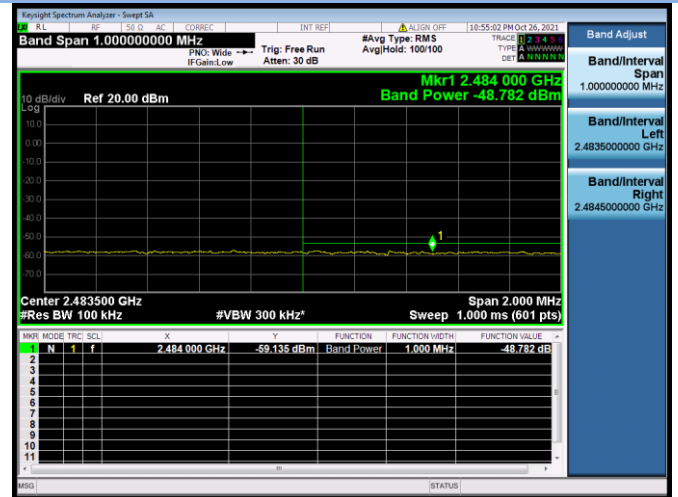

802.11ax-20 MHz CHANNEL 11, Band Edge

802.11ax-40 MHz CHANNEL 3, Carrier level

802.11ax-40 MHz CHANNEL 3, Reference level

802.11ax-40 MHz CHANNEL 3, Band Edge

802.11ax-40 MHz CHANNEL 4, Carrier level

802.11ax-40 MHz CHANNEL 4, Reference level

802.11ax-40 MHz CHANNEL 4, Band Edge

802.11ax-40 MHz CHANNEL 5, Carrier level

802.11ax-40 MHz CHANNEL 5, Reference level

802.11ax-40 MHz CHANNEL 5, Band Edge

802.11ax-40 MHz CHANNEL 7, Carrier level

802.11ax-40 MHz CHANNEL 7, Reference level

802.11ax-40 MHz CHANNEL 7, Band Edge

802.11ax-40 MHz CHANNEL 8, Carrier level

802.11ax-40 MHz CHANNEL 8, Reference level

802.11ax-40 MHz CHANNEL 8, Band Edge

802.11ax-40 MHz CHANNEL 9, Carrier level

802.11ax-40 MHz CHANNEL 9, Reference level