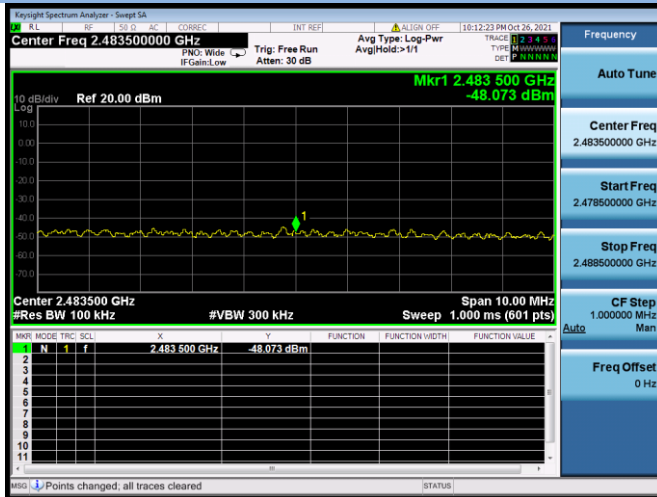

802.11ac-40 MHz CHANNEL 4, Carrier level

802.11ac-40 MHz CHANNEL 4, Reference level

802.11ac-40 MHz CHANNEL 4, Band Edge

802.11ac-40 MHz CHANNEL 7, Carrier level

802.11ac-40 MHz CHANNEL 7, Reference level

802.11ac-40 MHz CHANNEL 7, Band Edge

802.11ac-40 MHz CHANNEL 8, Carrier level

802.11ac-40 MHz CHANNEL 8, Reference level

802.11ac-40 MHz CHANNEL 8, Band Edge

802.11ac-40 MHz CHANNEL 9, Carrier level

802.11ac-40 MHz CHANNEL 9, Reference level

802.11ac-40 MHz CHANNEL 9, Band Edge

802.11ax-20 MHz CHANNEL 1, Carrier level

802.11ax-20 MHz CHANNEL 1, Reference level

802.11ax-20 MHz CHANNEL 1, Band Edge

802.11ax-20 MHz CHANNEL 2, Carrier level

802.11ax-20 MHz CHANNEL 2, Reference level

802.11ax-20 MHz CHANNEL 2, Band Edge

802.11ax-20 MHz CHANNEL 10, Carrier level

802.11ax-20 MHz CHANNEL 10, Reference level

802.11ax-20 MHz CHANNEL 10, Band Edge

802.11ax-20 MHz CHANNEL 11, Carrier level

802.11ax-20 MHz CHANNEL 11, Reference level