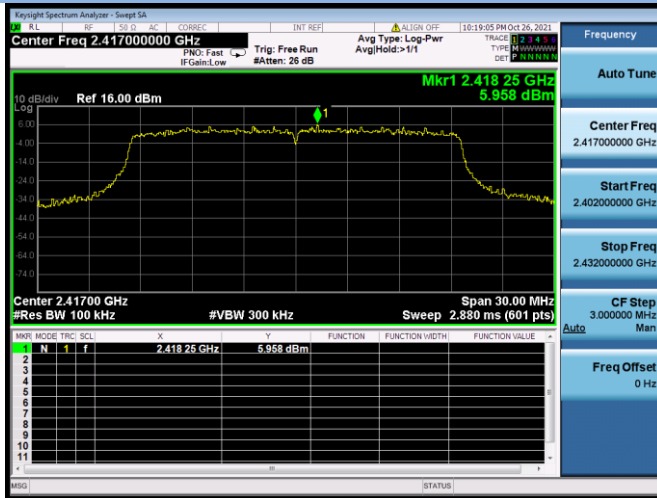

802.11ac-40 MHz CHANNEL 9, Band Edge

802.11ax-20 MHz CHANNEL 1, Carrier level

802.11ax-20 MHz CHANNEL 1, Reference level

802.11ax-20 MHz CHANNEL 1, Band Edge

802.11ax-20 MHz CHANNEL 2, Carrier level

802.11ax-20 MHz CHANNEL 2, Reference level

802.11ax-20 MHz CHANNEL 2, Band Edge

802.11ax-20 MHz CHANNEL 10, Carrier level

802.11ax-20 MHz CHANNEL 10, Reference level

802.11ax-20 MHz CHANNEL 10, Band Edge

802.11ax-20 MHz CHANNEL 11, Carrier level

802.11ax-20 MHz CHANNEL 11, Reference level