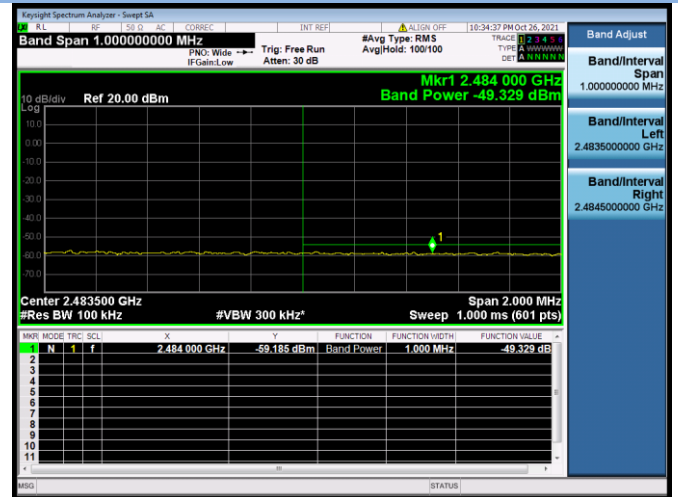

802.11ax-20 MHz CHANNEL 2, Band Edge

802.11ax-20 MHz CHANNEL 10, Carrier level

802.11ax-20 MHz CHANNEL 10, Reference level

802.11ax-20 MHz CHANNEL 10, Band Edge

802.11ax-20 MHz CHANNEL 11, Carrier level

802.11ax-20 MHz CHANNEL 11, Reference level

802.11ax-20 MHz CHANNEL 11, Band Edge

802.11ax-40 MHz CHANNEL 3, Carrier level

802.11ax-40 MHz CHANNEL 3, Reference level

802.11ax-40 MHz CHANNEL 3, Band Edge

802.11ax-40 MHz CHANNEL 4, Carrier level

802.11ax-40 MHz CHANNEL 4, Reference level