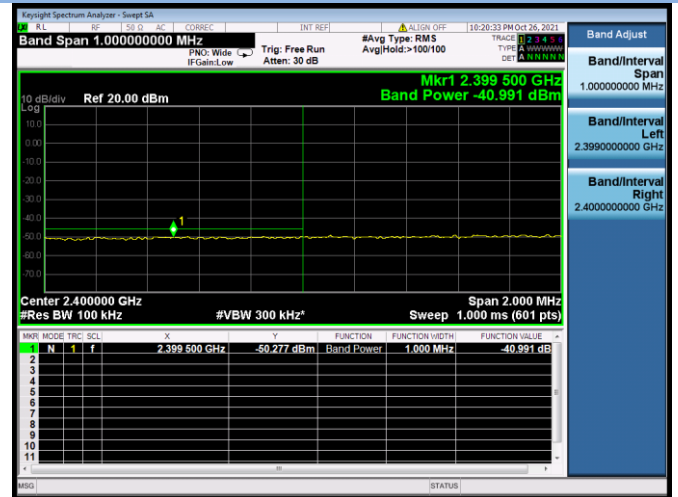

802.11ac-40 MHz CHANNEL 9, Band Edge

802.11ax-20 MHz CHANNEL 1, Carrier level

802.11ax-20 MHz CHANNEL 1, Reference level

802.11ax-20 MHz CHANNEL 1, Band Edge

802.11ax-20 MHz CHANNEL 2, Carrier level

802.11ax-20 MHz CHANNEL 2, Reference level

802.11ax-20 MHz CHANNEL 2, Band Edge

802.11ax-20 MHz CHANNEL 10, Carrier level

802.11ax-20 MHz CHANNEL 10, Reference level

802.11ax-20 MHz CHANNEL 10, Band Edge

802.11ax-20 MHz CHANNEL 11, Carrier level

802.11ax-20 MHz CHANNEL 11, Reference level