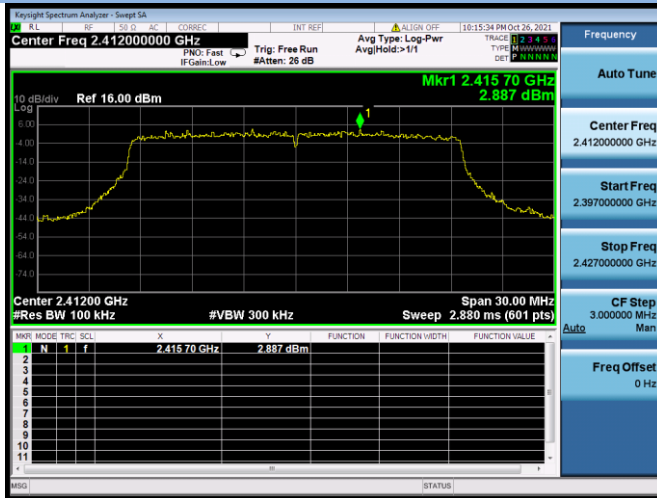

802.11ac-40 MHz CHANNEL 4, Carrier level

802.11ac-40 MHz CHANNEL 4, Reference level

802.11ac-40 MHz CHANNEL 4, Band Edge

802.11ac-40 MHz CHANNEL 7, Carrier level

802.11ac-40 MHz CHANNEL 7, Reference level

802.11ac-40 MHz CHANNEL 7, Band Edge

802.11ac-40 MHz CHANNEL 8, Carrier level

802.11ac-40 MHz CHANNEL 8, Reference level

802.11ac-40 MHz CHANNEL 8, Band Edge

802.11ac-40 MHz CHANNEL 9, Carrier level

802.11ac-40 MHz CHANNEL 9, Reference level

802.11ac-40 MHz CHANNEL 9, Band Edge

802.11ax-20 MHz CHANNEL 1, Carrier level

802.11ax-20 MHz CHANNEL 1, Reference level

802.11ax-20 MHz CHANNEL 1, Band Edge

802.11ax-20 MHz CHANNEL 2, Carrier level

802.11ax-20 MHz CHANNEL 2, Reference level

802.11ax-20 MHz CHANNEL 2, Band Edge

802.11ax-20 MHz CHANNEL 10, Carrier level

802.11ax-20 MHz CHANNEL 10, Reference level

802.11ax-20 MHz CHANNEL 10, Band Edge

802.11ax-20 MHz CHANNEL 11, Carrier level

802.11ax-20 MHz CHANNEL 11, Reference level