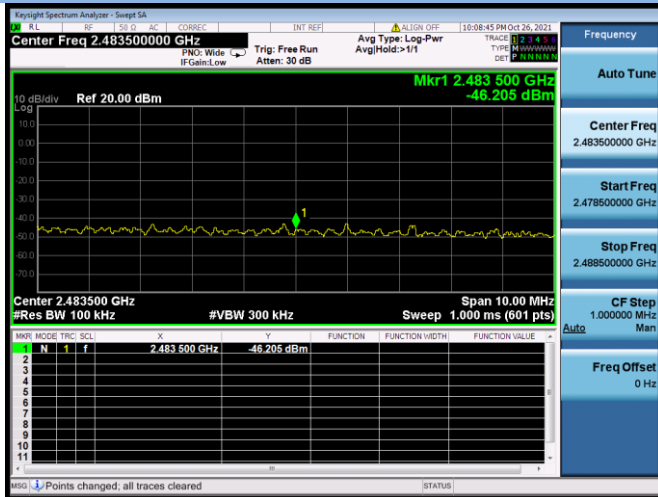

802.11ac-40 MHz CHANNEL 4, Carrier level

802.11ac-40 MHz CHANNEL 4, Reference level

802.11ac-40 MHz CHANNEL 4, Band Edge

802.11ac-40 MHz CHANNEL 7, Carrier level

802.11ac-40 MHz CHANNEL 7, Reference level

802.11ac-40 MHz CHANNEL 7, Band Edge

802.11ac-40 MHz CHANNEL 8, Carrier level

802.11ac-40 MHz CHANNEL 8, Reference level

802.11ac-40 MHz CHANNEL 8, Band Edge

802.11ac-40 MHz CHANNEL 9, Carrier level

802.11ac-40 MHz CHANNEL 9, Reference level

802.11ac-40 MHz CHANNEL 9, Band Edge

802.11ax-20 MHz CHANNEL 1, Carrier level

802.11ax-20 MHz CHANNEL 1, Reference level

802.11ax-20 MHz CHANNEL 1, Band Edge

802.11ax-20 MHz CHANNEL 2, Carrier level

802.11ax-20 MHz CHANNEL 2, Reference level