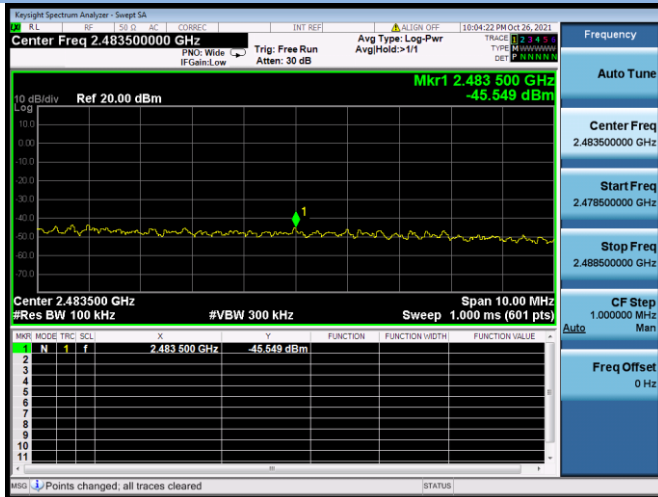

802.11ac-40 MHz CHANNEL 4, Carrier level

802.11ac-40 MHz CHANNEL 4, Reference level

802.11ac-40 MHz CHANNEL 4, Band Edge

802.11ac-40 MHz CHANNEL 7, Carrier level

802.11ac-40 MHz CHANNEL 7, Reference level

802.11ac-40 MHz CHANNEL 7, Band Edge

802.11ac-40 MHz CHANNEL 8, Carrier level

802.11ac-40 MHz CHANNEL 8, Reference level

802.11ac-40 MHz CHANNEL 8, Band Edge

802.11ac-40 MHz CHANNEL 9, Carrier level

802.11ac-40 MHz CHANNEL 9, Reference level

802.11ac-40 MHz CHANNEL 9, Band Edge

802.11ax-20 MHz CHANNEL 1, Carrier level

802.11ax-20 MHz CHANNEL 1, Reference level

802.11ax-20 MHz CHANNEL 1, Band Edge

802.11ax-20 MHz CHANNEL 2, Carrier level

802.11ax-20 MHz CHANNEL 2, Reference level