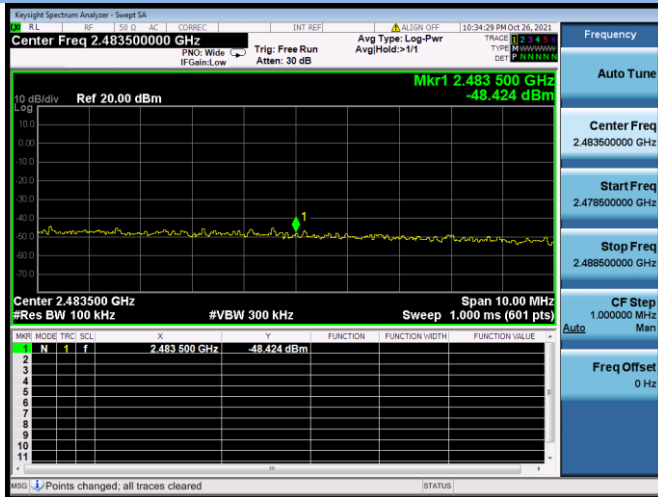

802.11ac-40 MHz CHANNEL 9, Band Edge

802.11ax-20 MHz CHANNEL 1, Carrier level

802.11ax-20 MHz CHANNEL 1, Reference level

802.11ax-20 MHz CHANNEL 1, Band Edge

802.11ax-20 MHz CHANNEL 2, Carrier level

802.11ax-20 MHz CHANNEL 2, Reference level

802.11ax-20 MHz CHANNEL 2, Band Edge

802.11ax-20 MHz CHANNEL 10, Carrier level

802.11ax-20 MHz CHANNEL 10, Reference level

802.11ax-20 MHz CHANNEL 10, Band Edge

802.11ax-20 MHz CHANNEL 11, Carrier level

802.11ax-20 MHz CHANNEL 11, Reference level

802.11ax-20 MHz CHANNEL 11, Band Edge

802.11ax-40 MHz CHANNEL 3, Carrier level

802.11ax-40 MHz CHANNEL 3, Reference level

802.11ax-40 MHz CHANNEL 3, Band Edge

802.11ax-40 MHz CHANNEL 4, Carrier level

802.11ax-40 MHz CHANNEL 4, Reference level