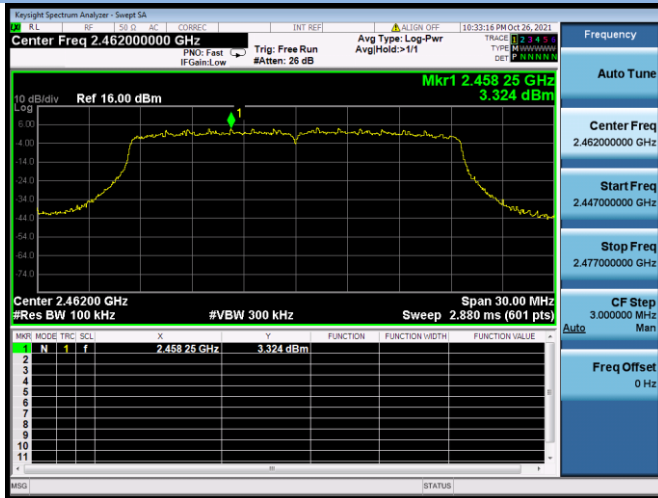

802.11ac-40 MHz CHANNEL 9, Band Edge

802.11ax-20 MHz CHANNEL 1, Carrier level

802.11ax-20 MHz CHANNEL 1, Reference level

802.11ax-20 MHz CHANNEL 1, Band Edge

802.11ax-20 MHz CHANNEL 2, Carrier level

802.11ax-20 MHz CHANNEL 2, Reference level

802.11ax-20 MHz CHANNEL 2, Band Edge

802.11ax-20 MHz CHANNEL 10, Carrier level

802.11ax-20 MHz CHANNEL 10, Reference level

802.11ax-20 MHz CHANNEL 10, Band Edge

802.11ax-20 MHz CHANNEL 11, Carrier level

802.11ax-20 MHz CHANNEL 11, Reference level

802.11ax-20 MHz CHANNEL 11, Band Edge

802.11ax-40 MHz CHANNEL 3, Carrier level

802.11ax-40 MHz CHANNEL 3, Reference level

802.11ax-40 MHz CHANNEL 3, Band Edge

802.11ax-40 MHz CHANNEL 4, Carrier level

802.11ax-40 MHz CHANNEL 4, Reference level