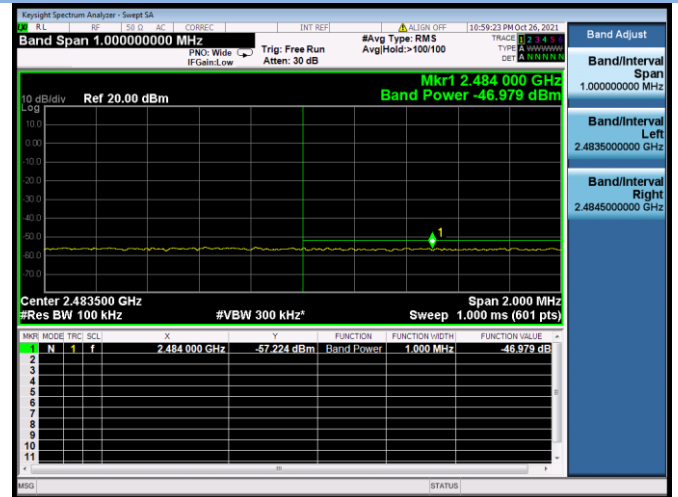

802.11ax-40 MHz CHANNEL 7, Band Edge

802.11ax-40 MHz CHANNEL 8, Carrier level

802.11ax-40 MHz CHANNEL 8, Reference level

802.11ax-40 MHz CHANNEL 8, Band Edge

802.11ax-40 MHz CHANNEL 9, Carrier level

802.11ax-40 MHz CHANNEL 9, Reference level

802.11ax-40 MHz CHANNEL 9, Band Edge

MIMO-Aux. Antenna

802.11b CHANNEL 1, Carrier level

802.11b CHANNEL 1, Reference level

802.11b CHANNEL 1, Band Edge