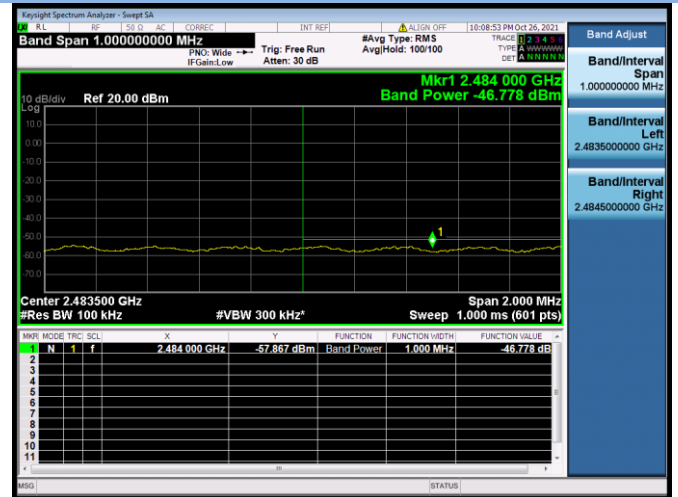

802.11ac-40 MHz CHANNEL 7, Band Edge

802.11ac-40 MHz CHANNEL 8, Carrier level

802.11ac-40 MHz CHANNEL 8, Reference level

802.11ac-40 MHz CHANNEL 8, Band Edge

802.11ac-40 MHz CHANNEL 9, Carrier level

802.11ac-40 MHz CHANNEL 9, Reference level

802.11ac-40 MHz CHANNEL 9, Band Edge

802.11ax-20 MHz CHANNEL 1, Carrier level

802.11ax-20 MHz CHANNEL 1, Reference level

802.11ax-20 MHz CHANNEL 1, Band Edge

802.11ax-20 MHz CHANNEL 2, Carrier level

802.11ax-20 MHz CHANNEL 2, Reference level