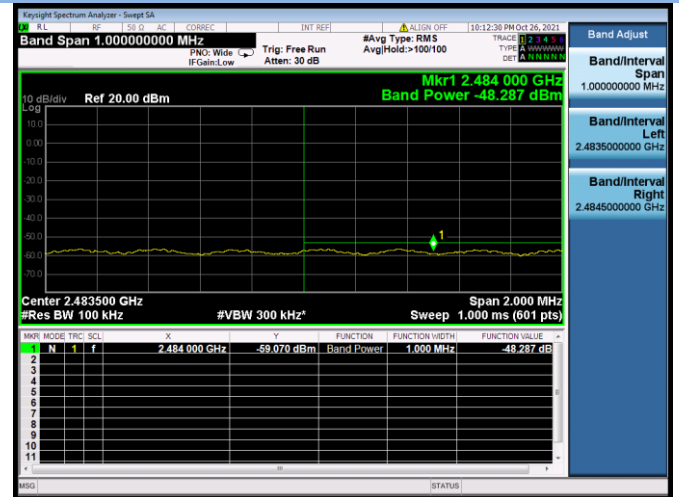

802.11ac-40 MHz CHANNEL 4, Carrier level

802.11ac-40 MHz CHANNEL 4, Reference level

802.11ac-40 MHz CHANNEL 4, Band Edge

802.11ac-40 MHz CHANNEL 7, Carrier level

802.11ac-40 MHz CHANNEL 7, Reference level

802.11ac-40 MHz CHANNEL 7, Band Edge

802.11ac-40 MHz CHANNEL 8, Carrier level

802.11ac-40 MHz CHANNEL 8, Reference level

802.11ac-40 MHz CHANNEL 8, Band Edge

802.11ac-40 MHz CHANNEL 9, Carrier level

802.11ac-40 MHz CHANNEL 9, Reference level

802.11ac-40 MHz CHANNEL 9, Band Edge

802.11ax-20 MHz CHANNEL 1, Carrier level

802.11ax-20 MHz CHANNEL 1, Reference level

802.11ax-20 MHz CHANNEL 1, Band Edge

802.11ax-20 MHz CHANNEL 2, Carrier level

802.11ax-20 MHz CHANNEL 2, Reference level

802.11ax-20 MHz CHANNEL 2, Band Edge

802.11ax-20 MHz CHANNEL 10, Carrier level

802.11ax-20 MHz CHANNEL 10, Reference level

802.11ax-20 MHz CHANNEL 10, Band Edge

802.11ax-20 MHz CHANNEL 11, Carrier level

802.11ax-20 MHz CHANNEL 11, Reference level