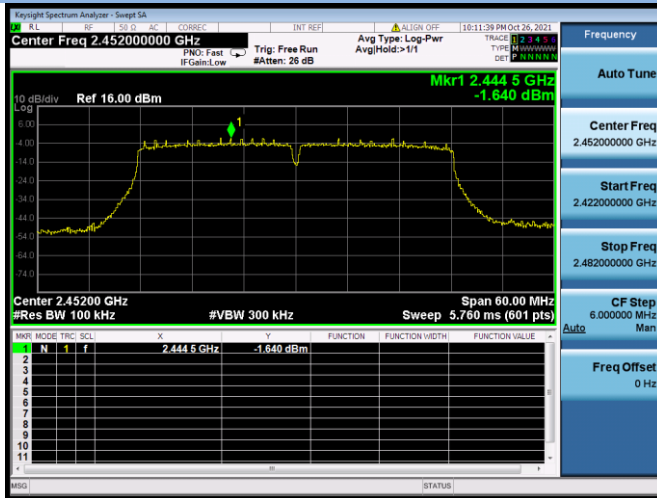

802.11ac-40 MHz CHANNEL 4, Carrier level

802.11ac-40 MHz CHANNEL 4, Reference level

802.11ac-40 MHz CHANNEL 4, Band Edge

802.11ac-40 MHz CHANNEL 7, Carrier level

802.11ac-40 MHz CHANNEL 7, Reference level

802.11ac-40 MHz CHANNEL 7, Band Edge

802.11ac-40 MHz CHANNEL 8, Carrier level

802.11ac-40 MHz CHANNEL 8, Reference level

802.11ac-40 MHz CHANNEL 8, Band Edge

802.11ac-40 MHz CHANNEL 9, Carrier level

802.11ac-40 MHz CHANNEL 9, Reference level

802.11ac-40 MHz CHANNEL 9, Band Edge

802.11ax-20 MHz CHANNEL 1, Carrier level

802.11ax-20 MHz CHANNEL 1, Reference level

802.11ax-20 MHz CHANNEL 1, Band Edge

802.11ax-20 MHz CHANNEL 2, Carrier level

802.11ax-20 MHz CHANNEL 2, Reference level

802.11ax-20 MHz CHANNEL 2, Band Edge

802.11ax-20 MHz CHANNEL 10, Carrier level

802.11ax-20 MHz CHANNEL 10, Reference level

802.11ax-20 MHz CHANNEL 10, Band Edge

802.11ax-20 MHz CHANNEL 11, Carrier level

802.11ax-20 MHz CHANNEL 11, Reference level