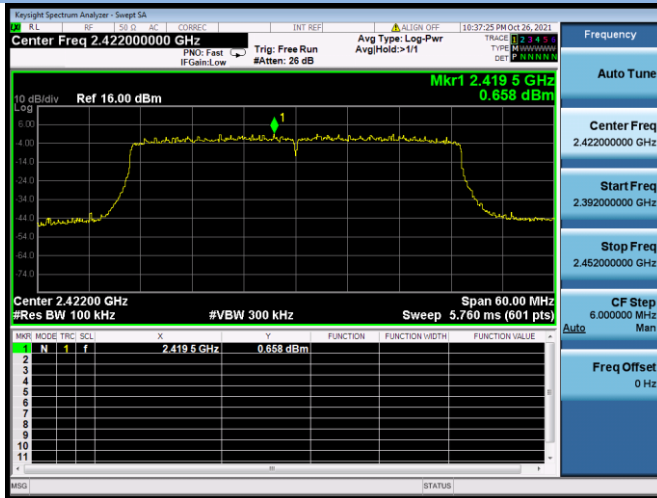

802.11ax-20 MHz CHANNEL 2, Band Edge

802.11ax-20 MHz CHANNEL 10, Carrier level

802.11ax-20 MHz CHANNEL 10, Reference level

802.11ax-20 MHz CHANNEL 10, Band Edge

802.11ax-20 MHz CHANNEL 11, Carrier level

802.11ax-20 MHz CHANNEL 11, Reference level

802.11ax-20 MHz CHANNEL 11, Band Edge

802.11ax-40 MHz CHANNEL 3, Carrier level

802.11ax-40 MHz CHANNEL 3, Reference level

802.11ax-40 MHz CHANNEL 3, Band Edge

802.11ax-40 MHz CHANNEL 4, Carrier level

802.11ax-40 MHz CHANNEL 4, Reference level