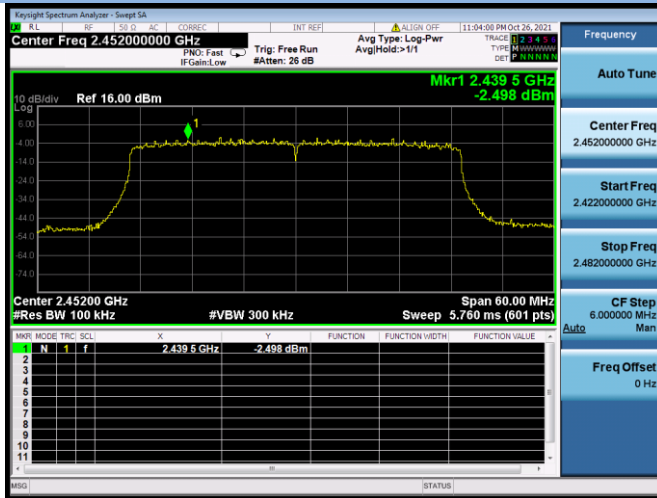

802.11ax-40 MHz CHANNEL 7, Band Edge

802.11ax-40 MHz CHANNEL 8, Carrier level

802.11ax-40 MHz CHANNEL 8, Reference level

802.11ax-40 MHz CHANNEL 8, Band Edge

802.11ax-40 MHz CHANNEL 9, Carrier level

802.11ax-40 MHz CHANNEL 9, Reference level

802.11ax-40 MHz CHANNEL 9, Band Edge

MIMO-Aux. Antenna

802.11b CHANNEL 1, Carrier level

802.11b CHANNEL 1, Reference level

802.11b CHANNEL 1, Band Edge