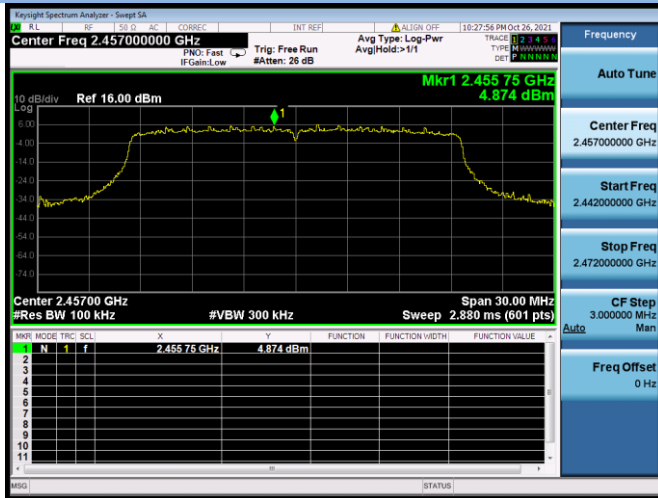

802.11ac-40 MHz CHANNEL 9, Band Edge

802.11ax-20 MHz CHANNEL 1, Carrier level

802.11ax-20 MHz CHANNEL 1, Reference level

802.11ax-20 MHz CHANNEL 1, Band Edge

802.11ax-20 MHz CHANNEL 2, Carrier level

802.11ax-20 MHz CHANNEL 2, Reference level

802.11ax-20 MHz CHANNEL 2, Band Edge

802.11ax-20 MHz CHANNEL 10, Carrier level

802.11ax-20 MHz CHANNEL 10, Reference level

802.11ax-20 MHz CHANNEL 10, Band Edge

802.11ax-20 MHz CHANNEL 11, Carrier level

802.11ax-20 MHz CHANNEL 11, Reference level