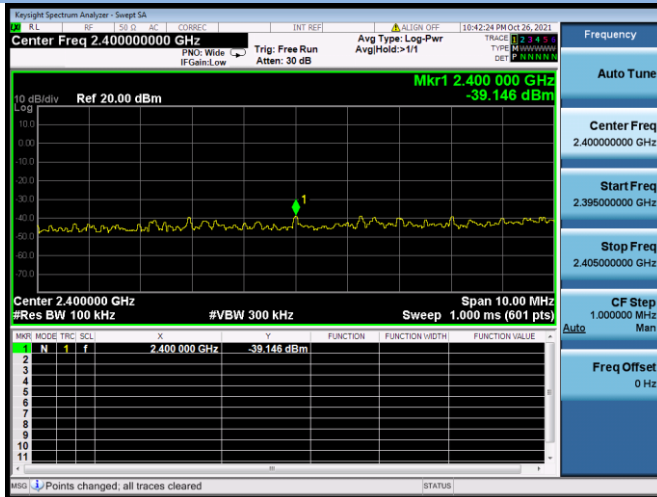

802.11ax-20 MHz CHANNEL 2, Band Edge

802.11ax-20 MHz CHANNEL 10, Carrier level

802.11ax-20 MHz CHANNEL 10, Reference level

802.11ax-20 MHz CHANNEL 10, Band Edge

802.11ax-20 MHz CHANNEL 11, Carrier level

802.11ax-20 MHz CHANNEL 11, Reference level

802.11ax-20 MHz CHANNEL 11, Band Edge

802.11ax-40 MHz CHANNEL 3, Carrier level

802.11ax-40 MHz CHANNEL 3, Reference level

802.11ax-40 MHz CHANNEL 3, Band Edge

802.11ax-40 MHz CHANNEL 4, Carrier level

802.11ax-40 MHz CHANNEL 4, Reference level

802.11ax-40 MHz CHANNEL 4, Band Edge

802.11ax-40 MHz CHANNEL 5, Carrier level

802.11ax-40 MHz CHANNEL 5, Reference level

802.11ax-40 MHz CHANNEL 5, Band Edge

802.11ax-40 MHz CHANNEL 7, Carrier level

802.11ax-40 MHz CHANNEL 7, Reference level