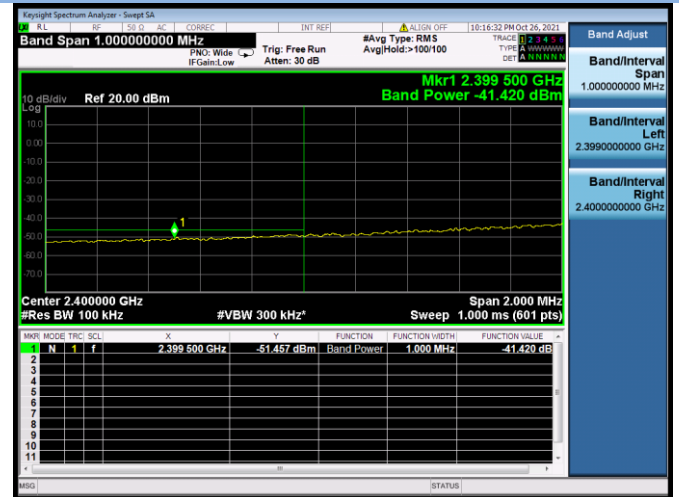

802.11ac-40 MHz CHANNEL 9, Band Edge

802.11ax-20 MHz CHANNEL 1, Carrier level

802.11ax-20 MHz CHANNEL 1, Reference level

802.11ax-20 MHz CHANNEL 1, Band Edge

802.11ax-20 MHz CHANNEL 2, Carrier level

802.11ax-20 MHz CHANNEL 2, Reference level

802.11ax-20 MHz CHANNEL 2, Band Edge

802.11ax-20 MHz CHANNEL 10, Carrier level

802.11ax-20 MHz CHANNEL 10, Reference level

802.11ax-20 MHz CHANNEL 10, Band Edge

802.11ax-20 MHz CHANNEL 11, Carrier level

802.11ax-20 MHz CHANNEL 11, Reference level