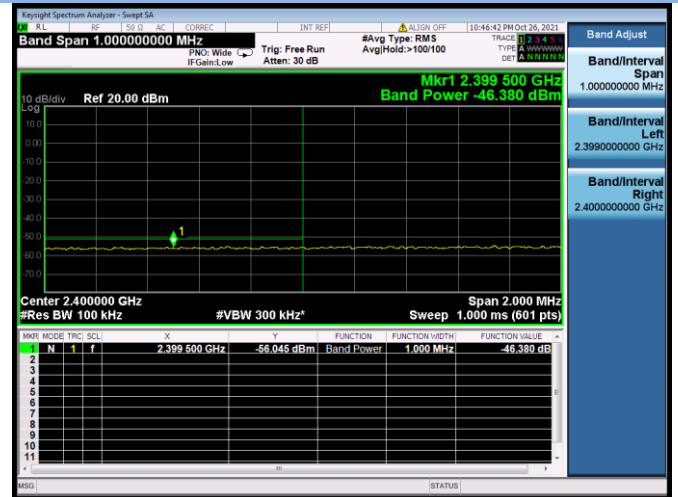

802.11ax-20 MHz CHANNEL 11, Band Edge

802.11ax-40 MHz CHANNEL 3, Carrier level

802.11ax-40 MHz CHANNEL 3, Reference level

802.11ax-40 MHz CHANNEL 3, Band Edge

802.11ax-40 MHz CHANNEL 4, Carrier level

802.11ax-40 MHz CHANNEL 4, Reference level

802.11ax-40 MHz CHANNEL 4, Band Edge

802.11ax-40 MHz CHANNEL 5, Carrier level

802.11ax-40 MHz CHANNEL 5, Reference level

802.11ax-40 MHz CHANNEL 5, Band Edge

802.11ax-40 MHz CHANNEL 7, Carrier level

802.11ax-40 MHz CHANNEL 7, Reference level