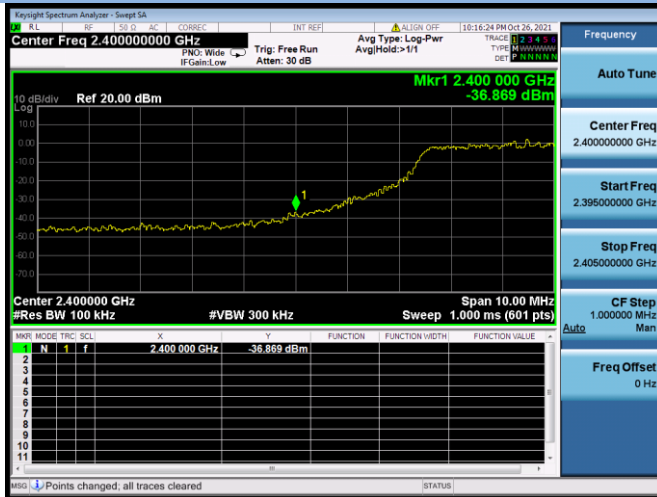

802.11ac-40 MHz CHANNEL 4, Carrier level

802.11ac-40 MHz CHANNEL 4, Reference level

802.11ac-40 MHz CHANNEL 4, Band Edge

802.11ac-40 MHz CHANNEL 7, Carrier level

802.11ac-40 MHz CHANNEL 7, Reference level

802.11ac-40 MHz CHANNEL 7, Band Edge

802.11ac-40 MHz CHANNEL 8, Carrier level

802.11ac-40 MHz CHANNEL 8, Reference level

802.11ac-40 MHz CHANNEL 8, Band Edge

802.11ac-40 MHz CHANNEL 9, Carrier level

802.11ac-40 MHz CHANNEL 9, Reference level

802.11ac-40 MHz CHANNEL 9, Band Edge

802.11ax-20 MHz CHANNEL 1, Carrier level

802.11ax-20 MHz CHANNEL 1, Reference level

802.11ax-20 MHz CHANNEL 1, Band Edge

802.11ax-20 MHz CHANNEL 2, Carrier level

802.11ax-20 MHz CHANNEL 2, Reference level

802.11ax-20 MHz CHANNEL 2, Band Edge

802.11ax-20 MHz CHANNEL 10, Carrier level

802.11ax-20 MHz CHANNEL 10, Reference level

802.11ax-20 MHz CHANNEL 10, Band Edge

802.11ax-20 MHz CHANNEL 11, Carrier level

802.11ax-20 MHz CHANNEL 11, Reference level