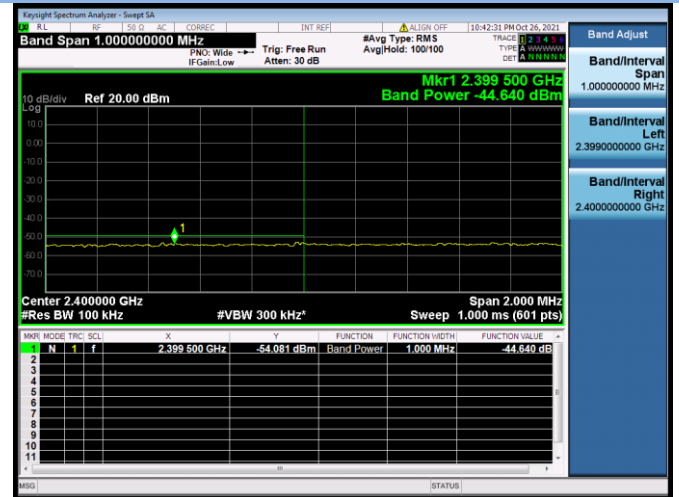

802.11ax-20 MHz CHANNEL 2, Band Edge

802.11ax-20 MHz CHANNEL 10, Carrier level

802.11ax-20 MHz CHANNEL 10, Reference level

802.11ax-20 MHz CHANNEL 10, Band Edge

802.11ax-20 MHz CHANNEL 11, Carrier level

802.11ax-20 MHz CHANNEL 11, Reference level

802.11ax-20 MHz CHANNEL 11, Band Edge

802.11ax-40 MHz CHANNEL 3, Carrier level

802.11ax-40 MHz CHANNEL 3, Reference level

802.11ax-40 MHz CHANNEL 3, Band Edge

802.11ax-40 MHz CHANNEL 4, Carrier level

802.11ax-40 MHz CHANNEL 4, Reference level

802.11ax-40 MHz CHANNEL 4, Band Edge

802.11ax-40 MHz CHANNEL 5, Carrier level

802.11ax-40 MHz CHANNEL 5, Reference level

802.11ax-40 MHz CHANNEL 5, Band Edge

802.11ax-40 MHz CHANNEL 7, Carrier level

802.11ax-40 MHz CHANNEL 7, Reference level