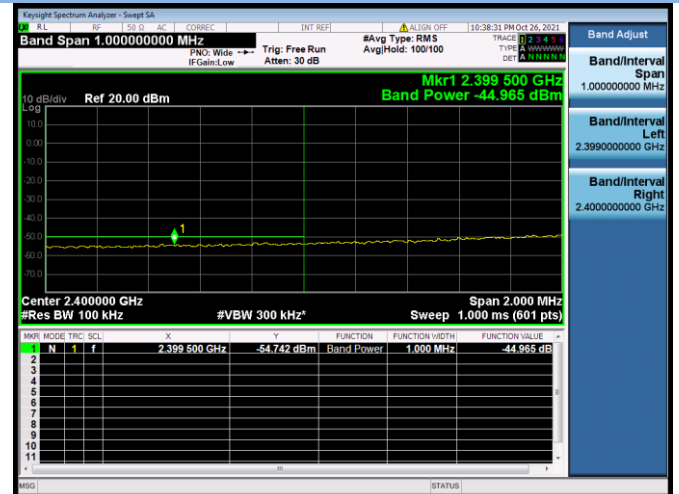

802.11ax-20 MHz CHANNEL 2, Band Edge

802.11ax-20 MHz CHANNEL 10, Carrier level

802.11ax-20 MHz CHANNEL 10, Reference level

802.11ax-20 MHz CHANNEL 10, Band Edge

802.11ax-20 MHz CHANNEL 11, Carrier level

802.11ax-20 MHz CHANNEL 11, Reference level

802.11ax-20 MHz CHANNEL 11, Band Edge

802.11ax-40 MHz CHANNEL 3, Carrier level

802.11ax-40 MHz CHANNEL 3, Reference level

802.11ax-40 MHz CHANNEL 3, Band Edge

802.11ax-40 MHz CHANNEL 4, Carrier level

802.11ax-40 MHz CHANNEL 4, Reference level

802.11ax-40 MHz CHANNEL 4, Band Edge

802.11ax-40 MHz CHANNEL 5, Carrier level

802.11ax-40 MHz CHANNEL 5, Reference level

802.11ax-40 MHz CHANNEL 5, Band Edge

802.11ax-40 MHz CHANNEL 7, Carrier level

802.11ax-40 MHz CHANNEL 7, Reference level