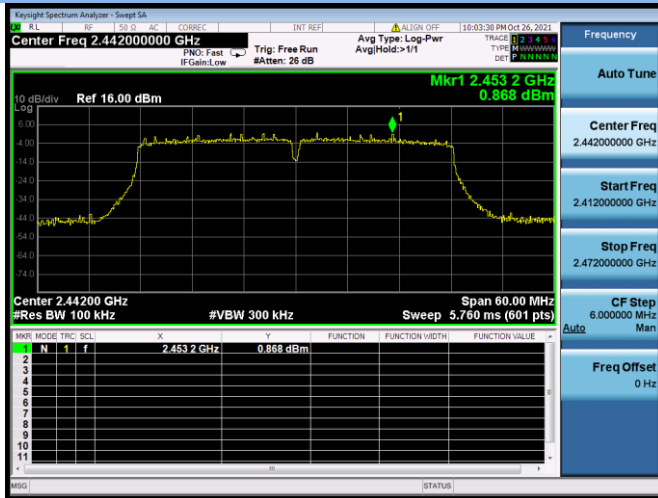

802.11ac-40 MHz CHANNEL 4, Carrier level

802.11ac-40 MHz CHANNEL 4, Reference level

802.11ac-40 MHz CHANNEL 4, Band Edge

802.11ac-40 MHz CHANNEL 7, Carrier level

802.11ac-40 MHz CHANNEL 7, Reference level

802.11ac-40 MHz CHANNEL 7, Band Edge

802.11ac-40 MHz CHANNEL 8, Carrier level

802.11ac-40 MHz CHANNEL 8, Reference level

802.11ac-40 MHz CHANNEL 8, Band Edge

802.11ac-40 MHz CHANNEL 9, Carrier level

802.11ac-40 MHz CHANNEL 9, Reference level

802.11ac-40 MHz CHANNEL 9, Band Edge

802.11ax-20 MHz CHANNEL 1, Carrier level

802.11ax-20 MHz CHANNEL 1, Reference level

802.11ax-20 MHz CHANNEL 1, Band Edge

802.11ax-20 MHz CHANNEL 2, Carrier level

802.11ax-20 MHz CHANNEL 2, Reference level