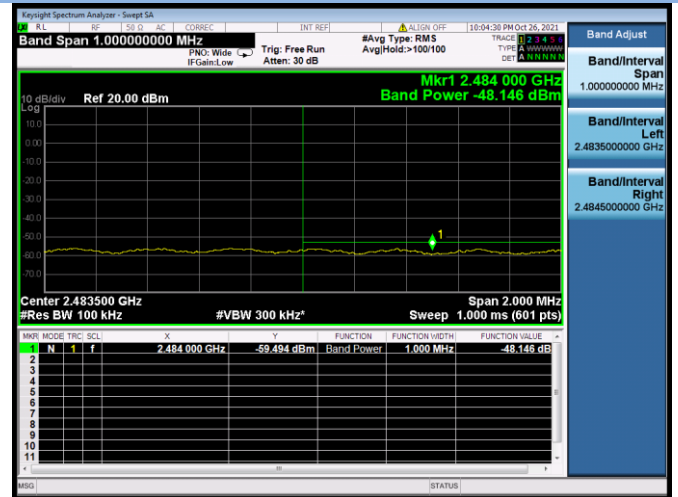

802.11ac-40 MHz CHANNEL 4, Carrier level

802.11ac-40 MHz CHANNEL 4, Reference level

802.11ac-40 MHz CHANNEL 4, Band Edge

802.11ac-40 MHz CHANNEL 7, Carrier level

802.11ac-40 MHz CHANNEL 7, Reference level

802.11ac-40 MHz CHANNEL 7, Band Edge

802.11ac-40 MHz CHANNEL 8, Carrier level

802.11ac-40 MHz CHANNEL 8, Reference level

802.11ac-40 MHz CHANNEL 8, Band Edge

802.11ac-40 MHz CHANNEL 9, Carrier level

802.11ac-40 MHz CHANNEL 9, Reference level

802.11ac-40 MHz CHANNEL 9, Band Edge

802.11ax-20 MHz CHANNEL 1, Carrier level

802.11ax-20 MHz CHANNEL 1, Reference level

802.11ax-20 MHz CHANNEL 1, Band Edge

802.11ax-20 MHz CHANNEL 2, Carrier level

802.11ax-20 MHz CHANNEL 2, Reference level