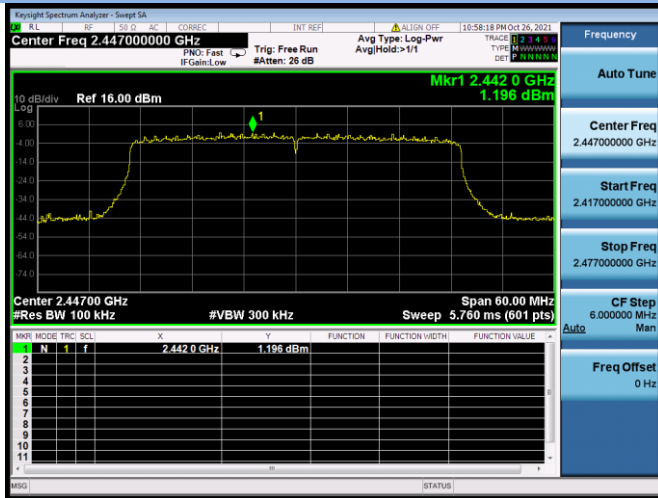

802.11ax-20 MHz CHANNEL 11, Band Edge

802.11ax-40 MHz CHANNEL 3, Carrier level

802.11ax-40 MHz CHANNEL 3, Reference level

802.11ax-40 MHz CHANNEL 3, Band Edge

802.11ax-40 MHz CHANNEL 4, Carrier level

802.11ax-40 MHz CHANNEL 4, Reference level

802.11ax-40 MHz CHANNEL 4, Band Edge

802.11ax-40 MHz CHANNEL 5, Carrier level

802.11ax-40 MHz CHANNEL 5, Reference level

802.11ax-40 MHz CHANNEL 5, Band Edge

802.11ax-40 MHz CHANNEL 7, Carrier level

802.11ax-40 MHz CHANNEL 7, Reference level

802.11ax-40 MHz CHANNEL 7, Band Edge

802.11ax-40 MHz CHANNEL 8, Carrier level

802.11ax-40 MHz CHANNEL 8, Reference level

802.11ax-40 MHz CHANNEL 8, Band Edge

802.11ax-40 MHz CHANNEL 9, Carrier level

802.11ax-40 MHz CHANNEL 9, Reference level