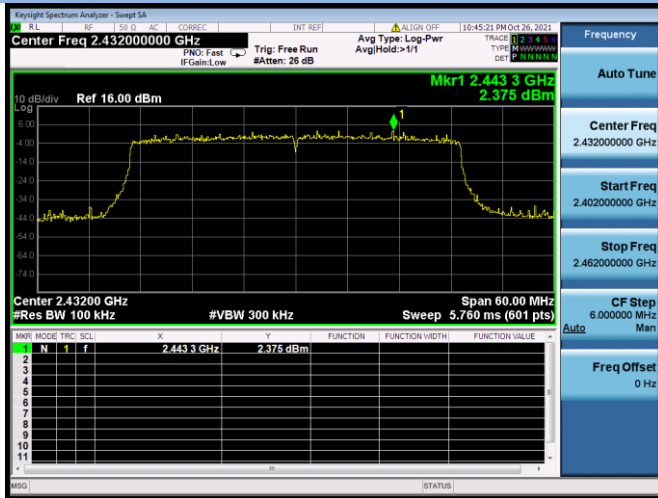

802.11ax-20 MHz CHANNEL 2, Band Edge

802.11ax-20 MHz CHANNEL 10, Carrier level

802.11ax-20 MHz CHANNEL 10, Reference level

802.11ax-20 MHz CHANNEL 10, Band Edge

802.11ax-20 MHz CHANNEL 11, Carrier level

802.11ax-20 MHz CHANNEL 11, Reference level

802.11ax-20 MHz CHANNEL 11, Band Edge

802.11ax-40 MHz CHANNEL 3, Carrier level

802.11ax-40 MHz CHANNEL 3, Reference level

802.11ax-40 MHz CHANNEL 3, Band Edge

802.11ax-40 MHz CHANNEL 4, Carrier level

802.11ax-40 MHz CHANNEL 4, Reference level

802.11ax-40 MHz CHANNEL 4, Band Edge

802.11ax-40 MHz CHANNEL 5, Carrier level

802.11ax-40 MHz CHANNEL 5, Reference level

802.11ax-40 MHz CHANNEL 5, Band Edge

802.11ax-40 MHz CHANNEL 7, Carrier level

802.11ax-40 MHz CHANNEL 7, Reference level