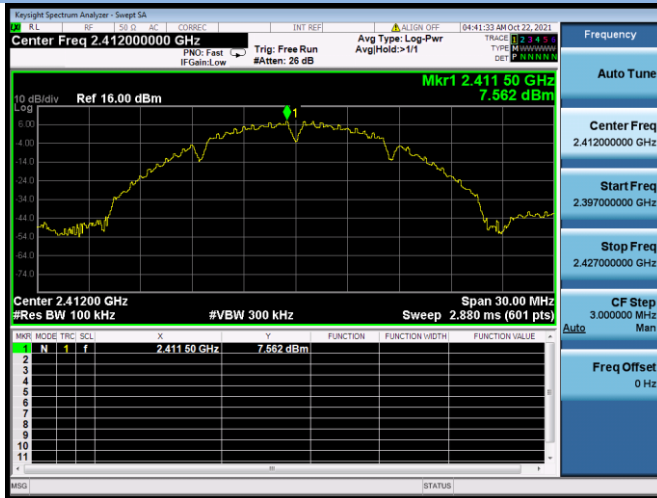

802.11ax-40 MHz CHANNEL 7, Band Edge

802.11ax-40 MHz CHANNEL 8, Carrier level

802.11ax-40 MHz CHANNEL 8, Reference level

802.11ax-40 MHz CHANNEL 8, Band Edge

802.11ax-40 MHz CHANNEL 9, Carrier level

802.11ax-40 MHz CHANNEL 9, Reference level

802.11ax-40 MHz CHANNEL 9, Band Edge

MIMO-Aux. Antenna

802.11b CHANNEL 1, Carrier level

802.11b CHANNEL 1, Reference level

802.11b CHANNEL 1, Band Edge