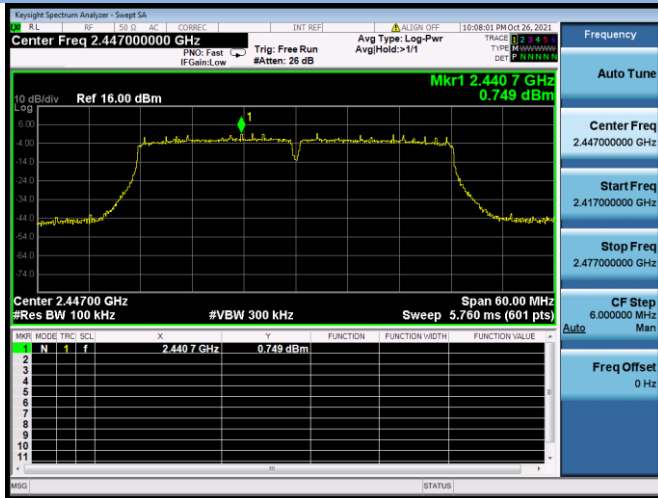

802.11ac-40 MHz CHANNEL 4, Carrier level

802.11ac-40 MHz CHANNEL 4, Reference level

802.11ac-40 MHz CHANNEL 4, Band Edge

802.11ac-40 MHz CHANNEL 7, Carrier level

802.11ac-40 MHz CHANNEL 7, Reference level

802.11ac-40 MHz CHANNEL 7, Band Edge

802.11ac-40 MHz CHANNEL 8, Carrier level

802.11ac-40 MHz CHANNEL 8, Reference level

802.11ac-40 MHz CHANNEL 8, Band Edge

802.11ac-40 MHz CHANNEL 9, Carrier level

802.11ac-40 MHz CHANNEL 9, Reference level

802.11ac-40 MHz CHANNEL 9, Band Edge

802.11ax-20 MHz CHANNEL 1, Carrier level

802.11ax-20 MHz CHANNEL 1, Reference level

802.11ax-20 MHz CHANNEL 1, Band Edge

802.11ax-20 MHz CHANNEL 2, Carrier level

802.11ax-20 MHz CHANNEL 2, Reference level