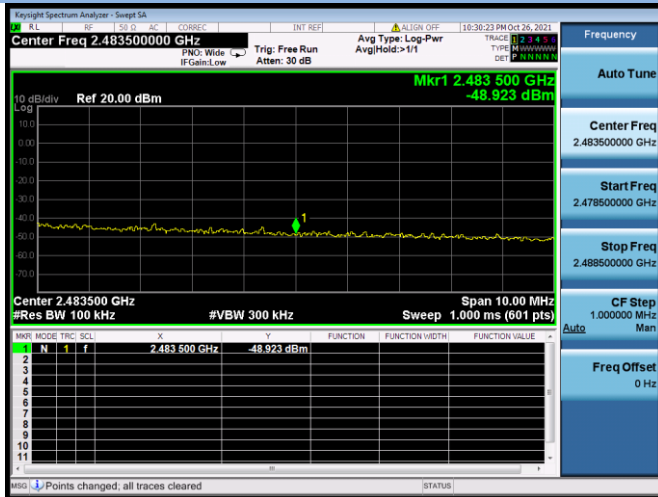

802.11ac-40 MHz CHANNEL 7, Band Edge

802.11ac-40 MHz CHANNEL 8, Carrier level

802.11ac-40 MHz CHANNEL 8, Reference level

802.11ac-40 MHz CHANNEL 8, Band Edge

802.11ac-40 MHz CHANNEL 9, Carrier level

802.11ac-40 MHz CHANNEL 9, Reference level

802.11ac-40 MHz CHANNEL 9, Band Edge

802.11ax-20 MHz CHANNEL 1, Carrier level

802.11ax-20 MHz CHANNEL 1, Reference level

802.11ax-20 MHz CHANNEL 1, Band Edge

802.11ax-20 MHz CHANNEL 2, Carrier level

802.11ax-20 MHz CHANNEL 2, Reference level

802.11ax-20 MHz CHANNEL 2, Band Edge

802.11ax-20 MHz CHANNEL 10, Carrier level

802.11ax-20 MHz CHANNEL 10, Reference level

802.11ax-20 MHz CHANNEL 10, Band Edge

802.11ax-20 MHz CHANNEL 11, Carrier level

802.11ax-20 MHz CHANNEL 11, Reference level