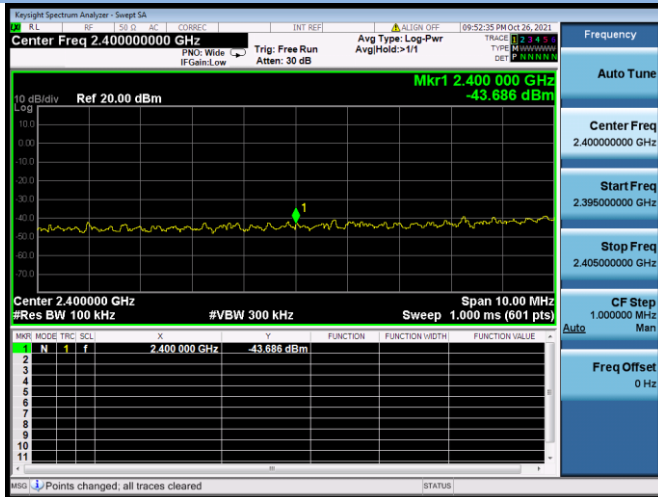

802.11ac-40 MHz CHANNEL 4, Carrier level

802.11ac-40 MHz CHANNEL 4, Reference level

802.11ac-40 MHz CHANNEL 4, Band Edge

802.11ac-40 MHz CHANNEL 7, Carrier level

802.11ac-40 MHz CHANNEL 7, Reference level

802.11ac-40 MHz CHANNEL 7, Band Edge

802.11ac-40 MHz CHANNEL 8, Carrier level

802.11ac-40 MHz CHANNEL 8, Reference level

802.11ac-40 MHz CHANNEL 8, Band Edge

802.11ac-40 MHz CHANNEL 9, Carrier level

802.11ac-40 MHz CHANNEL 9, Reference level

802.11ac-40 MHz CHANNEL 9, Band Edge

802.11ax-20 MHz CHANNEL 1, Carrier level

802.11ax-20 MHz CHANNEL 1, Reference level

802.11ax-20 MHz CHANNEL 1, Band Edge

802.11ax-20 MHz CHANNEL 2, Carrier level

802.11ax-20 MHz CHANNEL 2, Reference level