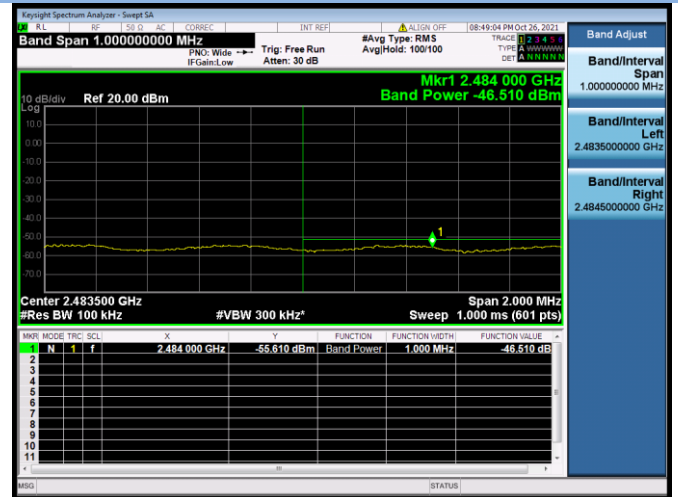

802.11n-20 MHz CHANNEL 11, Carrier level

802.11n-20 MHz CHANNEL 11, Reference level

802.11n-20 MHz CHANNEL 11, Band Edge

802.11n-40 MHz CHANNEL 3, Carrier level

802.11n-40 MHz CHANNEL 3, Reference level

802.11n-40 MHz CHANNEL 3, Band Edge

802.11n-40 MHz CHANNEL 4, Carrier level

802.11n-40 MHz CHANNEL 4, Reference level

802.11n-40 MHz CHANNEL 4, Band Edge

802.11n-40 MHz CHANNEL 7, Carrier level

802.11n-40 MHz CHANNEL 7, Reference level

802.11n-40 MHz CHANNEL 7, Band Edge

802.11n-40 MHz CHANNEL 8, Carrier level

802.11n-40 MHz CHANNEL 8, Reference level

802.11n-40 MHz CHANNEL 8, Band Edge

802.11n-40 MHz CHANNEL 9, Carrier level

802.11n-40 MHz CHANNEL 9, Reference level

802.11n-40 MHz CHANNEL 9, Band Edge