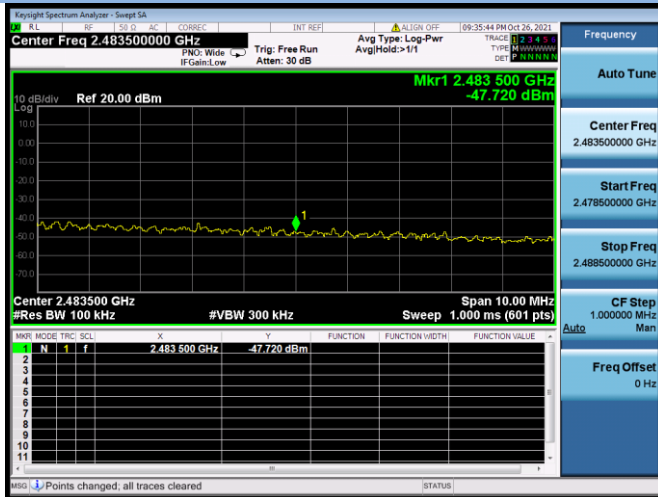

802.11ac-20 MHz CHANNEL 1, Carrier level

802.11ac-20 MHz CHANNEL 1, Reference level

802.11ac-20 MHz CHANNEL 1, Band Edge

802.11ac-20 MHz CHANNEL 2, Carrier level

802.11ac-20 MHz CHANNEL 2, Reference level

802.11ac-20 MHz CHANNEL 2, Band Edge

802.11ac-20 MHz CHANNEL 10, Carrier level

802.11ac-20 MHz CHANNEL 10, Reference level

802.11ac-20 MHz CHANNEL 10, Band Edge

802.11ac-20 MHz CHANNEL 11, Carrier level

802.11ac-20 MHz CHANNEL 11, Reference level

802.11ac-20 MHz CHANNEL 11, Band Edge

802.11ac-40 MHz CHANNEL 3, Carrier level

802.11ac-40 MHz CHANNEL 3, Reference level

802.11ac-40 MHz CHANNEL 3, Band Edge