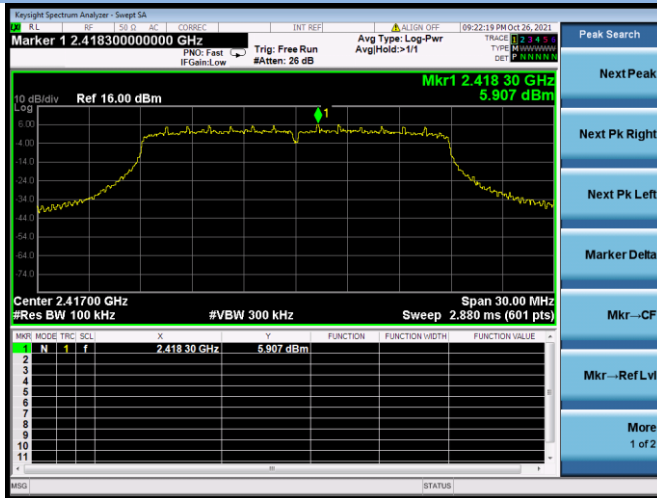

802.11ac-20 MHz CHANNEL 1, Carrier level

802.11ac-20 MHz CHANNEL 1, Reference level

802.11ac-20 MHz CHANNEL 1, Band Edge

802.11ac-20 MHz CHANNEL 2, Carrier level

802.11ac-20 MHz CHANNEL 2, Reference level

802.11ac-20 MHz CHANNEL 2, Band Edge

802.11ac-20 MHz CHANNEL 10, Carrier level

802.11ac-20 MHz CHANNEL 10, Reference level

802.11ac-20 MHz CHANNEL 10, Band Edge

802.11ac-20 MHz CHANNEL 11, Carrier level

802.11ac-20 MHz CHANNEL 11, Reference level