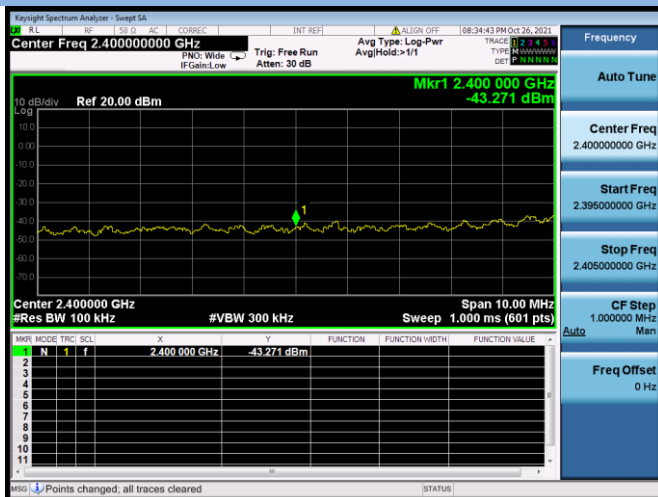

802.11n-20 MHz CHANNEL 2, Carrier level

802.11n-20 MHz CHANNEL 2, Reference level

802.11n-20 MHz CHANNEL 2, Band Edge

802.11n-20 MHz CHANNEL 10, Carrier level

802.11n-20 MHz CHANNEL 10, Reference level

802.11n-20 MHz CHANNEL 10, Band Edge

802.11n-20 MHz CHANNEL 11, Carrier level

802.11n-20 MHz CHANNEL 11, Reference level

802.11n-20 MHz CHANNEL 11, Band Edge

802.11n-40 MHz CHANNEL 3, Carrier level

802.11n-40 MHz CHANNEL 3, Reference level

802.11n-40 MHz CHANNEL 3, Band Edge

802.11n-40 MHz CHANNEL 4, Carrier level

802.11n-40 MHz CHANNEL 4, Reference level

802.11n-40 MHz CHANNEL 4, Band Edge

802.11n-40 MHz CHANNEL 7, Carrier level

802.11n-40 MHz CHANNEL 7, Reference level

802.11n-40 MHz CHANNEL 7, Band Edge