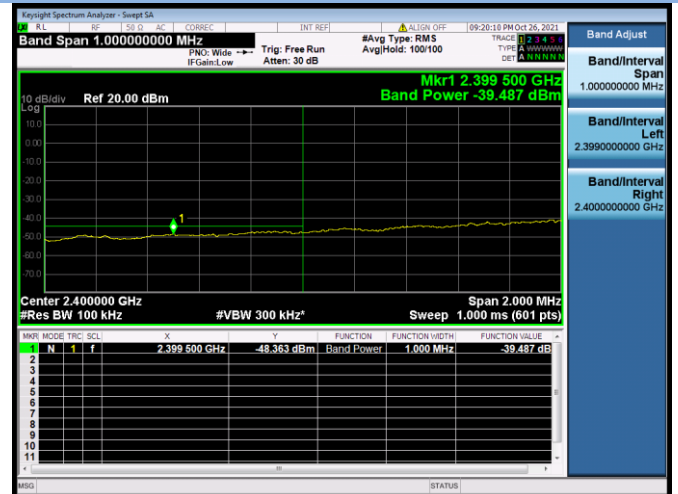

802.11n-40 MHz CHANNEL 8, Carrier level

802.11n-40 MHz CHANNEL 8, Reference level

802.11n-40 MHz CHANNEL 8, Band Edge

802.11n-40 MHz CHANNEL 9, Carrier level

802.11n-40 MHz CHANNEL 9, Reference level

802.11n-40 MHz CHANNEL 9, Band Edge

802.11ac-20 MHz CHANNEL 1, Carrier level

802.11ac-20 MHz CHANNEL 1, Reference level

802.11ac-20 MHz CHANNEL 1, Band Edge

802.11ac-20 MHz CHANNEL 2, Carrier level

802.11ac-20 MHz CHANNEL 2, Reference level