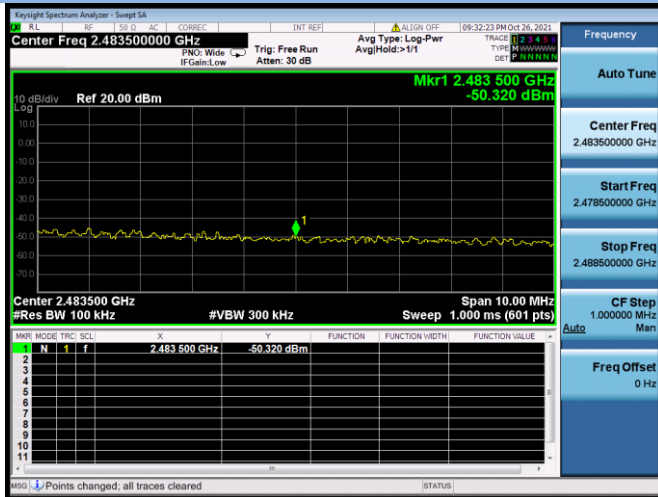

802.11ac-20 MHz CHANNEL 1, Carrier level

802.11ac-20 MHz CHANNEL 1, Reference level

802.11ac-20 MHz CHANNEL 1, Band Edge

802.11ac-20 MHz CHANNEL 2, Carrier level

802.11ac-20 MHz CHANNEL 2, Reference level

802.11ac-20 MHz CHANNEL 2, Band Edge

802.11ac-20 MHz CHANNEL 10, Carrier level

802.11ac-20 MHz CHANNEL 10, Reference level

802.11ac-20 MHz CHANNEL 10, Band Edge

802.11ac-20 MHz CHANNEL 11, Carrier level

802.11ac-20 MHz CHANNEL 11, Reference level