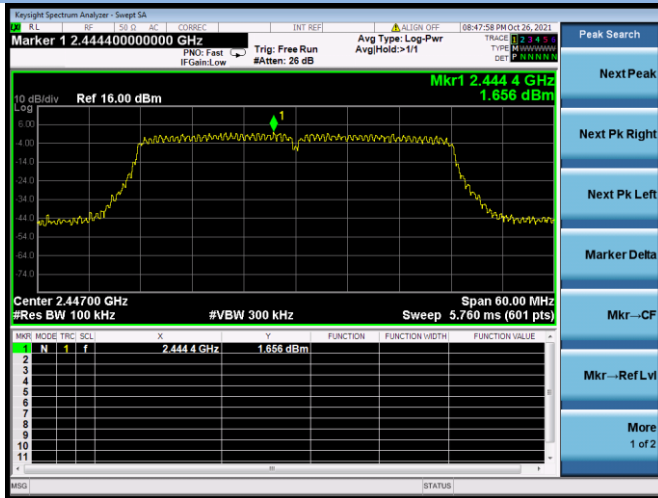

802.11n-20 MHz CHANNEL 11, Carrier level

802.11n-20 MHz CHANNEL 11, Reference level

802.11n-20 MHz CHANNEL 11, Band Edge

802.11n-40 MHz CHANNEL 3, Carrier level

802.11n-40 MHz CHANNEL 3, Reference level

802.11n-40 MHz CHANNEL 3, Band Edge

802.11n-40 MHz CHANNEL 4, Carrier level

802.11n-40 MHz CHANNEL 4, Reference level

802.11n-40 MHz CHANNEL 4, Band Edge

802.11n-40 MHz CHANNEL 7, Carrier level

802.11n-40 MHz CHANNEL 7, Reference level

802.11n-40 MHz CHANNEL 7, Band Edge

802.11n-40 MHz CHANNEL 8, Carrier level

802.11n-40 MHz CHANNEL 8, Reference level

802.11n-40 MHz CHANNEL 8, Band Edge

802.11n-40 MHz CHANNEL 9, Carrier level

802.11n-40 MHz CHANNEL 9, Reference level

802.11n-40 MHz CHANNEL 9, Band Edge