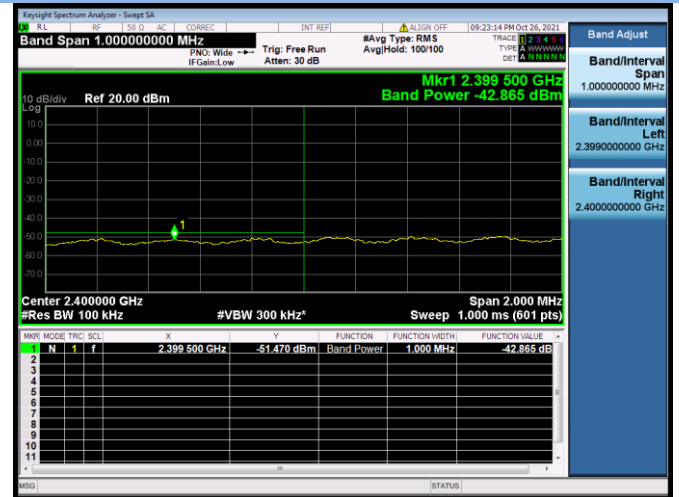

802.11ac-20 MHz CHANNEL 1, Carrier level

802.11ac-20 MHz CHANNEL 1, Reference level

802.11ac-20 MHz CHANNEL 1, Band Edge

802.11ac-20 MHz CHANNEL 2, Carrier level

802.11ac-20 MHz CHANNEL 2, Reference level

802.11ac-20 MHz CHANNEL 2, Band Edge

802.11ac-20 MHz CHANNEL 10, Carrier level

802.11ac-20 MHz CHANNEL 10, Reference level

802.11ac-20 MHz CHANNEL 10, Band Edge

802.11ac-20 MHz CHANNEL 11, Carrier level

802.11ac-20 MHz CHANNEL 11, Reference level