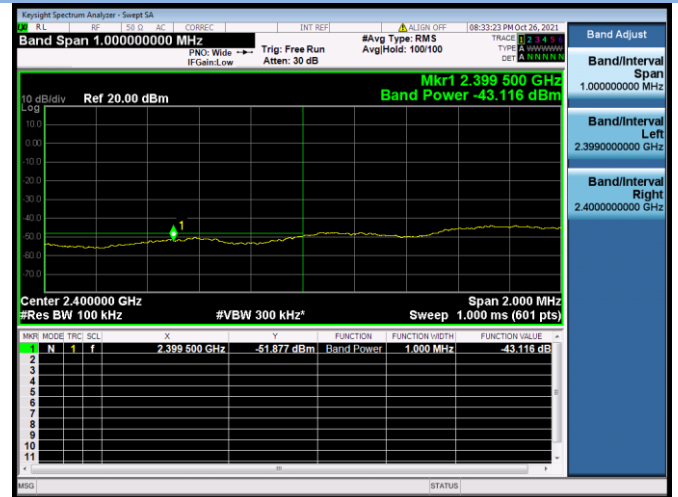

802.11n-20 MHz CHANNEL 2, Carrier level

802.11n-20 MHz CHANNEL 2, Reference level

802.11n-20 MHz CHANNEL 2, Band Edge

802.11n-20 MHz CHANNEL 10, Carrier level

802.11n-20 MHz CHANNEL 10, Reference level

802.11n-20 MHz CHANNEL 10, Band Edge

802.11n-20 MHz CHANNEL 11, Carrier level

802.11n-20 MHz CHANNEL 11, Reference level

802.11n-20 MHz CHANNEL 11, Band Edge

802.11n-40 MHz CHANNEL 3, Carrier level

802.11n-40 MHz CHANNEL 3, Reference level

802.11n-40 MHz CHANNEL 3, Band Edge

802.11n-40 MHz CHANNEL 4, Carrier level

802.11n-40 MHz CHANNEL 4, Reference level

802.11n-40 MHz CHANNEL 4, Band Edge

802.11n-40 MHz CHANNEL 7, Carrier level

802.11n-40 MHz CHANNEL 7, Reference level

802.11n-40 MHz CHANNEL 7, Band Edge