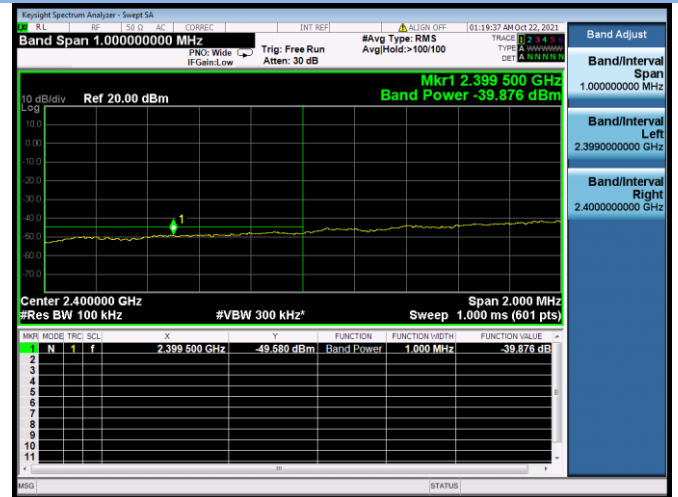

802.11g CHANNEL 11, Carrier level

802.11g CHANNEL 11, Reference level

802.11g CHANNEL 11, Band Edge

802.11n-20 MHz CHANNEL 1, Carrier level

802.11n-20 MHz CHANNEL 1, Reference level

802.11n-20 MHz CHANNEL 1, Band Edge

802.11n-20 MHz CHANNEL 2, Carrier level

802.11n-20 MHz CHANNEL 2, Reference level

802.11n-20 MHz CHANNEL 2, Band Edge

802.11n-20 MHz CHANNEL 10, Carrier level

802.11n-20 MHz CHANNEL 10, Reference level

802.11n-20 MHz CHANNEL 10, Band Edge