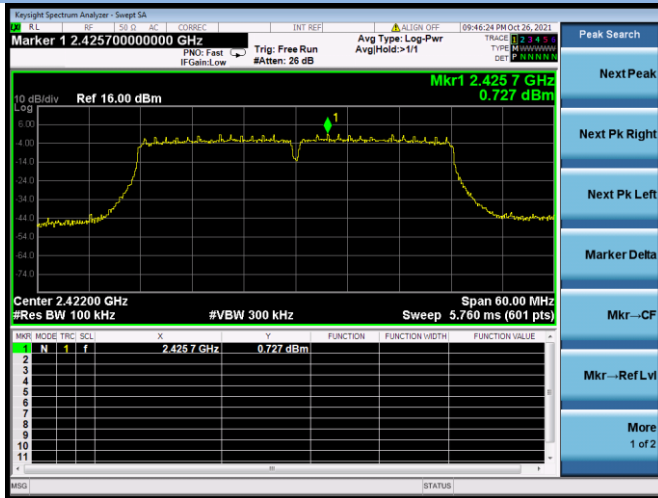

802.11ac-20 MHz CHANNEL 1, Carrier level

802.11ac-20 MHz CHANNEL 1, Reference level

802.11ac-20 MHz CHANNEL 1, Band Edge

802.11ac-20 MHz CHANNEL 2, Carrier level

802.11ac-20 MHz CHANNEL 2, Reference level

802.11ac-20 MHz CHANNEL 2, Band Edge

802.11ac-20 MHz CHANNEL 10, Carrier level

802.11ac-20 MHz CHANNEL 10, Reference level

802.11ac-20 MHz CHANNEL 10, Band Edge

802.11ac-20 MHz CHANNEL 11, Carrier level

802.11ac-20 MHz CHANNEL 11, Reference level

802.11ac-20 MHz CHANNEL 11, Band Edge

802.11ac-40 MHz CHANNEL 3, Carrier level

802.11ac-40 MHz CHANNEL 3, Reference level

802.11ac-40 MHz CHANNEL 3, Band Edge