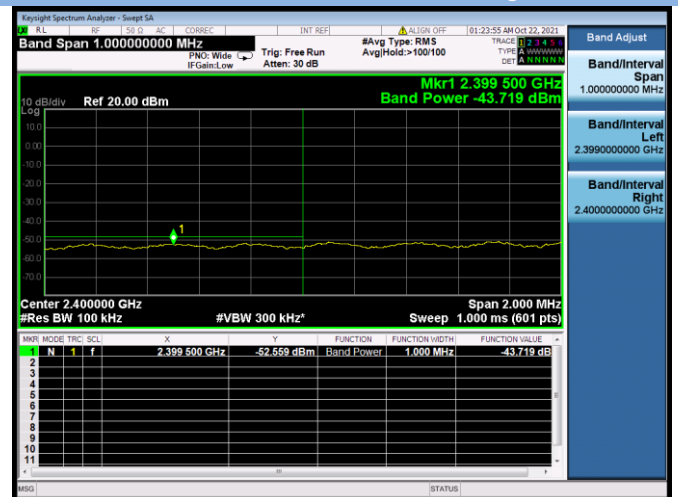

802.11g CHANNEL 11, Carrier level

802.11g CHANNEL 11, Reference level

802.11g CHANNEL 11, Band Edge

802.11n-20 MHz CHANNEL 1, Carrier level

802.11n-20 MHz CHANNEL 1, Reference level

802.11n-20 MHz CHANNEL 1, Band Edge

802.11n-20 MHz CHANNEL 2, Carrier level

802.11n-20 MHz CHANNEL 2, Reference level

802.11n-20 MHz CHANNEL 2, Band Edge

802.11n-20 MHz CHANNEL 10, Carrier level

802.11n-20 MHz CHANNEL 10, Reference level

802.11n-20 MHz CHANNEL 10, Band Edge