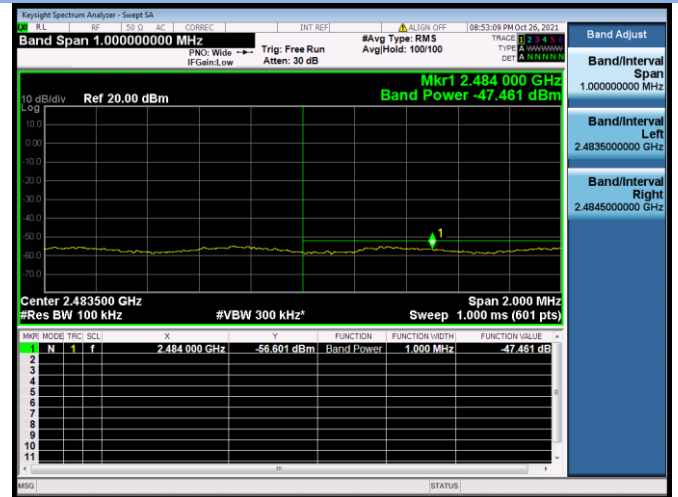

802.11n-40 MHz CHANNEL 8, Carrier level

802.11n-40 MHz CHANNEL 8, Reference level

802.11n-40 MHz CHANNEL 8, Band Edge

802.11n-40 MHz CHANNEL 9, Carrier level

802.11n-40 MHz CHANNEL 9, Reference level

802.11n-40 MHz CHANNEL 9, Band Edge

802.11ac-20 MHz CHANNEL 1, Carrier level

802.11ac-20 MHz CHANNEL 1, Reference level

802.11ac-20 MHz CHANNEL 1, Band Edge

802.11ac-20 MHz CHANNEL 2, Carrier level

802.11ac-20 MHz CHANNEL 2, Reference level