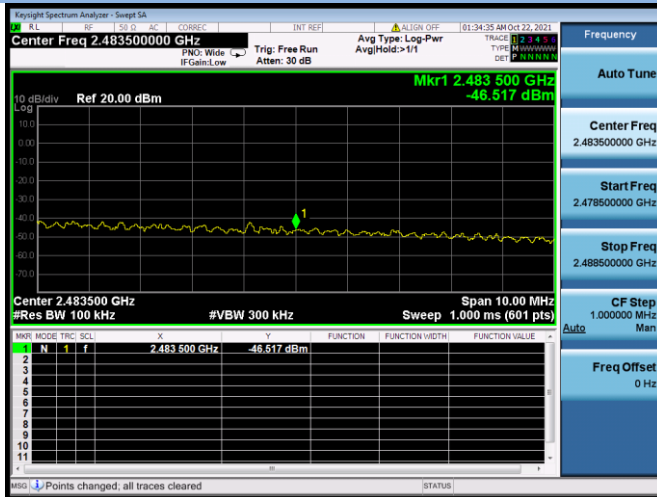

802.11g CHANNEL 11, Carrier level

802.11g CHANNEL 11, Reference level

802.11g CHANNEL 11, Band Edge

802.11n-20 MHz CHANNEL 1, Carrier level

802.11n-20 MHz CHANNEL 1, Reference level

802.11n-20 MHz CHANNEL 1, Band Edge

802.11n-20 MHz CHANNEL 2, Carrier level

802.11n-20 MHz CHANNEL 2, Reference level

802.11n-20 MHz CHANNEL 2, Band Edge

802.11n-20 MHz CHANNEL 10, Carrier level

802.11n-20 MHz CHANNEL 10, Reference level

802.11n-20 MHz CHANNEL 10, Band Edge

802.11n-20 MHz CHANNEL 11, Carrier level

802.11n-20 MHz CHANNEL 11, Reference level

802.11n-20 MHz CHANNEL 11, Band Edge

802.11n-40 MHz CHANNEL 3, Carrier level

802.11n-40 MHz CHANNEL 3, Reference level

802.11n-40 MHz CHANNEL 3, Band Edge