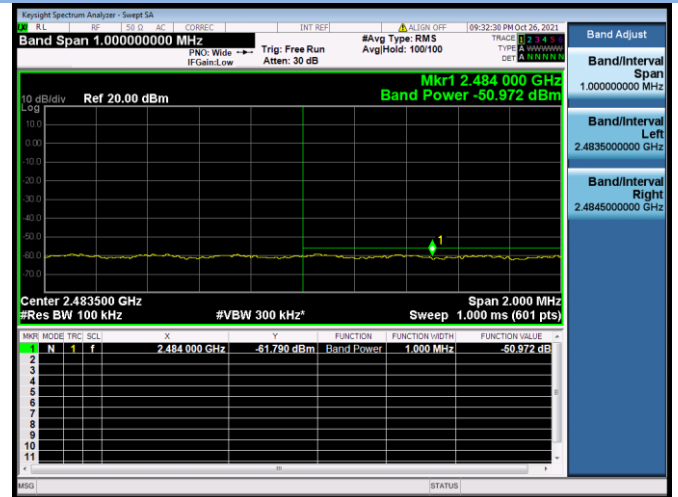

802.11ac-20 MHz CHANNEL 1, Carrier level

802.11ac-20 MHz CHANNEL 1, Reference level

802.11ac-20 MHz CHANNEL 1, Band Edge

802.11ac-20 MHz CHANNEL 2, Carrier level

802.11ac-20 MHz CHANNEL 2, Reference level

802.11ac-20 MHz CHANNEL 2, Band Edge

802.11ac-20 MHz CHANNEL 10, Carrier level

802.11ac-20 MHz CHANNEL 10, Reference level

802.11ac-20 MHz CHANNEL 10, Band Edge

802.11ac-20 MHz CHANNEL 11, Carrier level

802.11ac-20 MHz CHANNEL 11, Reference level

802.11ac-20 MHz CHANNEL 11, Band Edge

802.11ac-40 MHz CHANNEL 3, Carrier level

802.11ac-40 MHz CHANNEL 3, Reference level

802.11ac-40 MHz CHANNEL 3, Band Edge