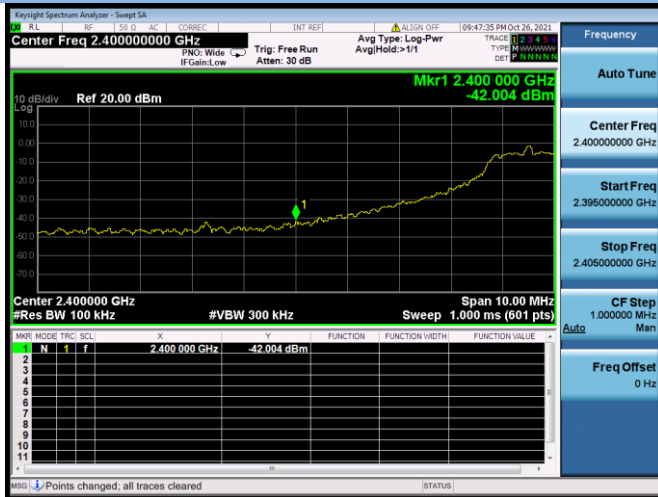

802.11ac-20 MHz CHANNEL 1, Carrier level

802.11ac-20 MHz CHANNEL 1, Reference level

802.11ac-20 MHz CHANNEL 1, Band Edge

802.11ac-20 MHz CHANNEL 2, Carrier level

802.11ac-20 MHz CHANNEL 2, Reference level

802.11ac-20 MHz CHANNEL 2, Band Edge

802.11ac-20 MHz CHANNEL 10, Carrier level

802.11ac-20 MHz CHANNEL 10, Reference level

802.11ac-20 MHz CHANNEL 10, Band Edge

802.11ac-20 MHz CHANNEL 11, Carrier level

802.11ac-20 MHz CHANNEL 11, Reference level

802.11ac-20 MHz CHANNEL 11, Band Edge

802.11ac-40 MHz CHANNEL 3, Carrier level

802.11ac-40 MHz CHANNEL 3, Reference level

802.11ac-40 MHz CHANNEL 3, Band Edge