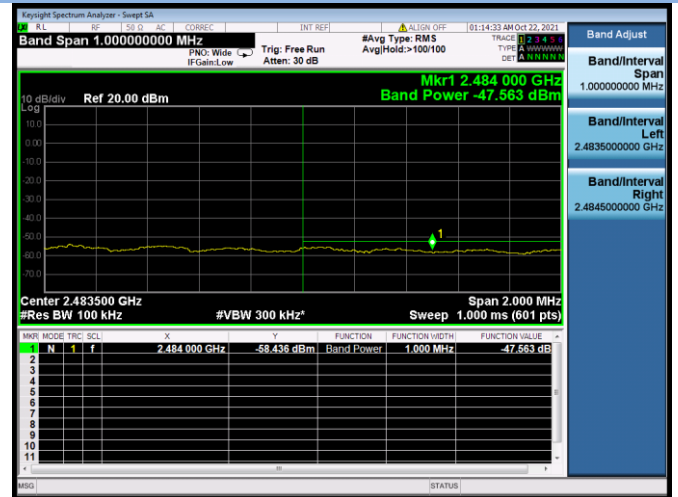

802.11g CHANNEL 11, Carrier level

802.11g CHANNEL 11, Reference level

802.11g CHANNEL 11, Band Edge

802.11n-20 MHz CHANNEL 1, Carrier level

802.11n-20 MHz CHANNEL 1, Reference level

802.11n-20 MHz CHANNEL 1, Band Edge

802.11n-20 MHz CHANNEL 2, Carrier level

802.11n-20 MHz CHANNEL 2, Reference level

802.11n-20 MHz CHANNEL 2, Band Edge

802.11n-20 MHz CHANNEL 10, Carrier level

802.11n-20 MHz CHANNEL 10, Reference level

802.11n-20 MHz CHANNEL 10, Band Edge