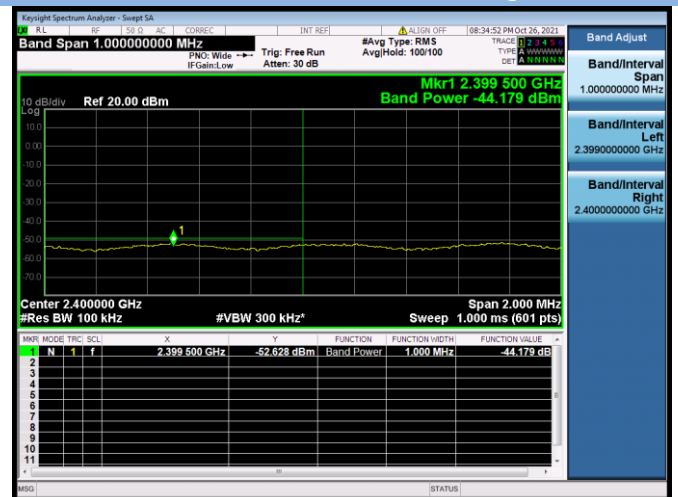

802.11n-20 MHz CHANNEL 2, Carrier level

802.11n-20 MHz CHANNEL 2, Reference level

802.11n-20 MHz CHANNEL 2, Band Edge

802.11n-20 MHz CHANNEL 10, Carrier level

802.11n-20 MHz CHANNEL 10, Reference level

802.11n-20 MHz CHANNEL 10, Band Edge

802.11n-20 MHz CHANNEL 11, Carrier level

802.11n-20 MHz CHANNEL 11, Reference level

802.11n-20 MHz CHANNEL 11, Band Edge

802.11n-40 MHz CHANNEL 3, Carrier level

802.11n-40 MHz CHANNEL 3, Reference level

802.11n-40 MHz CHANNEL 3, Band Edge

802.11n-40 MHz CHANNEL 4, Carrier level

802.11n-40 MHz CHANNEL 4, Reference level

802.11n-40 MHz CHANNEL 4, Band Edge

802.11n-40 MHz CHANNEL 7, Carrier level

802.11n-40 MHz CHANNEL 7, Reference level

802.11n-40 MHz CHANNEL 7, Band Edge