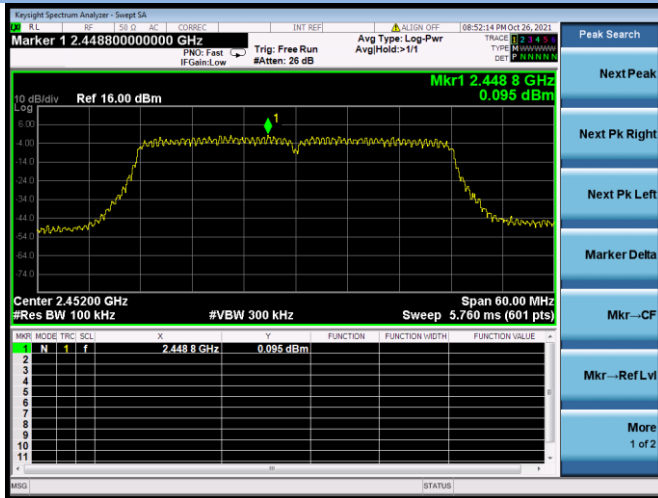

802.11n-40 MHz CHANNEL 8, Carrier level

802.11n-40 MHz CHANNEL 8, Reference level

802.11n-40 MHz CHANNEL 8, Band Edge

802.11n-40 MHz CHANNEL 9, Carrier level

802.11n-40 MHz CHANNEL 9, Reference level

802.11n-40 MHz CHANNEL 9, Band Edge

802.11ac-20 MHz CHANNEL 1, Carrier level

802.11ac-20 MHz CHANNEL 1, Reference level

802.11ac-20 MHz CHANNEL 1, Band Edge

802.11ac-20 MHz CHANNEL 2, Carrier level

802.11ac-20 MHz CHANNEL 2, Reference level