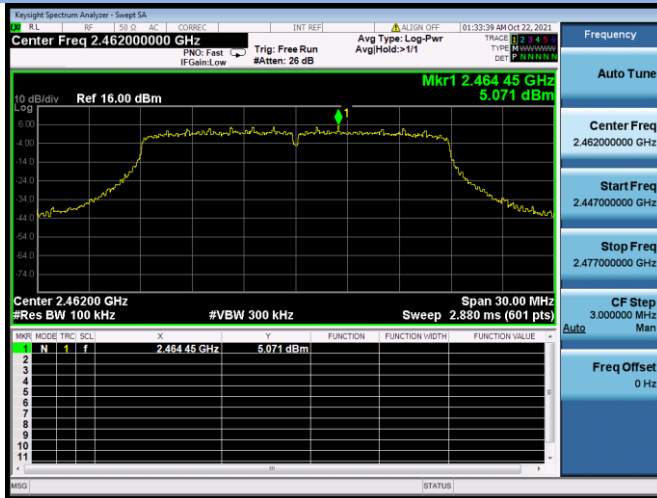

802.11g CHANNEL 11, Carrier level

802.11g CHANNEL 11, Reference level

802.11g CHANNEL 11, Band Edge

802.11n-20 MHz CHANNEL 1, Carrier level

802.11n-20 MHz CHANNEL 1, Reference level

802.11n-20 MHz CHANNEL 1, Band Edge

802.11n-20 MHz CHANNEL 2, Carrier level

802.11n-20 MHz CHANNEL 2, Reference level

802.11n-20 MHz CHANNEL 2, Band Edge

802.11n-20 MHz CHANNEL 10, Carrier level

802.11n-20 MHz CHANNEL 10, Reference level

802.11n-20 MHz CHANNEL 10, Band Edge

802.11n-20 MHz CHANNEL 11, Carrier level

802.11n-20 MHz CHANNEL 11, Reference level

802.11n-20 MHz CHANNEL 11, Band Edge

802.11n-40 MHz CHANNEL 3, Carrier level

802.11n-40 MHz CHANNEL 3, Reference level

802.11n-40 MHz CHANNEL 3, Band Edge