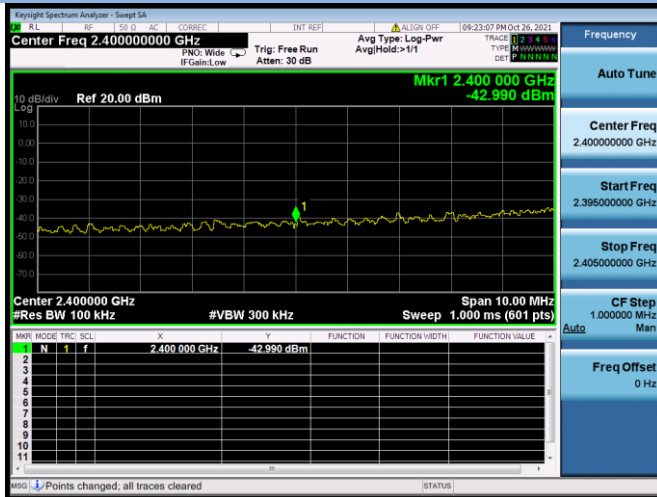

802.11ac-20 MHz CHANNEL 1, Carrier level

802.11ac-20 MHz CHANNEL 1, Reference level

802.11ac-20 MHz CHANNEL 1, Band Edge

802.11ac-20 MHz CHANNEL 2, Carrier level

802.11ac-20 MHz CHANNEL 2, Reference level

802.11ac-20 MHz CHANNEL 2, Band Edge

802.11ac-20 MHz CHANNEL 10, Carrier level

802.11ac-20 MHz CHANNEL 10, Reference level

802.11ac-20 MHz CHANNEL 10, Band Edge

802.11ac-20 MHz CHANNEL 11, Carrier level

802.11ac-20 MHz CHANNEL 11, Reference level