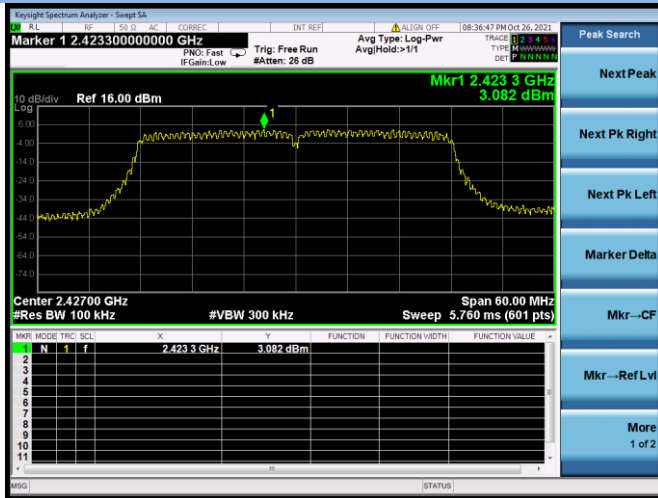

802.11n-20 MHz CHANNEL 2, Carrier level

802.11n-20 MHz CHANNEL 2, Reference level

802.11n-20 MHz CHANNEL 2, Band Edge

802.11n-20 MHz CHANNEL 10, Carrier level

802.11n-20 MHz CHANNEL 10, Reference level

802.11n-20 MHz CHANNEL 10, Band Edge

802.11n-20 MHz CHANNEL 11, Carrier level

802.11n-20 MHz CHANNEL 11, Reference level

802.11n-20 MHz CHANNEL 11, Band Edge

802.11n-40 MHz CHANNEL 3, Carrier level

802.11n-40 MHz CHANNEL 3, Reference level

802.11n-40 MHz CHANNEL 3, Band Edge

802.11n-40 MHz CHANNEL 4, Carrier level

802.11n-40 MHz CHANNEL 4, Reference level

802.11n-40 MHz CHANNEL 4, Band Edge

802.11n-40 MHz CHANNEL 7, Carrier level

802.11n-40 MHz CHANNEL 7, Reference level

802.11n-40 MHz CHANNEL 7, Band Edge