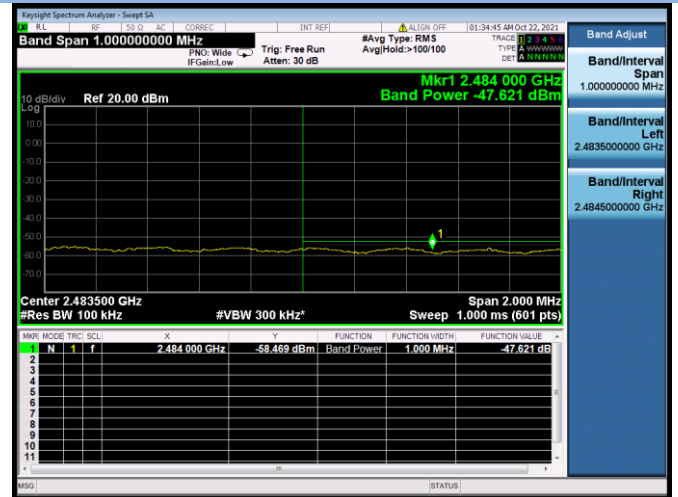

802.11g CHANNEL 11, Carrier level

802.11g CHANNEL 11, Reference level

802.11g CHANNEL 11, Band Edge

802.11n-20 MHz CHANNEL 1, Carrier level

802.11n-20 MHz CHANNEL 1, Reference level

802.11n-20 MHz CHANNEL 1, Band Edge

802.11n-20 MHz CHANNEL 2, Carrier level

802.11n-20 MHz CHANNEL 2, Reference level

802.11n-20 MHz CHANNEL 2, Band Edge

802.11n-20 MHz CHANNEL 10, Carrier level

802.11n-20 MHz CHANNEL 10, Reference level

802.11n-20 MHz CHANNEL 10, Band Edge

802.11n-20 MHz CHANNEL 11, Carrier level

802.11n-20 MHz CHANNEL 11, Reference level

802.11n-20 MHz CHANNEL 11, Band Edge

802.11n-40 MHz CHANNEL 3, Carrier level

802.11n-40 MHz CHANNEL 3, Reference level

802.11n-40 MHz CHANNEL 3, Band Edge