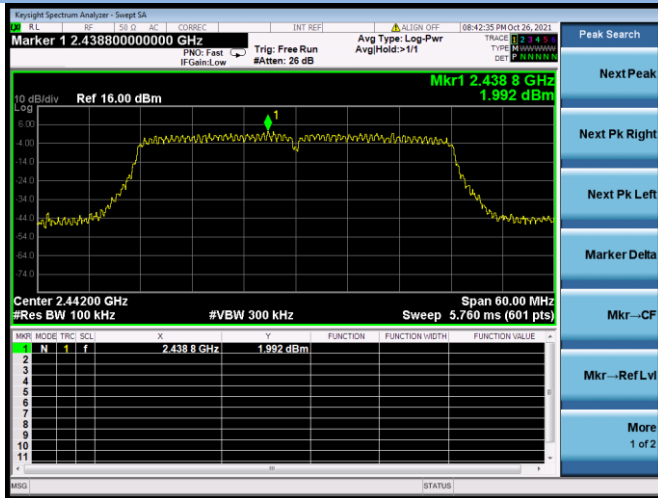

802.11n-20 MHz CHANNEL 11, Carrier level

802.11n-20 MHz CHANNEL 11, Reference level

802.11n-20 MHz CHANNEL 11, Band Edge

802.11n-40 MHz CHANNEL 3, Carrier level

802.11n-40 MHz CHANNEL 3, Reference level

802.11n-40 MHz CHANNEL 3, Band Edge

802.11n-40 MHz CHANNEL 4, Carrier level

802.11n-40 MHz CHANNEL 4, Reference level

802.11n-40 MHz CHANNEL 4, Band Edge

802.11n-40 MHz CHANNEL 7, Carrier level

802.11n-40 MHz CHANNEL 7, Reference level

802.11n-40 MHz CHANNEL 7, Band Edge

802.11n-40 MHz CHANNEL 8, Carrier level

802.11n-40 MHz CHANNEL 8, Reference level

802.11n-40 MHz CHANNEL 8, Band Edge

802.11n-40 MHz CHANNEL 9, Carrier level

802.11n-40 MHz CHANNEL 9, Reference level

802.11n-40 MHz CHANNEL 9, Band Edge