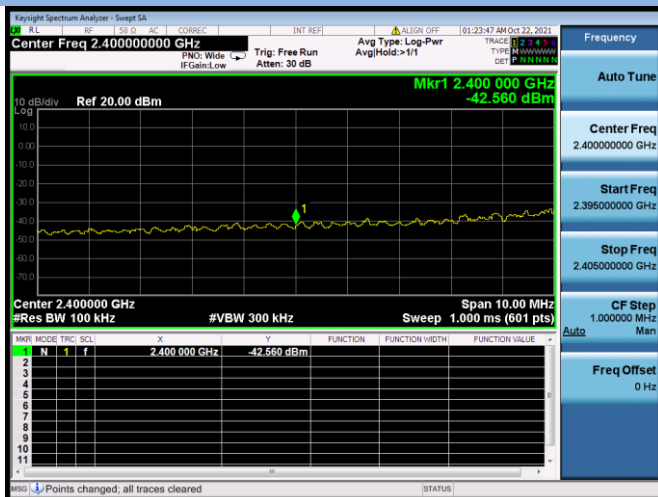

802.11g CHANNEL 11, Carrier level

802.11g CHANNEL 11, Reference level

802.11g CHANNEL 11, Band Edge

802.11n-20 MHz CHANNEL 1, Carrier level

802.11n-20 MHz CHANNEL 1, Reference level

802.11n-20 MHz CHANNEL 1, Band Edge

802.11n-20 MHz CHANNEL 2, Carrier level

802.11n-20 MHz CHANNEL 2, Reference level

802.11n-20 MHz CHANNEL 2, Band Edge

802.11n-20 MHz CHANNEL 10, Carrier level

802.11n-20 MHz CHANNEL 10, Reference level

802.11n-20 MHz CHANNEL 10, Band Edge