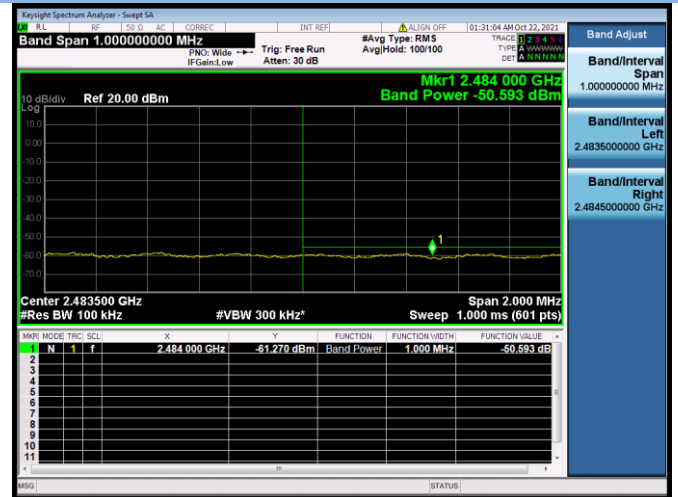

802.11g CHANNEL 11, Carrier level

802.11g CHANNEL 11, Reference level

802.11g CHANNEL 11, Band Edge

802.11n-20 MHz CHANNEL 1, Carrier level

802.11n-20 MHz CHANNEL 1, Reference level

802.11n-20 MHz CHANNEL 1, Band Edge

802.11n-20 MHz CHANNEL 2, Carrier level

802.11n-20 MHz CHANNEL 2, Reference level

802.11n-20 MHz CHANNEL 2, Band Edge

802.11n-20 MHz CHANNEL 10, Carrier level

802.11n-20 MHz CHANNEL 10, Reference level

802.11n-20 MHz CHANNEL 10, Band Edge

802.11n-20 MHz CHANNEL 11, Carrier level

802.11n-20 MHz CHANNEL 11, Reference level

802.11n-20 MHz CHANNEL 11, Band Edge

802.11n-40 MHz CHANNEL 3, Carrier level

802.11n-40 MHz CHANNEL 3, Reference level

802.11n-40 MHz CHANNEL 3, Band Edge