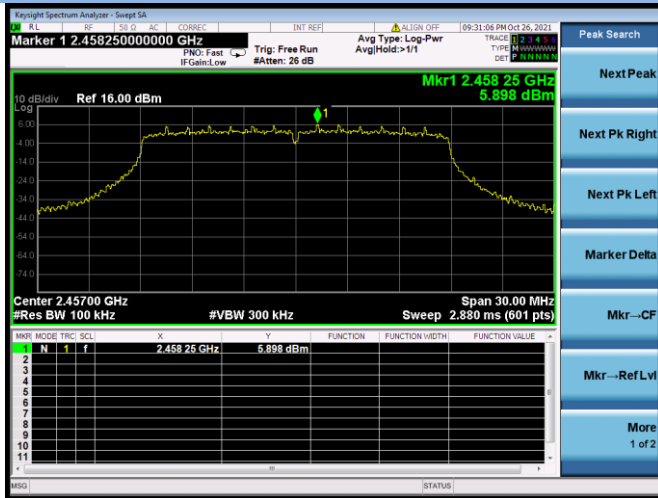

802.11ac-20 MHz CHANNEL 1, Carrier level

802.11ac-20 MHz CHANNEL 1, Reference level

802.11ac-20 MHz CHANNEL 1, Band Edge

802.11ac-20 MHz CHANNEL 2, Carrier level

802.11ac-20 MHz CHANNEL 2, Reference level

802.11ac-20 MHz CHANNEL 2, Band Edge

802.11ac-20 MHz CHANNEL 10, Carrier level

802.11ac-20 MHz CHANNEL 10, Reference level

802.11ac-20 MHz CHANNEL 10, Band Edge

802.11ac-20 MHz CHANNEL 11, Carrier level

802.11ac-20 MHz CHANNEL 11, Reference level