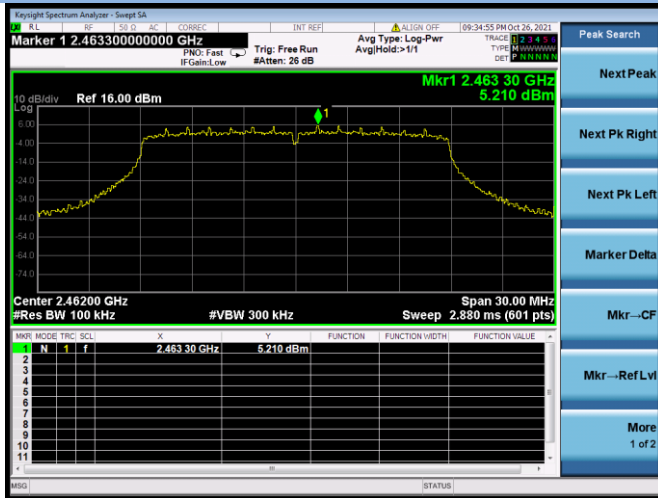

802.11ac-20 MHz CHANNEL 1, Carrier level

802.11ac-20 MHz CHANNEL 1, Reference level

802.11ac-20 MHz CHANNEL 1, Band Edge

802.11ac-20 MHz CHANNEL 2, Carrier level

802.11ac-20 MHz CHANNEL 2, Reference level

802.11ac-20 MHz CHANNEL 2, Band Edge

802.11ac-20 MHz CHANNEL 10, Carrier level

802.11ac-20 MHz CHANNEL 10, Reference level

802.11ac-20 MHz CHANNEL 10, Band Edge

802.11ac-20 MHz CHANNEL 11, Carrier level

802.11ac-20 MHz CHANNEL 11, Reference level

802.11ac-20 MHz CHANNEL 11, Band Edge

802.11ac-40 MHz CHANNEL 3, Carrier level

802.11ac-40 MHz CHANNEL 3, Reference level

802.11ac-40 MHz CHANNEL 3, Band Edge