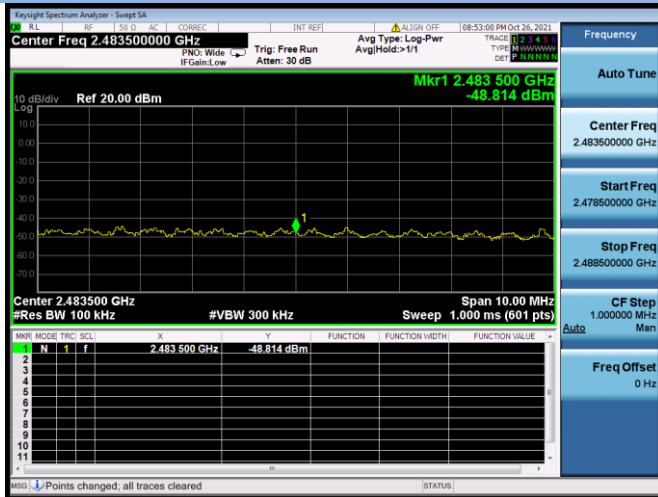

802.11n-40 MHz CHANNEL 8, Carrier level

802.11n-40 MHz CHANNEL 8, Reference level

802.11n-40 MHz CHANNEL 8, Band Edge

802.11n-40 MHz CHANNEL 9, Carrier level

802.11n-40 MHz CHANNEL 9, Reference level

802.11n-40 MHz CHANNEL 9, Band Edge

802.11ac-20 MHz CHANNEL 1, Carrier level

802.11ac-20 MHz CHANNEL 1, Reference level

802.11ac-20 MHz CHANNEL 1, Band Edge

802.11ac-20 MHz CHANNEL 2, Carrier level

802.11ac-20 MHz CHANNEL 2, Reference level