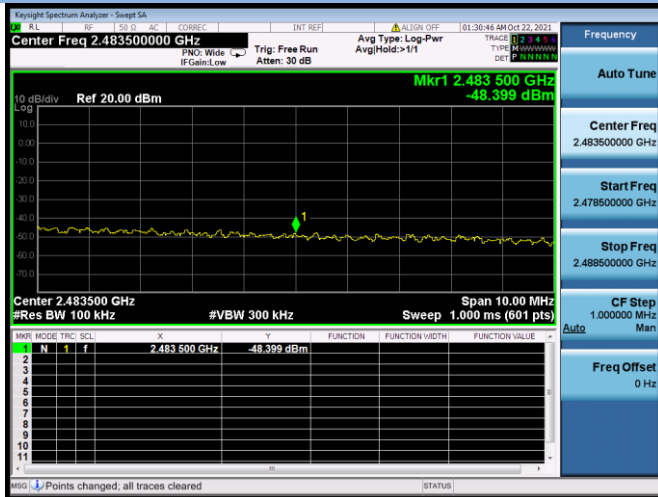

802.11g CHANNEL 11, Carrier level

802.11g CHANNEL 11, Reference level

802.11g CHANNEL 11, Band Edge

802.11n-20 MHz CHANNEL 1, Carrier level

802.11n-20 MHz CHANNEL 1, Reference level

802.11n-20 MHz CHANNEL 1, Band Edge

802.11n-20 MHz CHANNEL 2, Carrier level

802.11n-20 MHz CHANNEL 2, Reference level

802.11n-20 MHz CHANNEL 2, Band Edge

802.11n-20 MHz CHANNEL 10, Carrier level

802.11n-20 MHz CHANNEL 10, Reference level

802.11n-20 MHz CHANNEL 10, Band Edge

802.11n-20 MHz CHANNEL 11, Carrier level

802.11n-20 MHz CHANNEL 11, Reference level

802.11n-20 MHz CHANNEL 11, Band Edge

802.11n-40 MHz CHANNEL 3, Carrier level

802.11n-40 MHz CHANNEL 3, Reference level

802.11n-40 MHz CHANNEL 3, Band Edge