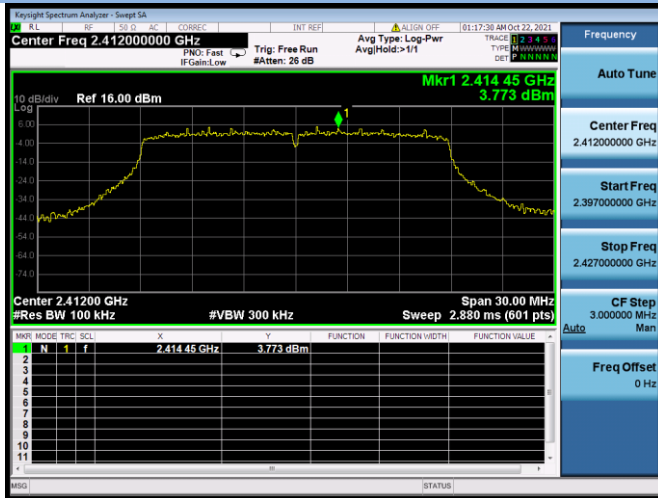

802.11g CHANNEL 11, Carrier level

802.11g CHANNEL 11, Reference level

802.11g CHANNEL 11, Band Edge

802.11n-20 MHz CHANNEL 1, Carrier level

802.11n-20 MHz CHANNEL 1, Reference level

802.11n-20 MHz CHANNEL 1, Band Edge

802.11n-20 MHz CHANNEL 2, Carrier level

802.11n-20 MHz CHANNEL 2, Reference level

802.11n-20 MHz CHANNEL 2, Band Edge

802.11n-20 MHz CHANNEL 10, Carrier level

802.11n-20 MHz CHANNEL 10, Reference level

802.11n-20 MHz CHANNEL 10, Band Edge

802.11n-20 MHz CHANNEL 11, Carrier level

802.11n-20 MHz CHANNEL 11, Reference level

802.11n-20 MHz CHANNEL 11, Band Edge

802.11n-40 MHz CHANNEL 3, Carrier level

802.11n-40 MHz CHANNEL 3, Reference level

802.11n-40 MHz CHANNEL 3, Band Edge