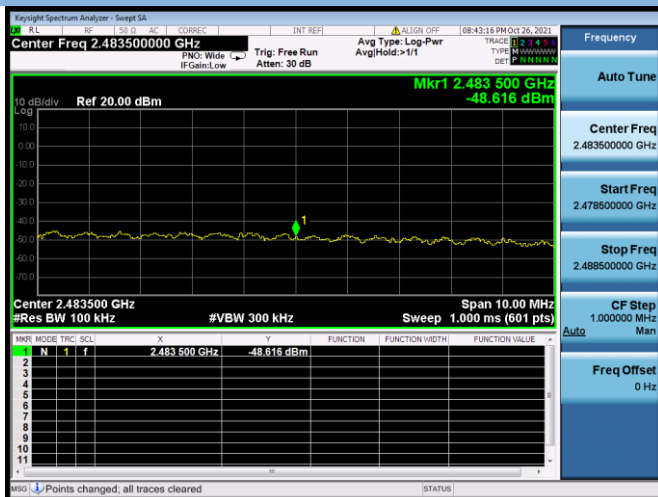

802.11n-20 MHz CHANNEL 11, Carrier level

802.11n-20 MHz CHANNEL 11, Reference level

802.11n-20 MHz CHANNEL 11, Band Edge

802.11n-40 MHz CHANNEL 3, Carrier level

802.11n-40 MHz CHANNEL 3, Reference level

802.11n-40 MHz CHANNEL 3, Band Edge

802.11n-40 MHz CHANNEL 4, Carrier level

802.11n-40 MHz CHANNEL 4, Reference level

802.11n-40 MHz CHANNEL 4, Band Edge

802.11n-40 MHz CHANNEL 7, Carrier level

802.11n-40 MHz CHANNEL 7, Reference level

802.11n-40 MHz CHANNEL 7, Band Edge

802.11n-40 MHz CHANNEL 8, Carrier level

802.11n-40 MHz CHANNEL 8, Reference level

802.11n-40 MHz CHANNEL 8, Band Edge

802.11n-40 MHz CHANNEL 9, Carrier level

802.11n-40 MHz CHANNEL 9, Reference level

802.11n-40 MHz CHANNEL 9, Band Edge