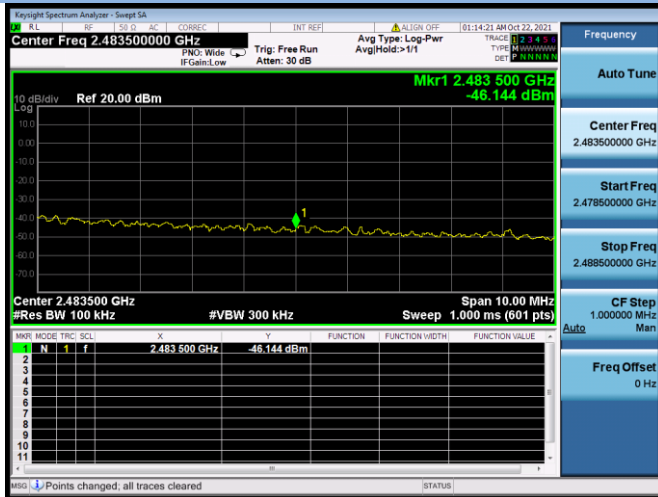

802.11g CHANNEL 11, Carrier level

802.11g CHANNEL 11, Reference level

802.11g CHANNEL 11, Band Edge

802.11n-20 MHz CHANNEL 1, Carrier level

802.11n-20 MHz CHANNEL 1, Reference level

802.11n-20 MHz CHANNEL 1, Band Edge

802.11n-20 MHz CHANNEL 2, Carrier level

802.11n-20 MHz CHANNEL 2, Reference level

802.11n-20 MHz CHANNEL 2, Band Edge

802.11n-20 MHz CHANNEL 10, Carrier level

802.11n-20 MHz CHANNEL 10, Reference level

802.11n-20 MHz CHANNEL 10, Band Edge

802.11n-20 MHz CHANNEL 11, Carrier level

802.11n-20 MHz CHANNEL 11, Reference level

802.11n-20 MHz CHANNEL 11, Band Edge

802.11n-40 MHz CHANNEL 3, Carrier level

802.11n-40 MHz CHANNEL 3, Reference level

802.11n-40 MHz CHANNEL 3, Band Edge