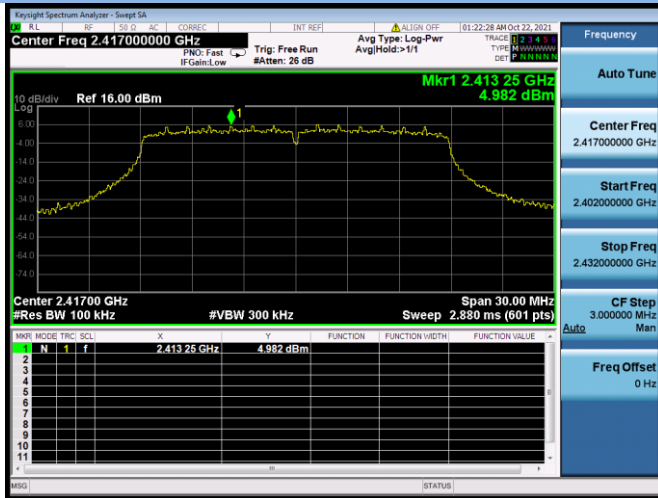

802.11g CHANNEL 11, Carrier level

802.11g CHANNEL 11, Reference level

802.11g CHANNEL 11, Band Edge

802.11n-20 MHz CHANNEL 1, Carrier level

802.11n-20 MHz CHANNEL 1, Reference level

802.11n-20 MHz CHANNEL 1, Band Edge

802.11n-20 MHz CHANNEL 2, Carrier level

802.11n-20 MHz CHANNEL 2, Reference level

802.11n-20 MHz CHANNEL 2, Band Edge

802.11n-20 MHz CHANNEL 10, Carrier level

802.11n-20 MHz CHANNEL 10, Reference level

802.11n-20 MHz CHANNEL 10, Band Edge

802.11n-20 MHz CHANNEL 11, Carrier level

802.11n-20 MHz CHANNEL 11, Reference level

802.11n-20 MHz CHANNEL 11, Band Edge

802.11n-40 MHz CHANNEL 3, Carrier level

802.11n-40 MHz CHANNEL 3, Reference level

802.11n-40 MHz CHANNEL 3, Band Edge