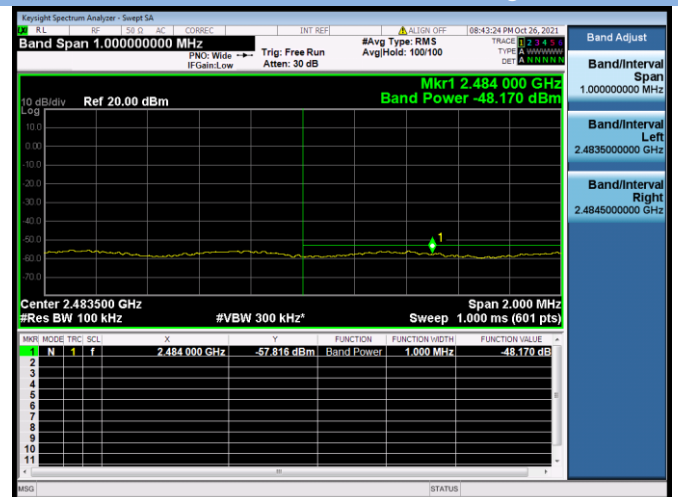

802.11n-20 MHz CHANNEL 11, Carrier level

802.11n-20 MHz CHANNEL 11, Reference level

802.11n-20 MHz CHANNEL 11, Band Edge

802.11n-40 MHz CHANNEL 3, Carrier level

802.11n-40 MHz CHANNEL 3, Reference level

802.11n-40 MHz CHANNEL 3, Band Edge

802.11n-40 MHz CHANNEL 4, Carrier level

802.11n-40 MHz CHANNEL 4, Reference level

802.11n-40 MHz CHANNEL 4, Band Edge

802.11n-40 MHz CHANNEL 7, Carrier level

802.11n-40 MHz CHANNEL 7, Reference level

802.11n-40 MHz CHANNEL 7, Band Edge

802.11n-40 MHz CHANNEL 8, Carrier level

802.11n-40 MHz CHANNEL 8, Reference level

802.11n-40 MHz CHANNEL 8, Band Edge

802.11n-40 MHz CHANNEL 9, Carrier level

802.11n-40 MHz CHANNEL 9, Reference level

802.11n-40 MHz CHANNEL 9, Band Edge