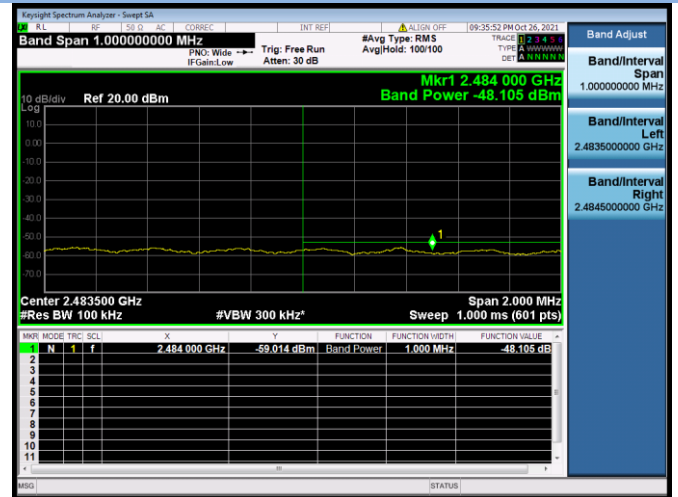

802.11ac-20 MHz CHANNEL 1, Carrier level

802.11ac-20 MHz CHANNEL 1, Reference level

802.11ac-20 MHz CHANNEL 1, Band Edge

802.11ac-20 MHz CHANNEL 2, Carrier level

802.11ac-20 MHz CHANNEL 2, Reference level

802.11ac-20 MHz CHANNEL 2, Band Edge

802.11ac-20 MHz CHANNEL 10, Carrier level

802.11ac-20 MHz CHANNEL 10, Reference level

802.11ac-20 MHz CHANNEL 10, Band Edge

802.11ac-20 MHz CHANNEL 11, Carrier level

802.11ac-20 MHz CHANNEL 11, Reference level

802.11ac-20 MHz CHANNEL 11, Band Edge

802.11ac-40 MHz CHANNEL 3, Carrier level

802.11ac-40 MHz CHANNEL 3, Reference level

802.11ac-40 MHz CHANNEL 3, Band Edge