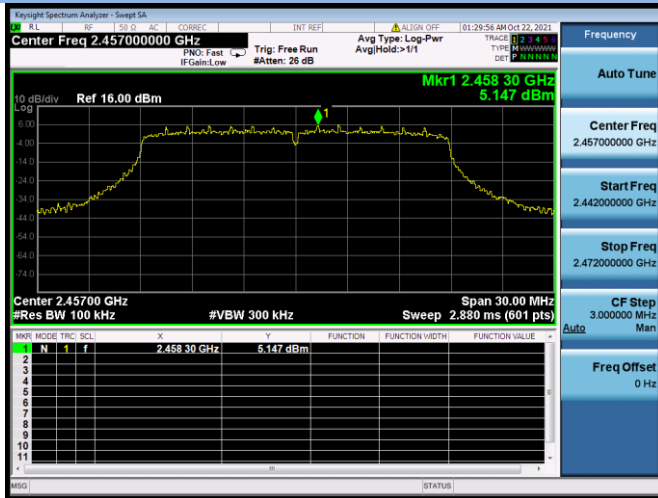

802.11g CHANNEL 11, Carrier level

802.11g CHANNEL 11, Reference level

802.11g CHANNEL 11, Band Edge

802.11n-20 MHz CHANNEL 1, Carrier level

802.11n-20 MHz CHANNEL 1, Reference level

802.11n-20 MHz CHANNEL 1, Band Edge

802.11n-20 MHz CHANNEL 2, Carrier level

802.11n-20 MHz CHANNEL 2, Reference level

802.11n-20 MHz CHANNEL 2, Band Edge

802.11n-20 MHz CHANNEL 10, Carrier level

802.11n-20 MHz CHANNEL 10, Reference level

802.11n-20 MHz CHANNEL 10, Band Edge

802.11n-20 MHz CHANNEL 11, Carrier level

802.11n-20 MHz CHANNEL 11, Reference level

802.11n-20 MHz CHANNEL 11, Band Edge

802.11n-40 MHz CHANNEL 3, Carrier level

802.11n-40 MHz CHANNEL 3, Reference level

802.11n-40 MHz CHANNEL 3, Band Edge