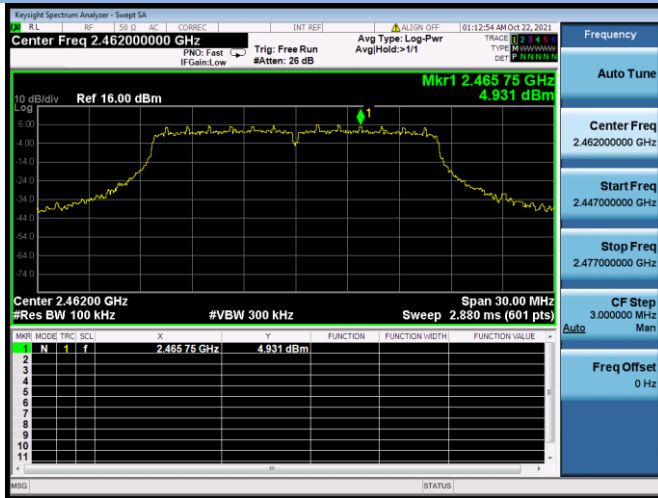

802.11g CHANNEL 11, Carrier level

802.11g CHANNEL 11, Reference level

802.11g CHANNEL 11, Band Edge

802.11n-20 MHz CHANNEL 1, Carrier level

802.11n-20 MHz CHANNEL 1, Reference level

802.11n-20 MHz CHANNEL 1, Band Edge

802.11n-20 MHz CHANNEL 2, Carrier level

802.11n-20 MHz CHANNEL 2, Reference level

802.11n-20 MHz CHANNEL 2, Band Edge

802.11n-20 MHz CHANNEL 10, Carrier level

802.11n-20 MHz CHANNEL 10, Reference level

802.11n-20 MHz CHANNEL 10, Band Edge

802.11n-20 MHz CHANNEL 11, Carrier level

802.11n-20 MHz CHANNEL 11, Reference level

802.11n-20 MHz CHANNEL 11, Band Edge

802.11n-40 MHz CHANNEL 3, Carrier level

802.11n-40 MHz CHANNEL 3, Reference level

802.11n-40 MHz CHANNEL 3, Band Edge