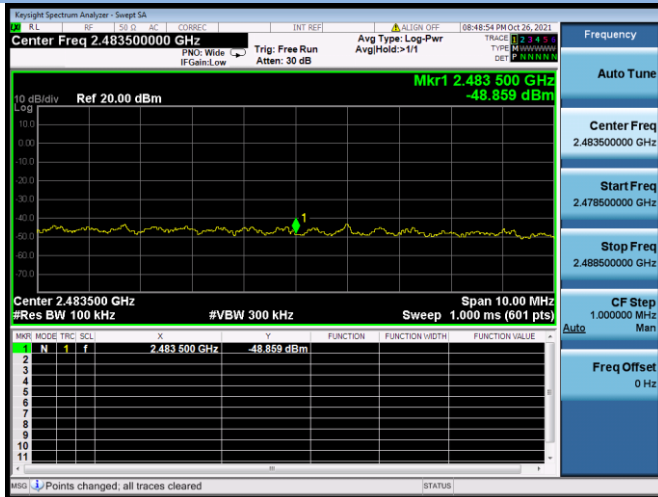

802.11n-20 MHz CHANNEL 11, Carrier level

802.11n-20 MHz CHANNEL 11, Reference level

802.11n-20 MHz CHANNEL 11, Band Edge

802.11n-40 MHz CHANNEL 3, Carrier level

802.11n-40 MHz CHANNEL 3, Reference level

802.11n-40 MHz CHANNEL 3, Band Edge

802.11n-40 MHz CHANNEL 4, Carrier level

802.11n-40 MHz CHANNEL 4, Reference level

802.11n-40 MHz CHANNEL 4, Band Edge

802.11n-40 MHz CHANNEL 7, Carrier level

802.11n-40 MHz CHANNEL 7, Reference level

802.11n-40 MHz CHANNEL 7, Band Edge

802.11n-40 MHz CHANNEL 8, Carrier level

802.11n-40 MHz CHANNEL 8, Reference level

802.11n-40 MHz CHANNEL 8, Band Edge

802.11n-40 MHz CHANNEL 9, Carrier level

802.11n-40 MHz CHANNEL 9, Reference level

802.11n-40 MHz CHANNEL 9, Band Edge