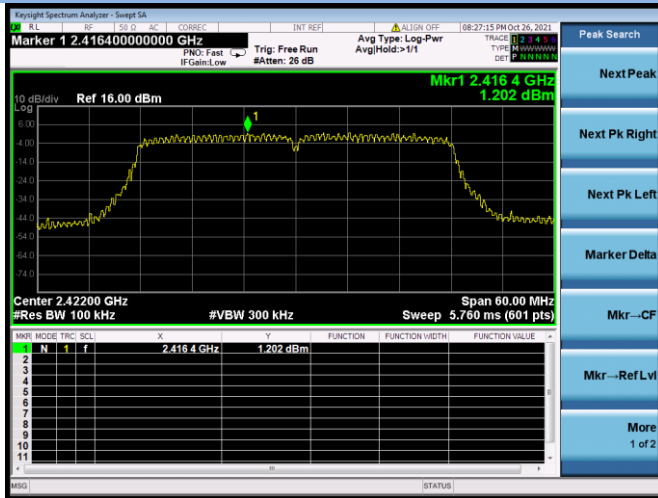

802.11n-20 MHz CHANNEL 2, Carrier level

802.11n-20 MHz CHANNEL 2, Reference level

802.11n-20 MHz CHANNEL 2, Band Edge

802.11n-20 MHz CHANNEL 10, Carrier level

802.11n-20 MHz CHANNEL 10, Reference level

802.11n-20 MHz CHANNEL 10, Band Edge

802.11n-20 MHz CHANNEL 11, Carrier level

802.11n-20 MHz CHANNEL 11, Reference level

802.11n-20 MHz CHANNEL 11, Band Edge

802.11n-40 MHz CHANNEL 3, Carrier level

802.11n-40 MHz CHANNEL 3, Reference level

802.11n-40 MHz CHANNEL 3, Band Edge

802.11n-40 MHz CHANNEL 4, Carrier level

802.11n-40 MHz CHANNEL 4, Reference level

802.11n-40 MHz CHANNEL 4, Band Edge

802.11n-40 MHz CHANNEL 7, Carrier level

802.11n-40 MHz CHANNEL 7, Reference level

802.11n-40 MHz CHANNEL 7, Band Edge