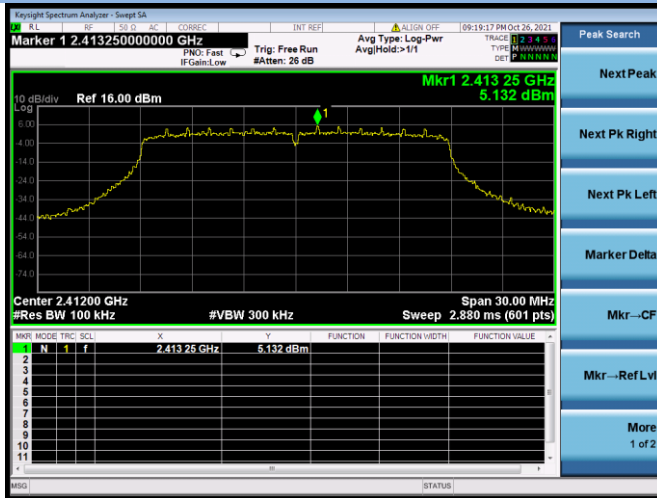

802.11n-40 MHz CHANNEL 8, Carrier level

802.11n-40 MHz CHANNEL 8, Reference level

802.11n-40 MHz CHANNEL 8, Band Edge

802.11n-40 MHz CHANNEL 9, Carrier level

802.11n-40 MHz CHANNEL 9, Reference level

802.11n-40 MHz CHANNEL 9, Band Edge

802.11ac-20 MHz CHANNEL 1, Carrier level

802.11ac-20 MHz CHANNEL 1, Reference level

802.11ac-20 MHz CHANNEL 1, Band Edge

802.11ac-20 MHz CHANNEL 2, Carrier level

802.11ac-20 MHz CHANNEL 2, Reference level