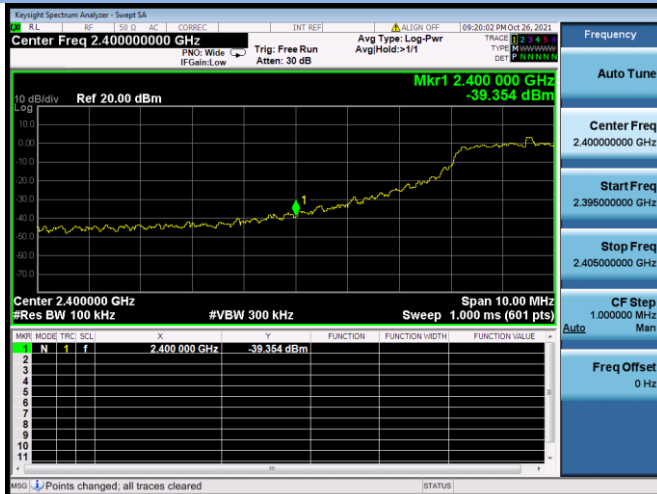

802.11n-40 MHz CHANNEL 4, Carrier level

802.11n-40 MHz CHANNEL 4, Reference level

802.11n-40 MHz CHANNEL 4, Band Edge

802.11n-40 MHz CHANNEL 7, Carrier level

802.11n-40 MHz CHANNEL 7, Reference level

802.11n-40 MHz CHANNEL 7, Band Edge

802.11n-40 MHz CHANNEL 8, Carrier level

802.11n-40 MHz CHANNEL 8, Reference level

802.11n-40 MHz CHANNEL 8, Band Edge

802.11n-40 MHz CHANNEL 9, Carrier level

802.11n-40 MHz CHANNEL 9, Reference level

802.11n-40 MHz CHANNEL 9, Band Edge

802.11ac-20 MHz CHANNEL 1, Carrier level

802.11ac-20 MHz CHANNEL 1, Reference level

802.11ac-20 MHz CHANNEL 1, Band Edge

802.11ac-20 MHz CHANNEL 2, Carrier level

802.11ac-20 MHz CHANNEL 2, Reference level