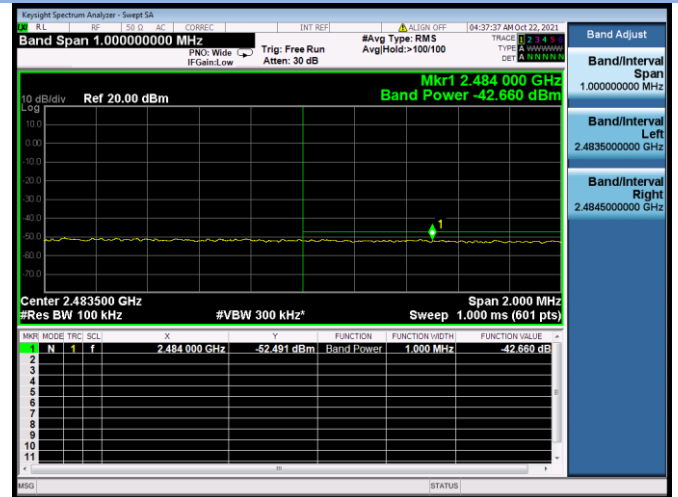

802.11ax-40 MHz CHANNEL 8, Band Edge

802.11ax-40 MHz CHANNEL 9, Carrier level

802.11ax-40 MHz CHANNEL 9, Reference level

802.11ax-40 MHz CHANNEL 9, Band Edge

MIMO-Main Antenna

802.11b CHANNEL 1, Carrier level

802.11b CHANNEL 1, Reference level

802.11b CHANNEL 1, Band Edge

802.11b CHANNEL 11, Carrier level

802.11b CHANNEL 11, Reference level

802.11b CHANNEL 11, Band Edge

802.11g CHANNEL 1, Carrier level

802.11g CHANNEL 1, Reference level