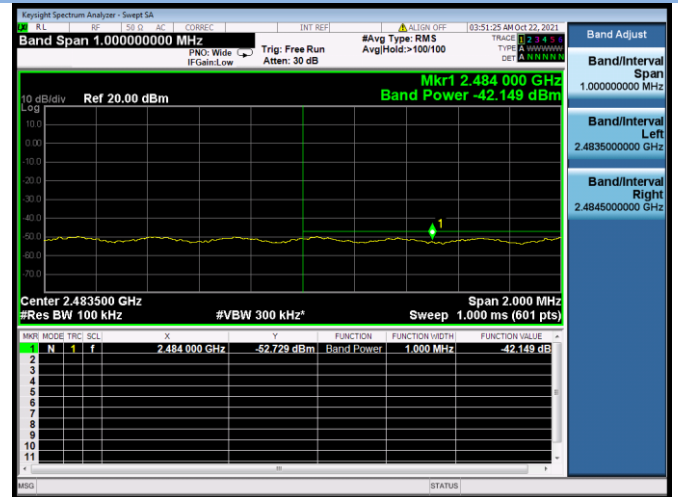

802.11ac-40 MHz CHANNEL 9, Carrier level

802.11ac-40 MHz CHANNEL 9, Reference level

802.11ac-40 MHz CHANNEL 9, Band Edge

802.11ax-20 MHz CHANNEL 1, Carrier level

802.11ax-20 MHz CHANNEL 1, Reference level

802.11ax-20 MHz CHANNEL 1, Band Edge

802.11ax-20 MHz CHANNEL 2, Carrier level

802.11ax-20 MHz CHANNEL 2, Reference level

802.11ax-20 MHz CHANNEL 2, Band Edge

802.11ax-20 MHz CHANNEL 10, Carrier level

802.11ax-20 MHz CHANNEL 10, Reference level

802.11ax-20 MHz CHANNEL 10, Band Edge

802.11ax-20 MHz CHANNEL 11, Carrier level

802.11ax-20 MHz CHANNEL 11, Reference level

802.11ax-20 MHz CHANNEL 11, Band Edge

802.11ax-40 MHz CHANNEL 3, Carrier level

802.11ax-40 MHz CHANNEL 3, Reference level