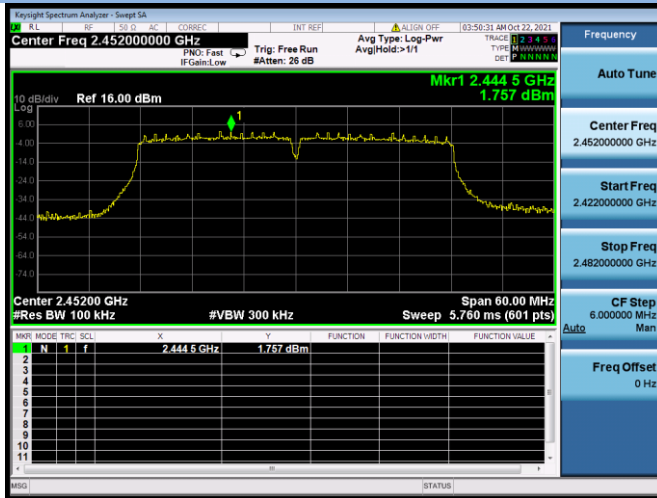

802.11ac-40 MHz CHANNEL 9, Carrier level

802.11ac-40 MHz CHANNEL 9, Reference level

802.11ac-40 MHz CHANNEL 9, Band Edge

802.11ax-20 MHz CHANNEL 1, Carrier level

802.11ax-20 MHz CHANNEL 1, Reference level

802.11ax-20 MHz CHANNEL 1, Band Edge

802.11ax-20 MHz CHANNEL 2, Carrier level

802.11ax-20 MHz CHANNEL 2, Reference level

802.11ax-20 MHz CHANNEL 2, Band Edge

802.11ax-20 MHz CHANNEL 10, Carrier level

802.11ax-20 MHz CHANNEL 10, Reference level

802.11ax-20 MHz CHANNEL 10, Band Edge

802.11ax-20 MHz CHANNEL 11, Carrier level

802.11ax-20 MHz CHANNEL 11, Reference level

802.11ax-20 MHz CHANNEL 11, Band Edge

802.11ax-40 MHz CHANNEL 3, Carrier level

802.11ax-40 MHz CHANNEL 3, Reference level