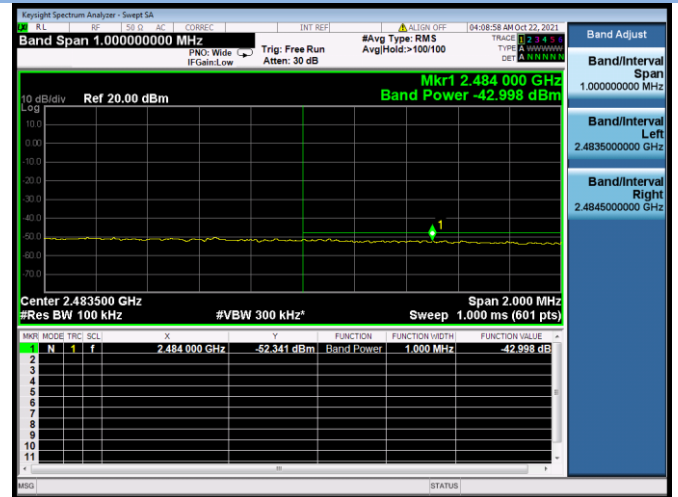

802.11ax-20 MHz CHANNEL 1, Band Edge

802.11ax-20 MHz CHANNEL 2, Carrier level

802.11ax-20 MHz CHANNEL 2, Reference level

802.11ax-20 MHz CHANNEL 2, Band Edge

802.11ax-20 MHz CHANNEL 10, Carrier level

802.11ax-20 MHz CHANNEL 10, Reference level

802.11ax-20 MHz CHANNEL 10, Band Edge

802.11ax-20 MHz CHANNEL 11, Carrier level

802.11ax-20 MHz CHANNEL 11, Reference level

802.11ax-20 MHz CHANNEL 11, Band Edge

802.11ax-40 MHz CHANNEL 3, Carrier level

802.11ax-40 MHz CHANNEL 3, Reference level

802.11ax-40 MHz CHANNEL 3, Band Edge

802.11ax-40 MHz CHANNEL 4, Carrier level

802.11ax-40 MHz CHANNEL 4, Reference level

802.11ax-40 MHz CHANNEL 4, Band Edge

802.11ax-40 MHz CHANNEL 5, Carrier level

802.11ax-40 MHz CHANNEL 5, Reference level