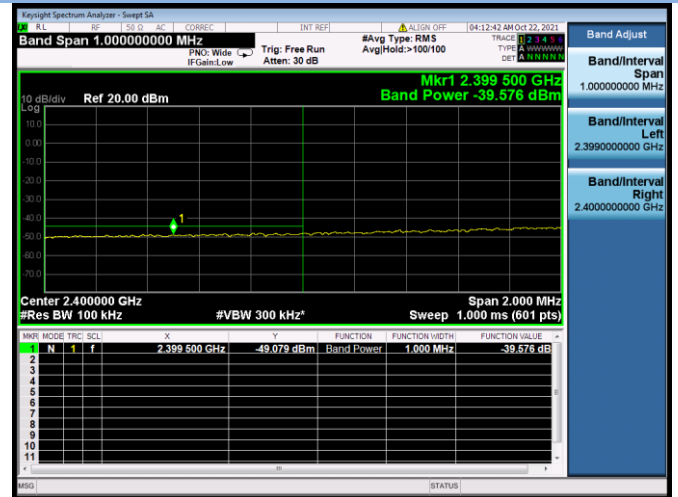

802.11ax-20 MHz CHANNEL 1, Band Edge

802.11ax-20 MHz CHANNEL 2, Carrier level

802.11ax-20 MHz CHANNEL 2, Reference level

802.11ax-20 MHz CHANNEL 2, Band Edge

802.11ax-20 MHz CHANNEL 10, Carrier level

802.11ax-20 MHz CHANNEL 10, Reference level

802.11ax-20 MHz CHANNEL 10, Band Edge

802.11ax-20 MHz CHANNEL 11, Carrier level

802.11ax-20 MHz CHANNEL 11, Reference level

802.11ax-20 MHz CHANNEL 11, Band Edge

802.11ax-40 MHz CHANNEL 3, Carrier level

802.11ax-40 MHz CHANNEL 3, Reference level

802.11ax-40 MHz CHANNEL 3, Band Edge

802.11ax-40 MHz CHANNEL 4, Carrier level

802.11ax-40 MHz CHANNEL 4, Reference level

802.11ax-40 MHz CHANNEL 4, Band Edge

802.11ax-40 MHz CHANNEL 5, Carrier level

802.11ax-40 MHz CHANNEL 5, Reference level