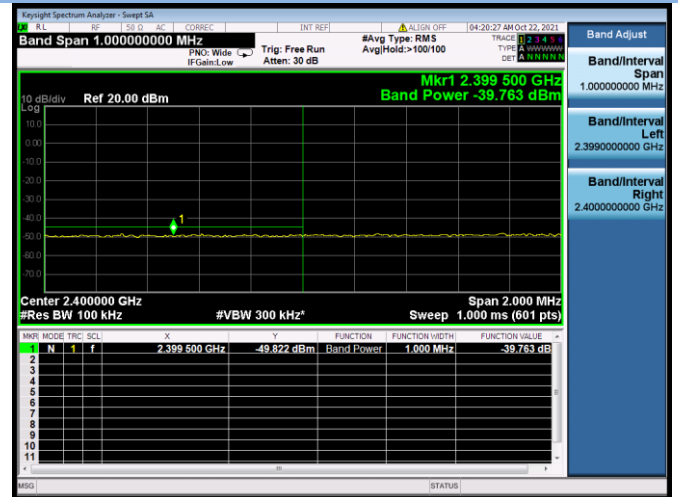

802.11ax-20 MHz CHANNEL 10, Band Edge

802.11ax-20 MHz CHANNEL 11, Carrier level

802.11ax-20 MHz CHANNEL 11, Reference level

802.11ax-20 MHz CHANNEL 11, Band Edge

802.11ax-40 MHz CHANNEL 3, Carrier level

802.11ax-40 MHz CHANNEL 3, Reference level

802.11ax-40 MHz CHANNEL 3, Band Edge

802.11ax-40 MHz CHANNEL 4, Carrier level

802.11ax-40 MHz CHANNEL 4, Reference level

802.11ax-40 MHz CHANNEL 4, Band Edge

802.11ax-40 MHz CHANNEL 5, Carrier level

802.11ax-40 MHz CHANNEL 5, Reference level

802.11ax-40 MHz CHANNEL 5, Band Edge

802.11ax-40 MHz CHANNEL 7, Carrier level

802.11ax-40 MHz CHANNEL 7, Reference level

802.11ax-40 MHz CHANNEL 7, Band Edge

802.11ax-40 MHz CHANNEL 8, Carrier level

802.11ax-40 MHz CHANNEL 8, Reference level