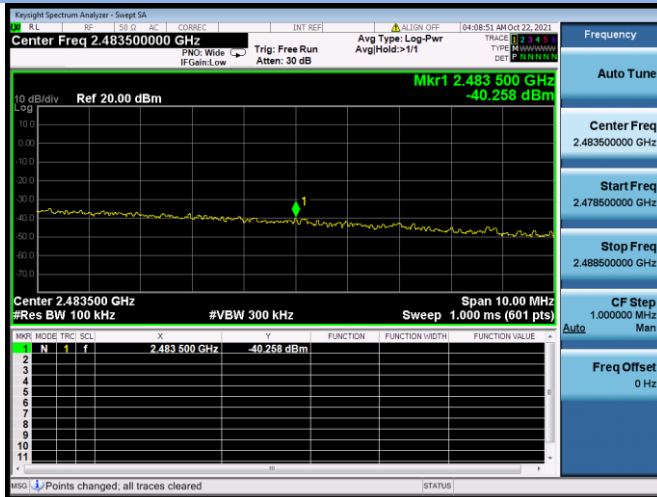

802.11ac-40 MHz CHANNEL 9, Carrier level

802.11ac-40 MHz CHANNEL 9, Reference level

802.11ac-40 MHz CHANNEL 9, Band Edge

802.11ax-20 MHz CHANNEL 1, Carrier level

802.11ax-20 MHz CHANNEL 1, Reference level

802.11ax-20 MHz CHANNEL 1, Band Edge

802.11ax-20 MHz CHANNEL 2, Carrier level

802.11ax-20 MHz CHANNEL 2, Reference level

802.11ax-20 MHz CHANNEL 2, Band Edge

802.11ax-20 MHz CHANNEL 10, Carrier level

802.11ax-20 MHz CHANNEL 10, Reference level

802.11ax-20 MHz CHANNEL 10, Band Edge

802.11ax-20 MHz CHANNEL 11, Carrier level

802.11ax-20 MHz CHANNEL 11, Reference level

802.11ax-20 MHz CHANNEL 11, Band Edge

802.11ax-40 MHz CHANNEL 3, Carrier level

802.11ax-40 MHz CHANNEL 3, Reference level

802.11ax-40 MHz CHANNEL 3, Band Edge

802.11ax-40 MHz CHANNEL 4, Carrier level

802.11ax-40 MHz CHANNEL 4, Reference level

802.11ax-40 MHz CHANNEL 4, Band Edge

802.11ax-40 MHz CHANNEL 5, Carrier level

802.11ax-40 MHz CHANNEL 5, Reference level