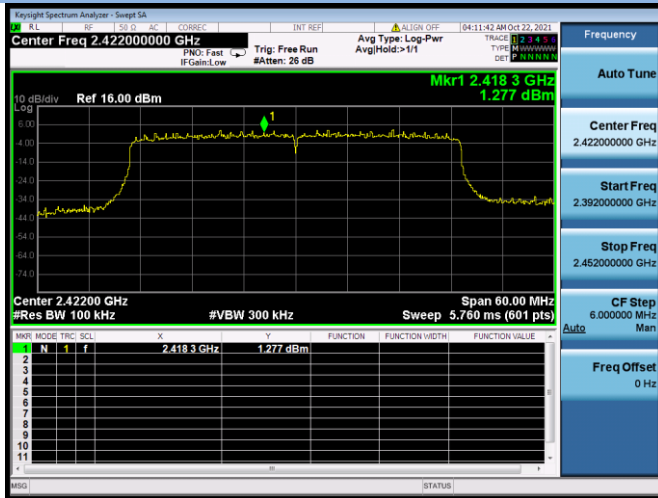

802.11ax-20 MHz CHANNEL 1, Band Edge

802.11ax-20 MHz CHANNEL 2, Carrier level

802.11ax-20 MHz CHANNEL 2, Reference level

802.11ax-20 MHz CHANNEL 2, Band Edge

802.11ax-20 MHz CHANNEL 10, Carrier level

802.11ax-20 MHz CHANNEL 10, Reference level

802.11ax-20 MHz CHANNEL 10, Band Edge

802.11ax-20 MHz CHANNEL 11, Carrier level

802.11ax-20 MHz CHANNEL 11, Reference level

802.11ax-20 MHz CHANNEL 11, Band Edge

802.11ax-40 MHz CHANNEL 3, Carrier level

802.11ax-40 MHz CHANNEL 3, Reference level

802.11ax-40 MHz CHANNEL 3, Band Edge

802.11ax-40 MHz CHANNEL 4, Carrier level

802.11ax-40 MHz CHANNEL 4, Reference level

802.11ax-40 MHz CHANNEL 4, Band Edge

802.11ax-40 MHz CHANNEL 5, Carrier level

802.11ax-40 MHz CHANNEL 5, Reference level