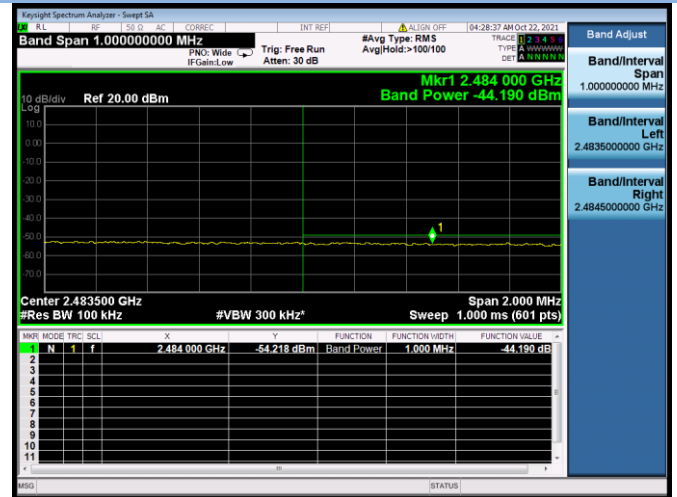

802.11ax-40 MHz CHANNEL 5, Band Edge

802.11ax-40 MHz CHANNEL 7, Carrier level

802.11ax-40 MHz CHANNEL 7, Reference level

802.11ax-40 MHz CHANNEL 7, Band Edge

802.11ax-40 MHz CHANNEL 8, Carrier level

802.11ax-40 MHz CHANNEL 8, Reference level

802.11ax-40 MHz CHANNEL 8, Band Edge

802.11ax-40 MHz CHANNEL 9, Carrier level

802.11ax-40 MHz CHANNEL 9, Reference level

802.11ax-40 MHz CHANNEL 9, Band Edge

MIMO-Main Antenna

802.11b CHANNEL 1, Carrier level