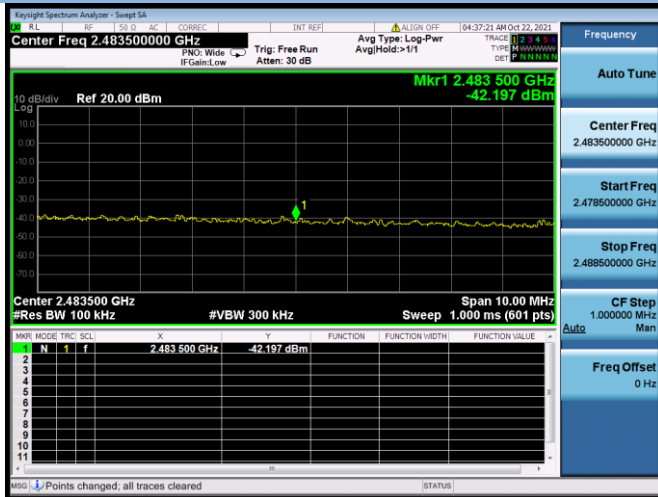

802.11ax-40 MHz CHANNEL 3, Band Edge

802.11ax-40 MHz CHANNEL 4, Carrier level

802.11ax-40 MHz CHANNEL 4, Reference level

802.11ax-40 MHz CHANNEL 4, Band Edge

802.11ax-40 MHz CHANNEL 5, Carrier level

802.11ax-40 MHz CHANNEL 5, Reference level

802.11ax-40 MHz CHANNEL 5, Band Edge

802.11ax-40 MHz CHANNEL 7, Carrier level

802.11ax-40 MHz CHANNEL 7, Reference level

802.11ax-40 MHz CHANNEL 7, Band Edge

802.11ax-40 MHz CHANNEL 8, Carrier level

802.11ax-40 MHz CHANNEL 8, Reference level

802.11ax-40 MHz CHANNEL 8, Band Edge

802.11ax-40 MHz CHANNEL 9, Carrier level

802.11ax-40 MHz CHANNEL 9, Reference level

802.11ax-40 MHz CHANNEL 9, Band Edge

MIMO-Main Antenna

802.11b CHANNEL 1, Carrier level