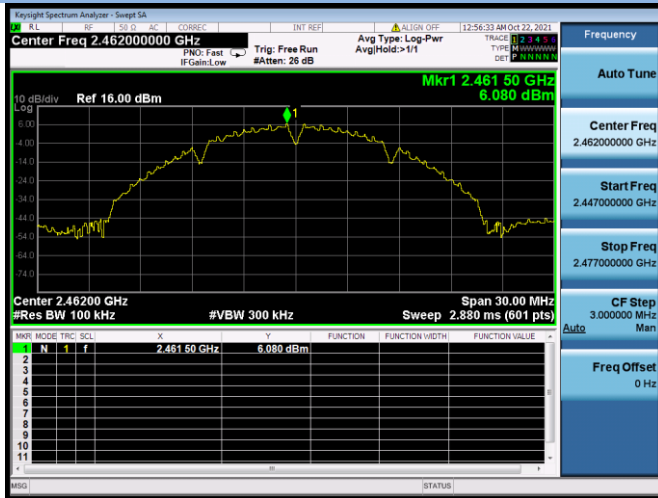

802.11ax-40 MHz CHANNEL 8, Band Edge

802.11ax-40 MHz CHANNEL 9, Carrier level

802.11ax-40 MHz CHANNEL 9, Reference level

802.11ax-40 MHz CHANNEL 9, Band Edge

MIMO-Main Antenna

802.11b CHANNEL 1, Carrier level

802.11b CHANNEL 1, Reference level

802.11b CHANNEL 1, Band Edge

802.11b CHANNEL 11, Carrier level

802.11b CHANNEL 11, Reference level

802.11b CHANNEL 11, Band Edge

802.11g CHANNEL 1, Carrier level

802.11g CHANNEL 1, Reference level