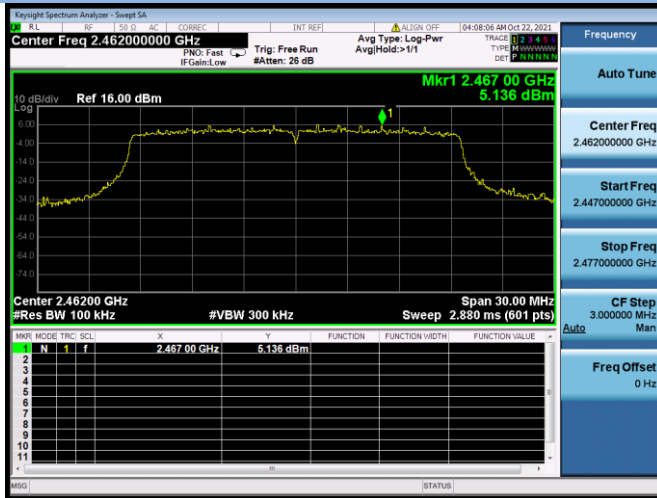

802.11ac-40 MHz CHANNEL 9, Carrier level

802.11ac-40 MHz CHANNEL 9, Reference level

802.11ac-40 MHz CHANNEL 9, Band Edge

802.11ax-20 MHz CHANNEL 1, Carrier level

802.11ax-20 MHz CHANNEL 1, Reference level

802.11ax-20 MHz CHANNEL 1, Band Edge

802.11ax-20 MHz CHANNEL 2, Carrier level

802.11ax-20 MHz CHANNEL 2, Reference level

802.11ax-20 MHz CHANNEL 2, Band Edge

802.11ax-20 MHz CHANNEL 10, Carrier level

802.11ax-20 MHz CHANNEL 10, Reference level

802.11ax-20 MHz CHANNEL 10, Band Edge

802.11ax-20 MHz CHANNEL 11, Carrier level

802.11ax-20 MHz CHANNEL 11, Reference level

802.11ax-20 MHz CHANNEL 11, Band Edge

802.11ax-40 MHz CHANNEL 3, Carrier level

802.11ax-40 MHz CHANNEL 3, Reference level