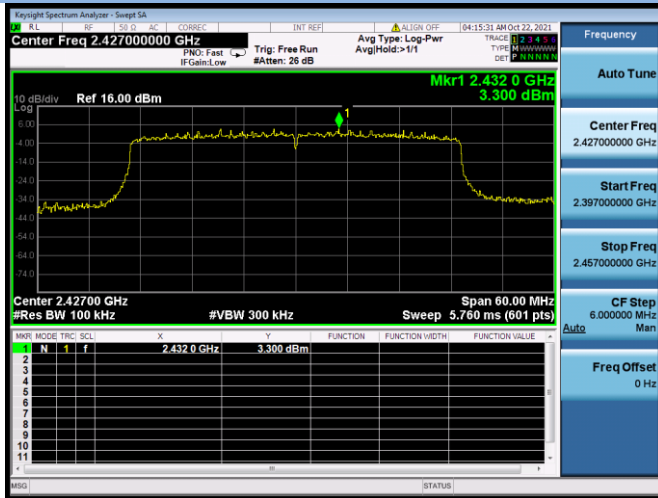

802.11ax-20 MHz CHANNEL 1, Band Edge

802.11ax-20 MHz CHANNEL 2, Carrier level

802.11ax-20 MHz CHANNEL 2, Reference level

802.11ax-20 MHz CHANNEL 2, Band Edge

802.11ax-20 MHz CHANNEL 10, Carrier level

802.11ax-20 MHz CHANNEL 10, Reference level

802.11ax-20 MHz CHANNEL 10, Band Edge

802.11ax-20 MHz CHANNEL 11, Carrier level

802.11ax-20 MHz CHANNEL 11, Reference level

802.11ax-20 MHz CHANNEL 11, Band Edge

802.11ax-40 MHz CHANNEL 3, Carrier level

802.11ax-40 MHz CHANNEL 3, Reference level

802.11ax-40 MHz CHANNEL 3, Band Edge

802.11ax-40 MHz CHANNEL 4, Carrier level

802.11ax-40 MHz CHANNEL 4, Reference level

802.11ax-40 MHz CHANNEL 4, Band Edge

802.11ax-40 MHz CHANNEL 5, Carrier level

802.11ax-40 MHz CHANNEL 5, Reference level