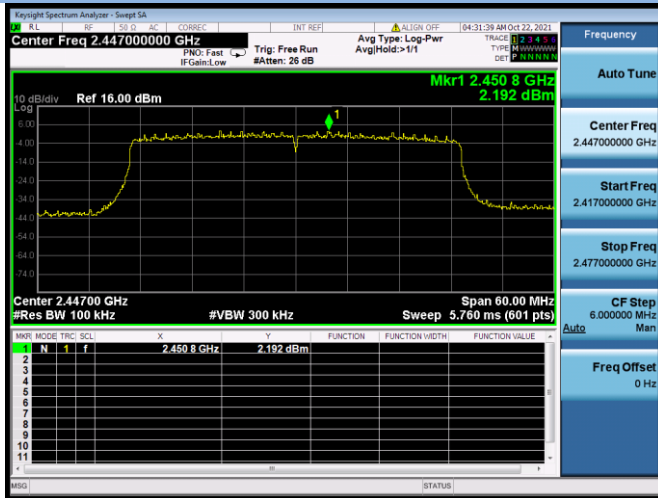

802.11ax-40 MHz CHANNEL 3, Band Edge

802.11ax-40 MHz CHANNEL 4, Carrier level

802.11ax-40 MHz CHANNEL 4, Reference level

802.11ax-40 MHz CHANNEL 4, Band Edge

802.11ax-40 MHz CHANNEL 5, Carrier level

802.11ax-40 MHz CHANNEL 5, Reference level

802.11ax-40 MHz CHANNEL 5, Band Edge

802.11ax-40 MHz CHANNEL 7, Carrier level

802.11ax-40 MHz CHANNEL 7, Reference level

802.11ax-40 MHz CHANNEL 7, Band Edge

802.11ax-40 MHz CHANNEL 8, Carrier level

802.11ax-40 MHz CHANNEL 8, Reference level

802.11ax-40 MHz CHANNEL 8, Band Edge

802.11ax-40 MHz CHANNEL 9, Carrier level

802.11ax-40 MHz CHANNEL 9, Reference level

802.11ax-40 MHz CHANNEL 9, Band Edge

MIMO-Main Antenna

802.11b CHANNEL 1, Carrier level