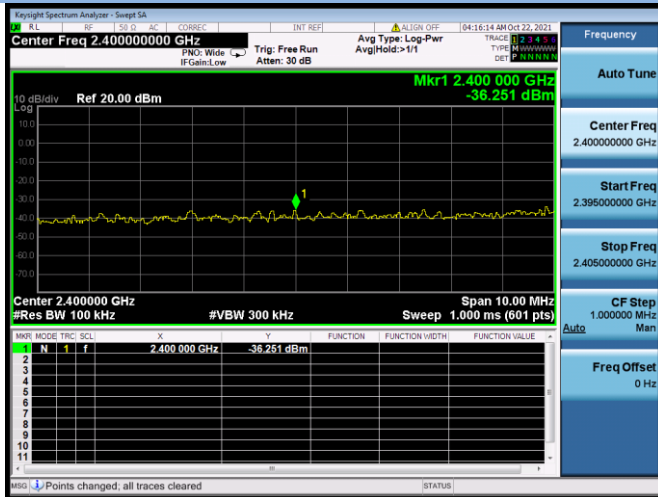

802.11ax-20 MHz CHANNEL 1, Band Edge

802.11ax-20 MHz CHANNEL 2, Carrier level

802.11ax-20 MHz CHANNEL 2, Reference level

802.11ax-20 MHz CHANNEL 2, Band Edge

802.11ax-20 MHz CHANNEL 10, Carrier level

802.11ax-20 MHz CHANNEL 10, Reference level

802.11ax-20 MHz CHANNEL 10, Band Edge

802.11ax-20 MHz CHANNEL 11, Carrier level

802.11ax-20 MHz CHANNEL 11, Reference level

802.11ax-20 MHz CHANNEL 11, Band Edge

802.11ax-40 MHz CHANNEL 3, Carrier level

802.11ax-40 MHz CHANNEL 3, Reference level

802.11ax-40 MHz CHANNEL 3, Band Edge

802.11ax-40 MHz CHANNEL 4, Carrier level

802.11ax-40 MHz CHANNEL 4, Reference level

802.11ax-40 MHz CHANNEL 4, Band Edge

802.11ax-40 MHz CHANNEL 5, Carrier level

802.11ax-40 MHz CHANNEL 5, Reference level