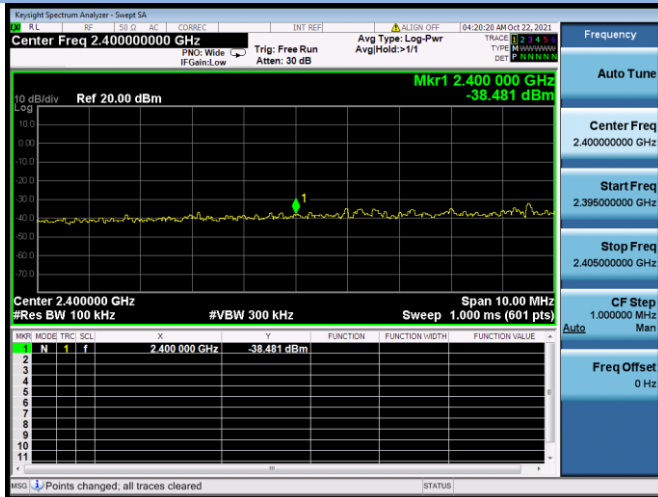

802.11ax-20 MHz CHANNEL 10, Band Edge

802.11ax-20 MHz CHANNEL 11, Carrier level

802.11ax-20 MHz CHANNEL 11, Reference level

802.11ax-20 MHz CHANNEL 11, Band Edge

802.11ax-40 MHz CHANNEL 3, Carrier level

802.11ax-40 MHz CHANNEL 3, Reference level

802.11ax-40 MHz CHANNEL 3, Band Edge

802.11ax-40 MHz CHANNEL 4, Carrier level

802.11ax-40 MHz CHANNEL 4, Reference level

802.11ax-40 MHz CHANNEL 4, Band Edge

802.11ax-40 MHz CHANNEL 5, Carrier level

802.11ax-40 MHz CHANNEL 5, Reference level

802.11ax-40 MHz CHANNEL 5, Band Edge

802.11ax-40 MHz CHANNEL 7, Carrier level

802.11ax-40 MHz CHANNEL 7, Reference level

802.11ax-40 MHz CHANNEL 7, Band Edge

802.11ax-40 MHz CHANNEL 8, Carrier level

802.11ax-40 MHz CHANNEL 8, Reference level