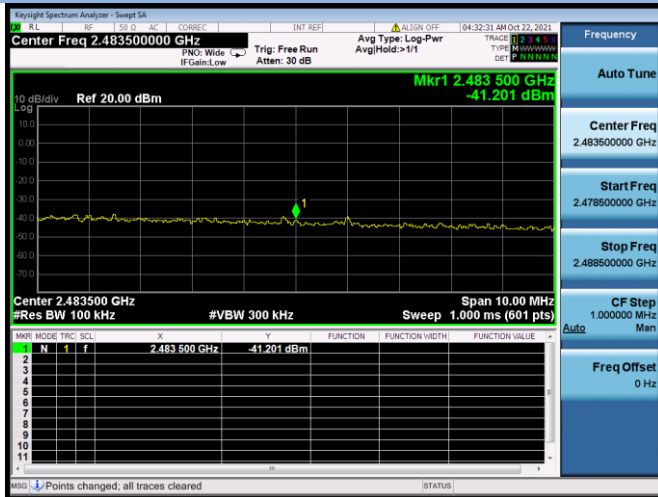

802.11ax-40 MHz CHANNEL 3, Band Edge

802.11ax-40 MHz CHANNEL 4, Carrier level

802.11ax-40 MHz CHANNEL 4, Reference level

802.11ax-40 MHz CHANNEL 4, Band Edge

802.11ax-40 MHz CHANNEL 5, Carrier level

802.11ax-40 MHz CHANNEL 5, Reference level

802.11ax-40 MHz CHANNEL 5, Band Edge

802.11ax-40 MHz CHANNEL 7, Carrier level

802.11ax-40 MHz CHANNEL 7, Reference level

802.11ax-40 MHz CHANNEL 7, Band Edge

802.11ax-40 MHz CHANNEL 8, Carrier level

802.11ax-40 MHz CHANNEL 8, Reference level

802.11ax-40 MHz CHANNEL 8, Band Edge

802.11ax-40 MHz CHANNEL 9, Carrier level

802.11ax-40 MHz CHANNEL 9, Reference level

802.11ax-40 MHz CHANNEL 9, Band Edge

MIMO-Main Antenna

802.11b CHANNEL 1, Carrier level