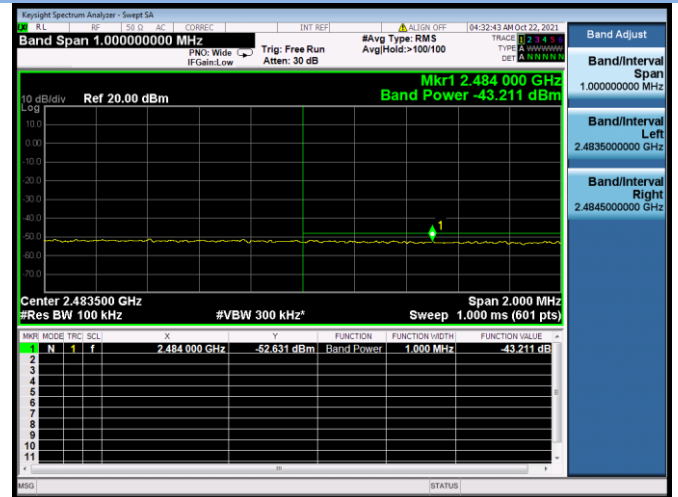

802.11ax-40 MHz CHANNEL 5, Band Edge

802.11ax-40 MHz CHANNEL 7, Carrier level

802.11ax-40 MHz CHANNEL 7, Reference level

802.11ax-40 MHz CHANNEL 7, Band Edge

802.11ax-40 MHz CHANNEL 8, Carrier level

802.11ax-40 MHz CHANNEL 8, Reference level

802.11ax-40 MHz CHANNEL 8, Band Edge

802.11ax-40 MHz CHANNEL 9, Carrier level

802.11ax-40 MHz CHANNEL 9, Reference level

802.11ax-40 MHz CHANNEL 9, Band Edge

MIMO-Main Antenna

802.11b CHANNEL 1, Carrier level