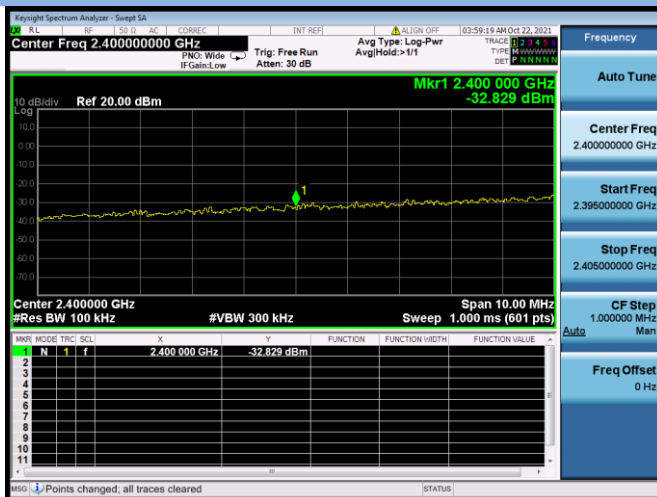

802.11ac-40 MHz CHANNEL 9, Carrier level

802.11ac-40 MHz CHANNEL 9, Reference level

802.11ac-40 MHz CHANNEL 9, Band Edge

802.11ax-20 MHz CHANNEL 1, Carrier level

802.11ax-20 MHz CHANNEL 1, Reference level

802.11ax-20 MHz CHANNEL 1, Band Edge

802.11ax-20 MHz CHANNEL 2, Carrier level

802.11ax-20 MHz CHANNEL 2, Reference level

802.11ax-20 MHz CHANNEL 2, Band Edge

802.11ax-20 MHz CHANNEL 10, Carrier level

802.11ax-20 MHz CHANNEL 10, Reference level

802.11ax-20 MHz CHANNEL 10, Band Edge

802.11ax-20 MHz CHANNEL 11, Carrier level

802.11ax-20 MHz CHANNEL 11, Reference level

802.11ax-20 MHz CHANNEL 11, Band Edge

802.11ax-40 MHz CHANNEL 3, Carrier level

802.11ax-40 MHz CHANNEL 3, Reference level