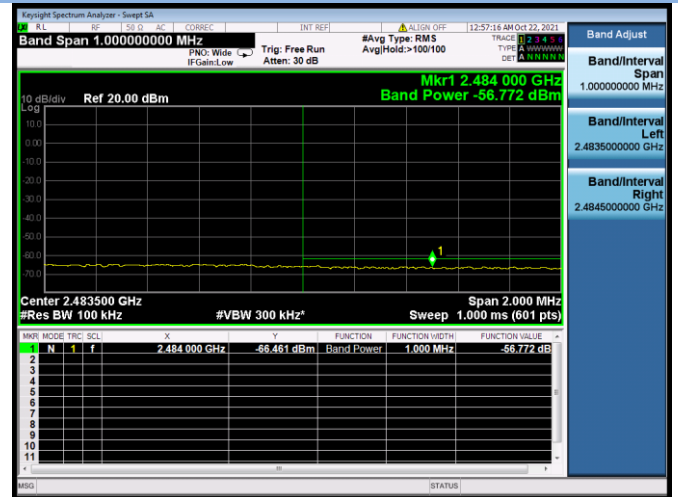

802.11ax-40 MHz CHANNEL 8, Band Edge

802.11ax-40 MHz CHANNEL 9, Carrier level

802.11ax-40 MHz CHANNEL 9, Reference level

802.11ax-40 MHz CHANNEL 9, Band Edge

MIMO-Main Antenna

802.11b CHANNEL 1, Carrier level

802.11b CHANNEL 1, Reference level

802.11b CHANNEL 1, Band Edge

802.11b CHANNEL 11, Carrier level

802.11b CHANNEL 11, Reference level

802.11b CHANNEL 11, Band Edge

802.11g CHANNEL 1, Carrier level

802.11g CHANNEL 1, Reference level

802.11g CHANNEL 1, Band Edge

802.11g CHANNEL 2, Carrier level

802.11g CHANNEL 2, Reference level

802.11g CHANNEL 2, Band Edge