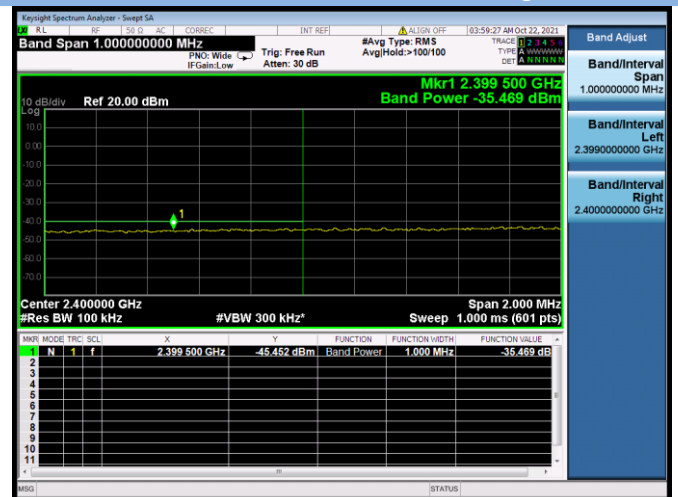

802.11ac-40 MHz CHANNEL 9, Carrier level

802.11ac-40 MHz CHANNEL 9, Reference level

802.11ac-40 MHz CHANNEL 9, Band Edge

802.11ax-20 MHz CHANNEL 1, Carrier level

802.11ax-20 MHz CHANNEL 1, Reference level

802.11ax-20 MHz CHANNEL 1, Band Edge

802.11ax-20 MHz CHANNEL 2, Carrier level

802.11ax-20 MHz CHANNEL 2, Reference level

802.11ax-20 MHz CHANNEL 2, Band Edge

802.11ax-20 MHz CHANNEL 10, Carrier level

802.11ax-20 MHz CHANNEL 10, Reference level

802.11ax-20 MHz CHANNEL 10, Band Edge

802.11ax-20 MHz CHANNEL 11, Carrier level

802.11ax-20 MHz CHANNEL 11, Reference level

802.11ax-20 MHz CHANNEL 11, Band Edge

802.11ax-40 MHz CHANNEL 3, Carrier level

802.11ax-40 MHz CHANNEL 3, Reference level