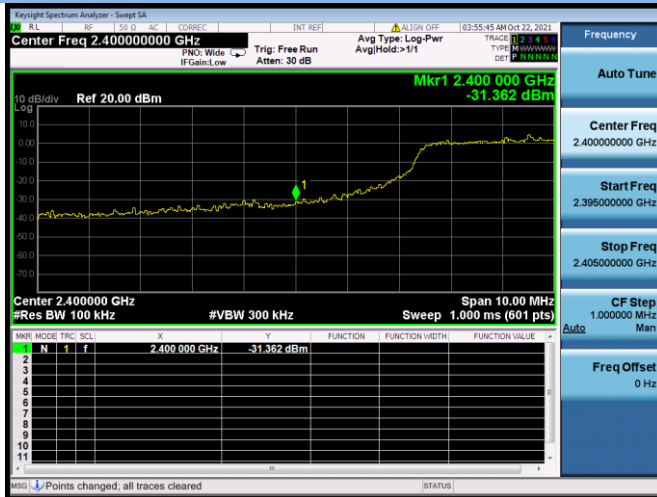

802.11ac-40 MHz CHANNEL 9, Carrier level

802.11ac-40 MHz CHANNEL 9, Reference level

802.11ac-40 MHz CHANNEL 9, Band Edge

802.11ax-20 MHz CHANNEL 1, Carrier level

802.11ax-20 MHz CHANNEL 1, Reference level

802.11ax-20 MHz CHANNEL 1, Band Edge

802.11ax-20 MHz CHANNEL 2, Carrier level

802.11ax-20 MHz CHANNEL 2, Reference level

802.11ax-20 MHz CHANNEL 2, Band Edge

802.11ax-20 MHz CHANNEL 10, Carrier level

802.11ax-20 MHz CHANNEL 10, Reference level

802.11ax-20 MHz CHANNEL 10, Band Edge

802.11ax-20 MHz CHANNEL 11, Carrier level

802.11ax-20 MHz CHANNEL 11, Reference level

802.11ax-20 MHz CHANNEL 11, Band Edge

802.11ax-40 MHz CHANNEL 3, Carrier level

802.11ax-40 MHz CHANNEL 3, Reference level