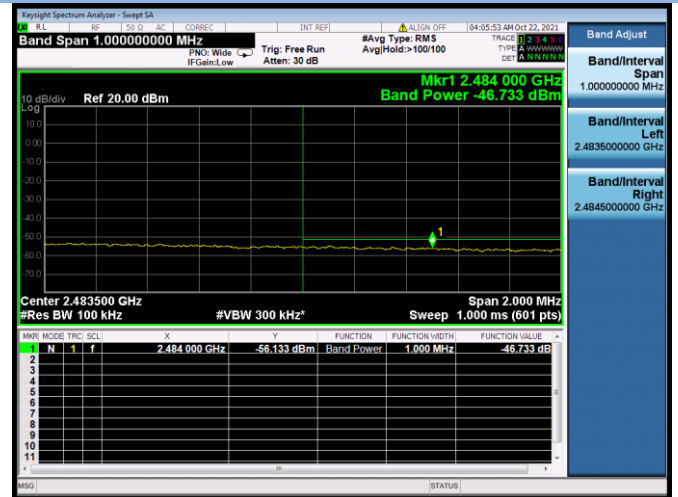

802.11ac-40 MHz CHANNEL 9, Carrier level

802.11ac-40 MHz CHANNEL 9, Reference level

802.11ac-40 MHz CHANNEL 9, Band Edge

802.11ax-20 MHz CHANNEL 1, Carrier level

802.11ax-20 MHz CHANNEL 1, Reference level

802.11ax-20 MHz CHANNEL 1, Band Edge

802.11ax-20 MHz CHANNEL 2, Carrier level

802.11ax-20 MHz CHANNEL 2, Reference level

802.11ax-20 MHz CHANNEL 2, Band Edge

802.11ax-20 MHz CHANNEL 10, Carrier level

802.11ax-20 MHz CHANNEL 10, Reference level

802.11ax-20 MHz CHANNEL 10, Band Edge

802.11ax-20 MHz CHANNEL 11, Carrier level

802.11ax-20 MHz CHANNEL 11, Reference level

802.11ax-20 MHz CHANNEL 11, Band Edge

802.11ax-40 MHz CHANNEL 3, Carrier level

802.11ax-40 MHz CHANNEL 3, Reference level