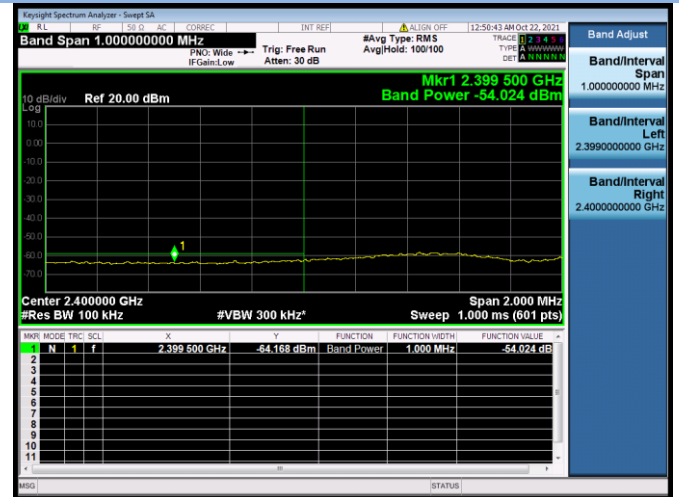

802.11ax-40 MHz CHANNEL 8, Band Edge

802.11ax-40 MHz CHANNEL 9, Carrier level

802.11ax-40 MHz CHANNEL 9, Reference level

802.11ax-40 MHz CHANNEL 9, Band Edge

MIMO-Main Antenna

802.11b CHANNEL 1, Carrier level

802.11b CHANNEL 1, Reference level

802.11b CHANNEL 1, Band Edge

802.11b CHANNEL 11, Carrier level

802.11b CHANNEL 11, Reference level

802.11b CHANNEL 11, Band Edge

802.11g CHANNEL 1, Carrier level

802.11g CHANNEL 1, Reference level