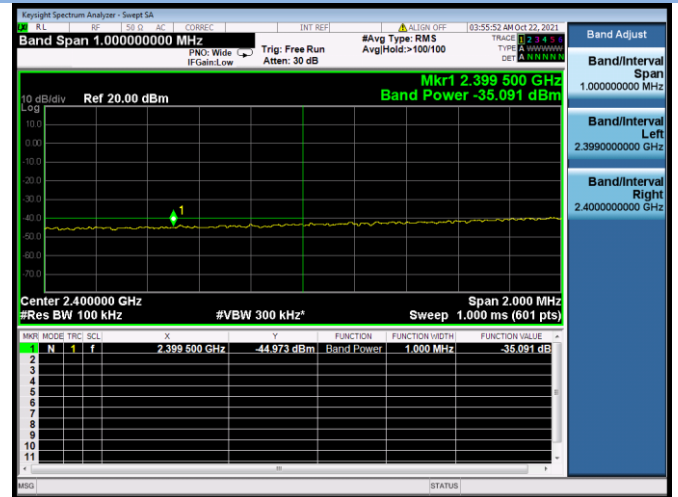

802.11ac-40 MHz CHANNEL 9, Carrier level

802.11ac-40 MHz CHANNEL 9, Reference level

802.11ac-40 MHz CHANNEL 9, Band Edge

802.11ax-20 MHz CHANNEL 1, Carrier level

802.11ax-20 MHz CHANNEL 1, Reference level

802.11ax-20 MHz CHANNEL 1, Band Edge

802.11ax-20 MHz CHANNEL 2, Carrier level

802.11ax-20 MHz CHANNEL 2, Reference level

802.11ax-20 MHz CHANNEL 2, Band Edge

802.11ax-20 MHz CHANNEL 10, Carrier level

802.11ax-20 MHz CHANNEL 10, Reference level

802.11ax-20 MHz CHANNEL 10, Band Edge

802.11ax-20 MHz CHANNEL 11, Carrier level

802.11ax-20 MHz CHANNEL 11, Reference level

802.11ax-20 MHz CHANNEL 11, Band Edge

802.11ax-40 MHz CHANNEL 3, Carrier level

802.11ax-40 MHz CHANNEL 3, Reference level