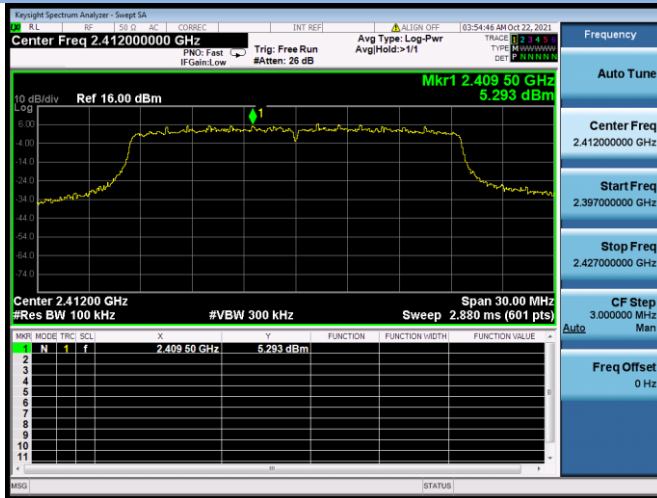

802.11ac-40 MHz CHANNEL 9, Carrier level

802.11ac-40 MHz CHANNEL 9, Reference level

802.11ac-40 MHz CHANNEL 9, Band Edge

802.11ax-20 MHz CHANNEL 1, Carrier level

802.11ax-20 MHz CHANNEL 1, Reference level

802.11ax-20 MHz CHANNEL 1, Band Edge

802.11ax-20 MHz CHANNEL 2, Carrier level

802.11ax-20 MHz CHANNEL 2, Reference level

802.11ax-20 MHz CHANNEL 2, Band Edge

802.11ax-20 MHz CHANNEL 10, Carrier level

802.11ax-20 MHz CHANNEL 10, Reference level

802.11ax-20 MHz CHANNEL 10, Band Edge

802.11ax-20 MHz CHANNEL 11, Carrier level

802.11ax-20 MHz CHANNEL 11, Reference level

802.11ax-20 MHz CHANNEL 11, Band Edge

802.11ax-40 MHz CHANNEL 3, Carrier level

802.11ax-40 MHz CHANNEL 3, Reference level