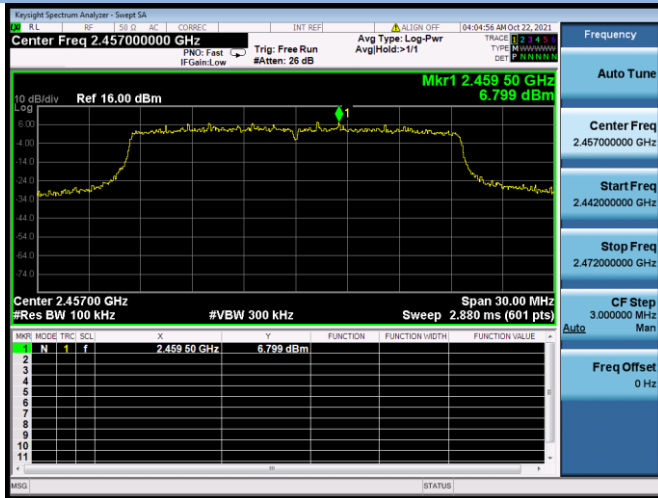

802.11ac-40 MHz CHANNEL 9, Carrier level

802.11ac-40 MHz CHANNEL 9, Reference level

802.11ac-40 MHz CHANNEL 9, Band Edge

802.11ax-20 MHz CHANNEL 1, Carrier level

802.11ax-20 MHz CHANNEL 1, Reference level

802.11ax-20 MHz CHANNEL 1, Band Edge

802.11ax-20 MHz CHANNEL 2, Carrier level

802.11ax-20 MHz CHANNEL 2, Reference level

802.11ax-20 MHz CHANNEL 2, Band Edge

802.11ax-20 MHz CHANNEL 10, Carrier level

802.11ax-20 MHz CHANNEL 10, Reference level

802.11ax-20 MHz CHANNEL 10, Band Edge

802.11ax-20 MHz CHANNEL 11, Carrier level

802.11ax-20 MHz CHANNEL 11, Reference level

802.11ax-20 MHz CHANNEL 11, Band Edge

802.11ax-40 MHz CHANNEL 3, Carrier level

802.11ax-40 MHz CHANNEL 3, Reference level