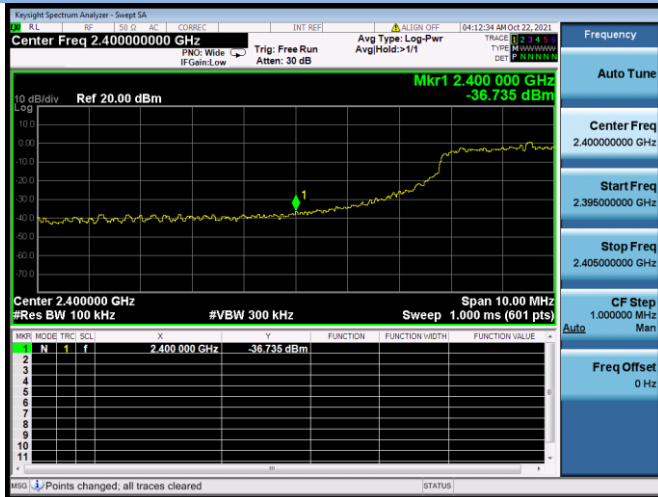

802.11ax-20 MHz CHANNEL 1, Band Edge

802.11ax-20 MHz CHANNEL 2, Carrier level

802.11ax-20 MHz CHANNEL 2, Reference level

802.11ax-20 MHz CHANNEL 2, Band Edge

802.11ax-20 MHz CHANNEL 10, Carrier level

802.11ax-20 MHz CHANNEL 10, Reference level

802.11ax-20 MHz CHANNEL 10, Band Edge

802.11ax-20 MHz CHANNEL 11, Carrier level

802.11ax-20 MHz CHANNEL 11, Reference level

802.11ax-20 MHz CHANNEL 11, Band Edge

802.11ax-40 MHz CHANNEL 3, Carrier level

802.11ax-40 MHz CHANNEL 3, Reference level

802.11ax-40 MHz CHANNEL 3, Band Edge

802.11ax-40 MHz CHANNEL 4, Carrier level

802.11ax-40 MHz CHANNEL 4, Reference level

802.11ax-40 MHz CHANNEL 4, Band Edge

802.11ax-40 MHz CHANNEL 5, Carrier level

802.11ax-40 MHz CHANNEL 5, Reference level