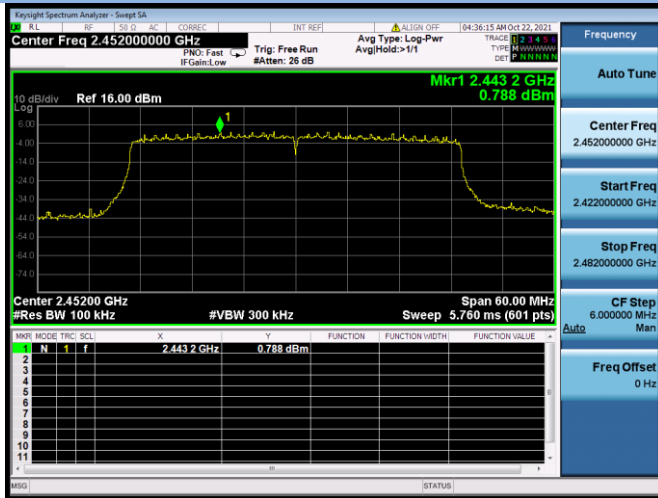

802.11ax-40 MHz CHANNEL 5, Band Edge

802.11ax-40 MHz CHANNEL 7, Carrier level

802.11ax-40 MHz CHANNEL 7, Reference level

802.11ax-40 MHz CHANNEL 7, Band Edge

802.11ax-40 MHz CHANNEL 8, Carrier level

802.11ax-40 MHz CHANNEL 8, Reference level

802.11ax-40 MHz CHANNEL 8, Band Edge

802.11ax-40 MHz CHANNEL 9, Carrier level

802.11ax-40 MHz CHANNEL 9, Reference level

802.11ax-40 MHz CHANNEL 9, Band Edge

MIMO-Main Antenna

802.11b CHANNEL 1, Carrier level