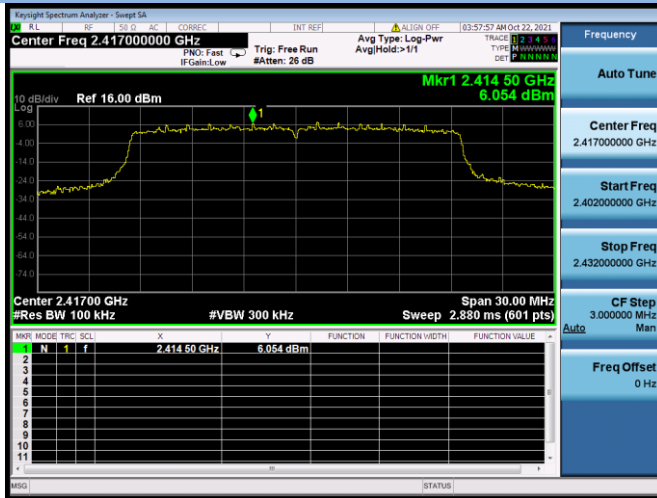

802.11ac-40 MHz CHANNEL 9, Carrier level

802.11ac-40 MHz CHANNEL 9, Reference level

802.11ac-40 MHz CHANNEL 9, Band Edge

802.11ax-20 MHz CHANNEL 1, Carrier level

802.11ax-20 MHz CHANNEL 1, Reference level

802.11ax-20 MHz CHANNEL 1, Band Edge

802.11ax-20 MHz CHANNEL 2, Carrier level

802.11ax-20 MHz CHANNEL 2, Reference level

802.11ax-20 MHz CHANNEL 2, Band Edge

802.11ax-20 MHz CHANNEL 10, Carrier level

802.11ax-20 MHz CHANNEL 10, Reference level

802.11ax-20 MHz CHANNEL 10, Band Edge

802.11ax-20 MHz CHANNEL 11, Carrier level

802.11ax-20 MHz CHANNEL 11, Reference level

802.11ax-20 MHz CHANNEL 11, Band Edge

802.11ax-40 MHz CHANNEL 3, Carrier level

802.11ax-40 MHz CHANNEL 3, Reference level