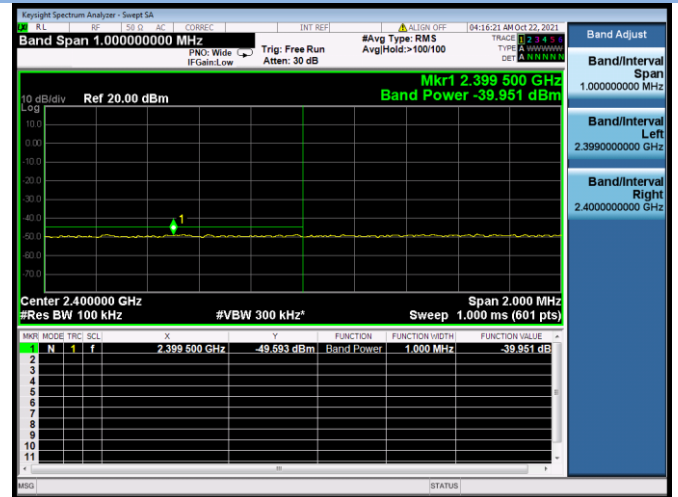

802.11ax-20 MHz CHANNEL 10, Band Edge

802.11ax-20 MHz CHANNEL 11, Carrier level

802.11ax-20 MHz CHANNEL 11, Reference level

802.11ax-20 MHz CHANNEL 11, Band Edge

802.11ax-40 MHz CHANNEL 3, Carrier level

802.11ax-40 MHz CHANNEL 3, Reference level

802.11ax-40 MHz CHANNEL 3, Band Edge

802.11ax-40 MHz CHANNEL 4, Carrier level

802.11ax-40 MHz CHANNEL 4, Reference level

802.11ax-40 MHz CHANNEL 4, Band Edge

802.11ax-40 MHz CHANNEL 5, Carrier level

802.11ax-40 MHz CHANNEL 5, Reference level

802.11ax-40 MHz CHANNEL 5, Band Edge

802.11ax-40 MHz CHANNEL 7, Carrier level

802.11ax-40 MHz CHANNEL 7, Reference level

802.11ax-40 MHz CHANNEL 7, Band Edge

802.11ax-40 MHz CHANNEL 8, Carrier level

802.11ax-40 MHz CHANNEL 8, Reference level