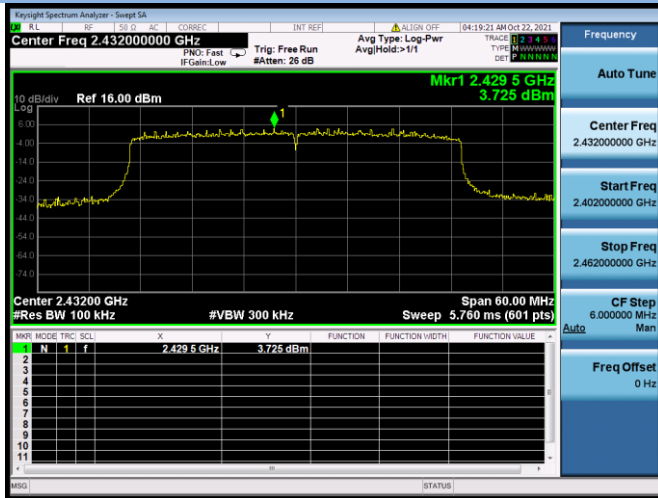

802.11ax-20 MHz CHANNEL 10, Band Edge

802.11ax-20 MHz CHANNEL 11, Carrier level

802.11ax-20 MHz CHANNEL 11, Reference level

802.11ax-20 MHz CHANNEL 11, Band Edge

802.11ax-40 MHz CHANNEL 3, Carrier level

802.11ax-40 MHz CHANNEL 3, Reference level

802.11ax-40 MHz CHANNEL 3, Band Edge

802.11ax-40 MHz CHANNEL 4, Carrier level

802.11ax-40 MHz CHANNEL 4, Reference level

802.11ax-40 MHz CHANNEL 4, Band Edge

802.11ax-40 MHz CHANNEL 5, Carrier level

802.11ax-40 MHz CHANNEL 5, Reference level

802.11ax-40 MHz CHANNEL 5, Band Edge

802.11ax-40 MHz CHANNEL 7, Carrier level

802.11ax-40 MHz CHANNEL 7, Reference level

802.11ax-40 MHz CHANNEL 7, Band Edge

802.11ax-40 MHz CHANNEL 8, Carrier level

802.11ax-40 MHz CHANNEL 8, Reference level