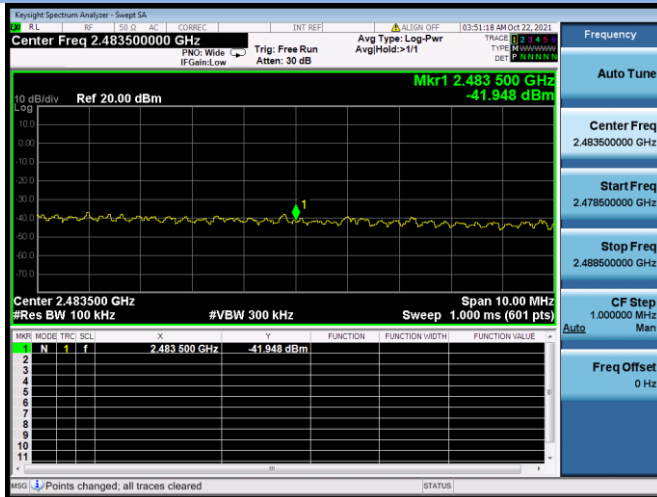

802.11ac-40 MHz CHANNEL 9, Carrier level

802.11ac-40 MHz CHANNEL 9, Reference level

802.11ac-40 MHz CHANNEL 9, Band Edge

802.11ax-20 MHz CHANNEL 1, Carrier level

802.11ax-20 MHz CHANNEL 1, Reference level

802.11ax-20 MHz CHANNEL 1, Band Edge

802.11ax-20 MHz CHANNEL 2, Carrier level

802.11ax-20 MHz CHANNEL 2, Reference level

802.11ax-20 MHz CHANNEL 2, Band Edge

802.11ax-20 MHz CHANNEL 10, Carrier level

802.11ax-20 MHz CHANNEL 10, Reference level

802.11ax-20 MHz CHANNEL 10, Band Edge

802.11ax-20 MHz CHANNEL 11, Carrier level

802.11ax-20 MHz CHANNEL 11, Reference level

802.11ax-20 MHz CHANNEL 11, Band Edge

802.11ax-40 MHz CHANNEL 3, Carrier level

802.11ax-40 MHz CHANNEL 3, Reference level