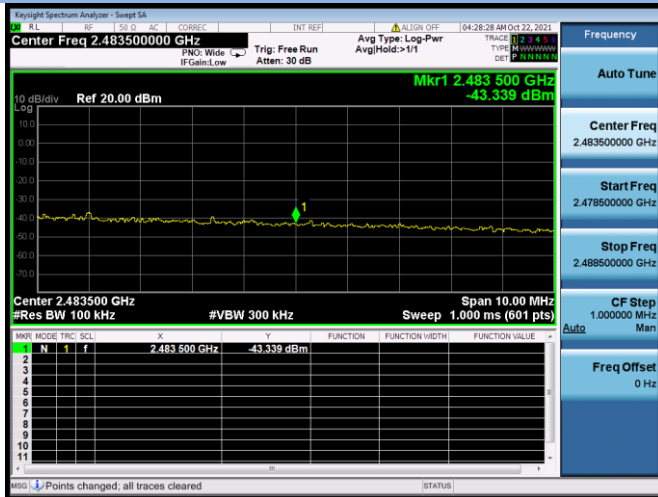

802.11ax-40 MHz CHANNEL 3, Band Edge

802.11ax-40 MHz CHANNEL 4, Carrier level

802.11ax-40 MHz CHANNEL 4, Reference level

802.11ax-40 MHz CHANNEL 4, Band Edge

802.11ax-40 MHz CHANNEL 5, Carrier level

802.11ax-40 MHz CHANNEL 5, Reference level

802.11ax-40 MHz CHANNEL 5, Band Edge

802.11ax-40 MHz CHANNEL 7, Carrier level

802.11ax-40 MHz CHANNEL 7, Reference level

802.11ax-40 MHz CHANNEL 7, Band Edge

802.11ax-40 MHz CHANNEL 8, Carrier level

802.11ax-40 MHz CHANNEL 8, Reference level

802.11ax-40 MHz CHANNEL 8, Band Edge

802.11ax-40 MHz CHANNEL 9, Carrier level

802.11ax-40 MHz CHANNEL 9, Reference level

802.11ax-40 MHz CHANNEL 9, Band Edge

MIMO-Main Antenna

802.11b CHANNEL 1, Carrier level