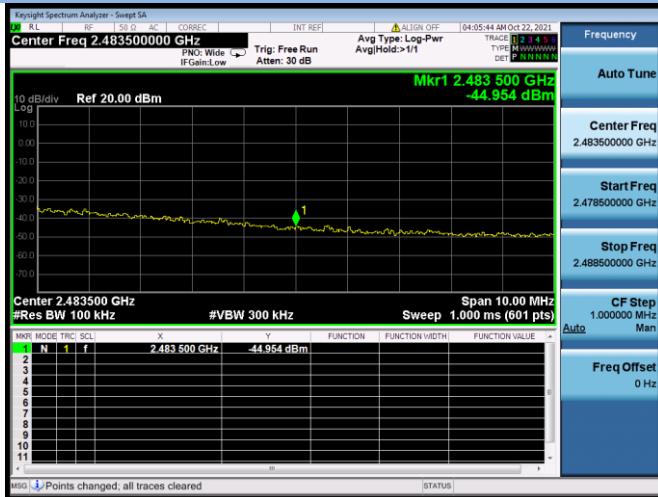

802.11ac-40 MHz CHANNEL 9, Carrier level

802.11ac-40 MHz CHANNEL 9, Reference level

802.11ac-40 MHz CHANNEL 9, Band Edge

802.11ax-20 MHz CHANNEL 1, Carrier level

802.11ax-20 MHz CHANNEL 1, Reference level

802.11ax-20 MHz CHANNEL 1, Band Edge

802.11ax-20 MHz CHANNEL 2, Carrier level

802.11ax-20 MHz CHANNEL 2, Reference level

802.11ax-20 MHz CHANNEL 2, Band Edge

802.11ax-20 MHz CHANNEL 10, Carrier level

802.11ax-20 MHz CHANNEL 10, Reference level

802.11ax-20 MHz CHANNEL 10, Band Edge

802.11ax-20 MHz CHANNEL 11, Carrier level

802.11ax-20 MHz CHANNEL 11, Reference level

802.11ax-20 MHz CHANNEL 11, Band Edge

802.11ax-40 MHz CHANNEL 3, Carrier level

802.11ax-40 MHz CHANNEL 3, Reference level

802.11ax-40 MHz CHANNEL 3, Band Edge

802.11ax-40 MHz CHANNEL 4, Carrier level

802.11ax-40 MHz CHANNEL 4, Reference level

802.11ax-40 MHz CHANNEL 4, Band Edge

802.11ax-40 MHz CHANNEL 5, Carrier level

802.11ax-40 MHz CHANNEL 5, Reference level