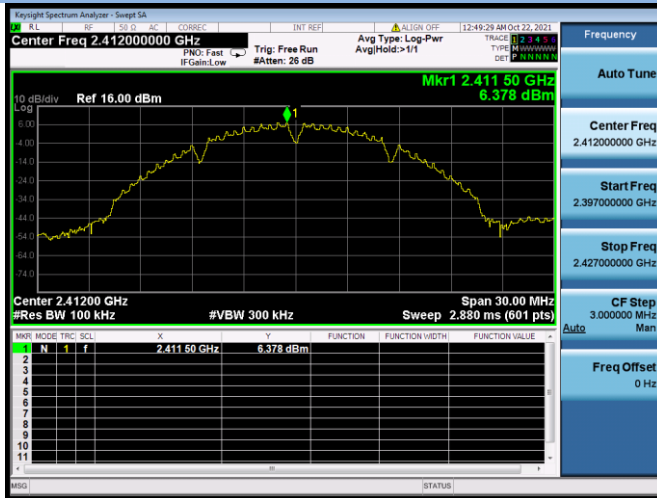

802.11ax-40 MHz CHANNEL 8, Band Edge

802.11ax-40 MHz CHANNEL 9, Carrier level

802.11ax-40 MHz CHANNEL 9, Reference level

802.11ax-40 MHz CHANNEL 9, Band Edge

MIMO-Main Antenna

802.11b CHANNEL 1, Carrier level

802.11b CHANNEL 1, Reference level

802.11b CHANNEL 1, Band Edge

802.11b CHANNEL 11, Carrier level

802.11b CHANNEL 11, Reference level

802.11b CHANNEL 11, Band Edge

802.11g CHANNEL 1, Carrier level

802.11g CHANNEL 1, Reference level