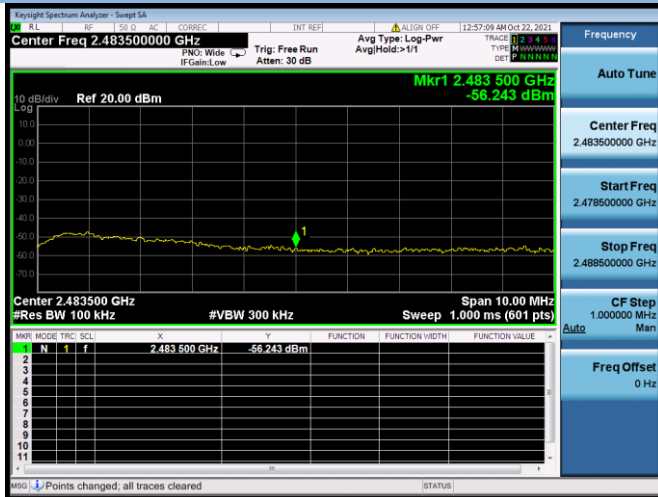

802.11ax-40 MHz CHANNEL 8, Band Edge

802.11ax-40 MHz CHANNEL 9, Carrier level

802.11ax-40 MHz CHANNEL 9, Reference level

802.11ax-40 MHz CHANNEL 9, Band Edge

MIMO-Main Antenna

802.11b CHANNEL 1, Carrier level

802.11b CHANNEL 1, Reference level

802.11b CHANNEL 1, Band Edge

802.11b CHANNEL 11, Carrier level

802.11b CHANNEL 11, Reference level

802.11b CHANNEL 11, Band Edge

802.11g CHANNEL 1, Carrier level

802.11g CHANNEL 1, Reference level

802.11g CHANNEL 1, Band Edge

802.11g CHANNEL 2, Carrier level

802.11g CHANNEL 2, Reference level

802.11g CHANNEL 2, Band Edge