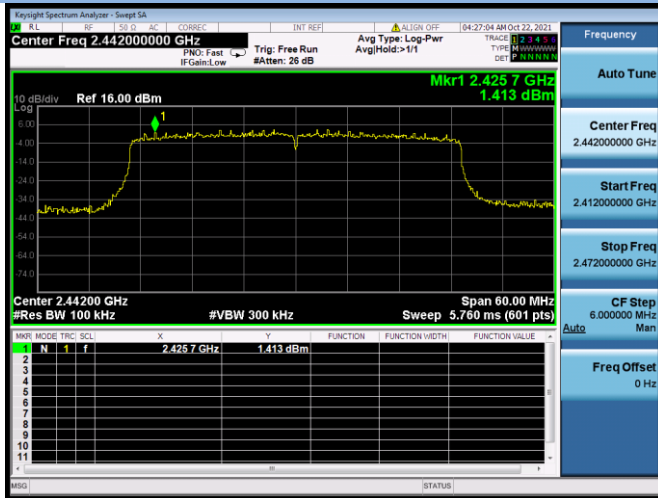

802.11ax-20 MHz CHANNEL 10, Band Edge

802.11ax-20 MHz CHANNEL 11, Carrier level

802.11ax-20 MHz CHANNEL 11, Reference level

802.11ax-20 MHz CHANNEL 11, Band Edge

802.11ax-40 MHz CHANNEL 3, Carrier level

802.11ax-40 MHz CHANNEL 3, Reference level

802.11ax-40 MHz CHANNEL 3, Band Edge

802.11ax-40 MHz CHANNEL 4, Carrier level

802.11ax-40 MHz CHANNEL 4, Reference level

802.11ax-40 MHz CHANNEL 4, Band Edge

802.11ax-40 MHz CHANNEL 5, Carrier level

802.11ax-40 MHz CHANNEL 5, Reference level

802.11ax-40 MHz CHANNEL 5, Band Edge

802.11ax-40 MHz CHANNEL 7, Carrier level

802.11ax-40 MHz CHANNEL 7, Reference level

802.11ax-40 MHz CHANNEL 7, Band Edge

802.11ax-40 MHz CHANNEL 8, Carrier level

802.11ax-40 MHz CHANNEL 8, Reference level