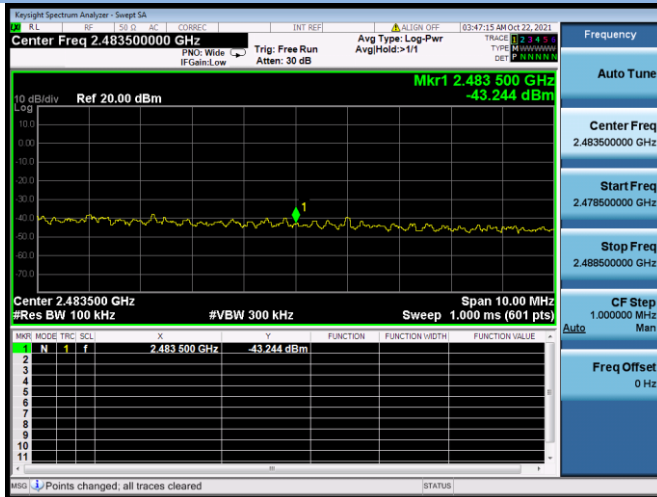

802.11ac-20 MHz CHANNEL 10, Band Edge

802.11ac-20 MHz CHANNEL 11, Carrier level

802.11ac-20 MHz CHANNEL 11, Reference level

802.11ac-20 MHz CHANNEL 11, Band Edge

802.11ac-40 MHz CHANNEL 3, Carrier level

802.11ac-40 MHz CHANNEL 3, Reference level

802.11ac-40 MHz CHANNEL 3, Band Edge

802.11ac-40 MHz CHANNEL 4, Carrier level

802.11ac-40 MHz CHANNEL 4, Reference level

802.11ac-40 MHz CHANNEL 4, Band Edge

802.11ac-40 MHz CHANNEL 7, Carrier level

802.11ac-40 MHz CHANNEL 7, Reference level

802.11ac-40 MHz CHANNEL 7, Band Edge

802.11ac-40 MHz CHANNEL 8, Carrier level

802.11ac-40 MHz CHANNEL 8, Reference level

802.11ac-40 MHz CHANNEL 8, Band Edge