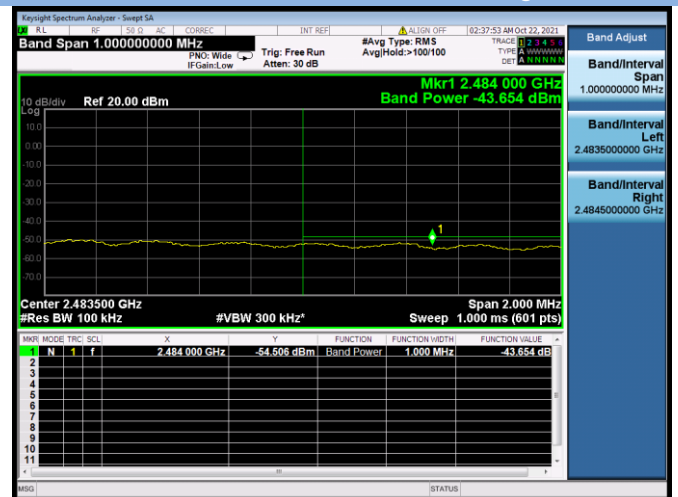

802.11n-20 MHz CHANNEL 10, Carrier level

802.11n-20 MHz CHANNEL 10, Reference level

802.11n-20 MHz CHANNEL 10, Band Edge

802.11n-20 MHz CHANNEL 11, Carrier level

802.11n-20 MHz CHANNEL 11, Reference level

802.11n-20 MHz CHANNEL 11, Band Edge

802.11n-40 MHz CHANNEL 3, Carrier level

802.11n-40 MHz CHANNEL 3, Reference level

802.11n-40 MHz CHANNEL 3, Band Edge

802.11n-40 MHz CHANNEL 4, Carrier level

802.11n-40 MHz CHANNEL 4, Reference level