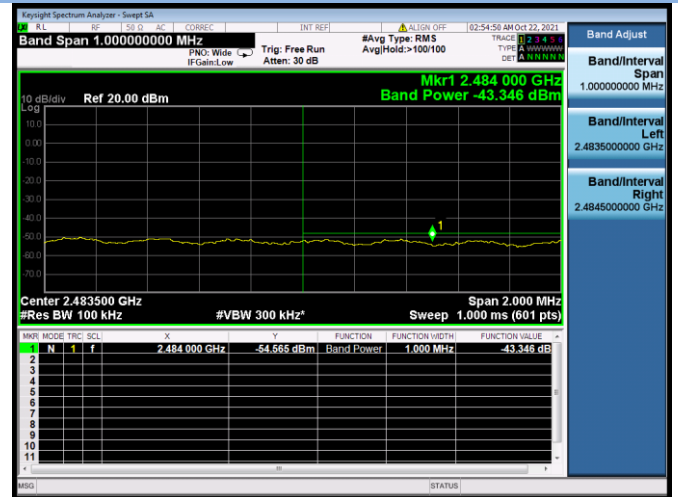

802.11n-40 MHz CHANNEL 4, Band Edge

802.11n-40 MHz CHANNEL 7, Carrier level

802.11n-40 MHz CHANNEL 7, Reference level

802.11n-40 MHz CHANNEL 7, Band Edge

802.11n-40 MHz CHANNEL 8, Carrier level

802.11n-40 MHz CHANNEL 8, Reference level

802.11n-40 MHz CHANNEL 8, Band Edge

802.11n-40 MHz CHANNEL 9, Carrier level

802.11n-40 MHz CHANNEL 9, Reference level

802.11n-40 MHz CHANNEL 9, Band Edge

802.11ac-20 MHz CHANNEL 1, Carrier level

802.11ac-20 MHz CHANNEL 1, Reference level