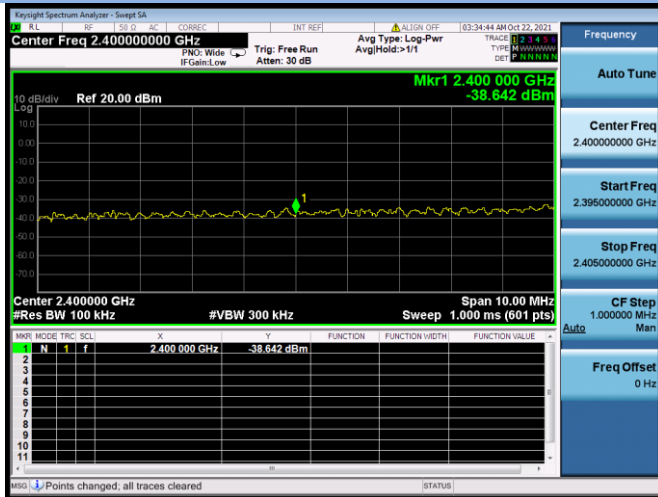

802.11ac-20 MHz CHANNEL 1, Band Edge

802.11ac-20 MHz CHANNEL 2, Carrier level

802.11ac-20 MHz CHANNEL 2, Reference level

802.11ac-20 MHz CHANNEL 2, Band Edge

802.11ac-20 MHz CHANNEL 10, Carrier level

802.11ac-20 MHz CHANNEL 10, Reference level

802.11ac-20 MHz CHANNEL 10, Band Edge

802.11ac-20 MHz CHANNEL 11, Carrier level

802.11ac-20 MHz CHANNEL 11, Reference level

802.11ac-20 MHz CHANNEL 11, Band Edge

802.11ac-40 MHz CHANNEL 3, Carrier level

802.11ac-40 MHz CHANNEL 3, Reference level

802.11ac-40 MHz CHANNEL 3, Band Edge

802.11ac-40 MHz CHANNEL 4, Carrier level

802.11ac-40 MHz CHANNEL 4, Reference level

802.11ac-40 MHz CHANNEL 4, Band Edge

802.11ac-40 MHz CHANNEL 7, Carrier level

802.11ac-40 MHz CHANNEL 7, Reference level