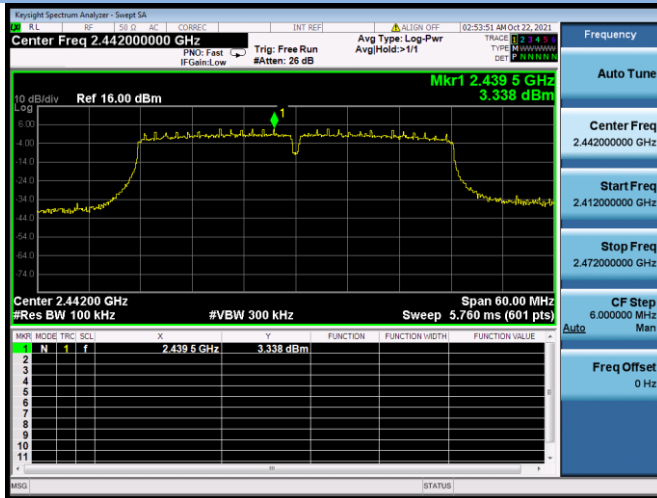

802.11n-20 MHz CHANNEL 10, Carrier level

802.11n-20 MHz CHANNEL 10, Reference level

802.11n-20 MHz CHANNEL 10, Band Edge

802.11n-20 MHz CHANNEL 11, Carrier level

802.11n-20 MHz CHANNEL 11, Reference level

802.11n-20 MHz CHANNEL 11, Band Edge

802.11n-40 MHz CHANNEL 3, Carrier level

802.11n-40 MHz CHANNEL 3, Reference level

802.11n-40 MHz CHANNEL 3, Band Edge

802.11n-40 MHz CHANNEL 4, Carrier level

802.11n-40 MHz CHANNEL 4, Reference level

802.11n-40 MHz CHANNEL 4, Band Edge

802.11n-40 MHz CHANNEL 7, Carrier level

802.11n-40 MHz CHANNEL 7, Reference level

802.11n-40 MHz CHANNEL 7, Band Edge

802.11n-40 MHz CHANNEL 8, Carrier level

802.11n-40 MHz CHANNEL 8, Reference level