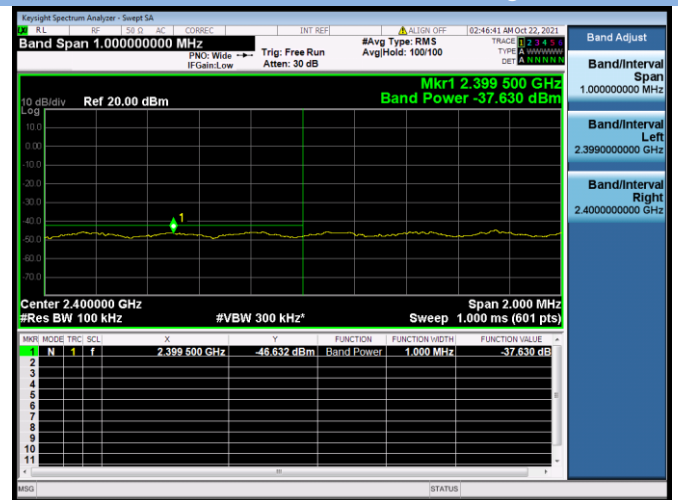

802.11n-20 MHz CHANNEL 10, Carrier level

802.11n-20 MHz CHANNEL 10, Reference level

802.11n-20 MHz CHANNEL 10, Band Edge

802.11n-20 MHz CHANNEL 11, Carrier level

802.11n-20 MHz CHANNEL 11, Reference level

802.11n-20 MHz CHANNEL 11, Band Edge

802.11n-40 MHz CHANNEL 3, Carrier level

802.11n-40 MHz CHANNEL 3, Reference level

802.11n-40 MHz CHANNEL 3, Band Edge

802.11n-40 MHz CHANNEL 4, Carrier level

802.11n-40 MHz CHANNEL 4, Reference level

802.11n-40 MHz CHANNEL 4, Band Edge

802.11n-40 MHz CHANNEL 7, Carrier level

802.11n-40 MHz CHANNEL 7, Reference level

802.11n-40 MHz CHANNEL 7, Band Edge

802.11n-40 MHz CHANNEL 8, Carrier level

802.11n-40 MHz CHANNEL 8, Reference level