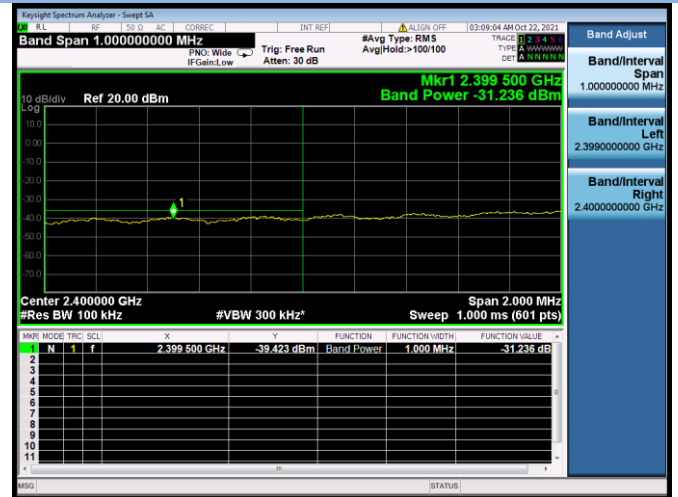

802.11n-40 MHz CHANNEL 8, Band Edge

802.11n-40 MHz CHANNEL 9, Carrier level

802.11n-40 MHz CHANNEL 9, Reference level

802.11n-40 MHz CHANNEL 9, Band Edge

802.11ac-20 MHz CHANNEL 1, Carrier level

802.11ac-20 MHz CHANNEL 1, Reference level

802.11ac-20 MHz CHANNEL 1, Band Edge

802.11ac-20 MHz CHANNEL 2, Carrier level

802.11ac-20 MHz CHANNEL 2, Reference level

802.11ac-20 MHz CHANNEL 2, Band Edge

802.11ac-20 MHz CHANNEL 10, Carrier level

802.11ac-20 MHz CHANNEL 10, Reference level