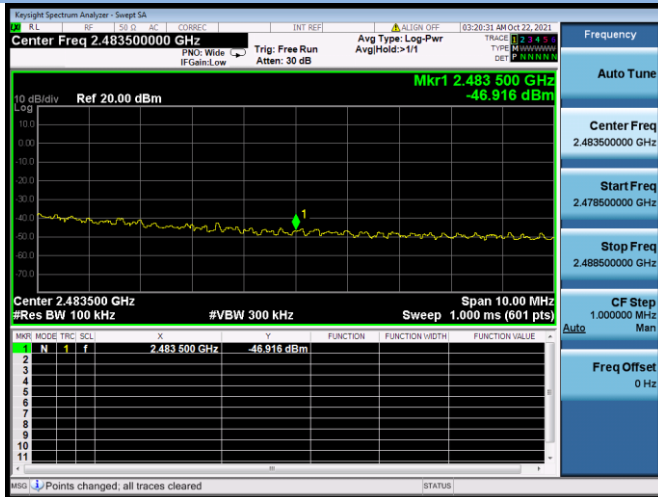

802.11ac-20 MHz CHANNEL 1, Band Edge

802.11ac-20 MHz CHANNEL 2, Carrier level

802.11ac-20 MHz CHANNEL 2, Reference level

802.11ac-20 MHz CHANNEL 2, Band Edge

802.11ac-20 MHz CHANNEL 10, Carrier level

802.11ac-20 MHz CHANNEL 10, Reference level

802.11ac-20 MHz CHANNEL 10, Band Edge

802.11ac-20 MHz CHANNEL 11, Carrier level

802.11ac-20 MHz CHANNEL 11, Reference level

802.11ac-20 MHz CHANNEL 11, Band Edge

802.11ac-40 MHz CHANNEL 3, Carrier level

802.11ac-40 MHz CHANNEL 3, Reference level