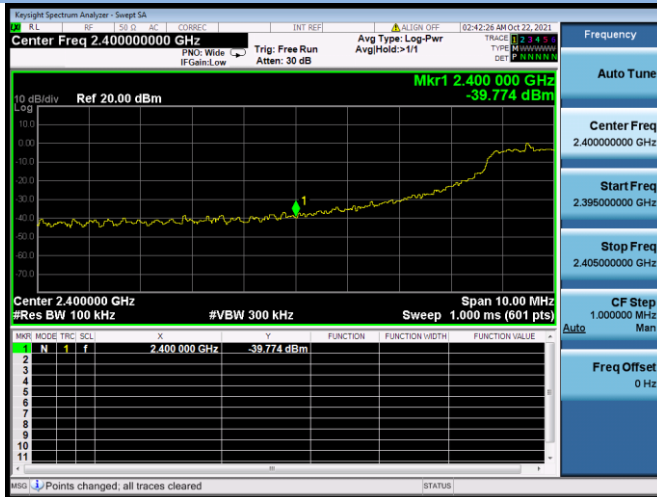

802.11n-20 MHz CHANNEL 10, Carrier level

802.11n-20 MHz CHANNEL 10, Reference level

802.11n-20 MHz CHANNEL 10, Band Edge

802.11n-20 MHz CHANNEL 11, Carrier level

802.11n-20 MHz CHANNEL 11, Reference level

802.11n-20 MHz CHANNEL 11, Band Edge

802.11n-40 MHz CHANNEL 3, Carrier level

802.11n-40 MHz CHANNEL 3, Reference level

802.11n-40 MHz CHANNEL 3, Band Edge

802.11n-40 MHz CHANNEL 4, Carrier level

802.11n-40 MHz CHANNEL 4, Reference level