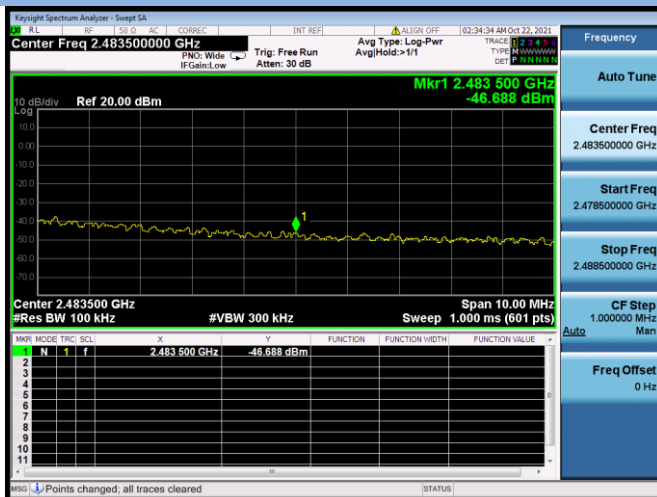

802.11n-20 MHz CHANNEL 10, Carrier level

802.11n-20 MHz CHANNEL 10, Reference level

802.11n-20 MHz CHANNEL 10, Band Edge

802.11n-20 MHz CHANNEL 11, Carrier level

802.11n-20 MHz CHANNEL 11, Reference level

802.11n-20 MHz CHANNEL 11, Band Edge

802.11n-40 MHz CHANNEL 3, Carrier level

802.11n-40 MHz CHANNEL 3, Reference level

802.11n-40 MHz CHANNEL 3, Band Edge

802.11n-40 MHz CHANNEL 4, Carrier level

802.11n-40 MHz CHANNEL 4, Reference level