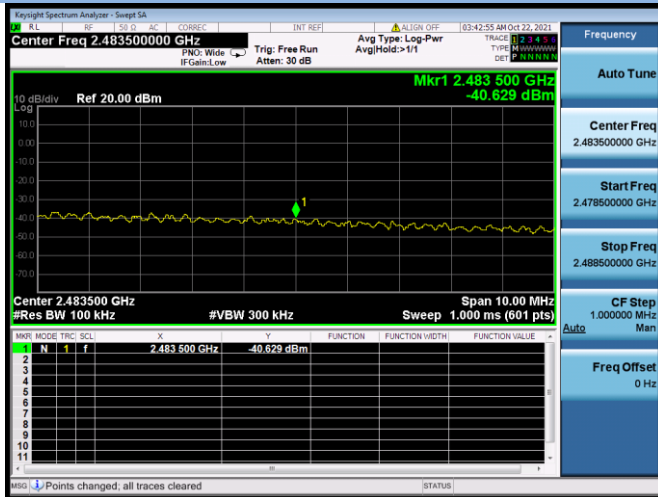

802.11ac-20 MHz CHANNEL 10, Band Edge

802.11ac-20 MHz CHANNEL 11, Carrier level

802.11ac-20 MHz CHANNEL 11, Reference level

802.11ac-20 MHz CHANNEL 11, Band Edge

802.11ac-40 MHz CHANNEL 3, Carrier level

802.11ac-40 MHz CHANNEL 3, Reference level

802.11ac-40 MHz CHANNEL 3, Band Edge

802.11ac-40 MHz CHANNEL 4, Carrier level

802.11ac-40 MHz CHANNEL 4, Reference level

802.11ac-40 MHz CHANNEL 4, Band Edge

802.11ac-40 MHz CHANNEL 7, Carrier level

802.11ac-40 MHz CHANNEL 7, Reference level

802.11ac-40 MHz CHANNEL 7, Band Edge

802.11ac-40 MHz CHANNEL 8, Carrier level

802.11ac-40 MHz CHANNEL 8, Reference level

802.11ac-40 MHz CHANNEL 8, Band Edge