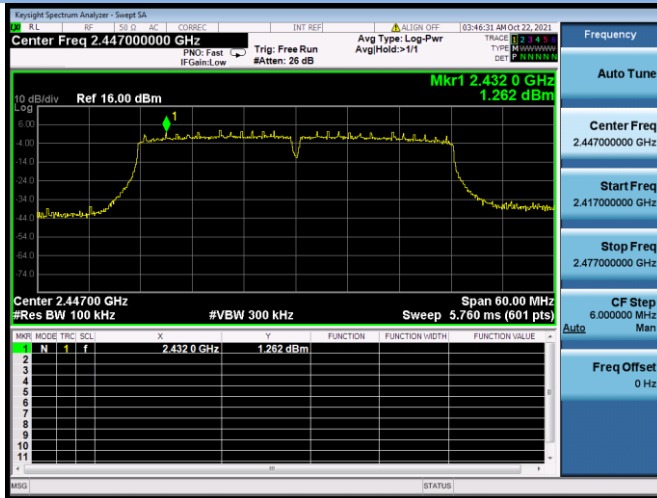

802.11ac-20 MHz CHANNEL 10, Band Edge

802.11ac-20 MHz CHANNEL 11, Carrier level

802.11ac-20 MHz CHANNEL 11, Reference level

802.11ac-20 MHz CHANNEL 11, Band Edge

802.11ac-40 MHz CHANNEL 3, Carrier level

802.11ac-40 MHz CHANNEL 3, Reference level

802.11ac-40 MHz CHANNEL 3, Band Edge

802.11ac-40 MHz CHANNEL 4, Carrier level

802.11ac-40 MHz CHANNEL 4, Reference level

802.11ac-40 MHz CHANNEL 4, Band Edge

802.11ac-40 MHz CHANNEL 7, Carrier level

802.11ac-40 MHz CHANNEL 7, Reference level

802.11ac-40 MHz CHANNEL 7, Band Edge

802.11ac-40 MHz CHANNEL 8, Carrier level

802.11ac-40 MHz CHANNEL 8, Reference level

802.11ac-40 MHz CHANNEL 8, Band Edge