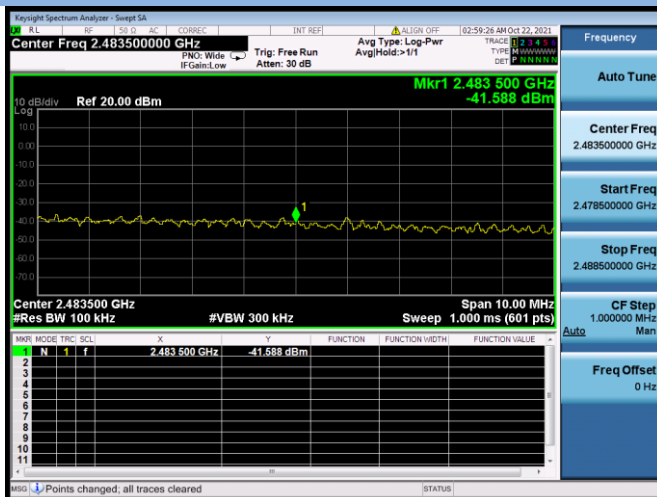

802.11n-20 MHz CHANNEL 11, Band Edge

802.11n-40 MHz CHANNEL 3, Carrier level

802.11n-40 MHz CHANNEL 3, Reference level

802.11n-40 MHz CHANNEL 3, Band Edge

802.11n-40 MHz CHANNEL 4, Carrier level

802.11n-40 MHz CHANNEL 4, Reference level

802.11n-40 MHz CHANNEL 4, Band Edge

802.11n-40 MHz CHANNEL 7, Carrier level

802.11n-40 MHz CHANNEL 7, Reference level

802.11n-40 MHz CHANNEL 7, Band Edge

802.11n-40 MHz CHANNEL 8, Carrier level

802.11n-40 MHz CHANNEL 8, Reference level

802.11n-40 MHz CHANNEL 8, Band Edge

802.11n-40 MHz CHANNEL 9, Carrier level

802.11n-40 MHz CHANNEL 9, Reference level

802.11n-40 MHz CHANNEL 9, Band Edge

802.11ac-20 MHz CHANNEL 1, Carrier level

802.11ac-20 MHz CHANNEL 1, Reference level

802.11ac-20 MHz CHANNEL 1, Band Edge

802.11ac-20 MHz CHANNEL 2, Carrier level

802.11ac-20 MHz CHANNEL 2, Reference level

802.11ac-20 MHz CHANNEL 2, Band Edge

802.11ac-20 MHz CHANNEL 10, Carrier level

802.11ac-20 MHz CHANNEL 10, Reference level