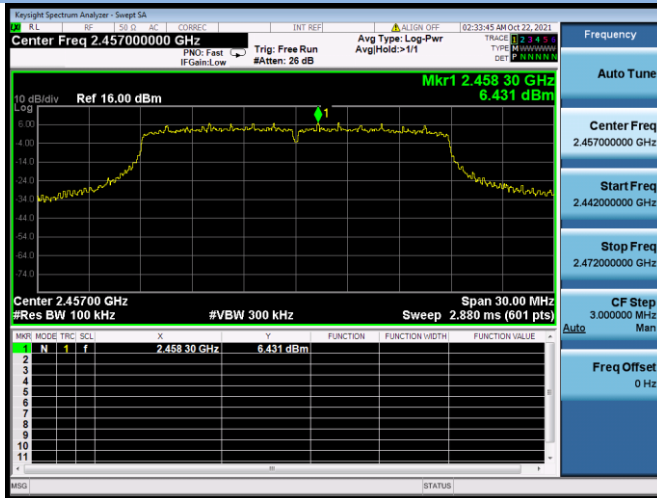

802.11n-20 MHz CHANNEL 10, Carrier level

802.11n-20 MHz CHANNEL 10, Reference level

802.11n-20 MHz CHANNEL 10, Band Edge

802.11n-20 MHz CHANNEL 11, Carrier level

802.11n-20 MHz CHANNEL 11, Reference level

802.11n-20 MHz CHANNEL 11, Band Edge

802.11n-40 MHz CHANNEL 3, Carrier level

802.11n-40 MHz CHANNEL 3, Reference level

802.11n-40 MHz CHANNEL 3, Band Edge

802.11n-40 MHz CHANNEL 4, Carrier level

802.11n-40 MHz CHANNEL 4, Reference level