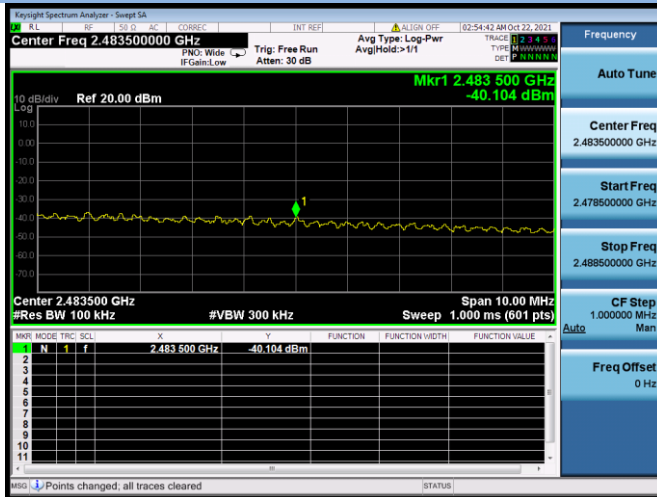

802.11n-20 MHz CHANNEL 10, Carrier level

802.11n-20 MHz CHANNEL 10, Reference level

802.11n-20 MHz CHANNEL 10, Band Edge

802.11n-20 MHz CHANNEL 11, Carrier level

802.11n-20 MHz CHANNEL 11, Reference level

802.11n-20 MHz CHANNEL 11, Band Edge

802.11n-40 MHz CHANNEL 3, Carrier level

802.11n-40 MHz CHANNEL 3, Reference level

802.11n-40 MHz CHANNEL 3, Band Edge

802.11n-40 MHz CHANNEL 4, Carrier level

802.11n-40 MHz CHANNEL 4, Reference level

802.11n-40 MHz CHANNEL 4, Band Edge

802.11n-40 MHz CHANNEL 7, Carrier level

802.11n-40 MHz CHANNEL 7, Reference level

802.11n-40 MHz CHANNEL 7, Band Edge

802.11n-40 MHz CHANNEL 8, Carrier level

802.11n-40 MHz CHANNEL 8, Reference level