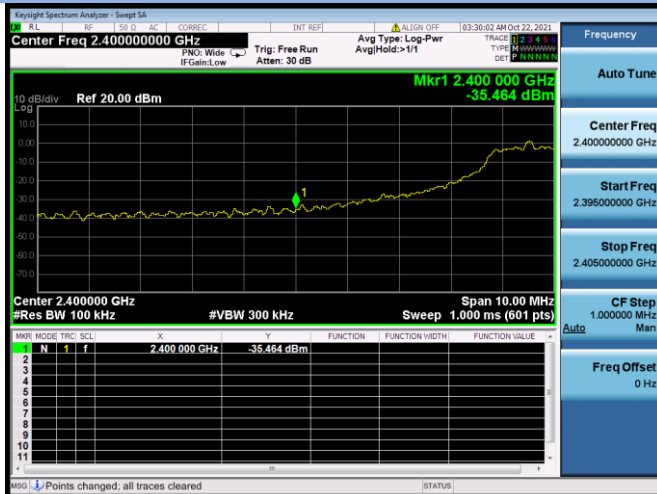

802.11ac-20 MHz CHANNEL 1, Band Edge

802.11ac-20 MHz CHANNEL 2, Carrier level

802.11ac-20 MHz CHANNEL 2, Reference level

802.11ac-20 MHz CHANNEL 2, Band Edge

802.11ac-20 MHz CHANNEL 10, Carrier level

802.11ac-20 MHz CHANNEL 10, Reference level

802.11ac-20 MHz CHANNEL 10, Band Edge

802.11ac-20 MHz CHANNEL 11, Carrier level

802.11ac-20 MHz CHANNEL 11, Reference level

802.11ac-20 MHz CHANNEL 11, Band Edge

802.11ac-40 MHz CHANNEL 3, Carrier level

802.11ac-40 MHz CHANNEL 3, Reference level

802.11ac-40 MHz CHANNEL 3, Band Edge

802.11ac-40 MHz CHANNEL 4, Carrier level

802.11ac-40 MHz CHANNEL 4, Reference level

802.11ac-40 MHz CHANNEL 4, Band Edge

802.11ac-40 MHz CHANNEL 7, Carrier level

802.11ac-40 MHz CHANNEL 7, Reference level