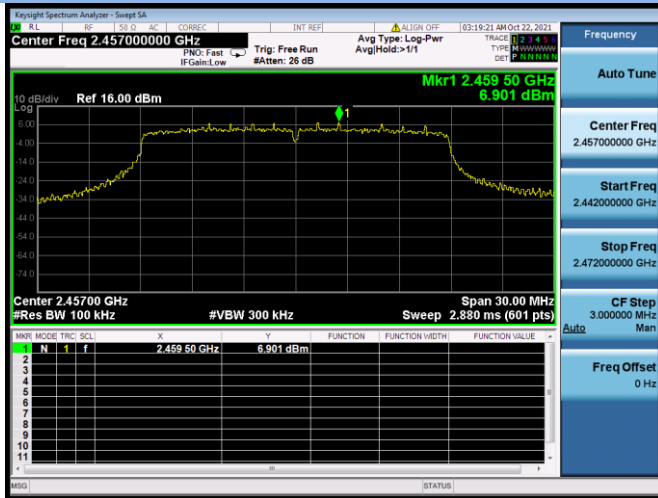

802.11ac-20 MHz CHANNEL 1, Band Edge

802.11ac-20 MHz CHANNEL 2, Carrier level

802.11ac-20 MHz CHANNEL 2, Reference level

802.11ac-20 MHz CHANNEL 2, Band Edge

802.11ac-20 MHz CHANNEL 10, Carrier level

802.11ac-20 MHz CHANNEL 10, Reference level

802.11ac-20 MHz CHANNEL 10, Band Edge

802.11ac-20 MHz CHANNEL 11, Carrier level

802.11ac-20 MHz CHANNEL 11, Reference level

802.11ac-20 MHz CHANNEL 11, Band Edge

802.11ac-40 MHz CHANNEL 3, Carrier level

802.11ac-40 MHz CHANNEL 3, Reference level