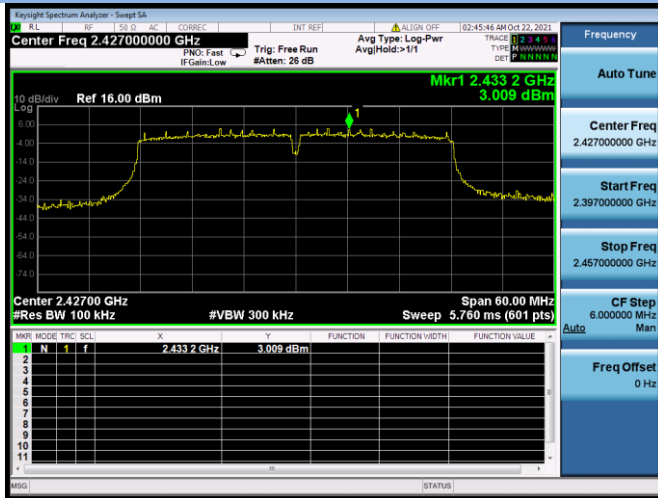

802.11n-20 MHz CHANNEL 10, Carrier level

802.11n-20 MHz CHANNEL 10, Reference level

802.11n-20 MHz CHANNEL 10, Band Edge

802.11n-20 MHz CHANNEL 11, Carrier level

802.11n-20 MHz CHANNEL 11, Reference level

802.11n-20 MHz CHANNEL 11, Band Edge

802.11n-40 MHz CHANNEL 3, Carrier level

802.11n-40 MHz CHANNEL 3, Reference level

802.11n-40 MHz CHANNEL 3, Band Edge

802.11n-40 MHz CHANNEL 4, Carrier level

802.11n-40 MHz CHANNEL 4, Reference level

802.11n-40 MHz CHANNEL 4, Band Edge

802.11n-40 MHz CHANNEL 7, Carrier level

802.11n-40 MHz CHANNEL 7, Reference level

802.11n-40 MHz CHANNEL 7, Band Edge

802.11n-40 MHz CHANNEL 8, Carrier level

802.11n-40 MHz CHANNEL 8, Reference level