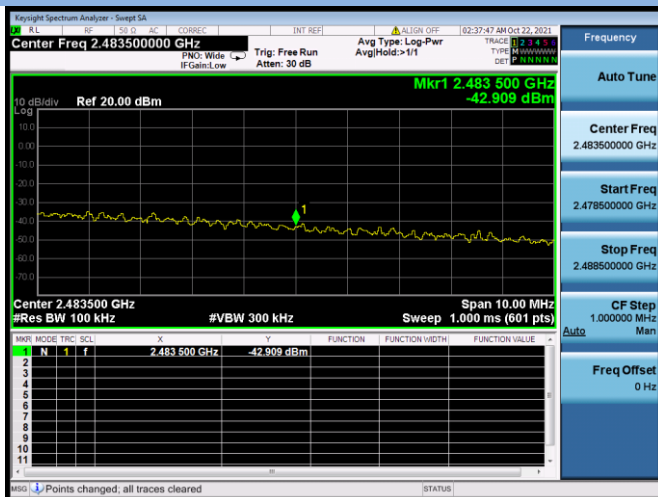

802.11n-20 MHz CHANNEL 10, Carrier level

802.11n-20 MHz CHANNEL 10, Reference level

802.11n-20 MHz CHANNEL 10, Band Edge

802.11n-20 MHz CHANNEL 11, Carrier level

802.11n-20 MHz CHANNEL 11, Reference level

802.11n-20 MHz CHANNEL 11, Band Edge

802.11n-40 MHz CHANNEL 3, Carrier level

802.11n-40 MHz CHANNEL 3, Reference level

802.11n-40 MHz CHANNEL 3, Band Edge

802.11n-40 MHz CHANNEL 4, Carrier level

802.11n-40 MHz CHANNEL 4, Reference level