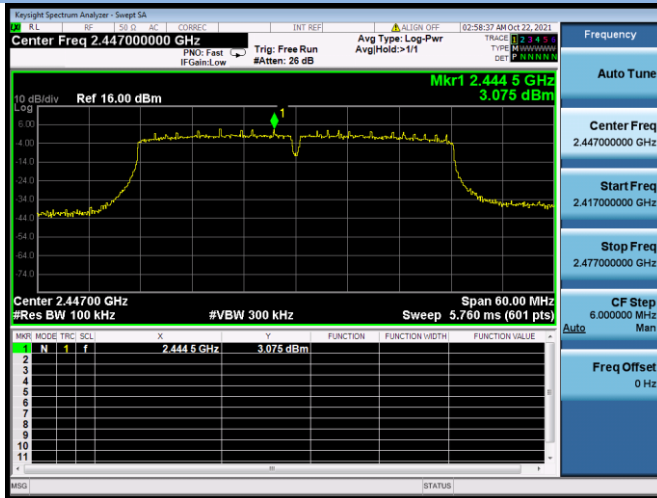

802.11n-20 MHz CHANNEL 11, Band Edge

802.11n-40 MHz CHANNEL 3, Carrier level

802.11n-40 MHz CHANNEL 3, Reference level

802.11n-40 MHz CHANNEL 3, Band Edge

802.11n-40 MHz CHANNEL 4, Carrier level

802.11n-40 MHz CHANNEL 4, Reference level

802.11n-40 MHz CHANNEL 4, Band Edge

802.11n-40 MHz CHANNEL 7, Carrier level

802.11n-40 MHz CHANNEL 7, Reference level

802.11n-40 MHz CHANNEL 7, Band Edge

802.11n-40 MHz CHANNEL 8, Carrier level

802.11n-40 MHz CHANNEL 8, Reference level

802.11n-40 MHz CHANNEL 8, Band Edge

802.11n-40 MHz CHANNEL 9, Carrier level

802.11n-40 MHz CHANNEL 9, Reference level

802.11n-40 MHz CHANNEL 9, Band Edge

802.11ac-20 MHz CHANNEL 1, Carrier level

802.11ac-20 MHz CHANNEL 1, Reference level