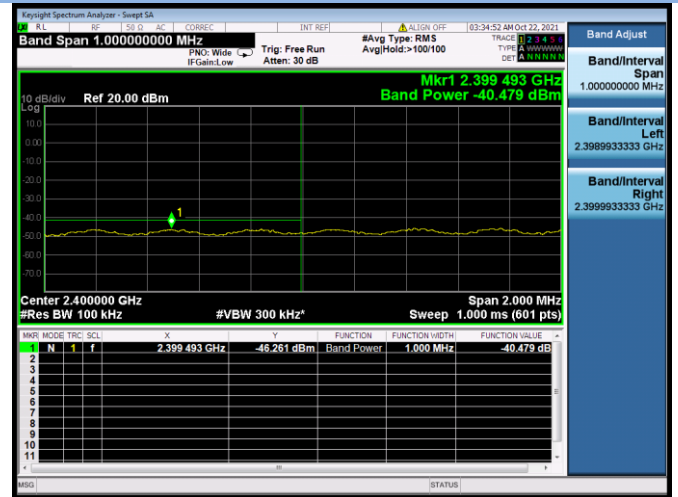

802.11ac-20 MHz CHANNEL 10, Band Edge

802.11ac-20 MHz CHANNEL 11, Carrier level

802.11ac-20 MHz CHANNEL 11, Reference level

802.11ac-20 MHz CHANNEL 11, Band Edge

802.11ac-40 MHz CHANNEL 3, Carrier level

802.11ac-40 MHz CHANNEL 3, Reference level

802.11ac-40 MHz CHANNEL 3, Band Edge

802.11ac-40 MHz CHANNEL 4, Carrier level

802.11ac-40 MHz CHANNEL 4, Reference level

802.11ac-40 MHz CHANNEL 4, Band Edge

802.11ac-40 MHz CHANNEL 7, Carrier level

802.11ac-40 MHz CHANNEL 7, Reference level

802.11ac-40 MHz CHANNEL 7, Band Edge

802.11ac-40 MHz CHANNEL 8, Carrier level

802.11ac-40 MHz CHANNEL 8, Reference level

802.11ac-40 MHz CHANNEL 8, Band Edge