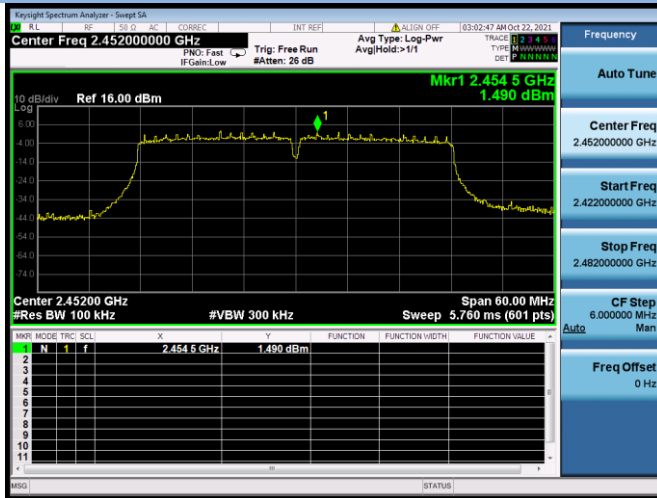

802.11n-20 MHz CHANNEL 11, Band Edge

802.11n-40 MHz CHANNEL 3, Carrier level

802.11n-40 MHz CHANNEL 3, Reference level

802.11n-40 MHz CHANNEL 3, Band Edge

802.11n-40 MHz CHANNEL 4, Carrier level

802.11n-40 MHz CHANNEL 4, Reference level

802.11n-40 MHz CHANNEL 4, Band Edge

802.11n-40 MHz CHANNEL 7, Carrier level

802.11n-40 MHz CHANNEL 7, Reference level

802.11n-40 MHz CHANNEL 7, Band Edge

802.11n-40 MHz CHANNEL 8, Carrier level

802.11n-40 MHz CHANNEL 8, Reference level

802.11n-40 MHz CHANNEL 8, Band Edge

802.11n-40 MHz CHANNEL 9, Carrier level

802.11n-40 MHz CHANNEL 9, Reference level

802.11n-40 MHz CHANNEL 9, Band Edge

802.11ac-20 MHz CHANNEL 1, Carrier level

802.11ac-20 MHz CHANNEL 1, Reference level