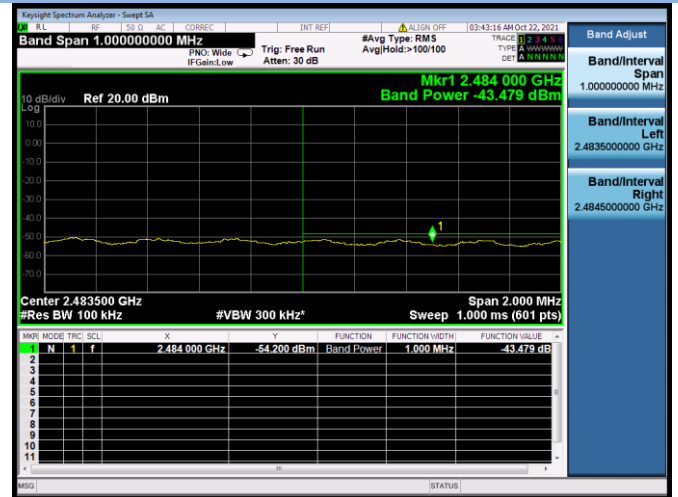

802.11ac-20 MHz CHANNEL 10, Band Edge

802.11ac-20 MHz CHANNEL 11, Carrier level

802.11ac-20 MHz CHANNEL 11, Reference level

802.11ac-20 MHz CHANNEL 11, Band Edge

802.11ac-40 MHz CHANNEL 3, Carrier level

802.11ac-40 MHz CHANNEL 3, Reference level

802.11ac-40 MHz CHANNEL 3, Band Edge

802.11ac-40 MHz CHANNEL 4, Carrier level

802.11ac-40 MHz CHANNEL 4, Reference level

802.11ac-40 MHz CHANNEL 4, Band Edge

802.11ac-40 MHz CHANNEL 7, Carrier level

802.11ac-40 MHz CHANNEL 7, Reference level

802.11ac-40 MHz CHANNEL 7, Band Edge

802.11ac-40 MHz CHANNEL 8, Carrier level

802.11ac-40 MHz CHANNEL 8, Reference level

802.11ac-40 MHz CHANNEL 8, Band Edge