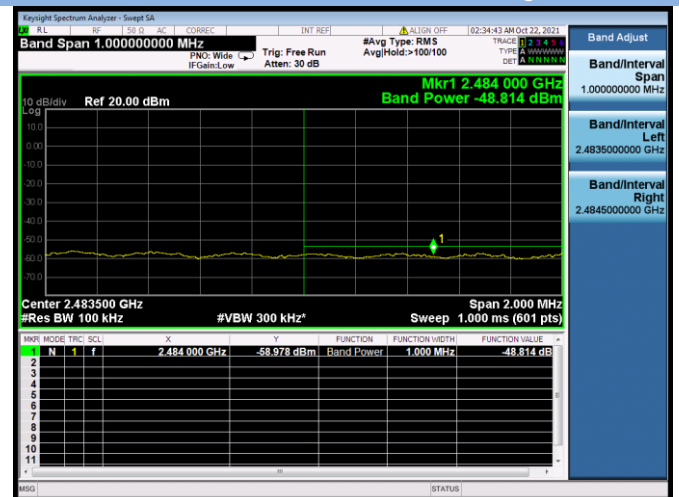

802.11n-20 MHz CHANNEL 10, Carrier level

802.11n-20 MHz CHANNEL 10, Reference level

802.11n-20 MHz CHANNEL 10, Band Edge

802.11n-20 MHz CHANNEL 11, Carrier level

802.11n-20 MHz CHANNEL 11, Reference level

802.11n-20 MHz CHANNEL 11, Band Edge

802.11n-40 MHz CHANNEL 3, Carrier level

802.11n-40 MHz CHANNEL 3, Reference level

802.11n-40 MHz CHANNEL 3, Band Edge

802.11n-40 MHz CHANNEL 4, Carrier level

802.11n-40 MHz CHANNEL 4, Reference level