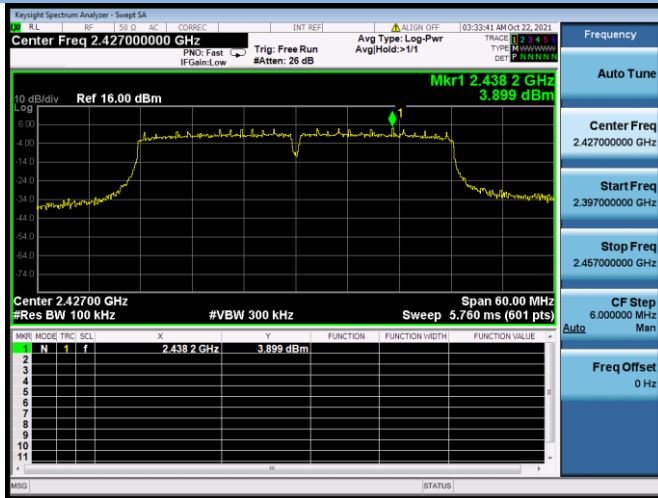

802.11ac-20 MHz CHANNEL 1, Band Edge

802.11ac-20 MHz CHANNEL 2, Carrier level

802.11ac-20 MHz CHANNEL 2, Reference level

802.11ac-20 MHz CHANNEL 2, Band Edge

802.11ac-20 MHz CHANNEL 10, Carrier level

802.11ac-20 MHz CHANNEL 10, Reference level

802.11ac-20 MHz CHANNEL 10, Band Edge

802.11ac-20 MHz CHANNEL 11, Carrier level

802.11ac-20 MHz CHANNEL 11, Reference level

802.11ac-20 MHz CHANNEL 11, Band Edge

802.11ac-40 MHz CHANNEL 3, Carrier level

802.11ac-40 MHz CHANNEL 3, Reference level

802.11ac-40 MHz CHANNEL 3, Band Edge

802.11ac-40 MHz CHANNEL 4, Carrier level

802.11ac-40 MHz CHANNEL 4, Reference level

802.11ac-40 MHz CHANNEL 4, Band Edge

802.11ac-40 MHz CHANNEL 7, Carrier level

802.11ac-40 MHz CHANNEL 7, Reference level