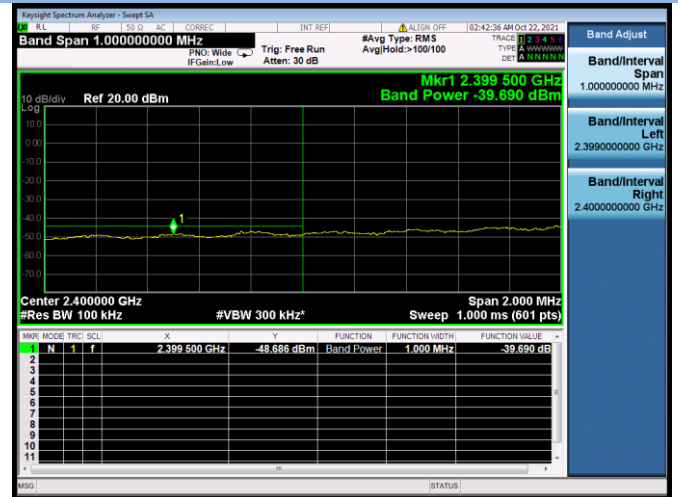

802.11n-20 MHz CHANNEL 10, Carrier level

802.11n-20 MHz CHANNEL 10, Reference level

802.11n-20 MHz CHANNEL 10, Band Edge

802.11n-20 MHz CHANNEL 11, Carrier level

802.11n-20 MHz CHANNEL 11, Reference level

802.11n-20 MHz CHANNEL 11, Band Edge

802.11n-40 MHz CHANNEL 3, Carrier level

802.11n-40 MHz CHANNEL 3, Reference level

802.11n-40 MHz CHANNEL 3, Band Edge

802.11n-40 MHz CHANNEL 4, Carrier level

802.11n-40 MHz CHANNEL 4, Reference level

802.11n-40 MHz CHANNEL 4, Band Edge

802.11n-40 MHz CHANNEL 7, Carrier level

802.11n-40 MHz CHANNEL 7, Reference level

802.11n-40 MHz CHANNEL 7, Band Edge

802.11n-40 MHz CHANNEL 8, Carrier level

802.11n-40 MHz CHANNEL 8, Reference level