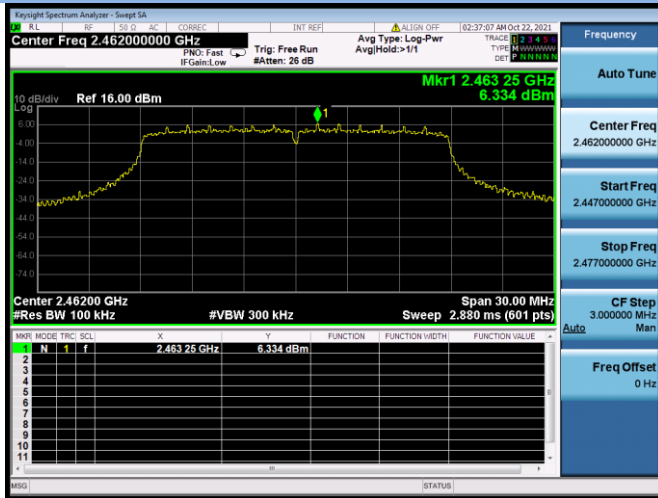

802.11n-20 MHz CHANNEL 10, Carrier level

802.11n-20 MHz CHANNEL 10, Reference level

802.11n-20 MHz CHANNEL 10, Band Edge

802.11n-20 MHz CHANNEL 11, Carrier level

802.11n-20 MHz CHANNEL 11, Reference level

802.11n-20 MHz CHANNEL 11, Band Edge

802.11n-40 MHz CHANNEL 3, Carrier level

802.11n-40 MHz CHANNEL 3, Reference level

802.11n-40 MHz CHANNEL 3, Band Edge

802.11n-40 MHz CHANNEL 4, Carrier level

802.11n-40 MHz CHANNEL 4, Reference level