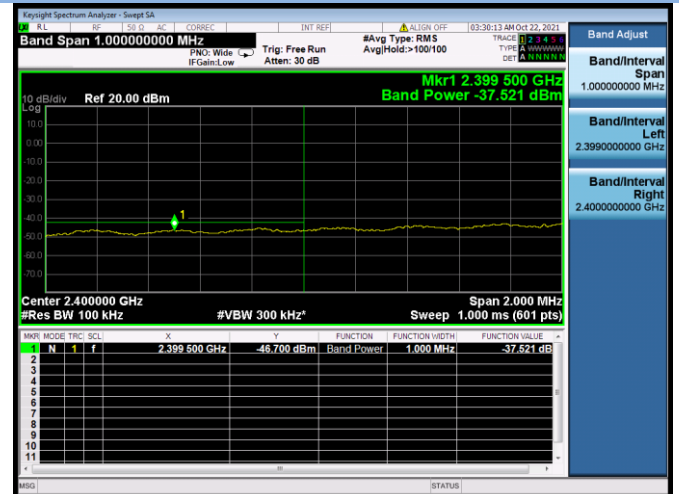

802.11ac-20 MHz CHANNEL 1, Band Edge

802.11ac-20 MHz CHANNEL 2, Carrier level

802.11ac-20 MHz CHANNEL 2, Reference level

802.11ac-20 MHz CHANNEL 2, Band Edge

802.11ac-20 MHz CHANNEL 10, Carrier level

802.11ac-20 MHz CHANNEL 10, Reference level

802.11ac-20 MHz CHANNEL 10, Band Edge

802.11ac-20 MHz CHANNEL 11, Carrier level

802.11ac-20 MHz CHANNEL 11, Reference level

802.11ac-20 MHz CHANNEL 11, Band Edge

802.11ac-40 MHz CHANNEL 3, Carrier level

802.11ac-40 MHz CHANNEL 3, Reference level

802.11ac-40 MHz CHANNEL 3, Band Edge

802.11ac-40 MHz CHANNEL 4, Carrier level

802.11ac-40 MHz CHANNEL 4, Reference level

802.11ac-40 MHz CHANNEL 4, Band Edge

802.11ac-40 MHz CHANNEL 7, Carrier level

802.11ac-40 MHz CHANNEL 7, Reference level