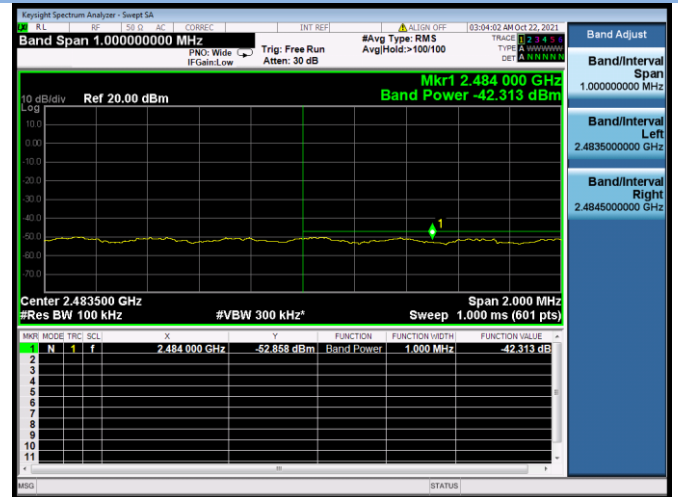

802.11n-40 MHz CHANNEL 8, Band Edge

802.11n-40 MHz CHANNEL 9, Carrier level

802.11n-40 MHz CHANNEL 9, Reference level

802.11n-40 MHz CHANNEL 9, Band Edge

802.11ac-20 MHz CHANNEL 1, Carrier level

802.11ac-20 MHz CHANNEL 1, Reference level

802.11ac-20 MHz CHANNEL 1, Band Edge

802.11ac-20 MHz CHANNEL 2, Carrier level

802.11ac-20 MHz CHANNEL 2, Reference level

802.11ac-20 MHz CHANNEL 2, Band Edge

802.11ac-20 MHz CHANNEL 10, Carrier level

802.11ac-20 MHz CHANNEL 10, Reference level