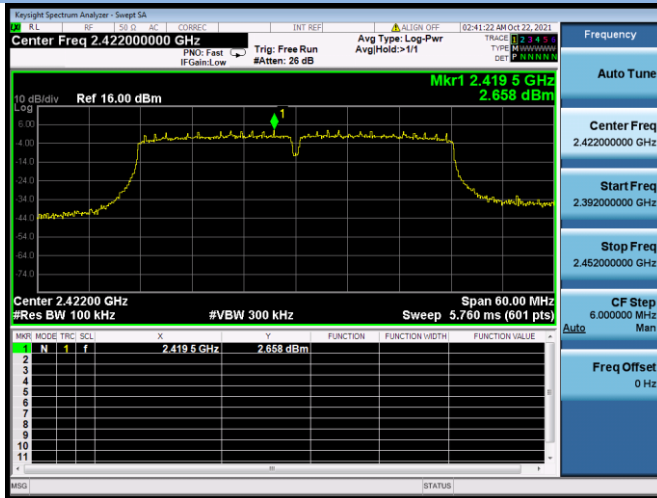

802.11n-20 MHz CHANNEL 10, Carrier level

802.11n-20 MHz CHANNEL 10, Reference level

802.11n-20 MHz CHANNEL 10, Band Edge

802.11n-20 MHz CHANNEL 11, Carrier level

802.11n-20 MHz CHANNEL 11, Reference level

802.11n-20 MHz CHANNEL 11, Band Edge

802.11n-40 MHz CHANNEL 3, Carrier level

802.11n-40 MHz CHANNEL 3, Reference level

802.11n-40 MHz CHANNEL 3, Band Edge

802.11n-40 MHz CHANNEL 4, Carrier level

802.11n-40 MHz CHANNEL 4, Reference level