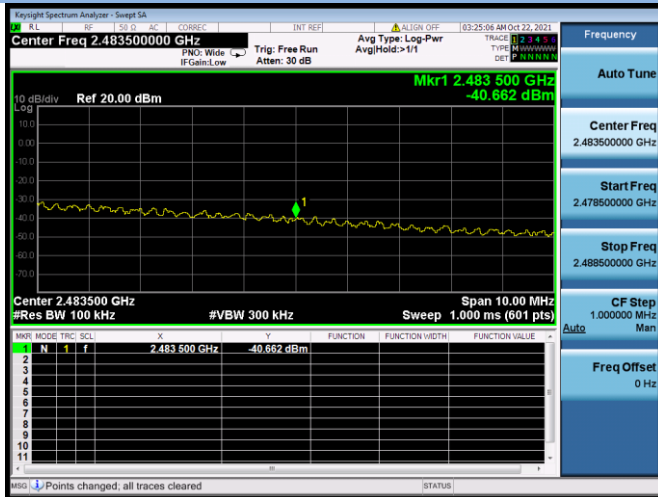

802.11ac-20 MHz CHANNEL 1, Band Edge

802.11ac-20 MHz CHANNEL 2, Carrier level

802.11ac-20 MHz CHANNEL 2, Reference level

802.11ac-20 MHz CHANNEL 2, Band Edge

802.11ac-20 MHz CHANNEL 10, Carrier level

802.11ac-20 MHz CHANNEL 10, Reference level

802.11ac-20 MHz CHANNEL 10, Band Edge

802.11ac-20 MHz CHANNEL 11, Carrier level

802.11ac-20 MHz CHANNEL 11, Reference level

802.11ac-20 MHz CHANNEL 11, Band Edge

802.11ac-40 MHz CHANNEL 3, Carrier level

802.11ac-40 MHz CHANNEL 3, Reference level