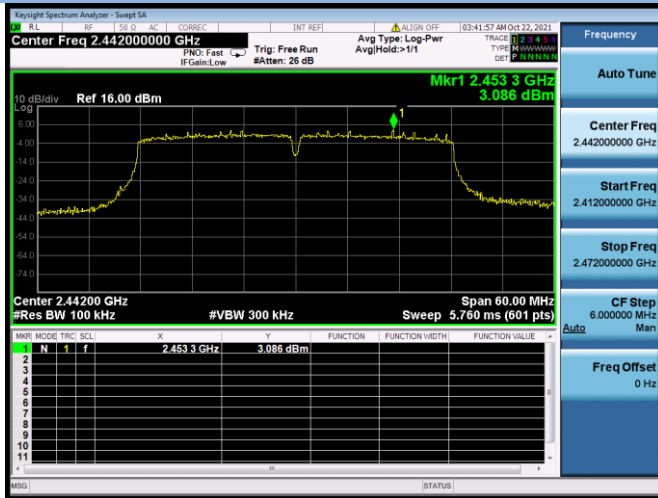

802.11ac-20 MHz CHANNEL 10, Band Edge

802.11ac-20 MHz CHANNEL 11, Carrier level

802.11ac-20 MHz CHANNEL 11, Reference level

802.11ac-20 MHz CHANNEL 11, Band Edge

802.11ac-40 MHz CHANNEL 3, Carrier level

802.11ac-40 MHz CHANNEL 3, Reference level

802.11ac-40 MHz CHANNEL 3, Band Edge

802.11ac-40 MHz CHANNEL 4, Carrier level

802.11ac-40 MHz CHANNEL 4, Reference level

802.11ac-40 MHz CHANNEL 4, Band Edge

802.11ac-40 MHz CHANNEL 7, Carrier level

802.11ac-40 MHz CHANNEL 7, Reference level

802.11ac-40 MHz CHANNEL 7, Band Edge

802.11ac-40 MHz CHANNEL 8, Carrier level

802.11ac-40 MHz CHANNEL 8, Reference level

802.11ac-40 MHz CHANNEL 8, Band Edge