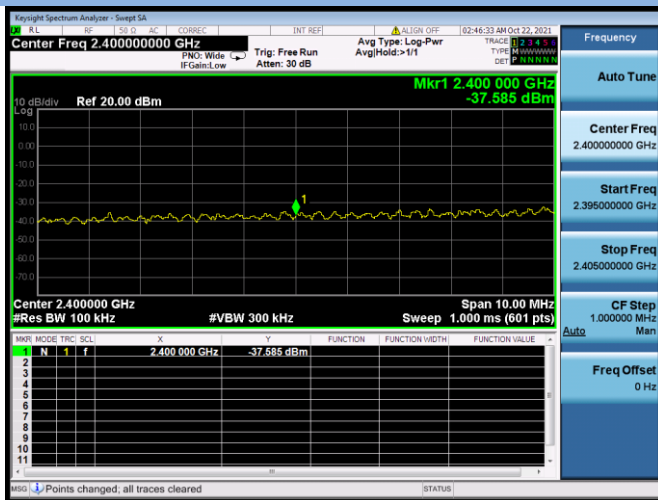

802.11n-20 MHz CHANNEL 10, Carrier level

802.11n-20 MHz CHANNEL 10, Reference level

802.11n-20 MHz CHANNEL 10, Band Edge

802.11n-20 MHz CHANNEL 11, Carrier level

802.11n-20 MHz CHANNEL 11, Reference level

802.11n-20 MHz CHANNEL 11, Band Edge

802.11n-40 MHz CHANNEL 3, Carrier level

802.11n-40 MHz CHANNEL 3, Reference level

802.11n-40 MHz CHANNEL 3, Band Edge

802.11n-40 MHz CHANNEL 4, Carrier level

802.11n-40 MHz CHANNEL 4, Reference level

802.11n-40 MHz CHANNEL 4, Band Edge

802.11n-40 MHz CHANNEL 7, Carrier level

802.11n-40 MHz CHANNEL 7, Reference level

802.11n-40 MHz CHANNEL 7, Band Edge

802.11n-40 MHz CHANNEL 8, Carrier level

802.11n-40 MHz CHANNEL 8, Reference level