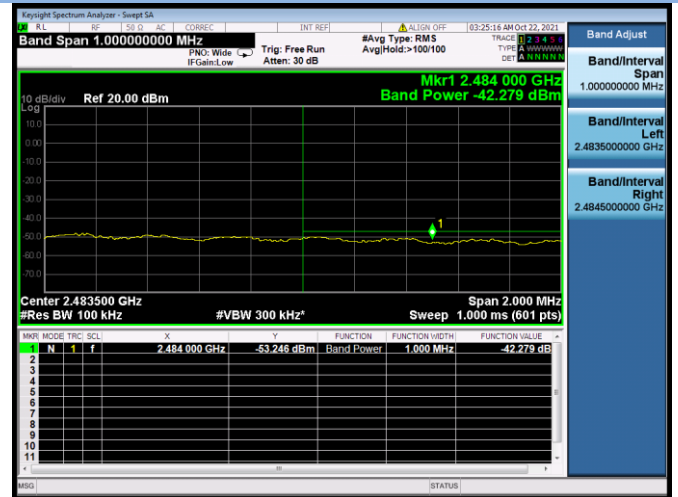

802.11ac-20 MHz CHANNEL 1, Band Edge

802.11ac-20 MHz CHANNEL 2, Carrier level

802.11ac-20 MHz CHANNEL 2, Reference level

802.11ac-20 MHz CHANNEL 2, Band Edge

802.11ac-20 MHz CHANNEL 10, Carrier level

802.11ac-20 MHz CHANNEL 10, Reference level

802.11ac-20 MHz CHANNEL 10, Band Edge

802.11ac-20 MHz CHANNEL 11, Carrier level

802.11ac-20 MHz CHANNEL 11, Reference level

802.11ac-20 MHz CHANNEL 11, Band Edge

802.11ac-40 MHz CHANNEL 3, Carrier level

802.11ac-40 MHz CHANNEL 3, Reference level

802.11ac-40 MHz CHANNEL 3, Band Edge

802.11ac-40 MHz CHANNEL 4, Carrier level

802.11ac-40 MHz CHANNEL 4, Reference level

802.11ac-40 MHz CHANNEL 4, Band Edge

802.11ac-40 MHz CHANNEL 7, Carrier level

802.11ac-40 MHz CHANNEL 7, Reference level