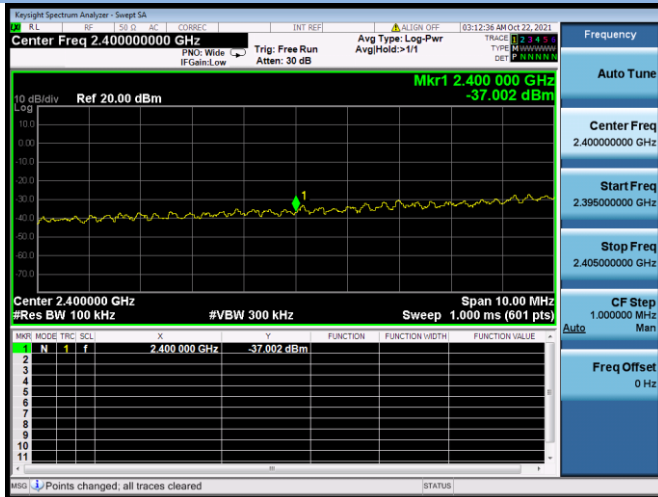

802.11ac-20 MHz CHANNEL 1, Band Edge

802.11ac-20 MHz CHANNEL 2, Carrier level

802.11ac-20 MHz CHANNEL 2, Reference level

802.11ac-20 MHz CHANNEL 2, Band Edge

802.11ac-20 MHz CHANNEL 10, Carrier level

802.11ac-20 MHz CHANNEL 10, Reference level

802.11ac-20 MHz CHANNEL 10, Band Edge

802.11ac-20 MHz CHANNEL 11, Carrier level

802.11ac-20 MHz CHANNEL 11, Reference level

802.11ac-20 MHz CHANNEL 11, Band Edge

802.11ac-40 MHz CHANNEL 3, Carrier level

802.11ac-40 MHz CHANNEL 3, Reference level