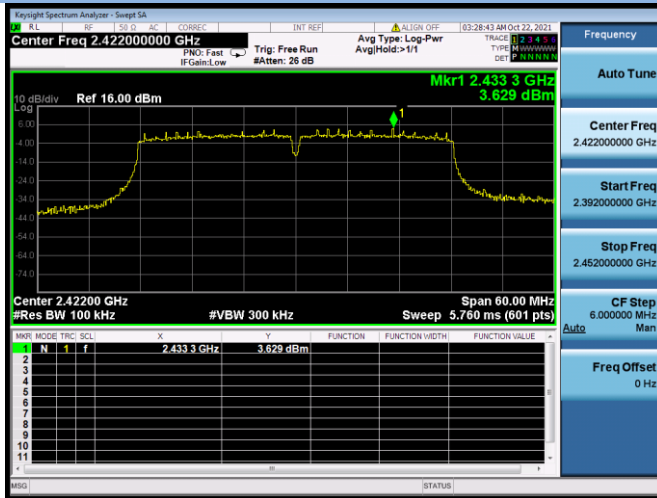

802.11ac-20 MHz CHANNEL 1, Band Edge

802.11ac-20 MHz CHANNEL 2, Carrier level

802.11ac-20 MHz CHANNEL 2, Reference level

802.11ac-20 MHz CHANNEL 2, Band Edge

802.11ac-20 MHz CHANNEL 10, Carrier level

802.11ac-20 MHz CHANNEL 10, Reference level

802.11ac-20 MHz CHANNEL 10, Band Edge

802.11ac-20 MHz CHANNEL 11, Carrier level

802.11ac-20 MHz CHANNEL 11, Reference level

802.11ac-20 MHz CHANNEL 11, Band Edge

802.11ac-40 MHz CHANNEL 3, Carrier level

802.11ac-40 MHz CHANNEL 3, Reference level

802.11ac-40 MHz CHANNEL 3, Band Edge

802.11ac-40 MHz CHANNEL 4, Carrier level

802.11ac-40 MHz CHANNEL 4, Reference level

802.11ac-40 MHz CHANNEL 4, Band Edge

802.11ac-40 MHz CHANNEL 7, Carrier level

802.11ac-40 MHz CHANNEL 7, Reference level