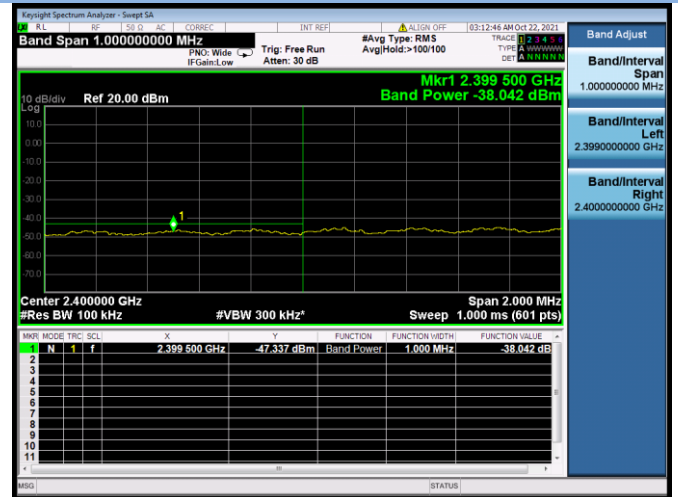

802.11ac-20 MHz CHANNEL 1, Band Edge

802.11ac-20 MHz CHANNEL 2, Carrier level

802.11ac-20 MHz CHANNEL 2, Reference level

802.11ac-20 MHz CHANNEL 2, Band Edge

802.11ac-20 MHz CHANNEL 10, Carrier level

802.11ac-20 MHz CHANNEL 10, Reference level

802.11ac-20 MHz CHANNEL 10, Band Edge

802.11ac-20 MHz CHANNEL 11, Carrier level

802.11ac-20 MHz CHANNEL 11, Reference level

802.11ac-20 MHz CHANNEL 11, Band Edge

802.11ac-40 MHz CHANNEL 3, Carrier level

802.11ac-40 MHz CHANNEL 3, Reference level