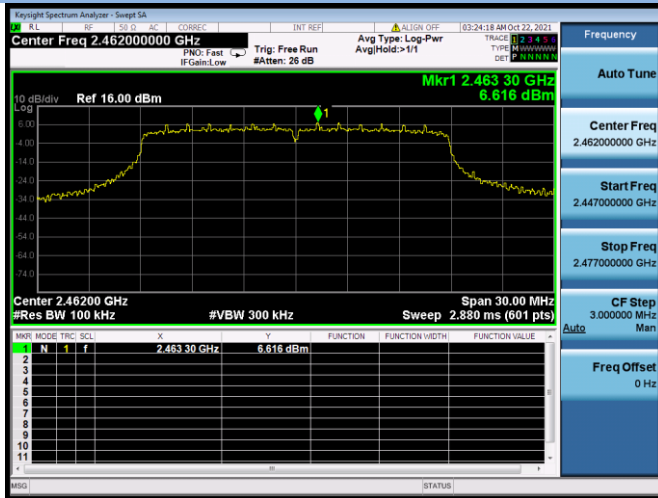

802.11ac-20 MHz CHANNEL 1, Band Edge

802.11ac-20 MHz CHANNEL 2, Carrier level

802.11ac-20 MHz CHANNEL 2, Reference level

802.11ac-20 MHz CHANNEL 2, Band Edge

802.11ac-20 MHz CHANNEL 10, Carrier level

802.11ac-20 MHz CHANNEL 10, Reference level

802.11ac-20 MHz CHANNEL 10, Band Edge

802.11ac-20 MHz CHANNEL 11, Carrier level

802.11ac-20 MHz CHANNEL 11, Reference level

802.11ac-20 MHz CHANNEL 11, Band Edge

802.11ac-40 MHz CHANNEL 3, Carrier level

802.11ac-40 MHz CHANNEL 3, Reference level