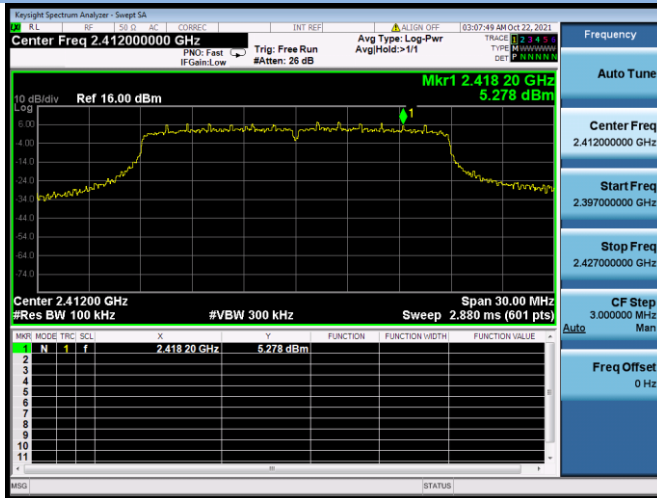

802.11n-40 MHz CHANNEL 8, Band Edge

802.11n-40 MHz CHANNEL 9, Carrier level

802.11n-40 MHz CHANNEL 9, Reference level

802.11n-40 MHz CHANNEL 9, Band Edge

802.11ac-20 MHz CHANNEL 1, Carrier level

802.11ac-20 MHz CHANNEL 1, Reference level

802.11ac-20 MHz CHANNEL 1, Band Edge

802.11ac-20 MHz CHANNEL 2, Carrier level

802.11ac-20 MHz CHANNEL 2, Reference level

802.11ac-20 MHz CHANNEL 2, Band Edge

802.11ac-20 MHz CHANNEL 10, Carrier level

802.11ac-20 MHz CHANNEL 10, Reference level