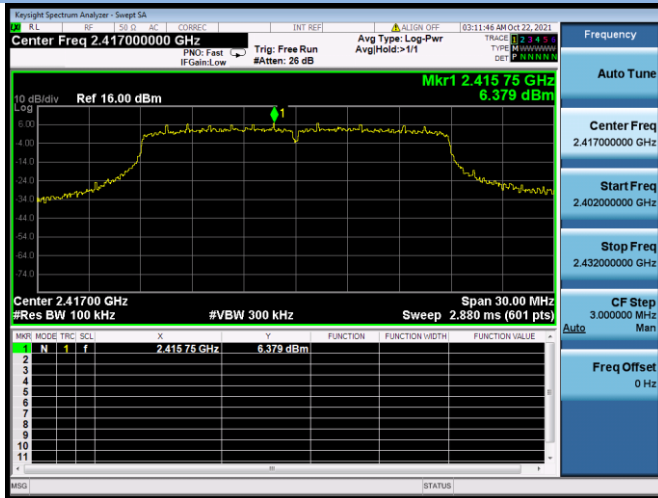

802.11n-40 MHz CHANNEL 8, Band Edge

802.11n-40 MHz CHANNEL 9, Carrier level

802.11n-40 MHz CHANNEL 9, Reference level

802.11n-40 MHz CHANNEL 9, Band Edge

802.11ac-20 MHz CHANNEL 1, Carrier level

802.11ac-20 MHz CHANNEL 1, Reference level

802.11ac-20 MHz CHANNEL 1, Band Edge

802.11ac-20 MHz CHANNEL 2, Carrier level

802.11ac-20 MHz CHANNEL 2, Reference level

802.11ac-20 MHz CHANNEL 2, Band Edge

802.11ac-20 MHz CHANNEL 10, Carrier level

802.11ac-20 MHz CHANNEL 10, Reference level