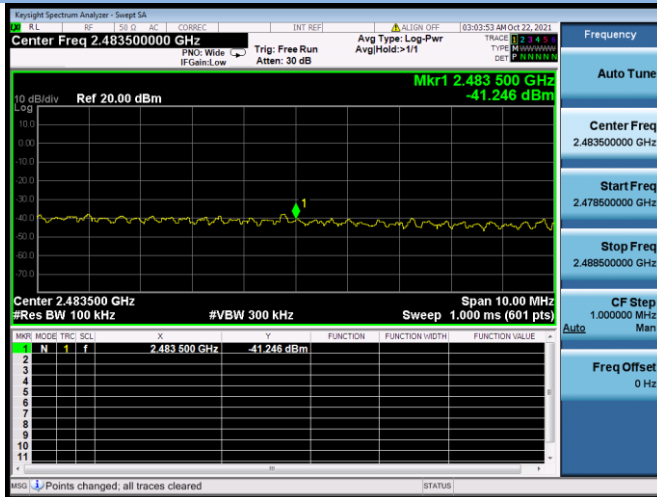

802.11n-20 MHz CHANNEL 11, Band Edge

802.11n-40 MHz CHANNEL 3, Carrier level

802.11n-40 MHz CHANNEL 3, Reference level

802.11n-40 MHz CHANNEL 3, Band Edge

802.11n-40 MHz CHANNEL 4, Carrier level

802.11n-40 MHz CHANNEL 4, Reference level

802.11n-40 MHz CHANNEL 4, Band Edge

802.11n-40 MHz CHANNEL 7, Carrier level

802.11n-40 MHz CHANNEL 7, Reference level

802.11n-40 MHz CHANNEL 7, Band Edge

802.11n-40 MHz CHANNEL 8, Carrier level

802.11n-40 MHz CHANNEL 8, Reference level

802.11n-40 MHz CHANNEL 8, Band Edge

802.11n-40 MHz CHANNEL 9, Carrier level

802.11n-40 MHz CHANNEL 9, Reference level

802.11n-40 MHz CHANNEL 9, Band Edge

802.11ac-20 MHz CHANNEL 1, Carrier level

802.11ac-20 MHz CHANNEL 1, Reference level