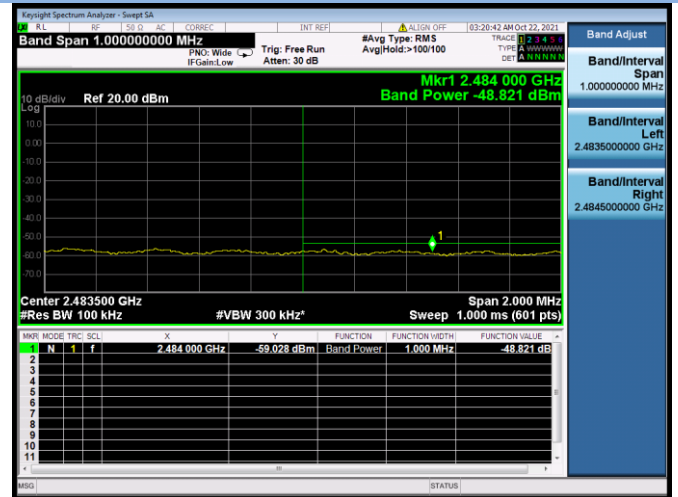

802.11ac-20 MHz CHANNEL 1, Band Edge

802.11ac-20 MHz CHANNEL 2, Carrier level

802.11ac-20 MHz CHANNEL 2, Reference level

802.11ac-20 MHz CHANNEL 2, Band Edge

802.11ac-20 MHz CHANNEL 10, Carrier level

802.11ac-20 MHz CHANNEL 10, Reference level

802.11ac-20 MHz CHANNEL 10, Band Edge

802.11ac-20 MHz CHANNEL 11, Carrier level

802.11ac-20 MHz CHANNEL 11, Reference level

802.11ac-20 MHz CHANNEL 11, Band Edge

802.11ac-40 MHz CHANNEL 3, Carrier level

802.11ac-40 MHz CHANNEL 3, Reference level