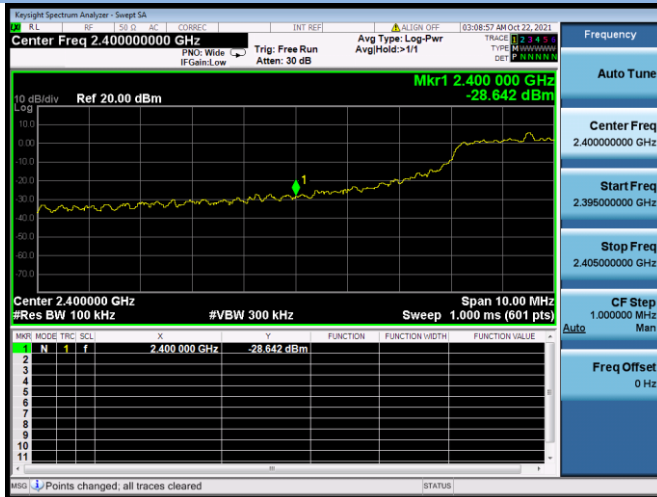

802.11n-40 MHz CHANNEL 8, Band Edge

802.11n-40 MHz CHANNEL 9, Carrier level

802.11n-40 MHz CHANNEL 9, Reference level

802.11n-40 MHz CHANNEL 9, Band Edge

802.11ac-20 MHz CHANNEL 1, Carrier level

802.11ac-20 MHz CHANNEL 1, Reference level

802.11ac-20 MHz CHANNEL 1, Band Edge

802.11ac-20 MHz CHANNEL 2, Carrier level

802.11ac-20 MHz CHANNEL 2, Reference level

802.11ac-20 MHz CHANNEL 2, Band Edge

802.11ac-20 MHz CHANNEL 10, Carrier level

802.11ac-20 MHz CHANNEL 10, Reference level