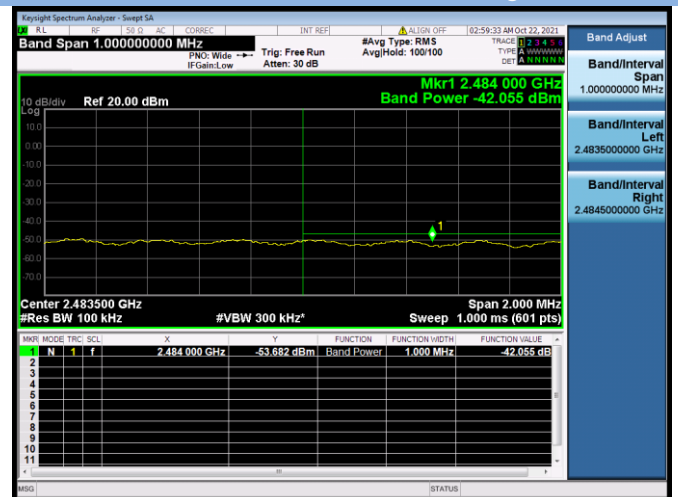

802.11n-20 MHz CHANNEL 11, Band Edge

802.11n-40 MHz CHANNEL 3, Carrier level

802.11n-40 MHz CHANNEL 3, Reference level

802.11n-40 MHz CHANNEL 3, Band Edge

802.11n-40 MHz CHANNEL 4, Carrier level

802.11n-40 MHz CHANNEL 4, Reference level

802.11n-40 MHz CHANNEL 4, Band Edge

802.11n-40 MHz CHANNEL 7, Carrier level

802.11n-40 MHz CHANNEL 7, Reference level

802.11n-40 MHz CHANNEL 7, Band Edge

802.11n-40 MHz CHANNEL 8, Carrier level

802.11n-40 MHz CHANNEL 8, Reference level

802.11n-40 MHz CHANNEL 8, Band Edge

802.11n-40 MHz CHANNEL 9, Carrier level

802.11n-40 MHz CHANNEL 9, Reference level

802.11n-40 MHz CHANNEL 9, Band Edge

802.11ac-20 MHz CHANNEL 1, Carrier level

802.11ac-20 MHz CHANNEL 1, Reference level