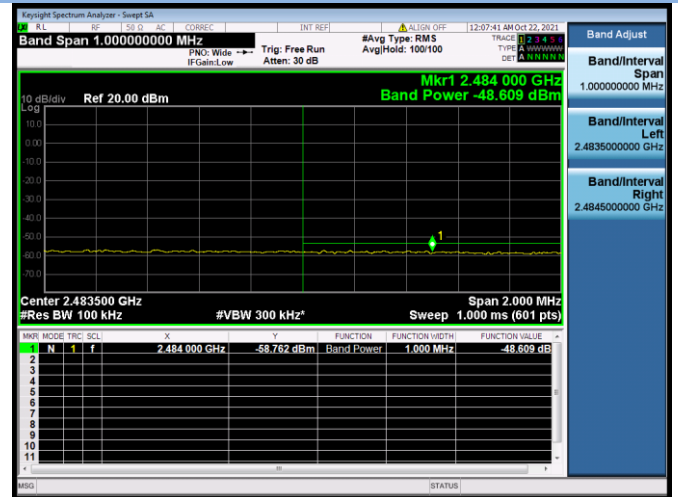

802.11ax-20 MHz CHANNEL 10, Carrier level

802.11ax-20 MHz CHANNEL 10, Reference level

802.11ax-20 MHz CHANNEL 10, Band Edge

802.11ax-20 MHz CHANNEL 11, Carrier level

802.11ax-20 MHz CHANNEL 11, Reference level

802.11ax-20 MHz CHANNEL 11, Band Edge

802.11ax-40 MHz CHANNEL 3, Carrier level

802.11ax-40 MHz CHANNEL 3, Reference level

802.11ax-40 MHz CHANNEL 3, Band Edge

802.11ax-40 MHz CHANNEL 4, Carrier level

802.11ax-40 MHz CHANNEL 4, Reference level