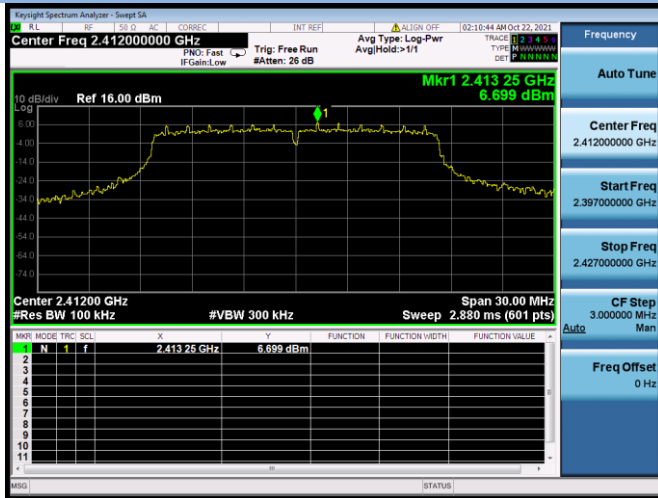

802.11ax-40 MHz CHANNEL 9, Band Edge

Aux. Antenna

802.11b CHANNEL 1, Carrier level

802.11b CHANNEL 1, Reference level

802.11b CHANNEL 1, Band Edge

802.11b CHANNEL 11, Carrier level

802.11b CHANNEL 11, Reference level

802.11b CHANNEL 11, Band Edge

802.11g CHANNEL 1, Carrier level

802.11g CHANNEL 1, Reference level

802.11g CHANNEL 1, Band Edge

802.11g CHANNEL 2, Carrier level

802.11g CHANNEL 2, Reference level

802.11g CHANNEL 2, Band Edge