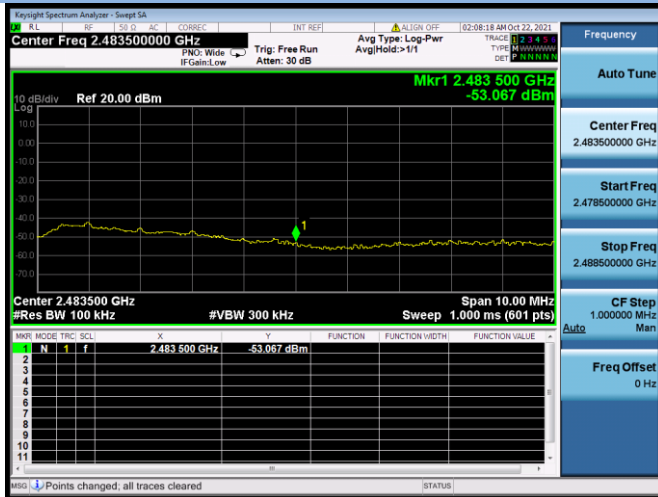

802.11ax-40 MHz CHANNEL 9, Band Edge

Aux. Antenna

802.11b CHANNEL 1, Carrier level

802.11b CHANNEL 1, Reference level

802.11b CHANNEL 1, Band Edge

802.11b CHANNEL 11, Carrier level

802.11b CHANNEL 11, Reference level

802.11b CHANNEL 11, Band Edge

802.11g CHANNEL 1, Carrier level

802.11g CHANNEL 1, Reference level

802.11g CHANNEL 1, Band Edge

802.11g CHANNEL 2, Carrier level

802.11g CHANNEL 2, Reference level

802.11g CHANNEL 2, Band Edge