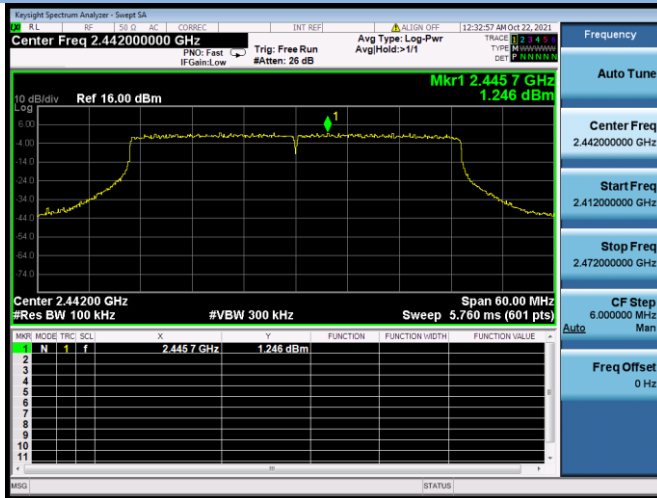

802.11ax-20 MHz CHANNEL 11, Band Edge

802.11ax-40 MHz CHANNEL 3, Carrier level

802.11ax-40 MHz CHANNEL 3, Reference level

802.11ax-40 MHz CHANNEL 3, Band Edge

802.11ax-40 MHz CHANNEL 4, Carrier level

802.11ax-40 MHz CHANNEL 4, Reference level

802.11ax-40 MHz CHANNEL 4, Band Edge

802.11ax-40 MHz CHANNEL 5, Carrier level

802.11ax-40 MHz CHANNEL 5, Reference level

802.11ax-40 MHz CHANNEL 5, Band Edge

802.11ax-40 MHz CHANNEL 7, Carrier level

802.11ax-40 MHz CHANNEL 7, Reference level

802.11ax-40 MHz CHANNEL 7, Band Edge

802.11ax-40 MHz CHANNEL 8, Carrier level

802.11ax-40 MHz CHANNEL 8, Reference level

802.11ax-40 MHz CHANNEL 8, Band Edge

802.11ax-40 MHz CHANNEL 9, Carrier level

802.11ax-40 MHz CHANNEL 9, Reference level