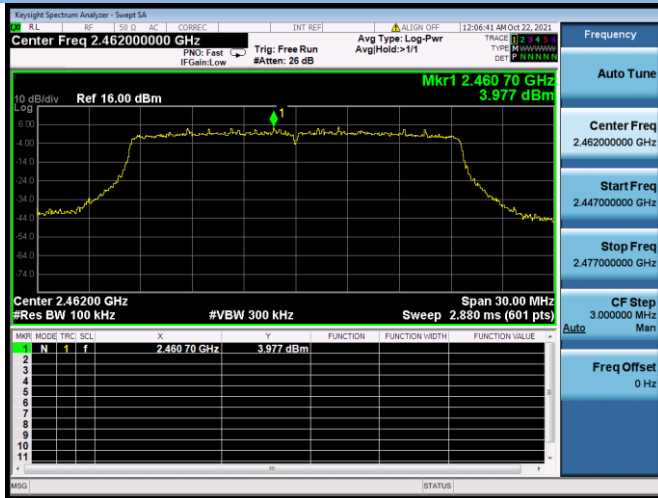

802.11ax-20 MHz CHANNEL 10, Carrier level

802.11ax-20 MHz CHANNEL 10, Reference level

802.11ax-20 MHz CHANNEL 10, Band Edge

802.11ax-20 MHz CHANNEL 11, Carrier level

802.11ax-20 MHz CHANNEL 11, Reference level

802.11ax-20 MHz CHANNEL 11, Band Edge

802.11ax-40 MHz CHANNEL 3, Carrier level

802.11ax-40 MHz CHANNEL 3, Reference level

802.11ax-40 MHz CHANNEL 3, Band Edge

802.11ax-40 MHz CHANNEL 4, Carrier level

802.11ax-40 MHz CHANNEL 4, Reference level

802.11ax-40 MHz CHANNEL 4, Band Edge

802.11ax-40 MHz CHANNEL 5, Carrier level

802.11ax-40 MHz CHANNEL 5, Reference level

802.11ax-40 MHz CHANNEL 5, Band Edge

802.11ax-40 MHz CHANNEL 7, Carrier level

802.11ax-40 MHz CHANNEL 7, Reference level