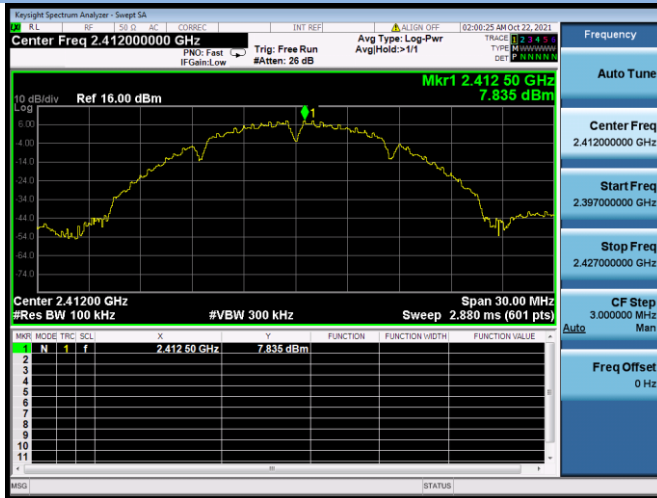

802.11ax-40 MHz CHANNEL 4, Band Edge

802.11ax-40 MHz CHANNEL 5, Carrier level

802.11ax-40 MHz CHANNEL 5, Reference level

802.11ax-40 MHz CHANNEL 5, Band Edge

802.11ax-40 MHz CHANNEL 7, Carrier level

802.11ax-40 MHz CHANNEL 7, Reference level

802.11ax-40 MHz CHANNEL 7, Band Edge

802.11ax-40 MHz CHANNEL 8, Carrier level

802.11ax-40 MHz CHANNEL 8, Reference level

802.11ax-40 MHz CHANNEL 8, Band Edge

802.11ax-40 MHz CHANNEL 9, Carrier level

802.11ax-40 MHz CHANNEL 9, Reference level

802.11ax-40 MHz CHANNEL 9, Band Edge

Aux. Antenna

802.11b CHANNEL 1, Carrier level

802.11b CHANNEL 1, Reference level

802.11b CHANNEL 1, Band Edge

802.11b CHANNEL 11, Carrier level

802.11b CHANNEL 11, Reference level