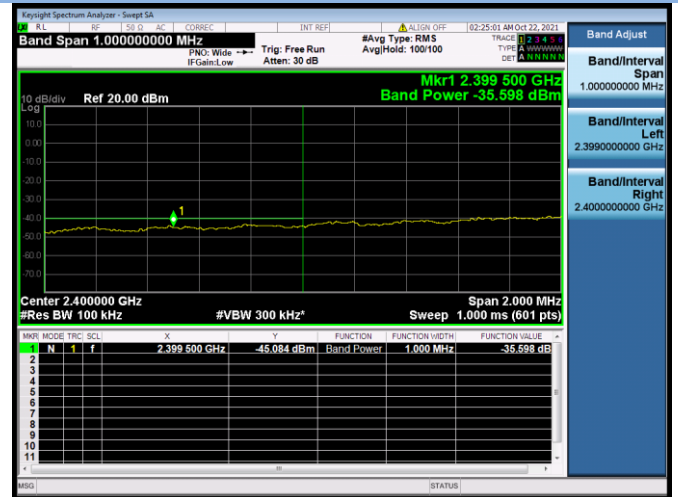

802.11b CHANNEL 11, Band Edge

802.11g CHANNEL 1, Carrier level

802.11g CHANNEL 1, Reference level

802.11g CHANNEL 1, Band Edge

802.11g CHANNEL 2, Carrier level

802.11g CHANNEL 2, Reference level

802.11g CHANNEL 2, Band Edge

802.11g CHANNEL 11, Carrier level

802.11g CHANNEL 11, Reference level

802.11g CHANNEL 11, Band Edge

802.11n-20 MHz CHANNEL 1, Carrier level

802.11n-20 MHz CHANNEL 1, Reference level

802.11n-20 MHz CHANNEL 1, Band Edge

802.11n-20 MHz CHANNEL 2, Carrier level

802.11n-20 MHz CHANNEL 2, Reference level

802.11n-20 MHz CHANNEL 2, Band Edge