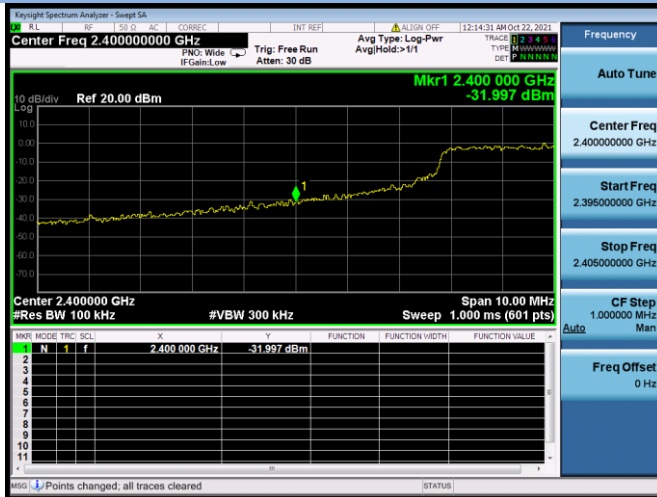

802.11ax-20 MHz CHANNEL 10, Carrier level

802.11ax-20 MHz CHANNEL 10, Reference level

802.11ax-20 MHz CHANNEL 10, Band Edge

802.11ax-20 MHz CHANNEL 11, Carrier level

802.11ax-20 MHz CHANNEL 11, Reference level

802.11ax-20 MHz CHANNEL 11, Band Edge

802.11ax-40 MHz CHANNEL 3, Carrier level

802.11ax-40 MHz CHANNEL 3, Reference level

802.11ax-40 MHz CHANNEL 3, Band Edge

802.11ax-40 MHz CHANNEL 4, Carrier level

802.11ax-40 MHz CHANNEL 4, Reference level

802.11ax-40 MHz CHANNEL 4, Band Edge

802.11ax-40 MHz CHANNEL 5, Carrier level

802.11ax-40 MHz CHANNEL 5, Reference level

802.11ax-40 MHz CHANNEL 5, Band Edge

802.11ax-40 MHz CHANNEL 7, Carrier level

802.11ax-40 MHz CHANNEL 7, Reference level