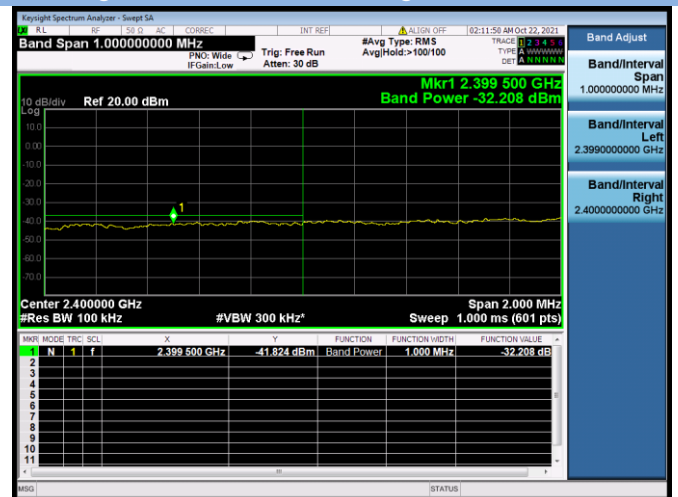

802.11ax-40 MHz CHANNEL 9, Band Edge

Aux. Antenna

802.11b CHANNEL 1, Carrier level

802.11b CHANNEL 1, Reference level

802.11b CHANNEL 1, Band Edge

802.11b CHANNEL 11, Carrier level

802.11b CHANNEL 11, Reference level

802.11b CHANNEL 11, Band Edge

802.11g CHANNEL 1, Carrier level

802.11g CHANNEL 1, Reference level

802.11g CHANNEL 1, Band Edge

802.11g CHANNEL 2, Carrier level

802.11g CHANNEL 2, Reference level

802.11g CHANNEL 2, Band Edge

802.11g CHANNEL 11, Carrier level

802.11g CHANNEL 11, Reference level

802.11g CHANNEL 11, Band Edge

802.11n-20 MHz CHANNEL 1, Carrier level

802.11n-20 MHz CHANNEL 1, Reference level

802.11n-20 MHz CHANNEL 1, Band Edge