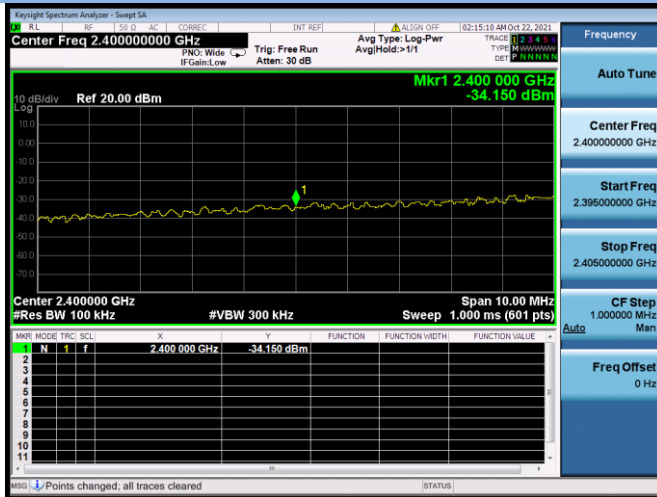

802.11ax-40 MHz CHANNEL 9, Band Edge

Aux. Antenna

802.11b CHANNEL 1, Carrier level

802.11b CHANNEL 1, Reference level

802.11b CHANNEL 1, Band Edge

802.11b CHANNEL 11, Carrier level

802.11b CHANNEL 11, Reference level

802.11b CHANNEL 11, Band Edge

802.11g CHANNEL 1, Carrier level

802.11g CHANNEL 1, Reference level

802.11g CHANNEL 1, Band Edge

802.11g CHANNEL 2, Carrier level

802.11g CHANNEL 2, Reference level

802.11g CHANNEL 2, Band Edge

802.11g CHANNEL 11, Carrier level

802.11g CHANNEL 11, Reference level

802.11g CHANNEL 11, Band Edge

802.11n-20 MHz CHANNEL 1, Carrier level

802.11n-20 MHz CHANNEL 1, Reference level

802.11n-20 MHz CHANNEL 1, Band Edge