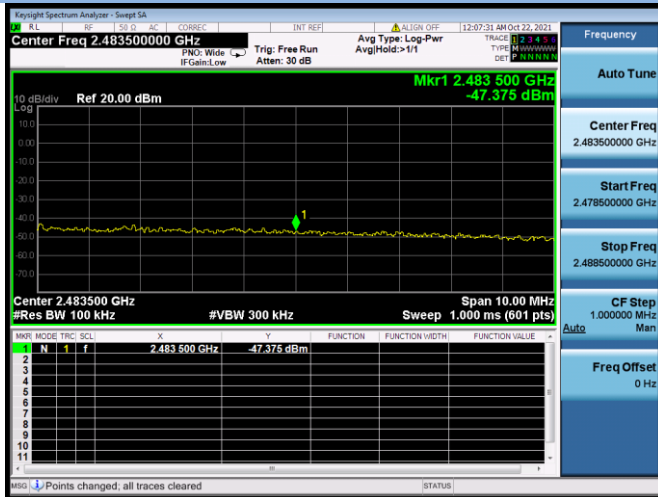

802.11ax-20 MHz CHANNEL 10, Carrier level

802.11ax-20 MHz CHANNEL 10, Reference level

802.11ax-20 MHz CHANNEL 10, Band Edge

802.11ax-20 MHz CHANNEL 11, Carrier level

802.11ax-20 MHz CHANNEL 11, Reference level

802.11ax-20 MHz CHANNEL 11, Band Edge

802.11ax-40 MHz CHANNEL 3, Carrier level

802.11ax-40 MHz CHANNEL 3, Reference level

802.11ax-40 MHz CHANNEL 3, Band Edge

802.11ax-40 MHz CHANNEL 4, Carrier level

802.11ax-40 MHz CHANNEL 4, Reference level

802.11ax-40 MHz CHANNEL 4, Band Edge

802.11ax-40 MHz CHANNEL 5, Carrier level

802.11ax-40 MHz CHANNEL 5, Reference level

802.11ax-40 MHz CHANNEL 5, Band Edge

802.11ax-40 MHz CHANNEL 7, Carrier level

802.11ax-40 MHz CHANNEL 7, Reference level