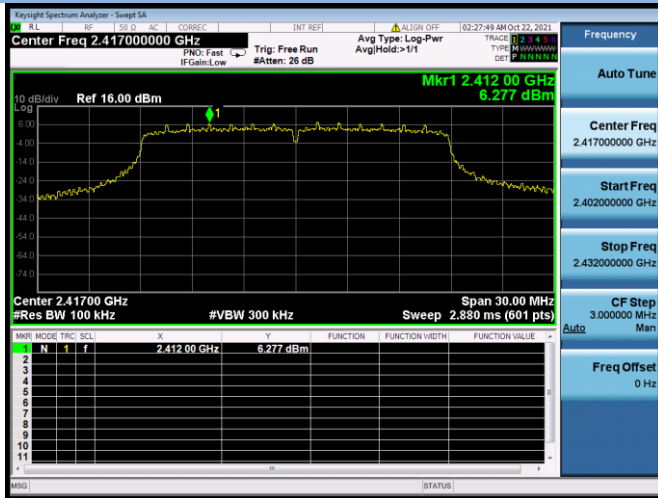

802.11b CHANNEL 11, Band Edge

802.11g CHANNEL 1, Carrier level

802.11g CHANNEL 1, Reference level

802.11g CHANNEL 1, Band Edge

802.11g CHANNEL 2, Carrier level

802.11g CHANNEL 2, Reference level

802.11g CHANNEL 2, Band Edge

802.11g CHANNEL 11, Carrier level

802.11g CHANNEL 11, Reference level

802.11g CHANNEL 11, Band Edge

802.11n-20 MHz CHANNEL 1, Carrier level

802.11n-20 MHz CHANNEL 1, Reference level

802.11n-20 MHz CHANNEL 1, Band Edge

802.11n-20 MHz CHANNEL 2, Carrier level

802.11n-20 MHz CHANNEL 2, Reference level

802.11n-20 MHz CHANNEL 2, Band Edge