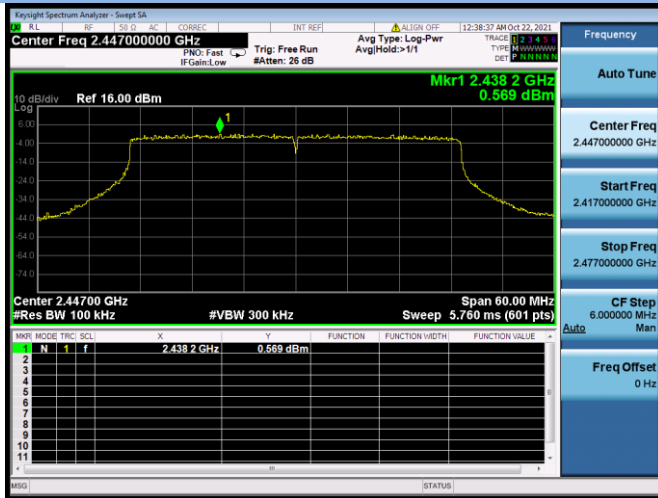

802.11ax-20 MHz CHANNEL 11, Band Edge

802.11ax-40 MHz CHANNEL 3, Carrier level

802.11ax-40 MHz CHANNEL 3, Reference level

802.11ax-40 MHz CHANNEL 3, Band Edge

802.11ax-40 MHz CHANNEL 4, Carrier level

802.11ax-40 MHz CHANNEL 4, Reference level

802.11ax-40 MHz CHANNEL 4, Band Edge

802.11ax-40 MHz CHANNEL 5, Carrier level

802.11ax-40 MHz CHANNEL 5, Reference level

802.11ax-40 MHz CHANNEL 5, Band Edge

802.11ax-40 MHz CHANNEL 7, Carrier level

802.11ax-40 MHz CHANNEL 7, Reference level

802.11ax-40 MHz CHANNEL 7, Band Edge

802.11ax-40 MHz CHANNEL 8, Carrier level

802.11ax-40 MHz CHANNEL 8, Reference level

802.11ax-40 MHz CHANNEL 8, Band Edge

802.11ax-40 MHz CHANNEL 9, Carrier level

802.11ax-40 MHz CHANNEL 9, Reference level