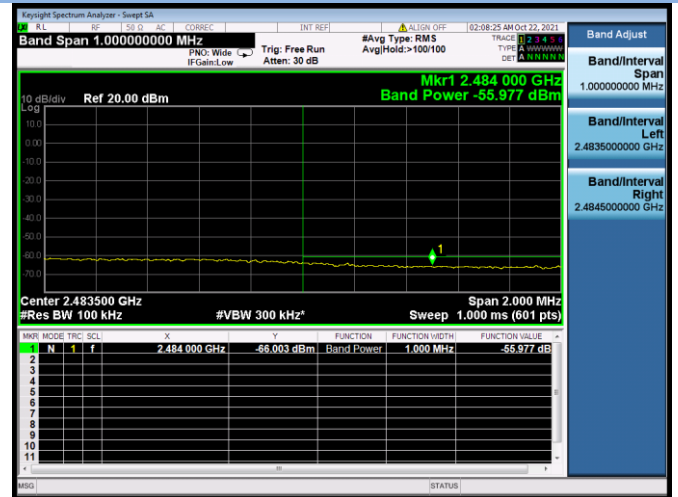

802.11ax-40 MHz CHANNEL 9, Band Edge

Aux. Antenna

802.11b CHANNEL 1, Carrier level

802.11b CHANNEL 1, Reference level

802.11b CHANNEL 1, Band Edge

802.11b CHANNEL 11, Carrier level

802.11b CHANNEL 11, Reference level

802.11b CHANNEL 11, Band Edge

802.11g CHANNEL 1, Carrier level

802.11g CHANNEL 1, Reference level

802.11g CHANNEL 1, Band Edge

802.11g CHANNEL 2, Carrier level

802.11g CHANNEL 2, Reference level

802.11g CHANNEL 2, Band Edge