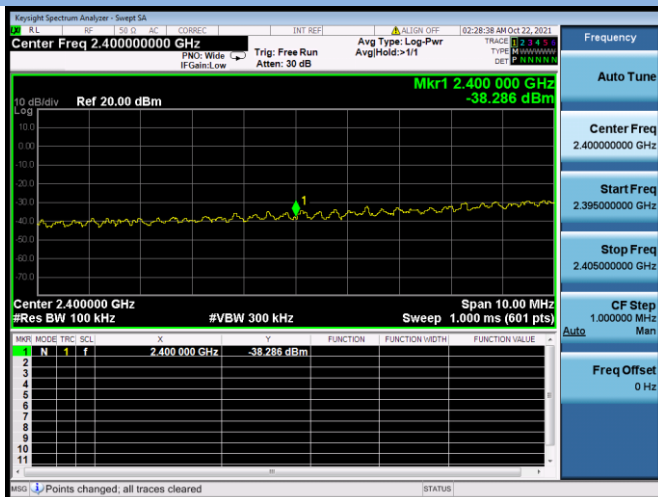

802.11b CHANNEL 11, Band Edge

802.11g CHANNEL 1, Carrier level

802.11g CHANNEL 1, Reference level

802.11g CHANNEL 1, Band Edge

802.11g CHANNEL 2, Carrier level

802.11g CHANNEL 2, Reference level

802.11g CHANNEL 2, Band Edge

802.11g CHANNEL 11, Carrier level

802.11g CHANNEL 11, Reference level

802.11g CHANNEL 11, Band Edge

802.11n-20 MHz CHANNEL 1, Carrier level

802.11n-20 MHz CHANNEL 1, Reference level

802.11n-20 MHz CHANNEL 1, Band Edge

802.11n-20 MHz CHANNEL 2, Carrier level

802.11n-20 MHz CHANNEL 2, Reference level

802.11n-20 MHz CHANNEL 2, Band Edge