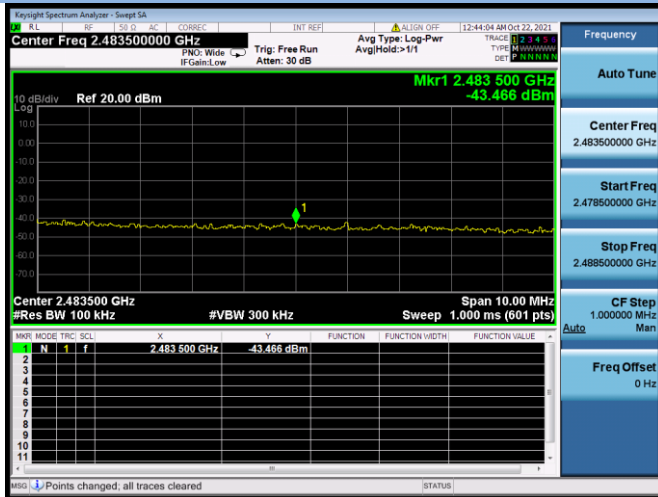

802.11ax-40 MHz CHANNEL 4, Band Edge

802.11ax-40 MHz CHANNEL 5, Carrier level

802.11ax-40 MHz CHANNEL 5, Reference level

802.11ax-40 MHz CHANNEL 5, Band Edge

802.11ax-40 MHz CHANNEL 7, Carrier level

802.11ax-40 MHz CHANNEL 7, Reference level

802.11ax-40 MHz CHANNEL 7, Band Edge

802.11ax-40 MHz CHANNEL 8, Carrier level

802.11ax-40 MHz CHANNEL 8, Reference level

802.11ax-40 MHz CHANNEL 8, Band Edge

802.11ax-40 MHz CHANNEL 9, Carrier level

802.11ax-40 MHz CHANNEL 9, Reference level

802.11ax-40 MHz CHANNEL 9, Band Edge

Aux. Antenna

802.11b CHANNEL 1, Carrier level

802.11b CHANNEL 1, Reference level

802.11b CHANNEL 1, Band Edge

802.11b CHANNEL 11, Carrier level

802.11b CHANNEL 11, Reference level