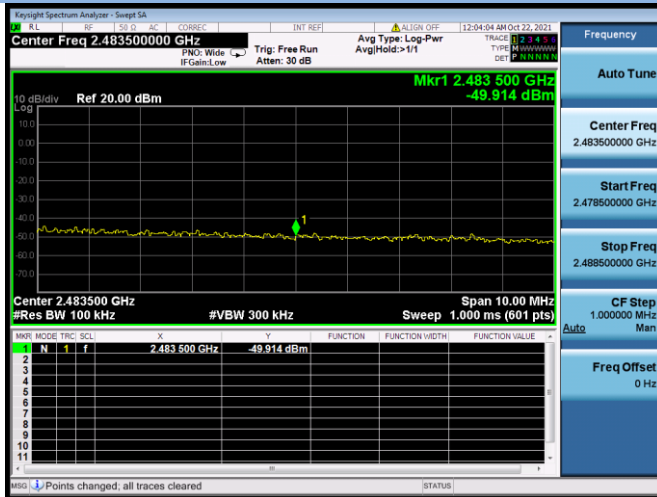

802.11ax-20 MHz CHANNEL 10, Carrier level

802.11ax-20 MHz CHANNEL 10, Reference level

802.11ax-20 MHz CHANNEL 10, Band Edge

802.11ax-20 MHz CHANNEL 11, Carrier level

802.11ax-20 MHz CHANNEL 11, Reference level

802.11ax-20 MHz CHANNEL 11, Band Edge

802.11ax-40 MHz CHANNEL 3, Carrier level

802.11ax-40 MHz CHANNEL 3, Reference level

802.11ax-40 MHz CHANNEL 3, Band Edge

802.11ax-40 MHz CHANNEL 4, Carrier level

802.11ax-40 MHz CHANNEL 4, Reference level

802.11ax-40 MHz CHANNEL 4, Band Edge

802.11ax-40 MHz CHANNEL 5, Carrier level

802.11ax-40 MHz CHANNEL 5, Reference level

802.11ax-40 MHz CHANNEL 5, Band Edge

802.11ax-40 MHz CHANNEL 7, Carrier level

802.11ax-40 MHz CHANNEL 7, Reference level