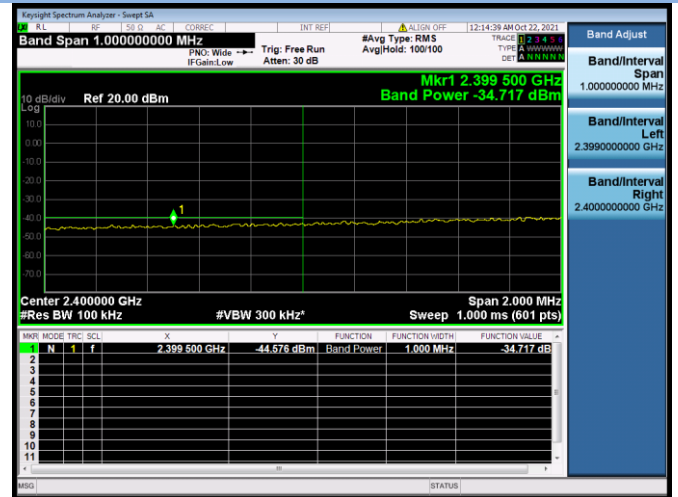

802.11ax-20 MHz CHANNEL 10, Carrier level

802.11ax-20 MHz CHANNEL 10, Reference level

802.11ax-20 MHz CHANNEL 10, Band Edge

802.11ax-20 MHz CHANNEL 11, Carrier level

802.11ax-20 MHz CHANNEL 11, Reference level

802.11ax-20 MHz CHANNEL 11, Band Edge

802.11ax-40 MHz CHANNEL 3, Carrier level

802.11ax-40 MHz CHANNEL 3, Reference level

802.11ax-40 MHz CHANNEL 3, Band Edge

802.11ax-40 MHz CHANNEL 4, Carrier level

802.11ax-40 MHz CHANNEL 4, Reference level

802.11ax-40 MHz CHANNEL 4, Band Edge

802.11ax-40 MHz CHANNEL 5, Carrier level

802.11ax-40 MHz CHANNEL 5, Reference level

802.11ax-40 MHz CHANNEL 5, Band Edge

802.11ax-40 MHz CHANNEL 7, Carrier level

802.11ax-40 MHz CHANNEL 7, Reference level