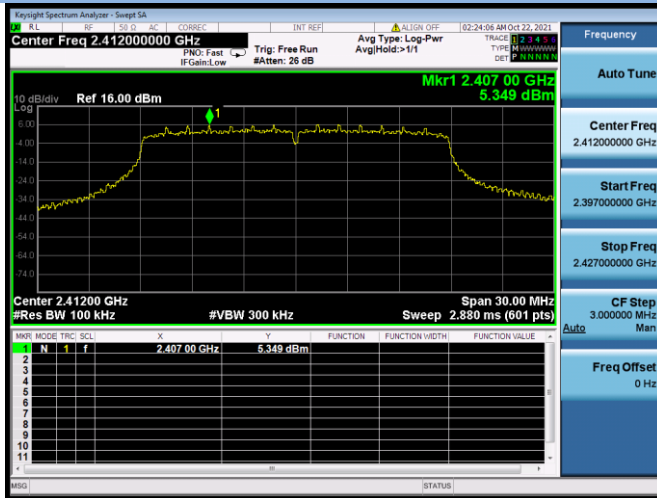

802.11b CHANNEL 11, Band Edge

802.11g CHANNEL 1, Carrier level

802.11g CHANNEL 1, Reference level

802.11g CHANNEL 1, Band Edge

802.11g CHANNEL 2, Carrier level

802.11g CHANNEL 2, Reference level

802.11g CHANNEL 2, Band Edge

802.11g CHANNEL 11, Carrier level

802.11g CHANNEL 11, Reference level

802.11g CHANNEL 11, Band Edge

802.11n-20 MHz CHANNEL 1, Carrier level

802.11n-20 MHz CHANNEL 1, Reference level

802.11n-20 MHz CHANNEL 1, Band Edge

802.11n-20 MHz CHANNEL 2, Carrier level

802.11n-20 MHz CHANNEL 2, Reference level

802.11n-20 MHz CHANNEL 2, Band Edge