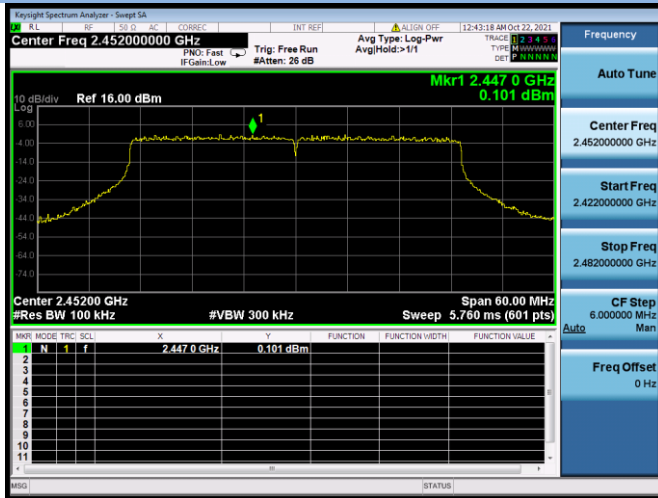

802.11ax-40 MHz CHANNEL 4, Band Edge

802.11ax-40 MHz CHANNEL 5, Carrier level

802.11ax-40 MHz CHANNEL 5, Reference level

802.11ax-40 MHz CHANNEL 5, Band Edge

802.11ax-40 MHz CHANNEL 7, Carrier level

802.11ax-40 MHz CHANNEL 7, Reference level

802.11ax-40 MHz CHANNEL 7, Band Edge

802.11ax-40 MHz CHANNEL 8, Carrier level

802.11ax-40 MHz CHANNEL 8, Reference level

802.11ax-40 MHz CHANNEL 8, Band Edge

802.11ax-40 MHz CHANNEL 9, Carrier level

802.11ax-40 MHz CHANNEL 9, Reference level

802.11ax-40 MHz CHANNEL 9, Band Edge

Aux. Antenna

802.11b CHANNEL 1, Carrier level

802.11b CHANNEL 1, Reference level

802.11b CHANNEL 1, Band Edge

802.11b CHANNEL 11, Carrier level

802.11b CHANNEL 11, Reference level