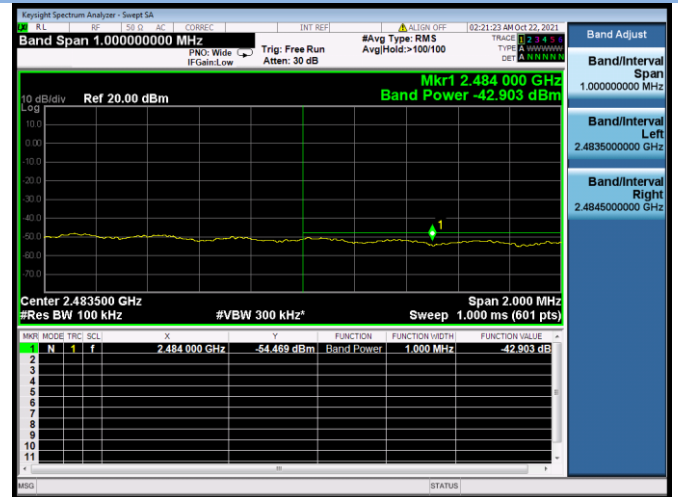

802.11ax-40 MHz CHANNEL 9, Band Edge

Aux. Antenna

802.11b CHANNEL 1, Carrier level

802.11b CHANNEL 1, Reference level

802.11b CHANNEL 1, Band Edge

802.11b CHANNEL 11, Carrier level

802.11b CHANNEL 11, Reference level

802.11b CHANNEL 11, Band Edge

802.11g CHANNEL 1, Carrier level

802.11g CHANNEL 1, Reference level

802.11g CHANNEL 1, Band Edge

802.11g CHANNEL 2, Carrier level

802.11g CHANNEL 2, Reference level

802.11g CHANNEL 2, Band Edge

802.11g CHANNEL 11, Carrier level

802.11g CHANNEL 11, Reference level

802.11g CHANNEL 11, Band Edge

802.11n-20 MHz CHANNEL 1, Carrier level

802.11n-20 MHz CHANNEL 1, Reference level

802.11n-20 MHz CHANNEL 1, Band Edge