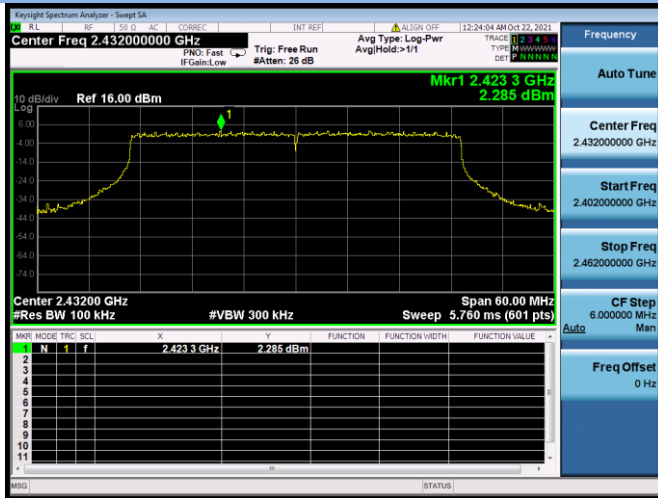

802.11ax-20 MHz CHANNEL 10, Carrier level

802.11ax-20 MHz CHANNEL 10, Reference level

802.11ax-20 MHz CHANNEL 10, Band Edge

802.11ax-20 MHz CHANNEL 11, Carrier level

802.11ax-20 MHz CHANNEL 11, Reference level

802.11ax-20 MHz CHANNEL 11, Band Edge

802.11ax-40 MHz CHANNEL 3, Carrier level

802.11ax-40 MHz CHANNEL 3, Reference level

802.11ax-40 MHz CHANNEL 3, Band Edge

802.11ax-40 MHz CHANNEL 4, Carrier level

802.11ax-40 MHz CHANNEL 4, Reference level

802.11ax-40 MHz CHANNEL 4, Band Edge

802.11ax-40 MHz CHANNEL 5, Carrier level

802.11ax-40 MHz CHANNEL 5, Reference level

802.11ax-40 MHz CHANNEL 5, Band Edge

802.11ax-40 MHz CHANNEL 7, Carrier level

802.11ax-40 MHz CHANNEL 7, Reference level