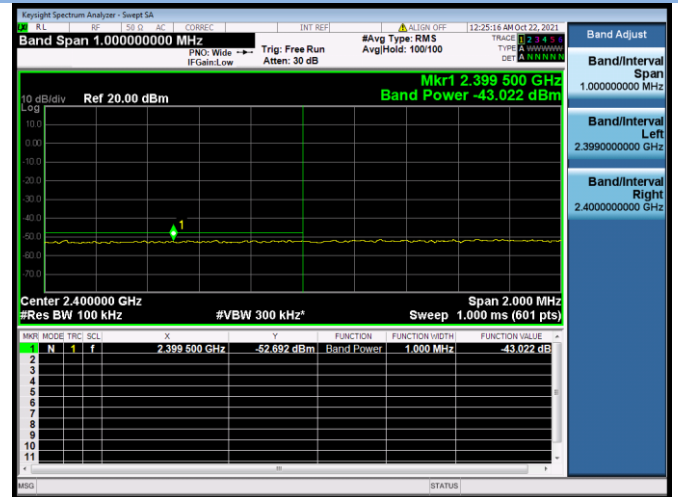

802.11ax-20 MHz CHANNEL 11, Band Edge

802.11ax-40 MHz CHANNEL 3, Carrier level

802.11ax-40 MHz CHANNEL 3, Reference level

802.11ax-40 MHz CHANNEL 3, Band Edge

802.11ax-40 MHz CHANNEL 4, Carrier level

802.11ax-40 MHz CHANNEL 4, Reference level

802.11ax-40 MHz CHANNEL 4, Band Edge

802.11ax-40 MHz CHANNEL 5, Carrier level

802.11ax-40 MHz CHANNEL 5, Reference level

802.11ax-40 MHz CHANNEL 5, Band Edge

802.11ax-40 MHz CHANNEL 7, Carrier level

802.11ax-40 MHz CHANNEL 7, Reference level

802.11ax-40 MHz CHANNEL 7, Band Edge

802.11ax-40 MHz CHANNEL 8, Carrier level

802.11ax-40 MHz CHANNEL 8, Reference level

802.11ax-40 MHz CHANNEL 8, Band Edge

802.11ax-40 MHz CHANNEL 9, Carrier level

802.11ax-40 MHz CHANNEL 9, Reference level