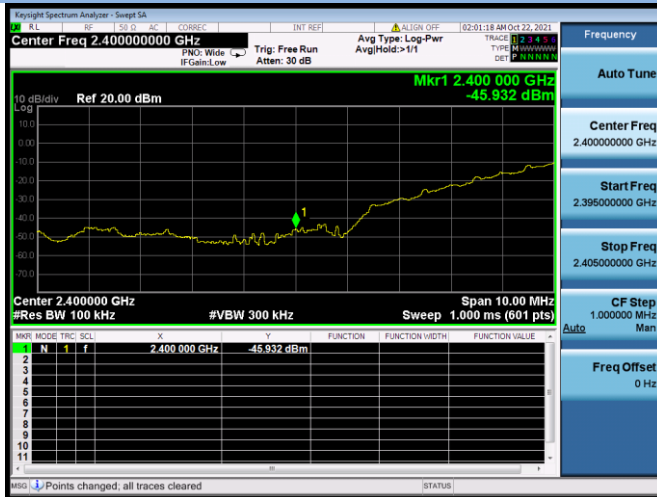

802.11ax-40 MHz CHANNEL 9, Band Edge

Aux. Antenna

802.11b CHANNEL 1, Carrier level

802.11b CHANNEL 1, Reference level

802.11b CHANNEL 1, Band Edge

802.11b CHANNEL 11, Carrier level

802.11b CHANNEL 11, Reference level

802.11b CHANNEL 11, Band Edge

802.11g CHANNEL 1, Carrier level

802.11g CHANNEL 1, Reference level

802.11g CHANNEL 1, Band Edge

802.11g CHANNEL 2, Carrier level

802.11g CHANNEL 2, Reference level

802.11g CHANNEL 2, Band Edge