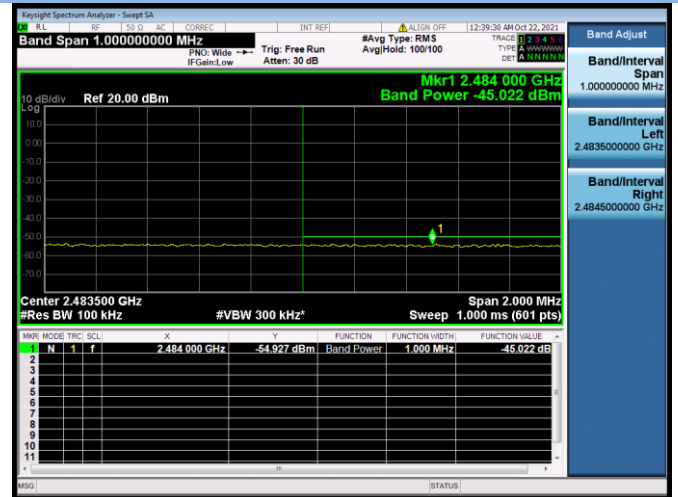

802.11ax-40 MHz CHANNEL 7, Band Edge

802.11ax-40 MHz CHANNEL 8, Carrier level

802.11ax-40 MHz CHANNEL 8, Reference level

802.11ax-40 MHz CHANNEL 8, Band Edge

802.11ax-40 MHz CHANNEL 9, Carrier level

802.11ax-40 MHz CHANNEL 9, Reference level

802.11ax-40 MHz CHANNEL 9, Band Edge

Aux. Antenna

802.11b CHANNEL 1, Carrier level

802.11b CHANNEL 1, Reference level

802.11b CHANNEL 1, Band Edge

802.11b CHANNEL 11, Carrier level

802.11b CHANNEL 11, Reference level