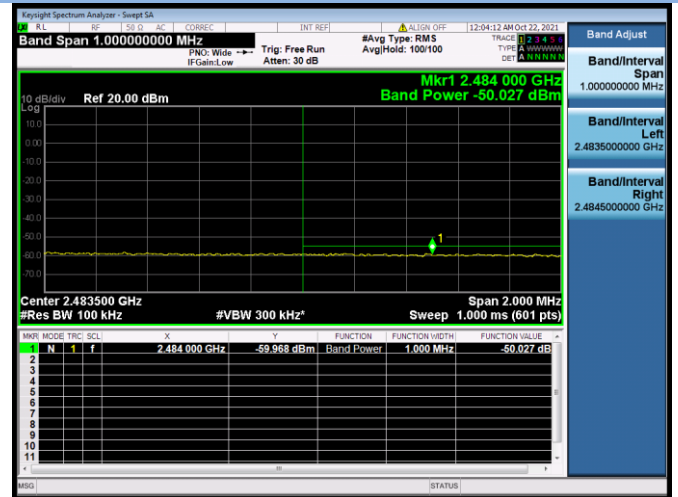

802.11ax-20 MHz CHANNEL 10, Carrier level

802.11ax-20 MHz CHANNEL 10, Reference level

802.11ax-20 MHz CHANNEL 10, Band Edge

802.11ax-20 MHz CHANNEL 11, Carrier level

802.11ax-20 MHz CHANNEL 11, Reference level

802.11ax-20 MHz CHANNEL 11, Band Edge

802.11ax-40 MHz CHANNEL 3, Carrier level

802.11ax-40 MHz CHANNEL 3, Reference level

802.11ax-40 MHz CHANNEL 3, Band Edge

802.11ax-40 MHz CHANNEL 4, Carrier level

802.11ax-40 MHz CHANNEL 4, Reference level