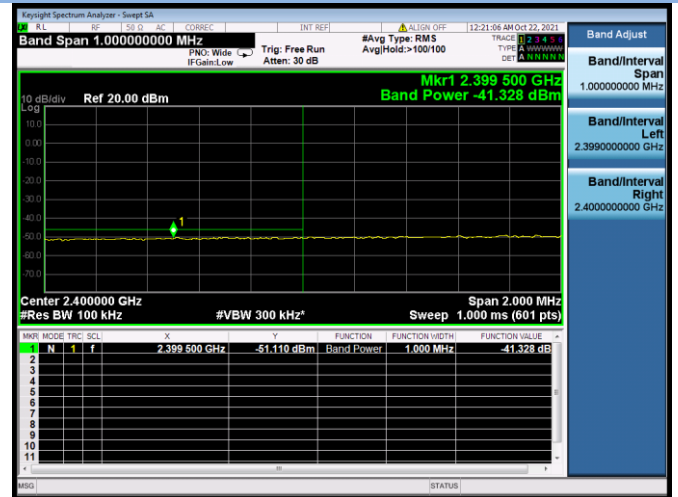

802.11ax-20 MHz CHANNEL 10, Carrier level

802.11ax-20 MHz CHANNEL 10, Reference level

802.11ax-20 MHz CHANNEL 10, Band Edge

802.11ax-20 MHz CHANNEL 11, Carrier level

802.11ax-20 MHz CHANNEL 11, Reference level

802.11ax-20 MHz CHANNEL 11, Band Edge

802.11ax-40 MHz CHANNEL 3, Carrier level

802.11ax-40 MHz CHANNEL 3, Reference level

802.11ax-40 MHz CHANNEL 3, Band Edge

802.11ax-40 MHz CHANNEL 4, Carrier level

802.11ax-40 MHz CHANNEL 4, Reference level

802.11ax-40 MHz CHANNEL 4, Band Edge

802.11ax-40 MHz CHANNEL 5, Carrier level

802.11ax-40 MHz CHANNEL 5, Reference level

802.11ax-40 MHz CHANNEL 5, Band Edge

802.11ax-40 MHz CHANNEL 7, Carrier level

802.11ax-40 MHz CHANNEL 7, Reference level