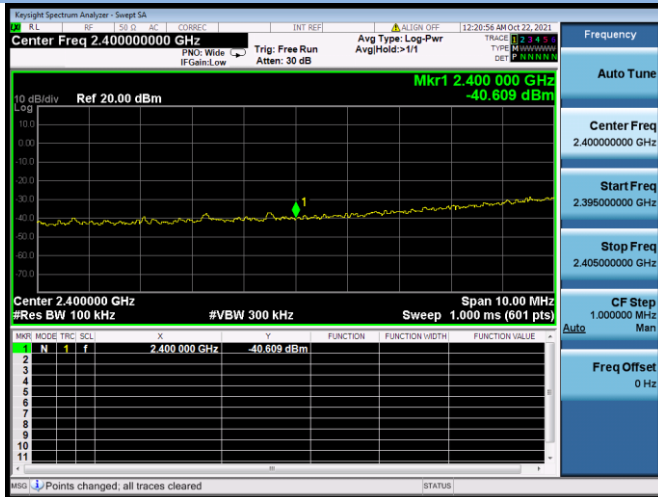

802.11ax-20 MHz CHANNEL 10, Carrier level

802.11ax-20 MHz CHANNEL 10, Reference level

802.11ax-20 MHz CHANNEL 10, Band Edge

802.11ax-20 MHz CHANNEL 11, Carrier level

802.11ax-20 MHz CHANNEL 11, Reference level

802.11ax-20 MHz CHANNEL 11, Band Edge

802.11ax-40 MHz CHANNEL 3, Carrier level

802.11ax-40 MHz CHANNEL 3, Reference level

802.11ax-40 MHz CHANNEL 3, Band Edge

802.11ax-40 MHz CHANNEL 4, Carrier level

802.11ax-40 MHz CHANNEL 4, Reference level

802.11ax-40 MHz CHANNEL 4, Band Edge

802.11ax-40 MHz CHANNEL 5, Carrier level

802.11ax-40 MHz CHANNEL 5, Reference level

802.11ax-40 MHz CHANNEL 5, Band Edge

802.11ax-40 MHz CHANNEL 7, Carrier level

802.11ax-40 MHz CHANNEL 7, Reference level