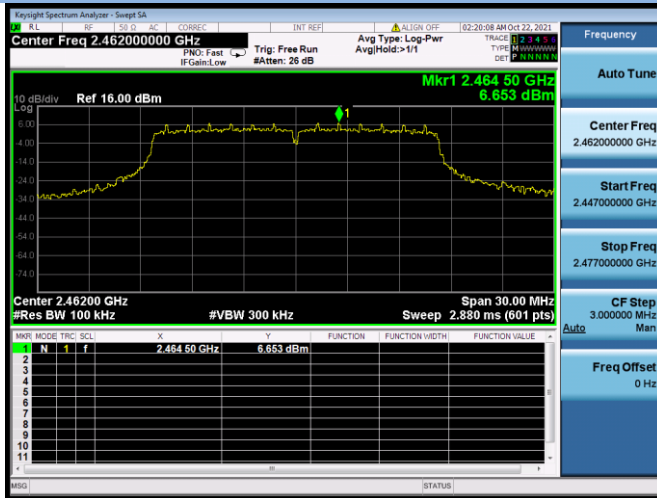

802.11ax-40 MHz CHANNEL 9, Band Edge

Aux. Antenna

802.11b CHANNEL 1, Carrier level

802.11b CHANNEL 1, Reference level

802.11b CHANNEL 1, Band Edge

802.11b CHANNEL 11, Carrier level

802.11b CHANNEL 11, Reference level

802.11b CHANNEL 11, Band Edge

802.11g CHANNEL 1, Carrier level

802.11g CHANNEL 1, Reference level

802.11g CHANNEL 1, Band Edge

802.11g CHANNEL 2, Carrier level

802.11g CHANNEL 2, Reference level

802.11g CHANNEL 2, Band Edge

802.11g CHANNEL 11, Carrier level

802.11g CHANNEL 11, Reference level

802.11g CHANNEL 11, Band Edge

802.11n-20 MHz CHANNEL 1, Carrier level

802.11n-20 MHz CHANNEL 1, Reference level

802.11n-20 MHz CHANNEL 1, Band Edge