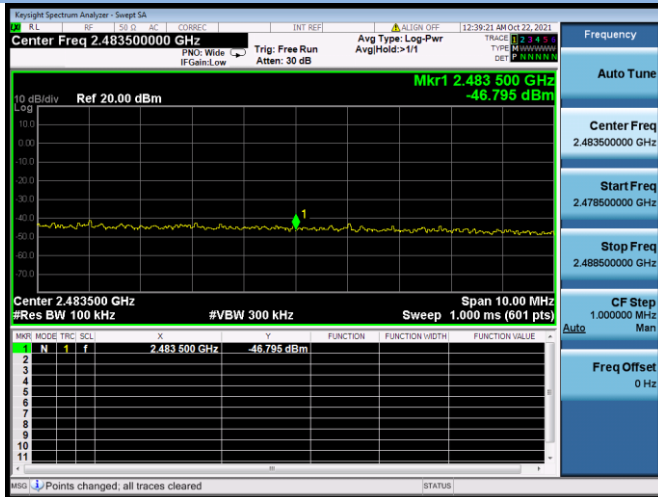

802.11ax-20 MHz CHANNEL 11, Band Edge

802.11ax-40 MHz CHANNEL 3, Carrier level

802.11ax-40 MHz CHANNEL 3, Reference level

802.11ax-40 MHz CHANNEL 3, Band Edge

802.11ax-40 MHz CHANNEL 4, Carrier level

802.11ax-40 MHz CHANNEL 4, Reference level

802.11ax-40 MHz CHANNEL 4, Band Edge

802.11ax-40 MHz CHANNEL 5, Carrier level

802.11ax-40 MHz CHANNEL 5, Reference level

802.11ax-40 MHz CHANNEL 5, Band Edge

802.11ax-40 MHz CHANNEL 7, Carrier level

802.11ax-40 MHz CHANNEL 7, Reference level

802.11ax-40 MHz CHANNEL 7, Band Edge

802.11ax-40 MHz CHANNEL 8, Carrier level

802.11ax-40 MHz CHANNEL 8, Reference level

802.11ax-40 MHz CHANNEL 8, Band Edge

802.11ax-40 MHz CHANNEL 9, Carrier level

802.11ax-40 MHz CHANNEL 9, Reference level