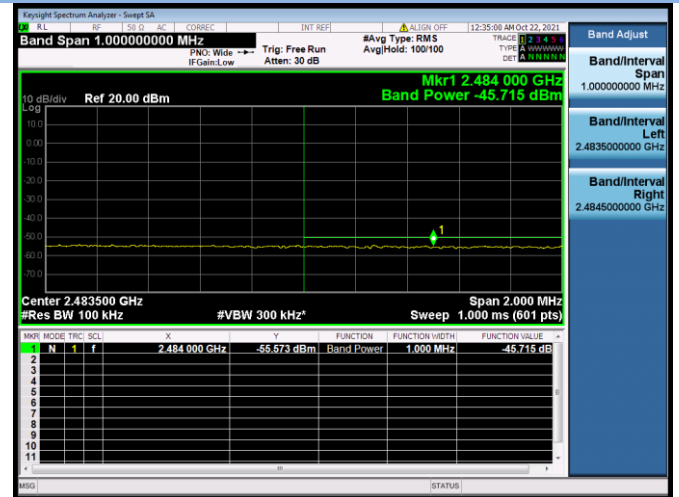

802.11ax-20 MHz CHANNEL 11, Band Edge

802.11ax-40 MHz CHANNEL 3, Carrier level

802.11ax-40 MHz CHANNEL 3, Reference level

802.11ax-40 MHz CHANNEL 3, Band Edge

802.11ax-40 MHz CHANNEL 4, Carrier level

802.11ax-40 MHz CHANNEL 4, Reference level

802.11ax-40 MHz CHANNEL 4, Band Edge

802.11ax-40 MHz CHANNEL 5, Carrier level

802.11ax-40 MHz CHANNEL 5, Reference level

802.11ax-40 MHz CHANNEL 5, Band Edge

802.11ax-40 MHz CHANNEL 7, Carrier level

802.11ax-40 MHz CHANNEL 7, Reference level

802.11ax-40 MHz CHANNEL 7, Band Edge

802.11ax-40 MHz CHANNEL 8, Carrier level

802.11ax-40 MHz CHANNEL 8, Reference level

802.11ax-40 MHz CHANNEL 8, Band Edge

802.11ax-40 MHz CHANNEL 9, Carrier level

802.11ax-40 MHz CHANNEL 9, Reference level