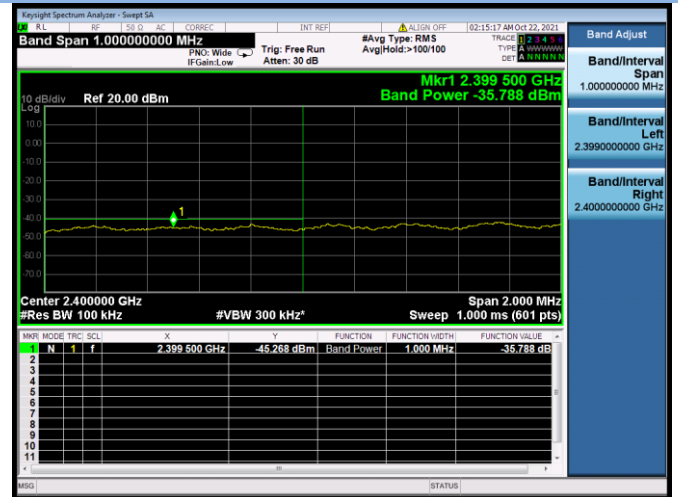

802.11ax-40 MHz CHANNEL 9, Band Edge

Aux. Antenna

802.11b CHANNEL 1, Carrier level

802.11b CHANNEL 1, Reference level

802.11b CHANNEL 1, Band Edge

802.11b CHANNEL 11, Carrier level

802.11b CHANNEL 11, Reference level

802.11b CHANNEL 11, Band Edge

802.11g CHANNEL 1, Carrier level

802.11g CHANNEL 1, Reference level

802.11g CHANNEL 1, Band Edge

802.11g CHANNEL 2, Carrier level

802.11g CHANNEL 2, Reference level

802.11g CHANNEL 2, Band Edge

802.11g CHANNEL 11, Carrier level

802.11g CHANNEL 11, Reference level

802.11g CHANNEL 11, Band Edge

802.11n-20 MHz CHANNEL 1, Carrier level

802.11n-20 MHz CHANNEL 1, Reference level

802.11n-20 MHz CHANNEL 1, Band Edge