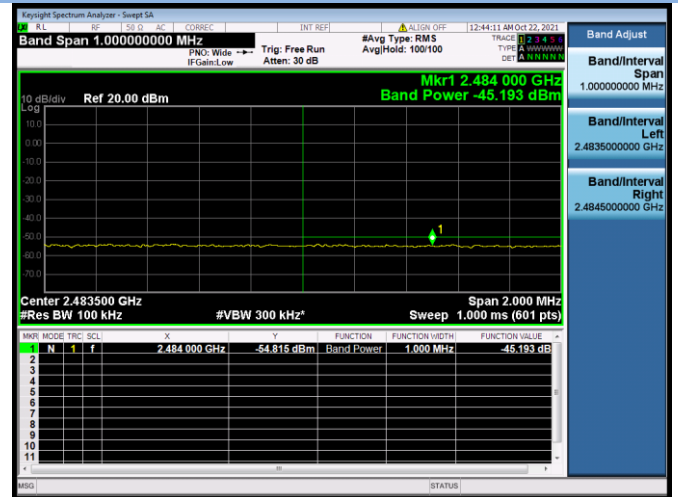

802.11ax-40 MHz CHANNEL 7, Band Edge

802.11ax-40 MHz CHANNEL 8, Carrier level

802.11ax-40 MHz CHANNEL 8, Reference level

802.11ax-40 MHz CHANNEL 8, Band Edge

802.11ax-40 MHz CHANNEL 9, Carrier level

802.11ax-40 MHz CHANNEL 9, Reference level

802.11ax-40 MHz CHANNEL 9, Band Edge

Aux. Antenna

802.11b CHANNEL 1, Carrier level

802.11b CHANNEL 1, Reference level

802.11b CHANNEL 1, Band Edge

802.11b CHANNEL 11, Carrier level

802.11b CHANNEL 11, Reference level