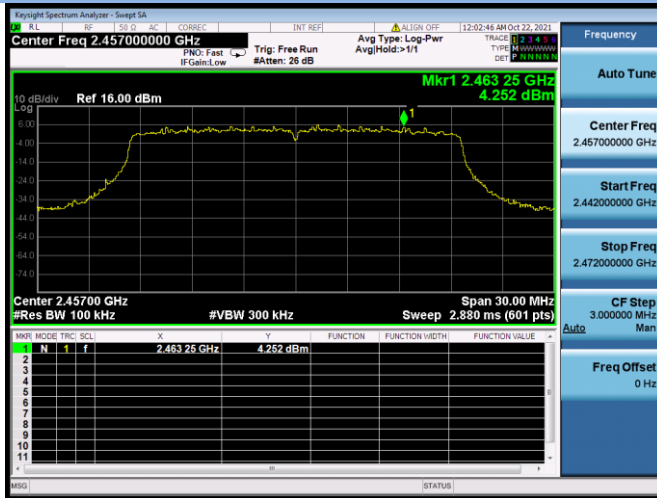

802.11ax-20 MHz CHANNEL 10, Carrier level

802.11ax-20 MHz CHANNEL 10, Reference level

802.11ax-20 MHz CHANNEL 10, Band Edge

802.11ax-20 MHz CHANNEL 11, Carrier level

802.11ax-20 MHz CHANNEL 11, Reference level

802.11ax-20 MHz CHANNEL 11, Band Edge

802.11ax-40 MHz CHANNEL 3, Carrier level

802.11ax-40 MHz CHANNEL 3, Reference level

802.11ax-40 MHz CHANNEL 3, Band Edge

802.11ax-40 MHz CHANNEL 4, Carrier level

802.11ax-40 MHz CHANNEL 4, Reference level

802.11ax-40 MHz CHANNEL 4, Band Edge

802.11ax-40 MHz CHANNEL 5, Carrier level

802.11ax-40 MHz CHANNEL 5, Reference level

802.11ax-40 MHz CHANNEL 5, Band Edge

802.11ax-40 MHz CHANNEL 7, Carrier level

802.11ax-40 MHz CHANNEL 7, Reference level