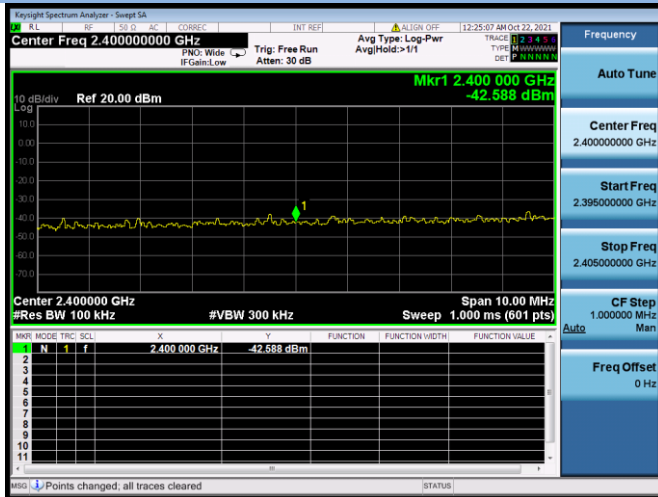

802.11ax-20 MHz CHANNEL 10, Carrier level

802.11ax-20 MHz CHANNEL 10, Reference level

802.11ax-20 MHz CHANNEL 10, Band Edge

802.11ax-20 MHz CHANNEL 11, Carrier level

802.11ax-20 MHz CHANNEL 11, Reference level

802.11ax-20 MHz CHANNEL 11, Band Edge

802.11ax-40 MHz CHANNEL 3, Carrier level

802.11ax-40 MHz CHANNEL 3, Reference level

802.11ax-40 MHz CHANNEL 3, Band Edge

802.11ax-40 MHz CHANNEL 4, Carrier level

802.11ax-40 MHz CHANNEL 4, Reference level

802.11ax-40 MHz CHANNEL 4, Band Edge

802.11ax-40 MHz CHANNEL 5, Carrier level

802.11ax-40 MHz CHANNEL 5, Reference level

802.11ax-40 MHz CHANNEL 5, Band Edge

802.11ax-40 MHz CHANNEL 7, Carrier level

802.11ax-40 MHz CHANNEL 7, Reference level