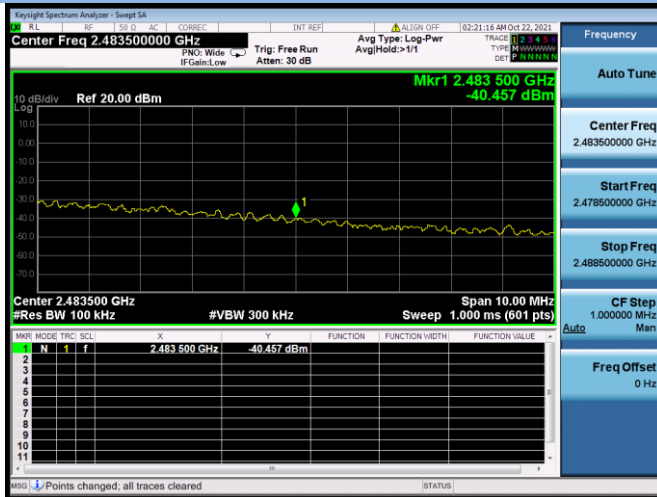

802.11ax-40 MHz CHANNEL 9, Band Edge

Aux. Antenna

802.11b CHANNEL 1, Carrier level

802.11b CHANNEL 1, Reference level

802.11b CHANNEL 1, Band Edge

802.11b CHANNEL 11, Carrier level

802.11b CHANNEL 11, Reference level

802.11b CHANNEL 11, Band Edge

802.11g CHANNEL 1, Carrier level

802.11g CHANNEL 1, Reference level

802.11g CHANNEL 1, Band Edge

802.11g CHANNEL 2, Carrier level

802.11g CHANNEL 2, Reference level

802.11g CHANNEL 2, Band Edge

802.11g CHANNEL 11, Carrier level

802.11g CHANNEL 11, Reference level

802.11g CHANNEL 11, Band Edge

802.11n-20 MHz CHANNEL 1, Carrier level

802.11n-20 MHz CHANNEL 1, Reference level

802.11n-20 MHz CHANNEL 1, Band Edge