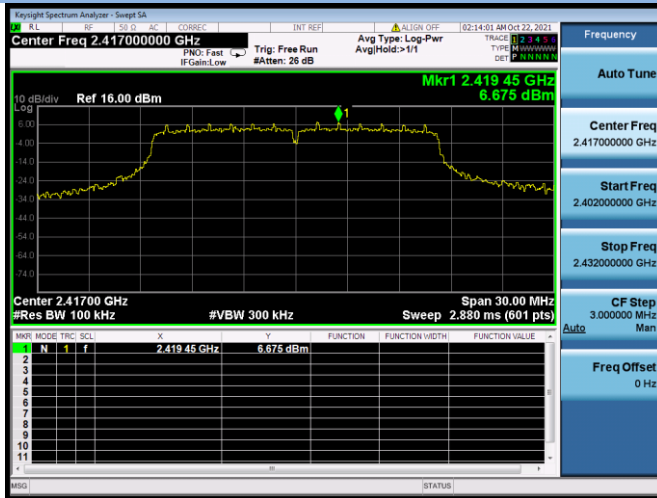

802.11ax-40 MHz CHANNEL 9, Band Edge

Aux. Antenna

802.11b CHANNEL 1, Carrier level

802.11b CHANNEL 1, Reference level

802.11b CHANNEL 1, Band Edge

802.11b CHANNEL 11, Carrier level

802.11b CHANNEL 11, Reference level

802.11b CHANNEL 11, Band Edge

802.11g CHANNEL 1, Carrier level

802.11g CHANNEL 1, Reference level

802.11g CHANNEL 1, Band Edge

802.11g CHANNEL 2, Carrier level

802.11g CHANNEL 2, Reference level

802.11g CHANNEL 2, Band Edge

802.11g CHANNEL 11, Carrier level

802.11g CHANNEL 11, Reference level

802.11g CHANNEL 11, Band Edge

802.11n-20 MHz CHANNEL 1, Carrier level

802.11n-20 MHz CHANNEL 1, Reference level

802.11n-20 MHz CHANNEL 1, Band Edge