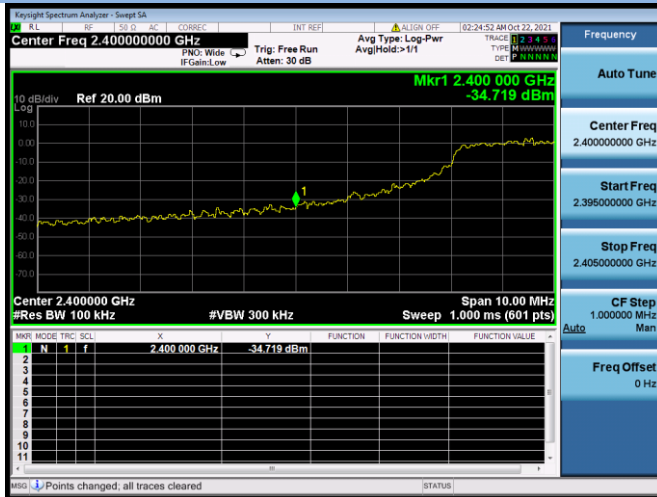

802.11b CHANNEL 11, Band Edge

802.11g CHANNEL 1, Carrier level

802.11g CHANNEL 1, Reference level

802.11g CHANNEL 1, Band Edge

802.11g CHANNEL 2, Carrier level

802.11g CHANNEL 2, Reference level

802.11g CHANNEL 2, Band Edge

802.11g CHANNEL 11, Carrier level

802.11g CHANNEL 11, Reference level

802.11g CHANNEL 11, Band Edge

802.11n-20 MHz CHANNEL 1, Carrier level

802.11n-20 MHz CHANNEL 1, Reference level

802.11n-20 MHz CHANNEL 1, Band Edge

802.11n-20 MHz CHANNEL 2, Carrier level

802.11n-20 MHz CHANNEL 2, Reference level

802.11n-20 MHz CHANNEL 2, Band Edge