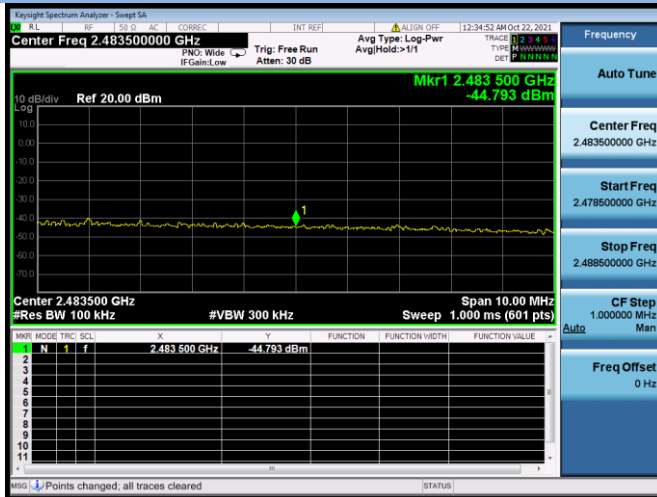

802.11ax-20 MHz CHANNEL 11, Band Edge

802.11ax-40 MHz CHANNEL 3, Carrier level

802.11ax-40 MHz CHANNEL 3, Reference level

802.11ax-40 MHz CHANNEL 3, Band Edge

802.11ax-40 MHz CHANNEL 4, Carrier level

802.11ax-40 MHz CHANNEL 4, Reference level

802.11ax-40 MHz CHANNEL 4, Band Edge

802.11ax-40 MHz CHANNEL 5, Carrier level

802.11ax-40 MHz CHANNEL 5, Reference level

802.11ax-40 MHz CHANNEL 5, Band Edge

802.11ax-40 MHz CHANNEL 7, Carrier level

802.11ax-40 MHz CHANNEL 7, Reference level

802.11ax-40 MHz CHANNEL 7, Band Edge

802.11ax-40 MHz CHANNEL 8, Carrier level

802.11ax-40 MHz CHANNEL 8, Reference level

802.11ax-40 MHz CHANNEL 8, Band Edge

802.11ax-40 MHz CHANNEL 9, Carrier level

802.11ax-40 MHz CHANNEL 9, Reference level