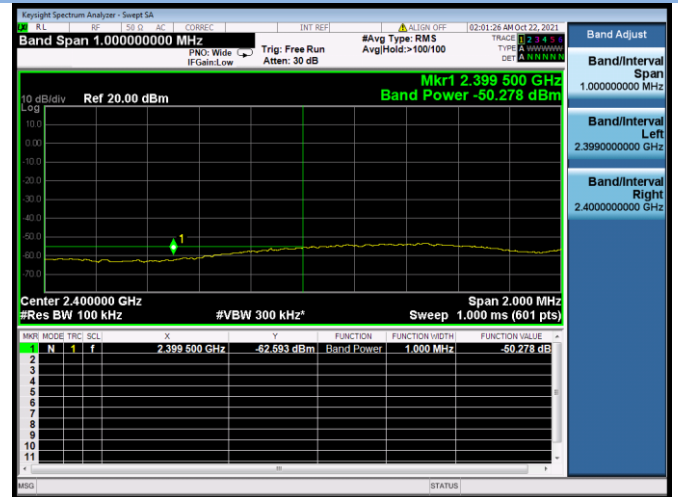

802.11ax-40 MHz CHANNEL 9, Band Edge

Aux. Antenna

802.11b CHANNEL 1, Carrier level

802.11b CHANNEL 1, Reference level

802.11b CHANNEL 1, Band Edge

802.11b CHANNEL 11, Carrier level

802.11b CHANNEL 11, Reference level

802.11b CHANNEL 11, Band Edge

802.11g CHANNEL 1, Carrier level

802.11g CHANNEL 1, Reference level

802.11g CHANNEL 1, Band Edge

802.11g CHANNEL 2, Carrier level

802.11g CHANNEL 2, Reference level

802.11g CHANNEL 2, Band Edge