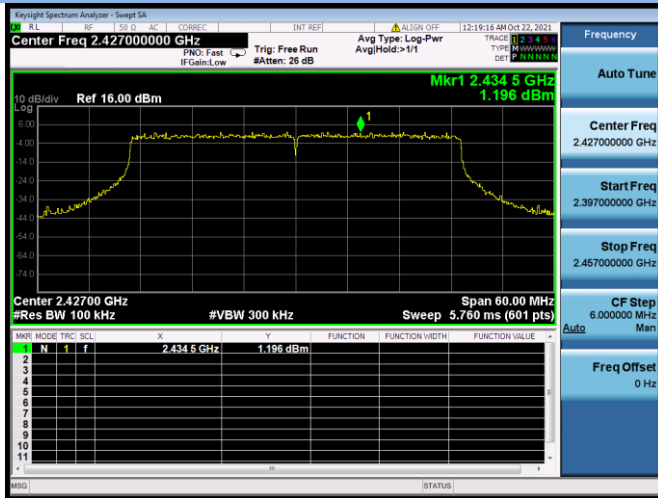

802.11ax-20 MHz CHANNEL 10, Carrier level

802.11ax-20 MHz CHANNEL 10, Reference level

802.11ax-20 MHz CHANNEL 10, Band Edge

802.11ax-20 MHz CHANNEL 11, Carrier level

802.11ax-20 MHz CHANNEL 11, Reference level

802.11ax-20 MHz CHANNEL 11, Band Edge

802.11ax-40 MHz CHANNEL 3, Carrier level

802.11ax-40 MHz CHANNEL 3, Reference level

802.11ax-40 MHz CHANNEL 3, Band Edge

802.11ax-40 MHz CHANNEL 4, Carrier level

802.11ax-40 MHz CHANNEL 4, Reference level

802.11ax-40 MHz CHANNEL 4, Band Edge

802.11ax-40 MHz CHANNEL 5, Carrier level

802.11ax-40 MHz CHANNEL 5, Reference level

802.11ax-40 MHz CHANNEL 5, Band Edge

802.11ax-40 MHz CHANNEL 7, Carrier level

802.11ax-40 MHz CHANNEL 7, Reference level