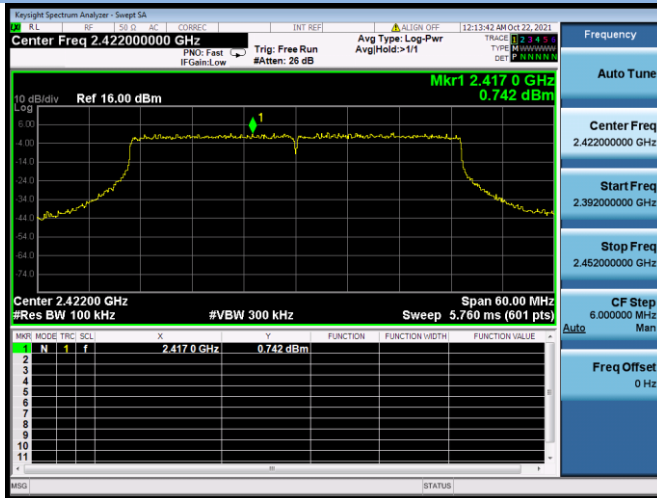

802.11ax-20 MHz CHANNEL 10, Carrier level

802.11ax-20 MHz CHANNEL 10, Reference level

802.11ax-20 MHz CHANNEL 10, Band Edge

802.11ax-20 MHz CHANNEL 11, Carrier level

802.11ax-20 MHz CHANNEL 11, Reference level

802.11ax-20 MHz CHANNEL 11, Band Edge

802.11ax-40 MHz CHANNEL 3, Carrier level

802.11ax-40 MHz CHANNEL 3, Reference level

802.11ax-40 MHz CHANNEL 3, Band Edge

802.11ax-40 MHz CHANNEL 4, Carrier level

802.11ax-40 MHz CHANNEL 4, Reference level

802.11ax-40 MHz CHANNEL 4, Band Edge

802.11ax-40 MHz CHANNEL 5, Carrier level

802.11ax-40 MHz CHANNEL 5, Reference level

802.11ax-40 MHz CHANNEL 5, Band Edge

802.11ax-40 MHz CHANNEL 7, Carrier level

802.11ax-40 MHz CHANNEL 7, Reference level