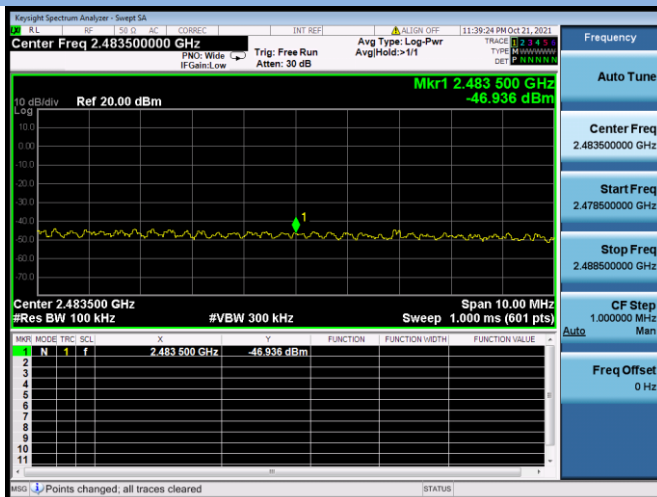

802.11ac-20 MHz CHANNEL 11, Band Edge

802.11ac-40 MHz CHANNEL 3, Carrier level

802.11ac-40 MHz CHANNEL 3, Reference level

802.11ac-40 MHz CHANNEL 3, Band Edge

802.11ac-40 MHz CHANNEL 4, Carrier level

802.11ac-40 MHz CHANNEL 4, Reference level

802.11ac-40 MHz CHANNEL 4, Band Edge

802.11ac-40 MHz CHANNEL 7, Carrier level

802.11ac-40 MHz CHANNEL 7, Reference level

802.11ac-40 MHz CHANNEL 7, Band Edge

802.11ac-40 MHz CHANNEL 8, Carrier level

802.11ac-40 MHz CHANNEL 8, Reference level

802.11ac-40 MHz CHANNEL 8, Band Edge

802.11ac-40 MHz CHANNEL 9, Carrier level

802.11ac-40 MHz CHANNEL 9, Reference level

802.11ac-40 MHz CHANNEL 9, Band Edge

802.11ax-20 MHz CHANNEL 1, Carrier level

802.11ax-20 MHz CHANNEL 1, Reference level