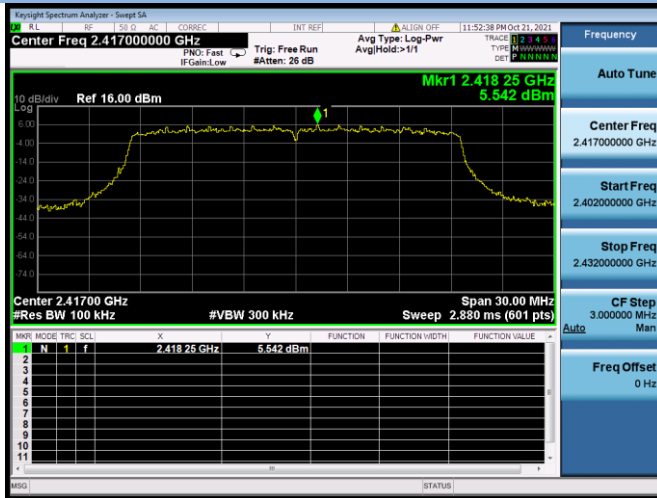

802.11ac-40 MHz CHANNEL 8, Band Edge

802.11ac-40 MHz CHANNEL 9, Carrier level

802.11ac-40 MHz CHANNEL 9, Reference level

802.11ac-40 MHz CHANNEL 9, Band Edge

802.11ax-20 MHz CHANNEL 1, Carrier level

802.11ax-20 MHz CHANNEL 1, Reference level

802.11ax-20 MHz CHANNEL 1, Band Edge

802.11ax-20 MHz CHANNEL 2, Carrier level

802.11ax-20 MHz CHANNEL 2, Reference level

802.11ax-20 MHz CHANNEL 2, Band Edge