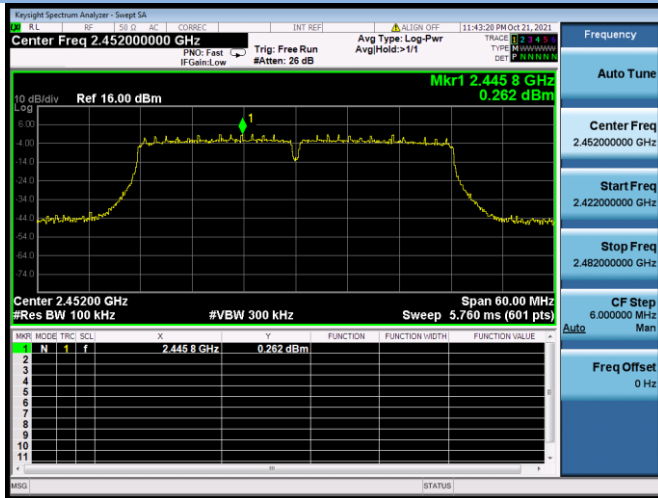

802.11ac-40 MHz CHANNEL 4, Band Edge

802.11ac-40 MHz CHANNEL 7, Carrier level

802.11ac-40 MHz CHANNEL 7, Reference level

802.11ac-40 MHz CHANNEL 7, Band Edge

802.11ac-40 MHz CHANNEL 8, Carrier level

802.11ac-40 MHz CHANNEL 8, Reference level

802.11ac-40 MHz CHANNEL 8, Band Edge

802.11ac-40 MHz CHANNEL 9, Carrier level

802.11ac-40 MHz CHANNEL 9, Reference level

802.11ac-40 MHz CHANNEL 9, Band Edge

802.11ax-20 MHz CHANNEL 1, Carrier level

802.11ax-20 MHz CHANNEL 1, Reference level