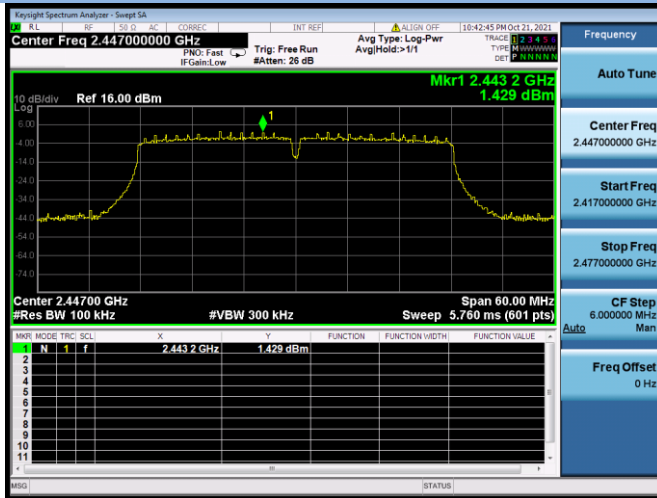

802.11n-40 CHANNEL 4, Carrier level

802.11n-40 MHz CHANNEL 4, Reference level

802.11n-40 MHz CHANNEL 4, Band Edge

802.11n-40 CHANNEL 7, Carrier level

802.11n-40 MHz CHANNEL 7, Reference level

802.11n-40 MHz CHANNEL 7, Band Edge

802.11n-40 CHANNEL 8, Carrier level

802.11n-40 MHz CHANNEL 8, Reference level

802.11n-40 MHz CHANNEL 8, Band Edge

802.11n-40 MHz CHANNEL 9, Carrier level

802.11n-40 MHz CHANNEL 9, Reference level

802.11n-40 MHz CHANNEL 9, Band Edge

802.11ac-20 MHz CHANNEL 1, Carrier level

802.11ac-20 MHz CHANNEL 1, Reference level

802.11ac-20 MHz CHANNEL 1, Band Edge

802.11ac-20 MHz CHANNEL 2, Carrier level

802.11ac-20 MHz CHANNEL 2, Reference level