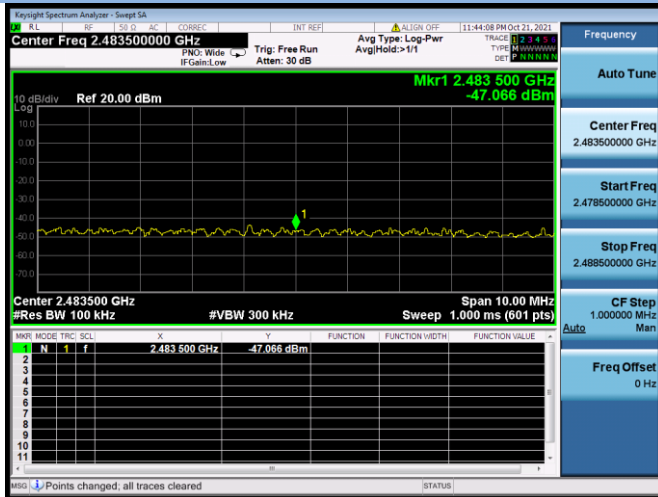

802.11ac-40 MHz CHANNEL 4, Band Edge

802.11ac-40 MHz CHANNEL 7, Carrier level

802.11ac-40 MHz CHANNEL 7, Reference level

802.11ac-40 MHz CHANNEL 7, Band Edge

802.11ac-40 MHz CHANNEL 8, Carrier level

802.11ac-40 MHz CHANNEL 8, Reference level

802.11ac-40 MHz CHANNEL 8, Band Edge

802.11ac-40 MHz CHANNEL 9, Carrier level

802.11ac-40 MHz CHANNEL 9, Reference level

802.11ac-40 MHz CHANNEL 9, Band Edge

802.11ax-20 MHz CHANNEL 1, Carrier level

802.11ax-20 MHz CHANNEL 1, Reference level