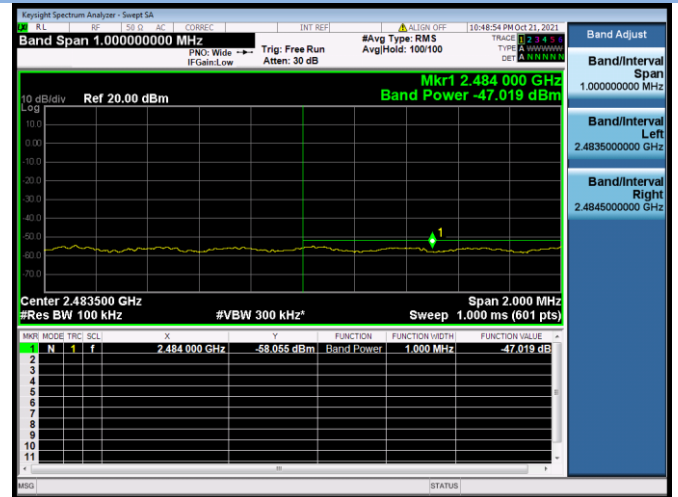

802.11n-40 CHANNEL 8, Carrier level

802.11n-40 MHz CHANNEL 8, Reference level

802.11n-40 MHz CHANNEL 8, Band Edge

802.11n-40 MHz CHANNEL 9, Carrier level

802.11n-40 MHz CHANNEL 9, Reference level

802.11n-40 MHz CHANNEL 9, Band Edge

802.11ac-20 MHz CHANNEL 1, Carrier level

802.11ac-20 MHz CHANNEL 1, Reference level

802.11ac-20 MHz CHANNEL 1, Band Edge

802.11ac-20 MHz CHANNEL 2, Carrier level

802.11ac-20 MHz CHANNEL 2, Reference level