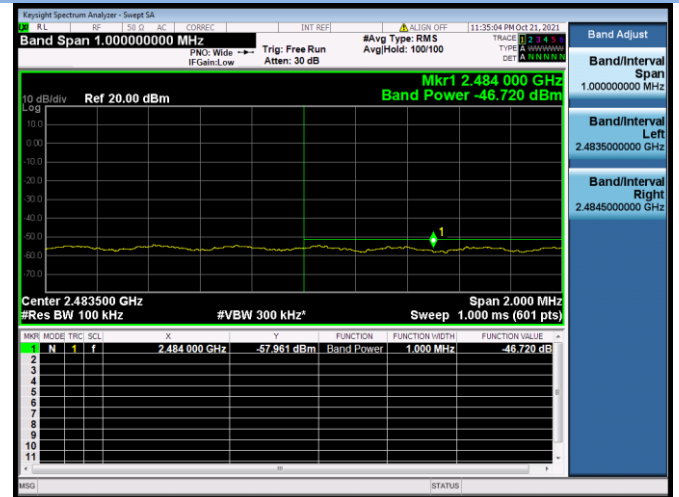

802.11ac-40 MHz CHANNEL 4, Band Edge

802.11ac-40 MHz CHANNEL 7, Carrier level

802.11ac-40 MHz CHANNEL 7, Reference level

802.11ac-40 MHz CHANNEL 7, Band Edge

802.11ac-40 MHz CHANNEL 8, Carrier level

802.11ac-40 MHz CHANNEL 8, Reference level

802.11ac-40 MHz CHANNEL 8, Band Edge

802.11ac-40 MHz CHANNEL 9, Carrier level

802.11ac-40 MHz CHANNEL 9, Reference level

802.11ac-40 MHz CHANNEL 9, Band Edge

802.11ax-20 MHz CHANNEL 1, Carrier level

802.11ax-20 MHz CHANNEL 1, Reference level