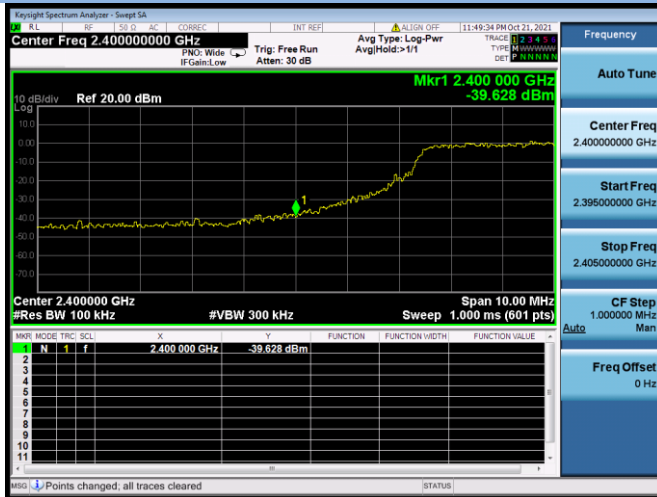

802.11ac-40 MHz CHANNEL 8, Band Edge

802.11ac-40 MHz CHANNEL 9, Carrier level

802.11ac-40 MHz CHANNEL 9, Reference level

802.11ac-40 MHz CHANNEL 9, Band Edge

802.11ax-20 MHz CHANNEL 1, Carrier level

802.11ax-20 MHz CHANNEL 1, Reference level

802.11ax-20 MHz CHANNEL 1, Band Edge

802.11ax-20 MHz CHANNEL 2, Carrier level

802.11ax-20 MHz CHANNEL 2, Reference level

802.11ax-20 MHz CHANNEL 2, Band Edge