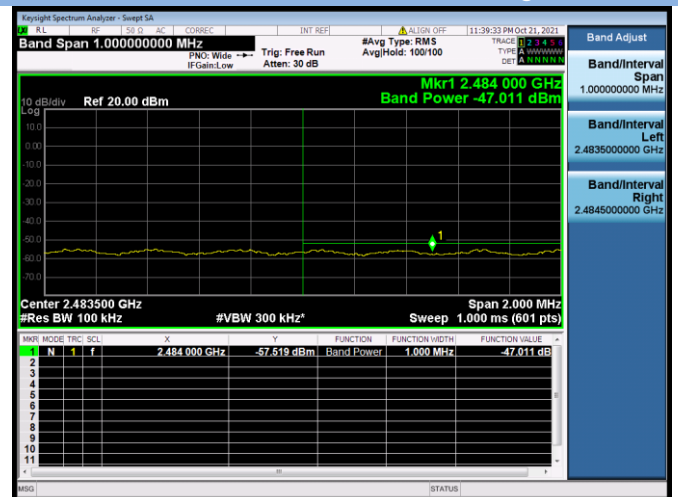

802.11ac-20 MHz CHANNEL 11, Band Edge

802.11ac-40 MHz CHANNEL 3, Carrier level

802.11ac-40 MHz CHANNEL 3, Reference level

802.11ac-40 MHz CHANNEL 3, Band Edge

802.11ac-40 MHz CHANNEL 4, Carrier level

802.11ac-40 MHz CHANNEL 4, Reference level

802.11ac-40 MHz CHANNEL 4, Band Edge

802.11ac-40 MHz CHANNEL 7, Carrier level

802.11ac-40 MHz CHANNEL 7, Reference level

802.11ac-40 MHz CHANNEL 7, Band Edge

802.11ac-40 MHz CHANNEL 8, Carrier level

802.11ac-40 MHz CHANNEL 8, Reference level

802.11ac-40 MHz CHANNEL 8, Band Edge

802.11ac-40 MHz CHANNEL 9, Carrier level

802.11ac-40 MHz CHANNEL 9, Reference level

802.11ac-40 MHz CHANNEL 9, Band Edge

802.11ax-20 MHz CHANNEL 1, Carrier level

802.11ax-20 MHz CHANNEL 1, Reference level

802.11ax-20 MHz CHANNEL 1, Band Edge

802.11ax-20 MHz CHANNEL 2, Carrier level

802.11ax-20 MHz CHANNEL 2, Reference level

802.11ax-20 MHz CHANNEL 2, Band Edge