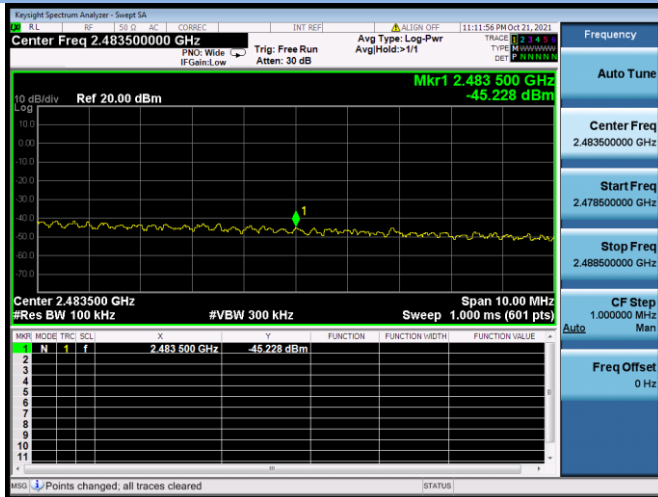

802.11ac-20 MHz CHANNEL 1, Carrier level

802.11ac-20 MHz CHANNEL 1, Reference level

802.11ac-20 MHz CHANNEL 1, Band Edge

802.11ac-20 MHz CHANNEL 2, Carrier level

802.11ac-20 MHz CHANNEL 2, Reference level

802.11ac-20 MHz CHANNEL 2, Band Edge

802.11ac-20 MHz CHANNEL 10, Carrier level

802.11ac-20 MHz CHANNEL 10, Reference level

802.11ac-20 MHz CHANNEL 10, Band Edge

802.11ac-20 MHz CHANNEL 11, Carrier level

802.11ac-20 MHz CHANNEL 11, Reference level

802.11ac-20 MHz CHANNEL 11, Band Edge

802.11ac-40 MHz CHANNEL 3, Carrier level

802.11ac-40 MHz CHANNEL 3, Reference level

802.11ac-40 MHz CHANNEL 3, Band Edge

802.11ac-40 MHz CHANNEL 4, Carrier level

802.11ac-40 MHz CHANNEL 4, Reference level