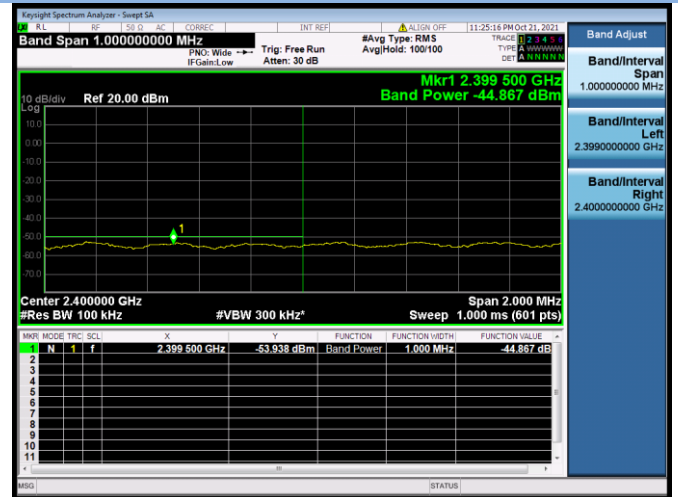

802.11ac-20 MHz CHANNEL 2, Band Edge

802.11ac-20 MHz CHANNEL 10, Carrier level

802.11ac-20 MHz CHANNEL 10, Reference level

802.11ac-20 MHz CHANNEL 10, Band Edge

802.11ac-20 MHz CHANNEL 11, Carrier level

802.11ac-20 MHz CHANNEL 11, Reference level

802.11ac-20 MHz CHANNEL 11, Band Edge

802.11ac-40 MHz CHANNEL 3, Carrier level

802.11ac-40 MHz CHANNEL 3, Reference level

802.11ac-40 MHz CHANNEL 3, Band Edge

802.11ac-40 MHz CHANNEL 4, Carrier level

802.11ac-40 MHz CHANNEL 4, Reference level

802.11ac-40 MHz CHANNEL 4, Band Edge

802.11ac-40 MHz CHANNEL 7, Carrier level

802.11ac-40 MHz CHANNEL 7, Reference level

802.11ac-40 MHz CHANNEL 7, Band Edge

802.11ac-40 MHz CHANNEL 8, Carrier level

802.11ac-40 MHz CHANNEL 8, Reference level