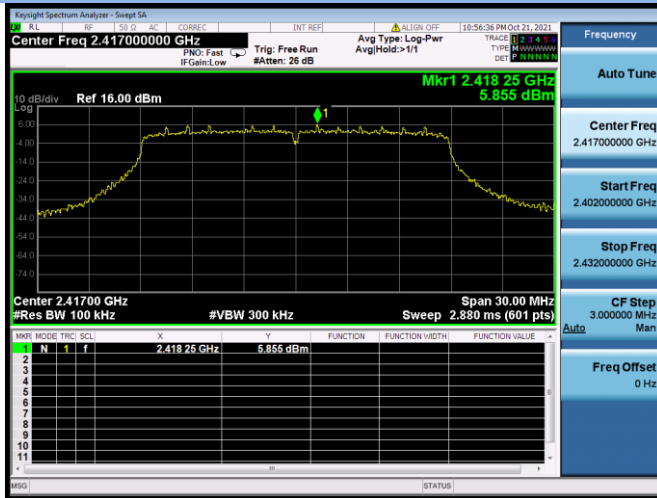

802.11ac-20 MHz CHANNEL 1, Carrier level

802.11ac-20 MHz CHANNEL 1, Reference level

802.11ac-20 MHz CHANNEL 1, Band Edge

802.11ac-20 MHz CHANNEL 2, Carrier level

802.11ac-20 MHz CHANNEL 2, Reference level

802.11ac-20 MHz CHANNEL 2, Band Edge

802.11ac-20 MHz CHANNEL 10, Carrier level

802.11ac-20 MHz CHANNEL 10, Reference level

802.11ac-20 MHz CHANNEL 10, Band Edge

802.11ac-20 MHz CHANNEL 11, Carrier level

802.11ac-20 MHz CHANNEL 11, Reference level