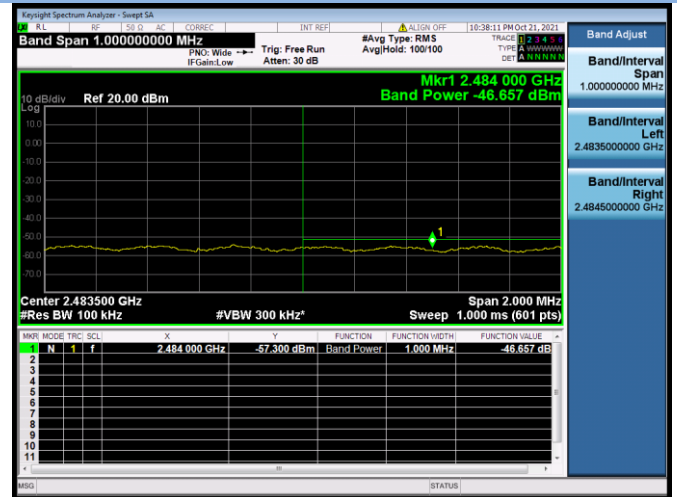

802.11n-40 CHANNEL 4, Carrier level

802.11n-40 MHz CHANNEL 4, Reference level

802.11n-40 MHz CHANNEL 4, Band Edge

802.11n-40 CHANNEL 7, Carrier level

802.11n-40 MHz CHANNEL 7, Reference level

802.11n-40 MHz CHANNEL 7, Band Edge

802.11n-40 CHANNEL 8, Carrier level

802.11n-40 MHz CHANNEL 8, Reference level

802.11n-40 MHz CHANNEL 8, Band Edge

802.11n-40 MHz CHANNEL 9, Carrier level

802.11n-40 MHz CHANNEL 9, Reference level

802.11n-40 MHz CHANNEL 9, Band Edge

802.11ac-20 MHz CHANNEL 1, Carrier level

802.11ac-20 MHz CHANNEL 1, Reference level

802.11ac-20 MHz CHANNEL 1, Band Edge

802.11ac-20 MHz CHANNEL 2, Carrier level

802.11ac-20 MHz CHANNEL 2, Reference level