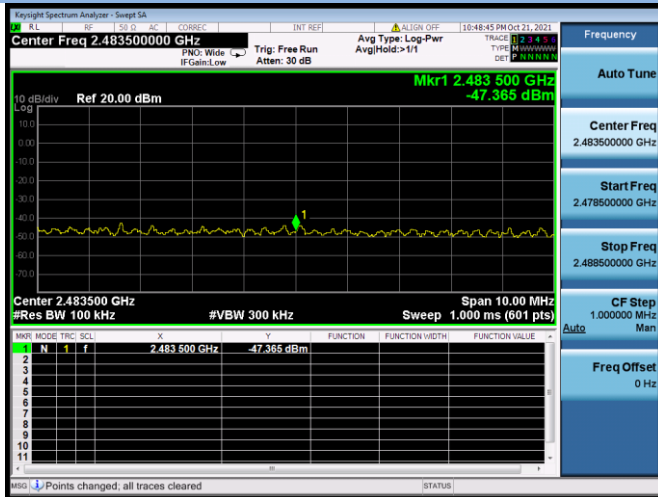

802.11n-40 CHANNEL 4, Carrier level

802.11n-40 MHz CHANNEL 4, Reference level

802.11n-40 MHz CHANNEL 4, Band Edge

802.11n-40 CHANNEL 7, Carrier level

802.11n-40 MHz CHANNEL 7, Reference level

802.11n-40 MHz CHANNEL 7, Band Edge

802.11n-40 CHANNEL 8, Carrier level

802.11n-40 MHz CHANNEL 8, Reference level

802.11n-40 MHz CHANNEL 8, Band Edge

802.11n-40 MHz CHANNEL 9, Carrier level

802.11n-40 MHz CHANNEL 9, Reference level

802.11n-40 MHz CHANNEL 9, Band Edge

802.11ac-20 MHz CHANNEL 1, Carrier level

802.11ac-20 MHz CHANNEL 1, Reference level

802.11ac-20 MHz CHANNEL 1, Band Edge

802.11ac-20 MHz CHANNEL 2, Carrier level

802.11ac-20 MHz CHANNEL 2, Reference level

802.11ac-20 MHz CHANNEL 2, Band Edge

802.11ac-20 MHz CHANNEL 10, Carrier level

802.11ac-20 MHz CHANNEL 10, Reference level

802.11ac-20 MHz CHANNEL 10, Band Edge

802.11ac-20 MHz CHANNEL 11, Carrier level

802.11ac-20 MHz CHANNEL 11, Reference level