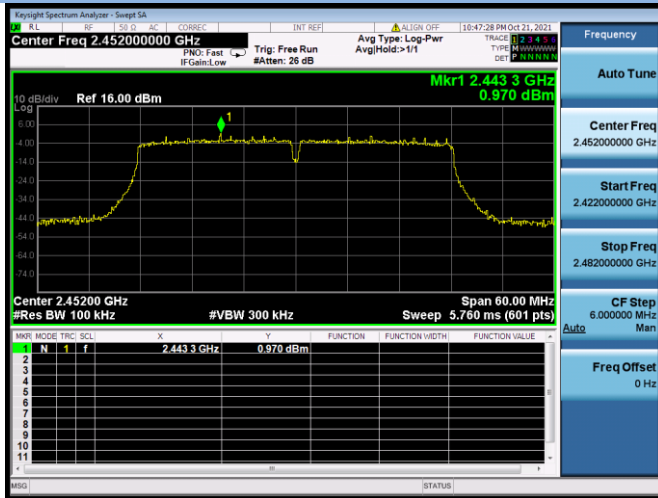

802.11n-40 CHANNEL 4, Carrier level

802.11n-40 MHz CHANNEL 4, Reference level

802.11n-40 MHz CHANNEL 4, Band Edge

802.11n-40 CHANNEL 7, Carrier level

802.11n-40 MHz CHANNEL 7, Reference level

802.11n-40 MHz CHANNEL 7, Band Edge

802.11n-40 CHANNEL 8, Carrier level

802.11n-40 MHz CHANNEL 8, Reference level

802.11n-40 MHz CHANNEL 8, Band Edge

802.11n-40 MHz CHANNEL 9, Carrier level

802.11n-40 MHz CHANNEL 9, Reference level

802.11n-40 MHz CHANNEL 9, Band Edge

802.11ac-20 MHz CHANNEL 1, Carrier level

802.11ac-20 MHz CHANNEL 1, Reference level

802.11ac-20 MHz CHANNEL 1, Band Edge

802.11ac-20 MHz CHANNEL 2, Carrier level

802.11ac-20 MHz CHANNEL 2, Reference level