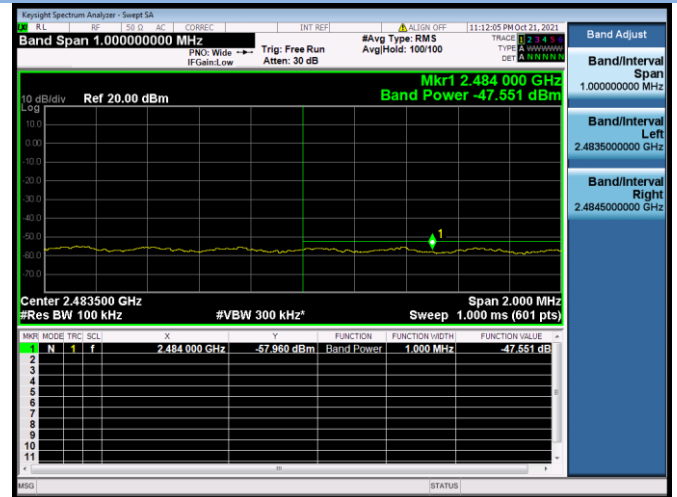

802.11ac-20 MHz CHANNEL 1, Carrier level

802.11ac-20 MHz CHANNEL 1, Reference level

802.11ac-20 MHz CHANNEL 1, Band Edge

802.11ac-20 MHz CHANNEL 2, Carrier level

802.11ac-20 MHz CHANNEL 2, Reference level

802.11ac-20 MHz CHANNEL 2, Band Edge

802.11ac-20 MHz CHANNEL 10, Carrier level

802.11ac-20 MHz CHANNEL 10, Reference level

802.11ac-20 MHz CHANNEL 10, Band Edge

802.11ac-20 MHz CHANNEL 11, Carrier level

802.11ac-20 MHz CHANNEL 11, Reference level

802.11ac-20 MHz CHANNEL 11, Band Edge

802.11ac-40 MHz CHANNEL 3, Carrier level

802.11ac-40 MHz CHANNEL 3, Reference level

802.11ac-40 MHz CHANNEL 3, Band Edge

802.11ac-40 MHz CHANNEL 4, Carrier level

802.11ac-40 MHz CHANNEL 4, Reference level