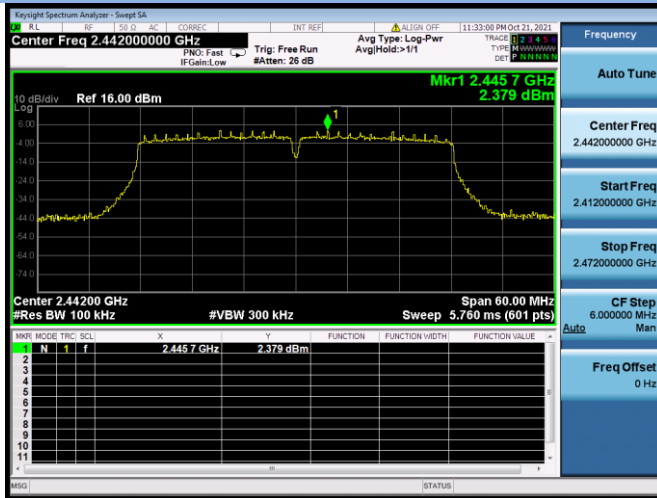

802.11ac-20 MHz CHANNEL 2, Band Edge

802.11ac-20 MHz CHANNEL 10, Carrier level

802.11ac-20 MHz CHANNEL 10, Reference level

802.11ac-20 MHz CHANNEL 10, Band Edge

802.11ac-20 MHz CHANNEL 11, Carrier level

802.11ac-20 MHz CHANNEL 11, Reference level

802.11ac-20 MHz CHANNEL 11, Band Edge

802.11ac-40 MHz CHANNEL 3, Carrier level

802.11ac-40 MHz CHANNEL 3, Reference level

802.11ac-40 MHz CHANNEL 3, Band Edge

802.11ac-40 MHz CHANNEL 4, Carrier level

802.11ac-40 MHz CHANNEL 4, Reference level

802.11ac-40 MHz CHANNEL 4, Band Edge

802.11ac-40 MHz CHANNEL 7, Carrier level

802.11ac-40 MHz CHANNEL 7, Reference level

802.11ac-40 MHz CHANNEL 7, Band Edge

802.11ac-40 MHz CHANNEL 8, Carrier level

802.11ac-40 MHz CHANNEL 8, Reference level