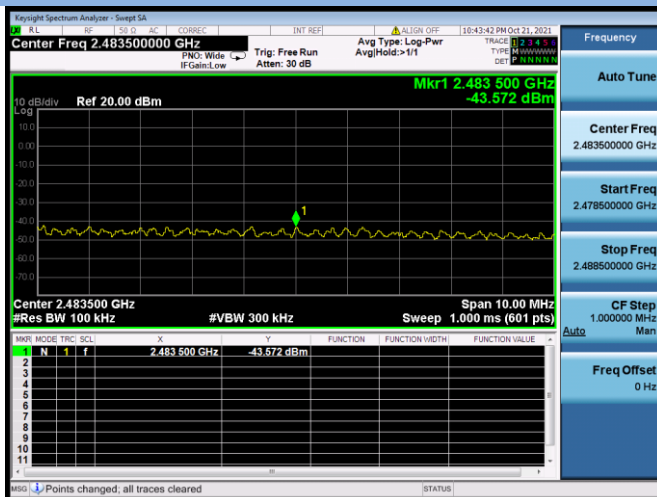

802.11n-40 CHANNEL 4, Carrier level

802.11n-40 MHz CHANNEL 4, Reference level

802.11n-40 MHz CHANNEL 4, Band Edge

802.11n-40 CHANNEL 7, Carrier level

802.11n-40 MHz CHANNEL 7, Reference level

802.11n-40 MHz CHANNEL 7, Band Edge

802.11n-40 CHANNEL 8, Carrier level

802.11n-40 MHz CHANNEL 8, Reference level

802.11n-40 MHz CHANNEL 8, Band Edge

802.11n-40 MHz CHANNEL 9, Carrier level

802.11n-40 MHz CHANNEL 9, Reference level

802.11n-40 MHz CHANNEL 9, Band Edge

802.11ac-20 MHz CHANNEL 1, Carrier level

802.11ac-20 MHz CHANNEL 1, Reference level

802.11ac-20 MHz CHANNEL 1, Band Edge

802.11ac-20 MHz CHANNEL 2, Carrier level

802.11ac-20 MHz CHANNEL 2, Reference level