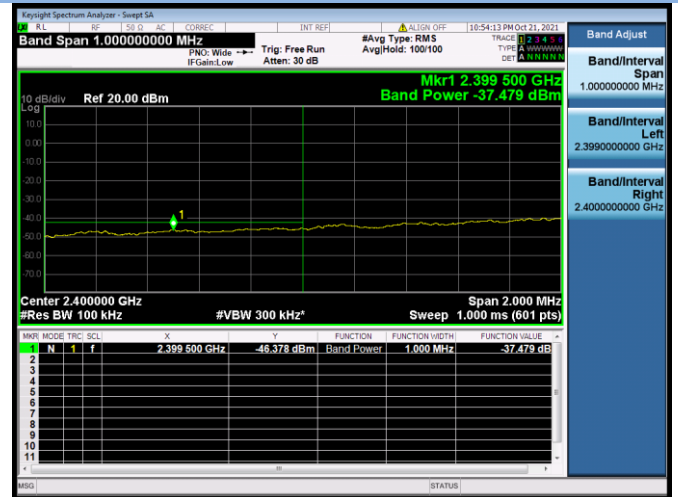

802.11n-40 CHANNEL 8, Carrier level

802.11n-40 MHz CHANNEL 8, Reference level

802.11n-40 MHz CHANNEL 8, Band Edge

802.11n-40 MHz CHANNEL 9, Carrier level

802.11n-40 MHz CHANNEL 9, Reference level

802.11n-40 MHz CHANNEL 9, Band Edge

802.11ac-20 MHz CHANNEL 1, Carrier level

802.11ac-20 MHz CHANNEL 1, Reference level

802.11ac-20 MHz CHANNEL 1, Band Edge

802.11ac-20 MHz CHANNEL 2, Carrier level

802.11ac-20 MHz CHANNEL 2, Reference level