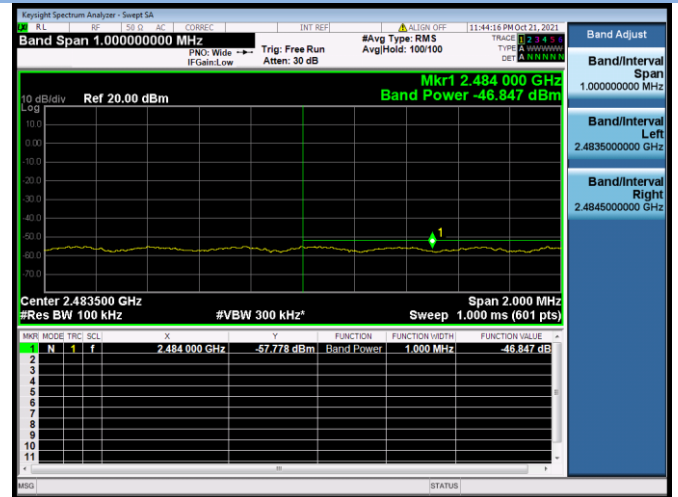

802.11ac-40 MHz CHANNEL 8, Band Edge

802.11ac-40 MHz CHANNEL 9, Carrier level

802.11ac-40 MHz CHANNEL 9, Reference level

802.11ac-40 MHz CHANNEL 9, Band Edge

802.11ax-20 MHz CHANNEL 1, Carrier level

802.11ax-20 MHz CHANNEL 1, Reference level

802.11ax-20 MHz CHANNEL 1, Band Edge

802.11ax-20 MHz CHANNEL 2, Carrier level

802.11ax-20 MHz CHANNEL 2, Reference level

802.11ax-20 MHz CHANNEL 2, Band Edge