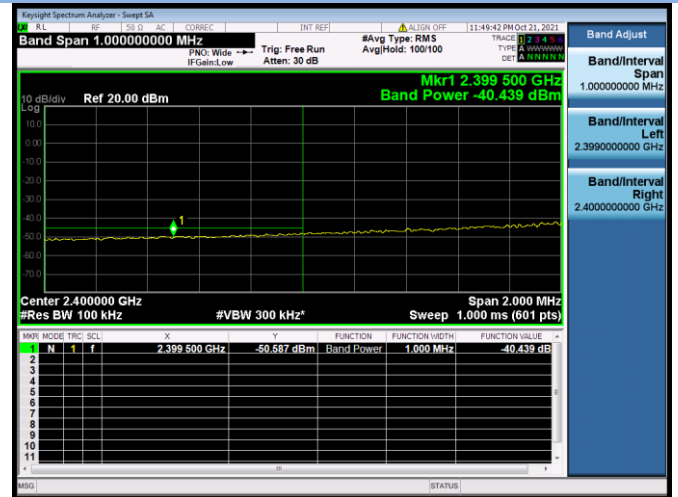

802.11ac-40 MHz CHANNEL 8, Band Edge

802.11ac-40 MHz CHANNEL 9, Carrier level

802.11ac-40 MHz CHANNEL 9, Reference level

802.11ac-40 MHz CHANNEL 9, Band Edge

802.11ax-20 MHz CHANNEL 1, Carrier level

802.11ax-20 MHz CHANNEL 1, Reference level

802.11ax-20 MHz CHANNEL 1, Band Edge

802.11ax-20 MHz CHANNEL 2, Carrier level

802.11ax-20 MHz CHANNEL 2, Reference level

802.11ax-20 MHz CHANNEL 2, Band Edge