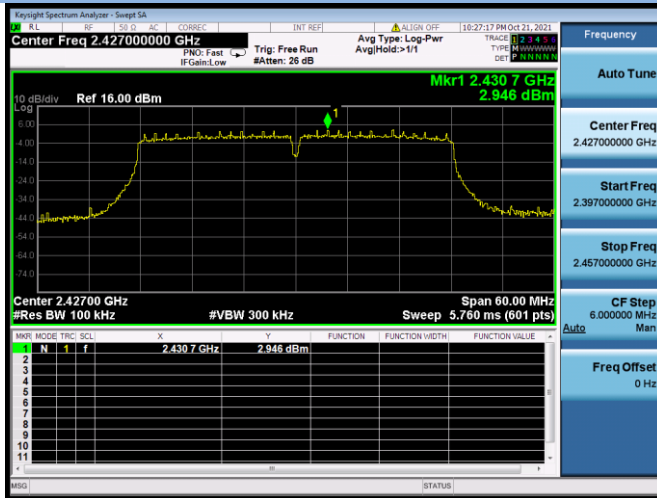

802.11n-40 CHANNEL 4, Carrier level

802.11n-40 MHz CHANNEL 4, Reference level

802.11n-40 MHz CHANNEL 4, Band Edge

802.11n-40 CHANNEL 7, Carrier level

802.11n-40 MHz CHANNEL 7, Reference level

802.11n-40 MHz CHANNEL 7, Band Edge

802.11n-40 CHANNEL 8, Carrier level

802.11n-40 MHz CHANNEL 8, Reference level

802.11n-40 MHz CHANNEL 8, Band Edge

802.11n-40 MHz CHANNEL 9, Carrier level

802.11n-40 MHz CHANNEL 9, Reference level

802.11n-40 MHz CHANNEL 9, Band Edge

802.11ac-20 MHz CHANNEL 1, Carrier level

802.11ac-20 MHz CHANNEL 1, Reference level

802.11ac-20 MHz CHANNEL 1, Band Edge

802.11ac-20 MHz CHANNEL 2, Carrier level

802.11ac-20 MHz CHANNEL 2, Reference level