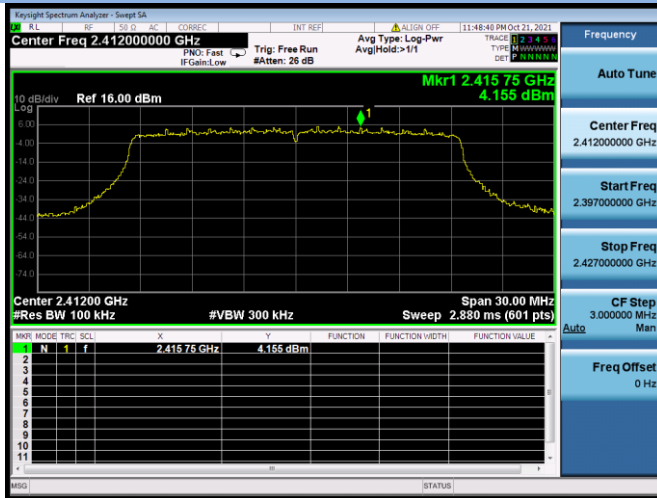

802.11ac-40 MHz CHANNEL 8, Band Edge

802.11ac-40 MHz CHANNEL 9, Carrier level

802.11ac-40 MHz CHANNEL 9, Reference level

802.11ac-40 MHz CHANNEL 9, Band Edge

802.11ax-20 MHz CHANNEL 1, Carrier level

802.11ax-20 MHz CHANNEL 1, Reference level

802.11ax-20 MHz CHANNEL 1, Band Edge

802.11ax-20 MHz CHANNEL 2, Carrier level

802.11ax-20 MHz CHANNEL 2, Reference level

802.11ax-20 MHz CHANNEL 2, Band Edge