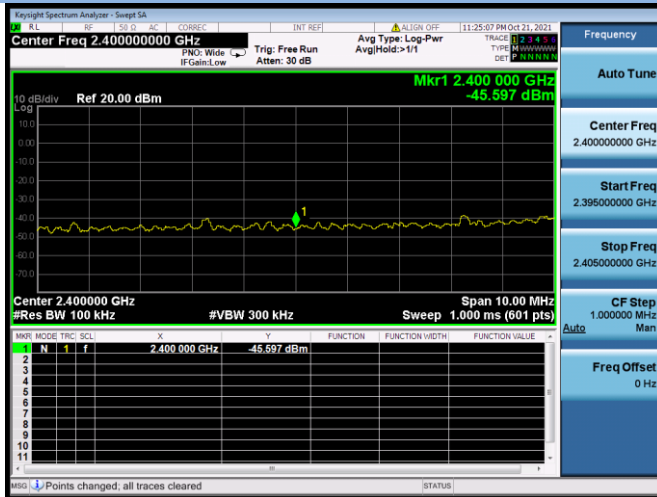

802.11ac-20 MHz CHANNEL 2, Band Edge

802.11ac-20 MHz CHANNEL 10, Carrier level

802.11ac-20 MHz CHANNEL 10, Reference level

802.11ac-20 MHz CHANNEL 10, Band Edge

802.11ac-20 MHz CHANNEL 11, Carrier level

802.11ac-20 MHz CHANNEL 11, Reference level

802.11ac-20 MHz CHANNEL 11, Band Edge

802.11ac-40 MHz CHANNEL 3, Carrier level

802.11ac-40 MHz CHANNEL 3, Reference level

802.11ac-40 MHz CHANNEL 3, Band Edge

802.11ac-40 MHz CHANNEL 4, Carrier level

802.11ac-40 MHz CHANNEL 4, Reference level

802.11ac-40 MHz CHANNEL 4, Band Edge

802.11ac-40 MHz CHANNEL 7, Carrier level

802.11ac-40 MHz CHANNEL 7, Reference level

802.11ac-40 MHz CHANNEL 7, Band Edge

802.11ac-40 MHz CHANNEL 8, Carrier level

802.11ac-40 MHz CHANNEL 8, Reference level