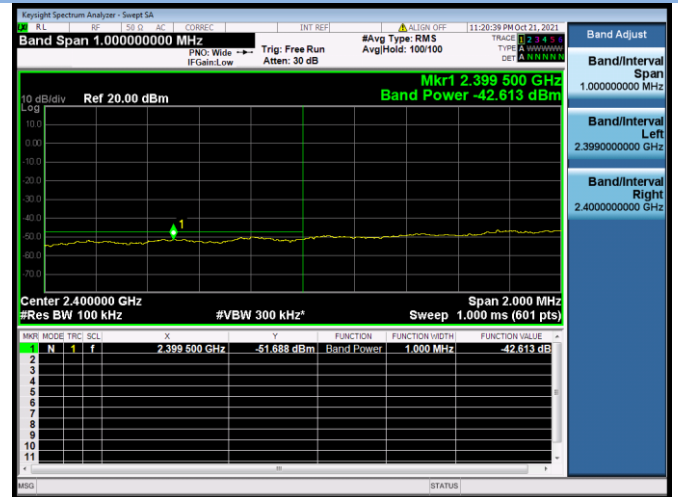

802.11ac-20 MHz CHANNEL 2, Band Edge

802.11ac-20 MHz CHANNEL 10, Carrier level

802.11ac-20 MHz CHANNEL 10, Reference level

802.11ac-20 MHz CHANNEL 10, Band Edge

802.11ac-20 MHz CHANNEL 11, Carrier level

802.11ac-20 MHz CHANNEL 11, Reference level

802.11ac-20 MHz CHANNEL 11, Band Edge

802.11ac-40 MHz CHANNEL 3, Carrier level

802.11ac-40 MHz CHANNEL 3, Reference level

802.11ac-40 MHz CHANNEL 3, Band Edge

802.11ac-40 MHz CHANNEL 4, Carrier level

802.11ac-40 MHz CHANNEL 4, Reference level

802.11ac-40 MHz CHANNEL 4, Band Edge

802.11ac-40 MHz CHANNEL 7, Carrier level

802.11ac-40 MHz CHANNEL 7, Reference level

802.11ac-40 MHz CHANNEL 7, Band Edge

802.11ac-40 MHz CHANNEL 8, Carrier level

802.11ac-40 MHz CHANNEL 8, Reference level