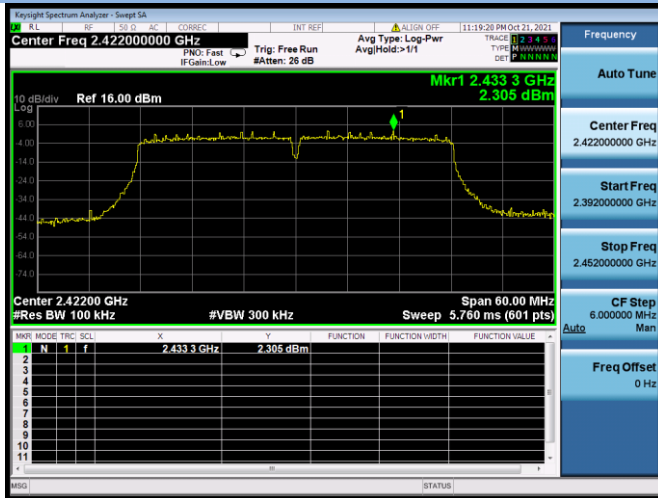

802.11ac-20 MHz CHANNEL 1, Carrier level

802.11ac-20 MHz CHANNEL 1, Reference level

802.11ac-20 MHz CHANNEL 1, Band Edge

802.11ac-20 MHz CHANNEL 2, Carrier level

802.11ac-20 MHz CHANNEL 2, Reference level

802.11ac-20 MHz CHANNEL 2, Band Edge

802.11ac-20 MHz CHANNEL 10, Carrier level

802.11ac-20 MHz CHANNEL 10, Reference level

802.11ac-20 MHz CHANNEL 10, Band Edge

802.11ac-20 MHz CHANNEL 11, Carrier level

802.11ac-20 MHz CHANNEL 11, Reference level

802.11ac-20 MHz CHANNEL 11, Band Edge

802.11ac-40 MHz CHANNEL 3, Carrier level

802.11ac-40 MHz CHANNEL 3, Reference level

802.11ac-40 MHz CHANNEL 3, Band Edge

802.11ac-40 MHz CHANNEL 4, Carrier level

802.11ac-40 MHz CHANNEL 4, Reference level