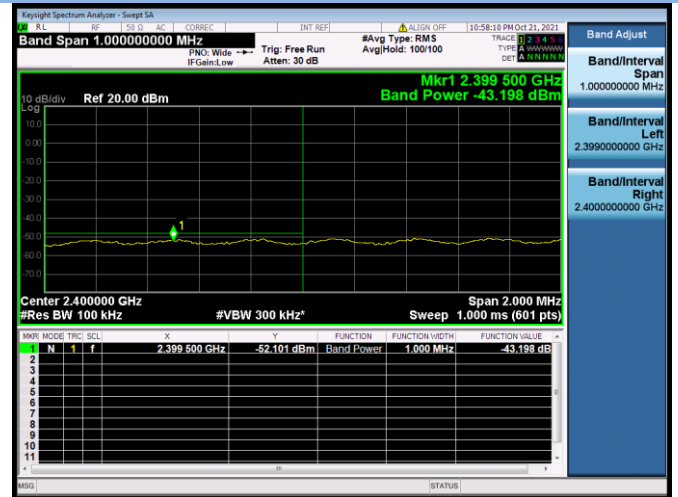

802.11ac-20 MHz CHANNEL 1, Carrier level

802.11ac-20 MHz CHANNEL 1, Reference level

802.11ac-20 MHz CHANNEL 1, Band Edge

802.11ac-20 MHz CHANNEL 2, Carrier level

802.11ac-20 MHz CHANNEL 2, Reference level

802.11ac-20 MHz CHANNEL 2, Band Edge

802.11ac-20 MHz CHANNEL 10, Carrier level

802.11ac-20 MHz CHANNEL 10, Reference level

802.11ac-20 MHz CHANNEL 10, Band Edge

802.11ac-20 MHz CHANNEL 11, Carrier level

802.11ac-20 MHz CHANNEL 11, Reference level