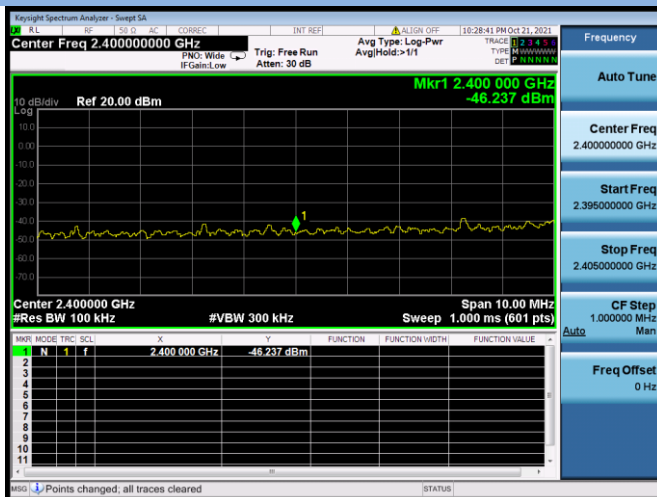

802.11n-40 CHANNEL 4, Carrier level

802.11n-40 MHz CHANNEL 4, Reference level

802.11n-40 MHz CHANNEL 4, Band Edge

802.11n-40 CHANNEL 7, Carrier level

802.11n-40 MHz CHANNEL 7, Reference level

802.11n-40 MHz CHANNEL 7, Band Edge

802.11n-40 CHANNEL 8, Carrier level

802.11n-40 MHz CHANNEL 8, Reference level

802.11n-40 MHz CHANNEL 8, Band Edge

802.11n-40 MHz CHANNEL 9, Carrier level

802.11n-40 MHz CHANNEL 9, Reference level

802.11n-40 MHz CHANNEL 9, Band Edge

802.11ac-20 MHz CHANNEL 1, Carrier level

802.11ac-20 MHz CHANNEL 1, Reference level

802.11ac-20 MHz CHANNEL 1, Band Edge

802.11ac-20 MHz CHANNEL 2, Carrier level

802.11ac-20 MHz CHANNEL 2, Reference level