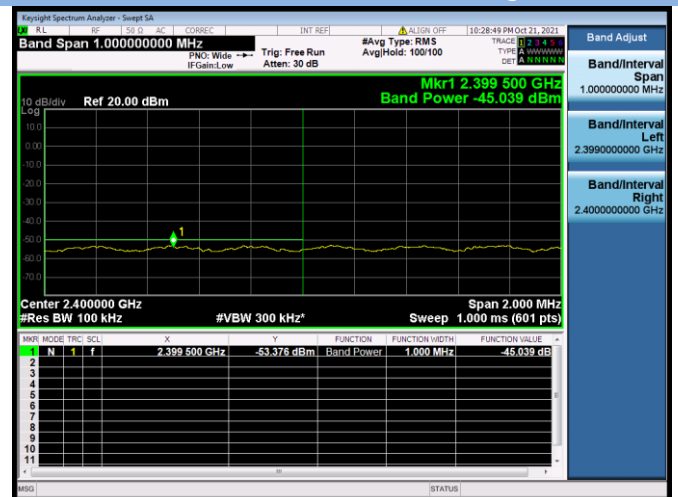

802.11n-40 CHANNEL 4, Carrier level

802.11n-40 MHz CHANNEL 4, Reference level

802.11n-40 MHz CHANNEL 4, Band Edge

802.11n-40 CHANNEL 7, Carrier level

802.11n-40 MHz CHANNEL 7, Reference level

802.11n-40 MHz CHANNEL 7, Band Edge

802.11n-40 CHANNEL 8, Carrier level

802.11n-40 MHz CHANNEL 8, Reference level

802.11n-40 MHz CHANNEL 8, Band Edge

802.11n-40 MHz CHANNEL 9, Carrier level

802.11n-40 MHz CHANNEL 9, Reference level

802.11n-40 MHz CHANNEL 9, Band Edge

802.11ac-20 MHz CHANNEL 1, Carrier level

802.11ac-20 MHz CHANNEL 1, Reference level

802.11ac-20 MHz CHANNEL 1, Band Edge

802.11ac-20 MHz CHANNEL 2, Carrier level

802.11ac-20 MHz CHANNEL 2, Reference level