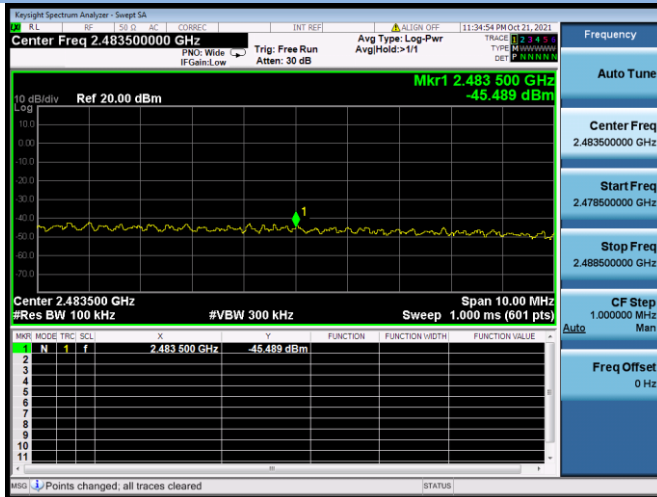

802.11ac-20 MHz CHANNEL 2, Band Edge

802.11ac-20 MHz CHANNEL 10, Carrier level

802.11ac-20 MHz CHANNEL 10, Reference level

802.11ac-20 MHz CHANNEL 10, Band Edge

802.11ac-20 MHz CHANNEL 11, Carrier level

802.11ac-20 MHz CHANNEL 11, Reference level

802.11ac-20 MHz CHANNEL 11, Band Edge

802.11ac-40 MHz CHANNEL 3, Carrier level

802.11ac-40 MHz CHANNEL 3, Reference level

802.11ac-40 MHz CHANNEL 3, Band Edge

802.11ac-40 MHz CHANNEL 4, Carrier level

802.11ac-40 MHz CHANNEL 4, Reference level

802.11ac-40 MHz CHANNEL 4, Band Edge

802.11ac-40 MHz CHANNEL 7, Carrier level

802.11ac-40 MHz CHANNEL 7, Reference level

802.11ac-40 MHz CHANNEL 7, Band Edge

802.11ac-40 MHz CHANNEL 8, Carrier level

802.11ac-40 MHz CHANNEL 8, Reference level