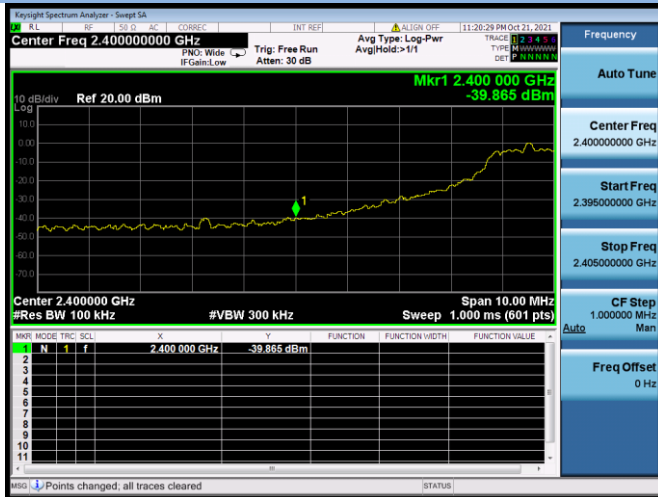

802.11ac-20 MHz CHANNEL 2, Band Edge

802.11ac-20 MHz CHANNEL 10, Carrier level

802.11ac-20 MHz CHANNEL 10, Reference level

802.11ac-20 MHz CHANNEL 10, Band Edge

802.11ac-20 MHz CHANNEL 11, Carrier level

802.11ac-20 MHz CHANNEL 11, Reference level

802.11ac-20 MHz CHANNEL 11, Band Edge

802.11ac-40 MHz CHANNEL 3, Carrier level

802.11ac-40 MHz CHANNEL 3, Reference level

802.11ac-40 MHz CHANNEL 3, Band Edge

802.11ac-40 MHz CHANNEL 4, Carrier level

802.11ac-40 MHz CHANNEL 4, Reference level

802.11ac-40 MHz CHANNEL 4, Band Edge

802.11ac-40 MHz CHANNEL 7, Carrier level

802.11ac-40 MHz CHANNEL 7, Reference level

802.11ac-40 MHz CHANNEL 7, Band Edge

802.11ac-40 MHz CHANNEL 8, Carrier level

802.11ac-40 MHz CHANNEL 8, Reference level