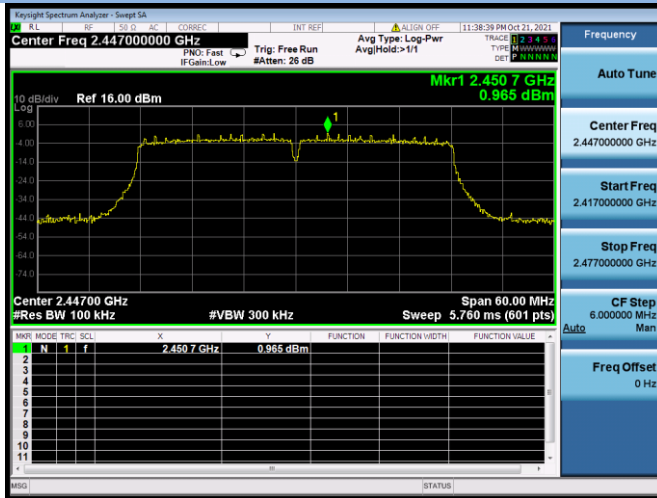

802.11ac-40 MHz CHANNEL 4, Band Edge

802.11ac-40 MHz CHANNEL 7, Carrier level

802.11ac-40 MHz CHANNEL 7, Reference level

802.11ac-40 MHz CHANNEL 7, Band Edge

802.11ac-40 MHz CHANNEL 8, Carrier level

802.11ac-40 MHz CHANNEL 8, Reference level

802.11ac-40 MHz CHANNEL 8, Band Edge

802.11ac-40 MHz CHANNEL 9, Carrier level

802.11ac-40 MHz CHANNEL 9, Reference level

802.11ac-40 MHz CHANNEL 9, Band Edge

802.11ax-20 MHz CHANNEL 1, Carrier level

802.11ax-20 MHz CHANNEL 1, Reference level