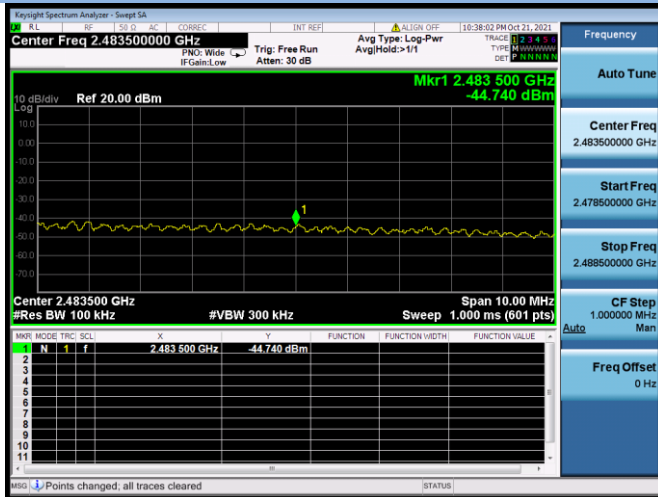

802.11n-40 CHANNEL 4, Carrier level

802.11n-40 MHz CHANNEL 4, Reference level

802.11n-40 MHz CHANNEL 4, Band Edge

802.11n-40 CHANNEL 7, Carrier level

802.11n-40 MHz CHANNEL 7, Reference level

802.11n-40 MHz CHANNEL 7, Band Edge

802.11n-40 CHANNEL 8, Carrier level

802.11n-40 MHz CHANNEL 8, Reference level

802.11n-40 MHz CHANNEL 8, Band Edge

802.11n-40 MHz CHANNEL 9, Carrier level

802.11n-40 MHz CHANNEL 9, Reference level

802.11n-40 MHz CHANNEL 9, Band Edge

802.11ac-20 MHz CHANNEL 1, Carrier level

802.11ac-20 MHz CHANNEL 1, Reference level

802.11ac-20 MHz CHANNEL 1, Band Edge

802.11ac-20 MHz CHANNEL 2, Carrier level

802.11ac-20 MHz CHANNEL 2, Reference level