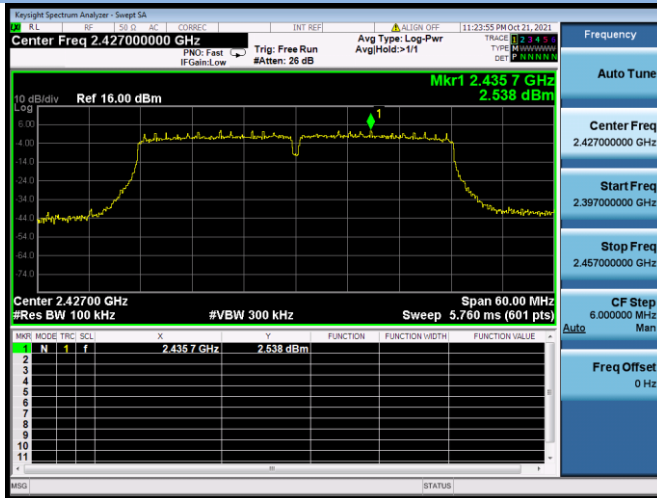

802.11ac-20 MHz CHANNEL 2, Band Edge

802.11ac-20 MHz CHANNEL 10, Carrier level

802.11ac-20 MHz CHANNEL 10, Reference level

802.11ac-20 MHz CHANNEL 10, Band Edge

802.11ac-20 MHz CHANNEL 11, Carrier level

802.11ac-20 MHz CHANNEL 11, Reference level

802.11ac-20 MHz CHANNEL 11, Band Edge

802.11ac-40 MHz CHANNEL 3, Carrier level

802.11ac-40 MHz CHANNEL 3, Reference level

802.11ac-40 MHz CHANNEL 3, Band Edge

802.11ac-40 MHz CHANNEL 4, Carrier level

802.11ac-40 MHz CHANNEL 4, Reference level

802.11ac-40 MHz CHANNEL 4, Band Edge

802.11ac-40 MHz CHANNEL 7, Carrier level

802.11ac-40 MHz CHANNEL 7, Reference level

802.11ac-40 MHz CHANNEL 7, Band Edge

802.11ac-40 MHz CHANNEL 8, Carrier level

802.11ac-40 MHz CHANNEL 8, Reference level