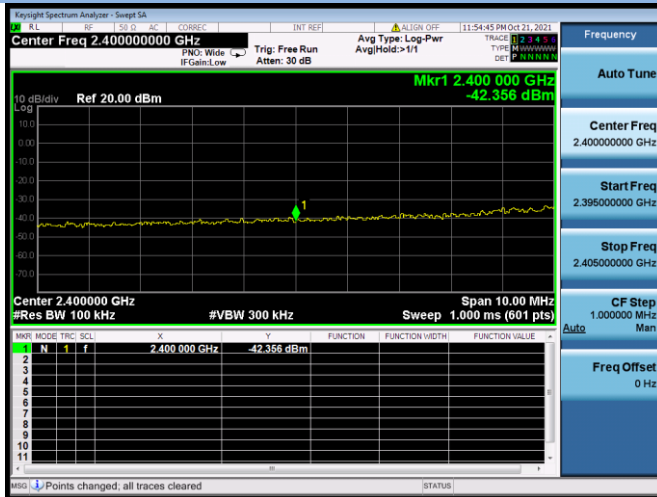

802.11ac-40 MHz CHANNEL 4, Band Edge

802.11ac-40 MHz CHANNEL 7, Carrier level

802.11ac-40 MHz CHANNEL 7, Reference level

802.11ac-40 MHz CHANNEL 7, Band Edge

802.11ac-40 MHz CHANNEL 8, Carrier level

802.11ac-40 MHz CHANNEL 8, Reference level

802.11ac-40 MHz CHANNEL 8, Band Edge

802.11ac-40 MHz CHANNEL 9, Carrier level

802.11ac-40 MHz CHANNEL 9, Reference level

802.11ac-40 MHz CHANNEL 9, Band Edge

802.11ax-20 MHz CHANNEL 1, Carrier level

802.11ax-20 MHz CHANNEL 1, Reference level

802.11ax-20 MHz CHANNEL 1, Band Edge

802.11ax-20 MHz CHANNEL 2, Carrier level

802.11ax-20 MHz CHANNEL 2, Reference level

802.11ax-20 MHz CHANNEL 2, Band Edge