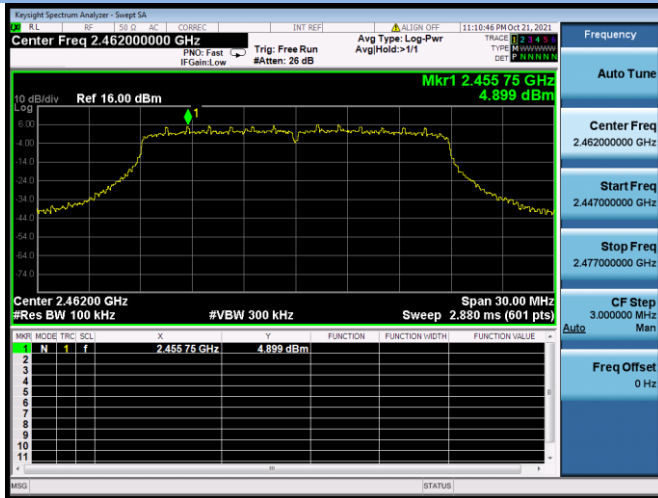

802.11ac-20 MHz CHANNEL 1, Carrier level

802.11ac-20 MHz CHANNEL 1, Reference level

802.11ac-20 MHz CHANNEL 1, Band Edge

802.11ac-20 MHz CHANNEL 2, Carrier level

802.11ac-20 MHz CHANNEL 2, Reference level

802.11ac-20 MHz CHANNEL 2, Band Edge

802.11ac-20 MHz CHANNEL 10, Carrier level

802.11ac-20 MHz CHANNEL 10, Reference level

802.11ac-20 MHz CHANNEL 10, Band Edge

802.11ac-20 MHz CHANNEL 11, Carrier level

802.11ac-20 MHz CHANNEL 11, Reference level

802.11ac-20 MHz CHANNEL 11, Band Edge

802.11ac-40 MHz CHANNEL 3, Carrier level

802.11ac-40 MHz CHANNEL 3, Reference level

802.11ac-40 MHz CHANNEL 3, Band Edge

802.11ac-40 MHz CHANNEL 4, Carrier level

802.11ac-40 MHz CHANNEL 4, Reference level