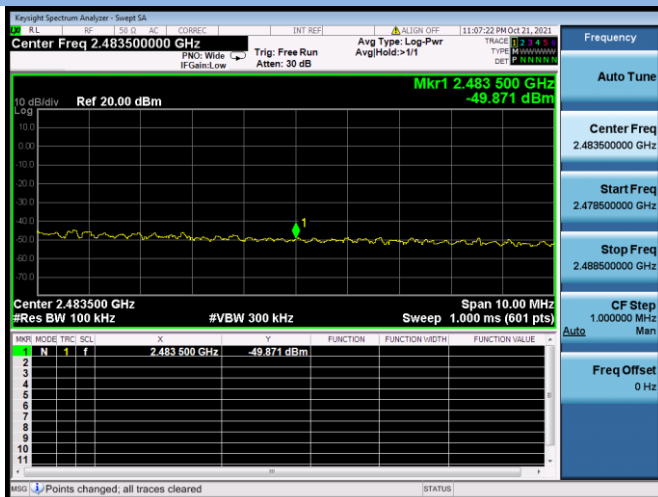

802.11n-40 CHANNEL 8, Carrier level

802.11n-40 MHz CHANNEL 8, Reference level

802.11n-40 MHz CHANNEL 8, Band Edge

802.11n-40 MHz CHANNEL 9, Carrier level

802.11n-40 MHz CHANNEL 9, Reference level

802.11n-40 MHz CHANNEL 9, Band Edge

802.11ac-20 MHz CHANNEL 1, Carrier level

802.11ac-20 MHz CHANNEL 1, Reference level

802.11ac-20 MHz CHANNEL 1, Band Edge

802.11ac-20 MHz CHANNEL 2, Carrier level

802.11ac-20 MHz CHANNEL 2, Reference level

802.11ac-20 MHz CHANNEL 2, Band Edge

802.11ac-20 MHz CHANNEL 10, Carrier level

802.11ac-20 MHz CHANNEL 10, Reference level

802.11ac-20 MHz CHANNEL 10, Band Edge

802.11ac-20 MHz CHANNEL 11, Carrier level

802.11ac-20 MHz CHANNEL 11, Reference level