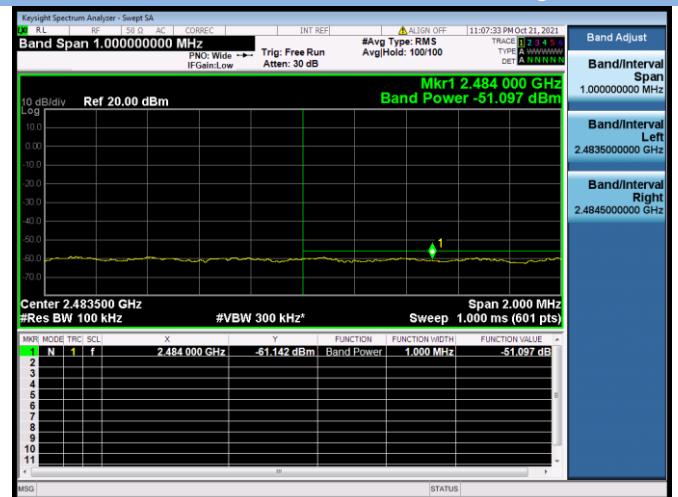

802.11ac-20 MHz CHANNEL 1, Carrier level

802.11ac-20 MHz CHANNEL 1, Reference level

802.11ac-20 MHz CHANNEL 1, Band Edge

802.11ac-20 MHz CHANNEL 2, Carrier level

802.11ac-20 MHz CHANNEL 2, Reference level

802.11ac-20 MHz CHANNEL 2, Band Edge

802.11ac-20 MHz CHANNEL 10, Carrier level

802.11ac-20 MHz CHANNEL 10, Reference level

802.11ac-20 MHz CHANNEL 10, Band Edge

802.11ac-20 MHz CHANNEL 11, Carrier level

802.11ac-20 MHz CHANNEL 11, Reference level

802.11ac-20 MHz CHANNEL 11, Band Edge

802.11ac-40 MHz CHANNEL 3, Carrier level

802.11ac-40 MHz CHANNEL 3, Reference level

802.11ac-40 MHz CHANNEL 3, Band Edge

802.11ac-40 MHz CHANNEL 4, Carrier level

802.11ac-40 MHz CHANNEL 4, Reference level