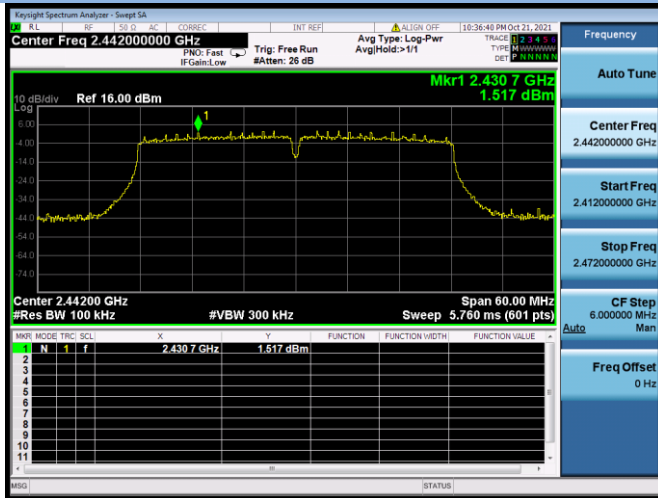

802.11n-40 CHANNEL 4, Carrier level

802.11n-40 MHz CHANNEL 4, Reference level

802.11n-40 MHz CHANNEL 4, Band Edge

802.11n-40 CHANNEL 7, Carrier level

802.11n-40 MHz CHANNEL 7, Reference level

802.11n-40 MHz CHANNEL 7, Band Edge

802.11n-40 CHANNEL 8, Carrier level

802.11n-40 MHz CHANNEL 8, Reference level

802.11n-40 MHz CHANNEL 8, Band Edge

802.11n-40 MHz CHANNEL 9, Carrier level

802.11n-40 MHz CHANNEL 9, Reference level

802.11n-40 MHz CHANNEL 9, Band Edge

802.11ac-20 MHz CHANNEL 1, Carrier level

802.11ac-20 MHz CHANNEL 1, Reference level

802.11ac-20 MHz CHANNEL 1, Band Edge

802.11ac-20 MHz CHANNEL 2, Carrier level

802.11ac-20 MHz CHANNEL 2, Reference level