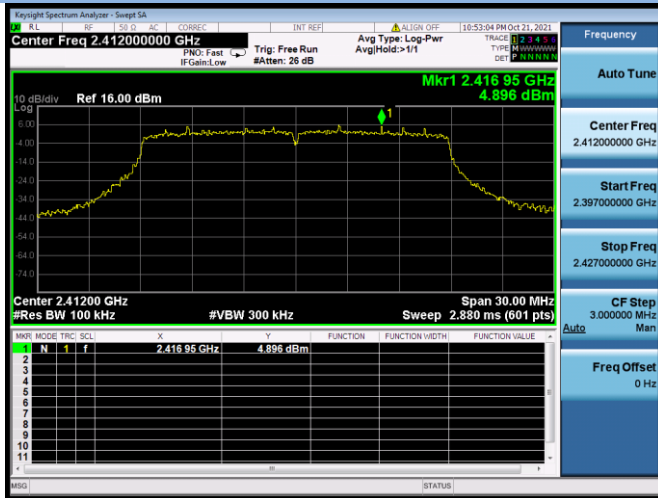

802.11n-40 CHANNEL 4, Carrier level

802.11n-40 MHz CHANNEL 4, Reference level

802.11n-40 MHz CHANNEL 4, Band Edge

802.11n-40 CHANNEL 7, Carrier level

802.11n-40 MHz CHANNEL 7, Reference level

802.11n-40 MHz CHANNEL 7, Band Edge

802.11n-40 CHANNEL 8, Carrier level

802.11n-40 MHz CHANNEL 8, Reference level

802.11n-40 MHz CHANNEL 8, Band Edge

802.11n-40 MHz CHANNEL 9, Carrier level

802.11n-40 MHz CHANNEL 9, Reference level

802.11n-40 MHz CHANNEL 9, Band Edge

802.11ac-20 MHz CHANNEL 1, Carrier level

802.11ac-20 MHz CHANNEL 1, Reference level

802.11ac-20 MHz CHANNEL 1, Band Edge

802.11ac-20 MHz CHANNEL 2, Carrier level

802.11ac-20 MHz CHANNEL 2, Reference level

802.11ac-20 MHz CHANNEL 2, Band Edge

802.11ac-20 MHz CHANNEL 10, Carrier level

802.11ac-20 MHz CHANNEL 10, Reference level

802.11ac-20 MHz CHANNEL 10, Band Edge

802.11ac-20 MHz CHANNEL 11, Carrier level

802.11ac-20 MHz CHANNEL 11, Reference level