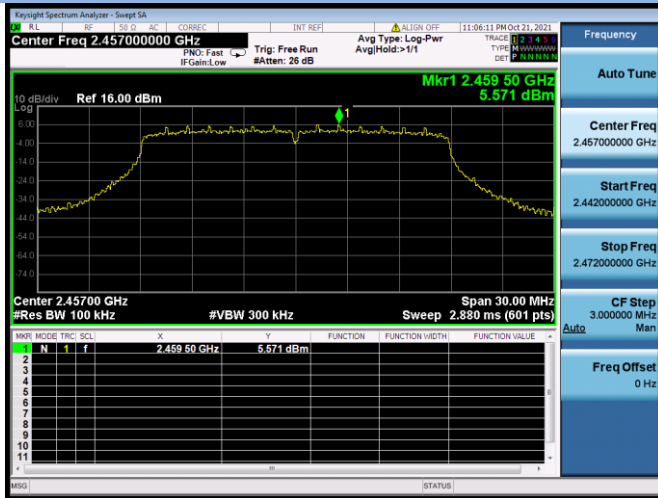

802.11ac-20 MHz CHANNEL 1, Carrier level

802.11ac-20 MHz CHANNEL 1, Reference level

802.11ac-20 MHz CHANNEL 1, Band Edge

802.11ac-20 MHz CHANNEL 2, Carrier level

802.11ac-20 MHz CHANNEL 2, Reference level

802.11ac-20 MHz CHANNEL 2, Band Edge

802.11ac-20 MHz CHANNEL 10, Carrier level

802.11ac-20 MHz CHANNEL 10, Reference level

802.11ac-20 MHz CHANNEL 10, Band Edge

802.11ac-20 MHz CHANNEL 11, Carrier level

802.11ac-20 MHz CHANNEL 11, Reference level