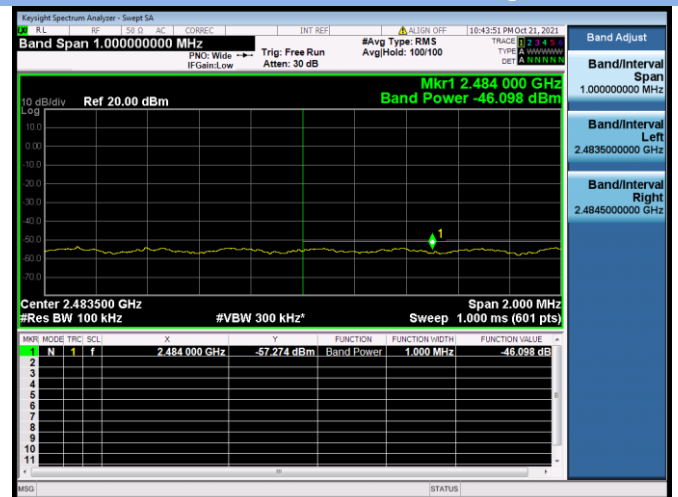

802.11n-40 CHANNEL 4, Carrier level

802.11n-40 MHz CHANNEL 4, Reference level

802.11n-40 MHz CHANNEL 4, Band Edge

802.11n-40 CHANNEL 7, Carrier level

802.11n-40 MHz CHANNEL 7, Reference level

802.11n-40 MHz CHANNEL 7, Band Edge

802.11n-40 CHANNEL 8, Carrier level

802.11n-40 MHz CHANNEL 8, Reference level

802.11n-40 MHz CHANNEL 8, Band Edge

802.11n-40 MHz CHANNEL 9, Carrier level

802.11n-40 MHz CHANNEL 9, Reference level

802.11n-40 MHz CHANNEL 9, Band Edge

802.11ac-20 MHz CHANNEL 1, Carrier level

802.11ac-20 MHz CHANNEL 1, Reference level

802.11ac-20 MHz CHANNEL 1, Band Edge

802.11ac-20 MHz CHANNEL 2, Carrier level

802.11ac-20 MHz CHANNEL 2, Reference level