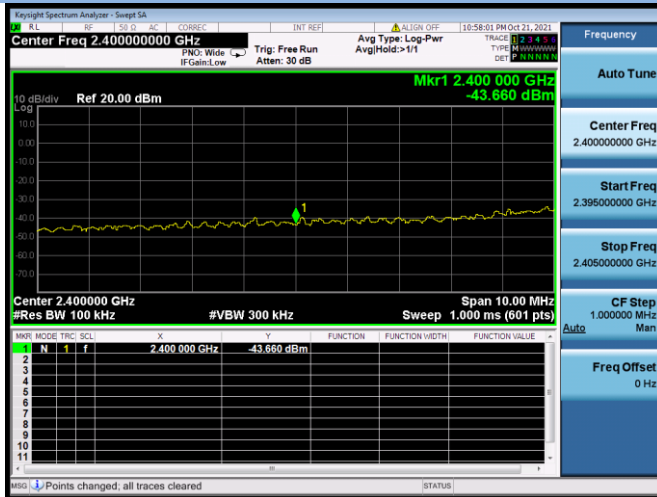

802.11ac-20 MHz CHANNEL 1, Carrier level

802.11ac-20 MHz CHANNEL 1, Reference level

802.11ac-20 MHz CHANNEL 1, Band Edge

802.11ac-20 MHz CHANNEL 2, Carrier level

802.11ac-20 MHz CHANNEL 2, Reference level

802.11ac-20 MHz CHANNEL 2, Band Edge

802.11ac-20 MHz CHANNEL 10, Carrier level

802.11ac-20 MHz CHANNEL 10, Reference level

802.11ac-20 MHz CHANNEL 10, Band Edge

802.11ac-20 MHz CHANNEL 11, Carrier level

802.11ac-20 MHz CHANNEL 11, Reference level