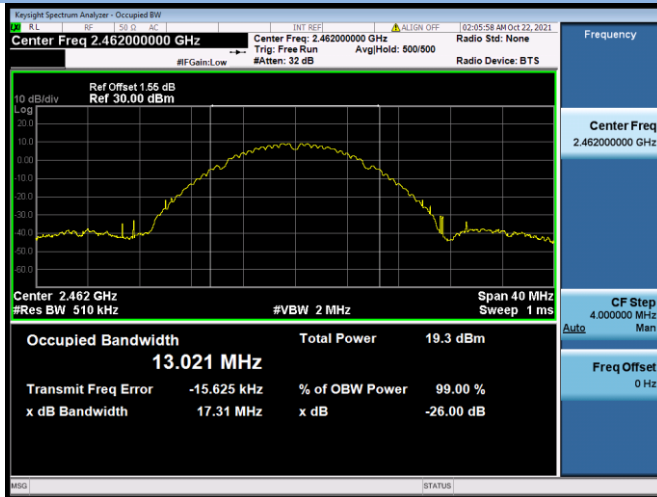

802.11b CHANNEL 11