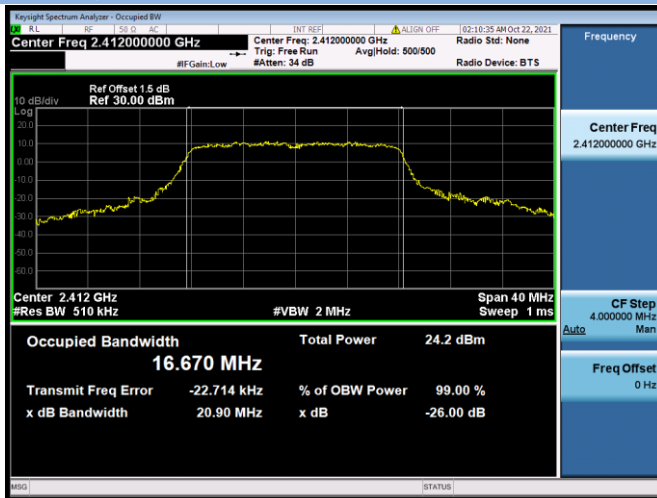

802.11g CHANNEL 1