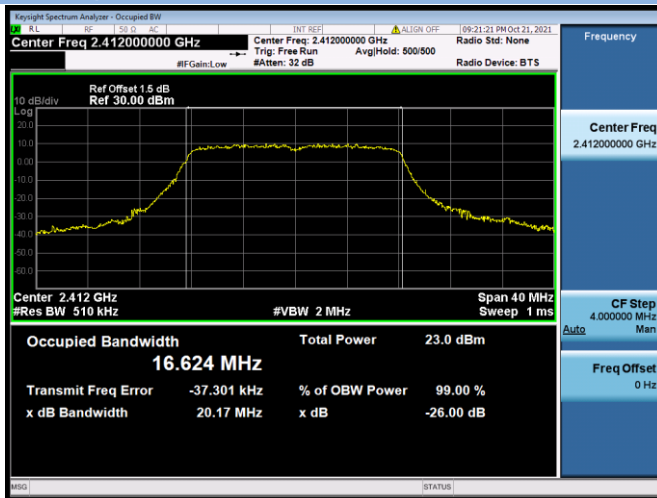

802.11g CHANNEL 1