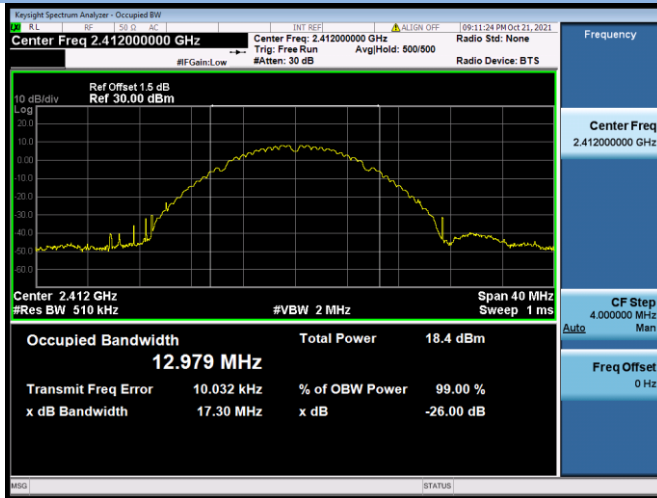

802.11ax-40 MHz CHANNEL 6

802.11ax-40 MHz CHANNEL 7

802.11ax-40 MHz CHANNEL 8

802.11ax-40 MHz CHANNEL 9

99% Bandwidth

802.11b CHANNEL 1

802.11b CHANNEL 6

802.11b CHANNEL 11