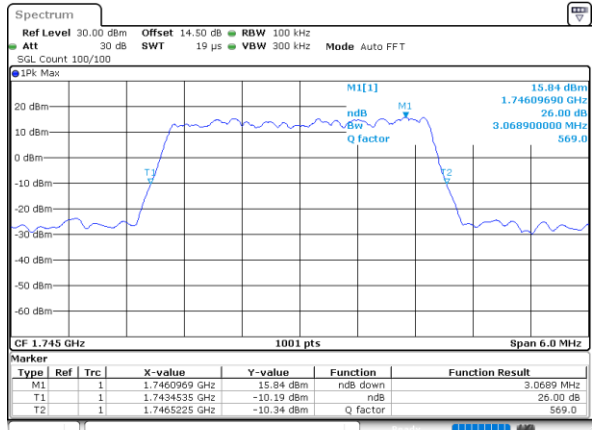

Date: 29\_OCT\_2021 13:28:12

Highest Channel / 20MHz / QPSK

Date: 29\_OCT\_2021 13:31:22

Highest Channel / 20MHz / 16QAM

Date: 29\_OCT\_2021 13:31:49

LTE Band 66

Lowest Channel / 1.4MHz / 64QAM

Date: 29\_OCT.2021 11:12:21

Lowest Channel / 3MHz / 64QAM

Date: 29\_OCT.2021 11:47:48

Middle Channel / 1.4MHz / 64QAM

Date: 29\_OCT.2021 11:17:17

Middle Channel / 3MHz / 64QAM

Date: 29\_OCT.2021 11:52:44

Highest Channel / 1.4MHz / 64QAM

Date: 29\_OCT.2021 11:18:55

Highest Channel / 3MHz / 64QAM

Date: 29\_OCT.2021 11:54:23

LTE Band 66

Lowest Channel / 5MHz / 64QAM

Date: 29\_OCT.2021 11:59:19

Lowest Channel / 10MHz / 64QAM

Date: 29\_OCT.2021 12:44:51