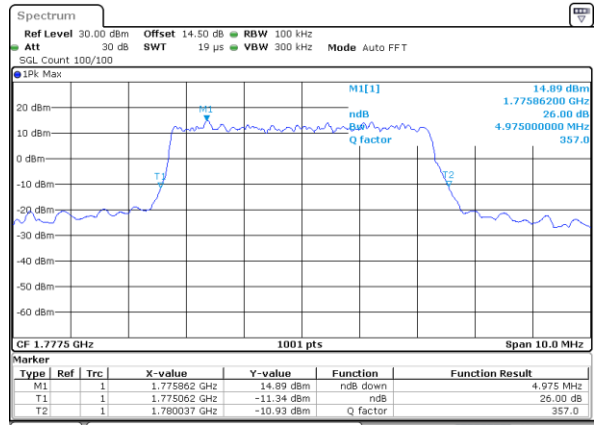

LTE Band 66

Lowest Channel / 5MHz / QPSK

Date: 29\_OCT\_2021 12:09:33

Lowest Channel / 5MHz / 16QAM

Date: 29\_OCT\_2021 12:09:58

Middle Channel / 5MHz / QPSK

Date: 29\_OCT\_2021 12:16:41

Middle Channel / 5MHz / 16QAM

Date: 29\_OCT\_2021 12:17:08

Highest Channel / 5MHz / QPSK

Date: 29\_OCT\_2021 12:20:19

Highest Channel / 5MHz / 16QAM

Date: 29\_OCT\_2021 12:20:46

LTE Band 66

Lowest Channel / 10MHz / QPSK

Date: 29\_OCT\_2021 12:27:30