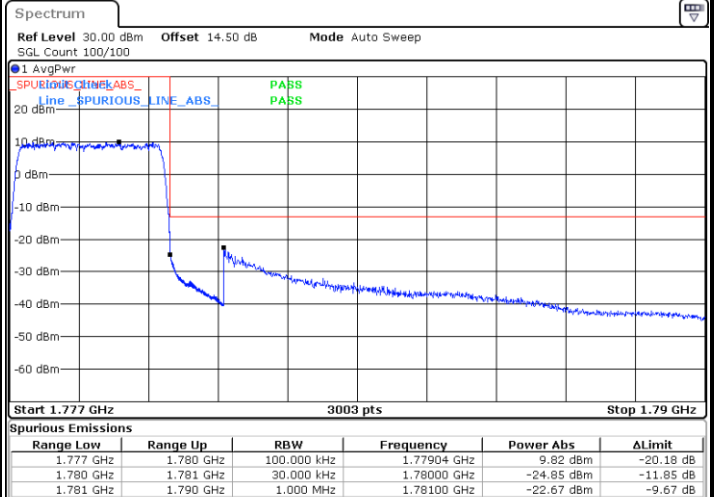

Highest Band Edge / Full RB

Date: 29.OCT.2021 11:09:51

LTE Band 66 / 1.4MHz / 64QAM

Lowest Band Edge / 1 RB

Date: 29.OCT.2021 11:14:02

Highest Band Edge / 1 RB

Date: 29.OCT.2021 11:20:36

Lowest Band Edge / Full RB

Date: 29.OCT.2021 11:15:40

Highest Band Edge / Full RB

Date: 29.OCT.2021 11:22:15

LTE Band 66 / 3MHz / QPSK

Lowest Band Edge / 1RB

Date: 29.OCT.2021 11:26:37

Highest Band Edge / 1 RB

Date: 29.OCT.2021 11:40:24

Lowest Band Edge / Full RB

Date: 29.OCT.2021 11:29:53

Highest Band Edge / Full RB

Date: 29.OCT.2021 11:43:41

LTE Band 66 / 3MHz / 16QAM

Lowest Band Edge / 1 RB

Highest Band Edge / 1 RB

Lowest Band Edge / Full RB

Highest Band Edge / Full RB

LTE Band 66 / 3MHz / 64QAM

Lowest Band Edge / 1 RB

Date: 29.OCT.2021 11:49:29

Highest Band Edge / 1 RB

Date: 29.OCT.2021 11:56:04

Lowest Band Edge / Full RB

Date: 29.OCT.2021 11:51:07