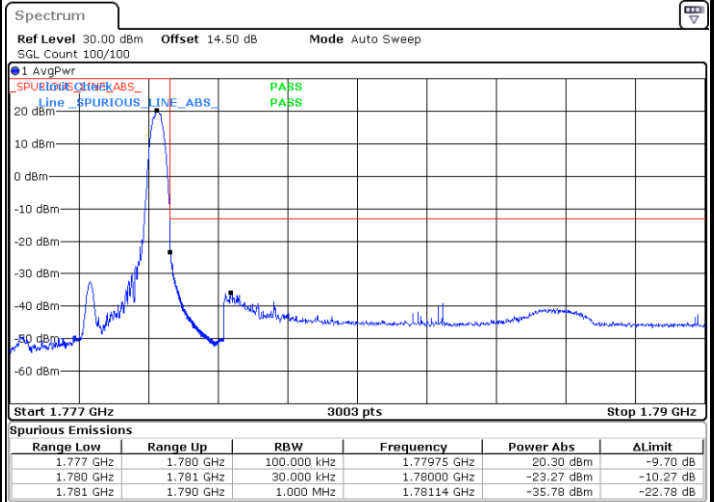

Lowest Band Edge / Full RB

Date: 29.OCT.2021 11:29:53

Highest Band Edge / Full RB

Date: 29.OCT.2021 11:43:41

LTE Band 66 / 3MHz / 16QAM

Lowest Band Edge / 1 RB

Highest Band Edge / 1 RB

Lowest Band Edge / Full RB

Highest Band Edge / Full RB

LTE Band 66 / 3MHz / 64QAM

Lowest Band Edge / 1 RB

Date: 29.OCT.2021 11:49:29

Highest Band Edge / 1 RB

Date: 29.OCT.2021 11:56:04

Lowest Band Edge / Full RB

Date: 29.OCT.2021 11:51:07

Highest Band Edge / Full RB

Date: 29.OCT.2021 11:57:42

LTE Band 66 / 5MHz / QPSK

Lowest Band Edge / 1 RB

Date: 29.OCT.2021 12:10:54

Highest Band Edge / 1 RB

Date: 29.OCT.2021 12:21:42

Lowest Band Edge / Full RB

Date: 29.OCT.2021 12:12:40

Highest Band Edge / Full RB

Date: 29.OCT.2021 12:23:29

LTE Band 66 / 5MHz / 16QAM

Lowest Band Edge / 1RB

Date: 29.OCT.2021 12:11:47

Highest Band Edge / 1 RB

Date: 29.OCT.2021 12:22:36