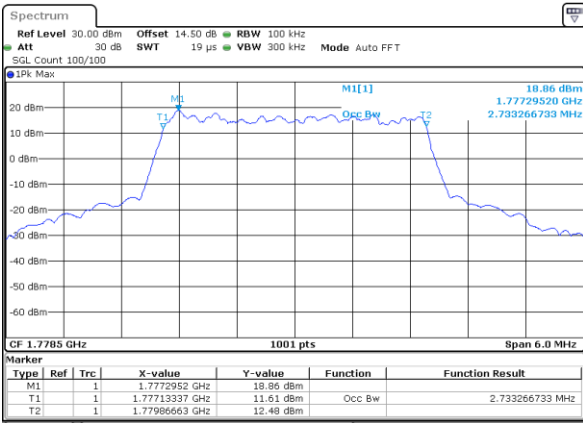

Date: 29\_OCT.2021 10:58:44

Highest Channel / 1.4MHz / QPSK

Date: 29\_OCT.2021 11:01:54

Highest Channel / 1.4MHz / 16QAM

Date: 29\_OCT.2021 11:02:21

LTE Band 66

Lowest Channel / 3MHz / QPSK

Date: 29.OCT.2021 11:23:34

Lowest Channel / 3MHz / 16QAM

Date: 29.OCT.2021 11:24:01

Middle Channel / 3MHz / QPSK

Date: 29.OCT.2021 11:33:44

Middle Channel / 3MHz / 16QAM

Date: 29.OCT.2021 11:34:11

Highest Channel / 3MHz / QPSK

Date: 29.OCT.2021 11:37:21

Highest Channel / 3MHz / 16QAM

Date: 29.OCT.2021 11:37:48

LTE Band 66

Lowest Channel / 5MHz / QPSK

Date: 29.OCT.2021 12:08:36

Lowest Channel / 5MHz / 16QAM

Date: 29.OCT.2021 12:09:03

Middle Channel / 5MHz / QPSK

Date: 29.OCT.2021 12:15:46

Middle Channel / 5MHz / 16QAM

Date: 29.OCT.2021 12:16:13

Highest Channel / 5MHz / QPSK

Date: 29.OCT.2021 12:19:24

Highest Channel / 5MHz / 16QAM

Date: 29.OCT.2021 12:19:52

LTE Band 66