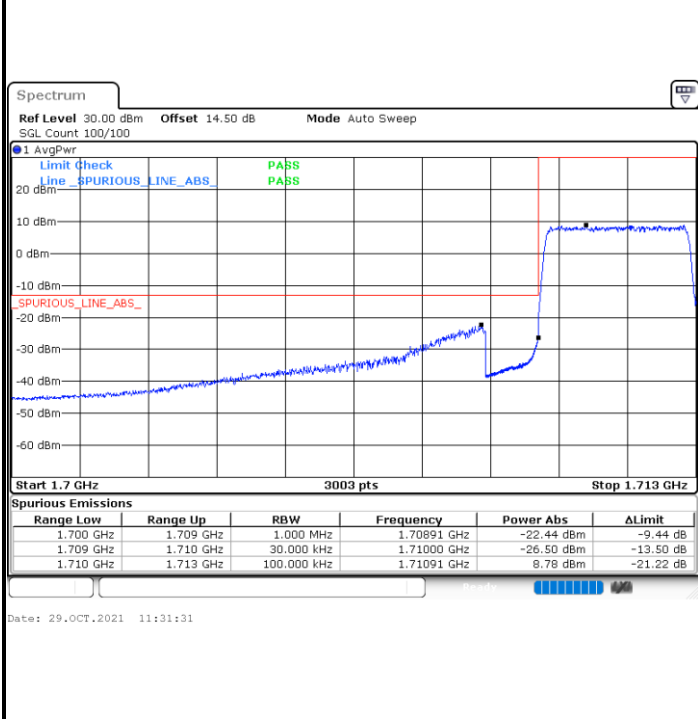

Date: 29.OCT.2021 11:15:40

Highest Band Edge / Full RB

Date: 29.OCT.2021 11:22:15

LTE Band 66 / 3MHz / QPSK

Lowest Band Edge / 1RB

Date: 29.OCT.2021 11:26:37

Highest Band Edge / 1 RB

Date: 29.OCT.2021 11:40:24

Lowest Band Edge / Full RB

Date: 29.OCT.2021 11:29:53

Highest Band Edge / Full RB

Date: 29.OCT.2021 11:43:41

LTE Band 66 / 3MHz / 16QAM

Lowest Band Edge / 1 RB

Highest Band Edge / 1 RB

Lowest Band Edge / Full RB

Highest Band Edge / Full RB

LTE Band 66 / 3MHz / 64QAM

Lowest Band Edge / 1 RB

Date: 29.OCT.2021 11:49:29

Highest Band Edge / 1 RB

Date: 29.OCT.2021 11:56:04

Lowest Band Edge / Full RB

Date: 29.OCT.2021 11:51:07

Highest Band Edge / Full RB

Date: 29.OCT.2021 11:57:42

LTE Band 66 / 5MHz / QPSK

Lowest Band Edge / 1 RB

Date: 29.OCT.2021 12:10:54

Highest Band Edge / 1 RB

Date: 29.OCT.2021 12:21:42

Lowest Band Edge / Full RB