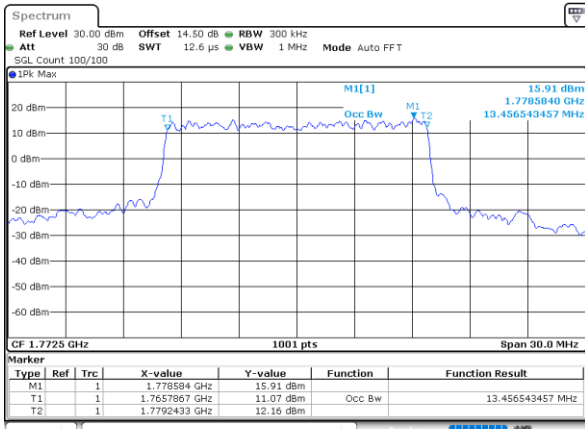

Highest Channel / 10MHz / QPSK

Date: 29.OCT.2021 12:37:23

Highest Channel / 10MHz / 16QAM

Date: 29.OCT.2021 12:37:50

LTE Band 66

Lowest Channel / 15MHz / QPSK

Date: 29.OCT.2021 13:01:34

Lowest Channel / 15MHz / 16QAM

Date: 29.OCT.2021 13:02:02

Middle Channel / 15MHz / QPSK

Date: 29.OCT.2021 13:08:44

Middle Channel / 15MHz / 16QAM

Date: 29.OCT.2021 13:09:12

Highest Channel / 15MHz / QPSK

Date: 29.OCT.2021 13:12:21

Highest Channel / 15MHz / 16QAM

Date: 29.OCT.2021 13:12:48

LTE Band 66

Lowest Channel / 20MHz / QPSK

Date: 29.OCT.2021 13:19:32

Lowest Channel / 20MHz / 16QAM

Date: 29.OCT.2021 13:19:59

Middle Channel / 20MHz / QPSK

Date: 29.OCT.2021 13:26:50

Middle Channel / 20MHz / 16QAM

Date: 29.OCT.2021 13:27:17

Highest Channel / 20MHz / QPSK

Date: 29.OCT.2021 13:30:27

Highest Channel / 20MHz / 16QAM

Date: 29.OCT.2021 13:30:54

LTE Band 66

Lowest Channel / 1.4MHz / 64QAM