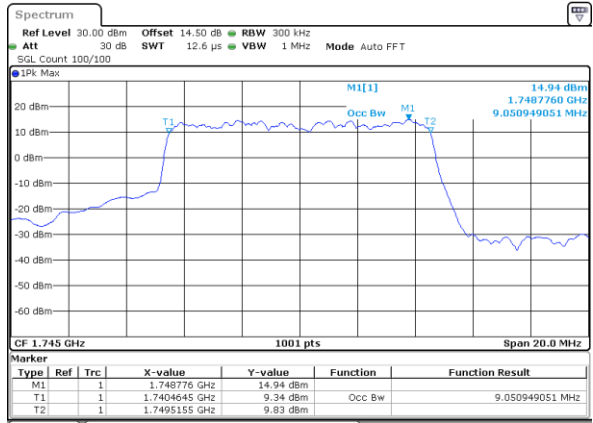

Middle Channel / 20MHz / 16QAM

Date: 29.OCT.2021 13:27:17

Highest Channel / 20MHz / QPSK

Date: 29.OCT.2021 13:30:27

Highest Channel / 20MHz / 16QAM

Date: 29.OCT.2021 13:30:54

LTE Band 66

Lowest Channel / 1.4MHz / 64QAM

Date: 29.OCT.2021 11:12:04

Lowest Channel / 3MHz / 64QAM

Date: 29.OCT.2021 11:47:31

Middle Channel / 1.4MHz / 64QAM

Date: 29.OCT.2021 11:16:59

Middle Channel / 3MHz / 64QAM

Date: 29.OCT.2021 11:52:26

Highest Channel / 1.4MHz / 64QAM

Date: 29.OCT.2021 11:18:38

Highest Channel / 3MHz / 64QAM

Date: 29.OCT.2021 11:54:05

LTE Band 66

Lowest Channel / 5MHz / 64QAM

Date: 29.OCT.2021 11:59:01

Lowest Channel / 10MHz / 64QAM

Date: 29.OCT.2021 12:44:33

Middle Channel / 5MHz / 64QAM

Date: 29.OCT.2021 12:03:02

Middle Channel / 10MHz / 64QAM

Date: 29.OCT.2021 12:47:59

Highest Channel / 5MHz / 64QAM

Date: 29.OCT.2021 12:05:11

Highest Channel / 10MHz / 64QAM

Date: 29.OCT.2021 12:49:38