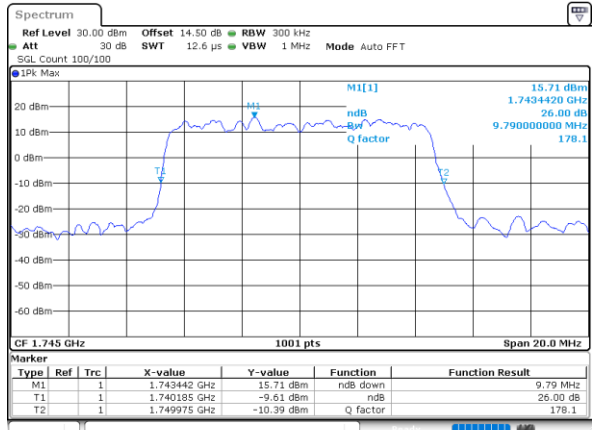

Date: 29\_OCT.2021 11:18:55

Highest Channel / 3MHz / 64QAM

Date: 29\_OCT.2021 11:54:23

LTE Band 66

Lowest Channel / 5MHz / 64QAM

Date: 29\_OCT.2021 11:59:19

Lowest Channel / 10MHz / 64QAM

Date: 29\_OCT.2021 12:44:51

Middle Channel / 5MHz / 64QAM

Date: 29\_OCT.2021 12:03:49

Middle Channel / 10MHz / 64QAM

Date: 29\_OCT.2021 12:48:16

Highest Channel / 5MHz / 64QAM

Date: 29\_OCT.2021 12:05:28

Highest Channel / 10MHz / 64QAM