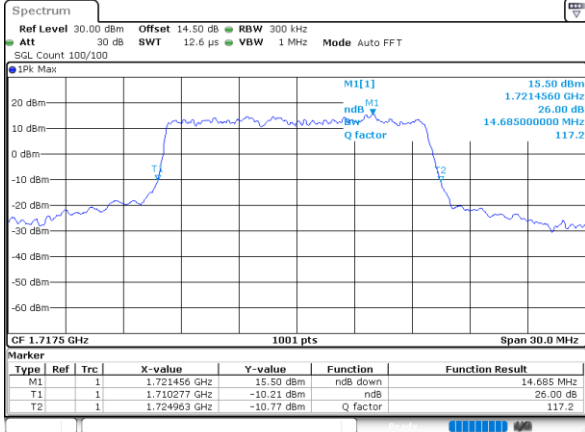

Date: 29\_OCT\_2021 12:38:18

Highest Channel / 10MHz / 16QAM

Date: 29\_OCT\_2021 12:38:45

LTE Band 66

Lowest Channel / 15MHz / QPSK

Date: 29.OCT.2021 13:02:29

Lowest Channel / 15MHz / 16QAM

Date: 29.OCT.2021 13:02:56