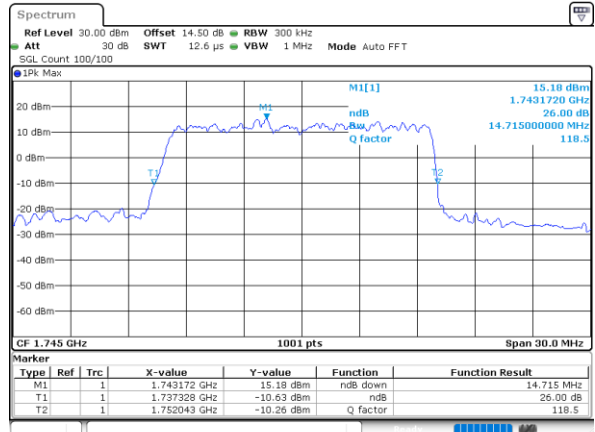

Middle Channel / 15MHz / 16QAM

Date: 29.OCT.2021 13:10:06