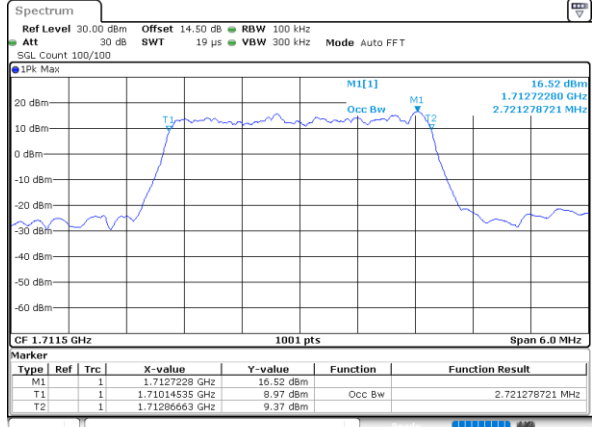

Date: 29.OCT.2021 13:12:48

LTE Band 66

Lowest Channel / 20MHz / QPSK

Date: 29.OCT.2021 13:19:32

Lowest Channel / 20MHz / 16QAM

Date: 29.OCT.2021 13:19:59

Middle Channel / 20MHz / QPSK

Date: 29.OCT.2021 13:26:50

Middle Channel / 20MHz / 16QAM

Date: 29.OCT.2021 13:27:17

Highest Channel / 20MHz / QPSK

Date: 29.OCT.2021 13:30:27

Highest Channel / 20MHz / 16QAM

Date: 29.OCT.2021 13:30:54

LTE Band 66

Lowest Channel / 1.4MHz / 64QAM

Date: 29.OCT.2021 11:12:04

Lowest Channel / 3MHz / 64QAM

Date: 29.OCT.2021 11:47:31

Middle Channel / 1.4MHz / 64QAM

Date: 29.OCT.2021 11:16:59

Middle Channel / 3MHz / 64QAM

Date: 29.OCT.2021 11:52:26

Highest Channel / 1.4MHz / 64QAM

Date: 29.OCT.2021 11:18:38

Highest Channel / 3MHz / 64QAM

Date: 29.OCT.2021 11:54:05

LTE Band 66

Lowest Channel / 5MHz / 64QAM

Date: 29.OCT.2021 11:59:01

Lowest Channel / 10MHz / 64QAM

Date: 29.OCT.2021 12:44:33