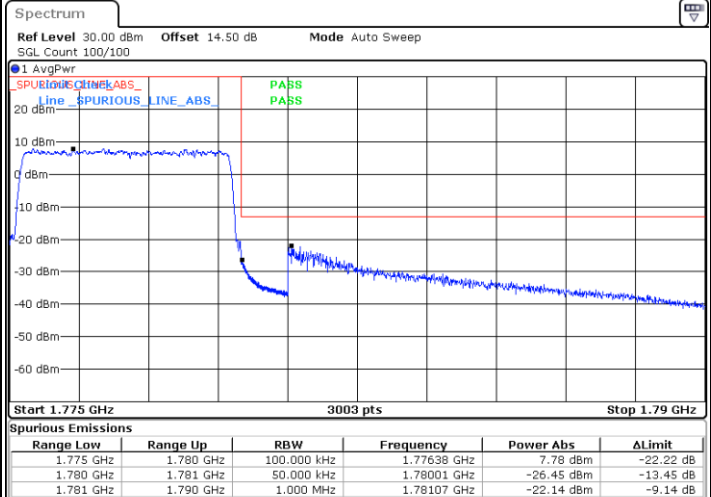

Highest Band Edge / Full RB

LTE Band 66 / 3MHz / 64QAM

Lowest Band Edge / 1 RB

Date: 29.OCT.2021 11:49:29

Highest Band Edge / 1 RB

Date: 29.OCT.2021 11:56:04

Lowest Band Edge / Full RB

Date: 29.OCT.2021 11:51:07

Highest Band Edge / Full RB

Date: 29.OCT.2021 11:57:42

LTE Band 66 / 5MHz / QPSK

Lowest Band Edge / 1 RB

Date: 29.OCT.2021 12:10:54

Highest Band Edge / 1 RB

Date: 29.OCT.2021 12:21:42

Lowest Band Edge / Full RB

Date: 29.OCT.2021 12:12:40

Highest Band Edge / Full RB

Date: 29.OCT.2021 12:23:29

LTE Band 66 / 5MHz / 16QAM

Lowest Band Edge / 1RB

Date: 29.OCT.2021 12:11:47

Highest Band Edge / 1 RB

Date: 29.OCT.2021 12:22:36

Lowest Band Edge / Full RB

Date: 29.OCT.2021 12:13:33

Highest Band Edge / Full RB

Date: 29.OCT.2021 12:24:22

LTE Band 66 / 5MHz / 64QAM

Lowest Band Edge / 1RB

Date: 29.OCT.2021 12:01:00

Highest Band Edge / 1 RB