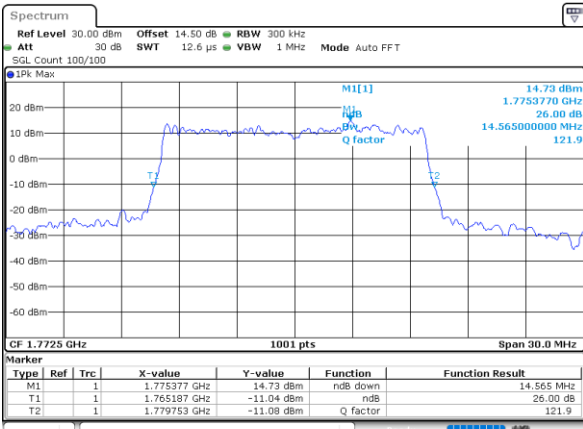

Date: 29\_OCT.2021 12:49:56

LTE Band 66

Lowest Channel / 15MHz / 64QAM

Date: 29\_OCT.2021 12:53:22

Lowest Channel / 20MHz / 64QAM

Date: 29\_OCT.2021 13:37:54

Middle Channel / 15MHz / 64QAM

Date: 29\_OCT.2021 12:56:47

Middle Channel / 20MHz / 64QAM

Date: 29\_OCT.2021 13:41:20

Highest Channel / 15MHz / 64QAM

Date: 29\_OCT.2021 12:58:26

Highest Channel / 20MHz / 64QAM

Date: 29\_OCT.2021 13:42:58

### Occupied Bandwidth

Mode	LTE Band 66 : 99%OBW(MHz)											
BW	1.4MHz		3MHz		5MHz		10MHz		15MHz		20MHz	
Mod.	QPSK	16QAM	QPSK	16QAM	QPSK	16QAM	QPSK	16QAM	QPSK	16QAM	QPSK	16QAM
Lowest CH	1.11	1.10	2.72	2.73	4.49	4.50	9.03	9.03	13.52	13.43	17.90	17.90
Middle CH	1.09	1.10	2.76	2.70	4.47	4.49	9.05	9.07	13.43	13.43	17.86	17.98
Highest CH	1.09	1.09	2.73	2.72	4.49	4.50	9.09	9.05	13.46	13.49	17.90	17.90
Mode	LTE Band 66 : 99%OBW(MHz)											
BW	1.4MHz		3MHz		5MHz		10MHz		15MHz		20MHz	
Mod.	64QAM		64QAM		64QAM		64QAM		64QAM		64QAM	
Lowest CH	1.11	-	2.72	-	4.49	-	9.03	-	13.46	-	17.98	-
Middle CH	1.10	-	2.75	-	4.51	-	9.05	-	13.49	-	17.90	-
Highest CH	1.09	-	2.73	-	4.49	-	9.03	-	13.46	-	17.94	-