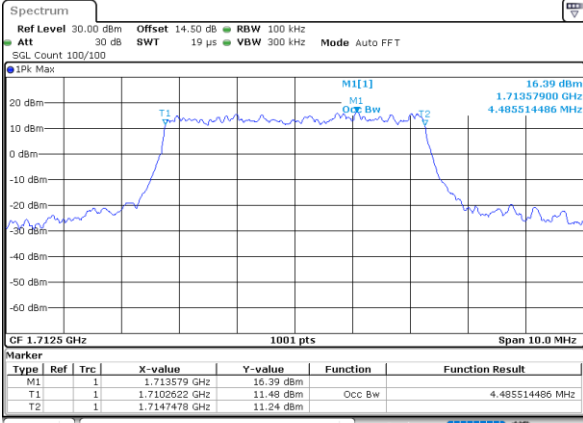

Date: 29\_OCT.2021 10:58:44

Highest Channel / 1.4MHz / QPSK

Date: 29\_OCT.2021 11:01:54

Highest Channel / 1.4MHz / 16QAM

Date: 29\_OCT.2021 11:02:21

LTE Band 66

Lowest Channel / 3MHz / QPSK

Date: 29.OCT.2021 11:23:34

Lowest Channel / 3MHz / 16QAM

Date: 29.OCT.2021 11:24:01

Middle Channel / 3MHz / QPSK

Date: 29.OCT.2021 11:33:44

Middle Channel / 3MHz / 16QAM

Date: 29.OCT.2021 11:34:11

Highest Channel / 3MHz / QPSK

Date: 29.OCT.2021 11:37:21

Highest Channel / 3MHz / 16QAM

Date: 29.OCT.2021 11:37:48

LTE Band 66

Lowest Channel / 5MHz / QPSK

Date: 29.OCT.2021 12:08:36

Lowest Channel / 5MHz / 16QAM

Date: 29.OCT.2021 12:09:03

Middle Channel / 5MHz / QPSK

Date: 29.OCT.2021 12:15:46

Middle Channel / 5MHz / 16QAM

Date: 29.OCT.2021 12:16:13

Highest Channel / 5MHz / QPSK

Date: 29.OCT.2021 12:19:24

Highest Channel / 5MHz / 16QAM

Date: 29.OCT.2021 12:19:52

LTE Band 66