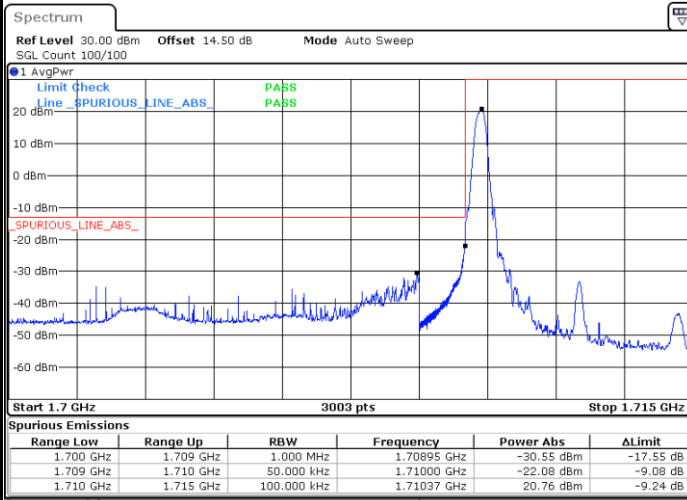

Highest Band Edge / Full RB

LTE Band 66 / 3MHz / 64QAM

Lowest Band Edge / 1 RB

Date: 29.OCT.2021 11:49:29

Highest Band Edge / 1 RB

Date: 29.OCT.2021 11:56:04

Lowest Band Edge / Full RB

Date: 29.OCT.2021 11:51:07

Highest Band Edge / Full RB

Date: 29.OCT.2021 11:57:42

LTE Band 66 / 5MHz / QPSK

Lowest Band Edge / 1 RB

Date: 29.OCT.2021 12:10:54

Highest Band Edge / 1 RB

Date: 29.OCT.2021 12:21:42

Lowest Band Edge / Full RB

Date: 29.OCT.2021 12:12:40

Highest Band Edge / Full RB

Date: 29.OCT.2021 12:23:29

LTE Band 66 / 5MHz / 16QAM

Lowest Band Edge / 1RB

Date: 29.OCT.2021 12:11:47

Highest Band Edge / 1 RB

Date: 29.OCT.2021 12:22:36

Lowest Band Edge / Full RB

Date: 29.OCT.2021 12:13:33

Highest Band Edge / Full RB

Date: 29.OCT.2021 12:24:22

LTE Band 66 / 5MHz / 64QAM

Lowest Band Edge / 1RB

Date: 29.OCT.2021 12:01:00

Highest Band Edge / 1 RB