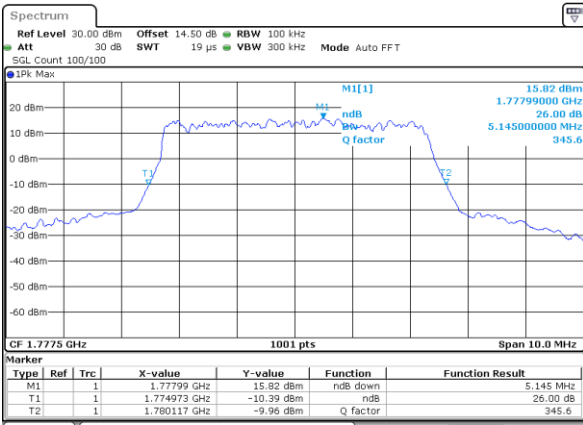

LTE Band 66

Lowest Channel / 5MHz / QPSK

Date: 29\_OCT\_2021 12:09:33

Lowest Channel / 5MHz / 16QAM

Date: 29\_OCT\_2021 12:09:58

Middle Channel / 5MHz / QPSK

Date: 29\_OCT\_2021 12:16:41

Middle Channel / 5MHz / 16QAM

Date: 29\_OCT\_2021 12:17:08

Highest Channel / 5MHz / QPSK

Date: 29\_OCT\_2021 12:20:19

Highest Channel / 5MHz / 16QAM

Date: 29\_OCT\_2021 12:20:46

LTE Band 66

Lowest Channel / 10MHz / QPSK

Date: 29\_OCT\_2021 12:27:30