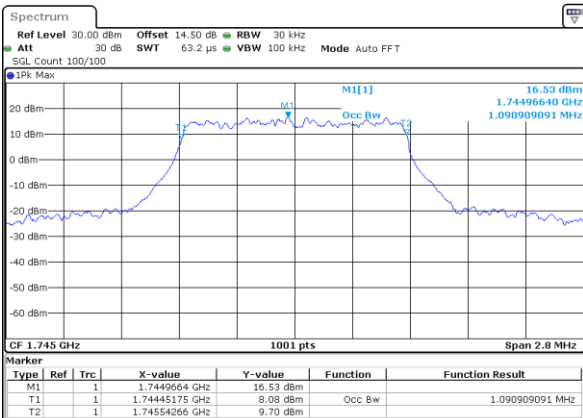

### Occupied Bandwidth

Mode	LTE Band 66 : 99%OBW(MHz)											
BW	1.4MHz		3MHz		5MHz		10MHz		15MHz		20MHz	
Mod.	QPSK	16QAM	QPSK	16QAM	QPSK	16QAM	QPSK	16QAM	QPSK	16QAM	QPSK	16QAM
Lowest CH	1.11	1.10	2.72	2.73	4.49	4.50	9.03	9.03	13.52	13.43	17.90	17.90
Middle CH	1.09	1.10	2.76	2.70	4.47	4.49	9.05	9.07	13.43	13.43	17.86	17.98
Highest CH	1.09	1.09	2.73	2.72	4.49	4.50	9.09	9.05	13.46	13.49	17.90	17.90
Mode	LTE Band 66 : 99%OBW(MHz)											
BW	1.4MHz		3MHz		5MHz		10MHz		15MHz		20MHz	
Mod.	64QAM		64QAM		64QAM		64QAM		64QAM		64QAM	
Lowest CH	1.11	-	2.72	-	4.49	-	9.03	-	13.46	-	17.98	-
Middle CH	1.10	-	2.75	-	4.51	-	9.05	-	13.49	-	17.90	-
Highest CH	1.09	-	2.73	-	4.49	-	9.03	-	13.46	-	17.94	-

LTE Band 66

Lowest Channel / 1.4MHz / QPSK

Date: 29\_OCT.2021 10:48:05

Lowest Channel / 1.4MHz / 16QAM

Date: 29\_OCT.2021 10:48:33

Middle Channel / 1.4MHz / QPSK

Date: 29\_OCT.2021 10:58:17

Middle Channel / 1.4MHz / 16QAM

Date: 29\_OCT.2021 10:58:44

Highest Channel / 1.4MHz / QPSK

Date: 29\_OCT.2021 11:01:54

Highest Channel / 1.4MHz / 16QAM

Date: 29\_OCT.2021 11:02:21

LTE Band 66

Lowest Channel / 3MHz / QPSK

Date: 29.OCT.2021 11:23:34