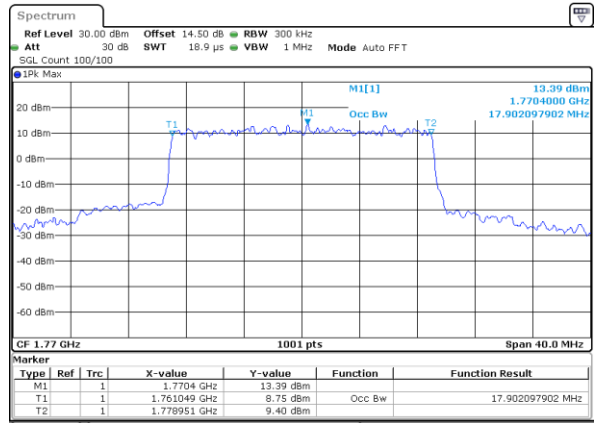

Date: 29.OCT.2021 13:12:48

LTE Band 66

Lowest Channel / 20MHz / QPSK

Date: 29.OCT.2021 13:19:32

Lowest Channel / 20MHz / 16QAM

Date: 29.OCT.2021 13:19:59

Middle Channel / 20MHz / QPSK

Date: 29.OCT.2021 13:26:50

Middle Channel / 20MHz / 16QAM

Date: 29.OCT.2021 13:27:17

Highest Channel / 20MHz / QPSK

Date: 29.OCT.2021 13:30:27

Highest Channel / 20MHz / 16QAM

Date: 29.OCT.2021 13:30:54

LTE Band 66

Lowest Channel / 1.4MHz / 64QAM

Date: 29.OCT.2021 11:12:04

Lowest Channel / 3MHz / 64QAM

Date: 29.OCT.2021 11:47:31

Middle Channel / 1.4MHz / 64QAM

Date: 29.OCT.2021 11:16:59

Middle Channel / 3MHz / 64QAM

Date: 29.OCT.2021 11:52:26

Highest Channel / 1.4MHz / 64QAM

Date: 29.OCT.2021 11:18:38

Highest Channel / 3MHz / 64QAM

Date: 29.OCT.2021 11:54:05

LTE Band 66

Lowest Channel / 5MHz / 64QAM

Date: 29.OCT.2021 11:59:01

Lowest Channel / 10MHz / 64QAM

Date: 29.OCT.2021 12:44:33