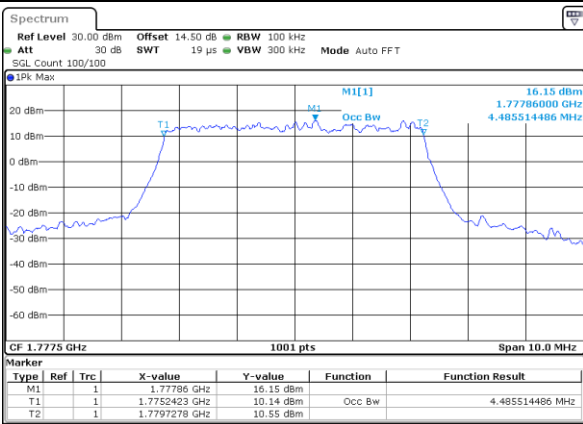

Highest Channel / 3MHz / 16QAM

Date: 29.OCT.2021 11:37:48

LTE Band 66

Lowest Channel / 5MHz / QPSK

Date: 29.OCT.2021 12:08:36

Lowest Channel / 5MHz / 16QAM

Date: 29.OCT.2021 12:09:03

Middle Channel / 5MHz / QPSK

Date: 29.OCT.2021 12:15:46

Middle Channel / 5MHz / 16QAM

Date: 29.OCT.2021 12:16:13

Highest Channel / 5MHz / QPSK

Date: 29.OCT.2021 12:19:24

Highest Channel / 5MHz / 16QAM

Date: 29.OCT.2021 12:19:52

LTE Band 66