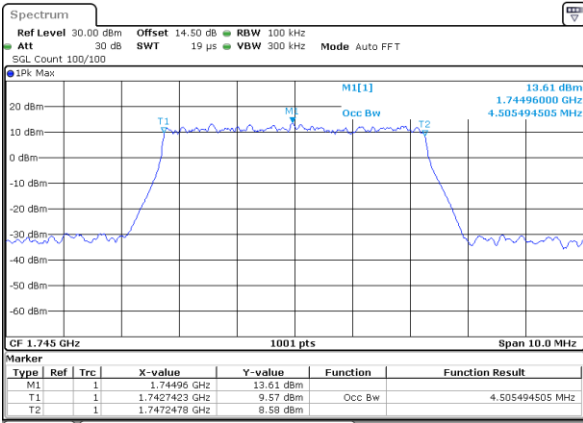

Middle Channel / 20MHz / 16QAM

Date: 29.OCT.2021 13:27:17

Highest Channel / 20MHz / QPSK

Date: 29.OCT.2021 13:30:27

Highest Channel / 20MHz / 16QAM

Date: 29.OCT.2021 13:30:54

LTE Band 66

Lowest Channel / 1.4MHz / 64QAM

Date: 29.OCT.2021 11:12:04

Lowest Channel / 3MHz / 64QAM

Date: 29.OCT.2021 11:47:31

Middle Channel / 1.4MHz / 64QAM

Date: 29.OCT.2021 11:16:59

Middle Channel / 3MHz / 64QAM

Date: 29.OCT.2021 11:52:26

Highest Channel / 1.4MHz / 64QAM

Date: 29.OCT.2021 11:18:38

Highest Channel / 3MHz / 64QAM

Date: 29.OCT.2021 11:54:05

LTE Band 66

Lowest Channel / 5MHz / 64QAM

Date: 29.OCT.2021 11:59:01

Lowest Channel / 10MHz / 64QAM

Date: 29.OCT.2021 12:44:33

Middle Channel / 5MHz / 64QAM

Date: 29.OCT.2021 12:03:02

Middle Channel / 10MHz / 64QAM

Date: 29.OCT.2021 12:47:59

Highest Channel / 5MHz / 64QAM

Date: 29.OCT.2021 12:05:11

Highest Channel / 10MHz / 64QAM

Date: 29.OCT.2021 12:49:38