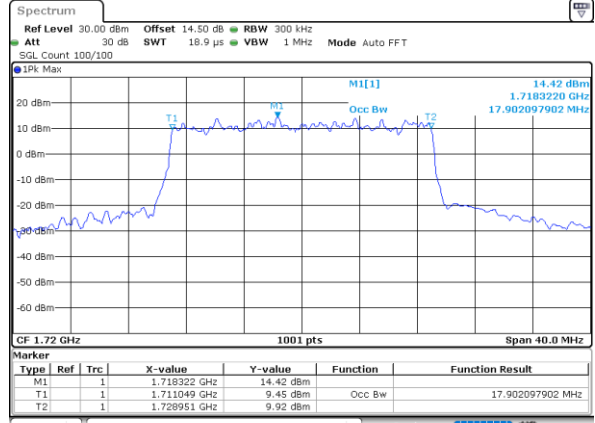

Highest Channel / 10MHz / QPSK

Date: 29.OCT.2021 12:37:23

Highest Channel / 10MHz / 16QAM

Date: 29.OCT.2021 12:37:50

LTE Band 66

Lowest Channel / 15MHz / QPSK

Date: 29.OCT.2021 13:01:34

Lowest Channel / 15MHz / 16QAM

Date: 29.OCT.2021 13:12:48

LTE Band 66

Lowest Channel / 20MHz / QPSK

Date: 29.OCT.2021 13:19:32

Lowest Channel / 20MHz / 16QAM

Date: 29.OCT.2021 13:19:59

Middle Channel / 20MHz / QPSK

Date: 29.OCT.2021 13:26:50

Middle Channel / 20MHz / 16QAM

Date: 29.OCT.2021 13:27:17

Highest Channel / 20MHz / QPSK

Date: 29.OCT.2021 13:30:27

Highest Channel / 20MHz / 16QAM

Date: 29.OCT.2021 13:30:54

LTE Band 66

Lowest Channel / 1.4MHz / 64QAM