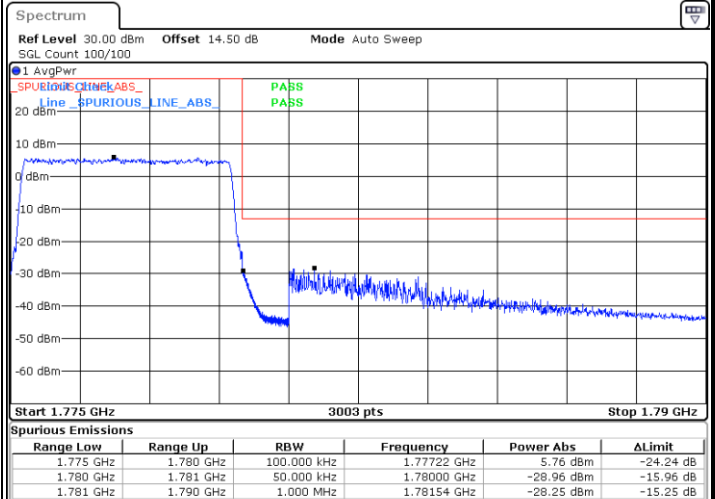

Highest Band Edge / Full RB

Date: 29.OCT.2021 11:57:42

LTE Band 66 / 5MHz / QPSK

Lowest Band Edge / 1 RB

Date: 29.OCT.2021 12:10:54

Highest Band Edge / 1 RB

Date: 29.OCT.2021 12:21:42

Lowest Band Edge / Full RB

Date: 29.OCT.2021 12:12:40

Highest Band Edge / Full RB

Date: 29.OCT.2021 12:23:29

LTE Band 66 / 5MHz / 16QAM

Lowest Band Edge / 1RB

Date: 29.OCT.2021 12:11:47

Highest Band Edge / 1 RB

Date: 29.OCT.2021 12:22:36

Lowest Band Edge / Full RB

Date: 29.OCT.2021 12:13:33

Highest Band Edge / Full RB

Date: 29.OCT.2021 12:24:22

LTE Band 66 / 5MHz / 64QAM

Lowest Band Edge / 1RB

Date: 29.OCT.2021 12:01:00

Highest Band Edge / 1 RB

Date: 29.OCT.2021 12:06:24

Lowest Band Edge / Full RB

Date: 29.OCT.2021 12:02:13

Highest Band Edge / Full RB

Date: 29.OCT.2021 12:07:17