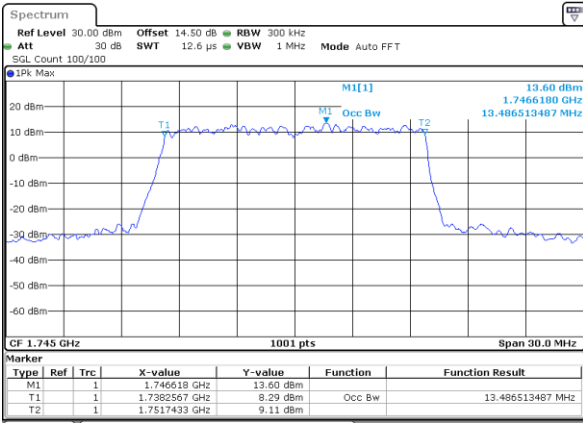

Middle Channel / 5MHz / 64QAM

Date: 29.OCT.2021 12:03:02

Middle Channel / 10MHz / 64QAM

Date: 29.OCT.2021 12:47:59

Highest Channel / 5MHz / 64QAM

Date: 29.OCT.2021 12:05:11

Highest Channel / 10MHz / 64QAM

Date: 29.OCT.2021 12:49:38

LTE Band 66

Lowest Channel / 15MHz / 64QAM

Date: 29.OCT.2021 12:53:04

Lowest Channel / 20MHz / 64QAM

Date: 29.OCT.2021 13:57:137

Middle Channel / 15MHz / 64QAM

Date: 29.OCT.2021 12:56:30

Middle Channel / 20MHz / 64QAM

Date: 29.OCT.2021 13:41:102

Highest Channel / 15MHz / 64QAM

Date: 29.OCT.2021 12:58:09

Highest Channel / 20MHz / 64QAM

Date: 29.OCT.2021 13:42:140

# Conducted Band Edge

LTE Band 66 / 1.4MHz / 16QAM

Lowest Band Edge / 1 RB

Date: 29.OCT.2021 10:52:47

Highest Band Edge / 1 RB

Date: 29.OCT.2021 11:06:35

Lowest Band Edge / Full RB

Date: 29.OCT.2021 10:56:03