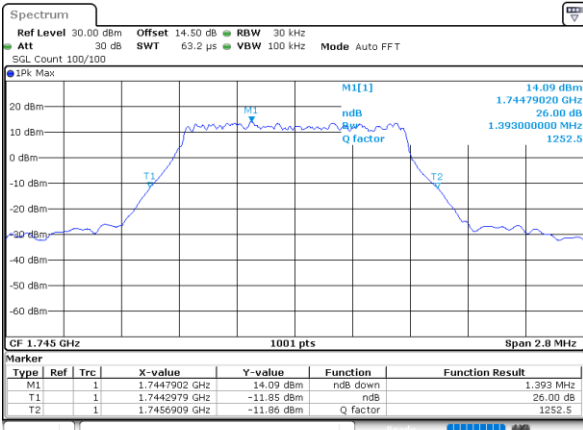

Date: 29\_OCT\_2021 13:28:12

Highest Channel / 20MHz / QPSK

Date: 29\_OCT\_2021 13:31:22

Highest Channel / 20MHz / 16QAM

Date: 29\_OCT\_2021 13:31:49

LTE Band 66

Lowest Channel / 1.4MHz / 64QAM

Date: 29\_OCT.2021 11:12:21

Lowest Channel / 3MHz / 64QAM

Date: 29\_OCT.2021 11:47:48

Middle Channel / 1.4MHz / 64QAM

Date: 29\_OCT.2021 11:17:17

Middle Channel / 3MHz / 64QAM

Date: 29\_OCT.2021 11:52:44

Highest Channel / 1.4MHz / 64QAM