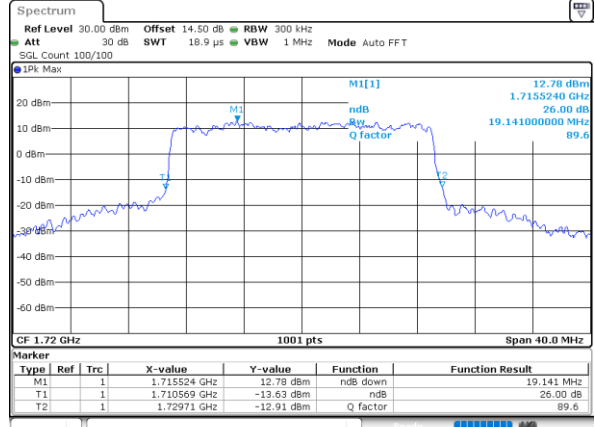

Date: 29\_OCT\_2021 12:38:18

Highest Channel / 10MHz / 16QAM

Date: 29\_OCT\_2021 12:38:45

LTE Band 66

Lowest Channel / 15MHz / QPSK

Date: 29.OCT.2021 13:02:29

Lowest Channel / 15MHz / 16QAM

Date: 29.OCT.2021 13:02:56

Middle Channel / 15MHz / QPSK

Date: 29.OCT.2021 13:09:39

Middle Channel / 15MHz / 16QAM

Date: 29.OCT.2021 13:10:06

Highest Channel / 15MHz / QPSK

Date: 29.OCT.2021 13:13:16

Highest Channel / 15MHz / 16QAM

Date: 29.OCT.2021 13:13:43

LTE Band 66

Lowest Channel / 20MHz / QPSK

Date: 29\_OCT\_2021 13:20:27

Lowest Channel / 20MHz / 16QAM

Date: 29\_OCT\_2021 13:20:54

Middle Channel / 20MHz / QPSK

Date: 29\_OCT\_2021 13:27:45

Middle Channel / 20MHz / 16QAM