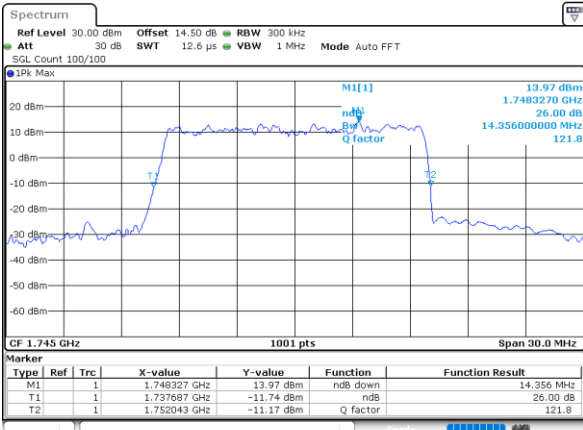

Date: 29\_OCT.2021 12:49:56

LTE Band 66

Lowest Channel / 15MHz / 64QAM

Date: 29\_OCT.2021 12:53:22

Lowest Channel / 20MHz / 64QAM

Date: 29\_OCT.2021 13:37:54

Middle Channel / 15MHz / 64QAM

Date: 29\_OCT.2021 12:56:47

Middle Channel / 20MHz / 64QAM

Date: 29\_OCT.2021 13:41:20

Highest Channel / 15MHz / 64QAM

Date: 29\_OCT.2021 12:58:26

Highest Channel / 20MHz / 64QAM

Date: 29\_OCT.2021 13:42:58

### Occupied Bandwidth

Mode	LTE Band 66 : 99%OBW(MHz)											
BW	1.4MHz		3MHz		5MHz		10MHz		15MHz		20MHz	
Mod.	QPSK	16QAM	QPSK	16QAM	QPSK	16QAM	QPSK	16QAM	QPSK	16QAM	QPSK	16QAM
Lowest CH	1.11	1.10	2.72	2.73	4.49	4.50	9.03	9.03	13.52	13.43	17.90	17.90
Middle CH	1.09	1.10	2.76	2.70	4.47	4.49	9.05	9.07	13.43	13.43	17.86	17.98
Highest CH	1.09	1.09	2.73	2.72	4.49	4.50	9.09	9.05	13.46	13.49	17.90	17.90
Mode	LTE Band 66 : 99%OBW(MHz)											
BW	1.4MHz		3MHz		5MHz		10MHz		15MHz		20MHz	
Mod.	64QAM		64QAM		64QAM		64QAM		64QAM		64QAM	
Lowest CH	1.11	-	2.72	-	4.49	-	9.03	-	13.46	-	17.98	-
Middle CH	1.10	-	2.75	-	4.51	-	9.05	-	13.49	-	17.90	-
Highest CH	1.09	-	2.73	-	4.49	-	9.03	-	13.46	-	17.94	-