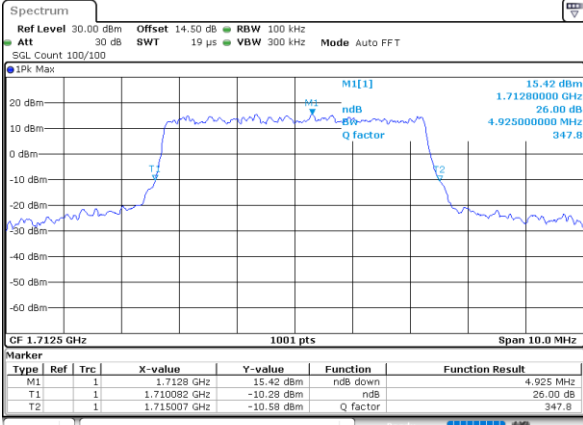

LTE Band 66

Lowest Channel / 5MHz / QPSK

Date: 29\_OCT\_2021 12:09:33

Lowest Channel / 5MHz / 16QAM

Date: 29\_OCT\_2021 12:09:58

Middle Channel / 5MHz / QPSK

Date: 29\_OCT\_2021 12:16:41

Middle Channel / 5MHz / 16QAM

Date: 29\_OCT\_2021 12:17:08

Highest Channel / 5MHz / QPSK

Date: 29\_OCT\_2021 12:20:19

Highest Channel / 5MHz / 16QAM

Date: 29\_OCT\_2021 12:20:46

LTE Band 66

Lowest Channel / 10MHz / QPSK

Date: 29\_OCT\_2021 12:27:30