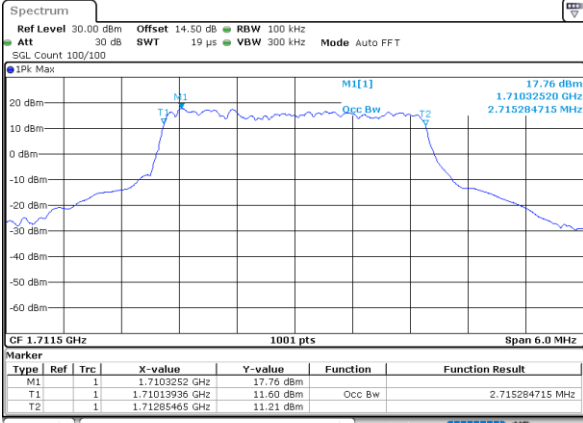

LTE Band 66

Lowest Channel / 1.4MHz / QPSK

Date: 29\_OCT.2021 10:48:05

Lowest Channel / 1.4MHz / 16QAM

Date: 29\_OCT.2021 10:48:33

Middle Channel / 1.4MHz / QPSK

Date: 29\_OCT.2021 10:58:17

Middle Channel / 1.4MHz / 16QAM

Date: 29\_OCT.2021 10:58:44

Highest Channel / 1.4MHz / QPSK

Date: 29\_OCT.2021 11:01:54

Highest Channel / 1.4MHz / 16QAM

Date: 29\_OCT.2021 11:02:21

LTE Band 66

Lowest Channel / 3MHz / QPSK

Date: 29.OCT.2021 11:23:34

Lowest Channel / 3MHz / 16QAM

Date: 29.OCT.2021 11:24:01

Middle Channel / 3MHz / QPSK

Date: 29.OCT.2021 11:33:44

Middle Channel / 3MHz / 16QAM

Date: 29.OCT.2021 11:34:11

Highest Channel / 3MHz / QPSK

Date: 29.OCT.2021 11:37:21

Highest Channel / 3MHz / 16QAM

Date: 29.OCT.2021 11:37:48

LTE Band 66

Lowest Channel / 5MHz / QPSK

Date: 29.OCT.2021 12:08:36

Lowest Channel / 5MHz / 16QAM

Date: 29.OCT.2021 12:09:03

Middle Channel / 5MHz / QPSK