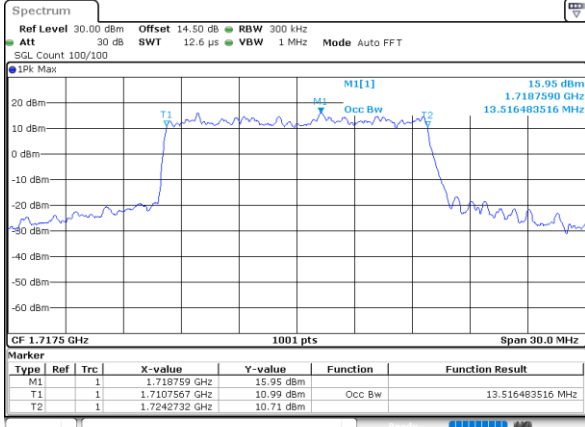

Highest Channel / 10MHz / QPSK

Date: 29.OCT.2021 12:37:23

Highest Channel / 10MHz / 16QAM

Date: 29.OCT.2021 12:37:50

LTE Band 66

Lowest Channel / 15MHz / QPSK

Date: 29.OCT.2021 13:01:34

Lowest Channel / 15MHz / 16QAM