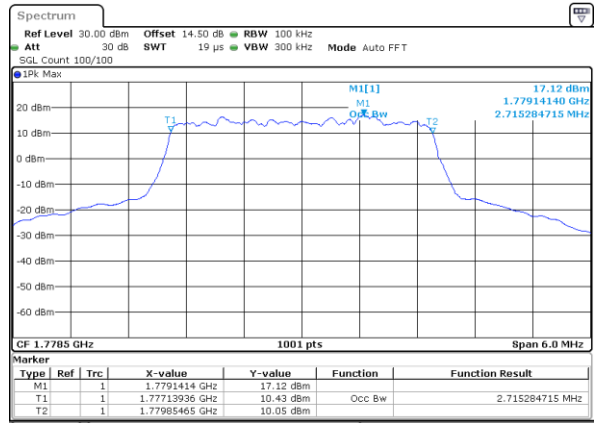

Date: 29\_OCT.2021 10:58:44

Highest Channel / 1.4MHz / QPSK

Date: 29\_OCT.2021 11:01:54

Highest Channel / 1.4MHz / 16QAM

Date: 29\_OCT.2021 11:02:21

LTE Band 66

Lowest Channel / 3MHz / QPSK

Date: 29.OCT.2021 11:23:34

Lowest Channel / 3MHz / 16QAM

Date: 29.OCT.2021 11:24:01

Middle Channel / 3MHz / QPSK

Date: 29.OCT.2021 11:33:44

Middle Channel / 3MHz / 16QAM

Date: 29.OCT.2021 11:34:11

Highest Channel / 3MHz / QPSK

Date: 29.OCT.2021 11:37:21

Highest Channel / 3MHz / 16QAM

Date: 29.OCT.2021 11:37:48

LTE Band 66

Lowest Channel / 5MHz / QPSK

Date: 29.OCT.2021 12:08:36

Lowest Channel / 5MHz / 16QAM

Date: 29.OCT.2021 12:09:03

Middle Channel / 5MHz / QPSK

Date: 29.OCT.2021 12:15:46

Middle Channel / 5MHz / 16QAM

Date: 29.OCT.2021 12:16:13

Highest Channel / 5MHz / QPSK

Date: 29.OCT.2021 12:19:24

Highest Channel / 5MHz / 16QAM

Date: 29.OCT.2021 12:19:52

LTE Band 66