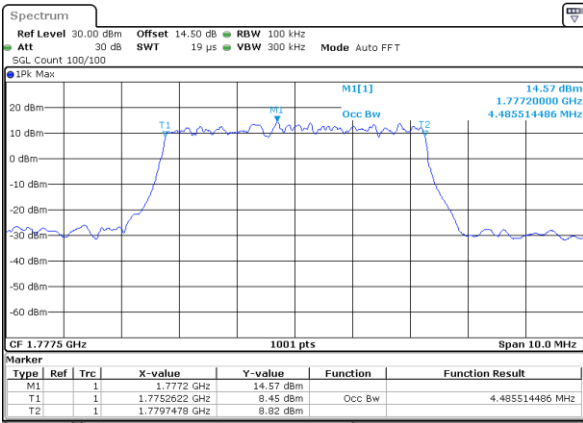

Date: 29.OCT.2021 11:18:38

Highest Channel / 3MHz / 64QAM

Date: 29.OCT.2021 11:54:05

LTE Band 66

Lowest Channel / 5MHz / 64QAM

Date: 29.OCT.2021 11:59:01

Lowest Channel / 10MHz / 64QAM

Date: 29.OCT.2021 12:44:33

Middle Channel / 5MHz / 64QAM

Date: 29.OCT.2021 12:03:02

Middle Channel / 10MHz / 64QAM

Date: 29.OCT.2021 12:47:59

Highest Channel / 5MHz / 64QAM

Date: 29.OCT.2021 12:05:11

Highest Channel / 10MHz / 64QAM

Date: 29.OCT.2021 12:49:38

LTE Band 66

Lowest Channel / 15MHz / 64QAM

Date: 29.OCT.2021 12:53:04

Lowest Channel / 20MHz / 64QAM

Date: 29.OCT.2021 13:57:137

Middle Channel / 15MHz / 64QAM

Date: 29.OCT.2021 12:56:30

Middle Channel / 20MHz / 64QAM