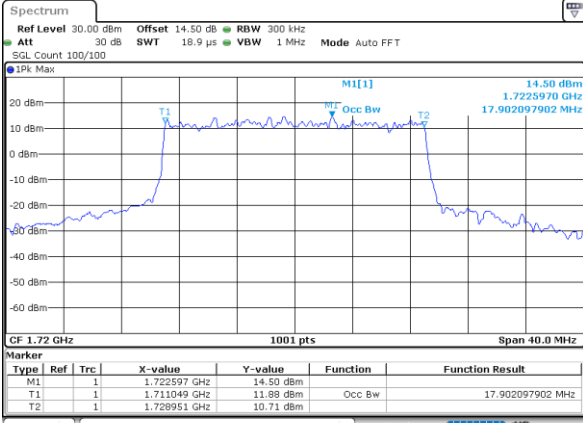

Highest Channel / 10MHz / QPSK

Date: 29.OCT.2021 12:37:23

Highest Channel / 10MHz / 16QAM

Date: 29.OCT.2021 12:37:50

LTE Band 66

Lowest Channel / 15MHz / QPSK

Date: 29.OCT.2021 13:01:34

Lowest Channel / 15MHz / 16QAM

Date: 29.OCT.2021 13:02:02

Middle Channel / 15MHz / QPSK

Date: 29.OCT.2021 13:08:44

Middle Channel / 15MHz / 16QAM

Date: 29.OCT.2021 13:09:12

Highest Channel / 15MHz / QPSK

Date: 29.OCT.2021 13:12:21

Highest Channel / 15MHz / 16QAM

Date: 29.OCT.2021 13:12:48

LTE Band 66

Lowest Channel / 20MHz / QPSK

Date: 29.OCT.2021 13:19:32

Lowest Channel / 20MHz / 16QAM

Date: 29.OCT.2021 13:19:59

Middle Channel / 20MHz / QPSK

Date: 29.OCT.2021 13:26:50

Middle Channel / 20MHz / 16QAM

Date: 29.OCT.2021 13:27:17

Highest Channel / 20MHz / QPSK

Date: 29.OCT.2021 13:30:27

Highest Channel / 20MHz / 16QAM

Date: 29.OCT.2021 13:30:54

LTE Band 66

Lowest Channel / 1.4MHz / 64QAM