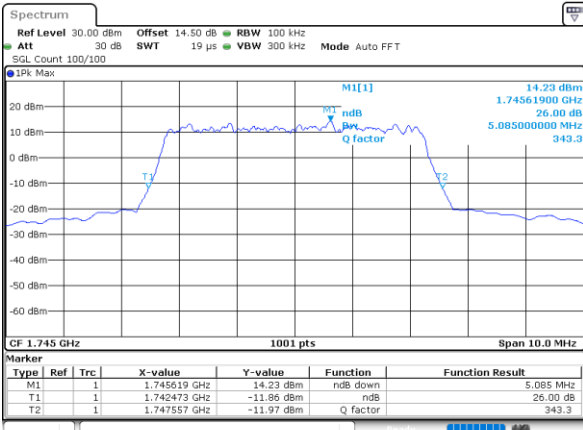

Date: 29\_OCT.2021 11:18:55

Highest Channel / 3MHz / 64QAM

Date: 29\_OCT.2021 11:54:23

LTE Band 66

Lowest Channel / 5MHz / 64QAM

Date: 29\_OCT.2021 11:59:19

Lowest Channel / 10MHz / 64QAM

Date: 29\_OCT.2021 12:44:51

Middle Channel / 5MHz / 64QAM

Date: 29\_OCT.2021 12:03:49

Middle Channel / 10MHz / 64QAM

Date: 29\_OCT.2021 12:48:16

Highest Channel / 5MHz / 64QAM

Date: 29\_OCT.2021 12:05:28

Highest Channel / 10MHz / 64QAM