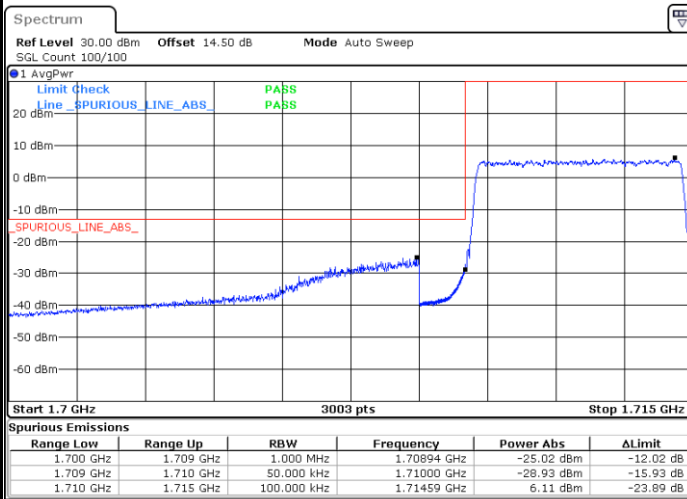

Highest Band Edge / Full RB

Date: 29.OCT.2021 11:57:42

LTE Band 66 / 5MHz / QPSK

Lowest Band Edge / 1 RB

Date: 29.OCT.2021 12:10:54

Highest Band Edge / 1 RB

Date: 29.OCT.2021 12:21:42

Lowest Band Edge / Full RB

Date: 29.OCT.2021 12:12:40

Highest Band Edge / Full RB

Date: 29.OCT.2021 12:23:29

LTE Band 66 / 5MHz / 16QAM

Lowest Band Edge / 1RB

Date: 29.OCT.2021 12:11:47

Highest Band Edge / 1 RB

Date: 29.OCT.2021 12:22:36

Lowest Band Edge / Full RB

Date: 29.OCT.2021 12:13:33

Highest Band Edge / Full RB

Date: 29.OCT.2021 12:24:22

LTE Band 66 / 5MHz / 64QAM

Lowest Band Edge / 1RB

Date: 29.OCT.2021 12:01:00

Highest Band Edge / 1 RB

Date: 29.OCT.2021 12:06:24

Lowest Band Edge / Full RB

Date: 29.OCT.2021 12:02:13

Highest Band Edge / Full RB

Date: 29.OCT.2021 12:07:17