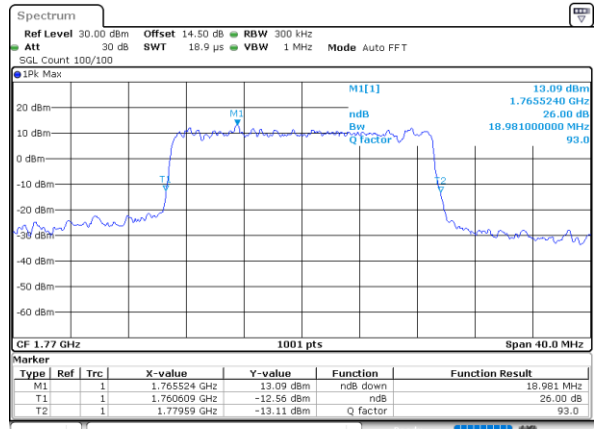

Date: 29\_OCT.2021 12:49:56

LTE Band 66

Lowest Channel / 15MHz / 64QAM

Date: 29\_OCT.2021 12:53:22

Lowest Channel / 20MHz / 64QAM

Date: 29\_OCT.2021 13:37:54

Middle Channel / 15MHz / 64QAM

Date: 29\_OCT.2021 12:56:47

Middle Channel / 20MHz / 64QAM

Date: 29\_OCT.2021 13:41:20

Highest Channel / 15MHz / 64QAM

Date: 29\_OCT.2021 12:58:26

Highest Channel / 20MHz / 64QAM

Date: 29\_OCT.2021 13:42:58

### Occupied Bandwidth

Mode	LTE Band 66 : 99%OBW(MHz)											
BW	1.4MHz		3MHz		5MHz		10MHz		15MHz		20MHz	
Mod.	QPSK	16QAM	QPSK	16QAM	QPSK	16QAM	QPSK	16QAM	QPSK	16QAM	QPSK	16QAM
Lowest CH	1.11	1.10	2.72	2.73	4.49	4.50	9.03	9.03	13.52	13.43	17.90	17.90
Middle CH	1.09	1.10	2.76	2.70	4.47	4.49	9.05	9.07	13.43	13.43	17.86	17.98
Highest CH	1.09	1.09	2.73	2.72	4.49	4.50	9.09	9.05	13.46	13.49	17.90	17.90
Mode	LTE Band 66 : 99%OBW(MHz)											
BW	1.4MHz		3MHz		5MHz		10MHz		15MHz		20MHz	
Mod.	64QAM		64QAM		64QAM		64QAM		64QAM		64QAM	
Lowest CH	1.11	-	2.72	-	4.49	-	9.03	-	13.46	-	17.98	-
Middle CH	1.10	-	2.75	-	4.51	-	9.05	-	13.49	-	17.90	-
Highest CH	1.09	-	2.73	-	4.49	-	9.03	-	13.46	-	17.94	-