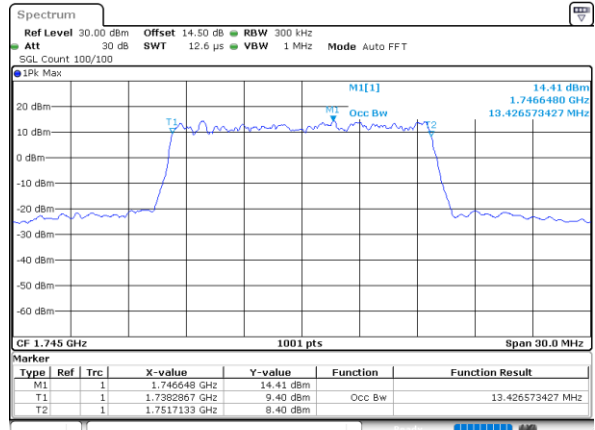

Highest Channel / 10MHz / QPSK

Date: 29.OCT.2021 12:37:23

Highest Channel / 10MHz / 16QAM

Date: 29.OCT.2021 12:37:50

LTE Band 66

Lowest Channel / 15MHz / QPSK

Date: 29.OCT.2021 13:01:34

Lowest Channel / 15MHz / 16QAM

Date: 29.OCT.2021 13:02:02

Middle Channel / 15MHz / QPSK

Date: 29.OCT.2021 13:08:44

Middle Channel / 15MHz / 16QAM

Date: 29.OCT.2021 13:09:12

Highest Channel / 15MHz / QPSK

Date: 29.OCT.2021 13:12:21

Highest Channel / 15MHz / 16QAM