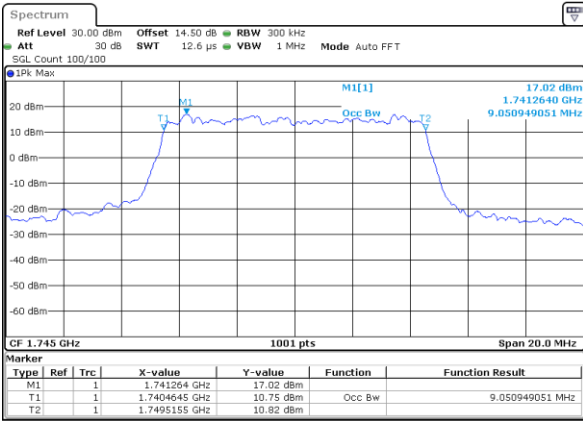

Date: 29.OCT.2021 12:15:46

Middle Channel / 5MHz / 16QAM

Date: 29.OCT.2021 12:16:13

Highest Channel / 5MHz / QPSK

Date: 29.OCT.2021 12:19:24

Highest Channel / 5MHz / 16QAM

Date: 29.OCT.2021 12:19:52

LTE Band 66

Lowest Channel / 10MHz / QPSK

Date: 29.OCT.2021 12:26:36

Lowest Channel / 10MHz / 16QAM

Date: 29.OCT.2021 12:27:03

Middle Channel / 10MHz / QPSK

Date: 29.OCT.2021 12:33:46

Middle Channel / 10MHz / 16QAM

Date: 29.OCT.2021 12:34:13

Highest Channel / 10MHz / QPSK

Date: 29.OCT.2021 12:37:23

Highest Channel / 10MHz / 16QAM

Date: 29.OCT.2021 12:37:50

LTE Band 66

Lowest Channel / 15MHz / QPSK

Date: 29.OCT.2021 13:01:34

Lowest Channel / 15MHz / 16QAM