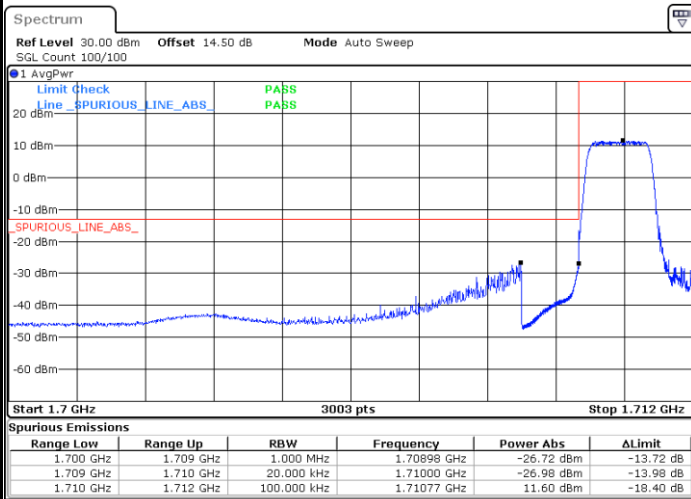

# Conducted Band Edge

LTE Band 66 / 1.4MHz / 16QAM

Lowest Band Edge / 1 RB

Date: 29.OCT.2021 10:52:47

Highest Band Edge / 1 RB

Date: 29.OCT.2021 11:06:35

Lowest Band Edge / Full RB

Date: 29.OCT.2021 10:56:03

Highest Band Edge / Full RB

Date: 29.OCT.2021 11:09:51

LTE Band 66 / 1.4MHz / 64QAM

Lowest Band Edge / 1 RB

Date: 29.OCT.2021 11:14:02

Highest Band Edge / 1 RB

Date: 29.OCT.2021 11:20:36

Lowest Band Edge / Full RB

Date: 29.OCT.2021 11:15:40

Highest Band Edge / Full RB

Date: 29.OCT.2021 11:22:15

LTE Band 66 / 3MHz / QPSK

Lowest Band Edge / 1RB

Date: 29.OCT.2021 11:26:37

Highest Band Edge / 1 RB

Date: 29.OCT.2021 11:40:24

Lowest Band Edge / Full RB

Date: 29.OCT.2021 11:29:53

Highest Band Edge / Full RB

Date: 29.OCT.2021 11:43:41

LTE Band 66 / 3MHz / 16QAM

Lowest Band Edge / 1 RB

Highest Band Edge / 1 RB

Lowest Band Edge / Full RB