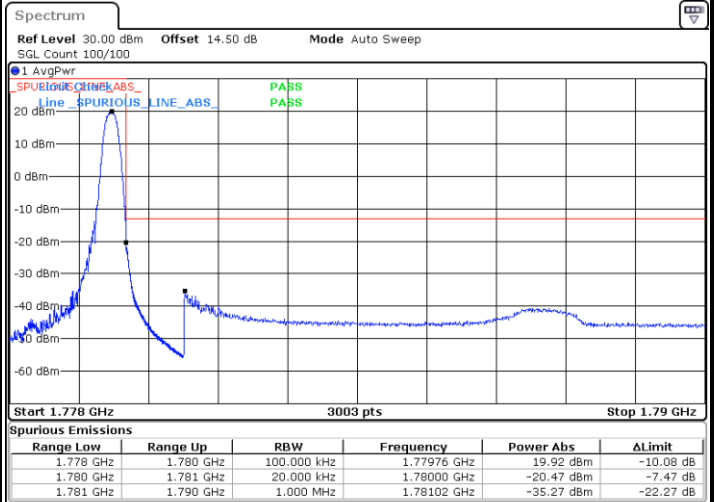

# Conducted Band Edge

LTE Band 66 / 1.4MHz / 16QAM

Lowest Band Edge / 1 RB

Date: 29.OCT.2021 10:52:47

Highest Band Edge / 1 RB

Date: 29.OCT.2021 11:06:35

Lowest Band Edge / Full RB

Date: 29.OCT.2021 10:56:03

Highest Band Edge / Full RB

Date: 29.OCT.2021 11:09:51

LTE Band 66 / 1.4MHz / 64QAM

Lowest Band Edge / 1 RB

Date: 29.OCT.2021 11:14:02

Highest Band Edge / 1 RB

Date: 29.OCT.2021 11:20:36

Lowest Band Edge / Full RB

Date: 29.OCT.2021 11:15:40

Highest Band Edge / Full RB

Date: 29.OCT.2021 11:22:15

LTE Band 66 / 3MHz / QPSK

Lowest Band Edge / 1RB

Date: 29.OCT.2021 11:26:37

Highest Band Edge / 1 RB

Date: 29.OCT.2021 11:40:24

Lowest Band Edge / Full RB

Date: 29.OCT.2021 11:29:53

Highest Band Edge / Full RB

Date: 29.OCT.2021 11:43:41

LTE Band 66 / 3MHz / 16QAM

Lowest Band Edge / 1 RB

Highest Band Edge / 1 RB

Lowest Band Edge / Full RB