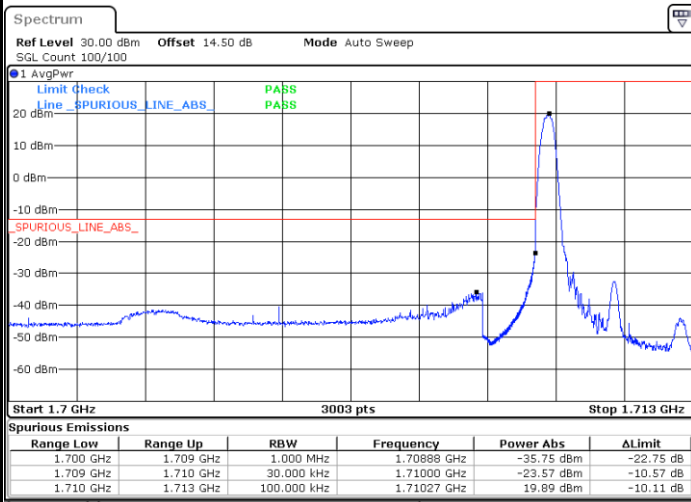

Date: 29.OCT.2021 11:15:40

Highest Band Edge / Full RB

Date: 29.OCT.2021 11:22:15

LTE Band 66 / 3MHz / QPSK

Lowest Band Edge / 1RB

Date: 29.OCT.2021 11:26:37

Highest Band Edge / 1 RB

Date: 29.OCT.2021 11:40:24

Lowest Band Edge / Full RB

Date: 29.OCT.2021 11:29:53

Highest Band Edge / Full RB

Date: 29.OCT.2021 11:43:41

LTE Band 66 / 3MHz / 16QAM

Lowest Band Edge / 1 RB

Highest Band Edge / 1 RB

Lowest Band Edge / Full RB

Highest Band Edge / Full RB

LTE Band 66 / 3MHz / 64QAM

Lowest Band Edge / 1 RB

Date: 29.OCT.2021 11:49:29

Highest Band Edge / 1 RB

Date: 29.OCT.2021 11:56:04

Lowest Band Edge / Full RB

Date: 29.OCT.2021 11:51:07

Highest Band Edge / Full RB

Date: 29.OCT.2021 11:57:42

LTE Band 66 / 5MHz / QPSK

Lowest Band Edge / 1 RB

Date: 29.OCT.2021 12:10:54

Highest Band Edge / 1 RB

Date: 29.OCT.2021 12:21:42

Lowest Band Edge / Full RB