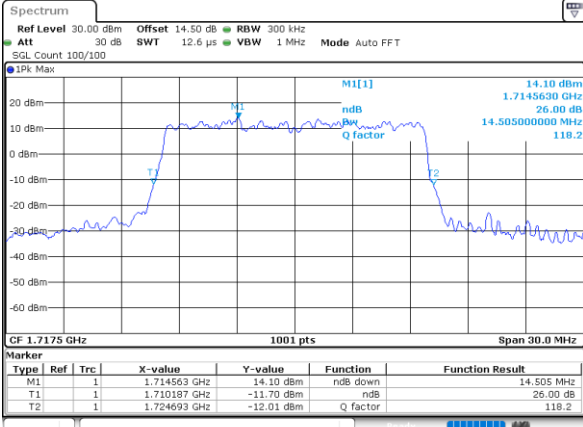

Date: 29\_OCT.2021 11:18:55

Highest Channel / 3MHz / 64QAM

Date: 29\_OCT.2021 11:54:23

LTE Band 66

Lowest Channel / 5MHz / 64QAM

Date: 29\_OCT.2021 11:59:19

Lowest Channel / 10MHz / 64QAM

Date: 29\_OCT.2021 12:44:51

Middle Channel / 5MHz / 64QAM

Date: 29\_OCT.2021 12:03:49

Middle Channel / 10MHz / 64QAM

Date: 29\_OCT.2021 12:48:16

Highest Channel / 5MHz / 64QAM

Date: 29\_OCT.2021 12:05:28

Highest Channel / 10MHz / 64QAM

Date: 29\_OCT.2021 12:49:56

LTE Band 66

Lowest Channel / 15MHz / 64QAM

Date: 29\_OCT.2021 12:53:22

Lowest Channel / 20MHz / 64QAM

Date: 29\_OCT.2021 13:37:54

Middle Channel / 15MHz / 64QAM

Date: 29\_OCT.2021 12:56:47