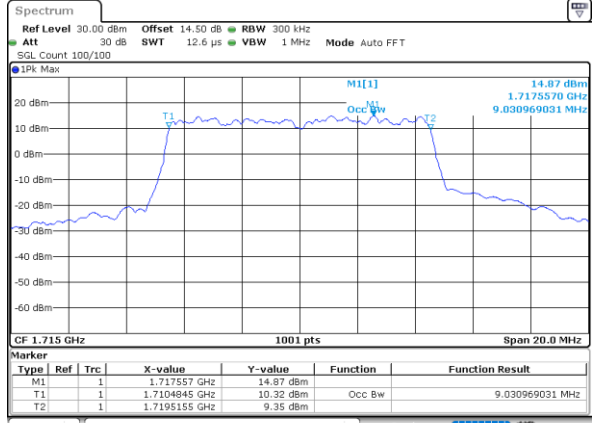

Middle Channel / 20MHz / 16QAM

Date: 29.OCT.2021 13:27:17

Highest Channel / 20MHz / QPSK

Date: 29.OCT.2021 13:30:27

Highest Channel / 20MHz / 16QAM

Date: 29.OCT.2021 13:30:54

LTE Band 66

Lowest Channel / 1.4MHz / 64QAM

Date: 29.OCT.2021 11:12:04

Lowest Channel / 3MHz / 64QAM

Date: 29.OCT.2021 11:47:31

Middle Channel / 1.4MHz / 64QAM

Date: 29.OCT.2021 11:16:59

Middle Channel / 3MHz / 64QAM

Date: 29.OCT.2021 11:52:26

Highest Channel / 1.4MHz / 64QAM

Date: 29.OCT.2021 11:18:38

Highest Channel / 3MHz / 64QAM

Date: 29.OCT.2021 11:54:05

LTE Band 66

Lowest Channel / 5MHz / 64QAM

Date: 29.OCT.2021 11:59:01

Lowest Channel / 10MHz / 64QAM

Date: 29.OCT.2021 12:44:33

Middle Channel / 5MHz / 64QAM

Date: 29.OCT.2021 12:03:02

Middle Channel / 10MHz / 64QAM

Date: 29.OCT.2021 12:47:59

Highest Channel / 5MHz / 64QAM

Date: 29.OCT.2021 12:05:11

Highest Channel / 10MHz / 64QAM

Date: 29.OCT.2021 12:49:38