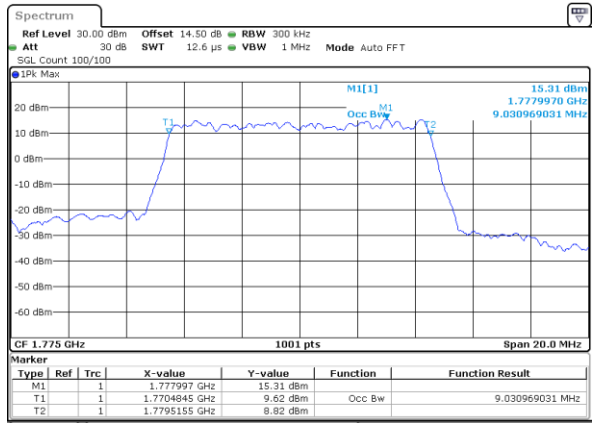

Date: 29.OCT.2021 11:18:38

Highest Channel / 3MHz / 64QAM

Date: 29.OCT.2021 11:54:05

LTE Band 66

Lowest Channel / 5MHz / 64QAM

Date: 29.OCT.2021 11:59:01

Lowest Channel / 10MHz / 64QAM

Date: 29.OCT.2021 12:44:33

Middle Channel / 5MHz / 64QAM

Date: 29.OCT.2021 12:03:02

Middle Channel / 10MHz / 64QAM

Date: 29.OCT.2021 12:47:59

Highest Channel / 5MHz / 64QAM

Date: 29.OCT.2021 12:05:11

Highest Channel / 10MHz / 64QAM

Date: 29.OCT.2021 12:49:38

LTE Band 66

Lowest Channel / 15MHz / 64QAM

Date: 29.OCT.2021 12:53:04

Lowest Channel / 20MHz / 64QAM

Date: 29.OCT.2021 13:57:137

Middle Channel / 15MHz / 64QAM

Date: 29.OCT.2021 12:56:30

Middle Channel / 20MHz / 64QAM