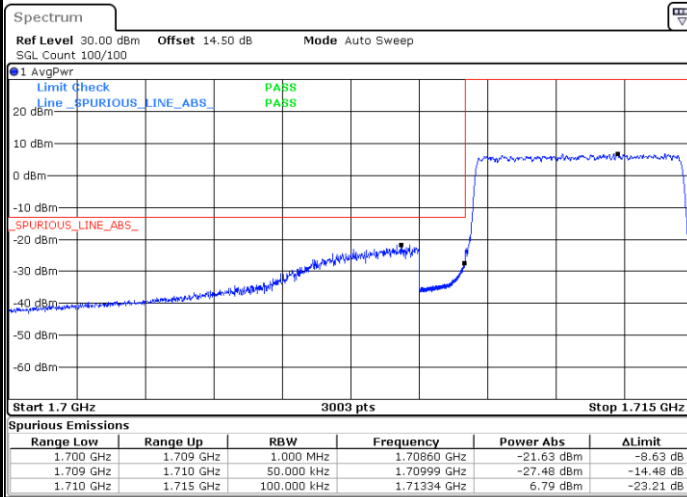

Highest Band Edge / Full RB

LTE Band 66 / 3MHz / 64QAM

Lowest Band Edge / 1 RB

Date: 29.OCT.2021 11:49:29

Highest Band Edge / 1 RB

Date: 29.OCT.2021 11:56:04

Lowest Band Edge / Full RB

Date: 29.OCT.2021 11:51:07

Highest Band Edge / Full RB

Date: 29.OCT.2021 11:57:42

LTE Band 66 / 5MHz / QPSK

Lowest Band Edge / 1 RB

Date: 29.OCT.2021 12:10:54

Highest Band Edge / 1 RB

Date: 29.OCT.2021 12:21:42

Lowest Band Edge / Full RB

Date: 29.OCT.2021 12:12:40

Highest Band Edge / Full RB

Date: 29.OCT.2021 12:23:29

LTE Band 66 / 5MHz / 16QAM

Lowest Band Edge / 1RB

Date: 29.OCT.2021 12:11:47

Highest Band Edge / 1 RB

Date: 29.OCT.2021 12:22:36

Lowest Band Edge / Full RB

Date: 29.OCT.2021 12:13:33

Highest Band Edge / Full RB

Date: 29.OCT.2021 12:24:22

LTE Band 66 / 5MHz / 64QAM

Lowest Band Edge / 1RB

Date: 29.OCT.2021 12:01:00

Highest Band Edge / 1 RB