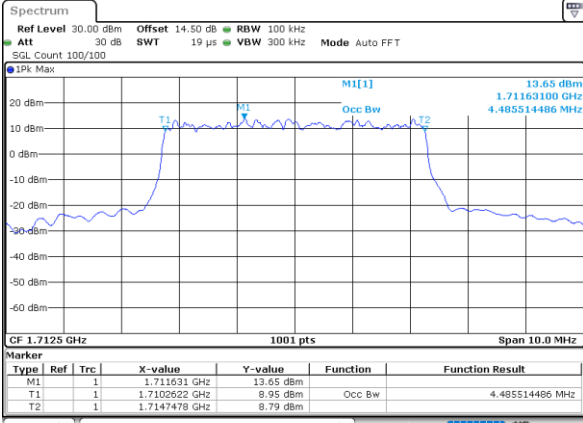

Middle Channel / 20MHz / 16QAM

Date: 29.OCT.2021 13:27:17

Highest Channel / 20MHz / QPSK

Date: 29.OCT.2021 13:30:27

Highest Channel / 20MHz / 16QAM

Date: 29.OCT.2021 13:30:54

LTE Band 66

Lowest Channel / 1.4MHz / 64QAM

Date: 29.OCT.2021 11:12:04

Lowest Channel / 3MHz / 64QAM

Date: 29.OCT.2021 11:47:31

Middle Channel / 1.4MHz / 64QAM

Date: 29.OCT.2021 11:16:59

Middle Channel / 3MHz / 64QAM

Date: 29.OCT.2021 11:52:26

Highest Channel / 1.4MHz / 64QAM

Date: 29.OCT.2021 11:18:38

Highest Channel / 3MHz / 64QAM

Date: 29.OCT.2021 11:54:05

LTE Band 66

Lowest Channel / 5MHz / 64QAM

Date: 29.OCT.2021 11:59:01

Lowest Channel / 10MHz / 64QAM

Date: 29.OCT.2021 12:44:33

Middle Channel / 5MHz / 64QAM

Date: 29.OCT.2021 12:03:02

Middle Channel / 10MHz / 64QAM

Date: 29.OCT.2021 12:47:59

Highest Channel / 5MHz / 64QAM

Date: 29.OCT.2021 12:05:11

Highest Channel / 10MHz / 64QAM

Date: 29.OCT.2021 12:49:38