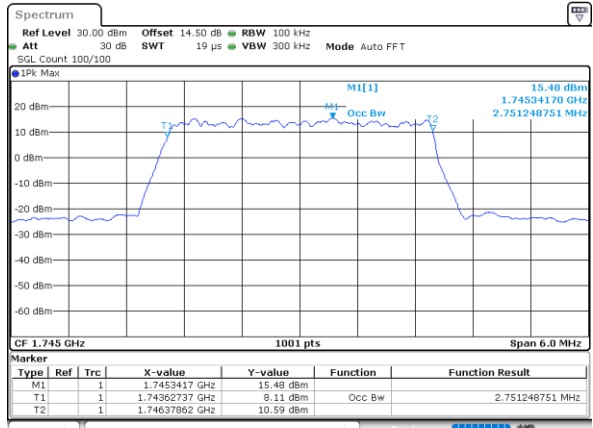

Middle Channel / 20MHz / 16QAM

Date: 29.OCT.2021 13:27:17

Highest Channel / 20MHz / QPSK

Date: 29.OCT.2021 13:30:27

Highest Channel / 20MHz / 16QAM

Date: 29.OCT.2021 13:30:54

LTE Band 66

Lowest Channel / 1.4MHz / 64QAM

Date: 29.OCT.2021 11:12:04

Lowest Channel / 3MHz / 64QAM

Date: 29.OCT.2021 11:47:31

Middle Channel / 1.4MHz / 64QAM

Date: 29.OCT.2021 11:16:59

Middle Channel / 3MHz / 64QAM

Date: 29.OCT.2021 11:52:26

Highest Channel / 1.4MHz / 64QAM

Date: 29.OCT.2021 11:18:38

Highest Channel / 3MHz / 64QAM

Date: 29.OCT.2021 11:54:05

LTE Band 66

Lowest Channel / 5MHz / 64QAM

Date: 29.OCT.2021 11:59:01

Lowest Channel / 10MHz / 64QAM

Date: 29.OCT.2021 12:44:33