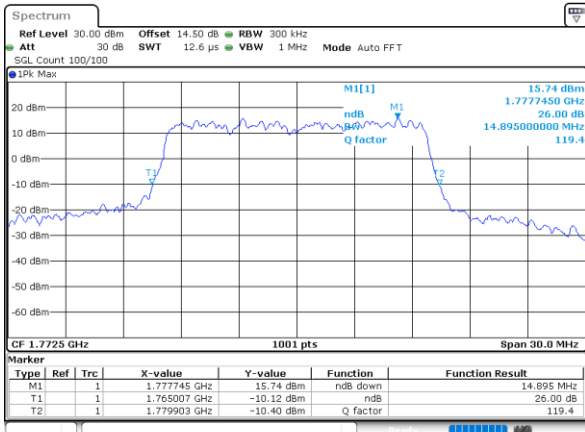

Middle Channel / 15MHz / QPSK

Date: 29.OCT.2021 13:09:39

Middle Channel / 15MHz / 16QAM

Date: 29.OCT.2021 13:10:06

Highest Channel / 15MHz / QPSK

Date: 29.OCT.2021 13:13:16

Highest Channel / 15MHz / 16QAM

Date: 29.OCT.2021 13:13:43