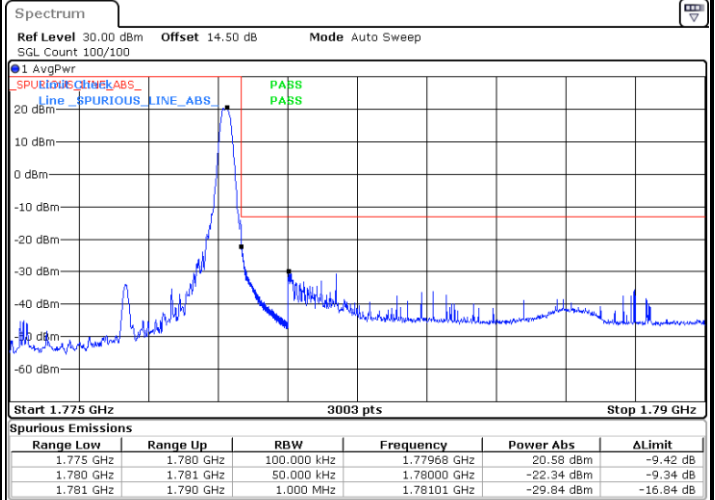

Highest Band Edge / Full RB

LTE Band 66 / 3MHz / 64QAM

Lowest Band Edge / 1 RB

Date: 29.OCT.2021 11:49:29

Highest Band Edge / 1 RB

Date: 29.OCT.2021 11:56:04

Lowest Band Edge / Full RB

Date: 29.OCT.2021 11:51:07

Highest Band Edge / Full RB

Date: 29.OCT.2021 11:57:42

LTE Band 66 / 5MHz / QPSK

Lowest Band Edge / 1 RB

Date: 29.OCT.2021 12:10:54

Highest Band Edge / 1 RB

Date: 29.OCT.2021 12:21:42

Lowest Band Edge / Full RB

Date: 29.OCT.2021 12:12:40

Highest Band Edge / Full RB

Date: 29.OCT.2021 12:23:29

LTE Band 66 / 5MHz / 16QAM

Lowest Band Edge / 1RB

Date: 29.OCT.2021 12:11:47

Highest Band Edge / 1 RB

Date: 29.OCT.2021 12:22:36

Lowest Band Edge / Full RB

Date: 29.OCT.2021 12:13:33

Highest Band Edge / Full RB

Date: 29.OCT.2021 12:24:22

LTE Band 66 / 5MHz / 64QAM

Lowest Band Edge / 1RB

Date: 29.OCT.2021 12:01:00

Highest Band Edge / 1 RB