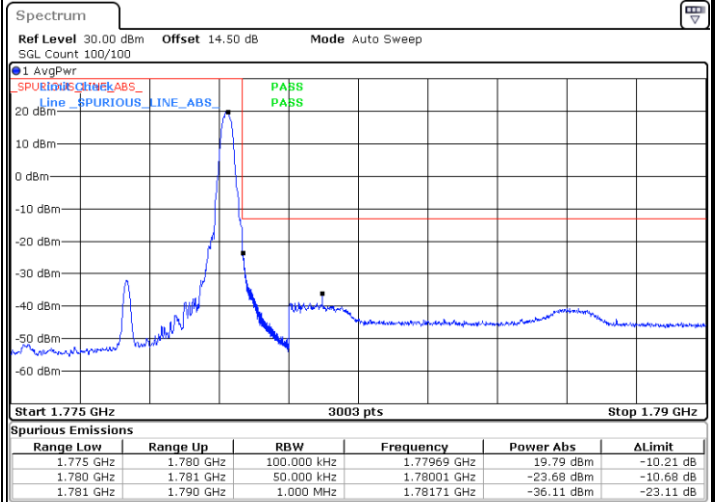

Highest Band Edge / Full RB

Date: 29.OCT.2021 11:57:42

LTE Band 66 / 5MHz / QPSK

Lowest Band Edge / 1 RB

Date: 29.OCT.2021 12:10:54

Highest Band Edge / 1 RB

Date: 29.OCT.2021 12:21:42

Lowest Band Edge / Full RB

Date: 29.OCT.2021 12:12:40

Highest Band Edge / Full RB

Date: 29.OCT.2021 12:23:29

LTE Band 66 / 5MHz / 16QAM

Lowest Band Edge / 1RB

Date: 29.OCT.2021 12:11:47

Highest Band Edge / 1 RB

Date: 29.OCT.2021 12:22:36

Lowest Band Edge / Full RB

Date: 29.OCT.2021 12:13:33

Highest Band Edge / Full RB

Date: 29.OCT.2021 12:24:22

LTE Band 66 / 5MHz / 64QAM

Lowest Band Edge / 1RB

Date: 29.OCT.2021 12:01:00

Highest Band Edge / 1 RB

Date: 29.OCT.2021 12:06:24

Lowest Band Edge / Full RB

Date: 29.OCT.2021 12:02:13

Highest Band Edge / Full RB

Date: 29.OCT.2021 12:07:17