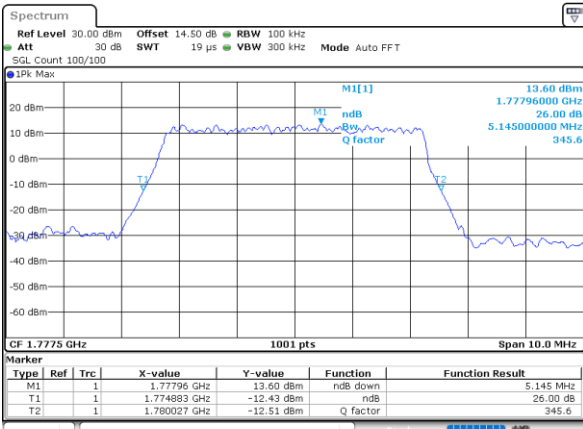

Middle Channel / 5MHz / 64QAM

Date: 29\_OCT.2021 12:03:49

Middle Channel / 10MHz / 64QAM

Date: 29\_OCT.2021 12:48:16

Highest Channel / 5MHz / 64QAM

Date: 29\_OCT.2021 12:05:28

Highest Channel / 10MHz / 64QAM

Date: 29\_OCT.2021 12:49:56

LTE Band 66

Lowest Channel / 15MHz / 64QAM

Date: 29\_OCT.2021 12:53:22

Lowest Channel / 20MHz / 64QAM

Date: 29\_OCT.2021 13:37:54

Middle Channel / 15MHz / 64QAM

Date: 29\_OCT.2021 12:56:47