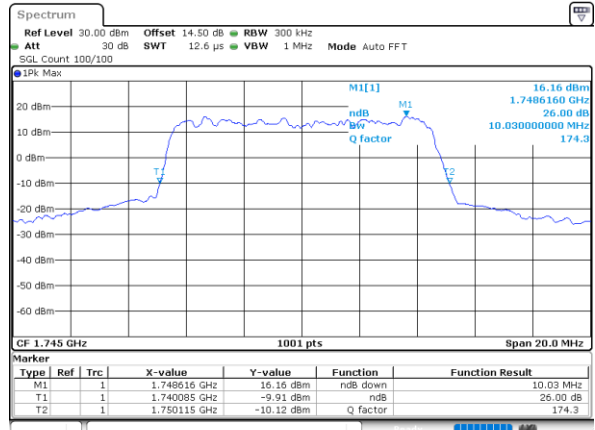

Date: 29\_OCT\_2021 12:17:08

Highest Channel / 5MHz / QPSK

Date: 29\_OCT\_2021 12:20:19

Highest Channel / 5MHz / 16QAM

Date: 29\_OCT\_2021 12:20:46

LTE Band 66

Lowest Channel / 10MHz / QPSK

Date: 29\_OCT\_2021 12:27:30

Lowest Channel / 10MHz / 16QAM

Date: 29\_OCT\_2021 12:27:58

Middle Channel / 10MHz / QPSK

Date: 29\_OCT\_2021 12:34:40

Middle Channel / 10MHz / 16QAM

Date: 29\_OCT\_2021 12:35:08

Highest Channel / 10MHz / QPSK

Date: 29\_OCT\_2021 12:38:18

Highest Channel / 10MHz / 16QAM

Date: 29\_OCT\_2021 12:38:45

LTE Band 66

Lowest Channel / 15MHz / QPSK

Date: 29.OCT.2021 13:02:29

Lowest Channel / 15MHz / 16QAM

Date: 29.OCT.2021 13:02:56