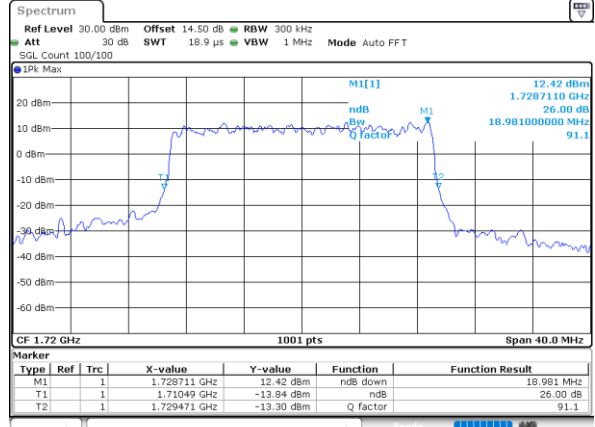

Date: 29\_OCT.2021 12:49:56

LTE Band 66

Lowest Channel / 15MHz / 64QAM

Date: 29\_OCT.2021 12:53:22

Lowest Channel / 20MHz / 64QAM

Date: 29\_OCT.2021 13:37:54

Middle Channel / 15MHz / 64QAM

Date: 29\_OCT.2021 12:56:47

Middle Channel / 20MHz / 64QAM

Date: 29\_OCT.2021 13:41:20

Highest Channel / 15MHz / 64QAM

Date: 29\_OCT.2021 12:58:26

Highest Channel / 20MHz / 64QAM

Date: 29\_OCT.2021 13:42:58

### Occupied Bandwidth

Mode	LTE Band 66 : 99%OBW(MHz)											
BW	1.4MHz		3MHz		5MHz		10MHz		15MHz		20MHz	
Mod.	QPSK	16QAM	QPSK	16QAM	QPSK	16QAM	QPSK	16QAM	QPSK	16QAM	QPSK	16QAM
Lowest CH	1.11	1.10	2.72	2.73	4.49	4.50	9.03	9.03	13.52	13.43	17.90	17.90
Middle CH	1.09	1.10	2.76	2.70	4.47	4.49	9.05	9.07	13.43	13.43	17.86	17.98
Highest CH	1.09	1.09	2.73	2.72	4.49	4.50	9.09	9.05	13.46	13.49	17.90	17.90
Mode	LTE Band 66 : 99%OBW(MHz)											
BW	1.4MHz		3MHz		5MHz		10MHz		15MHz		20MHz	
Mod.	64QAM		64QAM		64QAM		64QAM		64QAM		64QAM	
Lowest CH	1.11	-	2.72	-	4.49	-	9.03	-	13.46	-	17.98	-
Middle CH	1.10	-	2.75	-	4.51	-	9.05	-	13.49	-	17.90	-
Highest CH	1.09	-	2.73	-	4.49	-	9.03	-	13.46	-	17.94	-