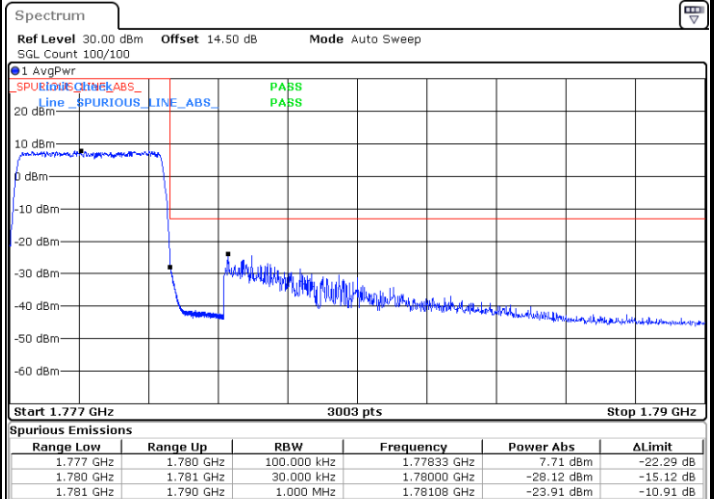

Lowest Band Edge / Full RB

Date: 29.OCT.2021 11:29:53

Highest Band Edge / Full RB

Date: 29.OCT.2021 11:43:41

LTE Band 66 / 3MHz / 16QAM

Lowest Band Edge / 1 RB

Highest Band Edge / 1 RB

Lowest Band Edge / Full RB

Highest Band Edge / Full RB

LTE Band 66 / 3MHz / 64QAM

Lowest Band Edge / 1 RB

Date: 29.OCT.2021 11:49:29

Highest Band Edge / 1 RB

Date: 29.OCT.2021 11:56:04

Lowest Band Edge / Full RB

Date: 29.OCT.2021 11:51:07

Highest Band Edge / Full RB

Date: 29.OCT.2021 11:57:42

LTE Band 66 / 5MHz / QPSK

Lowest Band Edge / 1 RB

Date: 29.OCT.2021 12:10:54

Highest Band Edge / 1 RB

Date: 29.OCT.2021 12:21:42

Lowest Band Edge / Full RB

Date: 29.OCT.2021 12:12:40

Highest Band Edge / Full RB

Date: 29.OCT.2021 12:23:29

LTE Band 66 / 5MHz / 16QAM

Lowest Band Edge / 1RB

Date: 29.OCT.2021 12:11:47

Highest Band Edge / 1 RB

Date: 29.OCT.2021 12:22:36