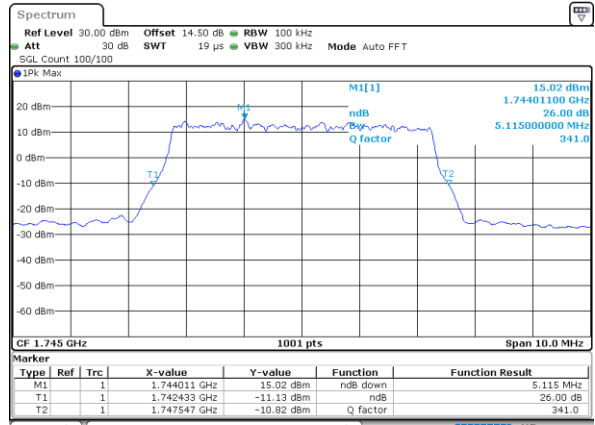

LTE Band 66

Lowest Channel / 5MHz / QPSK

Date: 29\_OCT\_2021 12:09:33

Lowest Channel / 5MHz / 16QAM

Date: 29\_OCT\_2021 12:09:58

Middle Channel / 5MHz / QPSK

Date: 29\_OCT\_2021 12:16:41

Middle Channel / 5MHz / 16QAM

Date: 29\_OCT\_2021 12:17:08

Highest Channel / 5MHz / QPSK

Date: 29\_OCT\_2021 12:20:19

Highest Channel / 5MHz / 16QAM

Date: 29\_OCT\_2021 12:20:46

LTE Band 66

Lowest Channel / 10MHz / QPSK

Date: 29\_OCT\_2021 12:27:30