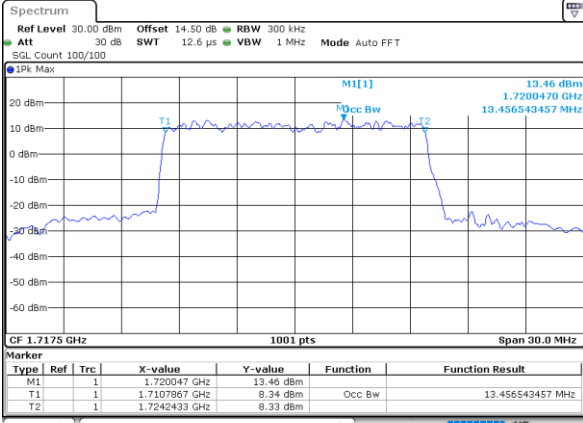

Date: 29.OCT.2021 11:18:38

Highest Channel / 3MHz / 64QAM

Date: 29.OCT.2021 11:54:05

LTE Band 66

Lowest Channel / 5MHz / 64QAM

Date: 29.OCT.2021 11:59:01

Lowest Channel / 10MHz / 64QAM

Date: 29.OCT.2021 12:44:33

Middle Channel / 5MHz / 64QAM

Date: 29.OCT.2021 12:03:02

Middle Channel / 10MHz / 64QAM

Date: 29.OCT.2021 12:47:59

Highest Channel / 5MHz / 64QAM

Date: 29.OCT.2021 12:05:11

Highest Channel / 10MHz / 64QAM

Date: 29.OCT.2021 12:49:38

LTE Band 66

Lowest Channel / 15MHz / 64QAM

Date: 29.OCT.2021 12:53:04

Lowest Channel / 20MHz / 64QAM

Date: 29.OCT.2021 13:57:137

Middle Channel / 15MHz / 64QAM

Date: 29.OCT.2021 12:56:30

Middle Channel / 20MHz / 64QAM