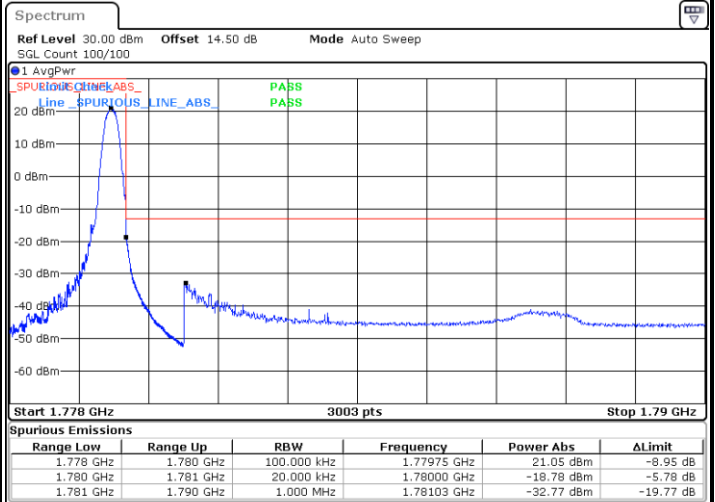

LTE Band 66

Lowest Channel / 15MHz / 64QAM

Date: 29.OCT.2021 12:53:04

Lowest Channel / 20MHz / 64QAM

Date: 29.OCT.2021 13:57:137

Middle Channel / 15MHz / 64QAM

Date: 29.OCT.2021 12:56:30

Middle Channel / 20MHz / 64QAM

# Conducted Band Edge

LTE Band 66 / 1.4MHz / 16QAM

Lowest Band Edge / 1 RB

Date: 29.OCT.2021 10:52:47

Highest Band Edge / 1 RB

Date: 29.OCT.2021 11:06:35

Lowest Band Edge / Full RB

Date: 29.OCT.2021 10:56:03

Highest Band Edge / Full RB

Date: 29.OCT.2021 11:09:51

LTE Band 66 / 1.4MHz / 64QAM

Lowest Band Edge / 1 RB

Date: 29.OCT.2021 11:14:02

Highest Band Edge / 1 RB

Date: 29.OCT.2021 11:20:36

Lowest Band Edge / Full RB

Date: 29.OCT.2021 11:15:40

Highest Band Edge / Full RB

Date: 29.OCT.2021 11:22:15

LTE Band 66 / 3MHz / QPSK

Lowest Band Edge / 1RB

Date: 29.OCT.2021 11:26:37

Highest Band Edge / 1 RB

Date: 29.OCT.2021 11:40:24