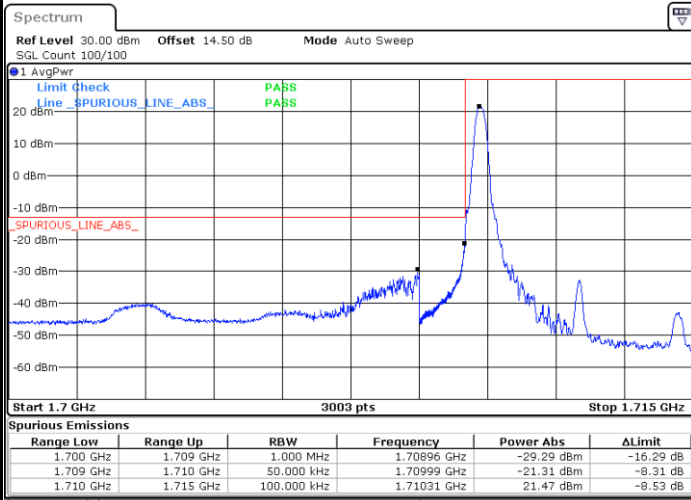

Highest Band Edge / Full RB

LTE Band 66 / 3MHz / 64QAM

Lowest Band Edge / 1 RB

Date: 29.OCT.2021 11:49:29

Highest Band Edge / 1 RB

Date: 29.OCT.2021 11:56:04

Lowest Band Edge / Full RB

Date: 29.OCT.2021 11:51:07

Highest Band Edge / Full RB

Date: 29.OCT.2021 11:57:42

LTE Band 66 / 5MHz / QPSK

Lowest Band Edge / 1 RB

Date: 29.OCT.2021 12:10:54

Highest Band Edge / 1 RB

Date: 29.OCT.2021 12:21:42

Lowest Band Edge / Full RB

Date: 29.OCT.2021 12:12:40

Highest Band Edge / Full RB

Date: 29.OCT.2021 12:23:29

LTE Band 66 / 5MHz / 16QAM

Lowest Band Edge / 1RB

Date: 29.OCT.2021 12:11:47

Highest Band Edge / 1 RB

Date: 29.OCT.2021 12:22:36

Lowest Band Edge / Full RB

Date: 29.OCT.2021 12:13:33

Highest Band Edge / Full RB

Date: 29.OCT.2021 12:24:22

LTE Band 66 / 5MHz / 64QAM

Lowest Band Edge / 1RB

Date: 29.OCT.2021 12:01:00

Highest Band Edge / 1 RB