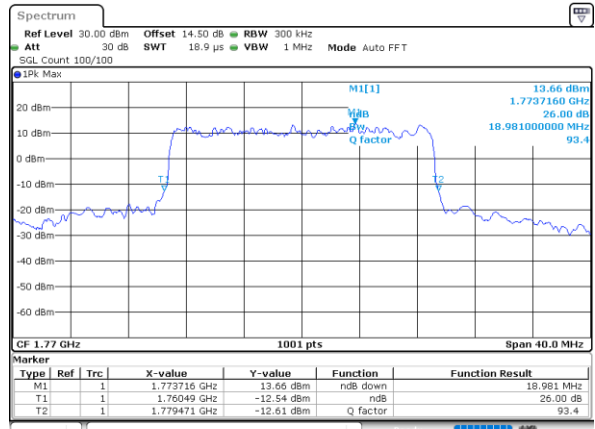

LTE Band 66

Lowest Channel / 20MHz / QPSK

Date: 29\_OCT\_2021 13:20:27

Lowest Channel / 20MHz / 16QAM

Date: 29\_OCT\_2021 13:20:54

Middle Channel / 20MHz / QPSK

Date: 29\_OCT\_2021 13:27:45

Middle Channel / 20MHz / 16QAM

Date: 29\_OCT\_2021 13:28:12

Highest Channel / 20MHz / QPSK

Date: 29\_OCT\_2021 13:31:22

Highest Channel / 20MHz / 16QAM

Date: 29\_OCT\_2021 13:31:49

LTE Band 66

Lowest Channel / 1.4MHz / 64QAM

Date: 29\_OCT.2021 11:12:21