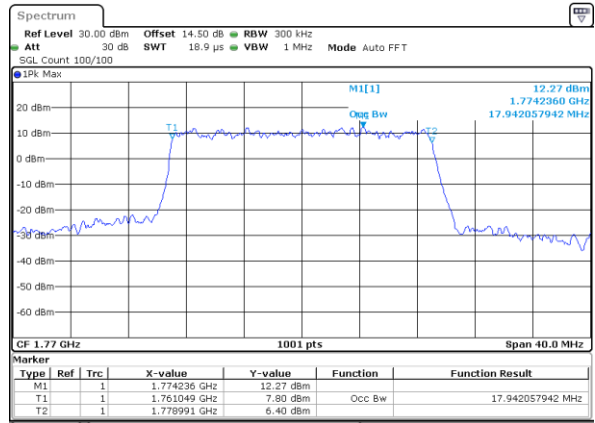

Middle Channel / 5MHz / 64QAM

Date: 29.OCT.2021 12:03:02

Middle Channel / 10MHz / 64QAM

Date: 29.OCT.2021 12:47:59

Highest Channel / 5MHz / 64QAM

Date: 29.OCT.2021 12:05:11

Highest Channel / 10MHz / 64QAM

Date: 29.OCT.2021 12:49:38

LTE Band 66

Lowest Channel / 15MHz / 64QAM

Date: 29.OCT.2021 12:53:04

Lowest Channel / 20MHz / 64QAM

Date: 29.OCT.2021 13:57:137

Middle Channel / 15MHz / 64QAM

Date: 29.OCT.2021 12:56:30

Middle Channel / 20MHz / 64QAM

Date: 29.OCT.2021 13:41:102

Highest Channel / 15MHz / 64QAM

Date: 29.OCT.2021 12:58:09

Highest Channel / 20MHz / 64QAM

Date: 29.OCT.2021 13:42:140

# Conducted Band Edge

LTE Band 66 / 1.4MHz / 16QAM

Lowest Band Edge / 1 RB

Date: 29.OCT.2021 10:52:47

Highest Band Edge / 1 RB

Date: 29.OCT.2021 11:06:35

Lowest Band Edge / Full RB

Date: 29.OCT.2021 10:56:03