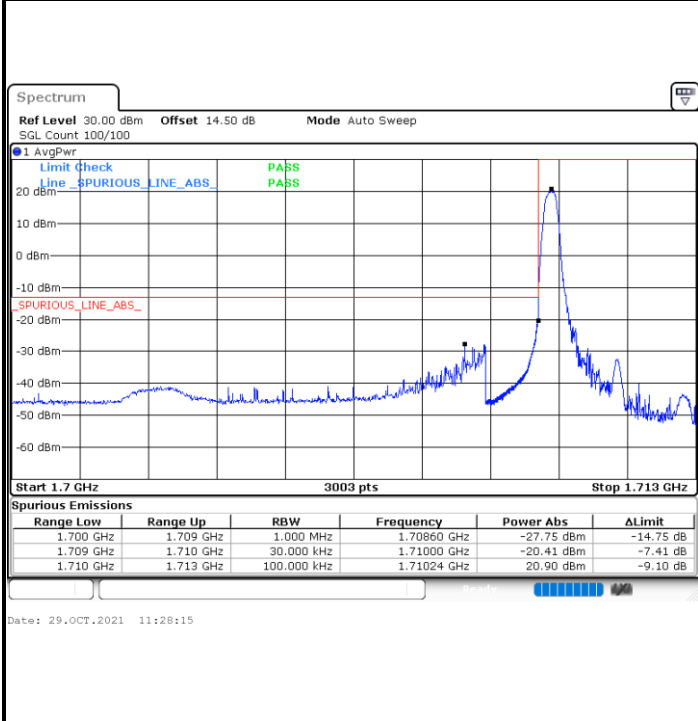

Date: 29.OCT.2021 11:15:40

Highest Band Edge / Full RB

Date: 29.OCT.2021 11:22:15

LTE Band 66 / 3MHz / QPSK

Lowest Band Edge / 1RB

Date: 29.OCT.2021 11:26:37

Highest Band Edge / 1 RB

Date: 29.OCT.2021 11:40:24

Lowest Band Edge / Full RB

Date: 29.OCT.2021 11:29:53

Highest Band Edge / Full RB

Date: 29.OCT.2021 11:43:41

LTE Band 66 / 3MHz / 16QAM

Lowest Band Edge / 1 RB

Highest Band Edge / 1 RB

Lowest Band Edge / Full RB

Highest Band Edge / Full RB

LTE Band 66 / 3MHz / 64QAM

Lowest Band Edge / 1 RB

Date: 29.OCT.2021 11:49:29

Highest Band Edge / 1 RB

Date: 29.OCT.2021 11:56:04

Lowest Band Edge / Full RB

Date: 29.OCT.2021 11:51:07

Highest Band Edge / Full RB

Date: 29.OCT.2021 11:57:42

LTE Band 66 / 5MHz / QPSK

Lowest Band Edge / 1 RB

Date: 29.OCT.2021 12:10:54

Highest Band Edge / 1 RB

Date: 29.OCT.2021 12:21:42

Lowest Band Edge / Full RB