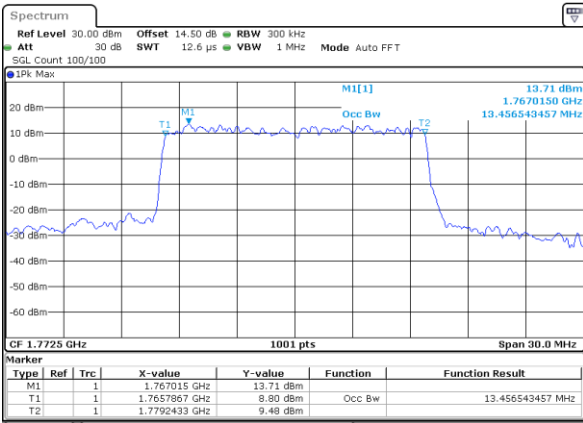

Middle Channel / 5MHz / 64QAM

Date: 29.OCT.2021 12:03:02

Middle Channel / 10MHz / 64QAM

Date: 29.OCT.2021 12:47:59

Highest Channel / 5MHz / 64QAM

Date: 29.OCT.2021 12:05:11

Highest Channel / 10MHz / 64QAM

Date: 29.OCT.2021 12:49:38

LTE Band 66

Lowest Channel / 15MHz / 64QAM

Date: 29.OCT.2021 12:53:04

Lowest Channel / 20MHz / 64QAM

Date: 29.OCT.2021 13:57:137

Middle Channel / 15MHz / 64QAM

Date: 29.OCT.2021 12:56:30

Middle Channel / 20MHz / 64QAM

Date: 29.OCT.2021 13:41:102

Highest Channel / 15MHz / 64QAM

Date: 29.OCT.2021 12:58:09

Highest Channel / 20MHz / 64QAM

Date: 29.OCT.2021 13:42:140

# Conducted Band Edge

LTE Band 66 / 1.4MHz / 16QAM

Lowest Band Edge / 1 RB

Date: 29.OCT.2021 10:52:47

Highest Band Edge / 1 RB

Date: 29.OCT.2021 11:06:35

Lowest Band Edge / Full RB

Date: 29.OCT.2021 10:56:03