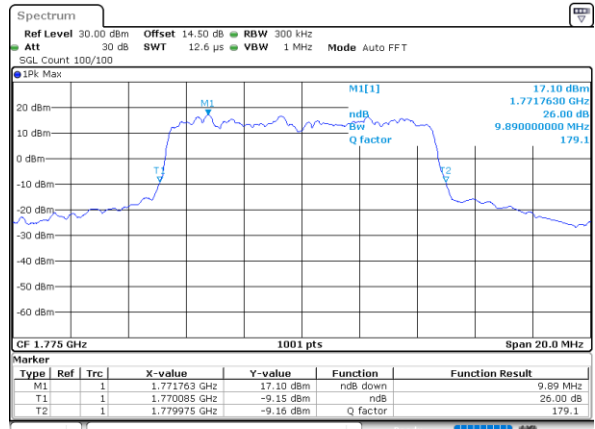

Date: 29\_OCT\_2021 12:17:08

Highest Channel / 5MHz / QPSK

Date: 29\_OCT\_2021 12:20:19

Highest Channel / 5MHz / 16QAM

Date: 29\_OCT\_2021 12:20:46

LTE Band 66

Lowest Channel / 10MHz / QPSK

Date: 29\_OCT\_2021 12:27:30

Lowest Channel / 10MHz / 16QAM

Date: 29\_OCT\_2021 12:27:58

Middle Channel / 10MHz / QPSK

Date: 29\_OCT\_2021 12:34:40

Middle Channel / 10MHz / 16QAM

Date: 29\_OCT\_2021 12:35:08

Highest Channel / 10MHz / QPSK

Date: 29\_OCT\_2021 12:38:18

Highest Channel / 10MHz / 16QAM

Date: 29\_OCT\_2021 12:38:45

LTE Band 66

Lowest Channel / 15MHz / QPSK

Date: 29.OCT.2021 13:02:29

Lowest Channel / 15MHz / 16QAM

Date: 29.OCT.2021 13:02:56