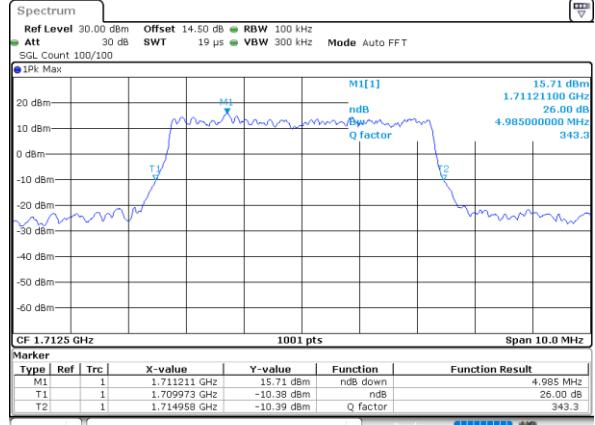

LTE Band 66

Lowest Channel / 5MHz / QPSK

Date: 29\_OCT\_2021 12:09:33

Lowest Channel / 5MHz / 16QAM

Date: 29\_OCT\_2021 12:09:58

Middle Channel / 5MHz / QPSK

Date: 29\_OCT\_2021 12:16:41

Middle Channel / 5MHz / 16QAM

Date: 29\_OCT\_2021 12:17:08

Highest Channel / 5MHz / QPSK

Date: 29\_OCT\_2021 12:20:19

Highest Channel / 5MHz / 16QAM

Date: 29\_OCT\_2021 12:20:46

LTE Band 66

Lowest Channel / 10MHz / QPSK

Date: 29\_OCT\_2021 12:27:30