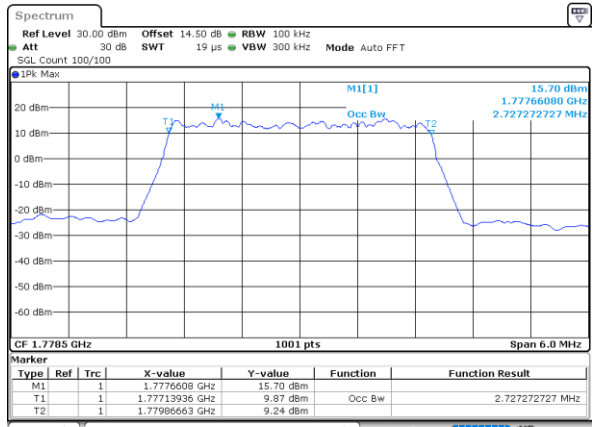

Middle Channel / 20MHz / 16QAM

Date: 29.OCT.2021 13:27:17

Highest Channel / 20MHz / QPSK

Date: 29.OCT.2021 13:30:27

Highest Channel / 20MHz / 16QAM

Date: 29.OCT.2021 13:30:54

LTE Band 66

Lowest Channel / 1.4MHz / 64QAM

Date: 29.OCT.2021 11:12:04

Lowest Channel / 3MHz / 64QAM

Date: 29.OCT.2021 11:47:31

Middle Channel / 1.4MHz / 64QAM

Date: 29.OCT.2021 11:16:59

Middle Channel / 3MHz / 64QAM

Date: 29.OCT.2021 11:52:26

Highest Channel / 1.4MHz / 64QAM

Date: 29.OCT.2021 11:18:38

Highest Channel / 3MHz / 64QAM

Date: 29.OCT.2021 11:54:05

LTE Band 66

Lowest Channel / 5MHz / 64QAM

Date: 29.OCT.2021 11:59:01

Lowest Channel / 10MHz / 64QAM

Date: 29.OCT.2021 12:44:33