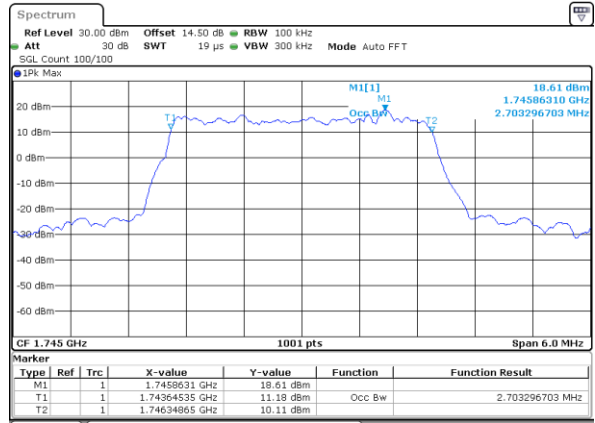

Date: 29\_OCT.2021 10:58:44

Highest Channel / 1.4MHz / QPSK

Date: 29\_OCT.2021 11:01:54

Highest Channel / 1.4MHz / 16QAM

Date: 29\_OCT.2021 11:02:21

LTE Band 66

Lowest Channel / 3MHz / QPSK

Date: 29.OCT.2021 11:23:34

Lowest Channel / 3MHz / 16QAM

Date: 29.OCT.2021 11:24:01

Middle Channel / 3MHz / QPSK

Date: 29.OCT.2021 11:33:44

Middle Channel / 3MHz / 16QAM

Date: 29.OCT.2021 11:34:11

Highest Channel / 3MHz / QPSK

Date: 29.OCT.2021 11:37:21

Highest Channel / 3MHz / 16QAM

Date: 29.OCT.2021 11:37:48

LTE Band 66

Lowest Channel / 5MHz / QPSK

Date: 29.OCT.2021 12:08:36

Lowest Channel / 5MHz / 16QAM

Date: 29.OCT.2021 12:09:03

Middle Channel / 5MHz / QPSK

Date: 29.OCT.2021 12:15:46

Middle Channel / 5MHz / 16QAM

Date: 29.OCT.2021 12:16:13

Highest Channel / 5MHz / QPSK

Date: 29.OCT.2021 12:19:24

Highest Channel / 5MHz / 16QAM

Date: 29.OCT.2021 12:19:52

LTE Band 66