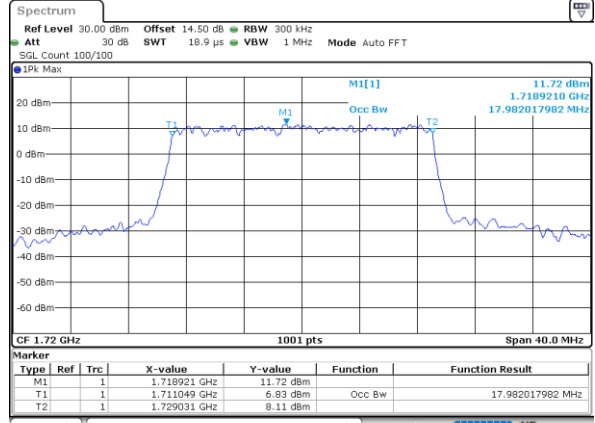

Date: 29.OCT.2021 11:18:38

Highest Channel / 3MHz / 64QAM

Date: 29.OCT.2021 11:54:05

LTE Band 66

Lowest Channel / 5MHz / 64QAM

Date: 29.OCT.2021 11:59:01

Lowest Channel / 10MHz / 64QAM

Date: 29.OCT.2021 12:44:33

Middle Channel / 5MHz / 64QAM

Date: 29.OCT.2021 12:03:02

Middle Channel / 10MHz / 64QAM

Date: 29.OCT.2021 12:47:59

Highest Channel / 5MHz / 64QAM

Date: 29.OCT.2021 12:05:11

Highest Channel / 10MHz / 64QAM

Date: 29.OCT.2021 12:49:38

LTE Band 66

Lowest Channel / 15MHz / 64QAM

Date: 29.OCT.2021 12:53:04

Lowest Channel / 20MHz / 64QAM

Date: 29.OCT.2021 13:57:137

Middle Channel / 15MHz / 64QAM

Date: 29.OCT.2021 12:56:30

Middle Channel / 20MHz / 64QAM