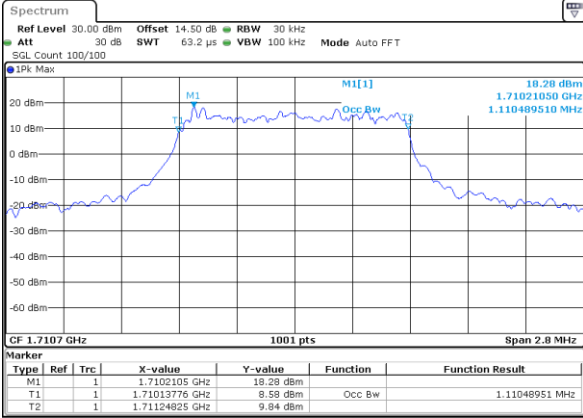

Middle Channel / 20MHz / 64QAM

Date: 29\_OCT.2021 13:41:20

Highest Channel / 15MHz / 64QAM

Date: 29\_OCT.2021 12:58:26

Highest Channel / 20MHz / 64QAM

Date: 29\_OCT.2021 13:42:58

### Occupied Bandwidth

Mode	LTE Band 66 : 99%OBW(MHz)											
BW	1.4MHz		3MHz		5MHz		10MHz		15MHz		20MHz	
Mod.	QPSK	16QAM	QPSK	16QAM	QPSK	16QAM	QPSK	16QAM	QPSK	16QAM	QPSK	16QAM
Lowest CH	1.11	1.10	2.72	2.73	4.49	4.50	9.03	9.03	13.52	13.43	17.90	17.90
Middle CH	1.09	1.10	2.76	2.70	4.47	4.49	9.05	9.07	13.43	13.43	17.86	17.98
Highest CH	1.09	1.09	2.73	2.72	4.49	4.50	9.09	9.05	13.46	13.49	17.90	17.90
Mode	LTE Band 66 : 99%OBW(MHz)											
BW	1.4MHz		3MHz		5MHz		10MHz		15MHz		20MHz	
Mod.	64QAM		64QAM		64QAM		64QAM		64QAM		64QAM	
Lowest CH	1.11	-	2.72	-	4.49	-	9.03	-	13.46	-	17.98	-
Middle CH	1.10	-	2.75	-	4.51	-	9.05	-	13.49	-	17.90	-
Highest CH	1.09	-	2.73	-	4.49	-	9.03	-	13.46	-	17.94	-

LTE Band 66

Lowest Channel / 1.4MHz / QPSK

Date: 29\_OCT.2021 10:48:05

Lowest Channel / 1.4MHz / 16QAM

Date: 29\_OCT.2021 10:48:33

Middle Channel / 1.4MHz / QPSK

Date: 29\_OCT.2021 10:58:17

Middle Channel / 1.4MHz / 16QAM

Date: 29\_OCT.2021 10:58:44

Highest Channel / 1.4MHz / QPSK

Date: 29\_OCT.2021 11:01:54

Highest Channel / 1.4MHz / 16QAM

Date: 29\_OCT.2021 11:02:21

LTE Band 66

Lowest Channel / 3MHz / QPSK

Date: 29.OCT.2021 11:23:34