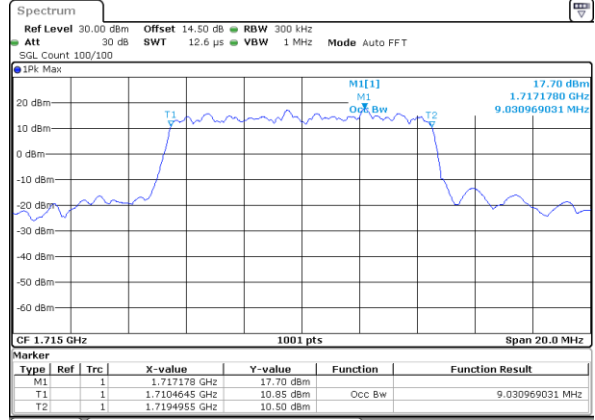

Lowest Channel / 10MHz / 16QAM

Date: 29.OCT.2021 12:27:03