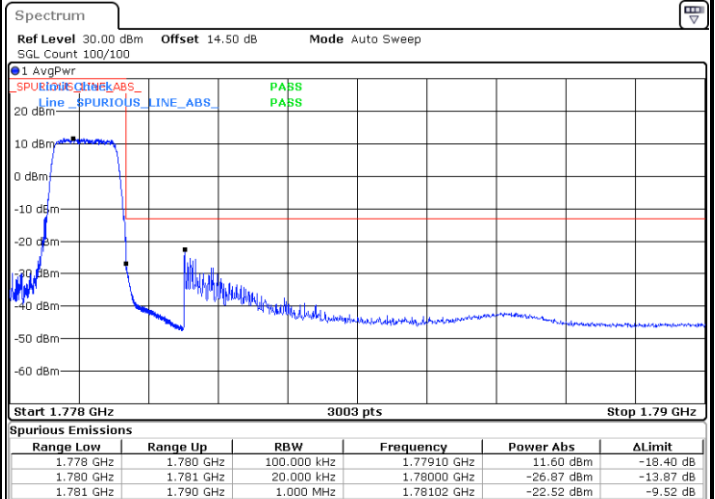

# Conducted Band Edge

LTE Band 66 / 1.4MHz / 16QAM

Lowest Band Edge / 1 RB

Date: 29.OCT.2021 10:52:47

Highest Band Edge / 1 RB

Date: 29.OCT.2021 11:06:35

Lowest Band Edge / Full RB

Date: 29.OCT.2021 10:56:03

Highest Band Edge / Full RB

Date: 29.OCT.2021 11:09:51

LTE Band 66 / 1.4MHz / 64QAM

Lowest Band Edge / 1 RB

Date: 29.OCT.2021 11:14:02

Highest Band Edge / 1 RB

Date: 29.OCT.2021 11:20:36

Lowest Band Edge / Full RB

Date: 29.OCT.2021 11:15:40

Highest Band Edge / Full RB

Date: 29.OCT.2021 11:22:15

LTE Band 66 / 3MHz / QPSK

Lowest Band Edge / 1RB

Date: 29.OCT.2021 11:26:37

Highest Band Edge / 1 RB

Date: 29.OCT.2021 11:40:24

Lowest Band Edge / Full RB

Date: 29.OCT.2021 11:29:53

Highest Band Edge / Full RB

Date: 29.OCT.2021 11:43:41

LTE Band 66 / 3MHz / 16QAM

Lowest Band Edge / 1 RB

Highest Band Edge / 1 RB

Lowest Band Edge / Full RB