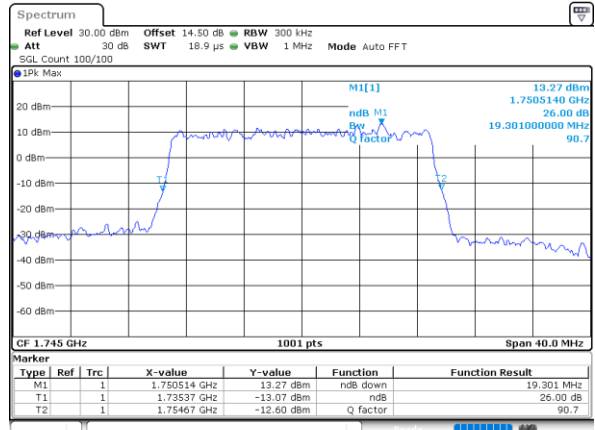

Date: 29\_OCT.2021 12:49:56

LTE Band 66

Lowest Channel / 15MHz / 64QAM

Date: 29\_OCT.2021 12:53:22

Lowest Channel / 20MHz / 64QAM

Date: 29\_OCT.2021 13:37:54

Middle Channel / 15MHz / 64QAM

Date: 29\_OCT.2021 12:56:47

Middle Channel / 20MHz / 64QAM

Date: 29\_OCT.2021 13:41:20

Highest Channel / 15MHz / 64QAM

Date: 29\_OCT.2021 12:58:26

Highest Channel / 20MHz / 64QAM

Date: 29\_OCT.2021 13:42:58

### Occupied Bandwidth

Mode	LTE Band 66 : 99%OBW(MHz)											
BW	1.4MHz		3MHz		5MHz		10MHz		15MHz		20MHz	
Mod.	QPSK	16QAM	QPSK	16QAM	QPSK	16QAM	QPSK	16QAM	QPSK	16QAM	QPSK	16QAM
Lowest CH	1.11	1.10	2.72	2.73	4.49	4.50	9.03	9.03	13.52	13.43	17.90	17.90
Middle CH	1.09	1.10	2.76	2.70	4.47	4.49	9.05	9.07	13.43	13.43	17.86	17.98
Highest CH	1.09	1.09	2.73	2.72	4.49	4.50	9.09	9.05	13.46	13.49	17.90	17.90
Mode	LTE Band 66 : 99%OBW(MHz)											
BW	1.4MHz		3MHz		5MHz		10MHz		15MHz		20MHz	
Mod.	64QAM		64QAM		64QAM		64QAM		64QAM		64QAM	
Lowest CH	1.11	-	2.72	-	4.49	-	9.03	-	13.46	-	17.98	-
Middle CH	1.10	-	2.75	-	4.51	-	9.05	-	13.49	-	17.90	-
Highest CH	1.09	-	2.73	-	4.49	-	9.03	-	13.46	-	17.94	-