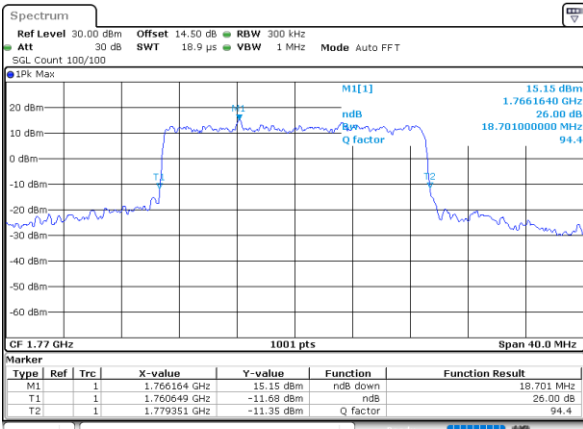

LTE Band 66

Lowest Channel / 20MHz / QPSK

Date: 29\_OCT\_2021 13:20:27

Lowest Channel / 20MHz / 16QAM

Date: 29\_OCT\_2021 13:20:54

Middle Channel / 20MHz / QPSK

Date: 29\_OCT\_2021 13:27:45

Middle Channel / 20MHz / 16QAM

Date: 29\_OCT\_2021 13:28:12

Highest Channel / 20MHz / QPSK

Date: 29\_OCT\_2021 13:31:22

Highest Channel / 20MHz / 16QAM

Date: 29\_OCT\_2021 13:31:49

LTE Band 66

Lowest Channel / 1.4MHz / 64QAM

Date: 29\_OCT.2021 11:12:21