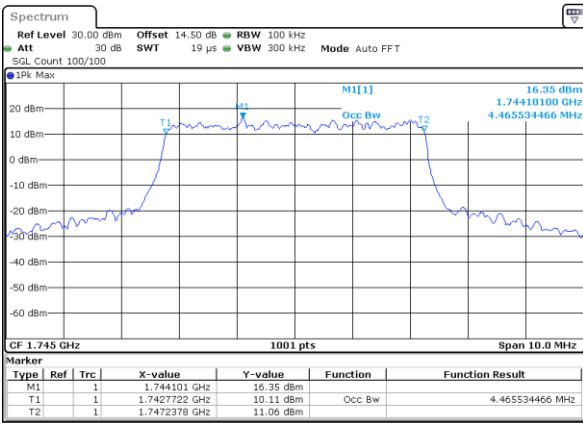

Highest Channel / 3MHz / 16QAM

Date: 29.OCT.2021 11:37:48

LTE Band 66

Lowest Channel / 5MHz / QPSK

Date: 29.OCT.2021 12:08:36

Lowest Channel / 5MHz / 16QAM

Date: 29.OCT.2021 12:09:03

Middle Channel / 5MHz / QPSK

Date: 29.OCT.2021 12:15:46

Middle Channel / 5MHz / 16QAM

Date: 29.OCT.2021 12:16:13

Highest Channel / 5MHz / QPSK

Date: 29.OCT.2021 12:19:24

Highest Channel / 5MHz / 16QAM

Date: 29.OCT.2021 12:19:52

LTE Band 66