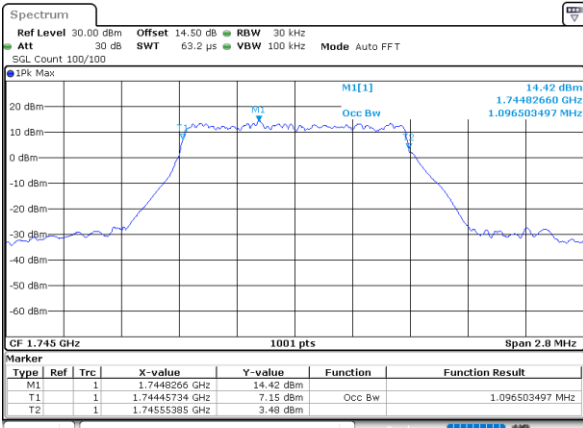

Date: 29.OCT.2021 13:12:48

LTE Band 66

Lowest Channel / 20MHz / QPSK

Date: 29.OCT.2021 13:19:32

Lowest Channel / 20MHz / 16QAM

Date: 29.OCT.2021 13:19:59

Middle Channel / 20MHz / QPSK

Date: 29.OCT.2021 13:26:50

Middle Channel / 20MHz / 16QAM

Date: 29.OCT.2021 13:27:17

Highest Channel / 20MHz / QPSK

Date: 29.OCT.2021 13:30:27

Highest Channel / 20MHz / 16QAM

Date: 29.OCT.2021 13:30:54

LTE Band 66

Lowest Channel / 1.4MHz / 64QAM

Date: 29.OCT.2021 11:12:04

Lowest Channel / 3MHz / 64QAM

Date: 29.OCT.2021 11:47:31

Middle Channel / 1.4MHz / 64QAM

Date: 29.OCT.2021 11:16:59

Middle Channel / 3MHz / 64QAM

Date: 29.OCT.2021 11:52:26

Highest Channel / 1.4MHz / 64QAM

Date: 29.OCT.2021 11:18:38

Highest Channel / 3MHz / 64QAM

Date: 29.OCT.2021 11:54:05

LTE Band 66

Lowest Channel / 5MHz / 64QAM

Date: 29.OCT.2021 11:59:01

Lowest Channel / 10MHz / 64QAM

Date: 29.OCT.2021 12:44:33