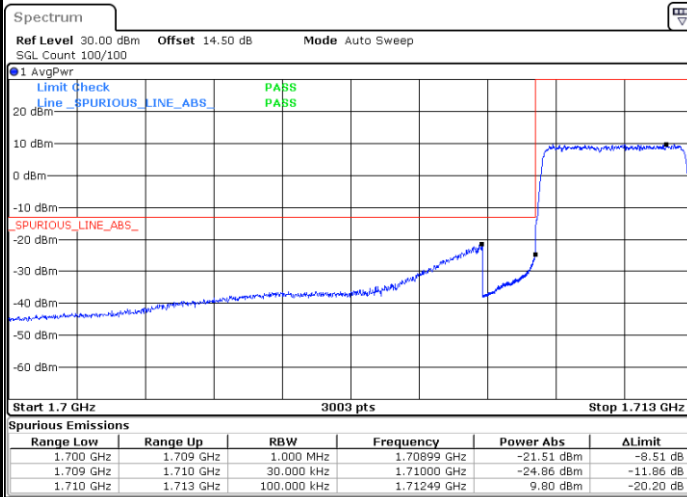

Highest Band Edge / Full RB

Date: 29.OCT.2021 11:09:51

LTE Band 66 / 1.4MHz / 64QAM

Lowest Band Edge / 1 RB

Date: 29.OCT.2021 11:14:02

Highest Band Edge / 1 RB

Date: 29.OCT.2021 11:20:36

Lowest Band Edge / Full RB

Date: 29.OCT.2021 11:15:40

Highest Band Edge / Full RB

Date: 29.OCT.2021 11:22:15

LTE Band 66 / 3MHz / QPSK

Lowest Band Edge / 1RB

Date: 29.OCT.2021 11:26:37

Highest Band Edge / 1 RB

Date: 29.OCT.2021 11:40:24

Lowest Band Edge / Full RB

Date: 29.OCT.2021 11:29:53

Highest Band Edge / Full RB

Date: 29.OCT.2021 11:43:41

LTE Band 66 / 3MHz / 16QAM

Lowest Band Edge / 1 RB

Highest Band Edge / 1 RB

Lowest Band Edge / Full RB

Highest Band Edge / Full RB

LTE Band 66 / 3MHz / 64QAM

Lowest Band Edge / 1 RB

Date: 29.OCT.2021 11:49:29

Highest Band Edge / 1 RB

Date: 29.OCT.2021 11:56:04

Lowest Band Edge / Full RB

Date: 29.OCT.2021 11:51:07