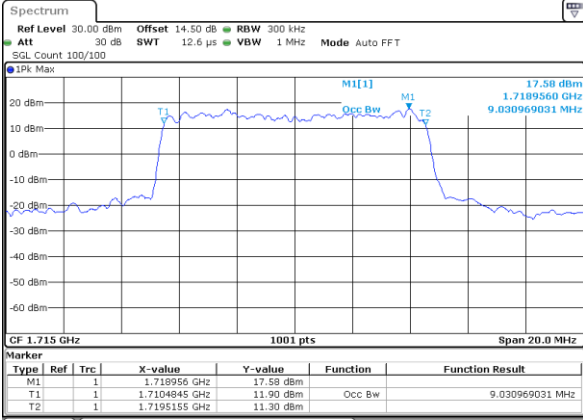

LTE Band 66

Lowest Channel / 10MHz / QPSK

Date: 29.OCT.2021 12:26:36