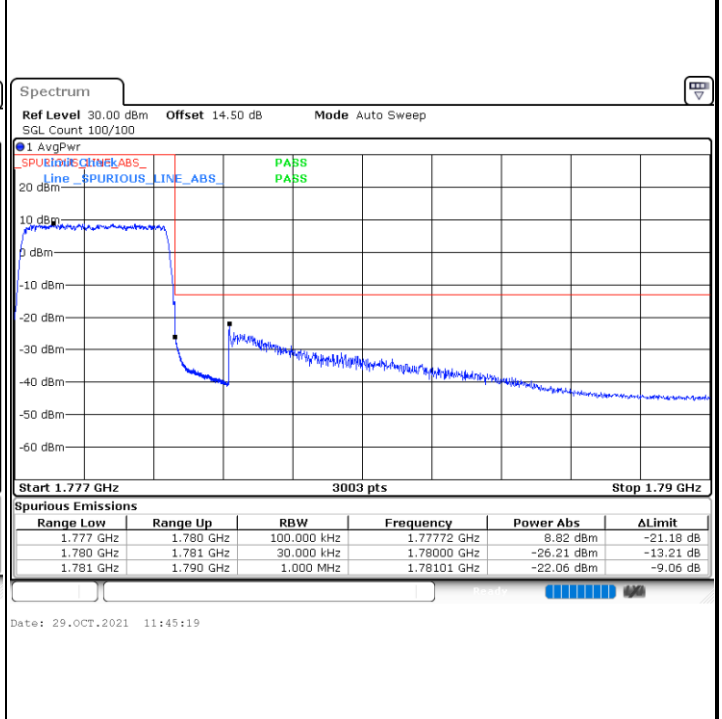

Date: 29.OCT.2021 11:15:40

Highest Band Edge / Full RB

Date: 29.OCT.2021 11:22:15

LTE Band 66 / 3MHz / QPSK

Lowest Band Edge / 1RB

Date: 29.OCT.2021 11:26:37

Highest Band Edge / 1 RB

Date: 29.OCT.2021 11:40:24

Lowest Band Edge / Full RB

Date: 29.OCT.2021 11:29:53

Highest Band Edge / Full RB

Date: 29.OCT.2021 11:43:41

LTE Band 66 / 3MHz / 16QAM

Lowest Band Edge / 1 RB

Highest Band Edge / 1 RB

Lowest Band Edge / Full RB

Highest Band Edge / Full RB

LTE Band 66 / 3MHz / 64QAM

Lowest Band Edge / 1 RB

Date: 29.OCT.2021 11:49:29

Highest Band Edge / 1 RB

Date: 29.OCT.2021 11:56:04

Lowest Band Edge / Full RB

Date: 29.OCT.2021 11:51:07

Highest Band Edge / Full RB

Date: 29.OCT.2021 11:57:42

LTE Band 66 / 5MHz / QPSK

Lowest Band Edge / 1 RB

Date: 29.OCT.2021 12:10:54

Highest Band Edge / 1 RB

Date: 29.OCT.2021 12:21:42

Lowest Band Edge / Full RB