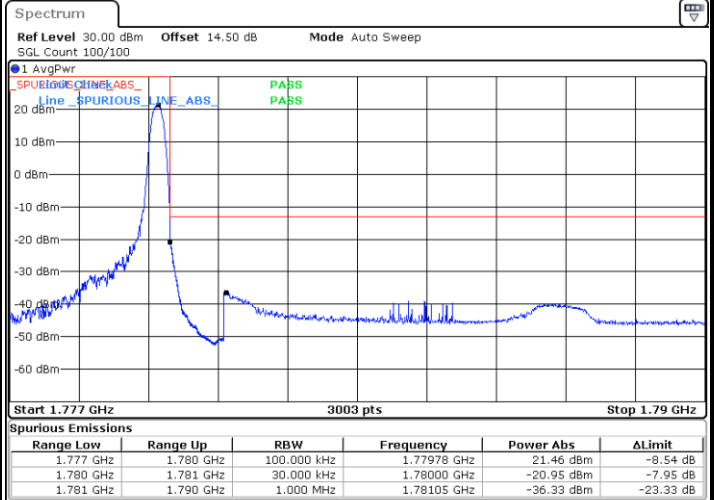

Highest Band Edge / Full RB

Date: 29.OCT.2021 11:09:51

LTE Band 66 / 1.4MHz / 64QAM

Lowest Band Edge / 1 RB

Date: 29.OCT.2021 11:14:02

Highest Band Edge / 1 RB

Date: 29.OCT.2021 11:20:36

Lowest Band Edge / Full RB

Date: 29.OCT.2021 11:15:40

Highest Band Edge / Full RB

Date: 29.OCT.2021 11:22:15

LTE Band 66 / 3MHz / QPSK

Lowest Band Edge / 1RB

Date: 29.OCT.2021 11:26:37

Highest Band Edge / 1 RB

Date: 29.OCT.2021 11:40:24

Lowest Band Edge / Full RB

Date: 29.OCT.2021 11:29:53

Highest Band Edge / Full RB

Date: 29.OCT.2021 11:43:41

LTE Band 66 / 3MHz / 16QAM

Lowest Band Edge / 1 RB

Highest Band Edge / 1 RB

Lowest Band Edge / Full RB

Highest Band Edge / Full RB

LTE Band 66 / 3MHz / 64QAM

Lowest Band Edge / 1 RB

Date: 29.OCT.2021 11:49:29

Highest Band Edge / 1 RB

Date: 29.OCT.2021 11:56:04

Lowest Band Edge / Full RB

Date: 29.OCT.2021 11:51:07