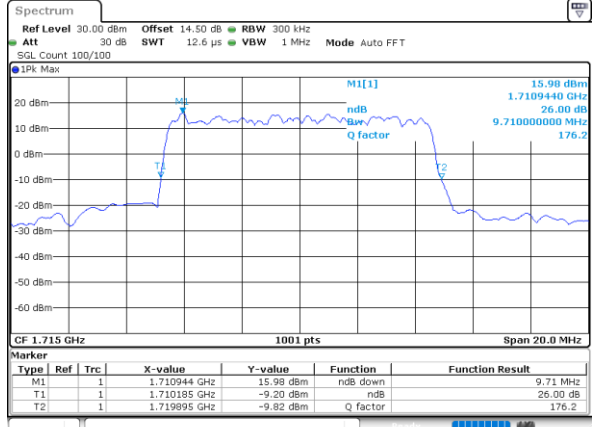

Date: 29\_OCT.2021 11:18:55

Highest Channel / 3MHz / 64QAM

Date: 29\_OCT.2021 11:54:23

LTE Band 66

Lowest Channel / 5MHz / 64QAM

Date: 29\_OCT.2021 11:59:19

Lowest Channel / 10MHz / 64QAM

Date: 29\_OCT.2021 12:44:51