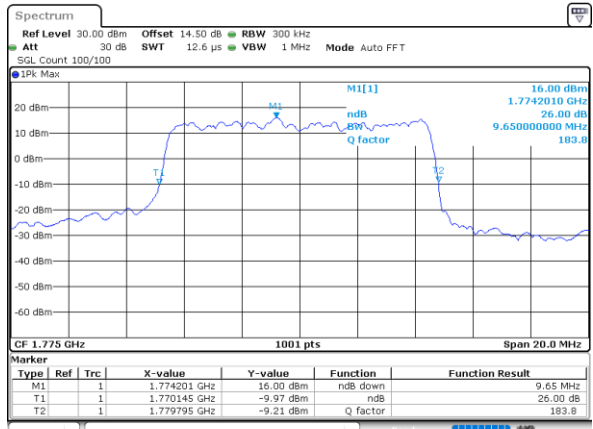

Date: 29\_OCT.2021 11:18:55

Highest Channel / 3MHz / 64QAM

Date: 29\_OCT.2021 11:54:23

LTE Band 66

Lowest Channel / 5MHz / 64QAM

Date: 29\_OCT.2021 11:59:19

Lowest Channel / 10MHz / 64QAM

Date: 29\_OCT.2021 12:44:51

Middle Channel / 5MHz / 64QAM

Date: 29\_OCT.2021 12:03:49

Middle Channel / 10MHz / 64QAM

Date: 29\_OCT.2021 12:48:16

Highest Channel / 5MHz / 64QAM

Date: 29\_OCT.2021 12:05:28

Highest Channel / 10MHz / 64QAM

Date: 29\_OCT.2021 12:49:56

LTE Band 66

Lowest Channel / 15MHz / 64QAM

Date: 29\_OCT.2021 12:53:22

Lowest Channel / 20MHz / 64QAM

Date: 29\_OCT.2021 13:37:54

Middle Channel / 15MHz / 64QAM

Date: 29\_OCT.2021 12:56:47