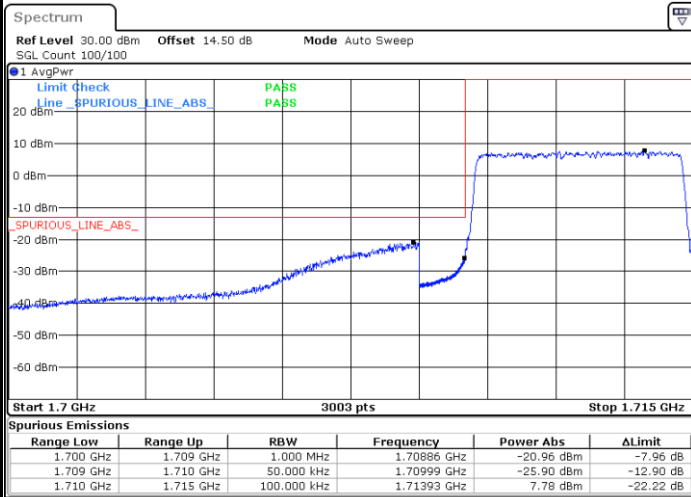

Highest Band Edge / Full RB

LTE Band 66 / 3MHz / 64QAM

Lowest Band Edge / 1 RB

Date: 29.OCT.2021 11:49:29

Highest Band Edge / 1 RB

Date: 29.OCT.2021 11:56:04

Lowest Band Edge / Full RB

Date: 29.OCT.2021 11:51:07

Highest Band Edge / Full RB

Date: 29.OCT.2021 11:57:42

LTE Band 66 / 5MHz / QPSK

Lowest Band Edge / 1 RB

Date: 29.OCT.2021 12:10:54

Highest Band Edge / 1 RB

Date: 29.OCT.2021 12:21:42

Lowest Band Edge / Full RB

Date: 29.OCT.2021 12:12:40

Highest Band Edge / Full RB

Date: 29.OCT.2021 12:23:29

LTE Band 66 / 5MHz / 16QAM

Lowest Band Edge / 1RB

Date: 29.OCT.2021 12:11:47

Highest Band Edge / 1 RB

Date: 29.OCT.2021 12:22:36

Lowest Band Edge / Full RB

Date: 29.OCT.2021 12:13:33

Highest Band Edge / Full RB

Date: 29.OCT.2021 12:24:22

LTE Band 66 / 5MHz / 64QAM

Lowest Band Edge / 1RB

Date: 29.OCT.2021 12:01:00

Highest Band Edge / 1 RB