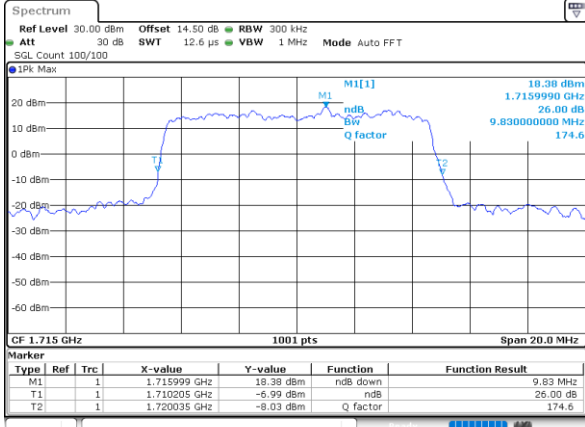

Date: 29\_OCT\_2021 12:17:08

Highest Channel / 5MHz / QPSK

Date: 29\_OCT\_2021 12:20:19

Highest Channel / 5MHz / 16QAM

Date: 29\_OCT\_2021 12:20:46

LTE Band 66

Lowest Channel / 10MHz / QPSK

Date: 29\_OCT\_2021 12:27:30