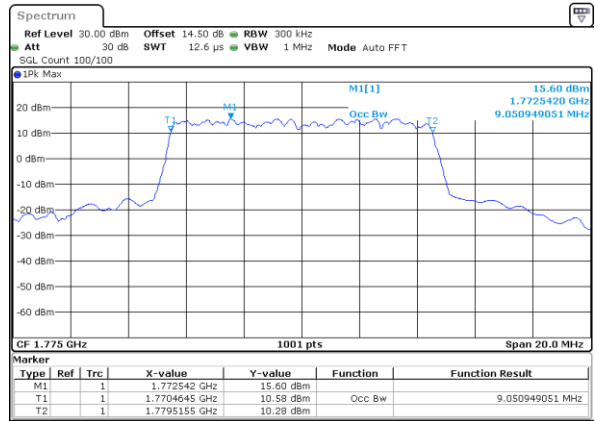

Date: 29.OCT.2021 12:15:46

Middle Channel / 5MHz / 16QAM

Date: 29.OCT.2021 12:16:13

Highest Channel / 5MHz / QPSK

Date: 29.OCT.2021 12:19:24

Highest Channel / 5MHz / 16QAM

Date: 29.OCT.2021 12:19:52

LTE Band 66

Lowest Channel / 10MHz / QPSK

Date: 29.OCT.2021 12:26:36

Lowest Channel / 10MHz / 16QAM

Date: 29.OCT.2021 12:27:03

Middle Channel / 10MHz / QPSK

Date: 29.OCT.2021 12:33:46

Middle Channel / 10MHz / 16QAM

Date: 29.OCT.2021 12:34:13

Highest Channel / 10MHz / QPSK

Date: 29.OCT.2021 12:37:23

Highest Channel / 10MHz / 16QAM

Date: 29.OCT.2021 12:37:50

LTE Band 66

Lowest Channel / 15MHz / QPSK

Date: 29.OCT.2021 13:01:34

Lowest Channel / 15MHz / 16QAM