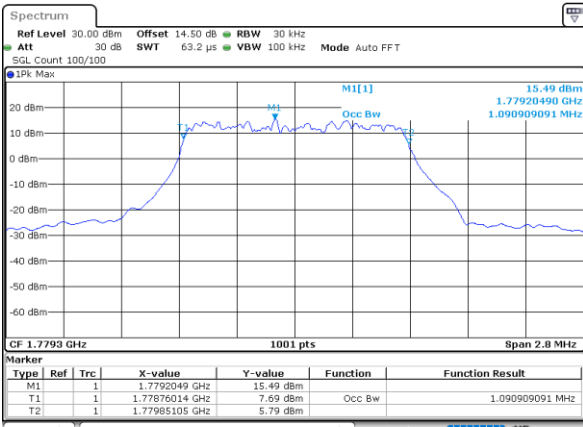

Middle Channel / 20MHz / 16QAM

Date: 29.OCT.2021 13:27:17

Highest Channel / 20MHz / QPSK

Date: 29.OCT.2021 13:30:27

Highest Channel / 20MHz / 16QAM

Date: 29.OCT.2021 13:30:54

LTE Band 66

Lowest Channel / 1.4MHz / 64QAM

Date: 29.OCT.2021 11:12:04

Lowest Channel / 3MHz / 64QAM

Date: 29.OCT.2021 11:47:31

Middle Channel / 1.4MHz / 64QAM

Date: 29.OCT.2021 11:16:59

Middle Channel / 3MHz / 64QAM

Date: 29.OCT.2021 11:52:26

Highest Channel / 1.4MHz / 64QAM

Date: 29.OCT.2021 11:18:38

Highest Channel / 3MHz / 64QAM

Date: 29.OCT.2021 11:54:05

LTE Band 66

Lowest Channel / 5MHz / 64QAM

Date: 29.OCT.2021 11:59:01

Lowest Channel / 10MHz / 64QAM

Date: 29.OCT.2021 12:44:33