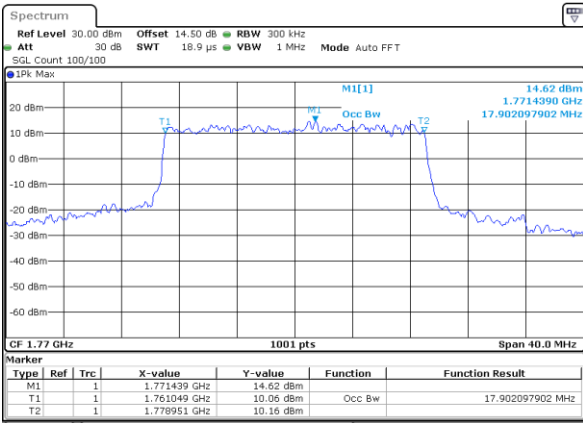

Date: 29.OCT.2021 13:12:48

LTE Band 66

Lowest Channel / 20MHz / QPSK

Date: 29.OCT.2021 13:19:32

Lowest Channel / 20MHz / 16QAM

Date: 29.OCT.2021 13:19:59

Middle Channel / 20MHz / QPSK

Date: 29.OCT.2021 13:26:50

Middle Channel / 20MHz / 16QAM

Date: 29.OCT.2021 13:27:17

Highest Channel / 20MHz / QPSK

Date: 29.OCT.2021 13:30:27

Highest Channel / 20MHz / 16QAM

Date: 29.OCT.2021 13:30:54

LTE Band 66

Lowest Channel / 1.4MHz / 64QAM