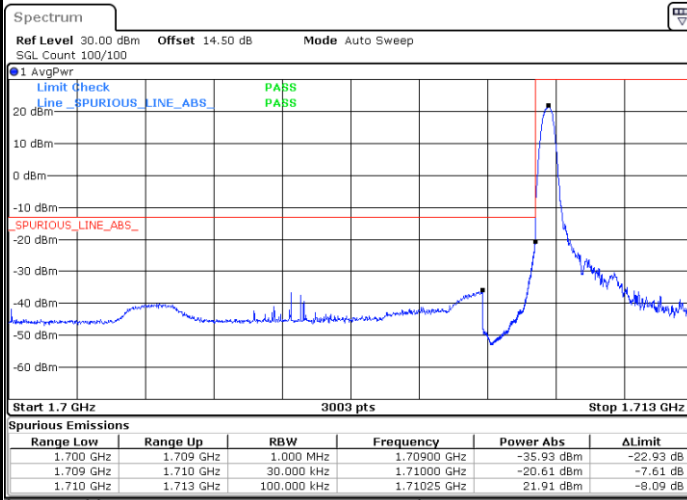

Highest Band Edge / Full RB

Date: 29.OCT.2021 11:09:51

LTE Band 66 / 1.4MHz / 64QAM

Lowest Band Edge / 1 RB

Date: 29.OCT.2021 11:14:02

Highest Band Edge / 1 RB

Date: 29.OCT.2021 11:20:36

Lowest Band Edge / Full RB

Date: 29.OCT.2021 11:15:40

Highest Band Edge / Full RB

Date: 29.OCT.2021 11:22:15

LTE Band 66 / 3MHz / QPSK

Lowest Band Edge / 1RB

Date: 29.OCT.2021 11:26:37

Highest Band Edge / 1 RB

Date: 29.OCT.2021 11:40:24

Lowest Band Edge / Full RB

Date: 29.OCT.2021 11:29:53

Highest Band Edge / Full RB

Date: 29.OCT.2021 11:43:41

LTE Band 66 / 3MHz / 16QAM

Lowest Band Edge / 1 RB

Highest Band Edge / 1 RB

Lowest Band Edge / Full RB

Highest Band Edge / Full RB

LTE Band 66 / 3MHz / 64QAM

Lowest Band Edge / 1 RB

Date: 29.OCT.2021 11:49:29

Highest Band Edge / 1 RB

Date: 29.OCT.2021 11:56:04

Lowest Band Edge / Full RB

Date: 29.OCT.2021 11:51:07