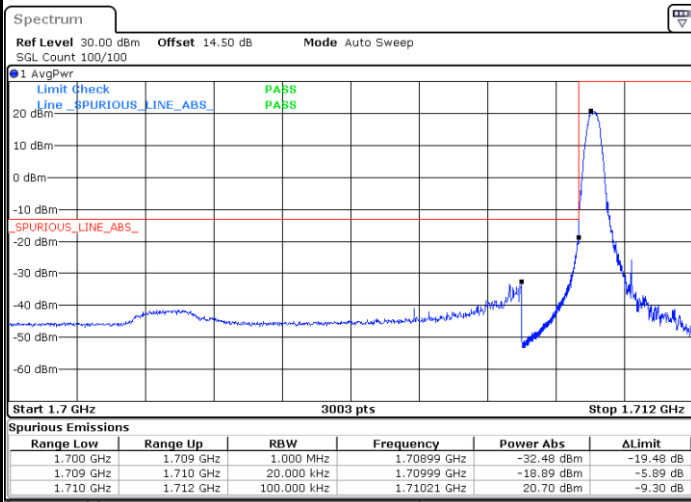

LTE Band 66

Lowest Channel / 15MHz / 64QAM

Date: 29.OCT.2021 12:53:04

Lowest Channel / 20MHz / 64QAM

Date: 29.OCT.2021 13:57:137

Middle Channel / 15MHz / 64QAM

Date: 29.OCT.2021 12:56:30

Middle Channel / 20MHz / 64QAM

Date: 29.OCT.2021 13:41:102

Highest Channel / 15MHz / 64QAM

Date: 29.OCT.2021 12:58:09

Highest Channel / 20MHz / 64QAM

Date: 29.OCT.2021 13:42:140

# Conducted Band Edge

LTE Band 66 / 1.4MHz / 16QAM

Lowest Band Edge / 1 RB

Date: 29.OCT.2021 10:52:47

Highest Band Edge / 1 RB

Date: 29.OCT.2021 11:06:35

Lowest Band Edge / Full RB

Date: 29.OCT.2021 10:56:03

Highest Band Edge / Full RB

Date: 29.OCT.2021 11:09:51

LTE Band 66 / 1.4MHz / 64QAM

Lowest Band Edge / 1 RB

Date: 29.OCT.2021 11:14:02

Highest Band Edge / 1 RB

Date: 29.OCT.2021 11:20:36

Lowest Band Edge / Full RB