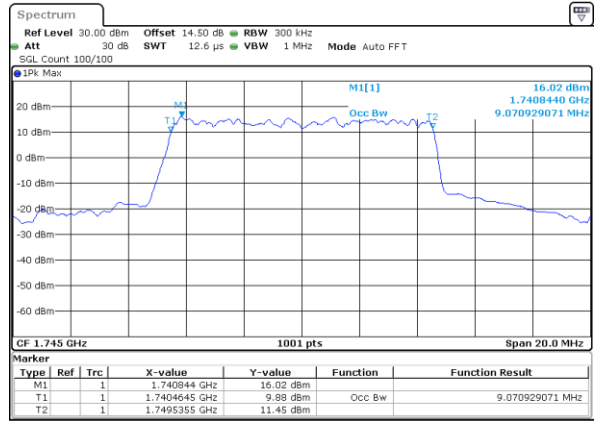

Date: 29.OCT.2021 12:15:46

Middle Channel / 5MHz / 16QAM

Date: 29.OCT.2021 12:16:13

Highest Channel / 5MHz / QPSK

Date: 29.OCT.2021 12:19:24

Highest Channel / 5MHz / 16QAM

Date: 29.OCT.2021 12:19:52

LTE Band 66

Lowest Channel / 10MHz / QPSK

Date: 29.OCT.2021 12:26:36

Lowest Channel / 10MHz / 16QAM

Date: 29.OCT.2021 12:27:03

Middle Channel / 10MHz / QPSK

Date: 29.OCT.2021 12:33:46

Middle Channel / 10MHz / 16QAM

Date: 29.OCT.2021 12:34:13

Highest Channel / 10MHz / QPSK

Date: 29.OCT.2021 12:37:23

Highest Channel / 10MHz / 16QAM

Date: 29.OCT.2021 12:37:50

LTE Band 66

Lowest Channel / 15MHz / QPSK

Date: 29.OCT.2021 13:01:34

Lowest Channel / 15MHz / 16QAM