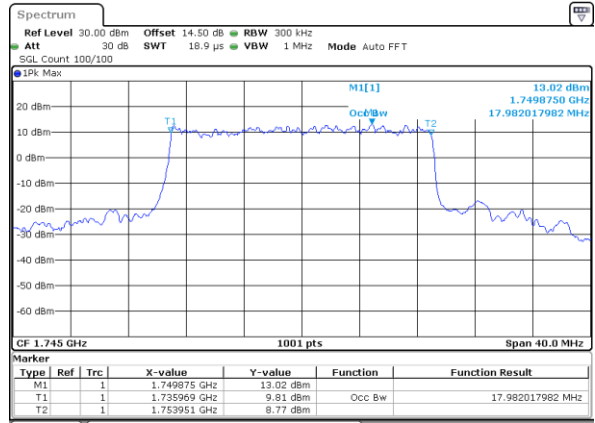

Highest Channel / 10MHz / QPSK

Date: 29.OCT.2021 12:37:23

Highest Channel / 10MHz / 16QAM

Date: 29.OCT.2021 12:37:50

LTE Band 66

Lowest Channel / 15MHz / QPSK

Date: 29.OCT.2021 13:01:34

Lowest Channel / 15MHz / 16QAM

Date: 29.OCT.2021 13:12:48

LTE Band 66

Lowest Channel / 20MHz / QPSK

Date: 29.OCT.2021 13:19:32

Lowest Channel / 20MHz / 16QAM

Date: 29.OCT.2021 13:19:59

Middle Channel / 20MHz / QPSK

Date: 29.OCT.2021 13:26:50

Middle Channel / 20MHz / 16QAM

Date: 29.OCT.2021 13:27:17

Highest Channel / 20MHz / QPSK

Date: 29.OCT.2021 13:30:27

Highest Channel / 20MHz / 16QAM

Date: 29.OCT.2021 13:30:54

LTE Band 66

Lowest Channel / 1.4MHz / 64QAM

Date: 29.OCT.2021 11:12:04

Lowest Channel / 3MHz / 64QAM

Date: 29.OCT.2021 11:47:31

Middle Channel / 1.4MHz / 64QAM

Date: 29.OCT.2021 11:16:59

Middle Channel / 3MHz / 64QAM

Date: 29.OCT.2021 11:52:26

Highest Channel / 1.4MHz / 64QAM