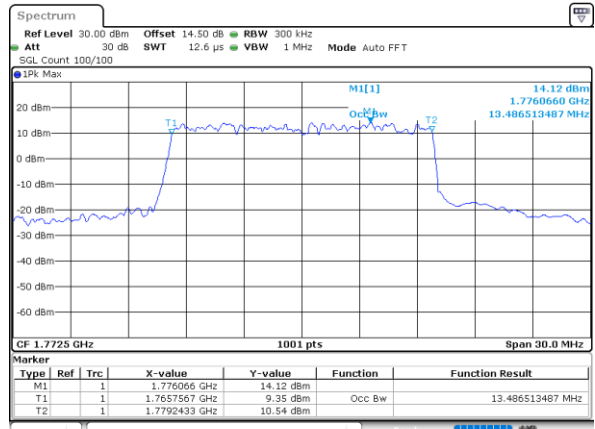

Highest Channel / 10MHz / QPSK

Date: 29.OCT.2021 12:37:23

Highest Channel / 10MHz / 16QAM

Date: 29.OCT.2021 12:37:50

LTE Band 66

Lowest Channel / 15MHz / QPSK

Date: 29.OCT.2021 13:01:34

Lowest Channel / 15MHz / 16QAM

Date: 29.OCT.2021 13:02:02

Middle Channel / 15MHz / QPSK

Date: 29.OCT.2021 13:08:44

Middle Channel / 15MHz / 16QAM

Date: 29.OCT.2021 13:09:12

Highest Channel / 15MHz / QPSK

Date: 29.OCT.2021 13:12:21

Highest Channel / 15MHz / 16QAM

Date: 29.OCT.2021 13:12:48

LTE Band 66

Lowest Channel / 20MHz / QPSK

Date: 29.OCT.2021 13:19:32

Lowest Channel / 20MHz / 16QAM

Date: 29.OCT.2021 13:19:59

Middle Channel / 20MHz / QPSK

Date: 29.OCT.2021 13:26:50

Middle Channel / 20MHz / 16QAM

Date: 29.OCT.2021 13:27:17

Highest Channel / 20MHz / QPSK

Date: 29.OCT.2021 13:30:27

Highest Channel / 20MHz / 16QAM

Date: 29.OCT.2021 13:30:54

LTE Band 66

Lowest Channel / 1.4MHz / 64QAM