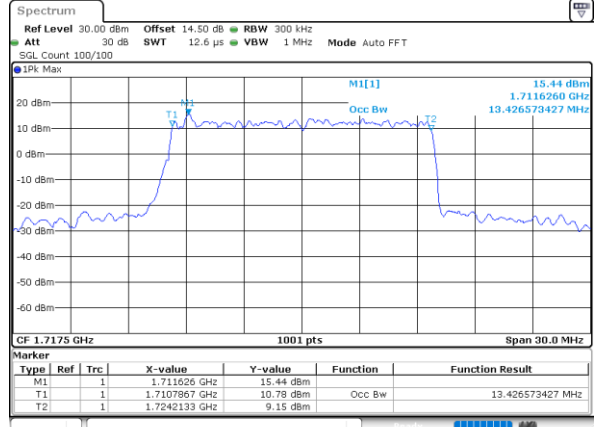

Highest Channel / 10MHz / QPSK

Date: 29.OCT.2021 12:37:23

Highest Channel / 10MHz / 16QAM

Date: 29.OCT.2021 12:37:50

LTE Band 66

Lowest Channel / 15MHz / QPSK

Date: 29.OCT.2021 13:01:34

Lowest Channel / 15MHz / 16QAM