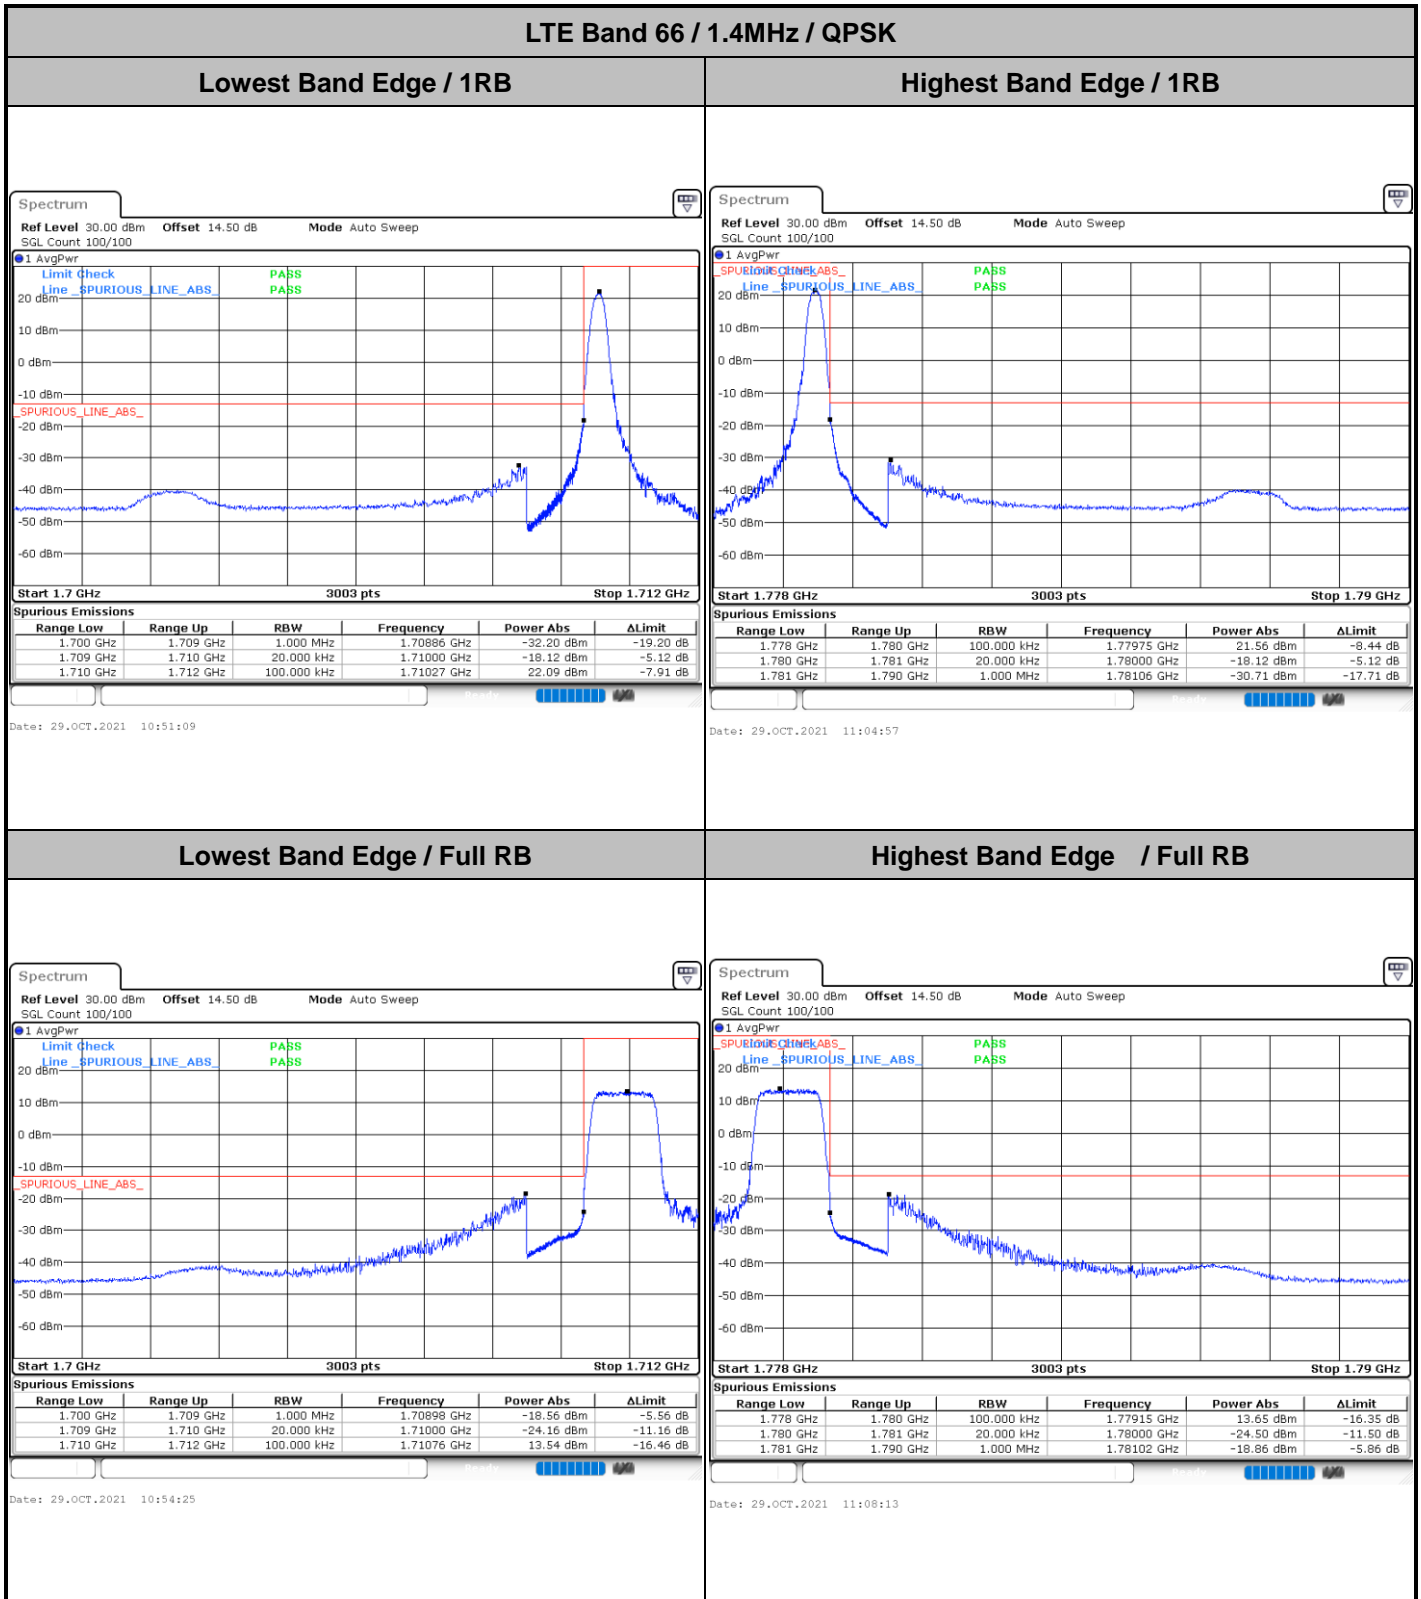

LTE Band 66

Lowest Channel / 15MHz / 64QAM

Date: 29.OCT.2021 12:53:04

Lowest Channel / 20MHz / 64QAM

Date: 29.OCT.2021 13:57:137

Middle Channel / 15MHz / 64QAM

Date: 29.OCT.2021 12:56:30

Middle Channel / 20MHz / 64QAM

Date: 29.OCT.2021 13:41:102

Highest Channel / 15MHz / 64QAM

Date: 29.OCT.2021 12:58:09

Highest Channel / 20MHz / 64QAM

Date: 29.OCT.2021 13:42:140

# Conducted Band Edge

LTE Band 66 / 1.4MHz / 16QAM

Lowest Band Edge / 1 RB

Date: 29.OCT.2021 10:52:47

Highest Band Edge / 1 RB

Date: 29.OCT.2021 11:06:35

Lowest Band Edge / Full RB

Date: 29.OCT.2021 10:56:03

Highest Band Edge / Full RB

Date: 29.OCT.2021 11:09:51

LTE Band 66 / 1.4MHz / 64QAM

Lowest Band Edge / 1 RB

Date: 29.OCT.2021 11:14:02

Highest Band Edge / 1 RB

Date: 29.OCT.2021 11:20:36

Lowest Band Edge / Full RB