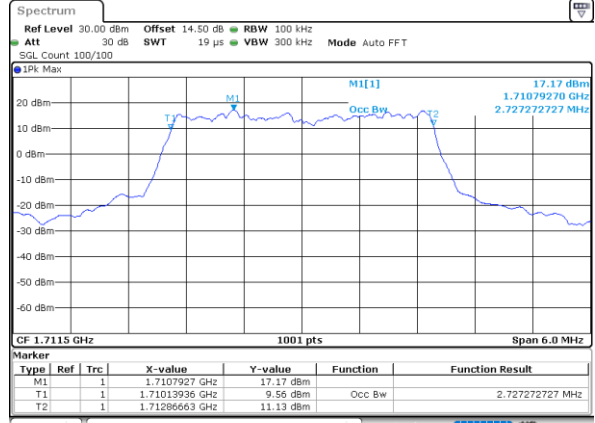

Lowest Channel / 3MHz / 16QAM

Date: 29.OCT.2021 11:24:01