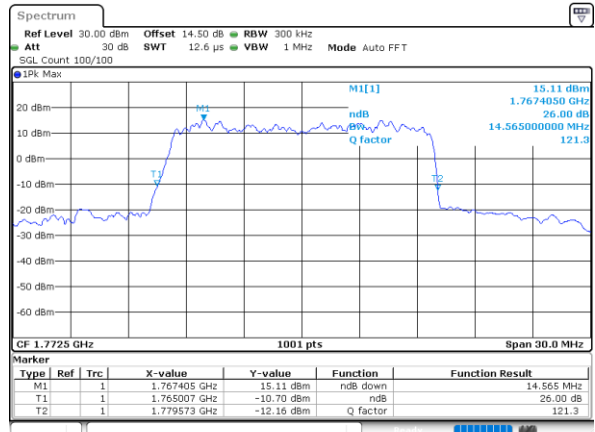

Date: 29\_OCT\_2021 12:38:18

Highest Channel / 10MHz / 16QAM

Date: 29\_OCT\_2021 12:38:45

LTE Band 66

Lowest Channel / 15MHz / QPSK

Date: 29.OCT.2021 13:02:29

Lowest Channel / 15MHz / 16QAM

Date: 29.OCT.2021 13:02:56

Middle Channel / 15MHz / QPSK

Date: 29.OCT.2021 13:09:39

Middle Channel / 15MHz / 16QAM

Date: 29.OCT.2021 13:10:06

Highest Channel / 15MHz / QPSK

Date: 29.OCT.2021 13:13:16

Highest Channel / 15MHz / 16QAM

Date: 29.OCT.2021 13:13:43

LTE Band 66

Lowest Channel / 20MHz / QPSK

Date: 29\_OCT\_2021 13:20:27

Lowest Channel / 20MHz / 16QAM

Date: 29\_OCT\_2021 13:20:54

Middle Channel / 20MHz / QPSK

Date: 29\_OCT\_2021 13:27:45

Middle Channel / 20MHz / 16QAM

Date: 29\_OCT\_2021 13:28:12

Highest Channel / 20MHz / QPSK

Date: 29\_OCT\_2021 13:31:22

Highest Channel / 20MHz / 16QAM

Date: 29\_OCT\_2021 13:31:49

LTE Band 66

Lowest Channel / 1.4MHz / 64QAM

Date: 29\_OCT.2021 11:12:21