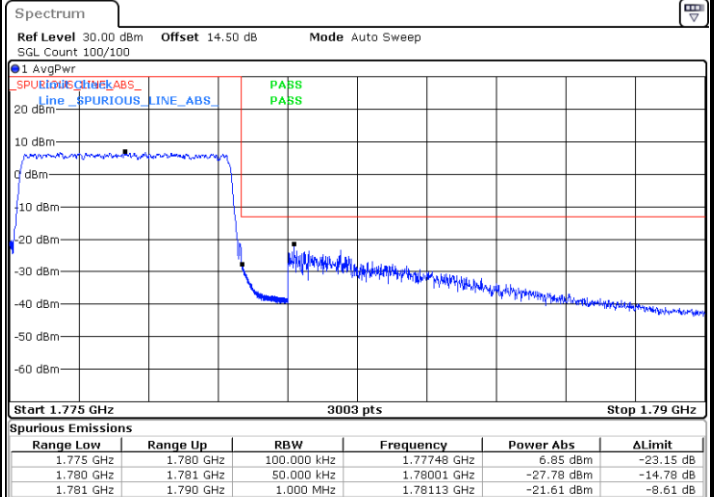

Highest Band Edge / Full RB

LTE Band 66 / 3MHz / 64QAM

Lowest Band Edge / 1 RB

Date: 29.OCT.2021 11:49:29

Highest Band Edge / 1 RB

Date: 29.OCT.2021 11:56:04

Lowest Band Edge / Full RB

Date: 29.OCT.2021 11:51:07

Highest Band Edge / Full RB

Date: 29.OCT.2021 11:57:42

LTE Band 66 / 5MHz / QPSK

Lowest Band Edge / 1 RB

Date: 29.OCT.2021 12:10:54

Highest Band Edge / 1 RB

Date: 29.OCT.2021 12:21:42

Lowest Band Edge / Full RB

Date: 29.OCT.2021 12:12:40

Highest Band Edge / Full RB

Date: 29.OCT.2021 12:23:29

LTE Band 66 / 5MHz / 16QAM

Lowest Band Edge / 1RB

Date: 29.OCT.2021 12:11:47

Highest Band Edge / 1 RB

Date: 29.OCT.2021 12:22:36

Lowest Band Edge / Full RB

Date: 29.OCT.2021 12:13:33

Highest Band Edge / Full RB

Date: 29.OCT.2021 12:24:22

LTE Band 66 / 5MHz / 64QAM

Lowest Band Edge / 1RB

Date: 29.OCT.2021 12:01:00

Highest Band Edge / 1 RB