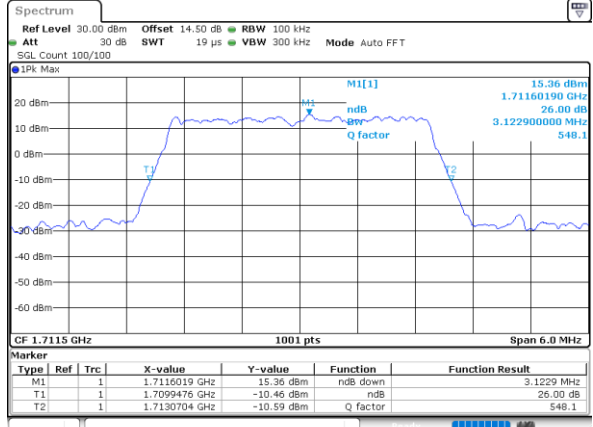

Lowest Channel / 3MHz / 64QAM

Date: 29_OCT.2021 11:47:48