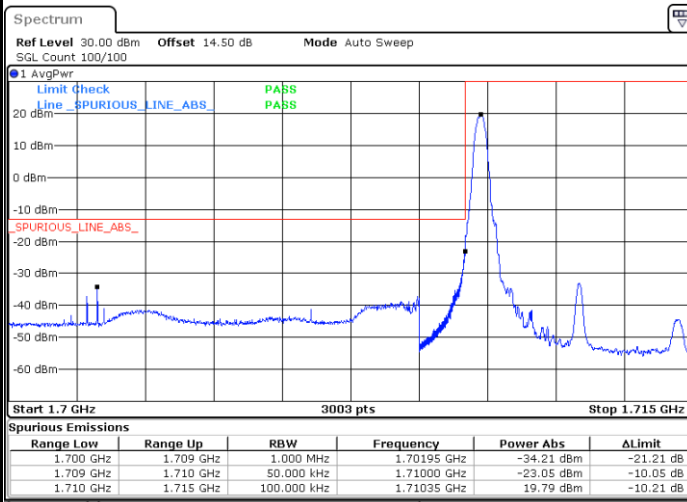

Highest Band Edge / Full RB

Date: 29.OCT.2021 11:57:42

LTE Band 66 / 5MHz / QPSK

Lowest Band Edge / 1 RB

Date: 29.OCT.2021 12:10:54

Highest Band Edge / 1 RB

Date: 29.OCT.2021 12:21:42

Lowest Band Edge / Full RB

Date: 29.OCT.2021 12:12:40

Highest Band Edge / Full RB

Date: 29.OCT.2021 12:23:29

LTE Band 66 / 5MHz / 16QAM

Lowest Band Edge / 1RB

Date: 29.OCT.2021 12:11:47

Highest Band Edge / 1 RB

Date: 29.OCT.2021 12:22:36

Lowest Band Edge / Full RB

Date: 29.OCT.2021 12:13:33

Highest Band Edge / Full RB

Date: 29.OCT.2021 12:24:22

LTE Band 66 / 5MHz / 64QAM

Lowest Band Edge / 1RB

Date: 29.OCT.2021 12:01:00

Highest Band Edge / 1 RB

Date: 29.OCT.2021 12:06:24

Lowest Band Edge / Full RB

Date: 29.OCT.2021 12:02:13

Highest Band Edge / Full RB

Date: 29.OCT.2021 12:07:17