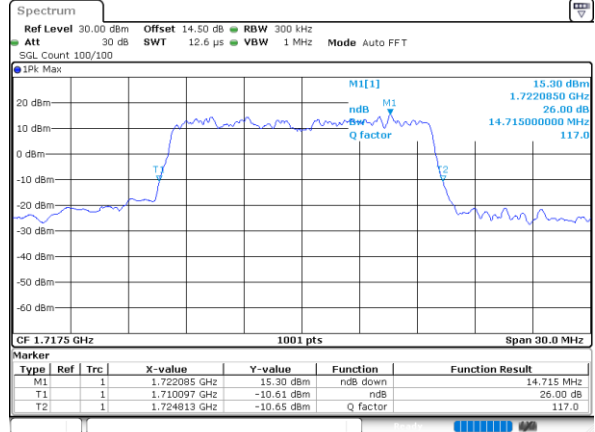

Date: 29\_OCT\_2021 12:38:18

Highest Channel / 10MHz / 16QAM

Date: 29\_OCT\_2021 12:38:45

LTE Band 66

Lowest Channel / 15MHz / QPSK

Date: 29.OCT.2021 13:02:29

Lowest Channel / 15MHz / 16QAM

Date: 29.OCT.2021 13:02:56