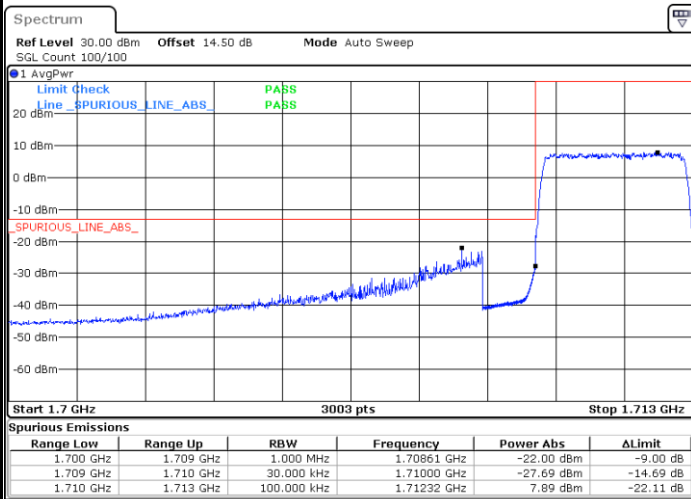

Lowest Band Edge / Full RB

Date: 29.OCT.2021 11:29:53

Highest Band Edge / Full RB

Date: 29.OCT.2021 11:43:41

LTE Band 66 / 3MHz / 16QAM

Lowest Band Edge / 1 RB

Highest Band Edge / 1 RB

Lowest Band Edge / Full RB

Highest Band Edge / Full RB

LTE Band 66 / 3MHz / 64QAM

Lowest Band Edge / 1 RB

Date: 29.OCT.2021 11:49:29

Highest Band Edge / 1 RB

Date: 29.OCT.2021 11:56:04

Lowest Band Edge / Full RB

Date: 29.OCT.2021 11:51:07

Highest Band Edge / Full RB

Date: 29.OCT.2021 11:57:42

LTE Band 66 / 5MHz / QPSK

Lowest Band Edge / 1 RB

Date: 29.OCT.2021 12:10:54

Highest Band Edge / 1 RB

Date: 29.OCT.2021 12:21:42

Lowest Band Edge / Full RB

Date: 29.OCT.2021 12:12:40

Highest Band Edge / Full RB

Date: 29.OCT.2021 12:23:29

LTE Band 66 / 5MHz / 16QAM

Lowest Band Edge / 1RB

Date: 29.OCT.2021 12:11:47

Highest Band Edge / 1 RB

Date: 29.OCT.2021 12:22:36