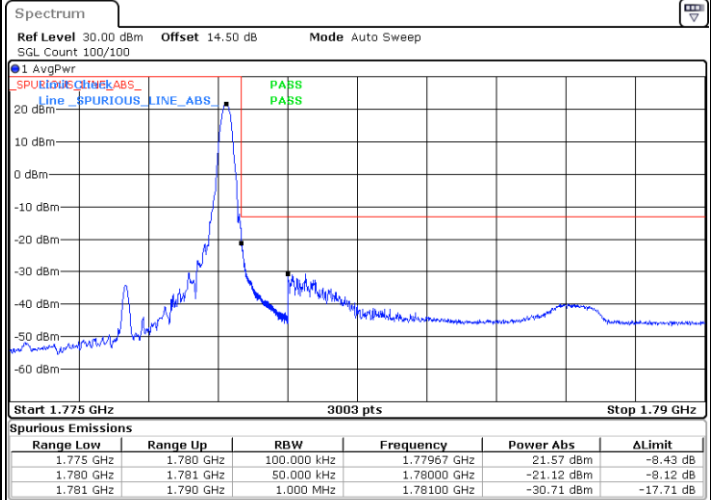

Highest Band Edge / Full RB

LTE Band 66 / 3MHz / 64QAM

Lowest Band Edge / 1 RB

Date: 29.OCT.2021 11:49:29

Highest Band Edge / 1 RB

Date: 29.OCT.2021 11:56:04

Lowest Band Edge / Full RB

Date: 29.OCT.2021 11:51:07

Highest Band Edge / Full RB

Date: 29.OCT.2021 11:57:42

LTE Band 66 / 5MHz / QPSK

Lowest Band Edge / 1 RB

Date: 29.OCT.2021 12:10:54

Highest Band Edge / 1 RB

Date: 29.OCT.2021 12:21:42

Lowest Band Edge / Full RB

Date: 29.OCT.2021 12:12:40

Highest Band Edge / Full RB

Date: 29.OCT.2021 12:23:29

LTE Band 66 / 5MHz / 16QAM

Lowest Band Edge / 1RB

Date: 29.OCT.2021 12:11:47

Highest Band Edge / 1 RB

Date: 29.OCT.2021 12:22:36

Lowest Band Edge / Full RB

Date: 29.OCT.2021 12:13:33

Highest Band Edge / Full RB

Date: 29.OCT.2021 12:24:22

LTE Band 66 / 5MHz / 64QAM

Lowest Band Edge / 1RB

Date: 29.OCT.2021 12:01:00

Highest Band Edge / 1 RB