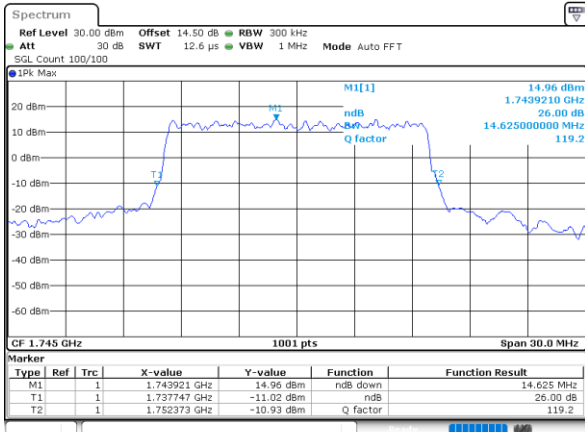

Middle Channel / 15MHz / QPSK

Date: 29.OCT.2021 13:09:39