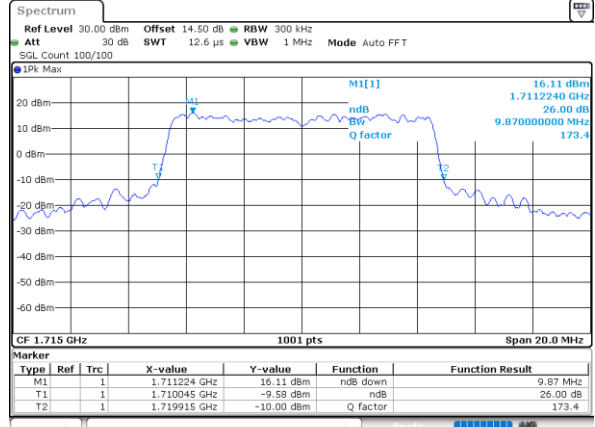

Lowest Channel / 10MHz / 16QAM

Date: 29_OCT_2021 12:27:58