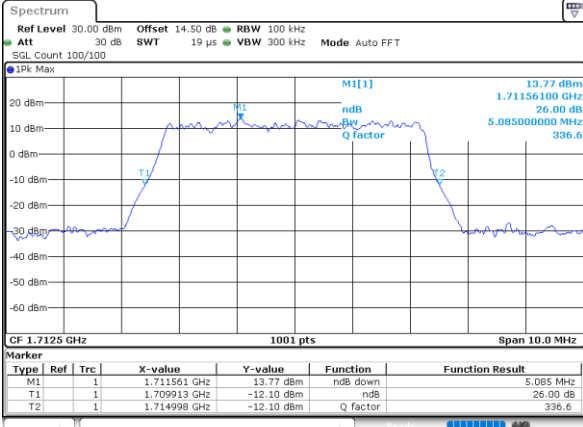

Date: 29\_OCT.2021 11:18:55

Highest Channel / 3MHz / 64QAM

Date: 29\_OCT.2021 11:54:23

LTE Band 66

Lowest Channel / 5MHz / 64QAM

Date: 29\_OCT.2021 11:59:19

Lowest Channel / 10MHz / 64QAM

Date: 29\_OCT.2021 12:44:51

Middle Channel / 5MHz / 64QAM

Date: 29\_OCT.2021 12:03:49

Middle Channel / 10MHz / 64QAM

Date: 29\_OCT.2021 12:48:16

Highest Channel / 5MHz / 64QAM

Date: 29\_OCT.2021 12:05:28

Highest Channel / 10MHz / 64QAM