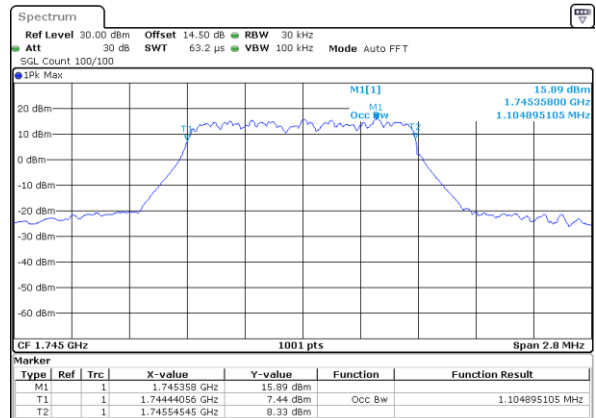

### Occupied Bandwidth

Mode	LTE Band 66 : 99%OBW(MHz)											
BW	1.4MHz		3MHz		5MHz		10MHz		15MHz		20MHz	
Mod.	QPSK	16QAM	QPSK	16QAM	QPSK	16QAM	QPSK	16QAM	QPSK	16QAM	QPSK	16QAM
Lowest CH	1.11	1.10	2.72	2.73	4.49	4.50	9.03	9.03	13.52	13.43	17.90	17.90
Middle CH	1.09	1.10	2.76	2.70	4.47	4.49	9.05	9.07	13.43	13.43	17.86	17.98
Highest CH	1.09	1.09	2.73	2.72	4.49	4.50	9.09	9.05	13.46	13.49	17.90	17.90
Mode	LTE Band 66 : 99%OBW(MHz)											
BW	1.4MHz		3MHz		5MHz		10MHz		15MHz		20MHz	
Mod.	64QAM		64QAM		64QAM		64QAM		64QAM		64QAM	
Lowest CH	1.11	-	2.72	-	4.49	-	9.03	-	13.46	-	17.98	-
Middle CH	1.10	-	2.75	-	4.51	-	9.05	-	13.49	-	17.90	-
Highest CH	1.09	-	2.73	-	4.49	-	9.03	-	13.46	-	17.94	-

LTE Band 66

Lowest Channel / 1.4MHz / QPSK

Date: 29\_OCT.2021 10:48:05

Lowest Channel / 1.4MHz / 16QAM

Date: 29\_OCT.2021 10:48:33

Middle Channel / 1.4MHz / QPSK

Date: 29\_OCT.2021 10:58:17

Middle Channel / 1.4MHz / 16QAM

Date: 29\_OCT.2021 10:58:44

Highest Channel / 1.4MHz / QPSK

Date: 29\_OCT.2021 11:01:54

Highest Channel / 1.4MHz / 16QAM

Date: 29\_OCT.2021 11:02:21

LTE Band 66

Lowest Channel / 3MHz / QPSK

Date: 29.OCT.2021 11:23:34