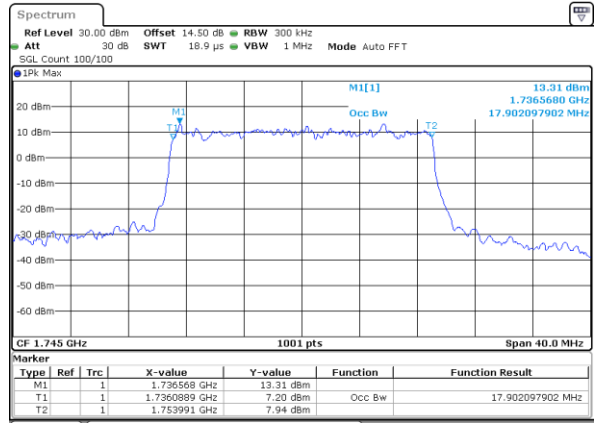

Middle Channel / 5MHz / 64QAM

Date: 29.OCT.2021 12:03:02

Middle Channel / 10MHz / 64QAM

Date: 29.OCT.2021 12:47:59

Highest Channel / 5MHz / 64QAM

Date: 29.OCT.2021 12:05:11

Highest Channel / 10MHz / 64QAM

Date: 29.OCT.2021 12:49:38

LTE Band 66

Lowest Channel / 15MHz / 64QAM

Date: 29.OCT.2021 12:53:04

Lowest Channel / 20MHz / 64QAM

Date: 29.OCT.2021 13:57:137

Middle Channel / 15MHz / 64QAM

Date: 29.OCT.2021 12:56:30

Middle Channel / 20MHz / 64QAM

Date: 29.OCT.2021 13:41:102

Highest Channel / 15MHz / 64QAM

Date: 29.OCT.2021 12:58:09

Highest Channel / 20MHz / 64QAM

Date: 29.OCT.2021 13:42:140

# Conducted Band Edge

LTE Band 66 / 1.4MHz / 16QAM

Lowest Band Edge / 1 RB

Date: 29.OCT.2021 10:52:47

Highest Band Edge / 1 RB

Date: 29.OCT.2021 11:06:35

Lowest Band Edge / Full RB

Date: 29.OCT.2021 10:56:03