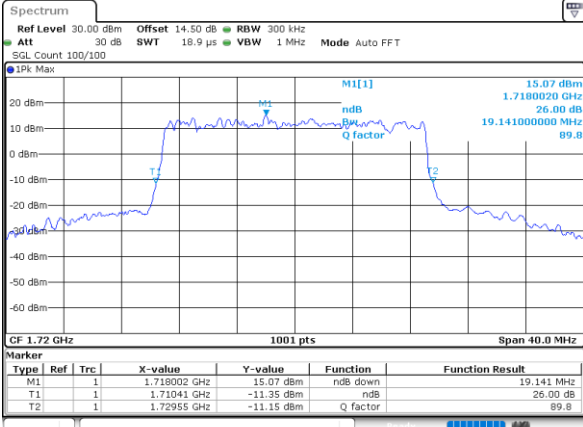

Date: 29\_OCT\_2021 12:38:18

Highest Channel / 10MHz / 16QAM

Date: 29\_OCT\_2021 12:38:45

LTE Band 66

Lowest Channel / 15MHz / QPSK

Date: 29.OCT.2021 13:02:29

Lowest Channel / 15MHz / 16QAM

Date: 29.OCT.2021 13:02:56

Middle Channel / 15MHz / QPSK

Date: 29.OCT.2021 13:09:39

Middle Channel / 15MHz / 16QAM

Date: 29.OCT.2021 13:10:06

Highest Channel / 15MHz / QPSK

Date: 29.OCT.2021 13:13:16

Highest Channel / 15MHz / 16QAM

Date: 29.OCT.2021 13:13:43

LTE Band 66

Lowest Channel / 20MHz / QPSK

Date: 29\_OCT\_2021 13:20:27

Lowest Channel / 20MHz / 16QAM

Date: 29\_OCT\_2021 13:20:54

Middle Channel / 20MHz / QPSK

Date: 29\_OCT\_2021 13:27:45

Middle Channel / 20MHz / 16QAM

Date: 29\_OCT\_2021 13:28:12

Highest Channel / 20MHz / QPSK

Date: 29\_OCT\_2021 13:31:22

Highest Channel / 20MHz / 16QAM

Date: 29\_OCT\_2021 13:31:49

LTE Band 66

Lowest Channel / 1.4MHz / 64QAM

Date: 29\_OCT.2021 11:12:21