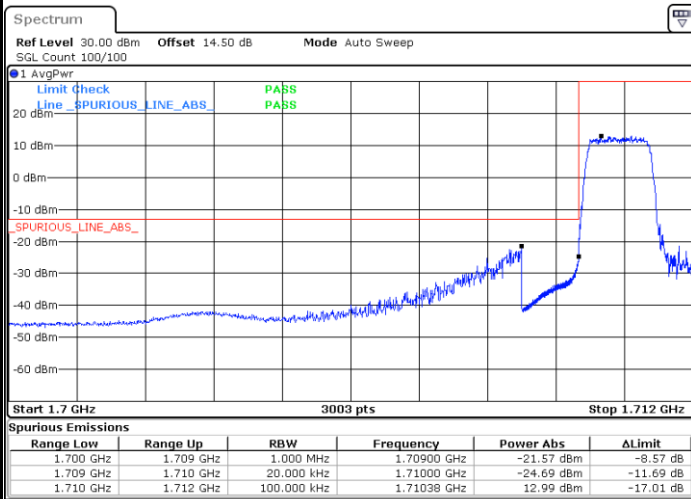

Date: 29.OCT.2021 13:41:102

Highest Channel / 15MHz / 64QAM

Date: 29.OCT.2021 12:58:09

Highest Channel / 20MHz / 64QAM

Date: 29.OCT.2021 13:42:140

# Conducted Band Edge

LTE Band 66 / 1.4MHz / 16QAM

Lowest Band Edge / 1 RB

Date: 29.OCT.2021 10:52:47

Highest Band Edge / 1 RB

Date: 29.OCT.2021 11:06:35

Lowest Band Edge / Full RB

Date: 29.OCT.2021 10:56:03

Highest Band Edge / Full RB

Date: 29.OCT.2021 11:09:51

LTE Band 66 / 1.4MHz / 64QAM

Lowest Band Edge / 1 RB

Date: 29.OCT.2021 11:14:02

Highest Band Edge / 1 RB

Date: 29.OCT.2021 11:20:36

Lowest Band Edge / Full RB

Date: 29.OCT.2021 11:15:40

Highest Band Edge / Full RB

Date: 29.OCT.2021 11:22:15

LTE Band 66 / 3MHz / QPSK

Lowest Band Edge / 1RB

Date: 29.OCT.2021 11:26:37

Highest Band Edge / 1 RB

Date: 29.OCT.2021 11:40:24