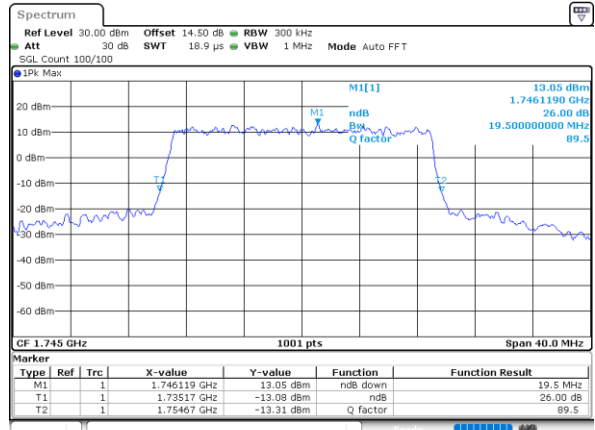

LTE Band 66

Lowest Channel / 20MHz / QPSK

Date: 29\_OCT\_2021 13:20:27

Lowest Channel / 20MHz / 16QAM

Date: 29\_OCT\_2021 13:20:54

Middle Channel / 20MHz / QPSK

Date: 29\_OCT\_2021 13:27:45

Middle Channel / 20MHz / 16QAM

Date: 29\_OCT\_2021 13:28:12

Highest Channel / 20MHz / QPSK

Date: 29\_OCT\_2021 13:31:22

Highest Channel / 20MHz / 16QAM

Date: 29\_OCT\_2021 13:31:49

LTE Band 66

Lowest Channel / 1.4MHz / 64QAM

Date: 29\_OCT.2021 11:12:21