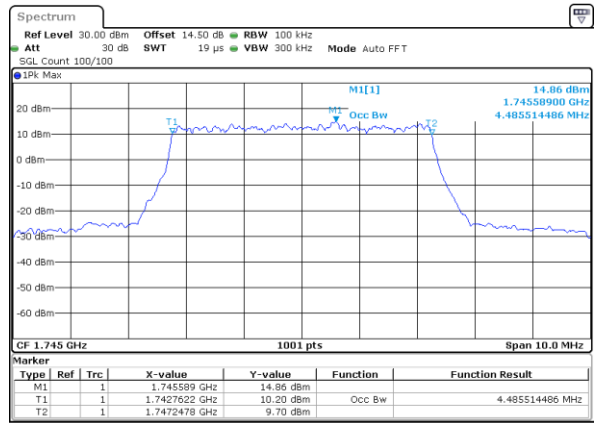

Date: 29\_OCT.2021 10:58:44

Highest Channel / 1.4MHz / QPSK

Date: 29\_OCT.2021 11:01:54

Highest Channel / 1.4MHz / 16QAM

Date: 29\_OCT.2021 11:02:21

LTE Band 66

Lowest Channel / 3MHz / QPSK

Date: 29.OCT.2021 11:23:34

Highest Channel / 3MHz / 16QAM

Date: 29.OCT.2021 11:37:48

LTE Band 66

Lowest Channel / 5MHz / QPSK

Date: 29.OCT.2021 12:08:36

Lowest Channel / 5MHz / 16QAM

Date: 29.OCT.2021 12:09:03

Middle Channel / 5MHz / QPSK

Date: 29.OCT.2021 12:15:46

Middle Channel / 5MHz / 16QAM

Date: 29.OCT.2021 12:16:13

Highest Channel / 5MHz / QPSK

Date: 29.OCT.2021 12:19:24

Highest Channel / 5MHz / 16QAM

Date: 29.OCT.2021 12:19:52

LTE Band 66