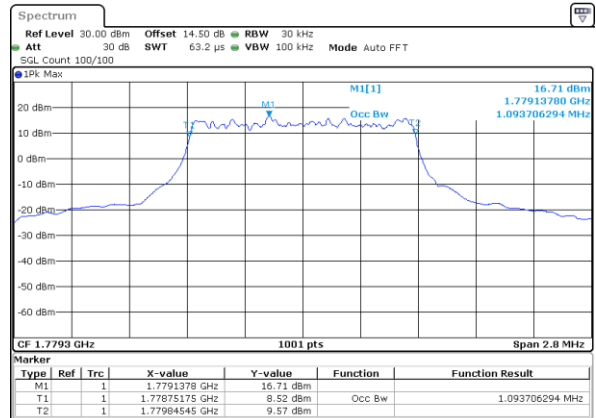

### Occupied Bandwidth

Mode	LTE Band 66 : 99%OBW(MHz)											
BW	1.4MHz		3MHz		5MHz		10MHz		15MHz		20MHz	
Mod.	QPSK	16QAM	QPSK	16QAM	QPSK	16QAM	QPSK	16QAM	QPSK	16QAM	QPSK	16QAM
Lowest CH	1.11	1.10	2.72	2.73	4.49	4.50	9.03	9.03	13.52	13.43	17.90	17.90
Middle CH	1.09	1.10	2.76	2.70	4.47	4.49	9.05	9.07	13.43	13.43	17.86	17.98
Highest CH	1.09	1.09	2.73	2.72	4.49	4.50	9.09	9.05	13.46	13.49	17.90	17.90
Mode	LTE Band 66 : 99%OBW(MHz)											
BW	1.4MHz		3MHz		5MHz		10MHz		15MHz		20MHz	
Mod.	64QAM		64QAM		64QAM		64QAM		64QAM		64QAM	
Lowest CH	1.11	-	2.72	-	4.49	-	9.03	-	13.46	-	17.98	-
Middle CH	1.10	-	2.75	-	4.51	-	9.05	-	13.49	-	17.90	-
Highest CH	1.09	-	2.73	-	4.49	-	9.03	-	13.46	-	17.94	-

LTE Band 66

Lowest Channel / 1.4MHz / QPSK

Date: 29\_OCT.2021 10:48:05

Lowest Channel / 1.4MHz / 16QAM

Date: 29\_OCT.2021 10:48:33

Middle Channel / 1.4MHz / QPSK

Date: 29\_OCT.2021 10:58:17

Middle Channel / 1.4MHz / 16QAM

Date: 29\_OCT.2021 10:58:44

Highest Channel / 1.4MHz / QPSK

Date: 29\_OCT.2021 11:01:54

Highest Channel / 1.4MHz / 16QAM

Date: 29\_OCT.2021 11:02:21

LTE Band 66

Lowest Channel / 3MHz / QPSK

Date: 29.OCT.2021 11:23:34