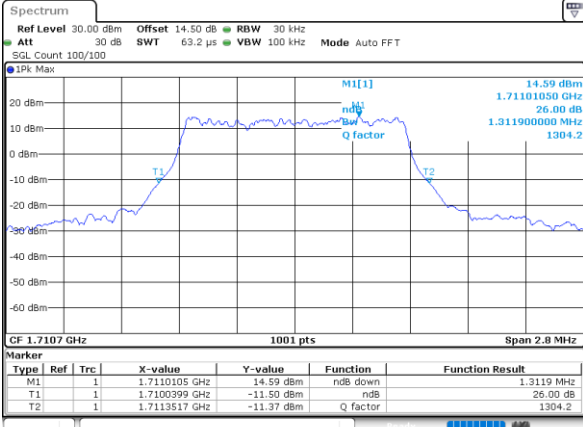

LTE Band 66

Lowest Channel / 20MHz / QPSK

Date: 29\_OCT\_2021 13:20:27

Lowest Channel / 20MHz / 16QAM

Date: 29\_OCT\_2021 13:20:54

Middle Channel / 20MHz / QPSK

Date: 29\_OCT\_2021 13:27:45

Middle Channel / 20MHz / 16QAM

Date: 29\_OCT\_2021 13:28:12

Highest Channel / 20MHz / QPSK

Date: 29\_OCT\_2021 13:31:22

Highest Channel / 20MHz / 16QAM

Date: 29\_OCT\_2021 13:31:49

LTE Band 66

Lowest Channel / 1.4MHz / 64QAM

Date: 29\_OCT.2021 11:12:21

Lowest Channel / 3MHz / 64QAM

Date: 29\_OCT.2021 11:47:48

Middle Channel / 1.4MHz / 64QAM

Date: 29\_OCT.2021 11:17:17

Middle Channel / 3MHz / 64QAM

Date: 29\_OCT.2021 11:52:44

Highest Channel / 1.4MHz / 64QAM