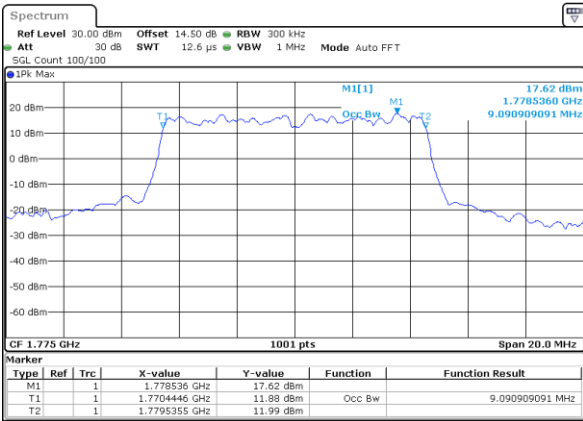

Date: 29.OCT.2021 12:15:46

Middle Channel / 5MHz / 16QAM

Date: 29.OCT.2021 12:16:13

Highest Channel / 5MHz / QPSK

Date: 29.OCT.2021 12:19:24

Highest Channel / 5MHz / 16QAM

Date: 29.OCT.2021 12:19:52

LTE Band 66

Lowest Channel / 10MHz / QPSK

Date: 29.OCT.2021 12:26:36

Lowest Channel / 10MHz / 16QAM

Date: 29.OCT.2021 12:27:03

Middle Channel / 10MHz / QPSK

Date: 29.OCT.2021 12:33:46

Middle Channel / 10MHz / 16QAM

Date: 29.OCT.2021 12:34:13

Highest Channel / 10MHz / QPSK

Date: 29.OCT.2021 12:37:23

Highest Channel / 10MHz / 16QAM

Date: 29.OCT.2021 12:37:50

LTE Band 66

Lowest Channel / 15MHz / QPSK

Date: 29.OCT.2021 13:01:34

Lowest Channel / 15MHz / 16QAM