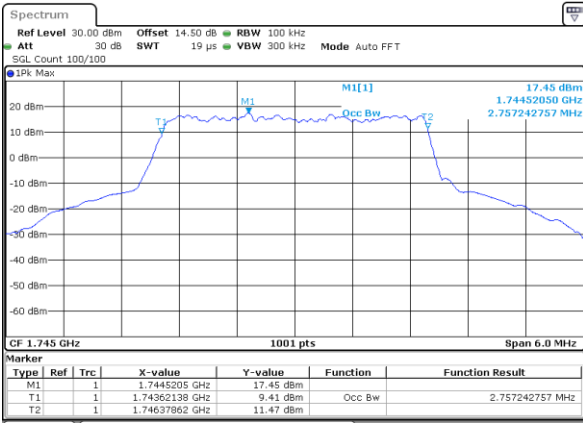

LTE Band 66

Lowest Channel / 1.4MHz / QPSK

Date: 29\_OCT.2021 10:48:05

Lowest Channel / 1.4MHz / 16QAM

Date: 29\_OCT.2021 10:48:33

Middle Channel / 1.4MHz / QPSK

Date: 29\_OCT.2021 10:58:17

Middle Channel / 1.4MHz / 16QAM

Date: 29\_OCT.2021 10:58:44

Highest Channel / 1.4MHz / QPSK

Date: 29\_OCT.2021 11:01:54

Highest Channel / 1.4MHz / 16QAM

Date: 29\_OCT.2021 11:02:21

LTE Band 66

Lowest Channel / 3MHz / QPSK

Date: 29.OCT.2021 11:23:34

Lowest Channel / 3MHz / 16QAM

Date: 29.OCT.2021 11:24:01

Middle Channel / 3MHz / QPSK

Date: 29.OCT.2021 11:33:44

Middle Channel / 3MHz / 16QAM

Date: 29.OCT.2021 11:34:11

Highest Channel / 3MHz / QPSK

Date: 29.OCT.2021 11:37:21

Highest Channel / 3MHz / 16QAM

Date: 29.OCT.2021 11:37:48

LTE Band 66

Lowest Channel / 5MHz / QPSK

Date: 29.OCT.2021 12:08:36

Lowest Channel / 5MHz / 16QAM

Date: 29.OCT.2021 12:09:03

Middle Channel / 5MHz / QPSK