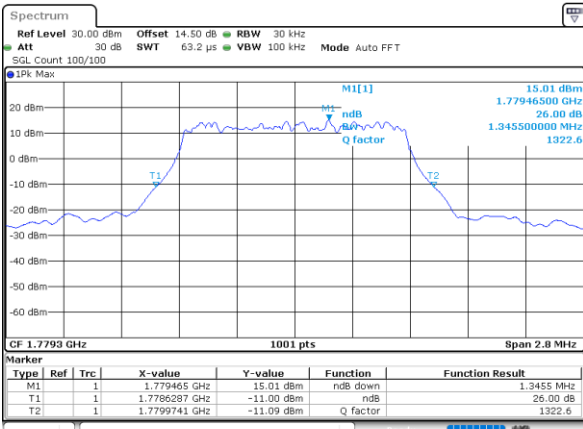

Date: 29\_OCT\_2021 13:28:12

Highest Channel / 20MHz / QPSK

Date: 29\_OCT\_2021 13:31:22

Highest Channel / 20MHz / 16QAM

Date: 29\_OCT\_2021 13:31:49

LTE Band 66

Lowest Channel / 1.4MHz / 64QAM

Date: 29\_OCT.2021 11:12:21

Lowest Channel / 3MHz / 64QAM

Date: 29\_OCT.2021 11:47:48

Middle Channel / 1.4MHz / 64QAM

Date: 29\_OCT.2021 11:17:17

Middle Channel / 3MHz / 64QAM

Date: 29\_OCT.2021 11:52:44

Highest Channel / 1.4MHz / 64QAM

Date: 29\_OCT.2021 11:18:55

Highest Channel / 3MHz / 64QAM

Date: 29\_OCT.2021 11:54:23

LTE Band 66

Lowest Channel / 5MHz / 64QAM

Date: 29\_OCT.2021 11:59:19

Lowest Channel / 10MHz / 64QAM

Date: 29\_OCT.2021 12:44:51