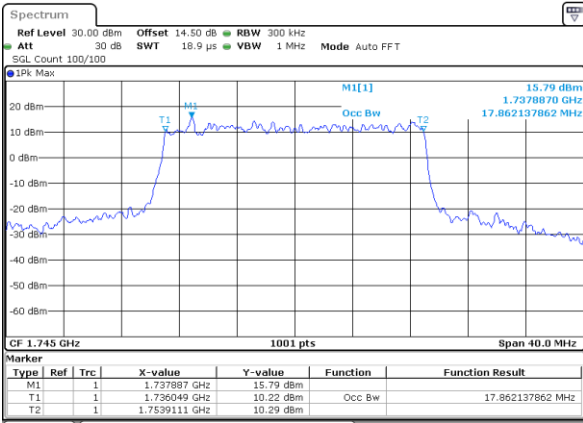

Date: 29.OCT.2021 13:12:48

LTE Band 66

Lowest Channel / 20MHz / QPSK

Date: 29.OCT.2021 13:19:32

Lowest Channel / 20MHz / 16QAM

Date: 29.OCT.2021 13:19:59

Middle Channel / 20MHz / QPSK

Date: 29.OCT.2021 13:26:50

Middle Channel / 20MHz / 16QAM

Date: 29.OCT.2021 13:27:17

Highest Channel / 20MHz / QPSK

Date: 29.OCT.2021 13:30:27

Highest Channel / 20MHz / 16QAM

Date: 29.OCT.2021 13:30:54

LTE Band 66

Lowest Channel / 1.4MHz / 64QAM

Date: 29.OCT.2021 11:12:04

Lowest Channel / 3MHz / 64QAM

Date: 29.OCT.2021 11:47:31

Middle Channel / 1.4MHz / 64QAM

Date: 29.OCT.2021 11:16:59

Middle Channel / 3MHz / 64QAM

Date: 29.OCT.2021 11:52:26

Highest Channel / 1.4MHz / 64QAM