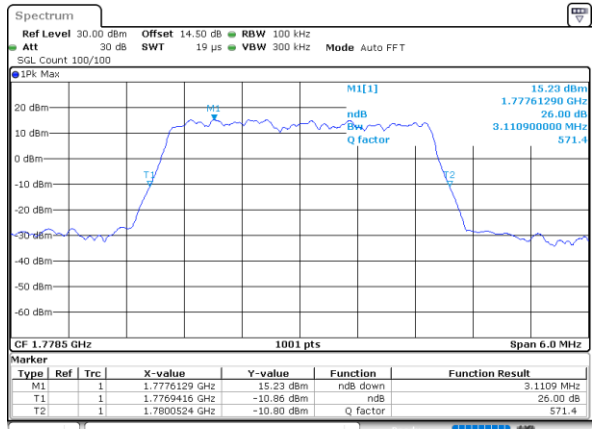

Date: 29\_OCT\_2021 13:28:12

Highest Channel / 20MHz / QPSK

Date: 29\_OCT\_2021 13:31:22

Highest Channel / 20MHz / 16QAM

Date: 29\_OCT\_2021 13:31:49

LTE Band 66

Lowest Channel / 1.4MHz / 64QAM

Date: 29\_OCT.2021 11:12:21

Lowest Channel / 3MHz / 64QAM

Date: 29\_OCT.2021 11:47:48

Middle Channel / 1.4MHz / 64QAM

Date: 29\_OCT.2021 11:17:17

Middle Channel / 3MHz / 64QAM

Date: 29\_OCT.2021 11:52:44

Highest Channel / 1.4MHz / 64QAM

Date: 29\_OCT.2021 11:18:55

Highest Channel / 3MHz / 64QAM

Date: 29\_OCT.2021 11:54:23

LTE Band 66

Lowest Channel / 5MHz / 64QAM

Date: 29\_OCT.2021 11:59:19

Lowest Channel / 10MHz / 64QAM

Date: 29\_OCT.2021 12:44:51