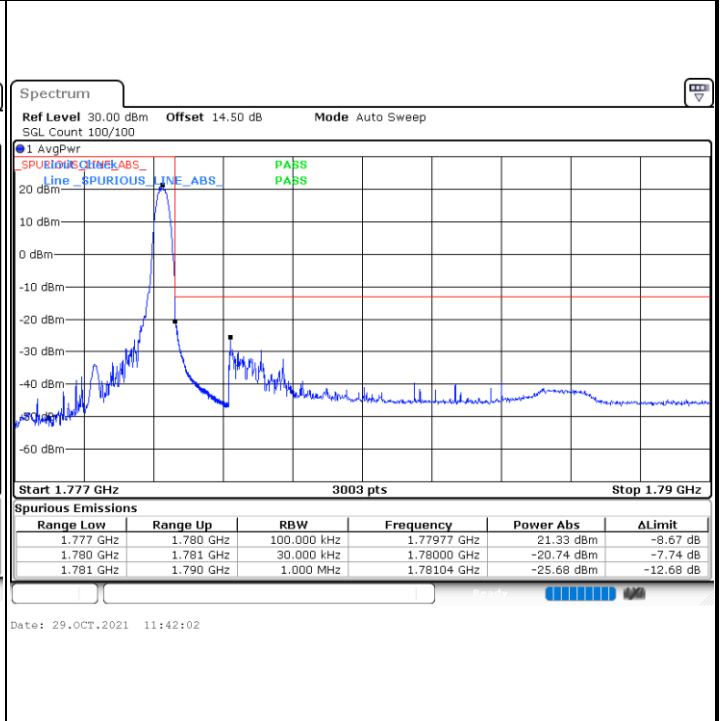

Date: 29.OCT.2021 11:15:40

Highest Band Edge / Full RB

Date: 29.OCT.2021 11:22:15

LTE Band 66 / 3MHz / QPSK

Lowest Band Edge / 1RB

Date: 29.OCT.2021 11:26:37

Highest Band Edge / 1 RB

Date: 29.OCT.2021 11:40:24

Lowest Band Edge / Full RB

Date: 29.OCT.2021 11:29:53

Highest Band Edge / Full RB

Date: 29.OCT.2021 11:43:41

LTE Band 66 / 3MHz / 16QAM

Lowest Band Edge / 1 RB

Highest Band Edge / 1 RB

Lowest Band Edge / Full RB

Highest Band Edge / Full RB

LTE Band 66 / 3MHz / 64QAM

Lowest Band Edge / 1 RB

Date: 29.OCT.2021 11:49:29

Highest Band Edge / 1 RB

Date: 29.OCT.2021 11:56:04

Lowest Band Edge / Full RB

Date: 29.OCT.2021 11:51:07

Highest Band Edge / Full RB

Date: 29.OCT.2021 11:57:42

LTE Band 66 / 5MHz / QPSK

Lowest Band Edge / 1 RB

Date: 29.OCT.2021 12:10:54

Highest Band Edge / 1 RB

Date: 29.OCT.2021 12:21:42

Lowest Band Edge / Full RB