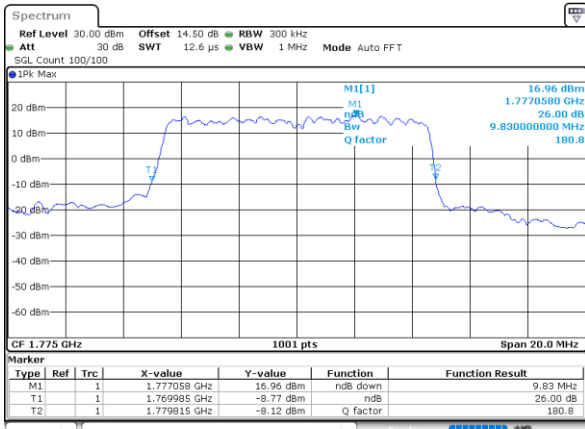

Date: 29\_OCT\_2021 12:17:08

Highest Channel / 5MHz / QPSK

Date: 29\_OCT\_2021 12:20:19

Highest Channel / 5MHz / 16QAM

Date: 29\_OCT\_2021 12:20:46

LTE Band 66

Lowest Channel / 10MHz / QPSK

Date: 29\_OCT\_2021 12:27:30

Lowest Channel / 10MHz / 16QAM

Date: 29\_OCT\_2021 12:27:58

Middle Channel / 10MHz / QPSK

Date: 29\_OCT\_2021 12:34:40

Middle Channel / 10MHz / 16QAM

Date: 29\_OCT\_2021 12:35:08

Highest Channel / 10MHz / QPSK

Date: 29\_OCT\_2021 12:38:18

Highest Channel / 10MHz / 16QAM

Date: 29\_OCT\_2021 12:38:45

LTE Band 66

Lowest Channel / 15MHz / QPSK

Date: 29.OCT.2021 13:02:29

Lowest Channel / 15MHz / 16QAM

Date: 29.OCT.2021 13:02:56