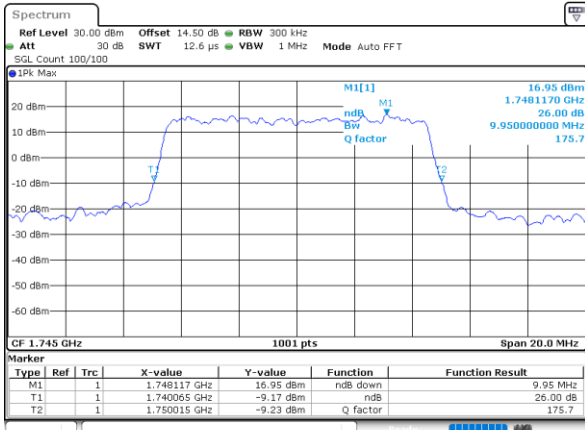

Middle Channel / 10MHz / QPSK

Date: 29_OCT_2021 12:34:40