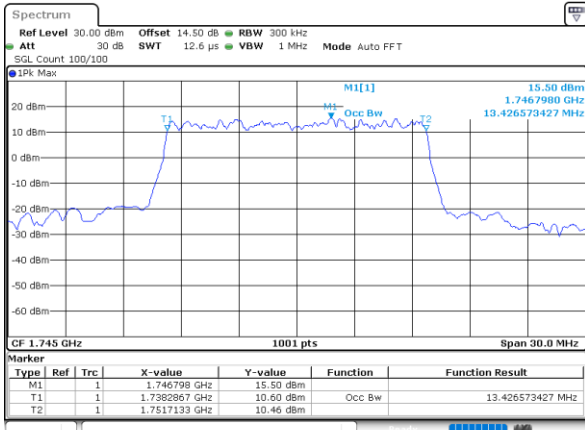

Highest Channel / 10MHz / QPSK

Date: 29.OCT.2021 12:37:23

Highest Channel / 10MHz / 16QAM

Date: 29.OCT.2021 12:37:50

LTE Band 66

Lowest Channel / 15MHz / QPSK

Date: 29.OCT.2021 13:01:34

Lowest Channel / 15MHz / 16QAM

Date: 29.OCT.2021 13:02:02

Middle Channel / 15MHz / QPSK

Date: 29.OCT.2021 13:08:44

Middle Channel / 15MHz / 16QAM

Date: 29.OCT.2021 13:09:12

Highest Channel / 15MHz / QPSK

Date: 29.OCT.2021 13:12:21

Highest Channel / 15MHz / 16QAM