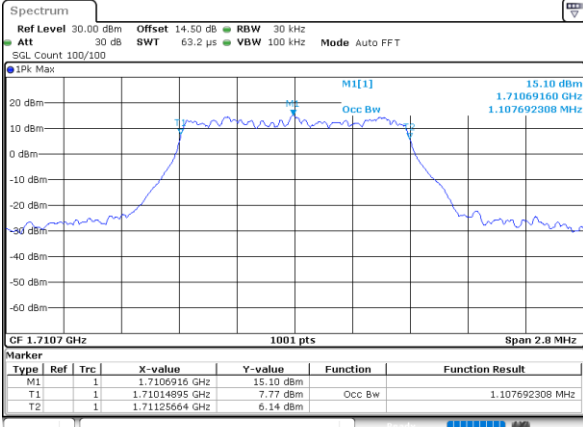

Date: 29.OCT.2021 13:12:48

LTE Band 66

Lowest Channel / 20MHz / QPSK

Date: 29.OCT.2021 13:19:32

Lowest Channel / 20MHz / 16QAM

Date: 29.OCT.2021 13:19:59

Middle Channel / 20MHz / QPSK

Date: 29.OCT.2021 13:26:50

Middle Channel / 20MHz / 16QAM

Date: 29.OCT.2021 13:27:17

Highest Channel / 20MHz / QPSK

Date: 29.OCT.2021 13:30:27

Highest Channel / 20MHz / 16QAM

Date: 29.OCT.2021 13:30:54

LTE Band 66

Lowest Channel / 1.4MHz / 64QAM

Date: 29.OCT.2021 11:12:04

Lowest Channel / 3MHz / 64QAM

Date: 29.OCT.2021 11:47:31

Middle Channel / 1.4MHz / 64QAM

Date: 29.OCT.2021 11:16:59

Middle Channel / 3MHz / 64QAM

Date: 29.OCT.2021 11:52:26

Highest Channel / 1.4MHz / 64QAM

Date: 29.OCT.2021 11:18:38

Highest Channel / 3MHz / 64QAM

Date: 29.OCT.2021 11:54:05

LTE Band 66

Lowest Channel / 5MHz / 64QAM

Date: 29.OCT.2021 11:59:01

Lowest Channel / 10MHz / 64QAM

Date: 29.OCT.2021 12:44:33