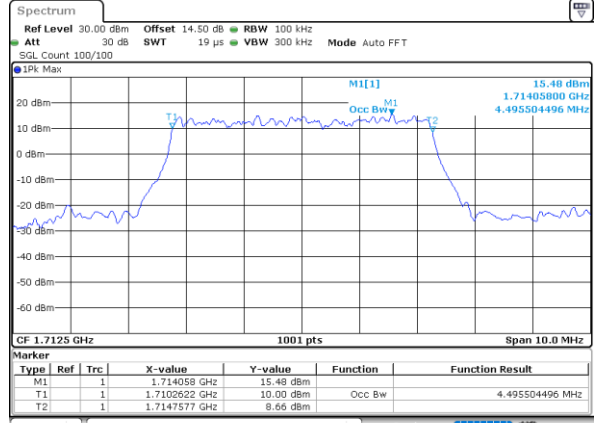

Highest Channel / 3MHz / 16QAM

Date: 29.OCT.2021 11:37:48

LTE Band 66

Lowest Channel / 5MHz / QPSK

Date: 29.OCT.2021 12:08:36

Lowest Channel / 5MHz / 16QAM

Date: 29.OCT.2021 12:09:03

Middle Channel / 5MHz / QPSK

Date: 29.OCT.2021 12:15:46

Middle Channel / 5MHz / 16QAM

Date: 29.OCT.2021 12:16:13

Highest Channel / 5MHz / QPSK

Date: 29.OCT.2021 12:19:24

Highest Channel / 5MHz / 16QAM

Date: 29.OCT.2021 12:19:52

LTE Band 66