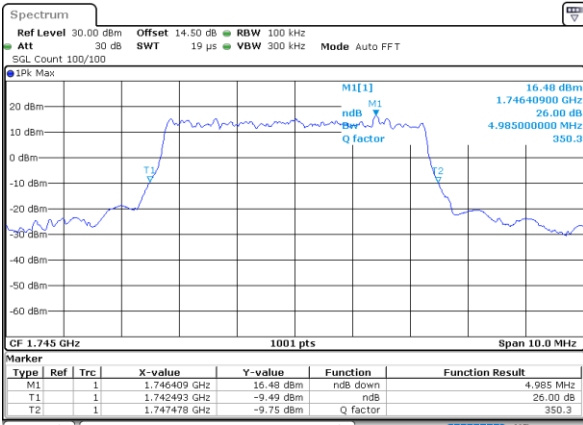

LTE Band 66

Lowest Channel / 5MHz / QPSK

Date: 29\_OCT\_2021 12:09:33

Lowest Channel / 5MHz / 16QAM

Date: 29\_OCT\_2021 12:09:58

Middle Channel / 5MHz / QPSK

Date: 29\_OCT\_2021 12:16:41

Middle Channel / 5MHz / 16QAM

Date: 29\_OCT\_2021 12:17:08

Highest Channel / 5MHz / QPSK

Date: 29\_OCT\_2021 12:20:19

Highest Channel / 5MHz / 16QAM

Date: 29\_OCT\_2021 12:20:46

LTE Band 66

Lowest Channel / 10MHz / QPSK

Date: 29\_OCT\_2021 12:27:30