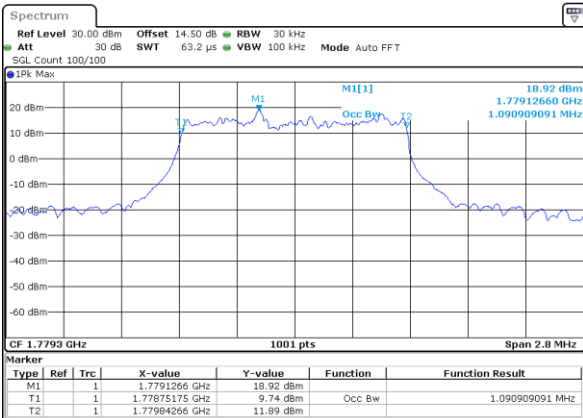

### Occupied Bandwidth

Mode	LTE Band 66 : 99%OBW(MHz)											
BW	1.4MHz		3MHz		5MHz		10MHz		15MHz		20MHz	
Mod.	QPSK	16QAM	QPSK	16QAM	QPSK	16QAM	QPSK	16QAM	QPSK	16QAM	QPSK	16QAM
Lowest CH	1.11	1.10	2.72	2.73	4.49	4.50	9.03	9.03	13.52	13.43	17.90	17.90
Middle CH	1.09	1.10	2.76	2.70	4.47	4.49	9.05	9.07	13.43	13.43	17.86	17.98
Highest CH	1.09	1.09	2.73	2.72	4.49	4.50	9.09	9.05	13.46	13.49	17.90	17.90
Mode	LTE Band 66 : 99%OBW(MHz)											
BW	1.4MHz		3MHz		5MHz		10MHz		15MHz		20MHz	
Mod.	64QAM		64QAM		64QAM		64QAM		64QAM		64QAM	
Lowest CH	1.11	-	2.72	-	4.49	-	9.03	-	13.46	-	17.98	-
Middle CH	1.10	-	2.75	-	4.51	-	9.05	-	13.49	-	17.90	-
Highest CH	1.09	-	2.73	-	4.49	-	9.03	-	13.46	-	17.94	-

LTE Band 66

Lowest Channel / 1.4MHz / QPSK

Date: 29\_OCT.2021 10:48:05

Lowest Channel / 1.4MHz / 16QAM

Date: 29\_OCT.2021 10:48:33

Middle Channel / 1.4MHz / QPSK

Date: 29\_OCT.2021 10:58:17

Middle Channel / 1.4MHz / 16QAM

Date: 29\_OCT.2021 10:58:44

Highest Channel / 1.4MHz / QPSK

Date: 29\_OCT.2021 11:01:54

Highest Channel / 1.4MHz / 16QAM

Date: 29\_OCT.2021 11:02:21

LTE Band 66

Lowest Channel / 3MHz / QPSK

Date: 29.OCT.2021 11:23:34