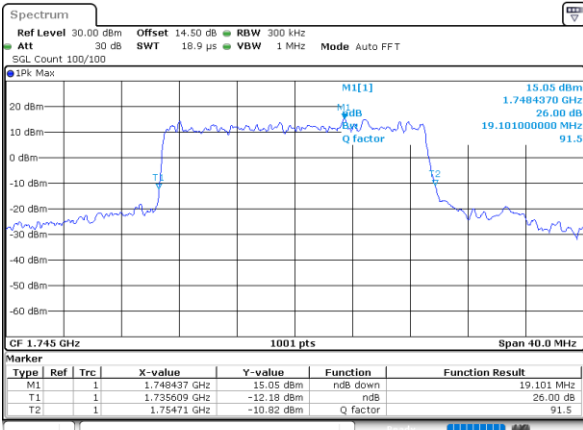

LTE Band 66

Lowest Channel / 20MHz / QPSK

Date: 29\_OCT\_2021 13:20:27

Lowest Channel / 20MHz / 16QAM

Date: 29\_OCT\_2021 13:20:54

Middle Channel / 20MHz / QPSK

Date: 29\_OCT\_2021 13:27:45

Middle Channel / 20MHz / 16QAM

Date: 29\_OCT\_2021 13:28:12

Highest Channel / 20MHz / QPSK

Date: 29\_OCT\_2021 13:31:22

Highest Channel / 20MHz / 16QAM

Date: 29\_OCT\_2021 13:31:49

LTE Band 66

Lowest Channel / 1.4MHz / 64QAM

Date: 29\_OCT.2021 11:12:21