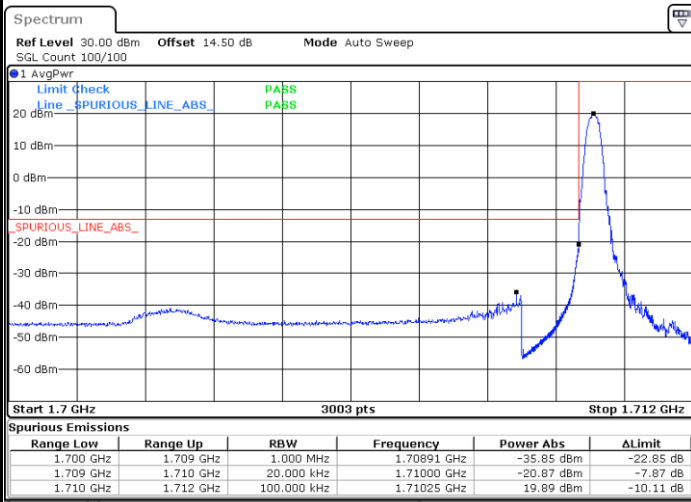

# Conducted Band Edge

LTE Band 66 / 1.4MHz / 16QAM

Lowest Band Edge / 1 RB

Date: 29.OCT.2021 10:52:47

Highest Band Edge / 1 RB

Date: 29.OCT.2021 11:06:35

Lowest Band Edge / Full RB

Date: 29.OCT.2021 10:56:03

Highest Band Edge / Full RB

Date: 29.OCT.2021 11:09:51

LTE Band 66 / 1.4MHz / 64QAM

Lowest Band Edge / 1 RB

Date: 29.OCT.2021 11:14:02

Highest Band Edge / 1 RB

Date: 29.OCT.2021 11:20:36

Lowest Band Edge / Full RB

Date: 29.OCT.2021 11:15:40

Highest Band Edge / Full RB

Date: 29.OCT.2021 11:22:15

LTE Band 66 / 3MHz / QPSK

Lowest Band Edge / 1RB

Date: 29.OCT.2021 11:26:37

Highest Band Edge / 1 RB

Date: 29.OCT.2021 11:40:24

Lowest Band Edge / Full RB

Date: 29.OCT.2021 11:29:53

Highest Band Edge / Full RB

Date: 29.OCT.2021 11:43:41

LTE Band 66 / 3MHz / 16QAM

Lowest Band Edge / 1 RB

Highest Band Edge / 1 RB

Lowest Band Edge / Full RB