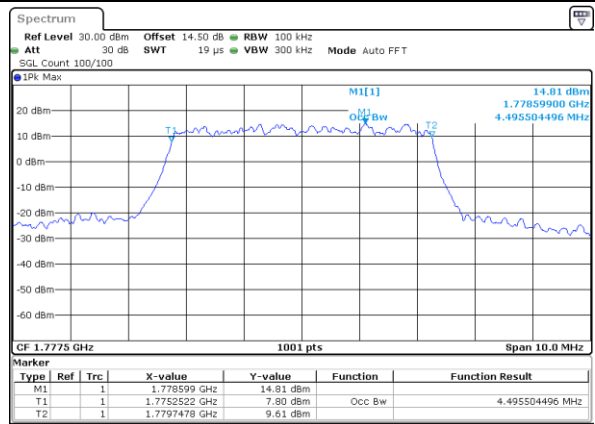

Highest Channel / 3MHz / 16QAM

Date: 29.OCT.2021 11:37:48

LTE Band 66

Lowest Channel / 5MHz / QPSK

Date: 29.OCT.2021 12:08:36

Lowest Channel / 5MHz / 16QAM

Date: 29.OCT.2021 12:09:03

Middle Channel / 5MHz / QPSK

Date: 29.OCT.2021 12:15:46

Middle Channel / 5MHz / 16QAM

Date: 29.OCT.2021 12:16:13

Highest Channel / 5MHz / QPSK

Date: 29.OCT.2021 12:19:24

Highest Channel / 5MHz / 16QAM

Date: 29.OCT.2021 12:19:52

LTE Band 66