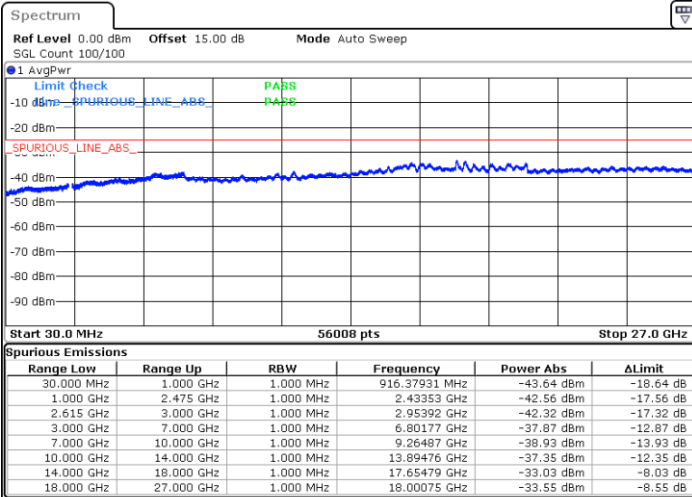

LTE Band 7C / 15MHz+15MHz

64QAM

Highest Channel / 1RB0 and 1RB74

Highest Channel / 1RB74 and 1RB0

Date: 31.OCT.2021 15:33:15

Date: 31.OCT.2021 15:31:35

Highest Channel / FullIRB

N/A

Date: 31.OCT.2021 15:41:35

LTE Band 7C / 15MHz+20MHz

64QAM

Lowest Channel / 1RB0 and 1RB99

Lowest Channel / 1RB74 and 1RB0

Date: 31.OCT.2021 08:47:01

Date: 31.OCT.2021 08:38:41

Lowest Channel / FullIRB

N/A

Date: 31.OCT.2021 08:48:45

LTE Band 7C / 15MHz+20MHz

64QAM

Middle Channel / 1RB0 and 1RB9

Middle Channel / 1RB74 and 1RB0

Date: 31.OCT.2021 09:14:38

Date: 31.OCT.2021 09:22:28

Middle Channel / FullIRB

N/A

Date: 31.OCT.2021 09:13:06

LTE Band 7C / 15MHz+20MHz

64QAM

Highest Channel / 1RB0 and 1RB99

Highest Channel / 1RB74 and 1RB0

Date: 31.OCT.2021 09:54:20