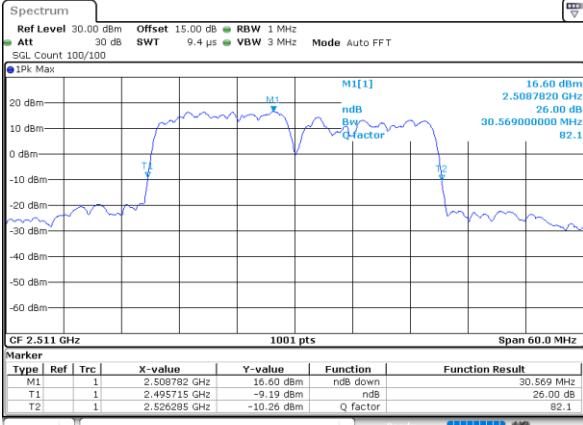

Highest Channel / 10MHz+15MHz

Date: 2.NOV.2021 11:29:16

LTE Band 41C

64QAM

Lowest Channel / 10MHz+20MHz

Date: 2.NOV.2021 15:44:02

Lowest Channel / 15MHz+10MHz

Date: 2.NOV.2021 14:03:03

Middle Channel / 10MHz+20MHz

Date: 2.NOV.2021 15:36:06

Middle Channel / 15MHz+10MHz

Date: 2.NOV.2021 14:06:05

Highest Channel / 10MHz+20MHz

Date: 2.NOV.2021 15:32:25

Highest Channel / 15MHz+10MHz

Date: 2.NOV.2021 14:10:08

LTE Band 41C

64QAM

Lowest Channel / 15MHz+15MHz

Date: 3.NOV.2021 09:00:42

Lowest Channel / 15MHz+20MHz

Date: 3.NOV.2021 10:50:33

Middle Channel / 15MHz+15MHz

Date: 3.NOV.2021 08:54:41