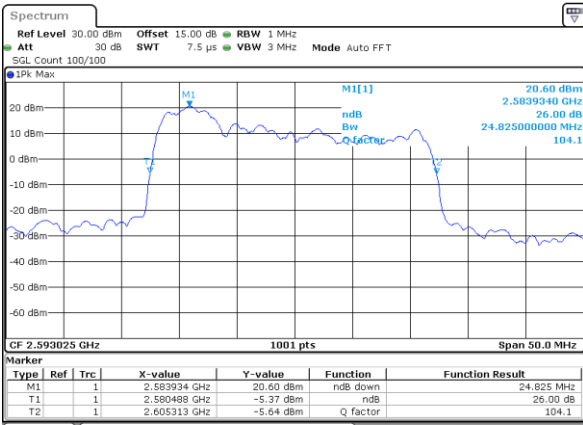

Middle Channel / 20MHz+20MHz

Date: 3.NOV.2021 14:15:24

Highest Channel / 20MHz+15MHz

Date: 3.NOV.2021 15:23:06

Highest Channel / 20MHz+20MHz

Date: 3.NOV.2021 14:33:26

LTE Band 41C

16QAM

Lowest Channel / 5MHz+20MHz

Date: 1.NOV.2021 15:13:16

Lowest Channel / 10MHz+15MHz

Date: 2.NOV.2021 11:22:41

Middle Channel / 5MHz+20MHz

Date: 1.NOV.2021 15:17:02

Middle Channel / 10MHz+15MHz

Date: 2.NOV.2021 11:25:43

Highest Channel / 5MHz+20MHz

Date: 1.NOV.2021 15:20:49

Highest Channel / 10MHz+15MHz

Date: 2.NOV.2021 11:28:46

LTE Band 41C

16QAM

Lowest Channel / 10MHz+20MHz

Date: 2.NOV.2021 15:44:32

Lowest Channel / 15MHz+10MHz

Date: 2.NOV.2021 14:03:33

Middle Channel / 10MHz+20MHz

Date: 2.NOV.2021 15:36:36

Middle Channel / 15MHz+10MHz

Date: 2.NOV.2021 14:06:35

Highest Channel / 10MHz+20MHz

Date: 2.NOV.2021 15:31:55