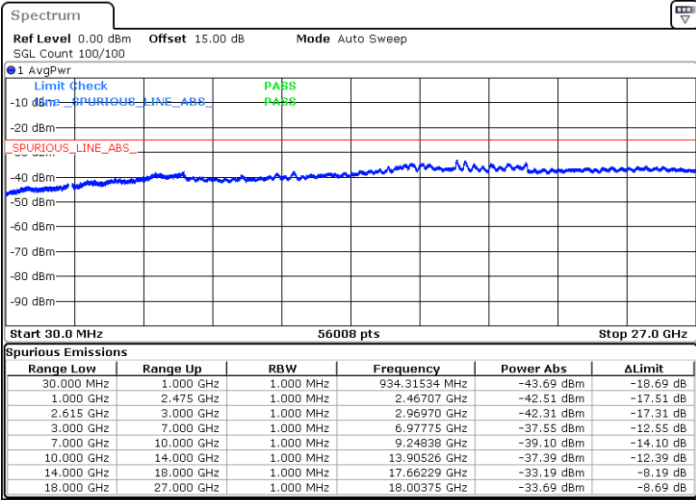

N/A

Date: 31.OCT.2021 11:29:18

LTE Band 7C / 20MHz+20MHz

64QAM

Lowest Channel / 1RB0 and 1RB99

Lowest Channel / 1RB99 and 1RB0

Date: 31.OCT.2021 11:51:39

Date: 31.OCT.2021 11:44:43

Lowest Channel / FullIRB

N/A

Date: 31.OCT.2021 11:53:03

LTE Band 7C / 20MHz+20MHz

64QAM

Middle Channel / 1RB0 and 1RB99

Middle Channel / 1RB99 and 1RB0

Date: 31.OCT.2021 12:36:50

Date: 31.OCT.2021 12:43:46

Middle Channel / FullIRB

N/A

Date: 31.OCT.2021 12:35:26

LTE Band 7C / 20MHz+20MHz

64QAM

Highest Channel / 1RB0 and 1RB99

Highest Channel / 1RB99 and 1RB0

Date: 31.OCT.2021 12:15:13

Date: 31.OCT.2021 12:13:49

Highest Channel / FullIRB

N/A

Date: 31.OCT.2021 12:22:09

LTE Band 41C

26dB Bandwidth

Mode	LTE Band 41C : 26dB BW(MHz)				
QPSK					
BW	5MHz+20MHz	10MHz+15MHz	10MHz+20MHz	15MHz+10MHz	15MHz+15MHz
Lowest CH	24.93	25.18	29.79	26.17	30.87
Middle CH	24.98	25.33	29.85	25.23	30.45
Highest CH	24.83	25.03	29.97	25.13	30.57
BW	15MHz+20MHz	20MHz+5MHz	20MHz+10MHz	20MHz+15MHz	20MHz+20MHz
Lowest CH	34.76	24.83	30.03	35.04	39.80
Middle CH	34.90	25.03	30.09	34.76	39.96
Highest CH	34.76	25.03	29.97	34.90	39.80