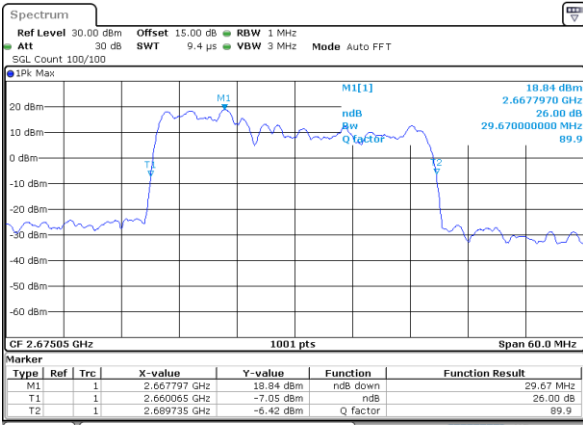

Highest Channel / 10MHz+15MHz

Date: 2.NOV.2021 11:29:16

LTE Band 41C

64QAM

Lowest Channel / 10MHz+20MHz

Date: 2.NOV.2021 15:44:02

Lowest Channel / 15MHz+10MHz

Date: 2.NOV.2021 14:03:03

Middle Channel / 10MHz+20MHz

Date: 2.NOV.2021 15:36:06

Middle Channel / 15MHz+10MHz

Date: 2.NOV.2021 14:06:05

Highest Channel / 10MHz+20MHz

Date: 2.NOV.2021 15:32:25

Highest Channel / 15MHz+10MHz

Date: 2.NOV.2021 14:10:08

LTE Band 41C

64QAM

Lowest Channel / 15MHz+15MHz

Date: 3.NOV.2021 09:00:42

Lowest Channel / 15MHz+20MHz

Date: 3.NOV.2021 10:50:33

Middle Channel / 15MHz+15MHz

Date: 3.NOV.2021 08:54:41

Middle Channel / 15MHz+20MHz

Date: 3.NOV.2021 10:53:36

Highest Channel / 15MHz+15MHz

Date: 3.NOV.2021 09:57:38

Highest Channel / 15MHz+20MHz

Date: 3.NOV.2021 16:15:34