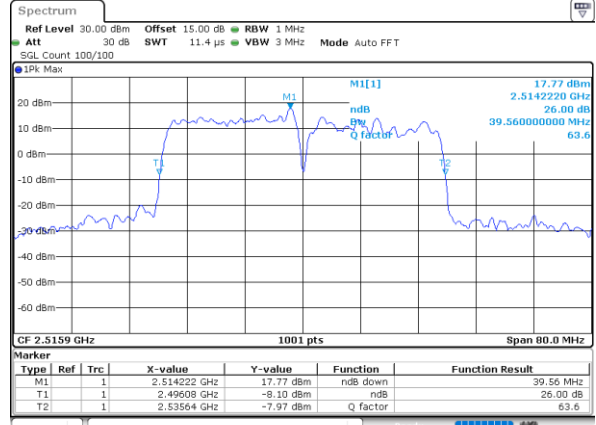

LTE Band 41C

16QAM

Lowest Channel / 20MHz+5MHz

Date: 2.NOV.2021 10:03:04

Lowest Channel / 20MHz+10MHz

Date: 2.NOV.2021 16:28:13

Middle Channel / 20MHz+5MHz

Date: 2.NOV.2021 10:09:23

Middle Channel / 20MHz+10MHz

Date: 2.NOV.2021 16:02:28

Highest Channel / 20MHz+5MHz

Date: 2.NOV.2021 09:53:10

Highest Channel / 20MHz+10MHz

Date: 2.NOV.2021 16:53:42

LTE Band 41C

16QAM

Lowest Channel / 20MHz+15MHz

Date: 3.NOV.2021 11:41:29

Lowest Channel / 20MHz+20MHz

Date: 3.NOV.2021 14:11:50

Middle Channel / 20MHz+15MHz

Date: 3.NOV.2021 11:36:16

Middle Channel / 20MHz+20MHz

Date: 3.NOV.2021 14:14:54

Highest Channel / 20MHz+15MHz

Date: 3.NOV.2021 15:23:43

Highest Channel / 20MHz+20MHz

Date: 3.NOV.2021 14:34:03

LTE Band 41C

64QAM

Lowest Channel / 5MHz+20MHz

Date: 1.NOV.2021 15:12:38