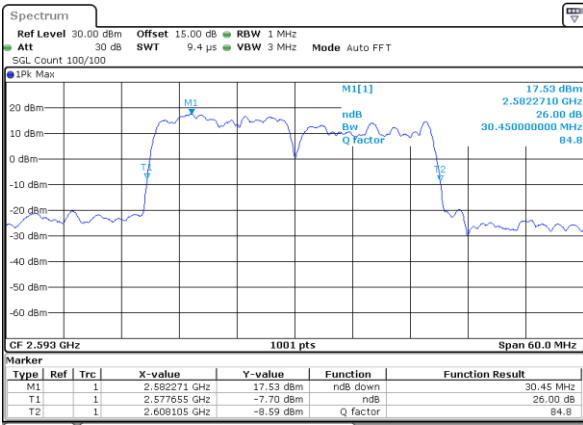

Lowest Channel / 10MHz+20MHz

Date: 2.NOV.2021 15:45:02

Lowest Channel / 15MHz+10MHz

Date: 2.NOV.2021 14:04:03

Middle Channel / 10MHz+20MHz

Date: 2.NOV.2021 15:37:06

Middle Channel / 15MHz+10MHz

Date: 2.NOV.2021 14:07:05

Highest Channel / 10MHz+20MHz

Date: 2.NOV.2021 15:31:25

Highest Channel / 15MHz+10MHz

Date: 2.NOV.2021 14:09:08

LTE Band 41C

QPSK

Lowest Channel / 15MHz+15MHz

Date: 3.NOV.2021 09:01:42

Lowest Channel / 15MHz+20MHz

Date: 3.NOV.2021 10:51:33

Middle Channel / 15MHz+15MHz

Date: 3.NOV.2021 08:55:42

Middle Channel / 15MHz+20MHz

Date: 3.NOV.2021 10:57:16

Highest Channel / 15MHz+15MHz

Date: 3.NOV.2021 09:56:37

Highest Channel / 15MHz+20MHz

Date: 3.NOV.2021 16:14:20

LTE Band 41C

QPSK

Lowest Channel / 20MHz+5MHz

Date: 2.NOV.2021 10:03:34

Lowest Channel / 20MHz+10MHz

Date: 2.NOV.2021 16:28:43