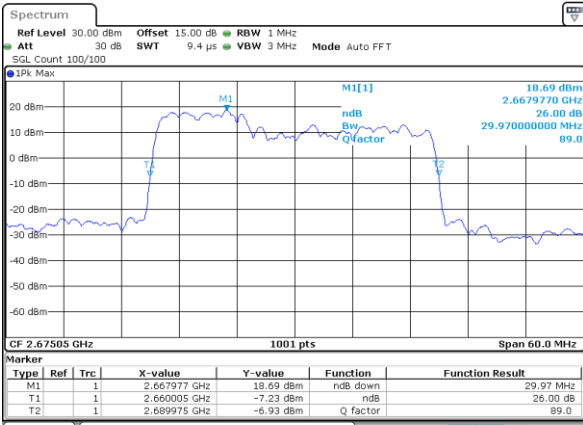

Middle Channel / 10MHz+15MHz

Date: 2.NOV.2021 11:26:13

Highest Channel / 5MHz+20MHz

Date: 1.NOV.2021 15:20:12

Highest Channel / 10MHz+15MHz

Date: 2.NOV.2021 11:28:16

LTE Band 41C

QPSK

Lowest Channel / 10MHz+20MHz

Date: 2.NOV.2021 15:45:02

Lowest Channel / 15MHz+10MHz

Date: 2.NOV.2021 14:04:03

Middle Channel / 10MHz+20MHz

Date: 2.NOV.2021 15:37:06

Middle Channel / 15MHz+10MHz

Date: 2.NOV.2021 14:07:05

Highest Channel / 10MHz+20MHz

Date: 2.NOV.2021 15:31:25

Highest Channel / 15MHz+10MHz

Date: 2.NOV.2021 14:09:08

LTE Band 41C

QPSK

Lowest Channel / 15MHz+15MHz

Date: 3.NOV.2021 09:01:42

Lowest Channel / 15MHz+20MHz

Date: 3.NOV.2021 10:51:33

Middle Channel / 15MHz+15MHz

Date: 3.NOV.2021 08:55:42

Middle Channel / 15MHz+20MHz

Date: 3.NOV.2021 10:57:16

Highest Channel / 15MHz+15MHz

Date: 3.NOV.2021 09:56:37