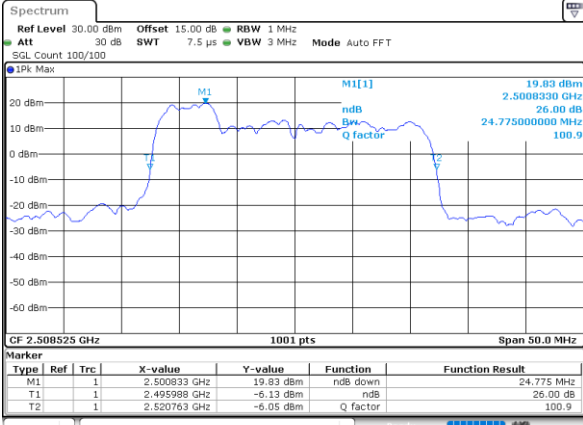

Lowest Channel / 20MHz+15MHz

Date: 3.NOV.2021 11:41:29

Lowest Channel / 20MHz+20MHz

Date: 3.NOV.2021 14:11:50

Middle Channel / 20MHz+15MHz

Date: 3.NOV.2021 11:36:16

Middle Channel / 20MHz+20MHz

Date: 3.NOV.2021 14:14:54

Highest Channel / 20MHz+15MHz

Date: 3.NOV.2021 15:23:43

Highest Channel / 20MHz+20MHz

Date: 3.NOV.2021 14:34:03

LTE Band 41C

64QAM

Lowest Channel / 5MHz+20MHz

Date: 1.NOV.2021 15:12:38

Lowest Channel / 10MHz+15MHz

Date: 2.NOV.2021 11:22:11

Middle Channel / 5MHz+20MHz

Date: 1.NOV.2021 15:16:25

Middle Channel / 10MHz+15MHz

Date: 2.NOV.2021 11:25:14

Highest Channel / 5MHz+20MHz

Date: 1.NOV.2021 15:21:26

Highest Channel / 10MHz+15MHz

Date: 2.NOV.2021 11:29:16

LTE Band 41C

64QAM

Lowest Channel / 10MHz+20MHz

Date: 2.NOV.2021 15:44:02

Lowest Channel / 15MHz+10MHz

Date: 2.NOV.2021 14:03:03