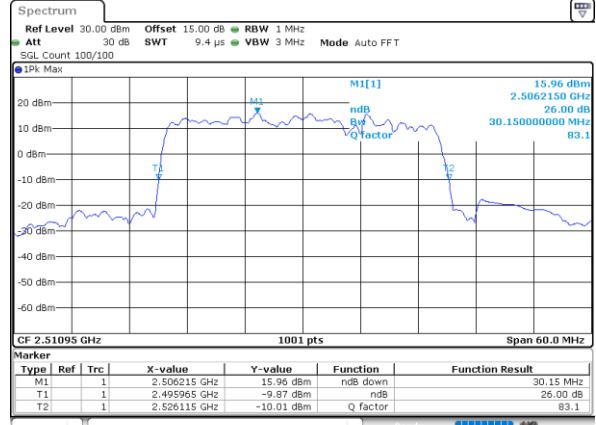

Middle Channel / 15MHz+15MHz

Date: 3.NOV.2021 08:55:12

Middle Channel / 15MHz+20MHz

Date: 3.NOV.2021 10:54:07

Highest Channel / 15MHz+15MHz

Date: 3.NOV.2021 09:57:08

Highest Channel / 15MHz+20MHz

Date: 3.NOV.2021 16:14:57

LTE Band 41C

16QAM

Lowest Channel / 20MHz+5MHz

Date: 2.NOV.2021 10:03:04

Lowest Channel / 20MHz+10MHz

Date: 2.NOV.2021 16:28:13

Middle Channel / 20MHz+5MHz

Date: 2.NOV.2021 10:09:23

Middle Channel / 20MHz+10MHz

Date: 2.NOV.2021 16:02:28

Highest Channel / 20MHz+5MHz

Date: 2.NOV.2021 09:53:10

Highest Channel / 20MHz+10MHz

Date: 2.NOV.2021 16:53:42

LTE Band 41C

16QAM

Lowest Channel / 20MHz+15MHz

Date: 3.NOV.2021 11:41:29

Lowest Channel / 20MHz+20MHz

Date: 3.NOV.2021 14:11:50

Middle Channel / 20MHz+15MHz

Date: 3.NOV.2021 11:36:16

Middle Channel / 20MHz+20MHz

Date: 3.NOV.2021 14:14:54