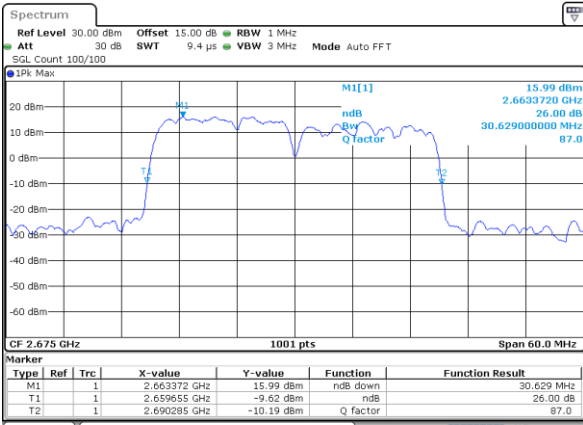

Highest Channel / 15MHz+10MHz

Date: 2.NOV.2021 14:09:38

LTE Band 41C

16QAM

Lowest Channel / 15MHz+15MHz

Date: 3.NOV.2021 09:01:12

Lowest Channel / 15MHz+20MHz

Date: 3.NOV.2021 10:51:03

Middle Channel / 15MHz+15MHz

Date: 3.NOV.2021 08:55:12

Middle Channel / 15MHz+20MHz

Date: 3.NOV.2021 10:54:07

Highest Channel / 15MHz+15MHz

Date: 3.NOV.2021 09:57:08

Highest Channel / 15MHz+20MHz

Date: 3.NOV.2021 16:14:57

LTE Band 41C

16QAM

Lowest Channel / 20MHz+5MHz

Date: 2.NOV.2021 10:03:04

Lowest Channel / 20MHz+10MHz

Date: 2.NOV.2021 16:28:13

Middle Channel / 20MHz+5MHz

Date: 2.NOV.2021 10:09:23

Middle Channel / 20MHz+10MHz

Date: 2.NOV.2021 16:02:28

Highest Channel / 20MHz+5MHz

Date: 2.NOV.2021 09:53:10

Highest Channel / 20MHz+10MHz

Date: 2.NOV.2021 16:53:42

LTE Band 41C

16QAM