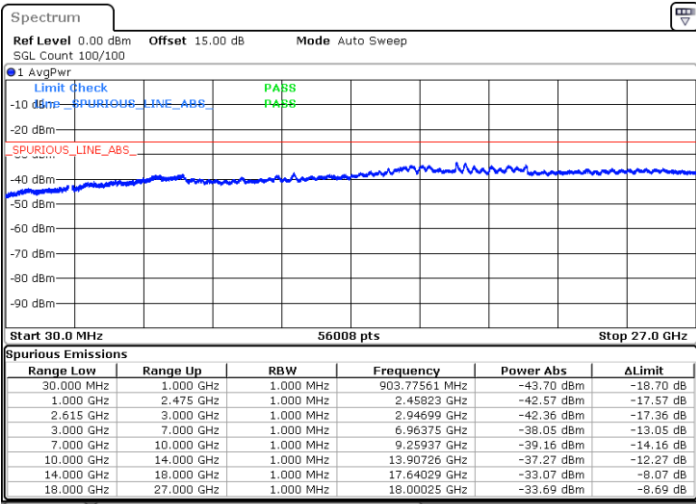

Middle Channel / FullIRB

N/A

Date: 31.OCT.2021 09:13:06

LTE Band 7C / 15MHz+20MHz

64QAM

Highest Channel / 1RB0 and 1RB99

Highest Channel / 1RB74 and 1RB0

Date: 31.OCT.2021 09:54:20

Date: 31.OCT.2021 09:52:21

Highest Channel / FullIRB

N/A

Date: 31.OCT.2021 10:03:42

LTE Band 7C / 20MHz+10MHz

64QAM

Lowest Channel / 1RB0 and 1RB49

Lowest Channel / 1RB99 and 1RB0