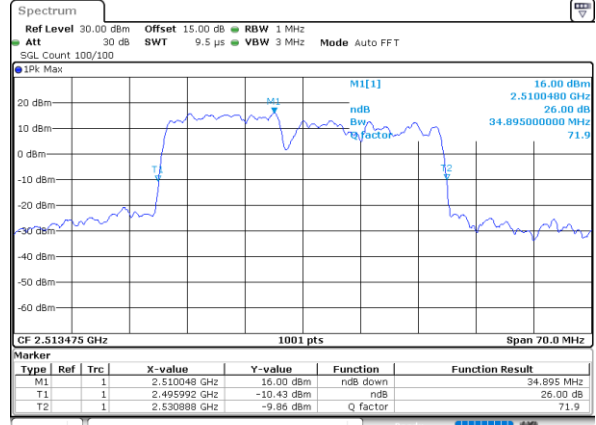

Highest Channel / 10MHz+15MHz

Date: 2.NOV.2021 11:29:16

LTE Band 41C

64QAM

Lowest Channel / 10MHz+20MHz

Date: 2.NOV.2021 15:44:02

Lowest Channel / 15MHz+10MHz

Date: 2.NOV.2021 14:03:03

Middle Channel / 10MHz+20MHz

Date: 2.NOV.2021 15:36:06

Middle Channel / 15MHz+10MHz

Date: 2.NOV.2021 14:06:05

Highest Channel / 10MHz+20MHz

Date: 2.NOV.2021 15:32:25

Highest Channel / 15MHz+10MHz

Date: 2.NOV.2021 14:10:08

LTE Band 41C

64QAM

Lowest Channel / 15MHz+15MHz

Date: 3.NOV.2021 09:00:42

Lowest Channel / 15MHz+20MHz

Date: 3.NOV.2021 10:50:33

Middle Channel / 15MHz+15MHz

Date: 3.NOV.2021 08:54:41

Middle Channel / 15MHz+20MHz

Date: 3.NOV.2021 10:53:36

Highest Channel / 15MHz+15MHz

Date: 3.NOV.2021 09:57:38

Highest Channel / 15MHz+20MHz

Date: 3.NOV.2021 16:15:34