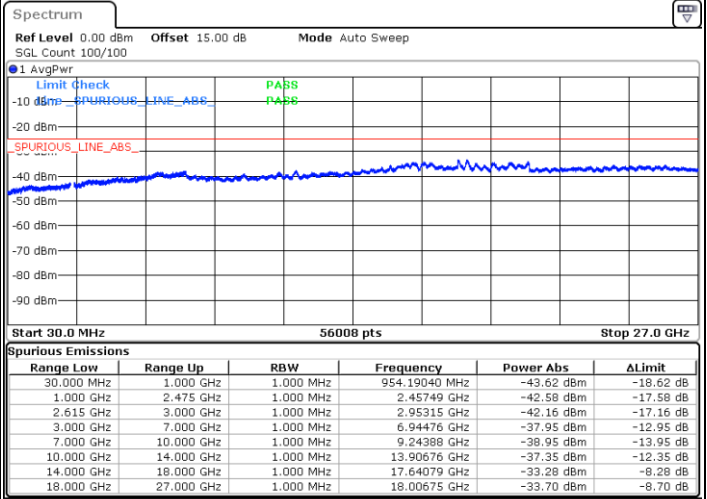

LTE Band 7C / 15MHz+15MHz

64QAM

Highest Channel / 1RB0 and 1RB74

Highest Channel / 1RB74 and 1RB0

Date: 31.OCT.2021 15:33:15

Date: 31.OCT.2021 15:31:35

Highest Channel / FullIRB

N/A

Date: 31.OCT.2021 15:41:35

LTE Band 7C / 15MHz+20MHz

64QAM

Lowest Channel / 1RB0 and 1RB99

Lowest Channel / 1RB74 and 1RB0

Date: 31.OCT.2021 08:47:01

Date: 31.OCT.2021 08:38:41

Lowest Channel / FullIRB