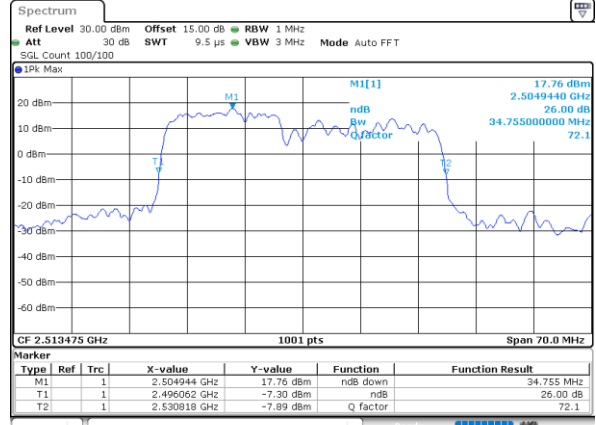

Lowest Channel / 10MHz+20MHz

Date: 2.NOV.2021 15:45:02

Lowest Channel / 15MHz+10MHz

Date: 2.NOV.2021 14:04:03

Middle Channel / 10MHz+20MHz

Date: 2.NOV.2021 15:37:06

Middle Channel / 15MHz+10MHz

Date: 2.NOV.2021 14:07:05

Highest Channel / 10MHz+20MHz

Date: 2.NOV.2021 15:31:25

Highest Channel / 15MHz+10MHz

Date: 2.NOV.2021 14:09:08

LTE Band 41C

QPSK

Lowest Channel / 15MHz+15MHz

Date: 3.NOV.2021 09:01:42

Lowest Channel / 15MHz+20MHz

Date: 3.NOV.2021 10:51:33

Middle Channel / 15MHz+15MHz

Date: 3.NOV.2021 08:55:42

Middle Channel / 15MHz+20MHz

Date: 3.NOV.2021 10:57:16

Highest Channel / 15MHz+15MHz

Date: 3.NOV.2021 09:56:37

Highest Channel / 15MHz+20MHz

Date: 3.NOV.2021 16:14:20

LTE Band 41C

QPSK

Lowest Channel / 20MHz+5MHz

Date: 2.NOV.2021 10:03:34

Lowest Channel / 20MHz+10MHz

Date: 2.NOV.2021 16:28:43