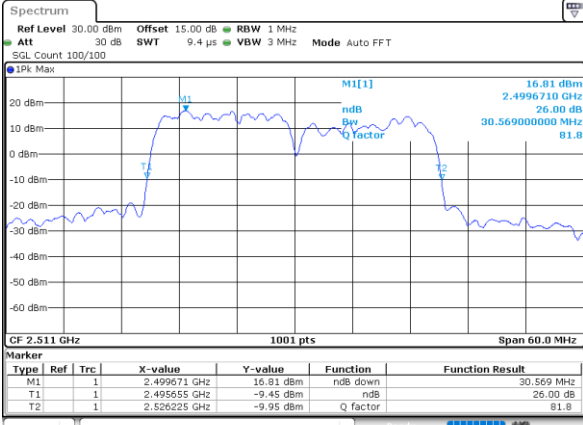

Lowest Channel / 15MHz+10MHz

Date: 2.NOV.2021 14:03:33

Middle Channel / 10MHz+20MHz

Date: 2.NOV.2021 15:36:36

Middle Channel / 15MHz+10MHz

Date: 2.NOV.2021 14:06:35

Highest Channel / 10MHz+20MHz

Date: 2.NOV.2021 15:31:55

Highest Channel / 15MHz+10MHz

Date: 2.NOV.2021 14:09:38

LTE Band 41C

16QAM

Lowest Channel / 15MHz+15MHz

Date: 3.NOV.2021 09:01:12

Lowest Channel / 15MHz+20MHz

Date: 3.NOV.2021 10:51:03

Middle Channel / 15MHz+15MHz

Date: 3.NOV.2021 08:55:12

Middle Channel / 15MHz+20MHz

Date: 3.NOV.2021 10:54:07

Highest Channel / 15MHz+15MHz

Date: 3.NOV.2021 09:57:08

Highest Channel / 15MHz+20MHz

Date: 3.NOV.2021 16:14:57