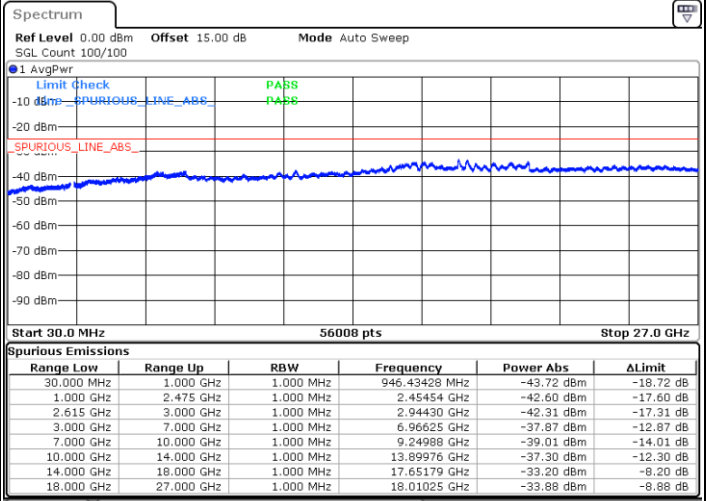

LTE Band 7C / 15MHz+15MHz

64QAM

Highest Channel / 1RB0 and 1RB74

Highest Channel / 1RB74 and 1RB0

Date: 31.OCT.2021 15:33:15

Date: 31.OCT.2021 15:31:35

Highest Channel / FullIRB

N/A

Date: 31.OCT.2021 15:41:35

LTE Band 7C / 15MHz+20MHz

64QAM

Lowest Channel / 1RB0 and 1RB99

Lowest Channel / 1RB74 and 1RB0

Date: 31.OCT.2021 08:47:01

Date: 31.OCT.2021 08:38:41

Lowest Channel / FullIRB

N/A

Date: 31.OCT.2021 08:48:45

LTE Band 7C / 15MHz+20MHz

64QAM

Middle Channel / 1RB0 and 1RB9

Middle Channel / 1RB74 and 1RB0

Date: 31.OCT.2021 09:14:38

Date: 31.OCT.2021 09:22:28

Middle Channel / FullIRB

N/A

Date: 31.OCT.2021 09:13:06

LTE Band 7C / 15MHz+20MHz

64QAM

Highest Channel / 1RB0 and 1RB99

Highest Channel / 1RB74 and 1RB0

Date: 31.OCT.2021 09:54:20