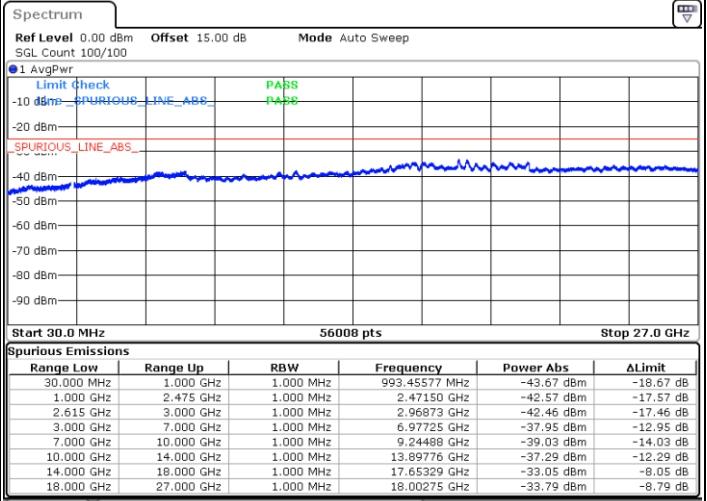

Date: 31.OCT.2021 15:41:35

LTE Band 7C / 15MHz+20MHz

64QAM

Lowest Channel / 1RB0 and 1RB99

Lowest Channel / 1RB74 and 1RB0

Date: 31.OCT.2021 08:47:01

Date: 31.OCT.2021 08:38:41

Lowest Channel / FullIRB

N/A

Date: 31.OCT.2021 08:48:45

LTE Band 7C / 15MHz+20MHz

64QAM

Middle Channel / 1RB0 and 1RB9

Middle Channel / 1RB74 and 1RB0

Date: 31.OCT.2021 09:14:38

Date: 31.OCT.2021 09:22:28

Middle Channel / FullIRB

N/A

Date: 31.OCT.2021 09:13:06

LTE Band 7C / 15MHz+20MHz

64QAM

Highest Channel / 1RB0 and 1RB99

Highest Channel / 1RB74 and 1RB0

Date: 31.OCT.2021 09:54:20

Date: 31.OCT.2021 09:52:21

Highest Channel / FullIRB

N/A

Date: 31.OCT.2021 10:03:42

LTE Band 7C / 20MHz+10MHz

64QAM

Lowest Channel / 1RB0 and 1RB49

Lowest Channel / 1RB99 and 1RB0