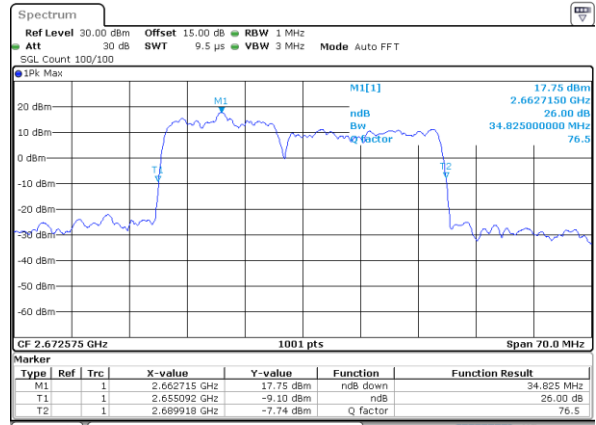

Highest Channel / 15MHz+10MHz

Date: 2.NOV.2021 14:09:38

LTE Band 41C

16QAM

Lowest Channel / 15MHz+15MHz

Date: 3.NOV.2021 09:01:12

Lowest Channel / 15MHz+20MHz

Date: 3.NOV.2021 10:51:03

Middle Channel / 15MHz+15MHz

Date: 3.NOV.2021 08:55:12

Middle Channel / 15MHz+20MHz

Date: 3.NOV.2021 10:54:07

Highest Channel / 15MHz+15MHz

Date: 3.NOV.2021 09:57:08

Highest Channel / 15MHz+20MHz

Date: 3.NOV.2021 16:14:57

LTE Band 41C

16QAM

Lowest Channel / 20MHz+5MHz

Date: 2.NOV.2021 10:03:04

Lowest Channel / 20MHz+10MHz

Date: 2.NOV.2021 16:28:13

Middle Channel / 20MHz+5MHz

Date: 2.NOV.2021 10:09:23

Middle Channel / 20MHz+10MHz

Date: 2.NOV.2021 16:02:28

Highest Channel / 20MHz+5MHz

Date: 2.NOV.2021 09:53:10

Highest Channel / 20MHz+10MHz

Date: 2.NOV.2021 16:53:42

LTE Band 41C

16QAM