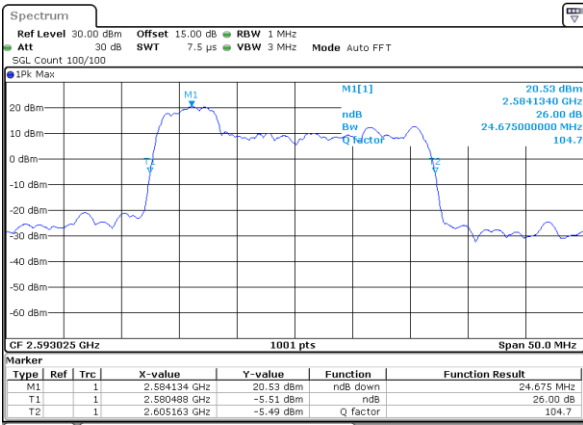

Lowest Channel / 20MHz+15MHz

Date: 3.NOV.2021 11:41:29

Lowest Channel / 20MHz+20MHz

Date: 3.NOV.2021 14:11:50

Middle Channel / 20MHz+15MHz

Date: 3.NOV.2021 11:36:16

Middle Channel / 20MHz+20MHz

Date: 3.NOV.2021 14:14:54

Highest Channel / 20MHz+15MHz

Date: 3.NOV.2021 15:23:43

Highest Channel / 20MHz+20MHz

Date: 3.NOV.2021 14:34:03

LTE Band 41C

64QAM

Lowest Channel / 5MHz+20MHz

Date: 1.NOV.2021 15:12:38

Lowest Channel / 10MHz+15MHz

Date: 2.NOV.2021 11:22:11

Middle Channel / 5MHz+20MHz

Date: 1.NOV.2021 15:16:25

Middle Channel / 10MHz+15MHz

Date: 2.NOV.2021 11:25:14

Highest Channel / 5MHz+20MHz

Date: 1.NOV.2021 15:21:26

Highest Channel / 10MHz+15MHz

Date: 2.NOV.2021 11:29:16

LTE Band 41C

64QAM

Lowest Channel / 10MHz+20MHz

Date: 2.NOV.2021 15:44:02

Lowest Channel / 15MHz+10MHz

Date: 2.NOV.2021 14:03:03