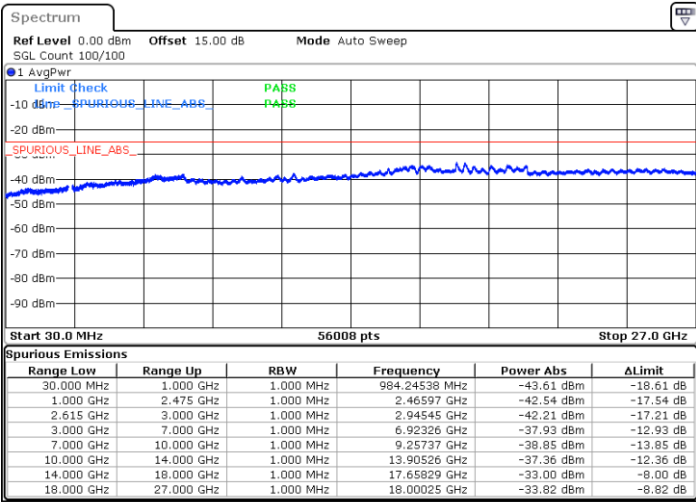

Date: 28.OCT.2021 21:04:08

Date: 28.OCT.2021 20:58:32

Lowest Channel / FullIRB

N/A

Date: 28.OCT.2021 21:05:16

LTE Band 7C / 20MHz+10MHz

64QAM

Middle Channel / 1RB0 and 1RB49

Middle Channel / 1RB99 and 1RB0

Date: 31.OCT.2021 15:54:49

Date: 31.OCT.2021 16:03:09

Middle Channel / FullIRB

N/A

Date: 31.OCT.2021 15:53:08

LTE Band 7C / 20MHz+10MHz

64QAM

Highest Channel / 1RB0 and 1RB49

Highest Channel / 1RB99 and 1RB0

Date: 31.OCT.2021 16:37:19

Date: 31.OCT.2021 16:35:39

Highest Channel / FullIRB

N/A

Date: 31.OCT.2021 16:45:40

LTE Band 7C / 20MHz+15MHz