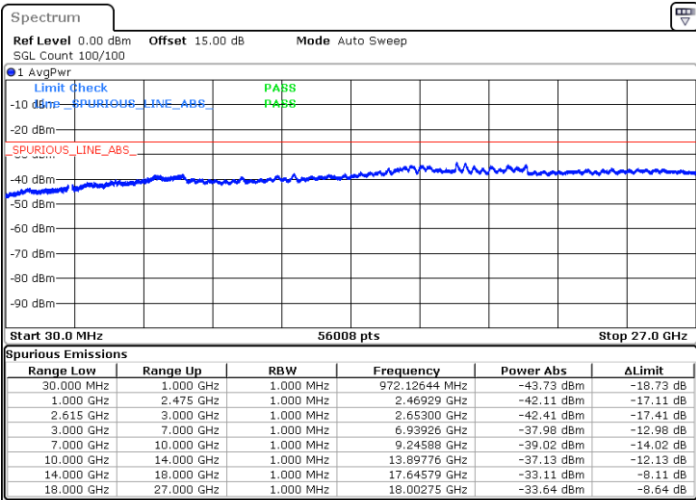

LTE Band 7C / 20MHz+15MHz

64QAM

MiddleChannel / 1RB0 and 1RB74

Middle Channel / 1RB99 and 1RB0

Date: 31.OCT.2021 10:51:51

Date: 31.OCT.2021 11:02:22

Middle Channel / FullIRB

N/A

Date: 31.OCT.2021 10:50:02

LTE Band 7C / 20MHz+15MHz

64QAM

Highest Channel / 1RB0 and 1RB74

Highest Channel / 1RB99 and 1RB0

Date: 31.OCT.2021 11:22:14

Date: 31.OCT.2021 11:20:42

Highest Channel / FullIRB

N/A

Date: 31.OCT.2021 11:29:18

LTE Band 7C / 20MHz+20MHz

64QAM

Lowest Channel / 1RB0 and 1RB99

Lowest Channel / 1RB99 and 1RB0

Date: 31.OCT.2021 11:51:39

Date: 31.OCT.2021 11:44:43

Lowest Channel / FullIRB

N/A

Date: 31.OCT.2021 11:53:03

LTE Band 7C / 20MHz+20MHz

64QAM

Middle Channel / 1RB0 and 1RB99

Middle Channel / 1RB99 and 1RB0

Date: 31.OCT.2021 12:36:50