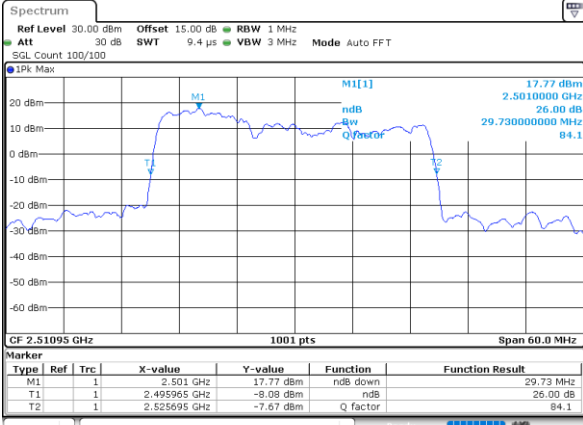

Highest Channel / 20MHz+15MHz

Date: 3.NOV.2021 15:23:43

Highest Channel / 20MHz+20MHz

Date: 3.NOV.2021 14:34:03

LTE Band 41C

64QAM

Lowest Channel / 5MHz+20MHz

Date: 1.NOV.2021 15:12:38

Lowest Channel / 10MHz+15MHz

Date: 2.NOV.2021 11:22:11

Middle Channel / 5MHz+20MHz

Date: 1.NOV.2021 15:16:25

Middle Channel / 10MHz+15MHz

Date: 2.NOV.2021 11:25:14

Highest Channel / 5MHz+20MHz

Date: 1.NOV.2021 15:21:26

Highest Channel / 10MHz+15MHz

Date: 2.NOV.2021 11:29:16

LTE Band 41C

64QAM

Lowest Channel / 10MHz+20MHz

Date: 2.NOV.2021 15:44:02

Lowest Channel / 15MHz+10MHz

Date: 2.NOV.2021 14:03:03

Middle Channel / 10MHz+20MHz

Date: 2.NOV.2021 15:36:06

Middle Channel / 15MHz+10MHz

Date: 2.NOV.2021 14:06:05

Highest Channel / 10MHz+20MHz

Date: 2.NOV.2021 15:32:25

Highest Channel / 15MHz+10MHz

Date: 2.NOV.2021 14:10:08