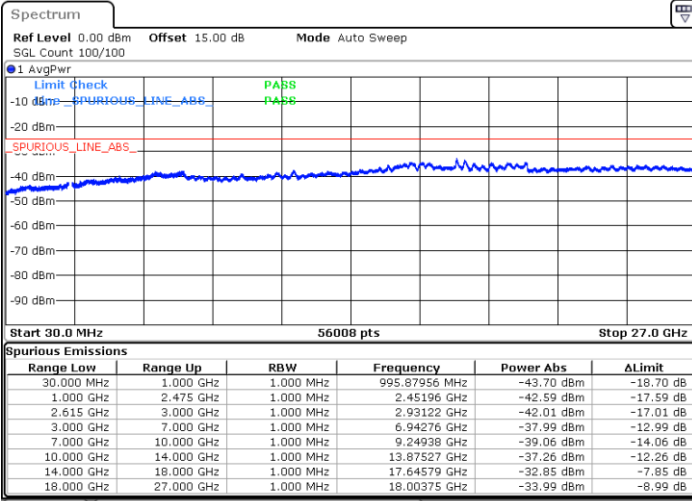

LTE Band 7C / 15MHz+15MHz

64QAM

Highest Channel / 1RB0 and 1RB74

Highest Channel / 1RB74 and 1RB0

Date: 31.OCT.2021 15:33:15

Date: 31.OCT.2021 15:31:35

Highest Channel / FullIRB

N/A

Date: 31.OCT.2021 15:41:35

LTE Band 7C / 15MHz+20MHz

64QAM

Lowest Channel / 1RB0 and 1RB99

Lowest Channel / 1RB74 and 1RB0

Date: 31.OCT.2021 08:47:01

Date: 31.OCT.2021 08:38:41

Lowest Channel / FullIRB

N/A

Date: 31.OCT.2021 08:48:45

LTE Band 7C / 15MHz+20MHz

64QAM

Middle Channel / 1RB0 and 1RB9

Middle Channel / 1RB74 and 1RB0

Date: 31.OCT.2021 09:14:38

Date: 31.OCT.2021 09:22:28

Middle Channel / FullIRB

N/A

Date: 31.OCT.2021 09:13:06

LTE Band 7C / 15MHz+20MHz

64QAM

Highest Channel / 1RB0 and 1RB99

Highest Channel / 1RB74 and 1RB0

Date: 31.OCT.2021 09:54:20