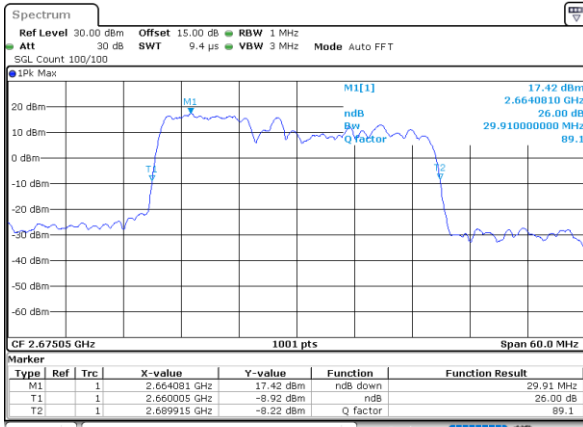

Highest Channel / 5MHz+20MHz

Date: 1.NOV.2021 15:20:49

Highest Channel / 10MHz+15MHz

Date: 2.NOV.2021 11:28:46

LTE Band 41C

16QAM

Lowest Channel / 10MHz+20MHz

Date: 2.NOV.2021 15:44:32

Lowest Channel / 15MHz+10MHz

Date: 2.NOV.2021 14:03:33

Middle Channel / 10MHz+20MHz

Date: 2.NOV.2021 15:36:36

Middle Channel / 15MHz+10MHz

Date: 2.NOV.2021 14:06:35

Highest Channel / 10MHz+20MHz

Date: 2.NOV.2021 15:31:55

Highest Channel / 15MHz+10MHz

Date: 2.NOV.2021 14:09:38

LTE Band 41C

16QAM

Lowest Channel / 15MHz+15MHz

Date: 3.NOV.2021 09:01:12

Lowest Channel / 15MHz+20MHz

Date: 3.NOV.2021 10:51:03