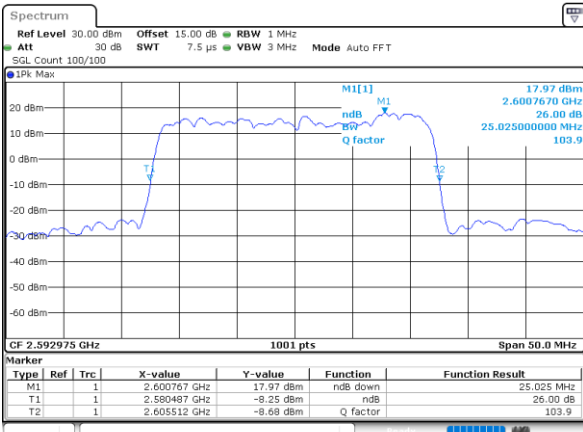

Lowest Channel / 15MHz+20MHz

Date: 3.NOV.2021 10:51:33

Middle Channel / 15MHz+15MHz

Date: 3.NOV.2021 08:55:42

Middle Channel / 15MHz+20MHz

Date: 3.NOV.2021 10:57:16

Highest Channel / 15MHz+15MHz

Date: 3.NOV.2021 09:56:37

Highest Channel / 15MHz+20MHz

Date: 3.NOV.2021 16:14:20

LTE Band 41C

QPSK

Lowest Channel / 20MHz+5MHz

Date: 2.NOV.2021 10:03:34

Lowest Channel / 20MHz+10MHz

Date: 2.NOV.2021 16:28:43

Middle Channel / 20MHz+5MHz

Date: 2.NOV.2021 10:09:53

Middle Channel / 20MHz+10MHz

Date: 2.NOV.2021 16:02:58

Highest Channel / 20MHz+5MHz

Date: 2.NOV.2021 09:52:40

Highest Channel / 20MHz+10MHz

Date: 2.NOV.2021 16:53:12