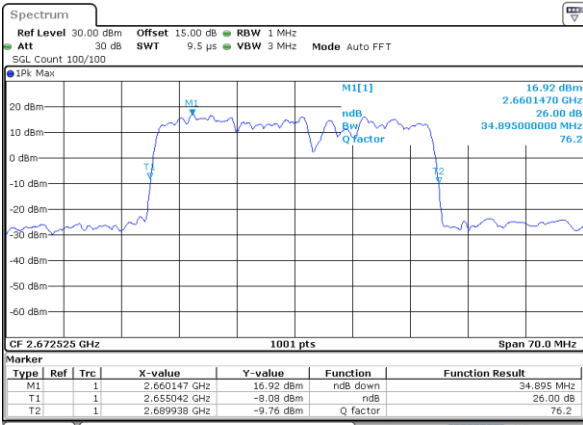

Middle Channel / 20MHz+5MHz

Date: 2.NOV.2021 10:09:53

Middle Channel / 20MHz+10MHz

Date: 2.NOV.2021 16:02:58

Highest Channel / 20MHz+5MHz

Date: 2.NOV.2021 09:52:40

Highest Channel / 20MHz+10MHz

Date: 2.NOV.2021 16:53:12

LTE Band 41C

QPSK

Lowest Channel / 20MHz+15MHz

Date: 3.NOV.2021 11:41:59

Lowest Channel / 20MHz+20MHz

Date: 3.NOV.2021 14:12:20

Middle Channel / 20MHz+15MHz

Date: 3.NOV.2021 11:36:46

Middle Channel / 20MHz+20MHz

Date: 3.NOV.2021 14:15:24

Highest Channel / 20MHz+15MHz

Date: 3.NOV.2021 15:23:06

Highest Channel / 20MHz+20MHz

Date: 3.NOV.2021 14:33:26

LTE Band 41C

16QAM

Lowest Channel / 5MHz+20MHz

Date: 1.NOV.2021 15:13:16

Lowest Channel / 10MHz+15MHz

Date: 2.NOV.2021 11:22:41

Middle Channel / 5MHz+20MHz

Date: 1.NOV.2021 15:17:02

Middle Channel / 10MHz+15MHz

Date: 2.NOV.2021 11:25:43