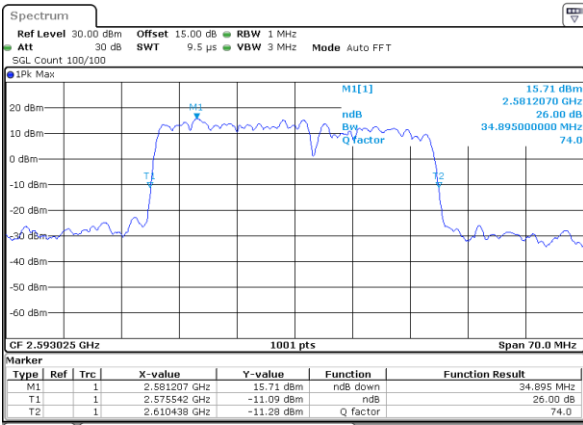

Middle Channel / 20MHz+10MHz

Date: 2.NOV.2021 16:02:28

Highest Channel / 20MHz+5MHz

Date: 2.NOV.2021 09:53:10

Highest Channel / 20MHz+10MHz

Date: 2.NOV.2021 16:53:42

LTE Band 41C

16QAM

Lowest Channel / 20MHz+15MHz

Date: 3.NOV.2021 11:41:29

Lowest Channel / 20MHz+20MHz

Date: 3.NOV.2021 14:11:50

Middle Channel / 20MHz+15MHz

Date: 3.NOV.2021 11:36:16

Middle Channel / 20MHz+20MHz

Date: 3.NOV.2021 14:14:54

Highest Channel / 20MHz+15MHz

Date: 3.NOV.2021 15:23:43

Highest Channel / 20MHz+20MHz

Date: 3.NOV.2021 14:34:03

LTE Band 41C

64QAM

Lowest Channel / 5MHz+20MHz

Date: 1.NOV.2021 15:12:38

Lowest Channel / 10MHz+15MHz

Date: 2.NOV.2021 11:22:11

Middle Channel / 5MHz+20MHz

Date: 1.NOV.2021 15:16:25

Middle Channel / 10MHz+15MHz

Date: 2.NOV.2021 11:25:14

Highest Channel / 5MHz+20MHz

Date: 1.NOV.2021 15:21:26