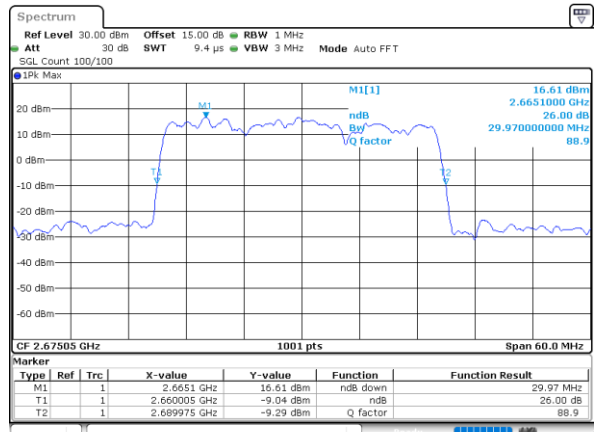

Highest Channel / 15MHz+20MHz

Date: 3.NOV.2021 16:14:20

LTE Band 41C

QPSK

Lowest Channel / 20MHz+5MHz

Date: 2.NOV.2021 10:03:34

Lowest Channel / 20MHz+10MHz

Date: 2.NOV.2021 16:28:43

Middle Channel / 20MHz+5MHz

Date: 2.NOV.2021 10:09:53

Middle Channel / 20MHz+10MHz

Date: 2.NOV.2021 16:02:58

Highest Channel / 20MHz+5MHz

Date: 2.NOV.2021 09:52:40

Highest Channel / 20MHz+10MHz

Date: 2.NOV.2021 16:53:12

LTE Band 41C

QPSK

Lowest Channel / 20MHz+15MHz

Date: 3.NOV.2021 11:41:59

Lowest Channel / 20MHz+20MHz

Date: 3.NOV.2021 14:12:20

Middle Channel / 20MHz+15MHz

Date: 3.NOV.2021 11:36:46