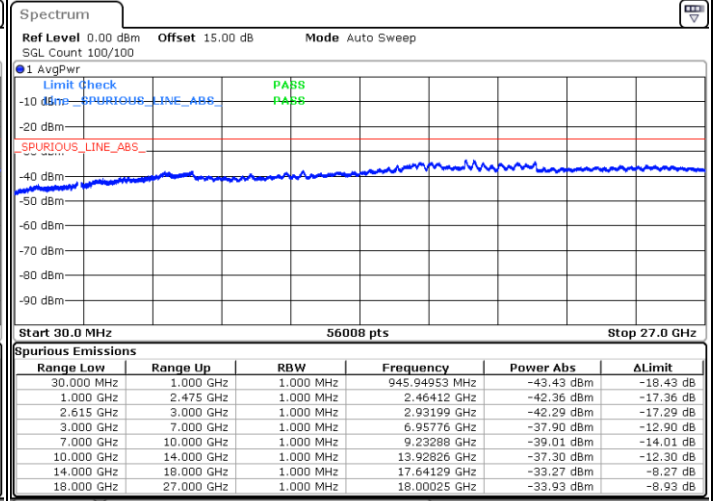

Date: 31.OCT.2021 10:50:02

LTE Band 7C / 20MHz+15MHz

64QAM

Highest Channel / 1RB0 and 1RB74

Highest Channel / 1RB99 and 1RB0

Date: 31.OCT.2021 11:22:14

Date: 31.OCT.2021 11:20:42

Highest Channel / FullIRB

N/A

Date: 31.OCT.2021 11:29:18

LTE Band 7C / 20MHz+20MHz

64QAM

Lowest Channel / 1RB0 and 1RB99

Lowest Channel / 1RB99 and 1RB0

Date: 31.OCT.2021 11:51:39

Date: 31.OCT.2021 11:44:43

Lowest Channel / FullIRB

N/A

Date: 31.OCT.2021 11:53:03

LTE Band 7C / 20MHz+20MHz

64QAM

Middle Channel / 1RB0 and 1RB99

Middle Channel / 1RB99 and 1RB0

Date: 31.OCT.2021 12:36:50

Date: 31.OCT.2021 12:43:46

Middle Channel / FullIRB

N/A

Date: 31.OCT.2021 12:35:26

LTE Band 7C / 20MHz+20MHz

64QAM

Highest Channel / 1RB0 and 1RB99

Highest Channel / 1RB99 and 1RB0