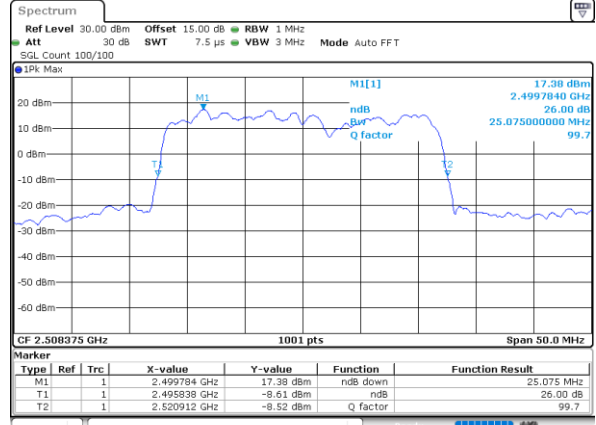

Highest Channel / 20MHz+15MHz

Date: 3.NOV.2021 15:23:43

Highest Channel / 20MHz+20MHz

Date: 3.NOV.2021 14:34:03

LTE Band 41C

64QAM

Lowest Channel / 5MHz+20MHz

Date: 1.NOV.2021 15:12:38

Lowest Channel / 10MHz+15MHz

Date: 2.NOV.2021 11:22:11

Middle Channel / 5MHz+20MHz

Date: 1.NOV.2021 15:16:25

Middle Channel / 10MHz+15MHz

Date: 2.NOV.2021 11:25:14

Highest Channel / 5MHz+20MHz

Date: 1.NOV.2021 15:21:26

Highest Channel / 10MHz+15MHz

Date: 2.NOV.2021 11:29:16

LTE Band 41C

64QAM

Lowest Channel / 10MHz+20MHz

Date: 2.NOV.2021 15:44:02

Lowest Channel / 15MHz+10MHz

Date: 2.NOV.2021 14:03:03

Middle Channel / 10MHz+20MHz

Date: 2.NOV.2021 15:36:06

Middle Channel / 15MHz+10MHz

Date: 2.NOV.2021 14:06:05

Highest Channel / 10MHz+20MHz

Date: 2.NOV.2021 15:32:25

Highest Channel / 15MHz+10MHz

Date: 2.NOV.2021 14:10:08