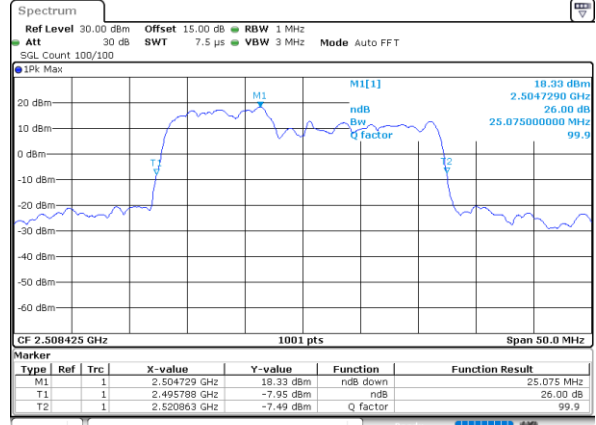

LTE Band 41C

QPSK

Lowest Channel / 20MHz+15MHz

Date: 3.NOV.2021 11:41:59

Lowest Channel / 20MHz+20MHz

Date: 3.NOV.2021 14:12:20

Middle Channel / 20MHz+15MHz

Date: 3.NOV.2021 11:36:46

Middle Channel / 20MHz+20MHz

Date: 3.NOV.2021 14:15:24

Highest Channel / 20MHz+15MHz

Date: 3.NOV.2021 15:23:06

Highest Channel / 20MHz+20MHz

Date: 3.NOV.2021 14:33:26

LTE Band 41C

16QAM

Lowest Channel / 5MHz+20MHz

Date: 1.NOV.2021 15:13:16

Lowest Channel / 10MHz+15MHz

Date: 2.NOV.2021 11:22:41

Middle Channel / 5MHz+20MHz

Date: 1.NOV.2021 15:17:02

Middle Channel / 10MHz+15MHz

Date: 2.NOV.2021 11:25:43

Highest Channel / 5MHz+20MHz

Date: 1.NOV.2021 15:20:49

Highest Channel / 10MHz+15MHz

Date: 2.NOV.2021 11:28:46

LTE Band 41C

16QAM

Lowest Channel / 10MHz+20MHz

Date: 2.NOV.2021 15:44:32