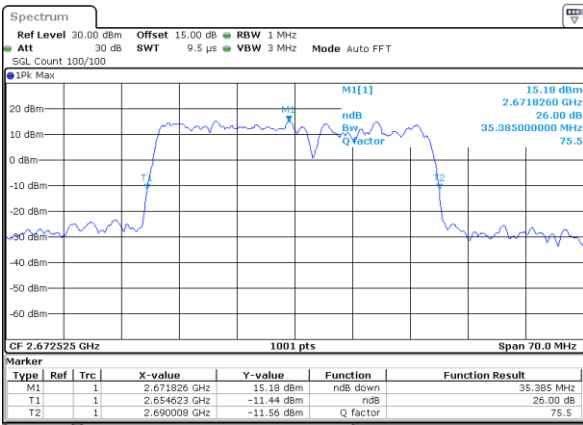

Middle Channel / 20MHz+10MHz

Date: 2.NOV.2021 16:02:28

Highest Channel / 20MHz+5MHz

Date: 2.NOV.2021 09:53:10

Highest Channel / 20MHz+10MHz

Date: 2.NOV.2021 16:53:42

LTE Band 41C

16QAM

Lowest Channel / 20MHz+15MHz

Date: 3.NOV.2021 11:41:29

Lowest Channel / 20MHz+20MHz

Date: 3.NOV.2021 14:11:50

Middle Channel / 20MHz+15MHz

Date: 3.NOV.2021 11:36:16

Middle Channel / 20MHz+20MHz

Date: 3.NOV.2021 14:14:54

Highest Channel / 20MHz+15MHz

Date: 3.NOV.2021 15:23:43

Highest Channel / 20MHz+20MHz

Date: 3.NOV.2021 14:34:03

LTE Band 41C

64QAM

Lowest Channel / 5MHz+20MHz

Date: 1.NOV.2021 15:12:38