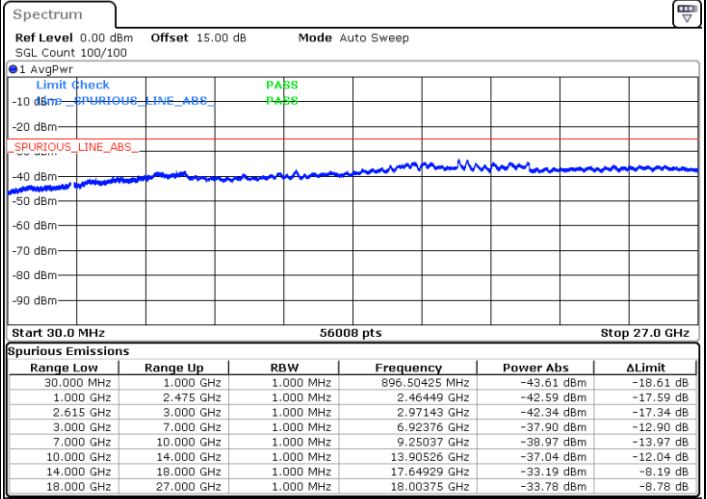

Date: 31.OCT.2021 09:52:21

Highest Channel / FullIRB

N/A

Date: 31.OCT.2021 10:03:42

LTE Band 7C / 20MHz+10MHz

64QAM

Lowest Channel / 1RB0 and 1RB49

Lowest Channel / 1RB99 and 1RB0

Date: 28.OCT.2021 21:04:08

Date: 28.OCT.2021 20:58:32

Lowest Channel / FullIRB

N/A

Date: 28.OCT.2021 21:05:16

LTE Band 7C / 20MHz+10MHz

64QAM

Middle Channel / 1RB0 and 1RB49

Middle Channel / 1RB99 and 1RB0

Date: 31.OCT.2021 15:54:49

Date: 31.OCT.2021 16:03:09

Middle Channel / FullIRB

N/A

Date: 31.OCT.2021 15:53:08

LTE Band 7C / 20MHz+10MHz

64QAM

Highest Channel / 1RB0 and 1RB49

Highest Channel / 1RB99 and 1RB0

Date: 31.OCT.2021 16:37:19

Date: 31.OCT.2021 16:35:39

Highest Channel / FullIRB

N/A

Date: 31.OCT.2021 16:45:40

LTE Band 7C / 20MHz+15MHz