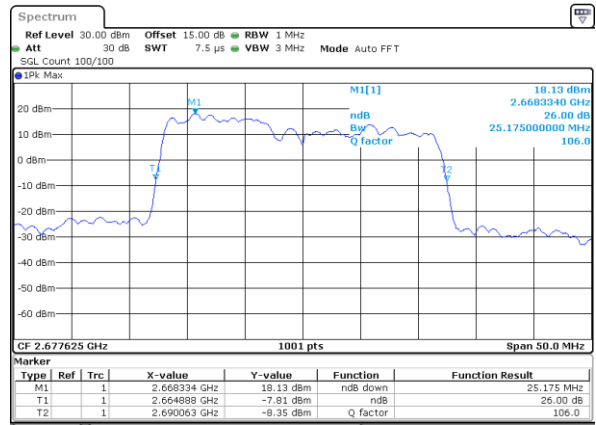

Middle Channel / 20MHz+20MHz

Date: 3.NOV.2021 14:15:24

Highest Channel / 20MHz+15MHz

Date: 3.NOV.2021 15:23:06

Highest Channel / 20MHz+20MHz

Date: 3.NOV.2021 14:33:26

LTE Band 41C

16QAM

Lowest Channel / 5MHz+20MHz

Date: 1.NOV.2021 15:13:16

Lowest Channel / 10MHz+15MHz

Date: 2.NOV.2021 11:22:41

Middle Channel / 5MHz+20MHz

Date: 1.NOV.2021 15:17:02

Middle Channel / 10MHz+15MHz

Date: 2.NOV.2021 11:25:43

Highest Channel / 5MHz+20MHz

Date: 1.NOV.2021 15:20:49

Highest Channel / 10MHz+15MHz

Date: 2.NOV.2021 11:28:46

LTE Band 41C

16QAM

Lowest Channel / 10MHz+20MHz

Date: 2.NOV.2021 15:44:32

Lowest Channel / 15MHz+10MHz

Date: 2.NOV.2021 14:03:33

Middle Channel / 10MHz+20MHz

Date: 2.NOV.2021 15:36:36

Middle Channel / 15MHz+10MHz

Date: 2.NOV.2021 14:06:35

Highest Channel / 10MHz+20MHz

Date: 2.NOV.2021 15:31:55