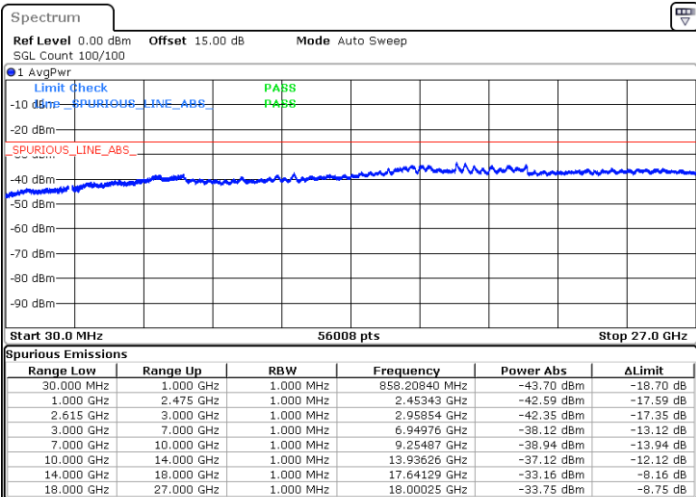

LTE Band 7C / 20MHz+15MHz

64QAM

MiddleChannel / 1RB0 and 1RB74

Middle Channel / 1RB99 and 1RB0

Date: 31.OCT.2021 10:51:51

Date: 31.OCT.2021 11:02:22

Middle Channel / FullIRB

N/A

Date: 31.OCT.2021 10:50:02

LTE Band 7C / 20MHz+15MHz

64QAM

Highest Channel / 1RB0 and 1RB74

Highest Channel / 1RB99 and 1RB0

Date: 31.OCT.2021 11:22:14

Date: 31.OCT.2021 11:20:42

Highest Channel / FullIRB

N/A

Date: 31.OCT.2021 11:29:18

LTE Band 7C / 20MHz+20MHz

64QAM

Lowest Channel / 1RB0 and 1RB99

Lowest Channel / 1RB99 and 1RB0

Date: 31.OCT.2021 11:51:39

Date: 31.OCT.2021 11:44:43

Lowest Channel / FullIRB

N/A

Date: 31.OCT.2021 11:53:03

LTE Band 7C / 20MHz+20MHz

64QAM

Middle Channel / 1RB0 and 1RB99

Middle Channel / 1RB99 and 1RB0

Date: 31.OCT.2021 12:36:50