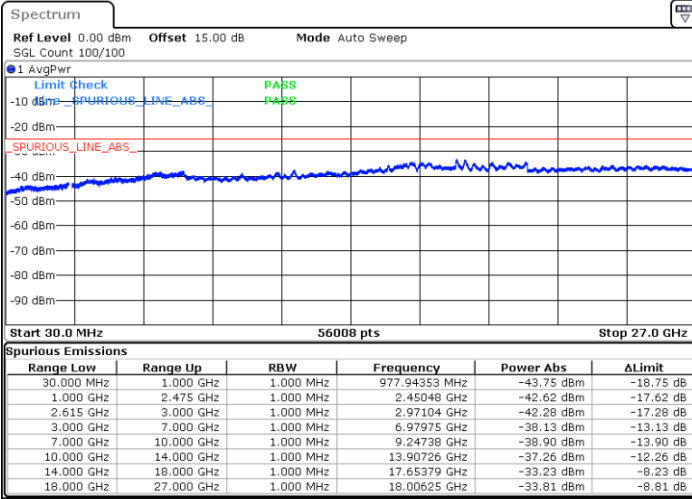

Date: 31.OCT.2021 09:52:21

Highest Channel / FullIRB

N/A

Date: 31.OCT.2021 10:03:42

LTE Band 7C / 20MHz+10MHz

64QAM

Lowest Channel / 1RB0 and 1RB49

Lowest Channel / 1RB99 and 1RB0

Date: 28.OCT.2021 21:04:08

Date: 28.OCT.2021 20:58:32

Lowest Channel / FullIRB

N/A

Date: 28.OCT.2021 21:05:16

LTE Band 7C / 20MHz+10MHz

64QAM

Middle Channel / 1RB0 and 1RB49

Middle Channel / 1RB99 and 1RB0

Date: 31.OCT.2021 15:54:49

Date: 31.OCT.2021 16:03:09

Middle Channel / FullIRB

N/A

Date: 31.OCT.2021 15:53:08

LTE Band 7C / 20MHz+10MHz

64QAM

Highest Channel / 1RB0 and 1RB49

Highest Channel / 1RB99 and 1RB0

Date: 31.OCT.2021 16:37:19

Date: 31.OCT.2021 16:35:39

Highest Channel / FullIRB

N/A

Date: 31.OCT.2021 16:45:40

LTE Band 7C / 20MHz+15MHz