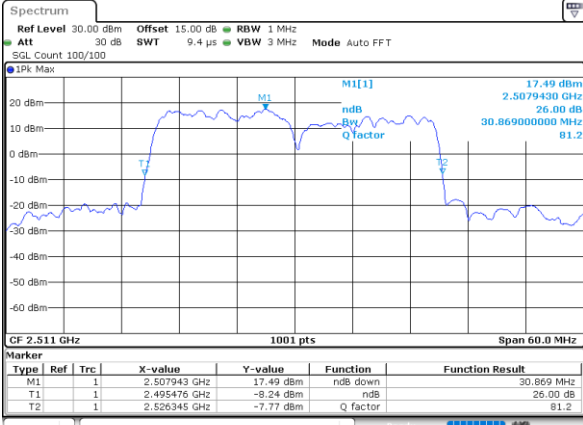

Lowest Channel / 10MHz+20MHz

Date: 2.NOV.2021 15:45:02

Lowest Channel / 15MHz+10MHz

Date: 2.NOV.2021 14:04:03

Middle Channel / 10MHz+20MHz

Date: 2.NOV.2021 15:37:06

Middle Channel / 15MHz+10MHz

Date: 2.NOV.2021 14:07:05

Highest Channel / 10MHz+20MHz

Date: 2.NOV.2021 15:31:25

Highest Channel / 15MHz+10MHz

Date: 2.NOV.2021 14:09:08

LTE Band 41C

QPSK

Lowest Channel / 15MHz+15MHz

Date: 3.NOV.2021 09:01:42

Lowest Channel / 15MHz+20MHz

Date: 3.NOV.2021 10:51:33

Middle Channel / 15MHz+15MHz

Date: 3.NOV.2021 08:55:42

Middle Channel / 15MHz+20MHz

Date: 3.NOV.2021 10:57:16

Highest Channel / 15MHz+15MHz

Date: 3.NOV.2021 09:56:37

Highest Channel / 15MHz+20MHz

Date: 3.NOV.2021 16:14:20

LTE Band 41C

QPSK

Lowest Channel / 20MHz+5MHz

Date: 2.NOV.2021 10:03:34

Lowest Channel / 20MHz+10MHz

Date: 2.NOV.2021 16:28:43