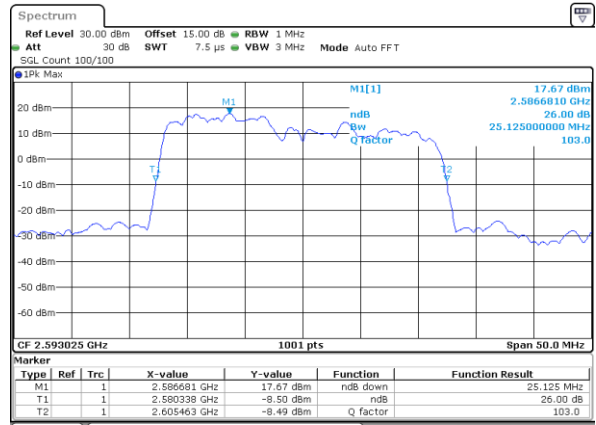

Middle Channel / 20MHz+20MHz

Date: 3.NOV.2021 14:15:24

Highest Channel / 20MHz+15MHz

Date: 3.NOV.2021 15:23:06

Highest Channel / 20MHz+20MHz

Date: 3.NOV.2021 14:33:26

LTE Band 41C

16QAM

Lowest Channel / 5MHz+20MHz

Date: 1.NOV.2021 15:13:16

Lowest Channel / 10MHz+15MHz

Date: 2.NOV.2021 11:22:41

Middle Channel / 5MHz+20MHz

Date: 1.NOV.2021 15:17:02

Middle Channel / 10MHz+15MHz

Date: 2.NOV.2021 11:25:43

Highest Channel / 5MHz+20MHz

Date: 1.NOV.2021 15:20:49

Highest Channel / 10MHz+15MHz

Date: 2.NOV.2021 11:28:46

LTE Band 41C

16QAM

Lowest Channel / 10MHz+20MHz

Date: 2.NOV.2021 15:44:32

Lowest Channel / 15MHz+10MHz

Date: 2.NOV.2021 14:03:33

Middle Channel / 10MHz+20MHz

Date: 2.NOV.2021 15:36:36

Middle Channel / 15MHz+10MHz

Date: 2.NOV.2021 14:06:35

Highest Channel / 10MHz+20MHz

Date: 2.NOV.2021 15:31:55