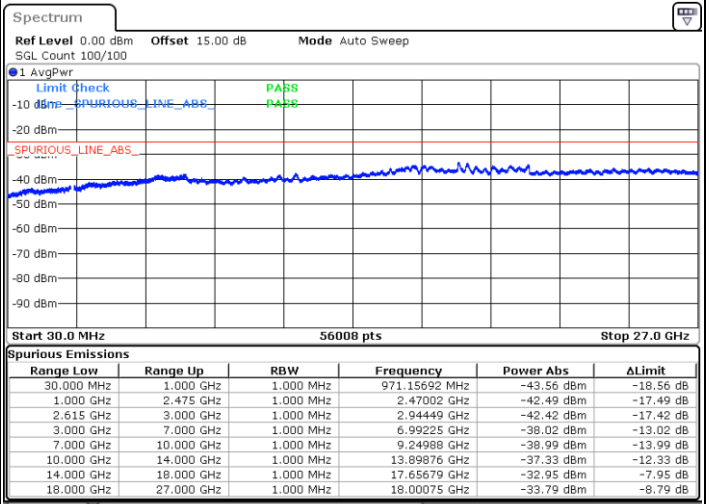

N/A

Date: 31.OCT.2021 08:48:45

LTE Band 7C / 15MHz+20MHz

64QAM

Middle Channel / 1RB0 and 1RB9

Middle Channel / 1RB74 and 1RB0

Date: 31.OCT.2021 09:14:38

Date: 31.OCT.2021 09:22:28

Middle Channel / FullIRB

N/A

Date: 31.OCT.2021 09:13:06

LTE Band 7C / 15MHz+20MHz

64QAM

Highest Channel / 1RB0 and 1RB99

Highest Channel / 1RB74 and 1RB0

Date: 31.OCT.2021 09:54:20

Date: 31.OCT.2021 09:52:21

Highest Channel / FullIRB

N/A

Date: 31.OCT.2021 10:03:42

LTE Band 7C / 20MHz+10MHz

64QAM

Lowest Channel / 1RB0 and 1RB49

Lowest Channel / 1RB99 and 1RB0

Date: 28.OCT.2021 21:04:08

Date: 28.OCT.2021 20:58:32

Lowest Channel / FullIRB

N/A

Date: 28.OCT.2021 21:05:16

LTE Band 7C / 20MHz+10MHz

64QAM

Middle Channel / 1RB0 and 1RB49