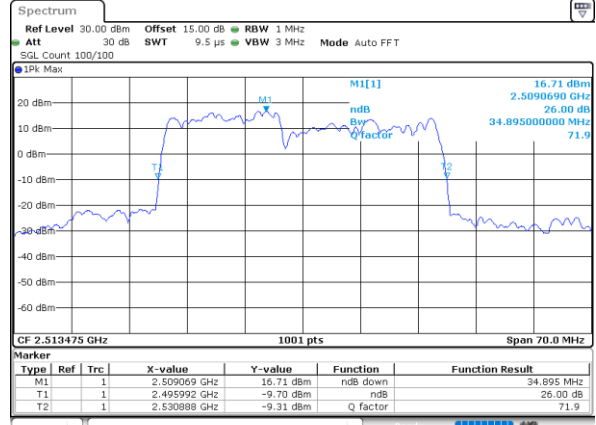

Highest Channel / 5MHz+20MHz

Date: 1.NOV.2021 15:20:49

Highest Channel / 10MHz+15MHz

Date: 2.NOV.2021 11:28:46

LTE Band 41C

16QAM

Lowest Channel / 10MHz+20MHz

Date: 2.NOV.2021 15:44:32

Lowest Channel / 15MHz+10MHz

Date: 2.NOV.2021 14:03:33

Middle Channel / 10MHz+20MHz

Date: 2.NOV.2021 15:36:36

Middle Channel / 15MHz+10MHz

Date: 2.NOV.2021 14:06:35

Highest Channel / 10MHz+20MHz

Date: 2.NOV.2021 15:31:55

Highest Channel / 15MHz+10MHz

Date: 2.NOV.2021 14:09:38

LTE Band 41C

16QAM

Lowest Channel / 15MHz+15MHz

Date: 3.NOV.2021 09:01:12

Lowest Channel / 15MHz+20MHz

Date: 3.NOV.2021 10:51:03

Middle Channel / 15MHz+15MHz

Date: 3.NOV.2021 08:55:12

Middle Channel / 15MHz+20MHz

Date: 3.NOV.2021 10:54:07

Highest Channel / 15MHz+15MHz

Date: 3.NOV.2021 09:57:08

Highest Channel / 15MHz+20MHz

Date: 3.NOV.2021 16:14:57