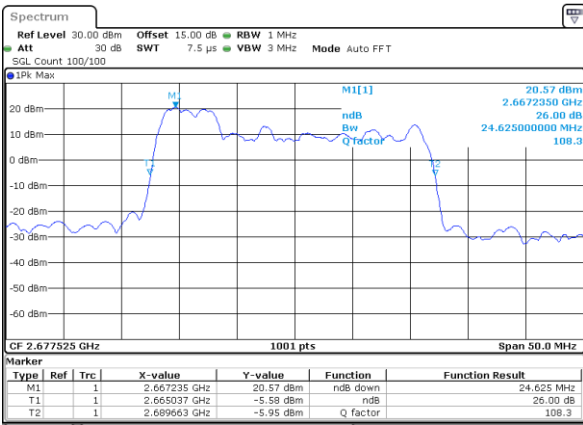

Highest Channel / 20MHz+15MHz

Date: 3.NOV.2021 15:23:43

Highest Channel / 20MHz+20MHz

Date: 3.NOV.2021 14:34:03

LTE Band 41C

64QAM

Lowest Channel / 5MHz+20MHz

Date: 1.NOV.2021 15:12:38

Lowest Channel / 10MHz+15MHz

Date: 2.NOV.2021 11:22:11

Middle Channel / 5MHz+20MHz

Date: 1.NOV.2021 15:16:25

Middle Channel / 10MHz+15MHz

Date: 2.NOV.2021 11:25:14

Highest Channel / 5MHz+20MHz

Date: 1.NOV.2021 15:21:26

Highest Channel / 10MHz+15MHz

Date: 2.NOV.2021 11:29:16

LTE Band 41C

64QAM

Lowest Channel / 10MHz+20MHz

Date: 2.NOV.2021 15:44:02

Lowest Channel / 15MHz+10MHz

Date: 2.NOV.2021 14:03:03