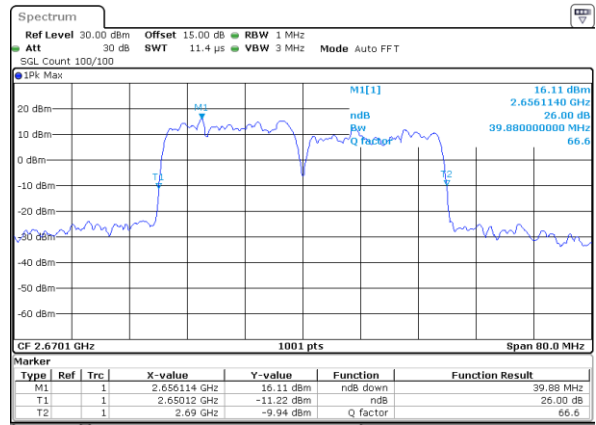

Middle Channel / 20MHz+10MHz

Date: 2.NOV.2021 16:02:28

Highest Channel / 20MHz+5MHz

Date: 2.NOV.2021 09:53:10

Highest Channel / 20MHz+10MHz

Date: 2.NOV.2021 16:53:42

LTE Band 41C

16QAM

Lowest Channel / 20MHz+15MHz

Date: 3.NOV.2021 11:41:29

Lowest Channel / 20MHz+20MHz

Date: 3.NOV.2021 14:11:50

Middle Channel / 20MHz+15MHz

Date: 3.NOV.2021 11:36:16

Middle Channel / 20MHz+20MHz

Date: 3.NOV.2021 14:14:54

Highest Channel / 20MHz+15MHz

Date: 3.NOV.2021 15:23:43

Highest Channel / 20MHz+20MHz

Date: 3.NOV.2021 14:34:03

LTE Band 41C

64QAM

Lowest Channel / 5MHz+20MHz

Date: 1.NOV.2021 15:12:38

Lowest Channel / 10MHz+15MHz

Date: 2.NOV.2021 11:22:11

Middle Channel / 5MHz+20MHz

Date: 1.NOV.2021 15:16:25

Middle Channel / 10MHz+15MHz

Date: 2.NOV.2021 11:25:14

Highest Channel / 5MHz+20MHz

Date: 1.NOV.2021 15:21:26