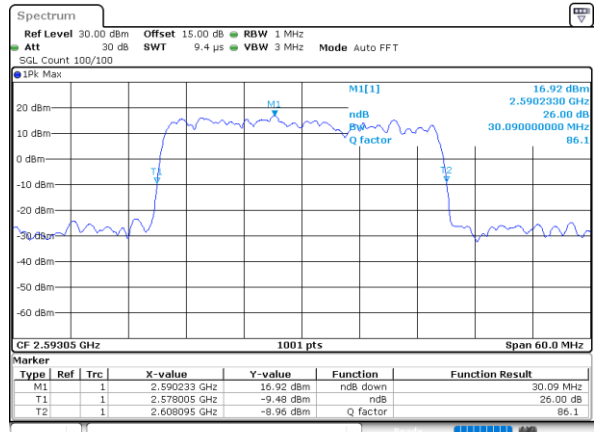

Lowest Channel / 15MHz+20MHz

Date: 3.NOV.2021 10:51:33

Middle Channel / 15MHz+15MHz

Date: 3.NOV.2021 08:55:42

Middle Channel / 15MHz+20MHz

Date: 3.NOV.2021 10:57:16

Highest Channel / 15MHz+15MHz

Date: 3.NOV.2021 09:56:37

Highest Channel / 15MHz+20MHz

Date: 3.NOV.2021 16:14:20

LTE Band 41C

QPSK

Lowest Channel / 20MHz+5MHz

Date: 2.NOV.2021 10:03:34

Lowest Channel / 20MHz+10MHz

Date: 2.NOV.2021 16:28:43

Middle Channel / 20MHz+5MHz

Date: 2.NOV.2021 10:09:53

Middle Channel / 20MHz+10MHz

Date: 2.NOV.2021 16:02:58

Highest Channel / 20MHz+5MHz

Date: 2.NOV.2021 09:52:40

Highest Channel / 20MHz+10MHz

Date: 2.NOV.2021 16:53:12