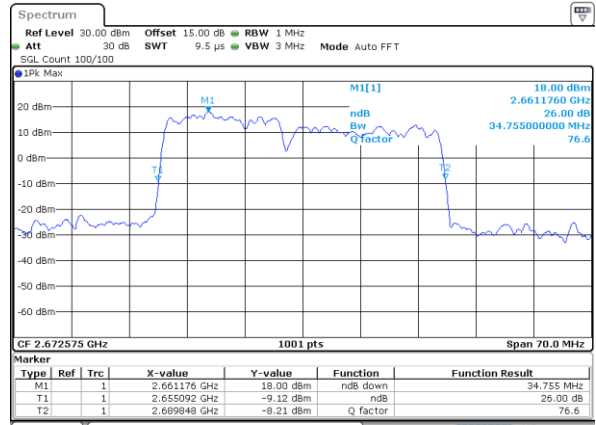

Highest Channel / 10MHz+20MHz

Date: 2.NOV.2021 15:31:25

Highest Channel / 15MHz+10MHz

Date: 2.NOV.2021 14:09:08

LTE Band 41C

QPSK

Lowest Channel / 15MHz+15MHz

Date: 3.NOV.2021 09:01:42

Lowest Channel / 15MHz+20MHz

Date: 3.NOV.2021 10:51:33

Middle Channel / 15MHz+15MHz

Date: 3.NOV.2021 08:55:42

Middle Channel / 15MHz+20MHz

Date: 3.NOV.2021 10:57:16

Highest Channel / 15MHz+15MHz

Date: 3.NOV.2021 09:56:37

Highest Channel / 15MHz+20MHz

Date: 3.NOV.2021 16:14:20

LTE Band 41C

QPSK

Lowest Channel / 20MHz+5MHz

Date: 2.NOV.2021 10:03:34

Lowest Channel / 20MHz+10MHz

Date: 2.NOV.2021 16:28:43

Middle Channel / 20MHz+5MHz

Date: 2.NOV.2021 10:09:53

Middle Channel / 20MHz+10MHz

Date: 2.NOV.2021 16:02:58

Highest Channel / 20MHz+5MHz

Date: 2.NOV.2021 09:52:40

Highest Channel / 20MHz+10MHz

Date: 2.NOV.2021 16:53:12