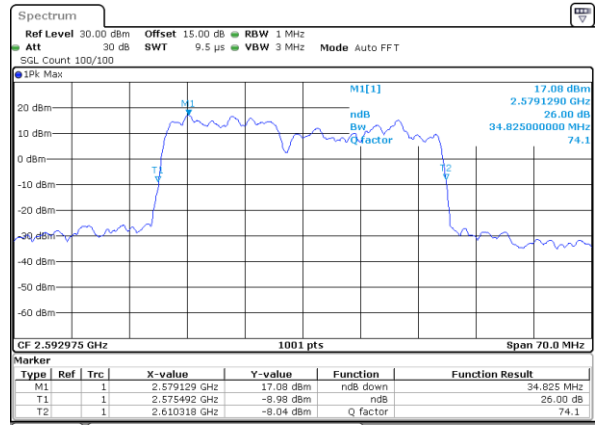

Highest Channel / 10MHz+15MHz

Date: 2.NOV.2021 11:29:16

LTE Band 41C

64QAM

Lowest Channel / 10MHz+20MHz

Date: 2.NOV.2021 15:44:02

Lowest Channel / 15MHz+10MHz

Date: 2.NOV.2021 14:03:03

Middle Channel / 10MHz+20MHz

Date: 2.NOV.2021 15:36:06

Middle Channel / 15MHz+10MHz

Date: 2.NOV.2021 14:06:05

Highest Channel / 10MHz+20MHz

Date: 2.NOV.2021 15:32:25

Highest Channel / 15MHz+10MHz

Date: 2.NOV.2021 14:10:08

LTE Band 41C

64QAM

Lowest Channel / 15MHz+15MHz

Date: 3.NOV.2021 09:00:42

Lowest Channel / 15MHz+20MHz

Date: 3.NOV.2021 10:50:33

Middle Channel / 15MHz+15MHz

Date: 3.NOV.2021 08:54:41

Middle Channel / 15MHz+20MHz

Date: 3.NOV.2021 10:53:36

Highest Channel / 15MHz+15MHz

Date: 3.NOV.2021 09:57:38

Highest Channel / 15MHz+20MHz

Date: 3.NOV.2021 16:15:34