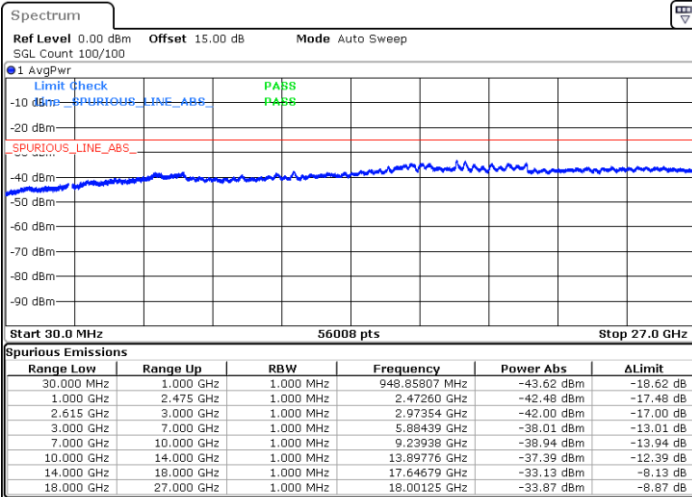

Date: 31.OCT.2021 15:41:35

LTE Band 7C / 15MHz+20MHz

64QAM

Lowest Channel / 1RB0 and 1RB99

Lowest Channel / 1RB74 and 1RB0

Date: 31.OCT.2021 08:47:01

Date: 31.OCT.2021 08:38:41

Lowest Channel / FullIRB

N/A

Date: 31.OCT.2021 08:48:45

LTE Band 7C / 15MHz+20MHz

64QAM

Middle Channel / 1RB0 and 1RB9

Middle Channel / 1RB74 and 1RB0

Date: 31.OCT.2021 09:14:38

Date: 31.OCT.2021 09:22:28

Middle Channel / FullIRB

N/A

Date: 31.OCT.2021 09:13:06

LTE Band 7C / 15MHz+20MHz

64QAM

Highest Channel / 1RB0 and 1RB99

Highest Channel / 1RB74 and 1RB0

Date: 31.OCT.2021 09:54:20

Date: 31.OCT.2021 09:52:21

Highest Channel / FullIRB

N/A

Date: 31.OCT.2021 10:03:42

LTE Band 7C / 20MHz+10MHz

64QAM

Lowest Channel / 1RB0 and 1RB49

Lowest Channel / 1RB99 and 1RB0