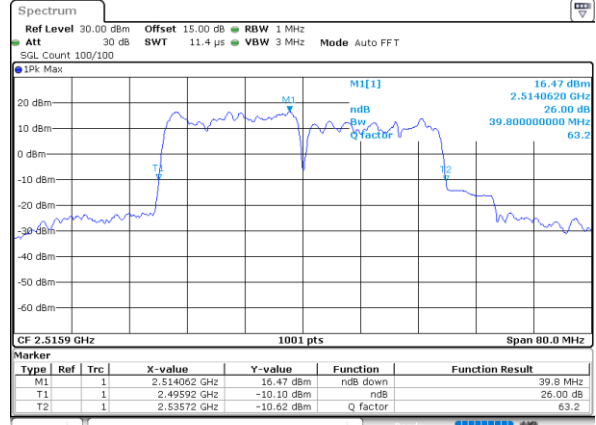

Highest Channel / 15MHz+20MHz

Date: 3.NOV.2021 16:14:20

LTE Band 41C

QPSK

Lowest Channel / 20MHz+5MHz

Date: 2.NOV.2021 10:03:34

Lowest Channel / 20MHz+10MHz

Date: 2.NOV.2021 16:28:43

Middle Channel / 20MHz+5MHz

Date: 2.NOV.2021 10:09:53

Middle Channel / 20MHz+10MHz

Date: 2.NOV.2021 16:02:58

Highest Channel / 20MHz+5MHz

Date: 2.NOV.2021 09:52:40

Highest Channel / 20MHz+10MHz

Date: 2.NOV.2021 16:53:12

LTE Band 41C

QPSK

Lowest Channel / 20MHz+15MHz

Date: 3.NOV.2021 11:41:59

Lowest Channel / 20MHz+20MHz

Date: 3.NOV.2021 14:12:20

Middle Channel / 20MHz+15MHz

Date: 3.NOV.2021 11:36:46

Middle Channel / 20MHz+20MHz

Date: 3.NOV.2021 14:15:24

Highest Channel / 20MHz+15MHz

Date: 3.NOV.2021 15:23:06

Highest Channel / 20MHz+20MHz

Date: 3.NOV.2021 14:33:26

LTE Band 41C

16QAM