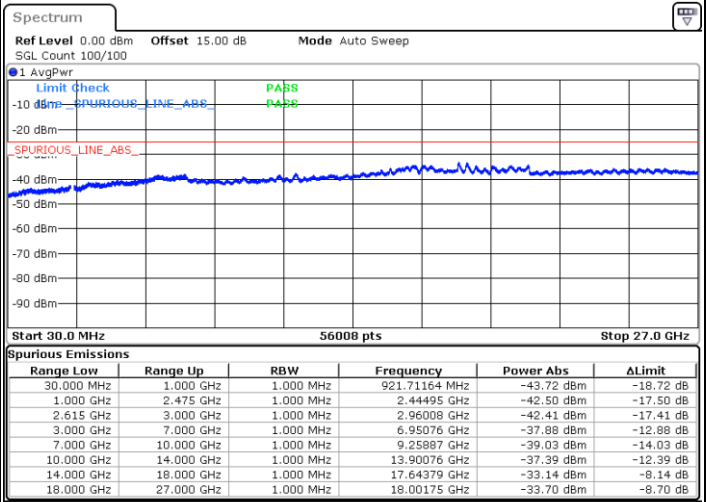

Date: 31.OCT.2021 09:52:21

Highest Channel / FullIRB

N/A

Date: 31.OCT.2021 10:03:42

LTE Band 7C / 20MHz+10MHz

64QAM

Lowest Channel / 1RB0 and 1RB49

Lowest Channel / 1RB99 and 1RB0

Date: 28.OCT.2021 21:04:08

Date: 28.OCT.2021 20:58:32

Lowest Channel / FullIRB

N/A

Date: 28.OCT.2021 21:05:16

LTE Band 7C / 20MHz+10MHz

64QAM

Middle Channel / 1RB0 and 1RB49

Middle Channel / 1RB99 and 1RB0

Date: 31.OCT.2021 15:54:49

Date: 31.OCT.2021 16:03:09

Middle Channel / FullIRB

N/A

Date: 31.OCT.2021 15:53:08

LTE Band 7C / 20MHz+10MHz

64QAM

Highest Channel / 1RB0 and 1RB49

Highest Channel / 1RB99 and 1RB0

Date: 31.OCT.2021 16:37:19

Date: 31.OCT.2021 16:35:39

Highest Channel / FullIRB

N/A

Date: 31.OCT.2021 16:45:40

LTE Band 7C / 20MHz+15MHz