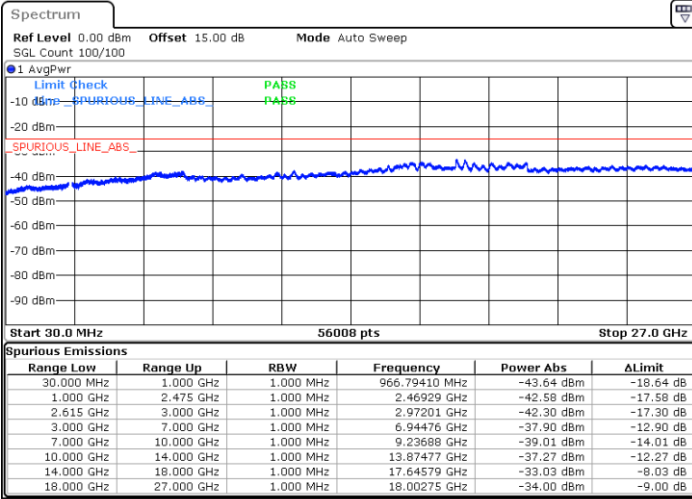

Middle Channel / 1RB99 and 1RB0

Date: 31.OCT.2021 15:54:49

Date: 31.OCT.2021 16:03:09

Middle Channel / FullIRB

N/A

Date: 31.OCT.2021 15:53:08

LTE Band 7C / 20MHz+10MHz

64QAM

Highest Channel / 1RB0 and 1RB49

Highest Channel / 1RB99 and 1RB0

Date: 31.OCT.2021 16:37:19

Date: 31.OCT.2021 16:35:39

Highest Channel / FullIRB

N/A

Date: 31.OCT.2021 16:45:40

LTE Band 7C / 20MHz+15MHz

64QAM

Lowest Channel / 1RB0 and 1RB74

Lowest Channel / 1RB99 and 1RB0

Date: 31.OCT.2021 10:31:10

Date: 31.OCT.2021 10:23:22

Lowest Channel / FullIRB

N/A

Date: 31.OCT.2021 10:32:42