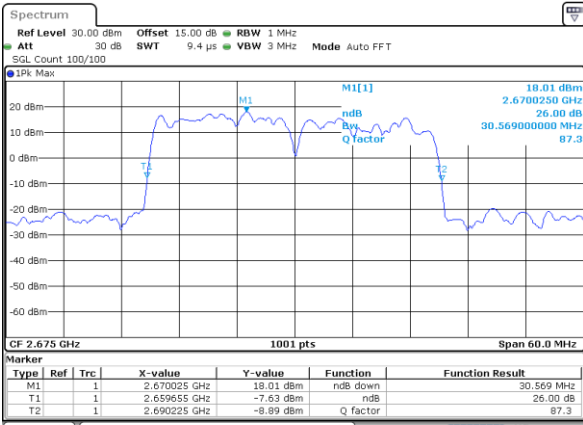

Highest Channel / 10MHz+20MHz

Date: 2.NOV.2021 15:31:25

Highest Channel / 15MHz+10MHz

Date: 2.NOV.2021 14:09:08

LTE Band 41C

QPSK

Lowest Channel / 15MHz+15MHz

Date: 3.NOV.2021 09:01:42

Lowest Channel / 15MHz+20MHz

Date: 3.NOV.2021 10:51:33

Middle Channel / 15MHz+15MHz

Date: 3.NOV.2021 08:55:42

Middle Channel / 15MHz+20MHz

Date: 3.NOV.2021 10:57:16

Highest Channel / 15MHz+15MHz

Date: 3.NOV.2021 09:56:37

Highest Channel / 15MHz+20MHz

Date: 3.NOV.2021 16:14:20

LTE Band 41C

QPSK

Lowest Channel / 20MHz+5MHz

Date: 2.NOV.2021 10:03:34

Lowest Channel / 20MHz+10MHz

Date: 2.NOV.2021 16:28:43

Middle Channel / 20MHz+5MHz

Date: 2.NOV.2021 10:09:53

Middle Channel / 20MHz+10MHz

Date: 2.NOV.2021 16:02:58

Highest Channel / 20MHz+5MHz

Date: 2.NOV.2021 09:52:40

Highest Channel / 20MHz+10MHz

Date: 2.NOV.2021 16:53:12