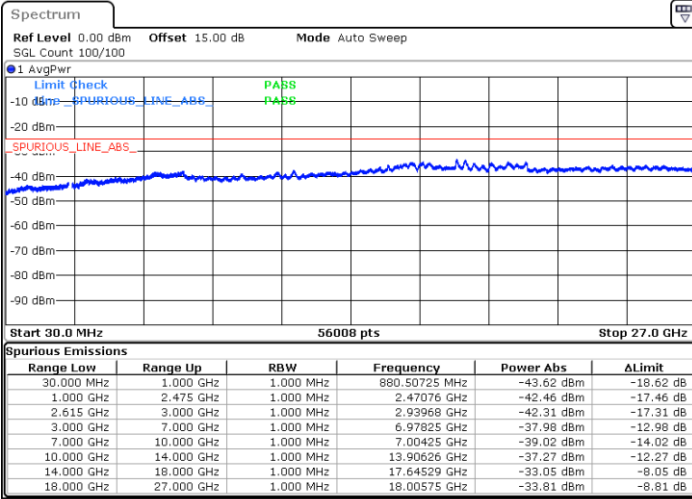

Highest Channel / 1RB0 and 1RB49

Highest Channel / 1RB99 and 1RB0

Date: 31.OCT.2021 16:37:19

Date: 31.OCT.2021 16:35:39

Highest Channel / FullIRB

N/A

Date: 31.OCT.2021 16:45:40

LTE Band 7C / 20MHz+15MHz

64QAM

Lowest Channel / 1RB0 and 1RB74

Lowest Channel / 1RB99 and 1RB0

Date: 31.OCT.2021 10:31:10

Date: 31.OCT.2021 10:23:22

Lowest Channel / FullIRB

N/A

Date: 31.OCT.2021 10:32:42

LTE Band 7C / 20MHz+15MHz

64QAM

MiddleChannel / 1RB0 and 1RB74

Middle Channel / 1RB99 and 1RB0

Date: 31.OCT.2021 10:51:51

Date: 31.OCT.2021 11:02:22

Middle Channel / FullIRB

N/A

Date: 31.OCT.2021 10:50:02

LTE Band 7C / 20MHz+15MHz

64QAM

Highest Channel / 1RB0 and 1RB74

Highest Channel / 1RB99 and 1RB0

Date: 31.OCT.2021 11:22:14

Date: 31.OCT.2021 11:20:42

Highest Channel / FullIRB