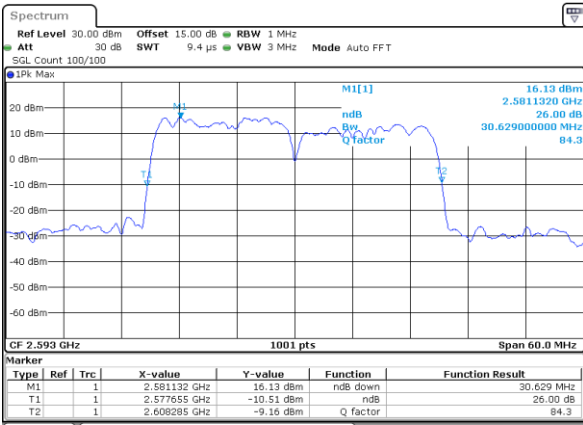

Highest Channel / 10MHz+15MHz

Date: 2.NOV.2021 11:29:16

LTE Band 41C

64QAM

Lowest Channel / 10MHz+20MHz

Date: 2.NOV.2021 15:44:02

Lowest Channel / 15MHz+10MHz

Date: 2.NOV.2021 14:03:03

Middle Channel / 10MHz+20MHz

Date: 2.NOV.2021 15:36:06

Middle Channel / 15MHz+10MHz

Date: 2.NOV.2021 14:06:05

Highest Channel / 10MHz+20MHz

Date: 2.NOV.2021 15:32:25

Highest Channel / 15MHz+10MHz

Date: 2.NOV.2021 14:10:08

LTE Band 41C

64QAM

Lowest Channel / 15MHz+15MHz

Date: 3.NOV.2021 09:00:42

Lowest Channel / 15MHz+20MHz

Date: 3.NOV.2021 10:50:33

Middle Channel / 15MHz+15MHz

Date: 3.NOV.2021 08:54:41

Middle Channel / 15MHz+20MHz

Date: 3.NOV.2021 10:53:36

Highest Channel / 15MHz+15MHz

Date: 3.NOV.2021 09:57:38

Highest Channel / 15MHz+20MHz

Date: 3.NOV.2021 16:15:34