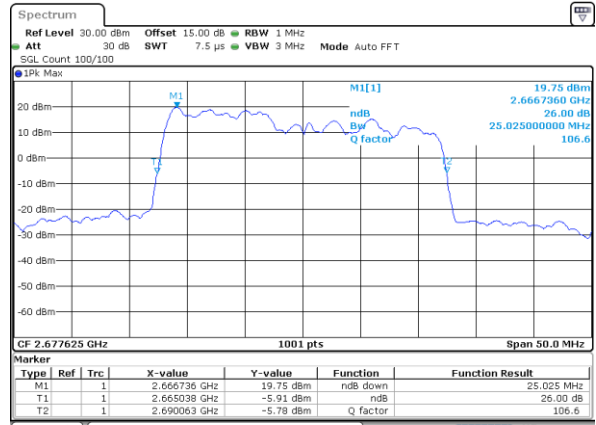

LTE Band 41C

QPSK

Lowest Channel / 5MHz+20MHz

Date: 1.NOV.2021 15:13:53

Lowest Channel / 10MHz+15MHz

Date: 2.NOV.2021 11:23:11

Middle Channel / 5MHz+20MHz

Date: 1.NOV.2021 15:17:39

Middle Channel / 10MHz+15MHz

Date: 2.NOV.2021 11:26:13

Highest Channel / 5MHz+20MHz

Date: 1.NOV.2021 15:20:12

Highest Channel / 10MHz+15MHz

Date: 2.NOV.2021 11:28:16

LTE Band 41C

QPSK

Lowest Channel / 10MHz+20MHz

Date: 2.NOV.2021 15:45:02

Lowest Channel / 15MHz+10MHz

Date: 2.NOV.2021 14:04:03

Middle Channel / 10MHz+20MHz

Date: 2.NOV.2021 15:37:06

Middle Channel / 15MHz+10MHz

Date: 2.NOV.2021 14:07:05

Highest Channel / 10MHz+20MHz

Date: 2.NOV.2021 15:31:25

Highest Channel / 15MHz+10MHz

Date: 2.NOV.2021 14:09:08

LTE Band 41C

QPSK

Lowest Channel / 15MHz+15MHz

Date: 3.NOV.2021 09:01:42