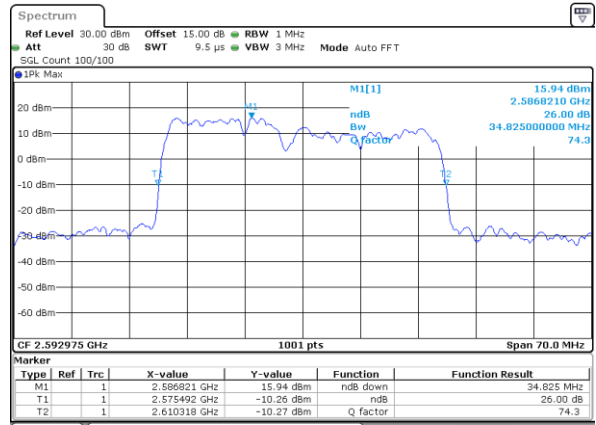

Highest Channel / 5MHz+20MHz

Date: 1.NOV.2021 15:20:49

Highest Channel / 10MHz+15MHz

Date: 2.NOV.2021 11:28:46

LTE Band 41C

16QAM

Lowest Channel / 10MHz+20MHz

Date: 2.NOV.2021 15:44:32

Lowest Channel / 15MHz+10MHz

Date: 2.NOV.2021 14:03:33

Middle Channel / 10MHz+20MHz

Date: 2.NOV.2021 15:36:36

Middle Channel / 15MHz+10MHz

Date: 2.NOV.2021 14:06:35

Highest Channel / 10MHz+20MHz

Date: 2.NOV.2021 15:31:55

Highest Channel / 15MHz+10MHz

Date: 2.NOV.2021 14:09:38

LTE Band 41C

16QAM

Lowest Channel / 15MHz+15MHz

Date: 3.NOV.2021 09:01:12

Lowest Channel / 15MHz+20MHz

Date: 3.NOV.2021 10:51:03

Middle Channel / 15MHz+15MHz

Date: 3.NOV.2021 08:55:12

Middle Channel / 15MHz+20MHz

Date: 3.NOV.2021 10:54:07

Highest Channel / 15MHz+15MHz

Date: 3.NOV.2021 09:57:08

Highest Channel / 15MHz+20MHz

Date: 3.NOV.2021 16:14:57