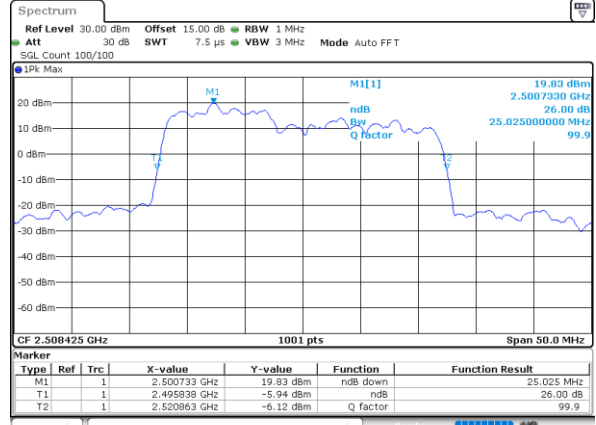

Lowest Channel / 20MHz+15MHz

Date: 3.NOV.2021 11:41:29

Lowest Channel / 20MHz+20MHz

Date: 3.NOV.2021 14:11:50

Middle Channel / 20MHz+15MHz

Date: 3.NOV.2021 11:36:16

Middle Channel / 20MHz+20MHz

Date: 3.NOV.2021 14:14:54

Highest Channel / 20MHz+15MHz

Date: 3.NOV.2021 15:23:43

Highest Channel / 20MHz+20MHz

Date: 3.NOV.2021 14:34:03

LTE Band 41C

64QAM

Lowest Channel / 5MHz+20MHz

Date: 1.NOV.2021 15:12:38

Lowest Channel / 10MHz+15MHz

Date: 2.NOV.2021 11:22:11

Middle Channel / 5MHz+20MHz

Date: 1.NOV.2021 15:16:25

Middle Channel / 10MHz+15MHz

Date: 2.NOV.2021 11:25:14

Highest Channel / 5MHz+20MHz

Date: 1.NOV.2021 15:21:26

Highest Channel / 10MHz+15MHz

Date: 2.NOV.2021 11:29:16

LTE Band 41C

64QAM

Lowest Channel / 10MHz+20MHz

Date: 2.NOV.2021 15:44:02

Lowest Channel / 15MHz+10MHz

Date: 2.NOV.2021 14:03:03