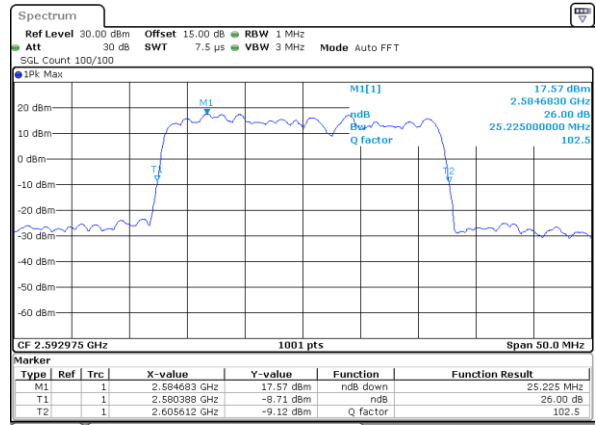

Middle Channel / 10MHz+15MHz

Date: 2.NOV.2021 11:26:13

Highest Channel / 5MHz+20MHz

Date: 1.NOV.2021 15:20:12

Highest Channel / 10MHz+15MHz

Date: 2.NOV.2021 11:28:16

LTE Band 41C

QPSK

Lowest Channel / 10MHz+20MHz

Date: 2.NOV.2021 15:45:02

Lowest Channel / 15MHz+10MHz

Date: 2.NOV.2021 14:04:03

Middle Channel / 10MHz+20MHz

Date: 2.NOV.2021 15:37:06

Middle Channel / 15MHz+10MHz

Date: 2.NOV.2021 14:07:05

Highest Channel / 10MHz+20MHz

Date: 2.NOV.2021 15:31:25

Highest Channel / 15MHz+10MHz

Date: 2.NOV.2021 14:09:08

LTE Band 41C

QPSK

Lowest Channel / 15MHz+15MHz

Date: 3.NOV.2021 09:01:42

Lowest Channel / 15MHz+20MHz

Date: 3.NOV.2021 10:51:33

Middle Channel / 15MHz+15MHz

Date: 3.NOV.2021 08:55:42

Middle Channel / 15MHz+20MHz

Date: 3.NOV.2021 10:57:16

Highest Channel / 15MHz+15MHz

Date: 3.NOV.2021 09:56:37