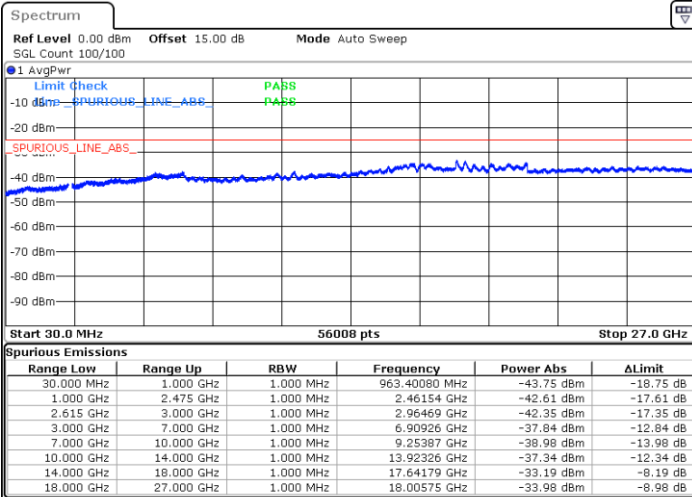

Lowest Channel / FullIRB

N/A

Date: 31.OCT.2021 11:53:03

LTE Band 7C / 20MHz+20MHz

64QAM

Middle Channel / 1RB0 and 1RB99

Middle Channel / 1RB99 and 1RB0

Date: 31.OCT.2021 12:36:50

Date: 31.OCT.2021 12:43:46

Middle Channel / FullIRB

N/A

Date: 31.OCT.2021 12:35:26

LTE Band 7C / 20MHz+20MHz

64QAM

Highest Channel / 1RB0 and 1RB99

Highest Channel / 1RB99 and 1RB0

Date: 31.OCT.2021 12:15:13

Date: 31.OCT.2021 12:13:49

Highest Channel / FullIRB

N/A

Date: 31.OCT.2021 12:22:09

LTE Band 41C

26dB Bandwidth

Mode	LTE Band 41C : 26dB BW(MHz)				
QPSK					
BW	5MHz+20MHz	10MHz+15MHz	10MHz+20MHz	15MHz+10MHz	15MHz+15MHz
Lowest CH	24.93	25.18	29.79	26.17	30.87
Middle CH	24.98	25.33	29.85	25.23	30.45
Highest CH	24.83	25.03	29.97	25.13	30.57
BW	15MHz+20MHz	20MHz+5MHz	20MHz+10MHz	20MHz+15MHz	20MHz+20MHz
Lowest CH	34.76	24.83	30.03	35.04	39.80
Middle CH	34.90	25.03	30.09	34.76	39.96
Highest CH	34.76	25.03	29.97	34.90	39.80