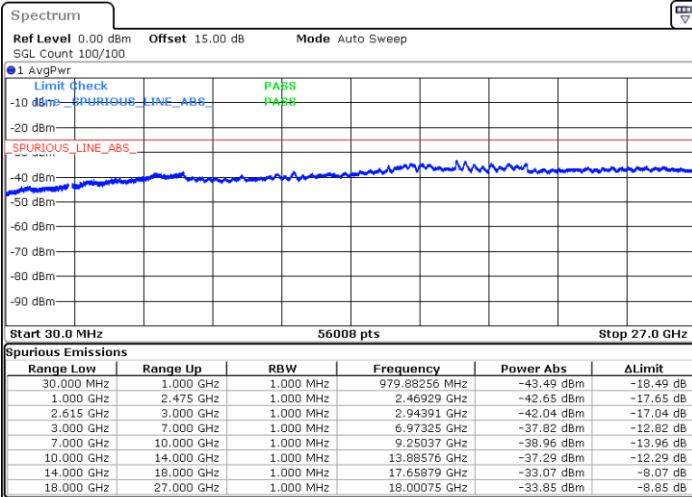

Highest Channel / 1RB0 and 1RB49

Highest Channel / 1RB99 and 1RB0

Date: 31.OCT.2021 16:37:19

Date: 31.OCT.2021 16:35:39

Highest Channel / FullIRB

N/A

Date: 31.OCT.2021 16:45:40

LTE Band 7C / 20MHz+15MHz

LTE Band 7C / 20MHz+15MHz

64QAM

MiddleChannel / 1RB0 and 1RB74

Middle Channel / 1RB99 and 1RB0

Date: 31.OCT.2021 10:51:51

Date: 31.OCT.2021 11:02:22

Middle Channel / FullIRB

N/A

Date: 31.OCT.2021 10:50:02

LTE Band 7C / 20MHz+15MHz

64QAM

Highest Channel / 1RB0 and 1RB74

Highest Channel / 1RB99 and 1RB0

Date: 31.OCT.2021 11:22:14

Date: 31.OCT.2021 11:20:42

Highest Channel / FullIRB