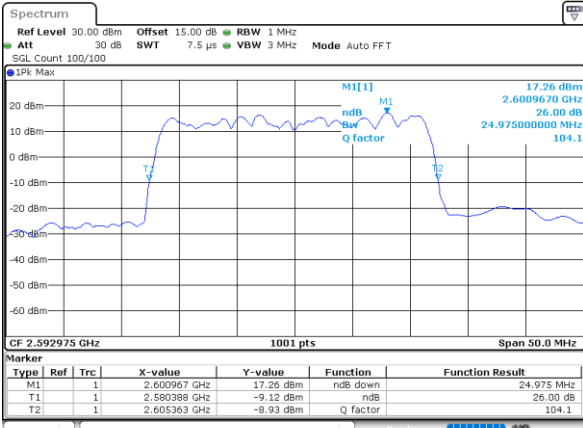

LTE Band 41C

16QAM

Lowest Channel / 20MHz+5MHz

Date: 2.NOV.2021 10:03:04

Lowest Channel / 20MHz+10MHz

Date: 2.NOV.2021 16:28:13

Middle Channel / 20MHz+5MHz

Date: 2.NOV.2021 10:09:23

Middle Channel / 20MHz+10MHz

Date: 2.NOV.2021 16:02:28

Highest Channel / 20MHz+5MHz

Date: 2.NOV.2021 09:53:10

Highest Channel / 20MHz+10MHz

Date: 2.NOV.2021 16:53:42

LTE Band 41C

16QAM