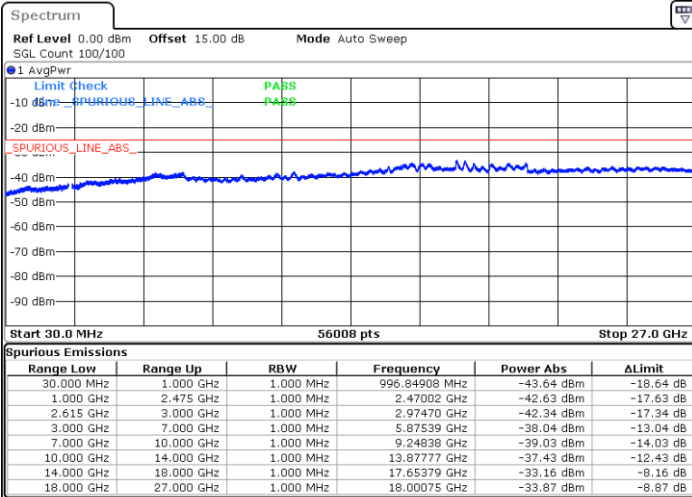

Middle Channel / FullIRB

N/A

Date: 31.OCT.2021 09:13:06

LTE Band 7C / 15MHz+20MHz

64QAM

Highest Channel / 1RB0 and 1RB99

Highest Channel / 1RB74 and 1RB0

Date: 31.OCT.2021 09:54:20

Date: 31.OCT.2021 09:52:21

Highest Channel / FullIRB

N/A

Date: 31.OCT.2021 10:03:42

LTE Band 7C / 20MHz+10MHz

64QAM

Lowest Channel / 1RB0 and 1RB49

Lowest Channel / 1RB99 and 1RB0

Date: 28.OCT.2021 21:04:08

Date: 28.OCT.2021 20:58:32

Lowest Channel / FullIRB

N/A

Date: 28.OCT.2021 21:05:16

LTE Band 7C / 20MHz+10MHz

64QAM

Middle Channel / 1RB0 and 1RB49

Highest Channel / 1RB0 and 1RB49

Highest Channel / 1RB99 and 1RB0

Date: 31.OCT.2021 16:37:19

Date: 31.OCT.2021 16:35:39

Highest Channel / FullIRB

N/A

Date: 31.OCT.2021 16:45:40

LTE Band 7C / 20MHz+15MHz