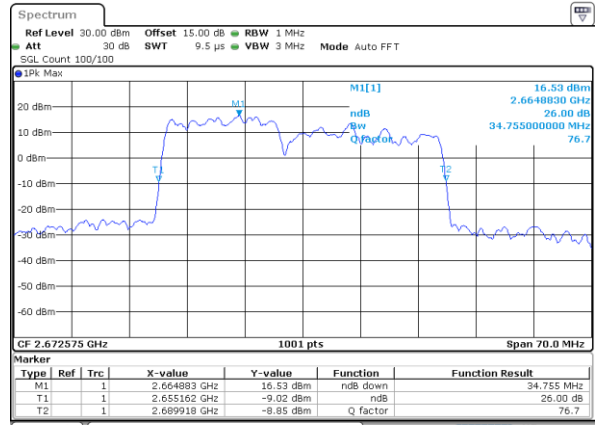

LTE Band 41C

64QAM

Lowest Channel / 15MHz+15MHz

Date: 3.NOV.2021 09:00:42

Lowest Channel / 15MHz+20MHz

Date: 3.NOV.2021 10:50:33

Middle Channel / 15MHz+15MHz

Date: 3.NOV.2021 08:54:41

Middle Channel / 15MHz+20MHz

Date: 3.NOV.2021 10:53:36

Highest Channel / 15MHz+15MHz

Date: 3.NOV.2021 09:57:38

Highest Channel / 15MHz+20MHz

Date: 3.NOV.2021 16:15:34