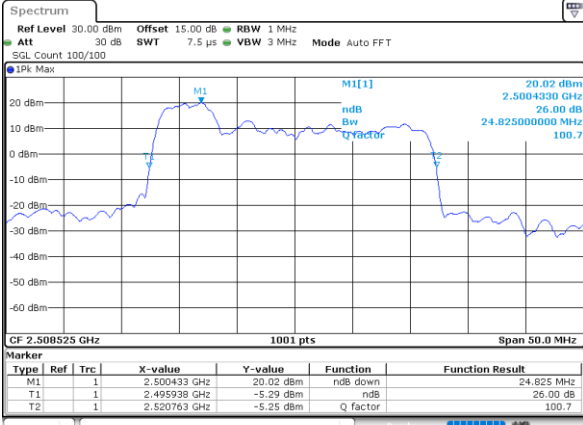

LTE Band 41C

QPSK

Lowest Channel / 20MHz+15MHz

Date: 3.NOV.2021 11:41:59

Lowest Channel / 20MHz+20MHz

Date: 3.NOV.2021 14:12:20

Middle Channel / 20MHz+15MHz

Date: 3.NOV.2021 11:36:46

Middle Channel / 20MHz+20MHz

Date: 3.NOV.2021 14:15:24

Highest Channel / 20MHz+15MHz

Date: 3.NOV.2021 15:23:06

Highest Channel / 20MHz+20MHz

Date: 3.NOV.2021 14:33:26

LTE Band 41C

16QAM

Lowest Channel / 5MHz+20MHz

Date: 1.NOV.2021 15:13:16

Lowest Channel / 10MHz+15MHz

Date: 2.NOV.2021 11:22:41

Middle Channel / 5MHz+20MHz

Date: 1.NOV.2021 15:17:02

Middle Channel / 10MHz+15MHz

Date: 2.NOV.2021 11:25:43

Highest Channel / 5MHz+20MHz

Date: 1.NOV.2021 15:20:49

Highest Channel / 10MHz+15MHz

Date: 2.NOV.2021 11:28:46

LTE Band 41C

16QAM

Lowest Channel / 10MHz+20MHz

Date: 2.NOV.2021 15:44:32