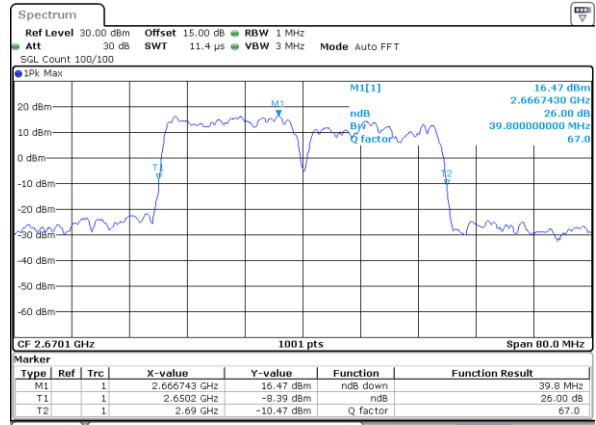

LTE Band 41C

QPSK

Lowest Channel / 20MHz+15MHz

Date: 3.NOV.2021 11:41:59

Lowest Channel / 20MHz+20MHz

Date: 3.NOV.2021 14:12:20

Middle Channel / 20MHz+15MHz

Date: 3.NOV.2021 11:36:46

Middle Channel / 20MHz+20MHz

Date: 3.NOV.2021 14:15:24

Highest Channel / 20MHz+15MHz

Date: 3.NOV.2021 15:23:06

Highest Channel / 20MHz+20MHz

Date: 3.NOV.2021 14:33:26

LTE Band 41C

16QAM

Lowest Channel / 5MHz+20MHz

Date: 1.NOV.2021 15:13:16

Lowest Channel / 10MHz+15MHz

Date: 2.NOV.2021 11:22:41

Middle Channel / 5MHz+20MHz

Date: 1.NOV.2021 15:17:02

Middle Channel / 10MHz+15MHz

Date: 2.NOV.2021 11:25:43

Highest Channel / 5MHz+20MHz

Date: 1.NOV.2021 15:20:49

Highest Channel / 10MHz+15MHz

Date: 2.NOV.2021 11:28:46

LTE Band 41C

16QAM

Lowest Channel / 10MHz+20MHz

Date: 2.NOV.2021 15:44:32