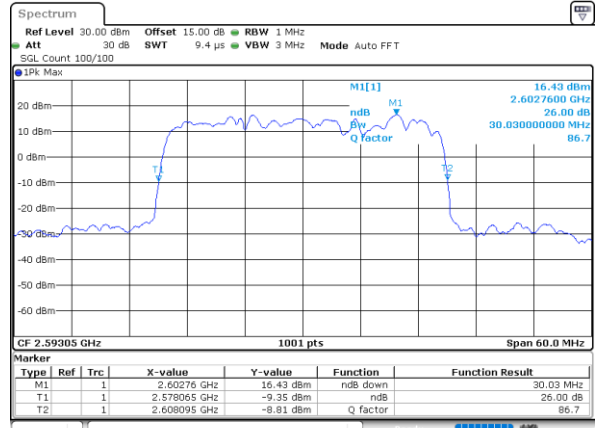

Middle Channel / 15MHz+15MHz

Date: 3.NOV.2021 08:55:12

Middle Channel / 15MHz+20MHz

Date: 3.NOV.2021 10:54:07

Highest Channel / 15MHz+15MHz

Date: 3.NOV.2021 09:57:08

Highest Channel / 15MHz+20MHz

Date: 3.NOV.2021 16:14:57

LTE Band 41C

16QAM

Lowest Channel / 20MHz+5MHz

Date: 2.NOV.2021 10:03:04

Lowest Channel / 20MHz+10MHz

Date: 2.NOV.2021 16:28:13

Middle Channel / 20MHz+5MHz

Date: 2.NOV.2021 10:09:23

Middle Channel / 20MHz+10MHz

Date: 2.NOV.2021 16:02:28

Highest Channel / 20MHz+5MHz

Date: 2.NOV.2021 09:53:10

Highest Channel / 20MHz+10MHz

Date: 2.NOV.2021 16:53:42

LTE Band 41C

16QAM