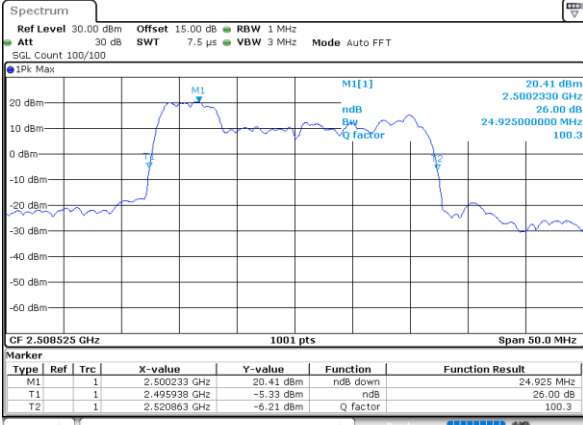

LTE Band 41C

QPSK

Lowest Channel / 5MHz+20MHz

Date: 1.NOV.2021 15:13:53