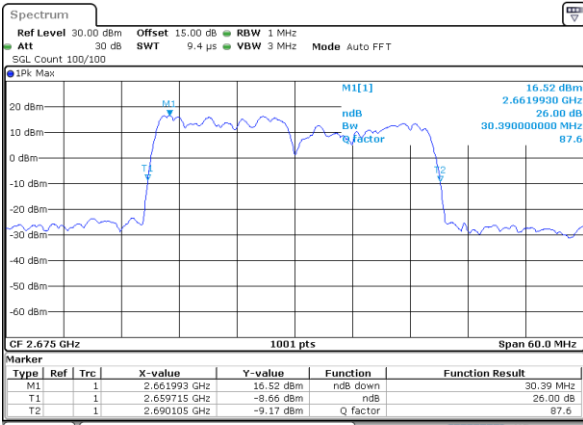

Highest Channel / 10MHz+15MHz

Date: 2.NOV.2021 11:29:16

LTE Band 41C

64QAM

Lowest Channel / 10MHz+20MHz

Date: 2.NOV.2021 15:44:02

Lowest Channel / 15MHz+10MHz

Date: 2.NOV.2021 14:03:03

Middle Channel / 10MHz+20MHz

Date: 2.NOV.2021 15:36:06

Middle Channel / 15MHz+10MHz

Date: 2.NOV.2021 14:06:05

Highest Channel / 10MHz+20MHz

Date: 2.NOV.2021 15:32:25

Highest Channel / 15MHz+10MHz

Date: 2.NOV.2021 14:10:08

LTE Band 41C

64QAM

Lowest Channel / 15MHz+15MHz

Date: 3.NOV.2021 09:00:42

Lowest Channel / 15MHz+20MHz

Date: 3.NOV.2021 10:50:33

Middle Channel / 15MHz+15MHz

Date: 3.NOV.2021 08:54:41

Middle Channel / 15MHz+20MHz

Date: 3.NOV.2021 10:53:36

Highest Channel / 15MHz+15MHz

Date: 3.NOV.2021 09:57:38

Highest Channel / 15MHz+20MHz

Date: 3.NOV.2021 16:15:34