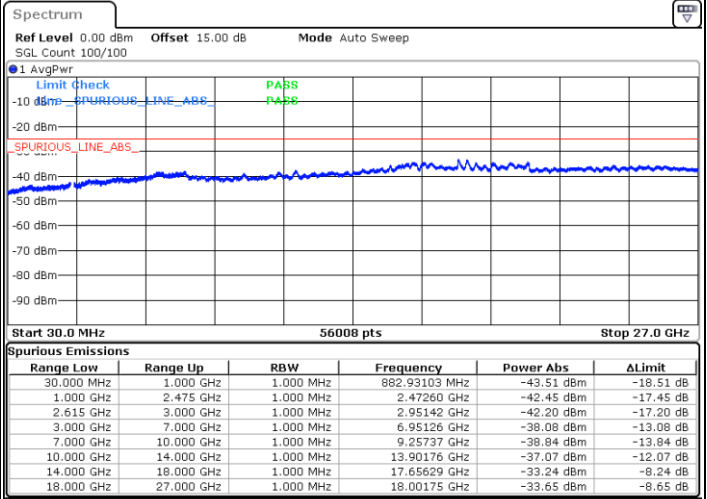

Highest Channel / 1RB0 and 1RB49

Highest Channel / 1RB99 and 1RB0

Date: 31.OCT.2021 16:37:19

Date: 31.OCT.2021 16:35:39

Highest Channel / FullIRB

N/A

Date: 31.OCT.2021 16:45:40

LTE Band 7C / 20MHz+15MHz

64QAM

Lowest Channel / 1RB0 and 1RB74

Lowest Channel / 1RB99 and 1RB0

Date: 31.OCT.2021 10:31:10

Date: 31.OCT.2021 10:23:22

Lowest Channel / FullIRB

N/A

Date: 31.OCT.2021 10:32:42

LTE Band 7C / 20MHz+15MHz

64QAM

MiddleChannel / 1RB0 and 1RB74

Middle Channel / 1RB99 and 1RB0

Date: 31.OCT.2021 10:51:51

Date: 31.OCT.2021 11:02:22

Middle Channel / FullIRB

N/A

Date: 31.OCT.2021 10:50:02

LTE Band 7C / 20MHz+15MHz

64QAM

Highest Channel / 1RB0 and 1RB74

Highest Channel / 1RB99 and 1RB0

Date: 31.OCT.2021 11:22:14

Date: 31.OCT.2021 11:20:42

Highest Channel / FullIRB