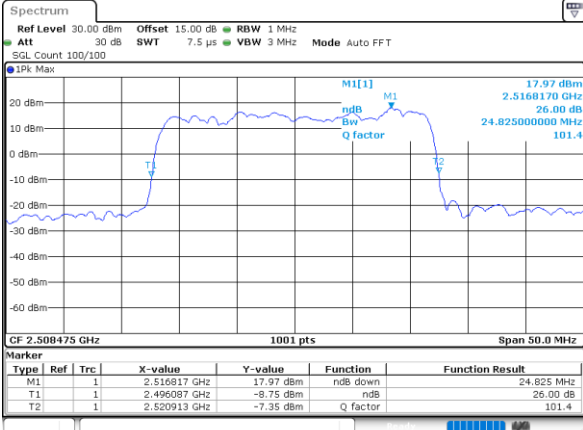

Lowest Channel / 15MHz+20MHz

Date: 3.NOV.2021 10:51:33

Middle Channel / 15MHz+15MHz

Date: 3.NOV.2021 08:55:42

Middle Channel / 15MHz+20MHz

Date: 3.NOV.2021 10:57:16

Highest Channel / 15MHz+15MHz

Date: 3.NOV.2021 09:56:37

Highest Channel / 15MHz+20MHz

Date: 3.NOV.2021 16:14:20

LTE Band 41C

QPSK

Lowest Channel / 20MHz+5MHz

Date: 2.NOV.2021 10:03:34

Lowest Channel / 20MHz+10MHz

Date: 2.NOV.2021 16:28:43

Middle Channel / 20MHz+5MHz

Date: 2.NOV.2021 10:09:53

Middle Channel / 20MHz+10MHz

Date: 2.NOV.2021 16:02:58

Highest Channel / 20MHz+5MHz

Date: 2.NOV.2021 09:52:40

Highest Channel / 20MHz+10MHz

Date: 2.NOV.2021 16:53:12