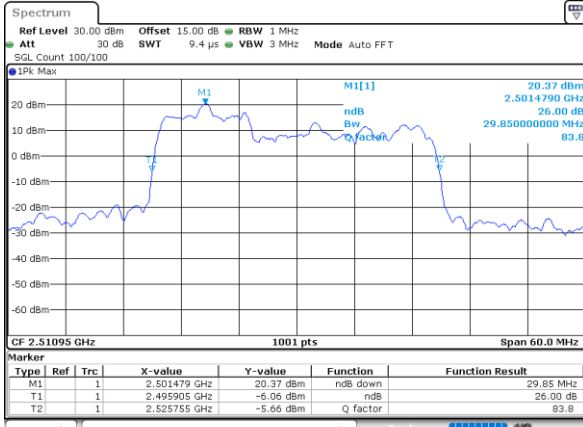

Lowest Channel / 5MHz+20MHz

Date: 1.NOV.2021 15:13:16

Lowest Channel / 10MHz+15MHz

Date: 2.NOV.2021 11:22:41

Middle Channel / 5MHz+20MHz

Date: 1.NOV.2021 15:17:02

Middle Channel / 10MHz+15MHz

Date: 2.NOV.2021 11:25:43

Highest Channel / 5MHz+20MHz

Date: 1.NOV.2021 15:20:49

Highest Channel / 10MHz+15MHz

Date: 2.NOV.2021 11:28:46

LTE Band 41C

16QAM

Lowest Channel / 10MHz+20MHz

Date: 2.NOV.2021 15:44:32

Lowest Channel / 15MHz+10MHz

Date: 2.NOV.2021 14:03:33

Middle Channel / 10MHz+20MHz

Date: 2.NOV.2021 15:36:36

Middle Channel / 15MHz+10MHz

Date: 2.NOV.2021 14:06:35

Highest Channel / 10MHz+20MHz

Date: 2.NOV.2021 15:31:55