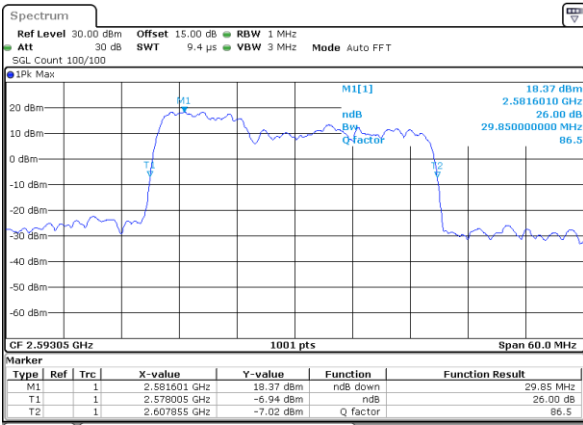

Middle Channel / 10MHz+15MHz

Date: 2.NOV.2021 11:26:13

Highest Channel / 5MHz+20MHz

Date: 1.NOV.2021 15:20:12

Highest Channel / 10MHz+15MHz

Date: 2.NOV.2021 11:28:16

LTE Band 41C

QPSK

Lowest Channel / 10MHz+20MHz

Date: 2.NOV.2021 15:45:02

Lowest Channel / 15MHz+10MHz

Date: 2.NOV.2021 14:04:03

Middle Channel / 10MHz+20MHz

Date: 2.NOV.2021 15:37:06

Middle Channel / 15MHz+10MHz

Date: 2.NOV.2021 14:07:05

Highest Channel / 10MHz+20MHz

Date: 2.NOV.2021 15:31:25

Highest Channel / 15MHz+10MHz

Date: 2.NOV.2021 14:09:08

LTE Band 41C

QPSK

Lowest Channel / 15MHz+15MHz

Date: 3.NOV.2021 09:01:42

Lowest Channel / 15MHz+20MHz

Date: 3.NOV.2021 10:51:33

Middle Channel / 15MHz+15MHz

Date: 3.NOV.2021 08:55:42

Middle Channel / 15MHz+20MHz

Date: 3.NOV.2021 10:57:16

Highest Channel / 15MHz+15MHz

Date: 3.NOV.2021 09:56:37