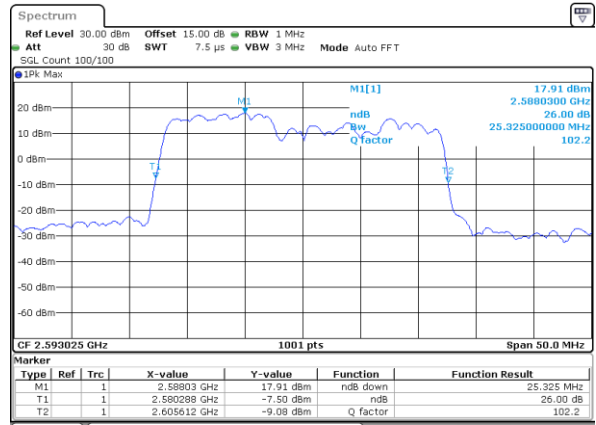

Mode	LTE Band 41C : 26dB BW(MHz)				
64QAM					
BW	5MHz+20MHz	10MHz+15MHz	10MHz+20MHz	15MHz+10MHz	15MHz+15MHz
Lowest CH	24.78	25.03	29.73	25.08	30.57
Middle CH	24.68	25.08	29.61	25.18	30.63
Highest CH	24.63	25.13	29.67	25.28	30.39
BW	15MHz+20MHz	20MHz+5MHz	20MHz+10MHz	20MHz+15MHz	20MHz+20MHz
Lowest CH	34.90	24.83	29.85	34.97	39.96
Middle CH	34.83	24.88	30.09	35.04	39.72
Highest CH	34.76	24.98	29.79	35.18	39.64

LTE Band 41C

QPSK

Lowest Channel / 5MHz+20MHz

Date: 1.NOV.2021 15:13:53

Lowest Channel / 10MHz+15MHz

Date: 2.NOV.2021 11:23:11

Middle Channel / 5MHz+20MHz

Date: 1.NOV.2021 15:17:39

Middle Channel / 10MHz+15MHz

Date: 2.NOV.2021 11:26:13

Highest Channel / 5MHz+20MHz

Date: 1.NOV.2021 15:20:12

Highest Channel / 10MHz+15MHz

Date: 2.NOV.2021 11:28:16

LTE Band 41C

QPSK

Lowest Channel / 10MHz+20MHz

Date: 2.NOV.2021 15:45:02

Lowest Channel / 15MHz+10MHz

Date: 2.NOV.2021 14:04:03

Middle Channel / 10MHz+20MHz

Date: 2.NOV.2021 15:37:06

Middle Channel / 15MHz+10MHz

Date: 2.NOV.2021 14:07:05