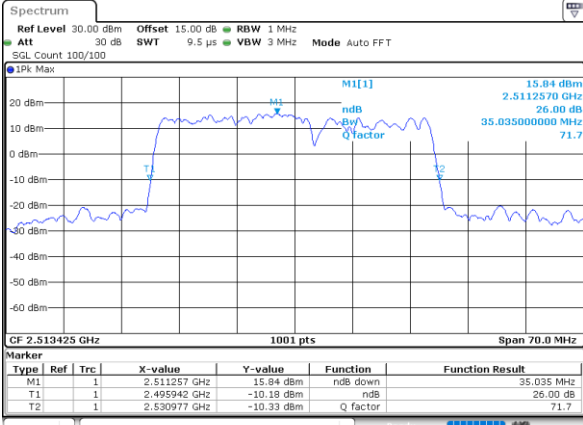

Highest Channel / 15MHz+20MHz

Date: 3.NOV.2021 16:14:20

LTE Band 41C

QPSK

Lowest Channel / 20MHz+5MHz

Date: 2.NOV.2021 10:03:34

Lowest Channel / 20MHz+10MHz

Date: 2.NOV.2021 16:28:43

Middle Channel / 20MHz+5MHz

Date: 2.NOV.2021 10:09:53

Middle Channel / 20MHz+10MHz

Date: 2.NOV.2021 16:02:58

Highest Channel / 20MHz+5MHz

Date: 2.NOV.2021 09:52:40

Highest Channel / 20MHz+10MHz

Date: 2.NOV.2021 16:53:12

LTE Band 41C

QPSK

Lowest Channel / 20MHz+15MHz

Date: 3.NOV.2021 11:41:59

Lowest Channel / 20MHz+20MHz

Date: 3.NOV.2021 14:12:20

Middle Channel / 20MHz+15MHz

Date: 3.NOV.2021 11:36:46

Middle Channel / 20MHz+20MHz

Date: 3.NOV.2021 14:15:24

Highest Channel / 20MHz+15MHz

Date: 3.NOV.2021 15:23:06

Highest Channel / 20MHz+20MHz

Date: 3.NOV.2021 14:33:26

LTE Band 41C

16QAM