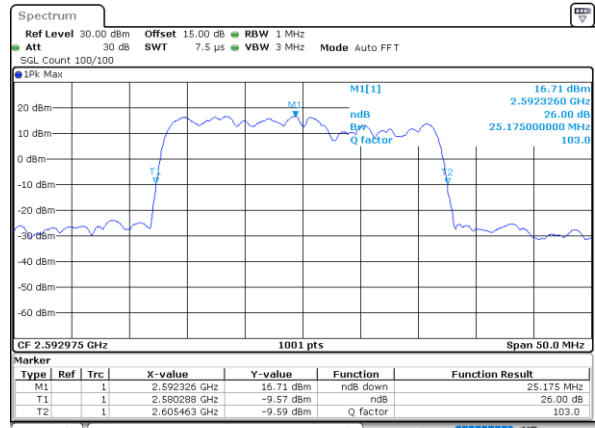

Highest Channel / 5MHz+20MHz

Date: 1.NOV.2021 15:20:49

Highest Channel / 10MHz+15MHz

Date: 2.NOV.2021 11:28:46

LTE Band 41C

16QAM

Lowest Channel / 10MHz+20MHz

Date: 2.NOV.2021 15:44:32

Lowest Channel / 15MHz+10MHz

Date: 2.NOV.2021 14:03:33

Middle Channel / 10MHz+20MHz

Date: 2.NOV.2021 15:36:36

Middle Channel / 15MHz+10MHz

Date: 2.NOV.2021 14:06:35

Highest Channel / 10MHz+20MHz

Date: 2.NOV.2021 15:31:55

Highest Channel / 15MHz+10MHz

Date: 2.NOV.2021 14:09:38

LTE Band 41C

16QAM

Lowest Channel / 15MHz+15MHz

Date: 3.NOV.2021 09:01:12

Lowest Channel / 15MHz+20MHz

Date: 3.NOV.2021 10:51:03