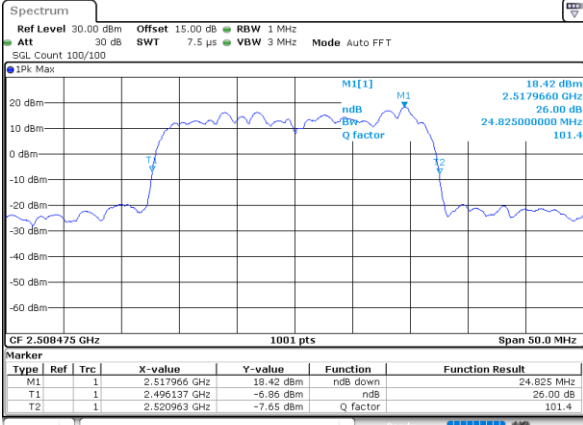

Highest Channel / 15MHz+10MHz

Date: 2.NOV.2021 14:09:38

LTE Band 41C

16QAM

Lowest Channel / 15MHz+15MHz

Date: 3.NOV.2021 09:01:12

Lowest Channel / 15MHz+20MHz

Date: 3.NOV.2021 10:51:03

Middle Channel / 15MHz+15MHz

Date: 3.NOV.2021 08:55:12

Middle Channel / 15MHz+20MHz

Date: 3.NOV.2021 10:54:07

Highest Channel / 15MHz+15MHz

Date: 3.NOV.2021 09:57:08

Highest Channel / 15MHz+20MHz

Date: 3.NOV.2021 16:14:57

LTE Band 41C

16QAM

Lowest Channel / 20MHz+5MHz

Date: 2.NOV.2021 10:03:04

Lowest Channel / 20MHz+10MHz

Date: 2.NOV.2021 16:28:13

Middle Channel / 20MHz+5MHz

Date: 2.NOV.2021 10:09:23

Middle Channel / 20MHz+10MHz

Date: 2.NOV.2021 16:02:28

Highest Channel / 20MHz+5MHz

Date: 2.NOV.2021 09:53:10

Highest Channel / 20MHz+10MHz

Date: 2.NOV.2021 16:53:42

LTE Band 41C

16QAM