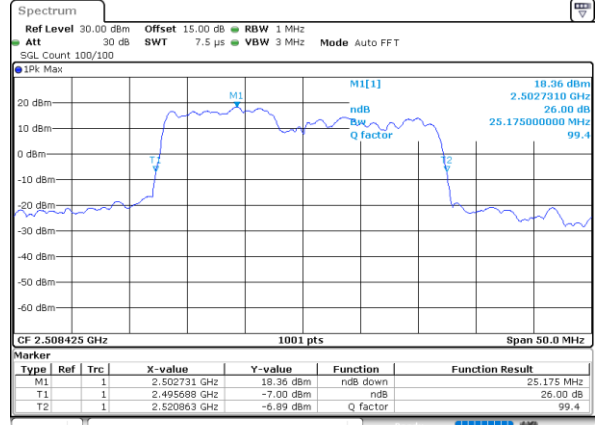

Mode	LTE Band 41C : 26dB BW(MHz)				
64QAM					
BW	5MHz+20MHz	10MHz+15MHz	10MHz+20MHz	15MHz+10MHz	15MHz+15MHz
Lowest CH	24.78	25.03	29.73	25.08	30.57
Middle CH	24.68	25.08	29.61	25.18	30.63
Highest CH	24.63	25.13	29.67	25.28	30.39
BW	15MHz+20MHz	20MHz+5MHz	20MHz+10MHz	20MHz+15MHz	20MHz+20MHz
Lowest CH	34.90	24.83	29.85	34.97	39.96
Middle CH	34.83	24.88	30.09	35.04	39.72
Highest CH	34.76	24.98	29.79	35.18	39.64

LTE Band 41C

QPSK

Lowest Channel / 5MHz+20MHz

Date: 1.NOV.2021 15:13:53

Lowest Channel / 10MHz+15MHz

Date: 2.NOV.2021 11:23:11

Middle Channel / 5MHz+20MHz

Date: 1.NOV.2021 15:17:39

Middle Channel / 10MHz+15MHz

Date: 2.NOV.2021 11:26:13

Highest Channel / 5MHz+20MHz

Date: 1.NOV.2021 15:20:12

Highest Channel / 10MHz+15MHz

Date: 2.NOV.2021 11:28:16

LTE Band 41C

QPSK

Lowest Channel / 10MHz+20MHz

Date: 2.NOV.2021 15:45:02

Lowest Channel / 15MHz+10MHz

Date: 2.NOV.2021 14:04:03

Middle Channel / 10MHz+20MHz

Date: 2.NOV.2021 15:37:06

Middle Channel / 15MHz+10MHz

Date: 2.NOV.2021 14:07:05