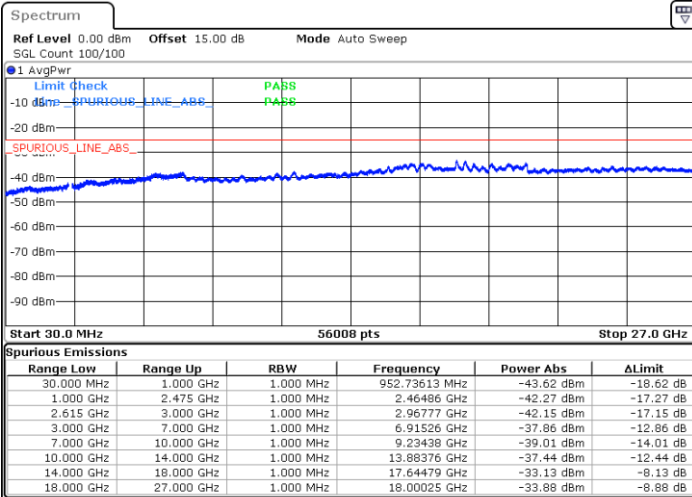

Highest Channel / 1RB0 and 1RB49

Highest Channel / 1RB99 and 1RB0

Date: 31.OCT.2021 16:37:19

Date: 31.OCT.2021 16:35:39

Highest Channel / FullIRB

N/A

Date: 31.OCT.2021 16:45:40

LTE Band 7C / 20MHz+15MHz

64QAM

Lowest Channel / 1RB0 and 1RB74

Lowest Channel / 1RB99 and 1RB0

Date: 31.OCT.2021 10:31:10

Date: 31.OCT.2021 10:23:22

Lowest Channel / FullIRB

N/A

Date: 31.OCT.2021 10:32:42

LTE Band 7C / 20MHz+15MHz

64QAM

MiddleChannel / 1RB0 and 1RB74

Middle Channel / 1RB99 and 1RB0

Date: 31.OCT.2021 10:51:51

Date: 31.OCT.2021 11:02:22

Middle Channel / FullIRB

N/A

Date: 31.OCT.2021 10:50:02

LTE Band 7C / 20MHz+15MHz

64QAM

Highest Channel / 1RB0 and 1RB74

Highest Channel / 1RB99 and 1RB0

Date: 31.OCT.2021 11:22:14

Date: 31.OCT.2021 11:20:42

Highest Channel / FullIRB