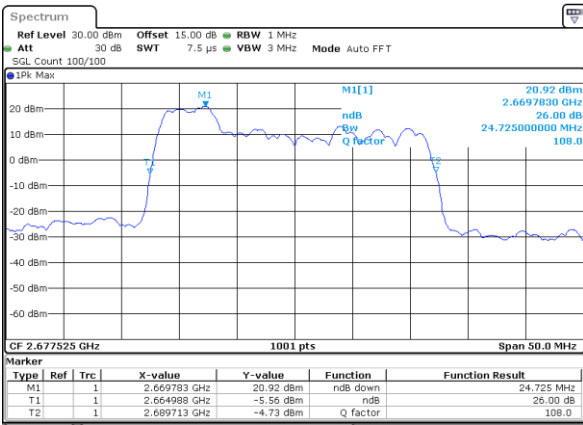

Middle Channel / 20MHz+20MHz

Date: 3.NOV.2021 14:15:24

Highest Channel / 20MHz+15MHz

Date: 3.NOV.2021 15:23:06

Highest Channel / 20MHz+20MHz

Date: 3.NOV.2021 14:33:26

LTE Band 41C

16QAM

Lowest Channel / 5MHz+20MHz

Date: 1.NOV.2021 15:13:16

Lowest Channel / 10MHz+15MHz

Date: 2.NOV.2021 11:22:41

Middle Channel / 5MHz+20MHz

Date: 1.NOV.2021 15:17:02

Middle Channel / 10MHz+15MHz

Date: 2.NOV.2021 11:25:43

Highest Channel / 5MHz+20MHz

Date: 1.NOV.2021 15:20:49

Highest Channel / 10MHz+15MHz

Date: 2.NOV.2021 11:28:46

LTE Band 41C

16QAM

Lowest Channel / 10MHz+20MHz

Date: 2.NOV.2021 15:44:32

Lowest Channel / 15MHz+10MHz

Date: 2.NOV.2021 14:03:33

Middle Channel / 10MHz+20MHz

Date: 2.NOV.2021 15:36:36

Middle Channel / 15MHz+10MHz

Date: 2.NOV.2021 14:06:35

Highest Channel / 10MHz+20MHz

Date: 2.NOV.2021 15:31:55