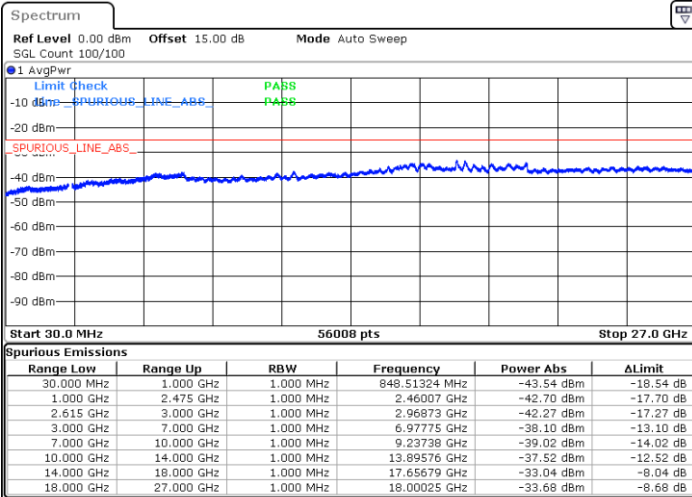

Date: 31.OCT.2021 09:52:21

Highest Channel / FullIRB

N/A

Date: 31.OCT.2021 10:03:42

LTE Band 7C / 20MHz+10MHz

64QAM

Lowest Channel / 1RB0 and 1RB49

Lowest Channel / 1RB99 and 1RB0

Date: 28.OCT.2021 21:04:08

Date: 28.OCT.2021 20:58:32

Lowest Channel / FullIRB

N/A

Date: 28.OCT.2021 21:05:16

LTE Band 7C / 20MHz+10MHz

64QAM

Middle Channel / 1RB0 and 1RB49

Middle Channel / 1RB99 and 1RB0

Date: 31.OCT.2021 15:54:49

Date: 31.OCT.2021 16:03:09

Middle Channel / FullIRB

N/A

Date: 31.OCT.2021 15:53:08

LTE Band 7C / 20MHz+10MHz

64QAM

Highest Channel / 1RB0 and 1RB49

Highest Channel / 1RB99 and 1RB0

Date: 31.OCT.2021 16:37:19

Date: 31.OCT.2021 16:35:39

Highest Channel / FullIRB

N/A

Date: 31.OCT.2021 16:45:40

LTE Band 7C / 20MHz+15MHz