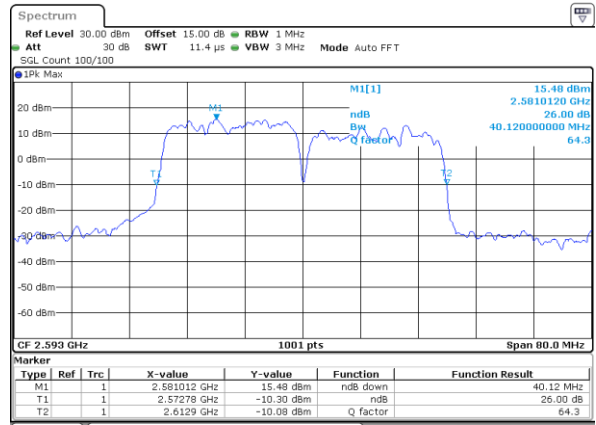

Middle Channel / 20MHz+10MHz

Date: 2.NOV.2021 16:02:28

Highest Channel / 20MHz+5MHz

Date: 2.NOV.2021 09:53:10

Highest Channel / 20MHz+10MHz

Date: 2.NOV.2021 16:53:42

LTE Band 41C

16QAM

Lowest Channel / 20MHz+15MHz

Date: 3.NOV.2021 11:41:29

Lowest Channel / 20MHz+20MHz

Date: 3.NOV.2021 14:11:50

Middle Channel / 20MHz+15MHz

Date: 3.NOV.2021 11:36:16

Middle Channel / 20MHz+20MHz

Date: 3.NOV.2021 14:14:54

Highest Channel / 20MHz+15MHz

Date: 3.NOV.2021 15:23:43

Highest Channel / 20MHz+20MHz

Date: 3.NOV.2021 14:34:03

LTE Band 41C

64QAM

Lowest Channel / 5MHz+20MHz

Date: 1.NOV.2021 15:12:38

Lowest Channel / 10MHz+15MHz

Date: 2.NOV.2021 11:22:11

Middle Channel / 5MHz+20MHz

Date: 1.NOV.2021 15:16:25

Middle Channel / 10MHz+15MHz

Date: 2.NOV.2021 11:25:14

Highest Channel / 5MHz+20MHz

Date: 1.NOV.2021 15:21:26