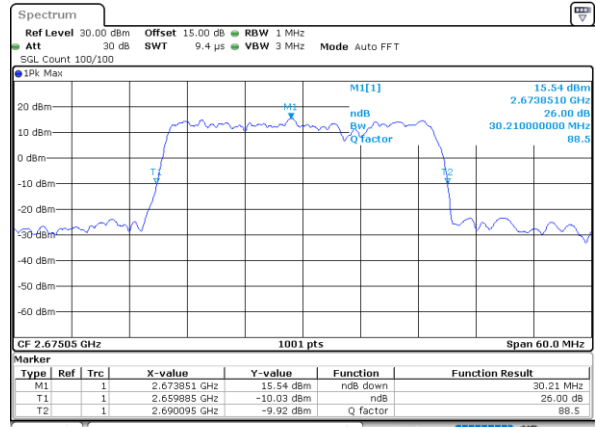

LTE Band 41C

16QAM

Lowest Channel / 20MHz+5MHz

Date: 2.NOV.2021 10:03:04

Lowest Channel / 20MHz+10MHz

Date: 2.NOV.2021 16:28:13

Middle Channel / 20MHz+5MHz

Date: 2.NOV.2021 10:09:23

Middle Channel / 20MHz+10MHz

Date: 2.NOV.2021 16:02:28

Highest Channel / 20MHz+5MHz

Date: 2.NOV.2021 09:53:10

Highest Channel / 20MHz+10MHz

Date: 2.NOV.2021 16:53:42

LTE Band 41C

16QAM

Lowest Channel / 20MHz+15MHz

Date: 3.NOV.2021 11:41:29

Lowest Channel / 20MHz+20MHz

Date: 3.NOV.2021 14:11:50

Middle Channel / 20MHz+15MHz

Date: 3.NOV.2021 11:36:16

Middle Channel / 20MHz+20MHz

Date: 3.NOV.2021 14:14:54

Highest Channel / 20MHz+15MHz

Date: 3.NOV.2021 15:23:43

Highest Channel / 20MHz+20MHz

Date: 3.NOV.2021 14:34:03

LTE Band 41C

64QAM

Lowest Channel / 5MHz+20MHz

Date: 1.NOV.2021 15:12:38