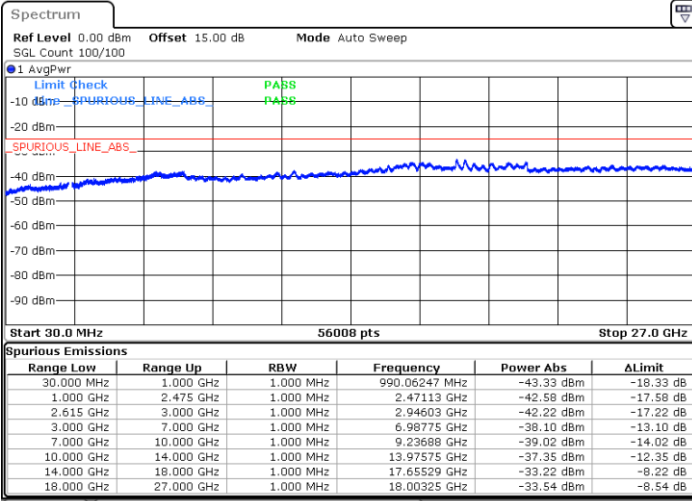

Date: 31.OCT.2021 15:41:35

LTE Band 7C / 15MHz+20MHz

64QAM

Lowest Channel / 1RB0 and 1RB99

Lowest Channel / 1RB74 and 1RB0

Date: 31.OCT.2021 08:47:01

Date: 31.OCT.2021 08:38:41

Lowest Channel / FullIRB

N/A

Date: 31.OCT.2021 08:48:45

LTE Band 7C / 15MHz+20MHz

64QAM

Middle Channel / 1RB0 and 1RB9

Middle Channel / 1RB74 and 1RB0

Date: 31.OCT.2021 09:14:38

Date: 31.OCT.2021 09:22:28

Middle Channel / FullIRB

N/A

Date: 31.OCT.2021 09:13:06

LTE Band 7C / 15MHz+20MHz

64QAM

Highest Channel / 1RB0 and 1RB99

Highest Channel / 1RB74 and 1RB0

Date: 31.OCT.2021 09:54:20

Date: 31.OCT.2021 09:52:21

Highest Channel / FullIRB

N/A

Date: 31.OCT.2021 10:03:42

LTE Band 7C / 20MHz+10MHz

64QAM

Lowest Channel / 1RB0 and 1RB49

Lowest Channel / 1RB99 and 1RB0