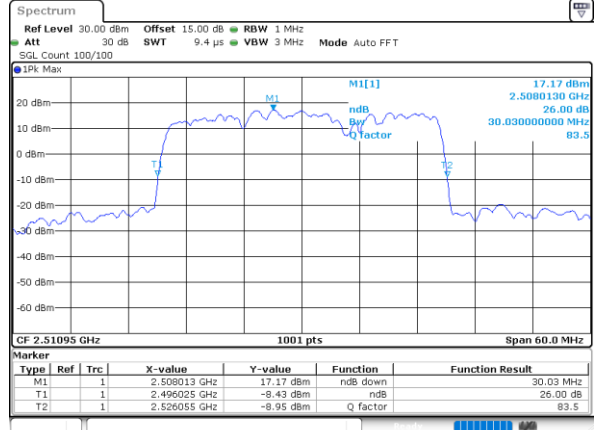

Lowest Channel / 15MHz+20MHz

Date: 3.NOV.2021 10:51:33

Middle Channel / 15MHz+15MHz

Date: 3.NOV.2021 08:55:42

Middle Channel / 15MHz+20MHz

Date: 3.NOV.2021 10:57:16

Highest Channel / 15MHz+15MHz

Date: 3.NOV.2021 09:56:37

Highest Channel / 15MHz+20MHz

Date: 3.NOV.2021 16:14:20

LTE Band 41C

QPSK

Lowest Channel / 20MHz+5MHz

Date: 2.NOV.2021 10:03:34

Lowest Channel / 20MHz+10MHz

Date: 2.NOV.2021 16:28:43

Middle Channel / 20MHz+5MHz

Date: 2.NOV.2021 10:09:53

Middle Channel / 20MHz+10MHz

Date: 2.NOV.2021 16:02:58

Highest Channel / 20MHz+5MHz

Date: 2.NOV.2021 09:52:40

Highest Channel / 20MHz+10MHz

Date: 2.NOV.2021 16:53:12