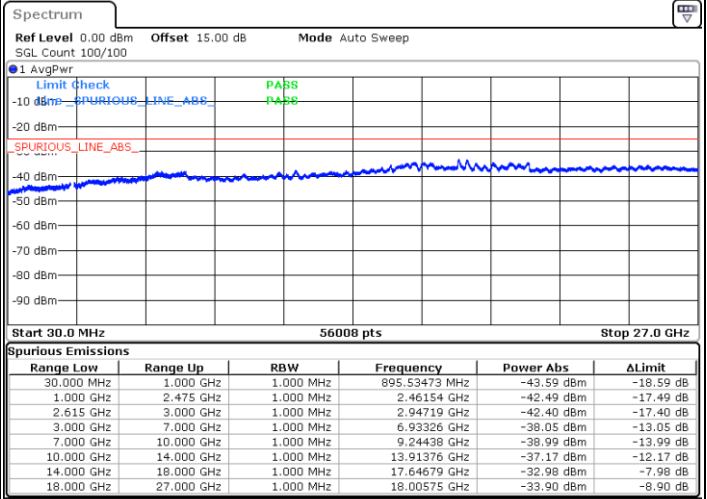

Middle Channel / 1RB99 and 1RB0

Date: 31.OCT.2021 15:54:49

Date: 31.OCT.2021 16:03:09

Middle Channel / FullIRB

N/A

Date: 31.OCT.2021 15:53:08

LTE Band 7C / 20MHz+10MHz

64QAM

Highest Channel / 1RB0 and 1RB49

Highest Channel / 1RB99 and 1RB0

Date: 31.OCT.2021 16:37:19

Date: 31.OCT.2021 16:35:39

Highest Channel / FullIRB

N/A

Date: 31.OCT.2021 16:45:40

LTE Band 7C / 20MHz+15MHz

64QAM

Lowest Channel / 1RB0 and 1RB74

Lowest Channel / 1RB99 and 1RB0

Date: 31.OCT.2021 10:31:10

Date: 31.OCT.2021 10:23:22

Lowest Channel / FullIRB

N/A

Date: 31.OCT.2021 10:32:42