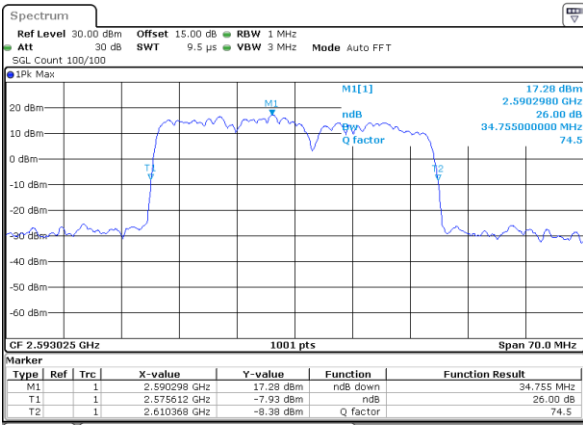

Middle Channel / 20MHz+5MHz

Date: 2.NOV.2021 10:09:53

Middle Channel / 20MHz+10MHz

Date: 2.NOV.2021 16:02:58

Highest Channel / 20MHz+5MHz

Date: 2.NOV.2021 09:52:40

Highest Channel / 20MHz+10MHz

Date: 2.NOV.2021 16:53:12

LTE Band 41C

QPSK

Lowest Channel / 20MHz+15MHz

Date: 3.NOV.2021 11:41:59

Lowest Channel / 20MHz+20MHz

Date: 3.NOV.2021 14:12:20

Middle Channel / 20MHz+15MHz

Date: 3.NOV.2021 11:36:46

Middle Channel / 20MHz+20MHz

Date: 3.NOV.2021 14:15:24

Highest Channel / 20MHz+15MHz

Date: 3.NOV.2021 15:23:06

Highest Channel / 20MHz+20MHz

Date: 3.NOV.2021 14:33:26

LTE Band 41C

16QAM

Lowest Channel / 5MHz+20MHz

Date: 1.NOV.2021 15:13:16

Lowest Channel / 10MHz+15MHz

Date: 2.NOV.2021 11:22:41

Middle Channel / 5MHz+20MHz

Date: 1.NOV.2021 15:17:02

Middle Channel / 10MHz+15MHz

Date: 2.NOV.2021 11:25:43