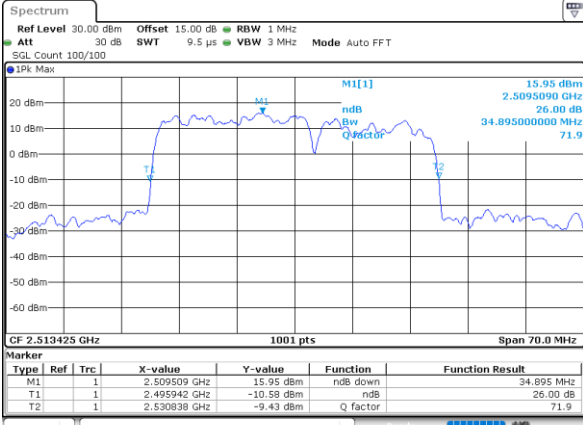

LTE Band 41C

16QAM

Lowest Channel / 20MHz+5MHz

Date: 2.NOV.2021 10:03:04

Lowest Channel / 20MHz+10MHz

Date: 2.NOV.2021 16:28:13

Middle Channel / 20MHz+5MHz

Date: 2.NOV.2021 10:09:23

Middle Channel / 20MHz+10MHz

Date: 2.NOV.2021 16:02:28

Highest Channel / 20MHz+5MHz

Date: 2.NOV.2021 09:53:10

Highest Channel / 20MHz+10MHz

Date: 2.NOV.2021 16:53:42

LTE Band 41C

16QAM

Lowest Channel / 20MHz+15MHz

Date: 3.NOV.2021 11:41:29

Lowest Channel / 20MHz+20MHz

Date: 3.NOV.2021 14:11:50

Middle Channel / 20MHz+15MHz

Date: 3.NOV.2021 11:36:16

Middle Channel / 20MHz+20MHz

Date: 3.NOV.2021 14:14:54

Highest Channel / 20MHz+15MHz

Date: 3.NOV.2021 15:23:43

Highest Channel / 20MHz+20MHz

Date: 3.NOV.2021 14:34:03

LTE Band 41C

64QAM

Lowest Channel / 5MHz+20MHz

Date: 1.NOV.2021 15:12:38