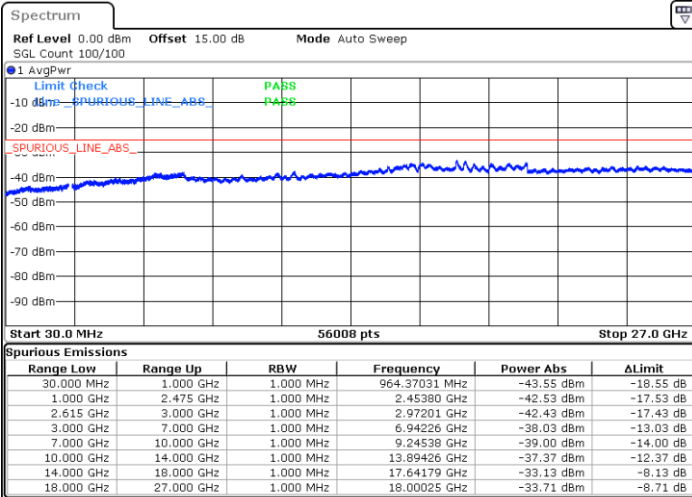

Date: 31.OCT.2021 10:50:02

LTE Band 7C / 20MHz+15MHz

64QAM

Highest Channel / 1RB0 and 1RB74

Highest Channel / 1RB99 and 1RB0

Date: 31.OCT.2021 11:22:14

Date: 31.OCT.2021 11:20:42

Highest Channel / FullIRB

N/A

Date: 31.OCT.2021 11:29:18

LTE Band 7C / 20MHz+20MHz

64QAM

Lowest Channel / 1RB0 and 1RB99

Lowest Channel / 1RB99 and 1RB0

Date: 31.OCT.2021 11:51:39

Date: 31.OCT.2021 11:44:43

Lowest Channel / FullIRB

N/A

Date: 31.OCT.2021 11:53:03

LTE Band 7C / 20MHz+20MHz

64QAM

Middle Channel / 1RB0 and 1RB99

Middle Channel / 1RB99 and 1RB0

Date: 31.OCT.2021 12:36:50

Date: 31.OCT.2021 12:43:46

Middle Channel / FullIRB

N/A

Date: 31.OCT.2021 12:35:26

LTE Band 7C / 20MHz+20MHz

64QAM

Highest Channel / 1RB0 and 1RB99

Highest Channel / 1RB99 and 1RB0