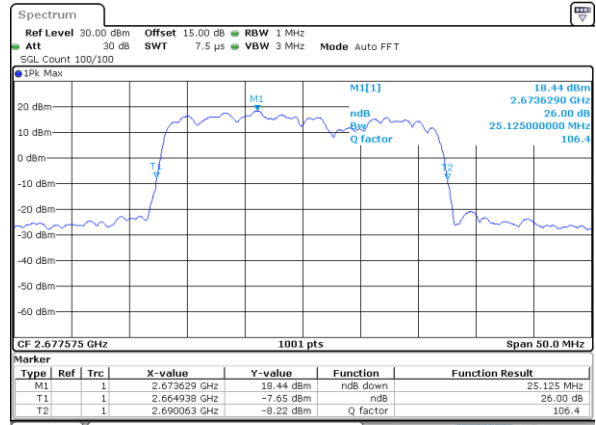

Middle Channel / 10MHz+15MHz

Date: 2.NOV.2021 11:26:13

Highest Channel / 5MHz+20MHz

Date: 1.NOV.2021 15:20:12

Highest Channel / 10MHz+15MHz

Date: 2.NOV.2021 11:28:16

LTE Band 41C

QPSK

Lowest Channel / 10MHz+20MHz

Date: 2.NOV.2021 15:45:02

Lowest Channel / 15MHz+10MHz

Date: 2.NOV.2021 14:04:03

Middle Channel / 10MHz+20MHz

Date: 2.NOV.2021 15:37:06

Middle Channel / 15MHz+10MHz

Date: 2.NOV.2021 14:07:05

Highest Channel / 10MHz+20MHz

Date: 2.NOV.2021 15:31:25

Highest Channel / 15MHz+10MHz

Date: 2.NOV.2021 14:09:08

LTE Band 41C

QPSK

Lowest Channel / 15MHz+15MHz

Date: 3.NOV.2021 09:01:42

Lowest Channel / 15MHz+20MHz

Date: 3.NOV.2021 10:51:33

Middle Channel / 15MHz+15MHz

Date: 3.NOV.2021 08:55:42

Middle Channel / 15MHz+20MHz

Date: 3.NOV.2021 10:57:16

Highest Channel / 15MHz+15MHz

Date: 3.NOV.2021 09:56:37