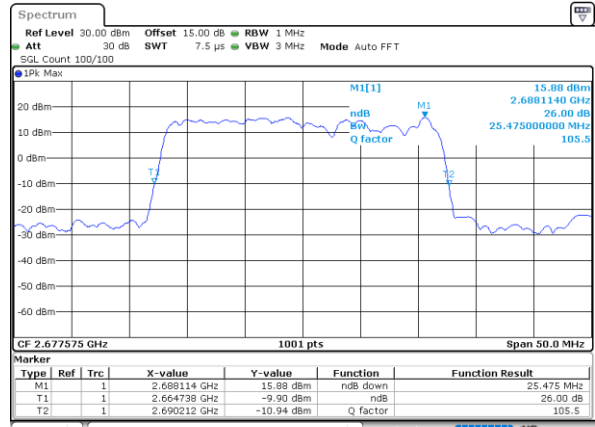

Highest Channel / 5MHz+20MHz

Date: 1.NOV.2021 15:20:49

Highest Channel / 10MHz+15MHz

Date: 2.NOV.2021 11:28:46

LTE Band 41C

16QAM

Lowest Channel / 10MHz+20MHz

Date: 2.NOV.2021 15:44:32

Lowest Channel / 15MHz+10MHz

Date: 2.NOV.2021 14:03:33

Middle Channel / 10MHz+20MHz

Date: 2.NOV.2021 15:36:36

Middle Channel / 15MHz+10MHz

Date: 2.NOV.2021 14:06:35

Highest Channel / 10MHz+20MHz

Date: 2.NOV.2021 15:31:55

Highest Channel / 15MHz+10MHz

Date: 2.NOV.2021 14:09:38

LTE Band 41C

16QAM

Lowest Channel / 15MHz+15MHz

Date: 3.NOV.2021 09:01:12

Lowest Channel / 15MHz+20MHz

Date: 3.NOV.2021 10:51:03