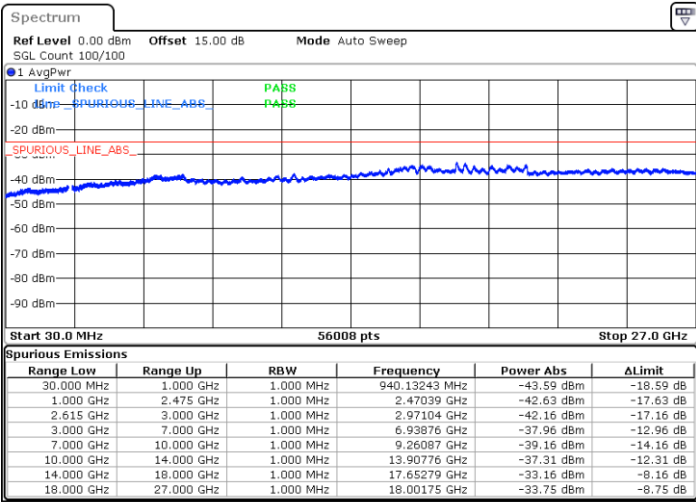

Middle Channel / FullIRB

N/A

Date: 31.OCT.2021 09:13:06

LTE Band 7C / 15MHz+20MHz

64QAM

Highest Channel / 1RB0 and 1RB99

Highest Channel / 1RB74 and 1RB0

Date: 31.OCT.2021 09:54:20

Date: 31.OCT.2021 09:52:21

Highest Channel / FullIRB

N/A

Date: 31.OCT.2021 10:03:42

LTE Band 7C / 20MHz+10MHz

64QAM

Lowest Channel / 1RB0 and 1RB49

Lowest Channel / 1RB99 and 1RB0

Date: 28.OCT.2021 21:04:08

Date: 28.OCT.2021 20:58:32

Lowest Channel / FullIRB

N/A

Date: 28.OCT.2021 21:05:16

LTE Band 7C / 20MHz+10MHz

64QAM

Middle Channel / 1RB0 and 1RB49