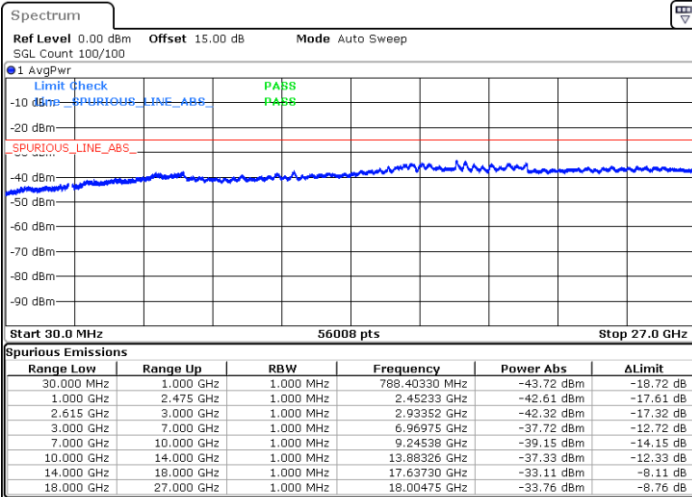

LTE Band 7C / 15MHz+15MHz

64QAM

Highest Channel / 1RB0 and 1RB74

Highest Channel / 1RB74 and 1RB0

Date: 31.OCT.2021 15:33:15

Date: 31.OCT.2021 15:31:35

Highest Channel / FullIRB

N/A

Date: 31.OCT.2021 15:41:35

LTE Band 7C / 15MHz+20MHz

64QAM

Lowest Channel / 1RB0 and 1RB99

Lowest Channel / 1RB74 and 1RB0

Date: 31.OCT.2021 08:47:01

Date: 31.OCT.2021 08:38:41

Lowest Channel / FullIRB