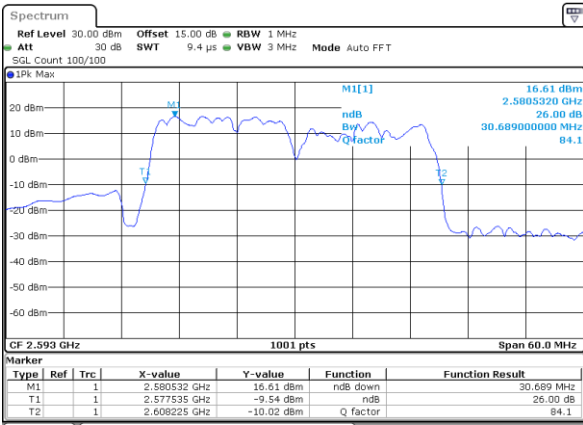

Highest Channel / 5MHz+20MHz

Date: 1.NOV.2021 15:20:49

Highest Channel / 10MHz+15MHz

Date: 2.NOV.2021 11:28:46

LTE Band 41C

16QAM

Lowest Channel / 10MHz+20MHz

Date: 2.NOV.2021 15:44:32

Lowest Channel / 15MHz+10MHz

Date: 2.NOV.2021 14:03:33

Middle Channel / 10MHz+20MHz

Date: 2.NOV.2021 15:36:36

Middle Channel / 15MHz+10MHz

Date: 2.NOV.2021 14:06:35

Highest Channel / 10MHz+20MHz

Date: 2.NOV.2021 15:31:55

Highest Channel / 15MHz+10MHz

Date: 2.NOV.2021 14:09:38

LTE Band 41C

16QAM

Lowest Channel / 15MHz+15MHz

Date: 3.NOV.2021 09:01:12

Lowest Channel / 15MHz+20MHz

Date: 3.NOV.2021 10:51:03

Middle Channel / 15MHz+15MHz

Date: 3.NOV.2021 08:55:12

Middle Channel / 15MHz+20MHz

Date: 3.NOV.2021 10:54:07

Highest Channel / 15MHz+15MHz

Date: 3.NOV.2021 09:57:08

Highest Channel / 15MHz+20MHz

Date: 3.NOV.2021 16:14:57