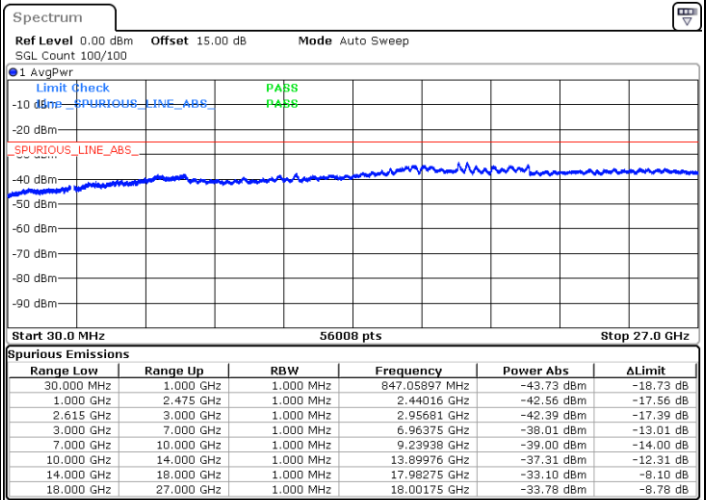

LTE Band 7C / 20MHz+15MHz

64QAM

MiddleChannel / 1RB0 and 1RB74

Middle Channel / 1RB99 and 1RB0

Date: 31.OCT.2021 10:51:51

Date: 31.OCT.2021 11:02:22

Middle Channel / FullIRB

N/A

Date: 31.OCT.2021 10:50:02

LTE Band 7C / 20MHz+15MHz

64QAM

Highest Channel / 1RB0 and 1RB74

Highest Channel / 1RB99 and 1RB0

Date: 31.OCT.2021 11:22:14

Date: 31.OCT.2021 11:20:42

Highest Channel / FullIRB

N/A

Date: 31.OCT.2021 11:29:18

LTE Band 7C / 20MHz+20MHz

64QAM

Lowest Channel / 1RB0 and 1RB99

Lowest Channel / 1RB99 and 1RB0

Date: 31.OCT.2021 11:51:39

Date: 31.OCT.2021 11:44:43

Lowest Channel / FullIRB

N/A

Date: 31.OCT.2021 11:53:03

LTE Band 7C / 20MHz+20MHz

64QAM

Middle Channel / 1RB0 and 1RB99

Middle Channel / 1RB99 and 1RB0

Date: 31.OCT.2021 12:36:50