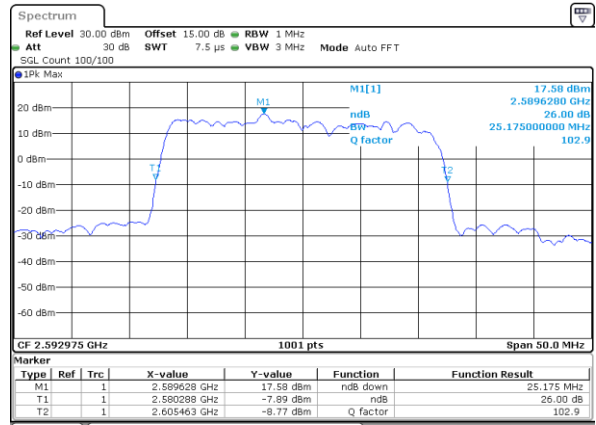

Highest Channel / 20MHz+15MHz

Date: 3.NOV.2021 15:23:43

Highest Channel / 20MHz+20MHz

Date: 3.NOV.2021 14:34:03

LTE Band 41C

64QAM

Lowest Channel / 5MHz+20MHz

Date: 1.NOV.2021 15:12:38

Lowest Channel / 10MHz+15MHz

Date: 2.NOV.2021 11:22:11

Middle Channel / 5MHz+20MHz

Date: 1.NOV.2021 15:16:25

Middle Channel / 10MHz+15MHz

Date: 2.NOV.2021 11:25:14

Highest Channel / 5MHz+20MHz

Date: 1.NOV.2021 15:21:26

Highest Channel / 10MHz+15MHz

Date: 2.NOV.2021 11:29:16

LTE Band 41C

64QAM

Lowest Channel / 10MHz+20MHz

Date: 2.NOV.2021 15:44:02

Lowest Channel / 15MHz+10MHz

Date: 2.NOV.2021 14:03:03

Middle Channel / 10MHz+20MHz

Date: 2.NOV.2021 15:36:06

Middle Channel / 15MHz+10MHz

Date: 2.NOV.2021 14:06:05

Highest Channel / 10MHz+20MHz

Date: 2.NOV.2021 15:32:25

Highest Channel / 15MHz+10MHz

Date: 2.NOV.2021 14:10:08