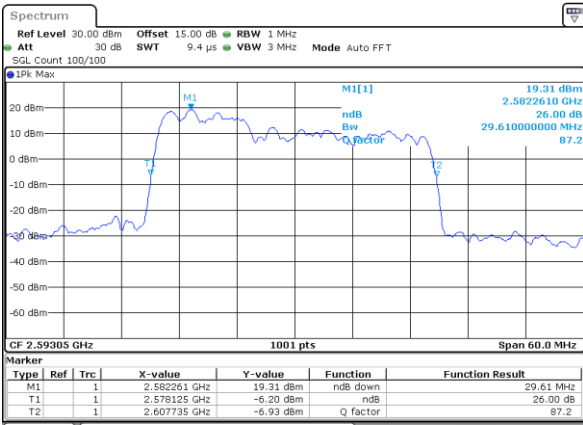

Highest Channel / 20MHz+15MHz

Date: 3.NOV.2021 15:23:43

Highest Channel / 20MHz+20MHz

Date: 3.NOV.2021 14:34:03

LTE Band 41C

64QAM

Lowest Channel / 5MHz+20MHz

Date: 1.NOV.2021 15:12:38

Lowest Channel / 10MHz+15MHz

Date: 2.NOV.2021 11:22:11

Middle Channel / 5MHz+20MHz

Date: 1.NOV.2021 15:16:25

Middle Channel / 10MHz+15MHz

Date: 2.NOV.2021 11:25:14

Highest Channel / 5MHz+20MHz

Date: 1.NOV.2021 15:21:26

Highest Channel / 10MHz+15MHz

Date: 2.NOV.2021 11:29:16

LTE Band 41C

64QAM

Lowest Channel / 10MHz+20MHz

Date: 2.NOV.2021 15:44:02

Lowest Channel / 15MHz+10MHz

Date: 2.NOV.2021 14:03:03

Middle Channel / 10MHz+20MHz

Date: 2.NOV.2021 15:36:06

Middle Channel / 15MHz+10MHz

Date: 2.NOV.2021 14:06:05

Highest Channel / 10MHz+20MHz

Date: 2.NOV.2021 15:32:25

Highest Channel / 15MHz+10MHz

Date: 2.NOV.2021 14:10:08