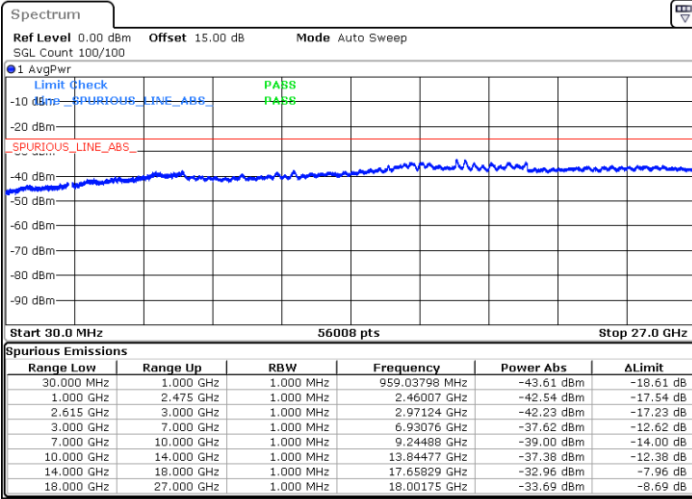

Lowest Channel / FullIRB

N/A

Date: 31.OCT.2021 11:53:03

LTE Band 7C / 20MHz+20MHz

64QAM

Middle Channel / 1RB0 and 1RB99

Middle Channel / 1RB99 and 1RB0

Date: 31.OCT.2021 12:36:50

Date: 31.OCT.2021 12:43:46

Middle Channel / FullIRB

N/A

Date: 31.OCT.2021 12:35:26

LTE Band 7C / 20MHz+20MHz

64QAM

Highest Channel / 1RB0 and 1RB99

Highest Channel / 1RB99 and 1RB0

Date: 31.OCT.2021 12:15:13

Date: 31.OCT.2021 12:13:49

Highest Channel / FullIRB

N/A

Date: 31.OCT.2021 12:22:09

LTE Band 41C

26dB Bandwidth

Mode	LTE Band 41C : 26dB BW(MHz)				
QPSK					
BW	5MHz+20MHz	10MHz+15MHz	10MHz+20MHz	15MHz+10MHz	15MHz+15MHz
Lowest CH	24.93	25.18	29.79	26.17	30.87
Middle CH	24.98	25.33	29.85	25.23	30.45
Highest CH	24.83	25.03	29.97	25.13	30.57
BW	15MHz+20MHz	20MHz+5MHz	20MHz+10MHz	20MHz+15MHz	20MHz+20MHz
Lowest CH	34.76	24.83	30.03	35.04	39.80
Middle CH	34.90	25.03	30.09	34.76	39.96
Highest CH	34.76	25.03	29.97	34.90	39.80