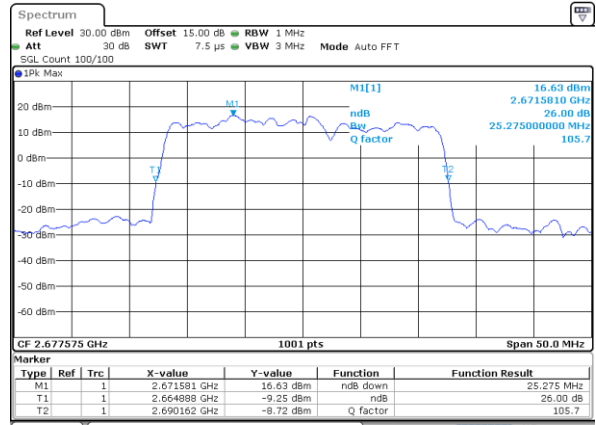

Highest Channel / 10MHz+15MHz

Date: 2.NOV.2021 11:29:16

LTE Band 41C

64QAM

Lowest Channel / 10MHz+20MHz

Date: 2.NOV.2021 15:44:02

Lowest Channel / 15MHz+10MHz

Date: 2.NOV.2021 14:03:03

Middle Channel / 10MHz+20MHz

Date: 2.NOV.2021 15:36:06

Middle Channel / 15MHz+10MHz

Date: 2.NOV.2021 14:06:05

Highest Channel / 10MHz+20MHz

Date: 2.NOV.2021 15:32:25

Highest Channel / 15MHz+10MHz

Date: 2.NOV.2021 14:10:08

LTE Band 41C

64QAM

Lowest Channel / 15MHz+15MHz

Date: 3.NOV.2021 09:00:42

Lowest Channel / 15MHz+20MHz

Date: 3.NOV.2021 10:50:33

Middle Channel / 15MHz+15MHz

Date: 3.NOV.2021 08:54:41

Middle Channel / 15MHz+20MHz

Date: 3.NOV.2021 10:53:36

Highest Channel / 15MHz+15MHz

Date: 3.NOV.2021 09:57:38

Highest Channel / 15MHz+20MHz

Date: 3.NOV.2021 16:15:34