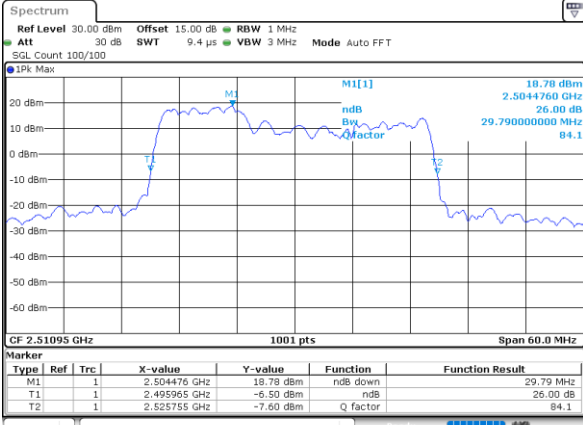

LTE Band 41C

QPSK

Lowest Channel / 5MHz+20MHz

Date: 1.NOV.2021 15:13:53

Lowest Channel / 10MHz+15MHz

Date: 2.NOV.2021 11:23:11

Middle Channel / 5MHz+20MHz

Date: 1.NOV.2021 15:17:39

Middle Channel / 10MHz+15MHz

Date: 2.NOV.2021 11:26:13

Highest Channel / 5MHz+20MHz

Date: 1.NOV.2021 15:20:12

Highest Channel / 10MHz+15MHz

Date: 2.NOV.2021 11:28:16

LTE Band 41C

QPSK

Lowest Channel / 10MHz+20MHz

Date: 2.NOV.2021 15:45:02

Lowest Channel / 15MHz+10MHz

Date: 2.NOV.2021 14:04:03

Middle Channel / 10MHz+20MHz

Date: 2.NOV.2021 15:37:06

Middle Channel / 15MHz+10MHz

Date: 2.NOV.2021 14:07:05

Highest Channel / 10MHz+20MHz

Date: 2.NOV.2021 15:31:25

Highest Channel / 15MHz+10MHz

Date: 2.NOV.2021 14:09:08

LTE Band 41C

QPSK

Lowest Channel / 15MHz+15MHz

Date: 3.NOV.2021 09:01:42