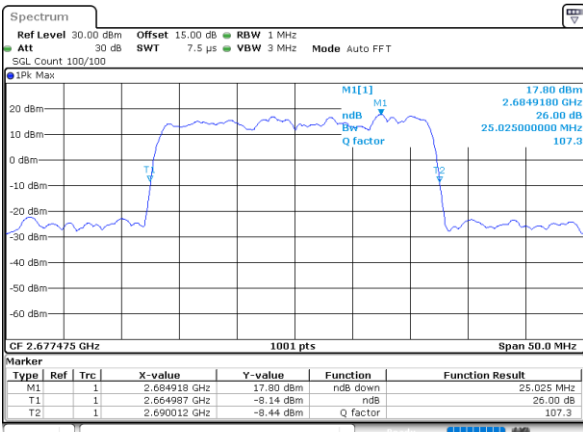

Highest Channel / 15MHz+20MHz

Date: 3.NOV.2021 16:14:20

LTE Band 41C

QPSK

Lowest Channel / 20MHz+5MHz

Date: 2.NOV.2021 10:03:34

Lowest Channel / 20MHz+10MHz

Date: 2.NOV.2021 16:28:43

Middle Channel / 20MHz+5MHz

Date: 2.NOV.2021 10:09:53

Middle Channel / 20MHz+10MHz

Date: 2.NOV.2021 16:02:58

Highest Channel / 20MHz+5MHz

Date: 2.NOV.2021 09:52:40

Highest Channel / 20MHz+10MHz

Date: 2.NOV.2021 16:53:12

LTE Band 41C

QPSK

Lowest Channel / 20MHz+15MHz

Date: 3.NOV.2021 11:41:59

Lowest Channel / 20MHz+20MHz

Date: 3.NOV.2021 14:12:20

Middle Channel / 20MHz+15MHz

Date: 3.NOV.2021 11:36:46