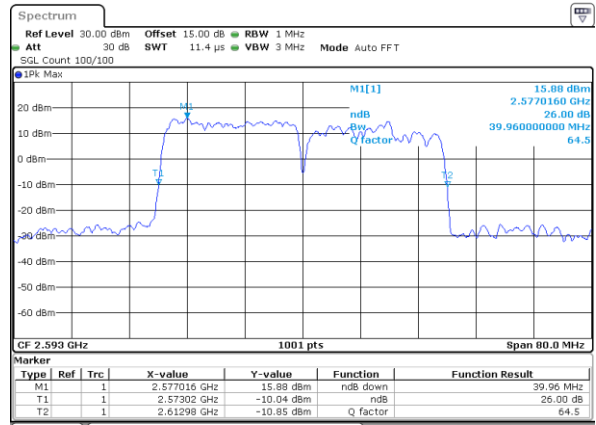

Middle Channel / 20MHz+5MHz

Date: 2.NOV.2021 10:09:53

Middle Channel / 20MHz+10MHz

Date: 2.NOV.2021 16:02:58

Highest Channel / 20MHz+5MHz

Date: 2.NOV.2021 09:52:40

Highest Channel / 20MHz+10MHz

Date: 2.NOV.2021 16:53:12

LTE Band 41C

QPSK

Lowest Channel / 20MHz+15MHz

Date: 3.NOV.2021 11:41:59

Lowest Channel / 20MHz+20MHz

Date: 3.NOV.2021 14:12:20

Middle Channel / 20MHz+15MHz

Date: 3.NOV.2021 11:36:46

Middle Channel / 20MHz+20MHz

Date: 3.NOV.2021 14:15:24

Highest Channel / 20MHz+15MHz

Date: 3.NOV.2021 15:23:06

Highest Channel / 20MHz+20MHz

Date: 3.NOV.2021 14:33:26

LTE Band 41C

16QAM

Lowest Channel / 5MHz+20MHz

Date: 1.NOV.2021 15:13:16

Lowest Channel / 10MHz+15MHz

Date: 2.NOV.2021 11:22:41

Middle Channel / 5MHz+20MHz

Date: 1.NOV.2021 15:17:02

Middle Channel / 10MHz+15MHz

Date: 2.NOV.2021 11:25:43