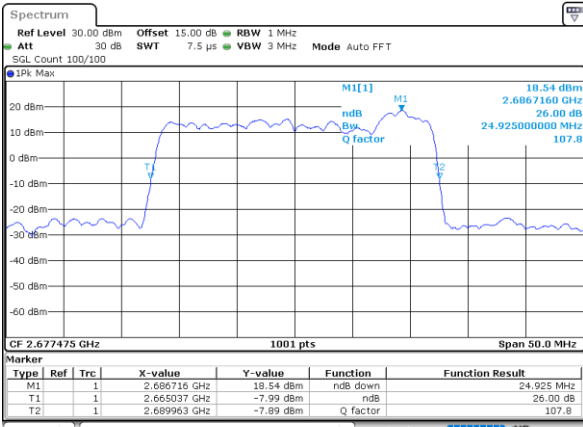

LTE Band 41C

16QAM

Lowest Channel / 20MHz+5MHz

Date: 2.NOV.2021 10:03:04

Lowest Channel / 20MHz+10MHz

Date: 2.NOV.2021 16:28:13

Middle Channel / 20MHz+5MHz

Date: 2.NOV.2021 10:09:23

Middle Channel / 20MHz+10MHz

Date: 2.NOV.2021 16:02:28

Highest Channel / 20MHz+5MHz

Date: 2.NOV.2021 09:53:10

Highest Channel / 20MHz+10MHz

Date: 2.NOV.2021 16:53:42

LTE Band 41C

16QAM