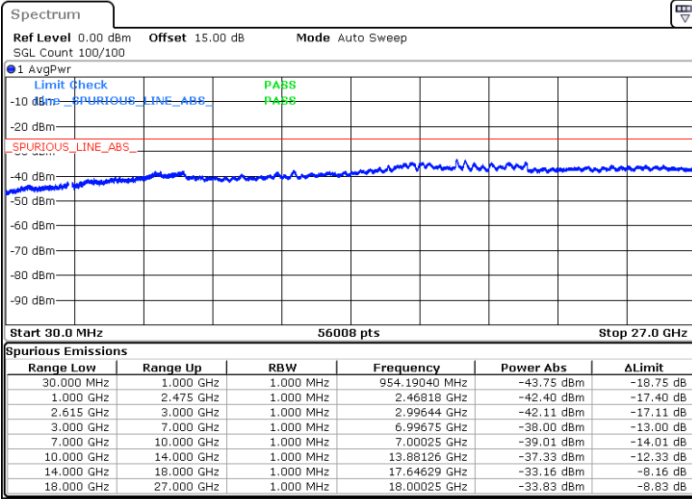

LTE Band 7C / 15MHz+15MHz

64QAM

Highest Channel / 1RB0 and 1RB74

Highest Channel / 1RB74 and 1RB0

Date: 31.OCT.2021 15:33:15

Date: 31.OCT.2021 15:31:35

Highest Channel / FullIRB

N/A

Date: 31.OCT.2021 15:41:35

LTE Band 7C / 15MHz+20MHz

64QAM

Lowest Channel / 1RB0 and 1RB99

Lowest Channel / 1RB74 and 1RB0

Date: 31.OCT.2021 08:47:01

Date: 31.OCT.2021 08:38:41

Lowest Channel / FullIRB