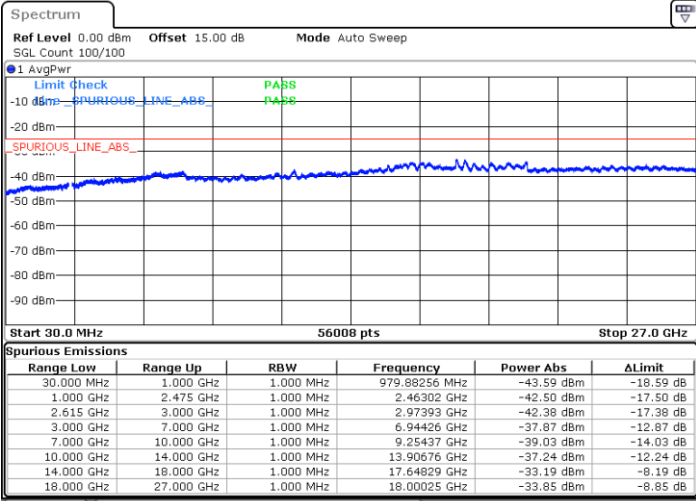

N/A

Date: 31.OCT.2021 11:29:18

LTE Band 7C / 20MHz+20MHz

64QAM

Lowest Channel / 1RB0 and 1RB99

Lowest Channel / 1RB99 and 1RB0

Date: 31.OCT.2021 11:51:39

Date: 31.OCT.2021 11:44:43

Lowest Channel / FullIRB

N/A

Date: 31.OCT.2021 11:53:03

LTE Band 7C / 20MHz+20MHz

64QAM

Middle Channel / 1RB0 and 1RB99

Middle Channel / 1RB99 and 1RB0

Date: 31.OCT.2021 12:36:50

Date: 31.OCT.2021 12:43:46

Middle Channel / FullIRB

N/A

Date: 31.OCT.2021 12:35:26

LTE Band 7C / 20MHz+20MHz

64QAM

Highest Channel / 1RB0 and 1RB99

Highest Channel / 1RB99 and 1RB0

Date: 31.OCT.2021 12:15:13

Date: 31.OCT.2021 12:13:49

Highest Channel / FullIRB

N/A

Date: 31.OCT.2021 12:22:09

LTE Band 41C

26dB Bandwidth

Mode	LTE Band 41C : 26dB BW(MHz)				
QPSK					
BW	5MHz+20MHz	10MHz+15MHz	10MHz+20MHz	15MHz+10MHz	15MHz+15MHz
Lowest CH	24.93	25.18	29.79	26.17	30.87
Middle CH	24.98	25.33	29.85	25.23	30.45
Highest CH	24.83	25.03	29.97	25.13	30.57
BW	15MHz+20MHz	20MHz+5MHz	20MHz+10MHz	20MHz+15MHz	20MHz+20MHz
Lowest CH	34.76	24.83	30.03	35.04	39.80
Middle CH	34.90	25.03	30.09	34.76	39.96
Highest CH	34.76	25.03	29.97	34.90	39.80