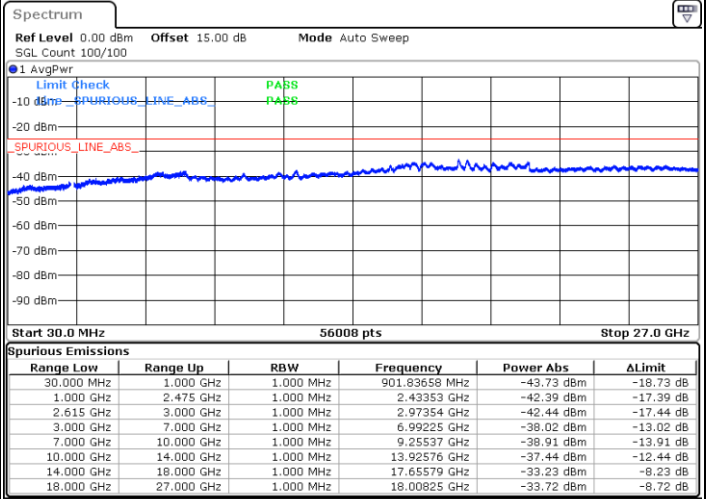

Lowest Channel / FullIRB

N/A

Date: 31.OCT.2021 11:53:03

LTE Band 7C / 20MHz+20MHz

64QAM

Middle Channel / 1RB0 and 1RB99

Middle Channel / 1RB99 and 1RB0

Date: 31.OCT.2021 12:36:50

Date: 31.OCT.2021 12:43:46

Middle Channel / FullIRB

N/A

Date: 31.OCT.2021 12:35:26

LTE Band 7C / 20MHz+20MHz

64QAM

Highest Channel / 1RB0 and 1RB99

Highest Channel / 1RB99 and 1RB0

Date: 31.OCT.2021 12:15:13

Date: 31.OCT.2021 12:13:49

Highest Channel / FullIRB

N/A

Date: 31.OCT.2021 12:22:09

LTE Band 41C

26dB Bandwidth

Mode	LTE Band 41C : 26dB BW(MHz)				
QPSK					
BW	5MHz+20MHz	10MHz+15MHz	10MHz+20MHz	15MHz+10MHz	15MHz+15MHz
Lowest CH	24.93	25.18	29.79	26.17	30.87
Middle CH	24.98	25.33	29.85	25.23	30.45
Highest CH	24.83	25.03	29.97	25.13	30.57
BW	15MHz+20MHz	20MHz+5MHz	20MHz+10MHz	20MHz+15MHz	20MHz+20MHz
Lowest CH	34.76	24.83	30.03	35.04	39.80
Middle CH	34.90	25.03	30.09	34.76	39.96
Highest CH	34.76	25.03	29.97	34.90	39.80