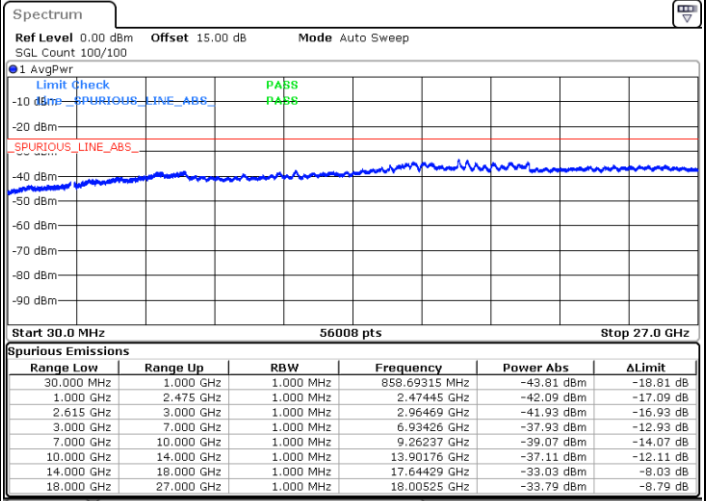

Middle Channel / FullIRB

N/A

Date: 31.OCT.2021 09:13:06

LTE Band 7C / 15MHz+20MHz

64QAM

Highest Channel / 1RB0 and 1RB99

Highest Channel / 1RB74 and 1RB0

Date: 31.OCT.2021 09:54:20

Date: 31.OCT.2021 09:52:21

Highest Channel / FullIRB

N/A

Date: 31.OCT.2021 10:03:42

LTE Band 7C / 20MHz+10MHz

64QAM

Lowest Channel / 1RB0 and 1RB49

Lowest Channel / 1RB99 and 1RB0

Date: 28.OCT.2021 21:04:08

Date: 28.OCT.2021 20:58:32

Lowest Channel / FullIRB

N/A

Date: 28.OCT.2021 21:05:16

LTE Band 7C / 20MHz+10MHz

64QAM

Middle Channel / 1RB0 and 1RB49

Highest Channel / 1RB0 and 1RB49

Highest Channel / 1RB99 and 1RB0

Date: 31.OCT.2021 16:37:19

Date: 31.OCT.2021 16:35:39

Highest Channel / FullIRB

N/A

Date: 31.OCT.2021 16:45:40

LTE Band 7C / 20MHz+15MHz