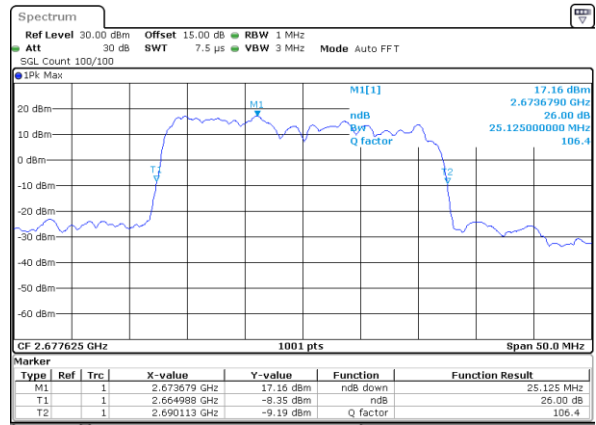

Highest Channel / 20MHz+15MHz

Date: 3.NOV.2021 15:23:43

Highest Channel / 20MHz+20MHz

Date: 3.NOV.2021 14:34:03

LTE Band 41C

64QAM

Lowest Channel / 5MHz+20MHz

Date: 1.NOV.2021 15:12:38

Lowest Channel / 10MHz+15MHz

Date: 2.NOV.2021 11:22:11

Middle Channel / 5MHz+20MHz

Date: 1.NOV.2021 15:16:25

Middle Channel / 10MHz+15MHz

Date: 2.NOV.2021 11:25:14

Highest Channel / 5MHz+20MHz

Date: 1.NOV.2021 15:21:26

Highest Channel / 10MHz+15MHz

Date: 2.NOV.2021 11:29:16

LTE Band 41C

64QAM

Lowest Channel / 10MHz+20MHz

Date: 2.NOV.2021 15:44:02

Lowest Channel / 15MHz+10MHz

Date: 2.NOV.2021 14:03:03

Middle Channel / 10MHz+20MHz

Date: 2.NOV.2021 15:36:06

Middle Channel / 15MHz+10MHz

Date: 2.NOV.2021 14:06:05

Highest Channel / 10MHz+20MHz

Date: 2.NOV.2021 15:32:25

Highest Channel / 15MHz+10MHz

Date: 2.NOV.2021 14:10:08