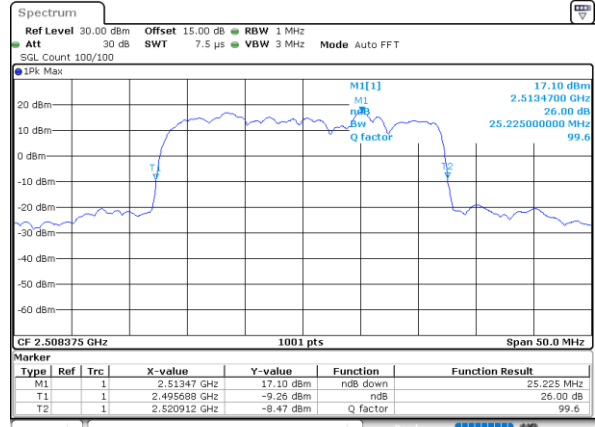

Lowest Channel / 5MHz+20MHz

Date: 1.NOV.2021 15:13:16

Lowest Channel / 10MHz+15MHz

Date: 2.NOV.2021 11:22:41

Middle Channel / 5MHz+20MHz

Date: 1.NOV.2021 15:17:02

Middle Channel / 10MHz+15MHz

Date: 2.NOV.2021 11:25:43

Highest Channel / 5MHz+20MHz

Date: 1.NOV.2021 15:20:49

Highest Channel / 10MHz+15MHz

Date: 2.NOV.2021 11:28:46

LTE Band 41C

16QAM

Lowest Channel / 10MHz+20MHz

Date: 2.NOV.2021 15:44:32

Lowest Channel / 15MHz+10MHz

Date: 2.NOV.2021 14:03:33

Middle Channel / 10MHz+20MHz

Date: 2.NOV.2021 15:36:36

Middle Channel / 15MHz+10MHz

Date: 2.NOV.2021 14:06:35

Highest Channel / 10MHz+20MHz

Date: 2.NOV.2021 15:31:55

Highest Channel / 15MHz+10MHz

Date: 2.NOV.2021 14:09:38

LTE Band 41C

16QAM

Lowest Channel / 15MHz+15MHz

Date: 3.NOV.2021 09:01:12

Lowest Channel / 15MHz+20MHz

Date: 3.NOV.2021 10:51:03