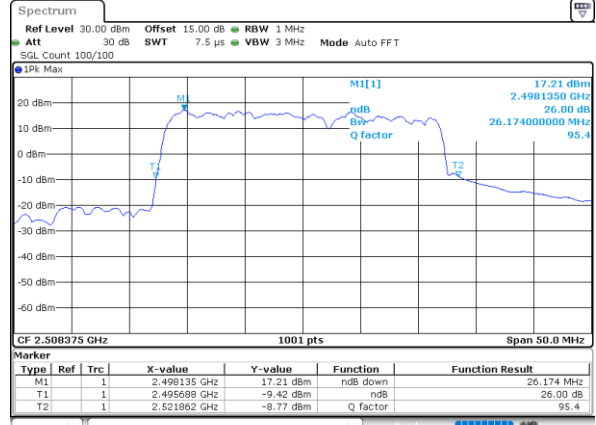

LTE Band 41C

QPSK

Lowest Channel / 5MHz+20MHz

Date: 1.NOV.2021 15:13:53

Lowest Channel / 10MHz+15MHz

Date: 2.NOV.2021 11:23:11

Middle Channel / 5MHz+20MHz

Date: 1.NOV.2021 15:17:39

Middle Channel / 10MHz+15MHz

Date: 2.NOV.2021 11:26:13

Highest Channel / 5MHz+20MHz

Date: 1.NOV.2021 15:20:12

Highest Channel / 10MHz+15MHz

Date: 2.NOV.2021 11:28:16

LTE Band 41C

QPSK

Lowest Channel / 10MHz+20MHz

Date: 2.NOV.2021 15:45:02

Lowest Channel / 15MHz+10MHz

Date: 2.NOV.2021 14:04:03

Middle Channel / 10MHz+20MHz

Date: 2.NOV.2021 15:37:06

Middle Channel / 15MHz+10MHz

Date: 2.NOV.2021 14:07:05

Highest Channel / 10MHz+20MHz

Date: 2.NOV.2021 15:31:25

Highest Channel / 15MHz+10MHz

Date: 2.NOV.2021 14:09:08

LTE Band 41C

QPSK

Lowest Channel / 15MHz+15MHz

Date: 3.NOV.2021 09:01:42