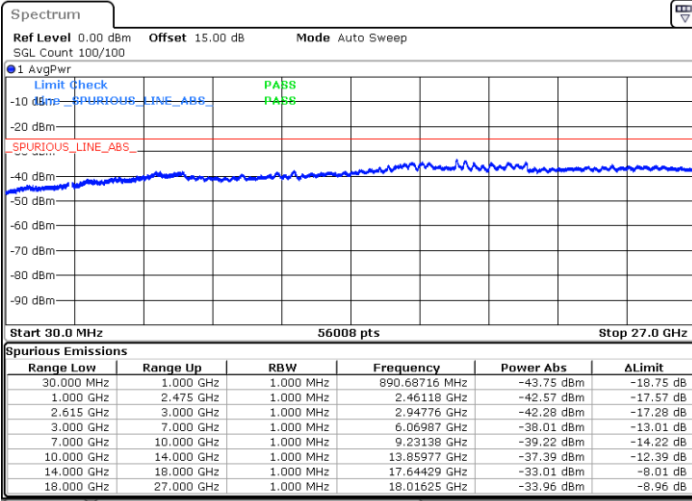

Middle Channel / FullIRB

N/A

Date: 31.OCT.2021 09:13:06

LTE Band 7C / 15MHz+20MHz

64QAM

Highest Channel / 1RB0 and 1RB99

Highest Channel / 1RB74 and 1RB0

Date: 31.OCT.2021 09:54:20

Date: 31.OCT.2021 09:52:21

Highest Channel / FullIRB

N/A

Date: 31.OCT.2021 10:03:42

LTE Band 7C / 20MHz+10MHz

64QAM

Lowest Channel / 1RB0 and 1RB49

Lowest Channel / 1RB99 and 1RB0

Date: 28.OCT.2021 21:04:08

Date: 28.OCT.2021 20:58:32

Lowest Channel / FullIRB

N/A

Date: 28.OCT.2021 21:05:16

LTE Band 7C / 20MHz+10MHz

64QAM

Middle Channel / 1RB0 and 1RB49

Highest Channel / 1RB0 and 1RB49

Highest Channel / 1RB99 and 1RB0

Date: 31.OCT.2021 16:37:19

Date: 31.OCT.2021 16:35:39

Highest Channel / FullIRB

N/A

Date: 31.OCT.2021 16:45:40

LTE Band 7C / 20MHz+15MHz