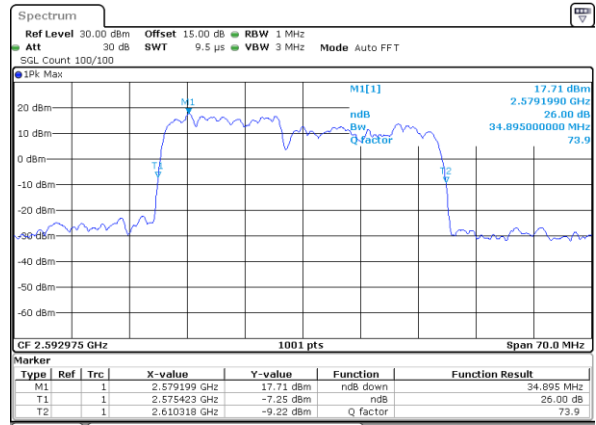

Highest Channel / 10MHz+20MHz

Date: 2.NOV.2021 15:31:25

Highest Channel / 15MHz+10MHz

Date: 2.NOV.2021 14:09:08

LTE Band 41C

QPSK

Lowest Channel / 15MHz+15MHz

Date: 3.NOV.2021 09:01:42

Lowest Channel / 15MHz+20MHz

Date: 3.NOV.2021 10:51:33

Middle Channel / 15MHz+15MHz

Date: 3.NOV.2021 08:55:42

Middle Channel / 15MHz+20MHz

Date: 3.NOV.2021 10:57:16

Highest Channel / 15MHz+15MHz

Date: 3.NOV.2021 09:56:37

Highest Channel / 15MHz+20MHz

Date: 3.NOV.2021 16:14:20

LTE Band 41C

QPSK

Lowest Channel / 20MHz+5MHz

Date: 2.NOV.2021 10:03:34

Lowest Channel / 20MHz+10MHz

Date: 2.NOV.2021 16:28:43

Middle Channel / 20MHz+5MHz

Date: 2.NOV.2021 10:09:53

Middle Channel / 20MHz+10MHz

Date: 2.NOV.2021 16:02:58

Highest Channel / 20MHz+5MHz

Date: 2.NOV.2021 09:52:40

Highest Channel / 20MHz+10MHz

Date: 2.NOV.2021 16:53:12