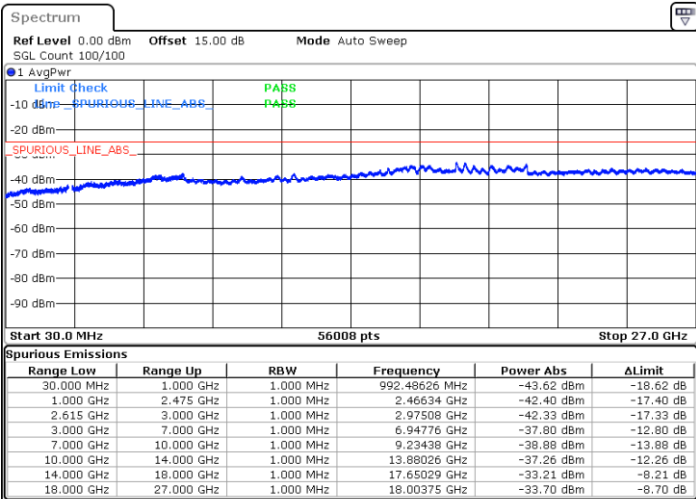

Middle Channel / 1RB99 and 1RB0

Date: 31.OCT.2021 15:54:49

Date: 31.OCT.2021 16:03:09

Middle Channel / FullIRB

N/A

Date: 31.OCT.2021 15:53:08

LTE Band 7C / 20MHz+10MHz

64QAM

Highest Channel / 1RB0 and 1RB49

Highest Channel / 1RB99 and 1RB0

Date: 31.OCT.2021 16:37:19

Date: 31.OCT.2021 16:35:39

Highest Channel / FullIRB

N/A

Date: 31.OCT.2021 16:45:40

LTE Band 7C / 20MHz+15MHz

64QAM

Lowest Channel / 1RB0 and 1RB74

Lowest Channel / 1RB99 and 1RB0

Date: 31.OCT.2021 10:31:10

Date: 31.OCT.2021 10:23:22

Lowest Channel / FullIRB

N/A

Date: 31.OCT.2021 10:32:42