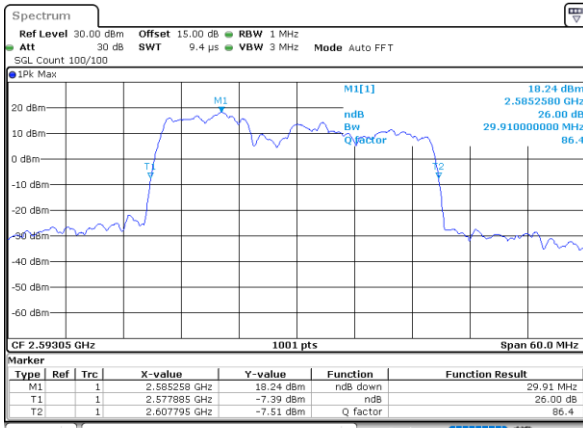

Lowest Channel / 5MHz+20MHz

Date: 1.NOV.2021 15:13:16

Lowest Channel / 10MHz+15MHz

Date: 2.NOV.2021 11:22:41

Middle Channel / 5MHz+20MHz

Date: 1.NOV.2021 15:17:02

Middle Channel / 10MHz+15MHz

Date: 2.NOV.2021 11:25:43

Highest Channel / 5MHz+20MHz

Date: 1.NOV.2021 15:20:49

Highest Channel / 10MHz+15MHz

Date: 2.NOV.2021 11:28:46

LTE Band 41C

16QAM

Lowest Channel / 10MHz+20MHz

Date: 2.NOV.2021 15:44:32

Lowest Channel / 15MHz+10MHz

Date: 2.NOV.2021 14:03:33

Middle Channel / 10MHz+20MHz

Date: 2.NOV.2021 15:36:36

Middle Channel / 15MHz+10MHz

Date: 2.NOV.2021 14:06:35

Highest Channel / 10MHz+20MHz

Date: 2.NOV.2021 15:31:55