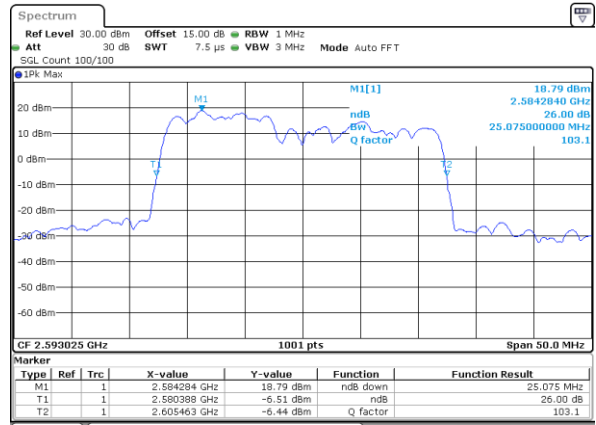

Lowest Channel / 20MHz+15MHz

Date: 3.NOV.2021 11:41:29

Lowest Channel / 20MHz+20MHz

Date: 3.NOV.2021 14:11:50

Middle Channel / 20MHz+15MHz

Date: 3.NOV.2021 11:36:16

Middle Channel / 20MHz+20MHz

Date: 3.NOV.2021 14:14:54

Highest Channel / 20MHz+15MHz

Date: 3.NOV.2021 15:23:43

Highest Channel / 20MHz+20MHz

Date: 3.NOV.2021 14:34:03

LTE Band 41C

64QAM

Lowest Channel / 5MHz+20MHz

Date: 1.NOV.2021 15:12:38

Lowest Channel / 10MHz+15MHz

Date: 2.NOV.2021 11:22:11

Middle Channel / 5MHz+20MHz

Date: 1.NOV.2021 15:16:25

Middle Channel / 10MHz+15MHz

Date: 2.NOV.2021 11:25:14

Highest Channel / 5MHz+20MHz

Date: 1.NOV.2021 15:21:26

Highest Channel / 10MHz+15MHz

Date: 2.NOV.2021 11:29:16

LTE Band 41C

64QAM

Lowest Channel / 10MHz+20MHz

Date: 2.NOV.2021 15:44:02

Lowest Channel / 15MHz+10MHz

Date: 2.NOV.2021 14:03:03