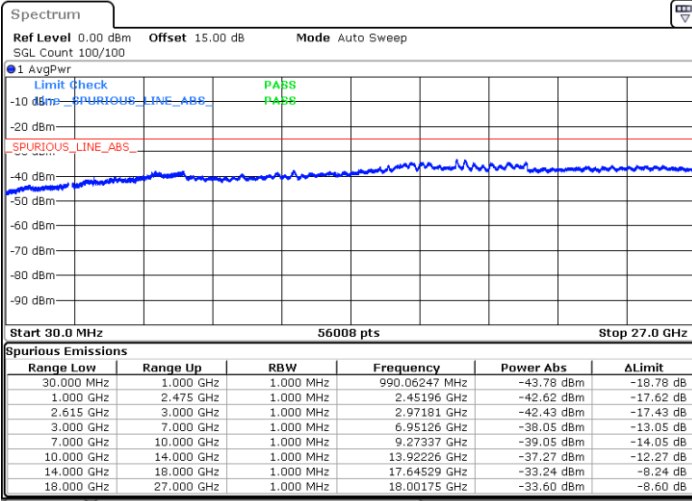

Date: 31.OCT.2021 10:50:02

LTE Band 7C / 20MHz+15MHz

64QAM

Highest Channel / 1RB0 and 1RB74

Highest Channel / 1RB99 and 1RB0

Date: 31.OCT.2021 11:22:14

Date: 31.OCT.2021 11:20:42

Highest Channel / FullIRB

N/A

Date: 31.OCT.2021 11:29:18

LTE Band 7C / 20MHz+20MHz

64QAM

Lowest Channel / 1RB0 and 1RB99

Lowest Channel / 1RB99 and 1RB0

Date: 31.OCT.2021 11:51:39

Date: 31.OCT.2021 11:44:43

Lowest Channel / FullIRB

N/A

Date: 31.OCT.2021 11:53:03

LTE Band 7C / 20MHz+20MHz

64QAM

Middle Channel / 1RB0 and 1RB99

Middle Channel / 1RB99 and 1RB0

Date: 31.OCT.2021 12:36:50

Date: 31.OCT.2021 12:43:46

Middle Channel / FullIRB

N/A

Date: 31.OCT.2021 12:35:26

LTE Band 7C / 20MHz+20MHz

64QAM

Highest Channel / 1RB0 and 1RB99

Highest Channel / 1RB99 and 1RB0