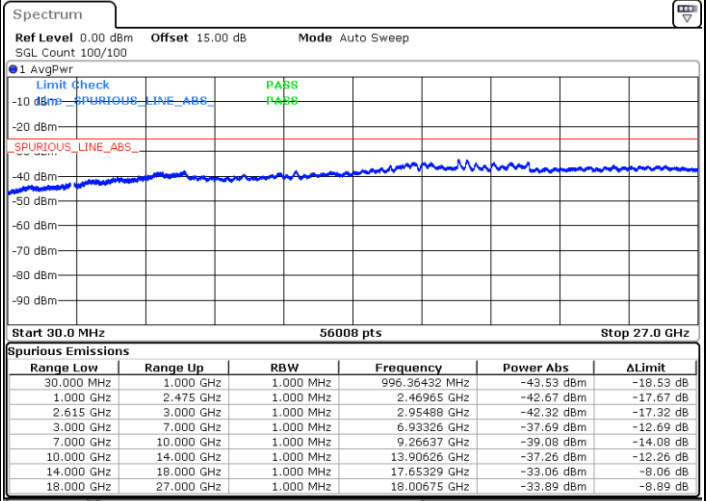

N/A

Date: 31.OCT.2021 11:29:18

LTE Band 7C / 20MHz+20MHz

64QAM

Lowest Channel / 1RB0 and 1RB99

Lowest Channel / 1RB99 and 1RB0

Date: 31.OCT.2021 11:51:39

Date: 31.OCT.2021 11:44:43

Lowest Channel / FullIRB

N/A

Date: 31.OCT.2021 11:53:03

LTE Band 7C / 20MHz+20MHz

64QAM

Middle Channel / 1RB0 and 1RB99

Middle Channel / 1RB99 and 1RB0

Date: 31.OCT.2021 12:36:50

Date: 31.OCT.2021 12:43:46

Middle Channel / FullIRB

N/A

Date: 31.OCT.2021 12:35:26

LTE Band 7C / 20MHz+20MHz

64QAM

Highest Channel / 1RB0 and 1RB99

Highest Channel / 1RB99 and 1RB0

Date: 31.OCT.2021 12:15:13

Date: 31.OCT.2021 12:13:49

Highest Channel / FullIRB

N/A

Date: 31.OCT.2021 12:22:09

LTE Band 41C

26dB Bandwidth

Mode	LTE Band 41C : 26dB BW(MHz)				
QPSK					
BW	5MHz+20MHz	10MHz+15MHz	10MHz+20MHz	15MHz+10MHz	15MHz+15MHz
Lowest CH	24.93	25.18	29.79	26.17	30.87
Middle CH	24.98	25.33	29.85	25.23	30.45
Highest CH	24.83	25.03	29.97	25.13	30.57
BW	15MHz+20MHz	20MHz+5MHz	20MHz+10MHz	20MHz+15MHz	20MHz+20MHz
Lowest CH	34.76	24.83	30.03	35.04	39.80
Middle CH	34.90	25.03	30.09	34.76	39.96
Highest CH	34.76	25.03	29.97	34.90	39.80