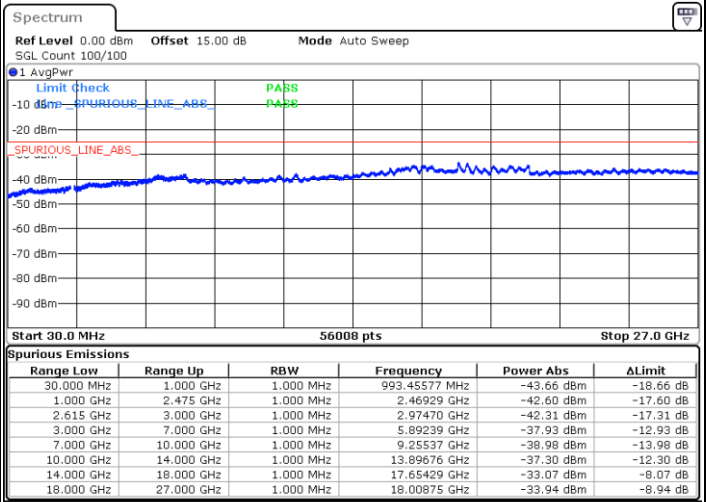

Middle Channel / 1RB99 and 1RB0

Date: 31.OCT.2021 15:56:29

Date: 31.OCT.2021 16:01:29

Middle Channel / FullIRB

N/A

Date: 31.OCT.2021 15:51:28

LTE Band 7C / 20MHz+10MHz

16QAM

Highest Channel / 1RB0 and 1RB49

Highest Channel / 1RB99 and 1RB0

Date: 31.OCT.2021 16:38:59

Date: 31.OCT.2021 16:33:58

Highest Channel / FullIRB

N/A

Date: 31.OCT.2021 16:44:00

LTE Band 7C / 20MHz+15MHz

16QAM

Lowest Channel / 1RB0 and 1RB74

Lowest Channel / 1RB99 and 1RB0

Date: 31.OCT.2021 10:29:38

Date: 31.OCT.2021 10:24:53

Lowest Channel / FullIRB

N/A

Date: 31.OCT.2021 10:34:13