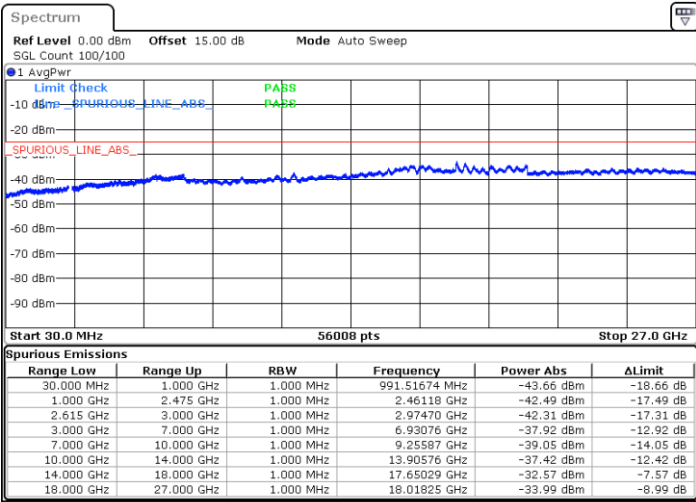

Middle Channel / 1RB99 and 1RB0

Date: 31.OCT.2021 15:56:29

Date: 31.OCT.2021 16:01:29

Middle Channel / FullIRB

N/A

Date: 31.OCT.2021 15:51:28

LTE Band 7C / 20MHz+10MHz

16QAM

Highest Channel / 1RB0 and 1RB49

Highest Channel / 1RB99 and 1RB0

Date: 31.OCT.2021 16:38:59

Date: 31.OCT.2021 16:33:58

Highest Channel / FullIRB

N/A

Date: 31.OCT.2021 16:44:00

LTE Band 7C / 20MHz+15MHz

16QAM

Lowest Channel / 1RB0 and 1RB74

Lowest Channel / 1RB99 and 1RB0

Date: 31.OCT.2021 10:29:38

Date: 31.OCT.2021 10:24:53

Lowest Channel / FullIRB

N/A

Date: 31.OCT.2021 10:34:13