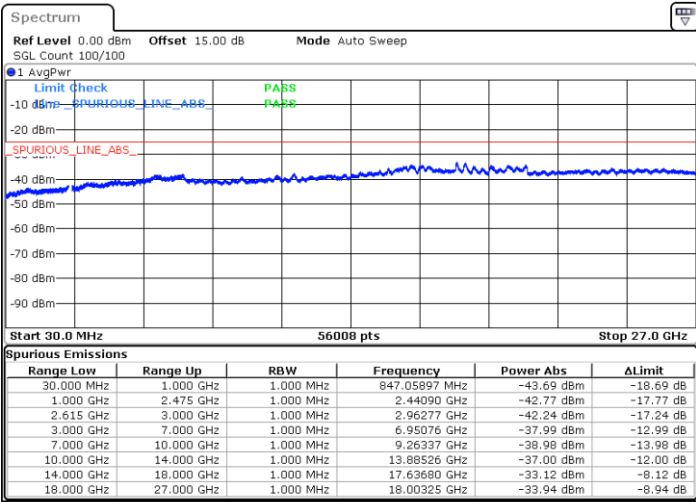

Highest Channel / 1RB74 and 1RB0

Date: 31.OCT.2021 13:51:54

Date: 31.OCT.2021 13:47:27

Highest Channel / FullIRB

N/A

Date: 31.OCT.2021 13:56:05

LTE Band 7C / 15MHz+15MHz

16QAM

Lowest Channel / 1RB0 and 1RB74

Lowest Channel / 1RB74 and 1RB0

Date: 29.OCT.2021 10:33:02

Date: 29.OCT.2021 10:29:19

Lowest Channel / FullIRB

N/A

Date: 29.OCT.2021 10:36:45

LTE Band 7C / 15MHz+15MHz

LTE Band 7C / 15MHz+15MHz

16QAM

Highest Channel / 1RB0 and 1RB74

Highest Channel / 1RB74 and 1RB0

Date: 31.OCT.2021 15:34:55

Date: 31.OCT.2021 15:29:55

Highest Channel / FullIRB

N/A