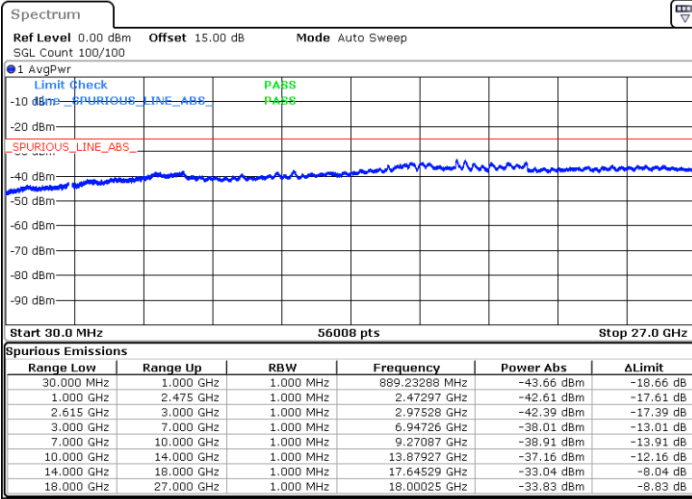

LTE Band 7C / 20MHz+15MHz

16QAM

MiddleChannel / 1RB0 and 1RB74

Middle Channel / 1RB99 and 1RB0

Date: 31.OCT.2021 10:53:39

Date: 31.OCT.2021 10:59:05

Middle Channel / FullIRB

N/A

Date: 31.OCT.2021 10:48:14

LTE Band 7C / 20MHz+15MHz

16QAM

Highest Channel / 1RB0 and 1RB74

Highest Channel / 1RB99 and 1RB0

Date: 31.OCT.2021 11:23:46

Date: 31.OCT.2021 11:19:10

Highest Channel / FullIRB

N/A

Date: 31.OCT.2021 11:27:55

LTE Band 7C / 20MHz+20MHz

16QAM

Lowest Channel / 1RB0 and 1RB99

Lowest Channel / 1RB99 and 1RB0

Date: 31.OCT.2021 11:50:16

Date: 31.OCT.2021 11:46:07