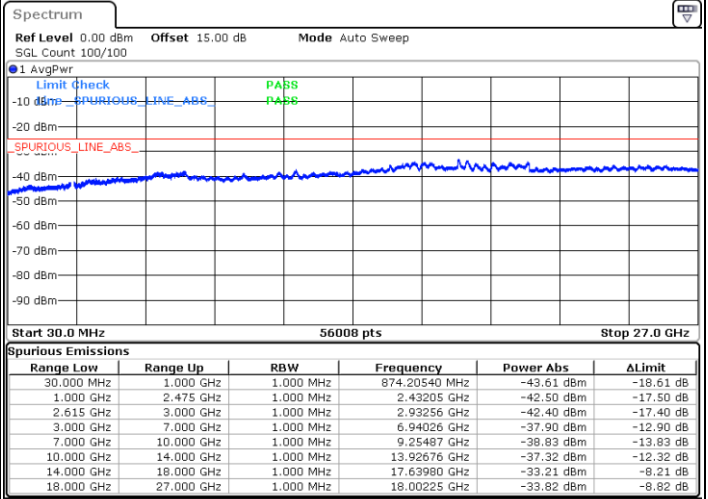

Date: 31.OCT.2021 13:01:11

Lowest Channel / FullIRB

N/A

Date: 31.OCT.2021 13:09:30

LTE Band 7C / 15MHz+10MHz

16QAM

Middle Channel / 1RB0 and 1RB49

Middle Channel / 1RB74 and 1RB0

Date: 31.OCT.2021 13:23:33

Date: 31.OCT.2021 13:27:42

Middle Channel / FullIRB

N/A

Date: 31.OCT.2021 13:19:23

LTE Band 7C / 15MHz+10MHz

16QAM

Highest Channel / 1RB0 and 1RB49

Highest Channel / 1RB74 and 1RB0

Date: 31.OCT.2021 13:51:54

Date: 31.OCT.2021 13:47:27

Highest Channel / FullIRB

N/A

Date: 31.OCT.2021 13:56:05

LTE Band 7C / 15MHz+15MHz

16QAM

Lowest Channel / 1RB0 and 1RB74

Lowest Channel / 1RB74 and 1RB0

Date: 29.OCT.2021 10:33:02

Date: 29.OCT.2021 10:29:19

Lowest Channel / FullIRB

N/A

Date: 29.OCT.2021 10:36:45

LTE Band 7C / 15MHz+15MHz