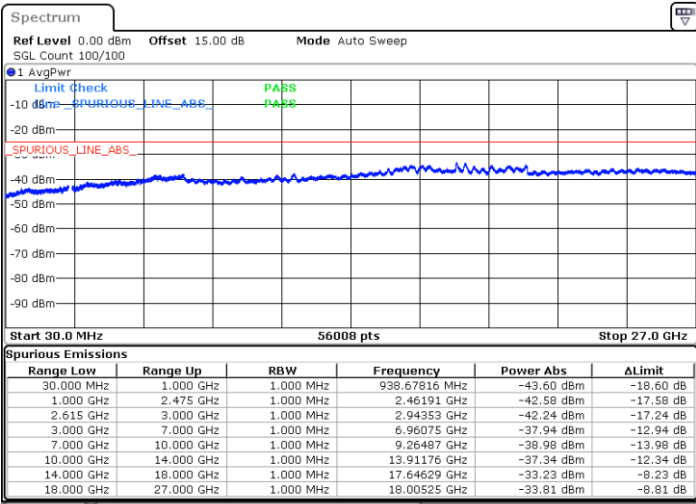

Highest Channel / FullIRB

N/A

Date: 28.OCT.2021 20:02:46

LTE Band 7C / 15MHz+10MHz

16QAM

Lowest Channel / 1RB0 and 1RB49

Lowest Channel / 1RB74 and 1RB0

Date: 31.OCT.2021 13:05:20

Date: 31.OCT.2021 13:01:11

Lowest Channel / FullIRB

N/A

Date: 31.OCT.2021 13:09:30

LTE Band 7C / 15MHz+10MHz

16QAM

Middle Channel / 1RB0 and 1RB49

Middle Channel / 1RB74 and 1RB0

Date: 31.OCT.2021 13:23:33

Date: 31.OCT.2021 13:27:42

Middle Channel / FullIRB

N/A

Date: 31.OCT.2021 13:19:23

LTE Band 7C / 15MHz+10MHz

16QAM

Highest Channel / 1RB0 and 1RB49

Highest Channel / 1RB74 and 1RB0

Date: 31.OCT.2021 13:51:54

Date: 31.OCT.2021 13:47:27

Highest Channel / FullIRB

N/A

Date: 31.OCT.2021 13:56:05

LTE Band 7C / 15MHz+15MHz

16QAM