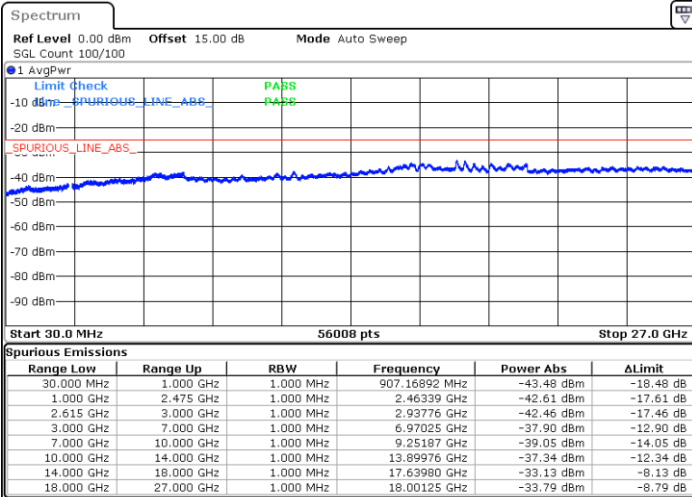

Date: 31.OCT.2021 12:16:36

Date: 31.OCT.2021 12:12:26

Highest Channel / FullIRB

N/A

Date: 31.OCT.2021 12:20:45

LTE Band 7C / 10MHz+20MHz

64QAM

Lowest Channel / 1RB0 and 1RB99

Lowest Channel / 1RB49 and 1RB0

Date: 28.OCT.2021 19:03:34

Date: 28.OCT.2021 18:57:23

Lowest Channel / FullIRB

N/A

Date: 28.OCT.2021 19:04:49

LTE Band 7C / 10MHz+20MHz

64QAM

MiddleChannel / 1RB0 and 1RB99

Middle Channel / 1RB49 and 1RB0

Date: 31.OCT.2021 14:23:26

Date: 31.OCT.2021 14:34:20

Middle Channel / FullIRB

N/A

Date: 31.OCT.2021 14:21:45

LTE Band 7C / 10MHz+20MHz