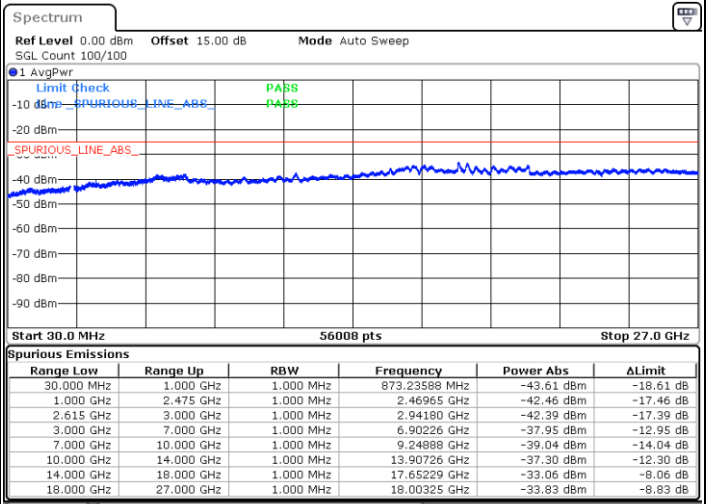

LTE Band 7C / 15MHz+15MHz

16QAM

Highest Channel / 1RB0 and 1RB74

Highest Channel / 1RB74 and 1RB0

Date: 31.OCT.2021 15:34:55

Date: 31.OCT.2021 15:29:55

Highest Channel / FullIRB

N/A

Date: 31.OCT.2021 15:39:55

LTE Band 7C / 15MHz+20MHz

16QAM

Lowest Channel / 1RB0 and 1RB99

Lowest Channel / 1RB74 and 1RB0

Date: 31.OCT.2021 08:45:17

Date: 31.OCT.2021 08:40:16

Lowest Channel / FullIRB

N/A

Date: 31.OCT.2021 08:50:28

LTE Band 7C / 15MHz+20MHz

16QAM

Middle Channel / 1RB0 and 1RB99

Middle Channel / 1RB74 and 1RB0

Date: 31.OCT.2021 09:16:09

Date: 31.OCT.2021 09:20:44

Middle Channel / FullIRB

N/A

Date: 31.OCT.2021 09:11:34

LTE Band 7C / 15MHz+20MHz

16QAM

Highest Channel / 1RB0 and 1RB99

Highest Channel / 1RB74 and 1RB0

Date: 31.OCT.2021 09:56:18