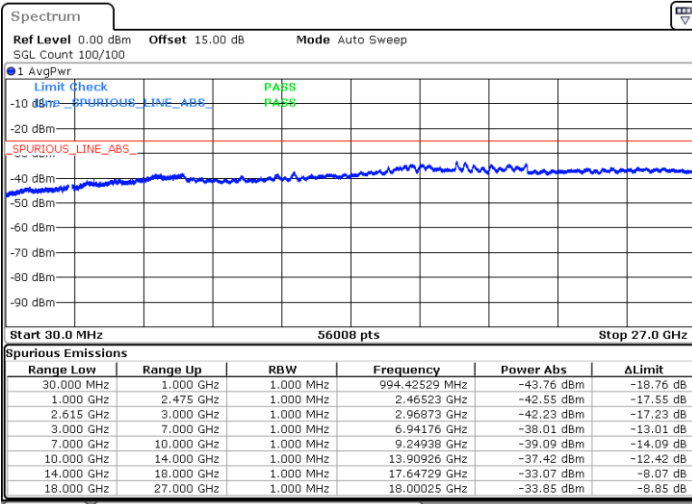

Lowest Channel / 1RB0 and 1RB74

Lowest Channel / 1RB74 and 1RB0

Date: 29.OCT.2021 10:33:02

Date: 29.OCT.2021 10:29:19

Lowest Channel / FullIRB

N/A

Date: 29.OCT.2021 10:36:45

LTE Band 7C / 15MHz+15MHz

16QAM

Middle Channel / 1RB0 and 1RB74

Middle Channel / 1RB74 and 1RB0

Date: 31.OCT.2021 14:56:17

Date: 31.OCT.2021 15:01:17

Middle Channel / FullIRB

N/A

Date: 31.OCT.2021 14:51:16

LTE Band 7C / 15MHz+15MHz

16QAM

Highest Channel / 1RB0 and 1RB74

Highest Channel / 1RB74 and 1RB0

Date: 31.OCT.2021 15:34:55

Date: 31.OCT.2021 15:29:55

Highest Channel / FullIRB

N/A

Date: 31.OCT.2021 15:39:55

LTE Band 7C / 15MHz+20MHz

16QAM

Lowest Channel / 1RB0 and 1RB99

Lowest Channel / 1RB74 and 1RB0

Date: 31.OCT.2021 08:45:17

Date: 31.OCT.2021 08:40:16

Lowest Channel / FullIRB