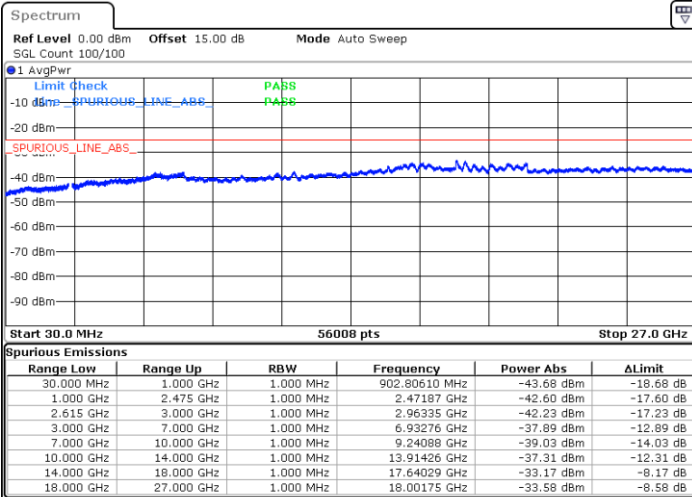

Lowest Channel / 1RB0 and 1RB74

Lowest Channel / 1RB74 and 1RB0

Date: 29.OCT.2021 10:33:02

Date: 29.OCT.2021 10:29:19

Lowest Channel / FullIRB

N/A

Date: 29.OCT.2021 10:36:45

LTE Band 7C / 15MHz+15MHz

16QAM

Middle Channel / 1RB0 and 1RB74

Middle Channel / 1RB74 and 1RB0

Date: 31.OCT.2021 14:56:17

Date: 31.OCT.2021 15:01:17

Middle Channel / FullIRB

N/A

Date: 31.OCT.2021 14:51:16

LTE Band 7C / 15MHz+15MHz

16QAM

Highest Channel / 1RB0 and 1RB74

Highest Channel / 1RB74 and 1RB0

Date: 31.OCT.2021 15:34:55

Date: 31.OCT.2021 15:29:55

Highest Channel / FullIRB

N/A

Date: 31.OCT.2021 15:39:55

LTE Band 7C / 15MHz+20MHz

16QAM

Lowest Channel / 1RB0 and 1RB99

Lowest Channel / 1RB74 and 1RB0

Date: 31.OCT.2021 08:45:17

Date: 31.OCT.2021 08:40:16

Lowest Channel / FullIRB