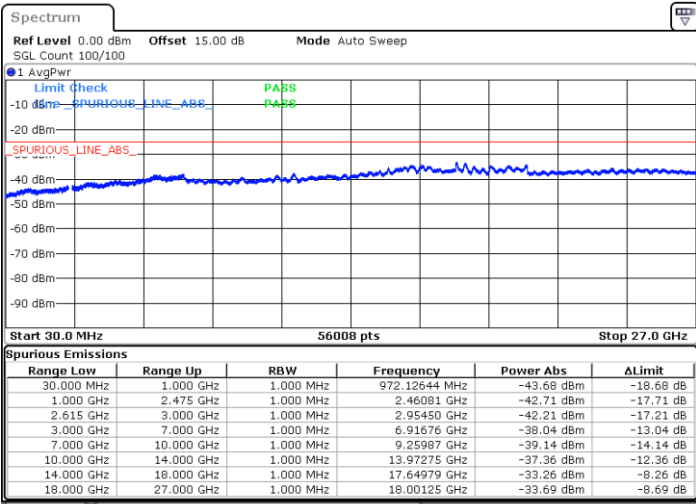

Date: 31.OCT.2021 09:50:23

Highest Channel / FullIRB

N/A

Date: 31.OCT.2021 10:01:54

LTE Band 7C / 20MHz+10MHz

16QAM

Lowest Channel / 1RB0 and 1RB49

Lowest Channel / 1RB99 and 1RB0

Date: 28.OCT.2021 21:03:01

Date: 28.OCT.2021 20:59:39

Lowest Channel / FullIRB

N/A

Date: 28.OCT.2021 21:06:23

LTE Band 7C / 20MHz+10MHz

16QAM

Middle Channel / 1RB0 and 1RB49

Middle Channel / 1RB99 and 1RB0

Date: 31.OCT.2021 15:56:29

Date: 31.OCT.2021 16:01:29

Middle Channel / FullIRB

N/A

Date: 31.OCT.2021 15:51:28

LTE Band 7C / 20MHz+10MHz

16QAM

Highest Channel / 1RB0 and 1RB49

Highest Channel / 1RB99 and 1RB0

Date: 31.OCT.2021 16:38:59

Date: 31.OCT.2021 16:33:58

Highest Channel / FullIRB

N/A

Date: 31.OCT.2021 16:44:00

LTE Band 7C / 20MHz+15MHz