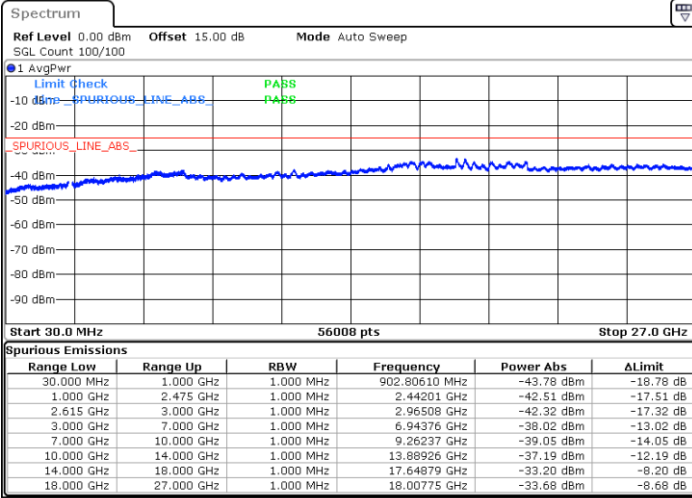

LTE Band 7C / 15MHz+10MHz

64QAM

Lowest Channel / 1RB0 and 1RB49

Lowest Channel / 1RB74 and 1RB0

Date: 31.OCT.2021 13:06:43

Date: 31.OCT.2021 12:59:48

Lowest Channel / FullIRB

N/A

Date: 31.OCT.2021 13:08:07

LTE Band 7C / 15MHz+10MHz

64QAM

Middle Channel / 1RB0 and 1RB49

Middle Channel / 1RB74 and 1RB0

Date: 31.OCT.2021 13:22:10

Date: 31.OCT.2021 13:29:05

Middle Channel / FullIRB

N/A

Date: 31.OCT.2021 13:20:46

LTE Band 7C / 15MHz+10MHz

64QAM

Highest Channel / 1RB0 and 1RB49

Highest Channel / 1RB74 and 1RB0

Date: 31.OCT.2021 13:50:31

Date: 31.OCT.2021 13:49:08

Highest Channel / FullIRB

N/A

Date: 31.OCT.2021 13:57:28

LTE Band 7C / 15MHz+15MHz

64QAM

Lowest Channel / 1RB0 and 1RB74

Lowest Channel / 1RB74 and 1RB0

Date: 29.OCT.2021 10:34:16