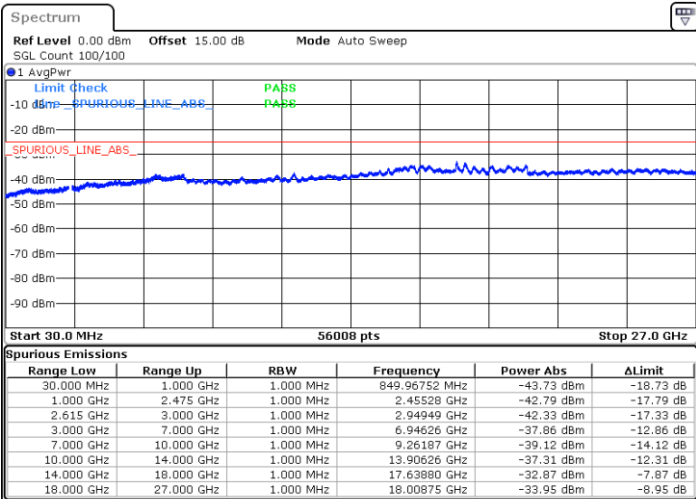

Date: 31.OCT.2021 09:50:23

Highest Channel / FullIRB

N/A

Date: 31.OCT.2021 10:01:54

LTE Band 7C / 20MHz+10MHz

16QAM

Lowest Channel / 1RB0 and 1RB49

Lowest Channel / 1RB99 and 1RB0

Date: 28.OCT.2021 21:03:01

Date: 28.OCT.2021 20:59:39

Lowest Channel / FullIRB

N/A

Date: 28.OCT.2021 21:06:23

LTE Band 7C / 20MHz+10MHz

16QAM

Middle Channel / 1RB0 and 1RB49

Middle Channel / 1RB99 and 1RB0

Date: 31.OCT.2021 15:56:29

Date: 31.OCT.2021 16:01:29

Middle Channel / FullIRB

N/A

Date: 31.OCT.2021 15:51:28

LTE Band 7C / 20MHz+10MHz

16QAM

Highest Channel / 1RB0 and 1RB49

Highest Channel / 1RB99 and 1RB0

Date: 31.OCT.2021 16:38:59

Date: 31.OCT.2021 16:33:58

Highest Channel / FullIRB

N/A

Date: 31.OCT.2021 16:44:00

LTE Band 7C / 20MHz+15MHz