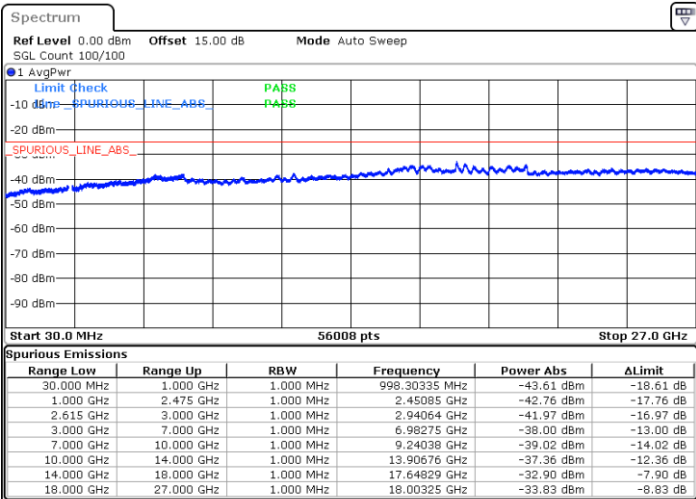

Highest Channel / 1RB0 and 1RB49

Highest Channel / 1RB99 and 1RB0

Date: 31.OCT.2021 16:38:59

Date: 31.OCT.2021 16:33:58

Highest Channel / FullIRB

N/A

Date: 31.OCT.2021 16:44:00

LTE Band 7C / 20MHz+15MHz

16QAM

Lowest Channel / 1RB0 and 1RB74

Lowest Channel / 1RB99 and 1RB0

Date: 31.OCT.2021 10:29:38

Date: 31.OCT.2021 10:24:53

Lowest Channel / FullIRB

N/A

Date: 31.OCT.2021 10:34:13

LTE Band 7C / 20MHz+15MHz

16QAM

MiddleChannel / 1RB0 and 1RB74

Middle Channel / 1RB99 and 1RB0

Date: 31.OCT.2021 10:53:39

Date: 31.OCT.2021 10:59:05

Middle Channel / FullIRB

N/A

Date: 31.OCT.2021 10:48:14

LTE Band 7C / 20MHz+15MHz

16QAM

Highest Channel / 1RB0 and 1RB74

Highest Channel / 1RB99 and 1RB0

Date: 31.OCT.2021 11:23:46

Date: 31.OCT.2021 11:19:10

Highest Channel / FullIRB