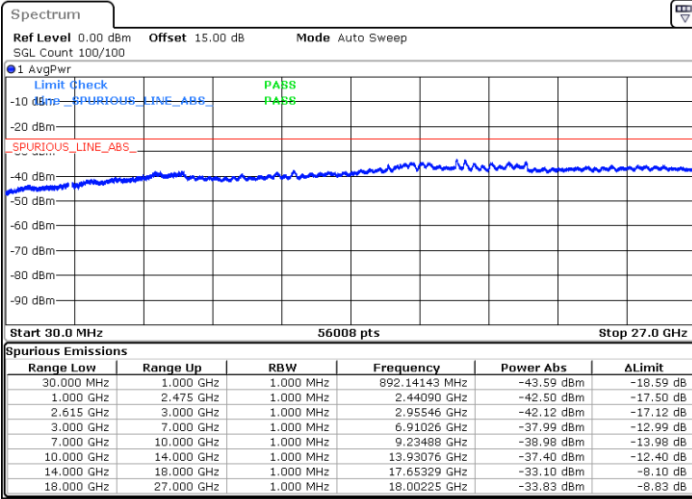

LTE Band 7C / 10MHz+20MHz

16QAM

Lowest Channel / 1RB0 and 1RB99

Lowest Channel / 1RB49 and 1RB0

Date: 28.OCT.2021 19:02:20

Date: 28.OCT.2021 18:58:38

Lowest Channel / FullIRB

N/A

Date: 28.OCT.2021 19:06:03

LTE Band 7C / 10MHz+20MHz

16QAM

MiddleChannel / 1RB0 and 1RB99

Middle Channel / 1RB49 and 1RB0

Date: 31.OCT.2021 14:25:06

Date: 31.OCT.2021 14:32:39

Middle Channel / FullIRB

N/A

Date: 31.OCT.2021 14:20:05

LTE Band 7C / 10MHz+20MHz

16QAM

Highest Channel / 1RB0 and 1RB99

Highest Channel / 1RB49 and 1RB0

Date: 28.OCT.2021 19:59:24

Date: 28.OCT.2021 19:56:01

Highest Channel / FullIRB

N/A

Date: 28.OCT.2021 20:02:46

LTE Band 7C / 15MHz+10MHz

16QAM

Lowest Channel / 1RB0 and 1RB49

Lowest Channel / 1RB74 and 1RB0

Date: 31.OCT.2021 13:05:20