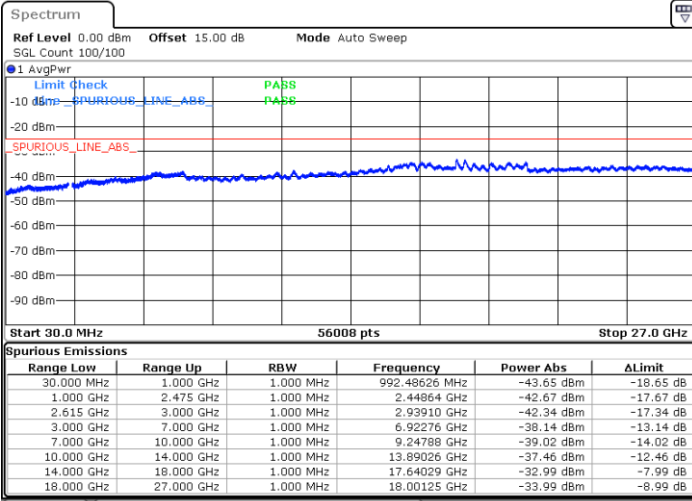

LTE Band 7C / 15MHz+10MHz

64QAM

Lowest Channel / 1RB0 and 1RB49

Lowest Channel / 1RB74 and 1RB0

Date: 31.OCT.2021 13:06:43

Date: 31.OCT.2021 12:59:48

Lowest Channel / FullIRB

N/A

Date: 31.OCT.2021 13:08:07

LTE Band 7C / 15MHz+10MHz

64QAM

Middle Channel / 1RB0 and 1RB49

Middle Channel / 1RB74 and 1RB0

Date: 31.OCT.2021 13:22:10

Date: 31.OCT.2021 13:29:05

Middle Channel / FullIRB

N/A

Date: 31.OCT.2021 13:20:46

LTE Band 7C / 15MHz+10MHz

64QAM

Highest Channel / 1RB0 and 1RB49

Highest Channel / 1RB74 and 1RB0

Date: 31.OCT.2021 13:50:31

Date: 31.OCT.2021 13:49:08

Highest Channel / FullIRB

N/A

Date: 31.OCT.2021 13:57:28

LTE Band 7C / 15MHz+15MHz

64QAM

Lowest Channel / 1RB0 and 1RB74

Lowest Channel / 1RB74 and 1RB0

Date: 29.OCT.2021 10:34:16