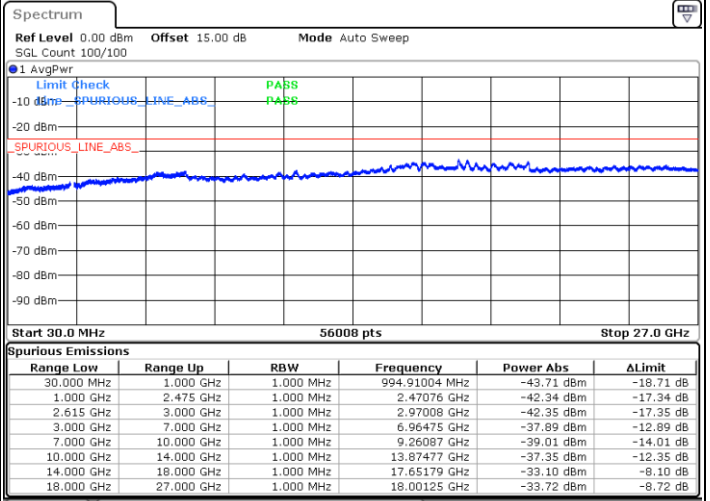

64QAM

Highest Channel / 1RB0 and 1RB99

Highest Channel / 1RB49 and 1RB0

Date: 28.OCT.2021 19:58:16

Date: 28.OCT.2021 19:57:09

Highest Channel / FullIRB

N/A

Date: 28.OCT.2021 20:03:53

LTE Band 7C / 15MHz+10MHz

64QAM

Lowest Channel / 1RB0 and 1RB49

Lowest Channel / 1RB74 and 1RB0

Date: 31.OCT.2021 13:06:43

Date: 31.OCT.2021 12:59:48

Lowest Channel / FullIRB

N/A

Date: 31.OCT.2021 13:08:07

LTE Band 7C / 15MHz+10MHz

64QAM

Middle Channel / 1RB0 and 1RB49

Middle Channel / 1RB74 and 1RB0

Date: 31.OCT.2021 13:22:10

Date: 31.OCT.2021 13:29:05

Middle Channel / FullIRB

N/A

Date: 31.OCT.2021 13:20:46

LTE Band 7C / 15MHz+10MHz

64QAM

Highest Channel / 1RB0 and 1RB49

Highest Channel / 1RB74 and 1RB0

Date: 31.OCT.2021 13:50:31

Date: 31.OCT.2021 13:49:08