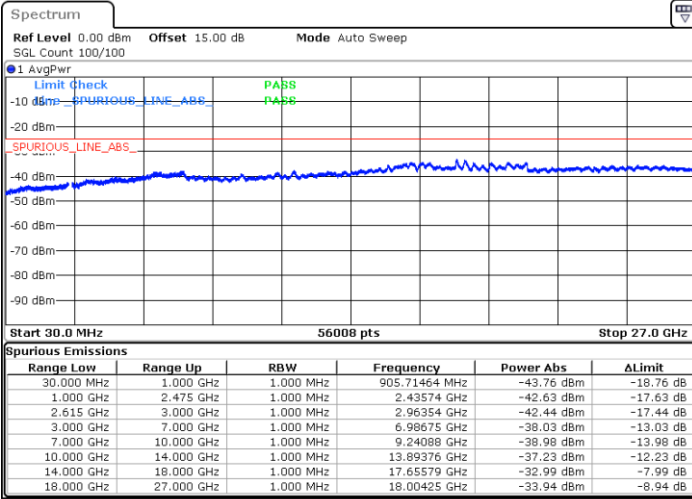

Date: 28.OCT.2021 19:06:03

LTE Band 7C / 10MHz+20MHz

16QAM

MiddleChannel / 1RB0 and 1RB99

Middle Channel / 1RB49 and 1RB0

Date: 31.OCT.2021 14:25:06

Date: 31.OCT.2021 14:32:39

Middle Channel / FullIRB

N/A

Date: 31.OCT.2021 14:20:05

LTE Band 7C / 10MHz+20MHz

16QAM

Highest Channel / 1RB0 and 1RB99

Highest Channel / 1RB49 and 1RB0

Date: 28.OCT.2021 19:59:24

Date: 28.OCT.2021 19:56:01

Highest Channel / FullIRB

N/A

Date: 28.OCT.2021 20:02:46

LTE Band 7C / 15MHz+10MHz

16QAM

Lowest Channel / 1RB0 and 1RB49

Lowest Channel / 1RB74 and 1RB0

Date: 31.OCT.2021 13:05:20

Date: 31.OCT.2021 13:01:11

Lowest Channel / FullIRB

N/A

Date: 31.OCT.2021 13:09:30

LTE Band 7C / 15MHz+10MHz

16QAM

Middle Channel / 1RB0 and 1RB49

Middle Channel / 1RB74 and 1RB0