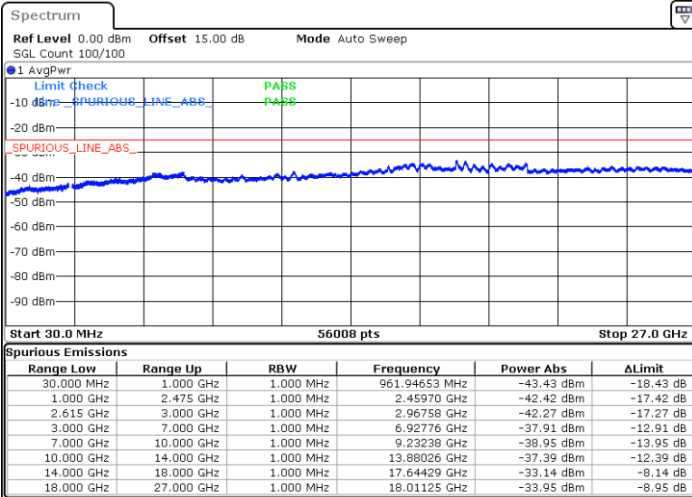

Date: 31.OCT.2021 10:48:14

LTE Band 7C / 20MHz+15MHz

16QAM

Highest Channel / 1RB0 and 1RB74

Highest Channel / 1RB99 and 1RB0

Date: 31.OCT.2021 11:23:46

Date: 31.OCT.2021 11:19:10

Highest Channel / FullIRB

N/A

Date: 31.OCT.2021 11:27:55

LTE Band 7C / 20MHz+20MHz

16QAM

Lowest Channel / 1RB0 and 1RB99

Lowest Channel / 1RB99 and 1RB0

Date: 31.OCT.2021 11:50:16

Date: 31.OCT.2021 11:46:07

Lowest Channel / FullIRB

N/A

Date: 31.OCT.2021 11:54:26

LTE Band 7C / 20MHz+20MHz

16QAM

Middle Channel / 1RB0 and 1RB9

Middle Channel / 1RB99 and 1RB0

Date: 31.OCT.2021 12:38:13

Date: 31.OCT.2021 12:42:22

Middle Channel / FullRB

N/A

Date: 31.OCT.2021 12:34:03

LTE Band 7C / 20MHz+20MHz

16QAM

Highest Channel / 1RB0 and 1RB99

Highest Channel / 1RB99 and 1RB0