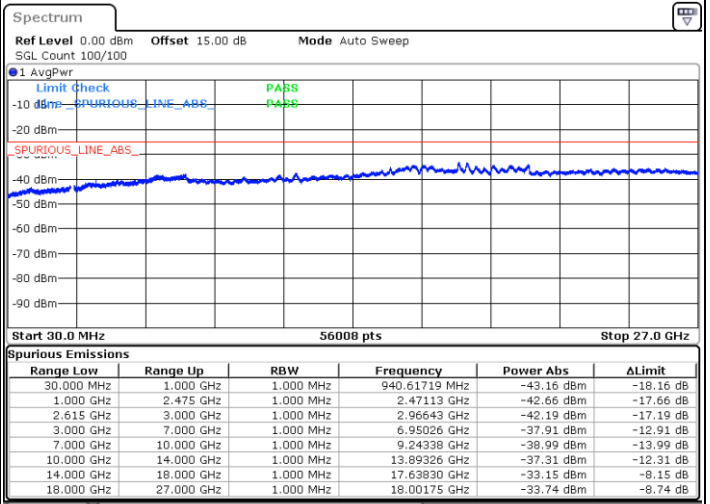

Highest Channel / FullIRB

N/A

Date: 28.OCT.2021 20:02:46

LTE Band 7C / 15MHz+10MHz

16QAM

Lowest Channel / 1RB0 and 1RB49

Lowest Channel / 1RB74 and 1RB0

Date: 31.OCT.2021 13:05:20

Date: 31.OCT.2021 13:01:11

Lowest Channel / FullIRB

N/A

Date: 31.OCT.2021 13:09:30

LTE Band 7C / 15MHz+10MHz

16QAM

Middle Channel / 1RB0 and 1RB49

Middle Channel / 1RB74 and 1RB0

Date: 31.OCT.2021 13:23:33

Date: 31.OCT.2021 13:27:42

Middle Channel / FullIRB

N/A

Date: 31.OCT.2021 13:19:23

LTE Band 7C / 15MHz+10MHz

16QAM

Highest Channel / 1RB0 and 1RB49

Highest Channel / 1RB74 and 1RB0

Date: 31.OCT.2021 13:51:54

Date: 31.OCT.2021 13:47:27

Highest Channel / FullIRB

N/A

Date: 31.OCT.2021 13:56:05

LTE Band 7C / 15MHz+15MHz

16QAM