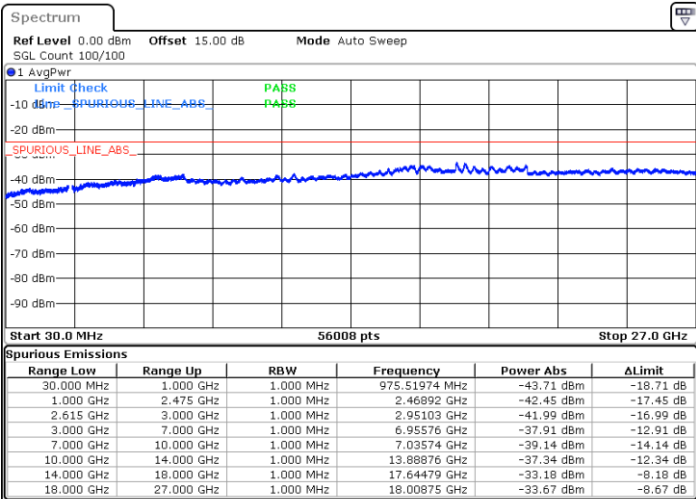

LTE Band 7C / 15MHz+10MHz

64QAM

Lowest Channel / 1RB0 and 1RB49

Lowest Channel / 1RB74 and 1RB0

Date: 31.OCT.2021 13:06:43

Date: 31.OCT.2021 12:59:48

Lowest Channel / FullIRB

N/A

Date: 31.OCT.2021 13:08:07

LTE Band 7C / 15MHz+10MHz

64QAM

Middle Channel / 1RB0 and 1RB49

Middle Channel / 1RB74 and 1RB0

Date: 31.OCT.2021 13:22:10

Date: 31.OCT.2021 13:29:05

Middle Channel / FullIRB

N/A

Date: 31.OCT.2021 13:20:46

LTE Band 7C / 15MHz+10MHz

64QAM

Highest Channel / 1RB0 and 1RB49

Highest Channel / 1RB74 and 1RB0

Date: 31.OCT.2021 13:50:31

Date: 31.OCT.2021 13:49:08

Highest Channel / FullIRB

N/A

Date: 31.OCT.2021 13:57:28

LTE Band 7C / 15MHz+15MHz

64QAM

Lowest Channel / 1RB0 and 1RB74

Lowest Channel / 1RB74 and 1RB0

Date: 29.OCT.2021 10:34:16