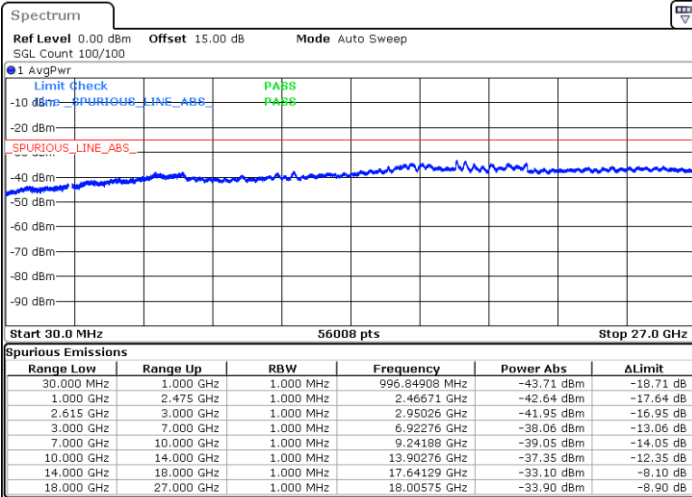

Date: 28.OCT.2021 19:06:03

LTE Band 7C / 10MHz+20MHz

16QAM

MiddleChannel / 1RB0 and 1RB99

Middle Channel / 1RB49 and 1RB0

Date: 31.OCT.2021 14:25:06

Date: 31.OCT.2021 14:32:39

Middle Channel / FullIRB

N/A

Date: 31.OCT.2021 14:20:05

LTE Band 7C / 10MHz+20MHz

16QAM

Highest Channel / 1RB0 and 1RB99

Highest Channel / 1RB49 and 1RB0

Date: 28.OCT.2021 19:59:24

Date: 28.OCT.2021 19:56:01

Highest Channel / FullIRB

N/A

Date: 28.OCT.2021 20:02:46

LTE Band 7C / 15MHz+10MHz

16QAM

Lowest Channel / 1RB0 and 1RB49

Lowest Channel / 1RB74 and 1RB0

Date: 31.OCT.2021 13:05:20

Date: 31.OCT.2021 13:01:11

Lowest Channel / FullIRB

N/A

Date: 31.OCT.2021 13:09:30

LTE Band 7C / 15MHz+10MHz

16QAM

Middle Channel / 1RB0 and 1RB49

Middle Channel / 1RB74 and 1RB0