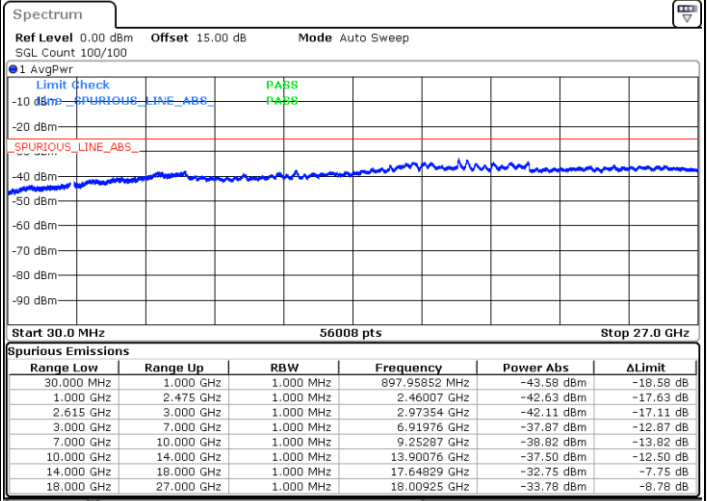

N/A

Date: 31.OCT.2021 13:20:46

LTE Band 7C / 15MHz+10MHz

64QAM

Highest Channel / 1RB0 and 1RB49

Highest Channel / 1RB74 and 1RB0

Date: 31.OCT.2021 13:50:31

Date: 31.OCT.2021 13:49:08

Highest Channel / FullIRB

N/A

Date: 31.OCT.2021 13:57:28

LTE Band 7C / 15MHz+15MHz

64QAM

Lowest Channel / 1RB0 and 1RB74

Lowest Channel / 1RB74 and 1RB0

Date: 29.OCT.2021 10:34:16

Date: 29.OCT.2021 10:28:05

Lowest Channel / FullIRB

N/A

Date: 29.OCT.2021 10:35:31

LTE Band 7C / 15MHz+15MHz

64QAM

Middle Channel / 1RB0 and 1RB74

Middle Channel / 1RB74 and 1RB0