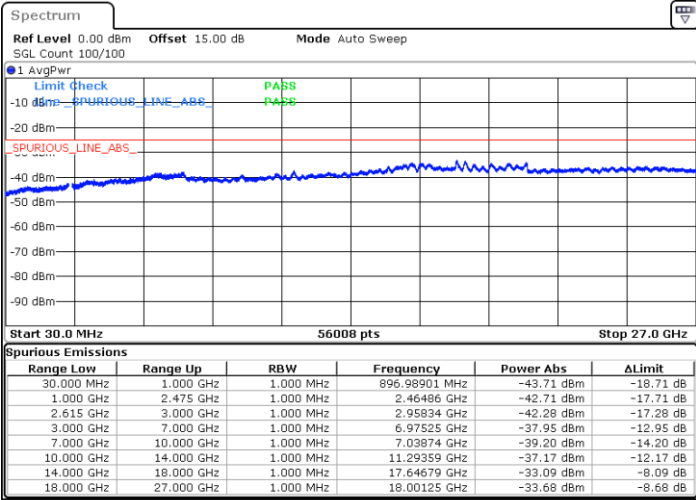

64QAM

Highest Channel / 1RB0 and 1RB99

Highest Channel / 1RB49 and 1RB0

Date: 28.OCT.2021 19:58:16

Date: 28.OCT.2021 19:57:09

Highest Channel / FullIRB

N/A

Date: 28.OCT.2021 20:03:53

LTE Band 7C / 15MHz+10MHz

64QAM

Lowest Channel / 1RB0 and 1RB49

Lowest Channel / 1RB74 and 1RB0

Date: 31.OCT.2021 13:06:43

Date: 31.OCT.2021 12:59:48

Lowest Channel / FullIRB

N/A

Date: 31.OCT.2021 13:08:07

LTE Band 7C / 15MHz+10MHz

64QAM

Middle Channel / 1RB0 and 1RB49

Middle Channel / 1RB74 and 1RB0

Date: 31.OCT.2021 13:22:10

Date: 31.OCT.2021 13:29:05

Middle Channel / FullIRB