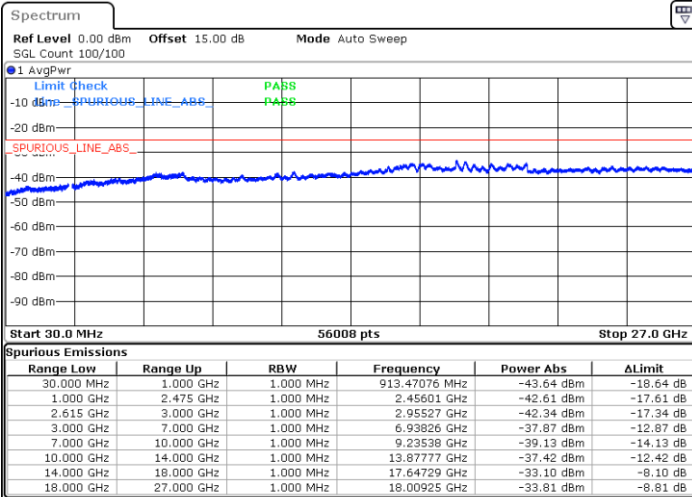

N/A

Date: 31.OCT.2021 13:20:46

LTE Band 7C / 15MHz+10MHz

64QAM

Highest Channel / 1RB0 and 1RB49

Highest Channel / 1RB74 and 1RB0

Date: 31.OCT.2021 13:50:31

Date: 31.OCT.2021 13:49:08

Highest Channel / FullIRB

N/A

Date: 31.OCT.2021 13:57:28

LTE Band 7C / 15MHz+15MHz

64QAM

Lowest Channel / 1RB0 and 1RB74

Lowest Channel / 1RB74 and 1RB0

Date: 29.OCT.2021 10:34:16

Date: 29.OCT.2021 10:28:05

Lowest Channel / FullIRB

N/A

Date: 29.OCT.2021 10:35:31

LTE Band 7C / 15MHz+15MHz

64QAM

Middle Channel / 1RB0 and 1RB74

Middle Channel / 1RB74 and 1RB0