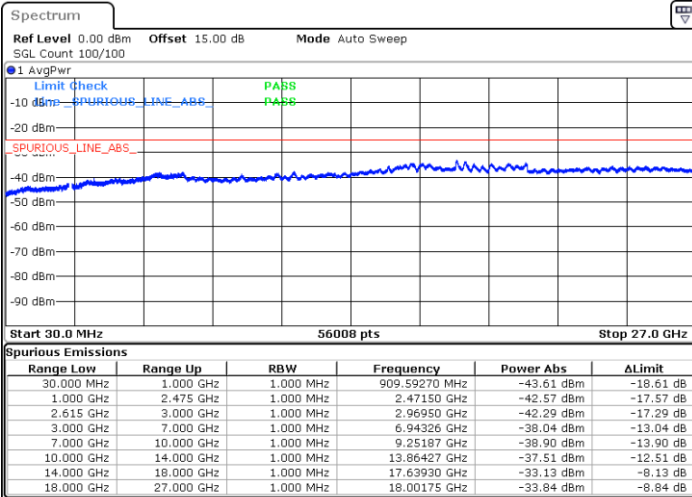

LTE Band 7C / 10MHz+20MHz

16QAM

Lowest Channel / 1RB0 and 1RB99

Lowest Channel / 1RB49 and 1RB0

Date: 28.OCT.2021 19:02:20

Date: 28.OCT.2021 18:58:38

Lowest Channel / FullIRB

N/A

Date: 28.OCT.2021 19:06:03

LTE Band 7C / 10MHz+20MHz

16QAM

MiddleChannel / 1RB0 and 1RB99

Middle Channel / 1RB49 and 1RB0

Date: 31.OCT.2021 14:25:06

Date: 31.OCT.2021 14:32:39

Middle Channel / FullIRB

N/A

Date: 31.OCT.2021 14:20:05

LTE Band 7C / 10MHz+20MHz

16QAM

Highest Channel / 1RB0 and 1RB99

Highest Channel / 1RB49 and 1RB0

Date: 28.OCT.2021 19:59:24

Date: 28.OCT.2021 19:56:01