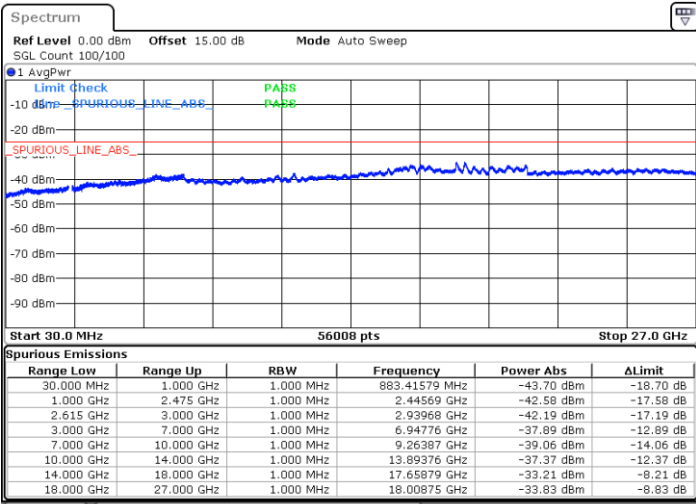

Date: 31.OCT.2021 13:23:33

Date: 31.OCT.2021 13:27:42

Middle Channel / FullIRB

N/A

Date: 31.OCT.2021 13:19:23

LTE Band 7C / 15MHz+10MHz

16QAM

Highest Channel / 1RB0 and 1RB49

Highest Channel / 1RB74 and 1RB0

Date: 31.OCT.2021 13:51:54

Date: 31.OCT.2021 13:47:27

Highest Channel / FullIRB

N/A

Date: 31.OCT.2021 13:56:05

LTE Band 7C / 15MHz+15MHz

16QAM

Lowest Channel / 1RB0 and 1RB74

Lowest Channel / 1RB74 and 1RB0

Date: 29.OCT.2021 10:33:02

Date: 29.OCT.2021 10:29:19

Lowest Channel / FullIRB

N/A

Date: 29.OCT.2021 10:36:45

LTE Band 7C / 15MHz+15MHz