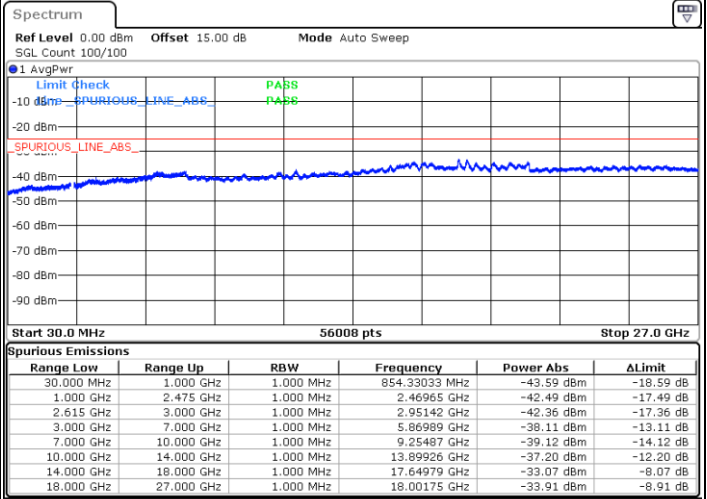

Middle Channel / FullIRB

N/A

Date: 31.OCT.2021 09:11:34

LTE Band 7C / 15MHz+20MHz

16QAM

Highest Channel / 1RB0 and 1RB99

Highest Channel / 1RB74 and 1RB0

Date: 31.OCT.2021 09:56:18

Date: 31.OCT.2021 09:50:23

Highest Channel / FullIRB

N/A

Date: 31.OCT.2021 10:01:54

LTE Band 7C / 20MHz+10MHz

16QAM

Lowest Channel / 1RB0 and 1RB49

Lowest Channel / 1RB99 and 1RB0

Date: 28.OCT.2021 21:03:01

Date: 28.OCT.2021 20:59:39

Lowest Channel / FullIRB

N/A

Date: 28.OCT.2021 21:06:23

LTE Band 7C / 20MHz+10MHz

16QAM

Middle Channel / 1RB0 and 1RB49