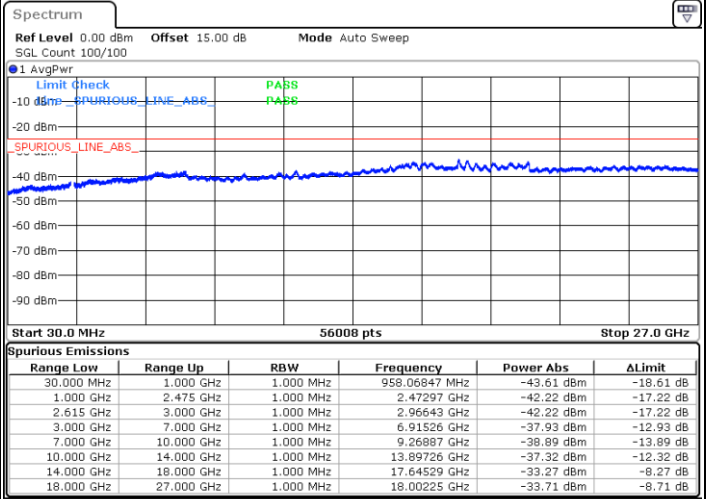

Date: 31.OCT.2021 09:50:23

Highest Channel / FullIRB

N/A

Date: 31.OCT.2021 10:01:54

LTE Band 7C / 20MHz+10MHz

16QAM

Lowest Channel / 1RB0 and 1RB49

Lowest Channel / 1RB99 and 1RB0

Date: 28.OCT.2021 21:03:01

Date: 28.OCT.2021 20:59:39

Lowest Channel / FullIRB

N/A

Date: 28.OCT.2021 21:06:23

LTE Band 7C / 20MHz+10MHz

16QAM

Middle Channel / 1RB0 and 1RB49

Middle Channel / 1RB99 and 1RB0

Date: 31.OCT.2021 15:56:29

Date: 31.OCT.2021 16:01:29

Middle Channel / FullIRB

N/A

Date: 31.OCT.2021 15:51:28

LTE Band 7C / 20MHz+10MHz

16QAM

Highest Channel / 1RB0 and 1RB49

Highest Channel / 1RB99 and 1RB0

Date: 31.OCT.2021 16:38:59

Date: 31.OCT.2021 16:33:58

Highest Channel / FullIRB

N/A

Date: 31.OCT.2021 16:44:00

LTE Band 7C / 20MHz+15MHz