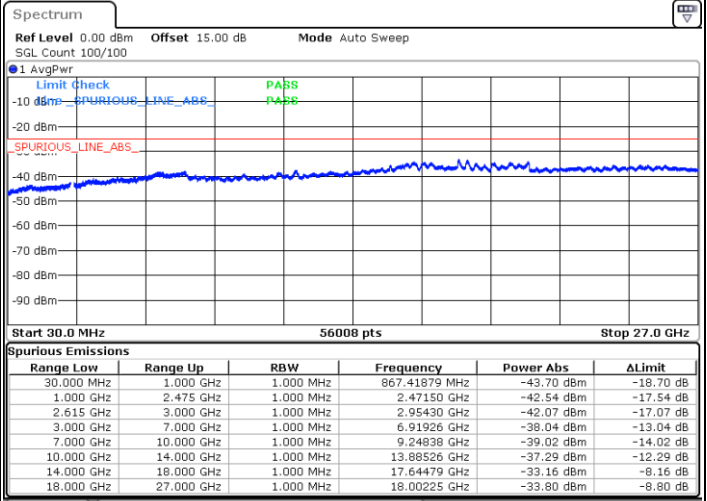

LTE Band 7C / 15MHz+10MHz

64QAM

Lowest Channel / 1RB0 and 1RB49

Lowest Channel / 1RB74 and 1RB0

Date: 31.OCT.2021 13:06:43

Date: 31.OCT.2021 12:59:48

Lowest Channel / FullIRB

N/A

Date: 31.OCT.2021 13:08:07

LTE Band 7C / 15MHz+10MHz

64QAM

Middle Channel / 1RB0 and 1RB49

Middle Channel / 1RB74 and 1RB0

Date: 31.OCT.2021 13:22:10

Date: 31.OCT.2021 13:29:05

Middle Channel / FullIRB

N/A

Date: 31.OCT.2021 13:20:46

LTE Band 7C / 15MHz+10MHz

64QAM

Highest Channel / 1RB0 and 1RB49

Highest Channel / 1RB74 and 1RB0

Date: 31.OCT.2021 13:50:31

Date: 31.OCT.2021 13:49:08

Highest Channel / FullIRB

N/A

Date: 31.OCT.2021 13:57:28

LTE Band 7C / 15MHz+15MHz

64QAM

Lowest Channel / 1RB0 and 1RB74

Lowest Channel / 1RB74 and 1RB0

Date: 29.OCT.2021 10:34:16