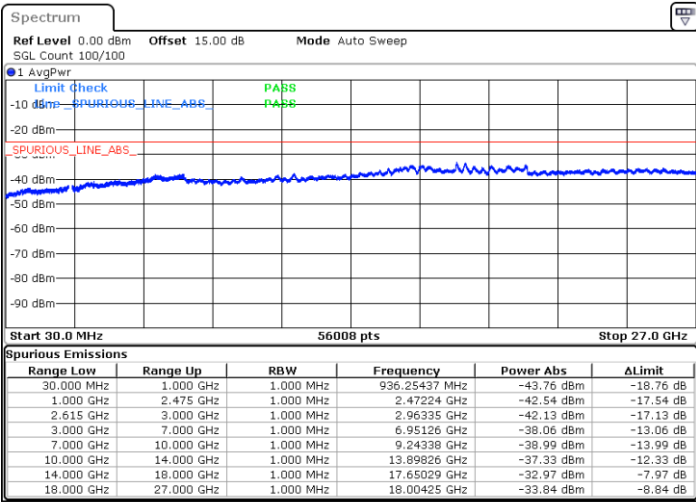

N/A

Date: 31.OCT.2021 11:27:55

LTE Band 7C / 20MHz+20MHz

16QAM

Lowest Channel / 1RB0 and 1RB99

Lowest Channel / 1RB99 and 1RB0

Date: 31.OCT.2021 11:50:16

Date: 31.OCT.2021 11:46:07

Lowest Channel / FullIRB

N/A

Date: 31.OCT.2021 11:54:26

LTE Band 7C / 20MHz+20MHz

16QAM

Middle Channel / 1RB0 and 1RB9

Middle Channel / 1RB99 and 1RB0

Date: 31.OCT.2021 12:38:13

Date: 31.OCT.2021 12:42:22

Middle Channel / FullRB

N/A

Date: 31.OCT.2021 12:34:03

LTE Band 7C / 20MHz+20MHz

16QAM

Highest Channel / 1RB0 and 1RB99

Highest Channel / 1RB99 and 1RB0

Date: 31.OCT.2021 12:16:36

Date: 31.OCT.2021 12:12:26

Highest Channel / FullIRB

N/A

Date: 31.OCT.2021 12:20:45

LTE Band 7C / 10MHz+20MHz

64QAM

Lowest Channel / 1RB0 and 1RB99