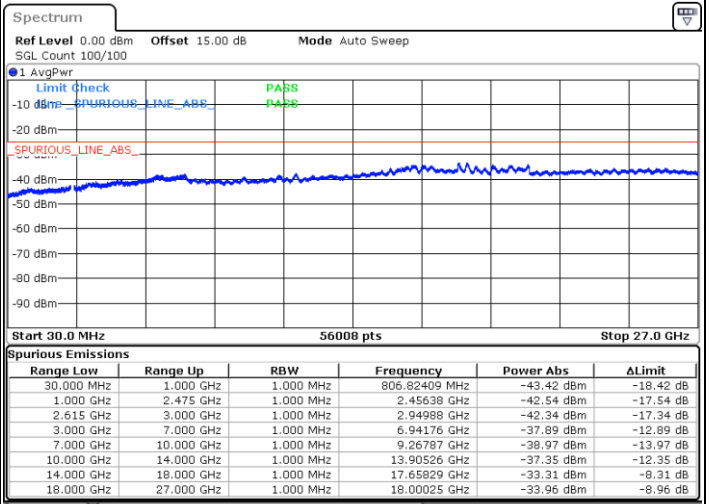

Date: 31.OCT.2021 09:50:23

Highest Channel / FullIRB

N/A

Date: 31.OCT.2021 10:01:54

LTE Band 7C / 20MHz+10MHz

16QAM

Lowest Channel / 1RB0 and 1RB49

Lowest Channel / 1RB99 and 1RB0

Date: 28.OCT.2021 21:03:01

Date: 28.OCT.2021 20:59:39

Lowest Channel / FullIRB

N/A

Date: 28.OCT.2021 21:06:23

LTE Band 7C / 20MHz+10MHz

16QAM

Middle Channel / 1RB0 and 1RB49

Middle Channel / 1RB99 and 1RB0

Date: 31.OCT.2021 15:56:29

Date: 31.OCT.2021 16:01:29

Middle Channel / FullIRB

N/A

Date: 31.OCT.2021 15:51:28

LTE Band 7C / 20MHz+10MHz

16QAM

Highest Channel / 1RB0 and 1RB49

Highest Channel / 1RB99 and 1RB0

Date: 31.OCT.2021 16:38:59

Date: 31.OCT.2021 16:33:58

Highest Channel / FullIRB

N/A

Date: 31.OCT.2021 16:44:00

LTE Band 7C / 20MHz+15MHz