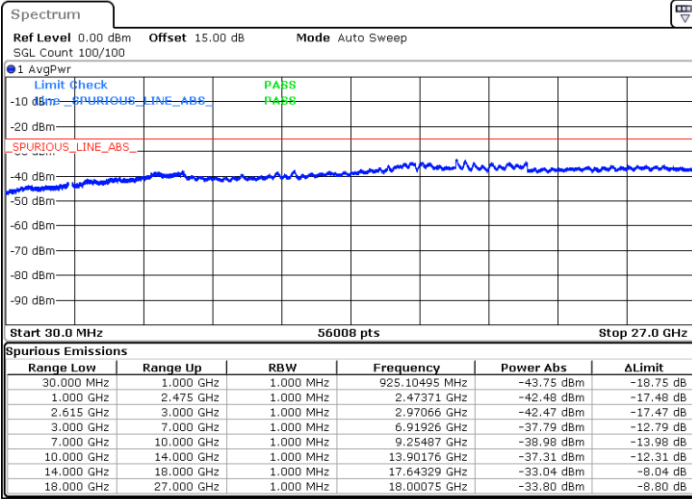

Date: 28.OCT.2021 21:03:01

Date: 28.OCT.2021 20:59:39

Lowest Channel / FullIRB

N/A

Date: 28.OCT.2021 21:06:23

LTE Band 7C / 20MHz+10MHz

16QAM

Middle Channel / 1RB0 and 1RB49

Middle Channel / 1RB99 and 1RB0

Date: 31.OCT.2021 15:56:29

Date: 31.OCT.2021 16:01:29

Middle Channel / FullIRB

N/A

Date: 31.OCT.2021 15:51:28

LTE Band 7C / 20MHz+10MHz

16QAM

Highest Channel / 1RB0 and 1RB49

Highest Channel / 1RB99 and 1RB0

Date: 31.OCT.2021 16:38:59

Date: 31.OCT.2021 16:33:58

Highest Channel / FullIRB

N/A

Date: 31.OCT.2021 16:44:00

LTE Band 7C / 20MHz+15MHz