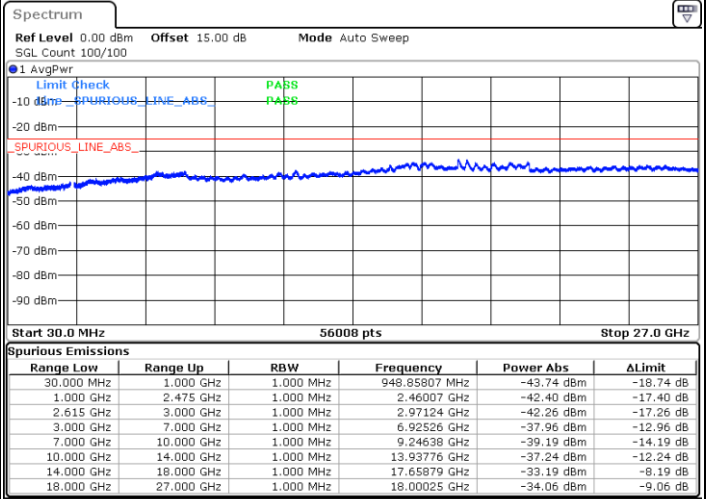

Date: 31.OCT.2021 12:16:36

Date: 31.OCT.2021 12:12:26

Highest Channel / FullIRB

N/A

Date: 31.OCT.2021 12:20:45

LTE Band 7C / 10MHz+20MHz

64QAM

Lowest Channel / 1RB0 and 1RB99

Lowest Channel / 1RB49 and 1RB0

Date: 28.OCT.2021 19:03:34

Date: 28.OCT.2021 18:57:23

Lowest Channel / FullIRB

N/A

Date: 28.OCT.2021 19:04:49

LTE Band 7C / 10MHz+20MHz

64QAM

MiddleChannel / 1RB0 and 1RB99

Middle Channel / 1RB49 and 1RB0

Date: 31.OCT.2021 14:23:26

Date: 31.OCT.2021 14:34:20

Middle Channel / FullIRB

N/A

Date: 31.OCT.2021 14:21:45

LTE Band 7C / 10MHz+20MHz

64QAM

Highest Channel / 1RB0 and 1RB99

Highest Channel / 1RB49 and 1RB0

Date: 28.OCT.2021 19:58:16

Date: 28.OCT.2021 19:57:09

Highest Channel / FullIRB

N/A

Date: 28.OCT.2021 20:03:53