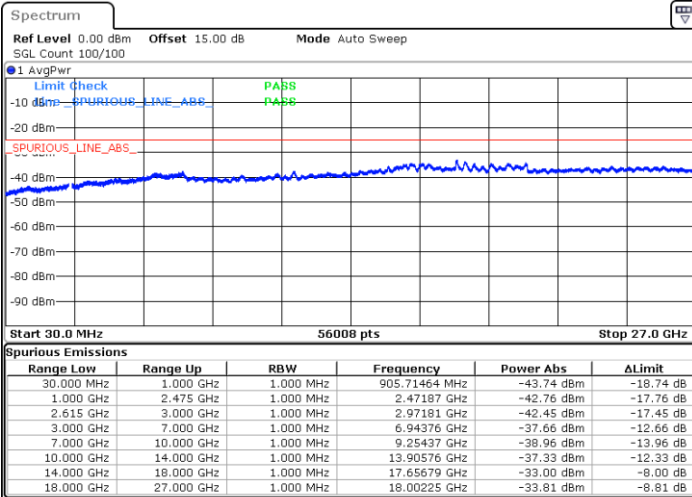

N/A

Date: 31.OCT.2021 08:50:28

LTE Band 7C / 15MHz+20MHz

16QAM

Middle Channel / 1RB0 and 1RB99

Middle Channel / 1RB74 and 1RB0

Date: 31.OCT.2021 09:16:09

Date: 31.OCT.2021 09:20:44

Middle Channel / FullIRB

N/A

Date: 31.OCT.2021 09:11:34

LTE Band 7C / 15MHz+20MHz

16QAM

Highest Channel / 1RB0 and 1RB99

Highest Channel / 1RB74 and 1RB0

Date: 31.OCT.2021 09:56:18

Date: 31.OCT.2021 09:50:23

Highest Channel / FullIRB

N/A

Date: 31.OCT.2021 10:01:54

LTE Band 7C / 20MHz+10MHz

16QAM

Lowest Channel / 1RB0 and 1RB49

Lowest Channel / 1RB99 and 1RB0

Date: 28.OCT.2021 21:03:01

Date: 28.OCT.2021 20:59:39

Lowest Channel / FullIRB

N/A

Date: 28.OCT.2021 21:06:23

LTE Band 7C / 20MHz+10MHz

16QAM

Middle Channel / 1RB0 and 1RB49