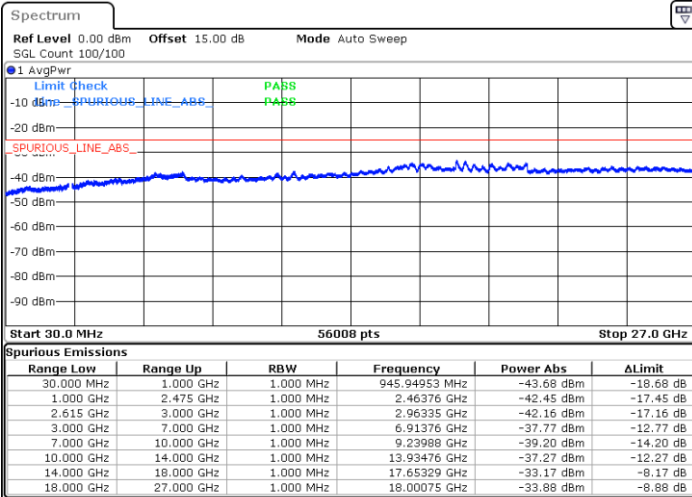

LTE Band 7C / 10MHz+20MHz

16QAM

Lowest Channel / 1RB0 and 1RB99

Lowest Channel / 1RB49 and 1RB0

Date: 28.OCT.2021 19:02:20

Date: 28.OCT.2021 18:58:38

Lowest Channel / FullIRB

N/A

Date: 28.OCT.2021 19:06:03

LTE Band 7C / 10MHz+20MHz

16QAM

MiddleChannel / 1RB0 and 1RB99

Middle Channel / 1RB49 and 1RB0

Date: 31.OCT.2021 14:25:06

Date: 31.OCT.2021 14:32:39

Middle Channel / FullIRB

N/A

Date: 31.OCT.2021 14:20:05

LTE Band 7C / 10MHz+20MHz

16QAM

Highest Channel / 1RB0 and 1RB99

Highest Channel / 1RB49 and 1RB0

Date: 28.OCT.2021 19:59:24

Date: 28.OCT.2021 19:56:01

Highest Channel / FullIRB

N/A

Date: 28.OCT.2021 20:02:46

LTE Band 7C / 15MHz+10MHz

16QAM

Lowest Channel / 1RB0 and 1RB49

Lowest Channel / 1RB74 and 1RB0

Date: 31.OCT.2021 13:05:20