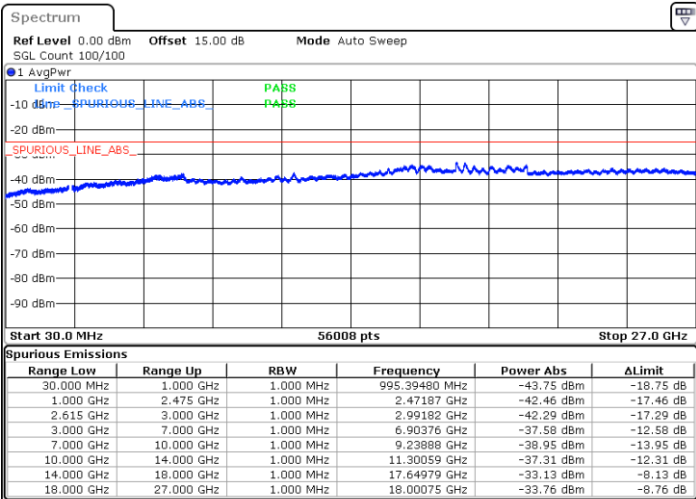

LTE Band 7C / 15MHz+15MHz

16QAM

Highest Channel / 1RB0 and 1RB74

Highest Channel / 1RB74 and 1RB0

Date: 31.OCT.2021 15:34:55

Date: 31.OCT.2021 15:29:55

Highest Channel / FullIRB

N/A

Date: 31.OCT.2021 15:39:55

LTE Band 7C / 15MHz+20MHz

16QAM

Lowest Channel / 1RB0 and 1RB99

Lowest Channel / 1RB74 and 1RB0

Date: 31.OCT.2021 08:45:17

Date: 31.OCT.2021 08:40:16

Lowest Channel / FullIRB

N/A

Date: 31.OCT.2021 08:50:28

LTE Band 7C / 15MHz+20MHz

16QAM

Middle Channel / 1RB0 and 1RB99

Middle Channel / 1RB74 and 1RB0

Date: 31.OCT.2021 09:16:09

Date: 31.OCT.2021 09:20:44

Middle Channel / FullIRB

N/A

Date: 31.OCT.2021 09:11:34

LTE Band 7C / 15MHz+20MHz

16QAM

Highest Channel / 1RB0 and 1RB99

Highest Channel / 1RB74 and 1RB0

Date: 31.OCT.2021 09:56:18