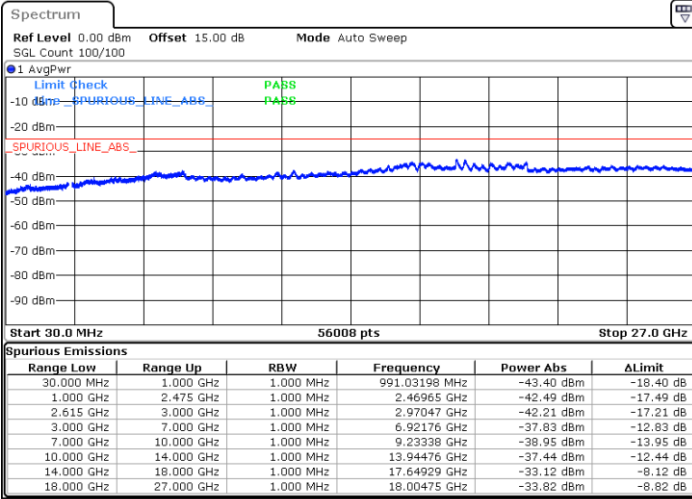

LTE Band 7C / 10MHz+20MHz

16QAM

Lowest Channel / 1RB0 and 1RB99

Lowest Channel / 1RB49 and 1RB0

Date: 28.OCT.2021 19:02:20

Date: 28.OCT.2021 18:58:38

Lowest Channel / FullIRB

N/A

Date: 28.OCT.2021 19:06:03

LTE Band 7C / 10MHz+20MHz

16QAM

MiddleChannel / 1RB0 and 1RB99

Middle Channel / 1RB49 and 1RB0

Date: 31.OCT.2021 14:25:06

Date: 31.OCT.2021 14:32:39

Middle Channel / FullIRB

N/A

Date: 31.OCT.2021 14:20:05

LTE Band 7C / 10MHz+20MHz

16QAM

Highest Channel / 1RB0 and 1RB99

Highest Channel / 1RB49 and 1RB0

Date: 28.OCT.2021 19:59:24

Date: 28.OCT.2021 19:56:01