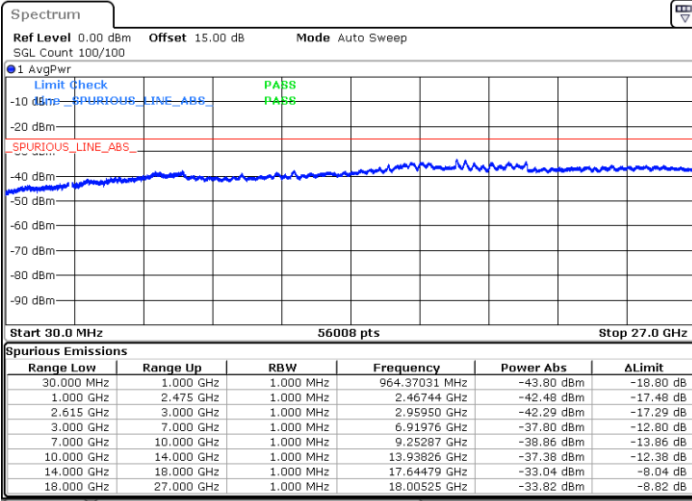

N/A

Date: 31.OCT.2021 13:20:46

LTE Band 7C / 15MHz+10MHz

64QAM

Highest Channel / 1RB0 and 1RB49

Highest Channel / 1RB74 and 1RB0

Date: 31.OCT.2021 13:50:31

Date: 31.OCT.2021 13:49:08

Highest Channel / FullIRB

N/A

Date: 31.OCT.2021 13:57:28

LTE Band 7C / 15MHz+15MHz

64QAM

Lowest Channel / 1RB0 and 1RB74

Lowest Channel / 1RB74 and 1RB0

Date: 29.OCT.2021 10:34:16

Date: 29.OCT.2021 10:28:05

Lowest Channel / FullIRB

N/A

Date: 29.OCT.2021 10:35:31

LTE Band 7C / 15MHz+15MHz

64QAM

Middle Channel / 1RB0 and 1RB74

Middle Channel / 1RB74 and 1RB0