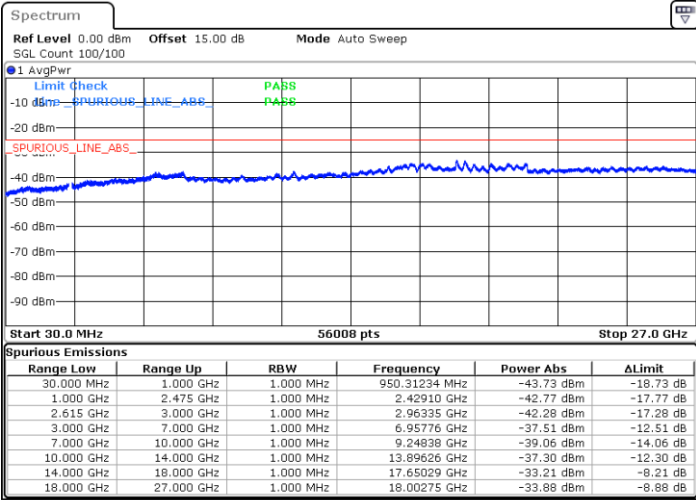

Highest Channel / 1RB0 and 1RB49

Highest Channel / 1RB99 and 1RB0

Date: 31.OCT.2021 16:38:59

Date: 31.OCT.2021 16:33:58

Highest Channel / FullIRB

N/A

Date: 31.OCT.2021 16:44:00

LTE Band 7C / 20MHz+15MHz

16QAM

Lowest Channel / 1RB0 and 1RB74

Lowest Channel / 1RB99 and 1RB0

Date: 31.OCT.2021 10:29:38

Date: 31.OCT.2021 10:24:53

Lowest Channel / FullIRB

N/A

Date: 31.OCT.2021 10:34:13

LTE Band 7C / 20MHz+15MHz

16QAM

MiddleChannel / 1RB0 and 1RB74

Middle Channel / 1RB99 and 1RB0

Date: 31.OCT.2021 10:53:39

Date: 31.OCT.2021 10:59:05

Middle Channel / FullIRB

N/A

Date: 31.OCT.2021 10:48:14

LTE Band 7C / 20MHz+15MHz

16QAM

Highest Channel / 1RB0 and 1RB74

Highest Channel / 1RB99 and 1RB0

Date: 31.OCT.2021 11:23:46

Date: 31.OCT.2021 11:19:10

Highest Channel / FullIRB