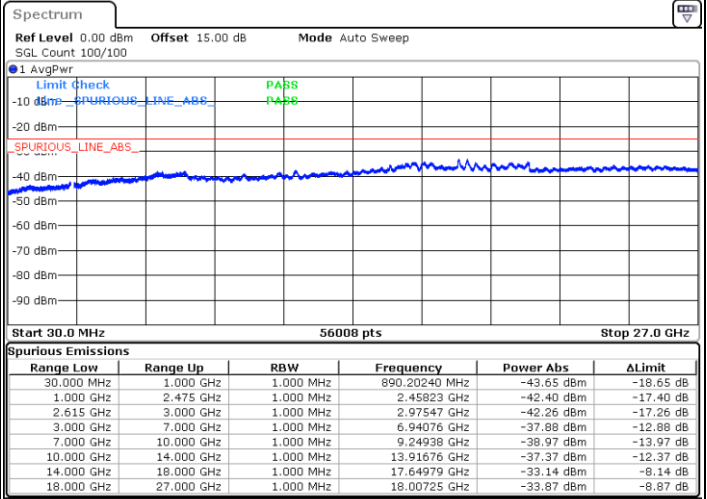

LTE Band 7C / 20MHz+15MHz

16QAM

MiddleChannel / 1RB0 and 1RB74

Middle Channel / 1RB99 and 1RB0

Date: 31.OCT.2021 10:53:39

Date: 31.OCT.2021 10:59:05

Middle Channel / FullIRB

N/A

Date: 31.OCT.2021 10:48:14

LTE Band 7C / 20MHz+15MHz

16QAM

Highest Channel / 1RB0 and 1RB74

Highest Channel / 1RB99 and 1RB0

Date: 31.OCT.2021 11:23:46

Date: 31.OCT.2021 11:19:10

Highest Channel / FullIRB

N/A

Date: 31.OCT.2021 11:27:55

LTE Band 7C / 20MHz+20MHz

16QAM

Lowest Channel / 1RB0 and 1RB99

Lowest Channel / 1RB99 and 1RB0

Date: 31.OCT.2021 11:50:16

Date: 31.OCT.2021 11:46:07

Lowest Channel / FullIRB

N/A

Date: 31.OCT.2021 11:54:26

LTE Band 7C / 20MHz+20MHz

16QAM

Middle Channel / 1RB0 and 1RB9

Middle Channel / 1RB99 and 1RB0

Date: 31.OCT.2021 12:38:13