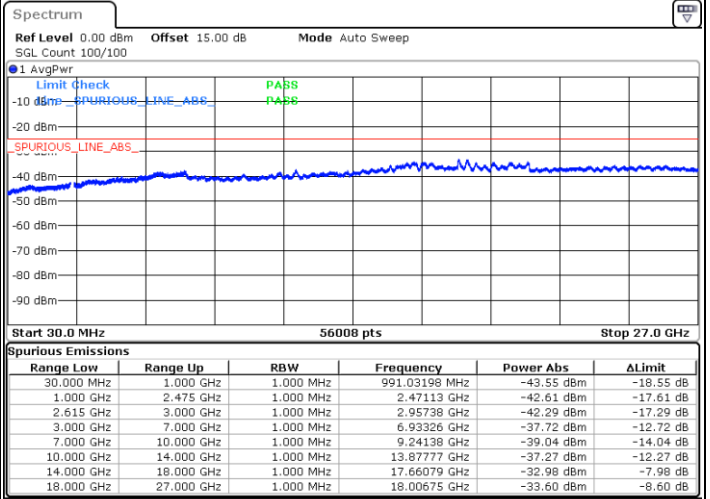

Date: 31.OCT.2021 15:39:55

LTE Band 7C / 15MHz+20MHz

16QAM

Lowest Channel / 1RB0 and 1RB99

Lowest Channel / 1RB74 and 1RB0

Date: 31.OCT.2021 08:45:17

Date: 31.OCT.2021 08:40:16

Lowest Channel / FullIRB

N/A

Date: 31.OCT.2021 08:50:28

LTE Band 7C / 15MHz+20MHz

16QAM

Middle Channel / 1RB0 and 1RB99

Middle Channel / 1RB74 and 1RB0

Date: 31.OCT.2021 09:16:09

Date: 31.OCT.2021 09:20:44

Middle Channel / FullIRB

N/A

Date: 31.OCT.2021 09:11:34

LTE Band 7C / 15MHz+20MHz

16QAM

Highest Channel / 1RB0 and 1RB99

Highest Channel / 1RB74 and 1RB0

Date: 31.OCT.2021 09:56:18

Date: 31.OCT.2021 09:50:23

Highest Channel / FullIRB

N/A

Date: 31.OCT.2021 10:01:54

LTE Band 7C / 20MHz+10MHz

16QAM

Lowest Channel / 1RB0 and 1RB49

Lowest Channel / 1RB99 and 1RB0