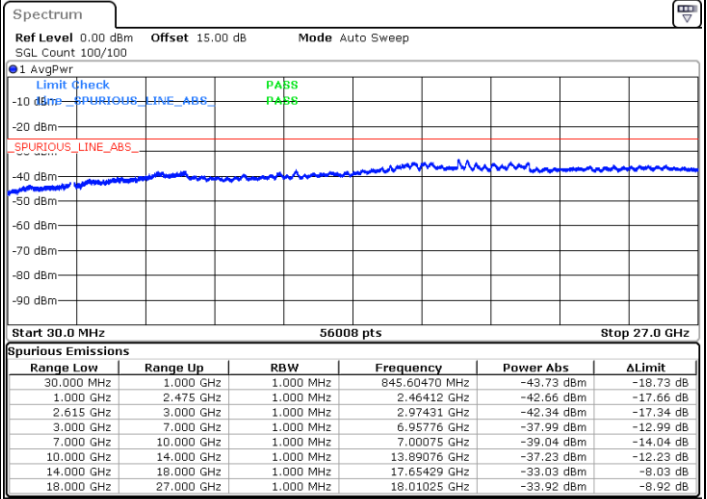

Lowest Channel / FullIRB

N/A

Date: 31.OCT.2021 11:54:26

LTE Band 7C / 20MHz+20MHz

16QAM

Middle Channel / 1RB0 and 1RB9

Middle Channel / 1RB99 and 1RB0

Date: 31.OCT.2021 12:38:13

Date: 31.OCT.2021 12:42:22

Middle Channel / FullRB

N/A

Date: 31.OCT.2021 12:34:03

LTE Band 7C / 20MHz+20MHz

16QAM

Highest Channel / 1RB0 and 1RB99

Highest Channel / 1RB99 and 1RB0

Date: 31.OCT.2021 12:16:36

Date: 31.OCT.2021 12:12:26

Highest Channel / FullIRB

N/A

Date: 31.OCT.2021 12:20:45

LTE Band 7C / 10MHz+20MHz

64QAM

Lowest Channel / 1RB0 and 1RB99

Lowest Channel / 1RB49 and 1RB0

Date: 28.OCT.2021 19:03:34

Date: 28.OCT.2021 18:57:23

Lowest Channel / FullIRB

N/A

Date: 28.OCT.2021 19:04:49

LTE Band 7C / 10MHz+20MHz

64QAM