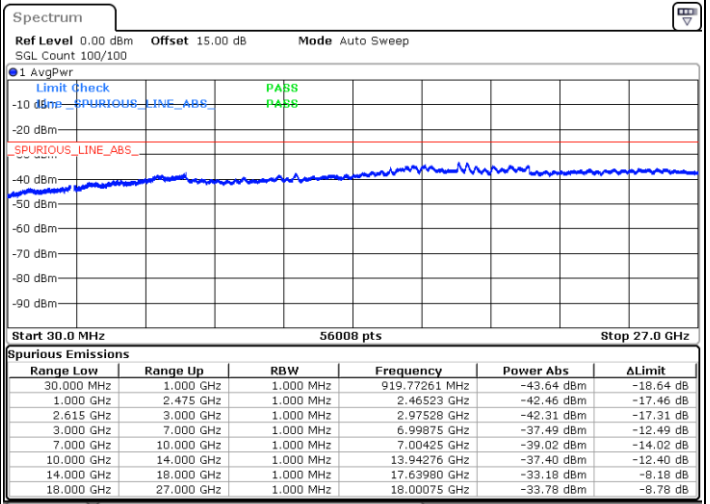

N/A

Date: 31.OCT.2021 11:27:55

LTE Band 7C / 20MHz+20MHz

16QAM

Lowest Channel / 1RB0 and 1RB99

Lowest Channel / 1RB99 and 1RB0

Date: 31.OCT.2021 11:50:16

Date: 31.OCT.2021 11:46:07

Lowest Channel / FullIRB

N/A

Date: 31.OCT.2021 11:54:26

LTE Band 7C / 20MHz+20MHz

16QAM

Middle Channel / 1RB0 and 1RB9

Middle Channel / 1RB99 and 1RB0

Date: 31.OCT.2021 12:38:13

Date: 31.OCT.2021 12:42:22

Middle Channel / FullRB

N/A

Date: 31.OCT.2021 12:34:03

LTE Band 7C / 20MHz+20MHz

16QAM

Highest Channel / 1RB0 and 1RB99

Highest Channel / 1RB99 and 1RB0

Date: 31.OCT.2021 12:16:36

Date: 31.OCT.2021 12:12:26

Highest Channel / FullIRB

N/A

Date: 31.OCT.2021 12:20:45

LTE Band 7C / 10MHz+20MHz

64QAM

Lowest Channel / 1RB0 and 1RB99