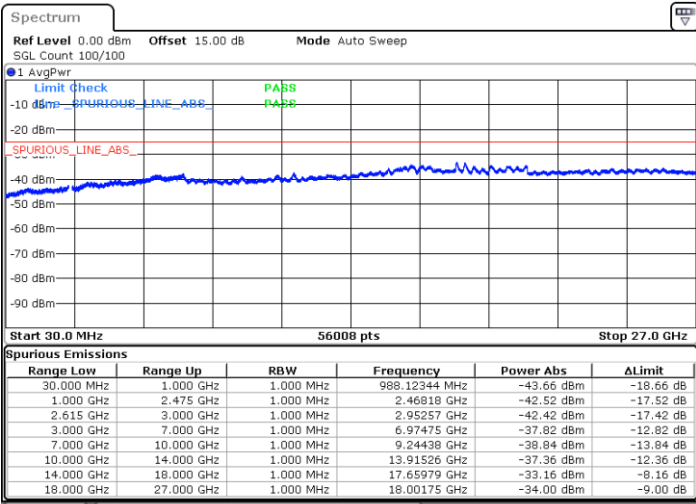

LTE Band 7C / 15MHz+15MHz

16QAM

Highest Channel / 1RB0 and 1RB74

Highest Channel / 1RB74 and 1RB0

Date: 31.OCT.2021 15:34:55

Date: 31.OCT.2021 15:29:55

Highest Channel / FullIRB

N/A

Date: 31.OCT.2021 15:39:55

LTE Band 7C / 15MHz+20MHz

16QAM

Lowest Channel / 1RB0 and 1RB99

Lowest Channel / 1RB74 and 1RB0

Date: 31.OCT.2021 08:45:17

Date: 31.OCT.2021 08:40:16

Lowest Channel / FullIRB

N/A

Date: 31.OCT.2021 08:50:28

LTE Band 7C / 15MHz+20MHz

16QAM

Middle Channel / 1RB0 and 1RB99

Middle Channel / 1RB74 and 1RB0

Date: 31.OCT.2021 09:16:09

Date: 31.OCT.2021 09:20:44

Middle Channel / FullIRB

N/A

Date: 31.OCT.2021 09:11:34

LTE Band 7C / 15MHz+20MHz

16QAM

Highest Channel / 1RB0 and 1RB99

Highest Channel / 1RB74 and 1RB0

Date: 31.OCT.2021 09:56:18