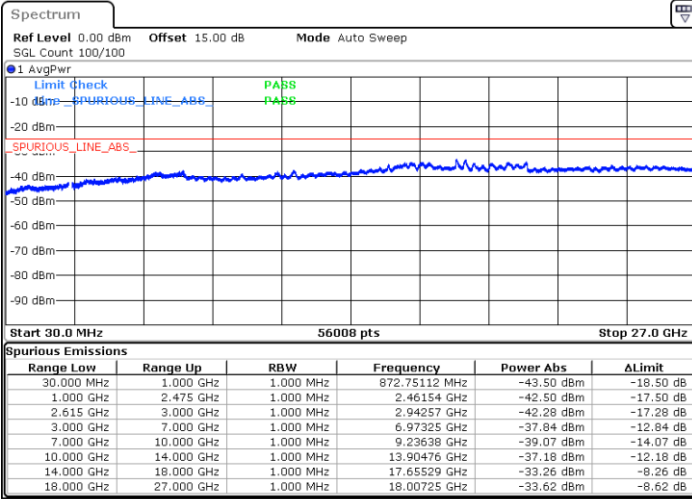

Middle Channel / FullIRB

N/A

Date: 31.OCT.2021 09:11:34

LTE Band 7C / 15MHz+20MHz

16QAM

Highest Channel / 1RB0 and 1RB99

Highest Channel / 1RB74 and 1RB0

Date: 31.OCT.2021 09:56:18

Date: 31.OCT.2021 09:50:23

Highest Channel / FullIRB

N/A

Date: 31.OCT.2021 10:01:54

LTE Band 7C / 20MHz+10MHz

16QAM

Lowest Channel / 1RB0 and 1RB49

Lowest Channel / 1RB99 and 1RB0

Date: 28.OCT.2021 21:03:01

Date: 28.OCT.2021 20:59:39

Lowest Channel / FullIRB

N/A

Date: 28.OCT.2021 21:06:23

LTE Band 7C / 20MHz+10MHz

16QAM

Middle Channel / 1RB0 and 1RB49