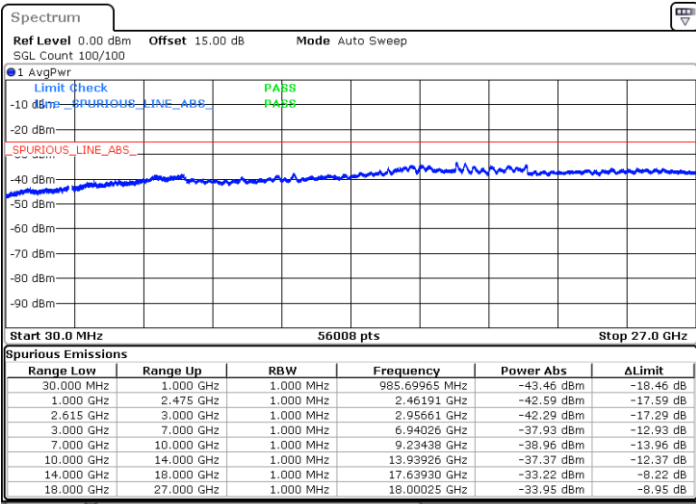

N/A

Date: 31.OCT.2021 11:27:55

LTE Band 7C / 20MHz+20MHz

16QAM

Lowest Channel / 1RB0 and 1RB99

Lowest Channel / 1RB99 and 1RB0

Date: 31.OCT.2021 11:50:16

Date: 31.OCT.2021 11:46:07

Lowest Channel / FullIRB

N/A

Date: 31.OCT.2021 11:54:26

LTE Band 7C / 20MHz+20MHz

16QAM

Middle Channel / 1RB0 and 1RB9

Middle Channel / 1RB99 and 1RB0

Date: 31.OCT.2021 12:38:13

Date: 31.OCT.2021 12:42:22

Middle Channel / FullRB

N/A

Date: 31.OCT.2021 12:34:03

LTE Band 7C / 20MHz+20MHz

16QAM

Highest Channel / 1RB0 and 1RB99

Highest Channel / 1RB99 and 1RB0

Date: 31.OCT.2021 12:16:36

Date: 31.OCT.2021 12:12:26

Highest Channel / FullIRB

N/A

Date: 31.OCT.2021 12:20:45

LTE Band 7C / 10MHz+20MHz

64QAM

Lowest Channel / 1RB0 and 1RB99