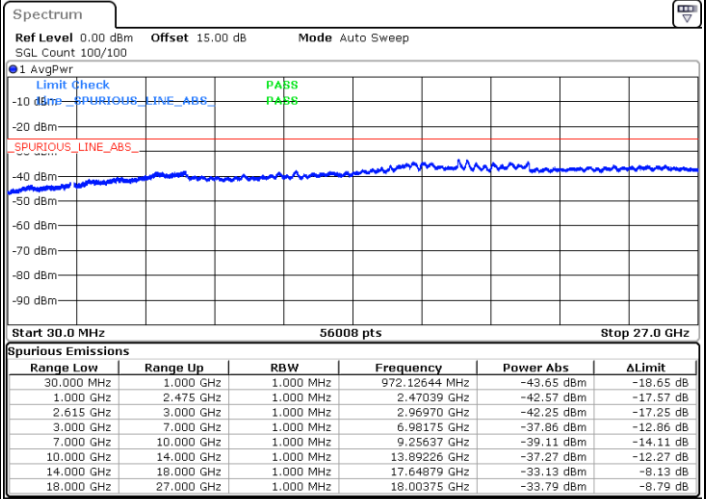

Date: 31.OCT.2021 12:16:36

Date: 31.OCT.2021 12:12:26

Highest Channel / FullIRB

N/A

Date: 31.OCT.2021 12:20:45

LTE Band 7C / 10MHz+20MHz

64QAM

Lowest Channel / 1RB0 and 1RB99

Lowest Channel / 1RB49 and 1RB0

Date: 28.OCT.2021 19:03:34

Date: 28.OCT.2021 18:57:23

Lowest Channel / FullIRB

N/A

Date: 28.OCT.2021 19:04:49

LTE Band 7C / 10MHz+20MHz

64QAM

MiddleChannel / 1RB0 and 1RB99

Middle Channel / 1RB49 and 1RB0

Date: 31.OCT.2021 14:23:26

Date: 31.OCT.2021 14:34:20

Middle Channel / FullIRB

N/A

Date: 31.OCT.2021 14:21:45

LTE Band 7C / 10MHz+20MHz

64QAM

Highest Channel / 1RB0 and 1RB99

Highest Channel / 1RB49 and 1RB0

Date: 28.OCT.2021 19:58:16

Date: 28.OCT.2021 19:57:09

Highest Channel / FullIRB

N/A

Date: 28.OCT.2021 20:03:53