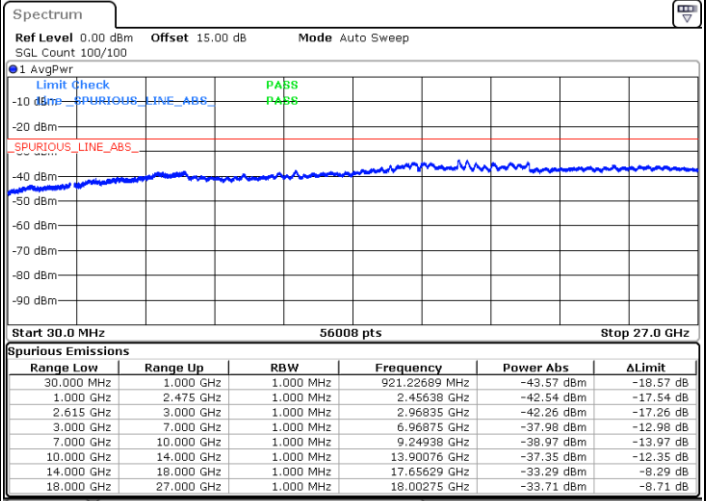

Date: 31.OCT.2021 12:42:22

Middle Channel / FullRB

N/A

Date: 31.OCT.2021 12:34:03

LTE Band 7C / 20MHz+20MHz

16QAM

Highest Channel / 1RB0 and 1RB99

Highest Channel / 1RB99 and 1RB0

Date: 31.OCT.2021 12:16:36

Date: 31.OCT.2021 12:12:26

Highest Channel / FullIRB

N/A

Date: 31.OCT.2021 12:20:45

LTE Band 7C / 10MHz+20MHz

64QAM

Lowest Channel / 1RB0 and 1RB99

Lowest Channel / 1RB49 and 1RB0

Date: 28.OCT.2021 19:03:34

Date: 28.OCT.2021 18:57:23

Lowest Channel / FullIRB

N/A

Date: 28.OCT.2021 19:04:49

LTE Band 7C / 10MHz+20MHz

64QAM

MiddleChannel / 1RB0 and 1RB99

Middle Channel / 1RB49 and 1RB0

Date: 31.OCT.2021 14:23:26

Date: 31.OCT.2021 14:34:20

Middle Channel / FullIRB

N/A

Date: 31.OCT.2021 14:21:45

LTE Band 7C / 10MHz+20MHz