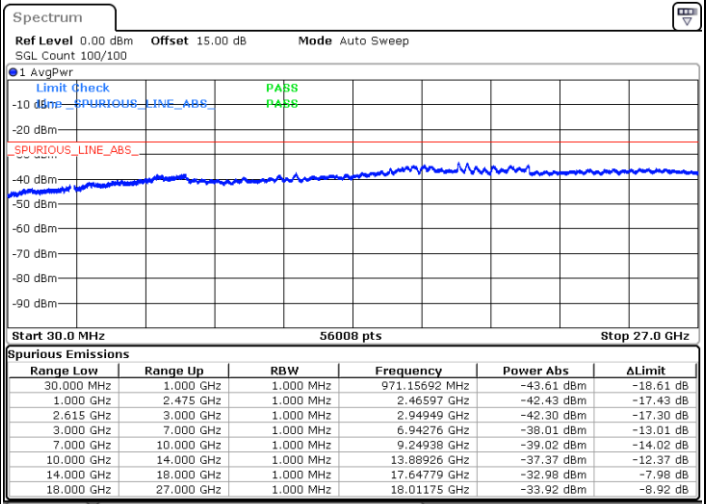

N/A

Date: 31.OCT.2021 08:50:28

LTE Band 7C / 15MHz+20MHz

16QAM

Middle Channel / 1RB0 and 1RB99

Middle Channel / 1RB74 and 1RB0

Date: 31.OCT.2021 09:16:09

Date: 31.OCT.2021 09:20:44

Middle Channel / FullIRB

N/A

Date: 31.OCT.2021 09:11:34

LTE Band 7C / 15MHz+20MHz

16QAM

Highest Channel / 1RB0 and 1RB99

Highest Channel / 1RB74 and 1RB0

Date: 31.OCT.2021 09:56:18

Date: 31.OCT.2021 09:50:23

Highest Channel / FullIRB

N/A

Date: 31.OCT.2021 10:01:54

LTE Band 7C / 20MHz+10MHz

16QAM

Lowest Channel / 1RB0 and 1RB49

Lowest Channel / 1RB99 and 1RB0

Date: 28.OCT.2021 21:03:01

Date: 28.OCT.2021 20:59:39

Lowest Channel / FullIRB

N/A

Date: 28.OCT.2021 21:06:23

LTE Band 7C / 20MHz+10MHz

16QAM

Middle Channel / 1RB0 and 1RB49