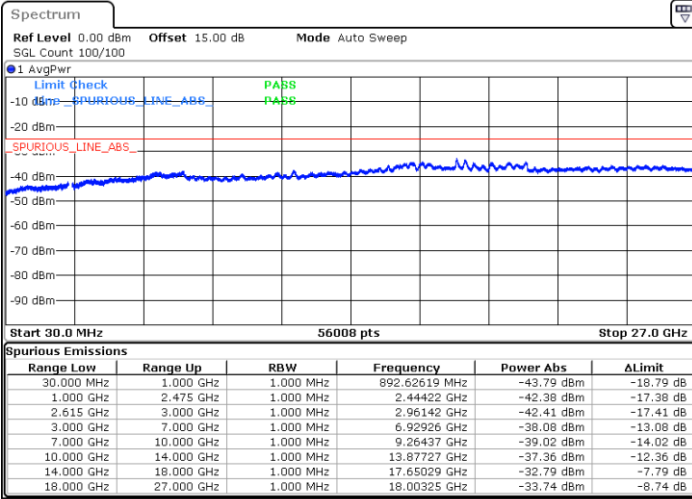

Date: 31.OCT.2021 13:01:11

Lowest Channel / FullIRB

N/A

Date: 31.OCT.2021 13:09:30

LTE Band 7C / 15MHz+10MHz

16QAM

Middle Channel / 1RB0 and 1RB49

Middle Channel / 1RB74 and 1RB0

Date: 31.OCT.2021 13:23:33

Date: 31.OCT.2021 13:27:42

Middle Channel / FullIRB

N/A

Date: 31.OCT.2021 13:19:23

LTE Band 7C / 15MHz+10MHz

16QAM

Highest Channel / 1RB0 and 1RB49

Highest Channel / 1RB74 and 1RB0

Date: 31.OCT.2021 13:51:54

Date: 31.OCT.2021 13:47:27

Highest Channel / FullIRB

N/A

Date: 31.OCT.2021 13:56:05

LTE Band 7C / 15MHz+15MHz

16QAM

Lowest Channel / 1RB0 and 1RB74

Lowest Channel / 1RB74 and 1RB0

Date: 29.OCT.2021 10:33:02

Date: 29.OCT.2021 10:29:19

Lowest Channel / FullIRB

N/A

Date: 29.OCT.2021 10:36:45

LTE Band 7C / 15MHz+15MHz