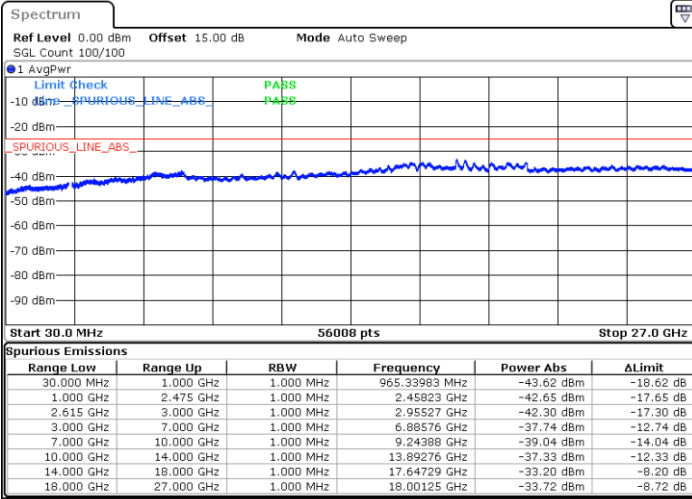

Date: 31.OCT.2021 12:16:36

Date: 31.OCT.2021 12:12:26

Highest Channel / FullIRB

N/A

Date: 31.OCT.2021 12:20:45

LTE Band 7C / 10MHz+20MHz

64QAM

Lowest Channel / 1RB0 and 1RB99

Lowest Channel / 1RB49 and 1RB0

Date: 28.OCT.2021 19:03:34

Date: 28.OCT.2021 18:57:23

Lowest Channel / FullIRB

N/A

Date: 28.OCT.2021 19:04:49

LTE Band 7C / 10MHz+20MHz

64QAM

MiddleChannel / 1RB0 and 1RB99

Middle Channel / 1RB49 and 1RB0

Date: 31.OCT.2021 14:23:26

Date: 31.OCT.2021 14:34:20

Middle Channel / FullIRB

N/A

Date: 31.OCT.2021 14:21:45

LTE Band 7C / 10MHz+20MHz

64QAM

Highest Channel / 1RB0 and 1RB99

Highest Channel / 1RB49 and 1RB0

Date: 28.OCT.2021 19:58:16

Date: 28.OCT.2021 19:57:09

Highest Channel / FullIRB

N/A

Date: 28.OCT.2021 20:03:53