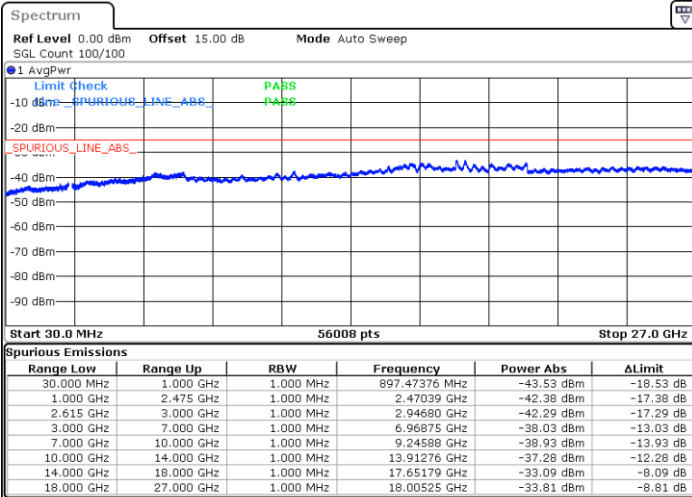

Date: 31.OCT.2021 13:23:33

Date: 31.OCT.2021 13:27:42

Middle Channel / FullIRB

N/A

Date: 31.OCT.2021 13:19:23

LTE Band 7C / 15MHz+10MHz

16QAM

Highest Channel / 1RB0 and 1RB49

Highest Channel / 1RB74 and 1RB0

Date: 31.OCT.2021 13:51:54

Date: 31.OCT.2021 13:47:27

Highest Channel / FullIRB

N/A

Date: 31.OCT.2021 13:56:05

LTE Band 7C / 15MHz+15MHz

16QAM

Lowest Channel / 1RB0 and 1RB74

Lowest Channel / 1RB74 and 1RB0

Date: 29.OCT.2021 10:33:02

Date: 29.OCT.2021 10:29:19

Lowest Channel / FullIRB

N/A

Date: 29.OCT.2021 10:36:45

LTE Band 7C / 15MHz+15MHz