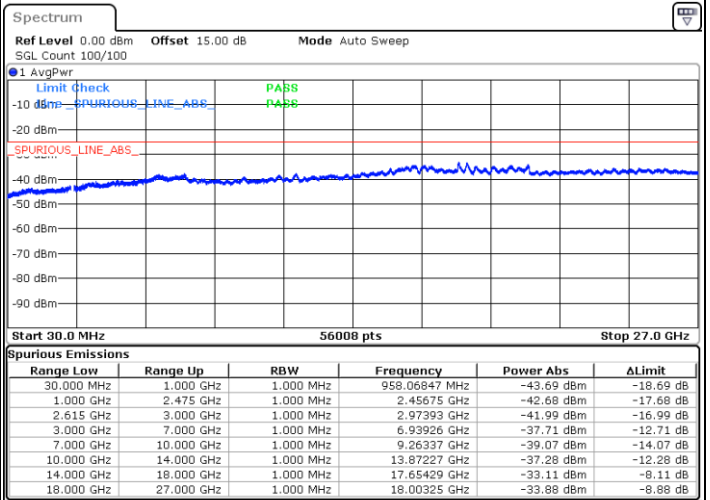

N/A

Date: 31.OCT.2021 14:20:05

LTE Band 7C / 10MHz+20MHz

16QAM

Highest Channel / 1RB0 and 1RB99

Highest Channel / 1RB49 and 1RB0

Date: 28.OCT.2021 19:59:24

Date: 28.OCT.2021 19:56:01

Highest Channel / FullIRB

N/A

Date: 28.OCT.2021 20:02:46

LTE Band 7C / 15MHz+10MHz

16QAM

Lowest Channel / 1RB0 and 1RB49

Lowest Channel / 1RB74 and 1RB0

Date: 31.OCT.2021 13:05:20

Date: 31.OCT.2021 13:01:11

Lowest Channel / FullIRB

N/A

Date: 31.OCT.2021 13:09:30

LTE Band 7C / 15MHz+10MHz

16QAM

Middle Channel / 1RB0 and 1RB49

Middle Channel / 1RB74 and 1RB0

Date: 31.OCT.2021 13:23:33

Date: 31.OCT.2021 13:27:42

Middle Channel / FullIRB

N/A

Date: 31.OCT.2021 13:19:23

LTE Band 7C / 15MHz+10MHz

16QAM

Highest Channel / 1RB0 and 1RB49