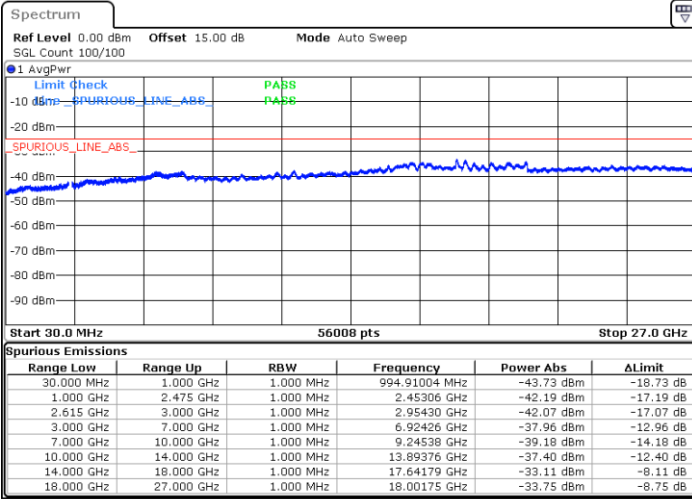

Date: 31.OCT.2021 10:48:14

LTE Band 7C / 20MHz+15MHz

16QAM

Highest Channel / 1RB0 and 1RB74

Highest Channel / 1RB99 and 1RB0

Date: 31.OCT.2021 11:23:46

Date: 31.OCT.2021 11:19:10

Highest Channel / FullIRB

N/A

Date: 31.OCT.2021 11:27:55

LTE Band 7C / 20MHz+20MHz

16QAM

Lowest Channel / 1RB0 and 1RB99

Lowest Channel / 1RB99 and 1RB0

Date: 31.OCT.2021 11:50:16

Date: 31.OCT.2021 11:46:07

Lowest Channel / FullIRB

N/A

Date: 31.OCT.2021 11:54:26

LTE Band 7C / 20MHz+20MHz

16QAM

Middle Channel / 1RB0 and 1RB9

Middle Channel / 1RB99 and 1RB0

Date: 31.OCT.2021 12:38:13