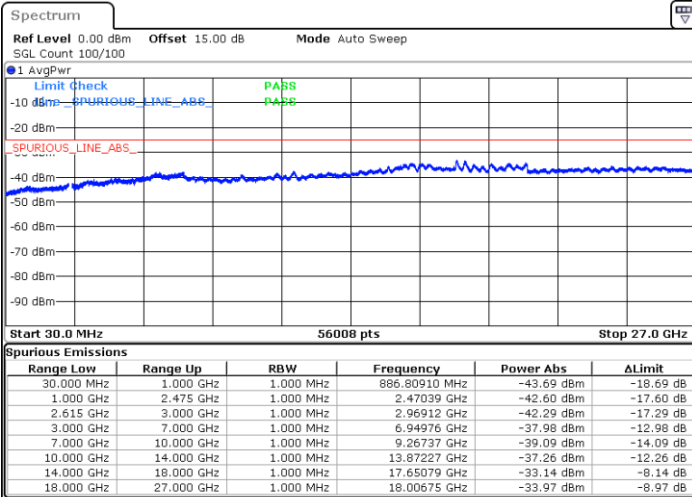

Lowest Channel / 1RB49 and 1RB0

Date: 28.OCT.2021 19:03:34

Date: 28.OCT.2021 18:57:23

Lowest Channel / FullIRB

N/A

Date: 28.OCT.2021 19:04:49

LTE Band 7C / 10MHz+20MHz

64QAM

MiddleChannel / 1RB0 and 1RB99

Middle Channel / 1RB49 and 1RB0

Date: 31.OCT.2021 14:23:26

Date: 31.OCT.2021 14:34:20

Middle Channel / FullIRB

N/A

Date: 31.OCT.2021 14:21:45

LTE Band 7C / 10MHz+20MHz

64QAM

Highest Channel / 1RB0 and 1RB99

Highest Channel / 1RB49 and 1RB0

Date: 28.OCT.2021 19:58:16

Date: 28.OCT.2021 19:57:09

Highest Channel / FullIRB

N/A

Date: 28.OCT.2021 20:03:53

LTE Band 7C / 15MHz+10MHz

64QAM

Lowest Channel / 1RB0 and 1RB49

Lowest Channel / 1RB74 and 1RB0

Date: 31.OCT.2021 13:06:43

Date: 31.OCT.2021 12:59:48

Lowest Channel / FullIRB

N/A