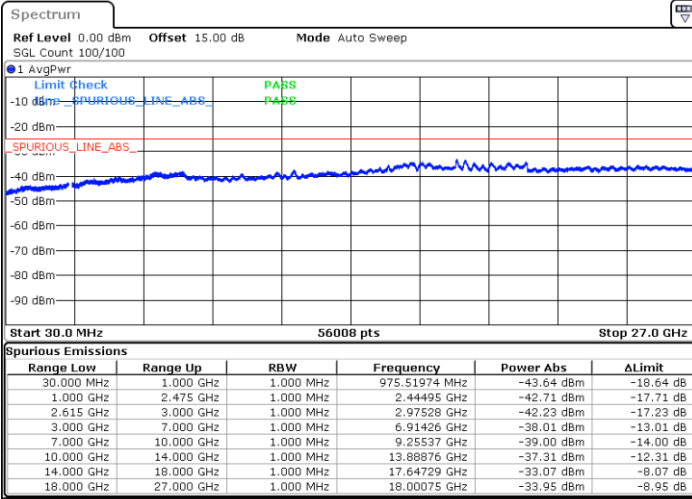

N/A

Date: 31.OCT.2021 13:20:46

LTE Band 7C / 15MHz+10MHz

64QAM

Highest Channel / 1RB0 and 1RB49

Highest Channel / 1RB74 and 1RB0

Date: 31.OCT.2021 13:50:31

Date: 31.OCT.2021 13:49:08

Highest Channel / FullIRB

N/A

Date: 31.OCT.2021 13:57:28

LTE Band 7C / 15MHz+15MHz

64QAM

Lowest Channel / 1RB0 and 1RB74

Lowest Channel / 1RB74 and 1RB0

Date: 29.OCT.2021 10:34:16

Date: 29.OCT.2021 10:28:05

Lowest Channel / FullIRB

N/A

Date: 29.OCT.2021 10:35:31

LTE Band 7C / 15MHz+15MHz

64QAM

Middle Channel / 1RB0 and 1RB74

Middle Channel / 1RB74 and 1RB0