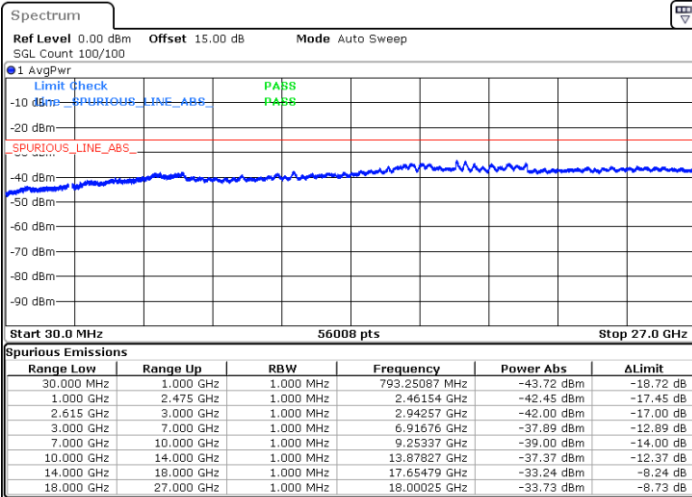

Date: 31.OCT.2021 12:16:36

Date: 31.OCT.2021 12:12:26

Highest Channel / FullIRB

N/A

Date: 31.OCT.2021 12:20:45

LTE Band 7C / 10MHz+20MHz

64QAM

Lowest Channel / 1RB0 and 1RB99

Lowest Channel / 1RB49 and 1RB0

Date: 28.OCT.2021 19:03:34

Date: 28.OCT.2021 18:57:23

Lowest Channel / FullIRB

N/A

Date: 28.OCT.2021 19:04:49

LTE Band 7C / 10MHz+20MHz

64QAM

MiddleChannel / 1RB0 and 1RB99

Middle Channel / 1RB49 and 1RB0

Date: 31.OCT.2021 14:23:26

Date: 31.OCT.2021 14:34:20

Middle Channel / FullIRB

N/A

Date: 31.OCT.2021 14:21:45

LTE Band 7C / 10MHz+20MHz

64QAM

Highest Channel / 1RB0 and 1RB99

Highest Channel / 1RB49 and 1RB0

Date: 28.OCT.2021 19:58:16

Date: 28.OCT.2021 19:57:09

Highest Channel / FullIRB

N/A

Date: 28.OCT.2021 20:03:53