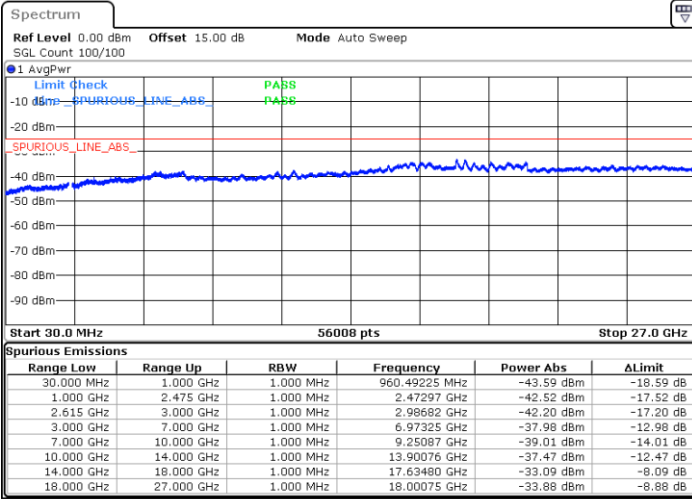

Date: 31.OCT.2021 12:16:36

Date: 31.OCT.2021 12:12:26

Highest Channel / FullIRB

N/A

Date: 31.OCT.2021 12:20:45

LTE Band 7C / 10MHz+20MHz

64QAM

Lowest Channel / 1RB0 and 1RB99

Lowest Channel / 1RB49 and 1RB0

Date: 28.OCT.2021 19:03:34

Date: 28.OCT.2021 18:57:23

Lowest Channel / FullIRB

N/A

Date: 28.OCT.2021 19:04:49

LTE Band 7C / 10MHz+20MHz

64QAM

MiddleChannel / 1RB0 and 1RB99

Middle Channel / 1RB49 and 1RB0

Date: 31.OCT.2021 14:23:26

Date: 31.OCT.2021 14:34:20

Middle Channel / FullIRB

N/A

Date: 31.OCT.2021 14:21:45

LTE Band 7C / 10MHz+20MHz