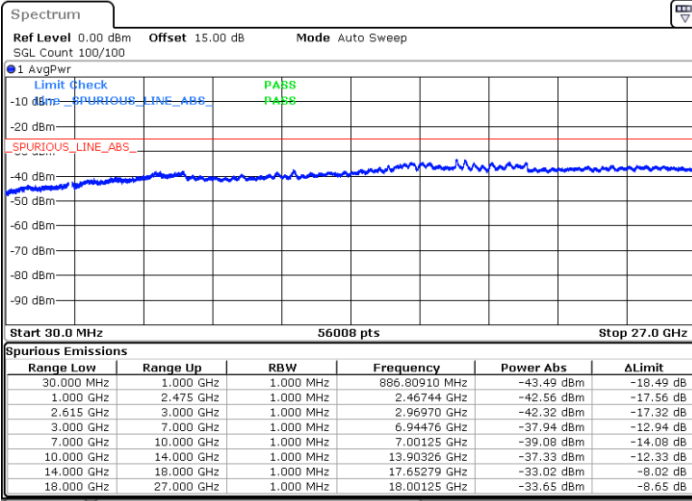

LTE Band 7C / 15MHz+15MHz

16QAM

Middle Channel / 1RB0 and 1RB74

Middle Channel / 1RB74 and 1RB0

Date: 31.OCT.2021 14:56:17