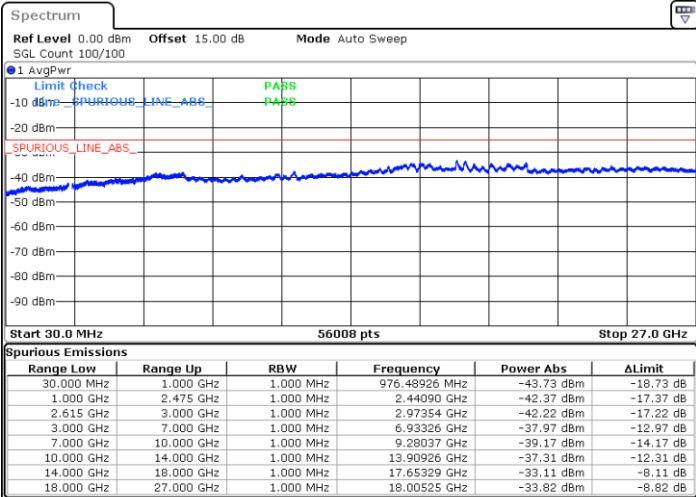

Date: 31.OCT.2021 15:39:55

LTE Band 7C / 15MHz+20MHz

16QAM

Lowest Channel / 1RB0 and 1RB99

Lowest Channel / 1RB74 and 1RB0

Date: 31.OCT.2021 08:45:17

Date: 31.OCT.2021 08:40:16

Lowest Channel / FullIRB

N/A

Date: 31.OCT.2021 08:50:28

LTE Band 7C / 15MHz+20MHz

16QAM

Middle Channel / 1RB0 and 1RB99

Middle Channel / 1RB74 and 1RB0

Date: 31.OCT.2021 09:16:09

Date: 31.OCT.2021 09:20:44

Middle Channel / FullIRB

N/A

Date: 31.OCT.2021 09:11:34

LTE Band 7C / 15MHz+20MHz

16QAM

Highest Channel / 1RB0 and 1RB99

Highest Channel / 1RB74 and 1RB0

Date: 31.OCT.2021 09:56:18

Date: 31.OCT.2021 09:50:23

Highest Channel / FullIRB

N/A

Date: 31.OCT.2021 10:01:54

LTE Band 7C / 20MHz+10MHz

16QAM

Lowest Channel / 1RB0 and 1RB49

Lowest Channel / 1RB99 and 1RB0