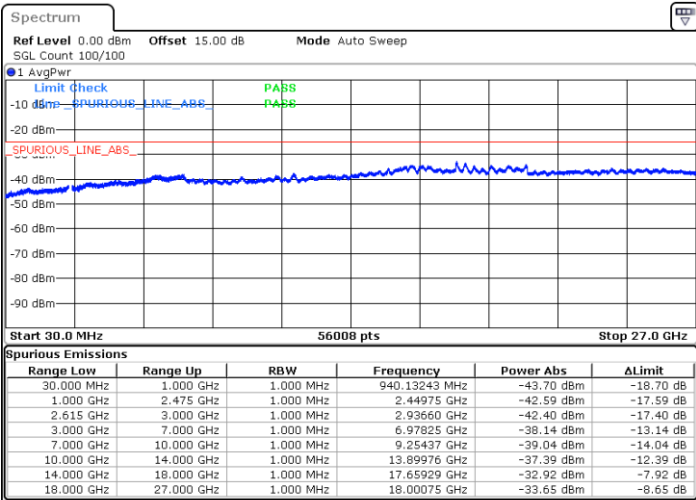

N/A

Date: 31.OCT.2021 14:20:05

LTE Band 7C / 10MHz+20MHz

16QAM

Highest Channel / 1RB0 and 1RB99

Highest Channel / 1RB49 and 1RB0

Date: 28.OCT.2021 19:59:24

Date: 28.OCT.2021 19:56:01

Highest Channel / FullIRB

N/A

Date: 28.OCT.2021 20:02:46

LTE Band 7C / 15MHz+10MHz

16QAM

Lowest Channel / 1RB0 and 1RB49

Lowest Channel / 1RB74 and 1RB0

Date: 31.OCT.2021 13:05:20

Date: 31.OCT.2021 13:01:11

Lowest Channel / FullIRB

N/A

Date: 31.OCT.2021 13:09:30

LTE Band 7C / 15MHz+10MHz

16QAM

Middle Channel / 1RB0 and 1RB49

Middle Channel / 1RB74 and 1RB0

Date: 31.OCT.2021 13:23:33

Date: 31.OCT.2021 13:27:42

Middle Channel / FullIRB

N/A

Date: 31.OCT.2021 13:19:23

LTE Band 7C / 15MHz+10MHz

16QAM

Highest Channel / 1RB0 and 1RB49