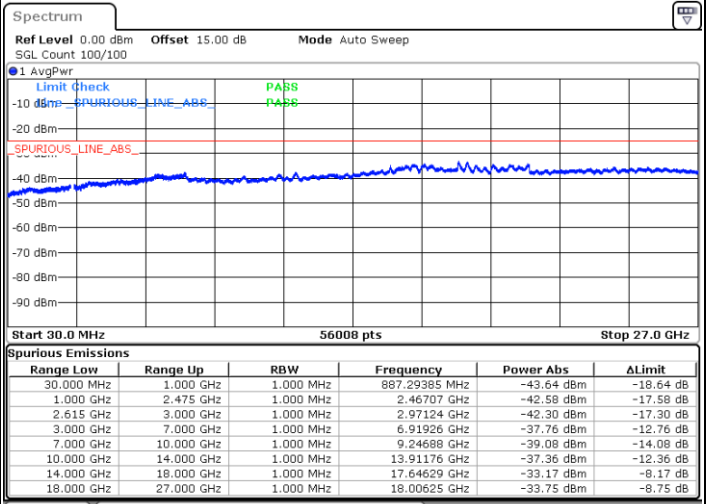

Lowest Channel / 1RB0 and 1RB74

Lowest Channel / 1RB74 and 1RB0

Date: 29.OCT.2021 10:33:02

Date: 29.OCT.2021 10:29:19

Lowest Channel / FullIRB

N/A

Date: 29.OCT.2021 10:36:45

LTE Band 7C / 15MHz+15MHz

16QAM

Middle Channel / 1RB0 and 1RB74

Middle Channel / 1RB74 and 1RB0

Date: 31.OCT.2021 14:56:17

Date: 31.OCT.2021 15:01:17

Middle Channel / FullIRB

N/A

Date: 31.OCT.2021 14:51:16

LTE Band 7C / 15MHz+15MHz

16QAM

Highest Channel / 1RB0 and 1RB74

Highest Channel / 1RB74 and 1RB0

Date: 31.OCT.2021 15:34:55

Date: 31.OCT.2021 15:29:55

Highest Channel / FullIRB

N/A

Date: 31.OCT.2021 15:39:55

LTE Band 7C / 15MHz+20MHz

16QAM

Lowest Channel / 1RB0 and 1RB99

Lowest Channel / 1RB74 and 1RB0

Date: 31.OCT.2021 08:45:17

Date: 31.OCT.2021 08:40:16

Lowest Channel / FullIRB