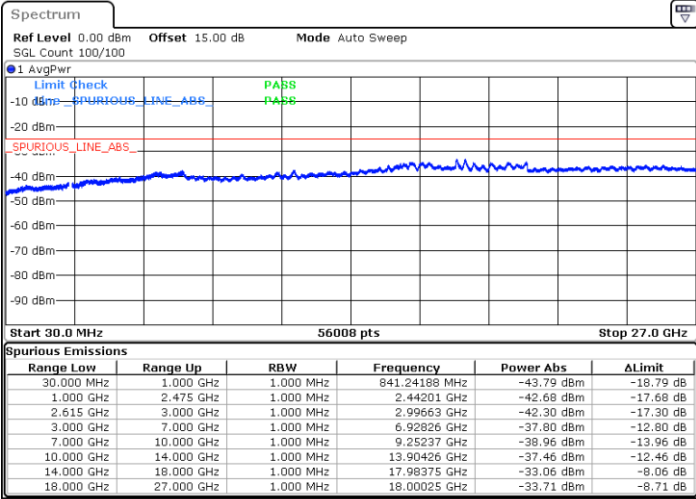

Date: 31.OCT.2021 15:39:55

LTE Band 7C / 15MHz+20MHz

16QAM

Lowest Channel / 1RB0 and 1RB99

Lowest Channel / 1RB74 and 1RB0

Date: 31.OCT.2021 08:45:17

Date: 31.OCT.2021 08:40:16

Lowest Channel / FullIRB

N/A

Date: 31.OCT.2021 08:50:28

LTE Band 7C / 15MHz+20MHz

16QAM

Middle Channel / 1RB0 and 1RB99

Middle Channel / 1RB74 and 1RB0

Date: 31.OCT.2021 09:16:09

Date: 31.OCT.2021 09:20:44

Middle Channel / FullIRB

N/A

Date: 31.OCT.2021 09:11:34

LTE Band 7C / 15MHz+20MHz

16QAM

Highest Channel / 1RB0 and 1RB99

Highest Channel / 1RB74 and 1RB0

Date: 31.OCT.2021 09:56:18

Date: 31.OCT.2021 09:50:23

Highest Channel / FullIRB

N/A

Date: 31.OCT.2021 10:01:54

LTE Band 7C / 20MHz+10MHz

16QAM

Lowest Channel / 1RB0 and 1RB49

Lowest Channel / 1RB99 and 1RB0