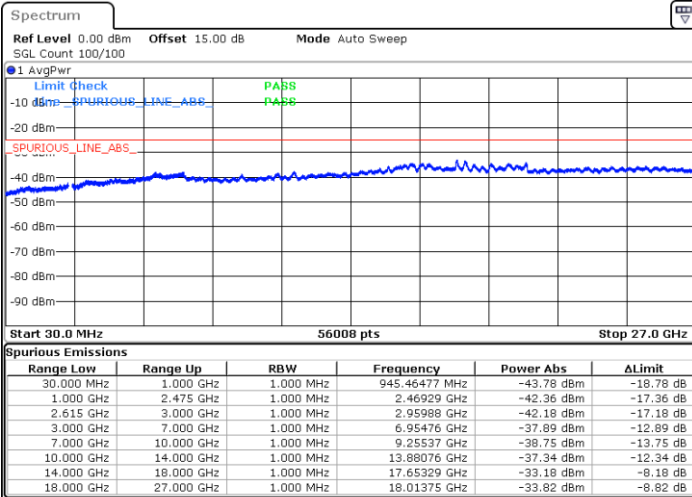

Middle Channel / 1RB99 and 1RB0

Date: 31.OCT.2021 15:56:29

Date: 31.OCT.2021 16:01:29

Middle Channel / FullIRB

N/A

Date: 31.OCT.2021 15:51:28

LTE Band 7C / 20MHz+10MHz

16QAM

Highest Channel / 1RB0 and 1RB49

Highest Channel / 1RB99 and 1RB0

Date: 31.OCT.2021 16:38:59

Date: 31.OCT.2021 16:33:58

Highest Channel / FullIRB

N/A

Date: 31.OCT.2021 16:44:00

LTE Band 7C / 20MHz+15MHz

16QAM

Lowest Channel / 1RB0 and 1RB74

Lowest Channel / 1RB99 and 1RB0

Date: 31.OCT.2021 10:29:38

Date: 31.OCT.2021 10:24:53

Lowest Channel / FullIRB

N/A

Date: 31.OCT.2021 10:34:13