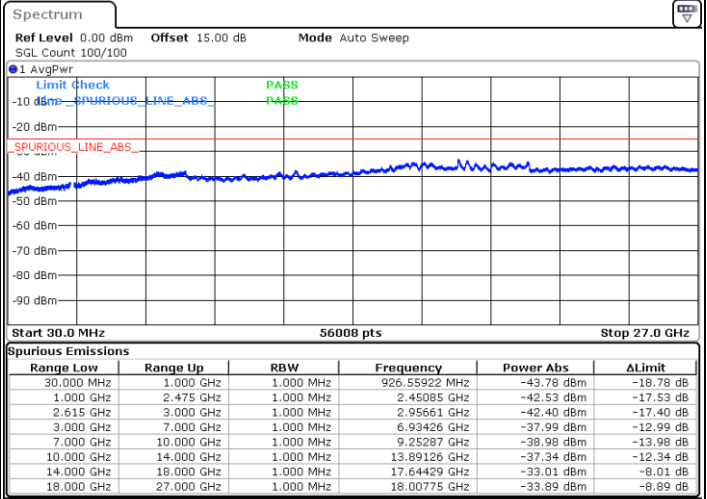

N/A

Date: 31.OCT.2021 13:20:46

LTE Band 7C / 15MHz+10MHz

64QAM

Highest Channel / 1RB0 and 1RB49

Highest Channel / 1RB74 and 1RB0

Date: 31.OCT.2021 13:50:31

Date: 31.OCT.2021 13:49:08

Highest Channel / FullIRB

N/A

Date: 31.OCT.2021 13:57:28

LTE Band 7C / 15MHz+15MHz

64QAM

Lowest Channel / 1RB0 and 1RB74

Lowest Channel / 1RB74 and 1RB0

Date: 29.OCT.2021 10:34:16

Date: 29.OCT.2021 10:28:05

Lowest Channel / FullIRB

N/A

Date: 29.OCT.2021 10:35:31

LTE Band 7C / 15MHz+15MHz

64QAM

Middle Channel / 1RB0 and 1RB74

Middle Channel / 1RB74 and 1RB0