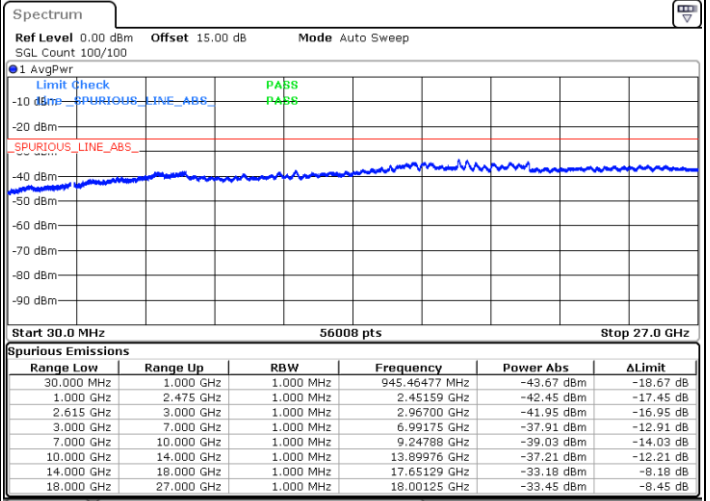

Highest Channel / 1RB0 and 1RB49

Highest Channel / 1RB99 and 1RB0

Date: 31.OCT.2021 16:38:59

Date: 31.OCT.2021 16:33:58

Highest Channel / FullIRB

N/A

Date: 31.OCT.2021 16:44:00

LTE Band 7C / 20MHz+15MHz

16QAM

Lowest Channel / 1RB0 and 1RB74

Lowest Channel / 1RB99 and 1RB0

Date: 31.OCT.2021 10:29:38

Date: 31.OCT.2021 10:24:53

Lowest Channel / FullIRB

N/A

Date: 31.OCT.2021 10:34:13

LTE Band 7C / 20MHz+15MHz

16QAM

MiddleChannel / 1RB0 and 1RB74

Middle Channel / 1RB99 and 1RB0

Date: 31.OCT.2021 10:53:39

Date: 31.OCT.2021 10:59:05

Middle Channel / FullIRB

N/A

Date: 31.OCT.2021 10:48:14

LTE Band 7C / 20MHz+15MHz

16QAM

Highest Channel / 1RB0 and 1RB74

Highest Channel / 1RB99 and 1RB0

Date: 31.OCT.2021 11:23:46

Date: 31.OCT.2021 11:19:10

Highest Channel / FullIRB