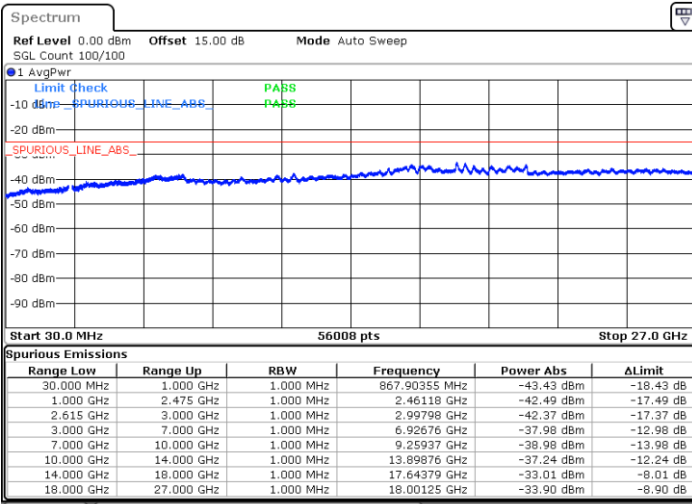

N/A

Date: 31.OCT.2021 08:50:28

LTE Band 7C / 15MHz+20MHz

16QAM

Middle Channel / 1RB0 and 1RB99

Middle Channel / 1RB74 and 1RB0

Date: 31.OCT.2021 09:16:09

Date: 31.OCT.2021 09:20:44

Middle Channel / FullIRB

N/A

Date: 31.OCT.2021 09:11:34

LTE Band 7C / 15MHz+20MHz

16QAM

Highest Channel / 1RB0 and 1RB99

Highest Channel / 1RB74 and 1RB0

Date: 31.OCT.2021 09:56:18

Date: 31.OCT.2021 09:50:23

Highest Channel / FullIRB

N/A

Date: 31.OCT.2021 10:01:54

LTE Band 7C / 20MHz+10MHz

16QAM

Lowest Channel / 1RB0 and 1RB49

Lowest Channel / 1RB99 and 1RB0

Date: 28.OCT.2021 21:03:01

Date: 28.OCT.2021 20:59:39

Lowest Channel / FullIRB

N/A

Date: 28.OCT.2021 21:06:23

LTE Band 7C / 20MHz+10MHz

16QAM

Middle Channel / 1RB0 and 1RB49