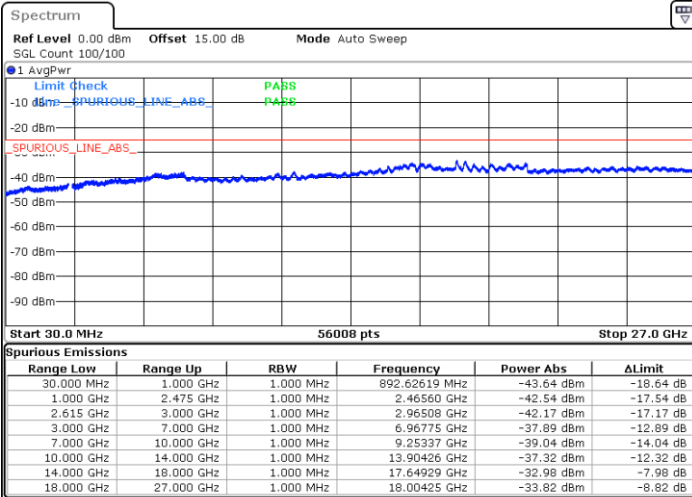

Lowest Channel / FullIRB

N/A

Date: 31.OCT.2021 11:54:26

LTE Band 7C / 20MHz+20MHz

16QAM

Middle Channel / 1RB0 and 1RB9

Middle Channel / 1RB99 and 1RB0

Date: 31.OCT.2021 12:38:13

Date: 31.OCT.2021 12:42:22

Middle Channel / FullRB

N/A

Date: 31.OCT.2021 12:34:03

LTE Band 7C / 20MHz+20MHz

16QAM

Highest Channel / 1RB0 and 1RB99

Highest Channel / 1RB99 and 1RB0

Date: 31.OCT.2021 12:16:36

Date: 31.OCT.2021 12:12:26

Highest Channel / FullIRB

N/A

Date: 31.OCT.2021 12:20:45

LTE Band 7C / 10MHz+20MHz

64QAM

Lowest Channel / 1RB0 and 1RB99

Lowest Channel / 1RB49 and 1RB0

Date: 28.OCT.2021 19:03:34

Date: 28.OCT.2021 18:57:23

Lowest Channel / FullIRB

N/A

Date: 28.OCT.2021 19:04:49

LTE Band 7C / 10MHz+20MHz

64QAM