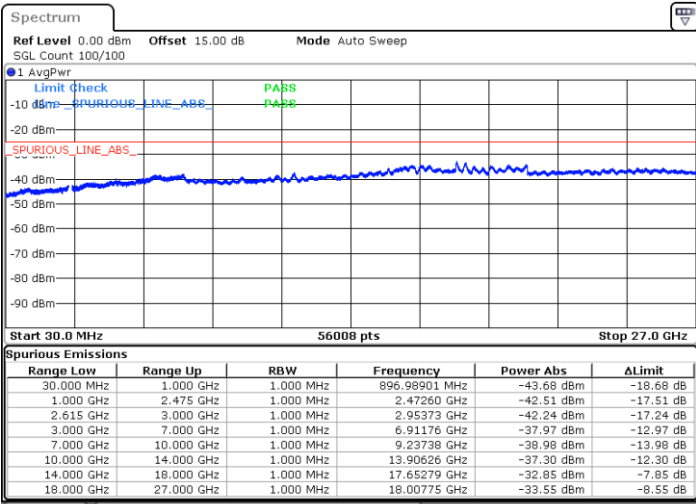

LTE Band 7C / 15MHz+10MHz

64QAM

Lowest Channel / 1RB0 and 1RB49

Lowest Channel / 1RB74 and 1RB0

Date: 31.OCT.2021 13:06:43

Date: 31.OCT.2021 12:59:48

Lowest Channel / FullIRB

N/A

Date: 31.OCT.2021 13:08:07

LTE Band 7C / 15MHz+10MHz

64QAM

Middle Channel / 1RB0 and 1RB49

Middle Channel / 1RB74 and 1RB0

Date: 31.OCT.2021 13:22:10

Date: 31.OCT.2021 13:29:05

Middle Channel / FullIRB

N/A

Date: 31.OCT.2021 13:20:46

LTE Band 7C / 15MHz+10MHz

64QAM

Highest Channel / 1RB0 and 1RB49

Highest Channel / 1RB74 and 1RB0

Date: 31.OCT.2021 13:50:31

Date: 31.OCT.2021 13:49:08

Highest Channel / FullIRB

N/A

Date: 31.OCT.2021 13:57:28

LTE Band 7C / 15MHz+15MHz

64QAM

Lowest Channel / 1RB0 and 1RB74

Lowest Channel / 1RB74 and 1RB0

Date: 29.OCT.2021 10:34:16