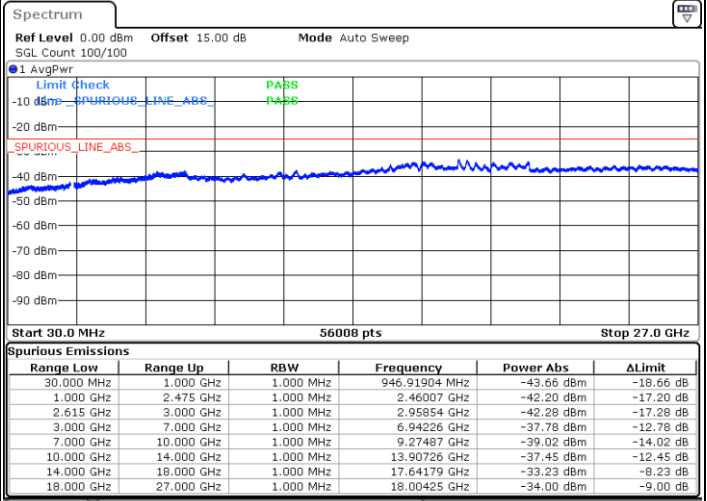

Date: 31.OCT.2021 15:01:17