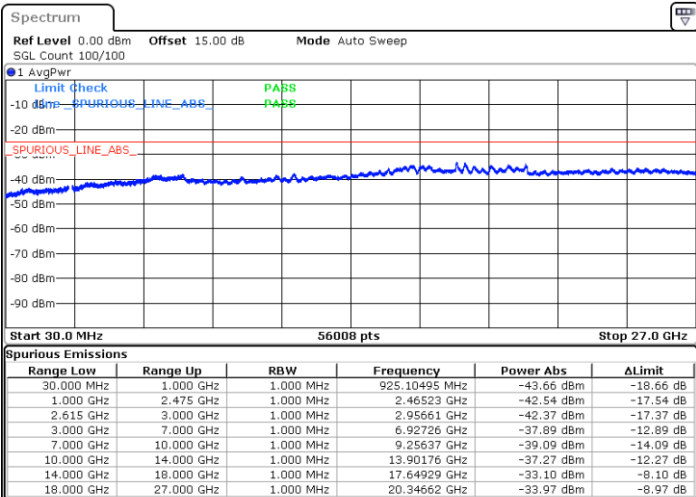

N/A

Date: 31.OCT.2021 14:20:05

LTE Band 7C / 10MHz+20MHz

16QAM

Highest Channel / 1RB0 and 1RB99

Highest Channel / 1RB49 and 1RB0

Date: 28.OCT.2021 19:59:24

Date: 28.OCT.2021 19:56:01

Highest Channel / FullIRB

N/A

Date: 28.OCT.2021 20:02:46

LTE Band 7C / 15MHz+10MHz

16QAM

Lowest Channel / 1RB0 and 1RB49

Lowest Channel / 1RB74 and 1RB0

Date: 31.OCT.2021 13:05:20

Date: 31.OCT.2021 13:01:11

Lowest Channel / FullIRB

N/A

Date: 31.OCT.2021 13:09:30

LTE Band 7C / 15MHz+10MHz

16QAM

Middle Channel / 1RB0 and 1RB49

Middle Channel / 1RB74 and 1RB0

Date: 31.OCT.2021 13:23:33

Date: 31.OCT.2021 13:27:42

Middle Channel / FullIRB

N/A

Date: 31.OCT.2021 13:19:23

LTE Band 7C / 15MHz+10MHz

16QAM

Highest Channel / 1RB0 and 1RB49