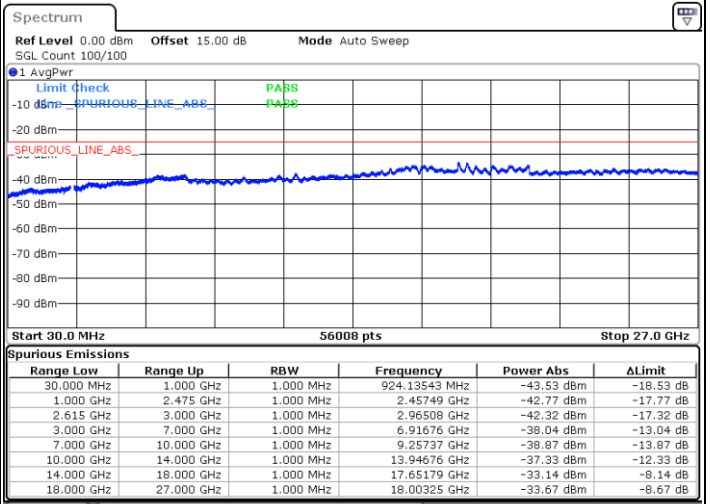

LTE Band 7C / 15MHz+10MHz

64QAM

Lowest Channel / 1RB0 and 1RB49

Lowest Channel / 1RB74 and 1RB0

Date: 31.OCT.2021 13:06:43

Date: 31.OCT.2021 12:59:48

Lowest Channel / FullIRB

N/A

Date: 31.OCT.2021 13:08:07

LTE Band 7C / 15MHz+10MHz

64QAM

Middle Channel / 1RB0 and 1RB49

Middle Channel / 1RB74 and 1RB0

Date: 31.OCT.2021 13:22:10

Date: 31.OCT.2021 13:29:05

Middle Channel / FullIRB

N/A

Date: 31.OCT.2021 13:20:46

LTE Band 7C / 15MHz+10MHz

64QAM

Highest Channel / 1RB0 and 1RB49

Highest Channel / 1RB74 and 1RB0

Date: 31.OCT.2021 13:50:31

Date: 31.OCT.2021 13:49:08

Highest Channel / FullIRB

N/A

Date: 31.OCT.2021 13:57:28

LTE Band 7C / 15MHz+15MHz

64QAM

Lowest Channel / 1RB0 and 1RB74

Lowest Channel / 1RB74 and 1RB0

Date: 29.OCT.2021 10:34:16