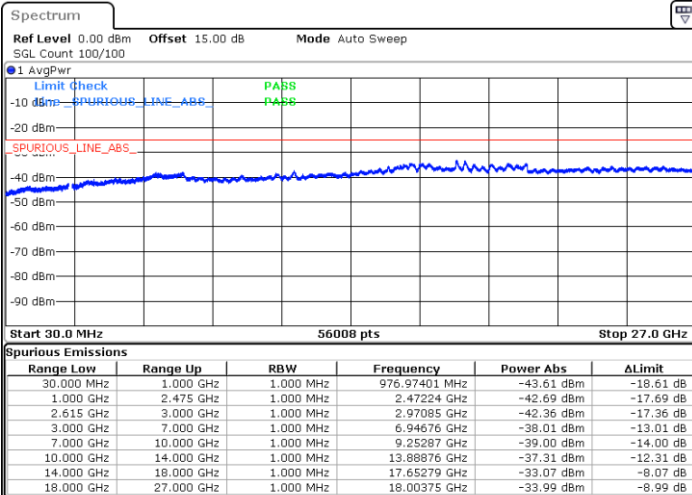

Middle Channel / FullIRB

N/A

Date: 31.OCT.2021 09:11:34

LTE Band 7C / 15MHz+20MHz

16QAM

Highest Channel / 1RB0 and 1RB99

Highest Channel / 1RB74 and 1RB0

Date: 31.OCT.2021 09:56:18

Date: 31.OCT.2021 09:50:23

Highest Channel / FullIRB

N/A

Date: 31.OCT.2021 10:01:54

LTE Band 7C / 20MHz+10MHz

16QAM

Lowest Channel / 1RB0 and 1RB49

Lowest Channel / 1RB99 and 1RB0

Date: 28.OCT.2021 21:03:01

Date: 28.OCT.2021 20:59:39

Lowest Channel / FullIRB

N/A

Date: 28.OCT.2021 21:06:23

LTE Band 7C / 20MHz+10MHz

16QAM

Middle Channel / 1RB0 and 1RB49

Middle Channel / 1RB99 and 1RB0

Date: 31.OCT.2021 15:56:29

Date: 31.OCT.2021 16:01:29

Middle Channel / FullIRB

N/A

Date: 31.OCT.2021 15:51:28

LTE Band 7C / 20MHz+10MHz

16QAM