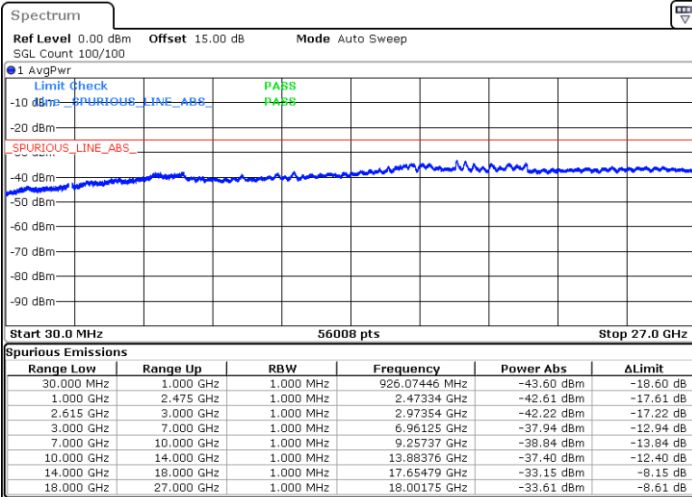

Middle Channel / FullIRB

N/A

Date: 31.OCT.2021 14:52:57