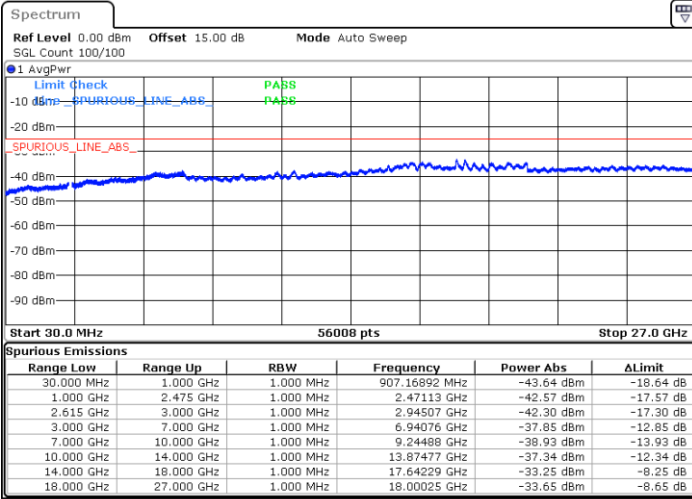

Lowest Channel / FullIRB

N/A

Date: 31.OCT.2021 11:54:26

LTE Band 7C / 20MHz+20MHz

16QAM

Middle Channel / 1RB0 and 1RB9

Middle Channel / 1RB99 and 1RB0

Date: 31.OCT.2021 12:38:13

Date: 31.OCT.2021 12:42:22

Middle Channel / FullRB

N/A

Date: 31.OCT.2021 12:34:03

LTE Band 7C / 20MHz+20MHz

16QAM

Highest Channel / 1RB0 and 1RB99

Highest Channel / 1RB99 and 1RB0

Date: 31.OCT.2021 12:16:36

Date: 31.OCT.2021 12:12:26

Highest Channel / FullIRB

N/A

Date: 31.OCT.2021 12:20:45

LTE Band 7C / 10MHz+20MHz

64QAM

Lowest Channel / 1RB0 and 1RB99

Lowest Channel / 1RB49 and 1RB0

Date: 28.OCT.2021 19:03:34

Date: 28.OCT.2021 18:57:23

Lowest Channel / FullIRB

N/A

Date: 28.OCT.2021 19:04:49

LTE Band 7C / 10MHz+20MHz

64QAM