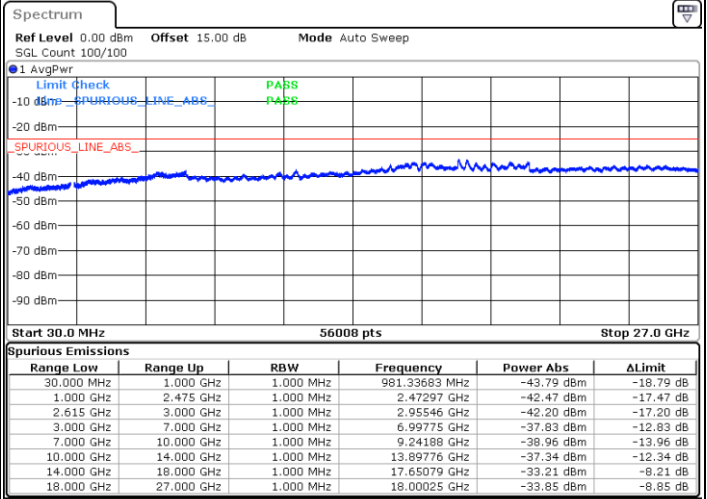

Date: 31.OCT.2021 10:48:14

LTE Band 7C / 20MHz+15MHz

16QAM

Highest Channel / 1RB0 and 1RB74

Highest Channel / 1RB99 and 1RB0

Date: 31.OCT.2021 11:23:46

Date: 31.OCT.2021 11:19:10

Highest Channel / FullIRB

N/A

Date: 31.OCT.2021 11:27:55

LTE Band 7C / 20MHz+20MHz

16QAM

Lowest Channel / 1RB0 and 1RB99

Lowest Channel / 1RB99 and 1RB0

Date: 31.OCT.2021 11:50:16

Date: 31.OCT.2021 11:46:07

Lowest Channel / FullIRB

N/A

Date: 31.OCT.2021 11:54:26

LTE Band 7C / 20MHz+20MHz

16QAM

Middle Channel / 1RB0 and 1RB9

Middle Channel / 1RB99 and 1RB0

Date: 31.OCT.2021 12:38:13

Date: 31.OCT.2021 12:42:22

Middle Channel / FullRB

N/A

Date: 31.OCT.2021 12:34:03

LTE Band 7C / 20MHz+20MHz

16QAM

Highest Channel / 1RB0 and 1RB99

Highest Channel / 1RB99 and 1RB0