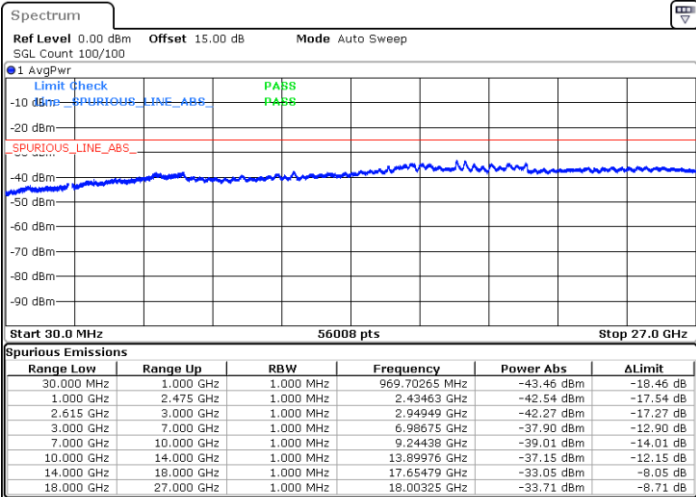

Highest Channel / FullIRB

N/A

Date: 28.OCT.2021 20:02:46

LTE Band 7C / 15MHz+10MHz

16QAM

Lowest Channel / 1RB0 and 1RB49

Lowest Channel / 1RB74 and 1RB0

Date: 31.OCT.2021 13:05:20

Date: 31.OCT.2021 13:01:11

Lowest Channel / FullIRB

N/A

Date: 31.OCT.2021 13:09:30

LTE Band 7C / 15MHz+10MHz

16QAM

Middle Channel / 1RB0 and 1RB49

Middle Channel / 1RB74 and 1RB0

Date: 31.OCT.2021 13:23:33

Date: 31.OCT.2021 13:27:42

Middle Channel / FullIRB

N/A

Date: 31.OCT.2021 13:19:23

LTE Band 7C / 15MHz+10MHz

16QAM

Highest Channel / 1RB0 and 1RB49

Highest Channel / 1RB74 and 1RB0

Date: 31.OCT.2021 13:51:54

Date: 31.OCT.2021 13:47:27

Highest Channel / FullIRB

N/A

Date: 31.OCT.2021 13:56:05

LTE Band 7C / 15MHz+15MHz

16QAM