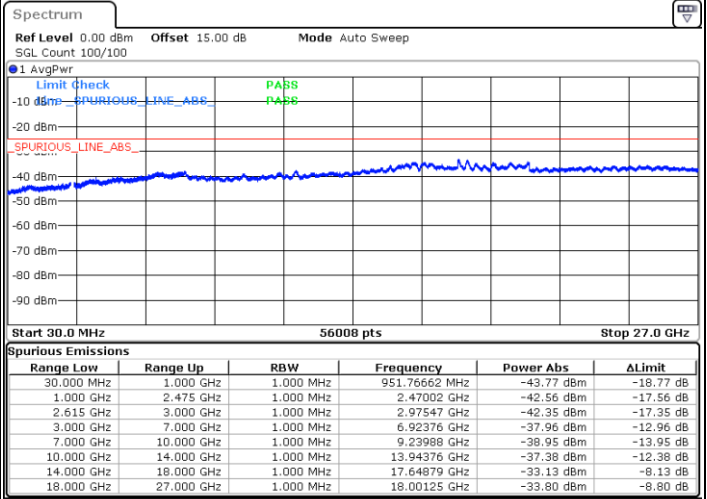

LTE Band 7C / 10MHz+20MHz

16QAM

Lowest Channel / 1RB0 and 1RB99

Lowest Channel / 1RB49 and 1RB0

Date: 28.OCT.2021 19:02:20

Date: 28.OCT.2021 18:58:38

Lowest Channel / FullIRB

N/A

Date: 28.OCT.2021 19:06:03

LTE Band 7C / 10MHz+20MHz

16QAM

MiddleChannel / 1RB0 and 1RB99

Middle Channel / 1RB49 and 1RB0

Date: 31.OCT.2021 14:25:06

Date: 31.OCT.2021 14:32:39

Middle Channel / FullIRB

N/A

Date: 31.OCT.2021 14:20:05

LTE Band 7C / 10MHz+20MHz

16QAM

Highest Channel / 1RB0 and 1RB99

Highest Channel / 1RB49 and 1RB0

Date: 28.OCT.2021 19:59:24

Date: 28.OCT.2021 19:56:01

Highest Channel / FullIRB

N/A

Date: 28.OCT.2021 20:02:46

LTE Band 7C / 15MHz+10MHz

16QAM

Lowest Channel / 1RB0 and 1RB49

Lowest Channel / 1RB74 and 1RB0

Date: 31.OCT.2021 13:05:20