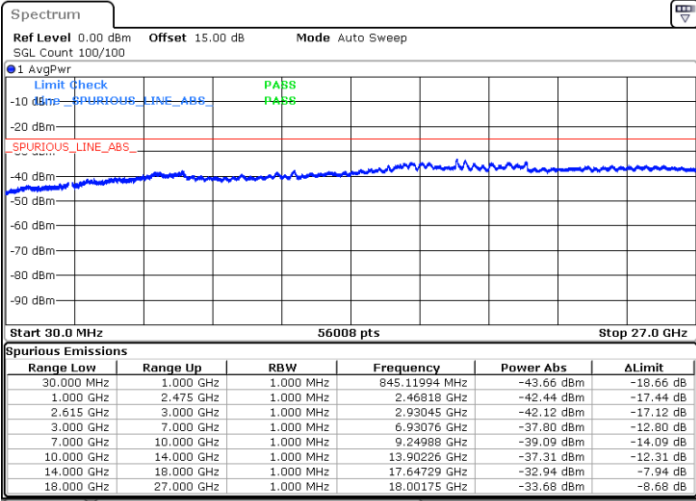

Highest Channel / 1RB0 and 1RB49

Highest Channel / 1RB99 and 1RB0

Date: 31.OCT.2021 16:38:59

Date: 31.OCT.2021 16:33:58

Highest Channel / FullIRB

N/A

Date: 31.OCT.2021 16:44:00

LTE Band 7C / 20MHz+15MHz

16QAM

Lowest Channel / 1RB0 and 1RB74

Lowest Channel / 1RB99 and 1RB0

Date: 31.OCT.2021 10:29:38

Date: 31.OCT.2021 10:24:53

Lowest Channel / FullIRB

N/A

Date: 31.OCT.2021 10:34:13

LTE Band 7C / 20MHz+15MHz

16QAM

MiddleChannel / 1RB0 and 1RB74

Middle Channel / 1RB99 and 1RB0

Date: 31.OCT.2021 10:53:39

Date: 31.OCT.2021 10:59:05

Middle Channel / FullIRB

N/A

Date: 31.OCT.2021 10:48:14

LTE Band 7C / 20MHz+15MHz

16QAM

Highest Channel / 1RB0 and 1RB74

Highest Channel / 1RB99 and 1RB0

Date: 31.OCT.2021 11:23:46

Date: 31.OCT.2021 11:19:10

Highest Channel / FullIRB