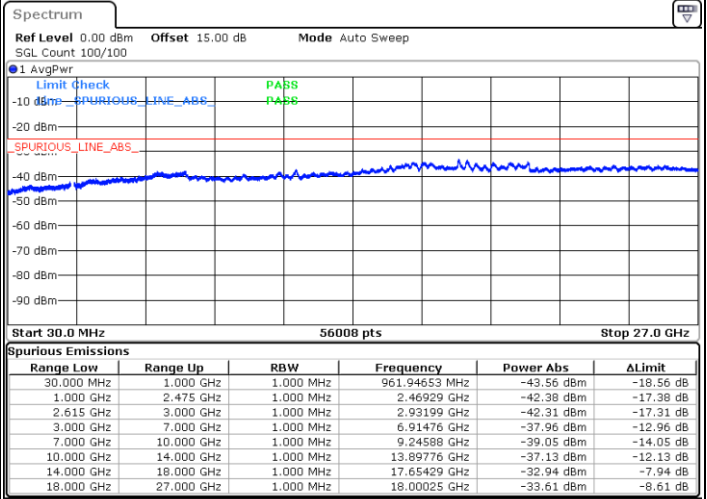

Date: 28.OCT.2021 19:06:03

LTE Band 7C / 10MHz+20MHz

16QAM

MiddleChannel / 1RB0 and 1RB99

Middle Channel / 1RB49 and 1RB0

Date: 31.OCT.2021 14:25:06

Date: 31.OCT.2021 14:32:39

Middle Channel / FullIRB

N/A

Date: 31.OCT.2021 14:20:05

LTE Band 7C / 10MHz+20MHz

16QAM

Highest Channel / 1RB0 and 1RB99

Highest Channel / 1RB49 and 1RB0

Date: 28.OCT.2021 19:59:24

Date: 28.OCT.2021 19:56:01

Highest Channel / FullIRB

N/A

Date: 28.OCT.2021 20:02:46

LTE Band 7C / 15MHz+10MHz

16QAM

Lowest Channel / 1RB0 and 1RB49

Lowest Channel / 1RB74 and 1RB0

Date: 31.OCT.2021 13:05:20

Date: 31.OCT.2021 13:01:11

Lowest Channel / FullIRB

N/A

Date: 31.OCT.2021 13:09:30

LTE Band 7C / 15MHz+10MHz

16QAM

Middle Channel / 1RB0 and 1RB49

Middle Channel / 1RB74 and 1RB0