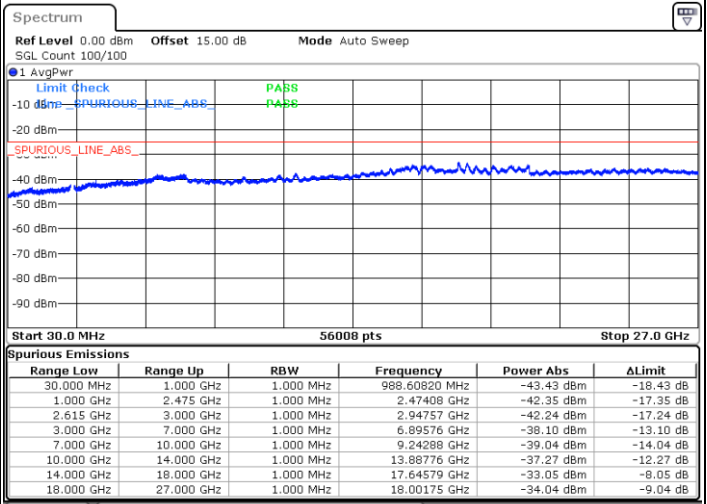

Date: 31.OCT.2021 13:23:33

Date: 31.OCT.2021 13:27:42

Middle Channel / FullIRB

N/A

Date: 31.OCT.2021 13:19:23

LTE Band 7C / 15MHz+10MHz

16QAM

Highest Channel / 1RB0 and 1RB49

Highest Channel / 1RB74 and 1RB0

Date: 31.OCT.2021 13:51:54

Date: 31.OCT.2021 13:47:27

Highest Channel / FullIRB

N/A

Date: 31.OCT.2021 13:56:05

LTE Band 7C / 15MHz+15MHz

16QAM

Lowest Channel / 1RB0 and 1RB74

Lowest Channel / 1RB74 and 1RB0

Date: 29.OCT.2021 10:33:02

Date: 29.OCT.2021 10:29:19

Lowest Channel / FullIRB

N/A

Date: 29.OCT.2021 10:36:45

LTE Band 7C / 15MHz+15MHz