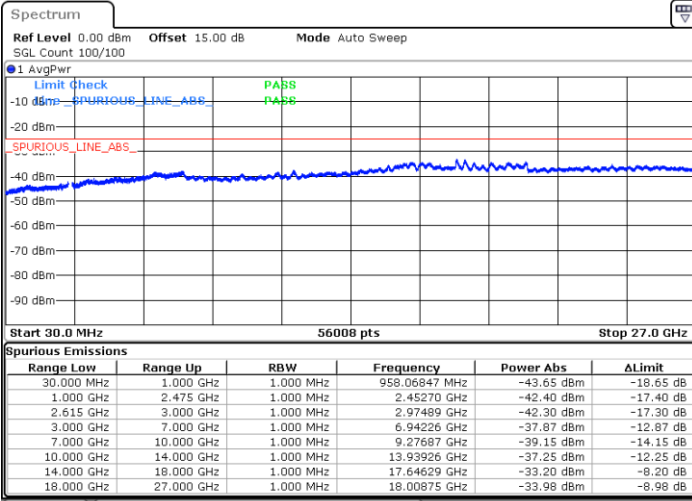

Date: 31.OCT.2021 12:42:22

Middle Channel / FullRB

N/A

Date: 31.OCT.2021 12:34:03

LTE Band 7C / 20MHz+20MHz

16QAM

Highest Channel / 1RB0 and 1RB99

Highest Channel / 1RB99 and 1RB0

Date: 31.OCT.2021 12:16:36

Date: 31.OCT.2021 12:12:26

Highest Channel / FullIRB

N/A

Date: 31.OCT.2021 12:20:45

LTE Band 7C / 10MHz+20MHz

64QAM

Lowest Channel / 1RB0 and 1RB99

Lowest Channel / 1RB49 and 1RB0

Date: 28.OCT.2021 19:03:34

Date: 28.OCT.2021 18:57:23

Lowest Channel / FullIRB

N/A

Date: 28.OCT.2021 19:04:49

LTE Band 7C / 10MHz+20MHz

64QAM

MiddleChannel / 1RB0 and 1RB99

Middle Channel / 1RB49 and 1RB0

Date: 31.OCT.2021 14:23:26

Date: 31.OCT.2021 14:34:20

Middle Channel / FullIRB

N/A

Date: 31.OCT.2021 14:21:45

LTE Band 7C / 10MHz+20MHz