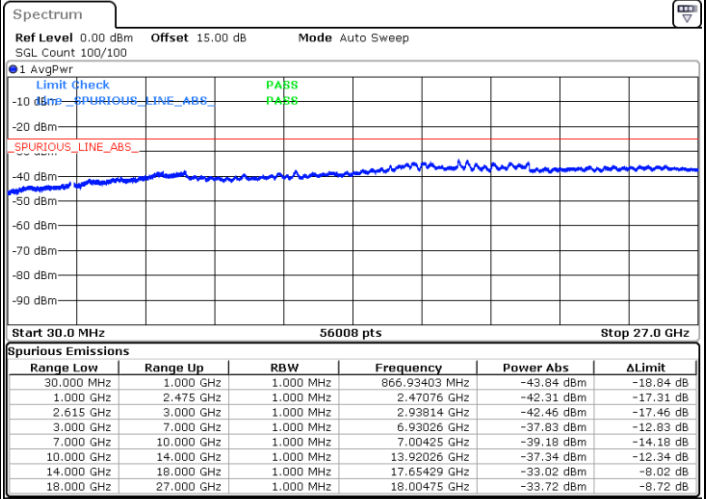

LTE Band 7C / 10MHz+20MHz

16QAM

Lowest Channel / 1RB0 and 1RB99

Lowest Channel / 1RB49 and 1RB0

Date: 28.OCT.2021 19:02:20

Date: 28.OCT.2021 18:58:38

Lowest Channel / FullIRB

N/A

Date: 28.OCT.2021 19:06:03

LTE Band 7C / 10MHz+20MHz

16QAM

MiddleChannel / 1RB0 and 1RB99

Middle Channel / 1RB49 and 1RB0

Date: 31.OCT.2021 14:25:06

Date: 31.OCT.2021 14:32:39

Middle Channel / FullIRB

N/A

Date: 31.OCT.2021 14:20:05

LTE Band 7C / 10MHz+20MHz

16QAM

Highest Channel / 1RB0 and 1RB99

Highest Channel / 1RB49 and 1RB0

Date: 28.OCT.2021 19:59:24

Date: 28.OCT.2021 19:56:01