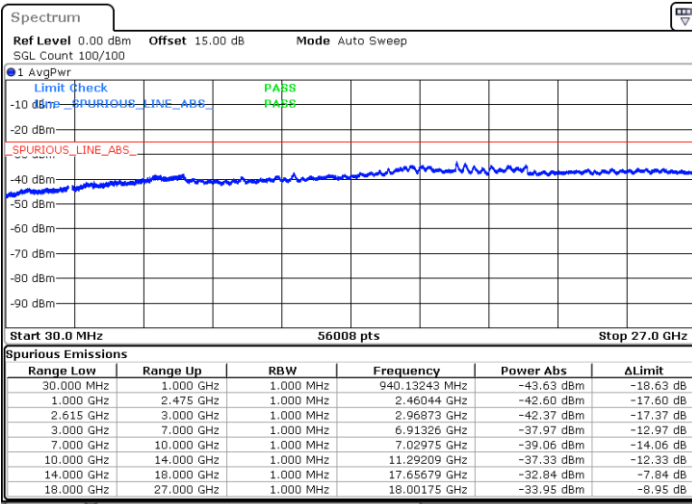

Lowest Channel / 1RB0 and 1RB74

Lowest Channel / 1RB74 and 1RB0

Date: 29.OCT.2021 10:33:02

Date: 29.OCT.2021 10:29:19

Lowest Channel / FullIRB

N/A

Date: 29.OCT.2021 10:36:45

LTE Band 7C / 15MHz+15MHz

LTE Band 7C / 15MHz+15MHz

16QAM

Highest Channel / 1RB0 and 1RB74

Highest Channel / 1RB74 and 1RB0

Date: 31.OCT.2021 15:34:55

Date: 31.OCT.2021 15:29:55

Highest Channel / FullIRB

N/A

Date: 31.OCT.2021 15:39:55

LTE Band 7C / 15MHz+20MHz

16QAM

Lowest Channel / 1RB0 and 1RB99

Lowest Channel / 1RB74 and 1RB0

Date: 31.OCT.2021 08:45:17

Date: 31.OCT.2021 08:40:16

Lowest Channel / FullIRB