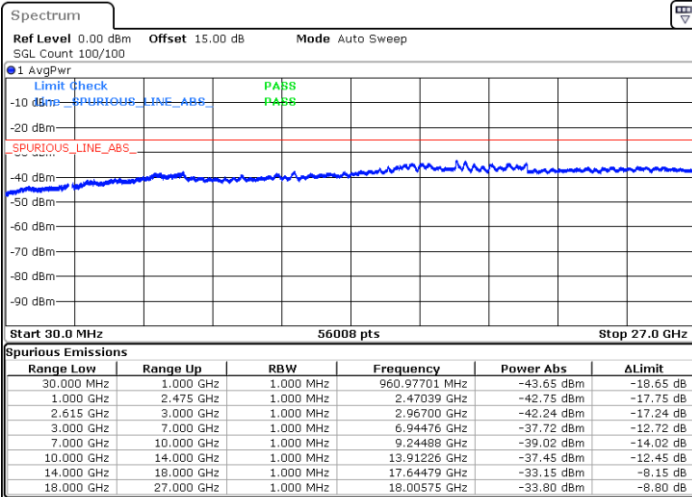

LTE Band 7C / 20MHz+15MHz

16QAM

MiddleChannel / 1RB0 and 1RB74

Middle Channel / 1RB99 and 1RB0

Date: 31.OCT.2021 10:53:39

Date: 31.OCT.2021 10:59:05

Middle Channel / FullIRB

N/A

Date: 31.OCT.2021 10:48:14

LTE Band 7C / 20MHz+15MHz

16QAM

Highest Channel / 1RB0 and 1RB74

Highest Channel / 1RB99 and 1RB0

Date: 31.OCT.2021 11:23:46

Date: 31.OCT.2021 11:19:10

Highest Channel / FullIRB

N/A

Date: 31.OCT.2021 11:27:55

LTE Band 7C / 20MHz+20MHz

16QAM

Lowest Channel / 1RB0 and 1RB99

Lowest Channel / 1RB99 and 1RB0

Date: 31.OCT.2021 11:50:16

Date: 31.OCT.2021 11:46:07

Lowest Channel / FullIRB

N/A

Date: 31.OCT.2021 11:54:26

LTE Band 7C / 20MHz+20MHz

16QAM

Middle Channel / 1RB0 and 1RB9

Middle Channel / 1RB99 and 1RB0

Date: 31.OCT.2021 12:38:13