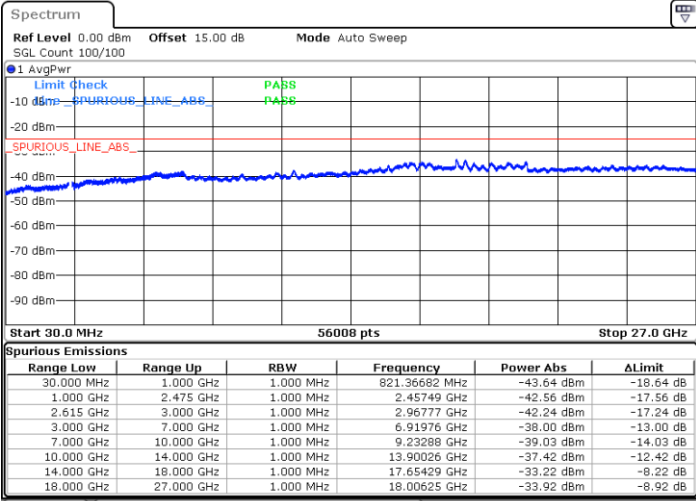

Lowest Channel / 1RB49 and 1RB0

Date: 28.OCT.2021 19:03:34

Date: 28.OCT.2021 18:57:23

Lowest Channel / FullIRB

N/A

Date: 28.OCT.2021 19:04:49

LTE Band 7C / 10MHz+20MHz

64QAM

MiddleChannel / 1RB0 and 1RB99

Middle Channel / 1RB49 and 1RB0

Date: 31.OCT.2021 14:23:26

Date: 31.OCT.2021 14:34:20

Middle Channel / FullIRB

N/A

Date: 31.OCT.2021 14:21:45

LTE Band 7C / 10MHz+20MHz

64QAM

Highest Channel / 1RB0 and 1RB99

Highest Channel / 1RB49 and 1RB0

Date: 28.OCT.2021 19:58:16

Date: 28.OCT.2021 19:57:09

Highest Channel / FullIRB

N/A

Date: 28.OCT.2021 20:03:53

LTE Band 7C / 15MHz+10MHz

64QAM

Lowest Channel / 1RB0 and 1RB49

Lowest Channel / 1RB74 and 1RB0

Date: 31.OCT.2021 13:06:43

Date: 31.OCT.2021 12:59:48

Lowest Channel / FullIRB

N/A