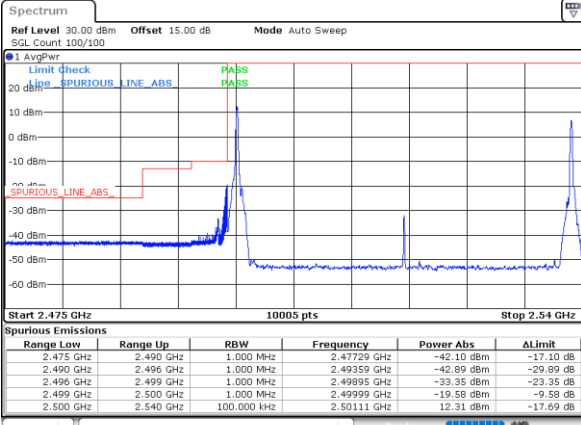

Date: 29.OCT.2021 20:46:46

Date: 31.OCT.2021 16:20:05

LTE Band 7C / 20MHz+15MHz

64QAM

Lowest Band Edge / 1RB0 and 1RB74

Highest Band Edge / 1RB0 and 1RB74

Date: 31.OCT.2021 10:15:48

Date: 31.OCT.2021 11:13:33

Lowest Band Edge / 1RB99 and 1RB0

Highest Band Edge / 1RB99 and 1RB0

Date: 31.OCT.2021 10:22:07

Date: 31.OCT.2021 11:14:20

Lowest Band Edge / Full RB

Highest Band Edge / Full RB

Date: 31.OCT.2021 10:14:22

Date: 31.OCT.2021 11:08:54

LTE Band 7C / 20MHz+20MHz

64QAM

Lowest Band Edge / 1RB0 and 1RB9

Highest Band Edge / 1RB0 and 1RB9

Date: 31.OCT.2021 11:38:58

Date: 31.OCT.2021 12:07:06

Lowest Band Edge / 1RB99 and 1RB0

Highest Band Edge / 1RB99 and 1RB0

Date: 31.OCT.2021 11:43:21

Date: 31.OCT.2021 12:07:52

Lowest Band Edge / Full RB

Highest Band Edge / Full RB

Date: 31.OCT.2021 11:37:55

Date: 31.OCT.2021 12:02:26

Conducted Spurious Emission

LTE Band 7C / 10MHz+20MHz