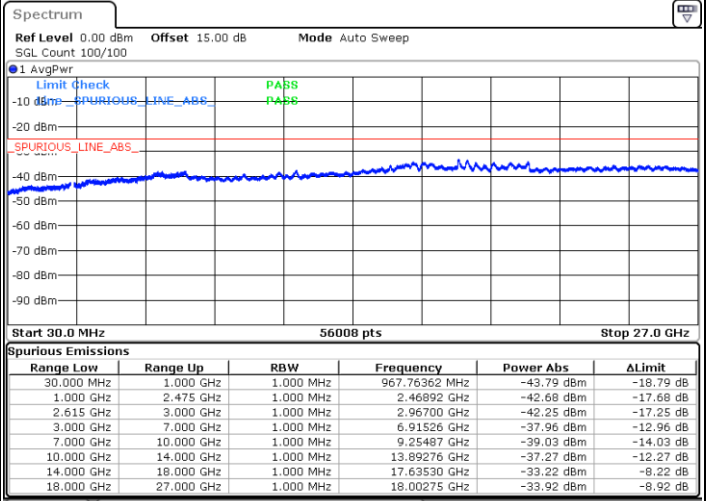

Date: 28.OCT.2021 21:00:47

Lowest Channel / FullIRB

N/A

Date: 28.OCT.2021 21:07:30

LTE Band 7C / 20MHz+10MHz

QPSK

Middle Channel / 1RB0 and 1RB49

Middle Channel / 1RB99 and 1RB0

Date: 31.OCT.2021 15:58:09

Date: 31.OCT.2021 15:59:49

Middle Channel / FullRB

N/A

Date: 31.OCT.2021 15:49:48

LTE Band 7C / 20MHz+10MHz

QPSK

Highest Channel / 1RB0 and 1RB49

Highest Channel / 1RB99 and 1RB0

Date: 31.OCT.2021 16:40:39

Date: 31.OCT.2021 16:32:18

Highest Channel / FullIRB

N/A

Date: 31.OCT.2021 16:42:20

LTE Band 7C / 20MHz+15MHz

QPSK

Lowest Channel / 1RB0 and 1RB74

Lowest Channel / 1RB99 and 1RB0

Date: 31.OCT.2021 10:28:07

Date: 31.OCT.2021 10:26:28

Lowest Channel / FullRB

N/A

Date: 31.OCT.2021 10:35:44

LTE Band 7C / 20MHz+15MHz