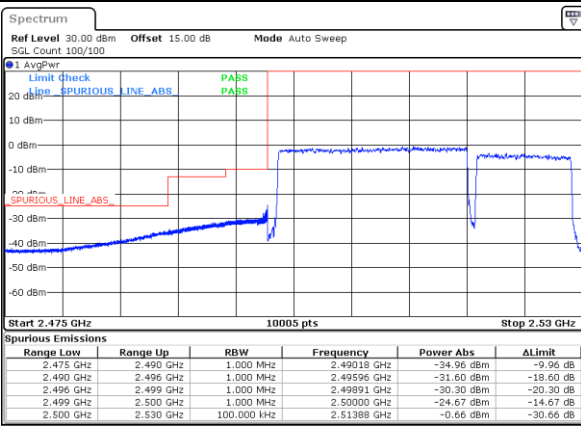

Lowest Band Edge / Full RB

Highest Band Edge / Full RB

Date: 31.OCT.2021 08:30:28

Date: 31.OCT.2021 09:34:28

LTE Band 7C / 20MHz+10MHz

64QAM

Lowest Band Edge / 1RB0 and 1RB49

Highest Band Edge / 1RB0 and 1RB49

Date: 29.OCT.2021 20:48:33

Date: 31.OCT.2021 16:26:41

Lowest Band Edge / 1RB99 and 1RB0

Highest Band Edge / 1RB99 and 1RB0

Date: 29.OCT.2021 20:57:26

Date: 31.OCT.2021 16:28:01

Lowest Band Edge / Full RB

Highest Band Edge / Full RB

Date: 29.OCT.2021 20:46:46

Date: 31.OCT.2021 16:20:05

LTE Band 7C / 20MHz+15MHz

64QAM

Lowest Band Edge / 1RB0 and 1RB74

Highest Band Edge / 1RB0 and 1RB74

Date: 31.OCT.2021 10:15:48

Date: 31.OCT.2021 11:13:33