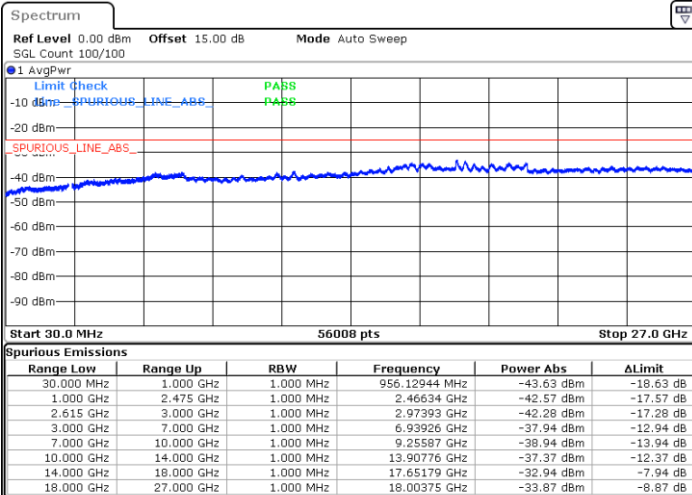

Lowest Channel / FullIRB

N/A

Date: 31.OCT.2021 13:10:53

LTE Band 7C / 15MHz+10MHz

QPSK

Middle Channel / 1RB0 and 1RB49

Middle Channel / 1RB74 and 1RB0

Date: 31.OCT.2021 13:24:56

Date: 31.OCT.2021 13:26:19

Middle Channel / FullRB

N/A

Date: 31.OCT.2021 13:17:59

LTE Band 7C / 15MHz+10MHz

QPSK

Highest Channel / 1RB0 and 1RB49

Highest Channel / 1RB74 and 1RB0

Date: 31.OCT.2021 13:53:17

Date: 31.OCT.2021 13:46:04

Highest Channel / FullIRB

N/A

Date: 31.OCT.2021 13:54:41

LTE Band 7C / 15MHz+15MHz

QPSK

Lowest Channel / 1RB0 and 1RB74

Lowest Channel / 1RB74 and 1RB0

Date: 29.OCT.2021 10:31:48

Date: 29.OCT.2021 10:30:33

Lowest Channel / FullIRB

N/A

Date: 29.OCT.2021 10:37:59

LTE Band 7C / 15MHz+15MHz

QPSK