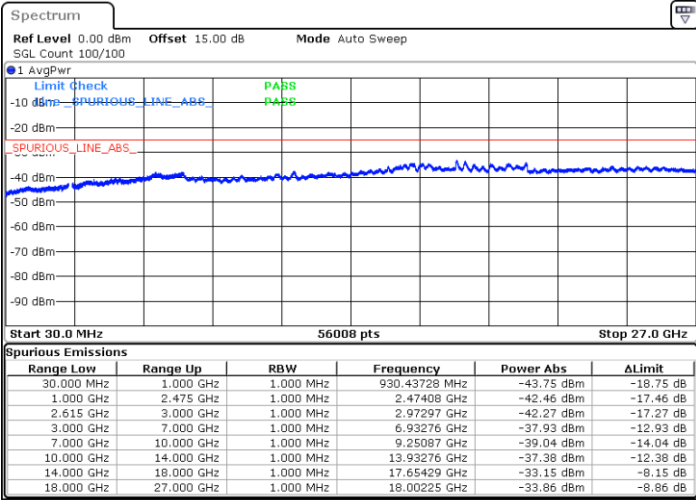

LTE Band 7C / 10MHz+20MHz

QPSK

MiddleChannel / 1RB0 and 1RB99

Middle Channel / 1RB49 and 1RB0

Date: 31.OCT.2021 14:26:46

Date: 31.OCT.2021 14:30:59

Middle Channel / FullIRB

N/A

Date: 31.OCT.2021 14:18:24

LTE Band 7C / 10MHz+20MHz

QPSK

Highest Channel / 1RB0 and 1RB99

Highest Channel / 1RB49 and 1RB0

Date: 28.OCT.2021 20:00:31

Date: 28.OCT.2021 19:54:54

Highest Channel / FullIRB

N/A

Date: 28.OCT.2021 20:01:39

LTE Band 7C / 15MHz+10MHz

QPSK

Lowest Channel / 1RB0 and 1RB49

Lowest Channel / 1RB74 and 1RB0

Date: 31.OCT.2021 13:03:56

Date: 31.OCT.2021 13:02:34

Lowest Channel / FullIRB

N/A

Date: 31.OCT.2021 13:10:53

LTE Band 7C / 15MHz+10MHz

QPSK

Middle Channel / 1RB0 and 1RB49

Middle Channel / 1RB74 and 1RB0

Date: 31.OCT.2021 13:24:56