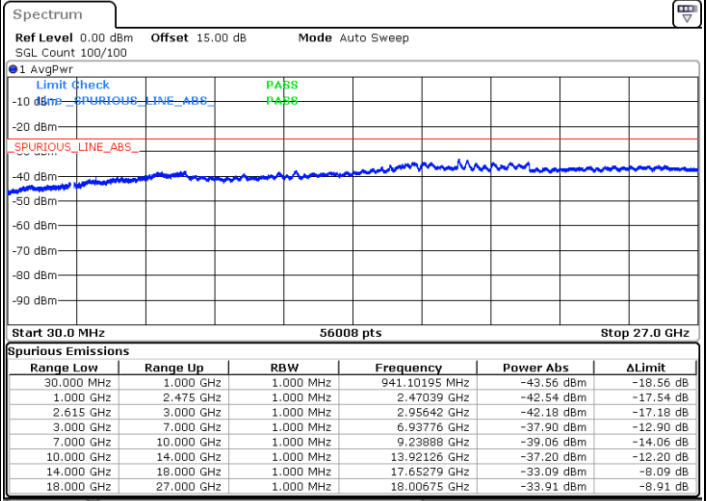

Date: 31.OCT.2021 13:53:17

Date: 31.OCT.2021 13:46:04

Highest Channel / FullIRB

N/A

Date: 31.OCT.2021 13:54:41

LTE Band 7C / 15MHz+15MHz

QPSK

Lowest Channel / 1RB0 and 1RB74

Lowest Channel / 1RB74 and 1RB0

Date: 29.OCT.2021 10:31:48

Date: 29.OCT.2021 10:30:33

Lowest Channel / FullIRB

N/A

Date: 29.OCT.2021 10:37:59

LTE Band 7C / 15MHz+15MHz

QPSK

Middle Channel / 1RB0 and 1RB74

Middle Channel / 1RB74 and 1RB0

Date: 31.OCT.2021 14:57:57

Date: 31.OCT.2021 14:59:37

Middle Channel / FullIRB

N/A

Date: 31.OCT.2021 14:49:36

LTE Band 7C / 15MHz+15MHz

QPSK

Highest Channel / 1RB0 and 1RB74

Highest Channel / 1RB74 and 1RB0

Date: 31.OCT.2021 15:36:35

Date: 31.OCT.2021 15:28:14

Highest Channel / FullIRB

N/A

Date: 31.OCT.2021 15:38:16