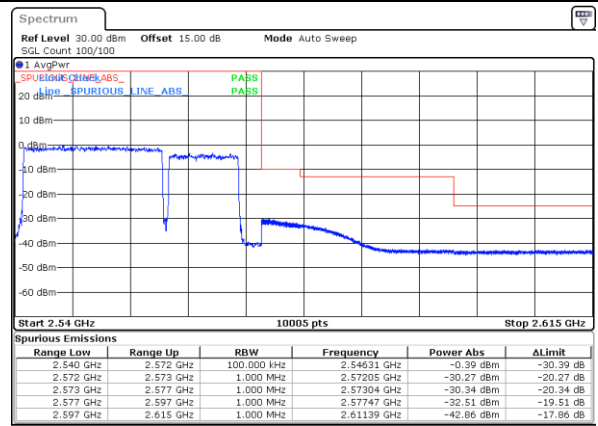

Lowest Band Edge / Full RB

Highest Band Edge / Full RB

Date: 31.OCT.2021 08:30:28

Date: 31.OCT.2021 09:34:28

LTE Band 7C / 20MHz+10MHz

64QAM

Lowest Band Edge / 1RB0 and 1RB49

Highest Band Edge / 1RB0 and 1RB49

Date: 29.OCT.2021 20:48:33

Date: 31.OCT.2021 16:26:41

Lowest Band Edge / 1RB99 and 1RB0

Highest Band Edge / 1RB99 and 1RB0

Date: 29.OCT.2021 20:57:26

Date: 31.OCT.2021 16:28:01

Lowest Band Edge / Full RB

Highest Band Edge / Full RB

Date: 29.OCT.2021 20:46:46

Date: 31.OCT.2021 16:20:05

LTE Band 7C / 20MHz+15MHz

64QAM

Lowest Band Edge / 1RB0 and 1RB74

Highest Band Edge / 1RB0 and 1RB74

Date: 31.OCT.2021 10:15:48

Date: 31.OCT.2021 11:13:33