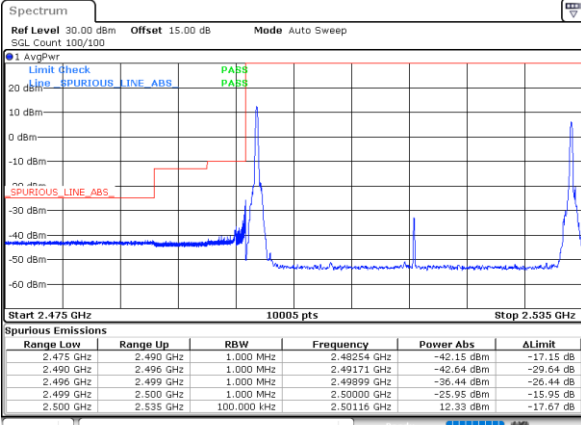

Date: 31.OCT.2021 15:23:55

Lowest Band Edge / Full RB

Highest Band Edge / Full RB

Date: 29.OCT.2021 10:15:30

Date: 31.OCT.2021 15:16:00

LTE Band 7C / 15MHz+20MHz

64QAM

Lowest Band Edge / 1RB0 and 1RB9

Highest Band Edge / 1RB0 and 1RB9

Date: 31.OCT.2021 08:31:43

Date: 31.OCT.2021 09:41:57

Lowest Band Edge / 1RB74 and 1RB0

Highest Band Edge / 1RB74 and 1RB0

Date: 31.OCT.2021 08:37:23

Date: 31.OCT.2021 09:41:27

Lowest Band Edge / Full RB

Highest Band Edge / Full RB

Date: 31.OCT.2021 08:30:28

Date: 31.OCT.2021 09:34:28

LTE Band 7C / 20MHz+10MHz

64QAM

Lowest Band Edge / 1RB0 and 1RB49

Highest Band Edge / 1RB0 and 1RB49