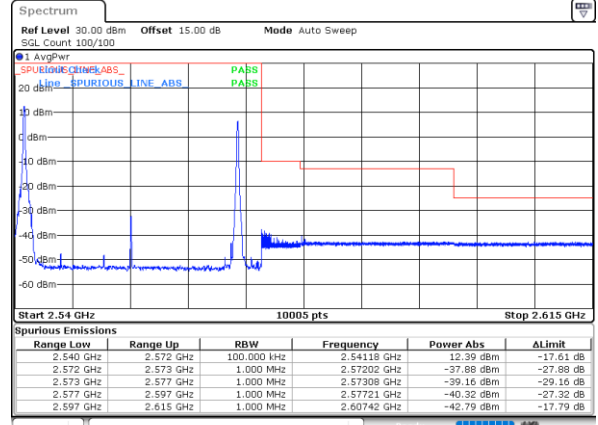

Lowest Band Edge / Full RB

Highest Band Edge / Full RB

Date: 31.OCT.2021 08:30:28

Date: 31.OCT.2021 09:34:28

LTE Band 7C / 20MHz+10MHz

64QAM

Lowest Band Edge / 1RB0 and 1RB49

Highest Band Edge / 1RB0 and 1RB49

Date: 29.OCT.2021 20:48:33

Date: 31.OCT.2021 16:26:41

Lowest Band Edge / 1RB99 and 1RB0

Highest Band Edge / 1RB99 and 1RB0

Date: 29.OCT.2021 20:57:26

Date: 31.OCT.2021 16:28:01

Lowest Band Edge / Full RB

Highest Band Edge / Full RB

Date: 29.OCT.2021 20:46:46

Date: 31.OCT.2021 16:20:05

LTE Band 7C / 20MHz+15MHz

64QAM

Lowest Band Edge / 1RB0 and 1RB74

Highest Band Edge / 1RB0 and 1RB74

Date: 31.OCT.2021 10:15:48

Date: 31.OCT.2021 11:13:33