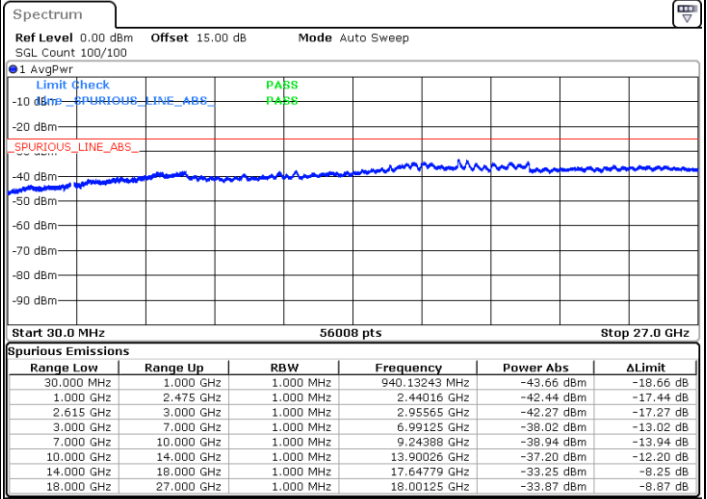

Date: 31.OCT.2021 14:18:24

LTE Band 7C / 10MHz+20MHz

QPSK

Highest Channel / 1RB0 and 1RB99

Highest Channel / 1RB49 and 1RB0

Date: 28.OCT.2021 20:00:31

Date: 28.OCT.2021 19:54:54

Highest Channel / FullIRB

N/A

Date: 28.OCT.2021 20:01:39

LTE Band 7C / 15MHz+10MHz

QPSK

Lowest Channel / 1RB0 and 1RB49

Lowest Channel / 1RB74 and 1RB0

Date: 31.OCT.2021 13:03:56

Date: 31.OCT.2021 13:02:34

Lowest Channel / FullIRB

N/A

Date: 31.OCT.2021 13:10:53

LTE Band 7C / 15MHz+10MHz

QPSK

Middle Channel / 1RB0 and 1RB49

Middle Channel / 1RB74 and 1RB0

Date: 31.OCT.2021 13:24:56

Date: 31.OCT.2021 13:26:19

Middle Channel / FullRB

N/A

Date: 31.OCT.2021 13:17:59

LTE Band 7C / 15MHz+10MHz

QPSK

Highest Channel / 1RB0 and 1RB49

Highest Channel / 1RB74 and 1RB0