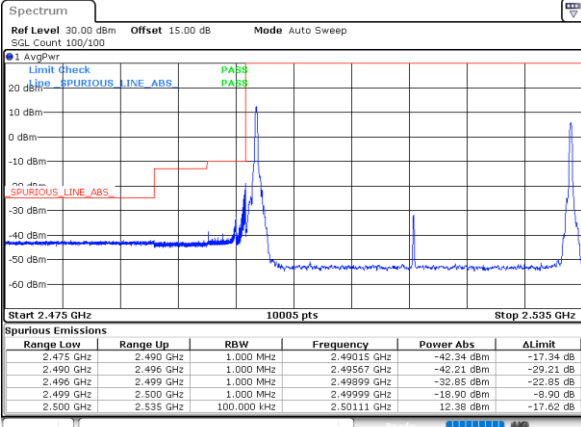

Date: 29.OCT.2021 20:46:46

Date: 31.OCT.2021 16:20:05

LTE Band 7C / 20MHz+15MHz

64QAM

Lowest Band Edge / 1RB0 and 1RB74

Highest Band Edge / 1RB0 and 1RB74

Date: 31.OCT.2021 10:15:48

Date: 31.OCT.2021 11:13:33

Lowest Band Edge / 1RB99 and 1RB0

Highest Band Edge / 1RB99 and 1RB0

Date: 31.OCT.2021 10:22:07

Date: 31.OCT.2021 11:14:20

Lowest Band Edge / Full RB

Highest Band Edge / Full RB

Date: 31.OCT.2021 10:14:22

Date: 31.OCT.2021 11:08:54

LTE Band 7C / 20MHz+20MHz

64QAM

Lowest Band Edge / 1RB0 and 1RB9

Highest Band Edge / 1RB0 and 1RB9

Date: 31.OCT.2021 11:38:58

Date: 31.OCT.2021 12:07:06

Lowest Band Edge / 1RB99 and 1RB0

Highest Band Edge / 1RB99 and 1RB0