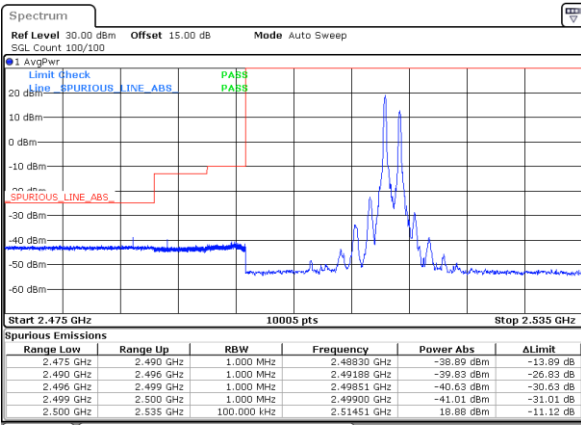

Date: 31.OCT.2021 15:23:55

Lowest Band Edge / Full RB

Highest Band Edge / Full RB

Date: 29.OCT.2021 10:15:30

Date: 31.OCT.2021 15:16:00

LTE Band 7C / 15MHz+20MHz

64QAM

Lowest Band Edge / 1RB0 and 1RB9

Highest Band Edge / 1RB0 and 1RB9

Date: 31.OCT.2021 08:31:43

Date: 31.OCT.2021 09:41:57

Lowest Band Edge / 1RB74 and 1RB0

Highest Band Edge / 1RB74 and 1RB0

Date: 31.OCT.2021 08:37:23

Date: 31.OCT.2021 09:41:27

Lowest Band Edge / Full RB

Highest Band Edge / Full RB

Date: 31.OCT.2021 08:30:28

Date: 31.OCT.2021 09:34:28

LTE Band 7C / 20MHz+10MHz

64QAM

Lowest Band Edge / 1RB0 and 1RB49

Highest Band Edge / 1RB0 and 1RB49