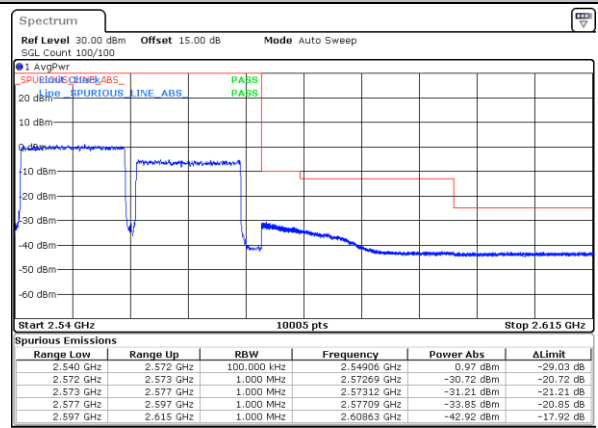

Date: 31.OCT.2021 12:58:25

Date: 31.OCT.2021 13:42:53

Lowest Band Edge / Full RB

Highest Band Edge / Full RB

Date: 31.OCT.2021 12:52:59

Date: 31.OCT.2021 13:37:27

LTE Band 7C / 15MHz+15MHz

64QAM

Lowest Band Edge / 1RB0 and 1RB74

Highest Band Edge / 1RB0 and 1RB74

Date: 29.OCT.2021 10:17:24

Date: 31.OCT.2021 15:22:36

Lowest Band Edge / 1RB74 and 1RB0

Highest Band Edge / 1RB74 and 1RB0

Date: 29.OCT.2021 10:26:51

Date: 31.OCT.2021 15:23:55

Lowest Band Edge / Full RB

Highest Band Edge / Full RB

Date: 29.OCT.2021 10:15:30

Date: 31.OCT.2021 15:16:00

LTE Band 7C / 15MHz+20MHz

64QAM

Lowest Band Edge / 1RB0 and 1RB9