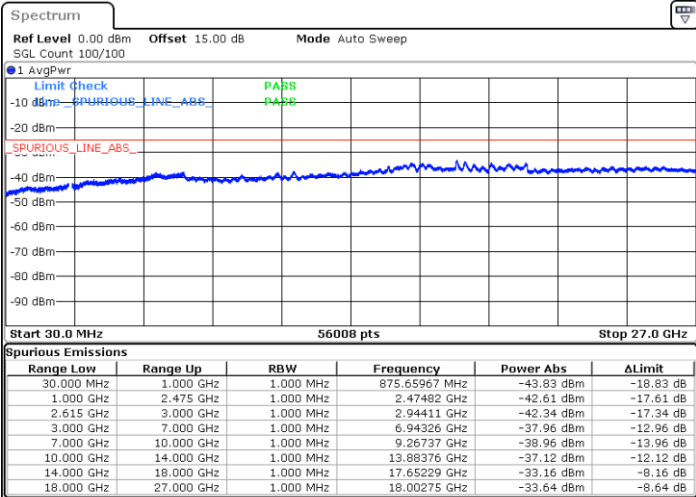

Highest Channel / 1RB99 and 1RB0

Date: 31.OCT.2021 16:40:39

Date: 31.OCT.2021 16:32:18

Highest Channel / FullIRB

N/A

Date: 31.OCT.2021 16:42:20

LTE Band 7C / 20MHz+15MHz

QPSK

Lowest Channel / 1RB0 and 1RB74

Lowest Channel / 1RB99 and 1RB0

Date: 31.OCT.2021 10:28:07

Date: 31.OCT.2021 10:26:28

Lowest Channel / FullRB

N/A

Date: 31.OCT.2021 10:35:44

LTE Band 7C / 20MHz+15MHz

QPSK

MiddleChannel / 1RB0 and 1RB74

Middle Channel / 1RB99 and 1RB0

Date: 31.OCT.2021 10:55:28

Date: 31.OCT.2021 10:57:16

Middle Channel / FullIRB

N/A

Date: 31.OCT.2021 10:46:25

LTE Band 7C / 20MHz+15MHz

QPSK

Highest Channel / 1RB0 and 1RB74

Highest Channel / 1RB99 and 1RB0

Date: 31.OCT.2021 11:25:09

Date: 31.OCT.2021 11:17:39

Highest Channel / FullIRB

N/A