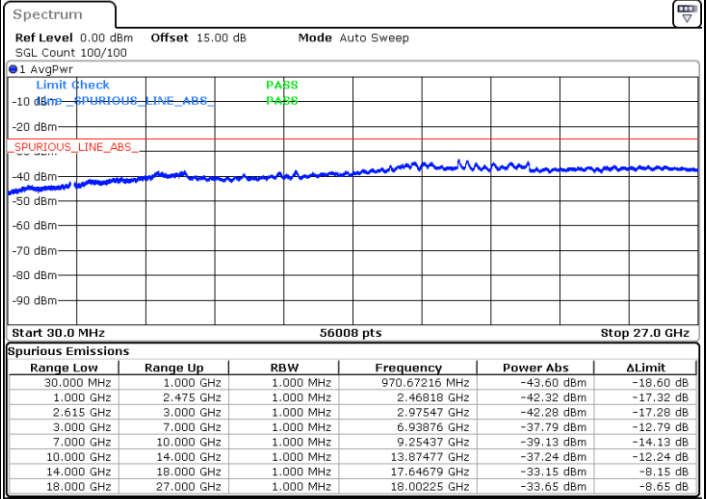

Lowest Channel / 1RB0 and 1RB74

Lowest Channel / 1RB99 and 1RB0

Date: 31.OCT.2021 10:28:07

Date: 31.OCT.2021 10:26:28

Lowest Channel / FullRB

N/A

Date: 31.OCT.2021 10:35:44

LTE Band 7C / 20MHz+15MHz

LTE Band 7C / 20MHz+15MHz

QPSK

Highest Channel / 1RB0 and 1RB74

Highest Channel / 1RB99 and 1RB0

Date: 31.OCT.2021 11:25:09

Date: 31.OCT.2021 11:17:39

Highest Channel / FullIRB

N/A

Date: 31.OCT.2021 11:26:32

LTE Band 7C / 20MHz+20MHz

QPSK

Lowest Channel / 1RB0 and 1RB99

Lowest Channel / 1RB99 and 1RB0

Date: 31.OCT.2021 11:48:53

Date: 31.OCT.2021 11:47:30

Lowest Channel / FullIRB