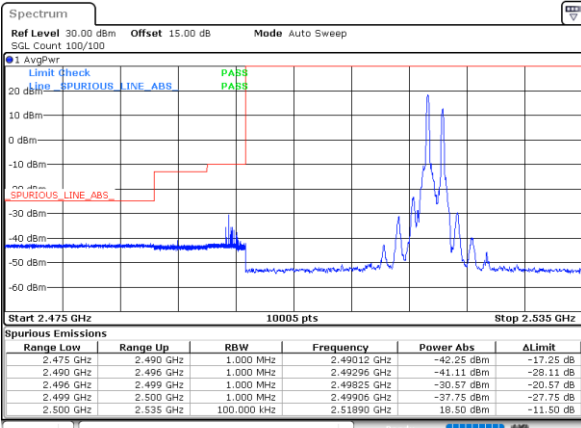

Date: 29.OCT.2021 20:46:46

Date: 31.OCT.2021 16:20:05

LTE Band 7C / 20MHz+15MHz

64QAM

Lowest Band Edge / 1RB0 and 1RB74

Highest Band Edge / 1RB0 and 1RB74

Date: 31.OCT.2021 10:15:48

Date: 31.OCT.2021 11:13:33

Lowest Band Edge / 1RB99 and 1RB0

Highest Band Edge / 1RB99 and 1RB0

Date: 31.OCT.2021 10:22:07

Date: 31.OCT.2021 11:14:20

Lowest Band Edge / Full RB

Highest Band Edge / Full RB

Date: 31.OCT.2021 10:14:22

Date: 31.OCT.2021 11:08:54

LTE Band 7C / 20MHz+20MHz

64QAM

Lowest Band Edge / 1RB0 and 1RB9

Highest Band Edge / 1RB0 and 1RB9

Date: 31.OCT.2021 11:38:58

Date: 31.OCT.2021 12:07:06

Lowest Band Edge / 1RB99 and 1RB0

Highest Band Edge / 1RB99 and 1RB0