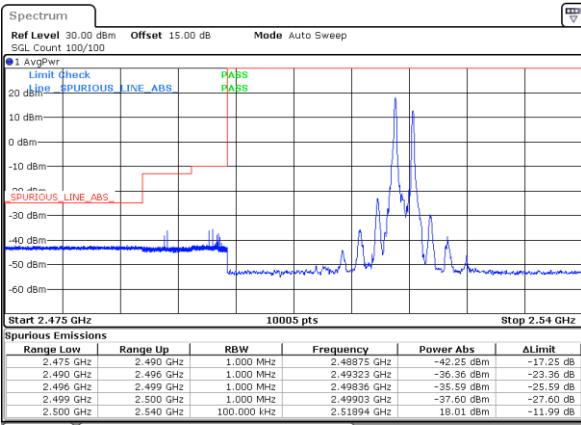

Lowest Band Edge / 1RB99 and 1RB0

Highest Band Edge / 1RB99 and 1RB0

Date: 31.OCT.2021 10:22:07

Date: 31.OCT.2021 11:14:20

Lowest Band Edge / Full RB

Highest Band Edge / Full RB

Date: 31.OCT.2021 10:14:22

Date: 31.OCT.2021 11:08:54

LTE Band 7C / 20MHz+20MHz

64QAM

Lowest Band Edge / 1RB0 and 1RB9

Highest Band Edge / 1RB0 and 1RB9

Date: 31.OCT.2021 11:38:58

Date: 31.OCT.2021 12:07:06

Lowest Band Edge / 1RB99 and 1RB0

Highest Band Edge / 1RB99 and 1RB0

Date: 31.OCT.2021 11:43:21

Date: 31.OCT.2021 12:07:52

Lowest Band Edge / Full RB

Highest Band Edge / Full RB

Date: 31.OCT.2021 11:37:55

Date: 31.OCT.2021 12:02:26

Conducted Spurious Emission

LTE Band 7C / 10MHz+20MHz