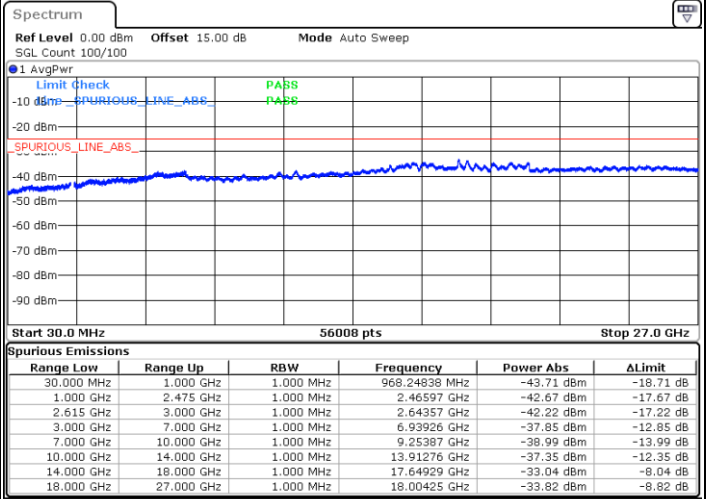

Date: 31.OCT.2021 11:26:32

LTE Band 7C / 20MHz+20MHz

QPSK

Lowest Channel / 1RB0 and 1RB99

Lowest Channel / 1RB99 and 1RB0

Date: 31.OCT.2021 11:48:53

Date: 31.OCT.2021 11:47:30

Lowest Channel / FullIRB

N/A

Date: 31.OCT.2021 11:55:49

LTE Band 7C / 20MHz+20MHz

QPSK

Middle Channel / 1RB0 and 1RB99

Middle Channel / 1RB99 and 1RB0

Date: 31.OCT.2021 12:39:36

Date: 31.OCT.2021 12:40:59

Middle Channel / FullRB

N/A

Date: 31.OCT.2021 12:32:40

LTE Band 7C / 20MHz+20MHz

QPSK

Highest Channel / 1RB0 and 1RB99

Highest Channel / 1RB99 and 1RB0

Date: 31.OCT.2021 12:17:59