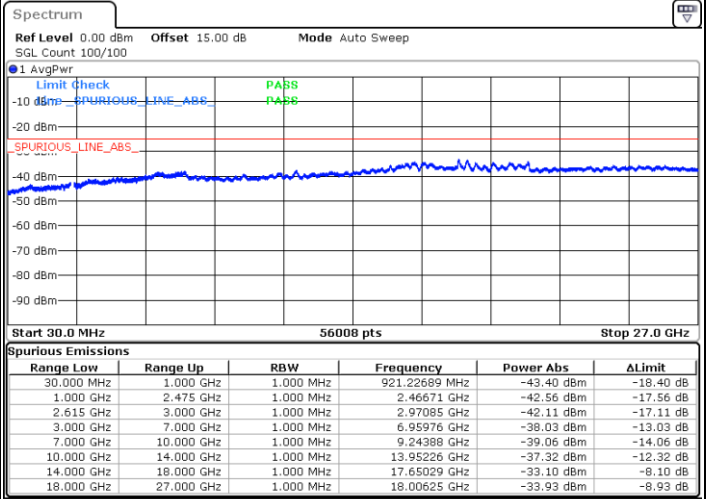

Date: 31.OCT.2021 08:52:11

LTE Band 7C / 15MHz+20MHz

QPSK

Middle Channel / 1RB0 and 1RB9

Middle Channel / 1RB74 and 1RB0

Date: 31.OCT.2021 09:17:41

Date: 31.OCT.2021 09:19:12

Middle Channel / FullIRB

N/A

Date: 31.OCT.2021 09:00:44

LTE Band 7C / 15MHz+20MHz

QPSK

Highest Channel / 1RB0 and 1RB99

Highest Channel / 1RB74 and 1RB0

Date: 31.OCT.2021 09:58:17

Date: 31.OCT.2021 09:48:24

Highest Channel / FullIRB

N/A

Date: 31.OCT.2021 10:00:05

LTE Band 7C / 20MHz+10MHz

QPSK

Lowest Channel / 1RB0 and 1RB49

Lowest Channel / 1RB99 and 1RB0

Date: 28.OCT.2021 21:01:54

Date: 28.OCT.2021 21:00:47

Lowest Channel / FullIRB

N/A

Date: 28.OCT.2021 21:07:30

LTE Band 7C / 20MHz+10MHz

QPSK

Middle Channel / 1RB0 and 1RB49

Middle Channel / 1RB99 and 1RB0