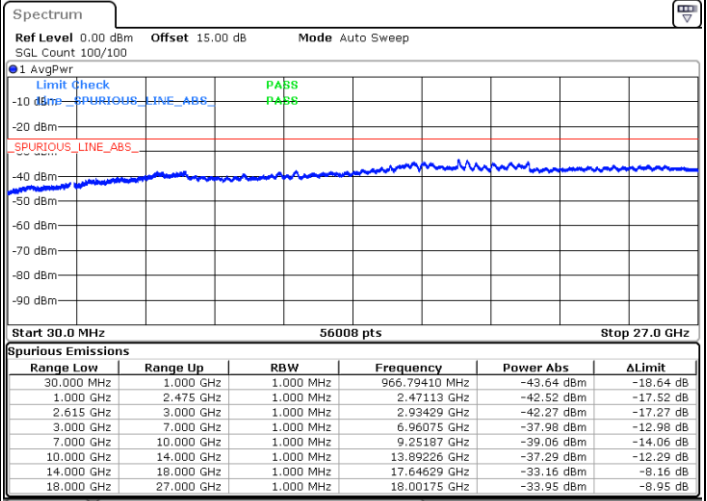

Lowest Channel / 1RB74 and 1RB0

Date: 29.OCT.2021 10:31:48

Date: 29.OCT.2021 10:30:33

Lowest Channel / FullIRB

N/A

Date: 29.OCT.2021 10:37:59

LTE Band 7C / 15MHz+15MHz

QPSK

Middle Channel / 1RB0 and 1RB74

Middle Channel / 1RB74 and 1RB0

Date: 31.OCT.2021 14:57:57

Date: 31.OCT.2021 14:59:37

Middle Channel / FullIRB

N/A

Date: 31.OCT.2021 14:49:36

LTE Band 7C / 15MHz+15MHz

QPSK

Highest Channel / 1RB0 and 1RB74

Highest Channel / 1RB74 and 1RB0

Date: 31.OCT.2021 15:36:35

Date: 31.OCT.2021 15:28:14

Highest Channel / FullIRB

N/A

Date: 31.OCT.2021 15:38:16

LTE Band 7C / 15MHz+20MHz

QPSK

Lowest Channel / 1RB0 and 1RB99

Lowest Channel / 1RB74 and 1RB0

Date: 31.OCT.2021 08:43:34

Date: 31.OCT.2021 08:41:51

Lowest Channel / FullIRB

N/A