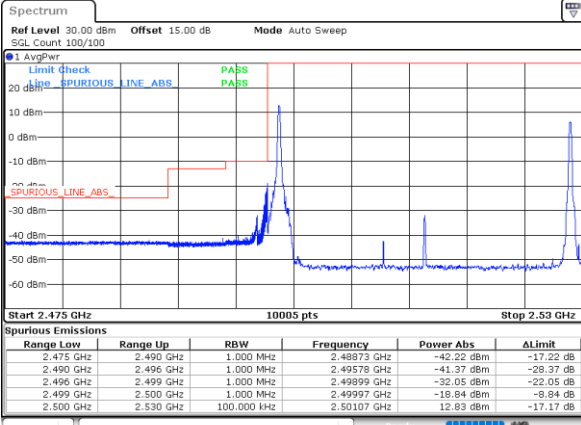

Lowest Band Edge / Full RB

Highest Band Edge / Full RB

Date: 31.OCT.2021 08:30:28

Date: 31.OCT.2021 09:34:28

LTE Band 7C / 20MHz+10MHz

64QAM

Lowest Band Edge / 1RB0 and 1RB49

Highest Band Edge / 1RB0 and 1RB49

Date: 29.OCT.2021 20:48:33

Date: 31.OCT.2021 16:26:41

Lowest Band Edge / 1RB99 and 1RB0

Highest Band Edge / 1RB99 and 1RB0

Date: 29.OCT.2021 20:57:26

Date: 31.OCT.2021 16:28:01

Lowest Band Edge / Full RB

Highest Band Edge / Full RB

Date: 29.OCT.2021 20:46:46

Date: 31.OCT.2021 16:20:05

LTE Band 7C / 20MHz+15MHz

64QAM

Lowest Band Edge / 1RB0 and 1RB74

Highest Band Edge / 1RB0 and 1RB74

Date: 31.OCT.2021 10:15:48

Date: 31.OCT.2021 11:13:33