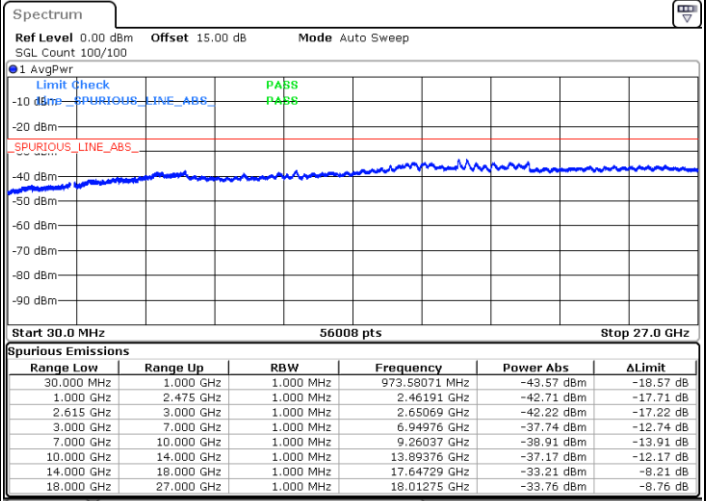

LTE Band 7C / 20MHz+15MHz

QPSK

MiddleChannel / 1RB0 and 1RB74

Middle Channel / 1RB99 and 1RB0

Date: 31.OCT.2021 10:55:28

Date: 31.OCT.2021 10:57:16