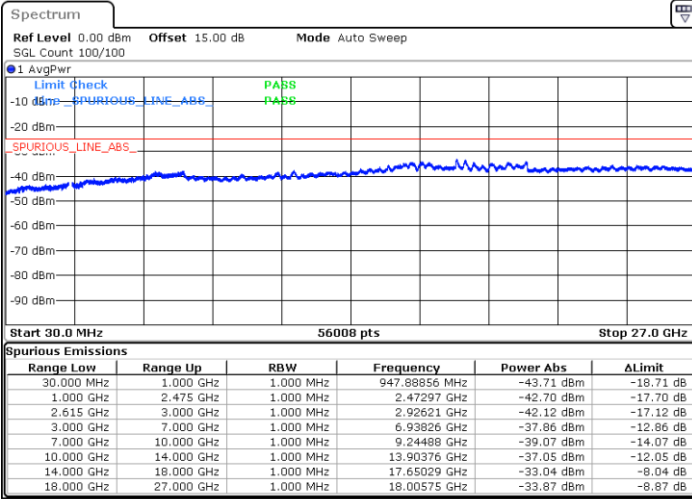

Date: 31.OCT.2021 11:26:32

LTE Band 7C / 20MHz+20MHz

QPSK

Lowest Channel / 1RB0 and 1RB99

Lowest Channel / 1RB99 and 1RB0

Date: 31.OCT.2021 11:48:53

Date: 31.OCT.2021 11:47:30

Lowest Channel / FullIRB

N/A

Date: 31.OCT.2021 11:55:49

LTE Band 7C / 20MHz+20MHz

QPSK

Middle Channel / 1RB0 and 1RB99

Middle Channel / 1RB99 and 1RB0

Date: 31.OCT.2021 12:39:36

Date: 31.OCT.2021 12:40:59

Middle Channel / FullRB

N/A

Date: 31.OCT.2021 12:32:40

LTE Band 7C / 20MHz+20MHz

QPSK

Highest Channel / 1RB0 and 1RB99

Highest Channel / 1RB99 and 1RB0

Date: 31.OCT.2021 12:17:59