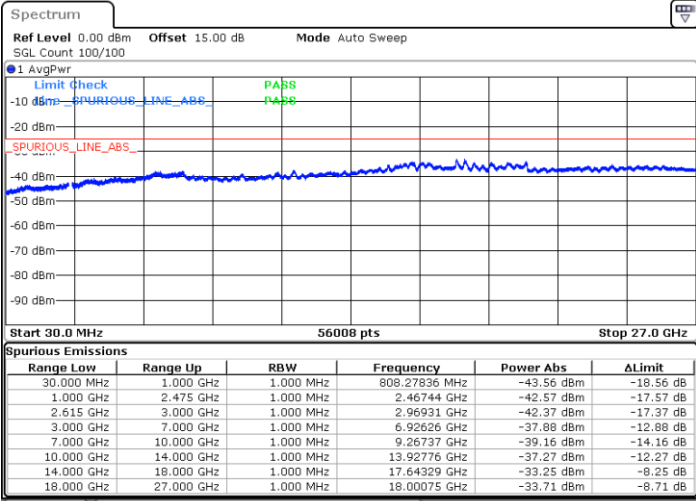

LTE Band 7C / 20MHz+15MHz

QPSK

Highest Channel / 1RB0 and 1RB74

Highest Channel / 1RB99 and 1RB0

Date: 31.OCT.2021 11:25:09

Date: 31.OCT.2021 11:17:39

Highest Channel / FullIRB

N/A

Date: 31.OCT.2021 11:26:32

LTE Band 7C / 20MHz+20MHz

QPSK

Lowest Channel / 1RB0 and 1RB99

Lowest Channel / 1RB99 and 1RB0

Date: 31.OCT.2021 11:48:53

Date: 31.OCT.2021 11:47:30

Lowest Channel / FullIRB

N/A

Date: 31.OCT.2021 11:55:49

LTE Band 7C / 20MHz+20MHz

QPSK

Middle Channel / 1RB0 and 1RB99

Middle Channel / 1RB99 and 1RB0

Date: 31.OCT.2021 12:39:36

Date: 31.OCT.2021 12:40:59

Middle Channel / FullRB

N/A

Date: 31.OCT.2021 12:32:40

LTE Band 7C / 20MHz+20MHz

QPSK

Highest Channel / 1RB0 and 1RB99

Highest Channel / 1RB99 and 1RB0

Date: 31.OCT.2021 12:17:59