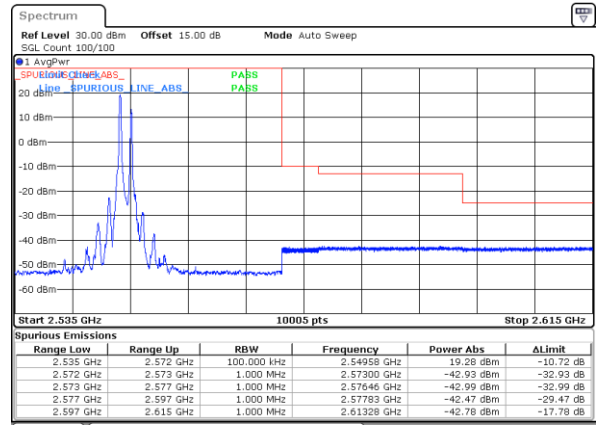

Date: 31.OCT.2021 15:23:55

Lowest Band Edge / Full RB

Highest Band Edge / Full RB

Date: 29.OCT.2021 10:15:30

Date: 31.OCT.2021 15:16:00

LTE Band 7C / 15MHz+20MHz

64QAM

Lowest Band Edge / 1RB0 and 1RB9

Highest Band Edge / 1RB0 and 1RB9

Date: 31.OCT.2021 08:31:43

Date: 31.OCT.2021 09:41:57

Lowest Band Edge / 1RB74 and 1RB0

Highest Band Edge / 1RB74 and 1RB0

Date: 31.OCT.2021 08:37:23

Date: 31.OCT.2021 09:41:27

Lowest Band Edge / Full RB

Highest Band Edge / Full RB

Date: 31.OCT.2021 08:30:28

Date: 31.OCT.2021 09:34:28

LTE Band 7C / 20MHz+10MHz

64QAM

Lowest Band Edge / 1RB0 and 1RB49

Highest Band Edge / 1RB0 and 1RB49