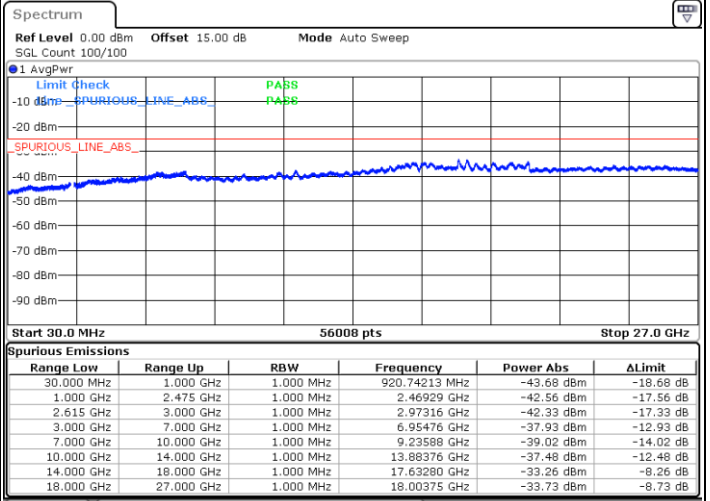

LTE Band 7C / 20MHz+15MHz

QPSK

Highest Channel / 1RB0 and 1RB74

Highest Channel / 1RB99 and 1RB0

Date: 31.OCT.2021 11:25:09

Date: 31.OCT.2021 11:17:39

Highest Channel / FullIRB

N/A

Date: 31.OCT.2021 11:26:32

LTE Band 7C / 20MHz+20MHz

QPSK

Lowest Channel / 1RB0 and 1RB99

Lowest Channel / 1RB99 and 1RB0

Date: 31.OCT.2021 11:48:53

Date: 31.OCT.2021 11:47:30

Lowest Channel / FullIRB

N/A

Date: 31.OCT.2021 11:55:49

LTE Band 7C / 20MHz+20MHz

QPSK

Middle Channel / 1RB0 and 1RB99

Middle Channel / 1RB99 and 1RB0

Date: 31.OCT.2021 12:39:36

Date: 31.OCT.2021 12:40:59

Middle Channel / FullRB

N/A

Date: 31.OCT.2021 12:32:40

LTE Band 7C / 20MHz+20MHz

QPSK

Highest Channel / 1RB0 and 1RB99

Highest Channel / 1RB99 and 1RB0

Date: 31.OCT.2021 12:17:59