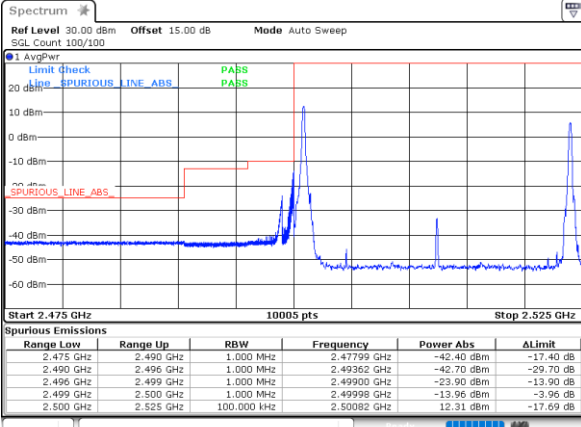

LTE Band 7C / 15MHz+10MHz

64QAM

Lowest Band Edge / 1RB0 and 1RB49

Highest Band Edge / 1RB0 and 1RB49

Date: 4.NOV.2021 14:08:43

Date: 31.OCT.2021 13:42:07

Lowest Band Edge / 1RB74 and 1RB0

Highest Band Edge / 1RB74 and 1RB0

Date: 31.OCT.2021 12:58:25

Date: 31.OCT.2021 13:42:53

Lowest Band Edge / Full RB

Highest Band Edge / Full RB

Date: 31.OCT.2021 12:52:59

Date: 31.OCT.2021 13:37:27

LTE Band 7C / 15MHz+15MHz

64QAM