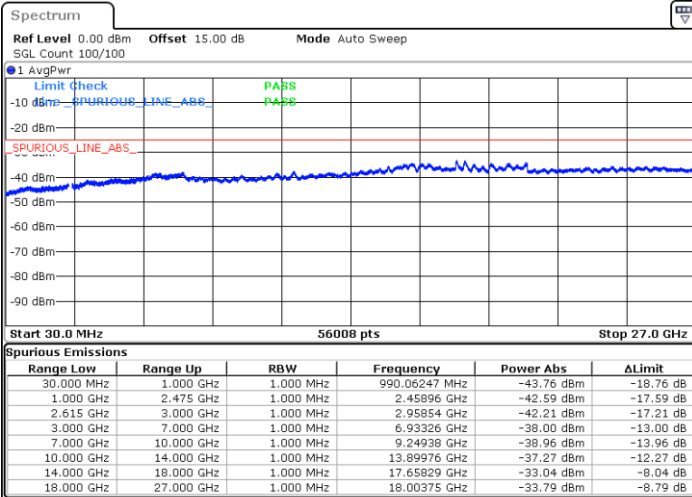

N/A

Date: 31.OCT.2021 09:00:44

LTE Band 7C / 15MHz+20MHz

QPSK

Highest Channel / 1RB0 and 1RB99

Highest Channel / 1RB74 and 1RB0

Date: 31.OCT.2021 09:58:17

Date: 31.OCT.2021 09:48:24

Highest Channel / FullIRB

N/A

Date: 31.OCT.2021 10:00:05

LTE Band 7C / 20MHz+10MHz

QPSK

Lowest Channel / 1RB0 and 1RB49

Lowest Channel / 1RB99 and 1RB0

Date: 28.OCT.2021 21:01:54

Date: 28.OCT.2021 21:00:47

Lowest Channel / FullIRB

N/A

Date: 28.OCT.2021 21:07:30

LTE Band 7C / 20MHz+10MHz

QPSK

Middle Channel / 1RB0 and 1RB49

Middle Channel / 1RB99 and 1RB0

Date: 31.OCT.2021 15:58:09

Date: 31.OCT.2021 15:59:49

Middle Channel / FullRB

N/A

Date: 31.OCT.2021 15:49:48

LTE Band 7C / 20MHz+10MHz

QPSK

Highest Channel / 1RB0 and 1RB49