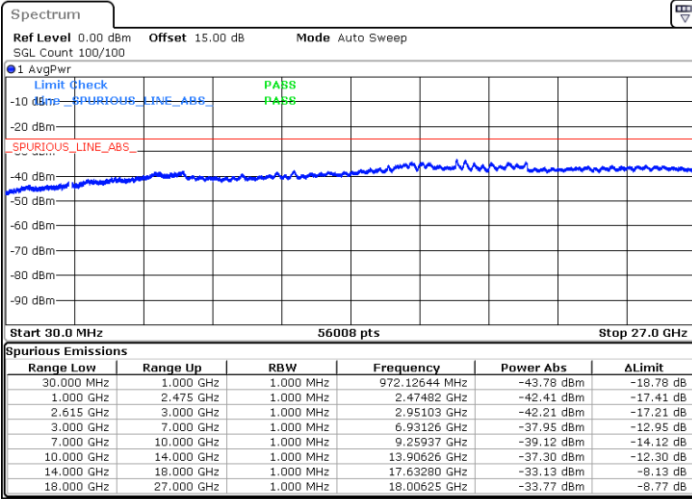

N/A

Date: 31.OCT.2021 09:00:44

LTE Band 7C / 15MHz+20MHz

QPSK

Highest Channel / 1RB0 and 1RB99

Highest Channel / 1RB74 and 1RB0

Date: 31.OCT.2021 09:58:17

Date: 31.OCT.2021 09:48:24

Highest Channel / FullIRB

N/A

Date: 31.OCT.2021 10:00:05

LTE Band 7C / 20MHz+10MHz

QPSK

Lowest Channel / 1RB0 and 1RB49

Lowest Channel / 1RB99 and 1RB0

Date: 28.OCT.2021 21:01:54

Date: 28.OCT.2021 21:00:47

Lowest Channel / FullIRB

N/A

Date: 28.OCT.2021 21:07:30

LTE Band 7C / 20MHz+10MHz

QPSK

Middle Channel / 1RB0 and 1RB49

Middle Channel / 1RB99 and 1RB0