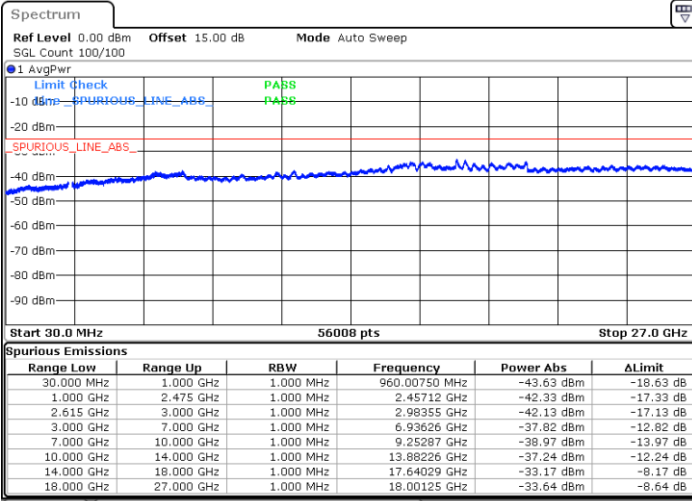

Date: 31.OCT.2021 14:18:24

LTE Band 7C / 10MHz+20MHz

QPSK

Highest Channel / 1RB0 and 1RB99

Highest Channel / 1RB49 and 1RB0

Date: 28.OCT.2021 20:00:31

Date: 28.OCT.2021 19:54:54

Highest Channel / FullIRB

N/A

Date: 28.OCT.2021 20:01:39

LTE Band 7C / 15MHz+10MHz

QPSK

Lowest Channel / 1RB0 and 1RB49

Lowest Channel / 1RB74 and 1RB0

Date: 31.OCT.2021 13:03:56

Date: 31.OCT.2021 13:02:34

Lowest Channel / FullIRB

N/A

Date: 31.OCT.2021 13:10:53

LTE Band 7C / 15MHz+10MHz

QPSK

Middle Channel / 1RB0 and 1RB49

Middle Channel / 1RB74 and 1RB0

Date: 31.OCT.2021 13:24:56

Date: 31.OCT.2021 13:26:19

Middle Channel / FullRB

N/A

Date: 31.OCT.2021 13:17:59

LTE Band 7C / 15MHz+10MHz

QPSK

Highest Channel / 1RB0 and 1RB49

Highest Channel / 1RB74 and 1RB0