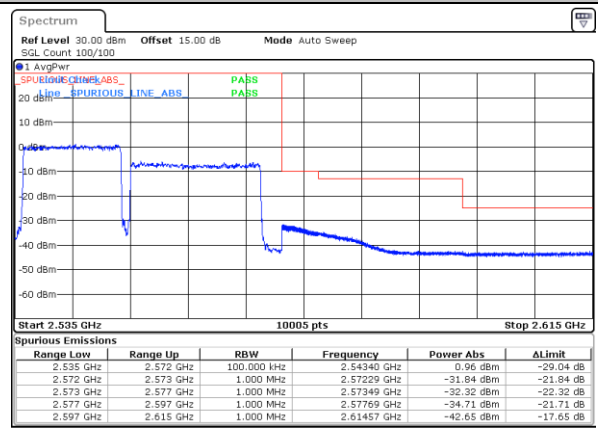

Date: 31.OCT.2021 15:23:55

Lowest Band Edge / Full RB

Highest Band Edge / Full RB

Date: 29.OCT.2021 10:15:30

Date: 31.OCT.2021 15:16:00

LTE Band 7C / 15MHz+20MHz

64QAM

Lowest Band Edge / 1RB0 and 1RB9

Highest Band Edge / 1RB0 and 1RB9

Date: 31.OCT.2021 08:31:43

Date: 31.OCT.2021 09:41:57

Lowest Band Edge / 1RB74 and 1RB0

Highest Band Edge / 1RB74 and 1RB0

Date: 31.OCT.2021 08:37:23

Date: 31.OCT.2021 09:41:27

Lowest Band Edge / Full RB

Highest Band Edge / Full RB

Date: 31.OCT.2021 08:30:28

Date: 31.OCT.2021 09:34:28

LTE Band 7C / 20MHz+10MHz

64QAM

Lowest Band Edge / 1RB0 and 1RB49

Highest Band Edge / 1RB0 and 1RB49