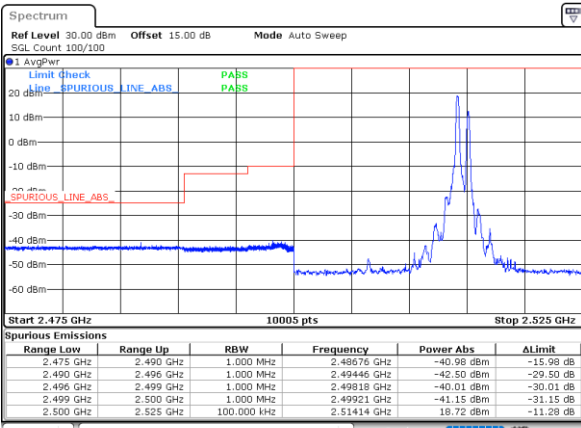

LTE Band 7C / 15MHz+10MHz

64QAM

Lowest Band Edge / 1RB0 and 1RB49

Highest Band Edge / 1RB0 and 1RB49

Date: 4.NOV.2021 14:08:43

Date: 31.OCT.2021 13:42:07

Lowest Band Edge / 1RB74 and 1RB0

Highest Band Edge / 1RB74 and 1RB0

Date: 31.OCT.2021 12:58:25

Date: 31.OCT.2021 13:42:53

Lowest Band Edge / Full RB

Highest Band Edge / Full RB

Date: 31.OCT.2021 12:52:59

Date: 31.OCT.2021 13:37:27

LTE Band 7C / 15MHz+15MHz

64QAM