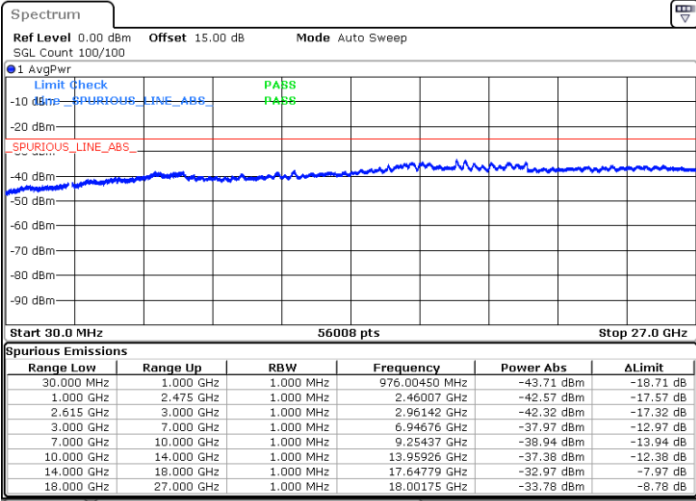

Date: 28.OCT.2021 21:00:47

Lowest Channel / FullIRB

N/A

Date: 28.OCT.2021 21:07:30

LTE Band 7C / 20MHz+10MHz

QPSK

Middle Channel / 1RB0 and 1RB49

Middle Channel / 1RB99 and 1RB0

Date: 31.OCT.2021 15:58:09

Date: 31.OCT.2021 15:59:49

Middle Channel / FullRB

N/A

Date: 31.OCT.2021 15:49:48

LTE Band 7C / 20MHz+10MHz

QPSK

Highest Channel / 1RB0 and 1RB49

Highest Channel / 1RB99 and 1RB0

Date: 31.OCT.2021 16:40:39

Date: 31.OCT.2021 16:32:18

Highest Channel / FullIRB

N/A

Date: 31.OCT.2021 16:42:20

LTE Band 7C / 20MHz+15MHz

QPSK

Lowest Channel / 1RB0 and 1RB74

Lowest Channel / 1RB99 and 1RB0

Date: 31.OCT.2021 10:28:07

Date: 31.OCT.2021 10:26:28

Lowest Channel / FullRB

N/A

Date: 31.OCT.2021 10:35:44

LTE Band 7C / 20MHz+15MHz