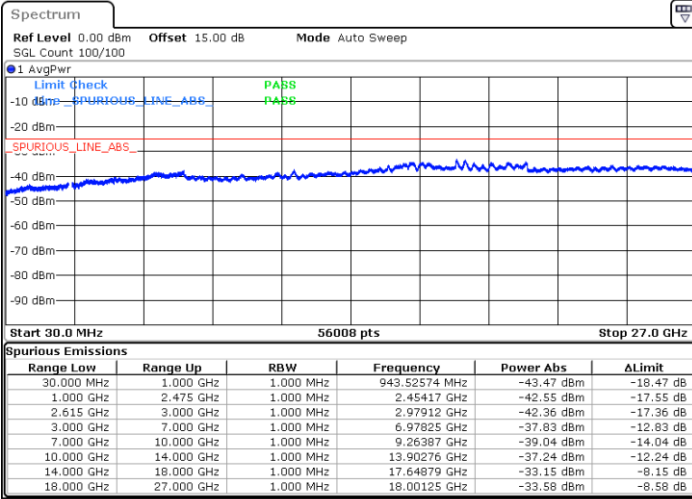

LTE Band 7C / 20MHz+20MHz

64QAM

Lowest Band Edge / 1RB0 and 1RB9

Highest Band Edge / 1RB0 and 1RB9

Date: 31.OCT.2021 11:38:58

Date: 31.OCT.2021 12:07:06

Lowest Band Edge / 1RB99 and 1RB0

Highest Band Edge / 1RB99 and 1RB0

Date: 31.OCT.2021 11:43:21

Date: 31.OCT.2021 12:07:52

Lowest Band Edge / Full RB

Highest Band Edge / Full RB

Date: 31.OCT.2021 11:37:55

Date: 31.OCT.2021 12:02:26

Conducted Spurious Emission

LTE Band 7C / 10MHz+20MHz

QPSK

Lowest Channel / 1RB0 and 1RB99

Lowest Channel / 1RB49 and 1RB0

Date: 28.OCT.2021 19:01:06

Date: 28.OCT.2021 18:59:52

Lowest Channel / FullIRB

N/A

Date: 28.OCT.2021 19:07:18