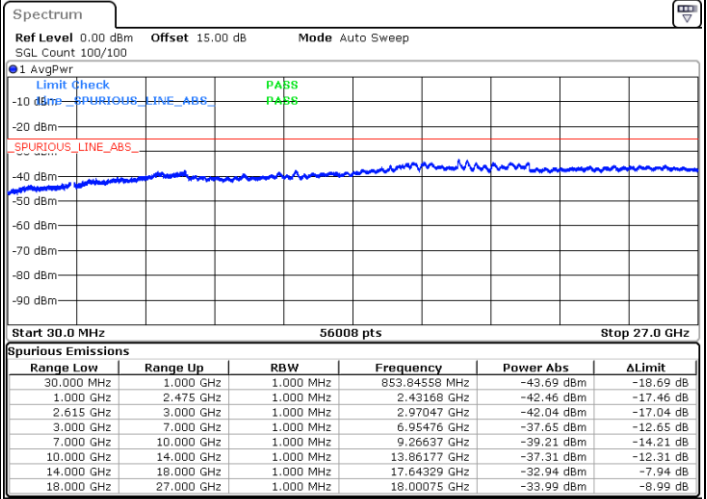

Lowest Channel / FullIRB

N/A

Date: 31.OCT.2021 13:10:53

LTE Band 7C / 15MHz+10MHz

QPSK

Middle Channel / 1RB0 and 1RB49

Middle Channel / 1RB74 and 1RB0

Date: 31.OCT.2021 13:24:56

Date: 31.OCT.2021 13:26:19

Middle Channel / FullRB

N/A

Date: 31.OCT.2021 13:17:59

LTE Band 7C / 15MHz+10MHz

QPSK

Highest Channel / 1RB0 and 1RB49

Highest Channel / 1RB74 and 1RB0

Date: 31.OCT.2021 13:53:17

Date: 31.OCT.2021 13:46:04

Highest Channel / FullIRB

N/A

Date: 31.OCT.2021 13:54:41

LTE Band 7C / 15MHz+15MHz

QPSK

Lowest Channel / 1RB0 and 1RB74

Lowest Channel / 1RB74 and 1RB0

Date: 29.OCT.2021 10:31:48

Date: 29.OCT.2021 10:30:33

Lowest Channel / FullIRB

N/A

Date: 29.OCT.2021 10:37:59

LTE Band 7C / 15MHz+15MHz

QPSK