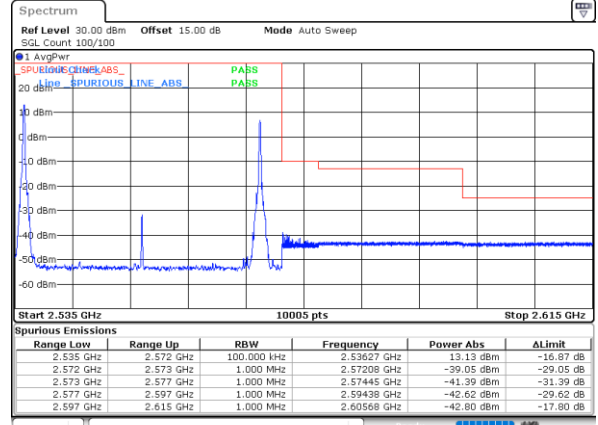

Lowest Band Edge / 1RB0 and 1RB74

Highest Band Edge / 1RB0 and 1RB74

Date: 29.OCT.2021 10:17:24

Date: 31.OCT.2021 15:22:36

Lowest Band Edge / 1RB74 and 1RB0

Highest Band Edge / 1RB74 and 1RB0

Date: 29.OCT.2021 10:26:51

Date: 31.OCT.2021 15:23:55

Lowest Band Edge / Full RB

Highest Band Edge / Full RB

Date: 29.OCT.2021 10:15:30

Date: 31.OCT.2021 15:16:00

LTE Band 7C / 15MHz+20MHz

64QAM

Lowest Band Edge / 1RB0 and 1RB9

Highest Band Edge / 1RB0 and 1RB9

Date: 31.OCT.2021 08:31:43

Date: 31.OCT.2021 09:41:57

Lowest Band Edge / 1RB74 and 1RB0

Highest Band Edge / 1RB74 and 1RB0

Date: 31.OCT.2021 08:37:23

Date: 31.OCT.2021 09:41:27

Lowest Band Edge / Full RB

Highest Band Edge / Full RB

Date: 31.OCT.2021 08:30:28

Date: 31.OCT.2021 09:34:28

LTE Band 7C / 20MHz+10MHz

64QAM

Lowest Band Edge / 1RB0 and 1RB49

Highest Band Edge / 1RB0 and 1RB49