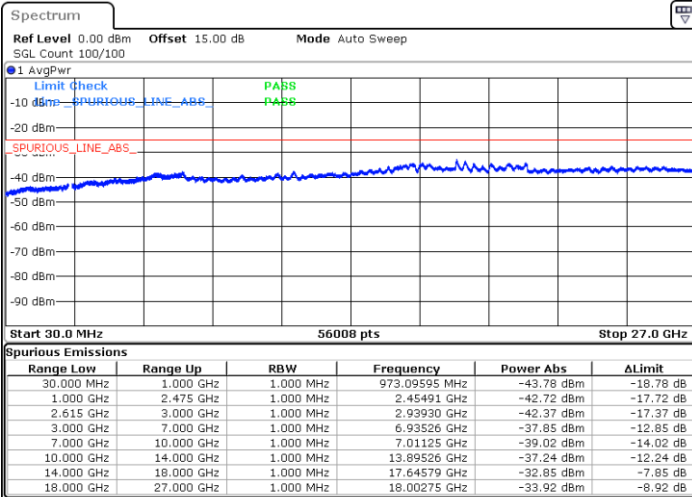

LTE Band 7C / 20MHz+15MHz

QPSK

Highest Channel / 1RB0 and 1RB74

Highest Channel / 1RB99 and 1RB0

Date: 31.OCT.2021 11:25:09

Date: 31.OCT.2021 11:17:39

Highest Channel / FullIRB

N/A

Date: 31.OCT.2021 11:26:32

LTE Band 7C / 20MHz+20MHz

QPSK

Lowest Channel / 1RB0 and 1RB99

Lowest Channel / 1RB99 and 1RB0

Date: 31.OCT.2021 11:48:53

Date: 31.OCT.2021 11:47:30

Lowest Channel / FullIRB

N/A

Date: 31.OCT.2021 11:55:49

LTE Band 7C / 20MHz+20MHz

QPSK

Middle Channel / 1RB0 and 1RB99

Middle Channel / 1RB99 and 1RB0

Date: 31.OCT.2021 12:39:36

Date: 31.OCT.2021 12:40:59

Middle Channel / FullRB

N/A

Date: 31.OCT.2021 12:32:40

LTE Band 7C / 20MHz+20MHz

QPSK

Highest Channel / 1RB0 and 1RB99

Highest Channel / 1RB99 and 1RB0

Date: 31.OCT.2021 12:17:59