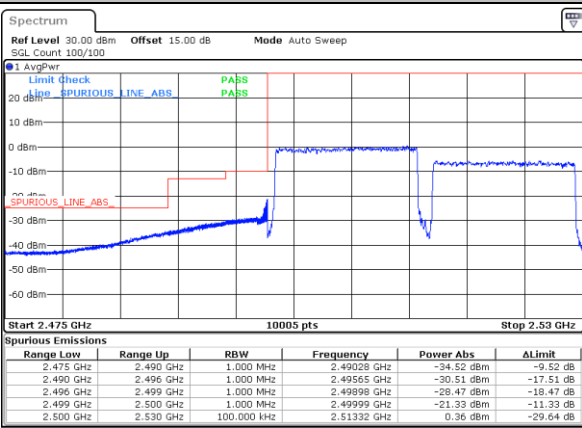

Date: 31.OCT.2021 12:58:25

Date: 31.OCT.2021 13:42:53

Lowest Band Edge / Full RB

Highest Band Edge / Full RB

Date: 31.OCT.2021 12:52:59

Date: 31.OCT.2021 13:37:27

LTE Band 7C / 15MHz+15MHz

64QAM

Lowest Band Edge / 1RB0 and 1RB74

Highest Band Edge / 1RB0 and 1RB74

Date: 29.OCT.2021 10:17:24

Date: 31.OCT.2021 15:22:36

Lowest Band Edge / 1RB74 and 1RB0

Highest Band Edge / 1RB74 and 1RB0

Date: 29.OCT.2021 10:26:51

Date: 31.OCT.2021 15:23:55

Lowest Band Edge / Full RB

Highest Band Edge / Full RB

Date: 29.OCT.2021 10:15:30

Date: 31.OCT.2021 15:16:00

LTE Band 7C / 15MHz+20MHz

64QAM

Lowest Band Edge / 1RB0 and 1RB9