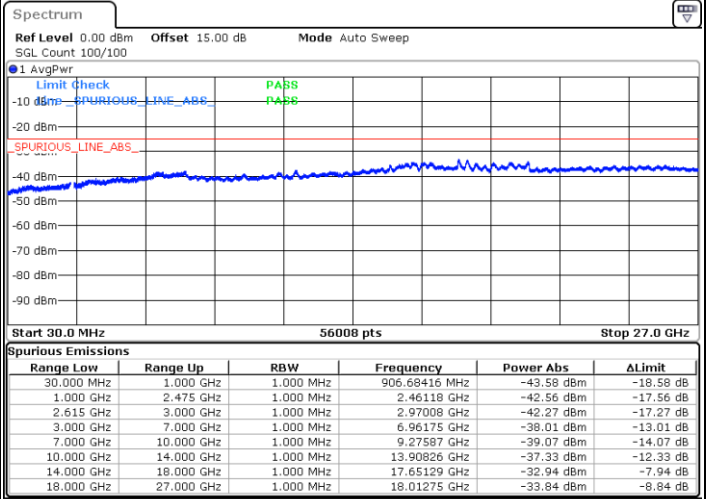

Lowest Channel / FullIRB

N/A

Date: 31.OCT.2021 13:10:53

LTE Band 7C / 15MHz+10MHz

QPSK

Middle Channel / 1RB0 and 1RB49

Middle Channel / 1RB74 and 1RB0

Date: 31.OCT.2021 13:24:56

Date: 31.OCT.2021 13:26:19

Middle Channel / FullRB

N/A

Date: 31.OCT.2021 13:17:59

LTE Band 7C / 15MHz+10MHz

QPSK

Highest Channel / 1RB0 and 1RB49

Highest Channel / 1RB74 and 1RB0

Date: 31.OCT.2021 13:53:17

Date: 31.OCT.2021 13:46:04

Highest Channel / FullIRB

N/A

Date: 31.OCT.2021 13:54:41

LTE Band 7C / 15MHz+15MHz

QPSK

Lowest Channel / 1RB0 and 1RB74

Lowest Channel / 1RB74 and 1RB0

Date: 29.OCT.2021 10:31:48

Date: 29.OCT.2021 10:30:33

Lowest Channel / FullIRB

N/A

Date: 29.OCT.2021 10:37:59

LTE Band 7C / 15MHz+15MHz

QPSK