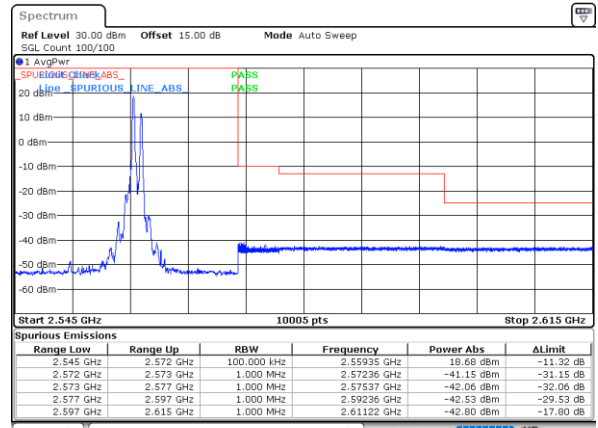

LTE Band 7C / 15MHz+10MHz

64QAM

Lowest Band Edge / 1RB0 and 1RB49

Highest Band Edge / 1RB0 and 1RB49

Date: 4.NOV.2021 14:08:43

Date: 31.OCT.2021 13:42:07

Lowest Band Edge / 1RB74 and 1RB0

Highest Band Edge / 1RB74 and 1RB0

Date: 31.OCT.2021 12:58:25

Date: 31.OCT.2021 13:42:53

Lowest Band Edge / Full RB

Highest Band Edge / Full RB

Date: 31.OCT.2021 12:52:59

Date: 31.OCT.2021 13:37:27

LTE Band 7C / 15MHz+15MHz

64QAM