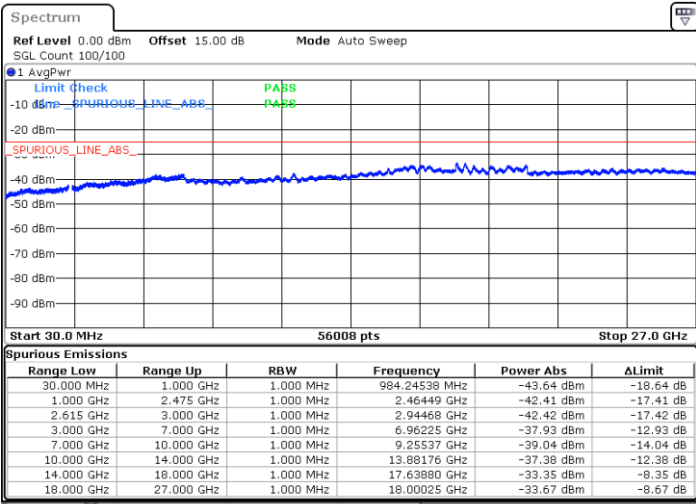

Date: 31.OCT.2021 11:43:21

Date: 31.OCT.2021 12:07:52

Lowest Band Edge / Full RB

Highest Band Edge / Full RB

Date: 31.OCT.2021 11:37:55

Date: 31.OCT.2021 12:02:26

Conducted Spurious Emission

LTE Band 7C / 10MHz+20MHz

QPSK

Lowest Channel / 1RB0 and 1RB99

Lowest Channel / 1RB49 and 1RB0

Date: 28.OCT.2021 19:01:06

Date: 28.OCT.2021 18:59:52

Lowest Channel / FullIRB

N/A

Date: 28.OCT.2021 19:07:18

LTE Band 7C / 10MHz+20MHz

QPSK

MiddleChannel / 1RB0 and 1RB99

Middle Channel / 1RB49 and 1RB0

Date: 31.OCT.2021 14:26:46

Date: 31.OCT.2021 14:30:59

Middle Channel / FullIRB

N/A

Date: 31.OCT.2021 14:18:24

LTE Band 7C / 10MHz+20MHz

QPSK

Highest Channel / 1RB0 and 1RB99

Highest Channel / 1RB49 and 1RB0

Date: 28.OCT.2021 20:00:31

Date: 28.OCT.2021 19:54:54

Highest Channel / FullIRB