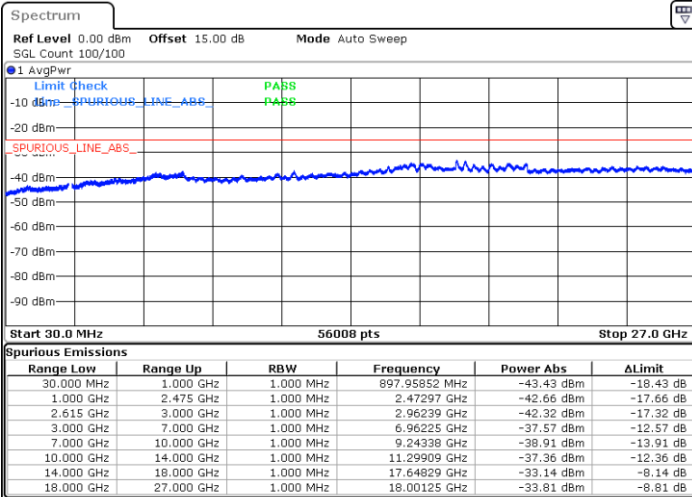

Date: 31.OCT.2021 14:18:24

LTE Band 7C / 10MHz+20MHz

QPSK

Highest Channel / 1RB0 and 1RB99

Highest Channel / 1RB49 and 1RB0

Date: 28.OCT.2021 20:00:31

Date: 28.OCT.2021 19:54:54

Highest Channel / FullIRB

N/A

Date: 28.OCT.2021 20:01:39

LTE Band 7C / 15MHz+10MHz

QPSK

Lowest Channel / 1RB0 and 1RB49

Lowest Channel / 1RB74 and 1RB0

Date: 31.OCT.2021 13:03:56

Date: 31.OCT.2021 13:02:34

Lowest Channel / FullIRB

N/A

Date: 31.OCT.2021 13:10:53

LTE Band 7C / 15MHz+10MHz

QPSK

Middle Channel / 1RB0 and 1RB49

Middle Channel / 1RB74 and 1RB0

Date: 31.OCT.2021 13:24:56

Date: 31.OCT.2021 13:26:19

Middle Channel / FullRB

N/A

Date: 31.OCT.2021 13:17:59

LTE Band 7C / 15MHz+10MHz

QPSK

Highest Channel / 1RB0 and 1RB49

Highest Channel / 1RB74 and 1RB0