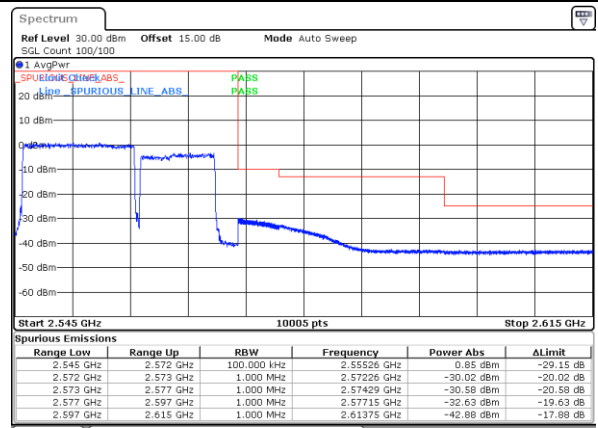

LTE Band 7C / 15MHz+10MHz

64QAM

Lowest Band Edge / 1RB0 and 1RB49

Highest Band Edge / 1RB0 and 1RB49

Date: 4.NOV.2021 14:08:43

Date: 31.OCT.2021 13:42:07

Lowest Band Edge / 1RB74 and 1RB0

Highest Band Edge / 1RB74 and 1RB0

Date: 31.OCT.2021 12:58:25

Date: 31.OCT.2021 13:42:53

Lowest Band Edge / Full RB

Highest Band Edge / Full RB

Date: 31.OCT.2021 12:52:59

Date: 31.OCT.2021 13:37:27

LTE Band 7C / 15MHz+15MHz

64QAM