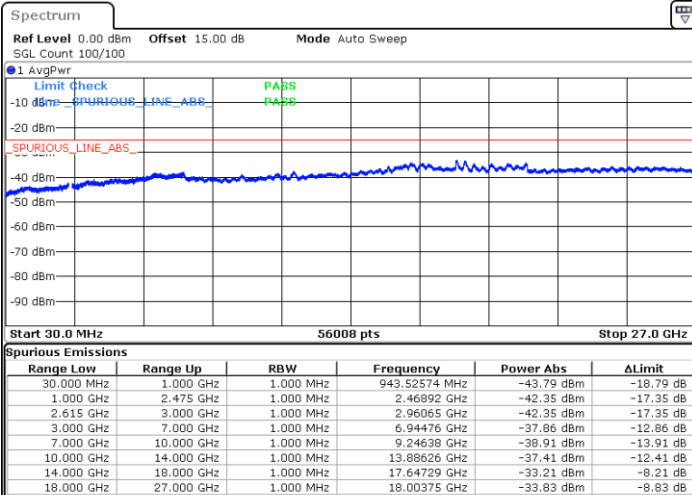

Date: 31.OCT.2021 08:52:11

LTE Band 7C / 15MHz+20MHz

QPSK

Middle Channel / 1RB0 and 1RB9

Middle Channel / 1RB74 and 1RB0

Date: 31.OCT.2021 09:17:41

Date: 31.OCT.2021 09:19:12

Middle Channel / FullIRB

N/A

Date: 31.OCT.2021 09:00:44

LTE Band 7C / 15MHz+20MHz

QPSK

Highest Channel / 1RB0 and 1RB99

Highest Channel / 1RB74 and 1RB0

Date: 31.OCT.2021 09:58:17

Date: 31.OCT.2021 09:48:24

Highest Channel / FullIRB

N/A

Date: 31.OCT.2021 10:00:05

LTE Band 7C / 20MHz+10MHz

QPSK

Lowest Channel / 1RB0 and 1RB49

Lowest Channel / 1RB99 and 1RB0

Date: 28.OCT.2021 21:01:54

Date: 28.OCT.2021 21:00:47

Lowest Channel / FullIRB

N/A

Date: 28.OCT.2021 21:07:30

LTE Band 7C / 20MHz+10MHz

QPSK

Middle Channel / 1RB0 and 1RB49

Middle Channel / 1RB99 and 1RB0