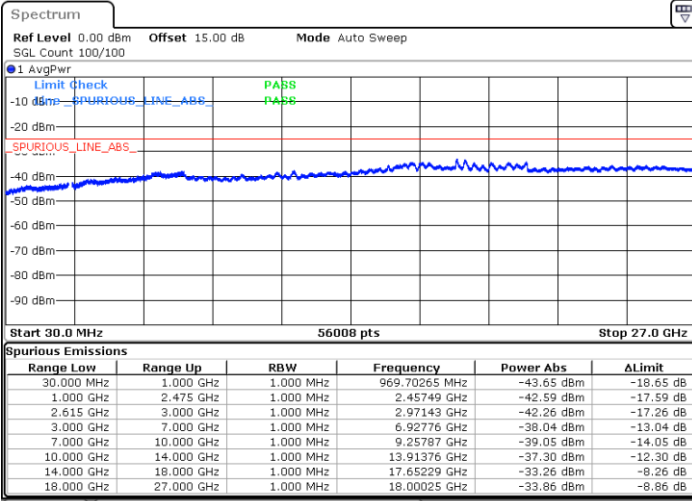

LTE Band 7C / 20MHz+15MHz

QPSK

Highest Channel / 1RB0 and 1RB74

Highest Channel / 1RB99 and 1RB0

Date: 31.OCT.2021 11:25:09

Date: 31.OCT.2021 11:17:39

Highest Channel / FullIRB

N/A

Date: 31.OCT.2021 11:26:32

LTE Band 7C / 20MHz+20MHz

QPSK

Lowest Channel / 1RB0 and 1RB99

Lowest Channel / 1RB99 and 1RB0

Date: 31.OCT.2021 11:48:53

Date: 31.OCT.2021 11:47:30

Lowest Channel / FullIRB

N/A

Date: 31.OCT.2021 11:55:49

LTE Band 7C / 20MHz+20MHz

QPSK

Middle Channel / 1RB0 and 1RB99

Middle Channel / 1RB99 and 1RB0

Date: 31.OCT.2021 12:39:36

Date: 31.OCT.2021 12:40:59

Middle Channel / FullRB

N/A

Date: 31.OCT.2021 12:32:40

LTE Band 7C / 20MHz+20MHz

QPSK

Highest Channel / 1RB0 and 1RB99

Highest Channel / 1RB99 and 1RB0

Date: 31.OCT.2021 12:17:59