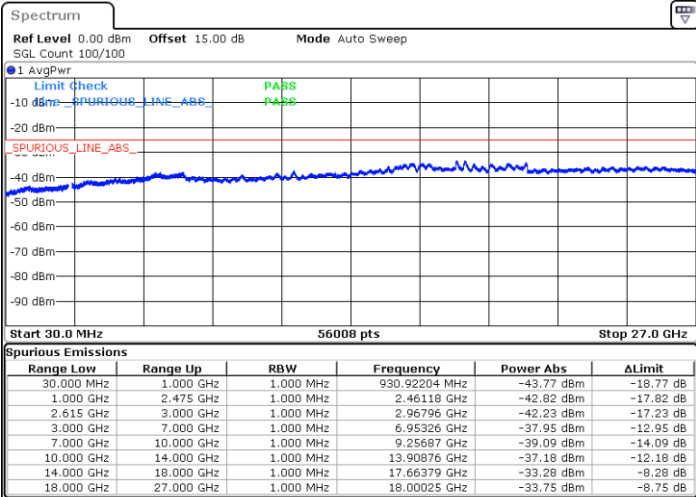

QPSK

Highest Channel / 1RB0 and 1RB74

Highest Channel / 1RB74 and 1RB0

Date: 31.OCT.2021 15:36:35

Date: 31.OCT.2021 15:28:14

Highest Channel / FullIRB

N/A

Date: 31.OCT.2021 15:38:16

LTE Band 7C / 15MHz+20MHz

QPSK

Lowest Channel / 1RB0 and 1RB99

Lowest Channel / 1RB74 and 1RB0

Date: 31.OCT.2021 08:43:34

Date: 31.OCT.2021 08:41:51

Lowest Channel / FullIRB

N/A

Date: 31.OCT.2021 08:52:11

LTE Band 7C / 15MHz+20MHz

QPSK

Middle Channel / 1RB0 and 1RB9

Middle Channel / 1RB74 and 1RB0

Date: 31.OCT.2021 09:17:41

Date: 31.OCT.2021 09:19:12

Middle Channel / FullIRB