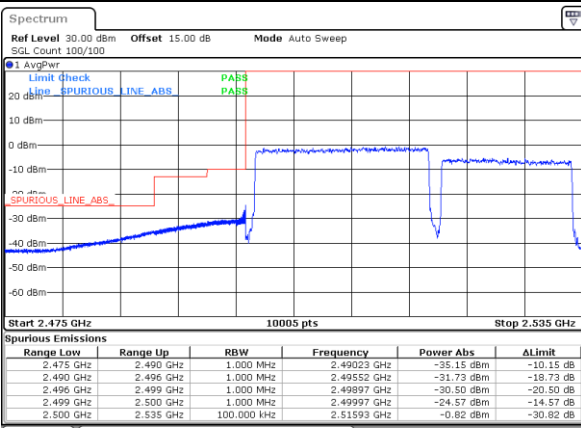

Date: 29.OCT.2021 20:46:46

Date: 31.OCT.2021 16:20:05

LTE Band 7C / 20MHz+15MHz

64QAM

Lowest Band Edge / 1RB0 and 1RB74

Highest Band Edge / 1RB0 and 1RB74

Date: 31.OCT.2021 10:15:48

Date: 31.OCT.2021 11:13:33

Lowest Band Edge / 1RB99 and 1RB0

Highest Band Edge / 1RB99 and 1RB0

Date: 31.OCT.2021 10:22:07

Date: 31.OCT.2021 11:14:20

Lowest Band Edge / Full RB

Highest Band Edge / Full RB

Date: 31.OCT.2021 10:14:22

Date: 31.OCT.2021 11:08:54

LTE Band 7C / 20MHz+20MHz

64QAM

Lowest Band Edge / 1RB0 and 1RB9

Highest Band Edge / 1RB0 and 1RB9

Date: 31.OCT.2021 11:38:58

Date: 31.OCT.2021 12:07:06

Lowest Band Edge / 1RB99 and 1RB0

Highest Band Edge / 1RB99 and 1RB0

Date: 31.OCT.2021 11:43:21

Date: 31.OCT.2021 12:07:52

Lowest Band Edge / Full RB

Highest Band Edge / Full RB

Date: 31.OCT.2021 11:37:55

Date: 31.OCT.2021 12:02:26

Conducted Spurious Emission

LTE Band 7C / 10MHz+20MHz