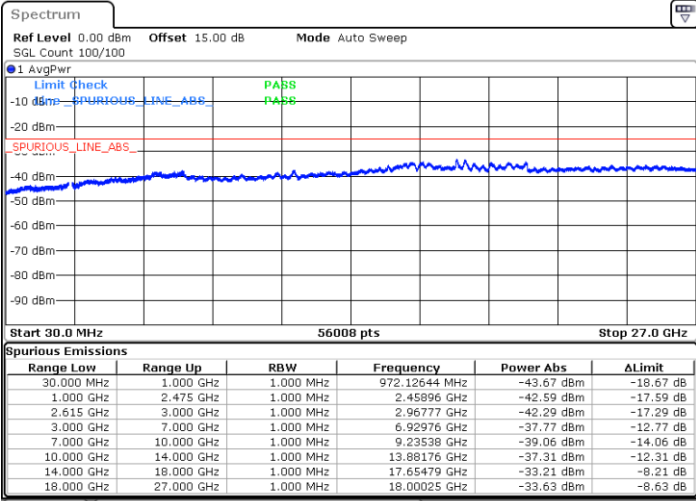

Highest Channel / 1RB99 and 1RB0

Date: 31.OCT.2021 16:40:39

Date: 31.OCT.2021 16:32:18

Highest Channel / FullIRB

N/A

Date: 31.OCT.2021 16:42:20

LTE Band 7C / 20MHz+15MHz

QPSK

Lowest Channel / 1RB0 and 1RB74

Lowest Channel / 1RB99 and 1RB0

Date: 31.OCT.2021 10:28:07

Date: 31.OCT.2021 10:26:28

Lowest Channel / FullRB

N/A

Date: 31.OCT.2021 10:35:44

LTE Band 7C / 20MHz+15MHz

QPSK

MiddleChannel / 1RB0 and 1RB74

Middle Channel / 1RB99 and 1RB0

Date: 31.OCT.2021 10:55:28

Date: 31.OCT.2021 10:57:16

Middle Channel / FullIRB

N/A

Date: 31.OCT.2021 10:46:25

LTE Band 7C / 20MHz+15MHz

QPSK

Highest Channel / 1RB0 and 1RB74

Highest Channel / 1RB99 and 1RB0

Date: 31.OCT.2021 11:25:09

Date: 31.OCT.2021 11:17:39

Highest Channel / FullIRB

N/A