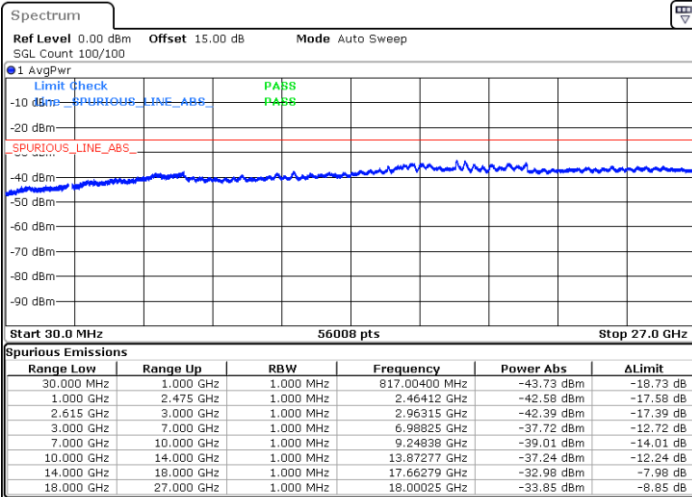

Lowest Channel / 1RB74 and 1RB0

Date: 29.OCT.2021 10:31:48

Date: 29.OCT.2021 10:30:33

Lowest Channel / FullIRB

N/A

Date: 29.OCT.2021 10:37:59

LTE Band 7C / 15MHz+15MHz

QPSK

Middle Channel / 1RB0 and 1RB74

Middle Channel / 1RB74 and 1RB0

Date: 31.OCT.2021 14:57:57

Date: 31.OCT.2021 14:59:37

Middle Channel / FullIRB

N/A

Date: 31.OCT.2021 14:49:36

LTE Band 7C / 15MHz+15MHz

QPSK

Highest Channel / 1RB0 and 1RB74

Highest Channel / 1RB74 and 1RB0

Date: 31.OCT.2021 15:36:35

Date: 31.OCT.2021 15:28:14

Highest Channel / FullIRB

N/A

Date: 31.OCT.2021 15:38:16

LTE Band 7C / 15MHz+20MHz

QPSK

Lowest Channel / 1RB0 and 1RB99

Lowest Channel / 1RB74 and 1RB0

Date: 31.OCT.2021 08:43:34

Date: 31.OCT.2021 08:41:51

Lowest Channel / FullIRB

N/A