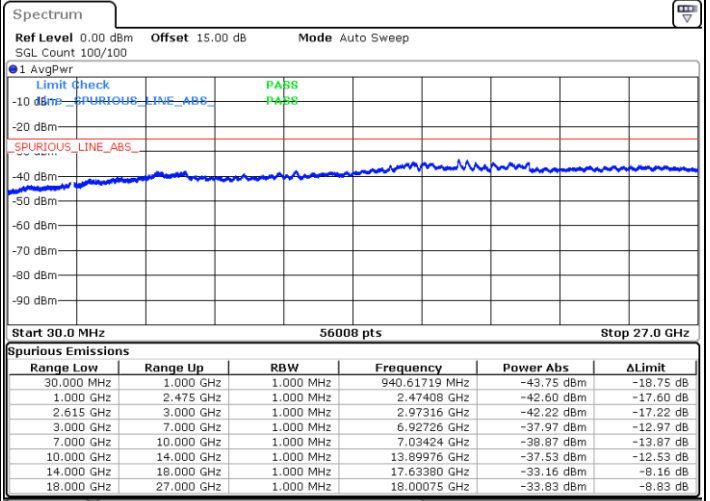

Highest Channel / FullIRB

N/A

Date: 31.OCT.2021 10:00:05

LTE Band 7C / 20MHz+10MHz

QPSK

Lowest Channel / 1RB0 and 1RB49

Lowest Channel / 1RB99 and 1RB0

Date: 28.OCT.2021 21:01:54

Date: 28.OCT.2021 21:00:47

Lowest Channel / FullIRB

N/A

Date: 28.OCT.2021 21:07:30

LTE Band 7C / 20MHz+10MHz

QPSK

Middle Channel / 1RB0 and 1RB49

Middle Channel / 1RB99 and 1RB0

Date: 31.OCT.2021 15:58:09

Date: 31.OCT.2021 15:59:49

Middle Channel / FullRB

N/A

Date: 31.OCT.2021 15:49:48

LTE Band 7C / 20MHz+10MHz

QPSK

Highest Channel / 1RB0 and 1RB49

Highest Channel / 1RB99 and 1RB0

Date: 31.OCT.2021 16:40:39

Date: 31.OCT.2021 16:32:18

Highest Channel / FullIRB

N/A

Date: 31.OCT.2021 16:42:20

LTE Band 7C / 20MHz+15MHz

QPSK