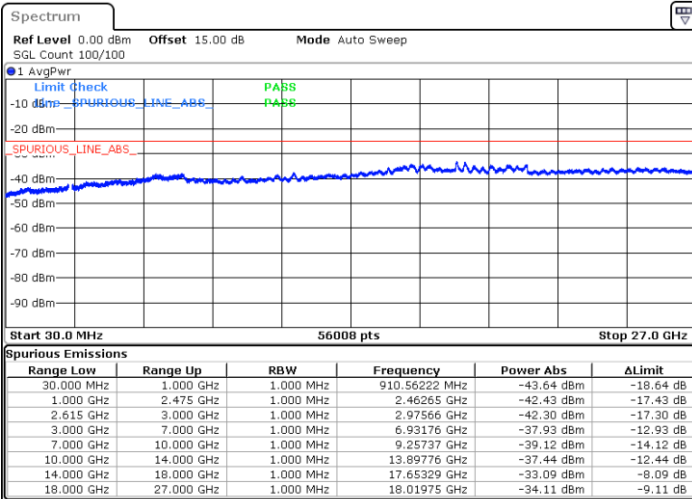

Date: 31.OCT.2021 11:43:21

Date: 31.OCT.2021 12:07:52

Lowest Band Edge / Full RB

Highest Band Edge / Full RB

Date: 31.OCT.2021 11:37:55

Date: 31.OCT.2021 12:02:26

Conducted Spurious Emission

LTE Band 7C / 10MHz+20MHz

QPSK

Lowest Channel / 1RB0 and 1RB99

Lowest Channel / 1RB49 and 1RB0

Date: 28.OCT.2021 19:01:06

Date: 28.OCT.2021 18:59:52

Lowest Channel / FullIRB

N/A

Date: 28.OCT.2021 19:07:18

LTE Band 7C / 10MHz+20MHz

QPSK

MiddleChannel / 1RB0 and 1RB99

Middle Channel / 1RB49 and 1RB0

Date: 31.OCT.2021 14:26:46

Date: 31.OCT.2021 14:30:59

Middle Channel / FullIRB

N/A

Date: 31.OCT.2021 14:18:24

LTE Band 7C / 10MHz+20MHz

QPSK

Highest Channel / 1RB0 and 1RB99

Highest Channel / 1RB49 and 1RB0

Date: 28.OCT.2021 20:00:31

Date: 28.OCT.2021 19:54:54

Highest Channel / FullIRB