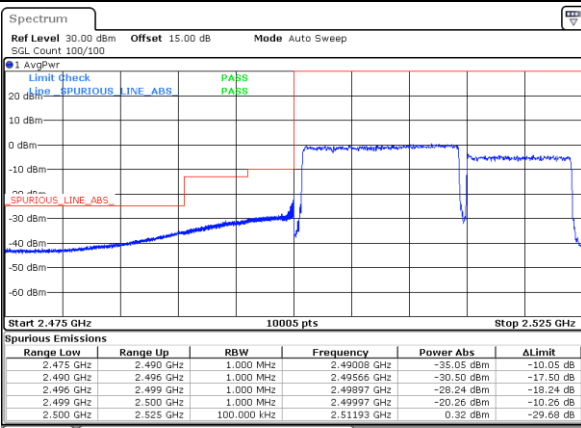

LTE Band 7C / 15MHz+10MHz

64QAM

Lowest Band Edge / 1RB0 and 1RB49

Highest Band Edge / 1RB0 and 1RB49

Date: 4.NOV.2021 14:08:43

Date: 31.OCT.2021 13:42:07

Lowest Band Edge / 1RB74 and 1RB0

Highest Band Edge / 1RB74 and 1RB0

Date: 31.OCT.2021 12:58:25

Date: 31.OCT.2021 13:42:53

Lowest Band Edge / Full RB

Highest Band Edge / Full RB

Date: 31.OCT.2021 12:52:59

Date: 31.OCT.2021 13:37:27

LTE Band 7C / 15MHz+15MHz

64QAM