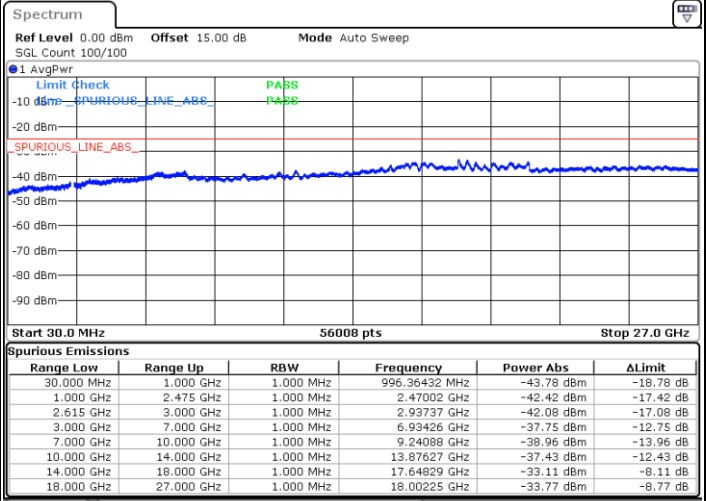

N/A

Date: 28.OCT.2021 20:01:39

LTE Band 7C / 15MHz+10MHz

QPSK

Lowest Channel / 1RB0 and 1RB49

Lowest Channel / 1RB74 and 1RB0

Date: 31.OCT.2021 13:03:56

Date: 31.OCT.2021 13:02:34

Lowest Channel / FullIRB

N/A

Date: 31.OCT.2021 13:10:53

LTE Band 7C / 15MHz+10MHz

QPSK

Middle Channel / 1RB0 and 1RB49

Middle Channel / 1RB74 and 1RB0

Date: 31.OCT.2021 13:24:56

Date: 31.OCT.2021 13:26:19

Middle Channel / FullRB

N/A

Date: 31.OCT.2021 13:17:59

LTE Band 7C / 15MHz+10MHz

QPSK

Highest Channel / 1RB0 and 1RB49

Highest Channel / 1RB74 and 1RB0

Date: 31.OCT.2021 13:53:17

Date: 31.OCT.2021 13:46:04

Highest Channel / FullIRB

N/A

Date: 31.OCT.2021 13:54:41

LTE Band 7C / 15MHz+15MHz

QPSK

Lowest Channel / 1RB0 and 1RB74