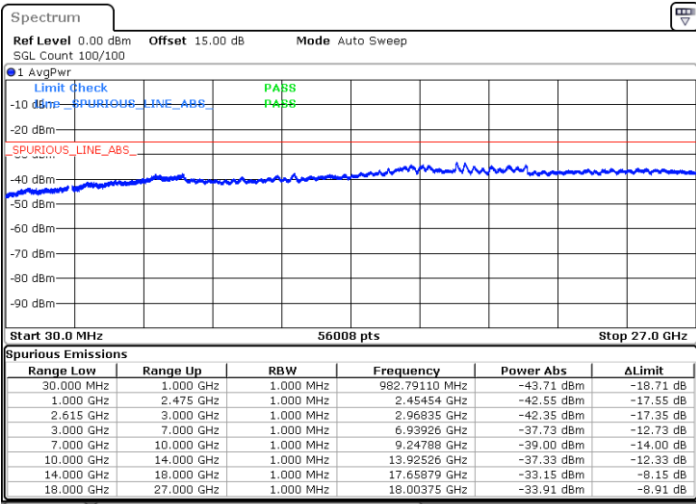

Middle Channel / 1RB0 and 1RB74

Middle Channel / 1RB74 and 1RB0

Date: 31.OCT.2021 14:57:57

Date: 31.OCT.2021 14:59:37

Middle Channel / FullIRB

N/A

Date: 31.OCT.2021 14:49:36

LTE Band 7C / 15MHz+15MHz

QPSK

Highest Channel / 1RB0 and 1RB74

Highest Channel / 1RB74 and 1RB0

Date: 31.OCT.2021 15:36:35

Date: 31.OCT.2021 15:28:14

Highest Channel / FullIRB

N/A

Date: 31.OCT.2021 15:38:16

LTE Band 7C / 15MHz+20MHz

QPSK

Lowest Channel / 1RB0 and 1RB99

Lowest Channel / 1RB74 and 1RB0

Date: 31.OCT.2021 08:43:34

Date: 31.OCT.2021 08:41:51

Lowest Channel / FullIRB

N/A