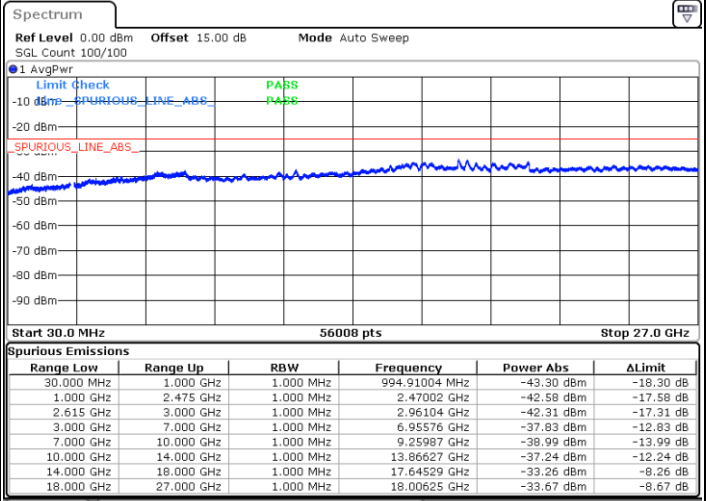

LTE Band 7C / 10MHz+20MHz

QPSK

MiddleChannel / 1RB0 and 1RB99

Middle Channel / 1RB49 and 1RB0

Date: 31.OCT.2021 14:26:46

Date: 31.OCT.2021 14:30:59

Middle Channel / FullIRB

N/A

Date: 31.OCT.2021 14:18:24

LTE Band 7C / 10MHz+20MHz

QPSK

Highest Channel / 1RB0 and 1RB99

Highest Channel / 1RB49 and 1RB0

Date: 28.OCT.2021 20:00:31

Date: 28.OCT.2021 19:54:54

Highest Channel / FullIRB

N/A

Date: 28.OCT.2021 20:01:39

LTE Band 7C / 15MHz+10MHz

QPSK

Lowest Channel / 1RB0 and 1RB49

Lowest Channel / 1RB74 and 1RB0

Date: 31.OCT.2021 13:03:56

Date: 31.OCT.2021 13:02:34

Lowest Channel / FullIRB

N/A

Date: 31.OCT.2021 13:10:53

LTE Band 7C / 15MHz+10MHz

QPSK

Middle Channel / 1RB0 and 1RB49

Middle Channel / 1RB74 and 1RB0

Date: 31.OCT.2021 13:24:56