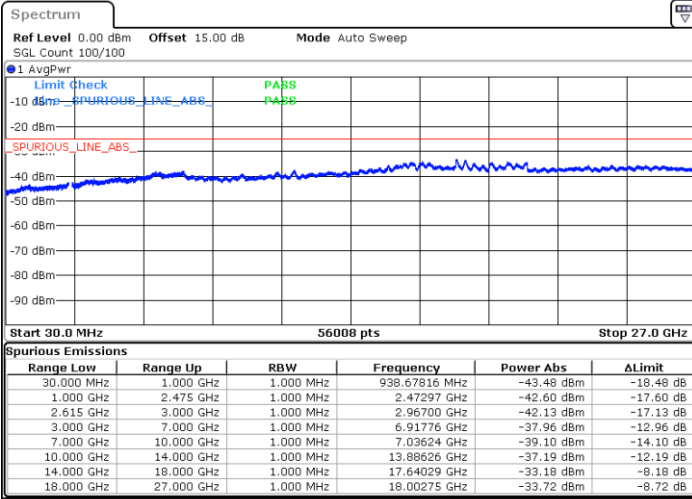

Date: 31.OCT.2021 14:18:24

LTE Band 7C / 10MHz+20MHz

QPSK

Highest Channel / 1RB0 and 1RB99

Highest Channel / 1RB49 and 1RB0

Date: 28.OCT.2021 20:00:31

Date: 28.OCT.2021 19:54:54

Highest Channel / FullIRB

N/A

Date: 28.OCT.2021 20:01:39

LTE Band 7C / 15MHz+10MHz

QPSK

Lowest Channel / 1RB0 and 1RB49

Lowest Channel / 1RB74 and 1RB0

Date: 31.OCT.2021 13:03:56

Date: 31.OCT.2021 13:02:34

Lowest Channel / FullIRB

N/A

Date: 31.OCT.2021 13:10:53

LTE Band 7C / 15MHz+10MHz

QPSK

Middle Channel / 1RB0 and 1RB49

Middle Channel / 1RB74 and 1RB0

Date: 31.OCT.2021 13:24:56

Date: 31.OCT.2021 13:26:19

Middle Channel / FullRB

N/A

Date: 31.OCT.2021 13:17:59

LTE Band 7C / 15MHz+10MHz

QPSK

Highest Channel / 1RB0 and 1RB49

Highest Channel / 1RB74 and 1RB0