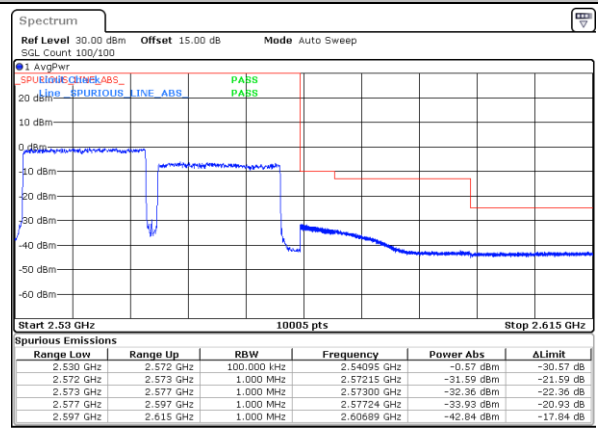

Lowest Band Edge / 1RB99 and 1RB0

Highest Band Edge / 1RB99 and 1RB0

Date: 31.OCT.2021 10:22:07

Date: 31.OCT.2021 11:14:20

Lowest Band Edge / Full RB

Highest Band Edge / Full RB

Date: 31.OCT.2021 10:14:22

Date: 31.OCT.2021 11:08:54

LTE Band 7C / 20MHz+20MHz

64QAM

Lowest Band Edge / 1RB0 and 1RB9

Highest Band Edge / 1RB0 and 1RB9

Date: 31.OCT.2021 11:38:58

Date: 31.OCT.2021 12:07:06

Lowest Band Edge / 1RB99 and 1RB0

Highest Band Edge / 1RB99 and 1RB0

Date: 31.OCT.2021 11:43:21

Date: 31.OCT.2021 12:07:52

Lowest Band Edge / Full RB

Highest Band Edge / Full RB

Date: 31.OCT.2021 11:37:55

Date: 31.OCT.2021 12:02:26

Conducted Spurious Emission

LTE Band 7C / 10MHz+20MHz