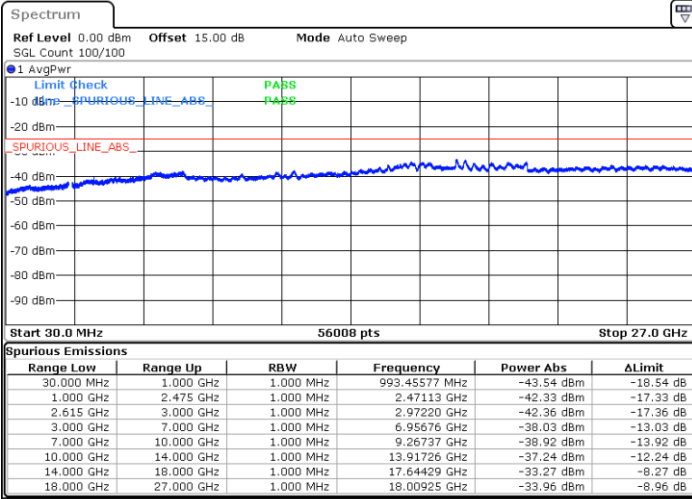

Lowest Channel / FullIRB

N/A

Date: 31.OCT.2021 13:10:53

LTE Band 7C / 15MHz+10MHz

QPSK

Middle Channel / 1RB0 and 1RB49

Middle Channel / 1RB74 and 1RB0

Date: 31.OCT.2021 13:24:56

Date: 31.OCT.2021 13:26:19

Middle Channel / FullRB

N/A

Date: 31.OCT.2021 13:17:59

LTE Band 7C / 15MHz+10MHz

QPSK

Highest Channel / 1RB0 and 1RB49

Highest Channel / 1RB74 and 1RB0

Date: 31.OCT.2021 13:53:17

Date: 31.OCT.2021 13:46:04

Highest Channel / FullIRB

N/A

Date: 31.OCT.2021 13:54:41

LTE Band 7C / 15MHz+15MHz

QPSK

Lowest Channel / 1RB0 and 1RB74

Lowest Channel / 1RB74 and 1RB0

Date: 29.OCT.2021 10:31:48

Date: 29.OCT.2021 10:30:33

Lowest Channel / FullIRB

N/A

Date: 29.OCT.2021 10:37:59

LTE Band 7C / 15MHz+15MHz

QPSK