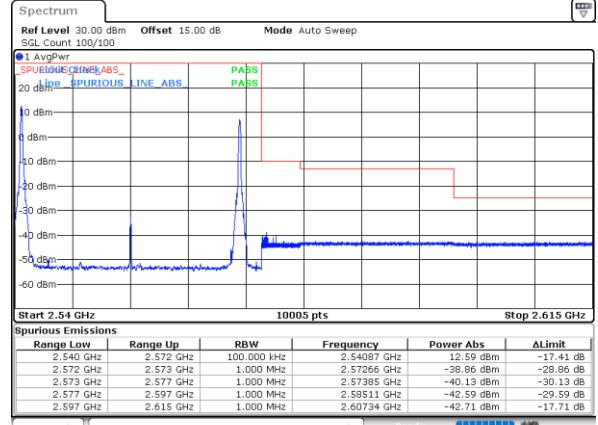

LTE Band 7C / 15MHz+10MHz

64QAM

Lowest Band Edge / 1RB0 and 1RB49

Highest Band Edge / 1RB0 and 1RB49

Date: 4.NOV.2021 14:08:43

Date: 31.OCT.2021 13:42:07

Lowest Band Edge / 1RB74 and 1RB0

Highest Band Edge / 1RB74 and 1RB0

Date: 31.OCT.2021 12:58:25

Date: 31.OCT.2021 13:42:53

Lowest Band Edge / Full RB

Highest Band Edge / Full RB

Date: 31.OCT.2021 12:52:59

Date: 31.OCT.2021 13:37:27

LTE Band 7C / 15MHz+15MHz

64QAM

Lowest Band Edge / 1RB0 and 1RB74

Highest Band Edge / 1RB0 and 1RB74

Date: 29.OCT.2021 10:17:24

Date: 31.OCT.2021 15:22:36

Lowest Band Edge / 1RB74 and 1RB0

Highest Band Edge / 1RB74 and 1RB0

Date: 29.OCT.2021 10:26:51

Date: 31.OCT.2021 15:23:55

Lowest Band Edge / Full RB

Highest Band Edge / Full RB

Date: 29.OCT.2021 10:15:30

Date: 31.OCT.2021 15:16:00

LTE Band 7C / 15MHz+20MHz

64QAM

Lowest Band Edge / 1RB0 and 1RB9