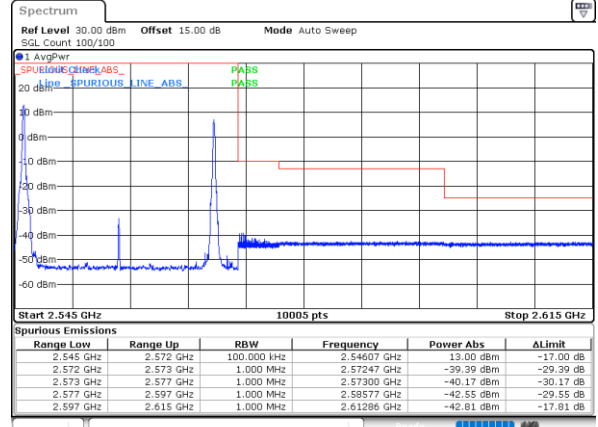

LTE Band 7C / 15MHz+10MHz

64QAM

Lowest Band Edge / 1RB0 and 1RB49

Highest Band Edge / 1RB0 and 1RB49

Date: 4.NOV.2021 14:08:43

Date: 31.OCT.2021 13:42:07

Lowest Band Edge / 1RB74 and 1RB0

Highest Band Edge / 1RB74 and 1RB0

Date: 31.OCT.2021 12:58:25

Date: 31.OCT.2021 13:42:53

Lowest Band Edge / Full RB

Highest Band Edge / Full RB

Date: 31.OCT.2021 12:52:59

Date: 31.OCT.2021 13:37:27

LTE Band 7C / 15MHz+15MHz

64QAM