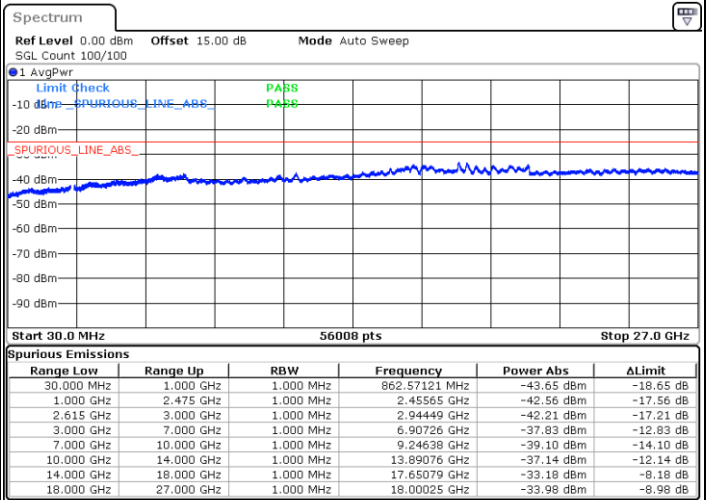

LTE Band 7C / 15MHz+20MHz

QPSK

Lowest Channel / 1RB0 and 1RB99

Lowest Channel / 1RB74 and 1RB0

Date: 31.OCT.2021 08:43:34

Date: 31.OCT.2021 08:41:51

Lowest Channel / FullIRB

N/A

Date: 31.OCT.2021 08:52:11

LTE Band 7C / 15MHz+20MHz

QPSK

Middle Channel / 1RB0 and 1RB9

Middle Channel / 1RB74 and 1RB0

Date: 31.OCT.2021 09:17:41

Date: 31.OCT.2021 09:19:12

Middle Channel / FullIRB

N/A

Date: 31.OCT.2021 09:00:44

LTE Band 7C / 15MHz+20MHz

QPSK

Highest Channel / 1RB0 and 1RB99

Highest Channel / 1RB74 and 1RB0

Date: 31.OCT.2021 09:58:17

Date: 31.OCT.2021 09:48:24

Highest Channel / FullIRB

N/A

Date: 31.OCT.2021 10:00:05

LTE Band 7C / 20MHz+10MHz

QPSK

Lowest Channel / 1RB0 and 1RB49

Lowest Channel / 1RB99 and 1RB0

Date: 28.OCT.2021 21:01:54