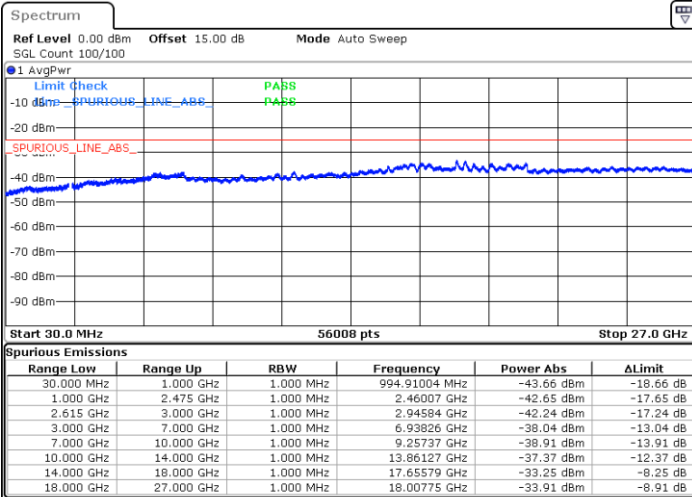

Date: 31.OCT.2021 14:18:24

LTE Band 7C / 10MHz+20MHz

QPSK

Highest Channel / 1RB0 and 1RB99

Highest Channel / 1RB49 and 1RB0

Date: 28.OCT.2021 20:00:31

Date: 28.OCT.2021 19:54:54

Highest Channel / FullIRB

N/A

Date: 28.OCT.2021 20:01:39

LTE Band 7C / 15MHz+10MHz

QPSK

Lowest Channel / 1RB0 and 1RB49

Lowest Channel / 1RB74 and 1RB0

Date: 31.OCT.2021 13:03:56

Date: 31.OCT.2021 13:02:34

Lowest Channel / FullIRB

N/A

Date: 31.OCT.2021 13:10:53

LTE Band 7C / 15MHz+10MHz

QPSK

Middle Channel / 1RB0 and 1RB49

Middle Channel / 1RB74 and 1RB0

Date: 31.OCT.2021 13:24:56

Date: 31.OCT.2021 13:26:19

Middle Channel / FullRB

N/A

Date: 31.OCT.2021 13:17:59

LTE Band 7C / 15MHz+10MHz

QPSK

Highest Channel / 1RB0 and 1RB49

Highest Channel / 1RB74 and 1RB0