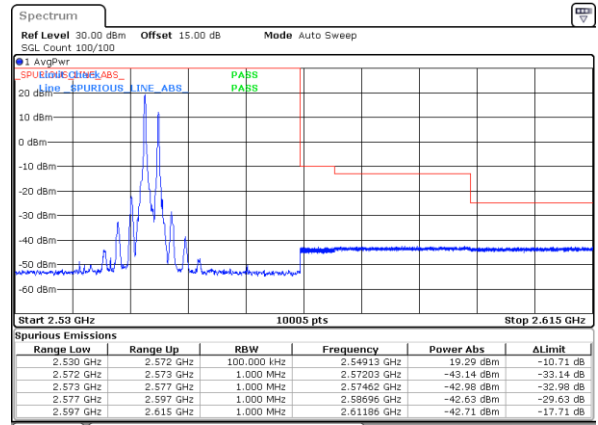

Lowest Band Edge / 1RB99 and 1RB0

Highest Band Edge / 1RB99 and 1RB0

Date: 31.OCT.2021 10:22:07

Date: 31.OCT.2021 11:14:20

Lowest Band Edge / Full RB

Highest Band Edge / Full RB

Date: 31.OCT.2021 10:14:22

Date: 31.OCT.2021 11:08:54

LTE Band 7C / 20MHz+20MHz

64QAM

Lowest Band Edge / 1RB0 and 1RB9

Highest Band Edge / 1RB0 and 1RB9

Date: 31.OCT.2021 11:38:58

Date: 31.OCT.2021 12:07:06

Lowest Band Edge / 1RB99 and 1RB0

Highest Band Edge / 1RB99 and 1RB0

Date: 31.OCT.2021 11:43:21

Date: 31.OCT.2021 12:07:52

Lowest Band Edge / Full RB

Highest Band Edge / Full RB

Date: 31.OCT.2021 11:37:55

Date: 31.OCT.2021 12:02:26

Conducted Spurious Emission

LTE Band 7C / 10MHz+20MHz