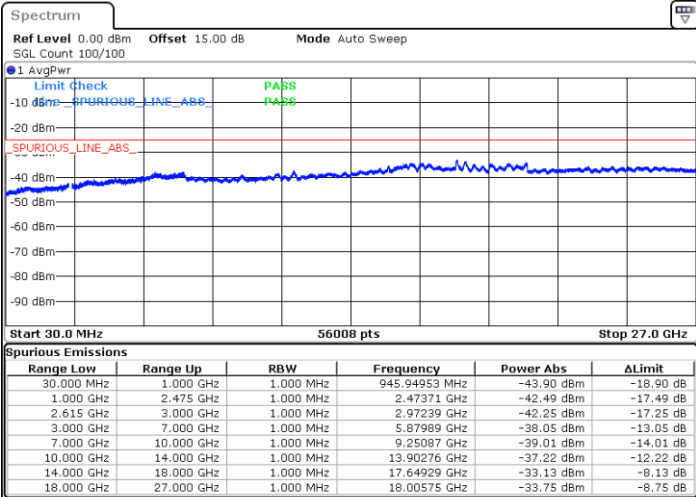

Date: 31.OCT.2021 15:58:09

Date: 31.OCT.2021 15:59:49

Middle Channel / FullRB

N/A

Date: 31.OCT.2021 15:49:48

LTE Band 7C / 20MHz+10MHz

QPSK

Highest Channel / 1RB0 and 1RB49

Highest Channel / 1RB99 and 1RB0

Date: 31.OCT.2021 16:40:39

Date: 31.OCT.2021 16:32:18

Highest Channel / FullIRB

N/A

Date: 31.OCT.2021 16:42:20

LTE Band 7C / 20MHz+15MHz

QPSK

Lowest Channel / 1RB0 and 1RB74

Lowest Channel / 1RB99 and 1RB0

Date: 31.OCT.2021 10:28:07

Date: 31.OCT.2021 10:26:28

Lowest Channel / FullRB

N/A

Date: 31.OCT.2021 10:35:44

LTE Band 7C / 20MHz+15MHz

LTE Band 7C / 20MHz+15MHz

QPSK

Highest Channel / 1RB0 and 1RB74

Highest Channel / 1RB99 and 1RB0

Date: 31.OCT.2021 11:25:09

Date: 31.OCT.2021 11:17:39

Highest Channel / FullIRB

N/A