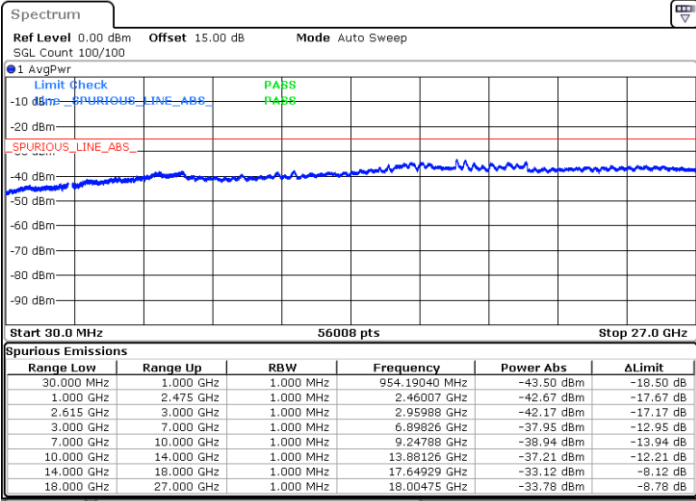

LTE Band 7C / 10MHz+20MHz

QPSK

MiddleChannel / 1RB0 and 1RB99

Middle Channel / 1RB49 and 1RB0

Date: 31.OCT.2021 14:26:46

Date: 31.OCT.2021 14:30:59

Middle Channel / FullIRB

N/A

Date: 31.OCT.2021 14:18:24

LTE Band 7C / 10MHz+20MHz

QPSK

Highest Channel / 1RB0 and 1RB99

Highest Channel / 1RB49 and 1RB0

Date: 28.OCT.2021 20:00:31

Date: 28.OCT.2021 19:54:54

Highest Channel / FullIRB

N/A

Date: 28.OCT.2021 20:01:39

LTE Band 7C / 15MHz+10MHz

QPSK

Lowest Channel / 1RB0 and 1RB49

Lowest Channel / 1RB74 and 1RB0

Date: 31.OCT.2021 13:03:56

Date: 31.OCT.2021 13:02:34

Lowest Channel / FullIRB

N/A

Date: 31.OCT.2021 13:10:53

LTE Band 7C / 15MHz+10MHz

QPSK

Middle Channel / 1RB0 and 1RB49

Middle Channel / 1RB74 and 1RB0

Date: 31.OCT.2021 13:24:56