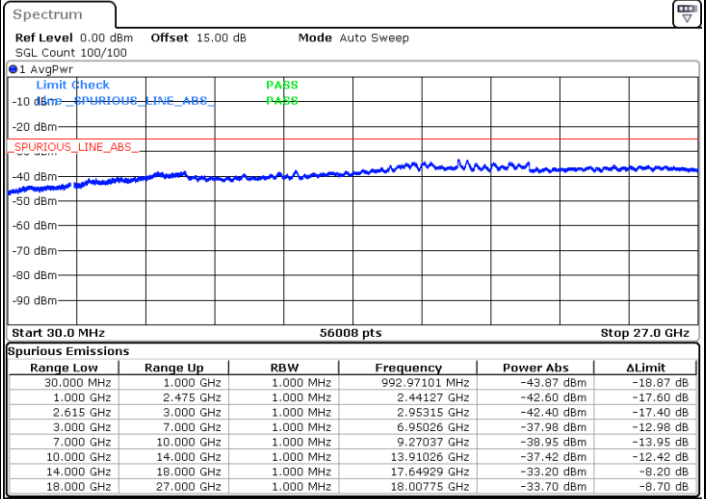

N/A

Date: 31.OCT.2021 09:00:44

LTE Band 7C / 15MHz+20MHz

QPSK

Highest Channel / 1RB0 and 1RB99

Highest Channel / 1RB74 and 1RB0

Date: 31.OCT.2021 09:58:17

Date: 31.OCT.2021 09:48:24

Highest Channel / FullIRB

N/A

Date: 31.OCT.2021 10:00:05

LTE Band 7C / 20MHz+10MHz

QPSK

Lowest Channel / 1RB0 and 1RB49

Lowest Channel / 1RB99 and 1RB0

Date: 28.OCT.2021 21:01:54

Date: 28.OCT.2021 21:00:47

Lowest Channel / FullIRB

N/A

Date: 28.OCT.2021 21:07:30

LTE Band 7C / 20MHz+10MHz

QPSK

Middle Channel / 1RB0 and 1RB49

Middle Channel / 1RB99 and 1RB0

Date: 31.OCT.2021 15:58:09

Date: 31.OCT.2021 15:59:49

Middle Channel / FullRB

N/A

Date: 31.OCT.2021 15:49:48

LTE Band 7C / 20MHz+10MHz

QPSK

Highest Channel / 1RB0 and 1RB49