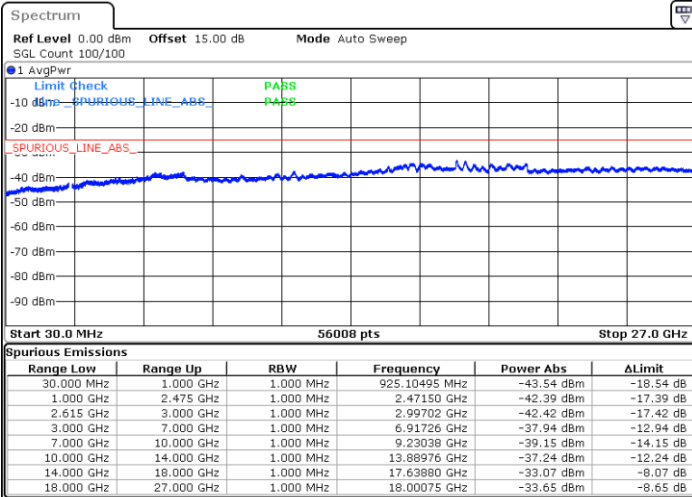

Highest Channel / FullIRB

N/A

Date: 31.OCT.2021 12:19:22