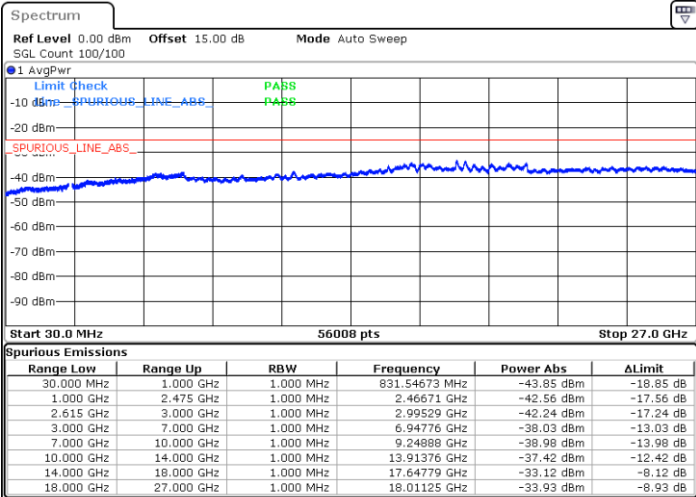

Date: 31.OCT.2021 11:43:21

Date: 31.OCT.2021 12:07:52

Lowest Band Edge / Full RB

Highest Band Edge / Full RB

Date: 31.OCT.2021 11:37:55

Date: 31.OCT.2021 12:02:26

Conducted Spurious Emission

LTE Band 7C / 10MHz+20MHz

QPSK

Lowest Channel / 1RB0 and 1RB99

Lowest Channel / 1RB49 and 1RB0

Date: 28.OCT.2021 19:01:06

Date: 28.OCT.2021 18:59:52

Lowest Channel / FullIRB

N/A

Date: 28.OCT.2021 19:07:18

LTE Band 7C / 10MHz+20MHz

QPSK

MiddleChannel / 1RB0 and 1RB99

Middle Channel / 1RB49 and 1RB0

Date: 31.OCT.2021 14:26:46

Date: 31.OCT.2021 14:30:59

Middle Channel / FullIRB

N/A

Date: 31.OCT.2021 14:18:24

LTE Band 7C / 10MHz+20MHz

QPSK

Highest Channel / 1RB0 and 1RB99

Highest Channel / 1RB49 and 1RB0

Date: 28.OCT.2021 20:00:31

Date: 28.OCT.2021 19:54:54

Highest Channel / FullIRB