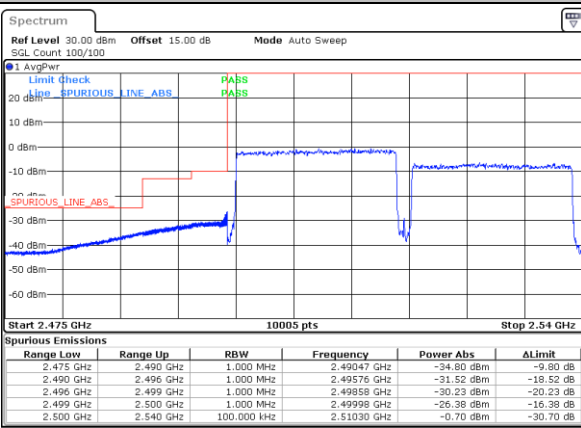

Lowest Band Edge / 1RB99 and 1RB0

Highest Band Edge / 1RB99 and 1RB0

Date: 31.OCT.2021 10:22:07

Date: 31.OCT.2021 11:14:20

Lowest Band Edge / Full RB

Highest Band Edge / Full RB

Date: 31.OCT.2021 10:14:22

Date: 31.OCT.2021 11:08:54

LTE Band 7C / 20MHz+20MHz

64QAM

Lowest Band Edge / 1RB0 and 1RB9

Highest Band Edge / 1RB0 and 1RB9

Date: 31.OCT.2021 11:38:58

Date: 31.OCT.2021 12:07:06

Lowest Band Edge / 1RB99 and 1RB0

Highest Band Edge / 1RB99 and 1RB0

Date: 31.OCT.2021 11:43:21

Date: 31.OCT.2021 12:07:52

Lowest Band Edge / Full RB

Highest Band Edge / Full RB

Date: 31.OCT.2021 11:37:55

Date: 31.OCT.2021 12:02:26

Conducted Spurious Emission

LTE Band 7C / 10MHz+20MHz