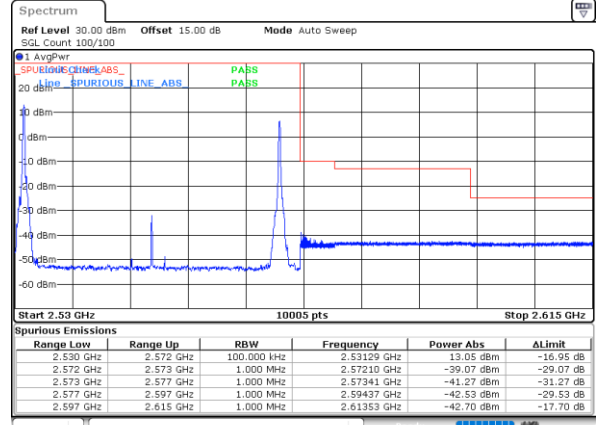

Date: 29.OCT.2021 20:46:46

Date: 31.OCT.2021 16:20:05

LTE Band 7C / 20MHz+15MHz

64QAM

Lowest Band Edge / 1RB0 and 1RB74

Highest Band Edge / 1RB0 and 1RB74

Date: 31.OCT.2021 10:15:48

Date: 31.OCT.2021 11:13:33

Lowest Band Edge / 1RB99 and 1RB0

Highest Band Edge / 1RB99 and 1RB0

Date: 31.OCT.2021 10:22:07

Date: 31.OCT.2021 11:14:20

Lowest Band Edge / Full RB

Highest Band Edge / Full RB

Date: 31.OCT.2021 10:14:22

Date: 31.OCT.2021 11:08:54

LTE Band 7C / 20MHz+20MHz

64QAM

Lowest Band Edge / 1RB0 and 1RB9

Highest Band Edge / 1RB0 and 1RB9

Date: 31.OCT.2021 11:38:58

Date: 31.OCT.2021 12:07:06

Lowest Band Edge / 1RB99 and 1RB0

Highest Band Edge / 1RB99 and 1RB0

Date: 31.OCT.2021 11:43:21

Date: 31.OCT.2021 12:07:52

Lowest Band Edge / Full RB

Highest Band Edge / Full RB

Date: 31.OCT.2021 11:37:55

Date: 31.OCT.2021 12:02:26

Conducted Spurious Emission

LTE Band 7C / 10MHz+20MHz