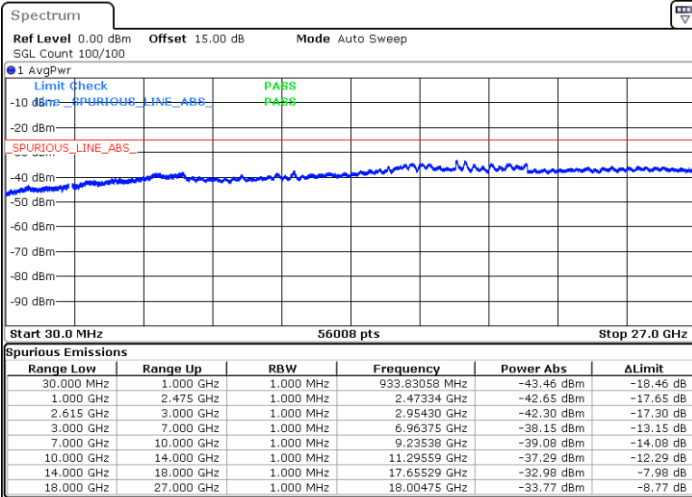

Date: 31.OCT.2021 13:53:17

Date: 31.OCT.2021 13:46:04

Highest Channel / FullIRB

N/A

Date: 31.OCT.2021 13:54:41

LTE Band 7C / 15MHz+15MHz

QPSK

Lowest Channel / 1RB0 and 1RB74

Lowest Channel / 1RB74 and 1RB0

Date: 29.OCT.2021 10:31:48

Date: 29.OCT.2021 10:30:33

Lowest Channel / FullIRB

N/A

Date: 29.OCT.2021 10:37:59

LTE Band 7C / 15MHz+15MHz

QPSK

Middle Channel / 1RB0 and 1RB74

Middle Channel / 1RB74 and 1RB0

Date: 31.OCT.2021 14:57:57

Date: 31.OCT.2021 14:59:37

Middle Channel / FullIRB

N/A

Date: 31.OCT.2021 14:49:36

LTE Band 7C / 15MHz+15MHz

QPSK

Highest Channel / 1RB0 and 1RB74

Highest Channel / 1RB74 and 1RB0

Date: 31.OCT.2021 15:36:35

Date: 31.OCT.2021 15:28:14

Highest Channel / FullIRB

N/A

Date: 31.OCT.2021 15:38:16