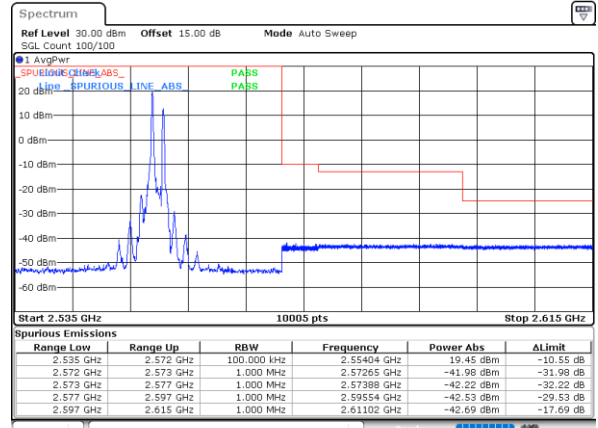

Date: 29.OCT.2021 20:48:33

Date: 31.OCT.2021 16:26:41

Lowest Band Edge / 1RB99 and 1RB0

Highest Band Edge / 1RB99 and 1RB0

Date: 29.OCT.2021 20:57:26

Date: 31.OCT.2021 16:28:01

Lowest Band Edge / Full RB

Highest Band Edge / Full RB

Date: 29.OCT.2021 20:46:46

Date: 31.OCT.2021 16:20:05

LTE Band 7C / 20MHz+15MHz

64QAM

Lowest Band Edge / 1RB0 and 1RB74

Highest Band Edge / 1RB0 and 1RB74

Date: 31.OCT.2021 10:15:48

Date: 31.OCT.2021 11:13:33

Lowest Band Edge / 1RB99 and 1RB0

Highest Band Edge / 1RB99 and 1RB0

Date: 31.OCT.2021 10:22:07

Date: 31.OCT.2021 11:14:20

Lowest Band Edge / Full RB

Highest Band Edge / Full RB

Date: 31.OCT.2021 10:14:22

Date: 31.OCT.2021 11:08:54

LTE Band 7C / 20MHz+20MHz

64QAM

Lowest Band Edge / 1RB0 and 1RB9

Highest Band Edge / 1RB0 and 1RB9

Date: 31.OCT.2021 11:38:58

Date: 31.OCT.2021 12:07:06

Lowest Band Edge / 1RB99 and 1RB0

Highest Band Edge / 1RB99 and 1RB0