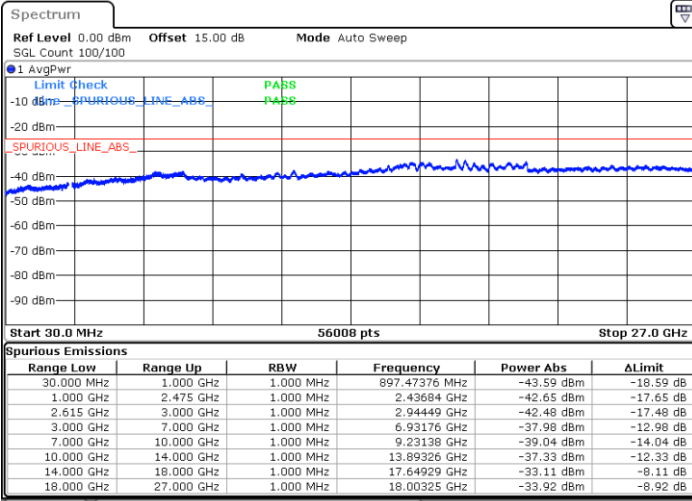

Date: 31.OCT.2021 13:53:17

Date: 31.OCT.2021 13:46:04

Highest Channel / FullIRB

N/A

Date: 31.OCT.2021 13:54:41

LTE Band 7C / 15MHz+15MHz

QPSK

Lowest Channel / 1RB0 and 1RB74

Lowest Channel / 1RB74 and 1RB0

Date: 29.OCT.2021 10:31:48

Date: 29.OCT.2021 10:30:33

Lowest Channel / FullIRB

N/A

Date: 29.OCT.2021 10:37:59

LTE Band 7C / 15MHz+15MHz

QPSK

Middle Channel / 1RB0 and 1RB74

Middle Channel / 1RB74 and 1RB0

Date: 31.OCT.2021 14:57:57

Date: 31.OCT.2021 14:59:37

Middle Channel / FullIRB

N/A

Date: 31.OCT.2021 14:49:36

LTE Band 7C / 15MHz+15MHz

QPSK

Highest Channel / 1RB0 and 1RB74

Highest Channel / 1RB74 and 1RB0

Date: 31.OCT.2021 15:36:35

Date: 31.OCT.2021 15:28:14

Highest Channel / FullIRB

N/A

Date: 31.OCT.2021 15:38:16