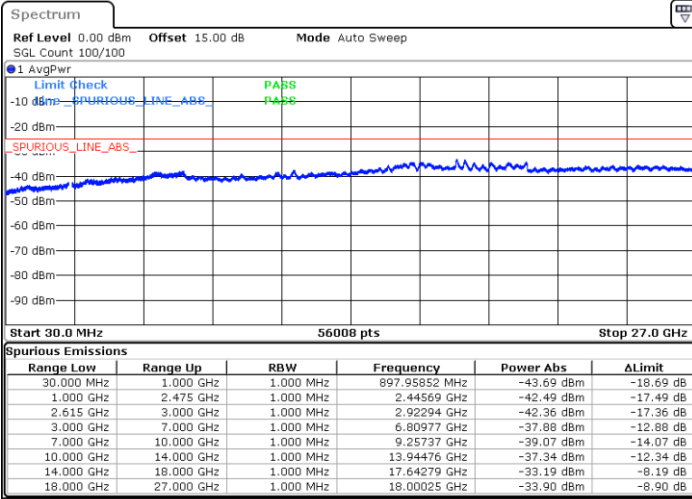

Date: 31.OCT.2021 13:26:19

Middle Channel / FullRB

N/A

Date: 31.OCT.2021 13:17:59

LTE Band 7C / 15MHz+10MHz

QPSK

Highest Channel / 1RB0 and 1RB49

Highest Channel / 1RB74 and 1RB0

Date: 31.OCT.2021 13:53:17

Date: 31.OCT.2021 13:46:04

Highest Channel / FullIRB

N/A

Date: 31.OCT.2021 13:54:41

LTE Band 7C / 15MHz+15MHz

QPSK

Lowest Channel / 1RB0 and 1RB74

Lowest Channel / 1RB74 and 1RB0

Date: 29.OCT.2021 10:31:48

Date: 29.OCT.2021 10:30:33

Lowest Channel / FullIRB

N/A

Date: 29.OCT.2021 10:37:59

LTE Band 7C / 15MHz+15MHz

QPSK