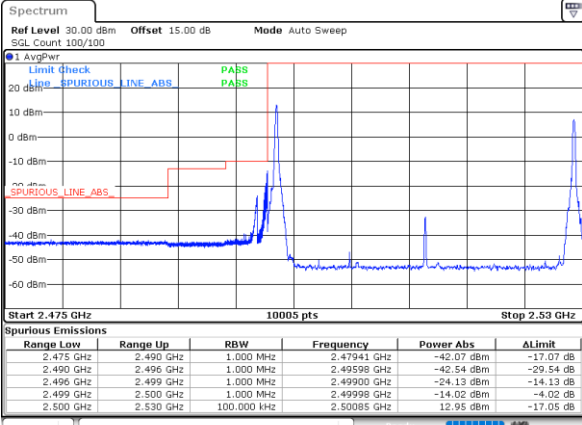

LTE Band 7C / 15MHz+10MHz

64QAM

Lowest Band Edge / 1RB0 and 1RB49

Highest Band Edge / 1RB0 and 1RB49

Date: 4.NOV.2021 14:08:43

Date: 31.OCT.2021 13:42:07

Lowest Band Edge / 1RB74 and 1RB0

Highest Band Edge / 1RB74 and 1RB0

Date: 31.OCT.2021 12:58:25

Date: 31.OCT.2021 13:42:53

Lowest Band Edge / Full RB

Highest Band Edge / Full RB

Date: 31.OCT.2021 12:52:59

Date: 31.OCT.2021 13:37:27

LTE Band 7C / 15MHz+15MHz

64QAM

Lowest Band Edge / 1RB0 and 1RB74

Highest Band Edge / 1RB0 and 1RB74

Date: 29.OCT.2021 10:17:24

Date: 31.OCT.2021 15:22:36

Lowest Band Edge / 1RB74 and 1RB0

Highest Band Edge / 1RB74 and 1RB0

Date: 29.OCT.2021 10:26:51

Date: 31.OCT.2021 15:23:55

Lowest Band Edge / Full RB

Highest Band Edge / Full RB

Date: 29.OCT.2021 10:15:30

Date: 31.OCT.2021 15:16:00

LTE Band 7C / 15MHz+20MHz

64QAM

Lowest Band Edge / 1RB0 and 1RB9