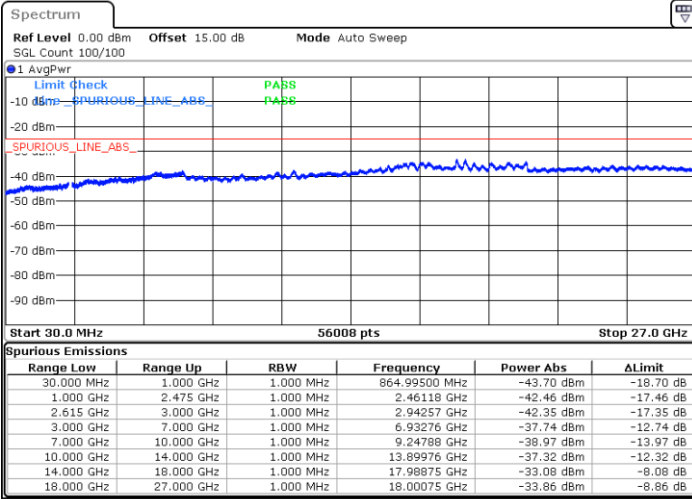

Date: 31.OCT.2021 08:52:11

LTE Band 7C / 15MHz+20MHz

QPSK

Middle Channel / 1RB0 and 1RB9

Middle Channel / 1RB74 and 1RB0

Date: 31.OCT.2021 09:17:41

Date: 31.OCT.2021 09:19:12

Middle Channel / FullIRB

N/A

Date: 31.OCT.2021 09:00:44

LTE Band 7C / 15MHz+20MHz

QPSK

Highest Channel / 1RB0 and 1RB99

Highest Channel / 1RB74 and 1RB0

Date: 31.OCT.2021 09:58:17

Date: 31.OCT.2021 09:48:24

Highest Channel / FullIRB

N/A

Date: 31.OCT.2021 10:00:05

LTE Band 7C / 20MHz+10MHz

QPSK

Lowest Channel / 1RB0 and 1RB49

Lowest Channel / 1RB99 and 1RB0

Date: 28.OCT.2021 21:01:54