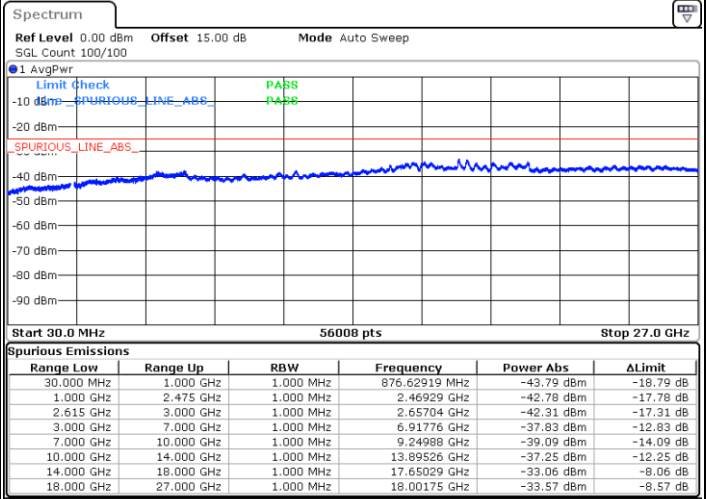

LTE Band 7C / 20MHz+20MHz

64QAM

Lowest Band Edge / 1RB0 and 1RB9

Highest Band Edge / 1RB0 and 1RB9

Date: 31.OCT.2021 11:38:58

Date: 31.OCT.2021 12:07:06

Lowest Band Edge / 1RB99 and 1RB0

Highest Band Edge / 1RB99 and 1RB0

Date: 31.OCT.2021 11:43:21

Date: 31.OCT.2021 12:07:52

Lowest Band Edge / Full RB

Highest Band Edge / Full RB

Date: 31.OCT.2021 11:37:55

Date: 31.OCT.2021 12:02:26

Conducted Spurious Emission

LTE Band 7C / 10MHz+20MHz

QPSK

Lowest Channel / 1RB0 and 1RB99

Lowest Channel / 1RB49 and 1RB0

Date: 28.OCT.2021 19:01:06

Date: 28.OCT.2021 18:59:52

Lowest Channel / FullIRB

N/A

Date: 28.OCT.2021 19:07:18

LTE Band 7C / 10MHz+20MHz

QPSK

MiddleChannel / 1RB0 and 1RB99

Middle Channel / 1RB49 and 1RB0

Date: 31.OCT.2021 14:26:46

Date: 31.OCT.2021 14:30:59

Middle Channel / FullIRB

N/A