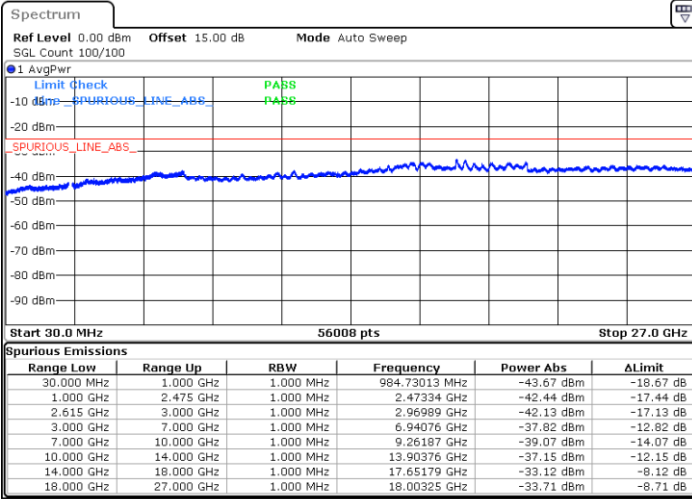

Highest Channel / 1RB99 and 1RB0

Date: 31.OCT.2021 16:40:39

Date: 31.OCT.2021 16:32:18

Highest Channel / FullIRB

N/A

Date: 31.OCT.2021 16:42:20

LTE Band 7C / 20MHz+15MHz

QPSK

Lowest Channel / 1RB0 and 1RB74

Lowest Channel / 1RB99 and 1RB0

Date: 31.OCT.2021 10:28:07

Date: 31.OCT.2021 10:26:28

Lowest Channel / FullRB

N/A

Date: 31.OCT.2021 10:35:44

LTE Band 7C / 20MHz+15MHz

QPSK

MiddleChannel / 1RB0 and 1RB74

Middle Channel / 1RB99 and 1RB0

Date: 31.OCT.2021 10:55:28

Date: 31.OCT.2021 10:57:16

Middle Channel / FullIRB

N/A

Date: 31.OCT.2021 10:46:25

LTE Band 7C / 20MHz+15MHz

QPSK

Highest Channel / 1RB0 and 1RB74

Highest Channel / 1RB99 and 1RB0

Date: 31.OCT.2021 11:25:09

Date: 31.OCT.2021 11:17:39

Highest Channel / FullIRB

N/A