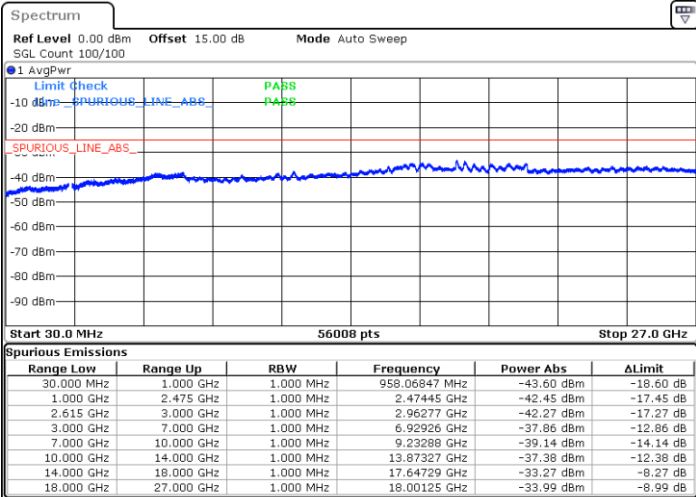

Highest Channel / FullIRB

N/A

Date: 31.OCT.2021 10:00:05

LTE Band 7C / 20MHz+10MHz

QPSK

Lowest Channel / 1RB0 and 1RB49

Lowest Channel / 1RB99 and 1RB0

Date: 28.OCT.2021 21:01:54

Date: 28.OCT.2021 21:00:47

Lowest Channel / FullIRB

N/A

Date: 28.OCT.2021 21:07:30

LTE Band 7C / 20MHz+10MHz

QPSK

Middle Channel / 1RB0 and 1RB49

Middle Channel / 1RB99 and 1RB0

Date: 31.OCT.2021 15:58:09

Date: 31.OCT.2021 15:59:49

Middle Channel / FullRB

N/A

Date: 31.OCT.2021 15:49:48

LTE Band 7C / 20MHz+10MHz

QPSK

Highest Channel / 1RB0 and 1RB49

Highest Channel / 1RB99 and 1RB0

Date: 31.OCT.2021 16:40:39

Date: 31.OCT.2021 16:32:18

Highest Channel / FullIRB

N/A

Date: 31.OCT.2021 16:42:20

LTE Band 7C / 20MHz+15MHz

QPSK