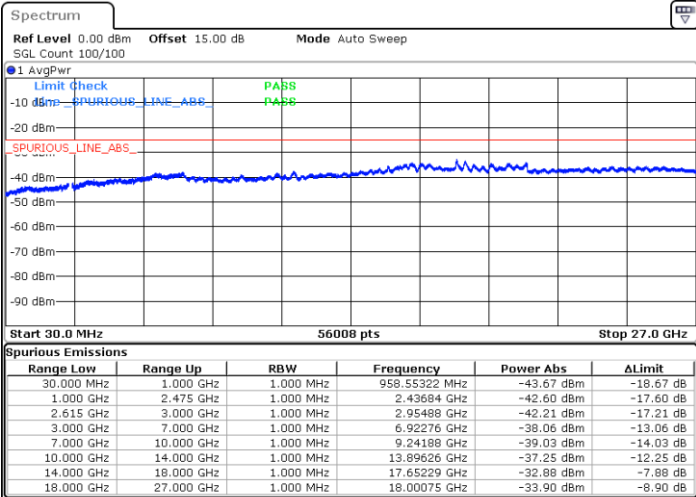

Date: 28.OCT.2021 21:00:47

Lowest Channel / FullIRB

N/A

Date: 28.OCT.2021 21:07:30

LTE Band 7C / 20MHz+10MHz

QPSK

Middle Channel / 1RB0 and 1RB49

Middle Channel / 1RB99 and 1RB0

Date: 31.OCT.2021 15:58:09

Date: 31.OCT.2021 15:59:49

Middle Channel / FullRB

N/A

Date: 31.OCT.2021 15:49:48

LTE Band 7C / 20MHz+10MHz

QPSK

Highest Channel / 1RB0 and 1RB49

Highest Channel / 1RB99 and 1RB0

Date: 31.OCT.2021 16:40:39

Date: 31.OCT.2021 16:32:18

Highest Channel / FullIRB

N/A

Date: 31.OCT.2021 16:42:20

LTE Band 7C / 20MHz+15MHz

QPSK

Lowest Channel / 1RB0 and 1RB74

Lowest Channel / 1RB99 and 1RB0

Date: 31.OCT.2021 10:28:07

Date: 31.OCT.2021 10:26:28

Lowest Channel / FullRB

N/A

Date: 31.OCT.2021 10:35:44

LTE Band 7C / 20MHz+15MHz