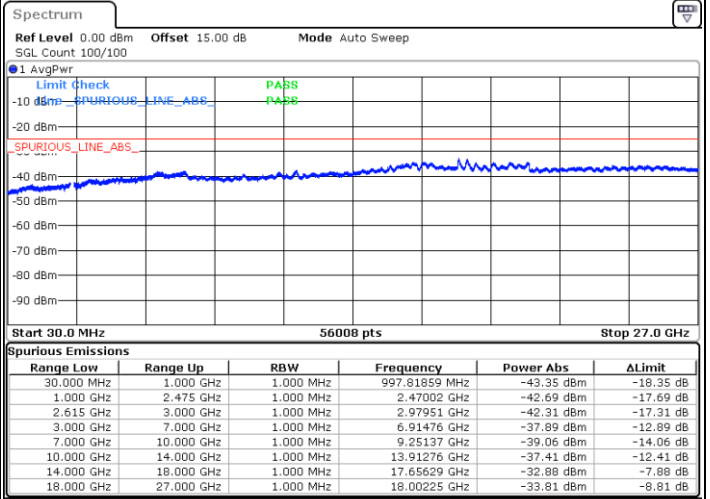

Highest Channel / FullIRB

N/A

Date: 31.OCT.2021 10:00:05

LTE Band 7C / 20MHz+10MHz

QPSK

Lowest Channel / 1RB0 and 1RB49

Lowest Channel / 1RB99 and 1RB0

Date: 28.OCT.2021 21:01:54

Date: 28.OCT.2021 21:00:47

Lowest Channel / FullIRB

N/A

Date: 28.OCT.2021 21:07:30

LTE Band 7C / 20MHz+10MHz

QPSK

Middle Channel / 1RB0 and 1RB49

Middle Channel / 1RB99 and 1RB0

Date: 31.OCT.2021 15:58:09

Date: 31.OCT.2021 15:59:49

Middle Channel / FullRB

N/A

Date: 31.OCT.2021 15:49:48

LTE Band 7C / 20MHz+10MHz

QPSK

Highest Channel / 1RB0 and 1RB49

Highest Channel / 1RB99 and 1RB0

Date: 31.OCT.2021 16:40:39

Date: 31.OCT.2021 16:32:18

Highest Channel / FullIRB

N/A

Date: 31.OCT.2021 16:42:20

LTE Band 7C / 20MHz+15MHz

QPSK