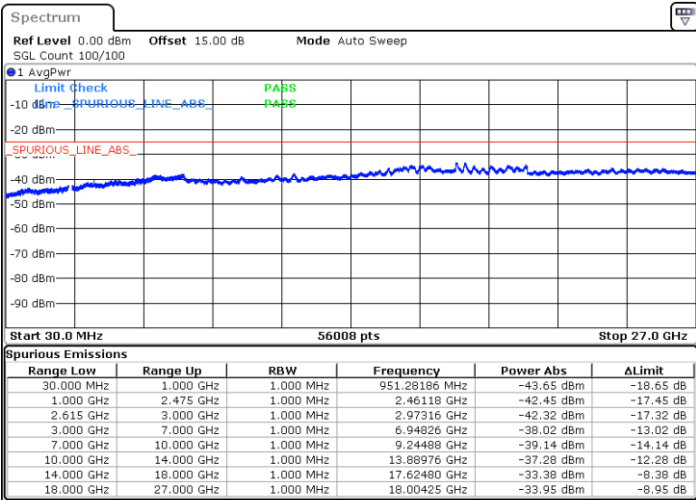

LTE Band 7C / 15MHz+20MHz

QPSK

Lowest Channel / 1RB0 and 1RB99

Lowest Channel / 1RB74 and 1RB0

Date: 31.OCT.2021 08:43:34

Date: 31.OCT.2021 08:41:51

Lowest Channel / FullIRB

N/A

Date: 31.OCT.2021 08:52:11

LTE Band 7C / 15MHz+20MHz

QPSK

Middle Channel / 1RB0 and 1RB9

Middle Channel / 1RB74 and 1RB0

Date: 31.OCT.2021 09:17:41

Date: 31.OCT.2021 09:19:12

Middle Channel / FullIRB

N/A

Date: 31.OCT.2021 09:00:44

LTE Band 7C / 15MHz+20MHz

QPSK

Highest Channel / 1RB0 and 1RB99

Highest Channel / 1RB74 and 1RB0

Date: 31.OCT.2021 09:58:17

Date: 31.OCT.2021 09:48:24

Highest Channel / FullIRB

N/A

Date: 31.OCT.2021 10:00:05

LTE Band 7C / 20MHz+10MHz

QPSK

Lowest Channel / 1RB0 and 1RB49

Lowest Channel / 1RB99 and 1RB0

Date: 28.OCT.2021 21:01:54