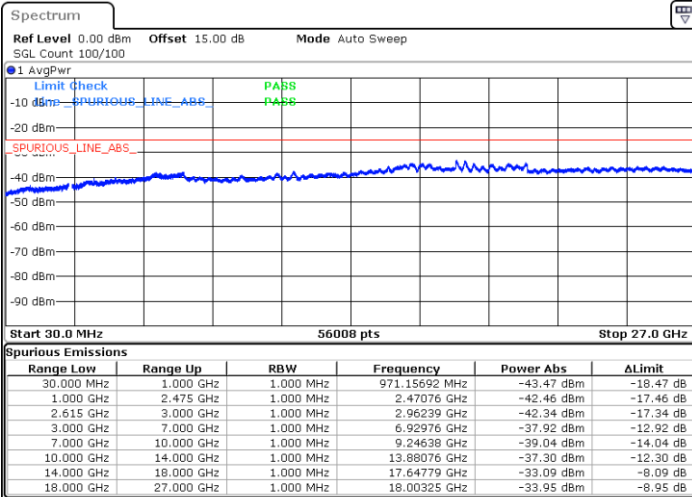

Date: 31.OCT.2021 13:53:17

Date: 31.OCT.2021 13:46:04

Highest Channel / FullIRB

N/A

Date: 31.OCT.2021 13:54:41

LTE Band 7C / 15MHz+15MHz

QPSK

Lowest Channel / 1RB0 and 1RB74

Lowest Channel / 1RB74 and 1RB0

Date: 29.OCT.2021 10:31:48

Date: 29.OCT.2021 10:30:33

Lowest Channel / FullIRB

N/A

Date: 29.OCT.2021 10:37:59

LTE Band 7C / 15MHz+15MHz

QPSK

Middle Channel / 1RB0 and 1RB74

Middle Channel / 1RB74 and 1RB0

Date: 31.OCT.2021 14:57:57

Date: 31.OCT.2021 14:59:37

Middle Channel / FullIRB

N/A

Date: 31.OCT.2021 14:49:36

LTE Band 7C / 15MHz+15MHz

QPSK

Highest Channel / 1RB0 and 1RB74

Highest Channel / 1RB74 and 1RB0

Date: 31.OCT.2021 15:36:35

Date: 31.OCT.2021 15:28:14

Highest Channel / FullIRB

N/A

Date: 31.OCT.2021 15:38:16