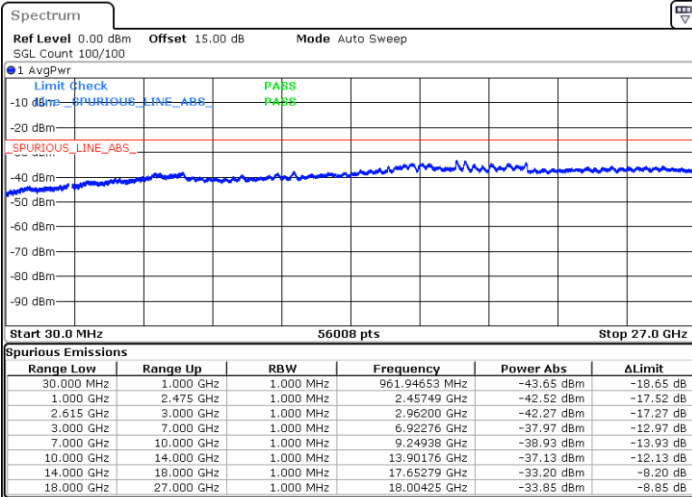

Lowest Channel / 1RB0 and 1RB74

Lowest Channel / 1RB99 and 1RB0

Date: 31.OCT.2021 10:28:07

Date: 31.OCT.2021 10:26:28

Lowest Channel / FullRB

N/A

Date: 31.OCT.2021 10:35:44

LTE Band 7C / 20MHz+15MHz

LTE Band 7C / 20MHz+15MHz

QPSK

Highest Channel / 1RB0 and 1RB74

Highest Channel / 1RB99 and 1RB0

Date: 31.OCT.2021 11:25:09

Date: 31.OCT.2021 11:17:39

Highest Channel / FullIRB

N/A

Date: 31.OCT.2021 11:26:32

LTE Band 7C / 20MHz+20MHz

QPSK

Lowest Channel / 1RB0 and 1RB99

Lowest Channel / 1RB99 and 1RB0

Date: 31.OCT.2021 11:48:53

Date: 31.OCT.2021 11:47:30

Lowest Channel / FullIRB