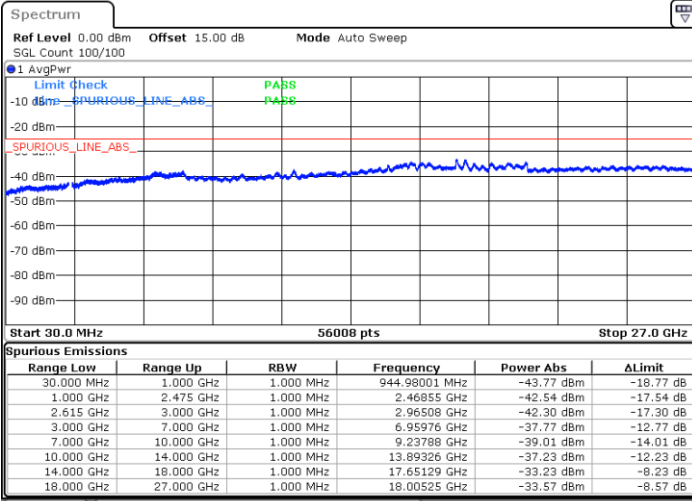

Date: 31.OCT.2021 13:53:17

Date: 31.OCT.2021 13:46:04

Highest Channel / FullIRB

N/A

Date: 31.OCT.2021 13:54:41

LTE Band 7C / 15MHz+15MHz

QPSK

Lowest Channel / 1RB0 and 1RB74

Lowest Channel / 1RB74 and 1RB0

Date: 29.OCT.2021 10:31:48

Date: 29.OCT.2021 10:30:33

Lowest Channel / FullIRB

N/A

Date: 29.OCT.2021 10:37:59

LTE Band 7C / 15MHz+15MHz

QPSK

Middle Channel / 1RB0 and 1RB74

Middle Channel / 1RB74 and 1RB0

Date: 31.OCT.2021 14:57:57

Date: 31.OCT.2021 14:59:37

Middle Channel / FullIRB

N/A

Date: 31.OCT.2021 14:49:36

LTE Band 7C / 15MHz+15MHz

QPSK

Highest Channel / 1RB0 and 1RB74

Highest Channel / 1RB74 and 1RB0

Date: 31.OCT.2021 15:36:35

Date: 31.OCT.2021 15:28:14

Highest Channel / FullIRB

N/A

Date: 31.OCT.2021 15:38:16