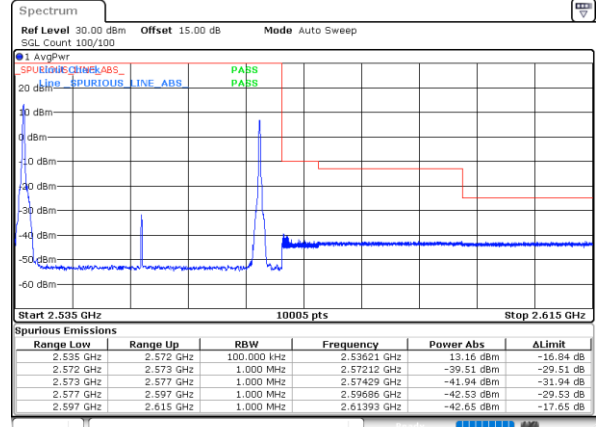

Date: 29.OCT.2021 20:46:46

Date: 31.OCT.2021 16:20:05

LTE Band 7C / 20MHz+15MHz

64QAM

Lowest Band Edge / 1RB0 and 1RB74

Highest Band Edge / 1RB0 and 1RB74

Date: 31.OCT.2021 10:15:48

Date: 31.OCT.2021 11:13:33

Lowest Band Edge / 1RB99 and 1RB0

Highest Band Edge / 1RB99 and 1RB0

Date: 31.OCT.2021 10:22:07

Date: 31.OCT.2021 11:14:20

Lowest Band Edge / Full RB

Highest Band Edge / Full RB

Date: 31.OCT.2021 10:14:22

Date: 31.OCT.2021 11:08:54

LTE Band 7C / 20MHz+20MHz

64QAM

Lowest Band Edge / 1RB0 and 1RB9

Highest Band Edge / 1RB0 and 1RB9

Date: 31.OCT.2021 11:38:58

Date: 31.OCT.2021 12:07:06

Lowest Band Edge / 1RB99 and 1RB0

Highest Band Edge / 1RB99 and 1RB0