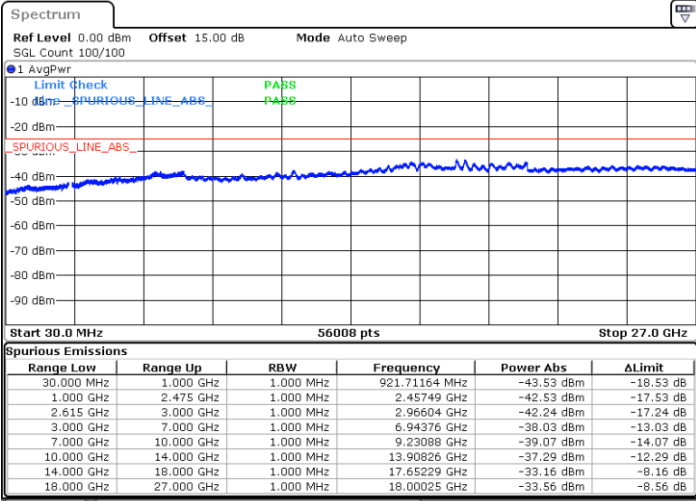

Highest Channel / FullIRB

N/A

Date: 31.OCT.2021 10:00:05

LTE Band 7C / 20MHz+10MHz

QPSK

Lowest Channel / 1RB0 and 1RB49

Lowest Channel / 1RB99 and 1RB0

Date: 28.OCT.2021 21:01:54

Date: 28.OCT.2021 21:00:47

Lowest Channel / FullIRB

N/A

Date: 28.OCT.2021 21:07:30

LTE Band 7C / 20MHz+10MHz

QPSK

Middle Channel / 1RB0 and 1RB49

Middle Channel / 1RB99 and 1RB0

Date: 31.OCT.2021 15:58:09

Date: 31.OCT.2021 15:59:49

Middle Channel / FullRB

N/A

Date: 31.OCT.2021 15:49:48

LTE Band 7C / 20MHz+10MHz

QPSK

Highest Channel / 1RB0 and 1RB49

Highest Channel / 1RB99 and 1RB0

Date: 31.OCT.2021 16:40:39

Date: 31.OCT.2021 16:32:18

Highest Channel / FullIRB

N/A

Date: 31.OCT.2021 16:42:20

LTE Band 7C / 20MHz+15MHz

QPSK