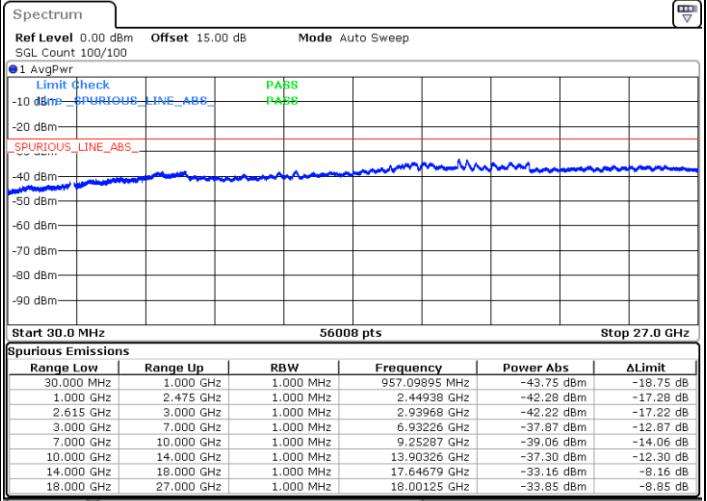

LTE Band 7C / 20MHz+15MHz

QPSK

Highest Channel / 1RB0 and 1RB74

Highest Channel / 1RB99 and 1RB0

Date: 31.OCT.2021 11:25:09

Date: 31.OCT.2021 11:17:39

Highest Channel / FullIRB

N/A

Date: 31.OCT.2021 11:26:32

LTE Band 7C / 20MHz+20MHz

QPSK

Lowest Channel / 1RB0 and 1RB99

Lowest Channel / 1RB99 and 1RB0

Date: 31.OCT.2021 11:48:53

Date: 31.OCT.2021 11:47:30

Lowest Channel / FullIRB

N/A

Date: 31.OCT.2021 11:55:49

LTE Band 7C / 20MHz+20MHz

QPSK

Middle Channel / 1RB0 and 1RB99

Middle Channel / 1RB99 and 1RB0

Date: 31.OCT.2021 12:39:36

Date: 31.OCT.2021 12:40:59

Middle Channel / FullRB

N/A

Date: 31.OCT.2021 12:32:40

LTE Band 7C / 20MHz+20MHz

QPSK

Highest Channel / 1RB0 and 1RB99

Highest Channel / 1RB99 and 1RB0

Date: 31.OCT.2021 12:17:59