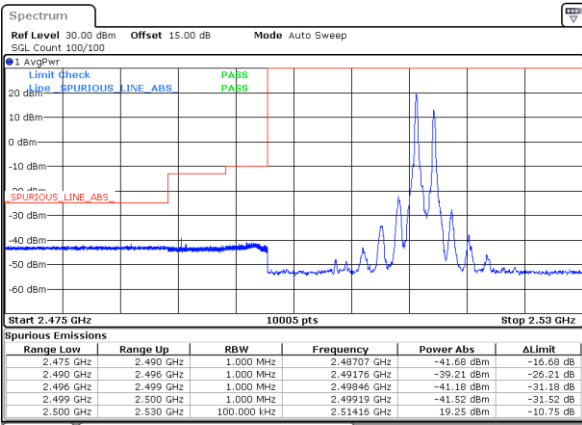

Date: 31.OCT.2021 12:58:25

Date: 31.OCT.2021 13:42:53

Lowest Band Edge / Full RB

Highest Band Edge / Full RB

Date: 31.OCT.2021 12:52:59

Date: 31.OCT.2021 13:37:27

LTE Band 7C / 15MHz+15MHz

64QAM

Lowest Band Edge / 1RB0 and 1RB74

Highest Band Edge / 1RB0 and 1RB74

Date: 29.OCT.2021 10:17:24

Date: 31.OCT.2021 15:22:36

Lowest Band Edge / 1RB74 and 1RB0

Highest Band Edge / 1RB74 and 1RB0

Date: 29.OCT.2021 10:26:51

Date: 31.OCT.2021 15:23:55

Lowest Band Edge / Full RB

Highest Band Edge / Full RB

Date: 29.OCT.2021 10:15:30

Date: 31.OCT.2021 15:16:00

LTE Band 7C / 15MHz+20MHz

64QAM

Lowest Band Edge / 1RB0 and 1RB9