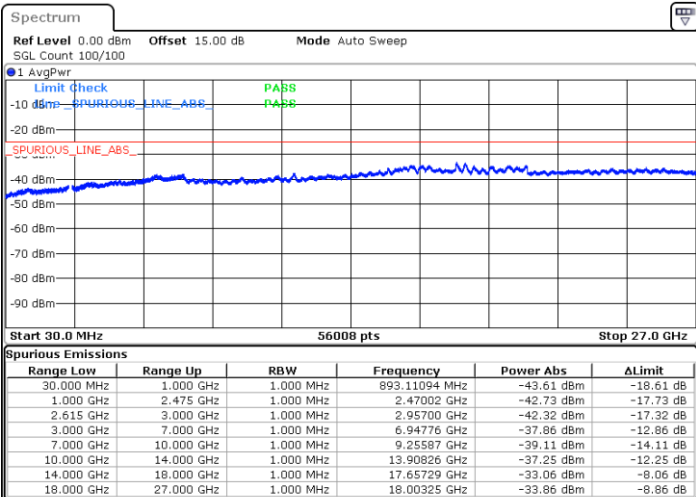

LTE Band 7C / 15MHz+20MHz

QPSK

Lowest Channel / 1RB0 and 1RB99

Lowest Channel / 1RB74 and 1RB0

Date: 31.OCT.2021 08:43:34

Date: 31.OCT.2021 08:41:51

Lowest Channel / FullIRB

N/A

Date: 31.OCT.2021 08:52:11

LTE Band 7C / 15MHz+20MHz

QPSK

Middle Channel / 1RB0 and 1RB9

Middle Channel / 1RB74 and 1RB0

Date: 31.OCT.2021 09:17:41

Date: 31.OCT.2021 09:19:12

Middle Channel / FullIRB

N/A

Date: 31.OCT.2021 09:00:44

LTE Band 7C / 15MHz+20MHz

QPSK

Highest Channel / 1RB0 and 1RB99

Highest Channel / 1RB74 and 1RB0

Date: 31.OCT.2021 09:58:17

Date: 31.OCT.2021 09:48:24

Highest Channel / FullIRB

N/A

Date: 31.OCT.2021 10:00:05

LTE Band 7C / 20MHz+10MHz

QPSK

Lowest Channel / 1RB0 and 1RB49

Lowest Channel / 1RB99 and 1RB0

Date: 28.OCT.2021 21:01:54