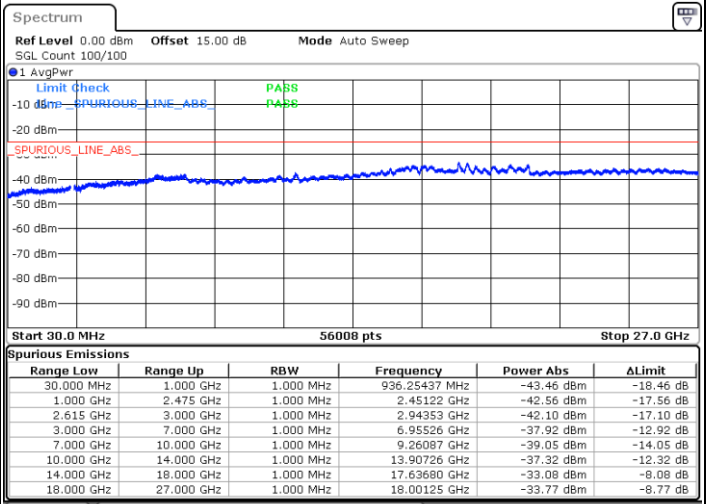

QPSK

Highest Channel / 1RB0 and 1RB74

Highest Channel / 1RB74 and 1RB0

Date: 31.OCT.2021 15:36:35

Date: 31.OCT.2021 15:28:14

Highest Channel / FullIRB

N/A

Date: 31.OCT.2021 15:38:16

LTE Band 7C / 15MHz+20MHz

QPSK

Lowest Channel / 1RB0 and 1RB99

Lowest Channel / 1RB74 and 1RB0

Date: 31.OCT.2021 08:43:34

Date: 31.OCT.2021 08:41:51

Lowest Channel / FullIRB

N/A

Date: 31.OCT.2021 08:52:11

LTE Band 7C / 15MHz+20MHz

QPSK

Middle Channel / 1RB0 and 1RB9

Middle Channel / 1RB74 and 1RB0

Date: 31.OCT.2021 09:17:41

Date: 31.OCT.2021 09:19:12

Middle Channel / FullIRB