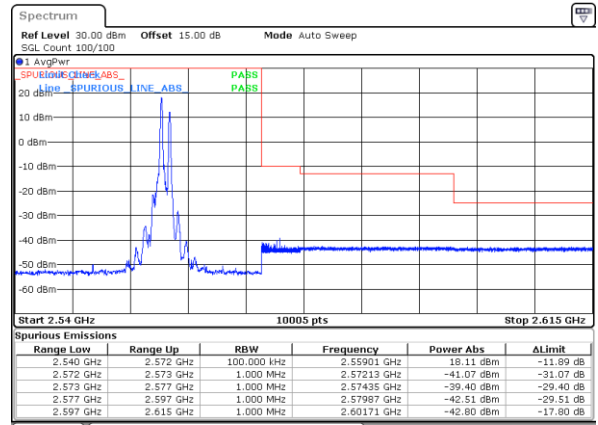

Highest Band Edge / 1RB0 and 1RB9

Date: 31.OCT.2021 08:31:43

Date: 31.OCT.2021 09:41:57

Lowest Band Edge / 1RB74 and 1RB0

Highest Band Edge / 1RB74 and 1RB0

Date: 31.OCT.2021 08:37:23

Date: 31.OCT.2021 09:41:27

Lowest Band Edge / Full RB

Highest Band Edge / Full RB

Date: 31.OCT.2021 08:30:28

Date: 31.OCT.2021 09:34:28

LTE Band 7C / 20MHz+10MHz

64QAM

Lowest Band Edge / 1RB0 and 1RB49

Highest Band Edge / 1RB0 and 1RB49

Date: 29.OCT.2021 20:48:33

Date: 31.OCT.2021 16:26:41

Lowest Band Edge / 1RB99 and 1RB0

Highest Band Edge / 1RB99 and 1RB0

Date: 29.OCT.2021 20:57:26

Date: 31.OCT.2021 16:28:01

Lowest Band Edge / Full RB

Highest Band Edge / Full RB

Date: 29.OCT.2021 20:46:46

Date: 31.OCT.2021 16:20:05

LTE Band 7C / 20MHz+15MHz

64QAM

Lowest Band Edge / 1RB0 and 1RB74

Highest Band Edge / 1RB0 and 1RB74

Date: 31.OCT.2021 10:15:48

Date: 31.OCT.2021 11:13:33