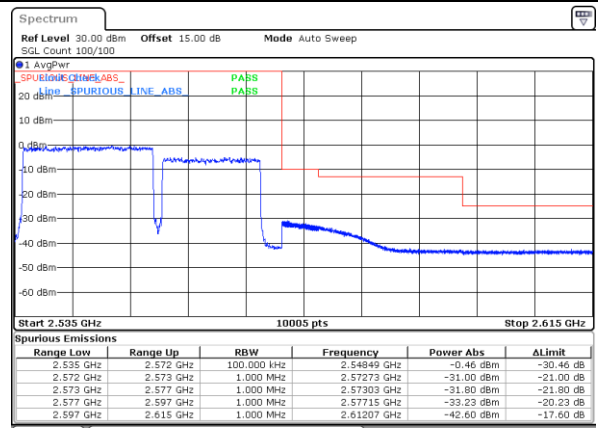

Date: 29.OCT.2021 20:46:46

Date: 31.OCT.2021 16:20:05

LTE Band 7C / 20MHz+15MHz

64QAM

Lowest Band Edge / 1RB0 and 1RB74

Highest Band Edge / 1RB0 and 1RB74

Date: 31.OCT.2021 10:15:48

Date: 31.OCT.2021 11:13:33

Lowest Band Edge / 1RB99 and 1RB0

Highest Band Edge / 1RB99 and 1RB0

Date: 31.OCT.2021 10:22:07

Date: 31.OCT.2021 11:14:20

Lowest Band Edge / Full RB

Highest Band Edge / Full RB

Date: 31.OCT.2021 10:14:22

Date: 31.OCT.2021 11:08:54

LTE Band 7C / 20MHz+20MHz

64QAM

Lowest Band Edge / 1RB0 and 1RB9

Highest Band Edge / 1RB0 and 1RB9

Date: 31.OCT.2021 11:38:58

Date: 31.OCT.2021 12:07:06

Lowest Band Edge / 1RB99 and 1RB0

Highest Band Edge / 1RB99 and 1RB0

Date: 31.OCT.2021 11:43:21

Date: 31.OCT.2021 12:07:52

Lowest Band Edge / Full RB

Highest Band Edge / Full RB

Date: 31.OCT.2021 11:37:55

Date: 31.OCT.2021 12:02:26

Conducted Spurious Emission

LTE Band 7C / 10MHz+20MHz