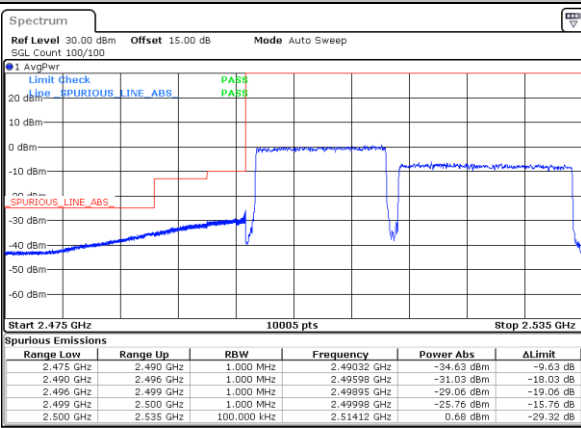

Date: 31.OCT.2021 15:23:55

Lowest Band Edge / Full RB

Highest Band Edge / Full RB

Date: 29.OCT.2021 10:15:30

Date: 31.OCT.2021 15:16:00

LTE Band 7C / 15MHz+20MHz

64QAM

Lowest Band Edge / 1RB0 and 1RB9

Highest Band Edge / 1RB0 and 1RB9

Date: 31.OCT.2021 08:31:43

Date: 31.OCT.2021 09:41:57

Lowest Band Edge / 1RB74 and 1RB0

Highest Band Edge / 1RB74 and 1RB0

Date: 31.OCT.2021 08:37:23

Date: 31.OCT.2021 09:41:27

Lowest Band Edge / Full RB

Highest Band Edge / Full RB

Date: 31.OCT.2021 08:30:28

Date: 31.OCT.2021 09:34:28

LTE Band 7C / 20MHz+10MHz

64QAM

Lowest Band Edge / 1RB0 and 1RB49

Highest Band Edge / 1RB0 and 1RB49