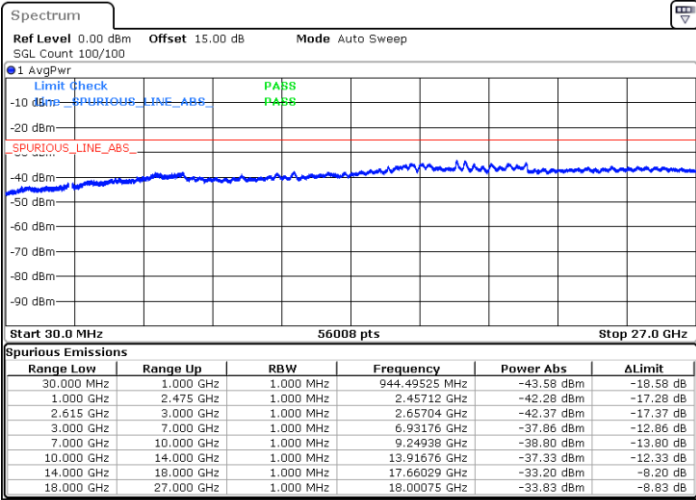

LTE Band 7C / 20MHz+15MHz

QPSK

Highest Channel / 1RB0 and 1RB74

Highest Channel / 1RB99 and 1RB0

Date: 31.OCT.2021 11:25:09

Date: 31.OCT.2021 11:17:39

Highest Channel / FullIRB

N/A

Date: 31.OCT.2021 11:26:32

LTE Band 7C / 20MHz+20MHz

QPSK

Lowest Channel / 1RB0 and 1RB99

Lowest Channel / 1RB99 and 1RB0

Date: 31.OCT.2021 11:48:53

Date: 31.OCT.2021 11:47:30

Lowest Channel / FullIRB

N/A

Date: 31.OCT.2021 11:55:49

LTE Band 7C / 20MHz+20MHz

QPSK

Middle Channel / 1RB0 and 1RB99

Middle Channel / 1RB99 and 1RB0

Date: 31.OCT.2021 12:39:36

Date: 31.OCT.2021 12:40:59

Middle Channel / FullRB

N/A

Date: 31.OCT.2021 12:32:40

LTE Band 7C / 20MHz+20MHz

QPSK

Highest Channel / 1RB0 and 1RB99

Highest Channel / 1RB99 and 1RB0

Date: 31.OCT.2021 12:17:59