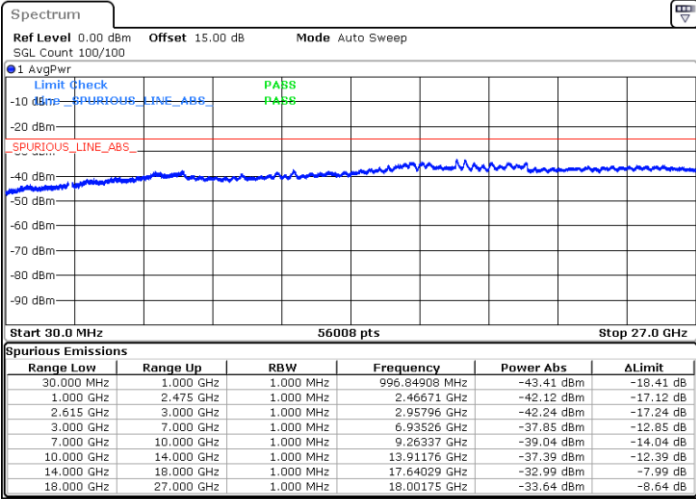

Highest Channel / FullIRB

N/A

Date: 31.OCT.2021 10:00:05

LTE Band 7C / 20MHz+10MHz

QPSK

Lowest Channel / 1RB0 and 1RB49

Lowest Channel / 1RB99 and 1RB0

Date: 28.OCT.2021 21:01:54

Date: 28.OCT.2021 21:00:47

Lowest Channel / FullIRB

N/A

Date: 28.OCT.2021 21:07:30

LTE Band 7C / 20MHz+10MHz

QPSK

Middle Channel / 1RB0 and 1RB49

Middle Channel / 1RB99 and 1RB0

Date: 31.OCT.2021 15:58:09

Date: 31.OCT.2021 15:59:49

Middle Channel / FullRB

N/A

Date: 31.OCT.2021 15:49:48

LTE Band 7C / 20MHz+10MHz

QPSK

Highest Channel / 1RB0 and 1RB49

Highest Channel / 1RB99 and 1RB0

Date: 31.OCT.2021 16:40:39

Date: 31.OCT.2021 16:32:18

Highest Channel / FullIRB

N/A

Date: 31.OCT.2021 16:42:20

LTE Band 7C / 20MHz+15MHz

QPSK