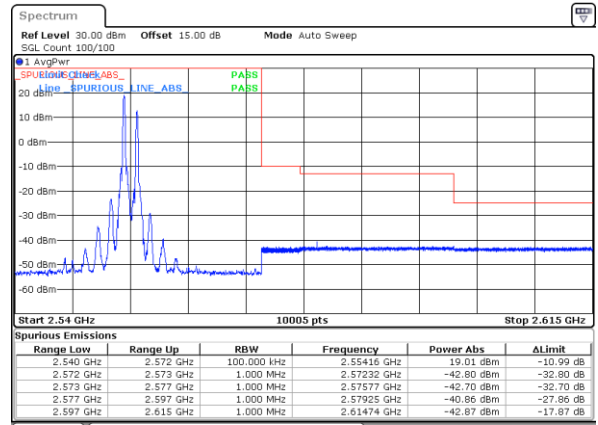

Date: 31.OCT.2021 12:58:25

Date: 31.OCT.2021 13:42:53

Lowest Band Edge / Full RB

Highest Band Edge / Full RB

Date: 31.OCT.2021 12:52:59

Date: 31.OCT.2021 13:37:27

LTE Band 7C / 15MHz+15MHz

64QAM

Lowest Band Edge / 1RB0 and 1RB74

Highest Band Edge / 1RB0 and 1RB74

Date: 29.OCT.2021 10:17:24

Date: 31.OCT.2021 15:22:36

Lowest Band Edge / 1RB74 and 1RB0

Highest Band Edge / 1RB74 and 1RB0

Date: 29.OCT.2021 10:26:51

Date: 31.OCT.2021 15:23:55

Lowest Band Edge / Full RB

Highest Band Edge / Full RB

Date: 29.OCT.2021 10:15:30

Date: 31.OCT.2021 15:16:00

LTE Band 7C / 15MHz+20MHz

64QAM

Lowest Band Edge / 1RB0 and 1RB9