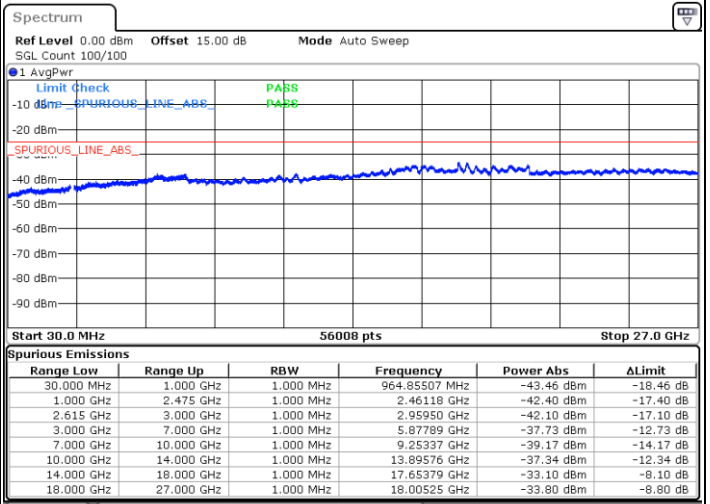

Date: 31.OCT.2021 11:43:21

Date: 31.OCT.2021 12:07:52

Lowest Band Edge / Full RB

Highest Band Edge / Full RB

Date: 31.OCT.2021 11:37:55

Date: 31.OCT.2021 12:02:26

Conducted Spurious Emission

LTE Band 7C / 10MHz+20MHz

QPSK

Lowest Channel / 1RB0 and 1RB99

Lowest Channel / 1RB49 and 1RB0

Date: 28.OCT.2021 19:01:06

Date: 28.OCT.2021 18:59:52

Lowest Channel / FullIRB

N/A

Date: 28.OCT.2021 19:07:18

LTE Band 7C / 10MHz+20MHz

QPSK

MiddleChannel / 1RB0 and 1RB99

Middle Channel / 1RB49 and 1RB0

Date: 31.OCT.2021 14:26:46

Date: 31.OCT.2021 14:30:59

Middle Channel / FullIRB

N/A

Date: 31.OCT.2021 14:18:24

LTE Band 7C / 10MHz+20MHz

QPSK

Highest Channel / 1RB0 and 1RB99

Highest Channel / 1RB49 and 1RB0

Date: 28.OCT.2021 20:00:31

Date: 28.OCT.2021 19:54:54

Highest Channel / FullIRB