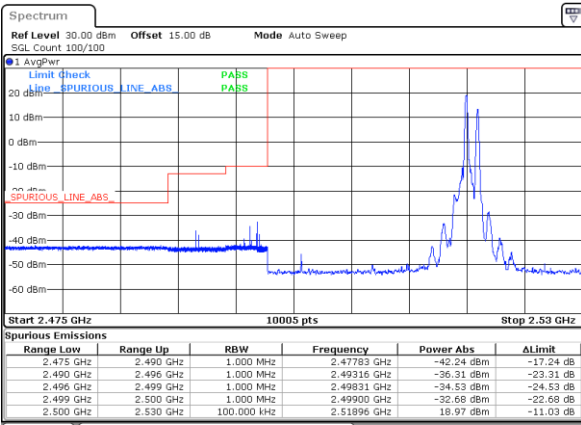

Lowest Band Edge / Full RB

Highest Band Edge / Full RB

Date: 31.OCT.2021 08:30:28

Date: 31.OCT.2021 09:34:28

LTE Band 7C / 20MHz+10MHz

64QAM

Lowest Band Edge / 1RB0 and 1RB49

Highest Band Edge / 1RB0 and 1RB49

Date: 29.OCT.2021 20:48:33

Date: 31.OCT.2021 16:26:41

Lowest Band Edge / 1RB99 and 1RB0

Highest Band Edge / 1RB99 and 1RB0

Date: 29.OCT.2021 20:57:26

Date: 31.OCT.2021 16:28:01

Lowest Band Edge / Full RB

Highest Band Edge / Full RB

Date: 29.OCT.2021 20:46:46

Date: 31.OCT.2021 16:20:05

LTE Band 7C / 20MHz+15MHz

64QAM

Lowest Band Edge / 1RB0 and 1RB74

Highest Band Edge / 1RB0 and 1RB74

Date: 31.OCT.2021 10:15:48

Date: 31.OCT.2021 11:13:33