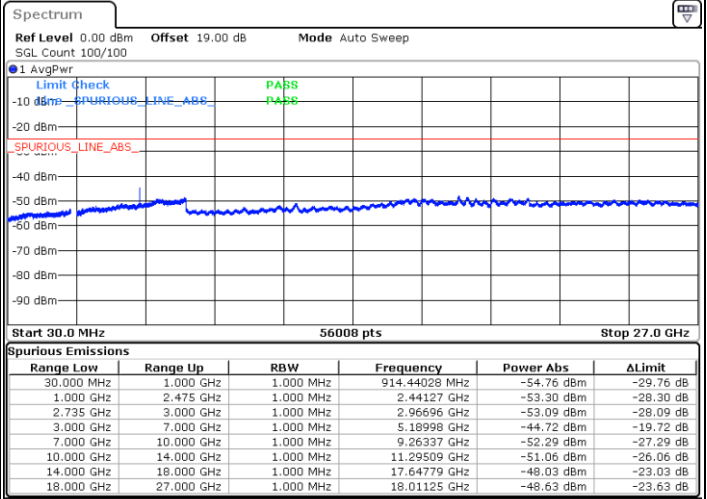

Date: 2.NOV.2021 15:26:34

LTE Band 41C / 15MHz+10MHz

64QAM

Lowest Channel / 1RB0 and 1RB49

Lowest Channel / 1RB74 and 1RB0

Date: 2.NOV.2021 11:49:48

Date: 2.NOV.2021 11:44:23

Lowest Channel / FullRB

N/A

Date: 2.NOV.2021 11:50:54

LTE Band 41C / 15MHz+10MHz

64QAM

Middle Channel / 1RB0 and 1RB49

Middle Channel / 1RB74 and 1RB0

Date: 2.NOV.2021 12:01:48

Date: 2.NOV.2021 12:07:14

Middle Channel / FullRB

N/A

Date: 2.NOV.2021 12:00:42

LTE Band 41C / 15MHz+10MHz

64QAM

Highest Channel / 1RB0 and 1RB49

Highest Channel / 1RB74 and 1RB0

Date: 2.NOV.2021 13:55:08

Date: 2.NOV.2021 13:54:02

Highest Channel / FullIRB

N/A

Date: 2.NOV.2021 14:00:35

LTE Band 41C / 15MHz+15MHz

64QAM

Lowest Channel / 1RB0 and 1RB74

Lowest Channel / 1RB74 and 1RB0