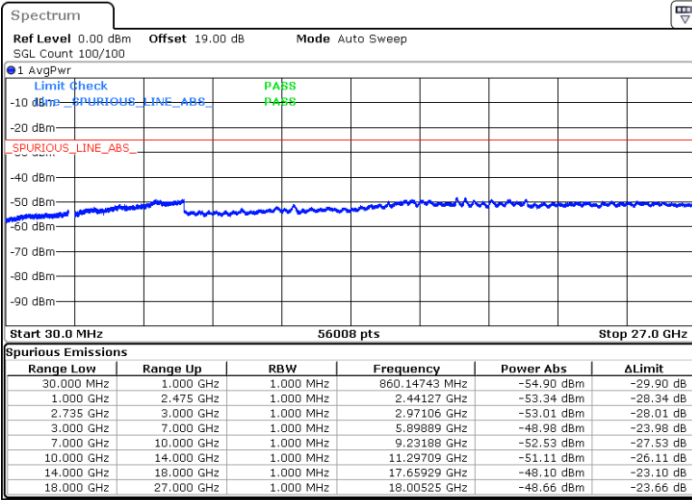

MiddleChannel / 1RB0 and 1RB99

Middle Channel / 1RB99 and 1RB0

Date: 3.NOV.2021 14:02:38

Date: 3.NOV.2021 14:05:55

Middle Channel / FullIRB

N/A

Date: 3.NOV.2021 13:59:20

LTE Band 41C / 20MHz+20MHz

16QAM

Highest Channel / 1RB0 and 1RB99

Highest Channel / 1RB99 and 1RB0

Date: 3.NOV.2021 14:51:13

Date: 3.NOV.2021 14:47:35

Highest Channel / FullIRB

N/A

Date: 3.NOV.2021 14:54:51

LTE Band 41C / 5MHz+20MHz

64QAM

Lowest Channel / 1RB0 and 1RB99

Lowest Channel / 1RB24 and 1RB0

Date: 1.NOV.2021 14:44:23

Date: 1.NOV.2021 14:38:20

Lowest Channel / FullRB

N/A