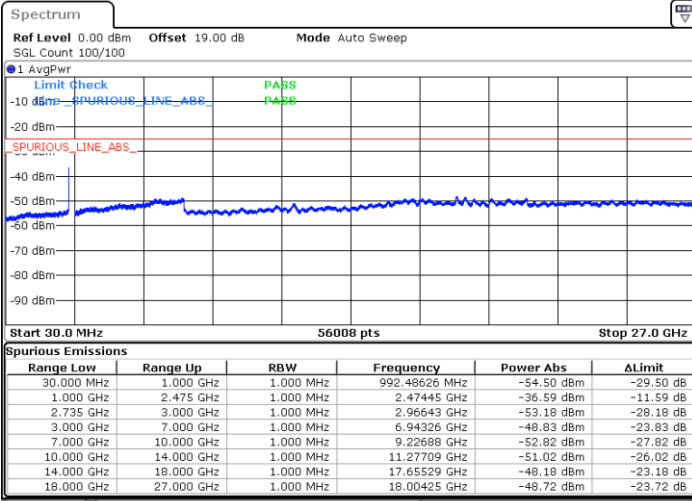

Date: 3.NOV.2021 10:33:13

LTE Band 41C / 15MHz+20MHz

64QAM

Highest Channel / 1RB0 and 1RB99

Highest Channel / 1RB74 and 1RB0

Date: 3.NOV.2021 16:03:16

Date: 3.NOV.2021 16:02:03

Highest Channel / FullIRB

N/A

Date: 3.NOV.2021 16:09:20

LTE Band 41C / 20MHz+5MHz

64QAM

Lowest Channel / 1RB0 and 1RB24

Lowest Channel / 1RB99 and 1RB0

Date: 1.NOV.2021 15:40:53

Date: 1.NOV.2021 15:34:50

Lowest Channel / FullRB

N/A

Date: 1.NOV.2021 15:42:06

LTE Band 41C / 20MHz+5MHz

64QAM

Middle Channel / 1RB0 and 1RB24

Middle Channel / 1RB99 and 1RB0

Date: 1.NOV.2021 17:22:32

Date: 1.NOV.2021 17:28:36

Middle Channel / FullIRB

N/A

Date: 1.NOV.2021 17:21:19

LTE Band 41C / 20MHz+5MHz

64QAM

Highest Channel / 1RB0 and 1RB24

Highest Channel / 1RB99 and 1RB0