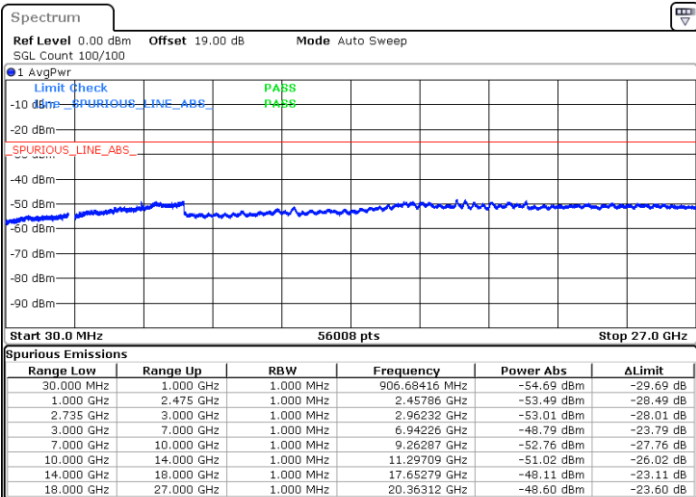

N/A

Date: 1.NOV.2021 14:51:43

LTE Band 41C / 5MHz+20MHz

64QAM

Highest Channel / 1RB0 and 1RB99

Highest Channel / 1RB24 and 1RB0

Date: 1.NOV.2021 15:03:54

Date: 1.NOV.2021 15:02:41

Highest Channel / FullIRB

N/A

Date: 1.NOV.2021 15:09:58

LTE Band 41C / 10MHz+15MHz

64QAM

Lowest Channel / 1RB0 and 1RB74

Lowest Channel / 1RB49 and 1RB0

Date: 2.NOV.2021 10:56:01