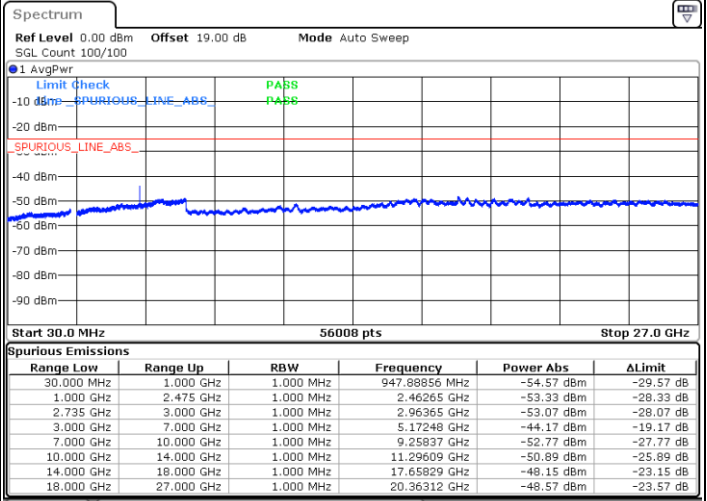

LTE Band 41C / 5MHz+20MHz

64QAM

Lowest Channel / 1RB0 and 1RB99

Lowest Channel / 1RB24 and 1RB0

Date: 1.NOV.2021 14:44:23

Date: 1.NOV.2021 14:38:20

Lowest Channel / FullRB

N/A

Date: 1.NOV.2021 14:45:36

LTE Band 41C / 5MHz+20MHz

64QAM

Middle Channel / 1RB0 and 1RB9

Middle Channel / 1RB24 and 1RB0

Date: 1.NOV.2021 14:52:56

Date: 1.NOV.2021 14:59:00

Middle Channel / FullRB

N/A

Date: 1.NOV.2021 14:51:43

LTE Band 41C / 5MHz+20MHz

64QAM

Highest Channel / 1RB0 and 1RB99

Highest Channel / 1RB24 and 1RB0

Date: 1.NOV.2021 15:03:54

Date: 1.NOV.2021 15:02:41

Highest Channel / FullIRB

N/A

Date: 1.NOV.2021 15:09:58

LTE Band 41C / 10MHz+15MHz

64QAM

Lowest Channel / 1RB0 and 1RB74

Lowest Channel / 1RB49 and 1RB0

Date: 2.NOV.2021 10:56:01