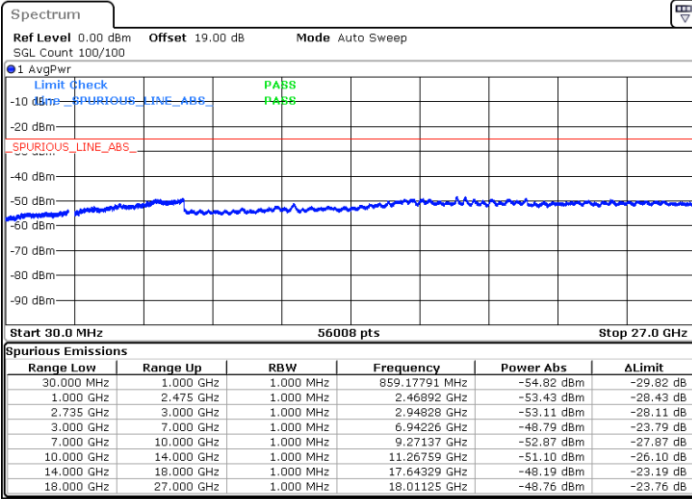

Date: 2.NOV.2021 11:03:41

Date: 2.NOV.2021 11:09:07

Middle Channel / FullIRB

N/A

Date: 2.NOV.2021 11:02:36

LTE Band 41C / 10MHz+15MHz

64QAM

Highest Channel / 1RB0 and 1RB74

Highest Channel / 1RB49 and 1RB0

Date: 2.NOV.2021 11:13:31

Date: 2.NOV.2021 11:12:26

Highest Channel / FullIRB

N/A

Date: 2.NOV.2021 11:18:58

LTE Band 41C / 10MHz+20MHz

64QAM

Lowest Channel / 1RB0 and 1RB99

Lowest Channel / 1RB49 and 1RB0

Date: 2.NOV.2021 14:31:41

Date: 2.NOV.2021 14:26:14

Lowest Channel / FullRB

N/A

Date: 2.NOV.2021 14:32:47

LTE Band 41C / 10MHz+20MHz