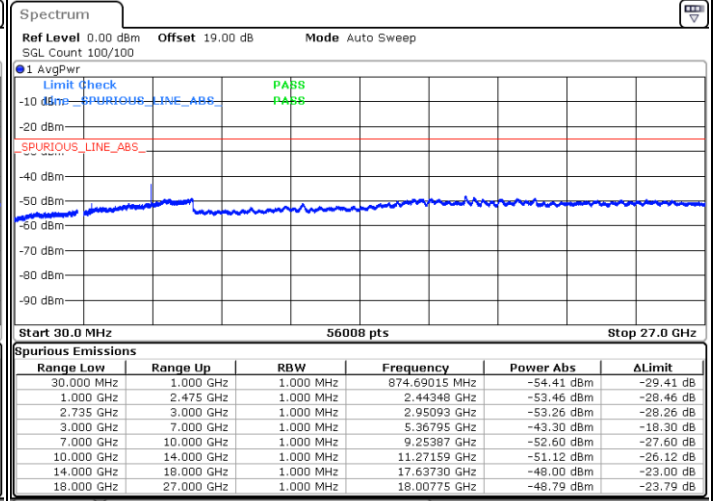

N/A

Date: 3.NOV.2021 16:09:20

LTE Band 41C / 20MHz+5MHz

64QAM

Lowest Channel / 1RB0 and 1RB24

Lowest Channel / 1RB99 and 1RB0

Date: 1.NOV.2021 15:40:53

Date: 1.NOV.2021 15:34:50

Lowest Channel / FullRB

N/A

Date: 1.NOV.2021 15:42:06

LTE Band 41C / 20MHz+5MHz

64QAM

Middle Channel / 1RB0 and 1RB24

Middle Channel / 1RB99 and 1RB0

Date: 1.NOV.2021 17:22:32

Date: 1.NOV.2021 17:28:36

Middle Channel / FullIRB

N/A

Date: 1.NOV.2021 17:21:19

LTE Band 41C / 20MHz+5MHz

64QAM

Highest Channel / 1RB0 and 1RB24

Highest Channel / 1RB99 and 1RB0

Date: 2.NOV.2021 09:38:57

Date: 2.NOV.2021 09:37:51

Highest Channel / FullIRB

N/A

Date: 2.NOV.2021 09:44:24