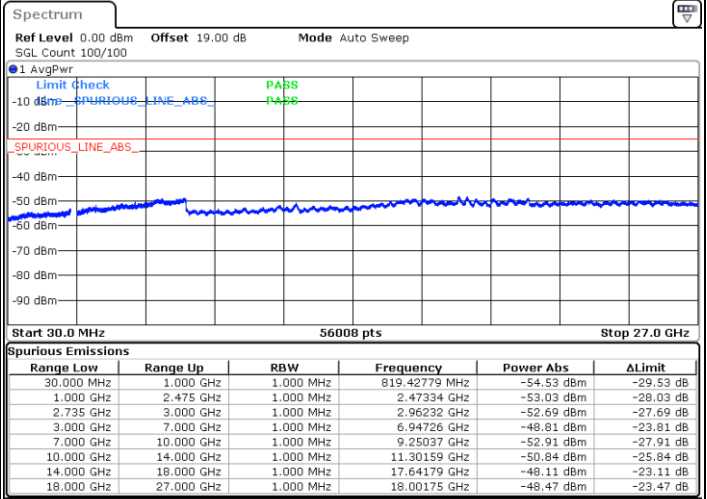

N/A

Date: 1.NOV.2021 14:51:43

LTE Band 41C / 5MHz+20MHz

64QAM

Highest Channel / 1RB0 and 1RB99

Highest Channel / 1RB24 and 1RB0

Date: 1.NOV.2021 15:03:54

Date: 1.NOV.2021 15:02:41

Highest Channel / FullIRB

N/A

Date: 1.NOV.2021 15:09:58

LTE Band 41C / 10MHz+15MHz

64QAM

Lowest Channel / 1RB0 and 1RB74

Lowest Channel / 1RB49 and 1RB0

Date: 2.NOV.2021 10:56:01

Date: 2.NOV.2021 10:50:35

Lowest Channel / FullRB

N/A

Date: 2.NOV.2021 10:57:06

LTE Band 41C / 10MHz+15MHz

64QAM

MiddleChannel / 1RB0 and 1RB74

Middle Channel / 1RB49 and 1RB0

Date: 2.NOV.2021 11:03:41

Date: 2.NOV.2021 11:09:07

Middle Channel / FullIRB

N/A

Date: 2.NOV.2021 11:02:36

LTE Band 41C / 10MHz+15MHz

64QAM

Highest Channel / 1RB0 and 1RB74