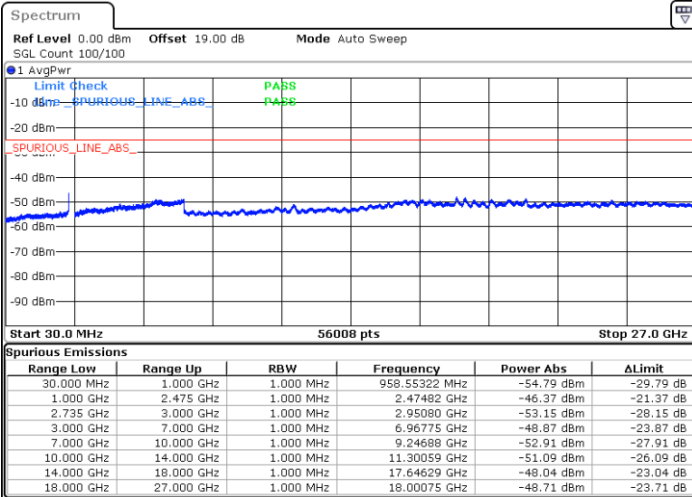

16QAM

Highest Channel / 1RB0 and 1RB99

Highest Channel / 1RB99 and 1RB0

Date: 3.NOV.2021 14:51:13

Date: 3.NOV.2021 14:47:35

Highest Channel / FullIRB

N/A

Date: 3.NOV.2021 14:54:51

LTE Band 41C / 5MHz+20MHz

64QAM

Lowest Channel / 1RB0 and 1RB99

Lowest Channel / 1RB24 and 1RB0

Date: 1.NOV.2021 14:44:23

Date: 1.NOV.2021 14:38:20

Lowest Channel / FullRB

N/A

Date: 1.NOV.2021 14:45:36

LTE Band 41C / 5MHz+20MHz

64QAM

Middle Channel / 1RB0 and 1RB9

Middle Channel / 1RB24 and 1RB0

Date: 1.NOV.2021 14:52:56

Date: 1.NOV.2021 14:59:00

Middle Channel / FullRB

N/A

Date: 1.NOV.2021 14:51:43

LTE Band 41C / 5MHz+20MHz

64QAM

Highest Channel / 1RB0 and 1RB99

Highest Channel / 1RB24 and 1RB0

Date: 1.NOV.2021 15:03:54

Date: 1.NOV.2021 15:02:41