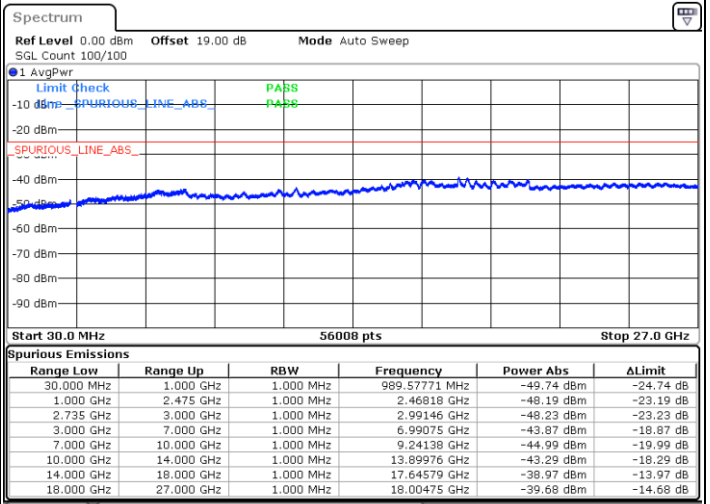

Middle Channel / FullRB

N/A

Date: 2.NOV.2021 12:00:42

LTE Band 41C / 15MHz+10MHz

64QAM

Highest Channel / 1RB0 and 1RB49

Highest Channel / 1RB74 and 1RB0

Date: 2.NOV.2021 13:55:08

Date: 2.NOV.2021 13:54:02

Highest Channel / FullIRB

N/A

Date: 2.NOV.2021 14:00:35

LTE Band 41C / 15MHz+15MHz

64QAM

Lowest Channel / 1RB0 and 1RB74

Lowest Channel / 1RB74 and 1RB0

Date: 3.NOV.2021 09:17:32

Date: 3.NOV.2021 09:12:04

Lowest Channel / FullRB

N/A

Date: 3.NOV.2021 09:18:38

LTE Band 41C / 15MHz+15MHz

64QAM

Middle Channel / 1RB0 and 1RB74