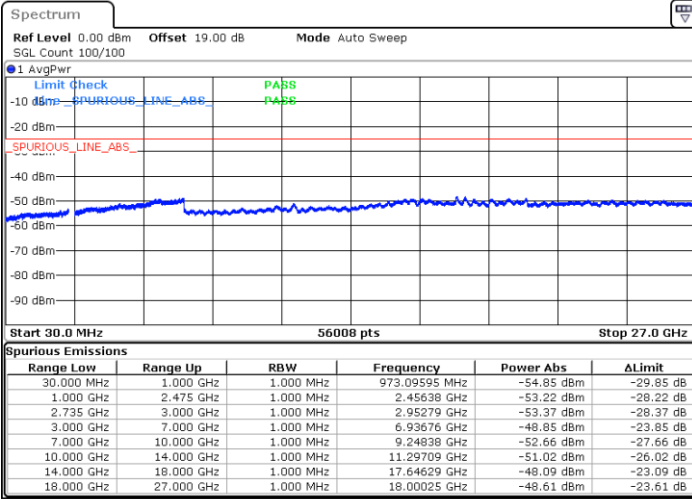

Middle Channel / FullRB

N/A

Date: 2.NOV.2021 12:00:42

LTE Band 41C / 15MHz+10MHz

64QAM

Highest Channel / 1RB0 and 1RB49

Highest Channel / 1RB74 and 1RB0

Date: 2.NOV.2021 13:55:08

Date: 2.NOV.2021 13:54:02

Highest Channel / FullIRB

N/A

Date: 2.NOV.2021 14:00:35

LTE Band 41C / 15MHz+15MHz

64QAM

Lowest Channel / 1RB0 and 1RB74

Lowest Channel / 1RB74 and 1RB0