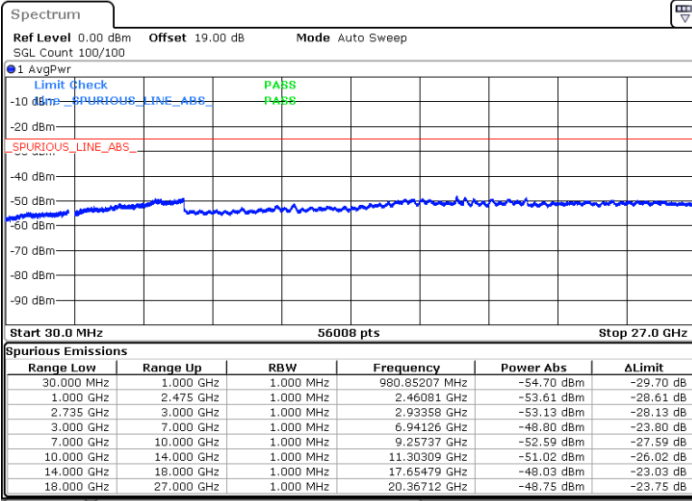

LTE Band 41C / 5MHz+20MHz

64QAM

Lowest Channel / 1RB0 and 1RB99

Lowest Channel / 1RB24 and 1RB0

Date: 1.NOV.2021 14:44:23

Date: 1.NOV.2021 14:38:20

Lowest Channel / FullRB

N/A

Date: 1.NOV.2021 14:45:36

LTE Band 41C / 5MHz+20MHz

64QAM

Middle Channel / 1RB0 and 1RB9

Middle Channel / 1RB24 and 1RB0

Date: 1.NOV.2021 14:52:56

Date: 1.NOV.2021 14:59:00

Middle Channel / FullRB

N/A

Date: 1.NOV.2021 14:51:43

LTE Band 41C / 5MHz+20MHz

64QAM

Highest Channel / 1RB0 and 1RB99

Highest Channel / 1RB24 and 1RB0

Date: 1.NOV.2021 15:03:54

Date: 1.NOV.2021 15:02:41

Highest Channel / FullIRB

N/A

Date: 1.NOV.2021 15:09:58

LTE Band 41C / 10MHz+15MHz

64QAM

Lowest Channel / 1RB0 and 1RB74

Lowest Channel / 1RB49 and 1RB0

Date: 2.NOV.2021 10:56:01