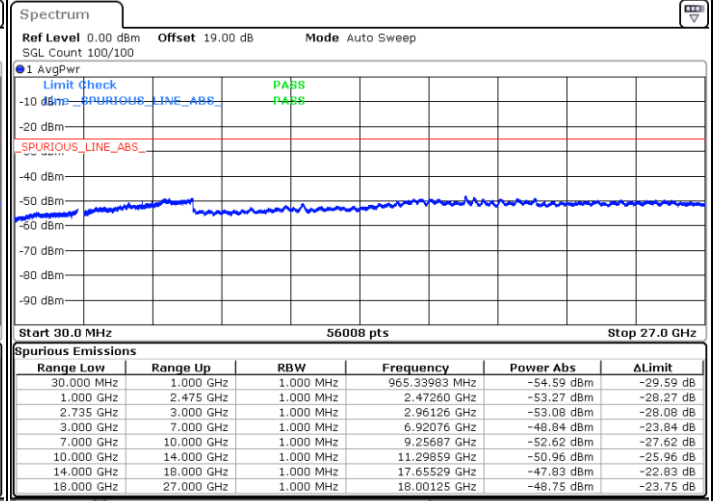

Date: 3.NOV.2021 10:33:13

LTE Band 41C / 15MHz+20MHz

64QAM

Highest Channel / 1RB0 and 1RB99

Highest Channel / 1RB74 and 1RB0

Date: 3.NOV.2021 16:03:16

Date: 3.NOV.2021 16:02:03

Highest Channel / FullIRB

N/A

Date: 3.NOV.2021 16:09:20

LTE Band 41C / 20MHz+5MHz

64QAM

Lowest Channel / 1RB0 and 1RB24

Lowest Channel / 1RB99 and 1RB0

Date: 1.NOV.2021 15:40:53

Date: 1.NOV.2021 15:34:50

Lowest Channel / FullRB

N/A

Date: 1.NOV.2021 15:42:06

LTE Band 41C / 20MHz+5MHz

64QAM

Middle Channel / 1RB0 and 1RB24

Middle Channel / 1RB99 and 1RB0

Date: 1.NOV.2021 17:22:32

Date: 1.NOV.2021 17:28:36

Middle Channel / FullIRB

N/A

Date: 1.NOV.2021 17:21:19

LTE Band 41C / 20MHz+5MHz

64QAM

Highest Channel / 1RB0 and 1RB24

Highest Channel / 1RB99 and 1RB0