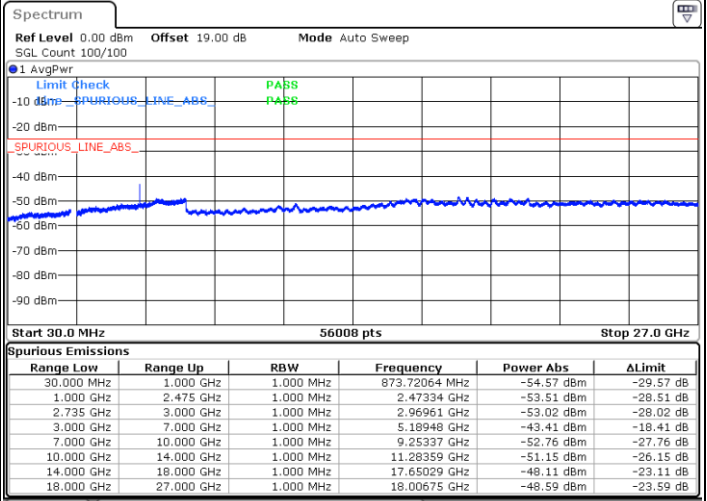

N/A

Date: 2.NOV.2021 17:12:32

LTE Band 41C / 20MHz+15MHz

16QAM

Lowest Channel / 1RB0 and 1RB74

Lowest Channel / 1RB99 and 1RB0

Date: 3.NOV.2021 11:54:59

Date: 3.NOV.2021 11:51:42

Lowest Channel / FullRB

N/A

Date: 3.NOV.2021 11:58:17

LTE Band 41C / 20MHz+15MHz

16QAM

Middle Channel / 1RB0 and 1RB74

Middle Channel / 1RB99 and 1RB0

Date: 3.NOV.2021 11:25:14

Date: 3.NOV.2021 11:28:31

Middle Channel / FullRB

N/A

Date: 3.NOV.2021 11:21:55

LTE Band 41C / 20MHz+15MHz

16QAM

Highest Channel / 1RB0 and 1RB74

Highest Channel / 1RB99 and 1RB0

Date: 3.NOV.2021 15:10:55

Date: 3.NOV.2021 15:07:16

Highest Channel / FullIRB

N/A

Date: 3.NOV.2021 15:14:33

LTE Band 41C / 20MHz+20MHz

16QAM

Lowest Channel / 1RB0 and 1RB99