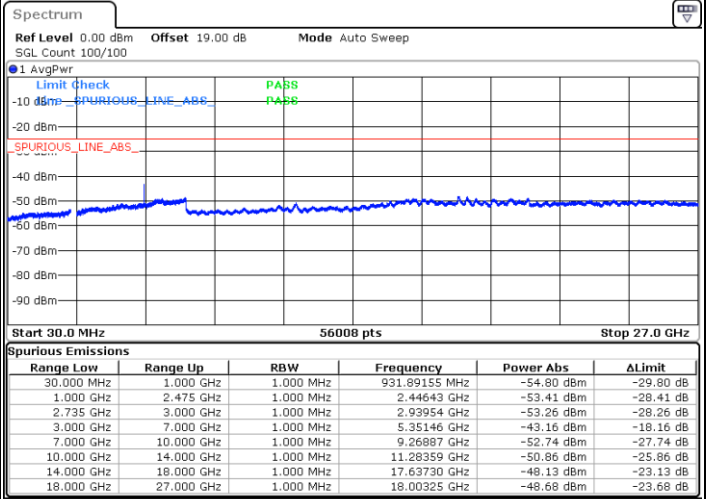

Date: 2.NOV.2021 10:50:35

Lowest Channel / FullRB

N/A

Date: 2.NOV.2021 10:57:06

LTE Band 41C / 10MHz+15MHz

64QAM

MiddleChannel / 1RB0 and 1RB74

Middle Channel / 1RB49 and 1RB0

Date: 2.NOV.2021 11:03:41

Date: 2.NOV.2021 11:09:07

Middle Channel / FullIRB

N/A

Date: 2.NOV.2021 11:02:36

LTE Band 41C / 10MHz+15MHz

64QAM

Highest Channel / 1RB0 and 1RB74

Highest Channel / 1RB49 and 1RB0

Date: 2.NOV.2021 11:13:31

Date: 2.NOV.2021 11:12:26

Highest Channel / FullIRB

N/A

Date: 2.NOV.2021 11:18:58

LTE Band 41C / 10MHz+20MHz

64QAM

Lowest Channel / 1RB0 and 1RB99

Lowest Channel / 1RB49 and 1RB0

Date: 2.NOV.2021 14:31:41

Date: 2.NOV.2021 14:26:14

Lowest Channel / FullRB

N/A

Date: 2.NOV.2021 14:32:47

LTE Band 41C / 10MHz+20MHz