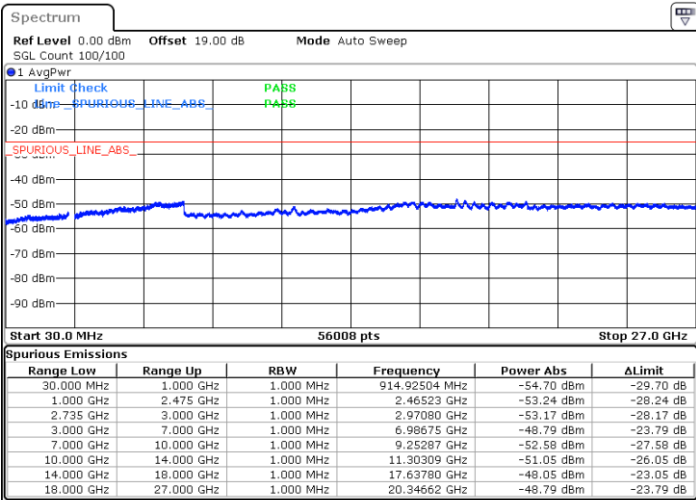

Date: 2.NOV.2021 15:49:20

LTE Band 41C / 20MHz+10MHz

16QAM

Highest Channel / 1RB0 and 1RB49

Highest Channel / 1RB99 and 1RB0

Date: 2.NOV.2021 17:09:15

Date: 2.NOV.2021 17:05:59

Highest Channel / FullIRB

N/A

Date: 2.NOV.2021 17:12:32

LTE Band 41C / 20MHz+15MHz

16QAM

Lowest Channel / 1RB0 and 1RB74

Lowest Channel / 1RB99 and 1RB0

Date: 3.NOV.2021 11:54:59

Date: 3.NOV.2021 11:51:42

Lowest Channel / FullRB

N/A

Date: 3.NOV.2021 11:58:17

LTE Band 41C / 20MHz+15MHz

16QAM

Middle Channel / 1RB0 and 1RB74

Middle Channel / 1RB99 and 1RB0

Date: 3.NOV.2021 11:25:14

Date: 3.NOV.2021 11:28:31

Middle Channel / FullRB

N/A

Date: 3.NOV.2021 11:21:55

LTE Band 41C / 20MHz+15MHz

16QAM

Highest Channel / 1RB0 and 1RB74

Highest Channel / 1RB99 and 1RB0