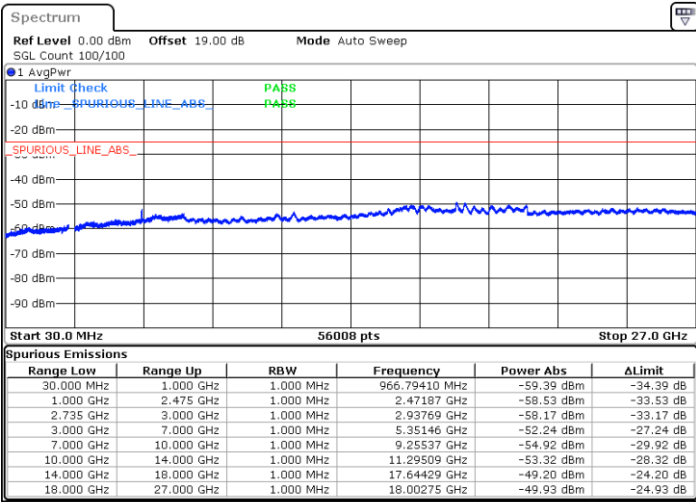

LTE Band 41C / 20MHz+10MHz

16QAM

Middle Channel / 1RB0 and 1RB49

Middle Channel / 1RB99 and 1RB0

Date: 2.NOV.2021 15:52:38

Date: 2.NOV.2021 15:55:53

Middle Channel / FullIRB

N/A

Date: 2.NOV.2021 15:49:20

LTE Band 41C / 20MHz+10MHz

16QAM

Highest Channel / 1RB0 and 1RB49

Highest Channel / 1RB99 and 1RB0

Date: 2.NOV.2021 17:09:15

Date: 2.NOV.2021 17:05:59

Highest Channel / FullIRB

N/A

Date: 2.NOV.2021 17:12:32

LTE Band 41C / 20MHz+15MHz

16QAM

Lowest Channel / 1RB0 and 1RB74

Lowest Channel / 1RB99 and 1RB0

Date: 3.NOV.2021 11:54:59

Date: 3.NOV.2021 11:51:42

Lowest Channel / FullRB

N/A

Date: 3.NOV.2021 11:58:17

LTE Band 41C / 20MHz+15MHz

16QAM

Middle Channel / 1RB0 and 1RB74

Middle Channel / 1RB99 and 1RB0

Date: 3.NOV.2021 11:25:14