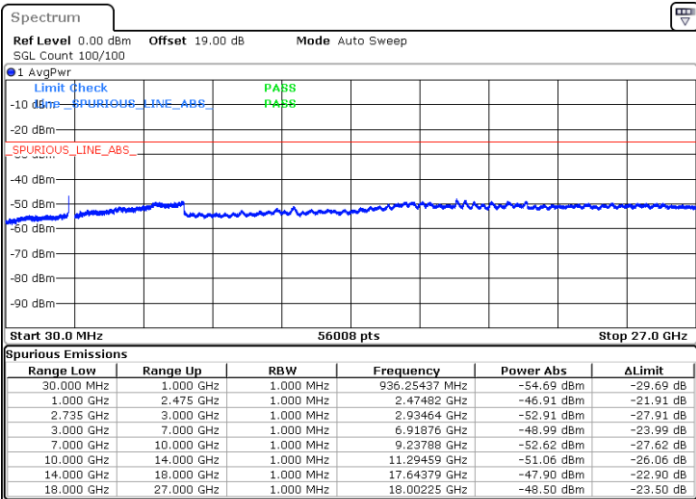

LTE Band 41C / 10MHz+20MHz

64QAM

Highest Channel / 1RB0 and 1RB99

Highest Channel / 1RB49 and 1RB0

Date: 2.NOV.2021 15:21:07

Date: 2.NOV.2021 15:20:02

Highest Channel / FullIRB

N/A

Date: 2.NOV.2021 15:26:34

LTE Band 41C / 15MHz+10MHz

64QAM

Lowest Channel / 1RB0 and 1RB49

Lowest Channel / 1RB74 and 1RB0

Date: 2.NOV.2021 11:49:48

Date: 2.NOV.2021 11:44:23

Lowest Channel / FullRB

N/A

Date: 2.NOV.2021 11:50:54

LTE Band 41C / 15MHz+10MHz

64QAM

Middle Channel / 1RB0 and 1RB49

Middle Channel / 1RB74 and 1RB0

Date: 2.NOV.2021 12:01:48

Date: 2.NOV.2021 12:07:14