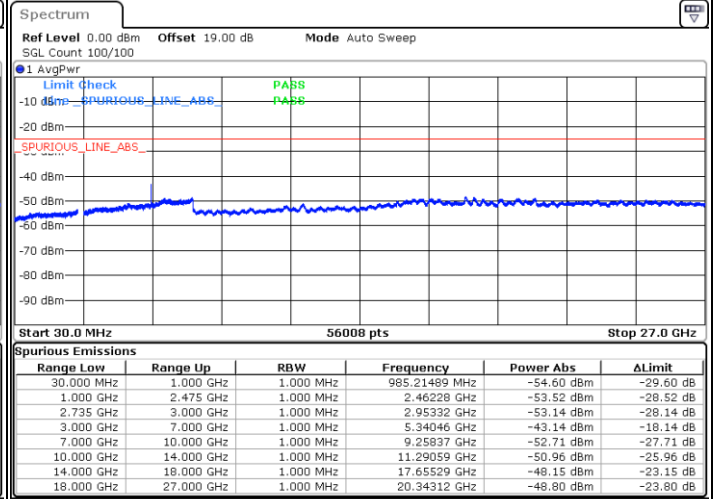

LTE Band 41C / 10MHz+20MHz

64QAM

Highest Channel / 1RB0 and 1RB99

Highest Channel / 1RB49 and 1RB0

Date: 2.NOV.2021 15:21:07

Date: 2.NOV.2021 15:20:02

Highest Channel / FullIRB

N/A

Date: 2.NOV.2021 15:26:34

LTE Band 41C / 15MHz+10MHz

64QAM

Lowest Channel / 1RB0 and 1RB49

Lowest Channel / 1RB74 and 1RB0

Date: 2.NOV.2021 11:49:48

Date: 2.NOV.2021 11:44:23

Lowest Channel / FullRB