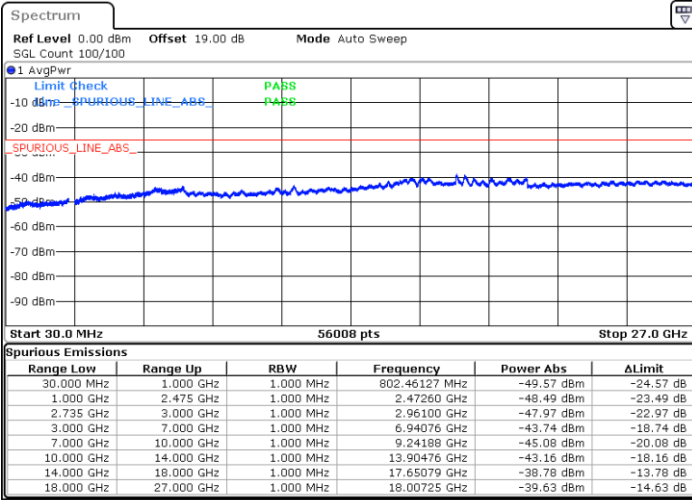

Date: 3.NOV.2021 09:17:32

Date: 3.NOV.2021 09:12:04

Lowest Channel / FullRB

N/A

Date: 3.NOV.2021 09:18:38

LTE Band 41C / 15MHz+15MHz

64QAM

Middle Channel / 1RB0 and 1RB74

Middle Channel / 1RB74 and 1RB0

Date: 2.NOV.2021 17:26:24

Date: 2.NOV.2021 17:31:51

Middle Channel / FullIRB

N/A

Date: 2.NOV.2021 17:25:19

LTE Band 41C / 15MHz+15MHz

64QAM

Highest Channel / 1RB0 and 1RB74

Highest Channel / 1RB74 and 1RB0

Date: 3.NOV.2021 09:46:54

Date: 3.NOV.2021 09:45:48

Highest Channel / FullIRB

N/A

Date: 3.NOV.2021 09:52:22

LTE Band 41C / 15MHz+20MHz