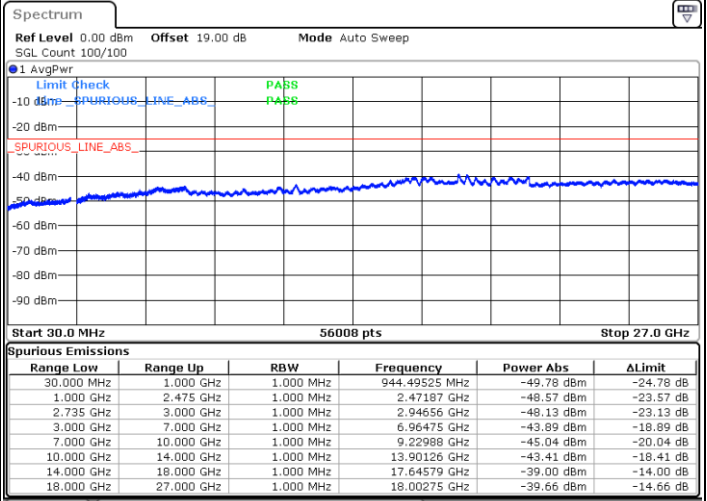

Date: 2.NOV.2021 13:54:02

Highest Channel / FullIRB

N/A

Date: 2.NOV.2021 14:00:35

LTE Band 41C / 15MHz+15MHz

64QAM

Lowest Channel / 1RB0 and 1RB74

Lowest Channel / 1RB74 and 1RB0

Date: 3.NOV.2021 09:17:32

Date: 3.NOV.2021 09:12:04

Lowest Channel / FullRB

N/A

Date: 3.NOV.2021 09:18:38

LTE Band 41C / 15MHz+15MHz

64QAM

Middle Channel / 1RB0 and 1RB74

Middle Channel / 1RB74 and 1RB0

Date: 2.NOV.2021 17:26:24

Date: 2.NOV.2021 17:31:51

Middle Channel / FullIRB

N/A

Date: 2.NOV.2021 17:25:19

LTE Band 41C / 15MHz+15MHz

64QAM

Highest Channel / 1RB0 and 1RB74

Highest Channel / 1RB74 and 1RB0

Date: 3.NOV.2021 09:46:54

Date: 3.NOV.2021 09:45:48

Highest Channel / FullIRB

N/A

Date: 3.NOV.2021 09:52:22

LTE Band 41C / 15MHz+20MHz