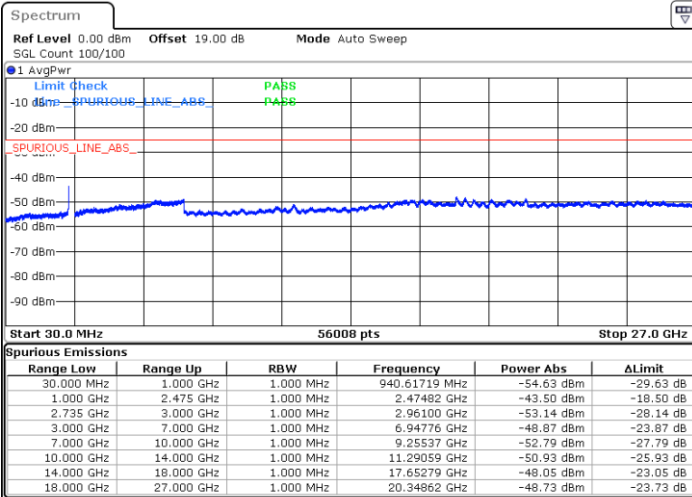

Date: 3.NOV.2021 15:10:55

Date: 3.NOV.2021 15:07:16

Highest Channel / FullIRB

N/A

Date: 3.NOV.2021 15:14:33

LTE Band 41C / 20MHz+20MHz

16QAM

Lowest Channel / 1RB0 and 1RB99

Lowest Channel / 1RB99 and 1RB0

Date: 3.NOV.2021 13:51:21

Date: 3.NOV.2021 13:48:04

Lowest Channel / FullRB

N/A

Date: 3.NOV.2021 13:54:38

LTE Band 41C / 20MHz+20MHz

16QAM

MiddleChannel / 1RB0 and 1RB99

Middle Channel / 1RB99 and 1RB0

Date: 3.NOV.2021 14:02:38

Date: 3.NOV.2021 14:05:55

Middle Channel / FullIRB

N/A

Date: 3.NOV.2021 13:59:20

LTE Band 41C / 20MHz+20MHz