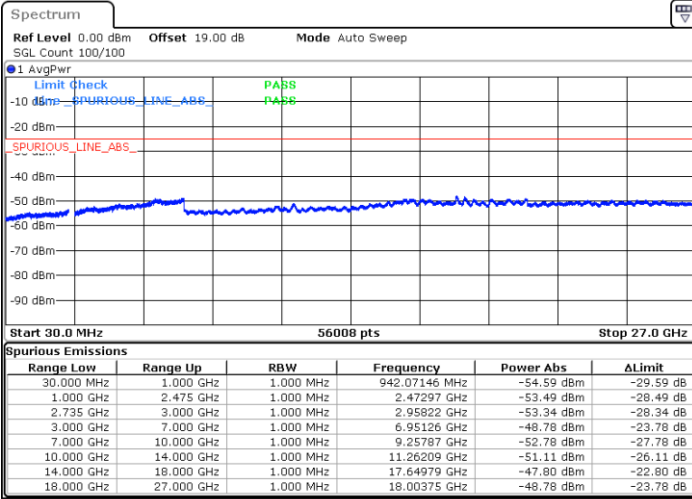

Date: 2.NOV.2021 15:26:34

LTE Band 41C / 15MHz+10MHz

64QAM

Lowest Channel / 1RB0 and 1RB49

Lowest Channel / 1RB74 and 1RB0

Date: 2.NOV.2021 11:49:48

Date: 2.NOV.2021 11:44:23

Lowest Channel / FullRB

N/A

Date: 2.NOV.2021 11:50:54

LTE Band 41C / 15MHz+10MHz

64QAM

Middle Channel / 1RB0 and 1RB49

Middle Channel / 1RB74 and 1RB0

Date: 2.NOV.2021 12:01:48

Date: 2.NOV.2021 12:07:14

Middle Channel / FullRB

N/A

Date: 2.NOV.2021 12:00:42

LTE Band 41C / 15MHz+10MHz

64QAM

Highest Channel / 1RB0 and 1RB49

Highest Channel / 1RB74 and 1RB0

Date: 2.NOV.2021 13:55:08

Date: 2.NOV.2021 13:54:02

Highest Channel / FullIRB

N/A

Date: 2.NOV.2021 14:00:35

LTE Band 41C / 15MHz+15MHz

64QAM

Lowest Channel / 1RB0 and 1RB74

Lowest Channel / 1RB74 and 1RB0