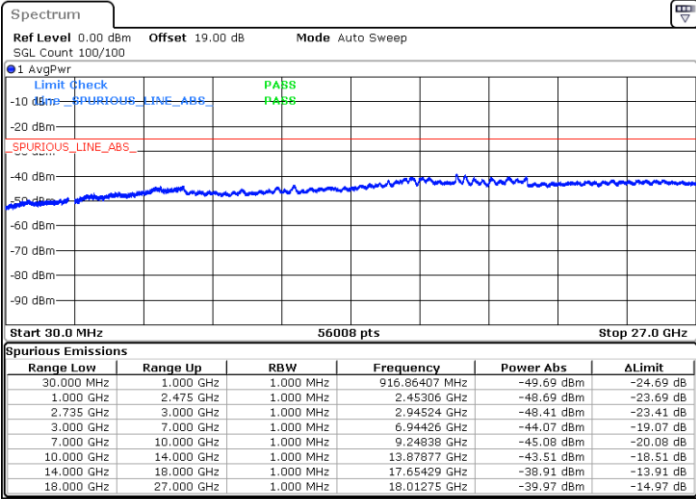

Date: 2.NOV.2021 13:54:02

Highest Channel / FullIRB

N/A

Date: 2.NOV.2021 14:00:35

LTE Band 41C / 15MHz+15MHz

64QAM

Lowest Channel / 1RB0 and 1RB74

Lowest Channel / 1RB74 and 1RB0

Date: 3.NOV.2021 09:17:32

Date: 3.NOV.2021 09:12:04

Lowest Channel / FullRB

N/A

Date: 3.NOV.2021 09:18:38

LTE Band 41C / 15MHz+15MHz

64QAM

Middle Channel / 1RB0 and 1RB74

Middle Channel / 1RB74 and 1RB0

Date: 2.NOV.2021 17:26:24

Date: 2.NOV.2021 17:31:51

Middle Channel / FullIRB

N/A

Date: 2.NOV.2021 17:25:19

LTE Band 41C / 15MHz+15MHz

64QAM

Highest Channel / 1RB0 and 1RB74

Highest Channel / 1RB74 and 1RB0

Date: 3.NOV.2021 09:46:54

Date: 3.NOV.2021 09:45:48

Highest Channel / FullIRB

N/A

Date: 3.NOV.2021 09:52:22

LTE Band 41C / 15MHz+20MHz