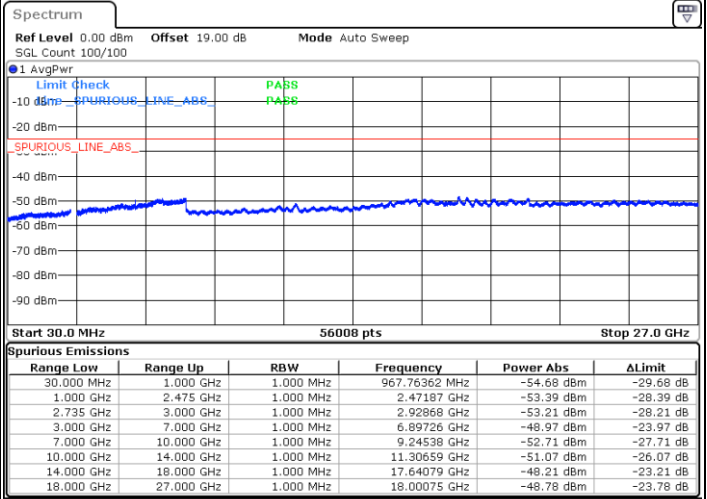

Date: 2.NOV.2021 11:03:41

Date: 2.NOV.2021 11:09:07

Middle Channel / FullIRB

N/A

Date: 2.NOV.2021 11:02:36

LTE Band 41C / 10MHz+15MHz

64QAM

Highest Channel / 1RB0 and 1RB74

Highest Channel / 1RB49 and 1RB0

Date: 2.NOV.2021 11:13:31

Date: 2.NOV.2021 11:12:26

Highest Channel / FullIRB

N/A

Date: 2.NOV.2021 11:18:58

LTE Band 41C / 10MHz+20MHz

64QAM

Lowest Channel / 1RB0 and 1RB99

Lowest Channel / 1RB49 and 1RB0

Date: 2.NOV.2021 14:31:41

Date: 2.NOV.2021 14:26:14

Lowest Channel / FullRB

N/A

Date: 2.NOV.2021 14:32:47

LTE Band 41C / 10MHz+20MHz