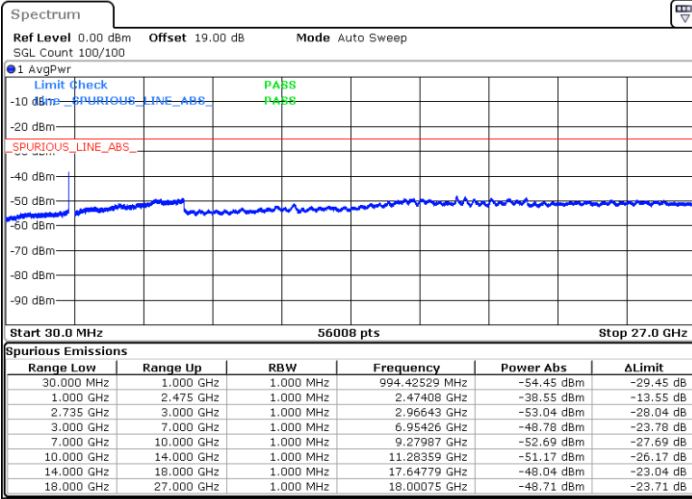

N/A

Date: 1.NOV.2021 14:51:43

LTE Band 41C / 5MHz+20MHz

64QAM

Highest Channel / 1RB0 and 1RB99

Highest Channel / 1RB24 and 1RB0

Date: 1.NOV.2021 15:03:54

Date: 1.NOV.2021 15:02:41

Highest Channel / FullIRB

N/A

Date: 1.NOV.2021 15:09:58

LTE Band 41C / 10MHz+15MHz

64QAM

Lowest Channel / 1RB0 and 1RB74

Lowest Channel / 1RB49 and 1RB0

Date: 2.NOV.2021 10:56:01

Date: 2.NOV.2021 10:50:35

Lowest Channel / FullRB

N/A

Date: 2.NOV.2021 10:57:06

LTE Band 41C / 10MHz+15MHz

64QAM

MiddleChannel / 1RB0 and 1RB74

Middle Channel / 1RB49 and 1RB0

Date: 2.NOV.2021 11:03:41

Date: 2.NOV.2021 11:09:07

Middle Channel / FullIRB

N/A

Date: 2.NOV.2021 11:02:36

LTE Band 41C / 10MHz+15MHz

64QAM

Highest Channel / 1RB0 and 1RB74