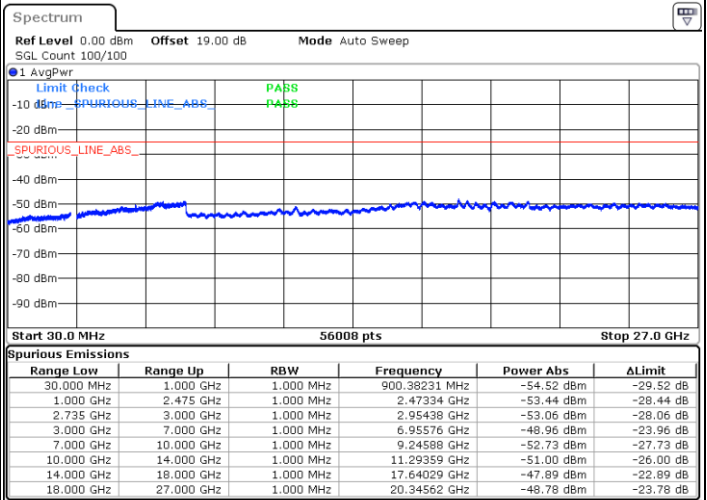

Date: 2.NOV.2021 15:49:20

LTE Band 41C / 20MHz+10MHz

16QAM

Highest Channel / 1RB0 and 1RB49

Highest Channel / 1RB99 and 1RB0

Date: 2.NOV.2021 17:09:15

Date: 2.NOV.2021 17:05:59

Highest Channel / FullIRB

N/A

Date: 2.NOV.2021 17:12:32

LTE Band 41C / 20MHz+15MHz

16QAM

Lowest Channel / 1RB0 and 1RB74

Lowest Channel / 1RB99 and 1RB0

Date: 3.NOV.2021 11:54:59

Date: 3.NOV.2021 11:51:42

Lowest Channel / FullRB

N/A

Date: 3.NOV.2021 11:58:17

LTE Band 41C / 20MHz+15MHz

16QAM

Middle Channel / 1RB0 and 1RB74

Middle Channel / 1RB99 and 1RB0

Date: 3.NOV.2021 11:25:14

Date: 3.NOV.2021 11:28:31

Middle Channel / FullRB

N/A

Date: 3.NOV.2021 11:21:55

LTE Band 41C / 20MHz+15MHz

16QAM

Highest Channel / 1RB0 and 1RB74

Highest Channel / 1RB99 and 1RB0