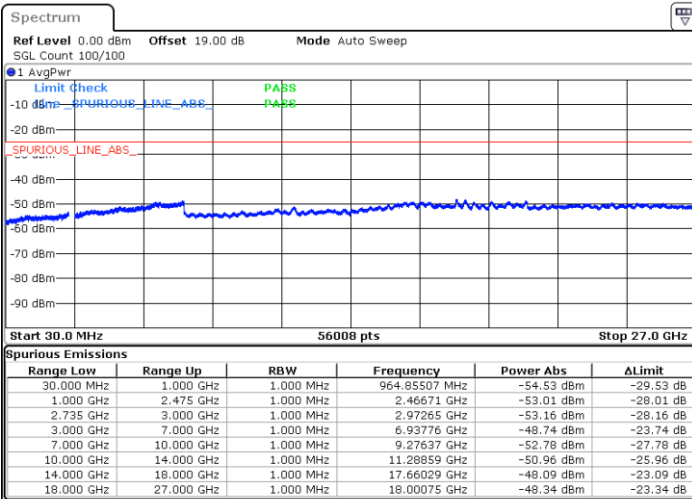

Lowest Channel / FullRB

N/A

Date: 3.NOV.2021 11:58:17

LTE Band 41C / 20MHz+15MHz

16QAM

Middle Channel / 1RB0 and 1RB74

Middle Channel / 1RB99 and 1RB0

Date: 3.NOV.2021 11:25:14

Date: 3.NOV.2021 11:28:31

Middle Channel / FullRB

N/A

Date: 3.NOV.2021 11:21:55

LTE Band 41C / 20MHz+15MHz

16QAM

Highest Channel / 1RB0 and 1RB74

Highest Channel / 1RB99 and 1RB0

Date: 3.NOV.2021 15:10:55

Date: 3.NOV.2021 15:07:16

Highest Channel / FullIRB

N/A

Date: 3.NOV.2021 15:14:33

LTE Band 41C / 20MHz+20MHz

16QAM

Lowest Channel / 1RB0 and 1RB99

Lowest Channel / 1RB99 and 1RB0

Date: 3.NOV.2021 13:51:21

Date: 3.NOV.2021 13:48:04

Lowest Channel / FullRB

N/A

Date: 3.NOV.2021 13:54:38

LTE Band 41C / 20MHz+20MHz

16QAM