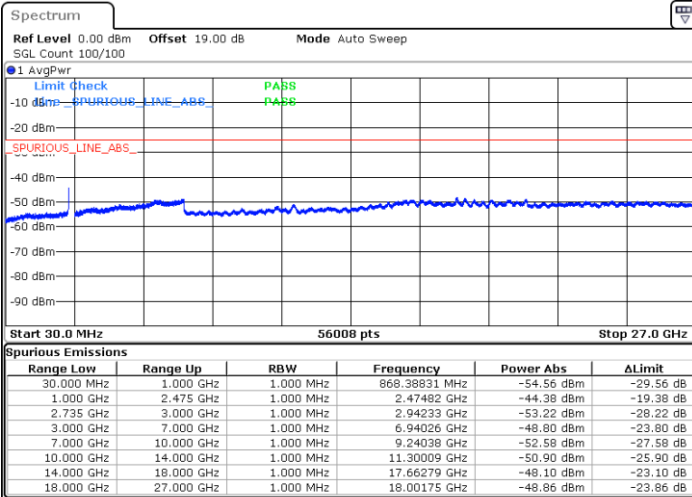

Highest Channel / 1RB49 and 1RB0

Date: 2.NOV.2021 11:13:31

Date: 2.NOV.2021 11:12:26

Highest Channel / FullIRB

N/A

Date: 2.NOV.2021 11:18:58

LTE Band 41C / 10MHz+20MHz

64QAM

Lowest Channel / 1RB0 and 1RB99

Lowest Channel / 1RB49 and 1RB0

Date: 2.NOV.2021 14:31:41

Date: 2.NOV.2021 14:26:14

Lowest Channel / FullRB

N/A

Date: 2.NOV.2021 14:32:47

LTE Band 41C / 10MHz+20MHz

LTE Band 41C / 10MHz+20MHz

64QAM

Highest Channel / 1RB0 and 1RB99

Highest Channel / 1RB49 and 1RB0

Date: 2.NOV.2021 15:21:07

Date: 2.NOV.2021 15:20:02

Highest Channel / FullIRB

N/A