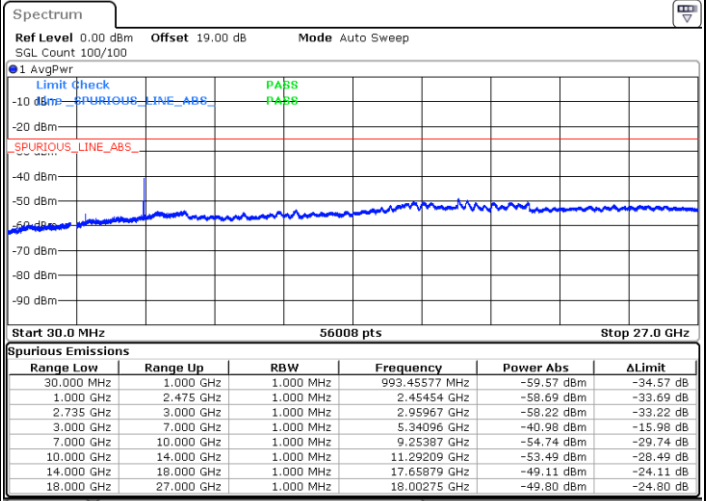

LTE Band 41C / 15MHz+20MHz

64QAM

Middle Channel / 1RB0 and 1RB9

Middle Channel / 1RB74 and 1RB0

Date: 3.NOV.2021 10:34:19

Date: 3.NOV.2021 10:39:48

Middle Channel / FullIRB

N/A

Date: 3.NOV.2021 10:33:13

LTE Band 41C / 15MHz+20MHz

64QAM

Highest Channel / 1RB0 and 1RB99

Highest Channel / 1RB74 and 1RB0

Date: 3.NOV.2021 16:03:16

Date: 3.NOV.2021 16:02:03

Highest Channel / FullIRB

N/A

Date: 3.NOV.2021 16:09:20

LTE Band 41C / 20MHz+5MHz

64QAM

Lowest Channel / 1RB0 and 1RB24

Lowest Channel / 1RB99 and 1RB0

Date: 1.NOV.2021 15:40:53

Date: 1.NOV.2021 15:34:50