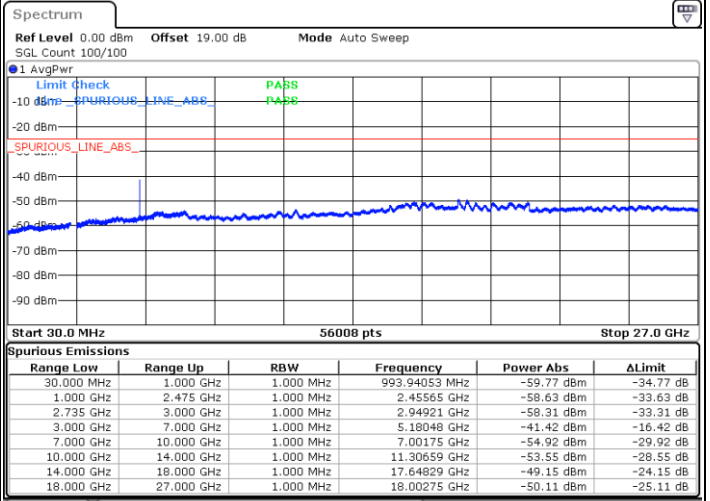

Highest Channel / 1RB0 and 1RB74

Highest Channel / 1RB74 and 1RB0

Date: 3.NOV.2021 09:46:54

Date: 3.NOV.2021 09:45:48

Highest Channel / FullIRB

N/A

Date: 3.NOV.2021 09:52:22

LTE Band 41C / 15MHz+20MHz

64QAM

Lowest Channel / 1RB0 and 1RB99

Lowest Channel / 1RB74 and 1RB0

Date: 3.NOV.2021 10:13:28

Date: 3.NOV.2021 10:08:00

Lowest Channel / FullRB

N/A

Date: 3.NOV.2021 10:14:34

LTE Band 41C / 15MHz+20MHz

64QAM

Middle Channel / 1RB0 and 1RB9

Middle Channel / 1RB74 and 1RB0

Date: 3.NOV.2021 10:34:19

Date: 3.NOV.2021 10:39:48

Middle Channel / FullIRB

N/A

Date: 3.NOV.2021 10:33:13

LTE Band 41C / 15MHz+20MHz

64QAM

Highest Channel / 1RB0 and 1RB99

Highest Channel / 1RB74 and 1RB0

Date: 3.NOV.2021 16:03:16

Date: 3.NOV.2021 16:02:03

Highest Channel / FullIRB