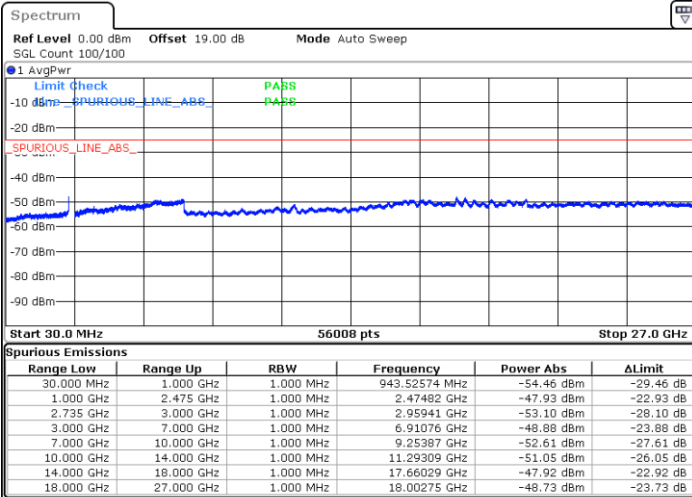

Date: 3.NOV.2021 10:33:13

LTE Band 41C / 15MHz+20MHz

64QAM

Highest Channel / 1RB0 and 1RB99

Highest Channel / 1RB74 and 1RB0

Date: 3.NOV.2021 16:03:16

Date: 3.NOV.2021 16:02:03

Highest Channel / FullIRB

N/A

Date: 3.NOV.2021 16:09:20

LTE Band 41C / 20MHz+5MHz

64QAM

Lowest Channel / 1RB0 and 1RB24

Lowest Channel / 1RB99 and 1RB0

Date: 1.NOV.2021 15:40:53

Date: 1.NOV.2021 15:34:50

Lowest Channel / FullRB

N/A

Date: 1.NOV.2021 15:42:06

LTE Band 41C / 20MHz+5MHz

64QAM

Middle Channel / 1RB0 and 1RB24

Middle Channel / 1RB99 and 1RB0

Date: 1.NOV.2021 17:22:32

Date: 1.NOV.2021 17:28:36

Middle Channel / FullIRB

N/A

Date: 1.NOV.2021 17:21:19

LTE Band 41C / 20MHz+5MHz

64QAM

Highest Channel / 1RB0 and 1RB24

Highest Channel / 1RB99 and 1RB0