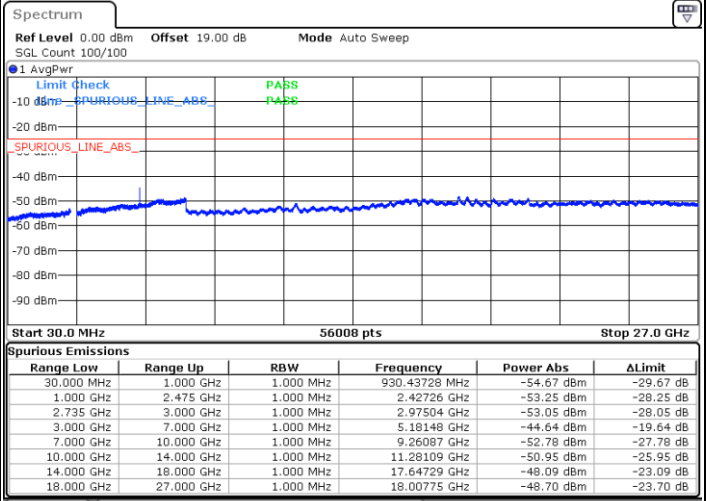

Highest Channel / FullIRB

N/A

Date: 1.NOV.2021 15:09:58

LTE Band 41C / 10MHz+15MHz

64QAM

Lowest Channel / 1RB0 and 1RB74

Lowest Channel / 1RB49 and 1RB0

Date: 2.NOV.2021 10:56:01

Date: 2.NOV.2021 10:50:35

Lowest Channel / FullRB

N/A

Date: 2.NOV.2021 10:57:06

LTE Band 41C / 10MHz+15MHz

64QAM

MiddleChannel / 1RB0 and 1RB74

Middle Channel / 1RB49 and 1RB0

Date: 2.NOV.2021 11:03:41

Date: 2.NOV.2021 11:09:07

Middle Channel / FullIRB

N/A

Date: 2.NOV.2021 11:02:36

LTE Band 41C / 10MHz+15MHz

64QAM

Highest Channel / 1RB0 and 1RB74

Highest Channel / 1RB49 and 1RB0

Date: 2.NOV.2021 11:13:31

Date: 2.NOV.2021 11:12:26

Highest Channel / FullIRB

N/A

Date: 2.NOV.2021 11:18:58

LTE Band 41C / 10MHz+20MHz

64QAM