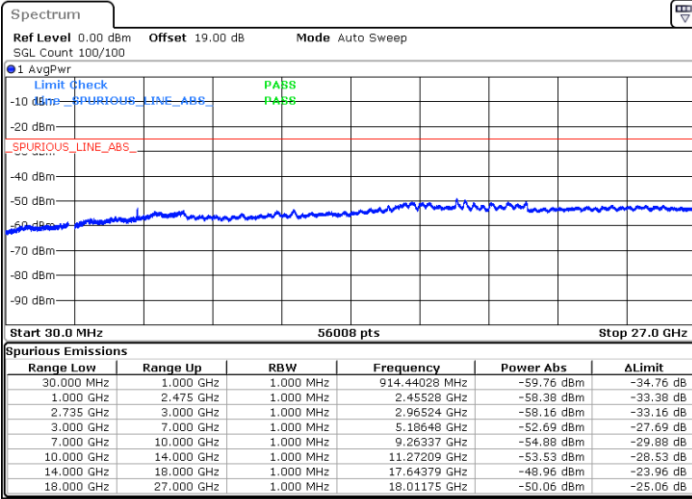

LTE Band 41C / 20MHz+10MHz

16QAM

Middle Channel / 1RB0 and 1RB49

Middle Channel / 1RB99 and 1RB0

Date: 2.NOV.2021 15:52:38

Date: 2.NOV.2021 15:55:53

Middle Channel / FullIRB

N/A

Date: 2.NOV.2021 15:49:20

LTE Band 41C / 20MHz+10MHz

16QAM

Highest Channel / 1RB0 and 1RB49

Highest Channel / 1RB99 and 1RB0

Date: 2.NOV.2021 17:09:15

Date: 2.NOV.2021 17:05:59

Highest Channel / FullIRB