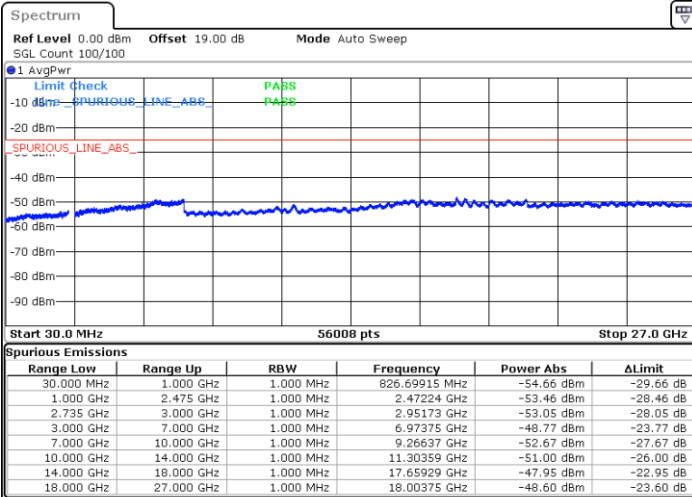

N/A

Date: 2.NOV.2021 11:50:54

LTE Band 41C / 15MHz+10MHz

64QAM

Middle Channel / 1RB0 and 1RB49

Middle Channel / 1RB74 and 1RB0

Date: 2.NOV.2021 12:01:48

Date: 2.NOV.2021 12:07:14

Middle Channel / FullRB

N/A

Date: 2.NOV.2021 12:00:42

LTE Band 41C / 15MHz+10MHz

64QAM

Highest Channel / 1RB0 and 1RB49

Highest Channel / 1RB74 and 1RB0

Date: 2.NOV.2021 13:55:08

Date: 2.NOV.2021 13:54:02

Highest Channel / FullIRB

N/A

Date: 2.NOV.2021 14:00:35

LTE Band 41C / 15MHz+15MHz

64QAM

Lowest Channel / 1RB0 and 1RB74

Lowest Channel / 1RB74 and 1RB0