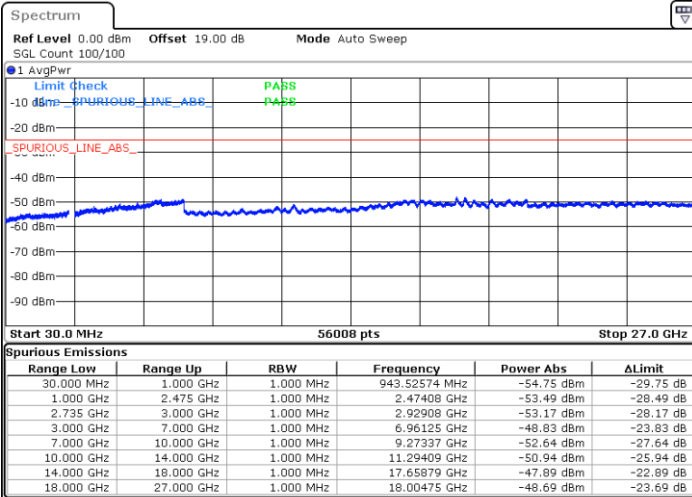

Lowest Channel / 1RB0 and 1RB99

Lowest Channel / 1RB49 and 1RB0

Date: 2.NOV.2021 14:31:41

Date: 2.NOV.2021 14:26:14

Lowest Channel / FullRB

N/A

Date: 2.NOV.2021 14:32:47

LTE Band 41C / 10MHz+20MHz

64QAM

Middle Channel / 1RB0 and 1RB9

Middle Channel / 1RB49 and 1RB0

Date: 2.NOV.2021 14:43:25

Date: 2.NOV.2021 14:48:52

Middle Channel / FullRB

N/A

Date: 2.NOV.2021 14:42:19

LTE Band 41C / 10MHz+20MHz

64QAM

Highest Channel / 1RB0 and 1RB99

Highest Channel / 1RB49 and 1RB0

Date: 2.NOV.2021 15:21:07

Date: 2.NOV.2021 15:20:02

Highest Channel / FullIRB

N/A