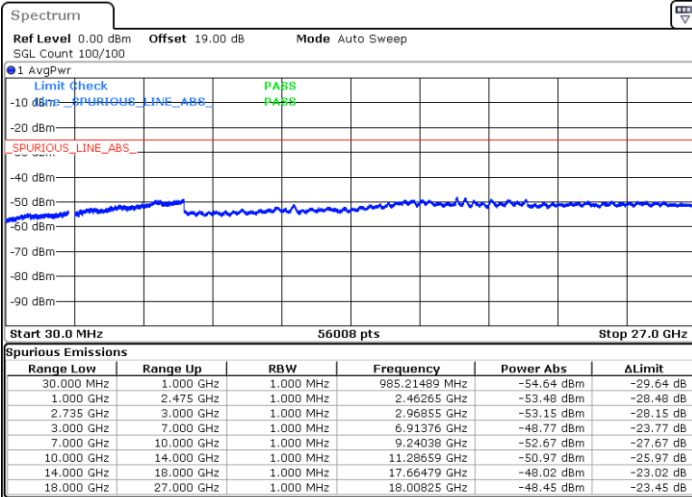

Highest Channel / FullIRB

N/A

Date: 2.NOV.2021 09:44:24