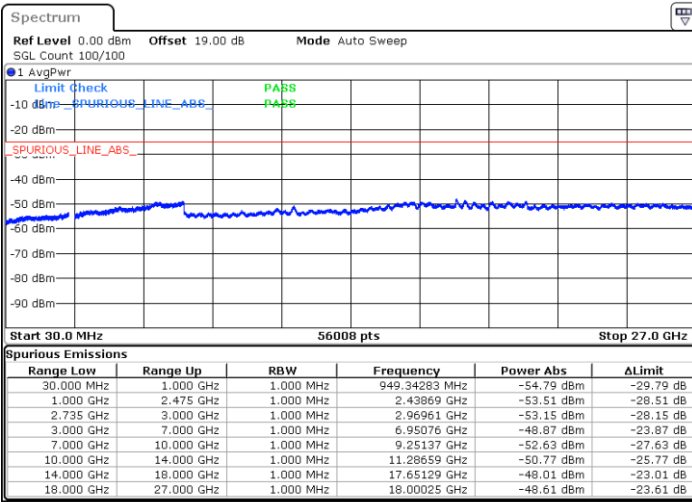

Lowest Channel / FullRB

N/A

Date: 3.NOV.2021 11:58:17

LTE Band 41C / 20MHz+15MHz

16QAM

Middle Channel / 1RB0 and 1RB74

Middle Channel / 1RB99 and 1RB0

Date: 3.NOV.2021 11:25:14

Date: 3.NOV.2021 11:28:31

Middle Channel / FullRB

N/A

Date: 3.NOV.2021 11:21:55

LTE Band 41C / 20MHz+15MHz

16QAM

Highest Channel / 1RB0 and 1RB74

Highest Channel / 1RB99 and 1RB0

Date: 3.NOV.2021 15:10:55

Date: 3.NOV.2021 15:07:16

Highest Channel / FullIRB

N/A

Date: 3.NOV.2021 15:14:33

LTE Band 41C / 20MHz+20MHz

16QAM

Lowest Channel / 1RB0 and 1RB99

Lowest Channel / 1RB99 and 1RB0

Date: 3.NOV.2021 13:51:21

Date: 3.NOV.2021 13:48:04

Lowest Channel / FullRB

N/A

Date: 3.NOV.2021 13:54:38

LTE Band 41C / 20MHz+20MHz

16QAM