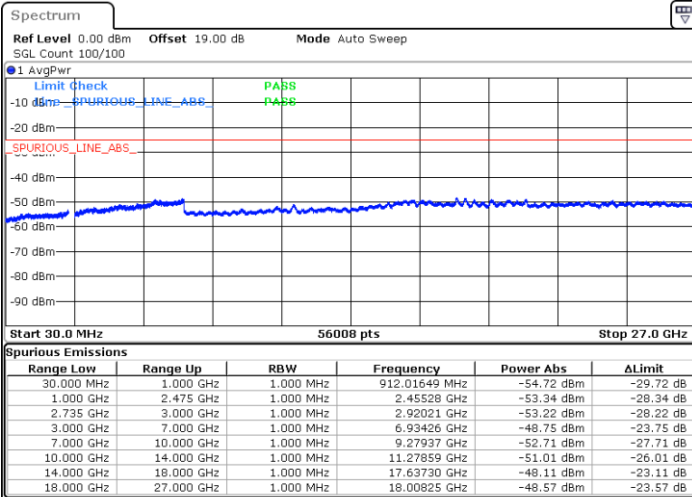

LTE Band 41C / 5MHz+20MHz

64QAM

Lowest Channel / 1RB0 and 1RB99

Lowest Channel / 1RB24 and 1RB0

Date: 1.NOV.2021 14:44:23

Date: 1.NOV.2021 14:38:20

Lowest Channel / FullRB

N/A

Date: 1.NOV.2021 14:45:36

LTE Band 41C / 5MHz+20MHz

64QAM

Middle Channel / 1RB0 and 1RB9

Middle Channel / 1RB24 and 1RB0

Date: 1.NOV.2021 14:52:56

Date: 1.NOV.2021 14:59:00

Middle Channel / FullRB

N/A

Date: 1.NOV.2021 14:51:43

LTE Band 41C / 5MHz+20MHz

64QAM

Highest Channel / 1RB0 and 1RB99

Highest Channel / 1RB24 and 1RB0

Date: 1.NOV.2021 15:03:54

Date: 1.NOV.2021 15:02:41

Highest Channel / FullIRB

N/A

Date: 1.NOV.2021 15:09:58

LTE Band 41C / 10MHz+15MHz

64QAM

Lowest Channel / 1RB0 and 1RB74

Lowest Channel / 1RB49 and 1RB0

Date: 2.NOV.2021 10:56:01