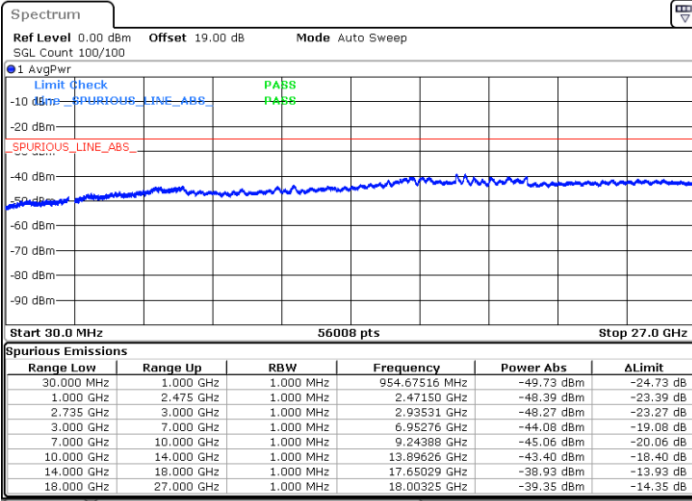

Date: 2.NOV.2021 13:54:02

Highest Channel / FullIRB

N/A

Date: 2.NOV.2021 14:00:35

LTE Band 41C / 15MHz+15MHz

64QAM

Lowest Channel / 1RB0 and 1RB74

Lowest Channel / 1RB74 and 1RB0

Date: 3.NOV.2021 09:17:32

Date: 3.NOV.2021 09:12:04

Lowest Channel / FullRB

N/A

Date: 3.NOV.2021 09:18:38

LTE Band 41C / 15MHz+15MHz

64QAM

Middle Channel / 1RB0 and 1RB74

Middle Channel / 1RB74 and 1RB0

Date: 2.NOV.2021 17:26:24

Date: 2.NOV.2021 17:31:51

Middle Channel / FullIRB

N/A

Date: 2.NOV.2021 17:25:19

LTE Band 41C / 15MHz+15MHz

64QAM

Highest Channel / 1RB0 and 1RB74

Highest Channel / 1RB74 and 1RB0

Date: 3.NOV.2021 09:46:54

Date: 3.NOV.2021 09:45:48

Highest Channel / FullIRB

N/A

Date: 3.NOV.2021 09:52:22

LTE Band 41C / 15MHz+20MHz