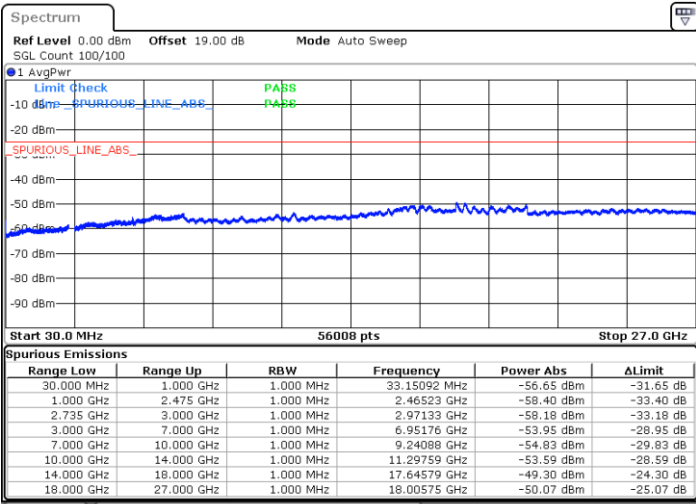

Middle Channel / 1RB74 and 1RB0

Date: 2.NOV.2021 17:26:24

Date: 2.NOV.2021 17:31:51

Middle Channel / FullIRB

N/A

Date: 2.NOV.2021 17:25:19

LTE Band 41C / 15MHz+15MHz

64QAM

Highest Channel / 1RB0 and 1RB74

Highest Channel / 1RB74 and 1RB0

Date: 3.NOV.2021 09:46:54

Date: 3.NOV.2021 09:45:48

Highest Channel / FullIRB

N/A

Date: 3.NOV.2021 09:52:22

LTE Band 41C / 15MHz+20MHz

64QAM

Lowest Channel / 1RB0 and 1RB99

Lowest Channel / 1RB74 and 1RB0

Date: 3.NOV.2021 10:13:28

Date: 3.NOV.2021 10:08:00

Lowest Channel / FullRB

N/A

Date: 3.NOV.2021 10:14:34