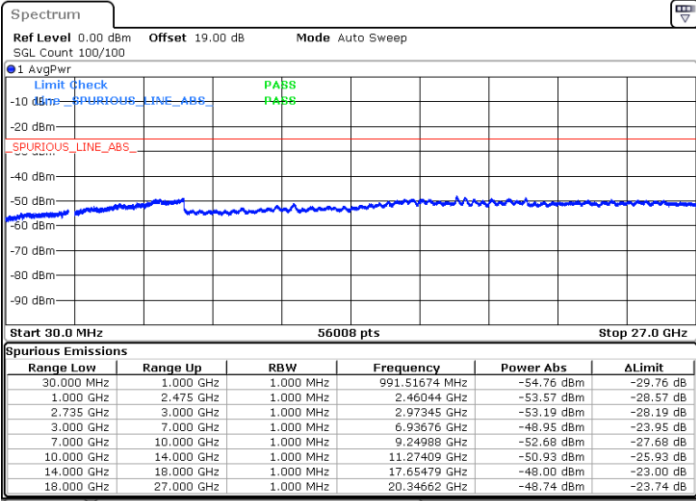

Highest Channel / FullIRB

N/A

Date: 1.NOV.2021 15:09:58

LTE Band 41C / 10MHz+15MHz

64QAM

Lowest Channel / 1RB0 and 1RB74

Lowest Channel / 1RB49 and 1RB0

Date: 2.NOV.2021 10:56:01

Date: 2.NOV.2021 10:50:35

Lowest Channel / FullRB

N/A

Date: 2.NOV.2021 10:57:06

LTE Band 41C / 10MHz+15MHz

64QAM

MiddleChannel / 1RB0 and 1RB74

Middle Channel / 1RB49 and 1RB0

Date: 2.NOV.2021 11:03:41

Date: 2.NOV.2021 11:09:07

Middle Channel / FullIRB

N/A

Date: 2.NOV.2021 11:02:36

LTE Band 41C / 10MHz+15MHz

64QAM

Highest Channel / 1RB0 and 1RB74

Highest Channel / 1RB49 and 1RB0

Date: 2.NOV.2021 11:13:31

Date: 2.NOV.2021 11:12:26

Highest Channel / FullIRB

N/A

Date: 2.NOV.2021 11:18:58

LTE Band 41C / 10MHz+20MHz

64QAM