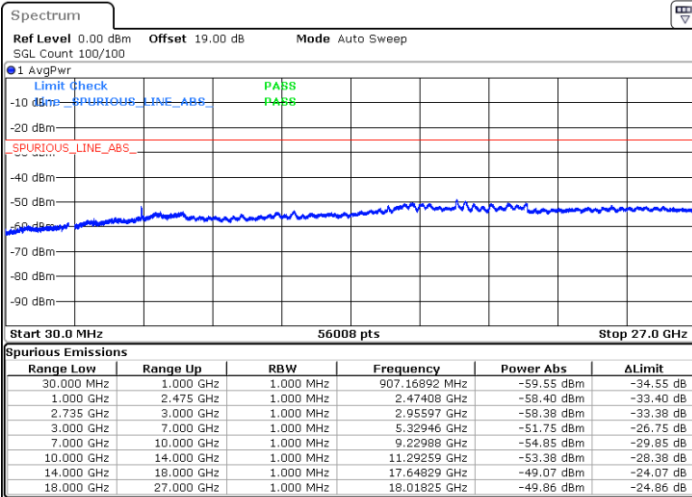

LTE Band 41C / 15MHz+20MHz

64QAM

Middle Channel / 1RB0 and 1RB9

Middle Channel / 1RB74 and 1RB0

Date: 3.NOV.2021 10:34:19

Date: 3.NOV.2021 10:39:48

Middle Channel / FullIRB

N/A

Date: 3.NOV.2021 10:33:13

LTE Band 41C / 15MHz+20MHz

64QAM

Highest Channel / 1RB0 and 1RB99

Highest Channel / 1RB74 and 1RB0

Date: 3.NOV.2021 16:03:16

Date: 3.NOV.2021 16:02:03

Highest Channel / FullIRB

N/A

Date: 3.NOV.2021 16:09:20

LTE Band 41C / 20MHz+5MHz

64QAM

Lowest Channel / 1RB0 and 1RB24

Lowest Channel / 1RB99 and 1RB0

Date: 1.NOV.2021 15:40:53

Date: 1.NOV.2021 15:34:50