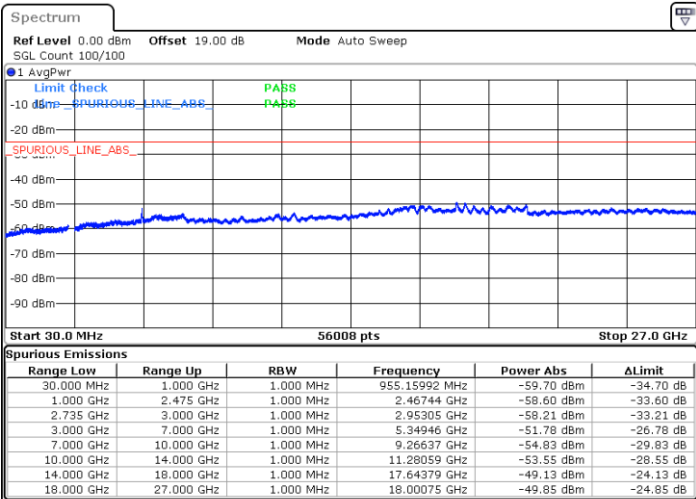

LTE Band 41C / 20MHz+10MHz

16QAM

Middle Channel / 1RB0 and 1RB49

Middle Channel / 1RB99 and 1RB0

Date: 2.NOV.2021 15:52:38

Date: 2.NOV.2021 15:55:53

Middle Channel / FullIRB

N/A

Date: 2.NOV.2021 15:49:20

LTE Band 41C / 20MHz+10MHz

16QAM

Highest Channel / 1RB0 and 1RB49

Highest Channel / 1RB99 and 1RB0

Date: 2.NOV.2021 17:09:15

Date: 2.NOV.2021 17:05:59

Highest Channel / FullIRB

N/A

Date: 2.NOV.2021 17:12:32

LTE Band 41C / 20MHz+15MHz

16QAM

Lowest Channel / 1RB0 and 1RB74

Lowest Channel / 1RB99 and 1RB0

Date: 3.NOV.2021 11:54:59

Date: 3.NOV.2021 11:51:42

Lowest Channel / FullRB

N/A

Date: 3.NOV.2021 11:58:17

LTE Band 41C / 20MHz+15MHz

16QAM

Middle Channel / 1RB0 and 1RB74

Middle Channel / 1RB99 and 1RB0

Date: 3.NOV.2021 11:25:14