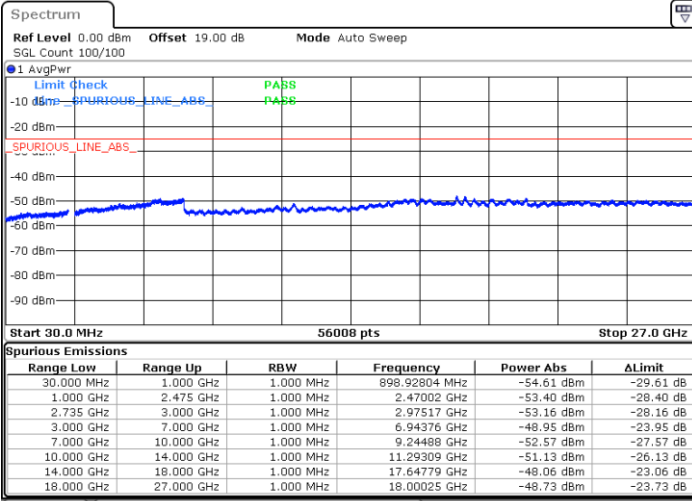

LTE Band 41C / 10MHz+20MHz

64QAM

Middle Channel / 1RB0 and 1RB9

Middle Channel / 1RB49 and 1RB0

Date: 2.NOV.2021 14:43:25

Date: 2.NOV.2021 14:48:52