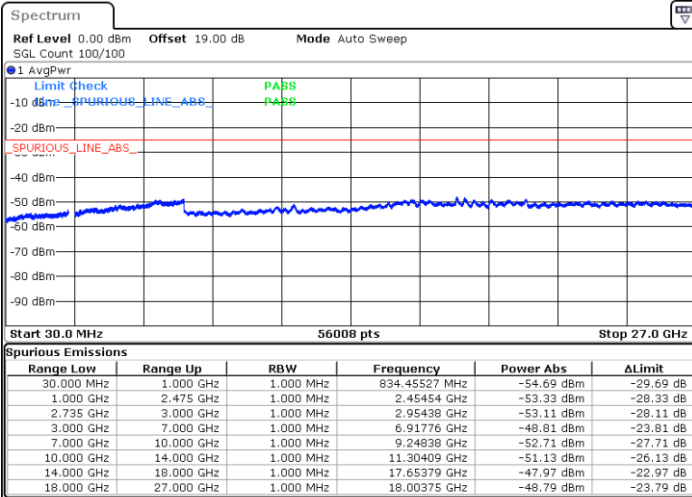

Date: 2.NOV.2021 15:26:34

LTE Band 41C / 15MHz+10MHz

64QAM

Lowest Channel / 1RB0 and 1RB49

Lowest Channel / 1RB74 and 1RB0

Date: 2.NOV.2021 11:49:48

Date: 2.NOV.2021 11:44:23

Lowest Channel / FullRB

N/A

Date: 2.NOV.2021 11:50:54

LTE Band 41C / 15MHz+10MHz

64QAM

Middle Channel / 1RB0 and 1RB49

Middle Channel / 1RB74 and 1RB0

Date: 2.NOV.2021 12:01:48

Date: 2.NOV.2021 12:07:14

Middle Channel / FullRB

N/A

Date: 2.NOV.2021 12:00:42

LTE Band 41C / 15MHz+10MHz

64QAM

Highest Channel / 1RB0 and 1RB49

Highest Channel / 1RB74 and 1RB0

Date: 2.NOV.2021 13:55:08

Date: 2.NOV.2021 13:54:02

Highest Channel / FullIRB

N/A

Date: 2.NOV.2021 14:00:35

LTE Band 41C / 15MHz+15MHz

64QAM

Lowest Channel / 1RB0 and 1RB74

Lowest Channel / 1RB74 and 1RB0