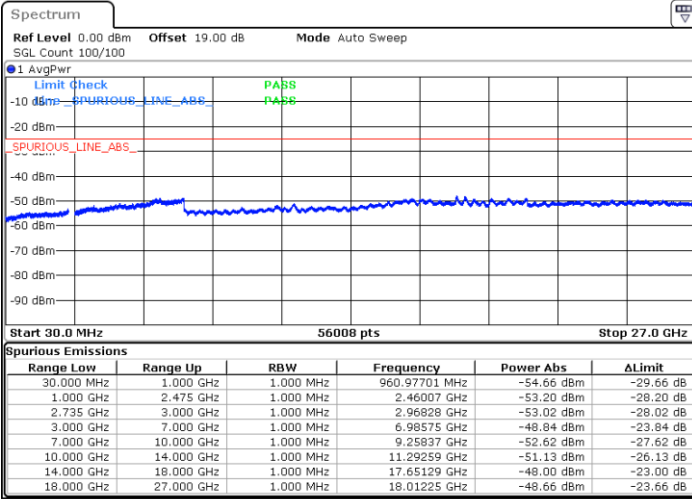

Date: 3.NOV.2021 11:28:31

Middle Channel / FullRB

N/A

Date: 3.NOV.2021 11:21:55

LTE Band 41C / 20MHz+15MHz

16QAM

Highest Channel / 1RB0 and 1RB74

Highest Channel / 1RB99 and 1RB0

Date: 3.NOV.2021 15:10:55

Date: 3.NOV.2021 15:07:16

Highest Channel / FullIRB

N/A

Date: 3.NOV.2021 15:14:33

LTE Band 41C / 20MHz+20MHz

16QAM

Lowest Channel / 1RB0 and 1RB99

Lowest Channel / 1RB99 and 1RB0

Date: 3.NOV.2021 13:51:21

Date: 3.NOV.2021 13:48:04

Lowest Channel / FullRB

N/A

Date: 3.NOV.2021 13:54:38

LTE Band 41C / 20MHz+20MHz

16QAM