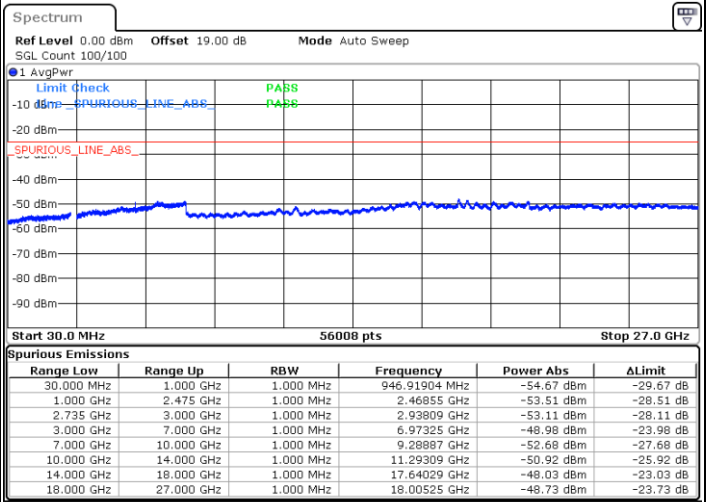

LTE Band 41C / 10MHz+20MHz

64QAM

Highest Channel / 1RB0 and 1RB99

Highest Channel / 1RB49 and 1RB0

Date: 2.NOV.2021 15:21:07

Date: 2.NOV.2021 15:20:02

Highest Channel / FullIRB

N/A

Date: 2.NOV.2021 15:26:34

LTE Band 41C / 15MHz+10MHz

64QAM

Lowest Channel / 1RB0 and 1RB49

Lowest Channel / 1RB74 and 1RB0

Date: 2.NOV.2021 11:49:48

Date: 2.NOV.2021 11:44:23

Lowest Channel / FullRB

N/A

Date: 2.NOV.2021 11:50:54

LTE Band 41C / 15MHz+10MHz

64QAM

Middle Channel / 1RB0 and 1RB49

Middle Channel / 1RB74 and 1RB0

Date: 2.NOV.2021 12:01:48

Date: 2.NOV.2021 12:07:14

Middle Channel / FullRB

N/A

Date: 2.NOV.2021 12:00:42

LTE Band 41C / 15MHz+10MHz

64QAM

Highest Channel / 1RB0 and 1RB49

Highest Channel / 1RB74 and 1RB0

Date: 2.NOV.2021 13:55:08