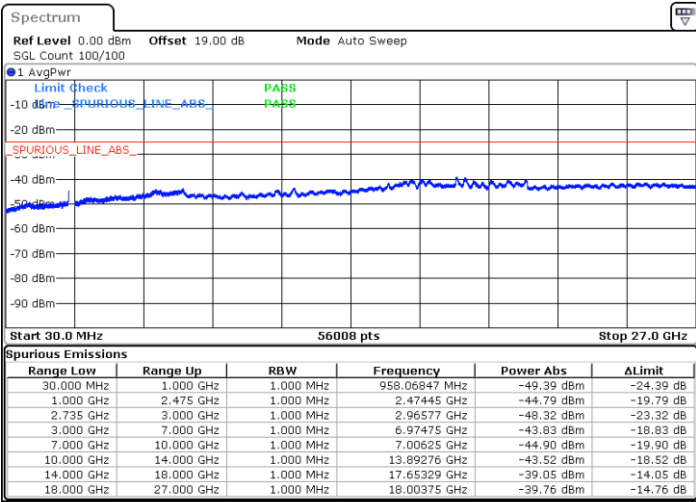

Middle Channel / FullRB

N/A

Date: 2.NOV.2021 12:00:42

LTE Band 41C / 15MHz+10MHz

64QAM

Highest Channel / 1RB0 and 1RB49

Highest Channel / 1RB74 and 1RB0

Date: 2.NOV.2021 13:55:08

Date: 2.NOV.2021 13:54:02

Highest Channel / FullIRB

N/A

Date: 2.NOV.2021 14:00:35

LTE Band 41C / 15MHz+15MHz

64QAM

Lowest Channel / 1RB0 and 1RB74

Lowest Channel / 1RB74 and 1RB0

Date: 3.NOV.2021 09:17:32

Date: 3.NOV.2021 09:12:04

Lowest Channel / FullRB

N/A

Date: 3.NOV.2021 09:18:38

LTE Band 41C / 15MHz+15MHz

64QAM

Middle Channel / 1RB0 and 1RB74