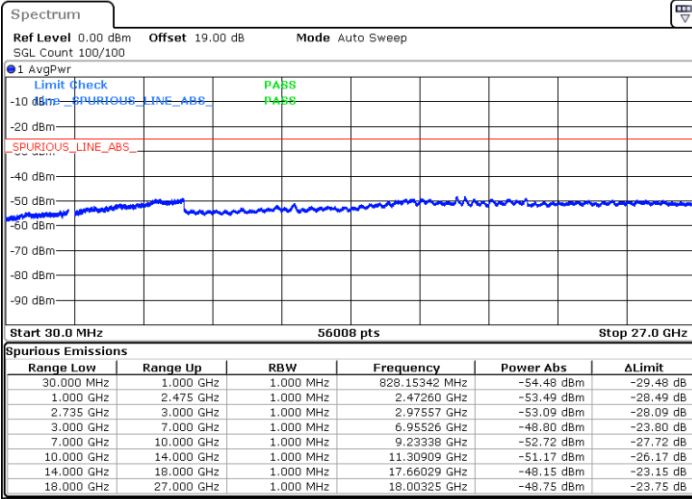

Lowest Channel / 1RB0 and 1RB99

Lowest Channel / 1RB49 and 1RB0

Date: 2.NOV.2021 14:31:41

Date: 2.NOV.2021 14:26:14

Lowest Channel / FullRB

N/A

Date: 2.NOV.2021 14:32:47

LTE Band 41C / 10MHz+20MHz

64QAM

Middle Channel / 1RB0 and 1RB9

Middle Channel / 1RB49 and 1RB0

Date: 2.NOV.2021 14:43:25

Date: 2.NOV.2021 14:48:52

Middle Channel / FullRB

N/A

Date: 2.NOV.2021 14:42:19

LTE Band 41C / 10MHz+20MHz

64QAM

Highest Channel / 1RB0 and 1RB99

Highest Channel / 1RB49 and 1RB0

Date: 2.NOV.2021 15:21:07

Date: 2.NOV.2021 15:20:02

Highest Channel / FullIRB

N/A