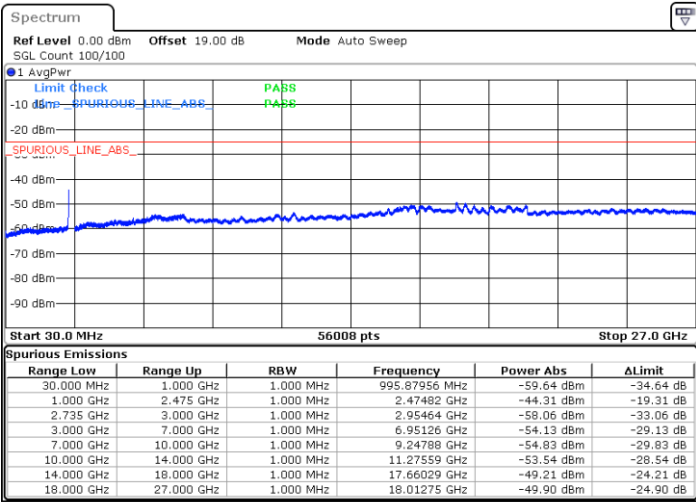

Highest Channel / 1RB0 and 1RB74

Highest Channel / 1RB74 and 1RB0

Date: 3.NOV.2021 09:46:54

Date: 3.NOV.2021 09:45:48

Highest Channel / FullIRB

N/A

Date: 3.NOV.2021 09:52:22

LTE Band 41C / 15MHz+20MHz

64QAM

Lowest Channel / 1RB0 and 1RB99

Lowest Channel / 1RB74 and 1RB0

Date: 3.NOV.2021 10:13:28

Date: 3.NOV.2021 10:08:00

Lowest Channel / FullRB

N/A

Date: 3.NOV.2021 10:14:34

LTE Band 41C / 15MHz+20MHz

64QAM

Middle Channel / 1RB0 and 1RB9

Middle Channel / 1RB74 and 1RB0

Date: 3.NOV.2021 10:34:19

Date: 3.NOV.2021 10:39:48

Middle Channel / FullIRB

N/A

Date: 3.NOV.2021 10:33:13

LTE Band 41C / 15MHz+20MHz

64QAM

Highest Channel / 1RB0 and 1RB99

Highest Channel / 1RB74 and 1RB0

Date: 3.NOV.2021 16:03:16

Date: 3.NOV.2021 16:02:03

Highest Channel / FullIRB