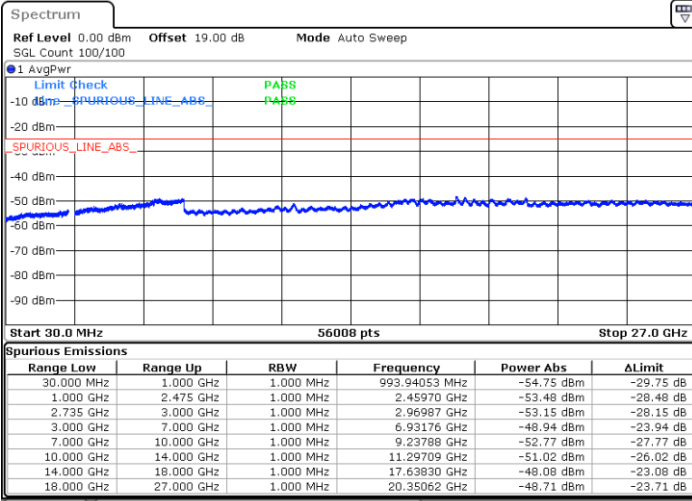

Date: 3.NOV.2021 10:33:13

LTE Band 41C / 15MHz+20MHz

64QAM

Highest Channel / 1RB0 and 1RB99

Highest Channel / 1RB74 and 1RB0

Date: 3.NOV.2021 16:03:16

Date: 3.NOV.2021 16:02:03

Highest Channel / FullIRB

N/A

Date: 3.NOV.2021 16:09:20

LTE Band 41C / 20MHz+5MHz

64QAM

Lowest Channel / 1RB0 and 1RB24

Lowest Channel / 1RB99 and 1RB0

Date: 1.NOV.2021 15:40:53

Date: 1.NOV.2021 15:34:50

Lowest Channel / FullRB

N/A

Date: 1.NOV.2021 15:42:06

LTE Band 41C / 20MHz+5MHz

64QAM

Middle Channel / 1RB0 and 1RB24

Middle Channel / 1RB99 and 1RB0

Date: 1.NOV.2021 17:22:32

Date: 1.NOV.2021 17:28:36

Middle Channel / FullIRB

N/A

Date: 1.NOV.2021 17:21:19

LTE Band 41C / 20MHz+5MHz

64QAM

Highest Channel / 1RB0 and 1RB24

Highest Channel / 1RB99 and 1RB0