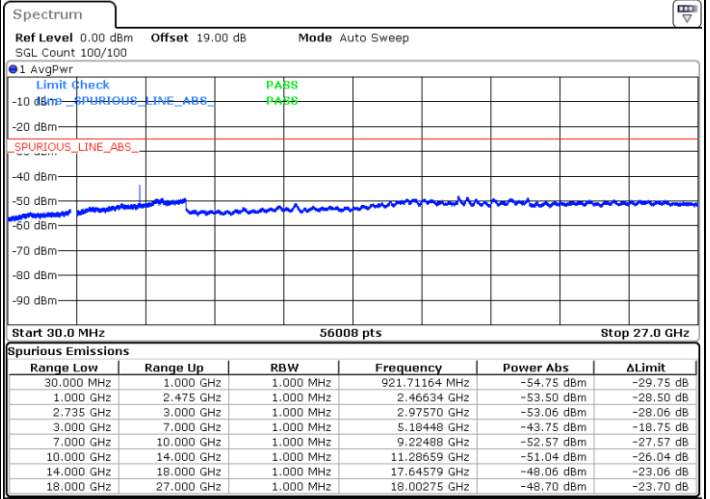

Date: 3.NOV.2021 15:10:55

Date: 3.NOV.2021 15:07:16

Highest Channel / FullIRB

N/A

Date: 3.NOV.2021 15:14:33

LTE Band 41C / 20MHz+20MHz

16QAM

Lowest Channel / 1RB0 and 1RB99

Lowest Channel / 1RB99 and 1RB0

Date: 3.NOV.2021 13:51:21

Date: 3.NOV.2021 13:48:04

Lowest Channel / FullRB

N/A

Date: 3.NOV.2021 13:54:38

LTE Band 41C / 20MHz+20MHz

16QAM

MiddleChannel / 1RB0 and 1RB99

Middle Channel / 1RB99 and 1RB0

Date: 3.NOV.2021 14:02:38

Date: 3.NOV.2021 14:05:55

Middle Channel / FullIRB

N/A

Date: 3.NOV.2021 13:59:20

LTE Band 41C / 20MHz+20MHz