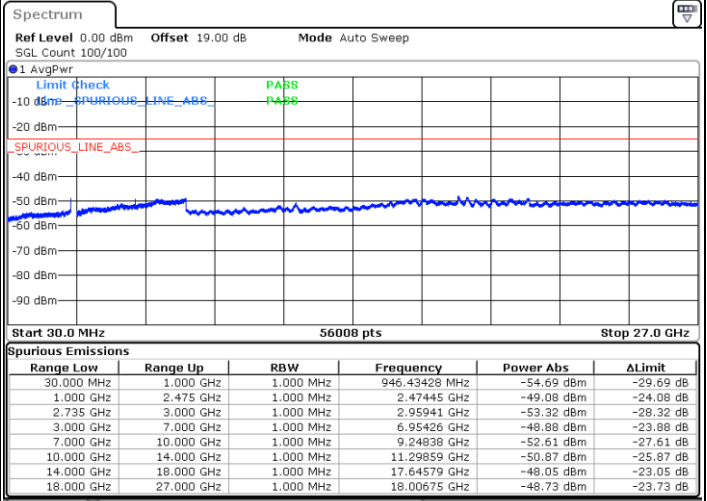

MiddleChannel / 1RB0 and 1RB99

Middle Channel / 1RB99 and 1RB0

Date: 3.NOV.2021 14:02:38

Date: 3.NOV.2021 14:05:55

Middle Channel / FullIRB

N/A

Date: 3.NOV.2021 13:59:20

LTE Band 41C / 20MHz+20MHz

16QAM

Highest Channel / 1RB0 and 1RB99

Highest Channel / 1RB99 and 1RB0

Date: 3.NOV.2021 14:51:13

Date: 3.NOV.2021 14:47:35

Highest Channel / FullIRB

N/A

Date: 3.NOV.2021 14:54:51

LTE Band 41C / 5MHz+20MHz

64QAM

Lowest Channel / 1RB0 and 1RB99

Lowest Channel / 1RB24 and 1RB0

Date: 1.NOV.2021 14:44:23

Date: 1.NOV.2021 14:38:20

Lowest Channel / FullRB

N/A