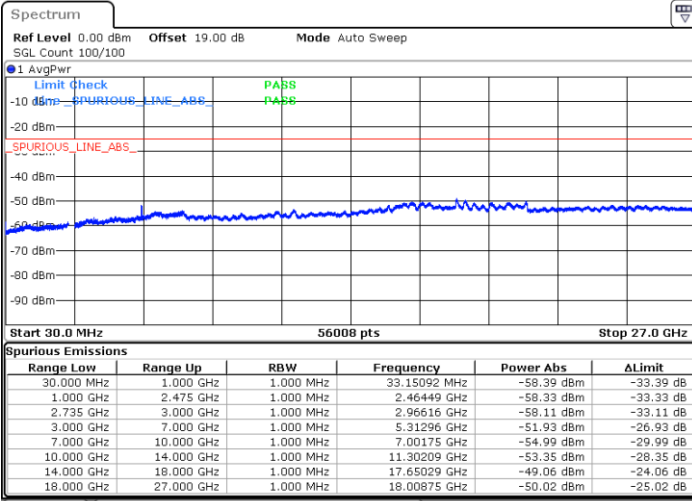

LTE Band 41C / 15MHz+20MHz

64QAM

Middle Channel / 1RB0 and 1RB9

Middle Channel / 1RB74 and 1RB0

Date: 3.NOV.2021 10:34:19

Date: 3.NOV.2021 10:39:48

Middle Channel / FullIRB

N/A

Date: 3.NOV.2021 10:33:13

LTE Band 41C / 15MHz+20MHz

64QAM

Highest Channel / 1RB0 and 1RB99

Highest Channel / 1RB74 and 1RB0

Date: 3.NOV.2021 16:03:16

Date: 3.NOV.2021 16:02:03

Highest Channel / FullIRB

N/A

Date: 3.NOV.2021 16:09:20

LTE Band 41C / 20MHz+5MHz

64QAM

Lowest Channel / 1RB0 and 1RB24

Lowest Channel / 1RB99 and 1RB0

Date: 1.NOV.2021 15:40:53

Date: 1.NOV.2021 15:34:50