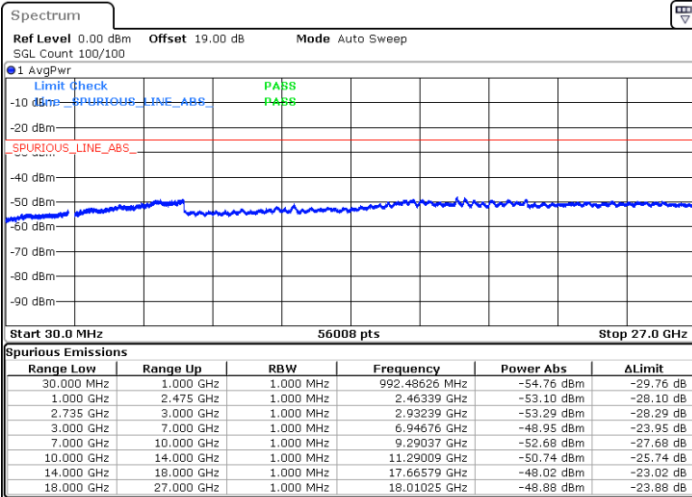

Lowest Channel / 1RB0 and 1RB99

Lowest Channel / 1RB49 and 1RB0

Date: 2.NOV.2021 14:31:41

Date: 2.NOV.2021 14:26:14

Lowest Channel / FullRB

N/A

Date: 2.NOV.2021 14:32:47

LTE Band 41C / 10MHz+20MHz

LTE Band 41C / 10MHz+20MHz

64QAM

Highest Channel / 1RB0 and 1RB99

Highest Channel / 1RB49 and 1RB0

Date: 2.NOV.2021 15:21:07

Date: 2.NOV.2021 15:20:02

Highest Channel / FullIRB

N/A

Date: 2.NOV.2021 15:26:34

LTE Band 41C / 15MHz+10MHz

64QAM

Lowest Channel / 1RB0 and 1RB49

Lowest Channel / 1RB74 and 1RB0

Date: 2.NOV.2021 11:49:48

Date: 2.NOV.2021 11:44:23

Lowest Channel / FullRB