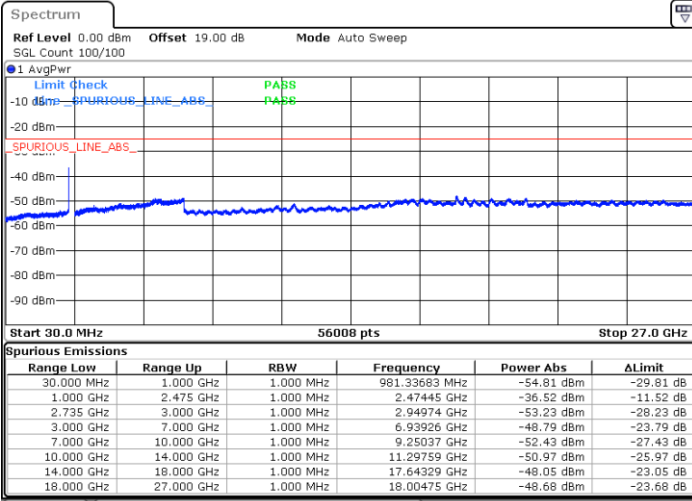

MiddleChannel / 1RB0 and 1RB99

Middle Channel / 1RB99 and 1RB0

Date: 3.NOV.2021 14:02:38

Date: 3.NOV.2021 14:05:55

Middle Channel / FullIRB

N/A

Date: 3.NOV.2021 13:59:20

LTE Band 41C / 20MHz+20MHz

16QAM

Highest Channel / 1RB0 and 1RB99

Highest Channel / 1RB99 and 1RB0

Date: 3.NOV.2021 14:51:13

Date: 3.NOV.2021 14:47:35

Highest Channel / FullIRB

N/A

Date: 3.NOV.2021 14:54:51

LTE Band 41C / 5MHz+20MHz

64QAM

Lowest Channel / 1RB0 and 1RB99

Lowest Channel / 1RB24 and 1RB0

Date: 1.NOV.2021 14:44:23

Date: 1.NOV.2021 14:38:20

Lowest Channel / FullRB

N/A