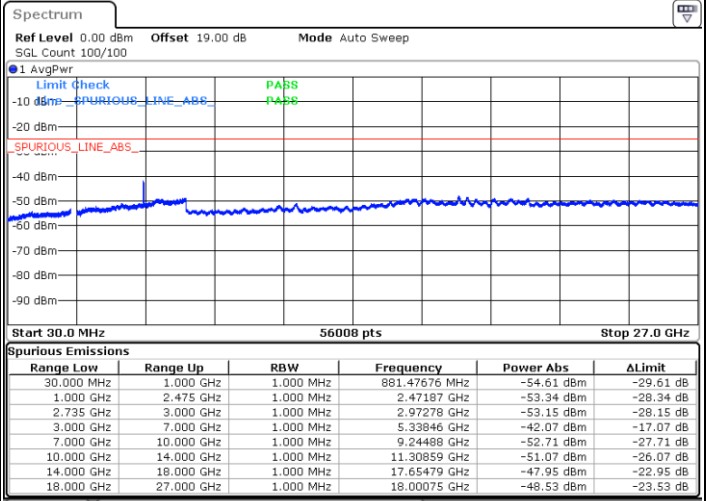

Lowest Channel / 1RB99 and 1RB0

Date: 3.NOV.2021 13:51:21

Date: 3.NOV.2021 13:48:04

Lowest Channel / FullRB

N/A

Date: 3.NOV.2021 13:54:38

LTE Band 41C / 20MHz+20MHz

16QAM

MiddleChannel / 1RB0 and 1RB99

Middle Channel / 1RB99 and 1RB0

Date: 3.NOV.2021 14:02:38

Date: 3.NOV.2021 14:05:55

Middle Channel / FullIRB

N/A

Date: 3.NOV.2021 13:59:20

LTE Band 41C / 20MHz+20MHz

16QAM

Highest Channel / 1RB0 and 1RB99

Highest Channel / 1RB99 and 1RB0

Date: 3.NOV.2021 14:51:13

Date: 3.NOV.2021 14:47:35

Highest Channel / FullIRB

N/A

Date: 3.NOV.2021 14:54:51

LTE Band 41C / 5MHz+20MHz

64QAM

Lowest Channel / 1RB0 and 1RB99

Lowest Channel / 1RB24 and 1RB0

Date: 1.NOV.2021 14:44:23

Date: 1.NOV.2021 14:38:20

Lowest Channel / FullRB

N/A