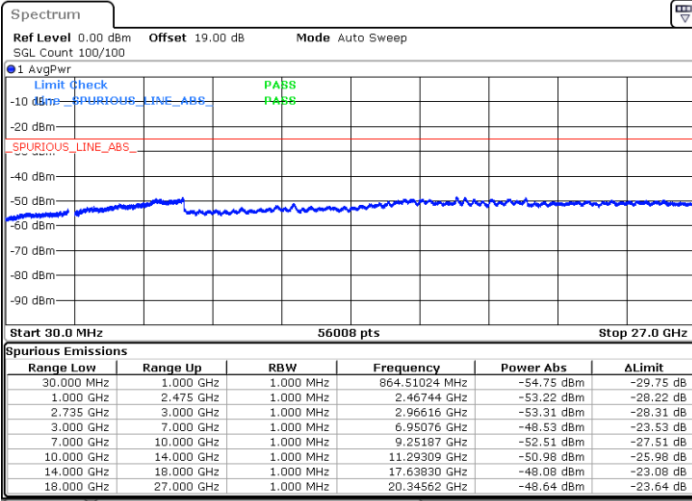

Lowest Channel / FullRB

N/A

Date: 1.NOV.2021 15:42:06

LTE Band 41C / 20MHz+5MHz

64QAM

Middle Channel / 1RB0 and 1RB24

Middle Channel / 1RB99 and 1RB0

Date: 1.NOV.2021 17:22:32

Date: 1.NOV.2021 17:28:36

Middle Channel / FullIRB

N/A

Date: 1.NOV.2021 17:21:19

LTE Band 41C / 20MHz+5MHz

64QAM

Highest Channel / 1RB0 and 1RB24

Highest Channel / 1RB99 and 1RB0

Date: 2.NOV.2021 09:38:57

Date: 2.NOV.2021 09:37:51

Highest Channel / FullIRB

N/A

Date: 2.NOV.2021 09:44:24