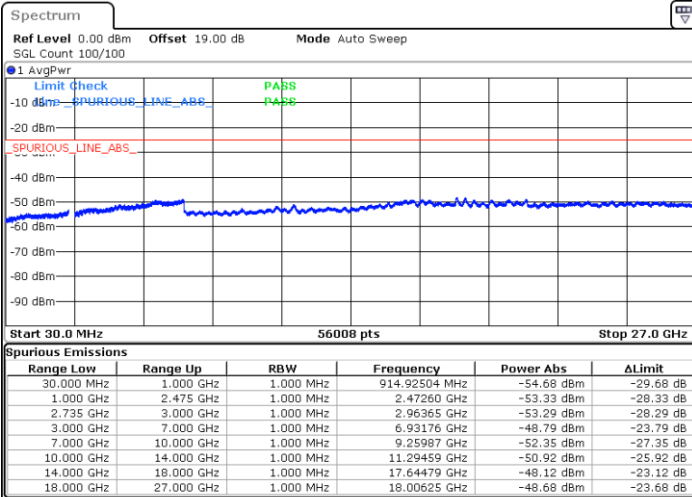

Date: 2.NOV.2021 11:03:41

Date: 2.NOV.2021 11:09:07

Middle Channel / FullIRB

N/A

Date: 2.NOV.2021 11:02:36

LTE Band 41C / 10MHz+15MHz

64QAM

Highest Channel / 1RB0 and 1RB74

Highest Channel / 1RB49 and 1RB0

Date: 2.NOV.2021 11:13:31

Date: 2.NOV.2021 11:12:26

Highest Channel / FullIRB

N/A

Date: 2.NOV.2021 11:18:58

LTE Band 41C / 10MHz+20MHz

64QAM

Lowest Channel / 1RB0 and 1RB99

Lowest Channel / 1RB49 and 1RB0

Date: 2.NOV.2021 14:31:41

Date: 2.NOV.2021 14:26:14

Lowest Channel / FullRB

N/A

Date: 2.NOV.2021 14:32:47

LTE Band 41C / 10MHz+20MHz