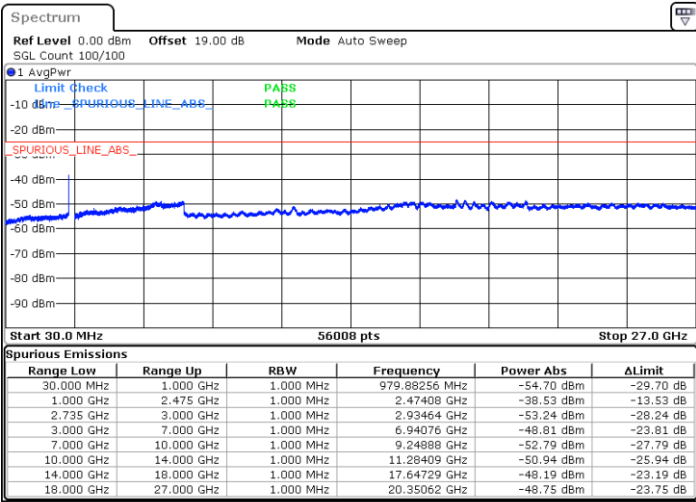

LTE Band 41C / 10MHz+20MHz

64QAM

Highest Channel / 1RB0 and 1RB99

Highest Channel / 1RB49 and 1RB0

Date: 2.NOV.2021 15:21:07

Date: 2.NOV.2021 15:20:02

Highest Channel / FullIRB

N/A

Date: 2.NOV.2021 15:26:34

LTE Band 41C / 15MHz+10MHz

64QAM

Lowest Channel / 1RB0 and 1RB49

Lowest Channel / 1RB74 and 1RB0

Date: 2.NOV.2021 11:49:48

Date: 2.NOV.2021 11:44:23

Lowest Channel / FullRB

N/A

Date: 2.NOV.2021 11:50:54

LTE Band 41C / 15MHz+10MHz

64QAM

Middle Channel / 1RB0 and 1RB49

Middle Channel / 1RB74 and 1RB0

Date: 2.NOV.2021 12:01:48

Date: 2.NOV.2021 12:07:14