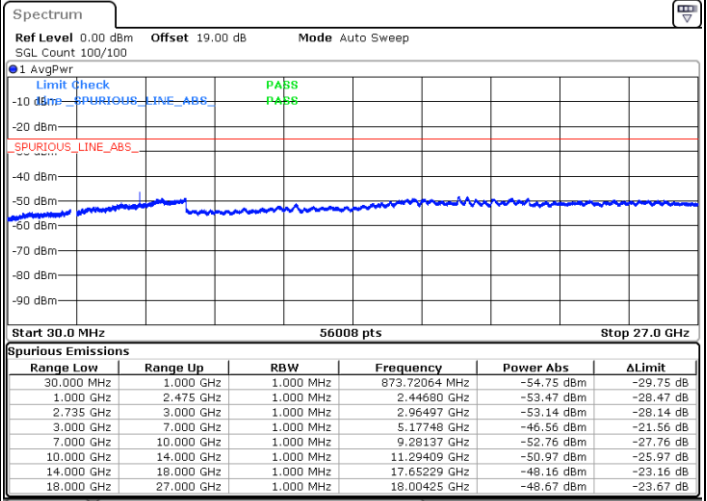

LTE Band 41C / 10MHz+20MHz

64QAM

Middle Channel / 1RB0 and 1RB9

Middle Channel / 1RB49 and 1RB0

Date: 2.NOV.2021 14:43:25

Date: 2.NOV.2021 14:48:52