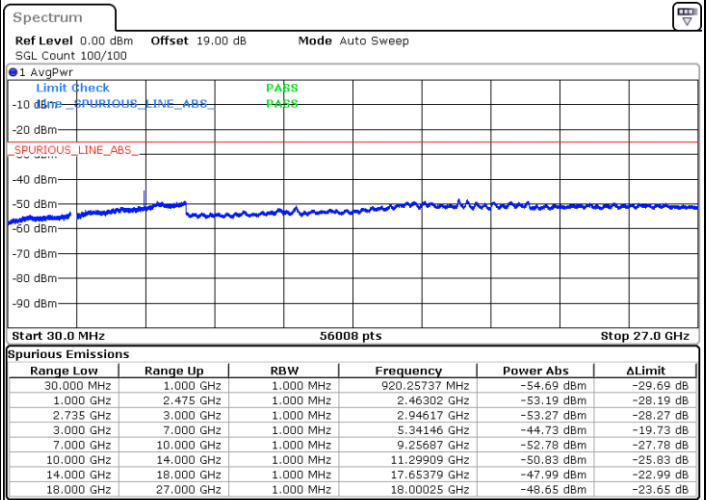

N/A

Date: 1.NOV.2021 14:51:43

LTE Band 41C / 5MHz+20MHz

64QAM

Highest Channel / 1RB0 and 1RB99

Highest Channel / 1RB24 and 1RB0

Date: 1.NOV.2021 15:03:54

Date: 1.NOV.2021 15:02:41

Highest Channel / FullIRB

N/A

Date: 1.NOV.2021 15:09:58

LTE Band 41C / 10MHz+15MHz

64QAM

Lowest Channel / 1RB0 and 1RB74

Lowest Channel / 1RB49 and 1RB0

Date: 2.NOV.2021 10:56:01