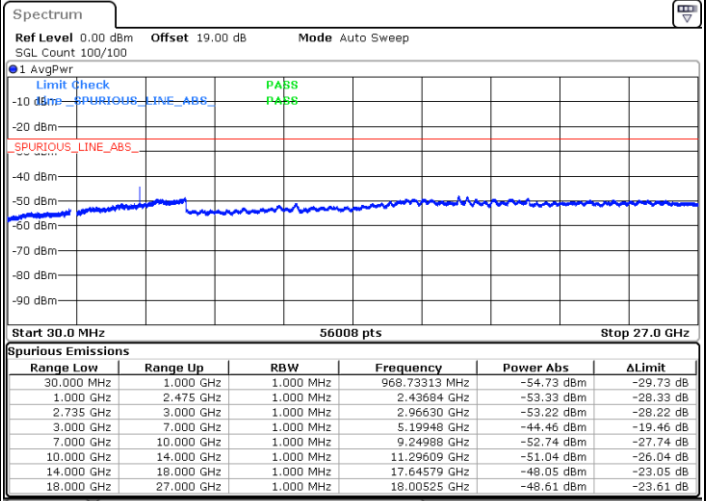

Date: 3.NOV.2021 10:33:13

LTE Band 41C / 15MHz+20MHz

64QAM

Highest Channel / 1RB0 and 1RB99

Highest Channel / 1RB74 and 1RB0

Date: 3.NOV.2021 16:03:16

Date: 3.NOV.2021 16:02:03

Highest Channel / FullIRB

N/A

Date: 3.NOV.2021 16:09:20

LTE Band 41C / 20MHz+5MHz

64QAM

Lowest Channel / 1RB0 and 1RB24

Lowest Channel / 1RB99 and 1RB0

Date: 1.NOV.2021 15:40:53

Date: 1.NOV.2021 15:34:50

Lowest Channel / FullRB

N/A

Date: 1.NOV.2021 15:42:06

LTE Band 41C / 20MHz+5MHz

64QAM

Middle Channel / 1RB0 and 1RB24

Middle Channel / 1RB99 and 1RB0

Date: 1.NOV.2021 17:22:32

Date: 1.NOV.2021 17:28:36

Middle Channel / FullIRB

N/A

Date: 1.NOV.2021 17:21:19

LTE Band 41C / 20MHz+5MHz

64QAM

Highest Channel / 1RB0 and 1RB24

Highest Channel / 1RB99 and 1RB0