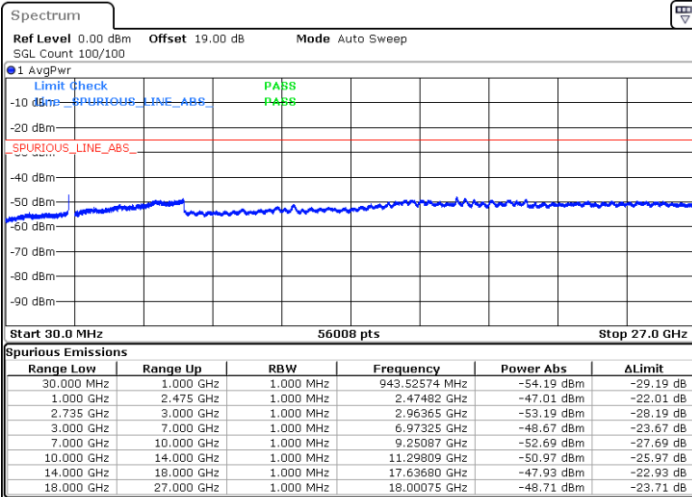

N/A

Date: 1.NOV.2021 14:51:43

LTE Band 41C / 5MHz+20MHz

64QAM

Highest Channel / 1RB0 and 1RB99

Highest Channel / 1RB24 and 1RB0

Date: 1.NOV.2021 15:03:54

Date: 1.NOV.2021 15:02:41

Highest Channel / FullIRB

N/A

Date: 1.NOV.2021 15:09:58

LTE Band 41C / 10MHz+15MHz

64QAM

Lowest Channel / 1RB0 and 1RB74

Lowest Channel / 1RB49 and 1RB0

Date: 2.NOV.2021 10:56:01

Date: 2.NOV.2021 10:50:35

Lowest Channel / FullRB

N/A

Date: 2.NOV.2021 10:57:06

LTE Band 41C / 10MHz+15MHz

64QAM

MiddleChannel / 1RB0 and 1RB74

Middle Channel / 1RB49 and 1RB0

Date: 2.NOV.2021 11:03:41

Date: 2.NOV.2021 11:09:07

Middle Channel / FullIRB

N/A

Date: 2.NOV.2021 11:02:36

LTE Band 41C / 10MHz+15MHz

64QAM

Highest Channel / 1RB0 and 1RB74