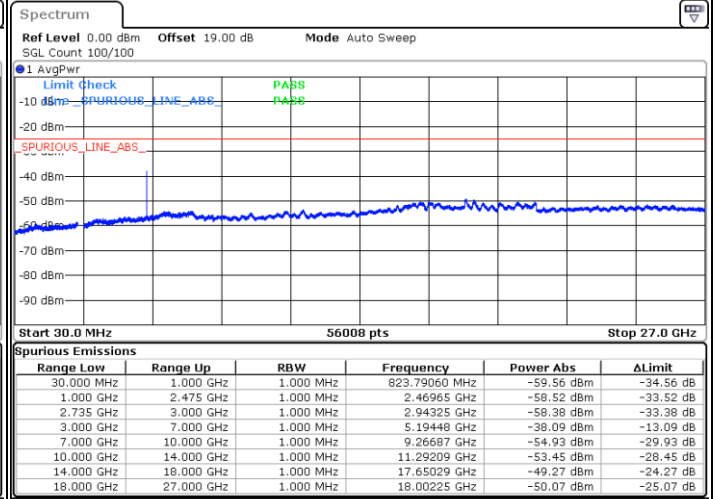

LTE Band 41C / 20MHz+10MHz

16QAM

Middle Channel / 1RB0 and 1RB49

Middle Channel / 1RB99 and 1RB0

Date: 2.NOV.2021 15:52:38

Date: 2.NOV.2021 15:55:53

Middle Channel / FullIRB

N/A

Date: 2.NOV.2021 15:49:20

LTE Band 41C / 20MHz+10MHz

16QAM

Highest Channel / 1RB0 and 1RB49

Highest Channel / 1RB99 and 1RB0

Date: 2.NOV.2021 17:09:15

Date: 2.NOV.2021 17:05:59

Highest Channel / FullIRB