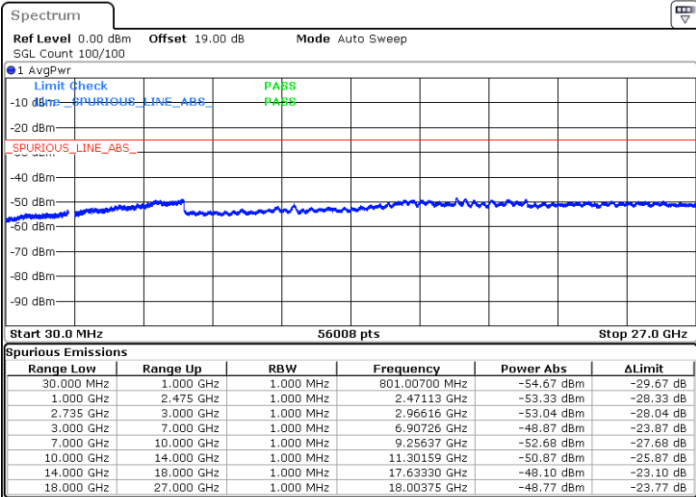

Lowest Channel / 1RB99 and 1RB0

Date: 3.NOV.2021 13:51:21

Date: 3.NOV.2021 13:48:04

Lowest Channel / FullRB

N/A

Date: 3.NOV.2021 13:54:38

LTE Band 41C / 20MHz+20MHz

16QAM

MiddleChannel / 1RB0 and 1RB99

Middle Channel / 1RB99 and 1RB0

Date: 3.NOV.2021 14:02:38

Date: 3.NOV.2021 14:05:55

Middle Channel / FullIRB

N/A

Date: 3.NOV.2021 13:59:20

LTE Band 41C / 20MHz+20MHz

16QAM

Highest Channel / 1RB0 and 1RB99

Highest Channel / 1RB99 and 1RB0

Date: 3.NOV.2021 14:51:13

Date: 3.NOV.2021 14:47:35

Highest Channel / FullIRB

N/A

Date: 3.NOV.2021 14:54:51

LTE Band 41C / 5MHz+20MHz

64QAM

Lowest Channel / 1RB0 and 1RB99

Lowest Channel / 1RB24 and 1RB0

Date: 1.NOV.2021 14:44:23

Date: 1.NOV.2021 14:38:20

Lowest Channel / FullRB

N/A