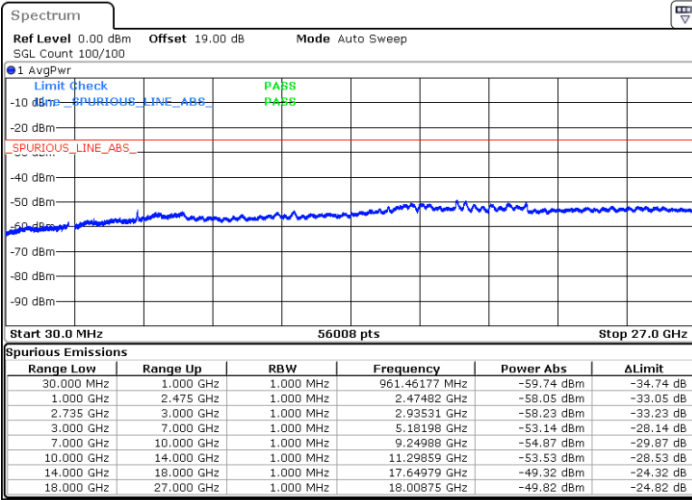

N/A

Date: 2.NOV.2021 17:12:32

LTE Band 41C / 20MHz+15MHz

16QAM

Lowest Channel / 1RB0 and 1RB74

Lowest Channel / 1RB99 and 1RB0

Date: 3.NOV.2021 11:54:59

Date: 3.NOV.2021 11:51:42

Lowest Channel / FullRB

N/A

Date: 3.NOV.2021 11:58:17

LTE Band 41C / 20MHz+15MHz

16QAM

Middle Channel / 1RB0 and 1RB74

Middle Channel / 1RB99 and 1RB0

Date: 3.NOV.2021 11:25:14

Date: 3.NOV.2021 11:28:31

Middle Channel / FullRB

N/A

Date: 3.NOV.2021 11:21:55

LTE Band 41C / 20MHz+15MHz

16QAM

Highest Channel / 1RB0 and 1RB74

Highest Channel / 1RB99 and 1RB0

Date: 3.NOV.2021 15:10:55

Date: 3.NOV.2021 15:07:16

Highest Channel / FullIRB

N/A

Date: 3.NOV.2021 15:14:33

LTE Band 41C / 20MHz+20MHz

16QAM

Lowest Channel / 1RB0 and 1RB99