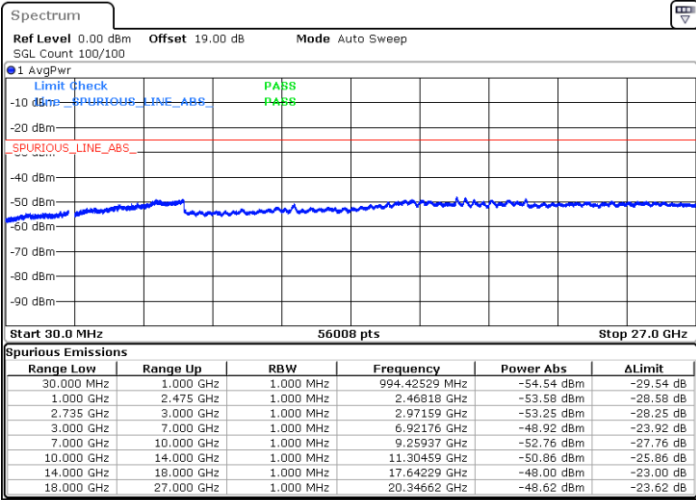

Highest Channel / FullIRB

N/A

Date: 1.NOV.2021 15:09:58

LTE Band 41C / 10MHz+15MHz

64QAM

Lowest Channel / 1RB0 and 1RB74

Lowest Channel / 1RB49 and 1RB0

Date: 2.NOV.2021 10:56:01

Date: 2.NOV.2021 10:50:35

Lowest Channel / FullRB

N/A

Date: 2.NOV.2021 10:57:06

LTE Band 41C / 10MHz+15MHz

64QAM

MiddleChannel / 1RB0 and 1RB74

Middle Channel / 1RB49 and 1RB0

Date: 2.NOV.2021 11:03:41

Date: 2.NOV.2021 11:09:07

Middle Channel / FullIRB

N/A

Date: 2.NOV.2021 11:02:36

LTE Band 41C / 10MHz+15MHz

64QAM

Highest Channel / 1RB0 and 1RB74

Highest Channel / 1RB49 and 1RB0

Date: 2.NOV.2021 11:13:31

Date: 2.NOV.2021 11:12:26

Highest Channel / FullIRB

N/A

Date: 2.NOV.2021 11:18:58

LTE Band 41C / 10MHz+20MHz

64QAM