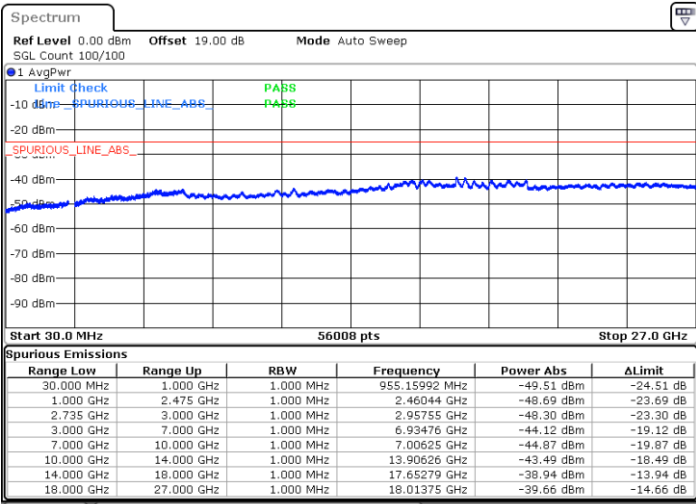

Middle Channel / FullRB

N/A

Date: 2.NOV.2021 12:00:42

LTE Band 41C / 15MHz+10MHz

64QAM

Highest Channel / 1RB0 and 1RB49

Highest Channel / 1RB74 and 1RB0

Date: 2.NOV.2021 13:55:08

Date: 2.NOV.2021 13:54:02

Highest Channel / FullIRB

N/A

Date: 2.NOV.2021 14:00:35

LTE Band 41C / 15MHz+15MHz

64QAM

Lowest Channel / 1RB0 and 1RB74

Lowest Channel / 1RB74 and 1RB0

Date: 3.NOV.2021 09:17:32

Date: 3.NOV.2021 09:12:04

Lowest Channel / FullRB

N/A

Date: 3.NOV.2021 09:18:38

LTE Band 41C / 15MHz+15MHz

64QAM

Middle Channel / 1RB0 and 1RB74