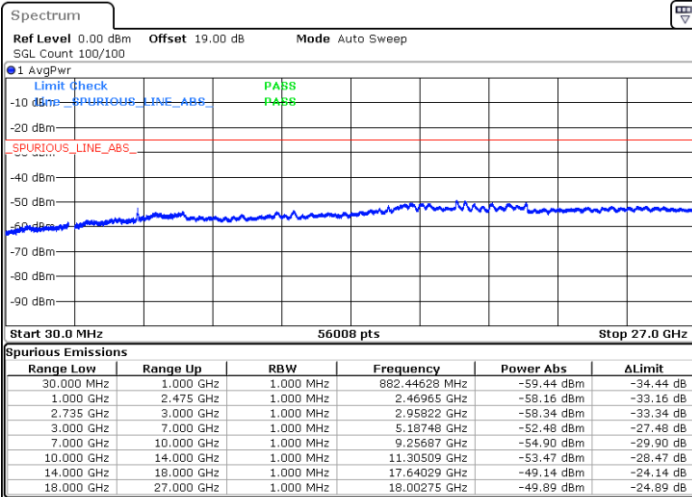

LTE Band 41C / 20MHz+10MHz

16QAM

Middle Channel / 1RB0 and 1RB49

Middle Channel / 1RB99 and 1RB0

Date: 2.NOV.2021 15:52:38

Date: 2.NOV.2021 15:55:53

Middle Channel / FullIRB

N/A

Date: 2.NOV.2021 15:49:20

LTE Band 41C / 20MHz+10MHz

16QAM

Highest Channel / 1RB0 and 1RB49

Highest Channel / 1RB99 and 1RB0

Date: 2.NOV.2021 17:09:15

Date: 2.NOV.2021 17:05:59

Highest Channel / FullIRB