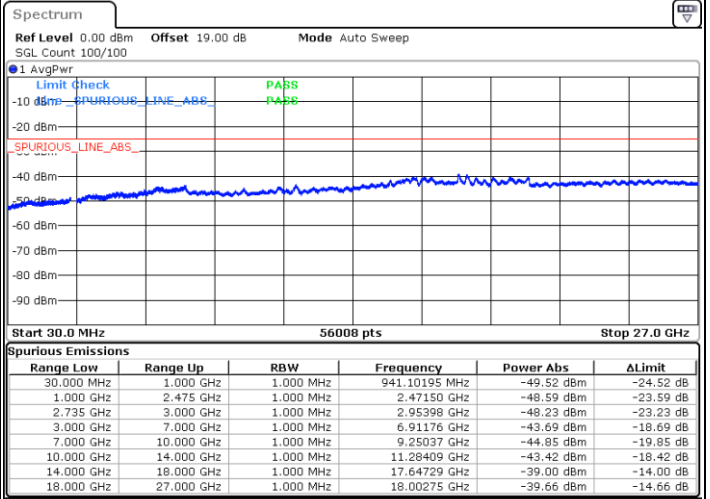

Date: 3.NOV.2021 09:17:32

Date: 3.NOV.2021 09:12:04

Lowest Channel / FullRB

N/A

Date: 3.NOV.2021 09:18:38

LTE Band 41C / 15MHz+15MHz

64QAM

Middle Channel / 1RB0 and 1RB74

Middle Channel / 1RB74 and 1RB0

Date: 2.NOV.2021 17:26:24

Date: 2.NOV.2021 17:31:51

Middle Channel / FullIRB

N/A

Date: 2.NOV.2021 17:25:19

LTE Band 41C / 15MHz+15MHz

64QAM

Highest Channel / 1RB0 and 1RB74

Highest Channel / 1RB74 and 1RB0

Date: 3.NOV.2021 09:46:54

Date: 3.NOV.2021 09:45:48

Highest Channel / FullIRB

N/A

Date: 3.NOV.2021 09:52:22

LTE Band 41C / 15MHz+20MHz