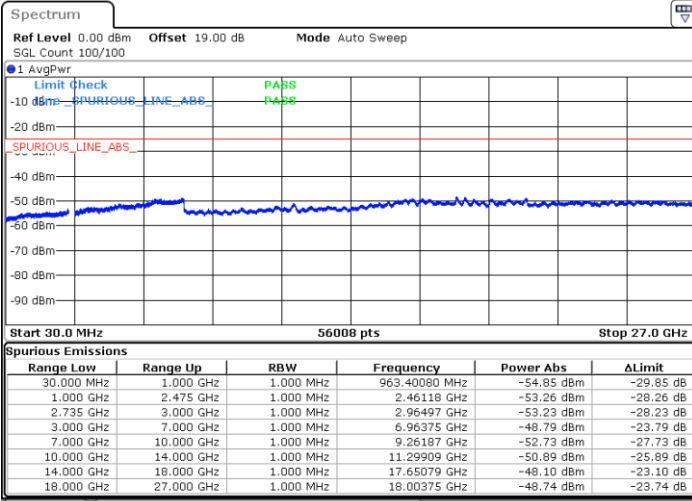

N/A

Date: 2.NOV.2021 17:12:32

LTE Band 41C / 20MHz+15MHz

16QAM

Lowest Channel / 1RB0 and 1RB74

Lowest Channel / 1RB99 and 1RB0

Date: 3.NOV.2021 11:54:59

Date: 3.NOV.2021 11:51:42

Lowest Channel / FullRB

N/A

Date: 3.NOV.2021 11:58:17

LTE Band 41C / 20MHz+15MHz

16QAM

Middle Channel / 1RB0 and 1RB74

Middle Channel / 1RB99 and 1RB0

Date: 3.NOV.2021 11:25:14

Date: 3.NOV.2021 11:28:31

Middle Channel / FullRB

N/A

Date: 3.NOV.2021 11:21:55

LTE Band 41C / 20MHz+15MHz

16QAM

Highest Channel / 1RB0 and 1RB74

Highest Channel / 1RB99 and 1RB0

Date: 3.NOV.2021 15:10:55

Date: 3.NOV.2021 15:07:16

Highest Channel / FullIRB

N/A

Date: 3.NOV.2021 15:14:33

LTE Band 41C / 20MHz+20MHz

16QAM

Lowest Channel / 1RB0 and 1RB99