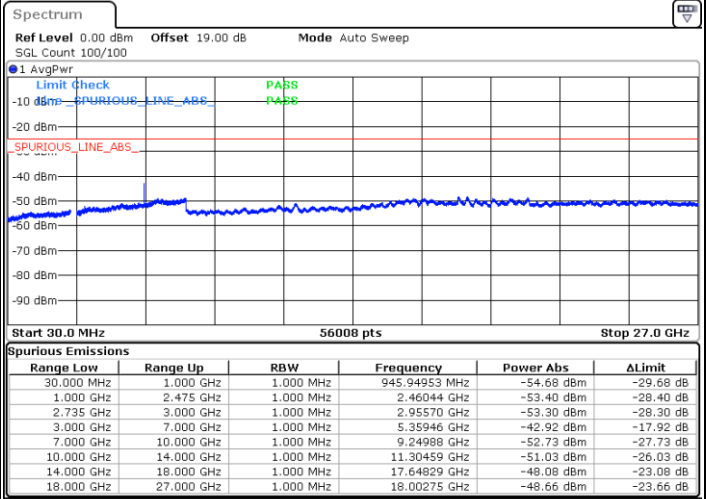

N/A

Date: 2.NOV.2021 11:50:54

LTE Band 41C / 15MHz+10MHz

64QAM

Middle Channel / 1RB0 and 1RB49

Middle Channel / 1RB74 and 1RB0

Date: 2.NOV.2021 12:01:48

Date: 2.NOV.2021 12:07:14

Middle Channel / FullRB

N/A

Date: 2.NOV.2021 12:00:42

LTE Band 41C / 15MHz+10MHz

64QAM

Highest Channel / 1RB0 and 1RB49

Highest Channel / 1RB74 and 1RB0

Date: 2.NOV.2021 13:55:08

Date: 2.NOV.2021 13:54:02

Highest Channel / FullIRB

N/A

Date: 2.NOV.2021 14:00:35

LTE Band 41C / 15MHz+15MHz

64QAM

Lowest Channel / 1RB0 and 1RB74

Lowest Channel / 1RB74 and 1RB0