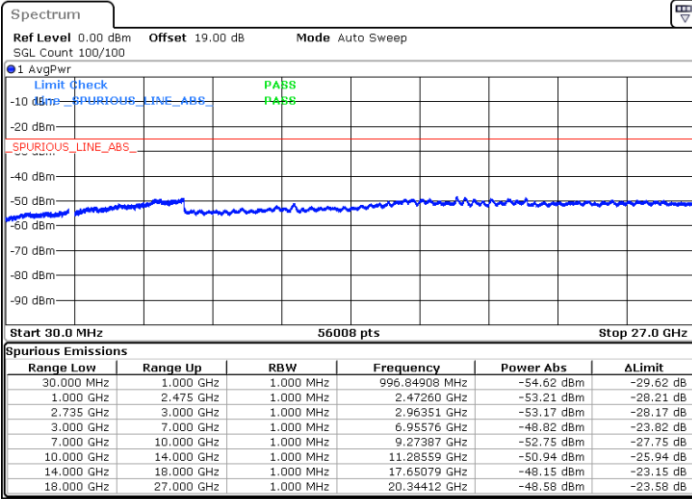

Date: 2.NOV.2021 10:50:35

Lowest Channel / FullRB

N/A

Date: 2.NOV.2021 10:57:06

LTE Band 41C / 10MHz+15MHz

64QAM

MiddleChannel / 1RB0 and 1RB74

Middle Channel / 1RB49 and 1RB0

Date: 2.NOV.2021 11:03:41

Date: 2.NOV.2021 11:09:07

Middle Channel / FullIRB

N/A

Date: 2.NOV.2021 11:02:36

LTE Band 41C / 10MHz+15MHz

64QAM

Highest Channel / 1RB0 and 1RB74

Highest Channel / 1RB49 and 1RB0

Date: 2.NOV.2021 11:13:31

Date: 2.NOV.2021 11:12:26

Highest Channel / FullIRB

N/A

Date: 2.NOV.2021 11:18:58

LTE Band 41C / 10MHz+20MHz

64QAM

Lowest Channel / 1RB0 and 1RB99

Lowest Channel / 1RB49 and 1RB0

Date: 2.NOV.2021 14:31:41

Date: 2.NOV.2021 14:26:14

Lowest Channel / FullRB

N/A

Date: 2.NOV.2021 14:32:47

LTE Band 41C / 10MHz+20MHz