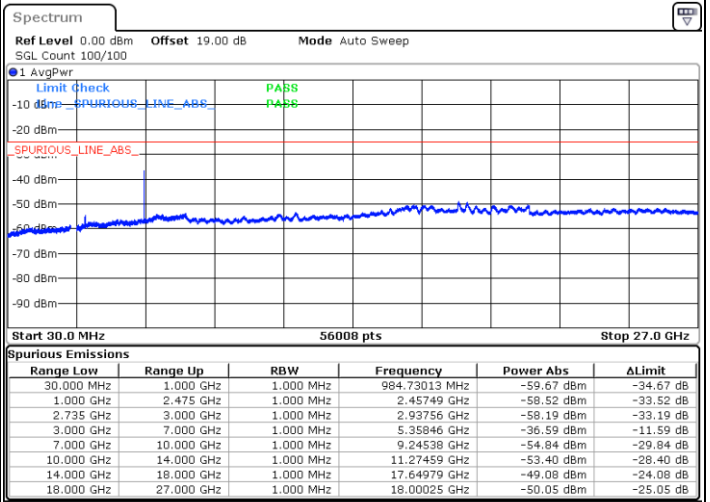

LTE Band 41C / 20MHz+10MHz

16QAM

Middle Channel / 1RB0 and 1RB49

Middle Channel / 1RB99 and 1RB0

Date: 2.NOV.2021 15:52:38

Date: 2.NOV.2021 15:55:53

Middle Channel / FullIRB

N/A

Date: 2.NOV.2021 15:49:20

LTE Band 41C / 20MHz+10MHz

16QAM

Highest Channel / 1RB0 and 1RB49

Highest Channel / 1RB99 and 1RB0

Date: 2.NOV.2021 17:09:15

Date: 2.NOV.2021 17:05:59

Highest Channel / FullIRB

N/A

Date: 2.NOV.2021 17:12:32

LTE Band 41C / 20MHz+15MHz

16QAM

Lowest Channel / 1RB0 and 1RB74

Lowest Channel / 1RB99 and 1RB0

Date: 3.NOV.2021 11:54:59

Date: 3.NOV.2021 11:51:42

Lowest Channel / FullRB

N/A

Date: 3.NOV.2021 11:58:17

LTE Band 41C / 20MHz+15MHz

16QAM

Middle Channel / 1RB0 and 1RB74

Middle Channel / 1RB99 and 1RB0

Date: 3.NOV.2021 11:25:14