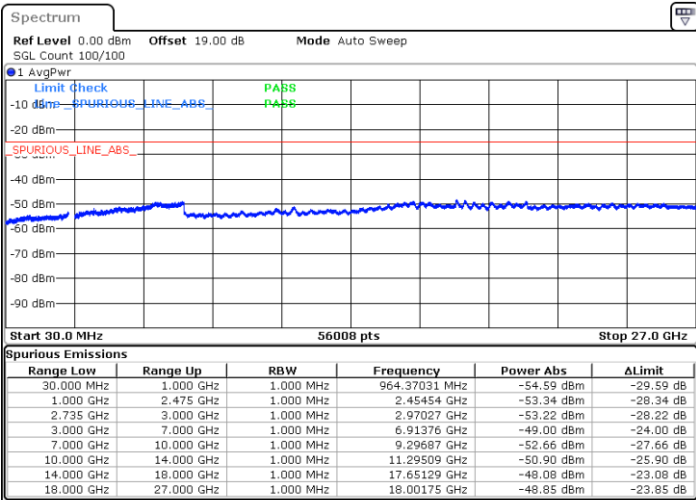

Date: 1.NOV.2021 14:45:36

LTE Band 41C / 5MHz+20MHz

64QAM

Middle Channel / 1RB0 and 1RB9

Middle Channel / 1RB24 and 1RB0

Date: 1.NOV.2021 14:52:56

Date: 1.NOV.2021 14:59:00

Middle Channel / FullRB

N/A

Date: 1.NOV.2021 14:51:43

LTE Band 41C / 5MHz+20MHz

64QAM

Highest Channel / 1RB0 and 1RB99

Highest Channel / 1RB24 and 1RB0

Date: 1.NOV.2021 15:03:54

Date: 1.NOV.2021 15:02:41

Highest Channel / FullIRB

N/A

Date: 1.NOV.2021 15:09:58

LTE Band 41C / 10MHz+15MHz

64QAM

Lowest Channel / 1RB0 and 1RB74

Lowest Channel / 1RB49 and 1RB0

Date: 2.NOV.2021 10:56:01