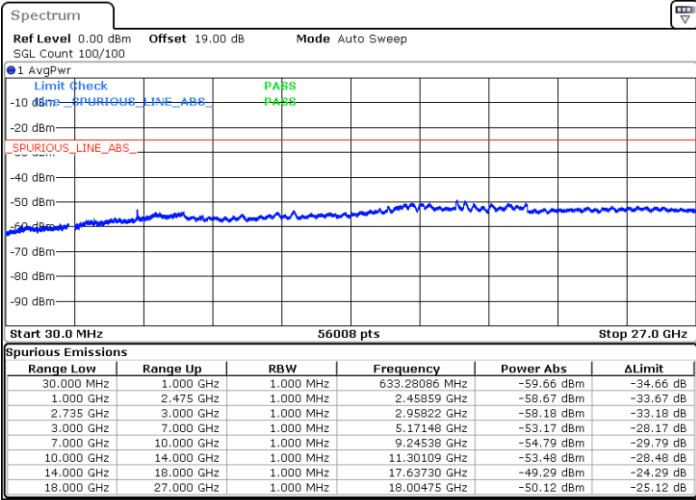

Highest Channel / 1RB0 and 1RB74

Highest Channel / 1RB74 and 1RB0

Date: 3.NOV.2021 09:46:54

Date: 3.NOV.2021 09:45:48

Highest Channel / FullIRB

N/A

Date: 3.NOV.2021 09:52:22

LTE Band 41C / 15MHz+20MHz

64QAM

Lowest Channel / 1RB0 and 1RB99

Lowest Channel / 1RB74 and 1RB0

Date: 3.NOV.2021 10:13:28

Date: 3.NOV.2021 10:08:00

Lowest Channel / FullRB

N/A

Date: 3.NOV.2021 10:14:34

LTE Band 41C / 15MHz+20MHz

64QAM

Middle Channel / 1RB0 and 1RB9

Middle Channel / 1RB74 and 1RB0

Date: 3.NOV.2021 10:34:19

Date: 3.NOV.2021 10:39:48

Middle Channel / FullIRB

N/A

Date: 3.NOV.2021 10:33:13

LTE Band 41C / 15MHz+20MHz

64QAM

Highest Channel / 1RB0 and 1RB99

Highest Channel / 1RB74 and 1RB0

Date: 3.NOV.2021 16:03:16

Date: 3.NOV.2021 16:02:03

Highest Channel / FullIRB