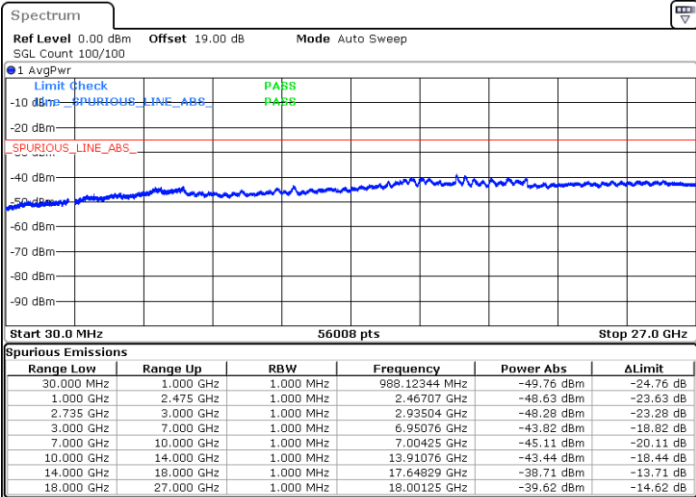

Middle Channel / 1RB74 and 1RB0

Date: 2.NOV.2021 17:26:24

Date: 2.NOV.2021 17:31:51

Middle Channel / FullIRB

N/A

Date: 2.NOV.2021 17:25:19

LTE Band 41C / 15MHz+15MHz

64QAM

Highest Channel / 1RB0 and 1RB74

Highest Channel / 1RB74 and 1RB0

Date: 3.NOV.2021 09:46:54

Date: 3.NOV.2021 09:45:48

Highest Channel / FullIRB

N/A

Date: 3.NOV.2021 09:52:22

LTE Band 41C / 15MHz+20MHz

64QAM

Lowest Channel / 1RB0 and 1RB99

Lowest Channel / 1RB74 and 1RB0

Date: 3.NOV.2021 10:13:28

Date: 3.NOV.2021 10:08:00

Lowest Channel / FullRB

N/A

Date: 3.NOV.2021 10:14:34