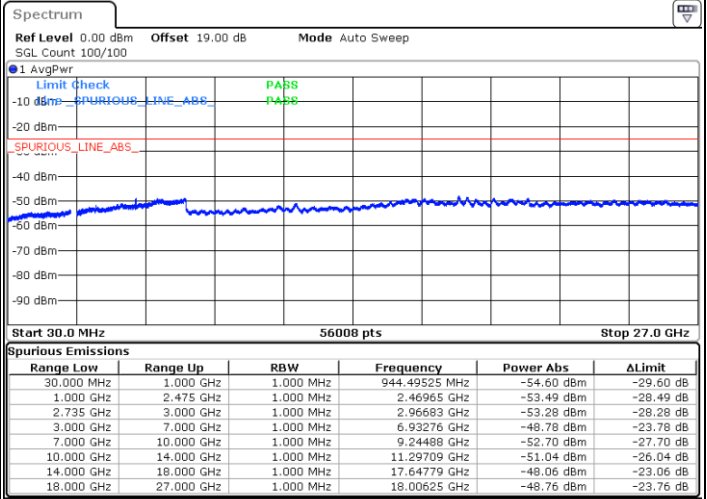

Date: 3.NOV.2021 11:28:31

Middle Channel / FullRB

N/A

Date: 3.NOV.2021 11:21:55

LTE Band 41C / 20MHz+15MHz

16QAM

Highest Channel / 1RB0 and 1RB74

Highest Channel / 1RB99 and 1RB0

Date: 3.NOV.2021 15:10:55

Date: 3.NOV.2021 15:07:16

Highest Channel / FullIRB

N/A

Date: 3.NOV.2021 15:14:33

LTE Band 41C / 20MHz+20MHz

16QAM

Lowest Channel / 1RB0 and 1RB99

Lowest Channel / 1RB99 and 1RB0

Date: 3.NOV.2021 13:51:21

Date: 3.NOV.2021 13:48:04

Lowest Channel / FullRB

N/A

Date: 3.NOV.2021 13:54:38

LTE Band 41C / 20MHz+20MHz

16QAM

MiddleChannel / 1RB0 and 1RB99

Middle Channel / 1RB99 and 1RB0

Date: 3.NOV.2021 14:02:38

Date: 3.NOV.2021 14:05:55

Middle Channel / FullIRB

N/A

Date: 3.NOV.2021 13:59:20

LTE Band 41C / 20MHz+20MHz