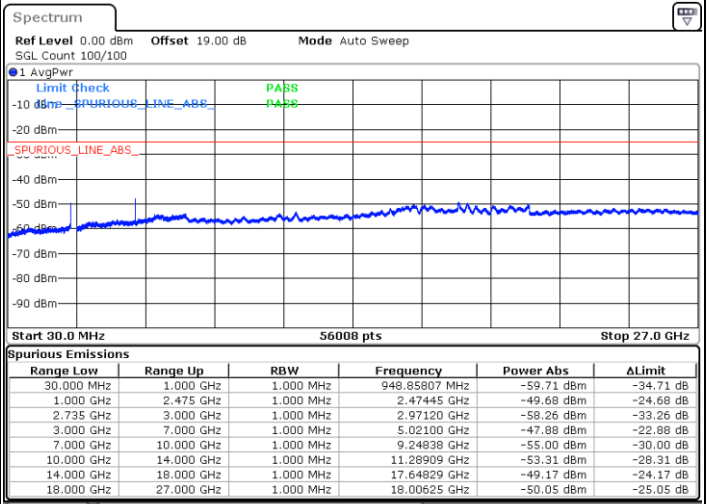

Middle Channel / 1RB74 and 1RB0

Date: 2.NOV.2021 17:26:24

Date: 2.NOV.2021 17:31:51

Middle Channel / FullIRB

N/A

Date: 2.NOV.2021 17:25:19

LTE Band 41C / 15MHz+15MHz

64QAM

Highest Channel / 1RB0 and 1RB74

Highest Channel / 1RB74 and 1RB0

Date: 3.NOV.2021 09:46:54

Date: 3.NOV.2021 09:45:48

Highest Channel / FullIRB

N/A

Date: 3.NOV.2021 09:52:22

LTE Band 41C / 15MHz+20MHz

64QAM

Lowest Channel / 1RB0 and 1RB99

Lowest Channel / 1RB74 and 1RB0

Date: 3.NOV.2021 10:13:28

Date: 3.NOV.2021 10:08:00

Lowest Channel / FullRB

N/A

Date: 3.NOV.2021 10:14:34