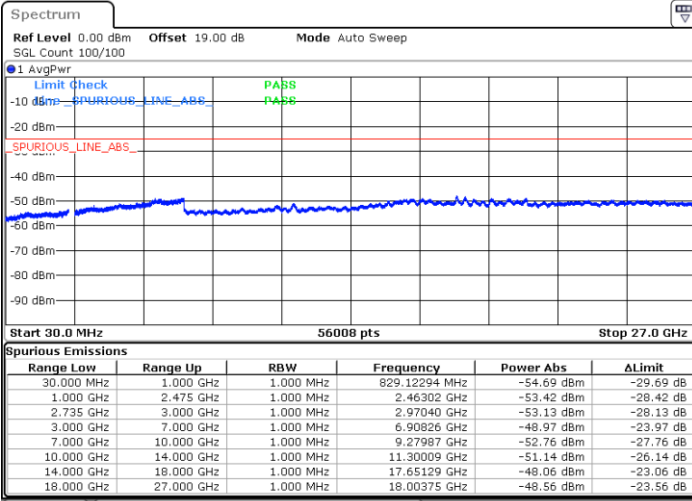

Lowest Channel / 1RB99 and 1RB0

Date: 3.NOV.2021 13:51:21

Date: 3.NOV.2021 13:48:04

Lowest Channel / FullRB

N/A

Date: 3.NOV.2021 13:54:38

LTE Band 41C / 20MHz+20MHz

16QAM

MiddleChannel / 1RB0 and 1RB99

Middle Channel / 1RB99 and 1RB0

Date: 3.NOV.2021 14:02:38

Date: 3.NOV.2021 14:05:55

Middle Channel / FullIRB

N/A

Date: 3.NOV.2021 13:59:20

LTE Band 41C / 20MHz+20MHz

16QAM

Highest Channel / 1RB0 and 1RB99

Highest Channel / 1RB99 and 1RB0

Date: 3.NOV.2021 14:51:13

Date: 3.NOV.2021 14:47:35

Highest Channel / FullIRB

N/A

Date: 3.NOV.2021 14:54:51

LTE Band 41C / 5MHz+20MHz

64QAM

Lowest Channel / 1RB0 and 1RB99

Lowest Channel / 1RB24 and 1RB0

Date: 1.NOV.2021 14:44:23

Date: 1.NOV.2021 14:38:20

Lowest Channel / FullRB

N/A