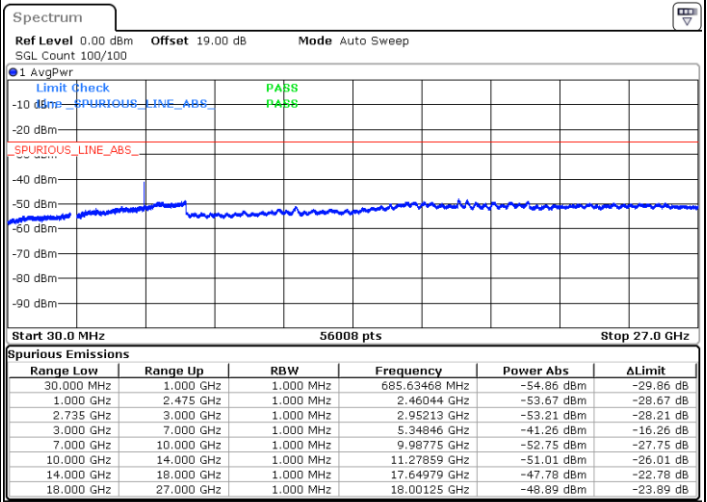

Lowest Channel / FullRB

N/A

Date: 3.NOV.2021 11:58:17

LTE Band 41C / 20MHz+15MHz

16QAM

Middle Channel / 1RB0 and 1RB74

Middle Channel / 1RB99 and 1RB0

Date: 3.NOV.2021 11:25:14

Date: 3.NOV.2021 11:28:31

Middle Channel / FullRB

N/A

Date: 3.NOV.2021 11:21:55

LTE Band 41C / 20MHz+15MHz

16QAM

Highest Channel / 1RB0 and 1RB74

Highest Channel / 1RB99 and 1RB0

Date: 3.NOV.2021 15:10:55

Date: 3.NOV.2021 15:07:16

Highest Channel / FullIRB

N/A

Date: 3.NOV.2021 15:14:33

LTE Band 41C / 20MHz+20MHz

16QAM

Lowest Channel / 1RB0 and 1RB99

Lowest Channel / 1RB99 and 1RB0

Date: 3.NOV.2021 13:51:21

Date: 3.NOV.2021 13:48:04

Lowest Channel / FullRB

N/A

Date: 3.NOV.2021 13:54:38

LTE Band 41C / 20MHz+20MHz

16QAM