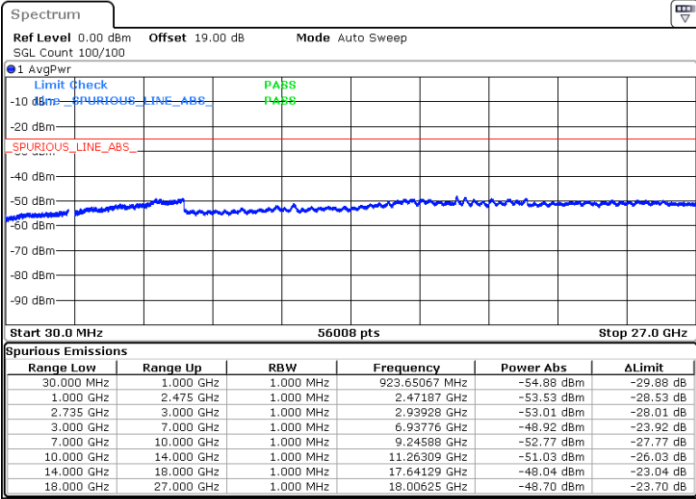

Date: 3.NOV.2021 15:10:55

Date: 3.NOV.2021 15:07:16

Highest Channel / FullIRB

N/A

Date: 3.NOV.2021 15:14:33

LTE Band 41C / 20MHz+20MHz

16QAM

Lowest Channel / 1RB0 and 1RB99

Lowest Channel / 1RB99 and 1RB0

Date: 3.NOV.2021 13:51:21

Date: 3.NOV.2021 13:48:04

Lowest Channel / FullRB

N/A

Date: 3.NOV.2021 13:54:38

LTE Band 41C / 20MHz+20MHz

16QAM

MiddleChannel / 1RB0 and 1RB99

Middle Channel / 1RB99 and 1RB0

Date: 3.NOV.2021 14:02:38

Date: 3.NOV.2021 14:05:55

Middle Channel / FullIRB

N/A

Date: 3.NOV.2021 13:59:20

LTE Band 41C / 20MHz+20MHz

16QAM

Highest Channel / 1RB0 and 1RB99

Highest Channel / 1RB99 and 1RB0

Date: 3.NOV.2021 14:51:13

Date: 3.NOV.2021 14:47:35

Highest Channel / FullIRB

N/A

Date: 3.NOV.2021 14:54:51