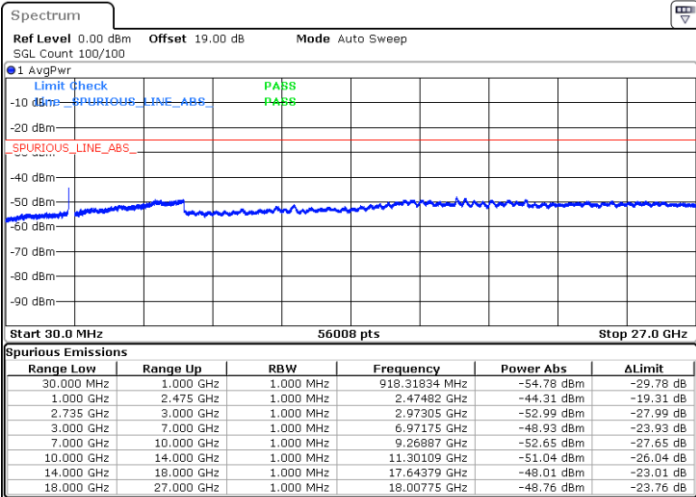

Date: 2.NOV.2021 15:49:20

LTE Band 41C / 20MHz+10MHz

16QAM

Highest Channel / 1RB0 and 1RB49

Highest Channel / 1RB99 and 1RB0

Date: 2.NOV.2021 17:09:15

Date: 2.NOV.2021 17:05:59

Highest Channel / FullIRB

N/A

Date: 2.NOV.2021 17:12:32

LTE Band 41C / 20MHz+15MHz

16QAM

Lowest Channel / 1RB0 and 1RB74

Lowest Channel / 1RB99 and 1RB0

Date: 3.NOV.2021 11:54:59

Date: 3.NOV.2021 11:51:42

Lowest Channel / FullRB

N/A

Date: 3.NOV.2021 11:58:17

LTE Band 41C / 20MHz+15MHz

16QAM

Middle Channel / 1RB0 and 1RB74

Middle Channel / 1RB99 and 1RB0

Date: 3.NOV.2021 11:25:14

Date: 3.NOV.2021 11:28:31

Middle Channel / FullRB

N/A

Date: 3.NOV.2021 11:21:55

LTE Band 41C / 20MHz+15MHz

16QAM

Highest Channel / 1RB0 and 1RB74

Highest Channel / 1RB99 and 1RB0