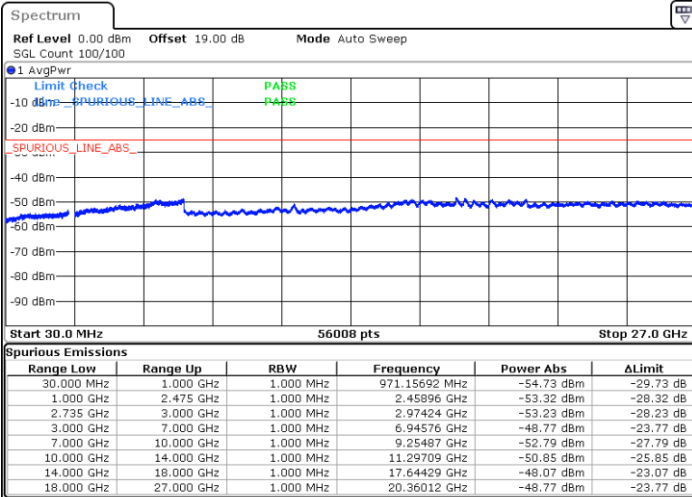

Date: 3.NOV.2021 10:33:13

LTE Band 41C / 15MHz+20MHz

64QAM

Highest Channel / 1RB0 and 1RB99

Highest Channel / 1RB74 and 1RB0

Date: 3.NOV.2021 16:03:16

Date: 3.NOV.2021 16:02:03

Highest Channel / FullIRB

N/A

Date: 3.NOV.2021 16:09:20

LTE Band 41C / 20MHz+5MHz

64QAM

Lowest Channel / 1RB0 and 1RB24

Lowest Channel / 1RB99 and 1RB0

Date: 1.NOV.2021 15:40:53

Date: 1.NOV.2021 15:34:50

Lowest Channel / FullRB

N/A

Date: 1.NOV.2021 15:42:06

LTE Band 41C / 20MHz+5MHz

64QAM

Middle Channel / 1RB0 and 1RB24

Middle Channel / 1RB99 and 1RB0

Date: 1.NOV.2021 17:22:32

Date: 1.NOV.2021 17:28:36

Middle Channel / FullIRB

N/A

Date: 1.NOV.2021 17:21:19

LTE Band 41C / 20MHz+5MHz

64QAM

Highest Channel / 1RB0 and 1RB24

Highest Channel / 1RB99 and 1RB0