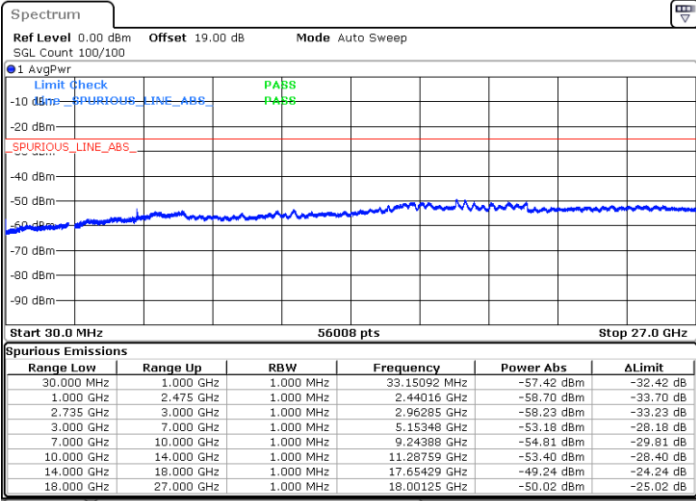

Highest Channel / 1RB0 and 1RB74

Highest Channel / 1RB74 and 1RB0

Date: 3.NOV.2021 09:46:54

Date: 3.NOV.2021 09:45:48

Highest Channel / FullIRB

N/A

Date: 3.NOV.2021 09:52:22

LTE Band 41C / 15MHz+20MHz

64QAM

Lowest Channel / 1RB0 and 1RB99

Lowest Channel / 1RB74 and 1RB0

Date: 3.NOV.2021 10:13:28

Date: 3.NOV.2021 10:08:00

Lowest Channel / FullRB

N/A

Date: 3.NOV.2021 10:14:34

LTE Band 41C / 15MHz+20MHz

64QAM

Middle Channel / 1RB0 and 1RB9

Middle Channel / 1RB74 and 1RB0

Date: 3.NOV.2021 10:34:19

Date: 3.NOV.2021 10:39:48

Middle Channel / FullIRB

N/A

Date: 3.NOV.2021 10:33:13

LTE Band 41C / 15MHz+20MHz

64QAM

Highest Channel / 1RB0 and 1RB99

Highest Channel / 1RB74 and 1RB0

Date: 3.NOV.2021 16:03:16

Date: 3.NOV.2021 16:02:03

Highest Channel / FullIRB